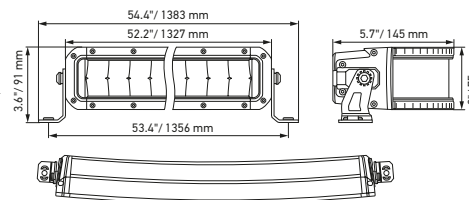

## Technical data

Version	Double Row Curved Lightbar				
	21.5"	30"	40"	50"	52"
Part number	1GJ 358 197-601	1GJ 358 197-611	1GJ 358 197-621	1GJ 358 197-631	1GJ 358 197-641
Rated voltage	Multi-voltage				
Operating voltage	10–30 V				
Current consumption	7.34-14.66 A (12 V) 4-7.37 A (24 V)	11.54-19.27 A (12 V) 5.89-10.72 A (24 V)	15.28-25.34 A (12 V) 8.13-14.76 A (24 V)	15.06-24.38 A (12 V) 7.99-17.44 A (24 V)	18.83-26.67 A (12 V) 9.86-17.07 A (24 V)
Max. power consumption	212 W	310 W	426 W	503 W	500 W
Light function	Work lamp				
Light source	LED				
Colour temperature	5,700 kelvin				
Material	Aluminium, black stainless steel holder				
Weight	3,200 g	4,500 g	5,500 g	6,350 g	6,700 g
Degree of protection	IP 68, IP 69K				
EMC protection	ECE-R10				
Mounting	Upright/pendant				
Connection	2 m cable with open ends				
Mounting type	Screw mounting				
Number of LEDs	40	60	80	96	100
Light output (effective)	11,000 lm	13,500 lm	16,000 lm	19,600 lm	20,000 lm
Application	For off-road vehicles, such as all-terrain vehicles, pick-ups, trucks, buggies, quads				

## Dimensional sketch

Black Magic 21.5" Double Row Curved Light Bar

Black Magic 30" Double Row Curved Lightbar

Black Magic 40" Double Row Curved Lightbar

Black Magic 50" Double Row Curved Lightbar

Black Magic 52" Double Row Curved Lightbar

# ILLUMINATION

The light distribution diagrams show the reach of a headlamp that has been measured.