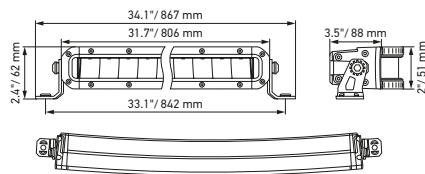

Black Magic 32" Slim Curved Lightbar