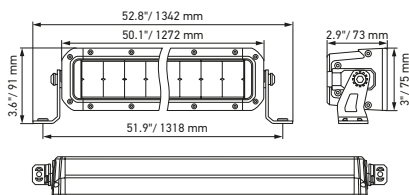

## Technical data

Version	Double Row Lightbar				
	21.5"	30"	40"	50"	52"
Part number	1GJ 358 197-401	1GJ 358 197-411	1GJ 358 197-421	1GJ 358 197-431	1GJ 358 197-441
Rated voltage	Multi-voltage				
Operating voltage	10–30 V				
Current consumption	8.14–14.85 A (12 V) 4.2–7.4 A (24 V)	11.87–19.19 A (12 V) 6.45–10.73 A (24 V)	14.83–26.43 A (12 V) 7.94–15.23 A (24 V)	17.37–27.05 A (12 V) 9.32–17.46 A (24 V)	18.25–27.17 A (12 V) 9.59–18.48 A (24 V)
Max. power consumption	215 W	310 W	439 W	504 W	546 W
Light function	Work lamp				
Light source	LED				
Colour temperature	5,700 kelvin				
Material	Aluminium, black stainless steel holder				
Weight	3,200 g	4,500 g	5,500 g	6,350 g	6,700 g
Degree of protection	IP 68, IP 69K				
EMC protection	ECE-R10				
Mounting	Upright/pendant				
Connection	2 m cable with open ends				
Mounting type	Screw mounting				
Number of LEDs	40	60	80	96	100
Light output (effective)	11,000 lm	13,500 lm	16,000 lm	19,600 lm	20,000 lm
Application	For off-road vehicles, such as all-terrain vehicles, pick-ups, trucks, buggies, quads				

## Dimensional sketch

Black Magic 21.5" Double Row Light Bar

Black Magic 30" Double Row Lightbar

Black Magic 40" Double Row Lightbar

Black Magic 50" Double Row Lightbar

Black Magic 52" Double Row Lightbar