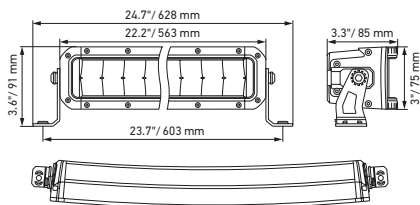

Dimensional sketch

Black Magic 21.5" Double Row Curved Light Bar