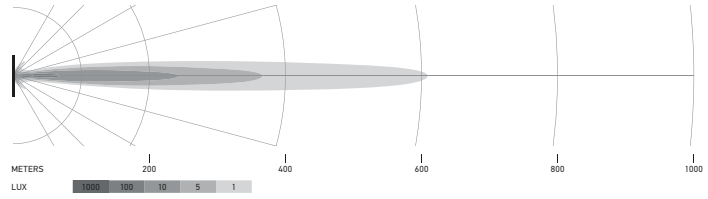

ILLUMINATION

The light distribution diagrams show the reach of a headlamp that has been measured.

Black Magic 20" Slim Lightbar

1GJ 358 197-301