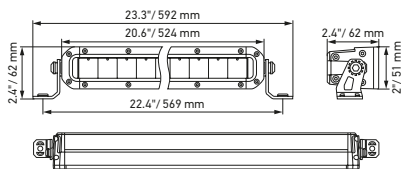

Dimensional sketch

Black Magic 20" Slim Lightbar