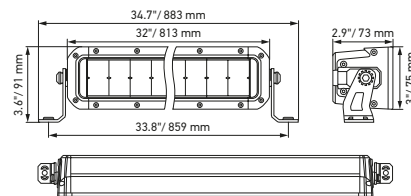

## Technical data

Version	Double Row Lightbar				
	21.5"	30"	40"	50"	52"
Part number	1GJ 358 197-401	1GJ 358 197-411	1GJ 358 197-421	1GJ 358 197-431	1GJ 358 197-441
Rated voltage	Multi-voltage				
Operating voltage	10–30 V				
Current consumption	8.14–14.85 A (12 V) 4.2–7.4 A (24 V)	11.87–19.19 A (12 V) 6.45–10.73 A (24 V)	14.83–26.43 A (12 V) 7.94–15.23 A (24 V)	17.37–27.05 A (12 V) 9.32–17.46 A (24 V)	18.25–27.17 A (12 V) 9.59–18.48 A (24 V)
Max. power consumption	215 W	310 W	439 W	504 W	546 W
Light function	Work lamp				
Light source	LED				
Colour temperature	5,700 kelvin				
Material	Aluminium, black stainless steel holder				
Weight	3,200 g	4,500 g	5,500 g	6,350 g	6,700 g
Degree of protection	IP 68, IP 69K				
EMC protection	ECE-R10				
Mounting	Upright/pendant				
Connection	2 m cable with open ends				
Mounting type	Screw mounting				
Number of LEDs	40	60	80	96	100
Light output (effective)	11,000 lm	13,500 lm	16,000 lm	19,600 lm	20,000 lm
Application	For off-road vehicles, such as all-terrain vehicles, pick-ups, trucks, buggies, quads				

## Dimensional sketch

Black Magic 21.5" Double Row Light Bar

Black Magic 30" Double Row Lightbar

Black Magic 40" Double Row Lightbar

Black Magic 50" Double Row Lightbar

Black Magic 52" Double Row Lightbar