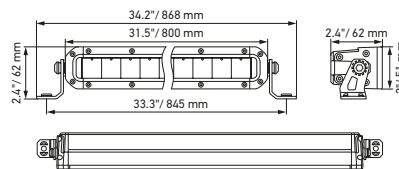

## Technical data

Version	Slim Lightbar			
	20"	32"	40"	50"
Part number	1GJ 358 197-301	1GJ 358 197-311	1GJ 358 197-321	1GJ 358 197-331
Rated voltage	Multi-voltage			
Operating voltage	10–30 V			
Current consumption	5.68–7.73 A (12 V) 2.77–3.59 A (24 V)	8.28–12.7 A (12 V) 4.22–5.78 A (24 V)	10.73–16.51 A (12 V) 5.13–7.32 A (24 V)	13.63–18.46 A (12 V) 6.61–9.59 A (24 V)
Max. power consumption	107 W	184 W	239 W	277 W
Light function	Work lamp			
Light source	LED			
Colour temperature	5,700 kelvin			
Material	Aluminium, black stainless steel holder			
Weight	2,450 g	3,300 g	4,000 g	5,800 g
Degree of protection	IP 68, IP 69K			
EMC protection	ECE-R10			
Mounting	Upright/pendant			
Connection	2 m cable with open ends			
Mounting type	Screw mounting			
Number of LEDs	21	33	42	54
Light output (effective)	6,000 lm	9,000 lm	12,000 lm	15,000 lm
Application	For off-road vehicles, such as all-terrain vehicles, pick-ups, trucks, buggies, quads			

## Dimensional sketch

Black Magic 20" Slim Lightbar

Black Magic 32" Slim Lightbar

Black Magic 40" Slim Lightbar

Black Magic 50" Slim Lightbar