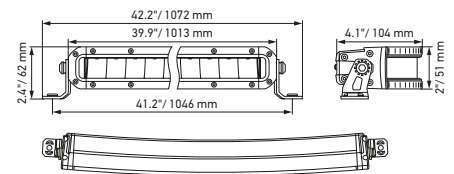

## Technical data

Version	Slim Curved Lightbar			
	20"	32"	40"	50"
Part number	1GJ 358 197-501	1GJ 358 197-511	1GJ 358 197-521	1GJ 358 197-531
Rated voltage	Multi-voltage			
Operating voltage	10–30 V			
Current consumption	5.5–7.2 A (12 V) 2.78–3.53 A (24 V)	8.36–12.3 A (12 V) 3.93–5.6 A (24 V)	10–15.3 A (12 V) 4.75–7.22 A (24 V)	15.73–18.68 A (12 V) 7.11–9.64 A (24 V)
Max. power consumption	104 W	184 W	222 W	278 W
Light function	Work lamp			
Light source	LED			
Colour temperature	5,700 kelvin			
Material	Aluminium, black stainless steel holder			
Weight	2,450 g	3,300 g	4,000 g	5,800 g
Degree of protection	IP 68, IP 69K			
EMC protection	ECE-R10			
Mounting	Upright/pendant			
Connection	2 m cable with open ends			
Mounting type	Screw mounting			
Number of LEDs	21	33	42	54
Light output (effective)	6,000 lm	9,000 lm	12,000 lm	15,000 lm
Application	For off-road vehicles, such as all-terrain vehicles, pick-ups, trucks, buggies, quads			

## Dimensional sketch

Black Magic 20" Slim Curved Lightbar

Black Magic 32" Slim Curved Lightbar

Black Magic 40" Slim Curved Lightbar

Black Magic 50" Slim Curved Lightbar