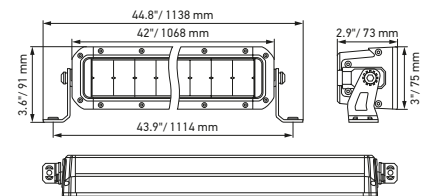

## Technical data

Version	Double Row Lightbar				
	21.5"	30"	40"	50"	52"
Part number	1GJ 358 197-401	1GJ 358 197-411	1GJ 358 197-421	1GJ 358 197-431	1GJ 358 197-441
Rated voltage	Multi-voltage				
Operating voltage	10–30 V				
Current consumption	8.14–14.85 A (12 V) 4.2–7.4 A (24 V)	11.87–19.19 A (12 V) 6.45–10.73 A (24 V)	14.83–26.43 A (12 V) 7.94–15.23 A (24 V)	17.37–27.05 A (12 V) 9.32–17.46 A (24 V)	18.25–27.17 A (12 V) 9.59–18.48 A (24 V)
Max. power consumption	215 W	310 W	439 W	504 W	546 W
Light function	Work lamp				
Light source	LED				
Colour temperature	5,700 kelvin				
Material	Aluminium, black stainless steel holder				
Weight	3,200 g	4,500 g	5,500 g	6,350 g	6,700 g
Degree of protection	IP 68, IP 69K				
EMC protection	ECE-R10				
Mounting	Upright/pendant				
Connection	2 m cable with open ends				
Mounting type	Screw mounting				
Number of LEDs	40	60	80	96	100
Light output (effective)	11,000 lm	13,500 lm	16,000 lm	19,600 lm	20,000 lm
Application	For off-road vehicles, such as all-terrain vehicles, pick-ups, trucks, buggies, quads				

## Dimensional sketch

Black Magic 21.5" Double Row Light Bar

Black Magic 30" Double Row Lightbar

Black Magic 40" Double Row Lightbar

Black Magic 50" Double Row Lightbar

Black Magic 52" Double Row Lightbar