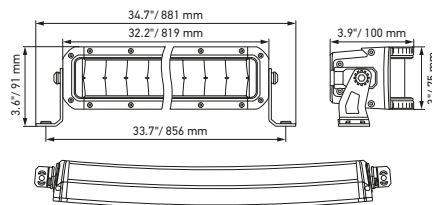

## Technical data

Version	Double Row Curved Lightbar				
	21.5"	30"	40"	50"	52"
Part number	1GJ 358 197-601	1GJ 358 197-611	1GJ 358 197-621	1GJ 358 197-631	1GJ 358 197-641
Rated voltage	Multi-voltage				
Operating voltage	10–30 V				
Current consumption	7.34-14.66 A (12 V) 4-7.37 A (24 V)	11.54-19.27 A (12 V) 5.89-10.72 A (24 V)	15.28-25.34 A (12 V) 8.13-14.76 A (24 V)	15.06-24.38 A (12 V) 7.99-17.44 A (24 V)	18.83-26.67 A (12 V) 9.86-17.07 A (24 V)
Max. power consumption	212 W	310 W	426 W	503 W	500 W
Light function	Work lamp				
Light source	LED				
Colour temperature	5,700 kelvin				
Material	Aluminium, black stainless steel holder				
Weight	3,200 g	4,500 g	5,500 g	6,350 g	6,700 g
Degree of protection	IP 68, IP 69K				
EMC protection	ECE-R10				
Mounting	Upright/pendant				
Connection	2 m cable with open ends				
Mounting type	Screw mounting				
Number of LEDs	40	60	80	96	100
Light output (effective)	11,000 lm	13,500 lm	16,000 lm	19,600 lm	20,000 lm
Application	For off-road vehicles, such as all-terrain vehicles, pick-ups, trucks, buggies, quads				

## Dimensional sketch

Black Magic 21.5" Double Row Curved Light Bar

Black Magic 30" Double Row Curved Lightbar

Black Magic 40" Double Row Curved Lightbar

Black Magic 50" Double Row Curved Lightbar

Black Magic 52" Double Row Curved Lightbar

# ILLUMINATION

The light distribution diagrams show the reach of a headlamp that has been measured.