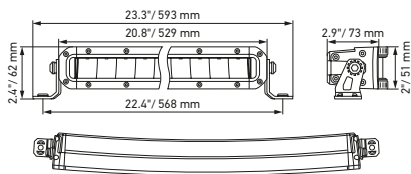

Dimensional sketch

Black Magic 20" Slim Curved Lightbar