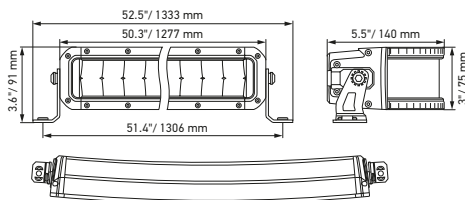

## Technical data

Version	Double Row Curved Lightbar				
	21.5"	30"	40"	50"	52"
Part number	1GJ 358 197-601	1GJ 358 197-611	1GJ 358 197-621	1GJ 358 197-631	1GJ 358 197-641
Rated voltage	Multi-voltage				
Operating voltage	10–30 V				
Current consumption	7.34-14.66 A (12 V) 4-7.37 A (24 V)	11.54-19.27 A (12 V) 5.89-10.72 A (24 V)	15.28-25.34 A (12 V) 8.13-14.76 A (24 V)	15.06-24.38 A (12 V) 7.99-17.44 A (24 V)	18.83-26.67 A (12 V) 9.86-17.07 A (24 V)
Max. power consumption	212 W	310 W	426 W	503 W	500 W
Light function	Work lamp				
Light source	LED				
Colour temperature	5,700 kelvin				
Material	Aluminium, black stainless steel holder				
Weight	3,200 g	4,500 g	5,500 g	6,350 g	6,700 g
Degree of protection	IP 68, IP 69K				
EMC protection	ECE-R10				
Mounting	Upright/pendant				
Connection	2 m cable with open ends				
Mounting type	Screw mounting				
Number of LEDs	40	60	80	96	100
Light output (effective)	11,000 lm	13,500 lm	16,000 lm	19,600 lm	20,000 lm
Application	For off-road vehicles, such as all-terrain vehicles, pick-ups, trucks, buggies, quads				

## Dimensional sketch

Black Magic 21.5" Double Row Curved Light Bar

Black Magic 30" Double Row Curved Lightbar

Black Magic 40" Double Row Curved Lightbar

Black Magic 50" Double Row Curved Lightbar

Black Magic 52" Double Row Curved Lightbar

# ILLUMINATION

The light distribution diagrams show the reach of a headlamp that has been measured.