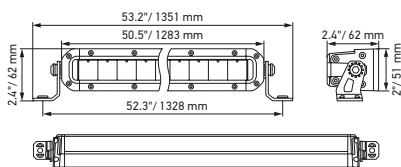

## Dimensional sketch

Black Magic 20" Slim Lightbar

Black Magic 32" Slim Lightbar

Black Magic 40" Slim Lightbar

Black Magic 50" Slim Lightbar

## Technical data

Version	Double Row Lightbar				
	21.5"	30"	40"	50"	52"
Part number	1GJ 358 197-401	1GJ 358 197-411	1GJ 358 197-421	1GJ 358 197-431	1GJ 358 197-441
Rated voltage	Multi-voltage				
Operating voltage	10–30 V				
Current consumption	8.14–14.85 A (12 V) 4.2–7.4 A (24 V)	11.87–19.19 A (12 V) 6.45–10.73 A (24 V)	14.83–26.43 A (12 V) 7.94–15.23 A (24 V)	17.37–27.05 A (12 V) 9.32–17.46 A (24 V)	18.25–27.17 A (12 V) 9.59–18.48 A (24 V)
Max. power consumption	215 W	310 W	439 W	504 W	546 W
Light function	Work lamp				
Light source	LED				
Colour temperature	5,700 kelvin				
Material	Aluminium, black stainless steel holder				
Weight	3,200 g	4,500 g	5,500 g	6,350 g	6,700 g
Degree of protection	IP 68, IP 69K				
EMC protection	ECE-R10				
Mounting	Upright/pendant				
Connection	2 m cable with open ends				
Mounting type	Screw mounting				
Number of LEDs	40	60	80	96	100
Light output (effective)	11,000 lm	13,500 lm	16,000 lm	19,600 lm	20,000 lm
Application	For off-road vehicles, such as all-terrain vehicles, pick-ups, trucks, buggies, quads				