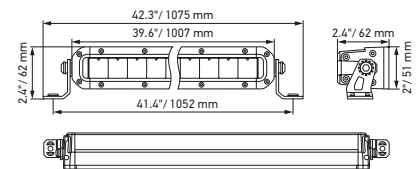

## Dimensional sketch

Black Magic 20" Slim Lightbar

Black Magic 32" Slim Lightbar

Black Magic 40" Slim Lightbar

Black Magic 50" Slim Lightbar

## Technical data

Version	Double Row Lightbar				
	21.5"	30"	40"	50"	52"
Part number	1GJ 358 197-401	1GJ 358 197-411	1GJ 358 197-421	1GJ 358 197-431	1GJ 358 197-441
Rated voltage	Multi-voltage				
Operating voltage	10–30 V				
Current consumption	8.14–14.85 A (12 V) 4.2–7.4 A (24 V)	11.87–19.19 A (12 V) 6.45–10.73 A (24 V)	14.83–26.43 A (12 V) 7.94–15.23 A (24 V)	17.37–27.05 A (12 V) 9.32–17.46 A (24 V)	18.25–27.17 A (12 V) 9.59–18.48 A (24 V)
Max. power consumption	215 W	310 W	439 W	504 W	546 W
Light function	Work lamp				
Light source	LED				
Colour temperature	5,700 kelvin				
Material	Aluminium, black stainless steel holder				
Weight	3,200 g	4,500 g	5,500 g	6,350 g	6,700 g
Degree of protection	IP 68, IP 69K				
EMC protection	ECE-R10				
Mounting	Upright/pendant				
Connection	2 m cable with open ends				
Mounting type	Screw mounting				
Number of LEDs	40	60	80	96	100
Light output (effective)	11,000 lm	13,500 lm	16,000 lm	19,600 lm	20,000 lm
Application	For off-road vehicles, such as all-terrain vehicles, pick-ups, trucks, buggies, quads				