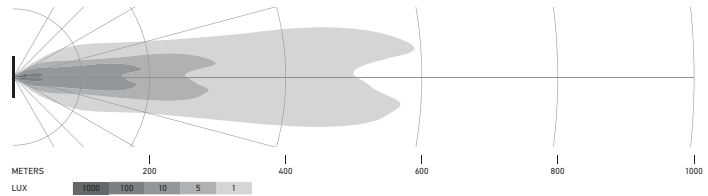

Black Magic 52" Double Row Curved Lightbar

1GJ 358 197-641