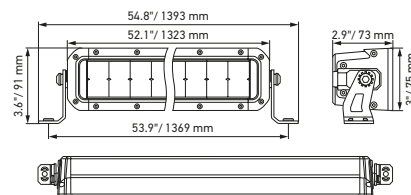

## Technical data

Version	Double Row Lightbar				
	21.5"	30"	40"	50"	52"
Part number	1GJ 358 197-401	1GJ 358 197-411	1GJ 358 197-421	1GJ 358 197-431	1GJ 358 197-441
Rated voltage	Multi-voltage				
Operating voltage	10–30 V				
Current consumption	8.14–14.85 A (12 V) 4.2–7.4 A (24 V)	11.87–19.19 A (12 V) 6.45–10.73 A (24 V)	14.83–26.43 A (12 V) 7.94–15.23 A (24 V)	17.37–27.05 A (12 V) 9.32–17.46 A (24 V)	18.25–27.17 A (12 V) 9.59–18.48 A (24 V)
Max. power consumption	215 W	310 W	439 W	504 W	546 W
Light function	Work lamp				
Light source	LED				
Colour temperature	5,700 kelvin				
Material	Aluminium, black stainless steel holder				
Weight	3,200 g	4,500 g	5,500 g	6,350 g	6,700 g
Degree of protection	IP 68, IP 69K				
EMC protection	ECE-R10				
Mounting	Upright/pendant				
Connection	2 m cable with open ends				
Mounting type	Screw mounting				
Number of LEDs	40	60	80	96	100
Light output (effective)	11,000 lm	13,500 lm	16,000 lm	19,600 lm	20,000 lm
Application	For off-road vehicles, such as all-terrain vehicles, pick-ups, trucks, buggies, quads				

## Dimensional sketch

Black Magic 21.5" Double Row Light Bar

Black Magic 30" Double Row Lightbar

Black Magic 40" Double Row Lightbar

Black Magic 50" Double Row Lightbar

Black Magic 52" Double Row Lightbar