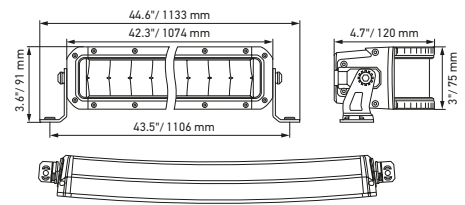

## Technical data

Version	Double Row Curved Lightbar				
	21.5"	30"	40"	50"	52"
Part number	1GJ 358 197-601	1GJ 358 197-611	1GJ 358 197-621	1GJ 358 197-631	1GJ 358 197-641
Rated voltage	Multi-voltage				
Operating voltage	10–30 V				
Current consumption	7.34-14.66 A (12 V) 4-7.37 A (24 V)	11.54-19.27 A (12 V) 5.89-10.72 A (24 V)	15.28-25.34 A (12 V) 8.13-14.76 A (24 V)	15.06-24.38 A (12 V) 7.99-17.44 A (24 V)	18.83-26.67 A (12 V) 9.86-17.07 A (24 V)
Max. power consumption	212 W	310 W	426 W	503 W	500 W
Light function	Work lamp				
Light source	LED				
Colour temperature	5,700 kelvin				
Material	Aluminium, black stainless steel holder				
Weight	3,200 g	4,500 g	5,500 g	6,350 g	6,700 g
Degree of protection	IP 68, IP 69K				
EMC protection	ECE-R10				
Mounting	Upright/pendant				
Connection	2 m cable with open ends				
Mounting type	Screw mounting				
Number of LEDs	40	60	80	96	100
Light output (effective)	11,000 lm	13,500 lm	16,000 lm	19,600 lm	20,000 lm
Application	For off-road vehicles, such as all-terrain vehicles, pick-ups, trucks, buggies, quads				

## Dimensional sketch

Black Magic 21.5" Double Row Curved Light Bar

Black Magic 30" Double Row Curved Lightbar

Black Magic 40" Double Row Curved Lightbar

Black Magic 50" Double Row Curved Lightbar

Black Magic 52" Double Row Curved Lightbar

# ILLUMINATION

The light distribution diagrams show the reach of a headlamp that has been measured.