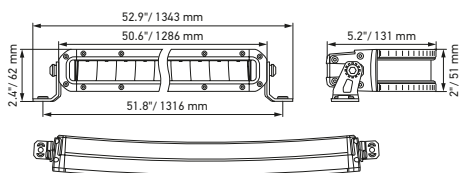

## Technical data

Version	Slim Curved Lightbar			
	20"	32"	40"	50"
Part number	1GJ 358 197-501	1GJ 358 197-511	1GJ 358 197-521	1GJ 358 197-531
Rated voltage	Multi-voltage			
Operating voltage	10–30 V			
Current consumption	5.5–7.2 A (12 V) 2.78–3.53 A (24 V)	8.36–12.3 A (12 V) 3.93–5.6 A (24 V)	10–15.3 A (12 V) 4.75–7.22 A (24 V)	15.73–18.68 A (12 V) 7.11–9.64 A (24 V)
Max. power consumption	104 W	184 W	222 W	278 W
Light function	Work lamp			
Light source	LED			
Colour temperature	5,700 kelvin			
Material	Aluminium, black stainless steel holder			
Weight	2,450 g	3,300 g	4,000 g	5,800 g
Degree of protection	IP 68, IP 69K			
EMC protection	ECE-R10			
Mounting	Upright/pendant			
Connection	2 m cable with open ends			
Mounting type	Screw mounting			
Number of LEDs	21	33	42	54
Light output (effective)	6,000 lm	9,000 lm	12,000 lm	15,000 lm
Application	For off-road vehicles, such as all-terrain vehicles, pick-ups, trucks, buggies, quads			

## Dimensional sketch

Black Magic 20" Slim Curved Lightbar

Black Magic 32" Slim Curved Lightbar

Black Magic 40" Slim Curved Lightbar

Black Magic 50" Slim Curved Lightbar