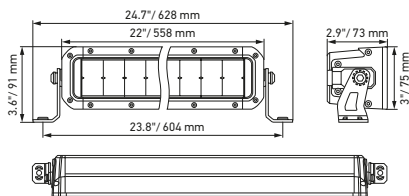

Dimensional sketch

Black Magic 21.5" Double Row Light Bar