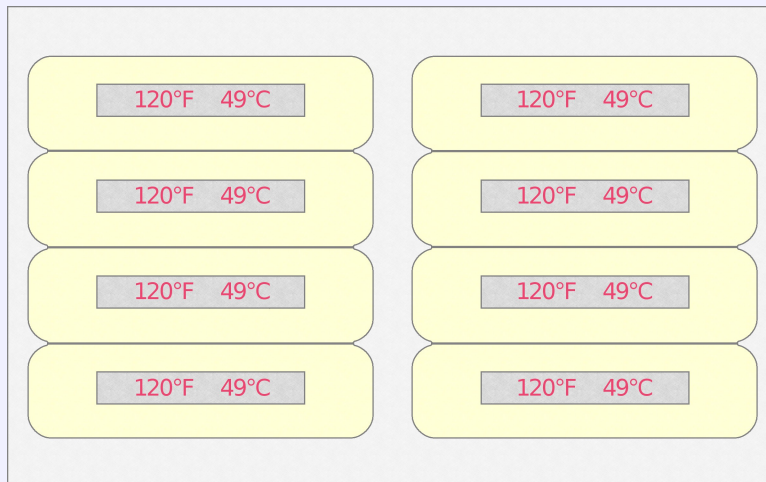

## 1-TEMP THERMOLABEL® Original Style Labels

Our completely waterproof 1-Temp Thermolabel features a temperature sensitive element that produces a non-reversible white to black color change at the rated temperature. This provides a clear indication that the temperature has been reached. The temperature element is fully enclosed and protected with a clear plastic overlay, providing both moisture protection and durability, making these labels ideal for a wide range of applications. Store in a cool, dry place; preferably under refrigeration.

Unit of Measurement	Package
Labels Per Package	24
Country of Manufacture	USA

Dimensions	1/2" x 1 13/16"
Waterproof	Yes
Response Time	Approximately 10 to 15 seconds
Product Expiration	1 year for products containing 90-110°F 2 years for products containing 115-500°F
Indication Method	Non-toxic white to black color change

90°F 32.2°C	165°F 74°C	280°F 138°C	370°F 188°C	480°F 249°C
95°F 35°C	190°F 88°C	290°F 143°C	380°F 193°C	490°F 254°C
100°F 37.8°C	200°F 93°C	300°F 149°C	390°F 199°C	500°F 260°C
105°F 40.6°C	210°F 99°C	310°F 154°C	400°F 204°C	
110°F 43.3°C	220°F 104°C	320°F 160°C	410°F 210°C	
120°F 49°C	230°F 110°C	330°F 166°C	420°F 216°C	
130°F 54.4°C	240°F 116°C	340°F 171°C	435°F 224°C	
140°F 60°C	260°F 127°C	350°F 177°C	450°F 232°C	
150°F 65.6°C	270°F 132°C	360°F 182°C	465°F 241°C	

### Product Instructions:

Remove label from sheet. Adhere to a clean surface. Press firmly and ensure that there is full contact with the test surface. Heat/run through procedure that is being tested. The gray/white temperature sensitive elements will turn black as the rated temperature is reached. Allow to cool to the touch before slowly peeling the label off the test surface to avoid leaving adhesive residue.