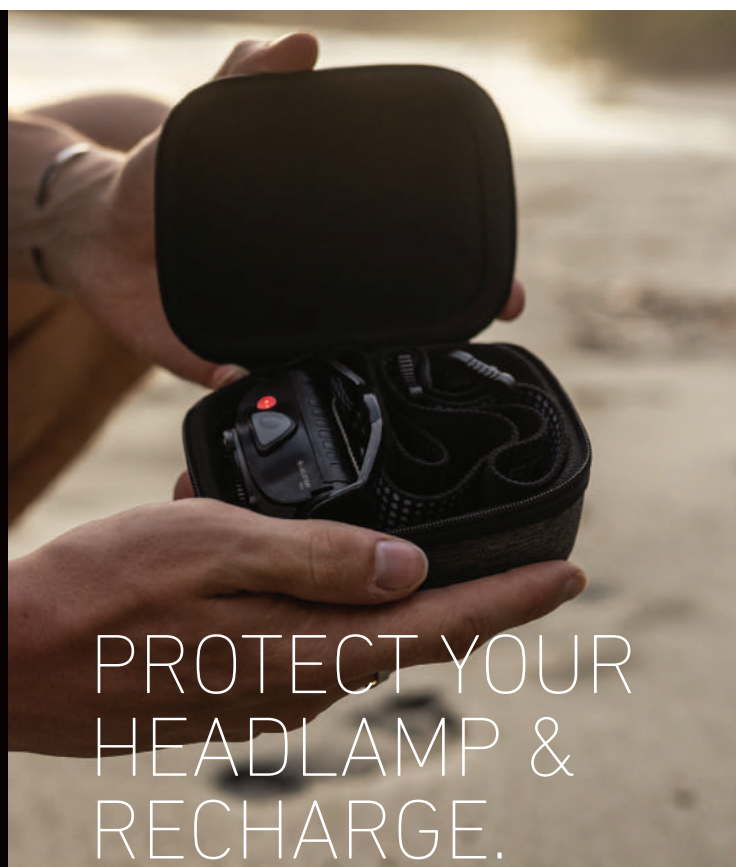

PROTECT YOUR HEADLAMP & RECHARGE.