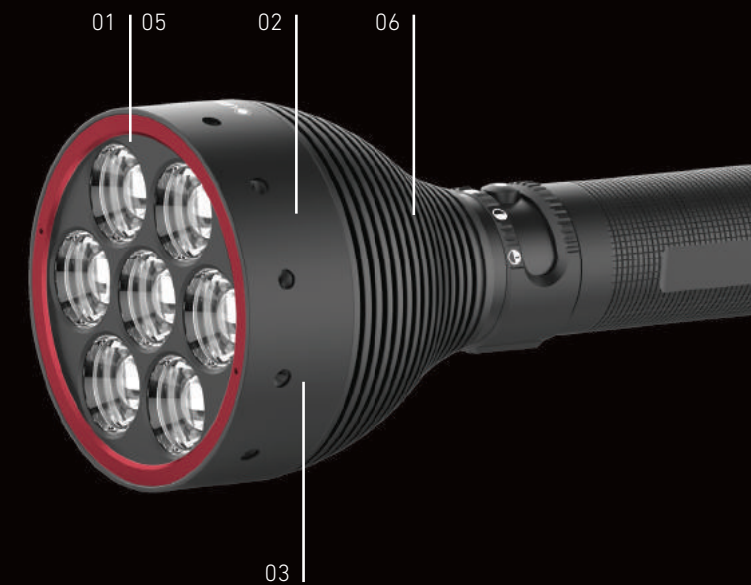

X21R

- 01 – **X-Lens Technology** – Merges various reflector lenses and synchronizes them into one perfect, powerful beam
- 02 – **Advanced Focus System** – stepless focusable
- 03 – **Emergency Light** – If the power goes out and the light is on the charging base, it will automatically turn on
- 04 – **Floating Charge System** – Convenient charging and storage so light is easily accessible and always ready
- 05 – Personalize the light functions thanks to **Smart Light Technology**
- 06 – **Temperature Control System** – Keeps light from overheating so it can run brighter and longer

	X21R			
	Boost	High	Medium	Low
Light Output¹ (lm)	5000	3500	-	200
Beam Distance¹ (m)	800	700	-	150
Run Time¹ (h)	2	5	-	40
Battery Type	1 x LiFePO4 3x32700 Battery Pack 9.6V			
Charge Time² (hrs./min.)	5h 30min			
Rechargeable	Yes			
Weight g (incl. Batteries) | oz	405 mm | 1315 g | 46.4 oz			
Contents	1 set of rechargeable batteries, Carrying strap, Floating charge system, Mounting material, Power adapter, Roll protection, Tripod connector			

TECHNOLOGY	
Smart Light Technology	•
Flex Sealing Technology	-
Floating Charge System	•
Temperature Control	•
Advanced Focus System	•

Item no.	501967
Price, MSRP ($) USA | Canada	424.95 USD | 585.95 CAD