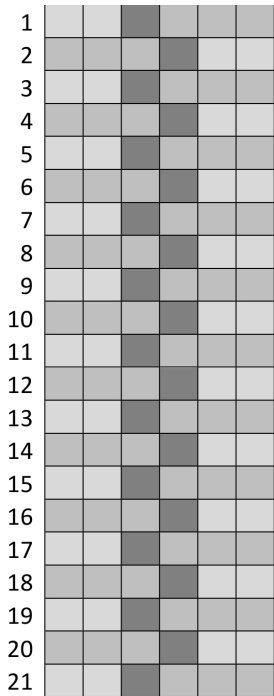

Zipper Pattern

Chevron Pattern

Stripe Pattern

Blank Grid 12
 beads across

Blank Grid

Stripe Pattern 3

Stripe Pattern 2

11/0 Delica Seed Beads

6 beads across = 3/16"

16 rows long = 1"

11/0 Seed Beads

12 beads x 12 rows = 5/8" x 1"

8/0 Seed Beads

12 beads x 12 rows = 1" x 1 3/8"

6/0 Seed Beads

12 beads x 12 rows = 1 3/8" x 2"