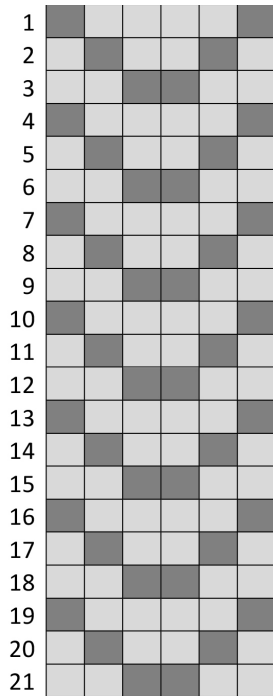

Zipper Pattern

Chevron Pattern

Stripe Pattern

Blank Grid 12
 beads across

Blank Grid

Stripe Pattern 3

Stripe Pattern 2

11/0 Delica Seed Beads

6 beads across = 3/16"

16 rows long = 1"

11/0 Seed Beads

12 beads x 12 rows = 5/8" x 1"

8/0 Seed Beads

12 beads x 12 rows = 1" x 1 3/8"

6/0 Seed Beads

12 beads x 12 rows = 1 3/8" x 2"