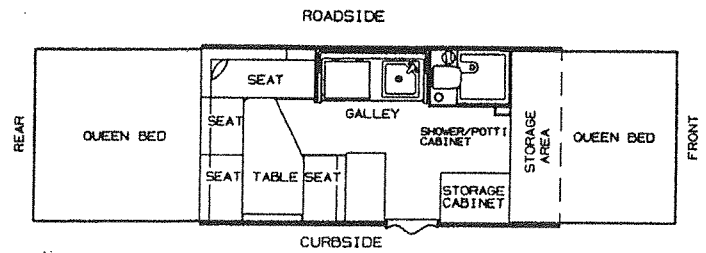

1998 QUICK REFERENCE PARTS LIST - 3295 NIAGARA (GRAND TOUR)

BODY:

Front ABS Body Panel (storage box)	4754A1531
Rear ABS Body Panel	4750A87381
Lid & deck assembly	4753C5851
Deck seal (sold/foot)	4060000404F
Storage box curbside plastic side panel	4754D1971
Storage box roadside plastic side panel	4754D1981
Storage box side door	4751B0981
Storage box plastic skirt roadside	4755-3971
Storage box plastic skirt roadside front	4755-3981
Storage box plastic skirt curbside	4755-3991
Storage box plastic skirt curbside front	4755-4001
Front/Rear decal & hardware kit	4716K2151
Taillight (used x2)	4749B4321
Marker light (amber)	4714H08481
Marker light lens (amber)	4716-4571
Marker light (red)	4714H08581
Marker light lens (red)	4716-4561
Curbside front body panel	4755D0431
Hatch door & frame	4716-1831
Curbside rear body panel	4753B2321
Access door assembly (step door)	4750C66581
Access door skin	4750C4821
Trim tape (sold/foot)	4350001899F
Curbside hardware & decal kit	4716K2101
Name decal (Niagara)	4753B2348
Porch light (curbside rear panel)	4752-9921
Porch light lens	4716-5511
Outside receptacle (curbside rear panel)	4746A3861
Stove support hanger	4750B8481
Roadside body panel	4753D4161
Roadside hardware & trim tape kit	4716K2111
Potti hatch door & frame	4716-1831
Shower drain cap & strap	4714A2861
Drain gasket	4749-4131

Outside shower hatch door	4750-2951
Water fill spout	4731D1711
City fill	4732F1521
Power cord hatch	4733B23361
Reefer vent "upper"	4747C8321
Reefer vent "lower"	4747C8331
Arctic white spray paint	0008-2561

CHASSIS:

Tire & rim 13" Load Range "C"	4753-8168
Stabilizer jack (screw down)	4751A3351
Sand shoe (set of 4)	4755-6841
Crank handle (used on stabilizers)	4747F4141
Tongue jack assembly	4720B6661
Bumper (less end caps)	4753C2031
Bumper cap & rivet (left)	4753A2041
Bumper cap & Rivet (right)	4753A2051
Wire harness Bargman trailer side	4753A3751
Pigtail Bargman car end	4746A5591
Black spray paint	0008B2471

ELECTRICAL:

Converter 20 AMP	4753-8201
G.F.I. Receptacle	4746B3841
20 AMP Receptacle	4752-2371
15 AMP Receptacle	4752-2361
LP Gas detector	4753-9171

FABRIC: (Interior)

Drape package (less valance)	4753C6451
Dressing room curtain	4723T6781
Valance package	4755-2811
Privacy curtain	4723E7901
Shower curtain	4749B6661
Mattress assembly (front & rear)	4748F6241
Mattress cover (front & rear)	4716F6241
Backrest assembly (dinette area curbside) 31 3/4" x 15 3/4"	4755-3731
Backrest cover	4716-3731
Backrest assembly (dinette area rear) 57 3/4" x 14"	4755-3691
Backrest cover	4716-3691