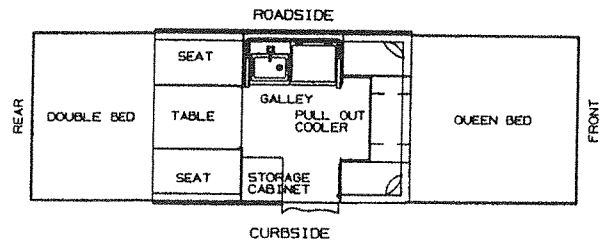

1998 QUICK REFERENCE PARTS LIST - 3288 SEA PINE (DESTINY)

BODY:

Front ABS Body Panel	4716U0951
Rear ABS Body Panel	4716U0951
Front/Rear decal & hardware kit	4716-1581
Taillight	4749B4321
Taillight with holder	4743C1311
Marker light (amber)	4714H08481
Marker light lens (amber)	4716-4571
Marker light (red)	4714H08581
Marker light lens (red)	4716-4561
Curbside front body panel	4754-8501
Curbside rear body panel	4754C0151
Access door assembly (step door)	4754-6931
Access door skin	4754A4741
Trim tape (sold/foot)	4350001833F
Access door lower compartment door	4754-6921
Curbside hardware & decal kit	4716E8251
Name decal (Sea Pine)	4754A3658
Porch light (curbside rear panel)	4752-9921
Porch light lens	4716-5511
Outside receptacle (curbside rear panel)	4746A3861
Roadside body panel	4754-3751
Roadside hardware & trim tape kit	4716E8261
Water fill spout	4731D1711
City fill	4732F1521
Power cord hatch	4733B23361
Reefer vent "upper"	4747C8321
Reefer vent "lower"	4747C8331
Arctic white spray paint	0008-2561

CHASSIS:

Tire & rim 13" Load Range "C"	4753-8168
Stabilizer jack (screw down)	4751A3351
Crank handle	4747F4141
Tongue jack assembly	4720B6661
Bumper	4754D0211
Wire harness Bargman trailer side	4753A3751
Pigtail Bargman car end	4746A5591
Black spray paint	0008B2471

3288 SEA PINE

ELECTRICAL:

Converter 12 AMP w/o hot water	4742A9811
Converter 20 AMP w/hot water	4750A1111
G.F.I. Receptacle	4752-2371
20 AMP Receptacle	4744A3081
15 AMP Receptacle	4752-2361
LP Gas detector	4753-9171

FABRIC: (Interior)

Drape package (less valance)	4754C5711
Valance package	4755-2771
Privacy curtain	4723E7921
Mattress assembly (front)	4754B5341
Mattress cover (front)	4716B5341
Mattress assembly (rear)	4754B5331
Mattress cover (rear)	4716B5331
Pillow (used x2)	4755-2861
Backrest assembly (dinette area) 40 5/8" x 19 1/2"	4754A6361
Backrest cover	4716A6361
Backrest assembly (front wrap around sides) 33" x 12 3/8"	4754A6341
Backrest cover	4716A6341
Backrest assembly (front wrap around center) 40 5/8" x 16 3/8"	4754A6351
Backrest cover	4716A6351
Backrest assembly (front wrap around ends) 15" x 12 3/8"	4756-0411
Backrest cover	4716-0411
Cushion assembly (dinette area) 40 5/8" x 20 3/8"	4754A6381
Cushion cover	4716A6381
Cushion assembly (front wrap around center) 40 5/8" x 16 7/8"	4754A6391
Cushion cover	4716A6391
Cushion assembly (front wrap around sides) 33 1/4" x 20 1/8"	4754A6371
Cushion cover	4716A6371