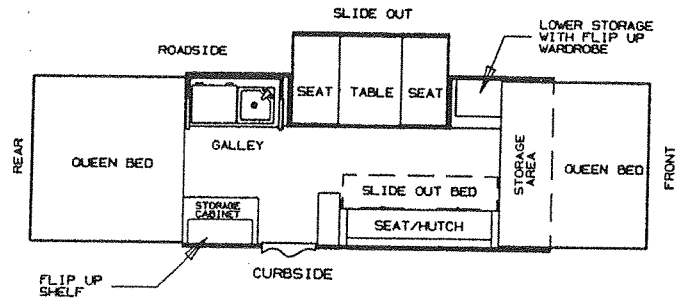

Front ABS Body Panel (storage box)	4754A1531
Rear ABS Body Panel	4750A87381
Lid & deck assembly	4753C5851
Deck seal (sold/foot)	4060000404F
Storage box curbside plastic side panel	4754D1971
Storage box roadside plastic side panel	4754D1981
Storage box side door	4751B0981
Storage box plastic skirt roadside	4755-3971
Storage box plastic skirt roadside front	4755-3981
Storage box plastic skirt curbside	4755-3991
Storage box plastic skirt curbside front	4755-4001
Front/Rear decal & hardware kit	4716K2151
Taillight (used x2)	4749B4321
Marker light (amber)	4714H08481
Marker light lens (amber)	4716-4571
Marker light (red)	4714H08581
Marker light lens (red)	4716-4561
Curbside front body panel	4755-3461
Curbside rear body panel	4755-3471
Access door assembly (step door)	4750C66581
Access door skin	4750C4821
Trim tape (sold/foot)	4350001899F
Curbside hardware & decal kit	4716K2101
Name decal (Bayside)	4756-0178
Porch light (curbside rear panel)	4752-9921
Porch light lens	4716-5511
Outside receptacle (curbside rear panel)	4746A3861
Stove support hanger	4750B8481
Roadside body panel (slide-out)	4756-6641
Roadside rear body panel	4755-3441
Roadside front body panel	4755-3451
Roadside hardware & trim tape kit	4716K2111
Outside shower hatch door	4750-2951
Water fill spout	4731D1711
City fill	4732F1521
Power cord hatch	4733B23361
Reefer vent "upper"	4747C8321
Reefer vent "lower"	4747C8331
Arctic white spray paint	0008-2561

CHASSIS:

Tire & rim 13" Load Range "C"	4753-8168
Stabilizer jack (screw down)	4751A3351
Sand shoe (set of 4)	4755-6841
Crank handle (used on stabilizers, lift)	4747F4141
Tongue jack assembly	4720B6661
Bumper (less end caps)	4753C2031
Bumper cap & rivet (left)	4753A2041
Bumper cap & Rivet (right)	4753A2051
Wire harness Bargman trailer side	4753A3751
Pigtail Bargman car end	4746A5591
Black spray paint	0008B2471

ELECTRICAL:

Converter 20 AMP	4753-8201
G.F.I. Receptacle	4746B3841
20 AMP Receptacle	4752-2371
15 AMP Receptacle	4752-2361
LP Gas detector	4753-9171

FABRIC: (Interior)

Drape package (less valance)	4755-2981
Valance package	4755-2821
Privacy curtain	4723E7901
Mattress assembly (front & rear)	4748F6241
Mattress cover (front & rear)	4716F6241
Backrest assembly (dinette area) 42 1/4" x 16 3/8"	4756-5541
Backrest cover	4716-5541
Cushion assembly (dinette area) 43" x 18 3/8"	4756-5581
Cushion cover	4716-5581
Backrest assembly (roadside gauch) 72 3/4" x 14"	4756-5551
Backrest cover	4716-5551
Cushion assembly (roadside gauch) 72 3/4" x 20 1/2"	4756-5591
Cushion cover	4716-5591