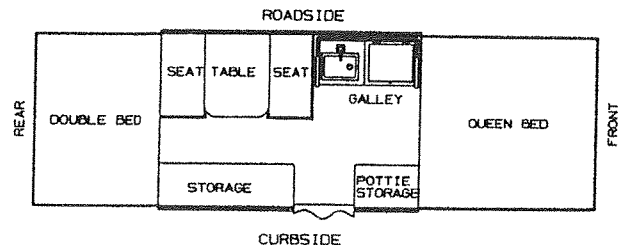

1998 QUICK REFERENCE PARTS LIST - 3289 SANTA FE (DESTINY)

BODY:

Front ABS Body Panel	4716U0951
Rear ABS Body Panel	4716U0951
Front/Rear decal & hardware kit	4716-1581
Taillight	4749B4321
Taillight with holder	4743C1311
Marker light (amber)	4714H08481
Marker light lens (amber)	4716-4571
Marker light (red)	4714H08581
Marker light lens (red)	4716-4561
Curbside front body panel	4754-8501
Curbside rear body panel	4754C0151
Access door assembly (step door)	4754-6931
Trim tape (sold/foot)	4350001833F
Access door skin	4754A4741
Access door lower compartment door	4754-6921
Curbside hardware & decal kit	4716E8251
Name decal (Santa Fe)	4749G4438
Porch light (curbside rear panel)	4752-9921
Porch light lens	4716-5511
Outside receptacle (curbside rear panel)	4746A3861
Roadside body panel	4754C0181
Roadside hardware & trim tape kit	4716E8261
Water fill spout	4731D1711
City fill	4732F1521
Power cord hatch	4733B23361
Reefer vent "upper"	4747C8321
Reefer vent "lower"	4747C8331
Arctic white spray paint	0008-2561

CHASSIS:

Tire & rim 13" Load Range "C"	4753-8168
Stabilizer jack (screw down)	4751A3351
Crank handle	4747F4141
Tongue jack assembly	4720B6661
Bumper	4754D0211
Wire harness Bargman trailer side	4753A3751
Pigtail Bargman car end	4746A5591
Black spray paint	0008B2471

3289 SANTA FE

ELECTRICAL:

Converter 12 AMP w/o hot water	4742A9811
Converter 20 AMP w/hot water	4750A1111
G.F.I. Receptacle	4746B3841
20 AMP Receptacle	4752-2371
15 AMP Receptacle	4752-2361
LP Gas detector	4753-9171

FABRIC: (Interior)

Drape package (less valance)	4754C5711
Valance package	4755-2771
Privacy curtain	4723E7921
Mattress assembly (front)	4754B5341
Mattress cover (front)	4716B5341
Mattress assembly (rear)	4754B5331
Mattress cover (rear)	4716B5331
Backrest assembly (used x2)	4754B5231
Backrest cover	4716B5231
Cushion assembly (used x2)	4754B5241
Cushion cover	4716B5241

GAS:

Regulator (low pressure)	4739B1291
Gas bottle	4720J5928
Gas bottle mounting bracket package	4733F6281
Quick disconnect (outside hook up)	4742-8331
Quick disconnect (inside hook up)	4749A9971

TENTING: (Sunbrella)

Front boot	4753B58691
Rear boot	4753B58791
Large window (roadside)	4753A59191
Small window (curbside)	4753A59291
Door seal (curbside)	4753A59391
Tent bow (used x2)	4714B1901
Tent support, front	4741G5581
Tent support, rear	4741F5591