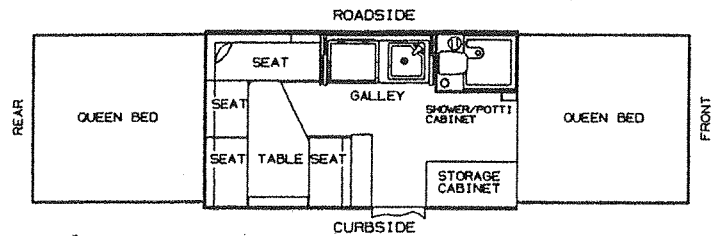

BODY:

Front ABS Body Panel	4716U0951
Rear ABS Body Panel	4716U0951
Front/Rear decal & hardware kit	4716-1581
Taillight	4749B4321
Taillight with holder	4743C1311
Marker light (amber)	4714H08481
Marker light lens (amber)	4716-4571
Marker light (red)	4714H08581
Marker light lens (red)	4716-4561
Curbside front body panel	4754B2121
Curbside rear body panel	4754C2131
Access door assembly (step door)	4754-6931
Trim tape (sold/foot)	4350001833F
Access door skin	4754A4741
Access door lower compartment door	4754-6921
Curbside hardware & decal kit	4716E8251
Name decal (Westlake)	4754A3808
Porch light (curbside rear panel)	4752-9921
Porch light lens	4716-5511
Outside receptacle (curbside rear panel)	4746A3861
Roadside body panel	4754A3791
Roadside hardware & trim tape kit	4716E8261
Potti hatch door & frame	4716-1831
Outside shower door	4750-2951
Shower drain cap & strap	4714A2861
Water heater door	4716-1331
Water fill spout	4731D1711
City fill	4732F1521
Power cord hatch	4733B23361
Reefer vent "upper"	4747C8321
Reefer vent "lower"	4747C8331
Arctic white spray paint	0008-2561

CHASSIS:

Tire & rim 13" Load Range "C"	4753-8168
Stabilizer jack (screw down)	4751A3351
Crank handle	4747F4141
Tongue jack assembly	4720B6661
Bumper	4756-2371
Wire harness Bargman trailer side	4753A3751
Pigtail Bargman car end	4746A5591
Black spray paint	0008B2471

ELECTRICAL:

Converter 20 AMP	4750A1111
G.F.I. Receptacle	4746B3841
20 AMP Receptacle	4752-2371
15 AMP Receptacle	4752-2361
LP Gas detector	4753-9171

FABRIC: (Interior)

Drape package (less valance)	4755A6461
Valance package	4755-2791
Privacy curtain	4723E7921
Shower curtain	4749A6661
Dressing room curtain	4753A9821
Mattress assembly (front & rear)	4754B5341
Mattress cover (front & rear)	4716B5341
Backrest assembly (dinette area front) 31 3/4" x 15 3/4"	4754A6581
Backrest cover	4716A6581
Backrest assembly (dinette area rear) 57 3/4" x 14"	4754A6701
Backrest cover	4716A6701
Backrest assembly (dinette area rear) 15 3/4" x 14"	4754B5991
Backrest cover	4716B5991
Backrest assembly (dinette area) roadside 51 3/4" x 14"	4754A6591
Backrest cover	4716A6591
Cushion assembly (dinette area front) 31 3/4" x 15 3/4"	4754A6611
Cushion cover	4714A6611
Cushion assembly (dinette area rear) 57 3/4" x 19 7/8"	4754A6621
Cushion cover	4714A6621
Cushion assembly (dinette area roadside) 52" x 22 1/2"	4754A6631
Cushion cover	4716A6631
Pillow	4755-2861

GAS:

Regulator (low pressure)	4739B1291
Gas bottle	4720J5928
Gas bottle mounting bracket package	4733F6281