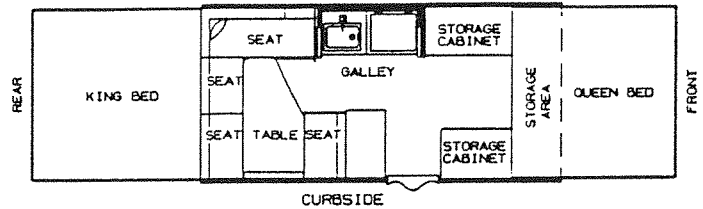

1998 QUICK REFERENCE PARTS LIST - 3251 RIO (DESTINY)

BODY:

Front ABS Body Panel (storage box)	4754A1531
Rear ABS Body Panel	4716U0951
Storage box lid & deck assembly	4753C5851
Deck seal	4060000404F
Storage box curbside plastic side panel	4754D1971
Storage box roadside plastic side panel	4754D1981
Storage box side door	4751B0981
Front/Rear decal & hardware kit	4716-1581
Taillight	4749B4321
Taillight with holder	4743C1311
Marker light (amber)	4714H08481
Marker light lens (amber)	4716-4571
Marker light (red)	4714H08581
Marker light lens (red)	4716-4561
Curbside front body panel	4755A3281
Curbside rear body panel	4755A3261
Access door assembly (step door)	4754-6931
Trim tape (sold/ft)	4350001833F
Access door skin	4754A4741
Access door lower compartment door	4754-6921
Curbside hardware & decal kit	4716E8251
Name decal (Rio)	4755-3438
Porch light (curbside rear panel)	4752-9921
Porch light lens	4716-5511
Outside receptacle (curbside rear panel)	4746A3861
Roadside body panel	4755A3271
Roadside hardware & trim tape kit	4716E8261
Water fill spout	4731D1711
City fill	4732F1521
Power cord hatch	4733B23361
Reefer vent "upper"	4747C8321
Reefer vent "lower"	4747C8331
Arctic white spray paint	0008-2561

3251 RIO
ROADSIDE

CHASSIS:

Tire & rim 13" Load Range "C"	4753-8168
Stabilizer jack (screw down)	4751A3351
Crank handle	4747F4141
Tongue jack assembly	4720B6661
Bumper	4756-2371
Wire harness Bargman trailer side	4753A3751
Pigtail Bargman car end	4746A5591
Black spray paint	0008B2471

ELECTRICAL:

Converter 12 AMP w/o hot water	4742A9811
Converter 20 AMP w/hot water	4750A1111
G.F.I. Receptacle	4746B3841
20 AMP Receptacle	4752-2371
15 AMP Receptacle	4752-2361
LP Gas detector	4753-9171

FABRIC: (Interior)

Drape package (less valance)	4755-2971
Valance package	4755-2801
Privacy curtain	4723E7921
Mattress assembly (front & rear)	4754B5341
Mattress cover (front & rear)	4716B5341
Backrest assembly (dinette area front) 31 3/4" x 15 3/4"	4754A6581
Backrest cover	4716A6581
Backrest assembly (dinette area rear) 57 3/4" x 14"	4754A6701
Backrest cover	4716A6701
Backrest assembly (dinette area rear) 15 3/4" x 14"	4754B5991
Backrest cover	4716B5991
Backrest assembly (dinette area roadside) 51 3/4" x 14"	4754A6591
Backrest cover	4716A6591
Cushion assembly (dinette area front) 31 3/4" x 15 3/4"	4754A6611