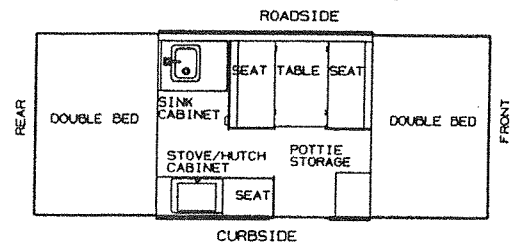

1998 QUICK REFERENCE PARTS LIST - 3270 REDWOOD (DESTINY)

BODY:

Front ABS Body Panel	4716U9021
Rear ABS Body Panel	4716U9021
Front/Rear decal & hardware kit	4716-1581
Taillight	4749B4321
Taillight with holder	4743C1311
Marker light (amber)	4714H08481
Marker light lens (amber)	4716-4571
Marker light (red)	4714H08581
Marker light lens (red)	4716-4561
Curbside front body panel	4754-8051
Curbside rear body panel	4754-8061
Access door assembly (less trim tape)	4754C5111
Trim tape (sold/foot)	4350001833F
Curbside hardware & decal kit	4716E8251
Name decal (Redwood)	4754-8051
Porch light (curbside rear panel)	4752-9921
Porch light lens	4716-5511
Outside receptacle (curbside rear panel)	4746A3861
Roadside body panel	4754-8071
Roadside hardware & trim tape kit	4716E8261
Water fill spout	4731D1711
City fill	4732F1521
Power cord hatch	4733B23361
Reefer vent "upper"	4747C8321
Reefer vent "lower"	4747C8331
Arctic white spray paint	0008-2561

CHASSIS:

Tire & rim 12" Load Range "C"	4754-1558
Stabilizer jack	4720D0731
Stabilizer handle	4749-1861
Crank handle	4747F4141
Tongue jack assembly	4720B6661
Bumper	4754D0211
Wire harness 6 prong trailer side	4754C6021
Pigtail 6 prong car end	4735F6741
Black spray paint	0008B2471

3270 REDWOOD

ELECTRICAL:

Converter 12 AMP	4742A9811
G.F.I. Receptacle	4746B3841
20 AMP Receptacle	4752-2371
15 AMP Receptacle	4752-2361
LP Gas detector	4753-9171

FABRIC: (Interior)

Drape package (less valance)	4755-2961
Valance package	4755-2761
Privacy curtain	4723D7931
Mattress assembly (front & rear)	4757-5091
Mattress cover (front & rear)	4716-5091
Cushion assembly (used x2)	4756-5571
Cushion cover	4714-5571
Backrest assembly (used x2)	4756-5561
Backrest cover	4714-5561
Hutch cushion assembly	4757-5081
Hutch cushion cover	4716-5081

GAS:

Regulator (low pressure)	4739B1291
Gas bottle	4720J5928
Gas bottle mounting bracket package	4733F6281
Quick disconnect (outside hook up)	4742-8331
Quick disconnect (inside hook up)	4749A9971

TENTING: (Sunbrella)

Front & rear boot	4756-6081
Large window (roadside)	4756-58691
Small window (curbside)	4756-58791
Door seal (curbside)	4756-58891
Tent bow (used x2)	4714B1901
Tent support (used x2)	4741F5591
Pole pin, M10	8470-1728

TOP:

Top assembly	4757-5101