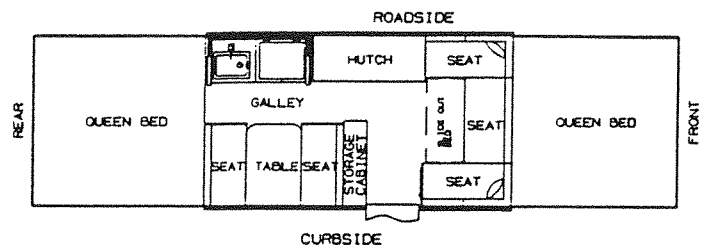

1998 QUICK REFERENCE PARTS LIST - 3291 MESA (DESTINY)

BODY:

Front ABS Body Panel	4716U0951
Rear ABS Body Panel	4716U0951
Front/Rear decal & hardware kit	4716-1581
Taillight	4749B4321
Taillight with holder	4743C1311
Marker light (amber)	4714H08481
Marker light lens (amber)	4716-4571
Marker light (red)	4714H08581
Marker light lens (red)	4716-4561
Curbside front body panel	4754B2121
Curbside rear body panel	4754C2131
Access door assembly (step door)	4754-6931
Trim tape (sold/foot)	4350001833F
Access door skin	4754A4741
Access door lower compartment door	4754-6921
Curbside hardware & decal kit	4716E8251
Name decal (Mesa)	4753B0708
Porch light (curbside rear panel)	4752-9921
Porch light lens	4716-5511
Outside receptacle (curbside rear panel)	4746A3861
Roadside body panel	4754C2141
Roadside hardware & trim tape kit	4716E8261
Water fill spout	4731D1711
City fill	4732F1521
Power cord hatch	4733B23361
Reefer vent "upper"	4747C8321
Reefer vent "lower"	4747C8331
Arctic white spray paint	0008-2561

CHASSIS:

Tire & rim 13" Load Range "C"	4753-8168
Stabilizer jack (screw down)	4751A3351
Crank handle	4747F4141
Tongue jack assembly	4720B6661
Bumper	4756-2371
Wire harness Bargman trailer side	4753A3751
Pigtail Bargman car end	4746A5591
Black spray paint	0008B2471

3291 MESA

ELECTRICAL:

Converter 12 AMP w/o hot water	4742A9811
Converter 20 AMP w/hot water	4750A1111
G.F.I. Receptacle	4746B3841
20 AMP Receptacle	4752-2371
15 AMP Receptacle	4752-2361
LP Gas detector	4753-9171

FABRIC: (Interior)

Drape package (less valance)	4755A6181
Valance package	4755-2791
Privacy curtain	4723E7921
Mattress assembly (front & rear)	4754B5341
Mattress cover (front & rear)	4716B5341
Backrest assembly (dinette area) (used x2) 38" x 16 5/8"	4753A6061
Backrest cover	4716A6061
Backrest assembly (front wrap around sides & center) 41 3/8" x 13 3/8"	4753A6071
Backrest cover	4716A6071
Backrest assembly (front wrap around ends) 14" x 13 3/8"	4756-5401
Backrest cover	4716-5401
Cushion assembly (dinette area) (used x2) 38 1/2" x 16 1/4"	4753A6031
Cushion cover	4716A6031
Cushion assembly (front wrap around sides) 41" x 19 5/8"	4753B6021
Cushion cover	4716B6021
Cushion assembly (front wrap around center) 41 3/8" x 23"	4756-5381
Cushion cover	4716-5381
Pillow (used x2)	4755-2861

GAS:

Regulator (low pressure)	4739B1291
Gas bottle	4720J5928
Gas bottle mounting bracket package	4733F6281
Quick disconnect (outside hook up)	4742-8331