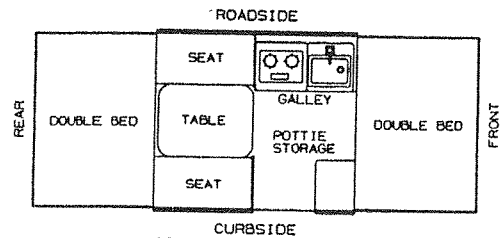

1998 QUICK REFERENCE PARTS LIST - 3275 TAOS (DESTINY)

BODY:

Front ABS Body Panel	4747C4531
Rear ABS Body Panel	4747C4641
Front/Rear decal & hardware kit	4716-1581
Taillight	4749B4321
Taillight with holder	4743C1311
Marker light (amber)	4714H08481
Marker light lens (amber)	4716-4571
Marker light (red)	4714H08581
Marker light lens (red)	4716-4561
Curbside front body panel	4716C0441
Curbside rear body panel	4716B9751
Access door assembly	4749H6471
Trim Tape (sold/foot)	4350001833F
Curbside hardware & decal kit	4716E8251
Name decal (Taos)	4749G3198
Porch light (curbside rear panel)	4752-9921
Porch light lens	4716-5511
Outside receptacle (curbside rear panel)	4746A3861
Roadside body panel	4716B98071
Roadside hardware & trim tape kit	4716E8261
Water fill spout	4731D1711
City fill	4732F1521
Power cord hatch	4733B23361
Arctic white spray paint	0008-2561

CHASSIS:

Tire & rim 12" Load Range "C"	4754-1558
Stabilizer jack	4720D0731
Stabilizer handle	4749-1861
Crank handle	4747F4141
Tongue jack assembly	4720B6661
Bumper	4751C0181
Wire harness 4 prong trailer side	4747A5611
Pigtail 4 prong car end	4735D6691
Black spray paint	0008B2471

3275 TAOS

ELECTRICAL:

Converter 12 AMP	4742A9811
G.F.I. Receptacle	4746B3841
20 AMP Receptacle	4752-2371
15 AMP Receptacle	4752-2361
LP Gas detector	4753-9171

FABRIC: (Interior)

Drape package (less valance)	4724H8361
Valance package	4755-2751
Privacy curtain	4723J7881
Mattress assembly (front & rear)	4749H6361
Mattress cover (front & rear)	4716H6361
Cushion assembly (used x2)	4749G6581
Cushion cover	4716G6581
Backrest assembly (used x2)	4749G6571
Backrest cover	NOT AVAILABLE

GAS:

Regulator (low pressure)	4739B1291
Gas bottle	4720J5928
Gas bottle mounting bracket package	4733F6281
Quick disconnect (outside hook up)	4742-8331
Quick disconnect (inside hook up)	4749A9971

TENTING: (Sunbrella)

Front & rear boot	4747E65391
Large window (roadside)	4747E65091
Small window (curbside)	4747E65291
Door seal (curbside)	4748C66391
Tent bow (used x2)	4714A1901
Tent support (used x2)	4747A5731
Pole pin, M10	8470-1728

TOP:

Top assembly	4716U9701
Top seal (sold/foot) 36 ft. required	4060000399F
Dome light	4737H5911
Dome light lens	4714H0891