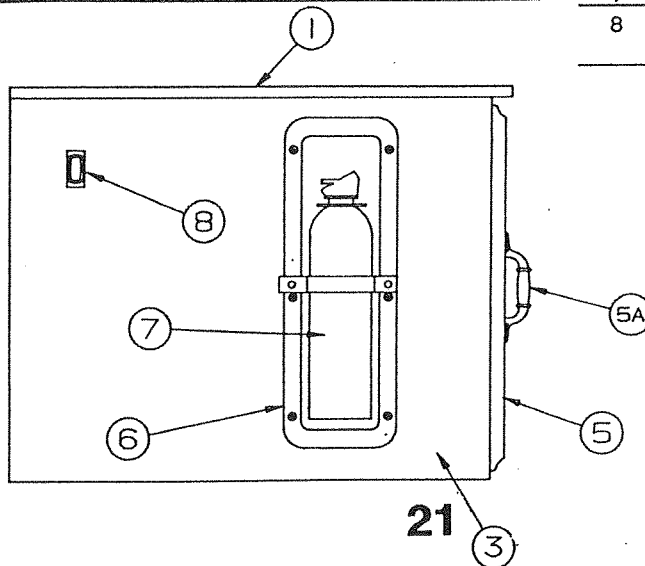

STORAGE CABINET

4741J523 - Storage cabinet assembly, 2480

CODE	PART NO.	DESCRIPTION
1	4741E0621	Cabinet top
	4716-075	Screw, top to cabinet
2	4741D0631	Cabinet front
3	4741F0641	Cabinet side (left)
4	4741F0651	Cabinet side (right)
	4716-059	Screw
5	4744D5731	Door assy.
5A	4739B0508	Door pull
	4716-055	Screw
6	4737B4198	Recessed fire mount
	4734-1861	Rivet, M25, mount to cabinet side
7	4737A5558	Fire extinguisher
8	4733B4981	Rocker switch (access door light)