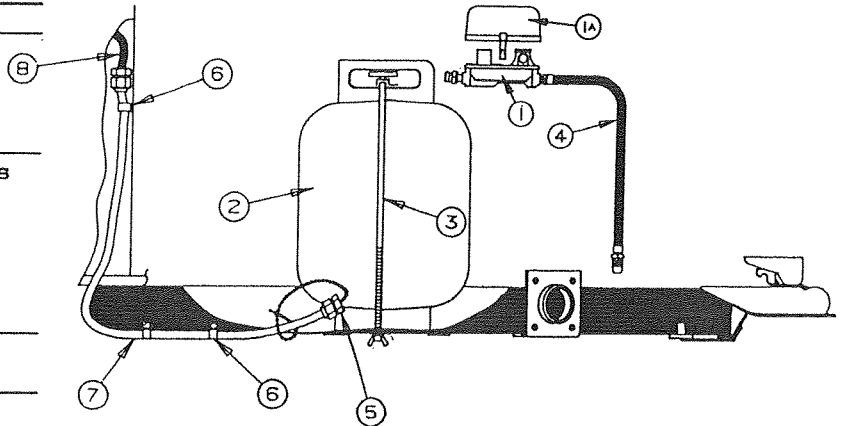

GAS SYSTEMS 2495 GAS SYSTEM

1990 AMERICANA SERIES PARTS LIST

GAS SYSTEMS - ALL EXCEPT 2495

CODE	PART NO.	DESCRIPTION
1	4739A1291	Regulator
1A	4734B3781	Regulator cover
2	4720H5928	Gas bottle
3	4733F6281	Gas bottle mtg package
4	4733A3991	Flexible gas hose
5	4733A3888	Plastic cap w/chain
6	1201-8708	3/8" Tube clamp, rubber-coated
	4737-2558	Tek screw
	4733A4128	Bushing
7	4714-0711	3/8" O.D. copper gas line, 100" length (includes 1 bushing and 2 flared plugs)
	1215-2418	Flared plug
	4747-627	Ground clamp x1
8	4730A3431	Flexible gas hose 1/4"-32" long