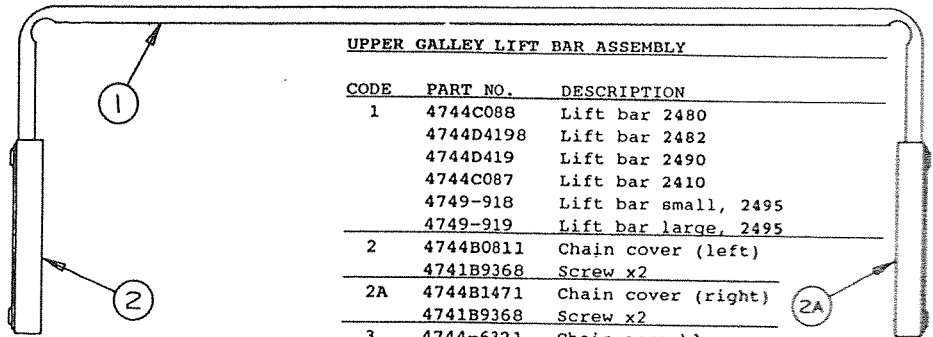

See Page 26 for Parts Listing