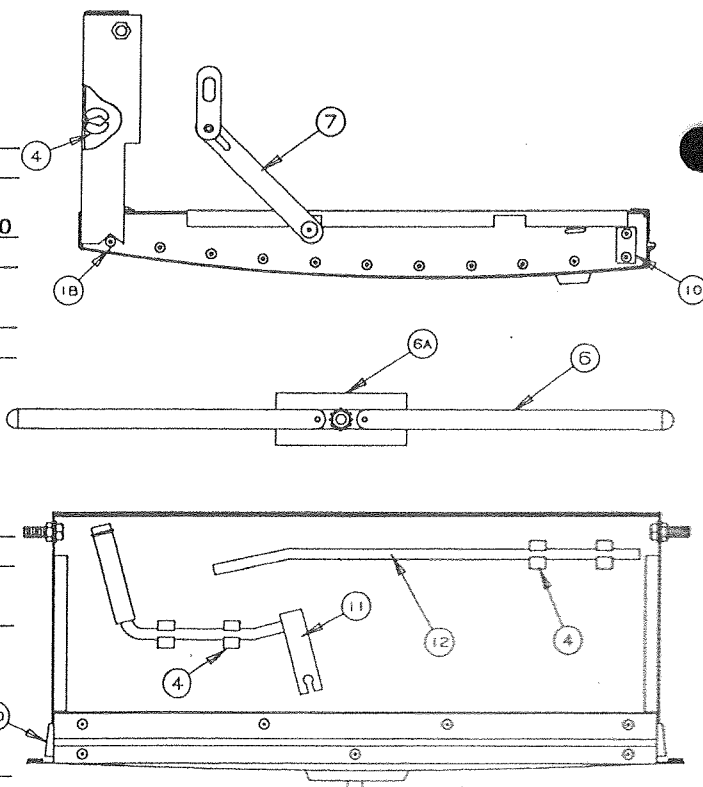

### ACCESS DOOR ASSEMBLY

4733Y5161 2480, 2482, 2490, 2410, 2495  
AMERICANA SERIES

CODE	PART NO.	DESCRIPTION
1	4741E0321	Access door skin
1A	4716B512	Trim tape, 3 feet 2480, 2482
	4716C512	Trim tape, 3 feet 2490, 2495, 2410
1B	4733A0601	Rivet, x22, M25
2	4731J2331	Access door cap
	4733C0601	Rivet, x4, M25
3	4731M2291	Access door floor covering
4	4734-2431	Snap clip, M4
	4733-4118	Tek screw
5	4730B3111	Lock handle
	4716-056	Screw x2
	1201B6958	Keys nut x2
	4730A3211	Access door keys, M10
6	4741-6551	Lock bar assembly
6A	4741-1438	Reinforcement plate
	1202B8528	Lock washer x1
7	4744-6981	Swing arm assembly x2
	1203C8721	Rivet, x2, M25
	1202B0468	Washer x2
Note:	Rivet and washer included in swing arm package	
8	1006B2428	Bolt 3/8-16 x 1-1/4, x2
	1202B0468	Washer x2
	1201B5188	Nut, 3/8-16, x2
9	4060025006	1/8 x 1/2 adhesive-backed foam tape inside door flanges
10	4747-9421	Access door wedge x2, M2
	4747-922	Rivet, x4 (to hold wedges on)
NOTE:	Rivet included in wedge package	
11	4720E5211	Crank handle
12	4749-1861	Stabilizer handle, M4