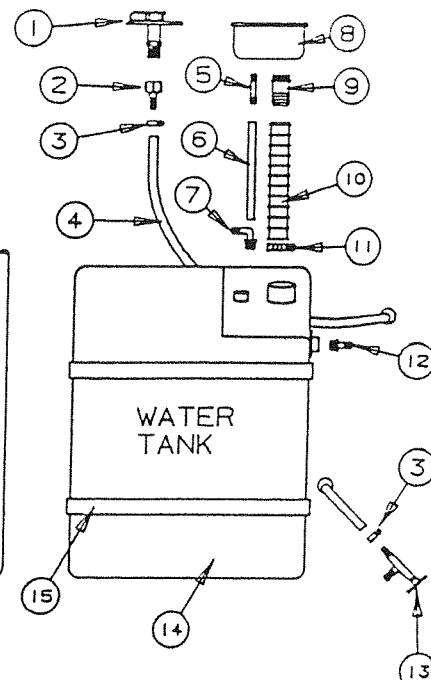

WATER SYSTEM SINK AND DRAIN SYSTEM

1990 AMERICANA SERIES PARTS LIST