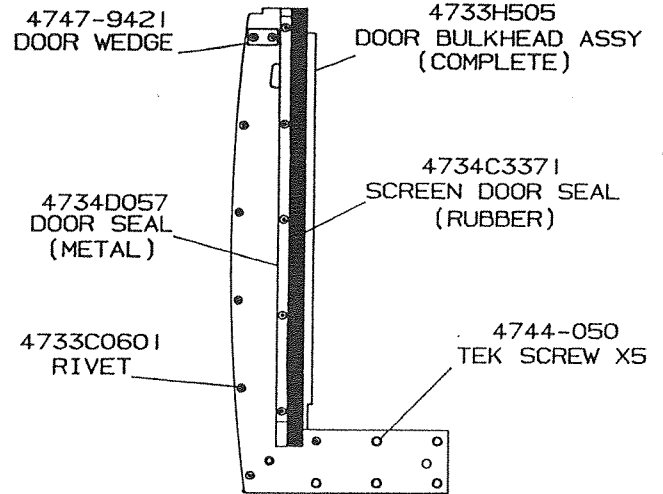

4716B2131

Right Rear (Curbside) Body Panel Trim Tape Kit