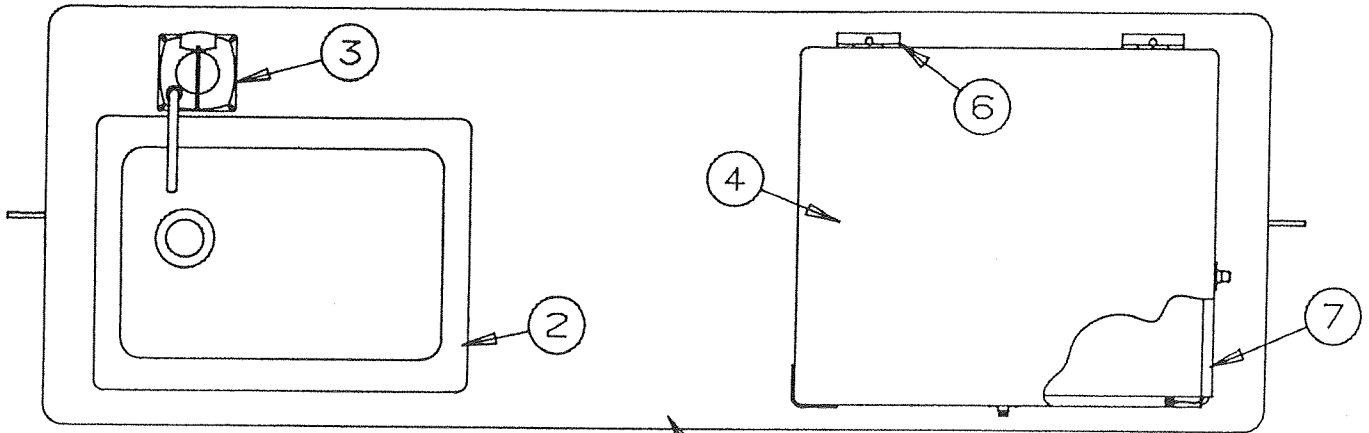

**UPPER GALLEY ASSY
LIFT BAR ASSY'S**

**1990
AMERICANA SERIES
PARTS LIST**