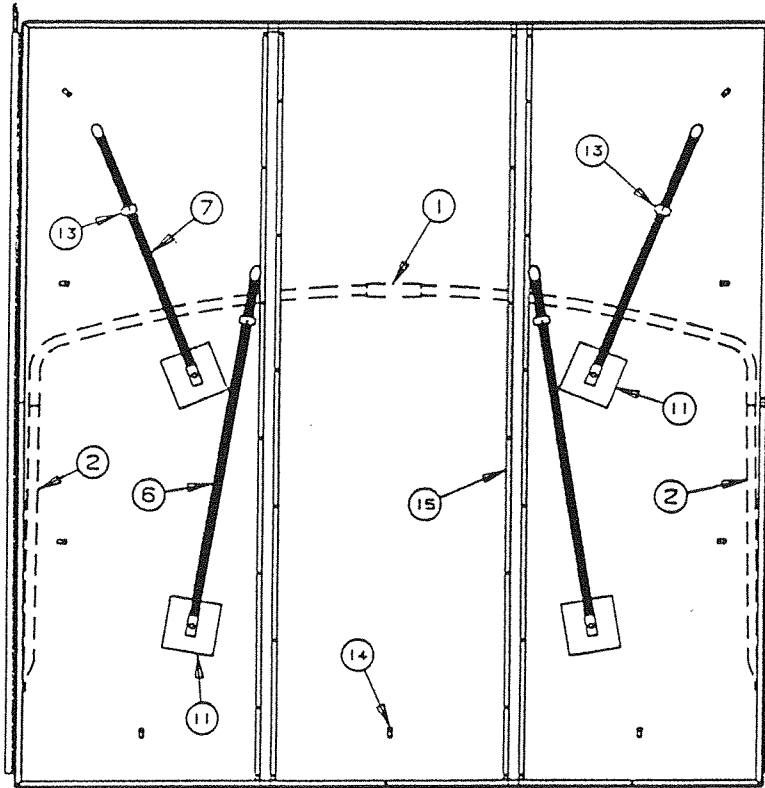

BED ASSY'S

1990 AMERICANA SERIES PARTS LIST

BED EXTENSION CHART

Americana Series	Bed Extensions Front Bed		Bed Extensions Rear Bed	
	Curbside	Roadside	Curbside	Roadside
2480 Sun Valley	4731A6291	4714-6191	4714-6191	4714-6191
2482 Laramie	4731A6291	4714-6191	4714-6191	4714-6191
2490 Shenandoah	4744A5671	4733D6291	4731-6291	4731-6291
2410 Sequoia	4744A5671	4733D6291	4731A6291	4731-6291
2495 Williamsburg	4744A5671	4733D6291	4731-6291	4731-6291

NOTE: Bed assemblies are a special order and are shipped complete less mattress.