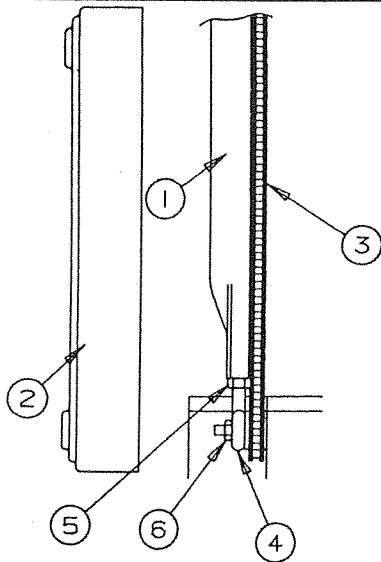

See Page 26 for Parts Listing