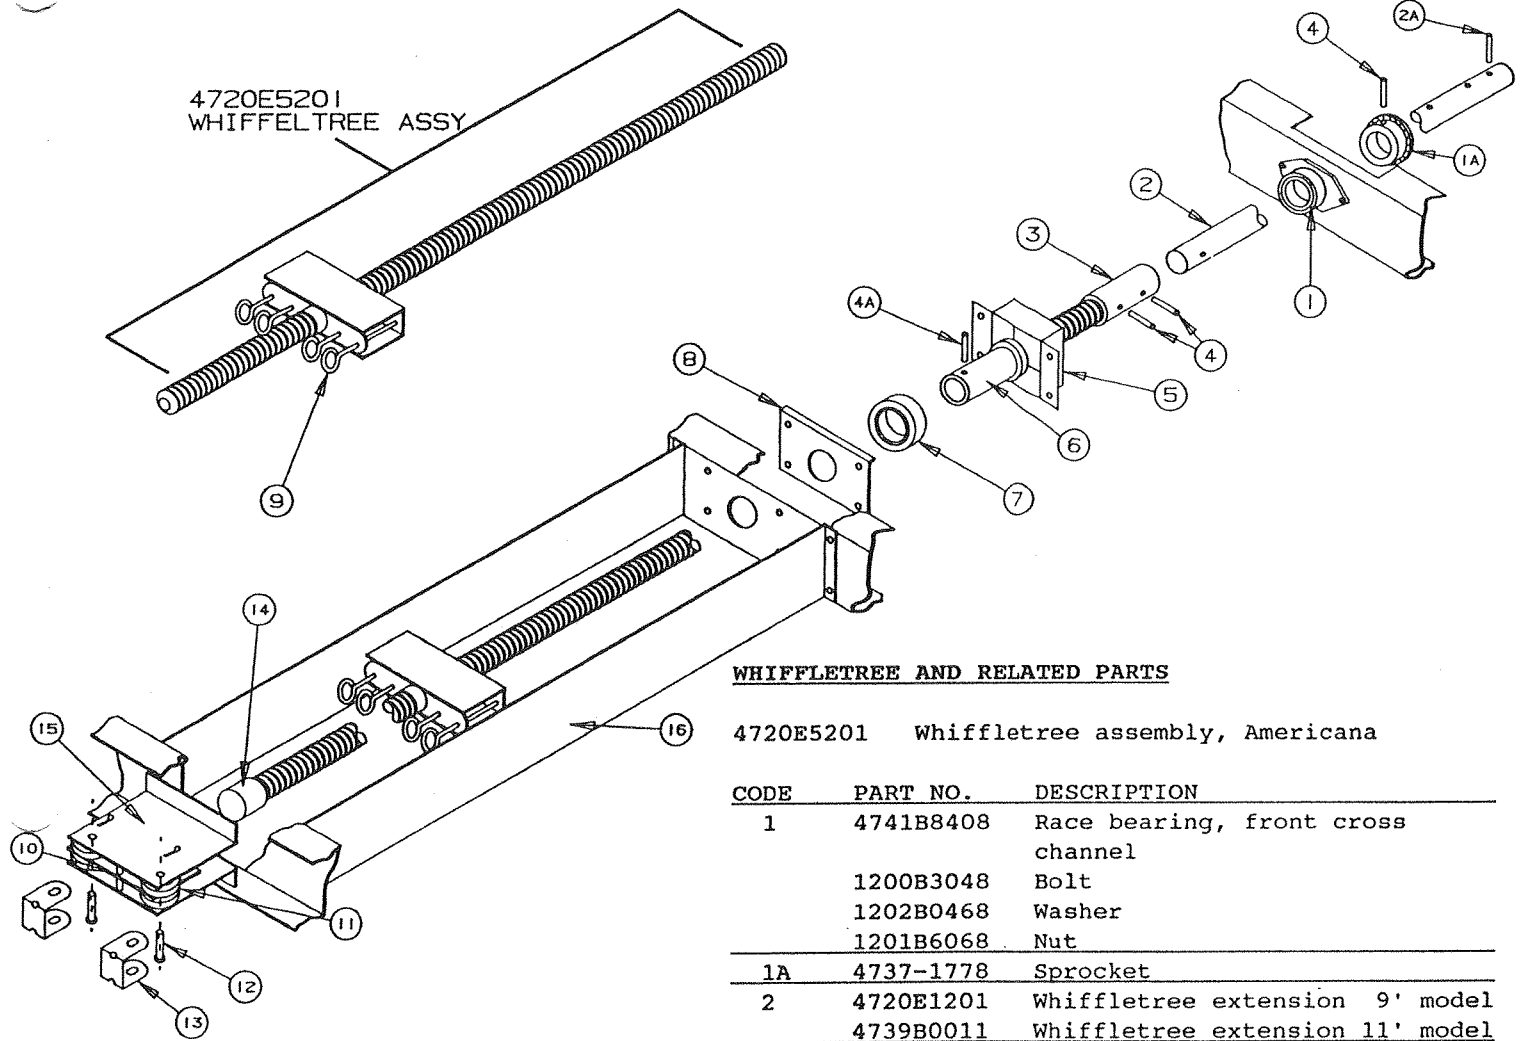

WHIFFLETREE AND RELATED PARTS

4720E5201 Whiffletree assembly, Americana

CODE	PART NO.	DESCRIPTION
1	4741B8408	Race bearing, front cross channel
	1200B3048	Bolt
	1202B0468	Washer
	1201B6068	Nut
1A	4737-1778	Sprocket
2	4720E1201	Whiffletree extension 9' model
	4739B0011	Whiffletree extension 11' model
2A	4747-9451	Roll pin x1
3	4720D1221	Coupling
4	4720B1481	Roll pin, M10
4A	4744A1301	Shear pin, M10
5	4720B2408	Retainer
	4731-3878	Hex-head bolt
	1201B6038	Hex nut
6	4720B2388	Thrust nut
7	4720A2421	Bearing
8	4720B2418	Plate
9	4744-4451	Screw eye, M4
	1201B6078	Locknut x8
10	4715C5661	Pulley spacer
11	4715A5371	Pulley and bearing, M10
12	4720H1561	Long pin, M5
13	4744A1748	Cable retainer
14	4730D129	Screw socket x1
15	4720-155	Pulley plate x2
16	4720D2371	Guide channel