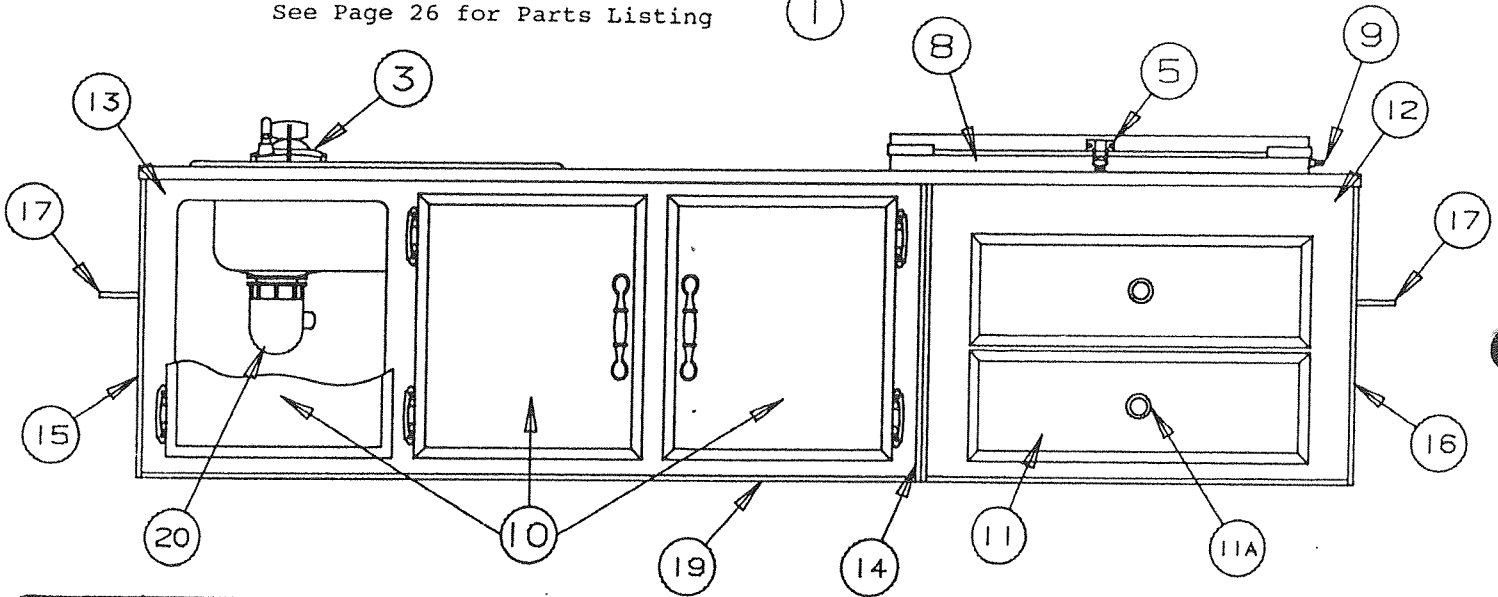

See Page 26 for Parts Listing