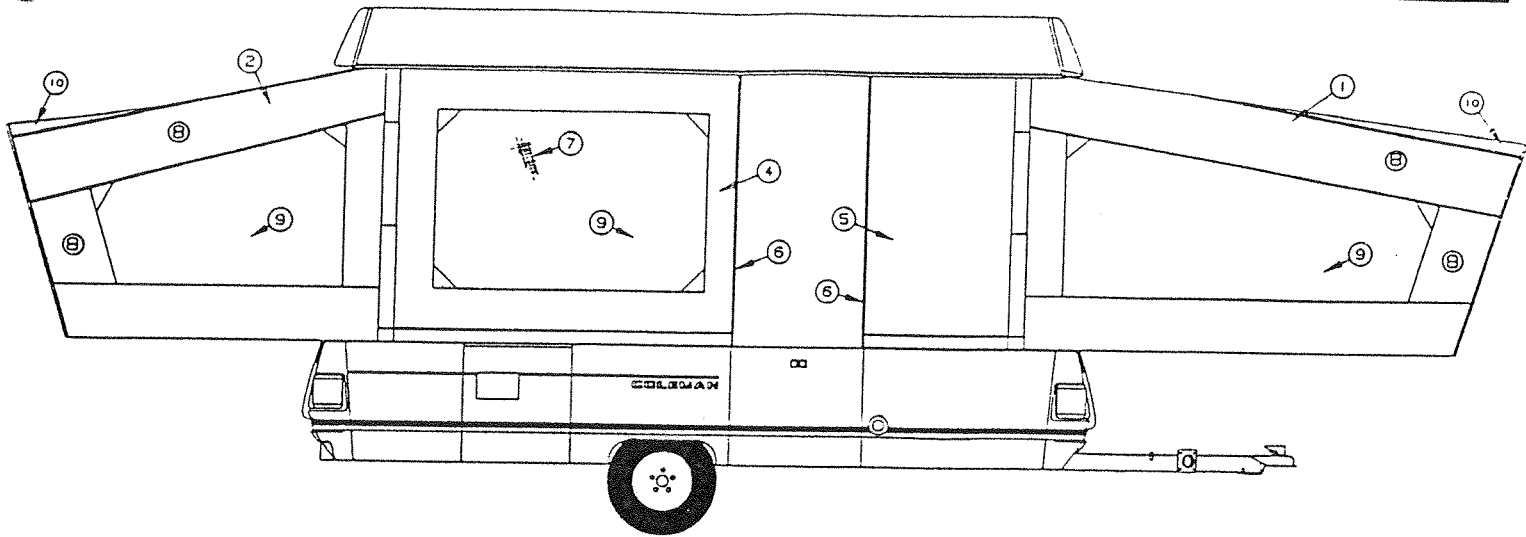

1990 AMERICANA SERIES PARTS LIST

EVOLUTION ASSY'S CANVAS ASSY'S

EVOLUTION III ASSEMBLIES

CODE	PART NO.	DESCRIPTION
1	4724F7461	Front boot, 2480, 2482
	4724F7471	Front boot, 2490, 2410, 2495
2	4724F7461	Rear boot, (all)
3	4724D7701	Large window, 2480, 2482
	4724E7491	Large window, 2490, 2410, 2495
4	4724D7711	Small window, 2480, 2482
	4724E7681	Small window, 2490, 2410, 2495
5	4724D7721	Door seal, 2480, 2482
	4716D7481	Door seal, 2490, 2410
	4724E7481	Door seal, 2495
6	4060100056	Door seal extrusion 46" (rubber)
7	3758400001	Screen
8	8115400017	"Evolution III" - 7 oz.
9	4064101201	Clear vinyl 41" - 12 mil.
10	8118001428	Top Vinyl, pewter back - 80"
11	4060000024	Top seal rubber arrowhead (sewn on tent sections)
12	4060000055	Tubing 5/16" (slide evolution into body rail)
13	8160000320	Bias binding (gray)
14	6650500128	Talon chain zipper, white (used around windows)
15	4716-0851	Evolution III patch pkg 12"x14"
16	1225G3468	Zipper slider half, grey
17	1225G3478	Zipper pin half, grey
18	1225-4441	Zipper pull, M5

Items 3, 11 - 18 not shown in drawing

Evolution III - Grey
Pewter Vinyl - Outside
White Vinyl - Inside

CANVAS ASSEMBLIES

CODE	PART NO.	DESCRIPTION
1	4727V6821	Front boot, 2480, 2482
	4724F6741	Front boot, 2490, 2410, 2495
2	4727V6821	Rear boot, (all)
3	4727V6801	Large window, 2480, 2482
	4724D6771	Large window, 2490, 2410, 2495
4	4728F6871	Small window, 2480, 2482
	4724D5681	Small window, 2490, 2410, 2495
5	4728F6851	Door seal, 2480, 2482
	4716E5691	Door seal, 2490, 2410
	4724E5691	Door seal, 2495

Canvas - Tan
White Vinyl - Outside
White Vinyl - Inside

Note: 1225U3518 - Zipper pin half
1225U3508 - Zipper slider half
1225-4191 - Zipper pull, M5
6650500027 - No. 5 Ziplon chain zipper,
suntan (used around windows)

4727-4471 - Canvas patch pkg, 12" x 14"
4714D1611 - 54" x 3 yds screen pkg
4714-0361 - 54" x 13 yds screen pkg
4714-2171 - Dry clean pad M5
4714B6021 - 14' Shock cord pkg M2
4744-4578 - Zipper pull tag
4724-2011 - Shock cord clamp, M10
8114210114 - 42" 10/10 Army duck canvas
8118001420 - 80" Vinyl coated polyester
4064101201 - 41" 12 mil. clear vinyl
8160000311 - Bias binding
4743-1588 - K Kote seam sealer