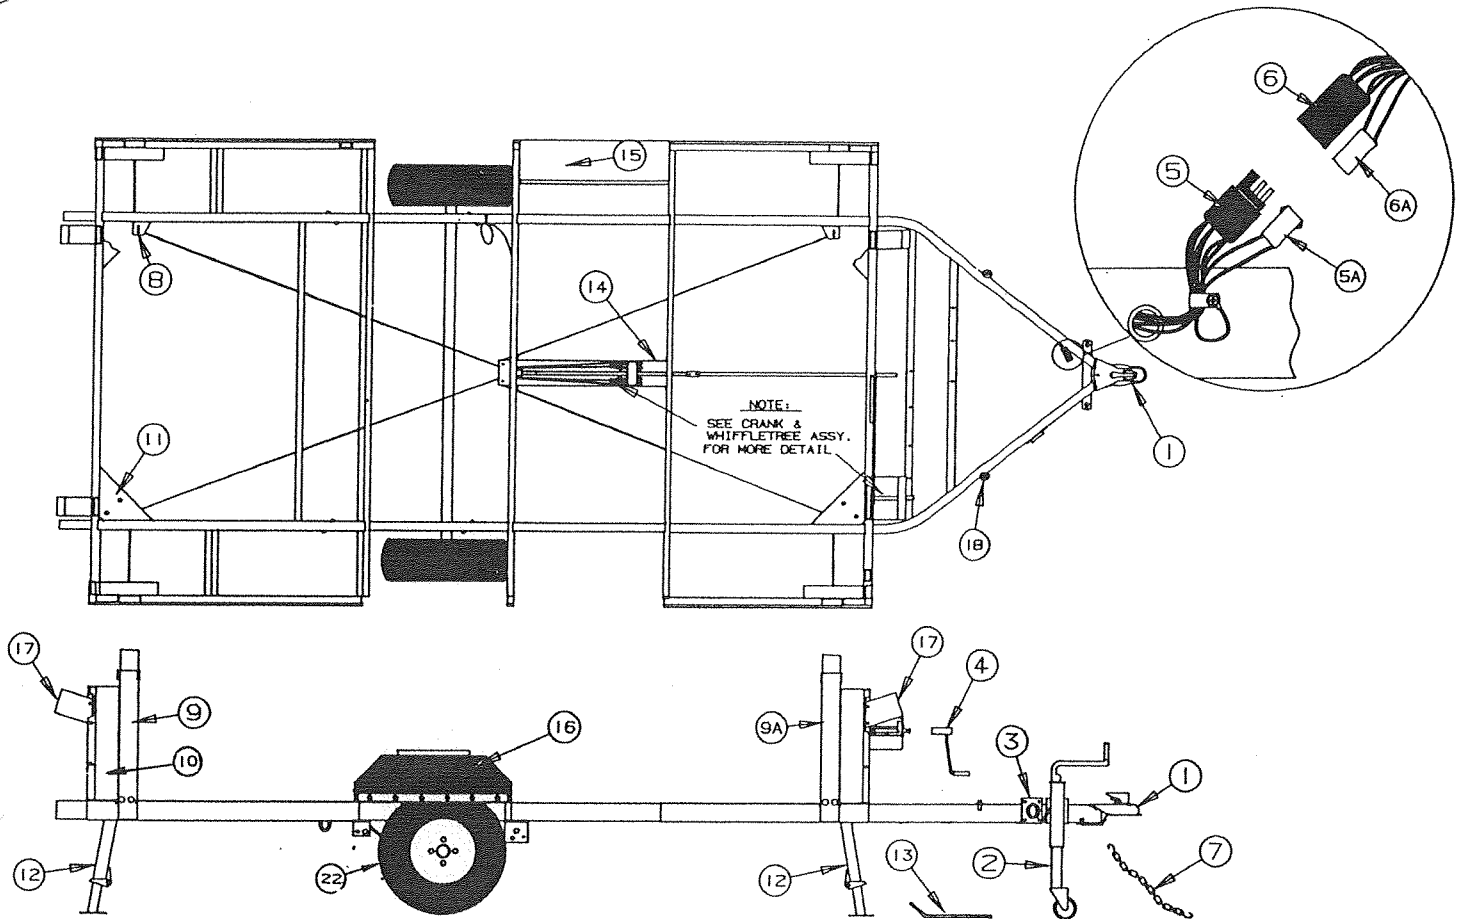

SPRING ATTACHMENTS

CODE	PART NO.	DESCRIPTION
1	4741A3398	Rear spring shackle
2	4741B3398	Front spring shackle
3	4737A1318	Shackle bolt
	4741-9498	Shackle bolt nut
4	4741B3381	2 Leaf spring, 750# 2480, 2482
	4735C2201	3 Leaf spring, 1000# 2490, 2410, 2495
5	4741A8438	"U" bolt
6	4741-8458	"U" bolt plate
7	4741-9358	"U" bolt nut