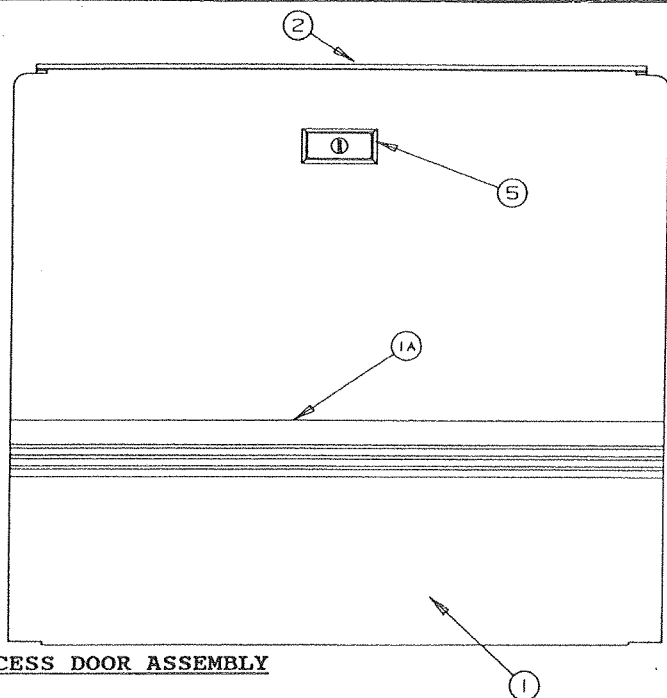

ACCESS DOOR ASSY

1990

AMERICANA SERIES PARTS LIST