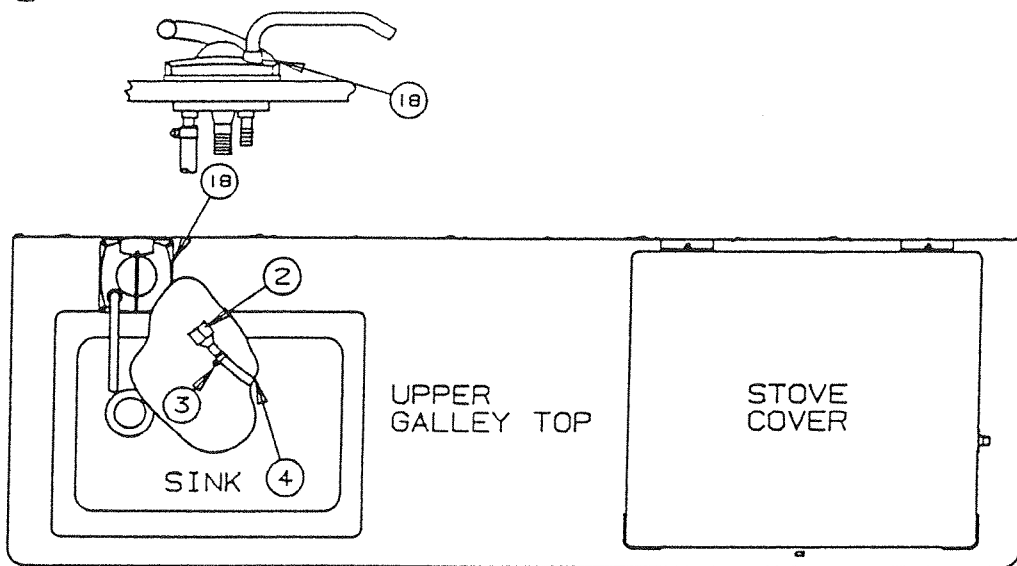

WATER SYSTEM SINK AND DRAIN SYSTEM

1990 AMERICANA SERIES PARTS LIST