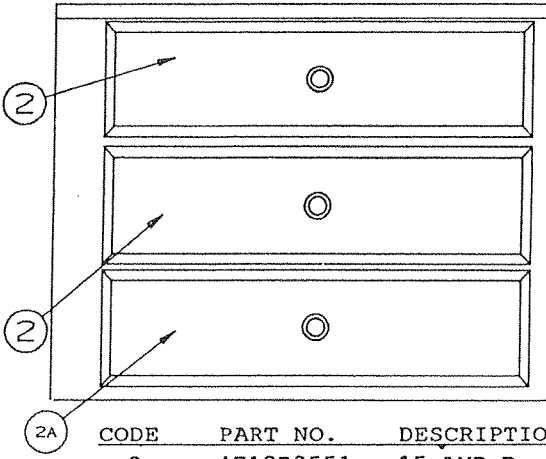

CHEST OF DRAWERS STORAGE CABINET

1990 AMERICANA SERIES PARTS LIST