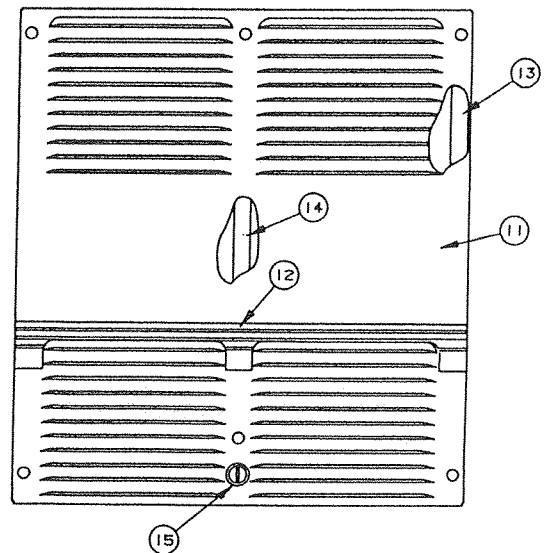

Refrigerator Hatch Door Assembly 4747C8251

4716B2131 Right Side (Curbside) Body Panel Trim Tape Kit