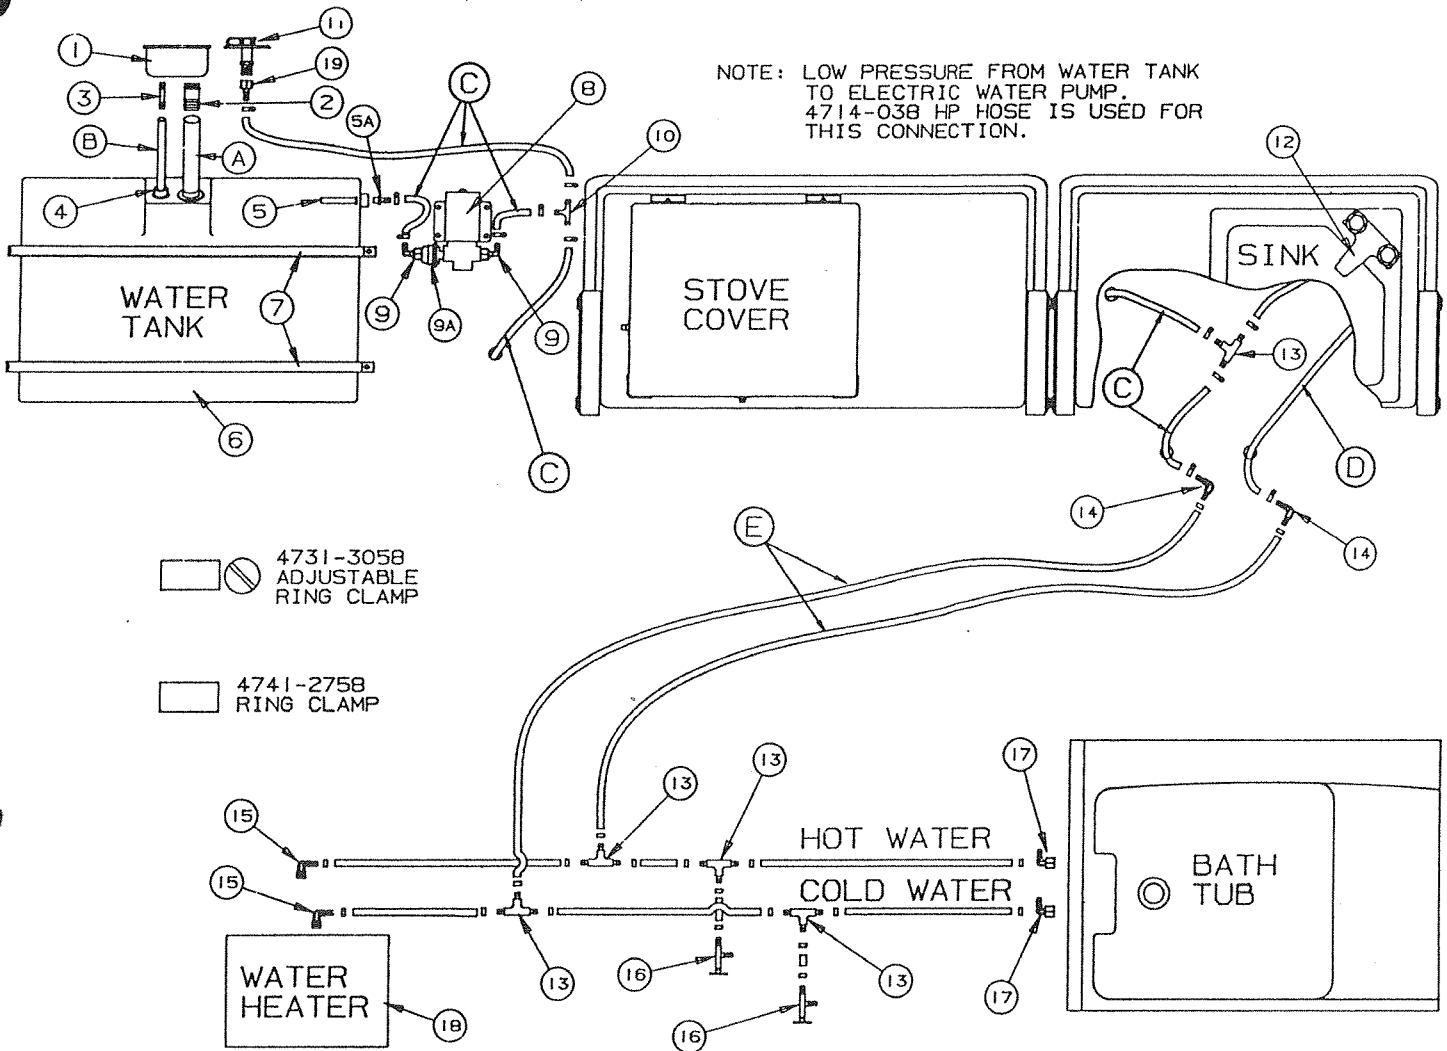

1990 AMERICANA SERIES 2495 WATER SYSTEM PARTS LIST

NOTE: LOW PRESSURE FROM WATER TANK TO ELECTRIC WATER PUMP. 4714-038 HP HOSE IS USED FOR THIS CONNECTION.

PLUMBING SYSTEM - 2495

CODE	PART NO.	DESCRIPTION
1	4731C1711	Fill spout
	4741-3508	Screw
2	4744-1288	Barbed nipple 1 3/8" barb 1 1/4" MPT
3	4744-1298	Barbed connector, 3/8" - 3/8"
4	1218-3518	Elbow adapter x2
5	4737-4641	Tank filter
5A	4732A4561	Barbed Nipple 3/8 barb
6	4741-3451	Water tank, 18 gallon
	4715E4381	Spigot (Bottom of tank)
7	4400075001	Strap x2
	4737-8488	Screw x4
8	4741B5571	Electric water pump
9	4741-9068	Swivel elbow x2
9A	4747A8311	Filter x1
10	1218-1508	Barbed tee x1
11	4732E1521	City water fill
12	4745B2741	Faucet

CODE	PART NO.	DESCRIPTION
13	4741-2388	Barbed tee 3/8" - 3/8" 3/8" x 4"
14	4741-2398	Barbed elbow x2
15	4741-2378	Elbow x2
16	4741A2368	Drain
17	4741-2351	Swivel street elbow x2
18	4741-5531	Water heater
19	4741-9568	Female adaptor

A	4060025003	1 3/8" ID Flexible non-toxic green hose
B	4060000050	3/8" ID Transparent hose
C	4714-038	High Pressure hose (cold water) 3/8"
D	4714-338	High Pressure hose (hot water) 3/8"
E	4060050001	3/8" ID rigid tubing (gray)

32 NOTE: ALL TUBING SOLD PER FOOT