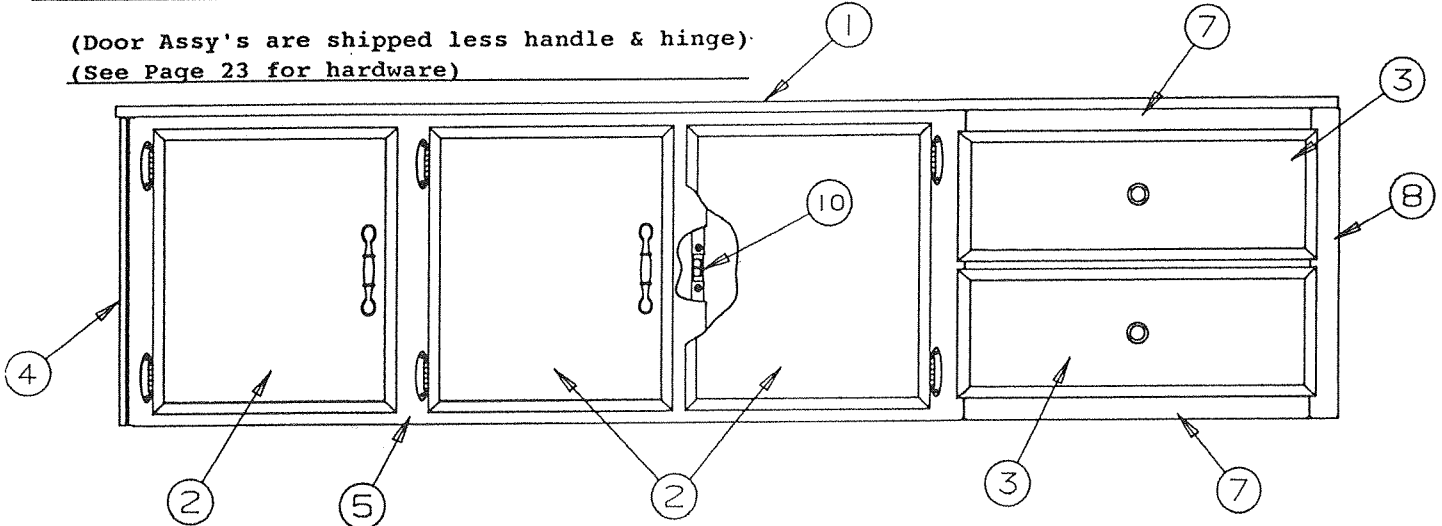

1990 AMERICANA SERIES PARTS LIST

2410, 82 HUTCH ASSY POTTI CABINET, 2490

(Door Assy's are shipped less handle & hinge)
(See Page 23 for hardware)

HUTCH ASSEMBLIES - 2410, 2482

4744D597 2482 Hutch Assembly, complete
4744E549 2410 Hutch Assembly, complete

CODE	PART NO.	DESCRIPTION
1	4744D1831	Hutch top, 2410
	4749A1721	Hutch top, 2482
	4737-8478	Screw, top to hutch assy
	4720A0721	Cooler clip, M2 (both)
	4716-059	Screw, clip to top
2	4744D5731	Door assy x3, 2410, 2482 x2
	4747C6011	Door assy, small (2482 only)
	1203-8951	Rivet, M25, door to hutch front

3	4744F5381	Drawer assy x2 (2410 only)
	4749-2308	Drawer pull
	1022B0818	Screw
4	4744C190	Hutch side, 2410
	4733B4981	Rocker switch
	4749-088	Hutch side, 2482
5	4744D186	Hutch front, 2410
	4749-085	Hutch front, 2482
6	4744B977	Hutch front, small (2482 only) (not shown)
7	4744C188	Spacer top & bottom x2, 2410
	4747A800	Trim top & bottom, 2482
8	4744C187	Spacer x1, 2410
	4749A086	Trim, right (2482 only)
9	4749A087	Trim, left (2482 only) (not shown)
10	4744-568	Latch sup't assy

POTTI CABINET

4741F6371 - Potti cabinet assembly, 2490

CODE	PART NO.	DESCRIPTION
1	4741E9001	Cabinet top
	4720A0721	Cooler clip, M2
	4716-059	Screw, clip to top
2	4741C9011	Cabinet side, small
3	4741D9021	Cabinet front
	4737-8478	Screw, cabinet sides to top
4	4741G6381	Door assy
4A	4739B0508	Door pull
	4716-055	Screw
5	4724A7441	Potti Cover (not shown)