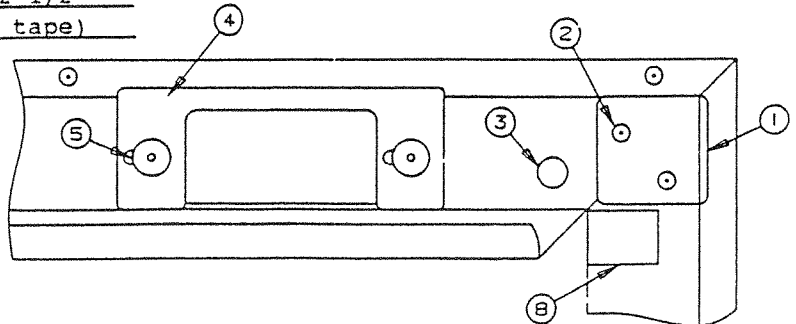

MITER COVERS & LIFT TRIM - AMERICANA SERIES

CODE	PART NO.	DESCRIPTION
1	4737B9111	Miter cover, M4 curbside rear/roadside front
	4737C9101	Miter cover, M4 curbside front/roadside rear
2	4733C0601	Rivet, M25
3	4739A2908	Screw snap cap x1
	4739-2918	Washer x1
	4741-9108	Screw x1
4	4734D4111	Lift trim x1
	4733-3398	Plastic washer x2
5	4744A3301	Rivet x2, M25
	4747-865	Foam gasket x1
6	4710-3621	Roll pin x4, M5
7	4723B8071	Velcro hook, 2-1/2" x 2-1/2"
8	4747-2171	Bug hole patch (furry tape)
9	1103E0608	Screw (to hold tent section in place)