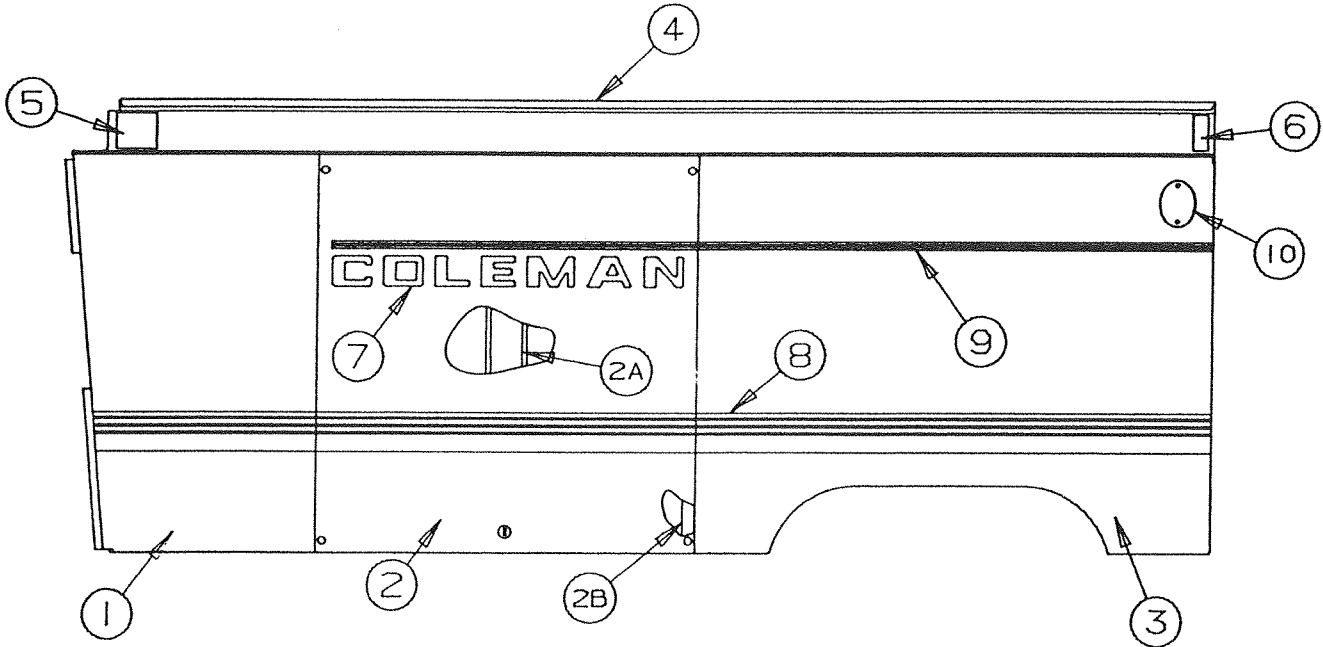

2482 RIGHT REAR BODY PANEL ASSY

1990 AMERICANA SERIES PARTS LIST

CURBSIDE RIGHT REAR BODY PANEL ASSY COMPONENTS - 2482

CODE	PART NO.	DESCRIPTION
1	4744D4151	Curbside right rear body panel
2	4747B8961	Access hatch
	4744-2571	Outside lock
	4747B938	Hinge bracket
	4747A9391	Hinge, painted
	4744-4488	Rivet (hinge to body panel)
2A	4746A4928	Hatch stiffener
	4749-407	Luan insert
2B	4747A2361	Hatch stiffener angle x2
3	4747A8991	Curbside right rear body panel
4	4720M135	Side body rail
5	4723B8071	Velcro hook 2-1/2" x 2-1/2"
6	4724G2631	Velcro hook 3/4" wide
7	4745B1908	Coleman logo
8	4716B512	Trim tape (5 ft required)
9	4716-250	Pin stripe (4 ft required)
10	4733-2818	RVIA tag
	1203-8678	Rivet
11	4747C8251	Refrigerator hatch door assy (complete) (used on all Americanas with refrigerators)
12	4747A248	Die cut decal 2490, 2495, 2410
	4747A2488	Die cut decal 2480, 2482
13	4747-236	Stiffener angle x2
14	4747-249	Stiffener angle x1
15	4744-2571	Lock assembly