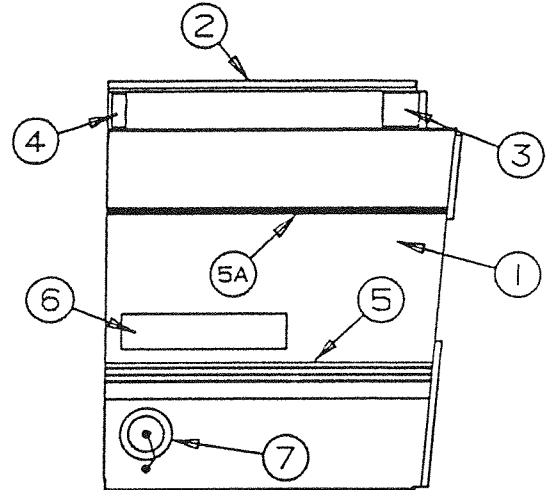

4749-413 Tub drain gasket

1990 AMERICANA SERIES PARTS LIST

RIGHT FRONT BODY PANEL ASSY

CURBSIDE RIGHT FRONT BODY PANEL ASSY COMPONENTS

CODE	PART NO.	DESCRIPTION
1	4733H1101	Curbside rt frt body panel, 2480, 2482
	4741E3011	Curbside rt frt body panel, 2410, 2490
	4739H0191	Curbside rt frt body panel, 2495
2	4720L133	Body rail, 2480
	4739C269	Body rail, 2482
	4739G003	Body rail, 2410, 2490, 2495
3	4723B8071	Velcro hook 2-1/2" x 2-1/2" (all)
4	4724G2631	Velcro hook 3/4" wide (all)
5	4716B512	Trim tape (3 ft required) 2480, 2482
	4716C512	Trim tape (3 ft required) 2490, 95, 10
5A	4716-250	Pin stripe, 2480, 2482
	4716-251	Pin stripe, 2490, 2495, 2410
6	4733M0518	Name decal, 2480
	4744B3388	Name decal, 2482
	4739J0228	Name decal, 2410
	4733N4078	Name decal, 2490
	4739H0408	Name decal, 2495
7	4714-2861	Cap & strap (2495) only
	4741-8218	Screw (2495) only
	4741-9301	Vent system (2495) only

4716B2131 Right Side (Curbside)
Body Panel Trim Tape Kit