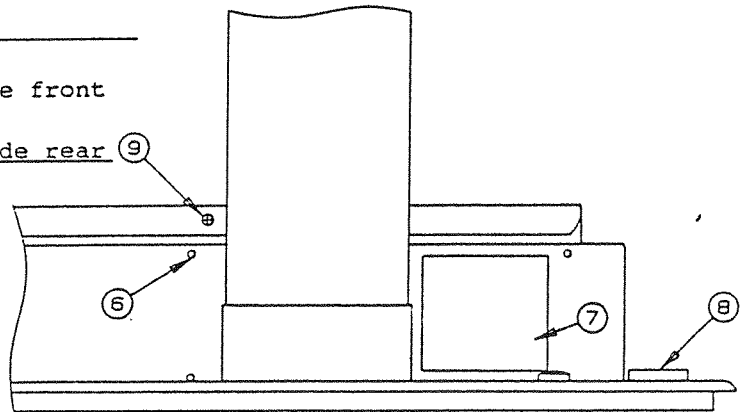

MITER COVERS & LIFT TRIM - AMERICANA SERIES

CODE	PART NO.	DESCRIPTION
1	4737B9111	Miter cover, M4 curbside rear/roadside front
	4737C9101	Miter cover, M4 curbside front/roadside rear
2	4733C0601	Rivet, M25
3	4739A2908	Screw snap cap x1
	4739-2918	Washer x1
	4741-9108	Screw x1
4	4734D4111	Lift trim x1
	4733-3398	Plastic washer x2
5	4744A3301	Rivet x2, M25
	4747-865	Foam gasket x1
6	4710-3621	Roll pin x4, M5
7	4723B8071	Velcro hook, 2-1/2" x 2-1/2"
8	4747-2171	Bug hole patch (furry tape)
9	1103E0608	Screw (to hold tent section in place)