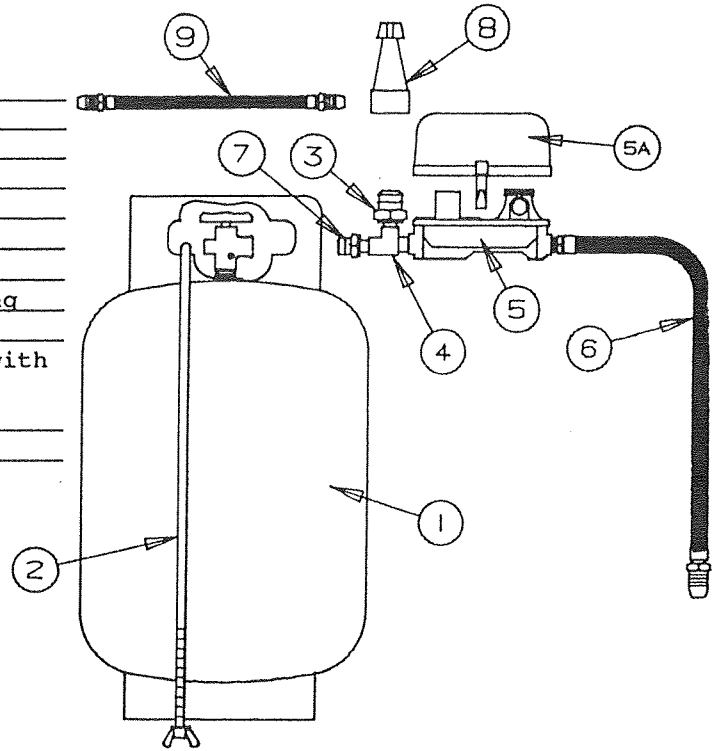

1990 AMERICANA SERIES PARTS LIST

2410 GAS SYSTEM 2410 OUTSIDE STOVE ASSY

HOSE AND REGULATOR ASSEMBLY - 2410

CODE	PART NO.	DESCRIPTION
1	4720H5928	Gas bottle
2	4733F6281	Gas bottle mounting package
3	4739-6978	Cylinder adapter
4	4739-6998	Street tee
5	4738A4868	Regulator
5A	4734B3781	Regulator cover
6	4733A3991	Flexible gas hose 3/8"-32" long
7	4737-9308	POL adapter
8	5445B5561	Regulator (replacement comes with 15" gas hose). NOTE: 15" gas hose not available separately.
9	5410-7931	10' flexible gas hose