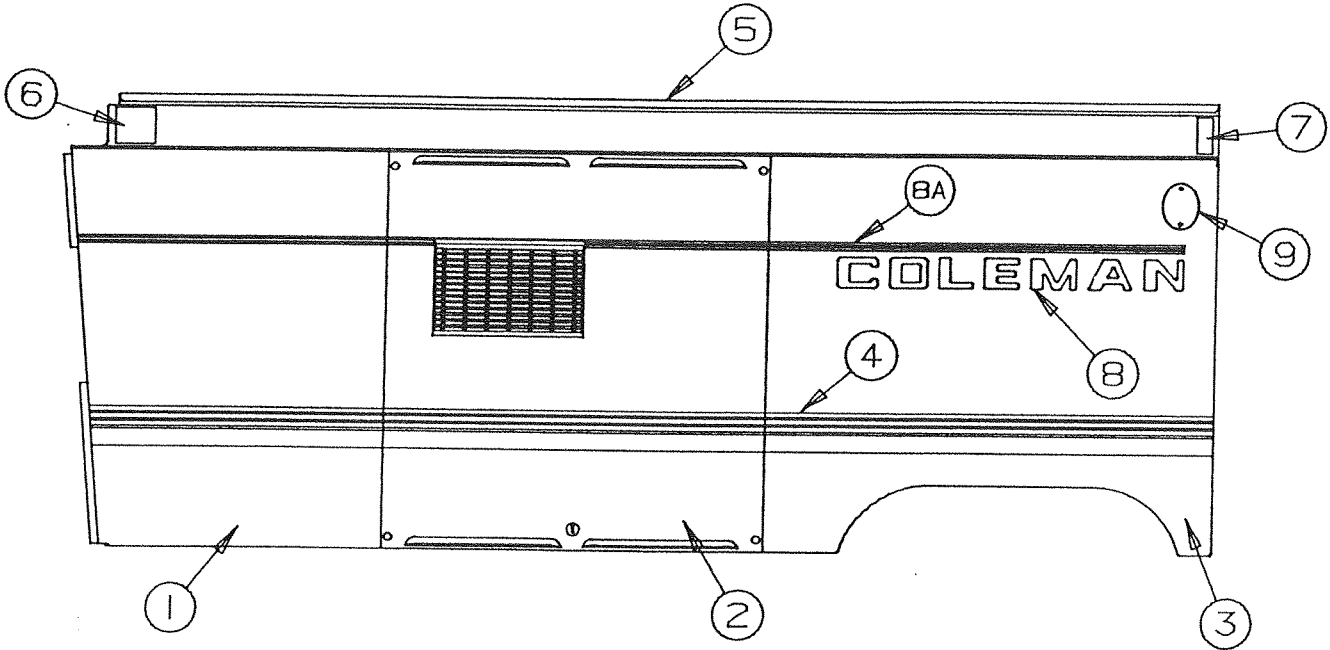

2495 RIGHT REAR BODY PANEL ASSY

1990 AMERICANA SERIES PARTS LIST

CURBSIDE RIGHT REAR BODY PANEL ASSY COMPONENTS - 2495

CODE	PART NO.	DESCRIPTION
1	4747A8621	Curbside rear body panel
2	4747B8231	Hot water vent hatch
	4714G3391	Hot water heater door assy
	4744-2571	Lock
	4747-924	Grill
	4747-2401	Water heater hatch rod
	4747-241	Rod bracket
3	4747A8611	Curbside center body panel
4	4716C512	Trim tape (6 ft required)
5	4734J179	Side body rail
6	4723B8071	Velcro hook 2-1/2" x 2-1/2" square
7	4724G2631	Velcro hook 3/4 wide
8	4749-2328	Coleman logo
8A	4716-251	Pin stripe, (6 ft. required)
9	4733-2818	RVIA registration tag
	1203-8678	Rivets x2