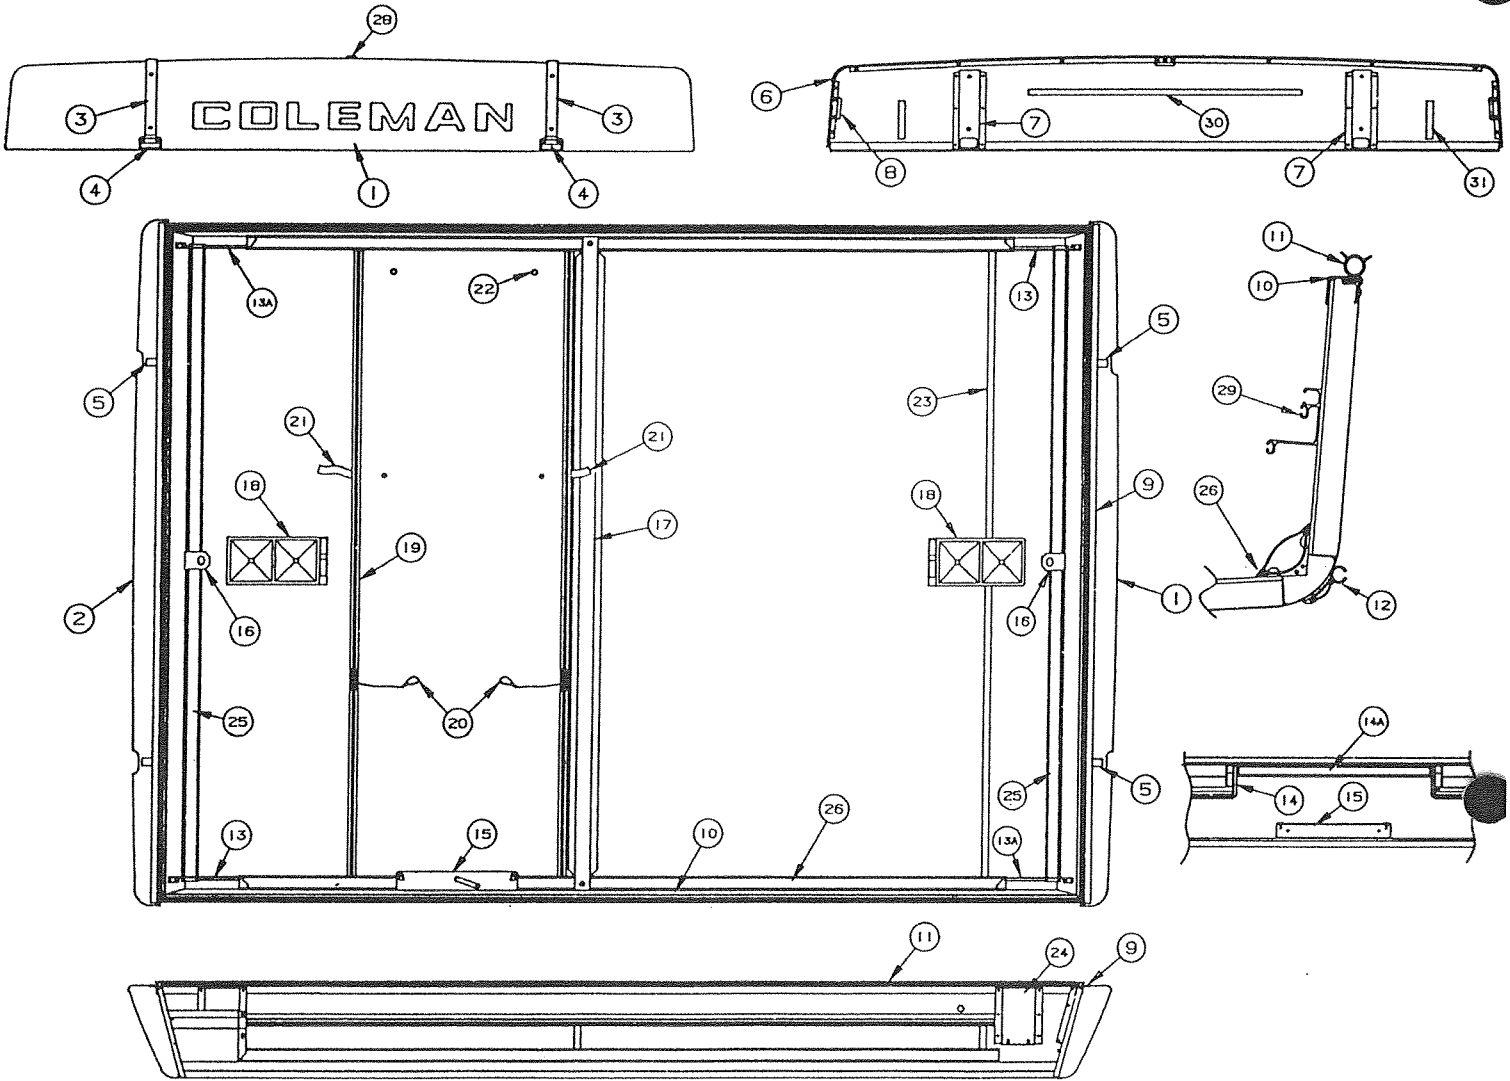

TOP ASSY'S

1990 AMERICANA SERIES PARTS LIST

TOP ASSEMBLIES

AMERICANA SERIES (Colonial White)

4749-5601 - Top assembly 2480, 2482
4744C6441 - Top assembly 2490, 2410, 2495

CODE	PART NO.	DESCRIPTION
1	4749A1481	Top end cap rear
	4747-1058	Plastic rivet x4
2	4749A1471	Top end cap front
	4747-1058	Plastic rivet x4
3	4749B0981	Top trim, M2 x2
	4716-054	Screw x4
4	4749A1441	Strike, M2 x2
	4741B9368	Screw x2
5	4060000106	Top trim 1 3/4" x4
6	4749-162	End trim,
	1103E1018	Screw x11 (each end)

7	4749A551	End cap brkt x2
	1103E1018	Screw x6
	4350000175	1/8" x 5/8" Live rubber tape
8	4749B127	Side bracket x3,
	1103E1018	Screw x2
9	4741D213	Top seal extrusion x2
	1103E1018	Screw x2
10	4741C314	Top seal extrusion x2 2480, 2482
	4741C188	Top seal extrusion x2 2490, 2410, 2495
	1103E1018	Screw x8
11	4060000015	Top seal (black rubber)
12	4728C207	Canopy track, 2480, 2482
	4728B208	Canopy track, 2490, 2410, 2495
	4741B9368	Screw x13
	4350000175	1/8" x 5/8" Live rubber tape
	4060000096	Vinyl cover