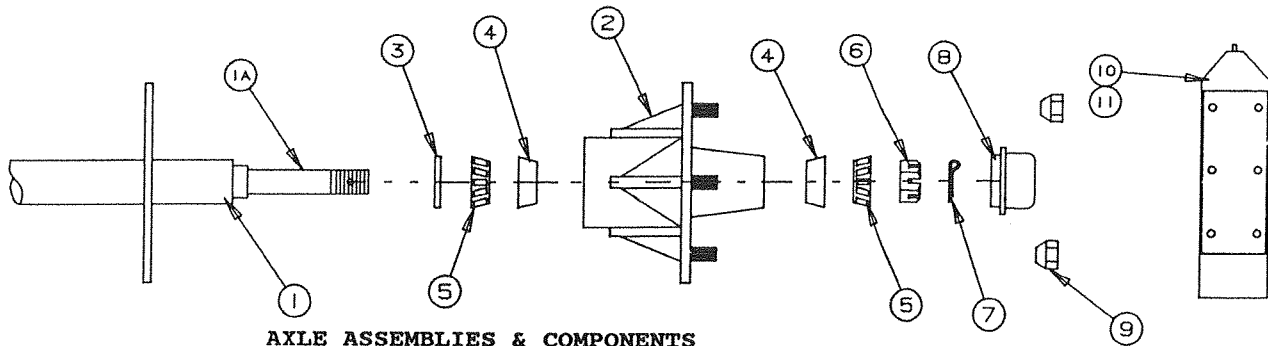

### CRANK AND SPROCKET ASSEMBLIES

- 4720H5801 Crank and sprocket assembly

CODE	PART NO.	DESCRIPTION
1	4730D340	Shaft
1A	4720B1481	Roll pin, M10
2	4746-0198	Ratchet bracket
3	4730B3858	Sprocket x2
4	4730B3828	Bronze bearing x1
5	1202-2828	Washer x4
6	4737-4688	Bushing x1
7	4745A0691	Chain
	4730A3811	Connecting link
	4714-0351	Offset connecting link
8	4731-3878	Hex-head bolt x2
9	1202B0438	Washer x1
10	1201B6038	Hex-nut x2
11	4737A4671	Butterfly Switch (w/cap)
	4737-4698	Cap x2

**WHIFFLETREE AND RELATED PARTS**

4720E5201 Whiffletree assembly, Americana

CODE	PART NO.	DESCRIPTION
1	4741B8408	Race bearing, front cross channel
	1200B3048	Bolt
	1202B0468	Washer
	1201B6068	Nut
1A	4737-1778	Sprocket
2	4720E1201	Whiffletree extension 9' model
	4739B0011	Whiffletree extension 11' model
2A	4747-9451	Roll pin x1
3	4720D1221	Coupling
4	4720B1481	Roll pin, M10
4A	4744A1301	Shear pin, M10
5	4720B2408	Retainer
	4731-3878	Hex-head bolt
	1201B6038	Hex nut
6	4720B2388	Thrust nut
7	4720A2421	Bearing
8	4720B2418	Plate
9	4744-4451	Screw eye, M4
	1201B6078	Locknut x8
10	4715C5661	Pulley spacer
11	4715A5371	Pulley and bearing, M10
12	4720H1561	Long pin, M5
13	4744A1748	Cable retainer
14	4730D129	Screw socket x1
15	4720-155	Pulley plate x2
16	4720D2371	Guide channel