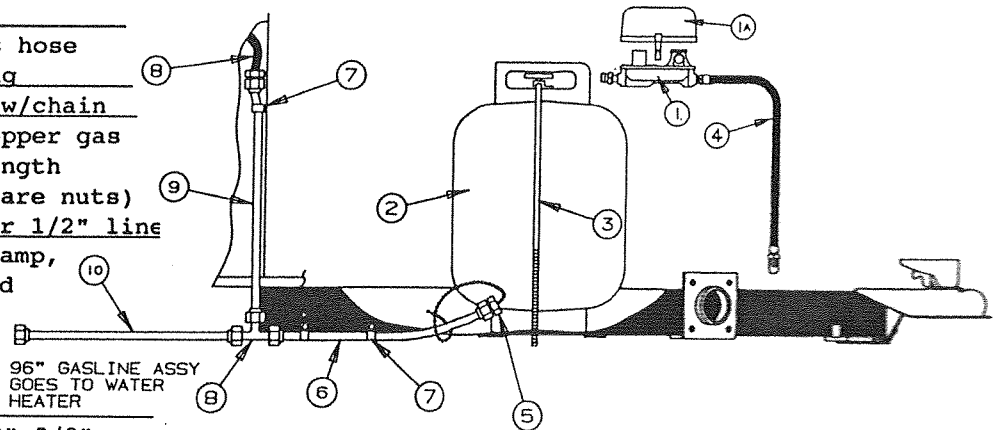

GAS SYSTEM - 2495

CODE	PART NO.	DESCRIPTION
1	4739A1291	Regulator
1A	4734B3781	Regulator cover
2	4720H5928	Gas bottle
3	4733F6281	Gas bottle mounting package
4	4737-8871	Flexible gas hose 3/8"-32" long
5	4737-8388	Plastic cap w/chain
6	4734B555	1/2" O.D. copper gas line, 75" length (includes flare nuts)
	1215-2438	Flare nut for 1/2" line
7	1201-8738	1/2" Tube clamp, rubber-coated
	4733-4118	Tek screw
8	1215-1788	Tee 1/2"x3/8"x3/8"
9	4730A3431	Flexible gas hose 1/4"-32" long
10	4714-0711	3/8" O.D. copper gas line, 100" length (includes 1 bushing and 2 flared plugs)
	1215-2418	Flared plug
	4747-627	Ground clamp x1