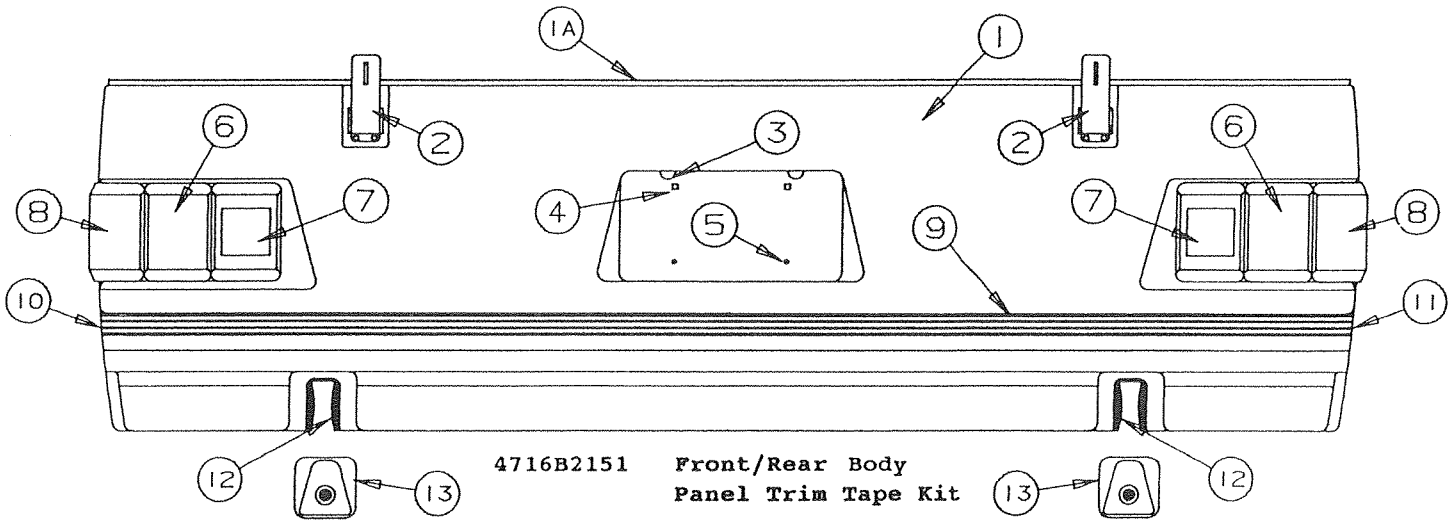

REAR BODY PANEL ASSY COMPONENTS

CODE	PART NO.	DESCRIPTION
1	4733R1011	Rear body panel (all)
1A	4720J179	Body rail
2	4741B6041	Top latch w/o lock x2
	4741-8218	Screw
3	4739B4311	License plate light x2
4	4732-1181	Plastic grommet, M4
5	4737A0728	Rubber bumper x2
6	4734D3921	Taillight x2
	4716-1021	Taillight lens (only)
	4716-064	Screw x4 (screw lens to base)
	4747-2558	Expansion rivet x4
7	4734D3911	Backup light x2
	4716-1031	Backup light lens (only)
8	4714F0851	Corner light x2
	4716-1011	Corner light lens red (only)
	4716-064	Screw x4 (screw lens to base)
	4747-2558	Expansion rivet
9	4716B512	Trim tape (6 ft required) 2480, 2482
	4716C512	Trim tape (6 ft required) 2490, 2495, 2410
10	4744D3538	Corner die cut trim tape (left rear) 2490, 2495, 2410
	4749-2338	Corner die cut trim tape, 2480, 2482 (left rear)
11	4744D3548	Corner die cut trim tape (right rear) 2490, 2495, 2410
	4749-2348	Corner die cut trim tape, 2480, 2482 (right rear)
12	4737B4458	Gasket x2
13	4744-5571	Bumper pad assy