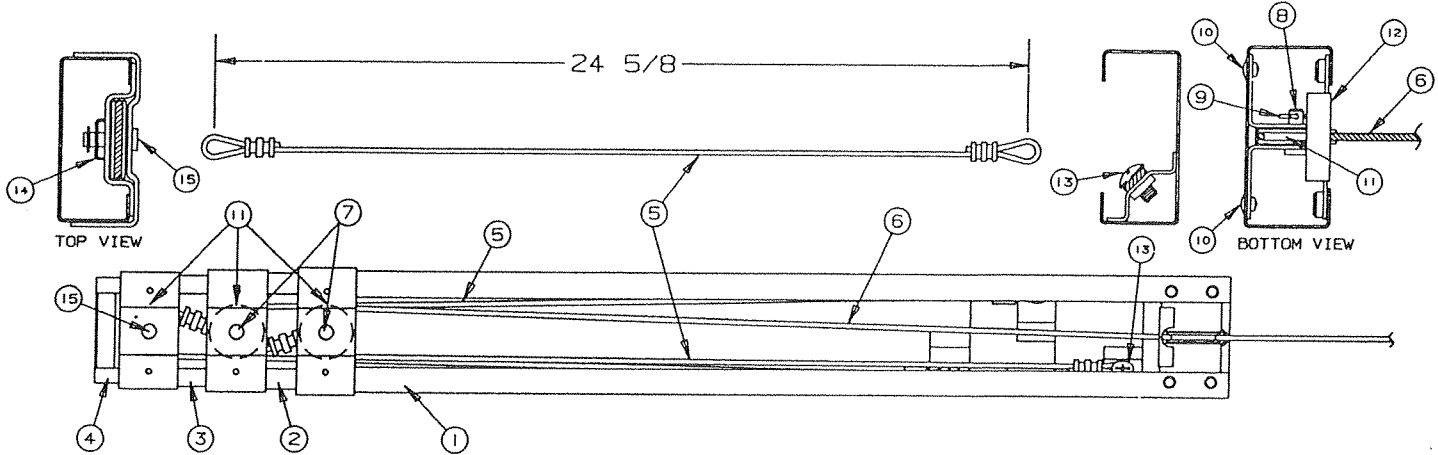

LIFT ASSY'S CRANK & SPROCKET ASSY

1990 AMERICANA SERIES PARTS LIST