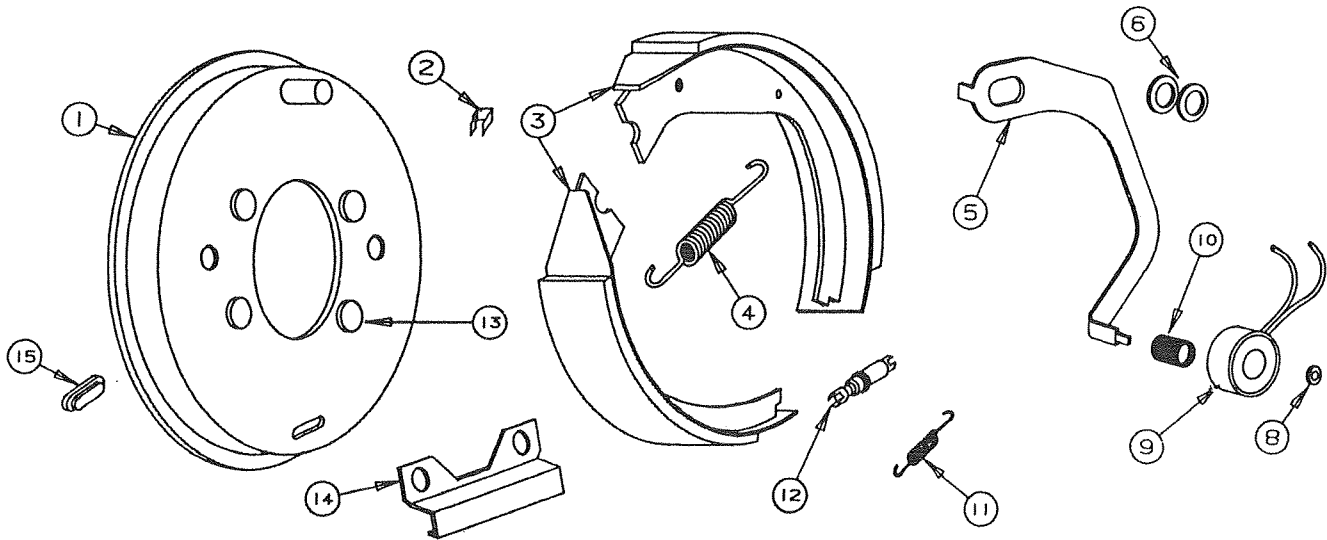

ELECTRIC BRAKE PACKAGE (COMPLETE)

4714H2011 for 1 1/16" diameter straight spindle - 5 hole lug nut

Item	Coleman Part NO.	Dexter Part No.	Qty/ Brake	Description
1	Note	36-36-4	1	Backing plate assy
2	Note	46-23	2	Shoe hold-down spring
3	4714B2071	40-125	1	Primary shoe and lining assy and
		40-49	1	Secondary shoe and lining assy
4	4714A2411	46-24	1	Retractor spring
5	4714-2841	47-30-4	1	RH actuating lever arm and
		47-29-4	1	LH actuating lever arm
6	4714A2461	46-30	2	Anchor post clip, M2
7	Note	27-5	1	Wire clip (not shown)
8	4714A2471	46-39	1	Magnet retainer clip, M2
9	4714C2451	42-44	1	Magnet assy kit; includes 1 magnet, 1 spring and 1 retainer clip
10	4714A2421	46-25	1	Magnet housing spring
11	4714A2101	46-22	1	Adjustable screw spring
12	4714A2041	43-11	1	Adjusting screw
13	Note	7-41	4	Backing plate bolt
14	Note	64-1	1	Stabilizer bracket
15	Note	46-7	1	Plug

4733A3521   23-48   RH complete brake assy only
4733A3531   23-47   LH complete brake assy only

NOTE: Must be ordered through Dexter.
When ordering with Dexter please
supply their vendor number.

Phillips Industries/Dexter Axle Division
1-219-295-1900 Customer Service Department