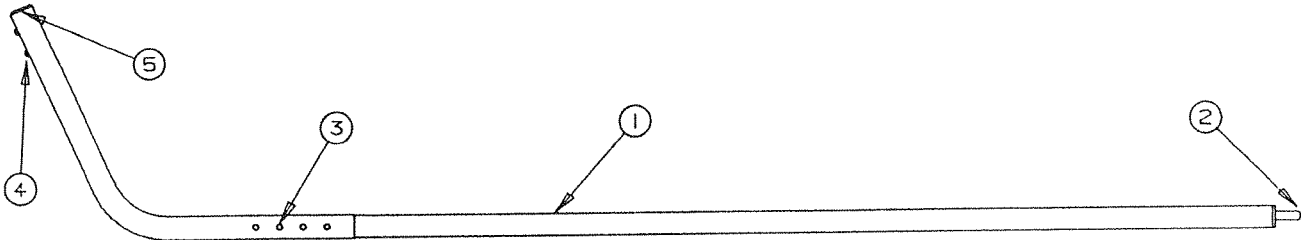

1990 AMERICANA SERIES PARTS LIST

MATTRESS ASSY'S TENT SUPPORT ASSY CURTAIN ASSY'S

MATTRESS ASSEMBLIES

	Front		Rear		REFERENCE DIMENSIONS	
	Assembly	Cover	Assembly	Cover	Front	Rear
2480 Sun Valley	4724A8071	4716A8071	4724A8071	4716A8071	71 x 51 x 4	71 x 51 x 4
2482 Laramie	4725U5391	4716U5391	4725U5391	4716U5391	71 x 51 x 4	71 X 51 X 4
2490 Shenandoah	4724J5491	4724K5471	4725U5391	4716U5391	71 x 74 x 4	71 x 51 x 4
2410 Sequoia	4723E7071	4716E7071	4724A8081	4716A8081	71 x 74 x 4	71 x 51 x 4
2495 Williamsburg	4724K6121	4723K5011	4725R6201	4725R6191	71 x 74 x 4	71 x 51 x 4

TENT SUPPORT ASSEMBLIES

CODE	PART NO.	DESCRIPTION
1	4741C5591	Tent support, <u>regular bed</u> 2490, 2410, 2495, (rear) 2482, 2480, (front and rear)
	4741D5581	Tent support, <u>queen bed</u> 2490, 2410, 2495 (front)
2	8470-1728	Pole pin, blue
3	4734-6708	Spring assembly
4	4734A6708	Spring assembly
5	4730B4648	Tube closure
6	4733-4118	Tek screw

NOTE: Inner and outer pole not sold separately.

DRAPES		Drape Package	Color
2480	Sun Valley	4724E7951	Plum
2482	Laramie	4744D6271	Light beige
2490	Shenandoah	4724E7971	Light beige
2410	Sequoia	4724E7981	Plum
2495	Williamsburg	4724E7991	Light blue

SINGLE DRAPE PANEL W/SAFETY STRAP

4716-0461	Drape panel w/safety strap, 2480, 2410
4716A0431	Drape panel w/safety strap, 2482, 2490
4716A0441	Drape panel w/safety strap, 2495

VALANCE PACKAGE ONLY

4716-4501	Valance, 2495
4716-4511	Valance, 2490
4716-4551	Valance, 2482
4716-4531	Valance, 2410
4716-4541	Valance, 2480
4725A1981	Curtain tab M100

NOTE: Valance not included in Drape Package

PRIVACY CURTAIN PACKAGES AND COMPONENTS

4723B7831	Privacy curtain 2480, 2410 plum
4723C7841	Privacy curtain 2482, 2490 light beige
4723B7871	Privacy curtain 2495 light blue

4725A1981	Curtain tab, M100
4723J6781	Bathroom curtain, light blue
4724-7111	Shower curtain
4739-0678	I-beam stop
4739-1191	Carrier and hook, M6

Note: Bathroom and shower curtains standard in 2495. Privacy curtains optional in all trailers.

Curtain Tie (package of 1)

4714C2971	Curtain tie 2482, 2490
4714B3461	Curtain tie 2480, 2410
4714B3471	Curtain tie 2495