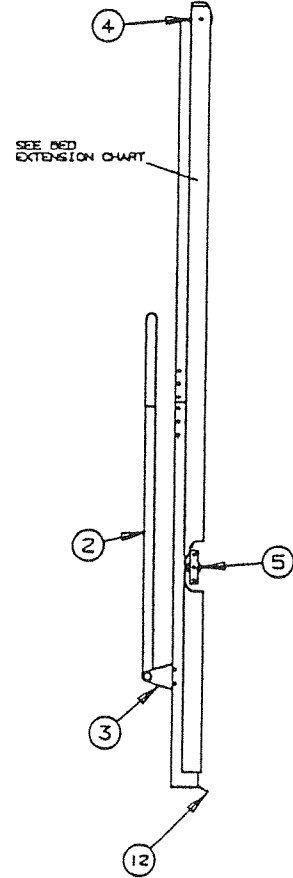

BED ASSY'S

1990 AMERICANA SERIES PARTS LIST

BED EXTENSION CHART

Americana Series	Bed Extensions Front Bed		Bed Extensions Rear Bed	
	Curbside	Roadside	Curbside	Roadside
2480 Sun Valley	4731A6291	4714-6191	4714-6191	4714-6191
2482 Laramie	4731A6291	4714-6191	4714-6191	4714-6191
2490 Shenandoah	4744A5671	4733D6291	4731-6291	4731-6291
2410 Sequoia	4744A5671	4733D6291	4731A6291	4731-6291
2495 Williamsburg	4744A5671	4733D6291	4731-6291	4731-6291

NOTE: Bed assemblies are a special order and are shipped complete less mattress.