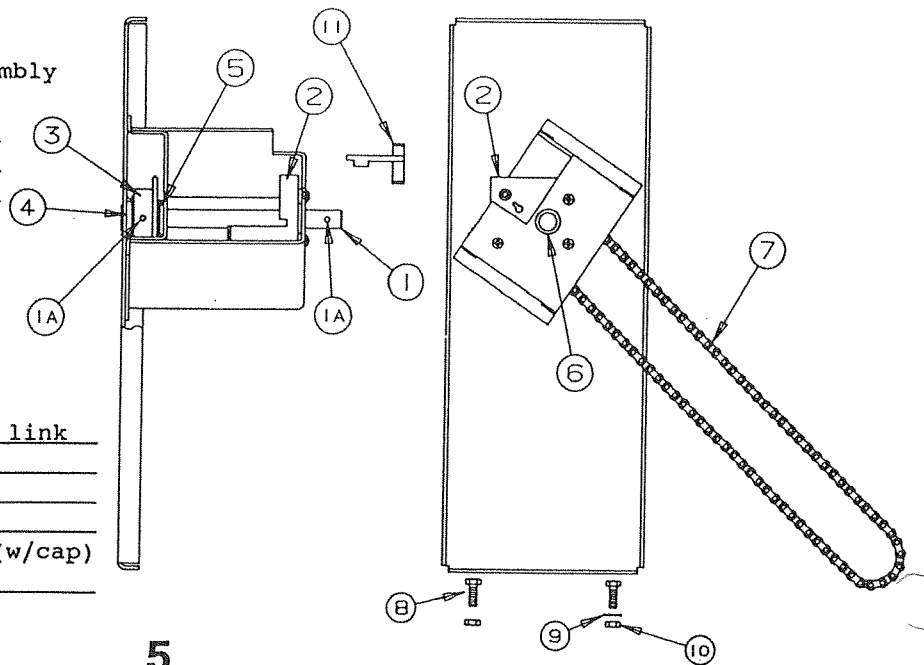

CRANK AND SPROCKET ASSEMBLIES

- 4720H5801 Crank and sprocket assembly

CODE	PART NO.	DESCRIPTION
1	4730D340	Shaft
1A	4720B1481	Roll pin, M10
2	4746-0198	Ratchet bracket
3	4730B3858	Sprocket x2
4	4730B3828	Bronze bearing x1
5	1202-2828	Washer x4
6	4737-4688	Bushing x1
7	4745A0691	Chain
	4730A3811	Connecting link
	4714-0351	Offset connecting link
8	4731-3878	Hex-head bolt x2
9	1202B0438	Washer x1
10	1201B6038	Hex-nut x2
11	4737A4671	Butterfly Switch (w/cap)
	4737-4698	Cap x2