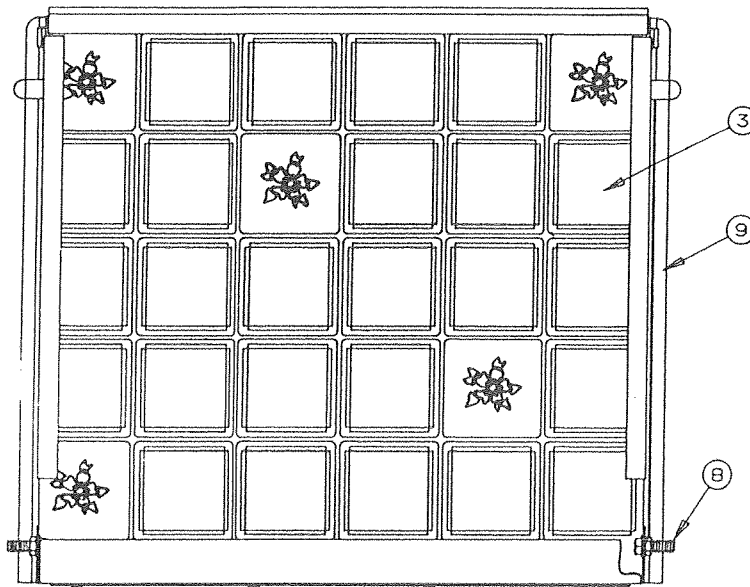

ACCESS DOOR ASSY

1990

AMERICANA SERIES PARTS LIST