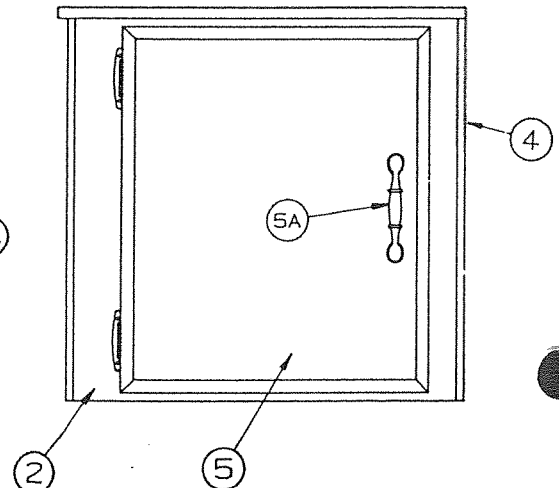

STORAGE CABINET

4741J523 - Storage cabinet assembly, 2480

CODE	PART NO.	DESCRIPTION
1	4741E0621	Cabinet top
	4716-075	Screw, top to cabinet
2	4741D0631	Cabinet front
3	4741F0641	Cabinet side (left)
4	4741F0651	Cabinet side (right)
	4716-059	Screw
5	4744D5731	Door assy.
5A	4739B0508	Door pull
	4716-055	Screw
6	4737B4198	Recessed fire mount
	4734-1861	Rivet, M25, mount to cabinet side
7	4737A5558	Fire extinguisher
8	4733B4981	Rocker switch (access door light)