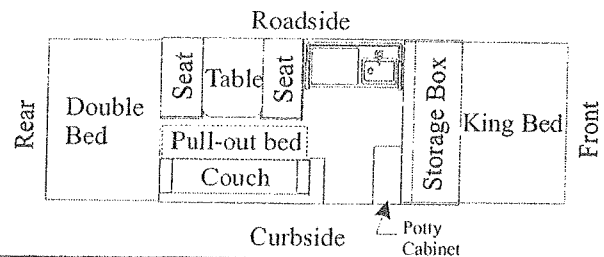

CHASSIS:

Tire & rim 13" load range "C"	4757-2468
Lug nut wrench	4749A1861
Stabilizer (screw down)	4751A3351
Sand shoe pkg. (set of 4)	4755-6841
Crank handle (also used on stabilizer)	4747F4141
Tongue jack assembly	4720C6661
Bumper	4756B2371
Bumper end cap pkg. (lt./rt. in pkg.) ...	4753C2041
2" Bumper hole plug	4756-9761
Wire harness bargman (trlr. end)	4753B3751
Pigtail harness bargman (car end)	4746A5591
Coupler 2"	4742-2001
Coupler repair kit	4714A2211

3496 Cheyenne 10'

DOORS & DRAWERS:

Door pnl. 15 5/16" x 7 3/4" (upper galley)	4758A6111
Door pnl. 16" x 9 1/8" (lower galley rt.)	4756A5361
Door pnl. 12" x 9 1/8" (lower galley lt.)	4756A5161
Door pnl. 15 1/8" x 15 1/4" (csf cabinet)	4756A6861
Door pnl. 13 3/8" x 9 1/4" (csr seat/hutch x1)	4756A5301
Drawer assembly (csr seat/hutch x1)	4754C5541
Drawer assembly (csf cabinet)	4758A6101
Drawer assembly (upper galley)	4754F5301

ELECTRICAL:

Converter 12 amp (Elixir cs 1200)	4742C9811
Converter 20 amp (Elixir cs 2000)	4753B8201
Converter face cover (plastic/Elixir) .	4716A1301
Power cord 30 foot	4744-3101
LP gas detector	4753-9171

FABRIC: (Interior)

Drape package (less valance)	4754E5501
Valance package	4755B2781
Privacy curtain pkg. (set of 2)	4723G7921
Mattress assy. (front king)	4754E5341
Mattress cover (front king)	4716E5341
Mattress assy. (rear double)	4754E5331
Mattress cover (rear double)	4716E5331
Cushion assembly (used x2 dinette)	4754E5241
Cushion cover	43 1/4" x 19 3/8" x 4" 4716E5241
Backrest assembly (used x2 dinette) .	4754E5231
Backrest cover .42 3/4" x 16 3/8" x 3 1/2"	4716E5231
Couch cushion assy.	66" x 20" x 5" 4758-6191
Couch cushion cover	4716-6191
Couch backrest assy.	66" x 13" x 5" 4758-6201
Couch backrest cover	4716-6201
Couch arm rest x2	15" x 5 1/2" x 5 1/2" 4758-6211
Couch arm rest cover	4716-6211
Couch/bed pull-out platform	4755D5561

GAS:

Regulator (low pressure)	4742-8051
Regulator (high pressure)	4742-8041
Gas bottle	4720J5928