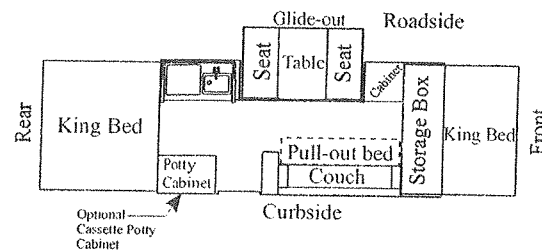

CHASSIS:

Tire & rim 13" load range "D"	4753D8168
Lug nut wrench	4749A1861
Stabilizer (screw down)	4751A3351
Sand pads pkg. (set of 4).....	4755-6841
Crank handle (also used on stabilizer)	4747F4141
Tongue jack assembly	4720C6661
Bumper	4756B2371
Bumper end cap pkg. (lt./rt. in pkg.) ...	4753C2041
Tire harness bargman (trlr. end)	4753B3751
Pigtail harness bargman (car end)	4746A5591
Wheel well (plastic)	4754C0531
Coupler repair kit	4714A2211

3481 Utah 12'

DOORS & DRAWERS:

Door pnl. 15 5/16" x 7 3/4" (upper galley)	4758A6111
Door pnl. 18 1/2" x 11 3/4" (lower galley)	4758A5221
Door pnl. 18 1/2" x 11 3/4" (csr cabinet)	4758A5221
Door pnl. 18 1/2" x 15 1/4" (csr cabinet)	4758A5211
Door pnl. 15" x 9 1/4" (csf hutch x2)	4756A5301
Door pnl. 18 1/2" x 15 1/4" (csf hutch x1)	4758A5211
Door pnl. 12" x 9 1/8" (rsf cabinet)	4756A5161
Door pnl. 16" x 12 1/4" (seat bench ends)	4756A5341
Drawer assembly (csf hutch x1)	4754C5541
Drawer assembly (upper galley x1)	4754F5301

ELECTRICAL:

Converter 20 amp (Elixir cs 2000)	4753B8201
Converter face cover (plastic)	4716A1301
Power cord 30 foot	4744-3101
G.F.I. receptacle w/cover (white)	4746B3841
20 amp receptacle w/cover (white)	4752-2371
15 amp receptacle w/cover (white)	4752-2361
LP gas detector	4753-9171

FABRIC: (Interior)

Drape package (less valance)	4757C5531
Valance package	4755B2801
Privacy curtain pkg. (set of 2)	4723G7921
Mattress assy. (front/rear king)	4754E5341
Mattress cover	4716E5341
Cushion assembly (used x2 dinette)	4754E5241
Cushion cover 43 1/4" x 19 3/8" x 4"	4716E5241
Backrest assembly (used x2 dinette)	4757C5591
Backrest cover 42 1/4" x 15 5/8" x 3 1/2"	4716C5591
Cushion assy. (curbside couch)	4758-6191
Cushion cover 66" x 20" x 5"	4716-6191
Backrest assembly (curbside couch)	4758-6201
Backrest cover 66" x 13" x 5"	4716-6201
Couch arm rest x2 15" x 5 1/2" x 5 1/2"	4758-6211
Couch arm rest cover	4716-6211
Couch/bed pull-out platform	4755D5561