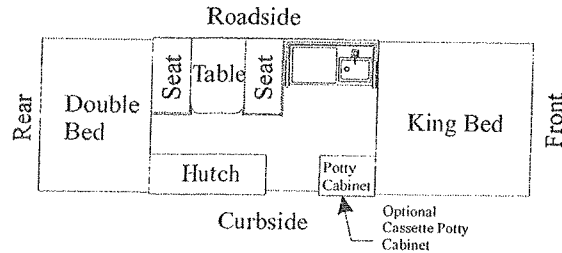

2000 QUICK REFERENCE PARTS LIST - 3489 SANTA FE

BODY:

Front ABS body panel	4757-1701
Rear ABS body panel	4757-1871
Front/Rear decal & hardware kit.....	4716M2151
Taillight x2	4749B4321
Taillight lens	4716A1051
Marker light (amber)	4714H08481
Marker light lens (amber)	4716-4571
Marker light (red)	4714H08581
Marker light lens (red)	4716-4561
Curbside right front body panel	4754-8501
Name decal "Santa fe"	4749J4438
Curbside right rear body panel	4754C0151
Porch light	4752-9921
Porch light lens	4716-5511
Outside receptacle	4746A3861
Curbside trim tape & hardware kit	4716M2101
Access door assy. (less trim tape)	4754B6931
Access door skin	4754A4741
Trim tape pkg. (3' pc.)	4716A4971
Roadside body panel	4754F0181
Roadside hardware & decal kit	4716M2111
Water fill spout	4731D1711
City fill	4732F1521
Power cord hatch	4733B23361
Reefer vent "upper"	4747C8321
Reefer vent "lower"	4747C8331
Arctic white spray paint	0008-2561

3489 Santa Fe 10'

DOORS & DRAWERS:

Door pnl. 15 5/16" x 7 3/4" (upper galley)	4758A6111
Door pnl. 16" x 9 1/8" (lower galley rt.)	4756A5361
Door pnl. 12" x 9 1/8" (lower galley lt.)	4756A5161
Door pnl. 15 1/8" x 15 1/4" (csf cabinet)	4756A6861
Door pnl. 18 1/2" x 11 3/4" (csf cabinet)	4758A5221
Door pnl. 18 1/2" x 11 3/4" (csr hutch x2)	4758A5221
Drawer assembly (csr hutch x2)	4754C5291
Drawer assembly (upper galley x1)	4754F5301

ELECTRICAL:

Converter 12 amp (Elixir cs 1200)	4742C9811
Converter 20 amp (Elixir cs 2000)	4753B8201
Converter face cover (plastic/Elixir)	4716A1301
Power cord 30 foot	4744-3101
G.F.I. receptacle w/cover (white)	4746B3841
20 amp receptacle w/cover (white)	4752-2371
15 amp receptacle w /cover (white)	4752-2361

FABRIC: (Interior)

Drape package (less valance)	4754E5711
Valance package	4755B2771
Privacy curtain pkg. (set of 2)	4723G7921
Mattress assy. (front king)	4754E5341
Mattress cover (front king)	4716E5341
Mattress assy. (rear double)	4754E5331
Mattress cover (rear double)	4716E5331
Cushion assembly (used x2 dinette)	4754E5241
Cushion cover	43 1/2" x 19 3/8" x 4" 4716E5241
Backrest assembly (used x2 dinette) .	4754E5231
Backrest cover	42 3/4" x 16 3/8" x 3 1/2" 4716E5231

GAS:

Regulator (low pressure)	4742-8051
Regulator (high pressure)	4742-8041
Gas bottle	4720J5928
Gas bottle mounting brkt. package	4733F6281
Quick disconnect (outside hookup)	4739-6978

CHASSIS:

Tire & rim 13" load range "C"	4757-2468
Lug nut wrench	4749A1861
Stabilizer (screw down)	4751A3351
Sand shoe pkg. (set of 4)	4755-6841
Crank handle (also used on stabilizer)	4747F4141
Tongue jack assembly	4720C6661
Bumper	4757-2381
Bumper end cap pkg. (lt./rt. in pkg.) ...	4753C2051
2" Bumper hole plug	4756-9761
Wire harness bargman (trlr. end)	4753B3751
Pigtail harness bargman (car end)	4746A5591
Wheel well (plastic)	4754C0531
Coupler 2"	4742-2001
Coupler repair kit	4714A2211
Spare tire support	4741E5601
Spare tire mount bolts	4741B5791