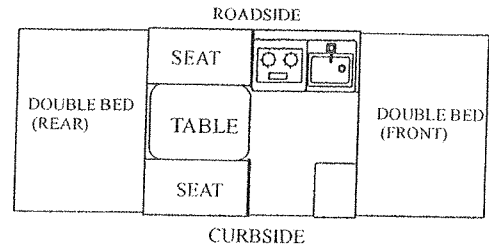

3475 TAOS 8'

DOORS/DRAWERS:

Door pnl. 9 1/4" x 15 3/4" (upper galley)	4754A1481
Door pnl. 14" x 10 3/4" (lower galley rt. side) .	4754A1461
Door pnl. 14" x 9 1/8" (lower galley lt. side) ...	4754A0561
Door pnl. 16 1/8" x 15 1/4" (csf cabinet)	4754A0711
Drawer Assembly (lower galley x2)	4758C5691