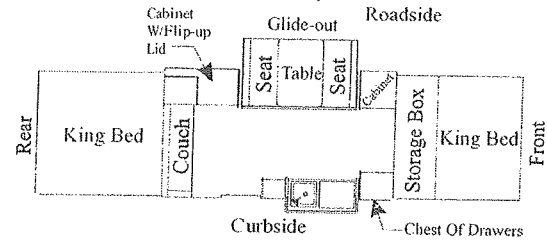

CHASSIS:

Tire & rim 13" load range "D"	4753D8168
Lug nut wrench	4749B1861
Stabilizer (screw down)	4751A3351
Sand shoe pkg. (set of 4)	4755-6841
Crank handle (also used on stabilizer)	4747F4141
Tongue jack assembly	4720C6661
Bumper (w/out end caps).....	4756B2371
Upper cap pkg. (lt./rt. in pkg.)	4753C2041
Wire harness bargman (trlr. end)	4753B3751
Pigtail harness bargman (car end)	4746A5591

3478 Bayside 12'

DOORS & DRAWERS:

Door pnl. 15 5/16" x 10" (upper galley)	4756A9001
Door pnl. 18 1/2" x 10" left (lower gal. x2)	4756-8931
Door pnl. 18 1/2" x 10" right (lower gal. x1)	4756-8941
Door pnl. 12" x 9" left (rsf corner cab.)	4756-8961
Door pnl. 12" x 9" right (rsf corner cab.)	4756-8951
Door pnl. 16" x 12 1/4" (rear seat bench)	4756-8921
Door pnl. 18 1/2" x 14" (csr corner cabinet) ..	4756-8941
Door pnl. 18" x 14 1/2" (couch bench cab.) ..	4756-8971
Door pnl. 18 1/2" x 12" lt. (stor. box access) ..	4756-8901
Door pnl. 18 1/2" x 12" rt. (stor. box access) ..	4756-8891
Drawer assembly (couch bench cab.)	4753F5451
Drawer assembly (csf corner cab. x2)	4756B6371
Drawer assembly (upper galley x1)	4758A6741

ELECTRICAL:

Converter 20 amp (Elixir cs 2000)	4753B8201
Converter face cover (plastic)	4716A1301
Power cord 30 foot	4744-3101
G.F.I. receptacle w/cover (white)	4746B3841
20 amp receptacle w/cover (white)	4752-2371
15 amp receptacle w /cover (white)	4752-2361
LP gas detector	4753-9171

FABRIC: (Interior)

Drape package (less valance)	4755C2981
Valance package	4755B2821
Privacy curtain pkg. (set of 2)	4723G7901
Mattress assy. (front/rear king)	4748J6241
Mattress cover	4716J6241
Cushion assembly (x2 dinette)	4756C5581
Cushion cover 43" x 18 3/8" x 4"	4716C5581
Backrest assembly (x2 dinette)	4756C5541
Backrest cover 42 1/4" x 16 3/8" x 4"	4716C5541
Cushion assembly (rear couch)	4757A6591
Cushion cover 57" x 20" x 4"	4714A6591
Backrest assembly (rear couch)	4757A6581
Backrest cover 55 1/2" x 15" x 3 1/2"	4716A6581
Arm rest x1 (rear couch)	4757A6571
Arm rest cover 15" x 5 1/2" x 5 1/2"	4716A6571