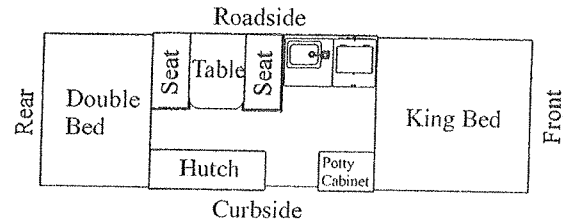

2000 QUICK REFERENCE PARTS LIST - 3476 SEDONA

3476 SEDONA 10'

BODY:

Front ABS body panel	4754A8711
Rear ABS body panel	4757-1961
Front/Rear decal & hardware kit.....	4716A1581
Taillight x2.....	4749B4321
Taillight lens	4716A1051
Marker light (amber)	4714H08481
Marker light lens (amber)	4716-4571
Marker light (red)	4714H08581
Marker light lens (red)	4716-4561
Curbside right front body panel	4757-3111
Name decal "Sedona"	4757-3348
Curbside right rear body panel	4757-3071
Porch light	4752-9921
Porch light lens	4716-5511
Outside receptacle	4746A3861
Curbside trim tape & hardware kit	4716G8251
Access door assy. (less trim tape)	4754C5111
Trim tape pkg. (3' pc.)	4716A4961
Roadside body panel	4757A3091
Roadside hardware & decal kit	4716G8261
Water fill spout	4731D1711
City fill	4732F1521
Power cord hatch	4733B23361
Reefer vent "upper"	4747C8321
Reefer vent "lower"	4747C8331
Arctic white spray paint	0008-2561

DOORS PANELS:

Door pnl. 12 3/4" x 5 3/4" (upper galley)	4754-9471
Door pnl. 18 1/2" x 11 3/4" (lower galley rt.) ..	4757-3211
Door pnl. 14" x 9 1/8" (lower galley lt.)	4754A0561
Door pnl. 18 1/2" x 11 3/4" (csf cabinet)	4757-3211
Door pnl. 17" x 15 1/4" (csf cabinet)	4757-3221
Door pnl. 18 1/2" x 11 3/4" (csr hutch x4)	4757-3211

ELECTRICAL:

Converter 12 amp (Model cs 1200)	4742C9811
Converter face cover (plastic)	4716A1301
Power cord 30 foot	4744-3101
G.F.I. receptacle w/cover (white)	4746B3841
20 amp receptacle w/cover (white)	4752-2371
15 amp receptacle w /cover (white)	4752-2361
LP gas detector	4753-9171

FABRIC: (Interior)

Drape package (less valance)	4759-5211
Valance package	4757-3351
Privacy curtain pkg. (set of 2)	4723G7901
Mattress assy. (front king)	4757-6421
Mattress cover (front king)	4714-6421
Mattress assy. (rear double)	4757B5091
Mattress cover (rear double)	4716A5091
Cushion assembly (used x2 dinette)	4759-5221
Cushion cover ..... 43 1/4" x 19 3/8" x 4"	4716-5221
Backrest assembly (used x2 dinette) .	4759-5231
Backrest cover ..... 42 1/4" x 15 5/8" x 4"	4714-5231

CHASSIS:

Tire & rim 13" load range "C"	4757-2468
Lug nut wrench	4749A1861
Stabilizer jack	4720D0731
Stabilizer jack handle	4749-1861
Crank handle	4747F4141
Tongue jack assembly	4720C6661
Bumper	4754D0211
Wire harness bargman (trlr. end)	4753B3751
Pigtail harness bargman (car end)	4746A5591
Wheel well (plastic)	4754C0531
Coupler 2"	4742-2001
Coupler repair kit	4714A2211
Spare tire support	4741E5601
Spare tire mount bolts	4741B5791

GAS:

Regulator (low pressure)	4755-0401
Gas bottle	4720J5928
Gas bottle mounting brkt. package	4733F6281
Quick disconnect (outside hookup)	4739-6978