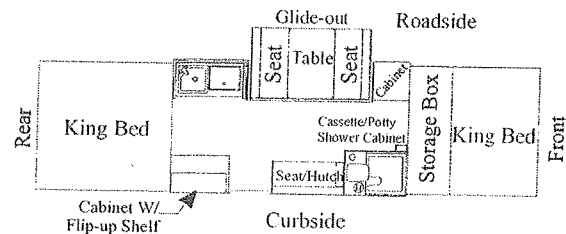

CHASSIS:

Tire & rim 13" load range "D"	4753D8168
Lug nut wrench	4749A1861
Stabilizer (screw down)	4751A3351
Sand shoe pkg. (set of 4)	4755-6841
Stabilizer handle (also used on stabilizer)	4747F4141
Stabilizer tongue jack assembly	4720C6661
Bumper (w/out end caps).....	4756B2371
Bumper end cap pkg. (lt./rt. In pkg.) .	4753C2041
Wire harness bargman (trlr. end)	4753B3751
Pigtail harness bargman (car end)	4746A5591

3495 Niagara 12'

DOORS & DRAWERS:

Door pnl. 15 5/16" x 10" (upper galley)	4756A9001
Door pnl. 12" x 9" left (rsf corner cab.)	4756-8961
Door pnl. 12" x 9" right (rsf corner cab.)	4756-8951
Door pnl. 16" x 12 1/4" (rear seat bench)	4756-8921
Door pnl. 16" x 12 1/4" (front seat bench)	4756-8911
Door pnl. 18 1/2" x 14" (csr corner cabinet) .	4756-8931
Door pnl. 18 1/2" x 12" lt. (stor. box access)	4756-8901
Door pnl. 18 1/2" x 12" rt. (stor. box access)	4756-8891
Drawer assembly (lower galley x2)	4756B6371
Drawer assembly (up. galley x1)	4758A6741
Drawer assembly (csr corner cabinet x2)	4756-5111

ELECTRICAL:

Converter 20 amp (Elixir cs 2000)	4753B8201
Converter face cover (plastic)	4716A1301
Power cord 30 foot	4744-3101
G.F.I. receptacle w/cover (white)	4746B3841
20 amp receptacle w/cover (white)	4752-2371
15 amp receptacle w /cover (white)	4752-2361
LP gas detector	4753-9171

FABRIC: (Interior)

Drape package (less valance)	4753F6451
Valance package	4755B2821
Privacy curtain pkg. (set of 2)	4723G7901
Dressing room curtian pkg.	4756B6331
Shower curtain (white vinyl)	4749A6661
Shower curtain "outer" (drape matl.)..	4758-6331
Mattress assy. (front/rear king)	4748J6241
Mattress cover	4716J6241
Cushion assembly (x2 dinette)	4756C5581
Cushion cover ..... 43" x 18 3/8" x 4"	4716C5581
Backrest assembly (x2 dinette)	4756C5541
Backrest cover ..... 42 1/4" x 16 3/8" x 4"	4716C5541
Cushion assembly (curbside couch) ...	4757A6761
Cushion cover ..... 42 1/2" x 23" x 4"	4716A6761
Backrest assembly (curbside couch) .	4757A6771
Backrest cover ..... 42 1/2" x 14" x 4"	4716A6771
Arm rest x1 (curbside couch)	4757A6571
Arm rest cover ..... 15" x 5 1/2" x 5 1/2"	4716A6571