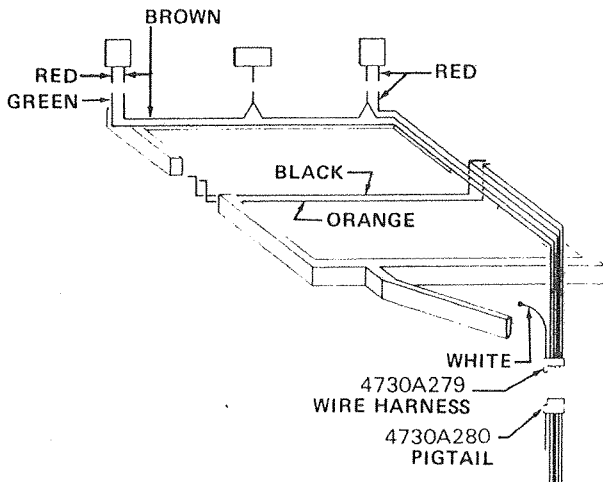

390 Series

RED — LEFT DIRECTIONAL SIGNAL
AND STOP
GREEN — RIGHT DIRECTIONAL
SIGNAL AND STOP
BROWN — TAIL & TAG LIGHT
BLACK — ELECTRIC BRAKE
ORANGE — ELECTRIC BRAKE
WHITE — GROUND