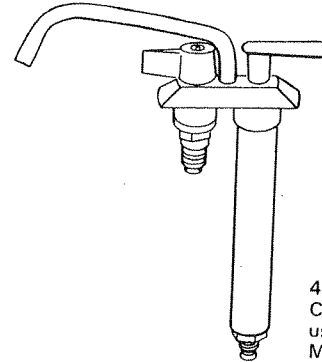

4732-4761
Western States Pump
used on all "S"
Model Trailers

4732-1511
City Water Pump
used on all 1971
Model Trailers
Except "S" Models