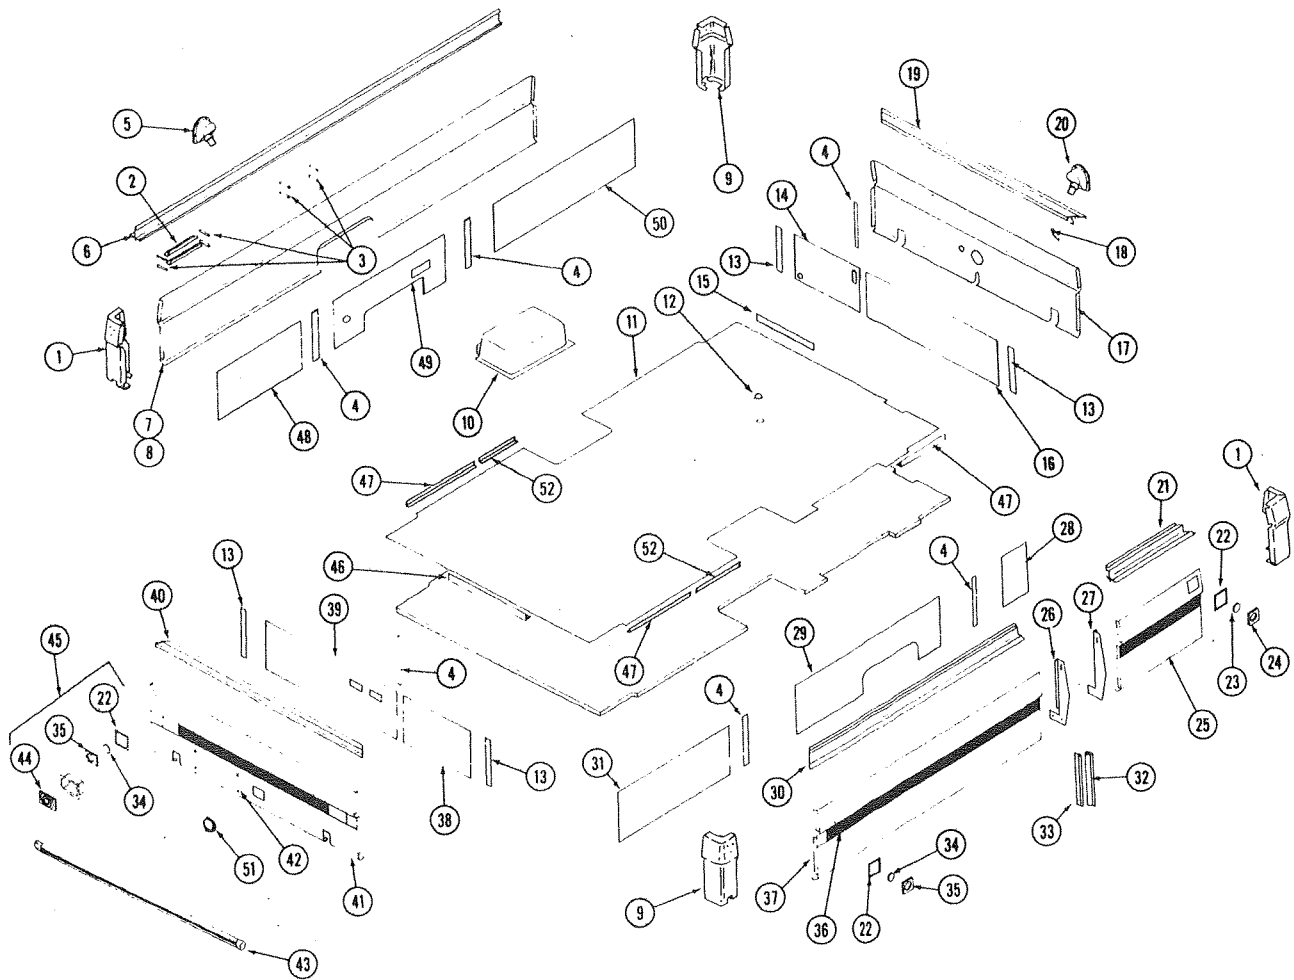

**1971
CT-596
PANELS**

PARTS LIST

CODE	PART NO.	DESCRIPTION	CODE	PART NO.	DESCRIPTION	CODE	PART NO.	DESCRIPTION
1	4730-6081	Body Corner Panel, Right Front, Left Rear	18	4731-3241	Safety Latch	35	4715-1251	Reflector Holder, Red
2	4730B1211	Rail Stops, M4	19	4720B1801	End Rail, Front	36	4731-083	Script & Logo, Right - Ship with 4730B5961
3	4710-3621	Roll Pin, M4	20	4732-1521	City Water Fill & Cap	37	4730B5961	Right Rear Body Panel Ass'y - Ship 4731-083 Script & Logo also
4	4720D2111	Panel Dividers (x 5)	21	4730D1331	Right Front Side Rail	38	4720A2101	End Panel Short
5	4731-1711	Recess Fill Spout	22	4715A1291	Reflector Trim, White	39	4731B126	End Panel, Long Rear Inside
6	4730C1361	Side Rail, Left	23	4715-1391	Reflector, Amber	40	4720B1791	End Rail, Rear
7	4730C5651	Left Body Panel Ass'y. Send 4731-086 Script	24	4715-1271	Reflector Holder, Amber	41	4731B5011	Rear Body Panel Ass'y
8	4731-086	Logo & Script for 4730C5651 Panel	25	4730B5811	Right Front Body Panel	42	4732-1181	Tag Grommet, M4
9	4730-6071	Body Corner Panel Left Front, Rgt. Rear	26	4731-575	Door Bulk Head, Ass'y, Rear	43	4732-5901	Rear Bumper
10	4720A519	Wheel Well Ass'y	27	4731-574	Door Bulk Head Ass'y, Front	44	4715A1241	Tail Light Lens
11	4730E3091	Floor Covering	28	4732-232	Inside Panel, Curbside, Front	45	4715B5011	Tail Light Ass'y, White
12	1213-1341	Button	29	4732-235	Panel, Curbside, Middle, Inside	46	4732-103	Floor Trim, Rear
13	4720D2121	Panel Corner Dividers (x 4)	30	4730C1351	Side Rail, Right Rear	47	4732-334	Floor Trim
14	4732-599	End Panel Ass'y, Front Inside Left	31	4732-234	Panel, Curbside, Rear	48	4732-233	Inside Panel, Roadside Rear
15	4732-339	Floor Trim	32	4731-264	Screen Door Seal	49	4732-315	Inside Panel, Wheel Well
16	4732-327	End Panel, Long, Front Inside	33	4731-265	Seal Retainer	50	4732-317	Inside Panel, Roadside
17	4730B5761	Front Body Panel Ass'y	34	4715-1411	Reflector, Red	51	4732-1551	Tag Light
				4735-5341	Side Marker Lamp, Red - not shown	52	4732-345	Floor Trim