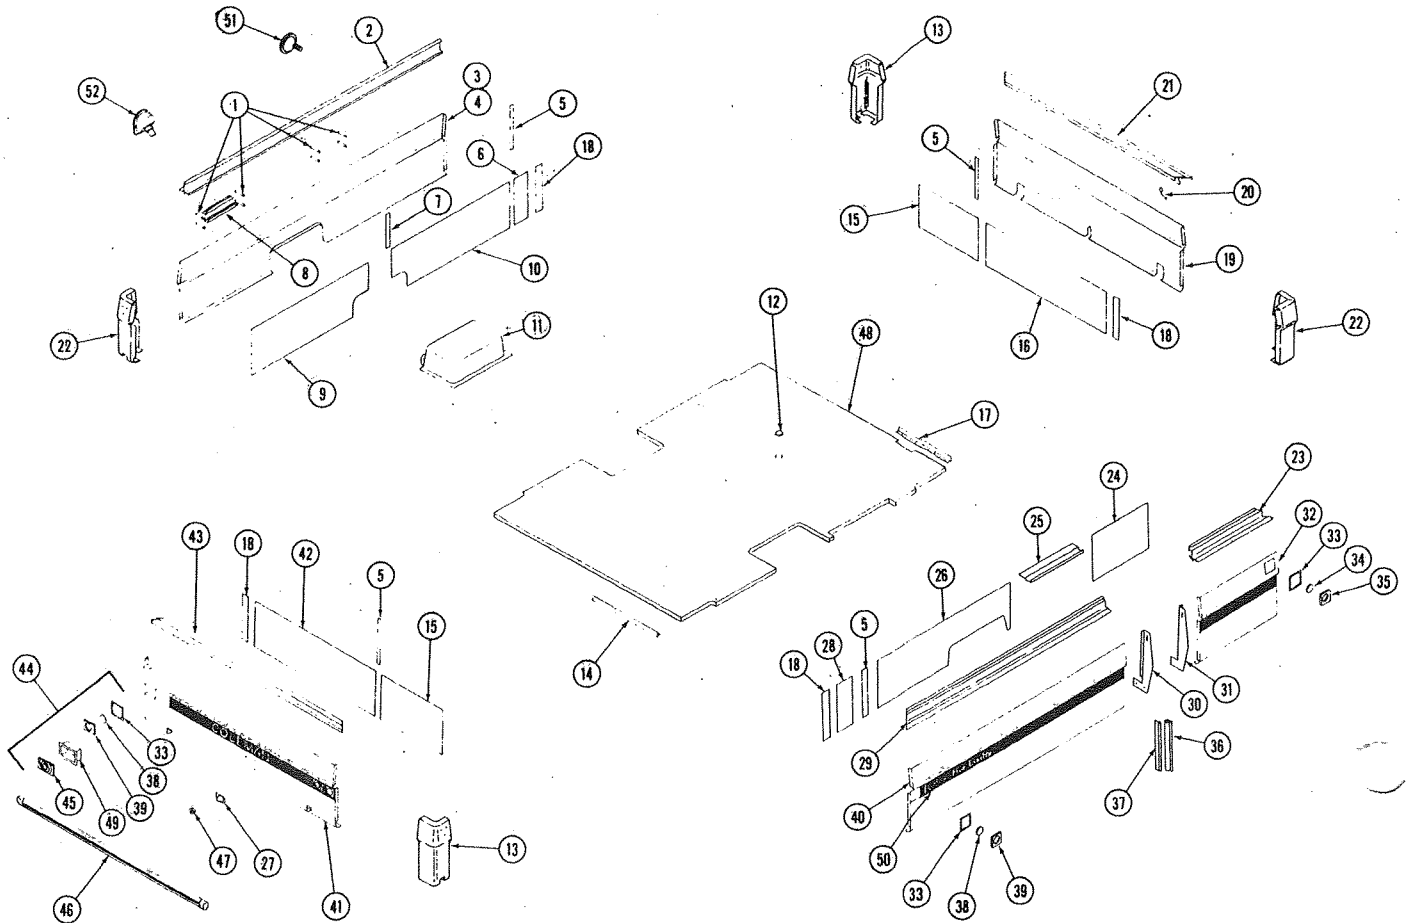

**1971
CT-580
PANELS**

PARTS LIST

CODE	PART NO.	DESCRIPTION	CODE	PART NO.	DESCRIPTION	CODE	PART NO.	DESCRIPTION
1	4710-3621	Roll Pin, M4	18	4720D2121	Panel Corner Divider, M4	36	4731-265	Seal Retainer
2	4720D1361	Left Side Rail	19	4720B6351	Front Body Panel	37	4731-264	Door Seal
3	4715A413	Script Tape for 4720C6301 Panel	20	4731-3241	Safety Latch	38	4715-1411	Red Reflector
4	4720C6301	Left Body Panel Ass'y Send 4715A413 Script	21	4720B1801	Front End Rail		4735-5341	Side Marker Lamp, Red
5	4720D2111	Panel Divider, M4	22	4720-6861	Body Corner Panel Ass'y, Right Front, Left Rear	39	4715-1251	Red Reflector Holder
6	4731A390	Inside Panel, Roadside	23	4720D1331	Side Rail, Right Front	40	4720B6731	Right Rear Panel Ass'y Send 4715-458 Script
7	4730C4931	Panel Divider, Short	24	4720C2051	Inside Curbside Front Panel	41	4720B6761	Rear Body Panel Ass'y
8	4730B1211	Rail Stops, M4	25	4732-6031	Screen Door Support Ass'y	42	4731B126	Inside End Panel
9	4732-112	Inside Wheel Well Panel	26	4720C203	Wheel Well Panel	43	4720B1791	End Rail, Rear
10	4732-111	Inside Wheel Well Panel	27	4732-1551	Tag Light	44	4715B5011	Tail Light Ass'y, Complete
11	4720A5191	Wheel Well Ass'y	28	4720C2041	Inside Panel, Curbside Rear	45	4715A1241	Tail Light Lens
12	1213-1341	Button (Plug)	29	4720D1351	Side Rail, Right Rear	46	4732-5901	Bumper
13	4720-6851	Body Corner Panel, Left Front, Right Rear	30	4731-575	Door Bulkhead, Rear	47	4732-1181	Tag Grommet
14	4732-103	Floor Trim	31	4731-574	Door Bulkhead, Front	48	4730D3091	Floor Covering
15	4720C2101	End Panel, Short	32	4720B6331	Right Front Panel Ass'y	49	4715B180	Tail Light Housing
16	4720C2091	Inside Long End Panel	33	4715A1291	Reflector Trim, White	50	4715-458	Script & Logo for 4720B6731, Code 40
17	4732-161	Floor Trim	34	4715-1391	Amber Reflector			
			35	4715-5331	Side Marker Lamp, Amber			
				4715-1271	Amber Reflector Holder