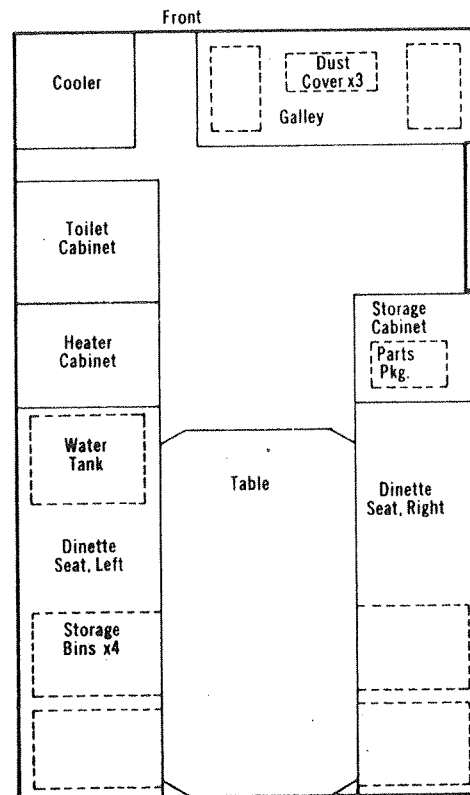

Models 596 and 596S