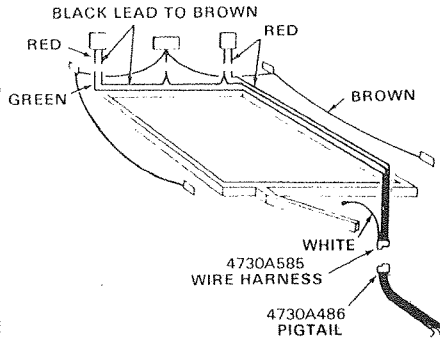

1971 WIRING DIAGRAMS

PARTS LIST

360, 460, 370, 470, 380 and 480 Series

RED — LEFT DIRECTIONAL SIGNAL
AND STOP
GREEN — RIGHT DIRECTIONAL SIGNAL
AND STOP
BLACK — TAIL & TAG LIGHT
WHITE — GROUND

570 Series

RED — LEFT DIRECTIONAL SIGNAL
AND STOP
GREEN — RIGHT DIRECTIONAL SIGNAL
AND STOP
WHITE — GROUND
BROWN — SIDE MARKER LAMPS
TAIL & TAG LIGHT