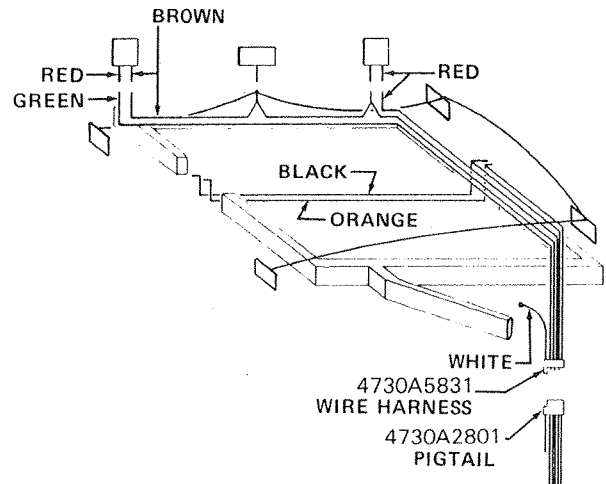

590 and 596 Series

RED — LEFT DIRECTIONAL SIGNAL
AND STOP
GREEN — RIGHT DIRECTIONAL SIGNAL
AND STOP
WHITE — GROUND
BROWN — SIDE MARKER LAMPS
& TAIL & TAG LIGHT
BLACK — ELECTRIC BRAKE
ORANGE — ELECTRIC BRAKE