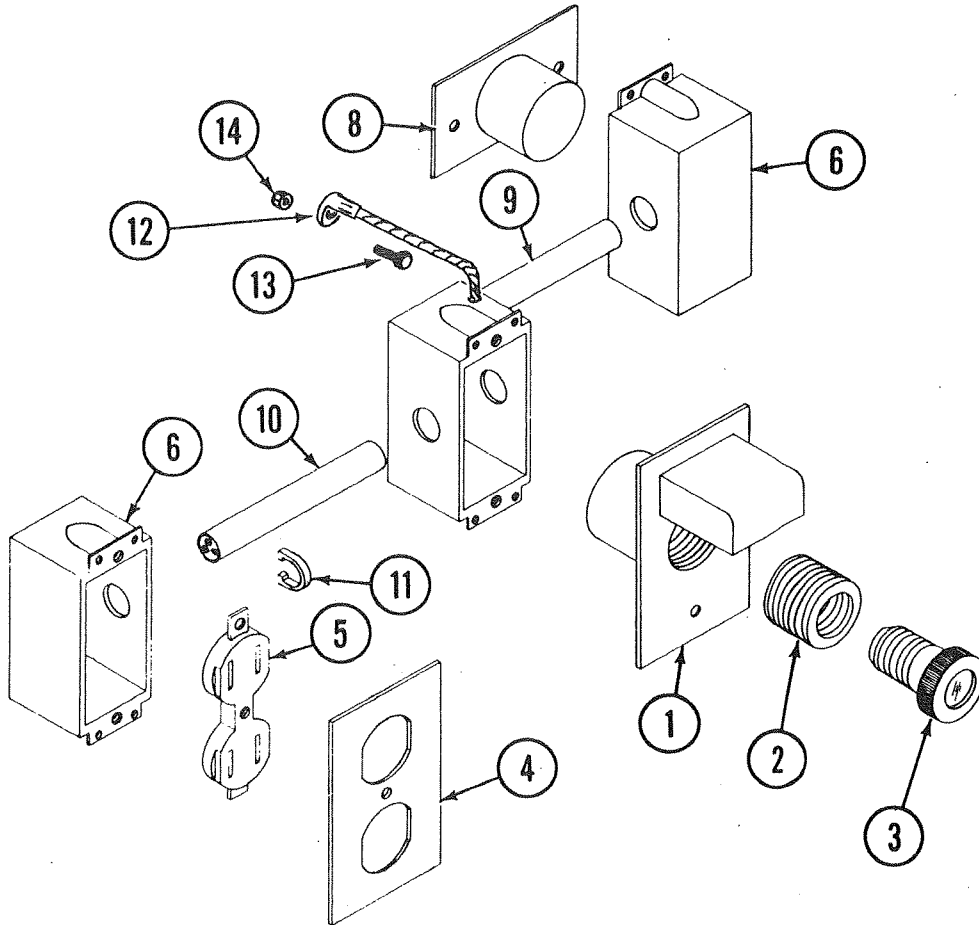

110 VOLT ELECTRICAL SYSTEM
For 300, 480, 580, 490, 590 & 596 Series