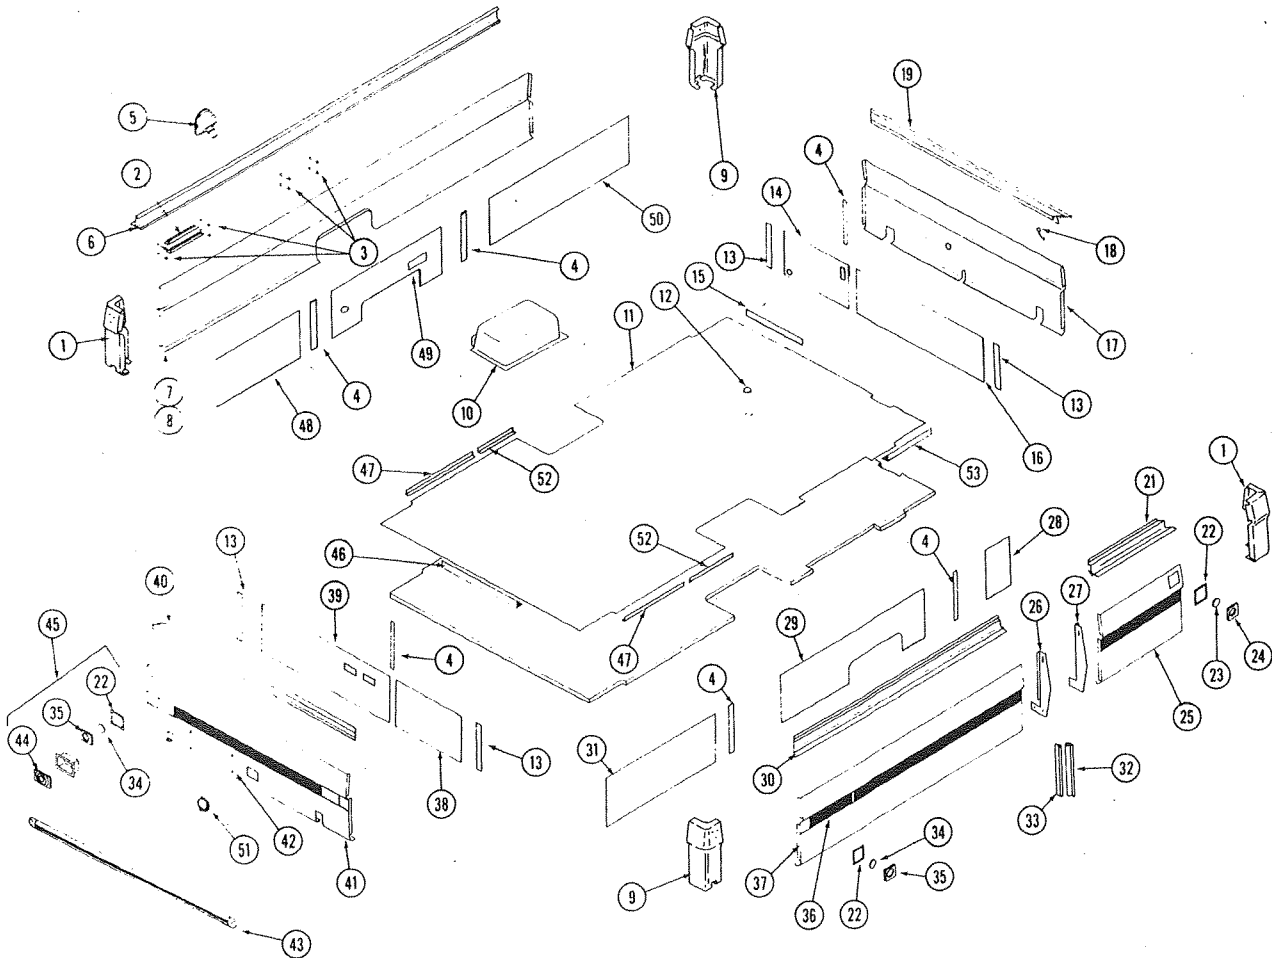

CODE	PART NO.	DESCRIPTION	CODE	PART NO.	DESCRIPTION	CODE	PART NO.	DESCRIPTION
1	4730-6081	Body Corner Panel, Right Front, Left Rear	17	4732-6321	Front Body Panel Ass'y	37	4730B5961	Ship with 4730B5961 Right Rear Body Panel Ass'y - Ship 4715-469 Script also
2	4730B1211	Rail Stops, M4	18	4731-3241	Safety Latch			
3	4710-3621	Roll Pin, M4	19	4720B1801	End Rail, Front			
4	4720D2111	Panel Dividers, M4	20	Number Not Assigned				
5	4731-1711	Recessed Fill Spout	21	4730D1331	Right Front Side Rail	38	4720A2101	End Panel, Short
	4731-1081	Low Pressure Hose - not shown	22	4715A1291	Reflector Trim, White	39	4731-137	End Panel, Long Rear (Inside)
6	4730C1361	Side Rail, Left	23	4715-1391	Reflector Amber	40	4720B1791	End Rail, Rear
7	4732-6101	Left Body Panel Ass'y, Send 4715-470 Script	24	4715-1271	Side Marker Lamp, Amber	41	4731B5011	Rear Body Panel Ass'y
8	4715-470	Script & Logo for 4732-6101	25	4730B5811	Right Front Body Panel	42	4732-1181	Tag Grommet, M4
9	47306071	Body Corner Panel, Left Front, Right Rear	26	4731-575	Door Bulkhead Ass'y, Rear	43	4732-5901	Rear Bumper
10	4720A5191	Wheel Well Ass'y	27	4731-574	Door Bulkhead Ass'y, Front	44	4715A1241	Tail Light Lens
11	4730E3091	Floor Covering	28	4732-232	Inside Panel, Curbside Front	45	4715B5011	Tail Light Ass'y, White
12	1213-1341	Button (Floor Plug)	29	4732-235	Inside Panel, Curbside Middle	46	4732-103	Floor Trim, Rear
13	4720D2121	Panel Corner Dividers, M4	30	4730C1351	Side Rail, Right Rear	47	4732-337	Floor Trim
14	4732-599	End Panel Ass'y	31	4732-234	Inside Panel, Curbside Rear	48	4732-233	Inside Panels, Roadside Rear
15	4732-339	Floor Trim	32	4731-264	Screen Door Seal	49	4732-316	Inside Panel, Wheel Well
16	4732-329	End Panel, Long, Inside Front	33	4731-265	Seal Retainer	50	4732-317	Inside Panel, Roadside
			34	4715-1411	Reflector, Red	51	4732-1551	Tag Light
			35	4735-5341	Side Marker Lamp, Red	52	4732-338	Floor Trim
			36	4715-1251	Reflector Holder, Red			
				4715-469	Script & Logo, Right -