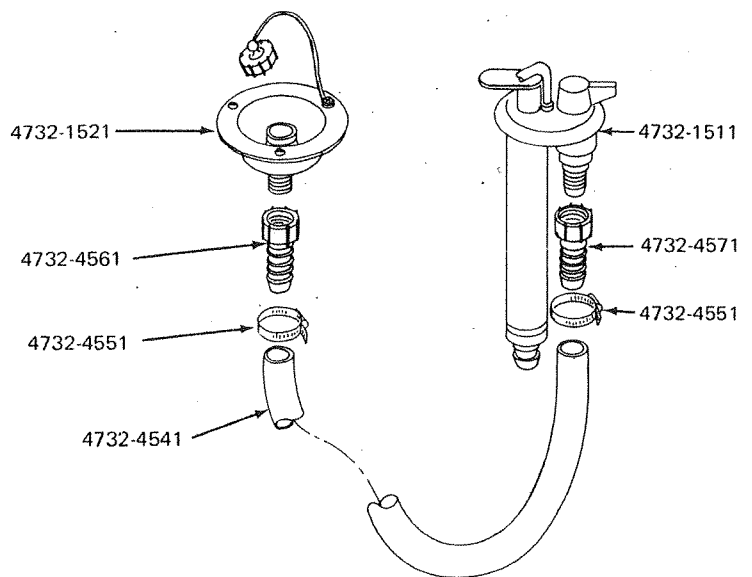

CITY WATER FILL SYSTEM

PART NO.	DESCRIPTION
4732-1511	City Water Pump
4732-1521	City Fill Spout
4732-4541	Hose
4732-4551	Clamp, used x 2
4732-4561	Plastic Barb Fitting
4732-4571	Fitting