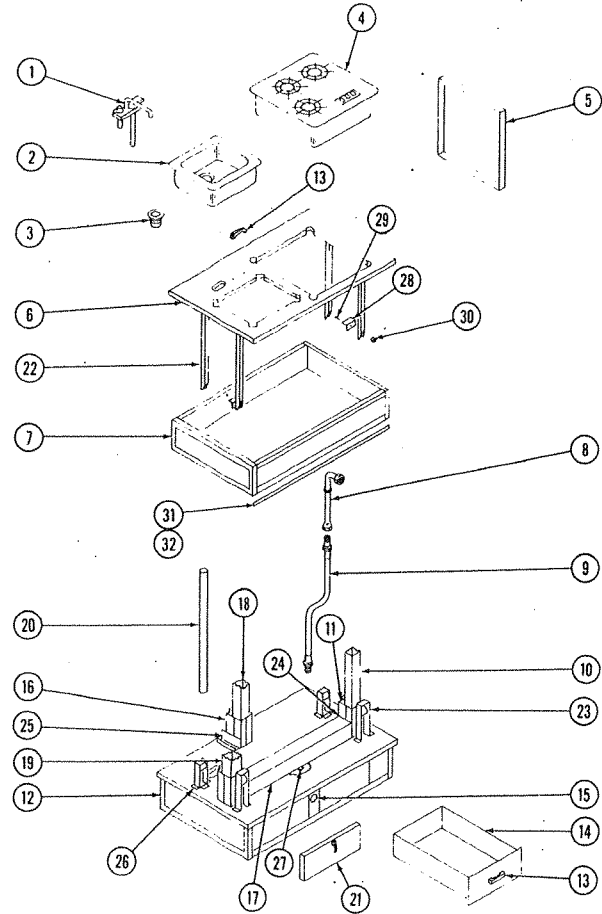

DETAIL A

CODE	PART NO.	DESCRIPTION
1	4732-1481	Knob
2	1202B043	Washer
3	1103B1008	Screw
4	4710-289	Release Bracket
5	4710-050	Spring
6	4710-3621	Roll Pin
7	4710A048	Release rod
8	4710-049	Release Clip

DETAIL B
4732A3841 Pin & Cable Ass'y

CODE	DESCRIPTION
1	Retaining Ring
2	Spring
3	Latch Plate
4	Cable Ass'y.

Parts Not Supplied Separately

DETAIL C
4732-5441 Gear Ass'y, Complete

CODE	PART NO.	DESCRIPTION
1	4732-2041	Gear
2	4732-1941	Flanged Bearing
3	4710-3621	Drive Pin
4	4732-3781	Latch Plate Ass'y, Left
5	4732-3791	Latch Plate Ass'y, Right
6	4732-5461	Cable Ass'y Right
7	4732-5471	Cable Ass'y Left
8	4710-469	Retaining Ring

DETAIL D
4732-5101 Support & Roller Ass'y

CODE	PART NO.	DESCRIPTION
1	4710-291	Cable Roller
2	4710-002	Pin
3	1201B701	Push Nut
4	4732-201	Roller Support

Parts Not Supplied Separately

DETAIL E
4732-5281 Spring & Housing
4732-5311 Spring & Housing

CODE	DESCRIPTION
1	Spring Housing
2	Spring
3	Push Nut
4	Spring Shaft
5	Spring Roller

4732-5281 is the Ass'y with smaller Spring & Housing

580 SERIES GALLEY (4731B601 SHOWN)

CODE	PART NO.	DESCRIPTION
1	4732-1511	City Water Pump
2	4720A3491	Sink, Avocado
3	4730-3151	Drain Basket
4	4732-2601	Stove, Avocado
5	4720D5091	Stove Cover
6	4732-1041	Galley Top
7	4731B607	Upper Galley
8	4710A6541	Gas Supply Line Ass'y
9	4730A3431	Gas Hose Ass'y
10	4732-5131	Upper Lift Ass'y, Rgt.
11	4732A602	Lift Housing Ass'y
12	4731B605	Lower Galley Ass'y
13	4732-1491	Pull
14	4732-5741	Drawer Ass'y
15	4732-1481	Galley Knob - See "A"
16	4732-583	Lift Housing Ass'y, Ctr.
17	4732-2801	Cable Cover
18	4732A5821	Upper Lift Ass'y, Rear
19	4732-5331	Upper Lift Ass'y, Left
20	4720A3471	Drain Tube
21	4732-5511	Door Ass'y
22	4732-539	Spring Bracket
23	4732-5311	Spring Ass'y, See "E"
24	4732-5441	Gear Ass'y - See "C"
25	4732A3841	Pin & Cable Ass'y - See "B"
26	4732-5281	Spring & Housing Ass'y - See "E"
27	4732-5101	Support & Roller Ass'y - See "D"
28	4732-3741	Stop Bracket
29	1014B1006	Screw
30	1201B695	Nut
31	4732-2591	Curtain Track
32	4725-6851	Galley Curtain not shown