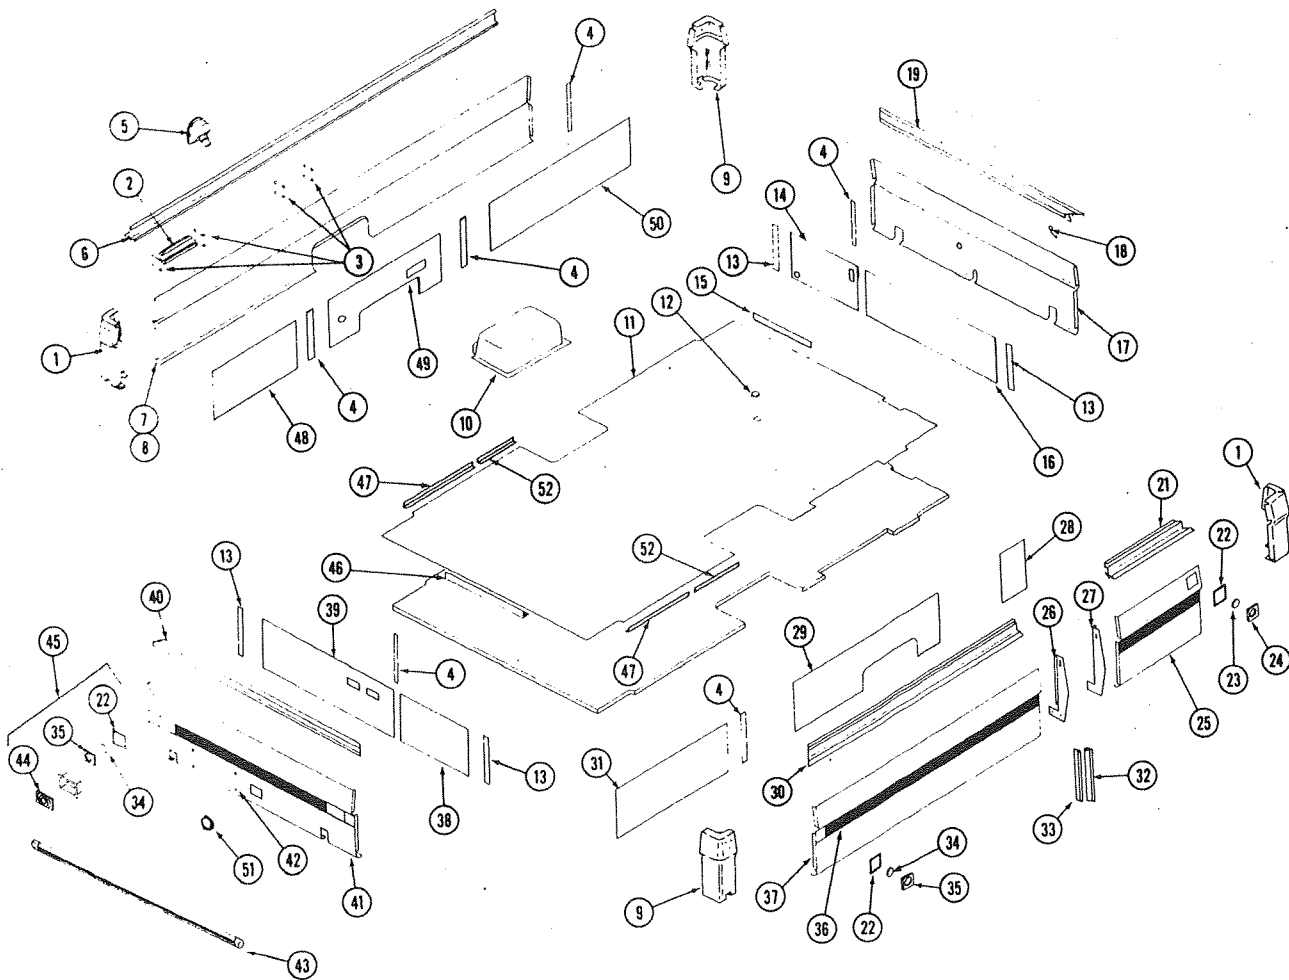

ACCESSORIES

Table with 2 columns: PART NO., DESCRIPTION. Lists additional items like sleeping bags, pillows, and spare tire covers.

**1971
CT-596
PANELS**

PARTS LIST

CODE	PART NO.	DESCRIPTION	CODE	PART NO.	DESCRIPTION	CODE	PART NO.	DESCRIPTION
1	4730-6081	Body Corner Panel, Right Front, Left Rear	18	4731-3241	Safety Latch	35	4715-1251	Reflector Holder, Red
2	4730B1211	Rail Stops, M4	19	4720B1801	End Rail, Front	36	4731-083	Script & Logo, Right - Ship with 4730B5961
3	4710-3621	Roll Pin, M4	20	4732-1521	City Water Fill & Cap	37	4730B5961	Right Rear Body Panel Ass'y - Ship 4731-083 Script & Logo also
4	4720D2111	Panel Dividers (x 5)	21	4730D1331	Right Front Side Rail	38	4720A2101	End Panel Short
5	4731-1711	Recess Fill Spout	22	4715A1291	Reflector Trim, White	39	4731B126	End Panel, Long Rear Inside
6	4730C1361	Side Rail, Left	23	4715-1391	Reflector, Amber	40	4720B1791	End Rail, Rear
7	4730C5651	Left Body Panel Ass'y. Send 4731-086 Script	24	4715-1271	Reflector Holder, Amber	41	4731B5011	Rear Body Panel Ass'y
8	4731-086	Logo & Script for 4730C5651 Panel	25	4730B5811	Right Front Body Panel	42	4732-1181	Tag Grommet, M4
9	4730-6071	Body Corner Panel Left Front, Rgt. Rear	26	4731-575	Door Bulk Head, Ass'y, Rear	43	4732-5901	Rear Bumper
10	4720A519	Wheel Well Ass'y	27	4731-574	Door Bulk Head Ass'y, Front	44	4715A1241	Tail Light Lens
11	4730E3091	Floor Covering	28	4732-232	Inside Panel, Curbside, Front	45	4715B5011	Tail Light Ass'y, White
12	1213-1341	Button	29	4732-235	Panel, Curbside, Middle, Inside	46	4732-103	Floor Trim, Rear
13	4720D2121	Panel Corner Dividers (x 4)	30	4730C1351	Side Rail, Right Rear	47	4732-334	Floor Trim
14	4732-599	End Panel Ass'y, Front Inside Left	31	4732-234	Panel, Curbside, Rear	48	4732-233	Inside Panel, Roadside Rear
15	4732-339	Floor Trim	32	4731-264	Screen Door Seal	49	4732-315	Inside Panel, Wheel Well
16	4732-327	End Panel, Long, Front Inside	33	4731-265	Seal Retainer	50	4732-317	Inside Panel, Roadside
17	4730B5761	Front Body Panel Ass'y	34	4715-1411	Reflector, Red	51	4732-1551	Tag Light
				4735-5341	Side Marker Lamp, Red - not shown	52	4732-345	Floor Trim