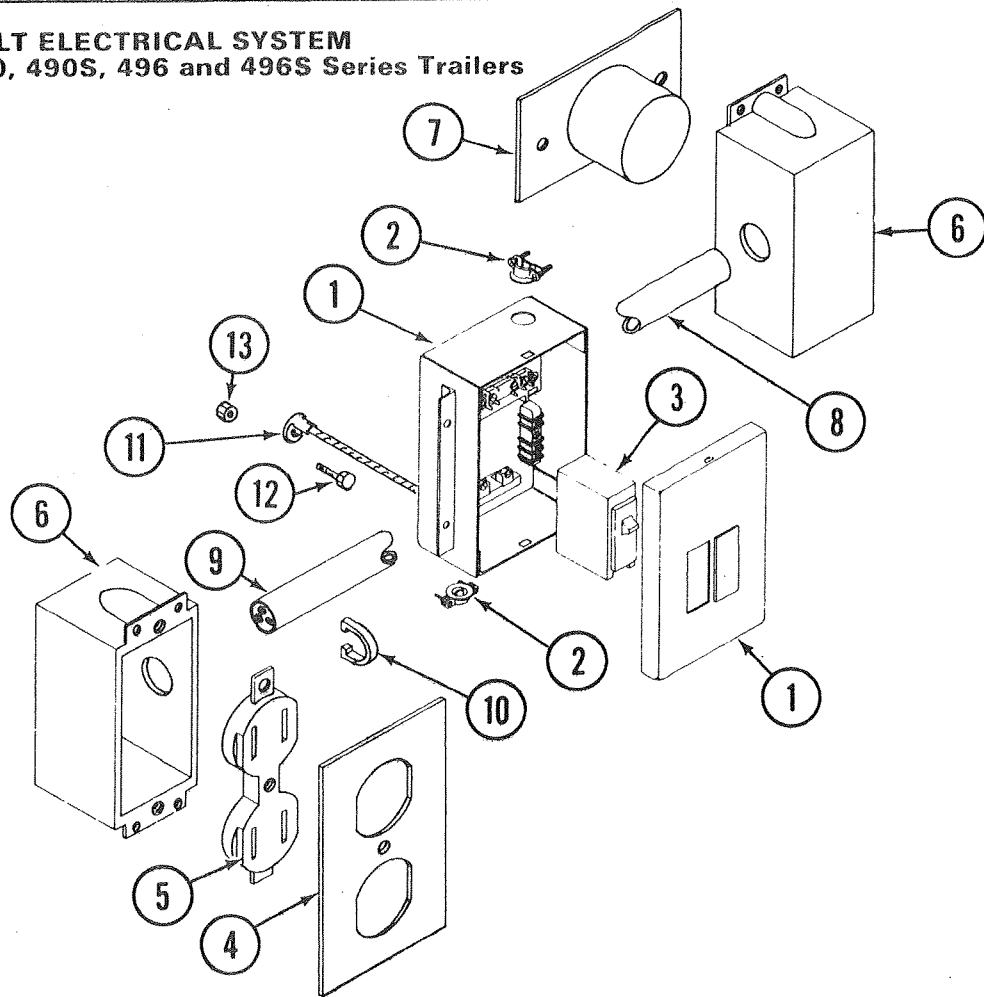

110 VOLT ELECTRICAL SYSTEM
For 480S, 580S, 490, 490S, 496 and 496S Series Trailers