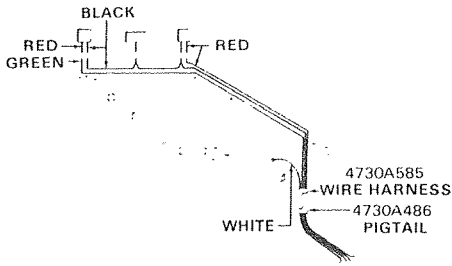

1971 WIRING DIAGRAMS

PARTS LIST

360, 460, 370, 470, 380 and 480 Series

RED — LEFT DIRECTIONAL SIGNAL
AND STOP
GREEN — RIGHT DIRECTIONAL SIGNAL
AND STOP
BLACK — TAIL & TAG LIGHT
WHITE — GROUND

570 Series

RED — LEFT DIRECTIONAL SIGNAL
AND STOP
GREEN — RIGHT DIRECTIONAL SIGNAL
AND STOP
WHITE — GROUND
BROWN — SIDE MARKER LAMPS
TAIL & TAG LIGHT