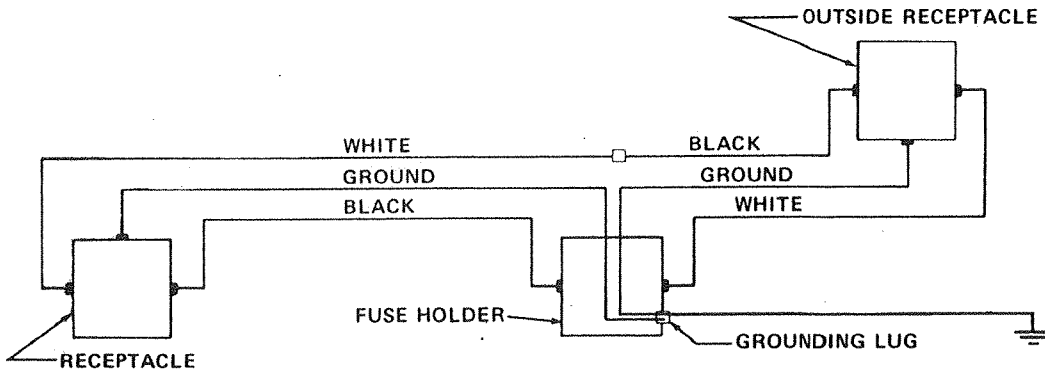

CODE	PART NO.	QTY.	PART NAME
1	4710-352	x 1	Fuse Holder
2	4710-370	x 1	Fustat Adapter
3	4710-371	x 1	Fuse
4	4710-355	x 1	Receptacle Cover
5	4710-354	x 1	Receptacle
6	4710A364	x 1	Switch Box
7	4710A365	x 1	Fuse Box
8	4710-353	x 1	Outside Receptacle
9	4710B367	x 1	Wire, Short
10	4710B368	x 1	Wire, Long
11	1216-239	x 4	Strain Relief
12	4732-434	x 1	Ground Wire
13	1006B610	x 1	Bolt
14	1201B603	x 1	Nut