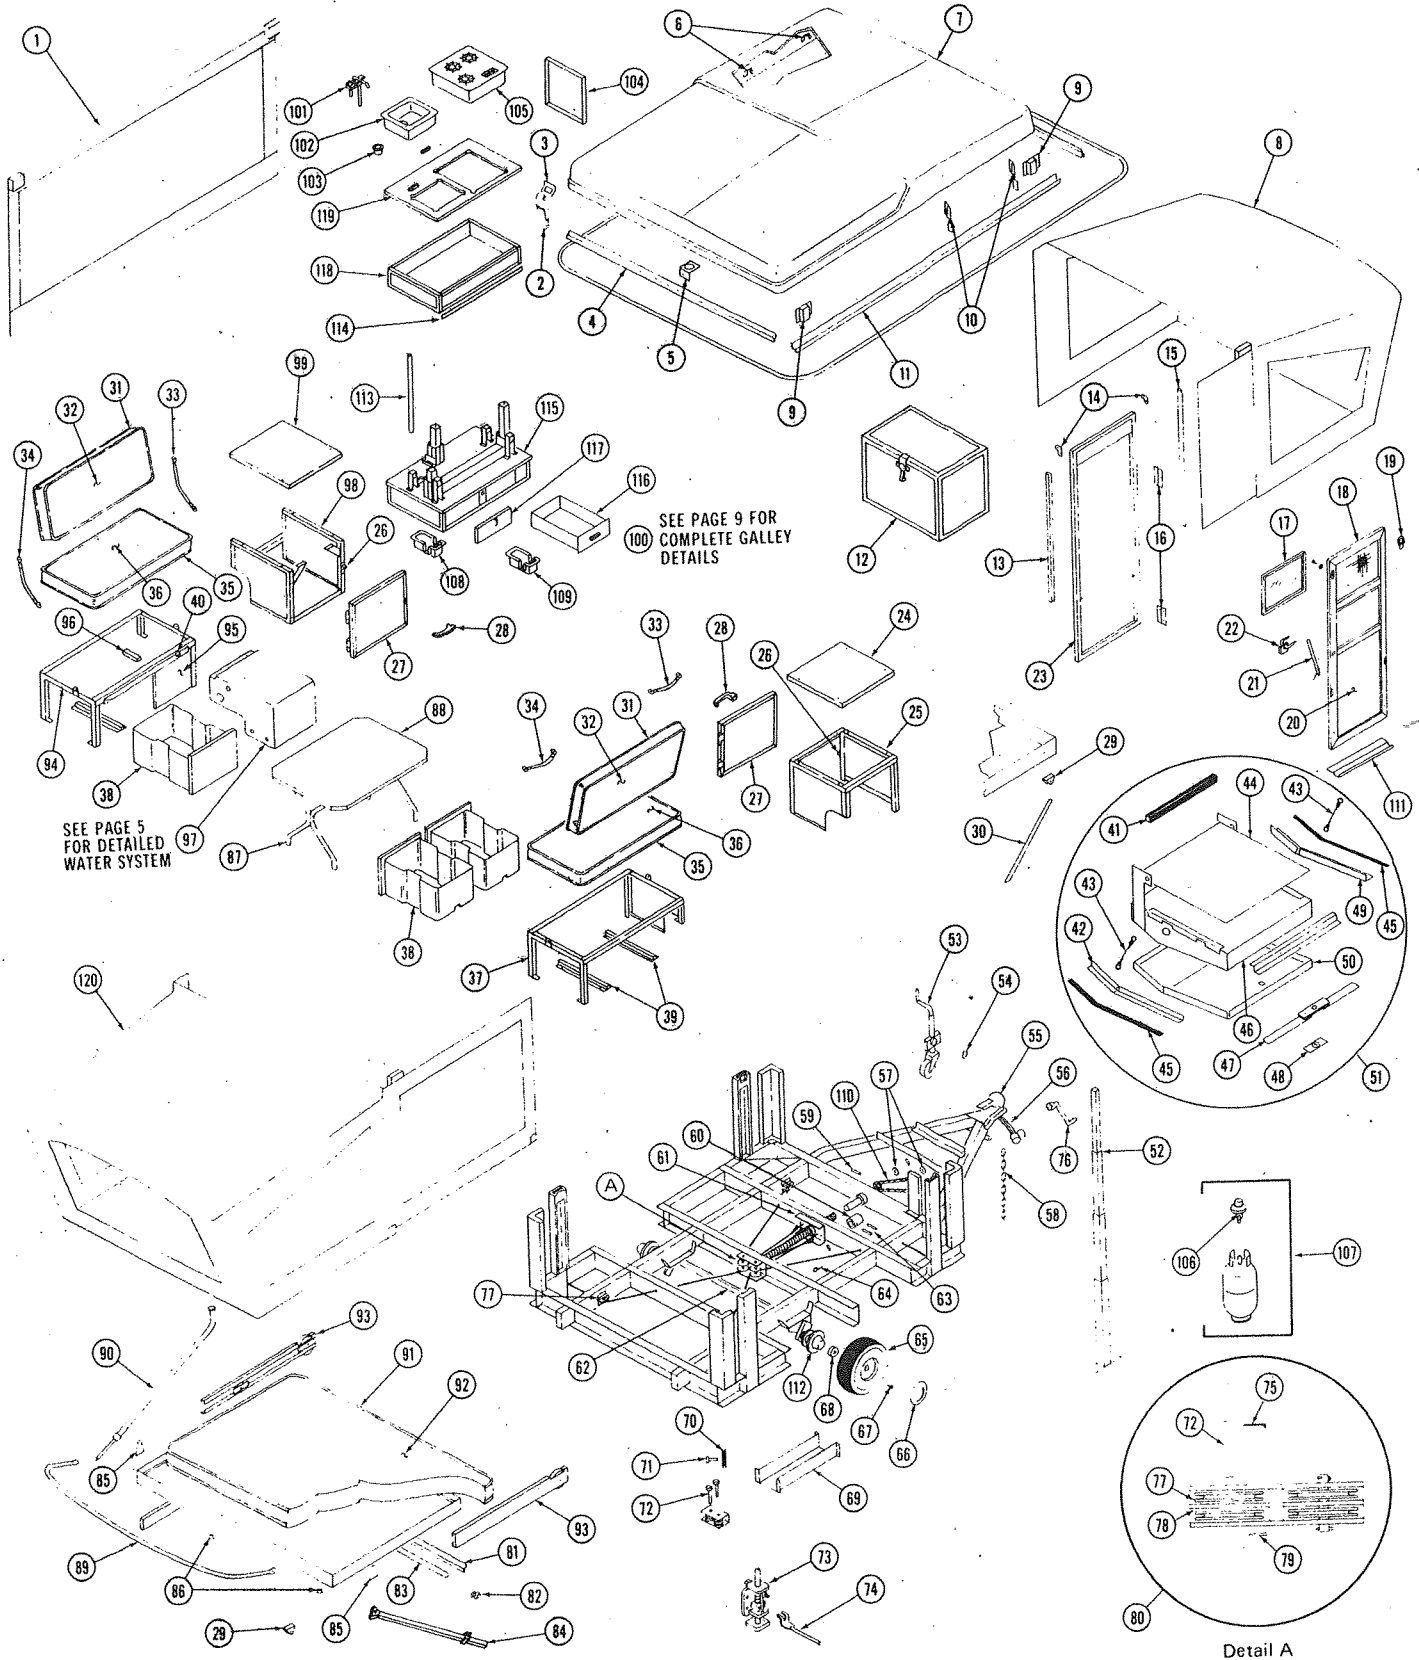

1971
CT-580
LESS PANELS

PARTS LIST