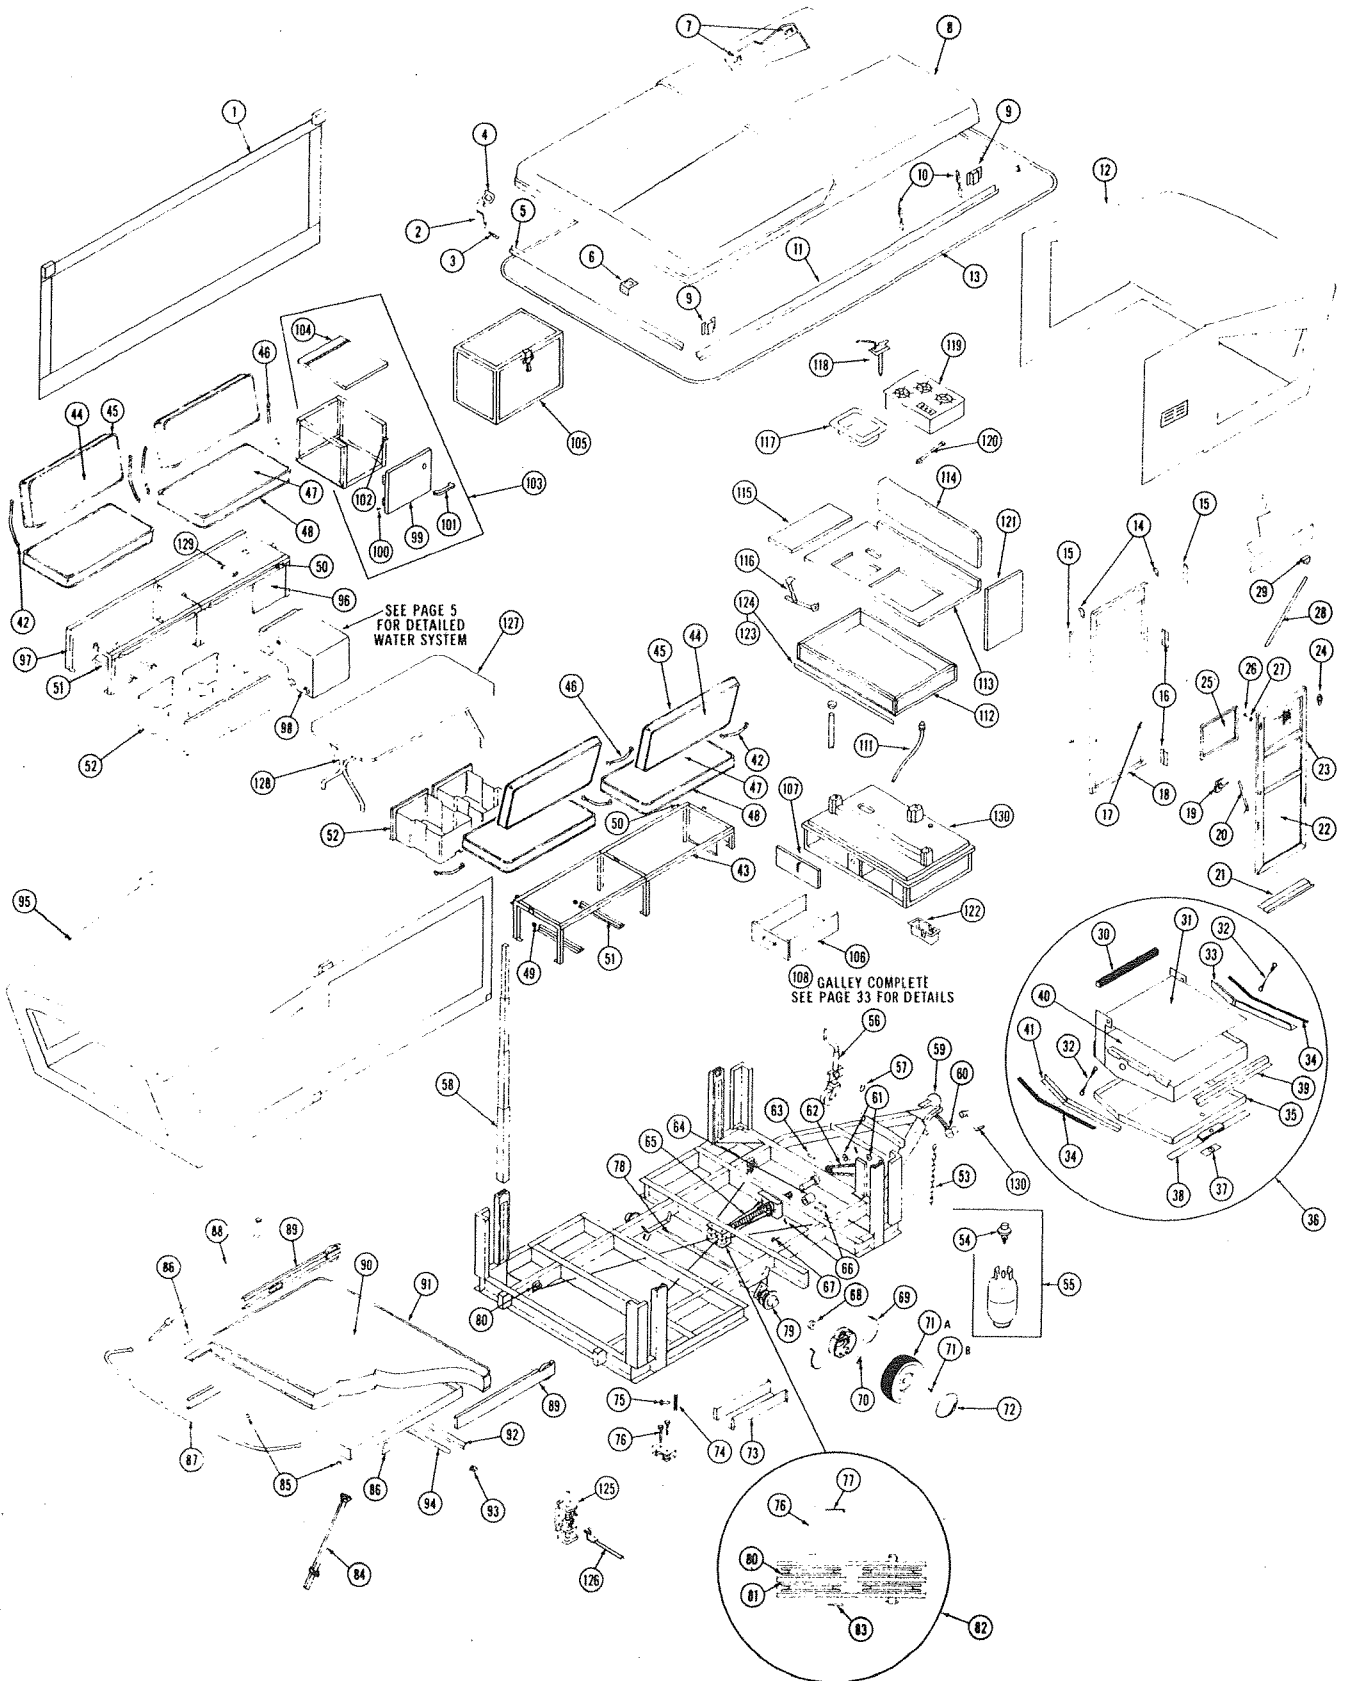

1971
CT-590S
LESS PANELS

PARTS LIST

CAMPING TRAILERS

PARTS LIST

1971 CT-590S LESS PANELS