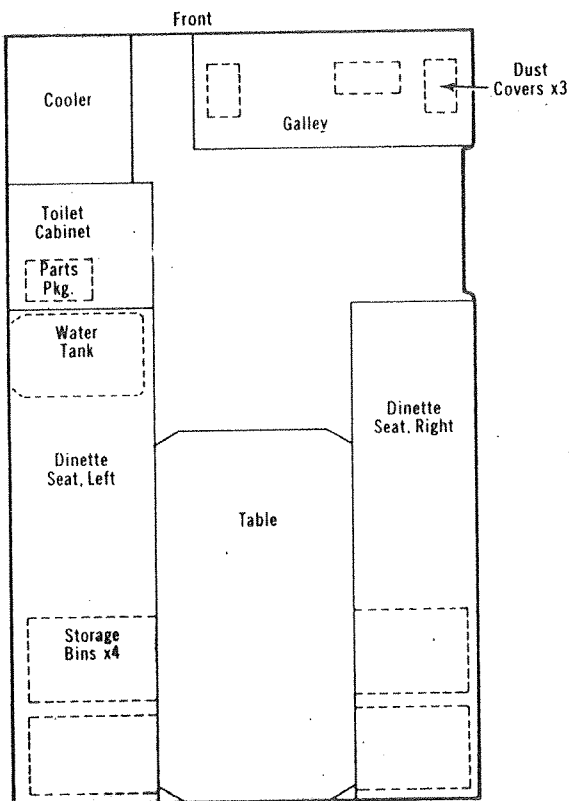

Models 590 and 590S