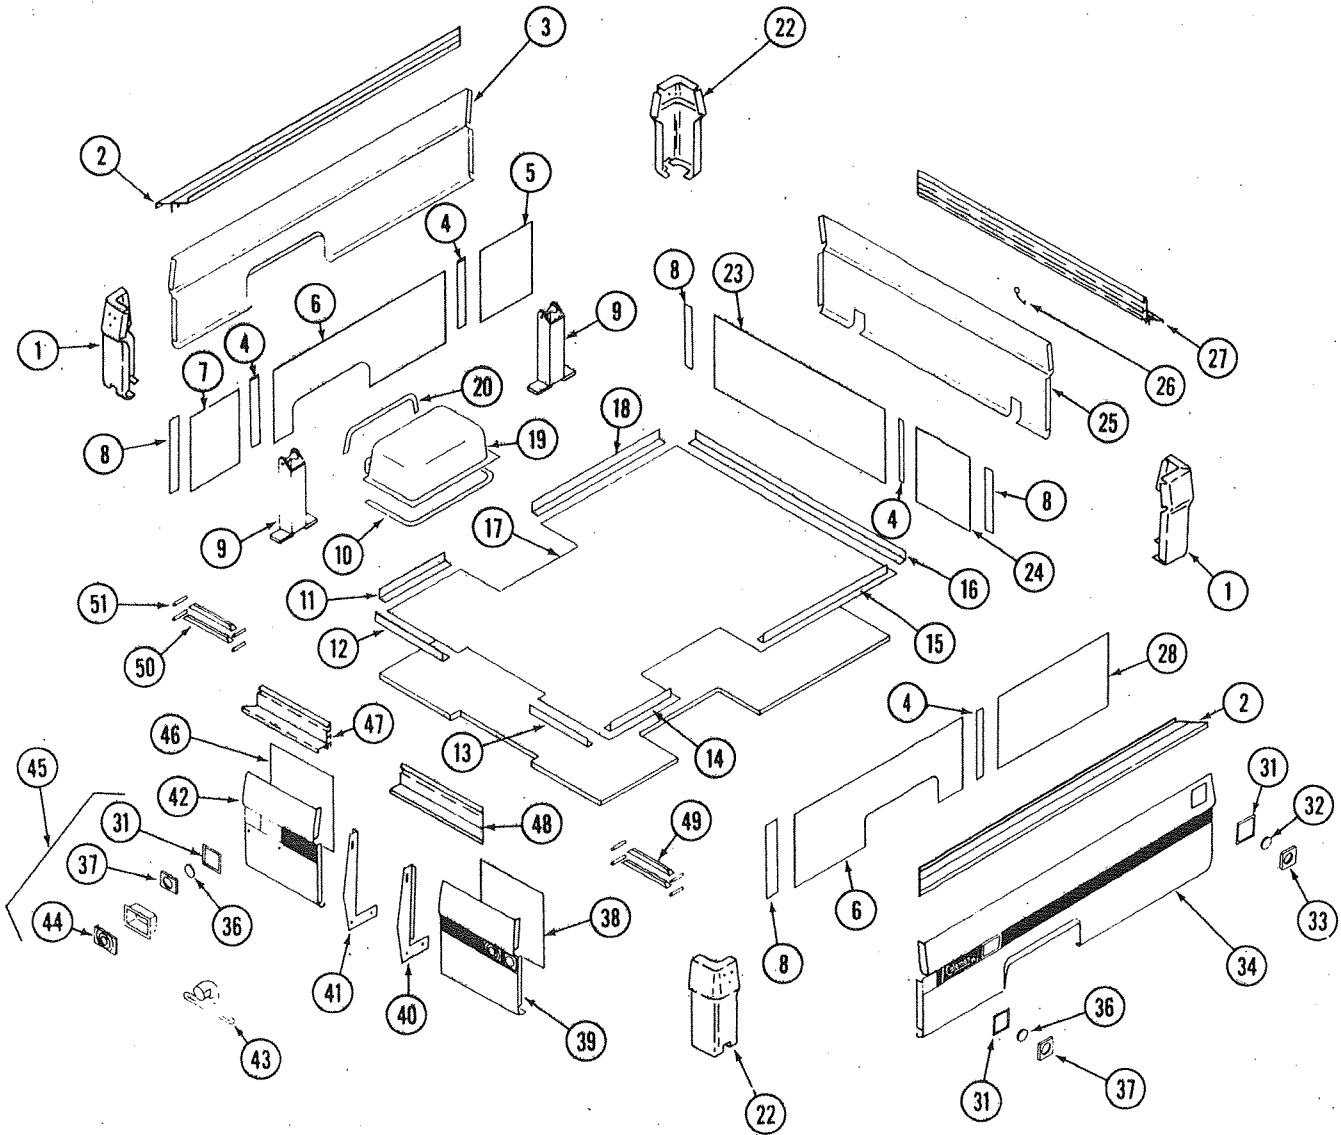

**1971
CT-570
PANELS**

PARTS LIST

CODE	PART NO.	DESCRIPTION	CODE	PART NO.	DESCRIPTION	CODE	PART NO.	DESCRIPTION
1	4715-6511	Body Corner Panel, Right Front, Left Rear	19	4720A5191	Wheel Well Ass'y	35	Number not assigned	
2	4710-180	Side Rail	20	4730A329	Wheel Well Seal	36	4715-1411	Red Reflector
3	4715A5431	Left Side Body Panel,	21	Number not assigned		37	4735-5341	Side Marker Lamp, Red - not shown
4	4720D2111	Panel Dividers, M4	22	4715-6501	Body Corner Panel, Left Front, Right Rear	37	4715-1251	Red Reflector Holder
5	4715B239	Panel	23	4720C2091	End Panel, Long	38	4715B239	Panel
6	4715B203	Panel, Wheel Well	24	4715B240	Panel	39	4715A5461	Right Rear Panel Ass'y
7	4715B238	Panel	25	4715A5481	Front Panel Ass'y,	40	4731-581	Bulkhead, Right
8	4720D2121	Corner Dividers, M4	26	4731-3241	Safety Latch	41	4731-582	Bulkhead, Left
9	4710A522	Bed Holder Ass'y	27	4715B194	End Rail, Front	42	4715A5441	Left Rear Body Panel,
10	4730A3281	Wheel Well Seal, M2	28	4715B237	Panel	43	4720A3041	Tag Holder
11	4710-061	Floor Trim	29	Number not assigned		44	4715A1241	Tail Light Lens
12	4715-248	Floor Trim	30	Number not assigned		45	4715B5011	Tail Light Ass'y, White Trim
13	4715-245	Floor Trim	31	4715A1291	Reflector trim, White	46	4715B239	Panel
14	4715-246	Floor Trim	32	4715-1391	Amber Reflector	47	4715C195	Rail, Left Rear
15	4715-244	Floor Trim	33	4735-5331	Side Marker Lamp, Amber	48	4715C191	Rail, Right Rear
16	4715-249	Floor Trim	34	4715-1271	Amber Reflector Holder	49	4715A1371	Rail Stop, Right Rear, M2
17	4715B3101	Floor Covering		4715A5421	Right Side Body Panel, Red	50	4715A1381	Rail Stops, Left Rear, M2
18	4715-247	Floor Trim				51	4710-3621	Roll Pins, M4