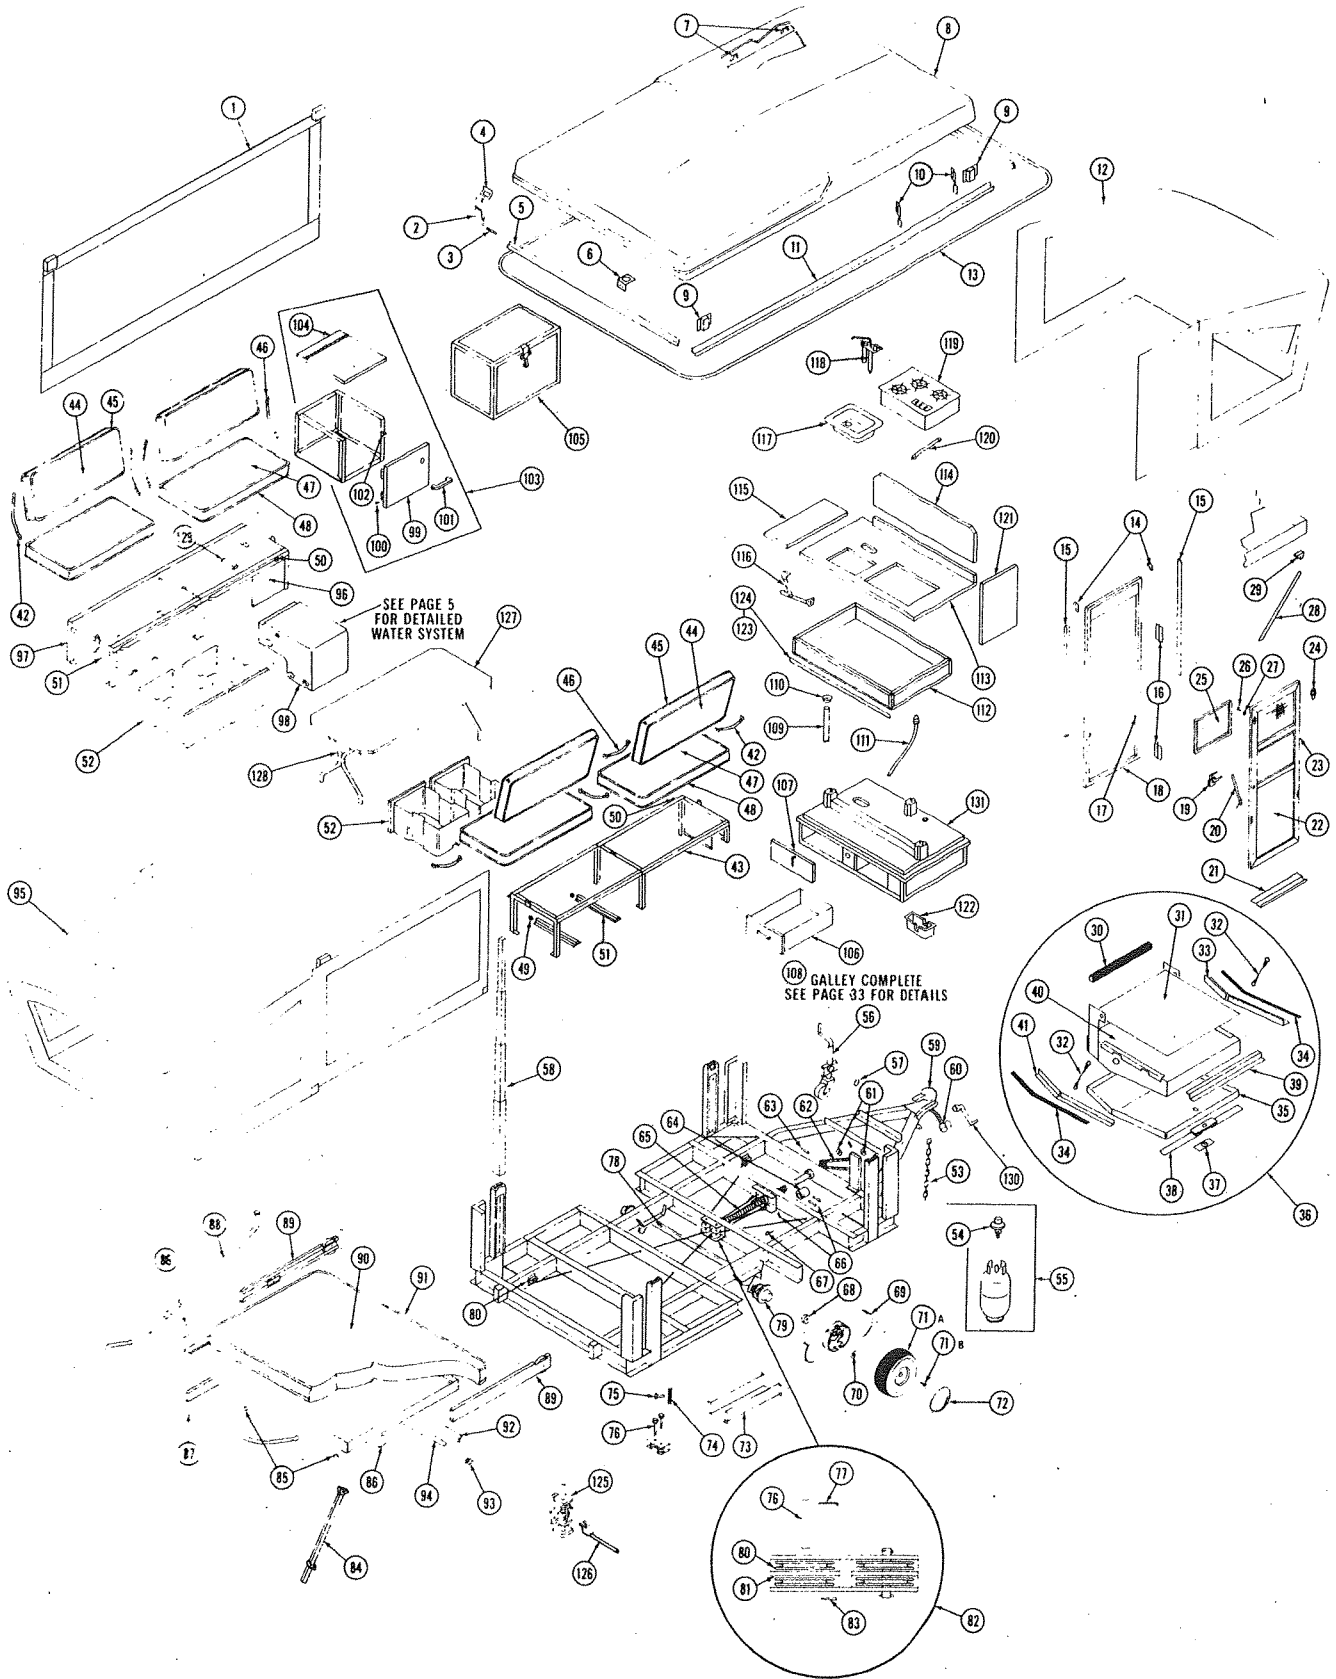

1971
CT-590
LESS PANELS

PARTS LIST