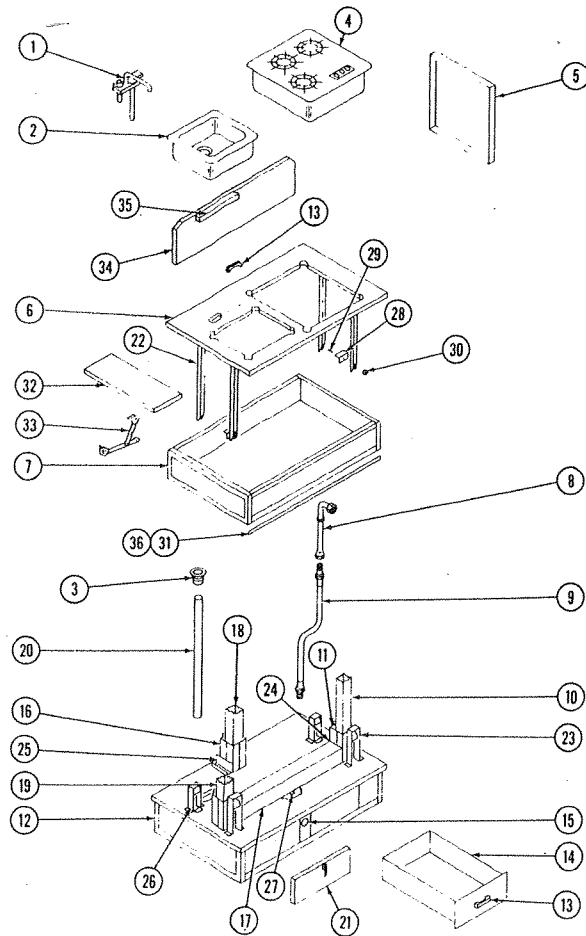

DETAIL A

CODE	PART NO.	DESCRIPTION
1	4732-1481	Knob
2	1202B043	Washer
3	1103B1008	Screw
4	4710-289	Release Bracket
5	4710-050	Spring
6	4710-3621	Roll Pin
7	4710A048	Release rod
8	4710-049	Release Clip

DETAIL B

4732A3841 Pin & Cable Ass'y

CODE	PART NO.	DESCRIPTION
1	4710-469	Retaining Ring
2	4710-471	Spring
3	4732-378	Latch Plate
4	4732-601	Cable Ass'y.

Parts Not Supplied Separately

DETAIL C

4731-5441 Gear Ass'y (Complete)

CODE	PART NO.	DESCRIPTION
1	4732-2041	Gear
2	4732-1941	Flanged Bearing
3	4710-3621	Drive Pin
4	4732-3781	Latch Plate Ass'y., Left
5	4732-3791	Latch Plate Ass'y., Right
6	4732-5461	Cable Ass'y., Right
7	4732-5471	Cable Ass'y., Left
8	4710-469	Retaining Ring

DETAIL D

4732-5101 Support & Roller Ass'y

CODE	PART NO.	DESCRIPTION
1	4710-291	Cable Roller
2	4710-002	Pin
3	1201B701	Push Nut
4	4732-201	Roller Support

Parts Not Supplied Separately

DETAIL E

4732-5281 Spring & Housing
4732-5311 Spring & Housing

CODE	DESCRIPTION
1	Spring Housing
2	Spring
3	Push Nut
4	Spring Shaft
5	Spring Roller

4732-5281 is the Ass'y with smaller Spring & Housing

590 GALLEY (4710C680 SHOWN)

CODE	PART NO.	DESCRIPTION
1	4732-1511	City Water Pump
2	4710-0301	Sink, Gold
3	4730-3151	Drain Basket
4	4710A0311	Stove, Gold
5	4732-5491	Stove Cover
6	4732-1081	Galley Top
7	4710C679	Upper Galley
8	4710A6541	Gas Supply Line Ass'y
9	4730A3431	Gas Hose Ass'y
10	4732-5131	Upper Lift Ass'y, Rgt.
11	4732A602	Lift Housing Ass'y
12	4710C678	Lower Galley
13	4732-1491	Pull
14	4732-5741	Drawer Ass'y
15	4732-1481	Galley Knob - See "A"
16	4732-583	Lift Housing Ass'y, Ctr.
17	4732-2801	Cable Cover
18	4732A5821	Upper Lift Ass'y, Rear
19	4732-5331	Upper Lift Ass'y, Left
20	4720A3471	Drain Tube
21	4732-5511	Door Ass'y
22	4732-539	Spring Bracket
23	4732-5311	Spring Ass'y, See "E"
24	4732-5441	Gear Ass'y, See "C"
25	4732A3841	Pin & Cable Ass'y - See "B"
26	4732-5281	Spg. & Housing Ass'y - See "E"
27	4732-5101	Sup. & Roller Ass'y - See "D"
28	4732-3741	Stop Bracket
29	1014B1006	Screw
30	1201B695	Keeps Nut
31	4732-2591	Curtain Track
32	4732A1131	Galley Counter
33	4732-5721	Lock Brace Ass'y
34	4732-1151	Splash Guard
35	4732-2841	Galley Light
36	4725-6861	Galley Curtain - Not Shown