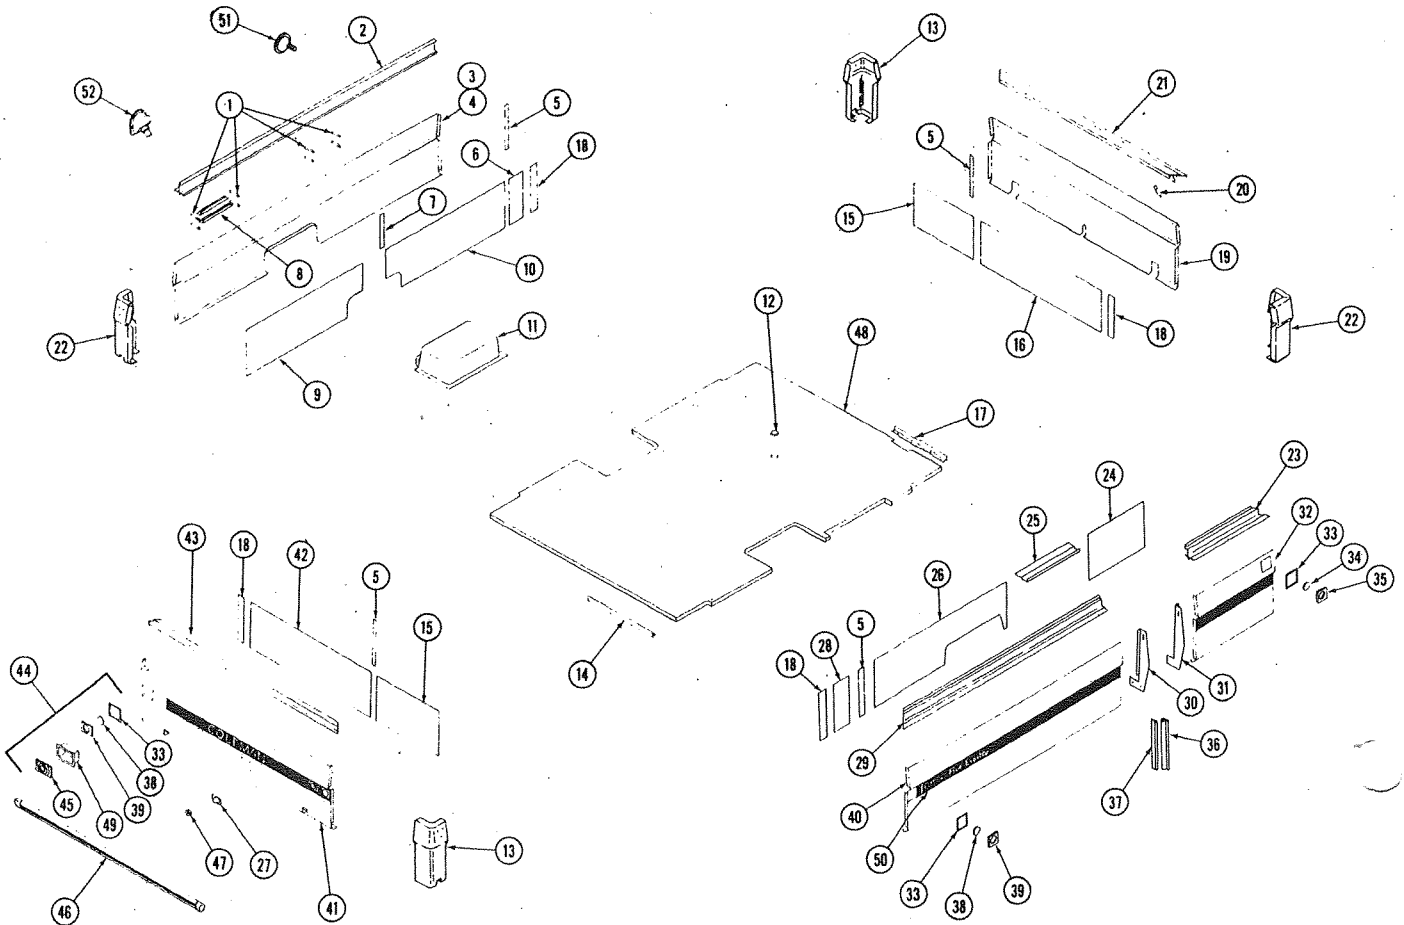

**1971
CT-580
PANELS**

PARTS LIST

CODE	PART NO.	DESCRIPTION	CODE	PART NO.	DESCRIPTION	CODE	PART NO.	DESCRIPTION
1	4710-3621	Roll Pin, M4	18	4720D2121	Panel Corner Divider, M4	36	4731-265	Seal Retainer
2	4720D1361	Left Side Rail	19	4720B6351	Front Body Panel	37	4731-264	Door Seal
3	4715A413	Script Tape for 4720C6301 Panel	20	4731-3241	Safety Latch	38	4715-1411	Red Reflector
4	4720C6301	Left Body Panel Ass'y Send 4715A413 Script	21	4720B1801	Front End Rail		4735-5341	Side Marker Lamp, Red
5	4720D2111	Panel Divider, M4	22	4720-6861	Body Corner Panel Ass'y, Right Front, Left Rear	39	4715-1251	Red Reflector Holder
6	4731A390	Inside Panel, Roadside	23	4720D1331	Side Rail, Right Front	40	4720B6731	Right Rear Panel Ass'y Send 4715-458 Script
7	4730C4931	Panel Divider, Short	24	4720C2051	Inside Curbside Front Panel	41	4720B6761	Rear Body Panel Ass'y
8	4730B1211	Rail Stops, M4	25	4732-6031	Screen Door Support Ass'y	42	4731B126	Inside End Panel
9	4732-112	Inside Wheel Well Panel	26	4720C203	Wheel Well Panel	43	4720B1791	End Rail, Rear
10	4732-111	Inside Wheel Well Panel	27	4732-1551	Tag Light	44	4715B5011	Tail Light Ass'y, Complete
11	4720A5191	Wheel Well Ass'y	28	4720C2041	Inside Panel, Curbside Rear	45	4715A1241	Tail Light Lens
12	1213-1341	Button (Plug)	29	4720D1351	Side Rail, Right Rear	46	4732-5901	Bumper
13	4720-6851	Body Corner Panel, Left Front, Right Rear	30	4731-575	Door Bulkhead, Rear	47	4732-1181	Tag Grommet
14	4732-103	Floor Trim	31	4731-574	Door Bulkhead, Front	48	4730D3091	Floor Covering
15	4720C2101	End Panel, Short	32	4720B6331	Right Front Panel Ass'y	49	4715B180	Tail Light Housing
16	4720C2091	Inside Long End Panel	33	4715A1291	Reflector Trim, White	50	4715-458	Script & Logo for 4720B6731, Code 40
17	4732-161	Floor Trim	34	4715-1391	Amber Reflector			
			35	4715-1271	Amber Reflector Holder