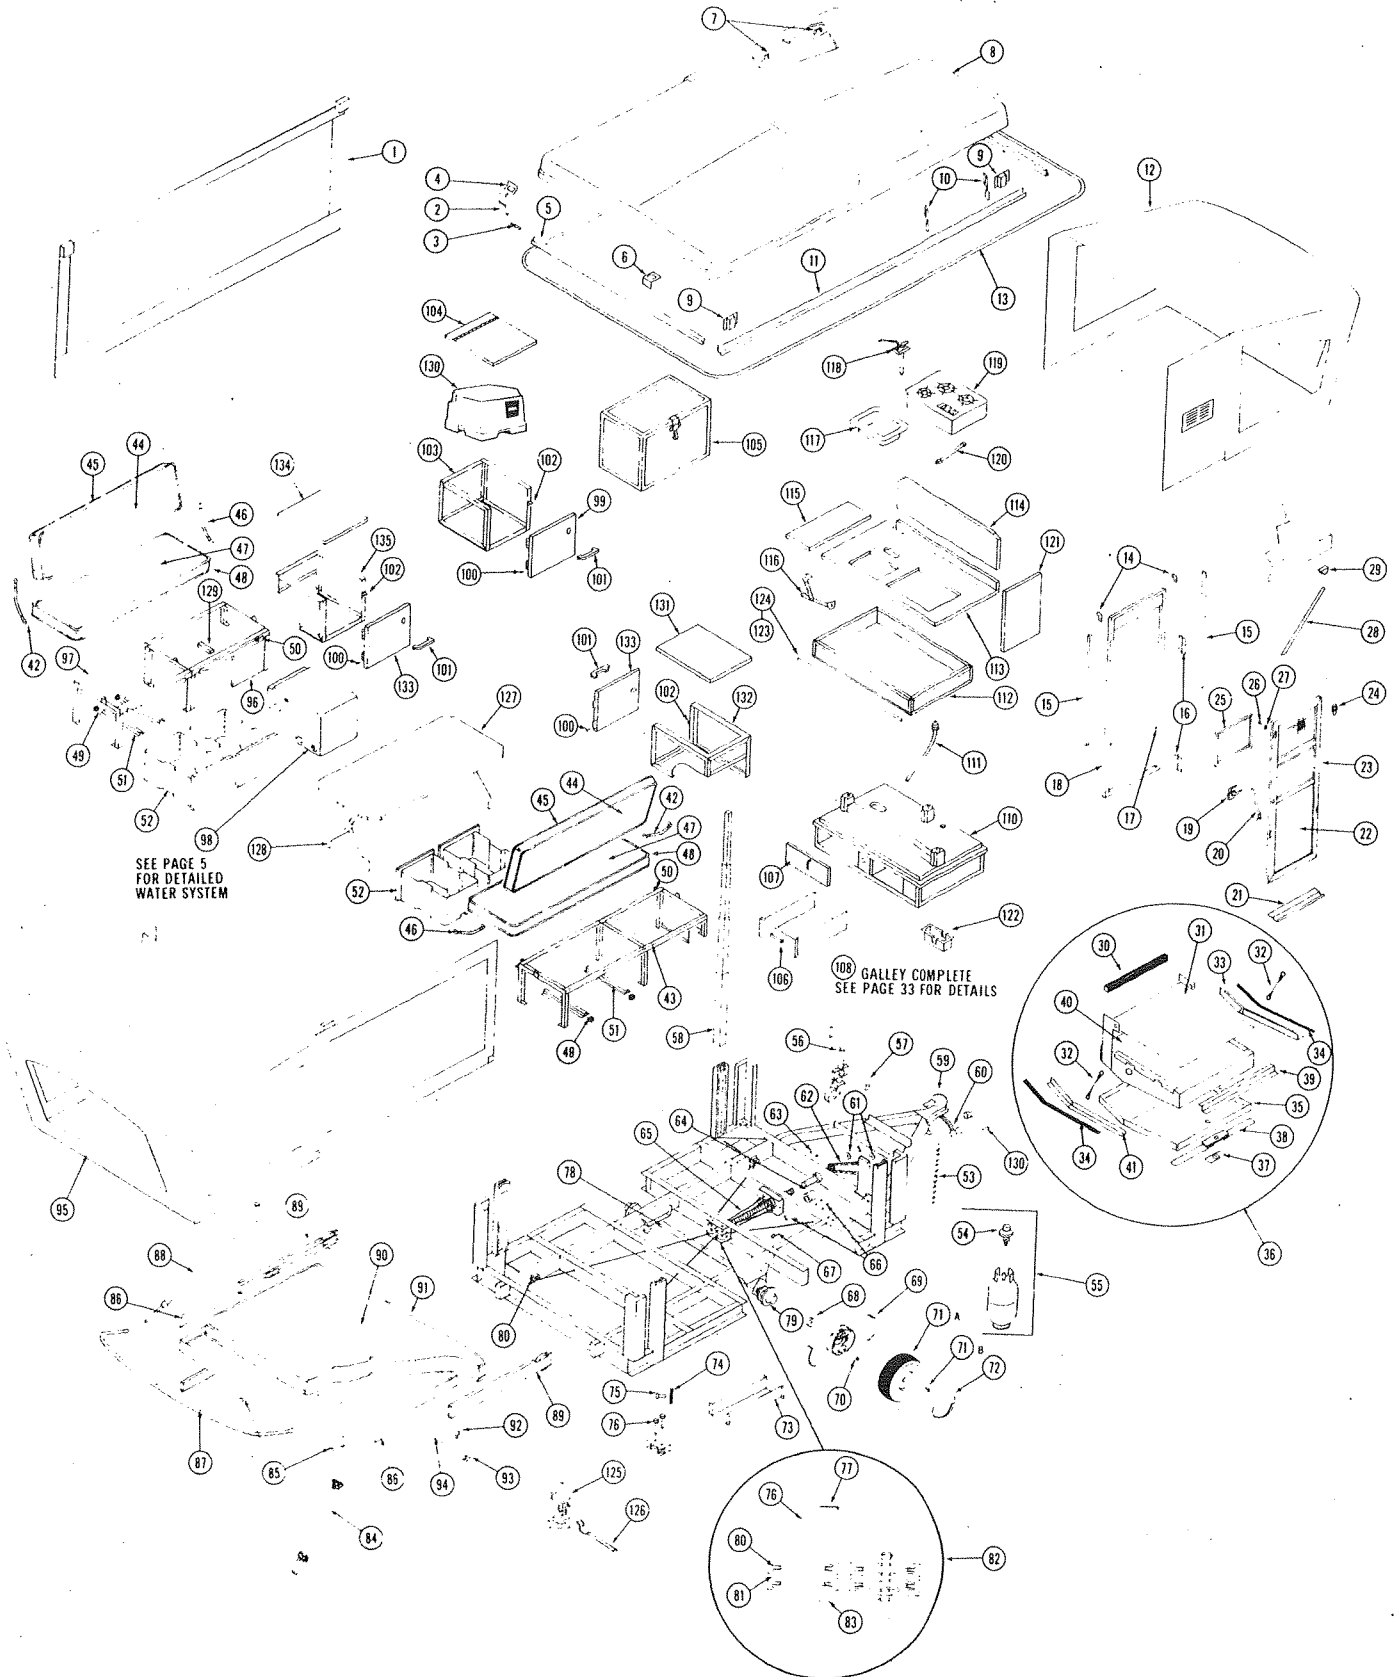

1971
CT-596S
LESS PANELS

PARTS LIST

SEE PAGE 5
FOR DETAILED
WATER SYSTEM

108 GALLEY COMPLETE
SEE PAGE 33 FOR DETAILS

CAMPING TRAILERS

PARTS LIST

1971 CT-596S LESS PANELS