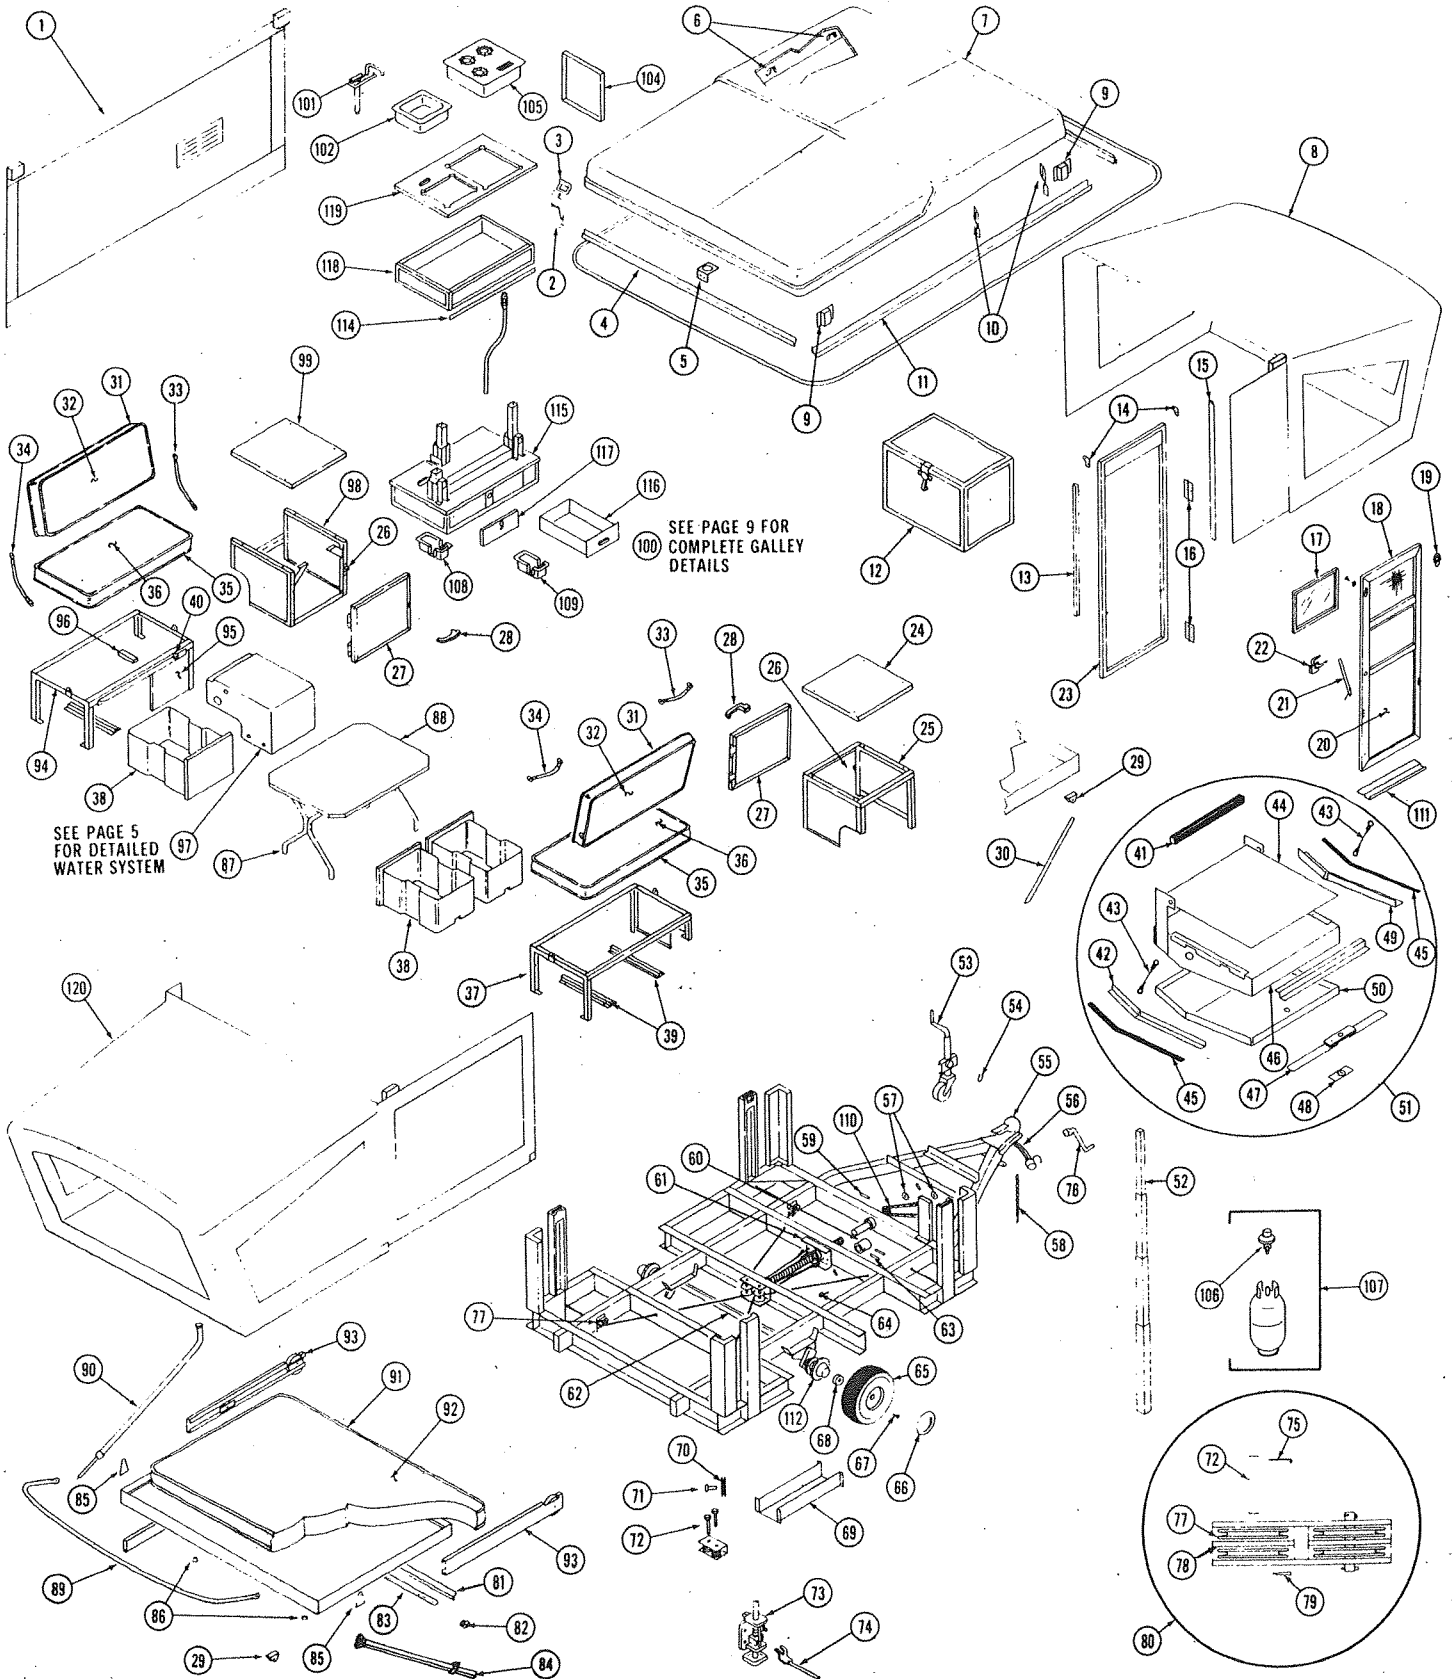

**1971
CT-580S
LESS PANELS**

PARTS LIST

SEE PAGE 9 FOR COMPLETE GALLEY DETAILS

SEE PAGE 5 FOR DETAILED WATER SYSTEM

CAMPING TRAILERS

PARTS LIST

1971 CT-580S LESS PANELS