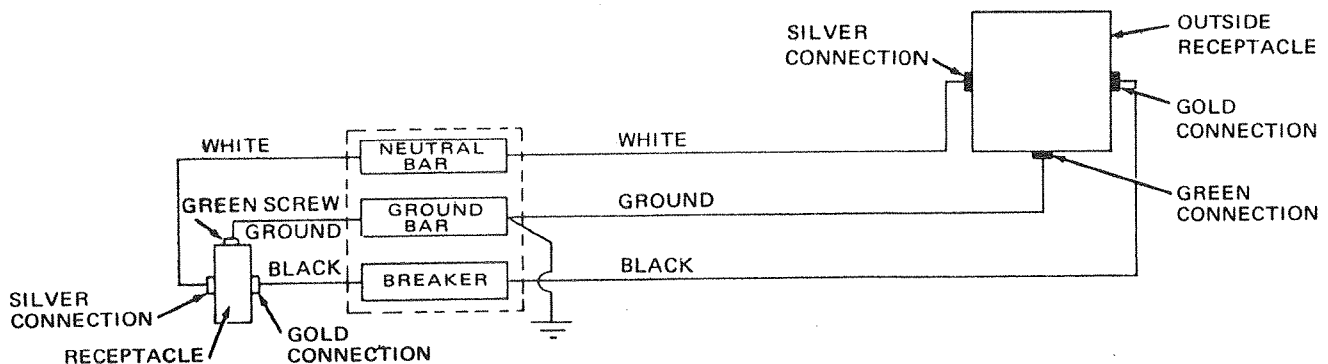

CODE	PART NO.	QTY.	PART NAME
1	4731-527	x 1	Breaker Box & Lid Ass'y
2	1216-451	x 2	St. Square Connector
3	4731-132	x 1	Breaker Switch
4	4710-355	x 1	Receptacle Cover
5	4710-354	x 1	Receptacle
6	4710A364	x 1	Switch Box
7	4710-353	x 1	Outside Receptacle
8	4731-133	x 1	Wire, Short
9	4731-134	x 1	Wire, Long
10	1216-239	x 4	Strain Relief
11	4732-434	x 1	Ground Wire
12	1006B610	x 1	Bolt
13	1210B603	x 1	Nut