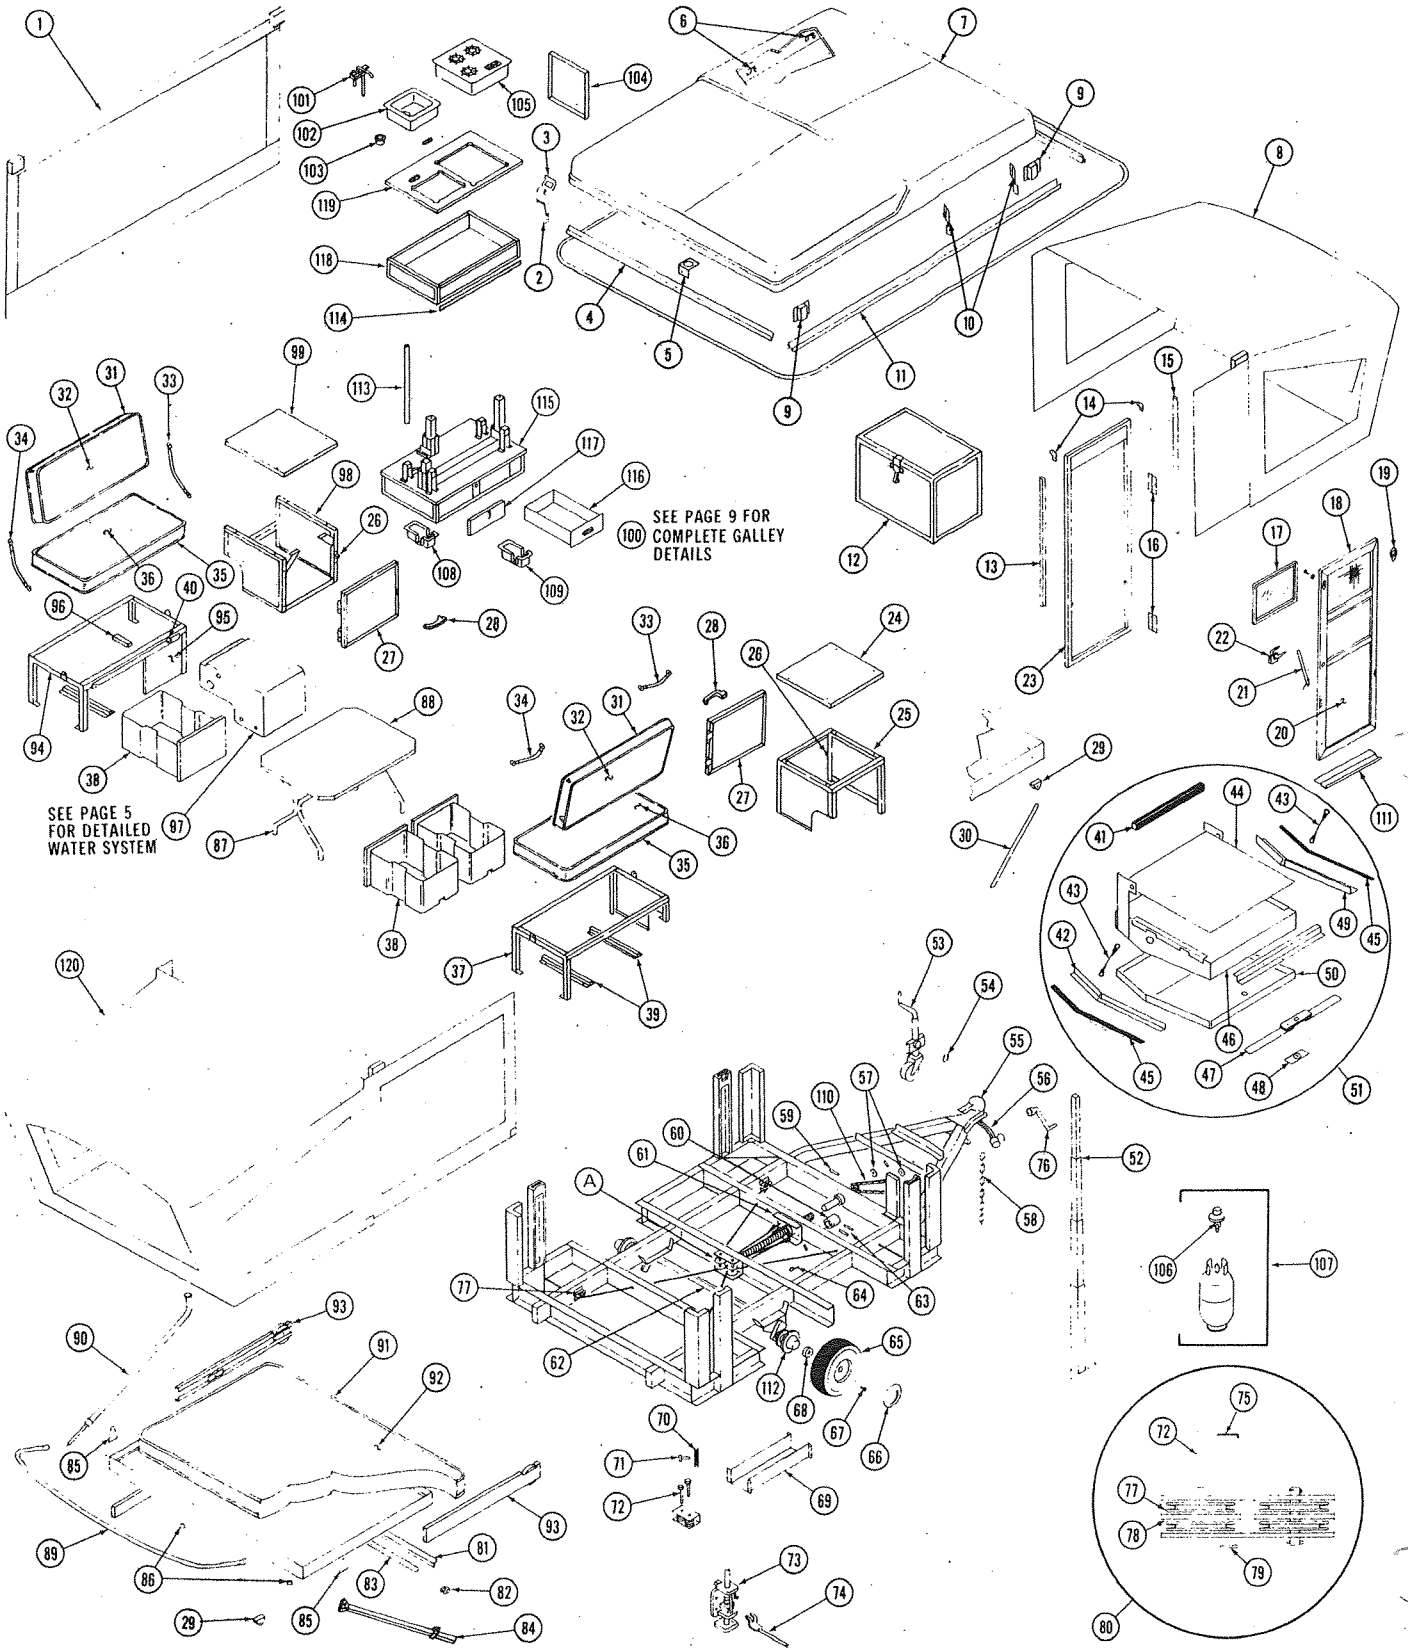

**1971
CT-580
LESS PANELS**

PARTS LIST

Detail A

CAMPING TRAILERS

PARTS LIST

1971 CT-580 LESS PANELS

CODE	PART NO.	DESCRIPTION	CODE	PART NO.	DESCRIPTION	CODE	PART NO.	DESCRIPTION
1	4727B6801	Side Canvas Ass'y	46	4731-5761	Access Door Plate	82	4720A0771	Bed Support Clips, M4 (Front Bed)
2	4715-5051	Latch Ass'y	47	4730A5201	Lock Bar Ass'y (Access Door)	83	4730B2701	Bed Seal Angle
3	4715-2091	Strike	48	4730B3111	Lock Handle (Access Door)	84	4715A5181	Bed Support Ass'y
4	4720C167	Top Channel, End	49	4720B6991	Seal Strip, Right	85	4720B5631	Bow Bracket Ass'y, M2
5	4715A519	Canvas Support Brcket	50	4720C6391	Access Door Skin	86	4720A4021	Shock Cord Spool, M4
6	4730B4311	Screen Door Snaps, M2	51	4720E5261	Access Door Ass'y	87	4720A5461	Dinette Table Leg Ass'y
7	4720E5241	Top Ass'y	52	4720D5141	Lift Ass'y	88	4731B5101	Table
8	4727C6821	Front Canvas Ass'y	53	4720A6661	Tongue Jack Package	89	4715-4251	Canvas Support Rear Bed
9	4715A5411	Lift Bracket Ass'y		4720A3351	Jack Caster (Wheel)	90	4720C5971	Canvas Support Ass'y
10	4720B2611	Screen Door Bracket Ass'y		4714-1601	Lock Screw Ass'y for Jack Caster	91	4725A5391	Mattress
11	4720D168	Top Channel, Curbside	54	4720A3341	Snap Ring	92	4725A5351	Mattress Cover
12	4731B7081	Cooler	55	4730A3561	Hitch Coupler	93	4720C5601	Bed Extension Ass'y
13	4731-2341	Door Seal Vertical, Left	56	4730A585	Wire Harness	94	4732-584	Dinette Seat, Roadside
14	4720B2601	Top Door Hinge	57	1212-0121	Grommet	95	4732-577	Dinette Seat Front Cover Ass'y
15	4731-2351	Door Seal Vertical, Right	58	4720A3031	Safety Chain	96	4732-450	Water Tank Support
16	4720B3601	Screen Door Hinge	59	4730A3381	Long Roll Pin	97	4732-1601	Water Tank
17	4710-5061	Sliding Door Panel	60	4720A1221	Coupling	98	4731B620	Heater Cabinet
18	4710B5051	Screen Door	61	4720E5201	Whiffle Tree	99	4732-1071	Heater Cabinet Top
19	4710-4721	Dee Ring Ass'y	62	4730-4011	Axle (undercarriage)	100	4731B601	Galley, Complete
20	4710A3871	Kick Plate	63	4720A1481	Short Roll Pin	101	4732-1511	Pump
21	4731-8201	Screen Door Spring Ass'y	64	4720B3091	Screw Eye	102	4720A3491	Sink
22	4710-4201	Screen Door Latch	65	4730C6331	Tire & Rim, Green 5.30 x 4.50 x 12,	103	4730-3151	Drain Basket
23	4710A5091	Screen Door Frame	66	4730A392	Hub Cap	104	4720D5091	Stove Cover
24	4732-1001	Storage Cabinet Top	67	1201B660	Lug Nut	105	4732-260	Stove
25	4732-515	Storage Cabinet	68	4730A401	Bearing	106	4720A3631	Regulator & Fitting
26	4732-1461	Strike (Cabinet Door)	69	4720B2371	Guide Channel	107	4720B592	Gas Bottle
27	4710C6101	Cabinet Door	70	4715-528	Plastic Pulley Ass'y	108	4732-2421	Dust Cover
28	4731-3791	Handle (Cabinet Door)	71	4720B1571	Short Pin, M4	109	4732-2411	Dust Cover
29	4720B1211	Leg Bracket Ass'y	72	4720D1561	Long Pin, M2	110	4730A2691	Chain (Chassis)
30	4720A5821	Front Support Ass'y	73	4731B5901	Stabilizer	111	4732-6031	Screen Door Support Ass'y
31	4725B571	Back Rest Ass'y	74	4732-2261	Stabilizer Handle	112	4714A1021	Axle Hub
32	4725B5721	Back Rest Cover	75	1202B108	Cotter Pin	113	4720A3471	Sink Drain Tube
33	4731A2031	Pivot Arm, Left	76	4720A5201	Crank Handle	114	4732-2591	Galley Curtain Track
34	4731A2021	Pivot Arm, Right	77	4715-537	Steel Pulley Ass'y	115	4731B605	Lower Galley
35	4725B5241	Cushion	78	4715A5661	Separator Ass'y	116	4732-5741	Drawer
36	4725B5551	Cushion Cover	79	4710-3621	Roll Pin, M4, (Drive)	117	4732-5511	Door
37	4731C545	Dinette Seat, Curbside	80	4715A6371	Separator Pulley Package	118	4731B607	Upper Galley
38	4732-5171	Storage Bin	81	4730B2631	Bed Seal	119	4732-1041	Galley Top
39	4732-186	Bin Slide				120	4727C6811	Rear Canvas Ass'y

ACCESSORIES