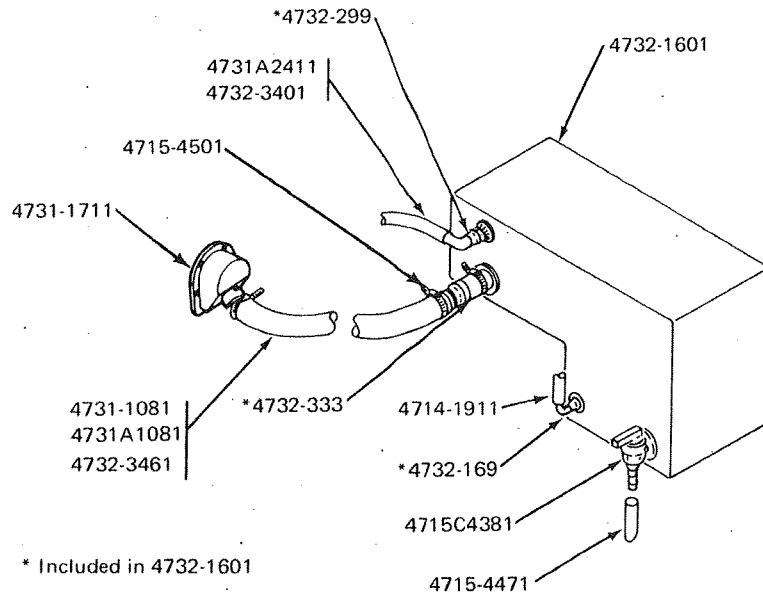

REGULAR WATER SYSTEM

PART NO.	DESCRIPTION
4714-1911	Transparent Water Line -- Sold per inch, 580 needs 90", 590 needs 130", 596 needs 150"
4715-4471	Drain Sleeve
4715-4501	Hose Clamp, used x 3
4715C4381	Spigot
4731-1081	Low Pressure Hose, 590S, 596, 596S
4731-1711	Recessed Fill Spout
4731A1081	Low Pressure Hose, 580, 580S, P-80
4731A2411	Vent Tube, 580, 580S, 596, 596S, P-80
4732-1601	Tank Complete
4732-167	Elbow, Small
4732-299	Elbow, Large
4732-333	Adapter
4732-3401	Vent Tube, 590, 590S
4732-3461	Low Pressure Hose, 590