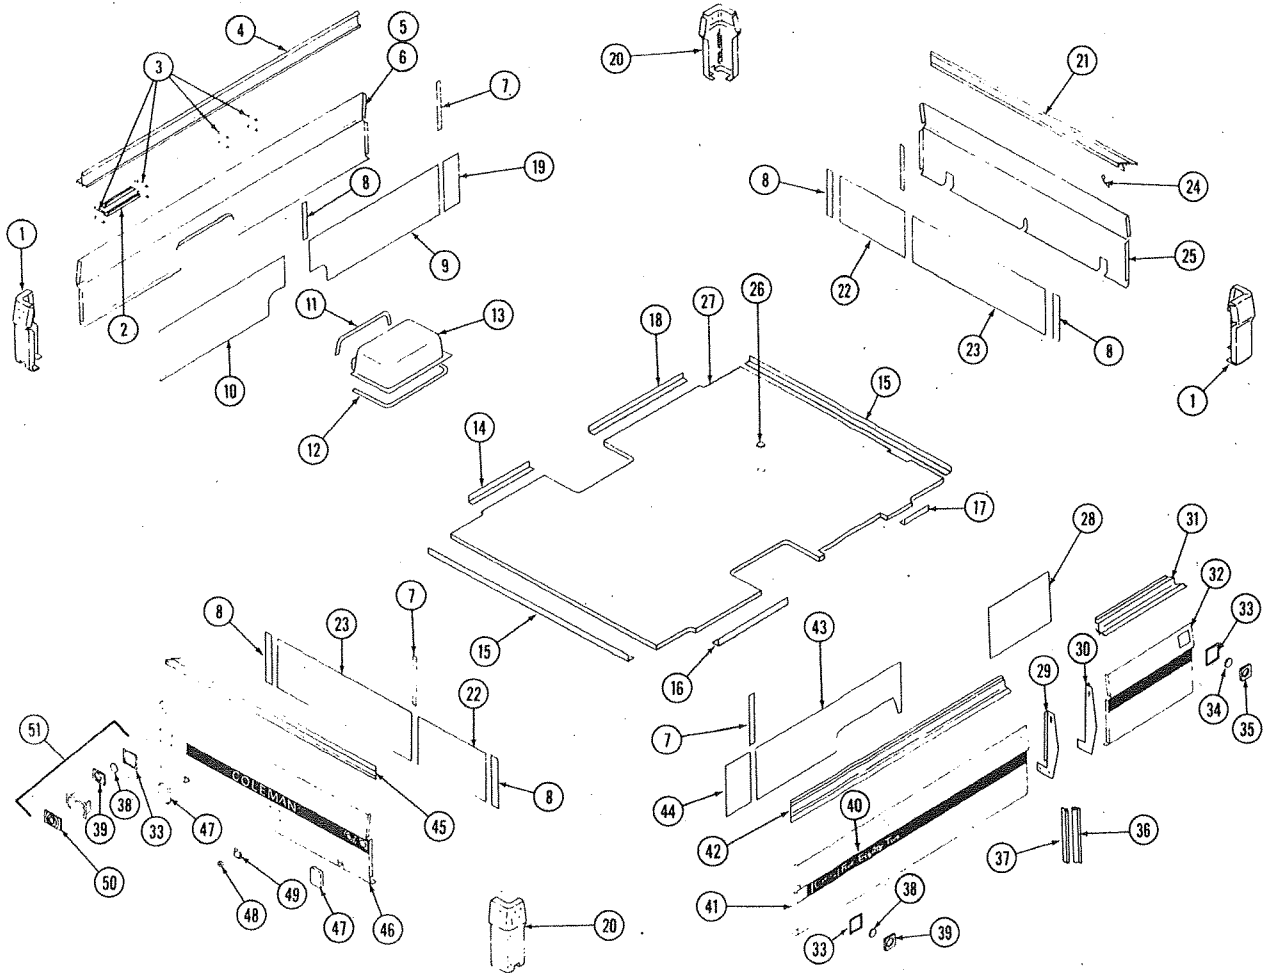

CAMPING TRAILERS

PARTS LIST

1971
CT-582
PANELS

CODE	PART NO.	DESCRIPTION	CODE	PART NO.	DESCRIPTION	CODE	PART NO.	DESCRIPTION
1	4732-0021	Body Corner Panel, Right Front, Left Rear	18	4710-415	Floor Trim, Roadside Left Front	35	4715-1271	Reflector Holder, Amber
2	4730B1211	Rail Stop, M4	19	4731A390	Panel, Short, Curbside Front	36	4731-264	Door Seal
3	4710-3621	Roll Pin, M4	20	4732-0011	Body Corner Panel, Left Front, Right Rear	37	4731-265	Seal Retainer
4	4720C1361	Side Rail, Left	21	4720B1801	End Rail Front	38	4715-1411	Red Reflector
5	4731-092	482 Script & Logo, Left - Send with Panel 4720D1371	22	4720C2101	Inside Panel, Short, RS Front, CS Rear	39	4735-5341	Back Marker Lamp, Red - not shown
6	4720D1371	Body Panel, Left Side, needs 4731-092 Script - not shown	23	4720C2091	Inside End Panel, Long, LR, RF	40	4715-1251	Reflector Holder, Red
7	4720D2111	Panel Dividers, M4	24	4731-3241	Safety Latch	41	4731-091	582 Script & Logo, Right for 4720D1381
8	4730C493	Panel Divider, Roadside Wheel Well	25	4720D1401	Body Panel, Front	42	4720D1381	Right Rear Body Panel, Send 4731-091 Script
9	4731A388	Wheel Well Panel, Roadside, Back	26	1213-1341	Button (Floor Plug)	43	4720D1351	Side Rail, Right Rear
10	4731A389	Inside Wheel Well Panel, Roadside Front	27	4720D3101	Floor Covering	44	4720C203	Inside Wheel Well Panel, Curbside
11	4730A329	Wheel Well Seal	28	4720B205	Panel, Curbside, Front	45	4720C204	Inside Panel, Curbside Rear
12	4730A3281	Wheel Well Seal	29	4731-575	Door Bulkhead Ass'y, Rear	46	4720B1791	End Rail, Rear
13	4720A519	Wheel Well Ass'y	30	4731-574	Door Bulkhead Ass'y, Front	47	4731A5231	Panel Ass'y, Rear
14	4710-399	Floor Trim, Left Rear	31	4720D1331	Side Rail, Right Front	48	4732A1441	Bumper Guard
15	4710-398	Floor Trim, Rear & Front	32	4720C1391	Right Front Body Panel	49	4732-1181	Tag Grommet
16	4710-413	Floor Trim, Right Rear	33	4715A1291	Reflector Trim, White	50	4732-1551	Tag Light
17	4710-061	Floor Trim, Roadside Front	34	4715-1391	Reflector, Amber	51	4715A1241	Tail Light Lens
				4735-5331	Front Marker Lamp, Amber - not shown		4715B5011	Tail Light Ass'y