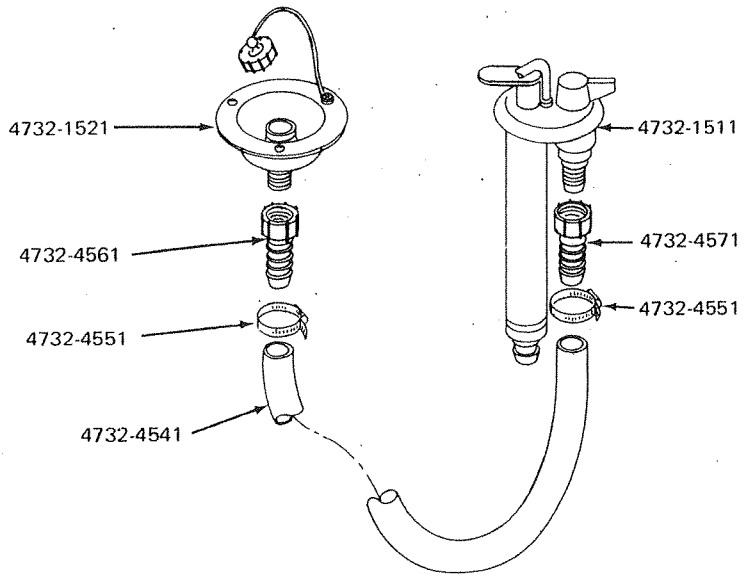

CITY WATER FILL SYSTEM

PART NO.	DESCRIPTION
4732-1511	City Water Pump
4732-1521	City Fill Spout
4732-4541	Hose
4732-4551	Clamp, used x 2
4732-4561	Plastic Barb Fitting
4732-4571	Fitting

1971
CT-580
LESS PANELS

PARTS LIST

CAMPING TRAILERS

PARTS LIST

1971 WATER SYSTEM & CITY WATER FILL

REGULAR WATER SYSTEM

PART NO.	DESCRIPTION
4714-1911	Transparent Water Line — Sold per inch, 580 needs 90", 590 needs 130", 596 needs 150"
4715-4471	Drain Sleeve
4715-4501	Hose Clamp, used x 3
4715C4381	Spigot
4731-1081	Low Pressure Hose, 590S, 596, 596S
4731-1711	Recessed Fill Spout
4731A1081	Low Pressure Hose, 580, 580S, P-80
4731A2411	Vent Tube, 580, 580S, 596, 596S, P-80
4732-1601	Tank Complete
4732-167	Elbow, Small
4732-299	Elbow, Large
4732-333	Adapter
4732-3401	Vent Tube, 590, 590S
4732-3461	Low Pressure Hose, 590

CITY WATER FILL SYSTEM

PART NO.	DESCRIPTION
4732-1511	City Water Pump
4732-1521	City Fill Spout
4732-4541	Hose
4732-4551	Clamp, used x 2
4732-4561	Plastic Barb Fitting
4732-4571	Fitting

**1971
CT-580
LESS PANELS**