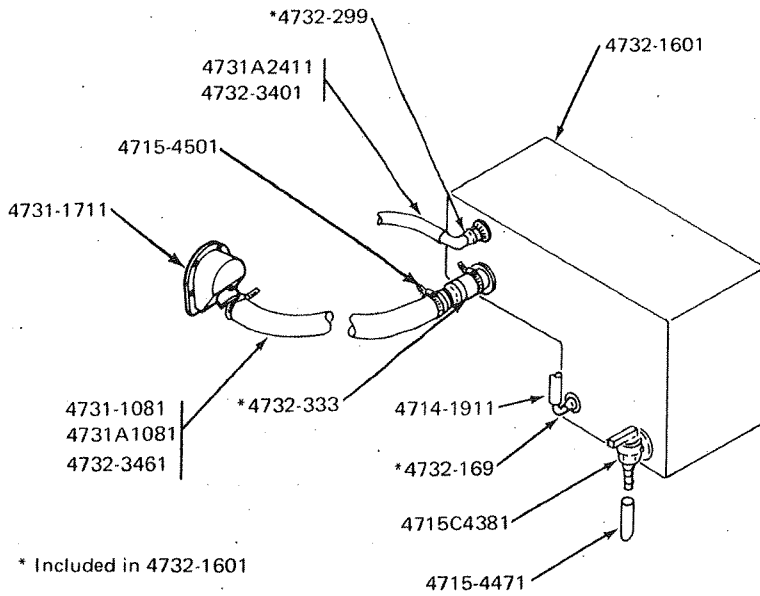

PARTS LIST

CAMPING TRAILERS

PARTS LIST

1971 WATER SYSTEM & CITY WATER FILL

REGULAR WATER SYSTEM

PART NO.	DESCRIPTION
4714-1911	Transparent Water Line — Sold per inch, 580 needs 90", 590 needs 130", 596 needs 150"
4715-4471	Drain Sleeve
4715-4501	Hose Clamp, used x 3
4715C4381	Spigot
4731-1081	Low Pressure Hose, 590S, 596, 596S
4731-1711	Recessed Fill Spout
4731A1081	Low Pressure Hose, 580, 580S, P-80
4731A2411	Vent Tube, 580, 580S, 596, 596S, P-80
4732-1601	Tank Complete
4732-167	Elbow, Small
4732-299	Elbow, Large
4732-333	Adapter
4732-3401	Vent Tube, 590, 590S
4732-3461	Low Pressure Hose, 590