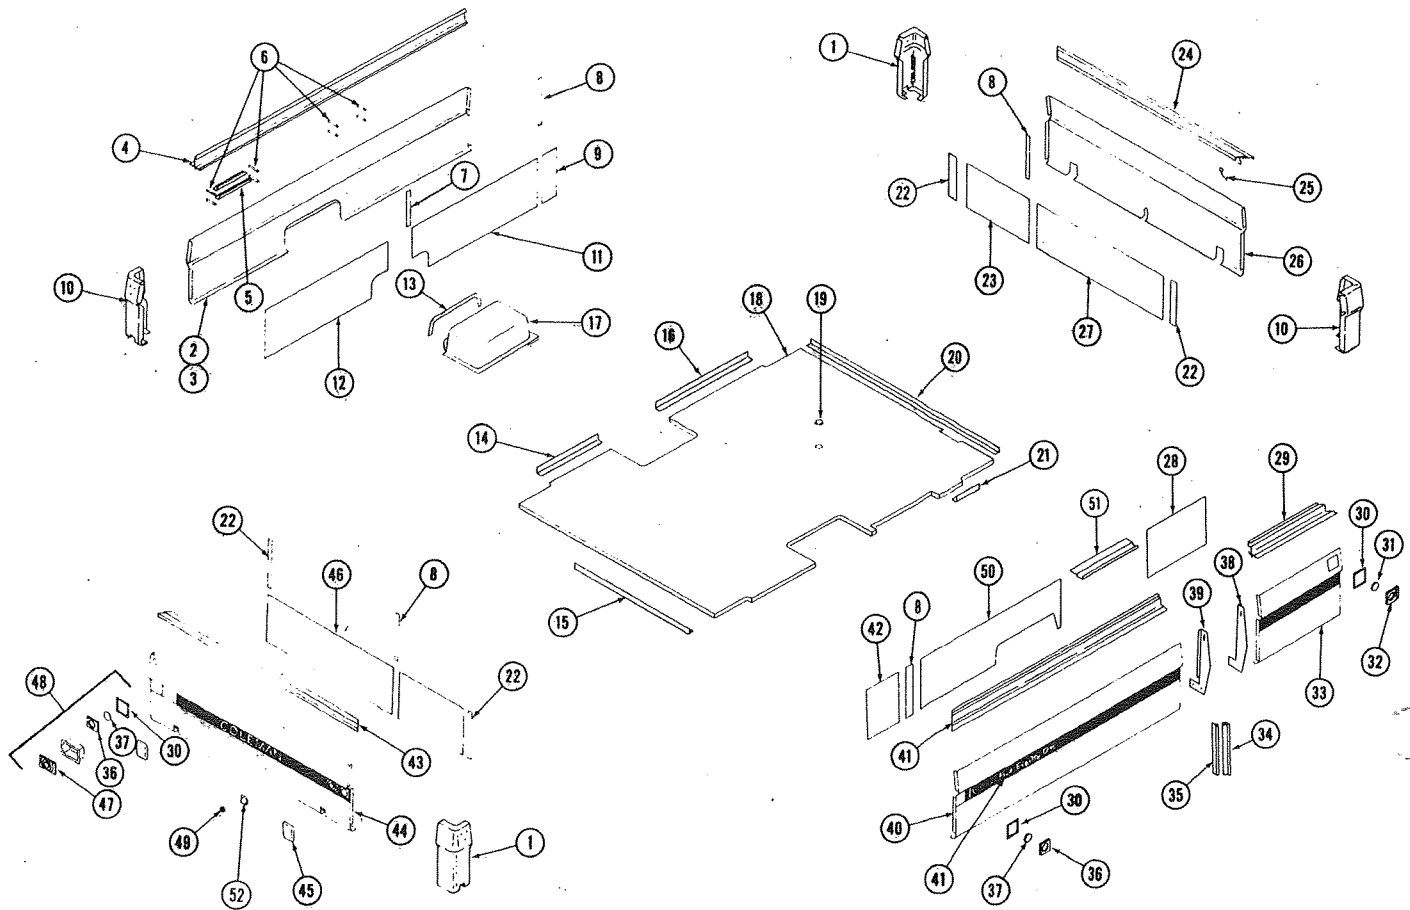

CODE	PART NO.	DESCRIPTION
1	4720-0020	Body Corner Panel, Left Front, Right Rear
2	4720D1371	Left Body Panel Ass'y, send 4731-090 Script
3	4731-090	Script & Logo, Left, for 4720D1371 Panel
4	4720D1361	Left Side Rail
5	4710-3621	Roll Pin, M4 (Drive)
6	4730B1211	Rail Stops, M4
7	4730C4931	Panel Divider, Short
8	4720D2111	Panel Divider, M4
9	4731A390	Inside Panel, Roadside
10	4720-0010	Body Corner Panel Ass'y, Right Front, Left Rear
11	4732-111	Inside Wheel Well Panel
12	4732-112	Inside Wheel Well Panel
13	4731-2371	Wheel Well, Seal, Long
14	4732-162	Floor Trim
15	4732-103	Floor Trim, Back
16	4710-415	Floor Trim, Left Front
17	4720A539	Wheel Well Ass'y
18	4731A2241	Floor Covering
19	1213-1341	Button (Plug)
20	4710-398	Floor Trim, Front
21	4732-061	Floor Trim
22	4720D2121	Panel Corner Dividers
23	4720C2101	End Panel, Short
24	4720B1801	Front End Rail

CODE	PART NO.	DESCRIPTION
25	4731-3241	Safety Latch
26	4720D1401	Front Body Panel Ass'y
27	4720C2091	Inside Long End Panel
28	4720C2051	Inside Curbside Front Panel
29	4720D1331	Side Rail, Right Front
30	4715A1291	Reflector Trim, White
31	4715-1391	Amber Reflector
32	4715-1271	Amber Reflector Holder
33	4720B6331	Right Front Panel Ass'y
34	4731-264	Door Seal
35	4731-265	Seal Retainer
36	4715-1251	Red Reflector Holder
37	4715-1411	Red Reflector
38	4731-574	Door Bulkhead, Front
39	4731-575	Door Bulkhead, Rear
40	4720D1381	Right Rear Panel Ass'y, must send 4731-089 Script
41	4731-089	581 Script & Logo, Right
42	4720C2041	Inside Panel, Curbside Rear
43	4720B1791	End Rail, Rear
44	4731A5231	Rear Body Panel Ass'y
45	4732A144	Bumper Guard
46	4715A557	End Panel, Back
47	4715A1241	Tail Light Lens
48	4715B5011	Tail Light Ass'y. Complete
49	4732-1181	Tag Grommet
50	4720C203	Wheel Well Panel
51	4732-6031	Screen Door Support
52	4732-1551	Tag Light