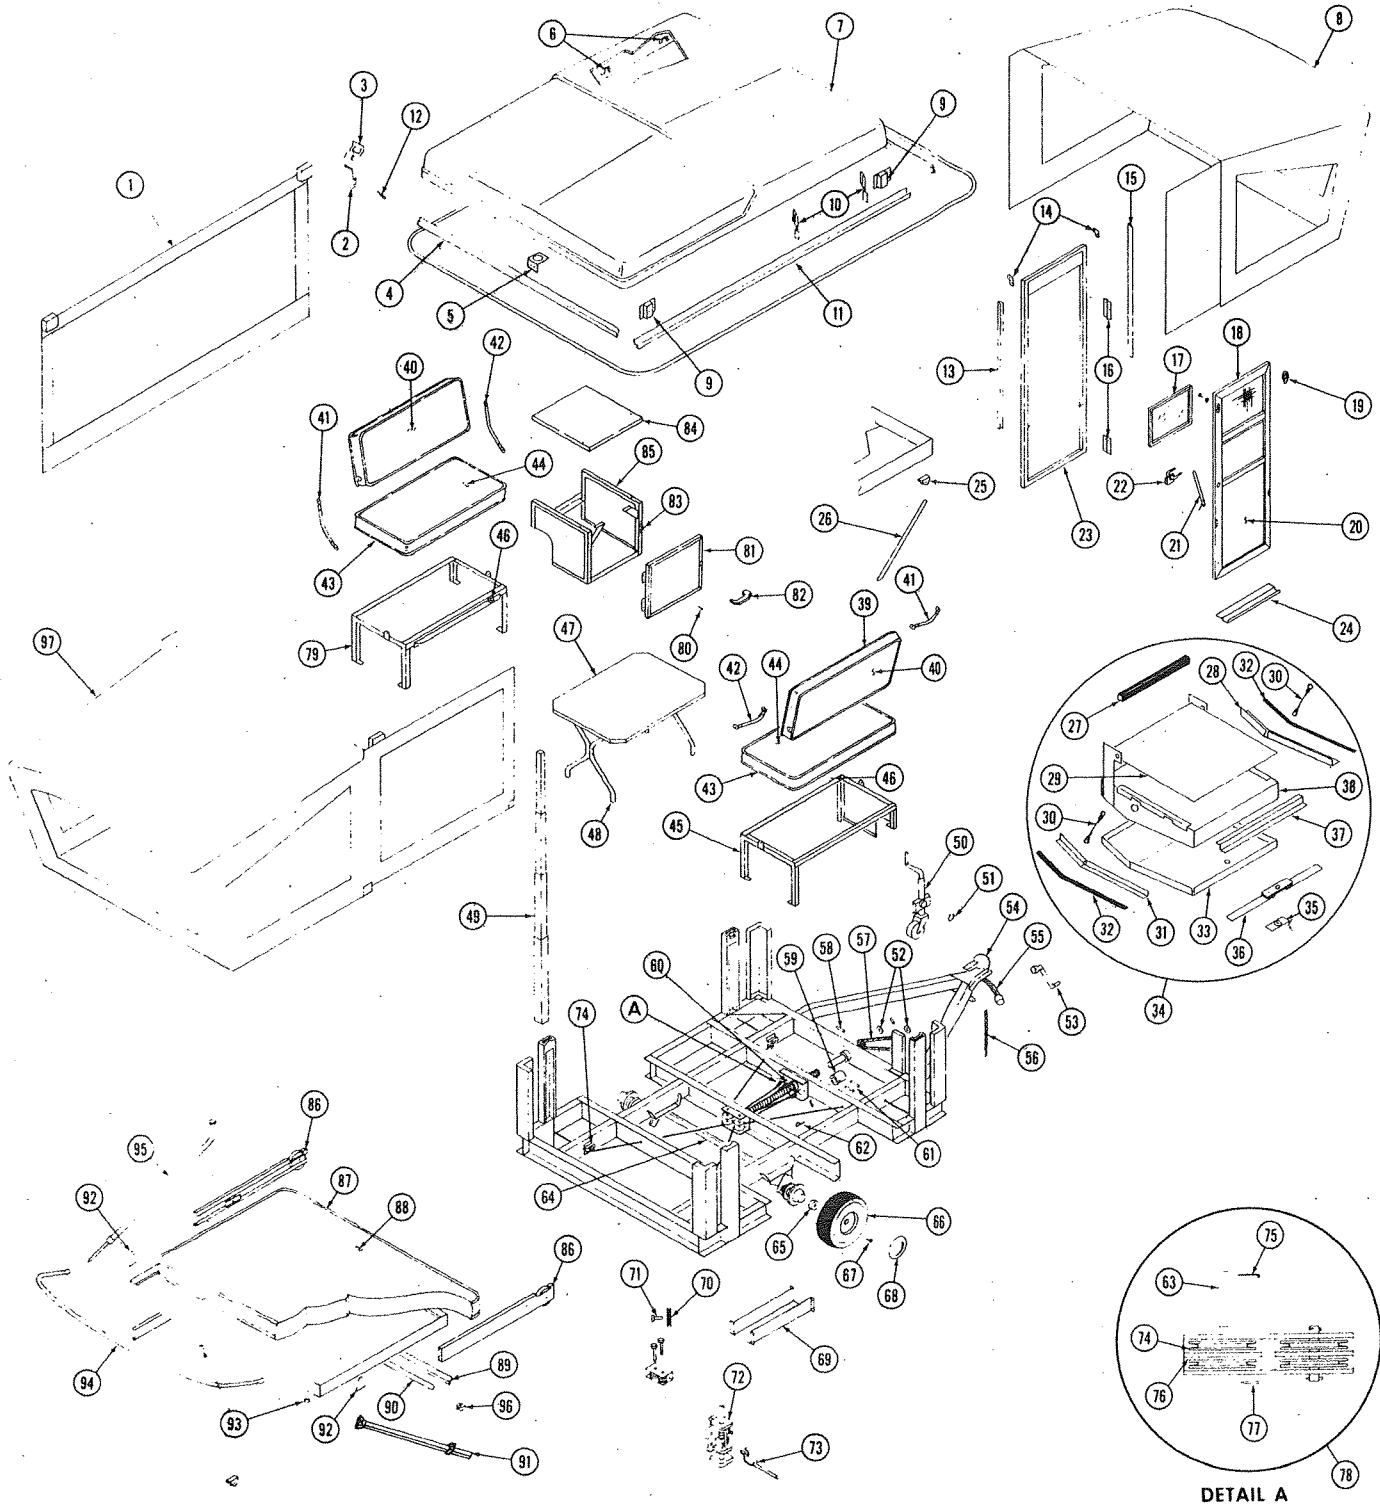

1971
CT-581
LESS PANELS

PARTS LIST

Coleman
CAMPING TRAILERS

CAMPING TRAILERS

PARTS LIST

1971 CT-581 LESS PANELS

CODE	PART NO.	DESCRIPTION	CODE	PART NO.	DESCRIPTION	CODE	PART NO.	DESCRIPTION
1	4727B6801	Side Canvas Ass'y	32	4720B3571	Seal, Access Door	63	4720D1561	Long Pin, M2
2	4715-5051	Latch Ass'y	33	4731-2321	Access Door Skin	64	4730-4011	Axle (Undercarriage)
3	4715-2091	Strike	34	4710C5461	Access Door Ass'y	65	4730A4041	Bearing
4	4720C167	Top Channel, End	35	4730B3111	Lock Handle, Access Door	66	4730C6331	Tire & Rim, Green
5	4715A519	Canvas Support Bracket Ass'y	36	4730A5201	Lock Bar Ass'y, Access Door	67	1201B660	Lug Nut
6	4730B4311	Screen Door Snaps, M2	37	4731A233	Access Door Cap	68	4730A392	Hub Cap
7	4720E5241	Top Ass'y	38	4731-5761	Access Door Plate	69	4720B2371	Guide Channel
8	4727C6821	Front Canvas Ass'y	39	4725B571	Back Rest Ass'y	70	4715-528	Plastic Pulley Ass'y
9	4715A5411	Lift Bracket Ass'y	40	4725B5721	Back Rest Cover	71	4720B1571	Short Pin, M4
10	4720B2611	Screen Door Bracket Ass'y	41	4731A2031	Pivot Arm, Left	72	4731B5901	Stabilizer
11	4720D168	Top Channel, Curbside	42	4731A2021	Pivot Arm, Right	73	4732-2261	Stabilizer Handle
	4720C191	Top Channel, Roadside, not shown	43	4725B5241	Cushion	74	4715-537	Steel Pulley Ass'y
			44	4725B5551	Cushion Cover	75	1202B108	Cotter Pin
12	4732-479	Safety Pin	45	4731C545	Dinette Seat, Curbside	76	4715A5661	Separator Ass'y
13	4731-2341	Door Seal, Vertical, Left	46	4710-2681	Stop Button, Table Stop	77	4710-3621	Roll Pin, M4, Drive
14	4720B2601	Top Door Hinge	47	4731B5101	Table	78	4715A6371	Separator Pulley Package
15	4731-2351	Door Seal, Vertical, Right	48	4720A5461	Dinette Table Leg Ass'y	79	4731C546	Dinette Seat, Roadside
16	4720B3601	Screen Door Hinge	49	4720D5141	Lift Ass'y	80	4732-166	Screw
17	4710-5061	Sliding Door Panel	50	4720A6661	Tongue Jack Package	81	4710C6101	Cabinet Door
18	4710B5051	Screen Door		4720A3331	Jack Bracket	82	4731-3791	Handle, Cabinet Door
19	4710-4721	Dee Ring Ass'y		4720A3351	Jack Caster	83	4732-1461	Strike
20	4710A3871	Kick Plate		4714-1601	Lock Screw Ass'y	84	4732-1071	Heater Cabinet Top
21	4731-8201	Sc. Door Spring Ass'y	51	4720A3341	Snap Ring	85	4731B620	Heater Cabinet
22	4710-4201	Screen Door Latch	52	1212-0121	Grommet	86	4720C5601	Bed Extension Ass'y
23	4710A5091	Screen Door Frame	53	4720A5201	Crank Handle	87	4725A5391	Mattress
24	4732-3571	Screen Door Support Ass'y	54	4730A3561	Hitch Coupler	88	4725A5351	Mattress Cover
			55	4730A585	Wire Harness	89	4730B2631	Bed Seal
25	4720B1211	Leg Bracket Ass'y	56	4720A3031	Safety Chain	90	4730B2701	Bed Seal Angle
26	4720A5821	Front Support Ass'y	57	4730A3691	Chain (Chassis)	91	4715A5181	Bed Support Ass'y
27	4731-231	Door Seal	58	4730A3381	Long Roll Pin	92	4720B5631	Bow Bracket Ass'y, M2
28	4720C1311	Seal Strip, Left	59	4720A1221	Coupling	93	4720A4021	Shock Cord Spool, M4
29	4731A229	Door Covering	60	4720E5201	Whiffle Tree	94	4715-4251	Canvas Support, Rear Bed
30	4731-5711	Access Door Cable Ass'y	61	4720A1481	Short Roll Pin	95	4720C5971	Canvas Support Ass'y
31	4720C1301	Seal Strip, Right	62	4720B3091	Screw Eye	96	4720A0771	Bed Support Clips, M4
						97	4727C6811	Rear Canvas Ass'y

ACCESSORIES