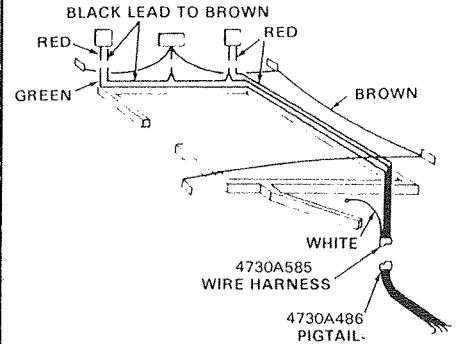

580 Series

RED — LEFT DIRECTIONAL SIGNAL
AND STOP
GREEN — RIGHT DIRECTIONAL SIGNAL
AND STOP
WHITE — GROUND
BROWN — SIDE MARKER LAMPS
TAIL & TAG LIGHT