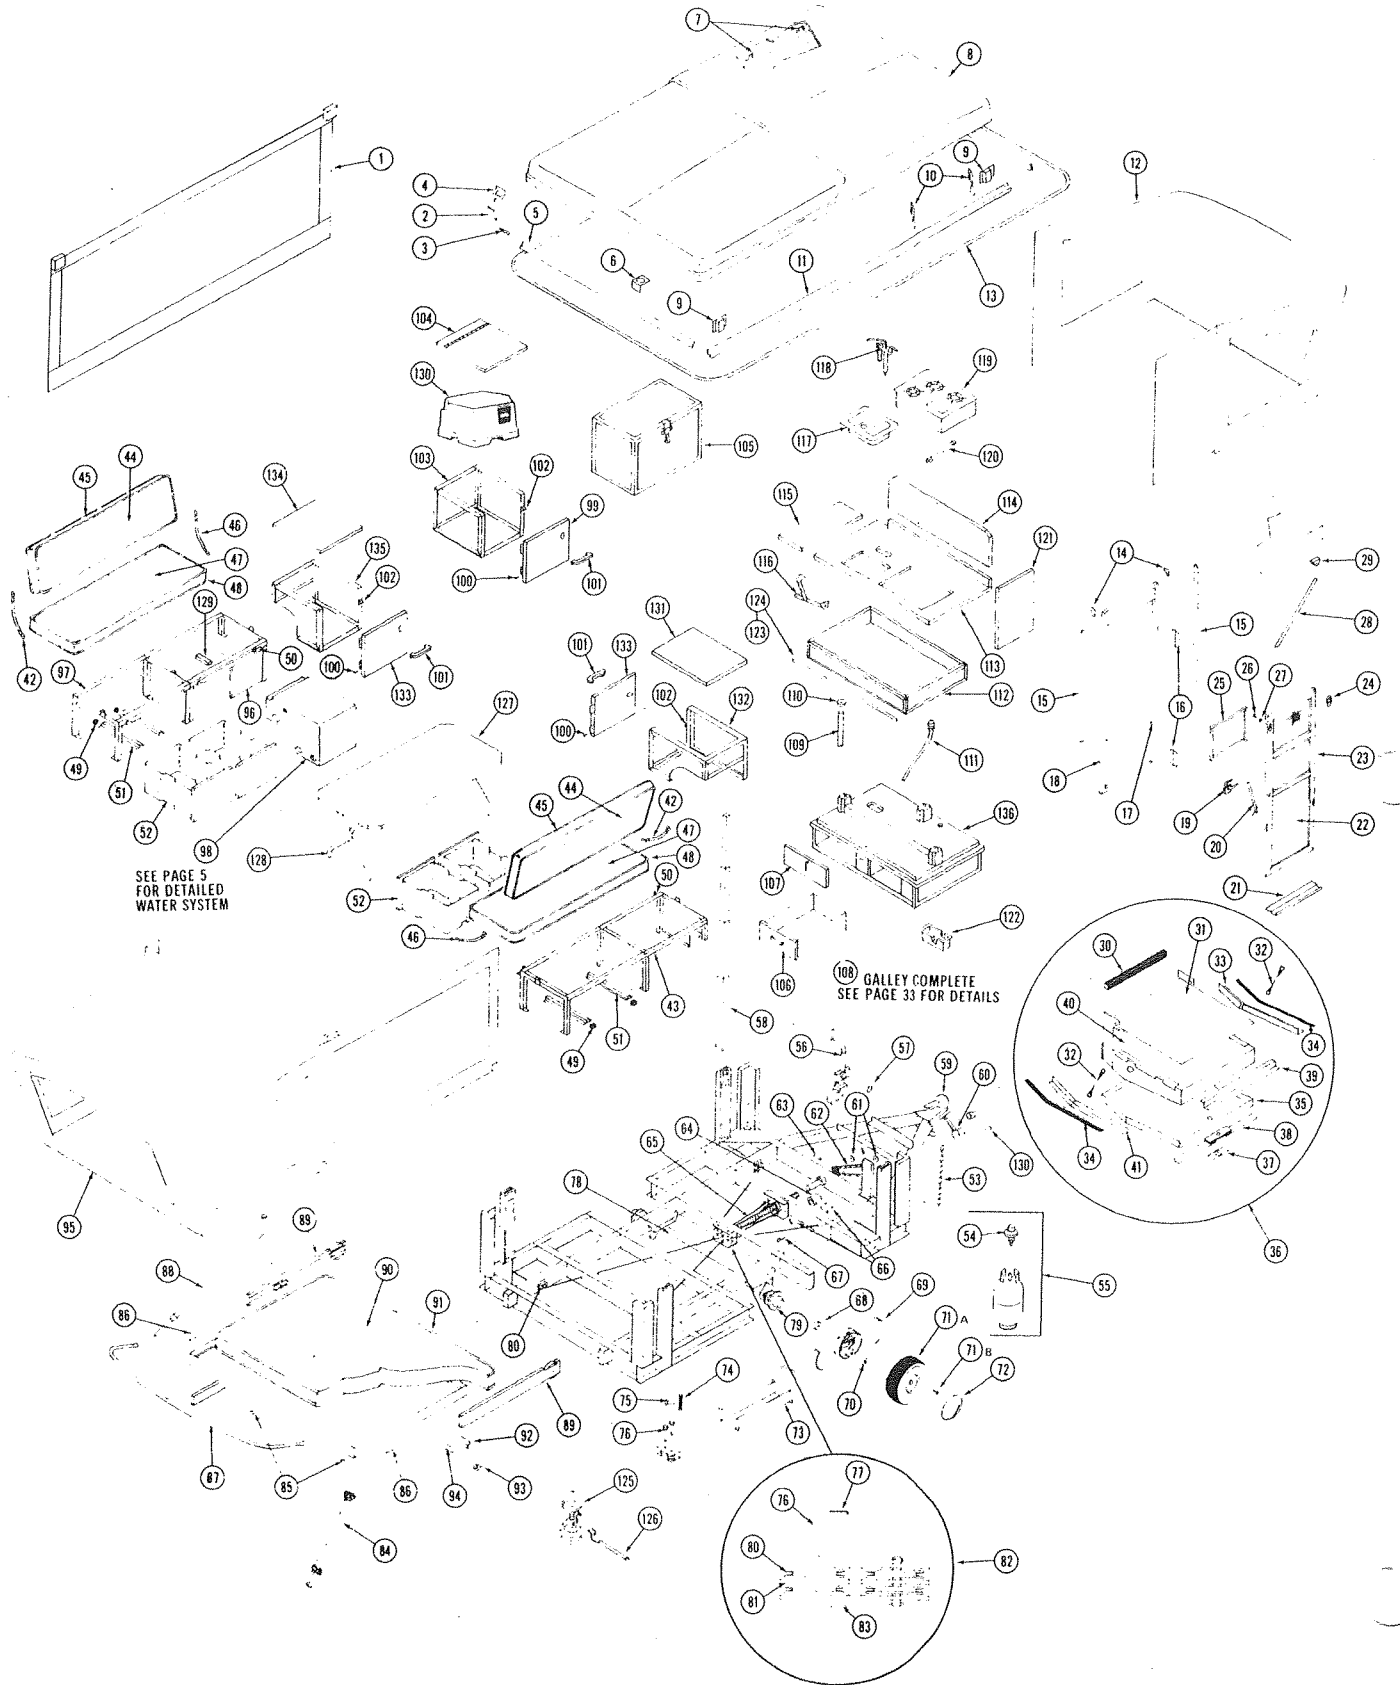

ACCESSORIES

PART NO.	DESCRIPTION	PART NO.	DESCRIPTION
4714A5101	Light Package AC/DC	4728-640	Sleeping Bag — Quilt Cover, Flowered Ghent — Olive Print, Gold Lining
4714A5901	590 Heater Package	4728-6421	Pillow — Flowered — Matches Drapes
4715A6011	Spare Tire Mount	4728A5101	Spare Tire Cover
4720A6661	Tongue Jack	4730B3871	Tire & Rim
4725-6901	Window Drapes, Flowered	4731B6921	Cooler Ass'y
4725-6961	Privacy Curtains	4732-2611	Portable Toilet
4725A6621	Storage Cover	4732-5901	Bumper
4727B6311	Canopy	4732-2931	Corner Stone Guard
4727B6321	Add-A-Room — must be used with canopy	4732-2951	Center Stone Guard
4727B6331	Screen Room — must be used with Canopy		
4728-620	Sleeping Bag — Matches Flowered Drapes, Yellow Lining