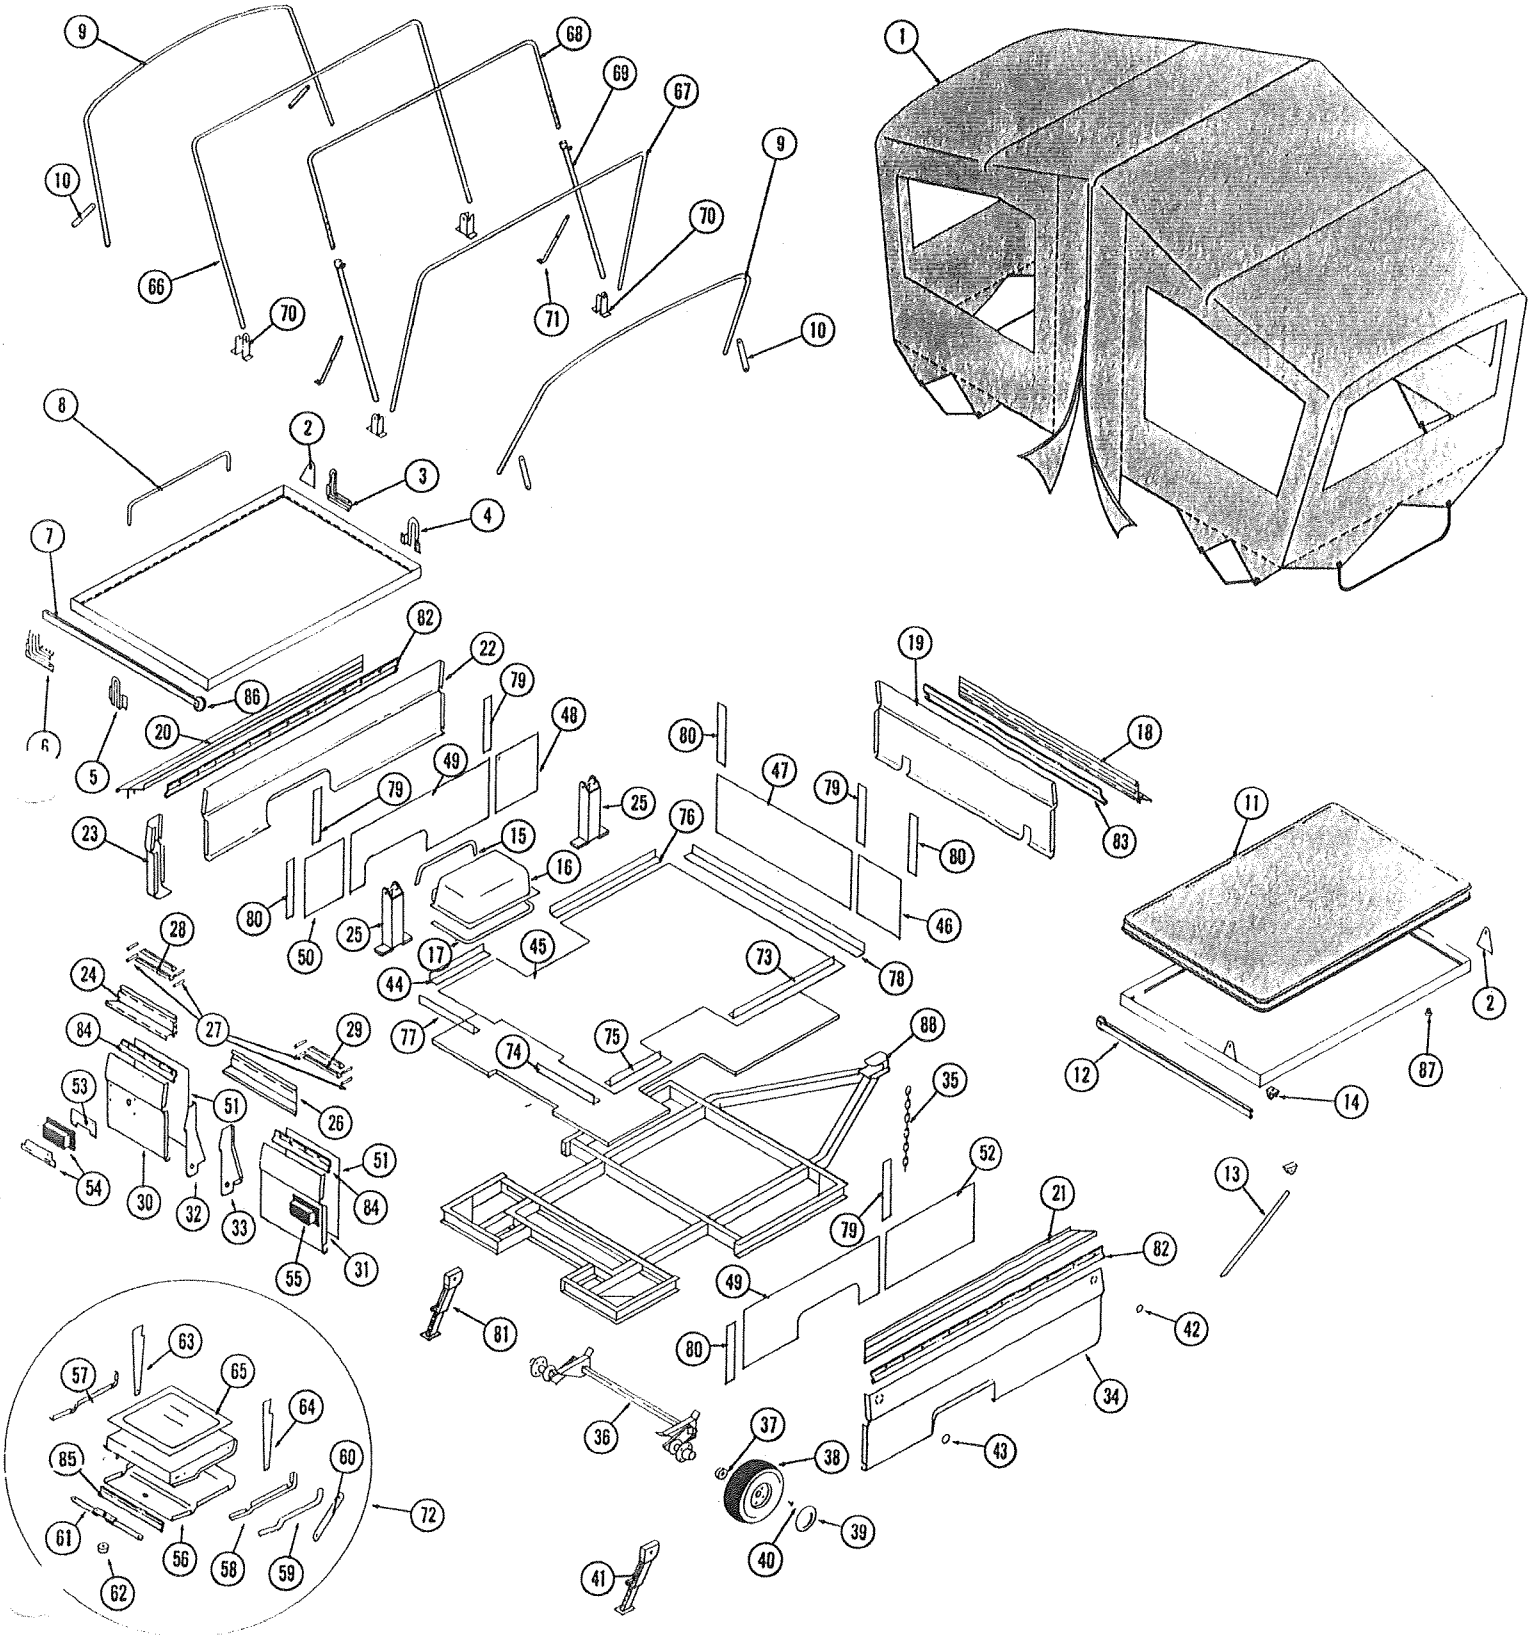

1970
CT-460

PARTS LIST

Coleman
CAMPING TRAILERS

NO.	PART NO.	PART NAME	NO.	PART NO.	PART NAME
1.	4727A6601	Canvas Complete	43.	4710-3201	Reflector (Red)
	4710A540	Lower Bed Complete	44.	4710-061	Floor Trim
	4710A537	(not shown as a unit) Upper Bed Complete	45.	4715-3101	Floor Covering
		(not shown as a unit)	46.	4715-2401	Panel
2.	4720B5631	Bow Bracket Ass'y	47.	4720A2091	Panel, End, Long
3.	4710B1631	Bed Slide Left	48.	4715-2421	Panel
4.	4710B157	Bed Rest Front	49.	4715-2031	Panel (Wheel Well)
5.	4710B141	Bed Rest Rear	50.	4715-2381	Panel
6.	4710B1621	Bed Slide Right	51.	4715-2391	Panel
7.	4715B5601	Bed Extension - Lower Bed	52.	4715-2371	Panel
8.	4710A1811	Lower Bed Pull	53.	4710-160	Gasket
9.	4710A4251	Canvas Support (Bed)	54.	4710-3171	Tag Holder & Light
10.	4710-5621	Bow Support Ass'y	55.	4710-3161	Tail Light
11.	4725-5371	Mattress Ass'y	56.	4710B1171	Access Door Skin
	4714-5371	Mattress Skin	57.	4720A1311	Seal Strip Rear (Door)
		(not shown Separately)	58.	4720A1301	Seal Strip Front (Door)
12.	4720C5601	Bed Extension - Upper	59.	4720B3571	Seal (Access Door)
13.	4715-5181	Bed Support Ass'y	60.	4720B5851	Access Door Support
14.	4720B1211	Log Bracket	61.	4730A5201	Lock Bar Ass'y
15.	4730A3291	Wheel Well Seal	62.	4730B3111	Lock Handle
16.	4720A5191	Wheel Well Ass'y	63.	4720C5871	Pivot Rear
17.	4730A3281	Wheel Well Seal	64.	4720C5861	Pivot Front
18.	4710A1341	Rail Front	65.	4731-1721	Access Door Tread
19.	4710A1401	Body Panel Front	66.	4710A5521	Canvas Support Inside
20.	4710-394	Side Rail Left	67.	4710-4041	Bed Canvas Support
21.	4710-180	Side Rail Right		4710A561	Canvas & Pole Support
22.	4710A4401	Left Side Body Panel			(not shown as a unit)
23.	4720A1471	Corner Panel	68.	4710A3051	Canvas Support
24.	4710A1351	Rail, Left Rear	69.	4710-5141	Pole & Lock Ass'y
25.	4710A5221	Bed Holder Ass'y	70.	4710-5131	Pole Support
26.	4710A1311	Rail, Right Rear	71.	4710B512	Lock Bracket
27.	4710A3621	Drive Pin	72.	4710A5371	Access Door Complete
28.	4715A1381	Rail Stop	73.	4715-2441	Floor Trim
29.	4715A1371	Rail Stop	74.	4715-2451	Floor Trim
30.	4710A4431	Left Rear Body Panel	75.	4715-2461	Floor Trim
31.	4710A4421	Right Rear Body Panel	76.	4715-2471	Floor Trim
32.	4710A5991	Door Bulkhead Left	77.	4715-2481	Floor Trim
33.	4710A5981	Door Bulkhead Right	78.	4715-2491	Floor Trim
34.	4710A4411	Right Side Body Panel	79.	4720B2111	Panel Divider
35.	4720A3031	Safety Chain	80.	4720B2121	Corner Divider
36.	4710-4011	Axle	81.	4710-5181	Stabilizer Right Front - Left Rear
	4714A1021	Hub Ass'y	82.	4715-4031	Road Cover Seal
		(not shown Separately)	83.	4715-4041	Road Cover Seal
	4731-1351	Grease Cap (not shown Separately)	84.	4715-4051	Road Cover Seal
37.	4730A4041	Bearing	85.	4715-4061	Road Cover Seal
38.	4715-3791	Tire & Rim		4727B5131	Road Cover (not shown Separately)
39.	4730A3921	Hub Cap	86.	4720B0831	Bed Extension Pulley
40.	1200B551	Lug Bolt		4715B5641	Step Complete (not shown Separately)
41.	4710-5191	Stabilizer, Right Rear-Left Front	87.	4720A4021	Shock Cord Spool
42.	4710-3191	Reflector (Amber)	88.	4730-356	Coupler