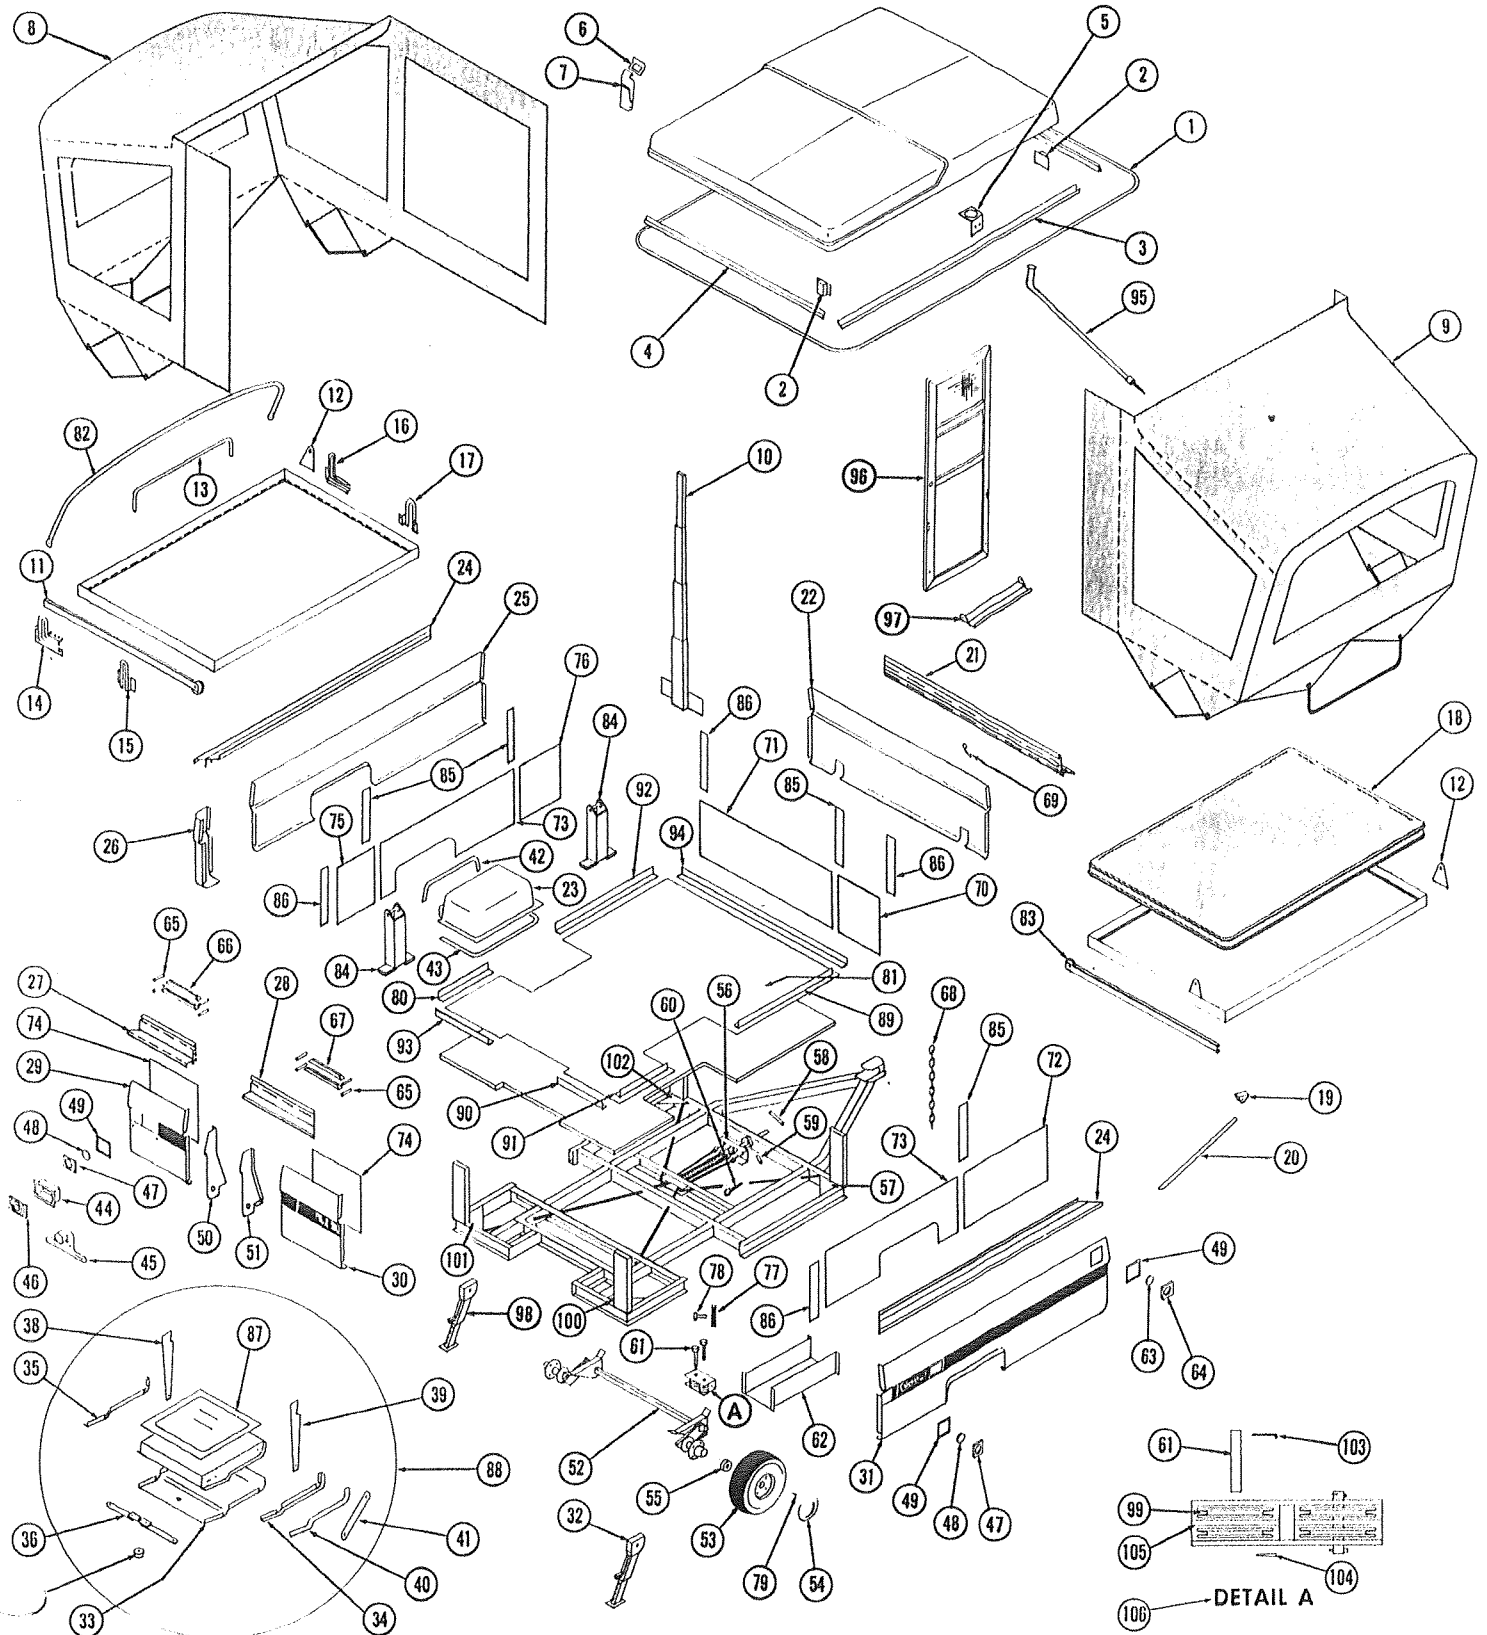

1970
CT-470

PARTS LIST

Coleman
CAMPING TRAILERS

NO.	PART NO.	DESCRIPTION	NO.	PART NO.	DESCRIPTION
	4715A5341	Top Ass'y Complete (not shown as a unit)	53.	4715-3791	Tire & Rim
1.	4715-3271	Top Seal, Long	54.	4730A3921	Hub Cap
2.	4720D5411	Lift Bracket Ass'y	55.	4730A4041	Bearing
3.	4715-165	Top Channel, Side	56.	4715A6201	Whiffle Tree & Screw
4.	4715A167	Top Channel, End	57.	4715-5241	Pulley Bracket
5.	4715A519	Support Bracket	58.	4730A3381	Roll Pin, Large
6.	4715-2091	Strike Pkg.	59.	4720A1481	Roll Pin, Short M5
7.	4715-5051	Latch	60.	4720B3091	Eye Bolt, M4 "Screw Eye"
8.	4727A6701	Canvas, Roadside	61.	4720D1561	Pin, Long M2
9.	4727A6751	Canvas, Curbside	62.	4720A2371	Guide Channel
10.	4730B5141	Lift Ass'y, Complete	63.	4715-1391	Reflector, Amber
	4715A540	Lower Bed Complete (not shown as a unit)	64.	4715-1271	Reflector Holder, Amber
11.	4715B5601	Bed Extension (Lower Bed)	65.	4710-3621	Drive Pin, M4
	4720B0831	Bed Side Pulley Wheel (not shown)	66.	4715A1381	Rail Stop, M2
12.	4720B5631	Bow Bracket Ass'y, M2	67.	4715A1371	Rail Stop, M2
13.	4710A1811	Lower Bed Pull	68.	4720A3031	Safety Chain
14.	4710B1621	Bed Slide, Right	69.	4730A1221	Safety Latch
15.	4710B141	Bed Rest, Rear	70.	4715-240	Panel
16.	4710B163	Bed Slide, Left	71.	4720A2091	End Panel, Long
17.	4710B157	Bed Rest, Front	72.	4715-237	Panel
18.	4725-5381	Mattress Ass'y	73.	4715-203	Panel, Wheel Well
	4714-5381	Mattress Skin (not shown separately)	74.	4715-239	Panel
	4715-A539	Upper Bed Complete (not shown as a unit)	75.	4715-238	Panel
19.	4720B1211	Bracket Leg	76.	4715-242	Panel
20.	4715-5181	Bed Support Ass'y	77.	4715-528	Plastic Pulley Ass'y
21.	4715A194	End Rail Front	78.	4720B1571	Short Pin, M4
22.	4715-5481	Panel, Front	79.	1200B551	Lug Bolt
23.	4720A5191	Wheel Well Ass'y	80.	4710-061	Floor Trim
24.	4710-180	Side Rail Left	81.	4715A3101	Floor Covering
25.	4715-5431	Panel, Left Side Body	82.	4715-4251	Canvas Support - Bed
26.	4715-5471	Panel, Body Corner	83.	4720C5601	Bed Extension Ass'y (Upper Bed)
27.	4715B195	Left Rear Rail		4720A4021	Shock Cord Spool (not shown)
28.	4715B191	Right Rear Rail	4720B0831	Bed Side Pulley Wheel (not shown)	
29.	4715-5441	Panel, Left Rear Body	84.	4710A522	Bed Holder
30.	4715-5461	Panel Ass'y, Right Rear	85.	4720B2111	Panel Dividers, M4
31.	4715-5421	Panel, Right Side Body	86.	4720B2121	Corner Dividers, M4
32.	4710-5191	Stabilizer, Left Front, Right Rear	87.	4731-1731	Access Door Tread
33.	4715-6381	Access Door Skin	88.	4715A5361	Access Door Complete
34.	4715-640	Seal Strip, Right	89.	4715-244	Floor Trim
	4715-6411	Access Door Seal Strip Pkg.	90.	4715-245	Floor Trim
35.	4715-639	Seal Strip, Left	91.	4715-246	Floor Trim
36.	4730A5201	Lock Bar Ass'y	92.	4715-247	Floor Trim
37.	4730B3111	Lock Handle	93.	4715-248	Floor Trim
38.	4730C5871	Pivot, Rear	94.	4715-249	Floor Trim
39.	4730C5861	Pivot, Front	95.	4720B5971	Canvas Support Ass'y
40.	4720B3571	Seal	96.	4715-6041	Screen Door (Spring & Screws Included)
41.	4720B5851	Access Door Support		4710A5091	Screen Door Frame Ass'y (not shown separately)
42.	4730A329	Wheel Well Seal	97.	4720B2621	Screen Door Support
43.	4730A328	Wheel Well Seal	98.	4710-5181	Stabilizer, Right Front, Left Rear
44.	4715A5011	Tail Light Frame	99.	4715-537	Steel Pulley Ass'y
45.	4720A3041	Tag Holder and Light	100.	4715-5221	Pulley Bracket
46.	4715A1241	Tail Light Lens	101.	4715-5231	Pulley Bracket
47.	4715-1251	Reflector Holder, Red	102.	4715-5251	Pulley Bracket
48.	4715-1411	Reflector, Red	103.	1204B108	Cotter Pin
49.	4715-1291	Reflector Trim	104.	4710-3621	Drive Pin
50.	4715-699	Door Bulkhead, Left	105.	4715A5661	Separator Ass'y
51.	4715-698	Door Bulkhead, Right	106.	4715A6371	Separator Pulley Pkg.
52.	4710-401	Axle			
	4714A1041	Axle Hub Ass'y (not shown separately)			
	4731-1351	Grease Cap (not shown separately)