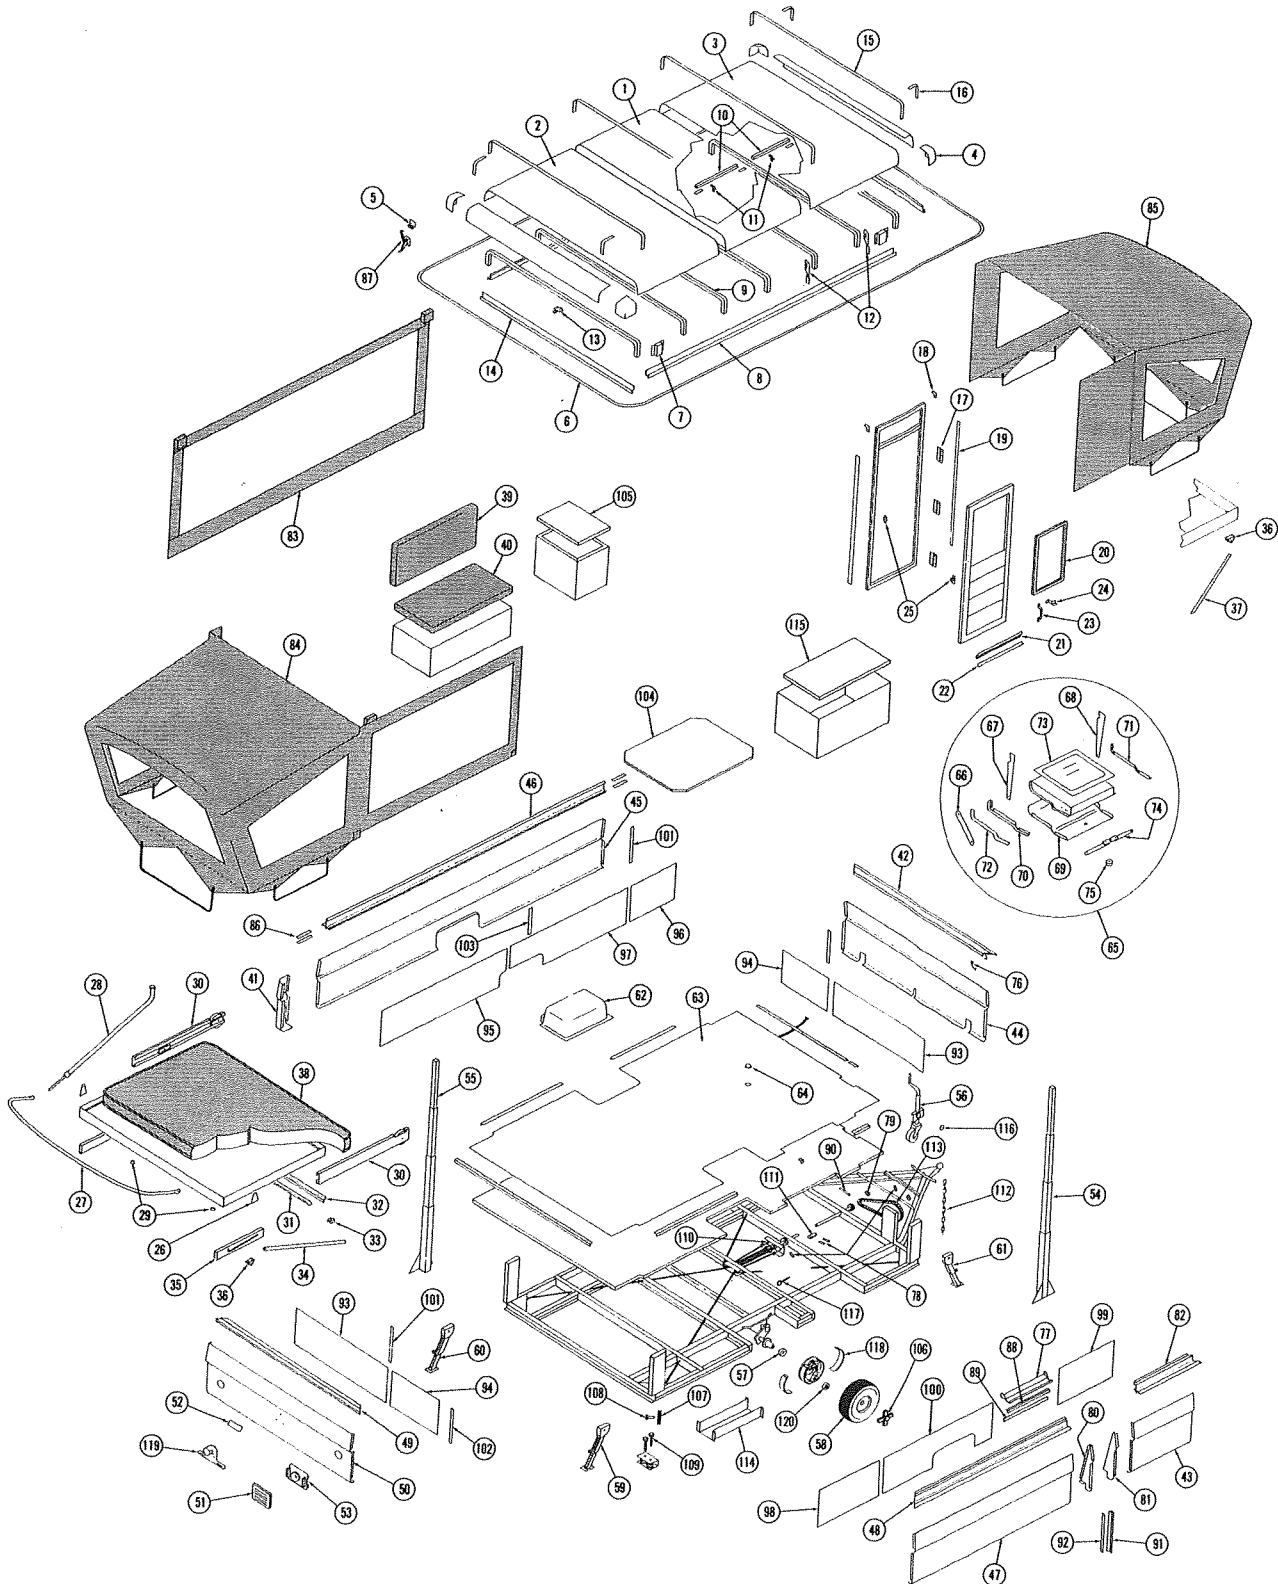

1968
CT-291

PARTS LIST

Coleman
CAMPING TRAILERS

NO.	PART NO.	PART NAME	NO.	PART NO.	PART NAME	NO.	PART NO.	PART NAME
	4730A5241	Top Ass'y. Complete (Not shown as a unit)	42.	4720A1801	End Rail Front	93.	4720A2091	Panel End Long
1.	4730A1841	Top Panel Center	43.	4730A1391	Right Front Body Panel	94.	4720A2101	Panel End Short
2.	4730A1811	Top Panel Front or Rear	44.	4720A1401	Body Panel Front (With 4730A318 metal cal & 4730A322 x 2 tongue seals attached)	95.	4730A2381	Panel R.S. Rear
3.	4720A1821	Top End Panel	45.	4730A1371	Left Side Body Panel	96.	4730A2071	Panel R.S. Front
4.	4720A1851	Top Corner	46.	4730A1361	Side Rail Left	97.	4730A2081	Panel R.S. Middle
5.	4730A3701	Strike	47.	4730A1381	Right Rear Body Panel	98.	4730A2371	Panel C.S. Rear
6.	4730A3271	Top Seal Long	48.	4739A1351	Side Rail Right Rear	99.	4730A2051	Panel C.S. Front
7.	4720B5411	Lift Brk't Ass'y.	49.	4720A1791	End Rail Rear	100.	4730A2031	Panel C.S. Middle
8.	4730B1681	Top Channel Side	50.	4720A1591	Body Panel Rear	101.	4720A2111	Panel Divider x 4
9.	4720A1831	Roof Rib	51.	4720A1451	Tail Light Cover	102.	4720A2121	Panel Corner Divider x 4
10.	4730A0951	Door Support Tube x 2	52.	4730A1801	Coleman Name Plate (With 3 pushnut's 1201C793)	103.	4730A4931	Panel Divider x 1
11.	4720A0941	Door Support x 2 (With Spring Washer 1202C383)	53.	4730A5991	Tail light Ass'y. Package (Includes 4720A146 cover retainer, 4720A308 tail light trim, 4720-315 tail light, 1044D0806 x 4 screw, & 4730B373 tail light gasket)	104.	4730A5561	Dinette Table
12.	4720A2611	Screen Door Brk't x 2	54.	4730B5141	Lift Ass'y. Complete Front (With one cable clip)	105.	4730A3171	R.S. Cabinet Top
13.	4720A5961	Support Plate Ass'y. x 2	55.	4730B5151	Lift Ass'y. Complete Rear (With one cable clip)	106.	4730A3881	Hub Cap & Spinner
14.	4720A1671	Top Channel End	56.	4720A6661	Jack Package (With snap ring 4720A334)	107.	4720C2221	Pulley x 8
15.	4720A3291	Seal - Long	57.	4730A4041	Bearing (Kelsey-Hayes #L44643)	108.	4720A1571	Pin Short & Cotter Pin
16.	4720A3301	Seal - Short	58.	4730A6321	Tire & Rim	109.	4720A1561	Pin Long & Cotter Pin
17.	4720A3601	Screen Door Hinge x 3	59.	4720A5941	Stabilizer Right Rear	110.	4730A5981	Whiffle Tree & Screw Ass'y. (4720A520 Whiffle Tree) (4720A309 Screw Eye x 4) (1201B603 Hex Lock Nut x 4)
18.	4720A2601	Top Door Hinge x 2	60.	4720A5931	Stabilizer Left Rear	111.	4720A1221	Coupling
19.	4720A0691	Door Seal Vertical x 2	61.	4720A0731	Stabilizer Front	112.	4720-3031	Safety Chain
20.	4720A5751	Sliding Panel Ass'y.	62.	4720A5191	Wheel Well Ass'y.	113.	4730A3691	Chian (Included 4730A381 Connecting Link)
21.	4730A3801	Door Seal	63.	4730A3091	Floor Covering	114.	4720A2371	Guide Channel
22.	4730A3721	Metal Door Strip	64.	1213-1341	Plug	115.	4730A3131	Cabinet Top
23.	4720A3781	Screen Door Handle	65.	4720A5261	Access Door Complete	116.	4720A3341	Snap Ring x 1
24.	4720A3961	Door Latch (With Spring Washer 1202C383)	66.	4720A5851	Access Door Support	117.	4730A3091	Screw Eye x 4
25.	4720A6711	Strike & Catch (4720A353 & 352)	67.	4720B5871	Pivot Rear	4730A3951	Electric Brake Package (Not shown as a unit) (Include: R.H., L.H., and hardware)	
	4720A5301	Screen Door Complete (Not shown as a unit)	68.	4720B5861	Pivot Front	118.	4720A6701	Electric Brake Shoes
	4720A5391	Bed Ass'y. Rear (Not shown as a unit) (With rail stop 4730A121 x 4)	69.	4720A2021	Access Door Skin	119.	4720A3041	Tag Holder
	4720A5401	Bed Ass'y. Front (Not shown as a unit) (With rail stop 4730A121 x 4)	70.	4720A1311	Seal Strip Rear	120.	4720A6671	R.H. Brake Magnet
26.	4720A5631	Bow Brk't Ass'y. x 2	71.	4720A1301	Seal Strip Front	4720A6721	L.H. Brake Magnet (Not shown separately)	
27.	4720A1251	Canvas Support Bed	72.	4720A3571	Seal			
28.	4720A5971	Canvas Support Ass'y.	73.	4730A3191	Access Door Tread			
29.	4720A4021	Shock Cord Spool x 4 (With screw & washer)	74.	4730A5201	Lock Bar Ass'y.			
30.	4720A5601	Bed Extension Ass'y. (With rail stop 4730A121 x 4)	75.	4730B3111	Lock Handle			
31.	4730B2701	Bed Seal Angle	76.	4730A1221	Safety Latch			
32.	4730A2631	Bed Seal	77.	4720A2621	Screen Door Support			
33.	4720A0771	Bed Support Clip x 4	78.	4720A1481	Roll Pin x 5			
34.	4720A0701	Bed Support Tube x 1 (Needed hardware supplied)	79.	1212-0121	Grommet x 2			
35.	4720A0981	Bed Support Rail	80.	4720A5211	Door Bulkhead Rear			
36.	4720A1211	Leg Brk't	81.	4720A5321	Door Bulkhead Front			
37.	4720A3991	Front Bed Support (With hardware)	82.	4730A1331	Side Rail Right Front			
38.	4730A3351	Mattress	83.	4730A6461	Side Panel Ass'y. (2 canvas clips 4730A260)			
	4730A6911	4730A335 Mattress Skin (Not shown separately)	84.	4730A6531	Rear Ass'y. (2 canvas clips 4730A260)			
39.	4730A3371	Dinette Cushion Small	85.	4730A6591	Front Ass'y. (2 canvas clips 4730A260)			
	4730A6921	Dinette Small Skin (Not shown separately)	86.	4730A1211	Rail Stop x 4