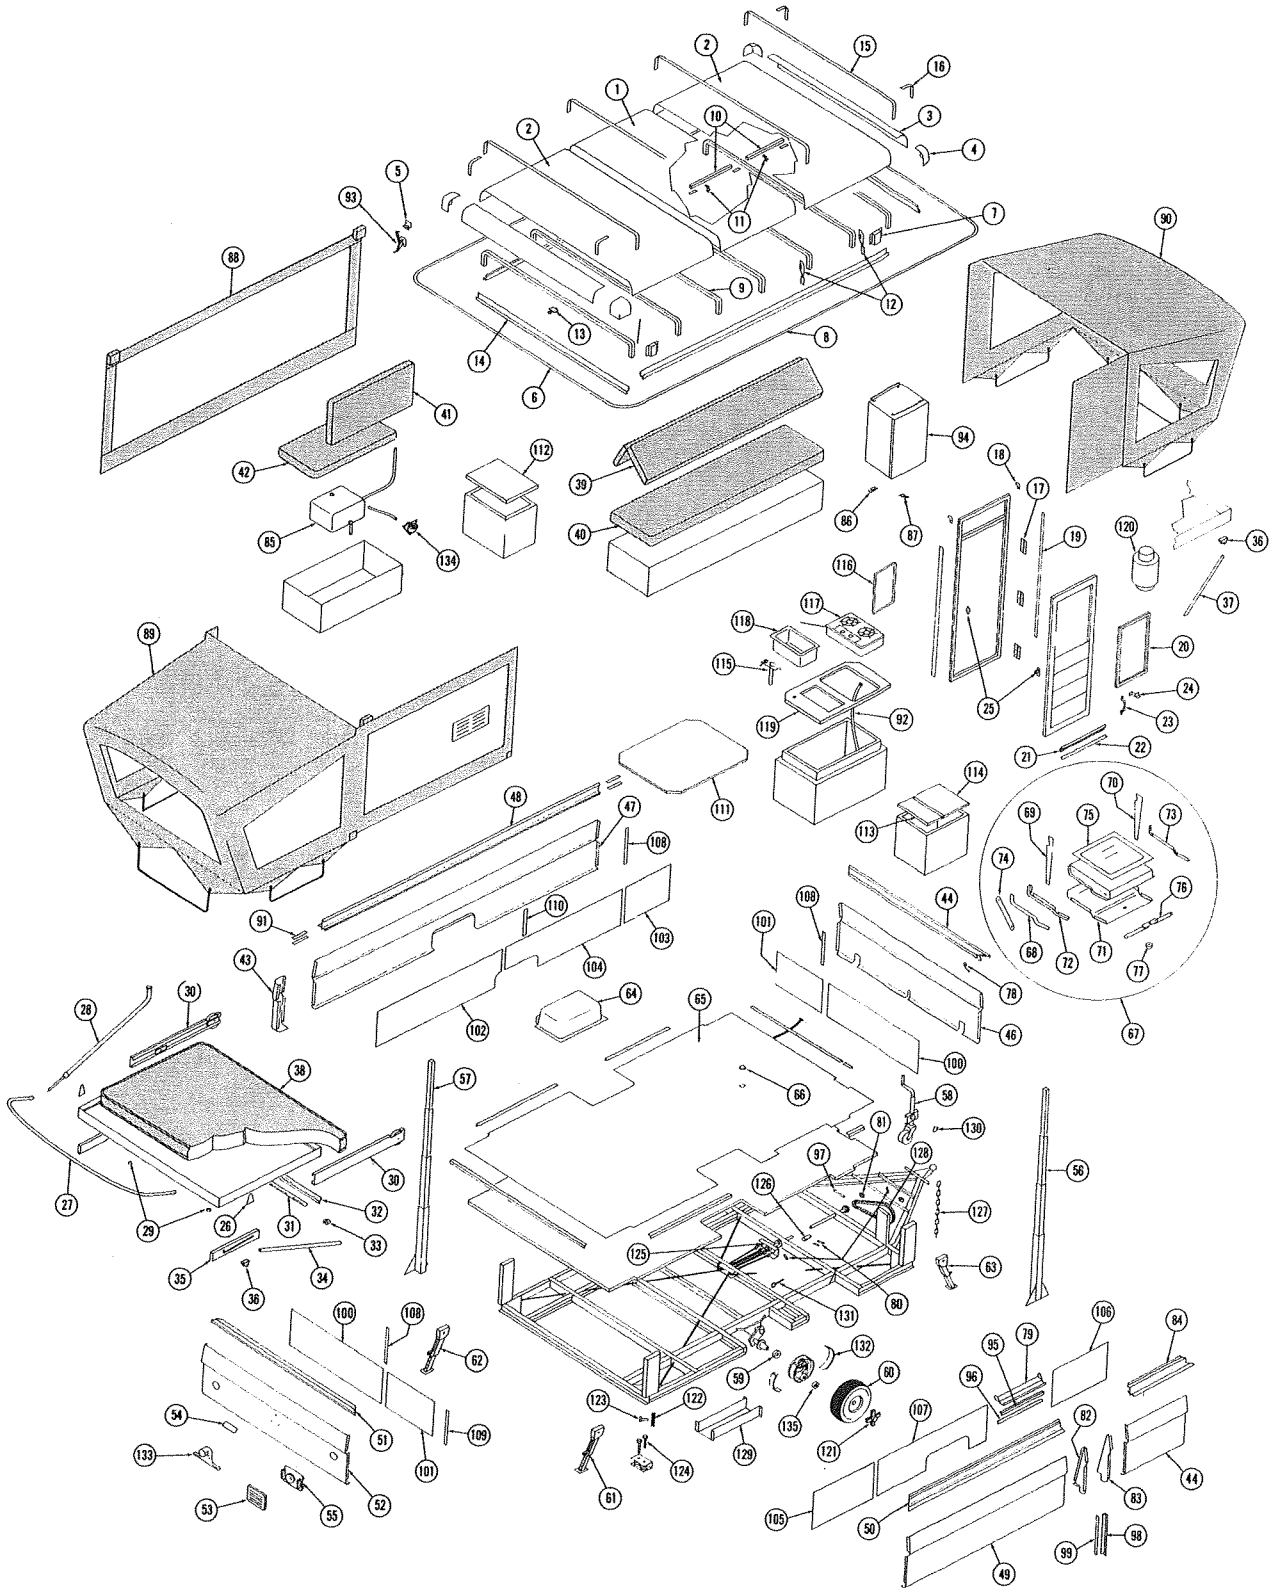

1968
CT-290S

PARTS LIST

Coleman
CAMPING TRAILERS

NO.	PART NO.	PART NAME	NO.	PART NO.	PART NAME	NO.	PART NO.	PART NAME
	4730A5241	Top Ass'y. Complete (Not shown as a unit)	40.	4730A3891	GaUCHO Cushion Large	86.	4730A2541	Cooler Stop x 2
	4730A5241	Top Ass'y. Complete (Not shown as a unit)		4730A6951	GaUCHO Large Skin (Not shown separately)	87.	4720A0721	Cooler Clip x 2
1.	4730A1841	Top Panel Center	41.	4730A3371	Dinette Cushion Small	88.	4730A6461	Side Panel Ass'y. (2 canvas clips 4730A260)
2.	4730A1811	Top Panel Front or Rear		4730A6921	Dinette Small Skin (Not shown separately)	89.	4730A6561	Rear Ass'y. (2 canvas clips 4730A260)
3.	4720A1821	Top End Panel	42.	4730A3361	Dinette Cushion Large	90.	4730A6591	Front Ass'y. (2 canvas clips 4730A260)
4.	4720A1851	Top Corner		4730A6931	Dinette Large Skin (Not shown separately)	91.	4730A1211	Rail Stop x 4
5.	4730A3701	Strike	43.	4720A1471	Body Corner Panel	92.	4730A4341	Gas Hose Ass'y.
6.	4730A3271	Top Seal Long	44.	4720A1801	End Rail Front	93.	4730B3711	Latch x 3
7.	4720B5411	Lift Brk't Ass'y.	45.	4730A1391	Right Front Body Panel	94.	5257-7091	Cooler
8.	4730B1681	Top Channel Side	46.	4720A1401	Body Panel Front (With 4730A318 metal cal & 4730A322 x 2 tongue seals attached)	95.	4730A3671	Lower Door Seal
9.	4720A1831	Roof Rib	47.	4730A1371	Left Side Body Panel	96.	4730A3741	Seal Angle
10.	4730A0951	Door Support Tube x 2	48.	4730A1361	Side Rail Left	97.	4730A3381	Roll Pin
11.	4720A0941	Door Support x 2 (With Spring Washer 1202C383)	49.	4730A1381	Right Rear Body Panel	98.	4730A4901	Screen Door Seal
12.	4720A2611	Screen Door Brk't x 2	50.	4730A1351	Side Rail Right Rear	99.	4730A4911	Seal Retainer
13.	4720A5961	Support Plate Ass'y. x 2	51.	4720A1791	End Rail Rear	100.	4720A2901	Panel End Long
14.	4720A1671	Top Channel End	52.	4720A1491	Body Panel Rear	101.	4720A2101	Panel End Short
15.	4720A3291	Seal - Long	53.	4720A1451	Tail Light Cover	102.	4730A2381	Panel R.S. Rear
16.	4720A3301	Seal - Short	54.	4730A1801	Coleman Name Plate (With 3 pushnut's 1201C793)	103.	4730A2071	Panel R.S. Front
17.	4720A3601	Screen Door Hinge x 3	55.	4730A5991	Tail Light Ass'y. Package (Includes 4720A146 cover retainer, 4720A308 tail light trim, 4720-315 tail light, 1044D0806 x 4 screw, & 4730B373 tail light gasket)	104.	4730A2081	Panel R.S. Middle
18.	4720A2601	Top Door Hinge x 2				105.	4730A2371	Panel C.S. Rear
19.	4720A0691	Door Seal Vertical x 2				106.	4730A2051	Panel C.S. Front
20.	4720A5751	Sliding Panel Ass'y.				107.	4730A2031	Panel C.S. Middle
21.	4730A3801	Door Seal				108.	4720A2111	Panel Divider x 4
22.	4730A3721	Metal Door Strip				109.	4720A2121	Panel Corner Divider x 4
23.	4720A3781	Screen Door Handle				110.	4730A4931	Panel Divider x 1
24.	4720A3961	Door Latch (With Spring Washer 1202C383)	56.	4730B5141	Lift Ass'y. complete Front (With one cable clip)	111.	4730A5561	Dinette Table
25.	4720A6711	Strike & Catch (4720A353 & 352)	57.	4730B5151	Lift Ass'y. Complete Rear (With one cable clip)	112.	4730A3171	R.S. Cabinet Top
	4720A5301	Screen Door Complete (Not shown as a unit)	58.	4720A6661	Jack Package (With snap ring 4720A334)	113.	4730A3201	C.S. Cabinet Top - Small
	4720A5391	Bed Ass'y. Rear (Not shown as a unit) (With rail stop 4730A121 x 4)	59.	4730A4041	Bearing (Kelsey-Hayes #L44643)	114.	4730A4621	C.S. Cabinet Top - Large
	4720A5401	Bed Ass'y. Front (Not shown as a unit) (With rail stop 4730A121 x 4)	60.	4730A6321	Tire & Rim	115.	4730A3141	Pump
26.	4720A5631	Bow Brk't Ass'y. x 2	61.	4720A5961	Stabilizer Right Rear	116.	4730A5091	Stove Cover
27.	4720A1251	Canvas Support Bed	62.	4720A5931	Stabilizer Left Rear	117.	4730A3351	Stove
28.	4720A5971	Canvas Support Ass'y.	63.	4720A0731	Stabilizer Front	118.	4730A2361	Sink
29.	4720A4021	Shock Cord Spool x 4 (With screw & washer)	64.	4720A5191	Wheel Well Ass'y.	119.	4730A2571	Galley Top
30.	4720A5601	Bed Extension Ass'y. (With rail stop 4730A121 x 4)	65.	4730A3091	Floor Covering	120.	4730A5941	Gas Bottle Package
31.	4730B2701	Bed Seal Angle	66.	1213-1341	Plug	121.	4730A3881	Hub Cap & Spinner
32.	4730A2631	Bed Seal	67.	4720A5261	Access Door Complete	122.	4720C2221	Pulley x 8
33.	4720A0771	Bed Support Clip x 4	68.	4720A5861	Access Door Support	123.	4720A1571	Pin Short & Cotter Pin
34.	4720A0701	Bed Support Tube x 1 (Needed hardware supplied)	69.	4720B5871	Pivot Rear	124.	4720A1561	Pin Long & Cotter Pin
35.	4720A0981	Bed Support Rail	70.	4720B5861	Pivot Front	125.	4730A5981	Whiffle Tree & Screw Ass'y. (4720A520 Whiffle Tree) (4720A309 Screw Eye x 4) (1201B603 Hex Lock Nut x 4)
36.	4720A1211	Leg Brk't	71.	4720A2021	Access Door Skin	126.	4720A1221	Coupling
37.	4720A3991	Front Bed Support (With hardware)	72.	4720A1311	Seal Strip Rear	127.	4720-3031	Safety Chain
38.	4730A3351	Mattress	73.	4720A1301	Seal Strip Front	128.	4730A3691	Chain (Included 4730A381 connecting link)