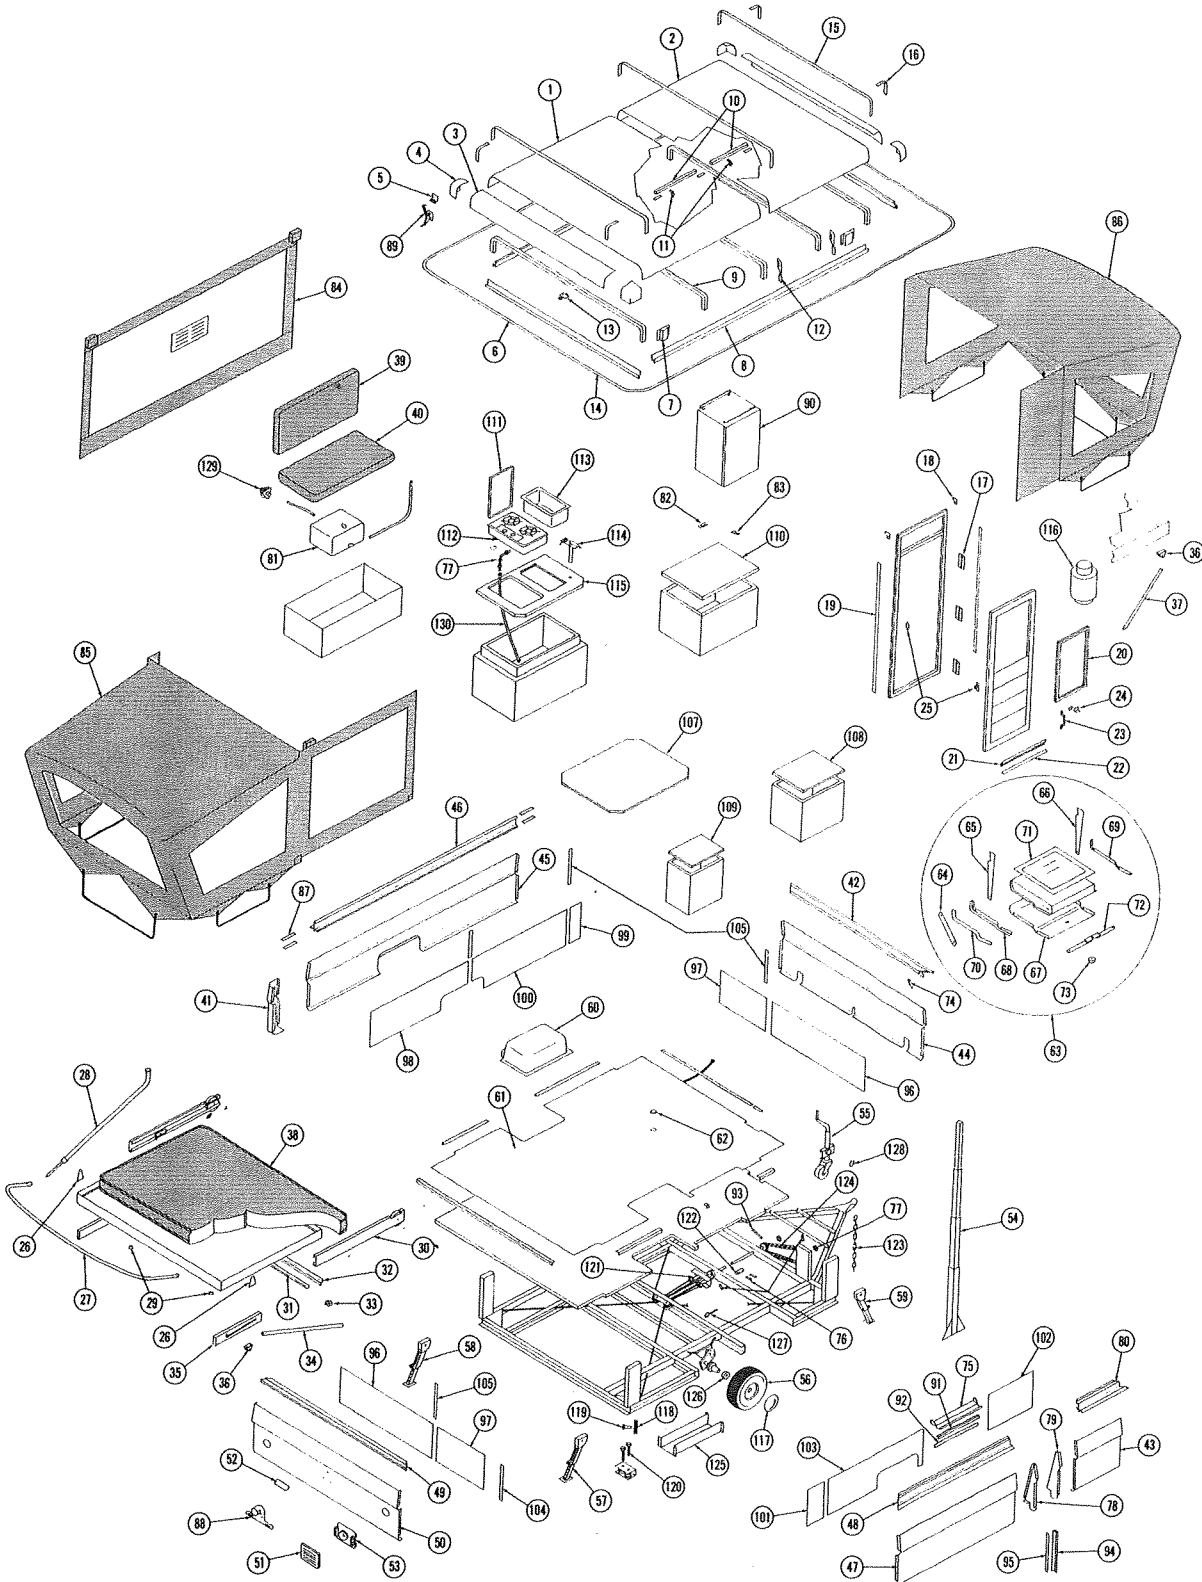

1968
CT-280S

PARTS LIST

Coleman
CAMPING TRAILERS

NO.	PART NO.	PART NAME	NO.	PART NO.	PART NAME	NO.	PART NO.	PART NAME
	4720A5241	Top Ass'y. Complete (Not shown as a unit)	43.	4720A1391	Right Front Body Panel	93.	4730A3381	Roll Pin x 1
1.	4720A1841	Top Panel Rear	44.	4720A6261	Body Panel Front (With 4730A318 metal cal & 4730A322 x 2 tongue seals attached)	94.	4730A4901	Screen Door Seal
2.	4720A1811	Top Panel Front				95.	4730A4911	Seal Retainer
3.	4720A1821	Top End Panel	45.	4720A1371	Left Side Body Panel	96.	4720A2091	Panel End Long
4.	4720A1851	Top Corner	46.	4720A1361	Side Rail Left	97.	4720A2101	Panel End Short
5.	4730A3701	Strike x 4	47.	4720A1381	Right Rear Body Panel	98.	4720A2061	Panel R.S. Rear
6.	4720A3271	Top Seal Long	48.	4720A1351	Side Rail Right Rear	99.	4720A2071	Panel R.S. Front
7.	4720B5411	Lift Brk't. Ass'y.	49.	4720A1781	End Rail Rear	100.	4720A2081	Panel R.S. Middle
8.	4720B1681	Top Channel Side	50.	4720A1491	Body Panel Rear	101.	4720A2041	Panel C.S. Rear
9.	4720A1831	Top Rib	51.	4720A1451	Tail Light Cover	102.	4720A2051	Panel C.S. Front
10.	4720A0951	Door Support Tube x 2 (4720A331 Plate x 3)	52.	4730A1801	Coleman Name Plate (With 3 pushnuts 1201C793)	103.	4720A2031	Panel C.S. Middle
11.	4720A0941	Door Support x 2 (With spring washer 1202C383)	53.	4730A5991	Tail Light Ass'y. Package (Includes 4720A146 cover retainer, 4720A308 tail light trim, 4720-315 tail light, 1044D0806 x 4 screw, & 5730B373 tail light gasket)	104.	4720A2121	Corner Divider x 4
12.	4720A2611	Screen Door Brk't. x 2				105.	4720A2111	Panel Divider x 4
13.	4720A5961	Support Plate Ass'y. x 1				106.	4730A4931	Panel Divider x 1
14.	4720A1671	Top Channel End				107.	4720A5561	Dinette Table
15.	4720A3291	Seal - Long				108.	4720A3161	Toilet Box Top
16.	4720A3301	Seal - Short				109.	4720A3171	Small Cabinet Top
17.	4720A3601	Screen Door Hinge x 3				110.	4720A3201	R.S. Cabinet Top
18.	4720A2601	Top Door Hinge x 2	54.	4720B5141	Lift Ass'y. Complete (With one cable clip)	111.	4720A5091	Stove Cover Ass'y.
19.	4720A0691	Door Seal Vertical x 2	55.	4720A6661	Jack Package (With snap ring 4720A334)	112.	4720A3551	Stove
20.	4720A5751	Sliding Panel Ass'y.				113.	4730A2461	Sink
21.	4730A3801	Door Seal	56.	4730A6331	Tire & Rim	114.	4730A3141	Pump
22.	4720A3721	Metal Door Strip	57.	4720A5941	Stabilizer Right Rear	115.	4730A2551	Galley Top
23.	4720A3781	Screen Door Handle	58.	4720A5931	Stabilizer Left Rear	116.	4730A5941	Gas Bottle Package
24.	4720A3961	Door Latch (With spring washer 1202C383)	59.	4720A0731	Stabilizer Front	117.	4730A3921	Hub Cap
25.	4720A6711	Strike & Catch (4720A353 & 352)	60.	4720A5191	Wheel Well Ass'y.	118.	4720C2221	Pulley x 8
	4720A5301	Screen Door Complete (Not shown as a unit)	61.	4720A3091	Floor Covering	119.	4720A1571	Pin Short (With cotter pin)
	4720A5391	Bed Ass'y. Rear (Not shown as a unit) (With rail stop 4730A121 x 4)	62.	1213-1341	Plug	120.	4720A1561	Pin Long (With cotter pin)
	4720A5401	Bed Ass'y. Front (Not shown as a unit) (With rail stop 4730A121 x 4)	63.	4720A5261	Access Door Complete	121.	4730A5981	Whiffle Tree & Screw Ass'y. (4720B520 Whiffle Tree) (4720A309 Screw Eye x 4) (1201B603 Hex Lock Nut) x 4)
26.	4720A5631	Bow Brk't. Ass'y. x 2	64.	4720A5851	Access Door Support	122.	4720A1221	Coupling
27.	4720A1251	Canvas Support Bed	65.	4720B5871	Pivot Rear	123.	4720-3031	Safety Chain
28.	4720A5971	Canvas Support Ass'y.	66.	4720B5861	Pivot Front	124.	4730A3691	Chain (Includes 4730A381 connecting link)
29.	4720A4021	Shock Cord Spool x 4 (With screw & washer)	67.	4720A2021	Access Door Skin	125.	4720A2371	Guide Channel
30.	4720A5601	Bed Extension Ass'y. (Rail stop 4730A121 x 4)	68.	4720A1311	Seal Strip Rear	126.	4730A4041	Bearing (Kelsey-Hayes #L44643)
31.	4730B2701	Bed Seal Angle	69.	4720A1301	Seal Strip Front	127.	4720A3091	Screw Eye x 4
32.	4730A2631	Bed Seal	70.	4720A3571	Seal	128.	4720A3341	Snap Ring x 1
33.	4720A0771	Bed Support Clip x 4	71.	4730A3191	Access Door Tread	129.	4730A2471	Fill Spout (With 1103B0608 screws x 3)
34.	4720A0701	Bed Support Tube x 1 (Needed hardware supplied)	72.	4730A5201	Lock Bar Ass'y.	130.	4730A4341	Gas Hose Ass'y.
35.	4720A0981	Bed Support Rail	73.	4730B3111	Lock Handle			
36.	4720A1211	Leg Brk't.	74.	4730A1221	Safety Latch			
37.	4720A3991	Front Bed Support (With hardware)	75.	4720A2621	Screen Door Support			
38.	4720A3111	Mattress	76.	4720A1481	Roll Pin x 5			
	4720A6911	Mattress Skin (For 4720A3111 Mattress) (Not shown separately)	77.	1212-0121	Grommet			
39.	4720A3241	Dinette Cushion Small	78.	4720A5311	Door Bulkhead Rear			
	4720A6921	Dinette Cushion Small Skin (For 4720A3241 Cushion)	79.	4720A5321	Door Bulkhead Front			
40.	4720A3231	Dinette Cushion Large	80.	4720A1331	Side Rail Right Front