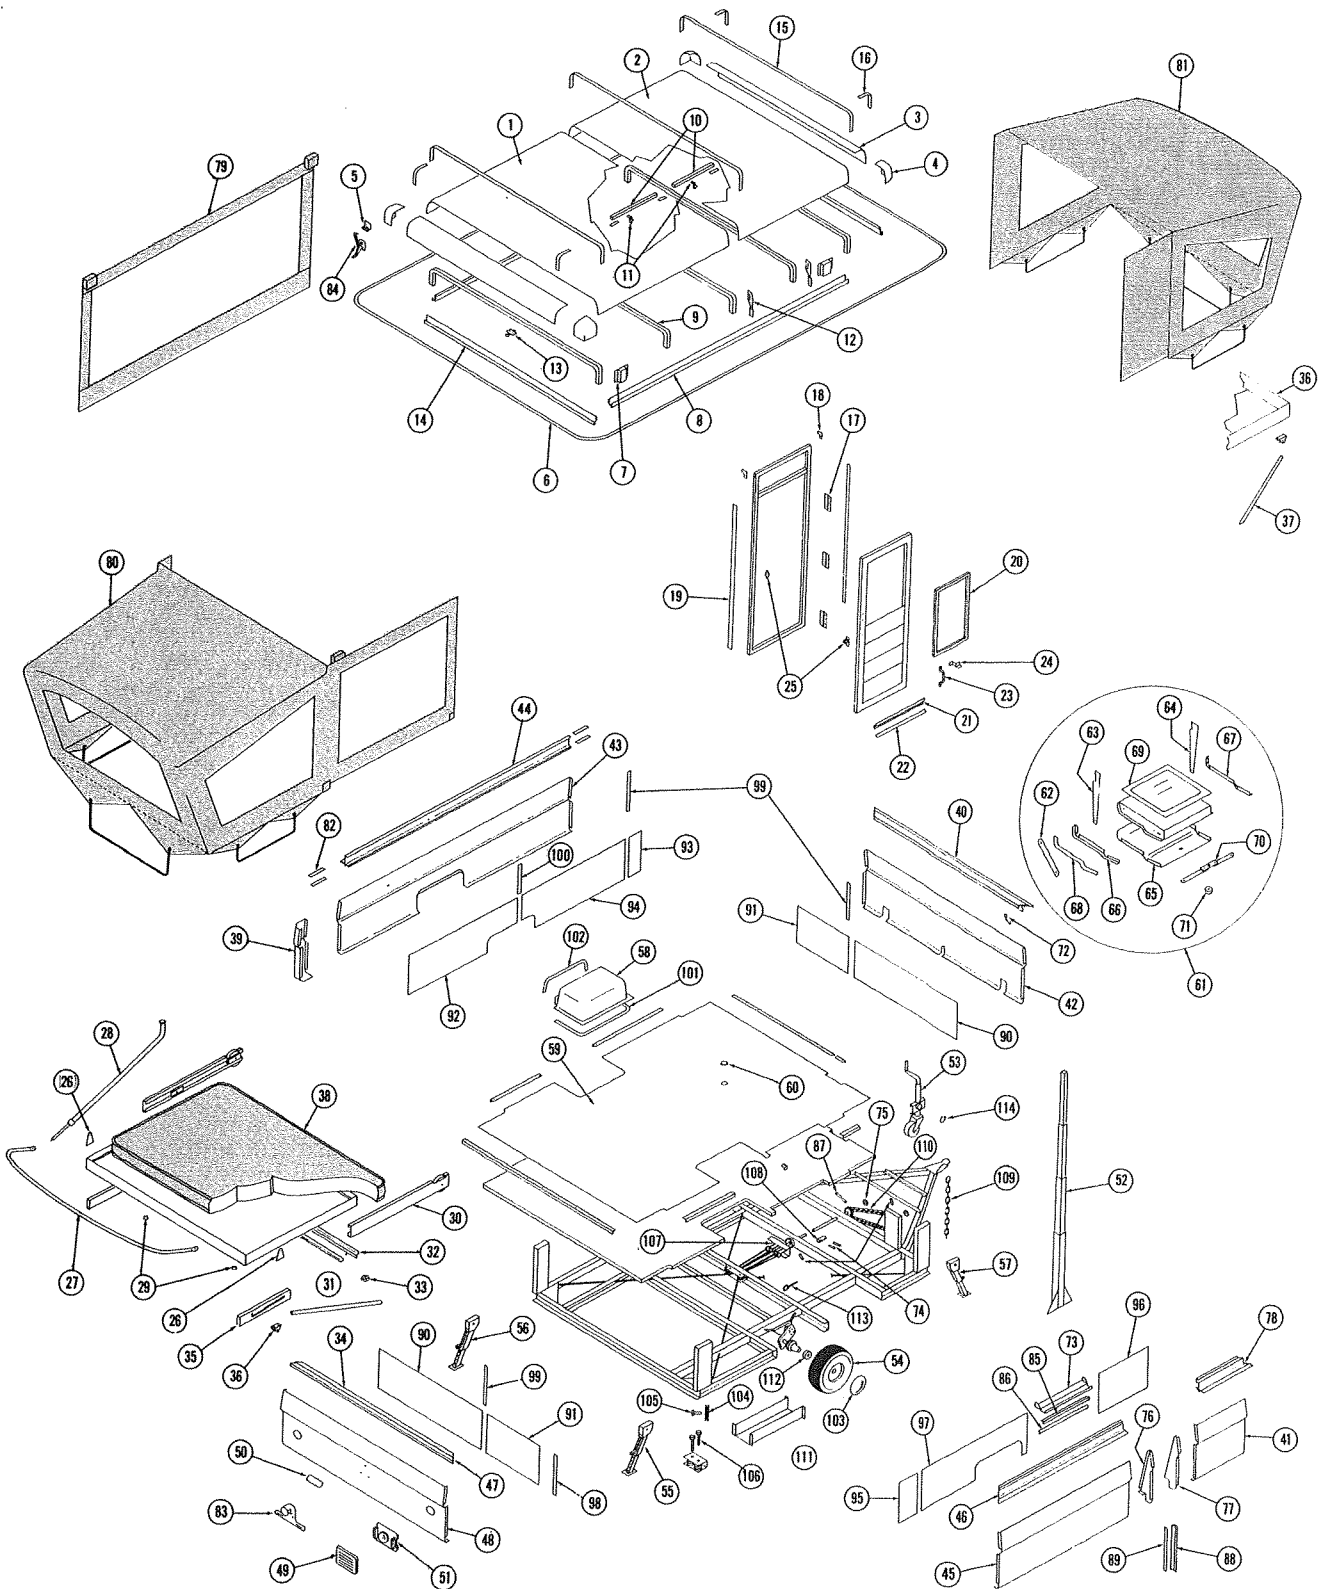

1968
CT-282

PARTS LIST

Coleman
CAMPING TRAILERS

NO.	PART NO.	PART NAME	NO.	PART NO.	PART NAME	NO.	PART NO.	PART NAME
	4720A5241	Top Ass'y. Complete (Not shown as a unit)	43.	4720A1371	Left Side Body Panel	98.	4720A2121	Corner Divider x 4
1.	4720A1841	Top Panel Rear	44.	4720A1361	Side Rail Left	99.	4720A2111	Panel Divider x 4
2.	4720A1811	Top Panel Front	45.	4720A1381	Right Rear Body Panel	100.	4730A4931	Panel Divider x 1
3.	4720A1821	Top End Panel	46.	4720A1351	Side Rail Right Rear	101.	4730A3281	Wheel Well Seal x 2
4.	4720A1851	Top Corner	47.	4720A1791	End Rail Rear	102.	4730A3291	Wheel Well Seal x 2
5.	4730A3701	Strike x 4	48.	4720A1491	Body Panel Rear	103.	4730A3921	Hub Cap
6.	4720A3271	Top Seal Long	49.	4720A1451	Tail Light Cover	104.	4720C2221	Pulley x 8
7.	4720B5411	Lift Brk't. Ass'y.	50.	4730A1801	Coleman Name Plate (With 3 pushnuts 1201C793)	105.	3720A1571	Pin Short (With cotter pin)
8.	4720B1681	Top Channel Side				106.	4720A1561	Pin Long (With cotter pin)
9.	4720A1831	Roof Rib	51.	4730A5991	Tail Light Ass'y. Package (includes 4720A146 cover retainer, 4720A308 tail light trim, 4720-315 tail light, 1044D0806 x 4 screw, & 4730B373 tail light gasket)	107.	4730A5981	Whiffle Tree & Screw Ass'y. (4720B520 Whiffle Tree) (4720A309 Screw Eye x 4) (1201B603 Hex Lock Nut x 4)
10.	4720A1831	Door Support Tube x 3 (4720A331 Plate x 3)				108.	4720A1221	Coupling
11.	4720A0941	Door Support x 2 (With spring washer 1202C383)	52.	4720B5141	Lift Ass'y. Complete (With one cable clip)	109.	4720-3031	Safety Chain
12.	4720A2611	Screen Door Brk't. x 2	53.	4720A6661	Jack Package (With snap ring 4720A334)	110.	4730A3691	Chain (Included 4730A381 connecting link)
13.	4720A5961	Support Plate Ass'y. x 1	54.	4730A6331	Tire & Rim	111.	4720A2371	Guide Channel
14.	4720A1671	Top Channel End	55.	4720A5941	Stabilizer Right Rear	112.	4730A4041	Bearing (Kelsey-Hayes #L44643)
15.	4720A3291	Seal - Long	56.	4720A5931	Stabilizer Left Rear	113.	4730A3091	Screw Eye x 4
16.	4720A3301	Seal - Short	57.	4720A0731	Stabilizer Front	114.	4720A3341	Snap ring x 1
17.	4720A3601	Screen Door Hinge x 3	58.	4720A5191	Wheel Well Ass'y.			
18.	4720A2601	Top Door Hinge x 2	59.	4720A3091	Floor Covering			
19.	4720A0691	Door Seal Vertical x 2	60.	1213-1341	Plug			
20.	4720A5751	Sliding Panel Ass'y.	61.	4720A5261	Access Door Complete			
21.	4730A3801	Door Seal	62.	4720A5851	Access Door Support			
22.	4730A3721	Metal Door Strip	63.	4720B5871	Pivot Rear			
23.	4720A3781	Screen Door Handle	64.	4720B5861	Pivot Front			
24.	4720A3961	Door Latch (With Spring Washer 1202C383)	65.	4720A2021	Access Door Skin			
25.	4720A6711	Strike & Catch (4720A353 & 352)	66.	4720A1311	Seal Strip Rear			
	4720A5301	Screen Door Complete (Not shown as a unit)	67.	4720A1301	Seal Strip Front			
	4720A5391	Bed Ass'y. Rear (Not shown as a unit) (With rail stop 4730A121 x 4)	68.	4720A3571	Seal			
	4720A5401	Bed Ass'y. Front (Not shown as a unit) (With rail stop 4730A121 x 4)	69.	4730A3191	Access Door Tread			
26.	4720A5631	Bow Brk't. Ass'y. x 2	70.	4730A5201	Lock Bar Ass'y.			
27.	4720A1251	Canvas Support Bed	71.	4730B3111	Lock Handle			
28.	4720A5971	Canvas Support Ass'y.	72.	4730A1221	Safety Latch			
29.	4720A4021	Shock Cord Spool x 4 (With screw & washer)	73.	4720A2621	Screen Door Support			
30.	4720A5601	Bed Exetnsion Ass'y. (Rail stop 4730A121 x 4)	74.	4720A1481	Roll Pin x 5			
31.	4730B2701	Bed Seal Angle	75.	1212-0121	Grommet x 2			
32.	4730A2631	Bed Seal	76.	4720A5311	Door Bulkhead Rear			
33.	4720A0771	Bed Support Clip x 4	77.	4720A5321	Door Bulkhead Front			
34.	4720A0701	Bed Support Tube x 1 (Needed hardward supplied)	78.	4720A1331	Side Rail Right Front			
35.	4720A0981	Bed Support Rail	79.	4720A6461	Side Panel Ass'y. (2 canvas clips 4730A260)			
36.	4720A1211	Leg Brk't.	80.	4720A6531	Rear Ass'y. (2 canvas clips 5730A260)			
37.	4720A3991	Front Bed Support (With hardware)	81.	4720A6591	Front Ass'y. (2 canvas clips 4730A260)			
38.	4720A3111	Mattress	82.	4730A1211	Rail Stop x 4			
	4720A6911	Mattress Skin (For 4720A3111 Mattress) (Not shown separately)	83.	4720A3041	Tag Holder & Light			
39.	4720A1471	Body Corner Panel	84.	4730B3711	Latch x 2			
40.	4720A1801	End Rail Front	85.	4730A3671	Lower Door Seal			
41.	4720A1391	Right Front Body Panel	86.	4730A3741	Seal Angle			
42.	4720A6261	Body Panel Front (With 4720A318 metal cal & 4730A322 x 2 tongue seals attached)	87.	4730A3381	Roll Pin x 1			
			88.	4730A4901	Screen Door Seal			
			89.	4730A4911	Seal Retainer			
			90.	4720A2091	Panel End Long			
			91.	4720A2101	Panel End Short			
			92.	4720A2061	Panel R.S. Rear			
			93.	4720A2071	Panel R.S. Front			
			94.	4720A2081	Panel R.S. Middle