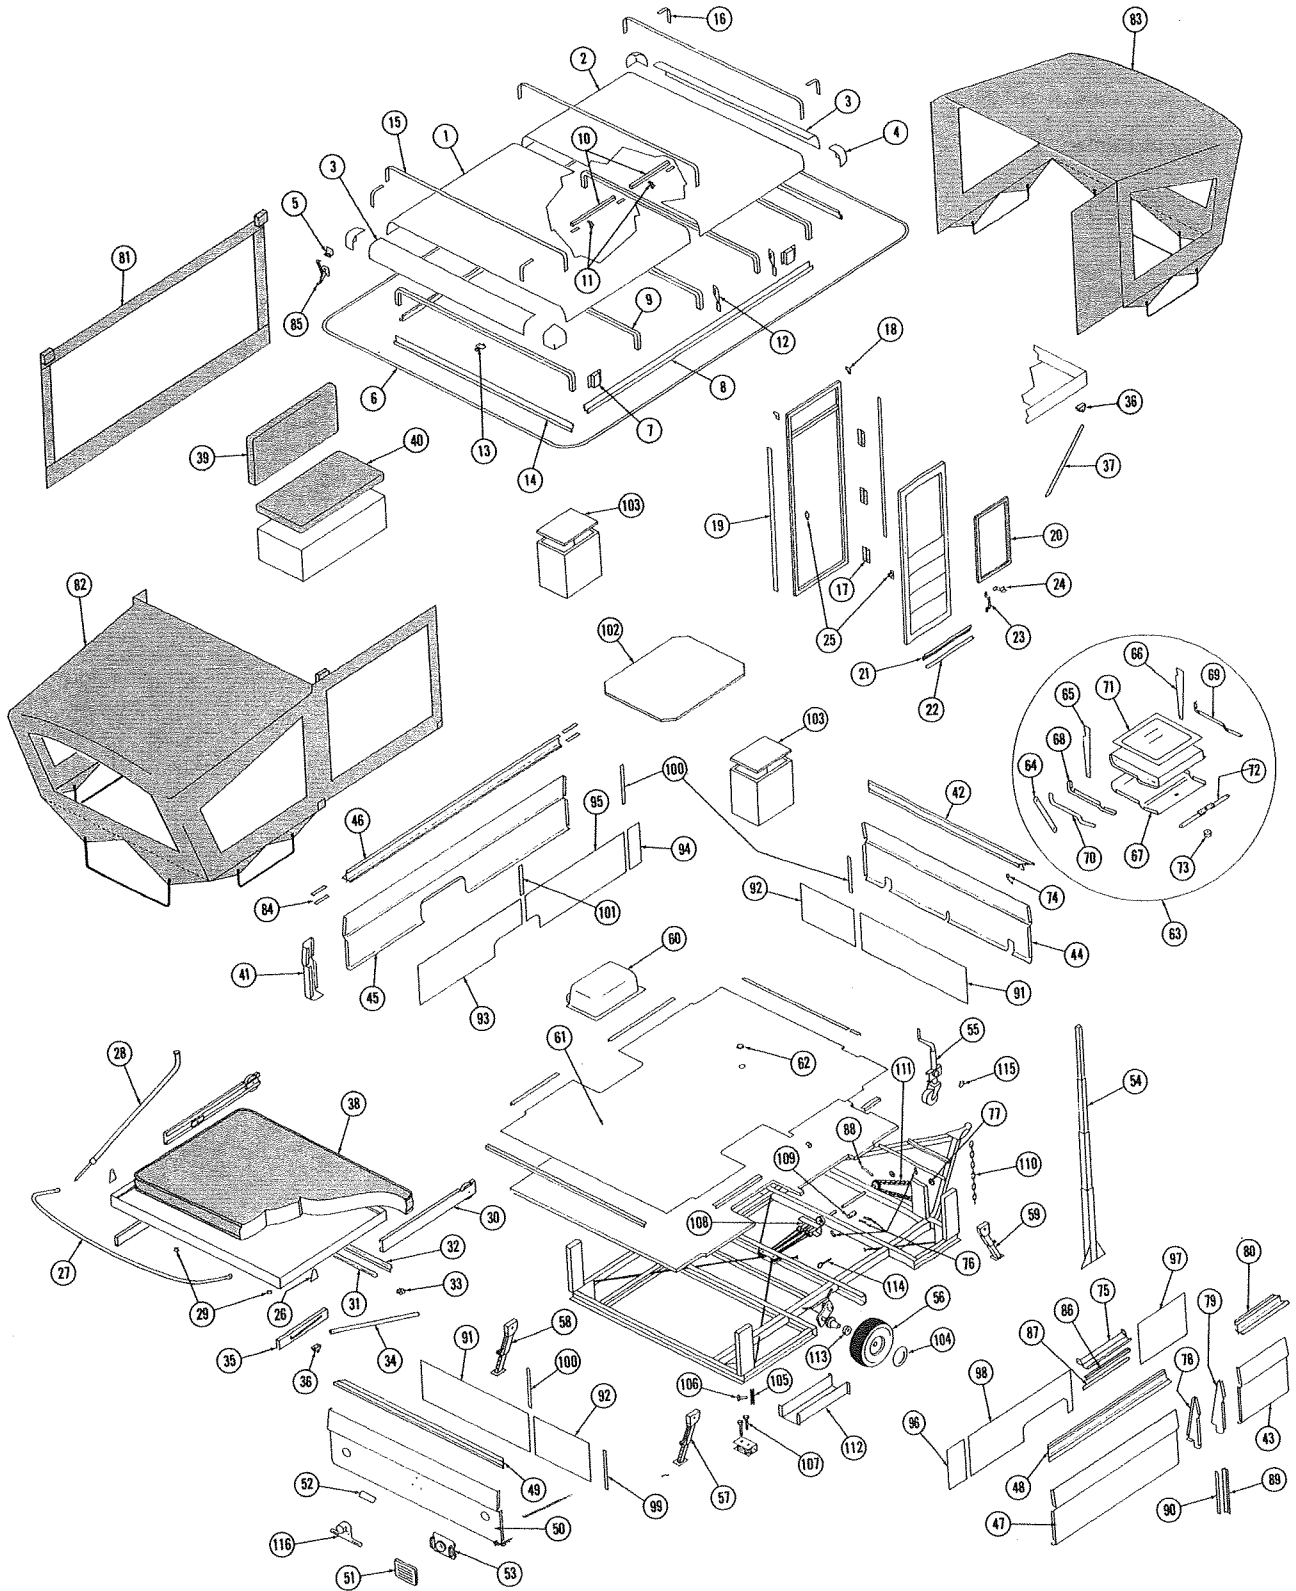

1968
CT-281

PARTS LIST

Coleman
CAMPING TRAILERS

NO.	PART NO.	PART NAME	NO.	PART NO.	PART NAME	NO.	PART NO.	PART NAME
	4720A5241	Top Ass'y. Complete (Not shown as a unit)	42.	4720A1801	End Rail Front	96.	4720A2041	Panel C.S. Rear
1.	4720A1841	Top Panel Rear	43.	4720A1391	Right Front Body Panel	97.	4720A2051	Panel C.S. Front
2.	4720A1811	Top Panel Front	44.	4720A6261	Body Panel Front (With 4730A318 metal cal & 4730A322 x 2 tongue seals attached)	98.	4720A2031	Panel C.S. Middle
3.	4720A1821	Top End Panel	45.	4720A1371	Left Side Body Panel	99.	4720A2121	Corner Divider x 4
4.	4720A1851	Top Corner	46.	4720A1361	Side Rail Left	100.	4720A2111	Panel Divider x 4
5.	4730A3701	Strike x 4	47.	4720A1381	Right Rear Body Panel	101.	4730A4931	Panel Divider x 1
6.	4720A3271	Top Seal Long	48.	4720A1351	Side Rail Right Rear	102.	4720A5561	Dinette Table
7.	4720B5411	Lift Brk't. Ass'y.	49.	4720A1791	End Rail Rear	103.	4720A3171	Small Cabinet Top
8.	4720B1681	Top Channel Side	50.	4720A1491	Body Panel Rear	104.	4730A3921	Hub Cap
9.	4720A1831	Roof Rib	51.	4720A1451	Tail Light Cover	105.	4720C2221	Pulley x 8
10.	4720A0951	Door Support Tube x 2 (4720A331 Plate x 3)	52.	4730A1801	Coleman Name Plate (With 3 pushnuts 1201C793)	106.	4720A1571	Pin Short (With cotter pin)
11.	4720A0941	Door Support x 2 (With spring washer 1202C 1202C383)	53.	4730A5991	Tail Light Ass'y. Package (Include 4720A146 cover retainer, 4720A308 tail light trim, 4720-315 tail light, 1044D0806 x 4 screw, & 4730B373 tail light gasket)	107.	4720A1561	Pin Long (With cotter pin)
12.	4720A2611	Screen Door Brk't. x 2				108.	4730A5981	Whiffle Tree & Screw Ass'y. (4720B520 Whiffle Tree) (4720A309 Screw Eye x 4) (1201 B603 Hex Lock Nut x 4)
13.	4720A5961	Support Plate Ass'y. x 1	54.	4720B5141	Lift Ass'y. Complete (With one cable clip)	109.	4720A1221	Coupling
14.	4720A1671	Top Channel End	55.	4720A6661	Jack Package (With snap ring 4720A334)	110.	4720-3031	Safety Chain
15.	4720A3291	Seal - Long	56.	4730A6331	Tire & Rim	111.	4730A3691	Chain (Includes 4730A381 connecting link)
16.	4720A3301	Seal - Short	57.	4720A5941	Stabilizer Right Rear	112.	4720A2371	Guide Channel
17.	4720A3601	Screen Door Hinge x 3	58.	4720A5931	Stabilizer Left Rear	113.	4730A4041	Bearing (Kelsey-Hayes #L44643)
18.	4720A2601	Top Door Hinge x 2	59.	4720A0731	Stabilizer Front	114.	4730A3091	Screw Eye x 4
19.	4720A0691	Door Seal Vertical x 2	60.	4720A5191	Wheel Well Ass'y.	115.	4720A3341	Snap Ring x 1
20.	4720A5751	Sliding Panel Ass'y.	61.	4720A3091	Floor Covering	116.	4720A3041	Tag holder and light
21.	4730A3801	Door Seal	62.	1213-1341	Plug			
22.	4730A3721	Metal Door Strip	63.	4720A5261	Access Door Complete			
23.	4720A3781	Screen Door Handle	64.	4720A5851	Access Door Support			
24.	4720A3961	Door Latch (With spring washer 1202C383)	65.	4720B5871	Pivot Rear			
25.	4720A6711	Strike & Catch (4720A353 & 352)	66.	4720B5861	Pivot Front			
	4720A5301	Screen Door Complete (Not shown as a unit)	67.	4720A2021	Access Door Skin			
	4720A5391	Bed Ass'y. Rear (Not shown as a unit) (With rail stop 4730A121 x 4)	68.	4720A1311	Seal Strip Rear			
	4720A5401	Bed Ass'y. Front (Not shown as a unit) (With rail stop 4730A121 x 4)	69.	4720A1301	Seal Strip Front			
26.	4720A5631	Bow Brk't. Ass'y. x 2	70.	4720A3571	Seal			
27.	4720A1251	Canvas Support Bed	71.	4730A3191	Access Door Tread			
28.	4720A5971	Canvas Support Ass'y.	72.	4730A5201	Lock Bar Ass'y.			
29.	4720A4021	Shock Cord Spool x 4 (With screw & washer)	73.	4730B3111	Lock Handle			
30.	4720A5601	Bed Extension Ass'y. (Rail stop 4730A121 x 4)	74.	4730A1221	Safety Latch			
31.	4730B2701	Bed Seal Angle	75.	4720A2621	Screen Door Support			
32.	4730A2631	Bed Seal	76.	4720A1481	Roll Pin x 5			
33.	4720A0771	Bed Support Clip x 4	77.	1212-0121	Grommet x 2			
34.	4720A0701	Bed Support Tube x 1 (Needed hardware supplied)	78.	4720A5311	Door Bulkhead Rear			
35.	4720A0981	Bed Support Rail	79.	4720A5321	Door Bulkhead Front			
36.	4720A1211	Leg Brk't.	80.	4720A1331	Side Rail Right Front			
37.	4720A3991	Front Bed Support (With hardware)	81.	4720A6461	Side Panel Ass'y. (2 canvas clips (4730A260))			
38.	4720A3111	Mattress	82.	4720A6531	Rear Ass'y. (2 canvas clips 4730A260)			
	4720A6911	Mattress Skin (For 4720A3111 Mattress) (Not shown separately)	83.	4720A6591	Front Ass'y. (2 canvas clips 4730A260)			
39.	4720A3241	Dinette Cushion Small	84.	4730A1211	Rail Stop x 4			
	4720A6921	Dinette Cushion Small Skin (For 4720A3241 Cushion)	85.	4730B3711	Latch x 2			
40.	4720A3231	Dinette Cushion Large	86.	4730A3671	Lower Door Seal			
	4720A6931	Dinette Cushion Large Skin (For 4720A3231 Cushion)	87.	4730A3741	Seal Angle			
41.	4720A1471	Body Corner Panel	88.	4730A3381	Roll Pin x 1			
			89.	4730A4901	Screen Door Seal