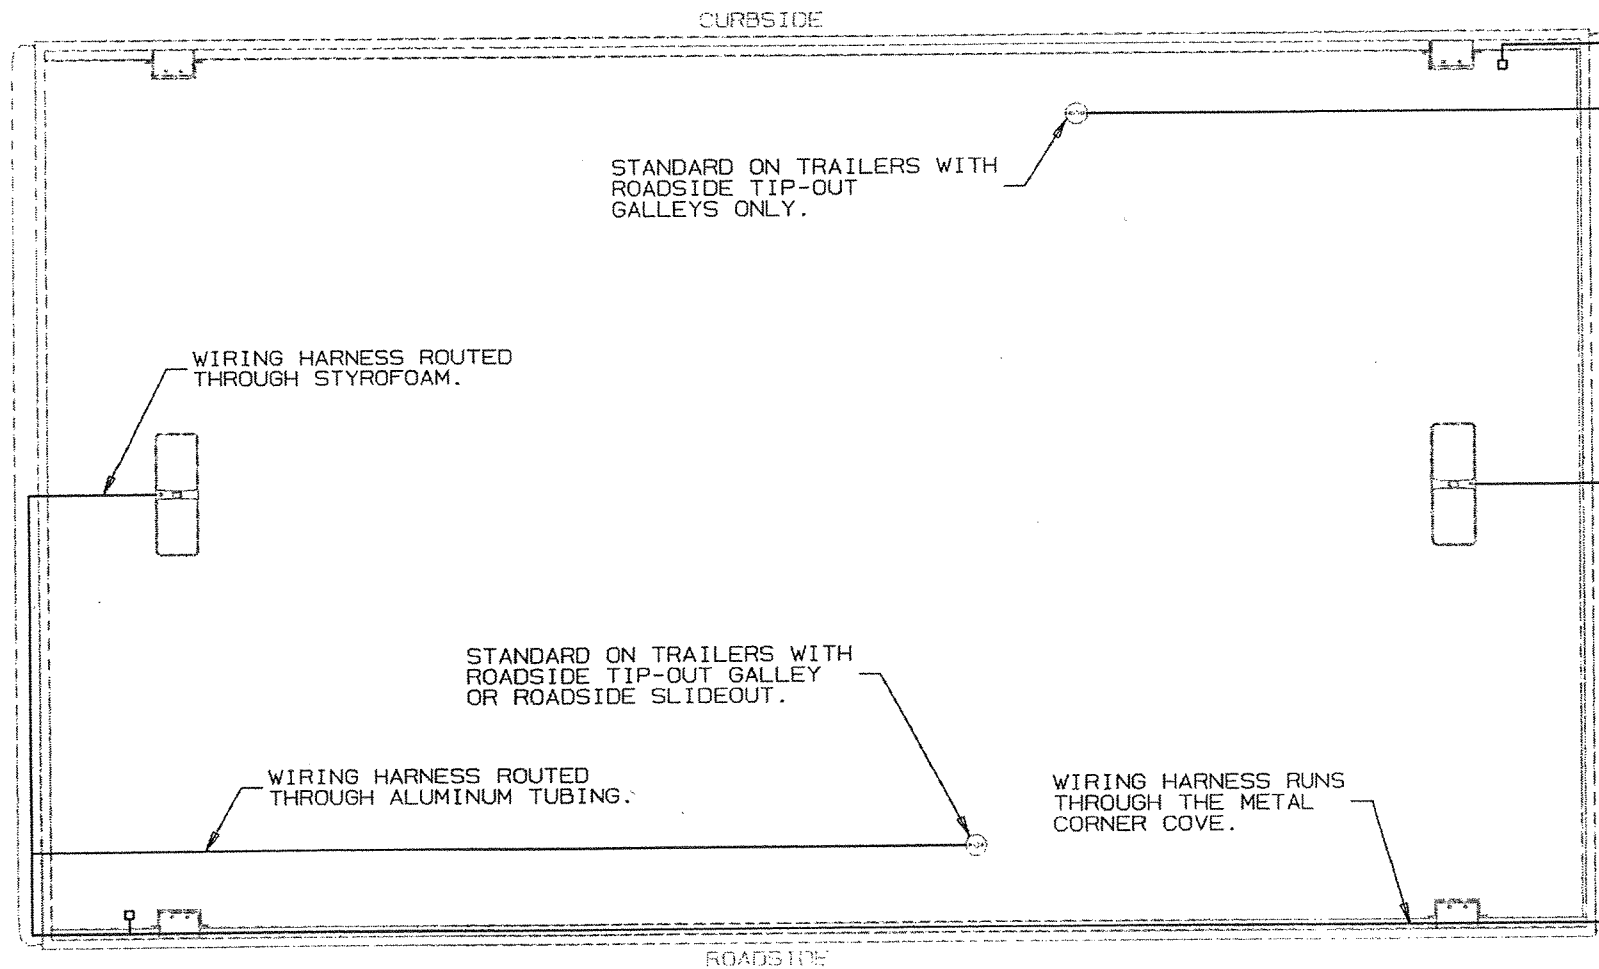

2003 GRAND TOUR/GRAND TOUR ELITE ALUMITITE 10' & 12' TOP ASSEMBLY WIRING DIAGRAM

3700tep
04-03