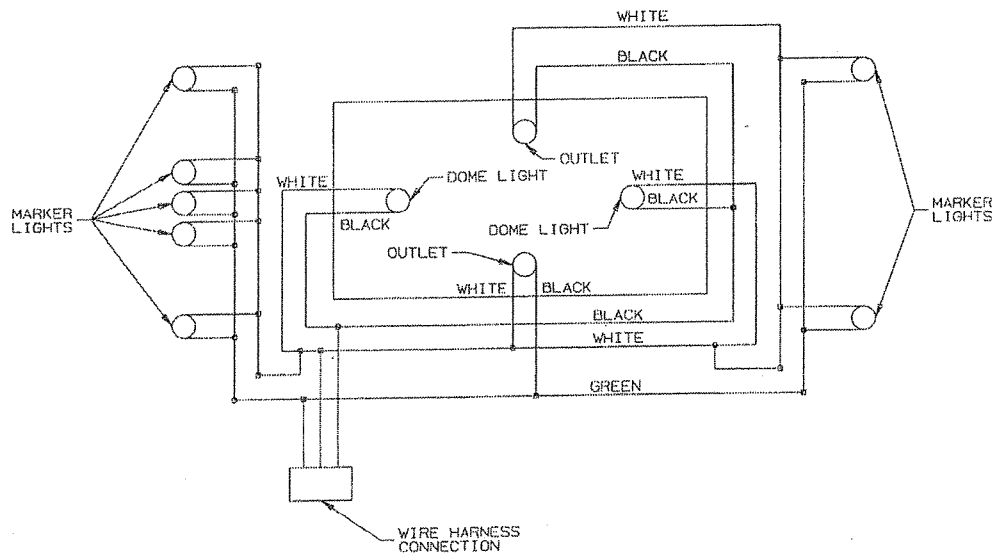

2004 Grand Tour/Grand Tour Elite Series AlumiTite 10' & 12' Top Wiring

2004 GRAND TOUR/GRAND TOUR ELITE
ALUMITITE 10' & 12' TOP ASSEMBLY WIRING

DETAIL OF WIRE ROUTING

DETAIL OF WIRE HARNESS

3800TGP
06/03