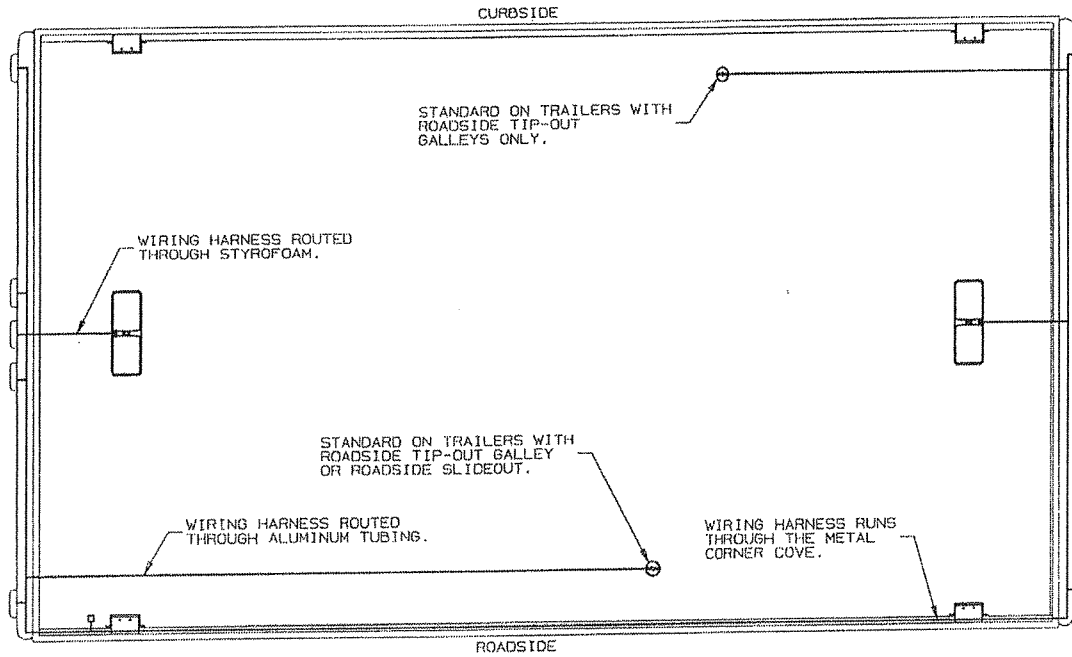

2004 Grand Tour/Grand Tour Elite Series AlumiTite 10' & 12' Top Wiring

2004 GRAND TOUR/GRAND TOUR ELITE
ALUMITITE 10' & 12' TOP ASSEMBLY WIRING

DETAIL OF WIRE ROUTING

DETAIL OF WIRE HARNESS

3800TGP
06/03