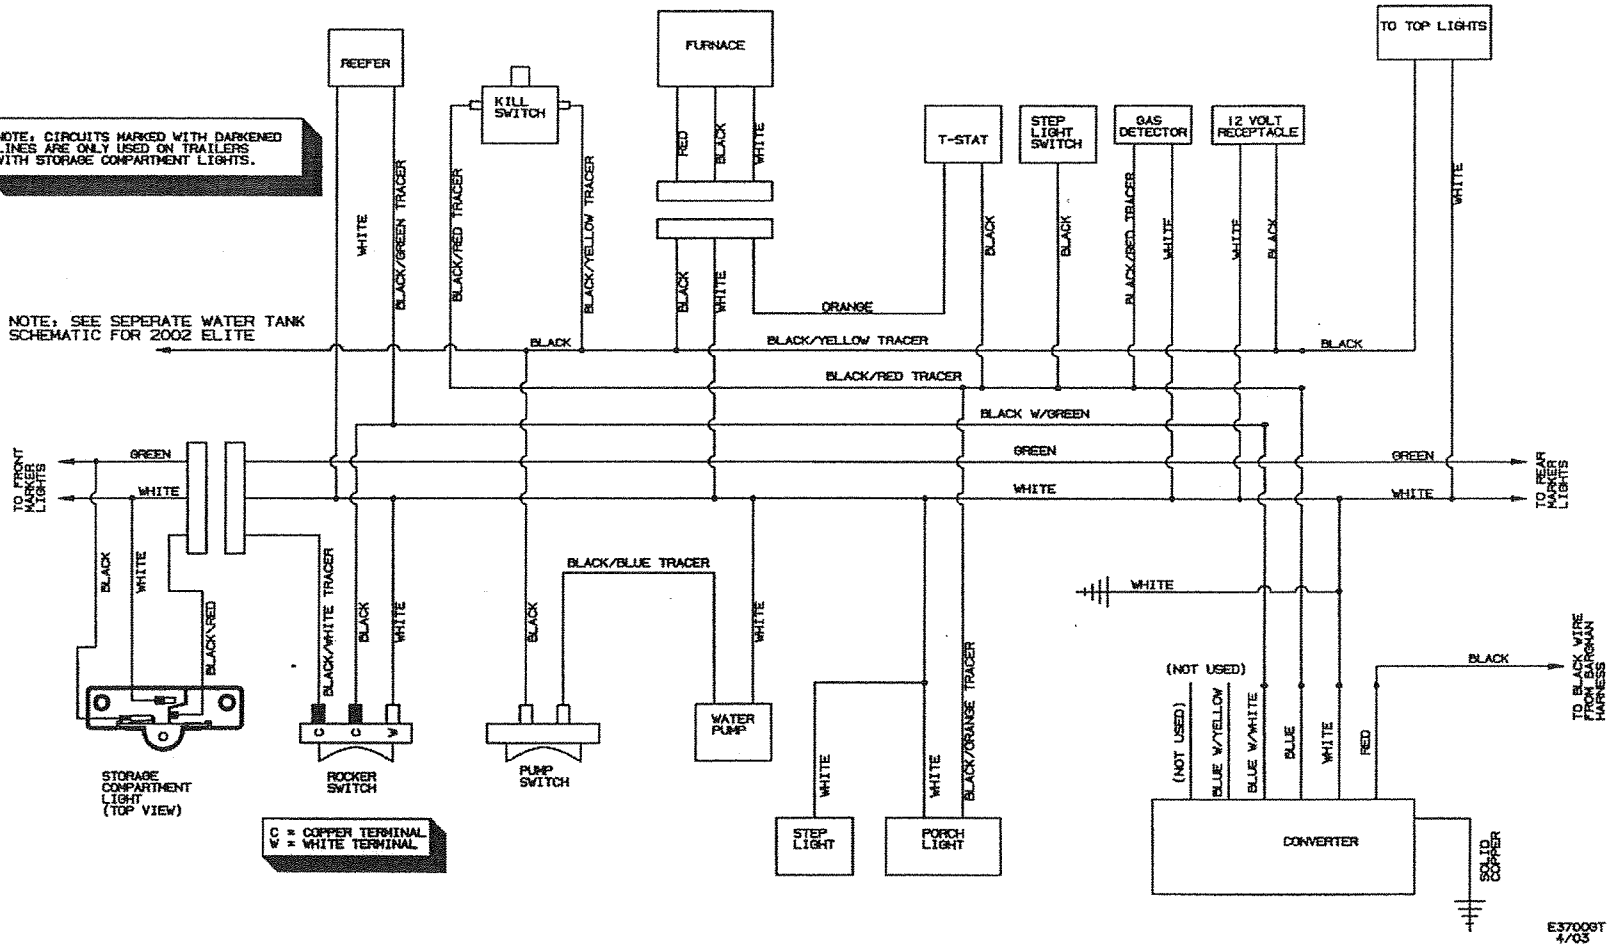

2003 GRAND TOUR/GRAND TOUR ELITE 12V INTERIOR TRAILER WIRING DIAGRAM

NOTE: CIRCUITS MARKED WITH DARKENED LINES ARE ONLY USED ON TRAILERS WITH STORAGE COMPARTMENT LIGHTS.

NOTE: SEE SEPARATE WATER TANK SCHEMATIC FOR 2002 ELITE

E37009T
4/03