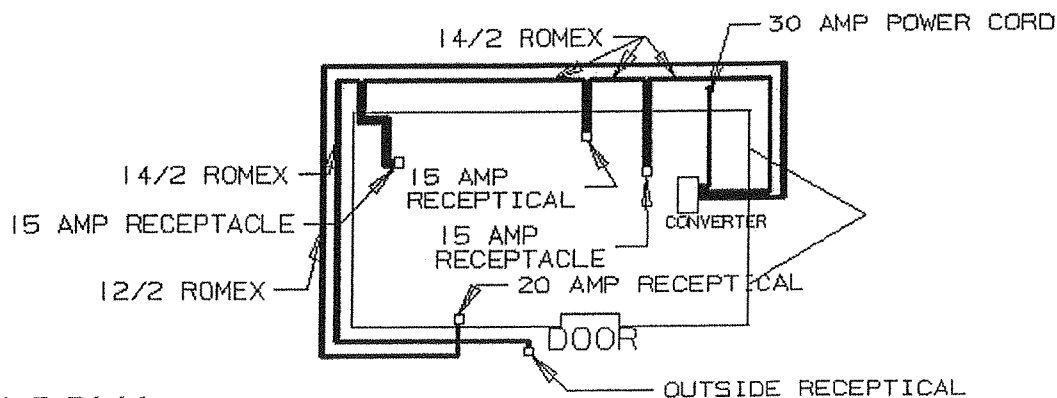

TACOMA

FAIRVIEW

TIMBERLAKE

2000 - 2003 Destiny Series Interior 120 Volt
 General Wiring Diagram
 Page 4