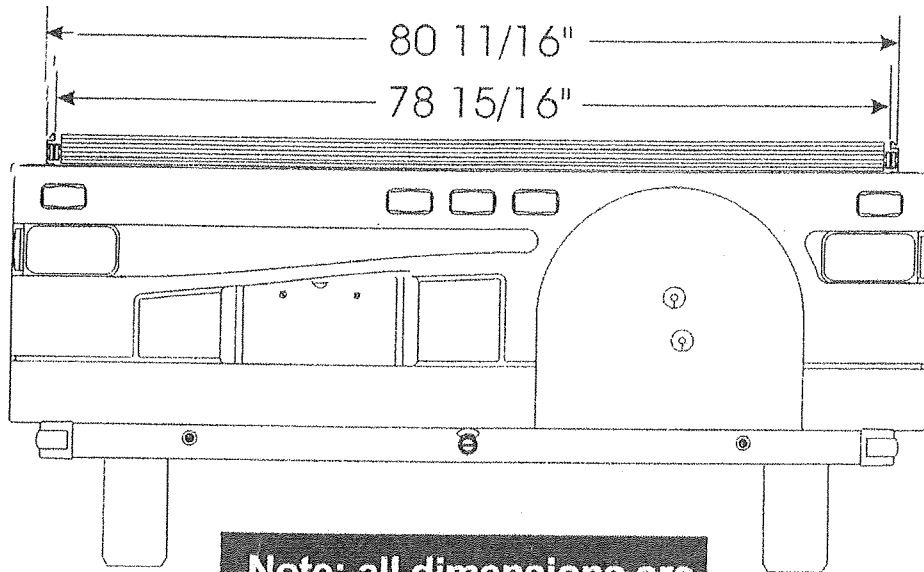

1998 TO PRESENT TRAILER BODY BED WIDTH CLEARANCE

1998 to present Models except Taos

Note: all dimensions are plus or minus 3/16"

Check distance between rails at these locations to verify proper spacing for bed operation side to side.