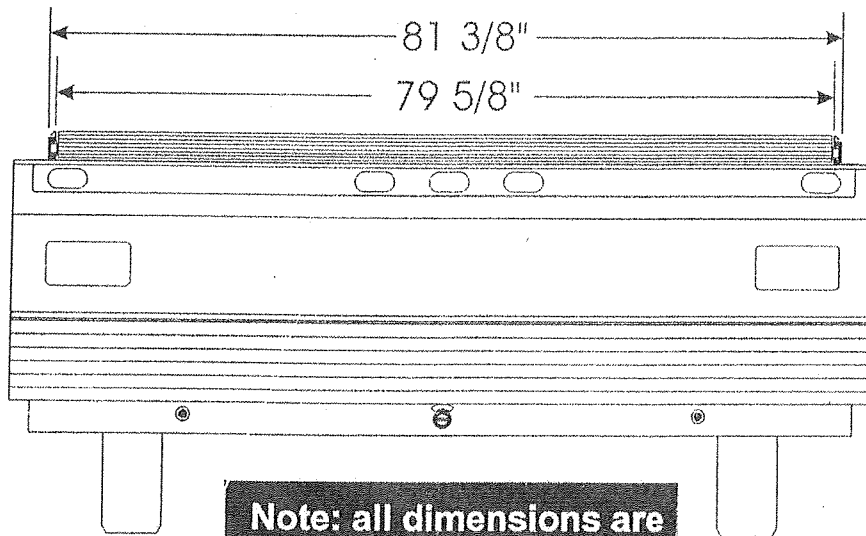

**1996 AND 1997 TRAILER BODY BED WIDTH CLEARANCE**

**1996 & 1997 Models except Taos, Laredo, and Sedona**

**Note: all dimensions are plus or minus 3/16"**

Check distance between rails at these locations to verify proper spacing for bed operation side to side.