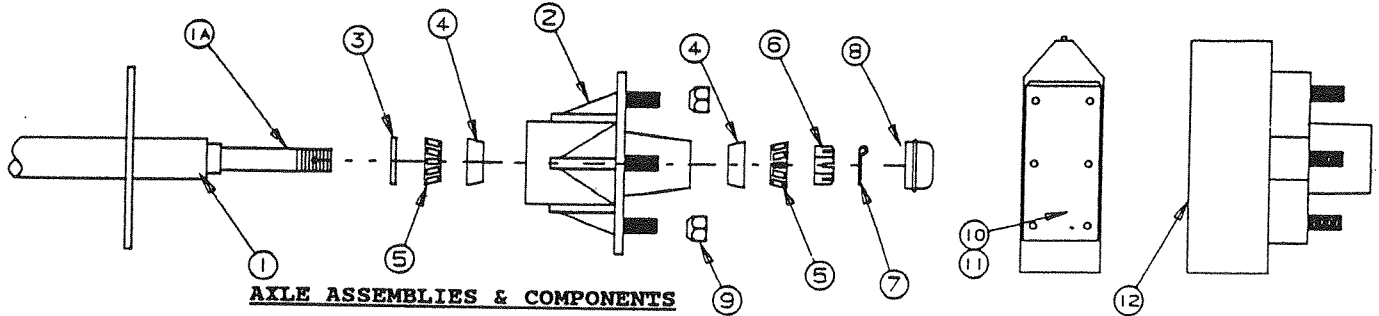

AXLE ASSEMBLIES & COMPONENTS