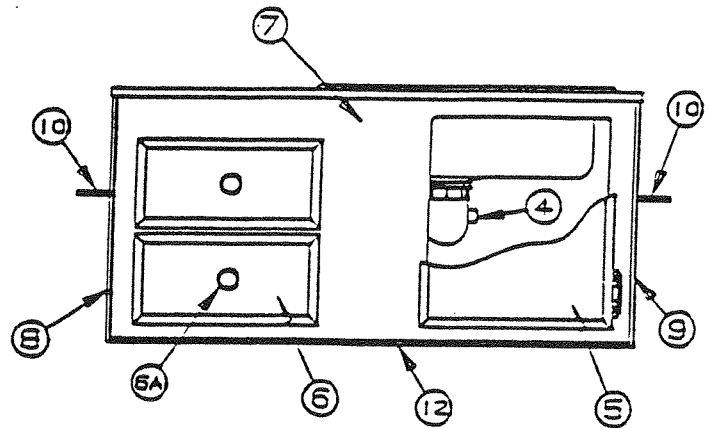

Americana 1991 REPAIR PARTS

UPPER GALLEY ASSY (RIGHT) 2595