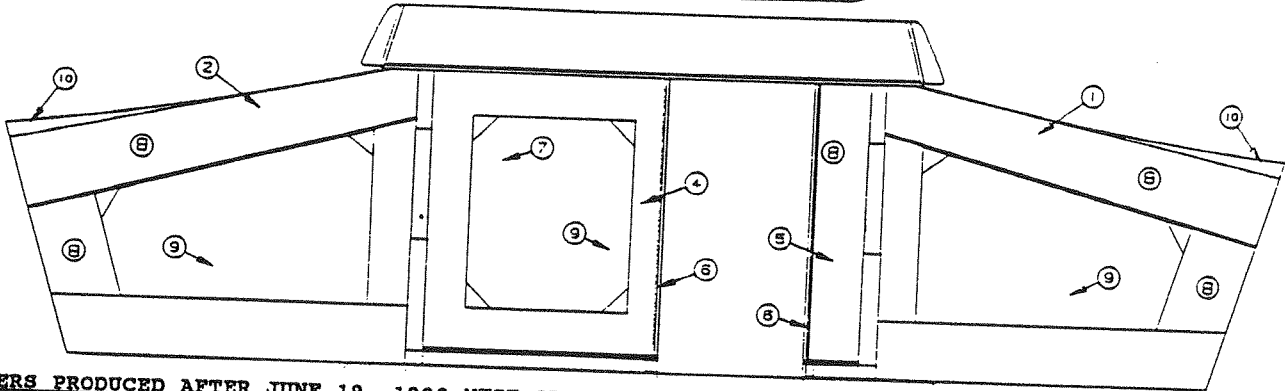

Americana 1991 REPAIR PARTS

TRAILERS PRODUCED AFTER JUNE 19, 1990 MUST ORDER THE FOLLOWING EVOLUTION III TENT SECTIONS:

EVOLUTION III ASSEMBLIES (PRODUCED AFTER JUNE 19, 1990)

CODE	PART NO.	DESCRIPTION
1	4724G7461	Front boot, 2580, 2582
	4724G7471	Front boot, 2590, 2510, 2595
2	4724G7461	Rear boot, (all)
3	4724E7701	Large window, 2580, 2582
	4724F7491	Large window, 2590, 2510, 2595
4	4724E7711	Small window, 2580, 2582
	4724F7681	Small window, 2590, 2510, 2595
5	4724E7721	Door seal, 2580, 2582
	4716E7481	Door seal, 2590, 2510
	4724F7481	Door seal, 2595

TRAILERS PRODUCED PRIOR TO JUNE 20, 1990 MUST ORDER THE FOLLOWING EVOLUTION III TENT SECTIONS:

EVOLUTION III ASSEMBLIES

CODE	PART NO.	DESCRIPTION
1	4724F7461	Front boot, 2580, 2582
	4724F7471	Front boot, 2590, 2510, 2595
2	4724F7461	Rear boot, (all)
3	4724D7701	Large window, 2580, 2582
	4724E7491	Large window, 2590, 2510, 2595
4	4724D7711	Small window, 2580, 2582
	4724E7681	Small window, 2590, 2510, 2595
5	4724D7721	Door seal, 2580, 2582
	4716D7481	Door seal, 2590, 2510
	4724E7481	Door seal, 2595
6	4060100056	Door seal extrusion 46" (rubber)
7	3758400001	Screen
8	8115400017	"Evolution III" - 7 oz.
9	4064101201	Clear vinyl 41" - 12 mil.
10	8118001428	Top Vinyl, pewter back - 80"
11	4060000024	Top seal rubber arrowhead (sewn on tent sections)
12	4060000055	Tubing 5/16" (slide evolution into body rail)
13	8160000320	Bias binding (gray)
14	6650500128	Talon chain zipper, white (used around windows)
15	4716-0851	Evolution III patch pkg 12"x14"
16	1225G3468	Zipper slider half, grey
17	1225G3478	Zipper pin half, grey
18	1225-4441	Zipper pull, M5

Items 3, 11 - 18 not shown in drawing

Evolution III - Grey
Pewter Vinyl - Outside
White Vinyl - Inside

CODE	PART NO.	DESCRIPTION
1	4727V6821	Front boot, 2580, 2582
	4724F6741	Front boot, 2590, 2510, 2595
2	4727V6821	Rear boot, (all)
3	4727V6801	Large window, 2580, 2582
	4724D6771	Large window, 2590, 2510, 2595
4	4728F6871	Small window, 2580, 2582
	4724D5681	Small window, 2590, 2510, 2595
5	4728F6851	Door seal, 2580, 2582
	4716E5691	Door seal, 2590, 2510
	4724E5691	Door seal, 2595

Item 3 not shown in drawing.

Canvas - Tan
White Vinyl - Outside
White Vinyl - Inside

Note:

1225U3518	- Zipper pin half
1225U3508	- Zipper slider half
1225-4191	- Zipper pull, M5
6650500027	- No. 5 Ziplon chain zipper, suntan (used around window)
4727-4471	- Canvas patch pkg, 12" x 14
4714D1611	- 54" x 3 yds screen pkg
4714-0361	- 54" x 13 yds screen pkg
4714-2171	- Dry clean pad M5
4714B6021	- 14' Shock cord pkg M2
4744-4578	- Zipper pull tag
4724-2011	- Shock cord clamp, M10
8114210114	- 42" 10/10 Army duck canvas
8118001420	- 80" Vinyl coated polyester
4064101201	- 41" 12 mil. clear vinyl
8160000311	- Bias binding
4743-1588	- K Kote seam sealer