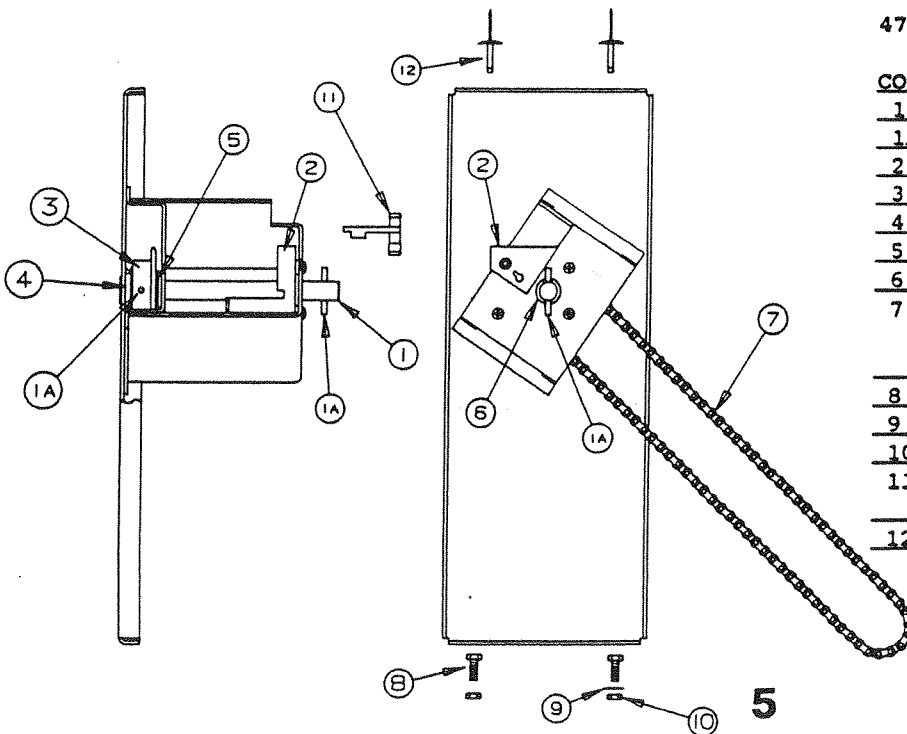

CRANK AND SPROCKET ASSEMBLIES

4720H5801 Crank and sprocket assembly

CODE	PART NO.	DESCRIPTION
1	4730D340	Shaft
1A	4720B1481	Roll pin, M10
2	4746-0198	Ratchet bracket
3	4730B3858	Sprocket x2
4	4730B3828	Bronze bearing x1
5	1202-2828	Washer x4
6	4737-4688	Bushing x1
7	4745A0691	Chain
	4730A3811	Connecting link
	4714-0351	Offset connecting link
8	4731-3878	Hex-head bolt x2
9	1202B0438	Washer x1
10	1201B6038	Hex-nut x2
11	4737A4671	Butterfly switch (w/cap)
	4737-4698	Black cap x2
12	1203C8721	Rivet x2, M25