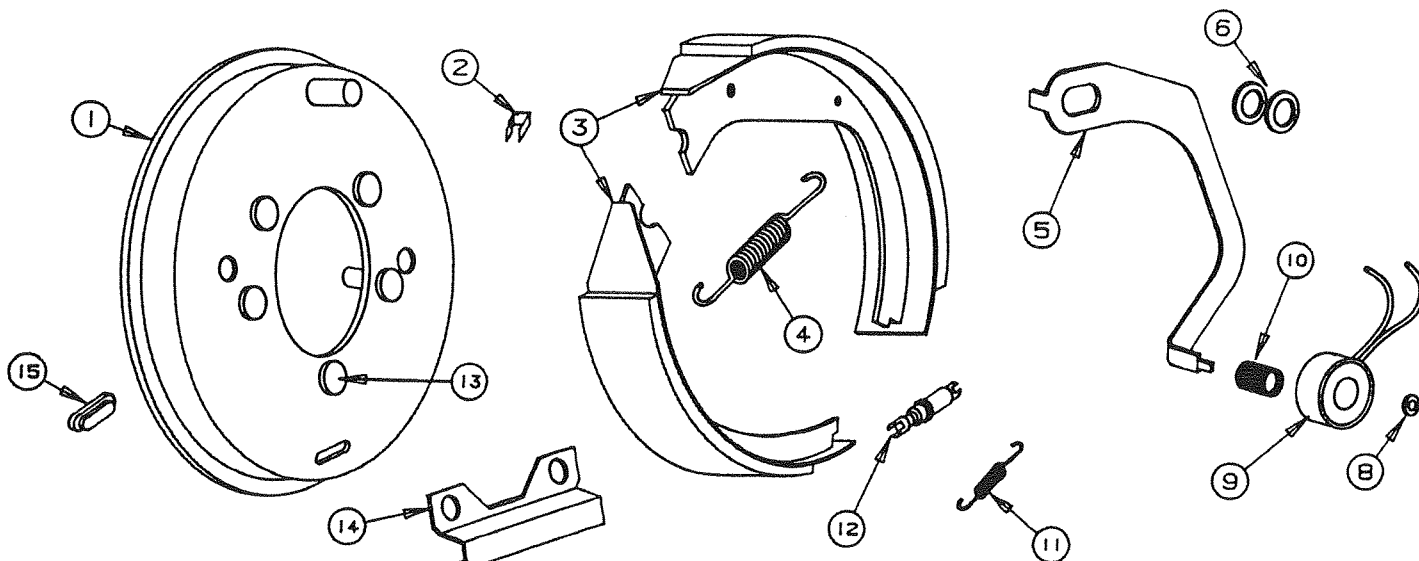

Americana 1991 REPAIR PARTS

ELECTRIC BRAKE PACKAGE (COMPLETE)

4714H2011 for 1 1/16" diameter straight spindle

Item	Fleetwood Part NO.	Dexter Part No.	Qty/ Brake	Description
1	Note	36-36-4	1	Backing plate assy
2	Note	46-23	2	Shoe hold-down spring
3	4714B2071	40-125	1	Primary shoe and lining assy and
		40-49	1	Secondary shoe and lining assy
4	4714A2411	46-24	1	Retractor spring
5	4714-2841	47-30-4	1	RH actuating lever arm and
		47-29-4	1	LH actuating lever arm
6	4714A2461	46-30	2	Anchor post clip, M2
7	*Note	27-5	1	Wire clip
8	4714A2471	46-39	1	Magnet retainer clip, M2
9	4714C2451	42-44	1	Magnet assy kit; includes 1 magnet, 1 spring and 1 retainer clip
10	4714A2421	46-25	1	Magnet housing spring
11	4714A2101	46-22	1	Adjustable screw spring
12	4714A2041	43-11	1	Adjusting screw
13	Note	7-41	4	Backing plate bolt
14	Note	64-1	1	Stabilizer bracket
15	Note	46-7	1	Plug

4733A3521   23-48   RH complete brake assy only
4733A3531   23-47   LH complete brake assy only

NOTE: Must be ordered through Dexter.
When ordering with Dexter please
supply their vendor number.

Phillips Industries/Dexter Axle Division
1-219-295-1900 Customer Service Department