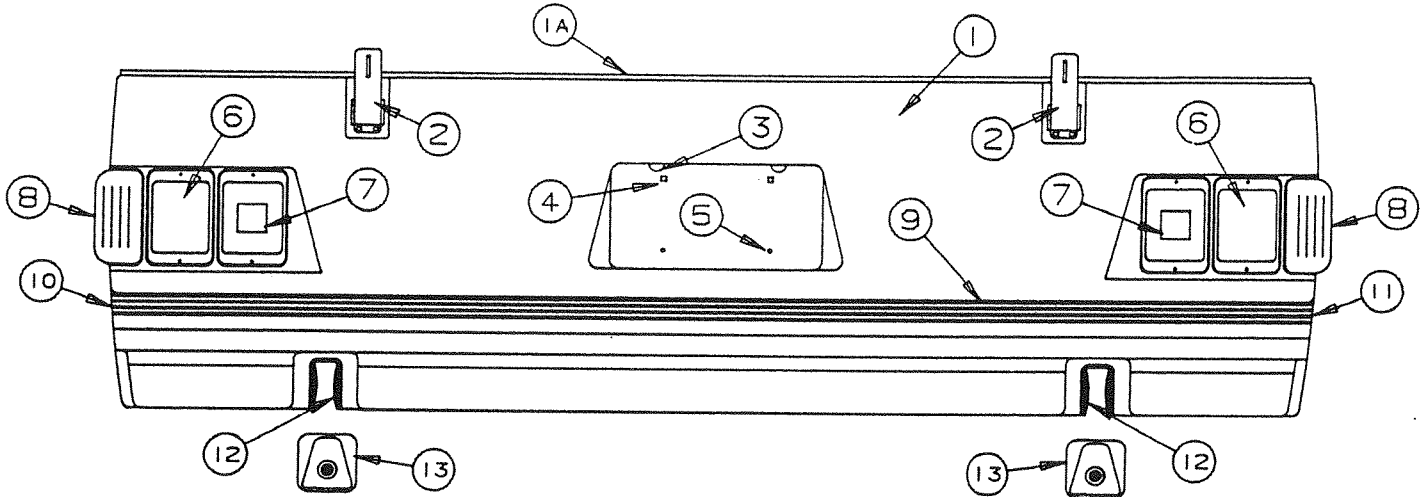

Americana 1991 REPAIR PARTS

REAR BODY PANEL ASSY COMPONENTS

CODE	PART NO.	DESCRIPTION
1	4733R1011	Rear body panel (all)
1A	4720J179	Body rail
2	4741B6041	Top latch w/o lock x2
	4741-8218	Screw
	4749-484	Foam pad, 1 5/8" x 2"
3	4739B4311	License plate light x2
4	4732-1181	Plastic grommet, M4
5	4737A0728	Rubber bumper x2
6	4734D3921	Taillight x2
	4716-1021	Taillight lens (only)
	4716-064	Screw x4 (screw lens to base)
	4747-2558	Expansion rivet x4
7	4734D3911	Backup light x2
	4716-1031	Backup light lens (only)
8	4714F0851	Corner light x2
	4716-1011	Corner light lens red (only)
	4716-064	Screw x4 (screw lens to base)
	4747-2558	Expansion rivet
9	4716D512	Trim tape (6 ft required)
10	4744E3538	Corner die cut trim tape (left rear)
11	4744E3548	Corner die cut trim tape (right rear)
12	4737B4458	Gasket x2
13	4744A5571	Bumper pad
	1200B3038	Bolt x2 (bolt pad to frame)

4716C2151 Front/Rear Body
Panel Trim Tape Kit