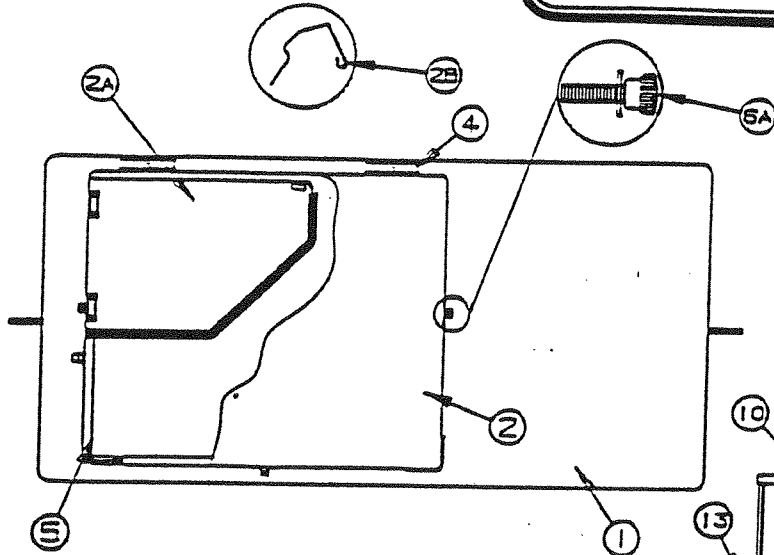

CODE	PART NO.	DESCRIPTION
4A	4741E413	Stove fin
	4060000253	Edge molding, 17" in length
	4741A440	Hinge x2
5	4733-4018	Stove cover latch x1
	1203E248	Machine rivet x2
	4733-4028	Strike x1 (screwed to galley top)
	4737-8478	Screw x1
6	4739A282	Hinge x2
	4716-052	Screw x2
	1201B6958	Nut x2
	1203E248	Machine rivet x4
7	4739F2931	Stove box 3 burner 2580, 2590, 2510
	4739C2871	Stove box 2 burner 2582
	4738-3088	Screw x4
8	4744B2401	Cook top stove 3 burner 2580, 2590, 2510
	4744B2381	Cook top stove 2 burner 2582
8A	4716-9721	Grate clip pkg, M8
8B	4716-0881	Thumb screw and washer x2, M6
9	1226D1538	Stove fin latch
	1203-8678	Rivet x2
10	4749A2481	Door panel 2580, 2582, 2590, 2510
	4749-4118	Screw (screw door panel to cabinet front)
	(Door panels are shipped less handle & hinge)	
10A	4739B0508	Door pull x2
	4716-055	Screw x2
10B	4745A2618	Hinge, spring loaded
	4749-4118	Screw x3
11	4744E5891	Drawer assy, 2580 x2
	4749A5611	Drawer assy, 2582, 2590 x2
	4744E5741	Drawer assy, 2510 x2
11A	4749-2308	Drawer pull
	1022B0818	Screw x1
12	4749-244	Upper galley front, 2580 (short)
	4749-263	Upper galley front, 2590 (short)
13	4749-242	Upper galley front, 2580, 2590 (long)
	4749A1638	Upper galley front, 2582 (long)
	4744D139	Upper galley front, 2510 (long)
14	4749-243	Galley trim upper x2 2580, 2590
	1203-8641	Rivet x3, M50
	4749-4108	Screw x6
15	4744D0708	Upper galley side left (all)
16	4749-223	Upper galley side right (all)
17	4744A509	Upper galley angle assy x2
18	4064700189	PVC extrusion 3' (on bottom of galley)
19	4749-260	Galley trim angle (all) (must cut to size)
20	4734A0671	Drain trap, M2