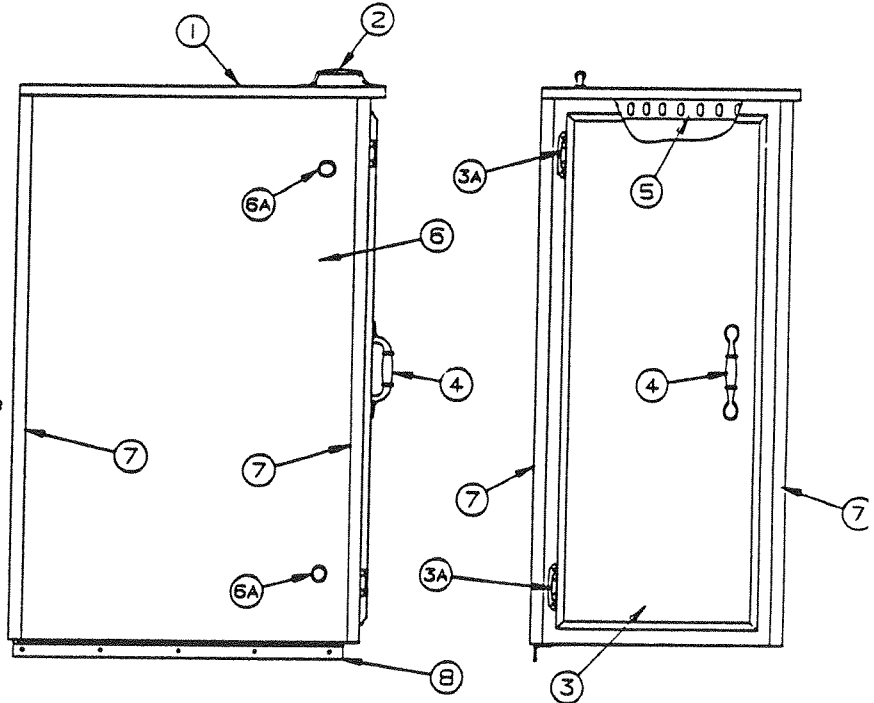

WARDROBE CABINET ASSEMBLY - 2590

4744C6351 - Wardrobe cabinet assembly

CODE	PART NO.	DESCRIPTION
1	4745C1931	Cabinet top
	4716-178	T molding 3/4"
2	4739A0508	Handle
	4716-055	Screw
3	4745E1791	Door panel
	4738-3088	Screw x2 (screw door panel to cabinet front)
3A	4745A2618	Hinge, spring loaded
	4749-4118	Screw x3 (screw hinge to door panel)
4	4739B0508	Door pull
	4716-055	Screw
5	4745-1851	Wardrobe hanger
	1103B0808	Screw x3
6	4747A091	Cabinet side
6A	4746-1418	Bushing x2
7	4745C2211	Outside corner x4
8	4744-4511	Hinge x1
	4716-076	Screw x5
	4744-467	Hinge spacer

4723D7811 Wardrobe backrest assy, 2590
4716B7811 Wardrobe backrest cvr, 2590

4723D7821 Wardrobe cushion assy, 2590
4716B7821 Wardrobe cushion cvr, 2590

WARDROBE CABINET ASSEMBLY - LOWER

4744B633 - Wardrobe cabinet assembly lower

CODE	PART NO.	DESCRIPTION
1	4744A456	Cabinet front
2	4745-4091	Hinge
3	4744A455	Cabinet front
4	4745-4101	Hinge
	4716-076	Screw
5	4723-835	Velcro hook
6	4744-483	Wardrobe decal
7	4744A476	Catch plate
7A	4744-476	Catch plate
8	4724D2631	Velcro loop