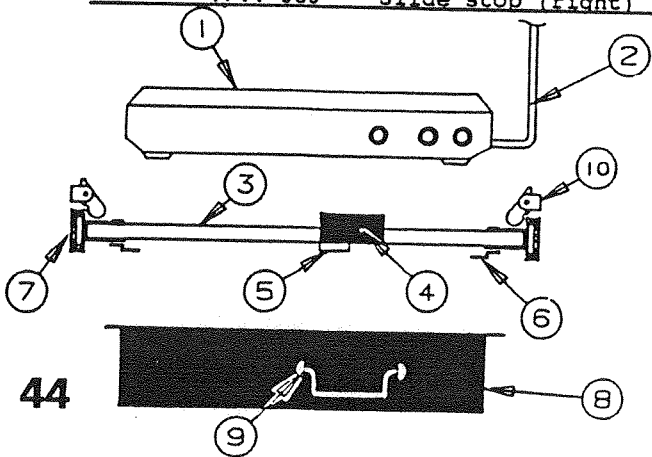

4744G555 OUTSIDE STOVE SHELF ASSEMBLY - 2510 (Stove and Slide Stops Not Included)

CODE	PART NO.	DESCRIPTION
1	4739A6981	Propane stove Electronic Ignition
2	4714-7931	12' Flexible gas hose
3	4744F214	Stove shelf
4	4744A344	Handle bracket
5	4744-331	Drawer stop
	4744-4608	Rivet, M25
6	4744-341	Drawer slide x2
	4716-056	#10 x 7 1/8" screw x2
	1201B6388	Nut x2
	4739-2918	Screw cap x2
	4739A2908	Screw cap washer x2
7	4744-3141	Shelf slide assy (set) 1 left and 1 right
	4744A317	Slide angle - right
	4744A318	Slide angle - left
	1203-8978	Rivet
	4738A375	Slide angle bracket
	1203-8641	Rivet, M50
8	4744B649	Drawer assy

CODE	PART NO.	DESCRIPTION
9	4744-328	Handle
	4744-329	Handle bracket
	1203-8951	Rivet, M25
10	4744-584	Slide stop (left)
	4744-585	Slide stop (right)