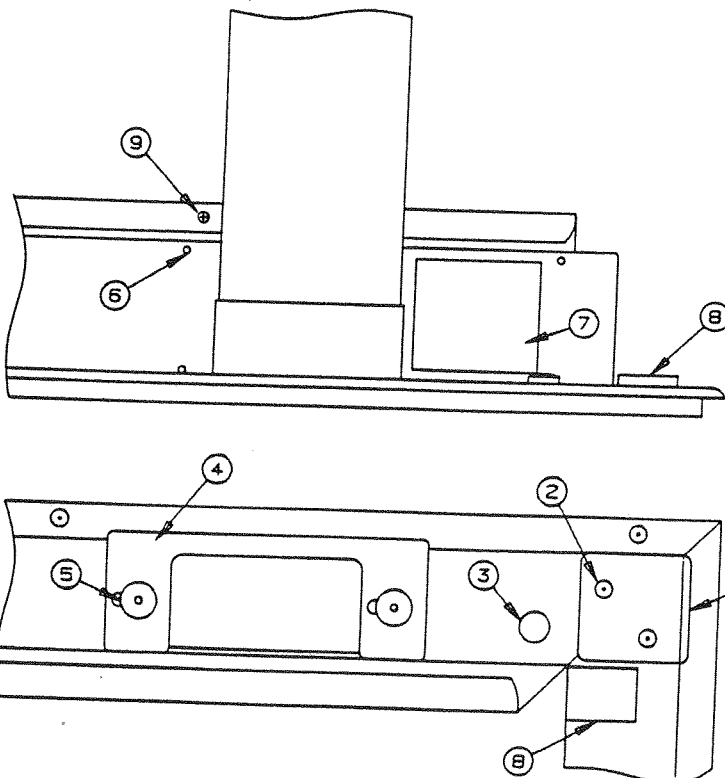

MITER COVERS & LIFT TRIM - AMERICANA SERIES

CODE	PART NO.	DESCRIPTION
1	4737B9111	Miter cover, M4 curbside rear/roadside front
	4737C9101	Miter cover, M4 curbside front/roadside rear
2	4733C0601	Rivet, M25
3	4739A2908	Screw snap cap x1
	4739-2918	Washer x1
	4741-9108	Screw x1
4	4734D4111	Lift trim x1
	4733-3398	Plastic washer x2
5	4744A3301	Rivet x2, M25
	4744A958	Foam gasket x1
6	4710-3621	Roll pin x4, M10
7	4723B8071	Velcro hook, 2-1/2" x 2-1/2"
8	4747-2171	Bug hole patch (furry tape)
9	1103E0608	Screw (to hold tent section in place)