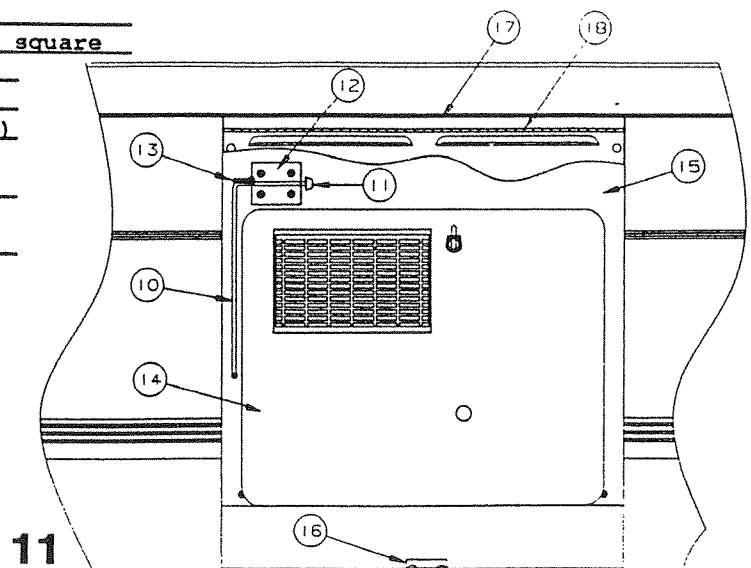

CODE	PART NO.	DESCRIPTION
1	4747B8621	Curbside rear body panel
2	4747B8231	Hot water vent hatch
	4744-2571	Lock
	4747-924	Grill
3	4747B8611	Curbside center body panel
4	4716D512	Trim tape (6 ft. required)
4A	4749A8708	Fleetwood decal x1
5	4734J179	Side body rail
	4350000094	Grey foam tape, 1/4" wide
	4733C0601	Rivet, M25
5A	4733-0731	Rail stop vinyl, 6"
	4350000093	Double stick tape 6"
	4733-4118	Tek screw
5B	4730B1211	Rail stop vinyl, 16 3/16", M4
	4350000093	Double stick tape, 16 3/16"
6	4723B8071	Velcro hook 2-1/2" x 2-1/2" square
7	4724G2631	Velcro hook 3/4 wide
8	4745A1908	Coleman logo
8A	4716A250	Pin stripe, (6 ft. required)
9	4733-2818	RVIA registration tag
	1203-8678	Rivets x2
10	4747-2401	Prop rod x1
	4749-2071	Black vinyl cap x1
11	4747-932	Black pushnut cap x1
12	4747-241	Prop rod bracket x1
	4733-4118	Tek screw x4
13	1017B1018	Screw x1
	1201B6928	Nut x1
	4749-2071	Black vinyl cap x1
14	4714G3391	Hot water heater door
	4747-924	Grill
15	4747A189	Water heater plate
16	4747-252	Latch angle x1
	4733-4118	Tek screw x2
17	4747B9381	Hinge bracket
18	4747A9391	Hinge painted

4716C2131 Right Rear (Curbside)
Body Panel Trim Tape Kit