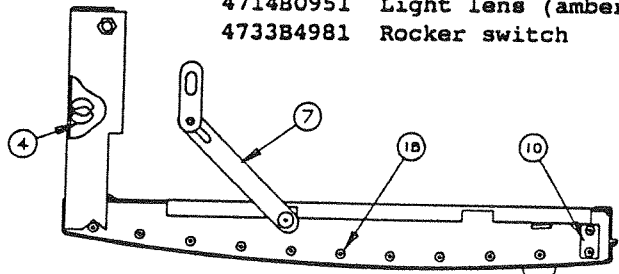

ACCESS DOOR ASSEMBLY