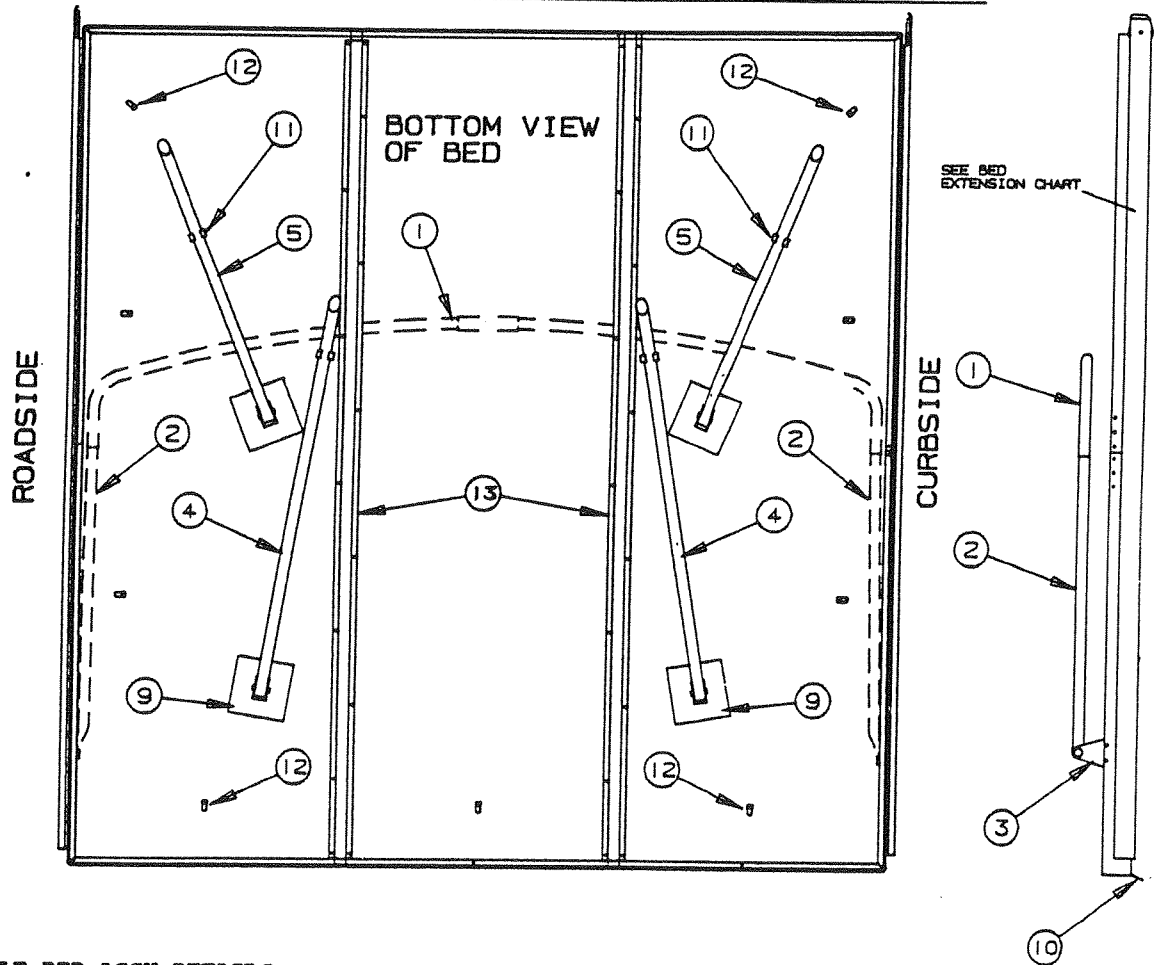

MATTRESS ASSEMBLIES

	Front Bed		Rear Bed	
	Assembly	Cover	Assembly	Cover
2580 Sun Valley	4724B8071	4716B8071	4724B8071	4716B8071
2582 Laramie	4724-8151	4716-8151	4724-8151	4716-8151
2590 Shenandoah	4724K5491	4724L5471	4725V5391	4716V5391
2510 Sequoia	4723F7071	4716F7071	4724B8081	4716B8081
2595 Williamsburg	4724L6121	4723L5011	4725T6201	4725T6191