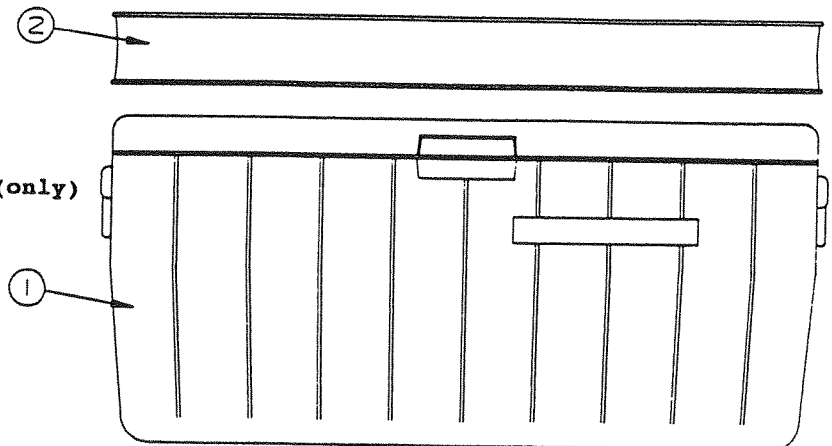

1. 5294B806 Cooler Assembly,
  Models 2582, 2580 Only
  68 Quart, Cushion Cooler
2. 4749-5921 Cooler Cushion Assembly (only)