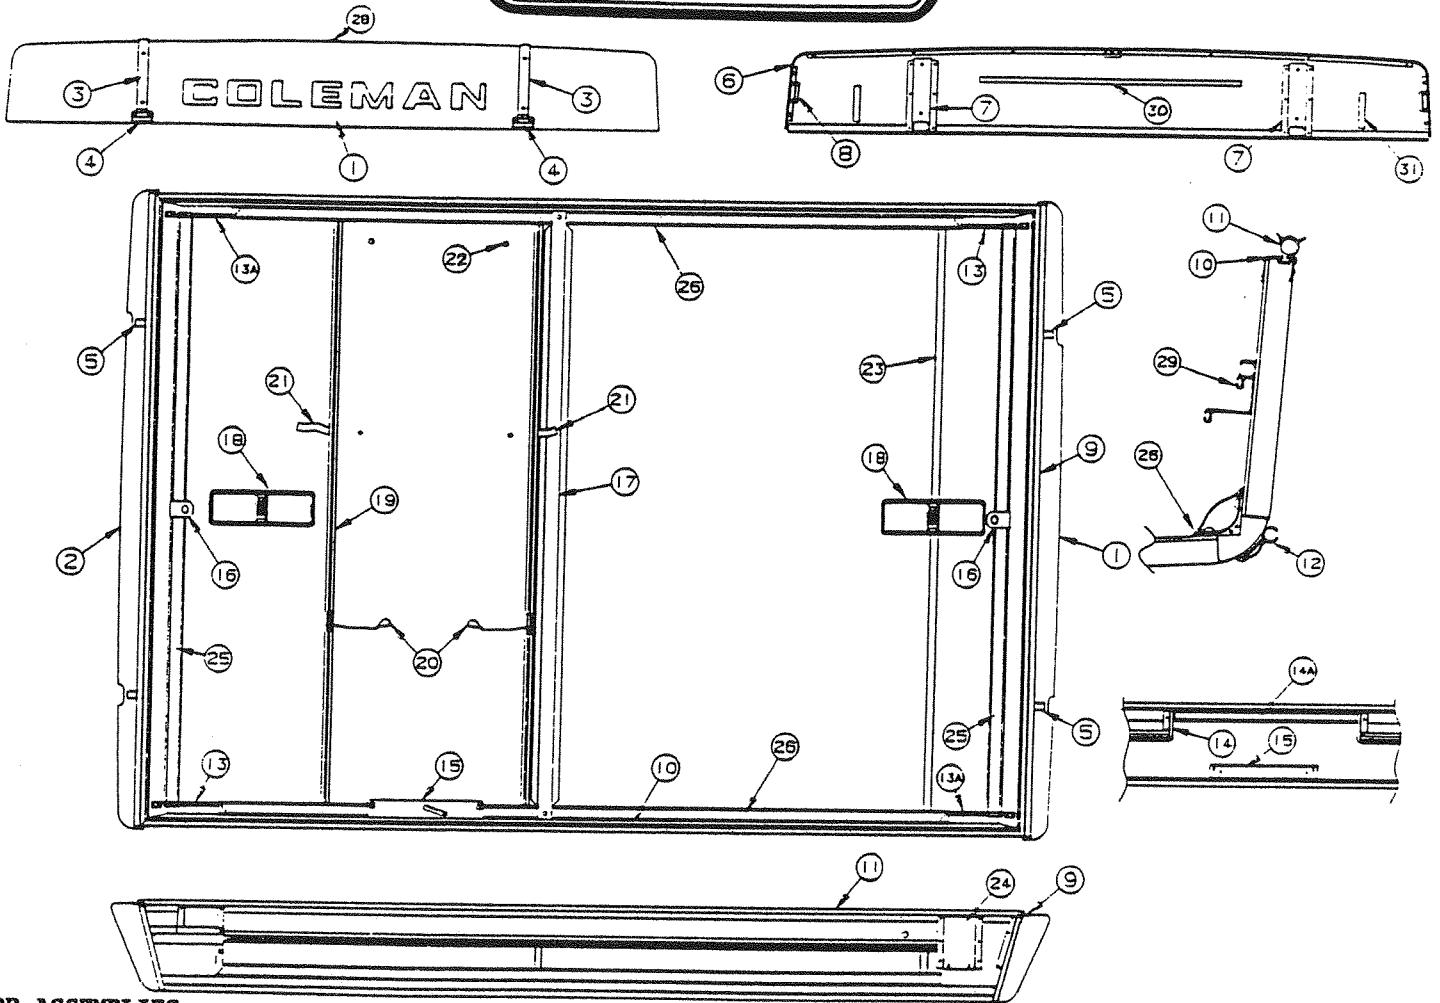

TOP ASSEMBLIES

AMERICANA SERIES (Colonial White)

4749-5601 - Top assembly 2580, 2582
4744C6441 - Top assembly 2590, 2510, 2595

CODE	PART NO.	DESCRIPTION
1	4749A1481	Top end cap rear
	4747-1058	Plastic rivet x4
2	4749A1471	Top end cap front
	4747-1058	Plastic rivet x4
3	4749B0981	Top trim, M2 x2
	4716-082	Screw x4
	4060000106	Top trim, 1" pc.
4	4749A1441	Strike, M2 x2
	4741B9368	Screw x2
5	4060000106	Top trim 1 3/4" x4
6	4749-1621	End trim,
	1103E1018	Screw x11 (each end)
7	4749A551	End cap bracket x2
	1103E1018	Screw x6
	4350000175	1/8" x 5/8" Live rubber tape
8	4749B127	Side bracket x3,
	1103E1018	Screw x2

9	4741D213	Top seal extrusion x2 (frt/rea)
	1103E1018	Screw x2
10	4741C314	Top seal extrusion x2 2580, 2582
	4741C188	Top seal extrusion x2 2590, 2510, 2595
	1103E1018	Screw x8
11	4060000015	Top seal (black rubber)
12	4728B2081	Canopy track, (all) (must cut to size)
	4741B9368	Screw x13
	4350000175	1/8" x 5/8" Live rubber tape
	4060000096	Vinyl cover
13	4741E3541	Lift cover (Curbside front/Roadside rear)
13A	4741F1281	Lift cover (Roadside front/Curbside rear)
	4716-077	Screw x4
	4741C3558	Hole plug x2
	4350000022	Foam tape
	4724D0991	Lift pocket fastener, M4
14	4741-8841	Screen door bracket
	4733-4138	Screw
	4744A465	Velcro hook 2" x 3/4"
14A	4350000022	Foam tape