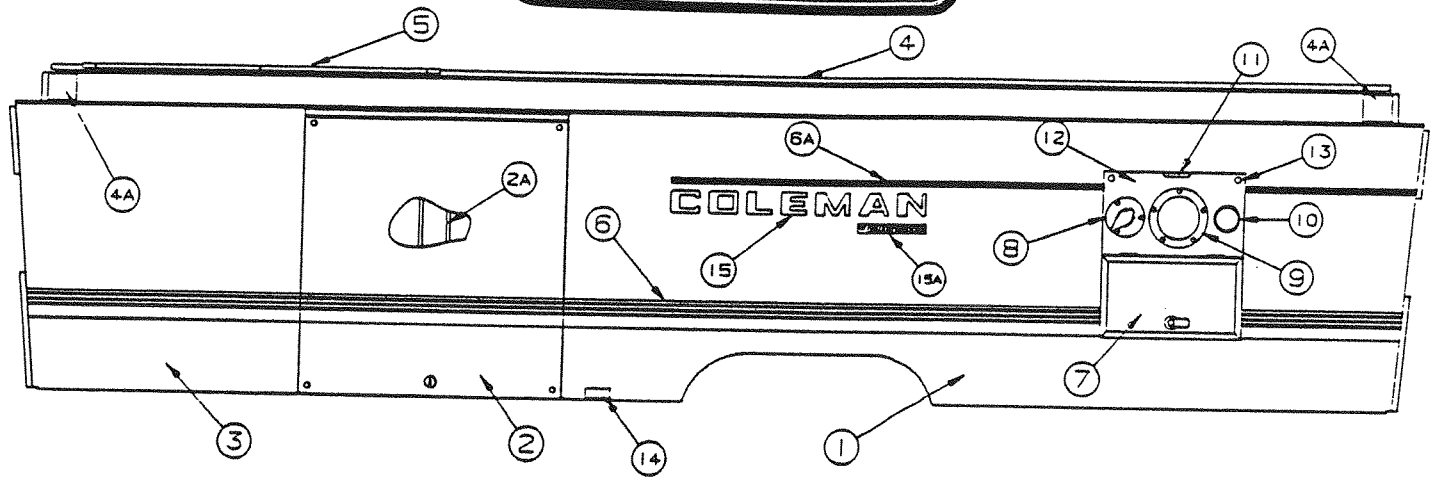

ROADSIDE LEFT BODY PANEL ASSY COMPONENTS

CODE	PART NO.	DESCRIPTION
1	4733W1081	Roadside rear body panel, 2580
	4744D4261	Roadside body panel, 2582
	4734U0241	Roadside rear body panel, 2590
	4749B1701	Roadside rear body panel, 2510
	4716V0241	Roadside rear body panel, 2595
2	4747B8961	Access hatch door, (all)
	4744-2571	Lock
	4747-2421	Access hatch door stay
	4747-2461	Nylon clamp
	4737-8478	Screw
2A	4746A4928	Hatch stiffener
3	4747A8951	Roadside front body panel, 2580
	4747A8981	Roadside front body panel, 2590
	4716A8981	Roadside front body panel, 2595
	4744G1981	Roadside front body panel, 2510
4	4734F177	Left side body rail, 2580, 2582
	4734H176	Left side body rail, 2590, 2510, 2595
17	4350000094	Grey foam tape
	4733C0601	Rivet, M25