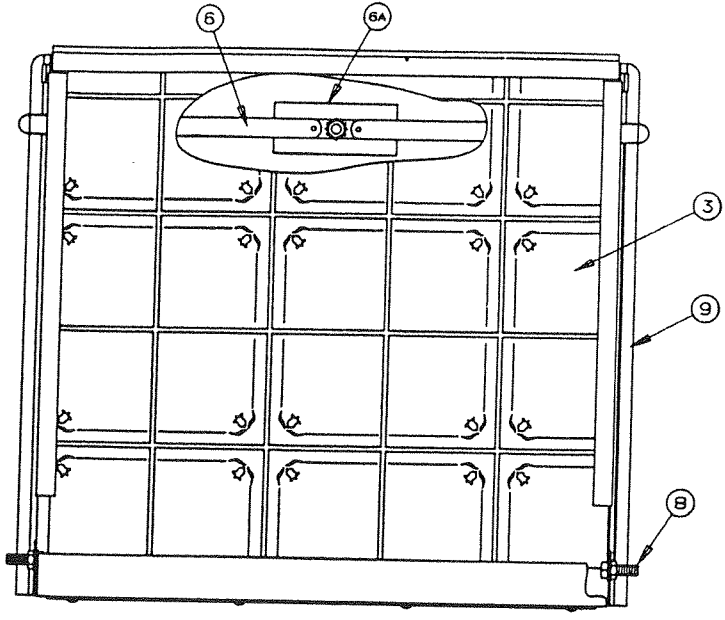

ACCESS DOOR ASSEMBLY