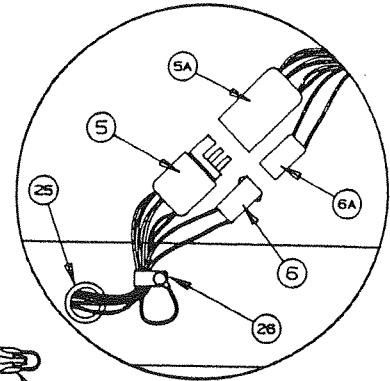

Americana 1991 REPAIR PARTS

SPRING ATTACHMENTS

CODE	PART NO.	DESCRIPTION
1	4741A3398	Rear spring shackle
2	4741B3398	Front spring shackle
3	4737A1318	Shackle bolt
	4741-9498	Shackle bolt nut
4	4741B3381	2 Leaf spring, 750# 2580, 2582
	4735C2201	3 Leaf spring, 1000# 2590, 2510, 2595
5	4741A8438	"U" bolt
6	4741-8458	"U" bolt plate
7	4741-9358	"U" bolt nut