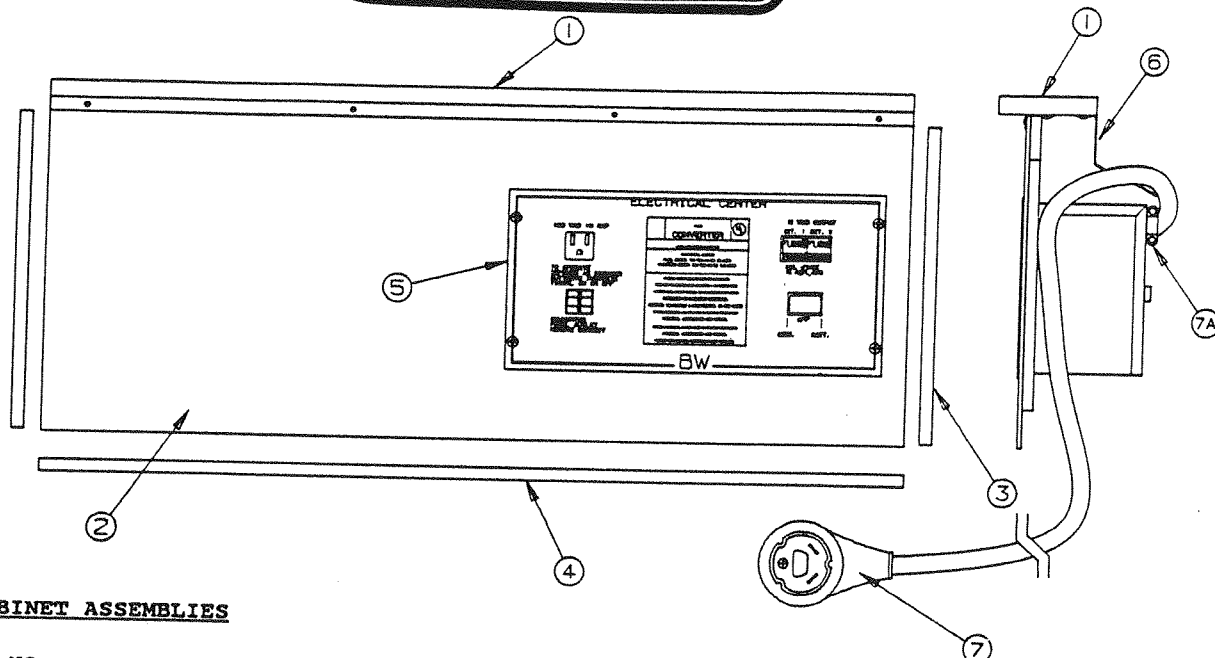

CONVERTER CABINET ASSEMBLIES

CODE	PART NO.	DESCRIPTION	CODE	PART NO.	DESCRIPTION
1	4744D0231	Converter cabinet top except 2582	6	4744-235	Converter baffle x1
	4749-1041	Converter cabinet top, 2582		1103B0806	Screw x2
	4749-103	Panel angle (all)	7	4744-3101	Power cord, 28 ft.
	1103B0806	Screw x4 (angle to cabinet top)		1201-8658	Clamp
	4738-3088	Screw x4 (angle to front panel)		4737-8488	Screw x1
2	4714D4501	Universal wall panel (48 x 18 1/8") Classic oak	7A	1216-457	Strain relief 3/4" x 1"
3	4741C8971	Corner divider x2	8	4735B6901	Heater harness
4	4741B8961	Toe molding	9	4744-564	Extension harness 2510
5	4744A4751	Convertor 9 AMP - B&W (all except 2595)		4744-883	Extension harness 2582
	4745A1571	Convertor 15 AMP - B&W, 2595		4735B6731	Extension harness 2580, 2590, 2595
	4747-8501	Convertor used with refrigerator, B&W	10	1216-451	Strain relief 3/8" x 2"
	4737-8488	Screw x4			"Romex" wire 14 AWG (white) (Purchase locally)

TOUCH-UP PAINT

16oz. Spray

0008-2471	Black
0008A2441	Col White
4716-0871	Col White, 2oz. container with brush applicator (for Krystal kote panels)

Quart Can

4714-3741	Col White

REPAIR TRIM TAPE KIT

Kit consist of: trim tape, decals, rivets and foam tape

4716C2131	Panel, roadside repair trim tape kit
4716C2141	Panel, left side repair trim tape kit
4716C2151	Panel, front/rear repair trim tape kit

4714-2171	Dry clean pad, M5
4737B2838	Colonial white caulking