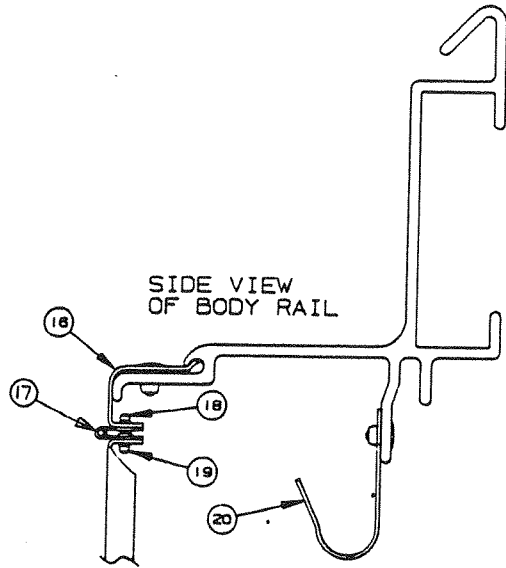

ROADSIDE LEFT BODY PANEL ASSY COMPONENTS

CODE	PART NO.	DESCRIPTION
1	4733W1081	Roadside rear body panel, 2580
	4744D4261	Roadside body panel, 2582
	4734U0241	Roadside rear body panel, 2590
	4749B1701	Roadside rear body panel, 2510
	4716V0241	Roadside rear body panel, 2595
2	4747B8961	Access hatch door, (all)
	4744-2571	Lock
	4747-2421	Access hatch door stay
	4747-2461	Nylon clamp
	4737-8478	Screw
2A	4746A4928	Hatch stiffener
3	4747A8951	Roadside front body panel, 2580
	4747A8981	Roadside front body panel, 2590
	4716A8981	Roadside front body panel, 2595
	4744G1981	Roadside front body panel, 2510
4	4734F177	Left side body rail, 2580, 2582
	4734H176	Left side body rail, 2590, 2510, 2595
17	4350000094	Grey foam tape
	4733C0601	Rivet, M25