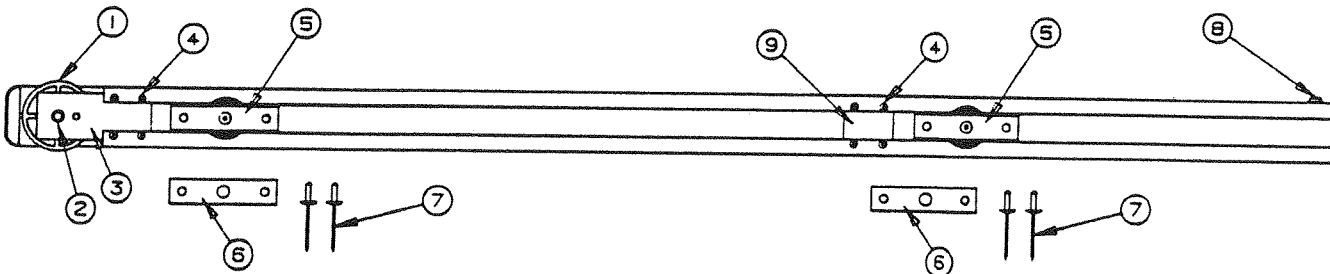

BED EXTENSION ASSY AND RELATED PARTS

CODE	PART NO.	DESCRIPTION
1	4720B0831	Large plastic wheel x1
2	4731A1288	Shoulder rivet x1
3	4741-919	Rivet plate x1
4	4749-457	Rivet x4
5	4720B5621	Roller assy x2
	4731A1308	Rivet (wheel to roller support)

CODE	PART NO.	DESCRIPTION
6	4731-471	Roller spacer x2
7	1203-8651	Rivet, M50 (rivet extension to bed frame)
8	4733-4118	Tek screw x1
	1202B0268	Washer x1
9	4731A129	Rail stop x1