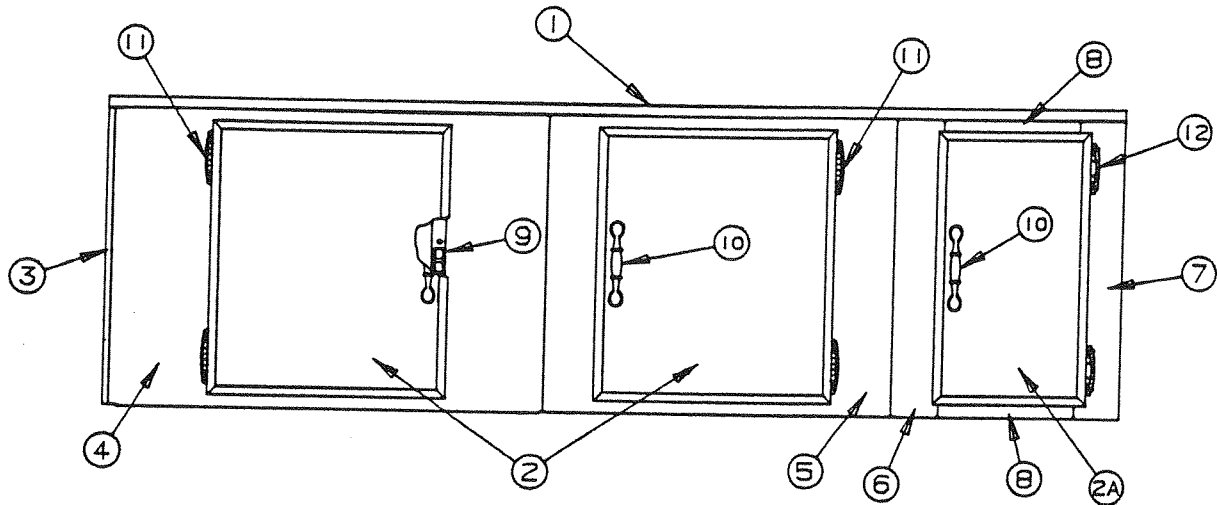

Americana 1991 REPAIR PARTS

HUTCH ASSEMBLY - 2582, LARAMIE

4744D597 2582 Hutch Assembly, complete

CODE	PART NO.	DESCRIPTION
1	4749A1721	Hutch top
	4737-8478	Screw, (top to hutch assy)
2	4744E2801	Door panel x2
2A	4747C8081	Door panel x1 (Door panels are shipped less handle & hinge)
	1203-8951	Rivet x4, M25 (rivet door to hutch front)
3	4749-088	Hutch side
4	4749-085	Hutch front x1
5	4744B977	Hutch front
6	4749A087	Trim (left)
7	4749A086	Trim (right)
8	4747A800	Trim top & bottom
9	4744-568	Latch support assy x2
	4733A0601	Rivet, M25
10	4739B0508	Door pull x3
	4716-055	Screw x2
11	4739A0518	Hinge x2, on door panel
	4749-4118	Screw x3 (screw hinge to door panel)
12	4745A2618	Hinge, spring loaded x2
	4749-4118	Screw x3 (screw hinge to door panel)