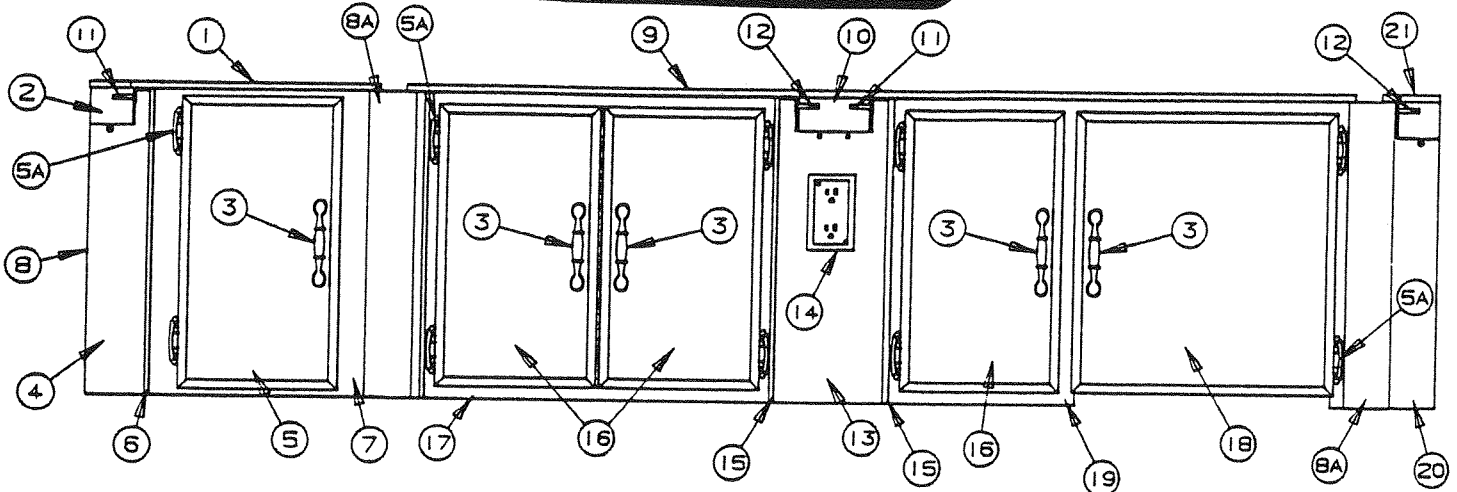

Americana 1991 REPAIR PARTS

LOWER GALLEY ASSY (SHORT) 2595

CODE	PART NO.	DESCRIPTION
1	4749-3821	Lower galley top
	4741-221	Angle x2
	1103B0806	Screw
2	4744C0851	Filler
	1203-8951	Rivet, M25
3	4739B0508	Door pull
	4716-055	Screw x2
4	4744D1121	Spacer, left
5	4747C8081	Door panel
	4749-4118	Screw x4
5A	4745A2618	Hinge, spring loaded
	4749-4118	Screw x3
6	4749-238	Galley trim x2
7	4749-377	Lower galley front
8	4744C2421	Cabinet side left
8A	4744E5561	Galley filler assy x1

LOWER GALLEY ASSY, LONG - 2595

CODE	PART NO.	DESCRIPTION
9	4749-3841	Lower galley top, 2595
	4741-221	Angle
	1103B0806	Screw
	4734-385	Bracket
10	1103B0806	Screw
	4749-380	Center filler
	4733A0601	Rivet x2, M25
11	4744C5331	Galley bracket (left)
	4744-4608	Rivet x2
12	4744C5321	Galley bracket (right)
	4744-4608	Rivet x2
13	4749-3811	Spacer
14	4710B3551	15 AMP Receptacle cover
	4744-3081	Receptacle box
15	4749-238	Galley trim
16	4747C8081	Door panel x3
	4739-0528	Screw x4
17	4749-240	Lower galley front
18	4749-4091	Door panel
19	4749-378	Lower galley front
20	4744D1131	Spacer, right
21	4749-383	Lower galley top, 2595

PANELING AND TRIM

4714D4501	Universal wall panel (48" x 18 1/8") Classic Oak
4714C2911	Corner divider (17 5/8" lengths) M5
4714C2921	Panel divider (17 5/8" lengths) M5
4714C2931	Toe molding (48" lengths) M2

Note: 4741C2858 Porti Potti
2595 - Standard Equipment