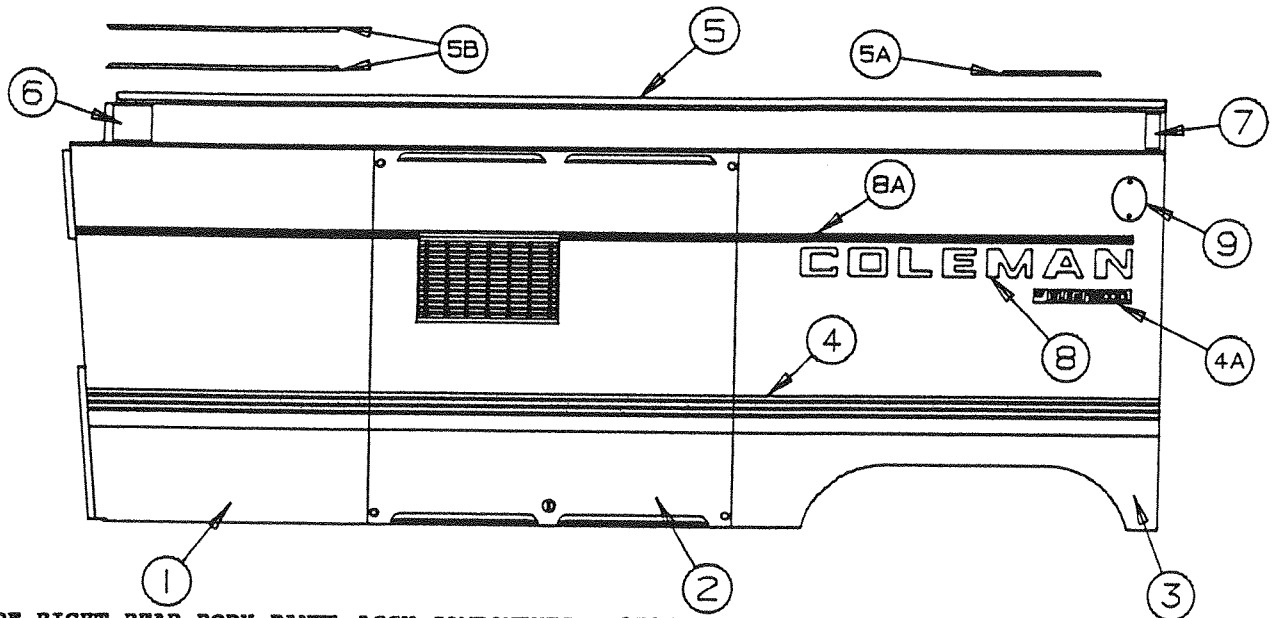

CURBSIDE RIGHT REAR BODY PANEL ASSY COMPONENTS - 2595

CODE	PART NO.	DESCRIPTION
1	4747B8621	Curbside rear body panel
2	4747B8231	Hot water vent hatch
	4744-2571	Lock
	4747-924	Grill
3	4747B8611	Curbside center body panel
4	4716D512	Trim tape (6 ft. required)
4A	4749A8708	Fleetwood decal x1
5	4734J179	Side body rail
	4350000094	Grey foam tape, 1/4" wide
	4733C0601	Rivet, M25
5A	4733-0731	Rail stop vinyl, 6"
	4350000093	Double stick tape 6"
	4733-4118	Tek screw
5B	4730B1211	Rail stop vinyl, 16 3/16", M4
	4350000093	Double stick tape, 16 3/16"
6	4723B8071	Velcro hook 2-1/2" x 2-1/2" square
7	4724G2631	Velcro hook 3/4 wide
8	4745A1908	Coleman logo
8A	4716A250	Pin stripe, (6 ft. required)
9	4733-2818	RVIA registration tag
	1203-8678	Rivets x2
10	4747-2401	Prop rod x1
	4749-2071	Black vinyl cap x1
11	4747-932	Black pushnut cap x1
12	4747-241	Prop rod bracket x1
	4733-4118	Tek screw x4
13	1017B1018	Screw x1
	1201B6928	Nut x1
	4749-2071	Black vinyl cap x1
14	4714G3391	Hot water heater door
	4747-924	Grill
15	4747A189	Water heater plate
16	4747-252	Latch angle x1
	4733-4118	Tek screw x2
17	4747B9381	Hinge bracket
18	4747A9391	Hinge painted

4716C2131 Right Rear (Curbside)
Body Panel Trim Tape Kit