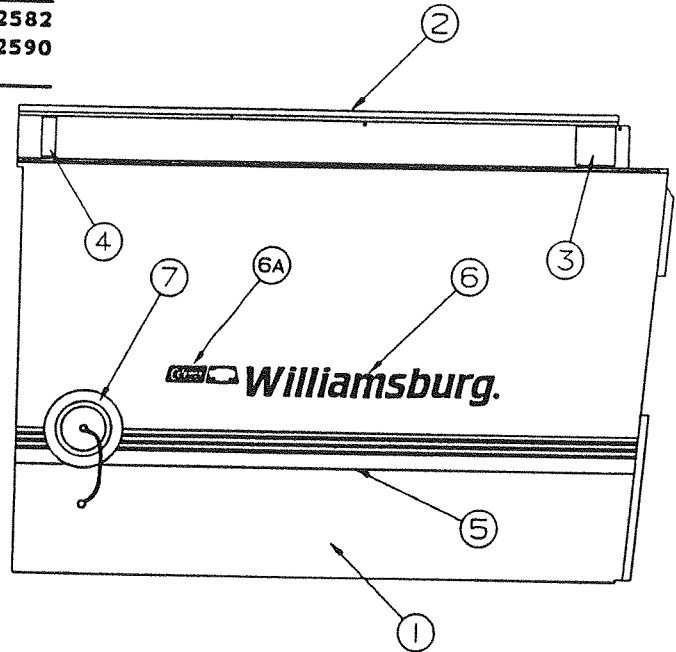

CURBSIDE RIGHT FRONT BODY PANEL ASSY COMPONENTS

CODE	PART NO.	DESCRIPTION
1	4733H1101	Curbside rt frt body panel, 2580, 2582
	4741E3011	Curbside rt frt body panel, 2510, 2590
	4739J0191	Curbside rt frt body panel, 2595
2	4720L133	Body rail, 2580
	4739C269	Body rail, 2582
	4739G003	Body rail, 2510, 2590, 2595
	4350000094	Grey foam tape
	4733C0601	Rivet, M25
3	4723B8071	Velcro hook 2-1/2" x 2-1/2" (all)
4	4724G2631	Velcro hook 3/4" wide (all)
5	4716D512	Trim tape (3 ft required)
5A	4716A250	Pin stripe
6	4733N0518	Name decal, 2580
	4744C3388	Name decal, 2582
	4739K0228	Name decal, 2510
	4733P4078	Name decal, 2590
	4739J0408	Name decal, 2595
6A	4749-9408	Coleman logo with camper
7	4714-2861	Cap & strap (2595) only
	4741-8218	Screw (2595) only
	4741-9301	Vent system (2595) only
	4749-4131	Tub drain gasket

4716C2131 Right Side (Curbside) Body Panel Trim Tape Kit