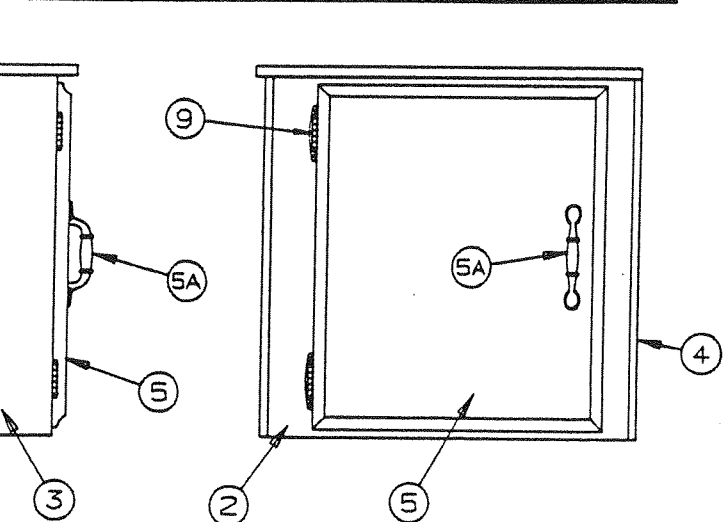

7	4737A5558	Fire extinguisher
8	4733B4981	Rocker switch (access door light)
9	4739A0518	Hinge x2
	4749-4118	Screw x3 (screw hinge to door panel)
	1203-8951	Rivet x4, M25 (rivet hinge to cabinet front)