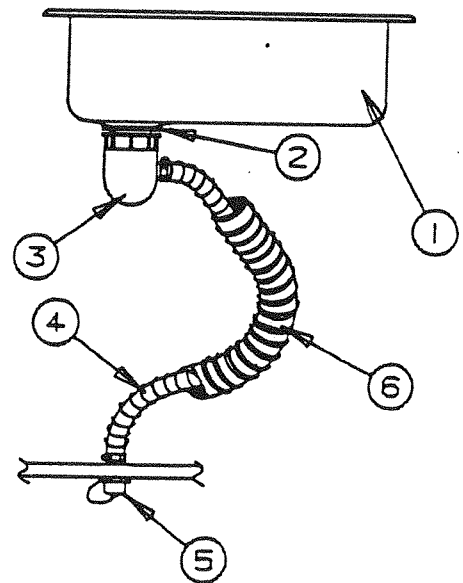

SINK AND DRAIN SYSTEM

CODE	PART NO.	DESCRIPTION
1	4710D0301	Sink, all models except 2595
	4745-2801	Sink, 2595
	4730D3151	Basket and strainer
	4714B0661	Crumb cup
2	4350000076	Thread sealant
3	4734A0671	Drain P trap, M2
	4739-1088	Hose clamp
4	4714A277	Drain hose, 3/4" ID brown forged loop (sold/foot)
5	4734C0681	Drain spout, M2
	4744-2678	Hose clamp
	4714-0021	Cap and strap, M2
6	4060017501	1 3/4" ID Polyethylene hose 18" long (Encases drain, gas and 2 high pressure hoses)