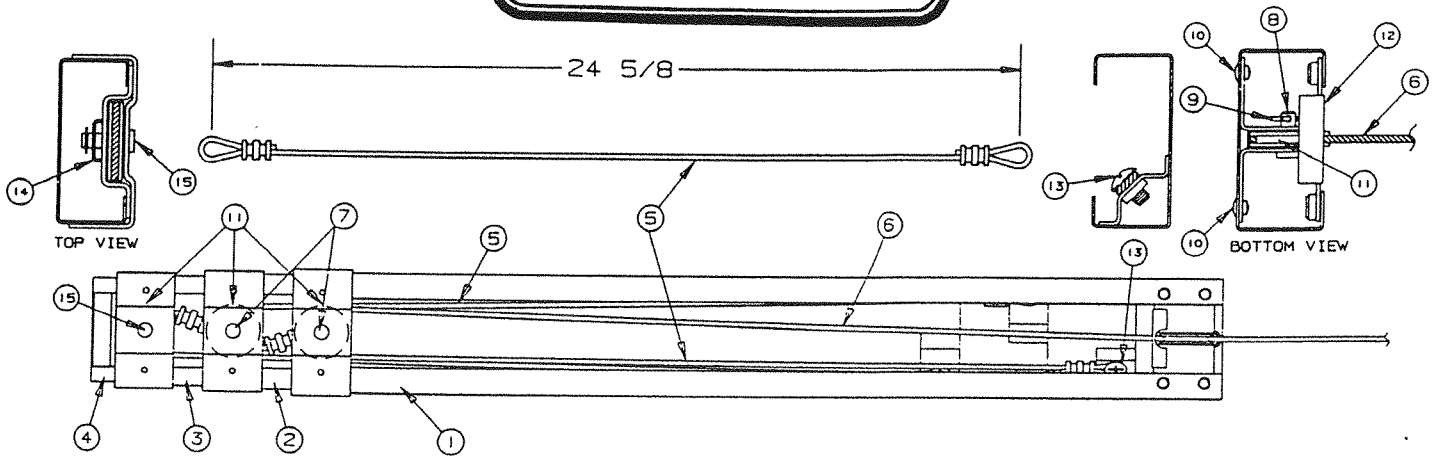

Americana 1991 REPAIR PARTS

LIFT ASSEMBLIES

4739B6801 - Lift assembly, Left Front/Right Rear
4733E5801 - Lift assembly, Right Front/Left Rear

CODE	PART NO.	DESCRIPTION
1	4720H5151	Stationary lift assy (all)
2	4720F5161	Bottom lift assy (4733E5801)
	4739B6751	Bottom lift assy (4739B6801)
3	4720E5171	Center lift assy (4733E5801)
	4739B6731	Center lift assy (4739B6801)
4	4720E5181	Top lift assy (4733E5801)
	4739B6741	Top lift assy (4739B6801)
5	4720C5271	Cable assy x2, M2 (all)
	4720C1691	Steel cable crimp, M20

6	4747-6741	Stainless steel cable assy x1 (156" long, M2)
	4744-1318	Stainless steel cable crimp, M10
7	4747-8931	Long pin, x2,
	4730B0981	Retaining ring, M12
8	4720C1578	Lift pin x1
9	1204B1081	Cotter pin, M10
10	1203-8641	Rivet x4, M50
11	4715A5371	Steel pulley & bearing x4, M10
12	4731C5801	Butterfly bracket assy
13	4749-2081	Bolt, 1/4 - 20 x 1/2", (x3), M6
14	4749A2028	Retaining clip x2
15	4749-4061	Pin short x1, M4
	4730B0981	Retaining ring, M12