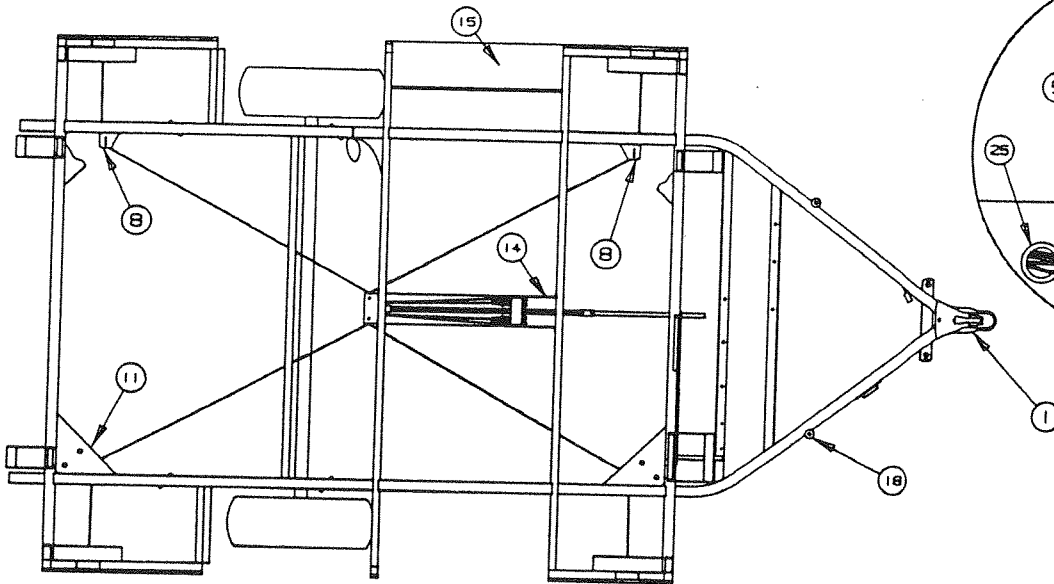

Americana 1991 REPAIR PARTS

SPRING ATTACHMENTS

CODE	PART NO.	DESCRIPTION
1	4741A3398	Rear spring shackle
2	4741B3398	Front spring shackle
3	4737A1318	Shackle bolt
	4741-9498	Shackle bolt nut
4	4741B3381	2 Leaf spring, 750# 2580, 2582
	4735C2201	3 Leaf spring, 1000# 2590, 2510, 2595
5	4741A8438	"U" bolt
6	4741-8458	"U" bolt plate
7	4741-9358	"U" bolt nut