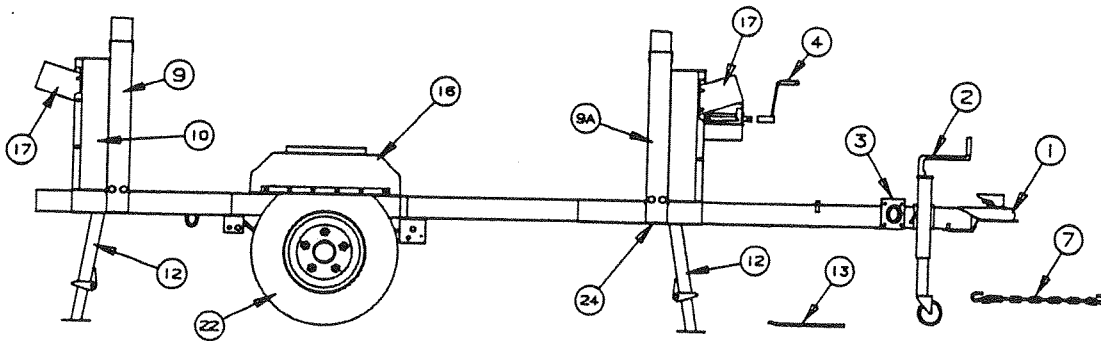

Americana 1991 REPAIR PARTS

SPRING ATTACHMENTS

CODE	PART NO.	DESCRIPTION
1	4741A3398	Rear spring shackle
2	4741B3398	Front spring shackle
3	4737A1318	Shackle bolt
	4741-9498	Shackle bolt nut
4	4741B3381	2 Leaf spring, 750# 2580, 2582
	4735C2201	3 Leaf spring, 1000# 2590, 2510, 2595
5	4741A8438	"U" bolt
6	4741-8458	"U" bolt plate
7	4741-9358	"U" bolt nut