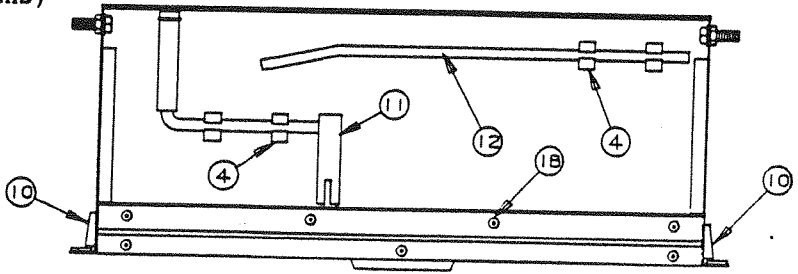

4716C2131 Right Side (Curbside)
Body Panel Trim Tape Kit

ACCESS DOOR LIGHT

- 4737B5901 Light assembly (complete)
- 4714B0951 Light lens (amber lens)
- 4733B4981 Rocker switch

ACCESS DOOR ASSEMBLY

4733Z5161 2580, 2582, 2590, 2510, 2595
AMERICANA SERIES