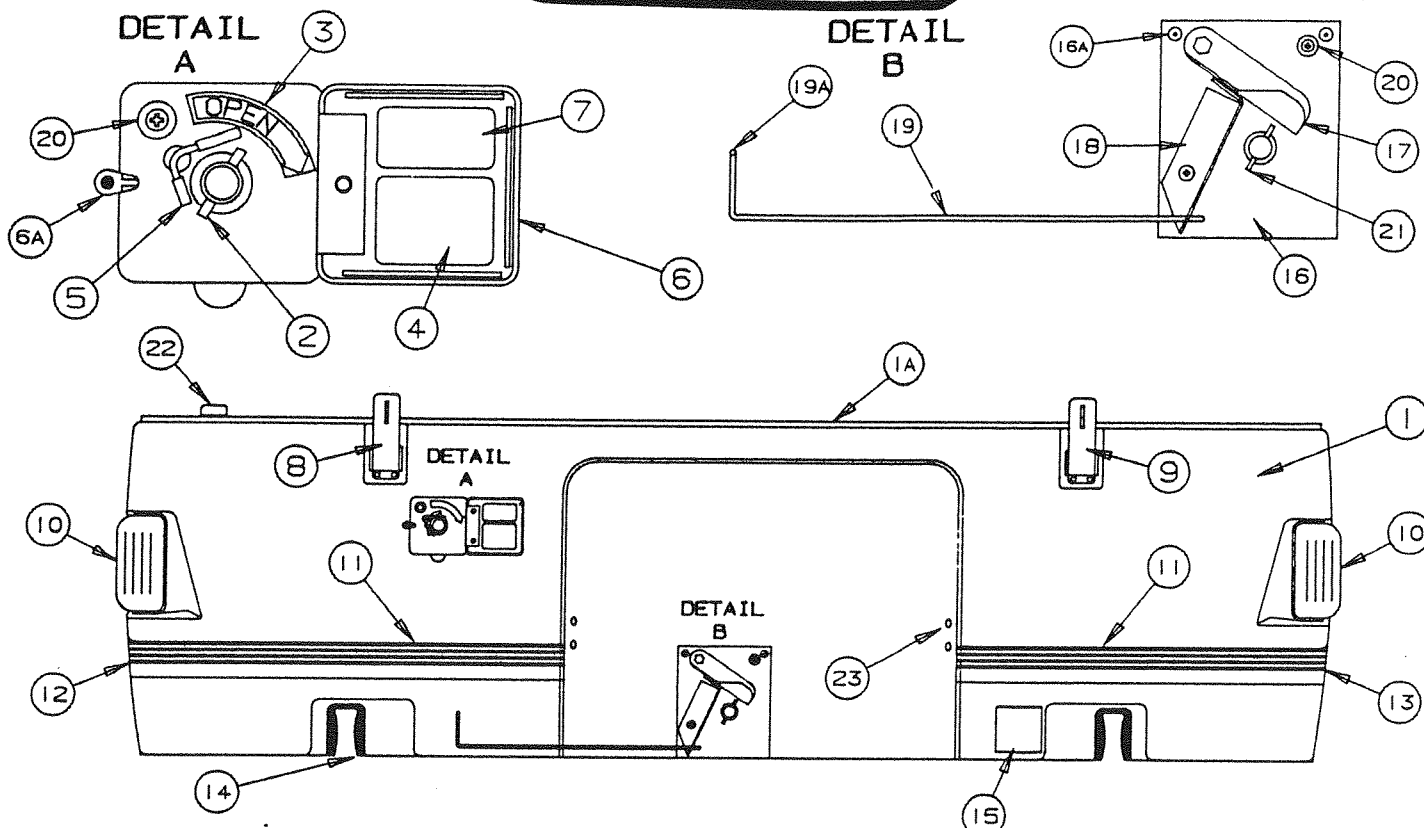

FRONT BODY PANEL ASSY COMPONENTS

CODE	PART NO.	DESCRIPTION
1	4733R1001	Body panel (all)
1A	4720J180	Body rail
2	4720B1481	Roll pin x1, M10
3	4730H3188	Open decal
4	4739C1178	Switching decal
5	4737A4671	Butterfly switch (w/cap)
	4737-4698	Black cap x2
6	4747A2351	Shaft cover pkg (complete w/hinge)
	4747-2558	Expansion rivet (rivet hinge to panel)
6A	4747-9411	Shaft cover strike
	4716-081	Screw
7	4737E3638	Caution decal
8	4715E5051	Top latch w/lock x1
	4741-9108	Screw
	4749-484	Foam pad, 1 5/8" x 2"
9	4741B6041	Top latch w/o lock
	4741-9108	Screw
	4749-484	Foam pad, 1 5/8" x 2"
10	4714F0841	Side marker light x2
	4716-1001	Lens, amber
	4716-064	Screw (screw lens to base)
	4747-2558	Expansion rivet x8

FRONT BODY PANEL ASSY COMPONENTS

CODE	PART NO.	DESCRIPTION
11	4716D512	Trim tape (5 ft required)
12	4744E3538	Corner die cut trim tape
13	4744E3548	Corner die cut trim tape
14	4737B4458	Gasket
15	4730J2138	Gas supply ID plate
16	4747A934	Latch angle
16A	4747-2558	Expansion rivet
17	4747-9291	Safety latch
	4720B3448	Shoulder bolt
18	4747-9301	Safety latch bracket
19	4747A2091	Safety latch rod
19A	4749-2071	Black cap x1
NOTE: Code 18 & 19 comes with molded gas bottle cover assy (accessory)		
20	4724-2608	Stop button
	4716-077	Screw
21	4747-9451	Roll pin x1
22	4734C1538	Bed stop bracket x1
23	4747-918	Hole plug, x8 (white)

4716C2151 Front/Rear Body Panel Trim Tape Kit