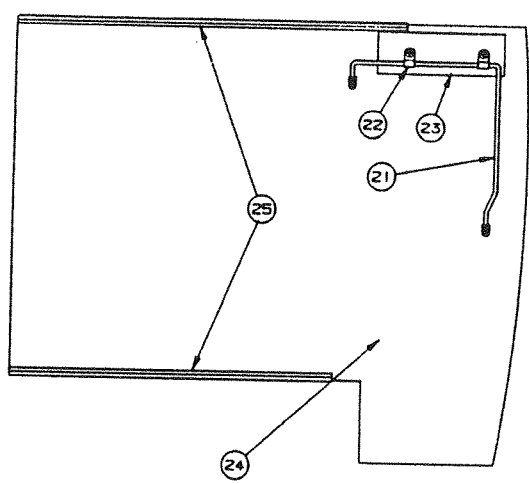

ROADSIDE LEFT BODY PANEL ASSY COMPONENTS

CODE	PART NO.	DESCRIPTION
1	4733W1081	Roadside rear body panel, 2580
	4744D4261	Roadside body panel, 2582
	4734U0241	Roadside rear body panel, 2590
	4749B1701	Roadside rear body panel, 2510
	4716V0241	Roadside rear body panel, 2595
2	4747B8961	Access hatch door, (all)
	4744-2571	Lock
	4747-2421	Access hatch door stay
	4747-2461	Nylon clamp
	4737-8478	Screw
2A	4746A4928	Hatch stiffener
3	4747A8951	Roadside front body panel, 2580
	4747A8981	Roadside front body panel, 2590
	4716A8981	Roadside front body panel, 2595
	4744G1981	Roadside front body panel, 2510
4	4734F177	Left side body rail, 2580, 2582
	4734H176	Left side body rail, 2590, 2510, 2595
17	4350000094	Grey foam tape
	4733C0601	Rivet, M25