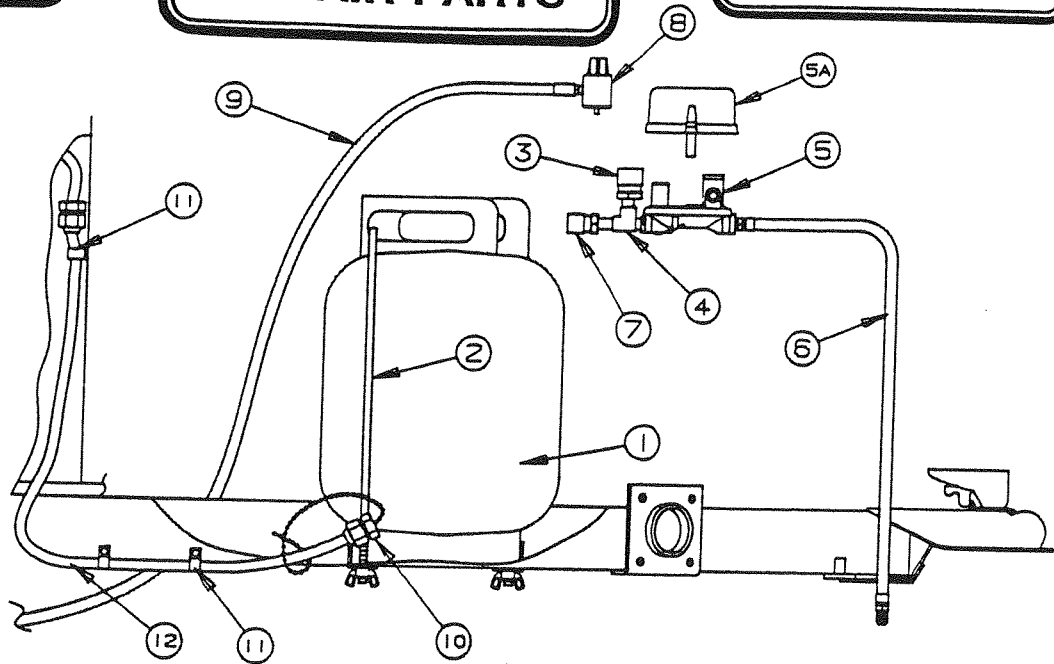

Americana 1991 REPAIR PARTS