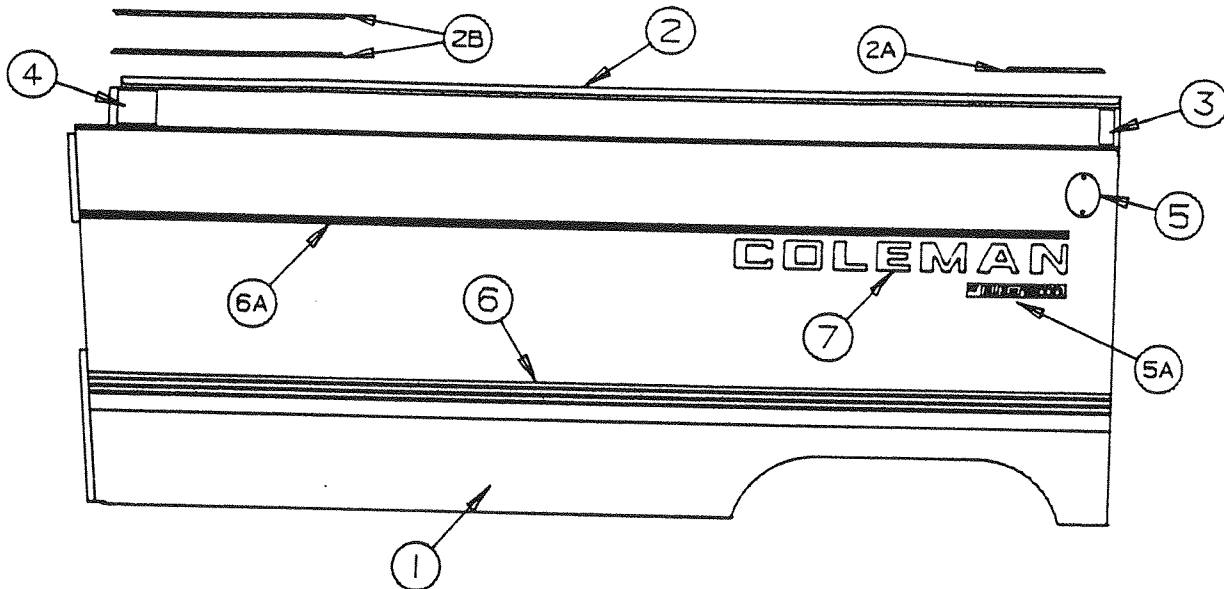

4716C2131 Right Rear (Curbside)
Body Panel Trim Tape Kit

Americana 1991 REPAIR PARTS

CURBSIDE RIGHT REAR BODY PANEL ASSY COMPONENTS - 2580, 2590

CODE	PART NO.	DESCRIPTION
1	4733J1091	Curbside right rear body panel, 2580
	4741E3001	Curbside right rear body panel, 2590
2	4720M135	Curbside body rail, 2580
	4734J179	Curbside body rail, 2590
	4350000094	Grey foam tape, 1/4" wide
	4733C0601	Rivet, M25
2A	4733-0731	Rail stop vinyl, 6"
	4350000093	Double stick tape, 6"
	4733-4118	Tek screw
2B	4730B1211	Rail stop vinyl, 16 3/16", M4
	4350000093	Double stick tape, 16 3/16"
3	4724G2631	Velcro hook, 3/4" wide
	4723B8071	Velcro hook, 2-1/2" x 2-1/2" square
4	4723B8071	Velcro hook, 2-1/2" x 2-1/2" square
	4723B8071	Velcro hook, 2-1/2" x 2-1/2" square
5	4733-2818	RVIA registration tag
	1203-8678	Rivet, x2
5A	4749A8708	Fleetwood decal
6	4716D512	Trim tape, (6 ft. required) 2580, 2590
6A	4716A250	Pin stripe, (6 ft. required) 2580, 2590
7	4745B1908	Coleman logo, 2580, 2590