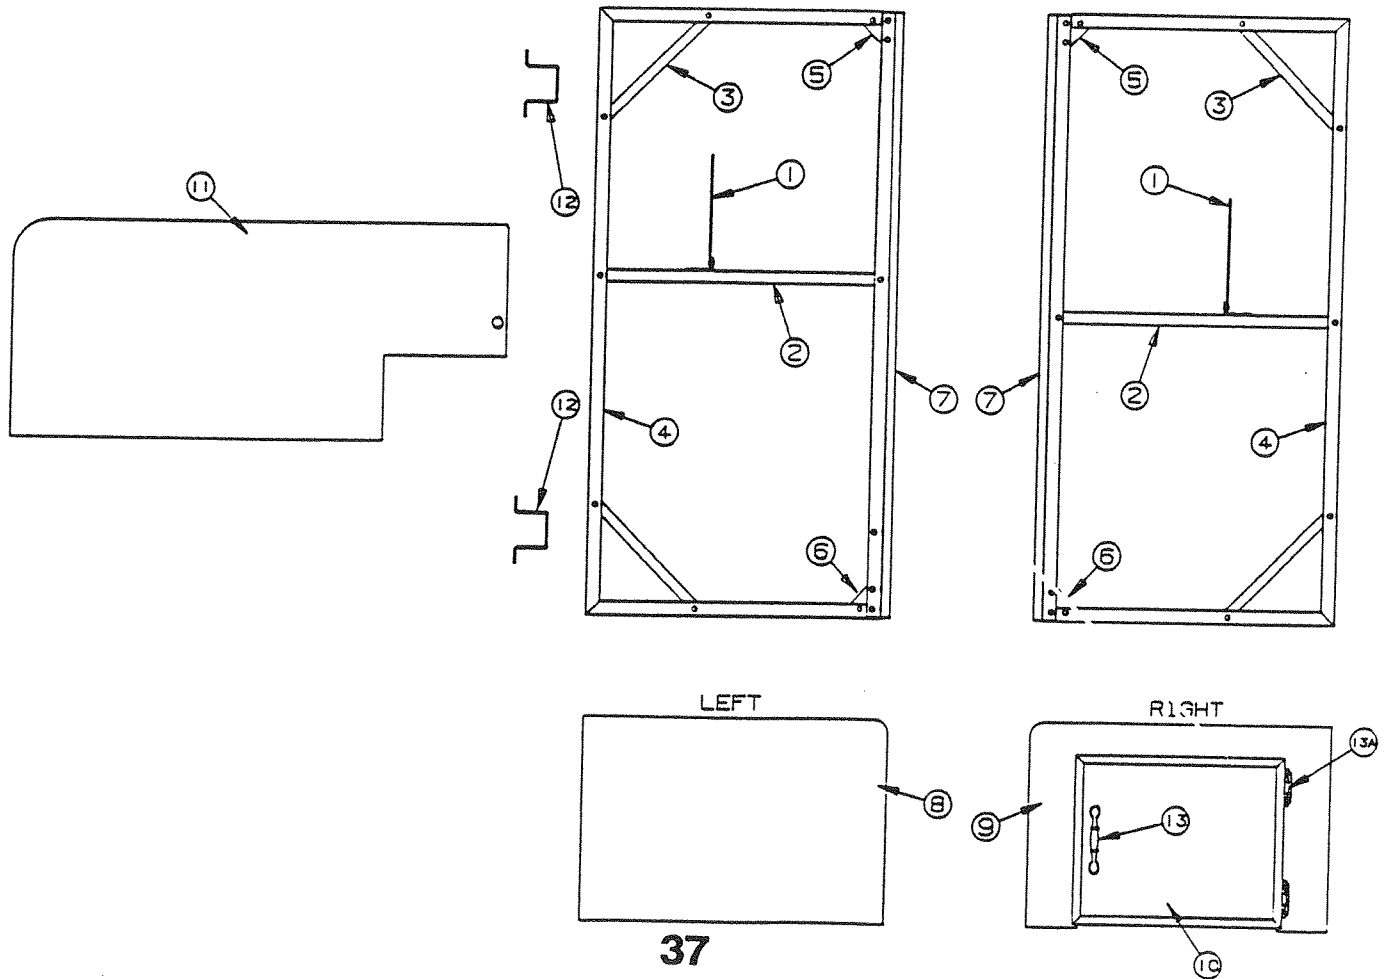

SEAT FRAME ASSEMBLIES

	LEFT	RIGHT
2580	4741F512	4741F511
2582	4749-5418	4744B664
2590	4733K551	4733K582
2510	4744E547	4744F546
2595	4733K551	4733K582

NOTE: (Seat Frame Assemblies are special orders)

CODE	PART NO.	DESCRIPTION
1	4744-6961	Support arm assembly
	4733A0601	Rivet x2, M25
2	4745-296	Cushion support 2580, 2590, 2510, 2595
	4749-093	Cushion support, 2582
3	4745-299	Seat cushion support (all)
4	4733G032	Seat support 2580, 2510
	4749-092	Seat support, 2582
	4733H032	Seat support, 2590, 2595
5	4745-298	Seat bracket (left) (all)
6	4745-297	Seat bracket (right) (all)

CODE	PART NO.	DESCRIPTION
7	4741C044	Table rest, curbside, 2580
	4741C043	Table rest, roadside, 2580
	4744-971	Table rest, 2582, 2510
	4741D044	Table rest, curbside 2590, 2595
	4741D043	Table rest, roadside 2590, 2595
8	4749A0961	Seat end (left), 2582
	4744A9701	Seat end (left) 2510
	4745-295	Bracket x2
	4737-8478	Screw
9	4749-0971	Seat end (right), 2582
	4747A8431	Seat end (right), 2510
10	4747D8411	Door panel, 2582, 2510
11	4744E1931	Seat gazoodi, 2582, 2510
12	4746-024	Cushion bumper
13	4739B0508	Door pull
	4716-055	Screw x2
13A	4745A2618	Hinge, spring loaded
	4749-4118	Screw x5