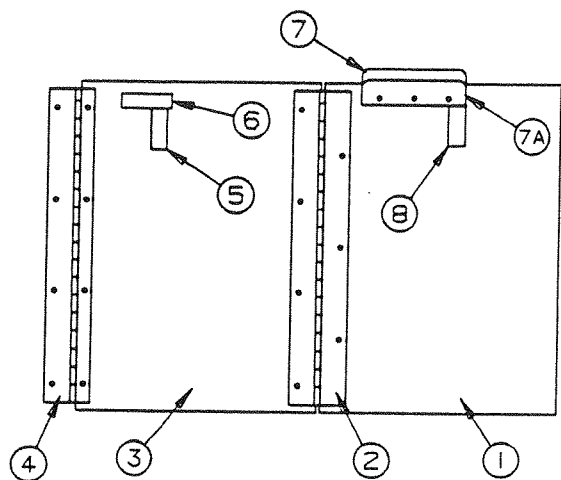

Americana 1991 REPAIR PARTS

WARDROBE CABINET ASSEMBLY - 2590

4744C6351 - Wardrobe cabinet assembly

CODE	PART NO.	DESCRIPTION
1	4745C1931	Cabinet top
	4716-178	T molding 3/4"
2	4739A0508	Handle
	4716-055	Screw
3	4745E1791	Door panel
	4738-3088	Screw x2 (screw door panel to cabinet front)
3A	4745A2618	Hinge, spring loaded
	4749-4118	Screw x3 (screw hinge to door panel)
4	4739B0508	Door pull
	4716-055	Screw
5	4745-1851	Wardrobe hanger
	1103B0808	Screw x3
6	4747A091	Cabinet side
6A	4746-1418	Bushing x2
7	4745C2211	Outside corner x4
8	4744-4511	Hinge x1
	4716-076	Screw x5
	4744-467	Hinge spacer

4723D7811 Wardrobe backrest assy, 2590
4716B7811 Wardrobe backrest cvr, 2590

4723D7821 Wardrobe cushion assy, 2590
4716B7821 Wardrobe cushion cvr, 2590

WARDROBE CABINET ASSEMBLY - LOWER

4744B633 - Wardrobe cabinet assembly lower

CODE	PART NO.	DESCRIPTION
1	4744A456	Cabinet front
2	4745-4091	Hinge
3	4744A455	Cabinet front
4	4745-4101	Hinge
	4716-076	Screw
5	4723-835	Velcro hook
6	4744-483	Wardrobe decal
7	4744A476	Catch plate
7A	4744-476	Catch plate
8	4724D2631	Velcro loop