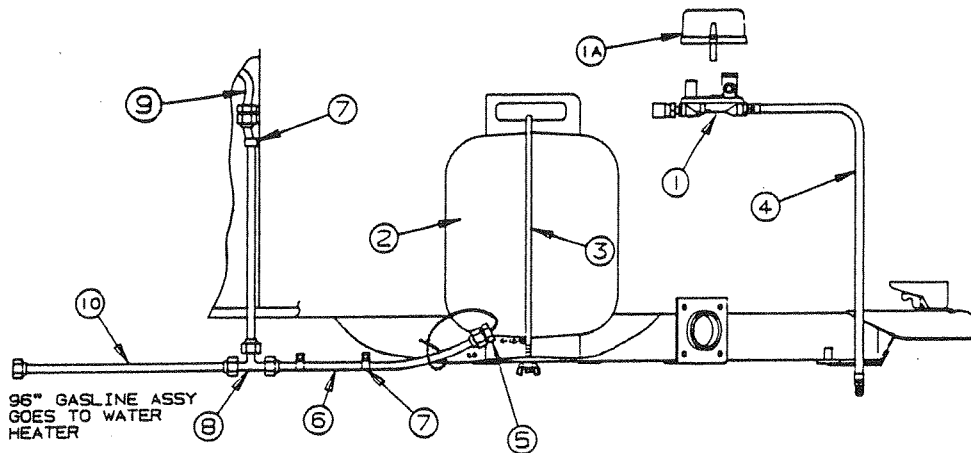

GAS SYSTEMS - ALL EXCEPT 2595

CODE	PART NO.	DESCRIPTION
1	4739A1291	Regulator
1A	4734B3781	Regulator cover
2	4720H5928	Gas bottle
3	4733F6281	Gas bottle mtg package
4	4733A3991	Flexible gas hose
5	4733A3888	Plastic cap w/chain
6	1201-8708	3/8" Tube clamp, rubber-coated
	4737-2558	Tek screw
	4733A4128	Bushing
7	4714-0711	3/8" O.D. copper gas line, 100" length (includes 1 bushing and 2 flared plugs)
	1215-2418	Flared plug
	4747-627	Ground clamp x1
8	4730A3431	Flexible gas hose 1/4"-32" long