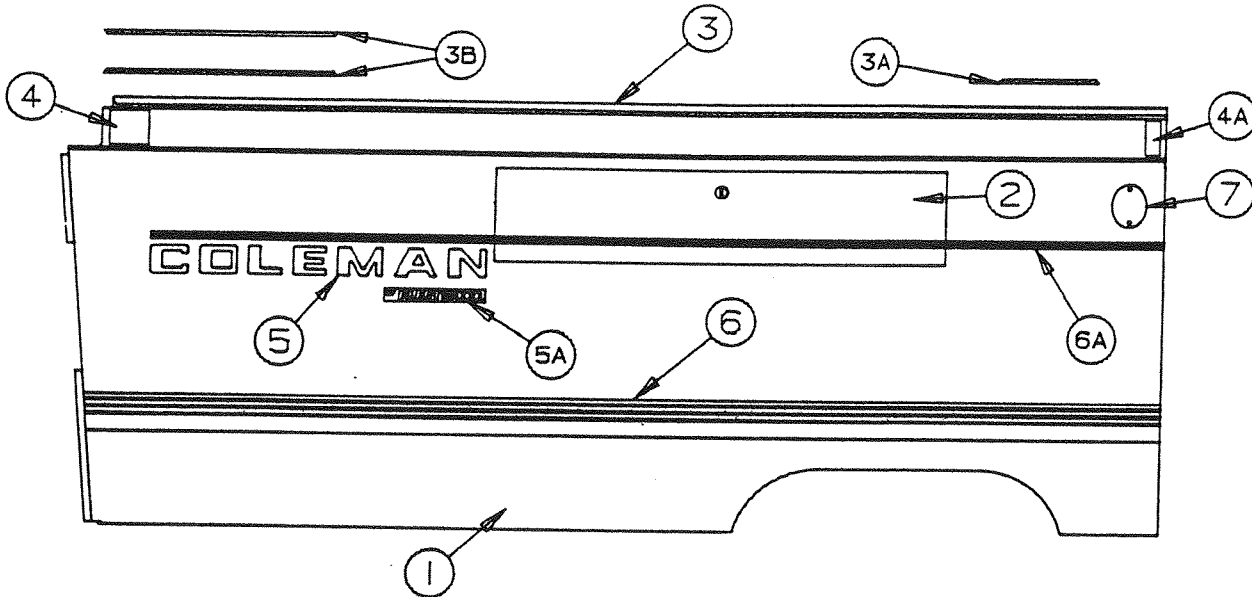

Americana 1991 REPAIR PARTS

CURBSIDE RIGHT REAR BODY PANEL ASSY COMPONENTS - 2510

CODE	PART NO.	DESCRIPTION
1	4744C1991	Curbside right rear body panel
2	4744B5541	Stove hatch door assembly, complete
	4744B2131	Hatch door only
	4350000019	Foam tape, 6 ft
	4744-2571	Lock
	4742A126	Hinge
	4733C0601	Rivet, M25
	4350000019	Foam tape 6', 1/4" wide
	4744-259	Hatch door support (not shown)
3	4734J179	Side body rail
	4350000094	Grey foam tape
	4733C0601	Rivet, M25
3A	4733-0731	Rail stop vinyl, 6"
	4350000093	Double stick tape, 6"
	4733-4118	Tek screw
3B	4730B1211	Rail stop vinyl, 16 3/16", M4
	4350000093	Double stick tape, 16 3/16"
4	4723B8071	Velcro hook 2-1/2" x 2-1/2" square
4A	4724G2631	Velcro hook 3/4" wide
5	4745B1908	Coleman logo
5A	4749A8708	Fleetwood decal
6	4716D512	Trim tape (6 ft required)
6A	4716A250	Pin stripe (6 ft required)
7	4733-2818	RVIA registration tag
	1203-8678	Rivets x2

4716C2131 Right Side (Curbside)
Body Panel Trim Tape Kit