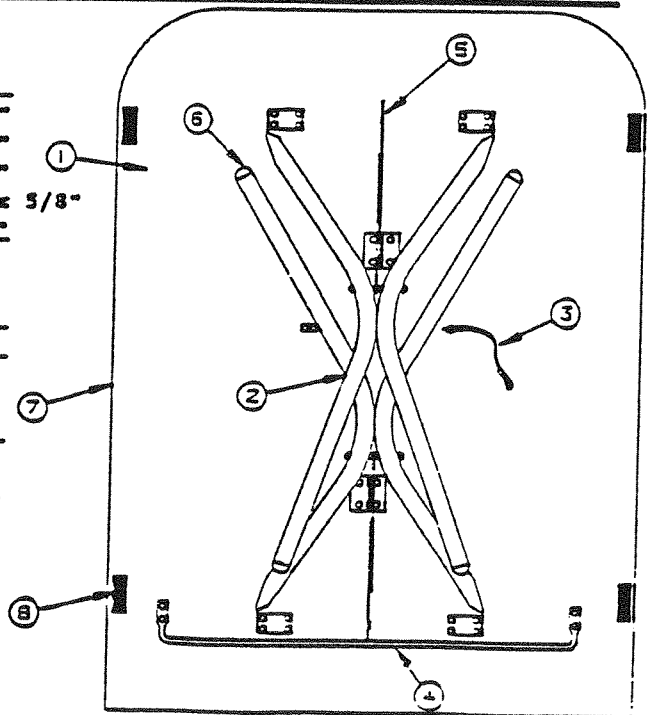

DINETTE TABLE ASSEMBLY

CODE	PART NO.	DESCRIPTION
1	4741G0451	Table top 2580 30 x 39 3/8" x 1/2"
	4739H1031	Table top 2590 30 x 48 1/8" x 5/8"
	4744A4521	Table top 2510 30 x 39 3/8" x 5/8"
	4749A1011	Table top 2582 23 1/2 x 39 5/8" x 5/8"
	4716H1031	Table top 2595 30 x 48 1/8" x 5/8"
2	4745-5271	Dinette table leg assy, M2 (includes hardware to install legs to table top)
3	4720B5951	Table strap assy, 8" length, M4
4	4734C0841	Towel rack, 22 1/4"
	4734C0991	Towel rack, 2582
	4737-8488	Screw, rack to top
5	4720A1501	Lock brace package
	4737-8488	Screw, brace to top
6	4720C1928	Table leg cap
7	4716-178	T molding, 3/4" (sold/foot)
8	4724D2631	Velcro hook
	4724E263	Velcro loop (located on the seat frame assy)