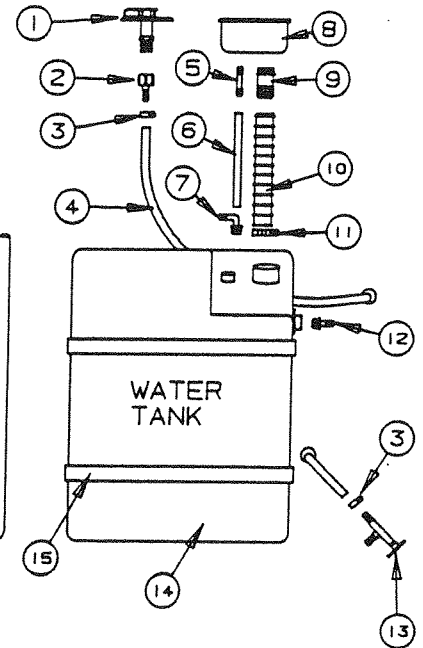

Americana 1991 REPAIR PARTS

WATER SYSTEM - ALL (EXCEPT 2595)

Models 2580, 2582, 2590, 2510

CODE	PART NO.	DESCRIPTION
1	4732E1521	City water fill (built-in check valve)
2	4741-9568 1202-5828	Female adaptor Washer
3	4731-3058	Adjustable hose clamp, 5/8"
4	4714-038	High pressure hose cold water 3/8" (sold per foot)
5	4744-1298	Barbed connector (3/8" barb)
6	4733B1201	Vent hose, clear
7	1218-3518	Elbow 3/8" I.D.
8	4731C1711	Recessed fill spout
9	4744-1288	Barbed nipple (1 3/8" barb)
10	4731F1081	Water fill hose (green 1" I.D.)
11	4715-4501	Adjustable hose clamp, 1 1/4"
12	4732A4561 4737-4641	Adaptor fitting Tank filter
13	4741A2368	Drain tee
14	4733G1411 4747-9101	Water tank (2590, 2580, 2510) Water tank (2582)
15	4400075001 4737-8488	Tank strap, x2 (all) Screw x4
16	4715E4381	Spigot (drain)
17	4710D0301	Sink (all)
18	4734A0161 1103E0608 4714-3711	Water pump Screw x4 Pump repair kit, M2