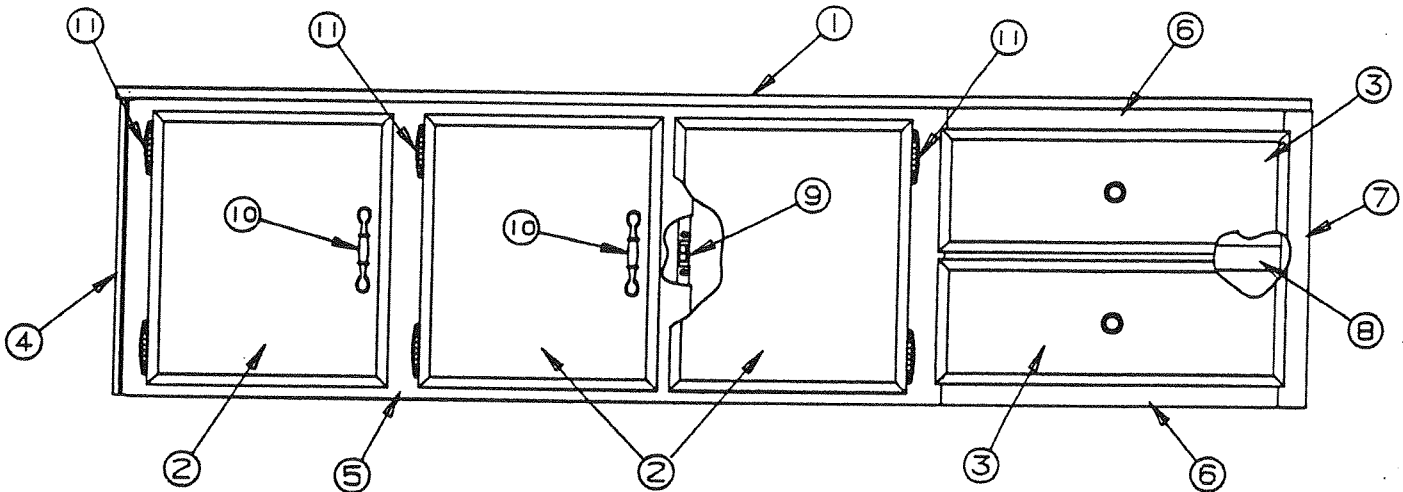

Americana 1991 REPAIR PARTS

HUTCH ASSEMBLY - 2510, SEQUOIA

4744E549 2510 Hutch Assembly, complete

<u>CODE</u>	<u>PART NO.</u>	<u>DESCRIPTION</u>
1	4744D1831	Hutch top
	4737-8478	Screw, (top to hutch assy)
	4720A0721	Cooler clip x2, M2
	4716-059	Screw (clip to hutch top)
2	4744E2801	Door panel x3 (Door panels are shipped less handle & hinge)
	1203-8951	Rivet x4, M25 (rivet door to hutch front)
3	4744G5381	Drawer assy, x2
	4749-2308	Drawer pull x2
	4716-055	Screw x1
4	4744C190	Hutch side
	4733B4981	Rocker switch
5	4744D186	Hutch front
6	4744C188	Spacer (top & bottom)
7	4744C187	Side trim
8	4744-190	Spacer (middle)
9	4744-568	Latch support assy x3
	4733A0601	Rivet, M25
10	4739B0508	Door pull x3
	4716-055	Screw x2
11	4739A0518	Hinge x2 (on door panel)
	4749-4118	Screw x3 (screw hinge to door panel)