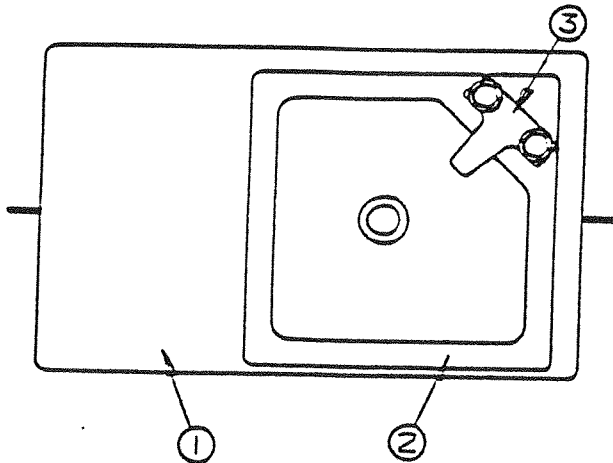

Americana 1991 REPAIR PARTS

UPPER GALLEY ASSY (RIGHT) 2595