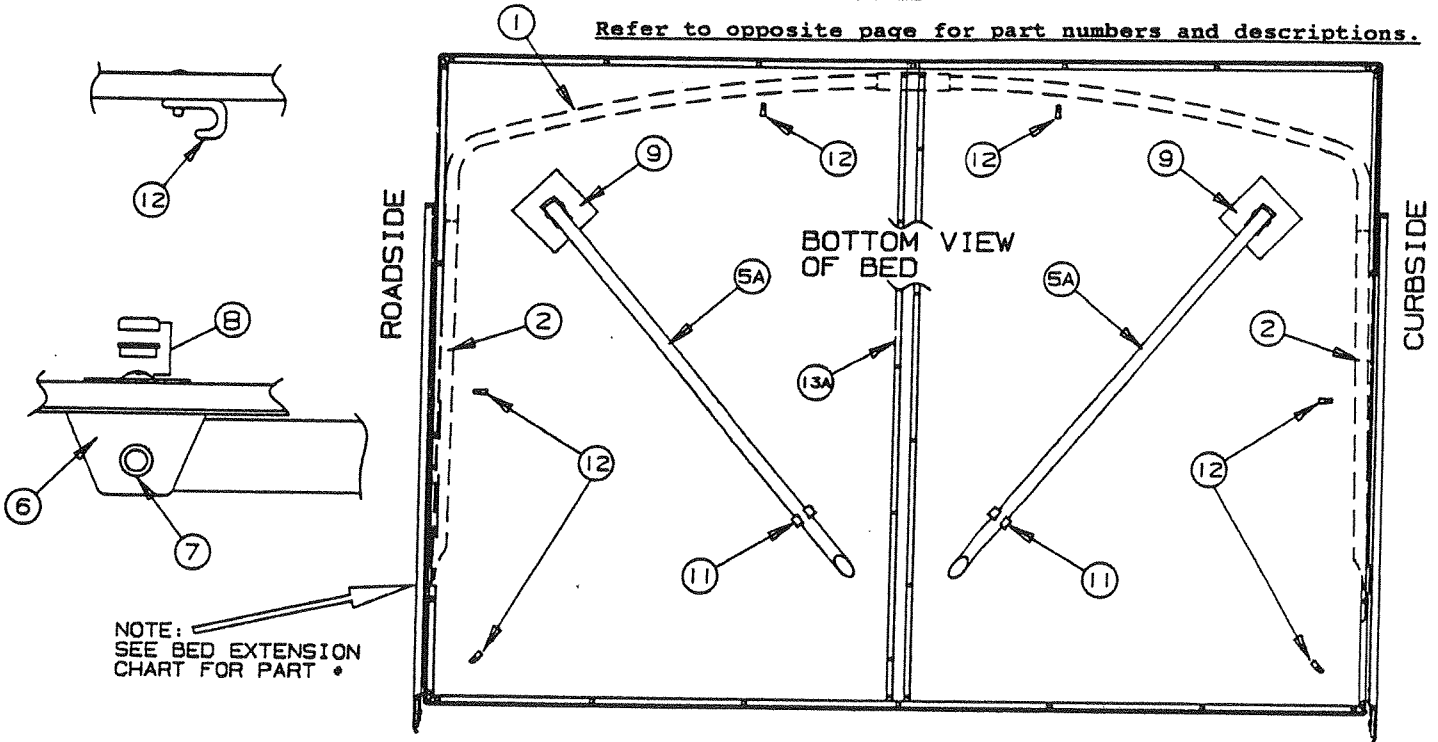

Refer to opposite page for part numbers and descriptions.

Bed Extensions Rear Bed

Bed Extensions Front Bed

Americana Series	Curbside	Roadside
2580 Sun Valley	4714-6191	4714-6191
2582 Laramie	4714-6191	4714-6191
2590 Shenandoah	4731-6291	4731-6291
2510 Sequoia	4731A6291	4731-6291
2595 Williamsburg	4731-6291	4731-6291

Americana Series	Curbside	Roadside
2580 Sun Valley	4731A6291	4714-6191
2582 Laramie	4731A6291	4714-6191
2590 Shenandoah	4744A5671	4733D6291
2510 Sequoia	4744A5671	4733D6291
2595 Williamsburg	4744A5671	4733D6291