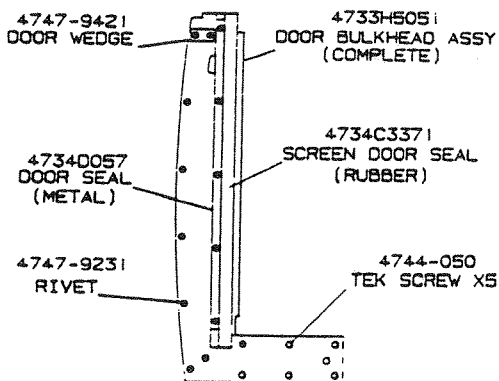

4716C2131 Right Rear (Curbside) Body Panel Trim Tape Kit