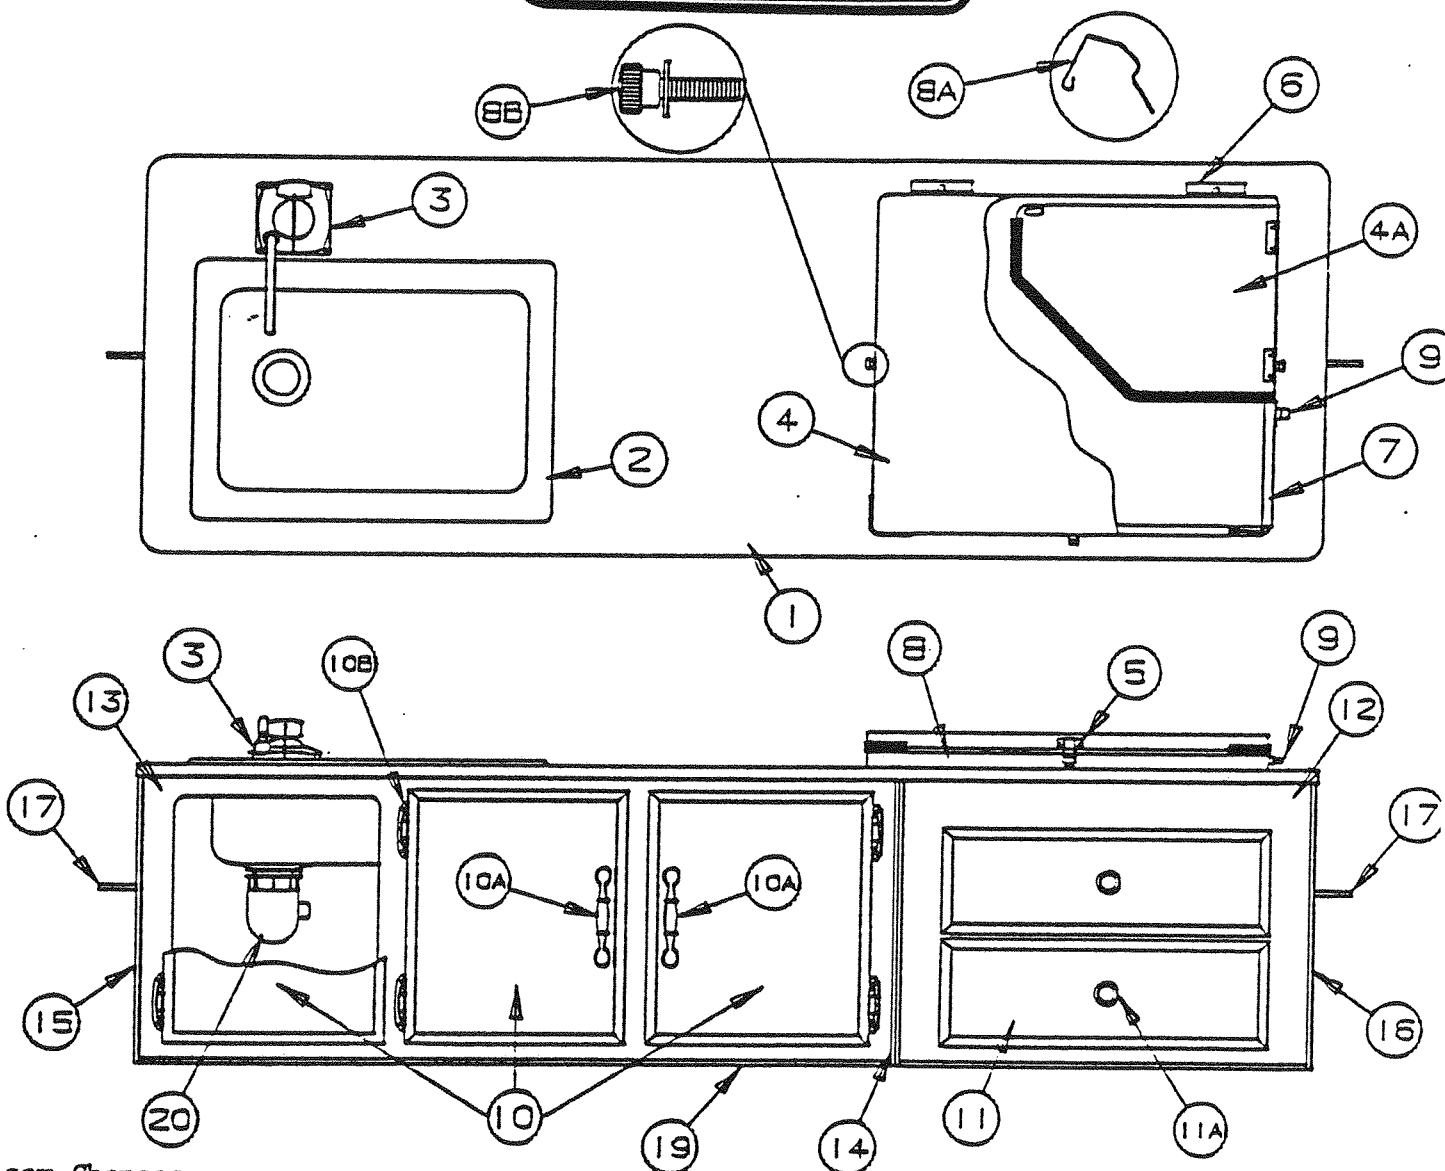

Stove Assy Changes

Starting with
Serial Number
2580-1206
2582-1126
2590-1181
2510-1401

UPPER GALLEY ASSEMBLIES - AMERICANA SERIES

CODE	PART NO.	DESCRIPTION
1	4744F1111	Upper galley top 2580
	4749A1671	Upper galley top 2582
	4716C3711	Upper galley top 2590
	4744E1941	Upper galley top 2510
	4716-179	5/8" T molding, (sold/foot)
2	4710D0301	Sink (all)
	435000029	Putty tape (sold per foot)
	4730D3151	Basket & strainer
	4714B0561	Crumb cup
3	4734A0161	Water Pump
	4716-059	Screw x4
		4714-3711 Pump Repair Kit
4	4741C5031	Stove cover assy 2580, 2590, 2510
	4741A6261	Stove cover assy 2582

4741D6031 Stove cover
4741B6261 Stove cover