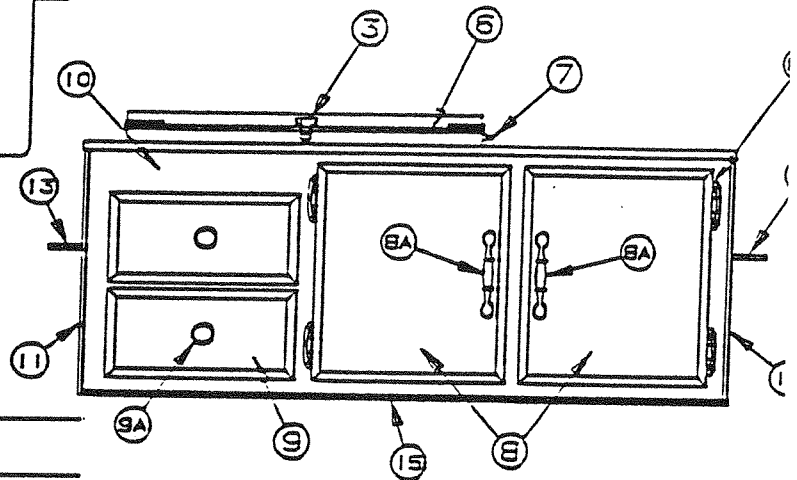

CODE	PART NO.	DESCRIPTION
4A	4741E413	Stove fin
	4060000253	Edge molding, 17" in length
	4741A440	Hinge x2
5	4733-4018	Stove cover latch x1
	1203E248	Machine rivet x2
	4733-4028	Strike x1 (screwed to galley top)
	4737-8478	Screw x1
6	4739A282	Hinge x2
	4716-052	Screw x2
	1201B6958	Nut x2
	1203E248	Machine rivet x4
7	4739F2931	Stove box 3 burner 2580, 2590, 2510
	4739C2871	Stove box 2 burner 2582
	4738-3088	Screw x4
8	4744B2401	Cook top stove 3 burner 2580, 2590, 2510
	4744B2381	Cook top stove 2 burner 2582
8A	4716-9721	Grate clip pkg, M8
8B	4716-0881	Thumb screw and washer x2, M6
9	1226D1538	Stove fin latch
	1203-8678	Rivet x2
10	4749A2481	Door panel 2580, 2582, 2590, 2510
	4749-4118	Screw (screw door panel to cabinet front)
	(Door panels are shipped less handle & hinge)	
10A	4739B0508	Door pull x2
	4716-055	Screw x2
10B	4745A2618	Hinge, spring loaded
	4749-4118	Screw x3
11	4744E5891	Drawer assy, 2580 x2
	4749A5611	Drawer assy, 2582, 2590 x2
	4744E5741	Drawer assy, 2510 x2
11A	4749-2308	Drawer pull
	1022B0818	Screw x1
12	4749-244	Upper galley front, 2580 (short)
	4749-263	Upper galley front, 2590 (short)
13	4749-242	Upper galley front, 2580, 2590 (long)
	4749A1638	Upper galley front, 2582 (long)
	4744D139	Upper galley front, 2510 (long)
14	4749-243	Galley trim upper x2 2580, 2590
	1203-8641	Rivet x3, M50
	4749-4108	Screw x6
15	4744D0708	Upper galley side left (all)
16	4749-223	Upper galley side right (all)
17	4744A509	Upper galley angle assy x2
18	4064700189	PVC extrusion 3' (on bottom of galley)
19	4749-260	Galley trim angle (all) (must cut to size)
20	4734A0671	Drain trap, M2