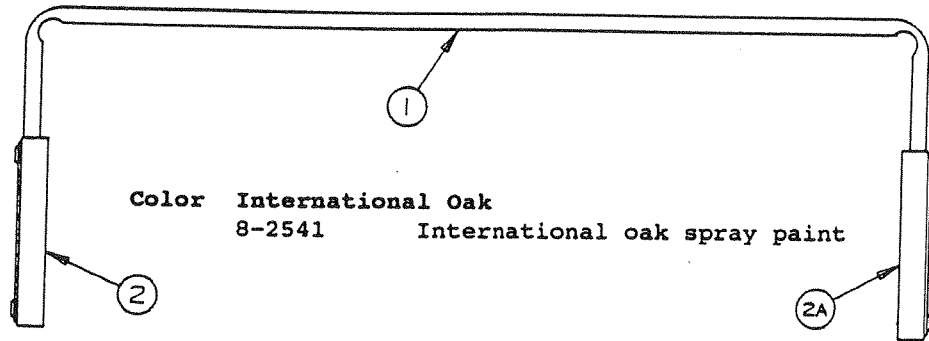

Americana 1991 REPAIR PARTS