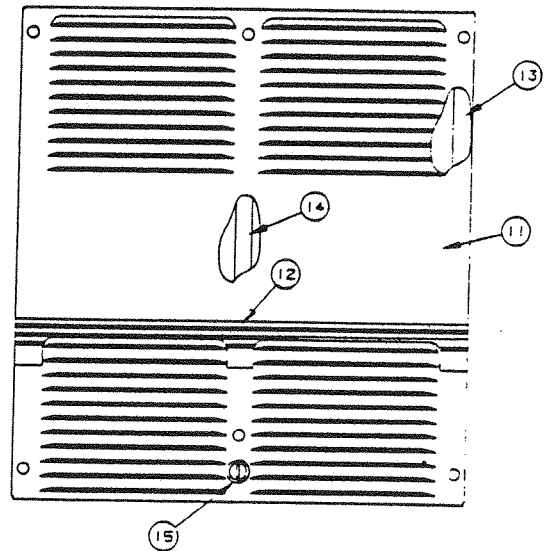

Refrigerator Hatch Door Assembly 4747C8251