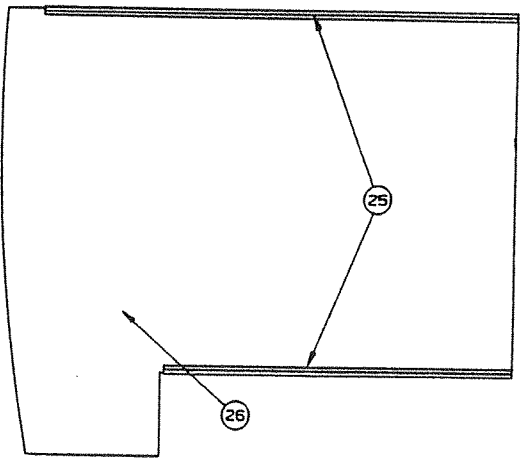

ROADSIDE LEFT BODY PANEL ASSY COMPONENTS

CODE	PART NO.	DESCRIPTION
1	4733W1081	Roadside rear body panel, 2580
	4744D4261	Roadside body panel, 2582
	4734U0241	Roadside rear body panel, 2590
	4749B1701	Roadside rear body panel, 2510
	4716V0241	Roadside rear body panel, 2595
2	4747B8961	Access hatch door, (all)
	4744-2571	Lock
	4747-2421	Access hatch door stay
	4747-2461	Nylon clamp
	4737-8478	Screw
2A	4746A4928	Hatch stiffener
3	4747A8951	Roadside front body panel, 2580
	4747A8981	Roadside front body panel, 2590
	4716A8981	Roadside front body panel, 2595
	4744G1981	Roadside front body panel, 2510
4	4734F177	Left side body rail, 2580, 2582
	4734H176	Left side body rail, 2590, 2510, 2595
17	4350000094	Grey foam tape
	4733C0601	Rivet, M25