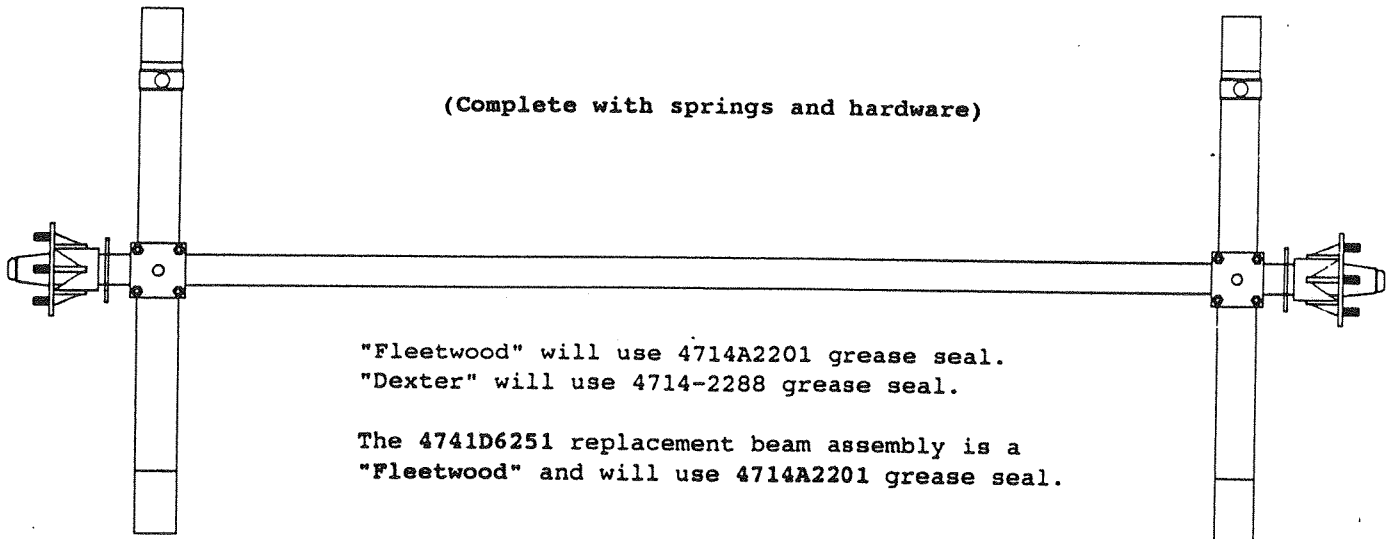

Axle Assemblies Complete (special order only)

- 4741G576 Axle assembly - 2580, 2582
- 4741E630 Axle assembly - 2590, 2510
- 4730K3011 Axle assembly - 2595 (Electric Brakes)
- 4714B6458 Axle assembly - (with electric brakes less springs and hardware)