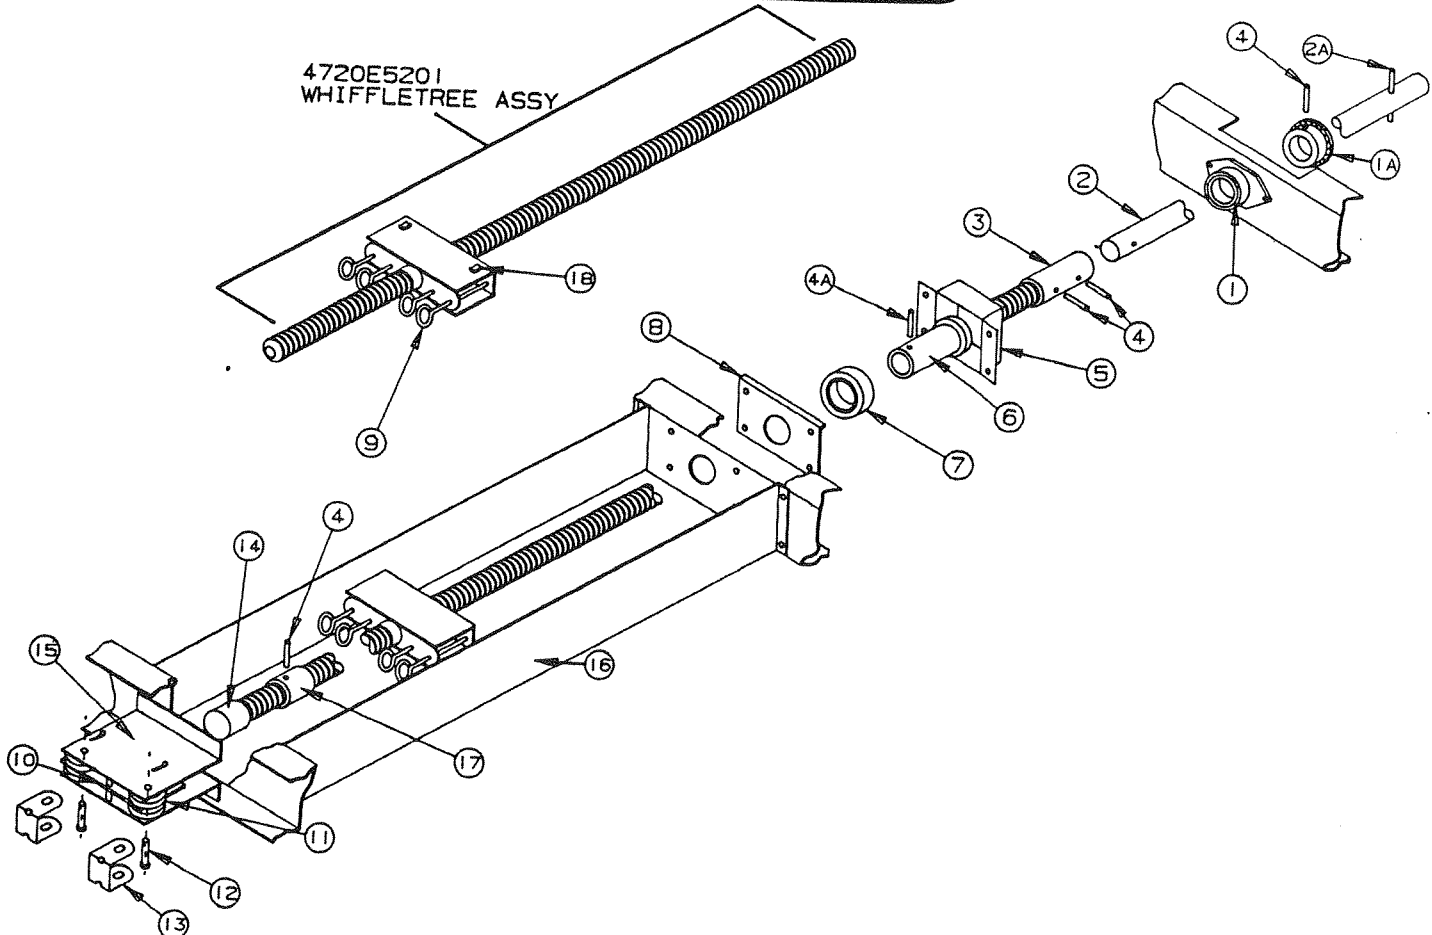

4720E5201
WHIFFLETREE ASSY