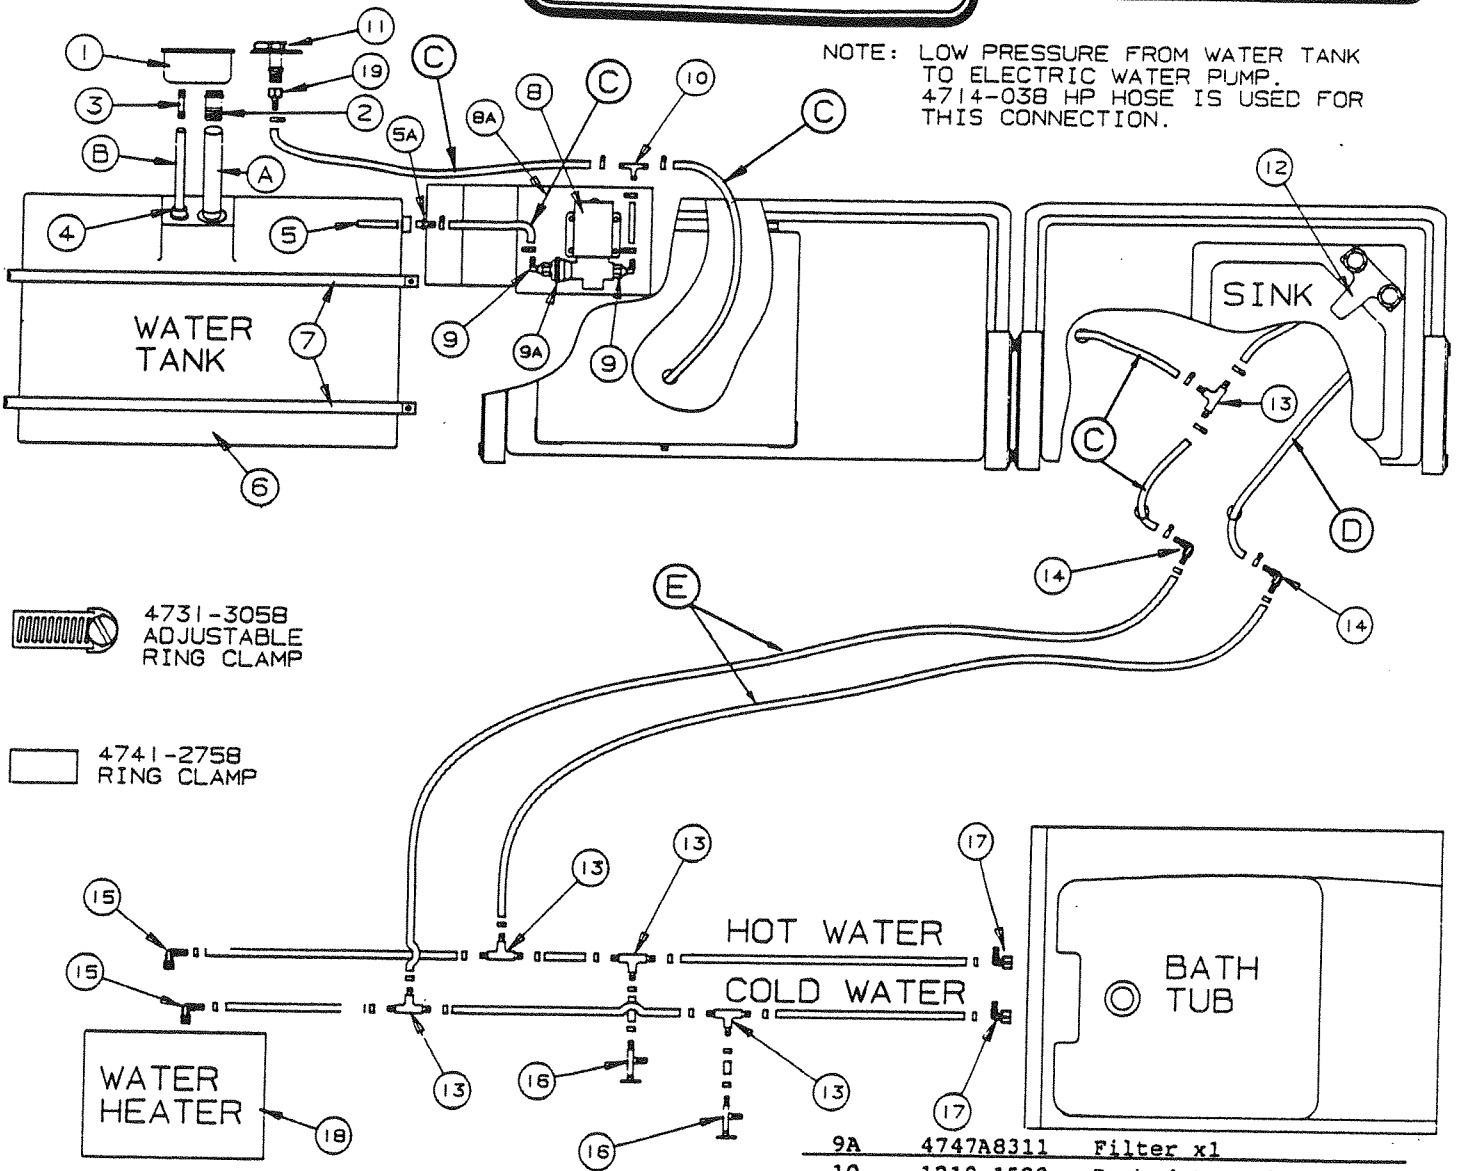

NOTE: LOW PRESSURE FROM WATER TANK TO ELECTRIC WATER PUMP. 4714-038 HP HOSE IS USED FOR THIS CONNECTION.

4731-3058 ADJUSTABLE RING CLAMP

4741-2758 RING CLAMP

PLUMBING SYSTEM - 2595

CODE	PART NO.	DESCRIPTION
1	4731C1711	Fill spout
	4741-3508	Screw
2	4744-1288	Barbed nipple 1 3/8" barb 1 1/4" MPT
3	4744-1298	Barbed connector, 3/8" - 3/8"
4	1218-3518	Elbow adapter x2
5	4737-4641	Tank filter
5A	4732A4561	Barbed nipple 3/8 barb
6	4741-3451	Water tank, 18 gallon
	4715E4381	Spigot (Bottom of tank)
7	4400075001	Strap x2
	4737-8488	Screw x4
8	4741B5571	Electric water pump
8A	4749-615	Pump shelf assy
9	4741-9068	Swivel elbow x2

9A	4747A8311	Filter x1
10	1218-1508	Barbed tee x1
11	4732E1521	City water fill
12	4745B2741	Faucet
13	4741-2388	Barbed tee 3/8" - 3/8" 3/8" x 4"
14	4741-2398	Barbed elbow x2
15	4741-2378	Elbow x2
16	4741A2368	Drain tee
17	4741-2351	Swivel street elbow x2
18	4741-5531	Water heater
19	4741-9568	Female adaptor

NOTE: ALL TUBING SOLD PER FOOT

A 4060025003 1 3/8" ID Flexible non-toxic green hose

B 4060000050 3/8" ID transparent hose

C 4714-038 High Pressure hose (cold water) 3/8"

D 4714-338 High Pressure hose (hot water) 3/8"

E 4060050001 3/8" ID rigid tubing (gray)