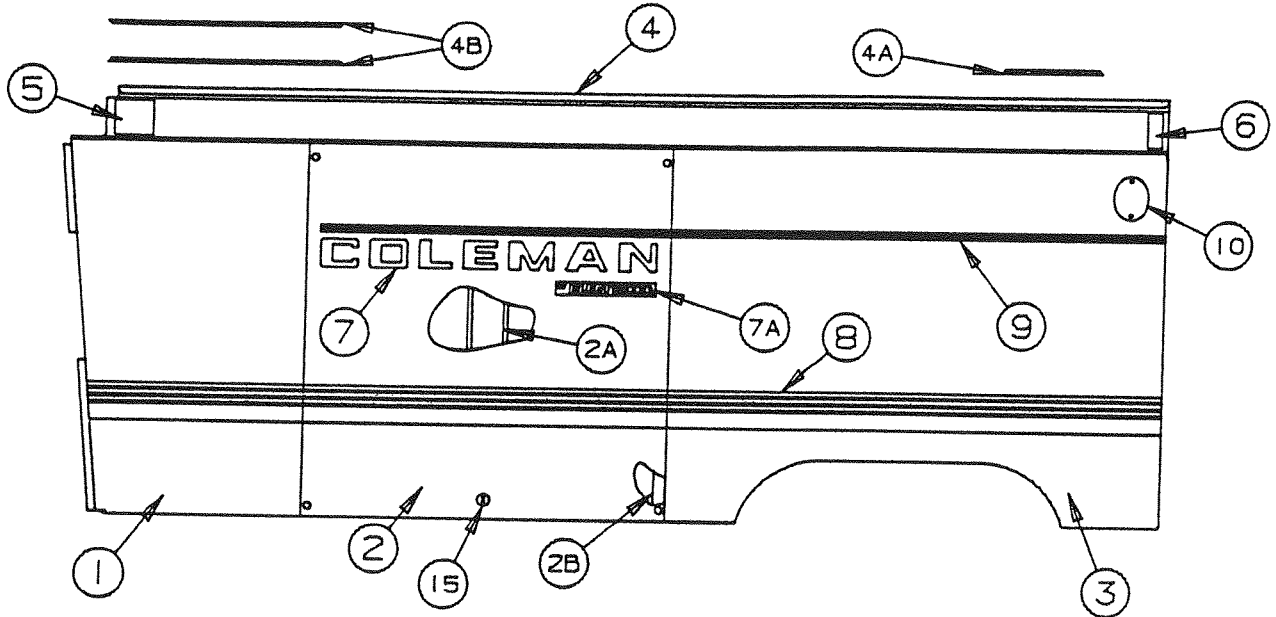

CURBSIDE RIGHT REAR BODY PANEL ASSY COMPONENTS - 2582

CODE	PART NO.	DESCRIPTION
1	4744D4151	Curbside right rear body panel
2	4747B8961	Access hatch
	4744-2571	Outside lock
	4747B9381	Hinge bracket
	4747A9391	Hinge, painted
	4744-4488	Rivet (hinge to hinge bracket)
2A	4746A4928	Hatch stiffener
	4749-407	Luan insert
2B	4747A2361	Hatch stiffener angle x2
3	4747A8991	Curbside right rear body panel
4	4720M135	Side body rail
	4350000094	Grey foam tape, 1/4" wide
	4733C0601	Rivet, M25
4A	4733-0731	Rail stop vinyl, 6"
	4350000093	Double stick tape, 6"
	4733-4118	Tek screw
4B	4730B1211	Rail stop vinyl, 16 3/16", M4
	4350000093	Double stick tape, 16 3/16"
5	4723B8071	Velcro hook 2-1/2" x 2-1/2"
6	4724G2631	Velcro hook 3/4" wide
7	4745B1908	Coleman logo
7A	4749A8708	Fleetwood decal
8	4716D512	Trim tape (5 ft required)
9	4716A250	Pin stripe (4 ft required)
10	4733-2818	RVIA tag
	1203-8678	Rivet
11	4747C8251	Refrigerator hatch door assy (complete) (used on all Americana with refrigerators)
12	4747B248	Die cut decal
13	4747-236	Stiffener angle x2
14	4747-249	Stiffener angle x1
15	4744-2571	Lock assembly