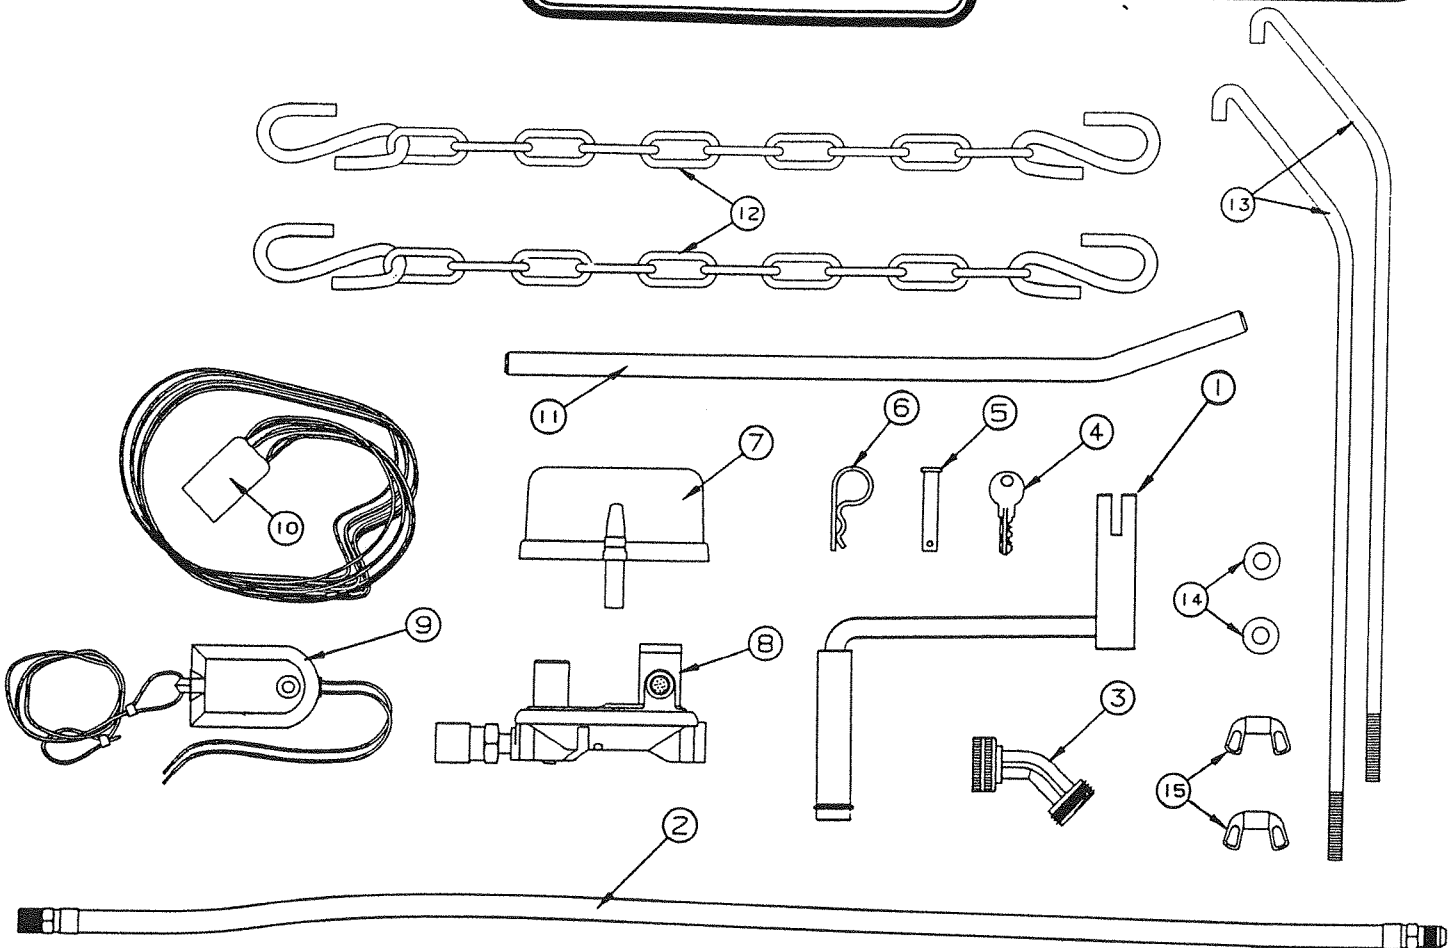

Americana 1991 REPAIR PARTS

PARTS PACKAGE HARDWARE

4744B6401 2510 Parts Pkg
4741E5411 2595 Parts Pkg
4739F6591 All Models except 2510 and 2595

CODE	PART NO.	DESCRIPTION
8	4739A1291	Regulator & fitting (all except 2510)
(Refer to Page 44 for regulator & fittings for Model 2510)		
9	4746-0401	Breakaway Switch (2595 only)
10	4735C6741	Pigtail x1, M4 (all)
11	4749-1861	Stabilizer handle x1, M4 (all)
12	4720D3031	Safety chain x2, M2
	4749-9601	Safety chain, (2595 only)
13	4733F6281	Gas bottle mounting bracket pkg x2, (includes wing nuts and washers)
14	1202B0468	Washer x2
15	1201-6258	Wingnut x2

CODE	PART NO.	DESCRIPTION
1	4747B4141	Crank handle (all)
2	4733A3991	Gas hose (all except 2595) 3/4 x 3/8 x 32"
	4737-8871	Gas hose (2595 only) 3/8 x 3/8 x 32"
3	4744-265	Gooseneck (2595, 2510 only)
4	4730A3211	Key x2, M10 (all)
5	4771-2631	Hitch pin x1, M5 (all)
6	4732A4791	Safety pin x1, M10 (all)
7	4734B3781	Regulator cover x1 (all)