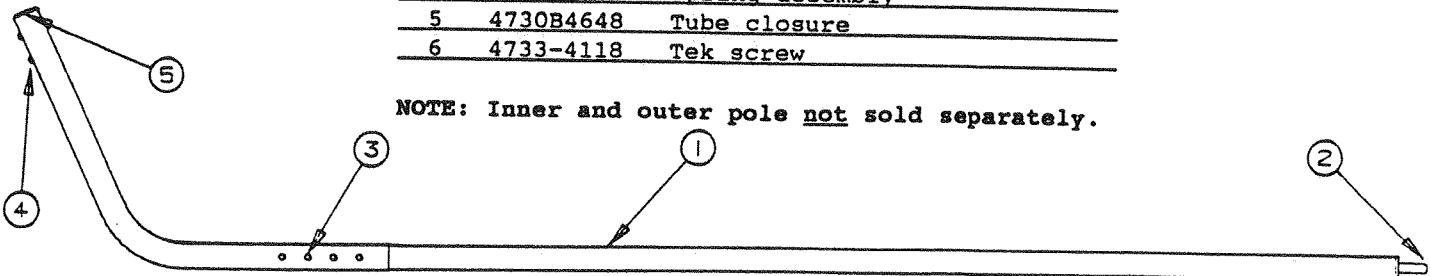

TENT SUPPORT ASSEMBLIES

CODE	PART NO.	DESCRIPTION
1	4741C5591	Tent support, <u>double bed</u> 2590, 2510, 2595, (rear) 2582, 2580, (front and rear)
		Tent support, <u>queen bed</u> 2590, 2510, 2595 (front)
2	8470-1728	Pole pin, blue
3	4734-6708	Spring assembly
4	4734A6708	Spring assembly
5	4730B4648	Tube closure
6	4733-4118	Tek screw

NOTE: Inner and outer pole not sold separately.