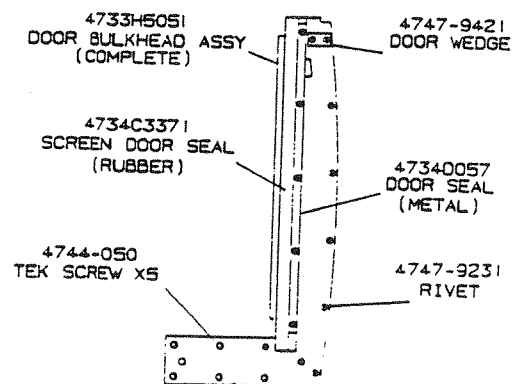

4716C2131 Right Rear (Curbside) Body Panel Trim Tape Kit