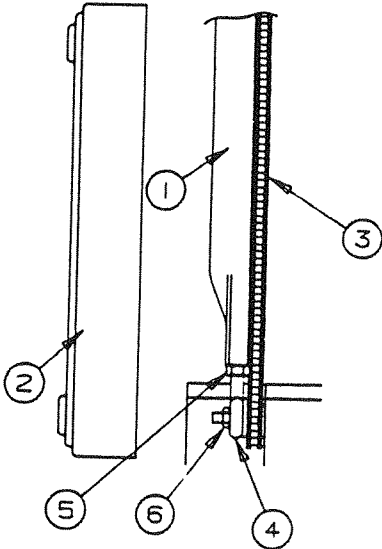

Americana 1991 REPAIR PARTS