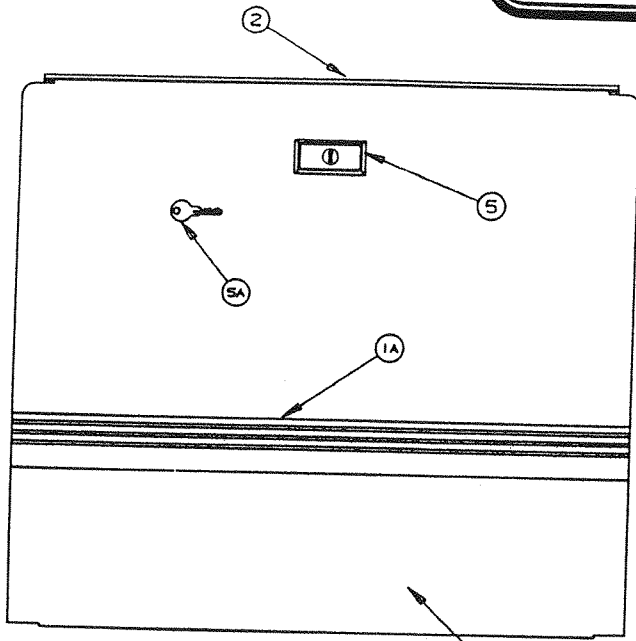

ACCESS DOOR LIGHT

- 4737B5901 Light assembly (complete)
- 4714B0951 Light lens (amber lens)
- 4733B4981 Rocker switch