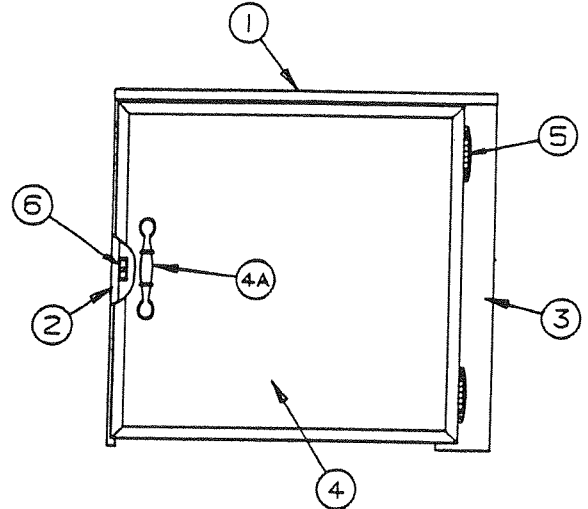

POTTI CABINET

4741F6371 - Potti cabinet assembly, 2590

CODE	PART NO.	DESCRIPTION
1	4741E9001	Cabinet top
	4720A0721	Cooler clip, M2
	4716-059	Screw, clip to top
2	4741C9011	Cabinet side, small
3	4741D9021	Cabinet front
	4737-8478	Screw, cabinet sides to top
4	4741G9971	Door panel
4A	4739B0508	Door pull
	4716-055	Screw
5	4739A0518	Hinge x2
	4749-4118	Screw
6	4733-6391	Latch and strike pkg.

NOTE: 4741C2858 Porti Potti - Optional
2595 - Standard Equipment