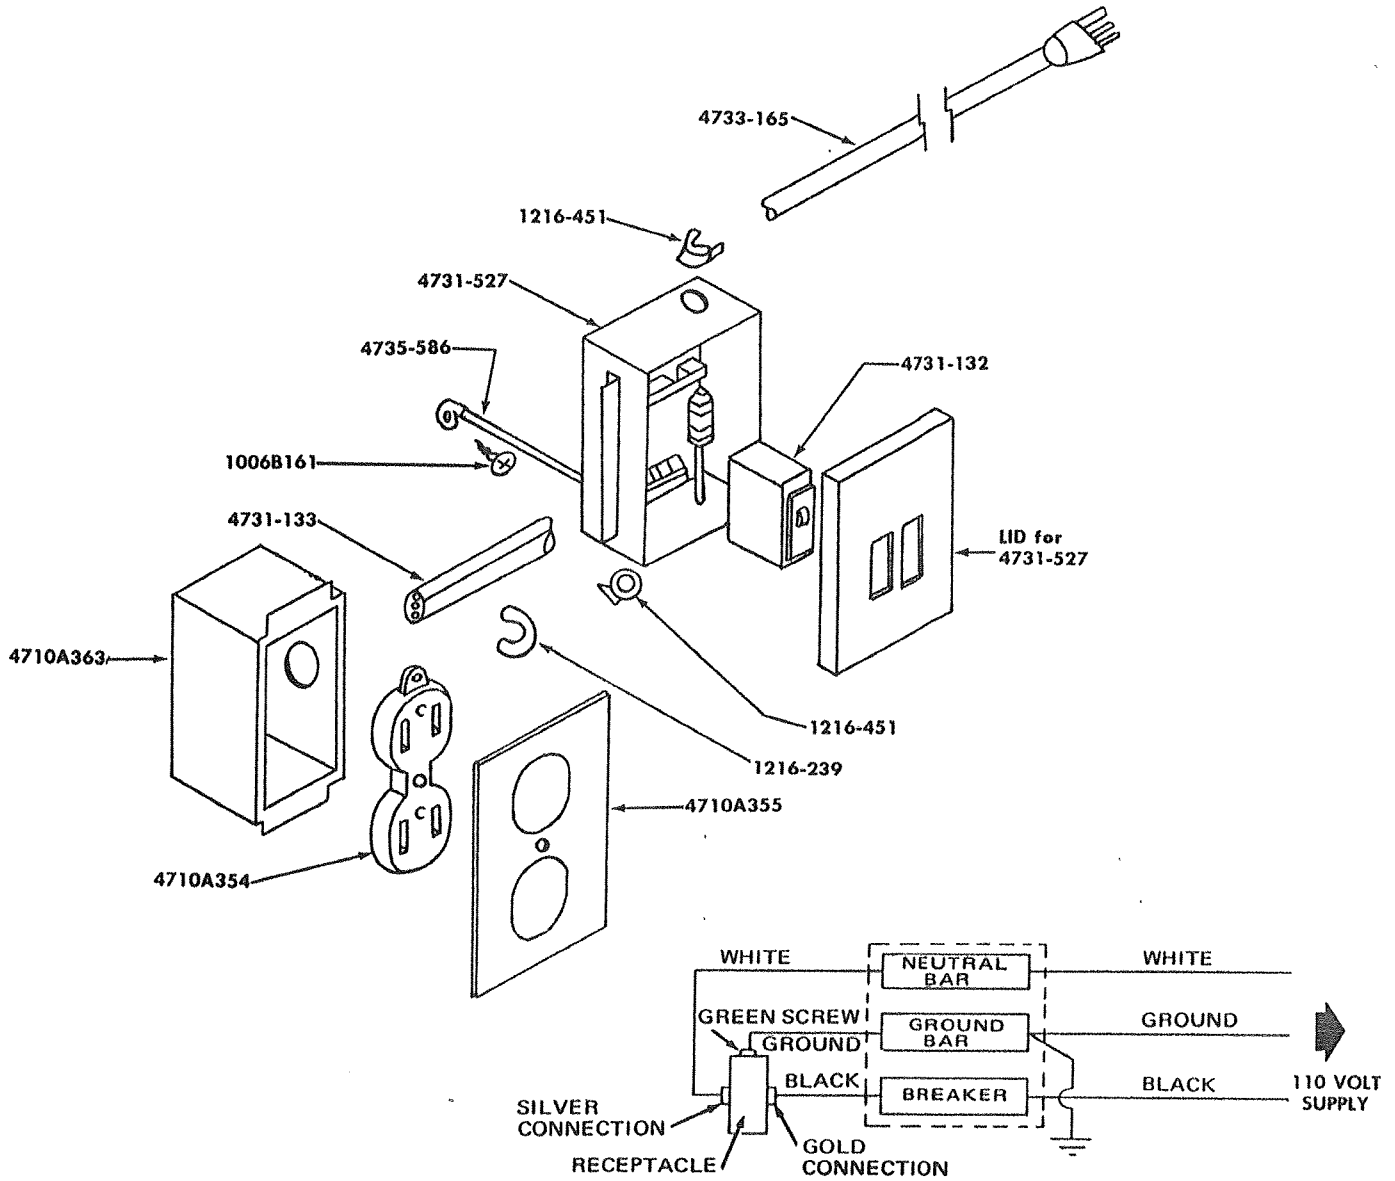

**DETAIL B**

**CORNER PULLEY ASSEMBLY**

**110 VOLT ELECTRICAL SYSTEM**

PART NO.	DESCRIPTION
1006B161	Bolt (1/4"-20x3/8")
1216-239	Strain Relief
1216-451	St. Square Connector
4710A354	Receptacle
4710A355	Receptacle Cover
4710A363	Switch Box
4731-132	Breaker Switch
4731-133	Wire Short
4731-527	Box Ass'y (X2)
4733-165	Cord Set
4735-586	Ground Wire Ass'y