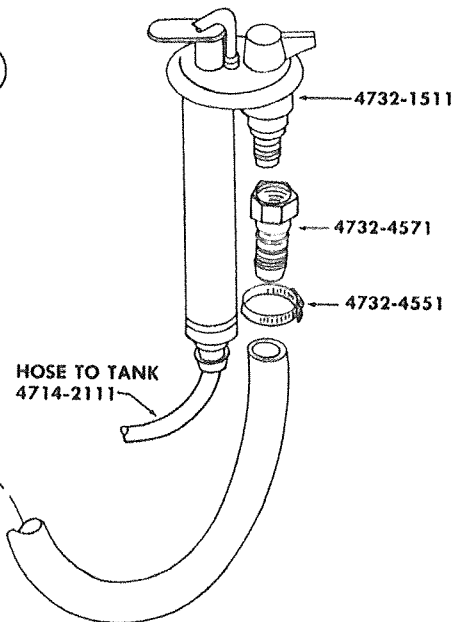

4731A1711 Fill Spout

REGULAR WATER SYSTEM

PART NO.	DESCRIPTION
1103B1010	Screw, (#10-$\frac{3}{8}$")
4714-2111	Water Line
4714-0581	Recessed Fill Spout Cap
4715-4501	1 1/2" Hose Clamp (Low Pressure Hose)
4715-4471	Drain Sleeve
4715C4381	Spigot Only
4731A1711	Recessed Fill Spout
4731C1081	Low Pressure Hose
4732-1511	City Water Pump
4732-163	Elbow (Tank to W. Line)
4732-169	Elbow (Vent Hose to Fill Spout)
4732-1201	Vent Hose
4732-1411	Water Tank
4733-241	Hold Down Clamps (Use 1103B1010 Screw)
4733-1481	Tank Fill Gasket

CITY WATER FILL

Figure 10

PART NO.	DESCRIPTION
1103B1010	Screw (#10-$\frac{3}{8}$") used with City Fill
4714-2111	Water Line to Tank
4732-1511	City Water Pump
4732-1521	City Water Fill & Cap Complete
4732-4551	Clamp, M2, City Fill
4732-4561	Plastic Barb Fitting for City Fill
4732-4571	Fitting for City Fill
4733-1211	City Fill Hose
4733-147	Gasket
4733-337	Travel Valve Clamp—not shown