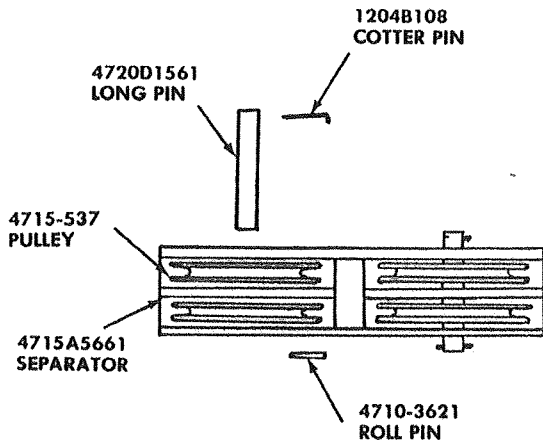

AXLE, HUB & BRAKES

PART NO.	DESCRIPTION
1200B551	Lug Bolt (1/2" - 20 UNF 2A x 1-1/2")
*4714-1971	Hub and Drum
4714-1981	Hub Package
4720A6751	Grease Seal & Cap
4730A4041	Bearing
*4733-3521	Electric Brake, Right Hand
*4733-3531	Electric Brake, Left Hand
4733-3661	681 Axle
*4714-1971	Hub and Drum must be used when installing Brakes on 681 Trailer.

NOTE: If brakes are used on the 681 Trailer, a Selective Resistor must be used in Brake Electrical Circuit. A Surge Controller is not recommended for use with this system.

* For breakdown of brake parts, please see page 690-9.

DETAIL A

DETAIL C