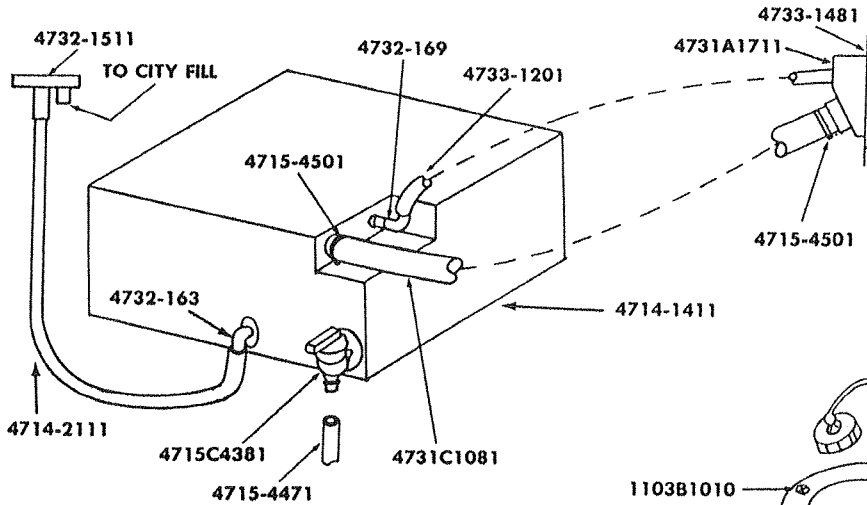

CT-680 REGULAR WATER SYSTEM CITY FILL

1972 PARTS LIST

Coleman
CAMPING TRAILERS

Figure 9