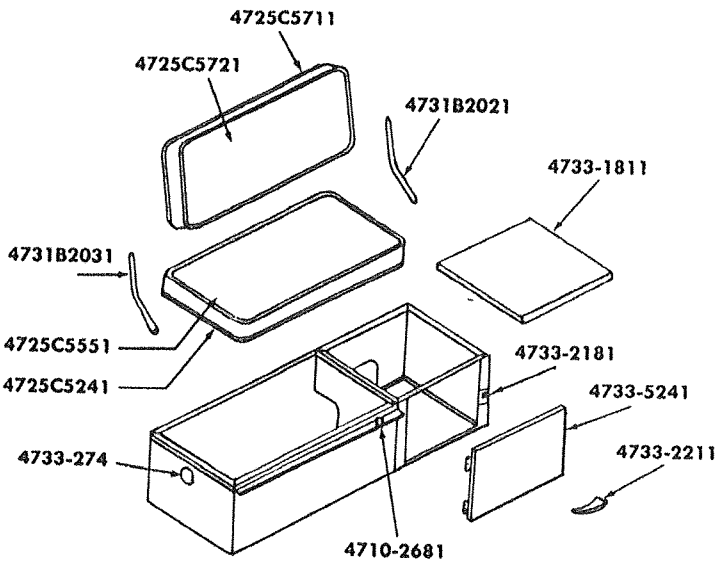

## SEAT & STORAGE CABINET ASS'Y

PART NO.	DESCRIPTION
4710-2681	Table Stop Button—not shown
4725C5241	Cushion Ass'y
4725C5551	Cushion Cover Ass'y
4725C5711	Back Rest Ass'y
4725C5721	Back Rest Cover
4731B2021	Pivot Arm, Right
4731B2031	Pivot Arm, Left
4733-1841	Top for Cabinet
4733-2181	Strike for Door—not shown
4733-2211	Latch Ass'y, Door
4733-2701	Storage Bin
4733-5241	Cabinet Door
4733-5511	Seat & Storage Cabinet, Only (Bins, Cushions, & Back Rest sold separately)