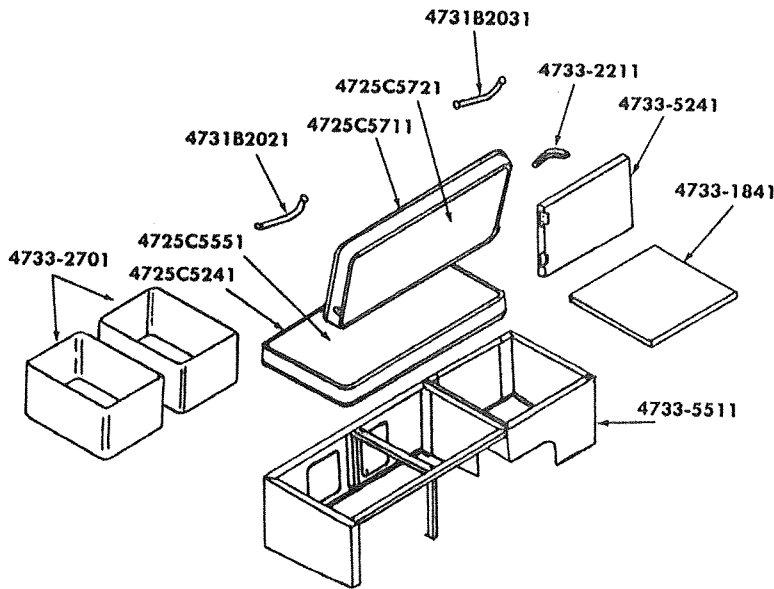

CT-680 SEAT & CABINET ASS'Y

1972 PARTS LIST

Figure 4

SEAT & STORAGE CABINET ASS'Y

PART NO.	DESCRIPTION
4710-2681	Table Stop Button—not shown
4725C5241	Cushion Ass'y
4725C5551	Cushion Cover Ass'y
4725C5711	Back Rest Ass'y
4725C5721	Back Rest Cover
4731B2021	Pivot Arm, Right
4731B2031	Pivot Arm, Left
4733-1841	Top for Cabinet
4733-2181	Strike for Door—not shown
4733-2211	Latch Ass'y, Door
4733-2701	Storage Bin
4733-5241	Cabinet Door
4733-5511	Seat & Storage Cabinet, Only (Bins, Cushions, & Back Rest sold separately)