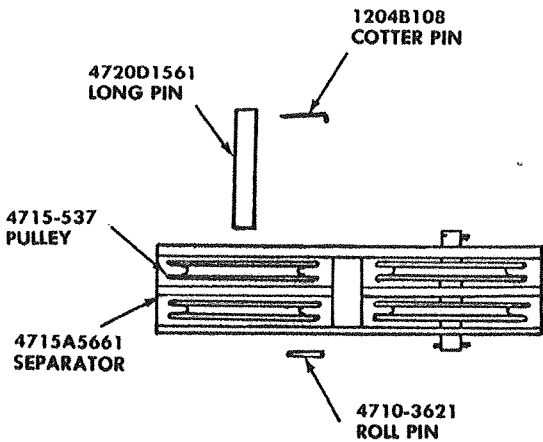

CAMPING TRAILERS

1972 PARTS LIST

AXLE & HUB SEPARATOR PULLEY CORNER PULLEY

AXLE, HUB & BRAKES

PART NO.	DESCRIPTION
1200B551	Lug Bolt
4714-1971	Hub & Drum Package
4714-2031	Shoe Return Spring
4714-2041	Adjusting Screw Ass'y
4714-2051	Left Magnet
4714-2061	Right Magnet
4714-2071	Shoe & Brake Lining Ass'y, M2
4714-2081	Magnet Retainer
4714-2091	Shoe Retainer
4714-2101	Adjusting Spring
4720A6751	Grease Seal & Cup
4730A4041	Bearing
4730D3011	Axle, W/Brake Flange & Elec. Brakes Complete
4733-3521	Electric Brake, Right
4733-3531	Electric Brake, Left

NOTE: Selective Resistor must be used in Brake Electrical Circuit. A Surge Controller is not recommended for use with this system.

DETAIL C

4715A6371 SEPARATOR PULLEY PKG.