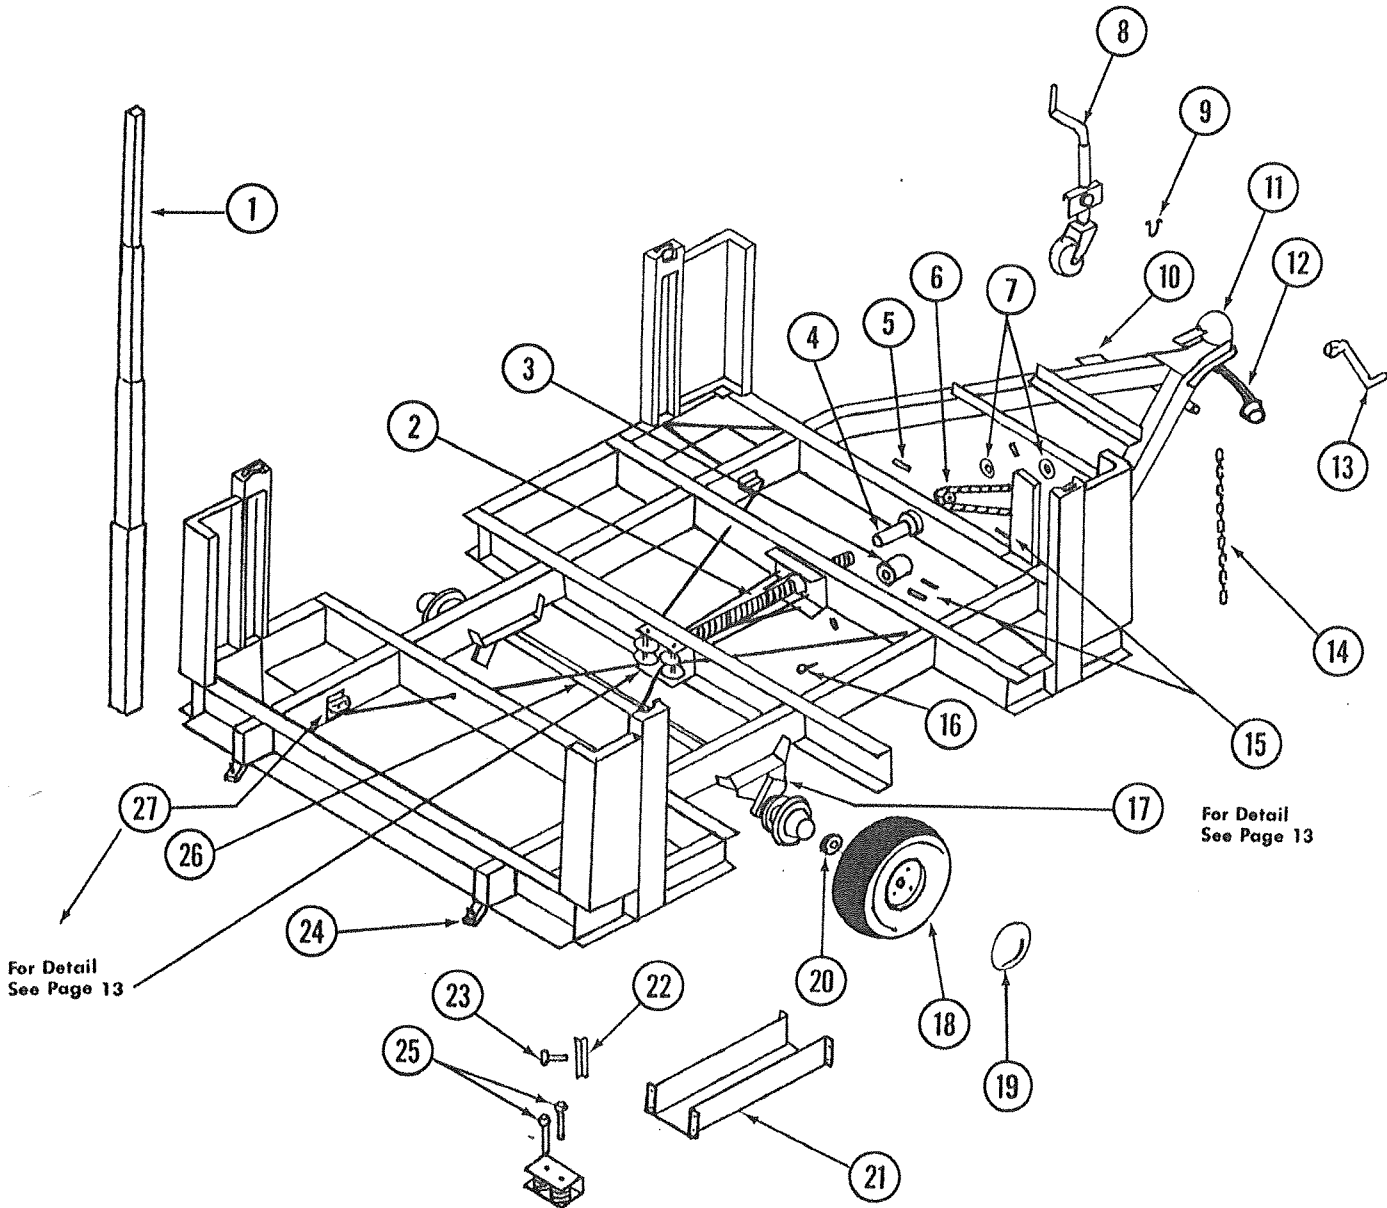

CT-680 CHASSIS

1972 PARTS LIST

CAMPING TRAILERS

For Detail
See Page 13

For Detail
See Page 13

CODE	PART NO.	DESCRIPTION
1	4733-5801	Lift Ass'y
2	4720E5201	Whiffle Tree
3	4720A1221	Coupling
4	4720A120	Extension
5	4730A3381	Roll Pin, Long
6	4730B3691	Chain, Chassis Front
7	1212-0121	Grommet
8	4720B6661	Tongue Jack (Acc'y)
9	4720A3341	Snap Ring (Tongue Jack)
10	4720A3331	Jack Bracket
11	4730A3561	Coupler
12	4735-156	Wire Harness
13	4720A5211	Crank Handle
14	4720A3031	Safety Chain
15	4720A1481	Roll Pin
16	4720B3091	Screw Eye

CODE	PART NO.	DESCRIPTION
17	4720B106	Axle Mounting Bracket
18	4730C3791	680 Tire & Rim (Acc'y)
19	4730A392	Hub Cap
20	4730A4041	Bearing
21	4720B2371	Guide Channel, Whiffle Tree
22	4715-528	Plastic Pulley Ass'y
23	4720B157	Short Pin
24	4731-597	Bed Support Bracket Support
25	4720D1561	Long Pin, M2
26	4733-2971	Axle (See Detail B)
27	4715-537	Pulley
	4720B157	Pin
	1204B108	Cotter Pin
	4720C169	Cable Clip—Whiffle Tree
		Cables—not shown
	4720E5801	Crank & Sprocket Support