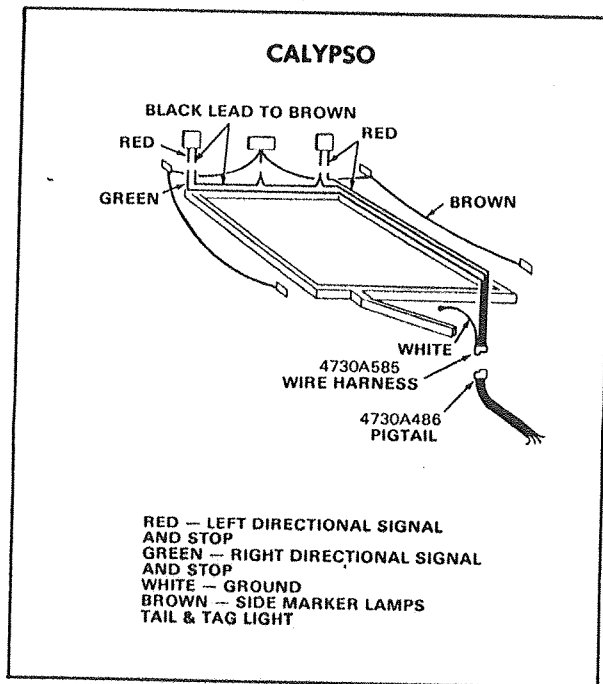

INDEX TO CT—CALYPSO

Accessories	3
Parts Diagram, Less Panels.....	2
Parts List for Parts Diagram.....	3
Parts not shown in Catalog	3
Panels.....	4
Wiring Diagram	1