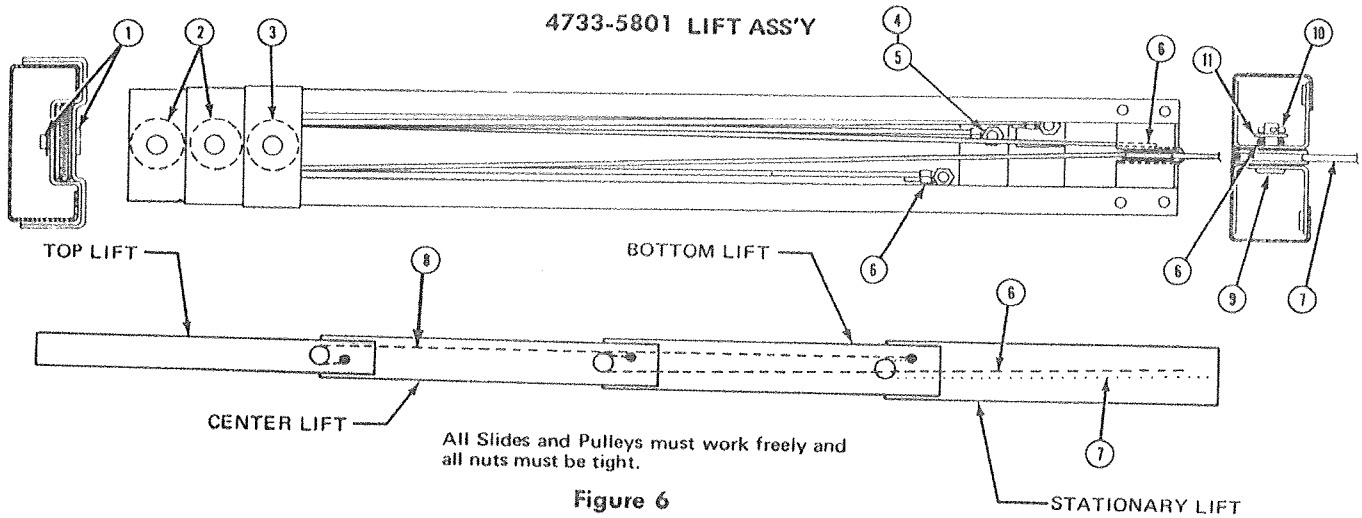

CODE	PART NUMBER	DESCRIPTION
1	4730D2491	Pin & Ring Package (4730D249 Pin, 4730B098 Retaining Ring)
2	4715-528	Plastic Pulley Ass'y
3	4715-537	Steel Pulley Ass'y
4	1202B263	Spacer
5	1201B602	Lock Nut
6	4731-5691	Cable Ass'y Intermediate
7	4733-5901	Cable Ass'y, Long
8	4720B5271	Cable Ass'y, Short
9	4731-2521	Pin
10	1204B108	Cotter Pin
11	1202B040	Washer

All Cable Assemblies come with cable clips 4720C169