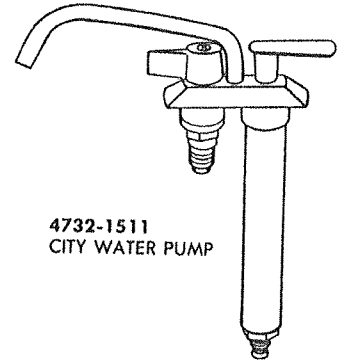

# MISC. PARTS

4730A260 CANVAS CLIP

4733-5951  
STABILIZER HANDLE USED  
WITH 4720A0731 STABILIZER  
AND 4710-5191, 4710-5181 1970  
MODEL STABILIZERS. REPLACES  
4730A4191.

4720A5211  
CRANK HANDLE

4732-1511  
CITY WATER PUMP