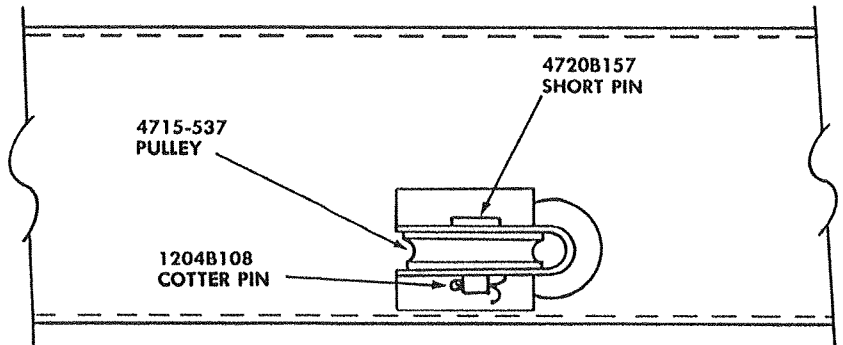

AXLE, HUB & BRAKES

PART NO.	DESCRIPTION
1200B551	Lug Bolt (1/2" - 20 UNF 2A x 1-1/2")
*4714-1971	Hub and Drum
4714-1981	Hub Package
4720A6751	Grease Seal & Cap
4730A4041	Bearing
*4733-3521	Electric Brake, Right Hand
*4733-3531	Electric Brake, Left Hand
4733-3661	681 Axle
*4714-1971	Hub and Drum must be used when installing Brakes on 681 Trailer.

NOTE: If brakes are used on the 681 Trailer, a Selective Resistor must be used in Brake Electrical Circuit. A Surge Controller is not recommended for use with this system.

* For breakdown of brake parts, please see page 690-9.

DETAIL A

DETAIL B