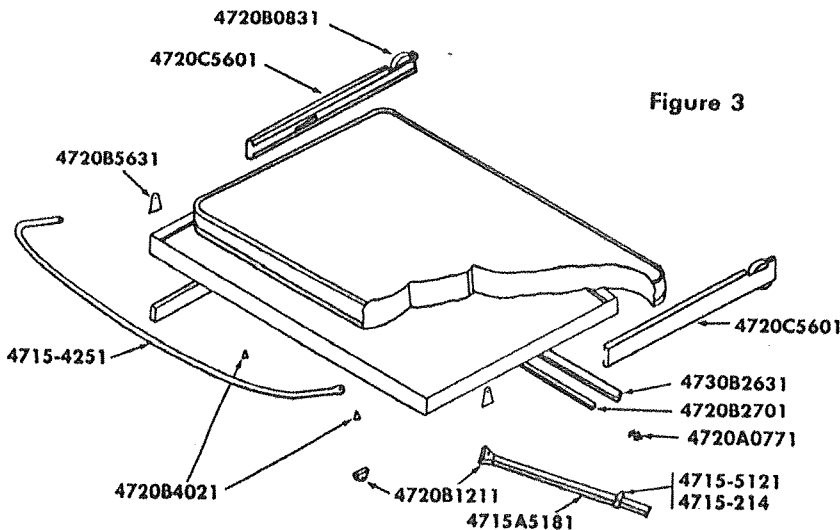

### 4733-5161 ACCESS DOOR ASS'Y

PART NO.	DESCRIPTION
1203C872	Rivet—not shown for Cable Ass'y
4720B3571	Seal, Access Door
4730A5201	Lock Bar Handle Ass'y
4730B3111	Lock Handle
4731-231	Door Seal
4731B229	Access Door Covering
4731A5711	Access Door Cable Ass'y
4731A5761	Access Door Plate Ass'y
4731B233	Access Door Cap
4733-1021	Access Door Skin
4733-1031	Seal Strip, Rear
4733-1041	Seal Strip, Front
4733-126	Spacer, Lock Handle
4733-5161	Access Door Complete
4733-5521	Access Door Bracket