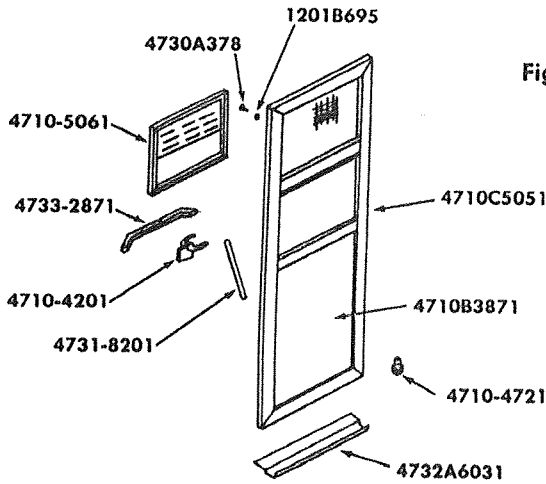

CODE	PART NO.	DESCRIPTION
38	4733-533	Wall Panel Ass'y, Right
39	4733-3371	Seal Retainer, Short
40	4720D2051	Wall Panel, Curbside Short
41	4733-242	Floor Trim, Back
42	4732B1441	Bumper Guard
43	4720A3041	Tag Holder & Light
44	4715A1241	Tail Light Lens
45	4715C180	Tail Light Housing
46	4715A1251	Reflector Holder
47	4715A141	Reflector
48	4715B1291	Reflector Trim
49	4715C5011	Tail Light Ass'y, Complete
50	4733-1011	Rear Body Panel
51	4733-122	Coleman Tape
52	4715B179	Body Rail, Rear
53	4731B137	End Panel, Rear
54	4733-1161	Filler Plate, Left
55	4733-1171	Filler Plate, Right