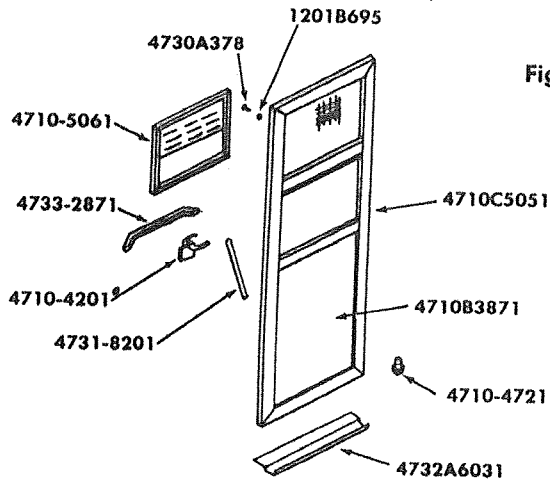

CODE	PART NO.	DESCRIPTION
41	4733-161	Script
42	4730E1351	Side Rail, Right Rear
43	4733-534	Wall Panel Ass'y
44	4733-248	Wall Panel
45	4733-337	Seal Retainer Short
46	4732A6031	Screen Door Support Ass'y
47	4733-242	Floor Trim, Rear
48	4720B1791	End Rail, Rear
49	4732B1441	Bumper Cap
50	4720A3041	Tag Holder & Light
51	4715A1241	Tail Light Lens
52	4715C180	Tail Light Housing
53	4715A1251	Reflector Holder
54	4715A141	Reflector
55	4715B1291	Reflector Trim
56	4715C5011	Tail Light Ass'y, Complete
57	4733-1011	Rear Panel
58	4733-122	Coleman Logo
59	4731B1371	End Panel