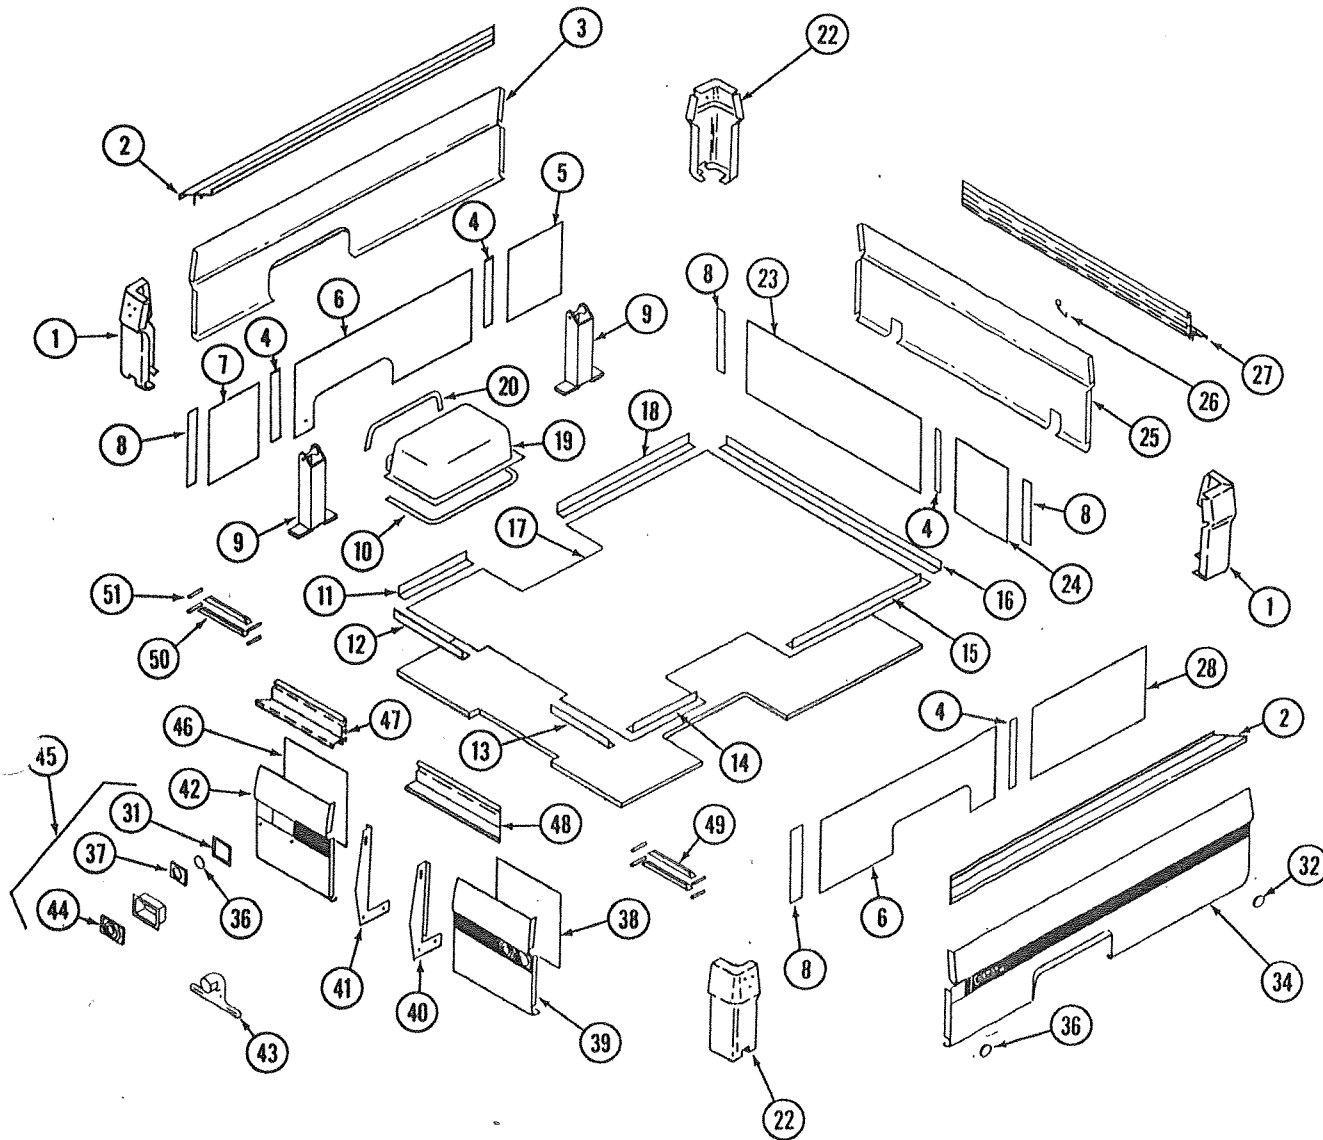

1972 CALYPSO PANELS

1972 PARTS LIST

Coleman
CAMPING TRAILERS

PARTS LIST

CODE	PART NO.	DESCRIPTION
1	4715-6511	Body Corner Panel, Rgt. Front, Lft. Rear
2	4710-180	Side Rail
3	4715A5431	Left Side Body Panel
4	4720D2111	Panel Dividers, M4
5	4715B239	Panel
6	4715B203	Wheel Well Panel
7	4715B238	Panel
8	4720D2121	Corner Dividers, M4
9	4710A522	Bed Holder Ass'y
10	4730A3281	Wheel Well Seal, M2
11	4710-061	Floor Trim
12	4715-248	Floor Trim
13	4715-245	Floor Trim
14	4715-246	Floor Trim
15	4715-244	Floor Trim
	4715-249	Floor Trim
	4715B3101	Floor Covering

CODE	PART NO.	DESCRIPTION
18	4715-247	Floor Trim
19	4720A5191	Wheel Well Ass'y
20	4730A329	Wheel Well Seal
21		Number Not Assigned
22	4715-6501	Body Corner Panel
23	4720C2091	Lft. Front, Rgt. Rear
24	4715B240	Long End Panel
25	4715A5481	Panel
26	4730A1221	Front Panel Ass'y
27	4715B194	Safety Latch
28	4715B237	End Rail, Front
29		Panel
30		Number Not Assigned
31	4715A1291	Number Not Assigned
32	4735-5331	Reflector Trim, White
33		Side Marker Lamp, Amber
		Number Not Assigned

CODE	PART NO.	DESCRIPTION
34	4715A5421	Right Side Body Panel
35		Number Not Assigned
36	4735-5341	Side Marker Lamp, Red
37	4715-1251	Red Reflector Holder
38	4715B239	Panel
39	4715A5461	Right Rear Panel Ass'y
40	4731-581	Bulkhead, Right
41	4731-582	Bulkhead, Left
42	4715A5441	Left Rear Body Panel
43	4720A3041	Tag Light
44	4715A1241	Tail Light Lens
45	4715B5011	Tail Light Ass'y
46	4715B239	Panel
47	4715C195	Rail, Left Rear
48	4715C191	Rail, Right Rear
49	4715A1371	Rail Stop, Right Rear, M2
50	4715A1381	Rail Stop, Left Rear, M2
51	4710-3621	Roll Pins, M4