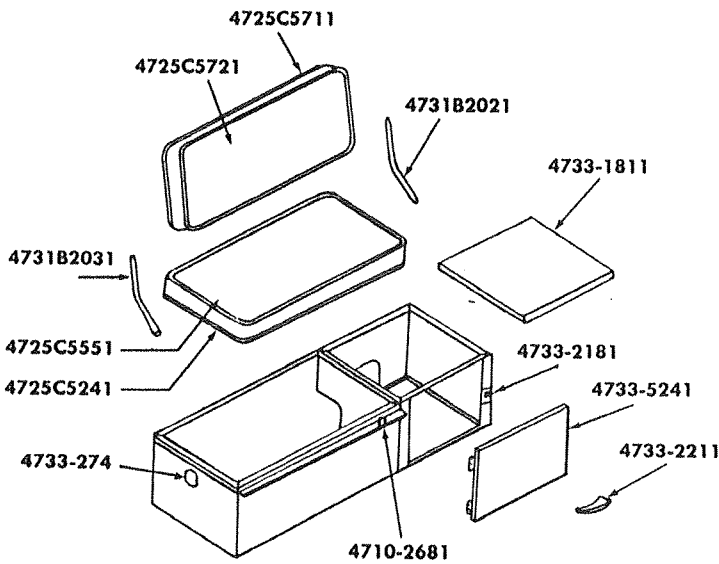

# 1972 PARTS LIST

Figure 4

SEAT & STORAGE CABINET ASS'Y

PART NO.	DESCRIPTION
4710-2681	Table Stop Button—not shown
4725C5241	Cushion Ass'y
4725C5551	Cushion Cover Ass'y
4725C5711	Back Rest Ass'y
4725C5721	Back Rest Cover
4731B2021	Pivot Arm, Right
4731B2031	Pivot Arm, Left
4733-1841	Top for Cabinet
4733-2181	Strike for Door—not shown
4733-2211	Latch Ass'y, Door
4733-2701	Storage Bin
4733-5241	Cabinet Door
4733-5511	Seat & Storage Cabinet, Only (Bins, Cushions, & Back Rest sold separately)