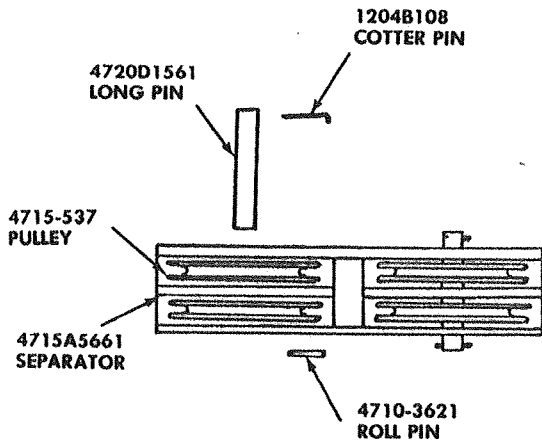

AXLE, HUB & BRAKES

PART NO.	DESCRIPTION
1200B551	Lug Bolt (1/2" - 20 UNF 2A X 1-1/2")
*4714-1971	Hub & Drum
4714-1981	Hub (Used on axles that do not have brakes)
4720A6751	Grease Seal & Cap
4730A4041	Bearing
4733-2971	680 Axle
*4733-3521	Electric Brakes, Right Hand
*4733-3531	Electric Brakes, Left Hand
*4714-1971	Hub & Drum must be used when installing Electric Brakes on 680 Trailer.

NOTE: If brakes are used on 680 trailer a Selective Resistor must be used in Brake Electrical Circuit. A Surge Controller is not recommended for use with this system.

DETAIL A

DETAIL C