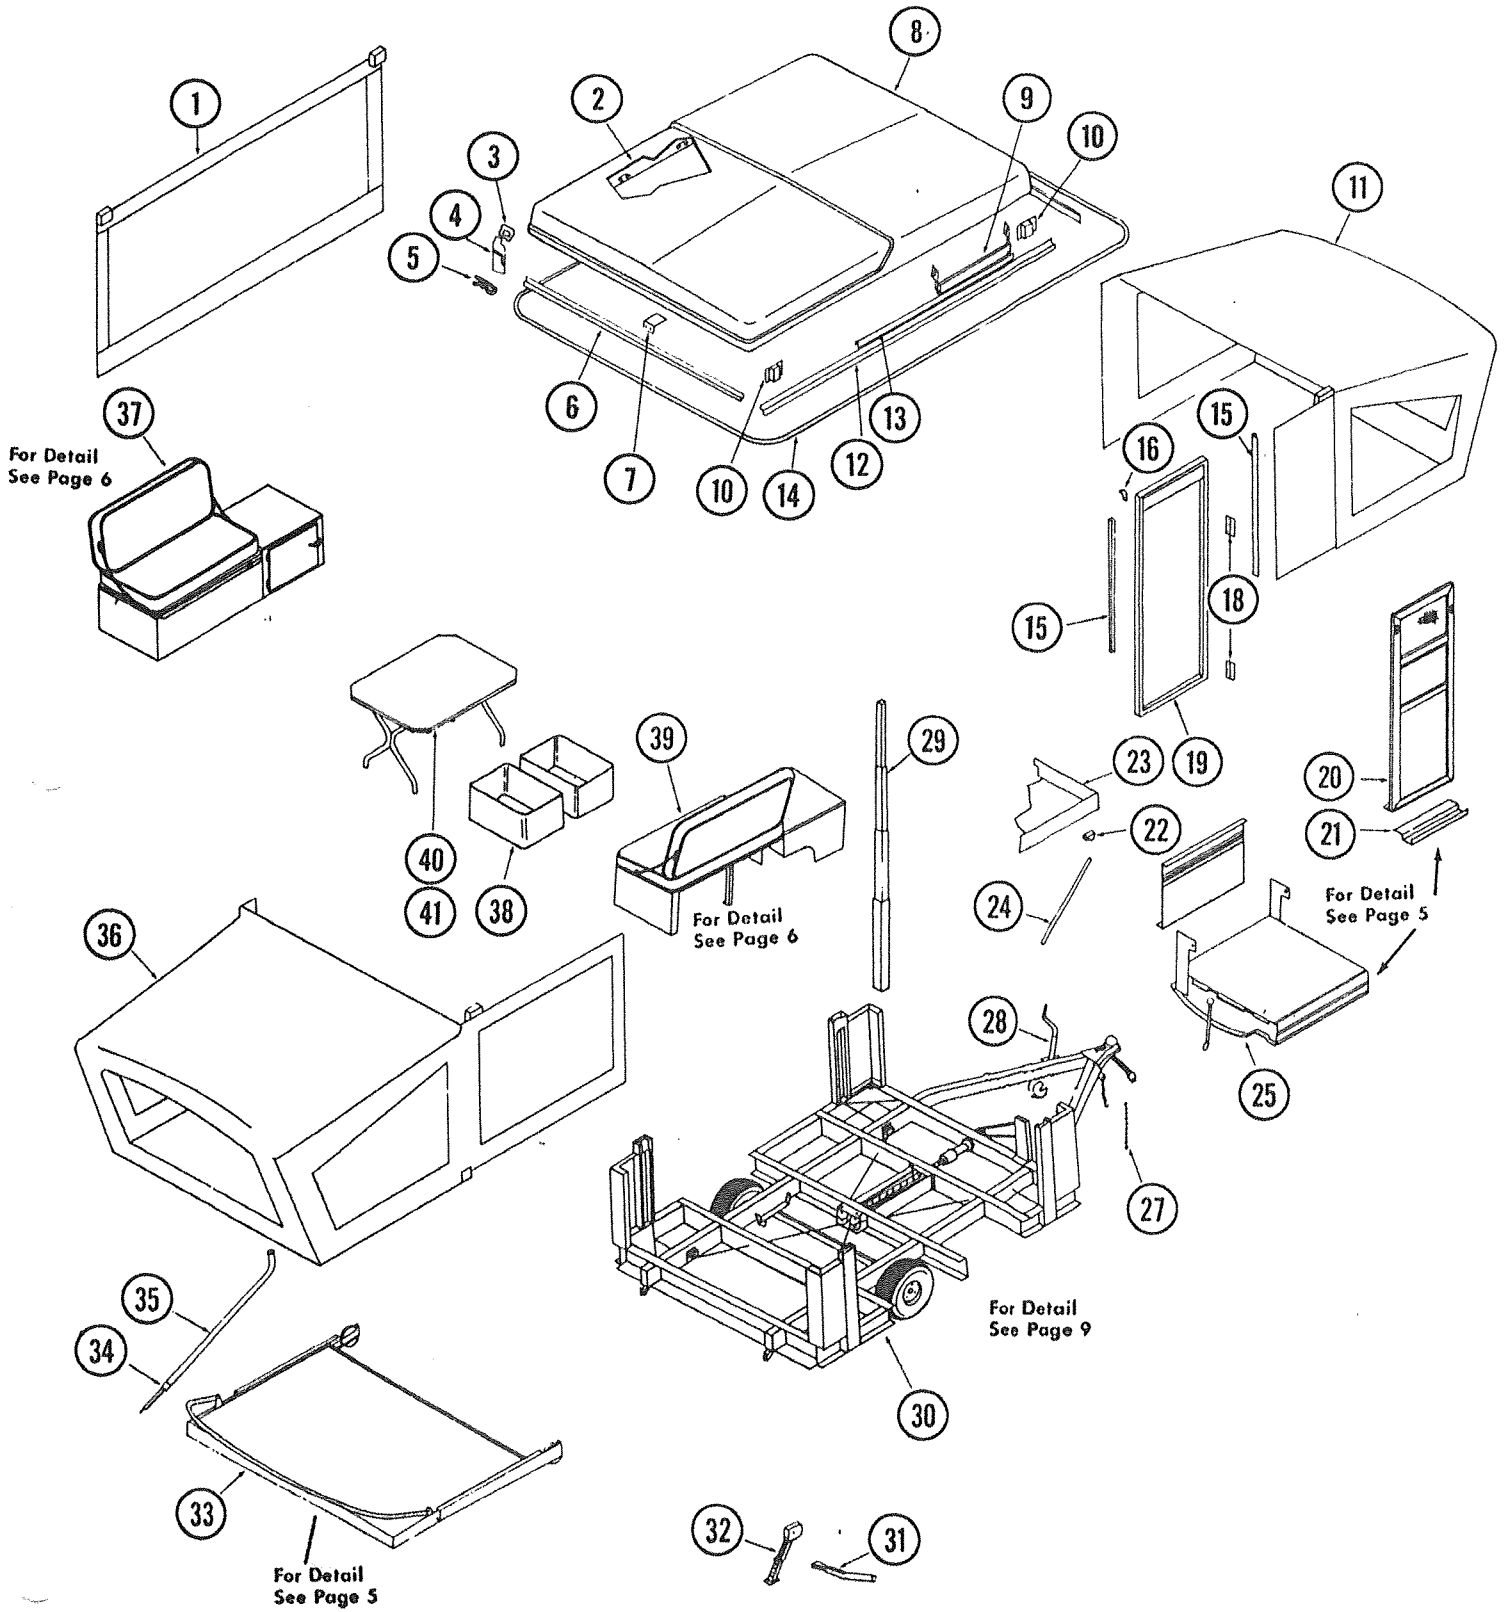

**CT-681
PARTS DIAGRAM
LESS PANELS**

**1972
PARTS LIST**

CAMPING TRAILERS

1972 PARTS LIST

PARTS LISTS ACCESSORIES PARTS NOT SHOWN

PARTS LIST

CODE	PART NO.	DESCRIPTION	CODE	PART NO.	DESCRIPTION
1	4727C6801	Side Canvas Ass'y	22	4720B1311	Leg Bracket Ass'y
2	4730C4311	Screen Door Snaps, M2	23	4720C540	Front Bed Ass'y
3	4715-2091	Strike	24	4720A5821	Front Support Ass'y
4	4715-5051	Latch	25	4733-5161	Access Door
5	4732-479	Safety Pin	26		Number not assigned
6	4720C167	Top Channel, End	27	4720A3031	Safety Chain
7	4715A1091	Support Bracket	28	4720B6661	Tongue Jack
8	4720F5241	Top Ass'y	29	4733-5801	Lift Ass'y
9	4733-3471	Screen Door Slide Ass'y	30	4720E503	Chassis—Not Sold As Package
10	4715A5411	Lift Bracket Ass'y	31	4733-5951	Stabilizer Handle
11	4727E6821	Front Canvas Ass'y	32	4720A0731	Stabilizer
12	4720E168	Top Channel, Curbside	33	4720D539	Bed Ass'y, Rear
13	4733-3461	Screen Door Holder	34	8460-0201	Lock Adjusting Package
14	4720C327	Top Seal	35	4720C5971	Canvas Support Ass'y
15	4715A4101	Door Seal, Vertical	36	4727E6811	Rear Canvas Ass'y
16	4720B2601	Top Door Hinge	37	4733-5511	Storage Seat Only, Roadside (Less Cushions, Back Rest & Bins)
17		Number not assigned	38	4733-2701	Storage Bin
18	4720B3601	Screen Door Hinge	39	4733-5821	Seat & Heater Cabinet, Curbside
19	4710B5091	Door Jamb Ass'y	40	4731C5101	Table
20	4710C5051	Screen Door	41	4720A5461	Dinette Table Leg Ass'y
21	4732A6031	Screen Door Support			

PARTS NOT SHOWN IN CATALOG

PART NO.	DESCRIPTION	PART NO.	DESCRIPTION
8-233	Sandalwood Beige	4720C169	Cable Clips—Used Whiffle Tree Cables, Left Cables
8-234	Tobacco Brown, Tongue Doors, Etc.	4720E5801	Crank & Sprocket Support
8-235	Yahoo Yellow, Interior	4725A6801	Drapes, Striped Gold
8B3021	Silicone Lubricant, Fabriglide	4727A4441	Canvas Patch, 680
8C3001	Water Repellent, Rain Chek, 16 Oz. Can (Caution: Will spot if sprayed too heavy)	4730A1181	Adjustable Stud Package, M2. See Miscellaneous for Description
1225-409	No. 9 Slider—Use with 4714-181 Zipper Chain	4730A3211	Keys, M2
1200B440	Screw, Screen Door Support	4730A354	Stud (See Misc. Page)
4714-1611	Nylon Screen (Net) Sold by Yard	4730B098	Retaining E Ring (Sold in 4730D2491)
4714-181	No. 9 Zipper Chain—Sold by Yard	4730B260	Canvas Clip
4714-1851	781 Sealant for Lift Ass'y	4730D2491	Pin & Ring Package for Lift
4715-5761	Eave Pole Ass'y—For Canopy	4730F5381	Small Parts Package
4715-5771	Ridge Pole Ass'y—For Canopy	4731-2521	Pin for Lift
4715D2221	600 Series Trim Tape—Wood Grain, Dark Oak	4733A561	Large Parts Package
4720A238	Thrust Nut, Whiffle Tree	4735-156	Wire Harness
4720A2421	Thrust Bearing, Whiffle Tree	4735-157	Pigtail

ACCESSORIES

PART NO.	DESCRIPTION	PART NO.	DESCRIPTION
4714-2001	Set of Stone Guards	4728B5051	680 Spare Tire Cover
4714-2011	Electric Brake Pkg.	4730C3791	680 Tire & Rim, Harvest Brown Size 5.30x4.50x12"
4714A5101	Light Package, AC/DC, 110 Volt	4732-2611	Portable Toilet
4714B5801	680 Heater		
4715A6011	Spare Tire Mount		
4720B6661	Tongue Jack		
4725A6811	Privacy Curtain—Striped Gold, Washable		
4727C6211	680 Canopy		
4728-620	Sleeping Bag, Flowered		
4728-6421	Pillow—Matches Sleeping Bag		
4728-5801	Cabana