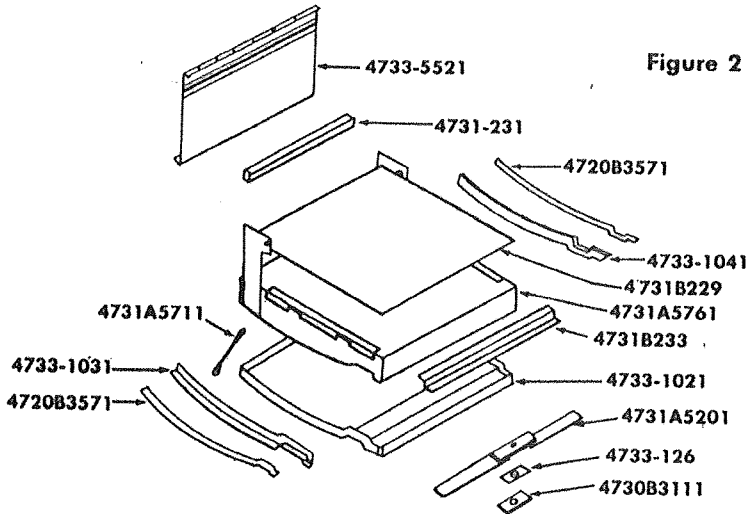

### 4710C5051 SCREEN DOOR ASS'Y

PART NO.	DESCRIPTION
1201B695	Keps Nut
4710-4201	Screen Door Latch Ass'y
4710-4721	Dee Ring Ass'y
4710-5061	Sliding Panel Window
4710B3871	Kick Plate
4710C5051	Screen Door Complete
4730A378	Shoulder Bolt
4731-8201	Spring Ass'y
4732A6031	Screen Door Support Pkg.
4732-2871	Not part of Screen Door Ass'y Screen Door Handle