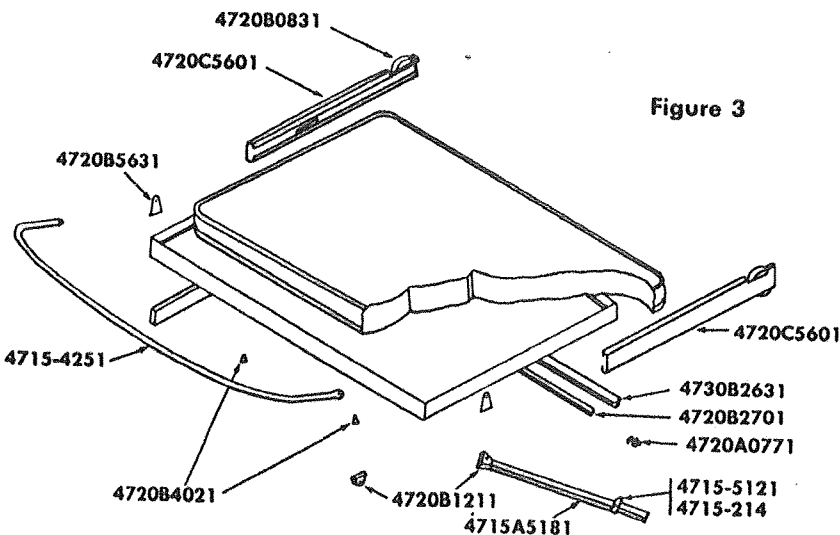

### 4733-5161 ACCESS DOOR ASS'Y

PART NO.	DESCRIPTION
1203C872	Rivet—not shown for Cable Ass'y
4720B3571	Seal, Access Door
4730A5201	Lock Bar Handle Ass'y
4730B3111	Lock Handle
4731-231	Door Seal
4731B229	Access Door Covering
4731A5711	Access Door Cable Ass'y
4731A5761	Access Door Plate Ass'y
4731B233	Access Door Cap
4733-1021	Access Door Skin
4733-1031	Seal Strip, Rear
4733-1041	Seal Strip, Front
4733-126	Spacer, Lock Handle
4733-5161	Access Door Complete
4733-5521	Access Door Bracket