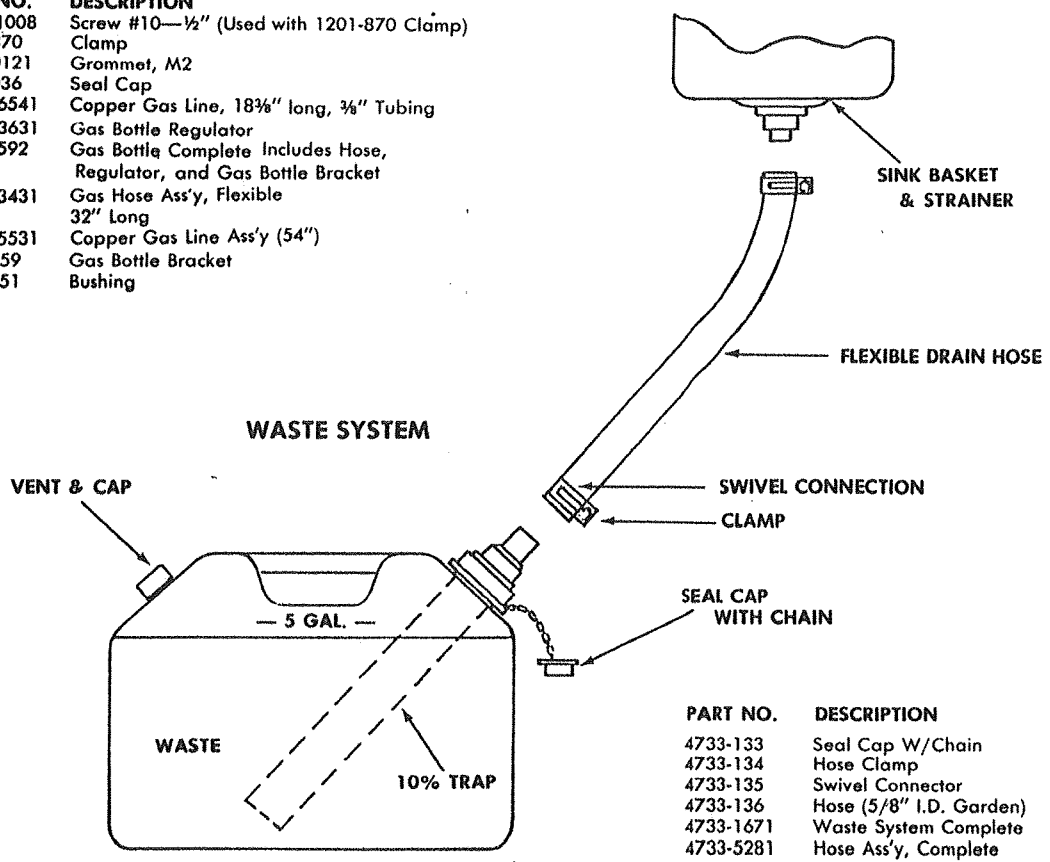

# 1972 PARTS LIST

CT-690  
GAS SYSTEM  
WASTE SYSTEM

Figure 7

PART NO.	DESCRIPTION
1103B1008	Screw #10—1/2" (Used with 1201-870 Clamp)
1201-870	Clamp
1212-0121	Grommet, M2
1215-036	Seal Cap
4710A6541	Copper Gas Line, 18 3/8" long, 3/8" Tubing
4720A3631	Gas Bottle Regulator
4720C592	Gas Bottle Complete Includes Hose, Regulator, and Gas Bottle Bracket
4730A3431	Gas Hose Ass'y, Flexible 32" Long
4730C5531	Copper Gas Line Ass'y (54")
4732-259	Gas Bottle Bracket
4733-351	Bushing