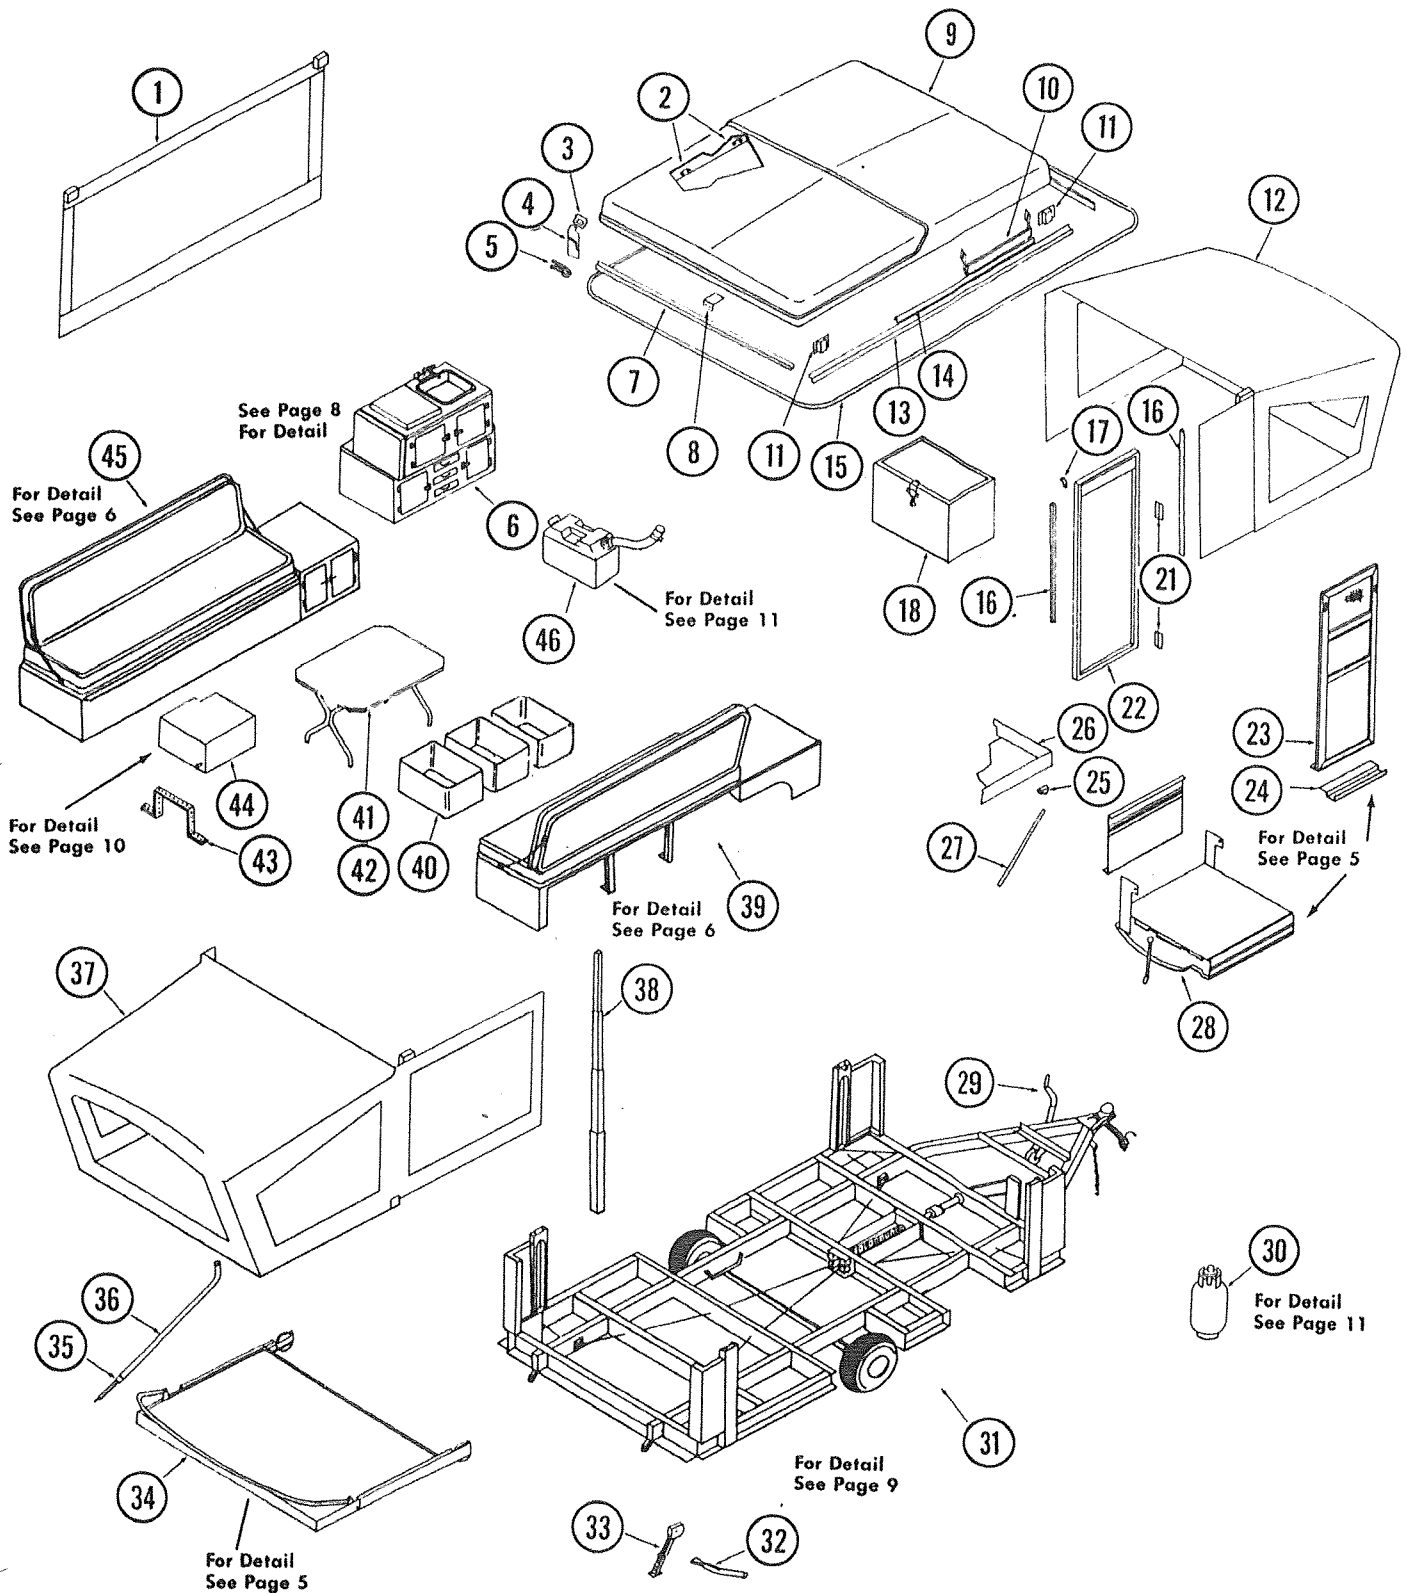

CT-690 PARTS DIAGRAM LESS PANELS

1972 PARTS LIST

CAMPING TRAILERS

1972 PARTS LIST

PARTS LISTS ACCESSORIES PARTS NOT SHOWN

PARTS LIST

CODE	PART NO.	DESCRIPTION	CODE	PART NO.	DESCRIPTION	CODE	PART NO.	DESCRIPTION
1	4727C6901	Side Canvas Ass'y	18	4731C7081	Cooler	34	4720D539	Bed Ass'y, Rear
2	4730C4311	Screen Door Snaps, M2	19		Not Assigned	35	8460-0201	Lock Adjusting Pkg
3	4715-2091	Strike	20		Not Assigned	36	4720C5971	Canvas Support Ass'y
4	4715-5051	Latch	21	4720B3601	Screen Door Hinge	37	4727E6811	Rear Canvas Ass'y
5	4732-479	Safety Pin	22	4710B5091	Door Jamb Ass'y	38	4733-5801	Lift Ass'y
6	4733-548	690 Galley Ass'y	23	4710C5051	Screen Door	39	4733-556	Seat & Storage
7	4730C167	Top Channel, End	24	4732A6031	Screen Door Support			Cabinet, Rgt. Side
8	4715A1091	Support Bracket	25	4720B1311	Leg Bracket Ass'y	40	4733-2701	Storage Bin
9	4730E5241	Top Ass'y	26	4720C540	Front Bed	41	4732A5201	Table
10	4733-347	Screen Door Slide Ass'y	27	4720A5821	Front Support Ass'y	42	4720A5461	Dinette Table Leg Ass'y
11	4715A5411	Lift Bracket Ass'y	28	4733-5161	Access Door	43	4733-2451	Water Tank Strap
12	4727E6921	Front Canvas Ass'y	29	4720B6661	Tongue Jack	44	4733-1411	Water Tank
13	4720E168	Top Channel, Curbside	30	4720C592	Gas Bottle Pkg	45	4733-5551	Seat & Heater
14	4733-3461	Screen Door Holder	31	4730F503	Chassis—Not sold as package	46	4733-1671	Cabinet Ass'y Waste System
15	4730B327	Top Seal, Long	32	4733-5951	Stabilizer Handle			
16	4710A4101	Door Seal, Vertical	33	4720A0731	Stabilizer			
17	4720B2601	Top Door Hinge						

PARTS NOT SHOWN

PART NO.	DESCRIPTION	PART NO.	DESCRIPTION	PART NO.	DESCRIPTION
8-233	Sandalwood Beige	4714-2111	Water Line (12.5 Feet)	4730A1181	Adjustable Stud Pkg, M2
8-234	Tobacco Brown Tongue, Doors, Etc.	4715-5761	Eave Pole Ass'y—For Canopy	4730A3211	Keys, M2
8-235	Yahoo Yellow, Interior	4715-5771	Ridge Pole Ass'y— For Canopy	4730A325	Small Cable Clips for Galley Cables (for 1/16" Cables)
8B3021	Silicone Lubricant, Fabriglide	4715A4511	Cooler Tray	4730A354	Stud (See Misc. Page)
8C3001	Water Repellent, Rain Chek, 16 Oz. Can (Caution: Will spot if sprayed too heavy)	4715D2221	600 Series Trim Tape— Wood Grain, Dark Oak	4730B098	Retaining E Ring (Sold in 4730D2491)
1225-409	No. 9 Slider—Use with 4714-181 Zipper Chain	4720A238	Thrust Nut, Whiffle Tree	4730B260	Canvas Clip
1200B440	Screw, Screen Door Support	4720A2421	Thrust Bearing, Whiffle Tree	4730D2491	Pin & Ring Package for Lift
4710A051	Sink Clips	4720C169	Cable Clips—Used Whiffle Tree Cables, Lift Cables	4730F5381	Small Parts Package
4714-1611	Nylon Screen (Net) Sold by Yard	4720E5801	See also 4730A325	4731-2521	Pin for Lift
4714-181	No. 9 Zipper Chain— Sold by Yard	4725A6901	Crank & Sprocket Support	4731C7081	Cooler
4714-1851	781 Sealant for Lift Ass'y	4727A4451	Drapes—Screen Printed Cosmo Red Vat Dyed, Washable	4733-5911	Interior Light, AC
			Canvas Patch, brown	4733A562	Large Parts Package
				4735-155	Wire Harness
				4735-154	Pigtail

ACCESSORIES

PART NO.	DESCRIPTION	PART NO.	DESCRIPTION
4714-2001	Set of Stone Guards	4727C6311	690 Canopy
4714-2011	Electric Brake Pkg.	4728-5801	Cabana
4714A5101	Light Package, AC/DC, 110 Volt	4728B5101	690 Spare Tire Cover
4714B5801	Heater Package	4730C3871	Tire & Rim, 20x8.00x10"
4715A5011	Spare Tire Mount		Tobacco Brown
4720B6661	Tongue Jack	4732-2611	Portable Toilet
4725A6961	Privacy Curtain, Screen Print Cosma Red, Vat Dyed Cotton, Washable	4733-5311	Bumper
		4733-5911	Interior Light