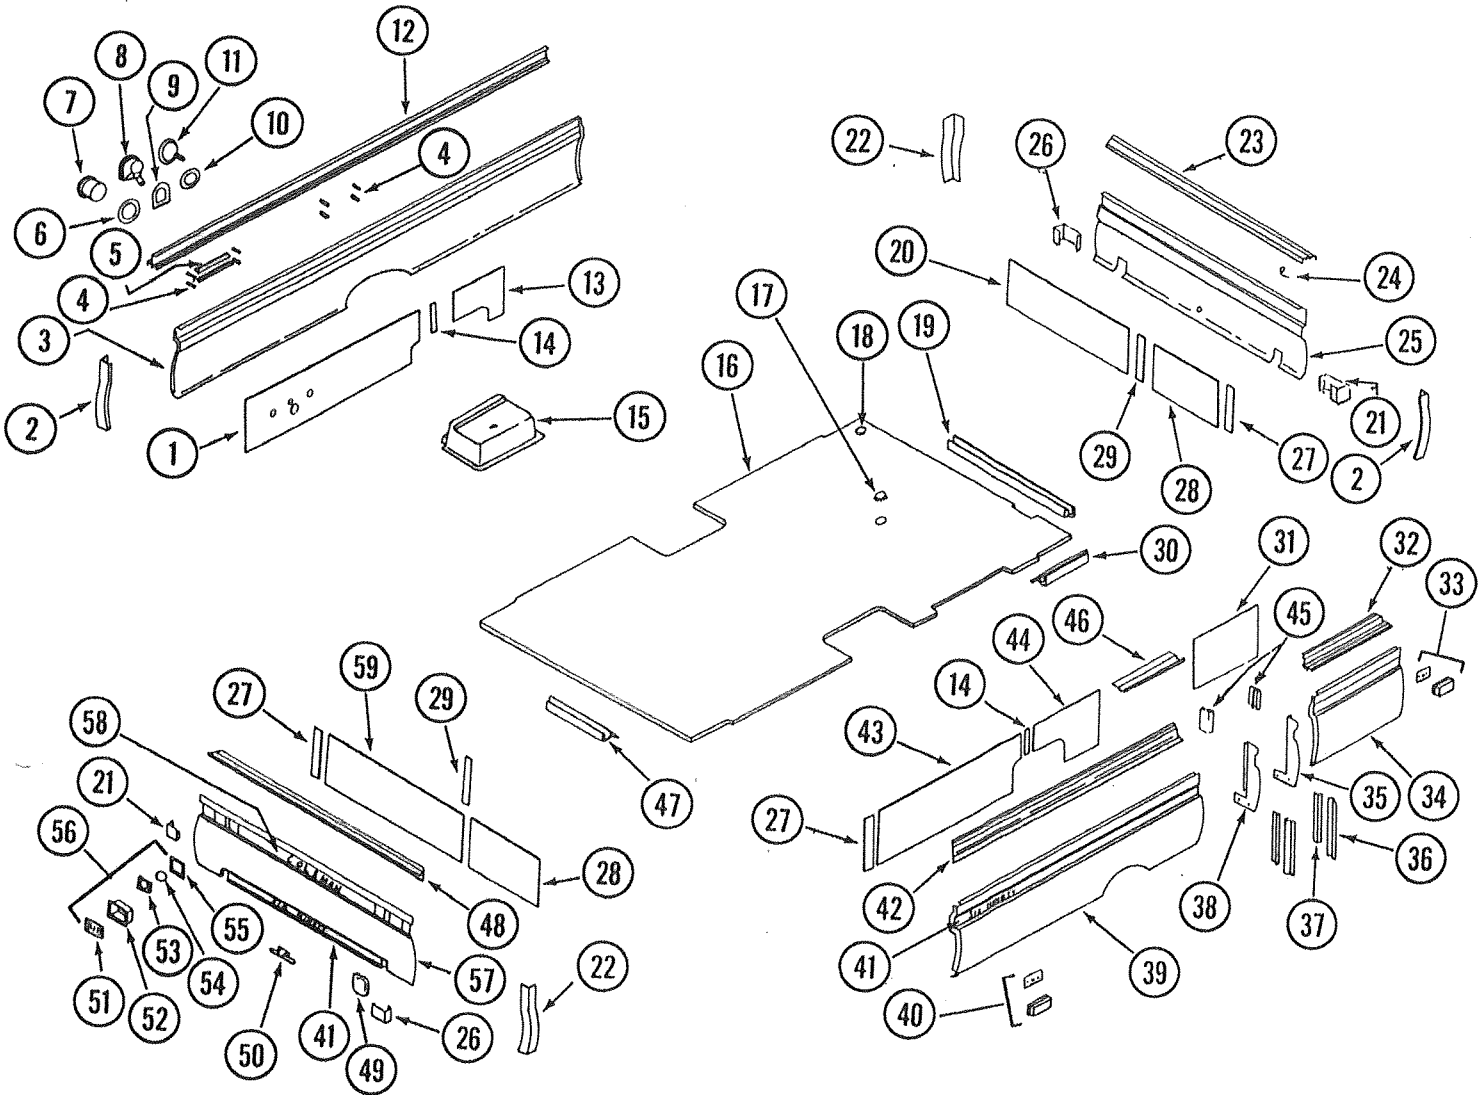

CT-690 PANELS

1972 PARTS LIST

CODE	PART NO.	DESCRIPTION
1	4733-535	Wheel Well Panel Ass'y
2	4733-1231	Corner Panel, Left
3	4733-1111	Side Body Panel, Left
4	4710-3621	Drive Pins M4
5	4730B1211	Rail Stops M4
6	4733-1491	Cable Hatch Gasket
7	4733-1181	Cable Hatch
8	4731A1711	Recessed Fill Spout
9	4733-1481	Tank Fill Gasket
10	4732-1521	City Fill
11	4733-1471	City Fill Gasket
12	4730D1361	Side Rail
13	4733-249	Panel Left Front Inside
14	4730D493	Wall Divider, Short
15	4733-536	Wheel Well Ass'y
16	4730F3091	Floor Covering
17	1213-1341	Button Pkg. M4
18	4733-2331	Cable Hatch
19	4733-244	Floor Trim, Front
20	4720E209	End Wall Panel, Long

CODE	PART NO.	DESCRIPTION
21	4733-1171	Filler Plate, Left
22	4733-1241	Corner Right
23	4720C1801	Front End Rail
24	4730A1221	Safety Latch
25	4733-1001	Front Body Panel
26	4733-1161	Filler Plate, Right
27	4720E2121	Wall Panel Corner Divider
28	4720D210	End Wall Panel, Short
29	4720E2111	Wall Panel Divider
30	4733-296	Floor Trim, Left Front
31	4732A232	Wall Panel, Curbside Short
32	4730E1331	Side Rail
33	4733-1321	Side Marker Lamp, Amber
34	4733-1131	Right Front Body Panel
35	4733-505	Door Bulkhead Ass't, Right
36	4731-2651	Door Seal Retainer
37	4731A2641	Door Seal
38	4733-506	Door Bulkhead, Left
39	4733-1121	Right Rear Body Panel
40	4733-1311	Side Marker Lamp, Red

CODE	PART NO.	DESCRIPTION
41	4733-161	Script
42	4730E1351	Side Rail, Right Rear
43	4733-534	Wall Panel Ass'y
44	4733-248	Wall Panel
45	4733-337	Seal Retainer Short
46	4732A6031	Screen Door Support Ass'y
47	4733-242	Floor Trim, Rear
48	4720B1791	End Rail, Rear
49	4732B1441	Bumper Cap
50	4720A3041	Tag Holder & Light
51	4715A1241	Tail Light Lens
52	4715C180	Tail Light Housing
53	4715A1251	Reflector Holder
54	4715A141	Reflector
55	4715B1291	Reflector Trim
56	4715C5011	Tail Light Ass'y, Complete
57	4733-1011	Rear Panel
58	4733-122	Coleman Logo
59	4731B1371	End Panel