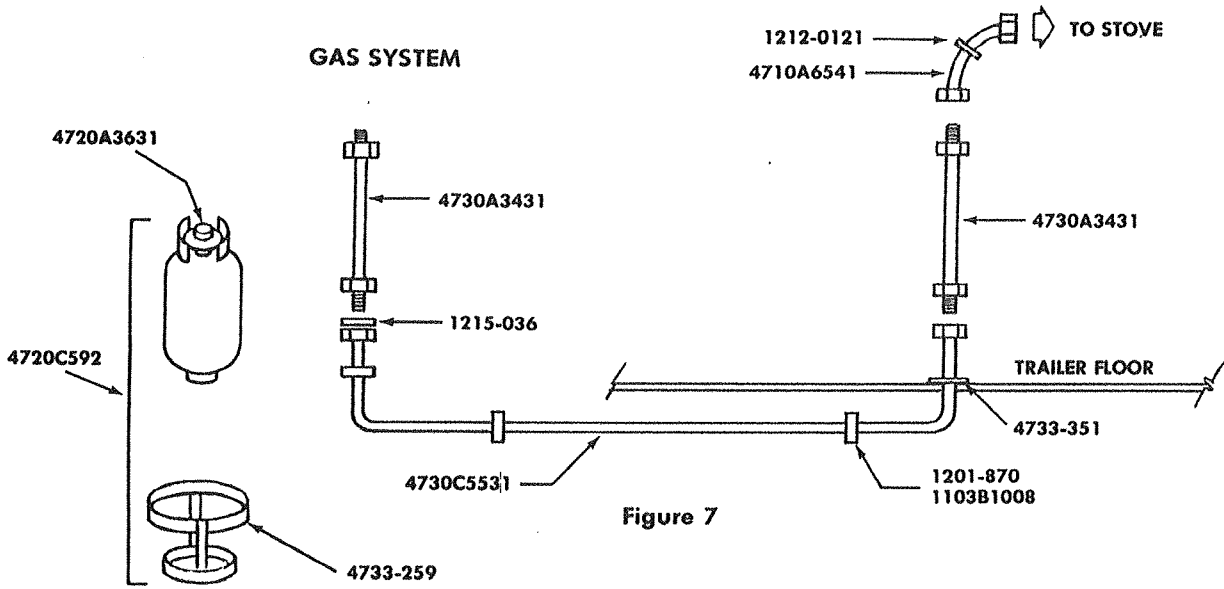

CAMPING TRAILERS

1972 PARTS LIST

CT-690
GAS SYSTEM
WASTE SYSTEM

Figure 7

PART NO.	DESCRIPTION
1103B1008	Screw #10—1/2" (Used with 1201-870 Clamp)
1201-870	Clamp
1212-0121	Grommet, M2
1215-036	Seal Cap
4710A6541	Copper Gas Line, 18 3/8" long, 3/8" Tubing
4720A3631	Gas Bottle Regulator
4720C592	Gas Bottle Complete Includes Hose, Regulator, and Gas Bottle Bracket
4730A3431	Gas Hose Ass'y, Flexible 32" Long
4730C5531	Copper Gas Line Ass'y (54")
4732-259	Gas Bottle Bracket
4733-351	Bushing