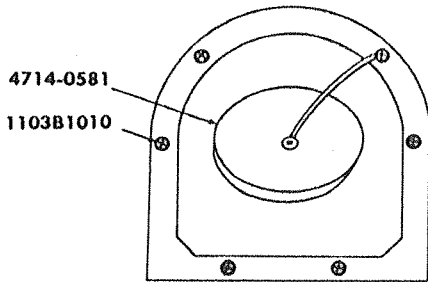

4731A1711 Fill Spout