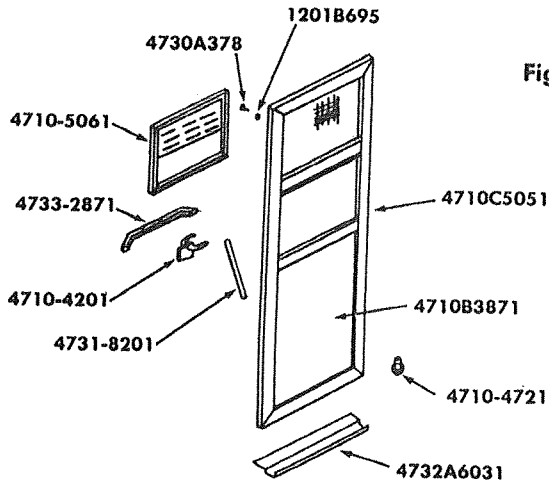

Figure 1

**4710C5051 SCREEN DOOR ASS'Y**

PART NO.	DESCRIPTION
1201B695	Keps Nut
4710-4201	Screen Door Latch Ass'y
4710-4721	Dee Ring Ass'y
4710-5061	Sliding Panel Window
4710B3871	Kick Plate
4710C5051	Screen Door Complete
4730A378	Shoulder Bolt
4731-8201	Spring Ass'y
4732A6031	Screen Door Support Pkg.
4732-2871	Not part of Screen Door Ass'y
	Screen Door Handle