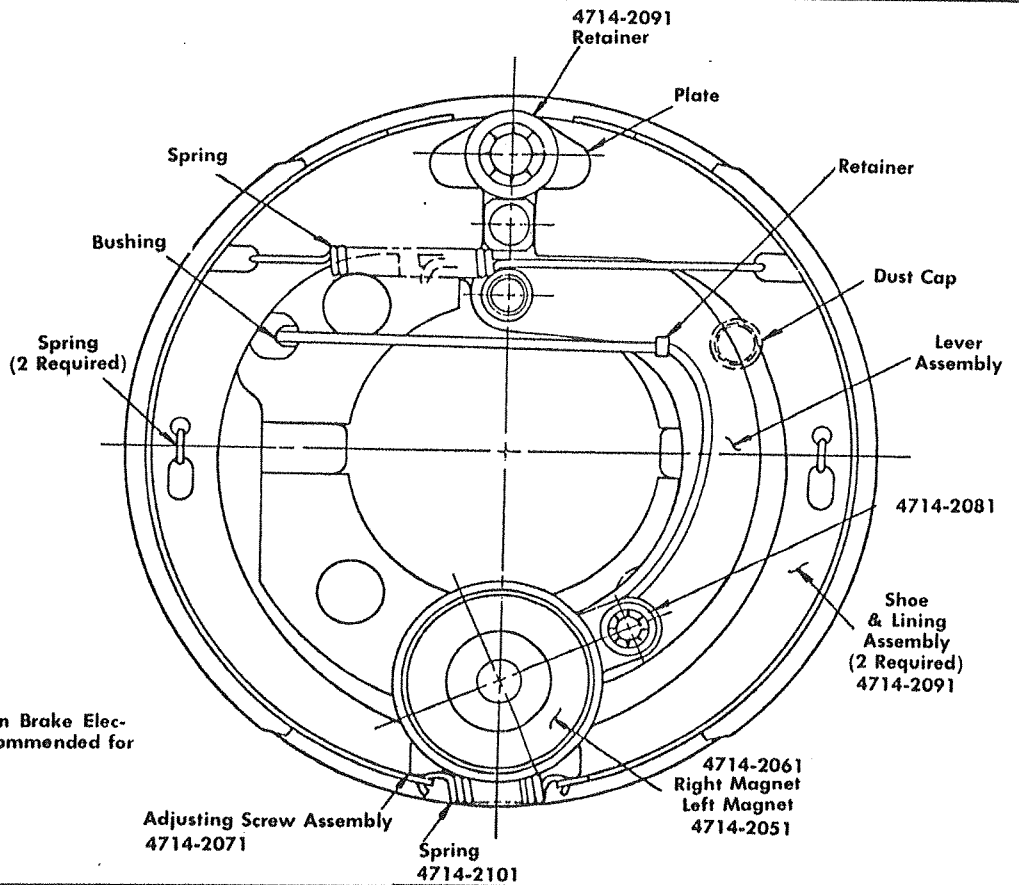

CAMPING TRAILERS

1972 PARTS LIST

AXLE & HUB SEPARATOR PULLEY CORNER PULLEY

AXLE, HUB & BRAKES

PART NO.	DESCRIPTION
1200B551	Lug Bolt
4714-1971	Hub & Drum Package
4714-2031	Shoe Return Spring
4714-2041	Adjusting Screw Ass'y
4714-2051	Left Magnet
4714-2061	Right Magnet
4714-2071	Shoe & Brake Lining Ass'y, M2
4714-2081	Magnet Retainer
4714-2091	Shoe Retainer
4714-2101	Adjusting Spring
4720A6751	Grease Seal & Cup
4730A4041	Bearing
4730D3011	Axle, W/Brake Flange & Elec. Brakes Complete
4733-3521	Electric Brake, Right
4733-3531	Electric Brake, Left

NOTE: Selective Resistor must be used in Brake Electrical Circuit. A Surge Controller is not recommended for use with this system.

DETAIL C

4715A6371 SEPARATOR PULLEY PKG.