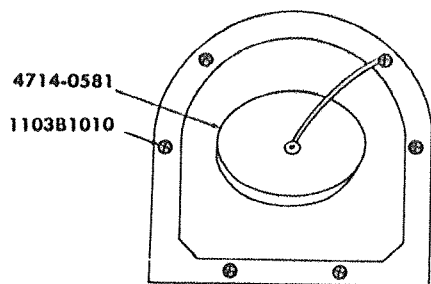

4731A1711 Fill Spout

REGULAR WATER SYSTEM

PART NO.	DESCRIPTION
1103B1010	Screw, (#10-$\frac{3}{8}$")
4714-2111	Water Line
4714-0581	Recessed Fill Spout Cap
4715-4501	1 1/2" Hose Clamp (Low Pressure Hose)
4715-4471	Drain Sleeve
4715C4381	Spigot Only
4731A1711	Recessed Fill Spout
4731C1081	Low Pressure Hose
4732-1511	City Water Pump
4732-163	Elbow (Tank to W. Line)
4732-169	Elbow (Vent Hose to Fill Spout)
4732-1201	Vent Hose
4732-1411	Water Tank
4733-241	Hold Down Clamps (Use 1103B1010 Screw)
4733-1481	Tank Fill Gasket

CITY WATER FILL

Figure 10

PART NO.	DESCRIPTION
1103B1010	Screw (#10-$\frac{3}{8}$") used with City Fill
4714-2111	Water Line to Tank
4732-1511	City Water Pump
4732-1521	City Water Fill & Cap Complete
4732-4551	Clamp, M2, City Fill
4732-4561	Plastic Barb Fitting for City Fill
4732-4571	Fitting for City Fill
4733-1211	City Fill Hose
4733-147	Gasket
4733-337	Travel Valve Clamp—not shown