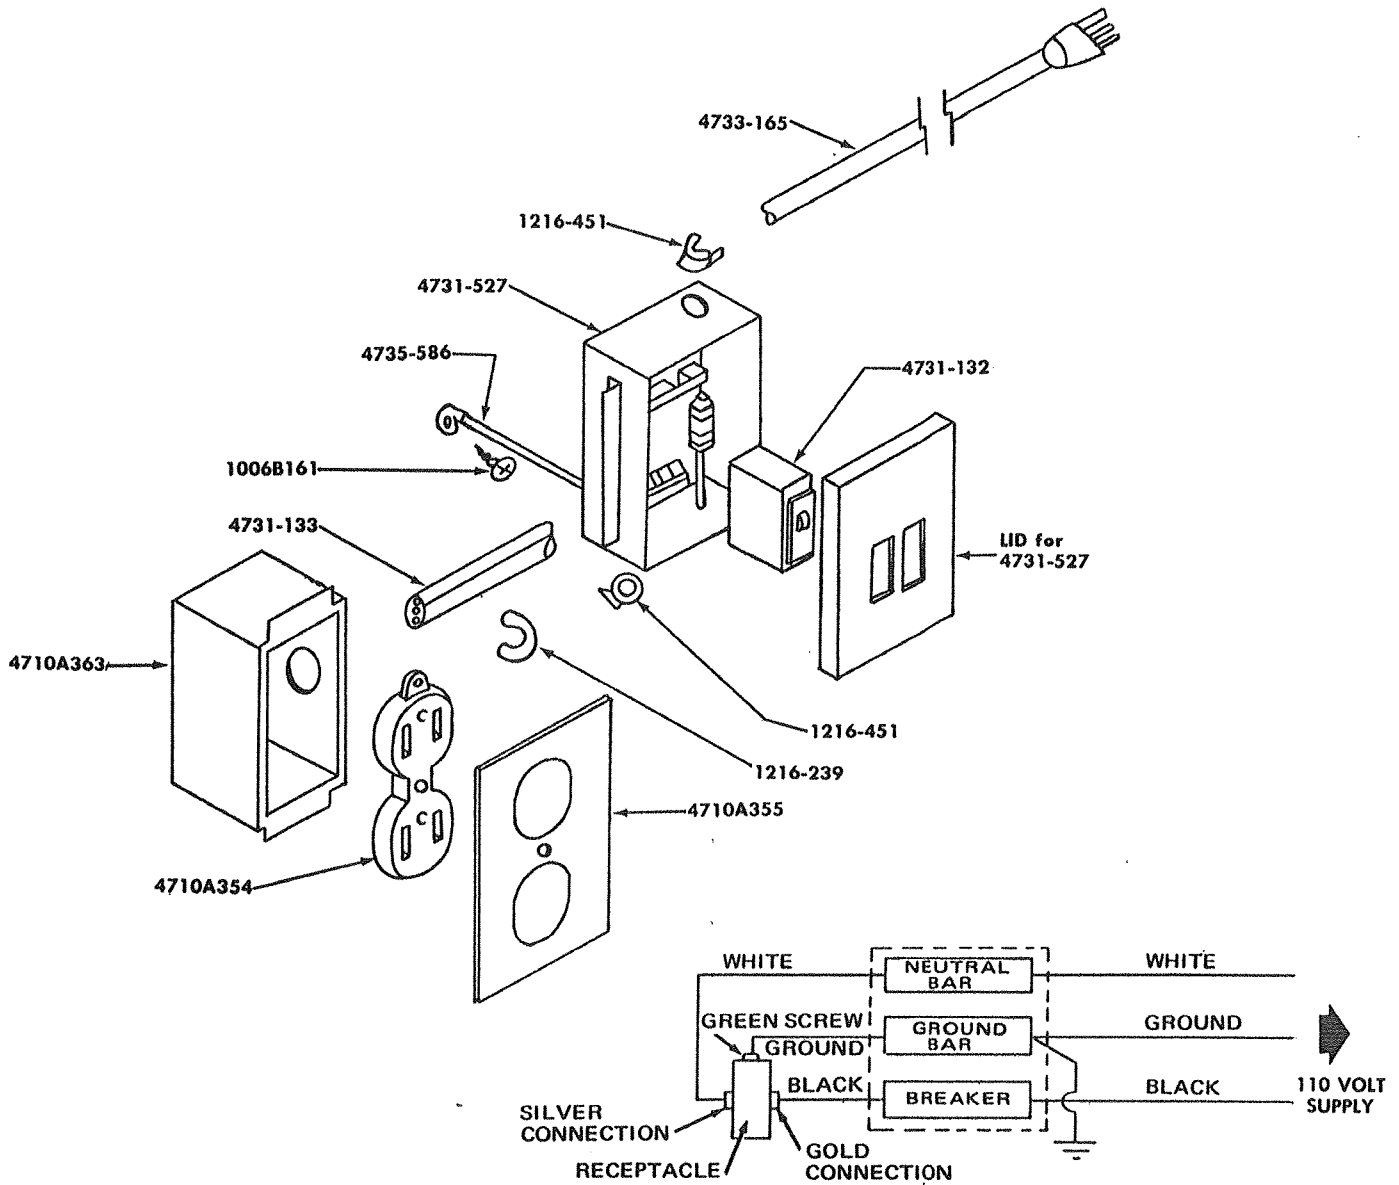

110 VOLT ELECTRICAL SYSTEM

PART NO.	DESCRIPTION
1006B161	Bolt (1/4"-20x3/8")
1216-239	Strain Relief
1216-451	St. Square Connector
4710A354	Receptacle
4710A355	Receptacle Cover
4710A363	Switch Box
4731-132	Breaker Switch
4731-133	Wire Short
4731-527	Box Ass'y (X2)
4733-165	Cord Set
4735-586	Ground Wire Ass'y