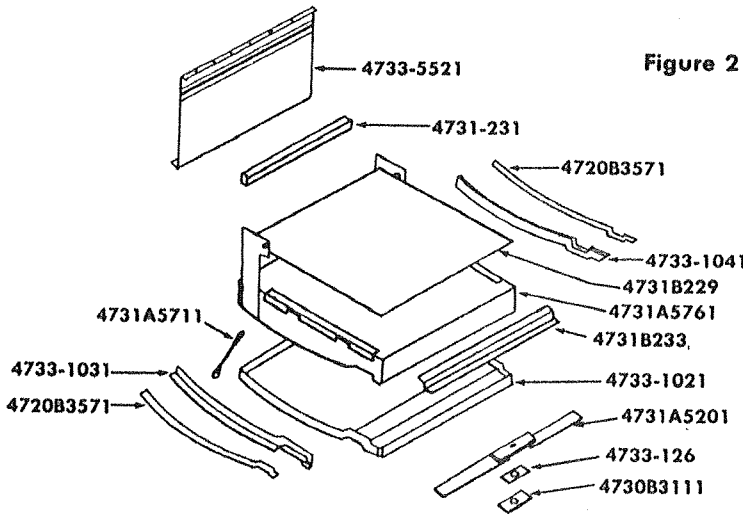

### 4710C5051 SCREEN DOOR ASS'Y

PART NO.	DESCRIPTION
1201B695	Keeps Nut
4710-4201	Screen Door Latch Ass'y
4710-4721	Dee Ring Ass'y
4710-5061	Sliding Panel Window
4710B3871	Kick Plate
4710C5051	Screen Door Complete
4730A378	Shoulder Bolt
4731-8201	Spring Ass'y
4732A6031	Screen Door Support Pkg.
4732-2871	Not part of Screen Door Ass'y Screen Door Handle