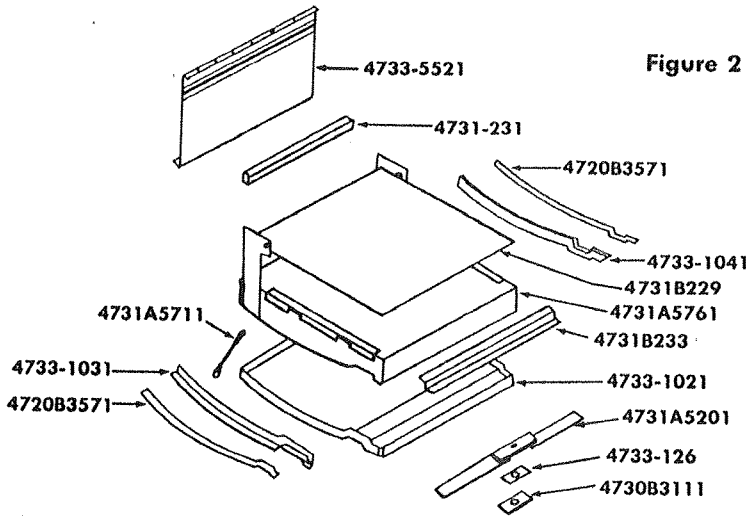

Figure 1

**4710C5051 SCREEN DOOR ASS'Y**

PART NO.	DESCRIPTION
1201B695	Keps Nut
4710-4201	Screen Door Latch Ass'y
4710-4721	Dee Ring Ass'y
4710-5061	Sliding Panel Window
4710B3871	Kick Plate
4710C5051	Screen Door Complete
4730A378	Shoulder Bolt
4731-8201	Spring Ass'y
4732A6031	Screen Door Support Pkg.
4732-2871	Not part of Screen Door Ass'y
	Screen Door Handle