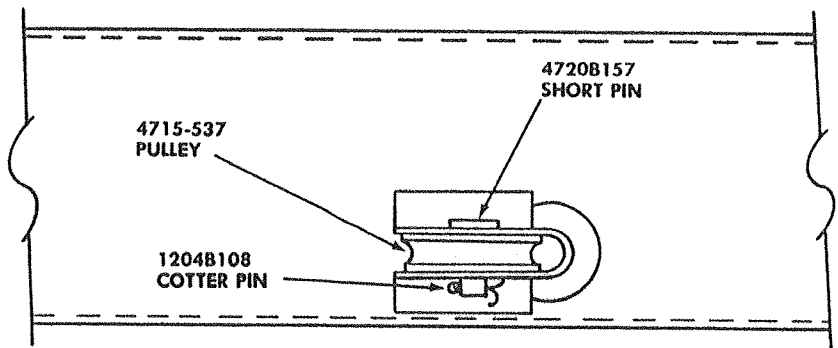

AXLE, HUB & BRAKES

PART NO.	DESCRIPTION
1200B551	Lug Bolt (1/2" - 20 UNF 2A X 1-1/2")
*4714-1971	Hub & Drum
4714-1981	Hub (Used on axles that do not have brakes)
4720A6751	Grease Seal & Cap
4730A4041	Bearing
4733-2971	680 Axle
*4733-3521	Electric Brakes, Right Hand
*4733-3531	Electric Brakes, Left Hand
*4714-1971	Hub & Drum must be used when installing Electric Brakes on 680 Trailer.

NOTE: If brakes are used on 680 trailer a Selective Resistor must be used in Brake Electrical Circuit. A Surge Controller is not recommended for use with this system.

DETAIL A

DETAIL B