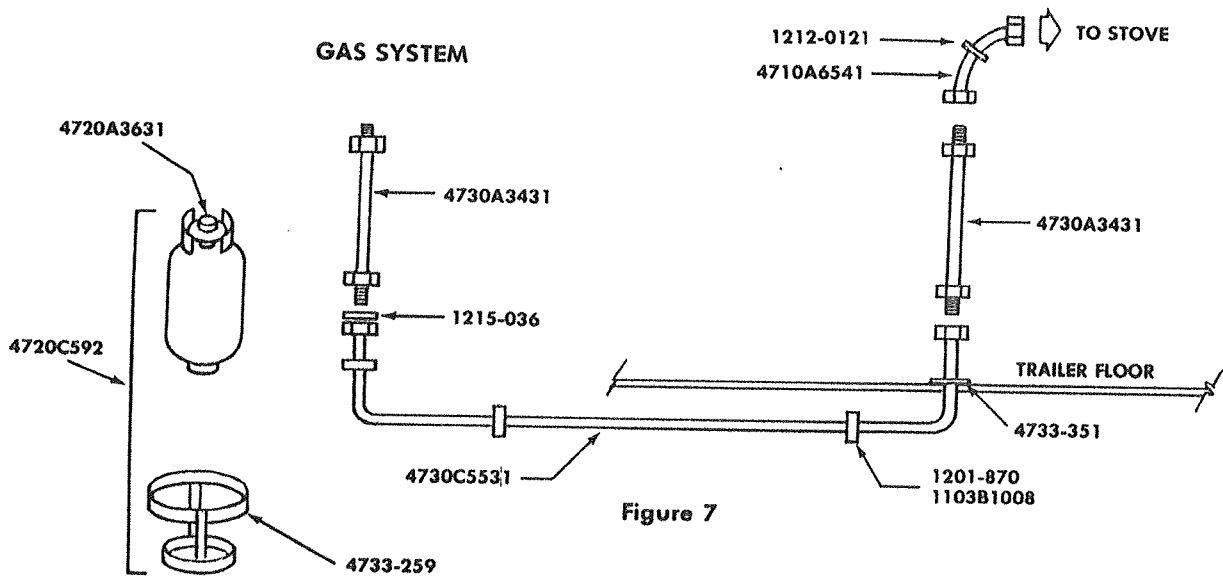

PART NO.	DESCRIPTION
1103B1010	Screw (#10-3/4") used with City Fill
4714-2111	Water Line to Tank
4732-1511	City Water Pump
4732-1521	City Water Fill & Cap Complete
4732-4551	Clamp, M2, City Fill
4732-4561	Plastic Barb Fitting for City Fill
4732-4571	Fitting for City Fill
4733-1211	City Fill Hose
4733-147	Gasket
4733-337	Travel Valve Clamp—not shown