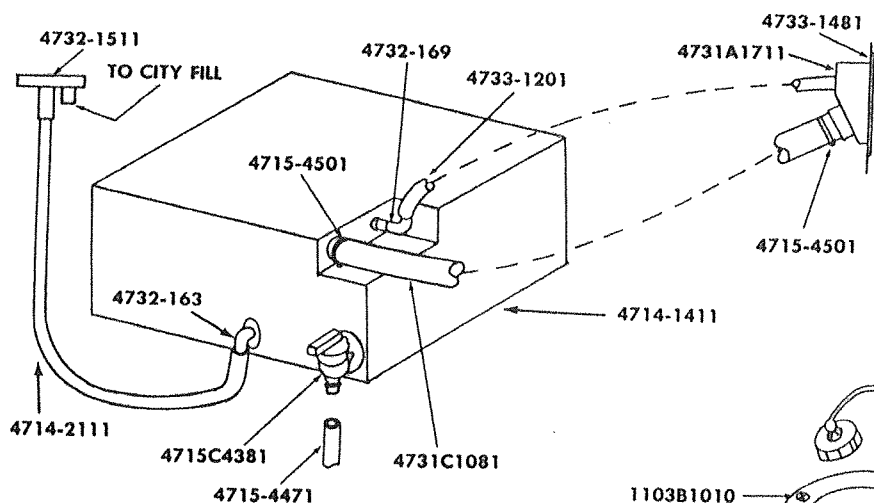

CT- 690 REGULAR WATER SYSTEM CITY FILL

1972 PARTS LIST

Coleman
CAMPING TRAILERS

Figure 9