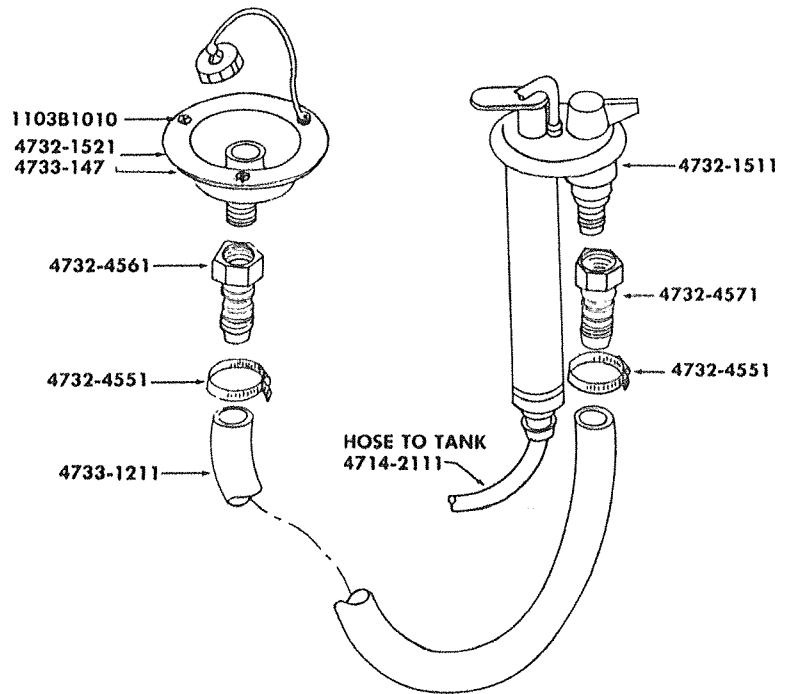

CITY WATER FILL

Figure 10

REGULAR WATER SYSTEM

PART NO.	DESCRIPTION
1103B1010	Screw, (#10-3/4")
4714-2111	Water Line
4714-0581	Recessed Fill Spout Cap
4715-4501	1 1/2" Hose Clamp (Low Pressure Hose)
4715-4471	Drain Sleeve
4715C4381	Spigot Only
4731A1711	Recessed Fill Spout
4731C1081	Low Pressure Hose
4732-1511	City Water Pump
4732-163	Elbow (Tank to W. Line)
4732-169	Elbow (Vent Hose to Fill Spout)
4732-1201	Vent Hose
4732-1411	Water Tank
4733-241	Hold Down Clamps (Use 1103B1010 Screw)
4733-1481	Tank Fill Gasket

PART NO.	DESCRIPTION
1103B1010	Screw (#10-3/4") used with City Fill
4714-2111	Water Line to Tank
4732-1511	City Water Pump
4732-1521	City Water Fill & Cap Complete
4732-4551	Clamp, M2, City Fill
4732-4561	Plastic Barb Fitting for City Fill
4732-4571	Fitting for City Fill
4733-1211	City Fill Hose
4733-147	Gasket
4733-337	Travel Valve Clamp—not shown