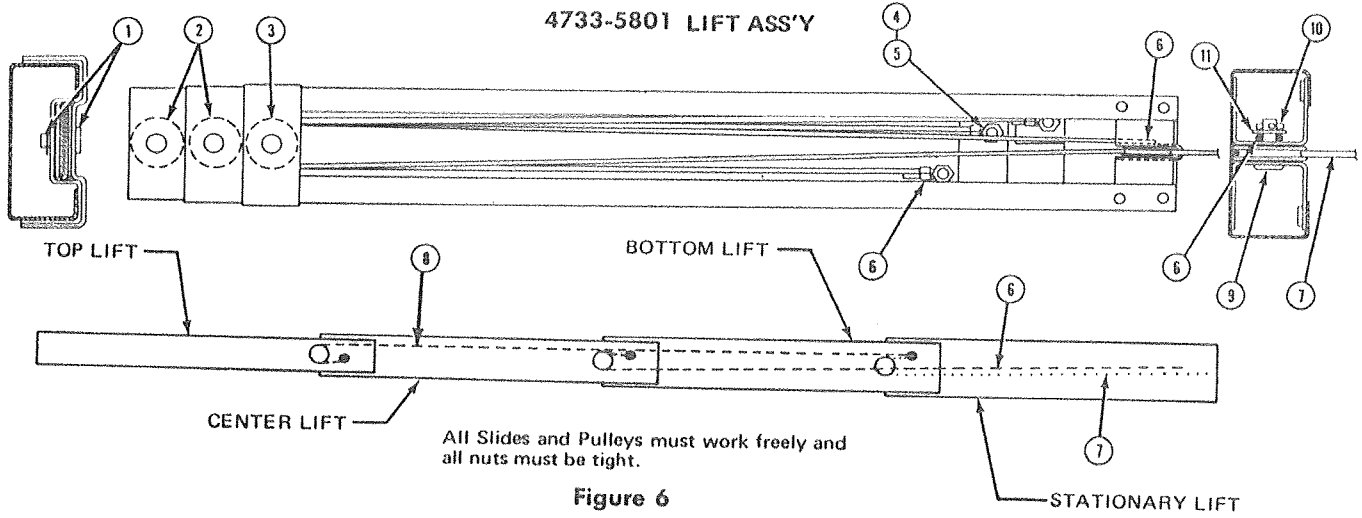

Figure 5

SEAT & HEATER CABINET ASS'Y

PART NO.	DESCRIPTION
4710-2681	Table Stop Button
4725C5241	Cushion Ass'y
4725C5551	Cushion Cover
4725C5711	Back Rest Ass'y
4725C5721	Back Rest Cover
4731B2021	Pivot Arm, Right
4731B2031	Pivot Arm, Left
4733-1811	Heater Cabinet Top
4733-2181	Strike, Cabinet Door
4733-2211	Latch Ass'y, Cabinet Door
4733-5241	Door, Heater Cabinet
4733-274	Snap Bushing
4733-5821	Seat & Heater Cabinet only (Sold less Cushions and Back Rest)