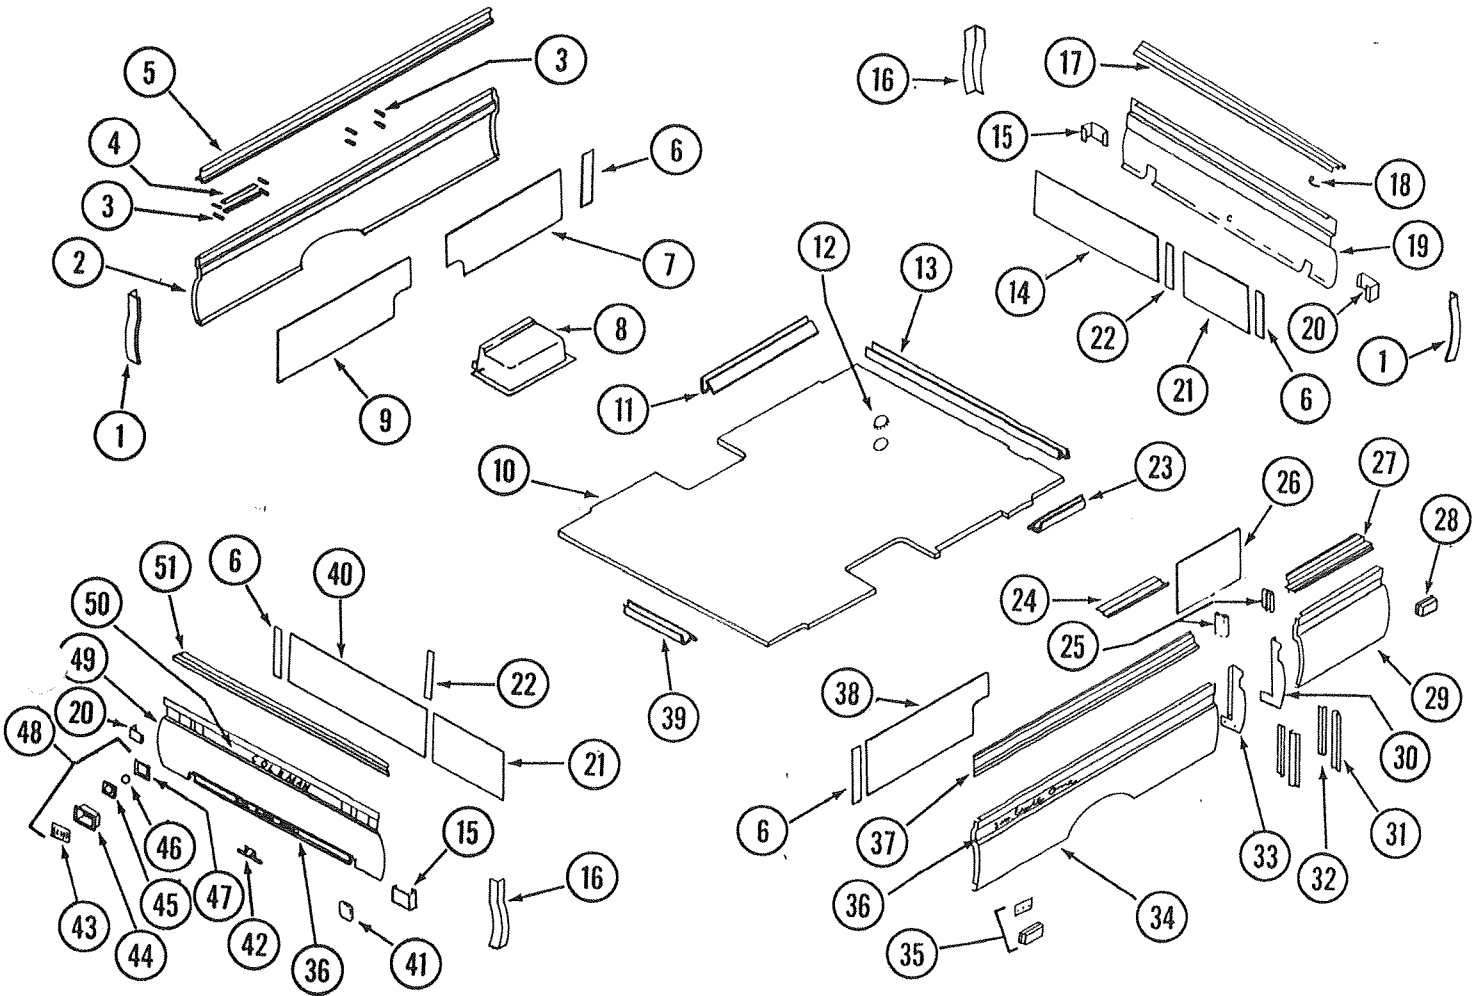

CT-681 PANELS

1972 PARTS LIST

Coleman CAMPING TRAILERS

CODE PART NO. DESCRIPTION

1	4733-1231	Corner, Left
2	4733-2751	Left Body Panel
3	4710-3621	Roll Pin, M4
4	4730B1211	Rail Stops, M4
5	4720D1361	Side Rail, Left
6	4720E2121	Wall Panel Corner Divider
7	4733-284	Wall Panel, Roadside Front
8	4733-536	Wheel Well Ass'y
9	4733-540	Wall Panel Ass'y, Rd. S. Rear
10	4733-2951	Floor Covering
11	4733-286	Floor Trim Rd. S. Frt.
12	1213-1341	Floor Button, M4
13	4733-285	Floor Trim, Front
14	4720E209	Wall Panel, End, Long
15	4733-1161	Filler Plate, Rgt.
16	4733-1241	Corner, Right
17	4720C1801	Front End Rail

CODE PART NO. DESCRIPTION

18	4730A1221	Safety Latch
19	4733-1001	Front Body Panel
20	4733-1161	Filler Plate, Right
21	4720D210	End Panel, Short
22	4720E2111	Wall Panel Divider
23	4733-243	Floor Trim Curbside Frt.
24	4732A6031	Screen Door Support
25	4733-3371	Seal Retainer, Short
26	4720D2051	End Panel Short, C.S.
27	4720E1331	Side Rail, Right Front
28	4733-1321	Side Marker Lamp, Amber
29	4733-110	Rgt Frt Body Panel
30	4733-505	Left Bulkhead
31	4731A2651	Door Seal Retainer
32	4731A2641	Screen Door Seal
33	4733-506	Right Bulkhead
34	4733-1091	Rgt Rear Body Panel
35	4733-1311	Side Marker Lamp, Red

CODE PART NO. DESCRIPTION

36	4731-276	681 Script
37	4720E135	Side Rail, Right Rear
38	4733-533	Wall Panel Ass'y, Rgt
39	4733-242	Rear Floor Trim
40	4720E509	End Wall Panel Ass'y
41	4732B1441	Bumper Guard
42	4720A3041	Tag Holder & Light
43	4715A1241	Tail Light Lens
44	4715C180	Tail Light Housing
45	4715A1241	Tail Light Lens
46	4715A141	Reflector
47	4715B1291	Reflector Trim
48	4720C5011	Tail Light Ass'y, Complete
49	4733-1011	Rear Body Panel
50	4733-122	Coleman Tape
51	4720B179	Rear Body Rail