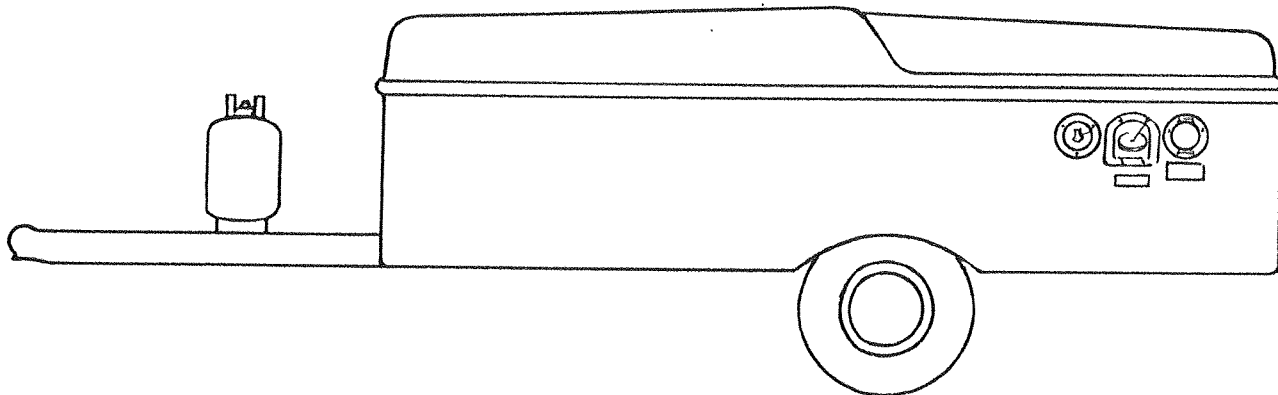

Model 690—PARTS SECTION
CAMPING TRAILER PARTS CATALOG

INDEX TO CT— 690

THE BRANDYWINE

Axle.....	13
Access Door, Figure 2	5
Accessories	3
Bed, Figure 3	5
Brakes.....	13
Chassis.....	12
City Water Fill, Figure 10.....	10
Corner Pulley Assembly.....	13
Electrical System	14
Lift Ass'y, Figure 6	7
Floor Plan, Figure 7	7
Galley, 690.....	8
Gas System	11
Hub	13
Panels, 690	4
Parts Diagram, Less Panels.....	2
Parts List for 690 Parts Diagram.....	3
Parts Not Shown.....	3
Screen Door, Figure 1.....	5
Seat & Cabinet, Figures 4 & 5	6
Separator Pulley Package.....	13
Stove Parts & Illustrations.....	9
Waste System.....	11
Water System, Figure 9	10
Wiring Diagram, Figure 8.....	7