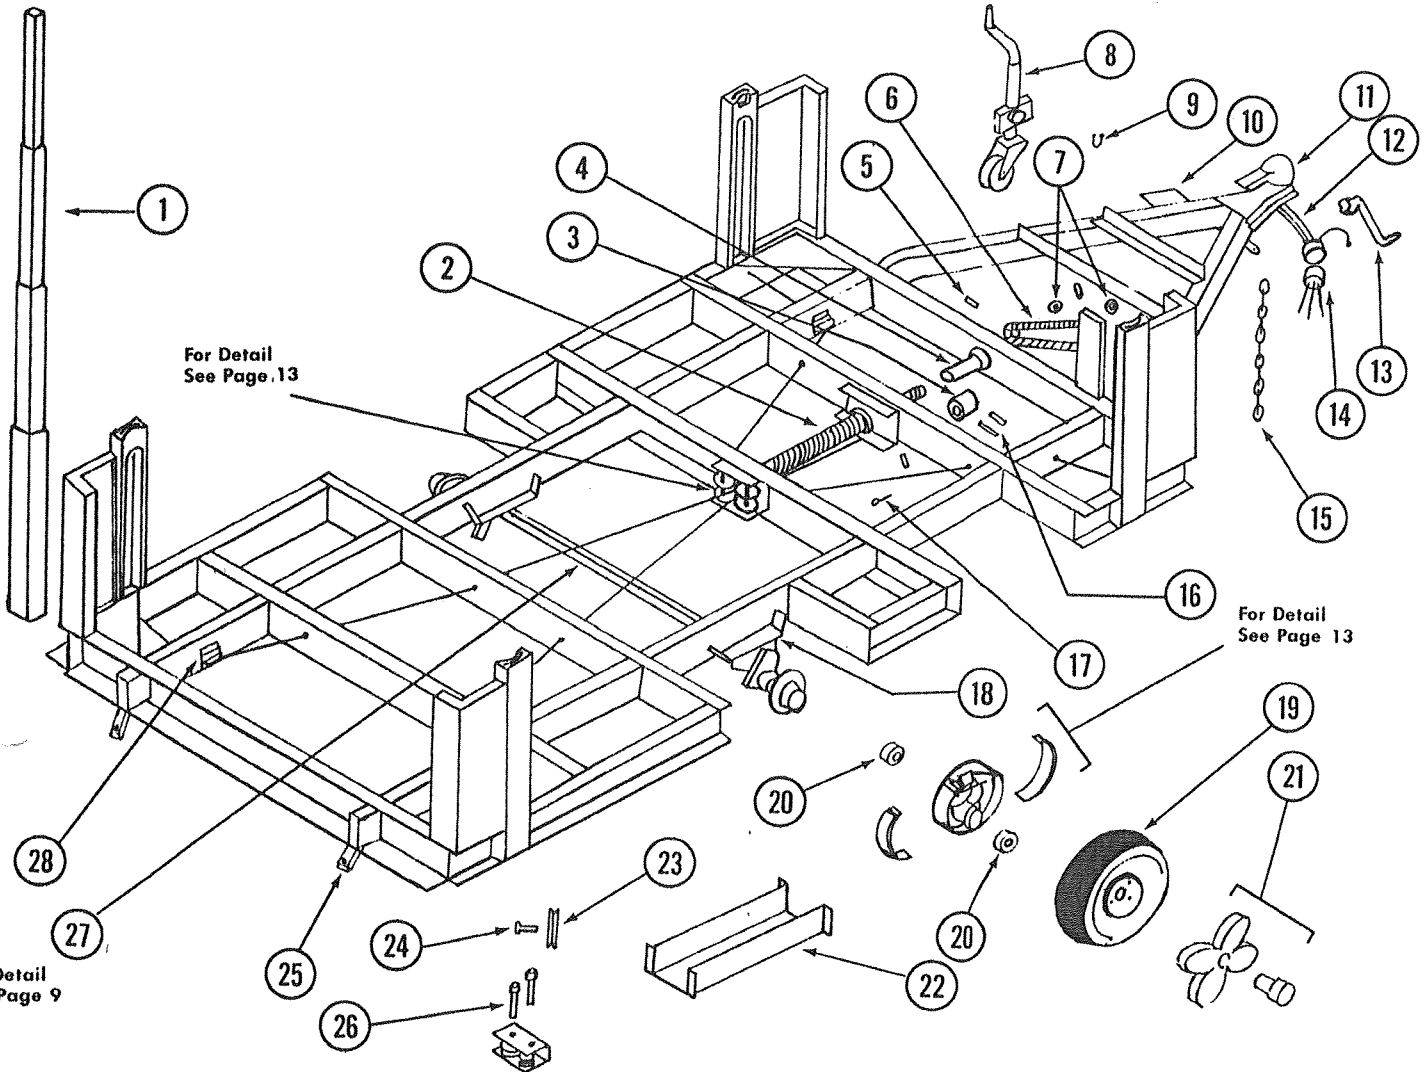

CT-690 CHASSIS

1972 PARTS LIST

For Detail
See Page 13

For Detail
See Page 13

For Detail
See Page 9

CODE	PART NO.	DESCRIPTION
1	4733-5801	Lift Ass'y
2	4720E5201	Whiffle Tree
3	4720A1221	Coupling
4	4720A120	Extension
5	4730A3381	Roll Pin, Long
6	4730B3691	Chain, Chassis Front
7	1212-0121	Grommet
8	4720B6661	Tongue Jack
9	4720A3341	Snap Ring
10	4720A3331	Jack Bracket
11	4730A3561	Coupler
12	4735-155	Wire Harness
13	4720A5211	Crank Handle
14	4735-154	Pigtail
15	4720A3031	Safety Chain
16	4720A1481	Roll Pin
17	4720B3091	Screw Eye, M4
18	4720B106	Axle Mounting Brkt
19	4730C3871	Tire & Rim (20 x 8.00 x 10") Tobacco Brown

CODE	PART NO.	DESCRIPTION
20	4730A4041	Bearing
21	4730A3881	Hub Cap & Spinner, M2
22	4720B2371	Guide Channel, Whiffle Tree
23	4715-528	Plastic Pulley Ass'y
24	4720B157	Short Pin
25	4731-597	Bed Support Brace Ass'y
26	4720D1561	Long Pin, M2
27	4730D3011	Axle (Undercarriage) W/Brake Flange, 12 Volt Electric Brake Complete
28	4715-537	Pulley Ass'y—See Page 9
	4720B157	Corner Pulley Pin
	1204B108	Cotter Pin
	4720C169	Cable Clip, Whiffle Tree, Lifts—Not Shown
	4720E5801	Crank & Sprocket Support—Not Shown