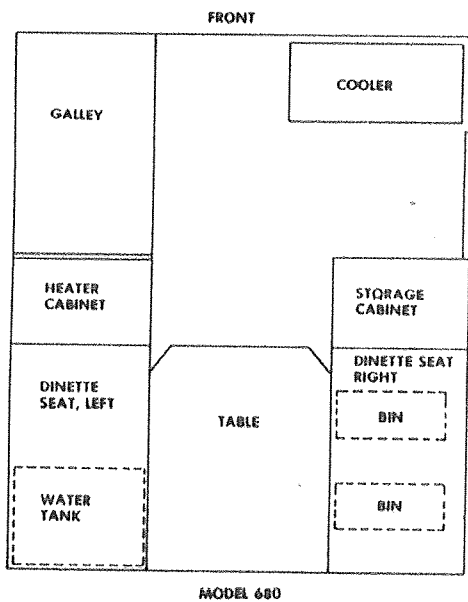

Figure 7 Floor Plan