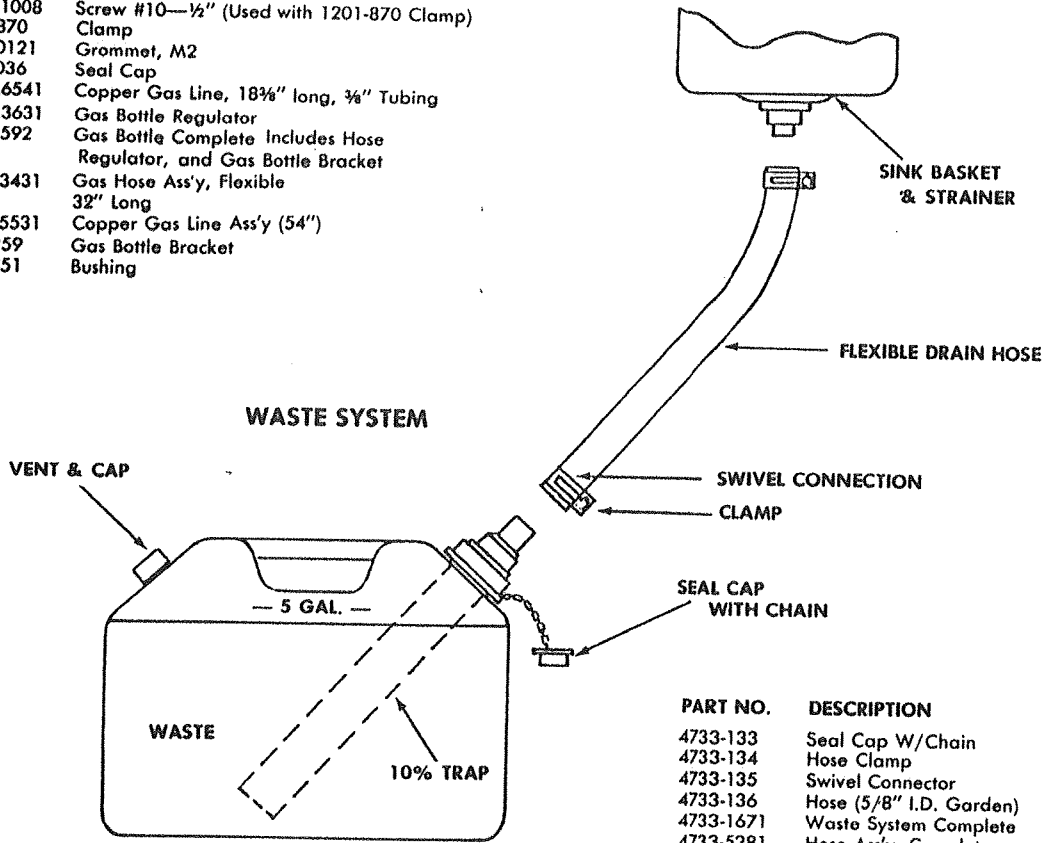

PART NO.	DESCRIPTION
4733-133	Seal Cap W/Chain
4733-134	Hose Clamp
4733-135	Swivel Connector
4733-136	Hose (5/8" I.D. Garden)
4733-1671	Waste System Complete
4733-5281	Hose Ass'y, Complete

Figure 8