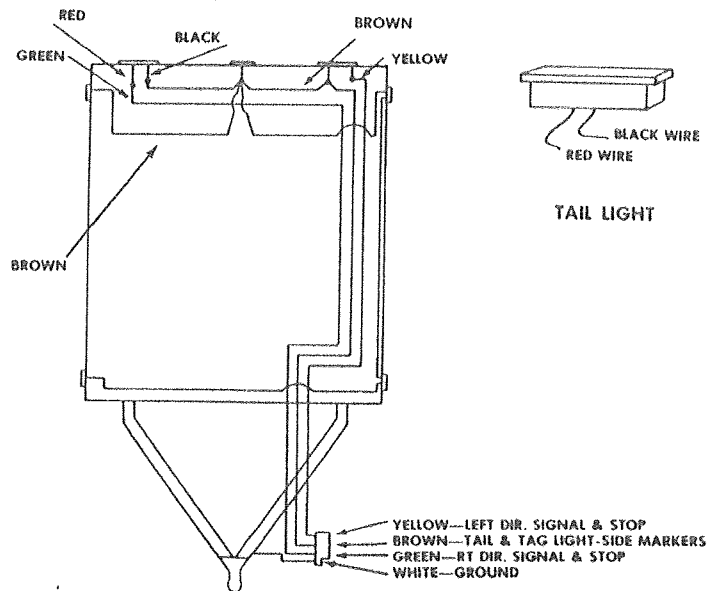

Figure 8 Wiring Diagram