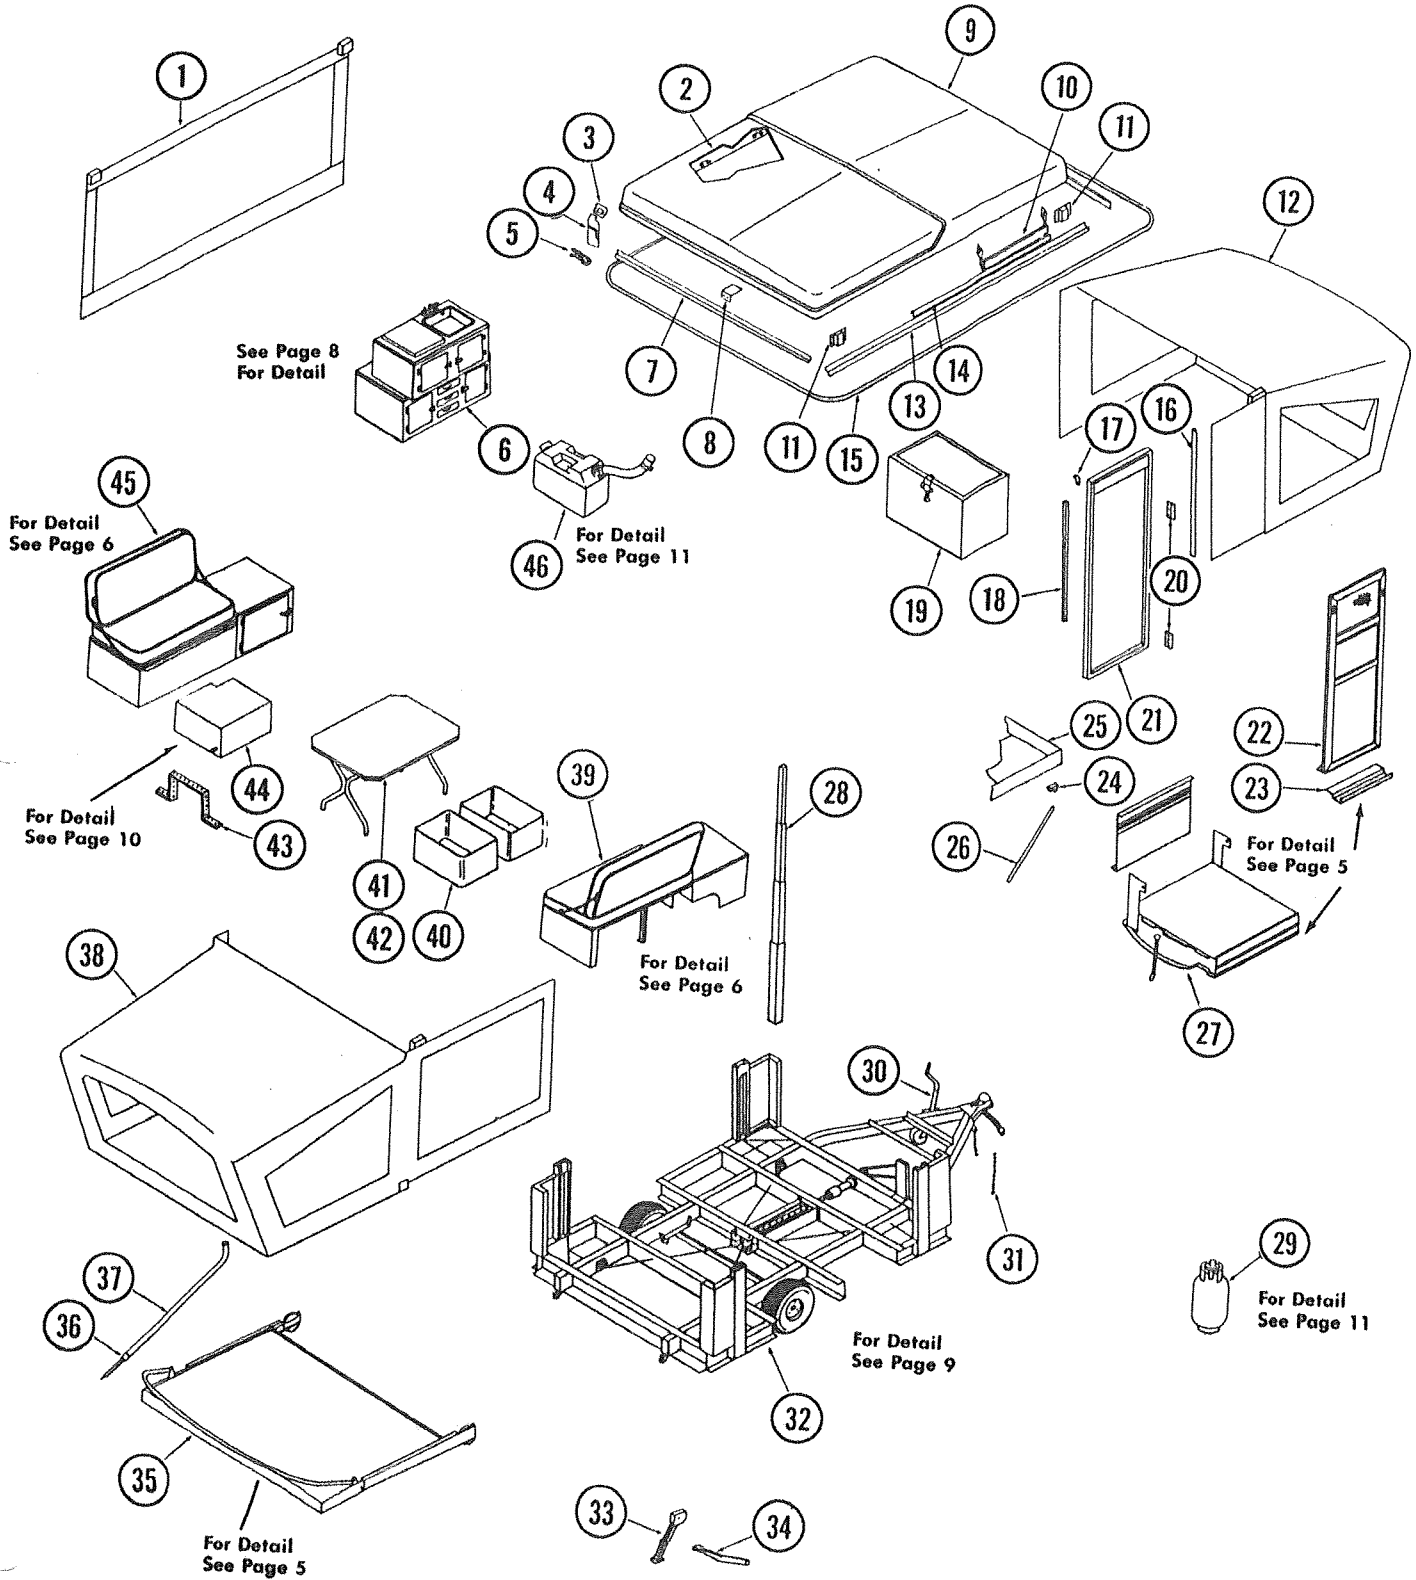

CT-680 PARTS DIAGRAM LESS PANELS

1972 PARTS LIST