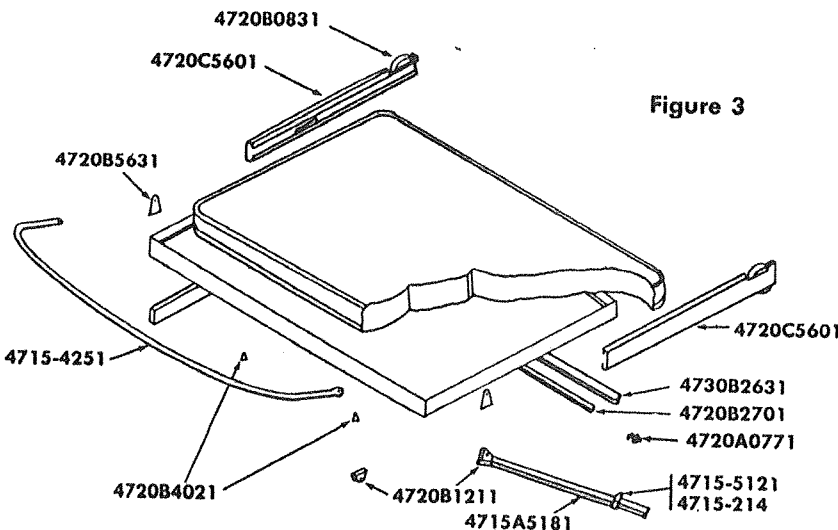

Figure 2

**4733-5161 ACCESS DOOR ASS'Y**

PART NO.	DESCRIPTION
1203C872	Rivet—not shown for Cable Ass'y
4720B3571	Seal, Access Door
4730A5201	Lock Bar Handle Ass'y
4730B3111	Lock Handle
4731-231	Door Seal
4731B229	Access Door Covering
4731A5711	Access Door Cable Ass'y
4731A5761	Access Door Plate Ass'y
4731B233	Access Door Cap
4733-1021	Access Door Skin
4733-1031	Seal Strip, Rear
4733-1041	Seal Strip, Front
4733-126	Spacer, Lock Handle
4733-5161	Access Door Complete
4733-5521	Access Door Bracket