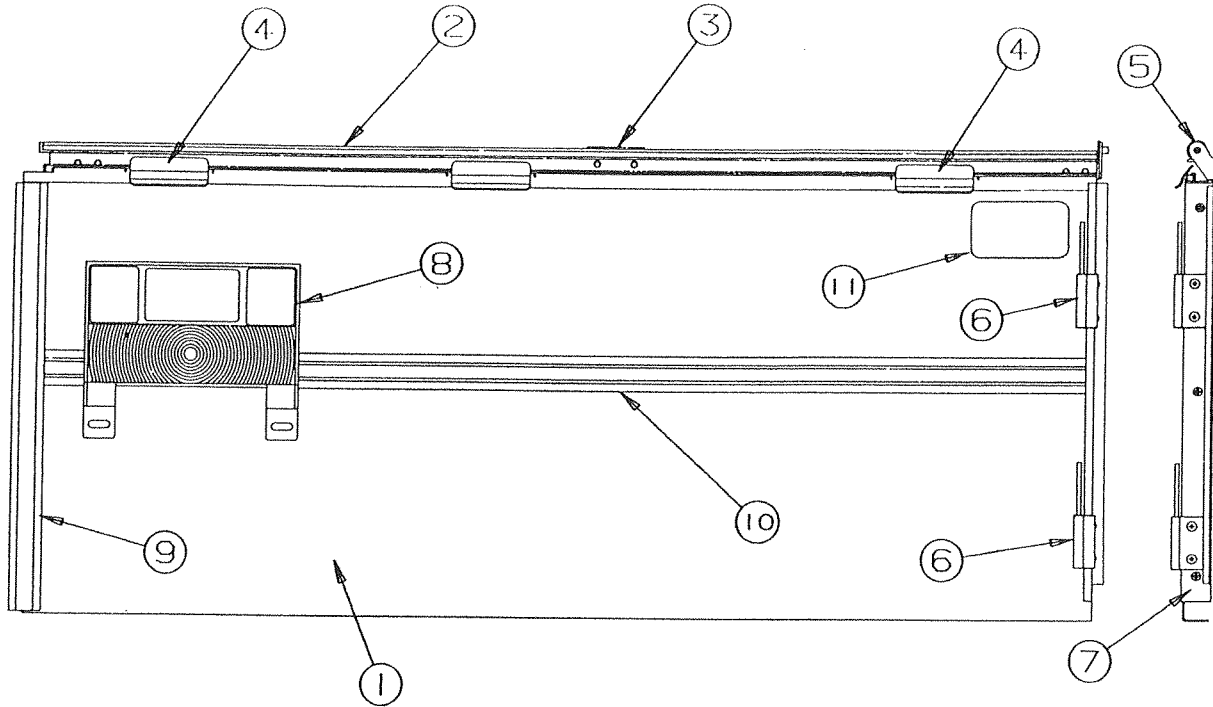

LEFT REAR BODY PANEL ASSEMBLY - 2555

CODE	PART NO.	DESCRIPTION
1	4743C5231	Left rear panel
2	4743A0281	Body rail
3	4743-2421	Tarp support bracket
	1203-8651	Rivet x2, M50
4	4743-1971	Canvas latch x3
5	4743B5411	Door frame bracket x1
	4733A0601	Rivet x2, M25
6	4743B0631	Hinge (includes both parts of hinge)
	4716-069	Screw x2
7	4743-202	Door trim left x1
	4716-069	Screw x3
	4060025006	Foam tape
8	4743A1311	Taillight assy, complete
	4716-1051	Taillight lens
	1203-8651	Rivet x4, M50
9	4743D0761	Rear corner angle x1
	4716-077	Screw x6
	4060000096	Vinyl screw cover
10	4716A524	Trim tape 4 foot length
11	4743-276	RVIA sticker