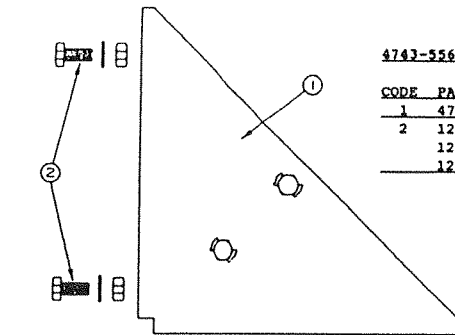

COLORADO ACCESSORIES

4743-5561	Colorado Rear Stabilizer Kit
4743-6001	Colorado Spare Tire Mount
4743-5541	Colorado Stove Shelf Pkg

4743-5561 STABILIZER KIT (COLORADO)

CODE	PART NO.	DESCRIPTION
1	4743-555	Gusset x2
2	1200B3048	Bolt x4
	1202B0468	3/8" Washer x8
	1201B6068	Lock nut x12

CODE	PART NO.	DESCRIPTION
1	1200B136	Hex head bolt x2
2	4738B136	Bar mount x1
3	1202B0588	Washer x2
4	1201C6368	Lock nut x2