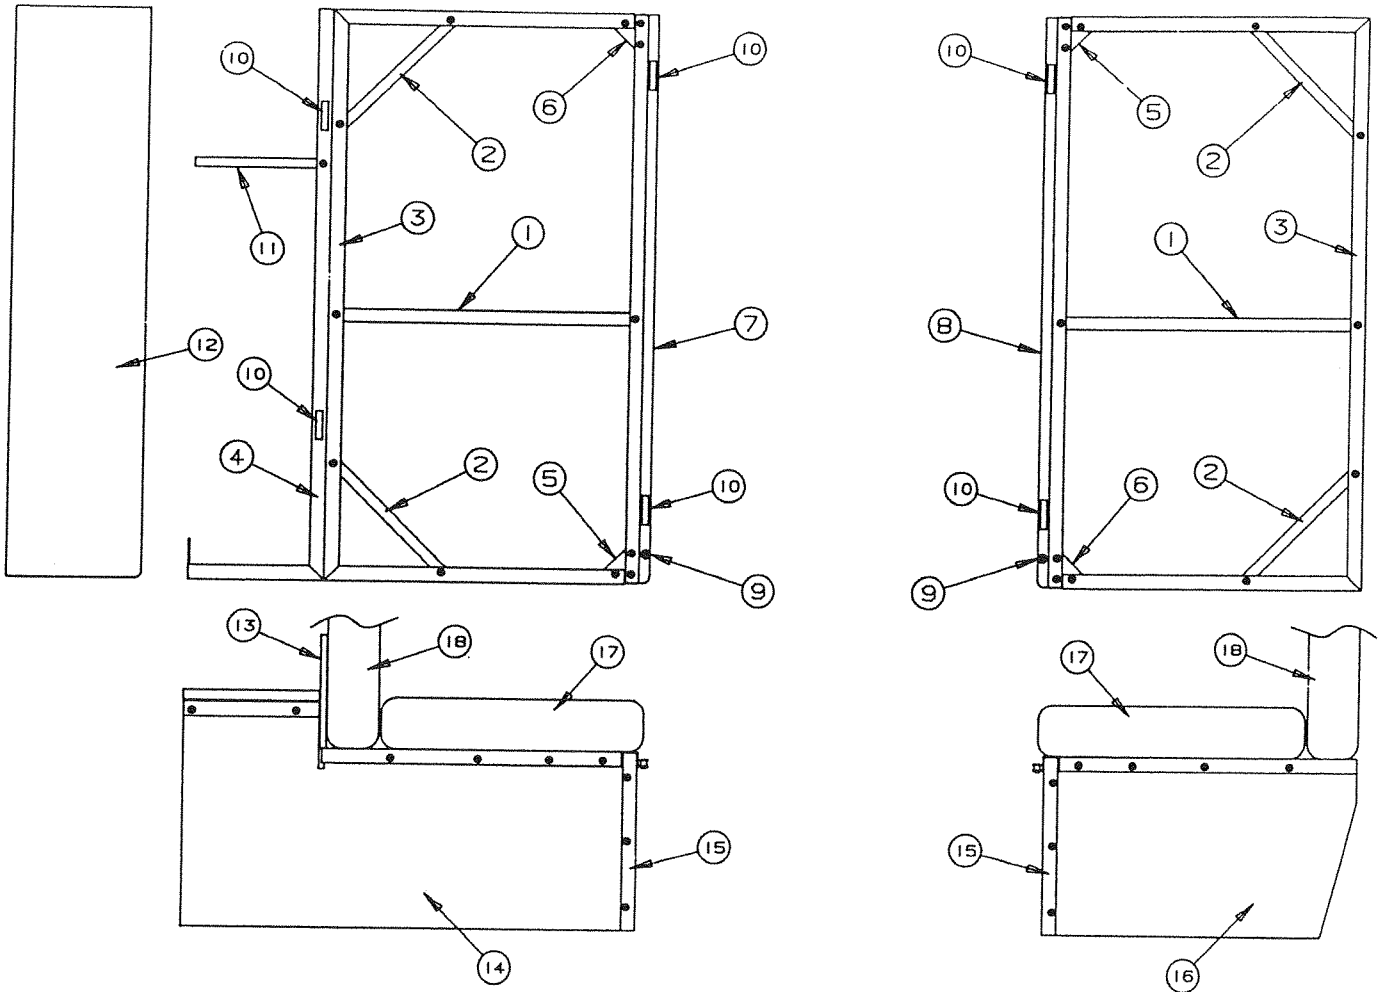

Colorado 1991 REPAIR PARTS

SEAT FRAME ASSEMBLIES - 2555

4743B549 Seat Assembly, Front
4743C547 Seat Assembly, Rear

CODE	PART NO.	DESCRIPTION
	1	4743-290 Cushion support x1
	2	4743-289 Seat cushion support x2
	3	4733G032 Seat support x1
	4	4743A214 Cabinet support x1
	5	4745-298 Seat bracket left x1
	6	4745-297 Seat bracket right x1
	7	4741C044 Table rest x1
	8	4741C043 Table rest x1
	9	4710-2681 Stop button x1, M5
		4731-3878 Bolt x1

	10	4724D2631 Velcro hook
	11	4743-245 Angle x1
	12	4743A2071 Cabinet top
	13	4743B5501 Backrest support x1
	14	4743C208 Seat end panel
		4743B217 Seat front (not shown)
	15	4743A203 Support angle x1
	16	4743B216 Seat end panel
		4743B211 Seat front (not shown)
	17	4743A5651 Cushion assembly x2
		4716A5651 Cushion cover
		4710-2681 Stop button x2, M5
		4731-3878 Bolt x2
	18	4743A5661 Backrest assembly x2
		4716A5661 Backrest cover