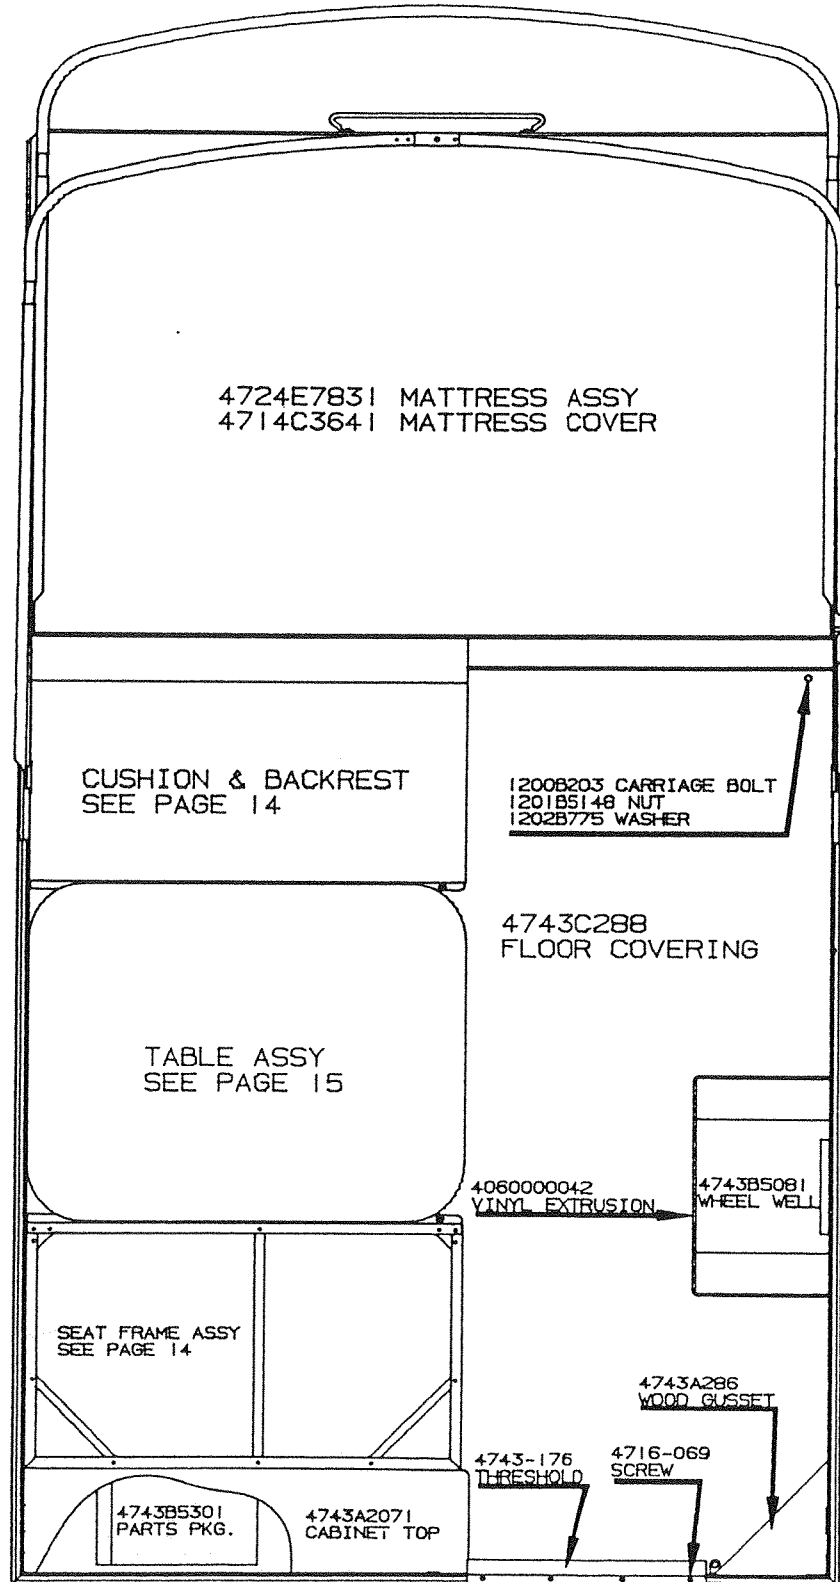

Colorado 1991 REPAIR PARTS