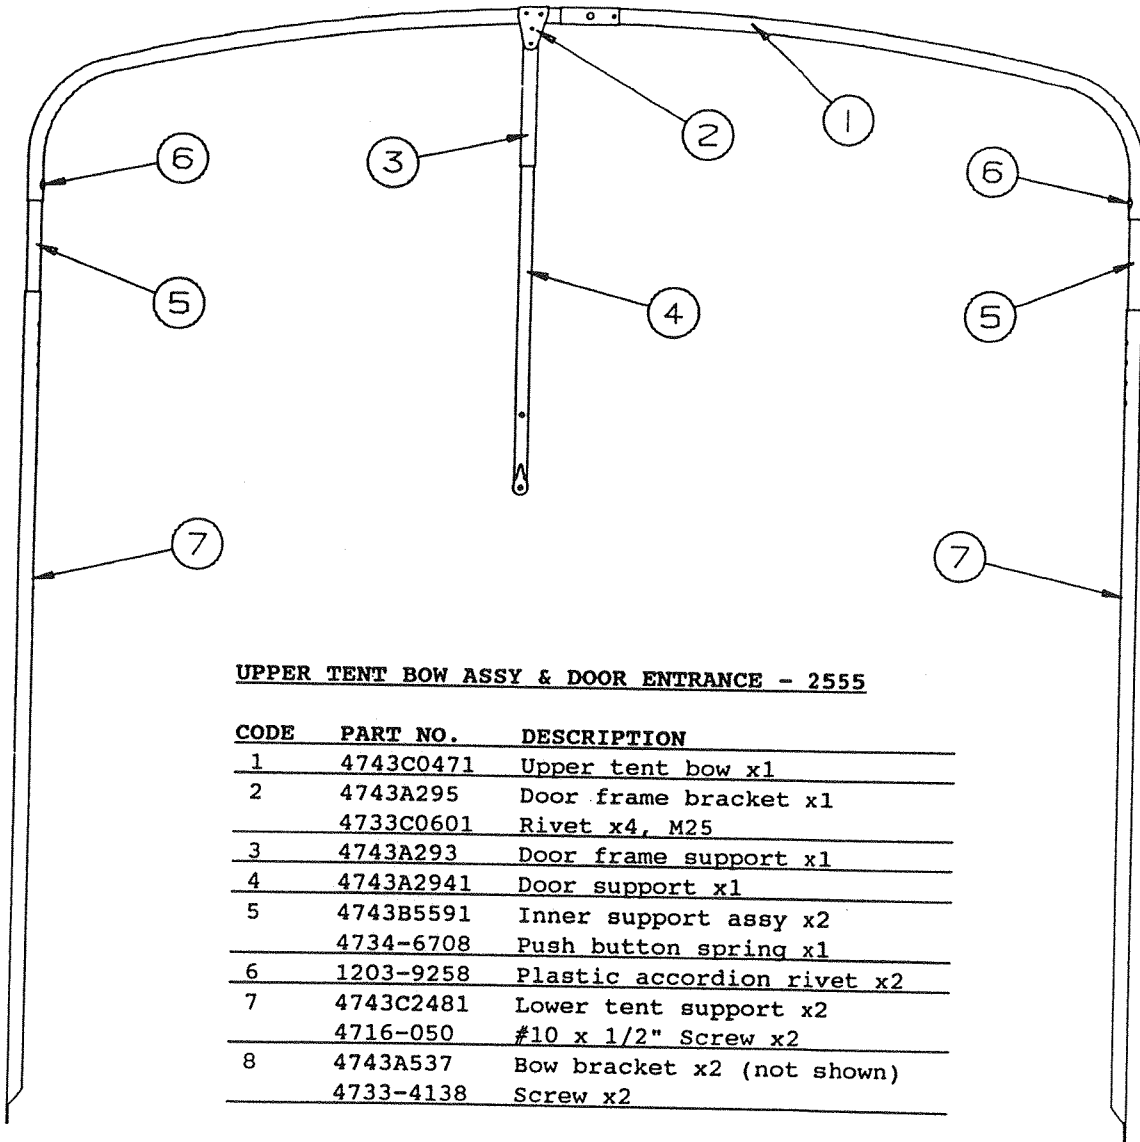

Colorado 1991 REPAIR PARTS

UPPER TENT BOW ASSY & DOOR ENTRANCE - 2555

CODE	PART NO.	DESCRIPTION
1	4743C0471	Upper tent bow x1
2	4743A295	Door frame bracket x1
	4733C0601	Rivet x4, M25
3	4743A293	Door frame support x1
4	4743A2941	Door support x1
5	4743B5591	Inner support assy x2
	4734-6708	Push button spring x1
6	1203-9258	Plastic accordion rivet x2
7	4743C2481	Lower tent support x2
	4716-050	#10 x 1/2" Screw x2
8	4743A537	Bow bracket x2 (not shown)
	4733-4138	Screw x2