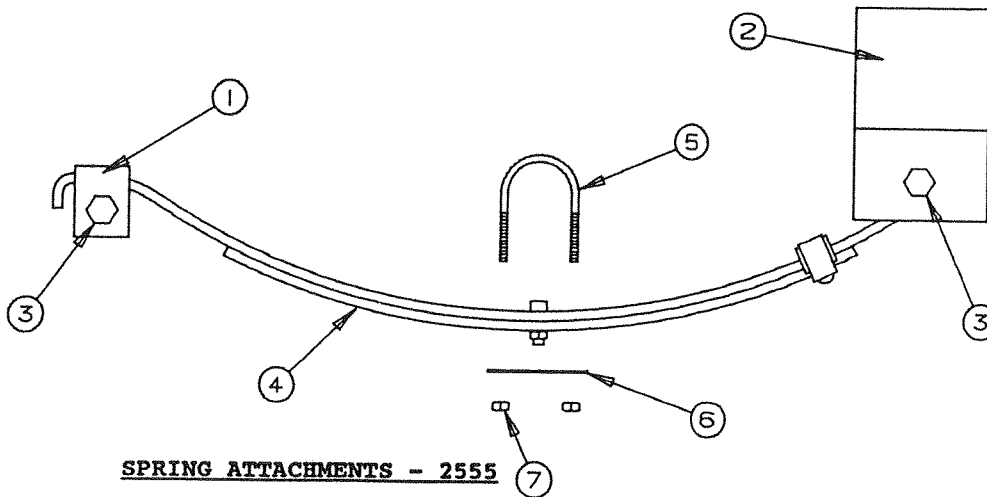

Colorado 1991 REPAIR PARTS

MAIN FRAME ASSY, 2555 (4743-500)

CODE	PART NO.	DESCRIPTION
1	4714-0151	Coupler assy
	4714-2211	Coupler repair kit (release)
	4771-2631	Hitch pin, M5
	4732A4791	Safety pin, M10
2	4737-8791	Stack jack x2
	4720D3031	Safety chain, M2
4	4746A0231	Stabilizer handle x1
	4720D0731	Stabilizer assy x2
6	4739-2298	Nut x2 (hold stab. to gusset)
	4749-2258	Tire & rim 4.80 x 8"
7	4743-563	Wire cover x2
8	4743B5081	Wheel well assy x2
9	4743A5361	Wire harness x1
10	4735C6691	Pigtail x1
11	1201-8738	Clamp x1
	4744-050	Hex head screw x1
12	4060000051	1/4" Clear vinyl tube
		12" length

**4743C503
Axle Assembly, Complete**

Colorado 1991 REPAIR PARTS

AXLE ASSEMBLIES & COMPONENTS - 2555

CODE	PART NO.	DESCRIPTION
1	4743B5021	Axle beam
2	4738D0451	Hub assembly
3	4714A2201	Grease seal, M4
4	4716-1101	Bearing & race pkg
5	4716-1101	Bearing & race pkg
6	4714-3068	Spindle nut x1
7	1204-1268	Cotter pin x1
8	4714-0621	Grease cap x1, M4
9	4747A9528	Lug nut x5

SPRING ATTACHMENTS - 2555

CODE	PART NO.	DESCRIPTION
1	4741-339	Rear spring shackle x2
2	4743-177	Front spring shackle x4
3	4737A1318	Shackle bolt x4
	4741-9498	Shackle nut x4
4	4738-0981	2 Leaf spring assy
5	4741A8438	U-Bolt x2
6	4741-8458	U-Bolt plate x1
7	4741-9358	U-Bolt nut x4