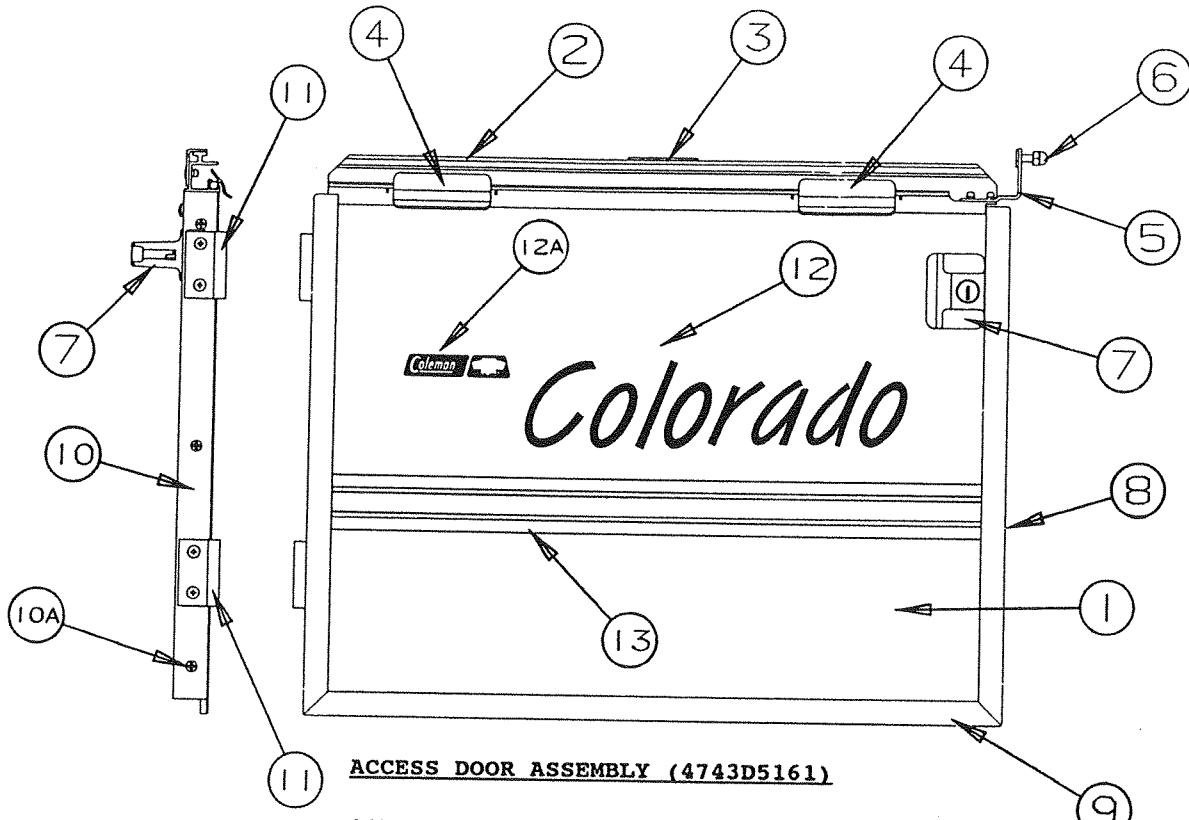

Colorado 1991 REPAIR PARTS

LEFT REAR BODY PANEL ASSEMBLY - 2555

CODE	PART NO.	DESCRIPTION
1	4743C5231	Left rear panel
2	4743A0281	Body rail
3	4743-2421	Tarp support bracket
	1203-8651	Rivet x2, M50
4	4743-1971	Canvas latch x3
5	4743B5411	Door frame bracket x1
	4733A0601	Rivet x2, M25
6	4743B0631	Hinge (includes both parts of hinge)
	4716-069	Screw x2
7	4743-202	Door trim left x1
	4716-069	Screw x3
	4060025006	Foam tape
8	4743A1311	Taillight assy, complete
	4716-1051	Taillight lens
	1203-8651	Rivet x4, M50
9	4743D0761	Rear corner angle x1
	4716-077	Screw x6
	4060000096	Vinyl screw cover
10	4716A524	Trim tape 4 foot length
11	4743-276	RVIA sticker

Colorado 1991 REPAIR PARTS

ACCESS DOOR ASSEMBLY (4743D5161)

CODE	PART NO.	DESCRIPTION
1	4743D5161	Access door assy (complete)
2	4743A0611	Door top rail
3	4743-2421	Tarp support bracket x1
	1203-8651	Rivet x2, M50
4	4743-1971	Canvas latch x2
5	4743A5431	Bow bracket x1
	1203-8651	Rivet x2, M50
6	1201E6128	Acorn lock nut x1
7	4743-2621	Door handle
	4714-3621	Key, M2
8	4743A0621	Door trim right
	4716-069	Screw x3
9	4743-2001	Door trim bottom
	4716-069	Screw x3
10	4743-1991	Door trim left
10A	4716-069	Screw x3
11	4743B0631	Hinge (includes both parts of hinge)
	4716-069	Screw x2
12	4743D1608	Name decal
12A	4749-9408	Coleman camper logo
13	4716A524	Trim tape, 2 foot lengths