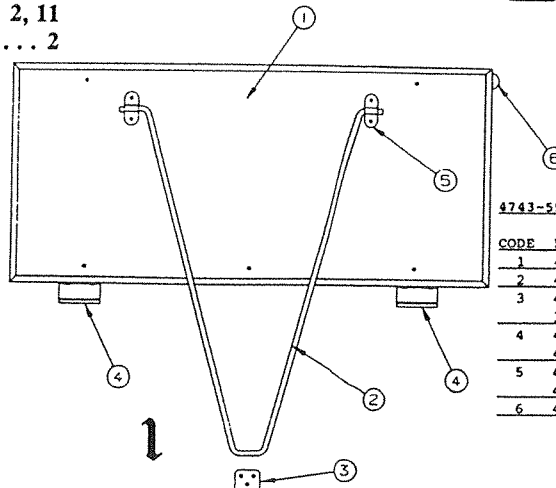

Coleman 
1991

Colorado

FLEETWOOD[®]
FOLDING TRAILERS

REPAIR PARTS LIST

3A

Colorado 1991 REPAIR PARTS

TABLE OF CONTENTS

DESCRIPTION	PAGE NO.
Access door assembly	6
Axle springs	3
Axle assembly (complete)	2
Axle beam	3
Backrest assembly & cover	14
Bed latch	12, 13
Bed assembly & components	12, 13
Body panel, left rear assembly	5
Body panels, front assembly	4
Body panel, right rear assembly	4
Body panel right & left side assy	7
Bow bumper	8
Coupler assembly	2
Cushion assembly & cover	14
Door latch	9
Door bows and components	9
Floor covering	11
Frame assembly	2
Grease seals (used in hub assy)	3
Hub assembly	3
Mattress cover	11
Mattress assembly	11
Parts package	11
Pigtail	2
Poly rope	8
Rope adjuster (wood)	8
Safety chain	2
Seat frame assembly	14
Stabilizer assembly	2
Stabilizer handle	2
Stack jacks	2
Table assembly	15
Tarp supports	15
Tarp assembly	8
Tent assembly	8
Tent bow (rear)	8
Tent bow, door entrance	10
Tire & rim	2
Wheel well	2, 11
Wire harness	2

4743-6001 SPARE TIRE MOUNT (COLORADO)

CODE	PART NO.	DESCRIPTION
1	1200B136	Hex head bolt x2
2	4738B136	Bar mount x1
3	1202B0588	Washer x2
4	1201C6368	Lock nut x2

4743-5541 OUTSIDE SHELF PACKAGE (COLORADO)

CODE	PART NO.	DESCRIPTION
1	4743-274	Shelf
2	4743-270	Shelf support
3	4743-2736	Support bracket
	1103E1018	Screw x3
4	4743-2716	Shelf bracket x2
	4733A0601	Rivet x4, M25
5	4740A1898	Shelf support bracket x2
	4733A0601	Rivet x4, M25
6	4737-3211	Rubber bumper x1, M8