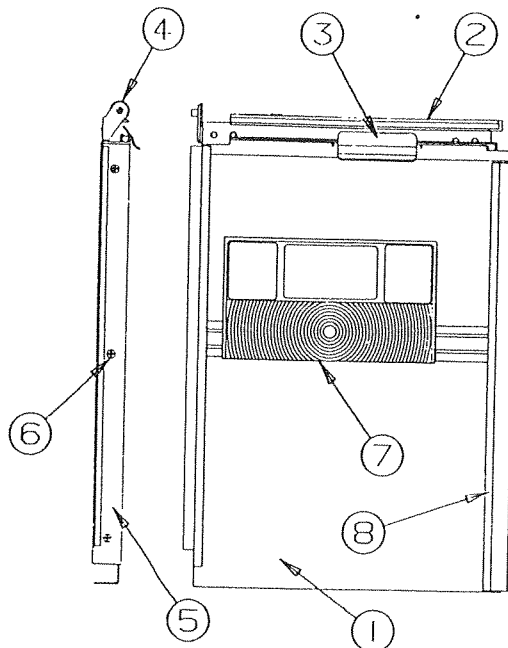

Colorado 1991 REPAIR PARTS

FRONT BODY PANEL ASSY - 2555

CODE	PART NO.	DESCRIPTION
1	4743C5261	Front panel
2	4743-2381	Front rail
	1103E1018	#10 x 5/8" ss screw x7
3	4743-277	Tarp track x1
	1103E1018	#10 x 5/8" ss screw x9
4	4743D1881	Left front corner angle
	4716-077	Screw x4
	4060000096	Vinyl screw cover
5	4743D1871	Right front corner angle
	4716-077	Screw x4
	4060000096	Vinyl screw cover

RIGHT REAR BODY PANEL ASSEMBLY - 2555

CODE	PART NO.	DESCRIPTION
1	4743B5451	Right rear panel
2	4743A0291	Body rail
3	4743-1971	Canvas latch x1
4	4743B5421	Door frame bracket x1
	4733A0601	Rivet x2, M25
5	4743-201	Door frame right
	4060025006	Foam tape
6	4716-069	Screw x3
7	4743A1321	Taillight assembly, complete
	4716-1061	Taillight lens
	1203-8651	Rivet x4, M50 (rivet base to panel)
8	4743D0761	Rear corner angle x1
	4716-077	Screw x6
	4060000096	Vinyl screw cover
9	4716A524	Trim tape 1 foot length