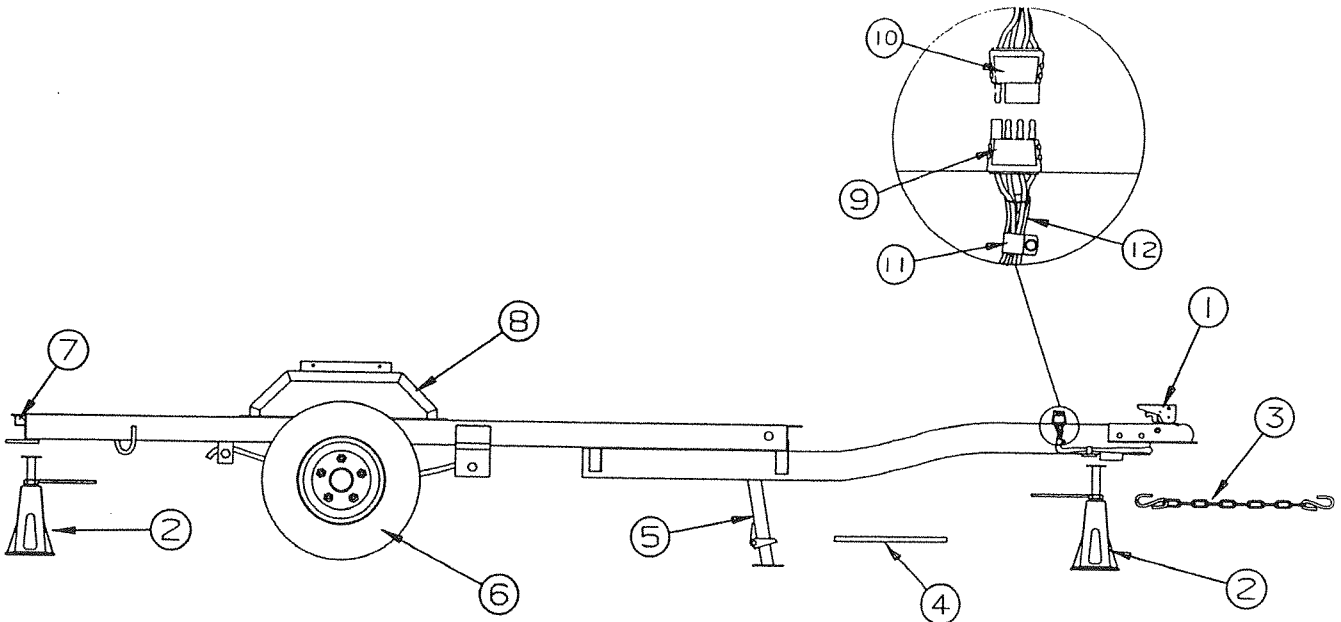

4743-6001 SPARE TIRE MOUNT (COLORADO)

CODE	PART NO.	DESCRIPTION
1	1200B136	Hex head bolt x2
2	4738B136	Bar mount x1
3	1202B0588	Washer x2
4	1201C6368	Lock nut x2

4743-5541 OUTSIDE SHELF PACKAGE (COLORADO)

CODE	PART NO.	DESCRIPTION
1	4743-274	Shelf
2	4743-270	Shelf support
3	4743-2736	Support bracket
	1103E1018	Screw x3
4	4743-2716	Shelf bracket x2
	4733A0601	Rivet x4, M25
5	4740A1898	Shelf support bracket x2
	4733A0601	Rivet x4, M25
6	4737-3211	Rubber bumper x1, M8

Colorado 1991 REPAIR PARTS

MAIN FRAME ASSY, 2555 (4743-500)

CODE	PART NO.	DESCRIPTION
1	4714-0151	Coupler assy
	4714-2211	Coupler repair kit (release)
	4771-2631	Hitch pin, M5
	4732A4791	Safety pin, M10
2	4737-8791	Stack jack x2
	4720D3031	Safety chain, M2
4	4746A0231	Stabilizer handle x1
	4720D0731	Stabilizer assy x2
6	4739-2298	Nut x2 (hold stab. to gusset)
	4749-2258	Tire & rim 4.80 x 8"
7	4743-563	Wire cover x2
8	4743B5081	Wheel well assy x2
9	4743A5361	Wire harness x1
10	4735C6691	Pigtail x1
11	1201-8738	Clamp x1
	4744-050	Hex head screw x1
12	4060000051	1/4" Clear vinyl tube
		12" length