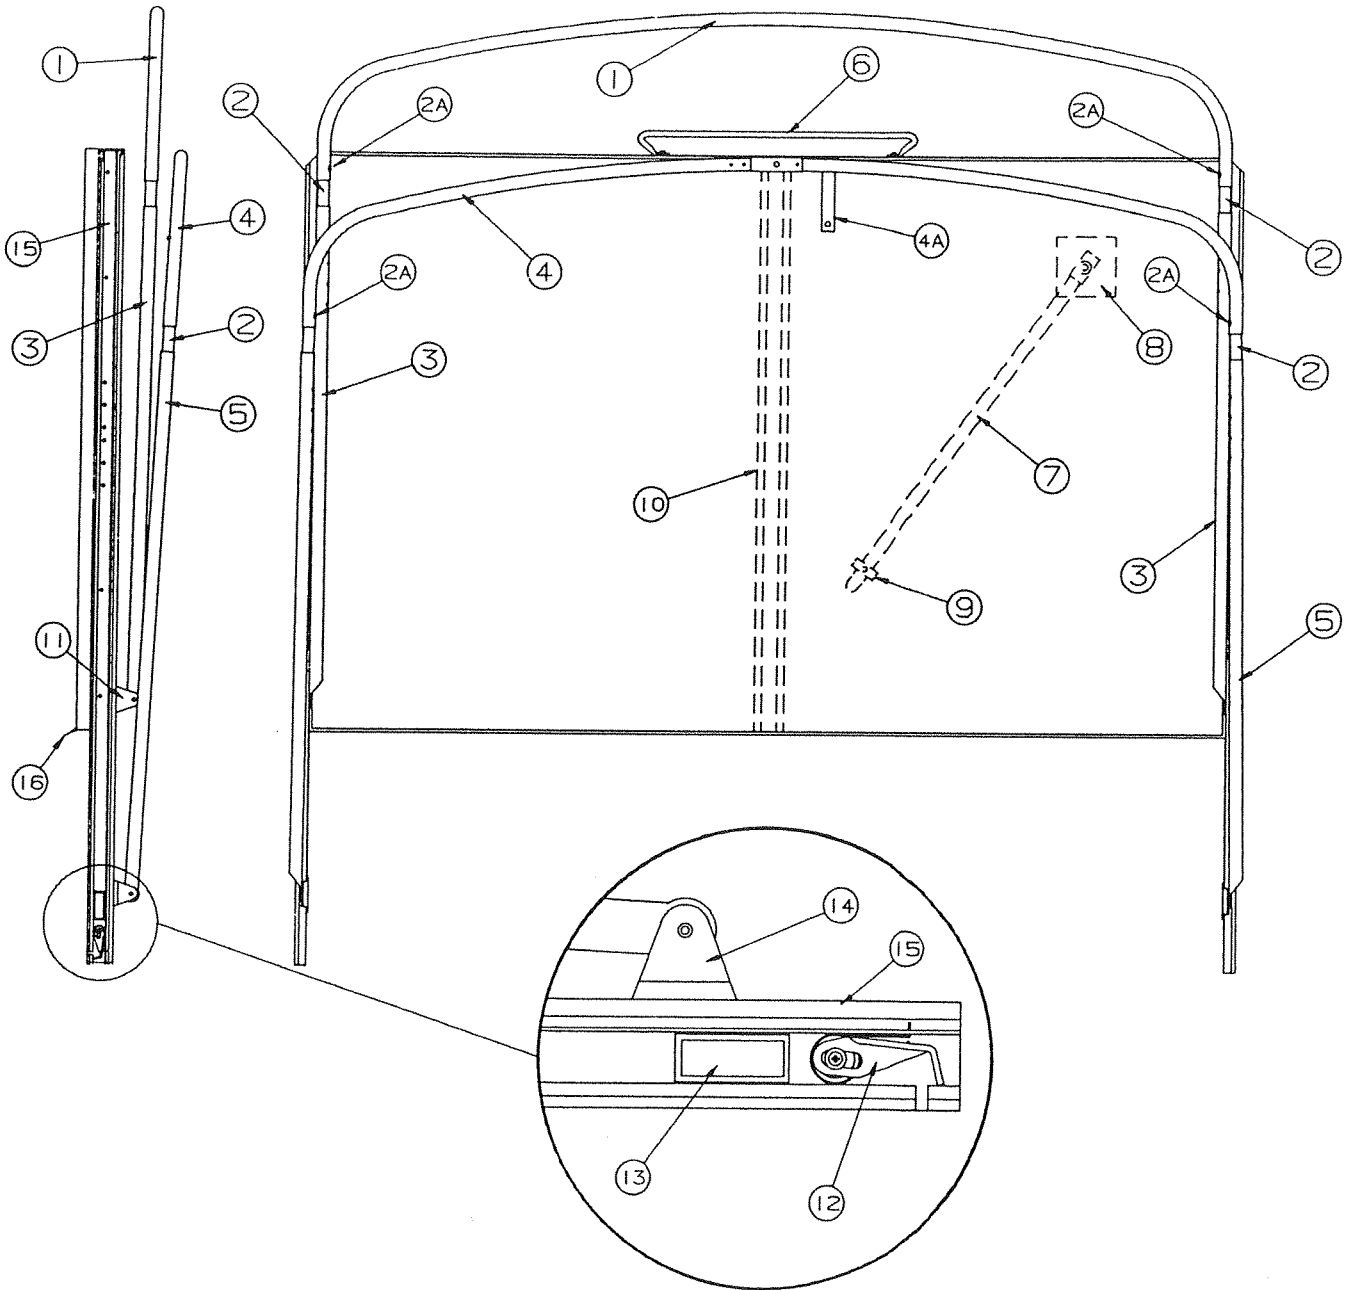

Colorado 1991 REPAIR PARTS

UPPER TENT BOW ASSY & DOOR ENTRANCE - 2555

CODE	PART NO.	DESCRIPTION
1	4743C0471	Upper tent bow x1
2	4743A295	Door frame bracket x1
	4733C0601	Rivet x4, M25
3	4743A293	Door frame support x1
4	4743A2941	Door support x1
5	4743B5591	Inner support assy x2
	4734-6708	Push button spring x1
6	1203-9258	Plastic accordion rivet x2
7	4743C2481	Lower tent support x2
	4716-050	#10 x 1/2" Screw x2
8	4743A537	Bow bracket x2 (not shown)
	4733-4138	Screw x2

Colorado 1991 REPAIR PARTS

Colorado 1991 REPAIR PARTS

Colorado 1991 REPAIR PARTS

BED ASSEMBLY - 2555 (4743C509)

<u>CODE</u>	<u>PART NO.</u>	<u>DESCRIPTION</u>
1	4743C0471	Upper tent bow x1
2	4743B5591	Inner support assy x4
	4734-6708	Push button spring x4
2A	1203-9258	Plastic accordion rivet x4
3	4743C2491	Lower tent support x2
	4716-050	#10 x 1/2" screw
4	4743B2461	Upper tent bow x1
4A	4723A5061	Safety strap x1
5	4743C1831	Lower tent support x2
6	4744-8321	Bed frame handle x1
	1017B1018	#10 x 5/8" screw x2
	1201B6928	#10 Keps nut x2
7	4743-5441	Bed leg support x2
8	4737A4178	Support plate x2
9	4720C0771	Bed leg support clip x2, M4
	1203-8831	Rivet x2, M25
10	4743-195	Bed channel x1
	1203C8721	Rivet x8, M25
11	4743-5601	Bow bracket x2
	1203-8641	Rivet x2, M50
	4733-4118	Tek screw x1
12	4743-1651	Bed latch pkg (left)
	4743-1691	Bed latch pkg (right)
		(includes spring, latch, washers, screw and rivnut)
13	4743A193	Wood block x1
	4723-8071	Velcro hook x1
	4716-067	Screw x2
14	4743B5391	Bow bracket x2
	1103E1018	Screw x1
	1203-8651	Rivet x1, M50
15	4743A5571	Bed slide (left)
	4743A5581	Bed slide (right)
	4200100006	PVC slide extrusion 6 ft lengths
	4716-058	3/8" screw (to hold slide extrusion in place)
	1201B6928	Keps nut x1
	1203-8651	Rivet x10, M50 (rivet bed slide to bed frame)
16	4060000339	Bed seal (sold per foot)