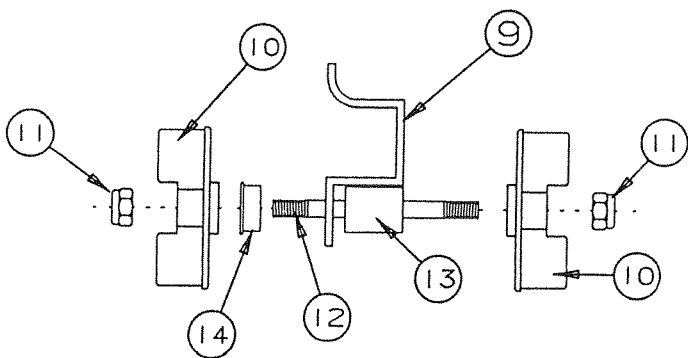

Colorado 1991 REPAIR PARTS

RIGHT AND LEFT SIDE BODY PANEL ASSY - 2555

CODE	PART NO.	DESCRIPTION
1	4743C0641	Right panel
	4743C0651	Left panel (not shown)
2	4743A0331	Right body rail
	4743A0321	Left body rail (not shown)
	1103E1018	Screw x8
2A	4743-251	Bed stop x1
3	4743-1971	Canvas latch x6
4	4743A5381	Tent support bracket x1
	4716-065	Screw x3
	4743-2788	Nylon spacer x1
	4716-050	Screw x1
5	4714E0851	Red lens & base
	4733G1311	Socket & harness
	4741B9368	Screw x2 (screw lens & base to panel)
	4714-3701	Bulb (#304), M4
6	4714E0841	Amber lens & base (see Code 5 for components)
7	4716A524	Trim tape 8 foot lengths
8	4745B1908	Coleman logo x1
9	4749-8708	Fleetwood logo x1

Colorado 1991 REPAIR PARTS

2555 COLORADO TENT ASSEMBLY AND RELATED PARTS

CODE	PART NO.	DESCRIPTION
1	4716-7801	Evolution tent assy
	4716-0851	Evolution patch pkg (12"x14")
2	406000046	Shock cord (black)
	4743-297	Brass closer x2
3	3758400001	Screen
	4064101201	Clear vinyl 41" - 12mil
4	4724B7931	Tarp assembly
	4737-9351	Tie down strap x2
5	4060021801	Poly rope x2
6	4724B3931	Rope adjuster (wood) x2
	7	4716-073
8	4743B2471	Lower canopy support (right)
8A	4716-050	Screw x1
9	4743B1841	Lower canopy support (left)
	4716-050	Screw x1
10	4743B2531	Canopy bow x1
	4733-4118	Tex screw x2
11	4739A2908	Snap cap x2
	4739-2918	Washer x2
	4733-4118	Screw x2
12	4749-206	Bow bumper

Colorado 1991 REPAIR PARTS

DOOR, BOWS AND COMPONENTS - 2555

CODE	PART NO.	DESCRIPTION
1	4743A5461	Door bow w/clip
2	0322A3308	Brass washer x1
	4733-4118	Tek screw x1
3	4743-2926	Door clip
	1203B221	Machine rivet x1
4	4743B1791	Door frame bow x1
5	4743A1751	Tent door hinge x1
6	4743A2968	#10 x2 Screw x1
7	1014B1028	#10 x 1 1/4" Screw x1
	1201E6398	#10 Locknut x2
8	4749A1081	Vinyl protector x1
9	4743A2151	Door lock bracket (2 rivets included)
	1203-8641	Rivet x2, M50
10	4743-2841	Door latch x2 (black)
11	1201E6398	Nut x2
12	4743A2821	Shaft x1
13	4743-2838	Spacer x1
14	4739-2918	Screw cap washer x1