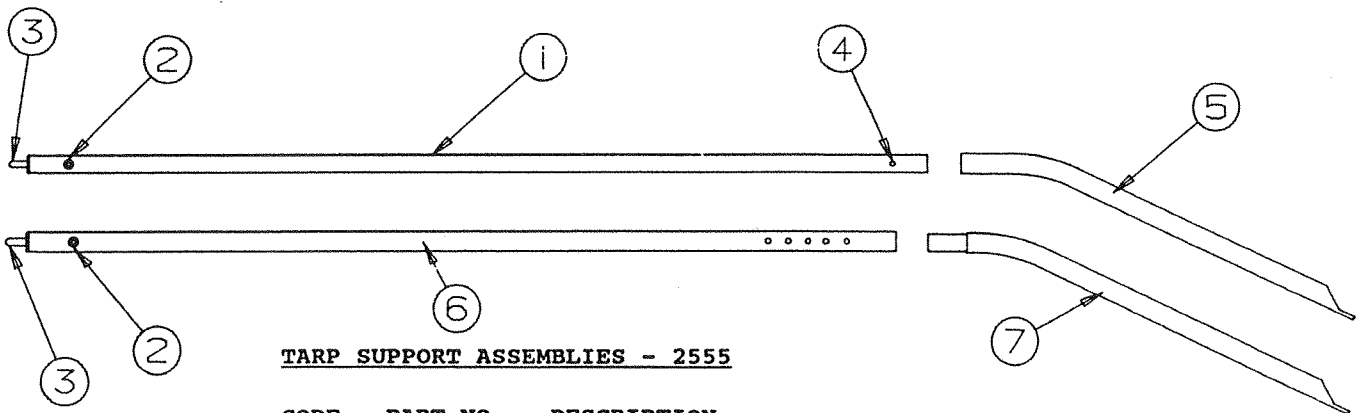

	10	4724D2631 Velcro hook
	11	4743-245 Angle x1
	12	4743A2071 Cabinet top
	13	4743B5501 Backrest support x1
	14	4743C208 Seat end panel
		4743B217 Seat front (not shown)
	15	4743A203 Support angle x1
	16	4743B216 Seat end panel
		4743B211 Seat front (not shown)
	17	4743A5651 Cushion assembly x2
		4716A5651 Cushion cover
		4710-2681 Stop button x2, M5
		4731-3878 Bolt x2
	18	4743A5661 Backrest assembly x2
		4716A5661 Backrest cover

Colorado 1991 REPAIR PARTS

DINETTE TABLE ASSY (4743C521)

CODE	PART NO.	DESCRIPTION
1	4716-4521	Table top, 39 3/8" x 30"
2	4745-5271	Table leg assy, M2 (includes all hardware to install legs to table)
3	4720B5951	Table strap assy, M4
	4720A078	Screw eye x1
4	4744-6971	Lock brace package
5	4720C3928	Table leg cap x4
6	4720D4021	Lashing hook, M6
	4737-8488	Screw x1
7	4716-178	T Molding 3/4" (sold/foot)
8	4724E263	Velcro loop (located on the seat frame)
	4724D2631	Velcro hook