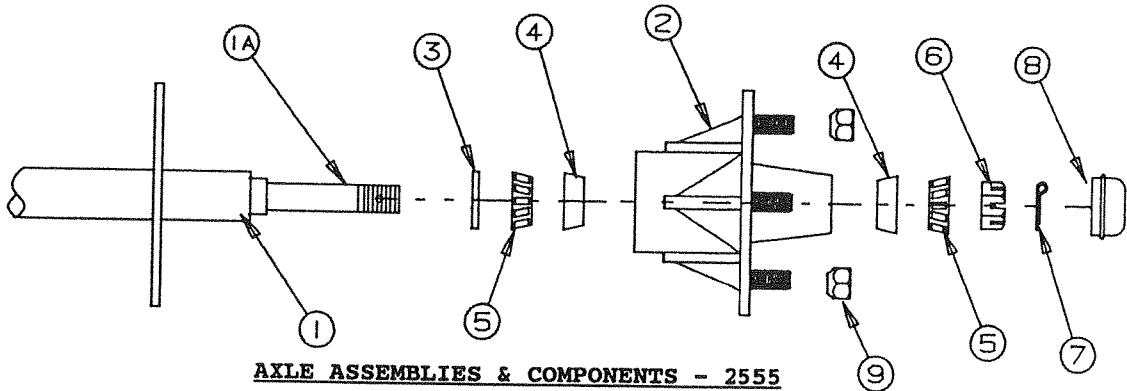

Colorado 1991 REPAIR PARTS

MAIN FRAME ASSY, 2555 (4743-500)

CODE	PART NO.	DESCRIPTION
1	4714-0151	Coupler assy
	4714-2211	Coupler repair kit (release)
	4771-2631	Hitch pin, M5
	4732A4791	Safety pin, M10
2	4737-8791	Stack jack x2
	4720D3031	Safety chain, M2
4	4746A0231	Stabilizer handle x1
	4720D0731	Stabilizer assy x2
6	4739-2298	Nut x2 (hold stab. to gusset)
	4749-2258	Tire & rim 4.80 x 8"
7	4743-563	Wire cover x2
8	4743B5081	Wheel well assy x2
9	4743A5361	Wire harness x1
10	4735C6691	Pigtail x1
11	1201-8738	Clamp x1
	4744-050	Hex head screw x1
12	4060000051	1/4" Clear vinyl tube
		12" length

**4743C503
Axle Assembly, Complete**

Colorado 1991 REPAIR PARTS

AXLE ASSEMBLIES & COMPONENTS - 2555

CODE	PART NO.	DESCRIPTION
1	4743B5021	Axle beam
2	4738D0451	Hub assembly
3	4714A2201	Grease seal, M4
4	4716-1101	Bearing & race pkg
5	4716-1101	Bearing & race pkg
6	4714-3068	Spindle nut x1
7	1204-1268	Cotter pin x1
8	4714-0621	Grease cap x1, M4
9	4747A9528	Lug nut x5