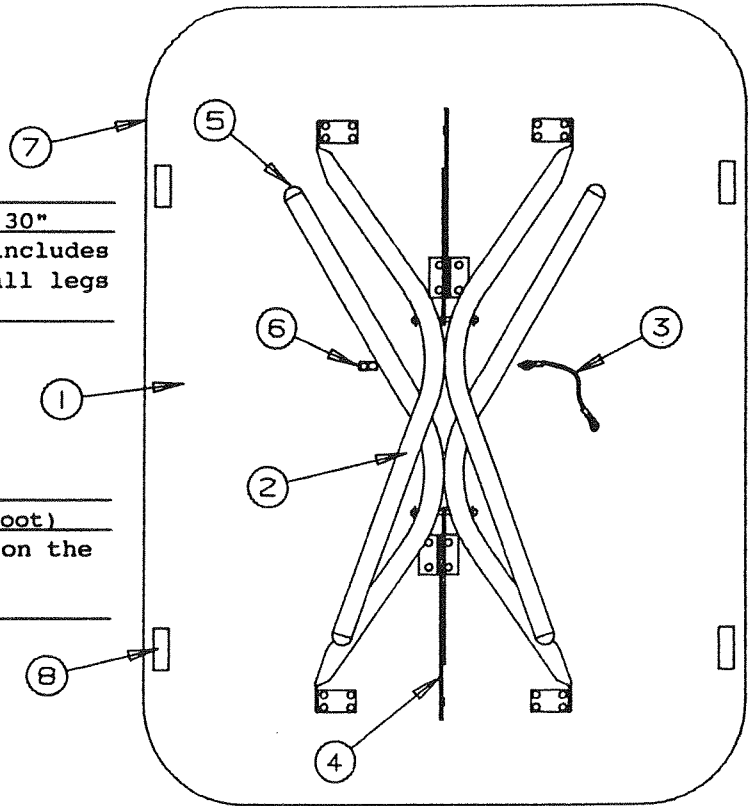

	10	4724D2631 Velcro hook
	11	4743-245 Angle x1
	12	4743A2071 Cabinet top
	13	4743B5501 Backrest support x1
	14	4743C208 Seat end panel
		4743B217 Seat front (not shown)
	15	4743A203 Support angle x1
	16	4743B216 Seat end panel
		4743B211 Seat front (not shown)
	17	4743A5651 Cushion assembly x2
		4716A5651 Cushion cover
		4710-2681 Stop button x2, M5
		4731-3878 Bolt x2
	18	4743A5661 Backrest assembly x2
		4716A5661 Backrest cover

Colorado 1991 REPAIR PARTS

DINETTE TABLE ASSY (4743C521)

CODE	PART NO.	DESCRIPTION
1	4716-4521	Table top, 39 3/8" x 30"
2	4745-5271	Table leg assy, M2 (includes all hardware to install legs to table)
3	4720B5951	Table strap assy, M4
	4720A078	Screw eye x1
4	4744-6971	Lock brace package
5	4720C3928	Table leg cap x4
6	4720D4021	Lashing hook, M6
	4737-8488	Screw x1
7	4716-178	T Molding 3/4" (sold/foot)
8	4724E263	Velcro loop (located on the seat frame)
	4724D2631	Velcro hook