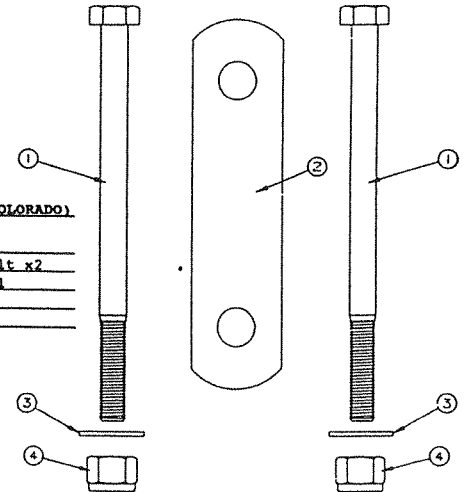

Coleman 
1991

Colorado

FLEETWOOD[®]
FOLDING TRAILERS

REPAIR PARTS LIST

3A

Colorado 1991 REPAIR PARTS

TABLE OF CONTENTS

DESCRIPTION	PAGE NO.
Access door assembly	6
Axle springs	3
Axle assembly (complete)	2
Axle beam	3
Backrest assembly & cover	14
Bed latch	12, 13
Bed assembly & components	12, 13
Body panel, left rear assembly	5
Body panels, front assembly	4
Body panel, right rear assembly	4
Body panel right & left side assy	7
Bow bumper	8
Coupler assembly	2
Cushion assembly & cover	14
Door latch	9
Door bows and components	9
Floor covering	11
Frame assembly	2
Grease seals (used in hub assy)	3
Hub assembly	3
Mattress cover	11
Mattress assembly	11
Parts package	11
Pigtail	2
Poly rope	8
Rope adjuster (wood)	8
Safety chain	2
Seat frame assembly	14
Stabilizer assembly	2
Stabilizer handle	2
Stack jacks	2
Table assembly	15
Tarp supports	15
Tarp assembly	8
Tent assembly	8
Tent bow (rear)	8
Tent bow, door entrance	10
Tire & rim	2
Wheel well	2, 11
Wire harness	2

COLORADO ACCESSORIES

4743-5561	Colorado Rear Stabilizer Kit
4743-6001	Colorado Spare Tire Mount
4743-5541	Colorado Stove Shelf Pkg

4743-5561 STABILIZER KIT (COLORADO)

CODE	PART NO.	DESCRIPTION
1	4743-555	Gusset x2
2	1200B3048	Bolt x4
	1202B0468	3/8" Washer x8
	1201B6068	Lock nut x12

4743-6001 SPARE TIRE MOUNT (COLORADO)

CODE	PART NO.	DESCRIPTION
1	1200B136	Hex head bolt x2
2	4738B136	Bar mount x1
3	1202B0588	Washer x2
4	1201C6368	Lock nut x2

4743-5541 OUTSIDE SHELF PACKAGE (COLORADO)

CODE	PART NO.	DESCRIPTION
1	4743-274	Shelf
2	4743-270	Shelf support
3	4743-2736	Support bracket
	1103E1018	Screw x3
4	4743-2716	Shelf bracket x2
	4733A0601	Rivet x4, M25
5	4740A1898	Shelf support bracket x2
	4733A0601	Rivet x4, M25
6	4737-3211	Rubber bumper x1, M8