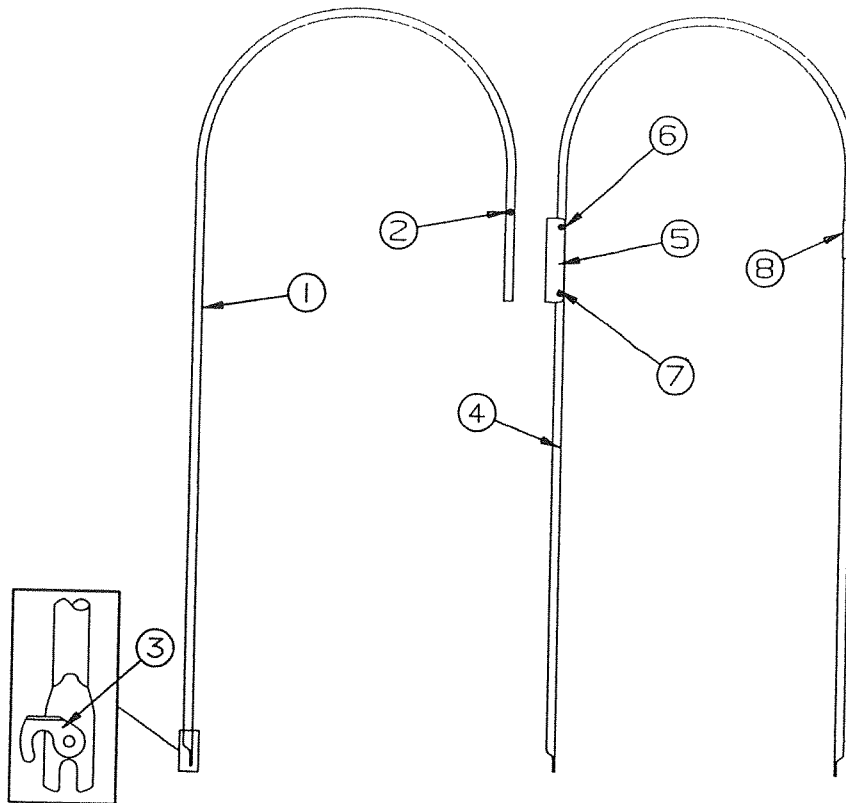

Colorado 1991 REPAIR PARTS

RIGHT AND LEFT SIDE BODY PANEL ASSY - 2555

CODE	PART NO.	DESCRIPTION
1	4743C0641	Right panel
	4743C0651	Left panel (not shown)
2	4743A0331	Right body rail
	4743A0321	Left body rail (not shown)
	1103E1018	Screw x8
2A	4743-251	Bed stop x1
3	4743-1971	Canvas latch x6
4	4743A5381	Tent support bracket x1
	4716-065	Screw x3
	4743-2788	Nylon spacer x1
	4716-050	Screw x1
5	4714E0851	Red lens & base
	4733G1311	Socket & harness
	4741B9368	Screw x2 (screw lens & base to panel)
	4714-3701	Bulb (#304), M4
6	4714E0841	Amber lens & base (see Code 5 for components)
7	4716A524	Trim tape 8 foot lengths
8	4745B1908	Coleman logo x1
9	4749-8708	Fleetwood logo x1

Colorado 1991 REPAIR PARTS

2555 COLORADO TENT ASSEMBLY AND RELATED PARTS

CODE	PART NO.	DESCRIPTION
1	4716-7801	Evolution tent assy
	4716-0851	Evolution patch pkg (12"x14")
2	406000046	Shock cord (black)
	4743-297	Brass closer x2
3	3758400001	Screen
	4064101201	Clear vinyl 41" - 12mil
4	4724B7931	Tarp assembly
	4737-9351	Tie down strap x2
5	4060021801	Poly rope x2
6	4724B3931	Rope adjuster (wood) x2
	7	4716-073
8	4743B2471	Lower canopy support (right)
8A	4716-050	Screw x1
9	4743B1841	Lower canopy support (left)
	4716-050	Screw x1
10	4743B2531	Canopy bow x1
	4733-4118	Tex screw x2
11	4739A2908	Snap cap x2
	4739-2918	Washer x2
	4733-4118	Screw x2
12	4749-206	Bow bumper

Colorado 1991 REPAIR PARTS

DOOR, BOWS AND COMPONENTS - 2555

CODE	PART NO.	DESCRIPTION
1	4743A5461	Door bow w/clip
2	0322A3308	Brass washer x1
	4733-4118	Tek screw x1
3	4743-2926	Door clip
	1203B221	Machine rivet x1
4	4743B1791	Door frame bow x1
5	4743A1751	Tent door hinge x1
6	4743A2968	#10 x2 Screw x1
7	1014B1028	#10 x 1 1/4" Screw x1
	1201E6398	#10 Locknut x2
8	4749A1081	Vinyl protector x1
9	4743A2151	Door lock bracket (2 rivets included)
	1203-8641	Rivet x2, M50
10	4743-2841	Door latch x2 (black)
11	1201E6398	Nut x2
12	4743A2821	Shaft x1
13	4743-2838	Spacer x1
14	4739-2918	Screw cap washer x1