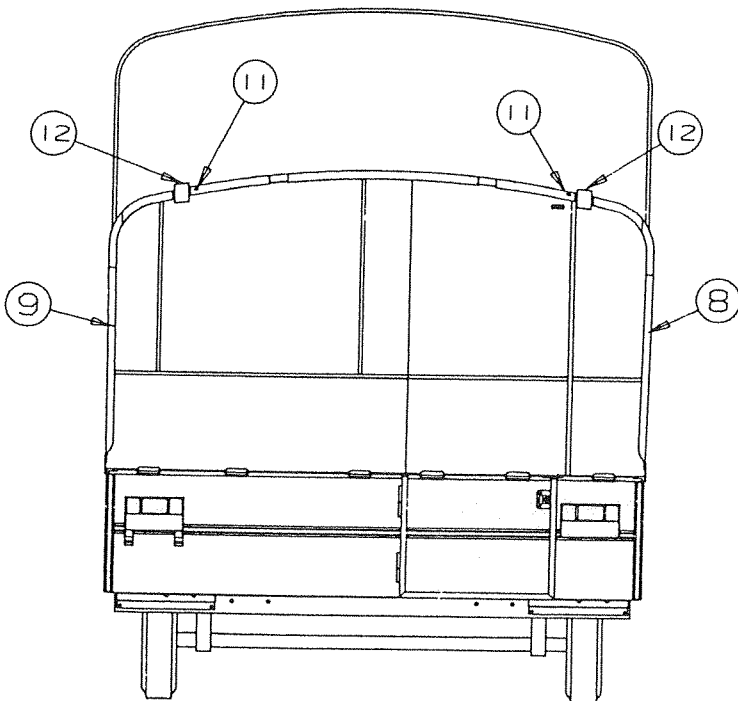

Colorado 1991 REPAIR PARTS

RIGHT AND LEFT SIDE BODY PANEL ASSY - 2555

CODE	PART NO.	DESCRIPTION
1	4743C0641	Right panel
	4743C0651	Left panel (not shown)
2	4743A0331	Right body rail
	4743A0321	Left body rail (not shown)
	1103E1018	Screw x8
2A	4743-251	Bed stop x1
3	4743-1971	Canvas latch x6
4	4743A5381	Tent support bracket x1
	4716-065	Screw x3
	4743-2788	Nylon spacer x1
	4716-050	Screw x1
5	4714E0851	Red lens & base
	4733G1311	Socket & harness
	4741B9368	Screw x2 (screw lens & base to panel)
	4714-3701	Bulb (#304), M4
6	4714E0841	Amber lens & base (see Code 5 for components)
7	4716A524	Trim tape 8 foot lengths
8	4745B1908	Coleman logo x1
9	4749-8708	Fleetwood logo x1

Colorado 1991 REPAIR PARTS

2555 COLORADO TENT ASSEMBLY AND RELATED PARTS

CODE	PART NO.	DESCRIPTION
1	4716-7801	Evolution tent assy
	4716-0851	Evolution patch pkg (12"x14")
2	406000046	Shock cord (black)
	4743-297	Brass closer x2
3	3758400001	Screen
	4064101201	Clear vinyl 41" - 12mil
4	4724B7931	Tarp assembly
	4737-9351	Tie down strap x2
5	4060021801	Poly rope x2
6	4724B3931	Rope adjuster (wood) x2
	7	4716-073
8	4743B2471	Lower canopy support (right)
8A	4716-050	Screw x1
9	4743B1841	Lower canopy support (left)
	4716-050	Screw x1
10	4743B2531	Canopy bow x1
	4733-4118	Tex screw x2
11	4739A2908	Snap cap x2
	4739-2918	Washer x2
	4733-4118	Screw x2
12	4749-206	Bow bumper