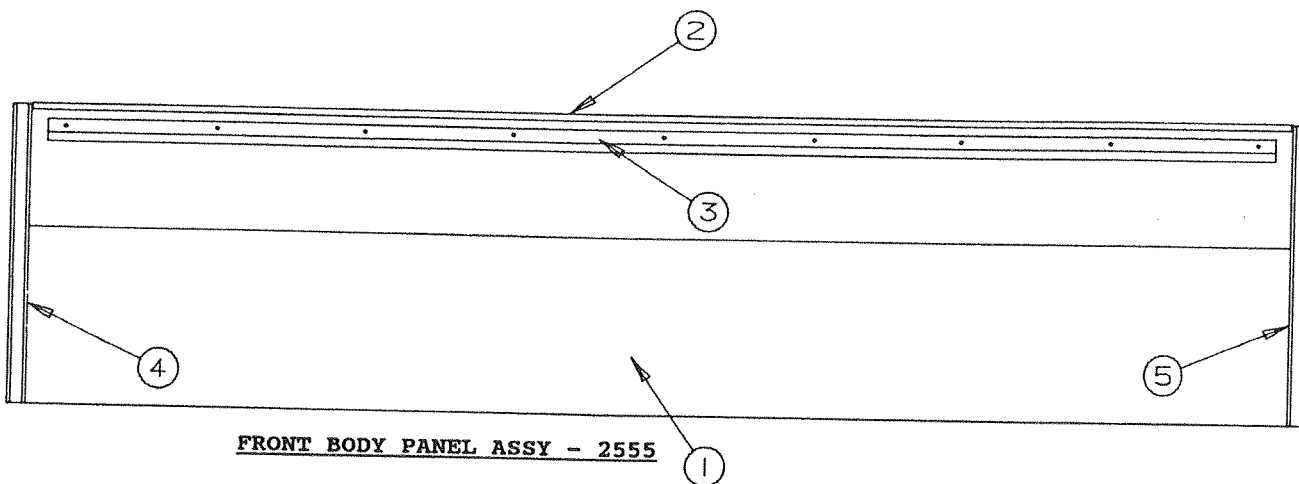

Colorado 1991 REPAIR PARTS

FRONT BODY PANEL ASSY - 2555

CODE	PART NO.	DESCRIPTION
1	4743C5261	Front panel
2	4743-2381	Front rail
	1103E1018	#10 x 5/8" ss screw x7
3	4743-277	Tarp track x1
	1103E1018	#10 x 5/8" ss screw x9
4	4743D1881	Left front corner angle
	4716-077	Screw x4
	4060000096	Vinyl screw cover
5	4743D1871	Right front corner angle
	4716-077	Screw x4
	4060000096	Vinyl screw cover

RIGHT REAR BODY PANEL ASSEMBLY - 2555

CODE	PART NO.	DESCRIPTION
1	4743B5451	Right rear panel
2	4743A0291	Body rail
3	4743-1971	Canvas latch x1
4	4743B5421	Door frame bracket x1
	4733A0601	Rivet x2, M25
5	4743-201	Door frame right
	4060025006	Foam tape
6	4716-069	Screw x3
7	4743A1321	Taillight assembly, complete
	4716-1061	Taillight lens
	1203-8651	Rivet x4, M50 (rivet base to panel)
8	4743D0761	Rear corner angle x1
	4716-077	Screw x6
	4060000096	Vinyl screw cover
9	4716A524	Trim tape 1 foot length