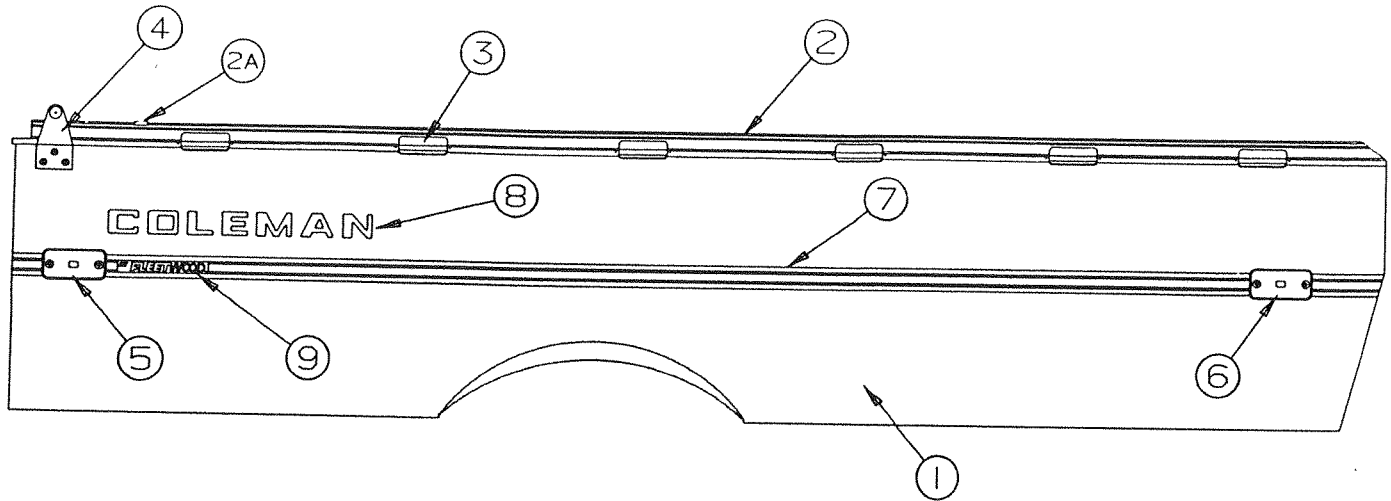

Colorado 1991 REPAIR PARTS

RIGHT AND LEFT SIDE BODY PANEL ASSY - 2555

CODE	PART NO.	DESCRIPTION
1	4743C0641	Right panel
	4743C0651	Left panel (not shown)
2	4743A0331	Right body rail
	4743A0321	Left body rail (not shown)
	1103E1018	Screw x8
2A	4743-251	Bed stop x1
3	4743-1971	Canvas latch x6
4	4743A5381	Tent support bracket x1
	4716-065	Screw x3
	4743-2788	Nylon spacer x1
	4716-050	Screw x1
5	4714E0851	Red lens & base
	4733G1311	Socket & harness
	4741B9368	Screw x2 (screw lens & base to panel)
	4714-3701	Bulb (#304), M4
6	4714E0841	Amber lens & base (see Code 5 for components)
7	4716A524	Trim tape 8 foot lengths
8	4745B1908	Coleman logo x1
9	4749-8708	Fleetwood logo x1