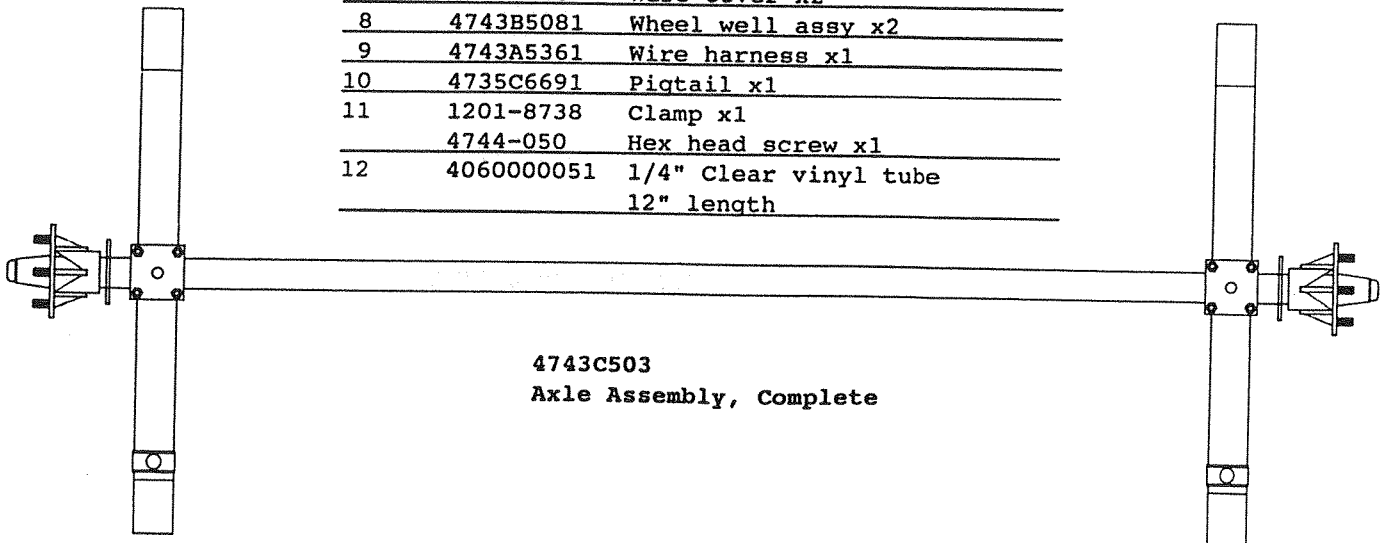

4743-6001 SPARE TIRE MOUNT (COLORADO)

CODE	PART NO.	DESCRIPTION
1	1200B136	Hex head bolt x2
2	4738B136	Bar mount x1
3	1202B0588	Washer x2
4	1201C6368	Lock nut x2

4743-5541 OUTSIDE SHELF PACKAGE (COLORADO)

CODE	PART NO.	DESCRIPTION
1	4743-274	Shelf
2	4743-270	Shelf support
3	4743-2736	Support bracket
	1103E1018	Screw x3
4	4743-2716	Shelf bracket x2
	4733A0601	Rivet x4, M25
5	4740A1898	Shelf support bracket x2
	4733A0601	Rivet x4, M25
6	4737-3211	Rubber bumper x1, M8

Colorado 1991 REPAIR PARTS

MAIN FRAME ASSY, 2555 (4743-500)

CODE	PART NO.	DESCRIPTION
1	4714-0151	Coupler assy
	4714-2211	Coupler repair kit (release)
	4771-2631	Hitch pin, M5
	4732A4791	Safety pin, M10
2	4737-8791	Stack jack x2
	4720D3031	Safety chain, M2
4	4746A0231	Stabilizer handle x1
	4720D0731	Stabilizer assy x2
6	4739-2298	Nut x2 (hold stab. to gusset)
	4749-2258	Tire & rim 4.80 x 8"
7	4743-563	Wire cover x2
8	4743B5081	Wheel well assy x2
9	4743A5361	Wire harness x1
10	4735C6691	Pigtail x1
11	1201-8738	Clamp x1
	4744-050	Hex head screw x1
12	4060000051	1/4" Clear vinyl tube
		12" length

**4743C503
Axle Assembly, Complete**

Colorado 1991 REPAIR PARTS

AXLE ASSEMBLIES & COMPONENTS - 2555

CODE	PART NO.	DESCRIPTION
1	4743B5021	Axle beam
2	4738D0451	Hub assembly
3	4714A2201	Grease seal, M4
4	4716-1101	Bearing & race pkg
5	4716-1101	Bearing & race pkg
6	4714-3068	Spindle nut x1
7	1204-1268	Cotter pin x1
8	4714-0621	Grease cap x1, M4
9	4747A9528	Lug nut x5