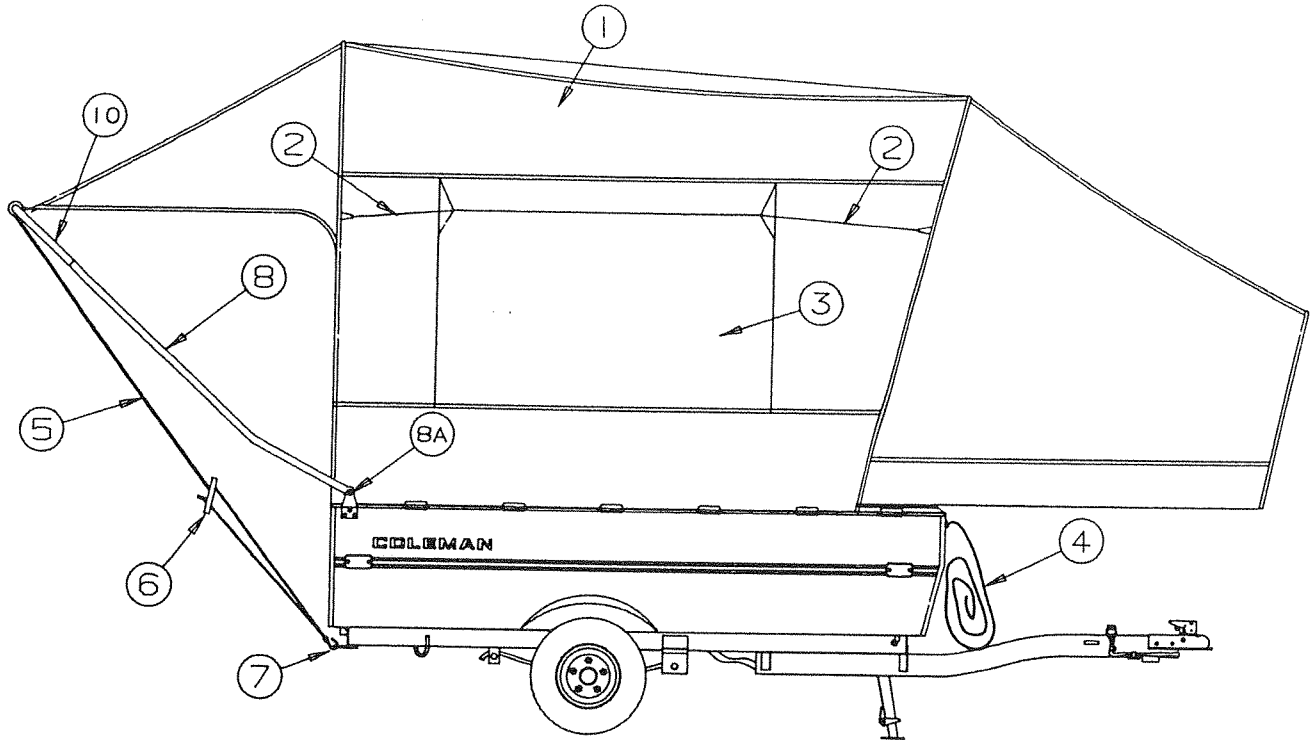

Colorado 1991 REPAIR PARTS

RIGHT AND LEFT SIDE BODY PANEL ASSY - 2555

CODE	PART NO.	DESCRIPTION
1	4743C0641	Right panel
	4743C0651	Left panel (not shown)
2	4743A0331	Right body rail
	4743A0321	Left body rail (not shown)
	1103E1018	Screw x8
2A	4743-251	Bed stop x1
3	4743-1971	Canvas latch x6
4	4743A5381	Tent support bracket x1
	4716-065	Screw x3
	4743-2788	Nylon spacer x1
	4716-050	Screw x1
5	4714E0851	Red lens & base
	4733G1311	Socket & harness
	4741B9368	Screw x2 (screw lens & base to panel)
	4714-3701	Bulb (#304), M4
6	4714E0841	Amber lens & base (see Code 5 for components)
7	4716A524	Trim tape 8 foot lengths
8	4745B1908	Coleman logo x1
9	4749-8708	Fleetwood logo x1

Colorado 1991 REPAIR PARTS

2555 COLORADO TENT ASSEMBLY AND RELATED PARTS

CODE	PART NO.	DESCRIPTION
1	4716-7801	Evolution tent assy
	4716-0851	Evolution patch pkg (12"x14")
2	406000046	Shock cord (black)
	4743-297	Brass closer x2
3	3758400001	Screen
	4064101201	Clear vinyl 41" - 12mil
4	4724B7931	Tarp assembly
	4737-9351	Tie down strap x2
5	4060021801	Poly rope x2
6	4724B3931	Rope adjuster (wood) x2
	7	4716-073
8	4743B2471	Lower canopy support (right)
8A	4716-050	Screw x1
9	4743B1841	Lower canopy support (left)
	4716-050	Screw x1
10	4743B2531	Canopy bow x1
	4733-4118	Tex screw x2
11	4739A2908	Snap cap x2
	4739-2918	Washer x2
	4733-4118	Screw x2
12	4749-206	Bow bumper