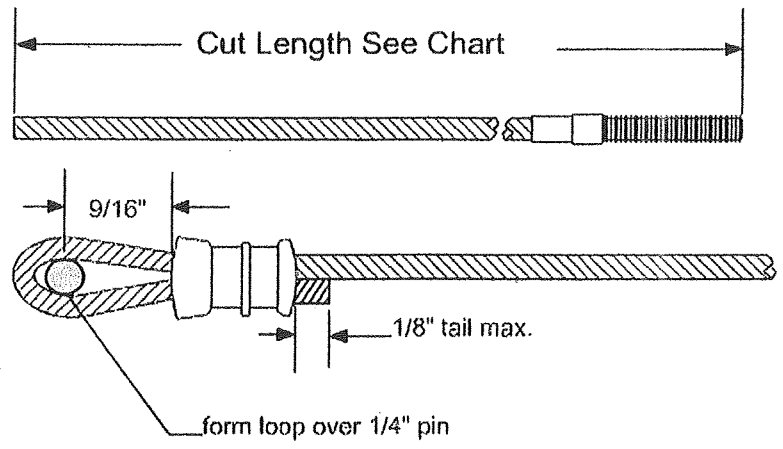

176 3/4".....	2007 to Current Sedona - Rear Cables (Destiny Series)
123 3/8".....	2007 to Current Sedona - Front Cables (Destiny Series)
133 5/8".....	2007 to Current Sedona - Rear Cables (Destiny Series)
125 7/16".....	2008 E4 - Rear Cables (Evolution Series)
210 7/8".....	2008 E4 - Front Cables (Evolution Series)
129 3/4".....	2008 Tacoma - Rear Cables (Highlander Series)
195".....	2008 Tacoma - Front Cables (Highlander Series)

Updated - 02/26/08