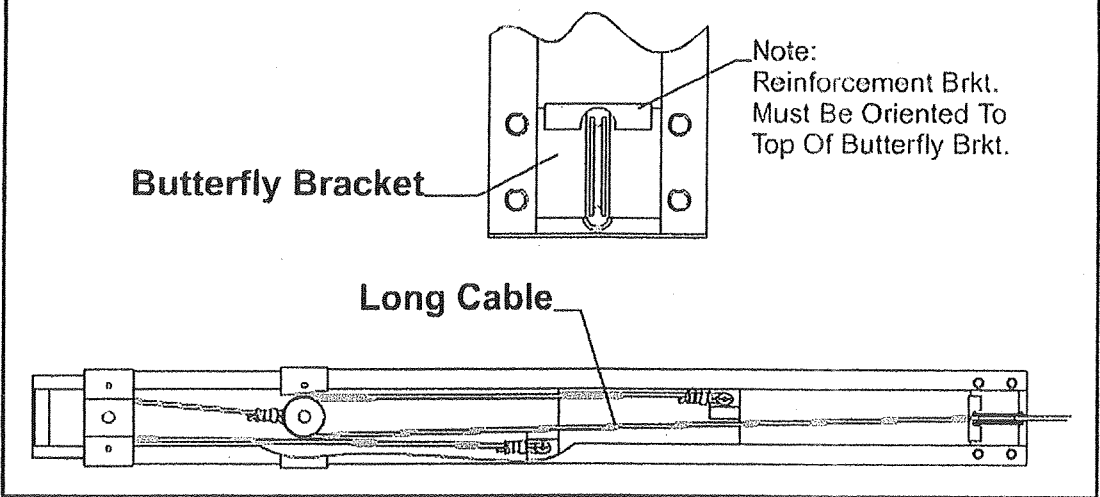

Long Cable Routing & Butterfly Bracket Installation