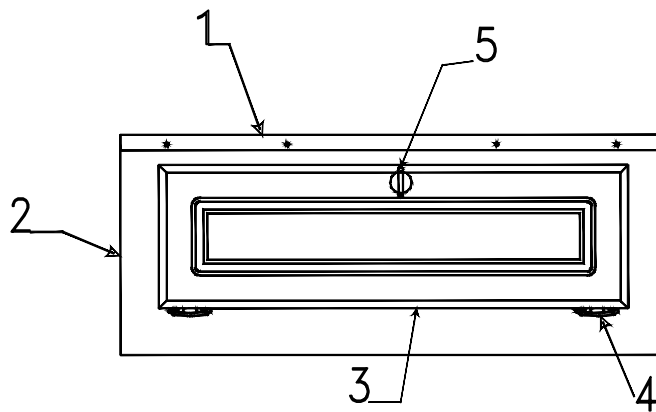

Front Center Seat Bench - Niagara

FR	Code	Part #	Description
0.25	1	4772B6881	seat frame assy. Niagara
0.20	2	4772D8461	bench front
0.15	3	4767B2401	dr pnl 30 1/4" x 9 1/4"
0.10	4	4762-4878	hinge
0.15	5	4767-3601	chrome thumb turn lock