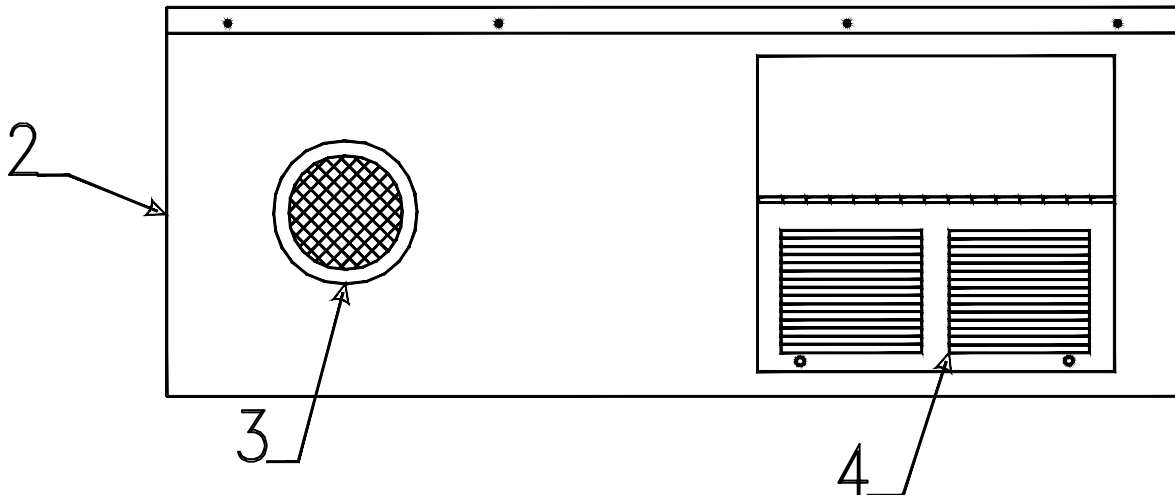

Rear Center Bench Components - 4435 Saratoga			
Flat Rate	Code	Part #	Description
0.25	1	4773-7131	seat bench frame
0.20	2	4773-3641	bench front panel
0.15	3	4800A3911	speaker/grill
1.00	4	4772B2441	35 amp converter