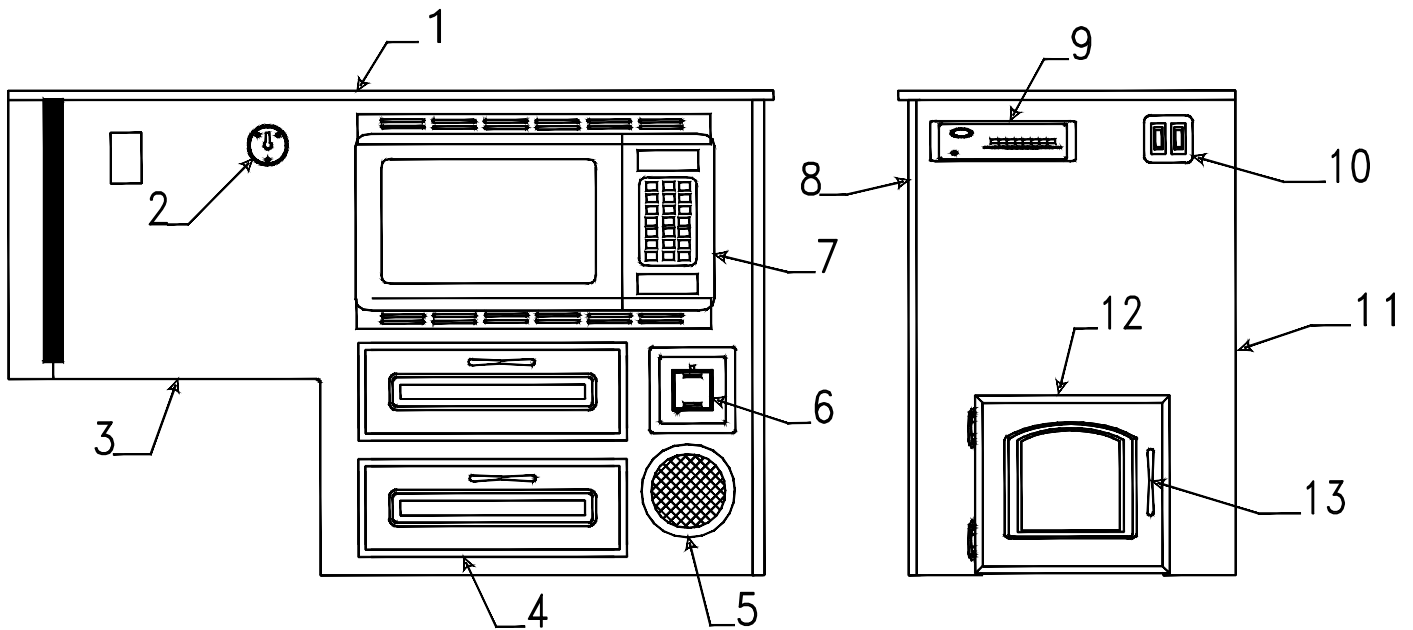

CSF Corner Cabinet - 4433 Niagara

Flat Rate	Code	Part #	Description	Flat Rate	Code	Part #	Description
0.75	1	4772C8311	bench cabinet top	0.20	7	4773-0601	microwave "Dometic"
0.25	2	4757A4871	coax outlet			4773-0681	microwave trim kit
1.00	3	4772F8321	cabinet front	0.65	8	4060137505P	3/8" f-channel (48" pc.)
0.15	4	4772C35261	drawer front 6 3/4" x 18 3/4"	0.50	9	4765D1121	am/fm cd radio
0.10		4772C64061	drawer assy.	0.50		4765A1141	wire antenna w/plug
0.15	5	4800A3911	speaker/grill	0.10	10	4733C4981	switch
0.50	6	4752A8461	* thermostat	0.50	11	4772F8331	cabinet side
0.20		4756B8811	plastic base & bracket	0.15	12	4758B3111	dr. pnl 16" x 12 1/4"
				0.10		4762-4878	hinge
				0.10	13	4748C3951	door pull w/screws