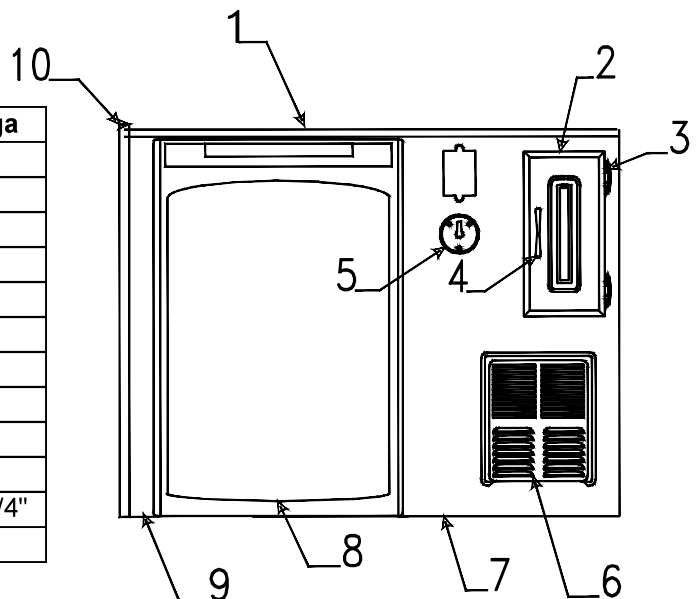

Flat Roadside Front Reefer Cabinet - 4435 Saratoga			
Rate	Code	Part #	Description
1.00	1	4773-3571	cabinet top
0.15	2	4773-9131	door panel 7" x 14 1/4"
0.10	3	4762-4878	hinge
0.10	4	4748C3951	door pull
0.25	5	4757A4871	coax out-let
0.10	6	4743-3551	furnace grill
0.20	7	4773-3551	cabinet front rt.
0.75	8	4773-139	refrigerator 4.2 cu. ft.
0.50		6010415696P	reefer door insert panel
0.20	9	6019637596P	cabinet front lt. 1 5/8"x32 3/4"
0.75	10	4773A3581	cabinet gazoodi