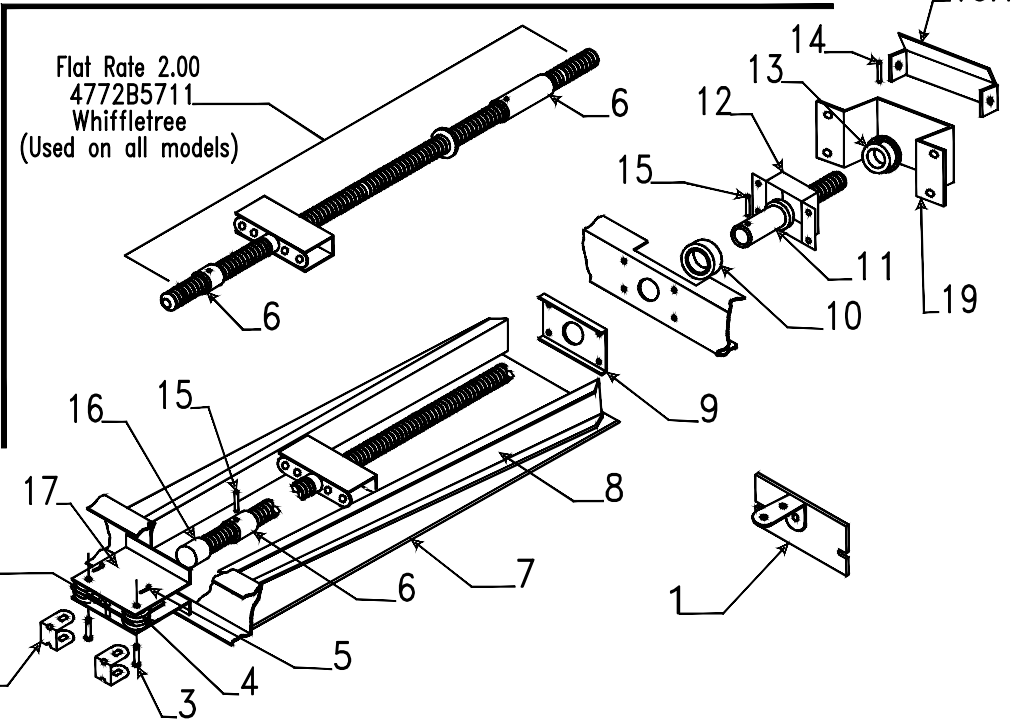

Flat Rate .50 Per Side			
Electric Brake Pkg. 10" x 2 1/4" (4714J2011)			
Flat Rate	Code	Part #	Description
0.50	1	4716-6251	10" brake assembly (right hand)
0.50		4716-6261	10" brake assembly (left hand)
0.50	2	4716A1441	10" grease seal (2 per pack)
0.50	3	4716A1451	10" bearing, race & seal pkg.
0.30	4	4716-1431	10" hub & drum x2
0.05	5	4772-3601	lug nuts (stainless steel)m5
0.10	6	4714A3061	retainer package
0.05	7	4714C0621	EZ lube grease cap m4
0.40	8	4716-2881	10" magnet, spring & clip pkg.

1.25 Axle Assy. Flat Rate

4702A0791 10" brake axle assy. - 4433, 4435

4773A6661 10" brake axle assy. x2 - 4449 Avalon

NOTE: Refer to Dexter Axle for required part (s) service phone - (574) 295-7888

Undercarriage Components			
Flat Rate	Code	Part #	Description
*	1	4741C3398	spring shackle (front) 4433, 4435
*		4741A3398	spring shackle (rear) 4433, 4435
Note: spring shackles for Avalon must be ordered through Lippert			
0.25	2	4737A1318	shackle bolt
		4741-9498	shackle bolt nut
	3	4773-2801	suspension kit 4449 Avalon
0.75	4	4735H22081	leaf spring (4 ply) axle 4433, 4435
Note: leaf springs for Avalon must be ordered through Dexter			

* Prior Authorization Needed from Factory

4772A5091 lift assembly roadside rear/curbside front
 4772A5101 lift assembly roadside front/curbside rear

Lift Assembly Component Parts			
Flat Rate	Code	Part #	Description
0.75	1	4720D5271	cable assembly x1 m2
		4720C1691	cable crimp m20
1.25	2	4773A2291	225 3/4" long cable & crimp
		4744-1318	copper cable crimp m10
1.25	3	4731C5801	butterfly bracket assy.
0.05	4	4749-2081	screw m6
0.50	5	4715A5371	steel pulley & bearing m10
0.25	6	4747-8931	long pin x2
		4730B0981	retaining ring m12
0.25	7	4749-4061	short pin m4
		4730B0981	retaining ring m12
0.25	8	4749A2028	retaining clip
0.45	9	4720C1578	lift pin m4
	10	1204B1081	cotter pin m10
	11	1203-8641	rivet m25
	12	1201B6378	1/4" lock nut
		1202E0408	washer
0.15	13	4747-0321	lift cover bottom