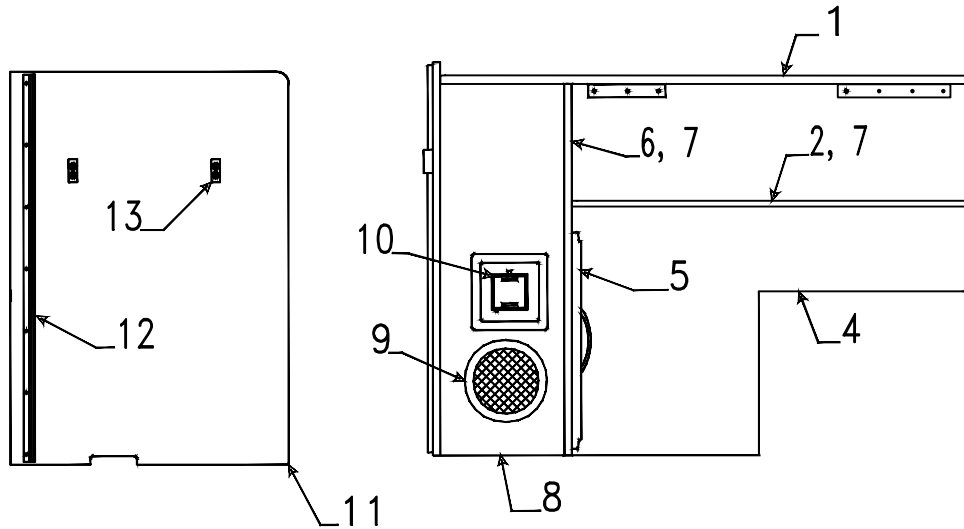

Roadside Front Cabinet - 4449 Avalon							
Flat Rate	Code	Part #	Description	Flat Rate	Code	Part #	Description
0.75	1	4773A2131	rsf cabinet top	0.15	9	4800A3911	speaker
1.00	2	4773A2171	shelf	0.50	10	4752A8461	* thermostat
0.15	3			0.20		4701-2341	plastic base & bracket"
0.50	4	4773A2121	shelf front	0.75	11	4773A2141	gazoodi
0.15	5	4773-9131	door panel 7" x 14 1/4"	0.30		4060400093P	t-molding (12' pc. pkg.)
0.50	6	4773A2161	cabinet side	0.50	12	4772-8471	vertical seal extrusion
0.35	7	4060115605P	f-channel 48" pc.	0.25		4064700589P	sweep seal (8' pc. pkg.)
0.50	8	4773-2151	cabinet front	0.50	13	4755B8201	nylon block