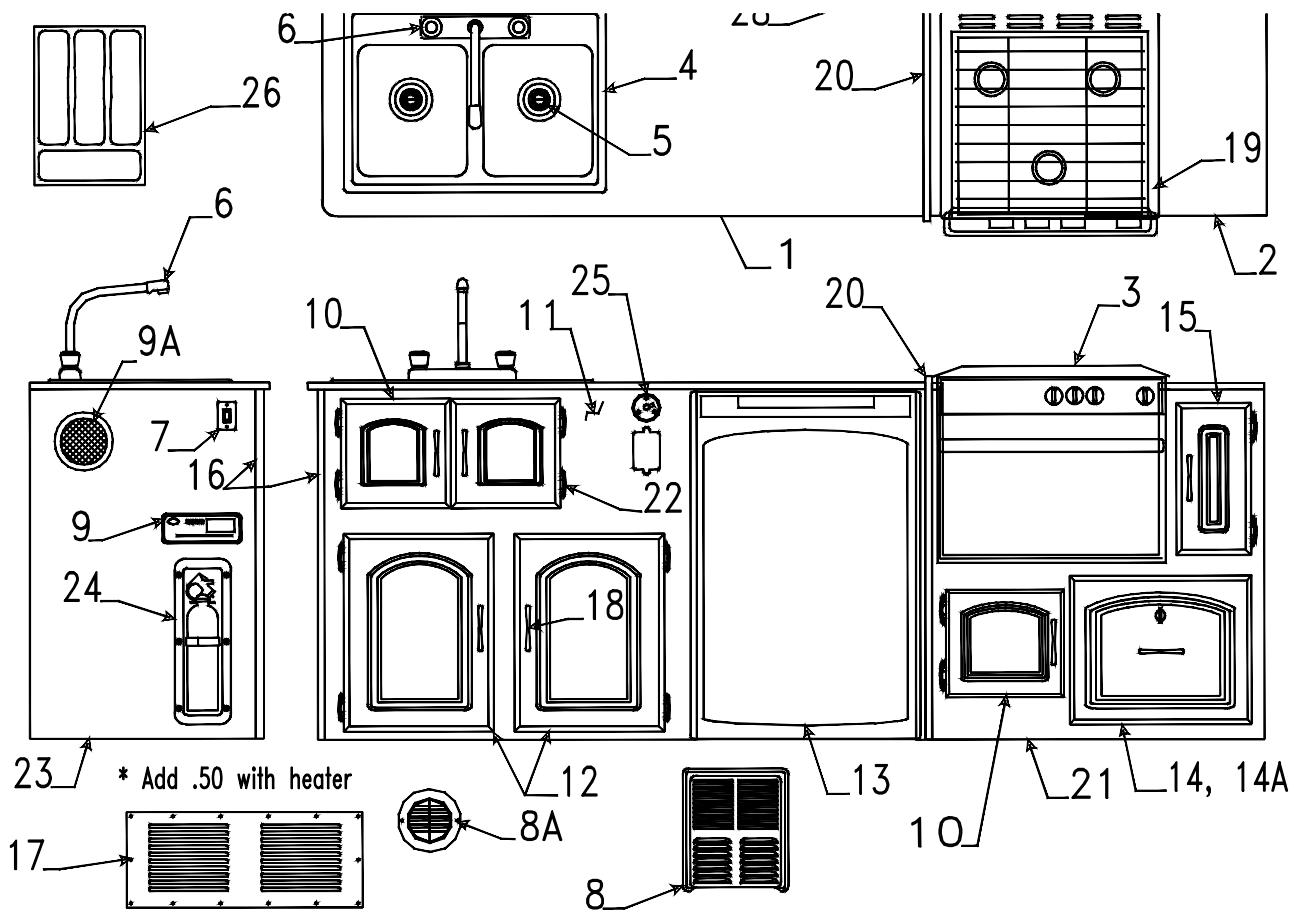

Typical Galley Components 4333, 4335, 4349

FR	Code	Part #	Description	FR	Code	Part #	Description
1.00	1	4772E8291	galley top (sink) 4333	13	4773A139	refrigerator 4.2 cu. ft.	
1.00		4773B3881	galley top (sink/oven) 4335	0.15	14	4772D19961	drw. fit. pnl. 14 3/4" x 18
1.00		4773B2951	galley top (sink) 4349	0.10		4772F5811	drawer assy.
1.00	2	4772H8241	galley top (oven) 4333	0.15	15	4773-9131	door panel 14 1/4" x 7"
1.00		4773C2821	galley top (oven) 4349	0.65	16	4060137505P	3/8" f-channel 48" pc.
0.30	3	4772C5701	oven/range cover assy.	0.20	17	4773-3041	return air vent - 4349
0.80	4	4768-1851	dual bowl sink (all except 4335)	0.10	18	4762-4878	door pull
0.80		4768-1831	single bowl sink - 4335 only	0.05	19	4716-2901	3 br. range/oven grate
0.25	5	4730E3151	crumb cup & basket	0.10		4716A2911	3 br. range/oven cook top
0.05		4714C0661	crumb cup	0.50	20	4772F0561	galley gazoodi 4333
1.00	6	4765C1941	faucet (all except 4335)	0.50		4773C2831	galley gazoodi 4349
1.00		4745E2741	faucet - 4335 only	0.20	21	4772D8231	galley front rt. 4333
0.20	7	4733C4981	rocker switch	0.20		4773B3741	galley front rt. 4335
0.10	8	4743-3551	furnace grill 4333	0.20		4773A2851	galley front rt. 4349
0.15	8A	4800-0601	round heater vent 4349	0.10	22	4762-4878	hinge
0.50	9	4765D1121	cd radio	0.75	23	4773-2941	galley side 4349 Avalon
0.50		4765A1141	wire antenna w/plug	0.75		4772C8281	galley side 4333 Niagara
0.15	9A	4765-1131	speaker	0.75		4773-3781	galley side 4335 Saratoga
0.15		4733-6391	latch & strike pkg.	0.15	24	4701-1321	recessed mount
0.15	10	4758B4041	door panel 9 1/8" x 12"			4738-3088	screw x6
*1.00	11	4773A2931	galley front lt. 4349	0.10		4737A5558	fire extinguisher
*1.00		4772F8271	galley front lt. 4333	0.05		4716-1191	fire extinguisher strap m2
1.00		4773A3731	galley front lt. 4335	0.25	25	4757A4871	coax out-let
0.15	12	4758B3061	door panel 12"x 18 1/2" 4333	0.05	26	4755-4481	cutlery tray (plastic)
0.15		4758B3111	door panel 16" x 12 1/4" - 4349				
0.15		4759C9221	door panel 15 1/4" x 18 1/2" - 4335