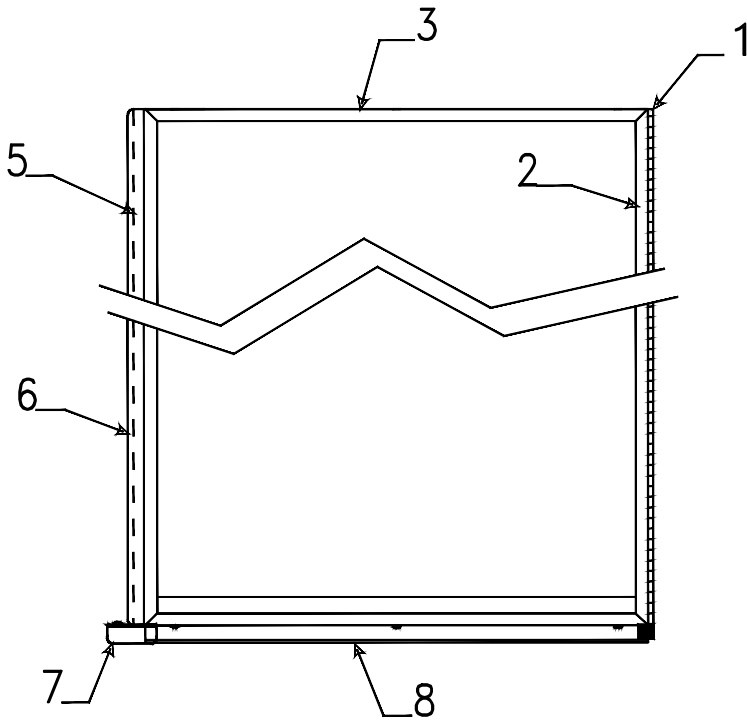

4772H5151 Access Door Assy F.R. .50			
Access Door Assembly Components			
Flat Rate	Code	Part #	Description
0.25	1	4772B0311	door hinge
0.35	2	4772A0321	door frame
0.25	3	4749C9821	door cap
	4		
0.20	5	4060000023P	d-seal pkg. (5' pc.)
0.25	6	4772D0331	door frame
0.25	7	4768-1111	closeout brkt.
		4716-081	screw x2
0.25	8	4747C3611	bottom trim
		4745-3968	screw x2