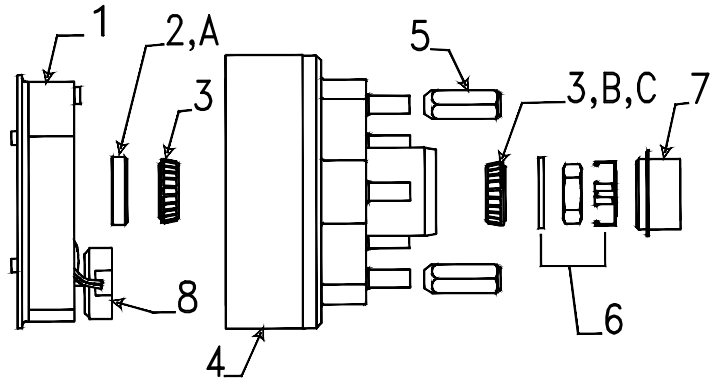

Flat Rate .50 Per Side			
Electric Brake Pkg. 10" x 2 1/4" (4714J2011)			
Flat Rate	Code	Part #	Description
0.50	1	4716-6251	10" brake assembly (right hand)
0.50		4716-6261	10" brake assembly (left hand)
0.50	2	4716A1441	10" grease seal (2 per pack)
0.50	3	4716A1451	10" bearing, race & seal pkg.
0.30	4	4716-1431	10" hub & drum x2
0.05	5	4772-3601	lug nuts (stainless steel)m5
0.10	6	4714A3061	retainer package
0.05	7	4714C0621	EZ lube grease cap m4
0.40	8	4716-2881	10" magnet, spring & clip pkg.