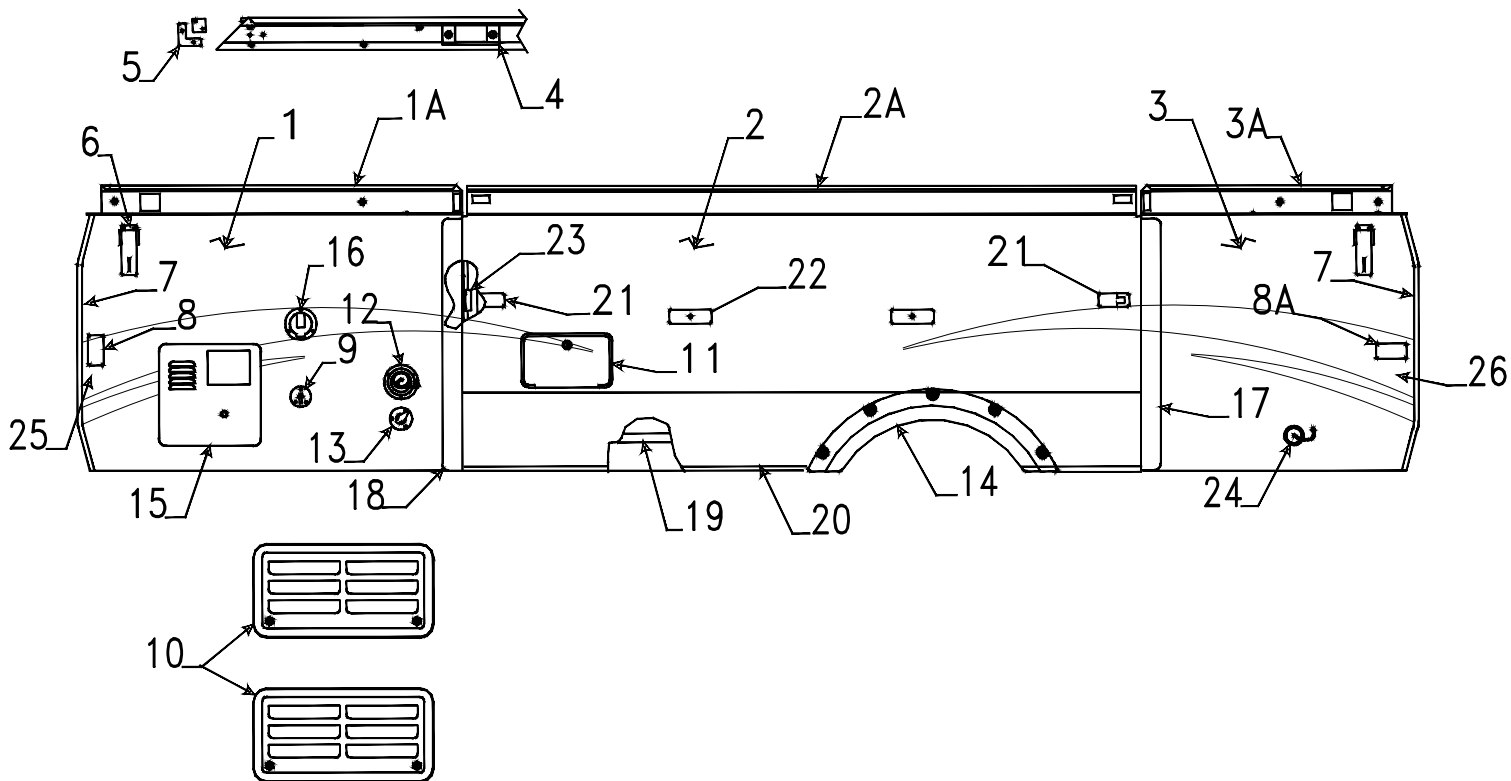

4716F0731 Roadside Trim Tape/Hardware Kit

* Add .50 For Heater Vent |1.00 For Refrigerator |.50 For Hot Water Heater

Roadside Left Body Panel & Components

FR	Code	Part #	Description	FR	Code	Part #	Description
1.50	1	4772M8101	rsf body pnl. 4433 Niagara	0.25	9	4757A4871	coax outlet
1.50		4773B4141	rsf body pnl. 4435 Saratoga	0.50	10	4747D8341	reefer vent & trim x2
1.50		4773G2691	rsf body pnl. 4449 Avalon	0.10		4716-4441	reefer vent clasp m4
1.00	1A	4772C8091	rsf body rail 4433 Niagara	0.25	11	4750D5861	o/s shower complete
1.00		4773B4151	rsf body rail 4435 Saratoga			4716-7511	key Ch751 m2
1.00		4773B2701	rsf body rail 4449 Avalon	0.15		4750A2961	lock assy. w/key
1.00	2	4772F6981	g/o body pnl 4433 Niagara	0.30	12	4731D1711	water tank spout
1.00		4773B7521	g/o body pnl. 4435 Saratoga			4733F41361	hex head tek screw x3
1.00		4773B6301	g/o body pnl. 4449 Avalon	0.30	13	4732F1521	city fill
0.75	2A	4756A9951	g/o body rail 4433 Niagara	0.25	14	4772-9411	wheel well trim
0.75		4773-1961	g/o body rail 4449 Avalon	0.25		4773-1931	wheel well trim - Avalon
1.50	3	4772K8061	rsr body pnl. 4433 Niagara			4739F2901	chrome snap cap m12
1.50		4773C4161	rsr body pnl. 4435 Saratoga	0.25	15	4716-1331	water heater door
1.50		4773C2631	rsr body pnl. 4449 Avalon	0.15	16	4733B23361	cable hatch
1.00	3A	4772G8051	rsr body rail 4433 Niagara	0.25	17	4772A8741	angle seal "rear"
1.00		4773D4171	rsr body rail 4435 Saratoga	0.25	18	4772A8731	angle seal "front"
1.00		4773D2641	rs r body rail 4449 Avalon			406000023P	d-seal pkg. "white" (5' pc.)
0.10		4716-2771	vel-stick body rail pkg.	0.20	19	4756-2651	L-channel 48" pc
		4757-0731	wire grommet & nut	1.25	20	4773A5031	cover plate 4433
0.25	4	4734F4121	lift trim/gasket pkg. m4	1.25		4773-7531	cover plate 4435 Saratoga
0.15	5	4716-7061	miter cover pkg. m4	1.25		4773-6391	cover plate 4449 Avalon
0.15	6	4741C6041	top latch w/lock tab	0.75	21	4755-4091	latch & gasket
		4767-1701	1 1/2" tek screw	0.75	22	4756-1181	pull handle
		4749-4848	top latch foam gasket			4738-2608	tek screw "black"
0.30	7	4772D3631	corner trim	0.75	23	4756A4171	strike w/screws
		4733-4138	tek screw x10			4756-3251	shim
		4060400096F	vinyl screw cover (sold/ft)		24	4714A2861	drain cap & strap
0.15	8	4714J08481	amber marker light		25	4769-8651	csr &rsf swoosh
0.10		4716A4571	amber lens (lens only)		26	4769-8621	crs & rsf swoosh
0.15	8A	4714J08581	red marker light				
0.10		4716A4561	red lens (lens only)