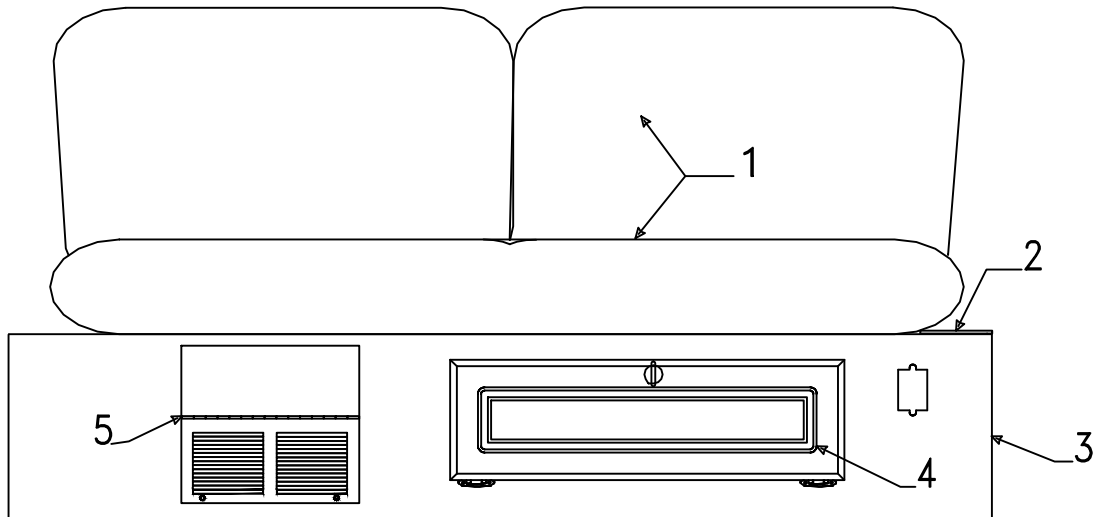

Front Jackknife Sofa Area - 4449 Avalon			
Flat Rate	Code	Part #	Description
0.25	1	4713F588B1	sofa backrest recover
0.25		4713F588C1	sofa cushion recover
0.50		4761F5881	jackknife sofa assy.
0.50	2	6010415696P	wood grain panel 48" x 48"
0.50	3	4773A2411	sofa base front
0.15	4	4767B24061	door panel 30 1/4" x 9 1/4"
0.10		4762-4878	hinge
0.15		4767-3601	chrome thumb turn lock
1.00	5	4772B2441	converter 35 amp