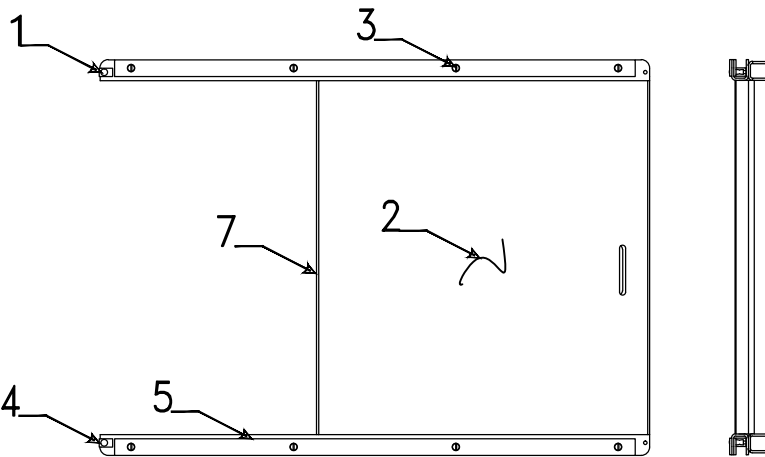

Dinette Table Assembly Components			
Flat Rate	Code	Part #	Description
0.50	1	4759B4361	table top 39" x 30" 4433, 35
0.50		4773-2811	table top 48" x 30" 4449 Avalon
0.50	2	4745K5271	table leg package
Note: pkg. includes 2 legs & required mounting hardware			
0.10	3	4751A9711	strap & screw pkg.
	4	4752-0551	white plastic cap m2
0.15	5	4720H1211	table leg mounting brace m2
		1103E1018	5/8" wood screw
0.10	6	4752A0561	table leg insert cap m2
		4747-2558	expansion rivet m25
0.25	7	4744-6971	lock brace assy. x2
		1103E1018	5/8" wood screw
0.15	8	4756-8741	table top plastic spacer m4
		1103B08148	7/8" screw (x2 per spacer)
0.05	9	4724D2631	velcro fastener m4

4773C7791 Step Assy			
Step Components			
FR	Code	Part #	Description
	1	1203C8751	rivet
	2	4773-4561	flex tread
	3	4773-4731	brass barrel nut
	4	4773A4551	wear plate
	5	4773C4671	wear plate