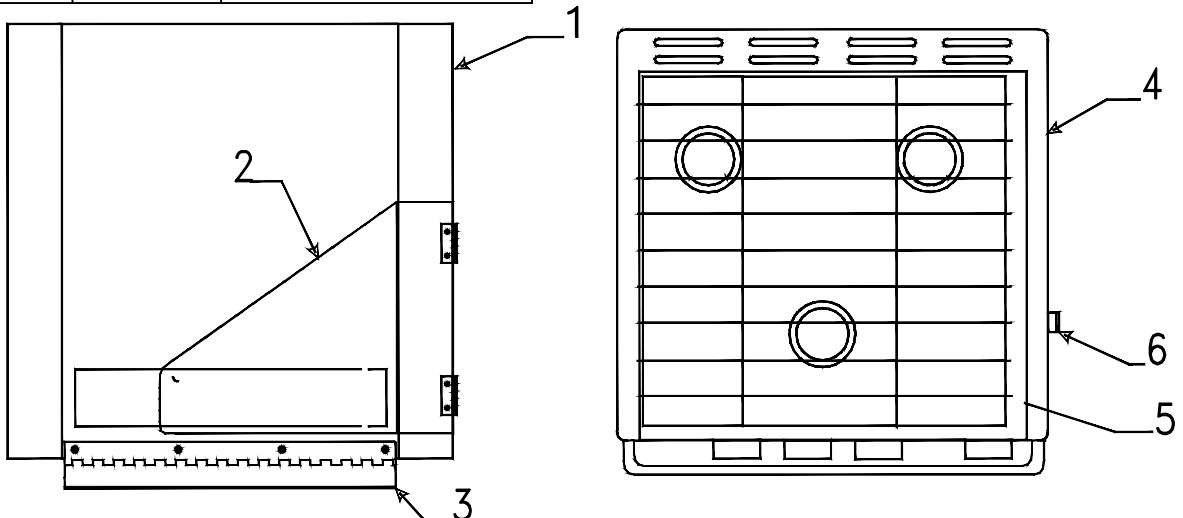

Note: Must purchase 1 1/4" black drain pipe locally

Galley Drain Components			
FR	Code	Part #	Description
0.40	1	4765A3661	dual sink drain
0.40	2	4752-3621	p-trap w/union joint
0.75	3	4757C7201	drain assy. - Niagara
0.75		4773B3841	drain assy. - Saratoga
0.75		4773C6841	drain assy. - Avalon
0.40	4	4765-3651	trap adapter
0.40	4A	4757-9131	rubber washer
0.40	5	4765-3531	vent
0.40	6	4765-3591	90 elbow
	7	4757X9301	baffled tee
	8	4765-3561	45 elbow

Oven/Range Components			
Flat Rate	Code	Part #	Description
0.30	1	4772B5701	oven/range cover assy.
0.15	2	4773-4681	stove fin x1
0.25		4741A4401	stove fin hinge x2
		4734J1861	rivet "black" m25
	3	4772A3971	cover hinge
0.10	4	4716A2911	3 br. range/oven cook top
0.05	5	4716-2901	3 br. range/oven grate
0.15	6	4716A2641	stove fin stay brkt. m2