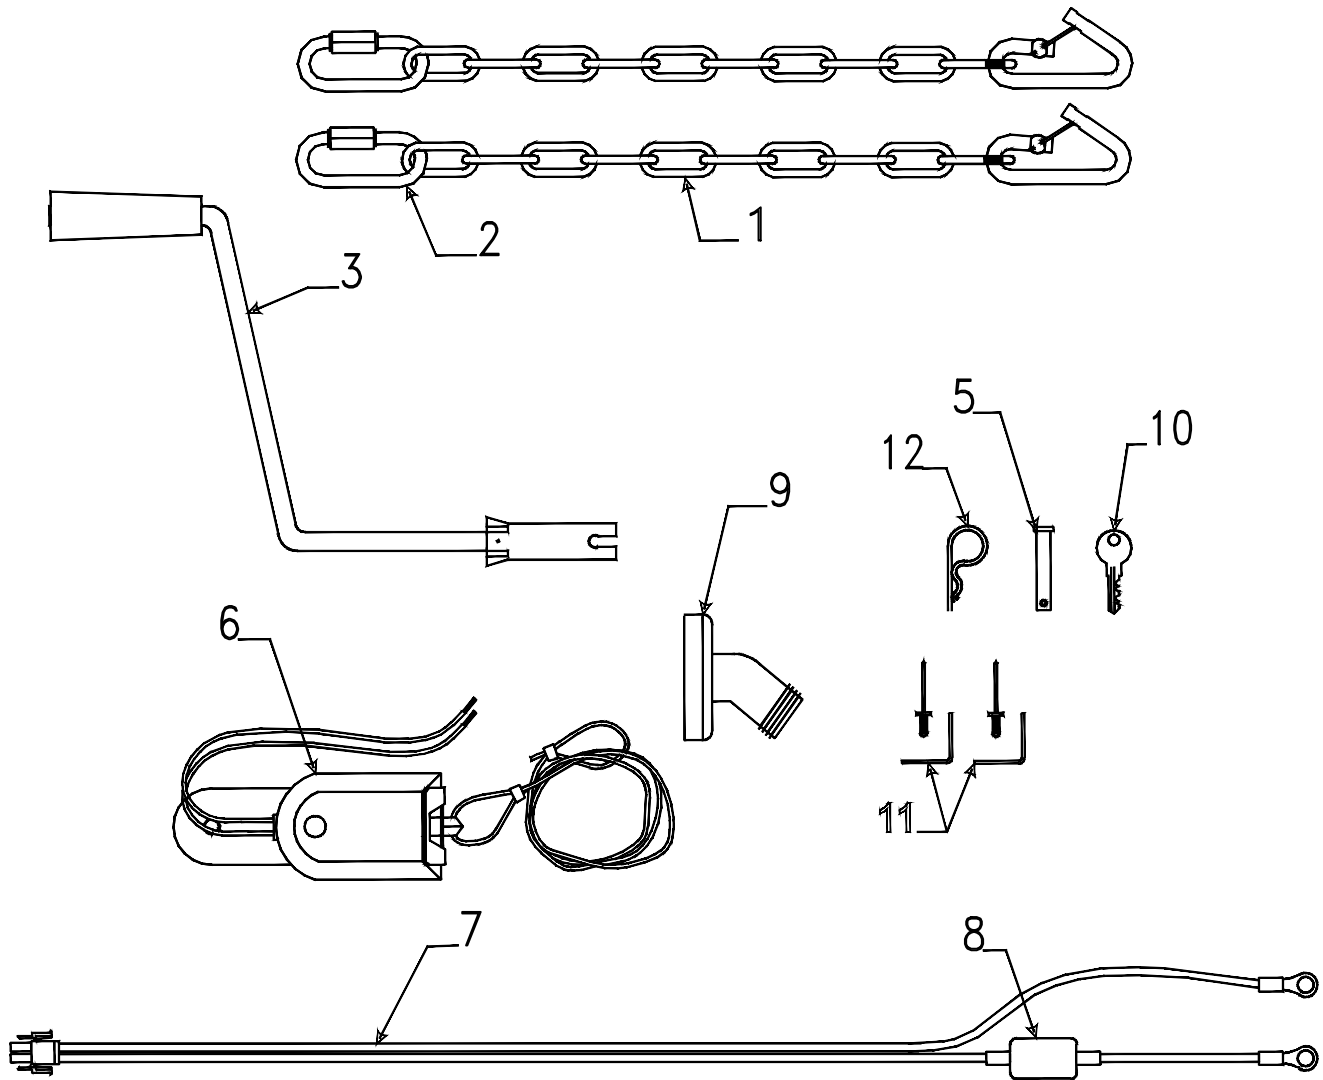

4772C6141 Parts Package (All Models)

Parts Package Component Parts		
Code	Part #	Description
1	4757A3901	29" tow chain w/quick link & spring clasp m2
2	4757-3891	quick link (sold/signally)
3	4747G4141	crank handle
4		
5	4757-4491	hitch pin m5
6	4746-0401	breakaway switch
7	4749B5531	battery harness w/15 amp breaker m2
	4768-6291	battery harness w/40 amp breaker
8	4751-4811	15 amp circuit breaker
	4759-0081	40 amp circuit breaker
9	4737-9138	drain adapter
10	4730B3211	key m10 # 8025 (gold plated)
	4716-7511	outside shower key m2 #CH751
11	4753E6781	battery angle pkg.
12	4732A4791	safety pin m10