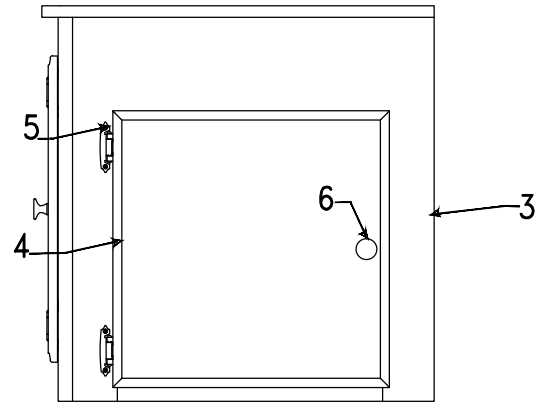

CSF Cabinet NON POTTI - 4435 Saratoga			
FR	Code	Part #	Description
	1	4756F4671	cabinet front
	2	4767B4761	cabinet top.
	3	4759B0961	cabinet side
	4	4767A4771	door panel. 8 3/4 X 16 3/4
	5	4762-4878	hinge
	6	4748C3951	door pull
	7	4060137505P	f-channel
	8	4758B4261	door panel 15 1/8 X 15/ 1/8