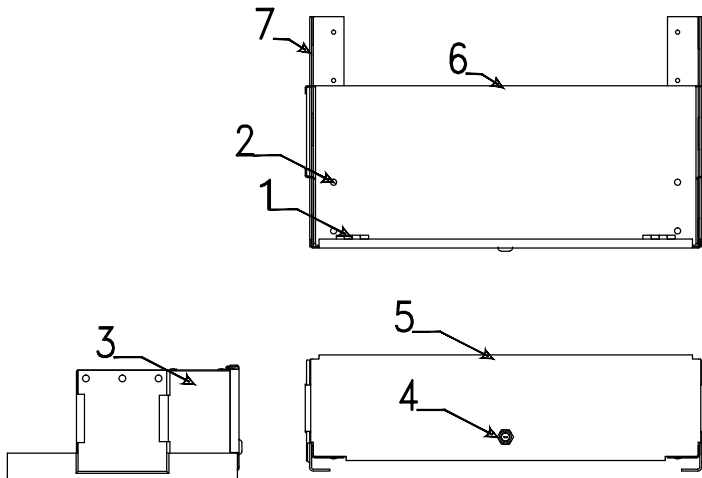

4773C7761 Step Box Assy			
Step Box Assembly Components			
Flat Rate	Code	Part #	Description
	1	1203-8951	rivet
	2	4734J1861	rivet
	3	4773-4621	step box side
	4	4773A4631	lock assy
	5	4773B4601	door
	6	4773B4611	step box
	7	4773C7771	step support rear