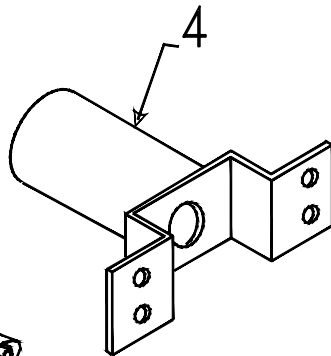

Power Lift Components			
Flat Rate	Code	Part #	Description
0.25	1	4768A0681	current limiter
1.50	2	4767C6461	power head motor
	3		
1.50	4	4768-0671	mounting weldment
0.05	5	4768A0691	hand controller