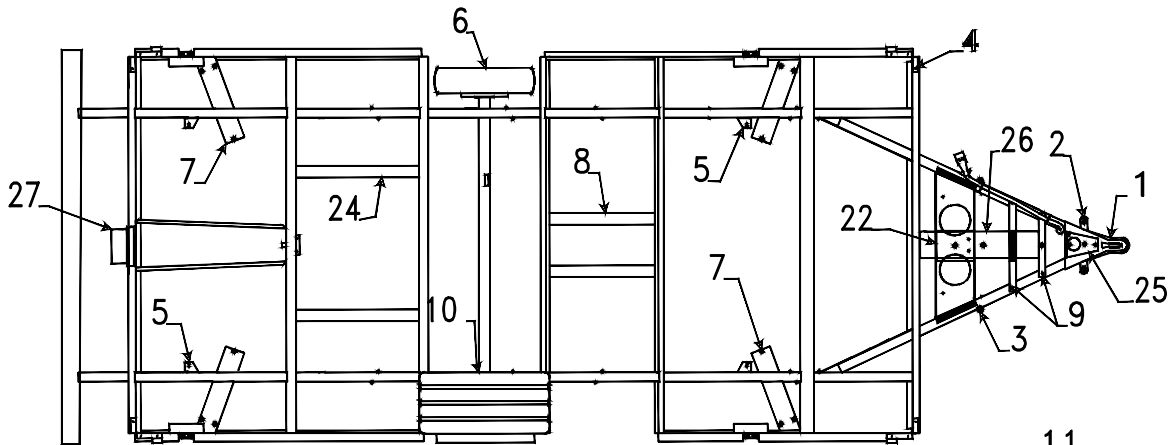

Frame Assembly Component Parts			
Flat Rate	Code	Part #	Description
1.50	1	4772-4231	*coupler assembly (dexter 201-0041-00)
0.75	2	4720A3561	chain bar w/o pins (dexter 0243)
0.50	3	4758-0381	bed leg pin & washer (dexter hw0014)
2.00	4	4772D5051	corner bulkhead csr/rsf
2.00		4772F5041	corner bulkhead rsr/csf
		1203C8751	rivet m25 (rivet bulkhead to frame)
0.75	5	4732E3671	adjustable pulley brkt. X4 (dexter cs0024)
0.75		4773-7641	pulley brkt. plate assy. x2 - 4435
0.50		4715A5371	pulley & bearing m10
		4720C1578	short pin m4
		1204B1081	cotter pin m10
0.25	6	4772-8868	tire/rim mag 14" 4433,4449
0.25		4772-3598	tire/rim mag 13" 4435
0.25		4766A1428	spare tire/rim 14" "white" 4433
0.25		4753E8168	spare tire/rim 13" "white" 4449, 4435
0.10		4773B5221	14" vinyl tire cover "black" 4433
0.10		4773A7721	13" vinyl tire cover "black" 4435
0.05		4772-3601	lug nuts (stainless steel) m5
0.25		4772-4141	star mag center cover
1.00	7	4755B6641	stabilizer plate csf/rsr (dexter sub 00813)
1.00		4755B6651	stabilizer plate rsf/csr (dexter sub 00812)
0.20	8	4758B5381	water tank hanger brkt.
0.20	9	4716A1751	battery angle pkg. (dexter tcan 02712 & TCAN02721)
2.00	10	4759-0791	wheel well assy. - 4433, 35
2.00		4773A6571	wheel well x2 - 4449 Avalon
0.25	11	4772B4221	tongue jack "less wheel"
0.05	11A	4773-0421	jack caster wheel
0.35	12	4746A5591	pigtail - "car end"
	13	4716-5871	wire harness repair kit (8' section)
	14	1201-8708	3/8" clamp
		1203C8721	steel rivet m25
	15	4742-8108	1 1/4" snap bushing
	16	4716A5001	12 volt power harness
0.15	17	4749B5531	12v harness w/15 amp breaker m2
0.15		4768-6291	12v harness w/40 amp breaker
0.15	18	4716A4701	12 volt cap & plug m2
0.25	19	4751B3351	stabilizer assy. (screw down)
		4751-8208	tapping screw (3 per stab.)
0.05	20	4747G4141	crank handle
0.10	21	4755A6841	sand shoe (set of 4)
	22	4772D4211	dual gas bottle tray (dexter sub 00855)
0.25	23	4741B5791	spare tire mount. pkg.
0.50	24	4773A6271	grey tank hanger x1 4433, 35
0.50		4773-6271	grey tank hanger x1 4433, 35
0.50		4773B6271	grey tank hanger x1 4433, 35
0.50		4773-9761	grey tank hanger x1 4449
0.50		4773C6801	grey tank hanger x2 4449
0.50		4773B6801	grey tank hanger x1 4449
0.10	25	4767A8731	coupler hole cover plate
0.50	26	4773A6941	spare tire carrier - 4449 Avalon
	27	4773-7081	rear center bulkhead - 4449 Avalon