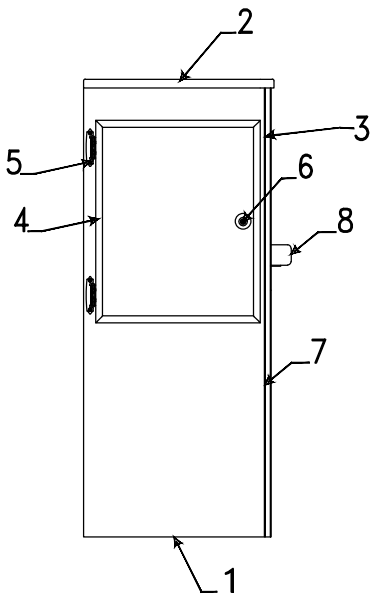

CSF Corner Cabinet - 4435 Saratoga			
FR	Code	Part #	Description
	1	4773-9211	cabinet front
	2	4773A9191	cabinet top.
	3	4773-9201	cabinet side
	4	4768A0021	door panel. 12" X14 3/4"
	5	4762-4878	hinge
	6	4748C3951	door pull
	7	4060137505P	f-channel
	8	4754B0901	galley rest.
		4754-1861	screw