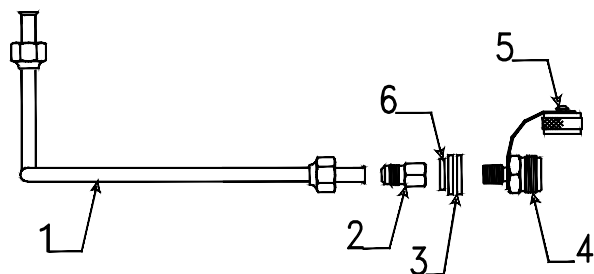

** Serial Number Of Gas Bottle Must Be Supplied When Submitting Warranty

Gas System & Related Parts			
Flat Rate	Code	Part #	Description
.15 **	1	4720J5928	gas bottle x2
0.05		4702-5061	vinyl bottle cover
0.45	2	4761-1921	gas hose w/acme nut
	3	4772B9521	gas bottle hold down brkt. assy.
0.50	4	4767-9631	1/4" female inverted tee
0.45	5	4755-0661	1/4" gas hose assy.
0.50	6	4739-6998	street tee
0.45	7	4742B8041	h.p. regulator
0.30	8		
0.45	9	4755A0401	regulator "low pressure"
0.05	10	4734D3781	regulator cover "plastic"
0.45	11	4737-8871	gas hose
0.45	12	4742-8081	h.p. gas hose
0.25	13	1/2" or 3/8" copper gas line purchase locally	
0.50	14	4769-1131	brass tee 1/2" x 1/2" x 3/8"
0.15		1215-1781	brass tee 1/2" x 3/8" x 3/8"

Outside H.P. Stove Hookup Components			
Flat Rate	Code	Part #	Description
0.50	1	3/8" copper gas line purchase locally	
0.15		1215-2418	3/8" flare nut
0.40	2	4742-8061	female coupling
	3	1202B1068	washer x2
0.40	4	4739-6978	cylinder adapter
0.40	5	4742-8071	brass cap & strap
	6	4757-8631	washer