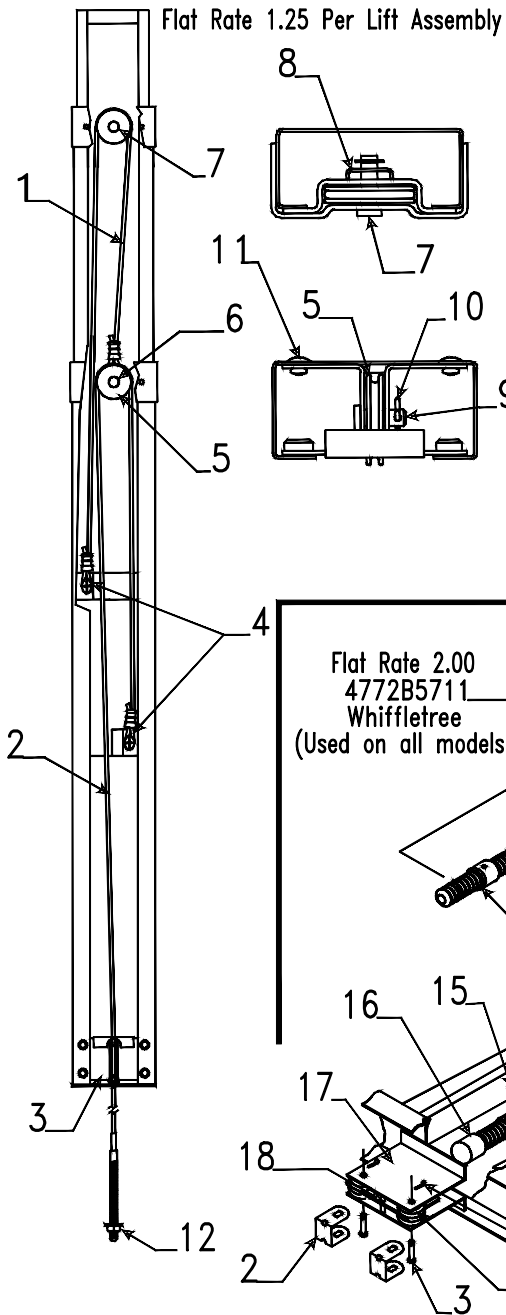

* Prior Authorization Needed from Factory

4772A5091 lift assembly roadside rear/curbside front
 4772A5101 lift assembly roadside front/curbside rear

Lift Assembly Component Parts			
Flat Rate	Code	Part #	Description
0.75	1	4720D5271	cable assembly x1 m2
		4720C1691	cable crimp m20
1.25	2	4773A2291	225 3/4" long cable & crimp
		4744-1318	copper cable crimp m10
1.25	3	4731C5801	butterfly bracket assy.
0.05	4	4749-2081	screw m6
0.50	5	4715A5371	steel pulley & bearing m10
0.25	6	4747-8931	long pin x2
		4730B0981	retaining ring m12
0.25	7	4749-4061	short pin m4
		4730B0981	retaining ring m12
0.25	8	4749A2028	retaining clip
0.45	9	4720C1578	lift pin m4
	10	1204B1081	cotter pin m10
	11	1203-8641	rivet m25
	12	1201B6378	1/4" lock nut
		1202E0408	washer
0.15	13	4747-0321	lift cover bottom

Whiffletree & Related Parts							
Flat Rate	Code	Part #	Description	Flat Rate	Code	Part #	Description
0.15	1	4749A8211	mud flap & brkt.	1.50	11	4720B2388	thrust nut
0.50	2	4744B1741	cable retainer x2	1.50	12	4720B2408	bearing housing
0.20	3	4720J1561	long pin m4	1.00	13	4730C3848	sprocket 12 tooth
0.50	4	4715A5371	pulley & bearing m10		14	4720D1481	roll pin m10
0.10	5	1204B1081	cotter pin m10	1.00	15	4744B1301	shear pin m10
1.50	6	4773-8808	bushing 2 1/4"	2.00	16	4730D1291	screw socket (welded dexter CS0025)
1.50		4772A1841	bushing 3"	2.00	17	4720-1551	pulley plate (dexter TCAN0320)
0.25	7	4752D4921	whiffletree pan cover	0.50	18	4720F1541	pulley spacer
0.25	8	4720F2371	pan cover side (welded)		19	4772A3661	chain cover
	9	4720C2418	plate		19A	4772C3171	chain cutout cover
1.50	10	4720C2421	thrust nut bearing				