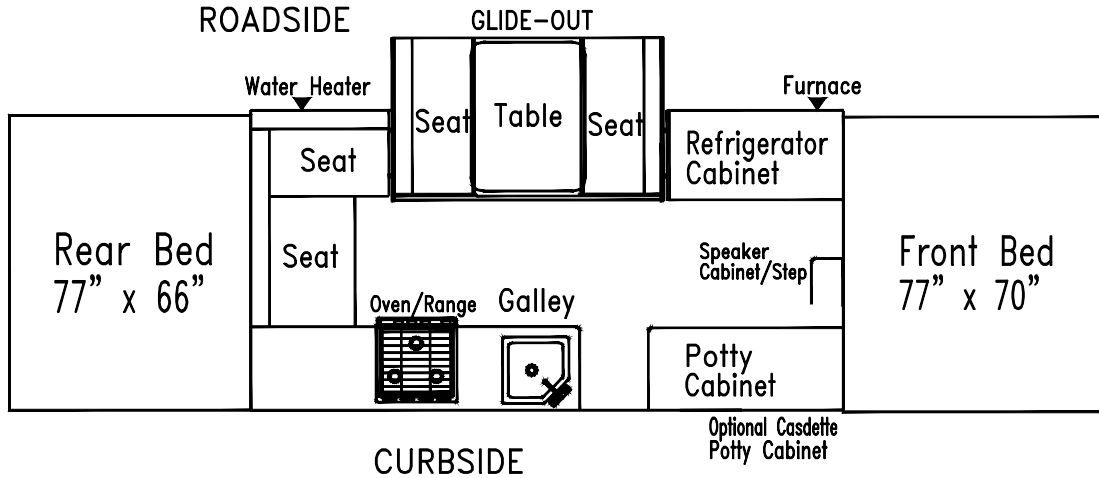

2010 HIGHLANDER SERIES

4435 Saratoga 12'