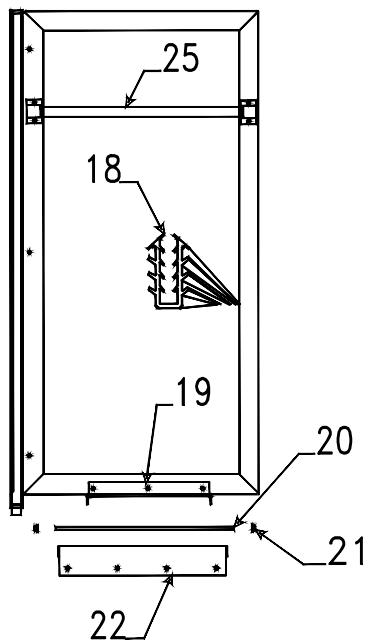

Shower Stall - Niagara, Avalon			
FR	Code	Part #	Description
0.10	1	4772G6131	shower door
		4772-9101	vinyl end protector x2
0.15	2	4772C4311	shower door stay brkt.
0.40	3	4772A9001	mirror
0.40	3A	4772-4331	universal fiberglass panel
0.40		4772A8871	5/32" wood panel 18 3/8 x 57 5/8"
0.15	4	4742-9671	latch assy.
0.15	5	4758C8231	hinge
		4733N0601	rivet m25
	6	4351400005F	grey velcro loop (sold/yd.)
0.10	7	4772B6641	shower door strap assy. x2
0.25	8	4772F6921	rt. shower wall assy.
	9	4351400012F	gray velcro hook (sold/yd.)
0.15	10	4772-4261	latch & strike
0.10	11	4772D8511	shower wall cap lt.
0.10	12	4772C8501	shower wall cap rt.
0.10	13	4772E3161	threshold cap
1.50	14	4772C8521	shower wall gazoodi
2.00	15	4772C8481	shower wall threshold
0.15	16	4800A3911	speaker/grill
0.25	17	4772F6911	lt. shower wall assy.
	18	4060000086F	rubber seal (sold/ft.)
0.20	19	4772C4441	wall pivot brkt.
0.10	20	4772-4541	pivot rod & pal nuts
	21	1201B7071	pal nut m6
0.20	22	4772-4531	shower wall pivot brkt. x2
0.50	23	4772B8541	shower cabinet top
0.40	24	4772D6971	speaker cabinet. assy.
0.25		4773C0391	top carpet
0.15	25	4765B1211	towel bar
0.20	26	4733C4981	rocker switch