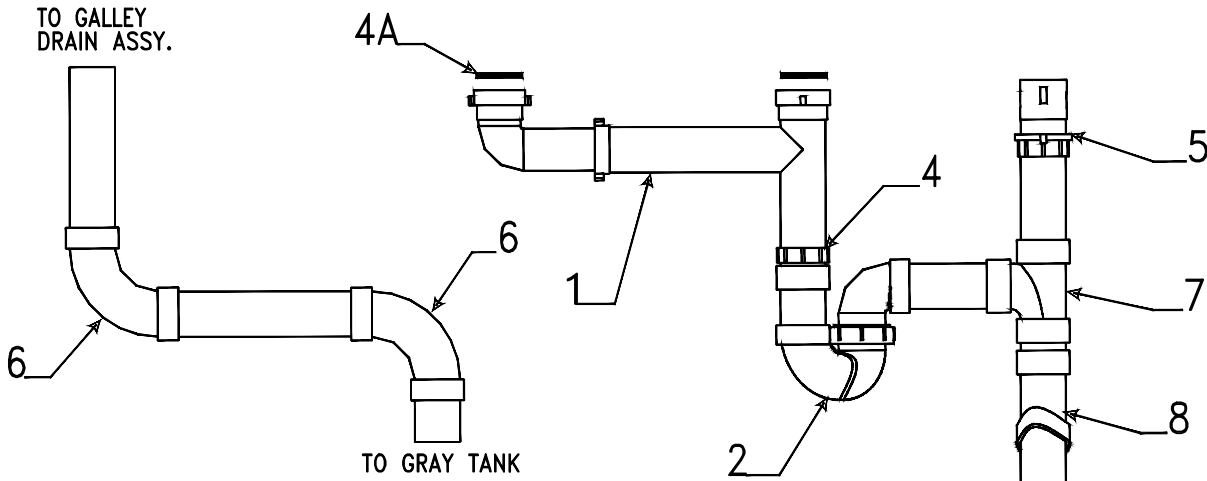

Note: Must purchase 1 1/4" black drain pipe locally

Galley Drain Components			
FR	Code	Part #	Description
0.40	1	4765A3661	dual sink drain
0.40	2	4752-3621	p-trap w/union joint
0.75	3	4757C7201	drain assy. - Niagara
0.75		4773B3841	drain assy. - Saratoga
0.75		4773C6841	drain assy. - Avalon
0.40	4	4765-3651	trap adapter
0.40	4A	4757-9131	rubber washer
0.40	5	4765-3531	vent
0.40	6	4765-3591	90 elbow
	7	4757X9301	baffled tee
	8	4765-3561	45 elbow

Oven/Range Components			
Flat Rate	Code	Part #	Description
0.30	1	4772B5701	oven/range cover assy.
0.15	2	4773-4681	stove fin x1
0.25		4741A4401	stove fin hinge x2
		4734J1861	rivet "black" m25
	3	4772A3971	cover hinge
0.10	4	4716A2911	3 br. range/oven cook top
0.05	5	4716-2901	3 br. range/oven grate
0.15	6	4716A2641	stove fin stay brkt. m2