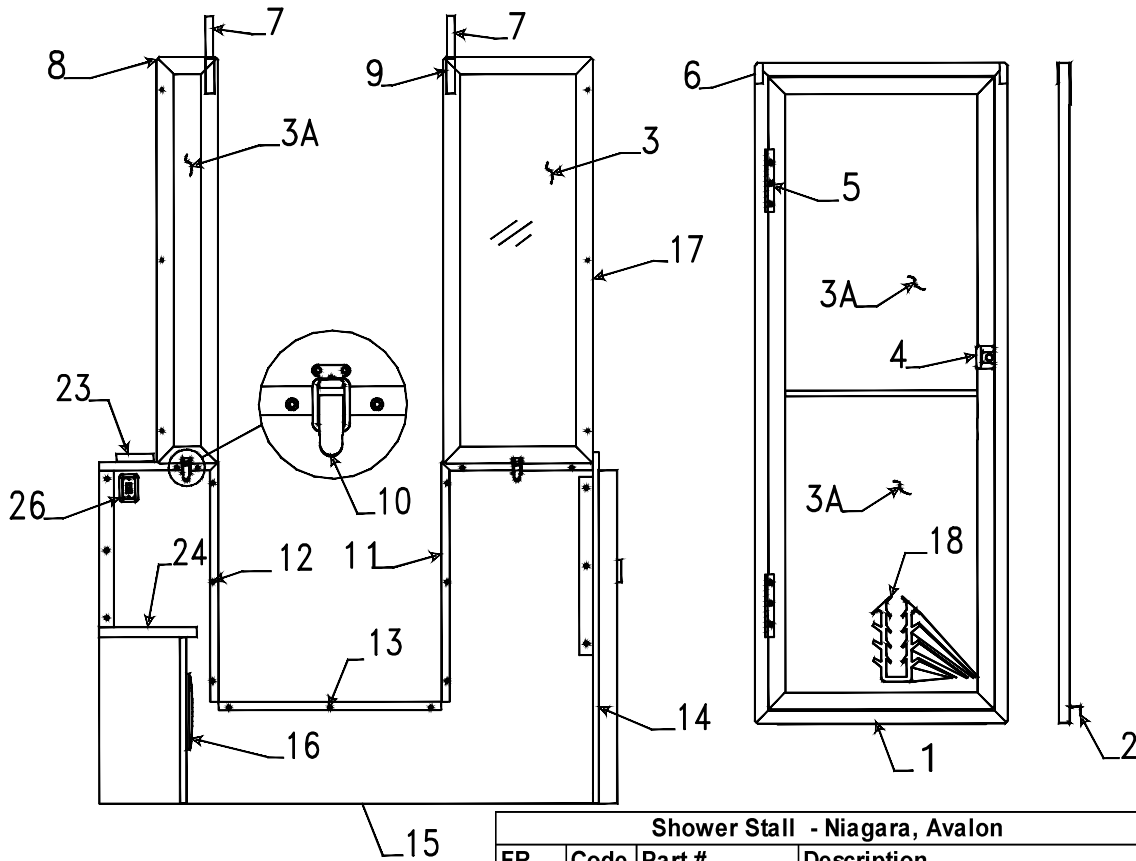

Shower Stall - Niagara, Avalon			
FR	Code	Part #	Description
0.10	1	4772G6131	shower door
		4772-9101	vinyl end protector x2
0.15	2	4772C4311	shower door stay brkt.
0.40	3	4772A9001	mirror
0.40	3A	4772-4331	universal fiberglass panel
0.40		4772A8871	5/32" wood panel 18 3/8 x 57 5/8"
0.15	4	4742-9671	latch assy.
0.15	5	4758C8231	hinge
		4733N0601	rivet m25
	6	4351400005F	grey velcro loop (sold/yd.)
0.10	7	4772B6641	shower door strap assy. x2
0.25	8	4772F6921	rt. shower wall assy.
	9	4351400012F	gray velcro hook (sold/yd.)
0.15	10	4772-4261	latch & strike
0.10	11	4772D8511	shower wall cap lt.
0.10	12	4772C8501	shower wall cap rt.
0.10	13	4772E3161	threshold cap
1.50	14	4772C8521	shower wall gazoodi
2.00	15	4772C8481	shower wall threshold
0.15	16	4800A3911	speaker/grill
0.25	17	4772F6911	lt. shower wall assy.
	18	4060000086F	rubber seal (sold/ft.)
0.20	19	4772C4441	wall pivot brkt.
0.10	20	4772-4541	pivot rod & pal nuts
	21	1201B7071	pal nut m6
0.20	22	4772-4531	shower wall pivot brkt. x2
0.50	23	4772B8541	shower cabinet top
0.40	24	4772D6971	speaker cabinet. assy.
0.25		4773C0391	top carpet
0.15	25	4765B1211	towel bar
0.20	26	4733C4981	rocker switch