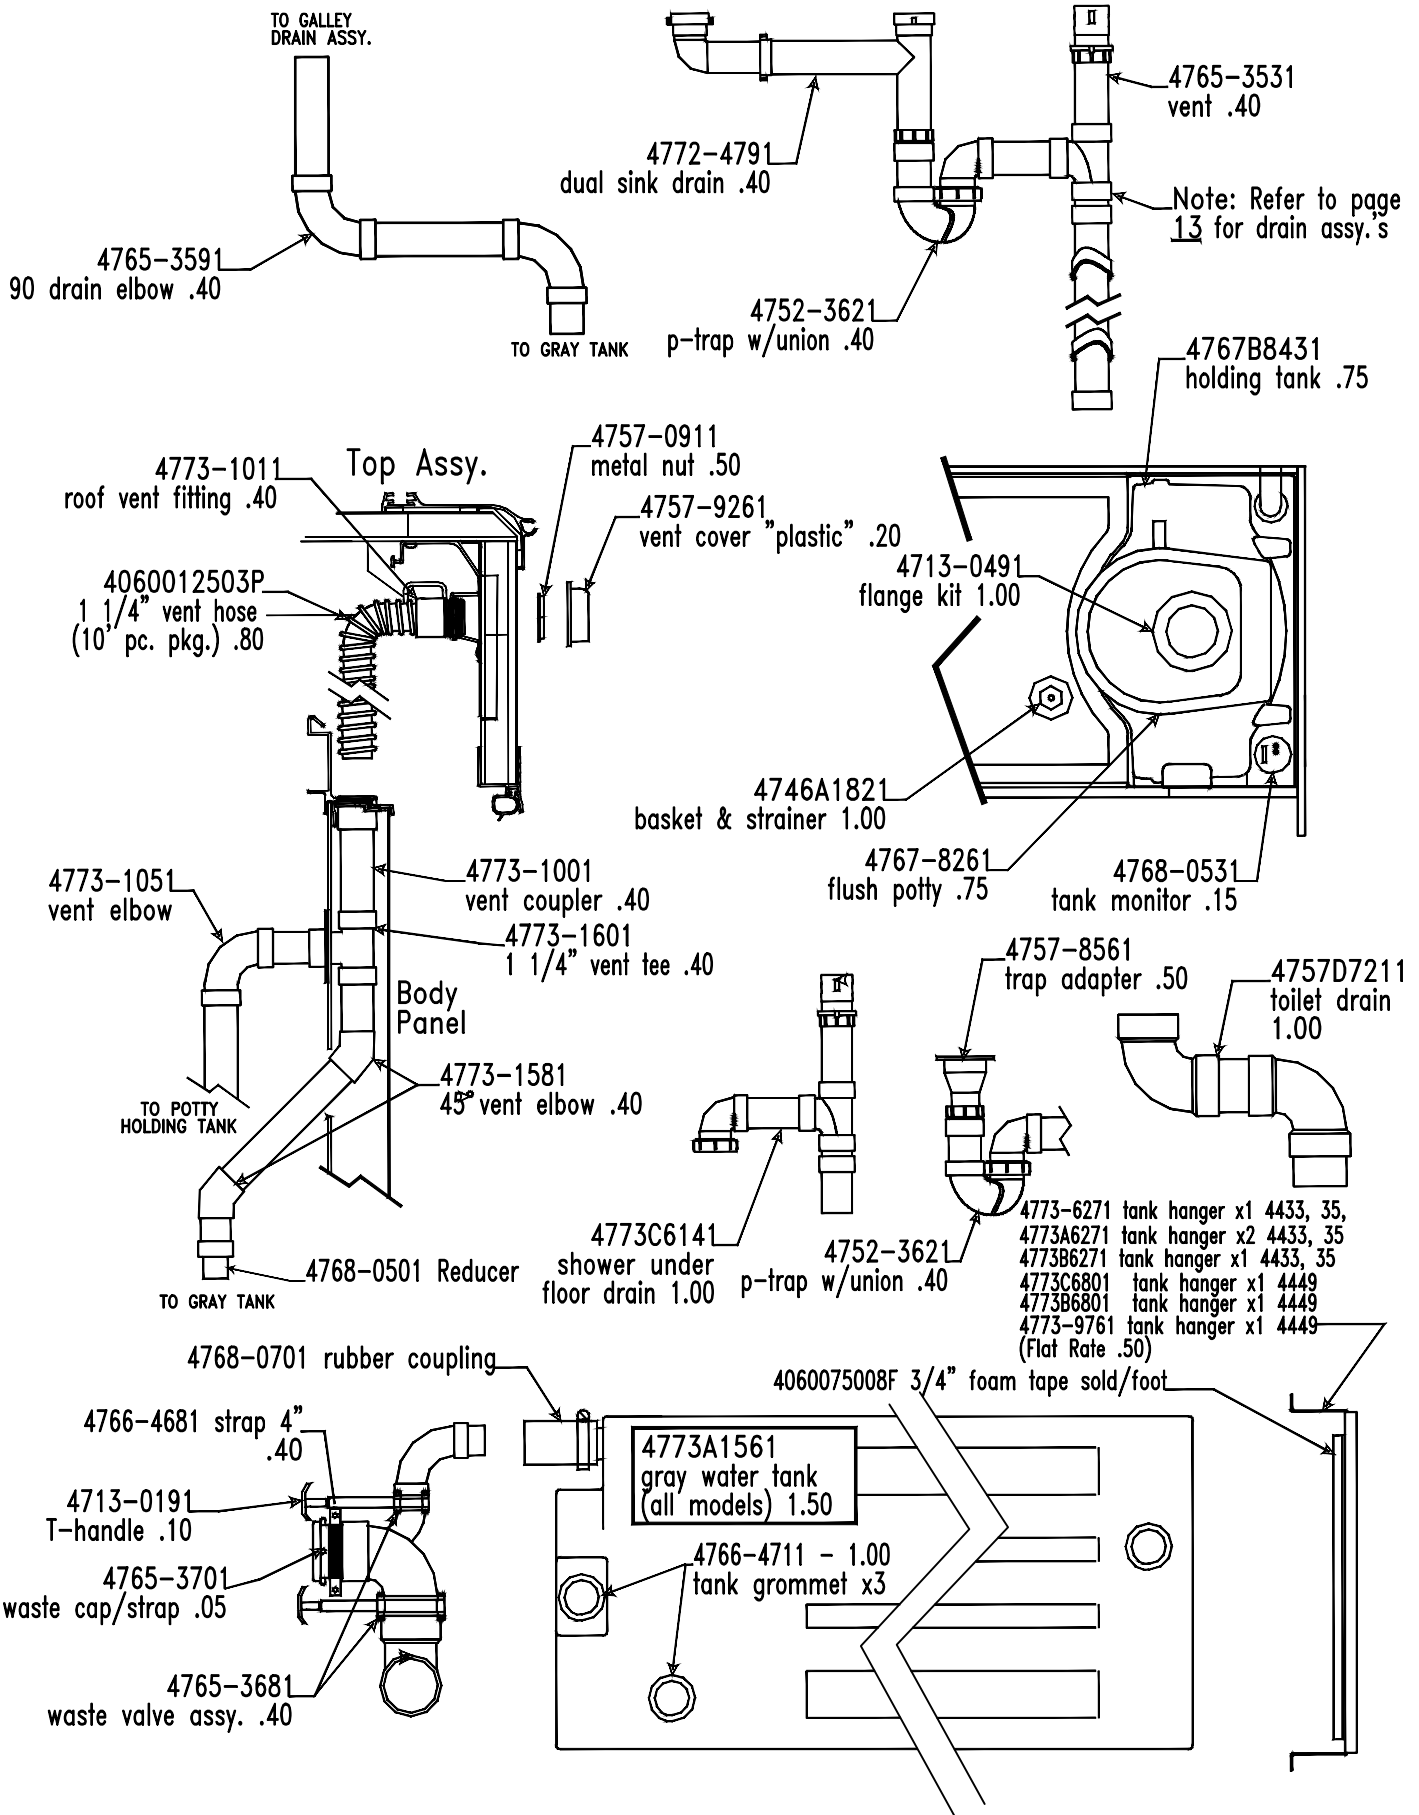

Note: Must purchase 1 1/4" black or white drain pipe locally