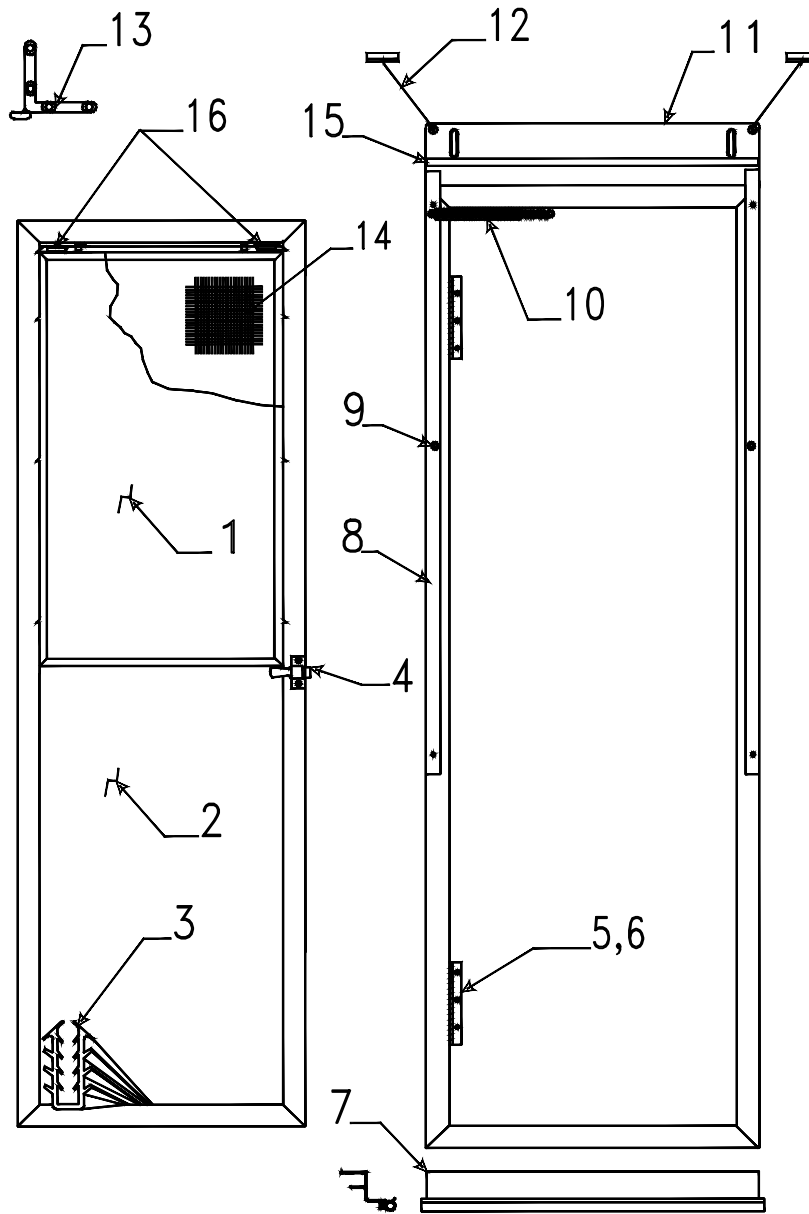

4772B5031 Screen Door Assy.
.30 Flat Rate Screen Door Complete
Note: parts marked w/* asterisk are not included w/screen door

Screen Door Components

Flat Rate	Code	Part #	Description	Flat Rate	Code	Part #	Description
0.1	1	4716E3401	top sliding window pane	0.2	10	4731A8201	spring package
0.4	2	4772-0361	stationary window pane	0.5	11	4773-8221	large top bracket
0.15	3	4060000086F	rubber seal (sold/foot)	0.5		4773C0631	top bracket hinge
		Note: around perimeter of window pane				4773-8231	small top bracket
0.15	4	*4742-9671	door latch assembly	0.15	12	4772A5181	cable assy. m2
0.15	5	4720C3601	hinge x2	0.5	13	4710-3791	corner brace hinge m2
	6	1203-8641	rivet m25	0.1	14	4716-1381	screened stationary pane
0.25	7	*4747B5621	screen door support	0.75		4716-1111	screening 36" x 18 1/2"
0.5		*4060100399F	rubber seal (sold/foot)	0.2	15	4060000023P	d-seal "white" (5' pkg.)
0.2	8	4773B0641	vel-stick (pkg. of 2)	0.5	16	4716-3811	window lock pkg. rt./lt.
0.05	9	4730A3548	stud w/screw x2