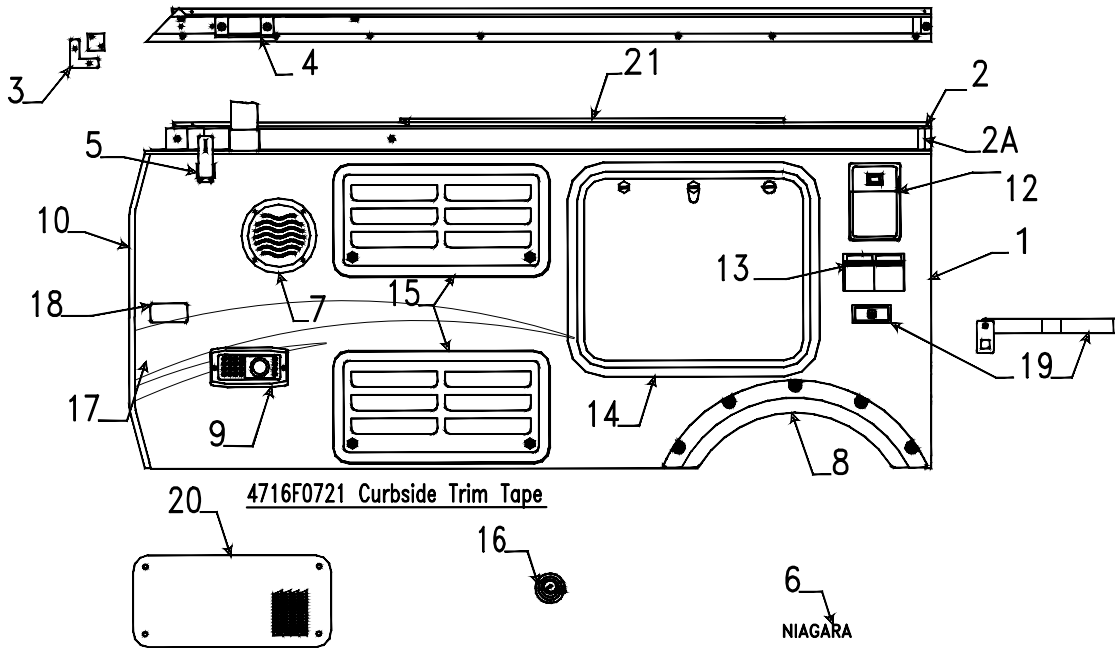

Curbside Right Rear Body Pnl. & Components

Flat Rate	Code	Part #	Description	Flat Rate	Code	Part #	Description
1.00	1	4772M4981	csr body panel 4433 Niagara	0.30	10	4772D3631	corner trim
1.00		4773B4101	csr body panel 4435 Saratoga			4733F41361	tek screw x10
1.00		4773C2601	csr body panel 4449 Avalon			4060400096F	vinyl screw cover (sold/ft)
1.00	2	4772C8031	csr body rail 4433 Niagara	1.00	11	4730C3111	lock handle (with key)
1.00		4773B4111	csr body rail 4435 Saratoga	0.25	12	4757A1881	porch light
1.00		4773B2621	csr body rail 4449 Avalon	0.10		4716A1881	porch light lens "amber"
0.10	2A	4716-2771	vel-stick body rail pkg.	0.25	13	4746A3861	duplex cover & outlet
0.15	3	4716-7061	inner/outer miter cover pkg.m4	0.35		4746-3871	duplex box
0.25	4	4734F4121	lift trim, rivets & gasket pkg. m4	0.50	14	4766A8171	flip down stove door
		4733-3398	nylon flange bushing x2 per trim			Note: Refer to page 16 stove components	
0.15	5	4741C6041	top latch w/out lock tab	0.50	15	4747D8341	reefer vent & trim x2
		4741A9101	1 1/2" tek screw m12	0.10		4716-4441	reefer vent clasp m4
		4749-4848	foam pad		16	4731D1711	fill spout
0.25	6	4772C8048	Niagara name decal 4433			4741-3508	screw
0.25		4773-4428	Saratoga name logo 4435	0.20	17	4769-8651	csr& rsf swooth
0.25		4773-2658	Avalon name decal 4449	0.15	18	4714J08581	red marker light x4
	7	4702-2061	outside speaker "white"	0.10		4716A4561	red lens (lens only)
		4744B4611	expansion rivet m25	1.00	19	4730C3111	lock handle w/key
0.25	8	4772-9411	wheel well trim (all except Avalon)	1.00		4772A6411	latch & lever
0.25		4773-1931	wheel well trim - Avalon	0.30	20	4765A1201	furnace cover - Avalon
		4739F2901	chrome snap cap m12		21	4737B2211	drape track 35 1/2"
0.10	9	4741C9471	furnace vent 8"			1203-8678	rivet m25 (affix track to rail)