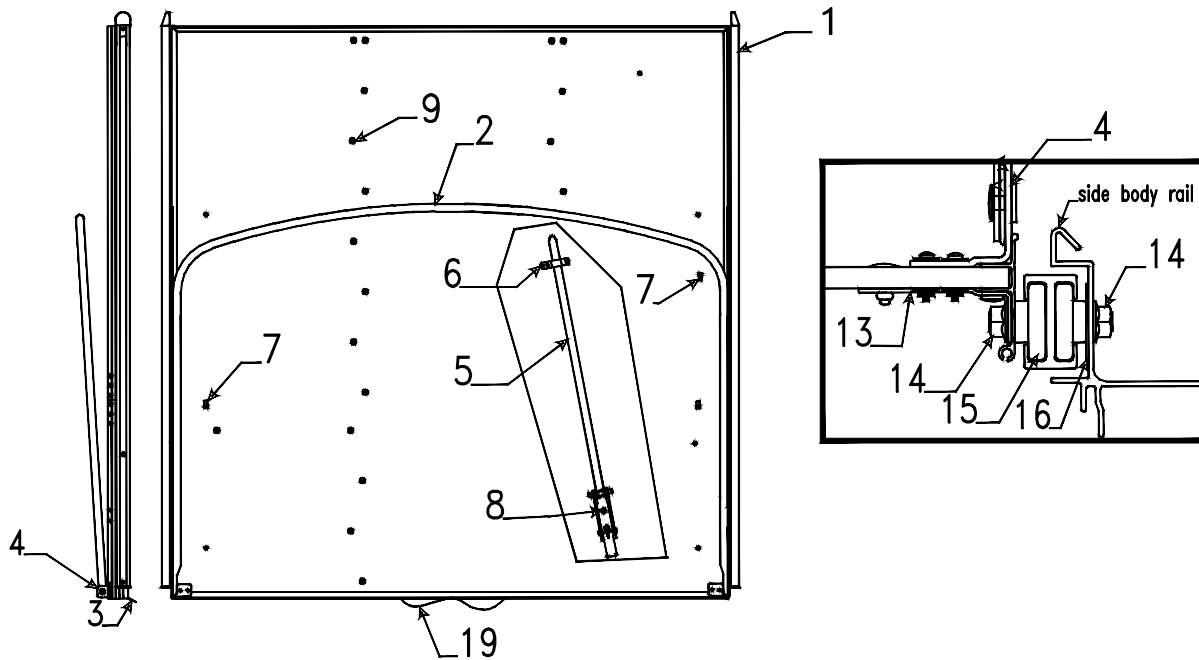

4433, 4449 - 4772A5321 Front Bed Assy. "Complete"
4433, 4449 - 4772A5311 Rear Bed Assy. "Complete"
4435 Saratoga - 4773-7551 Front Bed Assy. "Complete"
4435 Saratoga - 4773-7471 Rear Bed Assy. "Complete"

Flat Rate .75 Bed assy. replacement

* .50 First Bed Extension
* .25 Second Bed Extension

Front/Rear Bed Assy. Components			
Flat Rate	Code	Part #	Description
*	1	4716U4031	bed extension (x2 per bed)
0.25	2	4772A2091	tent bow/leg package
0.25	3	4060300339P	vinyl bed seal (8' pc. pkg.)
0.15	4	4720K5631	bed bow bracket m2
0.05		4757-9241	1 1/2" plastic fender washer m4
		1203C8721	steel rivet m25 (affix bow to brkt.)
		1016B10148	machine screw x2 per brkt.
		1201B6958	wiznut x2 per brkt.
0.2	5	4773-5311	rear bed leg assy. x2 (all except 4435)
0.2		4758B0411	rear bed leg assy. x2 (4435 only)
0.2		4773-5321	front bed leg assy. x2 (all models)
0.15	6	4757-4331	bed leg clip
		1203-8831	rivet m25 (rivet clip to bed)
0.15	7	4720E4021	lashing hook m6
		1203-8741	rivet m25 (rivet hook to bed)
0.25	8	4772-9451	slotted support plate 7 1/2"
0.2		4714-4521	mounting screws (pkg. x3)
	9	1203C8721	rivet m25
0.2	10	1034B16128	flat head screw
		1201B6378	lock nut
0.25	11	4772D1131	kill switch plate
0.2		4746C0971	kill switch m4
0.5	12	4758A8301	bed end retainer track & rivets
0.2	13	4755A2591	bed brkt. w/hardware x4
	14	4739-2298	lock nut
0.5	15	4754-8101	bed roller, nut, bolt, & washer pkg.
	16	1202B2908	washer
0.15	17	4754-8631	bed slide end cap
0.15	18	4754-4821	bed slide wedge
0.2	19	4758-9481	pull-out handle strap & rivets
		4758-8001	rivet "black" m25
0.05	20	4730A3548	snap stud w/screw