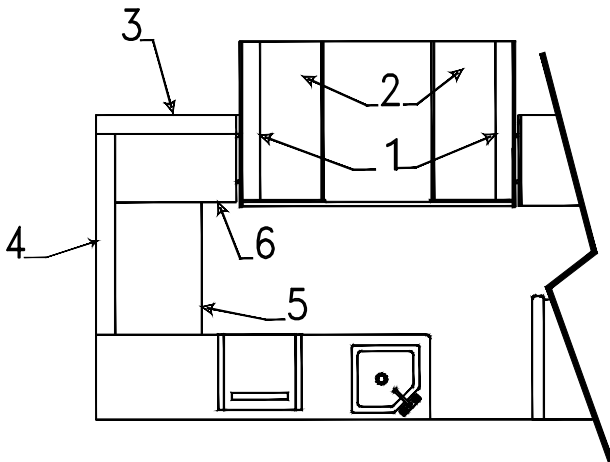

Flat Rate .10 Assembly - .25 Cover

Cushion & Backrest Assy.'s - 4435 Saratoga			
Flat Rate	Code	Part #	Description
0.1	1	4755F7521	backrest assy. 42 1/4" x 15 5/8"
0.25		4714F7521	backrest cover
0.1	2	4755F7511	cushion assy. 42 1/4" x 19 3/8"
0.25		4714F7511	cushion cover
0.1	3	4773C7401	backrest assy. 25 3/4" x 13 1/2"
0.25		4715C7401	backrest cover
0.1	4	4773C7391	backrest assy. 59" x 13 1/2"
0.25		4715C7391	backrest cover
0.1	5	4773C7381	cushion assy. 37" x 22"
0.25		4715C7381	cushion cover
0.1	6	4773C7371	cushion assy. 29 3/8" x 22"
0.25		4715C7371	cushion cover