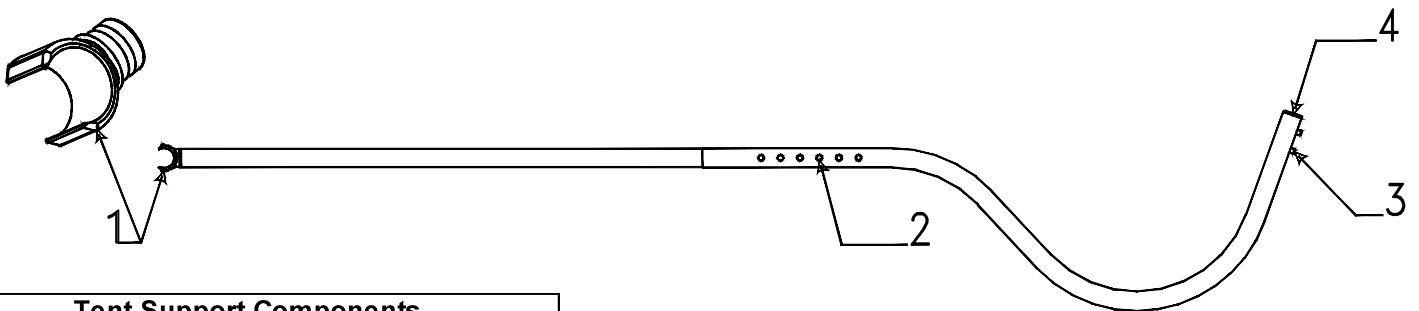

Tent Support Components			
Flat Rate	Code	Part #	Description
0.20	1	4757-4301	tent support clasp m10
0.10	2	4734-6708	spring assy.
0.10	3	4734A6708	spring assy.
0.10	4	4752A0561	tube closure "black" m2

Tent Support Assemblies (Complete)
Flat Rate .10 per Tent Support

Front Beds (All Models)
4772B6021

Rear Beds (All Models except 4435 Saratoga)
4772B6021

Rear Bed - 4435 Saratoga
4773-7651