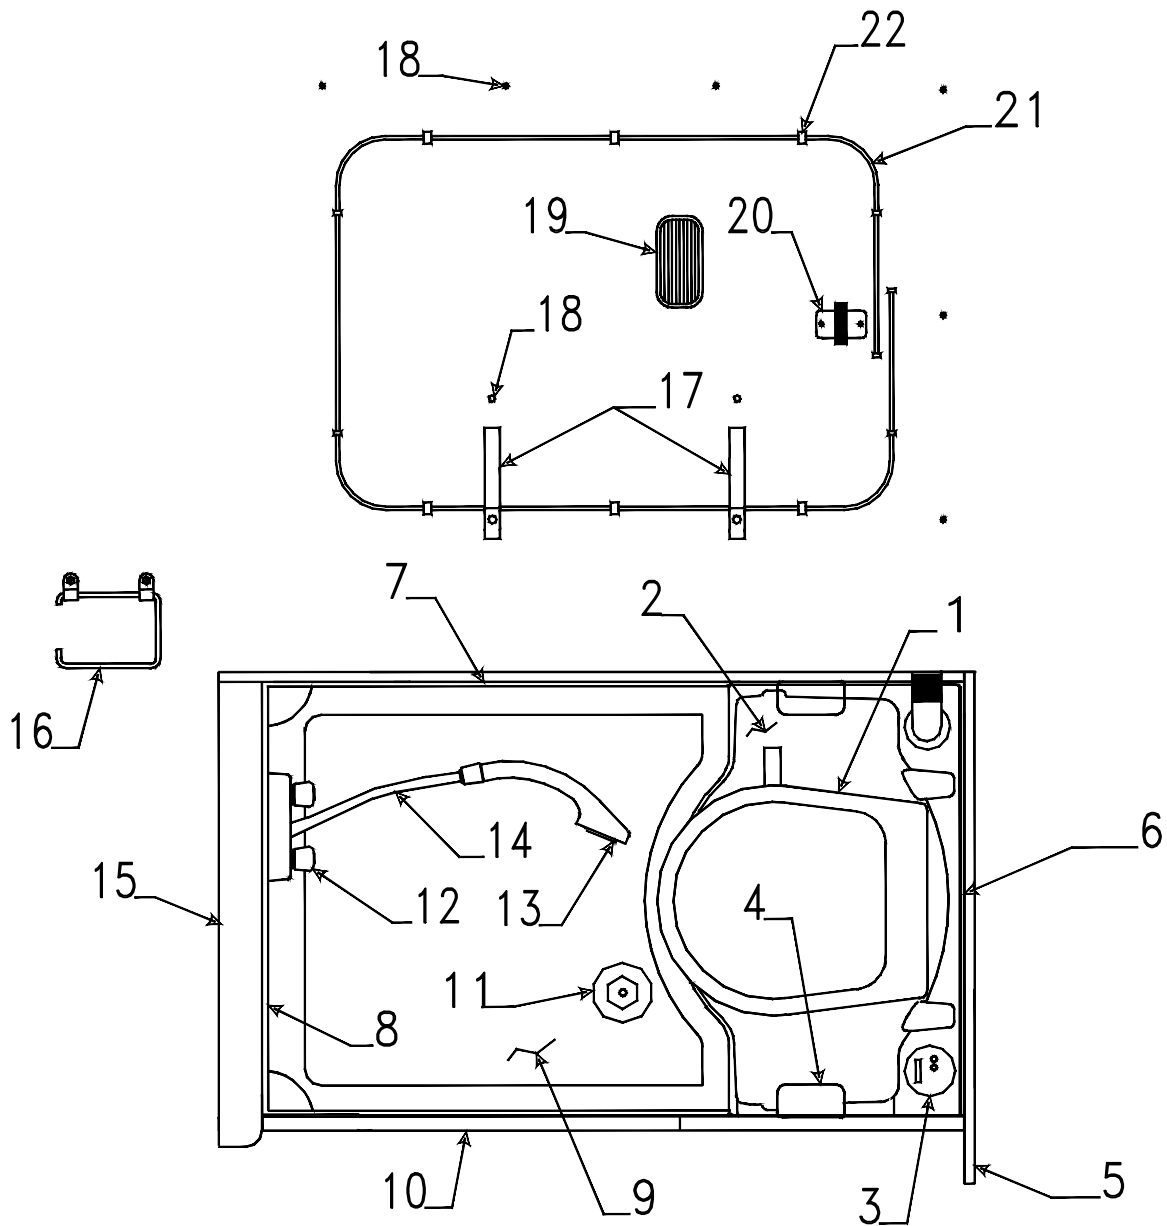

Shower Stall Components - Niagara, Avalon

FR	Code	Part #	Description	FR	Code	Part #	Description
0.75	1	4767-8261	flush potty	0.50	12	4741B2071	shower diverter
0.75	2	4767B8431	holding tank 9.5 gal.	0.10		4716-0848	shower hose connector
1.00		4713-0491	flange kit	0.15	13	4767-0101	shower head w/bracket
0.15	3	4768-0531	tank monitor	0.20	14	4741B2051	shower hose 72"
0.15	4	4772-4561	wall rest block	0.50	15	4772B8541	shower cabinet top
1.50	5	4772C8521	shower wall gazoodi	0.15	16	4756-9121	TP holder
0.30		4060400093P	t-molding pkg.			4747-2531	nylon clamp m2
1.00	6	4772C4811	tub surround fit. 4433,49	0.15	17	4772-6631	curtain strap
1.00	7	4772A2981	tub surround center	0.05	18	4730A3548	stud w/screw
1.00	8	4772-4801	tub surround rear	0.25	19	4759-1721	light
1.00	9	4767-8291	shower pan	0.15	20	4767-0101	shower head brkt.
2.00	10	4772C8481	shower wall threshold	0.10	21	4772A3871	shower curtain i-beam
1.00	11	4746A1821	basket & strainer	0.15	22	4739-1201	i-beam mounting brkt. m12
						4753A9871	rivet m25