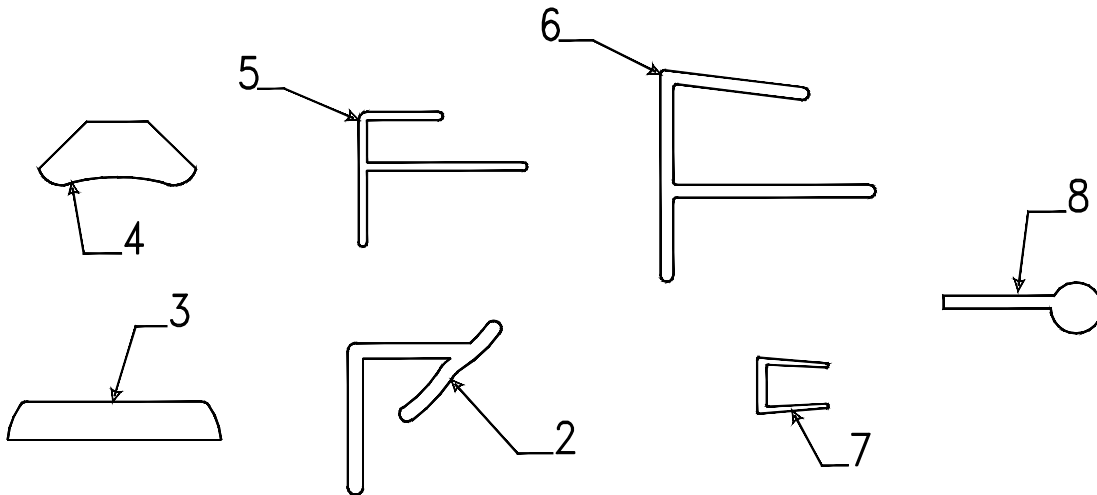

* Prior Authorization Needed

Paneling & Trim (Must Cut To Size)			
Flat Rate	Code	Part #	Description
*	1	6010415696P	woodgrain panel (summit ash) 48" x 48"
*		6009435020P	ceiling panel (adobe white) 4' x 8' sheet
*	2	4060400379P	plastic corner divider (summit ash) 48" pc.
*	3	4066500069P	wood batten strip (summit ash) 48" pc.
*	4	4060475011P	wood inside corner (summit ash) 48" pc.
*	5	4060115605P	5/32" F-channel woodgrain 48" (summit ash)
*	6	4060137505P	3/8" F-channel woodgrain 48" (summit ash)
	7	4060015604P	5/32" U-channel 48" (summit ash)
		4060095603P	3/8" U-channel 48" (summit ash)
	8	4060000031P	sponge gimp 3/16" (21' pc. pkg.) Brown
	9	4350500005P	1" wood grain tape (summit ash) 150' roll