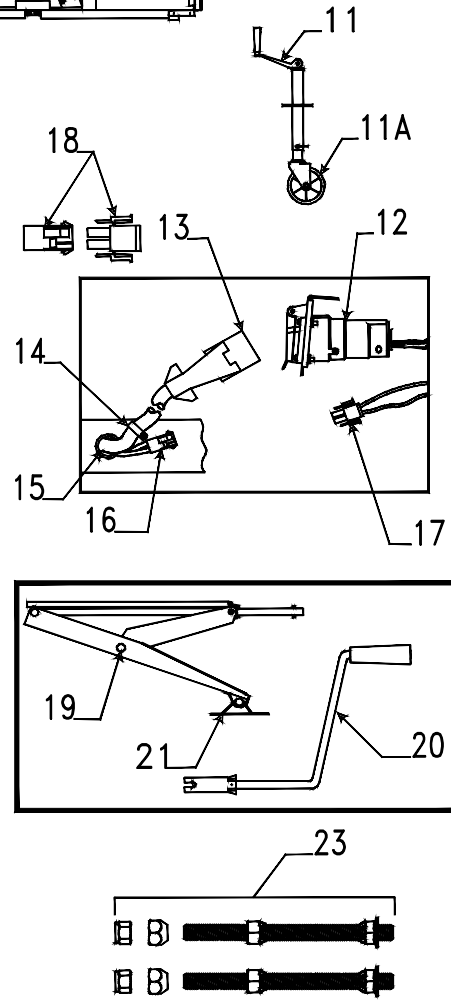

** 6610007211P floor covering pkg. (8' x 14')
** Prior Authorization Needed From Factory