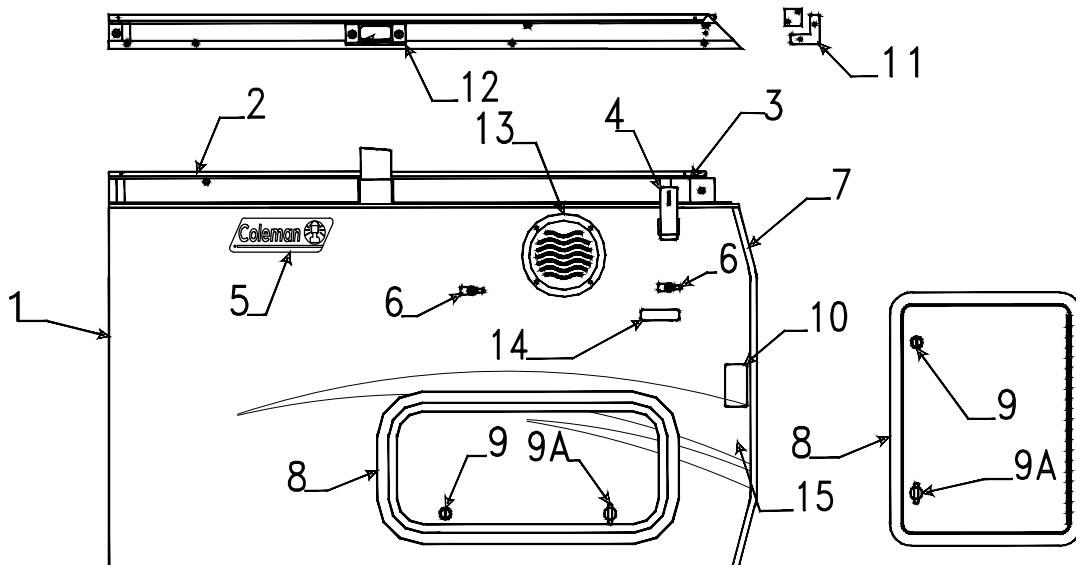

4716F0721 Curbside Trim Tape/Hardware Kit

Curbside Right Front Body Pnl. & Components			
Flate Rate	Code	Part #	Description
0.85	1	4772L8141	csf body panel 4433 Niagara
0.85		4773A4121	csf body panel 4435 Saratoga
0.85		4773C2661	csf body panel 4449 Avalon
1.00	2	4772D8151	csf body rail 4433 Niagara
1.00		4773D4131	csf body rail 4435 Saratoga
1.00		4773C2671	csf body rail 4449 Avalon
0.10	3	4716-2771	vel-stick body rail pkg.
0.15	4	4741C6041	top latch w/out lock tab
		4741A9101	1 1/2" tek screw m10
		4749-4848	foam pad
0.25	5	4769-9228	coleman red decal
0.15	6	4738-3941	turn button & rivet
		1203-8831	rivet m25
0.30	7	4772D3631	corner trim
		4733-4138	tek screw x10
		4060400096F	vinyl screw cover (sold/ft)
0.50	8	4773-2681	hatch door 19 9/16" x 11 9/16" - 4449 Avalon
0.50		4772A8161	hatch door 24" x 16" - 4433 Niagara
0.15	9	4751D8301	hatch door cam lock 4449 Avalon
		4772-9201	hatch door cam lock 4433 Niagara
		4716-7511	hatch door key m2 (#Ch751)
	9A	4765-9981	chrome thumb turn 4449 Avalon
		4757B9081	chrome thumb turn 4433 Niagara
		4751A8391	rubber o-ring
0.15	10	4714J08481	amber marker light
0.10		4716A4571	amber lens (lens only)
0.25		4733H1311	socket & harness
		4747-2558	expansion rivet m25
0.15	11	4716-7061	inner/outer miter cover pkg.m4
0.25	12	4734F4121	lift trim, rivets & gasket pkg. m4
		4733-3398	nylon flange bushing x2 per trim
0.15	13	4702-2061	outside speaker "white"
		4744B4611	expansion rivet m25
0.15	14	4765-1331	storage door holder
		4741B9658	expansion rivet x2 m25
	15	4769-8621	rsr & csf swoosh