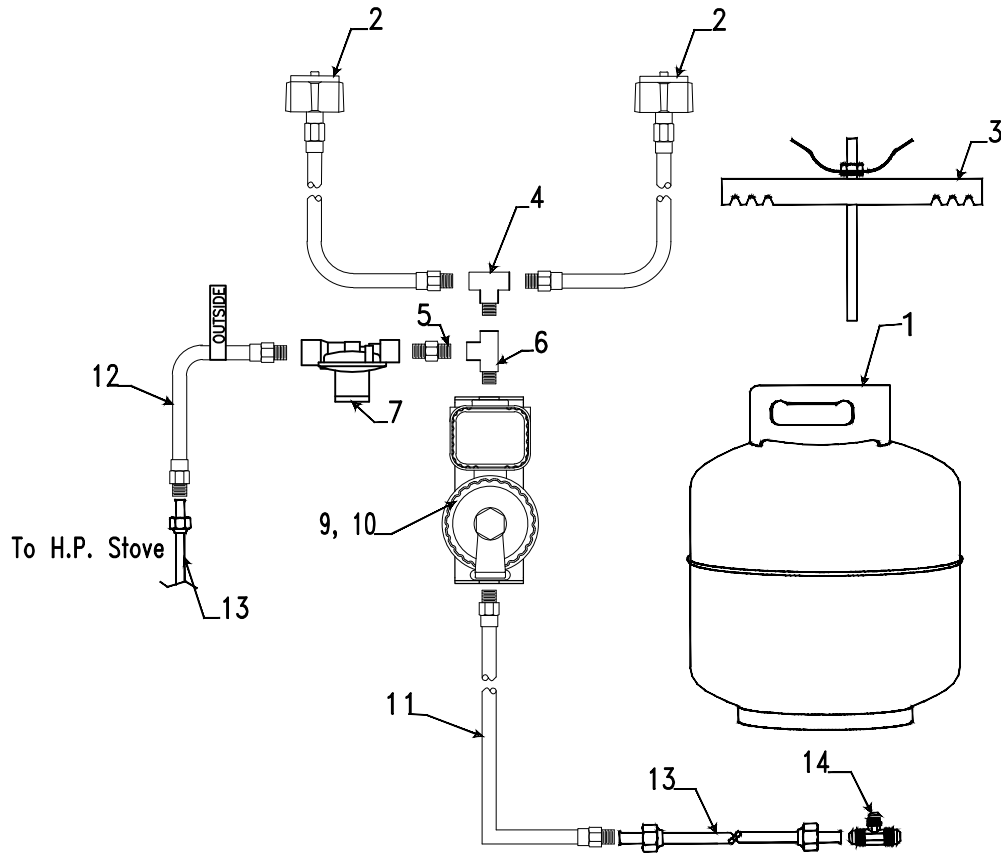

- B 4066550013P 1/2" I.D. Pex tubing "cold" (20' pc. pkg.)
 C 4066550014P 1/2" I.D. pex tubing "hot" (20' pc. pkg.)
 4066550014P 1/2" I.D. High pressure hose (sold/foot)

Water System & Related Parts							
Flat Rate	Code	Part #	Description	FR	Code	Part #	Description
1.50	1	4768A29961	water tank 4431, 4433, 4415	0.15	14	4732B4561	hose adapter
0.25	2	4769-0648	1/2" barb x 1/2" mpt elbow	0.50	15	4741F5571	electric water pump
	3	4731-3058	adjustable hose clamp 3/8"	0.25	16	4747A8311	water filter
0.25	4	4767-1401	3 way MPT shut off valve	0.20	17	4769-0588	1/2" straight swivel adapter
0.20	5	4758-5381	tank hanger x2 (all)	0.30	18	4732F1521	city fill
0.15	6	1218-7001	tank plug	0.15	19	4769-0638	1/2" b x 1/2" mpt adapter
0.25	7	4769-0618	1/2" x 1/2" barbed elbow	0.30	20	4731D1711	fill spout
0.20	8	4769-0598	1/2" barbed line drain		21	4715-4501	adjustable hose clamp
0.25	9	4765-2351	1/2" ss clamp m100	0.35	22	4731H1081	water fill hose (3' pc.)
0.25	10	4769-0608	1/2" barbed tee	0.20	23	4060050003F	1/2" h.p. hose (sold/ft.)
0.25	11	4769-0628	1/2" b x 1/2" fpt elbow w/nut	0.15	24	4769-1291	60" water line assy.
0.50	12	4741B2071	shower diverter	0.25	25	4755A4828	1/2"x1/2" insert coupler
*	13	4765A1181	**DSI water heater #5032E	0.25	26	4769-1318	swivel elbow

* Warranted By Vendor

** Note: Model # must be verified before ordering this item

4772C6141 Parts Package (All Models)

Parts Package Component Parts		
Code	Part #	Description
1	4757A3901	29" tow chain w/quick link & spring clasp m2
2	4757-3891	quick link (sold/signally)
3	4747G4141	crank handle
4		
5	4757-4491	hitch pin m5
6	4746-0401	breakaway switch
7	4749B5531	battery harness w/15 amp breaker m2
	4768-6291	battery harness w/40 amp breaker
8	4751-4811	15 amp circuit breaker
	4759-0081	40 amp circuit breaker
9	4737-9138	drain adapter
10	4730B3211	key m10 # 8025 (gold plated)
	4716-7511	outside shower key m2 #CH751
11	4753E6781	battery angle pkg.
12	4732A4791	safety pin m10