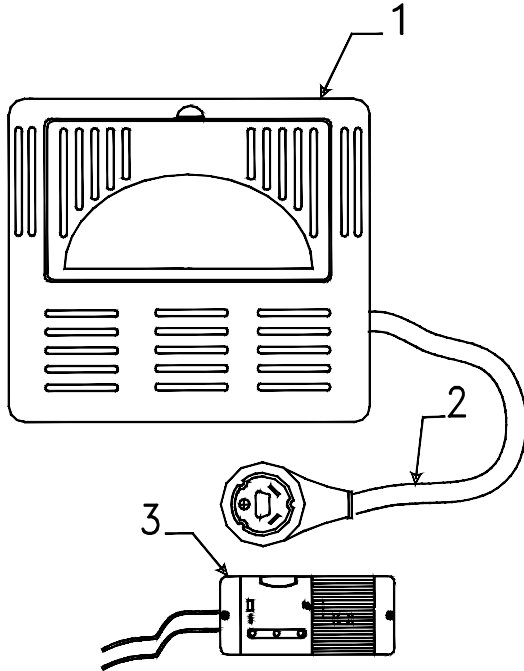

WORLD FRIENDSHIP CO., LTD
Warranty: 800-900-2468