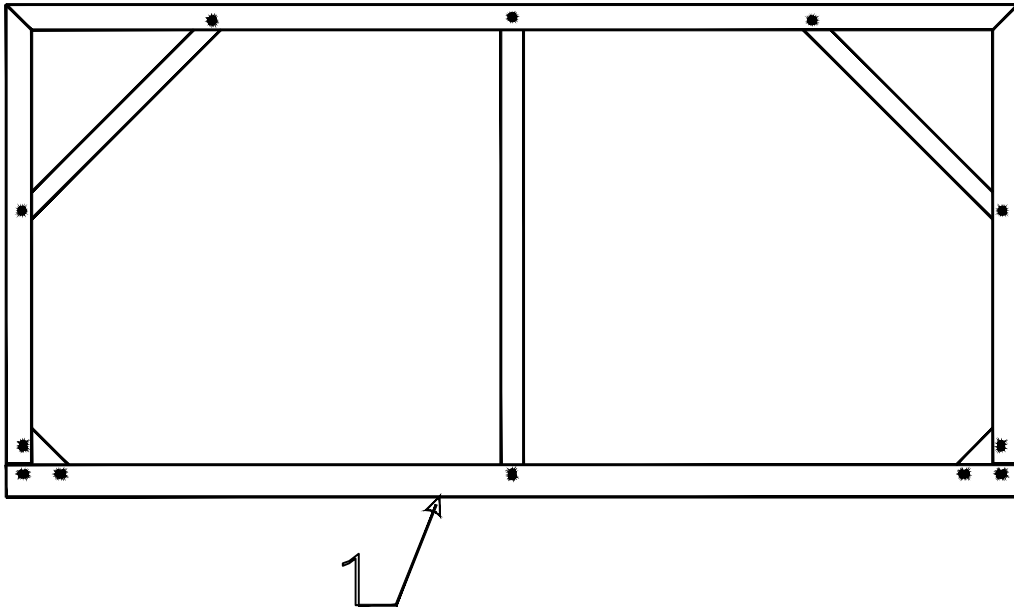

Rear Center Bench Components - 4435 Saratoga			
Flat Rate	Code	Part #	Description
0.25	1	4773-7131	seat bench frame
0.20	2	4773-3641	bench front panel
0.15	3	4800A3911	speaker/grill
1.00	4	4772B2441	35 amp converter