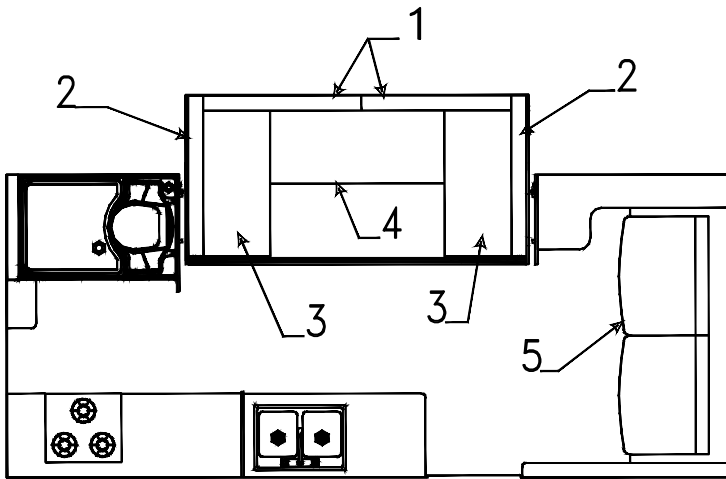

*Prior authorization from factory needed .

Cushion & Backrest Assy.'s - 4449 Avalon			
Flat Rate	Code	Part #	Description
0.10	1	4773C2251	backrest assy. 46 1/2" x 10 3/4"
0.25		4715C2251	backrest cover
0.10	2	4773C2221	backrest assy. 39" x 10 3/4"
0.25		4715C2221	backrest cover
0.10	3	4773C2201	cushion assy. 43 1/4" x 21 3/4"
0.25		4715C2201	cushion cover
0.10	4	4773C2231	cushion assy. 46 3/4" x 21 3/4"
0.25		4715C2231	cushion cover
0.50	5	4761F5881	*jackknife sofa
0.25		4713F588B1	sofa backrest recover
0.25		4713F588C1	sofa cushion recover