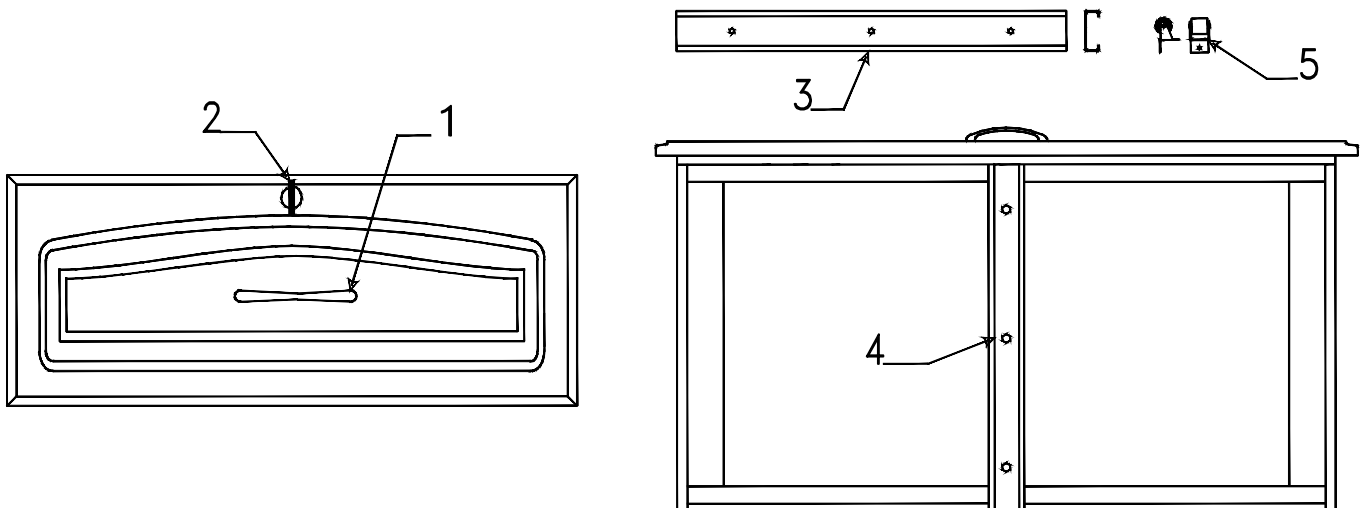

Drawer Assy. Component Parts			
Flat Rate	Code	Part #	Description
0.1	1	4748C3951	door pull w/screws
0.15	2	4767-3601	chrome thumb turn lock
0.15	3	4757B8891	17" metal drawer guide track
0.15		4773-4271	31" metal drawer guide track
(31" track loc. inside glide-out bench area)			
0.25	4	4772-2011	20" pvc i-beam drawer guide
0.1	5	4757-8911	drawer roller m2