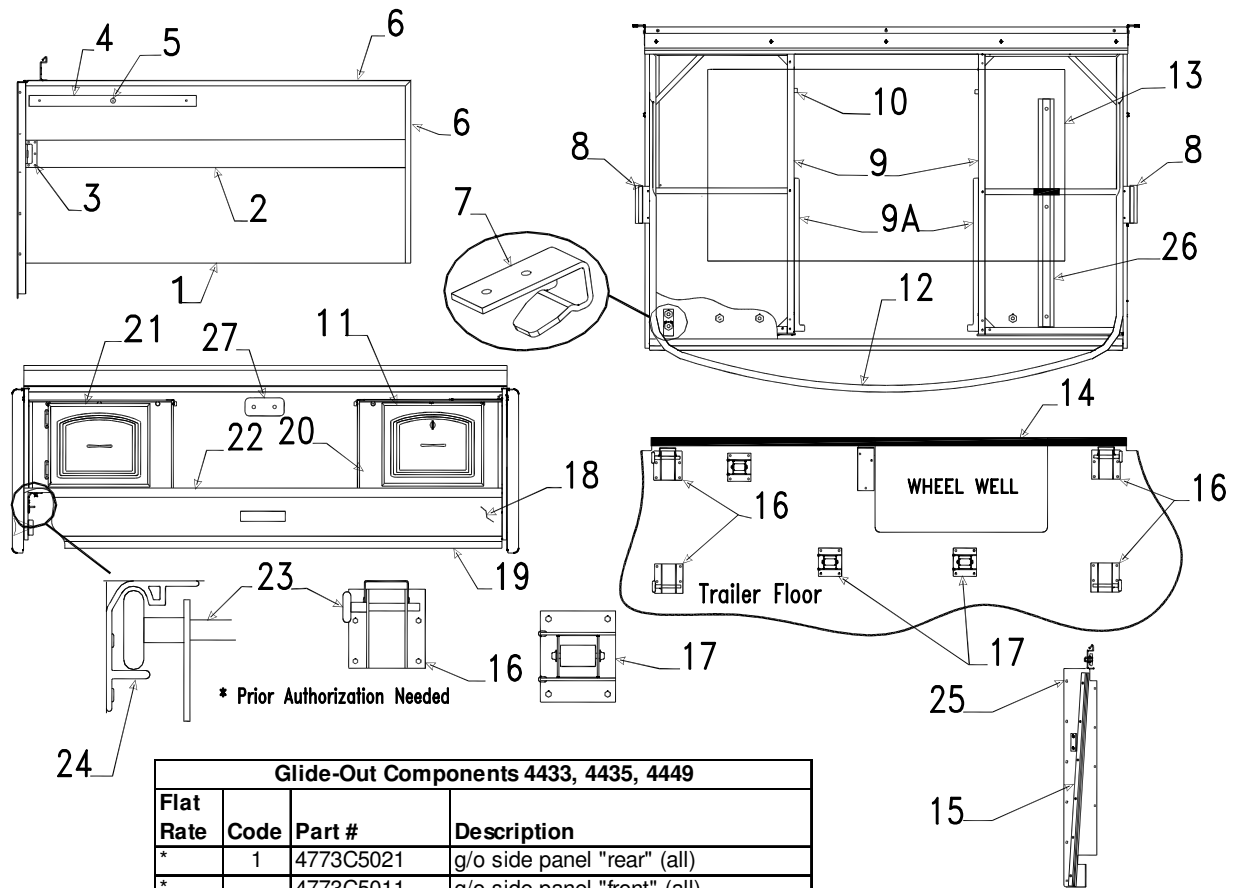

Glide-Out Components 4433, 4435, 4449			
Flat Rate	Code	Part #	Description
*	1	4773C5021	g/o side panel "rear" (all)
*		4773C5011	g/o side panel "front" (all)
0.50	2	4756-8471	ABS ware strip x2
0.15	3	4756-2171	lock boot w/cover plate x2
0.25	4	4756-2431	vel-stick (must cut to size)
	5	4730A3548	stud w/screw x2
0.20	6	4756C1461	9/16" U-channel 48" pc.
	7	4756-1201	glide-out catch x2
0.10	8	4756A1151	5 1/2" brush seal x2
	9	4759B6021	side glide-out bench frames x2
		4773-6341	g/o center bench frame 4449 Avalon
	9A	4773-3001	cushion slide stop x2 4449 Avalon
	10	4724-2608	stop button "plastic"
0.15	11	4758B31161	drawer front panel 12 1/4" x 16"
		4773-7501	drawer assy.
0.10	12	4756C2071	glide-out tent bow 4433, 4435
0.10		4773-2041	glide-out tent bow 4449 Avalon
1.25	13	3568803202P	ware plate "galvanized" 30 x 55
1.25	14	4773A5031	cover plate 4433, 4435
1.25		4773-6391	cover plate 4449 Avalon
0.35	15	4772-8211	seal track (frt. & rear)
		4064700589P	sweep seal "black" (8' pc. pkg.)
	16	4756C6591	long tower x4
	17	4756-6651	short tower roller assy. x3
0.25	18	4756E6041	wood kick plate assy. 4433, 35
0.25		4773-6381	wood kick plate assy. 4449 Avalon
0.50	19	4773-2081	floor sweep
	20	6010415696P	wood paneling 48" x 48"
	21	4758B3111	door panel 12 1/4" x 16"
0.50	22	4757C2161	edge cap 90" "brown"
	23	4756-1161	glide-out roller x4
	24	4756A1251	glide-out roller track x2
1.65	25	4772B6801	g/o bulkhead left front (all)
1.65		4772C6811	g/o bulkhead left rear (all)
	26	4773-4271	drawer guide metal track 31"
	27	4772-4561	galley rest block "plastic"