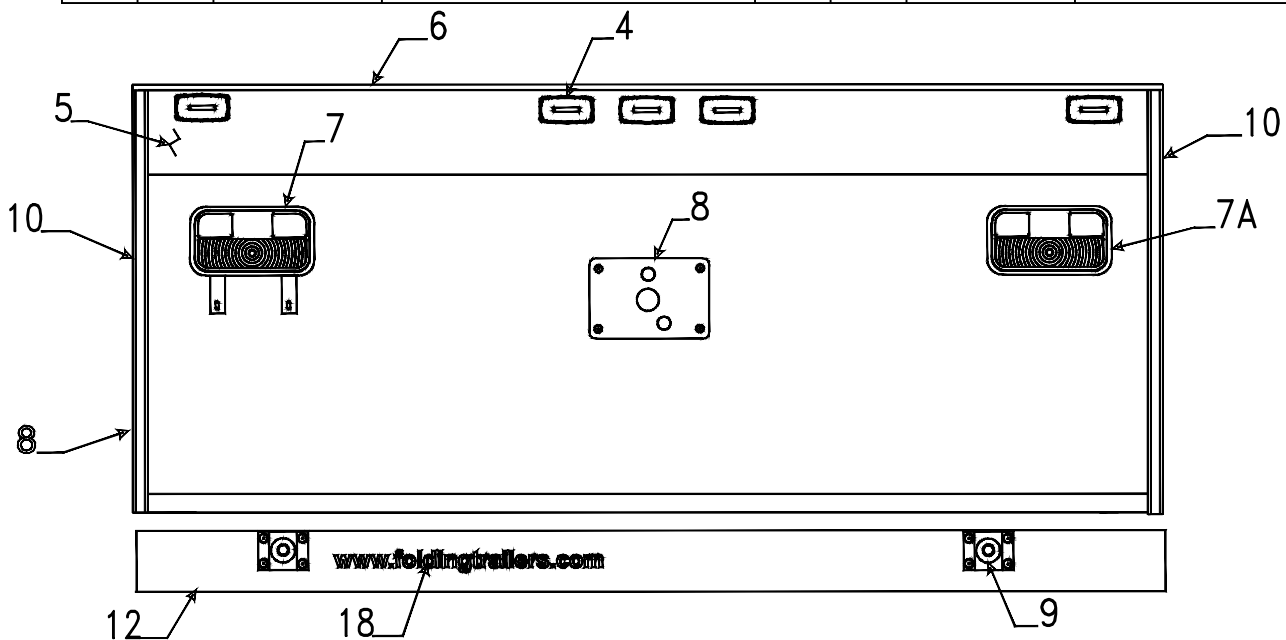

* 1.50 Flat Rate Front Panel/2.50 Rear Panel							
Front & Rear Body Panel Components							
Flat Rate	Code	Part #	Description	Flat Rate	Code	Part #	Description
*	1	4772F1851	front body pnl. (all models)	0.20	7A	4749B4321	taillight x2
Note: Pnl. includes krystal kote & diamond plate sections				0.10		4716A1061	taillight lens
0.75	2	4754D8681	front end rail	0.10	8	4773-2461	rear panel cover plate
		1203-8651	rivet x5 m25			4733D0601	rivet m25
0.15	3	4714J08481	amber marker light	0.10	9	4716-0671	bed leg pin & brkt.
0.10		4716A4571	amber lens (lens only)	0.30	10	4772D3631	corner trim
0.25		4733H1311	socket & harness			4733-4138	tek screw x10
		4747-2558	expansion rivet m25			4060400096F	vinyl screw cover (sold/ft)
0.15	4	4714J08581	red marker light		11	4772-4821	rock guard trim cap
0.10		4716A4561	red lens (lens only)			4734C1861	rivet m25
		Note: refer to code # 3 for hardware		0.30	12	4773B6491	bumper - 4449 Avalon
*	5	4772K1861	rear pnl. 4433, 35	0.30		4772C3771	bumper - 4433, 35
*		4773B3221	rear body pnl. Avalon	0.05		4766-8961	bumper end cap (cs)
0.75	6	4772D0261	rear end rail	0.05		4766A8961	bumper end cap (rs)
		1203-8651	rivet x5 m25	0.10		4730J3188	open decal
0.20	7	4765-3511	taillight w/license holder		13	4769-9218	www.com decal
0.10		4716A1061	taillight lens				
		4747-2558	expansion rivet m25