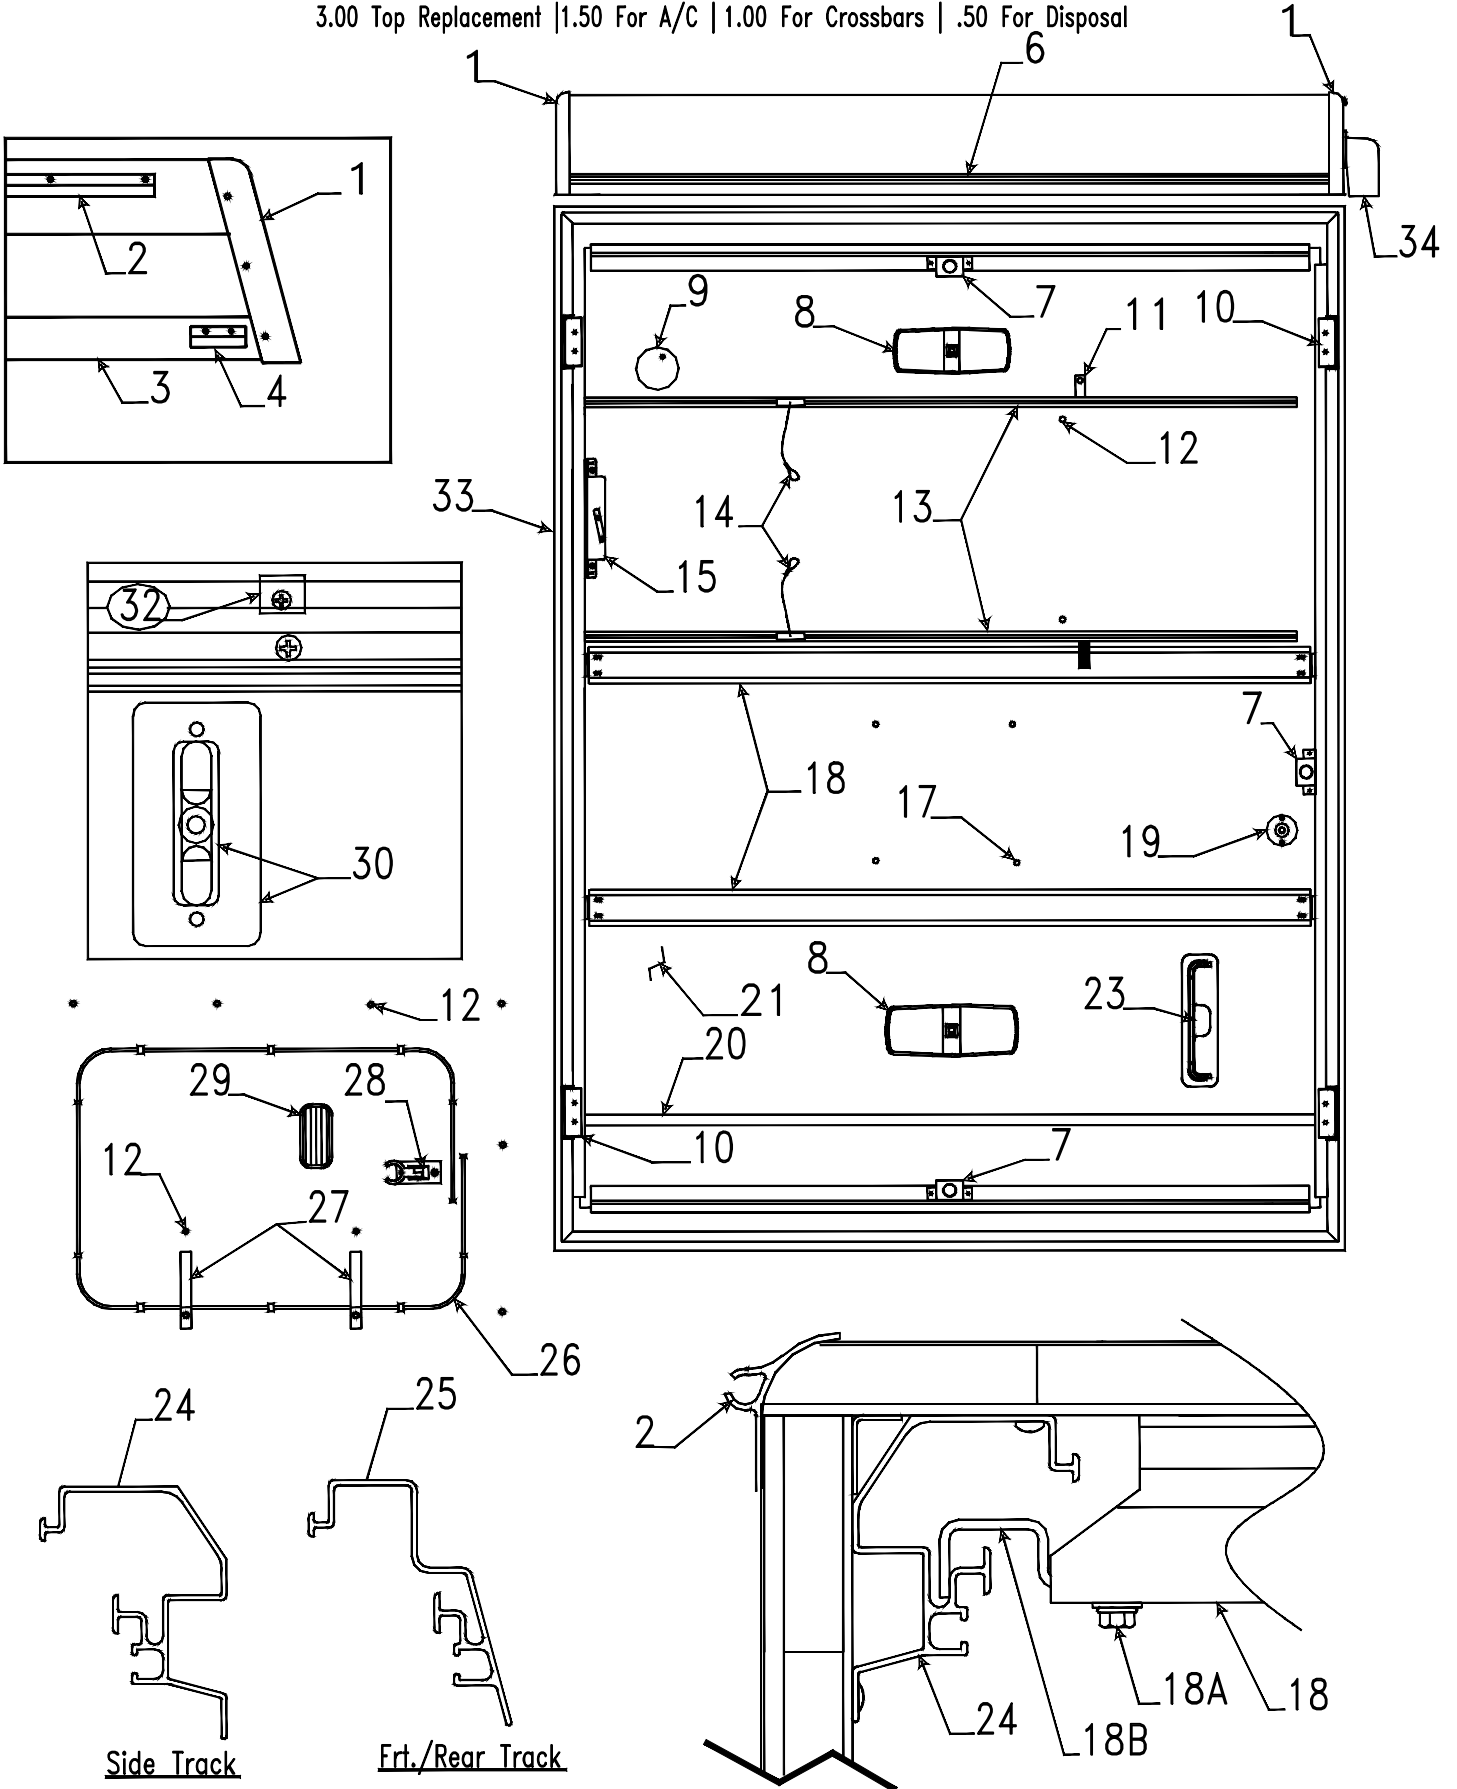

4772H6741	Top Assembly - 4433 Niagara	4773D7331	Top Assembly - 4435 Saratoga
4767F7291	Top Assembly - 4449 Avalon		

3.00 Top Replacement | 1.50 For A/C | 1.00 For Crossbars | .50 For Disposal