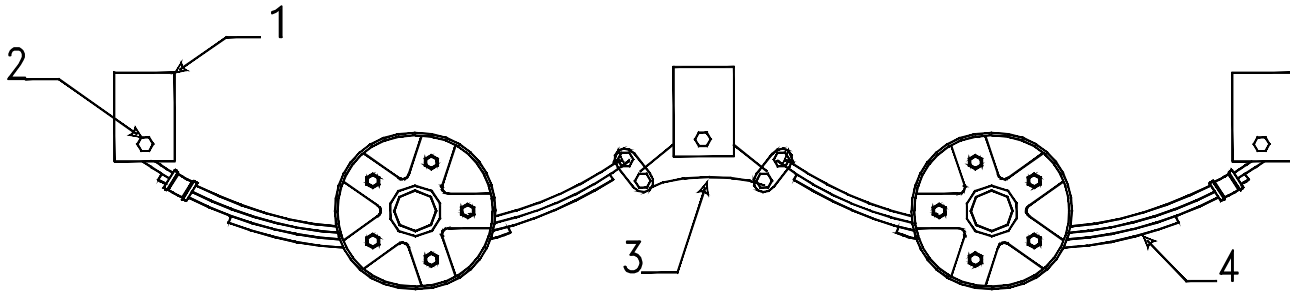

1.25 Axle Assy. Flat Rate

4702A0791 10" brake axle assy. - 4433, 4435

4773A6661 10" brake axle assy. x2 - 4449 Avalon

NOTE: Refer to Dexter Axle for required part (s) service phone - (574) 295-7888

Undercarriage Components			
Flat Rate	Code	Part #	Description
*	1	4741C3398	spring shackle (front) 4433, 4435
*		4741A3398	spring shackle (rear) 4433, 4435
Note: spring shackles for Avalon must be ordered through Lippert			
0.25	2	4737A1318	shackle bolt
		4741-9498	shackle bolt nut
	3	4773-2801	suspension kit 4449 Avalon
0.75	4	4735H22081	leaf spring (4 ply) axle 4433, 4435
Note: leaf springs for Avalon must be ordered through Dexter			

* Prior Authorization Needed from Factory