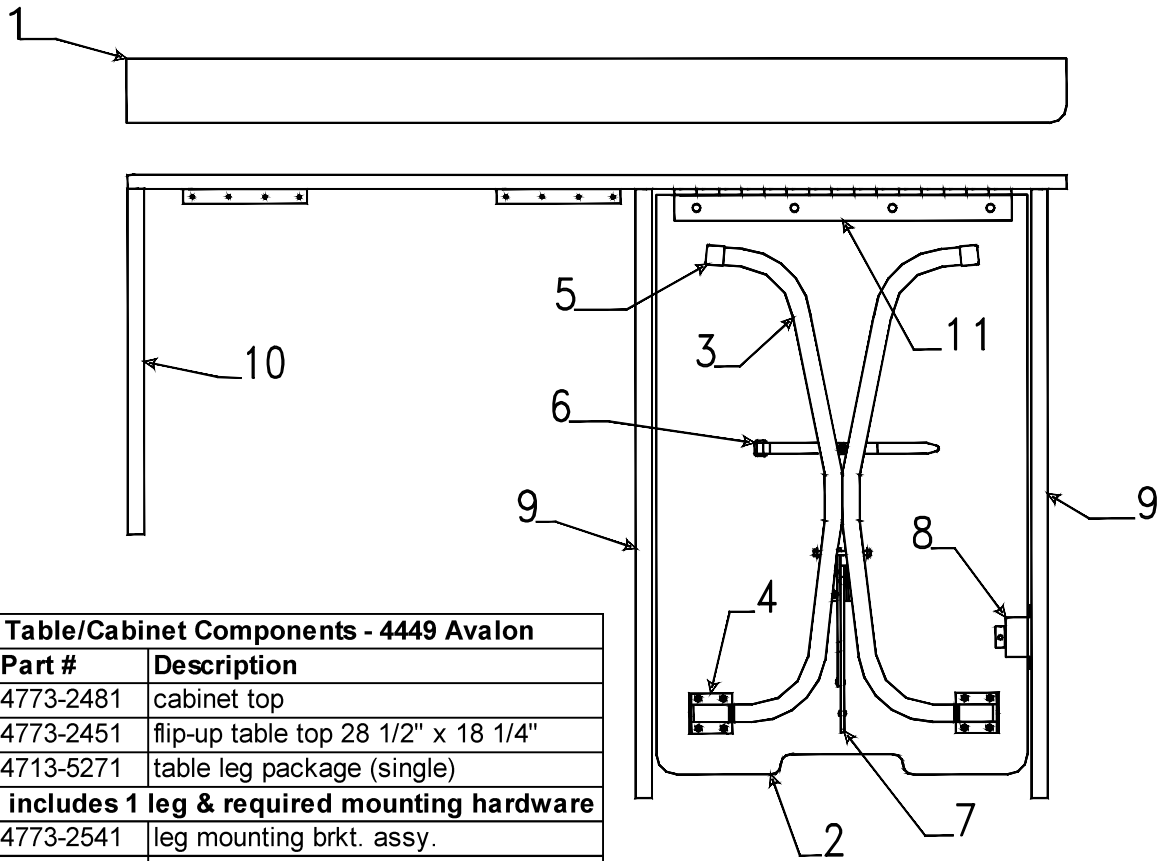

CSF Flip-up Table/Cabinet Components - 4449 Avalon			
FR	Code	Part #	Description
0.50	1	4773-2481	cabinet top
0.50	2	4773-2451	flip-up table top 28 1/2" x 18 1/4"
0.50	3	4713-5271	table leg package (single)
Note: pkg. includes 1 leg & required mounting hardware			
0.15	4	4773-2541	leg mounting brkt. assy.
0.10	5	4752-0551	plastic end cap m2
0.10	6	4751A9711	strap & screw pkg.
0.25	7	4744-6971	leg lock brace assy.
0.15	8	4772B8841	hat bracket
0.15		4733-6391	latch & strike pkg.
0.25	9	4773-2491	cabinet side x2
0.15	10	4773-2501	table cabinet support
0.15	11	4773-2531	hinge
		4755-3931	screw x8