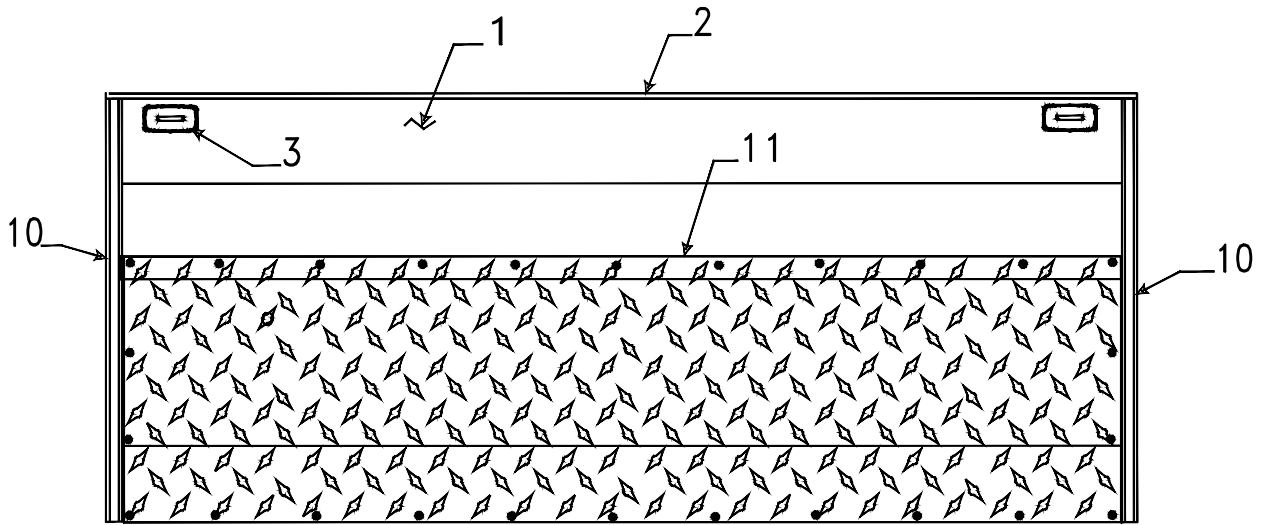

* 1.50 Flat Rate Front Panel/2.50 Rear Panel							
Front & Rear Body Panel Components							
Flat Rate	Code	Part #	Description	Flat Rate	Code	Part #	Description
*	1	4772F1851	front body pnl. (all models)	0.20	7A	4749B4321	taillight x2
Note: Pnl. includes krystal kote & diamond plate sections				0.10		4716A1061	taillight lens
0.75	2	4754D8681	front end rail	0.10	8	4773-2461	rear panel cover plate
		1203-8651	rivet x5 m25			4733D0601	rivet m25
0.15	3	4714J08481	amber marker light	0.10	9	4716-0671	bed leg pin & brkt.
0.10		4716A4571	amber lens (lens only)	0.30	10	4772D3631	corner trim
0.25		4733H1311	socket & harness			4733-4138	tek screw x10
		4747-2558	expansion rivet m25			4060400096F	vinyl screw cover (sold/ft)
0.15	4	4714J08581	red marker light		11	4772-4821	rock guard trim cap
0.10		4716A4561	red lens (lens only)			4734C1861	rivet m25
		Note: refer to code # 3 for hardware		0.30	12	4773B6491	bumper - 4449 Avalon
*	5	4772K1861	rear pnl. 4433, 35	0.30		4772C3771	bumper - 4433, 35
*		4773B3221	rear body pnl. Avalon	0.05		4766-8961	bumper end cap (cs)
0.75	6	4772D0261	rear end rail	0.05		4766A8961	bumper end cap (rs)
		1203-8651	rivet x5 m25	0.10		4730J3188	open decal
0.20	7	4765-3511	taillight w/license holder		13	4769-9218	www.com decal
0.10		4716A1061	taillight lens				
		4747-2558	expansion rivet m25