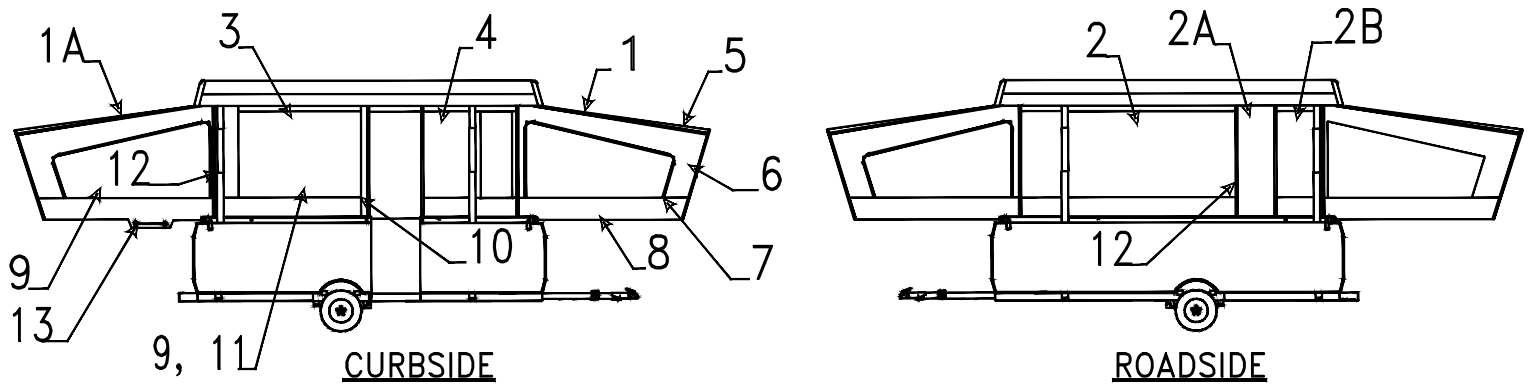

Sunbrella Tenting & Components			
Flat Rate	Code	Part #	Description
0.50	1	4772F5901	front boot - All Models except 4435 Saratoga
		4772F5901	rear boot - 4435 Saratoga only
0.50	1A	4772F5901	rear boot - All Models except 4435 Saratoga
0.50		4773B7601	rear boot - 4435 Saratoga only
0.40	2	4772D6761	large window "w/glide-out" - 4433 Niagara
0.40		4773A7631	large window "w/glide-out" - 4435 Saratoga
0.40		4773A6751	large window "w/glide-out" - 4449 Avalon
0.25	2A	4773C5991	vent cover tent section - 4433, 4449
0.15	2B	4773A6781	rsr tent section - 4433 Niagara, 4449 Avalon
0.20	3	4772D6781	small window - 4433 Niagara
0.20		4773A7621	small window - 4435 Saratoga
0.20		4773A6761	small window - 4449 Avalon
0.15	4	4772D6771	door seal - 4433 Niagara
0.15		4773B7661	rear door seal - 4335 Saratoga
0.15		4773A6771	door seal - 4449 Avalon
	5	8118501430P	top vinyl pkg. (85" x 3 yards)
	6	4716C0851	sunbrella patch package (12" x 14")
	7	6650000020P	zipper (sold/yard) used around window
		1225-2201	zipper pull m5
	8	8118001441P	bottom vinyl facing pkg. "burgundy" (3 yd. x 80")
	9	4714E1611	screen package (84" x 3 yards)
		4714A0361	screen package (84" x 13 yards)
	10	4350000009P	1" velcro hook (10' pc. Pkg.)
	11	4716A2401	clear window vinyl (42 1/2" x 3 yards)
	12	1225G3928	42 1/2" side zipper pin half
		1225G3918	42 1/2" side zipper slider half
0.50	13	4060000245CP	shock cord (150' package)
0.50		4714C6021	shock cord & hooks m2 (two 14' lengths)
0.15		4724A2011	shock cord termination (plastic hook) m10
	14	4060000024F	arrowhead seal (sold/foot)
0.30	15	4772-5921	extension harness
0.50	16	4743-1588	k-kote seam sealer
	17	4728-5641	tent retainer pkg.
0.30	18	4710-1001	vinyl daubing "white" m2
0.30		4710-1011	vinyl daubing "grey"
0.30		4713-0481	vinyl daubing "burgundy"