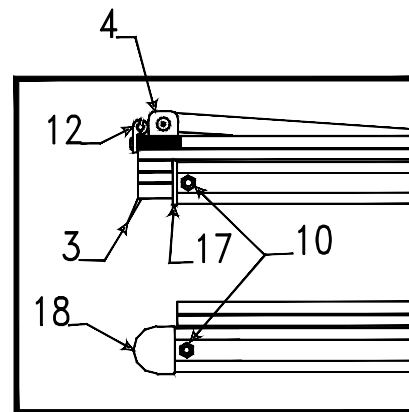

4433, 4449 - 4772A5321 Front Bed Assy. "Complete"
4433, 4449 - 4772A5311 Rear Bed Assy. "Complete"
4435 Saratoga - 4773-7551 Front Bed Assy. "Complete"
4435 Saratoga - 4773-7471 Rear Bed Assy. "Complete"

Flat Rate .75 Bed assy. replacement

* .50 First Bed Extension
* .25 Second Bed Extension

Front/Rear Bed Assy. Components			
Flat Rate	Code	Part #	Description
*	1	4716U4031	bed extension (x2 per bed)
0.25	2	4772A2091	tent bow/leg package
0.25	3	4060300339P	vinyl bed seal (8' pc. pkg.)
0.15	4	4720K5631	bed bow bracket m2
0.05		4757-9241	1 1/2" plastic fender washer m4
		1203C8721	steel rivet m25 (affix bow to brkt.)
		1016B10148	machine screw x2 per brkt.
		1201B6958	wiznut x2 per brkt.
0.2	5	4773-5311	rear bed leg assy. x2 (all except 4435)
0.2		4758B0411	rear bed leg assy. x2 (4435 only)
0.2		4773-5321	front bed leg assy. x2 (all models)
0.15	6	4757-4331	bed leg clip
		1203-8831	rivet m25 (rivet clip to bed)
0.15	7	4720E4021	lashing hook m6
		1203-8741	rivet m25 (rivet hook to bed)
0.25	8	4772-9451	slotted support plate 7 1/2"
0.2		4714-4521	mounting screws (pkg. x3)
	9	1203C8721	rivet m25
0.2	10	1034B16128	flat head screw
		1201B6378	lock nut
0.25	11	4772D1131	kill switch plate
0.2		4746C0971	kill switch m4
0.5	12	4758A8301	bed end retainer track & rivets
0.2	13	4755A2591	bed brkt. w/hardware x4
	14	4739-2298	lock nut
0.5	15	4754-8101	bed roller, nut, bolt, & washer pkg.
	16	1202B2908	washer
0.15	17	4754-8631	bed slide end cap
0.15	18	4754-4821	bed slide wedge
0.2	19	4758-9481	pull-out handle strap & rivets
		4758-8001	rivet "black" m25
0.05	20	4730A3548	snap stud w/screw