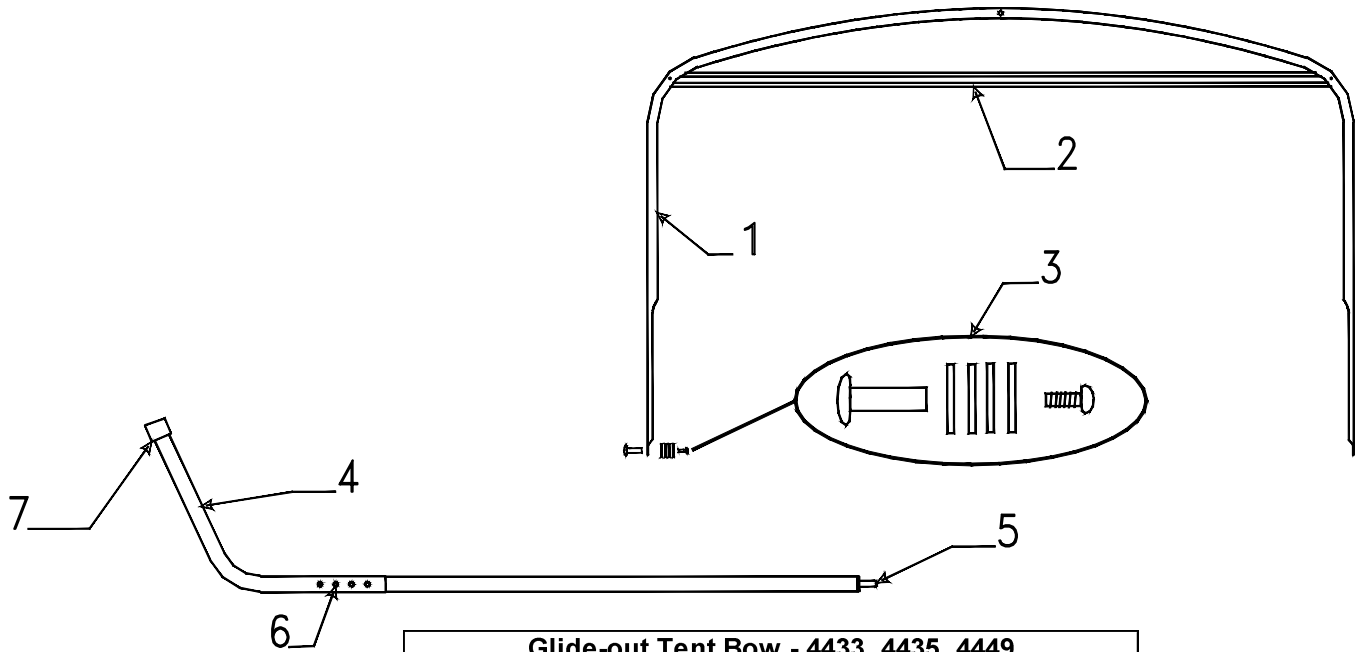

Glide-out Tent Bow - 4433, 4435, 4449			
Flat Rate	Code	Part #	Description
0.10	1	4756C2071	glide-out tent bow 4433, 4435
0.10		4773-2041	glide-out tent bow 4449 Avalon
0.40	2	4757A8021	curtain track 4433, 4435
0.40		4773-2051	curtain track 4449 Avalon
		1203-8951	rivet m5 (affix track to bow)
0.10	3	4716-4451	bow mounting hardware pkg.
0.05	4	4773B5131	glide-out tent support (ALL)
0.20	5	8470-1728	black pin m10
0.10	6	4734-6708	snap spring
0.10	7	4752A0561	tent support tip w/screw