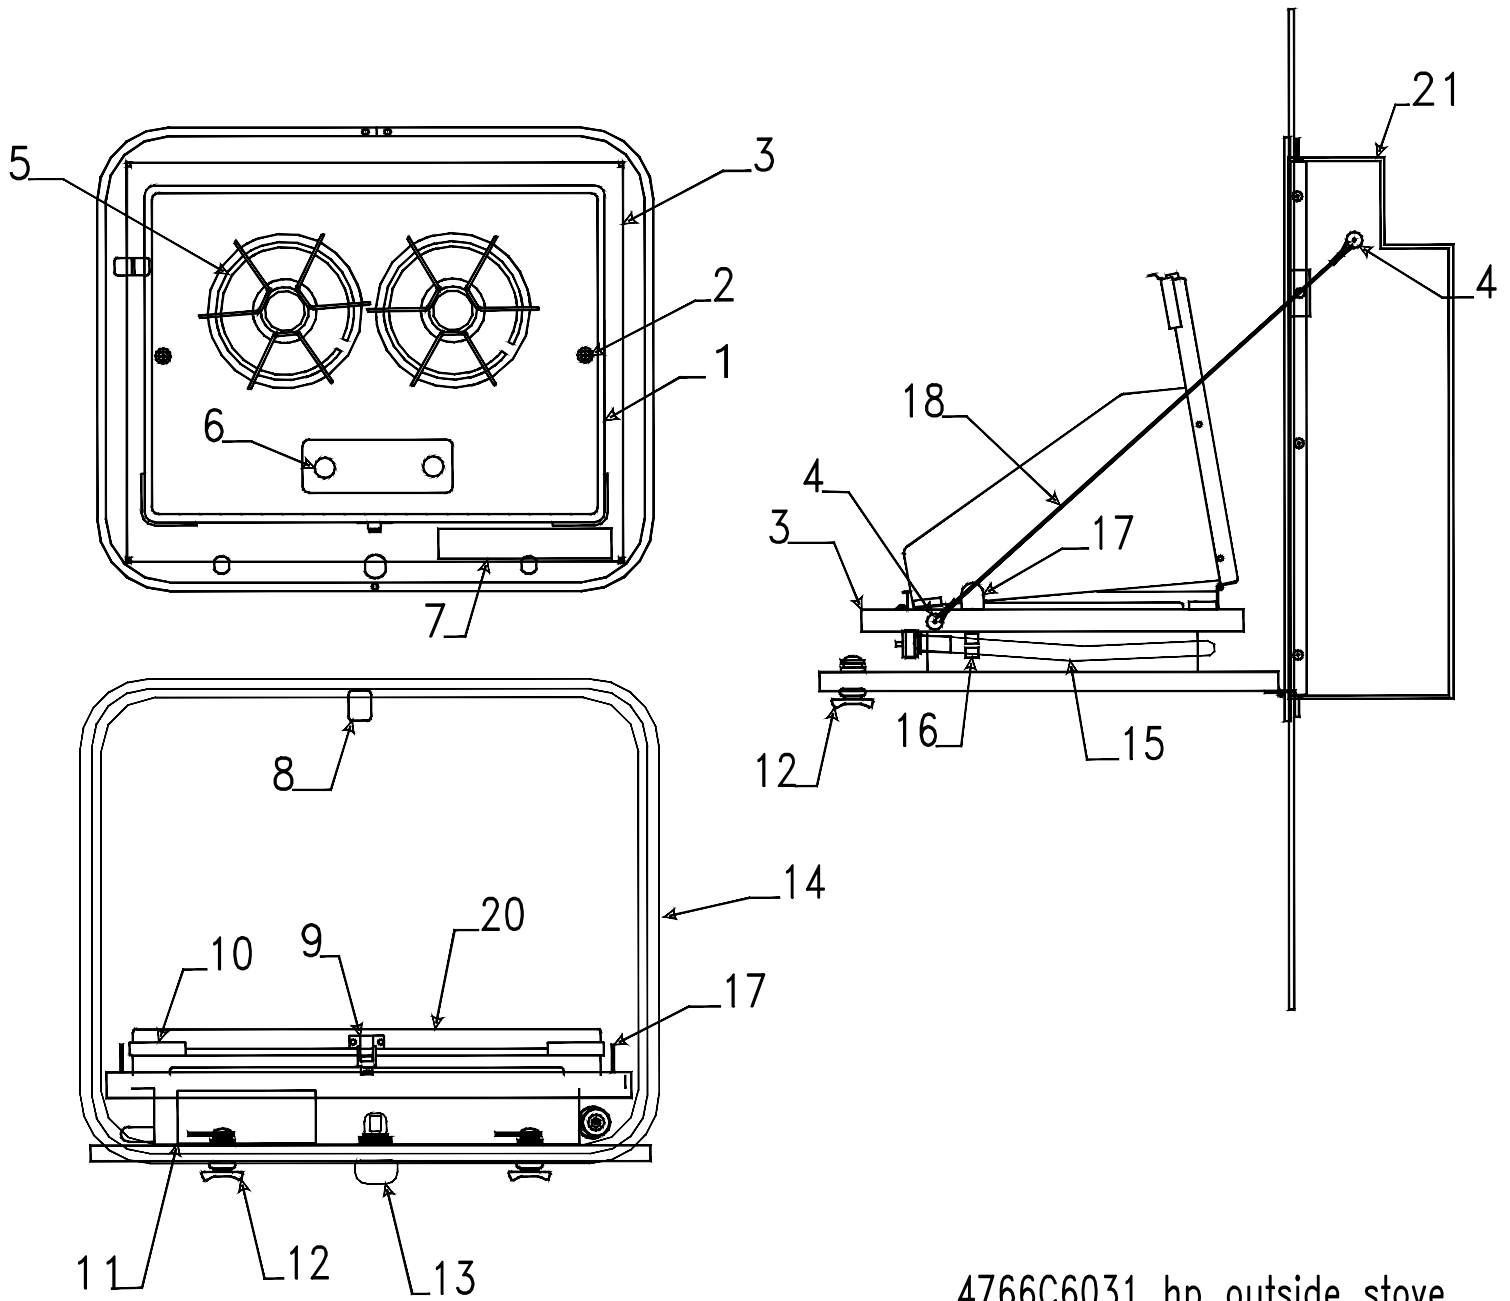

4766C6031 hp outside stove

Outside HP Stove Compartment Components (all)

Flat Rate	Code	Part #	Description	Flat Rate	Code	Part #	Description
0.15	1	4773-9411	stove cook top	0.05	10	4732A2291	edge molding m2
0.05	2	4716A2631	screw/washer m2	0.75	11	4773-9241	h.p. stove box
0.60	3	4766F8691	stove counter top	0.15	12	4765-9981	thumb turn w/o-ring x2
	4	4744D3301	rivet m25	0.20	13	4766-8661	keyed latch
		4758-8001	rivet "black" m25	0.50	14	4766A8171	stove door & frame "less latches"
0.05	5	4752B9881	grate x2	0.25	15	4746B9891	h.p. gas hose 42"
0.15	6	4716B1861	h.p. stove knob m3	0.15	16	4734-2431	gripper clip m4
0.15	7	4742-9538	h.p. Decal	0.15	17	4773-4691	fin stay brkt. M2
0.20	8	4766-8651	door strike	0.15	18	4766-6041	cable w/rivets 19 1/2"
0.15	9	4733-4018	latch	0.15	19		
0.15		4733-4028	latch strike	0.15	20	4773-9251	stove cover "white" (Vitco)
				1.00	21	4766A6011	stove compartment box