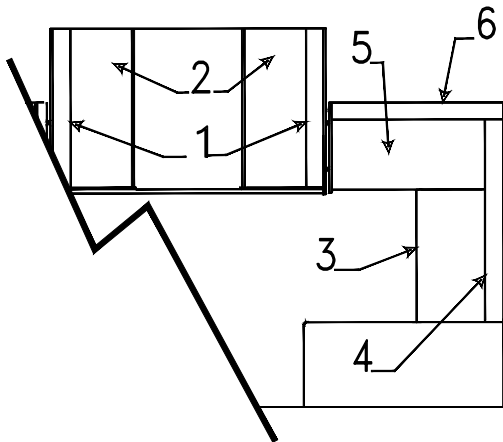

Flat Rate .10 Assembly - .25 Cover

Cushion & Backrest Assy.'s - 4433 Niagara			
Flat Rate	Code	Part #	Description
0.10	1	4755F7521	backrest assy. 42 1/4" x 15 5/8"
0.25		4714F7521	backrest cover
0.10	2	4755F7511	cushion assy. 42 1/4" x 19 3/8"
0.25		4714F7511	cushion cover
0.10	3	4773G5051	cushion assy. 35" x 23"
0.25		4713G5051	cushion cover
0.10	4	4757C7431	backrest assy. 54 1/2" x 13 1/2"
0.25		4715C7431	backrest cover
0.10	5	4757C7441	cushion assy. 45 3/8" x 23 1/4"
0.25		4713C7441	cushion cover
0.10	6	4773G5061	backrest assy. 45 3/8" x 13 1/2"
0.25		4715G5061	backrest cover