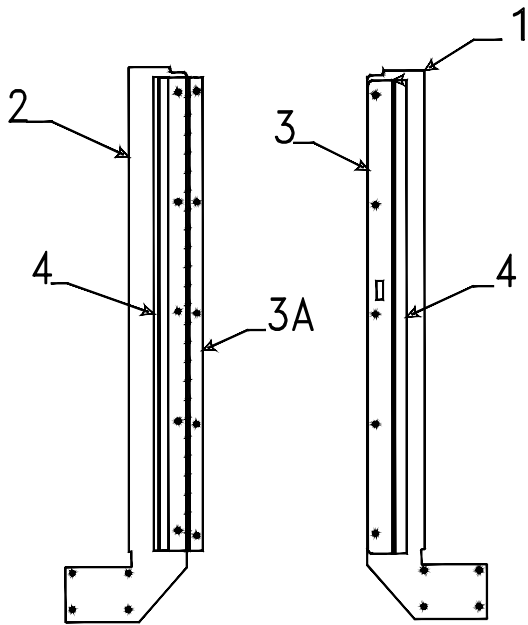

Door Bulkheads & Components			
Flat Rate	Code	Part #	Description
1.25	1	4772A5141	csr bulkhead
1.25	2	4772A5131	csf bulkhead
0.35	3	4772C0301	door seal angle
35.00	3A	4772B0311	door seal angle w/hinge
		4733D0601	rivet m25 "white"
		4773-8461	door seal rubber 36"