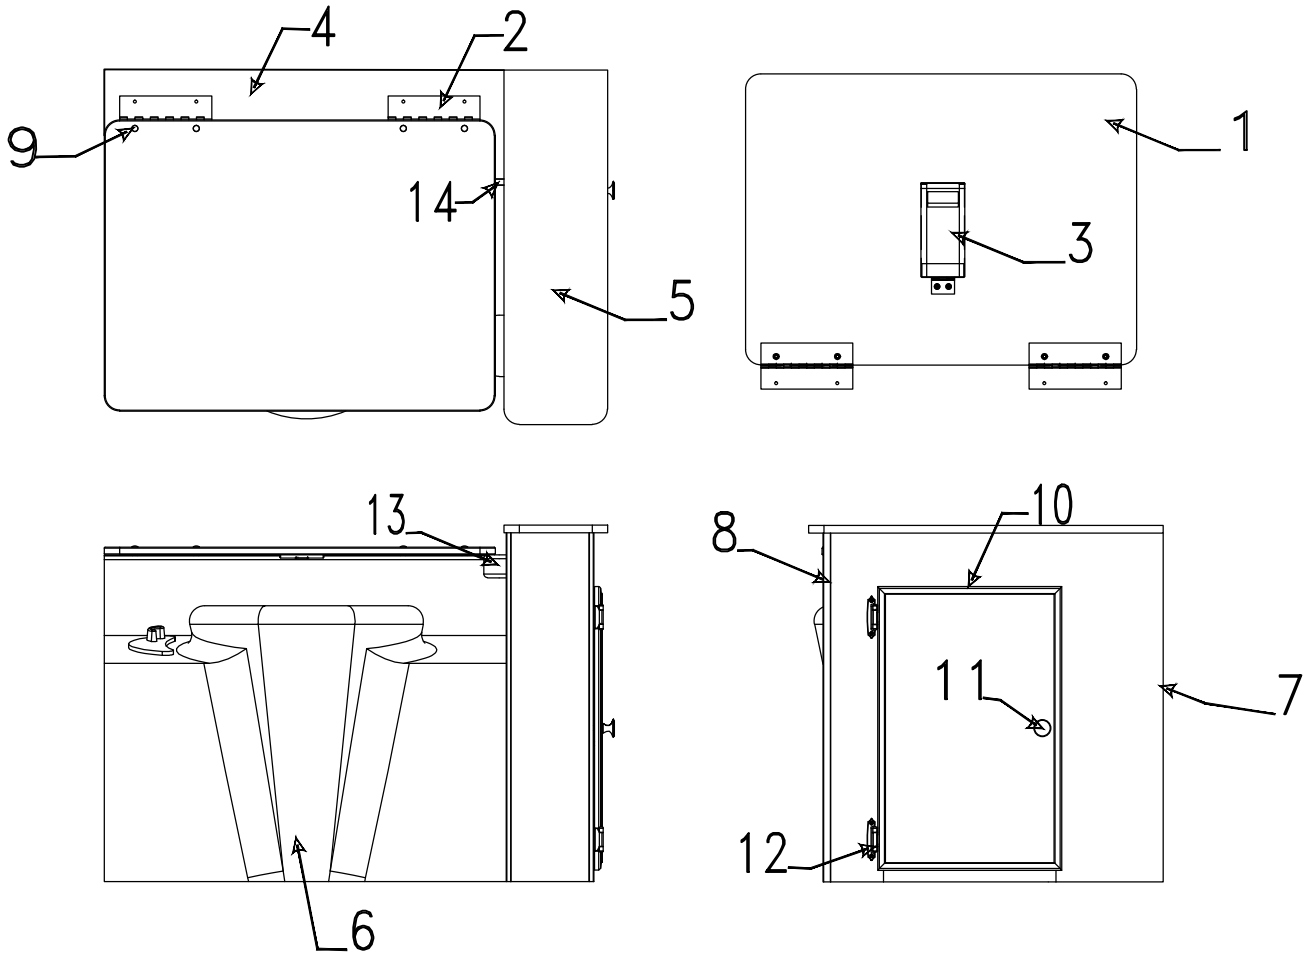

Cassette Potty - Warranty & Repair Parts Call:
Theftord - Phone # 1-800/354-4135

Potty Cabinet - 4435 Saratoga			
FR	Code	Part #	Description
0.25	1	4767C0511	potti lid
0.3		4060450008P	t-molding (12' pc)
	2	4758B9781	lid hinge x2
	3	4755C6911	potti lid prop assy
	4	4750F3891	filler
0.25	5	4758C3931	cabinet top
0.75	6	4746D2461	elec flush cassette potty
0.4	7	4751F9961	cabinet side
	8	4060115605P	5/32" f-channel 48" pc
	9	4744D4601	5/8" headed rivet m25
	10	4758B3061	door panel 12" X 18 1/2"
0.1	11	4748C3951	door pul w\screws
0.1	12	4762-4878	hinge
	13	4754B0901	galley rest
	14	4060095603P	3/8" u- channel 48" pc