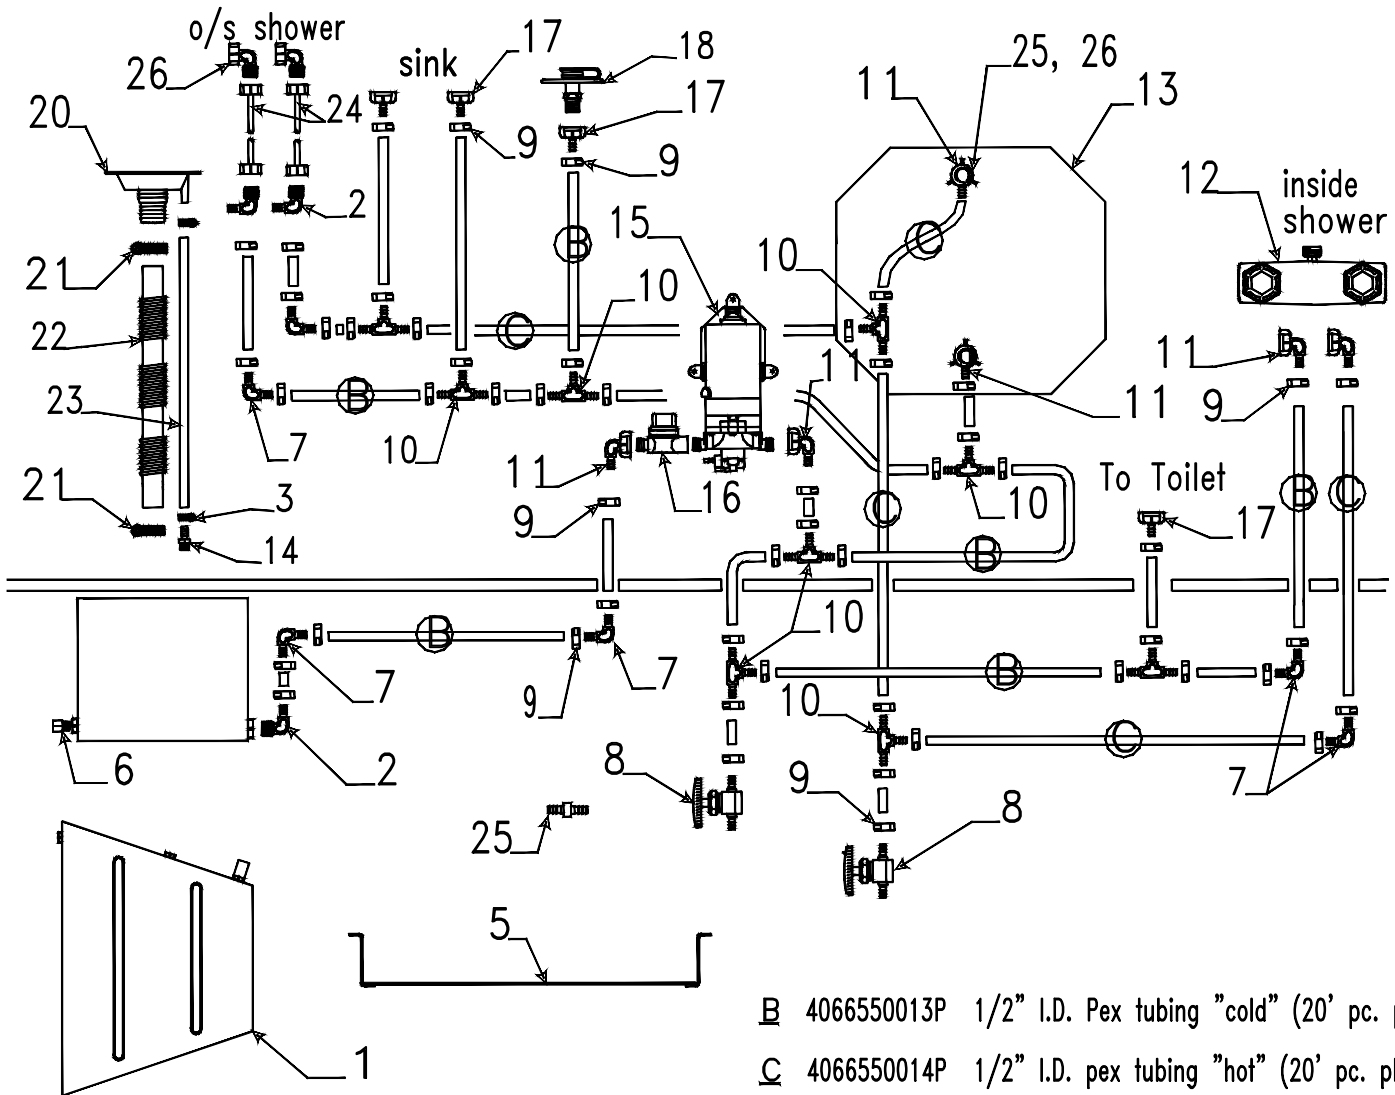

1. B 4066550013P 1/2" I.D. Pex tubing "cold" (20' pc. pkg.)
   C 4066550014P 1/2" I.D. pex tubing "hot" (20' pc. pkg.)
   4066550014P 1/2" I.D. High pressure hose (sold/foot)

Water System & Related Parts							
Flat Rate	Code	Part #	Description	FR	Code	Part #	Description
1.50	1	4768A29961	water tank 4431, 4433, 4415	0.15	14	4732B4561	hose adapter
0.25	2	4769-0648	1/2" barb x 1/2" mpt elbow	0.50	15	4741F5571	electric water pump
	3	4731-3058	adjustable hose clamp 3/8"	0.25	16	4747A8311	water filter
0.25	4	4767-1401	3 way MPT shut off valve	0.20	17	4769-0588	1/2" straight swivel adapter
0.20	5	4758-5381	tank hanger x2 (all)	0.30	18	4732F1521	city fill
0.15	6	1218-7001	tank plug	0.15	19	4769-0638	1/2" b x 1/2" mpt adapter
0.25	7	4769-0618	1/2" x 1/2" barbed elbow	0.30	20	4731D1711	fill spout
0.20	8	4769-0598	1/2" barbed line drain		21	4715-4501	adjustable hose clamp
0.25	9	4765-2351	1/2" ss clamp m100	0.35	22	4731H1081	water fill hose (3' pc.)
0.25	10	4769-0608	1/2" barbed tee	0.20	23	4060050003F	1/2" h.p. hose (sold/ft.)
0.25	11	4769-0628	1/2" b x 1/2" fpt elbow w/nut	0.15	24	4769-1291	60" water line assy.
0.50	12	4741B2071	shower diverter	0.25	25	4755A4828	1/2"x1/2" insert coupler
*	13	4765A1181	**DSI water heater #5032E	0.25	26	4769-1318	swivel elbow

* Warranted By Vendor

** Note: Model # must be verified before ordering this item