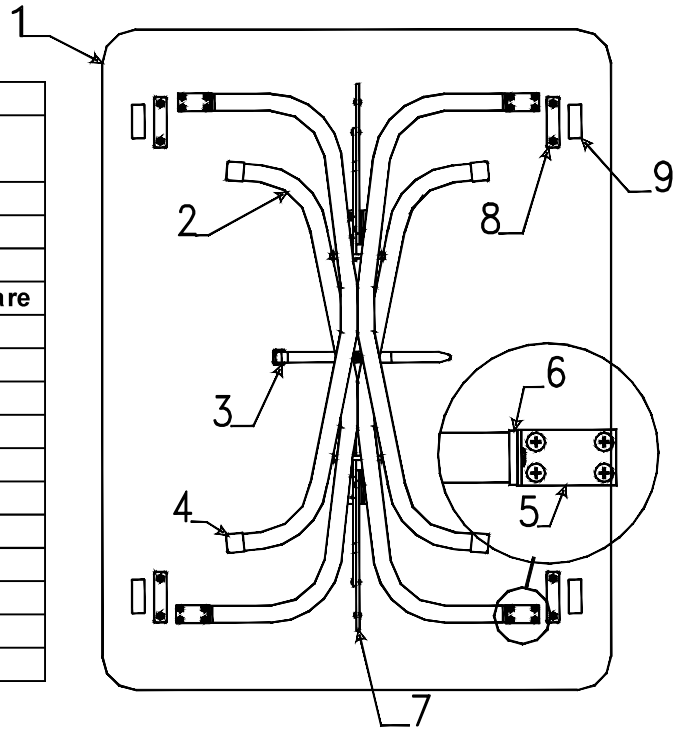

Dinette Table Assembly Components			
Flat Rate	Code	Part #	Description
0.50	1	4759B4361	table top 39" x 30" 4433, 35
0.50		4773-2811	table top 48" x 30" 4449 Avalon
0.50	2	4745K5271	table leg package
Note: pkg. includes 2 legs & required mounting hardware			
0.10	3	4751A9711	strap & screw pkg.
	4	4752-0551	white plastic cap m2
0.15	5	4720H1211	table leg mounting brace m2
		1103E1018	5/8" wood screw
0.10	6	4752A0561	table leg insert cap m2
		4747-2558	expansion rivet m25
0.25	7	4744-6971	lock brace assy. x2
		1103E1018	5/8" wood screw
0.15	8	4756-8741	table top plastic spacer m4
		1103B08148	7/8" screw (x2 per spacer)
0.05	9	4724D2631	velcro fastener m4

4773C7791 Step Assy			
Step Components			
FR	Code	Part #	Description
	1	1203C8751	rivet
	2	4773-4561	flex tread
	3	4773-4731	brass barrel nut
	4	4773A4551	wear plate
	5	4773C4671	wear plate