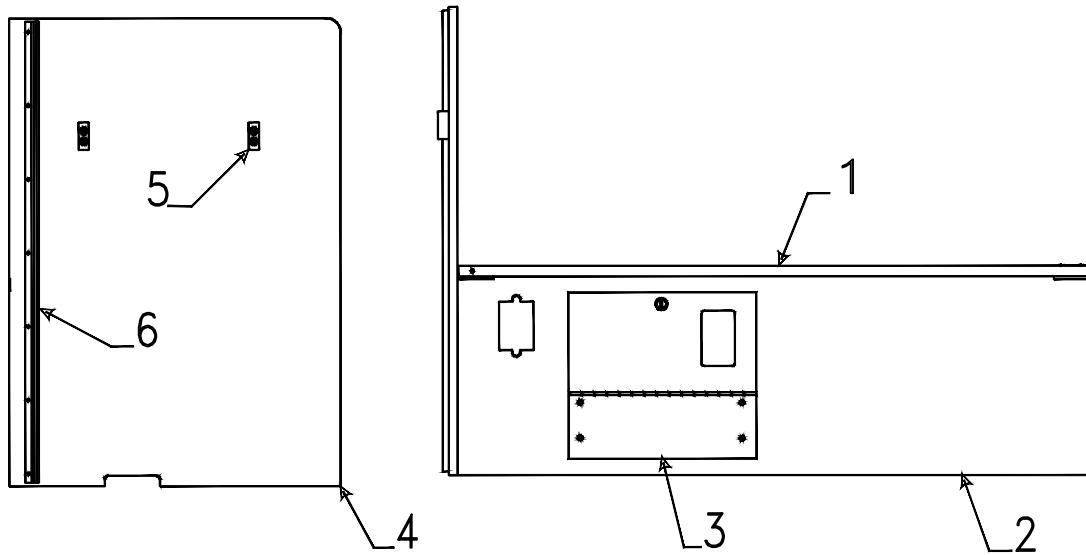

Roadside Front/Rear Bench - 4433, 4435

FR	Code	Part #	Description	FR	Code	Part #	Description
0.25	1	4772C6861	rsf seat frame assy. 4433	0.75	4	4772B8411	bench end 4433
0.25		4773-7111	rsr seat frame assy. 4435	0.75		4773A3581	bench end 4435 Saratoga
0.50	2	6010415696P	wood grain panel 48" x 48"	0.30		4060400093P	t-molding (12' pc. pkg.)
0.20		4773-3611	bench front 4435 Saratoga	0.50	5	4755B8201	nylon block
1.00	3	4772B2441	converter 35 amp 4433	0.50	6	4772-8471	vertical seal extrusion
				0.25		4064700589P	sweep seal (8' pc. pkg.)