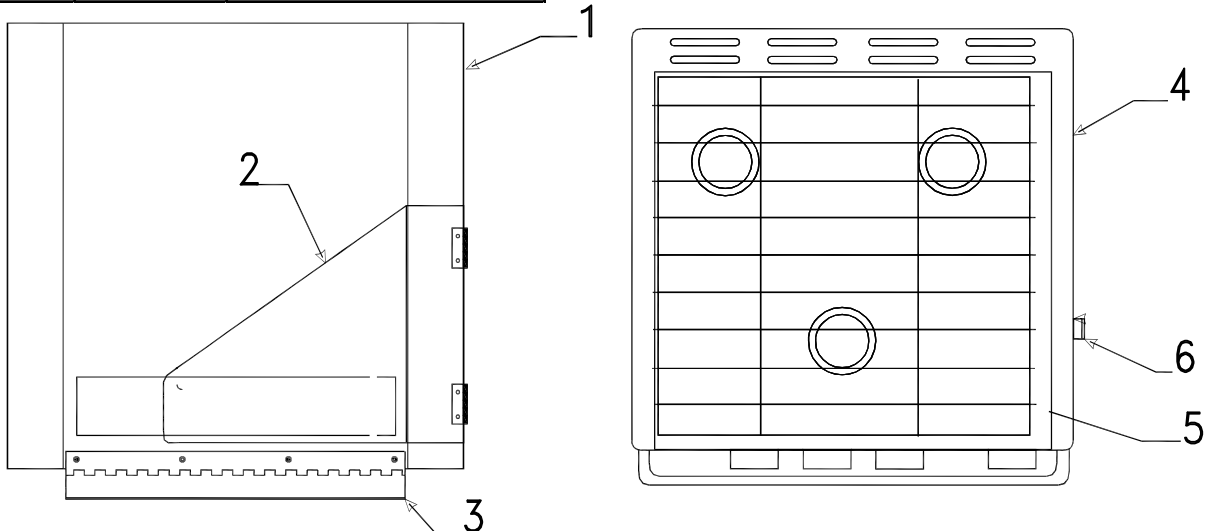

Note: Must purchase 1 1/4" black drain pipe locally

Galley Drain Components			
FR	Code	Part #	Description
0.40	1	4765A3661	dual sink drain
0.40	2	4752-3621	p-trap w/union joint
0.75	3	4757C7201	drain assy. - Niagara
0.75		4773B3841	drain assy. - Saratoga
0.75		4773C6841	drain assy. - Avalon
0.40	4	4765-3651	trap adapter
0.40	4A	4757-9131	rubber washer
0.40	5	4765-3531	vent
0.40	6	4765-3591	90 elbow
	7	4757X9301	baffled tee
	8	4765-3561	45 elbow

Oven/Range Components			
Flat Rate	Code	Part #	Description
0.30	1	4772B5701	oven/range cover assy.
0.15	2	4773-4681	stove fin x1
0.25		4741A4401	stove fin hinge x2
		4734J1861	rivet "black" m25
	3	4772A3971	cover hinge
0.10	4	4716A2911	3 br. range/oven cook top
0.05	5	4716-2901	3 br. range/oven grate
0.15	6	4716A2641	stove fin stay brkt. m2