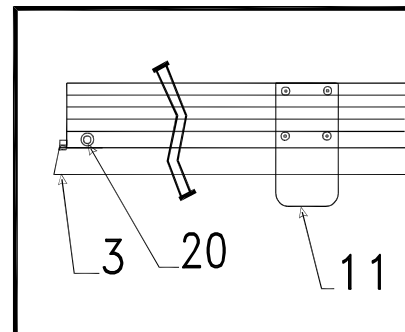

- 4333, 4349 - 4772A5321 Front Bed Assy. "Complete"
- 4333, 4349 - 4772A5311 Rear Bed Assy. "Complete"
- 4335 Saratoga - 4773-7551 Front Bed Assy. "Complete"
- 4335 Saratoga - 4773-7471 Rear Bed Assy. "Complete"

Flat Rate .75 Bed assy. replacement

- .50 First Bed Extension
- .25 Second Bed Extension

Front/Rear Bed Assy. Components			
Flat Rate	Code	Part #	Description
*	1	4716U4031	bed extension (x2 per bed)
0.25	2	4772A2091	tent bow/leg package
0.25	3	4060300339P	vinyl bed seal (8' pc. pkg.)
0.15	4	4720K5631	bed bow bracket m2
0.05		4757-9241	1 1/2" plastic fender washer m4
		1203C8721	steel rivet m25 (affix bow to brkt.)
		1016B10148	machine screw x2 per brkt.
		1201B6958	wiznut x2 per brkt.
0.2	5	4773-5311	rear bed leg assy. x2 (all except 4235)
0.2		4758B0411	rear bed leg assy. x2 (4235 only)
0.2		4773-5321	front bed leg assy. x2 (all models)
0.15	6	4757-4331	bed leg clip
		1203-8831	rivet m25 (rivet clip to bed)
0.15	7	4720E4021	lashing hook m6
		1203-8741	rivet m25 (rivet hook to bed)
0.25	8	4772-9451	slotted support plate 7 1/2"
0.2		4714-4521	mounting screws (pkg. x3)
	9	1203C8721	rivet m25
0.2	10	1034B16128	flat head screw
		1201B6378	lock nut
0.25	11	4772D1131	kill switch plate
0.2		4746C0971	kill switch m4
0.5	12	4758A8301	bed end retainer track & rivets
0.2	13	4755A2591	bed brkt. w/hardware x4
	14	4739-2298	lock nut
0.5	15	4754-8101	bed roller, nut, bolt, & washer pkg.
	16	1202B2908	washer
0.15	17	4754-8631	bed slide end cap
0.15	18	4754-4821	bed slide wedge
0.2	19	4758-9481	pull-out handle strap & rivets
		4758-8001	rivet "black" m25
0.05	20	4730A3548	snap stud w/screw