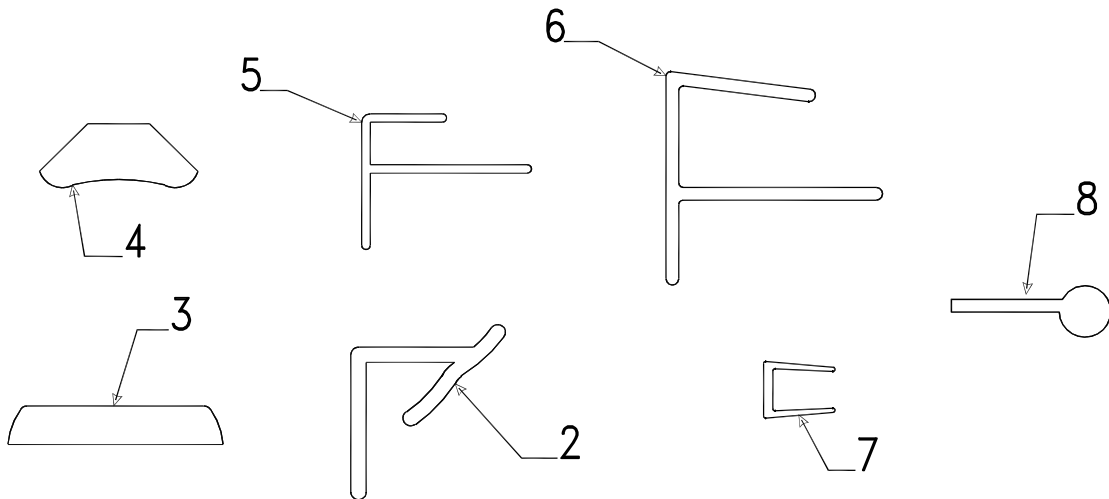

* Prior Authorization Needed

Paneling & Trim (Must Cut To Size)			
Flat Rate	Code	Part #	Description
*	1	6010415696P	woodgrain panel (summit ash) 48" x 48"
*		6009435020P	ceiling panel (adobe white) 4' x 8' sheet
*	2	4060400379P	plastic corner divider (summit ash) 48" pc.
*	3	4066500069P	wood batten strip (summit ash) 48" pc.
*	4	4060475011P	wood inside corner (summit ash) 48" pc.
*	5	4060115605P	5/32" F-channel woodgrain 48" (summit ash)
*	6	4060137505P	3/8" F-channel woodgrain 48" (summit ash)
	7	4060015604P	5/32" U-channel 48" (summit ash)
		4060095603P	3/8" U-channel 48" (summit ash)
	8	4060000031P	sponge gimp 3/16" (21' pc. pkg.) Brown
	9	4350500005P	1" wood grain tape (summit ash) 150' roll