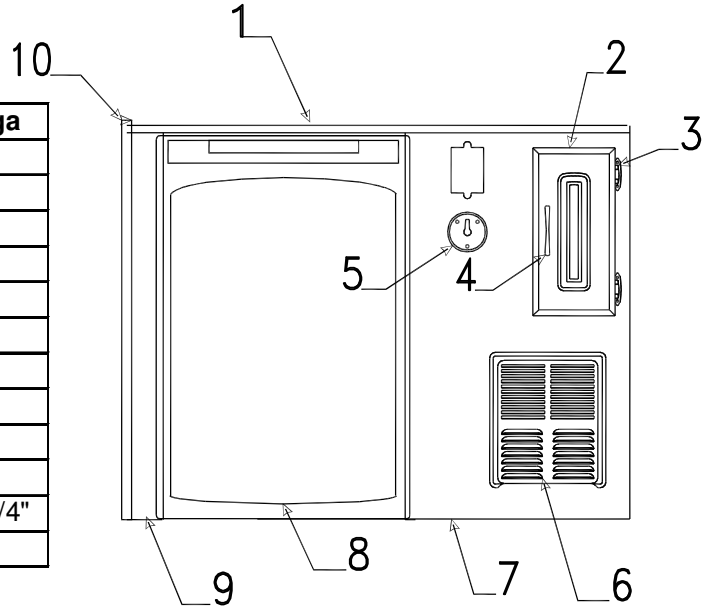

CSF Flip-up Table/Cabinet Components - 4349 Avalon			
FR	Code	Part #	Description
0.50	1	4773-2481	cabinet top
0.50	2	4773-2451	flip-up table top 28 1/2" x 18 1/4"
0.50	3	4713-5271	table leg package (single)
Note: pkg. includes 1 leg & required mounting hardware			
0.15	4	4773-2541	leg mounting brkt. assy.
0.10	5	4752-0551	plastic end cap m2
0.10	6	4751A9711	strap & screw pkg.
0.25	7	4744-6971	leg lock brace assy.
0.15	8	4772B8841	hat bracket
0.15		4733-6391	latch & strike pkg.
0.25	9	4773-2491	cabinet side x2
0.15	10	4773-2501	table cabinet support
0.15	11	4773-2531	hinge
		4755-3931	screw x8

Flat Roadside Front Reefer Cabinet - 4335 Saratoga			
Rate	Code	Part #	Description
1.00	1	4773-3571	cabinet top
0.15	2	4773-9131	door panel 7" x 14 1/4"
0.10	3	4762-4878	hinge
0.10	4	4748C3951	door pull
0.25	5	4757A4871	coax out-let
0.10	6	4743-3551	furnace grill
0.20	7	4773-3551	cabinet front rt.
0.75	8	4773-139	refrigerator 4.2 cu. ft.
0.50		6010415696P	reefer door insert panel
0.20	9	6019637596P	cabinet front lt. 1 5/8"x32 3/4"
0.75	10	4773A3581	cabinet gazoodi