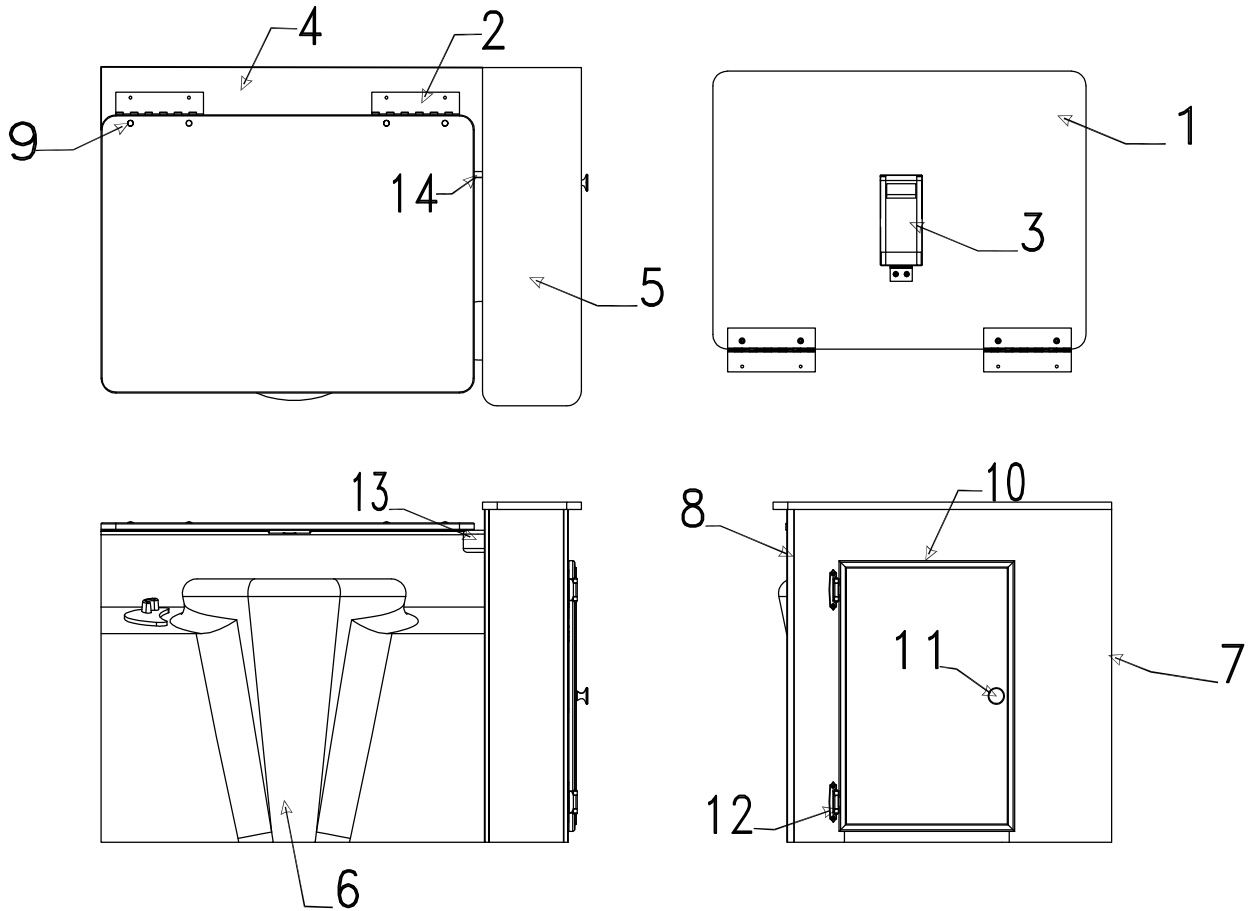

Cassette Potty - Warranty & Repair Parts Call:
Thetford - Phone # 1-800/354-4135

Potty Cabinet - 4335 Saratoga			
FR	Code	Part #	Description
0.25	1	4767C0511	potti lid
0.3		4060450008P	t-molding (12' pc)
	2	4758B9781	lid hinge x2
	3	4755C6911	potti lid prop assy
	4	4750F3891	filler
0.25	5	4758C3931	cabinet top
0.75	6	4746D2461	elec flush cassette potty
0.4	7	4751F9961	cabinet side
	8	4060115605P	5/32" f-channel 48" pc
	9	4744D4601	5/8" headed rivet m25
	10	4758B3061	door panel 12" X 18 1/2"
0.1	11	4748C3951	door pul w\screws
0.1	12	4762-4878	hinge
	13	4754B0901	galley rest
	14	4060095603P	3/8" u- channel 48" pc