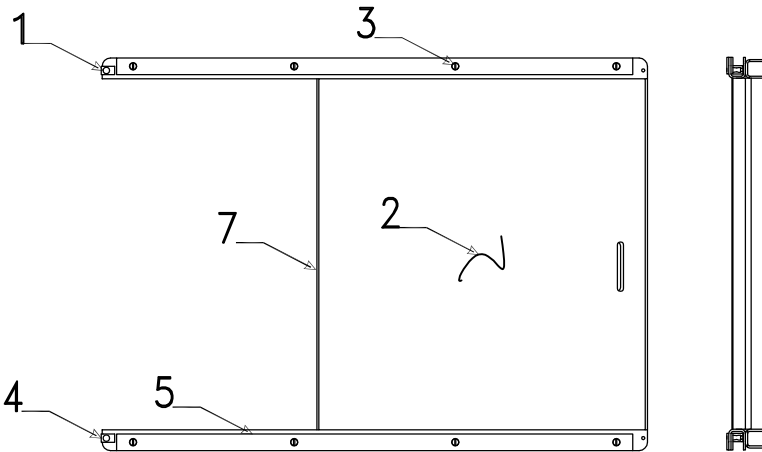

Dinette Table Assembly Components			
Flat Rate	Code	Part #	Description
0.50	1	4759B4361	table top 39" x 30" 4333, 35
0.50		4773-2811	table top 48" x 30" 4349 Avalon
0.50	2	4745K5271	table leg package
Note: pkg. includes 2 legs & required mounting hardware			
0.10	3	4751A9711	strap & screw pkg.
	4	4752-0551	white plastic cap m2
0.15	5	4720H1211	table leg mounting brace m2
		1103E1018	5/8" wood screw
0.10	6	4752A0561	table leg insert cap m2
		4747-2558	expansion rivet m25
0.25	7	4744-6971	lock brace assy. x2
		1103E1018	5/8" wood screw
0.15	8	4756-8741	table top plastic spacer m4
		1103B08148	7/8" screw (x2 per spacer)
0.05	9	4724D2631	velcro fastener m4

4773C7791 Step Assy			
Step Components			
FR	Code	Part #	Description
	1	1203C8751	rivet
	2	4773-4561	flex tread
	3	4773-4731	brass barrel nut
	4	4773A4551	wear plate
	5	4773C4671	wear plate