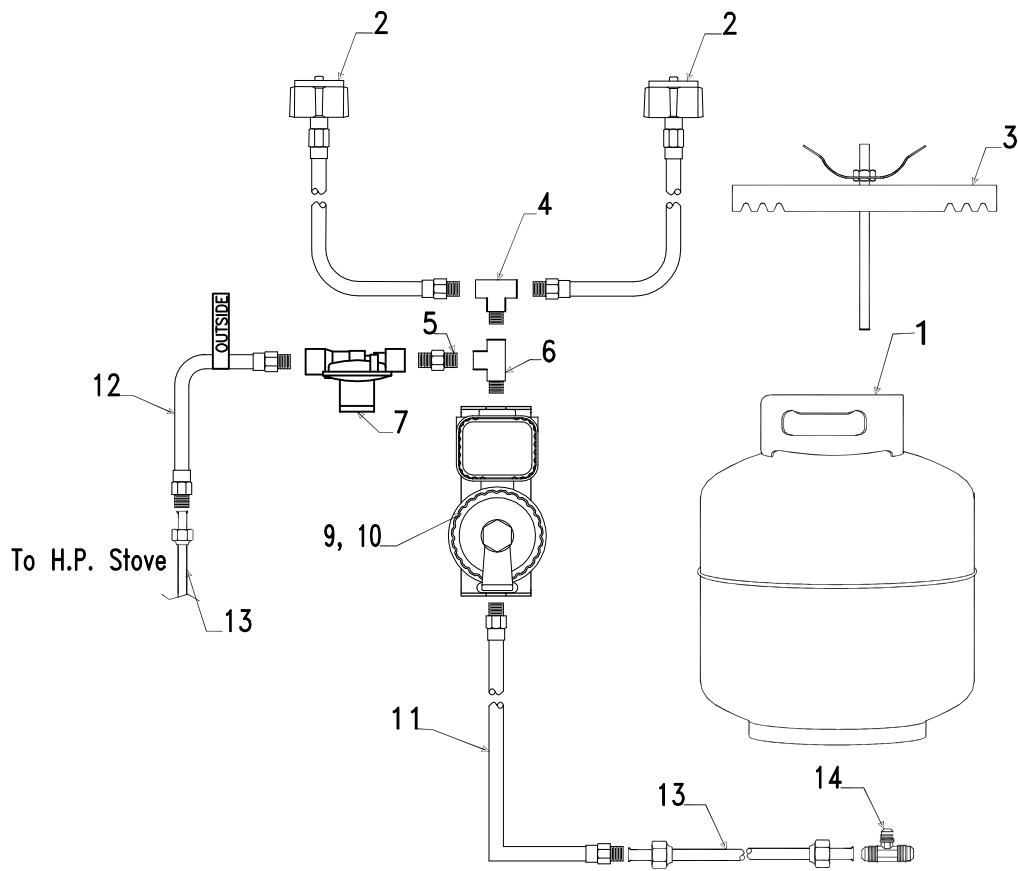

** Serial Number Of Gas Bottle Must Be Supplied When Submitting Warranty

Gas System & Related Parts			
Flat Rate	Code	Part #	Description
.15 **	1	4720J5928	gas bottle x2
0.05		4702-5061	vinyl bottle cover
0.45	2	4761-1921	gas hose w/acme nut
	3	4772B9521	gas bottle hold down brkt. assy.
0.50	4	4767-9631	1/4" female inverted tee
0.45	5	4755-0661	1/4" gas hose assy.
0.50	6	4739-6998	street tee
0.45	7	4742B8041	h.p. regulator
0.30	8		
0.45	9	4755A0401	regulator "low pressure"
0.05	10	4734D3781	regulator cover "plastic"
0.45	11	4737-8871	gas hose
0.45	12	4742-8081	h.p. gas hose
0.25	13	1/2" or 3/8"	copper gas line purchase locally
0.50	14	4769-1131	brass tee 1/2" x 1/2" x 3/8"
0.15		1215-1781	brass tee 1/2" x 3/8" x 3/8"

Outside H.P. Stove Hookup Components			
Flat Rate	Code	Part #	Description
0.50	1	3/8" copper	gas line purchase locally
0.15		1215-2418	3/8" flare nut
0.40	2	4742-8061	female coupling
	3	1202B1068	washer x2
0.40	4	4739-6978	cylinder adapter
0.40	5	4742-8071	brass cap & strap
	6	4757-8631	washer