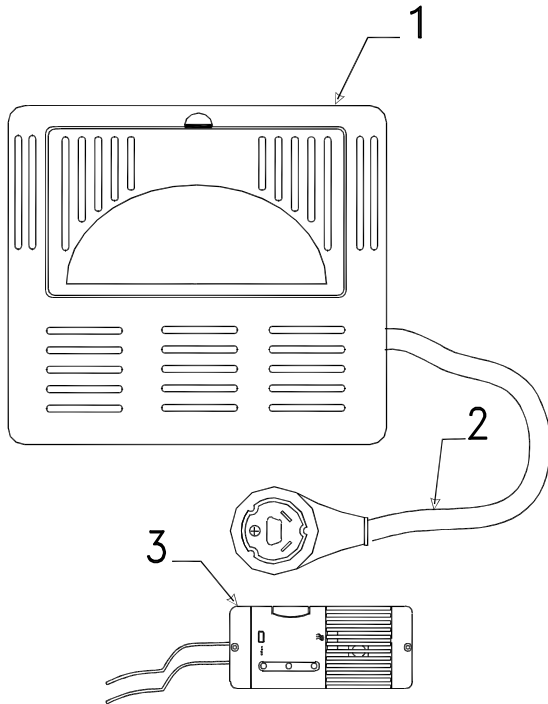

WORLD FRIENDSHIP CO., LTD
Warranty: 800-900-2468

Rate	Code	Part #	Description
1.00	1	4772B2441	converter 35 amp WFCO
0.30		4713A0751	converter cover w/door "black"
0.30		4757-3401	15/20 amp double breaker
0.30		4768-1521	30/15 amp double breaker
0.30		4763-1951	20 amp single breaker
0.60	2	4744-3101	power cord 32 ft.
0.25	3	4753B9171	lp gas detector
0.35	4	4701-1061	15 amp GFI receptacle (black)
0.20	5	4701-1071	20 amp receptacle (black)
0.20	6	4765-4041	15 amp receptacle (white)
0.20		4746-8971	15 amp receptacle (white)
0.20		4701-1081	15 amp receptacle (white)
0.20		4773-0981	20 amp receptacle single
		4752-1701	receptacle box
0.40		4746A3851	receptacle box
0.50	7	4752A8461	thermostat
0.20	8	4756B8811	plastic base & bracket

Drawer Assy. Component Parts			
Flat Rate	Code	Part #	Description
0.1	1	4748C3951	door pull w/screws
0.15	2	4767-3601	chrome thumb turn lock
0.15	3	4757B8891	17" metal drawer guide track
0.15		4773-4271	31" metal drawer guide track (31" track loc. inside glide-out bench area)
0.25	4	4772-2011	20" pvc i-beam drawer guide
0.1	5	4757-8911	drawer roller m2