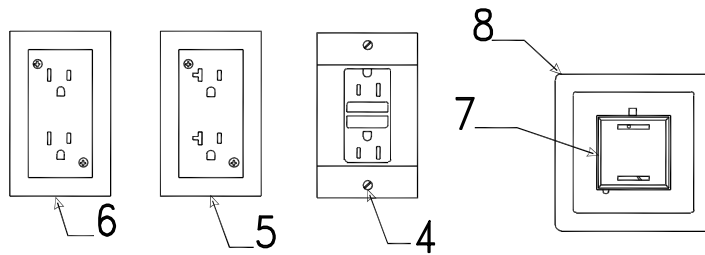

WORLD FRIENDSHIP CO., LTD
Warranty: 800-900-2468

Rate	Code	Part #	Description
1.00	1	4772B2441	converter 35 amp WFCO
0.30		4713A0751	converter cover w/door "black"
0.30		4757-3401	15/20 amp double breaker
0.30		4768-1521	30/15 amp double breaker
0.30		4763-1951	20 amp single breaker
0.60	2	4744-3101	power cord 32 ft.
0.25	3	4753B9171	lp gas detector
0.35	4	4701-1061	15 amp GFI receptacle (black)
0.20	5	4701-1071	20 amp receptacle (black)
0.20	6	4765-4041	15 amp receptacle (white)
0.20		4746-8971	15 amp receptacle (white)
0.20		4701-1081	15 amp receptacle (white)
0.20		4773-0981	20 amp receptacle single
		4752-1701	receptacle box
0.40		4746A3851	receptacle box
0.50	7	4752A8461	thermostat
0.20	8	4756B8811	plastic base & bracket

Drawer Assy. Component Parts			
Flat Rate	Code	Part #	Description
0.1	1	4748C3951	door pull w/screws
0.15	2	4767-3601	chrome thumb turn lock
0.15	3	4757B8891	17" metal drawer guide track
0.15		4773-4271	31" metal drawer guide track (31" track loc. inside glide-out bench area)
0.25	4	4772-2011	20" pvc i-beam drawer guide
0.1	5	4757-8911	drawer roller m2