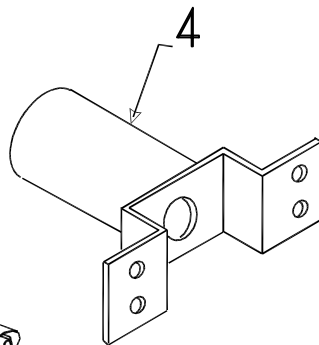

Power Lift Components			
Flat Rate	Code	Part #	Description
0.25	1	4768A0681	current limiter
1.50	2	4767C6461	power head motor
	3		
1.50	4	4768-0671	mounting weldment
0.05	5	4768A0691	hand controller