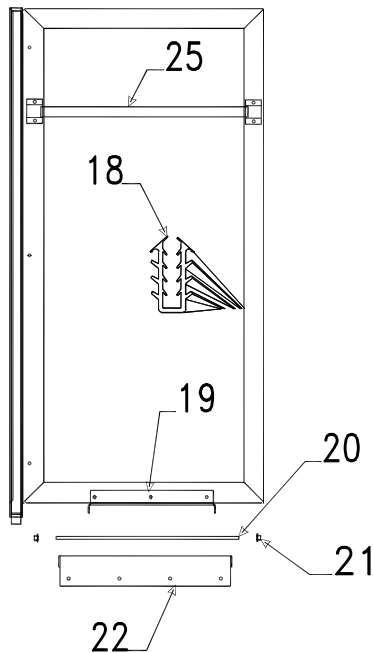

Shower Stall - Niagara, Avalon			
FR	Code	Part #	Description
0.10	1	4772G6131	shower door
		4772-9101	vinyl end protector x2
0.15	2	4772C4311	shower door stay brkt.
0.40	3	4772A9001	mirror
0.40	3A	4772-4331	universal fiberglass panel
0.40		4772A8871	5/32" wood panel 18 3/8 x 57 5/8"
0.15	4	4742-9671	latch assy.
0.15	5	4758C8231	hinge
		4733N0601	rivet m25
	6	4351400005F	grey velcro loop (sold/yd.)
0.10	7	4772B6641	shower door strap assy. x2
0.25	8	4772F6921	rt. shower wall assy.
	9	4351400012F	gray velcro hook (sold/yd.)
0.15	10	4772-4261	latch & strike
0.10	11	4772D8511	shower wall cap lt.
0.10	12	4772C8501	shower wall cap rt.
0.10	13	4772E3161	threshold cap
1.50	14	4772C8521	shower wall gazoodi
2.00	15	4772C8481	shower wall threshold
0.15	16	4800A3911	speaker/grill
0.25	17	4772F6911	lt. shower wall assy.
	18	4060000086F	rubber seal (sold/ft.)
0.20	19	4772C4441	wall pivot brkt.
0.10	20	4772-4541	pivot rod & pal nuts
	21	1201B7071	pal nut m6
0.20	22	4772-4531	shower wall pivot brkt. x2
0.50	23	4772B8541	shower cabinet top
0.40	24	4772D6971	speaker cabinet. assy.
0.25		4773C0391	top carpet
0.15	25	4765B1211	towel bar
0.20	26	4733C4981	rocker switch