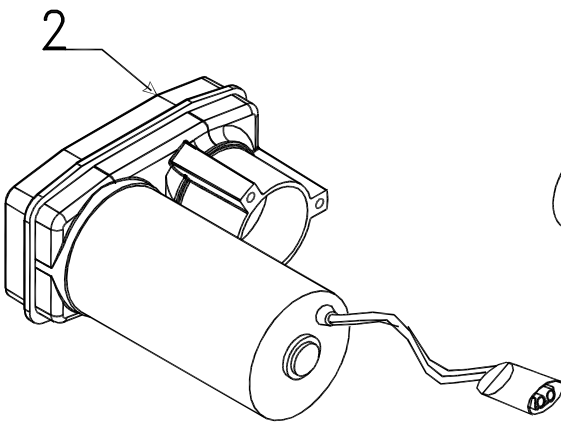

Power Lift Components			
Flat Rate	Code	Part #	Description
0.25	1	4768A0681	current limiter
1.50	2	4767C6461	power head motor
	3		
1.50	4	4768-0671	mounting weldment
0.05	5	4768A0691	hand controller