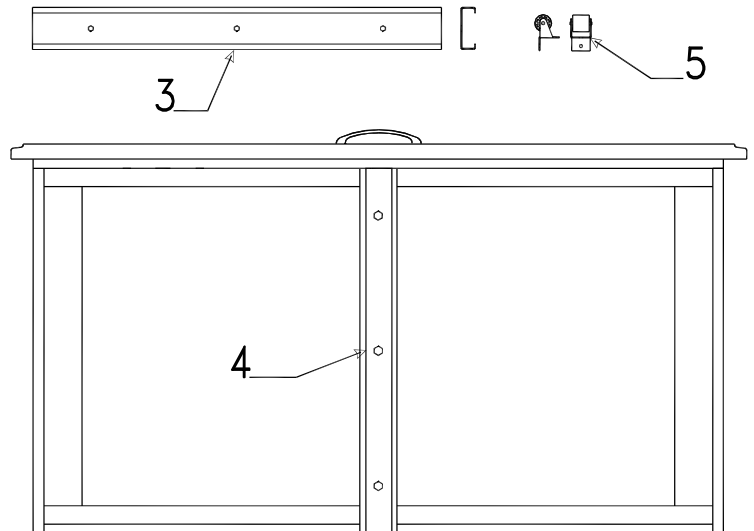

WORLD FRIENDSHIP CO., LTD
Warranty: 800-900-2468

Rate	Code	Part #	Description
1.00	1	4772B2441	converter 35 amp WFCO
0.30		4713A0751	converter cover w/door "black"
0.30		4757-3401	15/20 amp double breaker
0.30		4768-1521	30/15 amp double breaker
0.30		4763-1951	20 amp single breaker
0.60	2	4744-3101	power cord 32 ft.
0.25	3	4753B9171	lp gas detector
0.35	4	4701-1061	15 amp GFI receptacle (black)
0.20	5	4701-1071	20 amp receptacle (black)
0.20	6	4765-4041	15 amp receptacle (white)
0.20		4746-8971	15 amp receptacle (white)
0.20		4701-1081	15 amp receptacle (white)
0.20		4773-0981	20 amp receptacle single
		4752-1701	receptacle box
0.40		4746A3851	receptacle box
0.50	7	4752A8461	thermostat
0.20	8	4756B8811	plastic base & bracket

Drawer Assy. Component Parts			
Flat Rate	Code	Part #	Description
0.1	1	4748C3951	door pull w/screws
0.15	2	4767-3601	chrome thumb turn lock
0.15	3	4757B8891	17" metal drawer guide track
0.15		4773-4271	31" metal drawer guide track (31" track loc. inside glide-out bench area)
0.25	4	4772-2011	20" pvc i-beam drawer guide
0.1	5	4757-8911	drawer roller m2