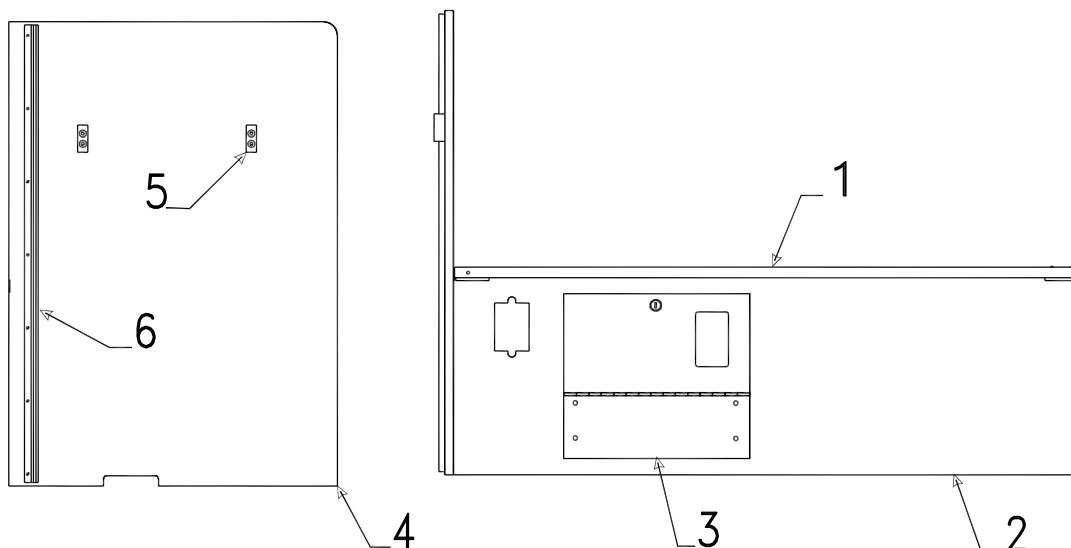

Roadside Front/Rear Bench - 4333, 4335

FR	Code	Part #	Description	FR	Code	Part #	Description
0.25	1	4772C6861	rsf seat frame assy. 4333	0.75	4	4772B8411	bench end 4333
0.25		4773-7111	rsr seat frame assy. 4335	0.75		4773A3581	bench end 4235 Saratoga
0.50	2	6010415696P	wood grain panel 48" x 48"	0.30		4060400093P	t-molding (12' pc. pkg.)
0.20		4773-3611	bench front 4335 Saratoga	0.50	5	4755B8201	nylon block
1.00	3	4772B2441	converter 35 amp 4333	0.50	6	4772-8471	vertical seal extrusion
				0.25		4064700589P	sweep seal (8' pc. pkg.)