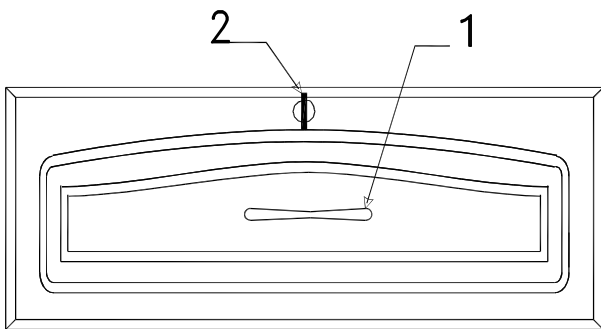

WORLD FRIENDSHIP CO., LTD
Warranty: 800-900-2468

Rate	Code	Part #	Description
1.00	1	4772B2441	converter 35 amp WFCO
0.30		4713A0751	converter cover w/door "black"
0.30		4757-3401	15/20 amp double breaker
0.30		4768-1521	30/15 amp double breaker
0.30		4763-1951	20 amp single breaker
0.60	2	4744-3101	power cord 32 ft.
0.25	3	4753B9171	lp gas detector
0.35	4	4701-1061	15 amp GFI receptacle (black)
0.20	5	4701-1071	20 amp receptacle (black)
0.20	6	4765-4041	15 amp receptacle (white)
0.20		4746-8971	15 amp receptacle (white)
0.20		4701-1081	15 amp receptacle (white)
0.20		4773-0981	20 amp receptacle single
		4752-1701	receptacle box
0.40		4746A3851	receptacle box
0.50	7	4752A8461	thermostat
0.20	8	4756B8811	plastic base & bracket

Drawer Assy. Component Parts			
Flat Rate	Code	Part #	Description
0.1	1	4748C3951	door pull w/screws
0.15	2	4767-3601	chrome thumb turn lock
0.15	3	4757B8891	17" metal drawer guide track
0.15		4773-4271	31" metal drawer guide track (31" track loc. inside glide-out bench area)
0.25	4	4772-2011	20" pvc i-beam drawer guide
0.1	5	4757-8911	drawer roller m2