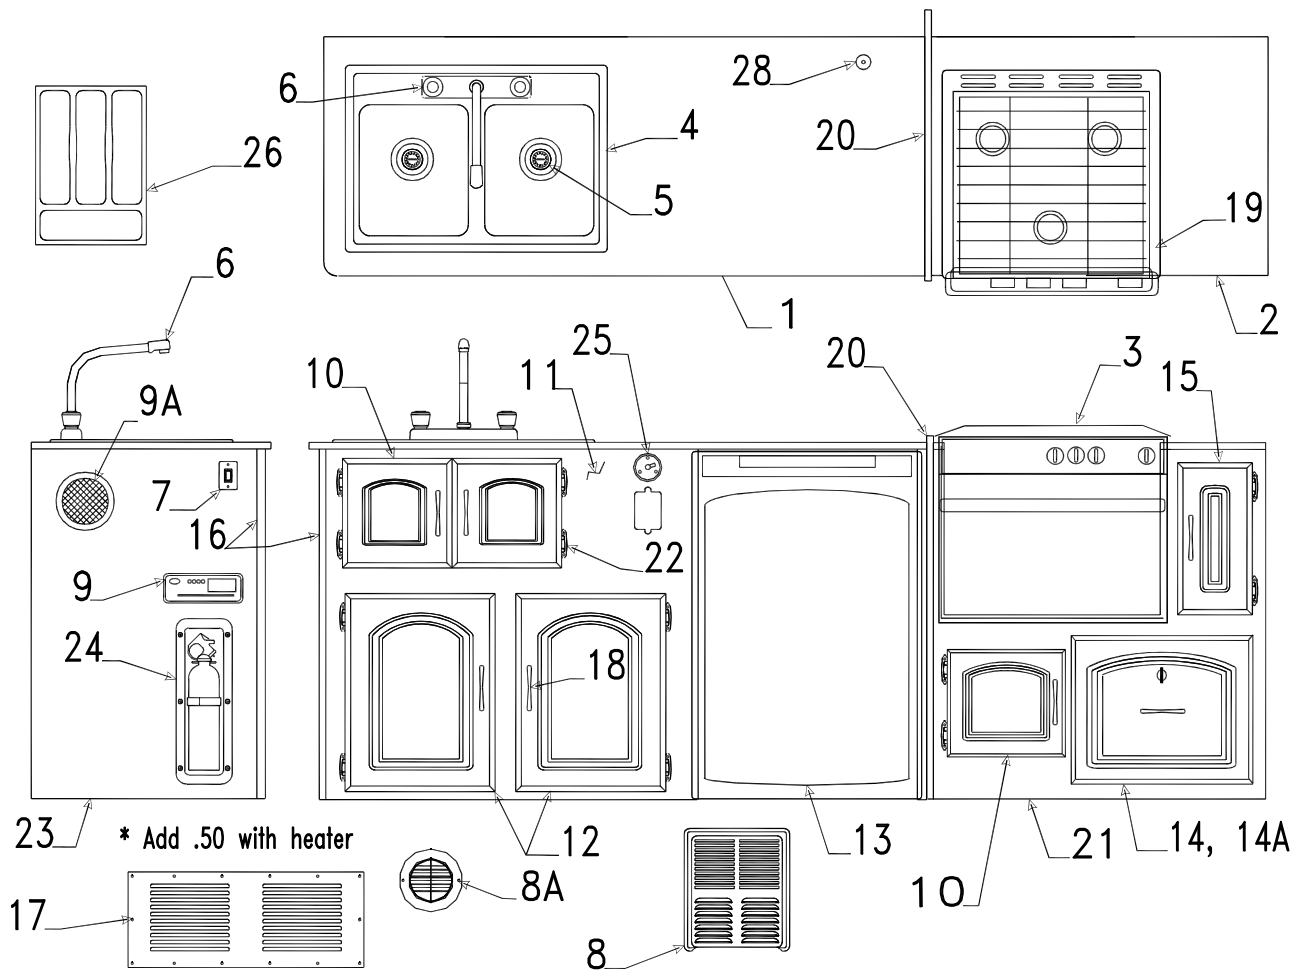

Typical Galley Components 4333, 4335, 4349

FR	Code	Part #	Description	FR	Code	Part #	Description
1.00	1	4772E8291	galley top (sink) 4333		13	4773A139	refrigerator 4.2 cu. ft.
1.00		4773B3881	galley top (sink/oven) 4335	0.15	14	4772D19961	drw. frt. pnl. 14 3/4" x 18
1.00		4773B2951	galley top (sink) 4349	0.10		4772F5811	drawer assy.
1.00	2	4772H8241	galley top (oven) 4333	0.15	15	4773-9131	door panel 14 1/4" x 7"
1.00		4773C2821	galley top (oven) 4349	0.65	16	4060137505P	3/8" f-channel 48" pc.
0.30	3	4772C5701	oven/range cover assy.	0.20	17	4773-3041	return air vent - 4349
0.80	4	4768-1851	dual bowl sink (all except 4335)	0.10	18	4762-4878	door pull
0.80		4768-1831	single bowl sink - 4335 only	0.05	19	4716-2901	3 br. range/oven grate
0.25	5	4730E3151	crumb cup & basket	0.10		4716A2911	3 br. range/oven cook top
0.05		4714C0661	crumb cup	0.50	20	4772F0561	galley gazoodi 4333
1.00	6	4765C1941	faucet (all except 4335)	0.50		4773C2831	galley gazoodi 4349
1.00		4745E2741	faucet - 4335 only	0.20	21	4772D8231	galley front rt. 4333
0.20	7	4733C4981	rocker switch	0.20		4773B3741	galley front rt. 4335
0.10	8	4743-3551	furnace grill 4333	0.20		4773A2851	galley front rt. 4349
0.15	8A	4800-0601	round heater vent 4349	0.10	22	4762-4878	hinge
0.50	9	4765D1121	cd radio	0.75	23	4773-2941	galley side 4349 Avalon
0.50		4765A1141	wire antenna w/plug	0.75		4772C8281	galley side 4333 Niagara
0.15	9A	4765-1131	speaker	0.75		4773-3781	galley side 4335 Saratoga
0.15		4733-6391	latch & strike pkg.	0.15	24	4701-1321	recessed mount
0.15	10	4758B4041	door panel 9 1/8" x 12"			4738-3088	screw x6
*1.00	11	4773A2931	galley front lt. 4349	0.10		4737A5558	fire extinguisher
*1.00		4772F8271	galley front lt. 4333	0.05		4716-1191	fire extinguisher strap m2
1.00		4773A3731	galley front lt. 4335	0.25	25	4757A4871	coax out-let
0.15	12	4758B3061	door panel 12"x 18 1/2" 4333	0.05	26	4755-4481	cutlery tray (plastic)
0.15		4758B3111	door panel 16" x 12 1/4" - 4349				
0.15		4759C9221	door panel 15 1/4" x 18 1/2" - 4335