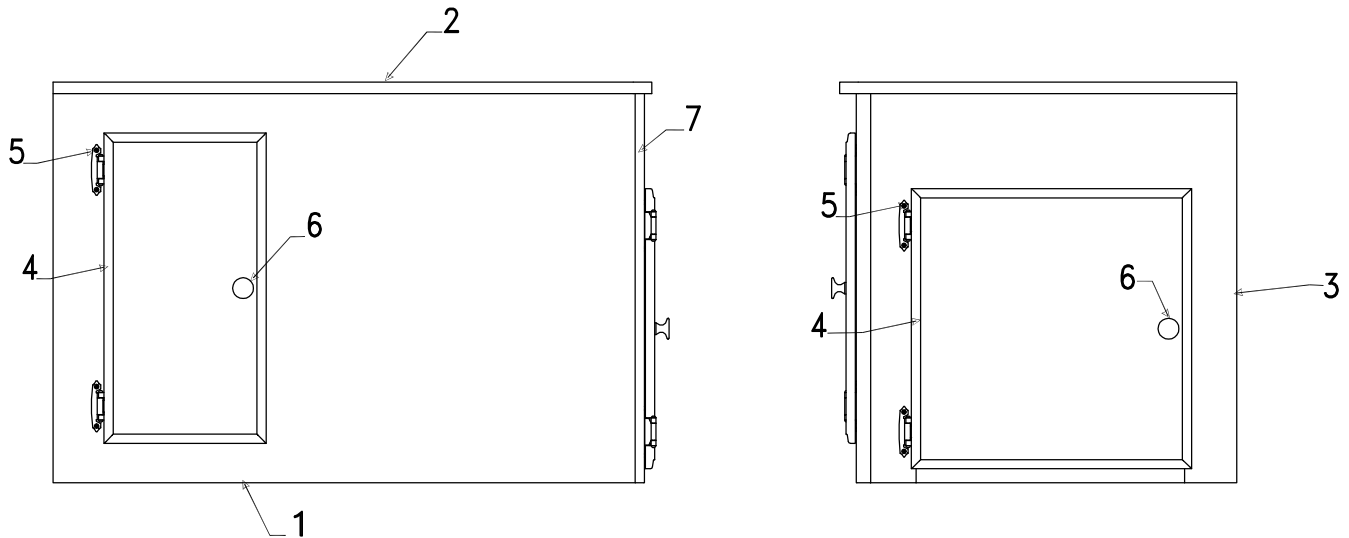

CSF Cabinet NON POTTI - 4335 Saratoga			
FR	Code	Part #	Description
	1	4756F4671	cabinet front
	2	4767B4761	cabinet top.
	3	4759B0961	cabinet side
	4	4767A4771	door panel. 8 3/4 X 16 3/4
	5	4762-4878	hinge
	6	4748C3951	door pull
	7	4060137505P	f-channel
	8	4758B4261	door panel 15 1/8 X 15/ 1/8