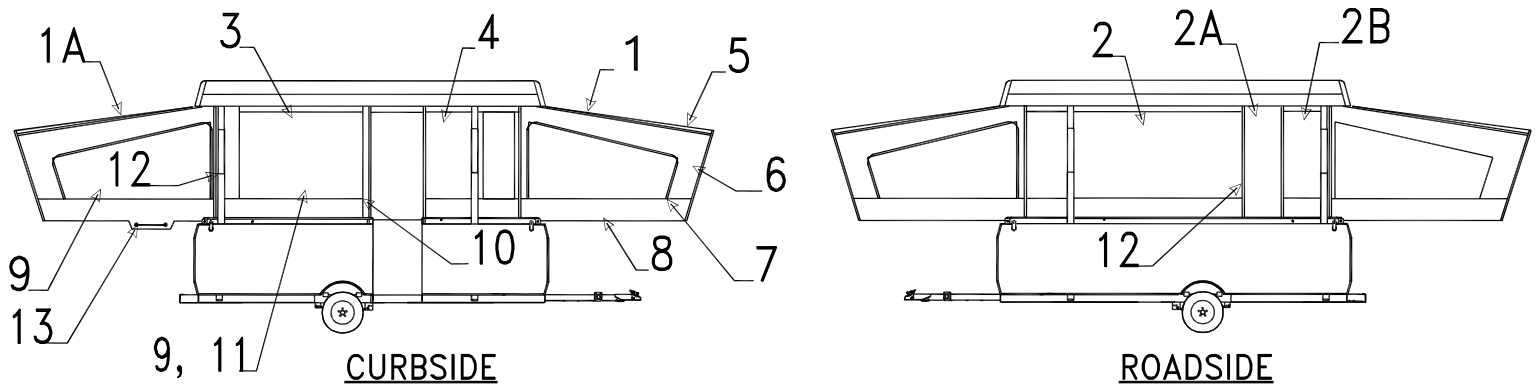

Sunbrella Tenting & Components			
Flat Rate	Code	Part #	Description
0.50	1	4772F5901	front boot - All Models except 4335 Saratoga
		4773B5131	rear boot - 4335 Saratoga only
0.50	1A	4772F5901	rear boot - All Models except 4335 Saratoga
0.50		4773B7601	rear boot - 4335 Saratoga only
0.40	2	4772D6761	large window "w/glide-out" - 4333 Niagara
0.40		4773A7631	large window "w/glide-out" - 4335 Saratoga
0.40		4773A6751	large window "w/glide-out" - 4349 Avalon
0.25	2A	4773C5991	vent cover tent section - 4333, 4349
0.15	2B	4773A6781	rsr tent section - 4333 Niagara, 4349 Avalon
0.20	3	4772D6781	small window - 4333 Niagara
0.20		4773A7621	small window - 4335 Saratoga
0.20		4773A6761	small window - 4349 Avalon
0.15	4	4772D6771	door seal - 4333 Niagara
0.15		4773B7661	rear door seal - 4335 Saratoga
0.15		4773A6771	door seal - 4349 Avalon
	5	8118501430P	top vinyl pkg. (85" x 3 yards)
	6	4716C0851	sunbrella patch package (12" x 14")
	7	6650000020P	zipper (sold/yard) used around window
		1225-2201	zipper pull m5
	8	8118001441P	bottom vinyl facing pkg. "burgundy" (3 yd. x 80")
	9	4714E1611	screen package (84" x 3 yards)
		4714A0361	screen package (84" x 13 yards)
	10	4350000009P	1" velcro hook (10' pc. Pkg.)
	11	4716A2401	clear window vinyl (42 1/2" x 3 yards)
	12	1225G3928	42 1/2" side zipper pin half
		1225G3918	42 1/2" side zipper slider half
0.50	13	4060000245CP	shock cord (150' package)
0.50		4714C6021	shock cord & hooks m2 (two 14' lengths)
0.15		4724A2011	shock cord termination (plastic hook) m10
	14	4060000024F	arrowhead seal (sold/foot)
0.30	15	4772-5921	extension harness
0.50	16	4743-1588	k-kote seam sealer
	17	4728-5641	tent retainer pkg.
0.30	18	4710-1001	vinyl daubing "white" m2
0.30		4710-1011	vinyl daubing "grey"
0.30		4713-0481	vinyl daubing "burgundy"