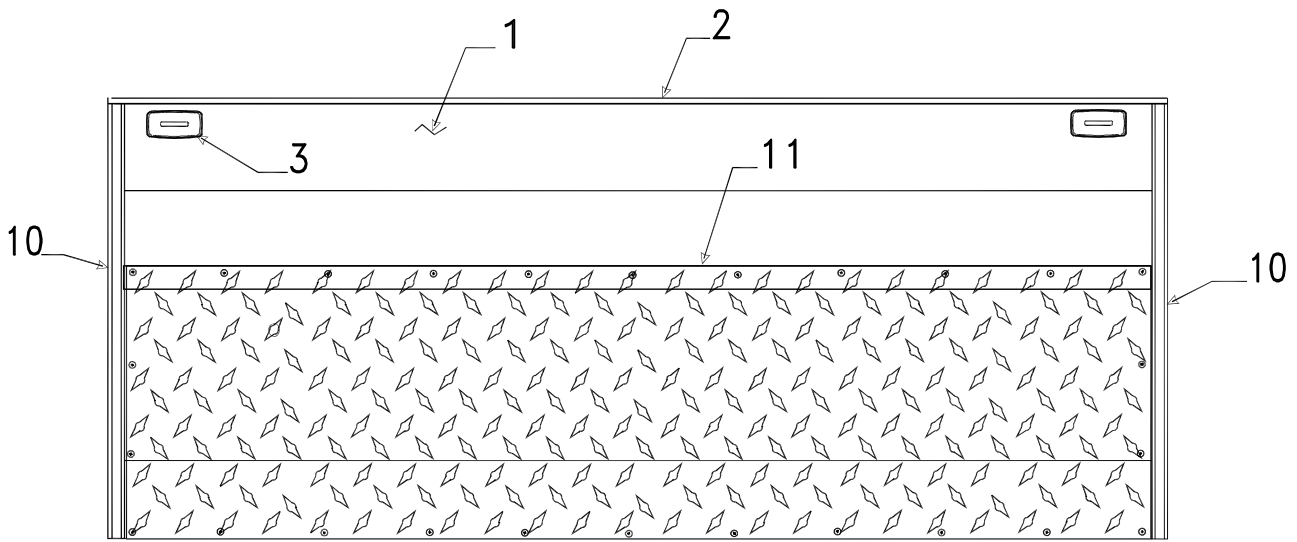

* 1.50 Flat Rate Front Panel/2.50 Rear Panel							
Front & Rear Body Panel Components							
Flat Rate	Code	Part #	Description	Flat Rate	Code	Part #	Description
*	1	4772F1851	front body pnl. (all models)	0.20	7A	4749B4321	taillight x2
Note: Pnl. includes krystal kote & diamond plate sections				0.10		4716A1061	taillight lens
0.75	2	4754D8681	front end rail	0.10	8	4773-2461	rear panel cover plate
		1203-8651	rivet x5 m25			4733D0601	rivet m25
0.15	3	4714J08481	amber marker light	0.10	9	4716-0671	bed leg pin & brkt.
0.10		4716A4571	amber lens (lens only)	0.30	10	4772D3631	corner trim
0.25		4733H1311	socket & harness			4733-4138	tek screw x10
		4747-2558	expansion rivet m25			4060400096F	vinyl screw cover (sold/ft)
0.15	4	4714J08581	red marker light		11	4772-4821	rock guard trim cap
0.10		4716A4561	red lens (lens only)			4734C1861	rivet m25
		Note: refer to code # 3 for hardware		0.30	12	4773B6491	bumper - 4349 Avalon
*	5	4772K1861	rear pnl. 4333, 35	0.30		4772C3771	bumper - 4333, 35
*		4773B3221	rear body pnl. Avalon	0.05		4766-8961	bumper end cap (cs)
0.75	6	4772D0261	rear end rail	0.05		4766A8961	bumper end cap (rs)
		1203-8651	rivet x5 m25	0.10		4730J3188	open decal
0.20	7	4765-3511	taillight w/license holder		13	4769-9218	www.com decal
0.10		4716A1061	taillight lens				
		4747-2558	expansion rivet m25