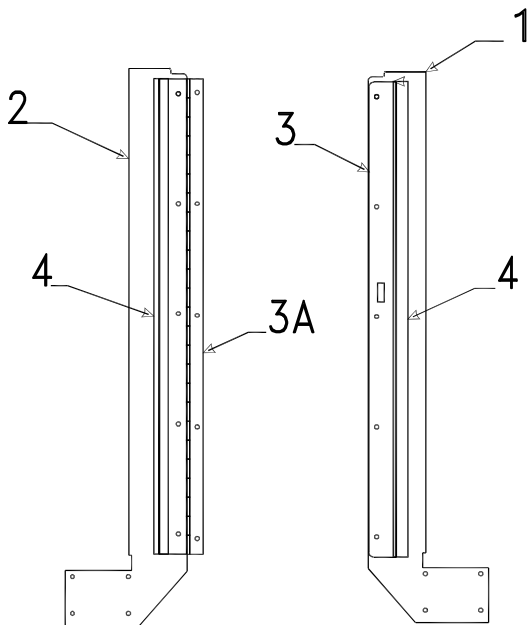

Door Bulkheads & Components			
Flat Rate	Code	Part #	Description
1.25	1	4772A5141	csr bulkhead
1.25	2	4772A5131	csf bulkhead
0.35	3	4772C0301	door seal angle
35.00	3A	4772B0311	door seal angle w/hinge
		4733D0601	rivet m25 "white"
	4	4773-8461	door seal rubber 36"