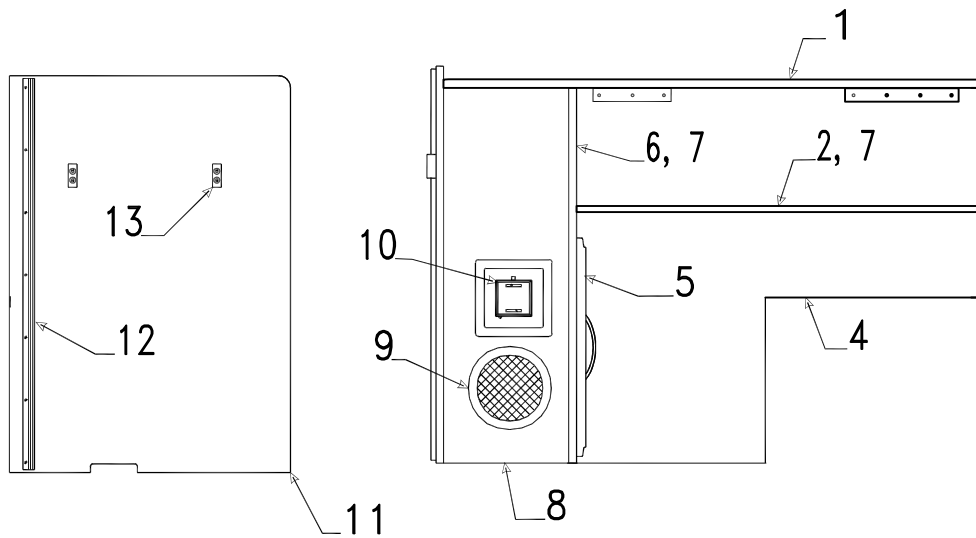

Roadside Front Cabinet - 4349 Avalon							
Flat Rate	Code	Part #	Description	Flat Rate	Code	Part #	Description
0.75	1	4773A2131	rsf cabinet top	0.15	9	4800A3911	speaker
1.00	2	4773A2171	shelf	0.50	10	4752A8461	* thermostat
0.15	3			0.20		4701-2341	plastic base & bracket"
0.50	4	4773A2121	shelf front	0.75	11	4773A2141	gazoodi
0.15	5	4773-9131	door panel 7" x 14 1/4"	0.30		4060400093P	t-molding (12' pc. pkg.)
0.50	6	4773A2161	cabinet side	0.50	12	4772-8471	vertical seal extrusion
0.35	7	4060115605P	f-channel 48" pc.	0.25		4064700589P	sweep seal (8' pc. pkg.)
0.50	8	4773-2151	cabinet front	0.50	13	4755B8201	nylon block