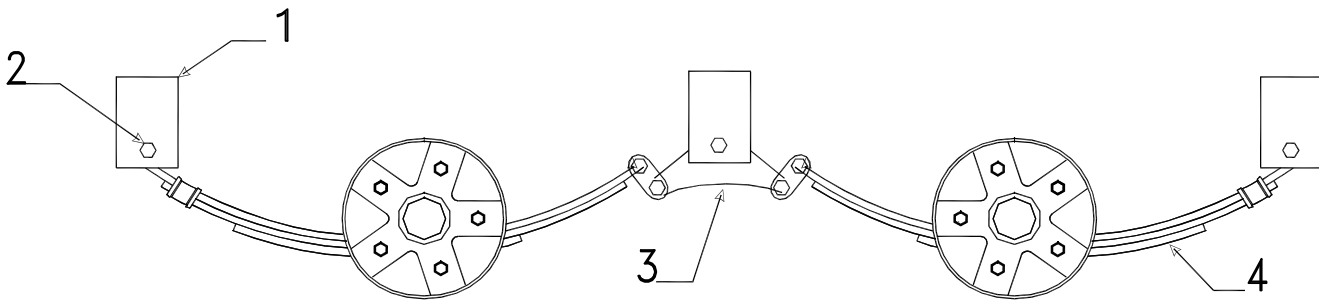

1.25 Axle Assy. Flat Rate
4702A0791 10" brake axle assy. - 4333, 4335
4773A6661 10" brake axle assy. x2 - 4349 Avalon

NOTE: Refer to Dexter Axle for required part (s) service phone - (574) 295-7888

Undercarriage Components			
Flat Rate	Code	Part #	Description
*	1	4741C3398	spring shackle (front) 4333, 4335
*		4741A3398	spring shackle (rear) 4333, 4335
Note: spring shackles for Avalon must be ordered through Lippert			
0.25	2	4737A1318	shackle bolt
		4741-9498	shackle bolt nut
	3	4773-2801	suspension kit 4349 Avalon
0.75	4	4735H22081	leaf spring (4 ply) axle 4333, 4335
Note: leaf springs for Avalon must be ordered through Dexter			

* Prior Authorization Needed from Factory