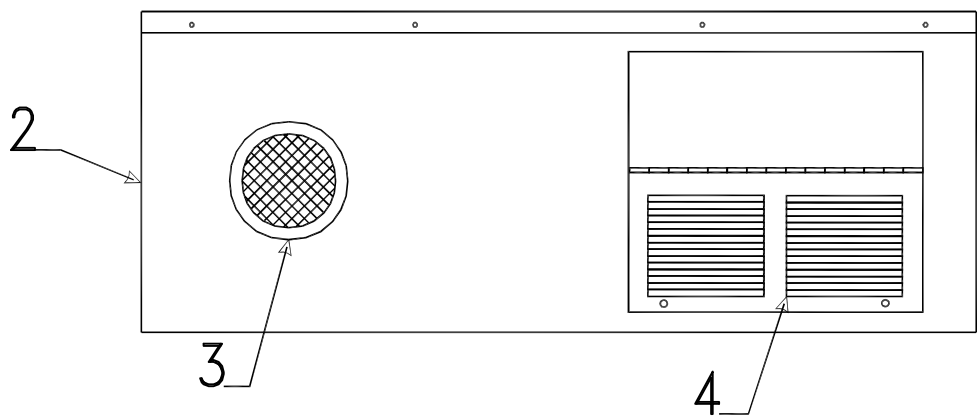

Rear Center Bench Components - 4335 Saratoga			
Flat Rate	Code	Part #	Description
0.25	1	4773-7131	seat bench frame
0.20	2	4773-3641	bench front panel
0.15	3	4800A3911	speaker/grill
1.00	4	4772B2441	35 amp converter