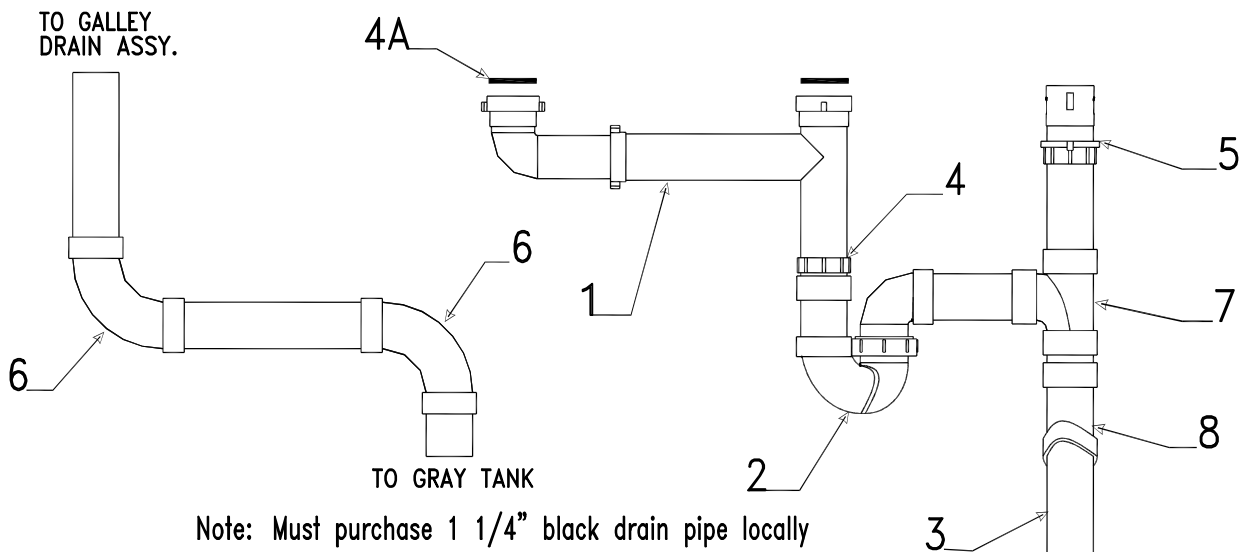

Note: Must purchase 1 1/4" black drain pipe locally

Galley Drain Components			
FR	Code	Part #	Description
0.40	1	4765A3661	dual sink drain
0.40	2	4752-3621	p-trap w/union joint
0.75	3	4757C7201	drain assy. - Niagara
0.75		4773B3841	drain assy. - Saratoga
0.75		4773C6841	drain assy. - Avalon
0.40	4	4765-3651	trap adapter
0.40	4A	4757-9131	rubber washer
0.40	5	4765-3531	vent
0.40	6	4765-3591	90 elbow
	7	4757X9301	baffled tee
	8	4765-3561	45 elbow

Oven/Range Components			
Flat Rate	Code	Part #	Description
0.30	1	4772B5701	oven/range cover assy.
0.15	2	4773-4681	stove fin x1
0.25		4741A4401	stove fin hinge x2
		4734J1861	rivet "black" m25
	3	4772A3971	cover hinge
0.10	4	4716A2911	3 br. range/oven cook top
0.05	5	4716-2901	3 br. range/oven grate
0.15	6	4716A2641	stove fin stay brkt. m2