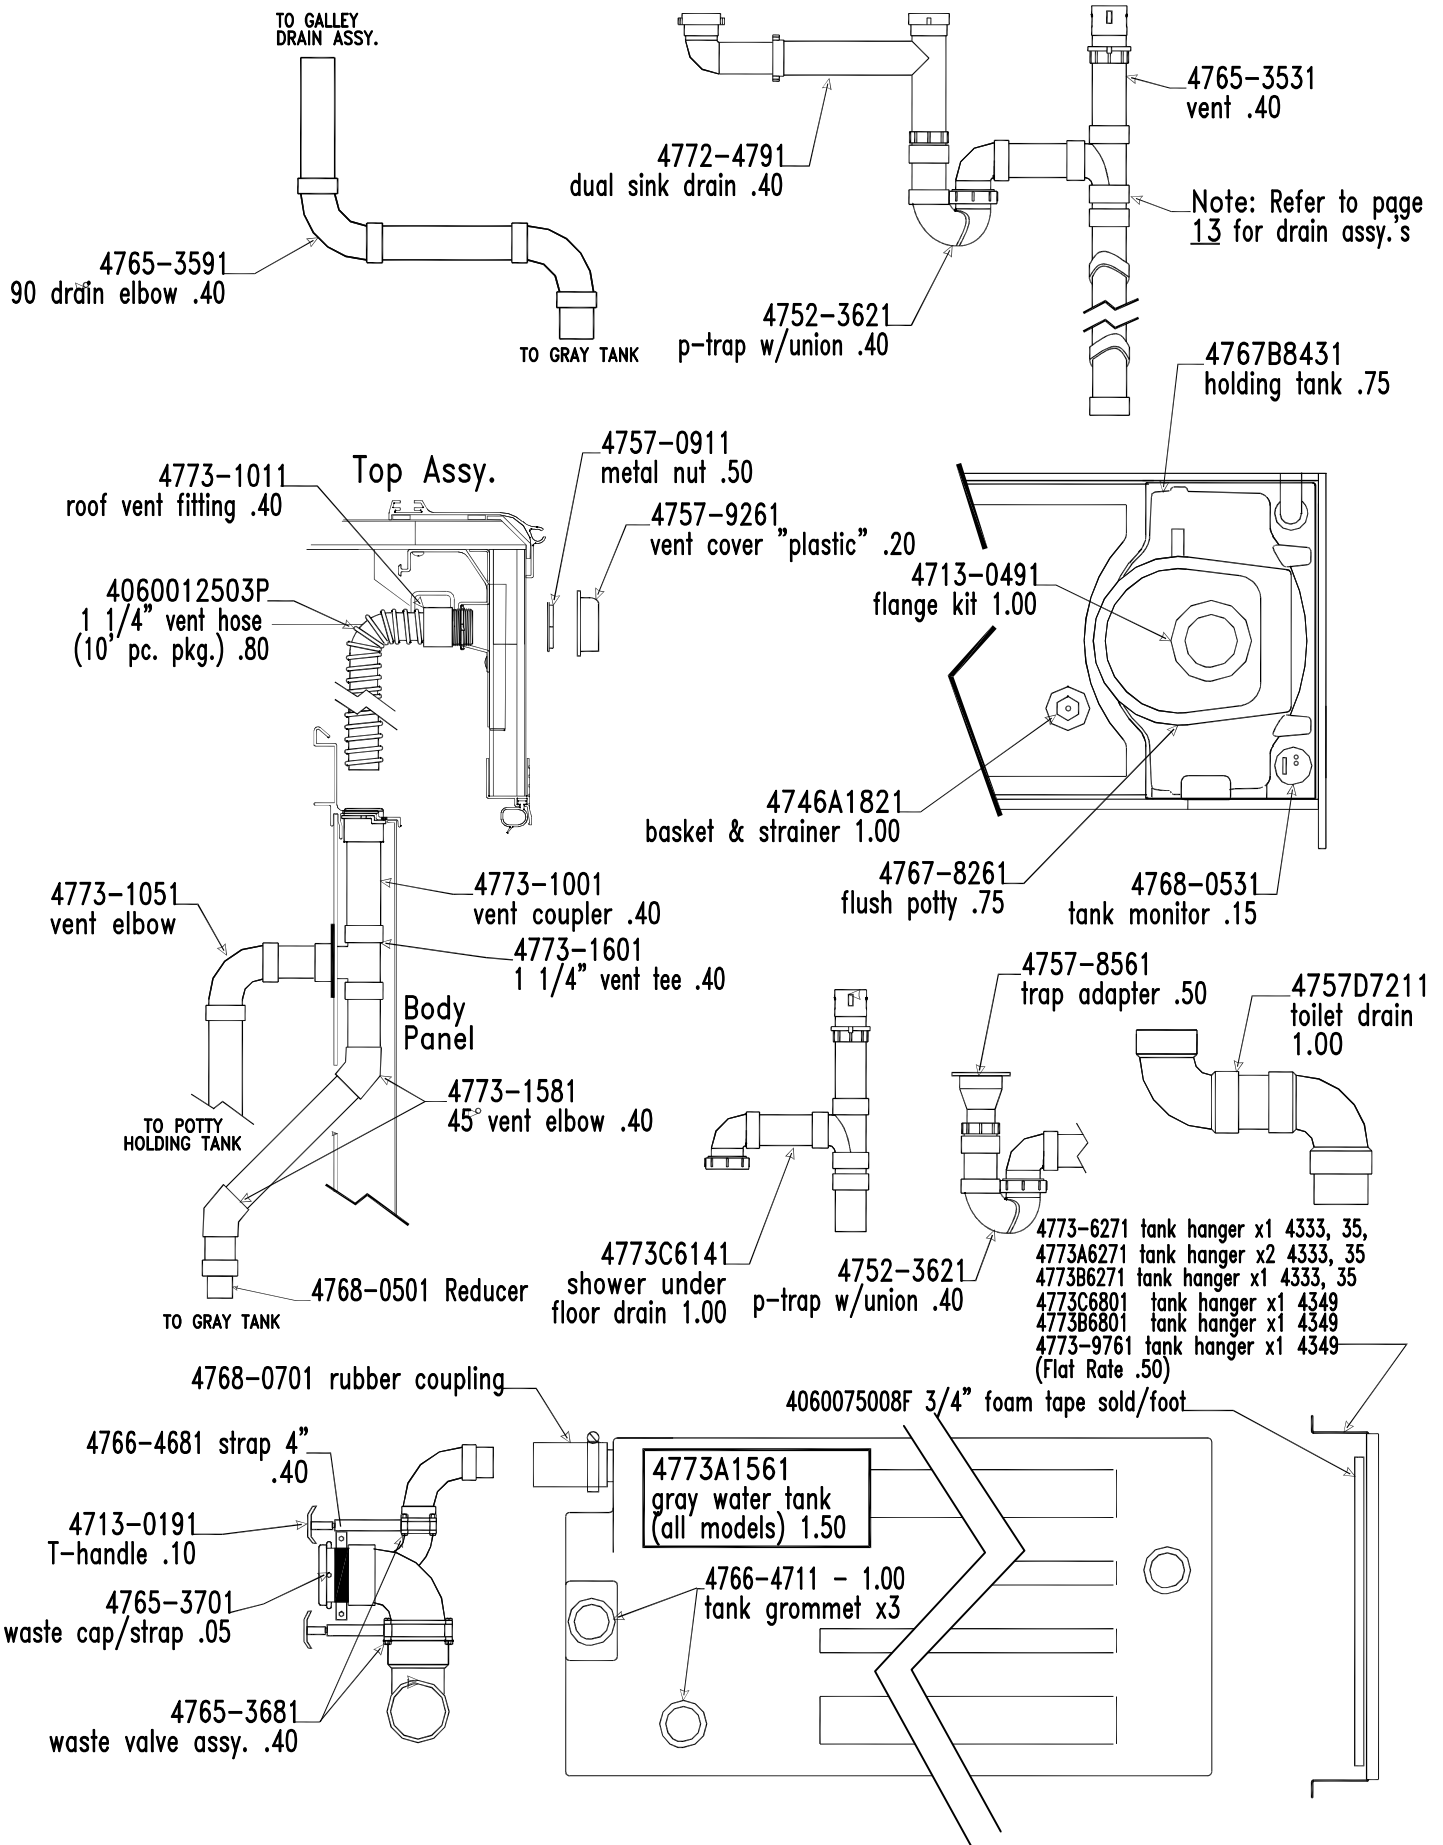

Note: Must purchase 1 1/4" black or white drain pipe locally