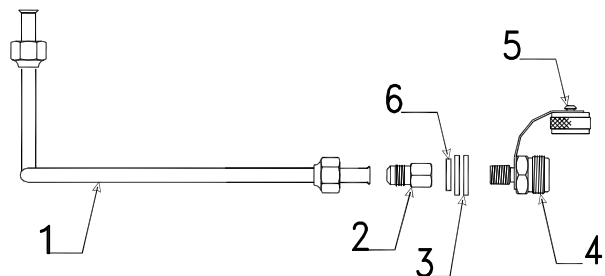

** Serial Number Of Gas Bottle Must Be Supplied When Submitting Warranty

Gas System & Related Parts			
Flat Rate	Code	Part #	Description
.15 **	1	4720J5928	gas bottle x2
0.05		4702-5061	vinyl bottle cover
0.45	2	4761-1921	gas hose w/acme nut
	3	4772B9521	gas bottle hold down brkt. assy.
0.50	4	4767-9631	1/4" female inverted tee
0.45	5	4755-0661	1/4" gas hose assy.
0.50	6	4739-6998	street tee
0.45	7	4742B8041	h.p. regulator
0.30	8		
0.45	9	4755A0401	regulator "low pressure"
0.05	10	4734D3781	regulator cover "plastic"
0.45	11	4737-8871	gas hose
0.45	12	4742-8081	h.p. gas hose
0.25	13	1/2" or 3/8"	copper gas line purchase locally
0.50	14	4769-1131	brass tee 1/2" x 1/2" x 3/8"
0.15		1215-1781	brass tee 1/2" x 3/8" x 3/8"

Outside H.P. Stove Hookup Components			
Flat Rate	Code	Part #	Description
0.50	1	3/8" copper	gas line purchase locally
0.15		1215-2418	3/8" flare nut
0.40	2	4742-8061	female coupling
	3	1202B1068	washer x2
0.40	4	4739-6978	cylinder adapter
0.40	5	4742-8071	brass cap & strap
	6	4757-8631	washer