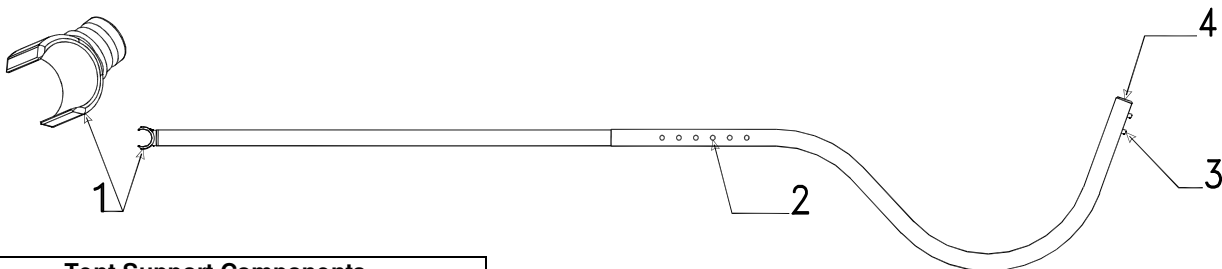

Tent Support Components			
Flat Rate	Code	Part #	Description
0.20	1	4757-4301	tent support clasp m10
0.10	2	4734-6708	spring assy.
0.10	3	4734A6708	spring assy.
0.10	4	4752A0561	tube closure "black" m2

Tent Support Assemblies (Complete)			
Flat Rate	.10	per Tent Support	
Front Beds (All Models)			
		4772B6021	
Rear Beds (All Models except 4335 Saratoga)			
		4772B6021	
Rear Bed - 4335 Saratoga			
		4773-7651