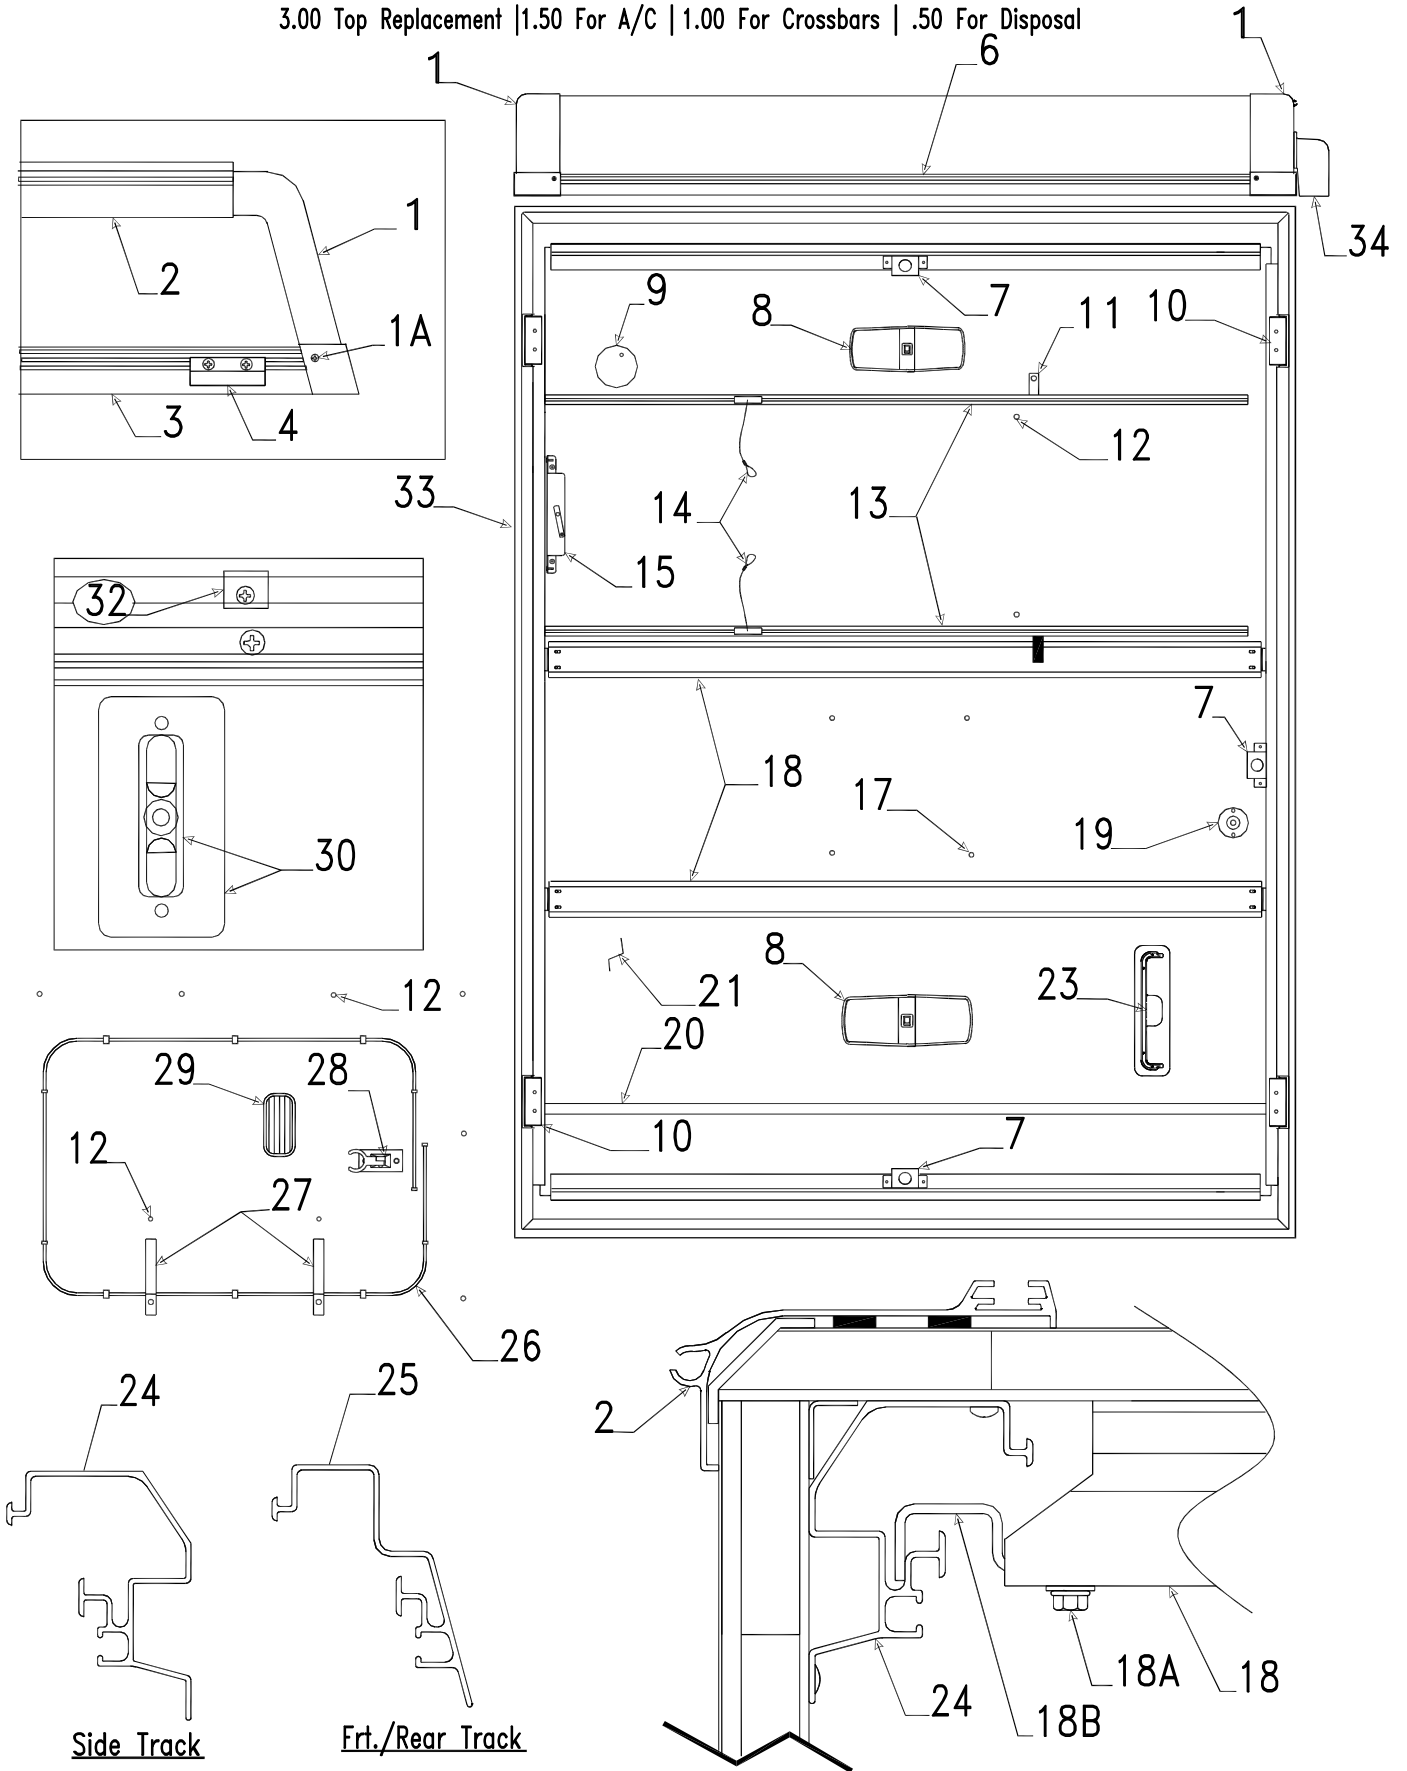

4772G6741	Top Assembly - 4333 Niagara	4773C7331	Top Assembly - 4335 Saratoga
4767D7291	Top Assembly - 4349 Avalon		

3.00 Top Replacement | 1.50 For A/C | 1.00 For Crossbars | .50 For Disposal