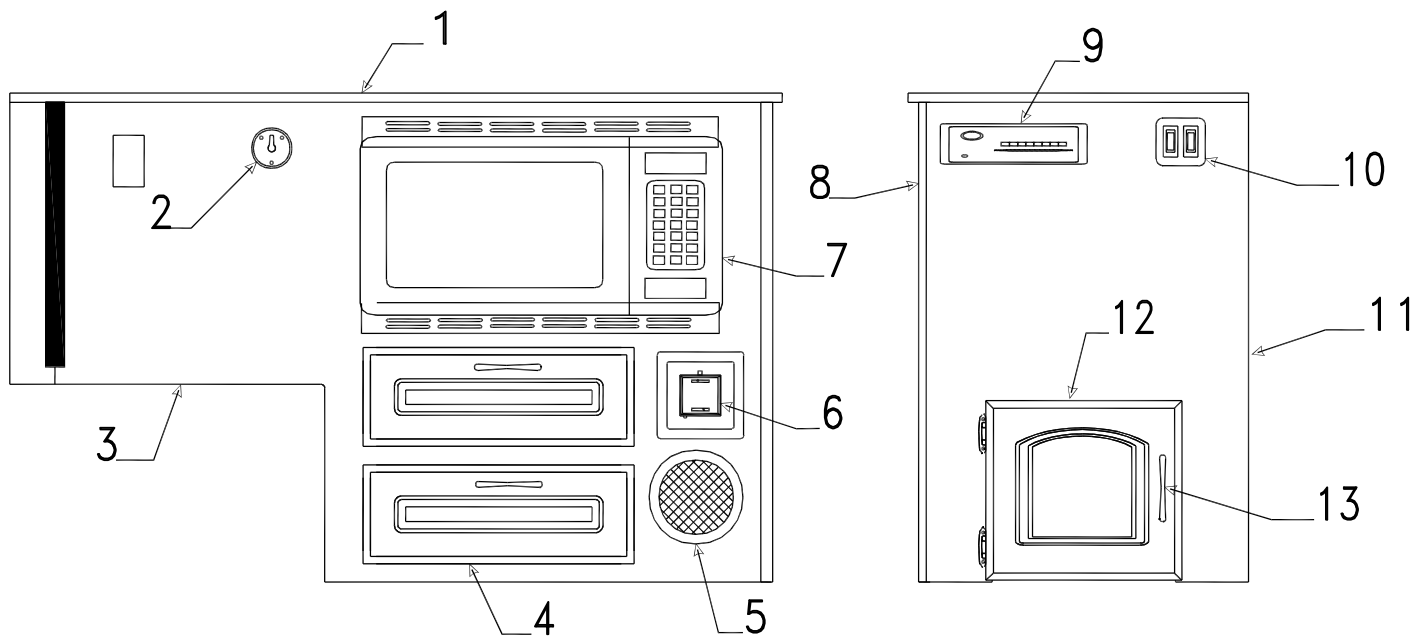

CSF Corner Cabinet - 4333 Niagara

Flat Rate	Code	Part #	Description	Flat Rate	Code	Part #	Description
0.75	1	4772C8311	bench cabinet top	0.20	7	4773-0601	microwave "Dometic"
0.25	2	4757A4871	coax outlet			4773-0681	microwave trim kit
1.00	3	4772F8321	cabinet front	0.65	8	4060137505P	3/8" f-channel (48" pc.)
0.15	4	4772C35261	drawer front 6 3/4" x 18 3/4"	0.50	9	4765D1121	am/fm cd radio
0.10		4772C64061	drawer assy.	0.50		4765A1141	wire antenna w/plug
0.15	5	4800A3911	speaker/grill	0.10	10	4733C4981	switch
0.50	6	4752A8461	* thermostat	0.50	11	4772F8331	cabinet side
0.20		4756B8811	plastic base & bracket	0.15	12	4758B3111	dr. pnl 16" x 12 1/4"
				0.10		4762-4878	hinge
				0.10	13	4748C3951	door pull w/screws