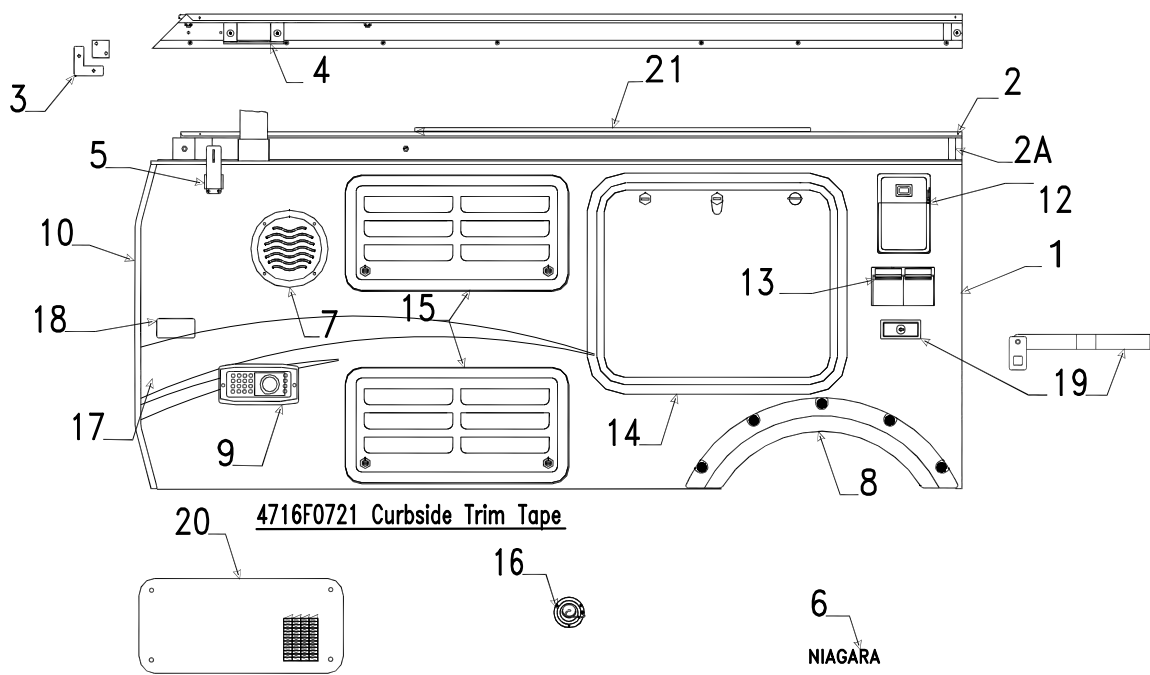

Door Bulkheads & Components			
Flat Rate	Code	Part #	Description
1.25	1	4772A5141	csr bulkhead
1.25	2	4772A5131	csf bulkhead
0.35	3	4772C0301	door seal angle
35.00	3A	4772B0311	door seal angle w/hinge
		4733D0601	rivet m25 "white"
	4	4773-8461	door seal rubber 36"