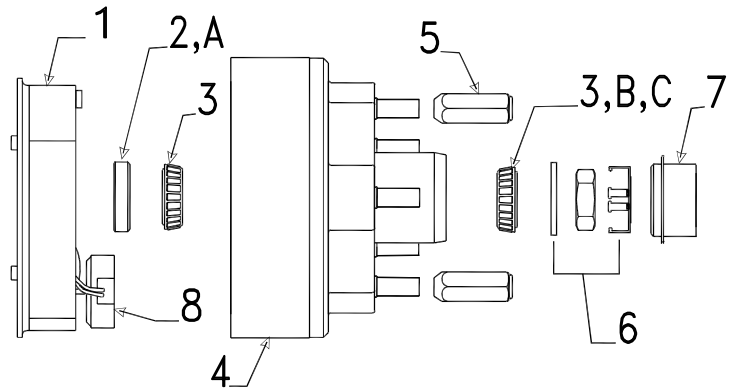

Flat Rate .50 Per Side			
Electric Brake Pkg. 10" x 2 1/4" (4714J2011)			
Flat Rate	Code	Part #	Description
0.50	1	4716-6251	10" brake assembly (right hand)
0.50		4716-6261	10" brake assembly (left hand)
0.50	2	4716A1441	10" grease seal (2 per pack)
0.50	3	4716A1451	10" bearing, race & seal pkg.
0.30	4	4716-1431	10" hub & drum x2
0.05	5	4772-3601	lug nuts (stainless steel)m5
0.10	6	4714A3061	retainer package
0.05	7	4714C0621	EZ lube grease cap m4
0.40	8	4716-2881	10" magnet, spring & clip pkg.