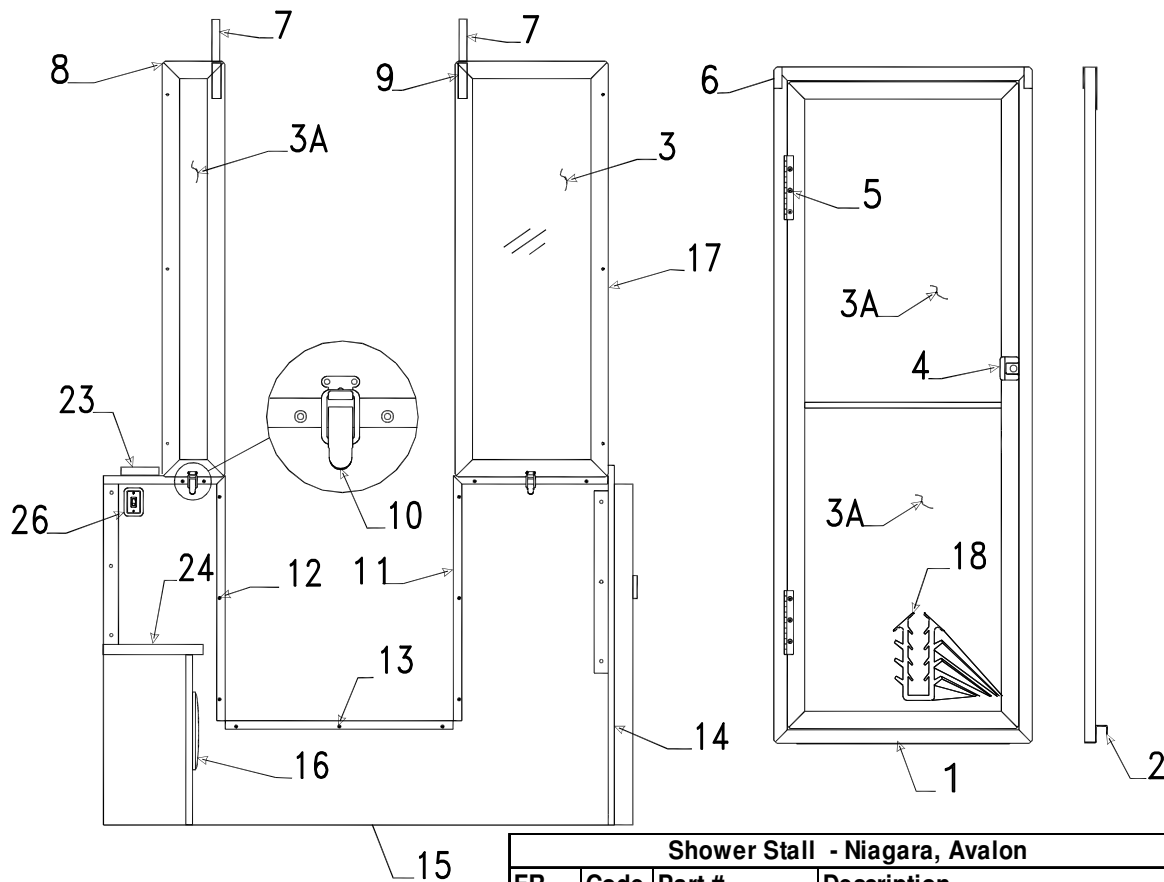

Shower Stall - Niagara, Avalon			
FR	Code	Part #	Description
0.10	1	4772G6131	shower door
		4772-9101	vinyl end protector x2
0.15	2	4772C4311	shower door stay brkt.
0.40	3	4772A9001	mirror
0.40	3A	4772-4331	universal fiberglass panel
0.40		4772A8871	5/32" wood panel 18 3/8 x 57 5/8"
0.15	4	4742-9671	latch assy.
0.15	5	4758C8231	hinge
		4733N0601	rivet m25
	6	4351400005F	grey velcro loop (sold/yd.)
0.10	7	4772B6641	shower door strap assy. x2
0.25	8	4772F6921	rt. shower wall assy.
	9	4351400012F	gray velcro hook (sold/yd.)
0.15	10	4772-4261	latch & strike
0.10	11	4772D8511	shower wall cap lt.
0.10	12	4772C8501	shower wall cap rt.
0.10	13	4772E3161	threshold cap
1.50	14	4772C8521	shower wall gazoodi
2.00	15	4772C8481	shower wall threshold
0.15	16	4800A3911	speaker/grill
0.25	17	4772F6911	lt. shower wall assy.
	18	4060000086F	rubber seal (sold/ft.)
0.20	19	4772C4441	wall pivot brkt.
0.10	20	4772-4541	pivot rod & pal nuts
	21	1201B7071	pal nut m6
0.20	22	4772-4531	shower wall pivot brkt. x2
0.50	23	4772B8541	shower cabinet top
0.40	24	4772D6971	speaker cabinet. assy.
0.25		4773C0391	top carpet
0.15	25	4765B1211	towel bar
0.20	26	4733C4981	rocker switch