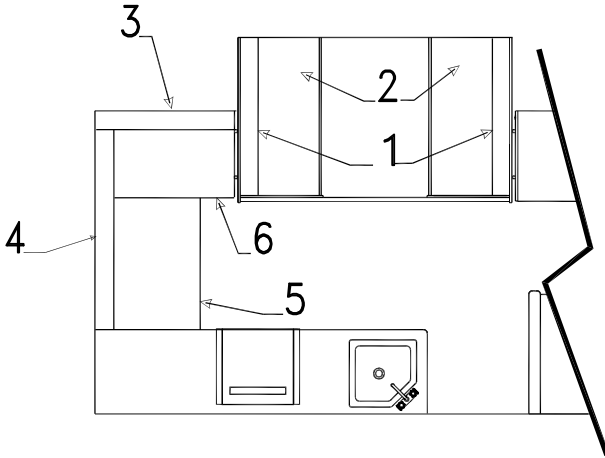

Cushion & Backrest Assy.'s - 4335 Saratoga			
Flat Rate	Code	Part #	Description
0.1	1	4755F7521	backrest assy. 42 1/4" x 15 5/8"
0.25		4714F7521	backrest cover
0.1	2	4755F7511	cushion assy. 42 1/4" x 19 3/8"
0.25		4714F7511	cushion cover
0.1	3	4773C7401	backrest assy. 25 3/4" x 13 1/2"
0.25		4715C7401	backrest cover
0.1	4	4773C7391	backrest assy. 59" x 13 1/2"
0.25		4715C7391	backrest cover
0.1	5	4773C7381	cushion assy. 37" x 22"
0.25		4715C7381	cushion cover
0.1	6	4773C7371	cushion assy. 29 3/8" x 22"
0.25		4715C7371	cushion cover

Flat Rate .10 Assembly - .25 Cover