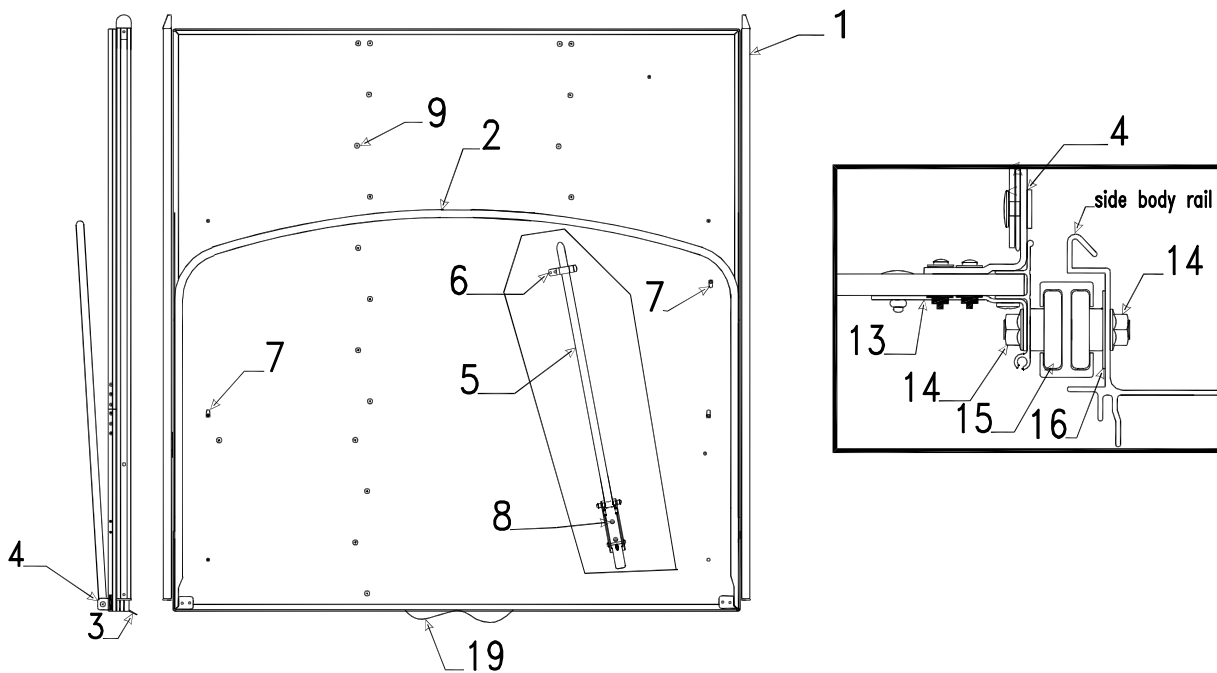

- 4333, 4349 - 4772A5321 Front Bed Assy. "Complete"
- 4333, 4349 - 4772A5311 Rear Bed Assy. "Complete"
- 4335 Saratoga - 4773-7551 Front Bed Assy. "Complete"
- 4335 Saratoga - 4773-7471 Rear Bed Assy. "Complete"

Flat Rate .75 Bed assy. replacement

- .50 First Bed Extension
- .25 Second Bed Extension

Front/Rear Bed Assy. Components			
Flat Rate	Code	Part #	Description
*	1	4716U4031	bed extension (x2 per bed)
0.25	2	4772A2091	tent bow/leg package
0.25	3	4060300339P	vinyl bed seal (8' pc. pkg.)
0.15	4	4720K5631	bed bow bracket m2
0.05		4757-9241	1 1/2" plastic fender washer m4
		1203C8721	steel rivet m25 (affix bow to brkt.)
		1016B10148	machine screw x2 per brkt.
		1201B6958	wiznut x2 per brkt.
0.2	5	4773-5311	rear bed leg assy. x2 (all except 4235)
0.2		4758B0411	rear bed leg assy. x2 (4235 only)
0.2		4773-5321	front bed leg assy. x2 (all models)
0.15	6	4757-4331	bed leg clip
		1203-8831	rivet m25 (rivet clip to bed)
0.15	7	4720E4021	lashing hook m6
		1203-8741	rivet m25 (rivet hook to bed)
0.25	8	4772-9451	slotted support plate 7 1/2"
0.2		4714-4521	mounting screws (pkg. x3)
	9	1203C8721	rivet m25
0.2	10	1034B16128	flat head screw
		1201B6378	lock nut
0.25	11	4772D1131	kill switch plate
0.2		4746C0971	kill switch m4
0.5	12	4758A8301	bed end retainer track & rivets
0.2	13	4755A2591	bed brkt. w/hardware x4
	14	4739-2298	lock nut
0.5	15	4754-8101	bed roller, nut, bolt, & washer pkg.
	16	1202B2908	washer
0.15	17	4754-8631	bed slide end cap
0.15	18	4754-4821	bed slide wedge
0.2	19	4758-9481	pull-out handle strap & rivets
		4758-8001	rivet "black" m25
0.05	20	4730A3548	snap stud w/screw