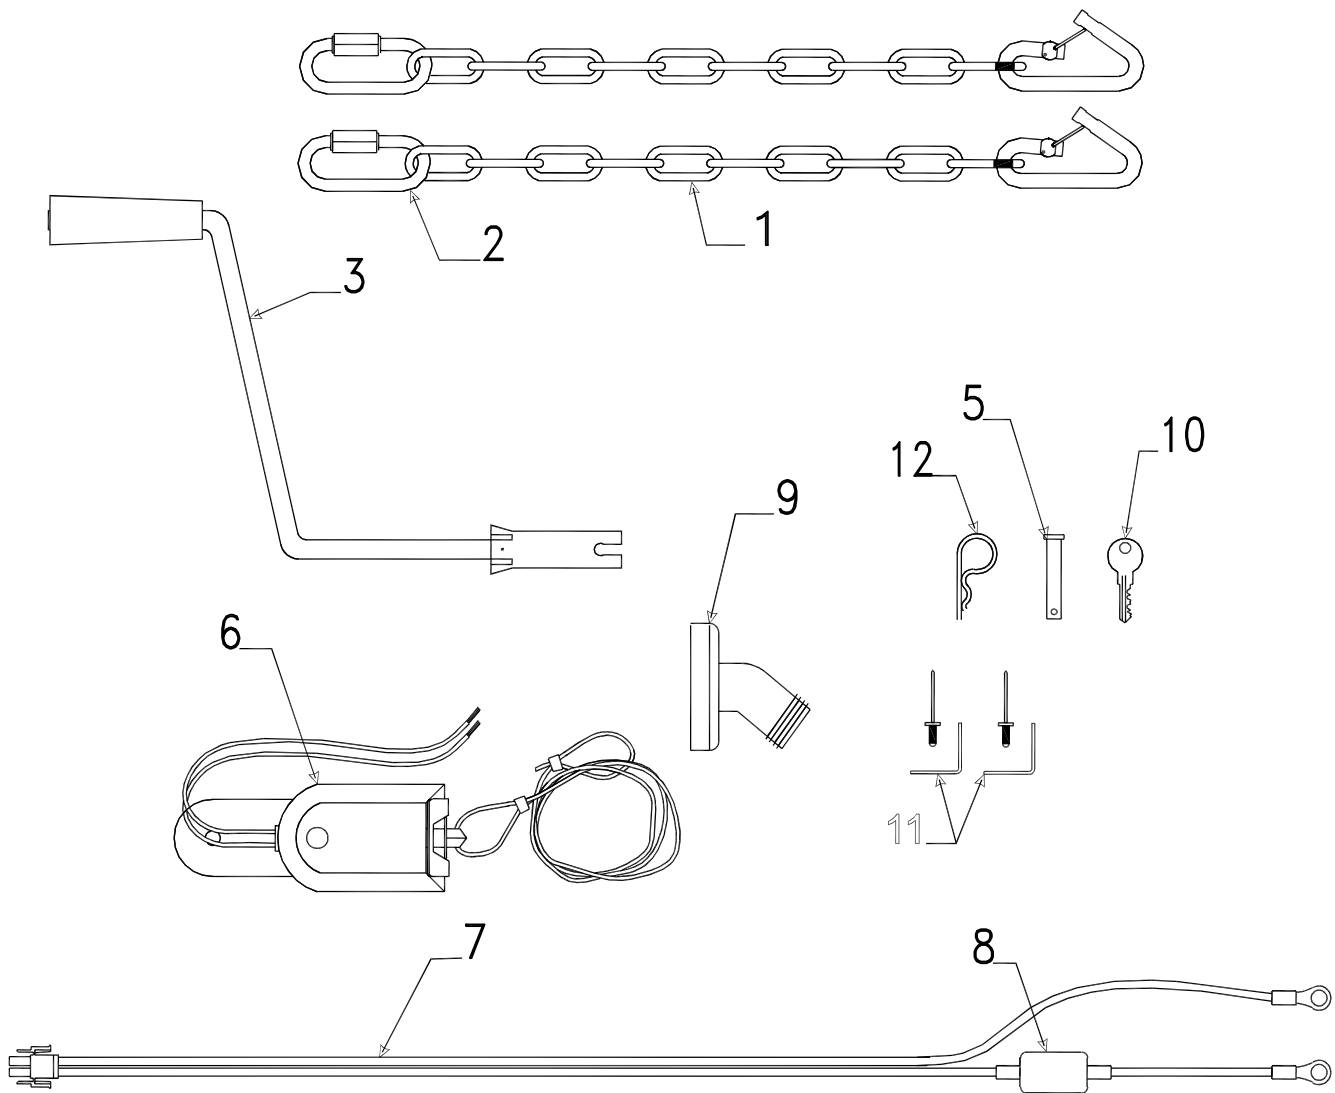

4772C6141 Parts Package (All Models)

Parts Package Component Parts		
Code	Part #	Description
1	4757A3901	29" tow chain w/quick link & spring clasp m2
2	4757-3891	quick link (sold/signally)
3	4747G4141	crank handle
4		
5	4757-4491	hitch pin m5
6	4746-0401	breakaway switch
7	4749B5531	battery harness w/15 amp breaker m2
	4768-6291	battery harness w/40 amp breaker
8	4751-4811	15 amp circuit breaker
	4759-0081	40 amp circuit breaker
9	4737-9138	drain adapter
10	4730B3211	key m10 # 8025 (gold plated)
	4716-7511	outside shower key m2 #CH751
11	4753E6781	battery angle pkg.
12	4732A4791	safety pin m10