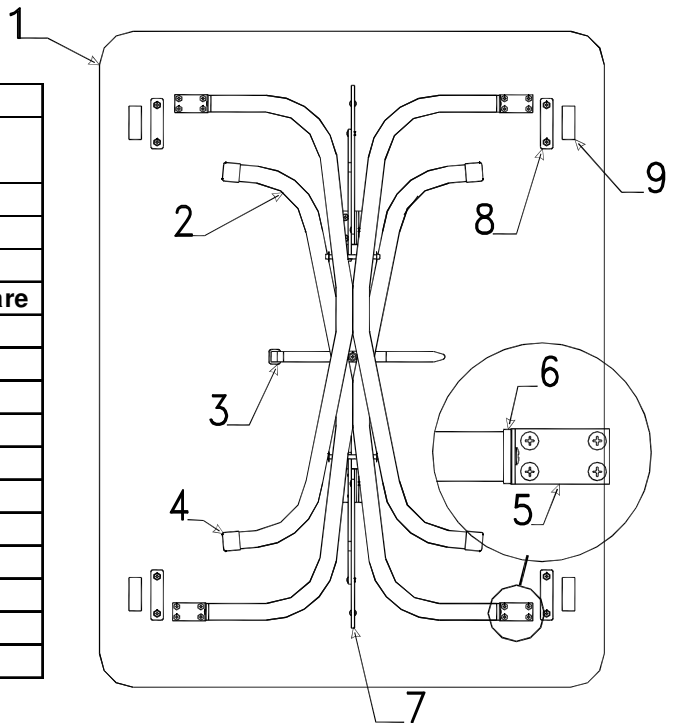

Dinette Table Assembly Components			
Flat Rate	Code	Part #	Description
0.50	1	4759B4361	table top 39" x 30" 4333, 35
0.50		4773-2811	table top 48" x 30" 4349 Avalon
0.50	2	4745K5271	table leg package
Note: pkg. includes 2 legs & required mounting hardware			
0.10	3	4751A9711	strap & screw pkg.
	4	4752-0551	white plastic cap m2
0.15	5	4720H1211	table leg mounting brace m2
		1103E1018	5/8" wood screw
0.10	6	4752A0561	table leg insert cap m2
		4747-2558	expansion rivet m25
0.25	7	4744-6971	lock brace assy. x2
		1103E1018	5/8" wood screw
0.15	8	4756-8741	table top plastic spacer m4
		1103B08148	7/8" screw (x2 per spacer)
0.05	9	4724D2631	velcro fastener m4

4773C7791 Step Assy			
Step Components			
FR	Code	Part #	Description
	1	1203C8751	rivet
	2	4773-4561	flex tread
	3	4773-4731	brass barrel nut
	4	4773A4551	wear plate
	5	4773C4671	wear plate