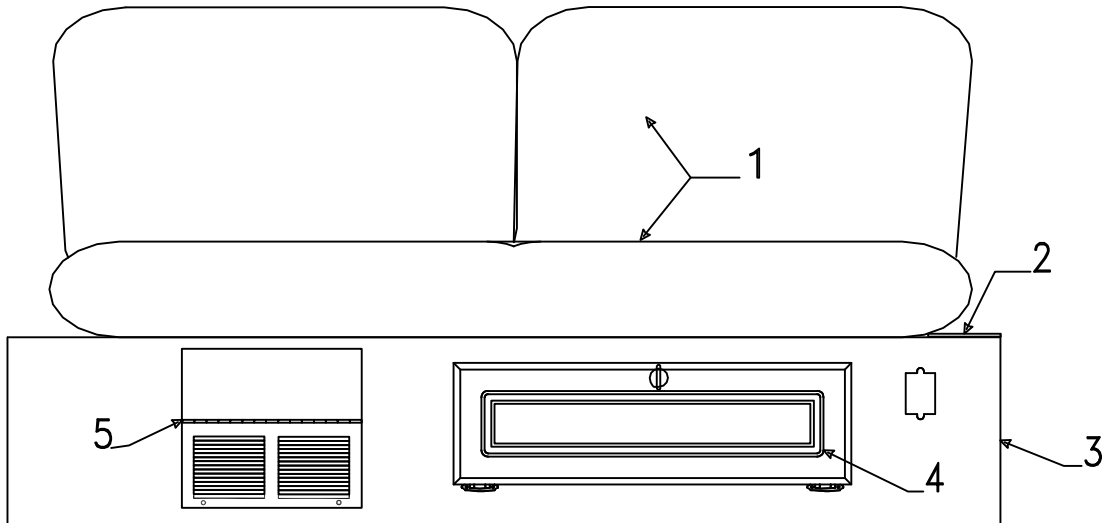

Front Jackknife Sofa Area - 4349 Avalon			
Flat Rate	Code	Part #	Description
0.25	1	4713F588B1	sofa backrest recover
0.25		4713F588C1	sofa cushion recover
0.50		4761F5881	jackknife sofa assy.
0.50	2	6010415696P	wood grain panel 48" x 48"
0.50	3	4773A2411	sofa base front
0.15	4	4767B24061	door panel 30 1/4" x 9 1/4"
0.10		4762-4878	hinge
0.15		4767-3601	chrome thumb turn lock
1.00	5	4772B2441	converter 35 amp