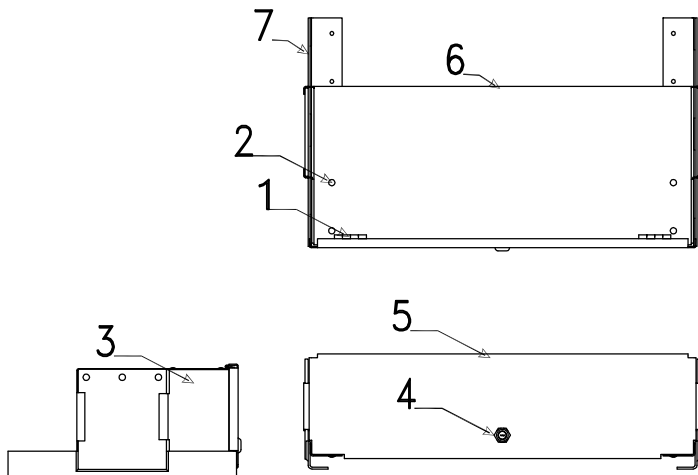

4773C7761 Step Box Assy			
Step Box Assembly Components			
Flat Rate	Code	Part #	Description
	1	1203-8951	rivet
	2	4734J1861	rivet
	3	4773-4621	step box side
	4	4773A4631	lock assy
	5	4773B4601	door
	6	4773B4611	step box
	7	4773C7771	step support rear