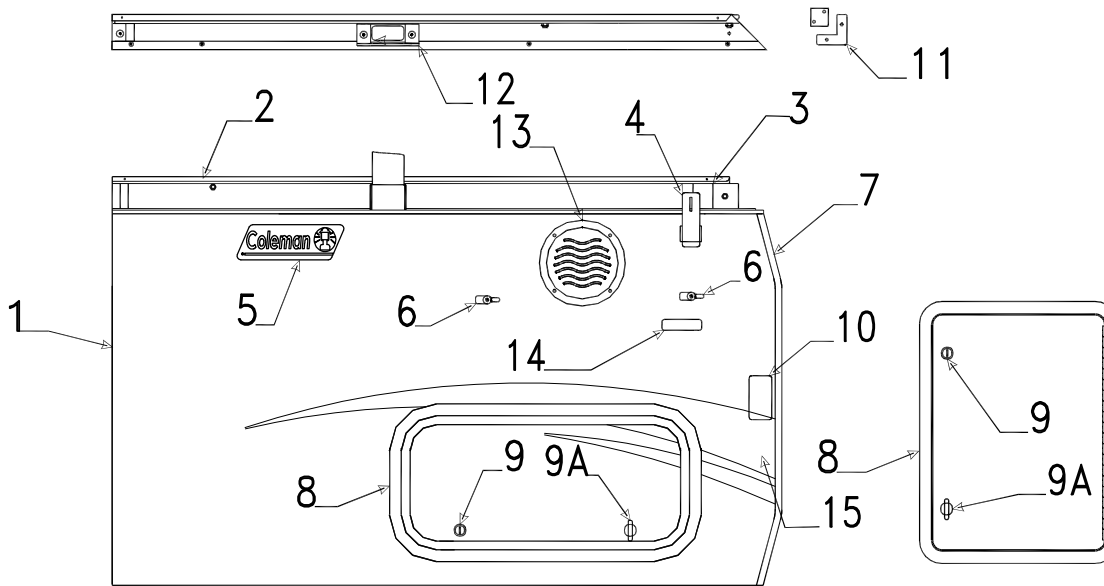

4716F0721 Curbside Trim Tape/Hardware Kit

Curbside Right Front Body Pnl. & Components			
Flate Rate	Code	Part #	Description
0.85	1	4772L8141	csf body panel 4333 Niagara
0.85		4773A4121	csf body panel 4335 Saratoga
0.85		4773C2661	csf body panel 4349 Avalon
1.00	2	4772D8151	csf body rail 4333 Niagara
1.00		4773D4131	csf body rail 4335 Saratoga
1.00		4773C2671	csf body rail 4349 Avalon
0.10	3	4716-2771	vel-stick body rail pkg.
0.15	4	4741C6041	top latch w/out lock tab
		4741A9101	1 1/2" tek screw m10
		4749-4848	foam pad
0.25	5	4769-9228	coleman red decal
0.15	6	4738-3941	turn button & rivet
		1203-8831	rivet m25
0.30	7	4772D3631	corner trim
		4733-4138	tek screw x10
		4060400096F	vinyl screw cover (sold/ft)
0.50	8	4773-2681	hatch door 19 9/16" x 11 9/16" - 4349 Avalon
0.50		4772A8161	hatch door 24" x 16" - 4333 Niagara
0.15	9	4751D8301	hatch door cam lock 4349 Avalon
		4772-9201	hatch door cam lock 4333 Niagara
		4716-7511	hatch door key m2 (#Ch751)
	9A	4765-9981	chrome thumb turn 4349 Avalon
		4757B9081	chrome thumb turn 4333 Niagara
		4751A8391	rubber o-ring
0.15	10	4714J08481	amber marker light
0.10		4716A4571	amber lens (lens only)
0.25		4733H1311	socket & harness
		4747-2558	expansion rivet m25
0.15	11	4716-7061	inner/outer miter cover pkg.m4
0.25	12	4734F4121	lift trim, rivets & gasket pkg. m4
		4733-3398	nylon flange bushing x2 per trim
0.15	13	4702-2061	outside speaker "white"
		4744B4611	expansion rivet m25
0.15	14	4765-1331	storage door holder
		4741B9658	expansion rivet x2 m25
	15	4769-8621	rsr & csf swoosh