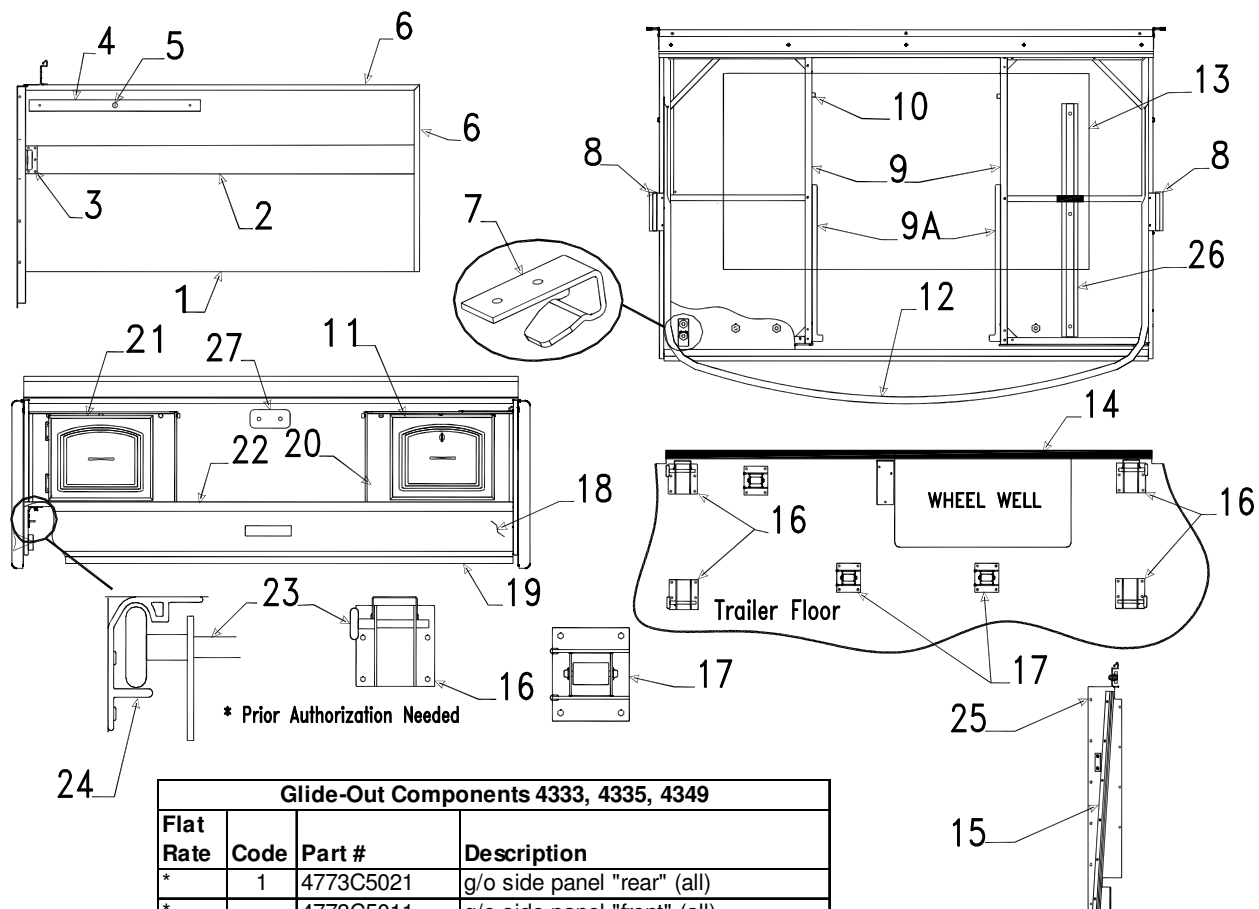

Glide-Out Components 4333, 4335, 4349			
Flat Rate	Code	Part #	Description
*	1	4773C5021	g/o side panel "rear" (all)
*		4773C5011	g/o side panel "front" (all)
0.50	2	4756-8471	ABS ware strip x2
0.15	3	4756-2171	lock boot w/cover plate x2
0.25	4	4756-2431	vel-stick (must cut to size)
	5	4730A3548	stud w/screw x2
0.20	6	4756C1461	9/16" U-channel 48" pc.
	7	4756-1201	glide-out catch x2
0.10	8	4756A1151	5 1/2" brush seal x2
	9	4759B6021	side glide-out bench frames x2
		4773-6341	g/o center bench frame 4349 Avalon
	9A	4773-3001	cushion slide stop x2 4349 Avalon
	10	4724-2608	stop button "plastic"
0.15	11	4758B31161	drawer front panel 12 1/4" x 16"
		4773-7501	drawer assy.
0.10	12	4756C2071	glide-out tent bow 4333, 4335
0.10		4773-2041	glide-out tent bow 4349 Avalon
1.25	13	3568803202P	ware plate "galvanized" 30 x 55
1.25	14	4773A5031	cover plate 4333, 4335
1.25		4773-6391	cover plate 4349 Avalon
0.35	15	4772-8211	seal track (frt. & rear)
		4064700589P	sweep seal "black" (8' pc. pkg.)
	16	4756C6591	long tower x4
	17	4756-6651	short tower roller assy. x3
0.25	18	4756E6041	wood kick plate assy. 4333, 35
0.25		4773-6381	wood kick plate assy. 4349 Avalon
0.50	19	4773-2081	floor sweep
	20	6010415696P	wood paneling 48" x 48"
	21	4758B3111	door panel 12 1/4" x 16"
0.50	22	4757C2161	edge cap 90" "brown"
	23	4756-1161	glide-out roller x4
	24	4756A1251	glide-out roller track x2
1.65	25	4772B6801	g/o bulkhead left front (all)
1.65		4772C6811	g/o bulkhead left rear (all)
	26	4773-4271	drawer guide metal track 31"
	27	4772-4561	galley rest block "plastic"