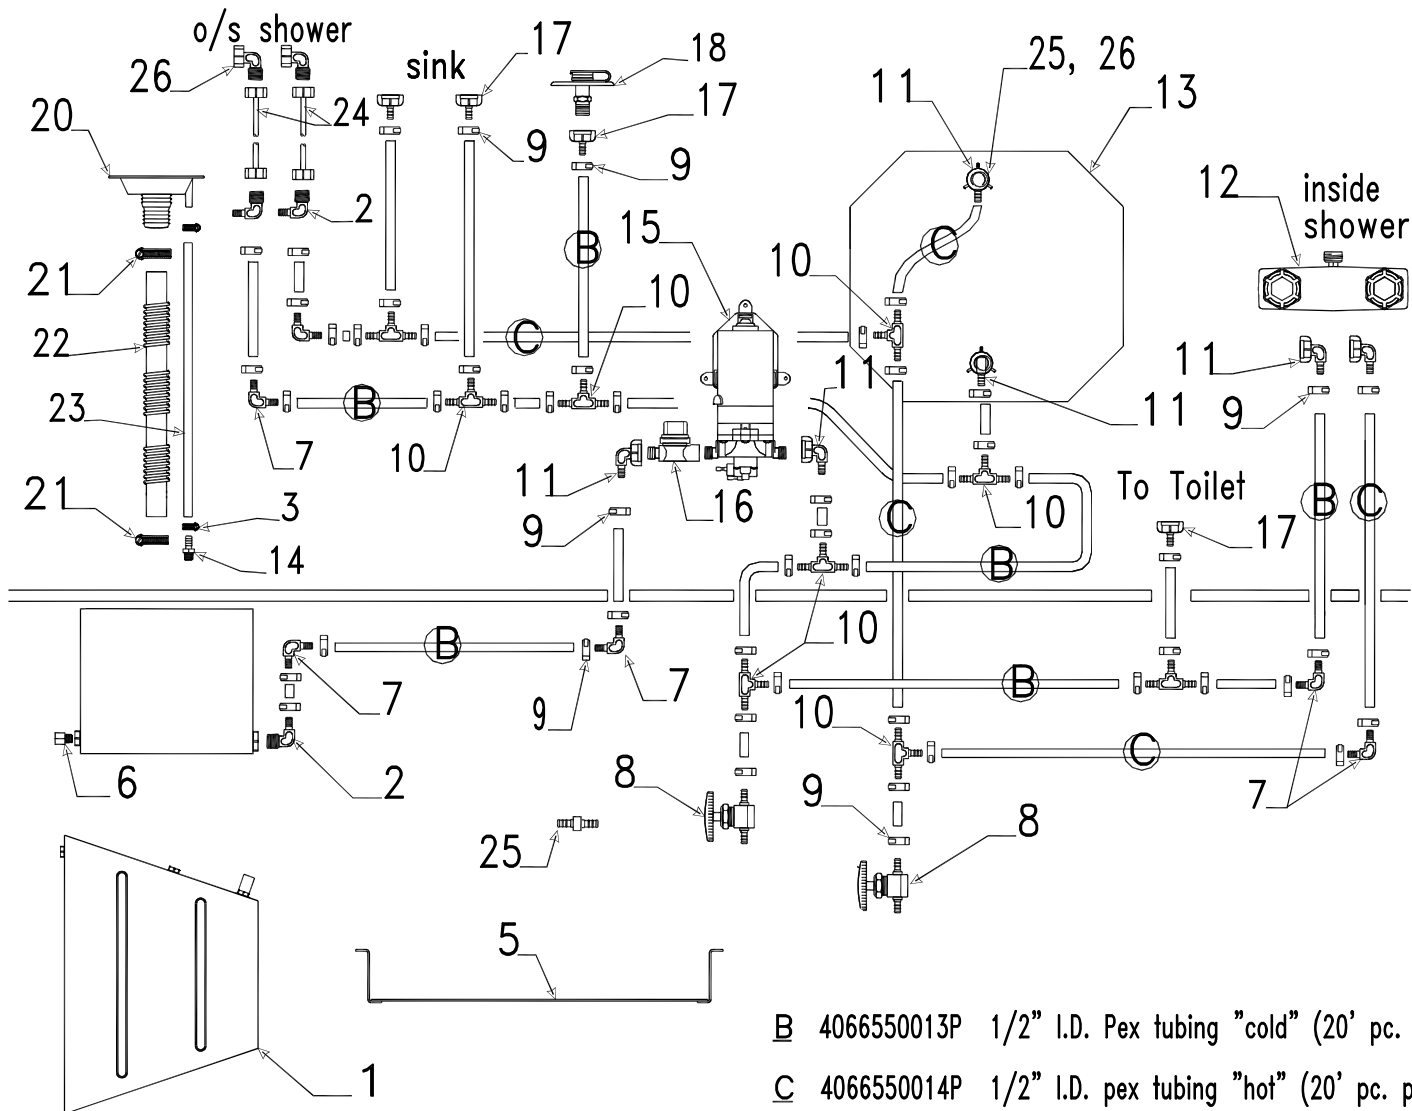

1. **B** 4066550013P 1/2" I.D. Pex tubing "cold" (20' pc. pkg.)
   C 4066550014P 1/2" I.D. pex tubing "hot" (20' pc. pkg.)
   4066550014P 1/2" I.D. High pressure hose (sold/foot)

Water System & Related Parts							
Flat Rate	Code	Part #	Description	FR	Code	Part #	Description
1.50	1	4768A29961	water tank 4231, 4233, 4215	0.15	14	4732B4561	hose adapter
0.25	2	4769-0648	1/2" barb x 1/2" mpt elbow	0.50	15	4741F5571	electric water pump
	3	4731-3058	adjustable hose clamp 3/8"	0.25	16	4747A8311	water filter
0.25	4	4767-1401	3 way MPT shut off valve	0.20	17	4769-0588	1/2" straight swivel adapter
0.20	5	4758-5381	tank hanger x2 (all)	0.30	18	4732F1521	city fill
0.15	6	1218-7001	tank plug	0.15	19	4769-0638	1/2" b x 1/2" mpt adapter
0.25	7	4769-0618	1/2" x 1/2" barbed elbow	0.30	20	4731D1711	fill spout
0.20	8	4769-0598	1/2" barbed line drain		21	4715-4501	adjustable hose clamp
0.25	9	4765-2351	1/2" ss clamp m100	0.35	22	4731H1081	water fill hose (3' pc.)
0.25	10	4769-0608	1/2" barbed tee	0.20	23	4060050003F	1/2" h.p. hose (sold/ft.)
0.25	11	4769-0628	1/2" b x 1/2" fpt elbow w/nut	0.15	24	4769-1291	60" water line assy.
0.50	12	4741B2071	shower diverter	0.25	25	4755A4828	1/2"x1/2" insert coupler
*	13	4765A1181	**DSI water heater #5032E	0.25	26	4769-1318	swivel elbow

* Warranted By Vendor

** Note: Model # must be verified before ordering this item