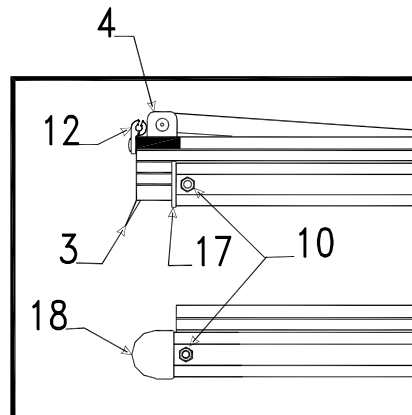

- 4333, 4349 - 4772A5321 Front Bed Assy. "Complete"
- 4333, 4349 - 4772A5311 Rear Bed Assy. "Complete"
- 4335 Saratoga - 4773-7551 Front Bed Assy. "Complete"
- 4335 Saratoga - 4773-7471 Rear Bed Assy. "Complete"

Flat Rate .75 Bed assy. replacement

- .50 First Bed Extension
- .25 Second Bed Extension

Front/Rear Bed Assy. Components			
Flat Rate	Code	Part #	Description
*	1	4716U4031	bed extension (x2 per bed)
0.25	2	4772A2091	tent bow/leg package
0.25	3	4060300339P	vinyl bed seal (8' pc. pkg.)
0.15	4	4720K5631	bed bow bracket m2
0.05		4757-9241	1 1/2" plastic fender washer m4
		1203C8721	steel rivet m25 (affix bow to brkt.)
		1016B10148	machine screw x2 per brkt.
		1201B6958	wiznut x2 per brkt.
0.2	5	4773-5311	rear bed leg assy. x2 (all except 4235)
0.2		4758B0411	rear bed leg assy. x2 (4235 only)
0.2		4773-5321	front bed leg assy. x2 (all models)
0.15	6	4757-4331	bed leg clip
		1203-8831	rivet m25 (rivet clip to bed)
0.15	7	4720E4021	lashing hook m6
		1203-8741	rivet m25 (rivet hook to bed)
0.25	8	4772-9451	slotted support plate 7 1/2"
0.2		4714-4521	mounting screws (pkg. x3)
	9	1203C8721	rivet m25
0.2	10	1034B16128	flat head screw
		1201B6378	lock nut
0.25	11	4772D1131	kill switch plate
0.2		4746C0971	kill switch m4
0.5	12	4758A8301	bed end retainer track & rivets
0.2	13	4755A2591	bed brkt. w/hardware x4
	14	4739-2298	lock nut
0.5	15	4754-8101	bed roller, nut, bolt, & washer pkg.
	16	1202B2908	washer
0.15	17	4754-8631	bed slide end cap
0.15	18	4754-4821	bed slide wedge
0.2	19	4758-9481	pull-out handle strap & rivets
		4758-8001	rivet "black" m25
0.05	20	4730A3548	snap stud w/screw