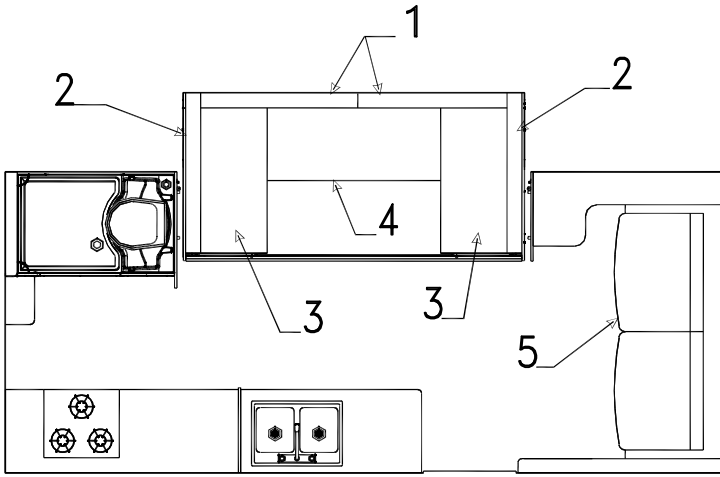

*Prior authorization from factory needed .

Cushion & Backrest Assy.'s - 4349 Avalon			
Flat Rate	Code	Part #	Description
0.10	1	4773A2251	backrest assy. 46 1/2" x 10 3/4"
0.25		4715A2251	backrest cover
0.10	2	4773A2221	backrest assy. 39" x 10 3/4"
0.25		4715A2221	backrest cover
0.10	3	4773A2201	cushion assy. 43 1/4" x 21 3/4"
0.25		4715A2201	cushion cover
0.10	4	4773A2231	cushion assy. 46 3/4" x 21 3/4"
0.25		4715A2231	cushion cover
0.50	5	4761C5881	*jackknife sofa
0.25		4713C588B1	sofa backrest recover
0.25		4713C588C1	sofa cushion recover

Flat Rate .10 Assembly - .25 Cover