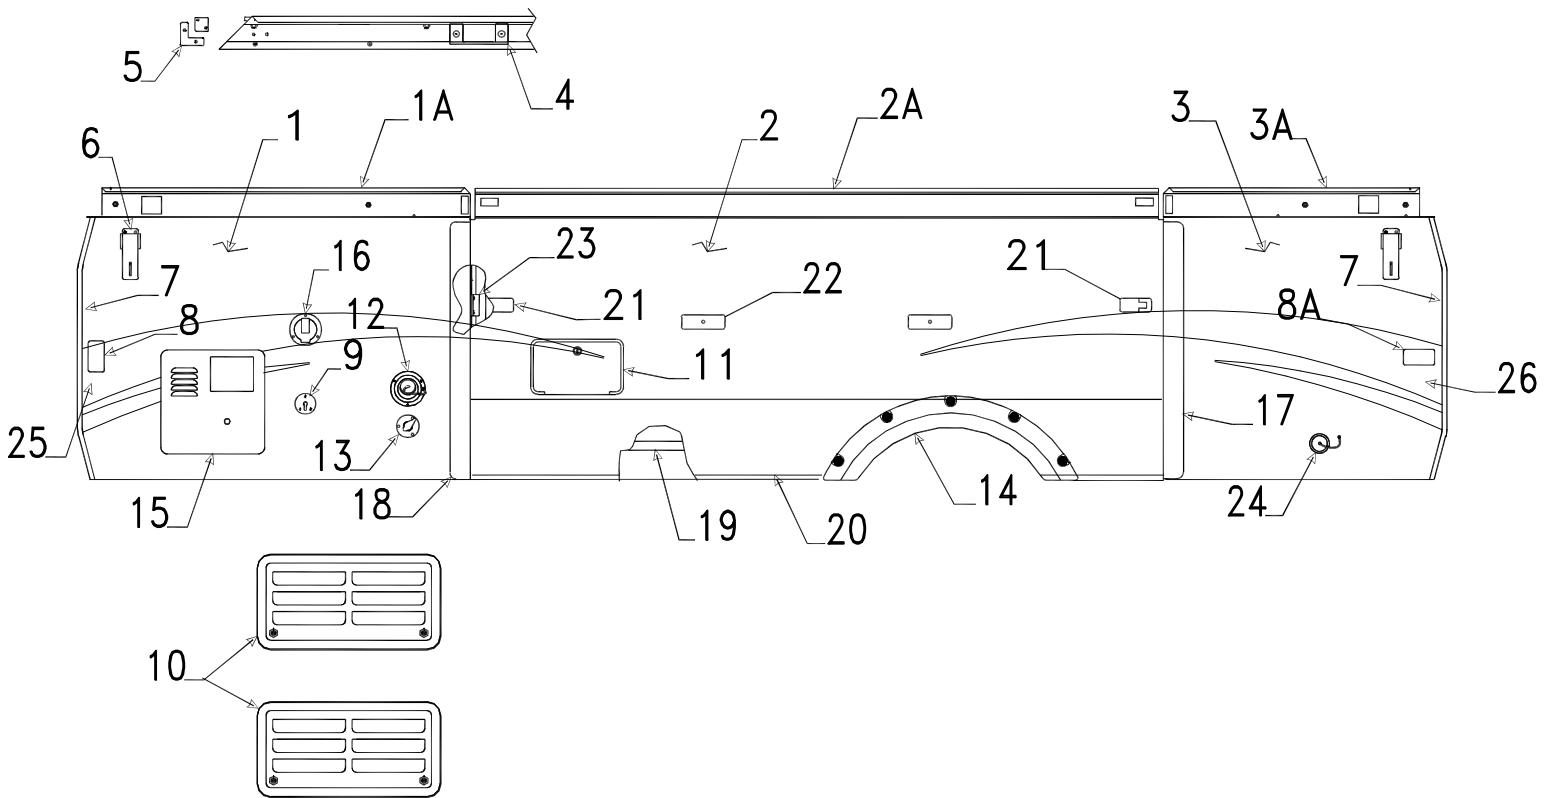

4716F0731 Roadside Trim Tape/Hardware Kit

* Add .50 For Heater Vent |1.00 For Refrigerator |.50 For Hot Water Heater

Roadside Left Body Panel & Components

FR	Code	Part #	Description	FR	Code	Part #	Description	
1.50	1	4772M8101	rsf body pnl. 4333	0.25	9	4757A4871	coax outlet	
1.50		4773B4141	rsf body pnl. 4335 Saratoga	0.50	10	4747D8341	reefer vent & trim x2	
1.50		4773G2691	rsf body pnl. 4349 Avalon	0.10		4716-4441	reefer vent clasp m4	
1.00	1A	4772C8091	rsf body rail 4333	0.25	11	4750D5861	o/s shower complete	
1.00		4773B4151	rsf body rail 4335 Saratoga			4716-7511	key Ch751 m2	
1.00		4773B2701	rsf body rail 4349 Avalon	0.15		4750A2961	lock assy. w/key	
1.00	2	4772F6981	g/o body pnl 4333	0.30	12	4731D1711	water tank spout	
1.00		4773B7521	g/o body pnl. 4335 Saratoga			4733F41361	hex head tek screw x3	
1.00		4773B6301	g/o body pnl. 4349 Avalon	0.30	13	4732F1521	city fill	
0.75	2A	4756A9951	g/o body rail 4333	0.25	14	4772-9411	wheel well trim	
0.75		4773-1961	g/o body rail 4349 Avalon	0.25		4773-1931	wheel well trim - Avalon	
1.50	3	4772K8061	rsr body pnl. 4333			4739F2901	chrome snap cap m12	
1.50		4773C4161	rsr body pnl. 4335 Saratoga	0.25	15	4716-1331	water heater door	
1.50		4773C2631	rsr body pnl. 4349 Avalon	0.15	16	4733B23361	cable hatch	
1.00	3A	4772G8051	rsr body rail 4333	0.25	17	4772A8741	angle seal "rear"	
1.00		4773D4171	rsr body rail 4335 Saratoga	0.25	18	4772A8731	angle seal "front"	
1.00		4773D2641	rs r body rail 4349 Avalon			4060000023P	d-seal pkg. "white" (5' pc.)	
0.10		4716-2771	vel-stick body rail pkg.	0.20	19	4756-2651	L-channel 48" pc	
		4757-0731	wire grommet & nut	1.25	20	4773A5031	cover plate 4333	
0.25	4	4734F4121	lift trim/gasket pkg. m4	1.25		4773-7531	cover plate 4335 Saratoga	
0.15	5	4716-7061	miter cover pkg. m4	1.25		4773-6391	cover plate 4349 Avalon	
0.15	6	4741C6041	top latch w/lock tab	0.75	21	4755-4091	latch & gasket	
		4767-1701	1 1/2" tek screw	0.75	22	4756-1181	pull handle	
		4749-4848	top latch foam gasket			4738-2608	tek screw "black"	
0.30	7	4772D3631	corner trim	0.75	23	4756A4171	strike w/screws	
		4733-4138	tek screw x10			4756-3251	shim	
		4060400096F	vinyl screw cover (sold/ft)			24	4714A2861	drain cap & strap
0.15	8	4714J08481	amber marker light			25	4769-8651	csr &rsf swoosh
0.10		4716A4571	amber lens (lens only)			26	4769-8621	crs & rsf swoosh
0.15	8A	4714J08581	red marker light					
0.10		4716A4561	red lens (lens only)