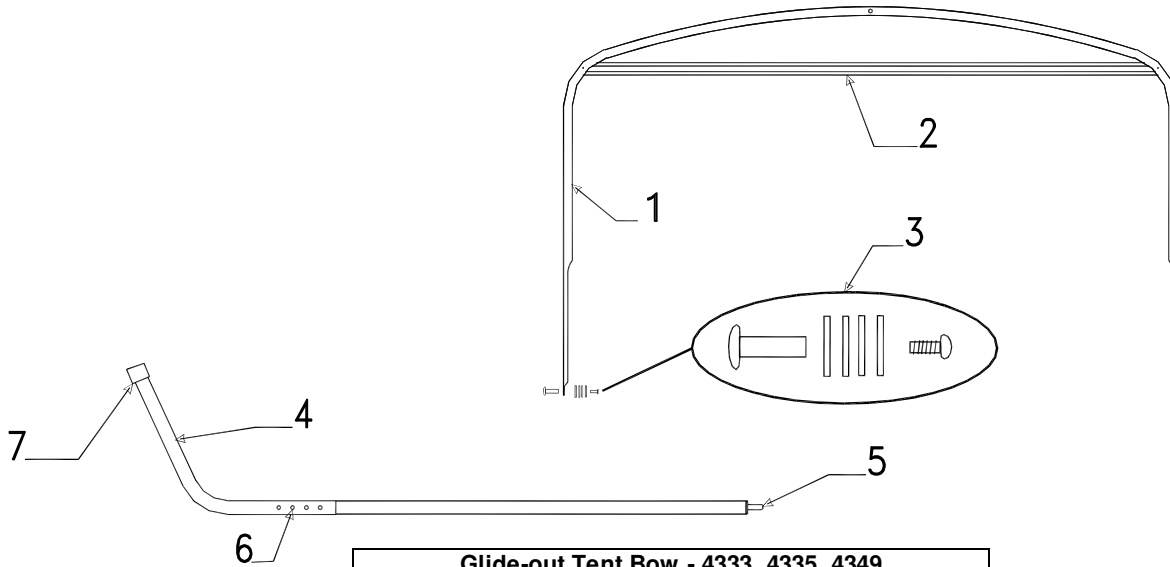

Glide-out Tent Bow - 4333, 4335, 4349			
Flat Rate	Code	Part #	Description
0.10	1	4756C2071	glide-out tent bow 4333, 4335
0.10		4773-2041	glide-out tent bow 4349 Avalon
0.40	2	4757A8021	curtain track 4333, 4335
0.40		4773-2051	curtain track 4349 Avalon
		1203-8951	rivet m5 (affix track to bow)
0.10	3	4716-4451	bow mounting hardware pkg.
0.05	4	4773B5131	glide-out tent support (ALL)
0.20	5	8470-1728	black pin m10
0.10	6	4734-6708	snap spring
0.10	7	4752A0561	tent support tip w/screw