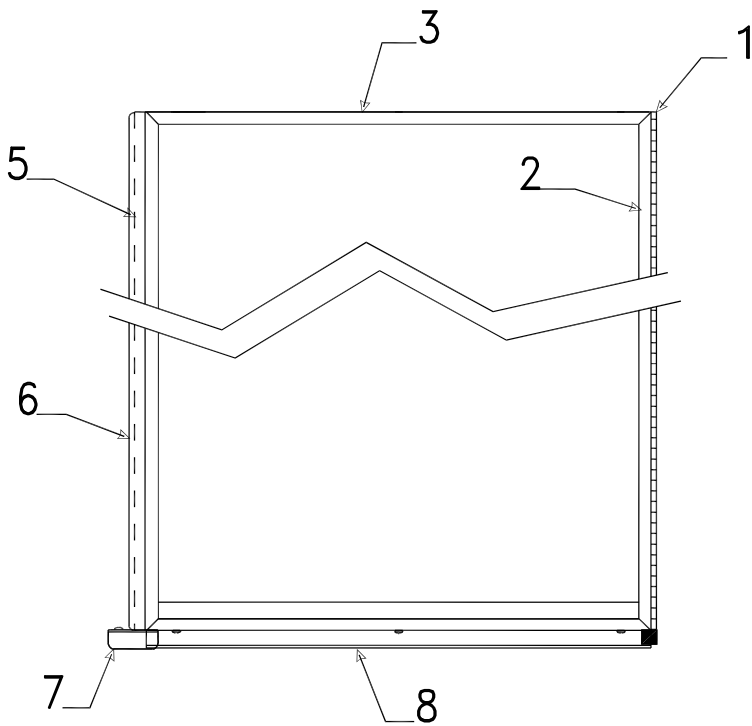

4772H5151 Access Door Assy F.R. .50			
Access Door Assembly Components			
Flat Rate	Code	Part #	Description
0.25	1	4772B0311	door hinge
0.35	2	4772A0321	door frame
0.25	3	4749C9821	door cap
	4		
0.20	5	4060000023P	d-seal pkg. (5' pc.)
0.25	6	4772D0331	door frame
0.25	7	4768-1111	closeout brkt.
		4716-081	screw x2
0.25	8	4747C3611	bottom trim
		4745-3968	screw x2