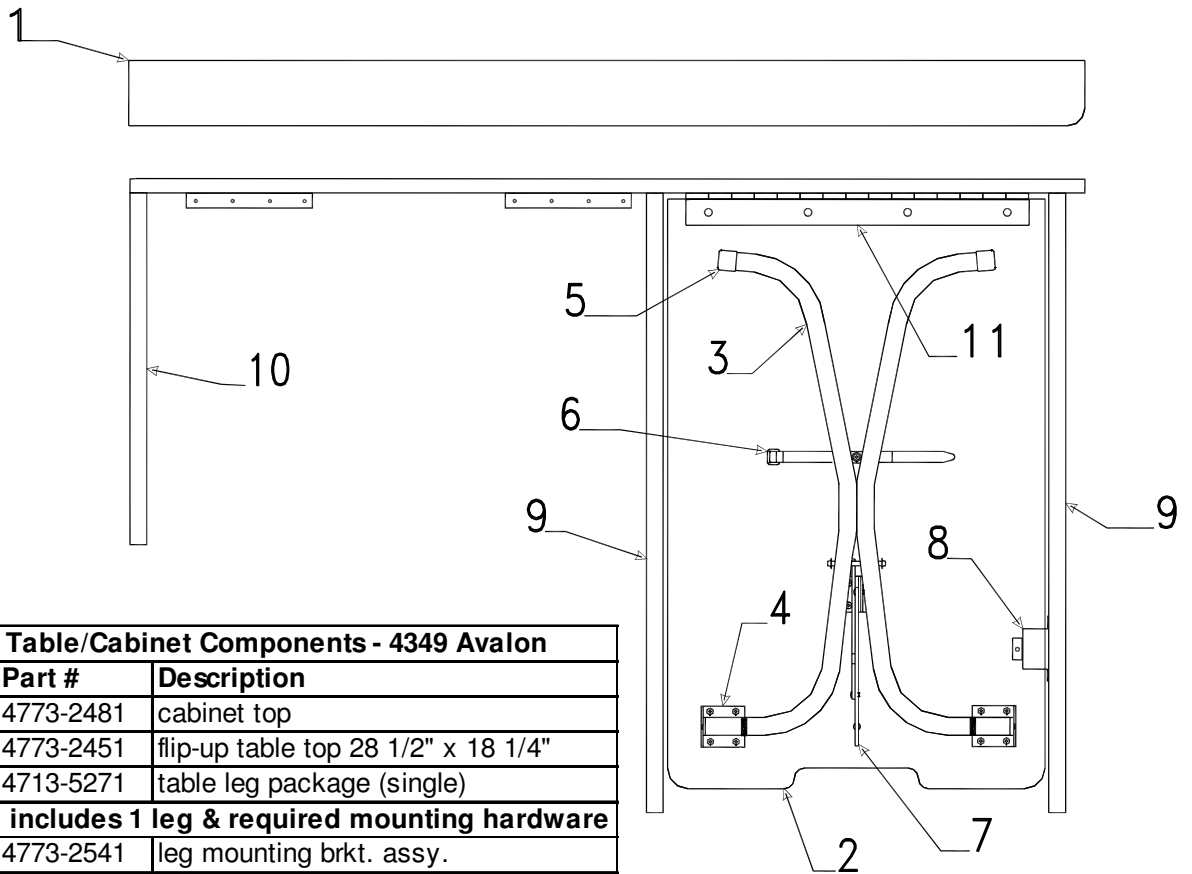

CSF Flip-up Table/Cabinet Components - 4349 Avalon			
FR	Code	Part #	Description
0.50	1	4773-2481	cabinet top
0.50	2	4773-2451	flip-up table top 28 1/2" x 18 1/4"
0.50	3	4713-5271	table leg package (single)
Note: pkg. includes 1 leg & required mounting hardware			
0.15	4	4773-2541	leg mounting brkt. assy.
0.10	5	4752-0551	plastic end cap m2
0.10	6	4751A9711	strap & screw pkg.
0.25	7	4744-6971	leg lock brace assy.
0.15	8	4772B8841	hat bracket
0.15		4733-6391	latch & strike pkg.
0.25	9	4773-2491	cabinet side x2
0.15	10	4773-2501	table cabinet support
0.15	11	4773-2531	hinge
		4755-3931	screw x8

Flat Roadside Front Reefer Cabinet - 4335 Saratoga			
Rate	Code	Part #	Description
1.00	1	4773-3571	cabinet top
0.15	2	4773-9131	door panel 7" x 14 1/4"
0.10	3	4762-4878	hinge
0.10	4	4748C3951	door pull
0.25	5	4757A4871	coax out-let
0.10	6	4743-3551	furnace grill
0.20	7	4773-3551	cabinet front rt.
0.75	8	4773-139	refrigerator 4.2 cu. ft.
0.50		6010415696P	reefer door insert panel
0.20	9	6019637596P	cabinet front lt. 1 5/8"x32 3/4"
0.75	10	4773A3581	cabinet gazoodi