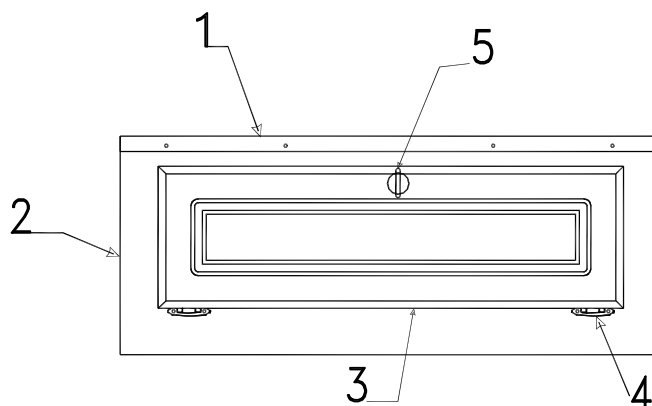

Front Center Seat Bench - Niagara

FR	Code	Part #	Description
0.25	1	4772B6881	seat frame assy. Niagara
0.20	2	4772D8461	bench front
0.15	3	4767B2401	dr pnl 30 1/4" x 9 1/4"
0.10	4	4762-4878	hinge
0.15	5	4767-3601	chrome thumb turn lock