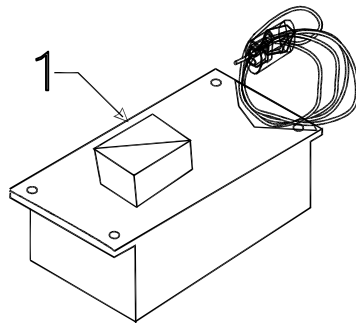

Power Lift Components			
Flat Rate	Code	Part #	Description
0.25	1	4768A0681	current limiter
1.50	2	4767C6461	power head motor
	3		
1.50	4	4768-0671	mounting weldment
0.05	5	4768A0691	hand controller