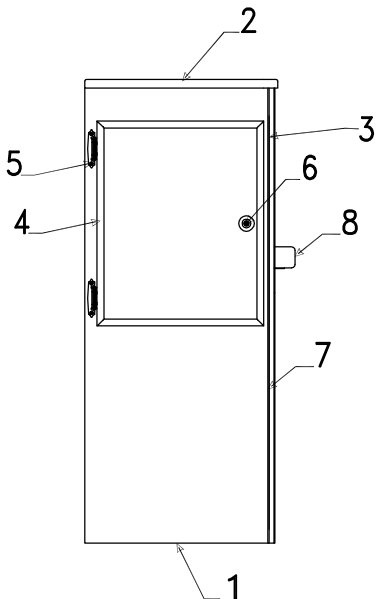

CSF Corner Cabinet - 4335 Saratoga			
FR	Code	Part #	Description
	1	4773-9211	cabinet front
	2	4773A9191	cabinet top.
	3	4773-9201	cabinet side
	4	4768A0021	door panel. 12" X14 3/4"
	5	4762-4878	hinge
	6	4748C3951	door pull
	7	4060137505P	f-channel
	8	4754B0901	galley rest.
		4754-1861	screw