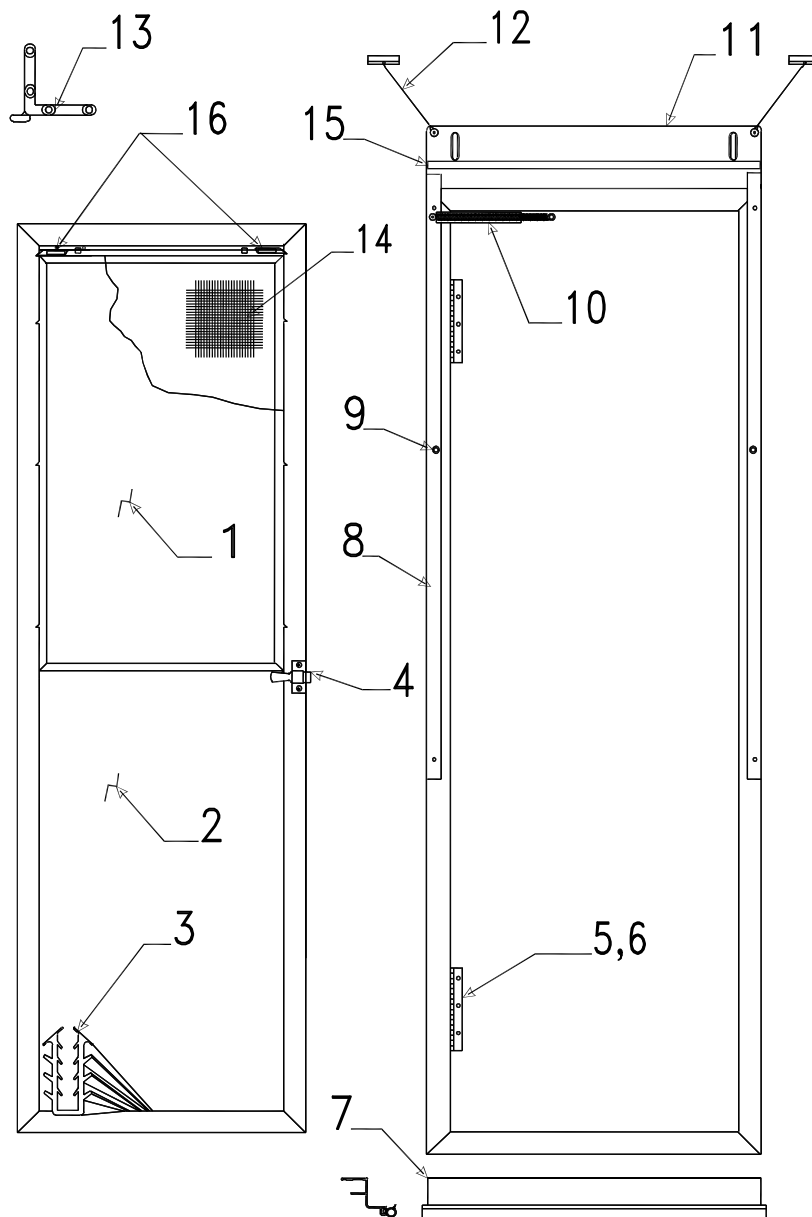

4772B5031 Screen Door Assy.
.30 Flat Rate Screen Door Complete
Note: parts marked w/* asterisk are not included w/screen door

Screen Door Components								
Flat Rate	Code	Part #	Description	Flat Rate	Code	Part #	Description	
0.1	1	4716E3401	top sliding window pane	0.2	10	4731A8201	spring package	
0.4	2	4772-0361	stationary window pane	0.5	11	4773-8221	large top bracket	
0.15	3	4060000086F	rubber seal (sold/foot)	0.5		4773C0631	top bracket hinge	
		Note: around perimeter of window pane					4773-8231	small top bracket
0.15	4	*4742-9671	door latch assembly	0.15	12	4772A5181	cable assy. m2	
0.15	5	4720C3601	hinge x2	0.5	13	4710-3791	corner brace hinge m2	
	6	1203-8641	rivet m25	0.1	14	4716-1381	screened stationary pane	
0.25	7	*4747B5621	screen door support	0.75		4716-1111	screening 36" x 18 1/2"	
0.5		*4060100399F	rubber seal (sold/foot)	0.2	15	4060000023P	d-seal "white" (5' pkg.)	
0.2	8	4773B0641	vel-stick (pkg. of 2)	0.5	16	4716-3811	window lock pkg. rt./lt.	
0.05	9	4730A3548	stud w/screw x2