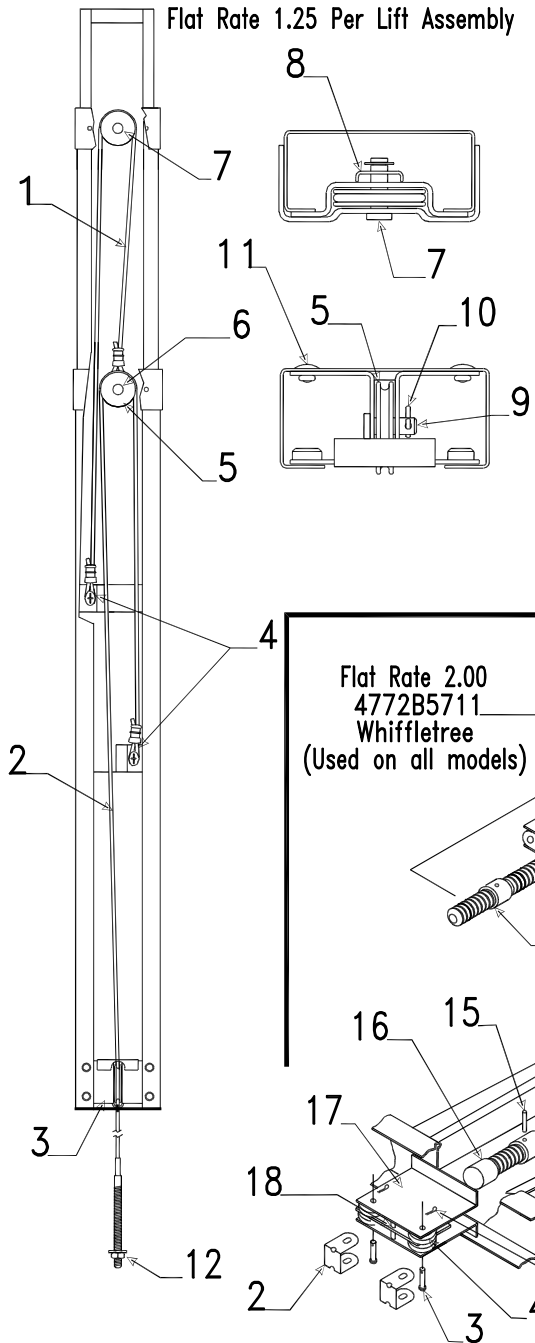

Flat Rate .50 Per Side			
Electric Brake Pkg. 10" x 2 1/4" (4714J2011)			
Flat Rate	Code	Part #	Description
0.50	1	4716-6251	10" brake assembly (right hand)
0.50		4716-6261	10" brake assembly (left hand)
0.50	2	4716A1441	10" grease seal (2 per pack)
0.50	3	4716A1451	10" bearing, race & seal pkg.
0.30	4	4716-1431	10" hub & drum x2
0.05	5	4772-3601	lug nuts (stainless steel)m5
0.10	6	4714A3061	retainer package
0.05	7	4714C0621	EZ lube grease cap m4
0.40	8	4716-2881	10" magnet, spring & clip pkg.

1.25 Axle Assy. Flat Rate  
 4702A0791 10" brake axle assy. - 4333, 4335  
 4773A6661 10" brake axle assy. x2 - 4349 Avalon

NOTE: Refer to Dexter Axle for required part (s) service phone - (574) 295-7888

Whiffletree & Related Parts							
Flat Rate	Code	Part #	Description	Flat Rate	Code	Part #	Description
0.15	1	4749A8211	mud flap & brkt.	1.50	11	4720B2388	thrust nut
0.50	2	4744B1741	cable retainer x2	1.50	12	4720B2408	bearing housing
0.20	3	4720J1561	long pin m4	1.00	13	4730C3848	sprocket 12 tooth
0.50	4	4715A5371	pulley & bearing m10		14	4720D1481	roll pin m10
0.10	5	1204B1081	cotter pin m10	1.00	15	4744B1301	shear pin m10
1.50	6	4773-8808	bushing 2 1/4"	2.00	16	4730D1291	screw socket (welded dexter CS0025)
1.50		4772A1841	bushing 3"	2.00	17	4720-1551	pulley plate (dexter TCAN0320)
0.25	7	4752D4921	whiffletree pan cover	0.50	18	4720F1541	pulley spacer
0.25	8	4720F2371	pan cover side (welded)		19	4772A3661	chain cover
	9	4720C2418	plate		19A	4772C3171	chain cutout cover
1.50	10	4720C2421	thrust nut bearing				