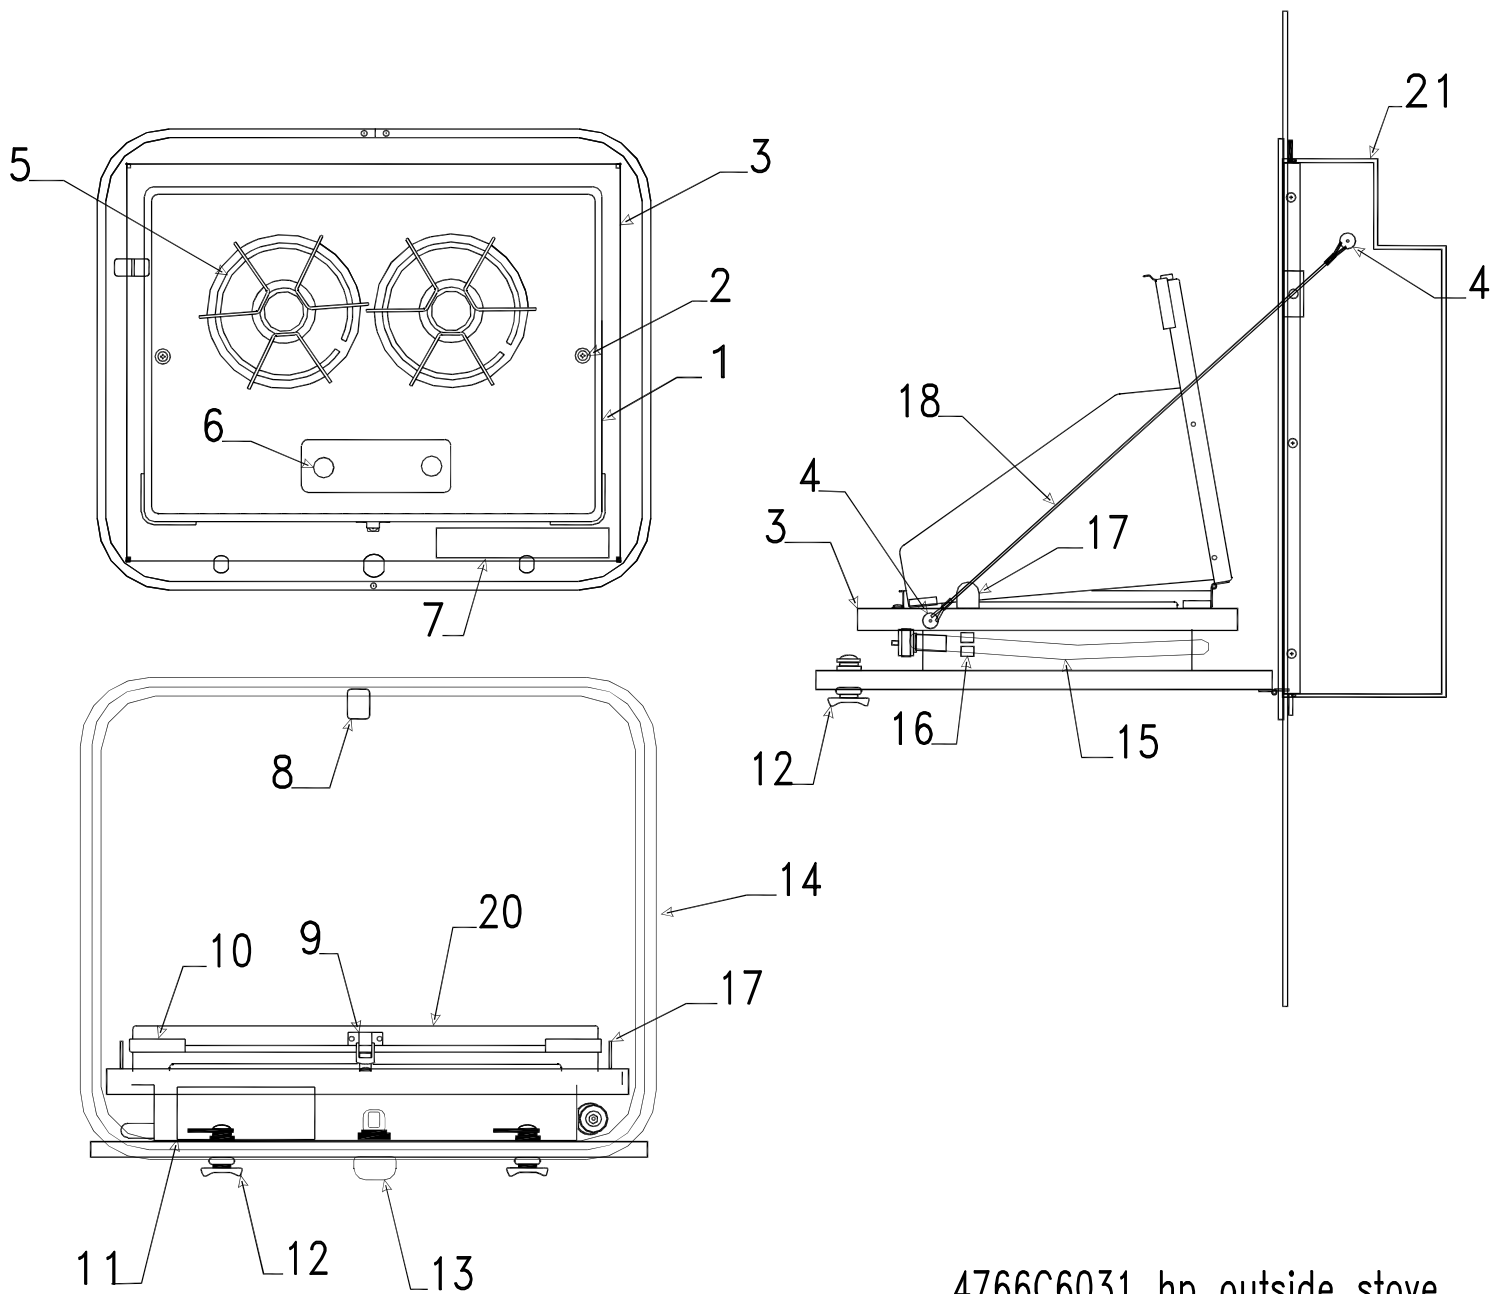

4766C6031 hp outside stove

Outside HP Stove Compartment Components (all)

Flat Rate	Code	Part #	Description	Flat Rate	Code	Part #	Description
0.15	1	4773-9411	stove cook top	0.05	10	4732A2291	edge molding m2
0.05	2	4716A2631	screw/washer m2	0.75	11	4773-9241	h.p. stove box
0.60	3	4766F8691	stove counter top	0.15	12	4765-9981	thumb turn w/o-ring x2
	4	4744D3301	rivet m25	0.20	13	4766-8661	keyed latch
		4758-8001	rivet "black" m25	0.50	14	4766A8171	stove door & frame "less latches"
0.05	5	4752B9881	grate x2	0.25	15	4746B9891	h.p. gas hose 42"
0.15	6	4716B1861	h.p. stove knob m3	0.15	16	4734-2431	gripper clip m4
0.15	7	4742-9538	h.p. Decal	0.15	17	4773-4691	fin stay brkt. M2
0.20	8	4766-8651	door strike	0.15	18	4766-6041	cable w/rivets 19 1/2"
0.15	9	4733-4018	latch	0.15	19		
0.15		4733-4028	latch strike	0.15	20	4773-9251	stove cover "white" (Vitco)
				1.00	21	4766A6011	stove compartment box