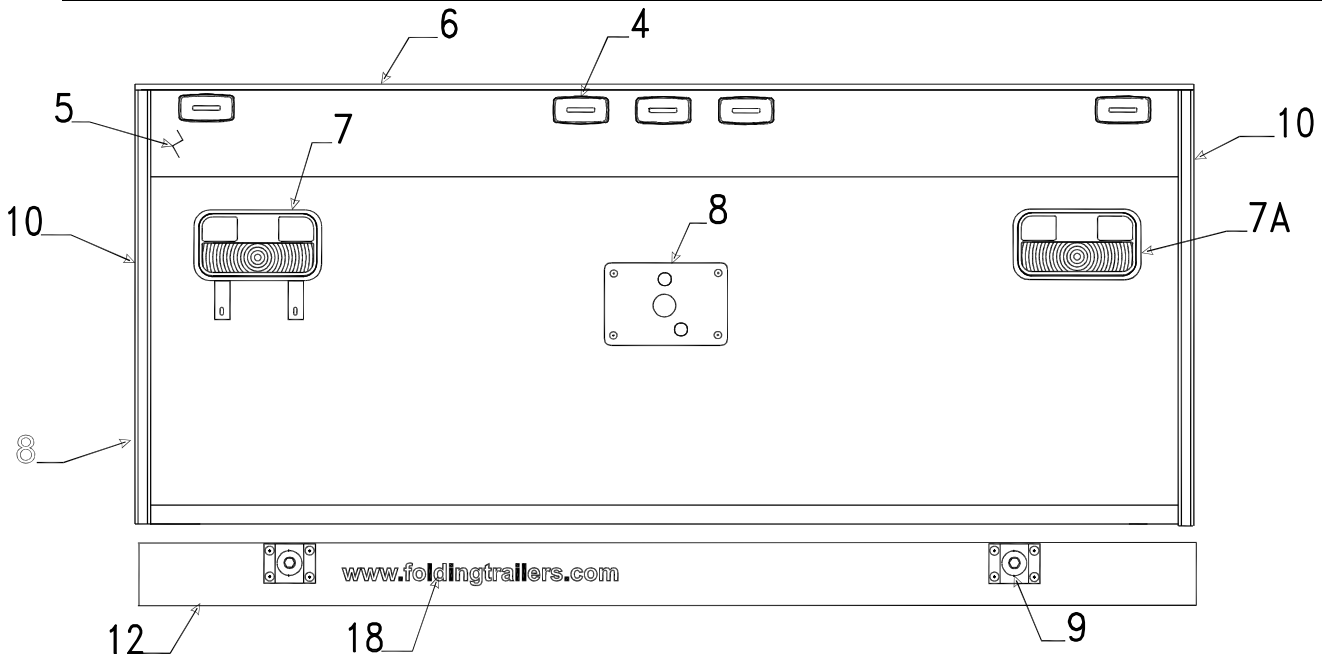

2009 Highlander Series Repair Parts 6