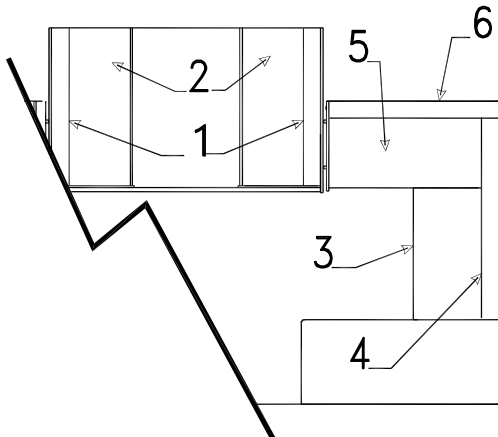

Cushion & Backrest Assy.'s - 4333 Niagara			
Flat Rate	Code	Part #	Description
0.10	1	4755F7521	backrest assy. 42 1/4" x 15 5/8"
0.25		4714F7521	backrest cover
0.10	2	4755F7511	cushion assy. 42 1/4" x 19 3/8"
0.25		4714F7511	cushion cover
0.10	3	4773G5051	cushion assy. 35" x 23"
0.25		4713G5051	cushion cover
0.10	4	4757C7431	backrest assy. 54 1/2" x 13 1/2"
0.25		4715C7431	backrest cover
0.10	5	4757C7441	cushion assy. 45 3/8" x 23 1/4"
0.25		4713C7441	cushion cover
0.10	6	4773G5061	backrest assy. 45 3/8" x 13 1/2"
0.25		4715G5061	backrest cover