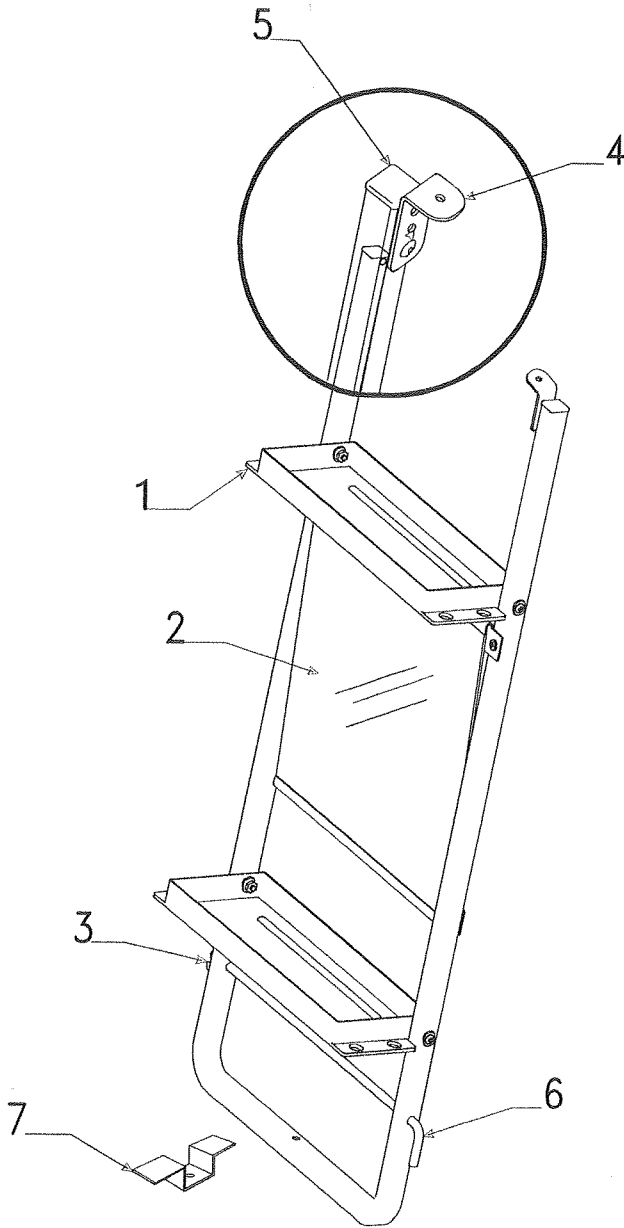

Vanity Mate Kit - (4757F6741) All Models Except E4 and Highlander Series
Vanity Mate Kit - (4772-6531) E4 and Highlander Series Only

Vanity Mate Component Parts		
Code	Part #	Description
1	4754-9581	plastic tray x2
2	4757-0161	mirror
3	1201-6201	wing nut
4	4758-1161	adjustable L-bracket x2 (3 hole brkt.)
	4744-8301	nylon spacer m4
	4734C1861	painted rivet
	4741D96568	painted expansion rivet m25
5	4756-8421	tube cap x2
6	4757-0151	towel bar
7	4757-0121	storage bracket (riveted to ceiling)
	4741D96568	painted expansion rivet m25