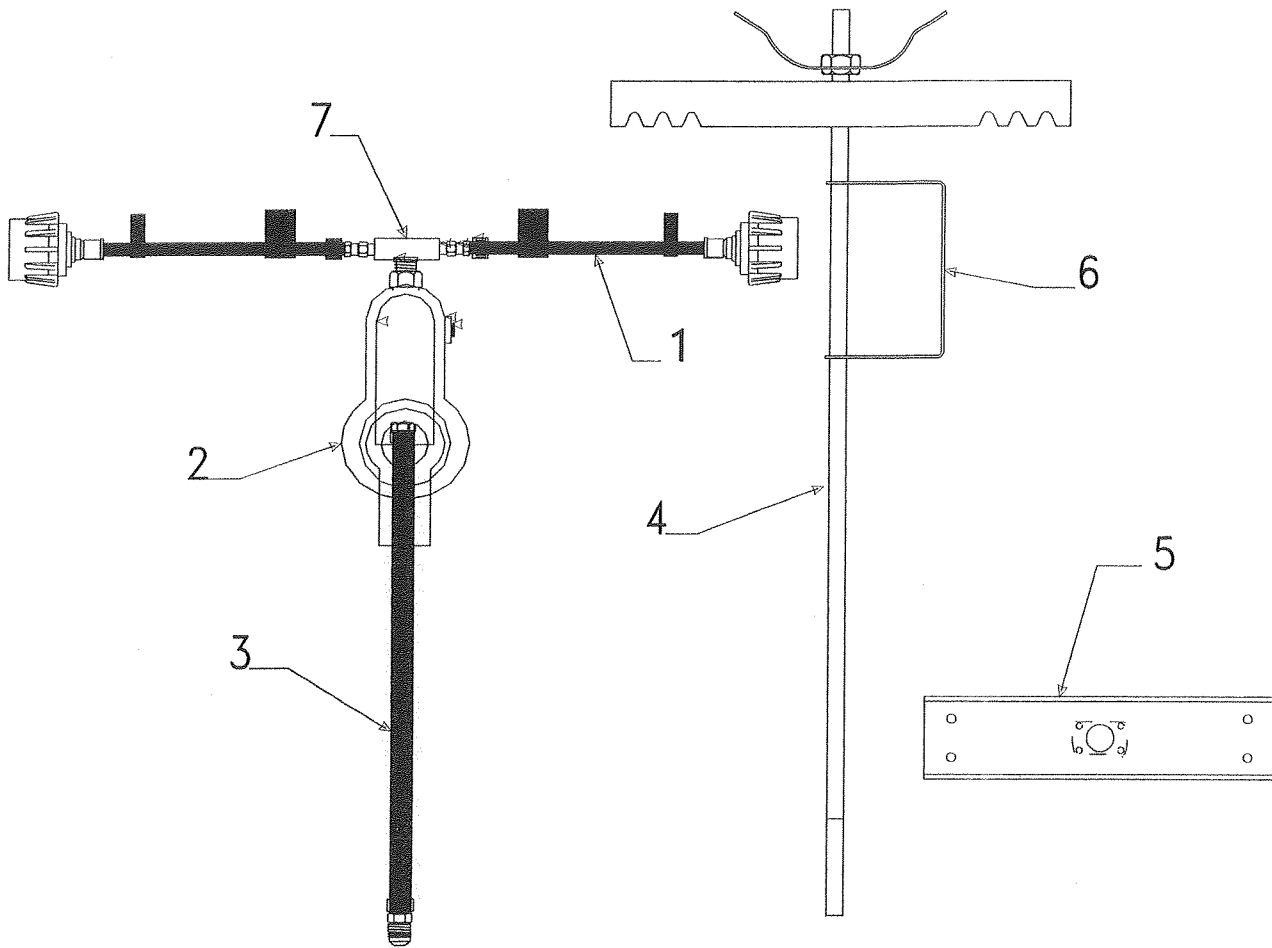

Dual Propane Tank Kit (4755B7801)

Flat	Dual Propane Tank Kit Components		
Rate	Code	Part #	Description
0.45	1	4761-1921	12" gas hose w/acme nut x2
0.5	2	4773-5821	regulator "change-over"
		4734C3781	regulator cover "plastic"
0.45	3	4737A8871	gas hose 1/2" x 3/8" x 26"
0.45		4767-4261	gas hose 3/8" x 3/8" x 26"
	4	4772B9521	dual tank mount kit (1/2" rod)
	5	4755A7741	center rod bkr. w/ 1/2" weld nut
		1203C8721	rivet "steel" x4 m25
	6	4702A169	mounting bracket
		0322A3301	brass spacer x2
		4759-0441	tapping screw m12
0.5	7	4767-9631	1/4" inverted tee "brass"

2009 Accessory Repair Parts 9

09ACP09