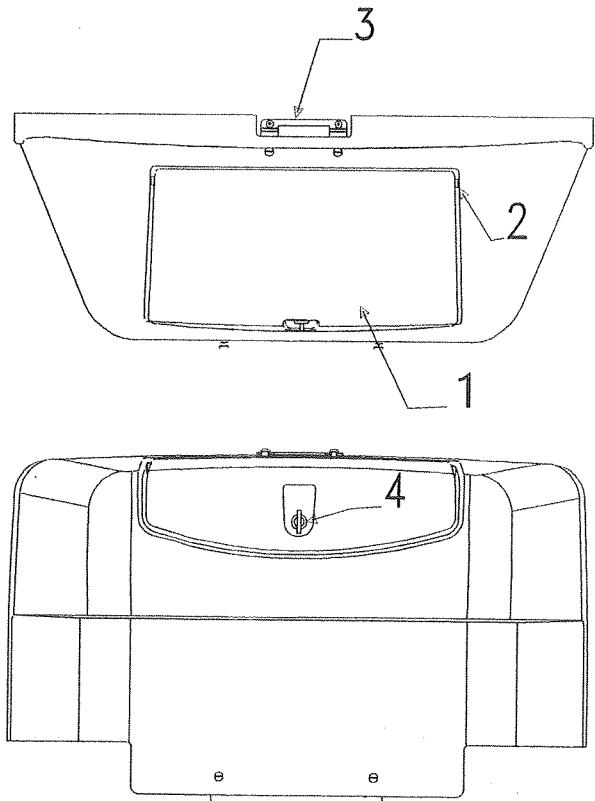

Flat Gas Bottle Cover Components			
Flat Rate	Code	Part #	Description
0.25	1	4773A5291	plastic cover w/hardware
0.15	2	4755-8101	lid clip x3
0.15	3	4755-8111	latch, strike & rivet x4
	4	4060000014P	edge molding (8' pc. pkg.)
0.1	5	4772A9431	cover keeper w/rivets x4
0.05		4732-1181	screw grommet m4
		1121C1618	license plate screw x2

Molded Gas Bottle Cover Assy. "gray" (4768-6931)

Gas Bottle Cover Components			
Flat Rate	Code	Part #	Description
	1	LP cover lid NOT AVAILABLE	
	2	4716-0981	lid mounting hardware
	3	4716-0991	cover mounting hardware
	4	4758-0181	chrome thumb turn lock
	5	4759-9341	latch tail
	6	4759-9351	latch strike