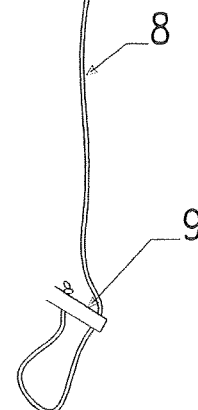

Self-Storing Canopy Components		
Code	Part #	Description
1	4723E5291	canopy rafter pole m3
	4734-6708	spring assembly
2	8470-1728	black pole pin m10
3	4751-8191	crutch cap m3
4	4064700489F	pvc vinyl seal (sold/foot)
5	6650000020P	chain zipper (sold/yard)
	1225-2201	zipper pull m5
6	4714A3821	8' canopy bag - Cobalt
	4714D2681	9 1/2' canopy bag - Yuma
	4714A3831	10' canopy bag - Santa Fe, Cheyenne, E1
	4714-8251	12' canopy bag - Americana, E3
	4714-8141	14' canopy bag - Niagara, Arcadia, E4
	4713-6631	16' canopy bag - Avalon
7	4701A8921	8' canopy support - Cobalt
	4759A9821	9 1/2' canopy support - Yuma
	4701B8931	10' canopy support - Santa Fe, Cheyenne, E1
	4702A3751	12' canopy support - E3, Bayside, Sun Valley, Utah, Williamsburg, Saratoga
	4772A3611	14' canopy support - Niagara, Arcadia, E4
	4773A2711	16' canopy support - Avalon
8	8460A1431	poly rope (10 1/2' pc. pkg.)
9	4724B3931	rope adjuster (wood) m2
10	4724- 2558	12" hook stake (plastic)
11	4737J5971	vertical support leg
	8470-1748	end cap m2 "black"
	4734-6708	spring clip
12	4737B4258	end cap
13	4720A2361	rod & pal nuts
	1201B7071	pal nut m6