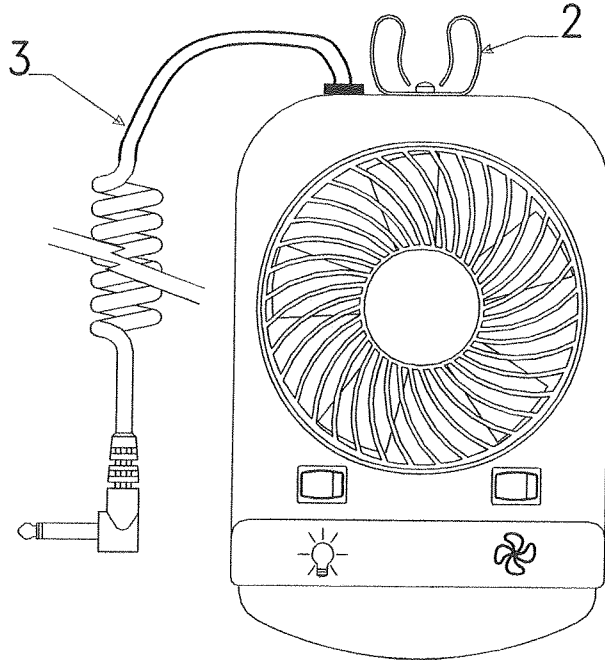

**Typical A/C Kit Components**

<b>Part #</b>	<b>Description</b>
4767A430	roof brace w/holes 76 1/2" - Cobalt
4767A431	roof brace w/o holes 76 1/2" - Cobalt
4767A363	roof brace 83 1/2" - Yuma
4800-481	roof brace 79 3/16" - E1
1212-0138	grommet x1
4350000022F	foam tape (sold/foot)
4754A7031	brace mounting bracket - Yuma, Cobalt
4800-6861	brace mounting bracket - E1
4772A455	tek screw x4 10-16 x 1 1/2"
4733-4138	tek screw x4 10-16 x 3/4"
4747-2328	sealing washer x4 (rubber)
4749E1098	ss flat washer x4
4746E0538	bolt x4 - 1/4-20 x 1 1/2"
4749A2121	channel extrusion m4 (3/4" x 1" x 13 7/8") - Alum. tops
4767-0841	channel extrusion m4 (15/16" x 1" x 13 7/8") - Filon tops
4748A6591	power cord 25'
4739-4151	nylon clamp m4
4741C9368	screw x3
1202B2698	washer x1
4723-3378	velcro strap x1
4744B1301	shear pin x1 m10
4741B9658	expansion rivet x9 m25
4752-244	A/C decal
4752-2451	top trim
4350000295F	double stick tape (sold/foot)
4350000058F	foam tape (sold/foot)
4741-4971	rubber bumper m6

**Bed Shelf Kit- (4758A5261)**

<b>Bed Shelf Kit Components (Note: Shelf Not Sold Separately)</b>		
<b>Code</b>	<b>Part #</b>	<b>Description</b>
1	4757-0941	white vinyl end cap x2
2	4754A4811	5/32" x 2 1/2" support rod m2
3	4734G5211	cable assembly x2
	4751-3431	nylon spacer x2, m4
	1203C8751	rivet x4, m25
	1202B2698	7/32" x 5/8" washer x2

**2009 Accessory Repair Parts 2**

09ACP02

Reading Light / Fan Combo - (4758A1111)

Reading Light / Fan Components		
Code	Part #	Description
1		
2	4749-9641	gripper clip m2
3	<b>Note: this item not sold separately</b>	