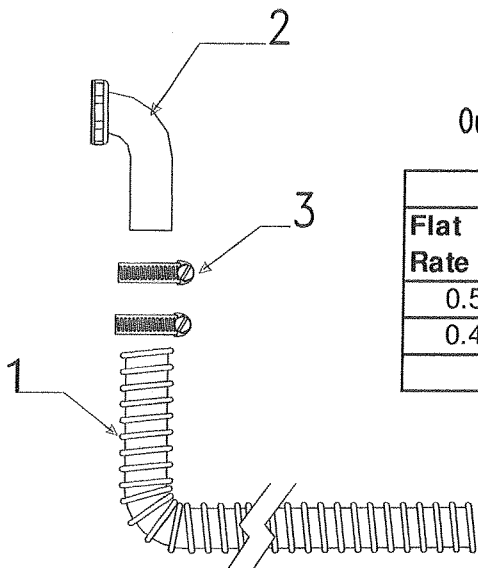

Reading Light / Fan Combo - (4758A1111)

Reading Light / Fan Components		
Code	Part #	Description
1		
2	4749-9641	gripper clip m2
3	Note: this item not sold separately	

Outside Drain Hose Kit - (4758-5591)

Outside Drain Hose Kit Components				
Flat Rate	Code	Part #	Description	
0.5	1	4060012503P	drain hose (10' pc.)	
0.4	2	4757-0861	elbow, nut & washer	
	3	4715-4501	hose clamp x2