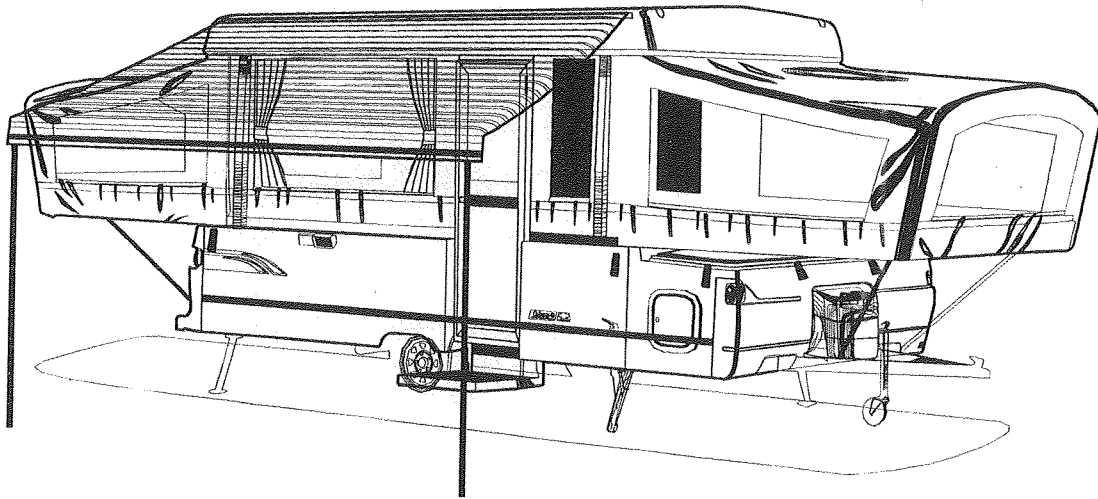

2009 Accessory Repair Parts Catalog

FOLDING TRAILERS

TABLE OF CONTENTS

<u>DESCRIPTION</u>	<u>PAGE</u>
Auto change-over (LP gas system)	9
Bed shelf component parts	2
Canopy component parts	7
Deluxe add-a-room components	6
Double crossbar kits	8
Furnace kits	3
Gas bottle cover "molded plastic"	10
Gas bottle change over kit	9
Outside drain hose kit	4
Power Lift Components	11
Reading light /Fan light combo components	4
Screen room component parts	6
Tire cover "molded plastic"	11
Vanity mate component parts	5
Yakima rail rider towers (crossbar tower)	8

Camper Caddie Mounting Hardware Kit - 4716B8951

Furnace - Hydro Flame #7916-11	800/546-8759 U.S., Can.
Water heater - #5031E	423/775-2131
**Power Lifts - Barker	1-888/367-6978
Bike Racks - Yakima	888/925-4621

** Note: All warranty service and parts
procurement for this item will be
handled directly by:

Barker Manufacturing Co.
730 East Michigan Ave.
P.O. Box 460
Battle Creek, Michigan 49016
Phone # 1-888/367-6978