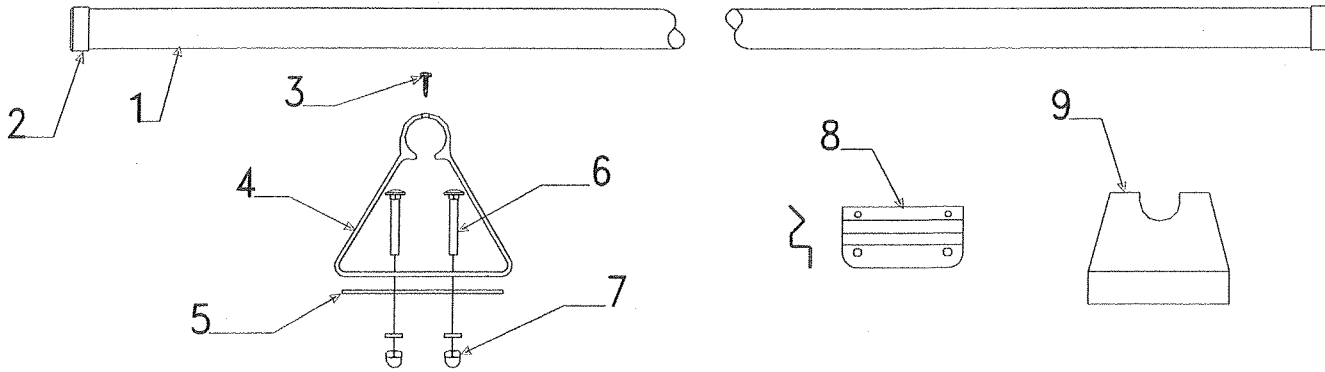

Cross Bar Kit Components		
Code	Part #	Description
1	4753A3701	crossbar x2 84"
	4742A9111	crossbar x2 80" (Cobalt,)
	4701-890	crossbar x2 72" (Neon)
2	4743-3391	crossbar end cap x4
3	4741A9101	hex head tek screw m10
4	4742B9151	crossbar riser "white"
	4753B3681	crossbar riser "black"
5	4350000059P	2" tacky tape (10' pc. package)
6	1200E2068	1/4" x 1 1/2" carriage bolt x8
7	4755-2651	acorn nut w/washer m2
8	4767-4421	mounting plate x4
9	4753-3761	crossbar pad 2 1/4" x 4" x 4"
	4757-8921	crossbar pad 3 9/16" x 4" x 4"