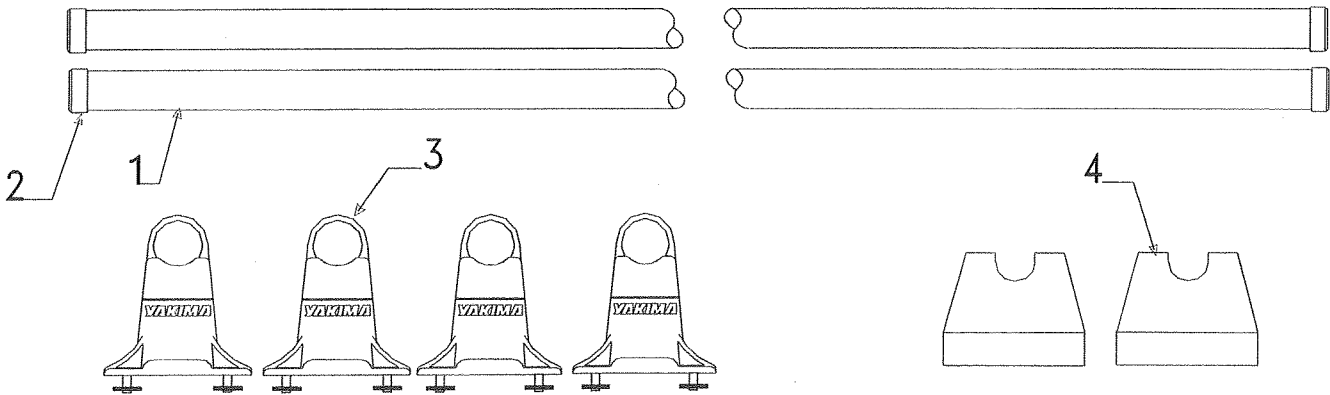

Double Cross Bar Kit (4755C6991) "Rack Track System"

Cross Bar Kit Components		
Code	Part #	Description
1	4753A3701	crossbar x2 84"
2	4743-3391	crossbar end cap x4
3	4758-9291	railrider tower pkg. (pkg. of 4) Yakima # 8000123
NOTE: TOWERS NOT SOLD SEPARATELY, Any individual parts required please contact Yakima at - 1-888-925-4621 (Yakima # 8000123)		
4	4753-3761	crossbar pad x2