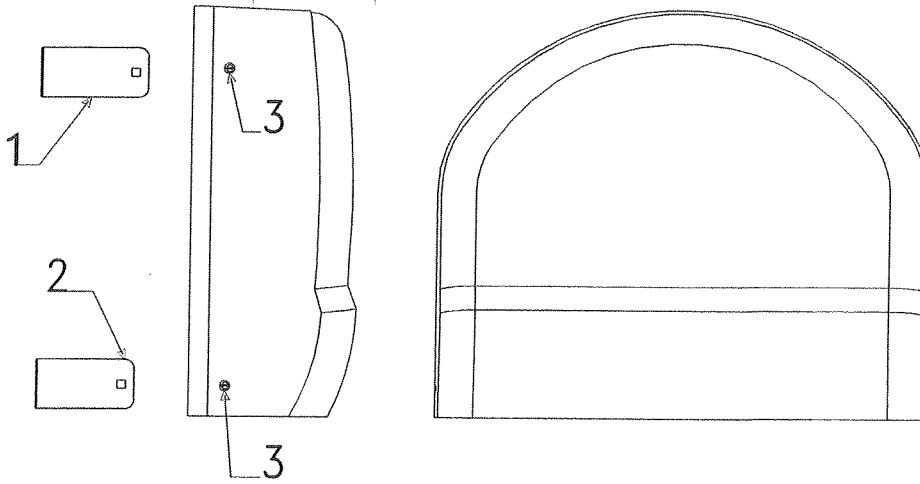

Molded Spare Tire Cover Assy. "Highlander Series" (4772A9381)
Molded Spare Tire Cover Assy. "Americana Series" (4757D1711)

Flat Tire cover components			
Rate	Code	Part #	Description
0.4	1	4759-2701	top keeper brkt. x2
0.4		4766-8701	side keeper x2 (Highlander)
		4732-1181	plastic grommet x1 m4
		4741D96568	expansion rivet m25
	2	4759-2691	bottom keeper brkt. x2
		4732-1181	plastic grommet x1 m4
		4741D96568	expansion rivet m25
	3	1121C1618	screw x4

Power Lift Kit (4757G3781)

Flat Power Lift Components			
Rate	Code	Part #	Description
0.25	1	4768A0681	current limiter
1.5	2	4767B6461	power head motor
1.5	3	4768-0661	4" adapter and pin
1.5	4	4768-0671	mounting weldment
0.05	5	4768A0691	hand controller
	6	4744B1301	shear pin 1" x 3/16"
	7	4759-0081	40 amp breaker
	8	4773-8808	2 1/4" bushing