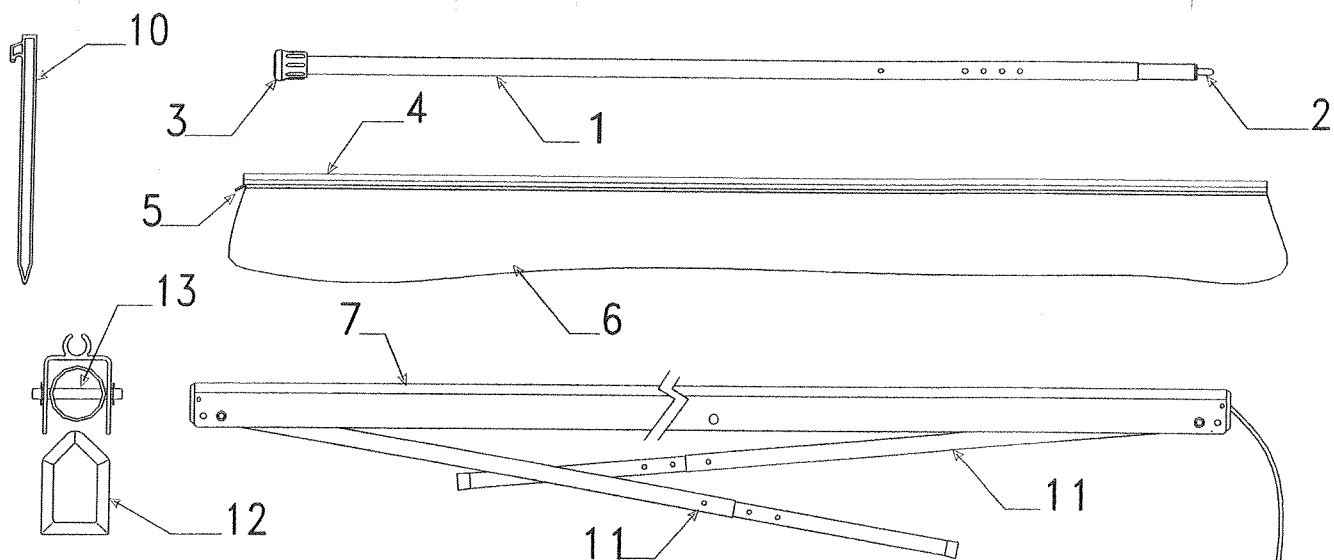

Self-Storing Canopy Components		
Code	Part #	Description
1	4723E5291	canopy rafter pole m3
	4734-6708	spring assembly
2	8470-1728	black pole pin m10
3	4751-8191	crutch cap m3
4	4064700489F	pvc vinyl seal (sold/foot)
5	6650000020P	chain zipper (sold/yard)
	1225-2201	zipper pull m5
6	4714A3821	8' canopy bag - Cobalt
	4714D2681	9 1/2' canopy bag - Yuma
	4714A3831	10' canopy bag - Santa Fe, Cheyenne, E1
	4714-8251	12' canopy bag - Americana, E3
	4714-8141	14' canopy bag - Niagara, Arcadia, E4
	4713-6631	16' canopy bag - Avalon
7	4701A8921	8' canopy support - Cobalt
	4759A9821	9 1/2' canopy support - Yuma
	4701B8931	10' canopy support - Santa Fe, Cheyenne, E1
	4702A3751	12' canopy support - E3, Bayside, Sun Valley, Utah, Williamsburg, Saratoga
	4772A3611	14' canopy support - Niagara, Arcadia, E4
	4773A2711	16' canopy support - Avalon
8	8460A1431	poly rope (10 1/2' pc. pkg.)
9	4724B3931	rope adjuster (wood) m2
10	4724- 2558	12" hook stake (plastic)
11	4737J5971	vertical support leg
	8470-1748	end cap m2 "black"
	4734-6708	spring clip
12	4737B4258	end cap
13	4720A2361	rod & pal nuts
	1201B7071	pal nut m6