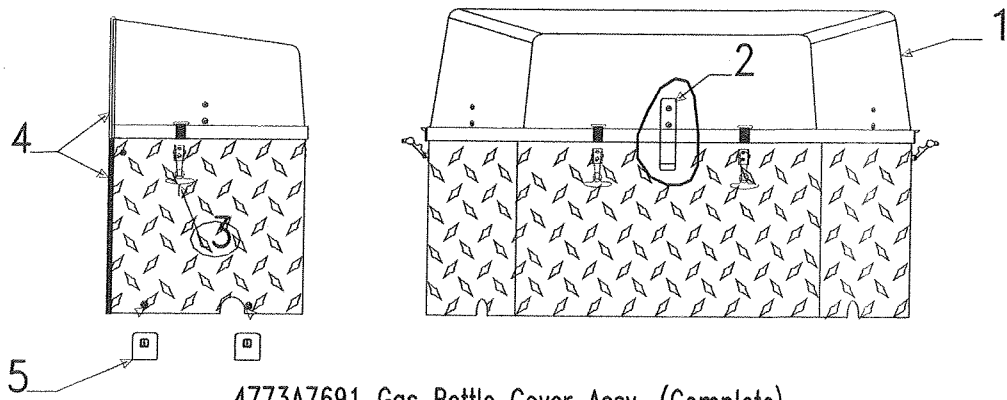

4773A7691 Gas Bottle Cover Assy. (Complete)

Flat Gas Bottle Cover Components			
Flat Rate	Code	Part #	Description
0.25	1	4773A5291	plastic cover w/hardware
0.15	2	4755-8101	lid clip x3
0.15	3	4755-8111	latch, strike & rivet x4
	4	4060000014P	edge molding (8' pc. pkg.)
0.1	5	4772A9431	cover keeper w/rivets x4
0.05		4732-1181	screw grommet m4
		1121C1618	license plate screw x2

Molded Gas Bottle Cover Assy. "gray" (4768-6931)

Gas Bottle Cover Components			
Flat Rate	Code	Part #	Description
	1	LP cover lid NOT AVAILABLE	
	2	4716-0981	lid mounting hardware
	3	4716-0991	cover mounting hardware
	4	4758-0181	chrome thumb turn lock
	5	4759-9341	latch tail
	6	4759-9351	latch strike