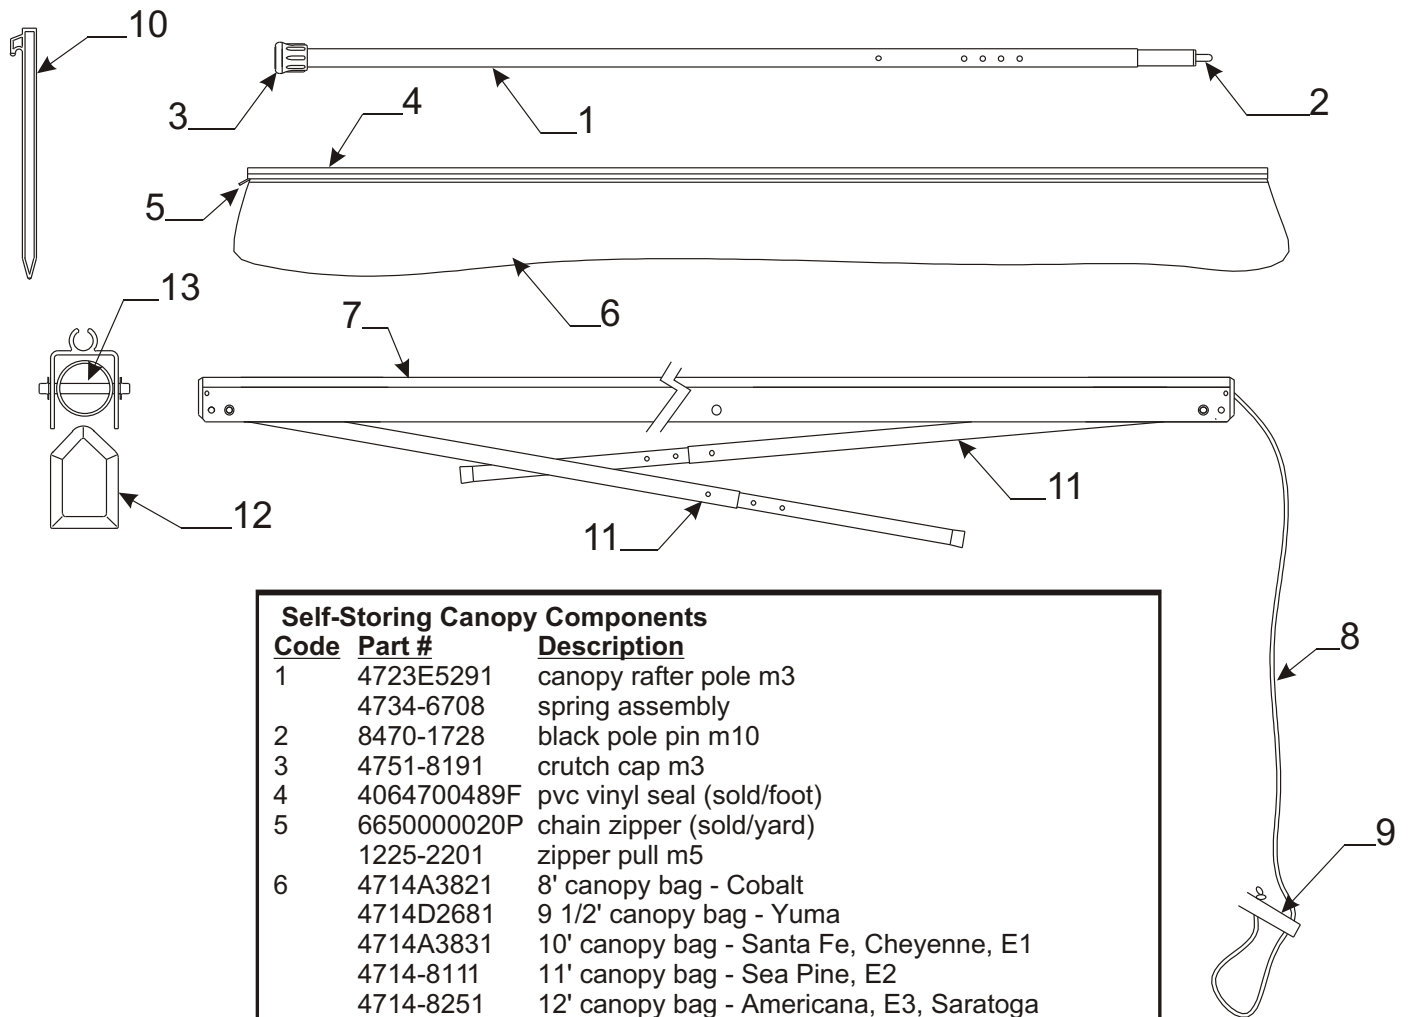

Self-Storing Canopy Components		
Code	Part #	Description
1	4723E5291	canopy rafter pole m3
	4734-6708	spring assembly
2	8470-1728	black pole pin m10
3	4751-8191	crutch cap m3
4	4064700489F	pvc vinyl seal (sold/foot)
5	6650000020P	chain zipper (sold/yard)
	1225-2201	zipper pull m5
6	4714A3821	8' canopy bag - Cobalt
	4714D2681	9 1/2' canopy bag - Yuma
	4714A3831	10' canopy bag - Santa Fe, Cheyenne, E1
	4714-8111	11' canopy bag - Sea Pine, E2
	4714-8251	12' canopy bag - Americana, E3, Saratoga
	4714-8141	14' canopy bag - Niagara, Arcadia, E4
	4713-6631	16' canopy bag - Avalon
7	4701A8921	8' canopy support - Taos, Cobalt
	4759A9821	9 1/2' canopy support - Yuma
	4701B8931	10' canopy support - Santa Fe, Cheyenne, E1
	4701A8941	11' canopy support - Sea Pine, E2
	4702A3751	12' canopy support - E3, Bayside, Sun Valley, Utah, Williamsburg, Saratoga
	4772A3611	14' canopy support - Niagara, Arcadia, E4
	4773A2711	16' canopy support - Avalon
8	8460A1431	poly rope (10 1/2' pc. pkg.)
9	4724B3931	rope adjuster (wood) m2
10	4724- 2558	12" hook stake (plastic)
11	4737J5971	vertical support leg
	8470-1748	end cap m2 "black"
	4734-6708	spring clip
12	4737B4258	end cap
13	4720A2361	rod & pal nuts
	1201B7071	pal nut m6