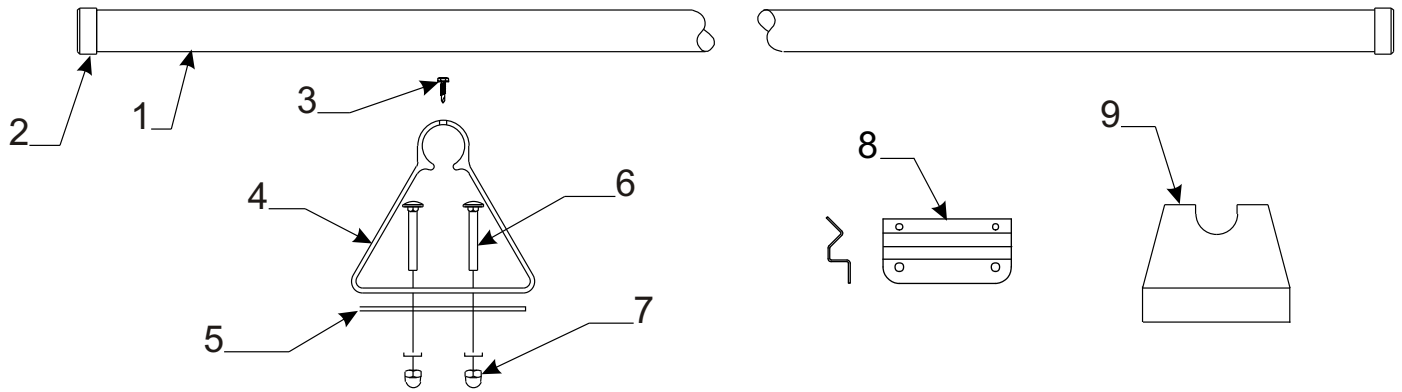

Cross Bar Kit Components		
Code	Part #	Description
1	4753A3701	crossbar x2 84"
	4742A9111	crossbar x2 80" (Cobalt, Graphite)
	4701-890	crossbar x2 72" (Neon)
2	4743-3391	crossbar end cap x4
3	4741A9101	hex head tek screw m10
4	4742B9151	crossbar riser "white"
	4753B3681	crossbar riser "black"
5	4350000059P	2" tacky tape (10' pc. package)
6	1200E2068	1/4" x 1 1/2" carriage bolt x8
7	4755-2651	acorn nut w/washer m2
8	4767-4421	mounting plate x4
9	4753-3761	crossbar pad 2 1/4" x 4" x 4"
	4757-8921	crossbar pad 3 9/16" x 4" x 4"