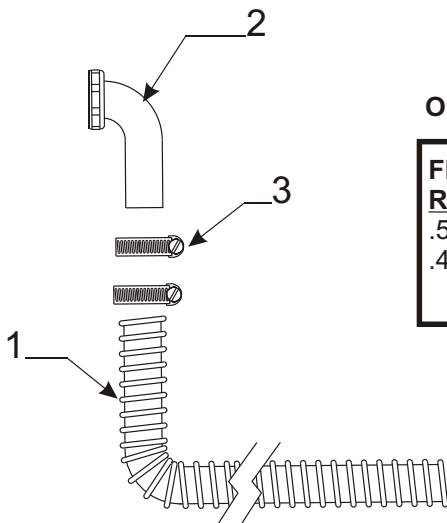

Reading Light / Fan Combo - (4758A1111)

Reading Light / Fan Components

Code	Part #	Description
1	4714A1111	lens "snap on"
2	4749-9641	gripper clip m2
3	Note: this item not sold separately	

Outside Drain Hose Kit - (4758-5591)

Flat Rate	Code	Part #	Description
.50	1	4060012503P	drain hose (10' pc.)
.40	2	4757-0861	elbow, nut & washer
	3	4715-4501	hose clamp x2

Vanity Mate Kit - (4757F6741) All Models Except E4 and Highlander Series
 Vanity Mate Kit - (4772-6531) E4 and Highlander Series Only