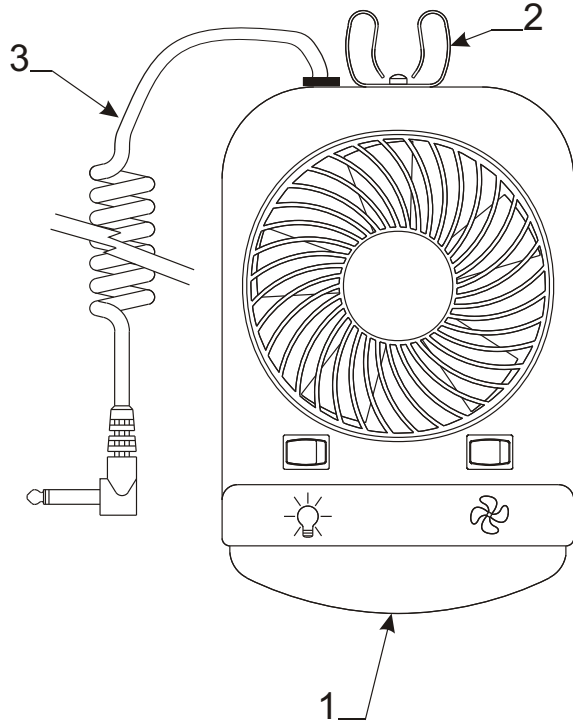

Bed Shelf Kit - (4758A5261)

Bed Shelf Kit Components (Note: Shelf Not Sold Separately)		
Code	Part #	Description
1	4757-0941	white vinyl end cap x2
2	4754A4811	5/32" x 2 1/2" support rod m2
3	4734G5211	cable assembly x2
	4751-3431	nylon spacer x2, m4
	1203C8751	rivet x4, m25
	1202B2698	7/32" x 5/8" washer x2

**Note: For Replacement Furnace Or Repair Parts On Model # 7916-11
Please Call - 800/873-4328 U.S. & Canada**

Furnace Kit - (4714B4731)

Furnace Kit Components	
Part #	Description
1103B0806	1 1/4" screw x6
4716-076	screw x4 (1103E1008)
1103B1032	screw x4
1103B102	1 1/4" screw x2
4737-8478	7/16" wood screw
4737-8488	5/8" wood screw
1201-8658	clamp x4
1201-8708	clamp x2
1202B0268	washer x2
1203-8641	rivet x6 m25
1203-8741	rivet x4 m25
1215-1771	3/8" flared tee x1
1215-179	flared tee 1/2" x 1/2" x 3/8"
1215-2418	3/8" flared nut x4
1215-516	3/8" elbow x1
1216-208	yellow wire connector x3
4739-1258	1/2" split bushing x1
4354700034P	black butyl tape 1/8" x 3/4" (6' pc. pkg.)
4350000028P	white butyl tape 1/8" x 3/4" (6' pc. pkg.)
4741A925	2" x 2" wood block x2
4741C9471	exterior vent kit "long" 8"
4746-178	escutcheon 3/8" OD x1
4752A8461	thermostat
4756B8811	thermostat plastic base "brown"
4701-2341	thermostat plastic base "black"
4768-555	gas line assy. "short"
4750A6421	heater harness (3 prong)
4750A6431	thermostat harness (3 prong)
4743-3551	heater grill "brown"
4743A3551	heater grill "black"

Reading Light / Fan Combo - (4758A1111)

Reading Light / Fan Components

Code	Part #	Description
1	4714A1111	lens "snap on"
2	4749-9641	gripper clip m2
3	Note: this item not sold separately	

Outside Drain Hose Kit - (4758-5591)