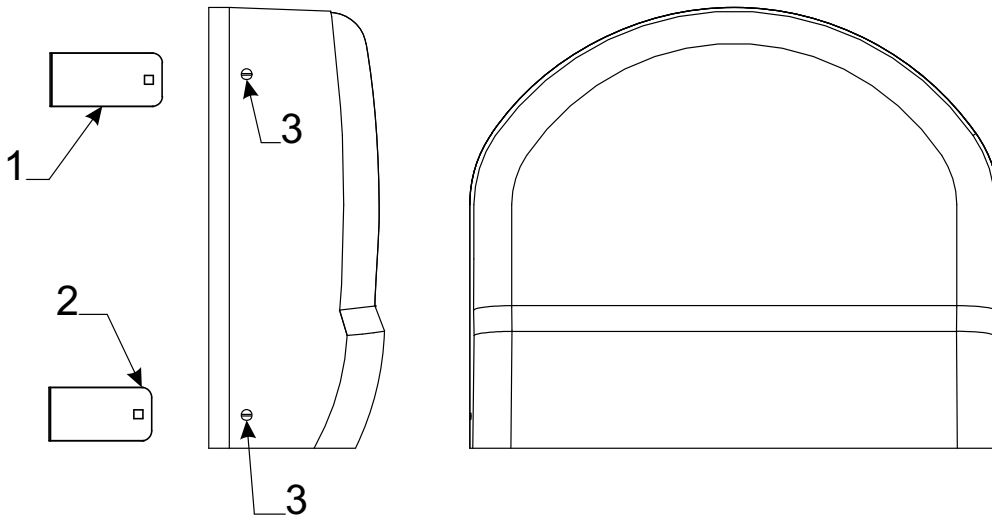

Molded Spare Tire Cover Assy. "Highlander Series" (4772A9381)
Molded Spare Tire Cover Assy. "Americana Series" (4757D1711)

Flat Rate	Tire cover components		
Code	Part #	Description	
.40	1	4759-2701	top keeper brkt. x2
.40		4766-870	side keeper x2 (Highlander)
		4732-1181	plastic grommet x1 m4
		4741D96568	expansion rivet m25
	2	4759-2691	bottom keeper brkt. x2
		4732-1181	plastic grommet x1 m4
		4741D96568	expansion rivet m25
	3	1121C1618	screw x4

Power Lift Kit (4757G3781)

Flat Rate	Power Lift Components		
Code	Part #	Description	
.25	1	4768A0681	current limiter
1.50	2	4767B6461	power head motor
1.50	3	4768-0661	4" adapter and pin
1.50	4	4768-0671	mounting weldment
.05	5	4768A0691	hand controller
	6	4744B1301	shear pin 1" x 3/16"
	7	4759-0081	40 amp breaker
	8	4773-8808	2 1/4" bushing