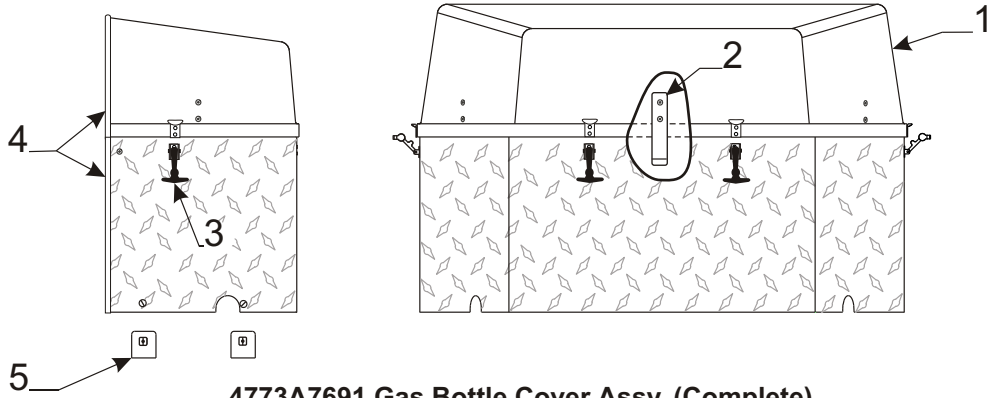

4773A7691 Gas Bottle Cover Assy. (Complete)

Flat Rate	Code	Part #	Description
.25	1	4773A5291	plastic cover w/hardware
.15	2	4755-8101	lid clip x3
.15	3	4755-8111	latch, strike & rivet x4
	4	4060000014P	edge molding (8' pc. pkg.)
.10	5	4772A9431	cover keeper w/rivets x4
.05		4732-1181	screw grommet m4
		1121C1618	license plate screw x2

Molded Gas Bottle Cover Assy. "gray" (4768-6931)

Flat Rate	Code	Part #	Description
	1	LP cover lid	NOT AVAILABLE
	2	4716-0981	lid mounting hardware
	3	4716-0991	cover mounting hardware
	4	4758-0181	chrome thumb turn lock
	5	4759-9341	latch tail
	6	4759-9351	latch strike