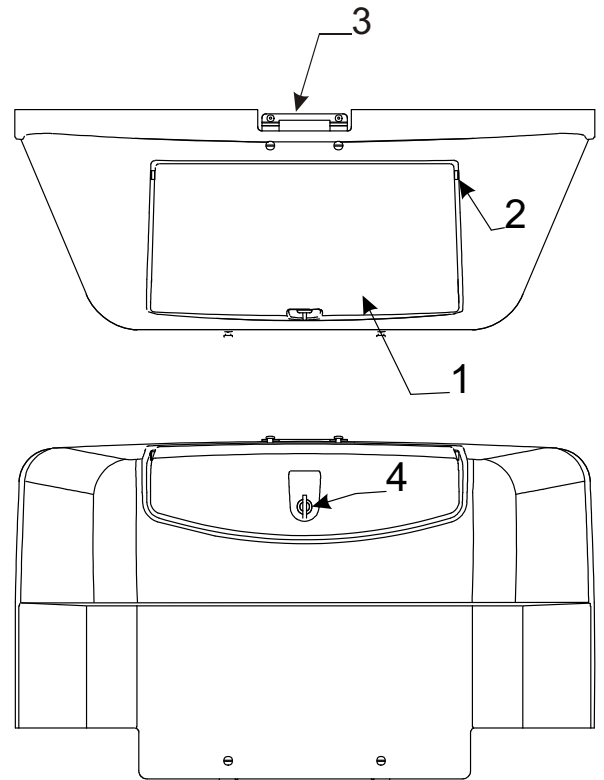

4773A7691 Gas Bottle Cover Assy. (Complete)

Flat Rate	Code	Part #	Description
.25	1	4773A5291	plastic cover w/hardware
.15	2	4755-8101	lid clip x3
.15	3	4755-8111	latch, strike & rivet x4
	4	4060000014P	edge molding (8' pc. pkg.)
.10	5	4772A9431	cover keeper w/rivets x4
.05		4732-1181	screw grommet m4
		1121C1618	license plate screw x2

Molded Gas Bottle Cover Assy. "gray" (4768-6931)

Flat Rate	Code	Part #	Description
	1	LP cover lid	NOT AVAILABLE
	2	4716-0981	lid mounting hardware
	3	4716-0991	cover mounting hardware
	4	4758-0181	chrome thumb turn lock
	5	4759-9341	latch tail
	6	4759-9351	latch strike