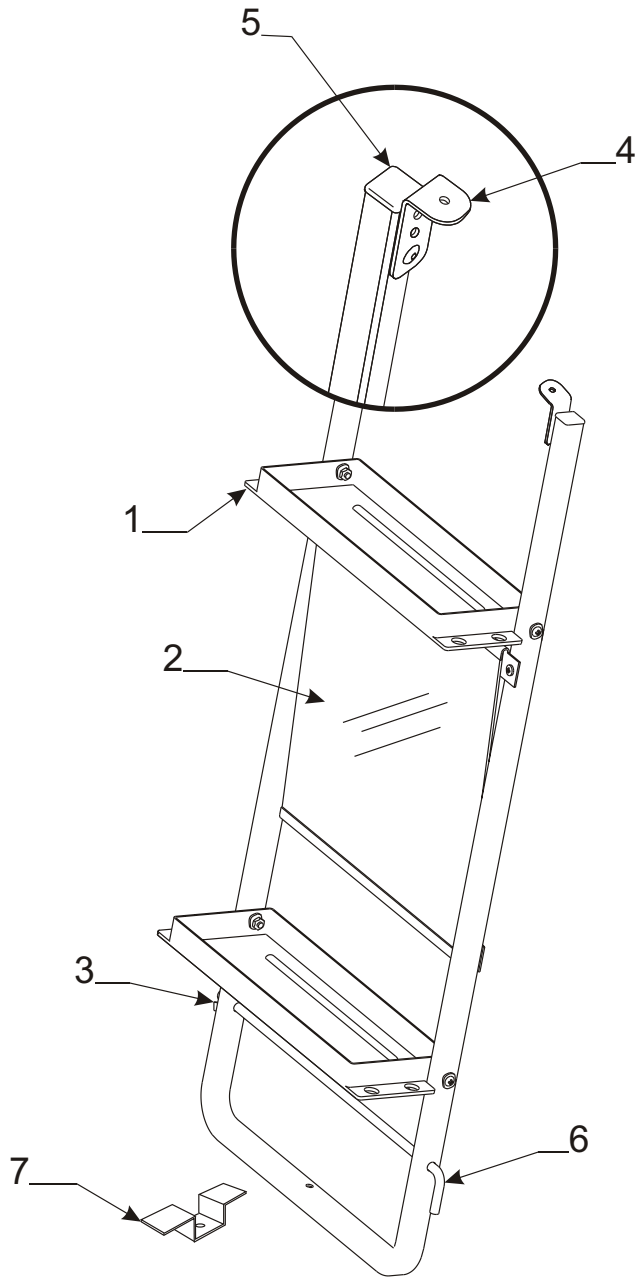

Vanity Mate Kit - (4757F6741) All Models Except E4 and Highlander Series
Vanity Mate Kit - (4772-6531) E4 and Highlander Series Only

Vanity Mate Component Parts

<u>Code</u>	<u>Part #</u>	<u>Description</u>
1	4754-9581	plastic tray x2
2	4757-0161	mirror
3	1201-6201	wing nut
4	4758-1161	adjustable L-bracket x2 (3 hole brkt.)
	4744-8301	nylon spacer m4
	4734C1861	painted rivet
	4741D96568	painted expansion rivet m25
5	4756-8421	tube cap x2
6	4757-0151	towel bar
7	4757-0121	storage bracket (riveted to ceiling)
	4741D96568	painted expansion rivet m25