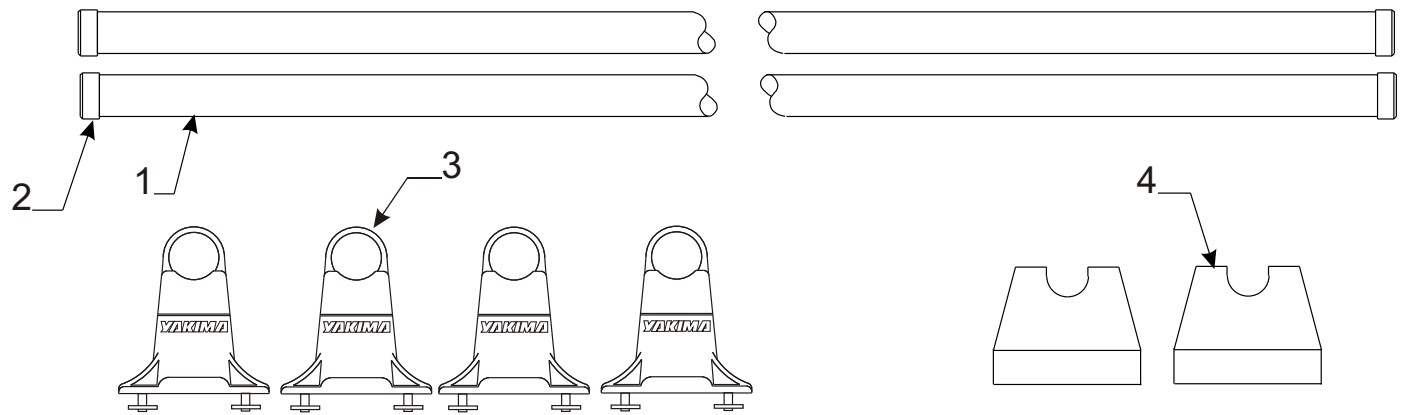

Double Cross Bar Kit (4755C6991) "Rack Track System"

Cross Bar Kit Components		
Code	Part #	Description
1	4753-3701	crossbar x2 84"
2	4743-3391	crossbar end cap x4
3	4758-9291	railrider tower pkg. (pkg. of 4) Yakima # 8000123
NOTE: TOWERS NOT SOLD SEPARATELY, Any individual parts required please contact Yakima at - 1-888-925-4621 (Yakima # 8000123)		
4	4753-3761	crossbar pad x2