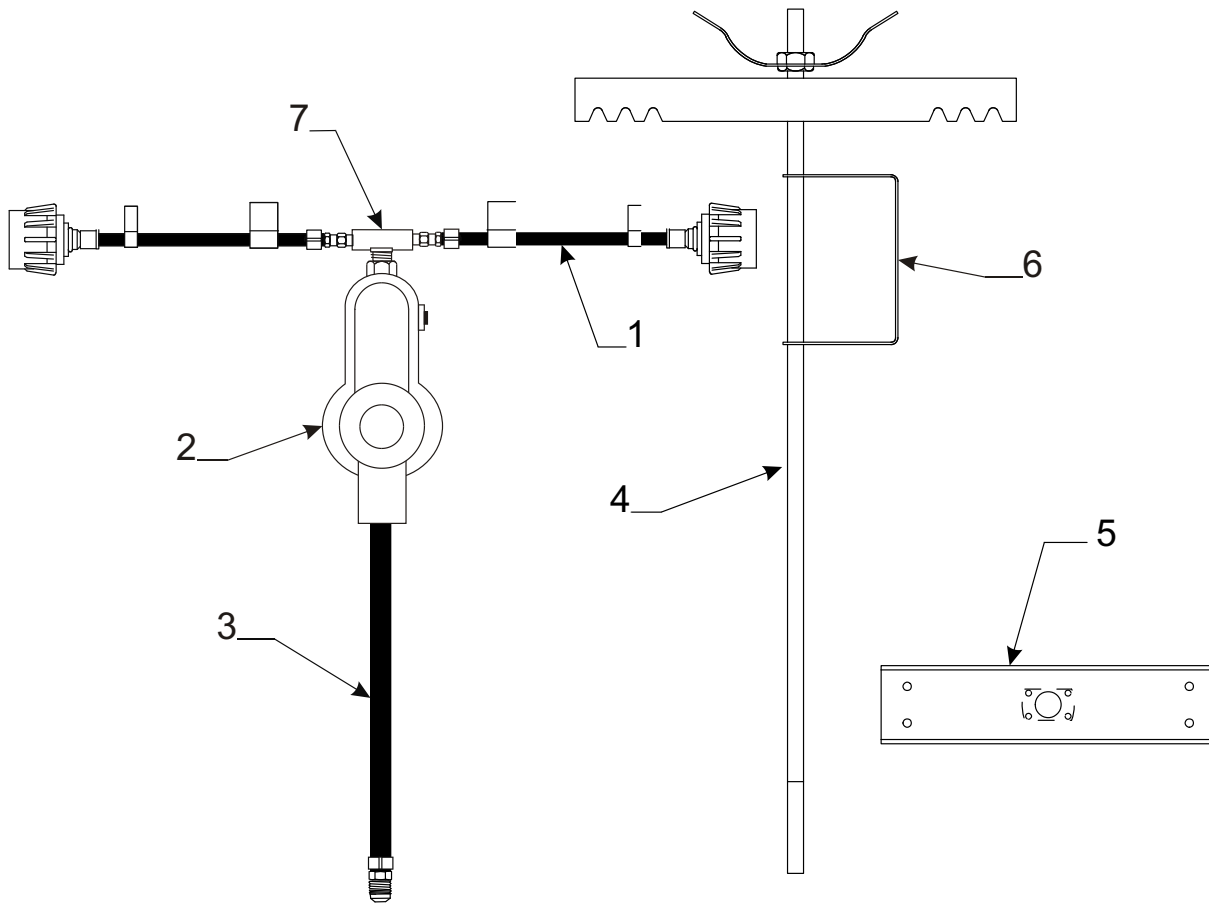

Dual Propane Tank Kit (4755B7801)

<u>Flat Rate</u>	<u>Dual Propane Tank Kit Components</u>		<u>Description</u>
	<u>Code</u>	<u>Part #</u>	
.45	1	4761-1921	12" gas hose w/acme nut x2
.50	2	4773-5821	regulator "change-over"
		4734C3781	regulator cover "plastic"
.45	3	4737A8871	gas hose 1/2" x 3/8" x 26"
.45		4767-4261	gas hose 3/8" x 3/8" x 26"
	4	4772B9521	dual tank mount kit (1/2" rod)
	5	4755A7741	center rod bkrt. w/ 1/2" weld nut
		1203C8721	rivet "steel" x4 m25
	6	4702A169	mounting bracket
		0322A330	brass spacer x2
		4759-0441	tapping screw m12
.50	7	4767-9631	1/4" inverted tee "brass"