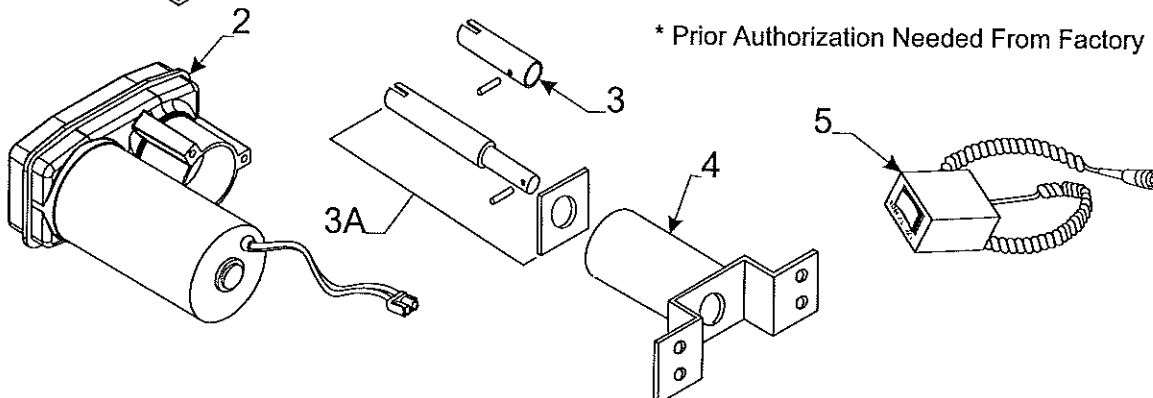

Flat Rate	Code	Part #	Description
.25	1	4768-0681	current limiter w/black twist lock jack
.25		4768A0681	current limiter w/silver push lock jack
1.50	2	4767-6461	power head motor
1.50	3	4768-0661	4" adapter and pin
1.50	3A	4768-0851	6" adapter, pin & square washer
1.50	4	4768-0671	mounting weldment
.05	5	4768-0691	hand controller w/black twist lock jack
.05		4768A0691	hand controller w/silver push lock jack