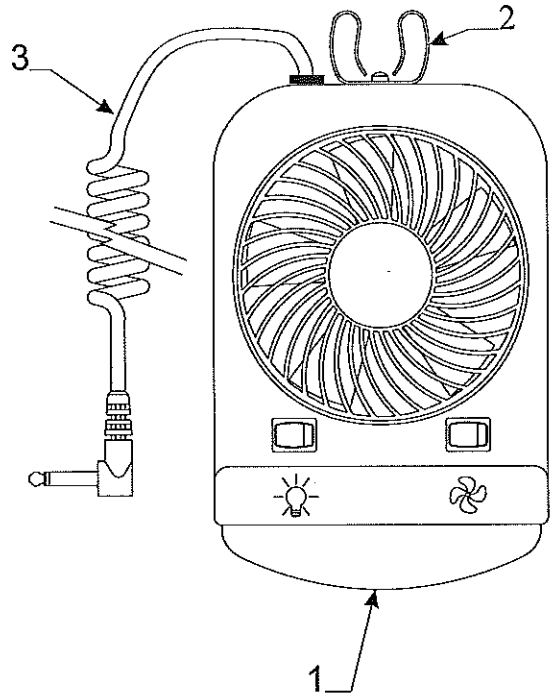

4758A1111 Reading Light / Fan combo Components		
Code	Part #	Description
1	4714A1111	lens "snap on"
2	4749-9641	gripper clip m2
3	Note: this item not sold separately	

Vanity Mate Component Parts		
Code	Part #	Description
1	4754-9581	plastic tray x2
2	4757-0161	mirror
3	1201-6201	wing nut
4	4758-1161	adjustable L-bracket x2 (3 hole brkt.)
	4744-8301	nylon spacer m4
	4734C1861	painted rivet
	4741D96568	painted expansion rivet m25
5	4756-8421	tube cap x2
6	4757-0151	towel bar
7	4757-0121	storage bracket (riveted to ceiling)
	4741D96568	painted expansion rivet m25