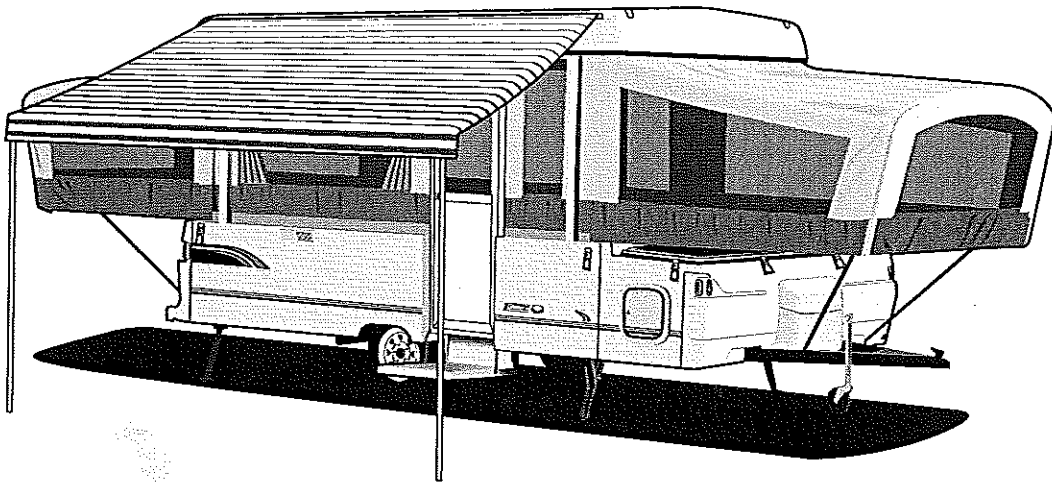

2007

Accessory Repair Parts Catalog

 **FLEETWOOD**
FOLDING TRAILERS®

TABLE OF CONTENTS

<u>DESCRIPTION</u>	<u>PAGE</u>
Air conditioner kit components	2
Auto change-over (LP gas system)	9
Bed shelf component parts	2
Canopy component parts	7
Deluxe add-a-room components	6
Double crossbar kits	8
Furnace kits	3
Gas bottle cover "molded plastic"	10
Outside drain hose kit	3
Power Lift Components	11
Reading light /Fan light combo components	4
Screen room component parts	6
Stove (outside lp stove)	5
Tire cover "molded plastic"	11
Vanity mate component parts	4
Yakima rail rider towers (crossbar tower)	8