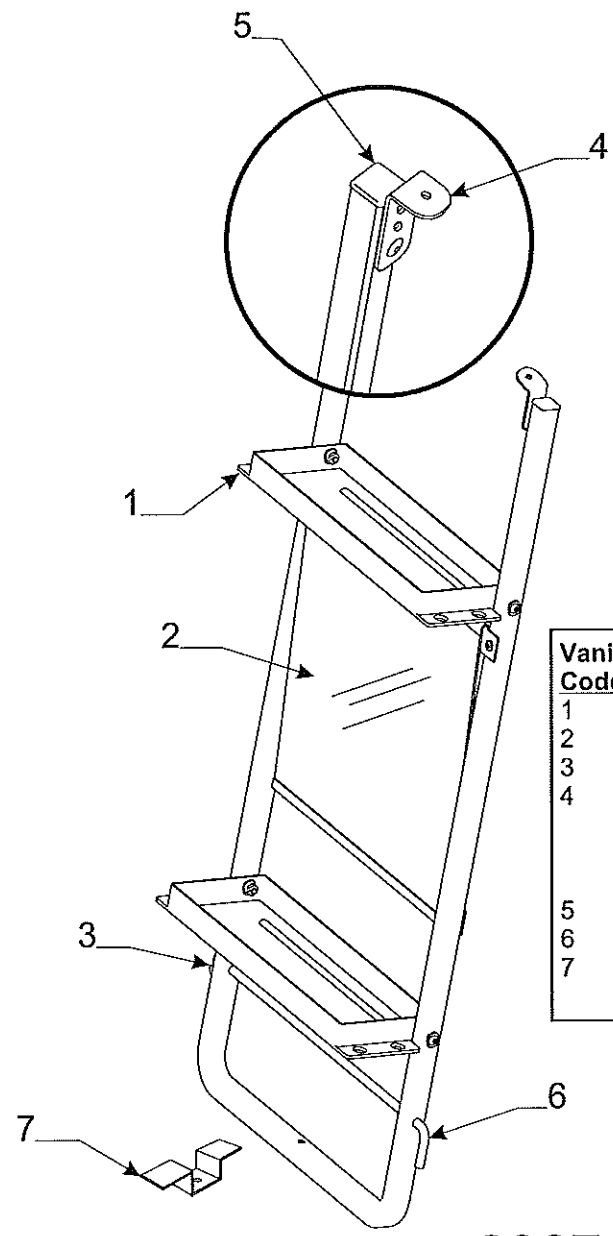

4758A1111 Reading Light / Fan combo Components		
Code	Part #	Description
1	4714A1111	lens "snap on"
2	4749-9641	gripper clip m2
3	Note: this item not sold separately	

Vanity Mate Component Parts		
Code	Part #	Description
1	4754-9581	plastic tray x2
2	4757-0161	mirror
3	1201-6201	wing nut
4	4758-1161	adjustable L-bracket x2 (3 hole brkt.)
	4744-8301	nylon spacer m4
	4734C1861	painted rivet
	4741D96568	painted expansion rivet m25
5	4756-8421	tube cap x2
6	4757-0151	towel bar
7	4757-0121	storage bracket (riveted to ceiling)
	4741D96568	painted expansion rivet m25