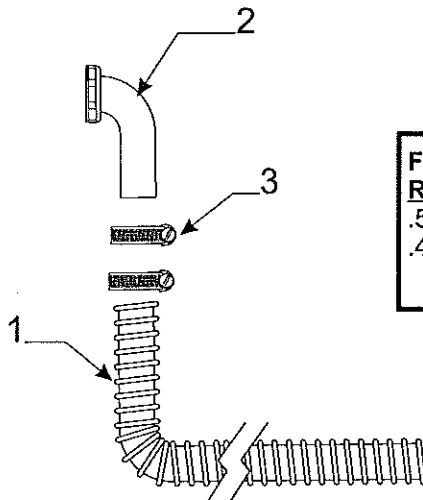

**Note: For Replacement Furnace Or Repair Parts On Model # 7916-11
Please Call - 800/873-4328 U.S. & Canada**

Furnace Kit Components		Part #	Description
1103B0806	1 1/4" screw x6	1216-208	yellow wire connector x3
4716-076	screw x4 (1103E1008)	4739-1258	1/2" split bushing x1
1103B1032	screw x4	4354700034P	black butyl tape 1/8" x 3/4" (6' pc. pkg.)
1103B102	1 1/4" screw x2	4350000028P	white butyl tape 1/8" x 3/4" (6' pc. pkg.)
4737-8478	7/16" wood screw	4741A925	2" x 2" wood block x2
4737-8488	5/8" wood screw	4741C9471	exterior vent kit "long" 8"
1201-8658	clamp x4	4746-178	escutcheon 3/8" OD x1
1201-8708	clamp x2	4752A8461	thermostat
1202B0268	washer x2	4756B8811	thermostat plastic base "brown"
1203-8641	rivet x6 m25	4701-2341	thermostat plastic base "black"
1203-8741	rivet x4 m25	4768-555	gas line assy. "short"
1215-1771	3/8" flared tee x1	4750A6421	heater harness (3 prong)
1215-179	flared tee 1/2" x 1/2" x 3/8"	4750A6431	thermostat harness (3 prong)
1215-2418	3/8" flared nut x4	4743-3551	heater grill "brown"
1215-516	3/8" elbow x1	4743A3551	heater grill "black"

4758-5591 - Outside drain hose kit			
Flat Rate	Code	Part #	Description
.50	1	4060012503P	drain hose (10' pc.)
.40	2	4757-0861	elbow, nut & washer
	3	4715-4501	hose clamp x2