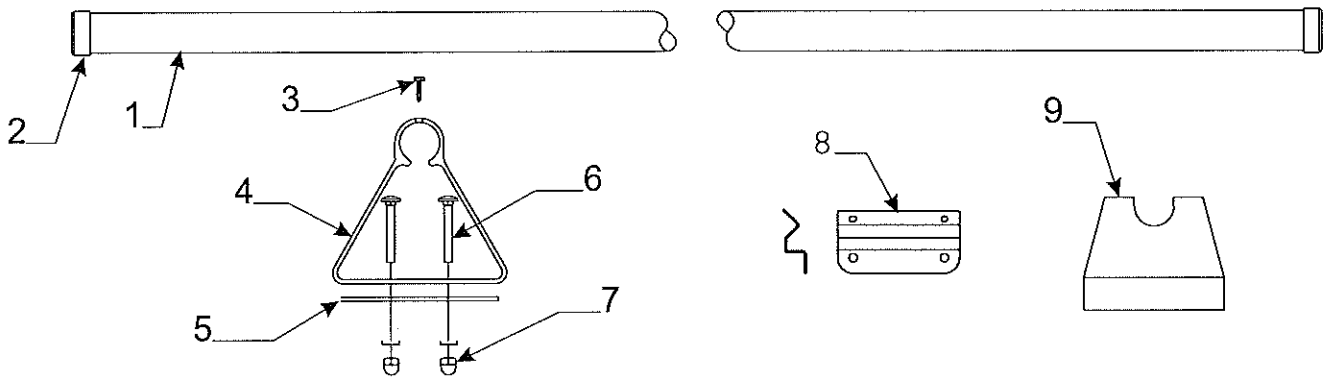

Cross Bar Kit Components		
Code	Part #	Description
1	4753A3701	crossbar x2 84"
	4742A9111	crossbar x2 80" (Cobalt, Graphite)
	4701-890	crossbar x2 72" (Neon)
2	4743-3391	crossbar end cap x4
3	4741A9101	hex head tek screw m10
4	4742B9151	crossbar riser "white"
	4753B3681	crossbar riser "black"
5	4350000059P	2" tacky tape (10' pc. package)
6	1200E2068	1/4" x 1 1/2" carriage bolt x8
7	4755-2651	acorn nut w/washer m2
8	4767-4421	mounting plate x4
9	4753-3761	crossbar pad 2 1/4" x 4" x 4"
	4757-8921	crossbar pad 3 9/16" x 4" x 4"