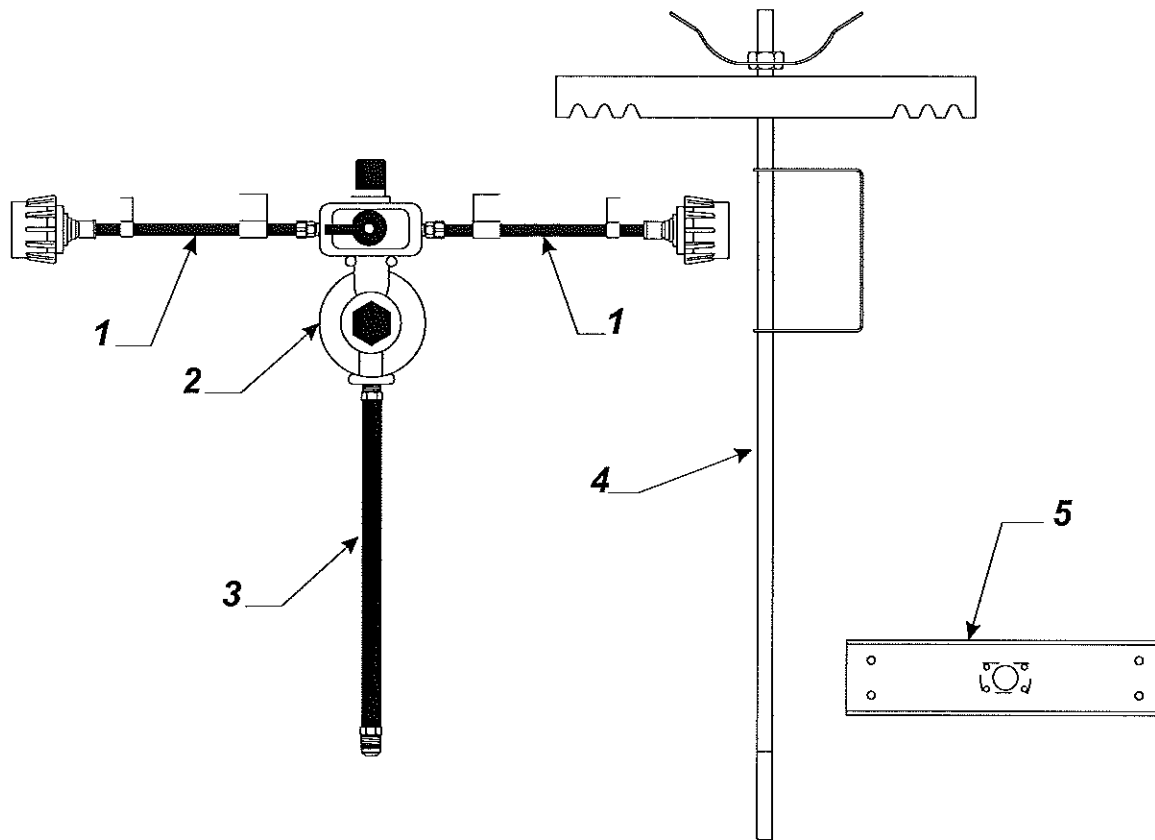

Typical Auto Change Over Kit Components			
Flat Rate	Code	Part #	Description
.45	1	4765-9581	12" gas hose w/acme nut x2
.50	2	4773-5821	regulator "change-over"
		4734C3781	regulator cover "plastic"
	3	4737A8871	gas hose 1/2" x 3/8" x 26"
		4767-4261	gas hose 3/8" x 3/8" x 26"
	4	4772B9521	dual tank mount kit (1/2" rod)
	5	4755-7741	center rod bkrt. w/ 5/8" weld nut
		4755A7741	center rod bkrt. w/ 1/2" weld nut
		4758-8001	rivet "black" x4 m25