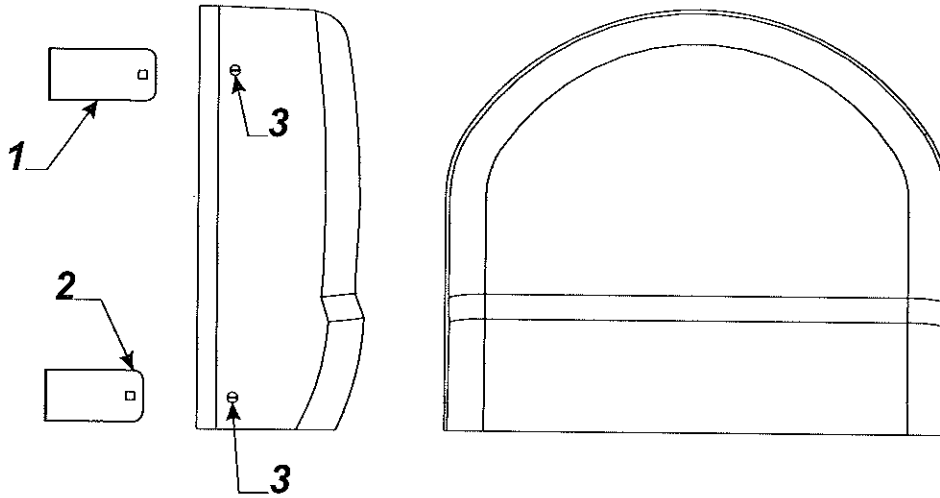

Molded Spare Tire Cover Assy. "Highlander Series" (4772A9381)
Molded Spare Tire Cover Assy. "Americana Series" (4753B6771)

Flat Rate	Code	Part #	Description
.40	1	4759-2701	top keeper brkt. x2
.40		4766-870	side keeper x2 (Highlander)
		4732-1181	plastic grommet x1 m4
		4741D96568	expansion rivet m25
	2	4759-2691	bottom keeper brkt. x2
		4732-1181	plastic grommet x1 m4
		4741D96568	expansion rivet m25
	3	1121C1618	screw x4