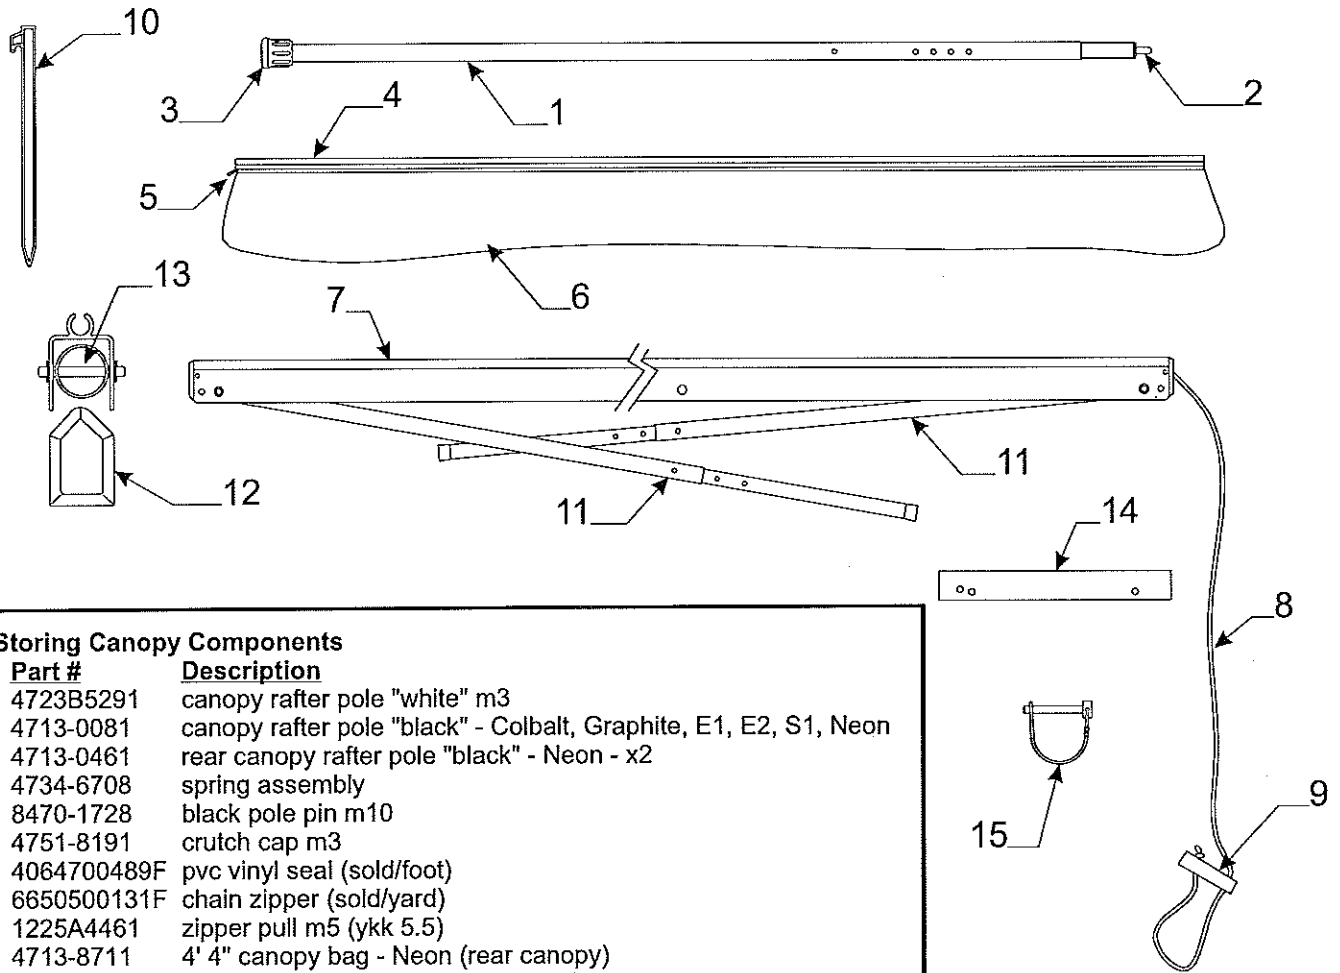

Self-Storing Canopy Components

Code	Part #	Description	Code	Part #	Description
1	4723B5291	canopy rafter pole "white" m3			
	4713-0081	canopy rafter pole "black" - Cobalt, Graphite, E1, E2, S1, Neon			
	4713-0461	rear canopy rafter pole "black" - Neon - x2			
	4734-6708	spring assembly			
2	8470-1728	black pole pin m10			
3	4751-8191	crutch cap m3			
4	4064700489F	pvc vinyl seal (sold/foot)			
5	6650500131F	chain zipper (sold/yard)			
	1225A4461	zipper pull m5 (ykk 5.5)			
6	4713-8711	4' 4" canopy bag - Neon (rear canopy)			
	4713-8721	6' canopy bag - Neon (side canopy)			
	4713-0071	8' 9" canopy bag - S1			
	4714A3821	8' canopy bag - Cobalt			
	4714D2681	9 1/2' canopy bag - Yuma			
	4714A3831	10' canopy bag - Santa Fe, Cheyenne, Graphite, E1			
	4714-8251	12' canopy bag - Americana, E3, Saratoga			
	4714-8141	14' canopy bag - Niagara, Sequoia, Arcadia			
	4713-6631	16' canopy bag - Avalon			
7	4800-4601	4' 4" canopy support (rear) - Neon	8	8460A1431	poly rope (10 1/2' pc. pkg.)
	4800-4581	6' canopy support (side) - Neon	9	4724B3931	rope adjuster (wood) m2
	4800A2581	8' 4" canopy support hinged - S1	10	4724- 2558	12" hook stake (plastic)
	4701-8921	8' canopy support "black" - Cobalt	11	4737F5971	vertical support leg "white"
	4759-9821	9 1/2' canopy support - Yuma		4713-0091	vertical support leg "black"
	4747C9841	10' canopy support - Santa Fe, Cheyenne		4713-0551	support leg "black" (4' canopy)
	4701-8931	10' canopy support "black" - E1, Graphite		8470-1748	end cap m2 "black"
	4759-9831	11' canopy support "white" - Sea Pine		4734-6708	spring clip
	4701-8941	11' canopy support "black" - E2	12	4737B4258	end cap
	4752D8251	12' canopy support "white" - Amer., Saratoga	13	4720A2361	rod & pal nuts
	4702-3751	12' canopy support "black" - E3		1201B7071	pal nut m6
	4772-3611	14' canopy support Niagara, Sequoia, Arcadia	14	4800-232	canopy brkt. S1, S2
	4773-2711	16' canopy support "white" - Avalon	15	4765-9391	snapper pin
			16	4800-2301	1" hinge S1, S2