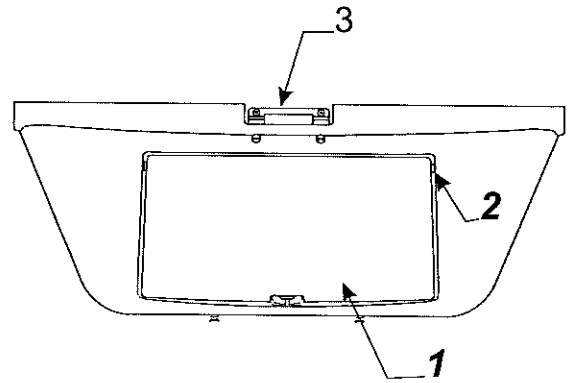

Molded Gas Bottle Cover Assy. "gray" (4768-6931)

Flat Rate	Code	Part #	Description
	1		LP cover lid NOT AVAILABLE
	2	4716-0981	lid mounting hardware
	3	4716-0991	cover mounting hardware
	4	4758-0181	chrome thumb turn lock
	5	4759-9341	latch tail
	6	4759-9351	latch strike