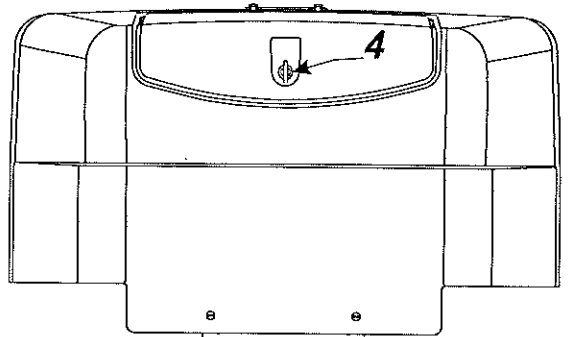

Molded Gas Bottle Cover Assy. "gray" (4768-6931)

Flat Rate	Code	Part #	Description
	1		LP cover lid NOT AVAILABLE
	2	4716-0981	lid mounting hardware
	3	4716-0991	cover mounting hardware
	4	4758-0181	chrome thumb turn lock
	5	4759-9341	latch tail
	6	4759-9351	latch strike