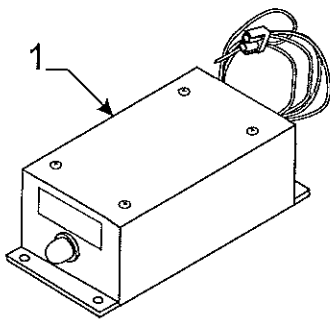

Flat Rate	Code	Part #	Description
.25	1	4768-0681	current limiter w/black twist lock jack
.25		4768A0681	current limiter w/silver push lock jack
1.50	2	4767-6461	power head motor
1.50	3	4768-0661	4" adapter and pin
1.50	3A	4768-0851	6" adapter, pin & square washer
1.50	4	4768-0671	mounting weldment
.05	5	4768-0691	hand controller w/black twist lock jack
.05		4768A0691	hand controller w/silver push lock jack