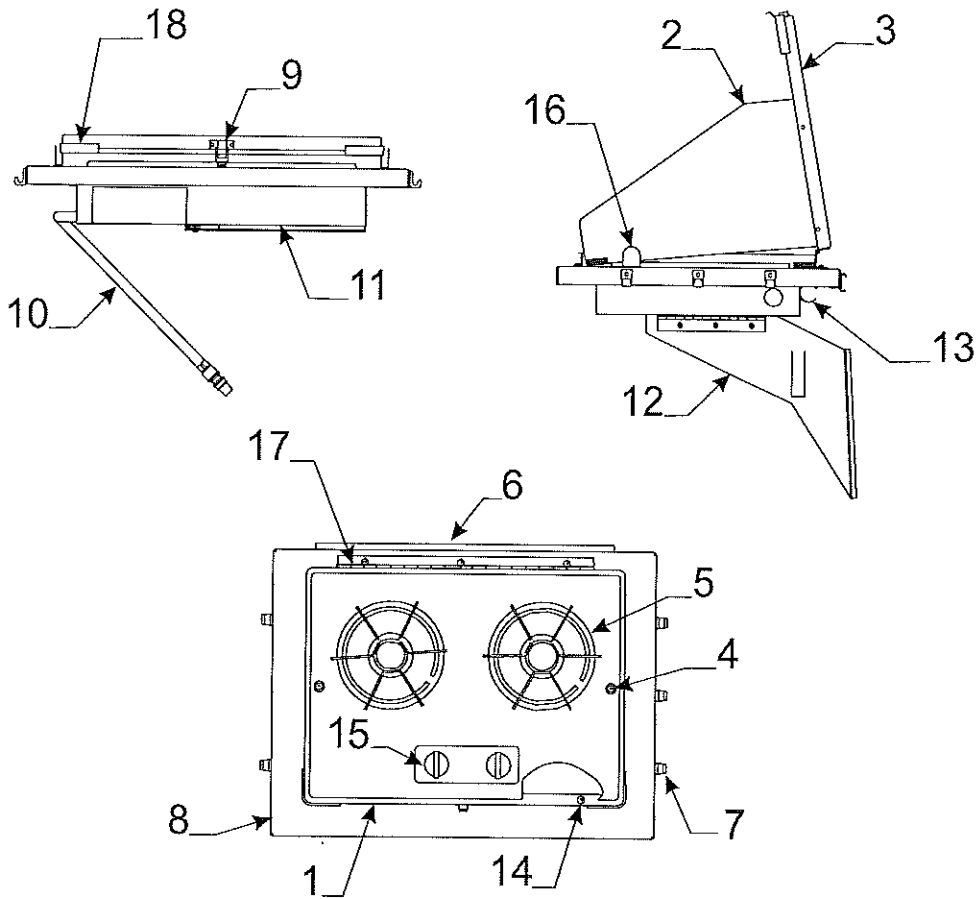

LP Outside Stove Assembly - 4755-7561
Vinyl Storage Pouch "gray" - 4752B6601

Outside Stove Components

Flat Rate	Code	Part #	Description
.15	1	4746B9491	porcelain cook top
.25	2	4716-2661	stove fin "right"
		4716-2651	stove fin "left"
.15	3	4749F6601	stove cover assy.
.05	4	4716-2631	screw/washer m2
.05	5	4752A9881	grate x2
.35	6	4754C0471	stove hanger brkt.
	7	4720D4021	lashing hook m6
.60	8	4758C197	stove frame
.15	9	4733-4018	latch
.15		4733-4028	latch strike
.25	10	4757-800C1	gas hose
.75	11	4748D2581	stove box
.25	12	4746B9221	outside stove flap
.15	13	4734-2431	gripper clip m4
	14	4716-4591	screw & weld pin m4
	15	4716A1861	stove knob
.15	16	4716-2641	fin stay brkt. m2
	17	4716-2671	stove cover hinge
	18	4732A2291	edge molding m2