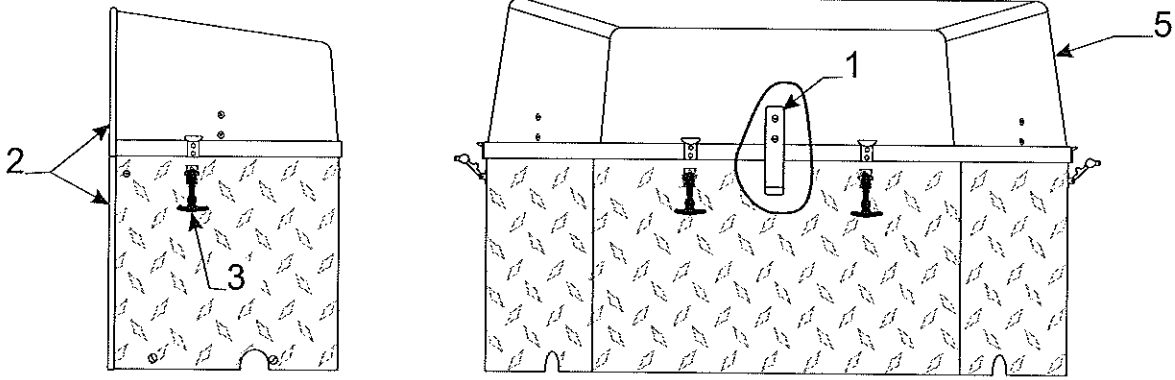

4773-7691 Gas Bottle Cover Assy. (Complete)

Flat Rate	Code	Part #	Description
.15	1	4755-8101	lid clip x3
	2	406000014P	edge molding (8' pc. pkg.)
.15	3	4755-8111	latch, strike & rivet x4
.10	4	4772A9431	cover keeper w/rivets x4
.05		4732-1181	screw grommet m4
		1121C1618	license plate screw x2
	5	4773A5291	plastic cover w/hardware

Molded Gas Bottle Cover Assy. "gray" (4768-6931)

Flat Rate	Code	Part #	Description
	1		LP cover lid NOT AVAILABLE
	2	4716-0981	lid mounting hardware
	3	4716-0991	cover mounting hardware
	4	4758-0181	chrome thumb turn lock
	5	4759-9341	latch tail
	6	4759-9351	latch strike