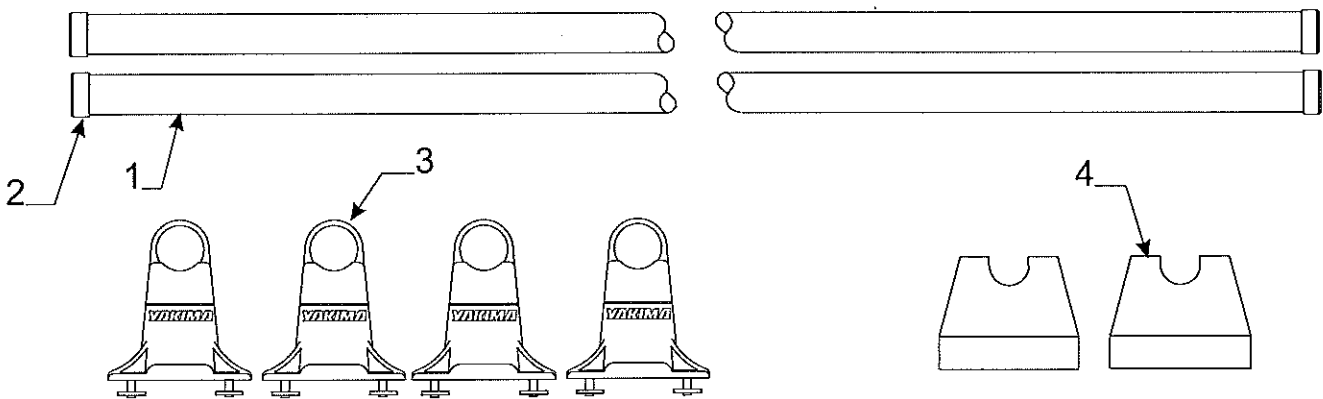

Cross Bar Kit Components (Rack Track System)		
Code	Part #	Description
1	4753-3701	crossbar x2 84"
2	4743-3391	crossbar end cap x4
3	4758-9291	railrider tower pkg. (pkg. of 4) Yakima # 8000123
NOTE: TOWERS NOT SOLD SEPARATELY, Any individual parts required please contact Yakima at - 1-888-925-4621 (Yakima # 8000123)		
4	4753-3761	crossbar pad x2