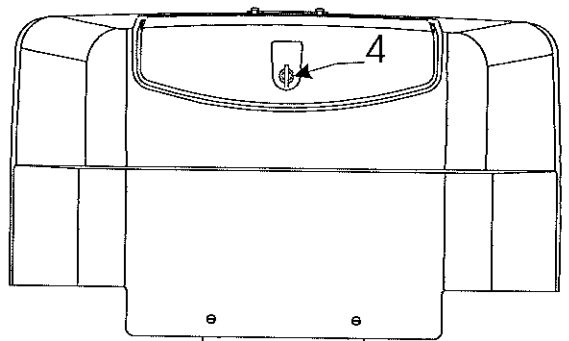

Molded Gas Bottle Cover Assy. "gray" (4768-6931)

Flat Rate	Code	Part #	Description
	1		LP cover lid NOT AVAILABLE
	2	4716-0981	lid mounting hardware
	3	4716-0991	cover mounting hardware
	4	4758-0181	chrome thumb turn lock
	5	4759-9341	latch tail
	6	4759-9351	latch strike