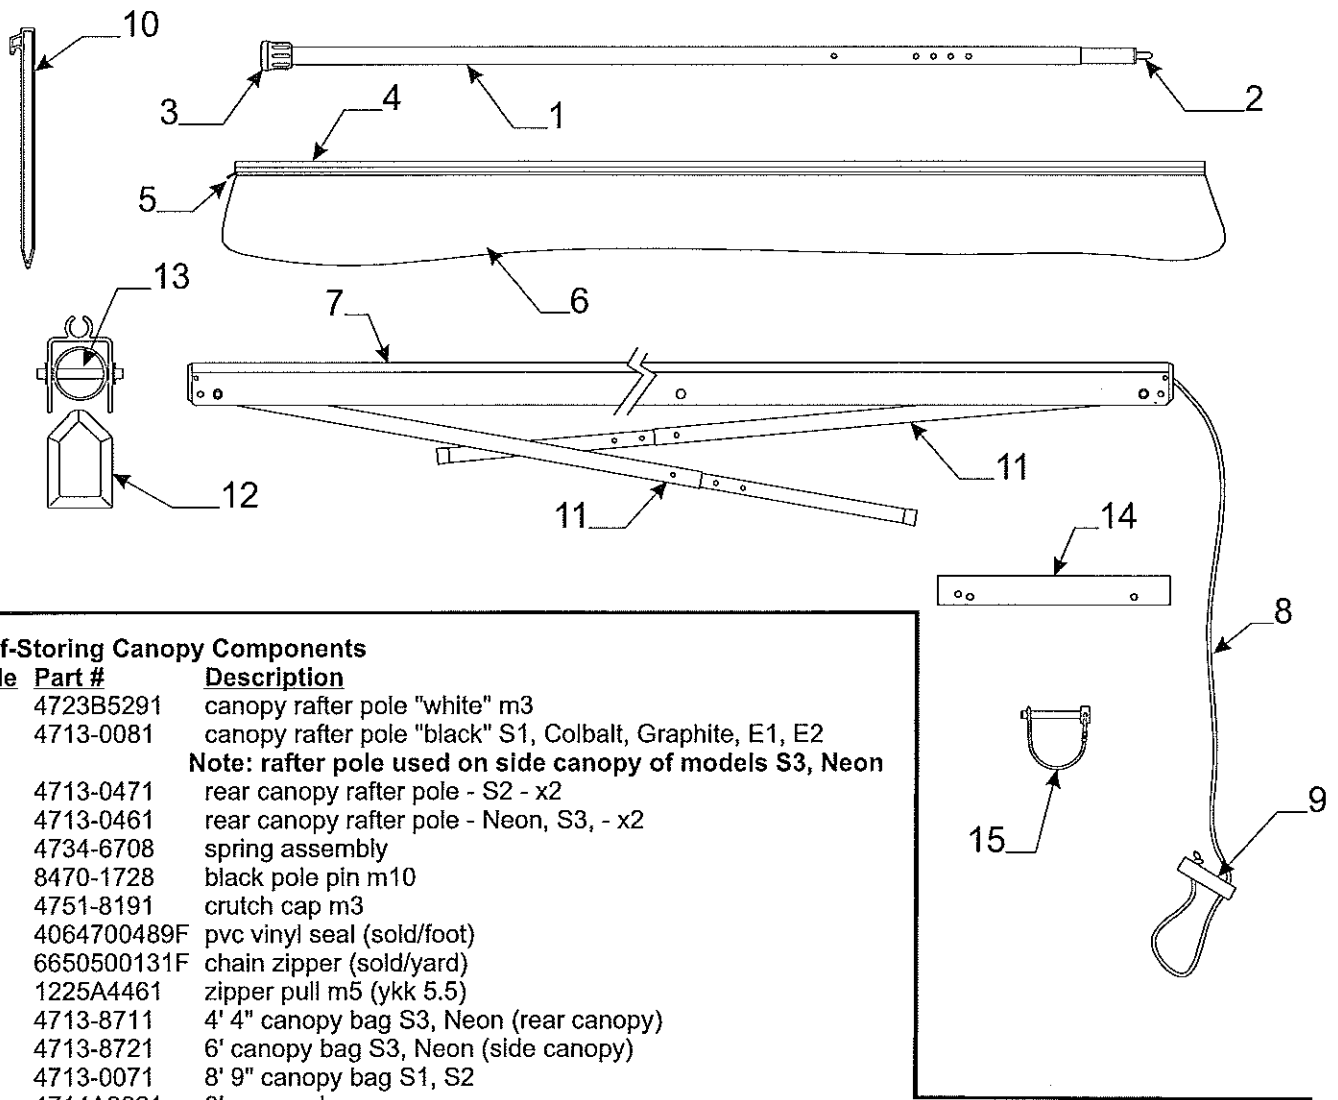

Self-Storing Canopy Components

Code	Part #	Description
1	4723B5291	canopy rafter pole "white" m3
	4713-0081	canopy rafter pole "black" S1, Colbalt, Graphite, E1, E2
	4713-0471	rear canopy rafter pole - S2 - x2
	4713-0461	rear canopy rafter pole - Neon, S3, - x2
	4734-6708	spring assembly
2	8470-1728	black pole pin m10
3	4751-8191	crutch cap m3
4	4064700489F	pvc vinyl seal (sold/foot)
5	6650500131F	chain zipper (sold/yard)
	1225A4461	zipper pull m5 (ykk 5.5)
6	4713-8711	4' 4" canopy bag S3, Neon (rear canopy)
	4713-8721	6' canopy bag S3, Neon (side canopy)
	4713-0071	8' 9" canopy bag S1, S2
	4714A3821	8' canopy bag
	4714D2681	9 1/2' canopy bag
	4714A3831	10' canopy bag
	4714-8251	12' canopy bag
	4714-8141	14' canopy bag
7	4800-4601	4' 4" canopy support (rear) - S3, Neon
	4800-4581	6' canopy support (side) - S3, Neon
	4800A2581	8' 4" canopy support hinged - S1, S2
	4749B2271	8' canopy support "white" - Tucson, Taos
	4701-8921	8' canopy support "black" - Cobalt
	4759-9821	9 1/2' canopy support - Yuma
	4747C9841	10' canopy support "white"
	4701A8931	10' canopy support "black" - E1, Graphite
	4759-9831	11' canopy support "white" - Sea Pine
	4701-8941	11' canopy support "black" - E2
	4752D8251	12' canopy support
	4772-3611	14' canopy support

Code	Part #	Description
8	8460A1431	poly rope (10 1/2' pc. pkg.)
9	4724B3931	rope adjuster (wood) m2
10	4724- 2558	12" hook stake (plastic)
11	4737F5971	vertical support leg "white"
	4713-0091	vertical support leg "black"
	4713-0551	support leg "black" (4' canopy)
	8470-1748	end cap m2 "black"
	4734-6708	spring clip
	4737B4258	end cap
12	4720A2361	rod & pal nuts
13	1201B7071	pal nut m6
	4800-232	canopy brkt. S1, S2
14	4765-9391	snapper pin
15	4800-2301	1" hinge S1, S2