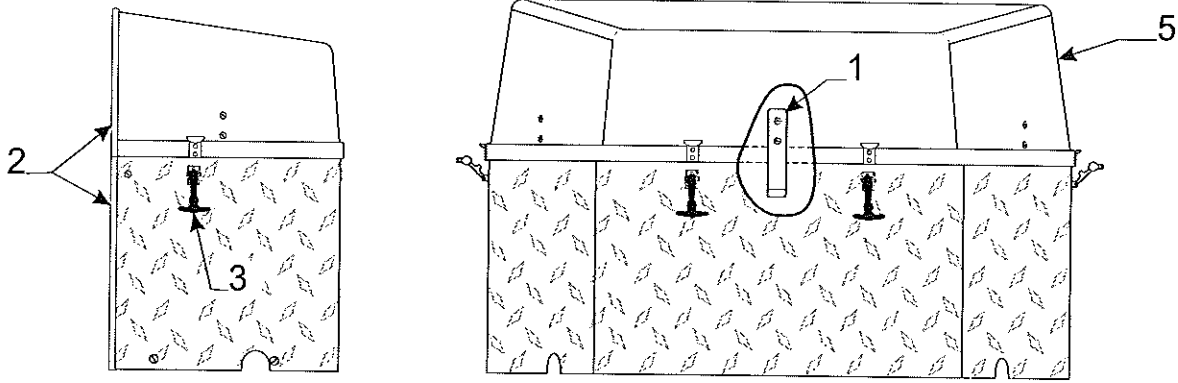

4773-5871 Gas Bottle Cover Assy. (Complete)

Flat Rate	Code	Part #	Description
.15	1	4755-8101	lid clip x3
	2	4060000014P	edge molding (8' pc. pkg.)
.15	3	4755-8111	latch, strike & rivet x4
.10	4	4772A9431	cover keeper w/rivets x4
.05		4732-1181	screw grommet m4
		1121C1618	license plate screw x2
	5	4773A5291	plastic cover w/hardware

Molded Gas Bottle Cover Assy. "gray" (4768-6931)

Flat Rate	Code	Part #	Description
	1		LP cover lid NOT AVAILABLE
	2	4716-0981	lid mounting hardware
	3	4716-0991	cover mounting hardware
	4	4758-0181	chrome thumb turn lock
	5	4759-9341	latch tail
	6	4759-9351	latch strike