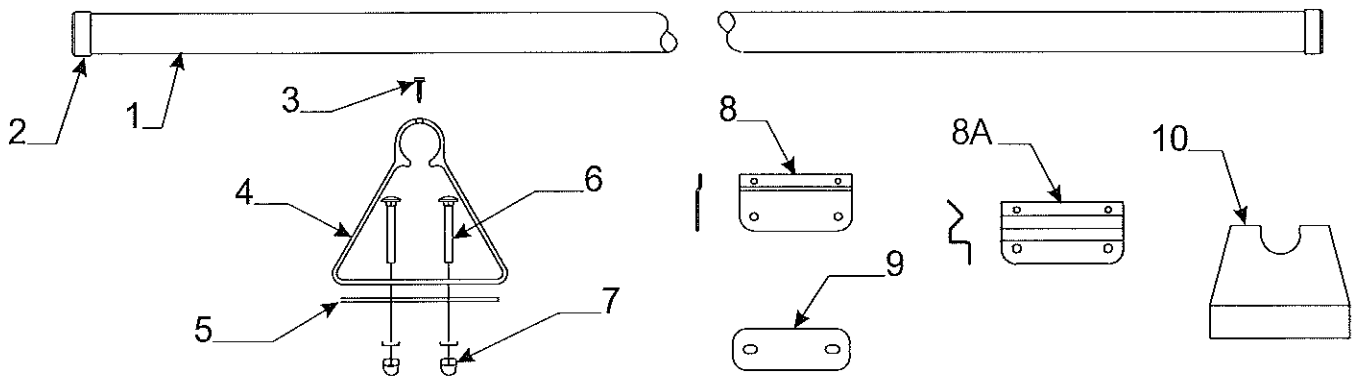

Cross Bar Kit Components		
Code	Part #	Description
1	4753A3701	crossbar x2 84"
	4742A9111	crossbar x2 80"
2	4743-3391	crossbar end cap x4
3	4741A9101	hex head tek screw m10
4	4742B9151	crossbar riser "white" (offset hole location)
	4753A3681	crossbar riser "white" (center hole location)
	4753B3681	crossbar riser "black"
5	4350000059P	2" tacky tape (10' pc. package)
6	1200E2068	1/4" x 1 1/2" carriage bolt x8
7	4755-2651	acorn nut w/washer m2
8	4742-9191	offset mounting plate x4
8A	4767-4421	mounting plate x4
	1203-8651	rivet m25
9	4753-3671	mounting plate x4
10	4753-3761	crossbar pad 2 1/4" x 4" x 4"
	4757-8921	crossbar pad 3 9/16" x 4" x 4"