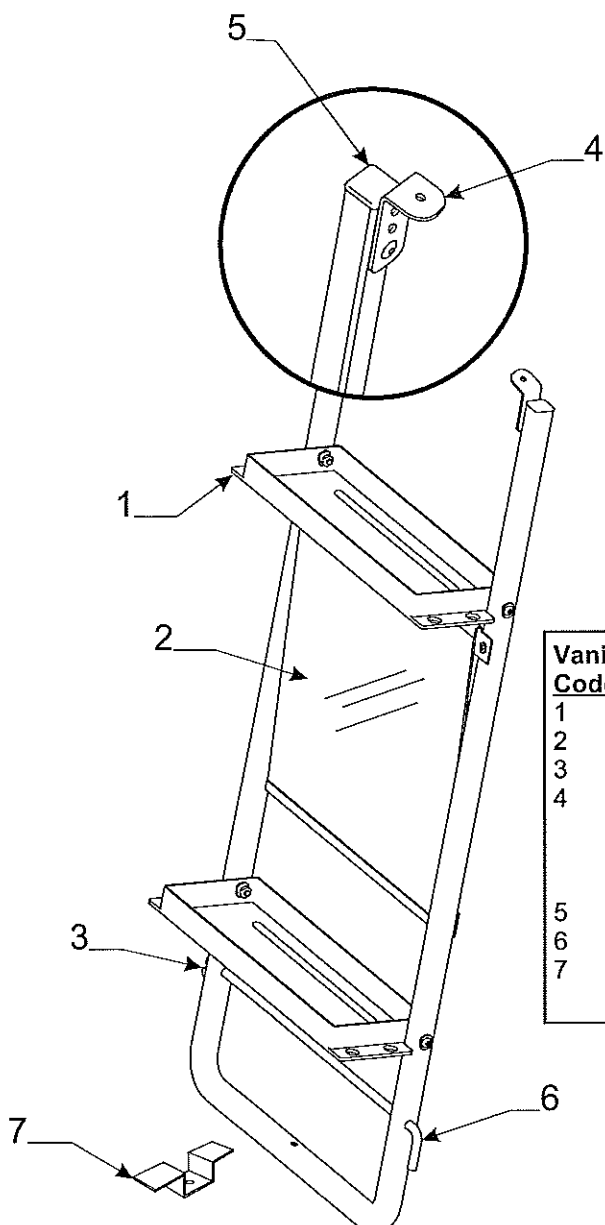

4758A1111 Reading Light / Fan combo Components		
Code	Part #	Description
1	4714A1111	lens "snap on"
2	4749-9641	gripper clip m2
3	Note: this item not sold separately	

Vanity Mate Component Parts		
Code	Part #	Description
1	4754-9581	plastic tray x2
2	4757-0161	mirror
3	1201-6201	wing nut
4	4758-1161	adjustable L-bracket x2 (3 hole brkt.)
	4744-8301	nylon spacer m4
	4734C1861	painting rivet
	4741D96568	painting expansion rivet m25
5	4756-8421	tube cap x2
6	4757-0151	towel bar
7	4757-0121	storage bracket (riveted to ceiling)
	4741D96568	painting expansion rivet m25