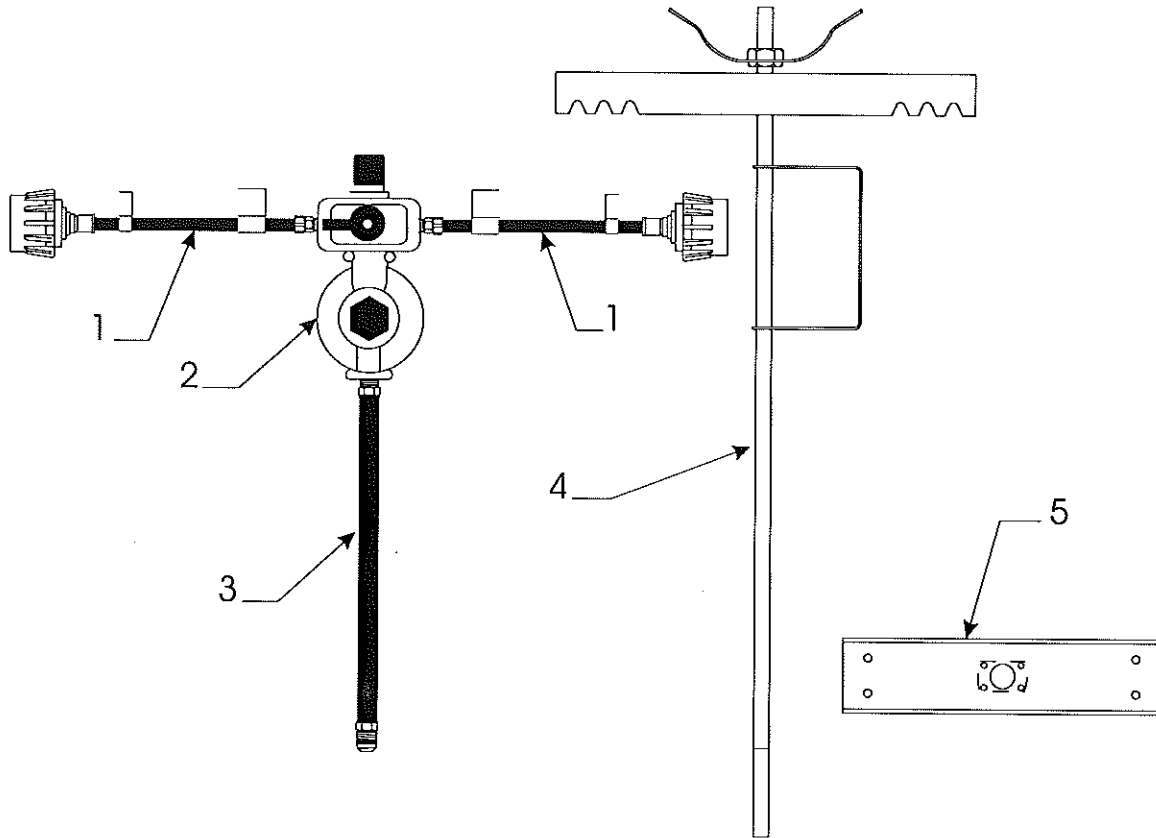

Flat Rate	Code	Part #	Description
.45	1	4765-9581	12" gas hose w/acme nut x2
.50	2	4773-5821	regulator "change-over"
		4734C3781	regulator cover "plastic"
	3	4737A8871	gas hose 1/2" x 3/8" x 26"
		4767-4261	gas hose 3/8" x 3/8" x 26"
	4	4772A9521	dual tank mount kit
	5	4755-7741	center rod bkr.
		4758-8001	rivet "black" x4 m25