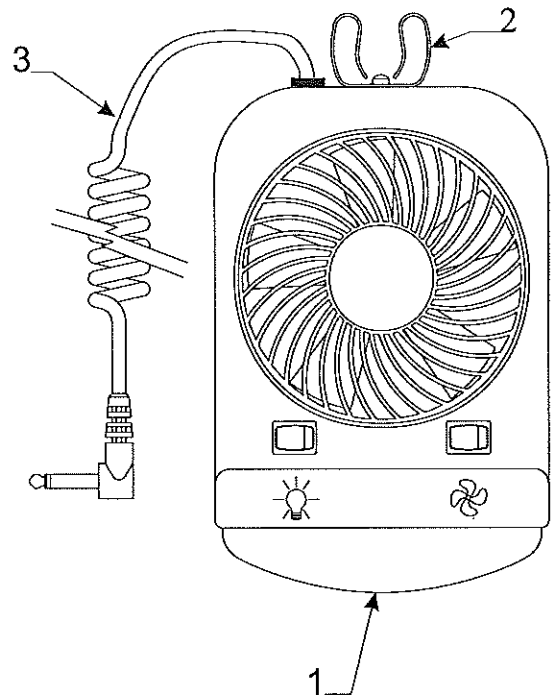

4758A1111 Reading Light / Fan combo Components		
Code	Part #	Description
1	4714A1111	lens "snap on"
2	4749-9641	gripper clip m2
3	Note: this item not sold separately	

Vanity Mate Component Parts		
Code	Part #	Description
1	4754-9581	plastic tray x2
2	4757-0161	mirror
3	1201-6201	wing nut
4	4758-1161	adjustable L-bracket x2 (3 hole brkt.)
	4744-8301	nylon spacer m4
	4734C1861	painting rivet
	4741D96568	painting expansion rivet m25
5	4756-8421	tube cap x2
6	4757-0151	towel bar
7	4757-0121	storage bracket (riveted to ceiling)
	4741D96568	painting expansion rivet m25