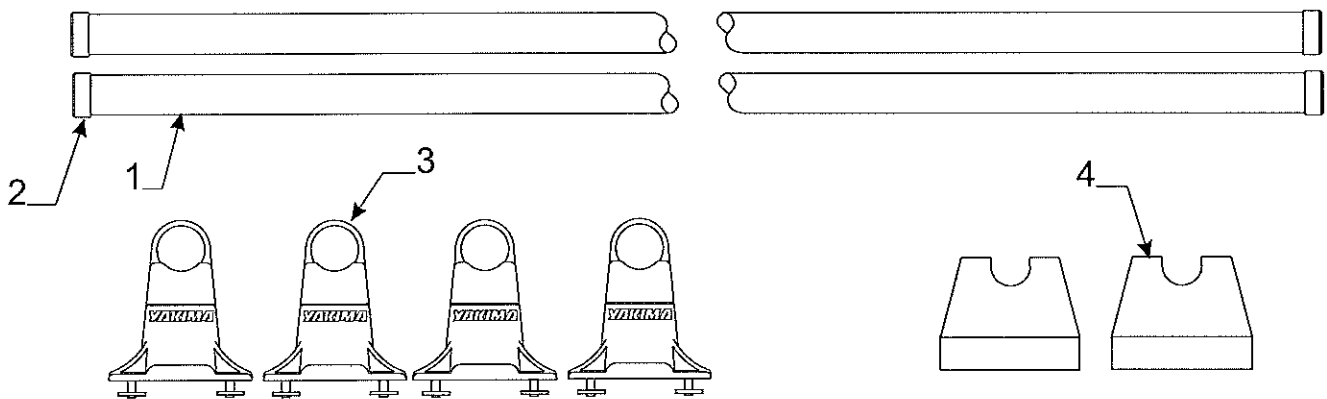

Cross Bar Kit Components (Rack Track System)		
Code	Part #	Description
1	4753-3701	crossbar x2 84"
2	4743-3391	crossbar end cap x4
3	4758-9291	railrider tower pkg. (pkg. of 4) Yakima # 8000123
NOTE: TOWERS NOT SOLD SEPARATELY, Any individual parts required please contact Yakima at - 1-888-925-4621 (Yakima # 8000123)		
4	4753-3761	crossbar pad x2