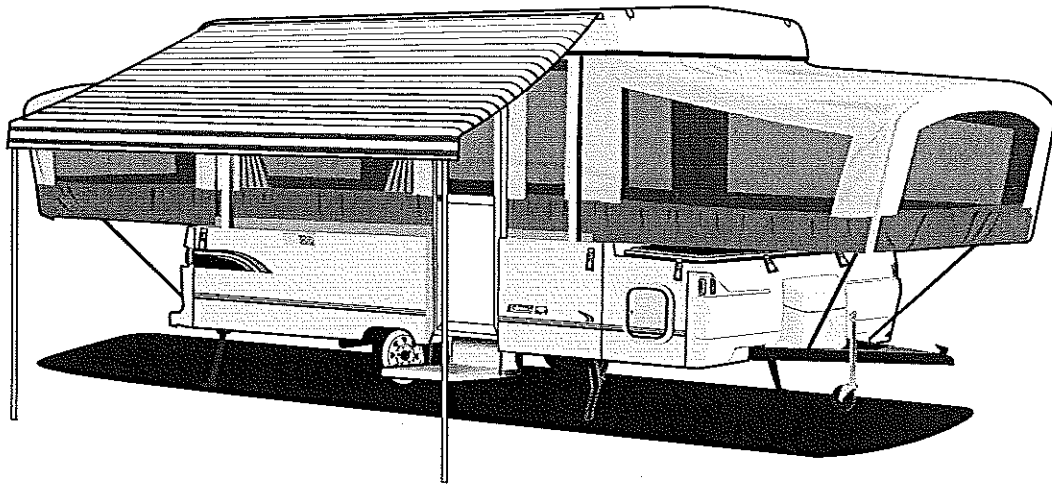

2006

Accessory Repair Parts Catalog

 **FLEETWOOD**[®]
FOLDING TRAILERS

TABLE OF CONTENTS

<u>DESCRIPTION</u>	<u>PAGE</u>
Air conditioner kit components	2
Auto change-over (LP gas system)	9
Bed shelf component parts	2
Canopy component parts	7
Deluxe add-a-room components	6
Double crossbar kits	8
Furnace kits	3
Gas bottle cover "molded plastic"	10
Outside drain hose kit	3
Reading light /Fan light combo components	4
Screen room component parts	6
Stove (outside lp stove)	5
Tire cover "molded plastic"	11
Vanity mate component parts	4
Yakima rail rider towers (crossbar tower)	8