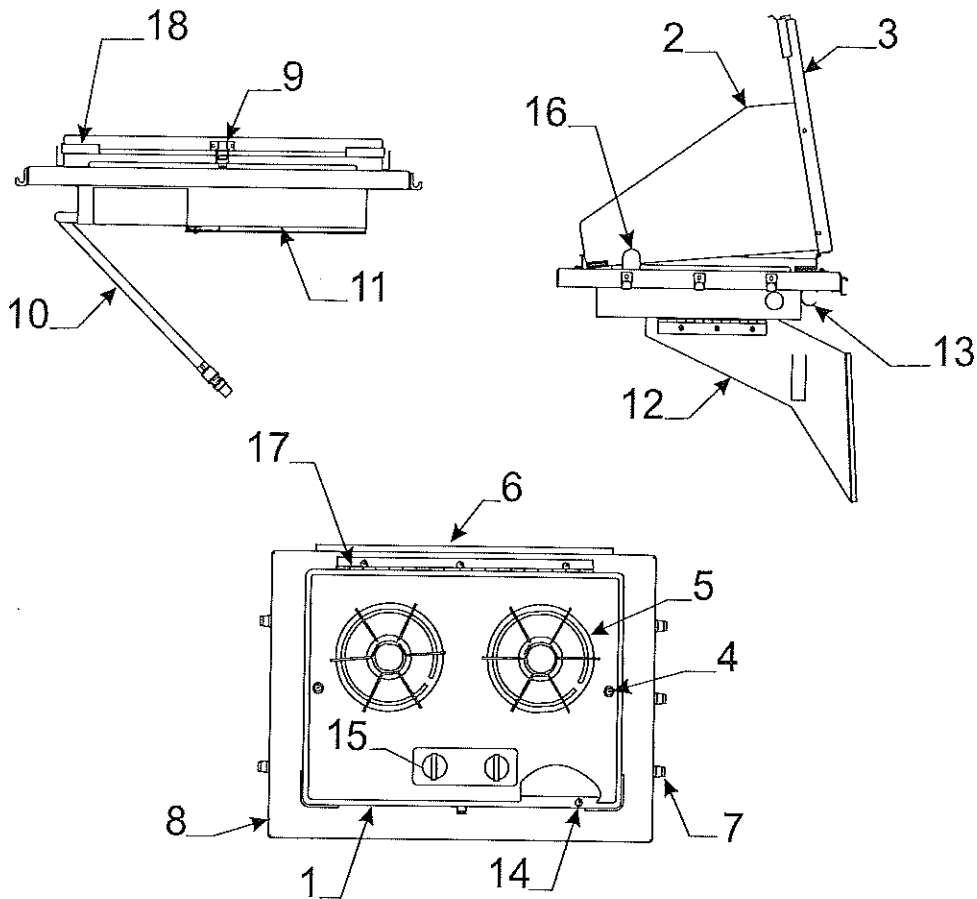

Outside Stove Components				
Flat Rate	Code	Part #	Description	
.15	1	4746B9491	porcelain cook top	
.25	2	4716-2661	stove fin "right"	
		4716-2651	stove fin "left"	
.15	3	4749F6601	stove cover assy.	
.05	4	4716-2631	screw/washer m2	
.05	5	4752A9881	grate x2	
.35	6	4754C0471	stove hanger brkt.	
	7	4720D4021	lashing hook m6	
.60	8	4758C197	stove frame	
.15	9	4733-4018	latch	
.15		4733-4028	latch strike	
.25	10	4757-800C1	gas hose	
.75	11	4748D2581	stove box	
.25	12	4746-9221	outside stove flap	
.15	13	4734-2431	gripper clip m4	
	14	4716-4591	screw & weld pin m4	
	15	4716A1861	stove knob	
.15	16	4716-2641	fin stay brkt. m2	
	17	4716-2671	stove cover hinge	
	18	4732A2291	edge molding m2