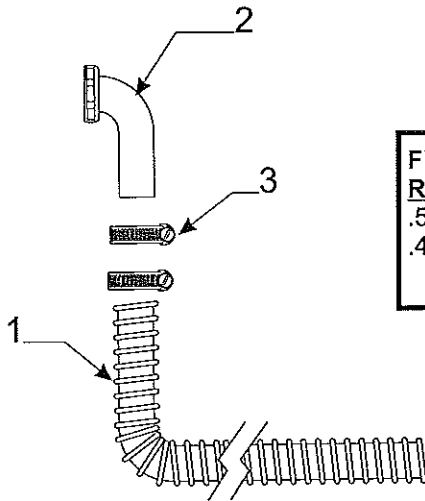

**Note: For Replacement Furnace Or Repair Parts On Model # 7916-11
Please Call - 800/873-4328 U.S. & Canada**

Furnace Kit Components

<u>Part #</u>	<u>Description</u>	<u>Part #</u>	<u>Description</u>
1103B0806	1 1/4" screw x6	1216-208	yellow wire connector x3
4716-076	screw x4 (1103E1008)	4739-1258	1/2" split bushing x1
1103B1032	screw x4	4354700034P	black butyl tape 1/8" x 3/4" (6' pc. pkg.)
1103B102	1 1/4" screw x2	4350000028P	white butyl tape 1/8" x 3/4" (6' pc. pkg.)
4737-8478	7/16" wood screw	4741A925	2" x 2" wood block x2
4737-8488	5/8" wood screw	4741B9471	exterior vent kit "long" 8"
1201-8658	clamp x4	4746-178	escutcheon 3/8" OD x1
1201-8708	clamp x2	4752A8461	thermostat
1202B0268	washer x2	4747-8391	thermostat plastic base "brown"
1203-8641	rivet x6 m25	4701-2341	thermostat plastic base "black"
1203-8741	rivet x4 m25	4768-555	gas line assy. "short"
1215-1771	3/8" flared tee x1	4750A6421	heater harness (3 prong)
1215-179	flared tee 1/2" x 1/2" x 3/8"	4750A6431	thermostat harness (3 prong)
1215-2418	3/8" flared nut x4	4743-3551	heater grill "brown"
1215-516	3/8" elbow x1	4743A3551	heater grill "black"

4758-5591 - Outside drain hose kit			
<u>Flat Rate</u>	<u>Code</u>	<u>Part #</u>	<u>Description</u>
.50	1	4060012503P	drain hose (10' pc.)
.40	2	4757-0861	elbow, nut & washer
	3	4715-4501	hose clamp x2