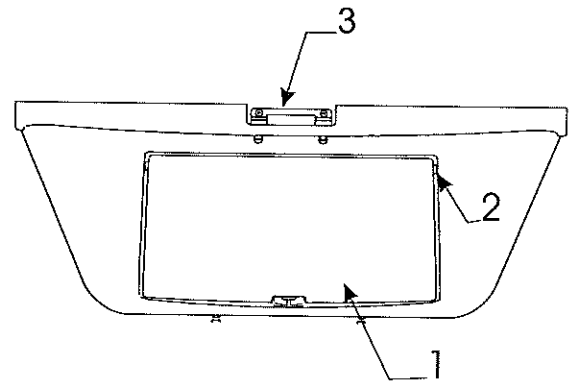

Molded Gas Bottle Cover Assy. "gray" (4768-6931)

Flat Rate	Code	Part #	Description
	1		LP cover lid NOT AVAILABLE
	2	4716-0981	lid mounting hardware
	3	4716-0991	cover mounting hardware
	4	4758-0181	chrome thumb turn lock
	5	4759-9341	latch tail
	6	4759-9351	latch strike