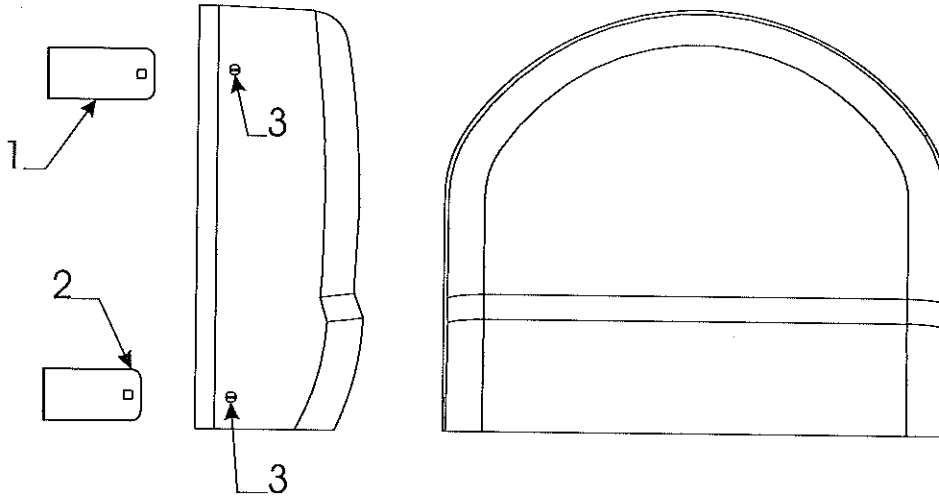

Molded Spare Tire Cover Assy. "Highlander Series" (4772A9381)
Molded Spare Tire Cover Assy. "Americana Series" (4753B6771)

Flat Rate	Tire cover components		
	Code	Part #	Description
.40	1	4759-2701	top keeper brkt. x2
.40		4766-870	side keeper x2 (Highlander)
		4732-1181	plastic grommet x1 m4
		4741D9658	expansion rivet m25
	2	4759-2691	bottom keeper brkt. x2
		4732-1181	plastic grommet x1 m4
		4741D9658	expansion rivet m25
	3	1121C1618	screw x4