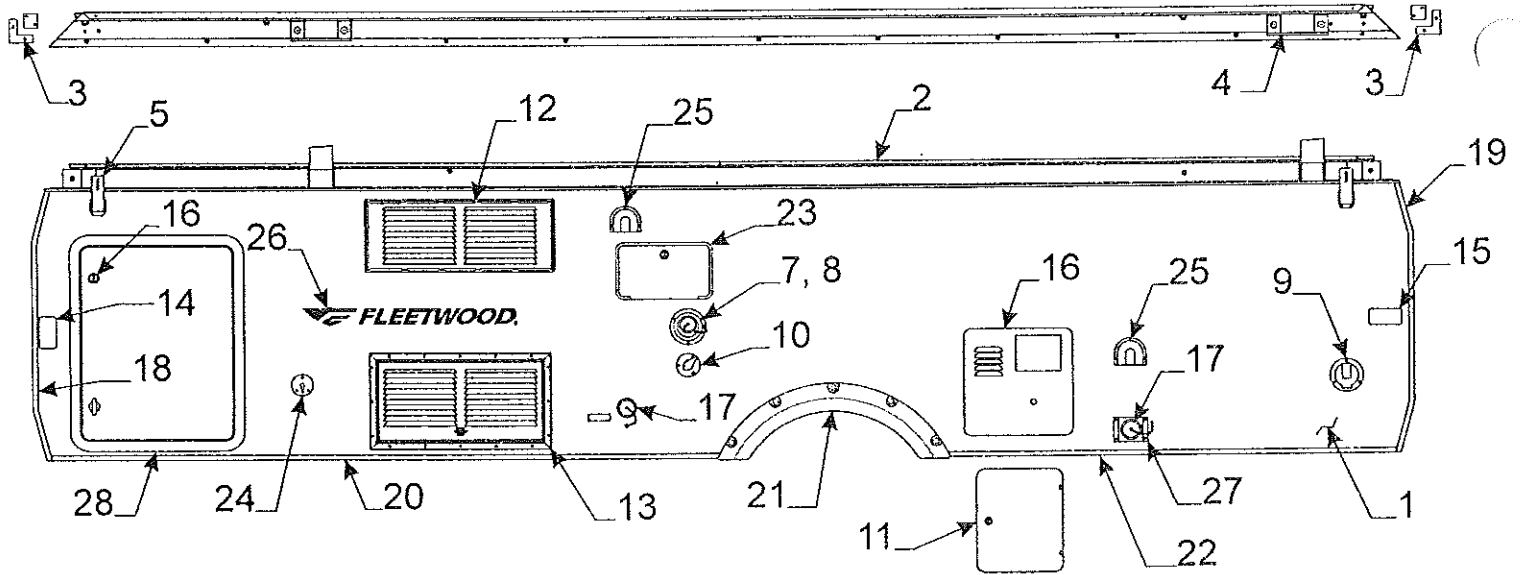

* Add .50 For Heater Vent
* Add 1.00 For Refrigerator
* Add .50 For Hot Water Heater

4716A0731 Trim Tape/Hardware Kit

Roadside Left Body Panel & Components							
Flat Rate	Code	Part #	Description	Flat Rate	Code	Part #	Description
*2.00	1	4772D1731	left side body pnl. 3931 Sequoia	.15	15	4714J08581	red marker light x4
*2.00		4773A0251	left side body pnl. 3934 Newport	.10		4716A4561	red lens (lens only)
3.00	2	4772-0231	left side body rail 3931 Sequoia	.25	16	4716-1331	water heater door
3.00		4773-0241	left side body rail 3934 Newport	.10	17	4714A2861	drain cap & strap
.10	2A	4716-2771	vel-stick body rail pkg.	.30	18	4772C3391	rsr corner trim
		4757-0731	wire grommet & nut			4733-4138	tek screw x10
.15	3	4716-7061	inner/outer miter cover pkg. m4			4060400096F	vinyl screw cover (sold/ft)
.25	4	4734C4121	lift trim, rivets & gasket pkg. m4	.30	19	4772C3631	rsf corner trim
.15	5	4741C6041	top latch	.25	20	4772A3221	bottom trim 88 1/2"
		4767-1701	1 1/2" tek screw m12	.25	21	4772-9401	wheel well trim
		4749-4848	foam pad			4739F2901	chrome snap cap m12
.50	6	4716A0731	trim tape & hardware kit			4060050008P	foam tape pkg. (12' pc.)
.30	7	4731D1711	water tank spout	.25	22	4772A3201	bottom trim 60"
	8	4741-3508	hex head tek screw x3	.25	23	4750C5861	o/s shower complete
.15	9	4733B23361	cable hatch	.15		4750A2961	lock assy. w/key
.30	10	4732F1521	city fill		24	4757A4871	coax out-let
	11	4759-6341	hatch door			4741A9101	hex head tek screw m10
.50	12	4747D8321	refrigerator vent "upper"	.15	25	4757-9261	vent cover "plastic"
		4745-3968	painted screw arctic wht.	.25	26	4761-1958	fleetwood decal
.50	13	4747D8331	refrigerator vent hinged "lower"	.15	27	4772A4161	hat section brkt.
.15	14	4714J08481	amber marker light	.50	28	4773-0301	storage hatch door 3934
.10		4716A4571	amber lens (lens only)				
.25		4733H1311	socket & harness				
		4747-2558	expansion rivet m25