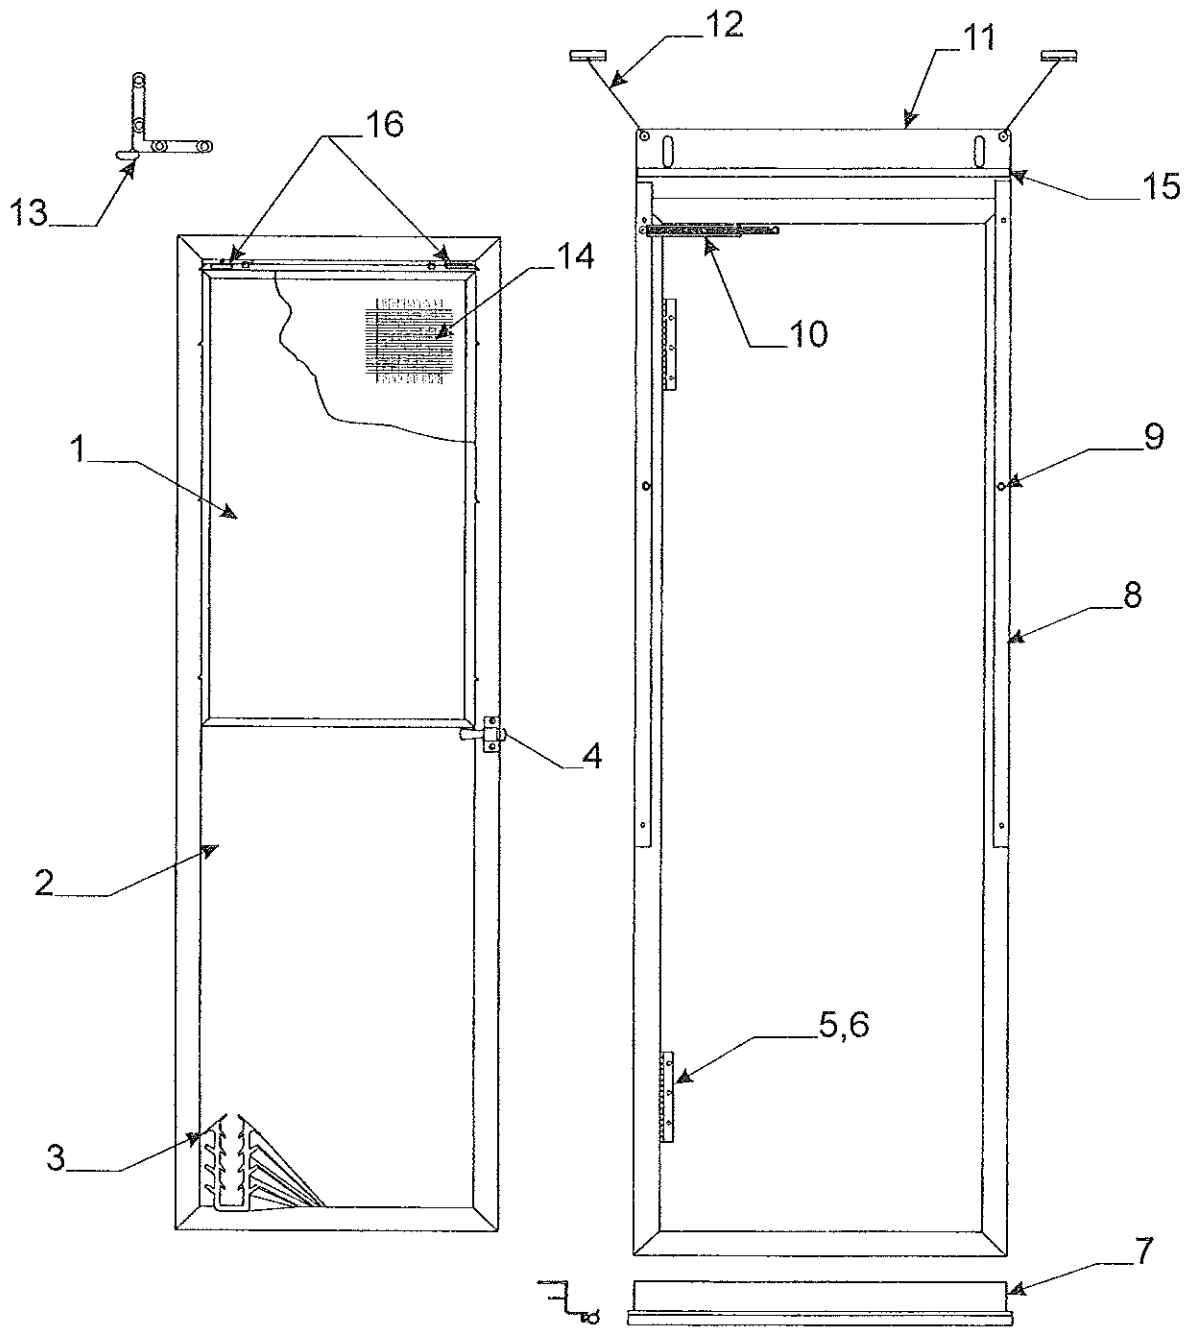

.30 Flat Rate Screen Door Complete

Note: parts marked w/* asterisk are not included w/screen door

Flat Rate	Code	Part #	Description	Flat Rate	Code	Part #	Description
4772A5031 Screen Door Assy.							
.10	1	4716E3401	top sliding window pane	.05	9	4730A3548	stud w/screw x2
.40	2	4772-0361	stationary window pane	.20	10	4731A8201	spring package
.15	3	4060000086F	rubber seal (sold/foot)	.50	11	4773-0611	top bracket
		Note: around perimeter of window pane		.50		4773-063	top bracket hinge
.15	4	*4772-2901	door latch assembly	.15	12	4734D5211	cabl. assy. m6
.15	5	4720C3601	hinge x2	.50	13	4710-3791	corner brace hinge m2
	6	1203-8641	rivet m25		14	4716-1381	screened stationary pane
.25	7	*4747A5621	screen door support	.75		4716-1111	screening 36" x 18 1/2"
		*4060000399F	rubber seal (sold/foot)	.10	15	4060000023P	d-seal "white" (5' pkg.)
.20	8	4754-3811	vel-stick (pkg. of 2)	.50	16	4716-3811	window lock pkg. rt./lt.