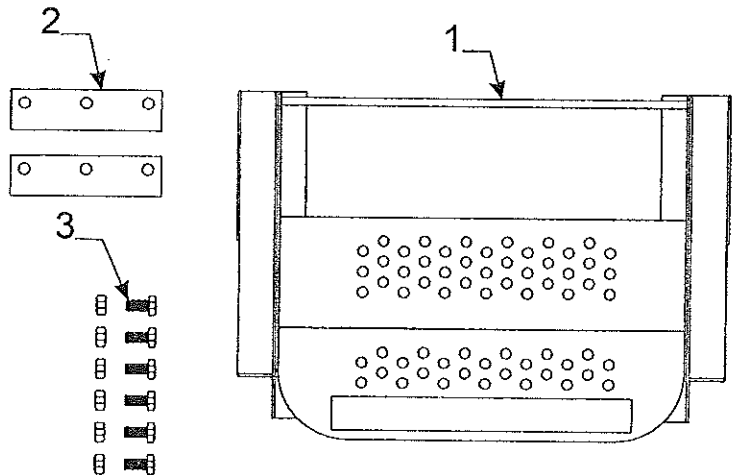

4772D5151 Access Door Assy. F.R. .50

Flat Rate	Access Door Assembly Components
Code	Part # Description
.25	1 4772A0311 door hinge
.35	2 4772A0321 door frame
.25	3 4749C9821 door cap
.25	4 4356512005P trim tape pkg. (20' pc.)
.20	5 4060000023P d-seal pkg. (5' pc.)
.25	6 4772C0331 door frame
.25	7 4750-6451 closeout brkt.
	4716-081 screw x2
.25	8 4747C3611 bottom trim
	4745-3968 screw x2

Flat Rate Door Bulkheads & Components

Flat Rate	Code	Part #	Description
1.25	1	4772A5141	csr bulkhead
1.25	2	4772A5131	csf bulkhead (all)
.35	3	4772A0301	door seal angle
		4733D0601	rivet m25 "white"

Flat Rate Step Components

Flat Rate	Step Code	Part #	Description
.50	1	4747A9741	step
	2	4750-3361	step shim x2
	3	1200B3048	bolt x6
		1201B6068	nut x6