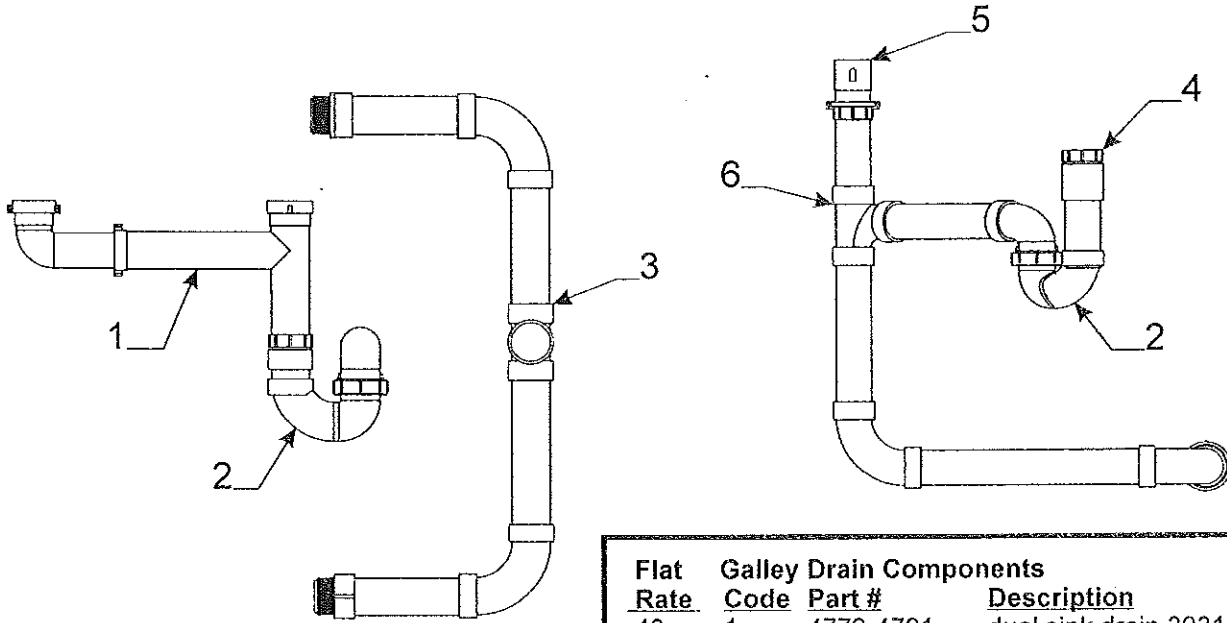

Flat Rate	Code	Part #	Description
.40	1	4772-4791	dual sink drain 3931, 3933
.40	2	4752-3621	p-trap w/union joint
.75	3	4772A5481	galley drain assy. 3931
.75		4772-6951	galley drain assy. 3933
.40	4	4758-1391	trap adapter 3934
		4757-9131	rubber washer
.40	5	4765-3531	vent 3934
.75	6	4773-5661	galley drain assy. 3934

Flat Rate	Code	Part #	Description
	1	4772-5701	oven/range cover assy.
.15	2	4772A1801	steel prop rod
		4772-283	nylon washer x2
		1201B6378	nut
	3	4720A0721	plastic clip m2
		4734J1861	rivet "black" m25
	4	4350000126	flextrud abrasion tape
	5	4772A397	cover hinge
.05	6	4716-2901	3 br. range/oven grate
.10		4716A2911	3 br. range/oven cook top