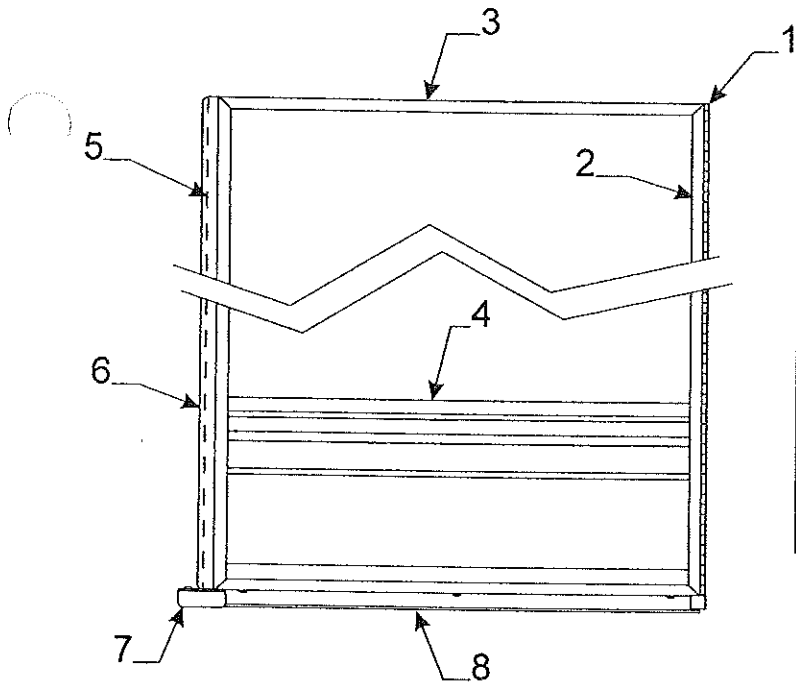

4772D5151 Access Door Assy. F.R. .50

Flat Rate	Access Door Assembly Components
Code	Part # Description
.25	1 4772A0311 door hinge
.35	2 4772A0321 door frame
.25	3 4749C9821 door cap
.25	4 4356512005P trim tape pkg. (20' pc.)
.20	5 4060000023P d-seal pkg. (5' pc.)
.25	6 4772C0331 door frame
.25	7 4750-6451 closeout brkt.
	4716-081 screw x2
.25	8 4747C3611 bottom trim
	4745-3968 screw x2