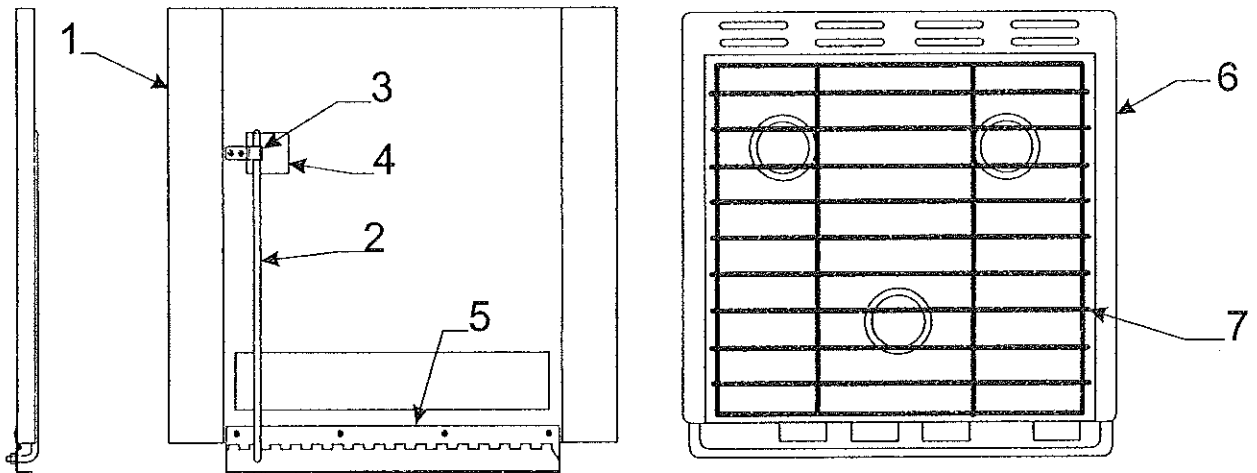

Flat Rate	Code	Part #	Description
.40	1	4772-4791	dual sink drain 3931, 3933
.40	2	4752-3621	p-trap w/union joint
.75	3	4772A5481	galley drain assy. 3931
.75		4772-6951	galley drain assy. 3933
.40	4	4758-1391	trap adapter 3934
		4757-9131	rubber washer
.40	5	4765-3531	vent 3934
.75	6	4773-5661	galley drain assy. 3934

Flat Rate	Code	Part #	Description
	1	4772-5701	oven/range cover assy.
.15	2	4772A1801	steel prop rod
		4772-283	nylon washer x2
		1201B6378	nut
	3	4720A0721	plastic clip m2
		4734J1861	rivet "black" m25
	4	4350000126	flextrud abrasion tape
	5	4772A397	cover hinge
.05	6	4716-2901	3 br. range/oven grate
.10		4716A2911	3 br. range/oven cook top