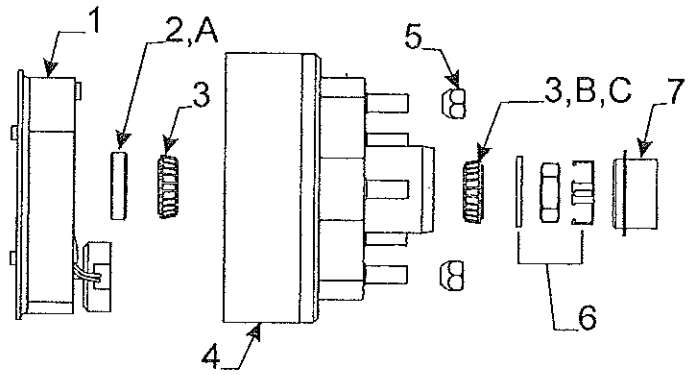

Flat Rate .50 Per Side
Electric Brake Pkg. 10" x 2 1/4" (4714J2011)

Flat Rate	Code	Part #	Description
.50	1	4716-6251	10" brake assembly (right hand)
.50		4716-6261	10" brake assembly (left hand)
.50	2	4716A1441	10" grease seal (2 per pack)
.50	3	4716A1451	10" bearing, race & seal pkg.
.30	4	4716-1431	10" hub & drum x2
.05	5	4747A9528	lug nuts x5
.10	6	4714A3061	retainer package
.10	7	1204-1268	cotter pin x1
.05	8	4714C0621	EZ lube grease cap m4

Crossover Numbers To Purchase Locally

- **A** K71-303-00 Grease Seal
- **B** L44649 Bearing "outer"
  L68149 Bearing "inner"
- **C** L44610 Race "outer"
  L68111 Race "inner"

4730W3011 3500 lb. Brake Axle Assy. (Complete) F.R. 1.25
NOTE: Limited parts stocked refer to Dexter Axle for required part (s) phone - 219/295-1900