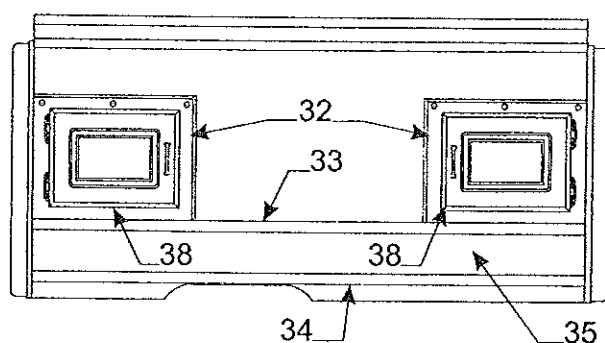

Flat RS Left Body Pnl. Components - 3933 Niagara				Flat			
Rate	Code	Part #	Description	Rate	Code	Part #	Description
1.50	1	4772A8101	left front body panel	.15	19	4714J08581	red marker light x4
.25	2	4772A3211	bottom trim	.10		4716A4561	red lens (lens only)
.30	3	4772C3391	rsf corner trim	1.50	20	4772A8061	left rear body panel
		4733-4138	tek screw x10	.15	21	4757-9261	vent cover "plastic"
		4060400096F	vinyl screw cover (sold/ft)	.15		4772A4161	hat section brkt.
.00	4	4772-8091	left frt. body rail	.10		4714A2861	drain cap & strap
.25	6	4737D2231	curtain track		22		refer to page 10 for these items
.15	5	4714J08481	amber marker light	1.65	23	4759D5031	bulkhead left front
.10		4716A4571	amber lens (lens only)	.35	24	4772-8211	glide-out seal track
.25	6	4716-1331	water heater door			4064700589P	side seal "black" pkg. (8' pc.)
.25	7	4772A8731	angle seal "front"			4066500049P	wipe seal (10' pc.)
	8	4060000023P	d-seal pkg. "white" (5' pc.)	.15	25	4756-2171	lock boot w/cover plate
.75	9	4756A4171	strike w/screws		26	4730A3548	stud w/screw
		4756-3251	shim	.25	27	4754-3811	vel-stick (must cut to size)
.75	10	4756-1181	pull handle	.50	28	4756-8471	ABS ware strip x2
		4738-2608	tek screw "black"	.20	29	4756C1461	U-channel 48" pc.
.25	11	4750C5861	o/s shower complete	1.65	30	4772B6811	bulkhead left rear
1.00	12	4772A6981	glide-out body panel	.10	31	4756-1151	5 1/2" brush seal
.75	13	4756A9951	glide-out body rail		32	4714-6951	universal paneling
.75	14	4755-4091	latch & gasket	.50	33	4757C2161	edge cap "painted brown"
.25	15	4772A8731	angle seal "rear"	.50	34	4757-2351	floor sweep
	16	4759-6341	potty hatch door	.25	35	4756D6041	wood kick plate assy.
1.50	17	4772-8051	left rear body panel	1.25	36	3568803202P	ware plate "galvanized" 30x55
		4757-0731	wire grommet & nut		37	4724-2608	stop button
.30	18	4772C3631	rsf corner trim	.15	38	4756B8921	dr. panel 12 1/4" x 16"