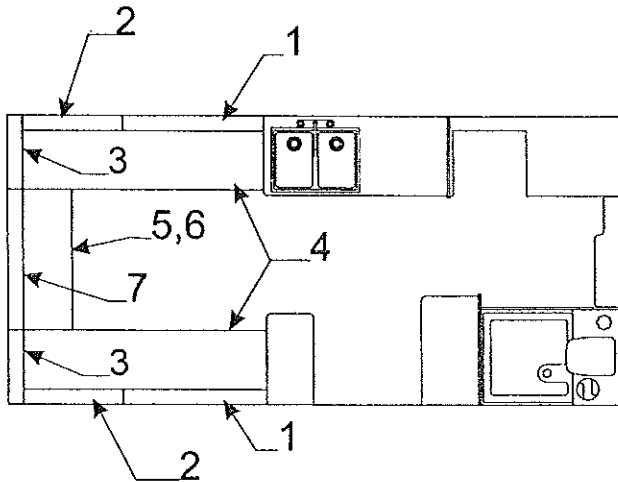

Flat Rate .10 Assembly - .25 Cover

Flat Rate	Cushion & Backrest Assy.'s 3931 Sequoia	Code	Part #	Description
.10	1	4772A5261		backrest assy. 40" x 13 1/2"
.25		4715A5261		backrest cover
.10	2	4772A5271		backrest assy. 29" x 13 1/2"
.25		4715A5271		backrest cover
.10	3	4772A5281		backrest assy. 20 1/2" x 13 1/2"
.25		4715A5281		backrest cover
.10	4	4772A5291		cushion assy. 70" x 20 1/2"
.25		4715A5291		cushion cover
.10	5	4772A5301		cushion assy. 40" x 18"
.25		4715A5301		cushion cover
.25	6	4758B6151		cushion leg x2
.10	7	4772A5251		backrest assy. 39" x 18 1/2"
.25		4715A5251		backrest cover