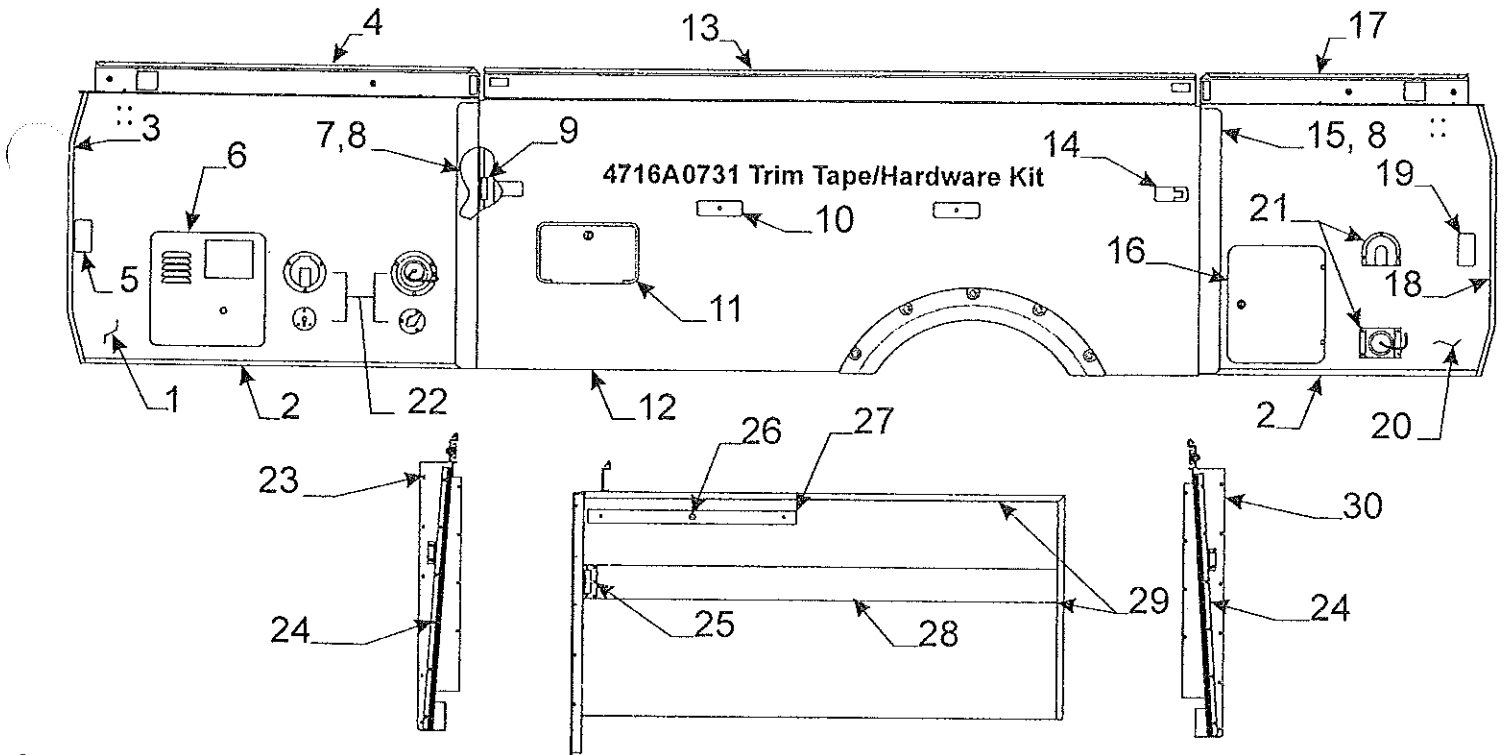

Flat RS Left Body Pnl. Components - 3933 Niagara				Flat			
Rate	Code	Part #	Description	Rate	Code	Part #	Description
1.50	1	4772A8101	left front body panel	.15	19	4714J08581	red marker light x4
.25	2	4772A3211	bottom trim	.10		4716A4561	red lens (lens only)
.30	3	4772C3391	rsf corner trim	1.50	20	4772A8061	left rear body panel
		4733-4138	tek screw x10	.15	21	4757-9261	vent cover "plastic"
		4060400096F	vinyl screw cover (sold/ft)	.15		4772A4161	hat section brkt.
.00	4	4772-8091	left frt. body rail	.10		4714A2861	drain cap & strap
.25	6	4737D2231	curtain track		22		refer to page 10 for these items
.15	5	4714J08481	amber marker light	1.65	23	4759D5031	bulkhead left front
.10		4716A4571	amber lens (lens only)	.35	24	4772-8211	glide-out seal track
.25	6	4716-1331	water heater door			4064700589P	side seal "black" pkg. (8' pc.)
.25	7	4772A8731	angle seal "front"			4066500049P	wipe seal (10' pc.)
	8	4060000023P	d-seal pkg. "white" (5' pc.)	.15	25	4756-2171	lock boot w/cover plate
.75	9	4756A4171	strike w/screws		26	4730A3548	stud w/screw
		4756-3251	shim	.25	27	4754-3811	vel-stick (must cut to size)
.75	10	4756-1181	pull handle	.50	28	4756-8471	ABS ware strip x2
		4738-2608	tek screw "black"	.20	29	4756C1461	U-channel 48" pc.
.25	11	4750C5861	o/s shower complete	1.65	30	4772B6811	bulkhead left rear
1.00	12	4772A6981	glide-out body panel	.10	31	4756-1151	5 1/2" brush seal
.75	13	4756A9951	glide-out body rail		32	4714-6951	universal paneling
.75	14	4755-4091	latch & gasket	.50	33	4757C2161	edge cap "painted brown"
.25	15	4772A8731	angle seal "rear"	.50	34	4757-2351	floor sweep
	16	4759-6341	potty hatch door	.25	35	4756D6041	wood kick plate assy.
1.50	17	4772-8051	left rear body panel	1.25	36	3568803202P	ware plate "galvanized" 30x55
		4757-0731	wire grommet & nut		37	4724-2608	stop button
.30	18	4772C3631	rsf corner trim	.15	38	4756B8921	dr. panel 12 1/4" x 16"