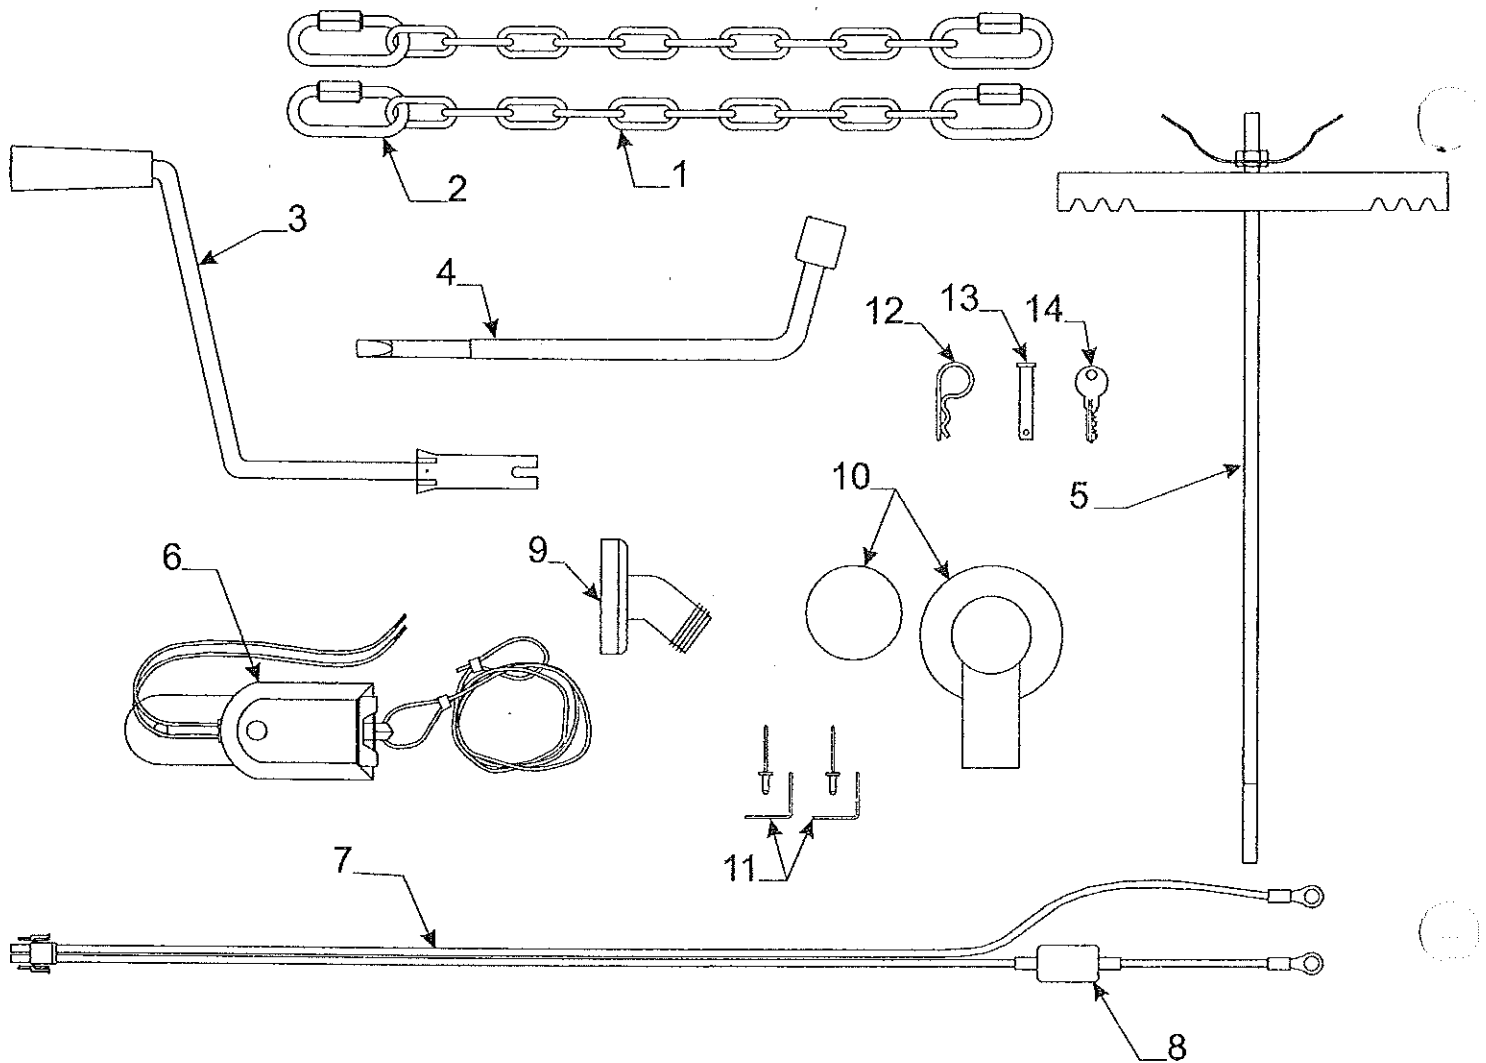

4772A6141 Parts Package

Parts Package Component Parts		
Code	Part #	Description
1	4757-3901	29" tow chain w/quick links m2
2	4757-3891	quick link (sold/signally)
3	4747G4141	crank handle
4	4749A1861	lug nut wrench
5	4772A9521	gas bottle hold down kit
6	4746-0401	breakaway switch
7	4749B5531	battery harness w/15 amp breaker m2
8	4751-4811	15 amp circuit breaker
9	4737-9138	drain adapter
10	4734C3781	regulator cover (long)
	4751-9571	round regulator cover
11	4753E6781	battery angle pkg.
	4732A4791	safety pin m10
	4757-4491	hitch pin m5
14	4730B3211	key m10 # 8025 (gold plated)