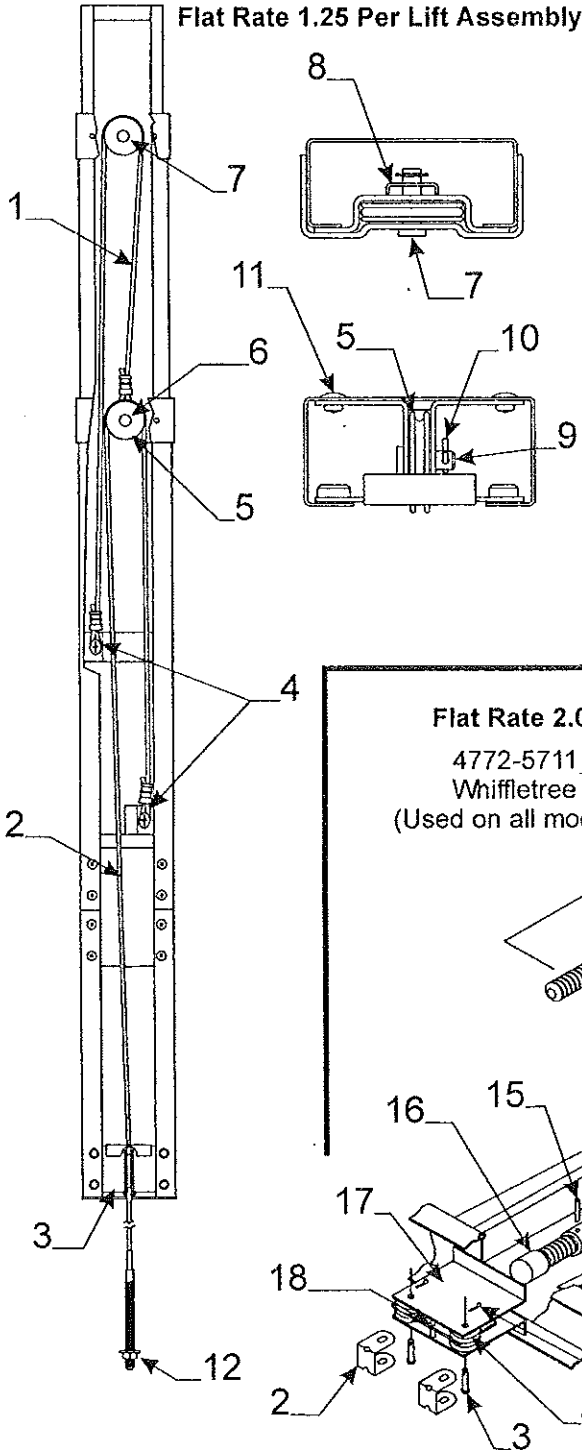

4772-5091 lift assembly roadside rear/curbside front
4772-5101 lift assembly roadside front/curbside rear

Flat Rate 1.25 Per Lift Assembly

Flat Rate	Lift Assembly Code	Component Part #	Description
.75	1	4720D5271	cable assembly x1 m2
		4720C1691	cable crimp m20
1.25	2	4772-0201	194 1/2" long cable & crimp
		4744-1318	copper cable crimp m10
1.25	3	4731C5801	butterfly bracket assy.
.05	4	4749-2081	screw m6
.50	5	4715A5371	steel pulley & bearing m10
.25	6	4747-8931	long pin x2
		4730B0981	retaining ring m12
.25	7	4749-4061	short pin m4
		4730B0981	retaining ring m12
.25	8	4749A2028	retaining clip
.45	9	4720C1578	lift pin m4
	10	1204B1081	cotter pin m10
	11	1203-8641	rivet m25
	12	1201B6378	1/4" lock nut
		1202E0408	washer
	13	4747-0321	lift cover bottom

Flat Rate 2.00
4772-5711
Whiffletree
(Used on all models)