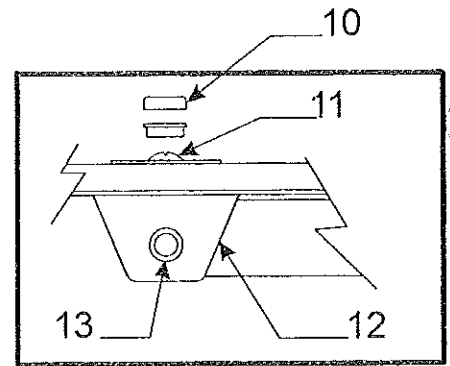

3931, 3933 - 4772A5321 Front Bed Assy. "Complete" (King)
3934 Newport - 4773-5411 Front Bed Assy. "Complete" (Double)
3931, 3933, 3934 - 4772A5311 Rear Bed Assy. "Complete" (King)

Flat Rate .75 Bed assy. replacement

Flat Rate	Front/Rear Bed Assy. Code	Components Part #	Description
*	1	4716U4031	bed extension (x2 per bed)
.25	2	4714D1901	tent bow/leg package
.25	3	4060300339P	vinyl bed seal (8' pc. pkg.)
.15	4	4720K5631	bed bow bracket m2
		4757-9241	1 1/2" plastic fender washer m4
		1203C8721	steel rivet m25 (affix bow to brkt.)
		1016B10148	machine screw x2 per brkt.
		1201B6958	wiznut x2 per brkt.
.30	5	4773-5311	bed leg assy. (x2 rear bed)
.30		4773-5321	bed leg assy. (x2 front "King" bed)
.30		4773-5331	bed leg assy. (x2 front "Double" bed)
.15	6	4757-4331	bed leg clip
		1203-8831	rivet m25 (rivet clip to bed)
.15	7	4720D4021	lashing hook m6
		1203-8741	rivet m25 (rivet hook to bed)
.20	8	4714-4521	mounting screws (pkg. x3)
	9	1203C8721	rivet m25
	10	4739E2908	screw cap m10
		4739-2918	screw cap washer m10
	11	4716-074	screw
		1202B2528	washer
.20	12	4734A5141	bed leg bracket
	13	4720A2361	rod & pal nut
.20	14	1034B16128	flat head screw
		1201B6378	lock nut
1.50	15	4772C1131	kill switch plate
		4746C0971	kill switch m4
.50	16	4758-8301	bed end retainer track & rivets
.20	17	4755A2591	bed brkt. w/hardware x4
	18	4739-2298	lock nut
.50	19	4754-8101	bed roller, nut, bolt, & washer pkg.
	20	1202B2908	washer
.15	21	4754-8631	bed slide end cap
.15	22	4754-4821	bed slide wedge
.20	23	4758-9481	pull-out handle strap & rivets
		4758-8001	rivet "black" m25
	24	4730A3548	snap stud w/screw