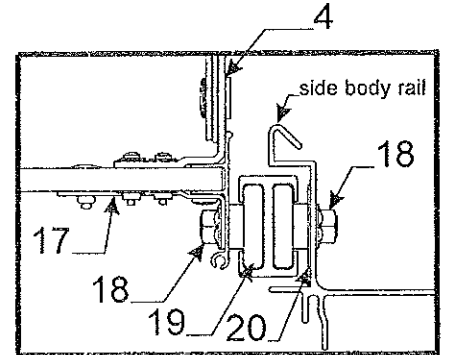

3931, 3933 - 4772A5321 Front Bed Assy. "Complete" (King)
3934 Newport - 4773-5411 Front Bed Assy. "Complete" (Double)
3931, 3933, 3934 - 4772A5311 Rear Bed Assy. "Complete" (King)

Flat Rate .75 Bed assy. replacement

Flat Rate	Front/Rear Bed Assy. Code	Components Part #	Description
*	1	4716U4031	bed extension (x2 per bed)
.25	2	4714D1901	tent bow/leg package
.25	3	4060300339P	vinyl bed seal (8' pc. pkg.)
.15	4	4720K5631	bed bow bracket m2
		4757-9241	1 1/2" plastic fender washer m4
		1203C8721	steel rivet m25 (affix bow to brkt.)
		1016B10148	machine screw x2 per brkt.
		1201B6958	wiznut x2 per brkt.
.30	5	4773-5311	bed leg assy. (x2 rear bed)
.30		4773-5321	bed leg assy. (x2 front "King" bed)
.30		4773-5331	bed leg assy. (x2 front "Double" bed)
.15	6	4757-4331	bed leg clip
		1203-8831	rivet m25 (rivet clip to bed)
.15	7	4720D4021	lashing hook m6
		1203-8741	rivet m25 (rivet hook to bed)
.20	8	4714-4521	mounting screws (pkg. x3)
	9	1203C8721	rivet m25
	10	4739E2908	screw cap m10
		4739-2918	screw cap washer m10
	11	4716-074	screw
		1202B2528	washer
.20	12	4734A5141	bed leg bracket
	13	4720A2361	rod & pal nut
.20	14	1034B16128	flat head screw
		1201B6378	lock nut
1.50	15	4772C1131	kill switch plate
		4746C0971	kill switch m4
.50	16	4758-8301	bed end retainer track & rivets
.20	17	4755A2591	bed brkt. w/hardware x4
	18	4739-2298	lock nut
.50	19	4754-8101	bed roller, nut, bolt, & washer pkg.
	20	1202B2908	washer
.15	21	4754-8631	bed slide end cap
.15	22	4754-4821	bed slide wedge
.20	23	4758-9481	pull-out handle strap & rivets
		4758-8001	rivet "black" m25
	24	4730A3548	snap stud w/screw