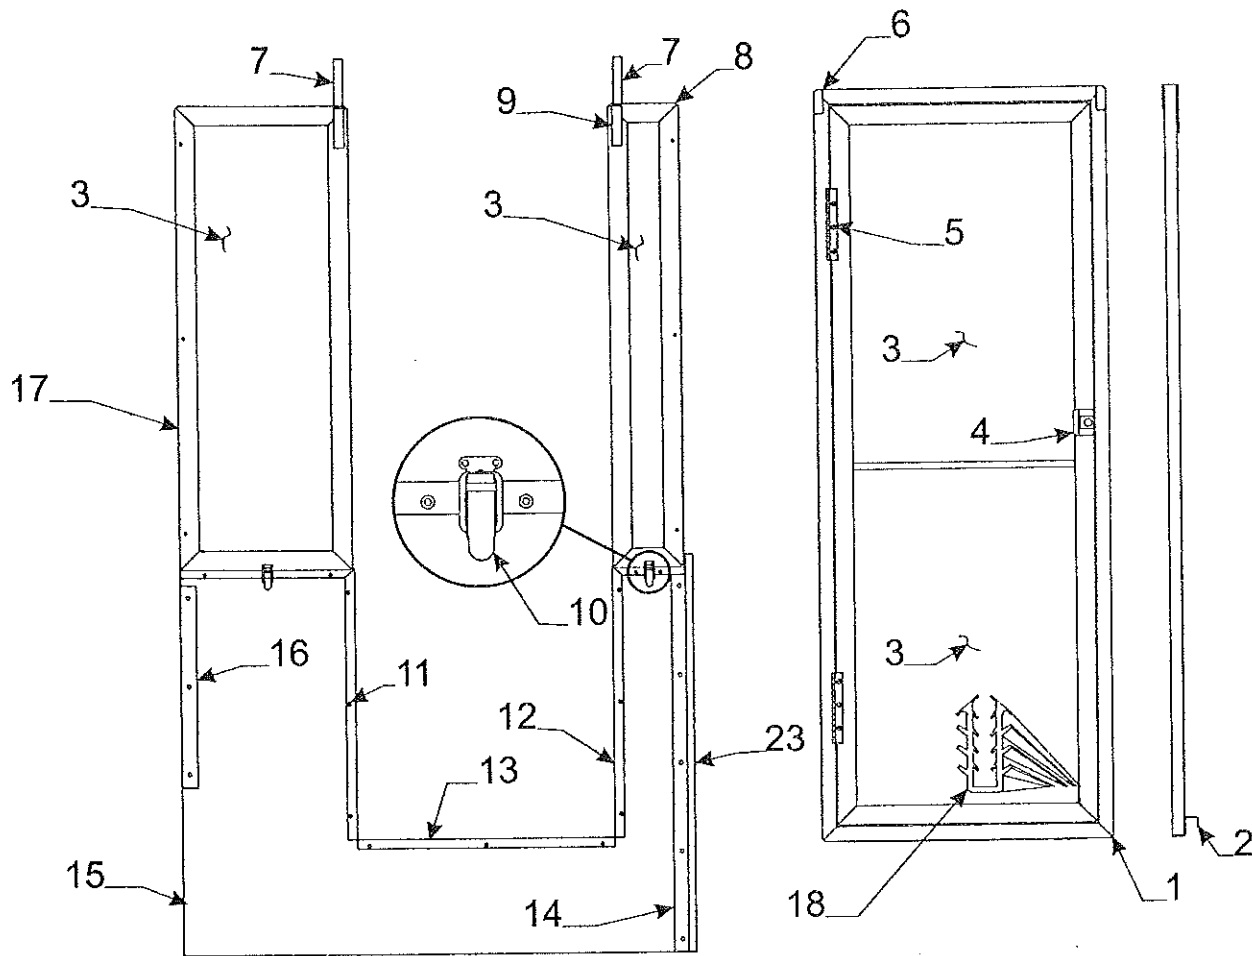

Shower Stall Components - 3931 Sequoia			
Flat Rate	Code	Part #	Description
.10	1	4772C6131	shower door
		4772-9101	vinyl end protector x2
.15	2	4772B4311	shower door stay brkt.
.40	3	4772-4461	universal fiberglass panel
.40		4772-9011	universal exterior luan panel
.15	4	4772-2901	latch assy.
.15	5	4720C3601	hinge
		4734E1861	rivet m25
	6	4351400012F	grey velcro loop (sold/yd.)
	7	4772-6641	shower door strap assy. x2
.25	8	4772C6061	rt. shower wall assy.
	9	4351400005F	gray velcro hook (sold/yd.)
.15	10	4772-4261	latch & strike
.10	11	4772B3141	shower wall cap lt.
.10	12	4772B3131	shower wall cap rt.
.10	13	4772D316	threshold cap
1.50	14	4772B0921	shower wall gazoodi
2.00	15	4772C3101	shower wall threshold
.15	16	4772B374	angle short
.25	17	4772C6051	lt. shower wall assy.
	18	4060000086F	rubber seal (sold/ft.)
.20	19	4772B4441	wall pivot brkt.
.10	20	4772-4541	pivot rod & pal nuts
	21	1201B7071	pal nut m6
1.50	22	4772-4531	shower wall pivot brkt. x2