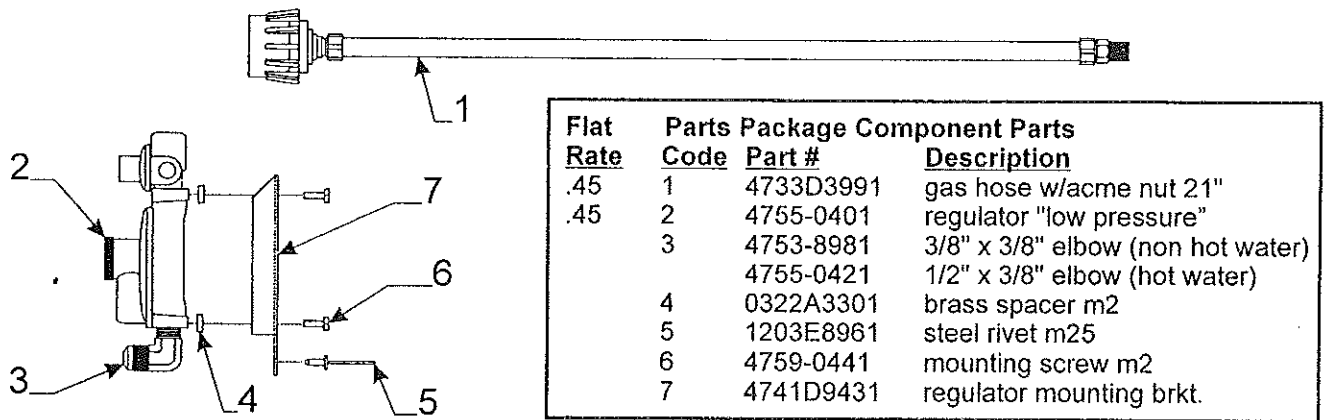

** Serial Number Of Gas Bottle Must Be Supplied When Submitting Warranty