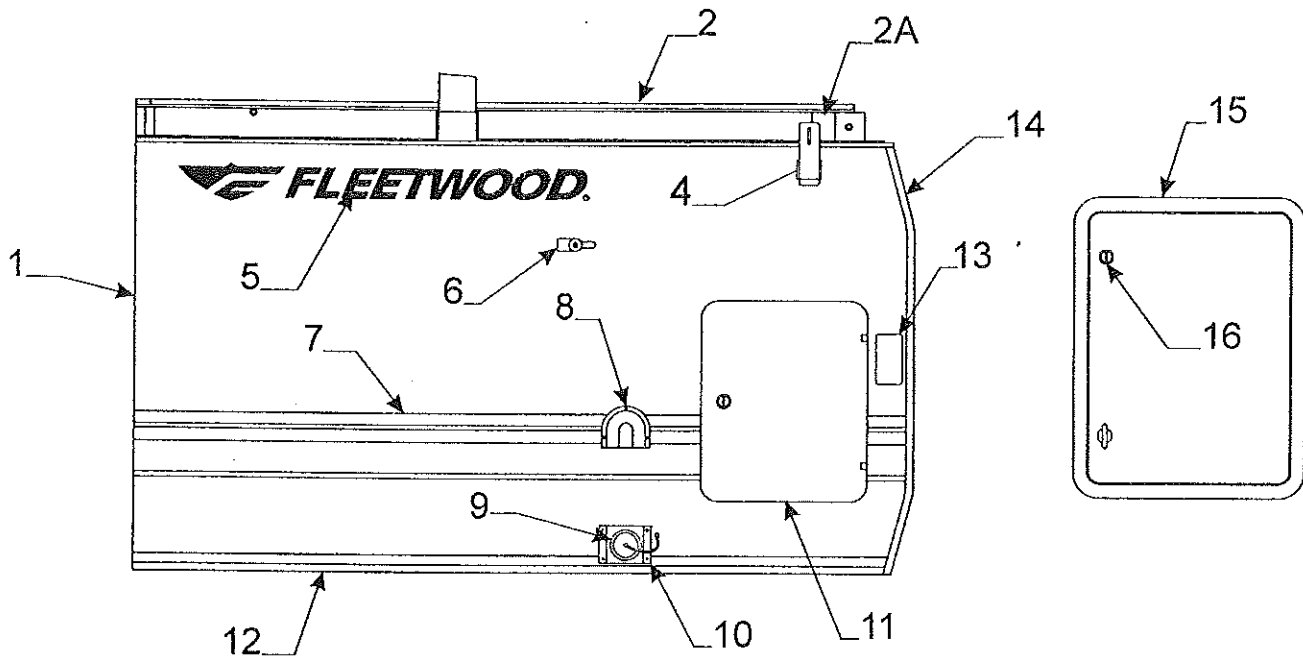

Flat Rate	Step Code	Part #	Description
.50	1	4747A9741	step
	2	4750-3361	step shim x2
	3	1200B3048	bolt x6
		1201B6068	nut x6

4716A0721 Curbside Trim Tape/Hardware Kit

Flat Rate	Code	Part #	Description
1.00	1	4772C1751	csr body panel 3931 Sequoia
1.00		4772C4981	csr body panel 3933 Niagara
1.00		4773-0211	csr body panel 3934 Newport
1.00	2	4772-0251	csr body rail 3931, 3934
1.00		4772-8031	csr body rail 3933
.10	2A	4716-2771	vel-stick body rail pkg.
.15	3	4716-7061	inner/outer miter cover pkg.m4
			Note: pkg. Includes rivets
.25	4	4734C4121	lift trim, rivets & gasket pkg. m4
		4733-3398	nylon flange bushing x2 per trim
.15	5	4741C6041	top latch w/out lock tab
		4767-1701	1 1/2" tek screw m12
		4749-4848	foam pad
.50	6	4716A0721	trim tape & hardware kit
.25	7	4772-8881	bottom trim 8 3/4"
.25	8	4772-9401	wheel well trim
	8A	4739F2901	chrome snap cap m12
.25	9	4772A3201	bottom trim 60"
.30	10	4772C3391	csr/rsf corner trim
		4733-4138	tek screw x10
		4060400096F	vinyl screw cover (sold/ft)
1.00	11	4730C3111	lock handle (with key)
.25	12	4757A1881	porch light
.10		4716A1881	porch light lens "amber"
.25	13	4746A3861	duplex cover & outlet
.35		4746-3871	duplex box
		1203-8678	rivet m25 (rivet box to pnl.)
1.25	14	4767-3921	stove support brkt.
		4745-3968	screw
		4744C2461	torx screw m2
		1201B6958	nut x2
.25	15	4772A1878	Sequoia name decal 3931
.25		4772A8048	Niagara name decal 3933
.25		4773-0238	Newport name decal 3934
.50	16	4747D8321	refrigerator vent "upper"
		4745-3968	painting screw arctic wht. x4 per vent
.50	17	4747D8331	refrigerator vent hinged "lower"
.15	18	4714J08581	red marker light x4
.10		4716A4561	red lens (lens only)
1.00	19	4772-6411	latch & lever