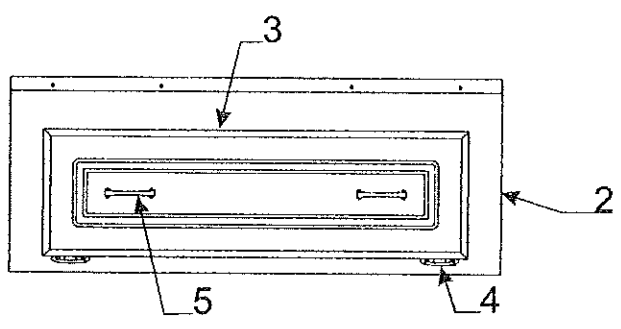

Flat Rate	Code	Part #	Description
.25	1	4772A5521	seat frame assy.
.20	2	4714-6951	bench front
1.00	3	4772-2441	converter 35 amp
.75	4	4772A8411	bench gazoodi
.50	5	4755B8201	nylon block
.50	6	4772-8471	vertical seal extrusion
		4064700589P	sweep seal (8' pc. pkg.)

Flat Rate	Code	Part #	Description
.25	1	4772A6881	seat frame assy.
.20	2	4772B846	bench front
.15	3	4757B8501	door panel 30 1/4" x 9 1/4"
.10	4	4762-4878	hinge
.10	5	4755B2681	door pull w/screws