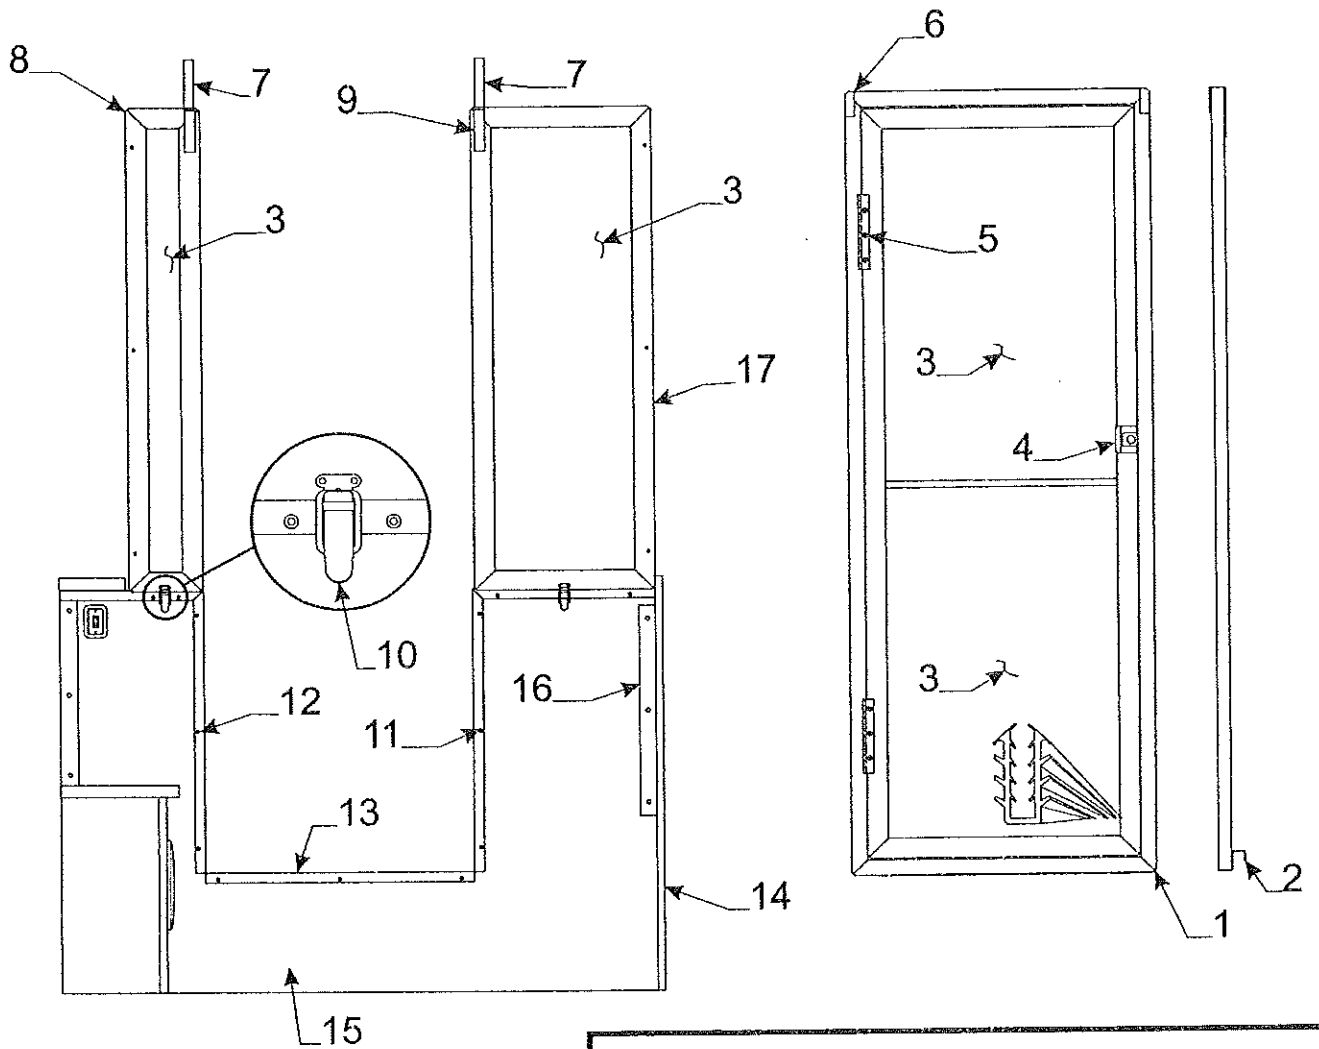

Flat Rate	Code	Part #	Description
.10	1	4772C6131	shower door
		4772-9101	vinyl end protector x2
.15	2	4772B4311	shower door stay brkt.
.40	3	4772-4461	universal fiberglass panel
.40		4772-9011	universal exterior luan panel
.15	4	4772-2901	latch assy.
.15	5	4720C3601	hinge
		4734E1861	rivet m25
	6	4351400012F	grey velcro loop (sold/yd.)
	7	4772-6641	shower door strap assy. x2
.25	8	4772B6921	rt. shower wall assy.
	9	4351400005F	gray velcro hook (sold/yd.)
.15	10	4772-4261	latch & strike
.10	11	4772C851	shower wall cap lt.
.10	12	4772B850	shower wall cap rt.
.10	13	4772D316	threshold cap
1.50	14	4772B8521	shower wall gazoodi
2.00	15	4772B8481	shower wall threshold
.15	16	4772B374	angle short
.25	17	4772B6911	lt. shower wall assy.
	18	4060000086F	rubber seal (sold/ft.)
.20	19	4772A4441	wall pivot brkt.
.10	20	4772-4541	pivot rod & pal nuts
	21	1201B7071	pal nut m6
1.50	22	4772-4531	shower wall pivot brkt. x2