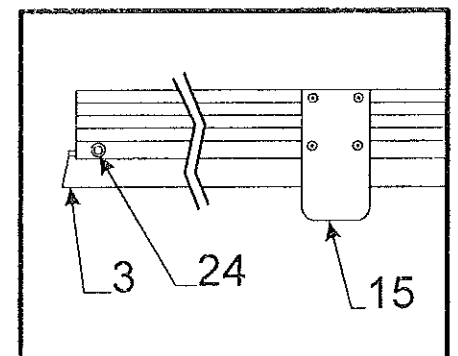

* .50 First Bed Extension
* .25 Second Bed Extension