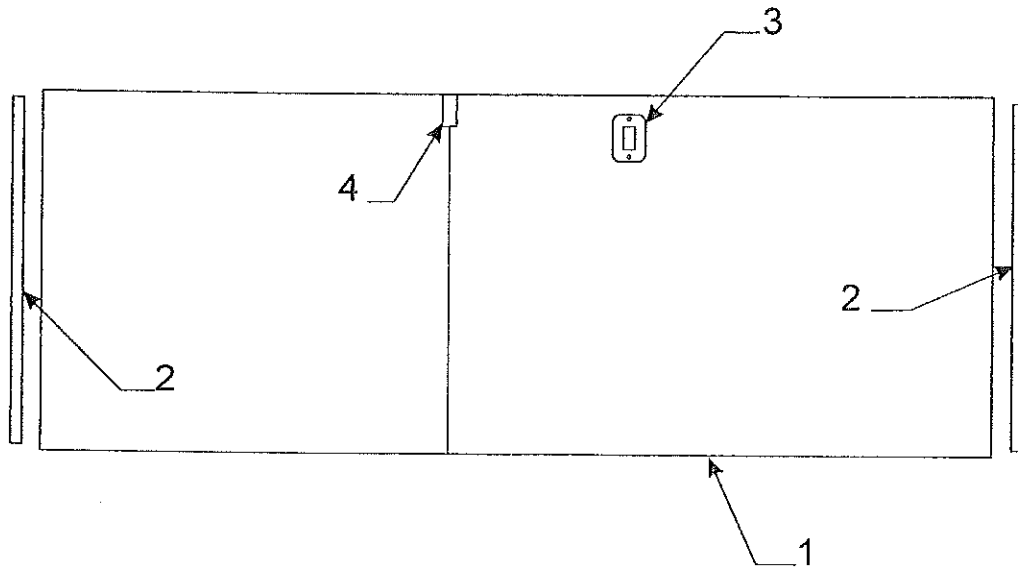

* Prior Authorization Needed

Flat Rate	Paneling & Trim (Must Cut To Size)		
	Code	Part #	Description
*	1	6010010997P	universal wall panel 4' x 8'
*	2	4060400380P	universal corner divider m2 48" pc.
.20	3	4746C0971	kill switch m4
.20	4	4356500012P	vinyl seam tape 1" x 150" roll

4733D6701 auto extension

4716A4701 12 volt cap & plug m2

quart can
4714A3741
arctic white

16 oz. spray
0008-2561 arctic white
0008-2571 black
0008-2641 black textured
0008-2681 windsor birch