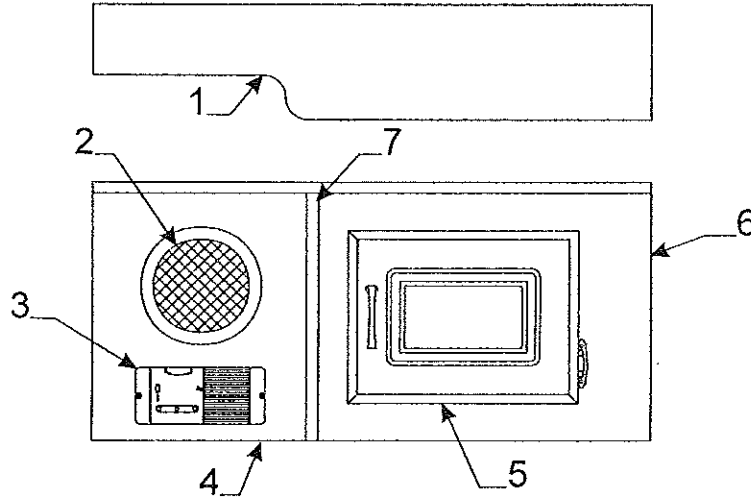

Flat Rate	Code	Part #	Description
.25	1	4772B2711	step top
.15	2	4765-1131	speaker grill
.25	3	4753C9171	lp gas detector
	4	4772B043	cabinet frt. lt.
.15	5	4772A1171	door panel 12 3/4" x 9 3/4"
.50	6	4772A045	cabinet front rt.
.15	4	4716F0151	3/8" f-channel 48" pc.