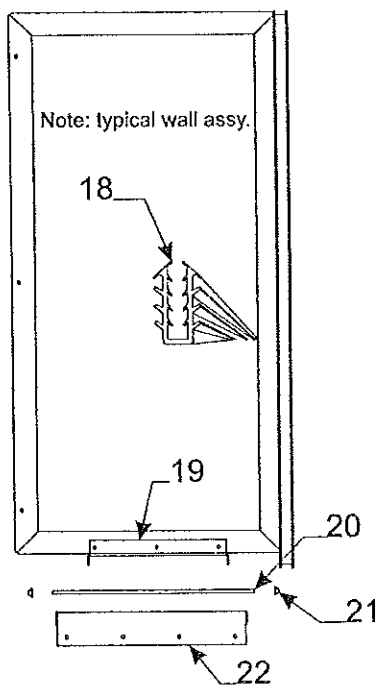

Shower Stall Components - 3931 Sequoia			
Flat Rate	Code	Part #	Description
.10	1	4772C6131	shower door
		4772-9101	vinyl end protector x2
.15	2	4772B4311	shower door stay brkt.
.40	3	4772-4461	universal fiberglass panel
.40		4772-9011	universal exterior luan panel
.15	4	4772-2901	latch assy.
.15	5	4720C3601	hinge
		4734E1861	rivet m25
	6	4351400012F	grey velcro loop (sold/yd.)
	7	4772-6641	shower door strap assy. x2
.25	8	4772C6061	rt. shower wall assy.
	9	4351400005F	gray velcro hook (sold/yd.)
.15	10	4772-4261	latch & strike
.10	11	4772B3141	shower wall cap lt.
.10	12	4772B3131	shower wall cap rt.
.10	13	4772D316	threshold cap
1.50	14	4772B0921	shower wall gazoodi
2.00	15	4772C3101	shower wall threshold
.15	16	4772B374	angle short
.25	17	4772C6051	lt. shower wall assy.
	18	4060000086F	rubber seal (sold/ft.)
.20	19	4772B4441	wall pivot brkt.
.10	20	4772-4541	pivot rod & pal nuts
	21	1201B7071	pal nut m6
1.50	22	4772-4531	shower wall pivot brkt. x2