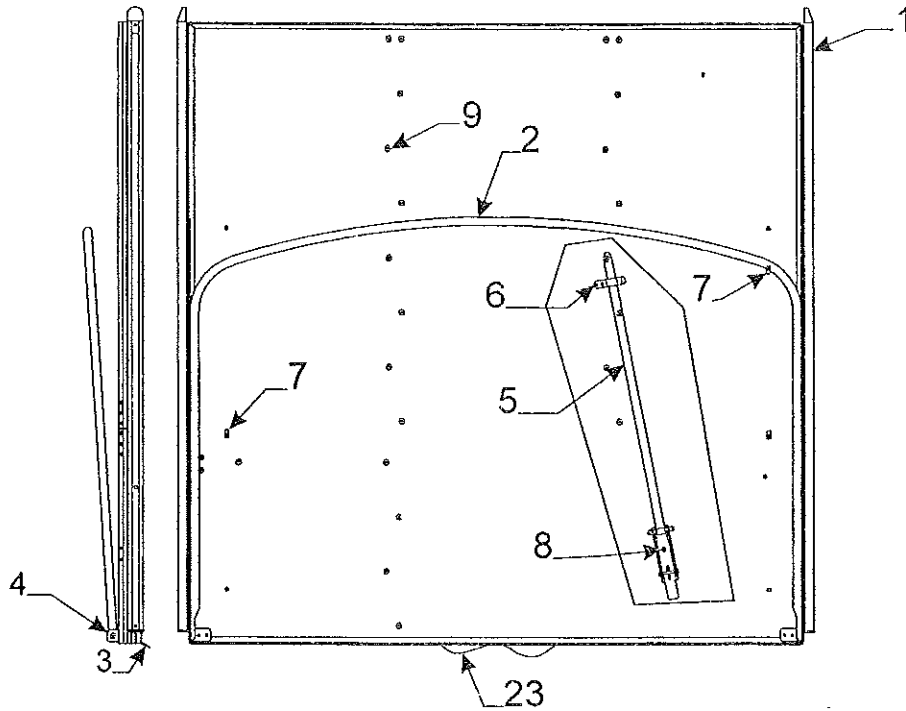

3931, 3933 - 4772A5321 Front Bed Assy. "Complete" (King)
3934 Newport - 4773-5411 Front Bed Assy. "Complete" (Double)
3931, 3933, 3934 - 4772A5311 Rear Bed Assy. "Complete" (King)

Flat Rate .75 Bed assy. replacement

Flat Rate	Front/Rear Bed Assy. Code	Components Part #	Description
*	1	4716U4031	bed extension (x2 per bed)
.25	2	4714D1901	tent bow/leg package
.25	3	4060300339P	vinyl bed seal (8' pc. pkg.)
.15	4	4720K5631	bed bow bracket m2
		4757-9241	1 1/2" plastic fender washer m4
		1203C8721	steel rivet m25 (affix bow to brkt.)
		1016B10148	machine screw x2 per brkt.
		1201B6958	wiznut x2 per brkt.
.30	5	4773-5311	bed leg assy. (x2 rear bed)
.30		4773-5321	bed leg assy. (x2 front "King" bed)
.30		4773-5331	bed leg assy. (x2 front "Double" bed)
.15	6	4757-4331	bed leg clip
		1203-8831	rivet m25 (rivet clip to bed)
.15	7	4720D4021	lashing hook m6
		1203-8741	rivet m25 (rivet hook to bed)
.20	8	4714-4521	mounting screws (pkg. x3)
	9	1203C8721	rivet m25
	10	4739E2908	screw cap m10
		4739-2918	screw cap washer m10
	11	4716-074	screw
		1202B2528	washer
.20	12	4734A5141	bed leg bracket
	13	4720A2361	rod & pal nut
.20	14	1034B16128	flat head screw
		1201B6378	lock nut
1.50	15	4772C1131	kill switch plate
		4746C0971	kill switch m4
.50	16	4758-8301	bed end retainer track & rivets
.20	17	4755A2591	bed brkt. w/hardware x4
	18	4739-2298	lock nut
.50	19	4754-8101	bed roller, nut, bolt, & washer pkg.
	20	1202B2908	washer
.15	21	4754-8631	bed slide end cap
.15	22	4754-4821	bed slide wedge
.20	23	4758-9481	pull-out handle strap & rivets
		4758-8001	rivet "black" m25
	24	4730A3548	snap stud w/screw