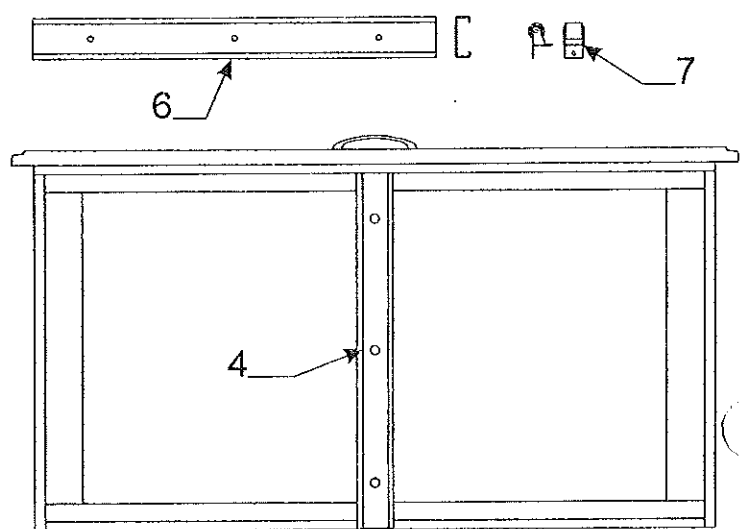

WORLD FRIENDSHIP CO., LTD
Warranty: 800-900-2468

Flat Rate	Converter & Related Parts Code	Part #	Description
1.00	1	4772-2441	converter 35 amp WFCO
.30		4757-3401	15/20 amp double breaker
.30		4757-3411	15/15 amp double breaker
.30		4765-9841	15 amp single breaker
.30		4757-8601	30 amp main breaker
.60	2	4772-1601	power cord 32 ft.
.25	3	4753C9171	lp gas detector
.35	4	4746B3841	15 amp GFI receptacle (white)
.35		4746D3841	15 amp GFI receptacle (brown)
.20	5	4752-2371	20 amp receptacle (white)
.20		4744-3081	20 amp receptacle (brown)
.20	6	4752-2361	15 amp receptacle (white)
.20		4710B3551	15 amp receptacle (brown)
.20		4765-4041	15 amp reefer receptacle (white)
		4746A3851	receptacle box
.20	7	4752A8461	thermostat
	8	4747-8391	plastic base & bracket

Flat Rate	Drawer Assy. Component Parts Code	Part #	Description
.10	1	4755B2681	door pull w/screws
.50	2	4716-8841	16" drawer guide pkg.
.50	3	4716-8911	22" drawer guide/socket set
.25	4	4772-2011	20" pvc i-beam drawer guide
.15	5	4767-3601	chrome thumb turn lock
.15	6	4757A9091	14" metal drawer guide
.15		4757-8891	17" metal drawer guide
.10	7	4757-8911	drawer roller m2