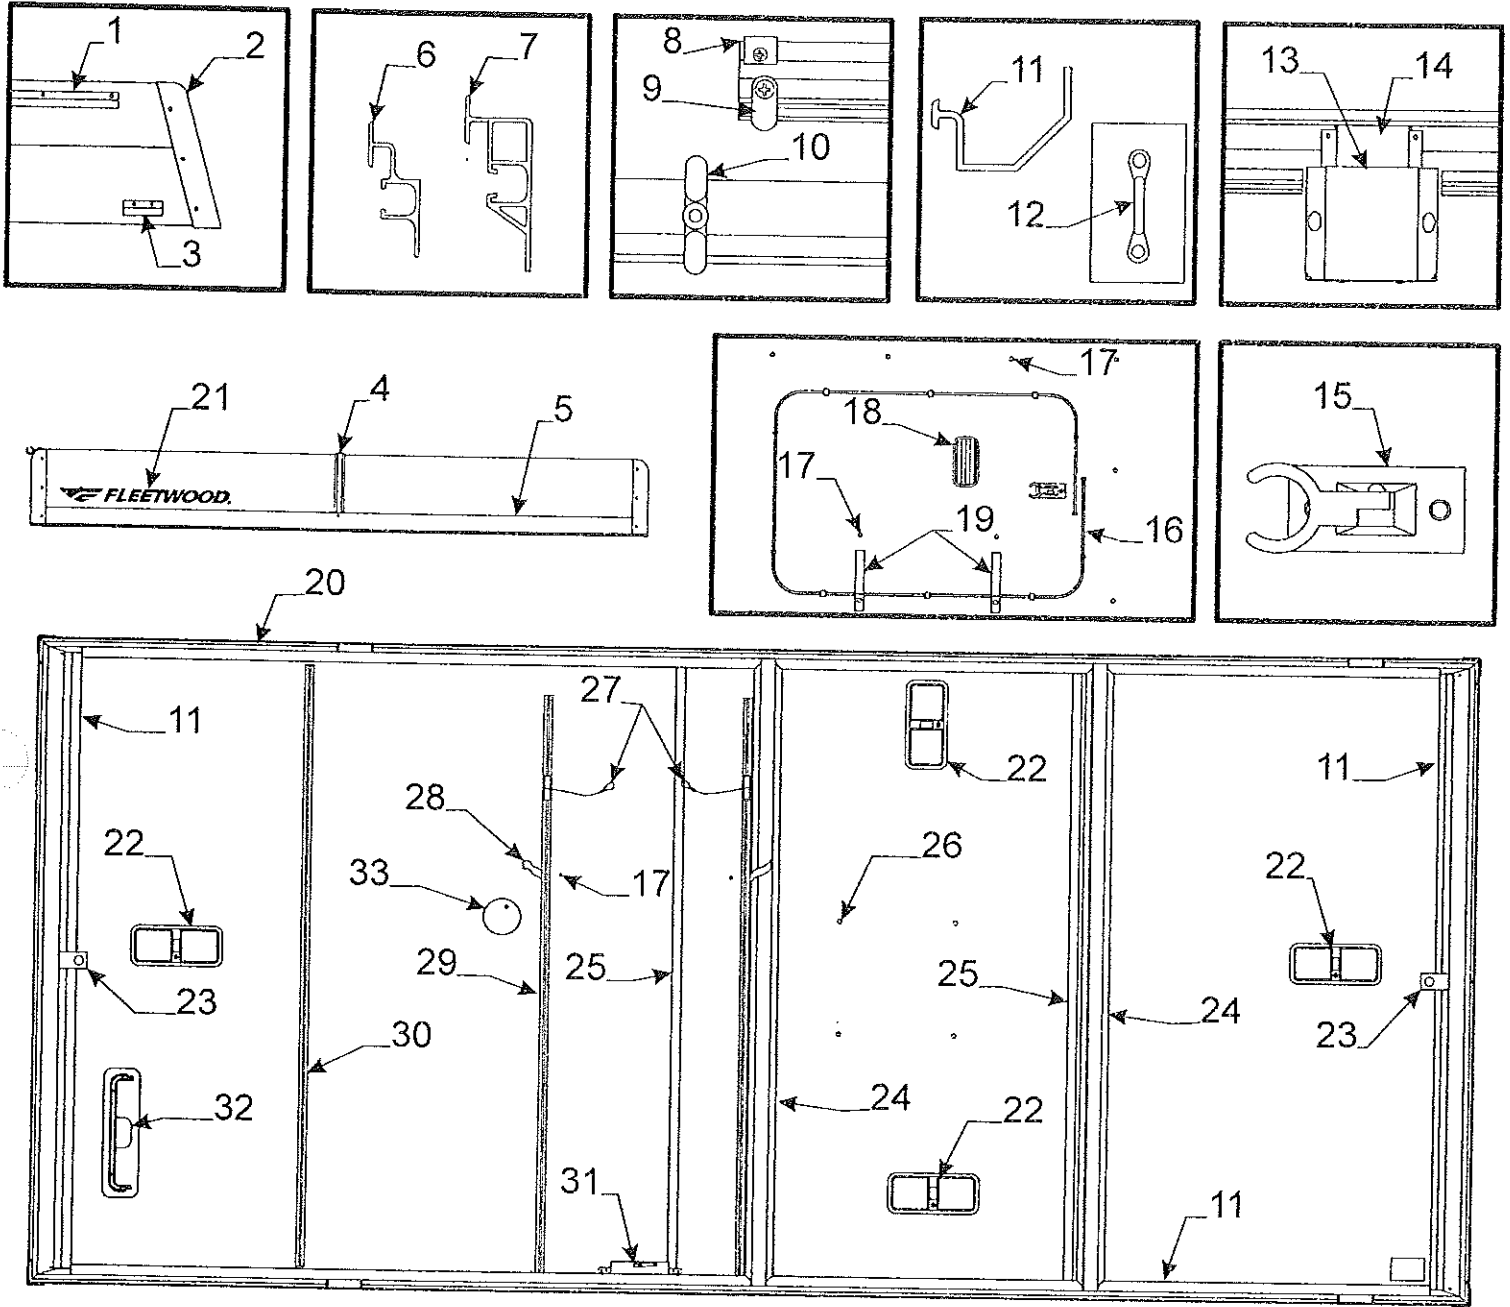

Top Assy. (Complete) Flat Rate - 3.00

4772A5011 Top Assembly 3931 Sequoia 1.50 For A/C
4772A6741 Top Assembly 3933 Niagara 1.00 For Crossbars
4773-5601 Top Assembly 3934 Newport 1.00 For Disposal

Flat Rate	Code	Part #	Description
.50	1	4772-0101	canopy track
.50	2	4716U1981	top corner pkg. (pkg. of 4)
		4350000058F	saturated foam tape (sold/foot)
		4745-3968	screw "painted"
.15	3	4750A9581	top strike m2
		4744C2461	torx head screw "painted" m2
		1201B6958	nut (x2 per strike)
1.00	4	4752-00791	center seam
		4060400096F	vinyl screw cover (sold/foot)
		4741-3508	hex head screw
		4350000058F	saturated foam tape (sold/foot)
.50	5	4756A0681	frt./rr. seal extru.
.30	6	4060000093P	tent track (frt./rear)
.30	7	4060000092P	tent track (side).
.05	8	4750-2891	drape tab c-shape m60
20	9	4728A5641	tent retaining pkg.
.15	10	4743-2501	screen dr. latch pkg.
	11	4767-3611	cove frt./rear
		4772A009	side cove rs/cs
		4747-2558	expansion rivet m25
	12	4733B4511	steel loop m2
		4350000125P	3" x 4" flextrud tape white
.20	13	4747D5521	lift pocket cover x4
		4741D3558	hole plug x2
.25	14	4741B5431	lift pocket x4
		1201B6378	lock nut (x2 per pocket)
.15	15	4767-0111	shower head brkt.
.10	16	4755B5231	shower curtain i-beam track
		4739-1201	i-beam mounting brkt. m12
	17	1226D1381	stud w/rivet m2
	18	4759-1721	shower light
.15	19	4772-6631	curtain strap
.50	20	4060100399P	rubber top seal (40' package)
.25	21	4761-1958	fleetwood decal
.15	22	4744E4741	double light
		4758-1361	dome light lens
		1103B0814	screw x4
.15	23	4741F11381	tent support brkt.
		4741C9368	screw "painted" x2
	24	4716A8991	roof brace pkg.
.20	25	4350400004F	vinyl tape (sold/foot)
	26	1203-9258	plastic accordion rivet m25
.15	27	4734D5211	screen door cable m6
.15	28	4723A5061	strap x2
		4730A3548	stud w/screw x2
.30	29	4733H47181	screen door track x2
		4744B4611	expansion rivet m25
.10	30	4773A0821	i-beam track 3934
		4739-1201	i-beam mounting brkt. m12
		4753A9871	expansion rivet m25
.20	31	4749C5571	screen door bracket
		4747-2558	expansion rivet m25
		4749-2138	snap button m2
		1203-8631	rivet m25
	32	4758A4571	wardrobe hanger "plastic"
.15	33	4767-4641	carbon monoxide detector

▷ INTERIOR TOP Repair Kit for 03 ALUMINUM TOPS ONLY
(4767-7501)

Panel 4x8 SHUOTS 6009435020P