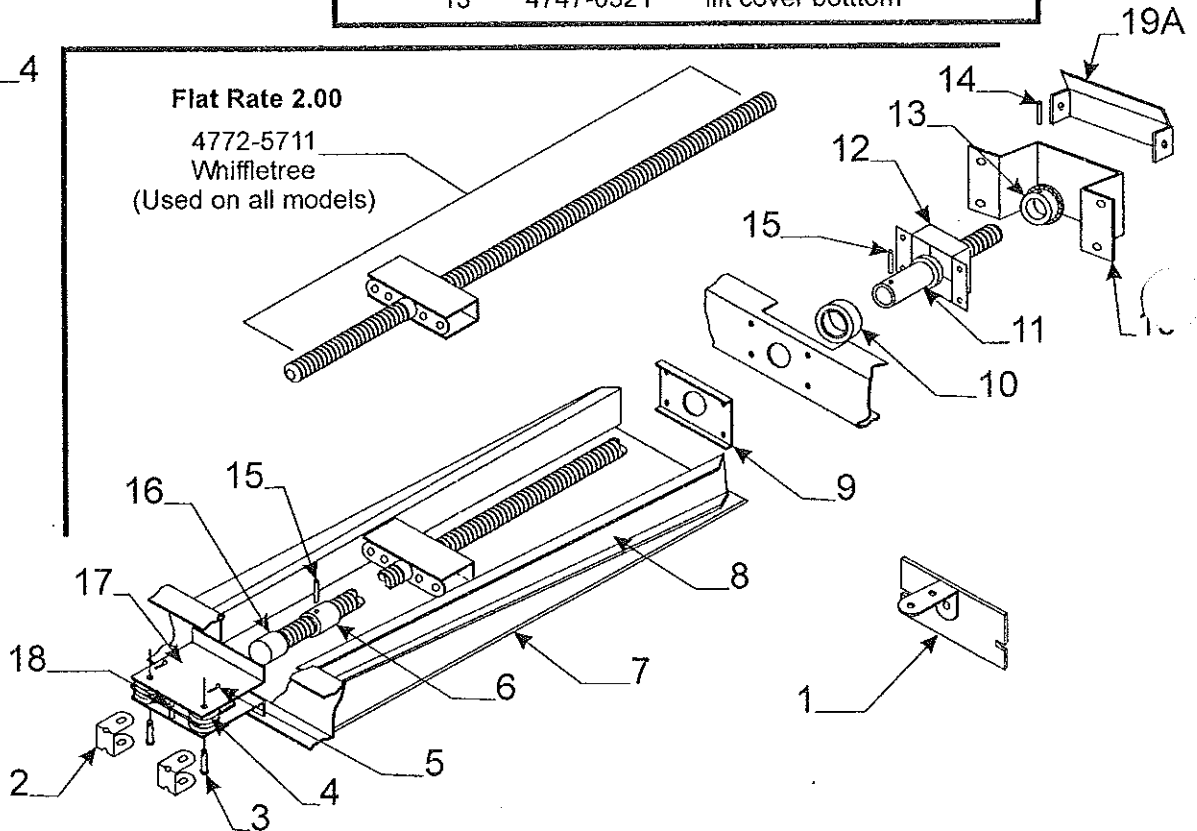

Flat Rate	Whiffletree & Related Parts Code	Part #	Description	Flat Rate	Code	Part #	Description
.15	1	4749A821	mud flap & brkt.	1.50	11	4720B2388	thrust nut
.50	2	4744B1741	cable retainer x2	1.50	12	4720B2408	bearing housing
.20	3	4720J1561	long pin m4	1.00	13	4730B3848	sprocket 12 tooth
.50	4	4715A5371	pulley & bearing m10		14	4720D1481	roll pin m10
.10	5	1204B1081	cotter pin m10	1.00	15	4744A1301	shear pin m10
1.60	6	4710B4248	bushing	2.00	16	4730D1291	screw socket (welded)
.25	7	4752C4921	whiffletree pan cover	2.00	17	4720-1551	pulley plate
.25	8	4720F237	pan cover side (welded)	.50	18	4715D5661	pulley spacer
	9	4720C2418	plate		19	4772-3661	chain cover
1.50	10	4720B2421	thrust nut bearing		19A	4772B3171	chain cutout cover