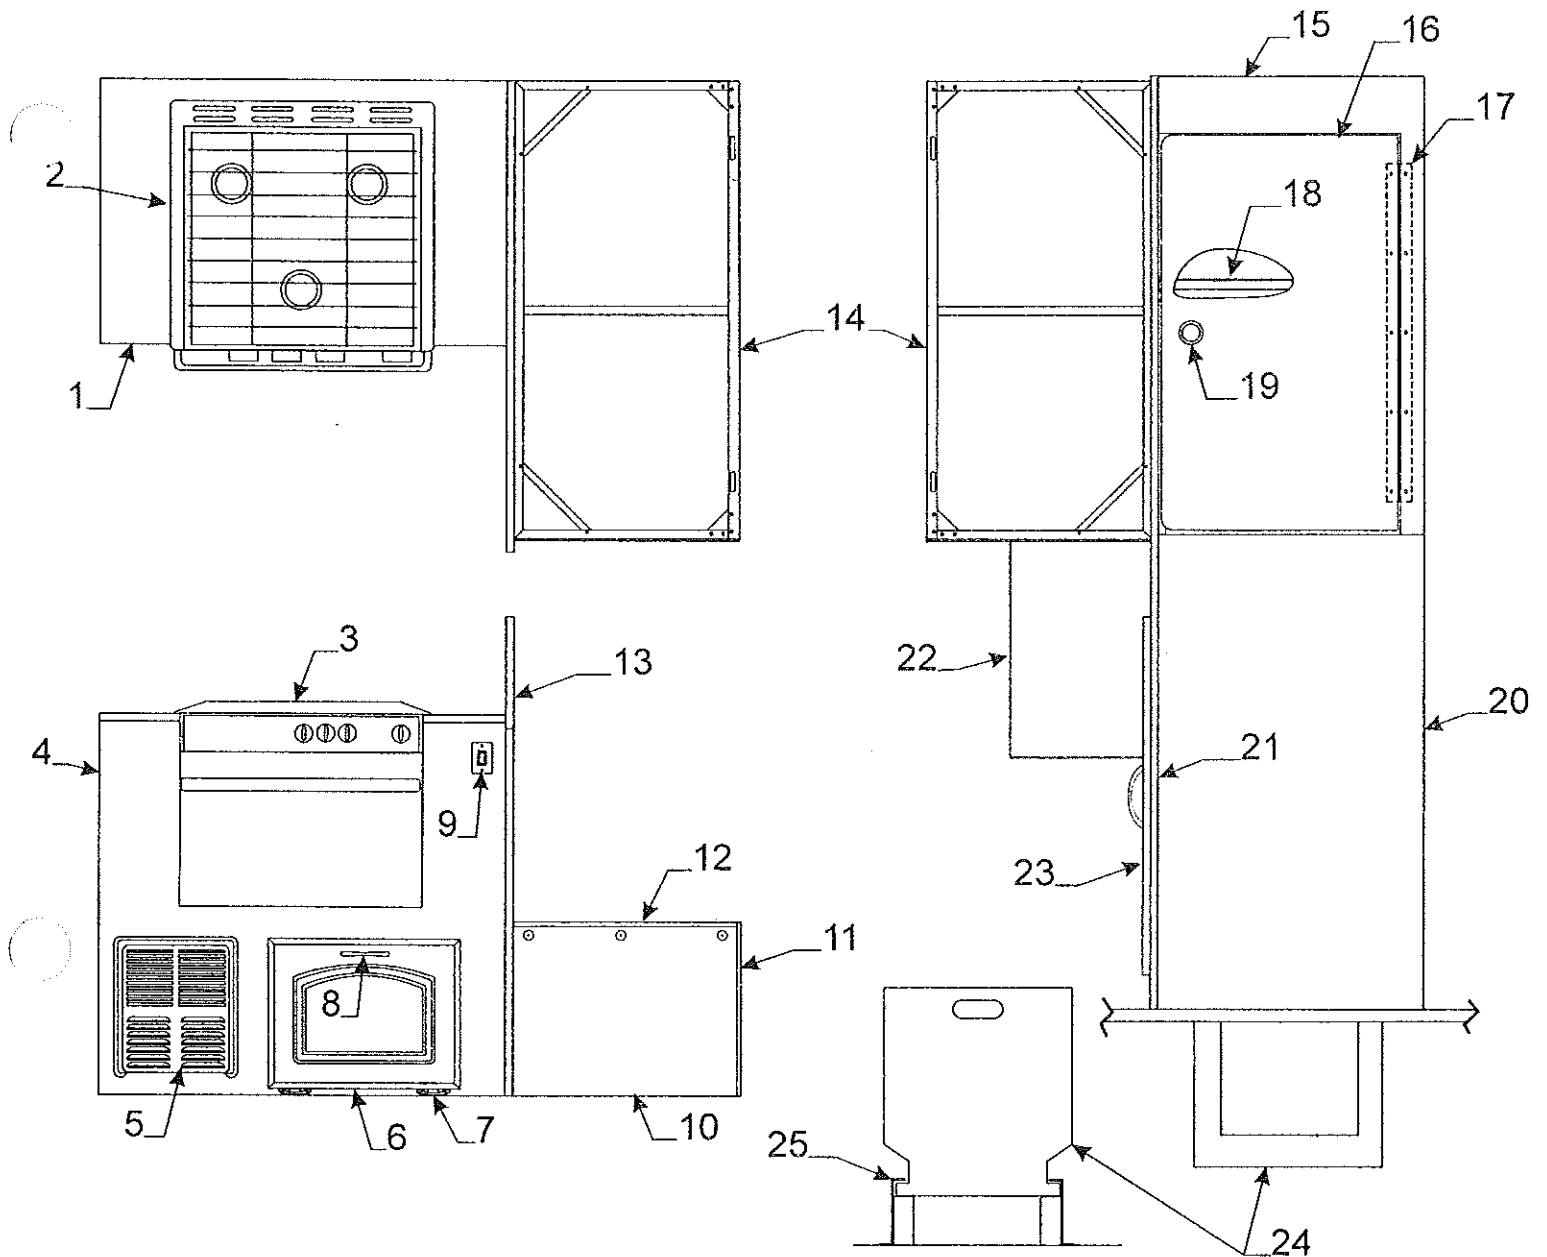

RS Stove Cabinet/Front Storage Area Components				Flat			
Rate	Code	Part #	Description	Rate	Code	Part #	Description
1.00	1	4772A9751	range top	.50	13	4772B9971	cabinet gazoodi
.30		4060475004P	t-molding pkg. (12' pc.)	.50	14	4772A552	bench front
.05	2	4716-2901	range/oven grate	1.00	15	4773-0151	rs storage cabinet top
.30	3	4716A2911	range/oven cook top	.50	16	4773-0161	storage cabinet lid
.15		4772A1801	steel prop rod	.25	17	4772A234	lid hinge
1.00	4	4772A976	cabinet front	.25	18	6006525009	peg board "white"
.10	5	4743-3551	furnace grill	.10	19	4773-435	snap bushing
.15	6	4756B8921	door panel 16" x 12 1/4"	1.00	20	4773-0081	cs storage cabinet top
.15		4733-6391	latch & strike pkg.		21	4060095603	3/8" u-channel
.10	7	4762-4878	hinge		22	4773-039	step carpet
.10	8	4755B2681	door pull			4772A989	step frt. "wood"
.20	9	4733C4981	rocker switch	.15	23	4773-0141	speaker grill
.30	10	4714-6951	universal luan panel	.10	24	4773-046	storage bin "plastic"
.65	11	4060115604P	5/32" f-channel 96" pc.		25	4773-036	track angle x2
.65	12	4060015602P	5/32" u-channel 96" pc.