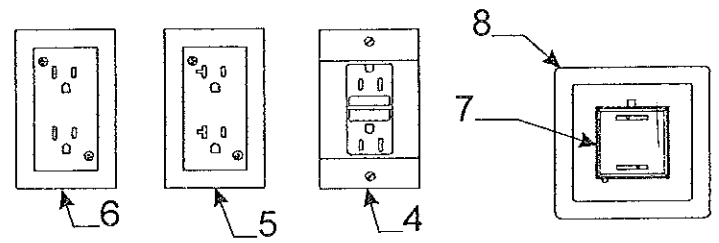

Flat Rate	Converter & Related Parts Code	Part #	Description
1.00	1	4772-2441	converter 35 amp WFCO
.30		4757-3401	15/20 amp double breaker
.30		4757-3411	15/15 amp double breaker
.30		4765-9841	15 amp single breaker
.30		4757-8601	30 amp main breaker
.60	2	4772-1601	power cord 32 ft.
.25	3	4753C9171	lp gas detector
.35	4	4746B3841	15 amp GFI receptacle (white)
.35		4746D3841	15 amp GFI receptacle (brown)
.20	5	4752-2371	20 amp receptacle (white)
.20		4744-3081	20 amp receptacle (brown)
.20	6	4752-2361	15 amp receptacle (white)
.20		4710B3551	15 amp receptacle (brown)
.20		4765-4041	15 amp reefer receptacle (white)
		4746A3851	receptacle box
.20	7	4752A8461	thermostat
	8	4747-8391	plastic base & bracket

Flat Rate	Drawer Assy. Component Parts Code	Part #	Description
.10	1	4755B2681	door pull w/screws
.50	2	4716-8841	16" drawer guide pkg.
.50	3	4716-8911	22" drawer guide/socket set
.25	4	4772-2011	20" pvc i-beam drawer guide
.15	5	4767-3601	chrome thumb turn lock
.15	6	4757A9091	14" metal drawer guide
.15		4757-8891	17" metal drawer guide
.10	7	4757-8911	drawer roller m2