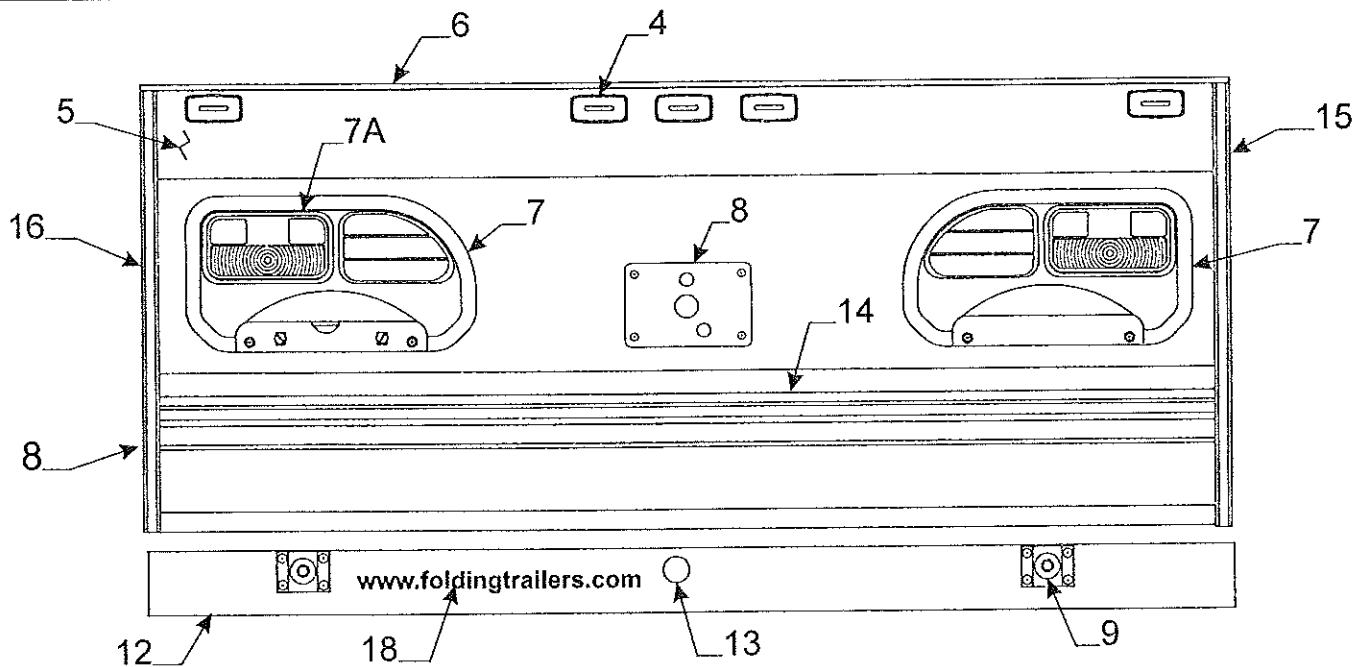

Flat Rate	Code	Part #	Description	Flat Rate	Code	Part #	Description
* 1.50 Flat Rate Front Panel/2.50 Rear Panel							
Front & Rear Body Panel Components							
*	1	4772B1851	front body pnl.	.20	7A	4749B4321	taillight x2
.75	2	4754-8681	front end rail	.10		4716A1061	taillight lens
		1203-8651	rivet x5 m25			4747-2558	expansion rivet m25
.15	3	4714J08481	amber marker light	.10	8	4772-3811	crank hole cover plate
.10		4716A4571	amber lens (lens only)	.15	9	4716-0671	bed leg pin & brkt.
.25		4733H1311	socket & harness		10	4772-2421	screw plate angle 6"
		4747-2558	expansion rivet m25		11	4772-2431	screw plate angle 2 1/2"
.15	4	4714J08581	red marker light	.30	12	4772A3771	bumper
.10		4716A4561	red lens (lens only)	.10		4730H3188	"open" decal
		Note: refer to code # 3 for hardware		.10	13	4756-9761	2" hole plug
*	5	4772C1861	rear body pnl.	.10	14	4356512005P	trim tape pkg. 20' pkg.
.75	6	4772-0261	rear end rail	.30	15	4772C3391	csr/rsf corner trim
		4758-1141	rivet x5 m25			4733-4138	tek screw x10
	7	4772-9351	taillight bezel lt. (plastic)			4060400096F	vinyl screw cover (sold/ft)
		4772-9371	taillight bezel rt. (plastic)	.30	16	4772C3631	rsr/csf corner trim
		1103B1016	screw (affix bezel)	.50	17	4772A4151	rock guard w/trim cap
		4772-9508	red reflector decals rt./lt.			4772-4821	rock guard trim cap
		1121C1618	license plate screw x2			4734C1861	rivet m25
		4732-1181	plastic grommet m4		18	4767-0888	www.com decal
		4739B4311	tag light