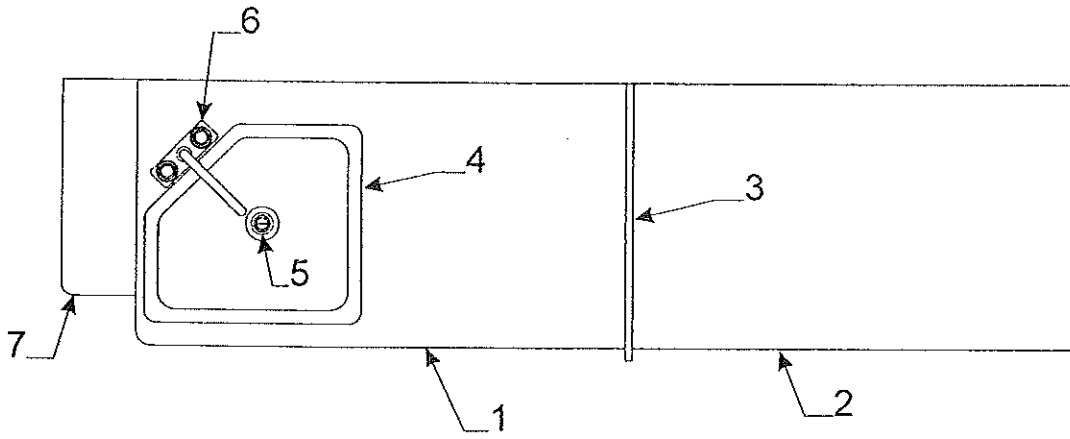

Flat Rate	Code	Part #	Description	Flat Rate	Code	Part #	Description
1.00	1	4772-9861	galley top	.15	10	4772-9741	door panel 13" x 27 1/4"
.30		4060475004P	t-molding pkg. (12' pc.)	.15		4733-6391	latch & strike pkg.
1.00	2	4772-9711	counter top		11	4772B984	galley front lt.
.30		4060475004P	t-molding pkg. (12' pc.)	.15	12	4773-0071	drw. frt. pnl. 14 3/4" x 21"
.50	3	4772B0561	galley gazoodi	.10		4773-5541	drawer assy.
.80	4	4745E2801	sink "black porcelain"			4767-3601	chrome thumb turn
.25	5	4730E3151	crumb cup & basket		13	4772-245	refrigerator 3.0 cu. ft.
.05		4714C0661	crumb cup	.10	14	4762-4878	hinge
1.00	6	4773-0671	faucet "brushed finish"	.10	15	4755B2681	door pull
	7	4772-9961	magazine rack top	1.00	16	4772A972	galley front rt.
	8	4772-985	galley side	.20	17	4772B063	galley front
.65		4060137504P	3/8" f-channel 48" pc.	.20	18	4773-0601	microwave "Dometic"
		4765-1481	double switch			4773-0681	microwave trim kit
	9	4773-551	magazine rack cabinet