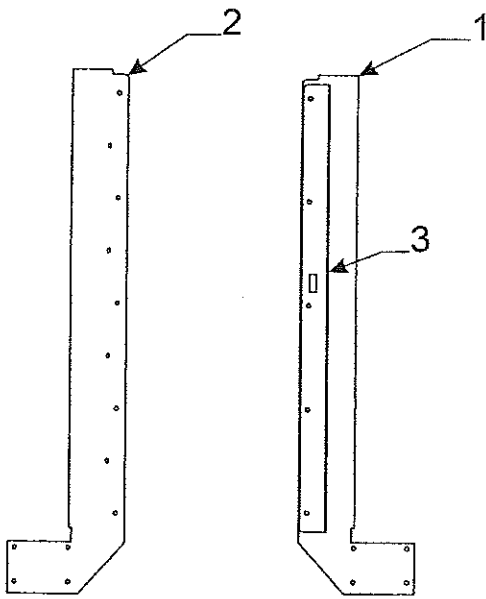

Flat Rate Door Bulkheads & Components

Flat Rate	Code	Part #	Description
1.25	1	4772A5141	csr bulkhead
1.25	2	4772A5131	csf bulkhead (all)
.35	3	4772A0301	door seal angle
		4733D0601	rivet m25 "white"

Flat Rate Step Components

Flat Rate	Step Code	Part #	Description
.50	1	4747A9741	step
	2	4750-3361	step shim x2
	3	1200B3048	bolt x6
		1201B6068	nut x6