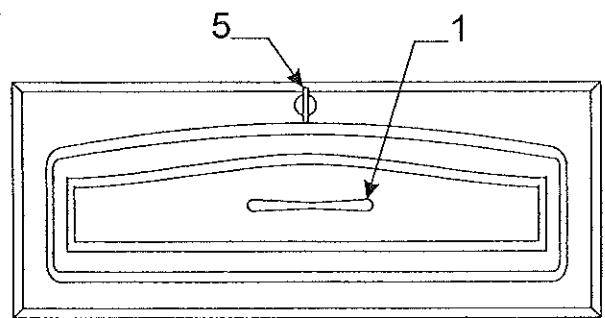

WORLD FRIENDSHIP CO., LTD
Warranty: 800-900-2468

Flat Rate	Converter & Related Parts Code	Part #	Description
1.00	1	4772-2441	converter 35 amp WFCO
.30		4757-3401	15/20 amp double breaker
.30		4757-3411	15/15 amp double breaker
.30		4765-9841	15 amp single breaker
.30		4757-8601	30 amp main breaker
.60	2	4772-1601	power cord 32 ft.
.25	3	4753C9171	lp gas detector
.35	4	4746B3841	15 amp GFI receptacle (white)
.35		4746D3841	15 amp GFI receptacle (brown)
.20	5	4752-2371	20 amp receptacle (white)
.20		4744-3081	20 amp receptacle (brown)
.20	6	4752-2361	15 amp receptacle (white)
.20		4710B3551	15 amp receptacle (brown)
.20		4765-4041	15 amp reefer receptacle (white)
		4746A3851	receptacle box
.20	7	4752A8461	thermostat
	8	4747-8391	plastic base & bracket

Flat Rate	Drawer Assy. Component Parts Code	Part #	Description
.10	1	4755B2681	door pull w/screws
.50	2	4716-8841	16" drawer guide pkg.
.50	3	4716-8911	22" drawer guide/socket set
.25	4	4772-2011	20" pvc i-beam drawer guide
.15	5	4767-3601	chrome thumb turn lock
.15	6	4757A9091	14" metal drawer guide
.15		4757-8891	17" metal drawer guide
.10	7	4757-8911	drawer roller m2