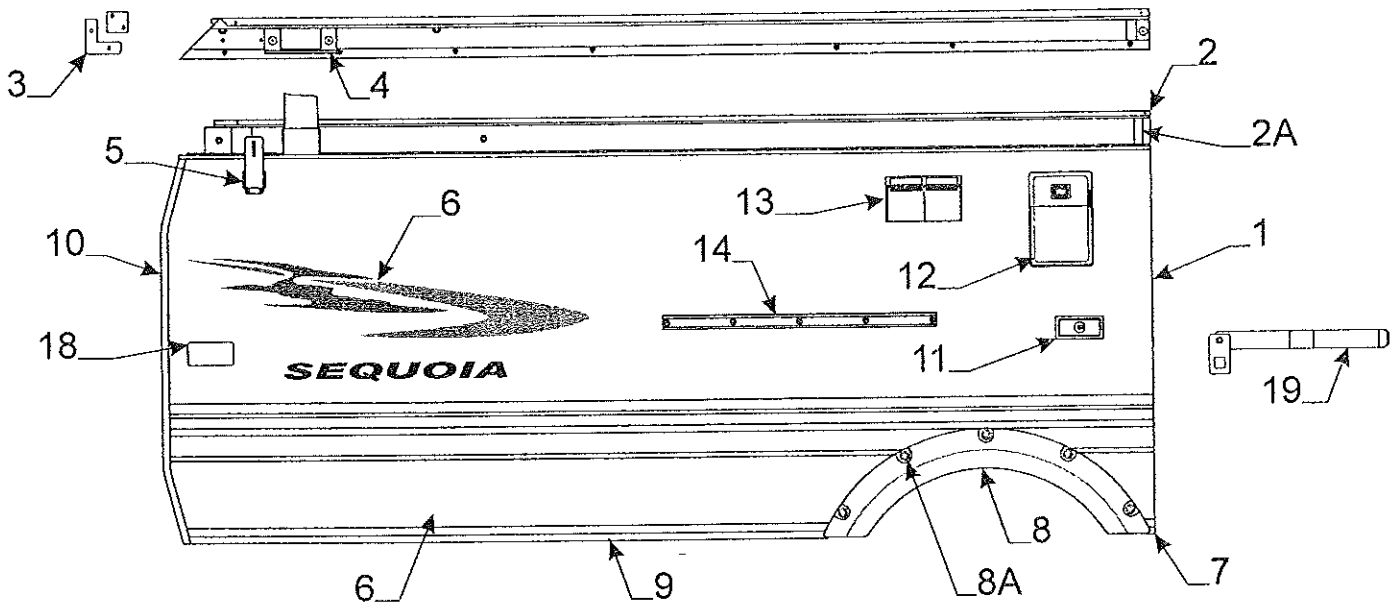

4716A0721 Curbside Trim Tape/Hardware Kit

Flat Rate	Code	Part #	Description
1.00	1	4772C1751	csr body panel 3931 Sequoia
1.00		4772C4981	csr body panel 3933 Niagara
1.00		4773-0211	csr body panel 3934 Newport
1.00	2	4772-0251	csr body rail 3931, 3934
1.00		4772-8031	csr body rail 3933
.10	2A	4716-2771	vel-stick body rail pkg.
.15	3	4716-7061	inner/outer miter cover pkg.m4
			Note: pkg. Includes rivets
.25	4	4734C4121	lift trim, rivets & gasket pkg. m4
		4733-3398	nylon flange bushing x2 per trim
.15	5	4741C6041	top latch w/out lock tab
		4767-1701	1 1/2" tek screw m12
		4749-4848	foam pad
.50	6	4716A0721	trim tape & hardware kit
.25	7	4772-8881	bottom trim 8 3/4"
.25	8	4772-9401	wheel well trim
	8A	4739F2901	chrome snap cap m12
.25	9	4772A3201	bottom trim 60"
.30	10	4772C3391	csr/rsf corner trim
		4733-4138	tek screw x10
		4060400096F	vinyl screw cover (sold/ft)
1.00	11	4730C3111	lock handle (with key)
.25	12	4757A1881	porch light
.10		4716A1881	porch light lens "amber"
.25	13	4746A3861	duplex cover & outlet
.35		4746-3871	duplex box
		1203-8678	rivet m25 (rivet box to pnl.)
1.25	14	4767-3921	stove support brkt.
		4745-3968	screw
		4744C2461	torx screw m2
		1201B6958	nut x2
.25	15	4772A1878	Sequoia name decal 3931
.25		4772A8048	Niagara name decal 3933
.25		4773-0238	Newport name decal 3934
.50	16	4747D8321	refrigerator vent "upper"
		4745-3968	painting screw arctic wht. x4 per vent
.50	17	4747D8331	refrigerator vent hinged "lower"
.15	18	4714J08581	red marker light x4
.10		4716A4561	red lens (lens only)
1.00	19	4772-6411	latch & lever