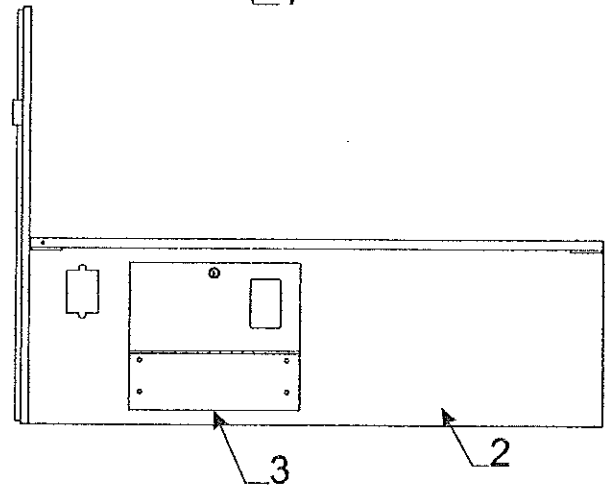

Flat Rate	Code	Part #	Description
.25	1	4772A5521	seat frame assy.
.20	2	4714-6951	bench front
1.00	3	4772-2441	converter 35 amp
.75	4	4772A8411	bench gazoodi
.50	5	4755B8201	nylon block
.50	6	4772-8471	vertical seal extrusion
		4064700589P	sweep seal (8' pc. pkg.)

Flat Rate	Code	Part #	Description
.25	1	4772A6881	seat frame assy.
.20	2	4772B846	bench front
.15	3	4757B8501	door panel 30 1/4" x 9 1/4"
.10	4	4762-4878	hinge
.10	5	4755B2681	door pull w/screws