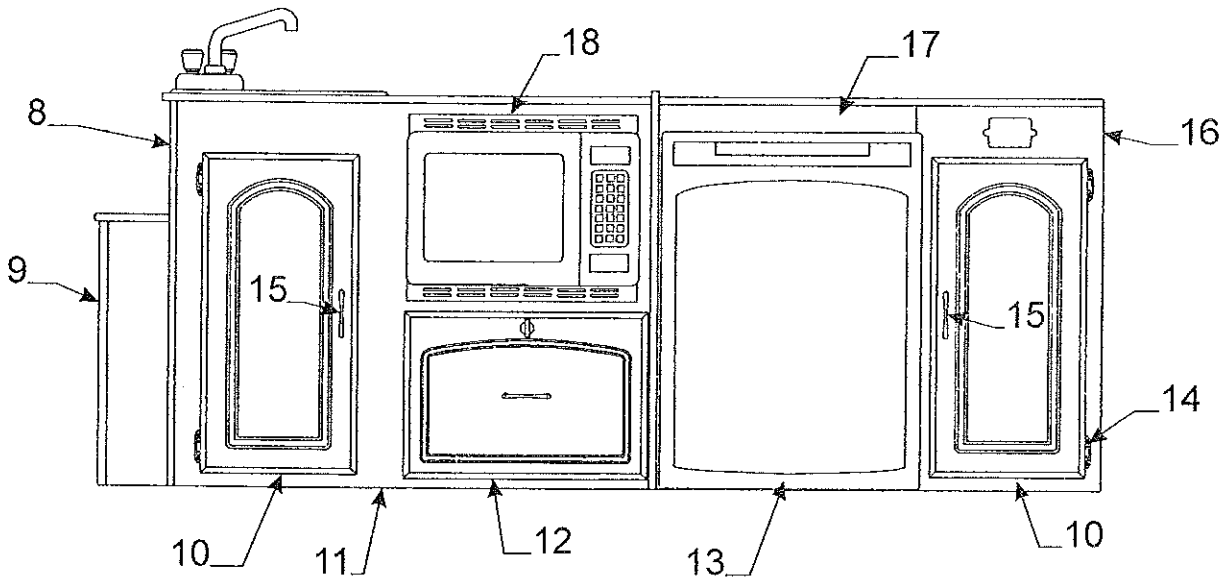

Flat Rate	Code	Part #	Description	Flat Rate	Code	Part #	Description
1.00	1	4772-9861	galley top	.15	10	4772-9741	door panel 13" x 27 1/4"
.30		4060475004P	t-molding pkg. (12' pc.)	.15		4733-6391	latch & strike pkg.
1.00	2	4772-9711	counter top		11	4772B984	galley front lt.
.30		4060475004P	t-molding pkg. (12' pc.)	.15	12	4773-0071	drw. frt. pnl. 14 3/4" x 21"
.50	3	4772B0561	galley gazoodi	.10		4773-5541	drawer assy.
.80	4	4745E2801	sink "black porcelain"			4767-3601	chrome thumb turn
.25	5	4730E3151	crumb cup & basket		13	4772-245	refrigerator 3.0 cu. ft.
.05		4714C0661	crumb cup	.10	14	4762-4878	hinge
1.00	6	4773-0671	faucet "brushed finish"	.10	15	4755B2681	door pull
	7	4772-9961	magazine rack top	1.00	16	4772A972	galley front rt.
	8	4772-985	galley side	.20	17	4772B063	galley front
.65		4060137504P	3/8" f-channel 48" pc.	.20	18	4773-0601	microwave "Dometic"
		4765-1481	double switch			4773-0681	microwave trim kit
	9	4773-551	magazine rack cabinet