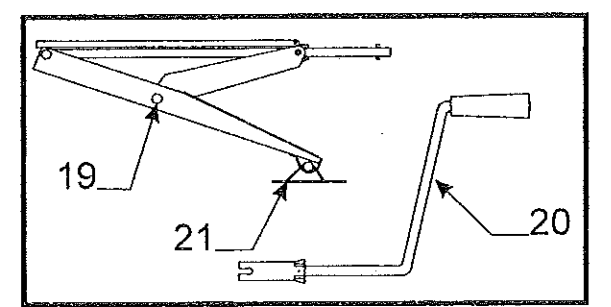

Flat Rate	Frame Code	Assembly Part #	Component Parts Description
1.50	1	4772-4231	coupler assembly
.75	2	4720A3561	chain bar w/o pins
.50	3	4758-0381	bed leg pin & washer
2.00	4	4772-5051	corner bulkhead csr/rsf
2.00		4772-6311	corner bulkhead rsr/csf
		1203C8751	rivet m25 (rivet bulkhead to frame)
.75	5	4732E3671	adjustable pulley brkt. x4
.25		4715A5371	pulley & bearing m10
		4720C1578	short pin m4
		1204B1081	cotter pin m10
.25	6	4772-8868	tire & rim alum. mag 14"
.25		4766A1428	spare tire & rim 14" "white"
		4772-3601	chrome lug nuts m5
		4772-4141	star mag center cover
	7	4755B6641	stabilizer plate csf/rsr
		4755B6651	stabilizer plate rsf/csf
	8	4758-5381	water tank hanger brkt.
	9	4716A1751	battery angle pkg.
2.00	10	4772-3761	wheel well assy.
2.00		4759-0791	wheel well assy. rs 3933
.25	11	4772B4221	tongue jack "less wheel"
	11A	4773-0421	jack caster wheel
	12	4746A5591	pigtail - "car end"
	13	4772-5971	trailer harness
	14	1201-8708	3/8" clamp
		1203C8721	steel rivet m25
	15	4742-8108	1 1/4" snap bushing
	16	4716A5001	12 volt power harness
.15	17	4749B5531	12 volt wire harness m2
	18	4716A4701	12 volt cap & plug m2
.25	19	4751A3351	stabilizer assy. (screw down)
		4751-8208	tapping screw (3 per stab.)
	20	4747G4141	crank handle
.10	21	4755-6841	sand shoe (set of 4)
	22	4772B4211	dual gas bottle tray
.25	23	4768-6721	spare tire mount. pkg.