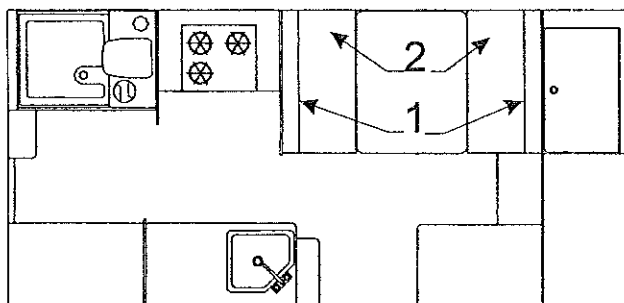

Flat Rate .10 Assembly - .25 Cover

Flat Rate	Cushion & Backrest Assy.'s 3934 Newport	Code	Part #	Description
.10	1	4772B6211		backrest assy. 72" x 14 1/2"
.25		4715B6211		backrest cover
.10	2	4772C6231		cushion assy. 72" x 21 1/2"
.25		4715C6231		cushion cover