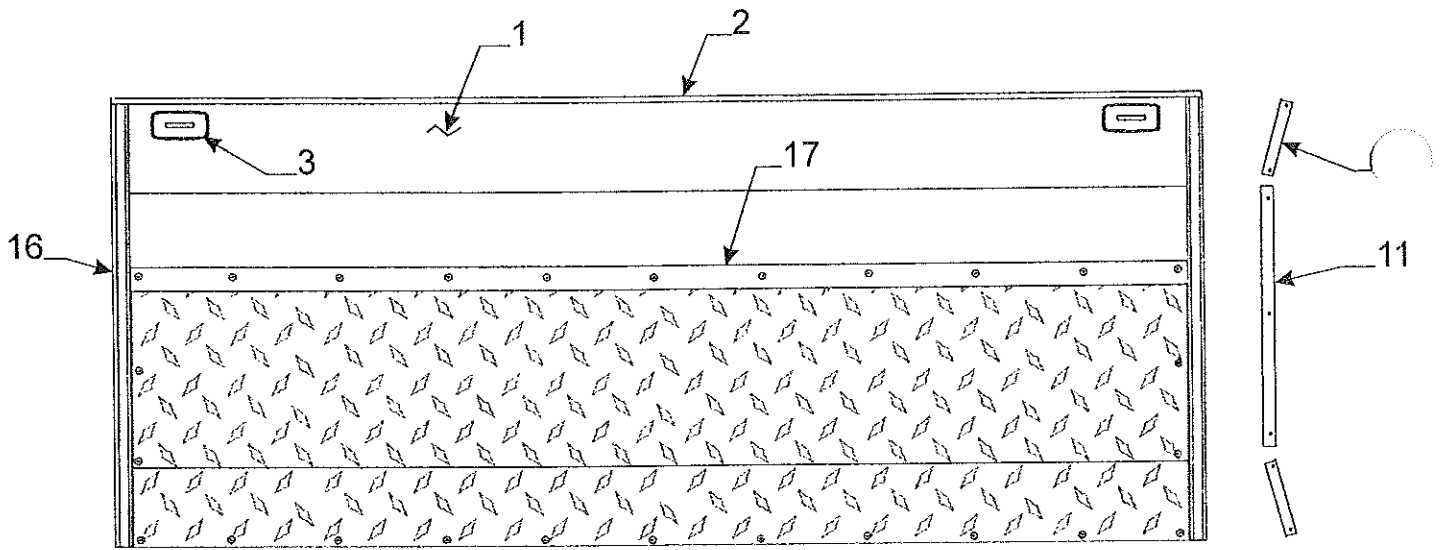

Flat Rate	Code	Part #	Description	Flat Rate	Code	Part #	Description
* 1.50 Flat Rate Front Panel/2.50 Rear Panel							
Front & Rear Body Panel Components							
*	1	4772B1851	front body pnl.	.20	7A	4749B4321	taillight x2
.75	2	4754-8681	front end rail	.10		4716A1061	taillight lens
		1203-8651	rivet x5 m25			4747-2558	expansion rivet m25
.15	3	4714J08481	amber marker light	.10	8	4772-3811	crank hole cover plate
.10		4716A4571	amber lens (lens only)	.15	9	4716-0671	bed leg pin & brkt.
.25		4733H1311	socket & harness		10	4772-2421	screw plate angle 6"
		4747-2558	expansion rivet m25		11	4772-2431	screw plate angle 2 1/2"
.15	4	4714J08581	red marker light	.30	12	4772A3771	bumper
.10		4716A4561	red lens (lens only)	.10		4730H3188	"open" decal
		Note: refer to code # 3 for hardware		.10	13	4756-9761	2" hole plug
*	5	4772C1861	rear body pnl.	.10	14	4356512005P	trim tape pkg. 20' pkg.
.75	6	4772-0261	rear end rail	.30	15	4772C3391	csr/rsf corner trim
		4758-1141	rivet x5 m25			4733-4138	tek screw x10
	7	4772-9351	taillight bezel lt. (plastic)			4060400096F	vinyl screw cover (sold/ft)
		4772-9371	taillight bezel rt. (plastic)	.30	16	4772C3631	rsr/csf corner trim
		1103B1016	screw (affix bezel)	.50	17	4772A4151	rock guard w/trim cap
		4772-9508	red reflector decals rt./lt.			4772-4821	rock guard trim cap
		1121C1618	license plate screw x2			4734C1861	rivet m25
		4732-1181	plastic grommet m4		18	4767-0888	www.com decal
		4739B4311	tag light