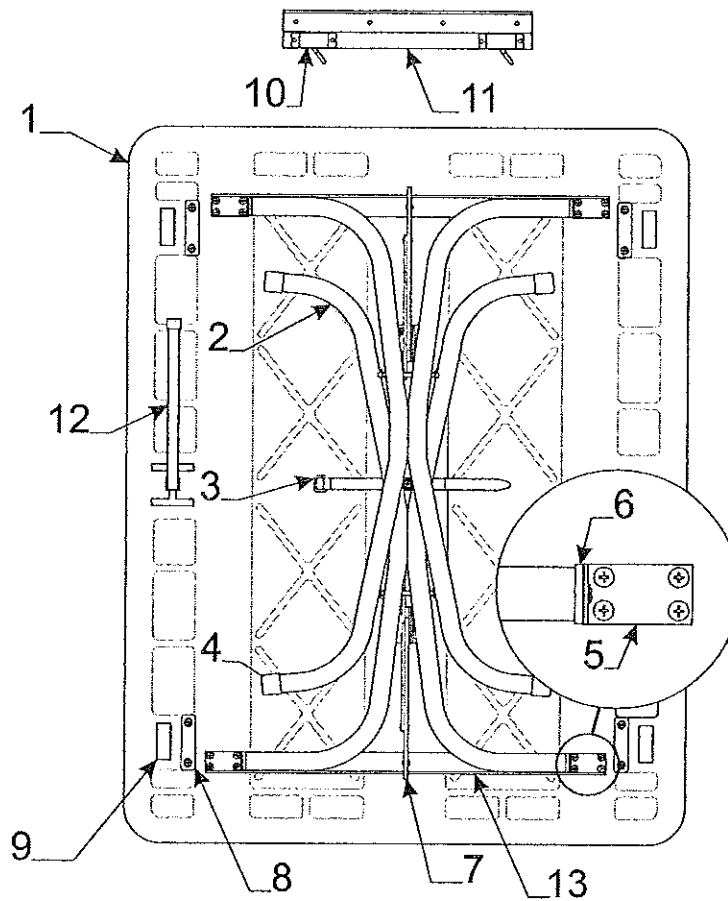

Flat Rate	Dinette Table Assembly Components	Code	Part #	Description
.50	1	4759-4361	table top "plastic"	
.50	2	4745K5271	table leg package	
Note: pkg. includes 2 legs & required mounting hardware				
.10	3	4751A9711	strap & screw pkg.	
	4	4752-0551	white plastic cap m2	
.15	5	4720F1211	table leg mounting brace m2	
		1103E1018	5/8" wood screw	
.15	6	4752A0561	table leg insert cap m2	
		4747-2558	expansion rivet m2	
.25	7	4744-6971	lock brace assy. x2	
		1103E1018	5/8" wood screw	
.15	8	4756-8741	table top plastic spacer m4	
		1103B08148	7/8" screw (x2 per spacer)	
.05	9	4724D2631	velcro fastener m4	
	10	4741-8658	sash lock x2	
	11	4772-6171	table brkt. assy.	
	12	4772A3701	table support leg	
	13	4759-9601	table brace brkt. x2