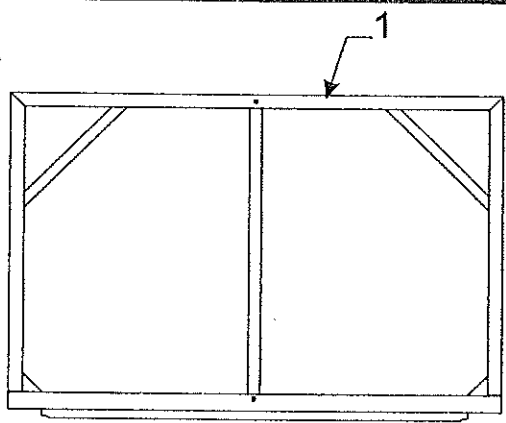

Flat Rate	Code	Part #	Description
.25	1	4772A5521	seat frame assy.
.20	2	4714-6951	bench front
1.00	3	4772-2441	converter 35 amp
.75	4	4772A8411	bench gazoodi
.50	5	4755B8201	nylon block
.50	6	4772-8471	vertical seal extrusion
		4064700589P	sweep seal (8' pc. pkg.)

Flat Rate	Code	Part #	Description
.25	1	4772A6881	seat frame assy.
.20	2	4772B846	bench front
.15	3	4757B8501	door panel 30 1/4" x 9 1/4"
.10	4	4762-4878	hinge
.10	5	4755B2681	door pull w/screws