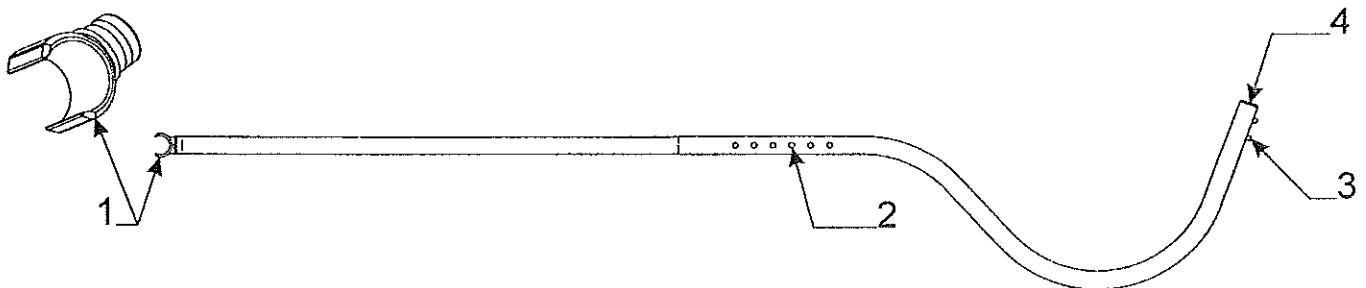

Flat Rate	Tent Support Components Code	Part #	Description
.20	1	4757-4301	tent support clasp m10
.10	2	4734-6708	spring assy.
.10	3	4734A6708	spring assy.
.10	4	4752A0561	tube closure "black" m2

Tent Support Assemblies (Complete)	
Flat Rate .10 per Tent Support	
King Beds	Double Bed
4772A6021	4759A6891

Mattress Assemblies & Covers		Flat Rate - Mattress Assy. .10/Cover .50
<u>King Matt. assy.</u> 4754J5341	<u>King Matt. Cover</u> 4716J5341	Mattress Size King Bed - 77" x 70" Double Bed - 77" x 48" Small matt. - 77" x 22"
<u>Double Matt. Assy.</u> 4773-5641	<u>Double Matt. Cover</u> 4714-5641	
<u>Small Matt. Assy.</u> 4773-0341	<u>Small Matt. Cover</u> 4714-0341