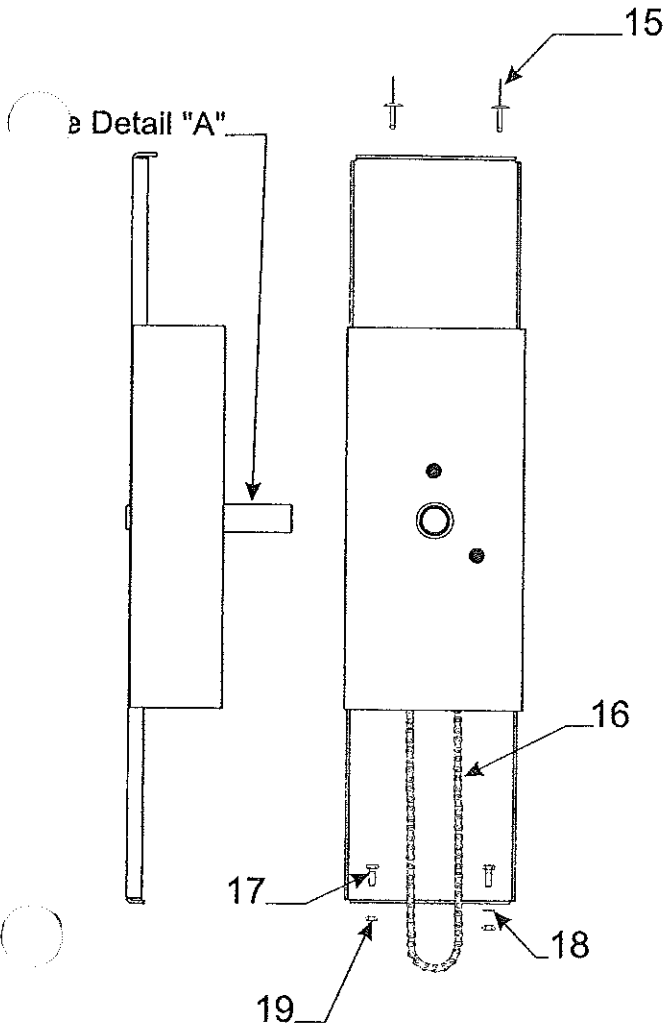

4772C5121 Crank & Sprocket Assy.

Flat Rate 1.50 complete assembly

Flat Rate	Crank & Sprocket Components	Code	Part #	Description
**	1		4751-3501	shaft bushing
**	2		4730C3858	sprocket 22 tooth
**	3		4751-3521	drive shaft
**	4		4751-3561	pressure plate
**	5		4751-4831	ratchet wheel
**	6		4751-3581	pressure washer
**	7		4751A3591	shaft bushing
.75	8		4716A1741	drive hub extension pkg.
Note: package includes parts marked w/asterisk (*)				
	9	*	4751-3551	hex head nut
	10	*	4752-3921	handle spring m2
	11	*	4751-4671	nylon washer
	12	*	4747A9451	spiral roll pin m6
.60	13		4716-1221	ratchet pawl package
	14		4720D1481	roll pin m10
			4744A1301	shear pin m10
	15		1203C8721	rivet m25
1.50	16		4759-8031	chain (w/connecting link)
			4730A3811	connecting link
	17		4731-3878	hex head bolt x2
	18		1202B0438	washer
	19		1201B6038	hex head nut
**	20	*	4757-3938	washer