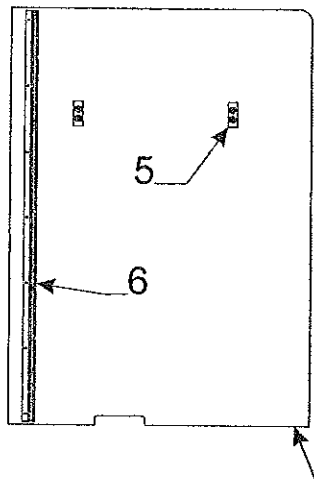

Flat Rate	Code	Part #	Description
.25	1	4772A5521	seat frame assy.
.20	2	4714-6951	bench front
1.00	3	4772-2441	converter 35 amp
.75	4	4772A8411	bench gazoodi
.50	5	4755B8201	nylon block
.50	6	4772-8471	vertical seal extrusion
		4064700589P	sweep seal (8' pc. pkg.)

Flat Rate	Code	Part #	Description
.25	1	4772A6881	seat frame assy.
.20	2	4772B846	bench front
.15	3	4757B8501	door panel 30 1/4" x 9 1/4"
.10	4	4762-4878	hinge
.10	5	4755B2681	door pull w/screws