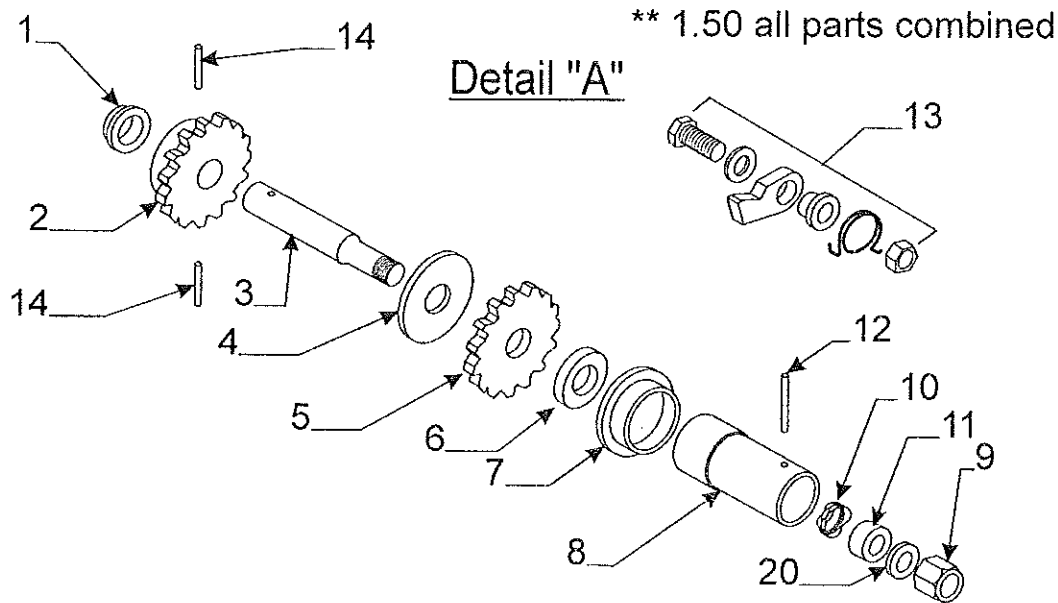

Flat Rate 2.00
 4772-5711
 Whiffletree
 (Used on all models)

Flat Rate	Whiffletree & Related Parts Code	Part #	Description	Flat Rate	Code	Part #	Description
.15	1	4749A821	mud flap & brkt.	1.50	11	4720B2388	thrust nut
.50	2	4744B1741	cable retainer x2	1.50	12	4720B2408	bearing housing
.20	3	4720J1561	long pin m4	1.00	13	4730B3848	sprocket 12 tooth
.50	4	4715A5371	pulley & bearing m10		14	4720D1481	roll pin m10
.10	5	1204B1081	cotter pin m10	1.00	15	4744A1301	shear pin m10
1.60	6	4710B4248	bushing	2.00	16	4730D1291	screw socket (welded)
.25	7	4752C4921	whiffletree pan cover	2.00	17	4720-1551	pulley plate
.25	8	4720F237	pan cover side (welded)	.50	18	4715D5661	pulley spacer
	9	4720C2418	plate		19	4772-3661	chain cover
1.50	10	4720B2421	thrust nut bearing		19A	4772B3171	chain cutout cover

4772C5121 Crank & Sprocket Assy.

Flat Rate 1.50 complete assembly

Flat Rate	Crank & Sprocket Components	Code	Part #	Description
**	1		4751-3501	shaft bushing
**	2		4730C3858	sprocket 22 tooth
**	3		4751-3521	drive shaft
**	4		4751-3561	pressure plate
**	5		4751-4831	ratchet wheel
**	6		4751-3581	pressure washer
**	7		4751A3591	shaft bushing
.75	8		4716A1741	drive hub extension pkg.
Note: package includes parts marked w/asterisk (*)				
	9	*	4751-3551	hex head nut
	10	*	4752-3921	handle spring m2
	11	*	4751-4671	nylon washer
	12	*	4747A9451	spiral roll pin m6
.60	13		4716-1221	ratchet pawl package
	14		4720D1481	roll pin m10
			4744A1301	shear pin m10
	15		1203C8721	rivet m25
1.50	16		4759-8031	chain (w/connecting link)
			4730A3811	connecting link
	17		4731-3878	hex head bolt x2
	18		1202B0438	washer
	19		1201B6038	hex head nut
**	20	*	4757-3938	washer