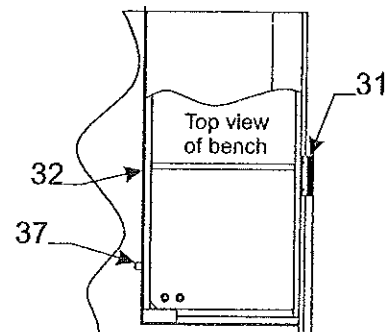

Flat RS Left Body Pnl. Components - 3933 Niagara				Flat			
Rate	Code	Part #	Description	Rate	Code	Part #	Description
1.50	1	4772A8101	left front body panel	.15	19	4714J08581	red marker light x4
.25	2	4772A3211	bottom trim	.10		4716A4561	red lens (lens only)
.30	3	4772C3391	rsf corner trim	1.50	20	4772A8061	left rear body panel
		4733-4138	tek screw x10	.15	21	4757-9261	vent cover "plastic"
		4060400096F	vinyl screw cover (sold/ft)	.15		4772A4161	hat section brkt.
.00	4	4772-8091	left frt. body rail	.10		4714A2861	drain cap & strap
.25	6	4737D2231	curtain track		22		refer to page 10 for these items
.15	5	4714J08481	amber marker light	1.65	23	4759D5031	bulkhead left front
.10		4716A4571	amber lens (lens only)	.35	24	4772-8211	glide-out seal track
.25	6	4716-1331	water heater door			4064700589P	side seal "black" pkg. (8' pc.)
.25	7	4772A8731	angle seal "front"			4066500049P	wipe seal (10' pc.)
	8	4060000023P	d-seal pkg. "white" (5' pc.)	.15	25	4756-2171	lock boot w/cover plate
.75	9	4756A4171	strike w/screws		26	4730A3548	stud w/screw
		4756-3251	shim	.25	27	4754-3811	vel-stick (must cut to size)
.75	10	4756-1181	pull handle	.50	28	4756-8471	ABS ware strip x2
		4738-2608	tek screw "black"	.20	29	4756C1461	U-channel 48" pc.
.25	11	4750C5861	o/s shower complete	1.65	30	4772B6811	bulkhead left rear
1.00	12	4772A6981	glide-out body panel	.10	31	4756-1151	5 1/2" brush seal
.75	13	4756A9951	glide-out body rail		32	4714-6951	universal paneling
.75	14	4755-4091	latch & gasket	.50	33	4757C2161	edge cap "painted brown"
.25	15	4772A8731	angle seal "rear"	.50	34	4757-2351	floor sweep
	16	4759-6341	potty hatch door	.25	35	4756D6041	wood kick plate assy.
1.50	17	4772-8051	left rear body panel	1.25	36	3568803202P	ware plate "galvanized" 30x55
		4757-0731	wire grommet & nut		37	4724-2608	stop button
.30	18	4772C3631	rsf corner trim	.15	38	4756B8921	dr. panel 12 1/4" x 16"