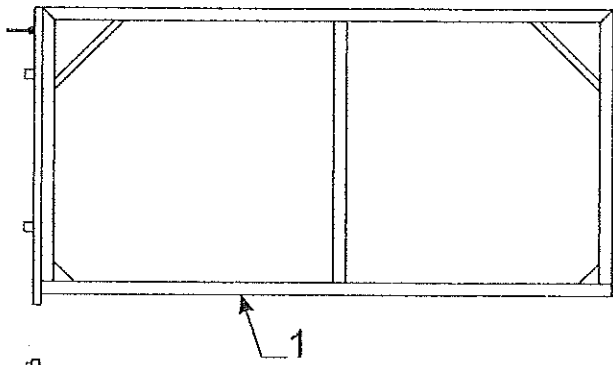

Flat Rate	Code	Part #	Description
.25	1	4772A5521	seat frame assy.
.20	2	4714-6951	bench front
1.00	3	4772-2441	converter 35 amp
.75	4	4772A8411	bench gazoodi
.50	5	4755B8201	nylon block
.50	6	4772-8471	vertical seal extrusion
		4064700589P	sweep seal (8' pc. pkg.)

Flat Rate	Code	Part #	Description
.25	1	4772A6881	seat frame assy.
.20	2	4772B846	bench front
.15	3	4757B8501	door panel 30 1/4" x 9 1/4"
.10	4	4762-4878	hinge
.10	5	4755B2681	door pull w/screws