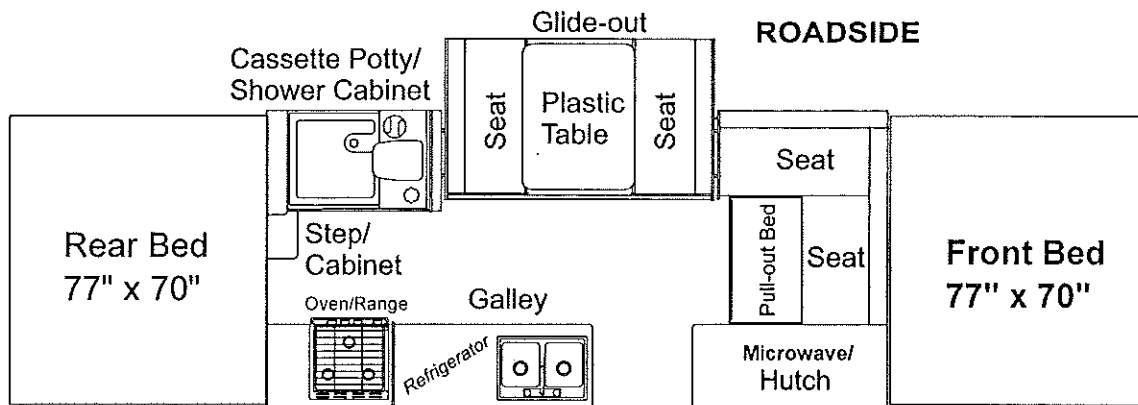

3933 Niagara 14'

ROADSIDE

CURBSIDE