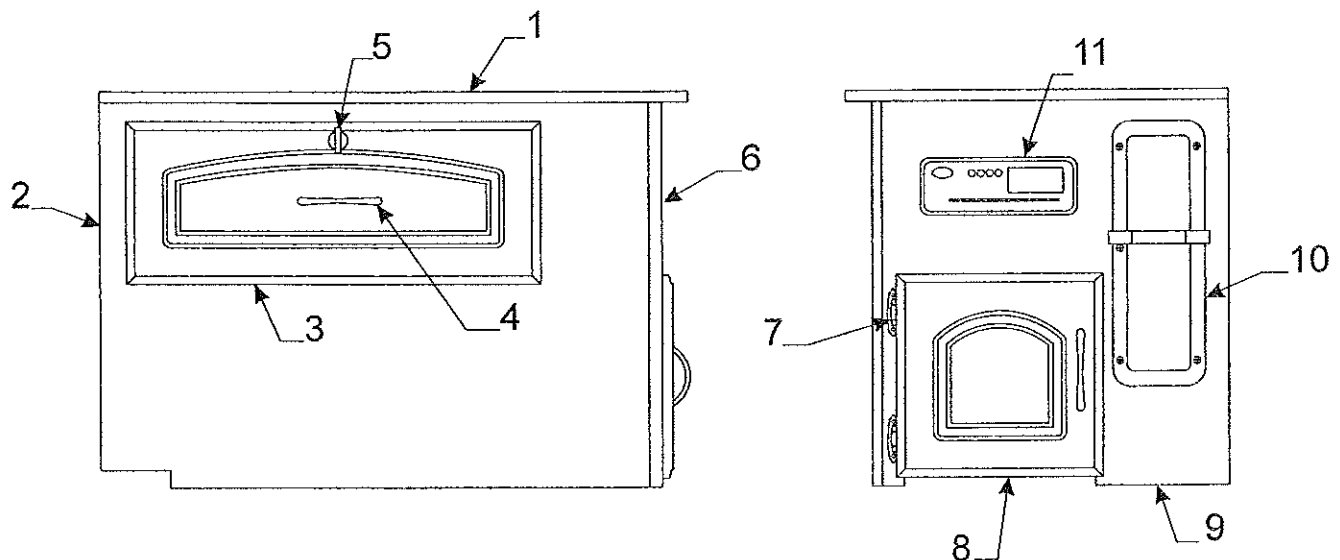

Flat Rate	Code	Part #	Description	Flat Rate	Code	Part #	Description
.75	1	4772-9781	bench cabinet top	.10	7	4762-4878	hinge
.30		4060475001P	t-molding pkg. (14' pc.)	.15	8	4772-9811	door panel 12" x 12"
1.00	2	4772-980	cabinet front	.50	9	4772A979	cabinet side
.15	3	4773-0061	drawer front 23 1/2" x 9 1/4"	.15	10	4737B4198	recessed mount
.10		4773-5531	drawer assy.			4738-3088	screw x6
.10	4	4755B2681	door pull w/screws	.10		4737A5558	fire extinguisher
.15	5	4767-3601	chrome thumb turn lock	.05		4716-1191	fire extinguisher strap m2
.15	6	4716F0151	3/8" f-channel (48" pc.)	.15	11	4765B1121	am/fm cd radio