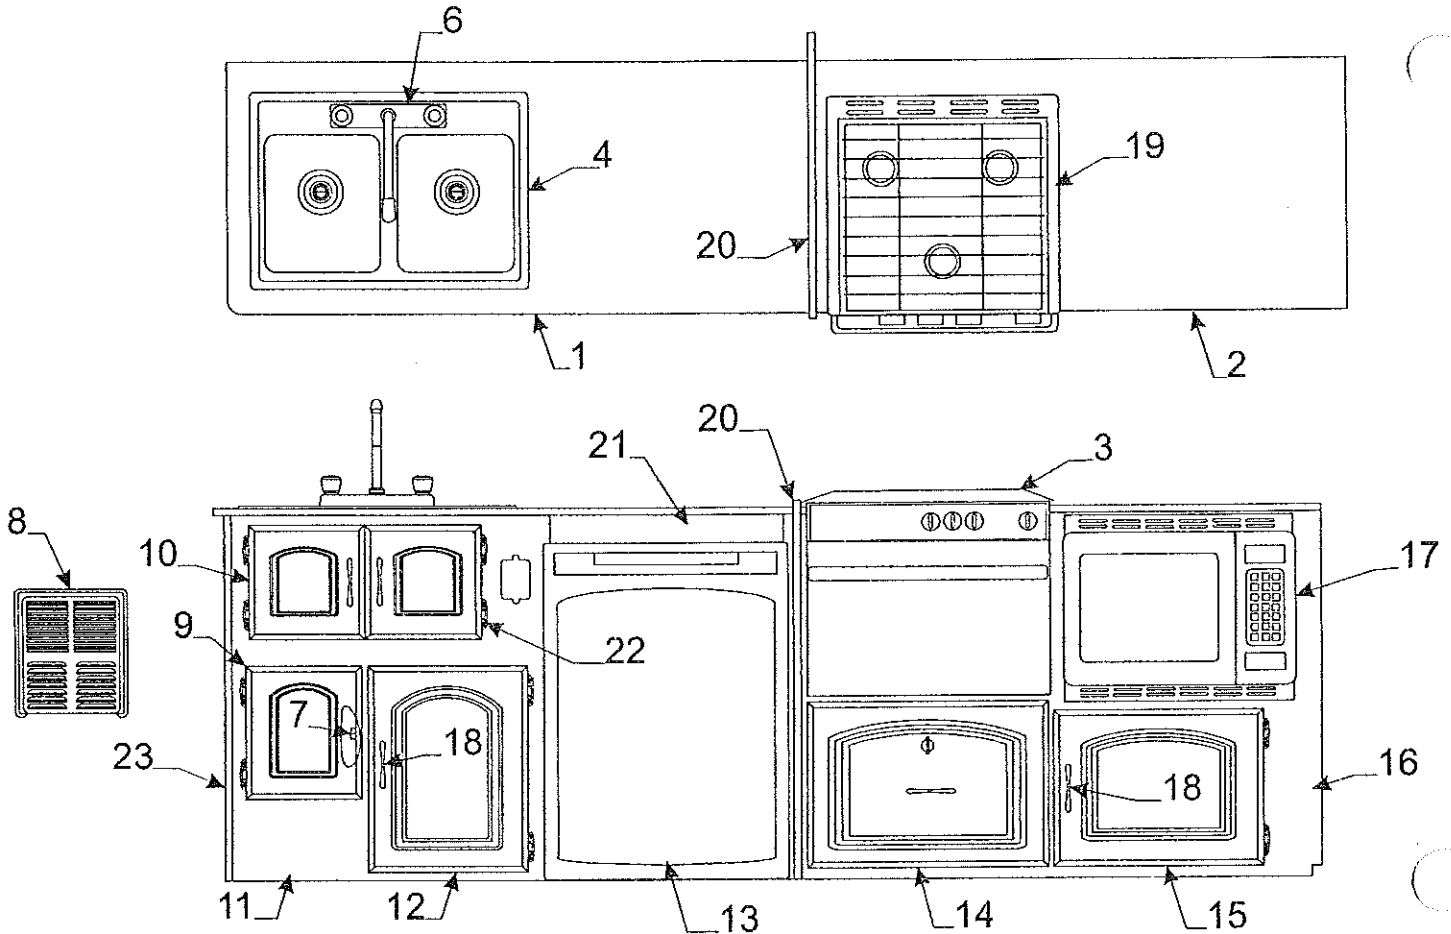

* Add .50 with heater

Flat Rate	Galley Code	Components Part #	Description	Flat Rate	Code	Part #	Description
1.00	1	4772C0641	galley top 3931 Sequoia		14	4772A1991	drw. frt. pnl. 14 3/4" x 21
1.00		4772A8291	galley top 3933 Niagara	.10		4772B5811	drawer assy.
.30		4060475004P	t-molding pkg. (12' pc.)	.15	15	4772A1191	door panel 18 1/2" x 14"
1.00	2	4772B0531	range top 3931 Sequoia	1.00	16	4772E052	galley front rt. 3931 Sequoia
1.00		4772B8241	range top 3933 Niagara	1.00		4772B823	galley front rt. 3933 Niagara
.30		4060475004P	t-molding pkg. (12' pc.)	.20	17	4773-0601	microwave "Dometic"
.30	3	4772-5701	oven/range cover assy.			4773-0681	microwave trim kit
.80	4	4767-0921	dual sink	.10	18	4755B2681	door pull
.25	5	4730E3151	crumb cup & basket	.05	19	4716-2901	3 br. range/oven grate
.05		4714C0661	crumb cup	.10		4716A2911	3 br. range/oven cook top
1.00	6	4765B1941	faucet "brushed finish"	.50	20	4772B0561	galley gazoodi
.15	7	4733-6391	latch & strike pkg.	.20	21	4772B063	galley front
.10	8	4743-3551	furnace grill	.10		4762-4878	hinge
.15	9	4772A1231	door panel 12" x 9"		23	4772A060	galley side 3931 Sequoia
.15	10	4772A1161	door panel 10 1/4" x 10 1/4"			4772A828	galley side 3933 Niagara
*1.00	11	4772B061	galley front lt. 3931 Sequoia	.65		4060137504P	3/8" f-channel 48" pc.
*1.00		4772B827	galley front lt. 3933 Niagara			4733C4981	rocker switch
.15	12	4772A1181	door panel 14" x 18 1/2"				
		4755-4471	spice rack				
	13	4772-2451	refrigerator 3.0 cu. ft.