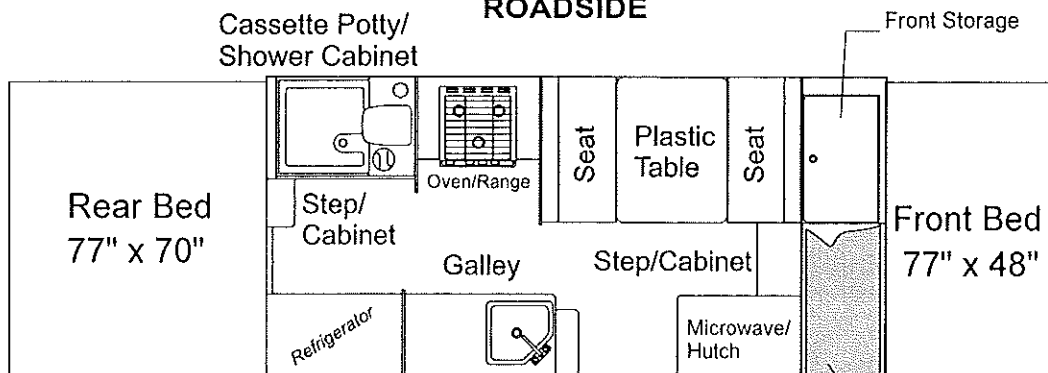

3934 Newport 14'

ROADSIDE

CURBSIDE

Bed Mattress
77" x 22"