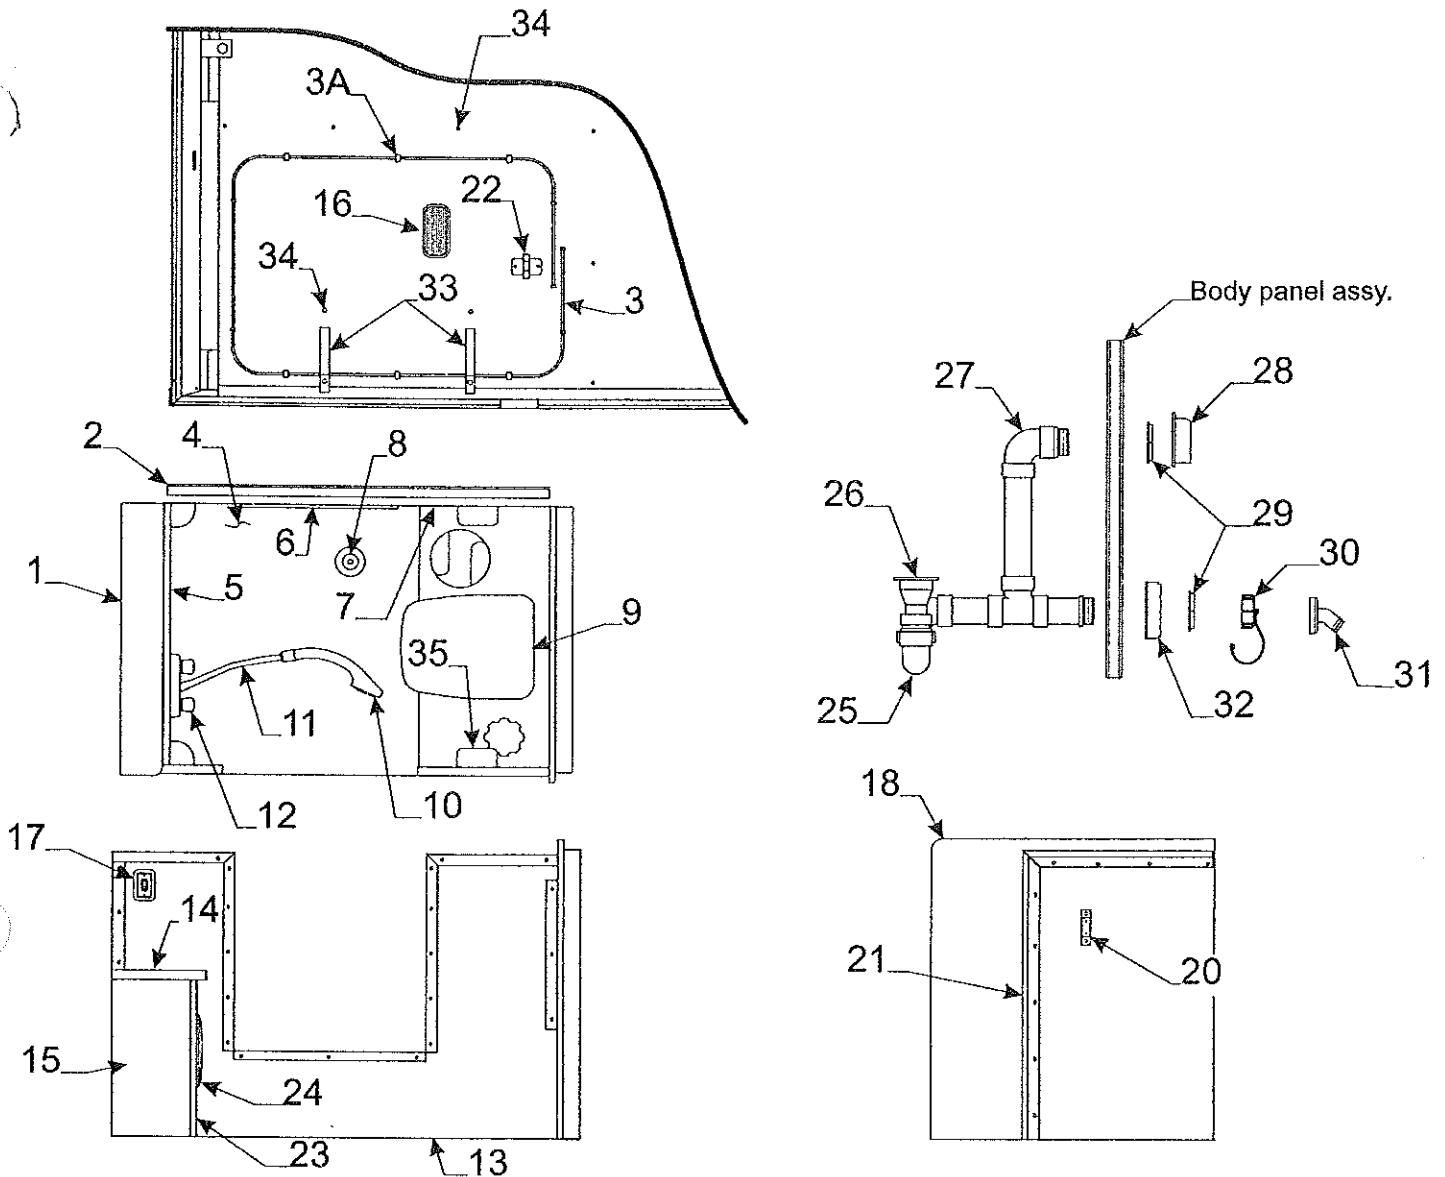

Shower Stall Components - 3933 Niagara							
Flat Rate	Code	Part #	Description	Flat Rate	Code	Part #	Description
.50	1	4772A8541	cabinet top	.15	16	4759-1721	light
.30		4060475001P	t-molding pkg. (14' pc.)	.30	17	4765-1471	single switch
.20	2	4772A3151	retaining angle	1.50	18	4772B8521	shower wall gazoodi
.10	3	4772A3871	shower curtain i-beam	.15	19	4716F0151	3/8" f-channel 48"
.10	3A	4739-1201	i-beam mounting brkt. m12		20	4772-8841	hat section brkt.
1.00		4753A9871	rivet m25	.15	21	4772B885	filler
1.00	4	4772-2991	shower pan	.20	22	4767-0111	shower head brkt.
1.00	5	4772-4801	tub surround rt.	.30	23	4772A858	step front
1.00	6	4772A2981	tub surround center		24	4765-1131	speaker grill
1.00	7	4772-4811	tub surround lt.	.40	25	4752-3621	p-trap w/union joint
.50	8	4746A1821	basket & strainer		26	4757-8561	drain plug adapter
.75	9	4756-2251	cassette potty	1.00	27	4772B6151	tub drain vent
.15	10	4767-0101	shower head w/bracket	.20	28	4757-9261	vent cover "plastic"
.20	11	4741B2051	shower hose 72"	.50	29	4757-0921	metal nut "white"
.10		4716-0848	shower hose connector	.10	30	4714A2861	cap & strap
.50	12	4741B2071	shower diverter		31	4737-9138	drain adapter
2.00	13	4772B8481	shower wall threshold	.15	32	4772A4161	hat section
.15	14	4772-862	cabinet step top	.15	33	4772-6631	curtain strap
.15		4773-039	step top carpet	.05	34	4730A3548	stud w/screw
.15	15	4772A859	cabinet side panel	.15	35	4772-4561	wall rest block