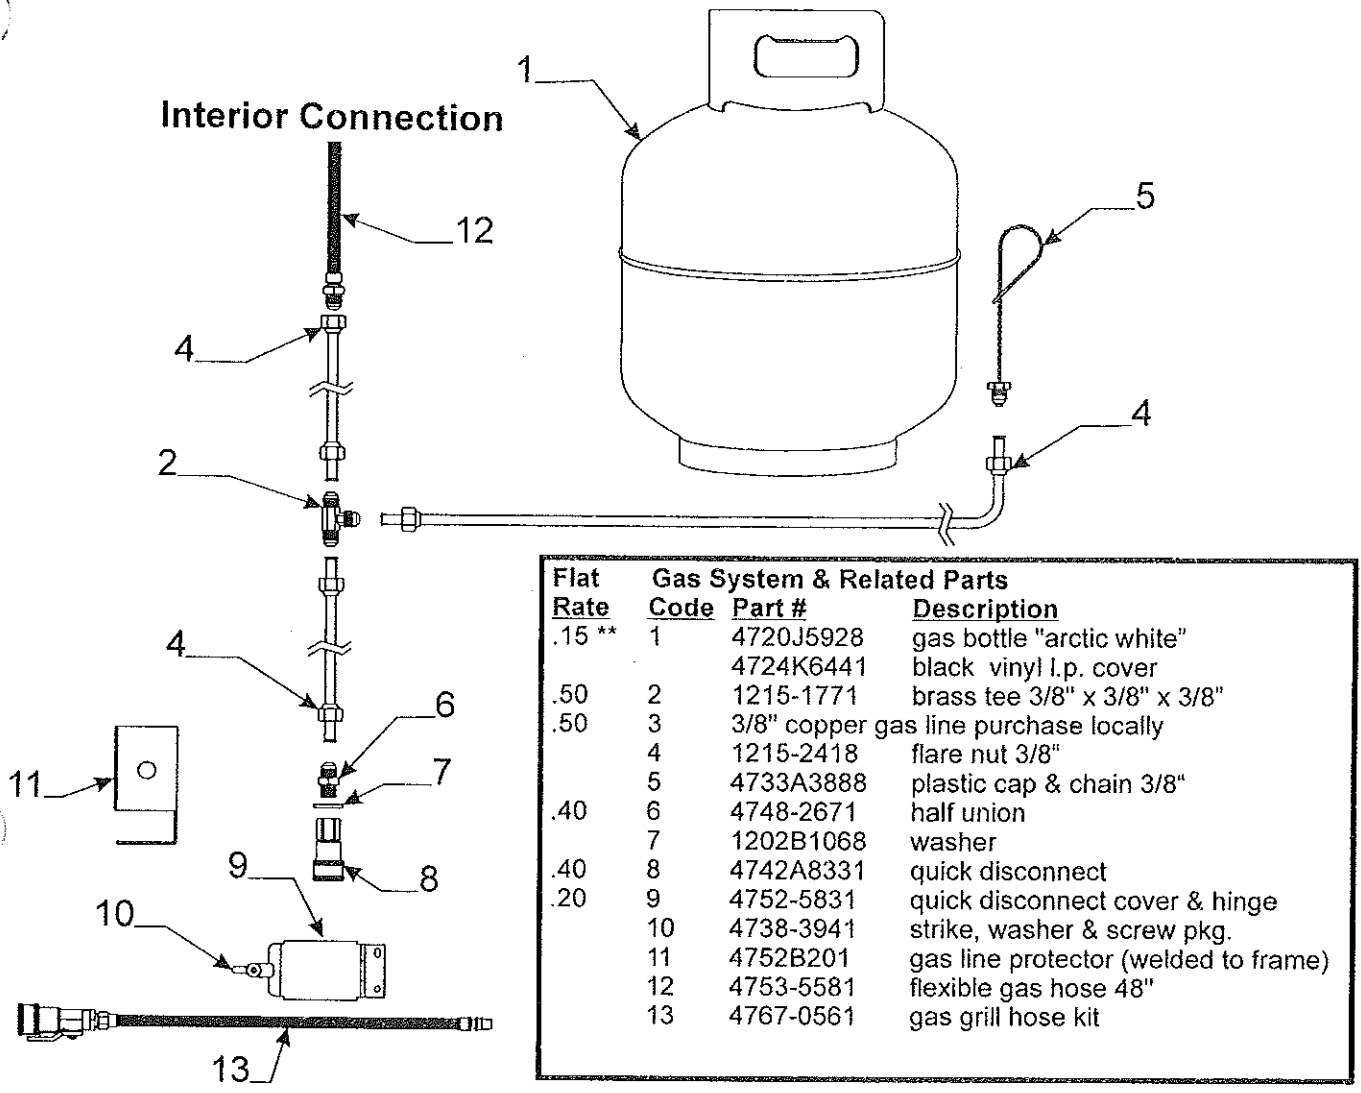

** Serial Number Of Gas Bottle Must Be Supplied When Submitting Warranty