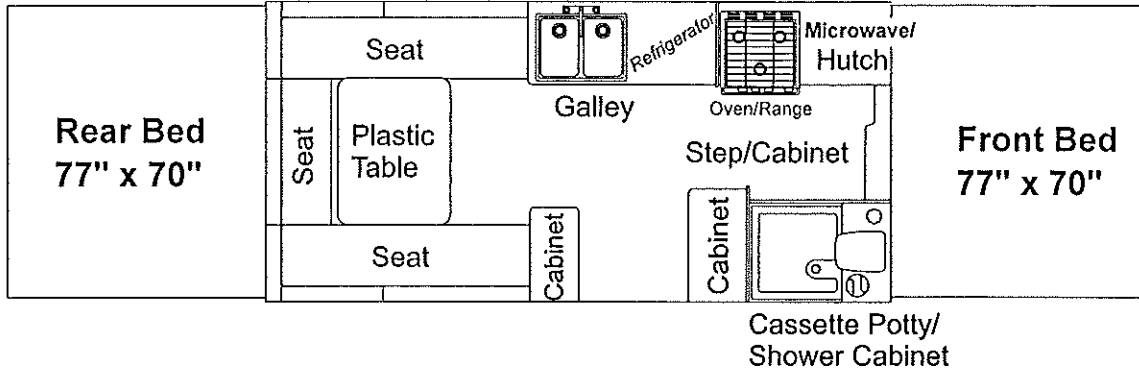

2005 HIGHLANDER SERIES

3931 Sequoia 14'

ROADSIDE