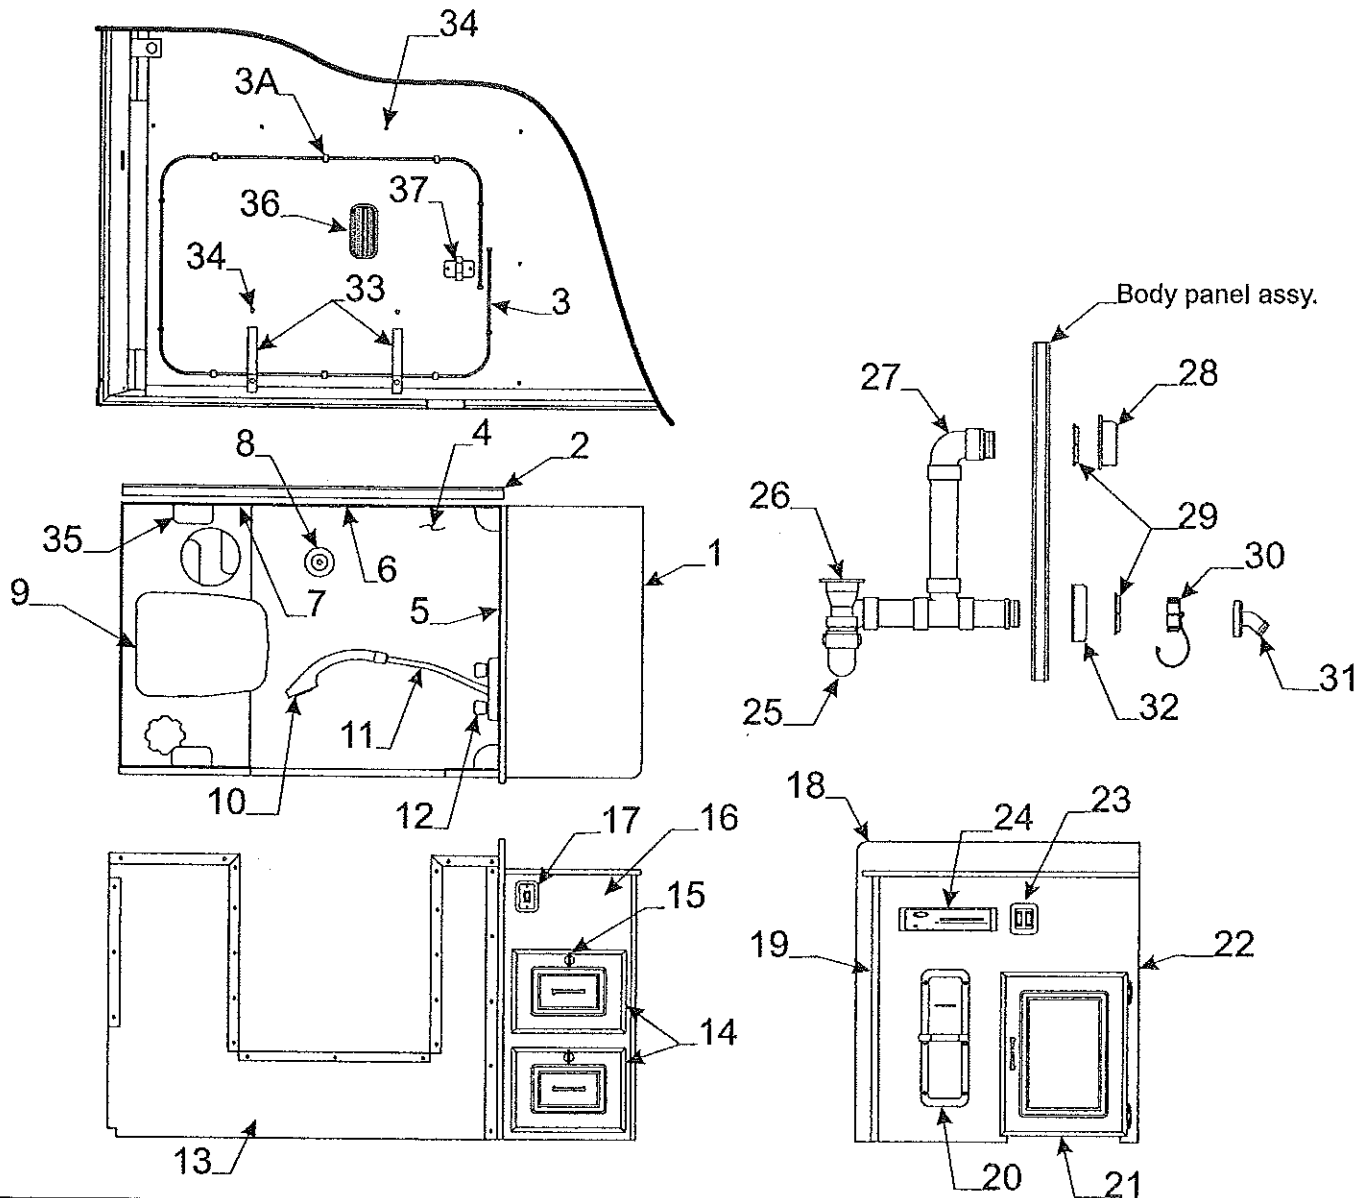

Flat Rate	Code	Part #	Description	Flat Rate	Code	Part #	Description
.50	1	4772A1151	cabinet top	.30	17	4765-1471	single switch
.30		4060475001P	t-molding pkg. (14' pc.)	1.50	18	4772B0921	shower wall gazoodi
.20	2	4772A3151	retaining angle	.15	19	4716F0151	3/8" f-channel 48"
.10	3	4772A3871	shower curtain i-beam	20	Note: refer to page 20 for this item		
.10	3A	4739-1201	i-beam mounting brkt. m12	.15	21	4772A1181	door panel 14" x 18 1/2"
1.00		4753A9871	rivet m25	.75	22	4772B0911	shower cabinet side
1.00	4	4772-2991	shower pan	.30	23	4765-1481	double switch
1.00	5	4772A2961	tub surround rt.	.50	24	4765B1121	am/fm/cd stereo
1.00	6	4772A2981	tub surround center	.40	25	4752-3621	p-trap w/union joint
1.00	7	4772A2971	tub surround lt.	26	4757-8561	drain plug adapter	
.50	8	4746A1821	basket & strainer	1.00	27	4772B6151	tub drain vent
.75	9	4746C2461	cassette potty	.20	28	4757-9261	vent cover "plastic"
.15	10	4767-0101	shower head w/bracket	.50	29	4757-0921	metal nut "white"
.20	11	4741B2051	shower hose 72"	.10	30	4714A2861	cap & strap
.10		4716-0848	shower hose connector		31	4737-9138	drain adapter
.50	12	4741B2071	shower diverter	.15	32	4772A4161	hat section
2.00	13	4772C3101	shower wall threshold	.15	33	4772-6631	curtain strap
.15	14	4772A1201	drawer frt. 12 3/4" x 9 3/4"	.05	34	4730A3548	stud w/screw
.10		4772A5801	drawer assy. x2	.15	35	4772-4561	wall rest block
.15	15	4767-3601	chrome thumb turn lock	.15	36	4759-1721	light
.75	16	4772A0971	shower cabinet frt.	.20	37	4767-0111	shower head brkt.