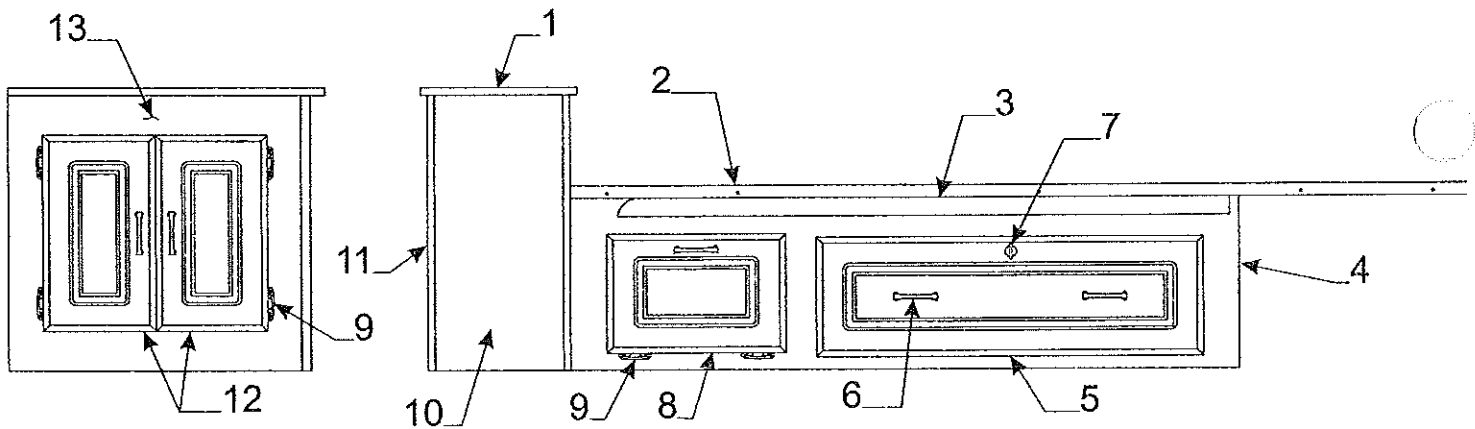

Flat Rate	Code	Part #	Description
.75	1	4772B0721	bench cabinet top
.30		4060475001P	t-molding pkg. (14' pc.)
.40	2	4772A524	seat frame assy.
.15	3	4772C2041	table rest
1.00	4	4772A078	bench front
.15	5	4757B8501	drawer front 9 1/4" x 30 1/4"
.10		4772A5821	drawer assy.
.10	6	4755B2681	door pull w/screws
.15	7	4767-3601	chrome thumb turn
.15	8	4757A4621	door panel 13 3/8" x 12 1/4"
.10	9	4762-4878	hinge
1.25	10	4772A075	cabinet front
.65	11	4716F0151	3/8" f-channel (48" pc.)
.15	12	4772A1221	door panel 9 1/2" x 15 7/8"
.50	13	4772A074	cabinet side