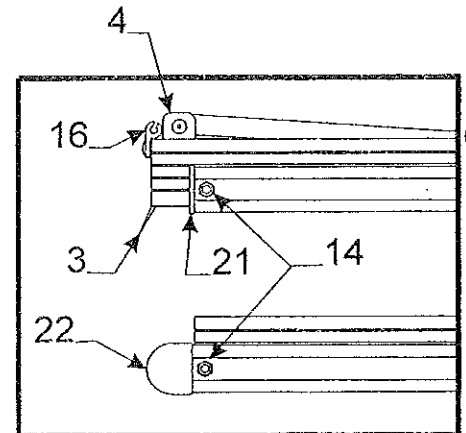

* .50 First Bed Extension
* .25 Second Bed Extension