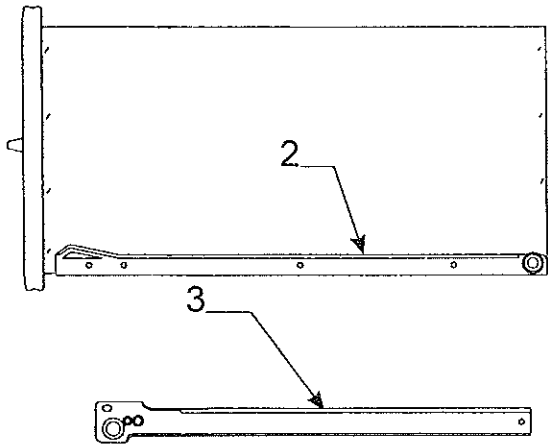

Flat Rate	Converter & Related Parts Code	Part #	Description
1.00	1	4772-2441	converter 35 amp WFCO
.30		4757-3401	15/20 amp double breaker
.30		4757-3411	15/15 amp double breaker
.30		4765-9841	15 amp single breaker
.30		4757-8601	30 amp main breaker
.60	2	4772-1601	power cord 32 ft.
.25	3	4753C9171	lp gas detector
.35	4	4746B3841	15 amp GFI receptacle (white)
.35		4746D3841	15 amp GFI receptacle (brown)
.20	5	4752-2371	20 amp receptacle (white)
.20		4744-3081	20 amp receptacle (brown)
.20	6	4752-2361	15 amp receptacle (white)
.20		4710B3551	15 amp receptacle (brown)
.20		4765-4041	15 amp reefer receptacle (white)
		4746A3851	receptacle box
.20	7	4752A8461	thermostat
	8	4747-8391	plastic base & bracket

Flat Rate	Drawer Assy. Component Parts Code	Part #	Description
.10	1	4755B2681	door pull w/screws
.50	2	4716-8841	16" drawer guide pkg.
.50	3	4716-8911	22" drawer guide/socket set
.25	4	4772-2011	20" pvc i-beam drawer guide
.15	5	4767-3601	chrome thumb turn lock
.15	6	4757A9091	14" metal drawer guide
.15		4757-8891	17" metal drawer guide
.10	7	4757-8911	drawer roller m2