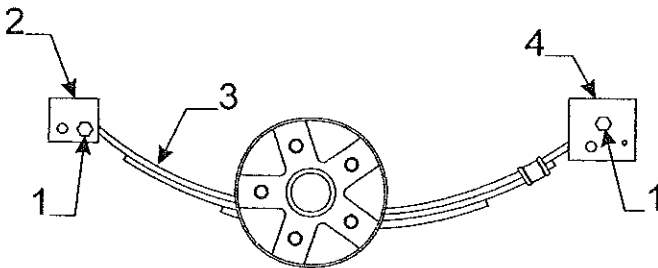

Flat Rate	Axle & Spring Components		
	Code	Part #	Description
.25	1	4737A1318	shackle bolt
		4741-9498	shackle bolt nut
2.00	2	4741A3398	spring shackle "rear"
.75	3	4735H22081	leaf spring (4 ply) axle
2.00	4	4741C3398	spring shackle "front"