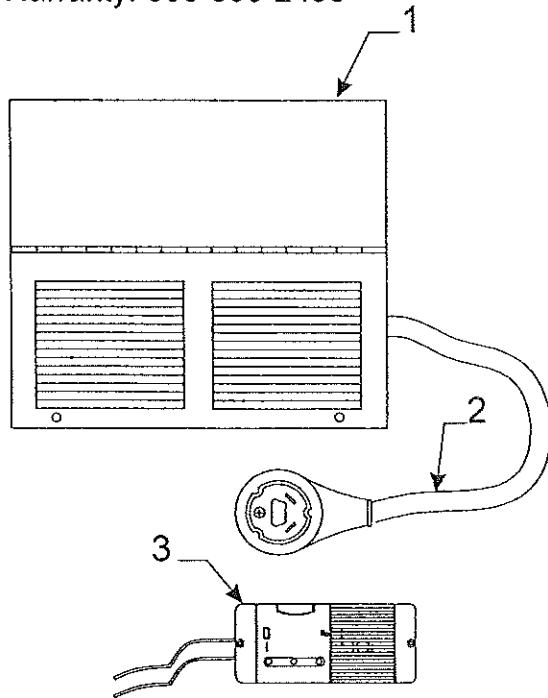

WORLD FRIENDSHIP CO., LTD
Warranty: 800-900-2468