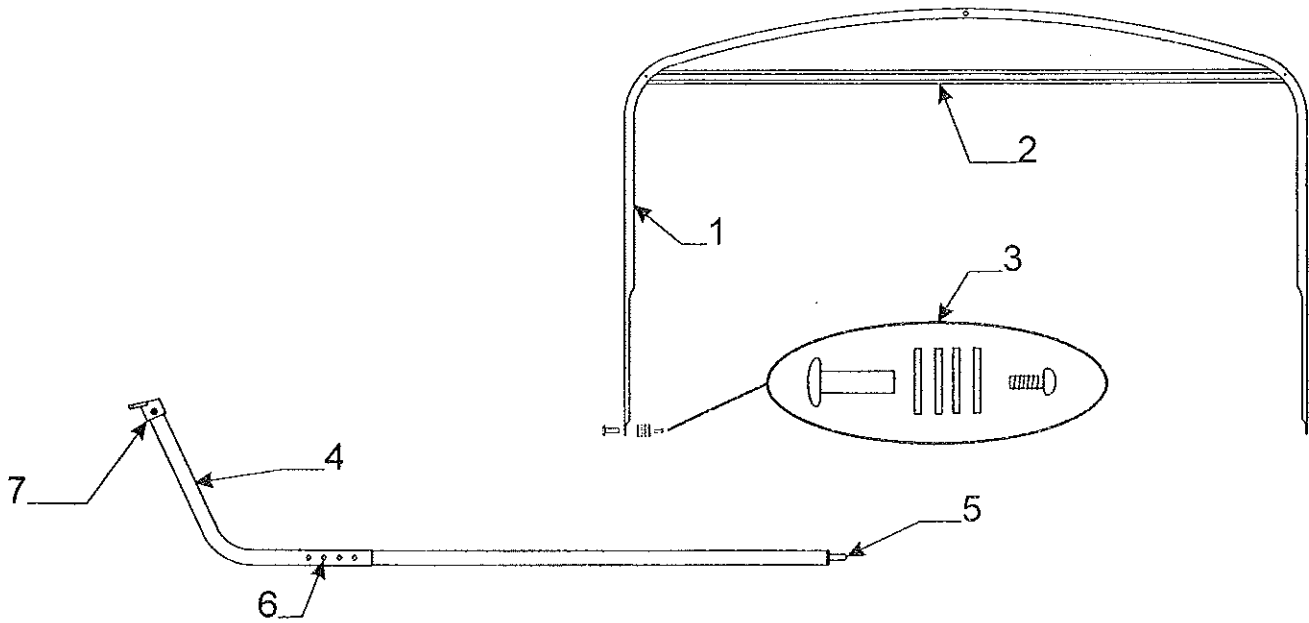

Flat Rate	Glide-out Tent Bow Code	Part #	3933 Niagara Description
.10	1	4756C2071	glide-out tent bow
.40	2	4757A8021	curtain track
	3	4716-4451	bow mounting hardware pkg.
.05	4	4773A5131	glide-out tent support
.20	5	8470-1728	black pin m10
.10	6	4734-6708	snap spring
.10	7	4757-1351	tent support tip w/screw