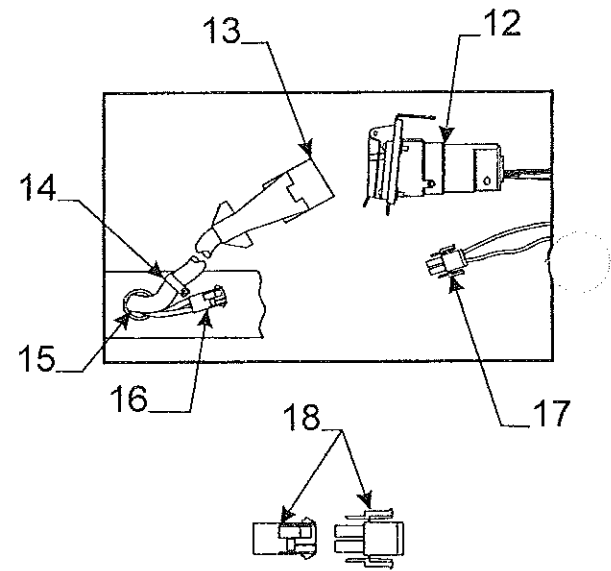

Flat Rate	Frame Code	Assembly Part #	Component Parts Description
1.50	1	4772-4231	coupler assembly
.75	2	4720A3561	chain bar w/o pins
.50	3	4758-0381	bed leg pin & washer
2.00	4	4772-5051	corner bulkhead csr/rsf
2.00		4772-6311	corner bulkhead rsr/csf
		1203C8751	rivet m25 (rivet bulkhead to frame)
.75	5	4732E3671	adjustable pulley brkt. x4
.25		4715A5371	pulley & bearing m10
		4720C1578	short pin m4
		1204B1081	cotter pin m10
.25	6	4772-8868	tire & rim alum. mag 14"
.25		4766A1428	spare tire & rim 14" "white"
		4772-3601	chrome lug nuts m5
		4772-4141	star mag center cover
	7	4755B6641	stabilizer plate csf/rsr
		4755B6651	stabilizer plate rsf/csf
	8	4758-5381	water tank hanger brkt.
	9	4716A1751	battery angle pkg.
2.00	10	4772-3761	wheel well assy.
2.00		4759-0791	wheel well assy. rs 3933
.25	11	4772B4221	tongue jack "less wheel"
	11A	4773-0421	jack caster wheel
	12	4746A5591	pigtail - "car end"
	13	4772-5971	trailer harness
	14	1201-8708	3/8" clamp
		1203C8721	steel rivet m25
	15	4742-8108	1 1/4" snap bushing
	16	4716A5001	12 volt power harness
.15	17	4749B5531	12 volt wire harness m2
	18	4716A4701	12 volt cap & plug m2
.25	19	4751A3351	stabilizer assy. (screw down)
		4751-8208	tapping screw (3 per stab.)
	20	4747G4141	crank handle
.10	21	4755-6841	sand shoe (set of 4)
	22	4772B4211	dual gas bottle tray
.25	23	4768-6721	spare tire mount. pkg.