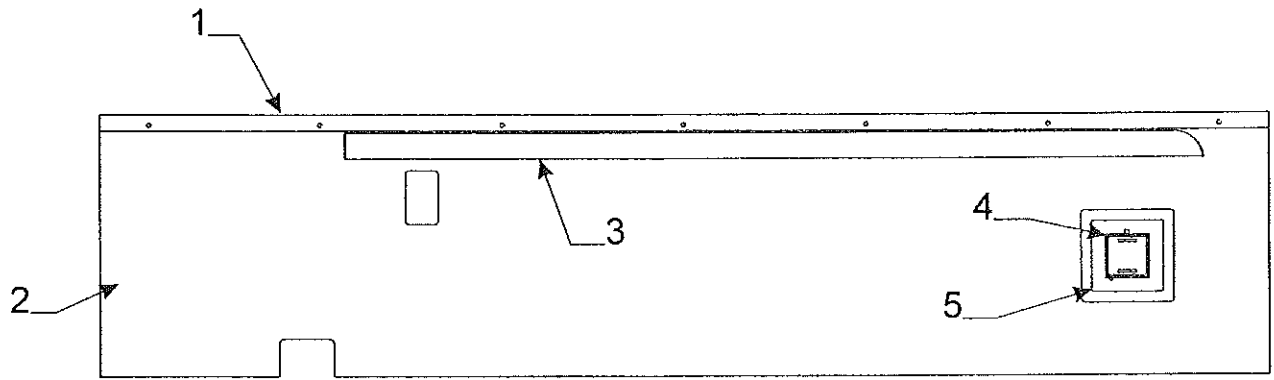

Flat Rate	Code	Part #	Description
.40	1	4772A5541	seat bench frame
1.25	2	4772A079	bench front
.15	3	4772C2041	table rest
*	4	4752A8461	thermostat
.20	5	4747-8391	plastic base & bracket

* Warranted Through Vendor