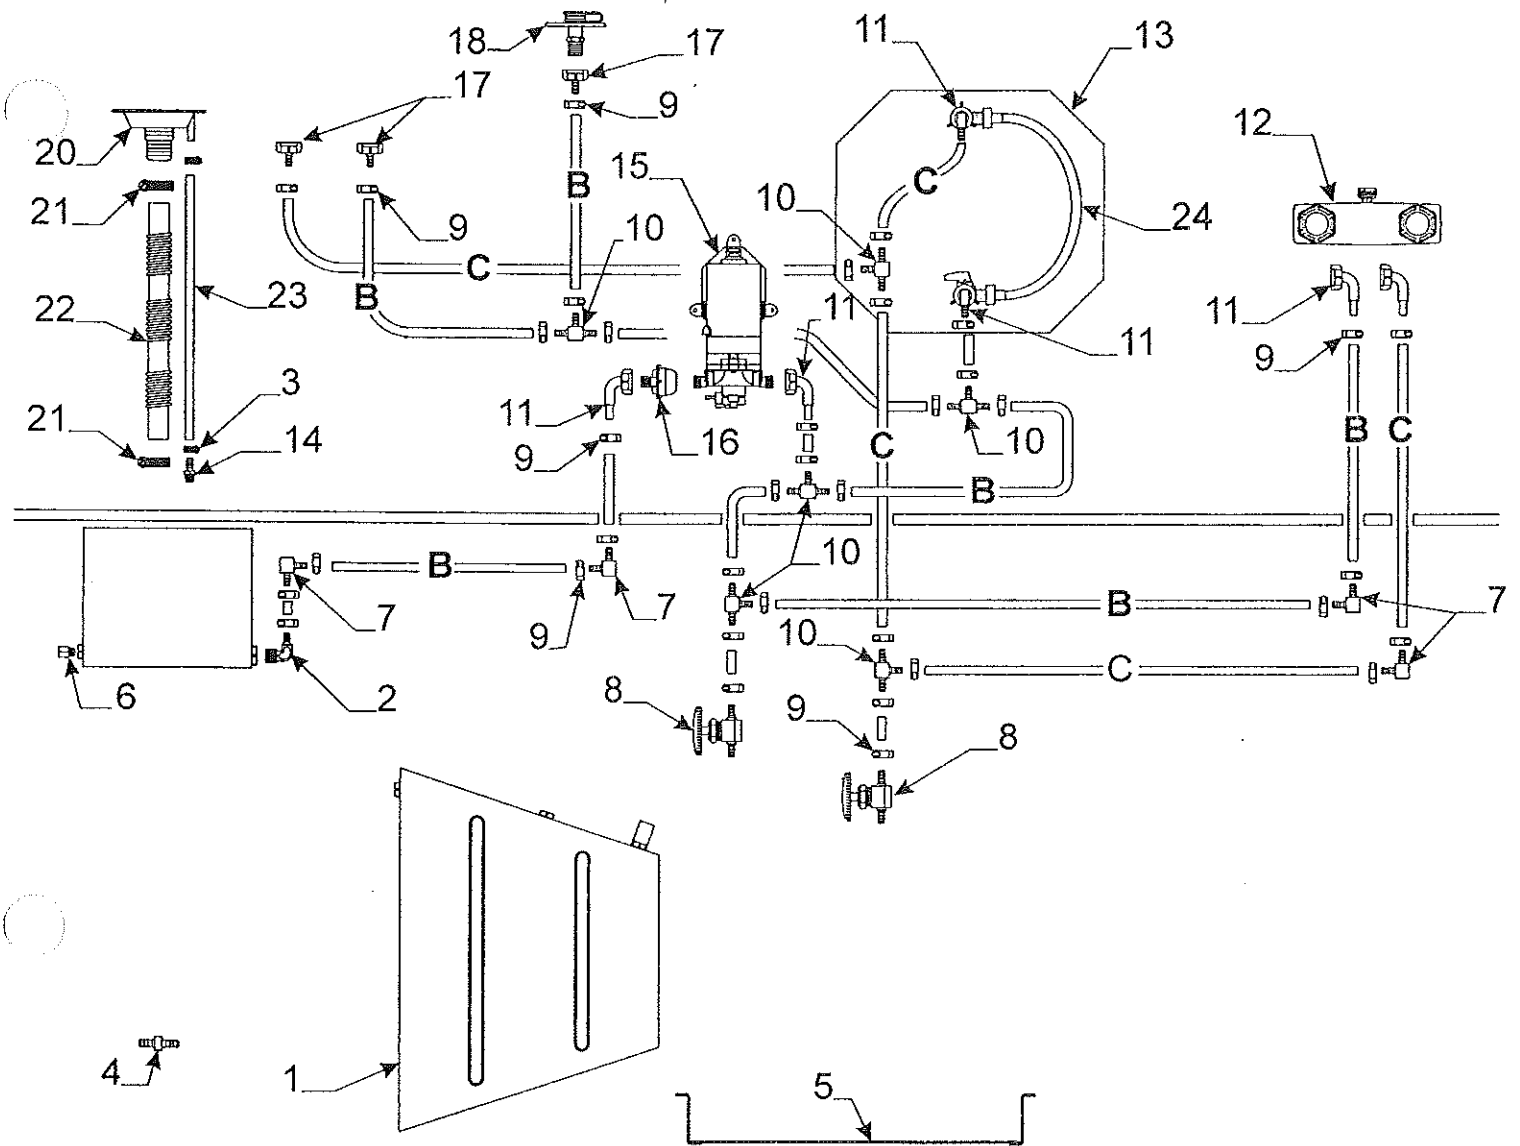

B 4060050006P 3/8" I.D. Pex tubing "cold" (20' pc. pkg.)
C 4060050007P 3/8" I.D. Pex tubing "hot" (20' pc. pkg.)

4714-038 3/8" I.D. High pressure hose (sold/foot)

Flat Rate	Code	Part #	Description	Flat Rate	Code	Part #	Description
1.50	1	4757A0471	water tank 3931, 3934	*	13	4750-3421	water heater (all)
		4772A8551	water tank 3933 Niagara	.15	14	4732B4561	hose adapter
.25	2	4741C2371	elbow "plastic"	.50	15	4741D5571	electric water pump
	3	4731-3058	adjustable hose clamp 3/8"	.25	16	4747A8311	water filter
	4	4755-4821	brass barbed union m10	.20	17	4741A9561	female adapter "copper"
.20	5	4758-5381	tank hanger x2 (all)	.30	18	4732F1521	city fill
.15	6	1218-7001	plug	.20	19	4757-3631	brass adapter 3/8" barb
.25	7	4741C2391	brass elbow "Pex" m2	.30	20	4731D1711	fill spout
.20	8	4741E2361	brass line drain "Pex"		21	4715-4501	adjustable hose clamp
.25	9	4741A2751	stainless steel clamp m100	.35	22	4731H1081	water fill hose (3' pc.)
.25	10	4741C2381	brass tee "Pex" m10	.20	23	4060050003F	1/2" h.p. hose (sold/ft.)
.20	11	4741B9061	copper swivel elbow		24	4765-9971	water heater bypass kit
.50	12	4741B2071	shower diverter				

* Warranted By Vendor