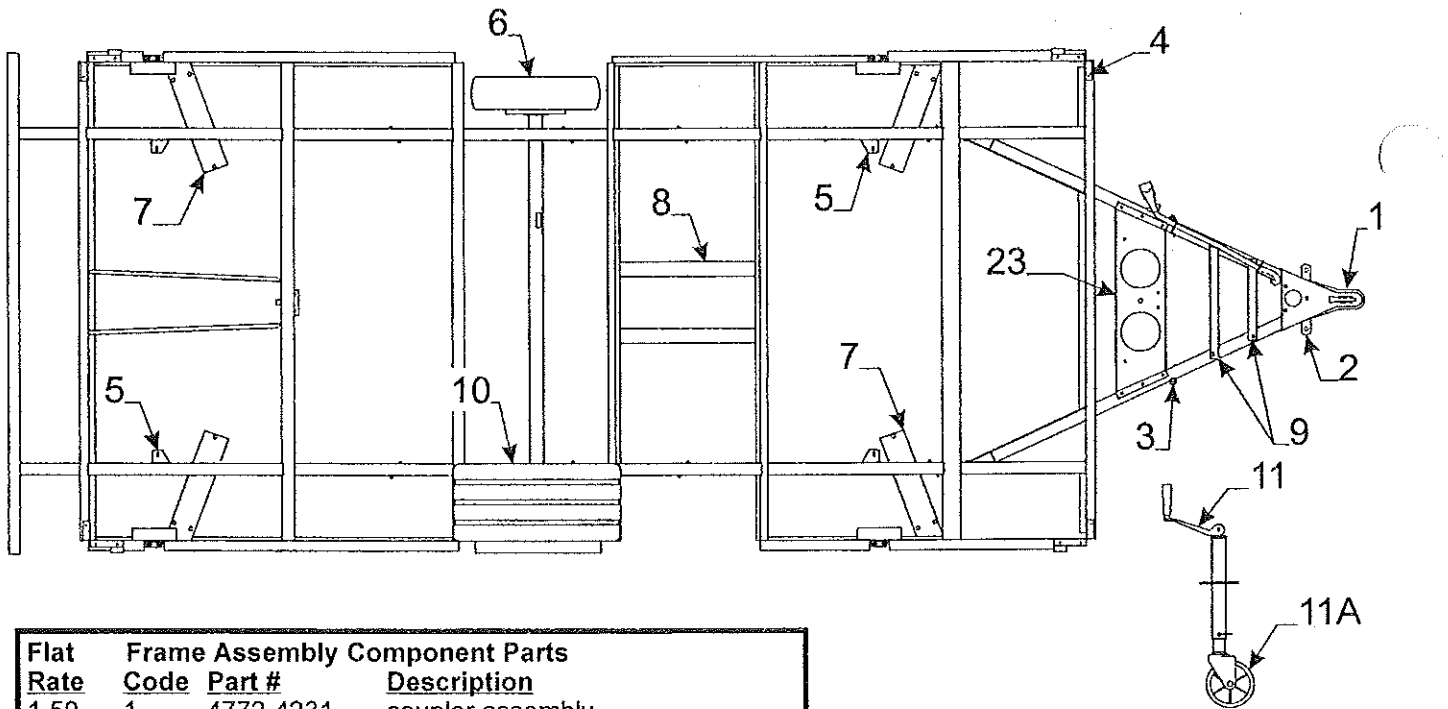

Flat Rate	Frame Code	Assembly Part #	Component Parts Description
1.50	1	4772-4231	coupler assembly
.75	2	4720A3561	chain bar w/o pins
.50	3	4758-0381	bed leg pin & washer
2.00	4	4772-5051	corner bulkhead csr/rsf
2.00		4772-6311	corner bulkhead rsr/csf
		1203C8751	rivet m25 (rivet bulkhead to frame)
.75	5	4732E3671	adjustable pulley brkt. x4
.25		4715A5371	pulley & bearing m10
		4720C1578	short pin m4
		1204B1081	cotter pin m10
.25	6	4772-8868	tire & rim alum. mag 14"
.25		4766A1428	spare tire & rim 14" "white"
		4772-3601	chrome lug nuts m5
		4772-4141	star mag center cover
	7	4755B6641	stabilizer plate csf/rsr
		4755B6651	stabilizer plate rsf/csf
	8	4758-5381	water tank hanger brkt.
	9	4716A1751	battery angle pkg.
2.00	10	4772-3761	wheel well assy.
2.00		4759-0791	wheel well assy. rs 3933
.25	11	4772B4221	tongue jack "less wheel"
	11A	4773-0421	jack caster wheel
	12	4746A5591	pigtail - "car end"
	13	4772-5971	trailer harness
	14	1201-8708	3/8" clamp
		1203C8721	steel rivet m25
	15	4742-8108	1 1/4" snap bushing
	16	4716A5001	12 volt power harness
.15	17	4749B5531	12 volt wire harness m2
	18	4716A4701	12 volt cap & plug m2
.25	19	4751A3351	stabilizer assy. (screw down)
		4751-8208	tapping screw (3 per stab.)
	20	4747G4141	crank handle
.10	21	4755-6841	sand shoe (set of 4)
	22	4772B4211	dual gas bottle tray
.25	23	4768-6721	spare tire mount. pkg.