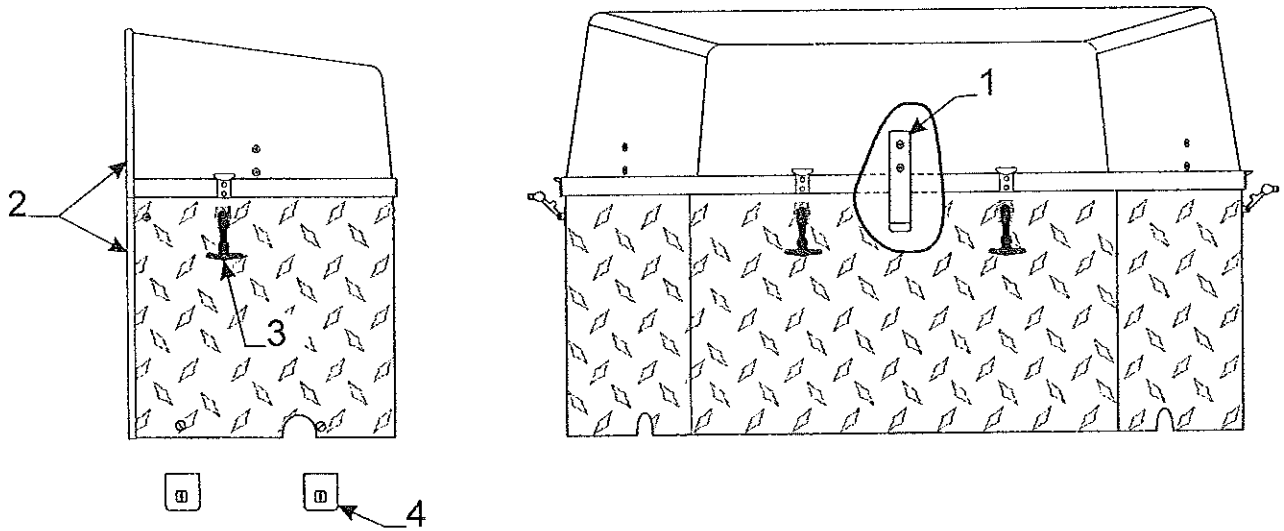

4773-5871 Gas Bottle Cover Assy. (Complete)

<u>Flat Rate</u>	<u>Gas Bottle Cover Components</u>		<u>Description</u>
	<u>Code</u>	<u>Part #</u>	
.15	1	4755-8101	lid clip x3
	2	4060000014P	edge molding (8' pc. pkg.)
.15	3	4755-8111	latch, strike & rivet x4
.10	4	4772A9431	cover keeper w/rivets x4
.05		4732-1181	screw grommet m4
		1121C1618	license plate screw x2