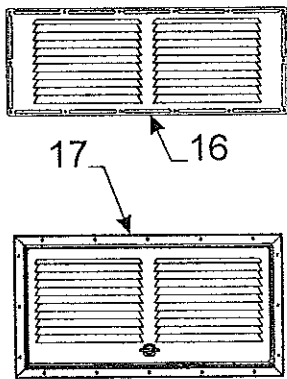

4716A0721 Curbside Trim Tape/Hardware Kit

Flat Rate	Code	Part #	Description
1.00	1	4772C1751	csr body panel 3931 Sequoia
1.00		4772C4981	csr body panel 3933 Niagara
1.00		4773-0211	csr body panel 3934 Newport
1.00	2	4772-0251	csr body rail 3931, 3934
1.00		4772-8031	csr body rail 3933
.10	2A	4716-2771	vel-stick body rail pkg.
.15	3	4716-7061	inner/outer miter cover pkg.m4
			Note: pkg. Includes rivets
.25	4	4734C4121	lift trim, rivets & gasket pkg. m4
		4733-3398	nylon flange bushing x2 per trim
.15	5	4741C6041	top latch w/out lock tab
		4767-1701	1 1/2" tek screw m12
		4749-4848	foam pad
.50	6	4716A0721	trim tape & hardware kit
.25	7	4772-8881	bottom trim 8 3/4"
.25	8	4772-9401	wheel well trim
	8A	4739F2901	chrome snap cap m12
.25	9	4772A3201	bottom trim 60"
.30	10	4772C3391	csr/rsf corner trim
		4733-4138	tek screw x10
		4060400096F	vinyl screw cover (sold/ft)
1.00	11	4730C3111	lock handle (with key)
.25	12	4757A1881	porch light
.10		4716A1881	porch light lens "amber"
.25	13	4746A3861	duplex cover & outlet
.35		4746-3871	duplex box
		1203-8678	rivet m25 (rivet box to pnl.)
1.25	14	4767-3921	stove support brkt.
		4745-3968	screw
		4744C2461	torx screw m2
		1201B6958	nut x2
.25	15	4772A1878	Sequoia name decal 3931
.25		4772A8048	Niagara name decal 3933
.25		4773-0238	Newport name decal 3934
.50	16	4747D8321	refrigerator vent "upper"
		4745-3968	painting screw arctic wht. x4 per vent
.50	17	4747D8331	refrigerator vent hinged "lower"
.15	18	4714J08581	red marker light x4
.10		4716A4561	red lens (lens only)
1.00	19	4772-6411	latch & lever