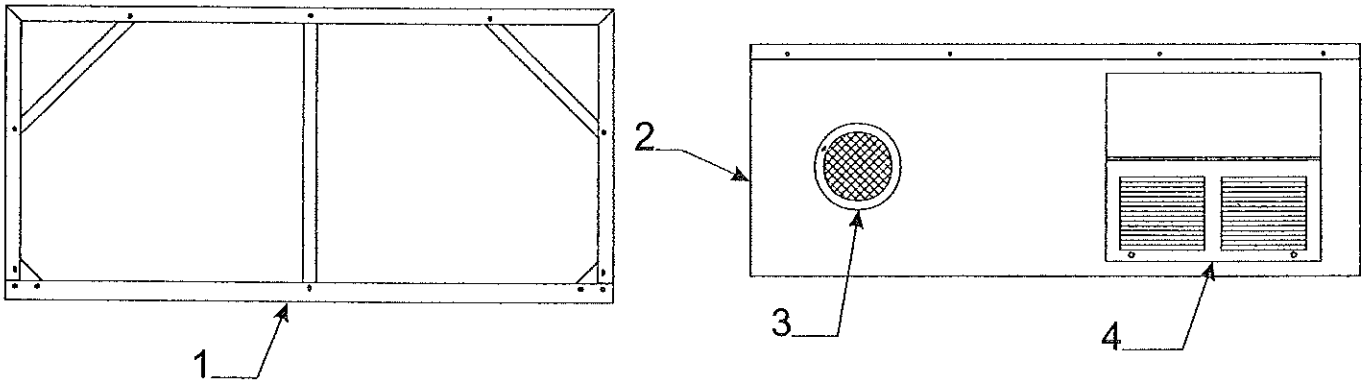

Flat Rate	Code	Part #	Description
.25	1	4772A5521	seat bench frame
.20	2	4772A070	bench front
.15	3	4765-1131	speaker grill
1.00	4	4772-2441	converter