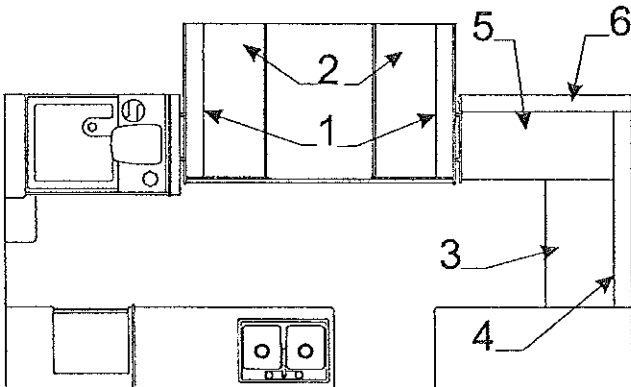

Flat Rate .10 Assembly - .25 Cover

Flat Rate	Cushion & Backrest Assy.'s 3933 Niagara	Code	Part #	Description
.10	1	4755-7521		backrest assy. 42 1/4" x 15 5/8"
.25		4714-7521		backrest cover
.10	2	4755-7511		cushion assy. 42 1/4" x 19 3/8"
.25		4714-7511		cushion cover
.10	3	4773A5051		cushion assy. 35" x 23"
.25		4716A5051		cushion cover
.10	4	4773A5061		backrest assy. 45 3/8" x 13 1/2"
.25		4715A5061		backrest cover
.10	5	4773A5041		cushion assy. 35" x 23 1/4"
.25		4715A5041		cushion cover
.10	6	4773A5071		backrest assy. 54 1/2" x 13 1/2"
.25		4715A5071		backrest cover