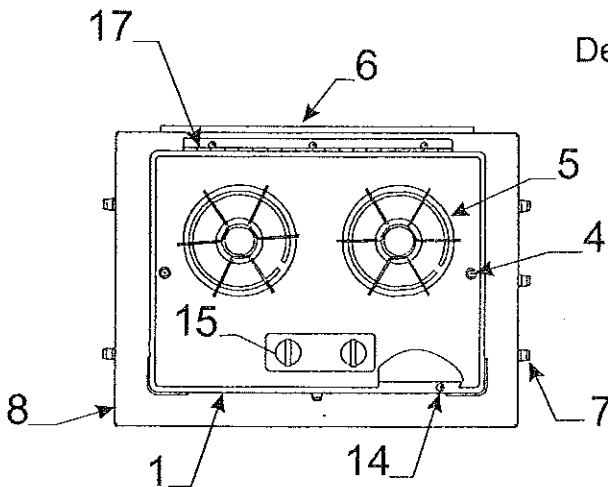

Highlander Series

Flat Rate	Code	Part #	Description
.15	1	4746B9491	porcelain cook top
.25	2	4716-2661	stove fin "right"
		4716-2651	stove fin "left"
.15	3	4749F6601	stove cover assy.
.05	4	4716-2631	screw/washer m2
.05	5	4752A9881	grate x2
.35	6	4754C0471	stove hanger brkt.
	7	4720D4021	lashing hook m6
.60	8	4758C197	stove frame (all except Highlander)
.60		4773-079	stove frame (Highlander only)
.15	9	4733-4018	latch
.15		4733-4028	latch strike
.25	10	4757-800C1	gas hose
.75	11	4748D2581	stove box
.25	12	4746B9221	outside stove flap
.15	13	4734-2431	gripper clip m4
	14	4716-4591	screw & weld pin m4
	15	4716A1861	stove knob
.15	16	4716-2641	fin stay brkt. m2
	17	4716-2671	stove cover hinge
	18	4732A2291	edge molding m2
	19	4773-081	stove hanger brkt.
	20	4773-080	stove back brkt.
	21	4766-0121	nylon spacer