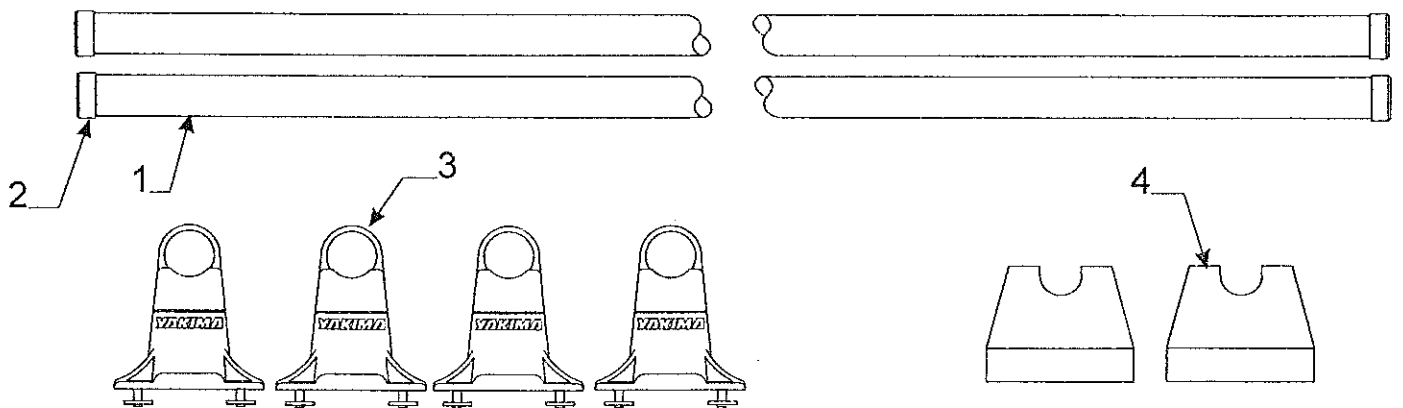

Cross Bar Kit Components

Code	Part #	Description
1	4753-3701	crossbar x2 84"
2	4743-3391	crossbar end cap x4
3	4758-9291	railrider tower pkg. (pkg. of 4) Yakima # 8000123
NOTE: TOWERS NOT SOLD SEPARATELY, Any individual parts required please contact Yakima at - 1-888-925-4621 (Yakima # 8000123)		
4	4753-3761	crossbar pad x2