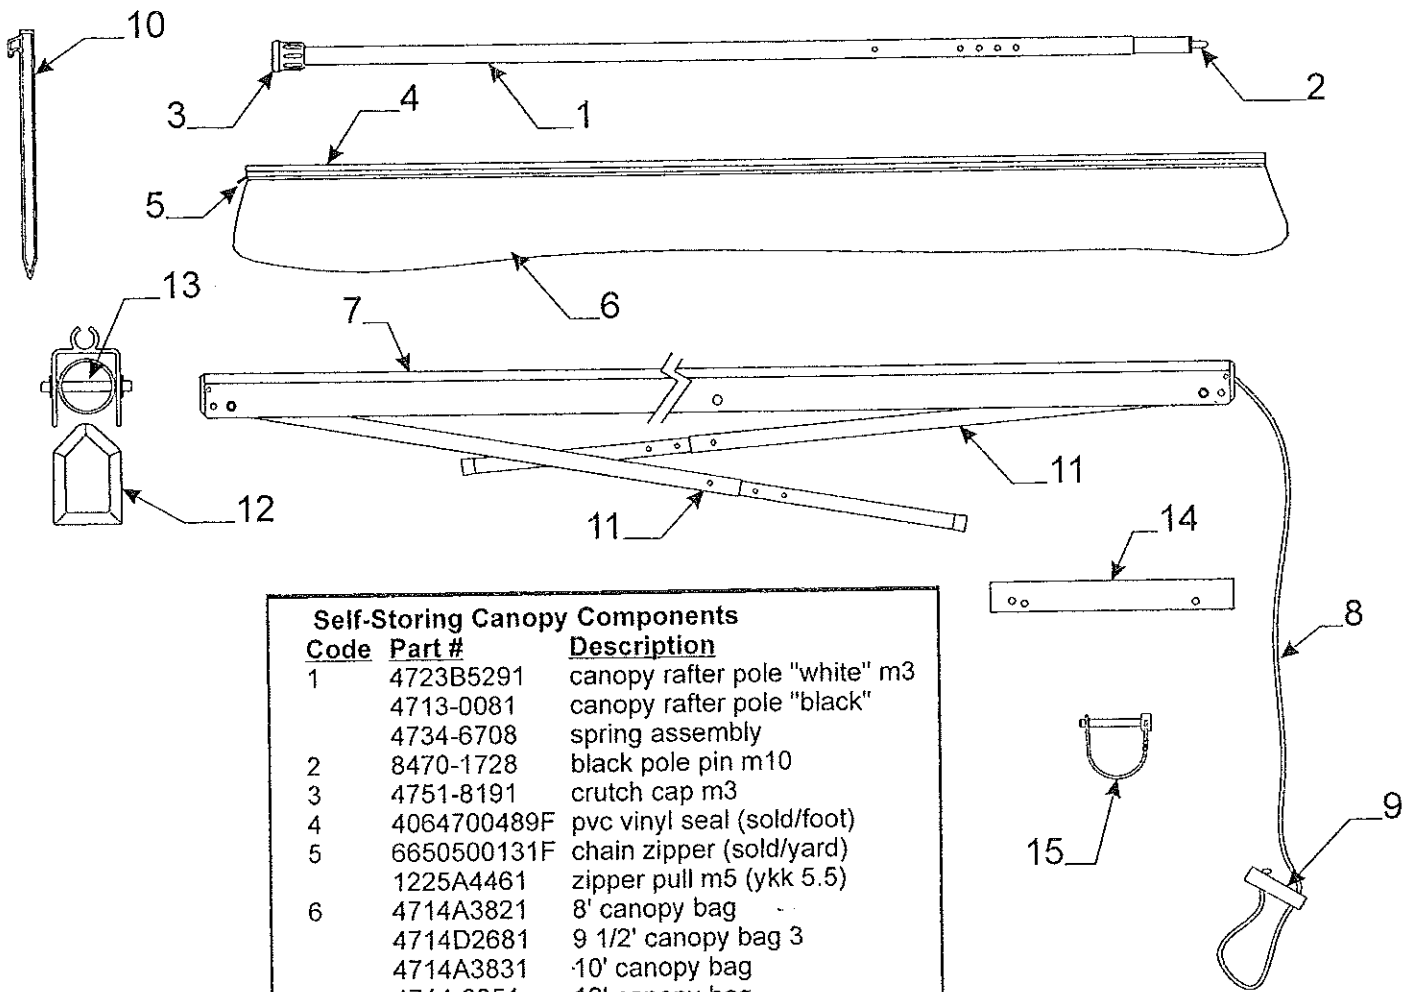

Self-Storing Canopy Components		
Code	Part #	Description
1	4723B5291	canopy rafter pole "white" m3
	4713-0081	canopy rafter pole "black"
	4734-6708	spring assembly
2	8470-1728	black pole pin m10
3	4751-8191	crutch cap m3
4	4064700489F	pvc vinyl seal (sold/foot)
5	6650500131F	chain zipper (sold/yard)
	1225A4461	zipper pull m5 (ykk 5.5)
6	4714A3821	8' canopy bag
	4714D2681	9 1/2' canopy bag 3
	4714A3831	10' canopy bag
	4714-8251	12' canopy bag
	4714-8141	14' canopy bag
	4713-0071	canopy bag Scorpion
	1201B7071	pal nut m6
7	4749B2271	8' canopy support
	4759-9821	9 1/2' canopy support
	4747C9841	10' canopy support
	4759-9831	11' canopy support
	4752D8251	12' canopy support
	4772-3611	14' canopy support
	4800-258	50" canopy support x2 "black"
8	8460A1431	poly rope (10 1/2' pc. pkg.)
9	4724B3931	rope adjuster (wood) m2
10	4724- 2558	12" hook stake (plastic)
11	4737F5971	vertical support leg "white"
	4713-0091	vertical support leg "black"
	8470-1748	end cap m2 "black"
	4734-6708	spring clip
12	4737B4258	end cap
13	4720A2361	rod & pal nuts
	1201B7071	pal nut m6
14	4800A232	canopy brkt. Scorpion
15	4765-9391	snapper pin
16	4800-2301	1" hinge Scorpion