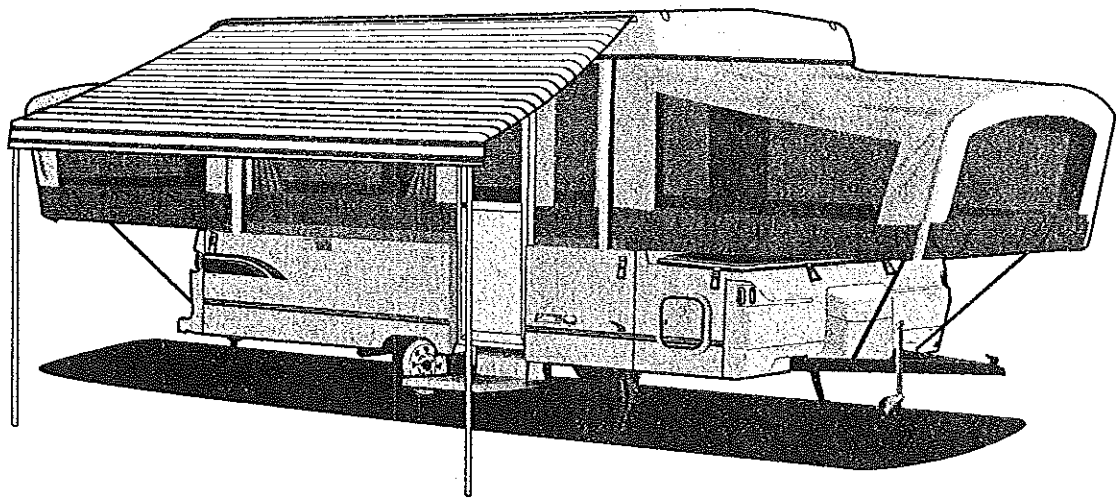

2005

Accessory Repair Parts Catalog

 **FLEETWOOD**[®]
FOLDING TRAILERS

TABLE OF CONTENTS

<u>DESCRIPTION</u>	<u>PAGE</u>
Air conditioner components	2
Auto change-over (LP gas system)	10
Bed shelf component parts	2
Canopy component parts	7
Deluxe add-a-room components	6
Double crossbar kits	8
Furnace kits	3
Gas bottle cover "molded plastic"	11
Outside drain hose kit	2
Reading light /Fan light combo components	4
Refrigerator kit component parts	3
Screen room component parts	6
Stove (outside lp stove)	5
Table - Scorpion (plastic)	9
Tire cover "molded plastic"	11
Vanity mate component parts	4
Yakima rail rider towers (crossbar tower)	8