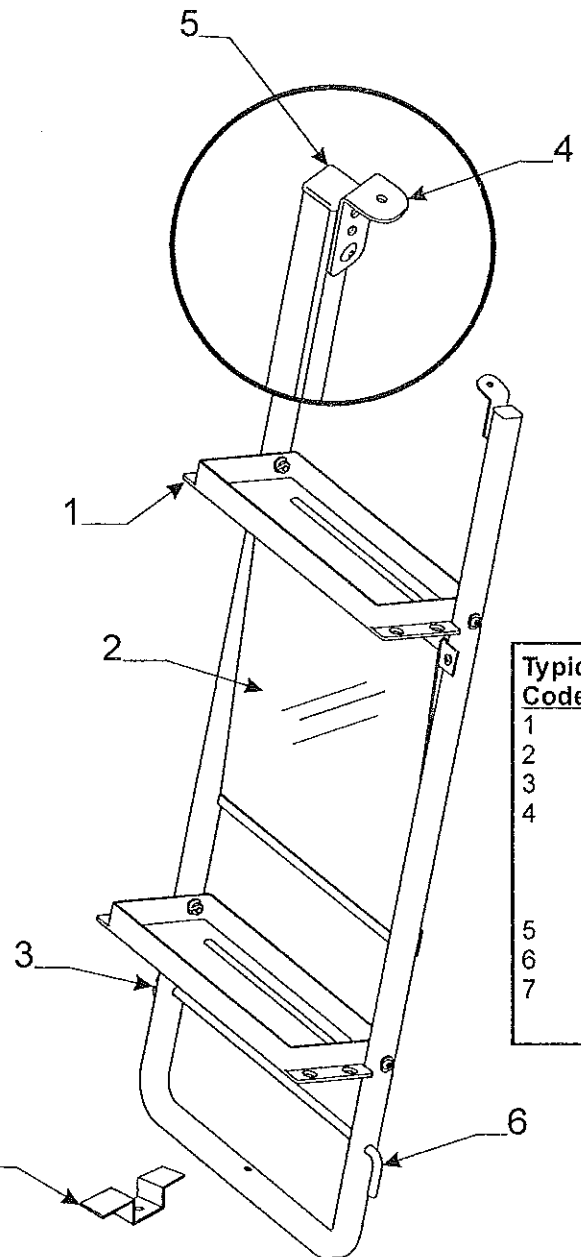

Reading Light / Fan Combo Components		
Code	Part #	Description
1	4714A1111	lens "snap on"
2	4749-9641	gripper clip m2
3	Note: this item not sold separately	

Typical Vanity Mate Components		
Code	Part #	Description
1	4754-9581	plastic tray x2
2	4757-0161	mirror
3	1201-6201	wing nut
4	4758-1161	adjustable L-bracket x2 (3 hole brkt.)
	4744-8301	nylon spacer m4
	4734C1861	painting rivet
	4741D96568	painting expansion rivet m25
5	4756-8421	tube cap x2
6	4757-0151	towel bar
7	4757-0121	storage bracket (riveted to ceiling)
	4741D96568	painting expansion rivet m25