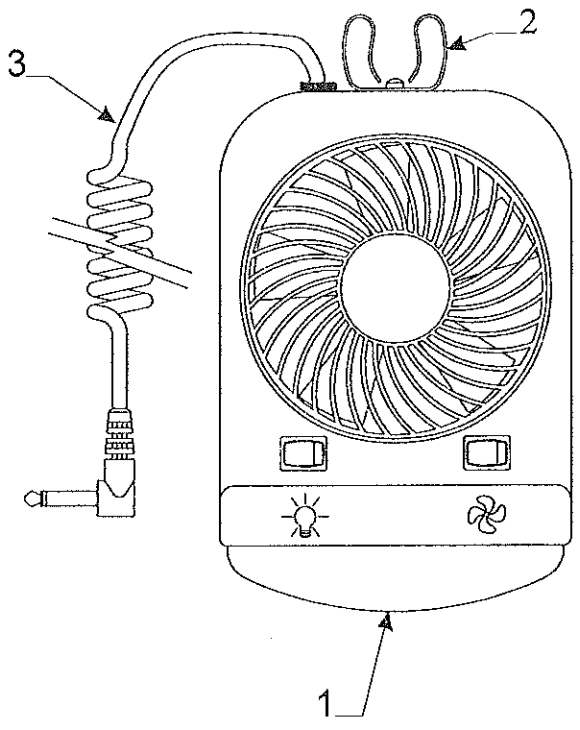

Reading Light / Fan Combo Components		
Code	Part #	Description
1	4714A1111	lens "snap on"
2	4749-9641	gripper clip m2
3	Note: this item not sold separately	

Typical Vanity Mate Components		
Code	Part #	Description
1	4754-9581	plastic tray x2
2	4757-0161	mirror
3	1201-6201	wing nut
4	4758-1161	adjustable L-bracket x2 (3 hole brkt.)
	4744-8301	nylon spacer m4
	4734C1861	painting rivet
	4741D96568	painting expansion rivet m25
5	4756-8421	tube cap x2
6	4757-0151	towel bar
7	4757-0121	storage bracket (riveted to ceiling)
	4741D96568	painting expansion rivet m25