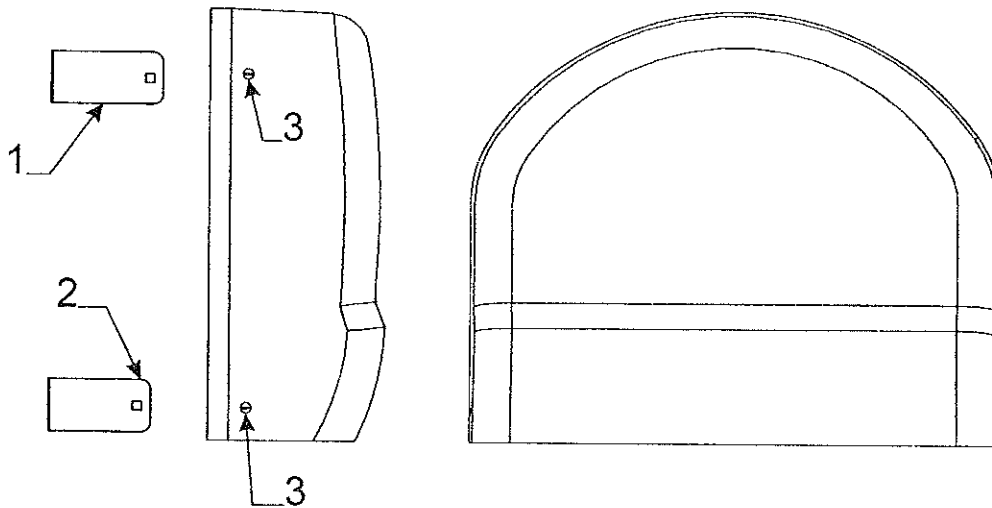

Molded Gas Bottle Cover Components			
Flat			
Rate	Code	Part #	Description
	1	LP cover lid	NOT AVAILABLE
	2	4716-0981	lid mounting hardware
	3	4716-0991	cover mounting hardware
	4	4758-0181	chrome thumb turn lock
	5	4759-9341	latch tail
	6	4759-9351	latch strike

Molded Tire Cover Components			
Flat Rate	Code	Part #	Description
.40	1	4759-2701	top keeper brkt. x2
.40		4766-870	side keeper x2 (Highlander)
		4732-1181	plastic grommet x1 m4
		4747-2558	expansion rivet m25
	2	4759-2691	bottom keeper brkt. x2
		4732-1181	plastic grommet x1 m4
		4747-2558	expansion rivet m25
	3	1121C1618	screw x4