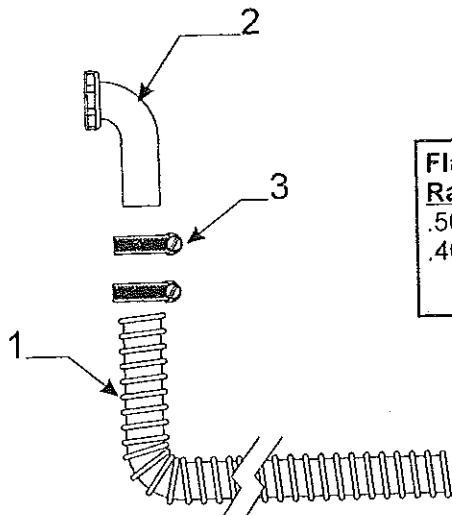

Typical A/C Brace Kit Components

<u>Code</u>	<u>Part #</u>	<u>Description</u>
1	4767A430	roof brace w/holes x1 - Tucson
	4767A431	roof brace w/o holes x1 - Tucson
	4767A363	roof brace - Yuma, Evolution
	1212-0138	grommet x1
	4350000022F	foam tape (sold/foot)
2	4754A7031	mounting bracket x4
	4772A455	tek screw x4 10-16 x 1 1/2"
	4733-4138	tek screw x4 10-16 x 3/4"
	4747-2328	sealing washer x4 (rubber)
	4749E1098	ss flat washer x4
	4746E0538	bolt x4 - 1/4-20 x 1 1/2"
3	4749A2121	channel extrusion x4, m4
4	4748A6591	power cord 25'
	4739-4151	nylon clamp x3, m4
	4741C9368	screw x3
	1202B2698	washer x1
	4723-3378	velcro strap x1
	4744A1301	shear pin x1 m10
	4741B9658	expansion rivet x9 m25
	4752-244	A/C decal
	4752-2451	top trim
	4350000032P	1 3/4" putty tape (5' pc. pkg.)
	4350000295F	double stick tape (sold/foot)
	4350000058F	foam tape (sold/foot)
	4741-4971	rubber bumper m6

Bed Shelf Kit Components Note: Shelf Not Sold Separately

<u>Code</u>	<u>Part #</u>	<u>Description</u>
1	4757-0941	white vinyl end cap x2
2	4754A4811	5/32" x 2 1/2" support rod m2
3	4734G5211	cable assembly x2
	4751-3431	nylon spacer x2, m4
	1203C8751	rivet x4, m25
	1202B2698	7/32" x 5/8" washer x2

<u>Flat Rate</u>	<u>Drain Hose Kit Components</u>		<u>Description</u>
	<u>Code</u>	<u>Part #</u>	
.50	1	4060012503P	drain hose (10' pc.)
.40	2	4757-0861	elbow, nut & washer
	3	4715-4501	hose clamp x2