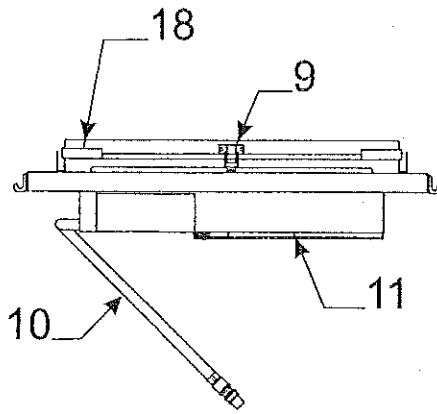

Destiny, Americana, Grand Tour Series