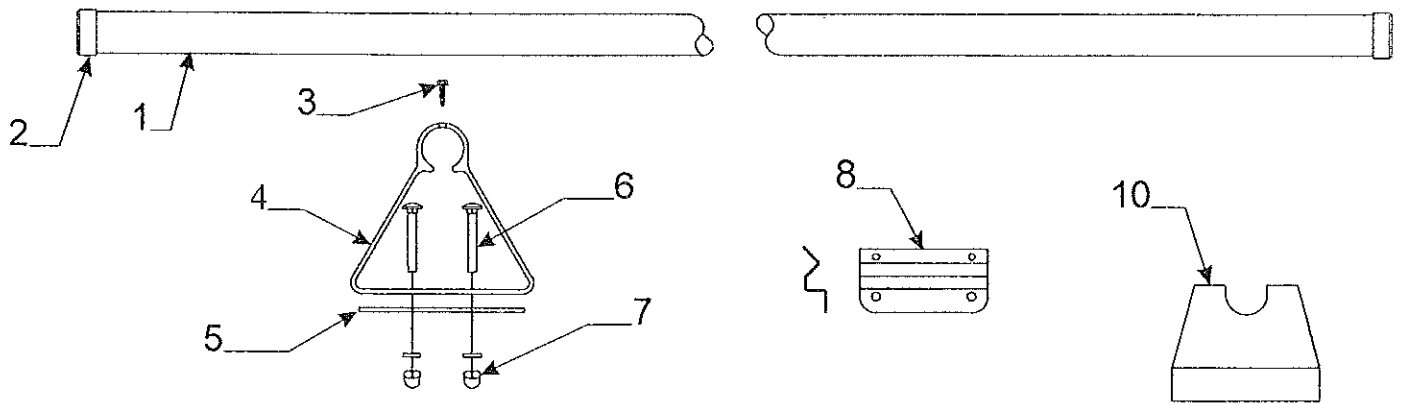

Cross Bar Kit Components

Code	Part #	Description
1	4753A3701	crossbar x2 84"
	4742A9111	crossbar x2 80"
2	4743-3391	crossbar end cap x4
3	4741A9101	hex head tek screw m10
4	4742B9151	crossbar riser "white" (offset hole location)
	4753A3681	crossbar riser "white" (center hole location)
	4753B3681	crossbar riser "black"
5	435000059P	2" tacky tape (10' pc. package)
6	1200E2068	1/4" x 1 1/2" carriage bolt x8
7	4755-2651	acorn nut w/washer m2
8	4742-9191	offset mounting plate x4
	1203-8651	rivet m25
9	4753-3671	mounting plate x4
10	4753-3761	crossbar pad 2 1/4" x 4" x 4"10
	4757-8921	crossbar pad 3 9/16" x 4" x 4"