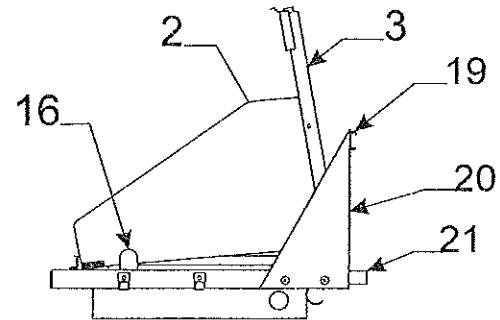

Highlander Series

Flat Rate	Code	Part #	Description
.15	1	4746B9491	porcelain cook top
.25	2	4716-2661	stove fin "right"
		4716-2651	stove fin "left"
.15	3	4749F6601	stove cover assy.
.05	4	4716-2631	screw/washer m2
.05	5	4752A9881	grate x2
.35	6	4754C0471	stove hanger brkt.
	7	4720D4021	lashing hook m6
.60	8	4758C197	stove frame (all except Highlander)
.60		4773-079	stove frame (Highlander only)
.15	9	4733-4018	latch
.15		4733-4028	latch strike
.25	10	4757-800C1	gas hose
.75	11	4748D2581	stove box
.25	12	4746B9221	outside stove flap
.15	13	4734-2431	gripper clip m4
	14	4716-4591	screw & weld pin m4
	15	4716A1861	stove knob
.15	16	4716-2641	fin stay brkt. m2
	17	4716-2671	stove cover hinge
	18	4732A2291	edge molding m2
	19	4773-081	stove hanger brkt.
	20	4773-080	stove back brkt.
	21	4766-0121	nylon spacer