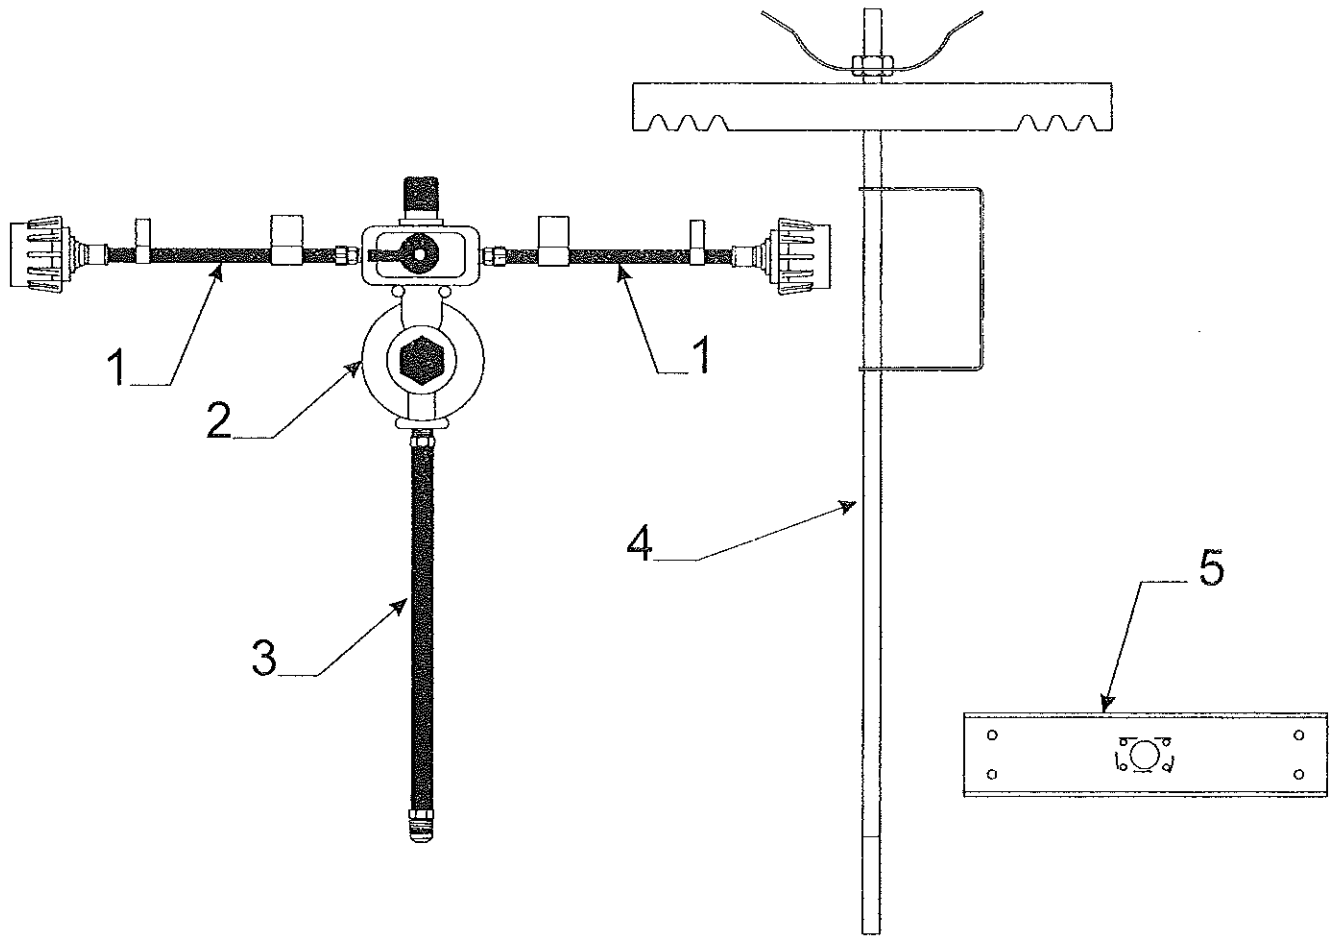

Flat Rate	Code	Part #	Description
.45	1	4765-9581	12" gas hose w/acme nut x2
.50	2	4773-5821	regulator "auto switch-over"
	3	4737A8871	gas hose 1/2" x 3/8" x 26"
		4767-4261	gas hose 3/8" x 3/8" x 26"
	4	4772A9521	dual tank mount kit
	5	4755-7741	center rod bkrt.
		4758-8001	rivet "black" x4 m25