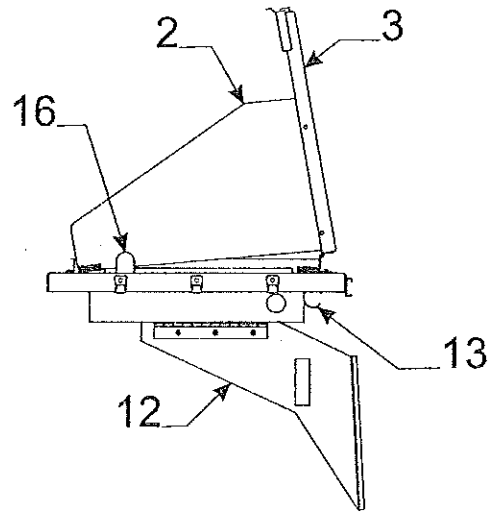

Destiny, Americana, Grand Tour Series