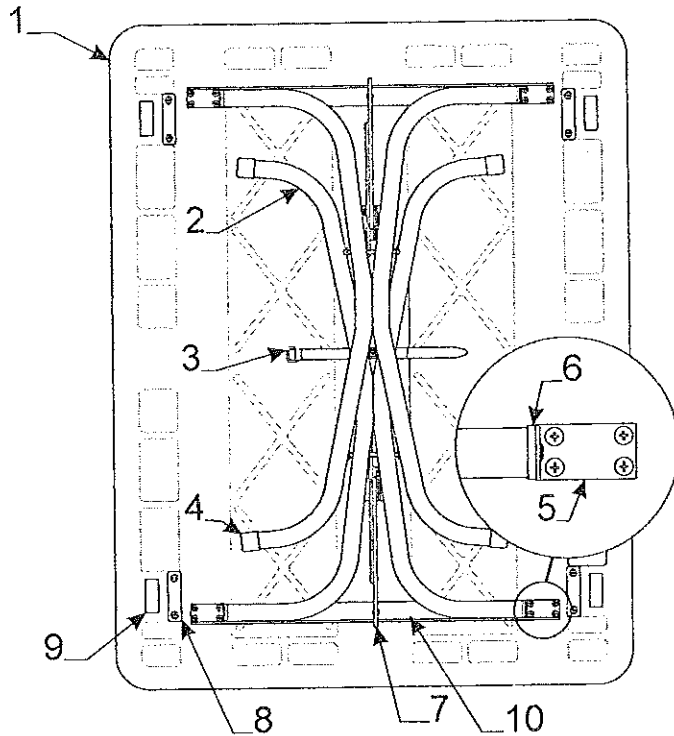

Flat Rate	Code	Part #	Description
.50	1	4701-2021	table top "gray plastic"
.50	2	4701-1491	table leg package "yellow"
Note: pkg. includes 2 legs & required mounting hardware			
.10	3	4751A9711	strap & screw pkg.
	4	4752-0551	white plastic cap m2
.15	5	4720F1211	table leg mounting brace m2
		1103E1018	5/8" wood screw
.15	6	4752A0561	table leg insert cap m2
		4747-2558	expansion rivet m2
.25	7	4744-6971	lock brace assy. x2
		1103E1018	5/8" wood screw
.15	8	4756-8741	table top plastic spacer m4
		1103B08148	7/8" screw (x2 per spacer)
.05	9	4724D2631	velcro fastener m4
	10	4759-9601	table brace brkt. x2