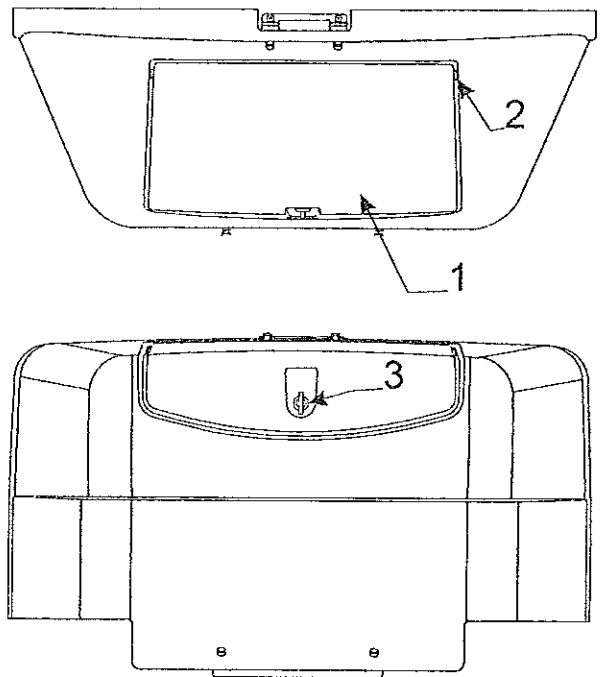

Molded Gas Bottle Cover Components			
Flat			
Rate	Code	Part #	Description
	1	LP cover lid	NOT AVAILABLE
	2	4716-0981	lid mounting hardware
	3	4716-0991	cover mounting hardware
	4	4758-0181	chrome thumb turn lock
	5	4759-9341	latch tail
	6	4759-9351	latch strike

Molded Tire Cover Components			
Flat Rate	Code	Part #	Description
.40	1	4759-2701	top keeper brkt. x2
.40		4766-870	side keeper x2 (Highlander)
		4732-1181	plastic grommet x1 m4
		4747-2558	expansion rivet m25
	2	4759-2691	bottom keeper brkt. x2
		4732-1181	plastic grommet x1 m4
		4747-2558	expansion rivet m25
	3	1121C1618	screw x4