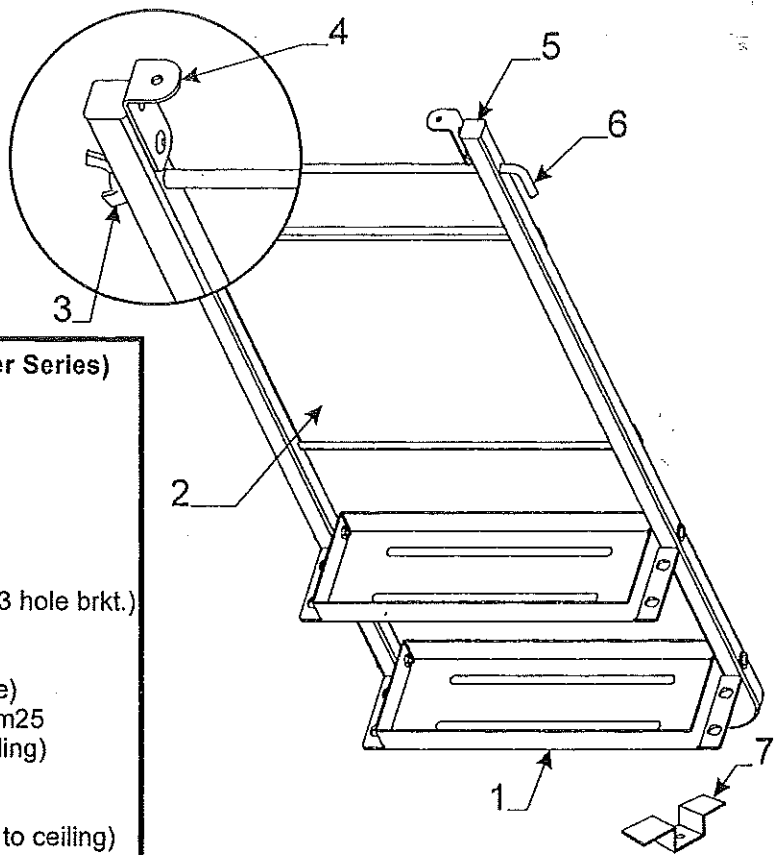

4757E6741 - Vanity Mate (All except Highlander Series)
4772-6531 - Vanity Mate (Highlander Series)

Typical Vanity Mate Components

Code	Part #	Description
1	4754-9581	plastic tray x2
2	4757-0161	mirror
3	1201-6201	wing nut
4	4758-1161	adjustable l-bracket x2 (3 hole brkt.)
	4744-8301	nylon spacer m4
	4734C1861	painting rivet m25 (rivet brkt. to vanity mate)
	4741D96568	painting expansion rivet m25 (rivet vanity mate to ceiling)
5	4756-8421	tube cap x2
6	4757-0151	towel bar
7	4757-0121	storage bracket (riveted to ceiling)
	4741D96568	painting expansion rivet m25