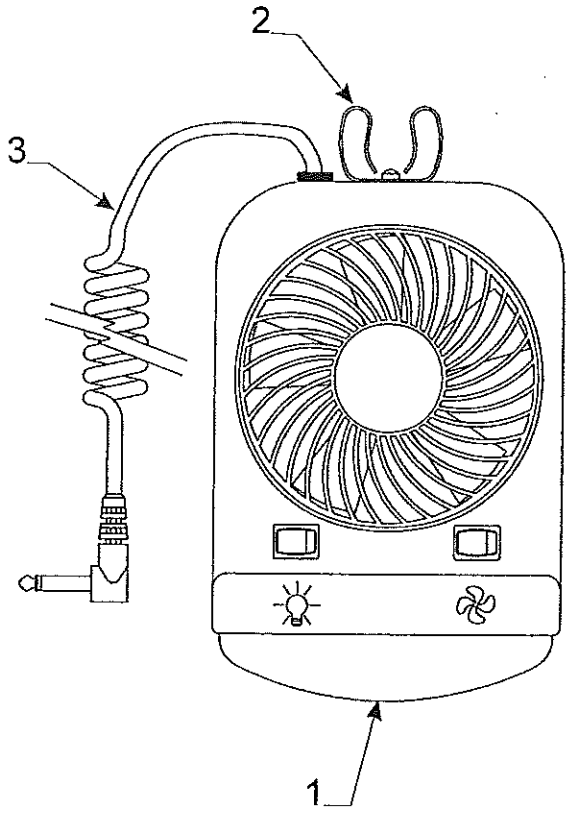

4758A1111 Reading Light / Fan combo Components			
Code	Part #	Description	
1	4714A1111	lens (screw on type)	
2	4749-9641	gripper clip m2	
3	Note: this item not sold separately