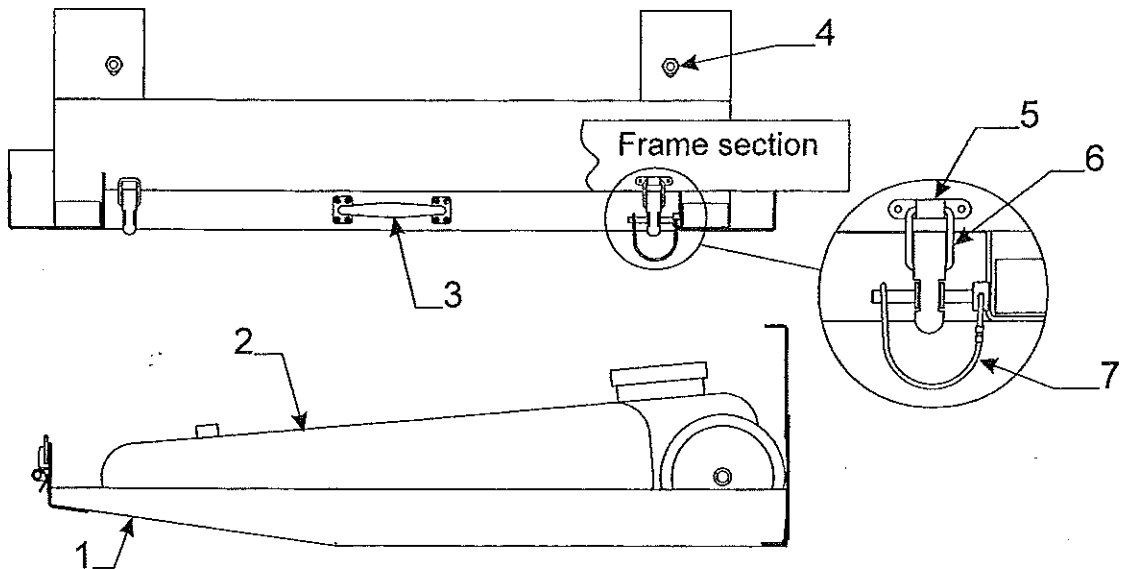

4758B6661 Grey water storage tank w/ rack - (all except Taos, Tucson & Tub Models)
4759A5471 Grey water storage tank w/rack - tub models only

Code	Part #	Description	Code	Part #	Description
1	4758A6661	cage assembly	5	4757-3751	strike w/rivets x2
2	4756-8871	*grey water tank 15 gal.	6	4756A9461	latch w/rivets x2
3	4756-9771	handle w/rivets	7	4756-9471	safety clip x2
4	1201B6028	nut x2	8	4737-8488	wood screw x4 (not shown)
			9	4757-3791	hose & adaptor "tub models" (not shown)

*Note: Parts required for tank
must be ordered through
Barker - at 616/965-2371