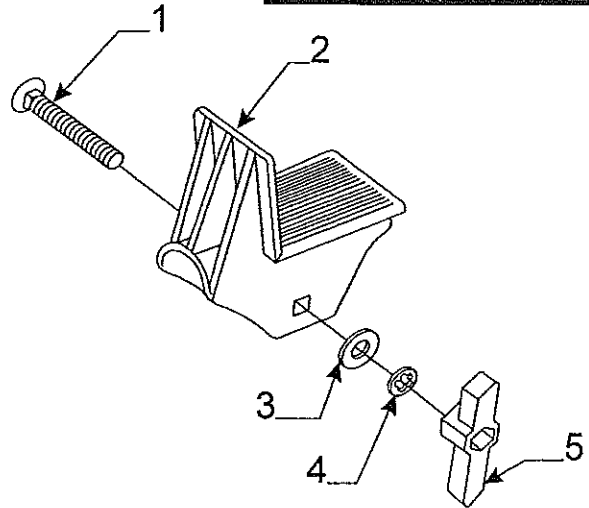

4742-9021 boat mounting brackets "Yakima"		
Code	Part #	Description
1	4716Y2271	carriage bolt 5/6" x 2 1/4"
2	This item not sold separately must order 4742-9021	
3	Note: Must order from Yakima	
4	Note: Must order from Yakima	
5	4716Y2291	hex key 5/16"