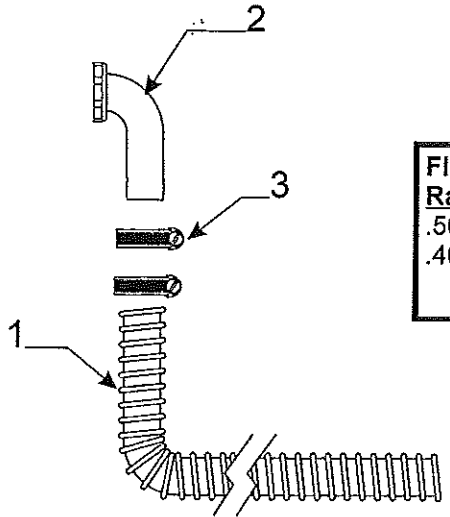

4758-5591 - Outside drain hose kit			
Flat Rate	Code	Part #	Description
.50	1	4060012503P	drain hose (10' pc.)
.40	2	4757-0861	elbow, nut & washer
	3	4730-500	hose clamp x2