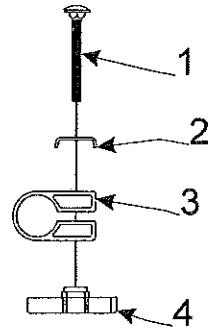

4742-9021 boat mounting brackets "Yakima"		
Code	Part #	Description
1	4716Y2271	carriage bolt 5/6" x 2 1/4"
2	This item not sold separately must order 4742-9021	
3	Note: Must order from Yakima	
4	Note: Must order from Yakima	
5	4716Y2291	hex key 5/16"