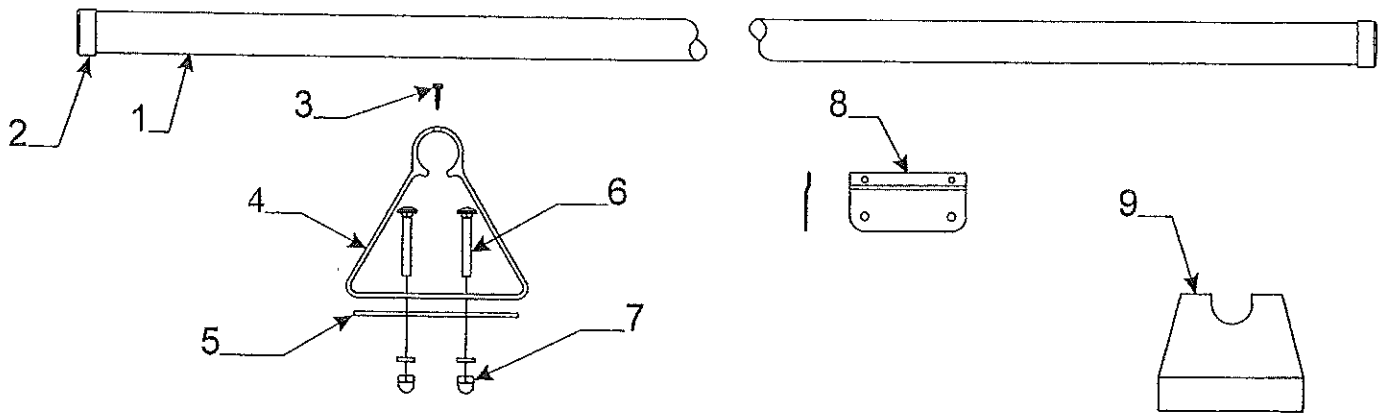

4755A6991 Double Crossbar Kit (Destiny DLX & SE Series Models Only)
4742B9091 Double Crossbar Kit (Taos, Tucson Models only)

Cross Bar Kit Components		
Code	Part #	Description
1	4753A3701	crossbar x2 84" (all except Taos, Tucson)
	4742A9111	crossbar x2 80" (Taos, Tucson only)
2	4743-3391	crossbar end cap x4
3	4741A9101	hex head tek screw m10
4	4742B9151	crossbar riser w/tek screw x4
5	4350000059P	2" tacky tape (10' pc. package)
6	1200E2068	1/4" x 1 1/2" carriage bolt x8
7	4755-2651	acorn nut w/washer m2
8	4742-9191	offset mounting plate x4
9	4757-8921	crossbar pad x2