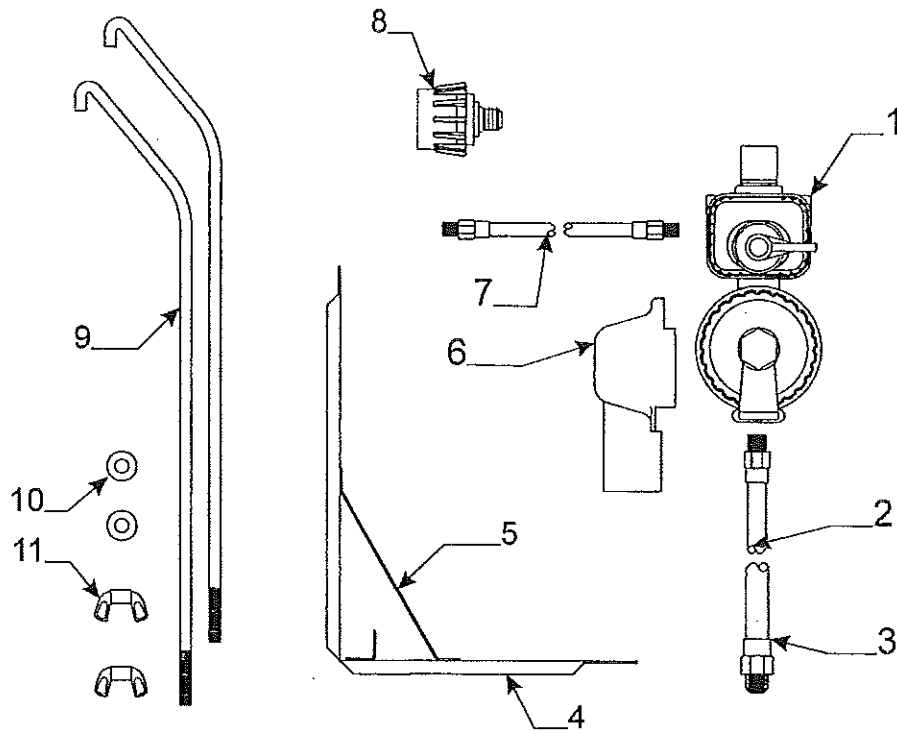

Auto Change Over - 4767A6771 (GT/GTE Models)

Flat Rate	Code	Part #	Description	Flat Rate	Code	Part #	Description
.50	1	4765-9231	regulator "manual switch-over"	.10	5	4758-4321	gusset
		1143B10081	mounting screw x4 m2		6	4734C3781	regulator cover (plastic)
.45	2	4758-4291	10" gas hose units w/hot water	.45	7	4765-9581	1/4" gas hose
.45	3	4758-4301	10" gas hose non hot water units	.30	8	4765-9571	acme nut
.20	4	4767-6781	regulator mounting brkt.		9	4733G6281	gas bottle mounting brkt. p...
		4716-6781	mounting brkt. hardware pkg.				Note: pkg. includes (2) wing nuts, washers
					10	1202B0468	washer x2 m10
					11	1201-6258	wing nut x2