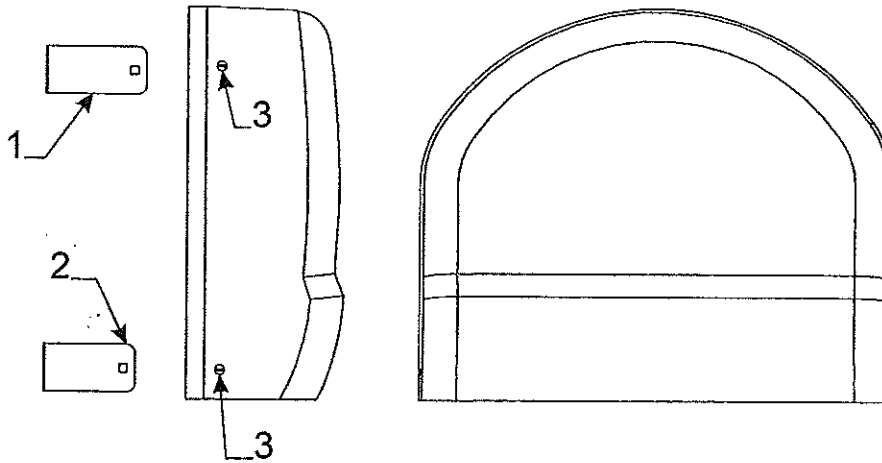

Molded Gas Bottle Cover Assy. (4768-6941 "White" Non Box Models)
Molded Gas Bottle Cover Assy. (4768-6931 "Gray" Box Models)

Note: Lid not sold separately for the gray cover

Flat Rate	Code	Part #	Description
.40	1	4759-0831	lp lid w/latch & seal "White"
		4060000014P	lid edge molding "wht". (8' pc.)
	2	4716-0981	lid mounting hardware pkg.
	3	4716-0991	cover mounting hardware pkg.
	4	4758-0181	chrome thumb turn latch
	5	4759-9341	latch tail (gray cover only)
	6	4759-9351	latch strike (gray cover only)

.40 Molded Tire Cover Assembly - 4753B6771
Note: standard on 3878, 3895, 3857

Flat Rate	Code	Part #	Description
	1	4759-2701	top keeper bracket x2
		4732-1181	grommet m4
		4741D96568	expansion rivet m25
	2	4759-2691	bottom keeper bracket x2
		4732-1181	grommet m4
		4741D96568	expansion rivet m25
	3	1121C1618	screw x4