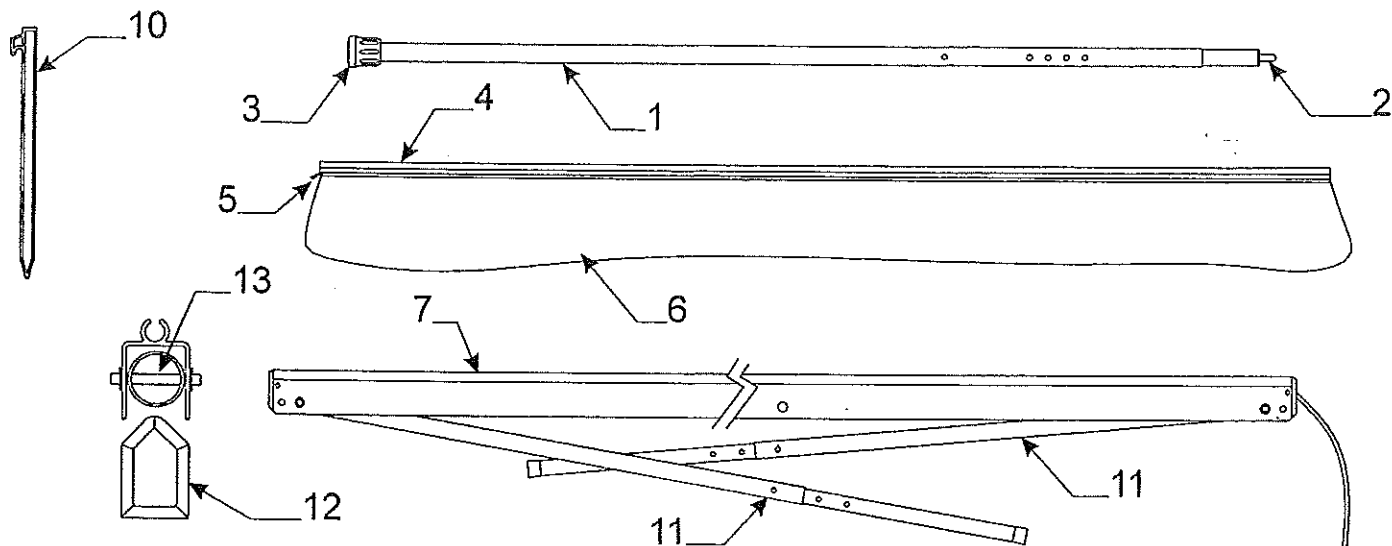

Self-Storing Canopy / Sun Shade Components

Code	Part #	Description	Code	Part #	Description
1	4723B5291	canopy rafter pole m3	7	4749B2271	8' canopy support
1A	4723D5291	sun shade rafter pole (Note: sold separately)		4759-9821	9 1/2' canopy support
	4734-6708	spring assembly		4747C9841	10' canopy /sun shade support
2	8470-1728	black pole pin m10		4759-9831	11' canopy support
3	4751-8191	crutch cap m3		4752D8251	12' canopy /sun shade support
4	4064700489F	pvc vinyl seal (sold/foot)	8	8460A1431	poly rope (10 1/2' pc. pkg.)
5	6650500131F	chain zipper (sold/yard)	9	4724B3931	rope adjuster (wood) m2
	1225A4461	zipper pull m5 (ykk 5.5)	10	4724-2558	12" hook stake (plastic)
6	4714A3821	8' canopy bag	11	4737F5971	canopy pole assembly
	4714D2681	9 1/2' canopy bag	11A	4737G5971	sun shade pole assembly
	4714A3831	10' canopy/sun shade bag		8470-1748	end cap m2 "black"
	4714-8111	11' canopy bag		4734-6708	spring clip
	4714-8251	12' canopy/sun shade bag	12	4737B4258	end cap
	4714-8141	14' canopy bag	13	4720A2361	rod & pal nuts
	1201B7071	pal nut m6		1201B7071	pal nut m6
			14	4756-9471	snapper clip x2 (sun shade)
			15	4758-9301	mounting brkt. x2 (sun shade)