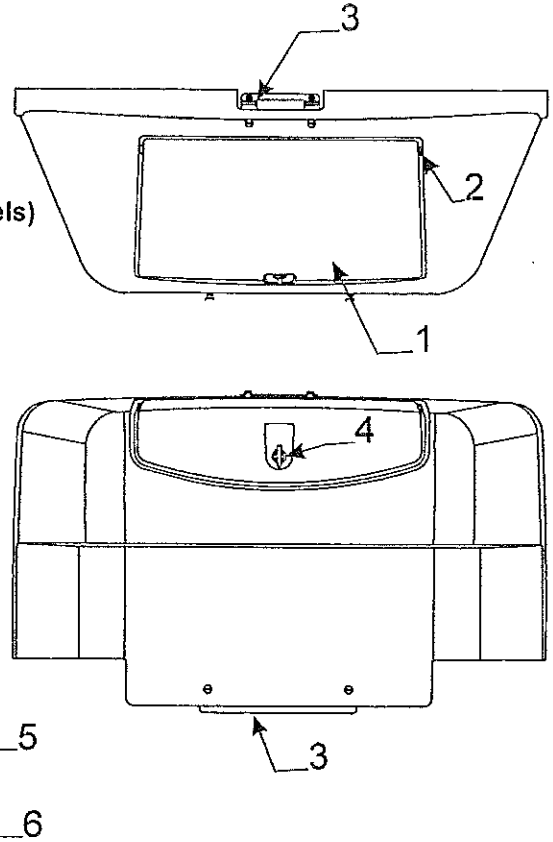

Molded Gas Bottle Cover Assy. (4768-6941 "White" Non Box Models)
Molded Gas Bottle Cover Assy. (4768-6931 "Gray" Box Models)

Note: Lid not sold separately for the gray cover

Flat Rate	Code	Part #	Description
.40	1	4759-0831	lp lid w/latch & seal "White"
		4060000014P	lid edge molding "wht". (8' pc.)
	2	4716-0981	lid mounting hardware pkg.
	3	4716-0991	cover mounting hardware pkg.
	4	4758-0181	chrome thumb turn latch
	5	4759-9341	latch tail (gray cover only)
	6	4759-9351	latch strike (gray cover only)

.40 Molded Tire Cover Assembly - 4753B6771
Note: standard on 3878, 3895, 3857

Flat Rate	Code	Part #	Description
	1	4759-2701	top keeper bracket x2
		4732-1181	grommet m4
		4741D96568	expansion rivet m25
	2	4759-2691	bottom keeper bracket x2
		4732-1181	grommet m4
		4741D96568	expansion rivet m25
	3	1121C1618	screw x4