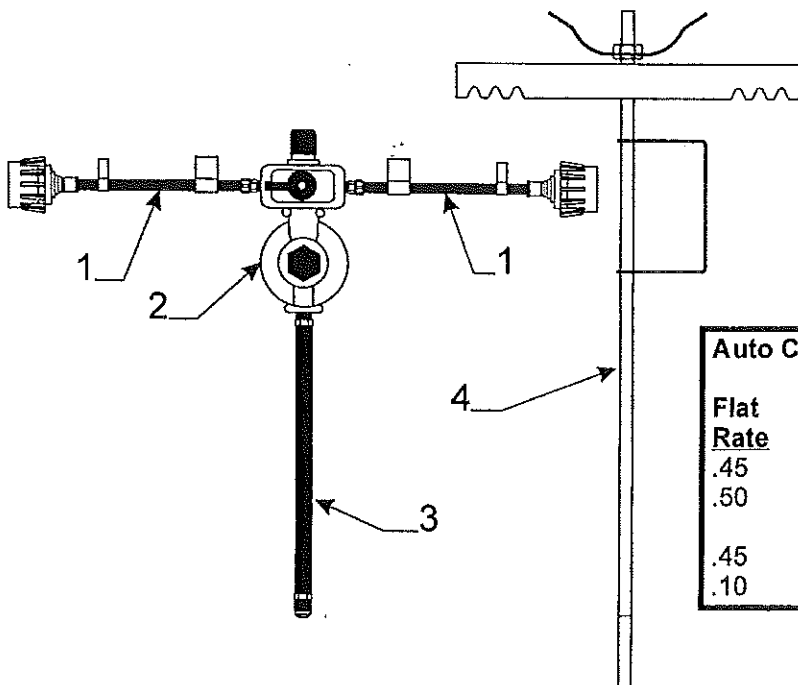

Auto Change Over - 4772-6111 (Highlander Models)

Flat Rate	Code	Part #	Description
.45	1	4761-1921	gas hose w/acme nut
.50	2	4765-9231	regulator "manual switch-over"
		4734C3781	regulator cover (plastic)
.45	3	4762-4051	gas hose 36 1/2"
.10	4	4761-1931	dual bottle mounting brkt. kit