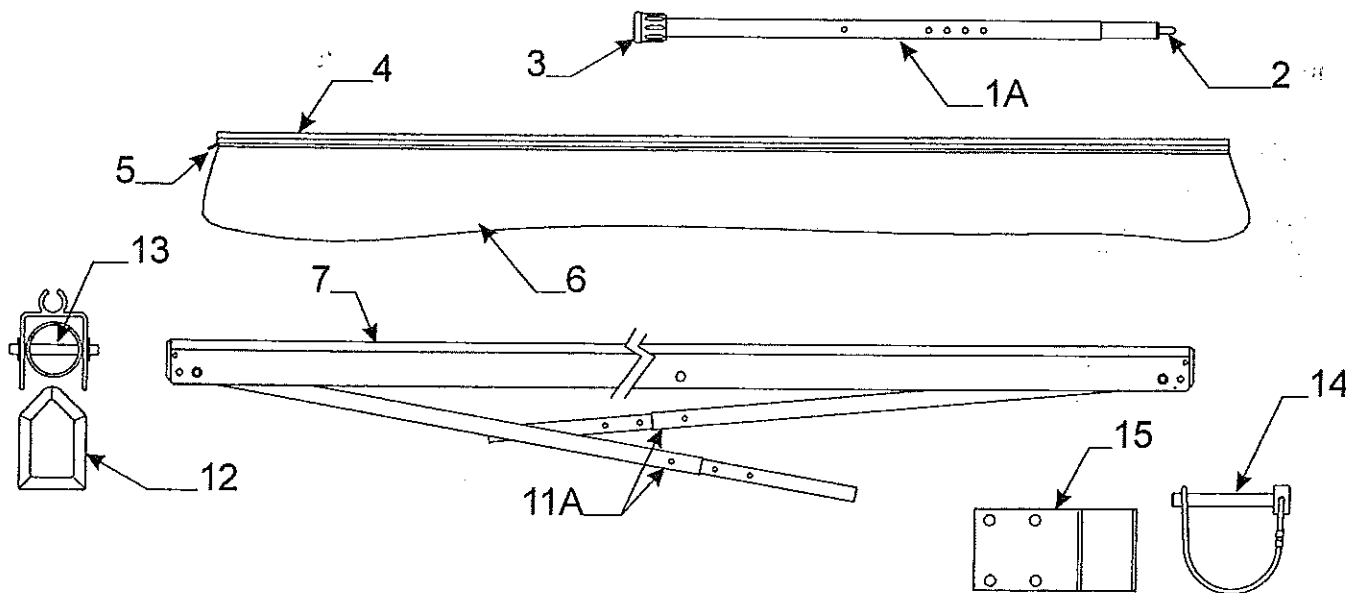

Self-Storing Canopy / Sun Shade Components

Code	Part #	Description	Code	Part #	Description
1	4723B5291	canopy rafter pole m3	7	4749B2271	8' canopy support
1A	4723D5291	sun shade rafter pole (Note: sold separately)		4759-9821	9 1/2' canopy support
	4734-6708	spring assembly		4747C9841	10' canopy /sun shade support
2	8470-1728	black pole pin m10		4759-9831	11' canopy support
3	4751-8191	crutch cap m3		4752D8251	12' canopy /sun shade support
4	4064700489F	pvc vinyl seal (sold/foot)	8	8460A1431	poly rope (10 1/2' pc. pkg.)
5	6650500131F	chain zipper (sold/yard)	9	4724B3931	rope adjuster (wood) m2
	1225A4461	zipper pull m5 (ykk 5.5)	10	4724-2558	12" hook stake (plastic)
6	4714A3821	8' canopy bag	11	4737F5971	canopy pole assembly
	4714D2681	9 1/2' canopy bag	11A	4737G5971	sun shade pole assembly
	4714A3831	10' canopy/sun shade bag		8470-1748	end cap m2 "black"
	4714-8111	11' canopy bag		4734-6708	spring clip
	4714-8251	12' canopy/sun shade bag	12	4737B4258	end cap
	4714-8141	14' canopy bag	13	4720A2361	rod & pal nuts
	1201B7071	pal nut m6		1201B7071	pal nut m6
			14	4756-9471	snapper clip x2 (sun shade)
			15	4758-9301	mounting brkt. x2 (sun shade)