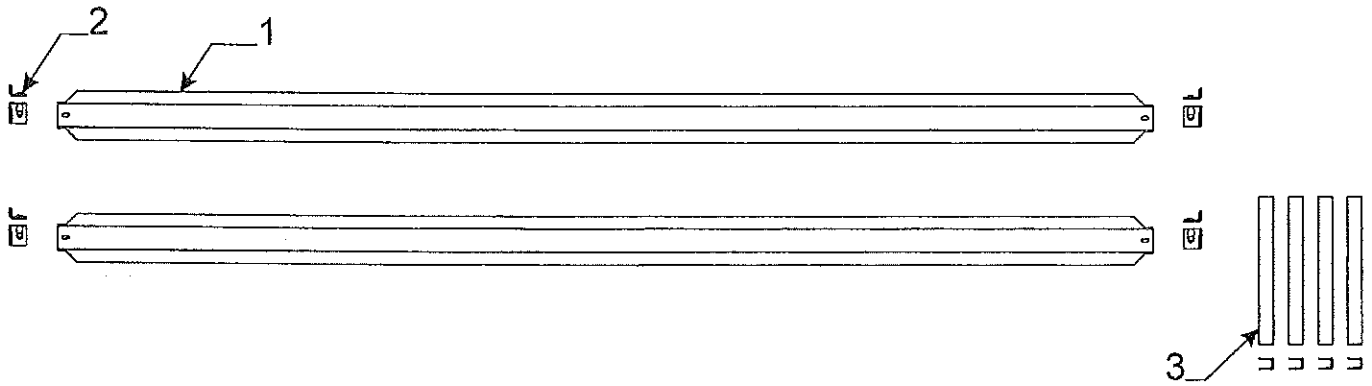

**4737J8091 A/C Brace kit - 3875 Taos, 3843 Tucson  
4716H8091 A/C Brace Hardware Package**

Note: Package Includes Items Marked W/Asterisk \*

Code	Part #	Description
1	4747A8901	roof brace x2
	*1212-0138	grommet x1
	4350000022F	foam tape (sold/foot)
2	*4747A6951	brace mounting brkt. x4
	*4746E0538	machine screw x4 - 1/4" x 1 1/2"
	*4747-2328	sealing washer x4 (rubber)
	*4749E1098	ss flat washer x4
	*4747A1118	bolt x4 - 1/4" x 1"
3	*4749A2121	channel extrusion x4, m4
4	4748A6591	power cord 25'
	*4739-4151	nylon clamp x3,m4
	*4741C9368	screw x3
	*1202B2698	washer x1
	*4723-3378	velcro strap x1
	*4744A1301	shear pin x1 m10
	*4741B9658	expansion rivet x9 m25
	4741-4971	rubber bumper x1 m6
	*4752-244	A/C decal
	*4752-2451	top trim
	*4350000032P	1 3/4" putty tape (5' pc. pkg.)
	*4350000295F	double stick tape (sold/foot)
	*4350000058F	foam tape (sold/foot)