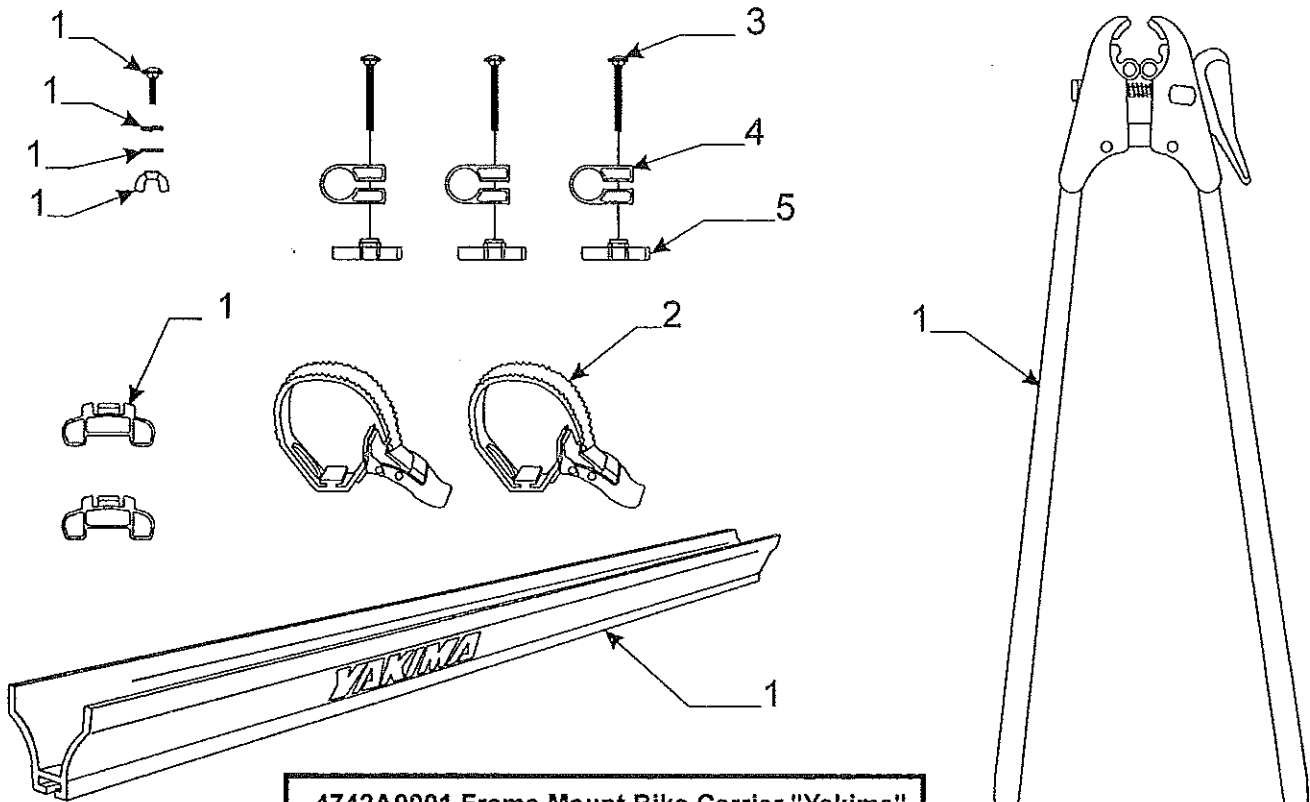

4742A9001 Frame Mount Bike Carrier "Yakima"		
Code	Part #	Description
1	Note: Must order from Yakima	
2	4716Y2311	wheel strap x2
3	4716Y2271	carriage bolt 5/16" x 2 1/4"
4	4743-4281	snap around (pkg. of 4)
5	4716Y2291	hex key 5/16"

4742-9031 Cargo Basket "Yakima"		
Note: basket not sold separately		
Code	Part #	Description
1	4716Y2271	carriage bolt 5/16" x 2 1/4"
2	4716Y2451	anchor clip
3	4743-4281	snap around m4
4	4716Y2291	hex key 5/16"