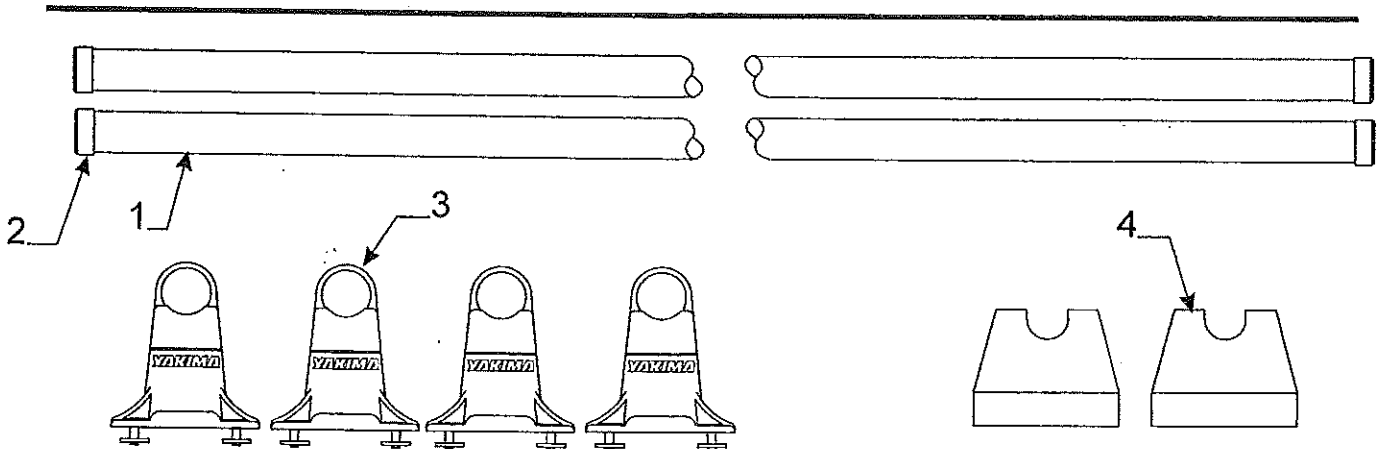

4755B6991 Double Crossbar Kit (All AlumiTite Tops)

Cross Bar Kit Components		
Code	Part #	Description
1	4753-3701	crossbar x2 84"
2	4743-3391	crossbar end cap x4
3	4758-9291	railrider tower pkg. (pkg. of 4) Yakima # 8000123
NOTE: TOWERS NOT SOLD SEPARATELY, Any individual parts required please contact Yakima at - 1-888-925-4621 (Yakima # 8000123)		
4	4757-8921	crossbar pad x2