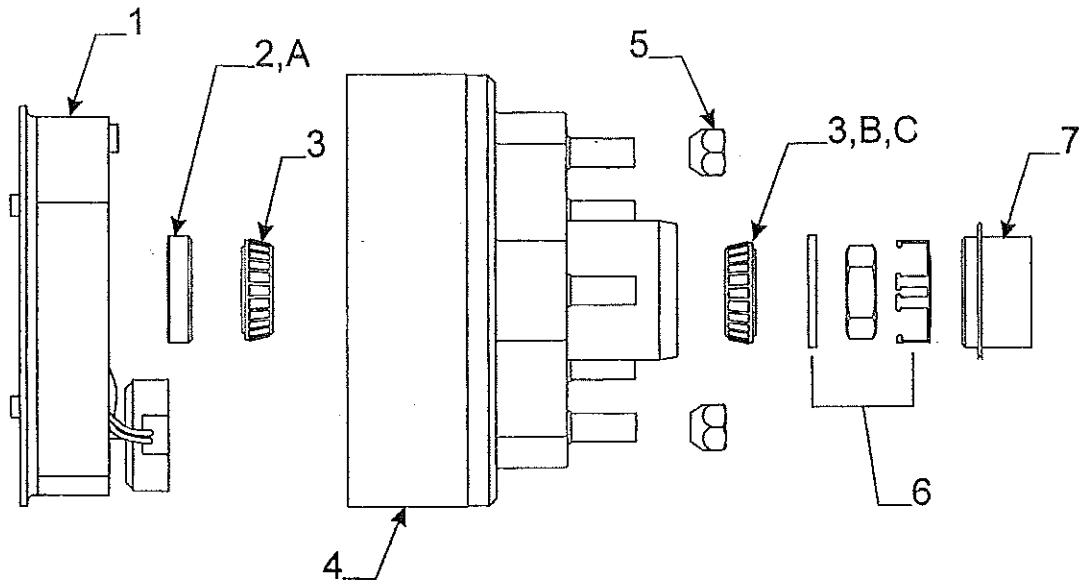

Flat Rate .50 Per Side

Electric Brake Pkg. 7" x 1 1/4" (4714H2011)

Electric Brake Pkg. 10" x 2 1/4" (4714J2011)

Flat Rate	Code	Part #	Description
.50	1	4733A3521	7" brake assembly (rt hand)
.50		4733A3531	7" brake assembly (lt hand)
.50		4716-6251	10" brake assembly (rt hand)
.50		4716-6261	10" brake assembly (lt hand)
.50	2	4714A2201	7" grease seal x1 m4
.50		4716-1441	10" grease seal x1 m4
.50	3	4716-1101	7" bearing, race & seal pkg.
.50		4716-1451	10" bearing, race & seal pkg.
.30	4	4716A1071	7" hub & drum x2
.30		4716-1431	10" hub & drum x2
.05	5	4747A9528	lug nuts x5
.10	6	4714A3061	washer, nut & retainer pkg.
.05	7	4714C0621	EZ lube grease cap m4

Crossover Numbers To Purchase Locally

1. **A** 13194TM or 198138SP21 Grease Seal (7" hub)
   171255VB Grease Seal (10" hub)
2. **B** L44649 Bearing (7" hub x2/ 10" hub x1 "outer")
   L68149 Bearing (large inner x1 10" hub only)
3. **C** L44610 Race (7" hub x2/10" hub x1 "outer")
   L68111 Race (large inner x1 10" hub)

4758A5261 Bed Shelf Kit Components- All Except 3843, 3875

Note: Shelf Not Sold Separately

Code	Part #	Description
1	4757-0941	white vinyl end cap x2
2	4754A4811	5/32" x 2 1/2" support rod m2
3	4734G5211	cable assembly x2
	4751-3431	nylon spacer x2, m4
	1203C8751	rivet x4, m25
	1202B2698	7/32" x 5/8" washer x2