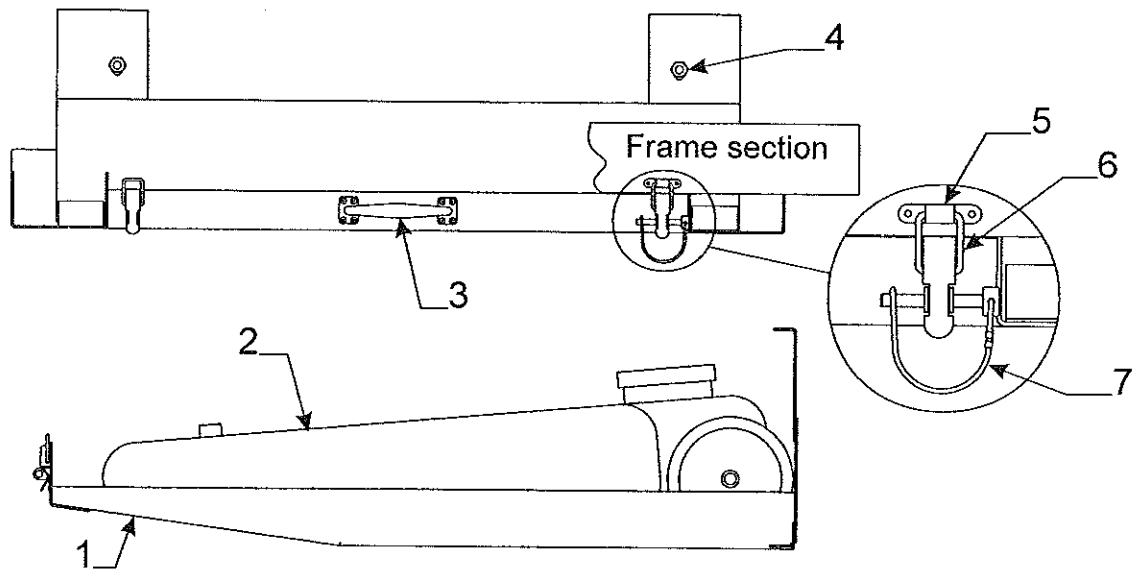

4758-6661 Grey water storage tank w/ rack - 3700 series (all except 3775, & Tub Models)					
4759-5471 Grey water storage tank w/rack - tub models only					
Code	Part #	Description	Code	Part #	Description
1	4758A6661	cage assembly	5	4757-3751	strike w/rivets x2
2	4756-8871	*grey water tank 15 gal.	6	4756A9461	latch w/rivets x2
3	4756-9771	handle w/rivets	7	4756-9471	safety clip x2
4	1201B6028	nut x2	8	4737-8488	wood screw x4 (not shown)
			9	4757-3791	hose & adaptor "tub models" (not shown)

*Note: Parts required for tank must be ordered through Barker - at 616/965-2371