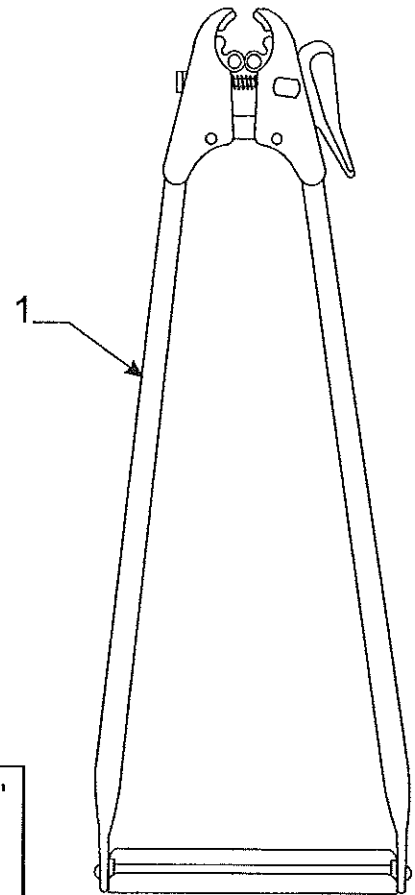

*Note: Parts required for tank must be ordered through Barker - at 616/965-2371

4755A6991 Double Crossbar Kit (All ABS Tops Only)
4742B9091 Double Crossbar Kit (3775 Taos Model only)

Cross Bar Kit Components		
Code	Part #	Description
1	4753-3701	crossbar x2 84" (all except 3775)
	4742-9111	crossbar x2 80" (3775 only)
2	4743-3391	crossbar end cap x4
3	4741A9101	hex head tek screw m10
4	4742B9151	crossbar riser w/tek screw x4 (3775 only)
	4753A3681	crossbar riser w/tek screw x4 (all except 3775)
5	4350000059P	2" tacky tape (10' pc. package)
6	1200E2068	1/4" x 1/2" carriage bolt x8 (all Alum. tops)
	1200E2181	1/4" x 2 1/4" carriage bolt m4 (all ABS tops)
7	4755-2651	acorn nut w/washer m2
8	4742-9191	offset mounting plate x4 (all Alum. Tops)
	1203-8651	rivet m25
9	4753-3671	mounting plate x4 (all ABS tops)
10	4753-3761	crossbar pad x2 (all except 3775)

4755B6991 Double Crossbar Kit (All AlumiTite Tops Only)

Cross Bar Kit Components		
Code	Part #	Description
1	4753-3701	crossbar x2 84"
2	4743-3391	crossbar end cap x4
3	4758-9291	railrider tower pkg. (pkg. of 4) Yakima # 8000123
NOTE: TOWERS NOT SOLD SEPARATELY, Any individual parts required please contact Yakima at - 1-888-925-4621 (Yakima # 8000123)		
4	4753-3761	crossbar pad x2