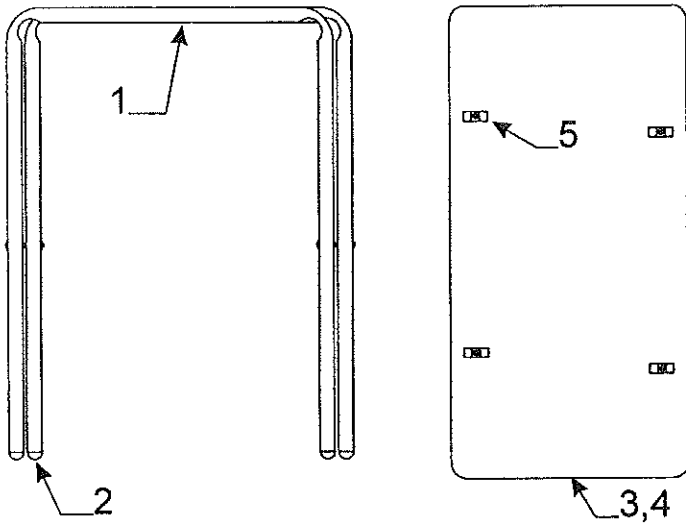

Flat Rate	Code	Part #	Description
	4753D6901 Portable Table Components		
	1	4754C6871	table leg assy.
	2	4752-0551	end cap m2
	3	4754C4771	table top 32" x 16"
	4	4060475001P	t-molding (14" pc. pkg.)
	5	4749-9641	gripper clip m2
		4737-8478	screw x4