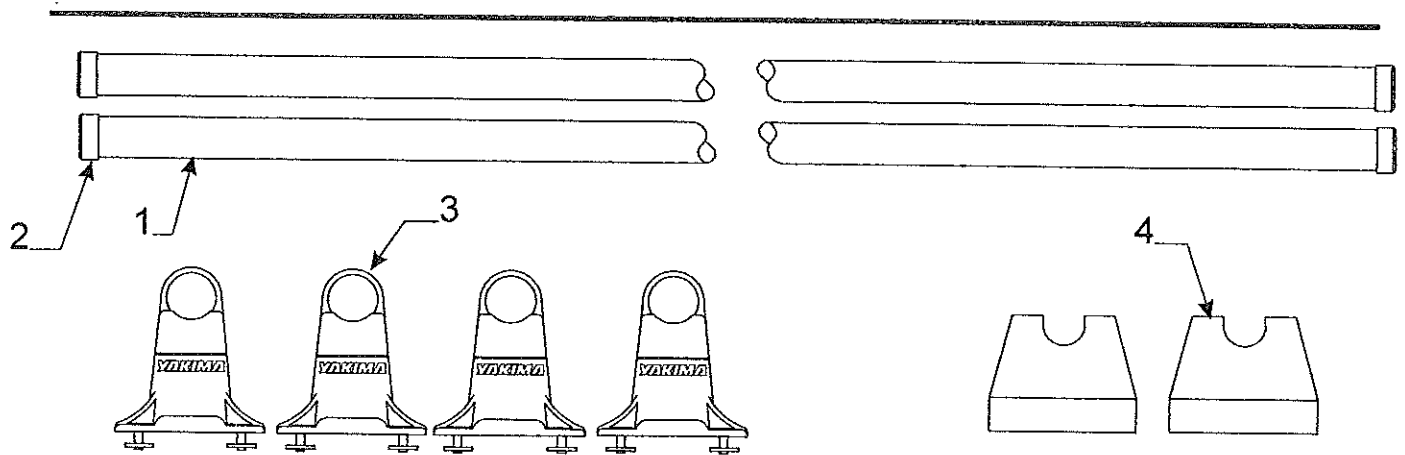

4755B6991 Double Crossbar Kit (All AlumiTite Tops Only)

Cross Bar Kit Components		
Code	Part #	Description
1	4753-3701	crossbar x2 84"
2	4743-3391	crossbar end cap x4
3	4758-9291	railrider tower pkg. (pkg. of 4) Yakima # 8000123
NOTE: TOWERS NOT SOLD SEPARATELY, Any individual parts required please contact Yakima at - 1-888-925-4621 (Yakima # 8000123)		
4	4753-3761	crossbar pad x2