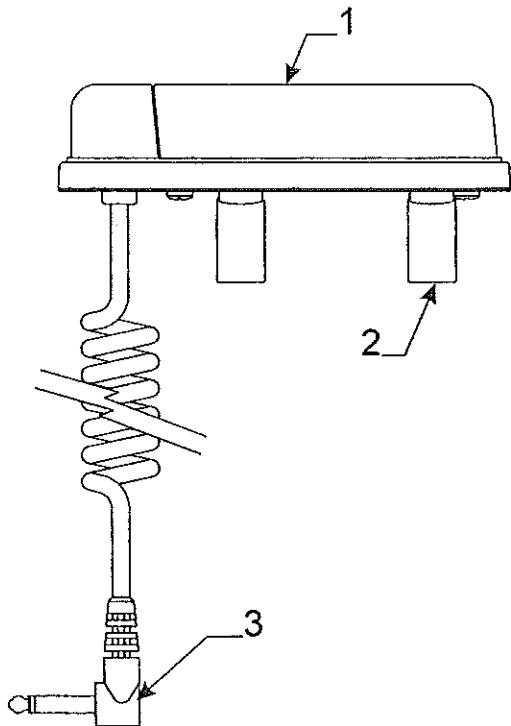

Flat Rate	4749C6431 Reading Light Components		
	Code	Part #	Description
	1	4714J0891	lens
	2	4749-9641	gripper clip m2
	3	Note: this item not sold seperately