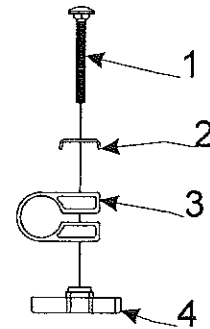

4742-9021 boat mounting brackets "Yakima"		
Code	Part #	Description
1	4716Y2271	carriage bolt 5/6" x 2 1/4"
2	This item not sold separately must order 4742-9021	
3	Note: Must order from Yakima	
4	Note: Must order from Yakima	
5	4716Y2291	hex key 5/16"