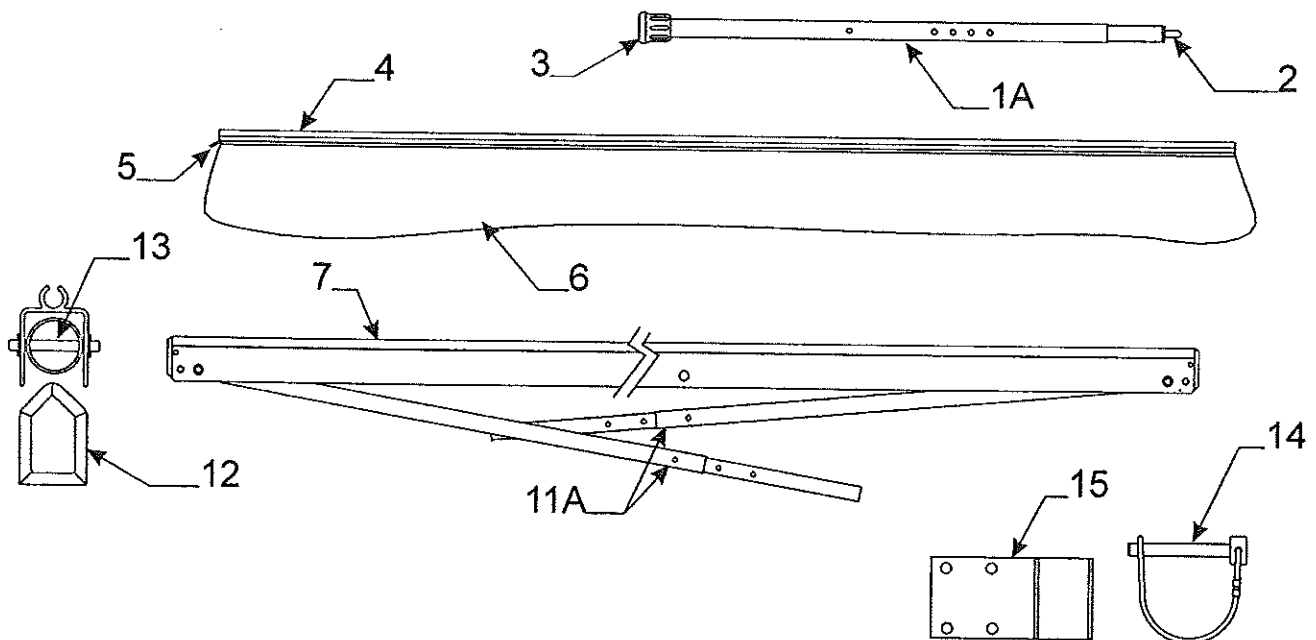

Self-Storing Canopy / Sun Shade Components			Self-Storing Canopy / Sun Shade Components		
Code	Part #	Description	Code	Part #	Description
1	4723B5291	canopy rafter pole m3	7	4747C9841	10' canopy /sun shade support
1A	4723D5291	sun shade rafter pole		4752C8251	12' canopy /sun shade support
	4734-6708	(Note: sold separately) spring assembly	8	8460A1431	poly rope (10 1/2' pc. pkg.)
2	8470-1728	black pole pin m10	9	4724B3931	rope adjuster (wood) m2
3	4751-8191	crutch cap m3	10	4724- 2558	12" hook stake (plastic)
4	4064700489F	pvc vinyl seal (sold/foot)	11	4737F5971	canopy pole assembly
5	6650500131F	chain zipper (sold/yard)	11A	4737G5971	sun shade pole assembly
	1225A4461	zipper pull m5 (ykk 5.5)		8470-1748	end cap m2 "black"
6	4714A3821	8' canopy bag 3775		4734-6708	spring clip
	4714B2681	8 1/2' canopy bag 3756	12	4737B4258	end cap
	4714A3831	10' canopy/sun shade bag	13	4720A2361	rod & pal nuts
	4714-8251	12' canopy/sun shade bag		1201B7071	pal nut m6
	1201B7071	pal nut m6	14	4756-9471	snapper clip x2 (sun shade)
7	4749B2271	8' canopy support	15	4758-9301	mounting brkt. x2 (sun shade)
	4754-8971	8 1/2' canopy support