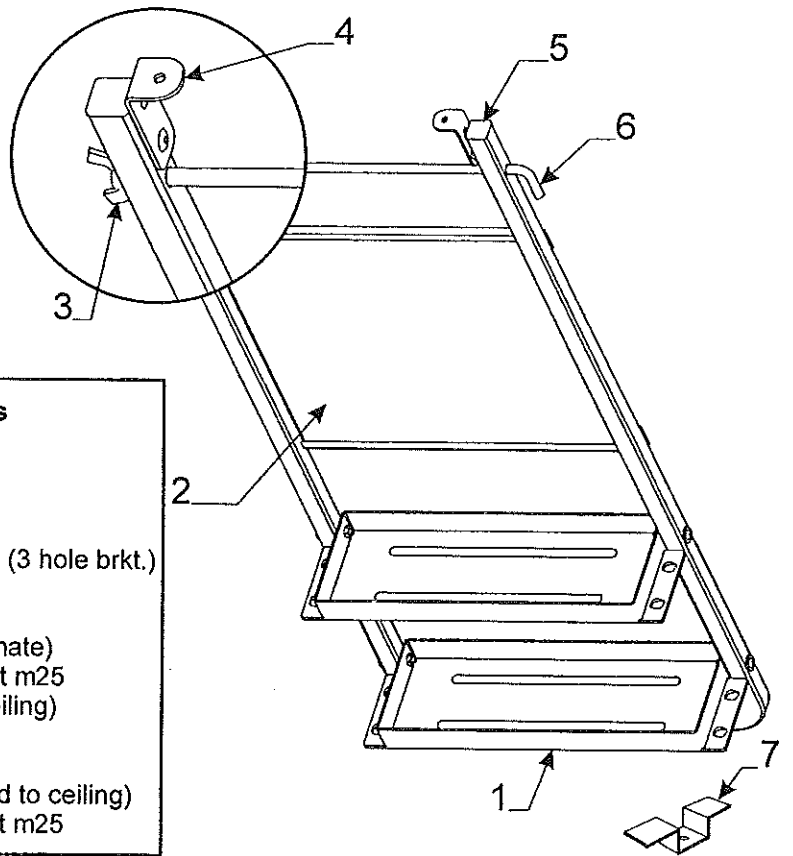

4757B6741 - Vanity Mate Component Parts		
Code	Part #	Description
1	4754-9581	plastic tray x2
2	4757-0161	mirror
3	1201-6201	wing nut
4	4758-1161	adjustable I-bracket x2 (3 hole brkt.)
	4744-8301	nylon spacer m4
	4734C1861	painted rivet m25 (rivet brkt. to vanity mate)
	4741D96568	painted expansion rivet m25 (rivet vanity mate to ceiling)
5	4756-8421	tube cap x2
6	4757-0151	towel bar
7	4757-0121	storage bracket (riveted to ceiling)
	4741D96568	painted expansion rivet m25