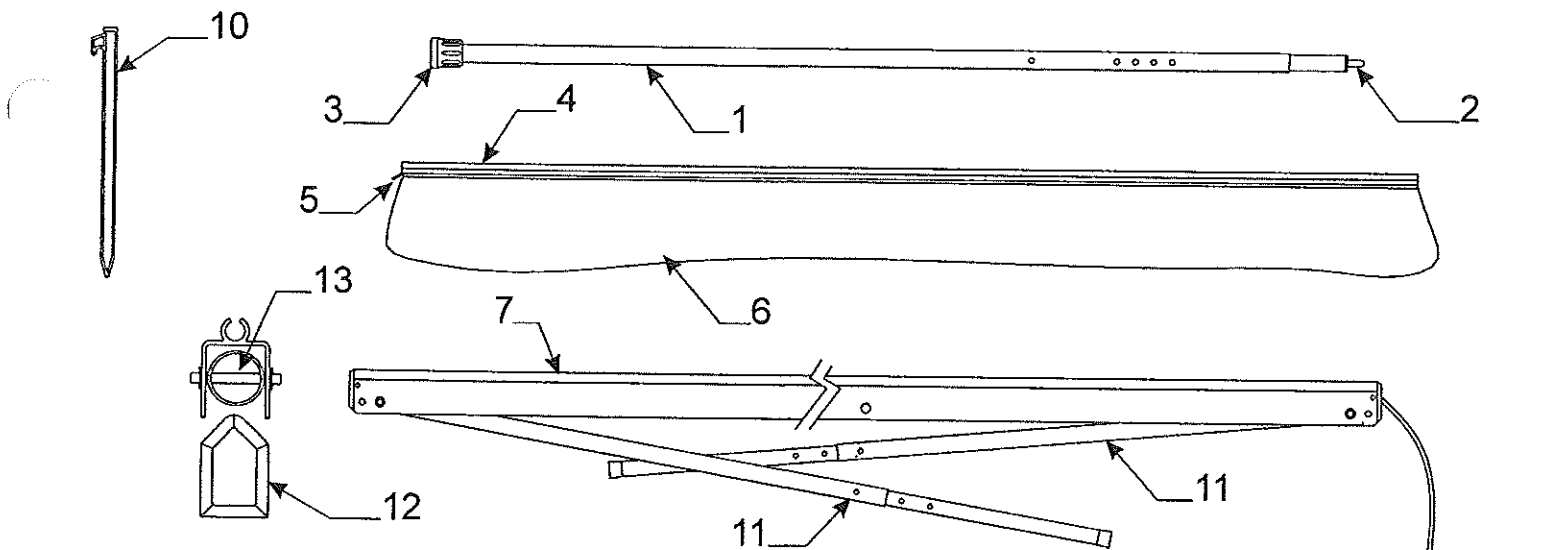

Self-Storing Canopy / Sun Shade Components			Self-Storing Canopy / Sun Shade Components		
Code	Part #	Description	Code	Part #	Description
1	4723B5291	canopy rafter pole m3	7	4747C9841	10' canopy /sun shade support
1A	4723D5291	sun shade rafter pole		4752C8251	12' canopy /sun shade support
	4734-6708	(Note: sold separately) spring assembly	8	8460A1431	poly rope (10 1/2' pc. pkg.)
2	8470-1728	black pole pin m10	9	4724B3931	rope adjuster (wood) m2
3	4751-8191	crutch cap m3	10	4724- 2558	12" hook stake (plastic)
4	4064700489F	pvc vinyl seal (sold/foot)	11	4737F5971	canopy pole assembly
5	6650500131F	chain zipper (sold/yard)	11A	4737G5971	sun shade pole assembly
	1225A4461	zipper pull m5 (ykk 5.5)		8470-1748	end cap m2 "black"
6	4714A3821	8' canopy bag 3775		4734-6708	spring clip
	4714B2681	8 1/2' canopy bag 3756	12	4737B4258	end cap
	4714A3831	10' canopy/sun shade bag	13	4720A2361	rod & pal nuts
	4714-8251	12' canopy/sun shade bag		1201B7071	pal nut m6
	1201B7071	pal nut m6	14	4756-9471	snapper clip x2 (sun shade)
7	4749B2271	8' canopy support	15	4758-9301	mounting brkt. x2 (sun shade)
	4754-8971	8 1/2' canopy support