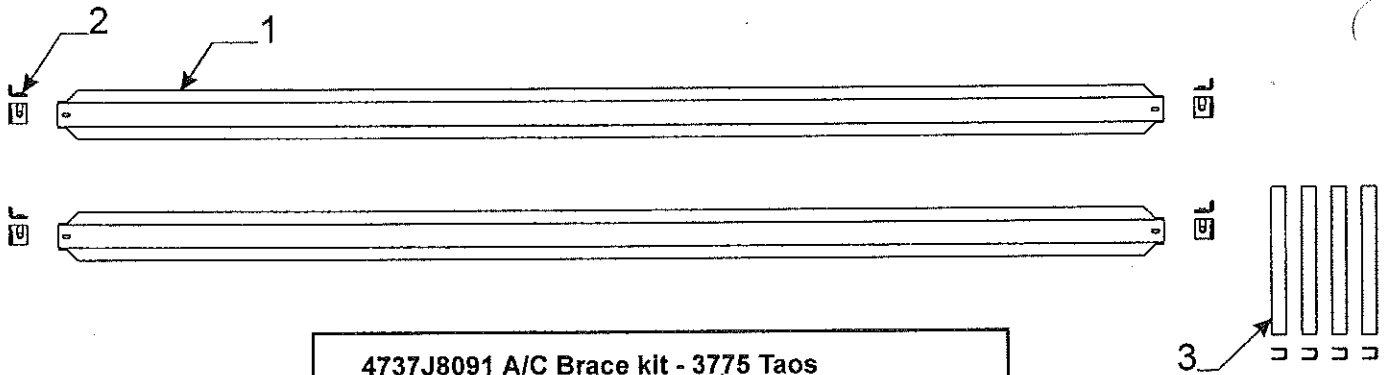

Self-Storing Canopy / Sun Shade Components			Self-Storing Canopy / Sun Shade Components		
Code	Part #	Description	Code	Part #	Description
1	4723B5291	canopy rafter pole m3	7	4747C9841	10' canopy /sun shade support
1A	4723D5291	sun shade rafter pole		4752C8251	12' canopy /sun shade support
	4734-6708	(Note: sold separately) spring assembly	8	8460A1431	poly rope (10 1/2' pc. pkg.)
2	8470-1728	black pole pin m10	9	4724B3931	rope adjuster (wood) m2
3	4751-8191	crutch cap m3	10	4724- 2558	12" hook stake (plastic)
4	4064700489F	pvc vinyl seal (sold/foot)	11	4737F5971	canopy pole assembly
5	6650500131F	chain zipper (sold/yard)	11A	4737G5971	sun shade pole assembly
	1225A4461	zipper pull m5 (ykk 5.5)		8470-1748	end cap m2 "black"
6	4714A3821	8' canopy bag 3775		4734-6708	spring clip
	4714B2681	8 1/2' canopy bag 3756	12	4737B4258	end cap
	4714A3831	10' canopy/sun shade bag	13	4720A2361	rod & pal nuts
	4714-8251	12' canopy/sun shade bag		1201B7071	pal nut m6
	1201B7071	pal nut m6	14	4756-9471	snapper clip x2 (sun shade)
7	4749B2271	8' canopy support	15	4758-9301	mounting brkt. x2 (sun shade)
	4754-8971	8 1/2' canopy support			