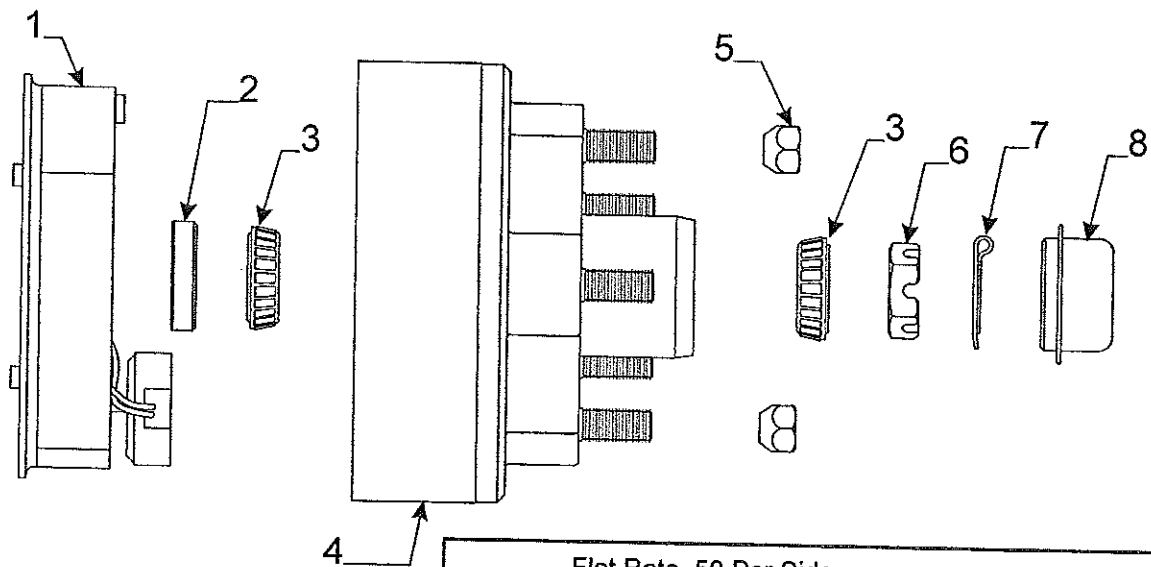

Flat Rate .50 Per Side
Electric Brake Pkg. 7 x 1 1/4" (4714H2011)
Electric Brake Pkg. 10 x 2 1/4" (4714J2011)

Flat Rate	Code	Part #	Description
.50	1	4733A3521	7" brake assembly (right hand)
.50		4733A3531	7" brake assembly (left hand)
.50		4716-6251	10" brake assembly (right hand)
.50		4716-6261	10" brake assembly (left hand)
.50	2	4714A2201	grease seal x1 m4
.50	3	4716-1101	7" bearing, race & seal pkg.
.50		4716-1451	10" bearing, race & seal pkg.
.30	4	4716A1071	7" hub & drum x2
.30		4716-1431	10" hub & drum x2
.05	5	4747A9528	lug nuts x5
.10	6	4714-3068	slotted spindle nut x1
.10	7	1204-1268	cotter pin x1
.05	8	4714B0621	dust cap m4

4758A5261 Bed Shelf Kit Components- All Except 3775
Note: Shelf Not Sold Separately

Code	Part #	Description
1	4757-0941	white vinyl end cap x2
2	4754A4811	5/32" x 2 1/2" support rod m2
3	4734G5211	cable assembly x2
	4751-3431	nylon spacer x2, m4
	1203C8751	rivet x4, m25
	1202B2698	7/32" x 5/8" washer x2