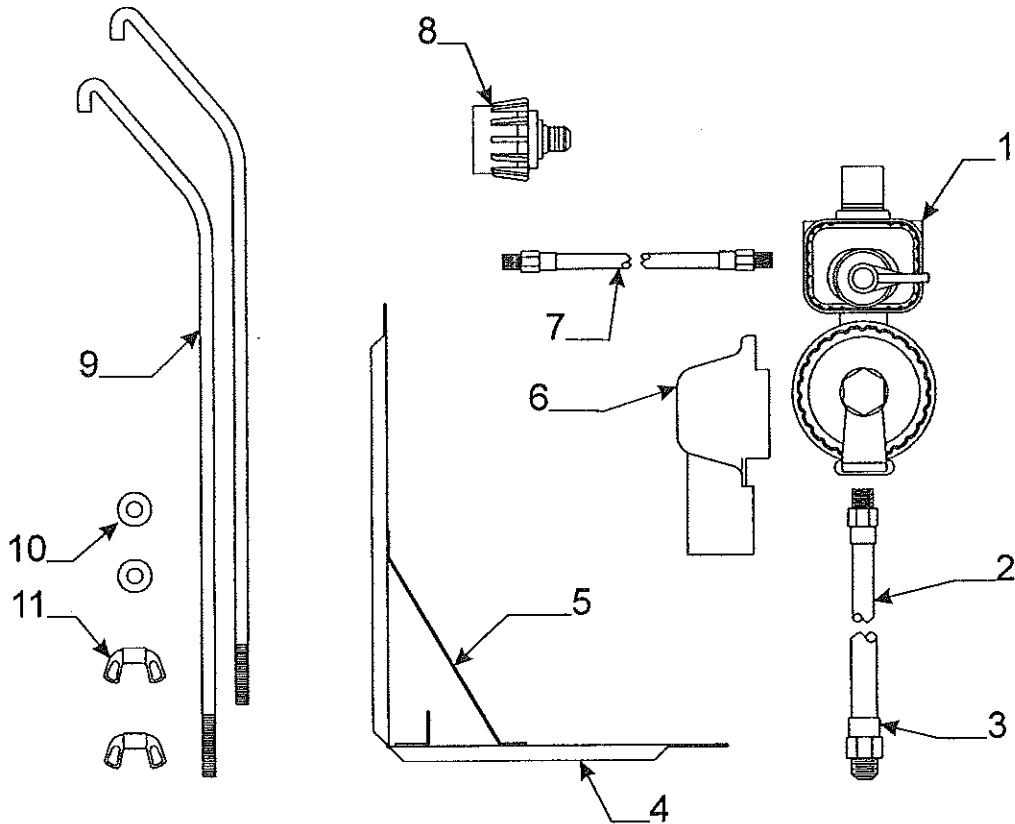

Flat Rate	Code	Part #	Description	Flat Rate	Code	Part #	Description
Auto Change Over - 4767-6771							
50	1	4765-9231	regulator "manual switch-over"		6	4734C3781	regulator cover (plastic)
		1143B10081	mounting screw x4 m2	.45	7	4765-9581	1/4" gas hose
45	2	4758-4291	10" gas hose units w/hot water	.30	8	4765-9571	acme nut
45	3	4758-4301	10" gas hose non hot water units		9	4733G6281	gas bottle mounting brkt. pkg.
20	4	4767-6781	regulator mounting brkt.		Note: pkg. includes (2) wing nuts, washers		
		4716-6781	mounting brkt. hardware pkg.		10	1202B0468	washer x2 m10
10	5	4758-4321	gusset		11	1201-6258	wing nut x2