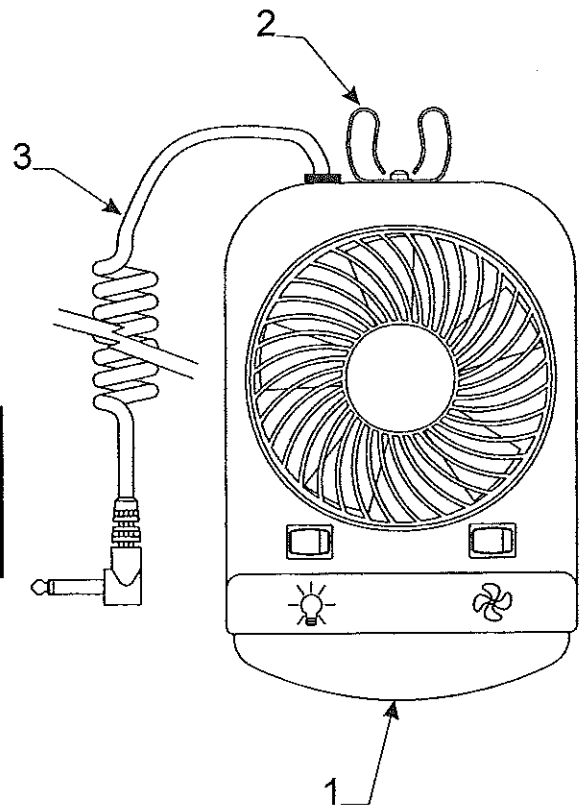

4758-1111 Reading Light / Fan combo Components		
Code	Part #	Description
1	4714-1111	lens
2	4749-9641	gripper clip m2
3	Note: this item not sold seperately