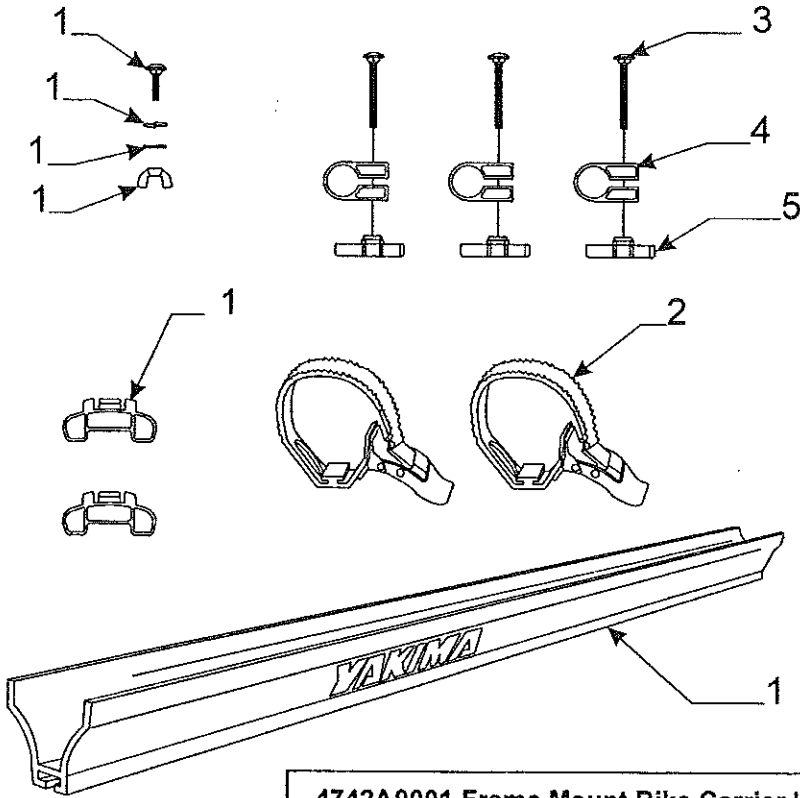

*Note: Parts required for tank must be ordered through Barker - at 616/965-2371

4755A6991 Double Crossbar Kit (All ABS Tops Only)
4742B9091 Double Crossbar Kit (3775 Taos Model only)

Cross Bar Kit Components		
Code	Part #	Description
1	4753-3701	crossbar x2 84" (all except 3775)
	4742-9111	crossbar x2 80" (3775 only)
2	4743-3391	crossbar end cap x4
3	4741A9101	hex head tek screw m10
4	4742B9151	crossbar riser w/tek screw x4 (3775 only)
	4753A3681	crossbar riser w/tek screw x4 (all except 3775)
5	4350000059P	2" tacky tape (10' pc. package)
6	1200E2068	1/4" x 1/2" carriage bolt x8 (all Alum. tops)
	1200E2181	1/4" x 2 1/4" carriage bolt m4 (all ABS tops)
7	4755-2651	acorn nut w/washer m2
8	4742-9191	offset mounting plate x4 (all Alum. Tops)
	1203-8651	rivet m25
9	4753-3671	mounting plate x4 (all ABS tops)
10	4753-3761	crossbar pad x2 (all except 3775)

4755B6991 Double Crossbar Kit (All AlumiTite Tops Only)

Cross Bar Kit Components		
Code	Part #	Description
1	4753-3701	crossbar x2 84"
2	4743-3391	crossbar end cap x4
3	4758-9291	railrider tower pkg. (pkg. of 4) Yakima # 8000123
NOTE: TOWERS NOT SOLD SEPARATELY, Any individual parts required please contact Yakima at - 1-888-925-4621 (Yakima # 8000123)		
4	4753-3761	crossbar pad x2