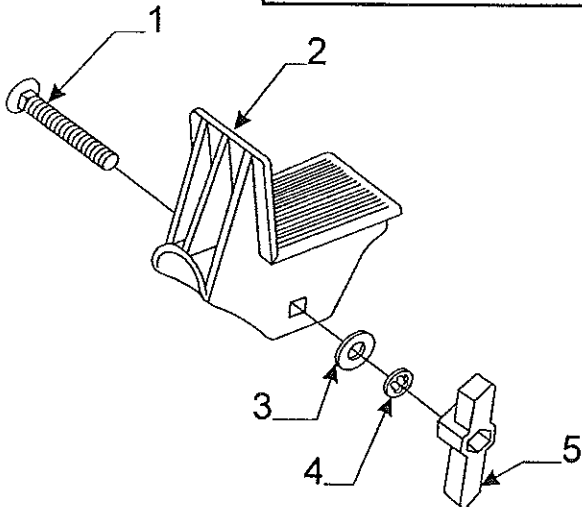

4742-9021 boat mounting brackets "Yakima"		
Code	Part #	Description
1	4716Y2271	carriage bolt 5/6" x 2 1/4"
2	This item not sold separately must order 4742-9021	
3	Note: Must order from Yakima	
4	Note: Must order from Yakima	
5	4716Y2291	hex key 5/16"