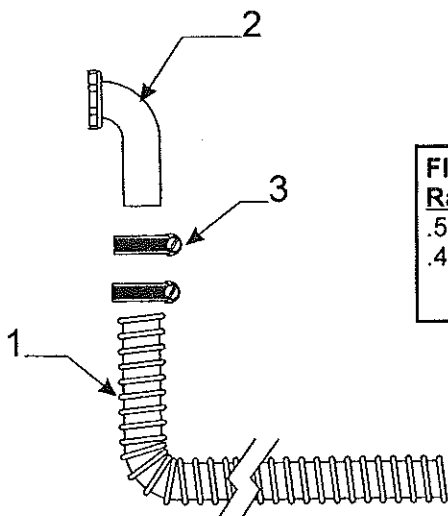

Flat Rate	4758-5591 - Outside drain hose kit		
	Code	Part #	Description
.50	1	4060012503P	drain hose (10' pc.)
.40	2	4757-0861	elbow,nut & washer
	3	4730-500	hose clamp x2