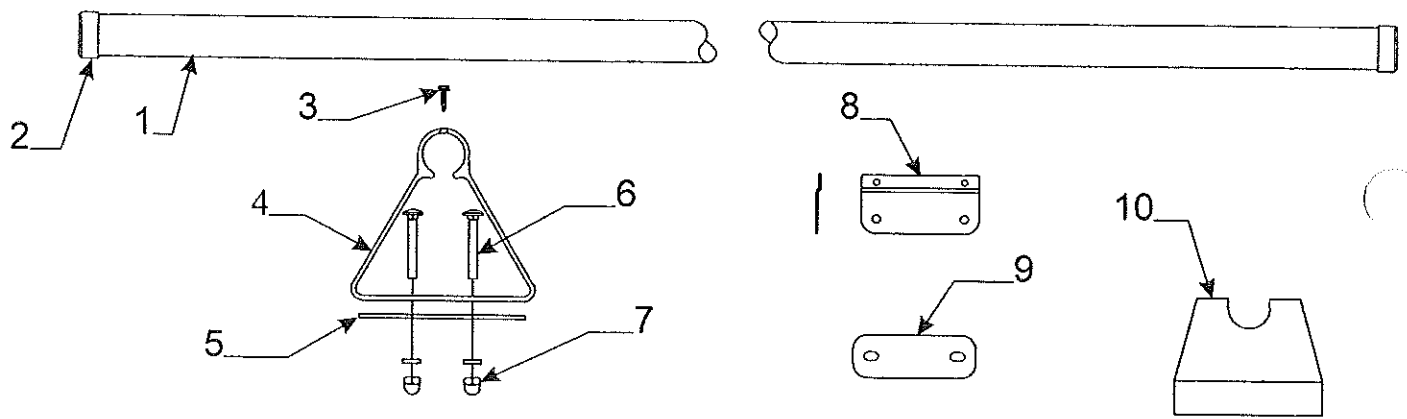

4755A6991 Double Crossbar Kit (All ABS Tops Only)
4742B9091 Double Crossbar Kit (3775 Taos Model only)

Cross Bar Kit Components		
Code	Part #	Description
1	4753-3701	crossbar x2 84" (all except 3775)
	4742-9111	crossbar x2 80" (3775 only)
2	4743-3391	crossbar end cap x4
3	4741A9101	hex head tek screw m10
4	4742B9151	crossbar riser w/tek screw x4 (3775 only)
	4753A3681	crossbar riser w/tek screw x4 (all except 3775)
5	4350000059P	2" tacky tape (10' pc. package)
6	1200E2068	1/4" x 1/2" carriage bolt x8 (all Alum. tops)
	1200E2181	1/4" x 2 1/4" carriage bolt m4 (all ABS tops)
7	4755-2651	acorn nut w/washer m2
8	4742-9191	offset mounting plate x4 (all Alum. Tops)
	1203-8651	rivet m25
9	4753-3671	mounting plate x4 (all ABS tops)
10	4753-3761	crossbar pad x2 (all except 3775)