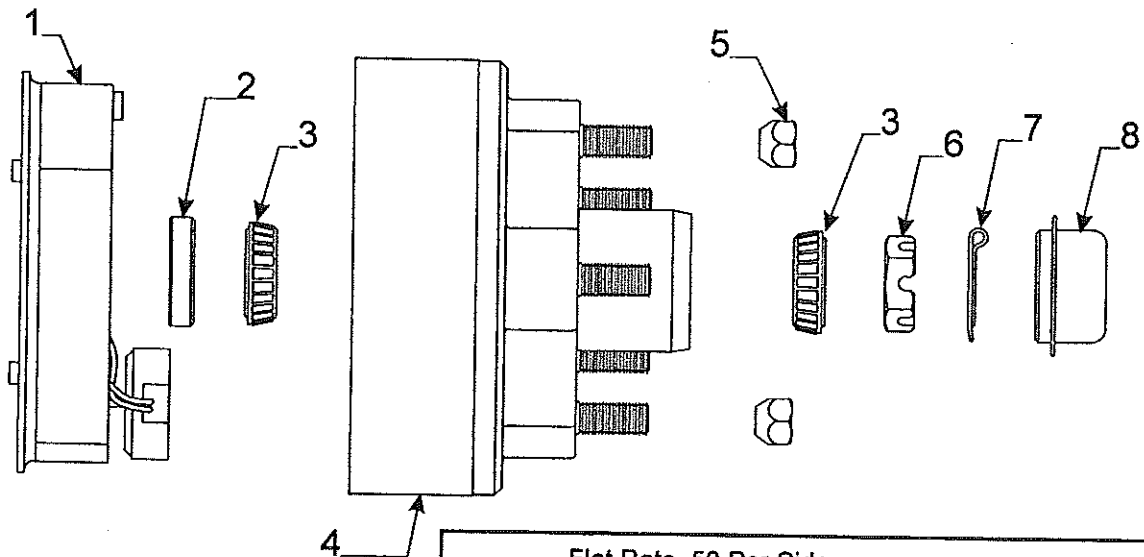

Flat Rate .50 Per Side			
Electric Brake Pkg. 7 x 1 1/4" (4714H2011)			
Electric Brake Pkg. 10 x 2 1/4" (4714J2011)			
Flat Rate	Code	Part #	Description
.50	1	4733A3521	7" brake assembly (right hand)
.50		4733A3531	7" brake assembly (left hand)
.50		4716-6251	10" brake assembly (right hand)
.50		4716-6261	10" brake assembly (left hand)
.50	2	4714A2201	grease seal x1 m4
.50	3	4716-1101	7" bearing, race & seal pkg.
.50		4716-1451	10" bearing, race & seal pkg.
.30	4	4716A1071	7" hub & drum x2
.30		4716-1431	10" hub & drum x2
.05	5	4747A9528	lug nuts x5
.10	6	4714-3068	slotted spindle nut x1
.10	7	1204-1268	cotter pin x1
.05	8	4714B0621	dust cap m4