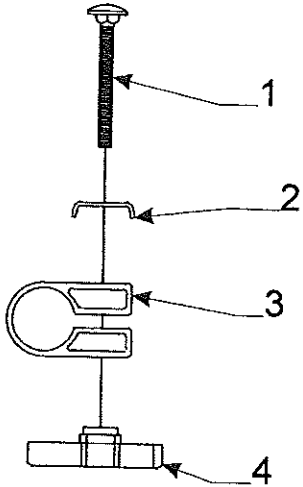

4742A9001 Frame Mount Bike Carrier "Yakima"

Code	Part #	Description
1		Note: Must order from Yakima
2		Note: Must order from Yakima
3		Note: Must order from Yakima
4		Note: Must order from Yakima
5		Note: Must order from Yakima
6	4716Y2311	wheel strap x2
7	4716Y2271	carriage bolt 5/16" x 2 1/4"
8	4743-4281	snap around m4
9	4716Y2291	hex key 5/16"
10		Note: Must order from Yakima
11		Note: Must order from Yakima

4742-9031 Cargo Basket "Yakima"

Note: basket not sold separately

Code	Part #	Description
1	4716Y2271	carriage bolt 5/16" x 2 1/4"
2	4716Y2451	anchor clip
3	4743-4281	snap around m4
4	4716Y2291	hex key 5/16"