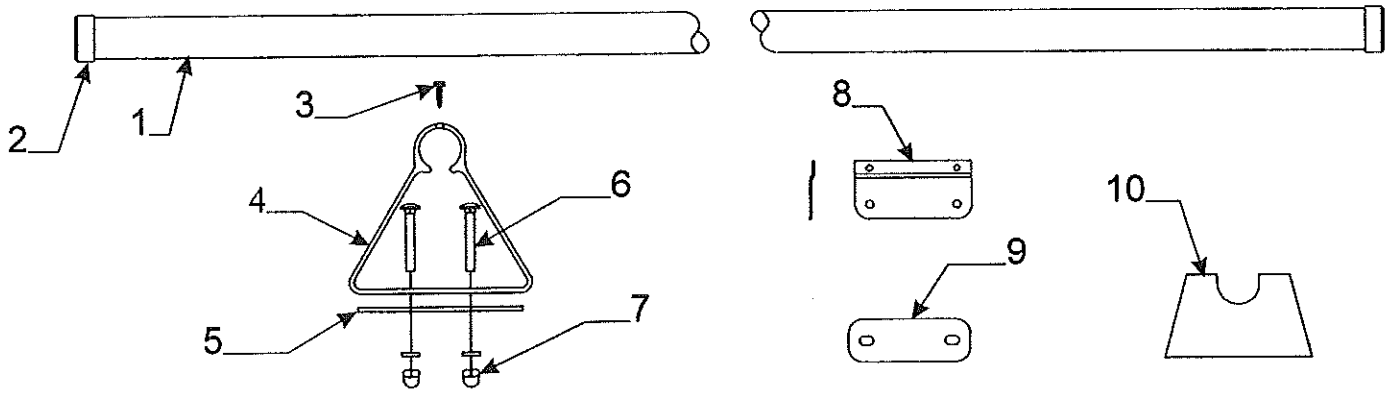

4755A6991 Double Crossbar Kit (All except 3675)
4742B9091 Double Crossbar Kit (3675 Taos only)

Cross Bar Kit Components		
Code	Part #	Description
1	4753-3701	crossbar x2 84" (all except 3675)
	4742-9111	crossbar x2 80" (3675 only)
2	4743-3391	crossbar end cap x2
3	4741A9101	hex head tek screw m10
4	4742B9151	crossbar riser w/tek screw x4 (3675 only)
	4753A3681	crossbar riser w/tek screw x4 (all except 3675)
5	4350000059P	2" tacky tape (10' pc. package)
6	1200E2068	1/4" x 1/2" carriage bolt x8 (all Alum. tops)
	1200E2181	1/4" x 2 1/4" carriage bolt m4 (all ABS tops)
7	4755-2651	acorn nut w/washer m2
8	4742-9191	offset mounting plate x4 (all Alum. Tops)
	1203-8651	rivet m25
9	4753-3671	mounting plate x4 (all ABS tops)
10	4753-3761	crossbar pad x2 (all except 3675)