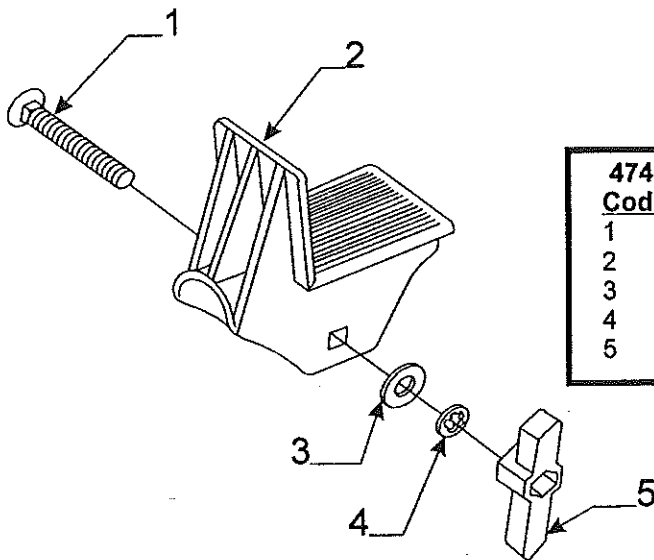

\*Note: Parts required for tank must be ordered through Barker - at 616/965-2371

**4755A6991 Double Crossbar Kit (All except 3675)**  
**4742B9091 Double Crossbar Kit (3675 Taos only)**

Cross Bar Kit Components		
Code	Part #	Description
1	4753-3701	crossbar x2 84" (all except 3675)
	4742-9111	crossbar x2 80" (3675 only)
2	4743-3391	crossbar end cap x2
3	4741A9101	hex head tek screw m10
4	4742B9151	crossbar riser w/tek screw x4 (3675 only)
	4753A3681	crossbar riser w/tek screw x4 (all except 3675)
5	4350000059P	2" tacky tape (10' pc. package)
6	1200E2068	1/4" x 1/2" carriage bolt x8 (all Alum. tops)
	1200E2181	1/4" x 2 1/4" carriage bolt m4 (all ABS tops)
7	4755-2651	acorn nut w/washer m2
8	4742-9191	offset mounting plate x4 (all Alum. Tops)
	1203-8651	rivet m25
9	4753-3671	mounting plate x4 (all ABS tops)
10	4753-3761	crossbar pad x2 (all except 3675)