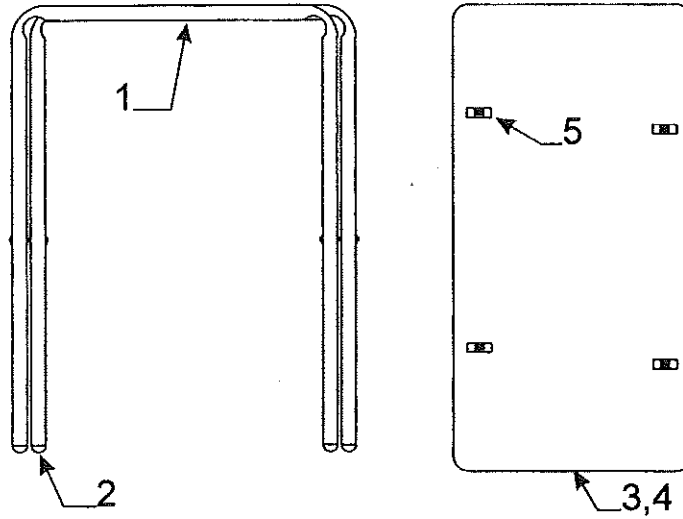

<u>Flat Rate</u>	<u>4753D6901 Portable</u>	<u>Table Components</u>
<u>Code</u>	<u>Part #</u>	<u>Description</u>
1	4754C6871	table leg assy.
2	4752-0551	end cap m2
3	4754C4771	table top 32" x 16"
4	4060475001P	t-molding (14" pc. pkg.)
5	4749-9641	gripper clip m2
	4737-8478	screw x4