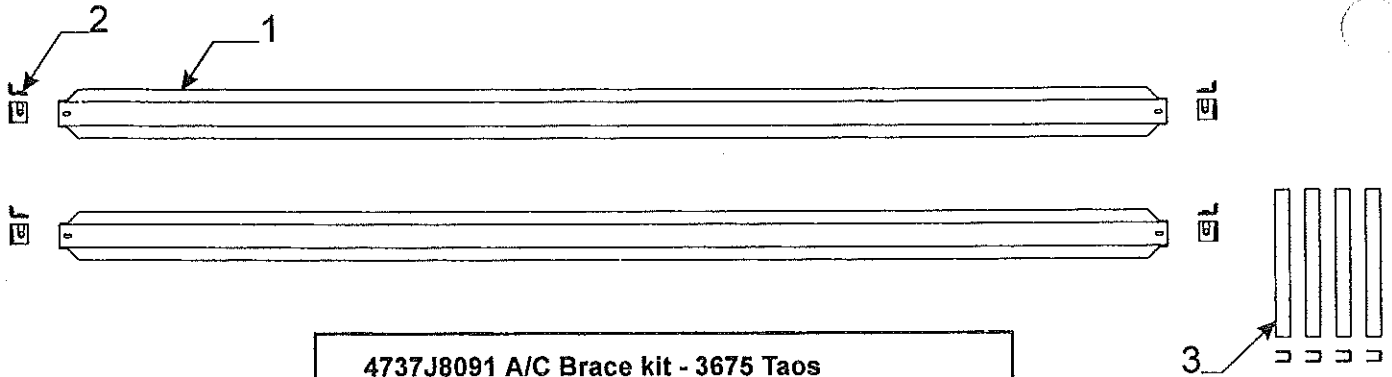

4737J8091 A/C Brace kit - 3675 Taos
4716H8091 A/C Brace Hardware Package
Note: Package Includes Items Marked W/Asterisk *

Code	Part #	Description
1	4747A8901	roof brace x2
	*1212-012	grommet x1
	4350000022F	foam tape (sold/foot)
2	*4747A6951	mounting bracket x4
	*4746B0538	machine screw x4 - 1/4" x 1 1/2"
	*4747-2328	sealing washer x4 (rubber)
	*4749A1098	painted washer x4
	*4747A1118	bolt x4 - 1/4" x 1"
3	*4749A2121	channel extrusion x4, m4
4	4748-6591	power cord (not shown)
	*4739-4151	nylon clamp x3,m4
	*4741C9368	screw x3
	*1202B2698	washer x1
	*4723-3378	velcro strap x1
	*4744A1301	shear pin x1 m10
	*4741B9658	expansion rivet x9 m25
	*4752-244	A/C decal
	*4752-245	top trim
	*4350000032P	1 3/4" putty tape (5' pc. pkg.)
	*4350000295F	double stick tape (sold/foot)
	*4350000058F	foam tape (sold/foot)

4755-8581 A/C Installation Kit Components
3676, 52, 53, 54, 56, 92

Code	Part #	Description
1	1212-013	grommet x1
2	4350000058F	foam tape (sold/foot)
3	4748-6591	power cord
4	4739-4151	nylon clamp m4
5	4741B9658	expansion rivet m25
6	4752-244	caution decal x1
7	4723-3378	velcro strap x1
8	1202B2698	washer x4
9	4745-3968	painted screw x3
10	4749A2121	channel extrusion x4, m4

4755-8571 A/C Installation Kit Components- All ABS Tops

Code	Part #	Description
1	4756-8171	wire cover top & bottom
		Note: cover supplied w/mounting tape
2	4748-6591	power cord
4	4739-4151	nylon clamp x4, m4
5	4741B9658	expansion rivet x5, m25
6	4752-244	caution decal x1
7	4723-3378	velcro strap x1