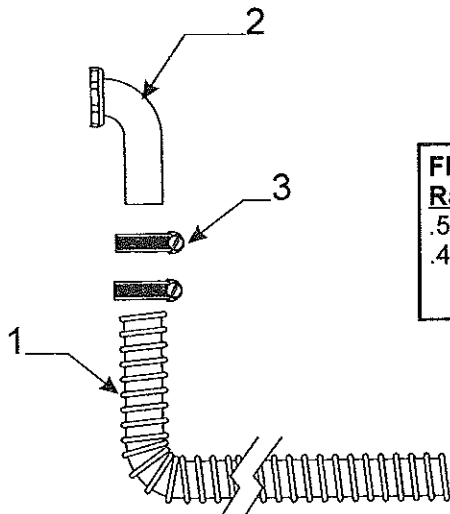

Flat Rate	4749C6431 Reading Light Components		
	Code	Part #	Description
	1	4714J0891	lens
	2	4749-9641	gripper clip m2
	3	Note: this item not sold seperately	

Flat Rate	4747B5451 Wardrobe Rack - Destiny Series		
	Code	Part #	Description
	1	4710-2681	stop button m5
		1203-8651	rivet m25
	2	4747A5461	wardrobe bracket x2
		4741C9368	screw (x2 per bracket)
	3	4741C4451	conversion bracket x2
		4741C9368	screw (x3 per bracket)