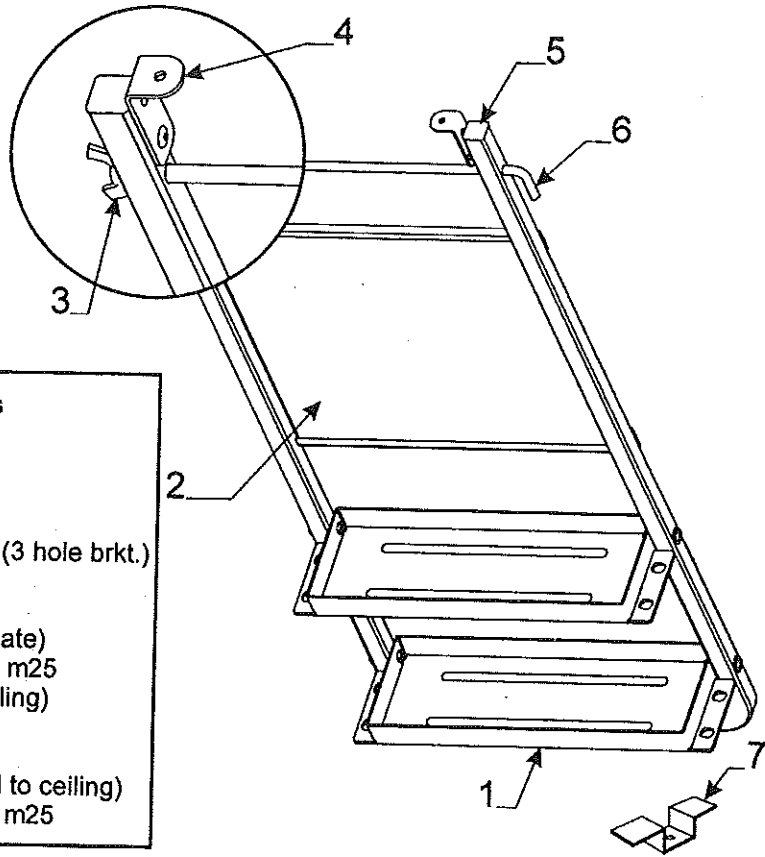

4757B6741 - Vanity Mate Component Parts

Code	Part #	Description
1	4754-9581	plastic tray x2
2	4757-0161	mirror
3	1201-6201	wing nut
4	4758-1161	adjustable I-bracket x2 (3 hole brkt.)
	4744-8301	nylon spacer m4
	4734C1861	painting rivet m25 (rivet brkt. to vanity mate)
	4741D96568	painting expansion rivet m25 (rivet vanity mate to ceiling)
5	4756-8421	tube cap x2
6	4757-0151	towel bar
7	4757-0121	storage bracket (riveted to ceiling)
	4741D96568	painting expansion rivet m25