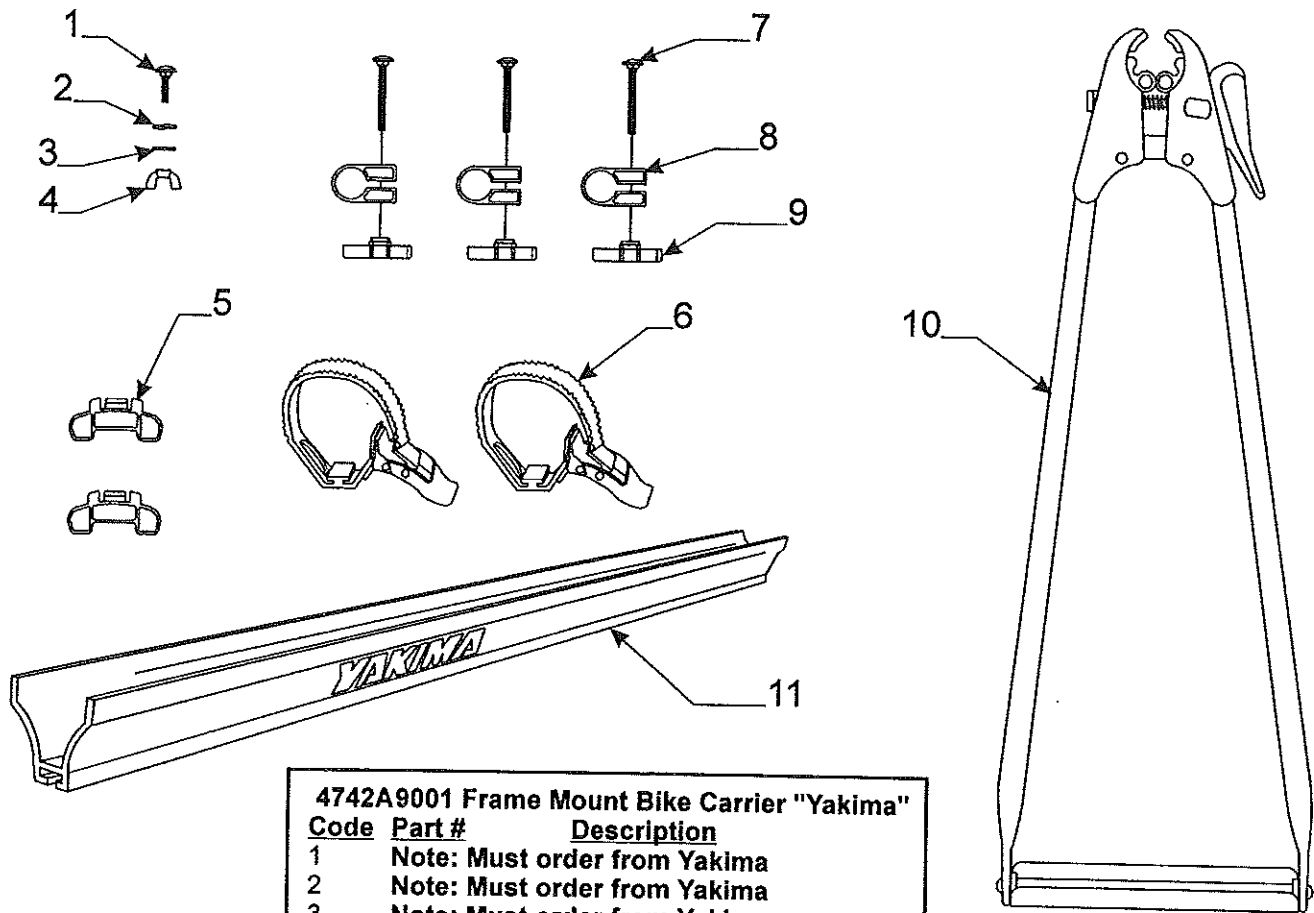

4742A9001 Frame Mount Bike Carrier "Yakima"

Code	Part #	Description
1		Note: Must order from Yakima
2		Note: Must order from Yakima
3		Note: Must order from Yakima
4		Note: Must order from Yakima
5		Note: Must order from Yakima
6	4716Y2311	wheel strap x2
7	4716Y2271	carriage bolt 5/16" x 2 1/4"
8	4743-4281	snap around m4
9	4716Y2291	hex key 5/16"
10		Note: Must order from Yakima
11		Note: Must order from Yakima

4742-9031 Cargo Basket "Yakima"

Note: basket not sold separately

Code	Part #	Description
1	4716Y2271	carriage bolt 5/16" x 2 1/4"
2	4716Y2451	anchor clip
3	4743-4281	snap around m4
4	4716Y2291	hex key 5/16"