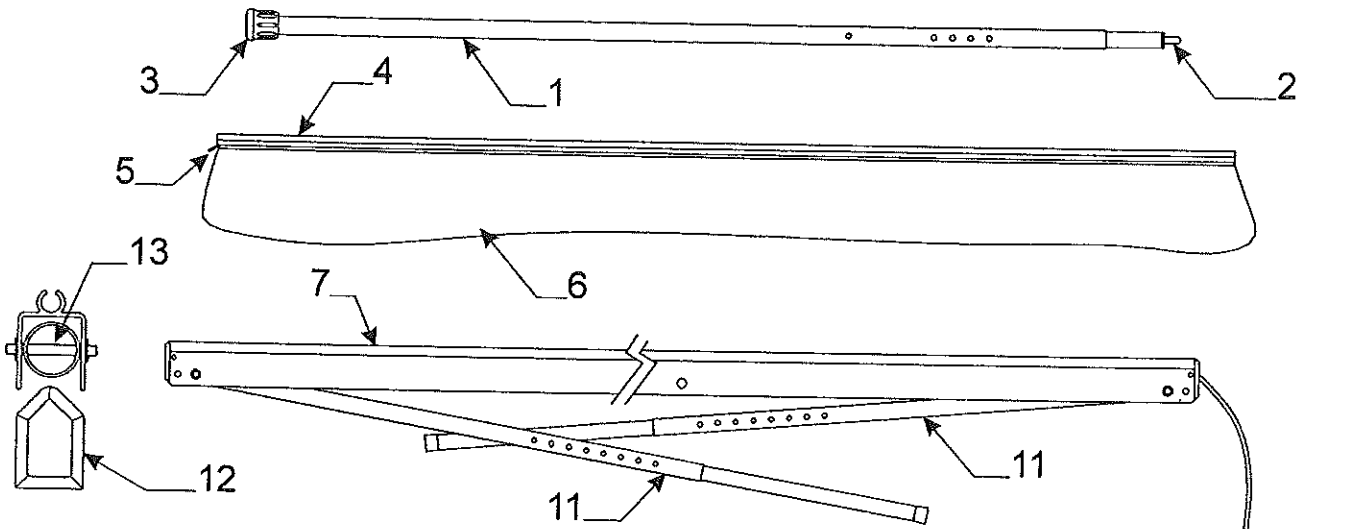

Self-Storing Canopy Components

Code	Part #	Description
1	4723B5291	rafter pole m3
	4734-6708	spring assembly
2	8470-1728	black pole pin m10
3	4751-8191	crutch cap m3
4	4064700489F	pvc vinyl seal (sold/foot)
5	6650500131F	chain zipper (sold/yard)
	1225A4461	zipper pull m5 (ykk 5.5)
6	4714A3821	8' canopy bag 3675
	4714B2681	8 1/2' canopy bag 3656
	4714A3831	10' canopy bag 3676,52,53,88,89,96
	4714-8251	12' canopy bag 3651,81,94,78,95,91,54,92
7	4749A2271	8' canopy support
	4754-8971	8 1/2' canopy support
	4747C9841	10' canopy support
	4752C8251	12' canopy support
8	8460A1431	poly rope (10 1/2' pc. pkg.)
9	4724B3931	rope adjuster (wood) m2
10	4724- 2558	12" hook stake (plastic)
11	4737F5971	pole assembly
	8470-1748	end cap m2 "black"
	4734-6708	spring clip
12	4737B4258	end cap
13	4720A2361	rod & pal nuts