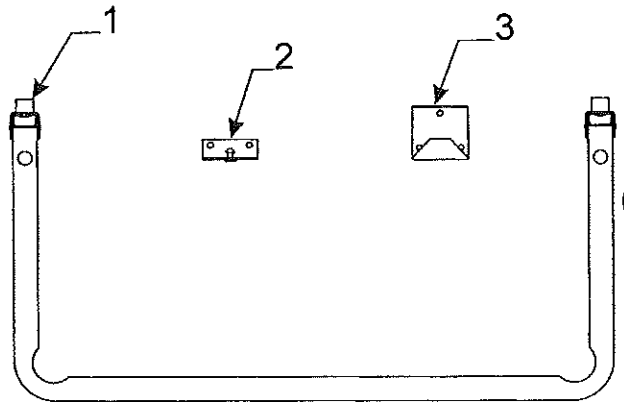

Flat Rate	4749C6431 Reading Light Components		
	Code	Part #	Description
	1	4714J0891	lens
	2	4749-9641	gripper clip m2
	3	Note: this item not sold seperately	

Flat Rate	4747B5451 Wardrobe Rack - Destiny Series		
	Code	Part #	Description
	1	4710-2681	stop button m5
		1203-8651	rivet m25
	2	4747A5461	wardrobe bracket x2
		4741C9368	screw (x2 per bracket)
	3	4741C4451	conversion bracket x2
		4741C9368	screw (x3 per bracket)