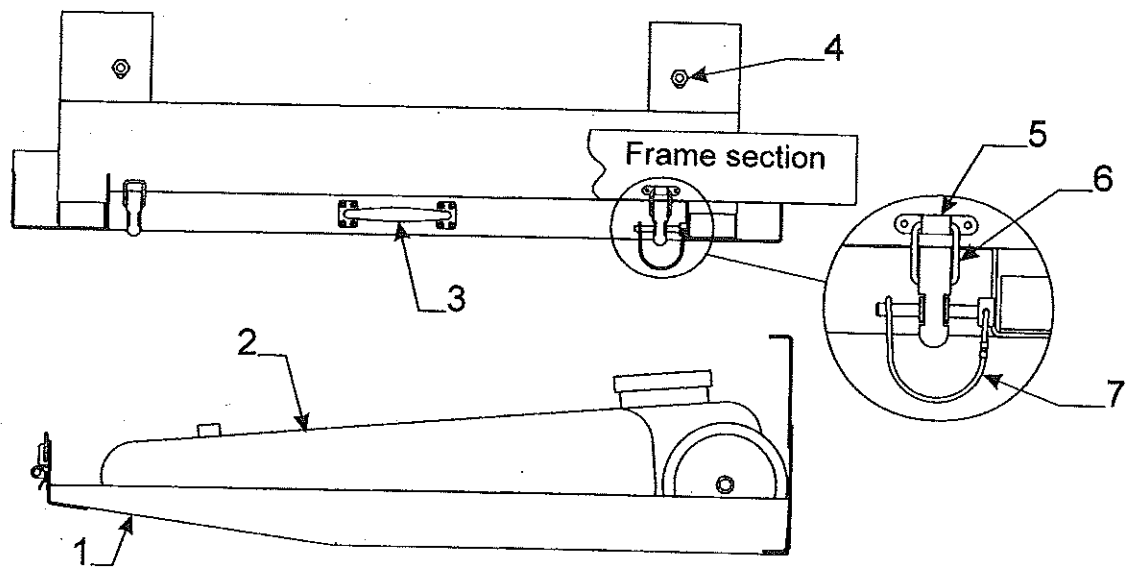

4758-6661 Grey water storage tank w/ rack - 3600 series (all except 3675, & Tub Models)
4759-5471 Grey water storage tank w/rack - tub models only

Code	Part #	Description	Code	Part #	Description
1	4758A6661	cage assembly	5	4757-3751	strike w/rivets x2
2	4756-8871	*grey water tank 15 gal.	6	4756A9461	latch w/rivets x2
3	4756-9771	handle w/rivets	7	4756-9471	safety clip x2
4	1201B6028	nut x2	8	4737-8488	wood screw x4 (not shown)
			9	4757-3791	hose & adaptor "tub models" (not shown)

*Note: Parts required for tank must be ordered through Barker - at 616/965-2371