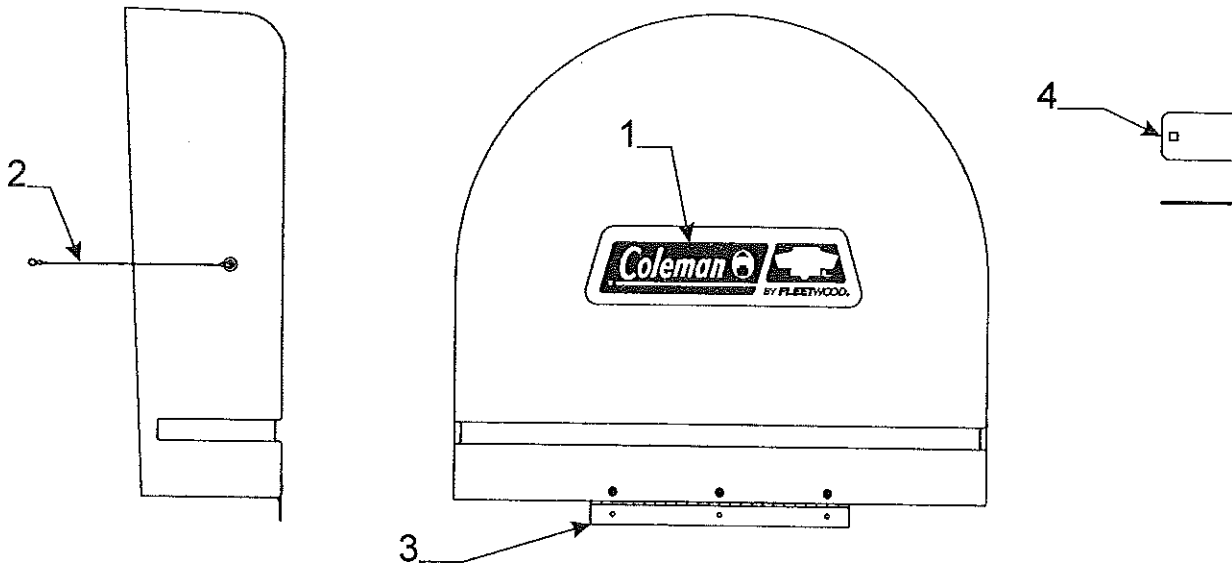

Molded Gas Bottle Cover Assembly (4749L1341)

Flat Rate	Gas bottle cover components			Flat Rate	Description		
Code	Part #	Description	Code	Part #	Description		
.40	1	4757-2741	lp lid w/latches & seal	3	4757A2731	lp cover top keeper screw x2	
		4060000011P	lid seal pkg. (4' pc.)		1121C1618	plastic grommet x2 m4	
	2	4757-2771	wing screw/washer & clip pkg. Note: pkg consist of (2) pcs. Each	4	4757-2721	lp cover bottom keeper screw x2	
					1121C1618	plastic grommet m4	
					4732-1181		

.40 Molded Tire Cover Assembly (4753A6771)

4716-6771 Hardware parts package

Note: package includes items marked with asterisk *

Flat Rate	Tire cover components			Code	Part #	Description
Code	Part #	Description	Code	Part #	Description	
.25	1	4752C0788	by fleetwood decal	4	*4753-3651	keeper bracket
	2	4753A8041	cable		*4732-1181	grommet x1 m4
		1202E0408	washer x1		*1121C1618	screw x1
		4741D96568	expansion rivet m25		*4741D96568	expansion rivet x3 m25
	3	4753-8031	hinge		*1202B0268	washer x1
		4733D0601	rivet m25