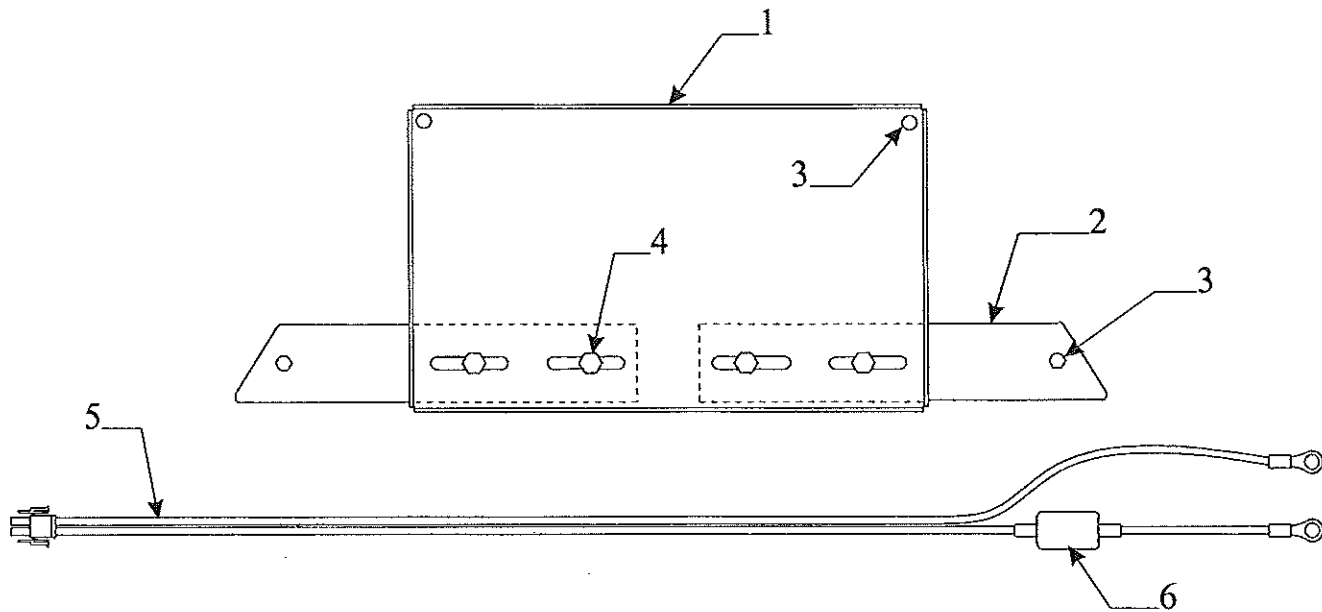

Flat Rate	4753C6781 Battery Mount Kit		
Rate	Code	Part #	Description
	1	4746C9001	battery pan
	2	4755A1751	battery bracket x2
	3	4738A0898	bolt x4
	4	1200E1268	bolt x4
		1202B0438	washer x4
		1201E6038	lock nut x4
	5	4749B5531	wire harness w/circuit breaker m2
	6	4751-4811	15 amp circuit breaker
	7	4746-4338	caution decal (item not shown)