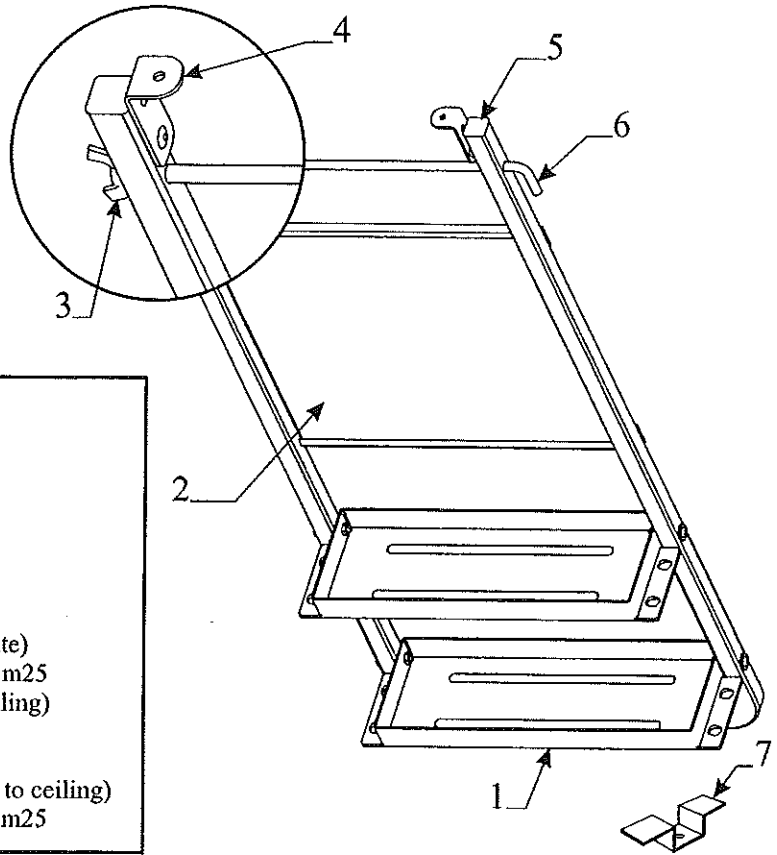

4757B6741 - Vanity Mate Component Parts

Code	Part #	Description
1	4754-9581	plastic tray x2
2	4757-0161	mirror
3	1201-6201	wing nut
4	4745D2951	l-bracket x2
	4744-8301	nylon spacer x2
	4734C1861	painted rivet m25 (rivet brkt. to vanity mate)
	4741D96568	painted expansion rivet m25 (rivet vanity mate to ceiling)
5	4756-8421	tube cap x2
6	4757-0151	towel bar
7	4757-0121	storage bracket (riveted to ceiling)
	4741D96568	painted expansion rivet m25