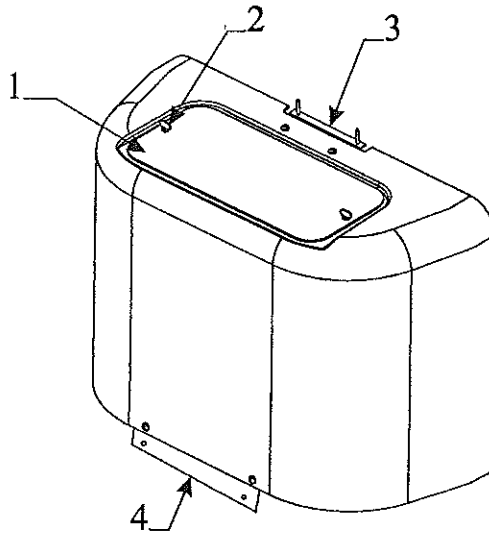

Moled Gas Bottle Cover Assembly (4749L1341)

Flat Rate	Gas bottle cover components			Flat Rate	Code	Part #	Description
.40	1	4757-2741	lp lid w/latches & seal	3	4757A2731		lp cover top keeper
		4060000011P	lid seal pkg. (4' pc.)		1121C1618		screw x2
	2	4757-2771	wing screw/washer & clip pkg. Note: pkg consist of (2) pcs. Each	4	4732-1181		plastic grommet x2
					4757-2721		lp cover bottom keeper m4
					1121C1618		screw x2
					4732-1181		plastic grommet m4

.40 Molded Tire Cover Assembly (4753A6771) (4749L1341)

4716-6771 Hardware parts package

Note: package includes items marked with asterisk *

Flat Rate	Tire cover components			Code	Part #	Description
.25	1	4752C0788	by fleetwood decal	4	*4753-3651	keeper bracket
	2	4753A8041	cable		*4732-1181	grommet x1 m4
		1202B0408	washer x1		*1121C1618	screw x1
		4741D96568	expansion rivet m25		*4741D96568	expansion rivet x3 m25
	3	4753-8031	hinge		*1202B0268	washer x1
		4733D0601	rivet m25