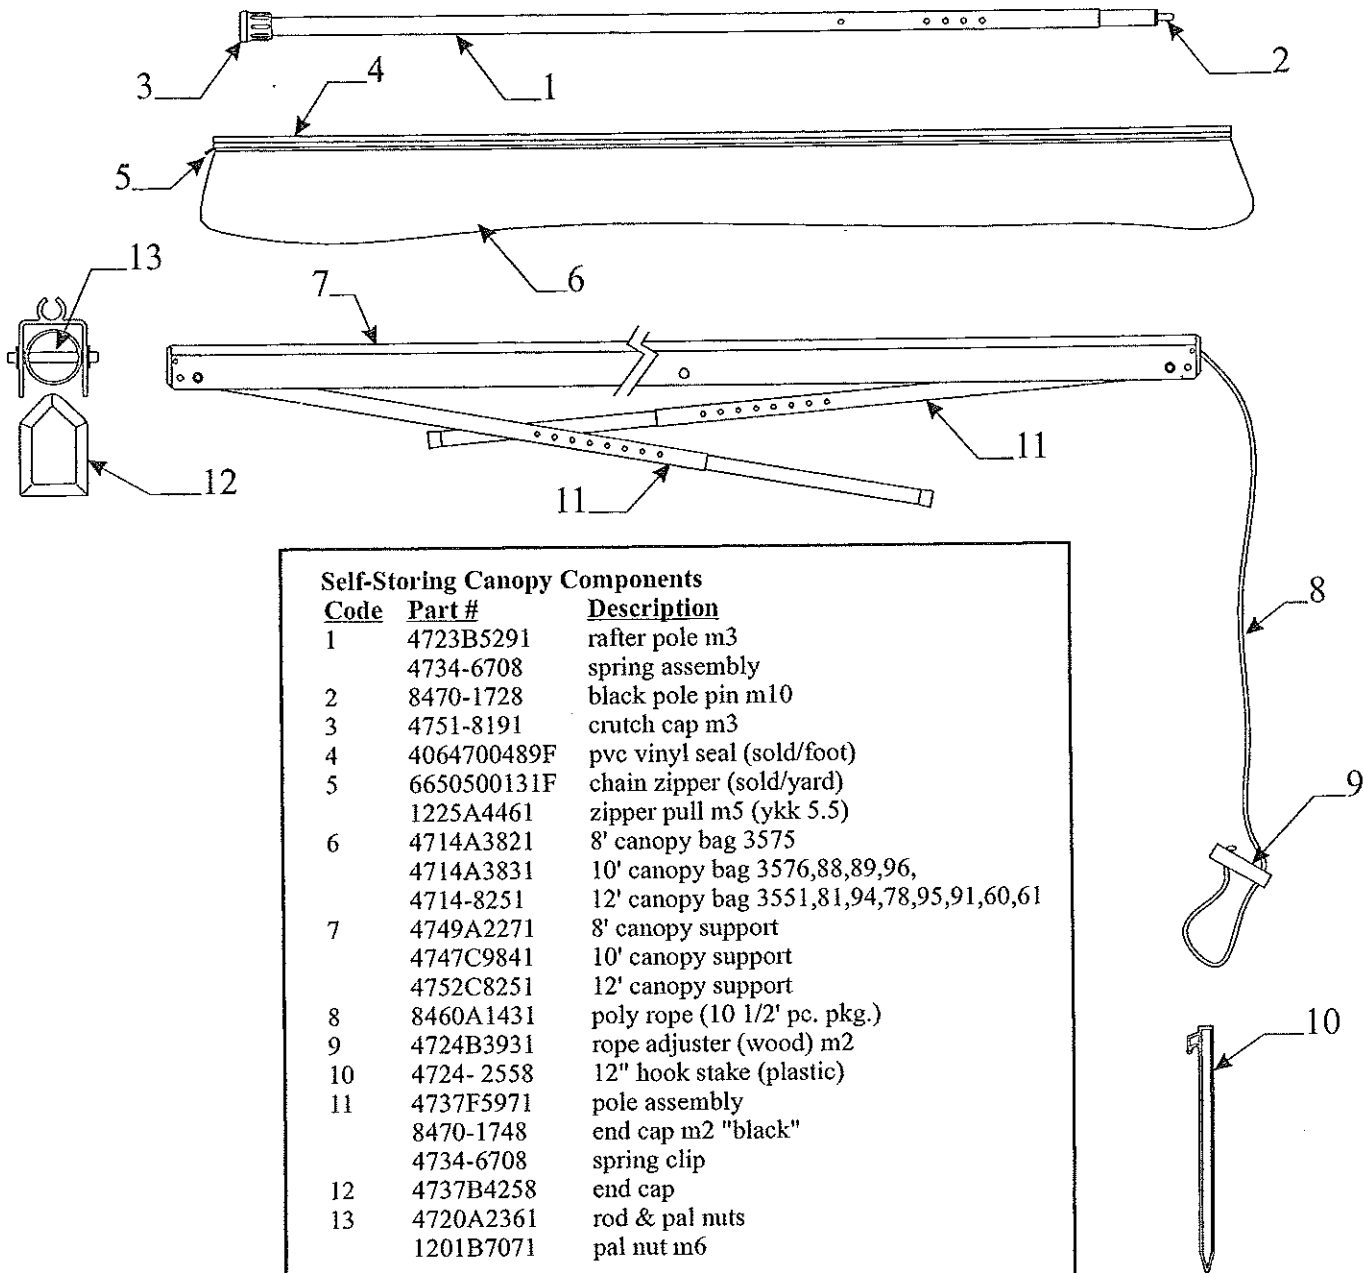

Self-Storing Canopy Components		
Code	Part #	Description
1	4723B5291	rafter pole m3
	4734-6708	spring assembly
2	8470-1728	black pole pin m10
3	4751-8191	crutch cap m3
4	4064700489F	pvc vinyl seal (sold/foot)
5	6650500131F	chain zipper (sold/yard)
	1225A4461	zipper pull m5 (ykk 5.5)
6	4714A3821	8' canopy bag 3575
	4714A3831	10' canopy bag 3576,88,89,96,
	4714-8251	12' canopy bag 3551,81,94,78,95,91,60,61
7	4749A2271	8' canopy support
	4747C9841	10' canopy support
	4752C8251	12' canopy support
8	8460A1431	poly rope (10 1/2' pc. pkg.)
9	4724B3931	rope adjuster (wood) m2
10	4724- 2558	12" hook stake (plastic)
11	4737F5971	pole assembly
	8470-1748	end cap m2 "black"
	4734-6708	spring clip
12	4737B4258	end cap
13	4720A2361	rod & pal nuts
	1201B7071	pal nut m6

4758-5261 Bed Shelf Kit Components- All Except 3575		
Note: Shelf Not Sold Searately		
Code	Part #	Description
1	4757-0941	white vinyl end cap x2
2	4754A4811	5/32" x 2 1/2" support rod m2
3	4734G5211	cable assembly x2
	4751-3431	nylon spacer x2, m4
	1203C8751	rivet x4, m25
	1202B2698	7/32" x 5/8" washer x2