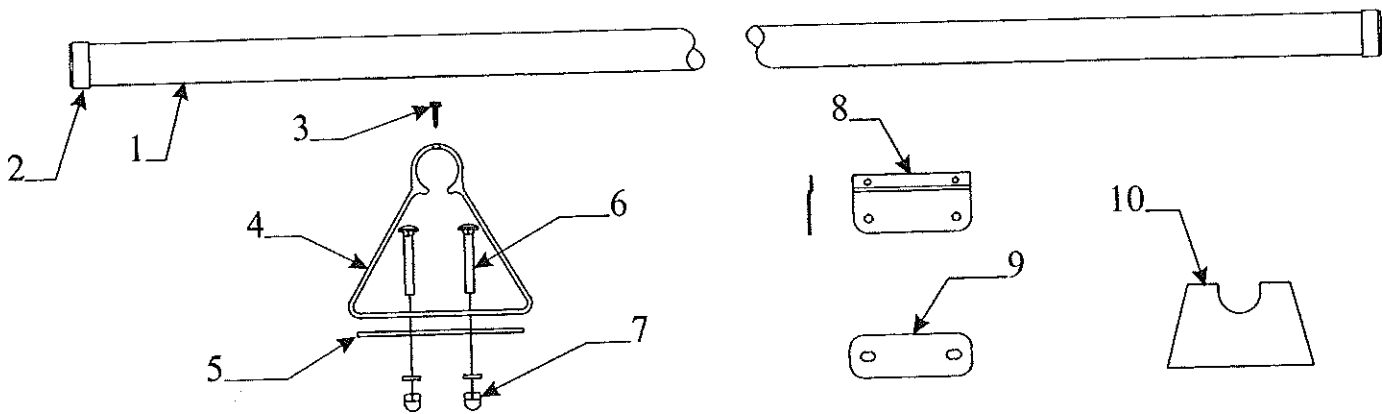

4755A6991 Double Crossbar Kit (All except 3575)
4742B9091 Double Crossbar Kit (3575 Taos only)

Cross Bar Kit Components		
Code	Part #	Description
1	4753-3701	crossbar x2 84" (all except 3575)
	4742-9111	crossbar x2 80" (3575 only)
2	4743-3391	crossbar end cap x2
3	4741A9101	hex head tek screw m10
4	4742B9151	crossbar riser w/tek screw x4 (3575 only)
	4753A3681	crossbar riser w/tek screw x4 (all except 3575)
5	4350000059P	2" tacky tape (10' pc. package)
6	1200E2068	1/4" x 1/2" carriage bolt x8 (3575,76,60,61)
	1200E2181	1/4" x 2 1/4" carriage bolt m4 (all ABS tops)
7	4755-2651	acorn nut w/washer m2
8	4742-9191	offset mounting plate x4 (3575,76,60,61)
	1203-8651	rivet m25
9	4753-3671	mounting plate x4 (all ABS tops)
10	4753-3761	crossbar pad x2 (all except 3575)