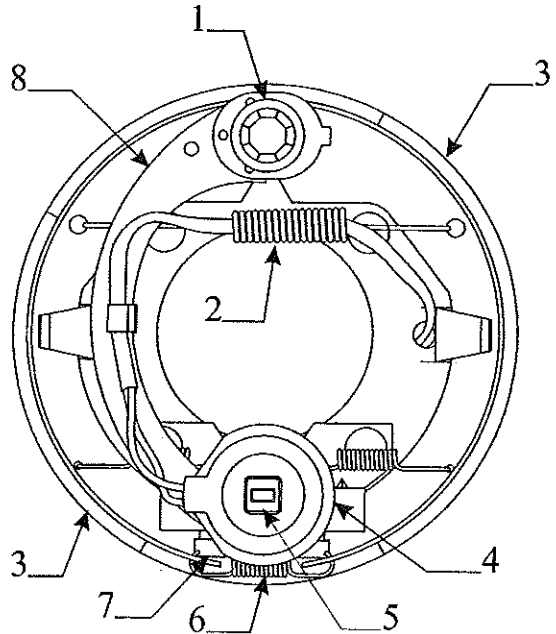

Flat Rate	Code	Part #	Description
	1	4714J0891	lens
	2	4749-9641	gripper clip m2
	3	Note: this item not sold seperately	

Flat Rate	Code	Part #	Description
	1	4710-2681	stop button m5
		1203-8651	rivet m25
	2	4747A5461	wardrobe bracket x2
		4741C9368	screw (x2 per bracket)
	3	4741C4451	conversion bracket x2
		4741C9368	screw (x3 per bracket)

Flat Rate	Code	Part #	Description
.50	1	4060012503P	drain hose (10' pc.)
.40	2	4757-0861	elbow,nut & washer
	3	4730-500	hose clamp x2

Flat Rate .50 Per Side  
**Electric Brake Pkg. 7 x 1 1/4" (4714H2011)**  
**Electric Brake Pkg. 10 x 2 1/4" (4714J2011)**

Flat Rate	Code	Part #	Description
.50	1	4733A3521	7" brake assembly (right hand)
.50		4733A3531	7" brake assembly (left hand)
.50		4716-6251	10" brake assembly (right hand)
.50		4716-6261	10" brake assembly (left hand)
.50	2	4714A2201	grease seal x1 m4
.50	3	4716-1101	7" bearing, race & seal pkg.
.50		4716-1451	10" bearing, race & seal pkg.
.30	4	4716A1071	7" hub & drum x2
.30		4716-1431	10" hub & drum x2
.05	5	4747A9528	lug nuts x5
.10	6	4714-3068	slotted spindle nut x1
.10	7	1204-1268	cotter pin x1
.05	8	4714B0621	dust cap m4

**Flat Rate Electric Brake Components**

Flat Rate	Code	Part #	Description
	1	*4714A2461	anchor post clip m2
	2	*4714A2411	retractor spring
.40	3	*4714B2071	7" x 1 1/4" brake shoe (set)
.40		4716-2871	10" x 1 1/12" brake shoe (set)
.40	4	*4714D2451	7" magnet, spring & clip pkg.
.40		4716-2881	10" magnet, spring & clip pkg.
.30	5	*4714B2471	retainer clip m2
	6	*4714A2101	adjusting screw spring
	7	*4714A2041	adjusting screw
	8	*4714A2841	rt. & lt. lever arm pkg.
.30	9	*4714B2421	magnet housing spring (part not shown)