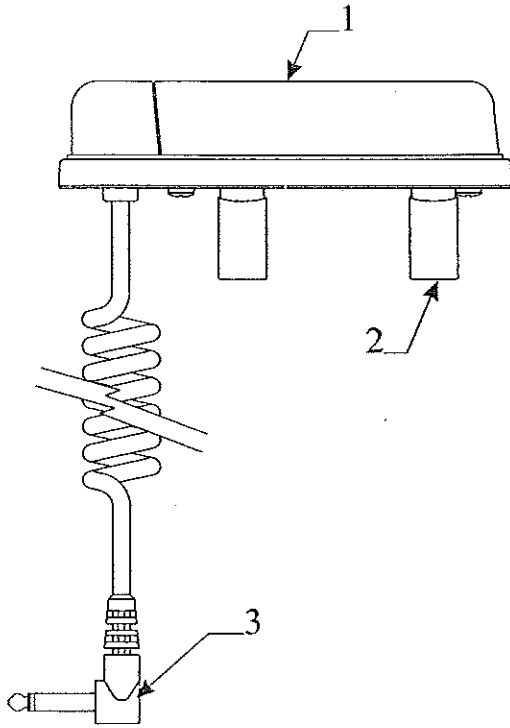

Flat Rate	Code	Part #	Description
	1	4714J0891	lens
	2	4749-9641	gripper clip m2
	3	Note: this item not sold seperately	

Flat Rate	Code	Part #	Description
	1	4710-2681	stop button m5
		1203-8651	rivet m25
	2	4747A5461	wardrobe bracket x2
		4741C9368	screw (x2 per bracket)
	3	4741C4451	conversion bracket x2
		4741C9368	screw (x3 per bracket)

Flat Rate	Code	Part #	Description
.50	1	4060012503P	drain hose (10' pc.)
.40	2	4757-0861	elbow,nut & washer
	3	4730-500	hose clamp x2