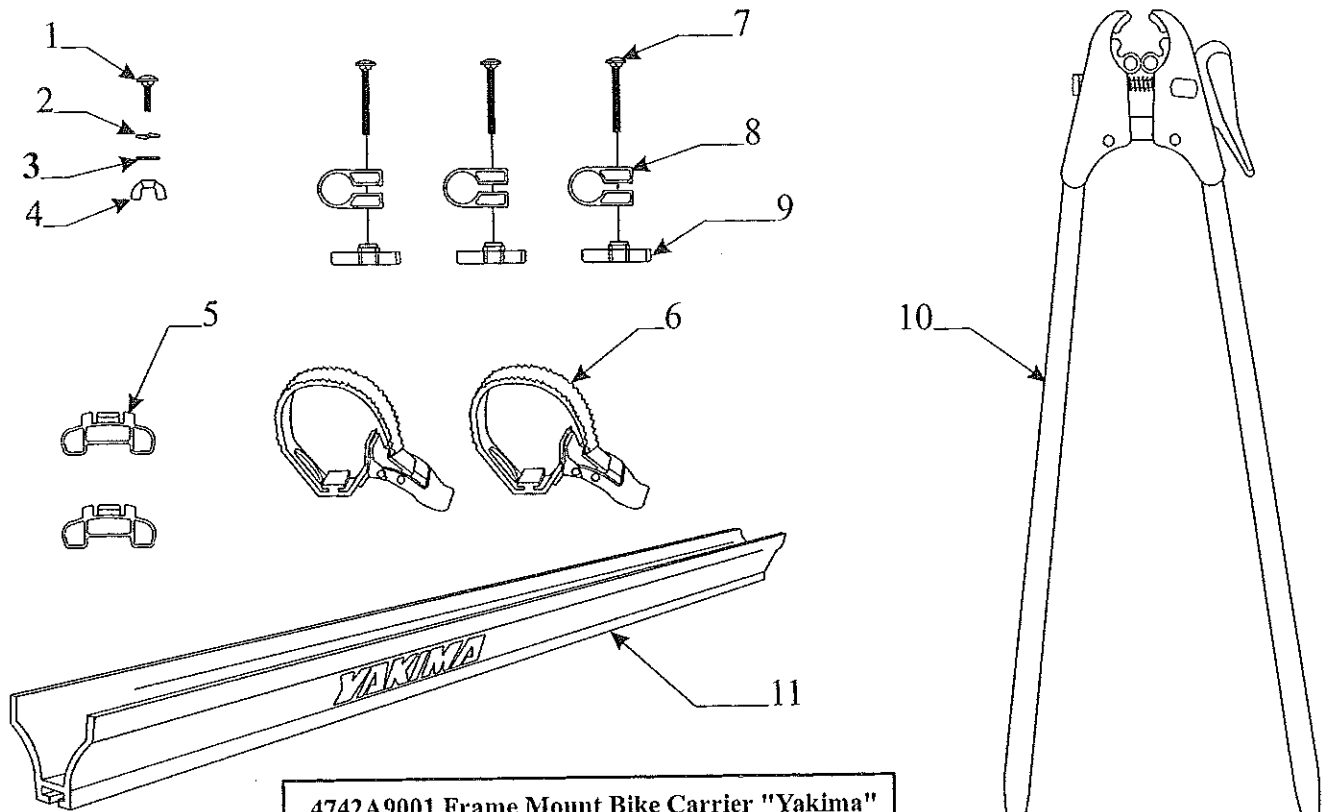

\*Note: Parts required for tank must be ordered through Barker - at 616/965-2371

**4755A6991 Double Crossbar Kit (All except 3575)**  
**4742B9091 Double Crossbar Kit (3575 Taos only)**

Cross Bar Kit Components		
Code	Part #	Description
1	4753-3701	crossbar x2 84" (all except 3575)
	4742-9111	crossbar x2 80" (3575 only)
2	4743-3391	crossbar end cap x2
3	4741A9101	hex head tek screw m10
4	4742B9151	crossbar riser w/tek screw x4 (3575 only)
	4753A3681	crossbar riser w/tek screw x4 (all except 3575)
5	4350000059P	2" tacky tape (10' pc. package)
6	1200E2068	1/4" x 1/2" carriage bolt x8 (3575,76,60,61)
	1200E2181	1/4" x 2 1/4" carriage bolt m4 (all ABS tops)
7	4755-2651	acorn nut w/washer m2
8	4742-9191	offset mounting plate x4 (3575,76,60,61)
	1203-8651	rivet m25
9	4753-3671	mounting plate x4 (all ABS tops)
10	4753-3761	crossbar pad x2 (all except 3575)

4742-9021 boat mounting brackets "Yakima"		
Code	Part #	Description
1	4716Y2271	carriage bolt 5/6" x 2 1/4"
2	This item not sold separately must order 4742-9021	
3	4716Y2421	flat washer 5/16"
4	4716Y2411	lock washer 5/16"
5	4716Y2291	hex key 5/16"