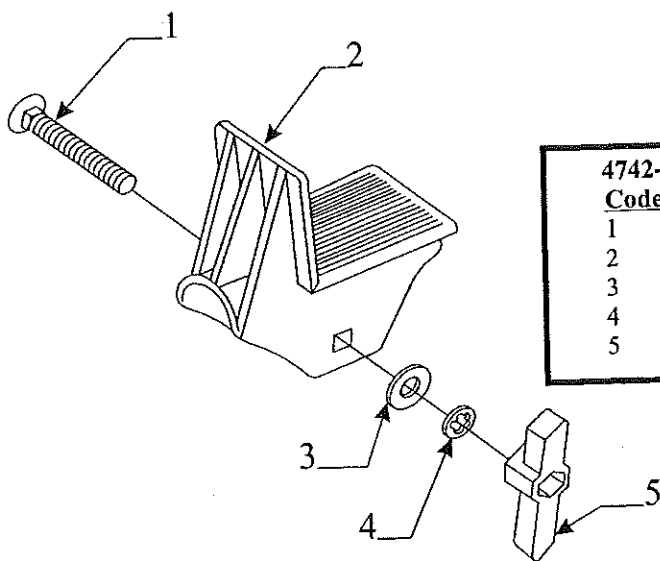

**4758-6661 Grey water storage tank w/ rack - 3500 series except 3575 Taos**  
**4759-5471 Grey water storage tank w/rack - tub models only**

Code	Part #	Description	Code	Part #	Description
1	4758A6661	cage assembly	5	4757-3751	strike w/rivets x2
2	4756-8871	*grey water tank 15 gal.	6	4756A9461	latch w/rivets x2
3	4756-9771	handle w/rivets	7	4756-9471	safety clip x2
4	1201B6028	nut x2	8	4737-8488	wood screw x4
			9	4757-3791	hose & adaptor (tub models)

\*Note: Parts required for tank must be ordered through Barker - at 616/965-2371

**4755A6991 Double Crossbar Kit (All except 3575)**  
**4742B9091 Double Crossbar Kit (3575 Taos only)**

Cross Bar Kit Components		
Code	Part #	Description
1	4753-3701	crossbar x2 84" (all except 3575)
	4742-9111	crossbar x2 80" (3575 only)
2	4743-3391	crossbar end cap x2
3	4741A9101	hex head tek screw m10
4	4742B9151	crossbar riser w/tek screw x4 (3575 only)
	4753A3681	crossbar riser w/tek screw x4 (all except 3575)
5	4350000059P	2" tacky tape (10' pc. package)
6	1200E2068	1/4" x 1/2" carriage bolt x8 (3575,76,60,61)
	1200E2181	1/4" x 2 1/4" carriage bolt m4 (all ABS tops)
7	4755-2651	acorn nut w/washer m2
8	4742-9191	offset mounting plate x4 (3575,76,60,61)
	1203-8651	rivet m25
9	4753-3671	mounting plate x4 (all ABS tops)
10	4753-3761	crossbar pad x2 (all except 3575)