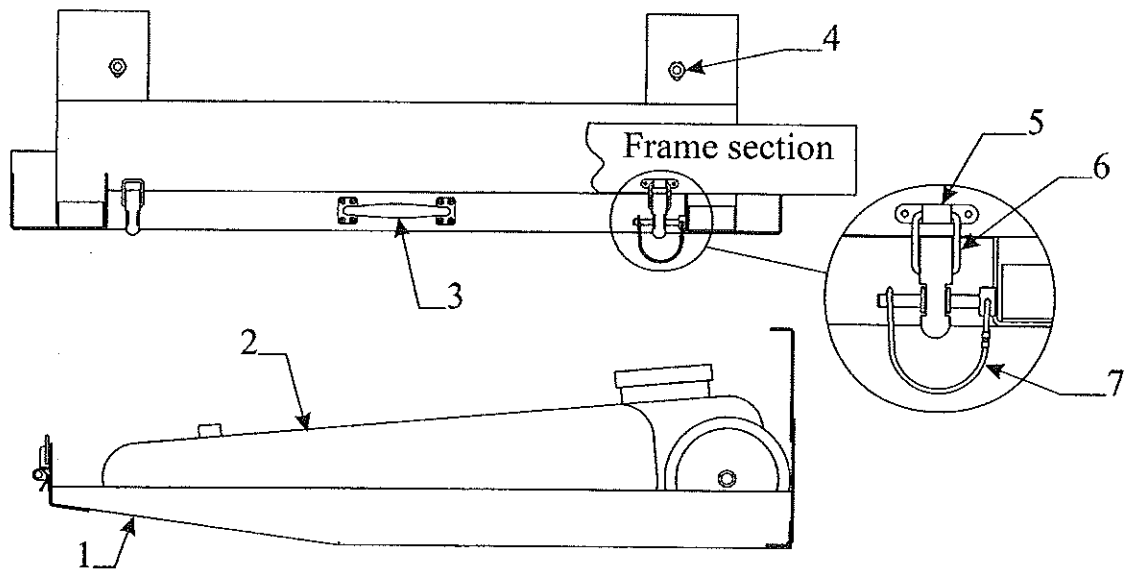

4758-6661 Grey water storage tank w/ rack - 3500 series except 3575 Taos
4759-5471 Grey water storage tank w/rack - tub models only

Code	Part #	Description	Code	Part #	Description
1	4758A6661	cage assembly	5	4757-3751	strike w/rivets x2
2	4756-8871	*grey water tank 15 gal.	6	4756A9461	latch w/rivets x2
3	4756-9771	handle w/rivets	7	4756-9471	safety clip x2
4	1201B6028	nut x2	8	4737-8488	wood screw x4
			9	4757-3791	hose & adaptor (tub models)

*Note: Parts required for tank must be ordered through Barker - at 616/965-2371