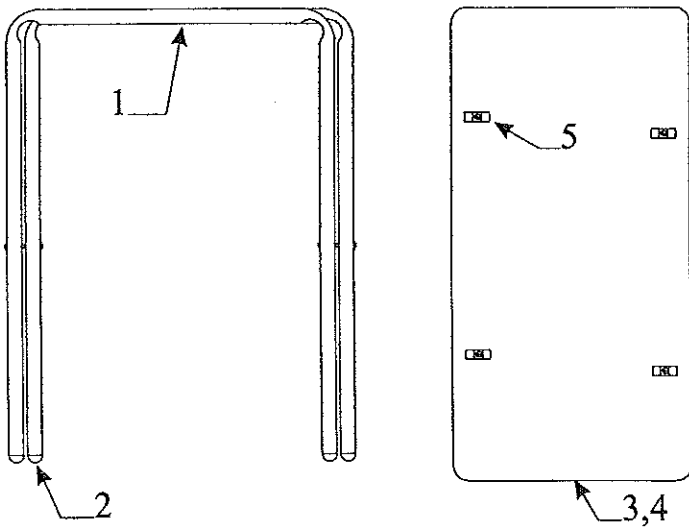

Flat Rate	4753D6901 Portable Table Components		
Rate	Code	Part #	Description
	1	4754C6871	table leg assy.
	2	4752-0551	end cap m2
	3	4754C4771	table top 32" x 16"
	4	4060475001P	t-molding (14" pc. pkg.)
	5	4749-9641	gripper clip m2
		4737-8478	screw x4