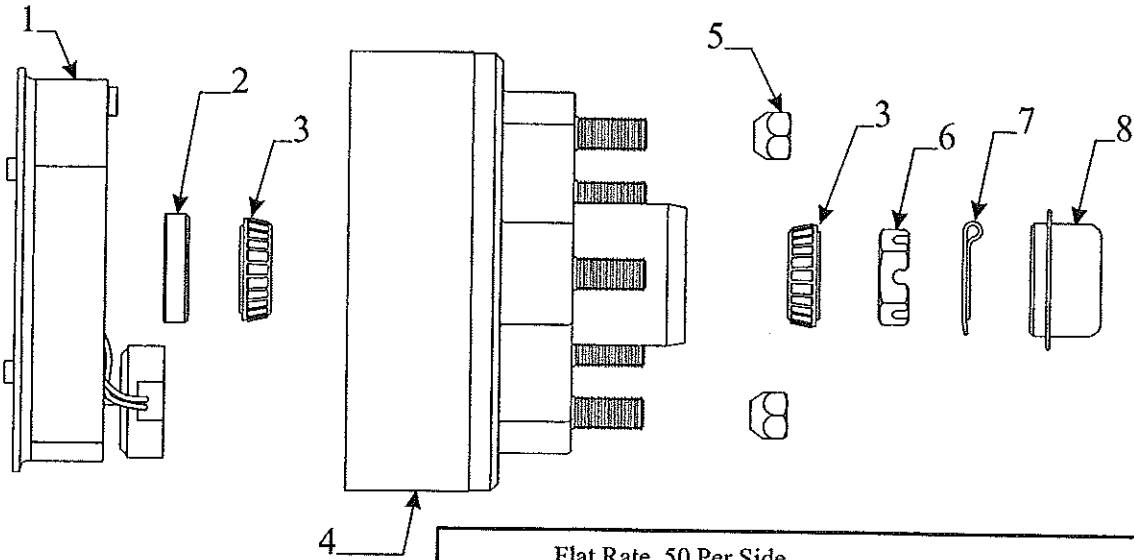

Flat Rate .50 Per Side
Electric Brake Pkg. 7 x 1 1/4" (4714H2011)
Electric Brake Pkg. 10 x 2 1/4" (4714J2011)

Flat Rate	Code	Part #	Description
.50	1	4733A3521	7" brake assembly (right hand)
.50		4733A3531	7" brake assembly (left hand)
.50		4716-6251	10" brake assembly (right hand)
.50		4716-6261	10" brake assembly (left hand)
.50	2	4714A2201	grease seal x1 m4
.50	3	4716-1101	7" bearing, race & seal pkg.
.50		4716-1451	10" bearing, race & seal pkg.
.30	4	4716A1071	7" hub & drum x2
.30		4716-1431	10" hub & drum x2
.05	5	4747A9528	lug nuts x5
.10	6	4714-3068	slotted spindle nut x1
.10	7	1204-1268	cotter pin x1
.05	8	4714B0621	dust cap m4