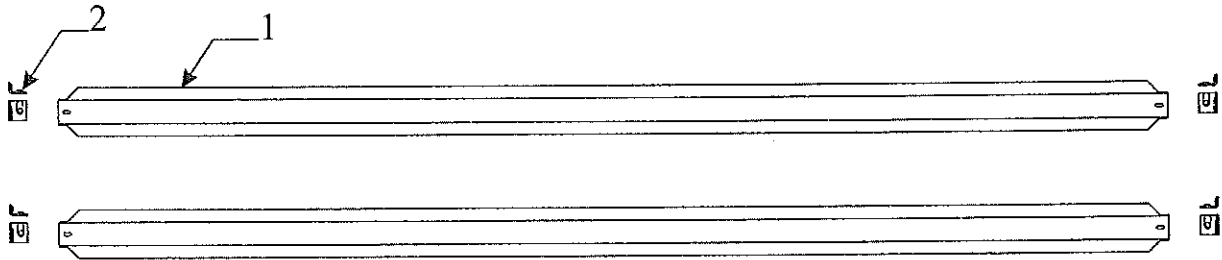

4737J8091 A/C Brace kit - 3575 Taos
4716H8091 A/C Brace Hardware Package
Note: Package Includes Items Marked W/Asterisk *

Code	Part #	Description
1	4747A8901	roof brace x2
	* 1212-012	grommet x1
	4350000022F	foam tape (sold/foot)
2	* 4747A6951	mounting bracket x4
	* 4746B0538	machine screw x4 - 1/4" x 1 1/2"
	* 4747-2328	sealing washer x4 (rubber)
	* 4749A1098	painted washer x4
	* 4747A1118	bolt x4 - 1/4" x 1"
3	* 4749A2121	channel extrusion x4, m4
4	4748-6591	power cord (not shown)
	* 4739-4151	nylon clamp x3,m4
	* 4741C9368	screw x3
	* 1202B2698	washer x1
	* 4723-3378	velcro strap x1
	* 4744A1301	shear pin x1 m10
	* 4741B9658	expansion rivet x9 m25
	* 4752-244	A/C decal
	* 4752-245	top trim
	* 4350000032P	1 3/4" putty tape (5' pc. pkg.)
	* 4350000295F	double stick tape (sold/foot)
	* 4350000058F	foam tape (sold/foot)

4755-8581 A/C Installation Kit Components- 3576,60,61

Code	Part #	Description
1	1212-013	grommet x1
2	4350000058F	foam tape (sold/foot)
3	4748-6591	power cord
4	4739-4151	nylon clamp m4
5	4741B9658	expansion rivet m25
6	4752-244	caution decal x1
7	4723-3378	velcro strap x1
8	1202B2698	washer x4
9	4745-3968	painted screw x3
10	4749A2121	channel extrusion x4, m4
11	4752-245	top trim x1

4755-8571 A/C Installation Kit Components- All ABS Tops

Code	Part #	Description
1	4756-8171	wire cover top & bottom
	Note: cover supplied w/mounting tape	
2	4748-6591	power cord
4	4739-4151	nylon clamp x4, m4
5	4741B9658	expansion rivet x5, m25
6	4752-244	caution decal x1
7	4723-3378	velcro strap x1