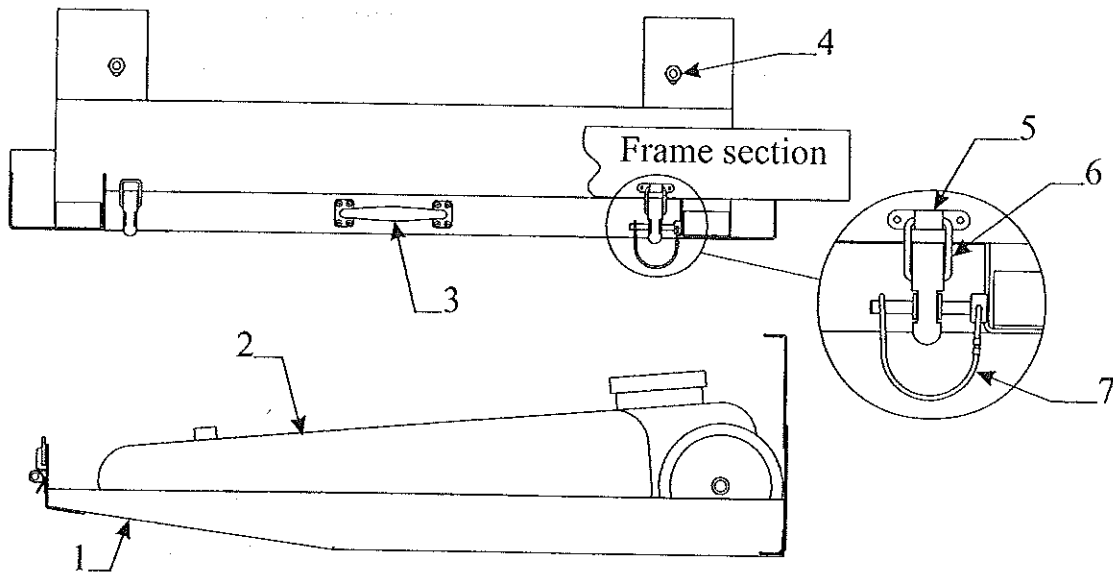

4758A6661 Grey water storage tank w/ rack - 3400 series except 3475 Taos
4759-5471 Grey water storage tank w/rack - tub models only

Code	Part #	Description	Code	Part #	Description
1	4758A6661	cage assembly	5	4757-3751	strike w/rivets x2
2	4756-8871	*grey water tank 15 gal.	6	4756A9461	latch w/rivets x2
3	4756-9771	handle w/rivets	7	4756-9471	safety clip x2
4	1201B6028	nut x2	8	4737-8488	wood screw x4
			9	4757-3791	hose & adaptor (tub models)

*Note: Parts required for tank must be ordered through H&H Engineering at 616/965-2371