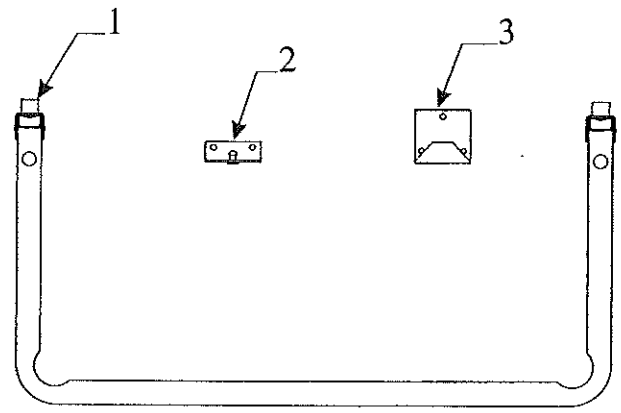

4758-5591 - Outside drain hose kit			
Flat Rate	Code	Part #	Description
.50	1	4060012503P	drain hose (10' pc.)
.40	2	4757-0861	elbow,nut & washer
	3	4730-500	hose clamp x2