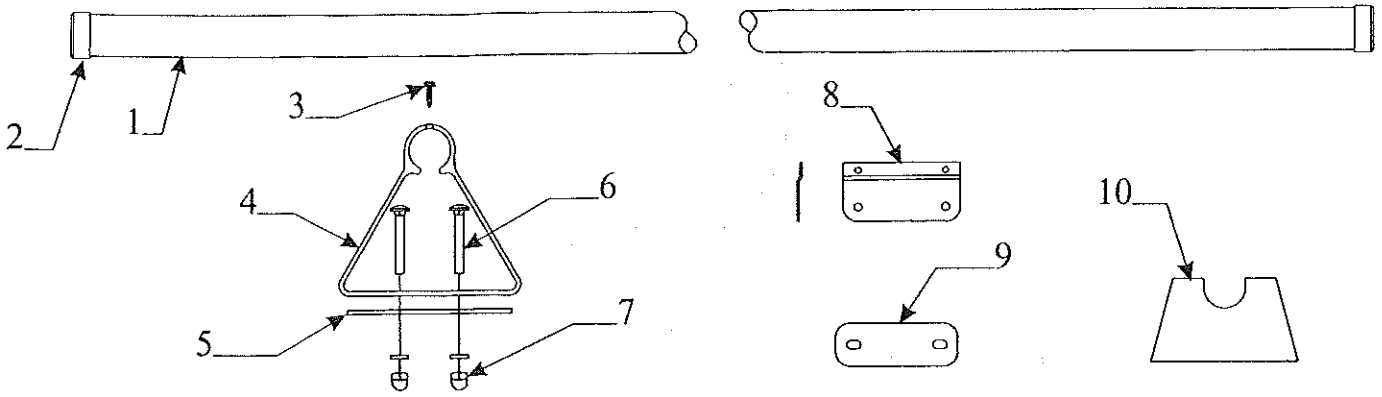

4755A6991 Double Crossbar Kit (All except 3475)
4742B9091 Double Crossbar Kit (3475 Taos only)

Cross Bar Kit Components

Code	Part #	Description
1	4753-3701	crossbar x2 84" (all except 3475)
	4742-9111	crossbar x2 80" (3475 only)
2	4743-3391	crossbar end cap x2
3	4741A9101	hex head tek screw m10
4	4742B9151	crossbar riser w/tek screw x4 (3475 only)
	4753A3681	crossbar riser w/tek screw x4 (all except 3475)
5	4350000059P	2" tacky tape (10' pc. package)
6	1200E2068	1/4" x 1/2" carriage bolt x8 (3475,76,60,61)
	1200E2181	1/4" x 2 1/4" carriage bolt m4 (all ABS tops)
7	4755-2651	acorn nut w/washer m2
8	4742-9191	offset mounting plate x4 (3475,76,60,61)
	1203-8651	rivet m25
9	4753-3671	mounting plate x4 (all ABS tops)
10	4753-3761	crossbar pad x2 (all except 3475)