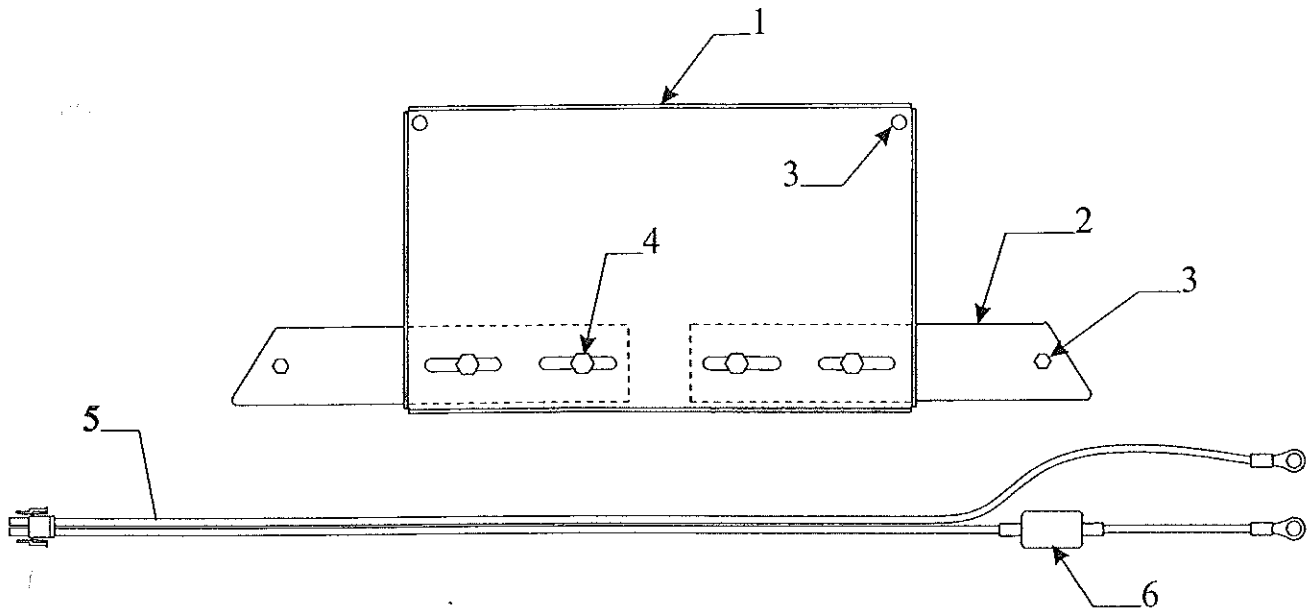

Flat Rate	4753C6781 Battery Mount Kit		
Rate	Code	Part #	Description
	1	4746C9001	battery pan
	2	4755A1751	battery bracket x2
	3	4738A0898	bolt x4
	4	1200E1268	bolt x4
		1202B0438	washer x4
		1201E6038	lock nut x4
	5	4749B5531	wire harness w/circuit breaker m2
	6	4751-4811	15 amp circuit breaker
	7	4746-4338	caution decal (item not shown)