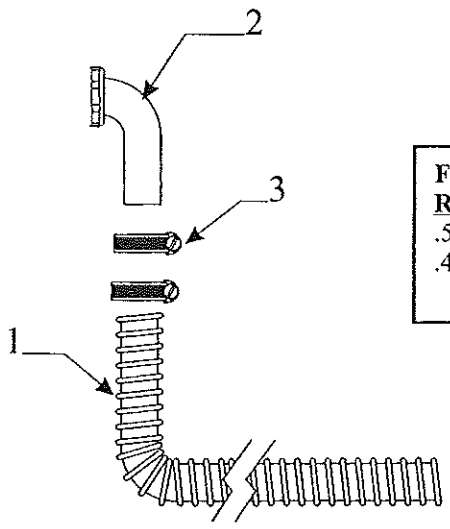

4758-5591 - Outside drain hose kit			
Flat Rate	Code	Part #	Description
.50	1	4060012503P	drain hose (10' pc.)
.40	2	4757-0861	elbow,nut & washer
	3	4730-500	hose clamp x2