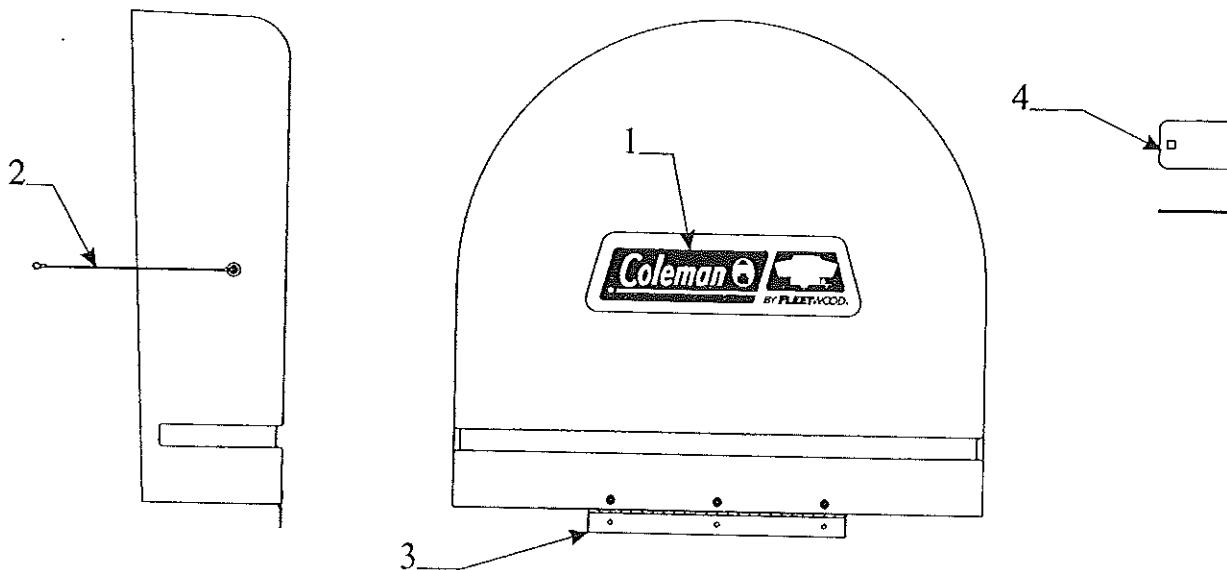

Flat Rate	Gas bottle cover components			Flat Rate	Code	Part #	Description
.40	1	4757-2741	lp lid w/latches & seal	3	4757-2731		lp cover top keeper
		4060000011P	lid seal pkg. (4' pc.)		1121C1618		screw x2
	2	4757-2771	wing screw/washer & clip pkg. Note: pkg consist of (2) pcs. Each	4	4757-2721		lp cover bottom keeper
					1121C1618		screw x2
					4732-1181		plastic grommet x2
					4732-1181		plastic grommet x2

.40 Molded Tire Cover Assembly (4753A6771)
4716-6771 Hardware parts package

Note: package includes items marked with asterisk *

Flat Rate	Tire cover components			Code	Part #	Description
.25	1	4752C0788	by fleetwood decal	4	*4753-3651	keeper bracket
	2	4753A8041	cable		*4732-1181	grommet x1 m4
		1202E0408	washer x1		*1121C1618	screw x1
		4741D96568	expansion rivet m25		*4741D96568	expansion rivet x3 m25
	3	4753-8031	hinge		*1202B0268	washer x1
		4733D0601	rivet m25