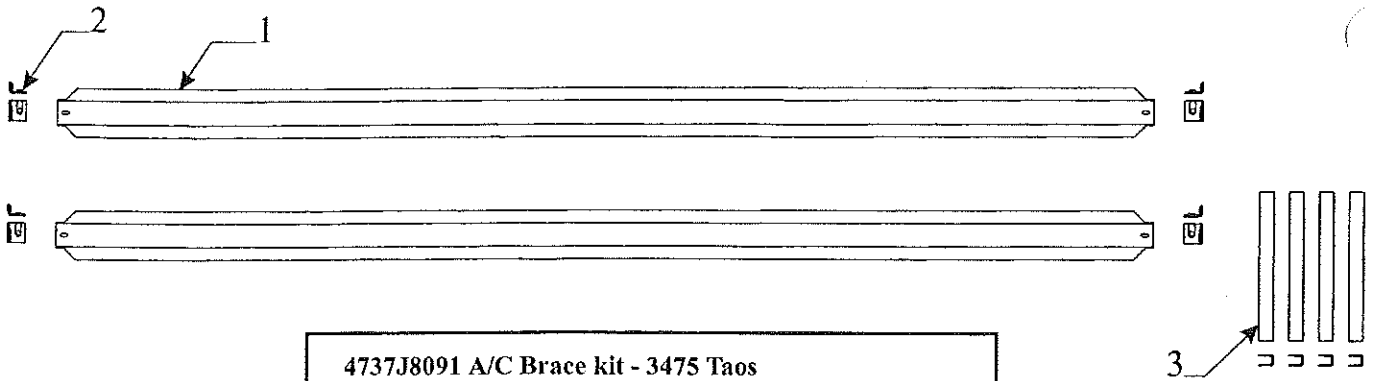

4737J8091 A/C Brace kit - 3475 Taos
4716H8091 A/C Brace Hardware Package
Note: Package Includes Items Marked W/Asterisk *

<u>Code</u>	<u>Part #</u>	<u>Description</u>
1	4747A8901	roof brace x2
	* 1212-012	grommet x1
	4350000022F	foam tape (sold/foot)
2	*4747A6951	mounting bracket x4
	*4746B0538	machine screw x4 - 1/4" x 1 1/2"
	*4747-2328	sealing washer x4 (rubber)
	*4749A1098	painted washer x4
	*4747A1118	bolt x4 - 1/4" x 1"
3	*4749A2121	channel extrusion x4, m4
4	4748-6591	power cord (not shown)
	*4739-4151	nylon clamp x3,m4
	*4741C9368	screw x3
	*1202B2698	washer x1
	*4723-3378	velcro strap x1
	*4744A1301	shear pin x1 m10
	*4741B9658	expansion rivet x9 m25
	*4752-244	A/C decal
	*4752-245	top trim
	*4350000032P	1 3/4" putty tape (5' pc. pkg.)
	*4350000295F	double stick tape (sold/foot)
	*4350000058F	foam tape (sold/foot)

4755-8581 A/C Installation Kit Components- 3476,60,61

<u>Code</u>	<u>Part #</u>	<u>Description</u>
1	1212-013	grommet x1
2	4350000058F	foam tape (sold/foot)
3	4748-6591	power cord
4	4739-4151	nylon clamp m4
5	4741B9658	expansion rivet m25
6	4752-244	caution decal x1
7	4723-3378	velcro strap x1
8	1202B2698	washer x4
9	4745-3968	painted screw x3
10	4749A2121	channel extrusion x4, m4
11	4752-245	top trim x1

4755-8571 A/C Installation Kit Components- All ABS Tops

<u>Code</u>	<u>Part #</u>	<u>Description</u>
1	4756-8171	wire cover top & bottom
		Note: cover supplied w/mounting tape
2	4748-6591	power cord
4	4739-4151	nylon clamp x4, m4
5	4741B9658	expansion rivet x5, m25
6	4752-244	caution decal x1
7	4723-3378	velcro strap x1