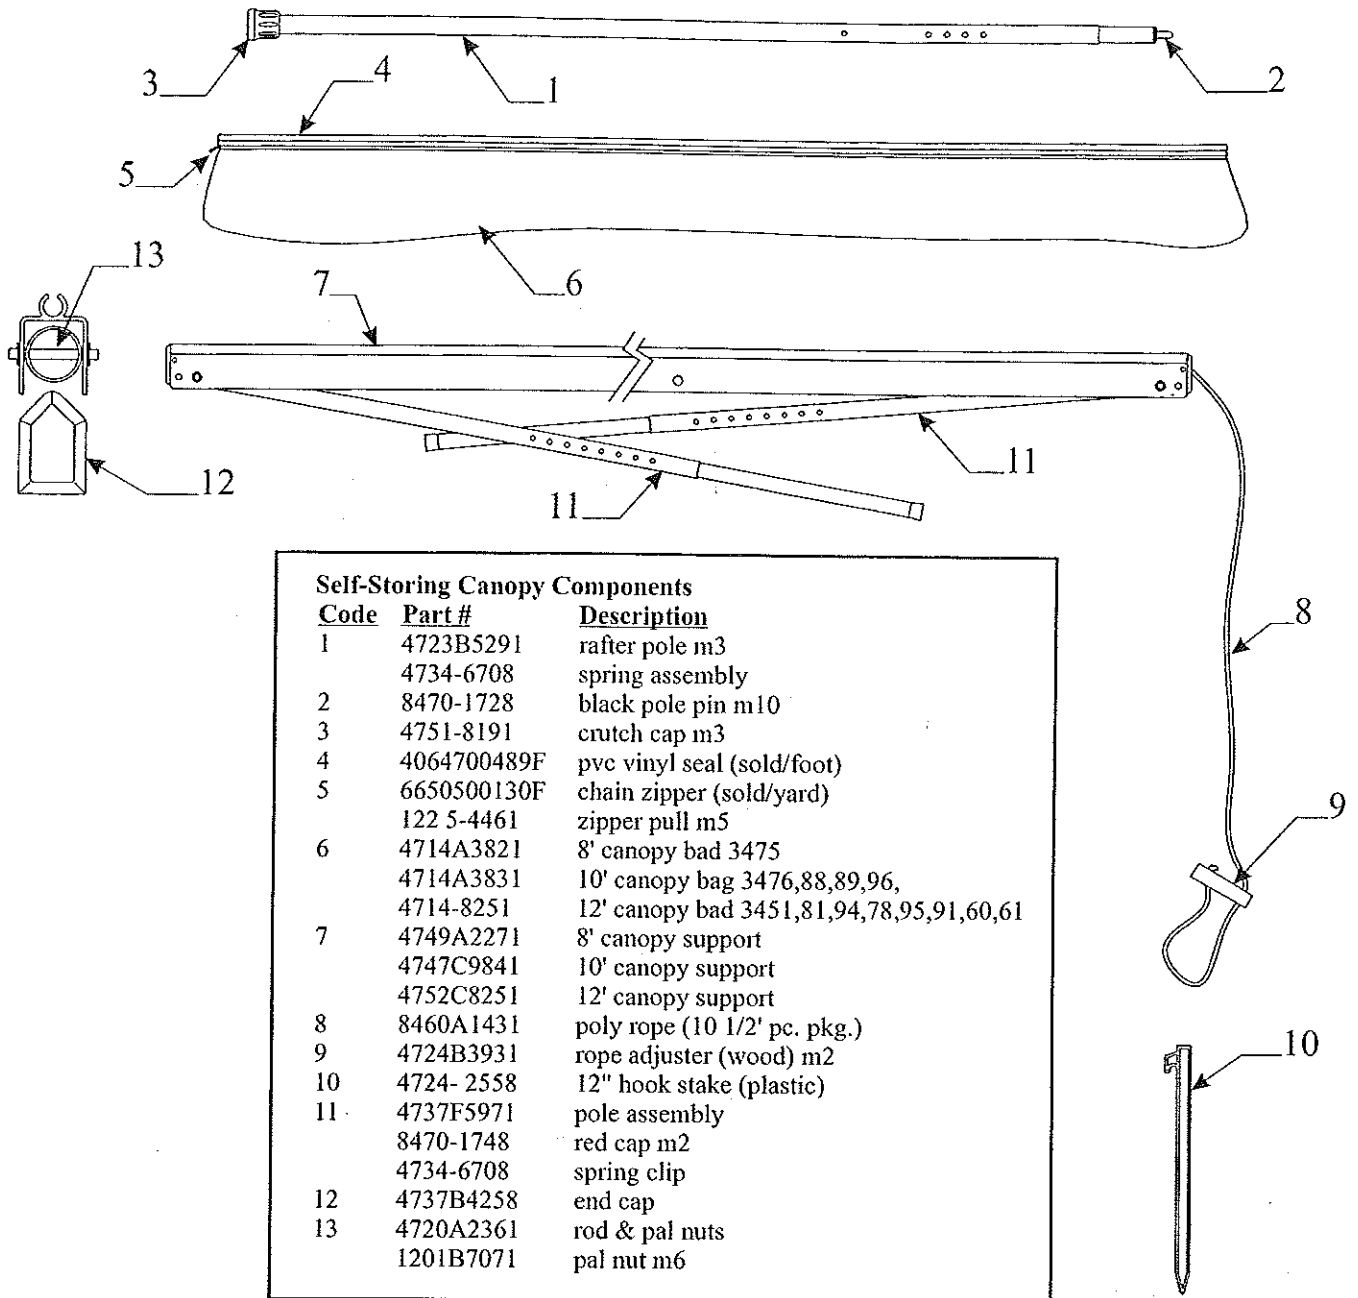

Self-Storing Canopy Components

Code	Part #	Description
1	4723B5291	rafter pole m3
	4734-6708	spring assembly
2	8470-1728	black pole pin m10
3	4751-8191	crutch cap m3
4	4064700489F	pvc vinyl seal (sold/foot)
5	6650500130F	chain zipper (sold/yard)
	122 5-4461	zipper pull m5
6	4714A3821	8' canopy bad 3475
	4714A3831	10' canopy bag 3476,88,89,96,
	4714-8251	12' canopy bad 3451,81,94,78,95,91,60,61
7	4749A2271	8' canopy support
	4747C9841	10' canopy support
	4752C8251	12' canopy support
8	8460A1431	poly rope (10 1/2' pc. pkg.)
9	4724B3931	rope adjuster (wood) m2
10	4724- 2558	12" hook stake (plastic)
11	4737F5971	pole assembly
	8470-1748	red cap m2
	4734-6708	spring clip
12	4737B4258	end cap
13	4720A2361	rod & pal nuts
	1201B7071	pal nut m6

4758-5261 Bed Shelf Kit Components- All Except 3475

Note: Shelf Not Sold Searately

Code	Part #	Description
1	4757-0941	white vinyl end cap x2
2	4754A4811	5/32" x 2 1/2" support rod m2
3	4734G5211	cable assembly x2
	4751-3431	nylon spacer x2, m4
	1203C8751	rivet x4, m25
	1202B2698	7/32" x 5/8" washer x2