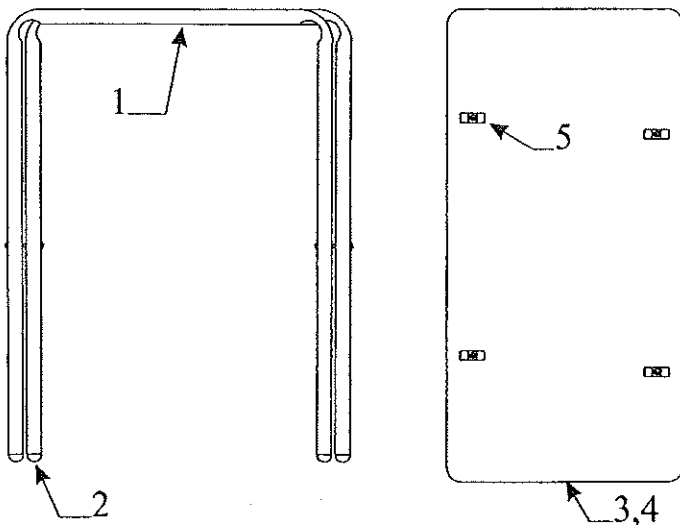

Flat Rate	4753C6901 Portable Table Components		
Rate	Code	Part #	Description
	1	4754A6871	table leg assy.
	2	4752-0551	end cap m2
	3	4754B4771	table top 32" x 16"
	4	4060400089P	t-molding (14" pc. pkg.)
	5	4749-9641	gripper clip m2
		4737-8478	screw x4