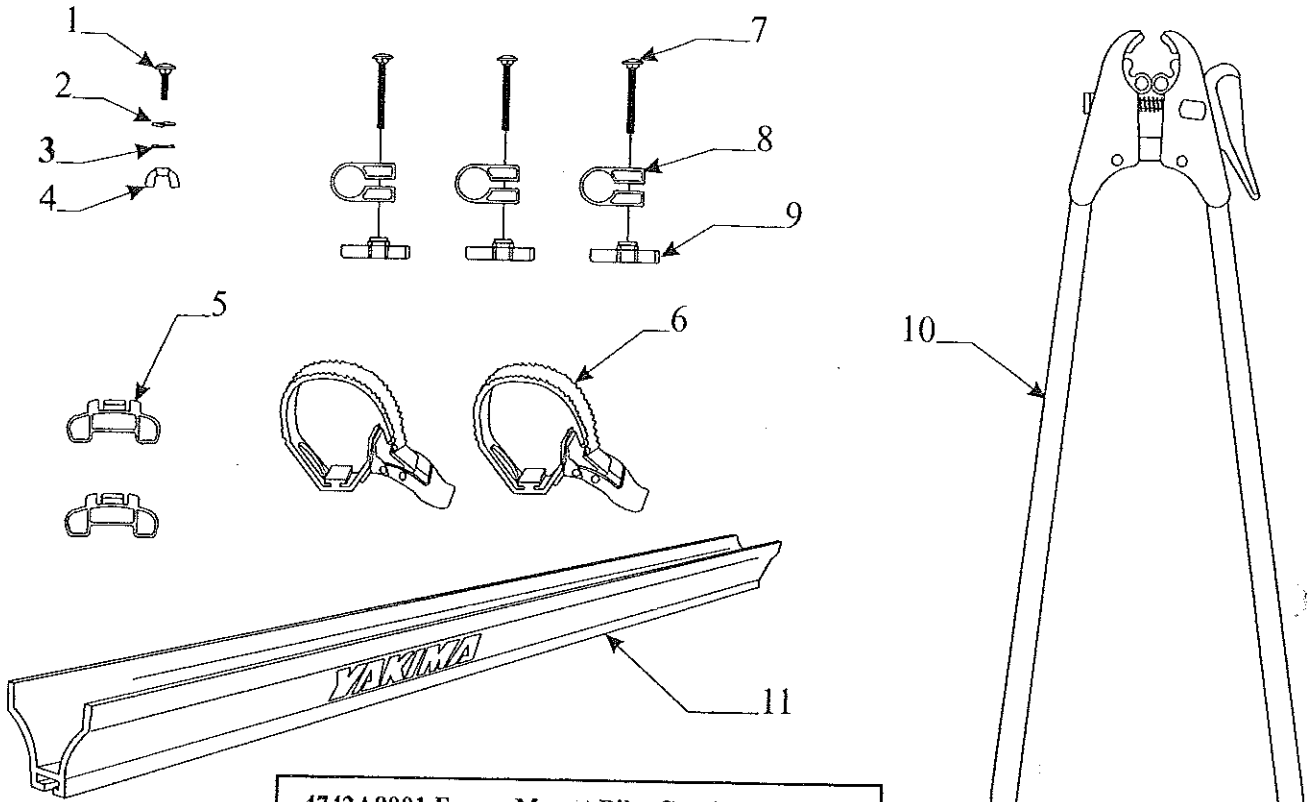

4742A9001 Frame Mount Bike Carrier "Yakima"

Code	Part #	Description
1	4716Y2251	carriage bolt 5/16" x 1"
2	4716Y2411	lock washer 5/16"
3	4716Y2421	flat washer 5/16"
4	4716Y2261	wing nut 5/16"
5	4716Y2321	rim adapter m2
6	4716Y2311	wheel strap x2
7	4716Y2271	carriage bolt 5/16" x 2 1/4"
8	4743-4281	snap around m2
9	4716Y2291	hex key 5/16"
10	Note: Must order from Yakima	
11	4716Y2431	52" wheel tray

4742-9031 Cargo Basket "Yakima"
Note: basket not sold separately

Code	Part #	Description
1	4716Y2271	carriage bolt 5/16" x 2 1/4"
2	4716Y2451	anchor clip
3	4743-4281	snap around m2
4	4716Y2291	hex key 5/16"