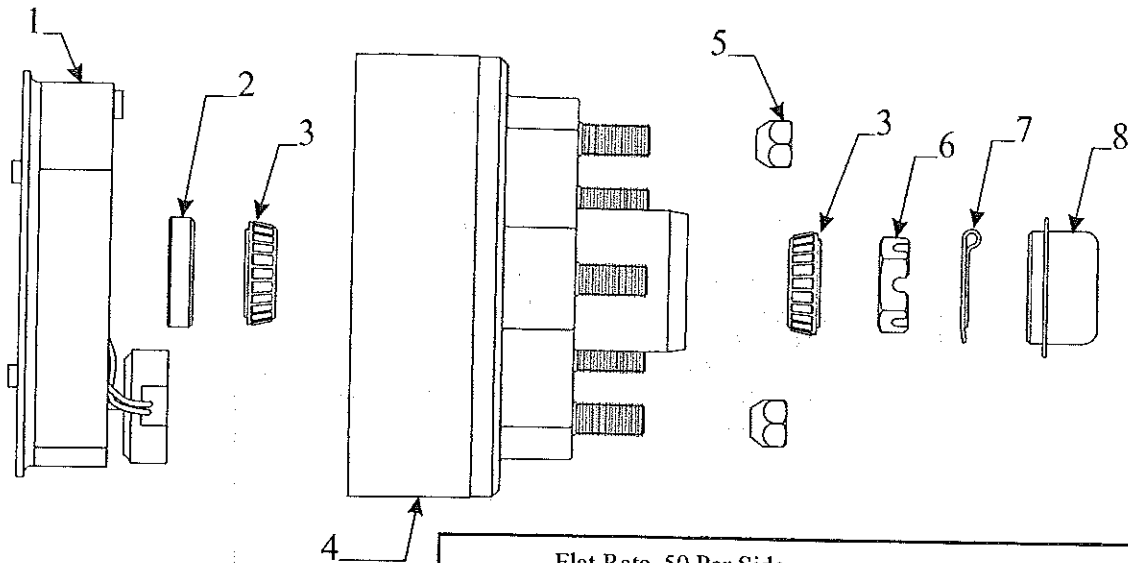

Flat Rate .50 Per Side
Electric Brake Pkg. 7 x 1 1/4" (4714H2011)
Electric Brake Pkg. 10 x 2 1/4" (4714J2011)

Flat Rate	Code	Part #	Description
.50	1	4733A3521	7" brake assembly (right hand)
.50		4733A3531	7" brake assembly (left hand)
.50		4716-6251	10" brake assembly (right hand)
.50		4716-6261	10" brake assembly (left hand)
.50	2	4714A2201	grease seal x1 m4
.50	3	4716-1101	7" bearing, race & seal pkg.
.50		4716-1451	10" bearing, race & seal pkg.
.30	4	4716A1071	7" hub & drum x2
.30		4716-1431	10" hub & drum x2
.05	5	4747A9528	lug nuts x5
.10	6	4714-3068	slotted spindle nut x1
.10	7	1204-1268	cotter pin x1
.05	8	4714B0621	dust cap m4