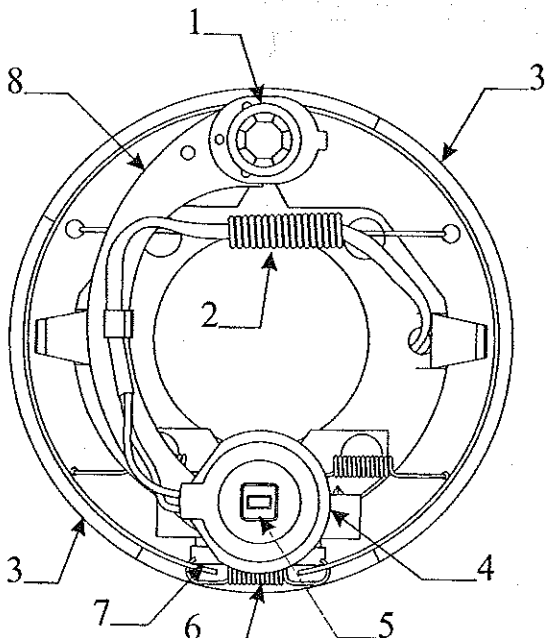

4749C6431 Reading Light Components			
Flat Rate	Code	Part #	Description
	1	4714J0891	lens
	2	4749-9641	gripper clip m2
	3		Note: this item not sold separately

4747B5451 Wardrobe Rack - 3369,70,75			
Flat Rate	Code	Part #	Description
	1	4710-2681	stop button m5
		1203-8651	rivet m25
	2	4747A5461	wardrobe bracket x2
		4741C9368	screw (x2 per bracket)
	3	4741C4451	conversion bracket x2
		4741C9368	screw (x3 per bracket)

Flat Rate	Code	Part #	Description
.50	1	4733A3521	7" brake assembly (right hand)
.50		4733A3531	7" brake assembly (left hand)
.50		4716-6251	10" brake assembly (right hand)
.50		4716-6261	10" brake assembly (left hand)
.50	2	4714A2201	grease seal x1 m4
.50	3	4716-1101	7" bearing, race & seal pkg.
.50		4716-1451	10" bearing, race & seal pkg.
.30	4	4716A1071	7" hub & drum x2
.30		4716-1431	10" hub & drum x2
.05	5	4747A9528	lug nuts x5
.10	6	4714-3068	slotted spindle nut x1
.10	7	1204-1268	cotter pin x1
.05	8	4714B0621	dust cap m4