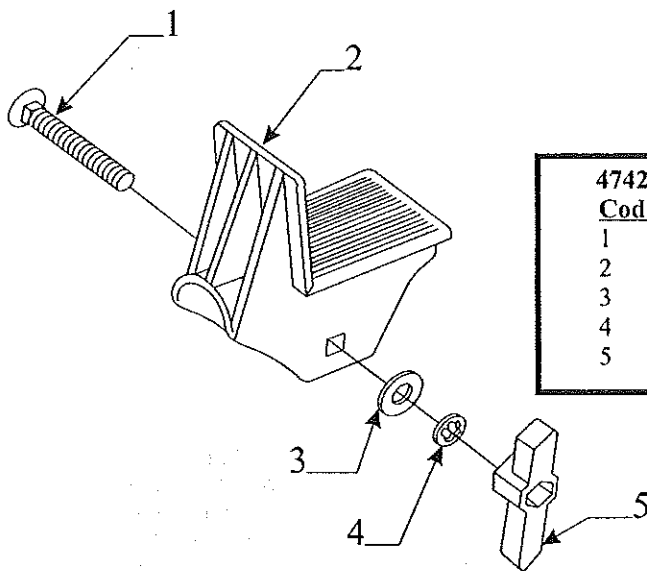

4742-9021 boat mounting brackets "Yakima"

Code	Part #	Description
1	4716Y2271	carriage bolt 5/6" x 2 1/4"
2	This item not sold separately must order 4742-9021	
3	4716Y2421	flat washer 5/16"
4	4716Y2411	lock washer 5/16"
5	4716Y2291	hex key 5/16"