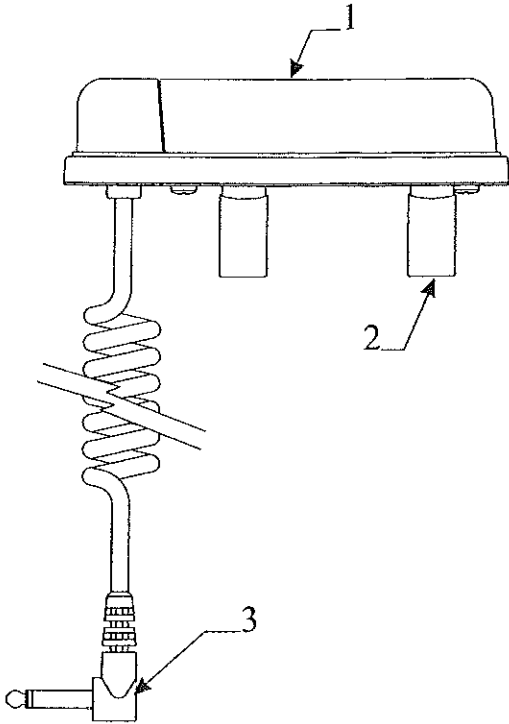

4749C6431 Reading Light Components			
Flat Rate	Code	Part #	Description
	1	4714J0891	lens
	2	4749-9641	gripper clip m2
	3		Note: this item not sold separately

4747B5451 Wardrobe Rack - 3369,70,75			
Flat Rate	Code	Part #	Description
	1	4710-2681	stop button m5
		1203-8651	rivet m25
	2	4747A5461	wardrobe bracket x2
		4741C9368	screw (x2 per bracket)
	3	4741C4451	conversion bracket x2
		4741C9368	screw (x3 per bracket)