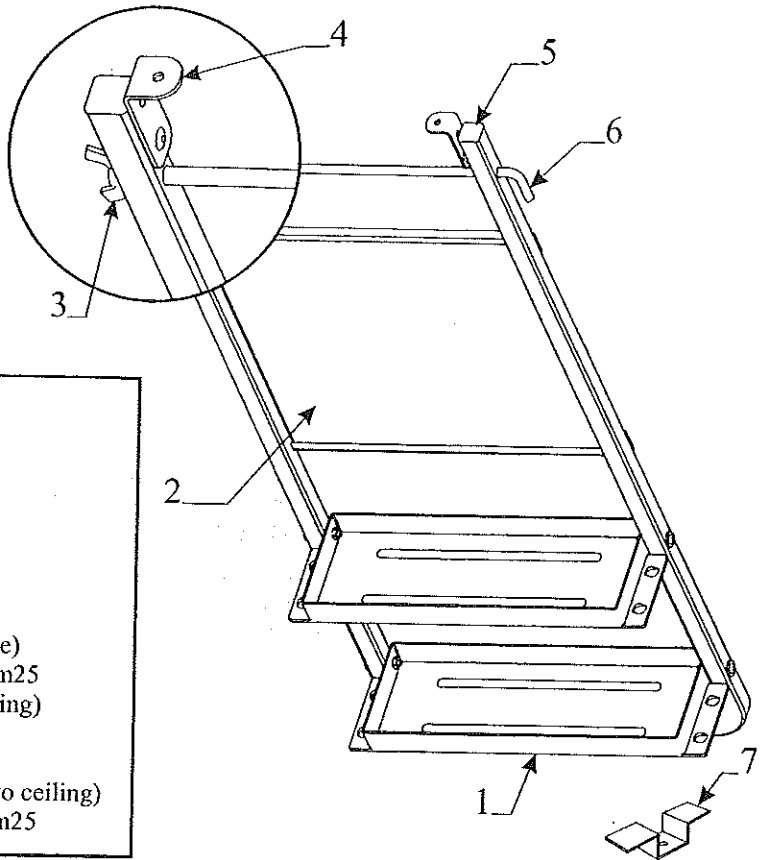

4757B6741 - Vanity Mate Component Parts

Code	Part #	Description
1	4754-9581	plastic tray x2
2	4757-0161	mirror
3	1201-6201	wing nut
4	4745D2951	l-bracket x2
	4744-8301	nylon spacer x2
	4734C1861	painting rivet m25 (rivet brkt. to vanity mate)
	4741D96568	painting expansion rivet m25 (rivet vanity mate to ceiling)
5	4756-8421	tube cap x2
6	4757-0151	towel bar
7	4757-0121	storage bracket (riveted to ceiling)
	4741D96568	painting expansion rivet m25