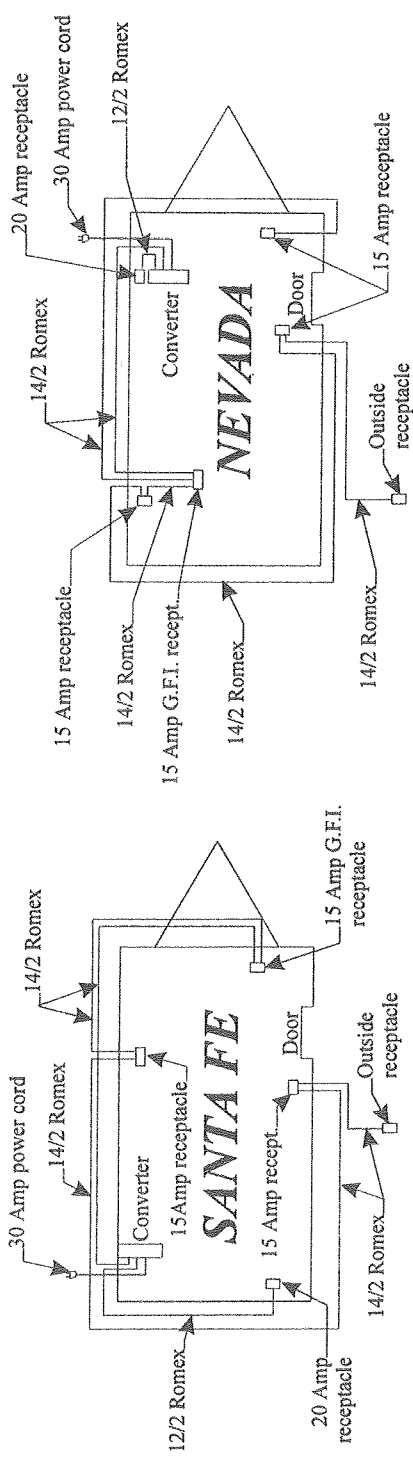

1999 Grand Tour/Grand Tour Elite Interior 120 volt general trailer wiring diagram

Note: 6720 models used on all trailers equipped with one or more of the following factory installed options: hot water, heater or refrigerator