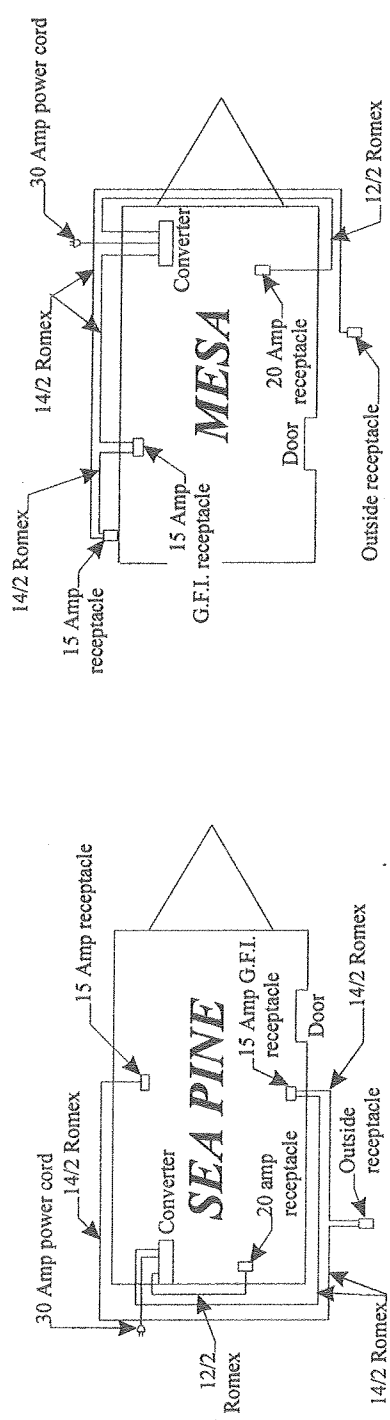

1999 Grand Tour/Grand Tour Elite Interior 120 volt general trailer wiring diagram

Note: 6720 models used on all trailers equipped with one or more of the following factory installed options: hot water, heater or refrigerator