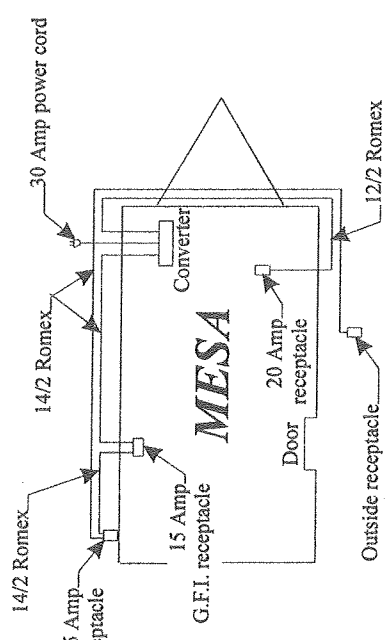

1999 Grand Tour/Grand Tour Elite Interior 120 volt general trailer wiring diagram

Note: 6720 models used on all trailers equipped with one or more of the following factory installed options: hot water, heater or refrigerator