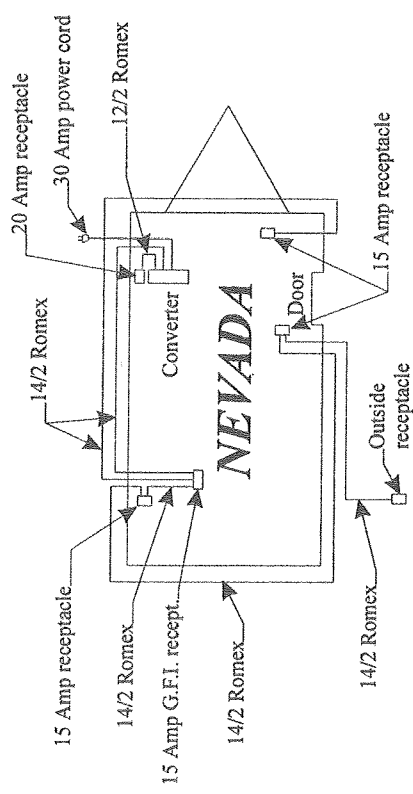

1999 Grand Tour/Grand Tour Elite Interior 120 volt general trailer wiring diagram

Note: 6720 models used on all trailers equipped with one or more of the following factory installed options: hot water, heater or refrigerator