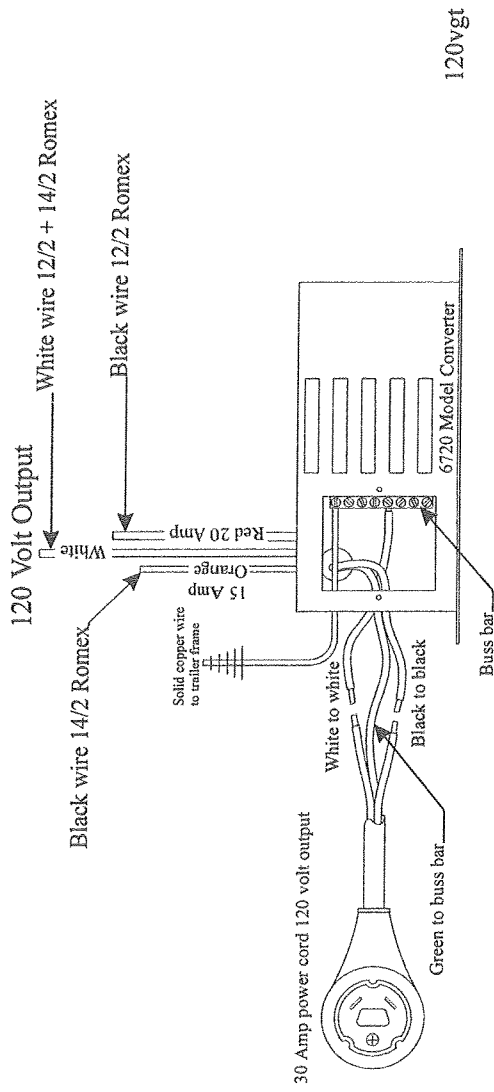

1999 Grand Tour/Grand Tour Elite Interior 120 volt general trailer wiring diagram

Note: 6720 models used on all trailers equipped with one or more of the following factory installed options: hot water, heater or refrigerator