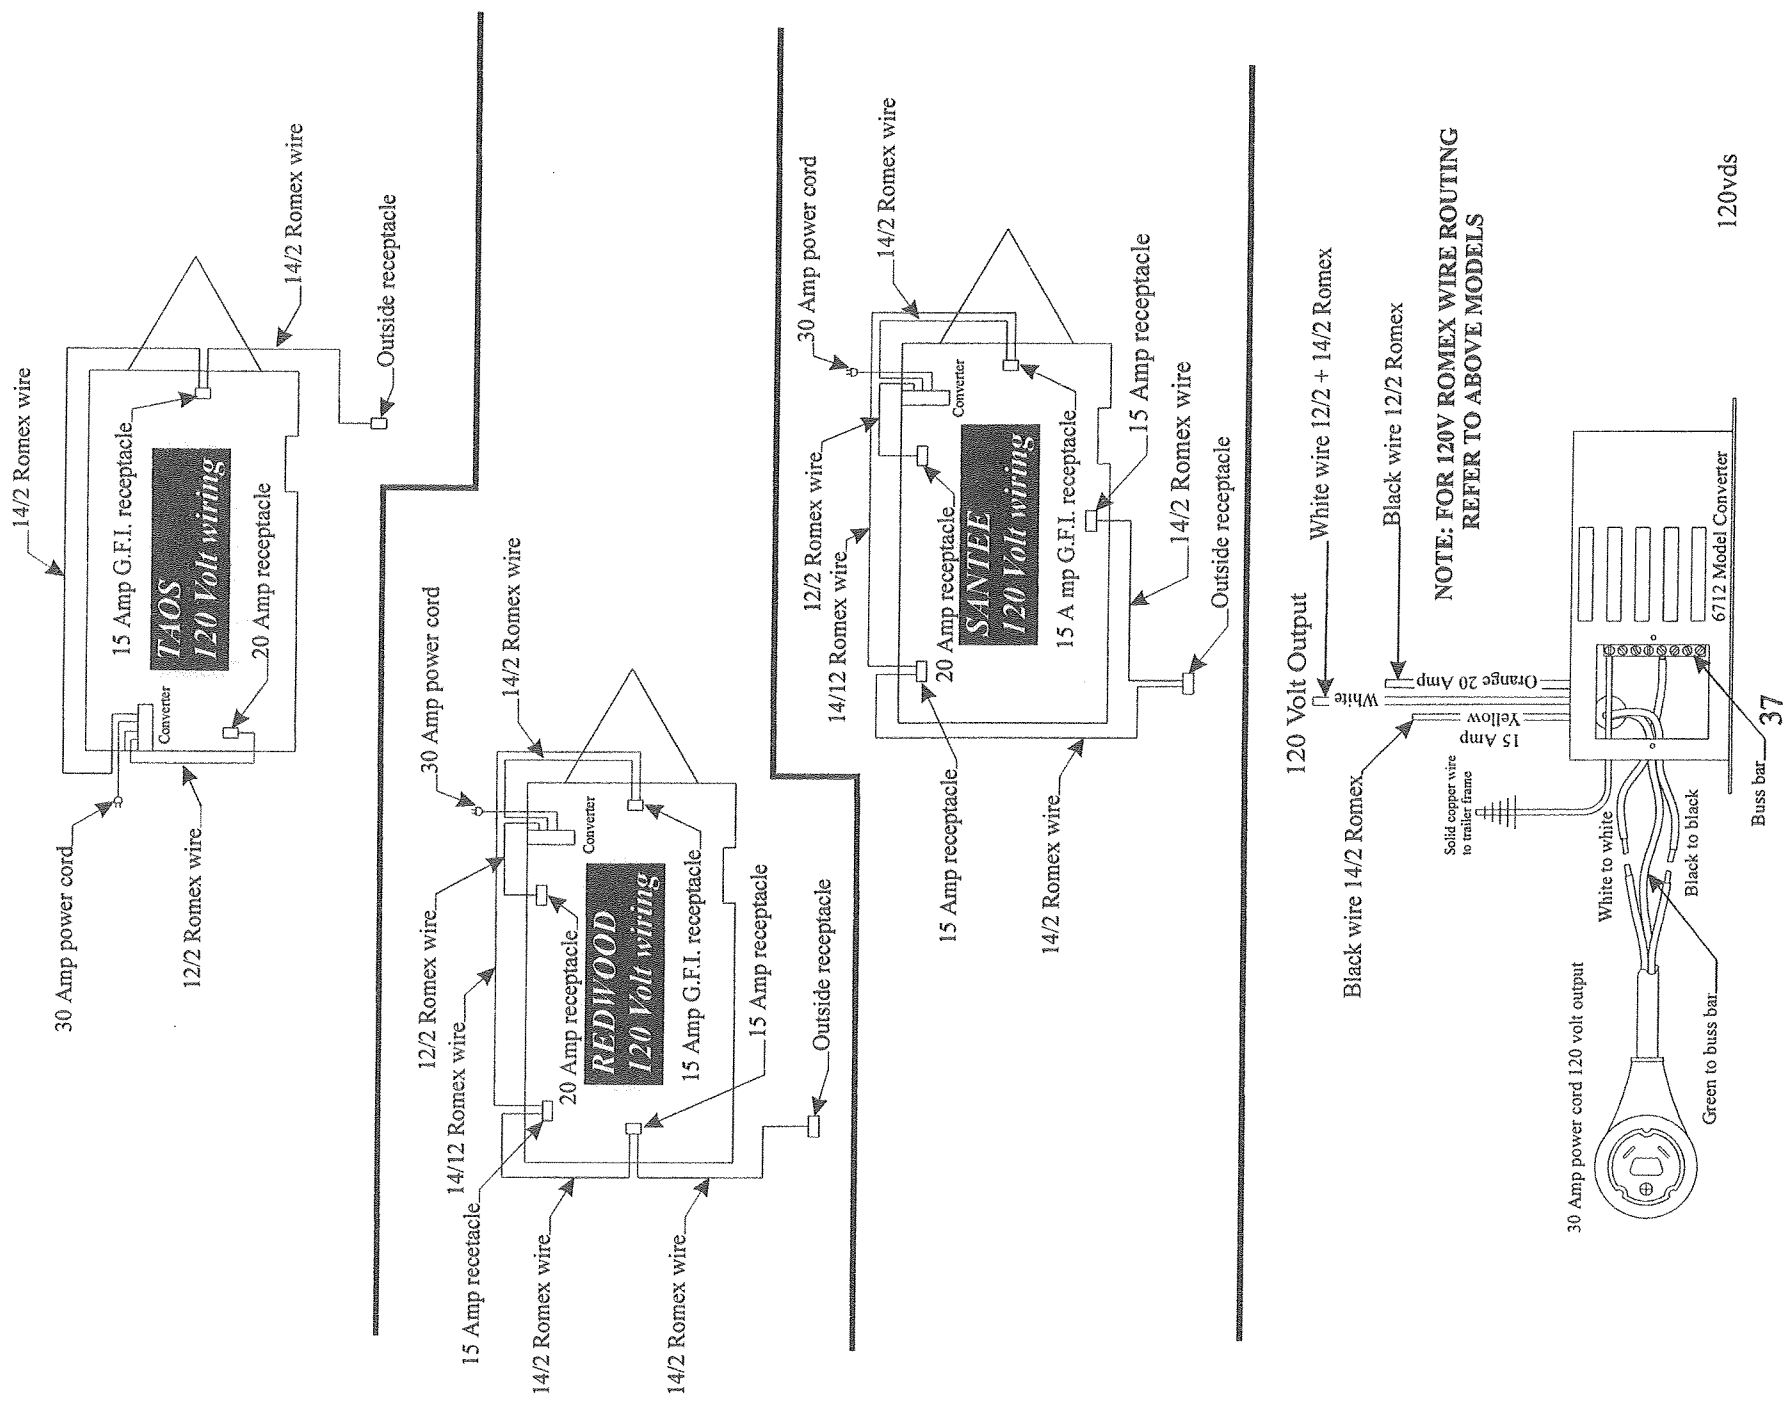

1999 Destiny Series

Interior 120 volt general trailer wiring diagram

NOTE: FOR 120V ROMEX WIRE ROUTING REFER TO ABOVE MODELS