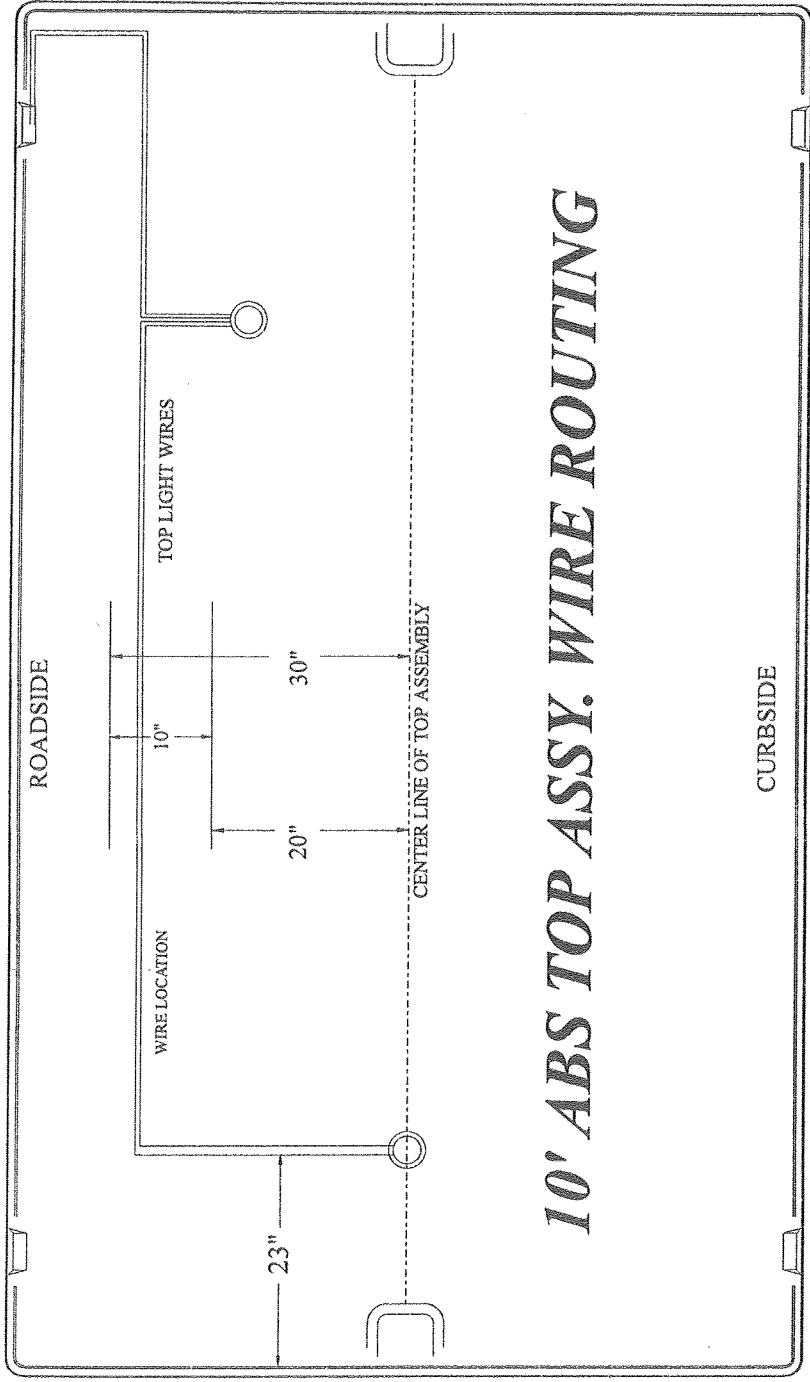

1999 GRAND TOUR / DESTINY ABS TOP ASSEMBLY WIRE DIAGRAM

INTERIOR VIEW OF TOP ASSEMBLY

12' ABS TOP ASSY. WIRE ROUTING