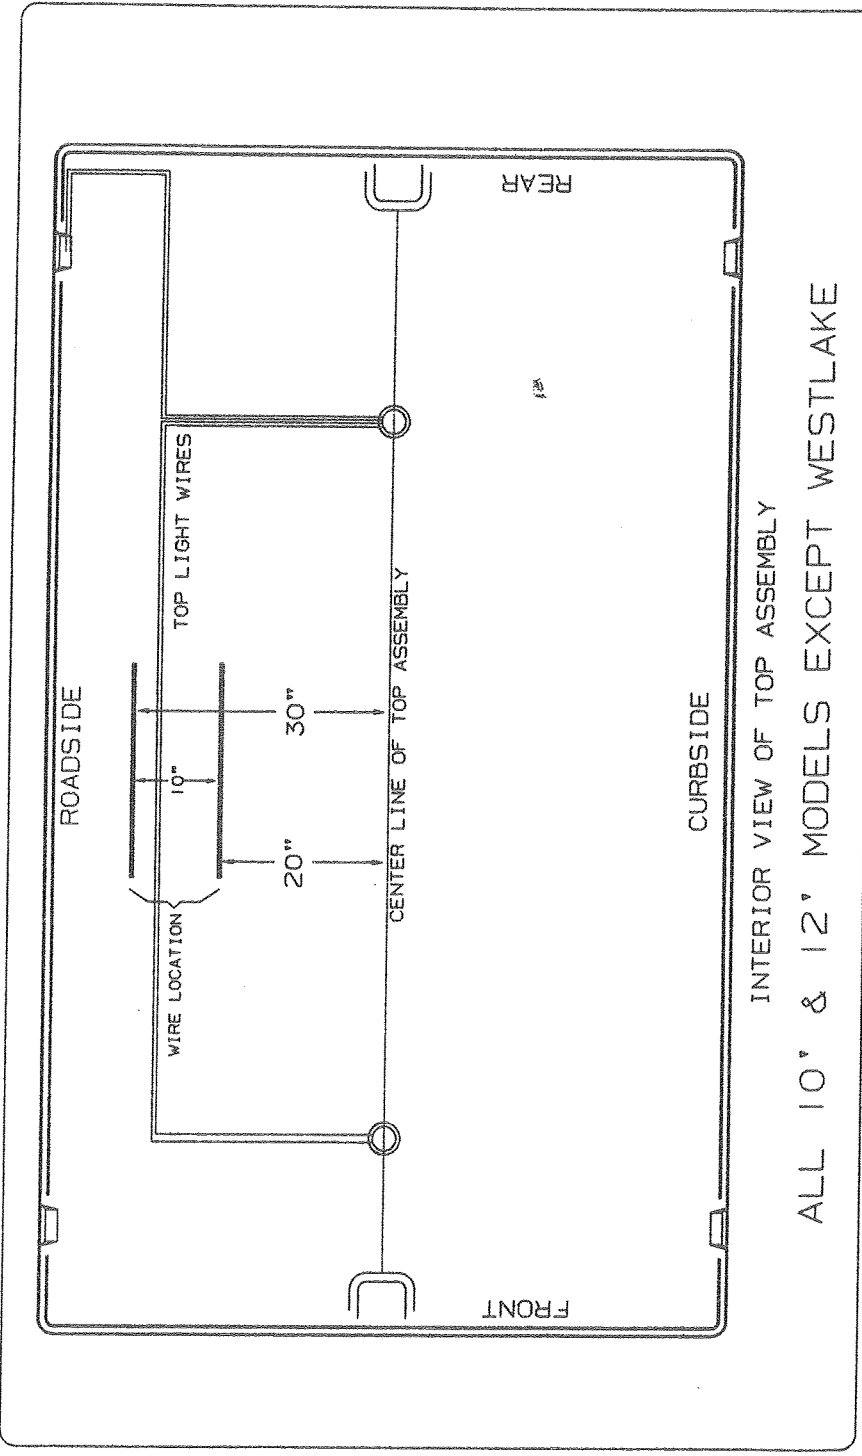

1997 - 1998 DESTINY & GRAND TOUR ABS TOP ASSEMBLY WIRING DIAGRAM

INTERIOR VIEW OF TOP ASSEMBLY
ALL 10" & 12" MODELS EXCEPT WESTLAKE

INTERIOR VIEW OF TOP ASSEMBLY
WESTLAKE ONLY