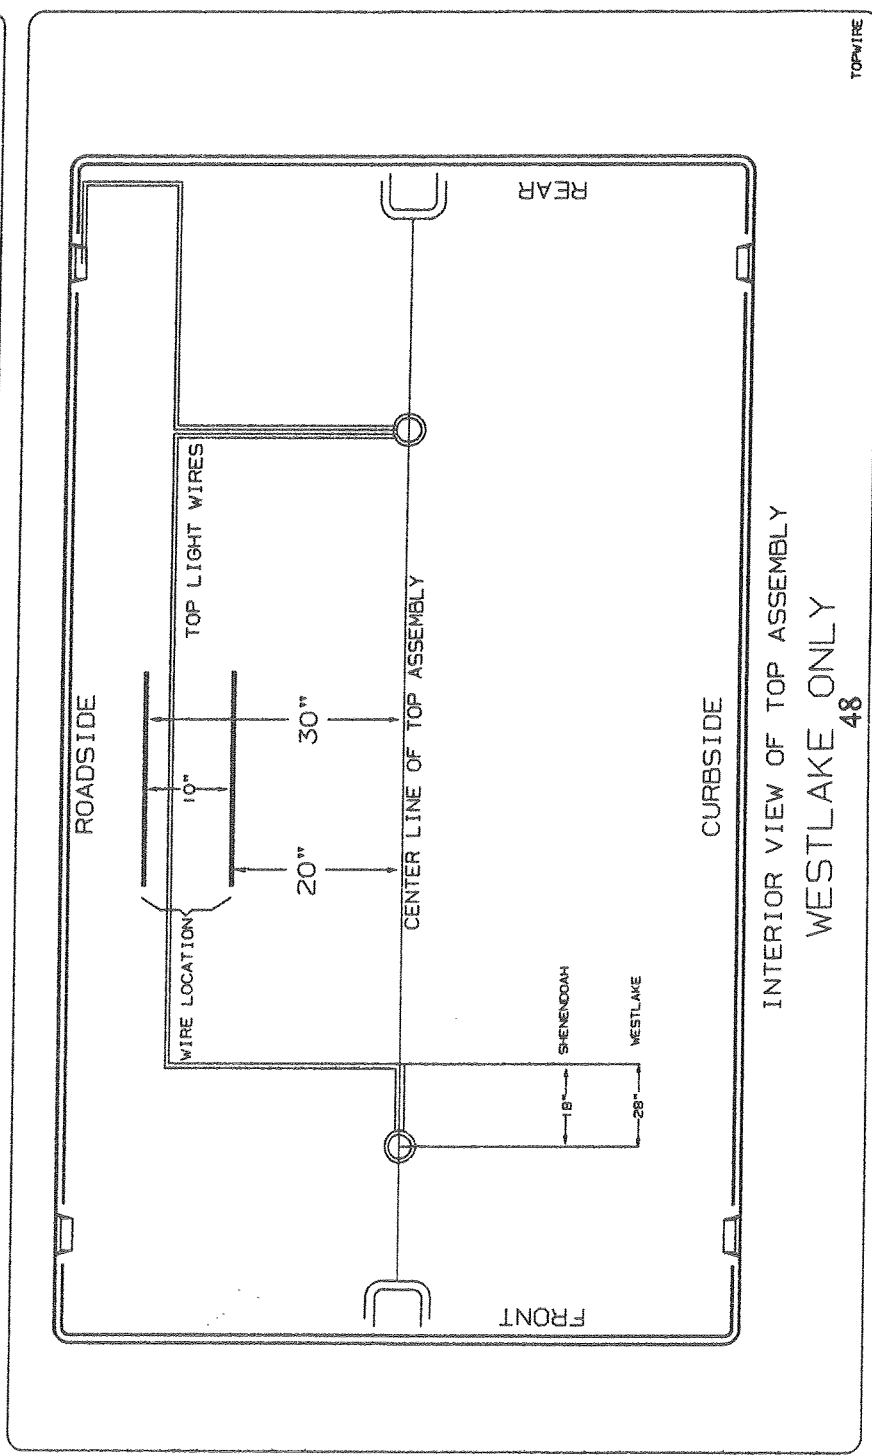

1997 - 1998 DESTINY & GRAND TOUR ABS TOP ASSEMBLY WIRING DIAGRAM

INTERIOR VIEW OF TOP ASSEMBLY
ALL 10" & 12" MODELS EXCEPT WESTLAKE

INTERIOR VIEW OF TOP ASSEMBLY
WESTLAKE ONLY