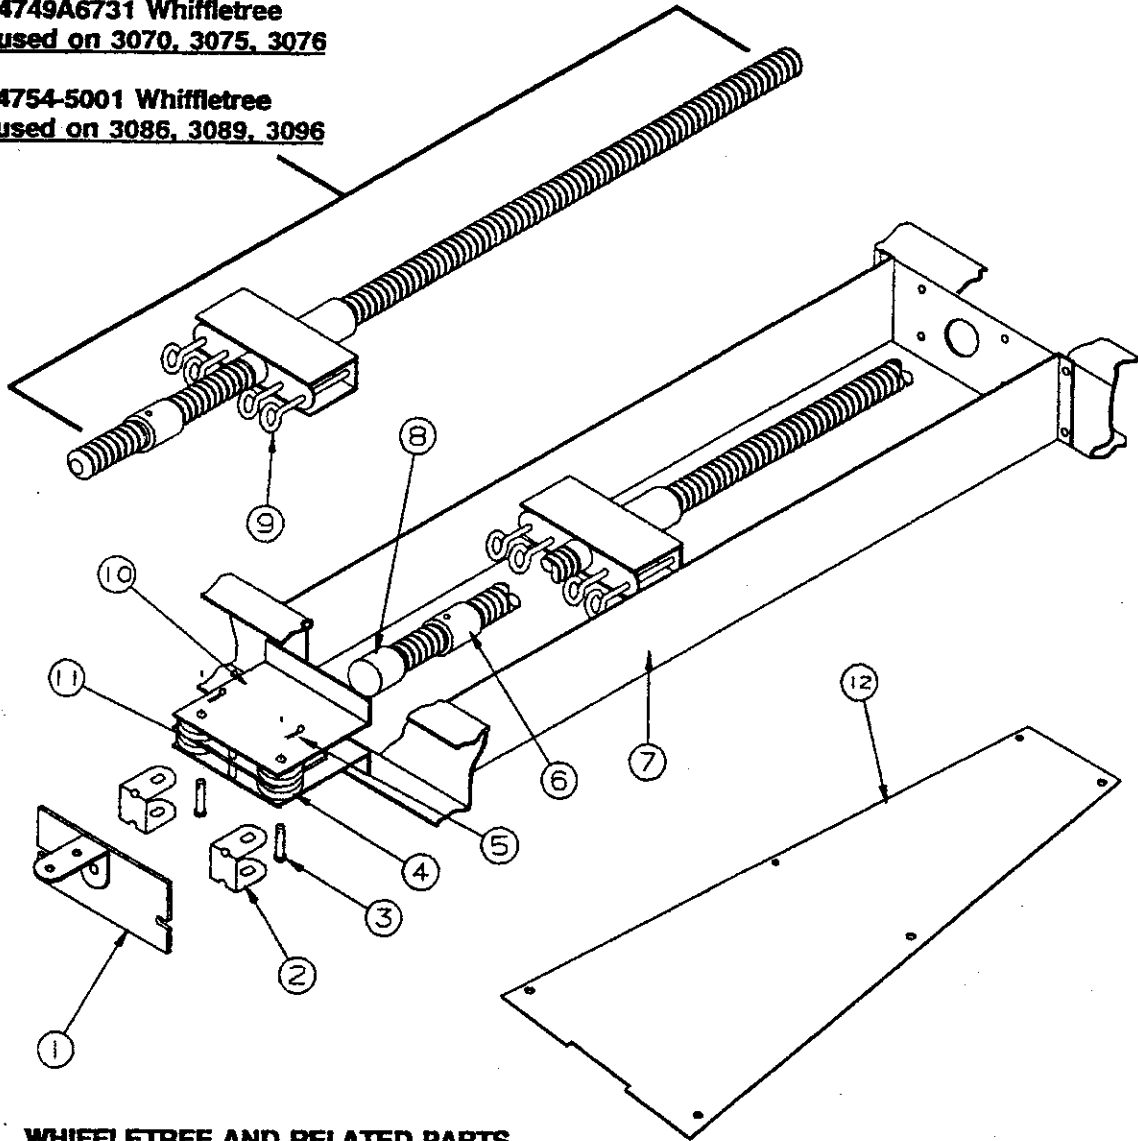

REPAIR PARTS

4749A6731 Whiffletree
used on 3070, 3075, 3076

4754-5001 Whiffletree
used on 3086, 3089, 3096

WHIFFLETREE AND RELATED PARTS

CODE	PART NO.	DESCRIPTION
1	4749A8211	Mud flap & bracket package
	4737-8478	Screw x2
2	4744A1748	Cable retainer
3	4720J1561	Long pin, M4
4	4715A5371	Pulley & bearing, M10
5	1204B1081	Cotter pin, M10
6	4710B4248	Bushing
	4749-409	Roll pin
7	4720E2371	Guide channel (3070, 3075, 3076)
	4738A0898	Hex bolt x4 per front
	1201B6038	Hex nut x4 per front
8	4730D1291	Screw socket x1
9	4744-44561	Eye bolt x4, M4 (3070, 3075, 3076)
	4744A4451	Eye bolt x4, M2 (3086, 3089, 3096)
	1201B6028	Locknut 5/16"
10	4720-1551	Pulley plate
11	4715C5661	Pulley spacer
12	4752B4921	Whiffletree pan cover (3086, 3089, 3096)
	4744-050	Hex head tek screw x6