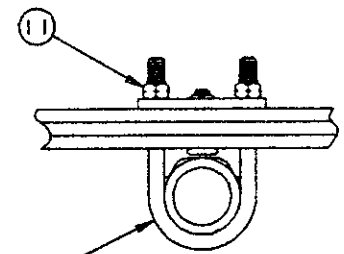

LIFT ASSEMBLY COMPONENT PARTS

CODE	PART NO.	DESCRIPTION
1	4720C5271	Cable assy x2, M2 - 3070, 3075, 3076
	4720D5271	Cable assembly x1 3086, 3089, 3096
	4720C1691	Steel cable crimp, M20
2	4753-3391	Stainless steel cable assy x1, M2 (all) (250 inches long) (includes 2 copper cable crimps in pkg)
	4744-1318	Copper cable crimp, M10
3	4731C5801	Butterfly bracket assy
4	4749-2081	Screw x3, M6
5	4715A5371	Steel pulley & bearing x4, M10
6	4747-8931	Long pin, x2
	4730B0981	Retaining ring, M12
7	4749-4061	Pin short x1, M4
	4730B0981	Retaining ring, M12
8	4749A2028	Retaining clip
9	4720C1578	Lift pin x1
10	1204B1081	Cotter pin, M10
11	1203-8641	Rivet x4, M25

Crossover numbers to purchase locally

CODE	PART NO.	DESCRIPTION
A	13194TB	Grease seal
B	L44649	Bearing
C	L44610	Race

AXLE & SPRING COMPONENTS

CODE	PART NO.	DESCRIPTION
1	4741B8491	Spindle
2	4741A847	Brake mounting plate
NOTE: 4749-6071 will not include brake mounting plate		
3	4741-8461	Spring pad channel, M2
4	4716-1571	Axle beam (3070, 3075, 3076)
	4741F6251	Axle beam (3086, 3089, 3096)
5	4737A1318	Shackle bolt
	4741-9498	Shackle bolt nut
6	4741A3398	Spring shackle
7	4741B3381	Leaf spring, 2 leaf 750#, 3070, 3075
	4735D2201	Leaf spring, 3 leaf 1100#, 3076, 3086, 3089, 3096
8	4741B3398	Spring shackle
9	4741-8458	U-bolt plate
10	4741A8438	U-bolt
11	4741-9358	U-bolt nut
12	4738E0451	Hub w/race & lug nuts