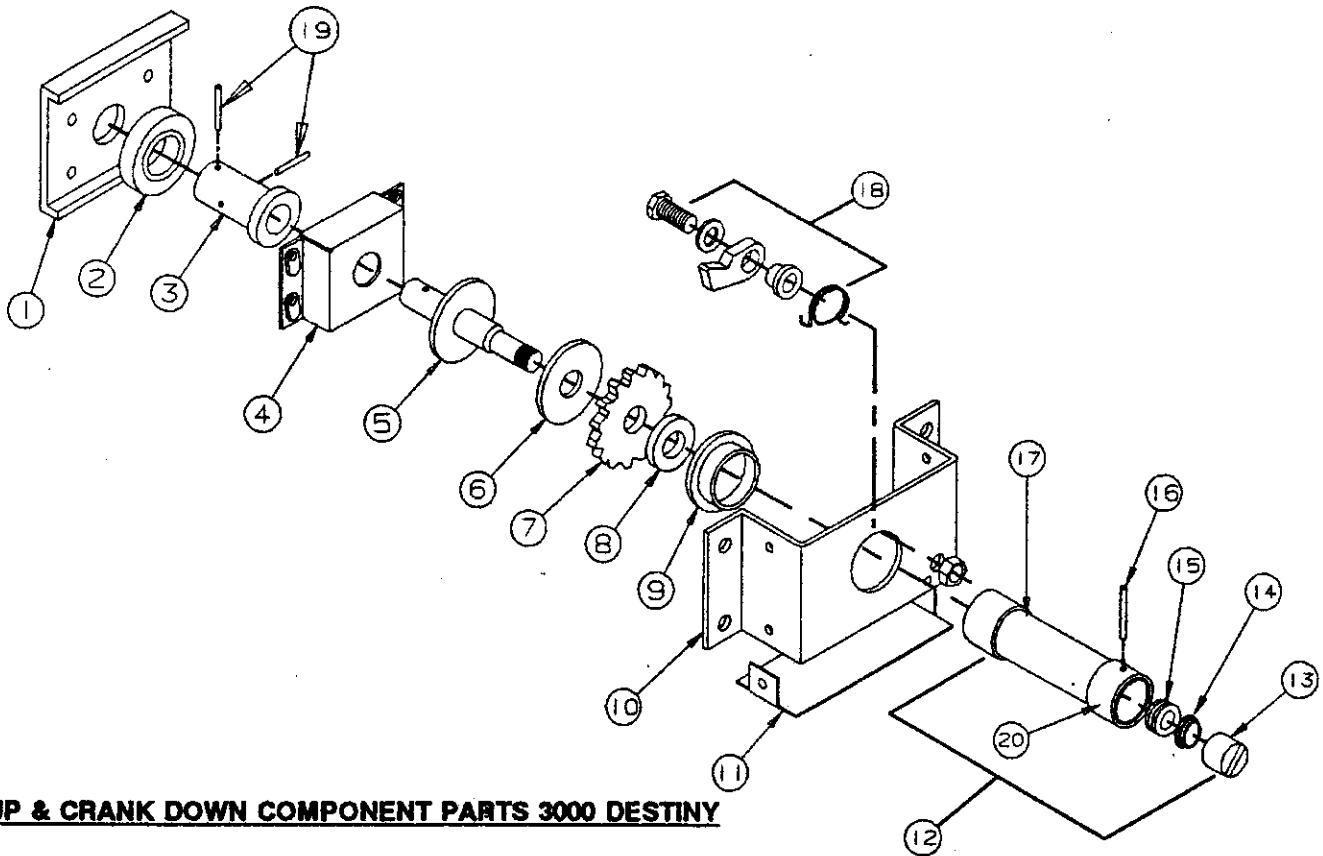

LIFT ASSEMBLY COMPONENT PARTS

CODE	PART NO.	DESCRIPTION
1	4720C5271	Cable assy x2, M2 - 3070, 3075, 3076
	4720D5271	Cable assembly x1 3086, 3089, 3096
	4720C1691	Steel cable crimp, M20
2	4753-3391	Stainless steel cable assy x1, M2 (all) (250 inches long) (includes 2 copper cable crimps in pkg)
	4744-1318	Copper cable crimp, M10
3	4731C5801	Butterfly bracket assy
4	4749-2081	Screw x3, M6
5	4715A5371	Steel pulley & bearing x4, M10
6	4747-8931	Long pin, x2
	4730B0981	Retaining ring, M12
7	4749-4061	Pin short x1, M4
	4730B0981	Retaining ring, M12
8	4749A2028	Retaining clip
9	4720C1578	Lift pin x1
10	1204B1081	Cotter pin, M10
11	1203-8641	Rivet x4, M25

Tongue Jack Assembly, 4720B6661

CODE	PART NO.	DESCRIPTION
1	4714-2821	Jack handle kit, M2
2	4714-2818	Locking plunger kit
3	4720A3341	Snap ring
4	4716-6661	Jack wheel, nut & bolt

1996 DESTINY SERIES

CRANK UP & CRANK DOWN COMPONENT PARTS 3000 DESTINY