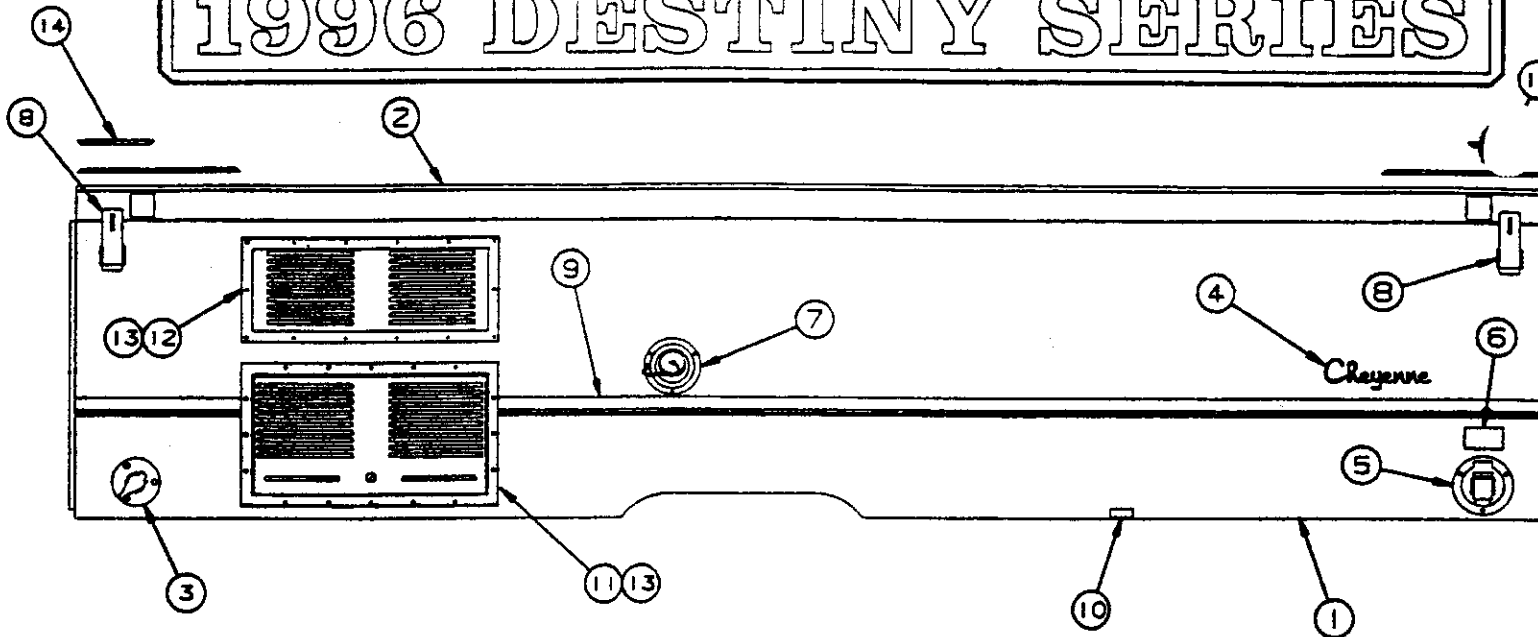

1996 DESTINY SERIES

ROADSIDE LEFT SIDE BODY PANEL & COMPONENTS - 3086, 3089, 3096

Note: All panels are shipped less trim tape & decals

4716C8251 Roadside Hardware & Trim Tape Kit

NOTE: CODE #4 NOT INCLUDED IN KIT MUST ORDER SEPARATELY

CODE	PART NO.	DESCRIPTION
1	* 4754-2141	Body panel, 3086
	** 4754A2141	Body panel, 3086
	* 4754-0181	Body panel, 3089
	** 4754A0181	Body panel, 3089
	* 4754-1591	Body panel, 3096
	** 4754A1591	Body panel, 3096
2	* 4754-2251	Body rail 3086
	** 4754A2251	Body rail 3086
	* 4754A1001	Body rail 3089, 3096
	** 4754B1001	Body rail 3089
	** 4754-3251	Body rail 3096
	4710-3621	1/8" Roll pin, M10
	1107E10128	Stainless steel screw (hold rail in place)
	4723B8071	Velcro hook 2"x2"
4754-1701	Rubber lift gasket, M4	
	4350000058F	Sealing tape (sold/foot)
3	4732F1521	City fill (all)
	4741-9568	Female adaptor
	4741-9108	Hex head tek screw 3/4" x 3
4	4752A0168	Bayport name decal 3086
	4749E4438	Santa Fe name decal 3089
	4751C0658	Cheyenne name decal 3096
5	4733B23361	Cable hatch
	4741-3508	Hex head screw x3
6	4745A9948	30 AMP decal
7	4731D1711	Water tank fill spout
	4741-3508	Hex head tek screw x3
8	4741C6041	Top latch (w/out lock tab)
	4749-4848	Foam pad
	4741-8218	Hex head tek screw x3
9	4350001533F	Trim tape 12' required (sold/foot)
10	4744B2668	Drain decal
11	4747C8331	Louvered door panel (refrigerator vent)
12	4747C8321	Louvered panel (refrigerator vent)
13	4745-3968	Screw "arctic white"
14	4744-2621	Bed slide 32"

NOTE: Must cut to size where applicable

NOTE: *Used on trailers produced prior to S/N 97245

**Used on trailers starting with S/N 97245