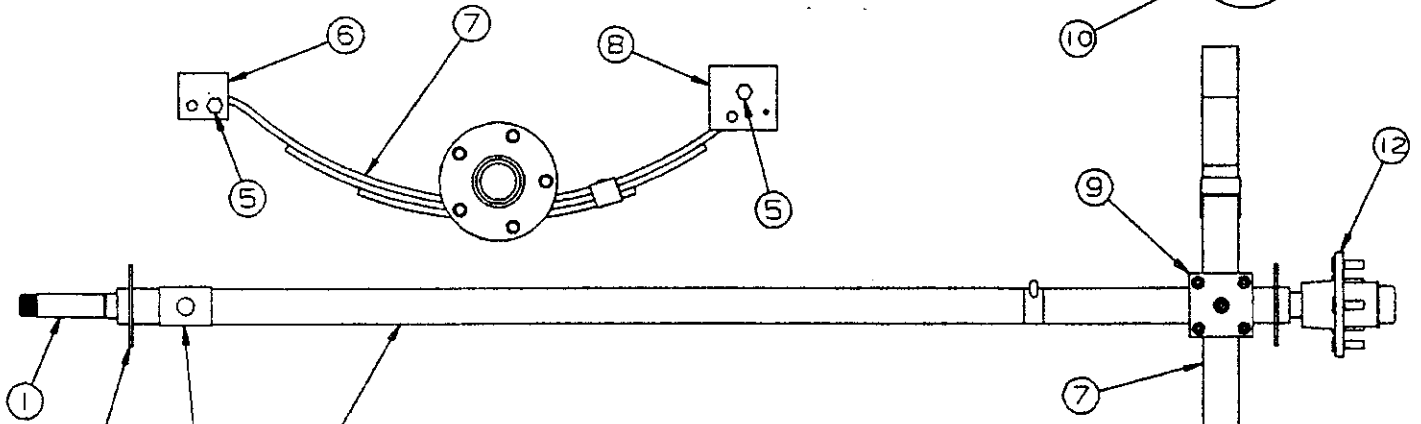

Crossover numbers to purchase locally

CODE	PART NO.	DESCRIPTION
A	13194TB	Grease seal
B	L44649	Bearing
C	L44610	Race

AXLE & SPRING COMPONENTS

CODE	PART NO.	DESCRIPTION
1	4741B8491	Spindle
2	4741A847	Brake mounting plate
NOTE: 4749-6071 will not include brake mounting plate		
3	4741-8461	Spring pad channel, M2
4	4716-1571	Axle beam (3070, 3075, 3076)
	4741F6251	Axle beam (3086, 3089, 3096)
5	4737A1318	Shackle bolt
	4741-9498	Shackle bolt nut
6	4741A3398	Spring shackle
7	4741B3381	Leaf spring, 2 leaf 750#, 3070, 3075
	4735D2201	Leaf spring, 3 leaf 1100#, 3076, 3086, 3089, 3096
8	4741B3398	Spring shackle
9	4741-8458	U-bolt plate
10	4741A8438	U-bolt
11	4741-9358	U-bolt nut
12	4738E0451	Hub w/race & lug nuts