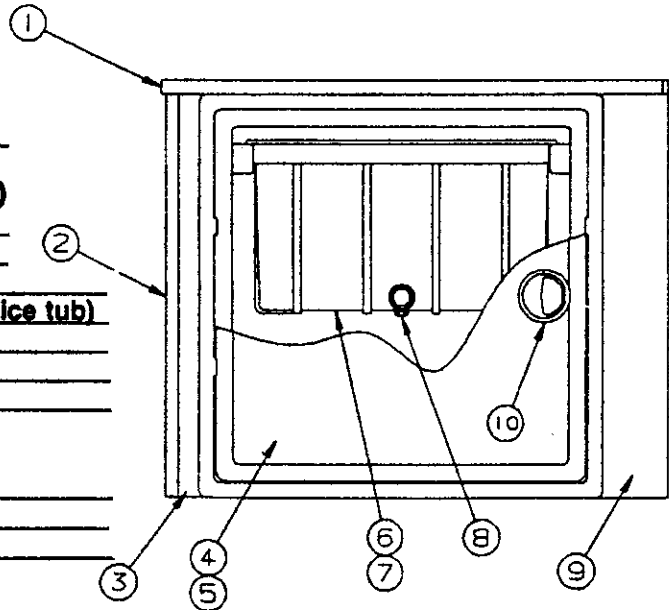

CORNER CABINET W/COOLER 3070 LAREDO

CODE	PART NO.	DESCRIPTION
1	4747B3321	Cabinet top
	4716A178	T-Molding "elm" (4' required)
	NOTE: Cabinet top includes T-Molding	
2	4752A291	Cabinet side panel
3	4752A290	Cabinet front (small)
4	4752A57781	Built-in cooler (complete w/ice tub)
5	4752A5761	Cooler door
6	4752-1741	Ice tub & faucet
7	4752-3221	Ice tub lid
8	4744-9071	Faucet assembly
	1212-0138	Rubber grommet
	4744-8261	Plastic nut
9	4752A289	Cabinet front (large)
10	4748B3951	Door pull and screw