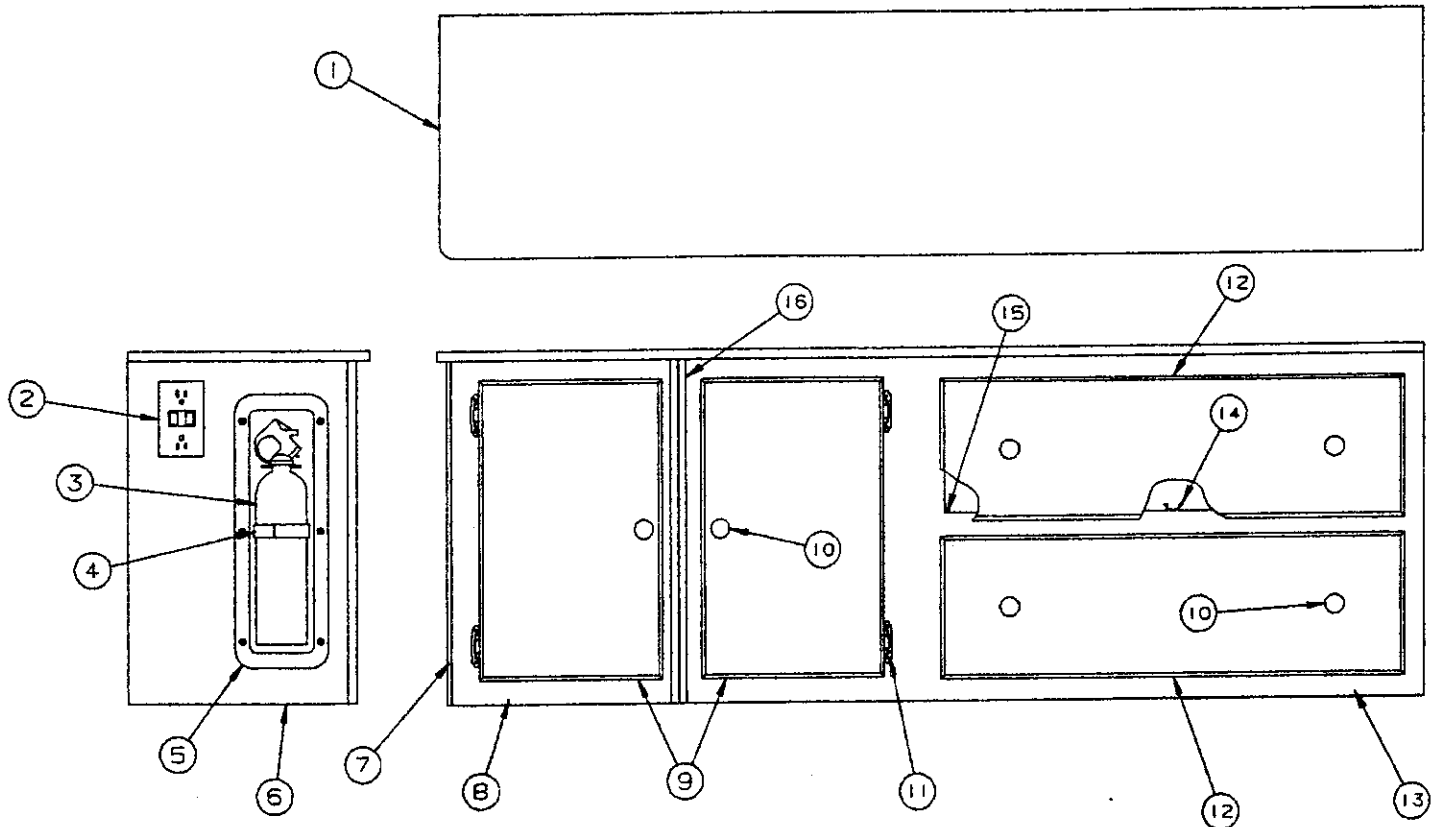

1996 DESTINY SERIES

HUTCH ASSEMBLY - 3089 SANTA FE

CODE	PART NO.	DESCRIPTION
1	4754-0511	Hutch top
	4716A178	T-Molding "elm" (sold/foot)
	NOTE: T-Molding included on hutch top	
2	4746A3841	G.F.I. Receptacle
3	4737A5558	Fire extinguisher
4	4716-1191	Fire extinguisher strap M2
5	4737B4198	Recessed mount
	4738-3088	Screw x6
6	4754A0521	Hutch side
7	4716A0151	F-Channel 24" pc.
8	4754-049	Hutch front (small)
9	4754-0571	Door panel 19 x 11 3/4
10	4748A3951	Door pull (includes screw)
11	4745C26188	Hinge (self closing)
	NOTE: Refer to Page 20 for screws	
12	4754-5291	Drawer assembly
13	4754-055	Hutch front (large)
14	4754-063	Drawer guide
15	4749-8398	Drawer slide tack
16	4754-054	Connector