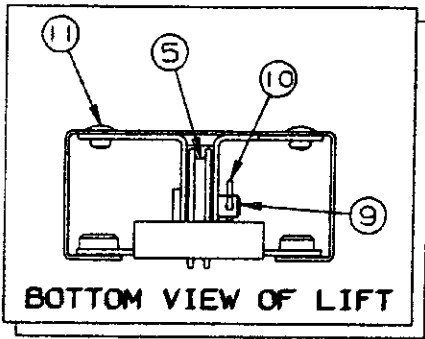

REPAIR PARTS