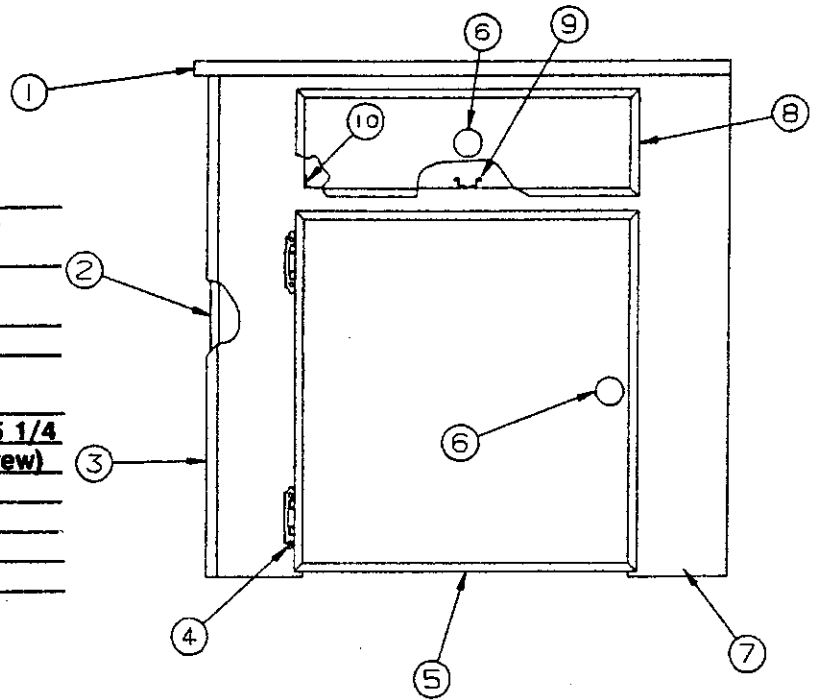

1996 DESTINY SERIES

CORNER CABINET ASSEMBLY 3089, 3096

CODE	PART NO.	DESCRIPTION
1	4754-0691	Cabinet top 3089
	4754-1831	Cabinet top 3096
2	4754-070	Side panel 3089
	4754-184	Side panel 3096
3	4716A0151	F-Channel 24" pc.
4	4745C26188	Hinge (self closing)
NOTE: Refer to Page 20 for screws		
5	4754-0711	Door panel 16 1/8 x 15 1/4
6	4748A3951	Door pull (includes screw)
7	4754-068	Cabinet front
8	4754-5301	Drawer assembly
9	4754-072	Drawer guide
10	4749-8398	Drawer slide tack