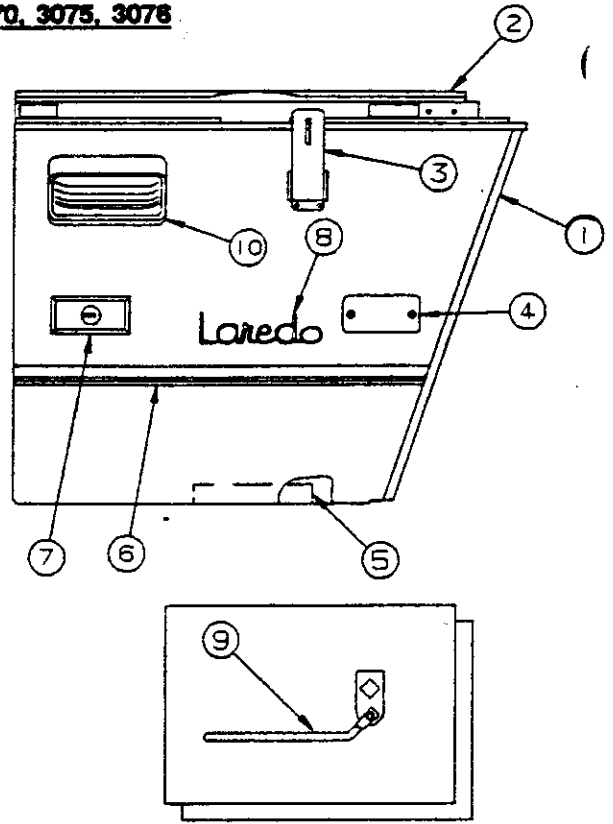

4716C8251 - Curbside Hardware & Trim Tape Kit

NOTE: Code #8 not included in kit - must order separately

CODE	PART NO.	DESCRIPTION
1	4716C0441	Body panel 3070, 3075
	4716B4621	Body panel 3076
2	4747B0561	Body rail 3070, 3075
	4751B4631	Body rail 3076
	4723B8071	Velcro hook 2"x2" (adhesive back)
	1203-8641	Rivet M25 (rivet rail to panel)
3	4715F5051	Top latch (w/lock tab)
	4749-4848	Foam pad
	4741-8218	Hex head tek screw (x4 per latch)
4	4714H08481	Amber lens & base
	4716-4571	Amber lens (only)
NOTE: Refer to Page 9 for component parts		
5	4060075008F	Foam tape 3/4" x 1" (sold/foot)
6	4350001633F	Trim tape - 5' required (sold/foot)
7	4730B3111	Lock handle (less key) (all)
	4730A3211	Key M10
8	4747F4108	Laredo name decal 3070
	4749E3198	Taos name decal 3075
	4751B4648	Sedona name decal 3076
9	4747-3501	Latch strike & lever (all except 3076)
	4751-4351	Latch strike & lever (3076 only)
10	4752-9921	Porch light 3076
	4716-5511	Porch light lens (amber)
	4741-9108	Hex head tek screw