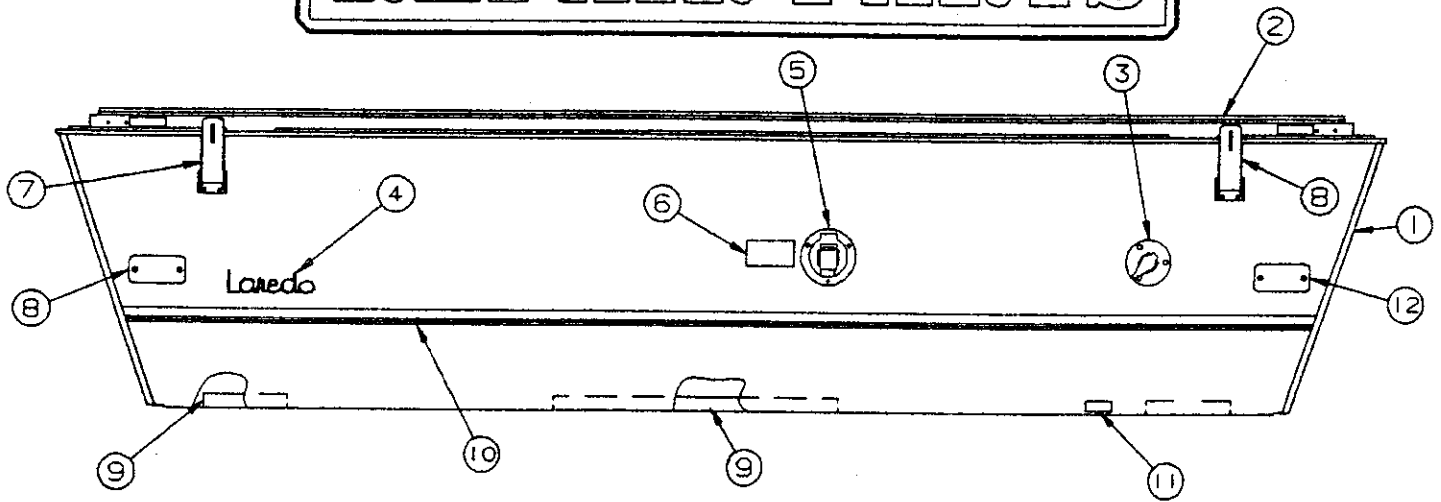

REPAIR PARTS