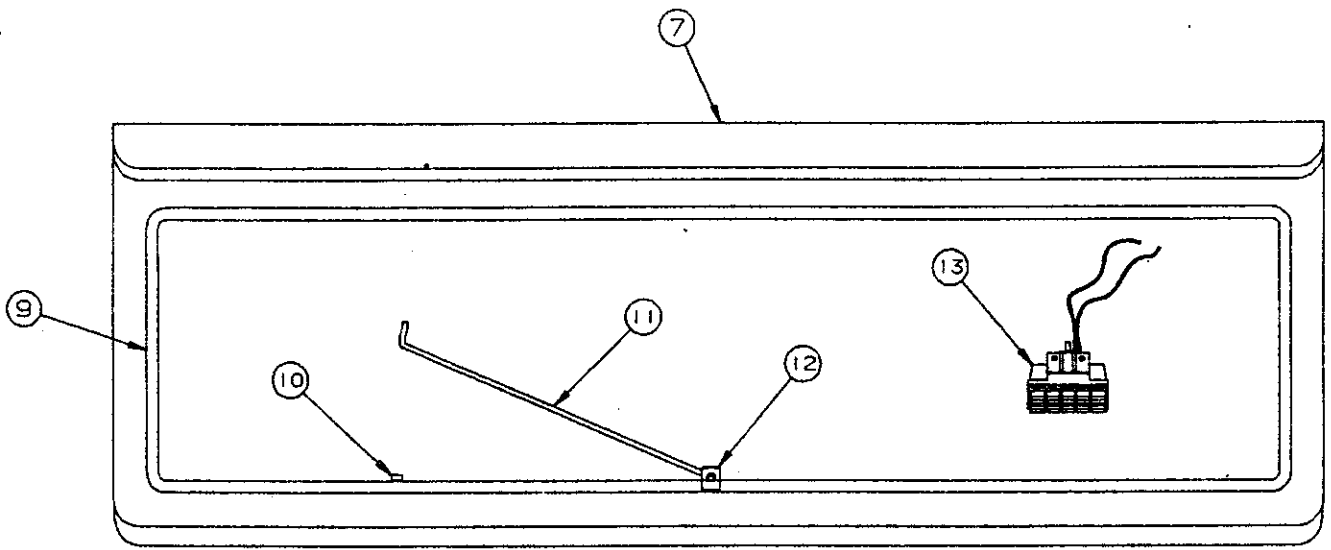

1996 DESTINY SERIES

Curbside Storage Box Assembly