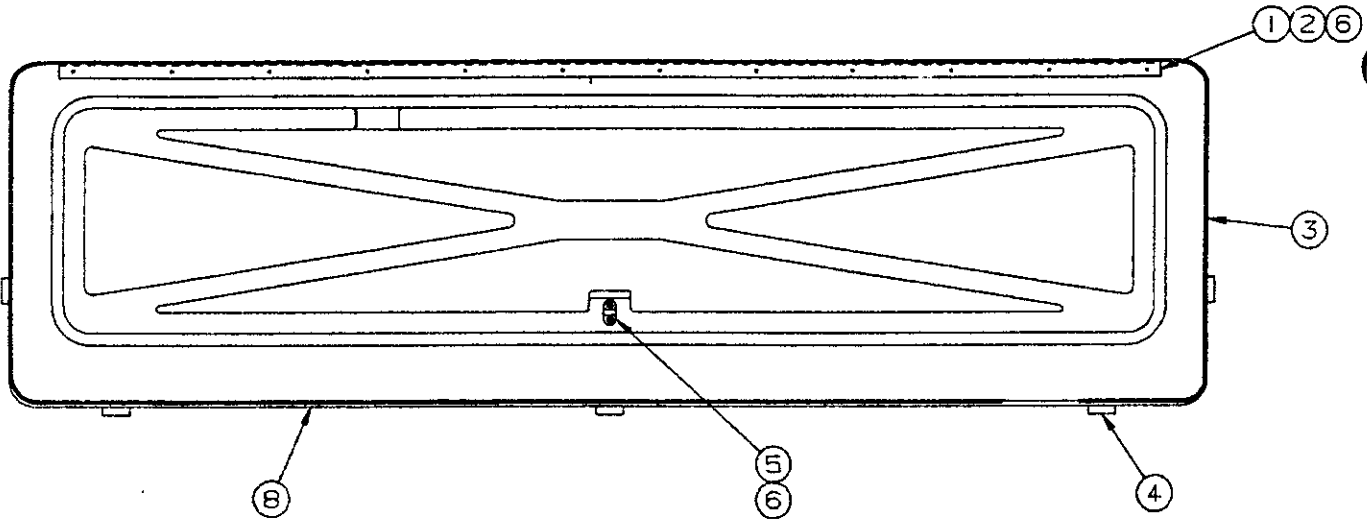

1996 DESTINY SERIES

Curbside Storage Box Assembly