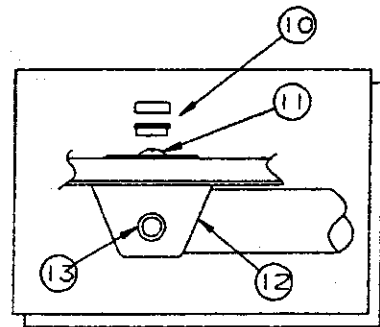

1996 DESTINY SERIES

BED ASSEMBLIES - 3086, 3089, 3096

MODEL	PART NO.	DESCRIPTION
3086, 3089	4755-51681	Front Bed (queen)
3086	4754A5691	Rear Bed (queen)
3089, 3096	4754A5701	Rear Bed (double)
3096	4755-5171	Front Bed (queen)

CODE	PART NO.	DESCRIPTION
1	NOTE: Refer to bed extension chart opposite page	
2	4714B1901	Tent bow & leg package
3	4060400339F	Vinyl bed seal (sold/foot)
4	4720G5631	Bed bow bracket x2 (all)
	1014B1006	Screw
5	4734E5881	Bed leg assembly x2
	4753-3811	Bed leg assembly (used on 4755-51681, 4755-5171, 4754A5701)
	4753-3811	Bed leg assembly (used on 4754A5691)
6	4720C0771	Bed leg clip, M4
	1203-8831	Rivet, M25
7	4720D4021	Lashing hook, M6
	1203-8741	Rivet, M25
8	4737A4178	Support plate
9	1203C8721	Rivet, M25
10	4739C2908	Screw cap
	4739-2918	Screw cap washer
11	4716-074	Screw
	1202B2528	Washer
12	4734A5141	Bed leg bracket
13	4720A2361	Rod & pal nut
14	4753-8541	Corner angle x4
	1203-8641	Rivet, M25
15	4753-4001	Front & rear bed frame (all)
16	4753-4131	Side rail curbside rear & roadside front 3086
	4753-4061	Side rail curbside (3089, 3096)
17	4753-4121	Side rail curbside front & roadside rear 3086
	4753-4051	Side rail roadside 3089, 3096