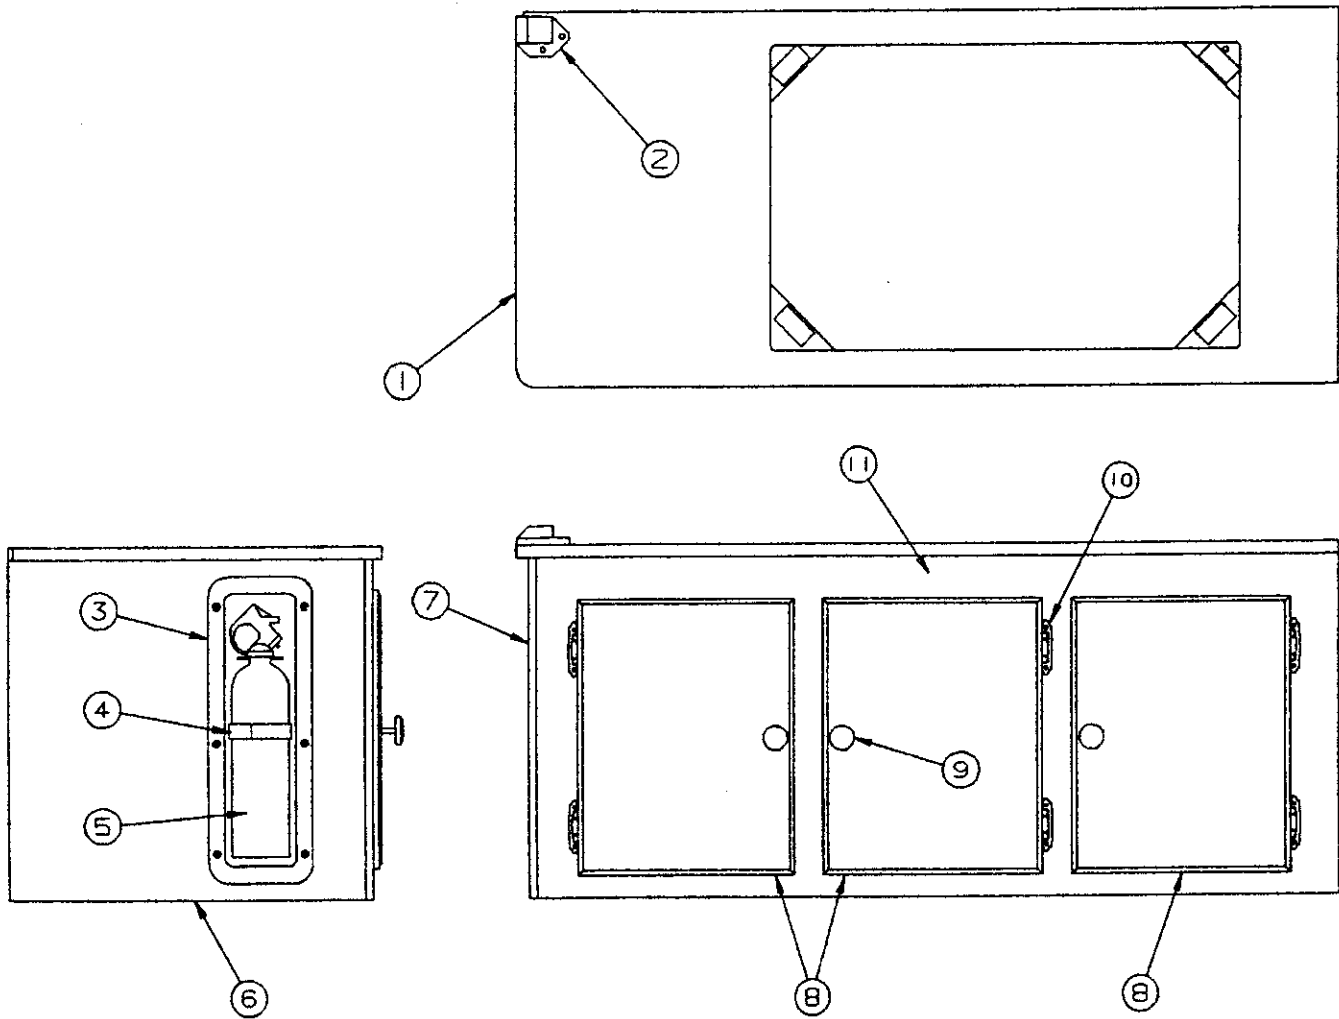

1996 DESTINY SERIES

HUTCH ASSEMBLY - 3070 LAREDO (4747F566)

CODE	PART NO.	DESCRIPTION
1	4747G3331	Hutch top
	4716A178	T-molding "elm" (13' required)
NOTE: Hutch top includes T-molding		
2	4747A4781	Bed slide wedge
3	4737B4198	Recessed mount
	4734E1861	Rivet "elm", M25
	1202B0268	Washer x6
4	4716-1191	Fire extinguisher strap M2
5	4737A5558	Fire extinguisher
6	4747D3341	Hutch side
7	4716A0151	F-channel 24" pc.
NOTE: Must cut to size		
8	4754-1461	Door panel x3 - 14" x 10 3/4"
9	4748A3951	Door pull (includes screws)
10	4745C26188	Hinge (self closing)
	NOTE: Refer to Page 20 for screws	
11	4747D327	Hutch front