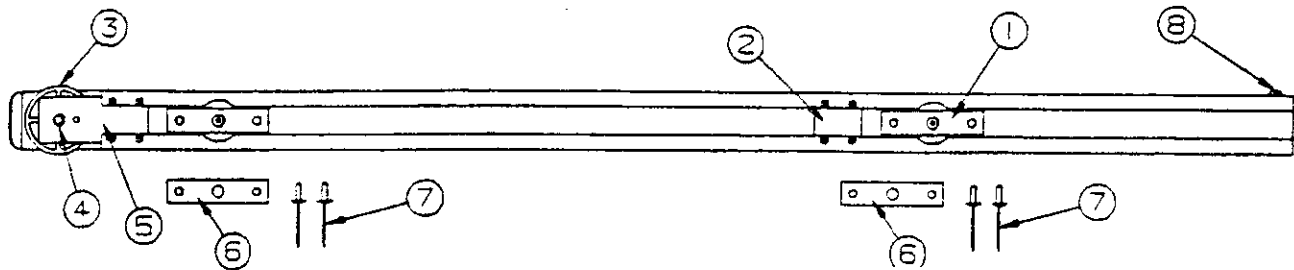

REPAIR PARTS

BED EXTENSIONS COMPONENT PARTS

CODE	PART NO.	DESCRIPTION
1	4720C5621	Roller assembly x2
2	4731A1291	Roller stop
	4749-4578	Rivet x4, M25
3	4720B0831	Nylon wheel
4	4731A1288	Shoulder rivet, M25
5	4741-9191	Rivet plate
	4749-4578	Rivet x4, M25
6	4731-4711	Roller spacer x2
7	1203-8651	Rivet, M25 (extension to bed frame)
8	4733-4118	Tek screw
	1202B0268	Washer

BED EXTENSION CHART - 3086, 3089, 3096

Bed Extensions for Rear Bed Assembly

Bed Extensions for Front Bed Assembly

<u>Model</u>	<u>Curbside</u>	<u>Roadside</u>	<u>Model</u>	<u>Curbside</u>	<u>Roadside</u>
3086 Bayport	4755-5111	4755-5111	3086 Bayport	4755-5121	4755-5111
3089 Santa Fe	4739D6191	4739D6191	3089 Santa Fe	4755-5121	4755-5111
3096 Cheyenne	4739D6191	4739D6191	3096 Cheyenne	4755-5131	4755-5111

DESTINY SERIES MATTRESS ASSEMBLIES & COVERS

<u>Destiny Series</u>	<u>FRONT MATTRESS</u>		<u>REAR MATTRESS</u>	
	<u>Assembly</u>	<u>Cover</u>	<u>Assembly</u>	<u>Cover</u>
3070 Laredo	4749F6361	4716F6361	4749F6361	4716F6361
3075 Toas	4749F6361	4716F6361	4749F6361	4716F6361
3076 Sedona	4749F6361	4716F6361	4749F6361	4716F6361
3089 Santa Fe	4754-5341	4716-5341	4754-5331	4716-5331
3096 Cheyenne	4754-5341	4716-5341	4754-5331	4716-5331
3086 Bayport	4754-5341	4716-5341	4754-5341	4716-5341

REFERENCE DIMENSIONS

<u>Model</u>	<u>Front</u>	<u>Rear</u>
3070 Laredo	72 x 48 x 3	72 x 48 x 3
3075 Toas	72 x 48 x 3	72 x 48 x 3
3076 Sedona	72 x 48 x 3	72 x 48 x 3
3089 Santa Fe	78 x 70 x 3 3/4	78 x 48 x 3 3/4
3096 Cheyenne	78 x 70 x 3 3/4	78 x 48 x 3 3/4
3086 Bayport	78 x 70 x 3 3/4	78 x 70 x 3 3/4