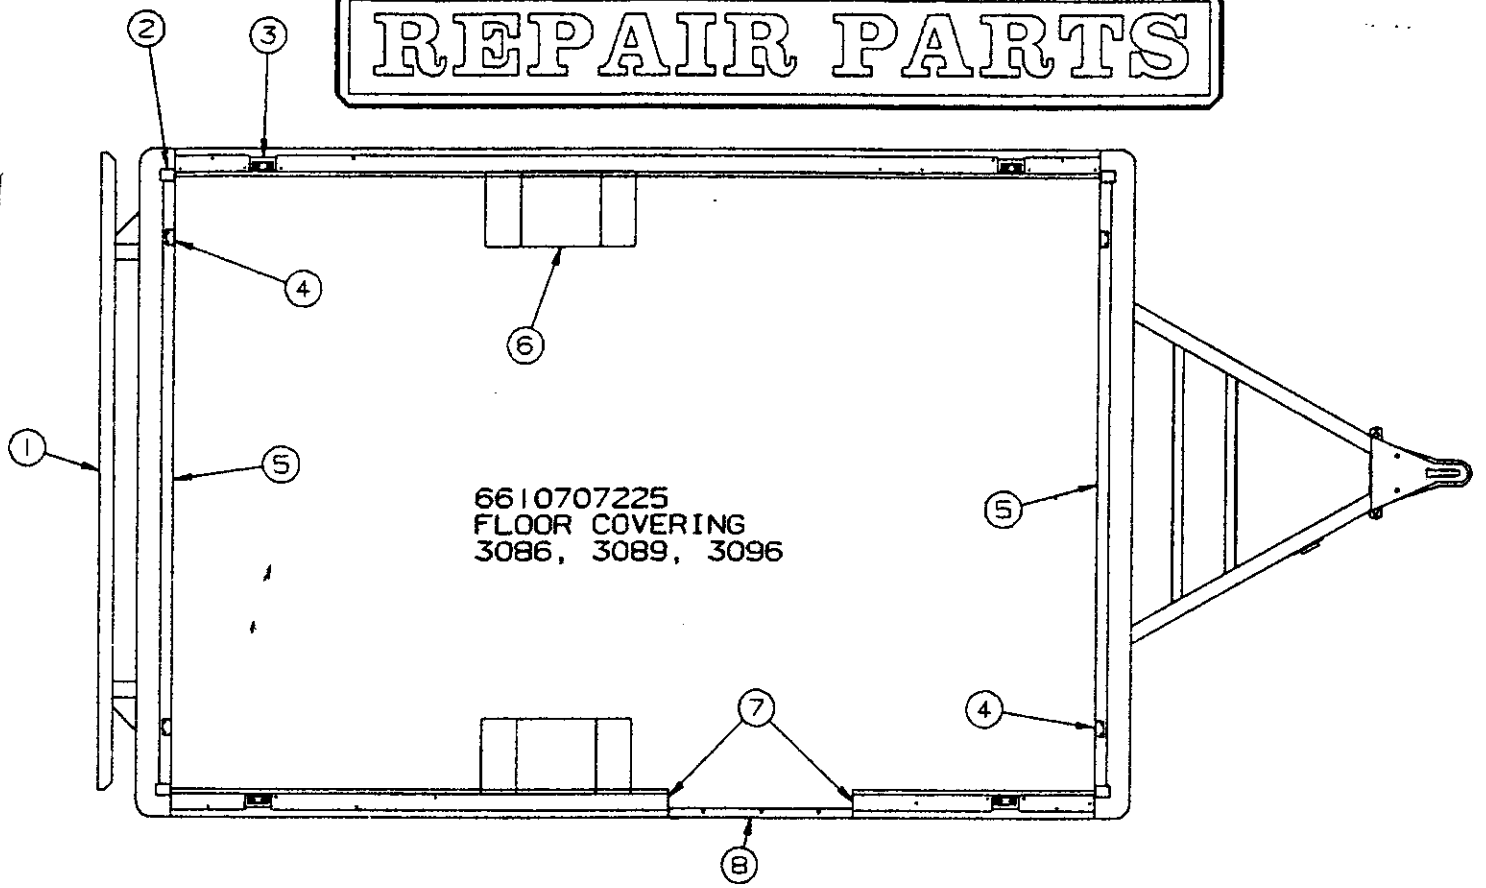

REPAIR PARTS

INTERIOR & EXTERIOR MISCELLANEOUS PARTS

CODE	PART NO.	DESCRIPTION
	Refer to Page 9 for bumper & component parts	
2	4747-2171	Bug hole patch x4
3	4754-1701	Lift arm gasket, M4
4	4734E1531	Bed stop angle
	1107E10128	Screw x2
5	4754A1041	Plastic trim angle 80 3/4" pc.
6	4754-0531	Wheel well 3086, 3089, 3096
7	4754-105	Door trim angle
8	4747A5621	Screw door threshold
9	4747B5841	Bed guide slide
10	4747A4161	Wheel well 3070, 3075, 3076