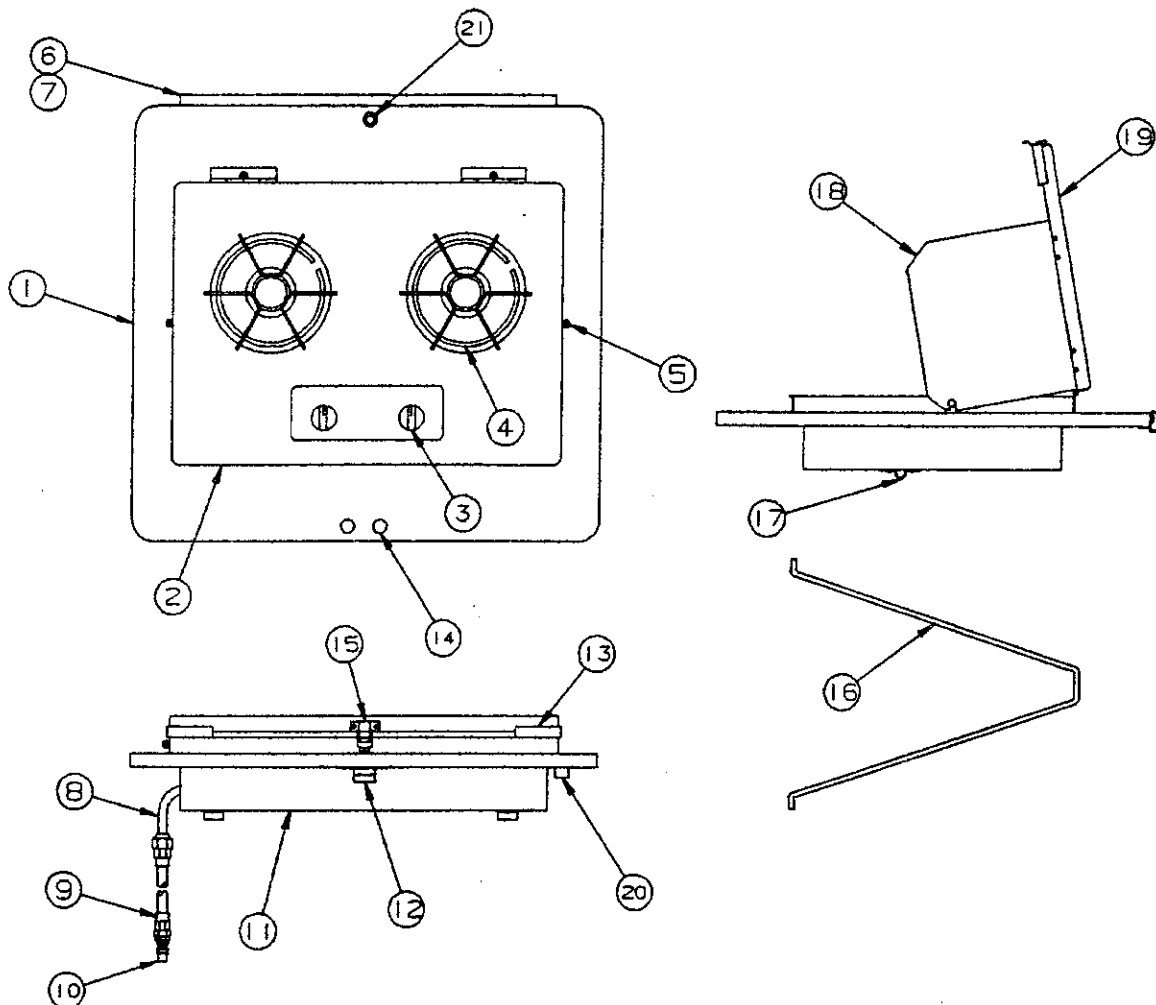

1996 DESTINY SERIES

3 BURNER LIFT OUT STOVE ASSEMBLY (4754-5171)- 3086, 3089, 3096
2 BURNER LIFT OUT STOVE ASSEMBLY (4754-51781) - 3075, 3076
2 BURNER LIFT OUT STOVE ASSEMBLY (4749E65681) - 3070

CODE PART NO. DESCRIPTION

1	4754-0451	Stove counter top - 3086, 3089, 3096	13	4732A2291	Edge molding x2 M4
	4754-04581	Stove counter top - 3075, 3076	14	4739E2908	Screw cap x2
	4742F8141	Stove counter top - 3070		4739-2918	Screw cap washer x2
	4060500084F	T-Molding (sold/foot) 7' required	15	4733-4018	Stove cover latch
2	4746A8561	3 Burner cook top 3086, 3089, 3096		1203-8558	Rivet x2 per latch, M25
	4746-9491	2 Burner cook top 3070, 3075, 3076		4733-4028	Strike
3	4716-1861	Knob (all)		4737-8478	Screw
4	4716-1851	Stove grate (all)	16	4748-2731	Stove support leg (all)
5	4716A0881	Thumb screw, M6	17	4746C0701	Support bracket x2
	4746-8661	Plastic thumb screw x2, M6 (3 burner stove only)		4733D0601	Rivet (x2 per bracket) M25
6	4754-0471	Stove hanger (all)	18	4746A8541	Stove fin 3086, 3089, 3096
7	1103E0616	Screw x4		4749B99381	Stove fin 3070, 3075, 3076
	1103B0808	Screw x5		4741A4401	Hinge (x2 per fin)
8	4752A603	Gas line assembly 3086, 3089, 3096		1203-8558	Rivet M25 (rivet hinge to fin)
	4752-263	Gas line assembly 3070, 3075, 3076	19	4748B6461	Stove cover assembly 3086, 3089
9	4752-2471	Gas hose (all)		4749D6601	Stove cover assembly 3070, 3075, 3076
10	4749A9998	Male plug w/orifice (all)	20	4724-2608	Stop button
11	4746-8551	3 Burner stove box - 3086, 3089, 3096		1103B1012	Screw
	4748B2581	2 Burner stove box - 3070, 3075, 3076	21	4730A3548	Stud w/screw
12	4754A08861	Strike (all)			
	4716-055	Bolt x2			
	1201B6908	Nut x2