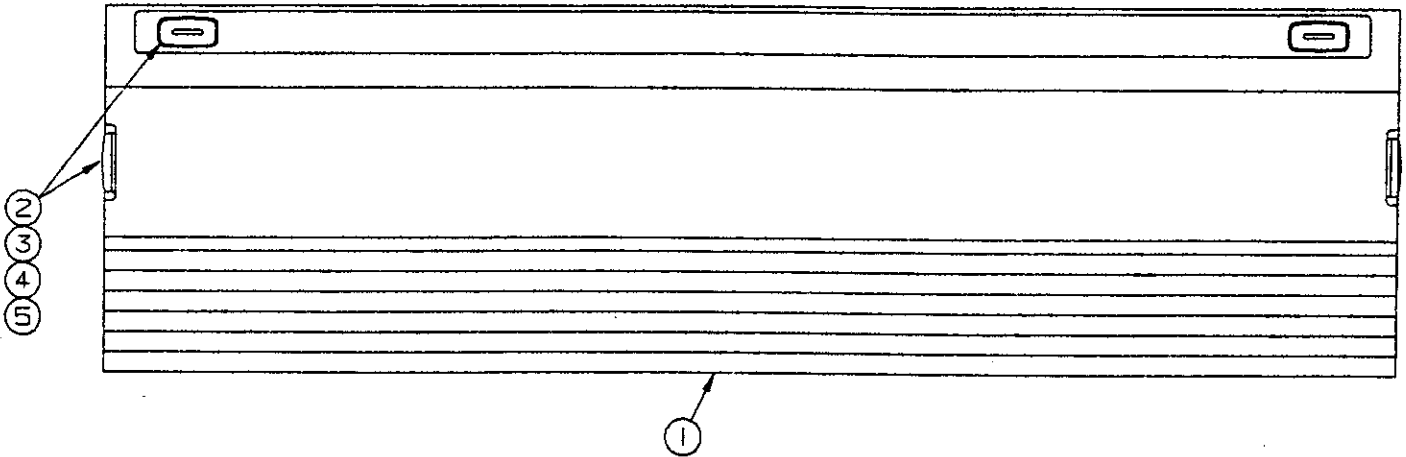

REPAIR PARTS