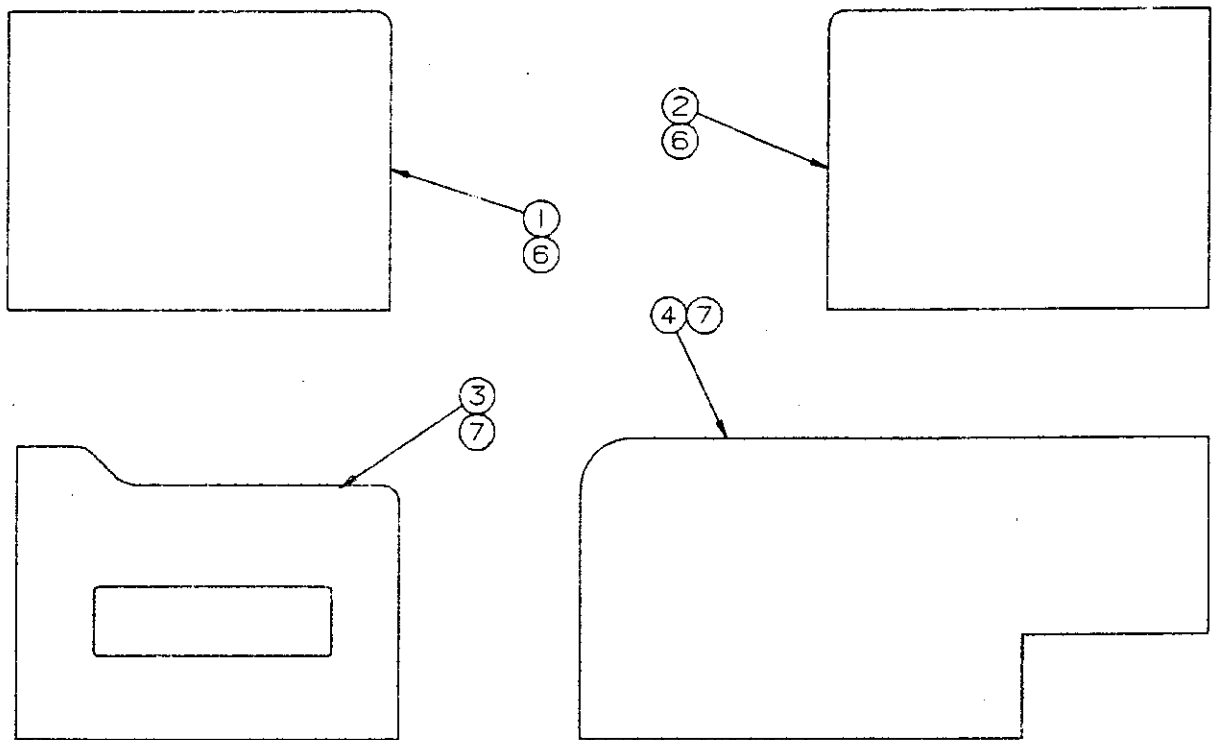

REPAIR PARTS

DESTINY SERIES SEAT COMPONENT PARTS

Code	Part No.	Description
1	4749D09681	Seat end 3070
	4754-0371	Seat end 3089, 3096
2	4749D09681	Seat end 3070
	4754-0351	Seat end 3089, 3096
3	4749C9881	Seat end 3075
4	4747D3461	Seat gazoodi 3070
	4754-2611	Seat gazoodi 3089, 3096
5	4749B9871	Table rest (all) (not shown) (must cut to size)
6	4060450001F	1/2" Lipped T-molding "elm" sold/foot
7	4060400086F	5/8" Lipped T-molding "elm" sold/foot

DESTINY SERIES CUSHIONS AND BACKREST ASSEMBLIES

Destiny Series	<u>Cushion</u>		<u>Backrest</u>
	Assembly	Cover	Assembly
3070 Laredo	4747E5801	4716E5801	4747E5811
3075 Toas	4749E6581	4716E6581	4749E6571
3076 Sedona	4749E6581	4716E6581	4749E6571
3089 Santa Fe	4754-5241	4716-5241	4754-5231
3096 Cheyenne	4754-5241	4716-5241	4754-5231

3096 Cheyenne - NOTE: Refer to Page 36 Code 7, 8 for Curbside Cushions & Backrest Assemblies

NOTE: NO BACKREST COVERS AVAILABLE DUE TO BUTTON ATTACHMENTS

REFERENCE DIMENSIONS

4710-2681 Cushion stop button, M5

Model	Cushion	Backrest
3070	35 5/8" x 15" x 4"	35 1/2" x 14" x 4"
3075	40 5/8" x 19 1/2" x 4"	40 5/8" x 17" x 4"
3076	40 5/8" x 19 1/2" x 4"	40 5/8" x 17" x 4"
3089	41" x 18" x 4"	41" x 18 3/4" x 4"
3096	41" x 18" x 4"	41" x 18 3/4" x 4"