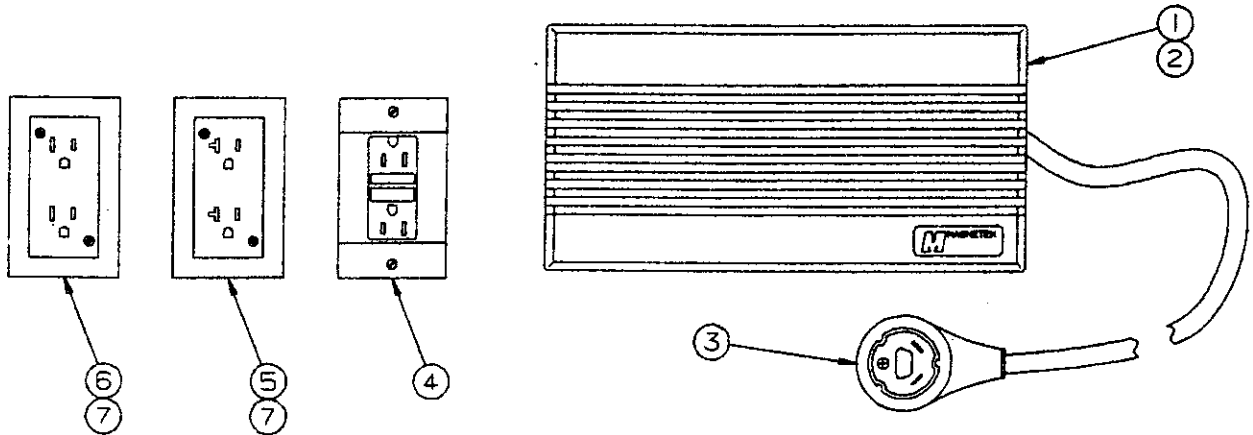

REPAIR PARTS