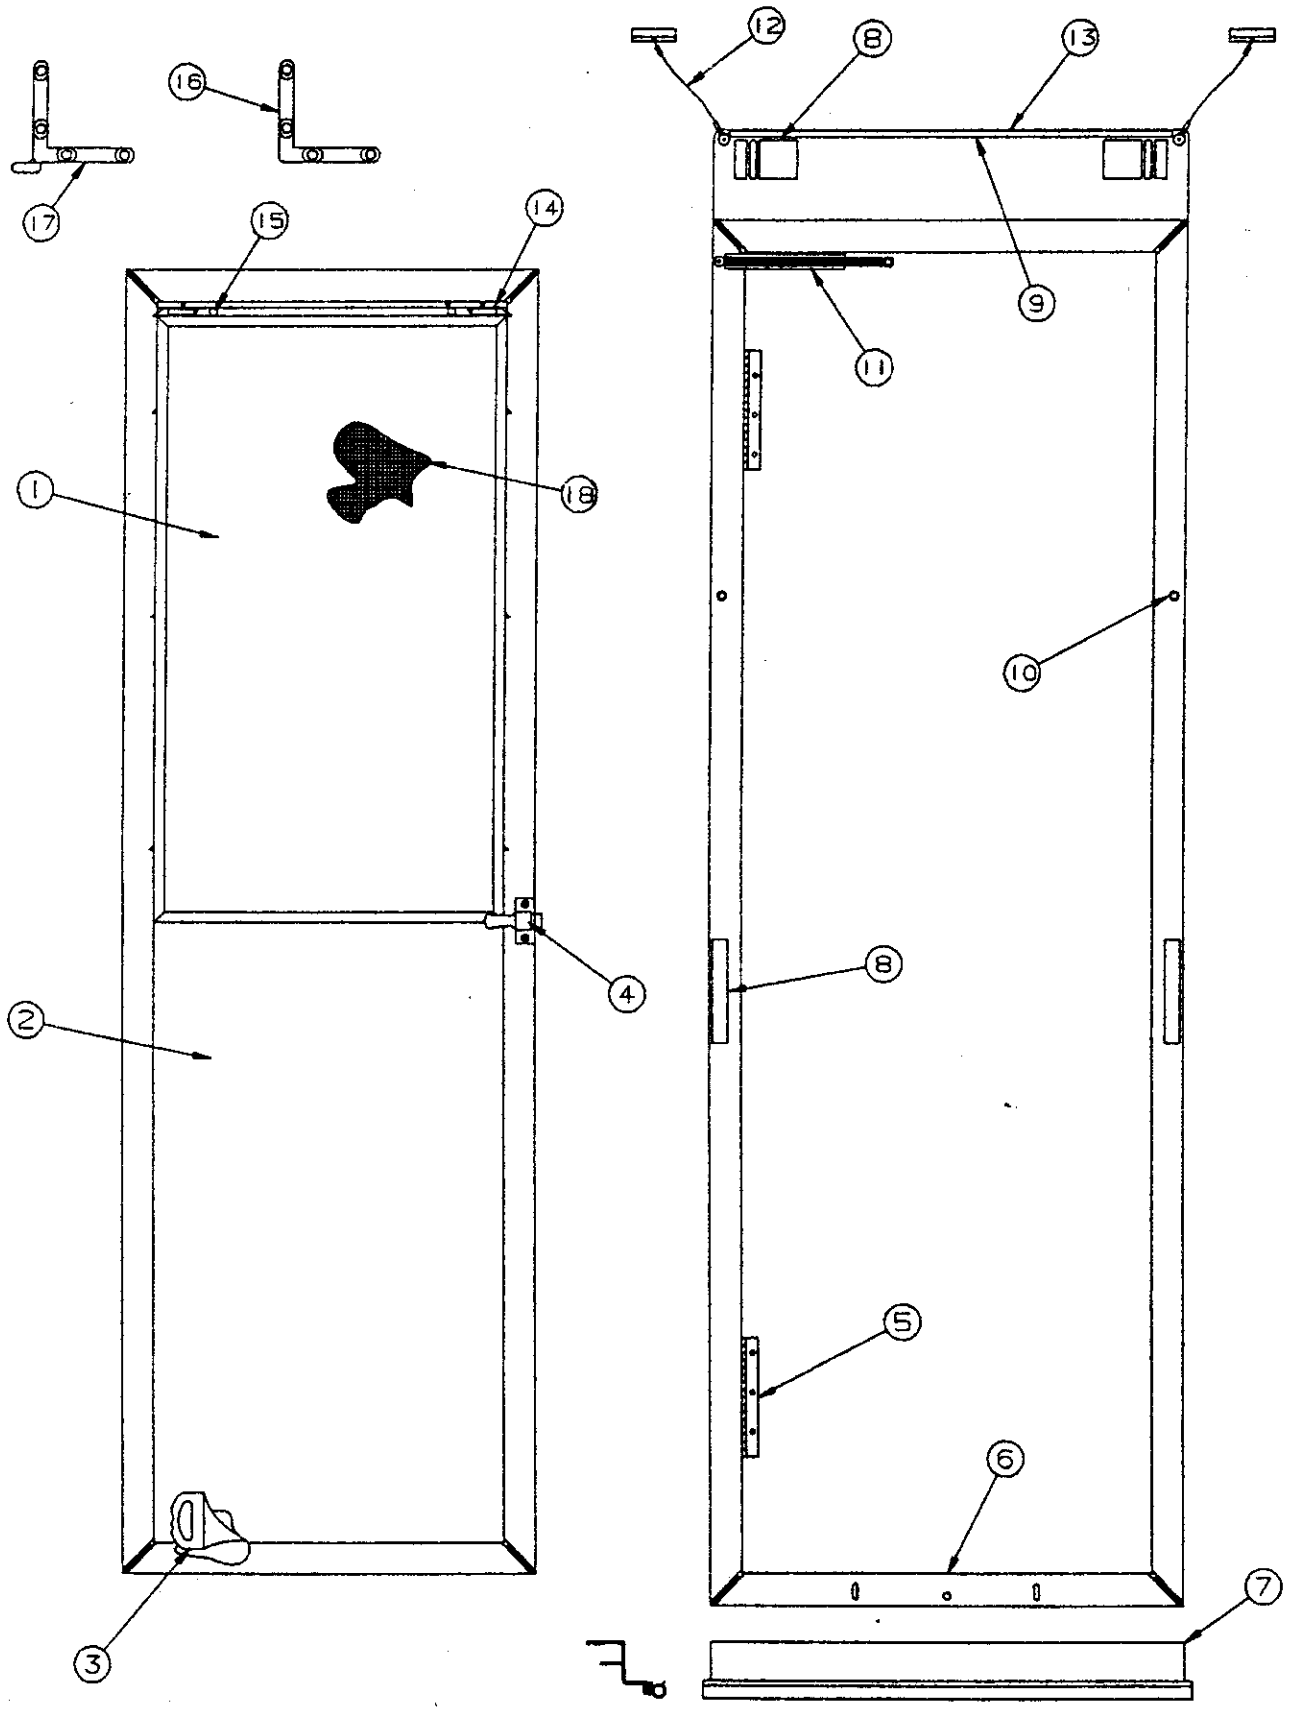

1996 DESTINY SERIES