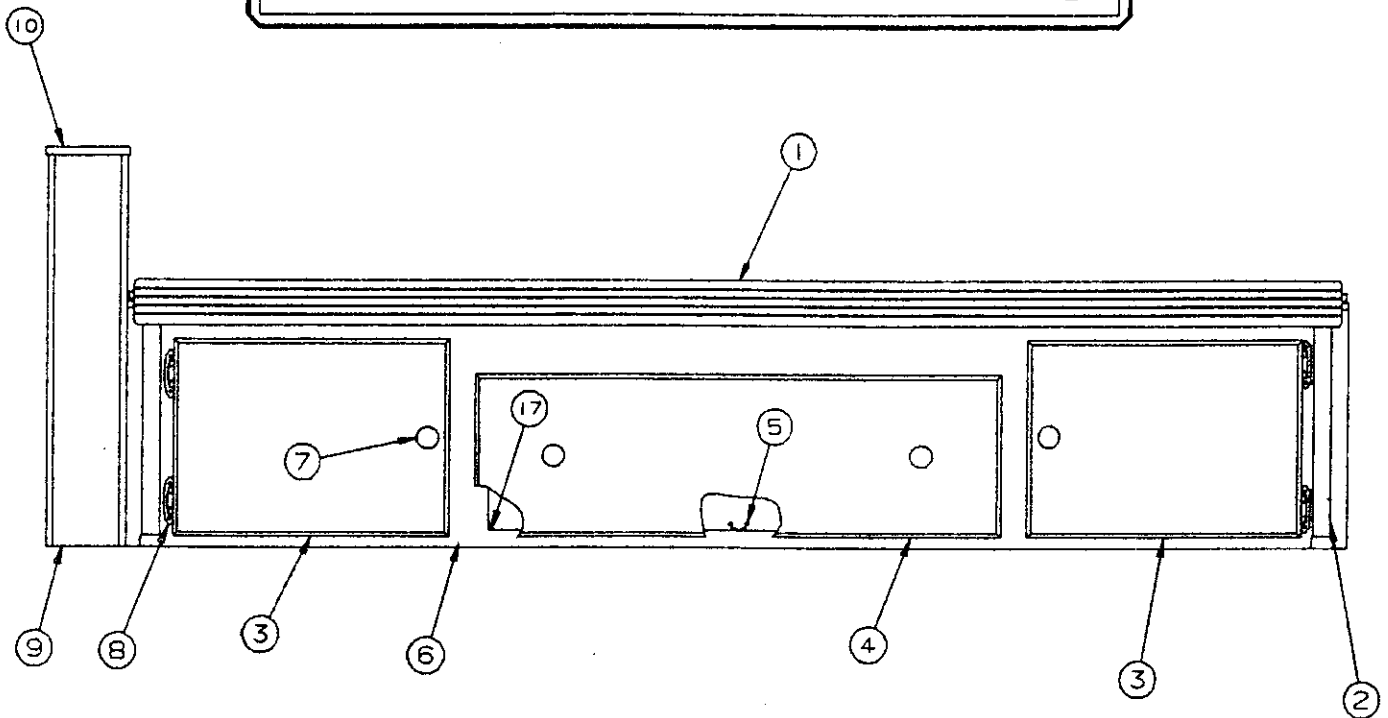

REPAIR PARTS

HUTCH ASSEMBLY - 3086, 3096

CODE	PART NO.	DESCRIPTION
1	4752-5071	Slide out gaucho
2	4752A505	Hutch/bed leg (less cap)
	4752-0551	White plastic cap, M2
3	* 4754-1811	Door panel 15 3/4" x 11"
	** 4754B1811	Door panel 10 1/2" x 15"
4	4754-5541	Drawer assembly
5	4754-185	Drawer guide
6	* 4754-164	Hutch front 3096, 3086
	** 4754B164	Hutch front 3096, 3086
7	4748A3951	Door pull (includes screw)
8	4745C26188	Hinge (self closing)
NOTE: Refer to Page 20 for screws		
9	4754-165	Cabinet front
10	4754-1631	Cabinet top 3096
	4754A2271	Cabinet top 3086
11	4754-1821	Door panel
12	4716A0151	F-Channel 24" pc
13	4737A5558	Fire extinguisher
14	4716-1191	Fire extinguisher strap M2
15	4737B4198	Recessed mount
	4738-3088	Screw x6
16	* 4754-162	Cabinet side
	** 4754B162	Cabinet side
17	4749-8398	Drawer slide tack

NOTE:

* (used on trailers produced prior to 10/31/95)

** (used on trailers produced after 10/31/95)