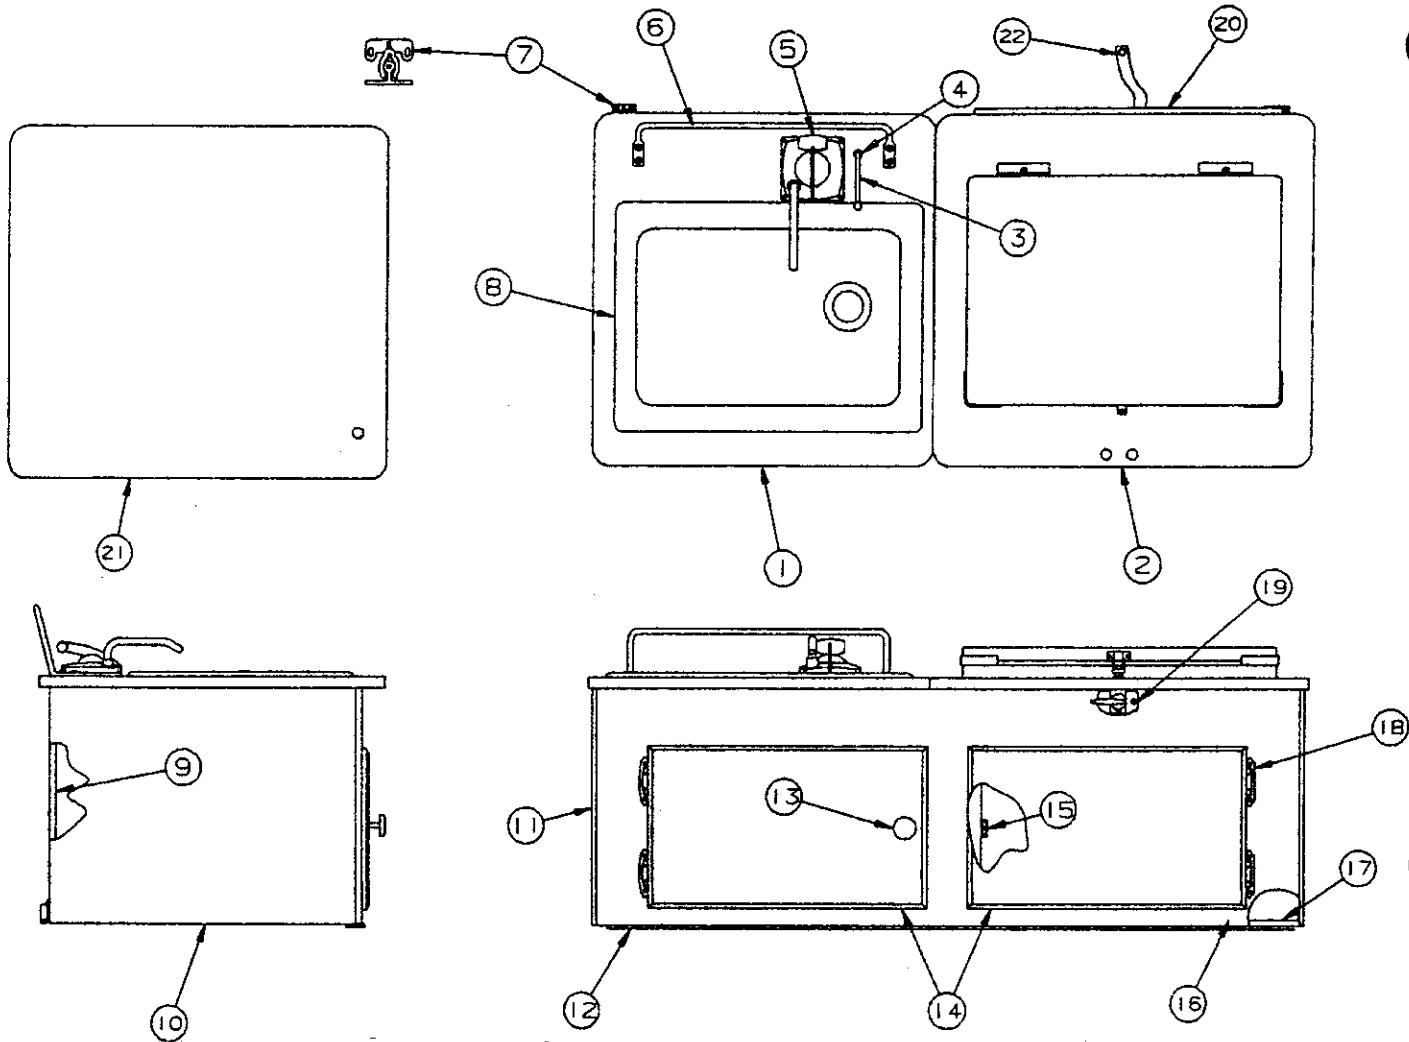

1996 DESTINY SERIES

UPPER GALLEY ASSEMBLY - 3075 (4749E6541)
UPPER GALLEY ASSEMBLY - 3076 (4749E65481)

CODE	PART NO.	DESCRIPTION
1	4749G9921	Upper galley top 3075, 3076
	4060500084F	T-Molding (sold/foot) 4' required
	NOTE: Galley top includes T-Molding	
2	4754-51781	Lift out stove assembly
	NOTE: Refer to Page 34 for stove component parts	
3	4746A9071	Pump hold down package
4	4742-8701	Flange bushing, M4
5	4734C0161	LoBoy hand pump
	4716-081	Screw x4
	4714-3711	Pump repair kit
6	4734H0991	Grab bar 14 1/2"
	NOTE: Refer to Page 20 for mounting hardware	
7	4744A9261	Knuckle latch
	4738-3088	Screw x2
8	4710F0301	Sink
	NOTE: Refer to Page 21 for sink component parts	
9	4747D498	Upper galley back
10	4747C313	Upper galley side panel x2
11	4716A0151	F-Channel 24" pc.
12	4747-9671	Hinge
	1103B08148	7/8" Screw x6
	1016B08208	Machine screw x2
	1201B6908	Nut x2
13	4748A3951	Door pull (includes screw)
14	4754-1481	Door panel x2 - 9 1/4" x 16"
15	4733-6391	Latch & strike package
16	4752A131	Upper galley front
17	4750C2521	Upper galley bottom
18	4739B0518	Hinge "brite brass"
	NOTE: Refer to Page 20 for screws	
19	4754-0501	Latch
	4754-0608	Screw x2
	4754-0618	Nut x2
20	4754-0161	Stove support
	4754-0461	Stove support bracket
	1203-8631	Rivet x4 M25 (rivet support to
	4737-8488	Screw x4 (screw bracket to ga.
21	4754-5391	Cutting board
22	4723B5061	Safety strap
	4737-8488	Screw x1
	1202B0268	Washer x1