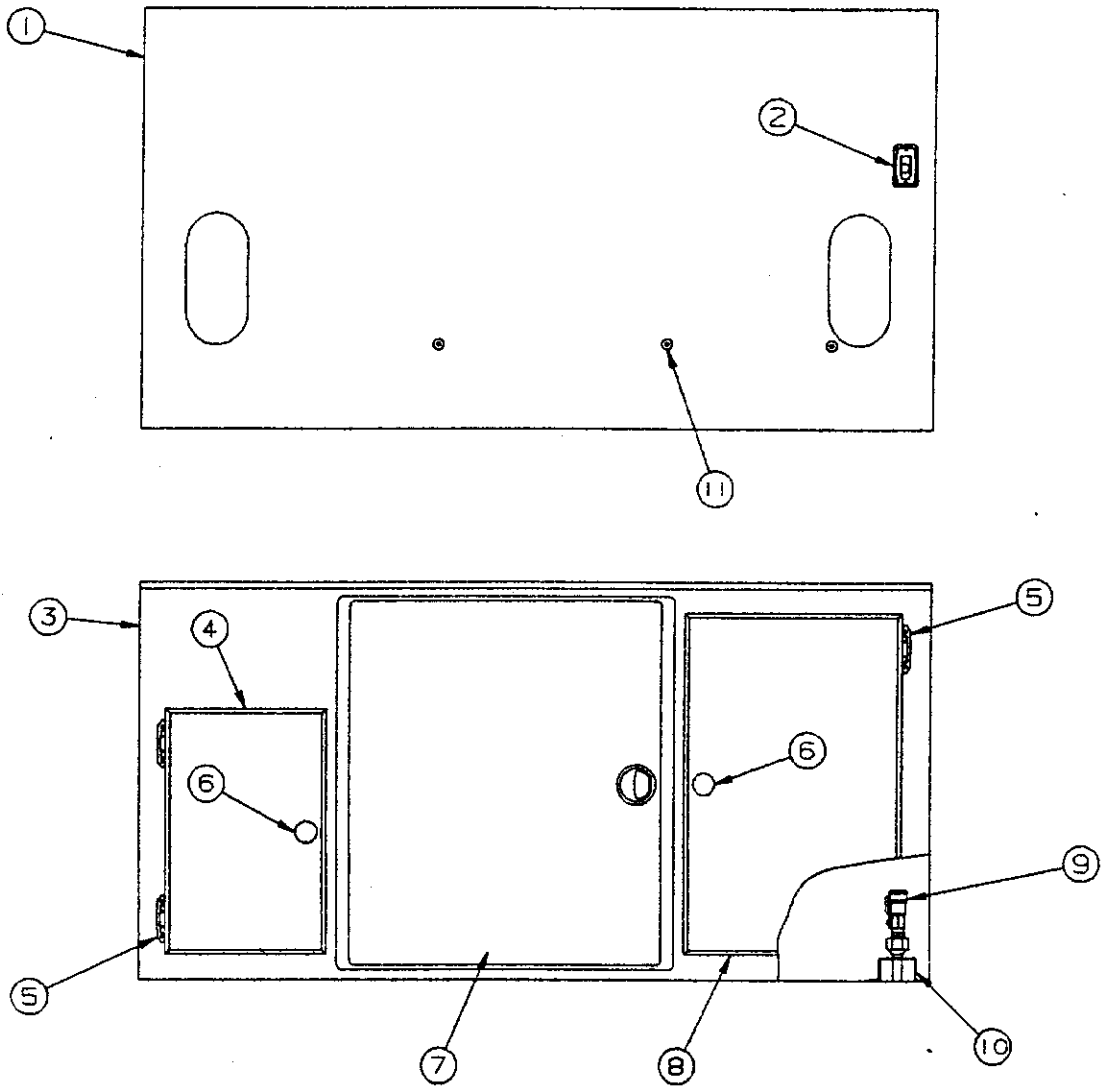

REPAIR PARTS

LOWER GALLEY ASSEMBLY COMPONENT PARTS 3089, 3096

CODE	PART NO.	DESCRIPTION
1 *	4754-0321	Lower galley top
	** 4754A0321	Lower galley top
2	4746A0971	Kill switch & mounting bracket
	4738-3088	Screw x2
3 *	4754-0311	Lower galley front
	** 4754A0311	Lower galley front
4	4754-0561	Door panel 14 x 19 1/8
5	4739B0518	Hinge "brite brass"
6	4748A3951	Door pull (includes screw)
7	4754-0481	Built-in Cooler
8	4754-0571	Door panel 19 x 11 3/4
9	4749A9971	Quick disconnect
10	4748-4061	Bracket
	4748-8488	Screw x2
11	4744B4608	Rivet M25

NOTE: * Used on trailers produced prior to 5/31/95
              ** Used on trailers produced after 5/31/95