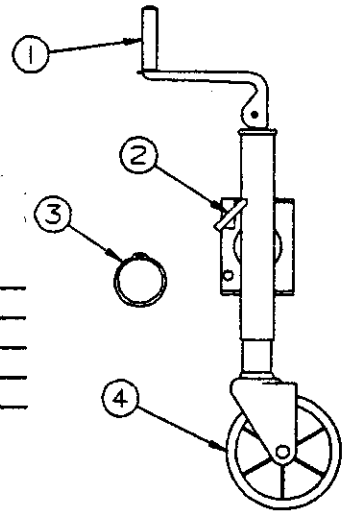

Tongue Jack Assembly, 4720B6661

CODE	PART NO.	DESCRIPTION
1	4714-2821	Jack handle kit, M2
2	4714-2818	Locking plunger kit
3	4720A3341	Snap ring
4	4716-6661	Jack wheel, nut & bolt