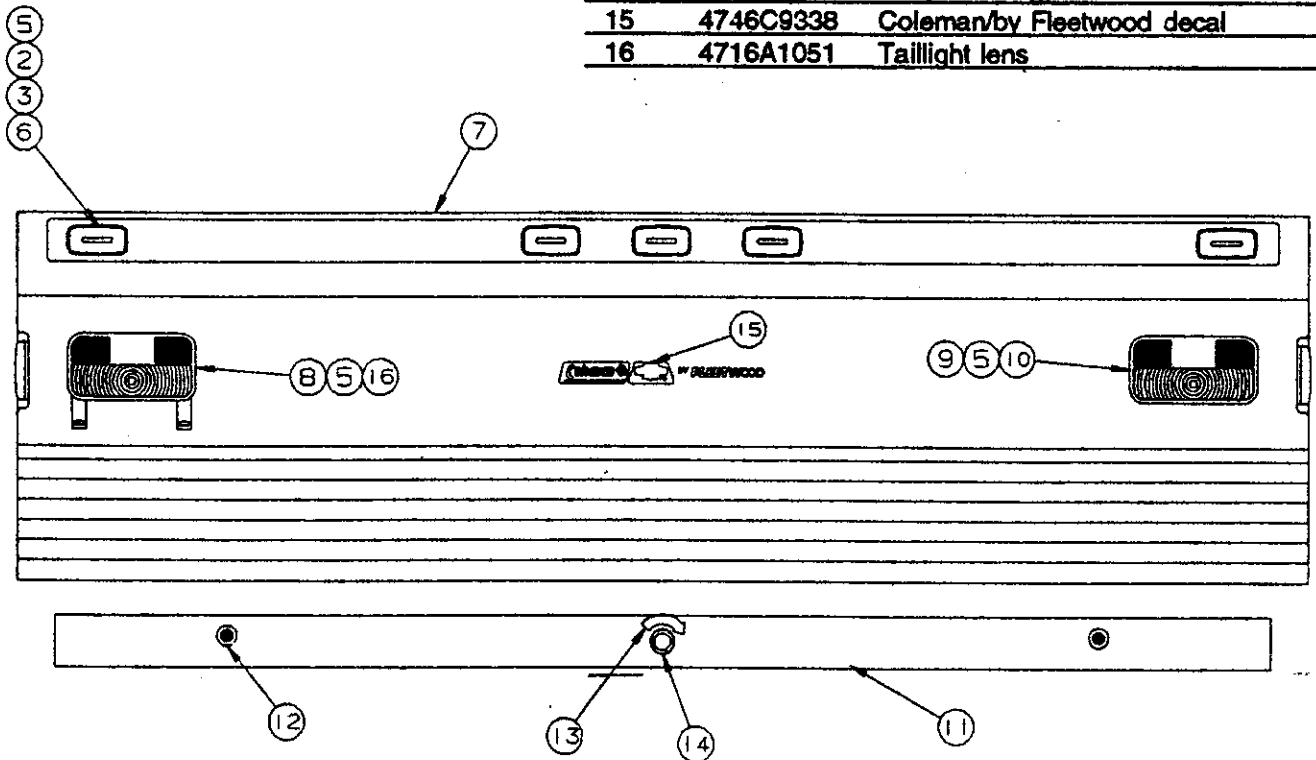

FRONT/REAR BODY PANEL ASSEMBLY COMPONENTS (ARCTIC WHITE), 3086, 3089, 3096

Note: All panels are shipped less hardware & decals

CODE	PART NO.	DESCRIPTION
1	4754-0951	Front body panel (all except 3096)
		NOTE: Refer to Page 17 for 3096 front panel
2	4714H08481	Amber lens & base x4
	4716-4571	Amber lens (only)
3	4733H1311	Socket & harness
4	4714-3701	Bulb (#194) M4
5	4747-2558	Expansion rivet, M25
6	4714H08581	Red lens & base x7
	4716-4561	Red lens (only)
7	4754-0961	Rear body panel (all)
8	4743C1311	Taillight with holder
9	4716A1061	Taillight lens
10	4749B4321	Taillight
11	4754-0211	Bumper
12	NOTE: Refer to opposite page Code 9 for these items	
13	4730H3188	Open decal
14	4734-4351	Snap bushing, M2
15	4746C9338	Coleman/by Fleetwood decal
16	4716A1051	Taillight lens