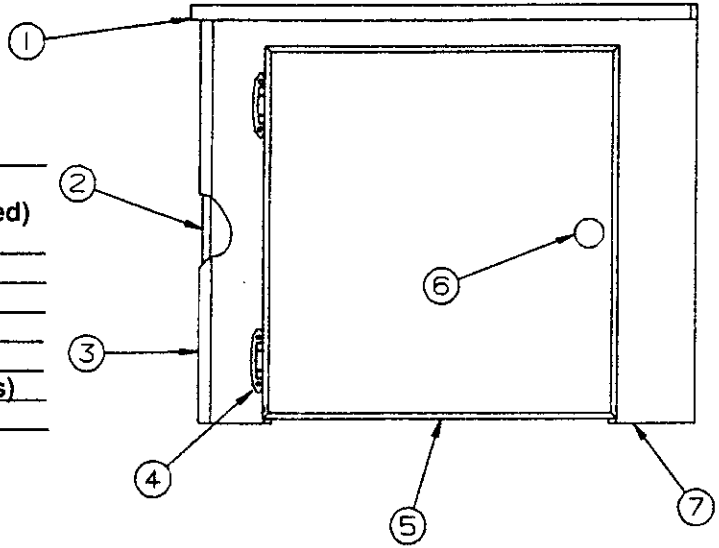

REPAIR PARTS

**CORNER STORAGE CABINET ASSEMBLY
(4747E567 - 3075)**

CODE	PART NO.	DESCRIPTION
1	4747B3321	Cabinet top 3075
	4716A178	T-Molding "elm" (4' required)
	NOTE: Cabinet top includes T-Molding	
2	4747C335	Cabinet side
3	4716A0151	F-channel 24" pc.
4	4745C26188	Hinge (self closing)
5	4754-0711	Door panel 15 1/4" x 16"
6	4748A3951	Door pull (includes screws)
7	4747D328	Cabinet front