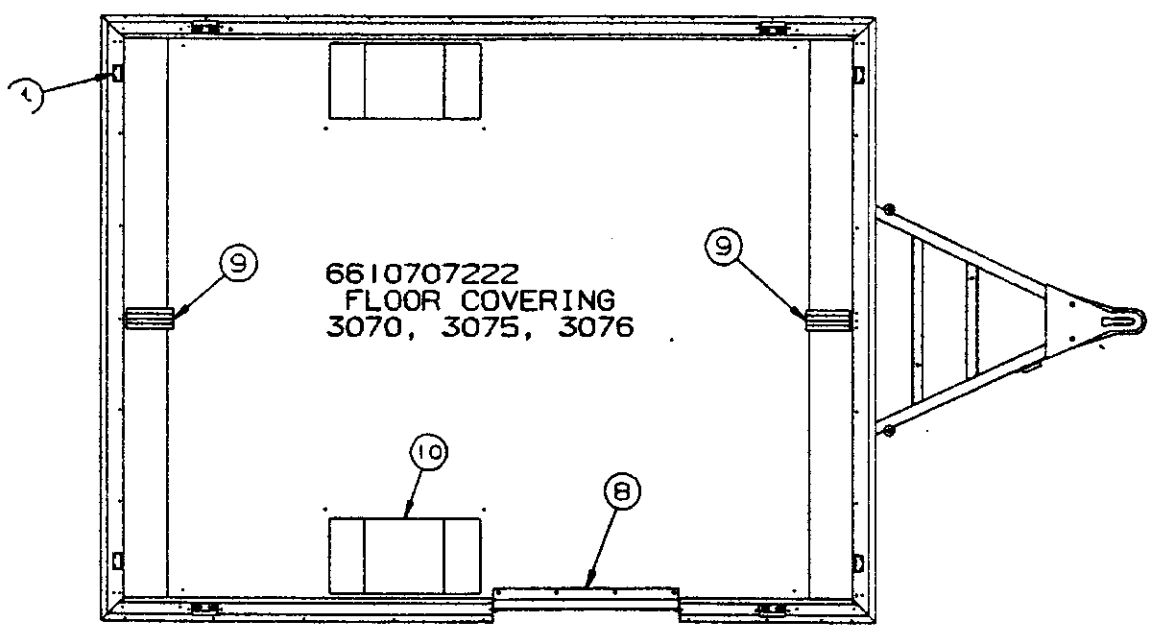

REPAIR PARTS

INTERIOR & EXTERIOR MISCELLANEOUS PARTS

CODE	PART NO.	DESCRIPTION
	Refer to Page 9 for bumper & component parts	
2	4747-2171	Bug hole patch x4
3	4754-1701	Lift arm gasket, M4
4	4734E1531	Bed stop angle
	1107E10128	Screw x2
5	4754A1041	Plastic trim angle 80 3/4" pc.
6	4754-0531	Wheel well 3086, 3089, 3096
7	4754-105	Door trim angle
8	4747A5621	Screw door threshold
9	4747B5841	Bed guide slide
10	4747A4161	Wheel well 3070, 3075, 3076