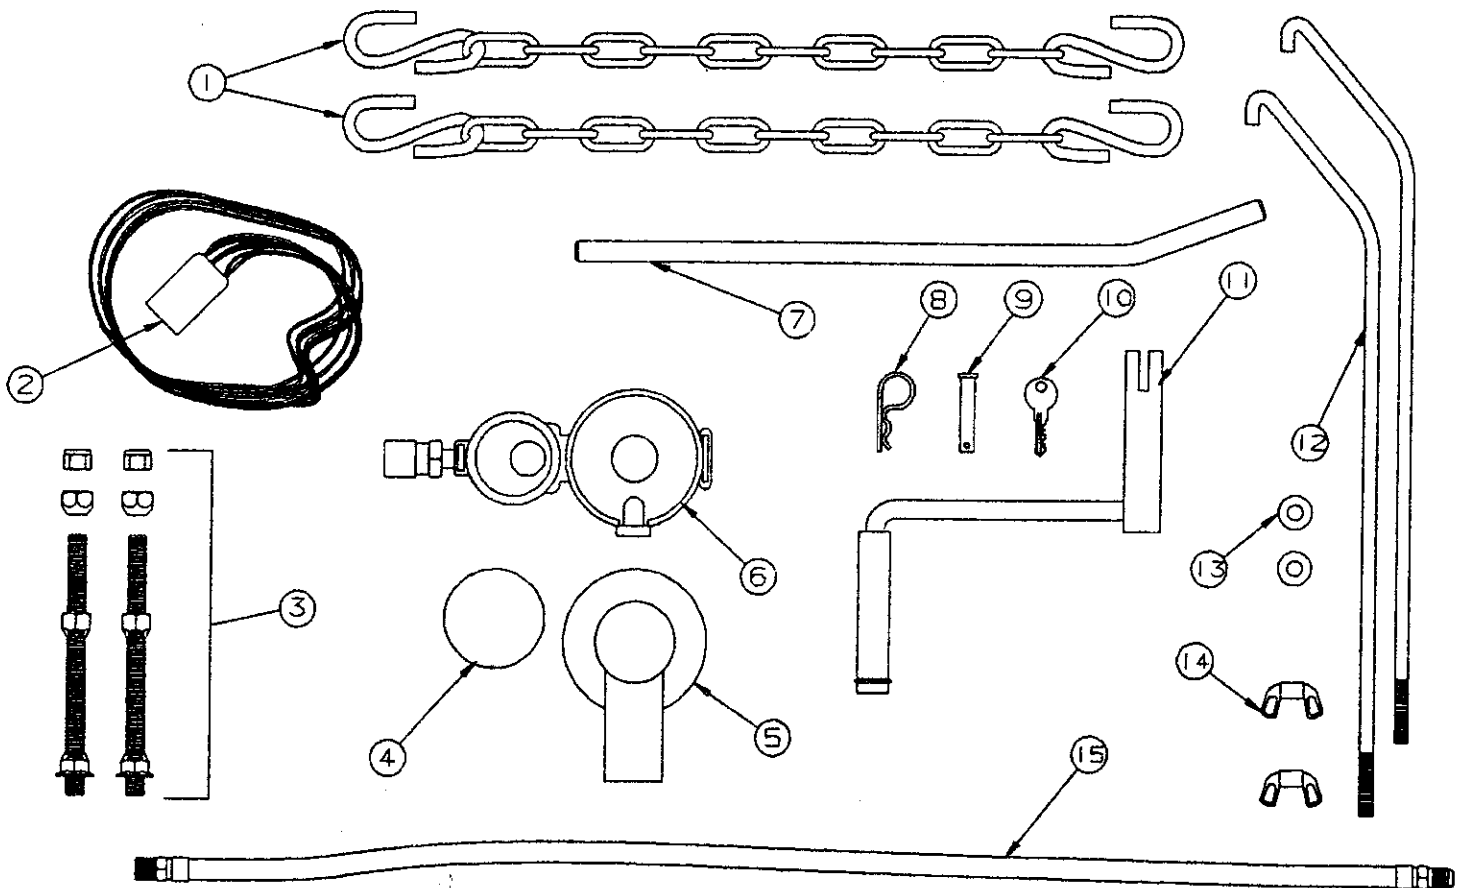

1996 DESTINY SERIES

PARTS PACKAGE (COMPLETE) "DESTINY SERIES"

- 4747D5871 PARTS PACKAGE, 3070, 3075**
- 4751A6331 PARTS PACKAGE, 3076**
- 4752A9861 PARTS PACKAGE, 3086, 3089, 3096**

CODE	PART NO.	DESCRIPTION
1	4749A9601	29' Tow chain, M2 (all)
2	4735D6691	Pigtail, 3070, 3075
	4735F6741	Pigtail, (all except 3070, 3075)
3	4747-5891	Spare tire mount (all except 3076)
4	4751-9571	Round regulator cover
5	4734C3781	Regulator cover w/vent outlet
6	4739B1291	Regulator w/POL adapter - less cover
7	4749-1861	Stabilizer handle (all)
8	4732A4791	Pin, M10 (all)
9	4771-2631	Hitch pin, M5 (all)
10	4730A3211	Key, M10 (all)
11	4747D4141	Crank handle (all)
12	4733F6281	Gas bottle mounting bracket package (includes wing nuts & washers)
13	1202B0468	Washer x3
14	1201-6258	Wing nut x2
15	4733A3991	Gas hose (all)