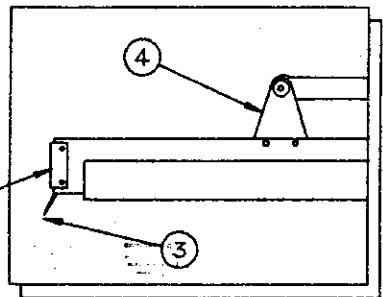

1996 DESTINY SERIES

BED ASSEMBLIES - 3086, 3089, 3096

MODEL	PART NO.	DESCRIPTION
3086, 3089	4755-51681	Front Bed (queen)
3086	4754A5691	Rear Bed (queen)
3089, 3096	4754A5701	Rear Bed (double)
3096	4755-5171	Front Bed (queen)

CODE	PART NO.	DESCRIPTION
1	NOTE: Refer to bed extension chart opposite page	
2	4714B1901	Tent bow & leg package
3	4060400339F	Vinyl bed seal (sold/foot)
4	4720G5631	Bed bow bracket x2 (all)
	1014B1006	Screw
5	4734E5881	Bed leg assembly x2
	4753-3811	Bed leg assembly (used on 4755-51681, 4755-5171, 4754A5701)
	4753-3811	Bed leg assembly (used on 4754A5691)
6	4720C0771	Bed leg clip, M4
	1203-8831	Rivet, M25
7	4720D4021	Lashing hook, M6
	1203-8741	Rivet, M25
8	4737A4178	Support plate
9	1203C8721	Rivet, M25
10	4739C2908	Screw cap
	4739-2918	Screw cap washer
11	4716-074	Screw
	1202B2528	Washer
12	4734A5141	Bed leg bracket
13	4720A2361	Rod & pal nut
14	4753-8541	Corner angle x4
	1203-8641	Rivet, M25
15	4753-4001	Front & rear bed frame (all)
16	4753-4131	Side rail curbside rear & roadside front 3086
	4753-4061	Side rail curbside (3089, 3096)
17	4753-4121	Side rail curbside front & roadside rear 3086
	4753-4051	Side rail roadside 3089, 3096