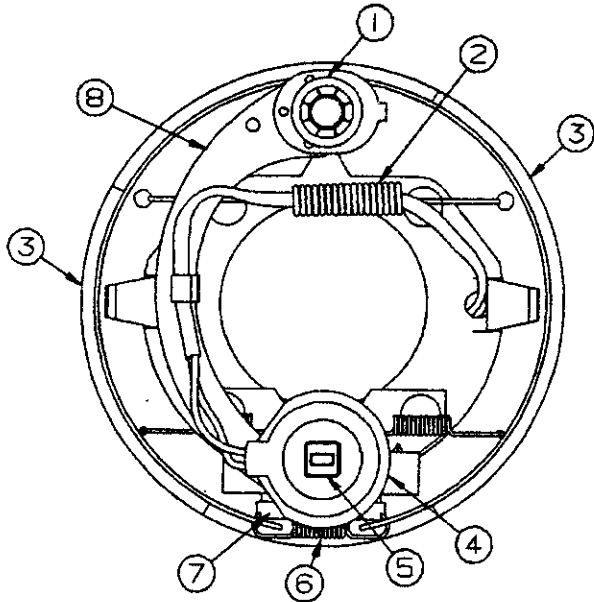

LIFT ASSEMBLY COMPONENT PARTS

CODE	PART NO.	DESCRIPTION
1	4720C5271	Cable assy x2, M2 - 3070, 3075, 3076
	4720D5271	Cable assembly x1 3086, 3089, 3096
	4720C1691	Steel cable crimp, M20
2	4753-3391	Stainless steel cable assy x1, M2 (all) (250 inches long) (includes 2 copper cable crimps in pkg)
	4744-1318	Copper cable crimp, M10
3	4731C5801	Butterfly bracket assy
4	4749-2081	Screw x3, M6
5	4715A5371	Steel pulley & bearing x4, M10
6	4747-8931	Long pin, x2
	4730B0981	Retaining ring, M12
7	4749-4061	Pin short x1, M4
	4730B0981	Retaining ring, M12
8	4749A2028	Retaining clip
9	4720C1578	Lift pin x1
10	1204B1081	Cotter pin, M10
11	1203-8641	Rivet x4, M25

Crossover numbers to purchase locally

CODE	PART NO.	DESCRIPTION
A	13194TB	Grease seal
B	L44649	Bearing
C	L44610	Race

AXLE & SPRING COMPONENTS

CODE	PART NO.	DESCRIPTION
1	4741B8491	Spindle
2	4741A847	Brake mounting plate
NOTE: 4749-6071 will not include brake mounting plate		
3	4741-8461	Spring pad channel, M2
4	4716-1571	Axle beam (3070, 3075, 3076)
	4741F6251	Axle beam (3086, 3089, 3096)
5	4737A1318	Shackle bolt
	4741-9498	Shackle bolt nut
6	4741A3398	Spring shackle
7	4741B3381	Leaf spring, 2 leaf 750#, 3070, 3075
	4735D2201	Leaf spring, 3 leaf 1100#, 3076, 3086, 3089, 3096
8	4741B3398	Spring shackle
9	4741-8458	U-bolt plate
10	4741A8438	U-bolt
11	4741-9358	U-bolt nut
12	4738E0451	Hub w/race & lug nuts

REPAIR PARTS

ELECTRIC BRAKE COMPONENTS

CODE	PART NO.	DESCRIPTION
1	4714A2461	Anchor post clip x2, M2
2	4714A2411	Retractor spring
3	4714B2071	Brake shoes (primary & secondary)
4	4714D2451	Magnet package (white wire) (includes: 1 magnet, 1 spring and 1 retainer clip)
5	4714B2471	Retainer clip, M2
6	4714A2101	Adjusting screw spring
7	4714A2041	Adjusting screw
8	4714A2841	Actuating lever arm package (includes: right hand and left hand arms)
9	4714B2421	Magnet housing spring (not shown)