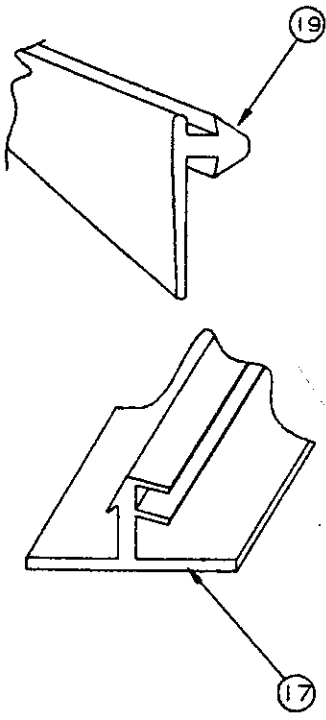

REPAIR PARTS

SUNBRELLA TENTING ASSEMBLIES & COMPONENTS