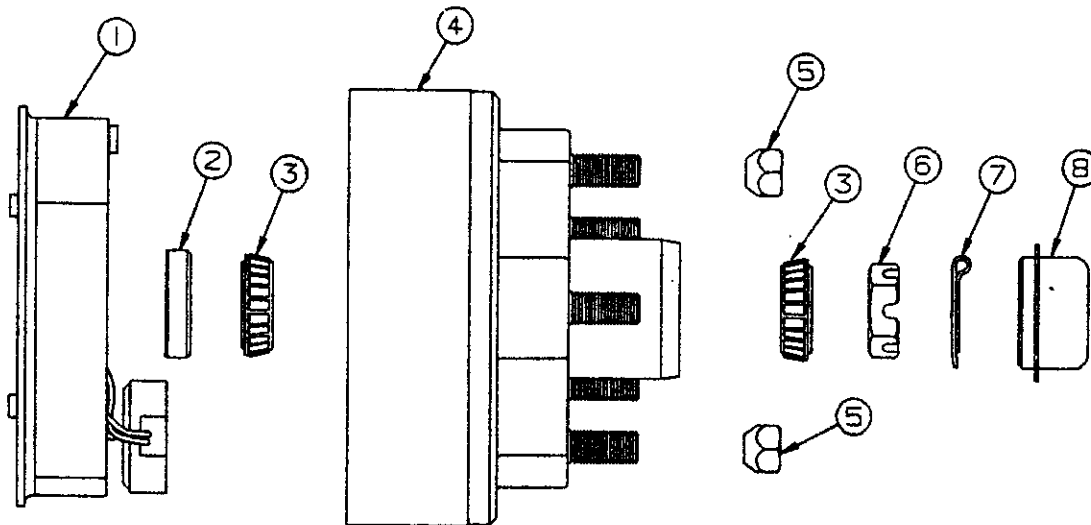

ELECTRIC BRAKE PACKAGE (4714H2011)

NOTE: 3070, 3075 WILL NOT EXCEPT ELECTRIC BRAKES

CODE	PART NO.	DESCRIPTION
1	4733A3521	Brake assembly (right hand)
	4733A3531	Brake assembly (left hand)
2	4714A2201	Grease seal x2, M4 (Fleetwood axle only)
3	4716-1101	Bearing & race package x4
4	4716A1071	Hub & drum assembly x2
5	4747A9528	Lug nut x10 (per brake pkg)
6	4714-3068	Spindle nut (slotted) x2
7	1204-1268	Cotter pin x2
8	4714B0621	Dust cap x2, M4

NOTE: Refer to opposite page for crossover numbers for bearing, race and grease seal.