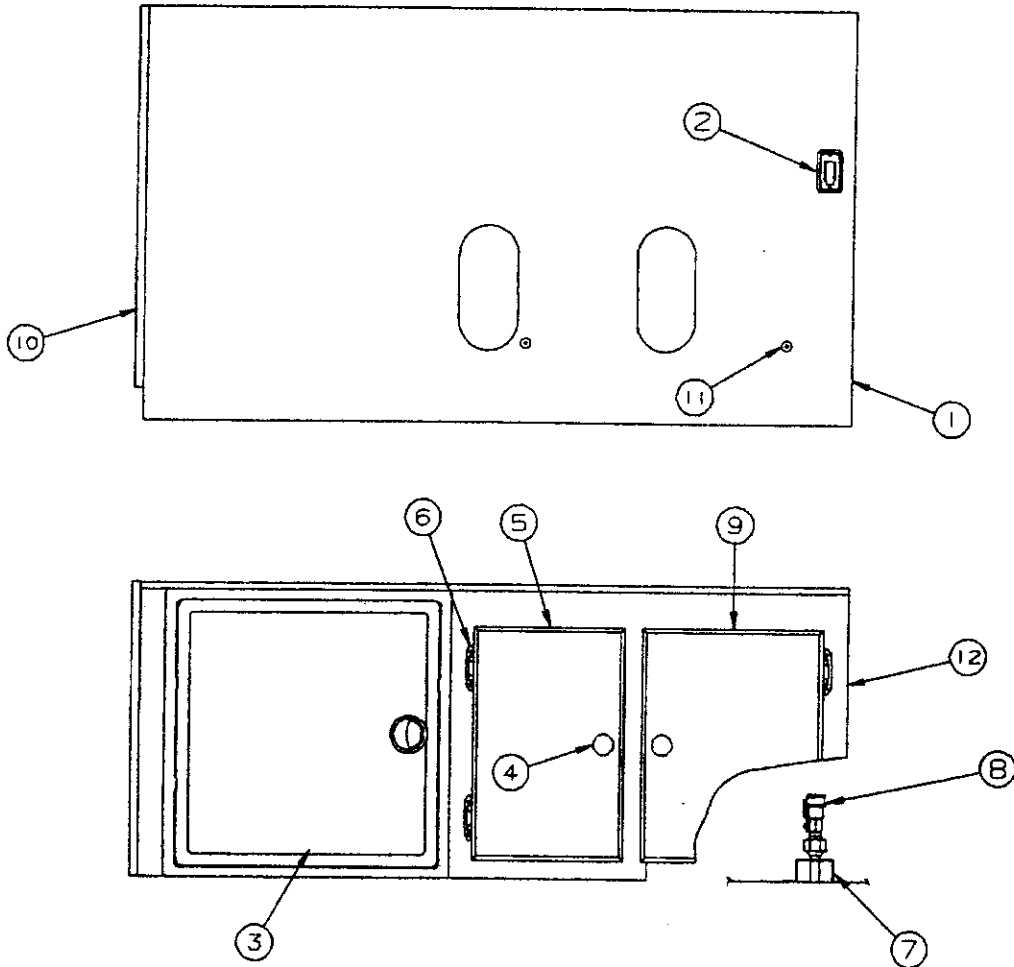

REPAIR PARTS

LOWER GALLEY ASSEMBLY COMPONENT PARTS - 3075, 3076

CODE	PART NO.	DESCRIPTION
1	4747F4371	Lower galley top (all)
2	4748A0971	Kill switch & mounting bracket
	4738-3088	Screw
3	4752A57781	Built-in Cooler
	4752A5761	Cooler door
	NOTE: Refer to Page 29 for cooler components	
	4751-1591	Round door latch
4	4748A3951	Door pull (includes screw)
5	4754-0561	Door panel 14 x 9 1/8
6	4739B0518	Hinge "brite brass"
	NOTE: Refer to Page 20 for screws	
7	4748-4061	Bracket
	4737-8488	Screw x2
8	4749A9971	Quick disconnect
9	4754-1461	Door panel 14 x 10 3/4
10	4749D9891	Seat end 3075
	4751A4601	Seat end 3076
	(located opposite side of galley)	
11	4744B4608	Rivet x2 M25
12	4749D990	Galley front