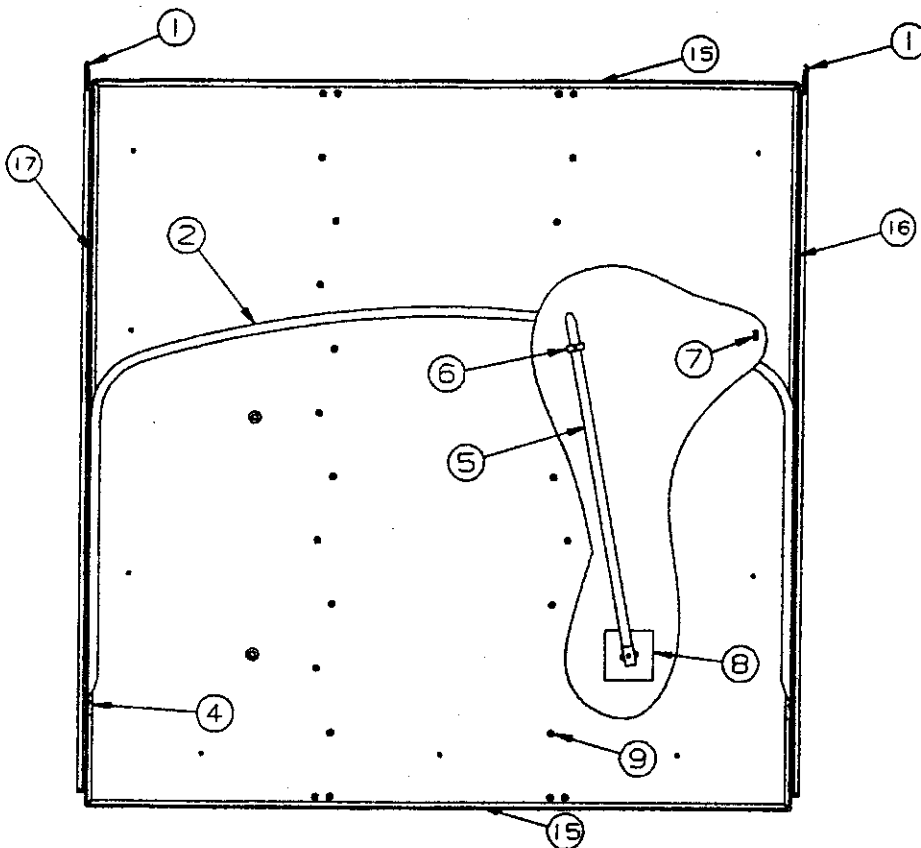

1996 DESTINY SERIES

BED ASSEMBLIES - 3086, 3089, 3096

MODEL	PART NO.	DESCRIPTION
3086, 3089	4755-51681	Front Bed (queen)
3086	4754A5691	Rear Bed (queen)
3089, 3096	4754A5701	Rear Bed (double)
3096	4755-5171	Front Bed (queen)

CODE	PART NO.	DESCRIPTION
1	NOTE: Refer to bed extension chart opposite page	
2	4714B1901	Tent bow & leg package
3	4060400339F	Vinyl bed seal (sold/foot)
4	4720G5631	Bed bow bracket x2 (all)
	1014B1006	Screw
5	4734E5881	Bed leg assembly x2
	4753-3811	Bed leg assembly (used on 4755-51681, 4755-5171, 4754A5701)
	4753-3811	Bed leg assembly (used on 4754A5691)
6	4720C0771	Bed leg clip, M4
	1203-8831	Rivet, M25
7	4720D4021	Lashing hook, M6
	1203-8741	Rivet, M25
8	4737A4178	Support plate
9	1203C8721	Rivet, M25
10	4739C2908	Screw cap
	4739-2918	Screw cap washer
11	4716-074	Screw
	1202B2528	Washer
12	4734A5141	Bed leg bracket
13	4720A2361	Rod & pal nut
14	4753-8541	Corner angle x4
	1203-8641	Rivet, M25
15	4753-4001	Front & rear bed frame (all)
16	4753-4131	Side rail curbside rear & roadside front 3086
	4753-4061	Side rail curbside (3089, 3096)
17	4753-4121	Side rail curbside front & roadside rear 3086
	4753-4051	Side rail roadside 3089, 3096