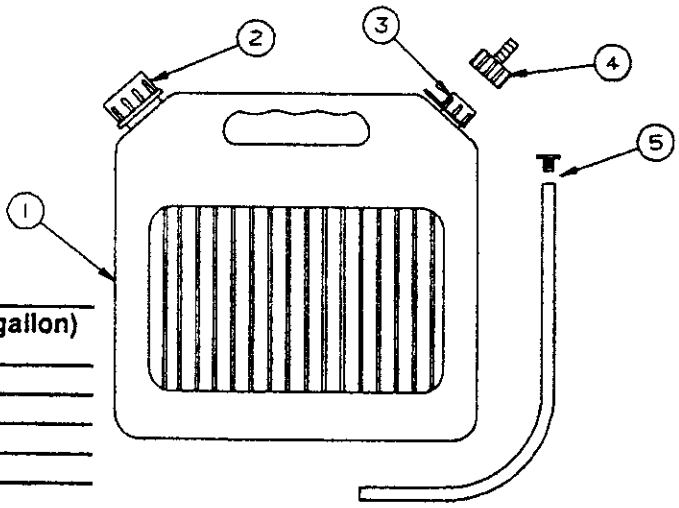

PORTABLE WATER SYSTEM - 3070, 3075, 3076

CODE	PART NO.	DESCRIPTION
1	4735-2131	Water tank (complete) (5 gallon)
	4735C0988	Water decal
2	4714-0231	Large white cap
3	4714-0221	Small cap w/tie-on
4	4714-0241	Barb stem & collar
5	4714A0671	Suction stem