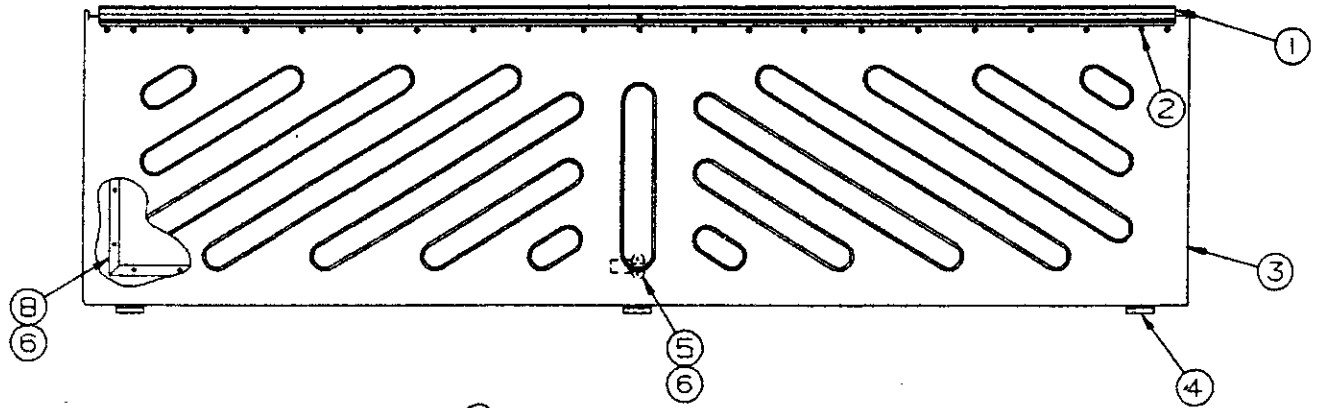

1996 DESTINY SERIES

Curbside Compartment Side