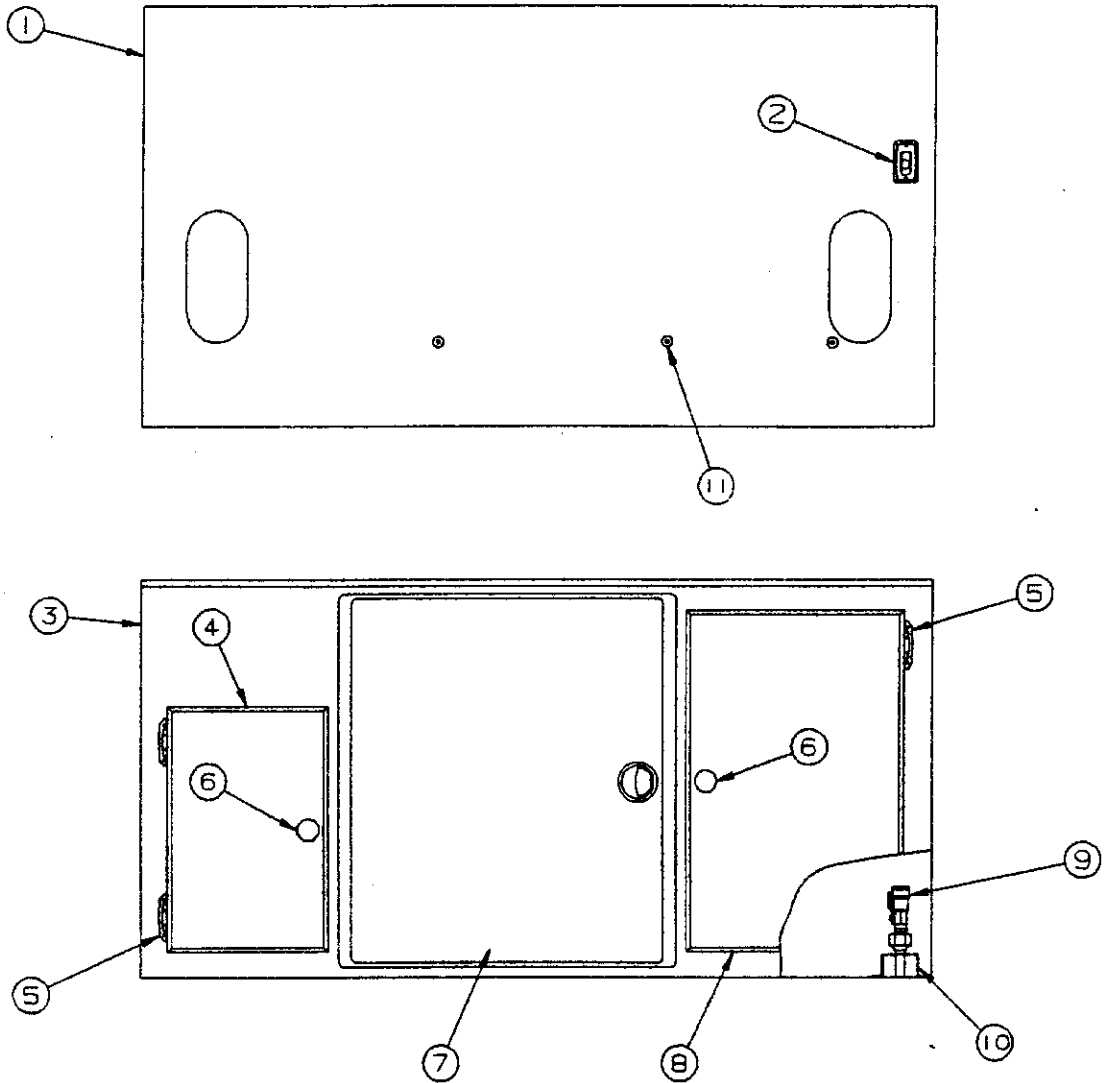

REPAIR PARTS

LOWER GALLEY ASSEMBLY COMPONENT PARTS 3089, 3096

CODE	PART NO.	DESCRIPTION
1	* 4754-0321	Lower galley top
	** 4754A0321	Lower galley top
2	4746A0971	Kill switch & mounting bracket
	4738-3088	Screw x2
3	* 4754-0311	Lower galley front
	** 4754A0311	Lower galley front
4	4754-0561	Door panel 14 x 19 1/8
5	4739B0518	Hinge "brite brass"
6	4748A3951	Door pull (includes screw)
7	4754-0481	Built-in Cooler
8	4754-0571	Door panel 19 x 11 3/4
9	4749A9971	Quick disconnect
10	4748-4061	Bracket
	4748-8488	Screw x2
11	4744B4608	Rivet M25

NOTE: * Used on trailers produced prior to 5/31/95
** Used on trailers produced after 5/31/95