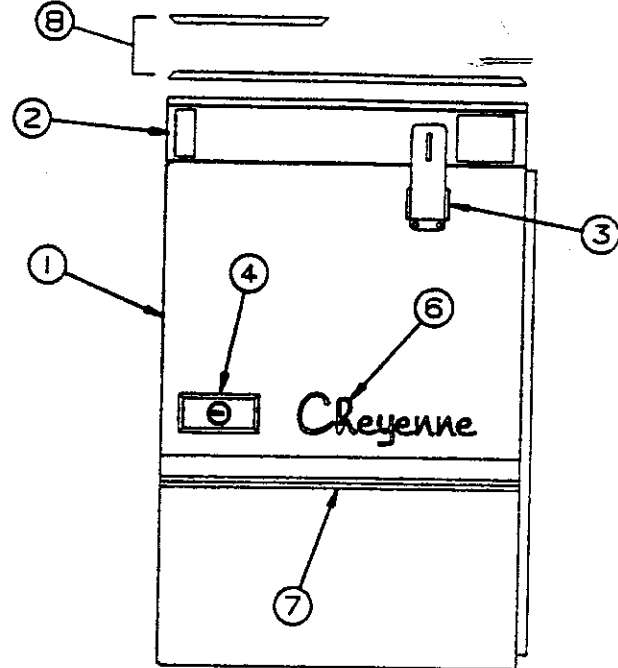

REPAIR PARTS

CURBSIDE RIGHT FRONT BODY PANEL & COMPONENTS 3086, 3089, 3096

Note: All panels are shipped less trim tape & decals

4716C3251 - Curbside Hardware & Trim Tape Kit

NOTE: Code #6 not included in kit must order separately

CODE	PART NO.	DESCRIPTION
1	4754-2121	Body panel 3086
**	4754A2121	Body panel 3086
*	4754-0191	Body panel 3089
**	4754A0191	Body panel 3089
*	4754-1581	Body panel 3096
**	4754A1581	Body panel 3096
2	4754-2231	Body rail 3086
**	4754A2231	Body rail 3086
*	4754A0981	Body rail 3089
**	4754B0981	Body rail 3089
*	4754A1571	Body rail 3096
**	4754B1571	Body rail 3096
	4710-3621	1/8" Roll pin, M10
	1107E10128	Stainless steel screw (hold rail in place)
	4723B8071	Velcro hook 2"x2"
	4724G2631	Velcro hook 3/4"x 2"
	4754-1701	Rubber lift gasket, M4
	435000058F	Sealing tape (sold/foot)
3	4715F5051	Top latch (with lock tab)
	4749-4848	Foam pad
	4741-8218	Hex head tek screw (x4 per latch)
4	4730B3111	Lock handle (less keys)
	4730A3211	Key, M10
5	4754-1691	Latch strike & lever
6	4752A0168	Bayport name decal 3086
	4749E4438	Santa Fe name decal 3089
	4751C0658	Cheyenne name decal 3096
7	4350001533F	Trim tape 4' required (sold/foot)
8	4744-2621	Bed slide 32"

NOTE: Must cut to size where applicable

NOTE: *Used on trailers produced prior to S/N 97245

**Used on trailers starting with S/N 97245

4754-5111 - ACCESS DOOR ASSEMBLY 3086, 3089, 3096

NOTE: Access door shipped less Code # 4, 9

CODE	PART NO.	DESCRIPTION
1	4754A0281	Door hinge
2	4754-025	Door frame
3	4749B9821	Door cap
4	4350001533F	Trim tape (2' required) (sold/foot)
5	4350000022F	Foam tape (sold/foot)
6	4754A0261	Door frame
7	4749A994	Door bracket
8	4720A0721	Cooler clip, M2
	4745-3968	Screw x2
9	4750B8481	Stove support
	4716-081	Screw