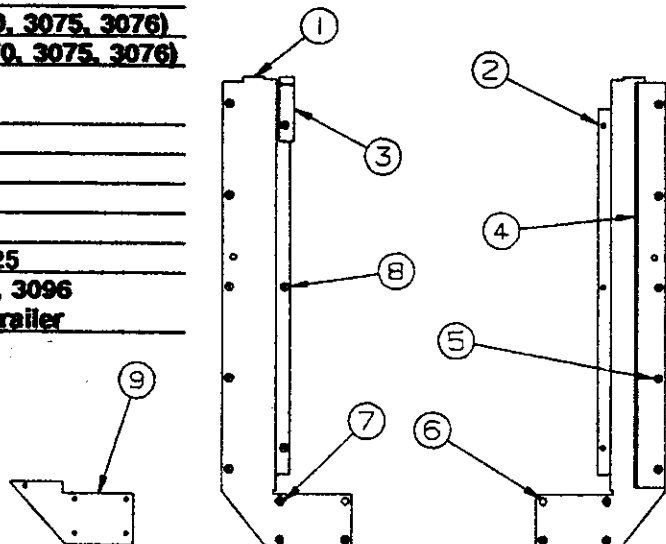

DOOR BULKHEAD ASSEMBLIES

CODE	PART NO.	DESCRIPTION
1	4747A0101	Door bulkhead (rear) (3070, 3075, 3076)
2	4747A0091	Door bulkhead (front) (3070, 3075, 3076)
3	4751-970	Bed ramp (3076 only)
	4737-8488	Screw
4	4749B388	Bulkhead angle
5	4733D0601	Rivet, M25 (arctic white)
6	4744A050	Hex head tek screw
7	1203-8978	Countersunk rivet, M25
8	4749-4568	Star rivet "brass finish", M25
9	4754-202	Door bulkhead 3086, 3089, 3096

NOTE: Bulkhead used on front/rear of trailer