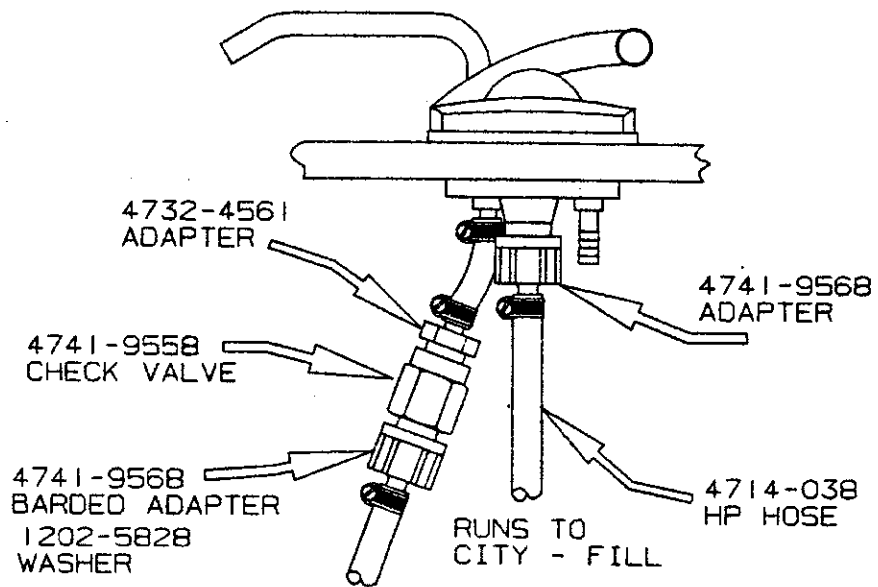

4734C0161
WATER PUMP
4714-3711
WATER PUMP REPAIR KIT