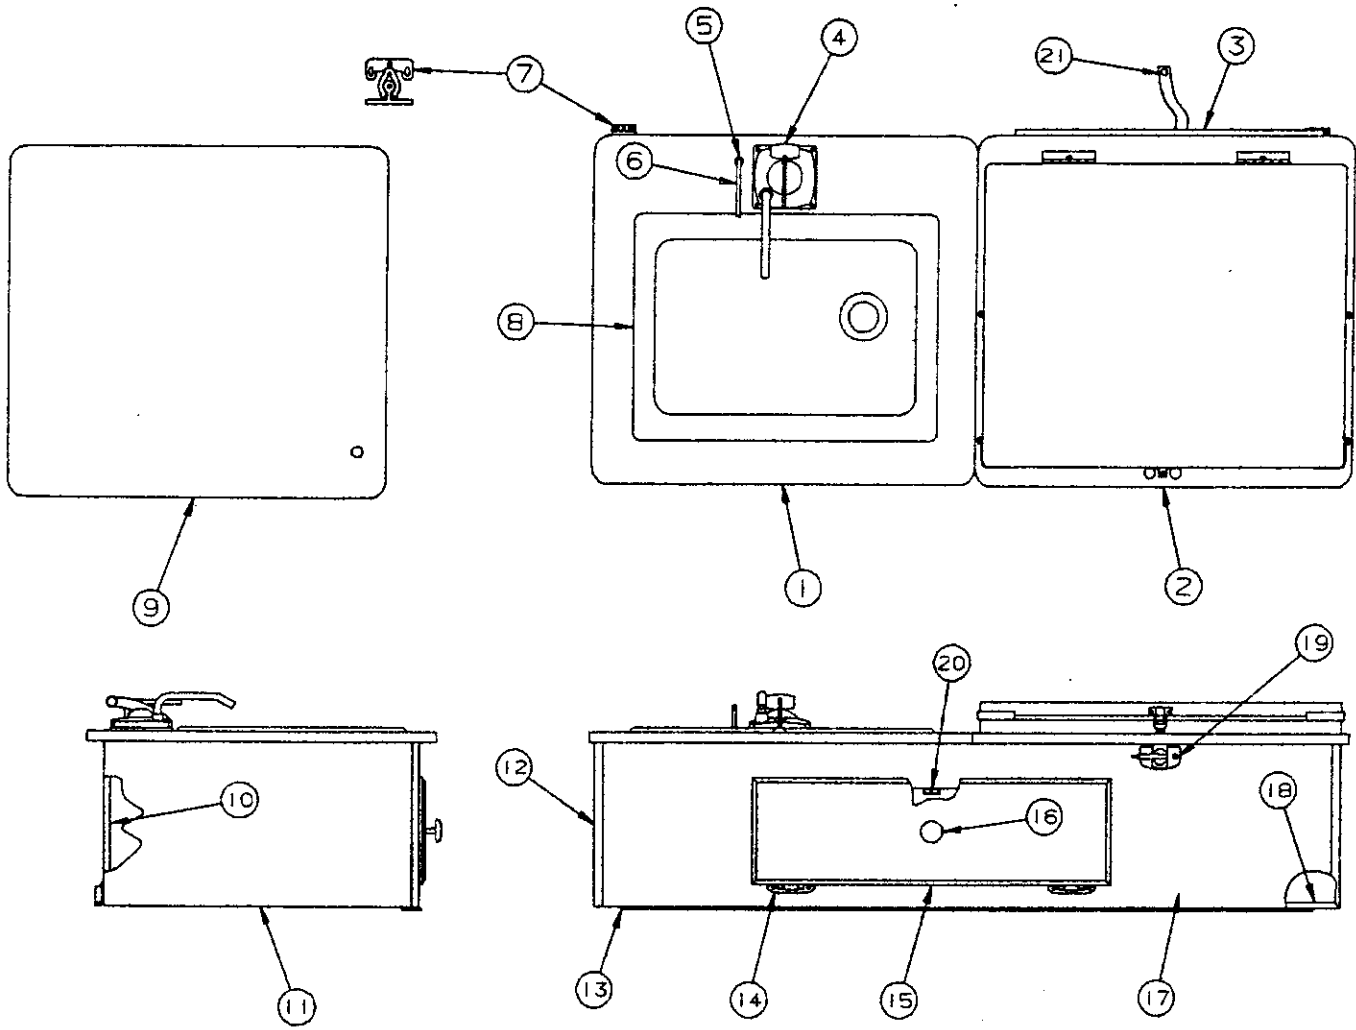

1996 DESTINY SERIES

UPPER GALLEY ASSEMBLY - 3089, 3096 (4754-5161)

CODE	PART NO.	DESCRIPTION
1	4754-0421	Upper galley top
	4060500084F	T-Molding (sold/foot) 8' required
		NOTE: Galley top includes T-Molding
2	4754-5171	Lift out stove assembly
		NOTE: Refer to Page 34 for stove component parts
3	4754-0161	Stove support
	4754-0461	Stove support bracket
		NOTE: Refer to Page 22 for mounting hardware
4	4734C0161	LoBoy hand pump
		NOTE: Refer to Page 22 for mounting hardware
5	4742-8701	Flange bushing M4
6	4746A9071	Pump hold down package
7	4744A9261	Knuckle latch
	4738-3088	Screw x2
8	4710F0301	Sink
		NOTE: Refer to Page 21 for sink component parts

9	4754-5751	Cutting board
10	4754-043	Upper galley back
11	4754-040	Upper galley side panel
12	4716A0151	F-Channel 24' pc.
13	4747-9671	Galley hinge
		NOTE: Refer to Page 22 for mounting hardware
14	4739B0518	Hinge "brite brass"
		NOTE: Refer to Page 20 for screws
15	4754-0591	Door panel 7 1/8 x 20 3/4
16	4748A3951	Door pull (includes screw)
17	4754-041	Upper galley front
18	4754-044	Upper galley bottom
19	4754-0501	Latch
		NOTE: Refer to Page 22 for mounting hardware
20	4733-6391	Latch & strike package
21	4723B5061	Safety strap
		NOTE: Refer to Page 22 for mounting hardware