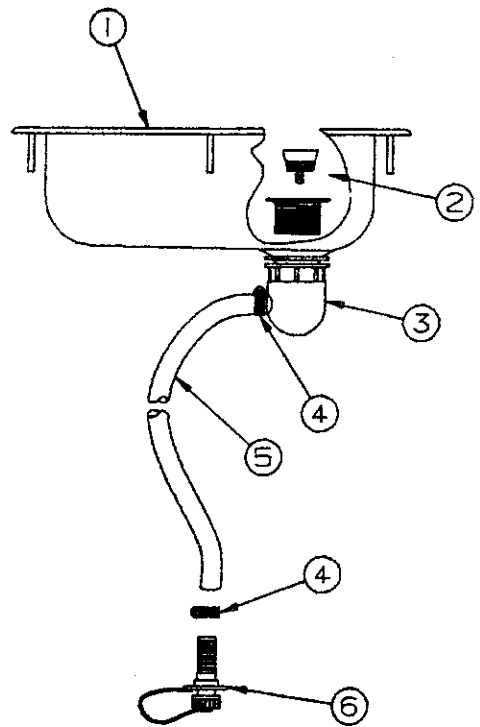

REPAIR PARTS

SINK & COMPONENT PARTS:

CODE	PART NO.	DESCRIPTION
1	4710F0301	Sink, stainless steel
2	4714B0661	Crumb cup "only"
	4730D3151	Crumb cup & basket
3	4734A0671	Drain trap, M2
4	4744-2678	Hose clamp
5	4742A8781	Drain hose (sold/8 ft lengths)
6	4734C0681	Drain spout, M2
	4714-0021	Cap & strap, M2