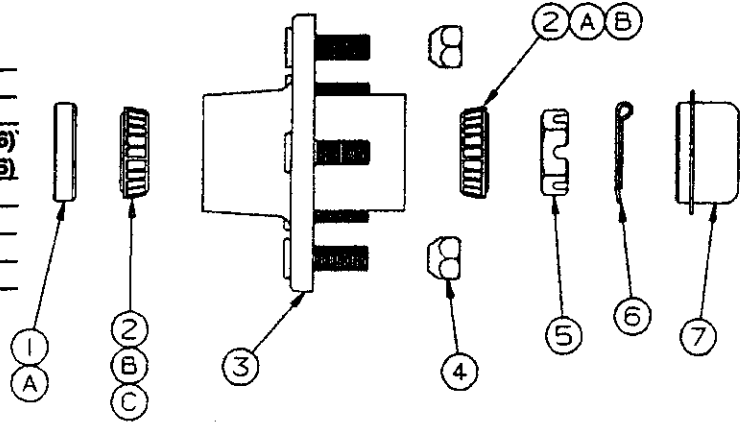

1996 DESTINY SERIES

HUB ASSEMBLY & COMPONENTS (ALL)

CODE	PART NO.	DESCRIPTION
1	4714A2201	Grease seal x1, M4
2	4716-1101	Bearing & race pkg
3	4738D0451	Hub w/race & lug nut (3075, 3070, 3076)
	4738E0451	Hub w/race & lug nut (3089, 3096, 3086)
4	4747A9528	Lug nut x5
5	4714-3068	Slotted spindle nut, x1
6	1204-1268	Cotter pin x1
7	4714B0621	Dust cap x1, M4

Crossover numbers to purchase locally

CODE	PART NO.	DESCRIPTION
A	13194TB	Grease seal
B	L44649	Bearing
C	L44610	Race