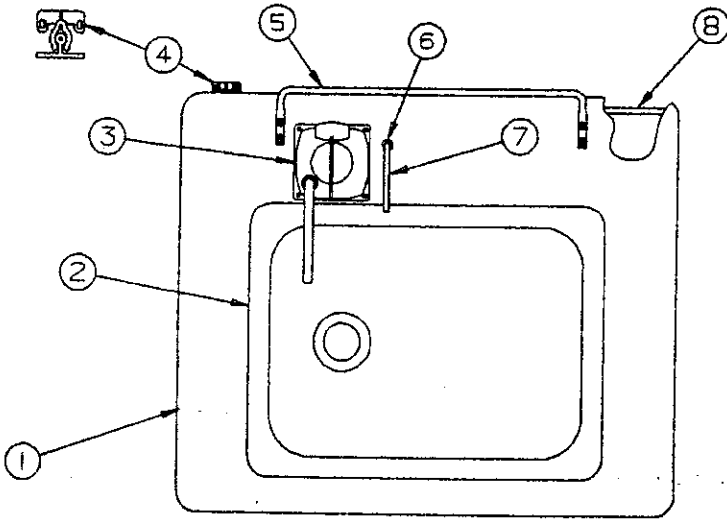

1996 DESTINY SERIES

UPPER GALLEY ASSEMBLY - 3070 LAREDO (4747G5691)
LOWER GALLEY ASSEMBLY - 3070 LAREDO (4747E568)