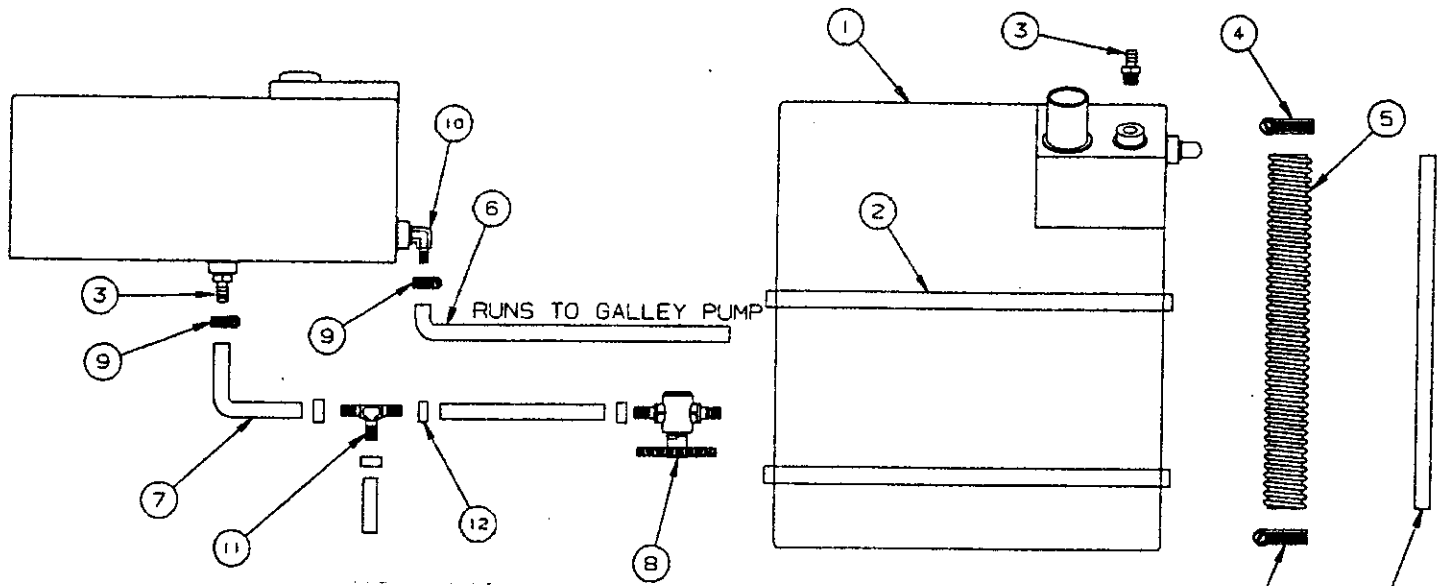

1996 DESTINY SERIES