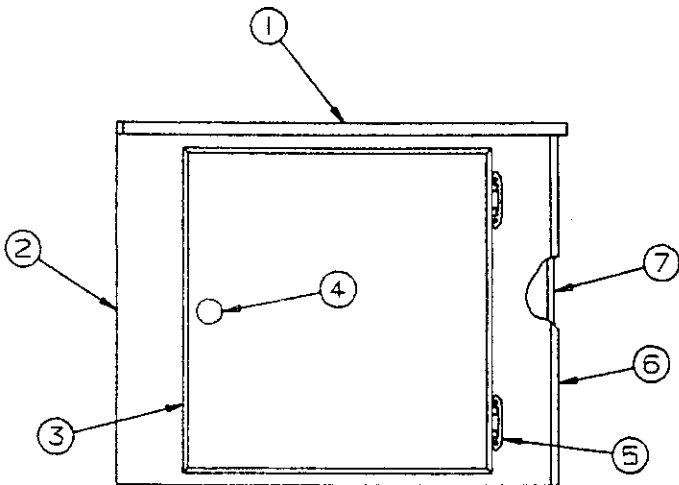

STORAGE CABINETS - 3076 SEDONA (4751B630 - LEFT HAND CABINET) (4751B628 - RIGHT HAND CABINET)

CODE	PART NO.	DESCRIPTION
1	4751A4481	Cabinet top
	4716A178	T-Molding - elm" (3' required)
NOTE: Cabinet tops include T-Molding		
2	4751B446	Cabinet front
3	4754-0711	Door panel 15 1/4" x 16"
4	4748A3951	Door pull (includes screw)
5	4745C26188	Hinge (self closing)
NOTE: Refer to Page 20 for screws		

6	4716A0151	F-channel 24" pc.
7	4751B447	Cabinet side
8	4751A4441	Cabinet top
9	4751B443	Cabinet side
10	4737B4198	Recessed mount
	4738-3088	Screw x6
11	4716-1191	Fire extinguisher strap M2
12	4737A5558	Fire extinguisher
13	4751B442	Cabinet front