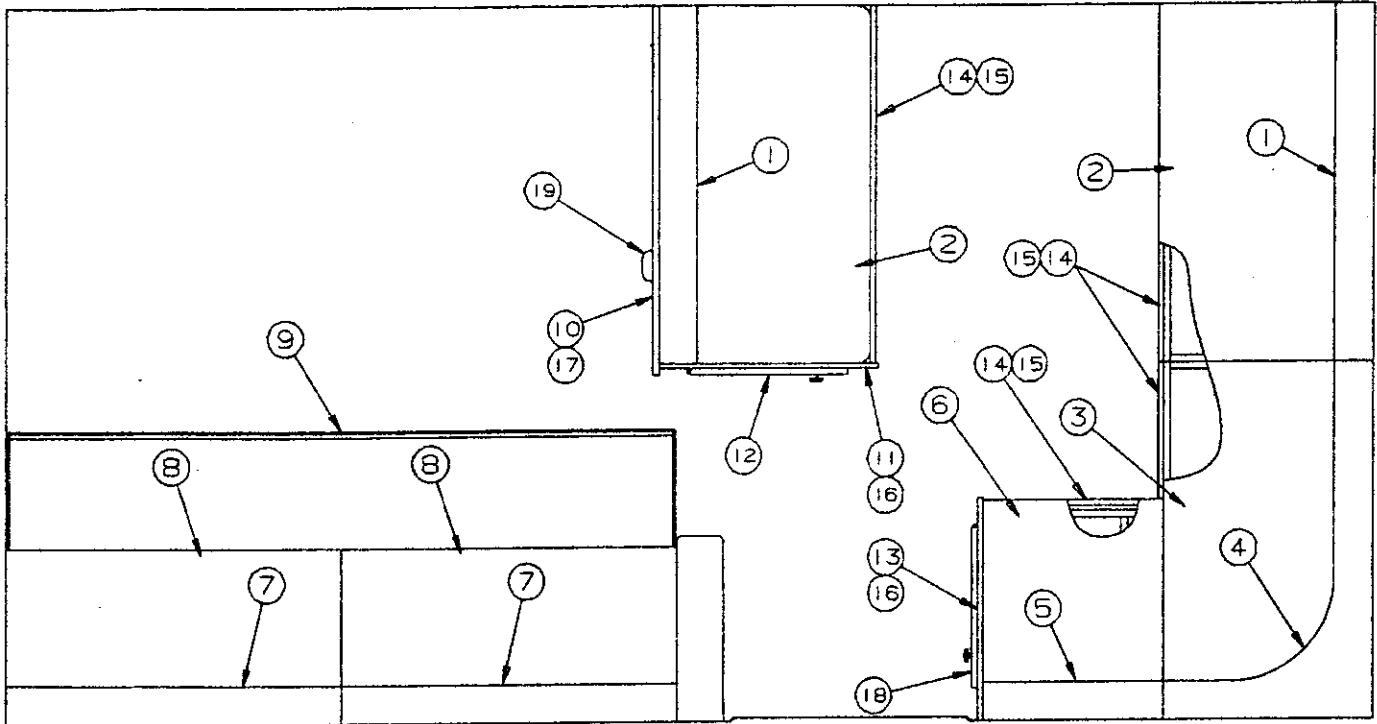

NOTE: Bulkhead used on front/rear of trailer

1996 DESTINY SERIES

CUSHION, BACKREST & RELATED PARTS 3086 BAYPORT

CODE	PART NO.	DESCRIPTION
1	4754-5231	Backrest assembly x2, 49 x 13 3/8 x 4
2	4754-5241	Cushion assembly x2, 41 x 18 x 4
	4716-5241	Cushion cover
3	4754-5971	Cushion assembly x1, 39 3/4 x 21 3/4 x 4
	4716-5971	Cushion cover
4	4754-5991	Corner backrest assembly
5	4754-5981	Backrest assembly x1, 19 1/4 x 18 3/4 x 4
6	4754-5961	Cushion assembly x1, 19 1/4 x 20 1/4 x 4
	4716-5961	Cushion cover
7	* 4754-5571	Backrest assembly x2, 35 3/16 x 12 x 3 5/8
	** 4754A5571	Backrest assembly x2
8	* 4754-5561	Cushion assembly x2, 34 3/4 X 18 X 3 5/8
	** 4754A55681	Cushion assembly x1 w/legs
	* 4716-5561	Cushion cover
	** 4718A55681	Cushion cover
9	* 4752-5071	Slide out hutch bed
NOTE: Refer to PAGE 33 for component parts		
10	4754-05881	Seat gazood
11	4754-2411	Seat end
12	4754-242	Door panel 15 7/7 x 12 1/4
13	4754-2531	Seat end
14	4752-0971	Table rest 1 11/16" x 37 11/16" x 5/8" (must cut to size)
15	4752-0991	Wood panel 13 5/8" x 37" x 1/2" (must cut to size)
16	4060450001F	1/2" Lipped T-molding "elm" sold/foot
17	4060400086F	5/8" Lipped T-molding "elm" sold/foot
18	4754-1821	Door panel 14 3/4" x 9 3/4"
19	4754A0901	Galley rest
	4753-9418	1 3/8" Machine screw x2