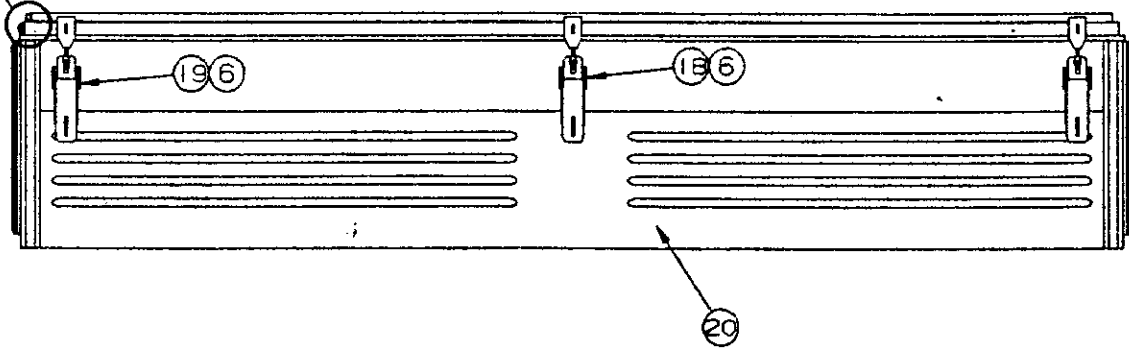

1996 DESTINY SERIES

Curbside Compartment Side