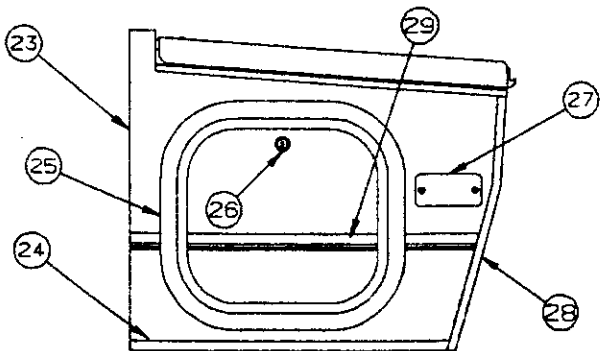

1996 DESTINY SERIES

Curbside Compartment Side