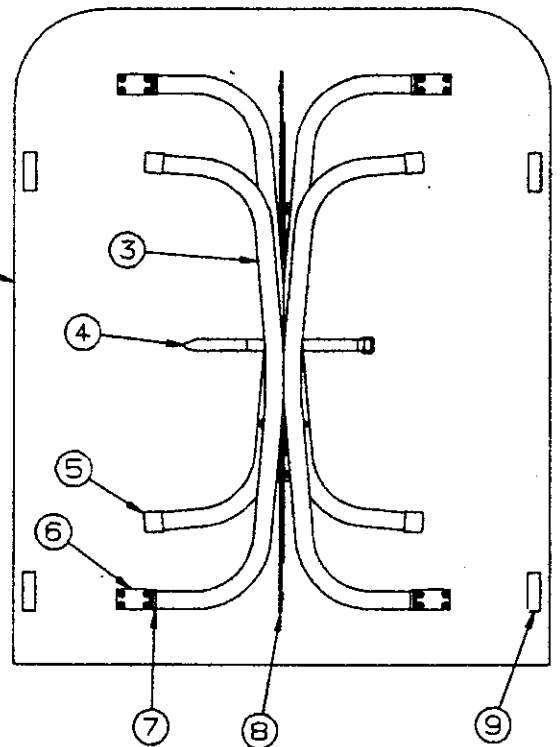

DINETTE TABLE ASSEMBLY COMPONENT PARTS

CODE	PART NO.	DESCRIPTION
1	4747F4121	Table top 3070 23 1/2" x 36"
	4748F2761	Table top 3075, 3076 30" x 39"
	4754-0391	Table top 3089, 3096 30" x 41"
	4754-2431	Table top 3086 58 3/4" x 30"
2	4060500084F	T molding w/oak woodgrain (sold/foot) NOTE: All table tops include T-molding
3	4745D52781	Table leg package "elm" NOTE: Table leg package includes 2 pair of legs and all the hardware required for mounting to table top
	4751A9711	Table leg strap package (Includes screw & washer)
5	4752-0551	White plastic cap, M2
6	4720E1211	Table leg mounting bracket M2
	1103B101F	5/8" Wood screw (x4 per bracket)
7	4752A0561	Table leg insert cap M2
	4747-2558	Expansion rivet, M25 (rivet mounting bracket to inset cap)
8	4720A1501	Lock brace assembly
	1103B101F	5/8" Wood screw (x4 per brace)
9	4724D2631	Velcro hook
	4724E2631	Velcro loop M4