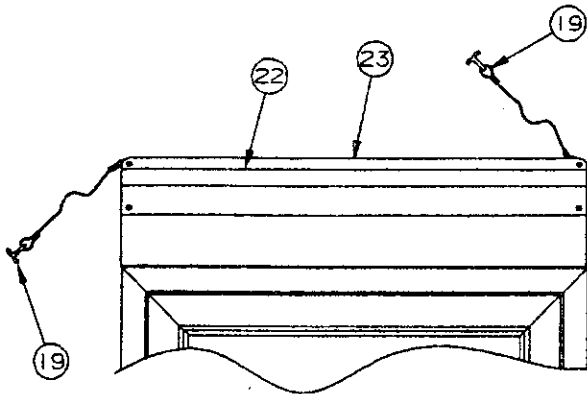

REPAIR PARTS

NOTE: THIS VIEW SHOWS TOP SECTION OF SCREEN DOOR FOR MODELS 3086, 3089, 3096 ONLY

3070, 3075, 3076 - SCREEN DOOR AND JAMB ASSEMBLY COMPLETE (4716U5581)
NOTE: SCREEN DOOR OR JAMB NOT SOLD SEPARATELY

3086, 3089, 3096 - SCREEN DOOR AND JAMB ASSEMBLY COMPLETE (4739L6681)
NOTE: SCREEN DOOR OR JAMB NOT SOLD SEPARATELY

NOTE: Screen door & jamb assembly will not include parts marked with (*) asterisk

SCREEN DOOR & JAMB COMPONENT PARTS

CODE	PART NO.	DESCRIPTION
1	4716C3401	Top sliding window pane
2	4754A1541	Stationary window pane
3	4060000086F	Rubber seal (sold/foot)
		NOTE: Around perimeter of stationary window pane
4	* 4742-9671	Door latch assembly
5	4720C3601	Hinge x2
	1203-8641	Rivet, M25
6	4710K4098	Bottom lintel 3070, 3075, 3076
	4710L4098	Bottom lintel 3086, 3089, 3096
7	* 4747A5621	Screen door support
	* 4060000399F	Rubber seal (sold/foot)
8	* 4350000005F	3/4" Velcro hook (sold/yard)
	* 4350000012F	3/4" Velcro loop (sold/yard)
	* 4350000205F	2" Velcro hook (sold/yard)
9	* 4060037505F	Grey foam tape (sold/foot)
10	4730A3548	Stud w/screw x2
11	4731A8201	Spring package
		NOTE: Spring package includes rivets x2, spring, transparent tube
12	* 4734D5211	Cable assembly x2, M6 - 3070,75,76
	* 1203-8831	Rivet, M25 x1 per cable
	* 4733-3398	Plastic spacer x1 per cable
	* 1202B0268	Washer x1 per cable
13	* 4749C8451	Top bracket 3070,75,76
	* 4733D0601	Rivet, M25
14	4710-382	Window lock "right"
	4710-383	Spring
	1203-8558	Rivet x2, M25
15	4710-381	Window lock "left"
16	4710-380	Corner brace
17	4710-3791	Corner brace hinge, M2
18	4716-1111	Screening 36" x 18 1/2"
19	4734E5211	Cable assembly, M2 3086, 3089, 3096
20	4747A9231	Rivet, M25
	1202B2698	Washer
	4733-3398	Plastic spacer
21	4741-8658	Sash lock x2 - 3086, 3089, 3096
22	4060000400F	D-Seal (sold/foot)
23	4753-4501	Top bracket 3086, 3089, 3096
	1203-8641	Rivet, M25