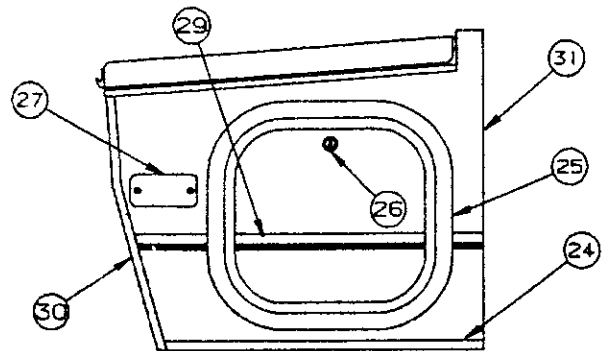

Roadside Compartment Side