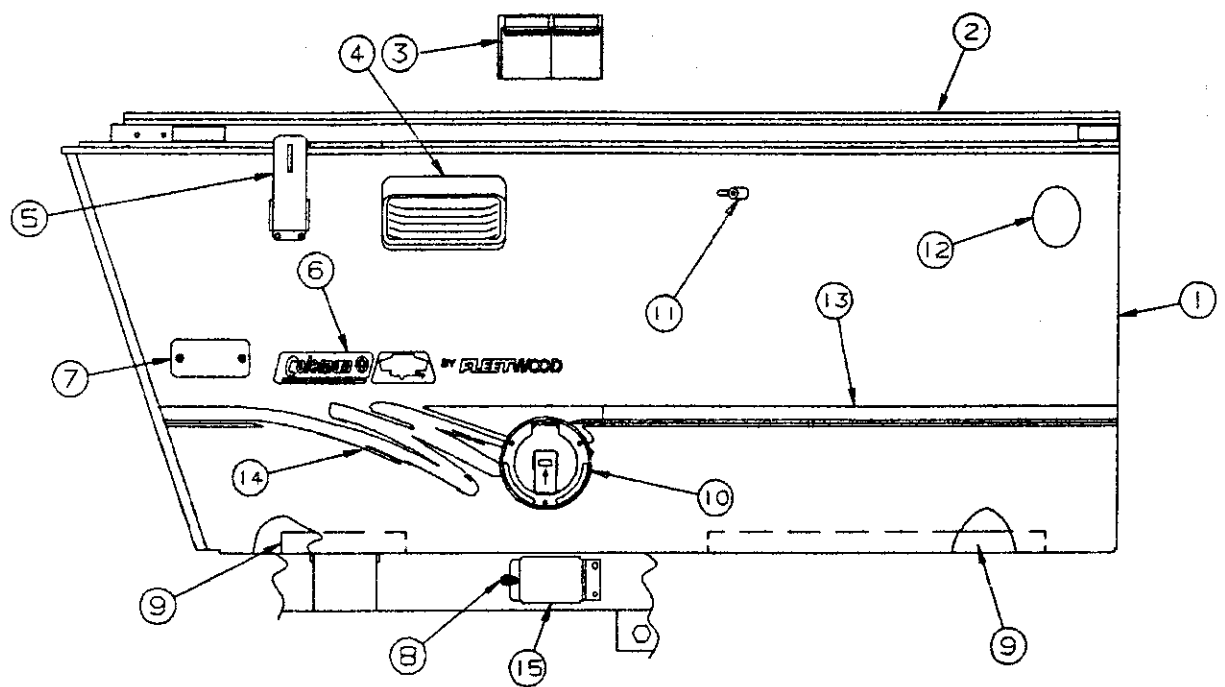

1996 DESTINY SERIES

CURBSIDE RIGHT REAR BODY PANEL & COMPONENTS 3070, 3075, 3076

Note: All panels are shipped less trim tape & decals

4716C8251 - Curbside Hardware & Trim Tape Kit

CODE	PART NO.	DESCRIPTION
1	4716B9751	Body panel 3070, 3075
	4716A4331	Body panel 3076
NOTE: Refer to Page 12 for door lock handle 3076		
2	4749B9761	Body rail 3070, 3075
	4723B8071	Velcro hook 2"x 2" (adhesive back)
	1203-8641	Rivet M25 (rivet rail to panel)
3	4746A3861	Duplex cover & outlet (3070 only)
	4746-3871	Duplex box
	1203-8678	Rivet x4, M25 (rivet box to panel)
4	4752-9921	Porch light (3075 only)
	4716-5511	Porch light lens (amber)
	4741-9108	Hex head tek screw
5	4741C6041	Top latch (without lock tab)
	4749-4848	Foam pad
	4741-8218	Hex head tek screw (x4 per latch)
6	4746C9338	Coleman/by Fleetwood decal
7	4714H08581	Red lens & base
	4716-4561	Red lens (only)
	4745-3968	Screw, arctic white
	4733H1311	Socket & harness
	4714-3701	Bulb (#194) M4
8	4716-9411	Strike, washer & screw package
9	4060075008F	Foam tape 3/4" x 1" (sold/foot)
10	4733B23361	Cable hatch (used on 3070 only)
	4741-3508	Hex head screw x3
11	4738-3941	Turn button & rivet
12	4733-2818	RVIA tag
13	4350001633F	Trim tape 4' required (sold/foot)
14	4752A1501	Splash decal (all)
NOTE: Splash used on curbside front on 3076 Sedona		
15	4752-5831	Quick disconnect cover (all)
	4741-9108	Tek screw 3/4"
NOTE: See Page 49 for gas quick disconnect and components