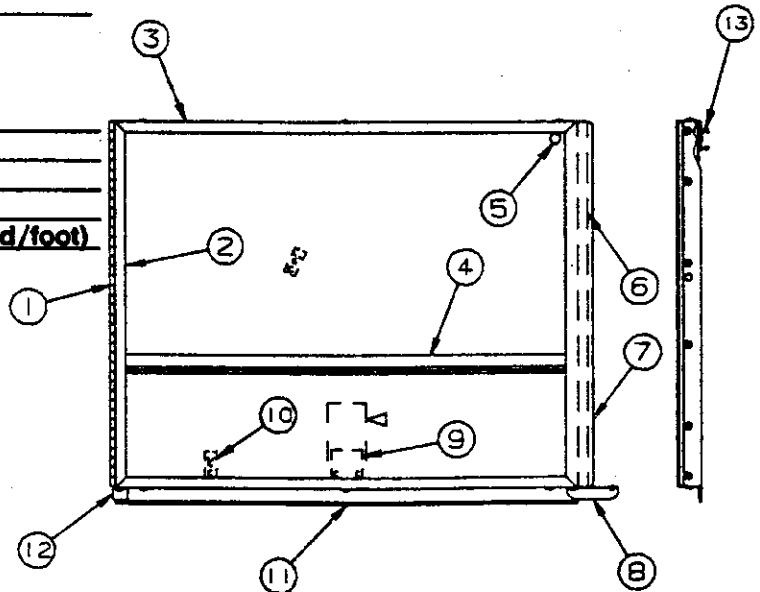

4747E5291 - ACCESS DOOR ASSEMBLY 3070, 3075

4751B5151 - ACCESS DOOR ASSEMBLY 3076

NOTE: Access door shipped less Code # 4, 13

CODE	PART NO.	DESCRIPTION
1	4747A3621	Door hinge
2	4747A359	Door frame
3	4749A9821	Door cap
4	4350001633F	Trim tape (2' required) (sold/foot)
5	4737-3211	Rubber button, M8
6	4350000022F	Foam tape (sold/foot)
7	4747A3601	Door frame (3070, 3075)
	4751-0601	Door frame (3076)
8	4749B12781	Side bracket
9	4749A994	Door bracket
	4745-3968	Screw x2
10	4720A0721	Cooler clip, M2
	4745-3968	Screw x2
11	4747B361	Door frame bottom
12	4749A495	Bracket
13	4750A8481	Stove support
	4716-081	Screw x4