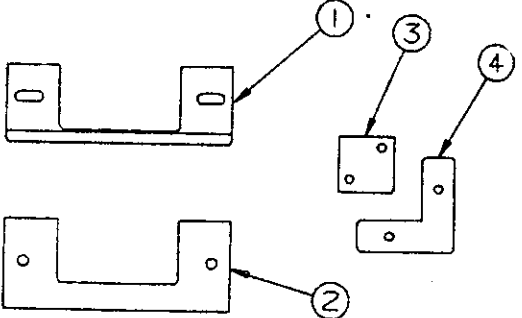

LIFT TRIM & MITER COVERS

CODE	PART NO.	DESCRIPTION
1	4734B4121	Lift trim x4 (3070, 3075, 3076)
	4734H4111	Lift trim x4 (3086, 3089, 3096)
	1203-8831	Rivet, M25
2	4744A9581	Foam gasket 3070, 3075, 3076
	4754A1701	Foam gasket- M4 3089, 3096, 3086
3	4747-0531	Miter lock, M4 (3070, 3075, 3076)
	1203-8651	Rivet, M25
4	4716C9101	Outer miter cover, M4 (3070, 3075, 3076)
	1203-8651	Rivet, M25
5	4747-2171	Bug hole patch (furry) (not shown)