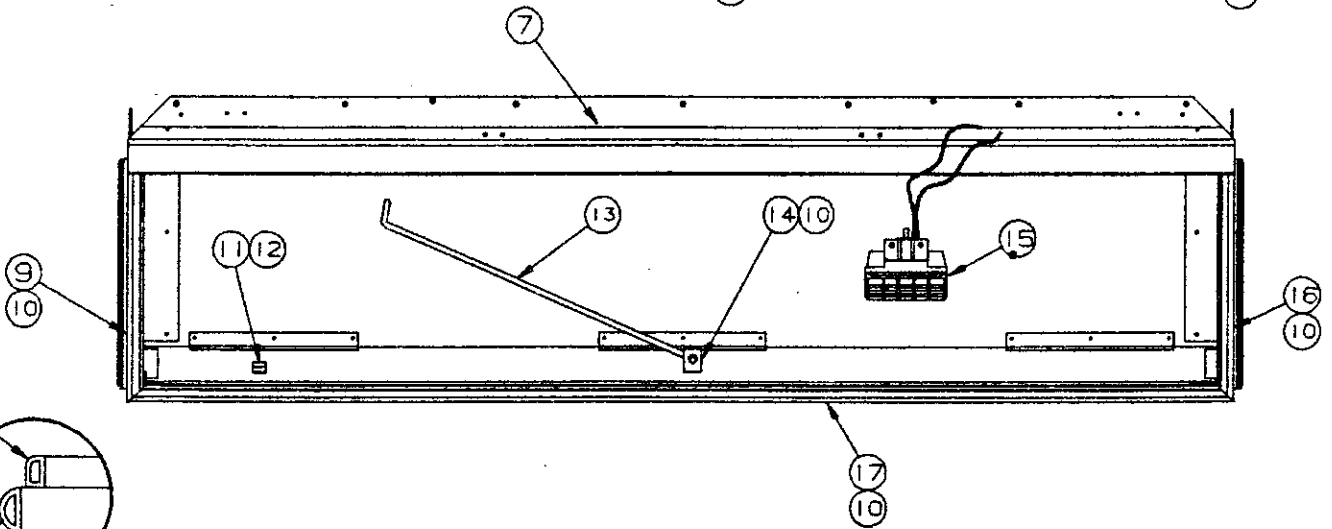

1996 DESTINY SERIES

Curbside Compartment Side