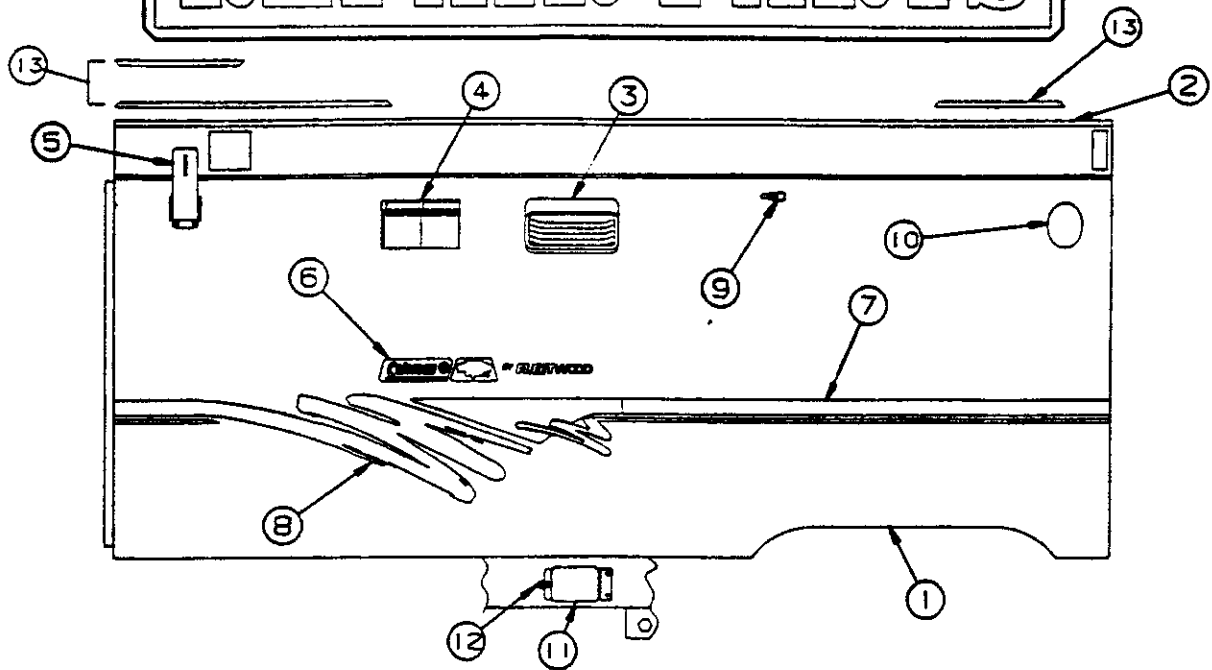

REPAIR PARTS

CURBSIDE RIGHT REAR BODY PANEL & COMPONENTS 3086, 3089, 3096

Note: All panels are shipped less trim tape & decals

4716C3251 - Curbside Hardware & Trim Tape Kit

CODE	PART NO.	DESCRIPTION
1 *	4754-2131	Body panel 3086
**	4754A2131	Body panel 3086
*	4754-1601	Body panel 3096
**	4754A1601	Body panel 3096
*	4754-0151	Body panel 3089
**	4754A0151	Body panel 3089
2 *	4754-2241	Body rail 3086
**	4754A2241	Body rail 3086
*	4754A0991	Body rail 3089
**	4754B0991	Body rail 3089
*	4754A1561	Body rail 3096
**	4754B1561	Body rail 3096
	4710-3621	1/8" Roll pin, M10
	4723B8071	Velcro hook 2"x2"
	4724G2631	Velcro hook 3/4"x 2"
	4754-1701	Rubber lift gasket, M4
	1107E10128	Stainless steel screw (hold rail in place)
	4350000058F	Sealing tape (sold/foot)
3	4752-9921	Porch light
	4716-5511	Porch light lens (amber)
	4741-9108	Hex head tek screw
4	4746A3861	Duplex cover & outlet
	4746-3871	Duplex box
	1203-8678	Rivet x4, M25 (rivet box to panel)
5	4741C6041	Top latch (without lock tab)
	4749-4848	Foam tape
	4741-8218	Hex head tek screw (x4 per latch)
6	4746C9338	Coleman/by Fleetwood decal
7	4350001533F	Trim tape 4' required (sold/foot)
8	4752A15088	Curbside splash
9	4738-3941	Turn button & rivet
10	4733-2818	RVIA tag
11	4752-5831	Quick disconnect cover
	4741-9108	Tek screw 3/4"
NOTE: See Page 49 for gas quick disconnect and components		
12	4716-9411	Strike, washer & screw package
13	4744-2621	Bed slide 32"
NOTE: Must cut to size where applicable		

NOTE: *Used on trailers produced prior to S/N 97245
**Used on trailers starting with S/N 97245