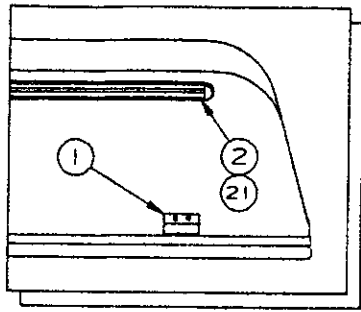

REPAIR PARTS