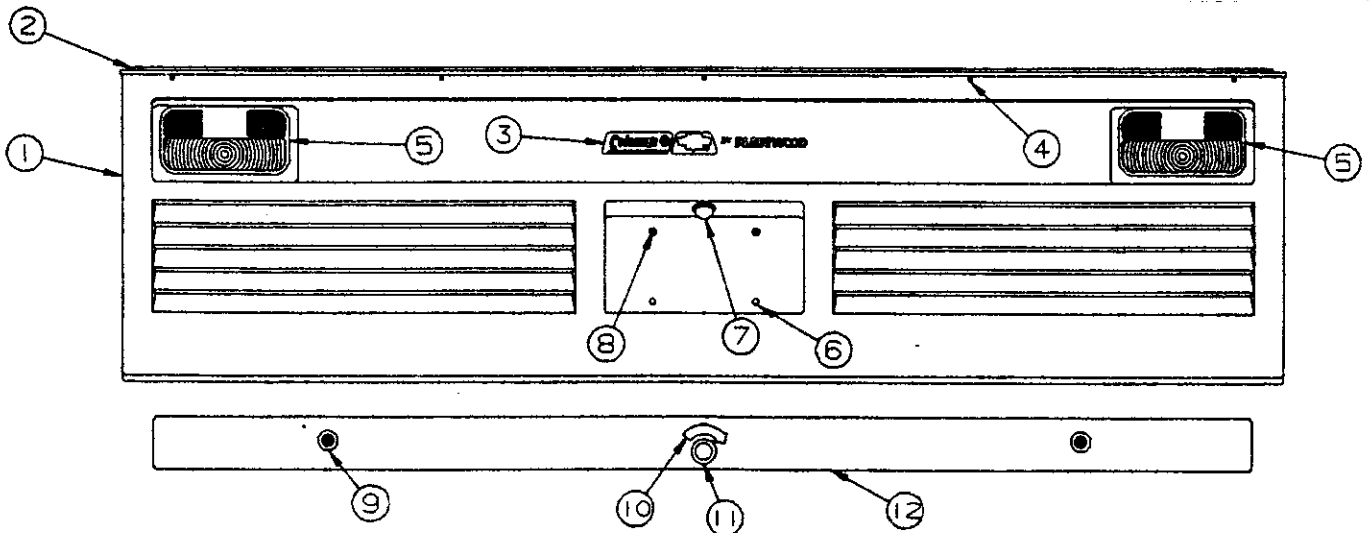

REAR BODY PANEL ASSEMBLY COMPONENTS (ARCTIC WHITE), 3070, 3075, 3076

Note: All panels are shipped less hardware & decals

CODE	PART NO.	DESCRIPTION
1	4747C4641	Rear body panel, (all)
2	4747B0791	Rear end rail (all)
3	4746C9338	Coleman/by Fleetwood decal
4	4741D96568	Expansion rivet x5, M25 (arctic white)
5	4749B4321	Taillight x2
	4716A1061	Taillight lens
	4747-2558	Expansion rivet x4, M25
6	4737A0728	Rubber bumper x2

7	4739B4311	License plate light
8	4732-1181	Plastic grommet, x2, M4
	1121C1618	Screw x2 (hold license plate on)
9	1032B2428	Bolt x2
	1202B0468	Washer x6
	1202B1068	Washer x2
	1201B6068	Nut x2
10	4730H3188	Open decal
11	4734-4351	Snap bushing, M2
12	4751A0181	Bumper (all)