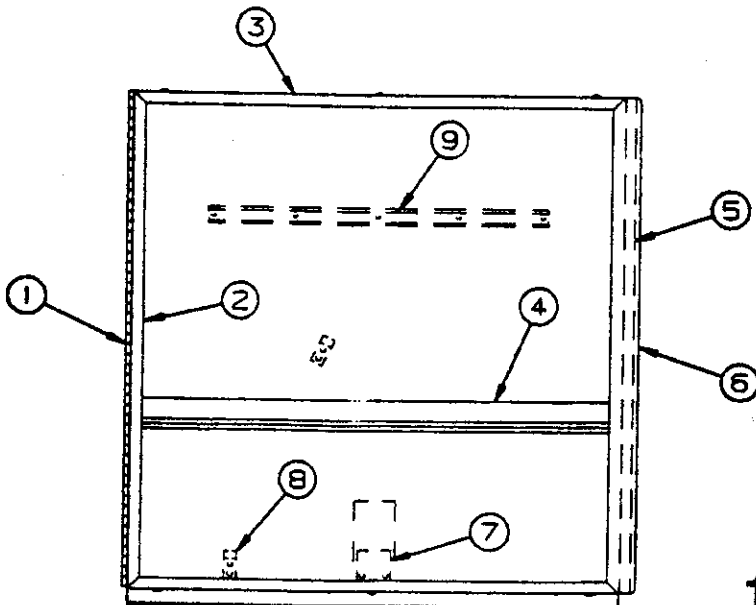

REPAIR PARTS

CURBSIDE RIGHT FRONT BODY PANEL & COMPONENTS 3086, 3089, 3096

Note: All panels are shipped less trim tape & decals

4716C3251 - Curbside Hardware & Trim Tape Kit

NOTE: Code #6 not included in kit must order separately

CODE	PART NO.	DESCRIPTION
1	4754-2121	Body panel 3086
**	4754A2121	Body panel 3086
*	4754-0191	Body panel 3089
**	4754A0191	Body panel 3089
*	4754-1581	Body panel 3096
**	4754A1581	Body panel 3096
2	4754-2231	Body rail 3086
**	4754A2231	Body rail 3086
*	4754A0981	Body rail 3089
**	4754B0981	Body rail 3089
*	4754A1571	Body rail 3096
**	4754B1571	Body rail 3096
	4710-3621	1/8" Roll pin, M10
	1107E10128	Stainless steel screw (hold rail in place)
	4723B8071	Velcro hook 2"x2"
	4724G2631	Velcro hook 3/4"x 2"
	4754-1701	Rubber lift gasket, M4
	435000058F	Sealing tape (sold/foot)
3	4715F5051	Top latch (with lock tab)
	4749-4848	Foam pad
	4741-8218	Hex head tek screw (x4 per latch)
4	4730B3111	Lock handle (less keys)
	4730A3211	Key, M10
5	4754-1691	Latch strike & lever
6	4752A0168	Bayport name decal 3086
	4749E4438	Santa Fe name decal 3089
	4751C0658	Cheyenne name decal 3096
7	4350001533F	Trim tape 4' required (sold/foot)
8	4744-2621	Bed slide 32"

NOTE: Must cut to size where applicable

NOTE: *Used on trailers produced prior to S/N 97245

**Used on trailers starting with S/N 97245

4754-5111 - ACCESS DOOR ASSEMBLY 3086, 3089, 3096

NOTE: Access door shipped less Code # 4, 9

CODE	PART NO.	DESCRIPTION
1	4754A0281	Door hinge
2	4754-025	Door frame
3	4749B9821	Door cap
4	4350001533F	Trim tape (2' required) (sold/foot)
5	4350000022F	Foam tape (sold/foot)
6	4754A0261	Door frame
7	4749A994	Door bracket
8	4720A0721	Cooler clip, M2
	4745-3968	Screw x2
9	4750B8481	Stove support
	4716-081	Screw