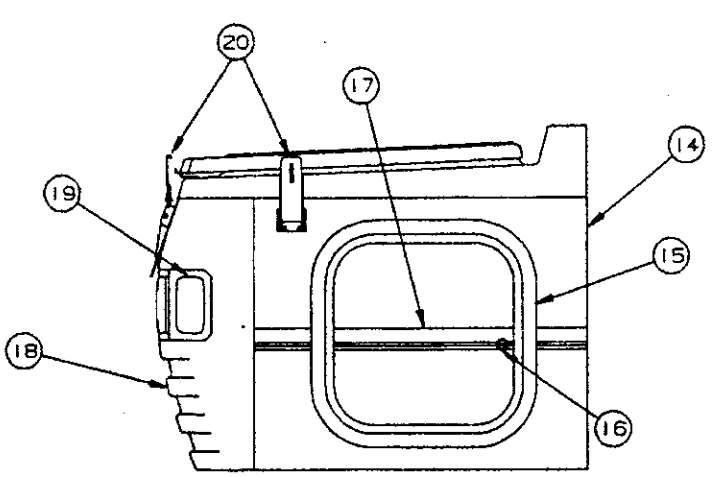

Roadside Storage Box Assembly