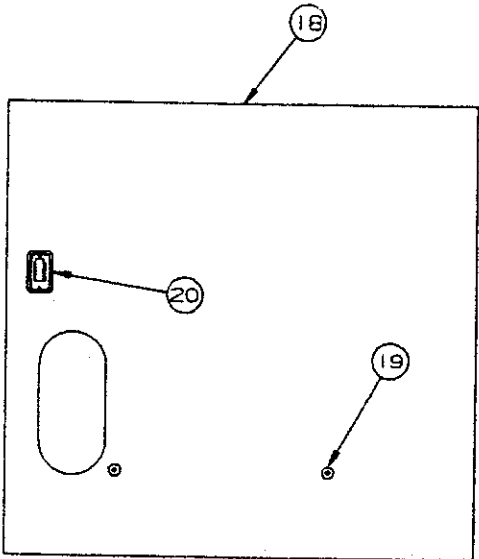

CODE	PART NO.	DESCRIPTION
1	4747G3311	Upper galley top 3070
	4060500084F	T-molding (8' required)
	NOTE: Upper galley top includes T-molding	
2	4710F0301	Sink
	NOTE: Refer to Page 21 for sink component parts	
3	4734C0161	Lo Boy hand pump
	4716-081	Screw x4
	4714-3711	Pump repair kit
4	4744A9261	Knuckle latch
	4738-3088	Screw x2
5	4734H0991	Grab bar 14 1/2"
	1016B08208	Machine screw x4 per bar
	1201B6908	Kepsnut x4 per bar
6	4742-8701	Flange bushing M4
7	4746A9071	Pump hold down bar package
	NOTE: Package includes bar, bushing, bracket & screws	
8	4747D337	Upper galley back
9	4739B0518	Hinge "brite brass"
	4749B4118	1/2" Screw (2 per hinge)
	4749B4598	3/8" Screw (3 per hinge)
10	4716A0151	Elm corner molding 26" length
	NOTE: Must cut corner molding to size	
11	4747D338	Upper galley bottom
12	4754-1491	Door panel 16"x11"
13	4747D330	Upper galley front
14	4747-9671	Galley hinge (must cut to length)
	NOTE: Refer to Page 22 for mounting hardware	
15	4733-6391	Latch & strike package
16	4747C313	Upper galley side panel x2
17	4748A3951	Door pull (includes screw)
18	4747E3291	Lower galley top
19	4744B4608	Rivet "elm", M25
20	4746A0971	Kill switch & mounting bracket
	4716-075	Screw x2 (screw switch to galley top)
21	4754-1461	Door panel 10 3/4"x 14"
22	4752-240	Door panel 9 1/8"x 14"
23	4745C26188	Hinge (self closing)
24	4747F3261	Lower galley front