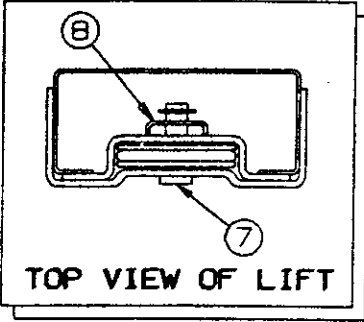

REPAIR PARTS