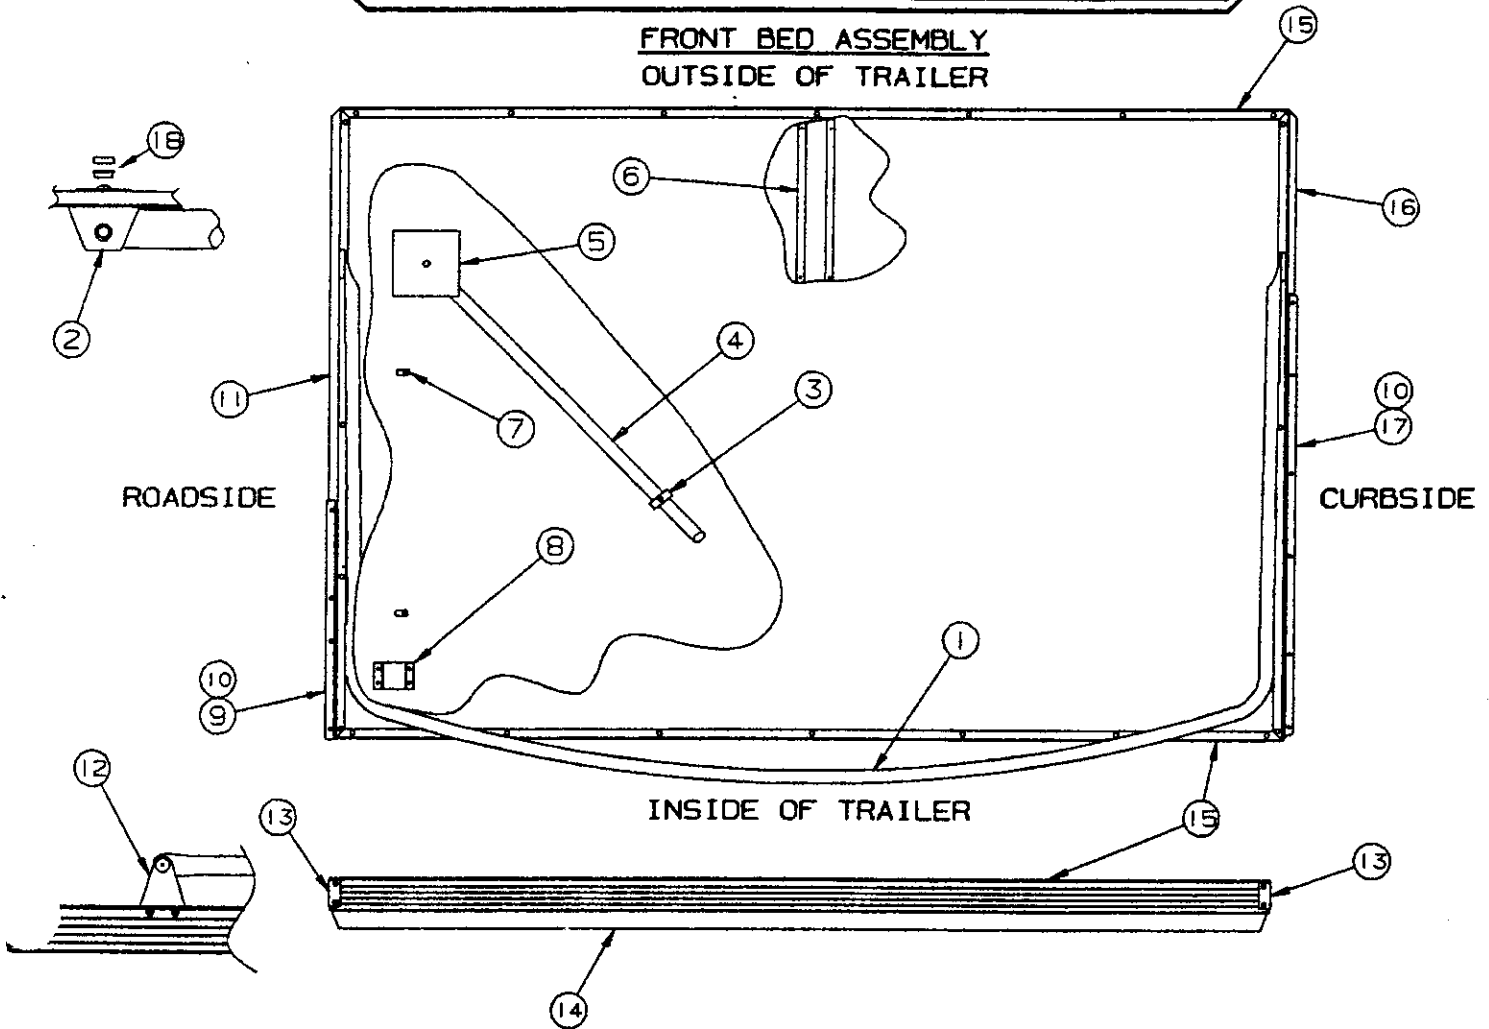

REPAIR PARTS

FRONT BED ASSEMBLY OUTSIDE OF TRAILER

FRONT BED ASSEMBLY (4747D5201) COMPLETE
used on 3070, 3075 only

FRONT BED ASSEMBLY (4751B6441) COMPLETE
used on 3076

CODE	PART NO.	DESCRIPTION			
1	4714A1901	Tent bow & leg package			
2	4734A5141	Bed leg bracket			
	4720A2361	Rod & pal nuts			
3	4720C0771	Bed leg clip x2, M4			
	1203-8831	Rivet, M25			
4	4750-6171	Bed leg assembly 3070, 3075			
	4751-6521	Bed leg assembly 3076			
5	4737A4178	Support plate			
6	4747A116	Bed channel			
	1203-8741	Rivet M25			
7	4720D4021	Lashing hook, M6			
	1203-8741	Rivet M25			
8	4749A4891	Bed stop			
	1203C8721	Rivet x4, M25			
9	4747C4051	Plastic bed slide 18"			
		(18" Bed slide used x2 on 4751B6441 bed assy., x1 on 4747D5201 bed assy. roadside only)			
10	4752-3061	Rivet M25 (countersunk)			
11	4747A3231	Side bed rail (alum)			
12	4720G5631	Bow bracket x2			
	4716-078	Screw (to hold lower tent support in place)			
	1203-8641	Rivet M25 (to hold bracket in place)			
13	4747A3221	Corner support x4			
	1203-8641	Rivet, M25			
14	4060400339F	Vinyl bed seal (sold/foot)			
15	4747A3241	Bed frame front & rear			
16	4749A8151	Side bed rail (alum)			
17	4747C4051	Plastic bed slide 18" 3076			
	4747C3691	Plastic bed slide 40" 3070, 3075			
18	4739C2908	Screw cap x2			
	4739-2918	Plastic washer x2			
	4716-074	Screw x2			
	1202B2528	Washer x2