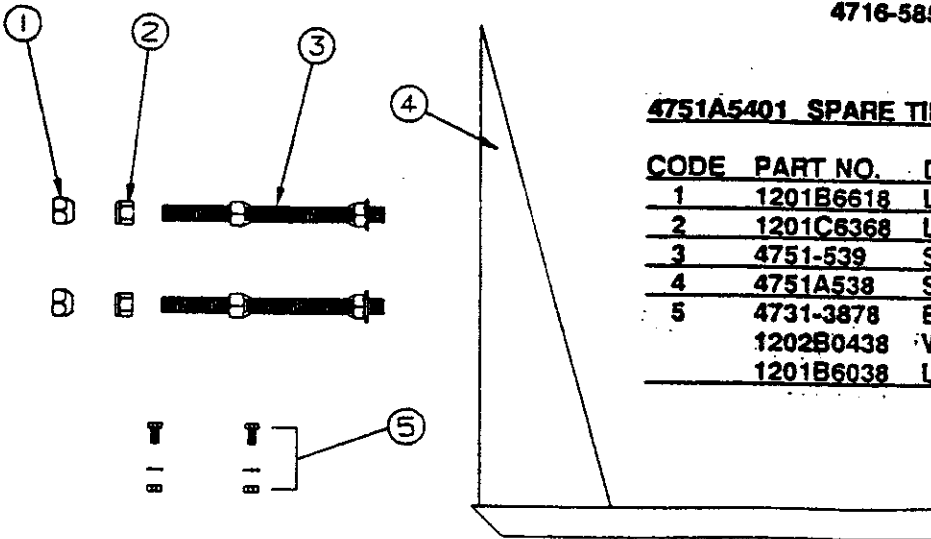

4751A5401 SPARE TIRE CARRIER 3076 SEDONA

CODE	PART NO.	DESCRIPTION
1	1201B6618	Lug nut x2
2	1201C6368	Lock nut x2
3	4751-539	Stud assembly x2
4	4751A538	Spare tire carrier plate
5	4731-3878	Bolt x4
	1202B0438	Washer x4
	1201B6038	Lock nut x4