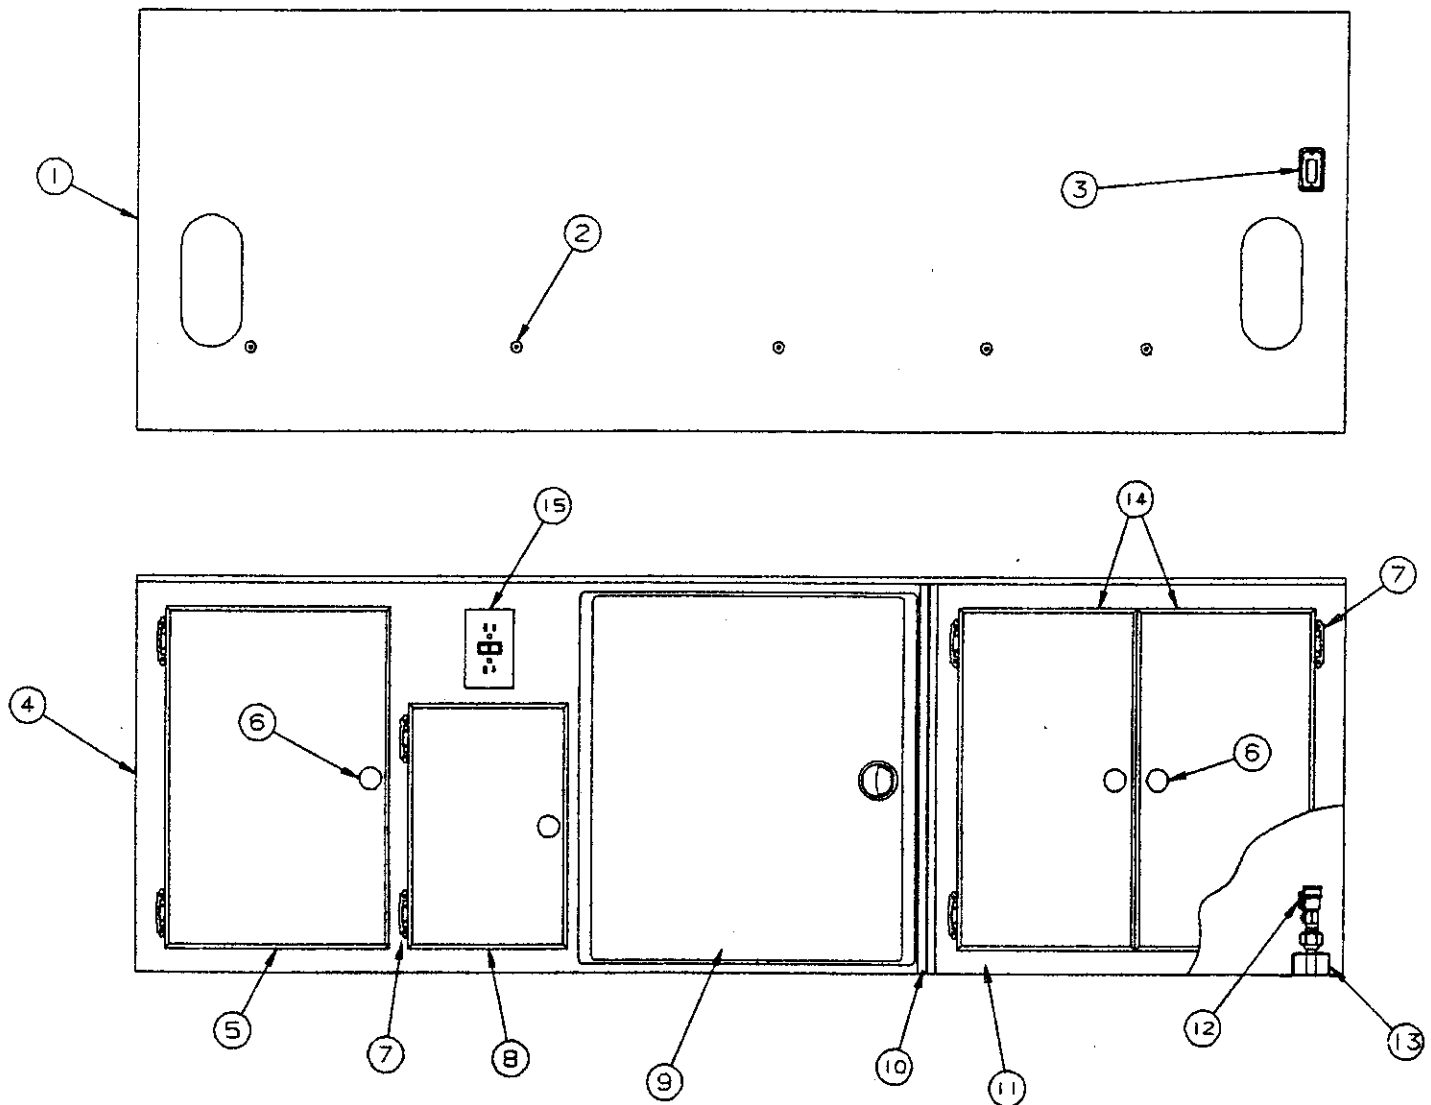

REPAIR PARTS

LOWER GALLEY ASSEMBLY COMPONENT PARTS 3088

CODE	PART NO.	DESCRIPTION
1	4754-2261	Lower galley top
2	4744B4608	Rivet x5 M25
3	4746A0971	Kill switch & mounting bracket
	4738-3088	Screw x2
4	4754-216	Galley front left
5	4754-0571	Door panel 19 x 11 3/4
6	4748A3951	Door pull (includes screw)
7	4739B0518	Hinge "brite brass"
8	4754-0561	Door panel 14 x 9 1/8
9	4754-0481	Built-in Cooler
10	4754-054	Connector
11	4754-215	Galley front right
12	4749A9971	Quick disconnect
13	4748-4061	Bracket
	4737-8488	Screw x2
14	4754-2351	Door panel x2 - 10 1/4 x 19
15	4746A3841	G.F.I. Receptacle