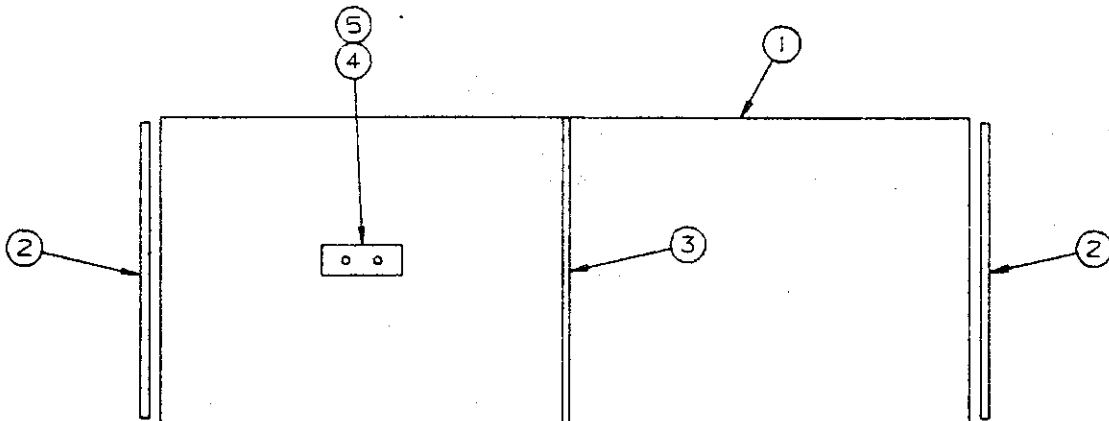

PANELING AND TRIM (MUST CUT 48" PC TO SIZE)

CODE	PART NO.	DESCRIPTION
1	4754-1361	Universal wall panel (48" x 23 13/16" Greenbriar oak)
2	4716-1321	Universal corner molding M2 (48" pcs Greenbriar oak)
3	4715-1331	Universal panel divider M2 (48" pcs Greenbriar oak)
4	4754A0901	Galley rest
5	1022B0820	Screw x2