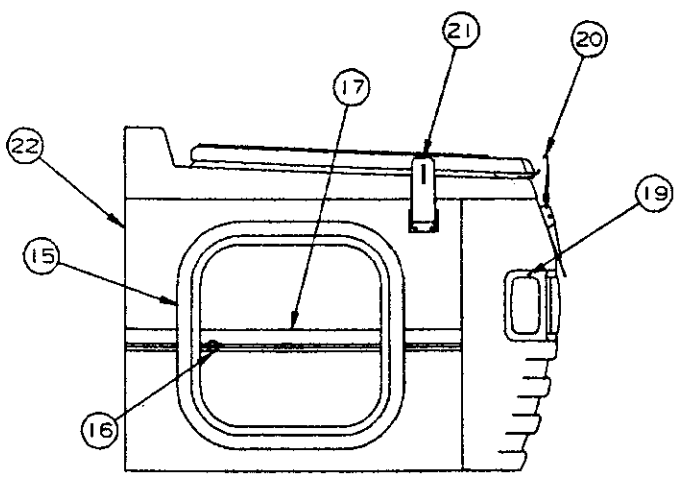

1996 DESTINY SERIES

Curbside Storage Box Assembly