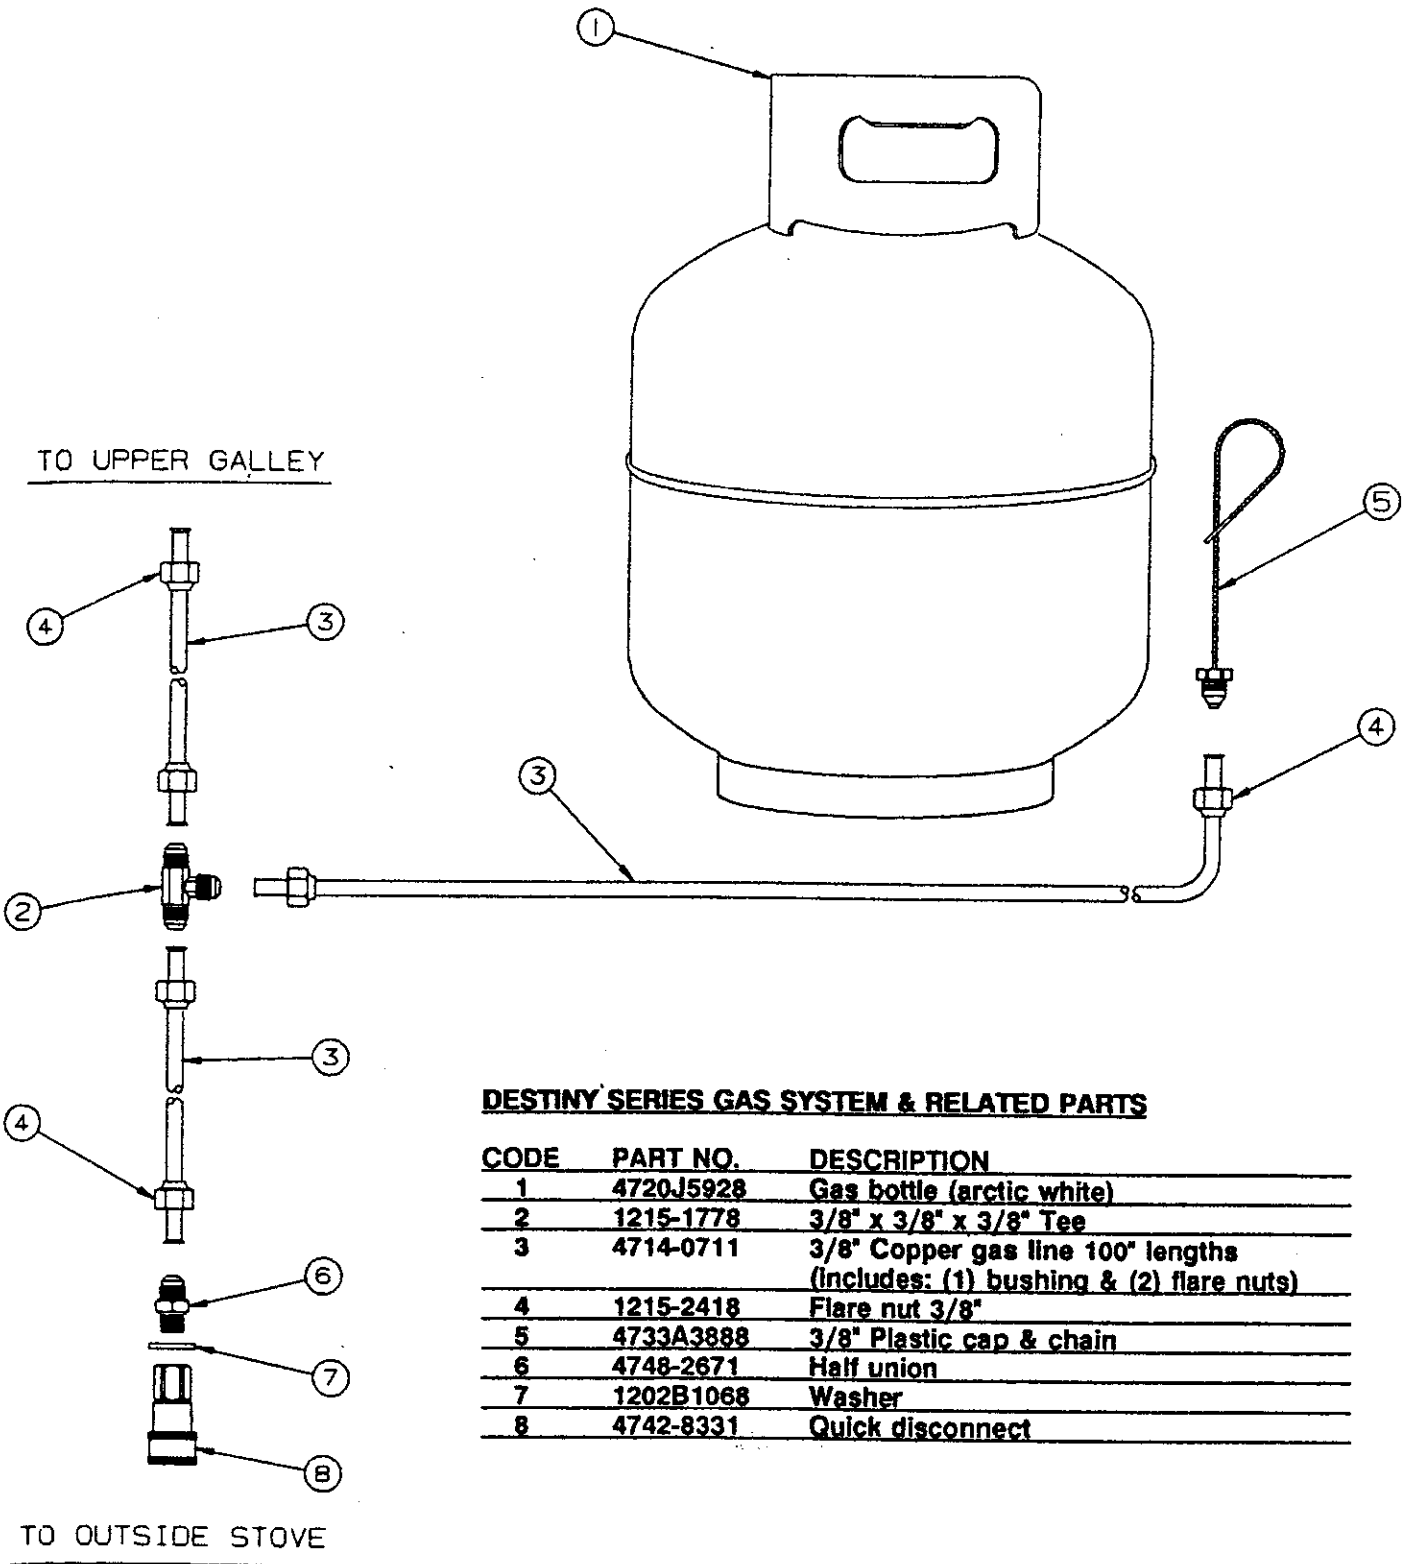

REPAIR PARTS

DESTINY SERIES GAS SYSTEM & RELATED PARTS

CODE	PART NO.	DESCRIPTION
1	4720-J5928	Gas bottle (arctic white)
2	1215-1778	3/8" x 3/8" x 3/8" Tee
3	4714-0711	3/8" Copper gas line 100' lengths (Includes: (1) bushing & (2) flare nuts)
4	1215-2418	Flare nut 3/8"
5	4733A3888	3/8" Plastic cap & chain
6	4748-2671	Half union
7	1202B1068	Washer
8	4742-8331	Quick disconnect