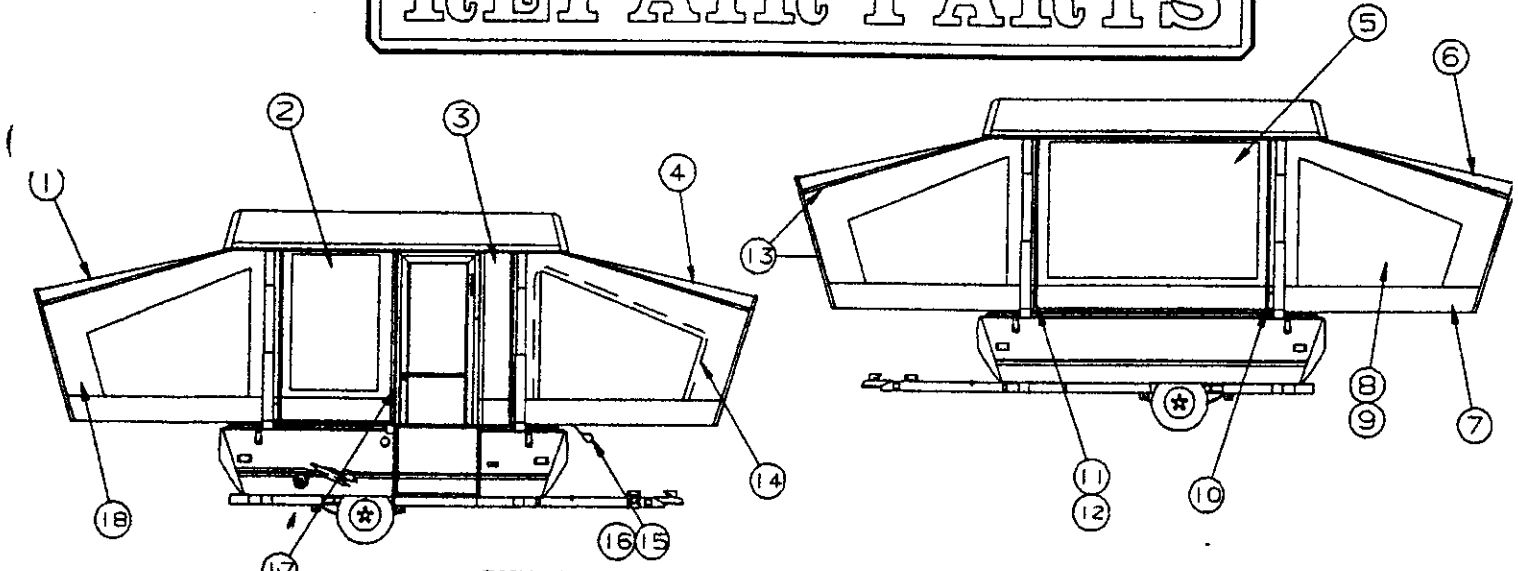

REPAIR PARTS

SUNBRELLA TENTING ASSEMBLIES & COMPONENTS

CODE	PART NO.	DESCRIPTION
1	4747D65391	Rear boot, 3070, 3075
	4751B64691	Rear boot, 3076
	4753-58791	Rear boot, 3089, 3096
	4753-58691	Rear boot, 3086
2	4747D65291	Small window, 3070, 3075
	4751B64791	Small window, 3076 (right of door)
	4753-58991	Small window, 3086
	4753-59291	Small window, 3089
	4753-59491	Small window, 3096
3	4748B66391	Door seal, 3070, 3075
		Door seal, 3076 <u>not used</u>
	4753-59091	Door seal, 3086
	4753-59391	Door seal, 3089
	4753-59591	Door seal, 3096
4	4747D65391	Front boot, 3070, 3075, 3076
	4753-58691	Front boot, 3086, 3089, 3096
5	4747D65091	Large window, 3070, 3075, 3076
	4753-59191	Large window, 3089, 3096
	4753-58891	Large window, 3086
6	8119901429	Top vinyl, (grey/with warm grey back) (sold/yard)
7	8118001435	Bottom vinyl facing (sold/yard) 3070, 3075, 3076
	8116400001	Bottom vinyl facing (sold/yard) 3086, 3089, 3096
8	4714E1611	Screen package (84" x 3 yards)
	4714A0361	Screen package (84" x 13 yards)
9	4716-2401	Clear window vinyl (41" x 2 yards)
10	4735A6721	Extension harness (wire & plugs) 3070, 3075, 3076
	4735B6721	Extension harness 3086, 3089, 3096
11	1225-3658	Zipper pin half (grey) 52" - 3070, 3075, 3076
	1225-3668	Zipper slider half (grey) 52" - 3070, 3075, 3076
12	1225G3768	Zipper pin half (grey) 45 1/2 3086, 3089, 3096
	1225G3758	Zipper slider half (grey) 45 1/2 3086, 3089, 3096
	4723-818	3" Acrylic binding "grey" (sold/yard)
14	6650500130F	Zipper (grey) around windows (sold/yard)
	1225-4461	Zipper pull, M5 (grey) around windows
15	4060000045F	1/4" Shock cord (sold/foot)
	4714B6021	Shock cord & crimps M2, 14' lengths
	4724-2011	Shock cord crimps, M10
16	1226-1228	Brass grommet w/teeth (round)
17	4753-8101	Rubber door seal 47" pc. (all)
18	4716C0851	Sunbrella patch package (12"x14")
19	4060000024F	Arrowhead seal (sold/foot)
20	4743-1588	K Kote seam sealer (not shown)
21	4728-5641	Tent retainer package (not shown)