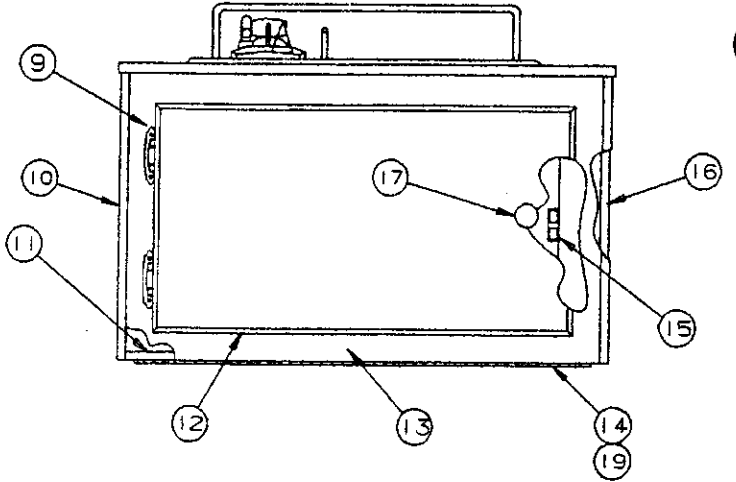

1996 DESTINY SERIES

UPPER GALLEY ASSEMBLY - 3070 LAREDO (4747G5691)
LOWER GALLEY ASSEMBLY - 3070 LAREDO (4747E568)