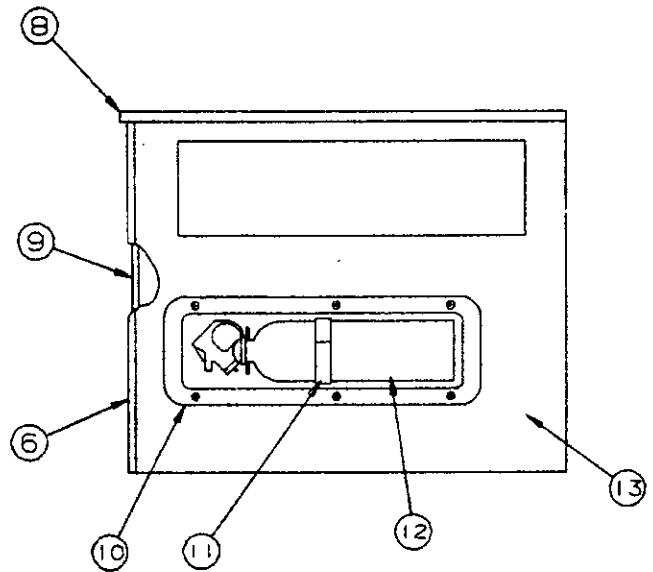

STORAGE CABINETS - 3076 SEDONA (4751B630 - LEFT HAND CABINET) (4751B628 - RIGHT HAND CABINET)

CODE	PART NO.	DESCRIPTION
1	4751A4481	Cabinet top
	4716A178	T-Molding - elm" (3' required)
NOTE: Cabinet tops include T-Molding		
2	4751B446	Cabinet front
3	4754-0711	Door panel 15 1/4" x 16"
4	4748A3951	Door pull (includes screw)
5	4745C26188	Hinge (self closing)
NOTE: Refer to Page 20 for screws		

6	4716A0151	F-channel 24" pc.
7	4751B447	Cabinet side
8	4751A4441	Cabinet top
9	4751B443	Cabinet side
10	4737B4198	Recessed mount
	4738-3088	Screw x6
11	4716-1191	Fire extinguisher strap M2
12	4737A5558	Fire extinguisher
13	4751B442	Cabinet front