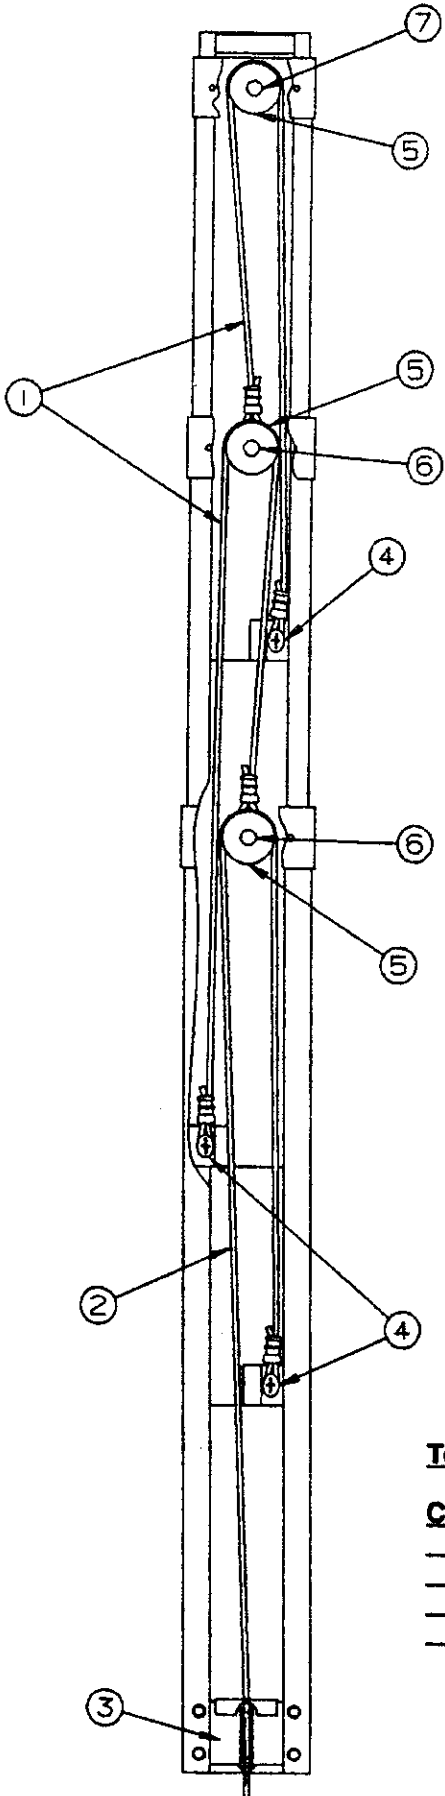

REPAIR PARTS