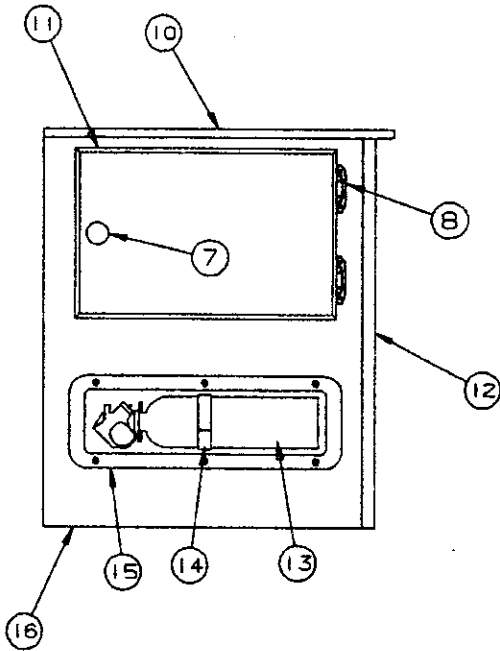

REPAIR PARTS

HUTCH ASSEMBLY - 3086, 3096

CODE	PART NO.	DESCRIPTION
1	4752-5071	Slide out gaucho
2	4752A505	Hutch/bed leg (less cap)
	4752-0551	White plastic cap, M2
3	* 4754-1811	Door panel 15 3/4" x 11"
	** 4754B1811	Door panel 10 1/2" x 15"
4	4754-5541	Drawer assembly
5	4754-185	Drawer guide
6	* 4754-164	Hutch front 3096, 3086
	** 4754B164	Hutch front 3096, 3086
7	4748A3951	Door pull (includes screw)
8	4745C26188	Hinge (self closing)
NOTE: Refer to Page 20 for screws		
9	4754-165	Cabinet front
10	4754-1631	Cabinet top 3096
	4754A2271	Cabinet top 3086
11	4754-1821	Door panel
12	4716A0151	F-Channel 24" pc
13	4737A5558	Fire extinguisher
14	4716-1191	Fire extinguisher strap M2
15	4737B4198	Recessed mount
	4738-3088	Screw x6
16	* 4754-162	Cabinet side
	** 4754B162	Cabinet side
17	4749-8398	Drawer slide tack

NOTE:

* (used on trailers produced prior to 10/31/95)

** (used on trailers produced after 10/31/95)