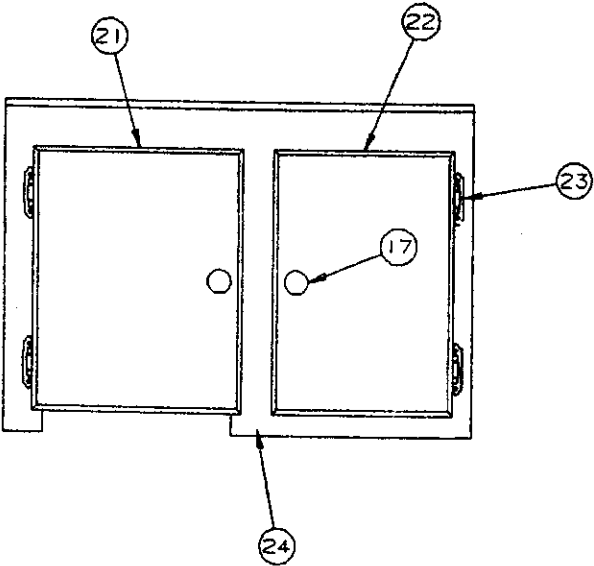

CODE	PART NO.	DESCRIPTION
1	4747G3311	Upper galley top 3070
	4060500084F	T-molding (8' required)
	NOTE: Upper galley top includes T-molding	
2	4710F0301	Sink
	NOTE: Refer to Page 21 for sink component parts	
3	4734C0161	Lo Boy hand pump
	4716-081	Screw x4
	4714-3711	Pump repair kit
4	4744A9261	Knuckle latch
	4738-3088	Screw x2
5	4734H0991	Grab bar 14 1/2"
	1016B08208	Machine screw x4 per bar
	1201B6908	Kepsnut x4 per bar
6	4742-8701	Flange bushing M4
7	4746A9071	Pump hold down bar package
	NOTE: Package includes bar, bushing, bracket & screws	
8	4747D337	Upper galley back
9	4739B0518	Hinge "brite brass"
	4749B4118	1/2" Screw (2 per hinge)
	4749B4598	3/8" Screw (3 per hinge)
10	4716A0151	Elm corner molding 26" length
	NOTE: Must cut corner molding to size	
11	4747D338	Upper galley bottom
12	4754-1491	Door panel 16"x11"
13	4747D330	Upper galley front
14	4747-9671	Galley hinge (must cut to length)
	NOTE: Refer to Page 22 for mounting hardware	
15	4733-6391	Latch & strike package
16	4747C313	Upper galley side panel x2
17	4748A3951	Door pull (includes screw)
18	4747E3291	Lower galley top
19	4744B4608	Rivet "elm", M25
20	4746A0971	Kill switch & mounting bracket
	4716-075	Screw x2 (screw switch to galley top)
21	4754-1461	Door panel 10 3/4"x 14"
22	4752-240	Door panel 9 1/8"x 14"
23	4745C26188	Hinge (self closing)
24	4747F3261	Lower galley front