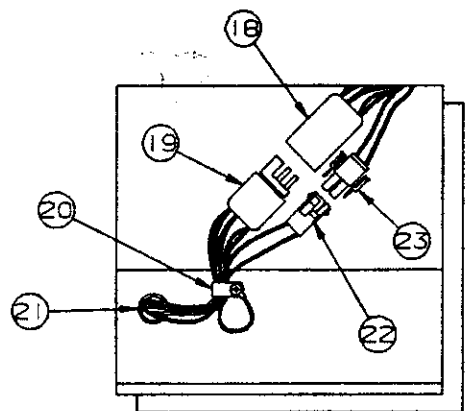

CODE	PART NO.	DESCRIPTION
1	4742-2001	2" Coupler assembly (all)
	4714A2211	2" Coupler repair kit
2	4720A3561	Chain bar (all except 3089, 3096)
	4748-8611	Chain bar w/pins (3089, 3096)
3	4747-8941	Pin cover plastic, M2
4	4747A5501	Corner bulkhead - curbside front/roadside rear (3070,75 only)
	4747A5511	Corner bulkhead - curbside rear/roadside front (3070,75 only)
5	4751B513	Bulkhead assembly - roadside front, (3076 only)
	4751B514	Bulkhead assembly - curbside front, (3076 only)
6	4732C3678	Adjustable pulley bracket x4
	4720C1578	Short pin
	4715A5371	Pulley & bearing, M10
	1204B1081	Cotter pin, M10
7	4741C3988	Tire & rim 8" Load Range "B" (3070, 3075)
	4747C4838	Tire & rim 12" Load Range "B" (3076)
	4754-1558	Tire & rim 12" Load Range "C", spoked (3086, 3089, 3096)
	4741-3268	2" Valve extension
8	4751A523	Stabilizer support roadside front/curbside rear
9	4751A524	Stabilizer support roadside rear/curbside front
10	4752-800	Rear corner gusset (3070, 3075, 3096)
	4744-868	Rear corner gusset (3086, 3089)
11	4752B4921	Whiffletree pan cover, (3086, 3089, 3096)
	4744-050	Hex head tek screw x8
12	4751A649	Stabilizer support (3076 only)
13	4747A4161	Wheel well assembly x2 (3070, 3075, 3076)
	4754-0531	Wheel well assembly x2 (3086, 3089, 3096)
14	4749-588	Front corner gusset (3070, 3075)
15	4747-5101	Spare tire mount (3070, 3075)
	4754A5101	Spare tire mount (3086, 3089, 3096)
16	4748A184	Plastic stone guard (3070, 3075, 3076)
	4754-260	Plastic stone guard (3089, 3096)
17	4720A3331	Jack bracket (all)
18	4735D6691	Pigtail - 4 prong, 3070, 3075 (car end)
	4735E6741	Pigtail - 6 prong, 3076, 3086, 3089, 3096 (car end)
19	4747A5611	Wire harness, 3070, 3075
	4754A6021	Wire harness, 3076, 3086, 3089, 3096
	4714A1991	Wire harness repair kit - 6 prong, M4
20	1201-8738	Clamp
21	4742-8108	Snap bushing
22	4735A6871	12 Volt power harness (trailer front)
23	4749A5531	12 Volt wire harness (connects to battery)
24	4716-4701	12 Volt cap & plug package
25	4720D0731	Stabilizer assembly
	4751-4761	Stabilizer w/pin x2 (3076 Sedona only)
	4739-2298	Nut (2 per stabilizer)