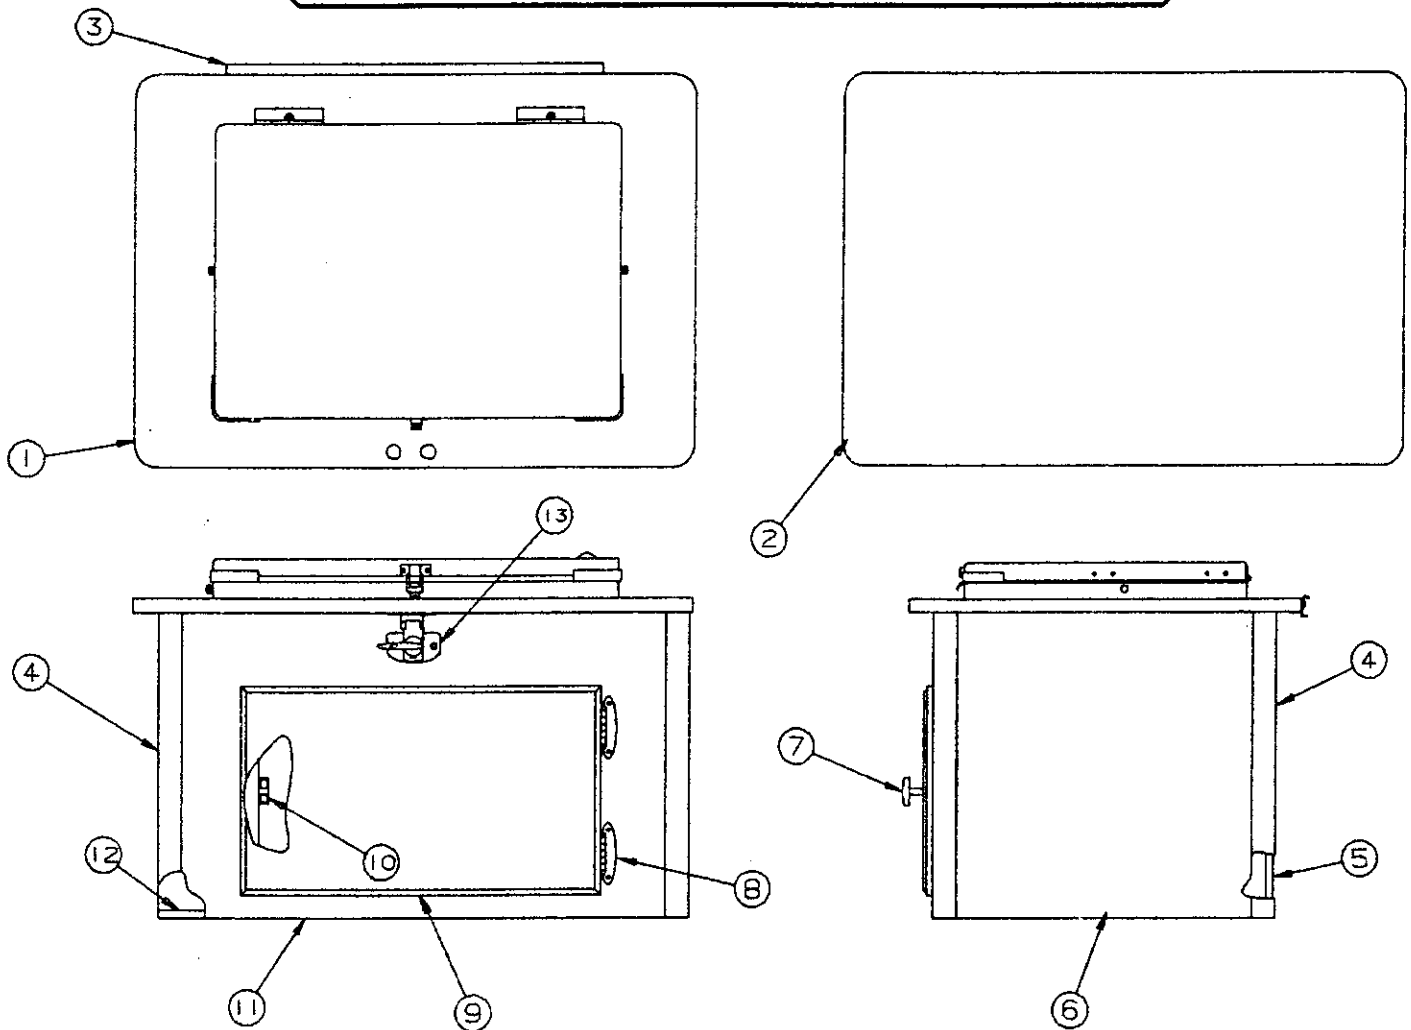

REPAIR PARTS

STOVE BOX ASSEMBLY - 3070 LAREDO (4746D652)

NOTE: Lift out stove not included with stove box assembly.

CODE	PART NO.	DESCRIPTION
1	4749E85681	Lift out stove assembly
NOTE: Refer to Page 34 for stove component parts		
2	4749F6551	Cutting board
3	4754-0161	Stove support
	4754-0461	Stove support bracket
NOTE: Refer to Page 20 for mounting hardware		
4	4716-0151	Elm corner molding 26" lengths
NOTE: Must cut corner molding to size		
5	4754-150	Box back
6	4742C818	Box side x2
7	4748A3951	Door pull (includes screw)
8	4745C26188	Hinge (self closing)
Refer to Page 20 for screws		
9	4754-1481	Door panel 16 x 9 1/4
10	4733-6391	Latch & strike package
11	4754-151	Hutch front
12	4742D815	Hutch bottom
13	4754-0501	Latch
NOTE: Refer to Page 22 for mounting hardware		