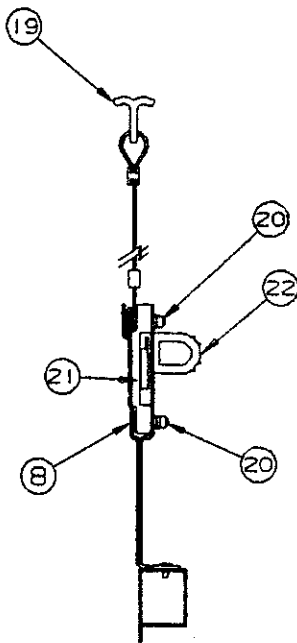

REPAIR PARTS

NOTE: THIS VIEW SHOWS TOP SECTION OF SCREEN DOOR FOR MODELS 3086, 3089, 3096 ONLY

3070, 3075, 3076 - SCREEN DOOR AND JAMB ASSEMBLY COMPLETE (4716U5581)
NOTE: SCREEN DOOR OR JAMB NOT SOLD SEPARATELY

3086, 3089, 3096 - SCREEN DOOR AND JAMB ASSEMBLY COMPLETE (4739L6681)
NOTE: SCREEN DOOR OR JAMB NOT SOLD SEPARATELY

NOTE: Screen door & jamb assembly will not include parts marked with (*) asterisk

SCREEN DOOR & JAMB COMPONENT PARTS