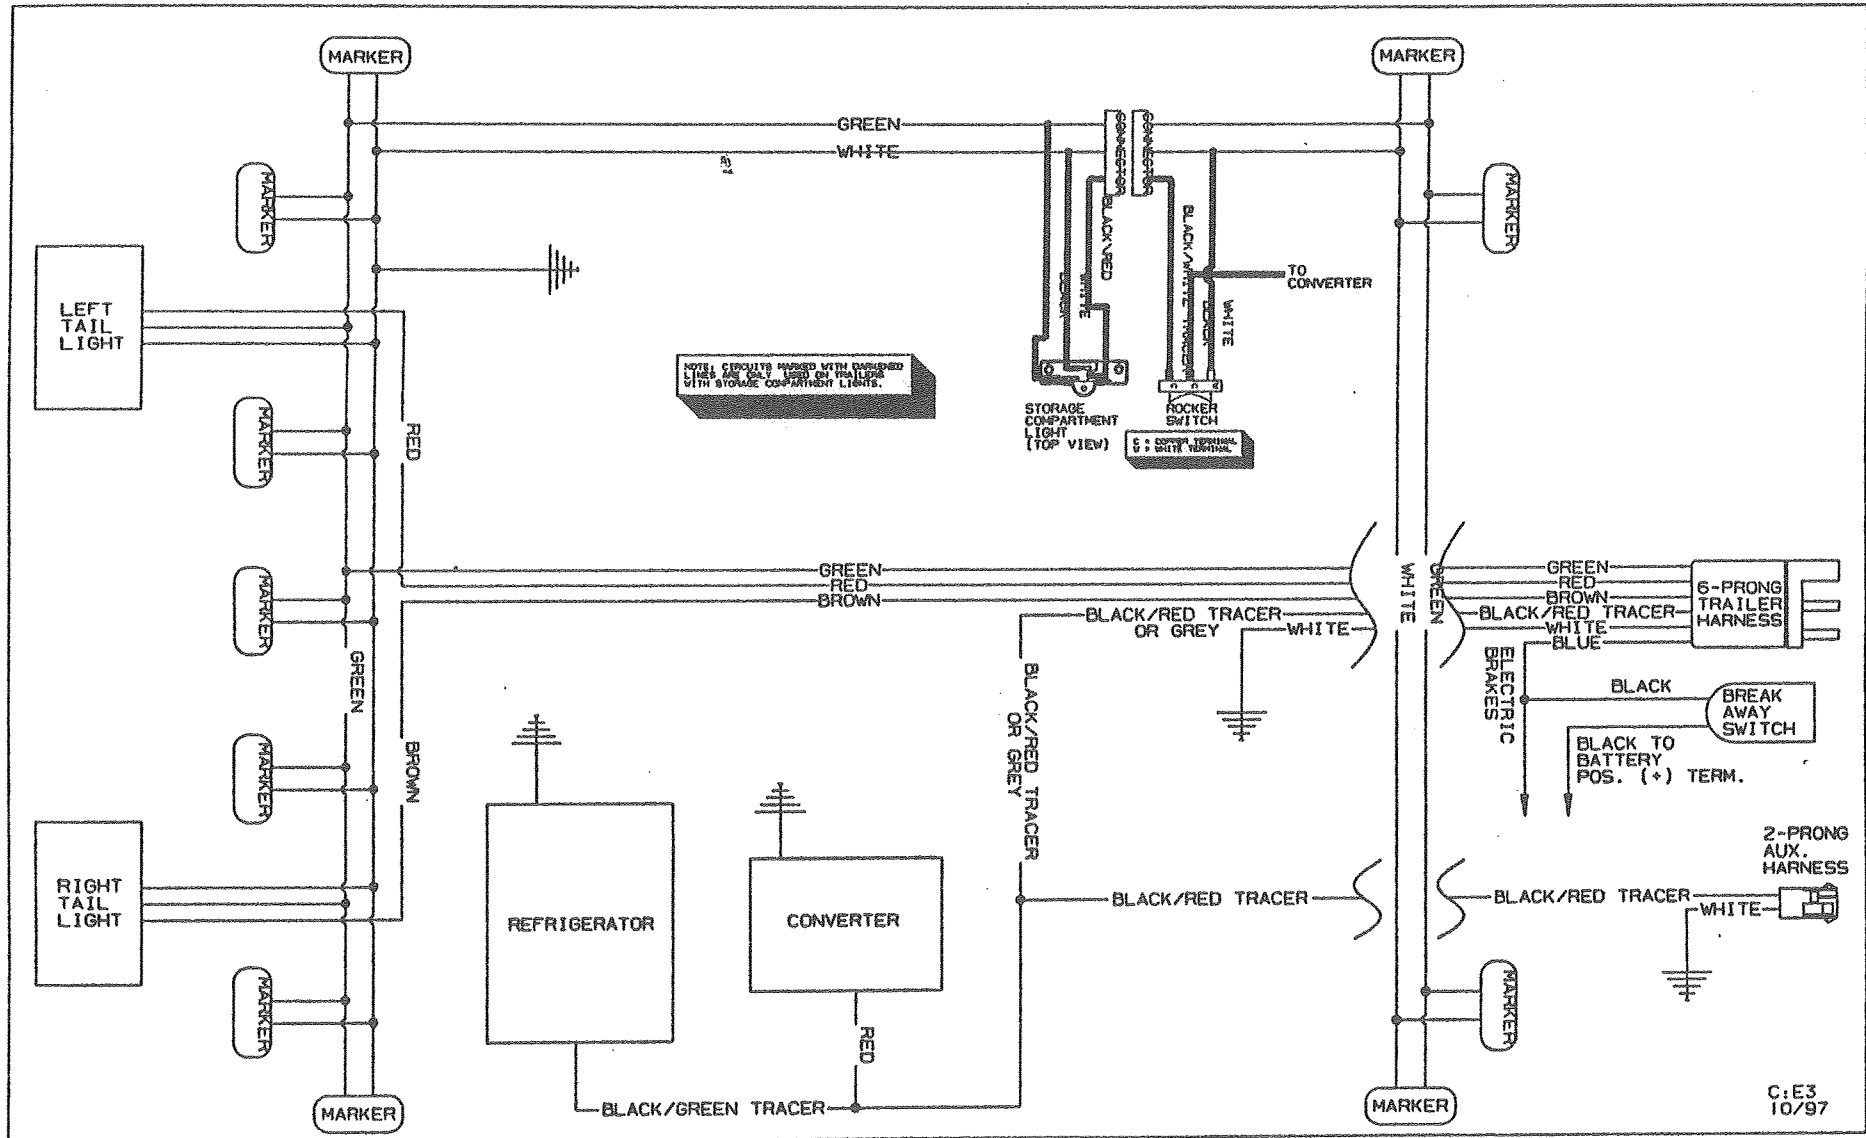

1996 - 1999 DESTINY SERIES EXTERIOR 12V (6 PRONG) TRAILER WIRING DIAGRAM

C:E3
10/97