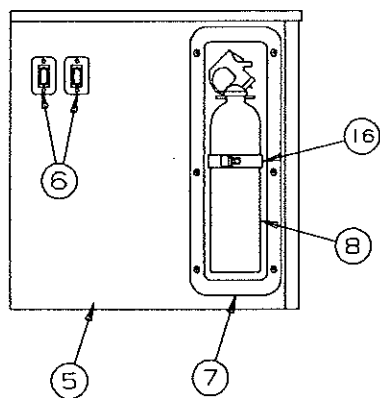

CODE	PART NO.	DESCRIPTION
1	4748B41681	Hutch top (left)
2	4750A6981	Cushion assembly
	4716A6981	Cushion cover
3	4748-80181	Hutch top (right)
4	4750B8841	Cabinet corner (plastic)
5	4750B414	Hutch side panel
6	4733C4981	Rocker switch x2
	4716-059	Screw x2 per switch
7	4737C4191	Recessed mount (black)
	4750-427	Screw x6
8	4737A5558	Fire extinguisher
9	4748A3271	Door panel
10	4748A3951	Door pull
11	4748B4148	Hutch front (left)
	4748D4138	Seat front
12	4748D4138	Seat front
13	4750B410	Hutch front (right)
14	4750A9231	Door panel
15	4750A6591	Drawer assembly
16	4716A1191	Fire extinguisher strap (black) M2