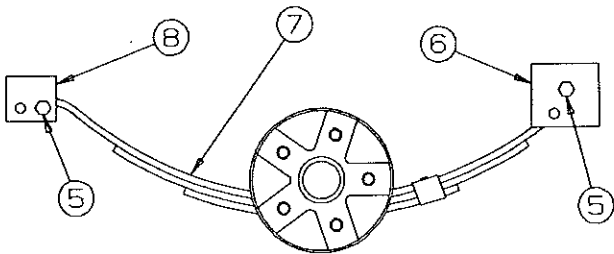

1995 FOUR SEASONS SERIES

AXLE & SPRING COMPONENTS

CODE	PART NO.	DESCRIPTION
1	4730L3011	Axle assembly, (complete) w/electric brakes, 2930, 2934, 2935
2	4741-8458	U-Bolt plate
3	4741-9358	U-Bolt nut
4	4741A8438	U-Bolt
5	4737A1318	Shackle bolt
	4741-9498	Shackle bolt nut
6	4741B3398	Spring shackle (front)
7	4735C2201	Leaf spring, 3 leaf
8	4741A3398	Spring shackle (rear)
9	4741-8461	Spring pad channel, M2