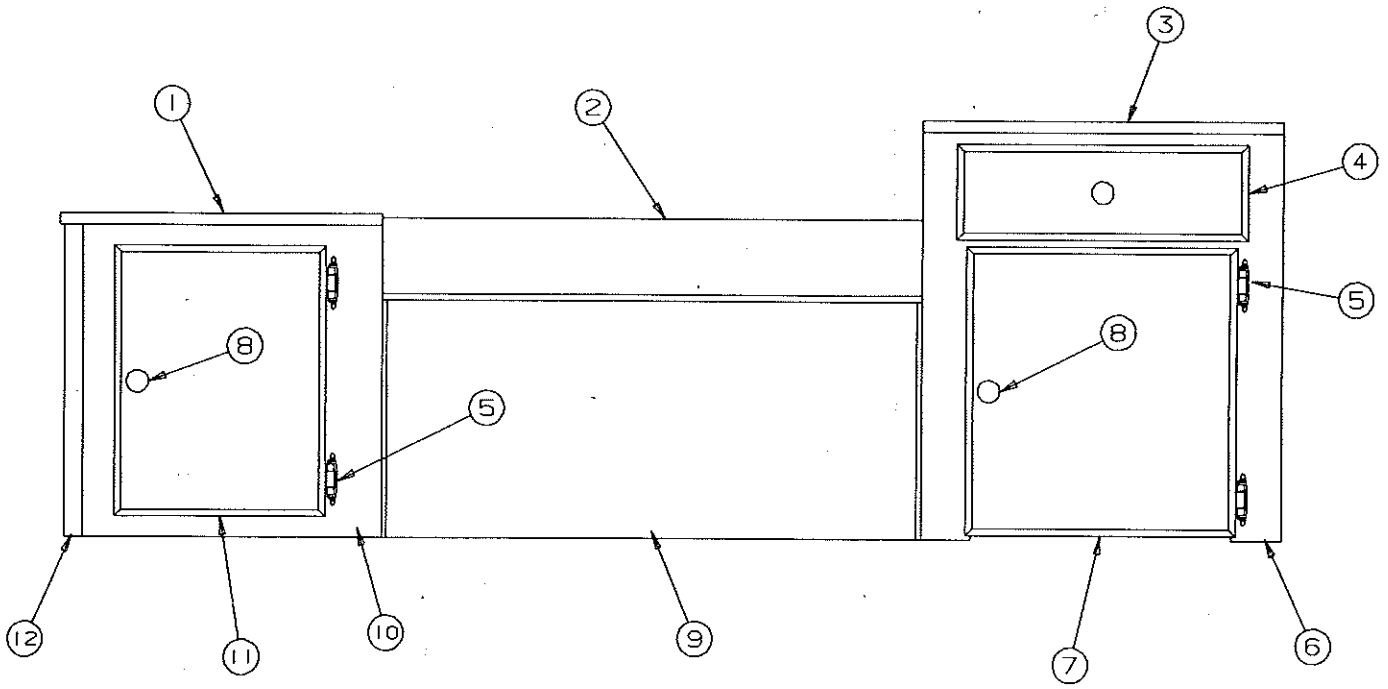

REPAIR PARTS

HUTCH/SEAT ASSEMBLY COMPONENTS - 2934 YOSEMITE

CODE	PART NO.	DESCRIPTION
1	4748B41681	Hutch top (left)
2	4750A6981	Cushion assembly
	4716A6981	Cushion cover
3	4748-80181	Hutch top (right)
4	4750A6591	Drawer assembly
5	4745C26188	Hinge (self closing)
6	4750-968	Hutch front
7	4750-9791	Door panel
8	4748A3951	Door pull
9	4748D4138	Seat front
10	4748C4148	Hutch front
11	4748A3271	Door panel
12	4750B8841	Cabinet corner (plastic)
13	4733C4981	Rocker switch x2
	4716-059	Screw x2 per switch
14	4752-6041	Door assembly (includes hinges x2)
15	4750B4148	Hutch side panel
16	4751B8351	Push/pull release cable
17	4716-1681	Toggle switch
18	4752-0581	Hydraulic pump knob
	1202B8528	Washer x1
19	4751B3371	Hydraulic pump
20	4716-1661	12 Volt solenoid
21	4752-3211	Hydraulic control bracket