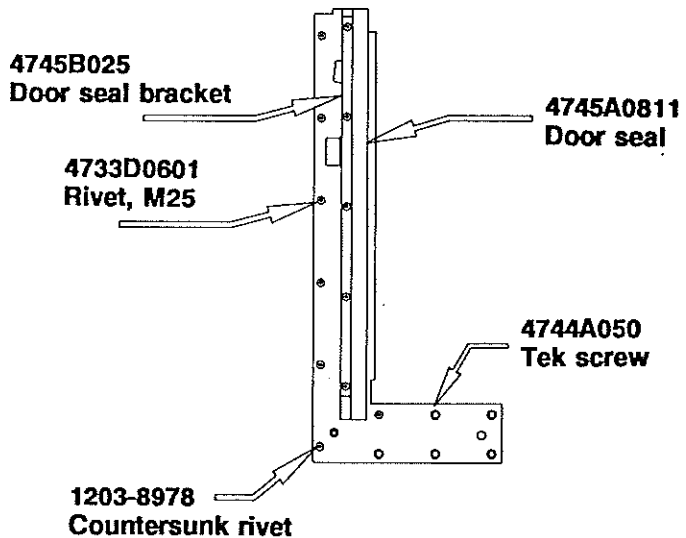

4745B5051
Rear door bulkhead