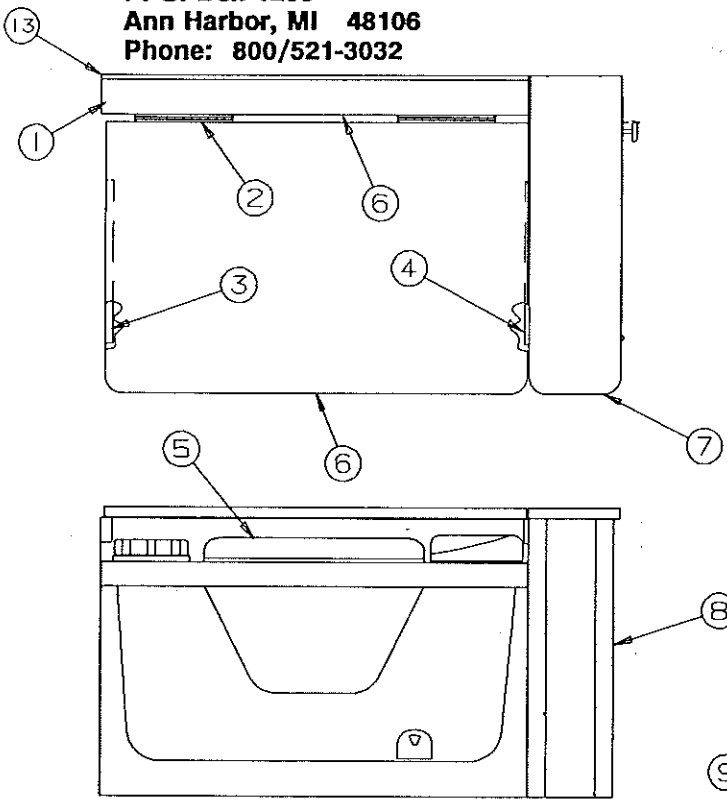

CASSETTE POTTI COMPONENT PARTS 2934, 2935

CODE	PART NO.	DESCRIPTION
1	4750-389	Potti filler
2	4750-3921	Hinge
	4737-8488	Screw
3	4750-391	Lid support (left)
	1103B1028	1 1/4" Screw x2
	4716-061	2" Screw x1
4	4750-390	Lid support (right)
	4716-068	Countersunk screw x3
5	4746C2461	Cassette potti
6	4750-3881	Potti cabinet lid (large)
7	4750-3871	Potti cabinet top (small)
8	4750B8841	Cabinet corner cherry
9	4745C26188	Hinge (spring loaded)
10	4748A3951	Door pull (includes screws)
11	4749C4051	Door assembly
12	4751-996	Potti cabinet side
13	4060400375	Corner divider