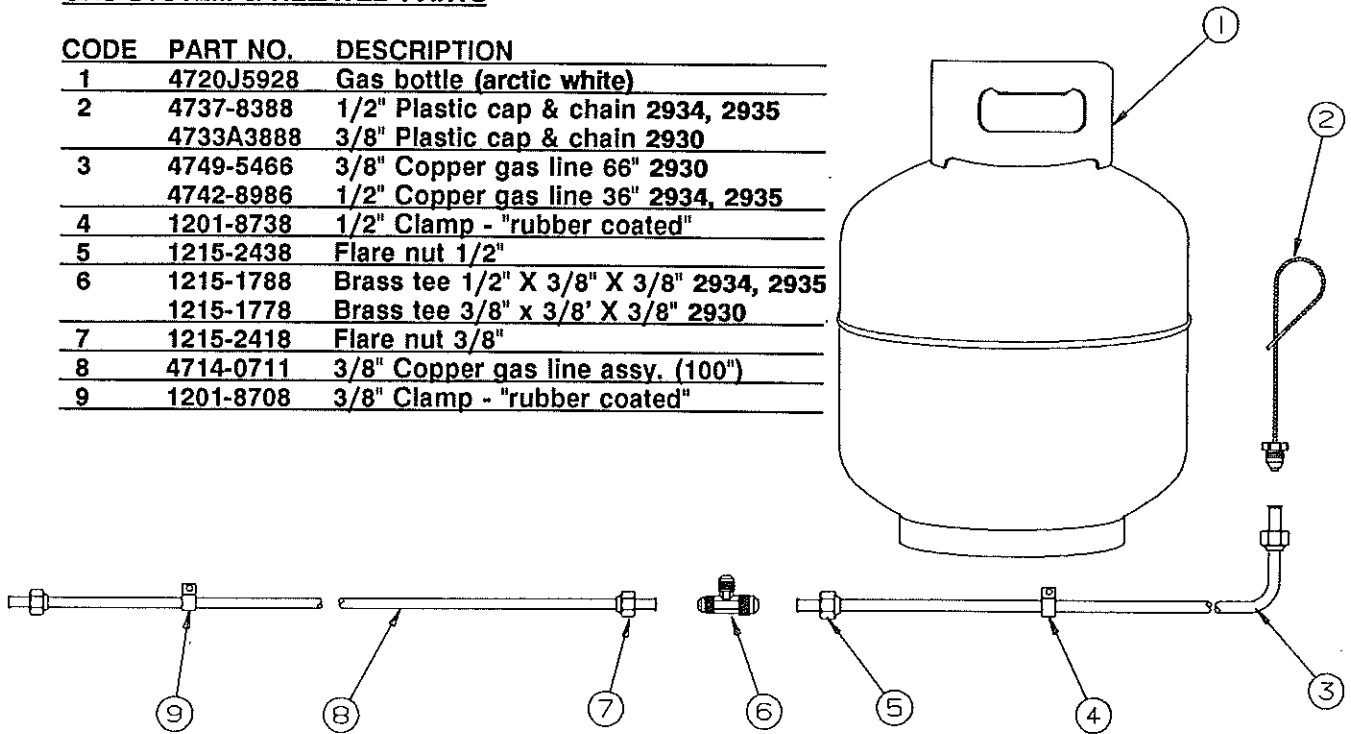

REPAIR PARTS

GAS SYSTEM & RELATED PARTS

CODE	PART NO.	DESCRIPTION
1	4720J5928	Gas bottle (arctic white)
2	4737-8388	1/2" Plastic cap & chain 2934, 2935
	4733A3888	3/8" Plastic cap & chain 2930
3	4749-5466	3/8" Copper gas line 66" 2930
	4742-8986	1/2" Copper gas line 36" 2934, 2935
4	1201-8738	1/2" Clamp - "rubber coated"
5	1215-2438	Flare nut 1/2"
6	1215-1788	Brass tee 1/2" X 3/8" X 3/8" 2934, 2935
	1215-1778	Brass tee 3/8" x 3/8" X 3/8" 2930
7	1215-2418	Flare nut 3/8"
8	4714-0711	3/8" Copper gas line assy. (100")
9	1201-8708	3/8" Clamp - "rubber coated"