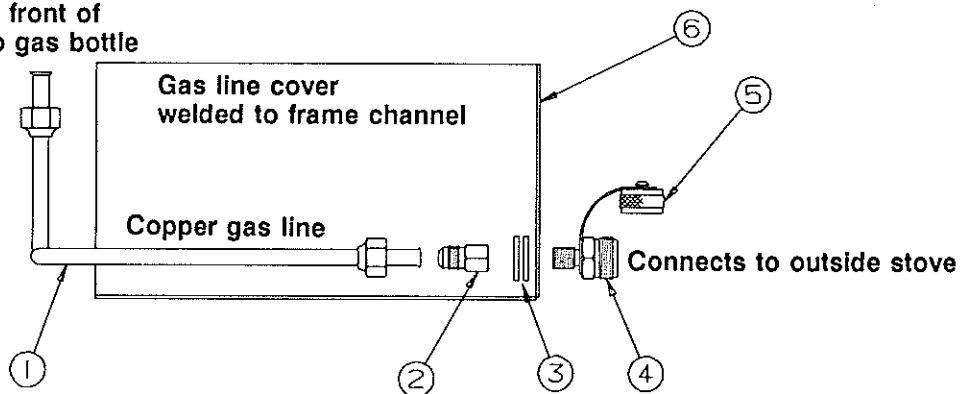

OUTSIDE STOVE GAS LINES AND COMPONENTS

CODE	PART NO.	DESCRIPTION
1	4714-0721	Copper gas line assembly, (110") (Gas lines include 2 flare nuts)
	1215-2418	Flare nut
2	4742-8061	Female coupling
3	1202B1068	Washer x2
4	4739-6978	Cylinder adapter
5	4742-8071	Brass cap w/strap
6	4742-8551	Gas line cover

Runs to front of trailer to gas bottle