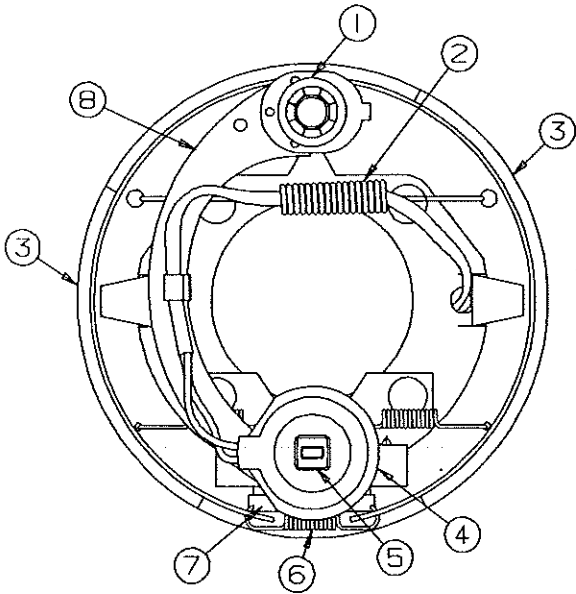

REPAIR PARTS

ELECTRIC BRAKE COMPONENTS

CODE	PART NO.	DESCRIPTION
1	4714A2461	Anchor post clip x2, M2
2	4714A2411	Retractor spring
3	4714B2071	Brake shoes (primary & secondary)
4	4714D2451	Magnet package (white wires) (includes: 1 magnet, 1 spring & 1 retainer clip)
5	4714B2471	Retainer clip, M2
6	4714A2101	Adjusting screw spring
7	4714A2041	Adjusting screw
8	4714A2841	Actuating lever arm package (includes: Right hand & Left hand arms)
9	4714B2421	Magnet housing spring (not shown)

For Technical Assistance on
Dexter axles and brakes
please write or phone:

Philips Industries Inc.
Dexter Axle Division
222 Collins Road
Elkhart, Indiana 46516

Phone 219/295-1900