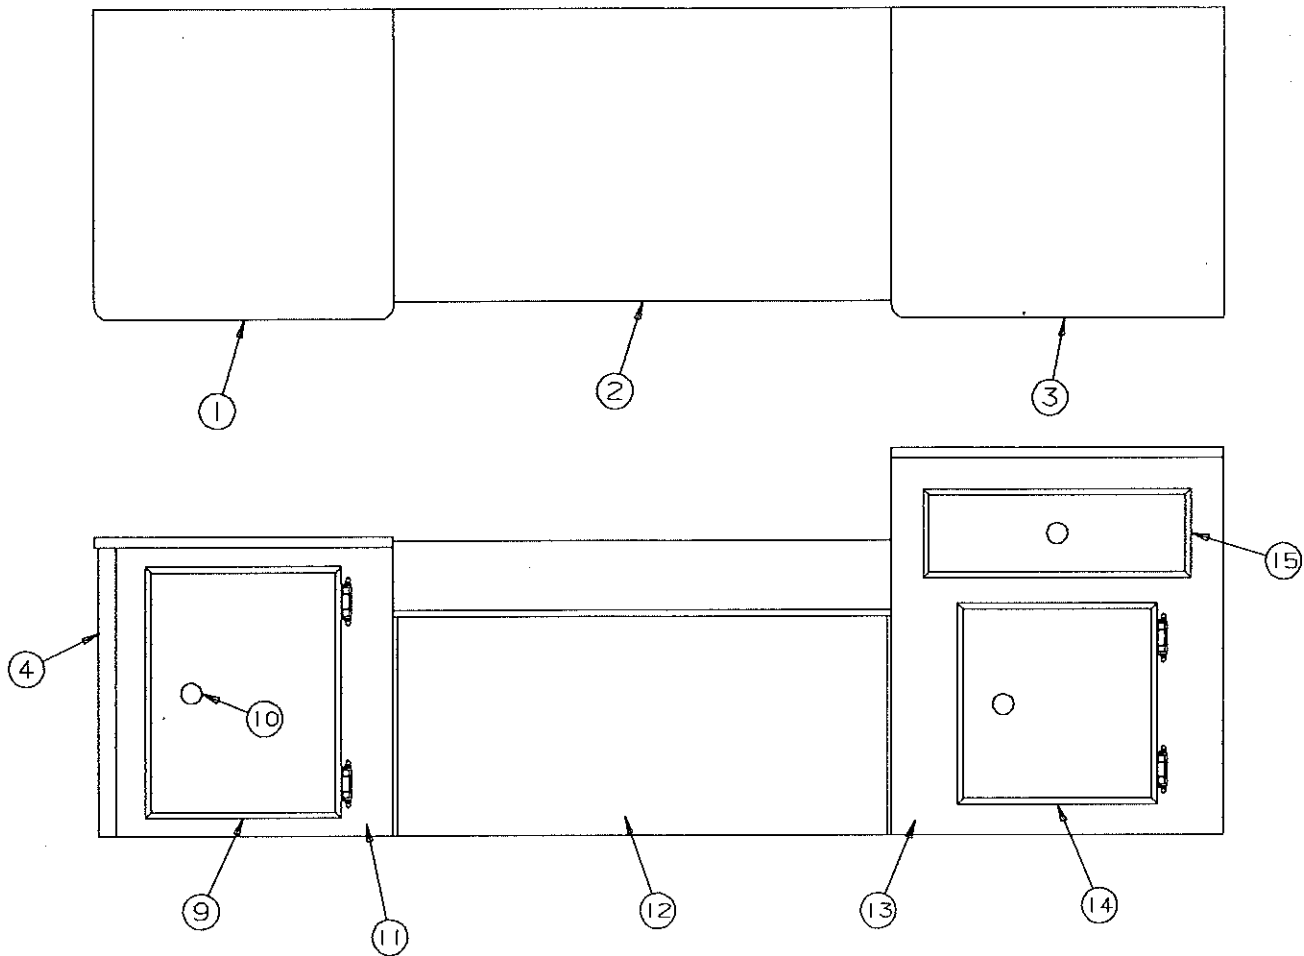

1995 FOUR SEASONS SERIES

HUTCH/SEAT ASSEMBLY COMPONENTS - 2930 CAPE COD