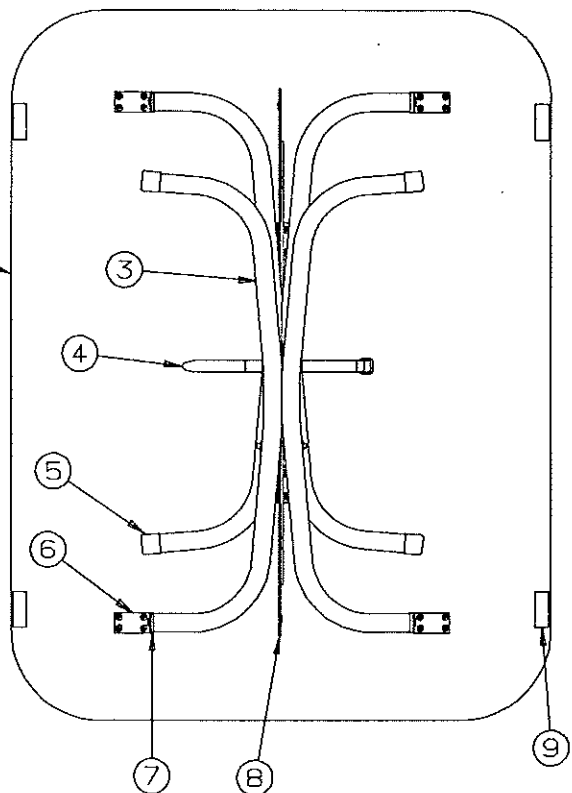

DINETTE TABLE ASSEMBLY COMPONENT PARTS

CODE	PART NO.	DESCRIPTION
1	4744C4521	Table top 2930, 2934 39 3/8 x 30
	4739K10381	Table top 2935 48 1/8 x 30
2	4060400085F	3/4" T-Molding (sold/foot)
	NOTE: All table tops include T-molding	
3	4745E52781	Table leg package "cherry"
	NOTE: Table leg package includes 2 pair of legs and all the hardware required for mounting to table top	
4	4751A9711	Table leg strap package (includes screw & washer)
5	4752-0551	White plastic cap M2
6	4720E12181	Table leg mounting bracket M2
	1103B101F	5/8" Wood screw (x4 per bracket)
7	4752A0561	Table leg insert cap M2
	4747-2558	Expansion rivet (rivet mounting bracket to insert cap)
8	4720A1501	Lock brace assembly
	1103B101F	5/8" Wood screw (x4 per brace)
9	4724D2631	Velcro hook
	4724E2631	Velcro loop M4