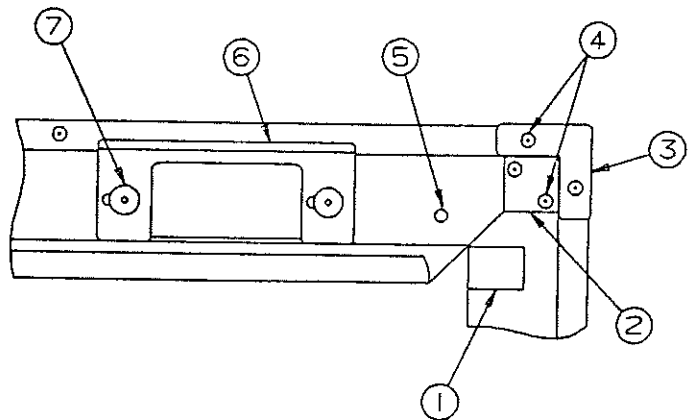

LIFT TRIM & MITER COVERS

CODE	PART NO.	DESCRIPTION
1	4747-2171	Bug hole patch
2	4750A9051	Inner miter cover
3	4750A9061	Outer miter cover
4	4734C1861	Rivet "white", M25
5	4741-9108	Hex head tek screw
6	4734C41281	Lift trim
	4733-3398	Plastic spacer
	4747-8651	Foam tape, M4 1 1/4" x 1 3/4"
7	4744D3301	Rivet "white", M25