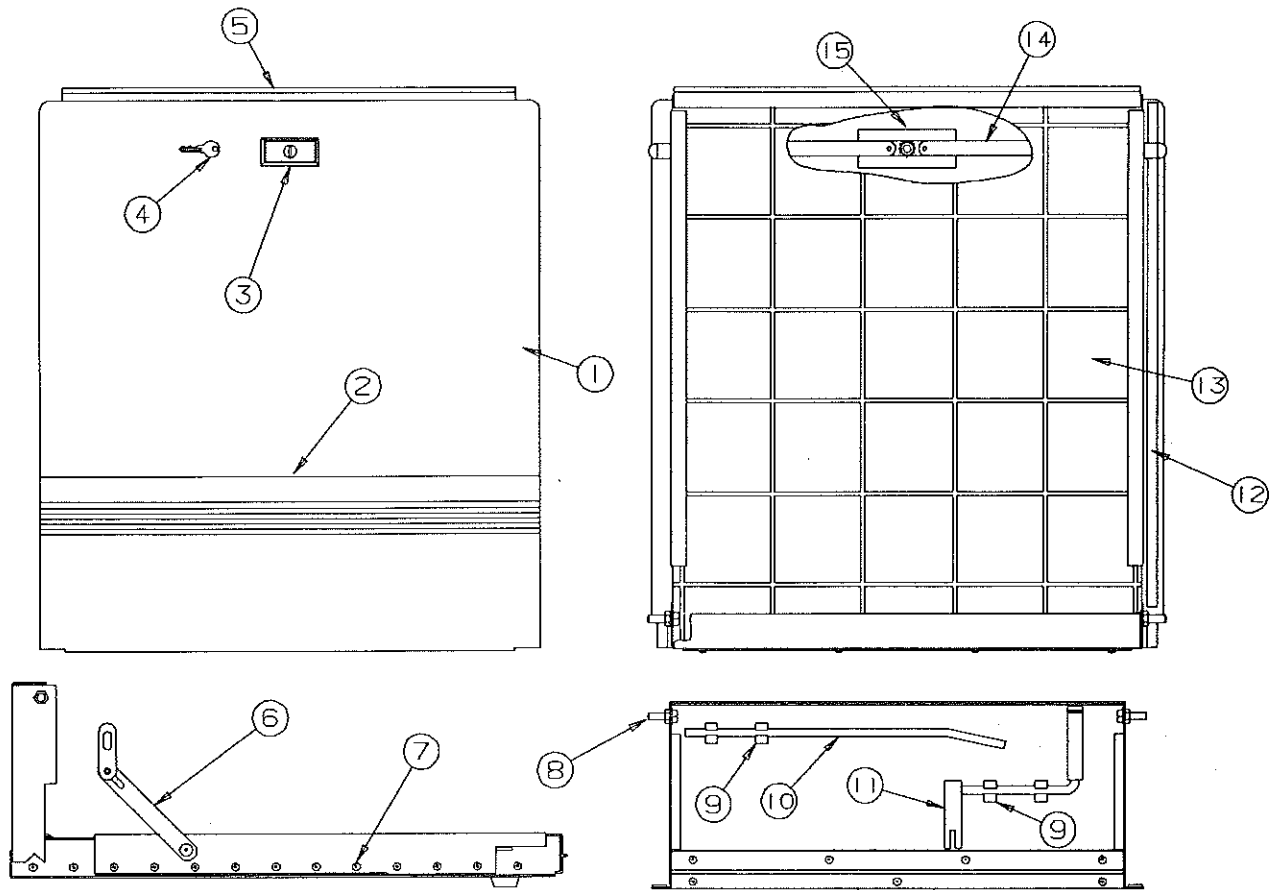

1995 FOUR SEASONS SERIES

4716U6651 ACCESS DOOR ASSEMBLY LESS FLOOR COVERING (ALL)

4716B1711 Curbside Body Panel Hardware & Decal Kit

CODE	PART NO.	DESCRIPTION
1	4750-4821	Access door skin
2	4350001599F	Trim tape 3' required (sold/foot)
3	4730B3111	Lock handle (less key)
	4716-056	Screw x2
	1201B6958	Keps nut x2
4	4730A3211	Access door key, M10
5	4731F23361	Access door cap
	4733D0601	Rivet (arctic white), M25
6	4744-6981	Swing arm assembly (rivets & washers included)
	1203C8721	Rivet, M25
	1202B0468	Washer
7	4733D0601	Rivet, (arctic white) M25
8	1006B2428	Bolt x2
	1202B0468	Washer x2
	1201B5188	Nut x2
9	4734-2431	Snap clip, M4
	4733-4118	Tek screw
10	4749-1861	Stabilizer handle, 2930 only
11	4747D4141	Crank handle, (all)
	NOTE: Crank handle used to crank scissor jacks up and down on 2934 and 2935	
12	4060025006F	Foam tape (sold/foot)
13	4750A9351	Floor covering
14	4741-6551	Lock bar assembly
15	4741-1438	Reinforcement plate