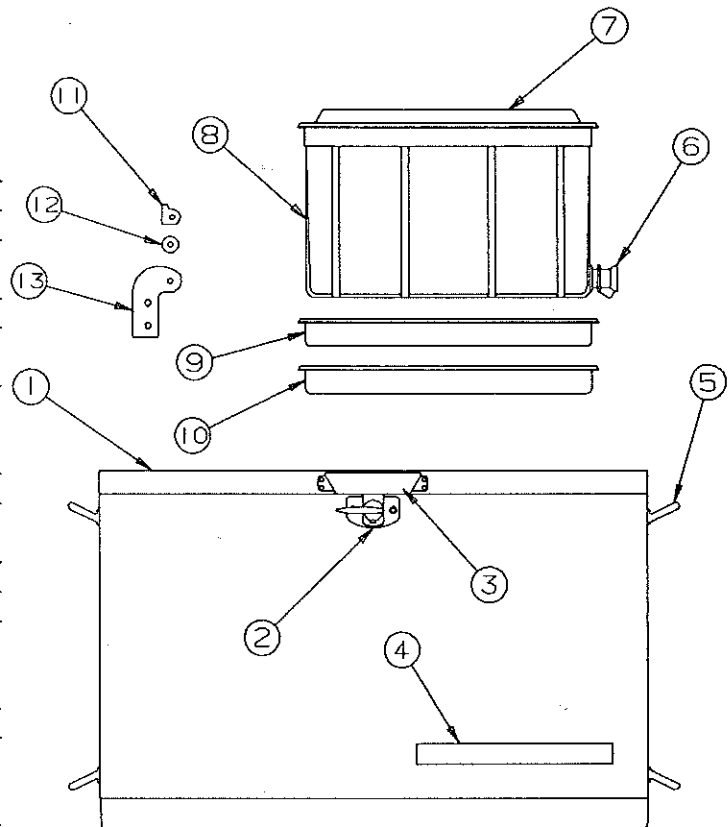

CONVERTIBLE COOLER (4744E9001)

CODE	PART NO.	DESCRIPTION
1	4744C9081	Cooler door
2	4744A8181	Latch (includes screws)
3	4744-8051	Latch cover
	4716-062	Screw x4
4	4744A8158	Decal
5	4744-8321	Cooler leg x4
	4741-8218	Hex head screw x8
6	4744-9071	Faucet assembly
	1212-0138	Grommet
	4744-8261	Plastic nut
7	4744-8331	Ice tub lid
8	4744-9051	Ice tub (includes faucet)
	Note: Ice tub lid sold separately	
9	4744-8171	Drip tray
10	4744-8031	Half tray x2
11	4744-9098	Right pivot
	4744-9108	Left pivot
	1107B0818	Screw (x2 per pivot)
	4744-8308	Nylon spacer
12	4744-8291	Hinge plate (right)
	4744-8281	Hinge plate (left)
	4741-8218	Hex head screw x2