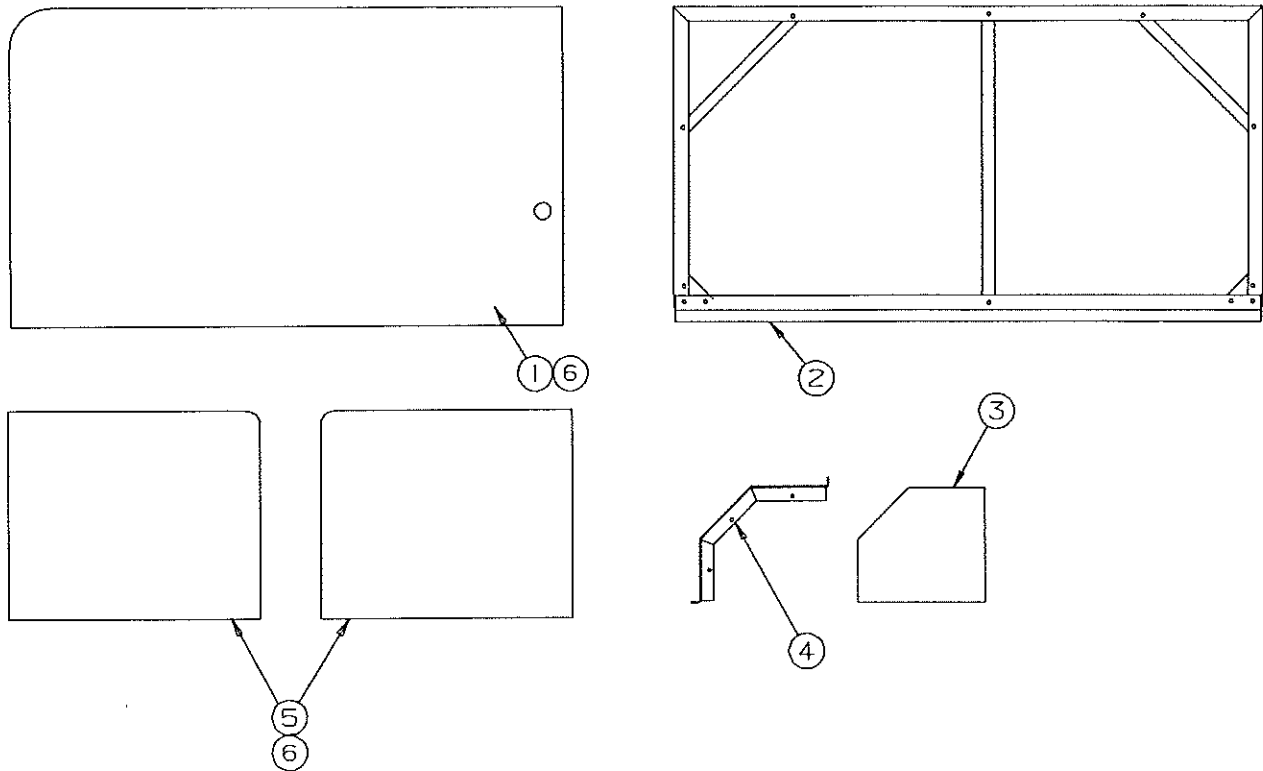

REPAIR PARTS

SEAT ASSEMBLY & RELATED PARTS

CODE	PART NO.	DESCRIPTION
1	4750B4071	Seat gazoodi 2930, 2934
2	4748A54081	Seat frame "right & left" 2930, 2934
	4733M5511	Seat frame assembly (curbside) 2935
	4733M5821	Seat frame assembly (roadside) 2935
3	4748A80481	Wheel well cover (wood)
4	4748A80381	Wheel well cover (metal)
5	4748B46081	Seat end 2930, 2934
6	4060500078F	Lipped T-Molding "cherry" (sold/foot)

CUSHION AND BACKREST ASSEMBLIES

	CUSHION ASSEMBLY	CUSHION COVER	BACKREST ASSEMBLY	BACKREST COVER
2930 Cape Cod	4750A6971	4716A6971	4750A6991	4716A6991
2934 Yosemite	4750A6971	4716A6971	4750A6991	4716A6991
2935 Hatteras	4752-5901	4716-5901	4752-5911	4716-5911
	HUTCH SEAT CUSHION		HUTCH SEAT COVER	
2930 Cape Cod	4750A6981		4716A6981	
2934 Yosemite	4750A6981		4716A6981	

REFERENCE DIMENSIONS

	CUSHION	BACKREST
2930 Cape Cod	17 7/16 x 38 1/4 x 4 5/8	16 11/16 x 38 1/8 x 4 3/8
2934 Yosemite	17 7/16 x 38 1/4 x 4 5/8	16 11/16 x 38 1/8 x 4 3/8
2935 Hatteras	19 1/2 x 48 3/4 x 4 5/8	16 13/16 x 48 3/4 x 4 3/8