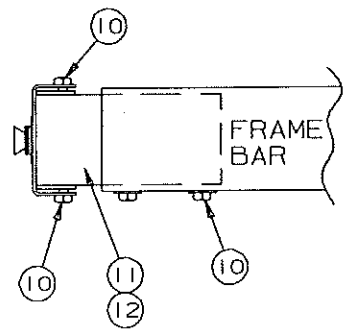

REPAIR PARTS

REAR BODY PANEL ASSEMBLY COMPONENTS

NOTE: All panels are shipped less hardware & decals.

4716B1701 Front & Rear Body Panel Hardware & Decal Kit

CODE	PART NO.	DESCRIPTION
1	4750-8731	Rear body panel 2930, 2934, 2935
2	4750A9071	End rail "rear"
	4747-2558	Expansion rivet x5
3	4749A4321	Taillight assembly x2
	4716-1041	Taillight lens (lens only)
	4747-2558	Expansion rivet x4
4	4739B4311	License plate light x2
5	4732-1181	Plastic grommet, M4
6	4737A0728	Black rubber bumper x2
7	4714G08581	Red lens & base x2
	4750-3748	Marker light gasket
	4745-3968	Screw "arctic white" x2 per light
	4714-3701	Bulb, M4 (#194)
	4733G1311	Socket & harness x1 per light
8	4737B4458	Frame gasket x2
9	4750-9241	Bumper (all)
10	1200B3038	Hex head bolt
	1202B0468	Washer
11	4750A6951	Frame extension (roadside)
12	4750A6961	Frame extension (curbside)