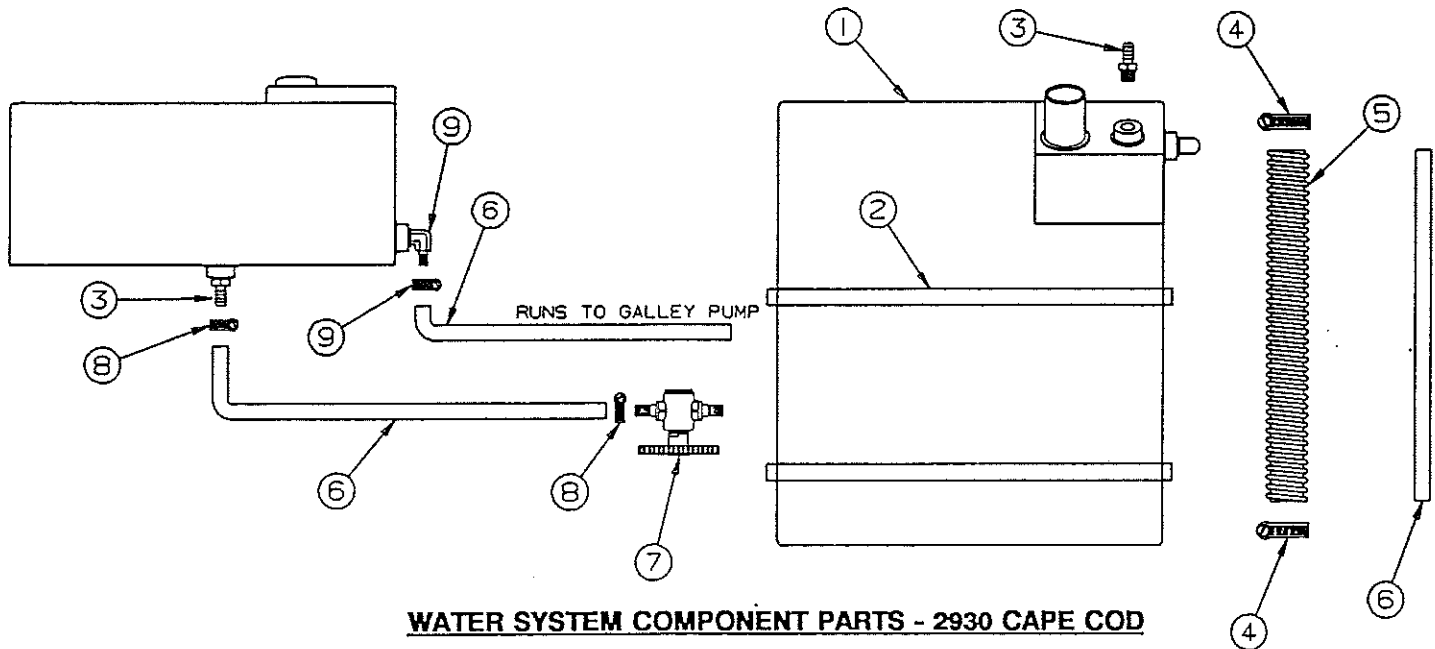

1995 FOUR SEASONS SERIES