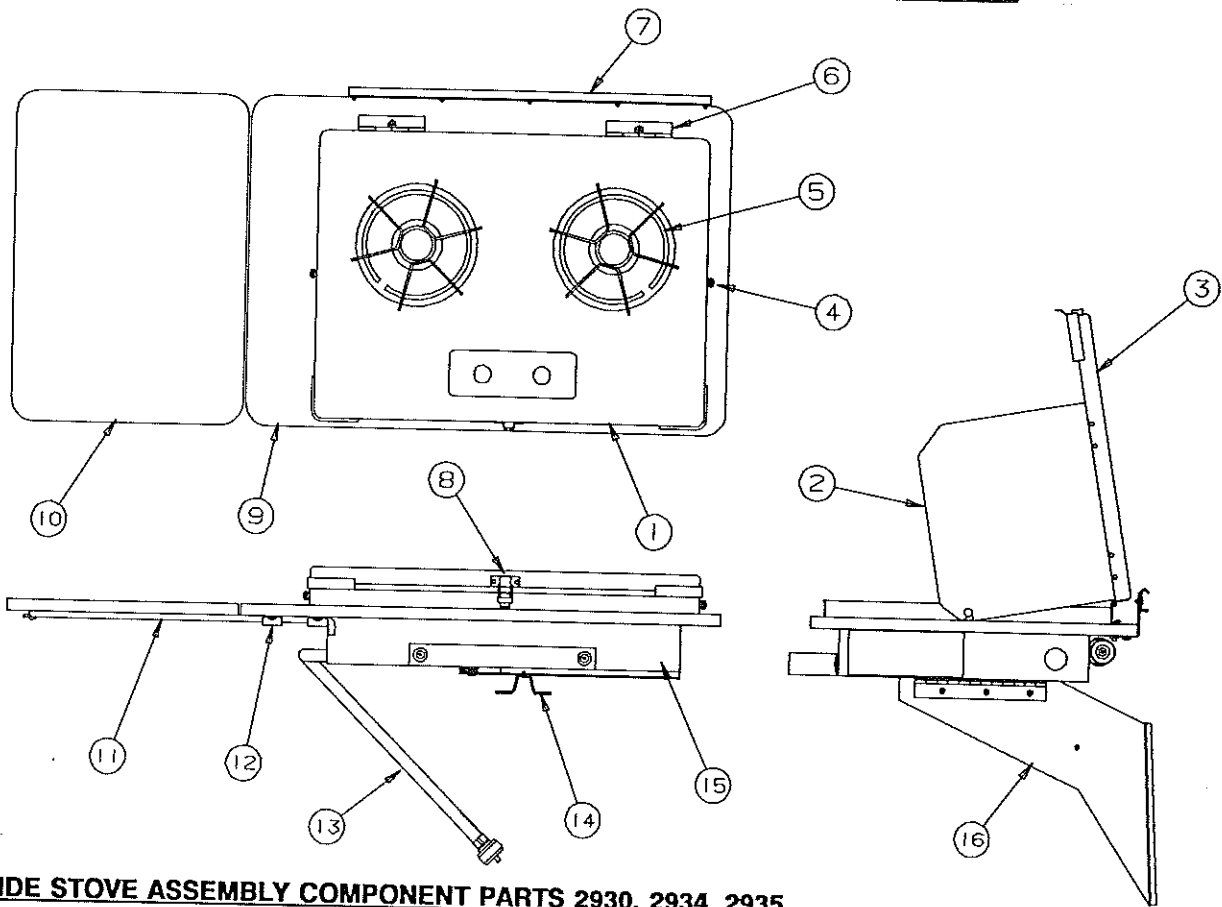

REPAIR PARTS

OUTSIDE STOVE ASSEMBLY COMPONENT PARTS 2930, 2934, 2935

CODE	PART NO.	DESCRIPTION
1	4746-9491	2 Burner stove top
2	4749B99381	Stove fin x2
3	4749B66081	Stove cover
	4742-9538	H.P. Decal
4	4716A0881	Thumb screw x2, M6
5	4716-1851	Grate x2
6	4739A2821	Stove cover hinge x2
7	4751A6181	Stove support assembly
	4737-8478	Screw x5
8	4733-4018	Stove cover latch
	4733-4028	Strike
	4737-8478	Screw
9	4751A4021	Outside stove counter top
10	4751A4011	Outside stove shelf (complete w/hardware)
11	4751A4061	Shelf support rod
12	4746C0701	Support bracket x4
	4716-059	Screw, x2 per bracket
13	4746-9891	Gas hose 32"
14	4748A4621	Twisty fastener
	4733D0601	Rivet, M25
15	4746-9481	2 Burner stove box
16	4746-9221	Outside stove flap (includes hinge and adhesive pad)