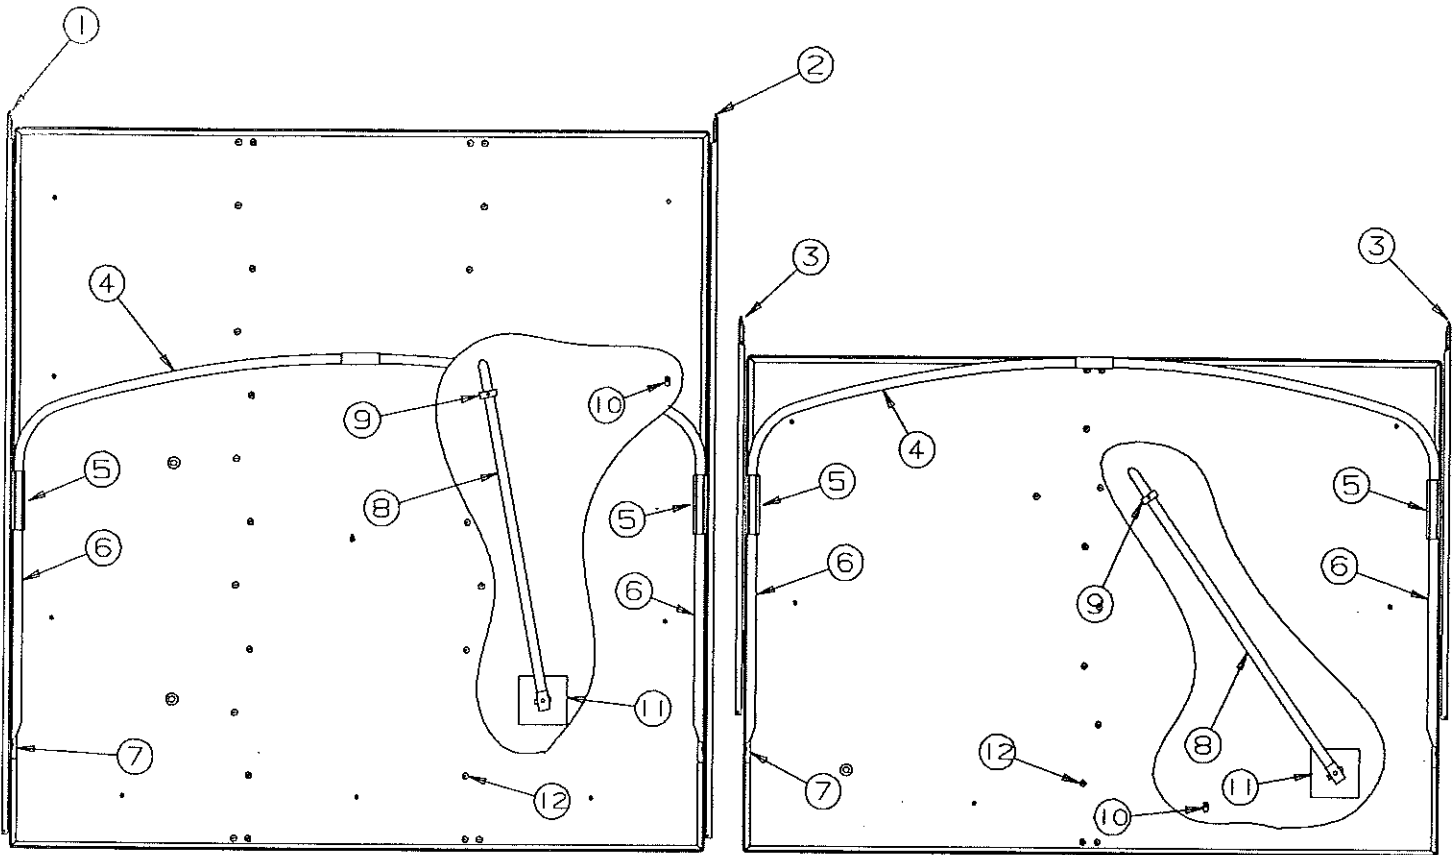

1995 FOUR SEASONS SERIES