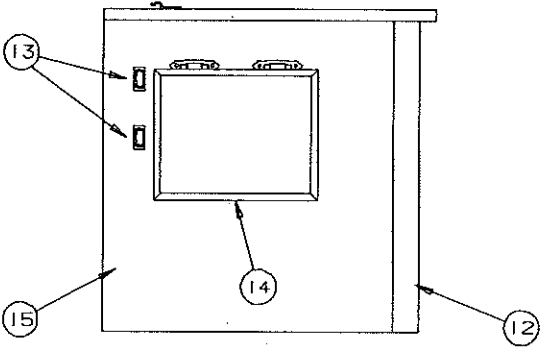

REPAIR PARTS

HUTCH/SEAT ASSEMBLY COMPONENTS - 2934 YOSEMITE

CODE	PART NO.	DESCRIPTION
1	4748B41681	Hutch top (left)
2	4750A6981	Cushion assembly
	4716A6981	Cushion cover
3	4748-80181	Hutch top (right)
4	4750A6591	Drawer assembly
5	4745C26188	Hinge (self closing)
6	4750-968	Hutch front
7	4750-9791	Door panel
8	4748A3951	Door pull
9	4748D4138	Seat front
10	4748C4148	Hutch front
11	4748A3271	Door panel
12	4750B8841	Cabinet corner (plastic)
13	4733C4981	Rocker switch x2
	4716-059	Screw x2 per switch
14	4752-6041	Door assembly (includes hinges x2)
15	4750B4148	Hutch side panel
16	4751B8351	Push/pull release cable
17	4716-1681	Toggle switch
18	4752-0581	Hydraulic pump knob
	1202B8528	Washer x1
19	4751B3371	Hydraulic pump
20	4716-1661	12 Volt solenoid
21	4752-3211	Hydraulic control bracket