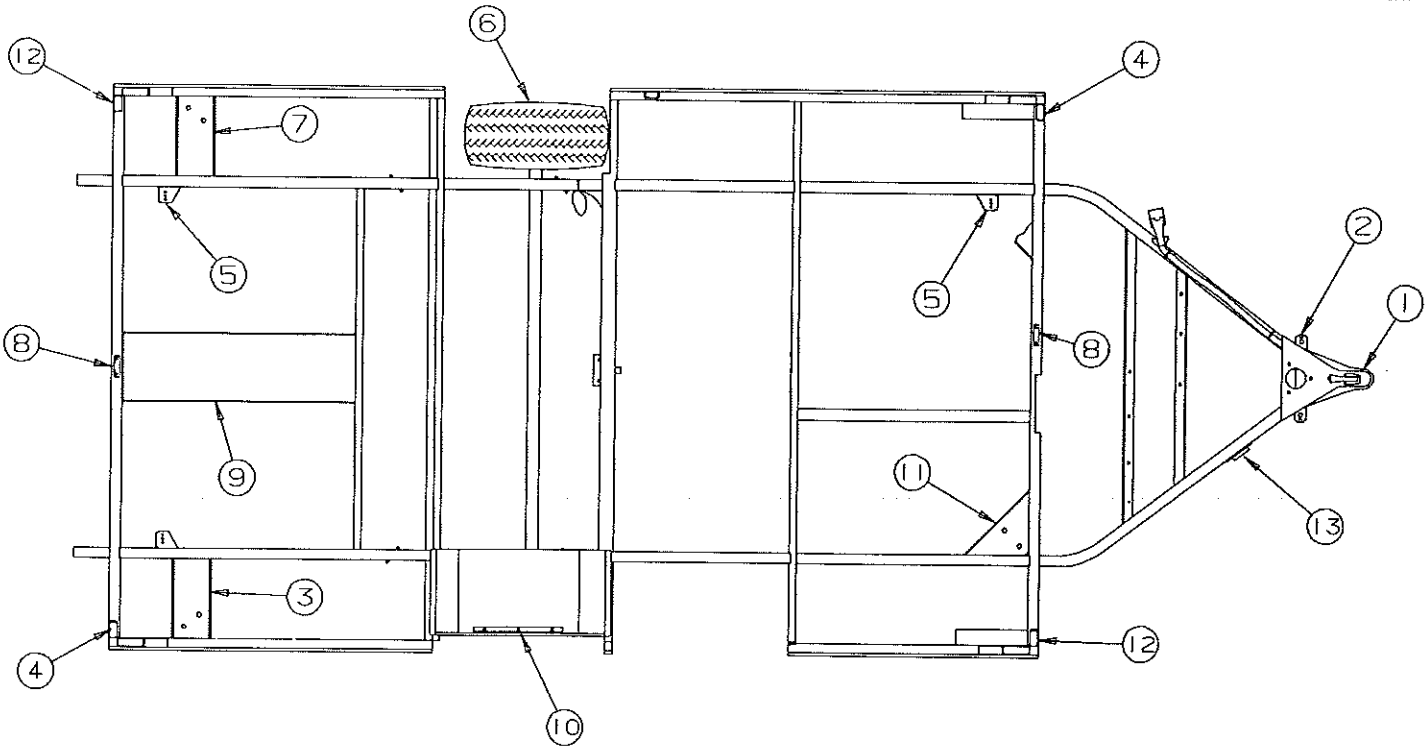

1995 FOUR SEASONS SERIES

2930 CAPE COD MAIN FRAME ASSEMBLY COMPONENT PARTS

CODE	PART NO.	DESCRIPTION
1	4742-2001	2" Coupler assembly
	4714A2211	2" Coupler repair kit
2	4748-6611	Chain bar w/pins
3	4749-626	Stabilizer support (curbside)
4	4746B5061	Corner bulkhead assembly (right rear/left front)
5	4732C3678	Adjustable pulley bracket x4
	4715A5371	Pulley & bearing, M10
	4720C1578	Short pin
	1204B1081	Cotter pin, M10
6	4749B8648	Tire & rim, 10" Load Range "C"
	4741-3268	Valve extension 2"
7	4749-627	Stabilizer support (roadside)
8	4745A164	Rail bulkhead support
9	4748-3411	Floor brace
10	4741A3311	Wheel well assembly x2
	4060075008F	Foam tape 1" x 3/4" dark grey (sold/foot)
11	4744-668	Corner gusset x2
12	4746B5051	Corner bulkhead assembly (right front/left rear)
13	4720A3331	Jack bracket
NOTE: Refer to Page 2 for tongue jack assembly and component parts.		
14	4746-5591	Pigtail (bargman) car end
15	4746-9811	Wire harness (bargman) - CT front
	4742-8961	Braided nylon sleeve
16	1201-8708	Clamp
17	4742-8108	Snap bushing 1 1/4"
18	4716-5001	Power harness - CT end
19	4749A5531	Wire harness
20	4716-4701	12 Volt cap & plug package
21	4720D0731	Stabilizer assembly x4
	4739-2298	Nut (2 per stabilizer)