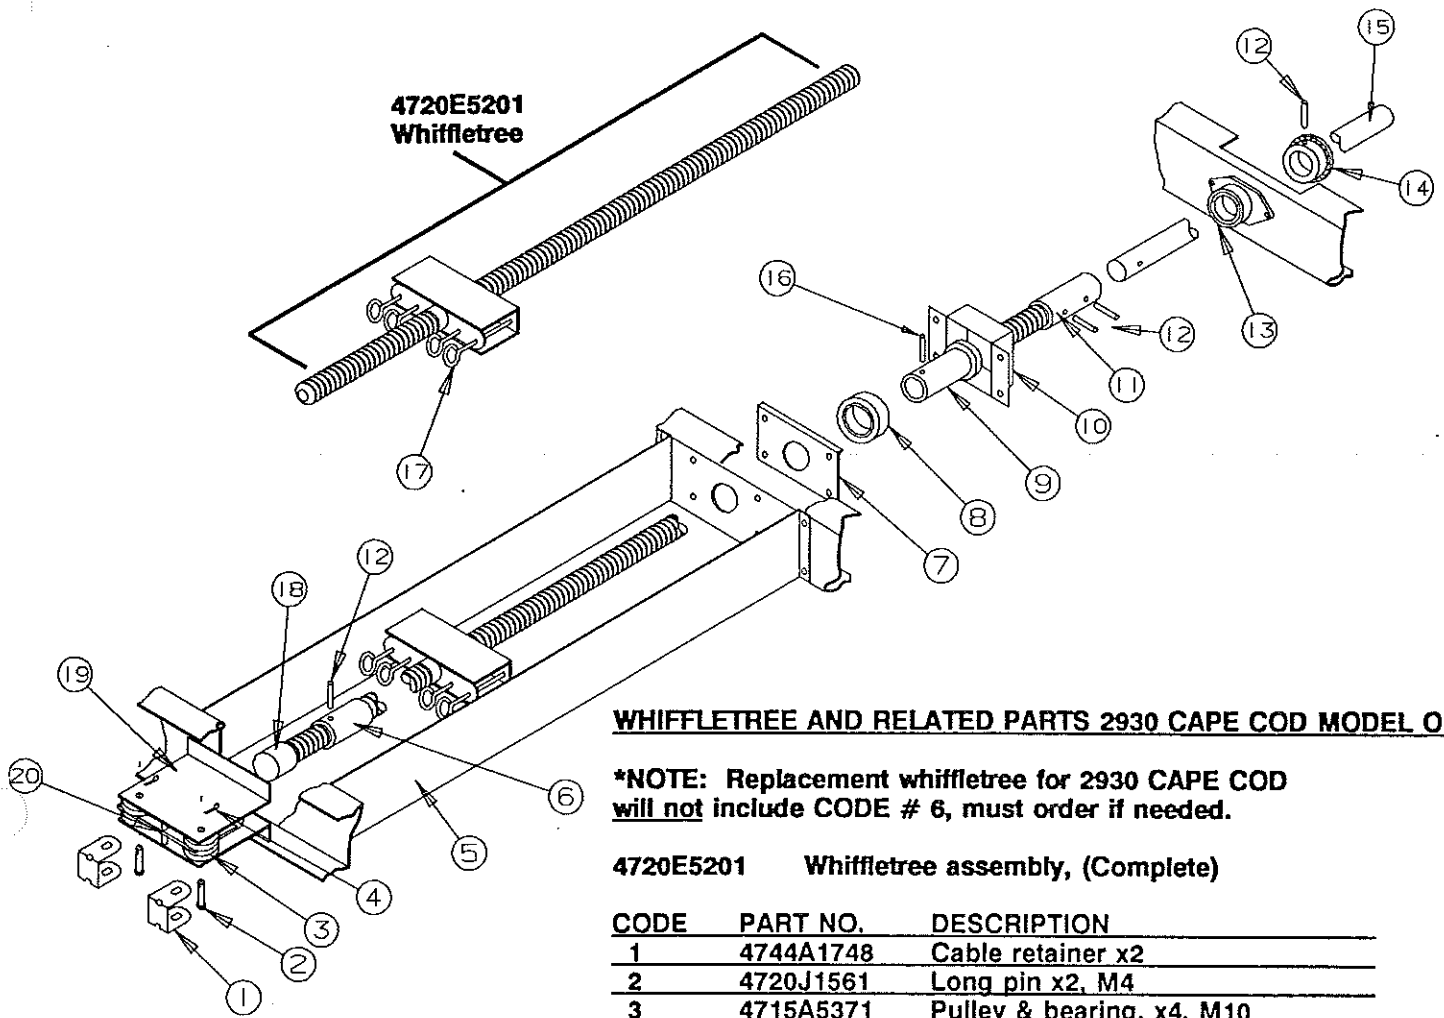

REPAIR PARTS

WHIFFLETREE AND RELATED PARTS 2930 CAPE COD MODEL ONLY

*NOTE: Replacement whiffletree for 2930 CAPE COD will not include CODE # 6, must order if needed.

4720E5201 Whiffletree assembly, (Complete)

CODE	PART NO.	DESCRIPTION
1	4744A1748	Cable retainer x2
2	4720J1561	Long pin x2, M4
3	4715A5371	Pulley & bearing, x4, M10
4	1204B1081	Cotter pin, x2, M10
5	4720E2371	Guide channel
	4738A0898	Bolt x4
	1201B6038	Hex nut x4
6	4746A0601	Bushing
7	4720C2418	Plate
8	4720A2421	Thrust bearing
9	4720B2388	Thrust nut
10	4720B2408	Retainer
11	4720D1221	Coupling
12	4720B1481	Roll pin, M10
13	4741B8408	Bearing (front cross channel)
	1200B2048	Bolt x2
	1202B0468	Washer x2
	1201B6068	Nut x2
14	4730B3848	Sprocket (12 tooth)
15	4751-3951	Whiffletree extension
16	4744A1301	Shear pin, M10
17	4744-44561	Screw eye x4, M4
	1201B6078	5/16" Locknut x8
18	4730D1291	Screw socket x1 (welded to cross channel)
19	4720-1551	Pulley plate
20	4715C5661	Pulley spacer