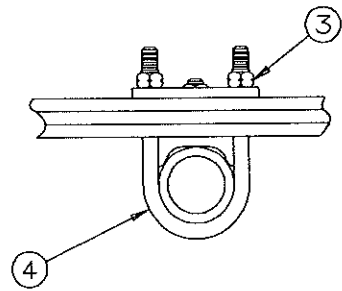

1995 FOUR SEASONS SERIES

AXLE & SPRING COMPONENTS

CODE	PART NO.	DESCRIPTION
1	4730L3011	Axle assembly, (complete) w/electric brakes, 2930, 2934, 2935
2	4741-8458	U-Bolt plate
3	4741-9358	U-Bolt nut
4	4741A8438	U-Bolt
5	4737A1318	Shackle bolt
	4741-9498	Shackle bolt nut
6	4741B3398	Spring shackle (front)
7	4735C2201	Leaf spring, 3 leaf
8	4741A3398	Spring shackle (rear)
9	4741-8461	Spring pad channel, M2