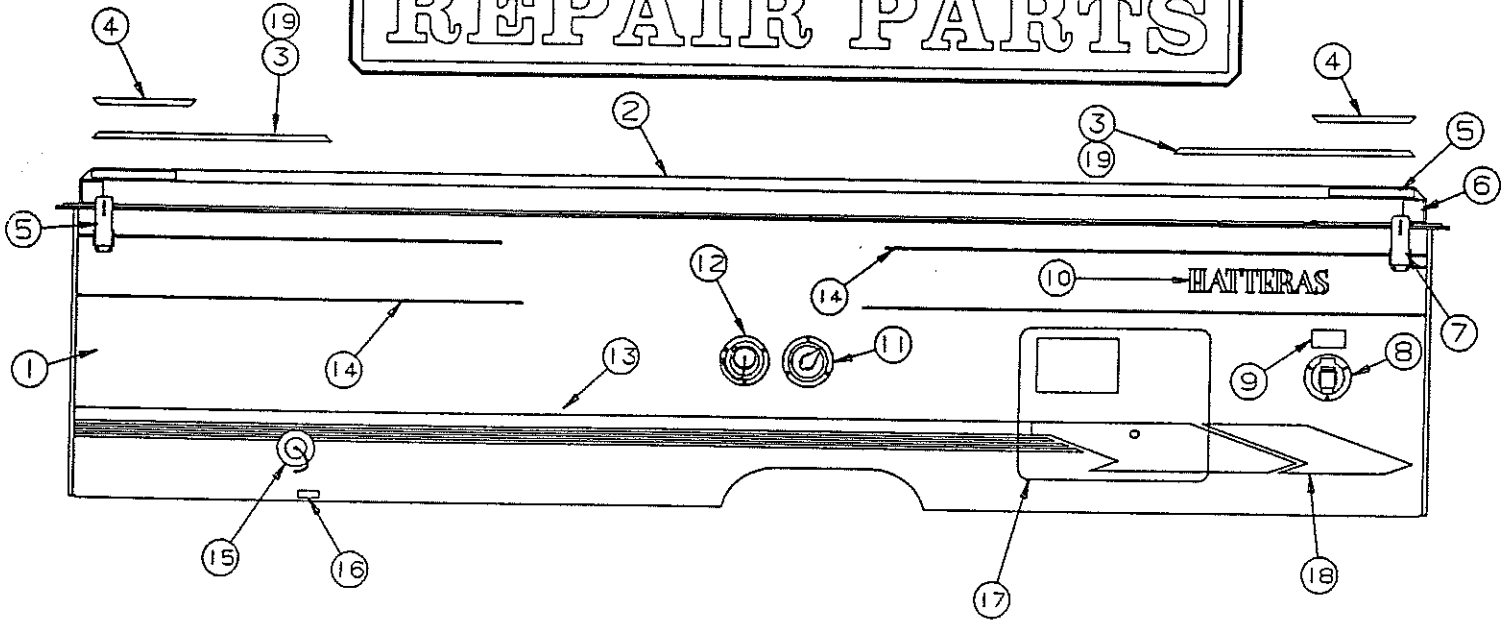

REPAIR PARTS