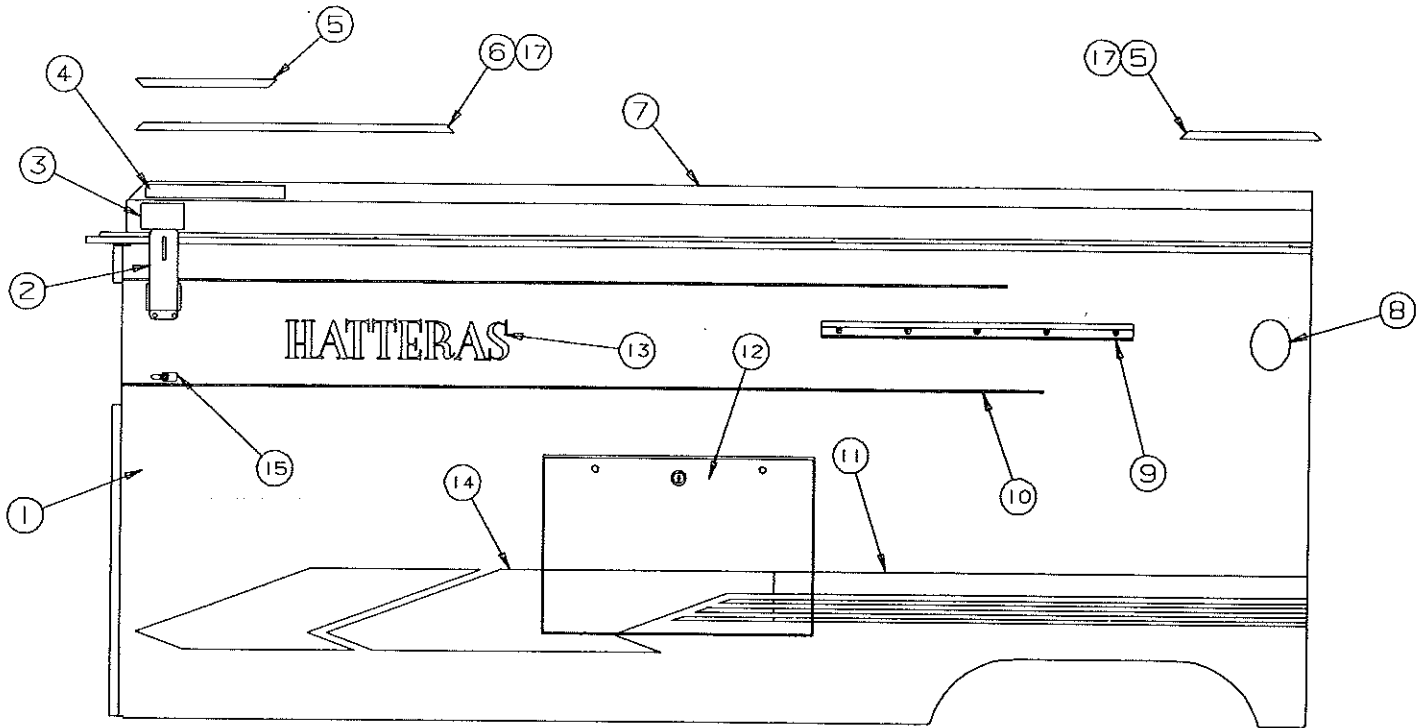

1995 FOUR SEASONS SERIES