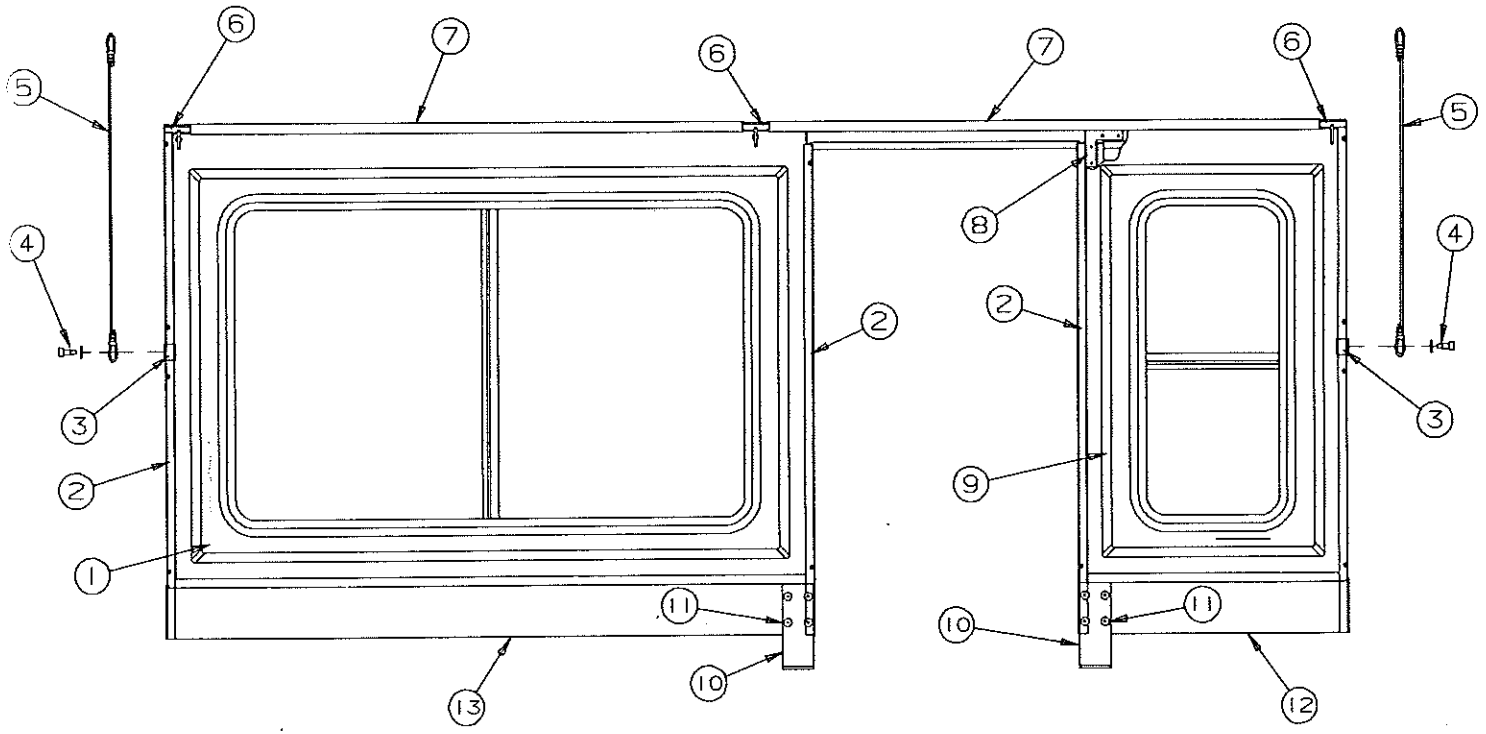

1995 FOUR SEASONS SERIES

REPAIR PARTS

CURBSIDE FOLD DOWN WALL ASSEMBLY - COMPONENT PARTS

CODE	PART NO.	DESCRIPTION
1	4750A4541	Curbside rear wall panel "plastic"
	4060000402F	Window seal (sold/foot)
2	4350000115F	3/4" Velcro hook (sold/yard) "white"
3	4750-6621	Linkage arm pivot assembly x2
4	4750-4188	Shoulder bolt, x2
	1202B2528	Washer x2
5	4750-6751	Vinyl coated cable assembly 24"
6	4060000401F	Small rubber seal (sold/foot) (1' required)
7	4060000400F	Large rubber seal (sold/foot) (9' required)
8	4750-4448	Corner bracket
9	4750A4531	Curbside front wall panel "plastic"
	4060000402F	Window seal (sold/foot)
10	4750A9091	Rail reinforcement
	4350000115F	3/4" Velcro hook (sold/yard) "white"
11	4744D3301	Rivet, M25 "white"
12	4750A869	Curbside front upper body rail
13	4750A870	Curbside rear upper body rail
14	4750A4251	T-Bolt handle & spring package
Package includes (1) T-Bolt, (1) handle, (1) plastic spacer, (2) washers, (1) spring		
15	4750-451	Curbside upper rail
	4734C1861	Rivet, M25
16	4741-4971	Rubber bumper, M6
	4737-3208	Tek screw 1/2"
17	4741-8658	Sash lock x2
	1203-8741	Rivet, M25
	4750-4608	Spacer
18	4750-4231	Curbside front window
	4750-4278	Tapping screw "black", (19 per window)
	4060000401F	Small rubber seal, (sold/foot) - (8' required)
19	4750-4221	Curbside rear window
	4750-4278	Tapping screw "black", (30 per window)
	4060000401F	Small rubber seal, (sold/foot) - (14' required)
20	4750-447	Screen door rail (rear)
	4734C1861	Rivet, M25 "arctic white"
21	4750-448	Screen door rail (front)
	4734C1861	Rivet, M25 "arctic white"
22	4750B692	End cap
	4734C1861	Rivet, M25 "white"
23	4750-4211	Living hinge "plastic" (108" lengths)
	NOTE: must cut plastic hinge to size	
24	4750-445	Curbside front lower rail
	4734C1861	Rivet, M25, "arctic white"
25	4750-446	Vertical rail x2
26	4750-450	Curbside rear lower rail
27	4733-3398	Plastic shoulder washer
	4733-4138	Tek screw 3/4"