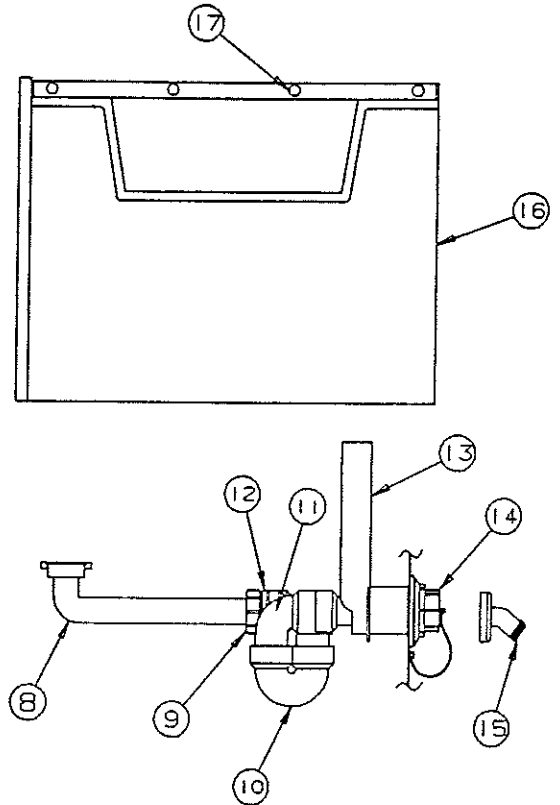

REPAIR PARTS