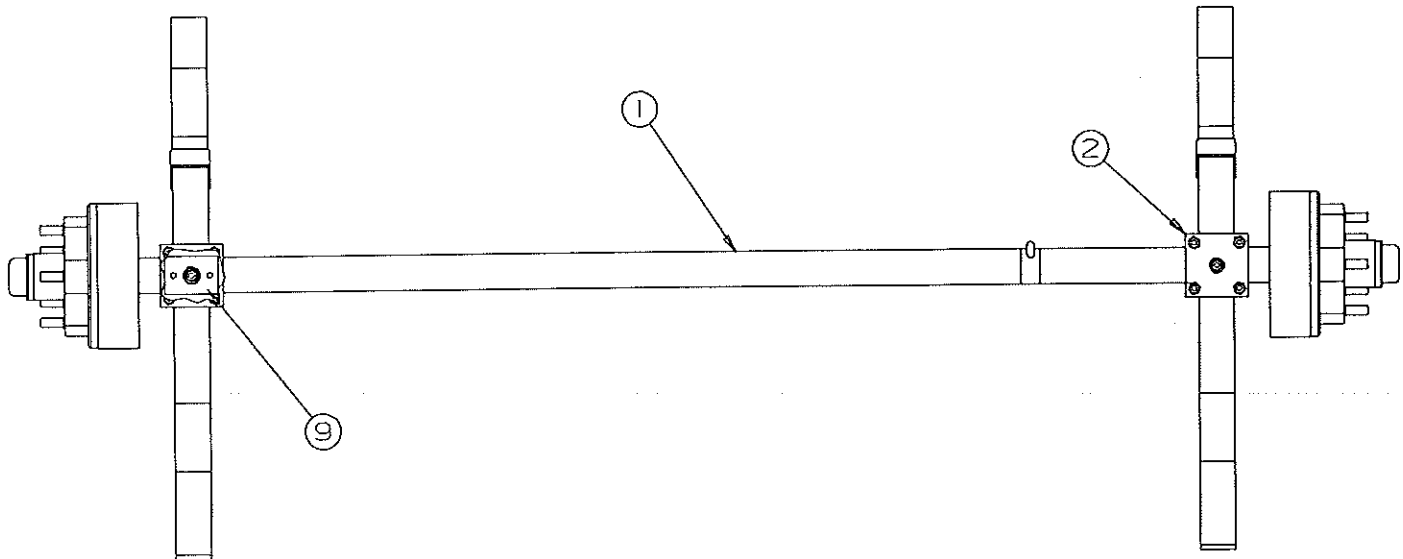

1995 FOUR SEASONS SERIES

AXLE & SPRING COMPONENTS

CODE	PART NO.	DESCRIPTION
1	4730L3011	Axle assembly, (complete) w/electric brakes, 2930, 2934, 2935
2	4741-8458	U-Bolt plate
3	4741-9358	U-Bolt nut
4	4741A8438	U-Bolt
5	4737A1318	Shackle bolt
	4741-9498	Shackle bolt nut
6	4741B3398	Spring shackle (front)
7	4735C2201	Leaf spring, 3 leaf
8	4741A3398	Spring shackle (rear)
9	4741-8461	Spring pad channel, M2