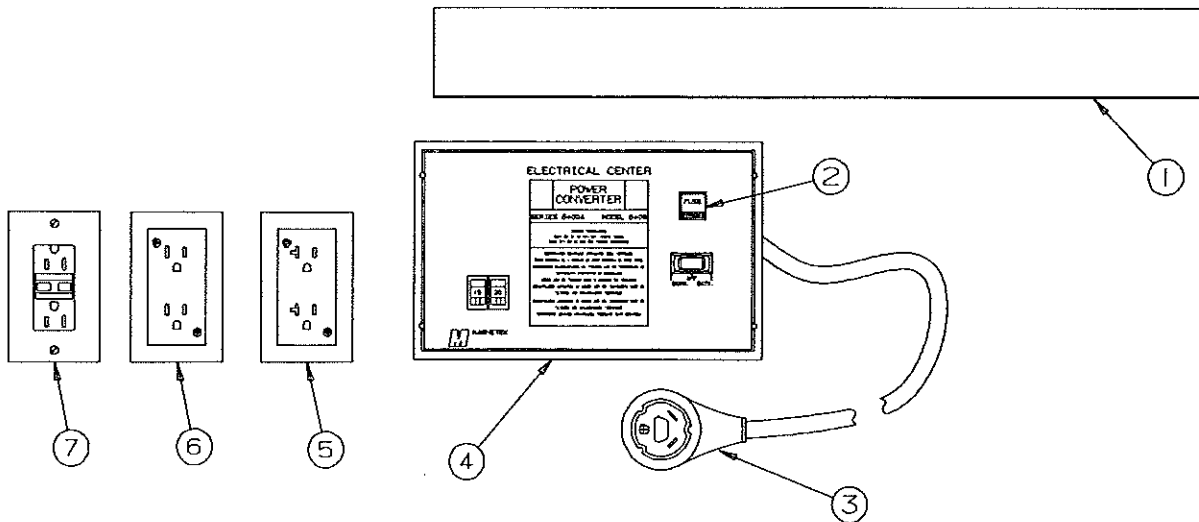

1995 FOUR SEASONS SERIES