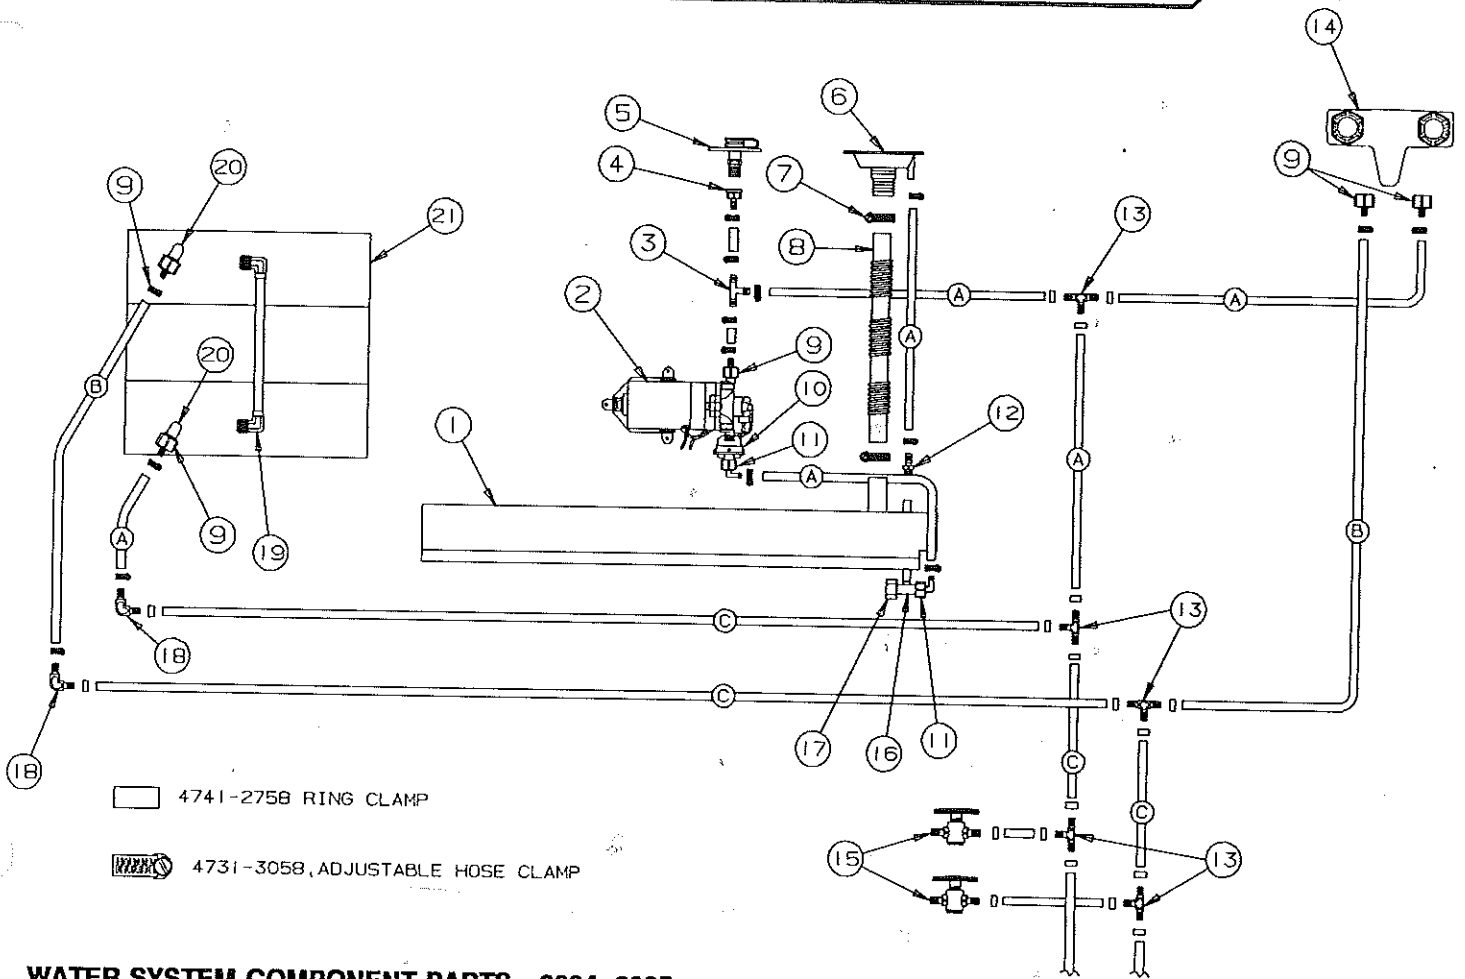

REPAIR PARTS

WATER SYSTEM COMPONENT PARTS - 2934, 2935

CODE	PART NO.	DESCRIPTION
1	4751-3101	Water tank - 20 gallon
	4742A8631	Water tank gasket (not shown)
2	4741C5571	Electric water pump
	4746-3778	Fuse holder
3	1218-1508	Barbed tee - 3/8"x3/8"x3/8"
4	4741-9568	Female adapter
	1202-5828	Rubber washer
5	4732F1521	City fill
6	4731D1711	Water tank fill spout
7	4715-4501	Adjustable hose clamp 1 1/4"
8	4731G1081	Water fill hose sold/24" lengths
9	4716-2341	Nut, barb & seal package
10	4747A8311	Water filter
11	4741-9068	Swivel elbow
12	4732B4561	Hose adapter
13	4741-2388	Tee - 3/8"x3/8"x3/8"
14	4745D2741	Faucet (upper galley)
15	4741A2368	Line drain
16	4751-3861	Drain tee
17	4751-3871	Tee nut cap
18	4741-2398	Barbed elbow 3/8"
19	4746-5381	Winterizing adapter
20	4746-8831	Plastic elbow
21	4741-5531	Water heater
22	4741B2071	Shower divider 2935 only

A	4714-038	High pressure hose 3/8" O.D. (sold/foot)
B	4714-338	Hot water hose 3/8" I.D. (sold/foot)
C	4060050001	Grey plastic tubing 3/8" O.D. (sold/foot)
D	4060050003F	High pressure hose 1/2" I.D. (sold/foot)

To order service parts for Atwood Water Heater please write or phone:

Atwood Mobile Products
4750 Hiawatha Drive
Rockford, IL 61101

Phone: 800/847-7160