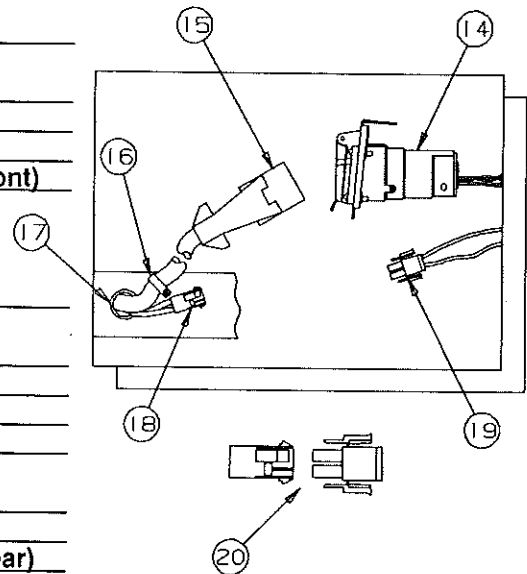

2930 CAPE COD MAIN FRAME ASSEMBLY COMPONENT PARTS

CODE	PART NO.	DESCRIPTION
1	4742-2001	2" Coupler assembly
	4714A2211	2" Coupler repair kit
2	4748-6611	Chain bar w/pins
3	4749-626	Stabilizer support (curbside)
4	4746B5061	Corner bulkhead assembly (right rear/left front)
5	4732C3678	Adjustable pulley bracket x4
	4715A5371	Pulley & bearing, M10
	4720C1578	Short pin
	1204B1081	Cotter pin, M10
6	4749B8648	Tire & rim, 10" Load Range "C"
	4741-3268	Valve extension 2"
7	4749-627	Stabilizer support (roadside)
8	4745A164	Rail bulkhead support
9	4748-3411	Floor brace
10	4741A3311	Wheel well assembly x2
	4060075008F	Foam tape 1" x 3/4" dark grey (sold/foot)
11	4744-668	Corner gusset x2
12	4746B5051	Corner bulkhead assembly (right front/left rear)
13	4720A3331	Jack bracket
NOTE: Refer to Page 2 for tongue jack assembly and component parts.		
14	4746-5591	Pigtail (bargman) car end
15	4746-9811	Wire harness (bargman) - CT front
	4742-8961	Braided nylon sleeve
16	1201-8708	Clamp
17	4742-8108	Snap bushing 1 1/4"
18	4716-5001	Power harness - CT end
19	4749A5531	Wire harness
20	4716-4701	12 Volt cap & plug package
21	4720D0731	Stabilizer assembly x4
	4739-2298	Nut (2 per stabilizer)