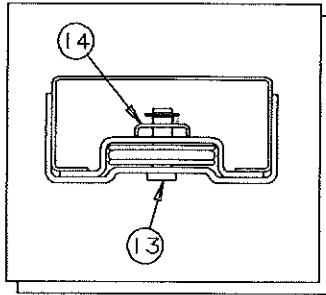

1995 FOUR SEASONS SERIES