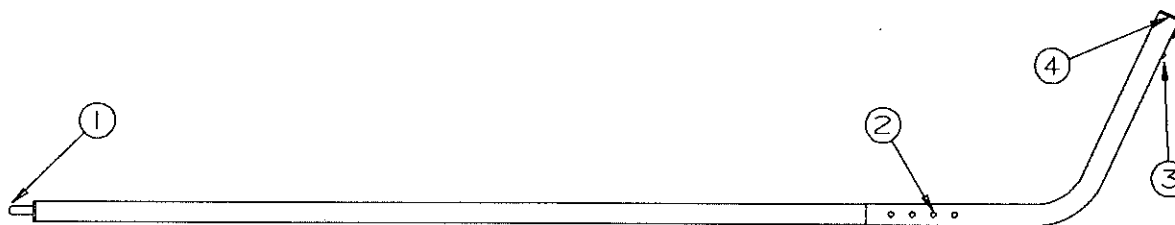

TENT SUPPORT ASSEMBLIES (complete)

MODEL	FRONT BED	REAR BED	CODE	PART NO.	DESCRIPTION
2930	4741E5581	4741D5591	1	8470-1728	Pole pin, blue x1
2934	4741E5581	4741D5591	2	4734-6708	Spring assembly x1
2935	4741E5581	4741D5591	3	4734A6708	Spring assembly x1
			4	4730B4648	Tube closure x1
				4733-4118	Tek screw x1

COMPONENT PARTS