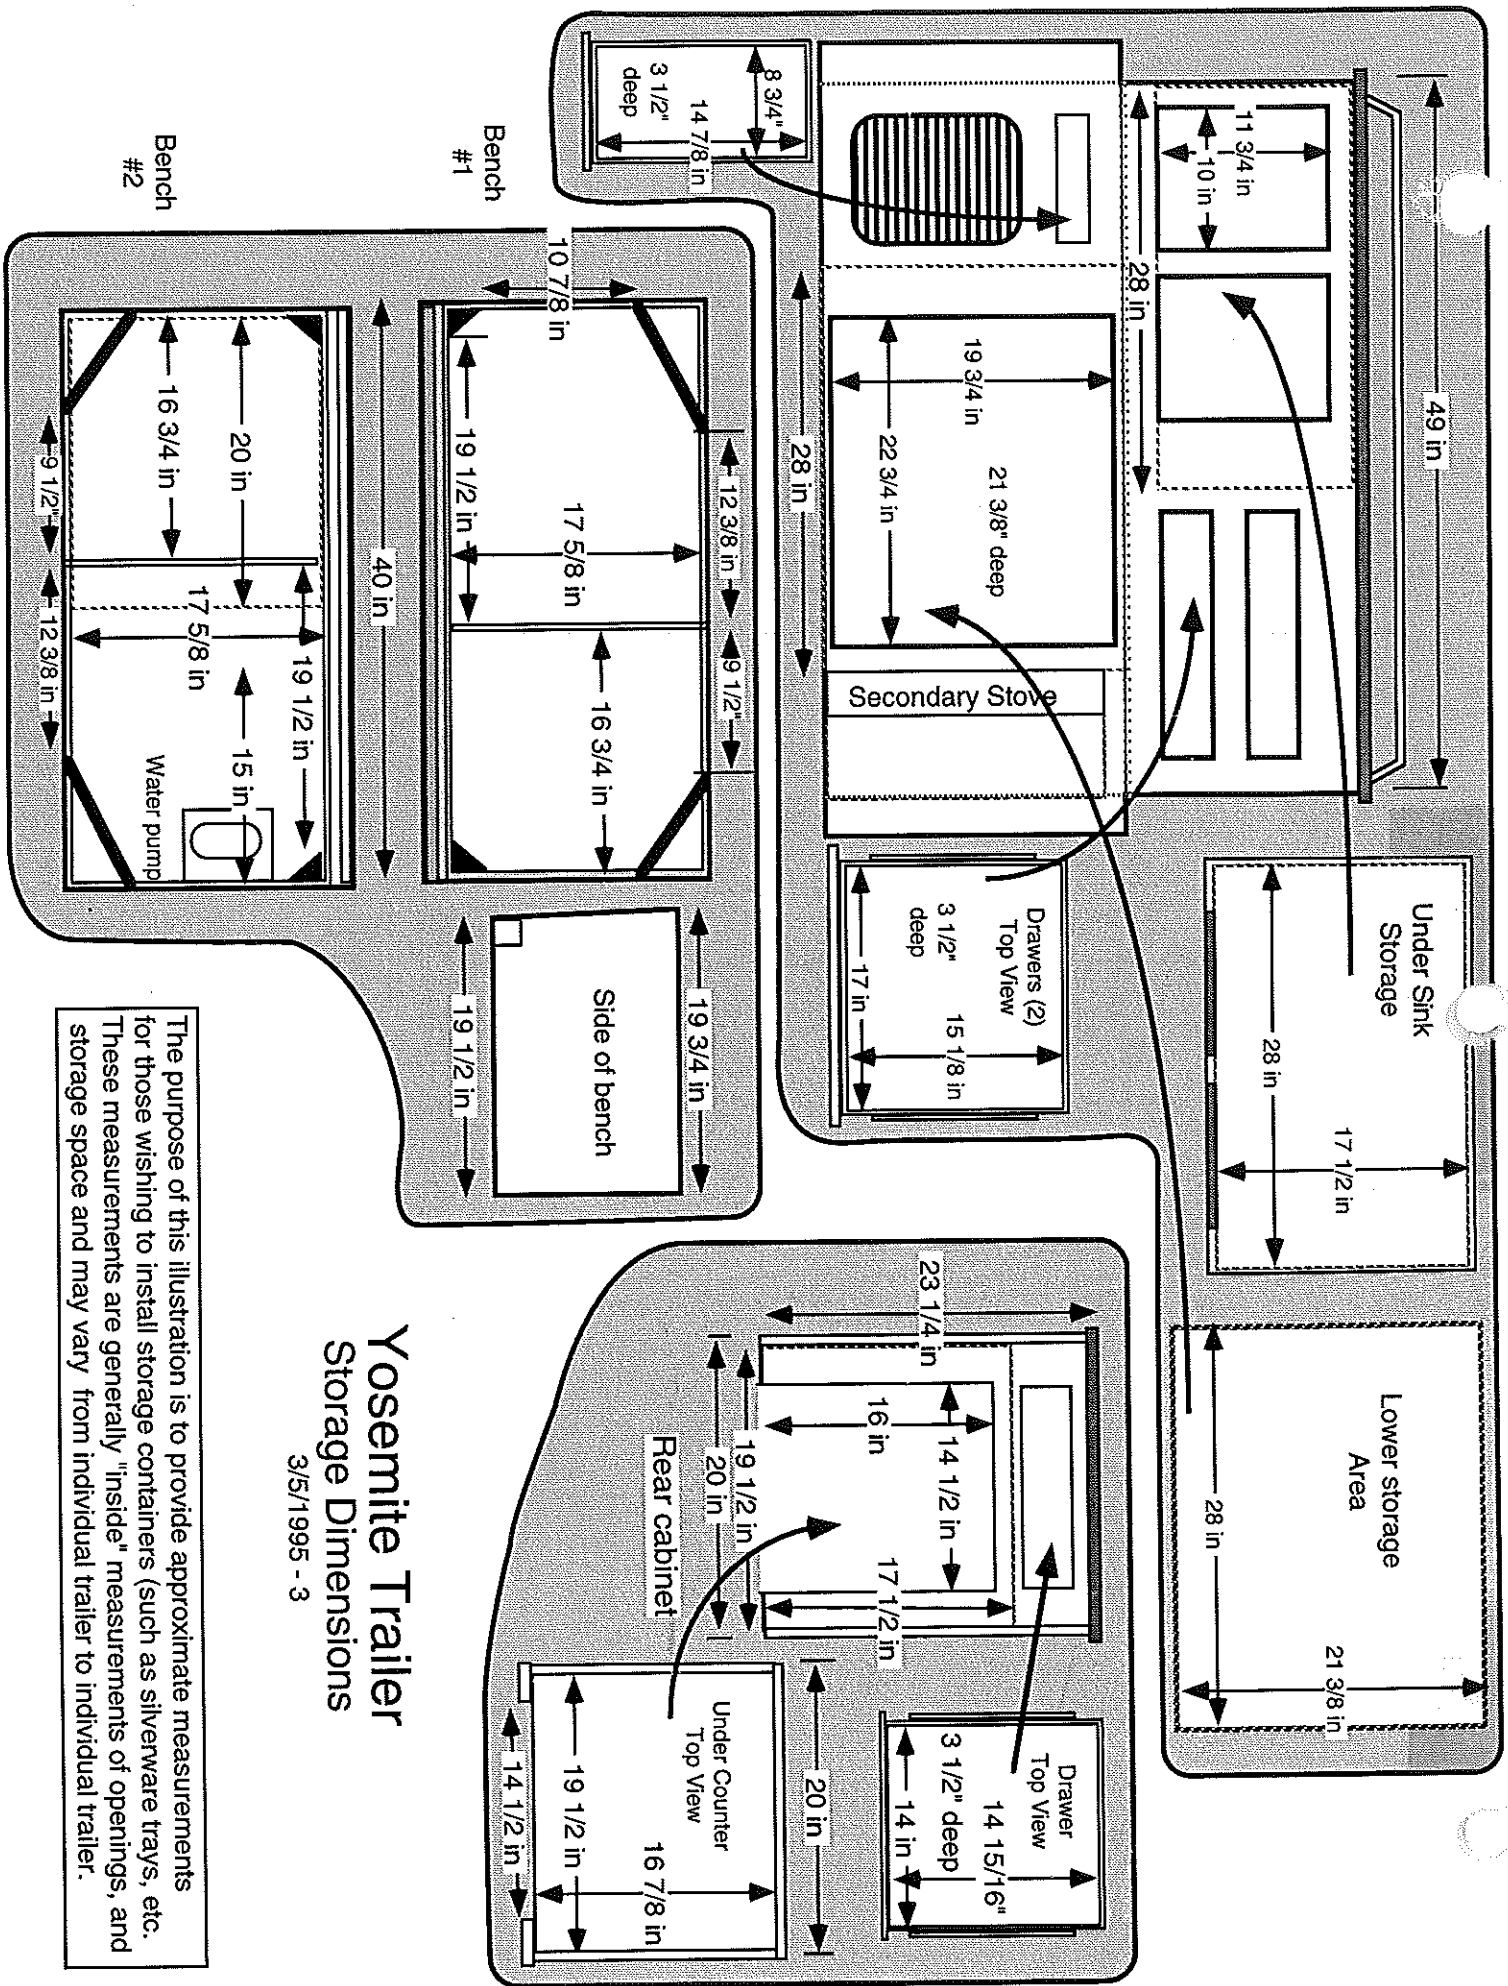

Yosemite Trailer Storage Dimensions

3/5/1995 - 3

The purpose of this illustration is to provide approximate measurements for those wishing to install storage containers (such as silverware trays, etc. These measurements are generally "inside" measurements of openings, and storage space and may vary from individual trailer to individual trailer.