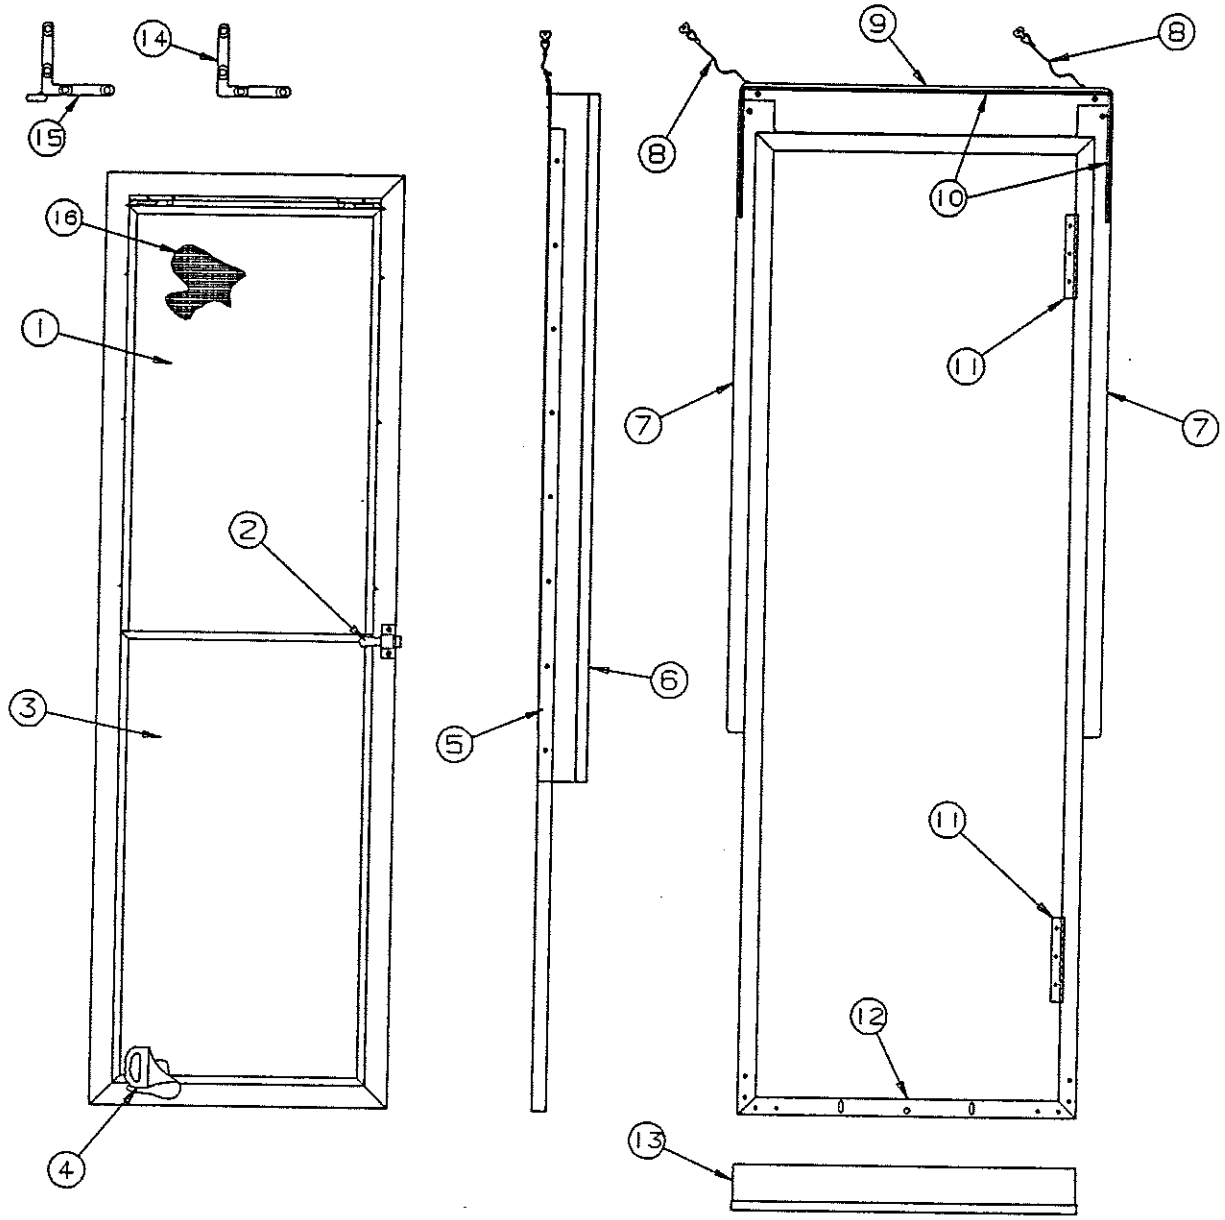

REPAIR PARTS

SCREEN DOOR AND JAMB ASSEMBLY COMPLETE - 4750B6901
NOTE: Door and Jamb not sold separately

CODE	PART NO.	DESCRIPTION
1	4716B3401	Sliding window pane
2	4742-9671	Latch package
3	4716B3411	Bottom sliding window pane
4	4750-3591	Rubber seal 18"
5	4750-8901	Flap bracket x2
	4734C1861	Rivet "arctic white", M25
6	4750A8891	Screen door flap, right "vinyl", M2
	4750A88981	Screen door flap, left "vinyl", M2
7	4750-8911	Side latch plate x2
	4733D0601	Rivet "arctic white", M25
8	4750-6001	Screen door cable, M2
9	4750A8001	Screen door top bracket
10	4350000019F	Foam tape 1/8" x 1/4" (sold/foot)
11	4720G3601	Hinge x2
	4733D0601	Rivet "arctic white", M25
12	4710K4091	Bottom lintel "arctic white", M25
	4741A9861	Rivet "arctic white", M25
13	4741F6221	Screen door support
	4060000399F	Rubber seal (sold/foot)
	4716-069	Screw x4
14	4710-380	Corner brace
15	4710-3791	Corner brace hinge, M2
16	4716-1111	Screening 36" x 18 1/2" pc