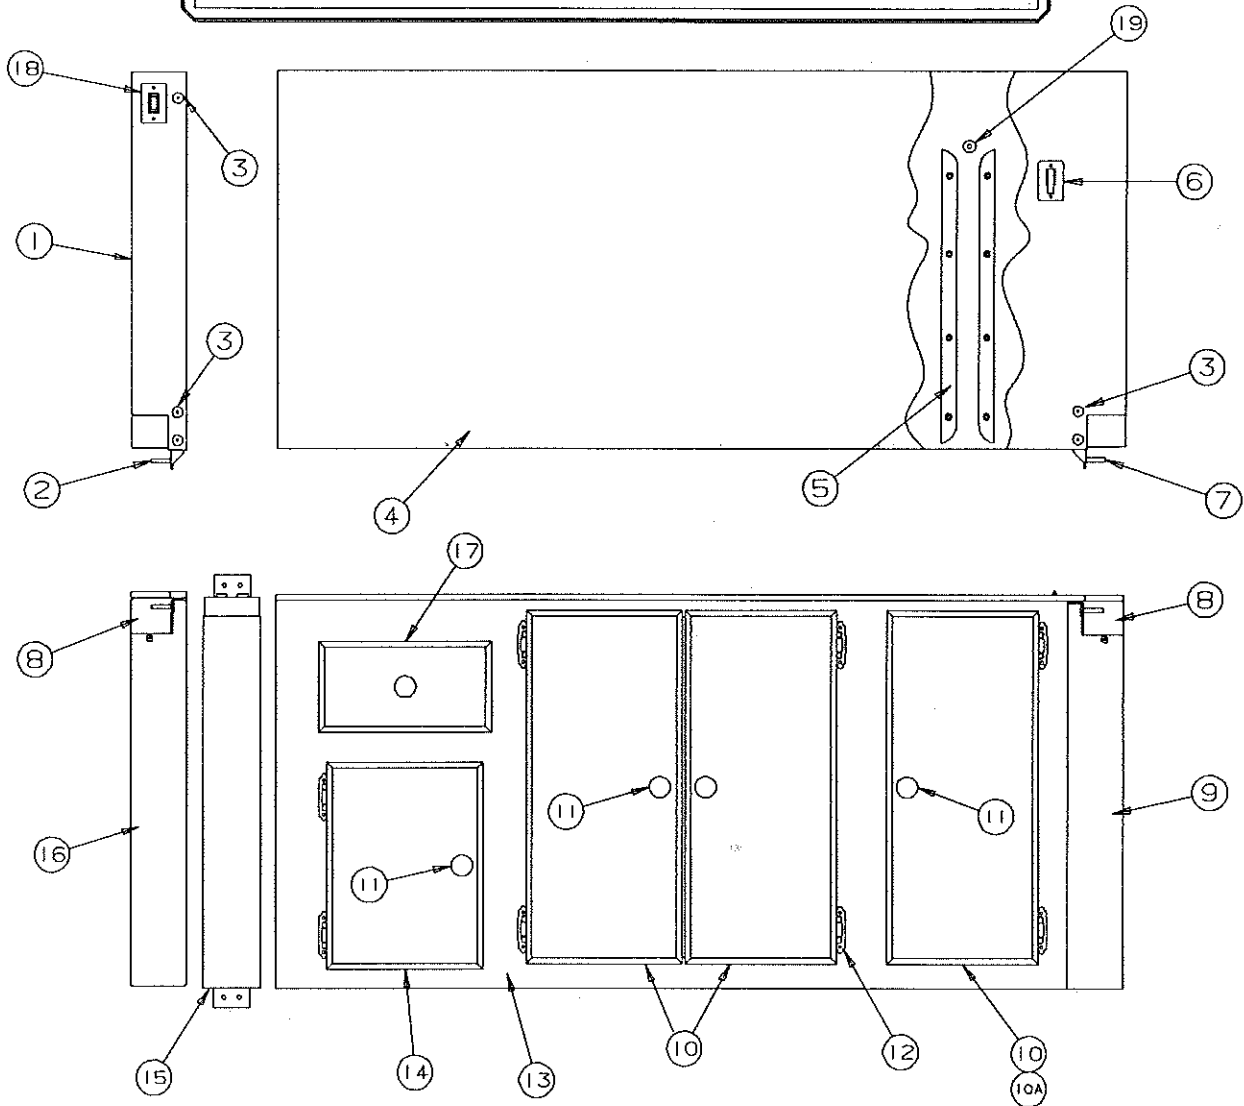

REPAIR PARTS

LOWER GALLEY ASSEMBLY COMPONENTS, 2930, 2934

CODE	PART NO.	DESCRIPTION
1	4750A2781	Lower galley top (left) 2930, 2934
		NOTE Must drill hole for rocker switch
2	4750A6571	Lower galley bracket (left)
3	4744C4601	Rivet "cherry", M10
4	4748C44581	Lower galley top (right) 2930, 2934
5	4750-971	Floor glide (wood) x2
	4716-069	Countersunk screw x4
6	4746A0971	Kill switch & plate
	4716-075	Screw x2
7	4750A6581	Lower galley bracket (right)
8	4744F0851	Lower galley filler
9	4750B406	Lower galley spacer (right)
10	4750A8671	Door panel x3
10A	4750-9801	Door panel 2934 Yosemite only
11	4748A3951	Door pull (includes screw)
12	4745C26188	Hinge (spring loaded)
	4749B4118	1/2" Screw (2 per hinge)
	4749B4598	3/8" Screw (3 per hinge)

13	4750B863	Lower galley front 2930
	4750A967	Lower galley front 2934
14	4750A8651	Door panel x1
15	4750A6731	Filler assembly
16	4750B881	Lower galley spacer (left)
17	4748C5101	Drawer assembly
18	4733C4981	Rocker switch
19	4724-2608	Stop button
	4737-8488	Screw