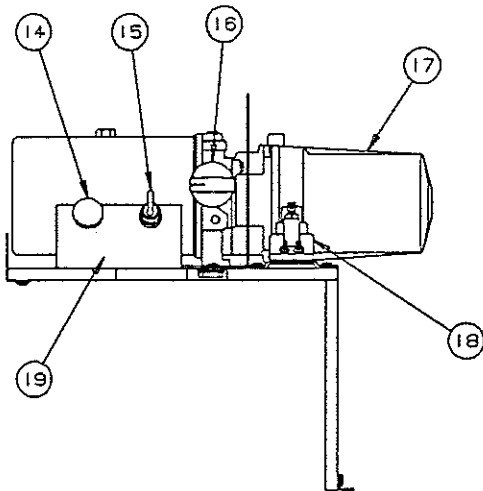

1995 FOUR SEASONS SERIES

CURBSIDE BENCH CABINET 2935 HATTERAS

CODE	PART NO.	DESCRIPTION
1	4741H4211	Cabinet top
2	4720A0721	Cooler clip M2
	4716-059	Screw x2 per clip
3	4733C4981	Rocker switch x2
4	4752-6041	Door assembly (includes hinge x2)
5	4752-255	Cabinet side
6	4737C4191	Recessed mount (black)
	4737-8488	Screw x6
7	4737A5558	Fire extinguisher
8	4716A1191	Fire extinguisher strap (black) M2
9	4750A8841	Cabinet corner (plastic)
10	4745C26188	Hinge (spring loaded)
11	4748A3271	Door panel
12	4752-212	Cabinet front
13	4748A3951	Door pull (includes screw)
14	4751B8351	Push/pull release cable
15	4716-1681	Toggle switch
16	4752-0581	Hydraulic pump knob
	1202B8528	Washer x1
17	4751B3371	Hydraulic pump
18	4716-1661	12 Volt solenoid
19	4752-3211	Hydraulic control bracket