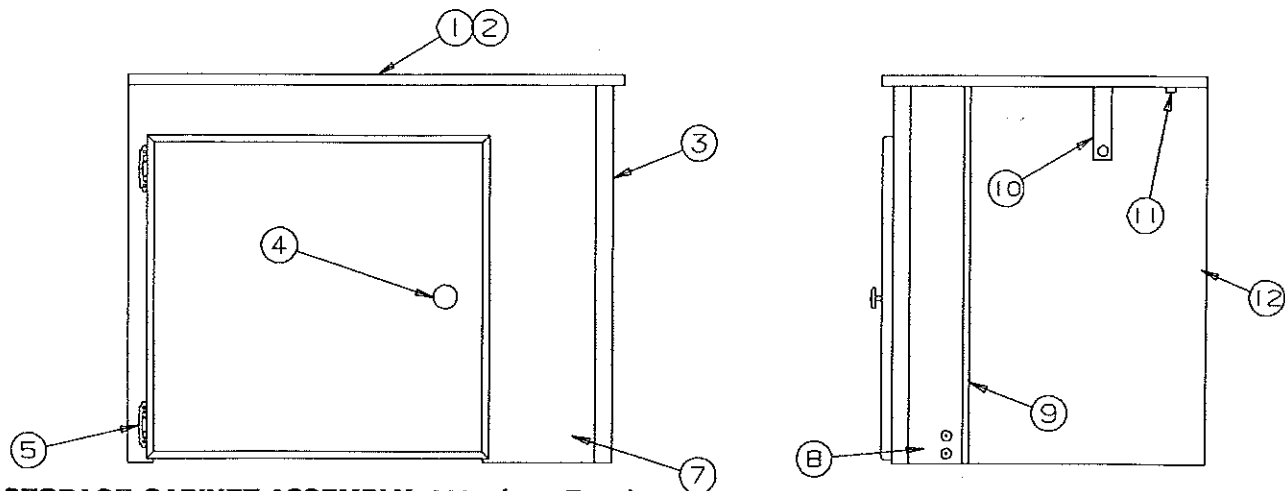

1995 FOUR SEASONS SERIES

STORAGE CABINET ASSEMBLY, 2930 (4750B654)

CODE	PART NO.	DESCRIPTION
1	4748A85481	Cabinet top
2	4720A0721	Cooler clip, M2
	4716-081	Screw x2 per clip
3	4750B8841	Corner molding
4	4748A3951	Door pull (includes screw)
5	4745C26188	Hinge (self closing)
6	4750A8851	Door panel
7	4750B874	Cabinet side

8	4750B876	Cabinet front
9	4750B878	U-Channel 22 1/2"
10	4750A8771	Stove strap
	1202B2698	Washer x1
	4737-8488	Screw x1
11	4730A3548	Stud w/screw
12	4750B875	Cabinet divider

All warranty service and parts procurement for this item will be handled directly by:

Thetford Corporation
P. O. Box 1285
Ann Harbor, MI 48106
Phone: 800/521-3032