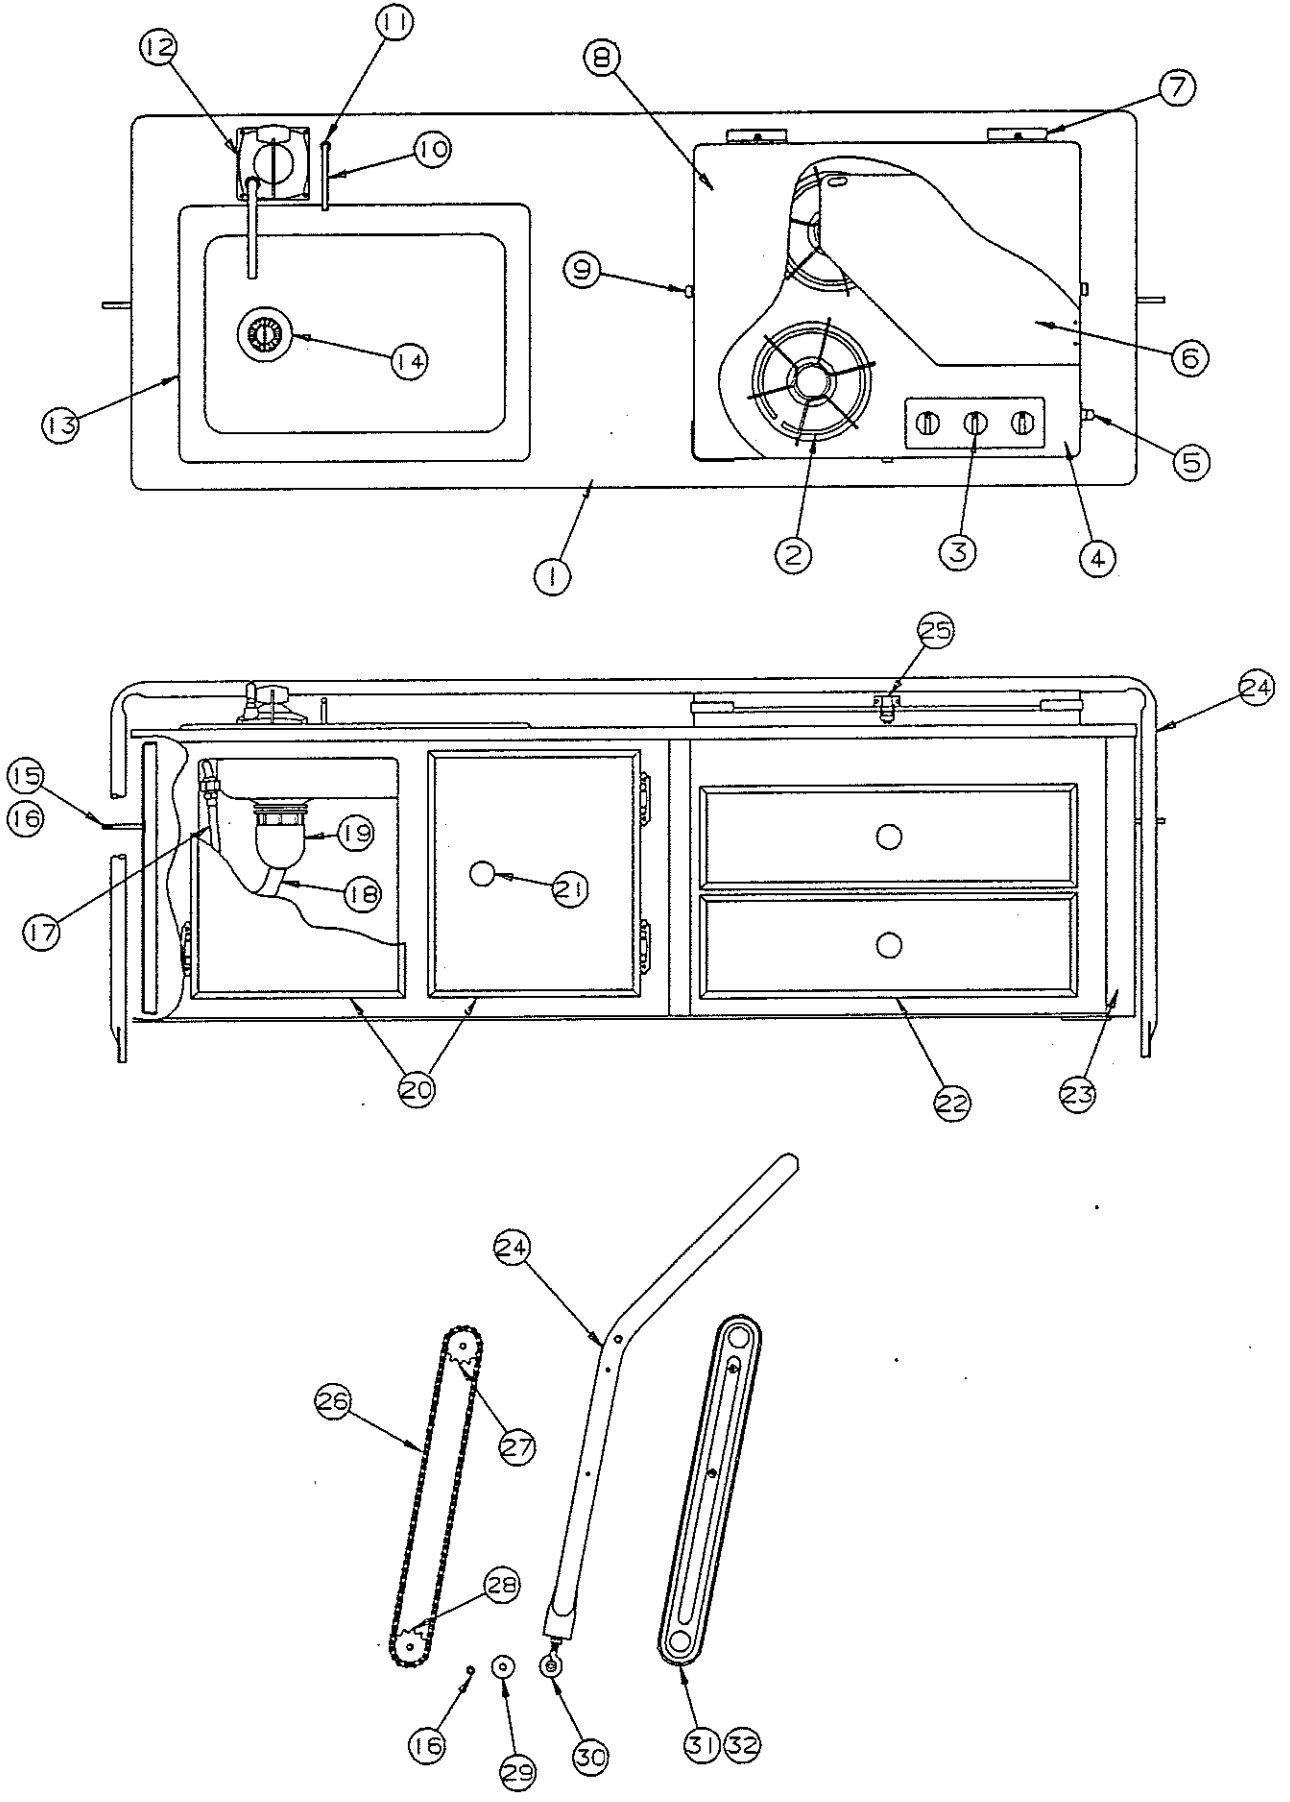

1995 FOUR SEASONS SERIES

REPAIR PARTS

Upper Galley Assembly (complete)

4750B6501
4750B65081
4752-5691

Upper galley 2930 Cape Cod
Upper galley 2934 Yosemite
Upper galley 2935 Hatteras

UPPER GALLEY ASSEMBLY COMPONENTS 2930, 2934, 2935

CODE	PART NO.	DESCRIPTION
1	4750A97481	Upper galley top 2930
	4750A9741	Upper galley top 2934
	4749C0181	Upper galley top 2935
	4060500082F	T-Molding w/white inlay (sold/foot)
	NOTE: Upper galley top includes T-Molding	
2	4716-1851	Grate x3
3	4716-1861	Knob x3
4	4744E2401	3 Burner stove top
5	1226D1538	Stove fin latch
	1203-8678	Rivet x2
6	4741G4131	Stove fin
	4741A4401	Hinge - brite chrome x2
	1203-8558	Rivet x4 per hinge
7	4739A2821	Hinge x2
8	4741G6031	Stove cover assembly 2930, 2934
	4741G60381	Stove cover assembly 2935
9	4716A0881	Thumb screw, M6
10	4746A9071	Pump hold down bar package
	NOTE: Includes bar, bushing, bracket & screws	
11	4742-8701	Flange bushing (plastic) M4
12	4734C0161	Water pump 2930 only
	4716-081	Screw x4
	4745D2741	Mixer faucet 2934, 2935
	4716-2341	Nut, barb & seal package
13	4710F0301	Sink 2930
	4745B2801	Sink 2934, 2935
14	4714B0661	Crumb cup
	4730D3151	Crumb cup basket
15	4750A6551	Upper galley angle "right side"
	4750A6561	Upper galley angle "left side"
	4734G186	Rivet "cherry"
16	1201B6038	Locknut
17	4730A3431	Gas hose (flexible)
18	4742A8781	Drain hose sold/5' lengths
19	4734A0671	Drain trap, M2
20	4748A3241	Door panel x2
21	4748A3951	Door pull (includes screw)
22	4744H5741	Drawer assembly x2
23	4750B8841	Galley corner (plastic)
24	4750B486	Galley lift bar 2930, 2934
	4752-202	Galley lift bar 2935
25	4733-4018	Stove latch
	1203-8558	Rivet x2
	4733-4028	Latch strike
26	4744-63281	Galley chain x2
27	4737B9238	Sprocket "upper"
28	4737A9238	Sprocket "lower"
29	1202B2528	Washer x2
30	4744-44561	Eye bolt, M4 (less bushing)
	4744-9211	Bushing, M2
31	4750A8951	Galley chain cover (left)
32	4750A8941	Galley chain cover (right)