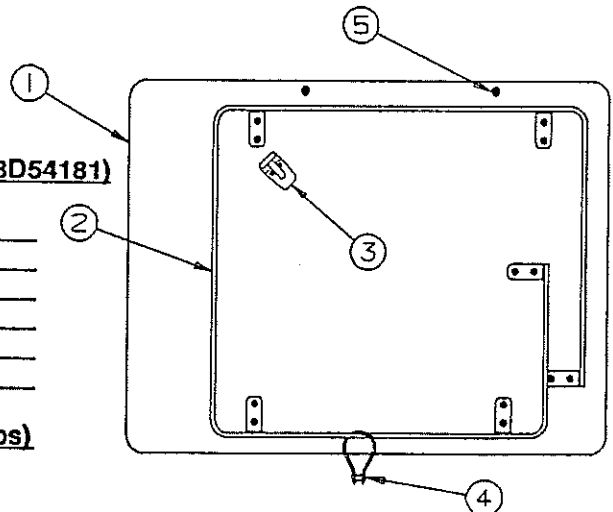

SHOWER CURTAIN ROD & BOARD ASSEMBLY - 2935 (4748D54181)

CODE	PART NO.	DESCRIPTION
1	4748C46181	Shower board
2	4748C4591	Curtain rod assembly
3	4750-1761	Shower head bracket
4	4748-8161	Shower curtain clips M10
5	4730A3548	Stud w/screw x2
6	4749-6661	Shower curtain (not shown)

NOTE: (Shower curtain supplied w/21 curtain clips)