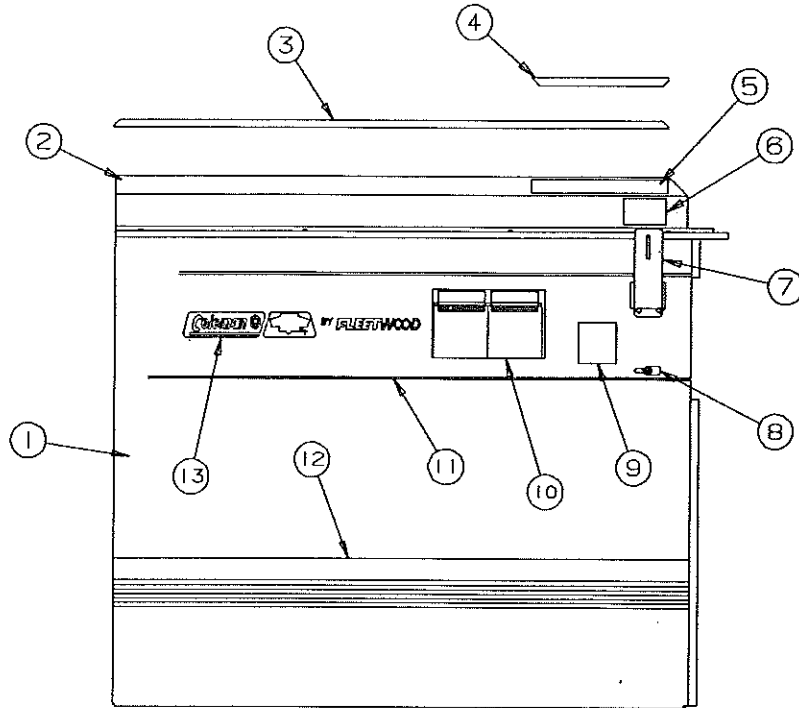

REPAIR PARTS