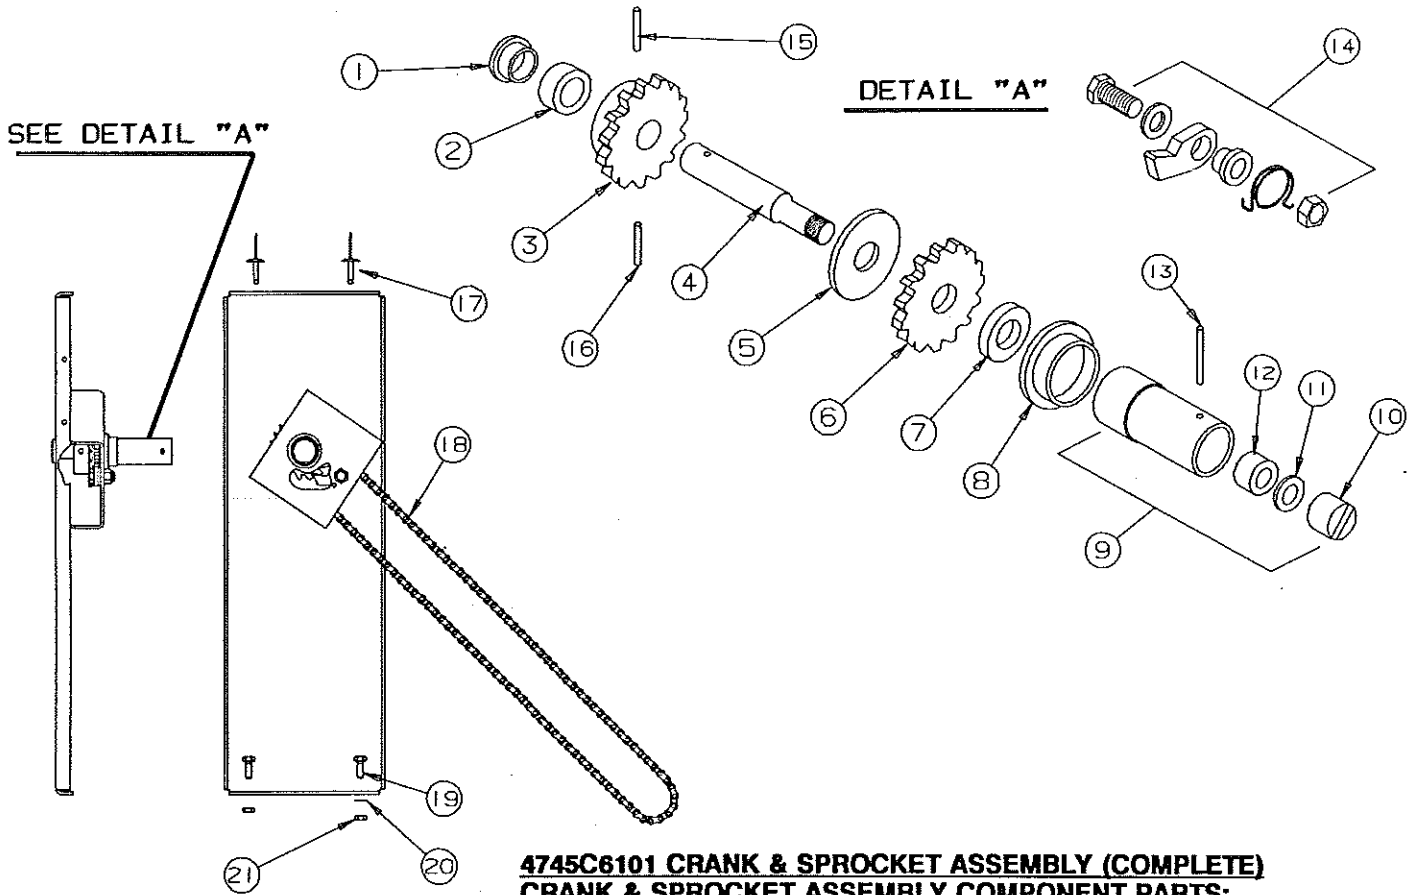

REPAIR PARTS

**4745C6101 CRANK & SPROCKET ASSEMBLY (COMPLETE)
CRANK & SPROCKET ASSEMBLY COMPONENT PARTS:**

CODE	PART NO.	DESCRIPTION
1	4751-3501	Shaft bushing
2	4751-4731	Shaft spacer
3	4751-39381	18 Tooth sprocket
4	4751-3891	Drive shaft
5	4751-3561	Pressure plate
6	4751-4831	Ratchet wheel
7	4751-3581	Pressure washer
8	4751-3591	Shaft bushing
9	4751A6531	Drive hub extension package
NOTE: Package includes parts marked w/asterisk (*)		
10	* 4751-3551	Slotted nut
11	* 4752-3931	Washer x1
12	* 4751-4731	Nylon spacer x1
13	* 4747A9451	Spiral roll pin, M6
14	4716-1221	Ratchet pawl package
15	4744A1301	1" Shear pin, M10
16	4752-4391	3/4" Roll pin x2, M10
17	1203C8721	Rivet x2, M25
18	4751-3941	Chain (includes connecting link)
	4730A3811	Connecting link
	4714-0351	Half link
19	4731-3878	Hex head bolt x2
20	1202B0438	Washer
21	1201B6038	Hex nut x2