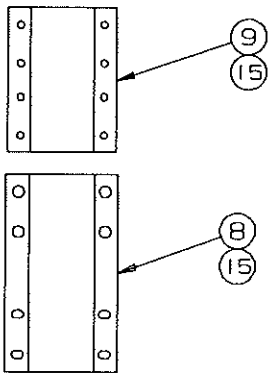

REPAIR PARTS

**4745C6101 CRANK & SPROCKET ASSEMBLY (COMPLETE)
CRANK & SPROCKET ASSEMBLY COMPONENT PARTS:**

CODE	PART NO.	DESCRIPTION
1	4751-3501	Shaft bushing
2	4751-4731	Shaft spacer
3	4751-39381	18 Tooth sprocket
4	4751-3891	Drive shaft
5	4751-3561	Pressure plate
6	4751-4831	Ratchet wheel
7	4751-3581	Pressure washer
8	4751-3591	Shaft bushing
9	4751A6531	Drive hub extension package
NOTE: Package includes parts marked w/asterisk (*)		
10	* 4751-3551	Slotted nut
11	* 4752-3931	Washer x1
12	* 4751-4731	Nylon spacer x1
13	* 4747A9451	Spiral roll pin, M6
14	4716-1221	Ratchet pawl package
15	4744A1301	1" Shear pin, M10
16	4752-4391	3/4" Roll pin x2, M10
17	1203C8721	Rivet x2, M25
18	4751-3941	Chain (includes connecting link)
	4730A3811	Connecting link
	4714-0351	Half link
19	4731-3878	Hex head bolt x2
20	1202B0438	Washer
21	1201B6038	Hex nut x2

4716A0021 - Lift assembly, Roadside Front/Curbside Rear

CODE	PART NO.	DESCRIPTION
1	4720E5181	Top lift assy (4716A0021)
	4739B6741	Top lift assy (4716A0011)
2	4720E5171	Center lift assy (4716A0021)
	4739B6731	Center lift assy (4716A0011)
3	4720C5271	Cable assy x2, M2 (both)
	4720C1691	Steel cable crimp, M20
4	4720F5161	Bottom lift assy (4716A0021)
	4739B6751	Bottom lift assy (4716A0011)
5	4720H5151	Stationary lift assy (both)
6	4751-6391	Stainless steel cable assy M2 (223" long) (includes 2 copper cable crimps in package)
	4744-1318	Copper cable crimp, M10
	4731C5801	Butterfly bracket assy
7	4731C5801	Butterfly bracket assy
8	4745B0291	Stationary lift extension (both)
9	4720A8721	Extension connector (both)
10	4749-2081	Screw x3, M6
11	4715A5371	Steel pulley & bearing x4, M10
	4747-8931	Long pin, x2
12	4730B0981	Retaining ring, M12
	4749-4061	Pin short x1, M4
13	4730B0981	Retaining ring, M12
	4749A2028	Retaining clip
14	4749A2028	Retaining clip
15	1203-8641	Rivet x4, M50
16	1204B1081	Cotter pin, M10
17	4720C1578	Lift pin x1
18	4738A0898	Lift bolt x4 per lift (not shown) (mount lift to frame channel)