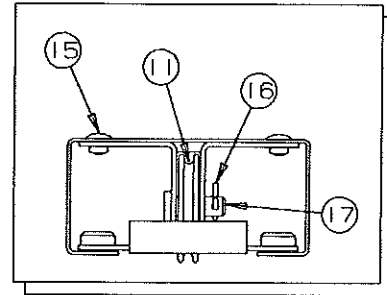

1995 FOUR SEASONS SERIES