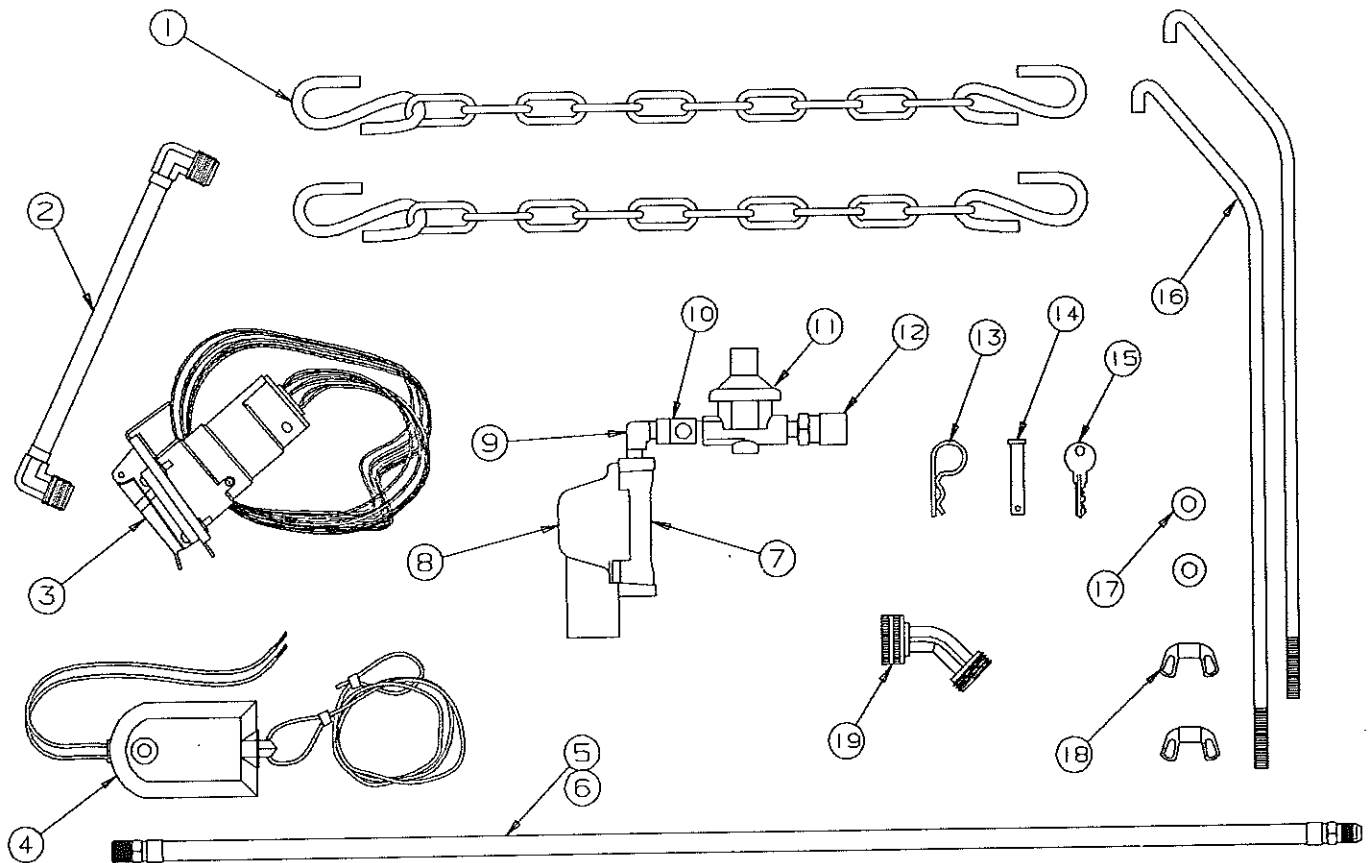

1995 FOUR SEASONS SERIES

PARTS PACKAGE (COMPLETE) 'FOUR SEASONS SERIES'

4750A6151 Parts Package, 2930 Cape Cod
4750A6111 Parts Package, 2934 Yosemite
4750A6111 Parts Package, 2935 Hatteras

CODE	PART NO.	DESCRIPTION
1	4749A9601	29" Tow chain, M2
2	4746-5381	Winterizing adapter 2934, 2935
3	4746-5591	Pigtail "Bargman"
4	4746-0401	Break-a-way switch
5	4737-8871	Gas hose, low pressure - 3/4"x3/8"x32" 2934, 2935
	4733A3991	Gas hose, 3/8"x3/8"x32", 2930
6	4742-8081	Gas hose, high pressure - 1/4"x3/8"x30"
7	4742-8051	Regulator "low pressure"
8	4746-4231	Regulator cover (plastic)
9	4742-8031	Brass elbow
10	4739-6998	Brass tee
11	4742-8041	High pressure regulator
12	4737-9308	POL Adapter
13	4732A4791	Safety pin, M10
14	4771-2631	Hitch pin, M5
15	4730A3211	Key, M10
16	4733F6281	Gas bottle mounting bracket package
		NOTE: (Package includes wing nuts & washers)
17	1202B0468	Washer x2
18	1201-6258	Wing nut x2
19	4744-2651	Goose neck