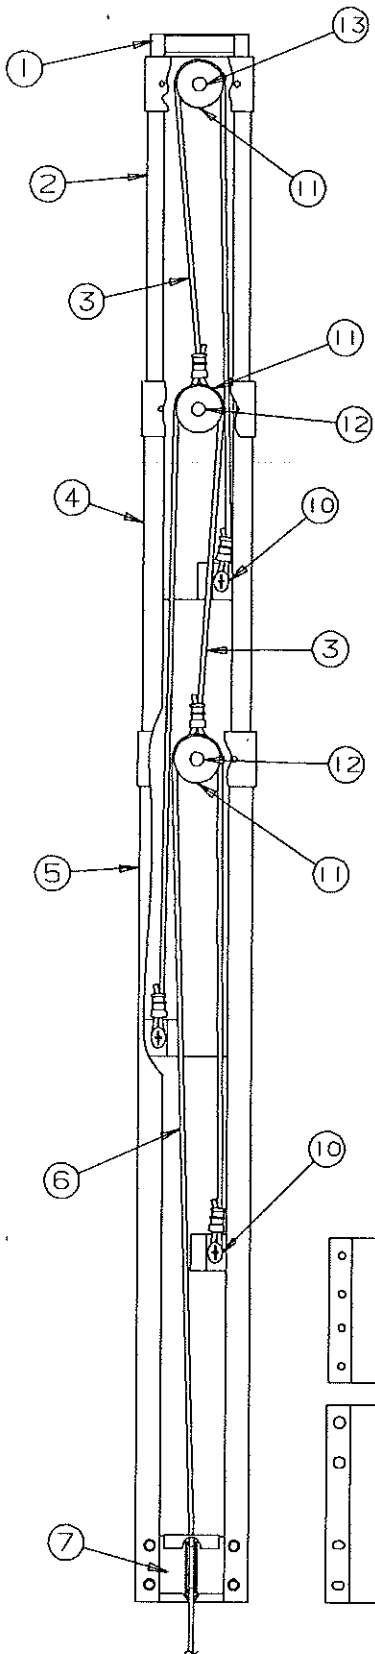

1995 FOUR SEASONS SERIES