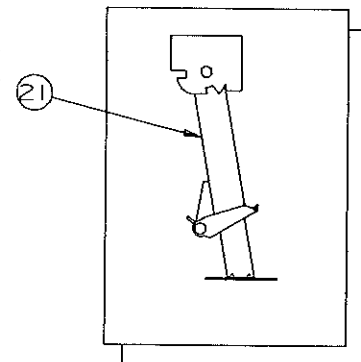

2930 CAPE COD MAIN FRAME ASSEMBLY COMPONENT PARTS

CODE	PART NO.	DESCRIPTION
1	4742-2001	2" Coupler assembly
	4714A2211	2" Coupler repair kit
2	4748-6611	Chain bar w/pins
3	4749-626	Stabilizer support (curbside)
4	4746B5061	Corner bulkhead assembly (right rear/left front)
5	4732C3678	Adjustable pulley bracket x4
	4715A5371	Pulley & bearing, M10
	4720C1578	Short pin
	1204B1081	Cotter pin, M10
6	4749B8648	Tire & rim, 10" Load Range "C"
	4741-3268	Valve extension 2"
7	4749-627	Stabilizer support (roadside)
8	4745A164	Rail bulkhead support
9	4748-3411	Floor brace
10	4741A3311	Wheel well assembly x2
	4060075008F	Foam tape 1" x 3/4" dark grey (sold/foot)
11	4744-668	Corner gusset x2
12	4746B5051	Corner bulkhead assembly (right front/left rear)
13	4720A3331	Jack bracket
NOTE: Refer to Page 2 for tongue jack assembly and component parts.		
14	4746-5591	Pigtail (bargman) car end
15	4746-9811	Wire harness (bargman) - CT front
	4742-8961	Braided nylon sleeve
16	1201-8708	Clamp
17	4742-8108	Snap bushing 1 1/4"
18	4716-5001	Power harness - CT end
19	4749A5531	Wire harness
20	4716-4701	12 Volt cap & plug package
21	4720D0731	Stabilizer assembly x4
	4739-2298	Nut (2 per stabilizer)