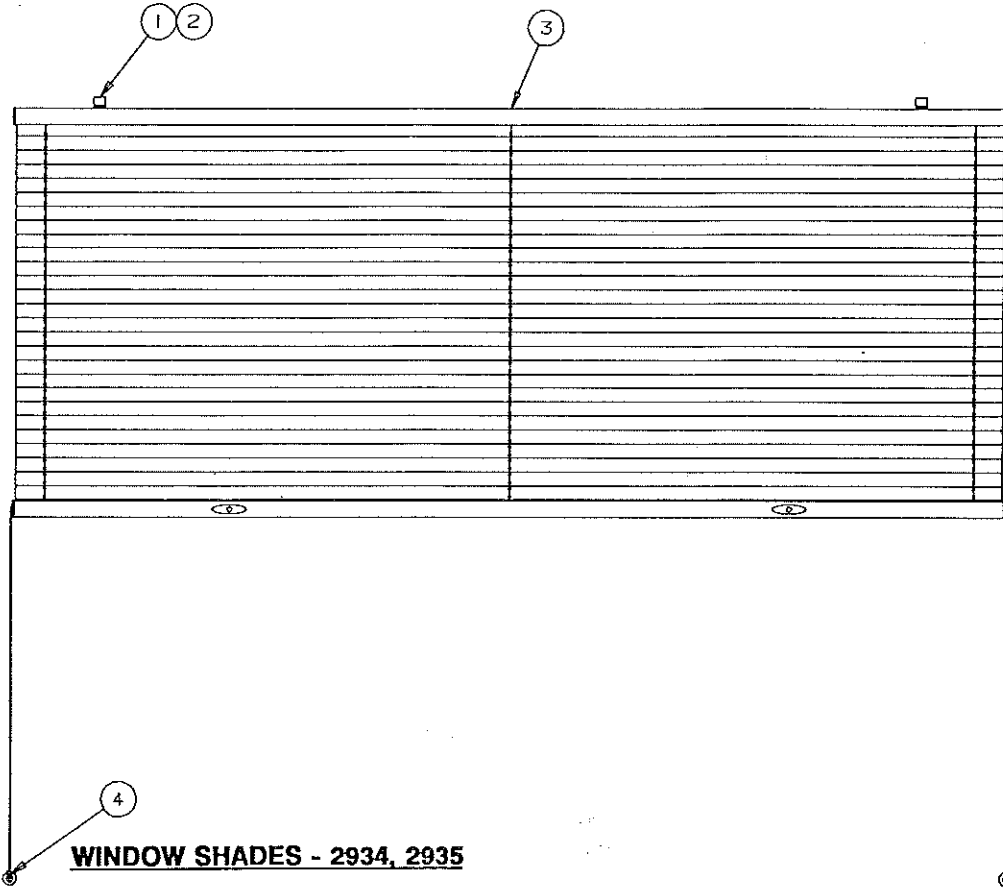

REPAIR PARTS

NOTE: SHADES

- 4751-8491 Window shade 50" x 38" used x2 roadside
- 4751-8481 Window shade 55" x 38" used x1 curbside right rear
- 4751-8471 Window shade 20" x 38" used x1 curbside right front

CODE	PART NO.	DESCRIPTION
1	4751-8291	Shade hanger bracket package (package includes (1) bracket, (1) rivet)
2	4716-075	Screw (to hold bracket in place on wall assembly)
3	4350000115F	3/4" Velcro hook "white" sold/yard
4	4737-2558	Tek screw

DRAPES

		Drape Pkg.	Color
2930	Cape Cod	4750A6721	Rose (8 panels)

Component Parts - 4750-2891 Plastic Tab, M60

SINGLE DRAPE PANELS

- 4716A8881 Single panel "small" used x2
- 4716A8891 Single panel "large" used x6

- 4751-6551 Valance Package, 2930, 2934, 2935
  Package includes (2) roadside valance
  (2) curbside valance