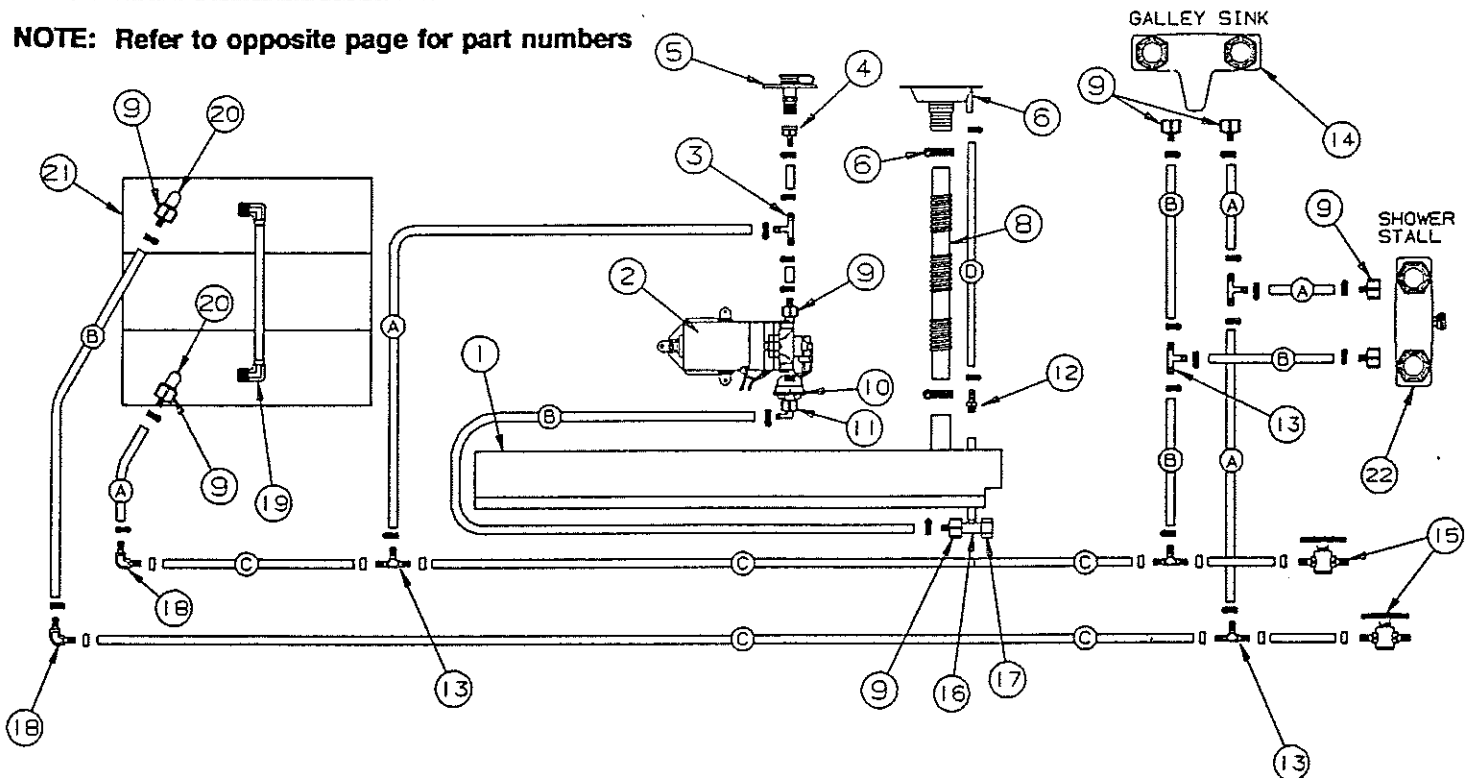

CODE	PART NO.	DESCRIPTION
1	4733G1411	Water tank (10 gallon)
2	4400075001	Tank strap sold/foot
3	4732A4561	Hose adaptor
4	4715-4501	Hose clamp 1 1/4"
5	4731G1081	Water fill hose 24" lengths
6	4733C1201	Clear tubing, 24" lengths
7	4714-338	3/8" High pressure hose
8	4741A2368	Drain tee
9	4731-3058	Adjustable hose clamp
10	4741-2378	Elbow

NOTE: Refer to opposite page for part numbers