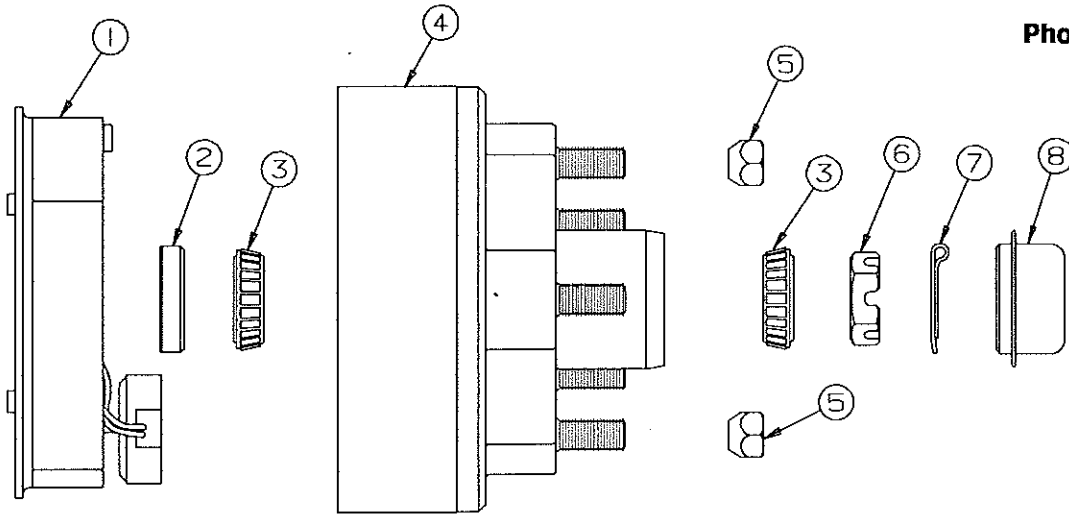

ELECTRIC BRAKE PACKAGE (4714H2011)

CODE	PART NO.	DESCRIPTION
1	4733A3521	Brake assy (right hand)
	4733A3531	Brake assy (left hand)
2	4714A2201	Grease seal x2, M4 (Fleetwood axle only)
*	4714-2288	Grease seal x2 (Dexter axle only)
3	4716-1101	Bearing & race package x4
4	4716A1071	Hub & drum assy x2
5	4747A9528	Lug nut x10 (per brake pkg)
6	4714-3068	Spindle nut, (slotted) x2
7	1204-1268	Cotter pin x2
8	4714A0621	Dust cap x2, M4

* NOTE: Dexter axle used on Four Season Series w/electric brakes.