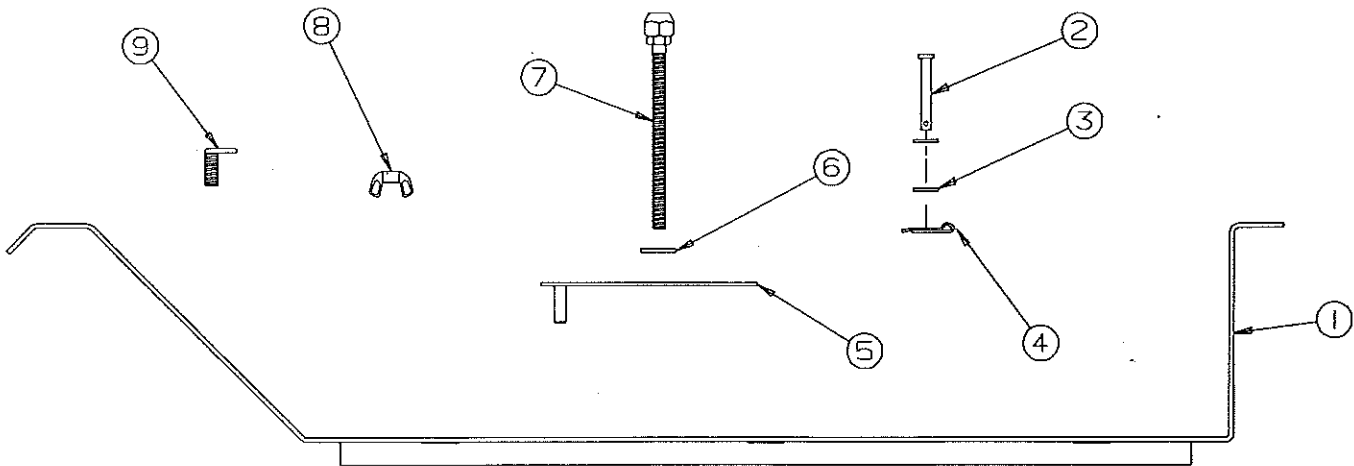

1995 FOUR SEASONS SERIES