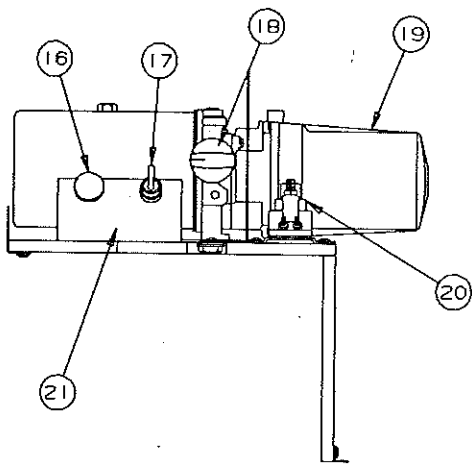

REPAIR PARTS

HUTCH/SEAT ASSEMBLY COMPONENTS - 2934 YOSEMITE

CODE	PART NO.	DESCRIPTION
1	4748B41681	Hutch top (left)
2	4750A6981	Cushion assembly
	4716A6981	Cushion cover
3	4748-80181	Hutch top (right)
4	4750A6591	Drawer assembly
5	4745C26188	Hinge (self closing)
6	4750-968	Hutch front
7	4750-9791	Door panel
8	4748A3951	Door pull
9	4748D4138	Seat front
10	4748C4148	Hutch front
11	4748A3271	Door panel
12	4750B8841	Cabinet corner (plastic)
13	4733C4981	Rocker switch x2
	4716-059	Screw x2 per switch
14	4752-6041	Door assembly (includes hinges x2)
15	4750B4148	Hutch side panel
16	4751B8351	Push/pull release cable
17	4716-1681	Toggle switch
18	4752-0581	Hydraulic pump knob
	1202B8528	Washer x1
19	4751B3371	Hydraulic pump
20	4716-1661	12 Volt solenoid
21	4752-3211	Hydraulic control bracket