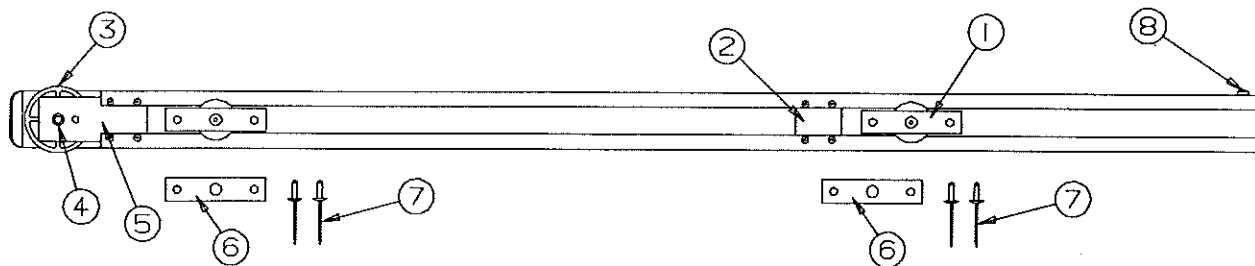

REPAIR PARTS

BED EXTENSIONS COMPONENT PARTS

CODE	PART NO.	DESCRIPTION	5	4741-9191	Rivet plate
1	4720C5621	Roller assembly x2		4749-4578	Rivet x4
2	4731A1291	Roller stop	6	4731-4711	Roller spacer x2
	4749-4578	Rivet x4	7	1203-8651	Rivet, M50 (extension to bed frame)
3	4720B0831	Nylon wheel	8	4733-4118	Tek screw
4	4731A1288	Shoulder rivet		1202B0268	Washer

MATTRESS ASSEMBLIES & COVERS - FOUR SEASONS

		Front Mattress		Rear Mattress	
		Assembly	Cover	Assembly	Cover
2930	Cape Cod	4748B6241	4716B6241	4748B6231	4716B6231
2934	Yosemite	4748B6241	4716B6241	4748B6231	4716B6231
2935	Hatteras	4748B6241	4716B6241	4748B6231	4716B6231

REFERENCE DIMENSIONS

		FRONT MATTRESS	REAR MATTRESS
2930	Cape Cod	74 x 71 x 4	71 x 50 x 4
2934	Yosemite	74 x 71 x 4	71 x 50 x 4
2935	Hatteras	74 x 71 x 4	71 x 50 x 4