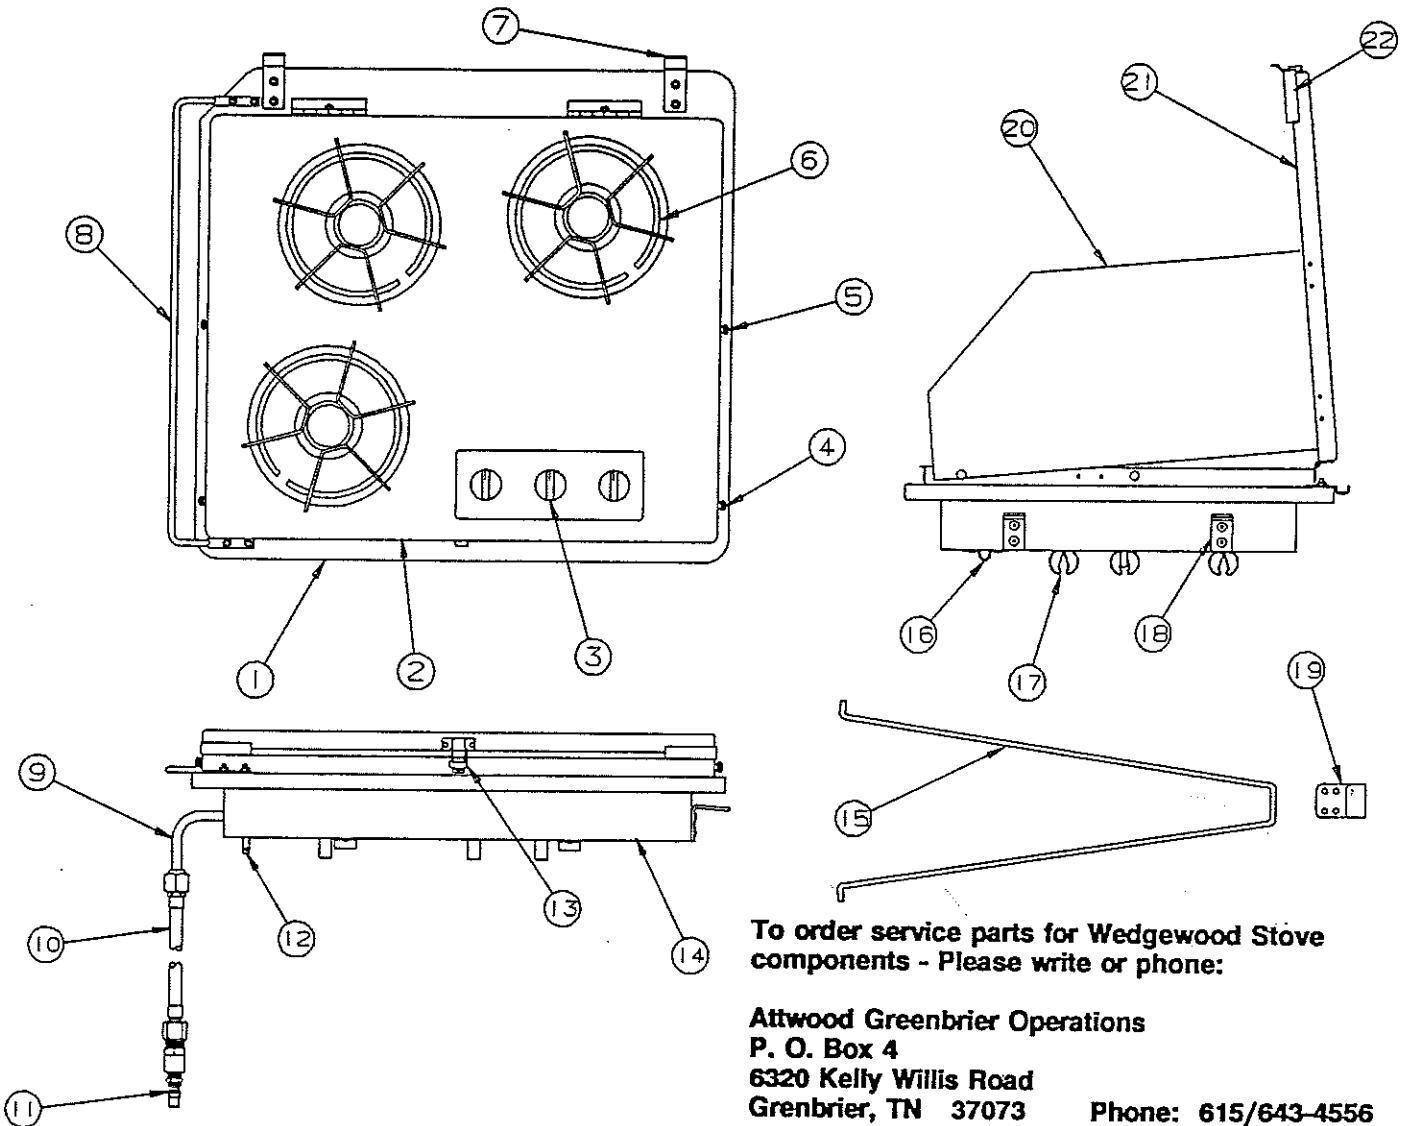

REPAIR PARTS

To order service parts for Wedgewood Stove components - Please write or phone:

Attwood Greenbrier Operations
P. O. Box 4
6320 Kelly Willis Road
Grenbrier, TN 37073 Phone: 615/643-4556

LIFT OUT STOVE COMPONENT PARTS *3 BURNER* 2986, 2987, 2989, 2996

CODE	PART NO.	DESCRIPTION
1	4746D8331	Stove counter top 2987, 2989, 2996
	4746D83381	Stove counter top 2986
2	4746A8561	3 Burner cook top (all)
3	4716-1861	Knob x3
4	4746-8661	Thumb screw & nut (plastic) M6
5	4716A0881	Thumb screw M6
6	4716-1851	Stove grate x3
7	4746A8621	Stove bracket x2
	4716-056	Countersunk screw x2 per bracket
	1201B6958	Nut x2 per latch
8	4746-8631	Grab bar
	NOTE: Refer to Code 7 for screws & nuts	
9	4752-6031	Gas line assembly 2987, 2989, 2996
	4752-2461	Gas line assembly 2986
	4752-2471	Gas hose (all)
	4749A9998	Male plug w/orifice
	4751-6751	Stove pin & cable package
13	4733-4018	Stove cover latch
	1203-8558	Rivet x2 per latch
	4733-4028	Stove strike
	4737-8478	Screw x1

14	4746-8551	3 Burner stove box
15	4746-8591	Stove support leg
16	4746C0701	Support bracket x2
	4733D0601	Rivet x2 per bracket M25
17	4734-2431	Snap clip x3, M4
	4733D0601	Rivet x1 per clip M25
18	4746-8321	Stove angle x2
	4733D0601	Rivet x2 per angle M25
19	4737B9331	Stove support leg bracket
	4741-9108	Stainless steel screw 3/4"
20	4746A8541	Stove fin x2
	4741A4401	Hinge (x2 per fin)
	1203-8558	Rivet (rivet hinge to fin)
21	4748B6461	Stove cover assembly
	NOTE: Stove cover includes fins, hinges & latch	
22	4732A2291	Edge molding x2, M2