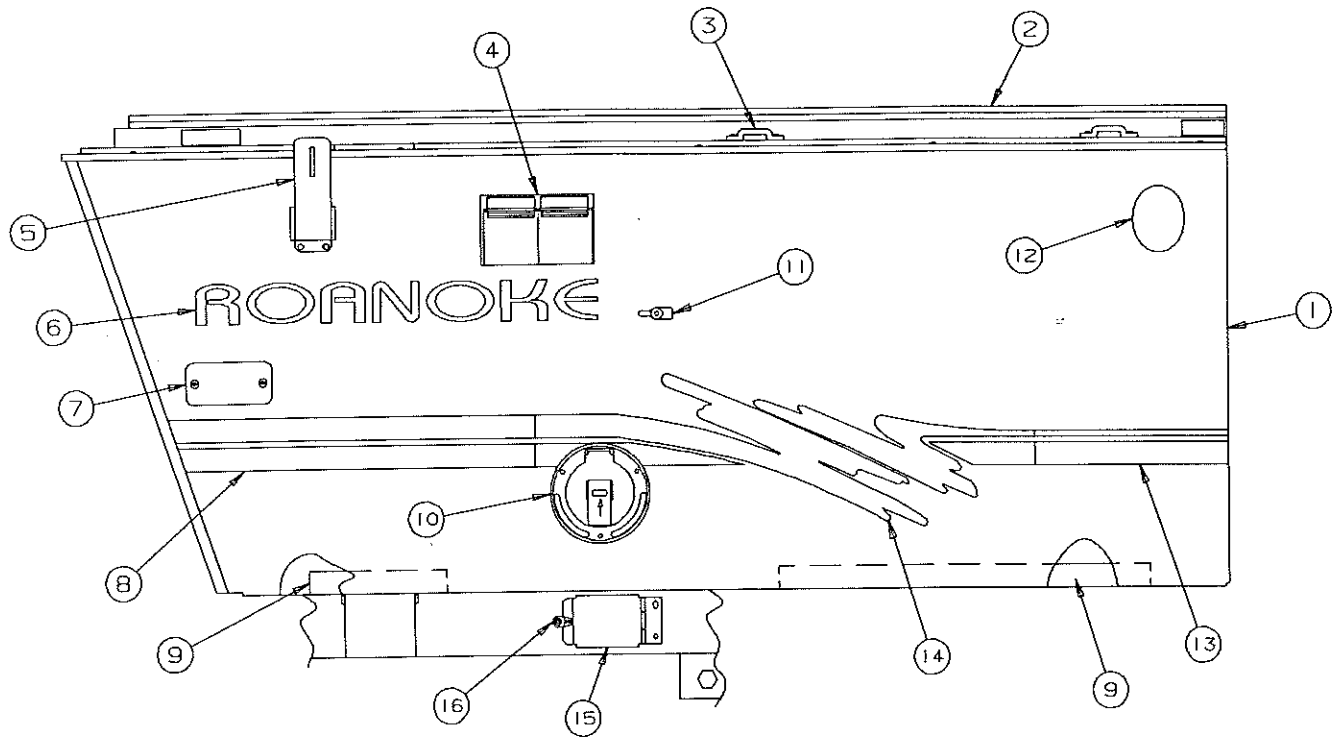

1995 DESTINY SERIES

CURBSIDE RIGHT REAR BODY PANEL & COMPONENTS

Note: All panels are shipped less trim tape & decals

2900 Destiny Series Body Panel Repair Kit
4716B8251 - Curbside Hardware & Trim Tape Kit

NOTE: CODE #6 NOT INCLUDED IN KIT MUST ORDER SEPARATELY

CODE	PART NO.	DESCRIPTION	
1	4716B9751	Body panel 2970, 2974, 2975	
	4716A4331	Body panel 2976	
	4716C9691	Body panel 2989	
	4716A0511	Body panel 2987, 2996	
	4752-0701	Body panel 2986	
	NOTE: Refer to opposite page for door lock handle - 2976, 2987, 2996 models		
2	4749B976	Body rail 2970, 2974, 2975	
	4751A434	Body rail 2974	
	4747C972	Body rail 2989	
	4751A016	Body rail 2987, 2996	
	4752-067	Body rail 2986	
3	4723B8071	Velcro hook 2"x 2" (adhesive back)	
	1203-8641	Rivet M50 (rivet rail to panel)	
4	4733A4511	Steel loop x2	
	1203-8978	Countersunk rivet x2 per loop	
5	4746A3861	Duplex cover & outlet	
	4746-3871	Duplex box	
	1203-8678	Rivet x4 (rivet box to panel)	
6	4741C6041	Top latch (without lock tab)	
	4749-4848	Foam pad	
	4741-8218	Hex head tek screw (x4 per latch)	
7	4747E4108	Roanoke name decal 2970	
	4749D31978	Cedar MT name decal 2974	
	4749D3198	Cedar name decal 2975	
	4751A4648	Cedar XL name decal 2976	
	4749D4438	Royale name decal 2989	
8	4751B0658	Rio Grande name decal 2996	
	4752-3448	Montauk name decal 2987	
	4752-0168	Stony Creek name decal 2986	
	4714G08581	Red lens & base	
9	4745-3968	Screw, arctic white	
	4733G1311	Socket & harness	
	4714-3701	Bulb (3194) M4	
10	4350001534F	Trim tape - used x 6' on 2976, x2' on 2970 (sold/foot)	
11	4060075008F	Foam tape 3/4" x 1" (sold/foot)	
	4733B23361	Cable hatch (used on 2970 only)	
12	4741-3508	Hex head screw x3	
	4738-3941	Turn button & rivet	
13	4733-2818	RVIA tag	
	4350001533F	Trim tape 4' required (sold/foot)	
14	4752A1528	Splash decal (small) 2970, 74, 75	
	4752-1508	Splash decal (large) 2986, 87, 88	
15	4752-5831	Quick disconnect cover (all)	
	4741-9108	Stainless steel tek screw 3/4"	
16	4716-9411	Strike, washer & screw package