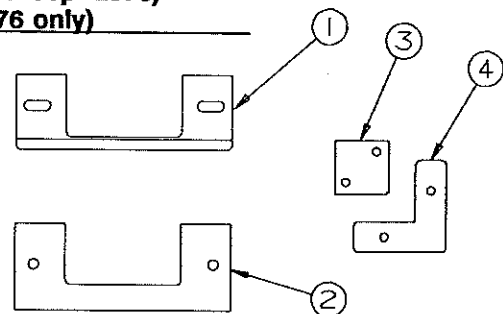

REPAIR PARTS

CURBSIDE RIGHT FRONT BODY PANELS & COMPONENTS

Note: All panels are shipped less trim tape & decals

2900 Destiny Series Body Panel Repair Kit
4716B8251 - Curbside Hardware & Trim Tape Kit

CODE	PART NO.	DESCRIPTION	
1	4716C0441	Body panel 2970, 2974, 2975	
	4716B4621	Body panel 2976	
	4716C9681	Body panel 2989	
	4716A0521	Body panel 2987, 2996	
	4752-0691	Body panel 2986	
2	4747B056	Body rail 2970, 2974, 2975	
	4751A463	Body rail 2976	
	4747A971	Body rail 2989	
	4751B015	Body rail 2987, 2996	
	4752-066	Body rail 2986	
	4723B8071	Velcro hook 2"x2" (adhesive back)	
	1203-8641	Rivet M50 (rivet rail to panel)	
	3	4715F5051	Top latch (w/lock tab)
3	4749-4848	Foam pad	
	4741-8218	Hex head tek screw (x4 per latch)	
	4	4714G08481	Amber lens & base
NOTE: Refer to opposite page for component parts Code 7			
5	4060075008F	Foam tape 3/4" x 1" (sold/foot)	
6	4350001533F	Trim tape - 5' required (sold/foot)	
7	4730B3111	Lock handle (less key) (all)	
	4730A3211	Key M10	
8	4746C9338	Coleman/Fleetwood decal	
	9	4747-3501	Latch strike & lever (all except 2976)
9	4751-4351	Latch strike & lever (2976 only)	

LIFT TRIM & MITER COVERS - (ALL)

CODE	PART NO.	DESCRIPTION
1	4734B4121	Lift trim x4
	1203-8831	Rivet, M25
2	4744A9581	Foam gasket
3	4747-0531	Miter lock, M4
	1203-8651	Rivet, M50
4	4716C9101	Outer miter cover, M4
	1203-8651	Rivet, M50