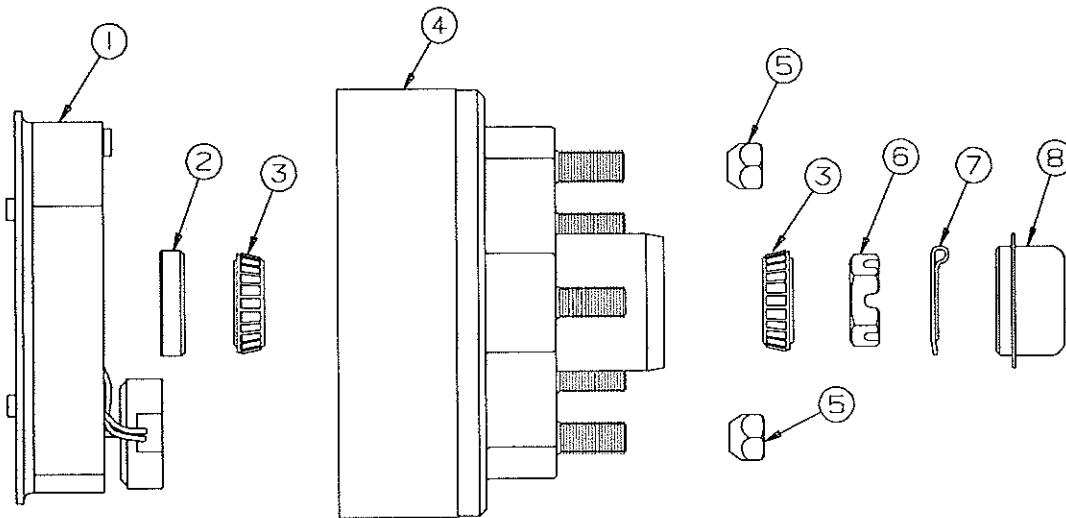

ELECTRIC BRAKE PACKAGE (4714H2011)

NOTE: 2970, 2974, 2975, 2976 WILL NOT EXCEPT ELECTRIC BRAKES

CODE	PART NO.	DESCRIPTION
1	4733A3521	Brake assembly (right hand)
	4733A3531	Brake assembly (left hand)
2	4714A2201	Grease seal x2, M4 (Fleetwood axle only)
3	4716-1101	Bearing & race package x4
4	4716A1071	Hub & drum assembly x2
5	4747A9528	Lug nut x10 (per brake pkg)
6	4714-3068	Spindle nut (slotted) x2
7	1204-1268	Cotter pin x2
8	4714A0621	Dust cap x2, M4

NOTE: Refer to opposite page for crossover numbers for bearing, race and grease seal.