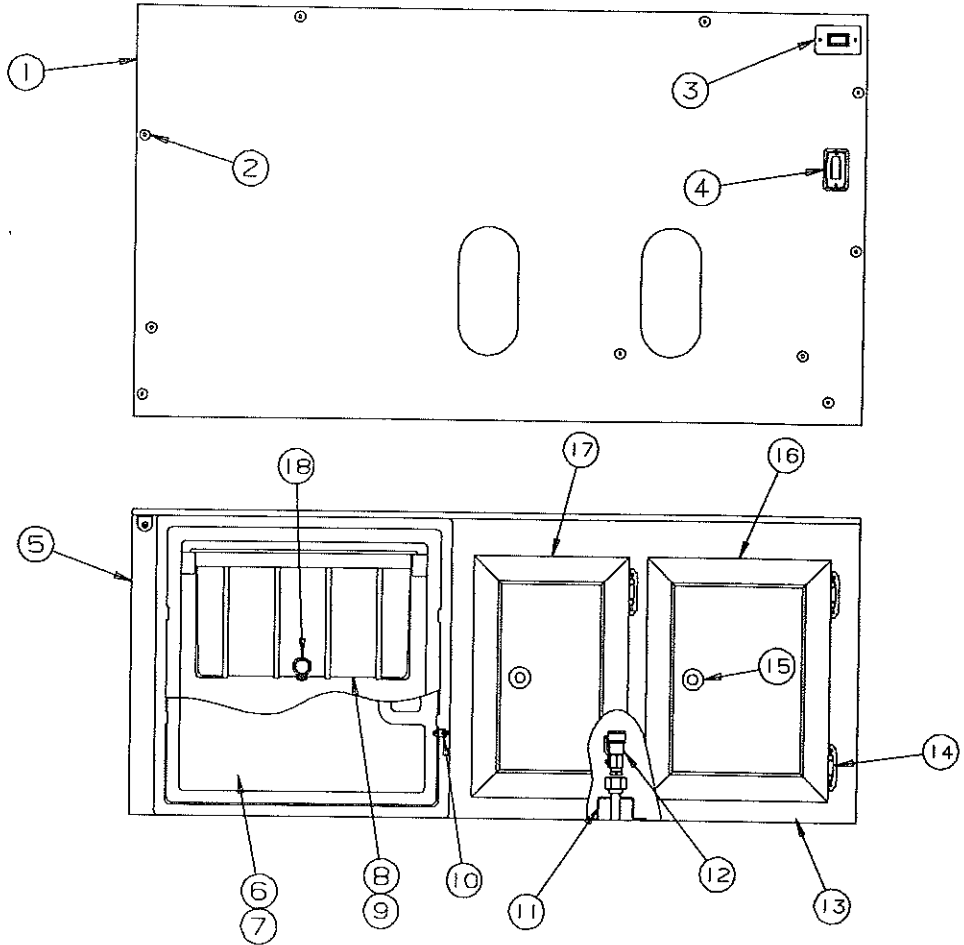

REPAIR PARTS

LOWER GALLEY ASSEMBLY COMPONENT PARTS 2987 MONTAUK

CODE	PART NO.	DESCRIPTION
1	4752-3531	Lower galley top 2987
2	4744B4608	Rivet "elm"
3	4733C4981 4738-3088	Rocker switch (to turn electric water pump on & off) Screw x2
4	4746A0971 4716-075	Kill switch & mounting bracket Screw x2 (screw switch to galley top)
5	4752-206	Lower galley front (small) 2987
6	4752-57781 4752A57781	Built in cooler (complete w/ice tub) Built in cooler (complete w/ice tub)
NOTE: (use on trailers produced after 11/1/94)		
7	4752-5761 4752A5761 4751-1591 4744-8308 1103B08148	Cooler door Cooler door (used on trailers produced after 11/1/94) Round latch (brown) Nylon spacer x2 Screw x2
8	4752-1741	Ice tub & faucet
9	4752-3221	Ice tub lid
10	4747-9411	Latch & screw package
11	4748-4061 4737-8488	Bracket Screw x2
12	4749A9971	Gas quick disconnect valve
13	4747E4301	Lower galley front
14	4745C26188	Hinge (self closing)
NOTE: Refer to Page 16 for screws		
15	4748B3951	Door pull (includes screw)
16	4752-5701	Door panel 10 3/4" x 14"
17	4752-5821	Door panel 9 1/8" x 14"
18	4744-9071 1212-0138 4744-8261	Faucet assembly Rubber grommet Plastic nut