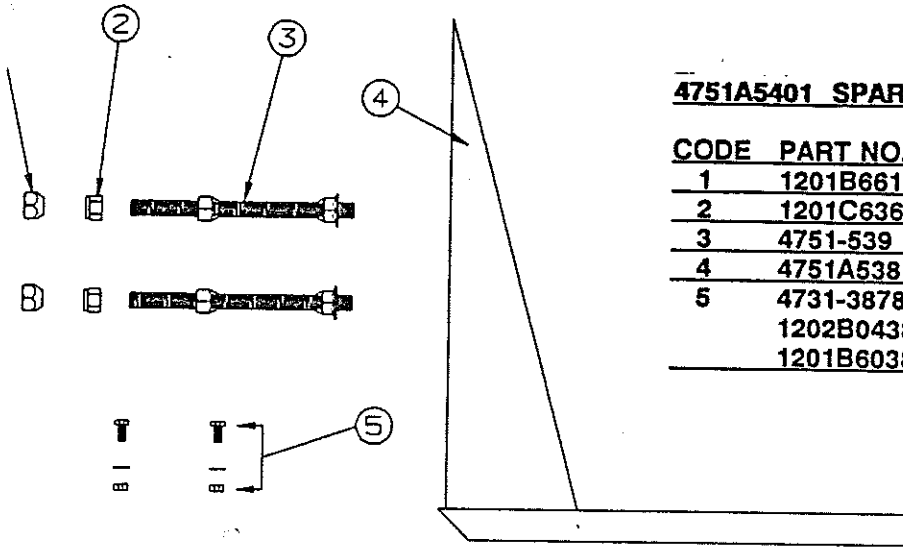

REPAIR PARTS

4751A5401 SPARE TIRE CARRIER 2976, 2996, 2987

CODE	PART NO.	DESCRIPTION
1	1201B6618	Lug nut x2
2	1201C6368	Lock nut x2
3	4751-539	Stud assembly x2
4	4751A538	Spare tire carrier plate
5	4731-3878	Bolt x4
	1202B0438	Washer x4
	1201B6038	Lock nut x4