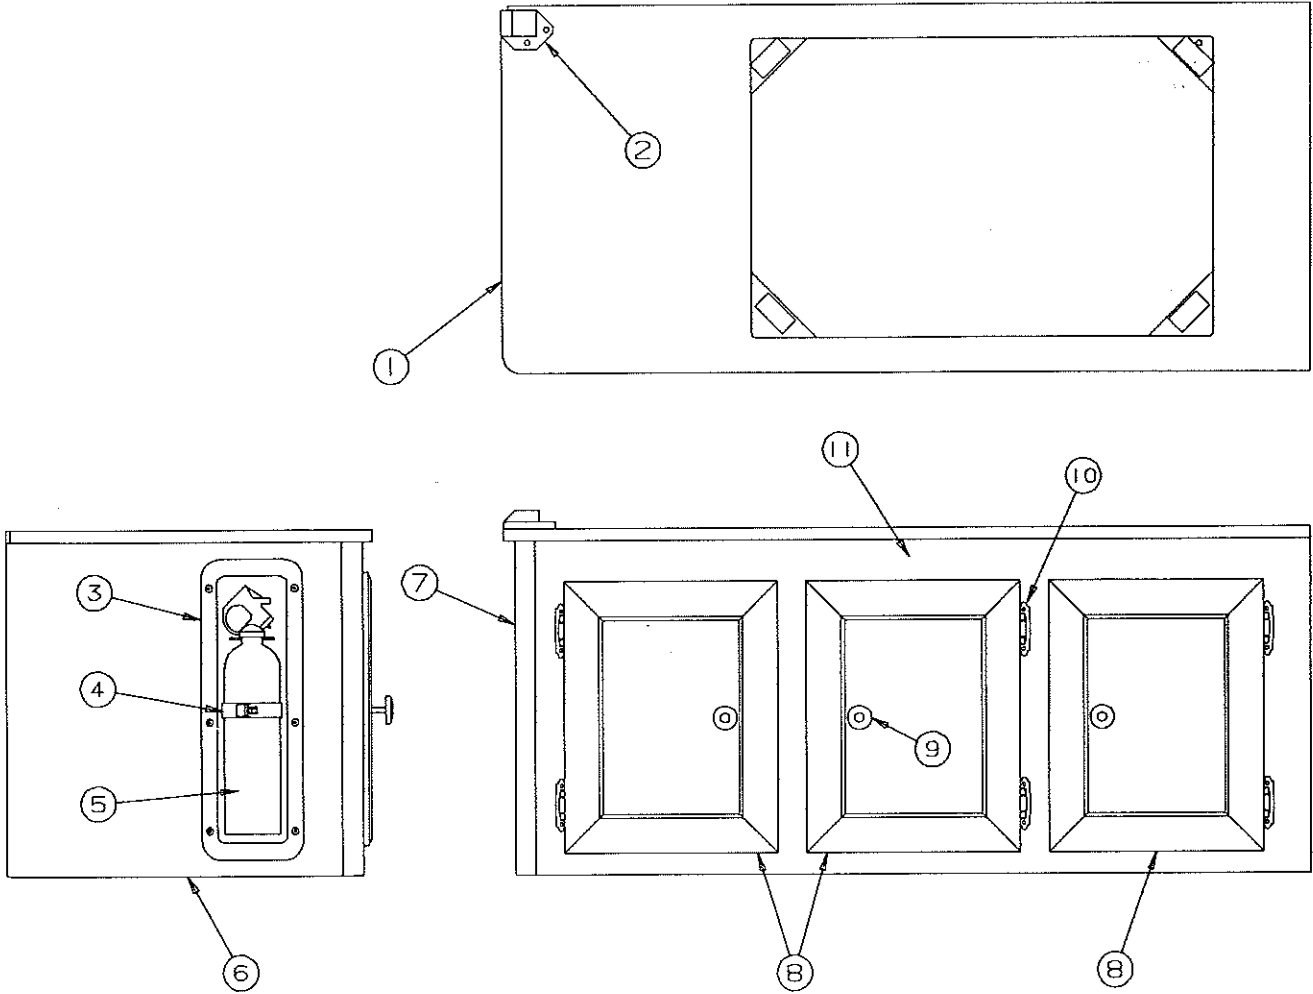

4745-3908 CAULKING
ARCTIC WHITE

1995 DESTINY SERIES

HUTCH ASSEMBLY - 2970 ROANOKE (4747E566)

CODE	PART NO.	DESCRIPTION
1	4747F3331	Hutch top 2970
	4060600079F	T-molding "cream" (13' required)
	NOTE: Hutch top includes T-molding	
2	4747A4781	Bed slide wedge
3	4737B4198	Recessed mount
	4734E1861	Rivet "elm", M25
	1202B0268	Washer x6
4	4716-1191	Fire extinguisher strap M2
5	4737A5558	Fire extinguisher
6	4747C3341	Hutch side 2970
7	4716-0151	Elm corner molding 26" length
	NOTE: Must cut corner molding to size	
8	4752-5591	Door panel x3 - 14" x 10 3/4"
9	4748B3951	Door pull (includes screws)
10	4745C26188	Hinge (self closing)
	NOTE: Refer to Page 16 for screws	
11	4747C327	Hutch front 2970