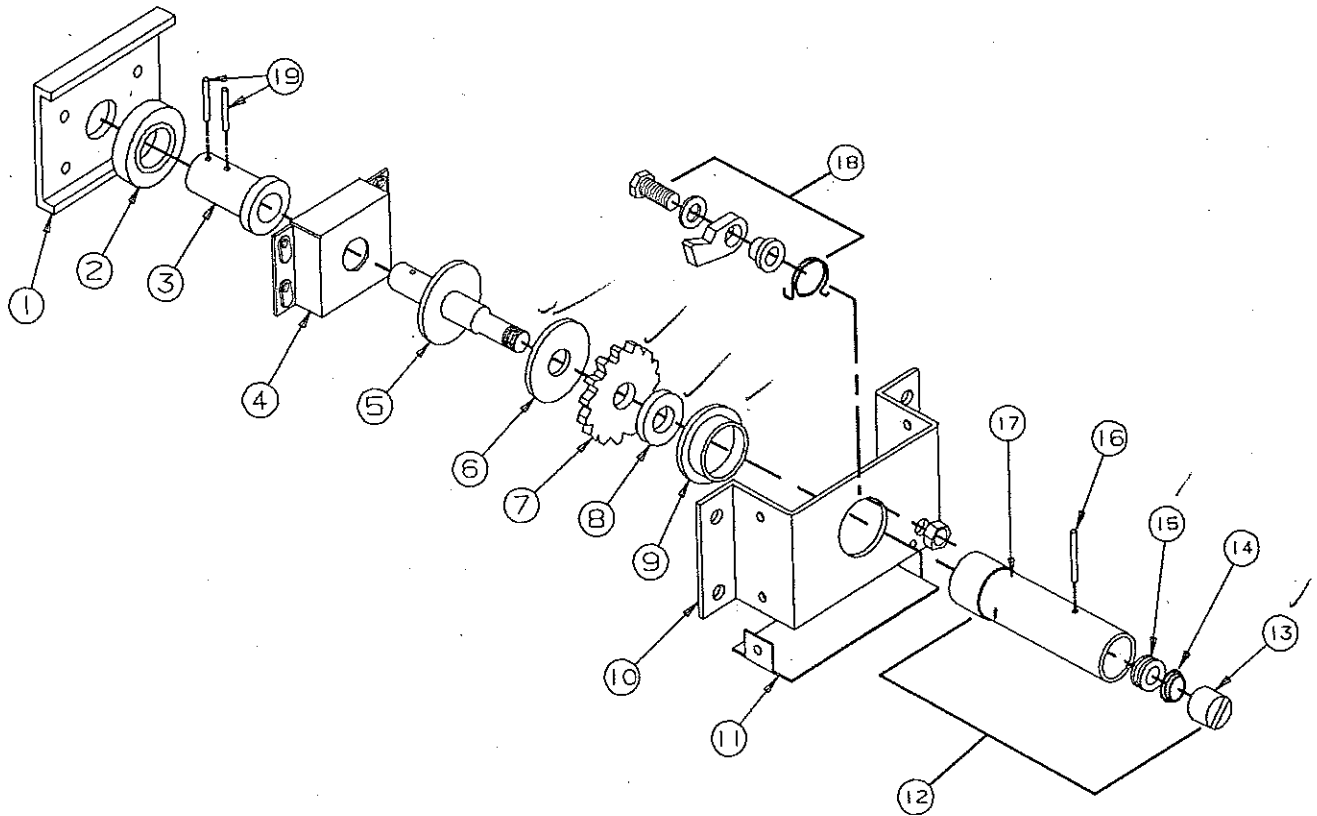

Tongue Jack Assembly, 4720B6661

CODE	PART NO.	DESCRIPTION
1	4714-2821	Jack handle kit, M2
2	4714-2818	Locking plunger kit
3	4720A3341	Snap ring
4	4716-6661	Jack wheel, nut & bolt

REPAIR PARTS

LIFT ASSEMBLIES - (All Destiny Series)

- 4716A0011 - Lift assembly, Roadside Rear/Curbside Front
- 4716A0021 - Lift assembly, Roadside Front/Curbside Rear

LIFT ASSEMBLY COMPONENT PARTS

CODE	PART NO.	DESCRIPTION
1	4720E5181	Top lift assy (4716A0021)
	4739B6741	Top lift assy (4716A0011)
2	4720E5171	Center lift assy (4716A0021)
	4739B6731	Center lift assy (4716A0011)
3	4720C5271	Cable assy x2, M2 (both)
	4720C1691	Steel cable crimp, M20
4	4720F5161	Bottom lift assy (4716A0021)
	4739B6751	Bottom lift assy (4716A0011)
5	4720H5151	Stationary lift assy (both)
6	4751-6391	Stainless steel cable assy x1, M2 (223 inches long) (includes 2 copper cable crimps in pkg)
	4744-1318	Copper cable crimp, M10
7	4731C5801	Butterfly bracket assy
8	4749-2081	Screw x3, M6
9	4715A5371	Steel pulley & bearing x4, M10
10	4747-8931	Long pin, x2
	4730B0981	Retaining ring, M12
11	4749-4061	Pin short x1, M4
	4730B0981	Retaining ring, M12
12	4749A2028	Retaining clip
13	4720C1578	Lift pin x1
14	1204B1081	Cotter pin, M10
15	1203-8641	Rivet x4, M50.

Tongue Jack Assembly, 4720B6661

CODE	PART NO.	DESCRIPTION
1	4714-2821	Jack handle kit, M2
2	4714-2818	Locking plunger kit
3	4720A3341	Snap ring
4	4716-6661	Jack wheel, nut & bolt

1995 DESTINY SERIES

CRANK UP & CRANK DOWN COMPONENT PARTS 2900 DESTINY