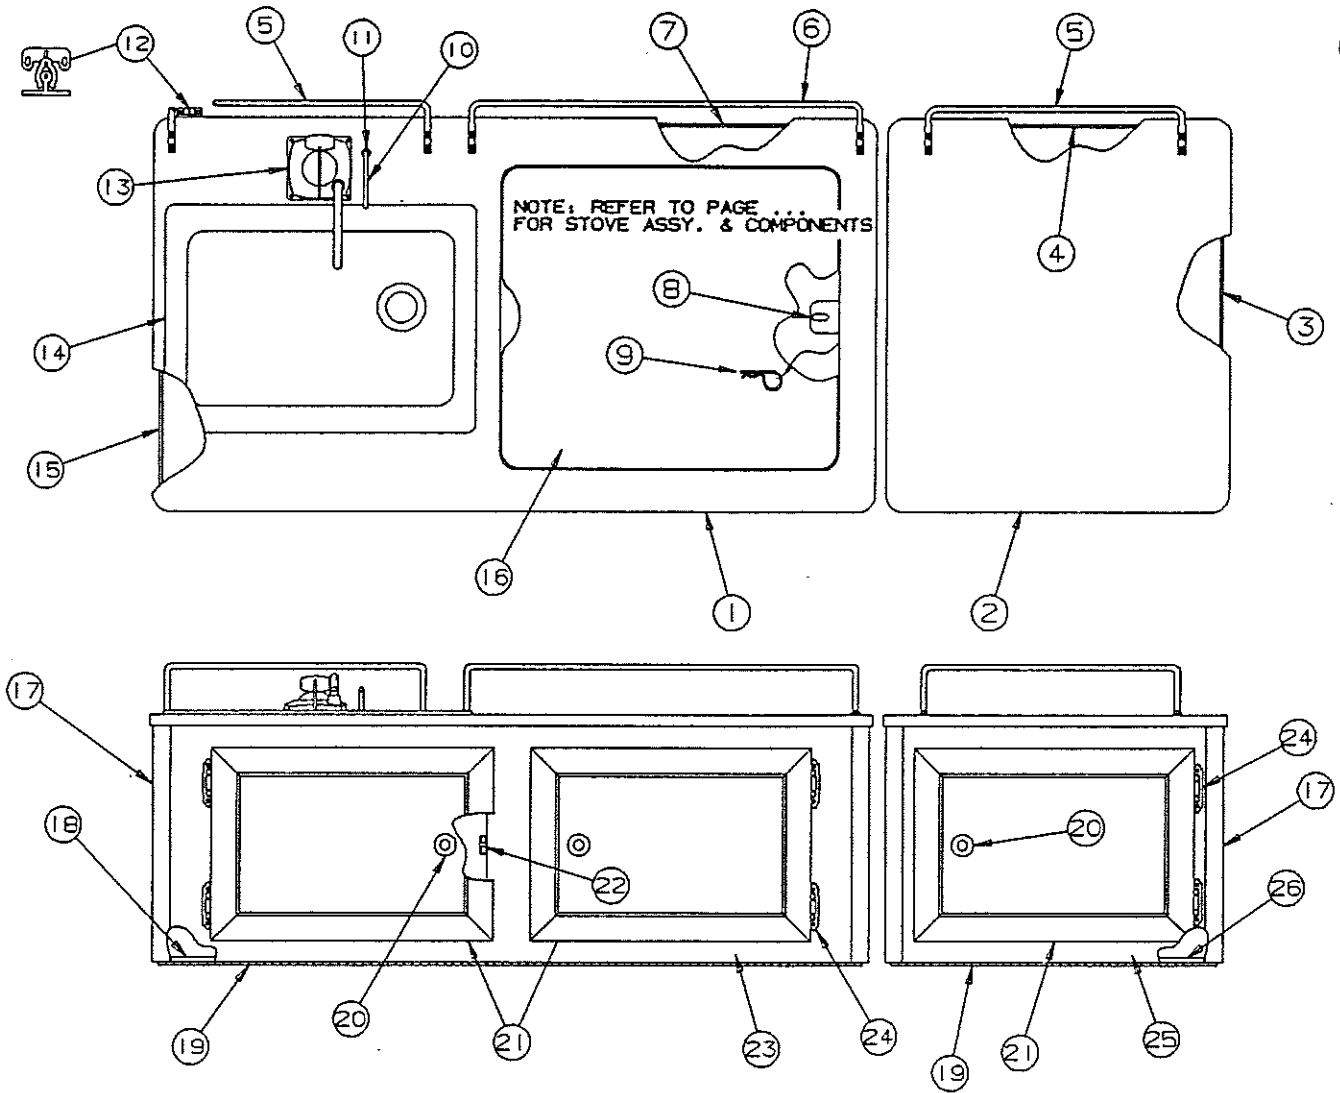

1995 DESTINY SERIES

UPPER GALLEY ASSEMBLY (4752-5401)

2986 STONY CREEK

UPPER CABINET ASSEMBLY (4752-5661)

2986 STONY CREEK

CODE	PART NO.	DESCRIPTION
1	4752-1301	Upper galley top
2	4752-1981	Upper cabinet top
		NOTE: Refer to Page 20 for T-Molding for both tops
3	4746A8651	Upper galley side x2
4	4752-1991	Upper cabinet back
5	4734H0991	Grab bar 14 1/2"
6	4748E4211	Grab bar 22 3/16"
		NOTE: Refer to Page 16 for grab bar mounting hardware
7	4747C4981	Upper galley back
8	4750B329	Stove hold down bracket
	4744B4608	Rivet x4 "elm"
9	4751-6751	Stove pin & cable package
10	4746A9071	Pump hold down bar package
		NOTE: Package includes bar, bushing, bracket & screws
11	4742-8701	Flange bushing, M4
12	4744A9261	Knuckle latch

13	4734C0161	Lo Boy hand pump
	4716-081	Screw x4
	4714-3711	Pump repair kit
14	4710F0301	Sink
		NOTE: Refer to Page 17 for sink component parts
15	4746A8651	Upper galley side x2
16	4748E6451	Cutting board
17	4716-0151	Elm corner molding 26" length
		NOTE: Must cut corner molding to size
18	4752-1331	Upper galley bottom
19	4747-9671	Galley hinge
	4744B4608	Rivet "elm" x8
	.1202B0268	Washer
20	4748B3951	Door pull (includes screw)
21	4752-5531	Door panel 16"x11"
22	4733-6391	Latch & strike package
23	4752-1311	Upper galley front
24	4739B0518	Hinge "brite brass"
		NOTE: Refer to Page 16 for screws
25	4752-1971	Upper cabinet front
26	4752-2001	Upper cabinet bottom