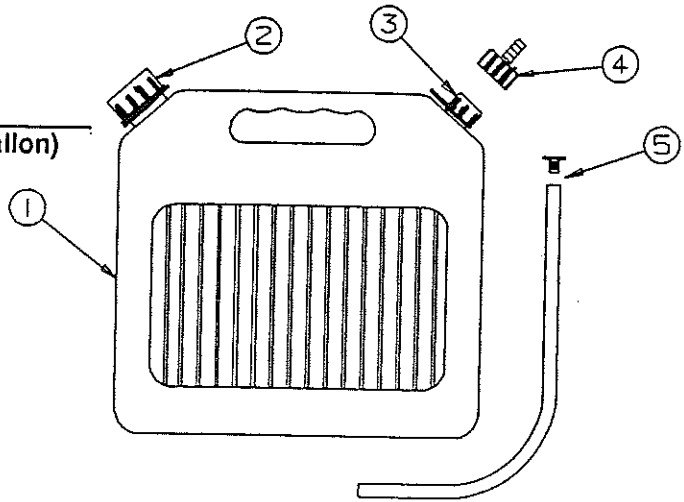

Suburban Manufacturing Company
640 C.R. 151
Elkhart, IN 46516

Phone: 219/294-5686

□ 4741-2758 RING CLAMP

Ⓜ 4731-3058 ADJUSTABLE HOSE CLAMP

REPAIR PARTS

PORTABLE WATER SYSTEM

CODE	PART NO.	DESCRIPTION
1	4735-2131	Water tank (complete) (5 gallon)
	4735C0988	Water decal
2	4714-0231	Large white cap
3	4714-0221	Small cap w/tie-on
4	4714-0241	Barb stem & collar
5	4714A0671	Suction stem