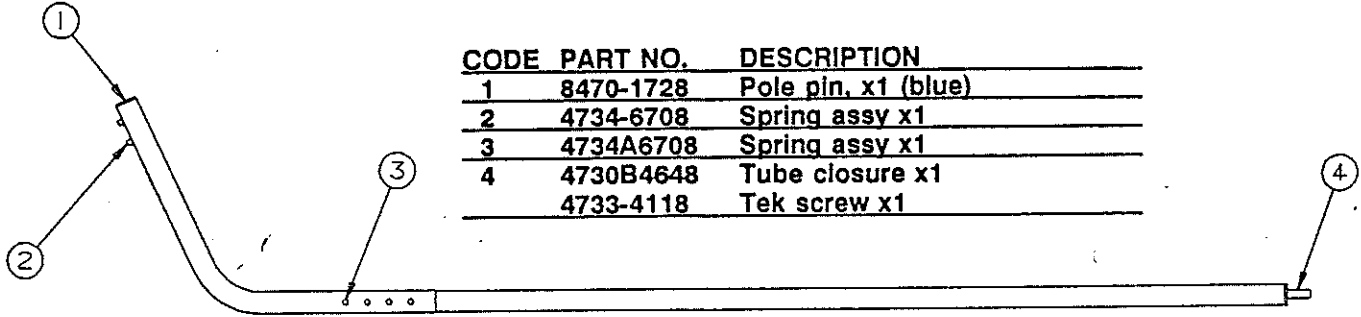

1995 DESTINY SERIES

CODE	PART NO.	DESCRIPTION
1	8470-1728	Pole pin, x1 (blue)
2	4734-6708	Spring assy x1
3	4734A6708	Spring assy x1
4	4730B4648	Tube closure x1
	4733-4118	Tek screw x1

TENT SUPPORT ASSEMBLIES (COMPLETE)

<u>MODEL</u>	<u>FRONT BED</u>	<u>REAR BED</u>
2970	4747A5731	4747A5731
2974	4747A5731	4747A5731
2975	4747A5731	4747A5731
2976	4747A5731	4747A5731
2989	4747A6641	4747A5731
2996	4747A6641	4747A5731
2987	4747A6641	4747A5731
2986	4747A6641	4747A6641

*9.72
19.24 feet*

DESTINY SERIES MATTRESS ASSEMBLIES & COVERS

<u>Destiny Series</u>	<u>FRONT MATTRESS</u>		<u>REAR MATTRESS</u>	
	<u>Assembly</u>	<u>Cover</u>	<u>Assembly</u>	<u>Cover</u>
2970 Roanoke	4749E6361	4716E6361	4749E6361	4716E6361
2974 Cedar MT	4749E6361	4716E6361	4749E6361	4716E6361
2975 Cedar	4749E6361	4716E6361	4749E6361	4716E6361
2976 Cedar XL	4749E6361	4716E6361	4749E6361	4716E6361
2989 Royale	4747F6691	4716F6691	4749E6361	4716E6361
2996 Rio Grande	4747F6691	4716F6691	4749E6361	4716E6361
2987 Montauk	4747F6691	4716F6691	4749E6361	4716E6361
2986 Stony Creek	4747F6691	4716F6691	4747F6691	4716F6691

REFERENCE DIMENSIONS

<u>Model</u>	<u>Front</u>	<u>Rear</u>
2970 Roanoke	71 x 47 x 3	71 x 47 x 3
2974 Cedar MT	71 x 47 x 3	71 x 47 x 3
2975 Cedar	71 x 47 x 3	71 x 47 x 3
2976 Cedar XL	71 x 47 x 3	71 x 47 x 3
2989 Royale	72 x 71 x 3	71 x 47 x 3
2996 Rio Grande	72 x 71 x 3	71 x 47 x 3
2987 Montauk	72 x 71 x 3	71 x 47 x 3
2986 Stony Creek	72 x 71 x 3	72 x 71 x 3