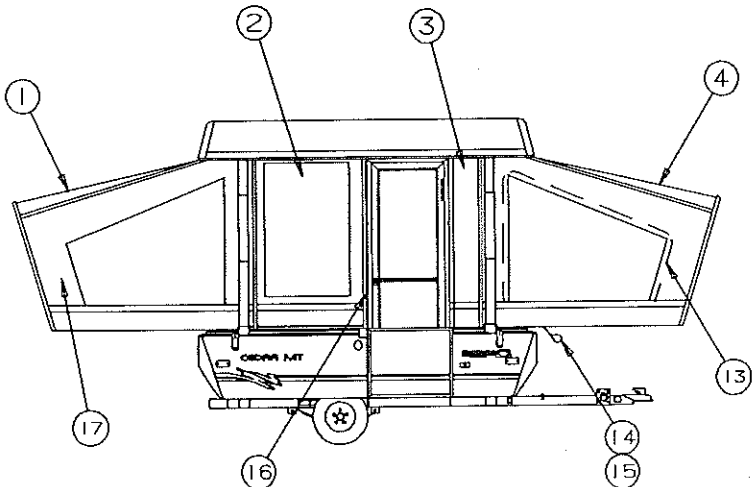

1995 DESTINY SERIES

EVOLUTION III ASSEMBLIES & COMPONENTS 2974 CEDAR MT

CODE	PART NO.	DESCRIPTION
1	4747B65351	Rear boot, 2974
2	4747B65251	Small window, 2974
3	4748-66351	Door seal, 2974
4	4747B65351	Front boot, 2974
5	4747B65051	Large window, 2974
6	8119901429	Top vinyl, (grey/with warm grey back) (sold/yard)
7	8118001434	Bottom vinyl (teal) (sold/yard)
8	4714E1611	Screen package (84" x 3 yards)
	4714A0361	Screen package (84" x 13 yards)
9	4716-2401	Clear window vinyl (41" x 2 yards)
10	1225-3658	Zipper pin half (grey) 52"
	1225-3668	Zipper slider half (grey) 52"
11	8110000006	Plum 3" accent strip (sold/foot)
12	8160000320F	Bias binding (grey) (sold/yard)
13	6650500130F	Zipper (grey) around windows (sold/yard)
	1225-4461	Zipper pull, M5 (grey) around windows
14	4060000045F	1/4" Shock cord (sold/foot)
	4714B6021	Shock cord & crimps M2, 14' lengths
	4724-2011	Shock cord crimps, M10
15	1226-1228	Brass grommet w/teeth (round)
16	4060100056F	Door seal extrusion - rubber (sold/foot)
17	4716A0851	Evolution patch pkg (12" x 14")
	4716-3301	Evolution package (54" x 2 yards)
18	4060000024F	Arrowhead seal (sold/foot)
19	4743-1588	K Kote seam sealer (not shown)
20	4728-5641	Tent retainer package, M4 (not shown)