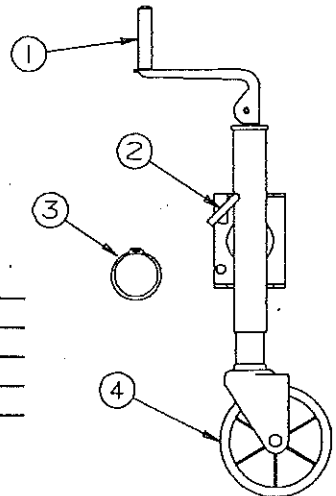

Tongue Jack Assembly, 4720B6661

CODE	PART NO.	DESCRIPTION
1	4714-2821	Jack handle kit, M2
2	4714-2818	Locking plunger kit
3	4720A3341	Snap ring
4	4716-6661	Jack wheel, nut & bolt