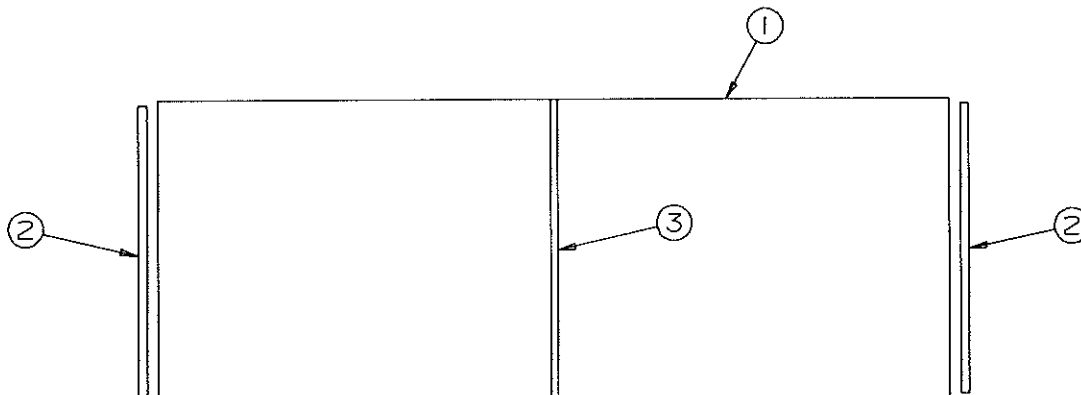

PANELING AND TRIM (MUST CUT 48" PC TO SIZE)

CODE	PART NO.	DESCRIPTION
1	4714F4501	Universal wall panel (48" x 18 11/16" Greenbriar oak)
2	4716-1321	Universal corner molding M2 (48" pcs Greenbriar oak)
3	4715-1331	Universal panel divider M2 (48" pcs Greenbriar oak)