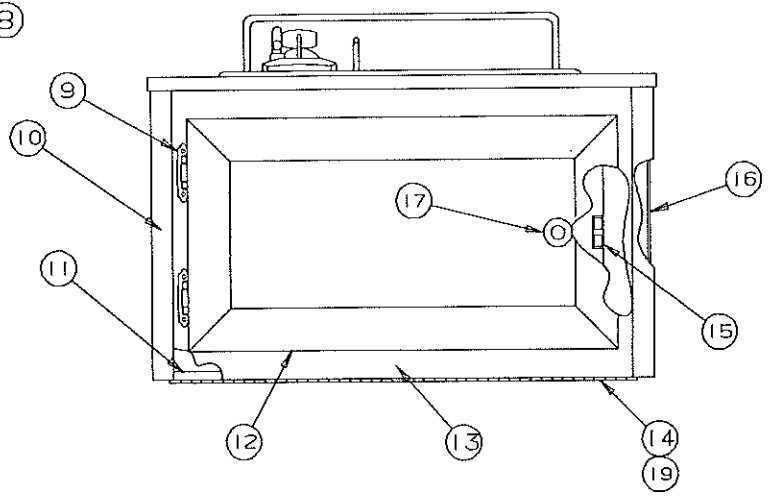

1995 DESTINY SERIES

UPPER GALLEY ASSEMBLY - 2970 ROANOKE (4747E5691)
LOWER GALLEY ASSEMBLY - 2970 ROANOKE (4747C568)