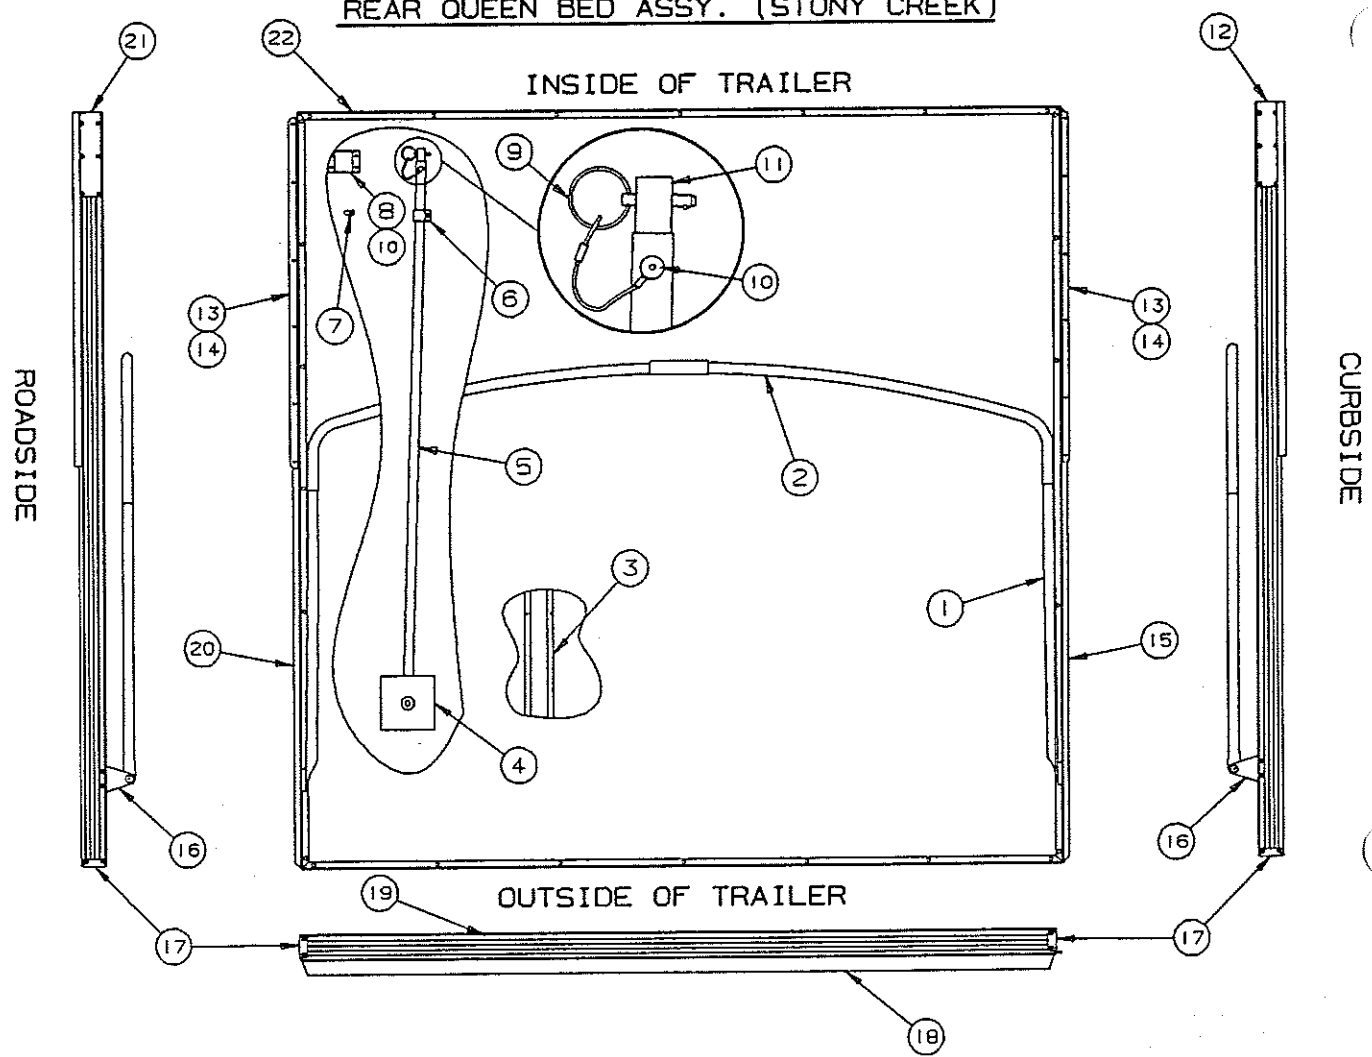

1995 DESTINY SERIES

REAR QUEEN BED ASSY. (STONY CREEK)

REAR QUEEN BED ASSEMBLY (4752-5171) 2986 STONY CREEK

CODE	PART NO.	DESCRIPTION
1	4737F2641	Lower tent support x2
2	4737F2631	Upper tent bow
3	4747-978	Bed channel x2
	1203C8721	Rivet M25
4	4737A4178	Support plate
5	4752A5151	Bed leg assembly x2
6	4752-0761	Bed leg storage bracket
	1203-8831	Rivet M25
7	4720D4021	Lashing hook M6
	1203-8741	Rivet M25
8	4749-4891	Bed stop x2
9	4752A5161	Cable assembly & pin
10	1203C8721	Rivet M25
11	4752B0741	Inner bed leg
12	4749B4901	Corner support bracket
	1203-8641	Rivet x5 M50
	1203-8978	Rivet x3 (countersunk)

13	4747C3691	Plastic bed slide 40"
14	4752-3061	Rivet M25 (countersunk)
15	4749A8331	Side bed frame (alum)
16	4720G5631	Bow bracket x2
	4716-078	Screw (to hold lower tent support in place)
	1203-8641	Rivet M50 (to hold bracket in place)
17	4747A3221	Corner support bracket x2
	1203-8641	Rivet, M50
18	4060400339F	Vinyl bed seal (sold/foot)
19	4749-8321	Rear bed frame
20	4747A9911	Side bed frame (alum)
21	4749B4871	Corner support bracket
	NOTE: Refer to CODE 12 for rivets	
22	4749-8311	Front bed frame