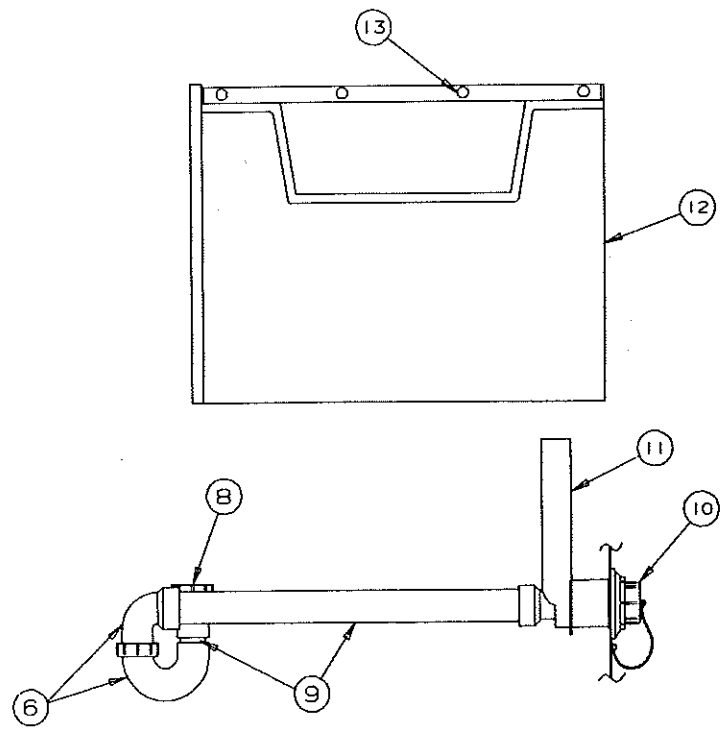

1995 DESTINY SERIES