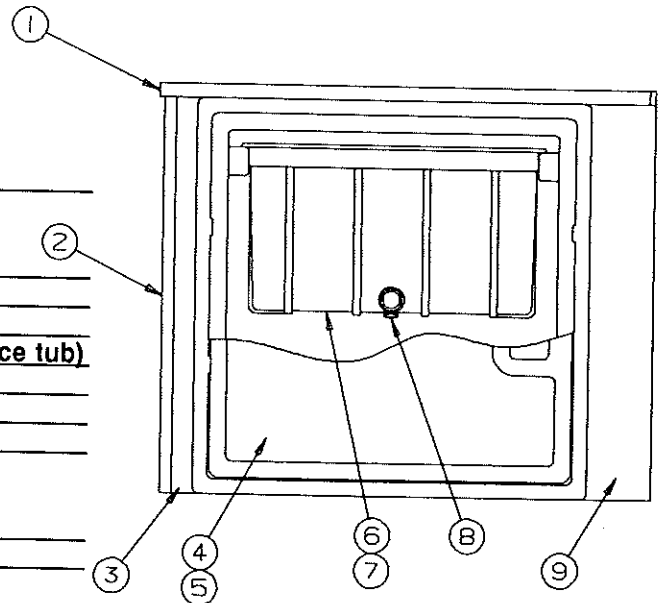

CORNER CABINET W/COOLER 2970 ROANOKE

CODE	PART NO.	DESCRIPTION
1	4747B3321	Cabinet top 2970
	4716A178	T-Molding "elm" (4' required)
	NOTE: Cabinet top includes T-Molding	
2	4752-291	Cabinet side panel
3	4752-290	Cabinet front (small)
4	4752-57781	Built-in cooler (complete w/ice tub)
5	4752-5761	Cooler door
6	4752-1741	Ice tub & faucet
7	4752-3221	Ice tub lid
8	4744-9071	Faucet assembly
	1212-0138	Rubber grommet
	4744-8261	Plastic nut
9	4752-289	Cabinet front (large)