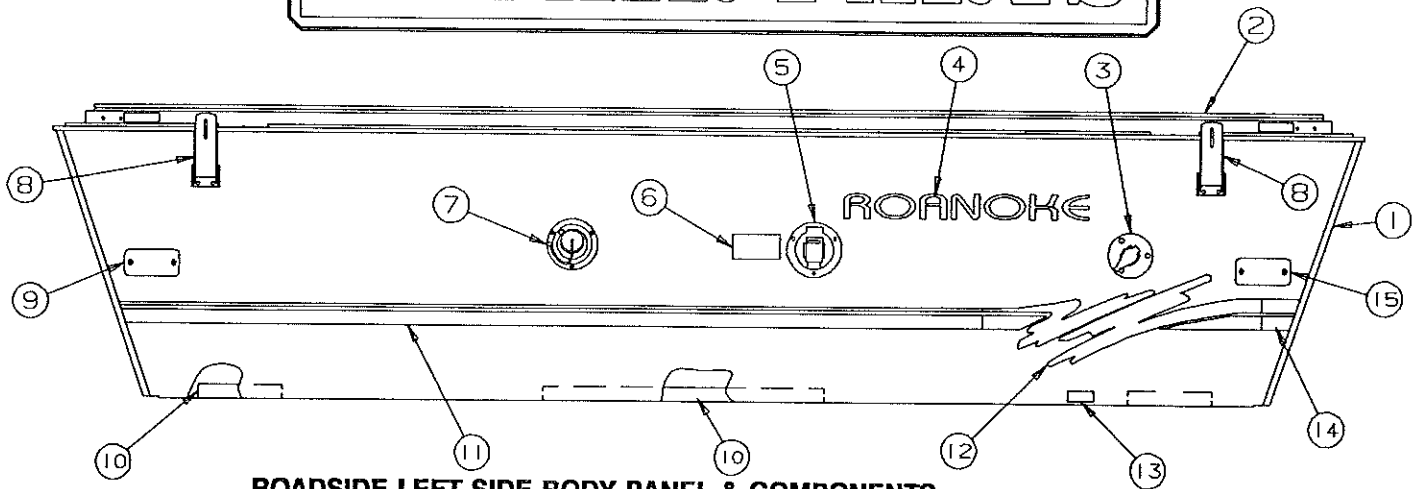

REPAIR PARTS

ROADSIDE LEFT SIDE BODY PANEL & COMPONENTS

Note: All panels are shipped less trim tape & decals

2900 Destiny Series Body Panel Repair Kit

4716B8261 Roadside Hardware & Trim Tape Kit

NOTE: CODE #4 NOT INCLUDED IN KIT MUST ORDER SEPARATELY

CODE	PART NO.	DESCRIPTION
1	4716B98071	Body panel, 2970, 2974, 2975
	4716B4361	Body panel, 2976
	4716B9701	Body panel, 2989
	4716A0531	Body panel, 2987, 2996
	4752-0711	Body panel, 2986
2	4747A058	Body rail 2970, 2974, 2975, 2976
	4747A973	Body rail 2987, 2989, 2996
	4752-068	Body rail 2986
	1203-8641	Rivet, M50 (rivet rail to panel)
3	4732F1521	City fill (all)
	4741-9568	Female adaptor
	4741-9108	Stainless steel screw 3/4" x3
4	4747E4108	Roanoke name decal 2970
	4749D31978	Cedar MT name decal 2974
	4749D3198	Cedar name decal 2975
	4751A4648	Cedar XL name decal 2976
	4749D4438	Royale name decal 2989
	4751B0658	Rio Grande name decal 2996
	4752-3448	Montauk name decal 2987
4752-0168	Stony Creek name decal 2986	
5	4733B23361	Cable hatch
	4741-3508	Hex head screw x3
6	4745A9948	30 AMP decal
7	4731D1711	Water tank fill spout (2987 only)
	4741-3508	Hex head tek screw x3
8	4741C6041	Top latch (w/out lock tab)
	4749-4848	Foam pad
	4741-8218	Hex head tek screw x3
9	4714G08481	Amber lens & base
	4733G1311	Socket & harness
	4714-3701	Bulb (#194) M4
	4745-3968	Screw x2 per light
10	4060075008F	Foam tape 3/4" x 1" (sold/foot)
11	4350001533F	Trim tape 10' required (sold/foot)
12	4752A1538	Splash decal (small) 2970, 74, 75, 76
	4752-1518	Splash decal (large) 2986, 87, 89, 96
13	4744B2668	Drain decal
14	4350001534F	Trim tape - (sold/foot)
15	4714G08581	Red lens & base
		NOTE: Refer to Code 9 for component parts
16	4716-1331	Water heater door 2987 only