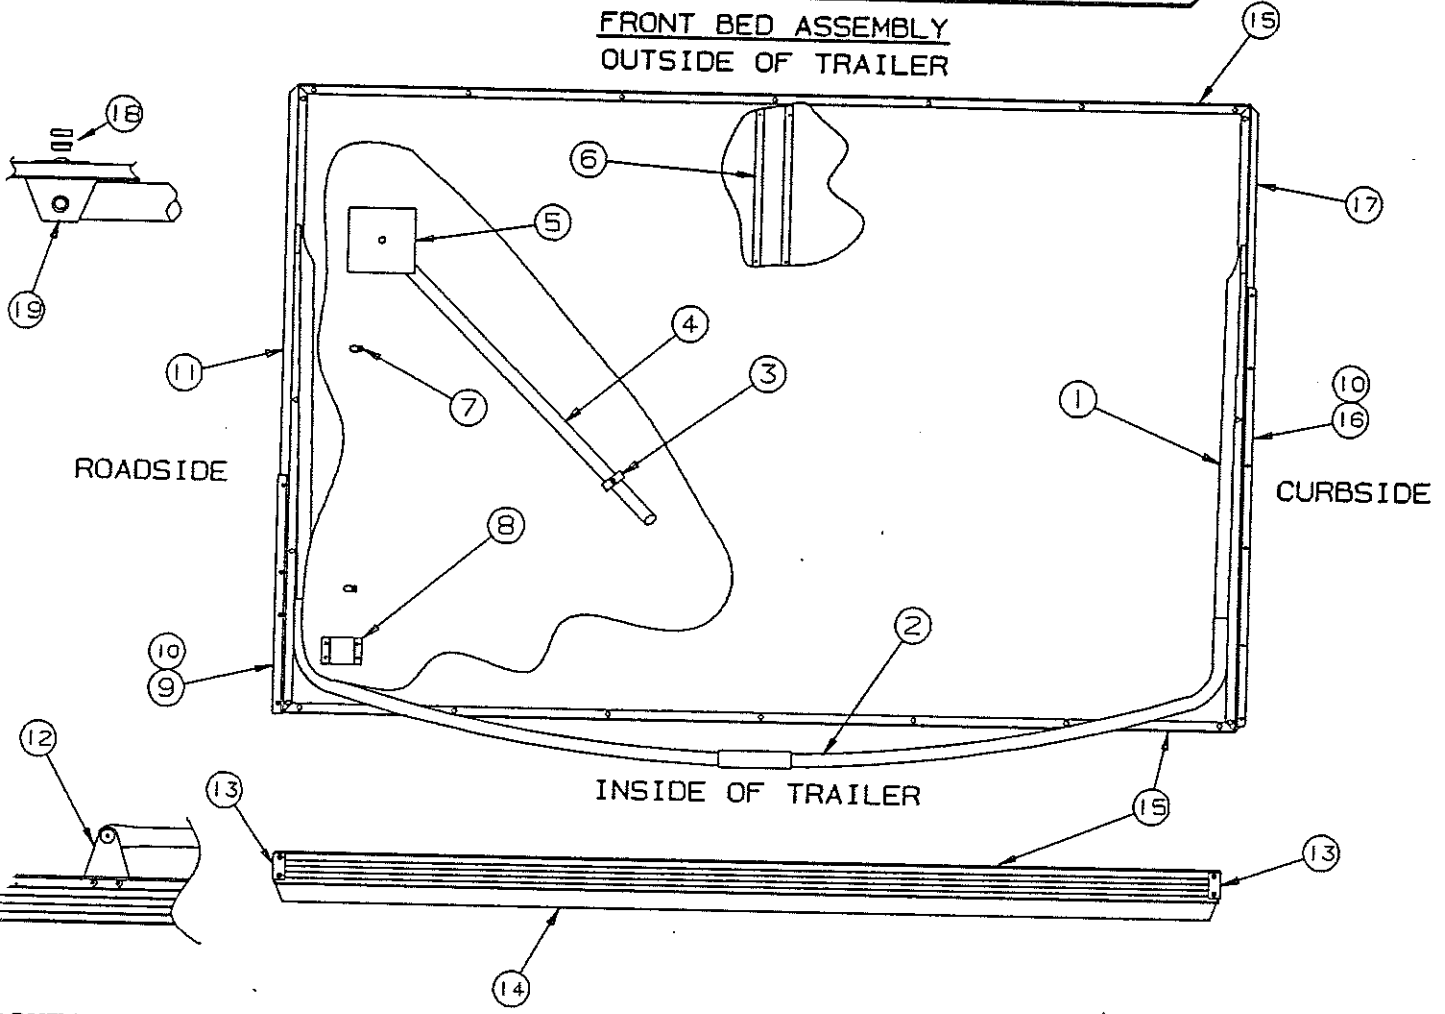

REPAIR PARTS

**FRONT BED ASSEMBLY
OUTSIDE OF TRAILER**

FRONT BED ASSEMBLY (4747C5201) COMPLETE
used on 2970, 2974, 2975 only

FRONT BED ASSEMBLY (4751A6441) COMPLETE
used on 2976

CODE	PART NO.	DESCRIPTION
1	4737F2641	Lower tent support x2
2	4737F2631	Upper tent bow
3	4720C0771	Bed leg clip x2, M4
	1203-8831	Rivet, M25
4	4750-6171	Bed leg assembly 2970, 2974, 2975
	4751-6521	Bed leg assembly 2976
5	4737A4178	Support plate
6	4747A116	Bed channel
	1203-8741	Rivet M25
7	4720D4021	Lashing hook, M6
	1203-8741	Rivet M25
8	4749-4891	Bed stop
	1203C8721	Rivet x4, M25
9	4747C4051	Plastic bed slide 18"
		(18" Bed slide used x2 on 4751A6441 bed assy., x1 on 4747C5201 bed assy. roadside only)
	4752-3061	Rivet M25 (countersunk)
1	4747A3231	Side bed rail (alum)

12	4720G5631	Bow bracket x2
	4716-078	Screw (to hold lower tent support in place)
	1203-8641	Rivet M50 (to hold bracket in place)
13	4747A3221	Corner support x4
	1203-8641	Rivet, M50
14	4060400339F	Vinyl bed seal (sold/foot)
15	4747A3241	Bed frame front & rear
16	4749A8151	Side bed rail (alum)
17	4747C4051	Plastic bed slide 18" 2976
	4747C3691	Plastic bed slide 40" 2970, 2974, 2975
18	4739C2908	Screw cap x2
	4739-2918	Plastic washer x2
	4716-074	Screw x2
	1202B2528	Washer x2
19	4734A5141	Bed leg bracket
	4720A2361	Rod & pal nuts