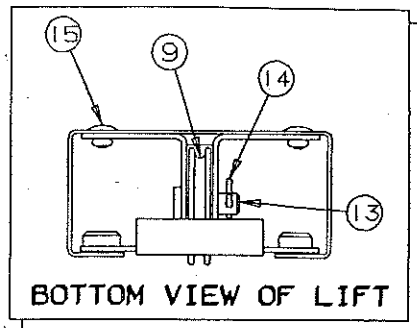

REPAIR PARTS