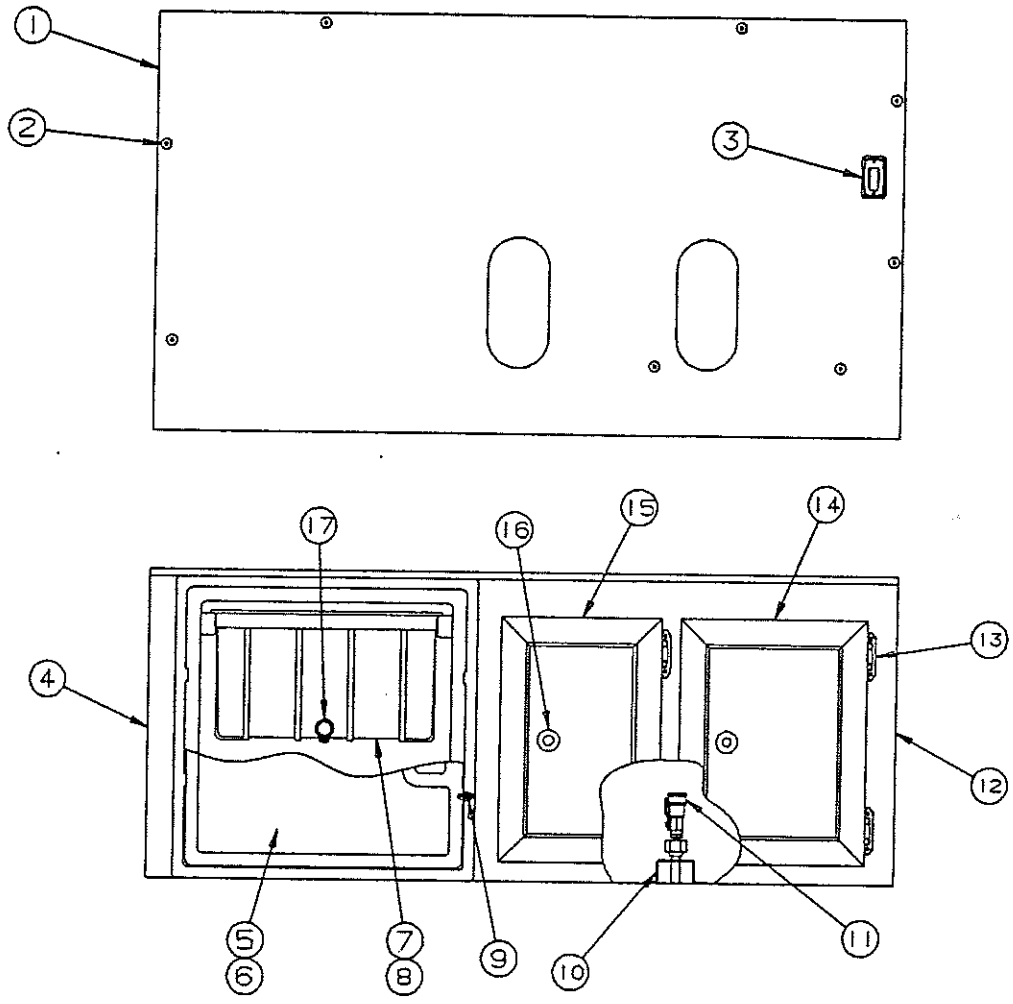

REPAIR PARTS

LOWER GALLEY ASSEMBLY COMPONENT PARTS - 2975, 2976, 2989

CODE	PART NO.	DESCRIPTION
1	4747E4371	Lower galley top 2975, 2976, 2989
2	4744B4608	Rivet "elm"
3	4746A0971	Kill switch & mounting plate
	4716-075	Screw x2 (screw switch to galley top)
4	4752-206	Lower galley front (small)
5	4752-57781	Built in cooler (complete w/ice tub)
	4752A57781	Built in cooler (complete w/ice tub)
	NOTE: (used on trailers produced after 11/1/94)	
6	4752-5761	Cooler door
	4752A5761	Cooler door (used on trailers produced after 11/1/94)
	4751-1591	Round latch (brown)
	4744-8308	Nylon spacer x2
	1103B08148	Screw x2
7	4752-1741	Ice tub & faucet
8	4752-3221	Ice tub lid
9	4747-9411	Latch & screw package
10	4748-4061	Bracket
	4737-8488	Screw x2
11	4749A9971	Gas quick disconnect valve
12	4747E4301	Lower galley front (right) 2976, 2989
	4749C9901	Lower galley front (right) 2975
13	4745C26188	Hinge (self closing)
	NOTE: Refer to Page 16 for screws	
14	4752-5701	Door panel 10 3/4" x 14"
15	4752-5821	Door panel 9 1/8" x 14"
16	4748B3951	Door pull (includes screw)
17	4744-9071	Faucet assembly
	1212-0138	Rubber grommet
	4744-8261	Plastic nut