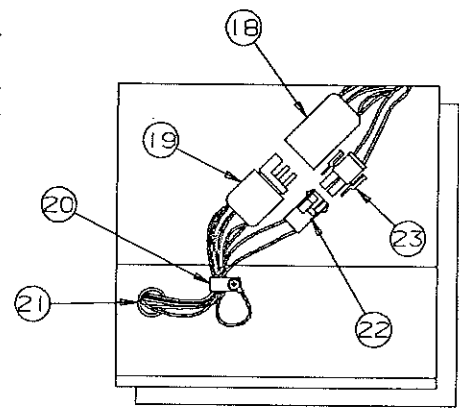

1995 DESTINY SERIES

MAIN FRAME ASSEMBLY COMPONENT PARTS

CODE	PART NO.	DESCRIPTION
1	4742-2001	2" Coupler assembly (all)
	4714A2211	2" Coupler repair kit
2	4720A3561	Chain bar (all except 2989, 2986)
	4748-6611	Chain bar w/pins (2989, 2986)
3	4747-8941	Pin cover "plastic", M2
4	4747A5501	Corner bulkhead - curbside front/roadside rear
	4747A5511	Corner bulkhead - curbside rear/roadside front
5	4751B513	Bulkhead assembly - roadside front, (2976, 2987, 2996)
	4751B514	Bulkhead assembly - curbside front, (2976, 2987, 2996)
6	4732C3678	Adjustable pulley bracket x4
	4720C1578	Short pin
	4715A5371	Pulley & bearing, M10
	1204B1081	Cotter pin, M10
7	4741C3988	Tire & rim 8" Load Range "B" (2970, 2974, 2975)
	4747B4838	Tire & rim 12" Load Range "B" (2976, 2989)
	4749B8648	Tire & rim 10" Load Range "C" (2986, 2987, 2996)
	4741-3268	2" Valve extension
8	4751-523	Stabilizer support roadside front/curbside rear
9	4751-524	Stabilizer support roadside rear/curbside front
10	4752-600	Rear corner gusset (2970, 2974, 2975, 2989)
11	4752-5541	Bed leg support assembly (2986 only)
12	4751A649	Stabilizer support (2976 only)
13	4747A4161	Wheel well assembly x2 (all except 2986, 2987, 2996)
	4741A3311	Wheel well assembly x2 (2986, 2987, 2996)
14	4749-586	Front corner gusset (2970, 2974, 2975, 2989)
15	4747-5101	Spare tire mount (all except 2976, 2987, 2996)
16	4748A184	Plastic stone guard
17	4720A3331	Jack bracket
18	4735D6691	Pigtail - 4 prong, 2970, 2974, 2975 (car end)
	4735E6741	Pigtail - 6 prong, 2989, 2996, 2976, 2987, 2986 (car end)
19	4747A5611	Wire harness, 2970, 2974, 2975 (trailer front)
	4735E6751	Wire harness, 2989, 2996, 2976, 2987, 2986 (trailer front)
	4714A1991	Wire harness repair kit - 6 prong, M4
20	1201-8738	Clamp
21	4742-8108	Snap bushing
22	4735A6871	Power harness (trailer front)
23	4749A5531	Wire harness (connects to battery)
24	4716-4701	12 Volt cap & plug package
25	4720D0731	Stabilizer assembly (all except 2976)
	4751-4761	Stabilizer w/pin x2 2976 Cedar XL only
	4739-2298	Nut (2 per stabilizer)