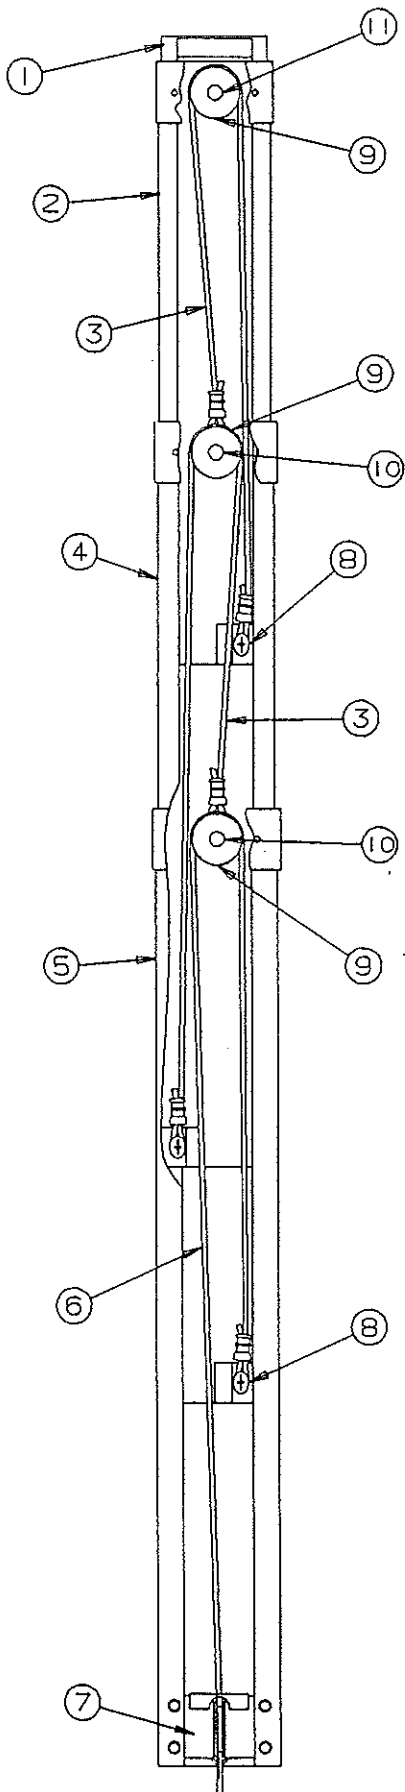

REPAIR PARTS