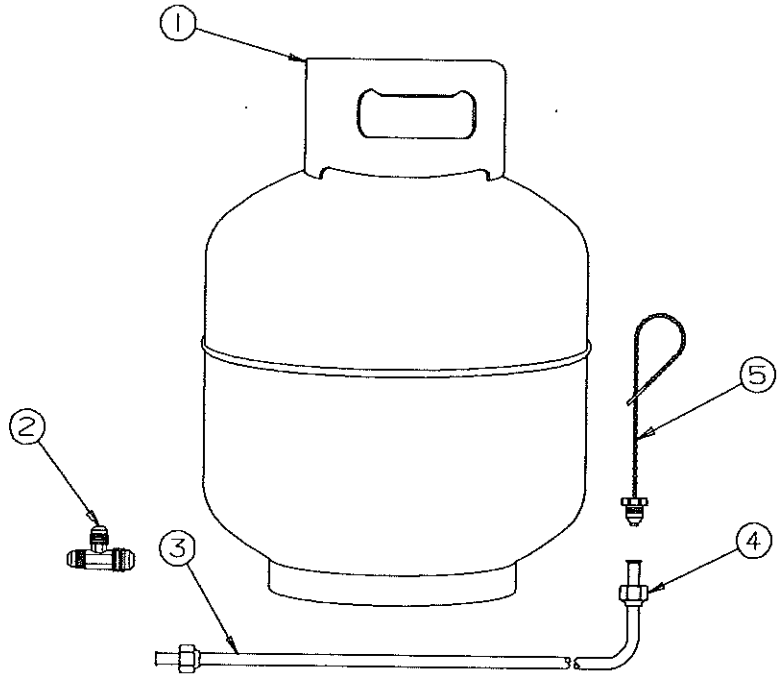

REPAIR PARTS

DESTINY SERIES GAS SYSTEM & RELATED PARTS

CODE	PART NO.	DESCRIPTION
1	4720J5928	Gas bottle (arctic white)
2	1215-1778	3/8" x 3/8" x 3/8" Tee
	1215-1788	1/2" x 3/8" x 3/8" Tee (2987 only)
3	4714-0711	3/8" Copper gas line 100" lengths (includes: (1) bushing & (2) flare nuts)
	4750-5746	1/2" Cooper gas line 60" (2987 only)
4	1215-2418	Flare nut 3/8"
	4737-8388	1/2" Plastic cap & chain
5	4733A3888	3/8" Plastic cap & chain
	1215-2438	Flare nut 1/2"