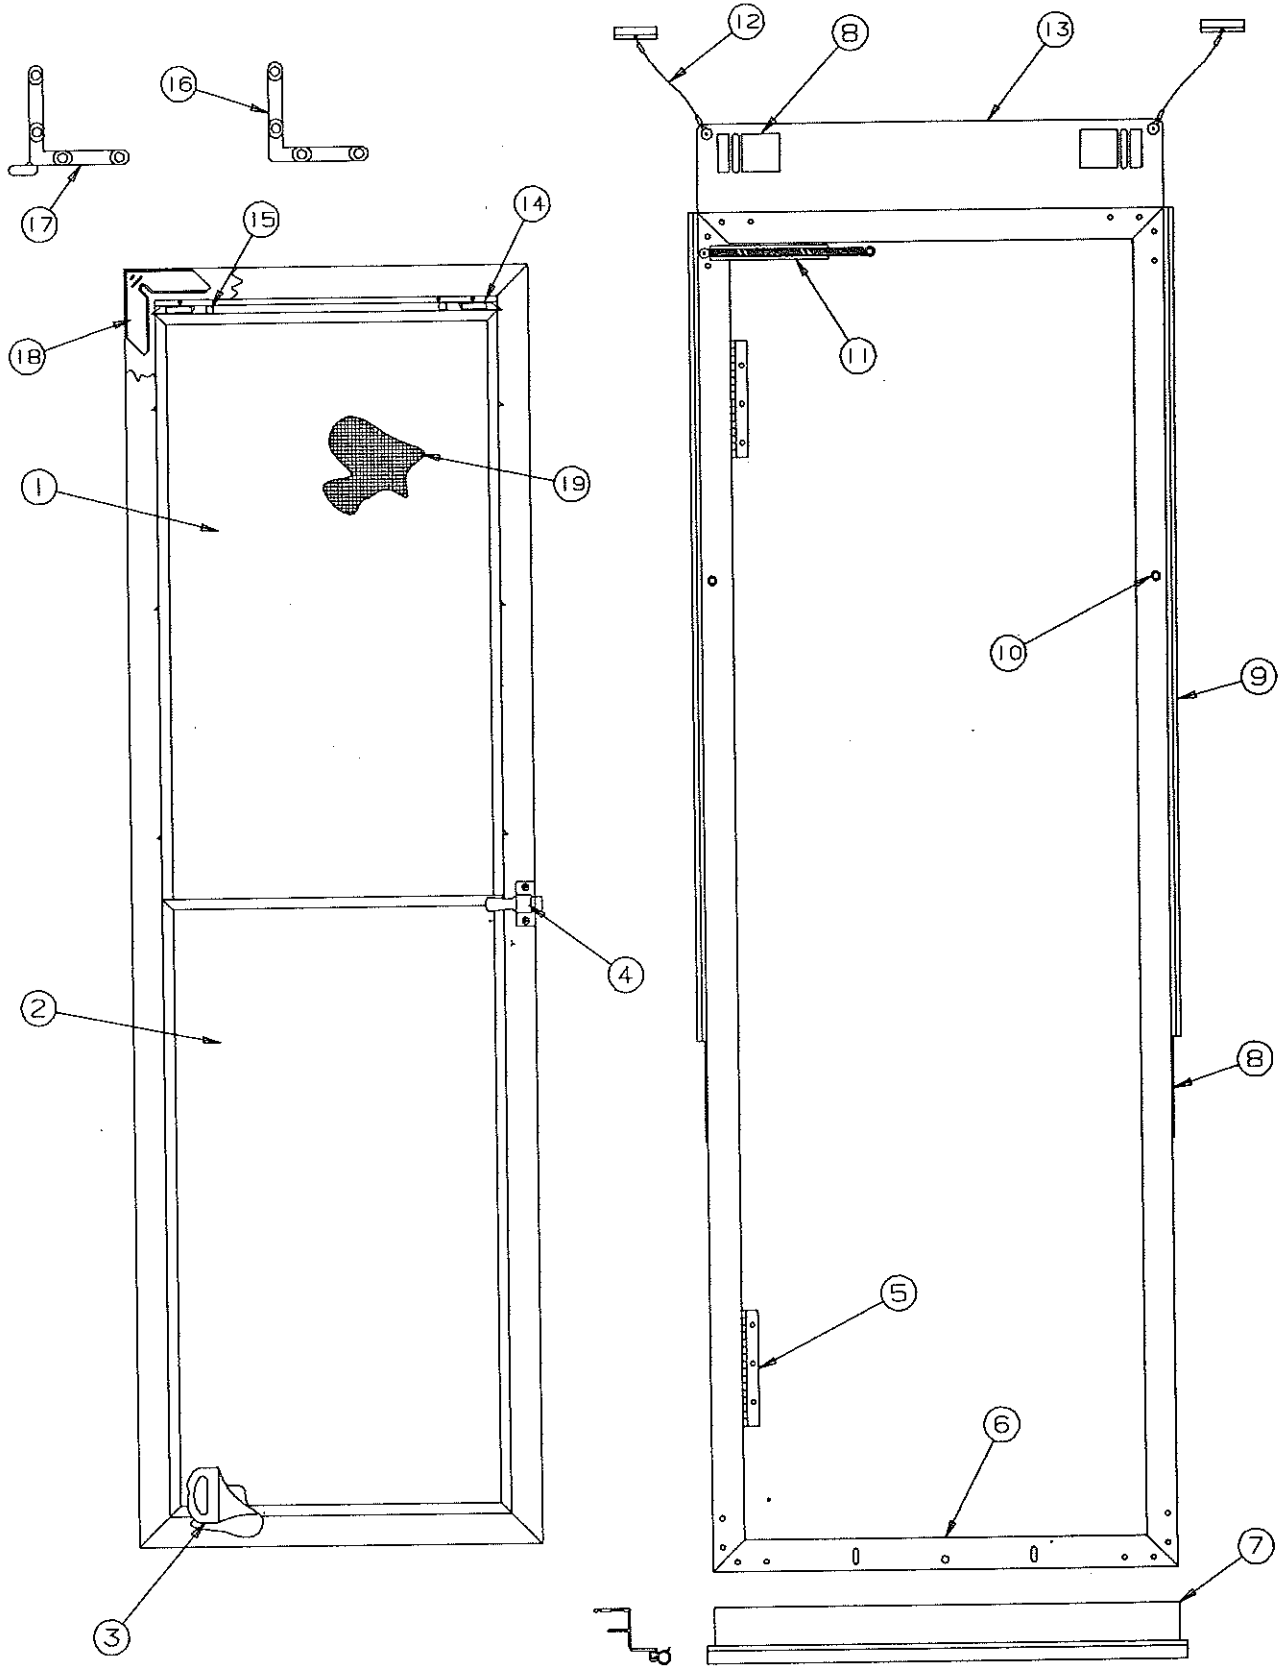

1995 DESTINY SERIES

REPAIR PARTS

SCREEN DOOR AND JAMB ASSEMBLY COMPLETE (4716U5581)
NOTE: SCREEN DOOR OR JAMB NOT SOLD SEPARATELY

NOTE: Screen door & jamb assembly will not include parts marked with (*) asterisk

SCREEN DOOR & JAMB COMPONENT PARTS

CODE	PART NO.	DESCRIPTION
1	4716A3401	Top sliding window pane
2	4716A3411	Bottom sliding window pane
3	4750-3591	Rubber seal 18" length
4	* 4742-9671	Door latch assembly
5	4720G3601	Hinge x2
	4733D0601	Rivet, M25
6	4710K4091	Bottom lintel (painted)
	4741A9861	Rivet, M25
7	* 4747A5621	Screen door support
	* 4060000399F	Rubber seal (sold/foot)
8	* 4350000005F	3/4" Velcro hook (sold/yard)
	* 4350000205F	2" Velcro hook (sold/yard)
9	* 4747-4501	Door seal (plastic) x2
	* 1203-8651	Rivet x2, M50
	* 1203-8641	Rivet x8, M50
10	4730A3548	Stud w/screw x2
11	4731A8201	Spring package
NOTE: Spring package includes rivets x2, spring, transparent tube		
12	* 4734D5211	Cable assembly x2, M6
	* 1203-8831	Rivet, M25 x1 per cable
	* 4733-3398	Plastic spacer x1 per cable
	* 1202B0268	Washer x1 per cable
13	* 4749C8451	Top bracket
	* 4733D0601	Rivet, M25
	* 4060037505F	Grey foam tape (sold/foot)
14	4710-382	Window lock "right"
	4710-383	Spring
	1203-8558	Rivet x2
15	4710-381	Window lock "left"
16	4710-380	Corner brace
17	4710-3791	Corner brace hinge, M2
18	4715-317	Corner support gusset x2 per corner
19	4716-1111	Screening 36" x 18 1/2"