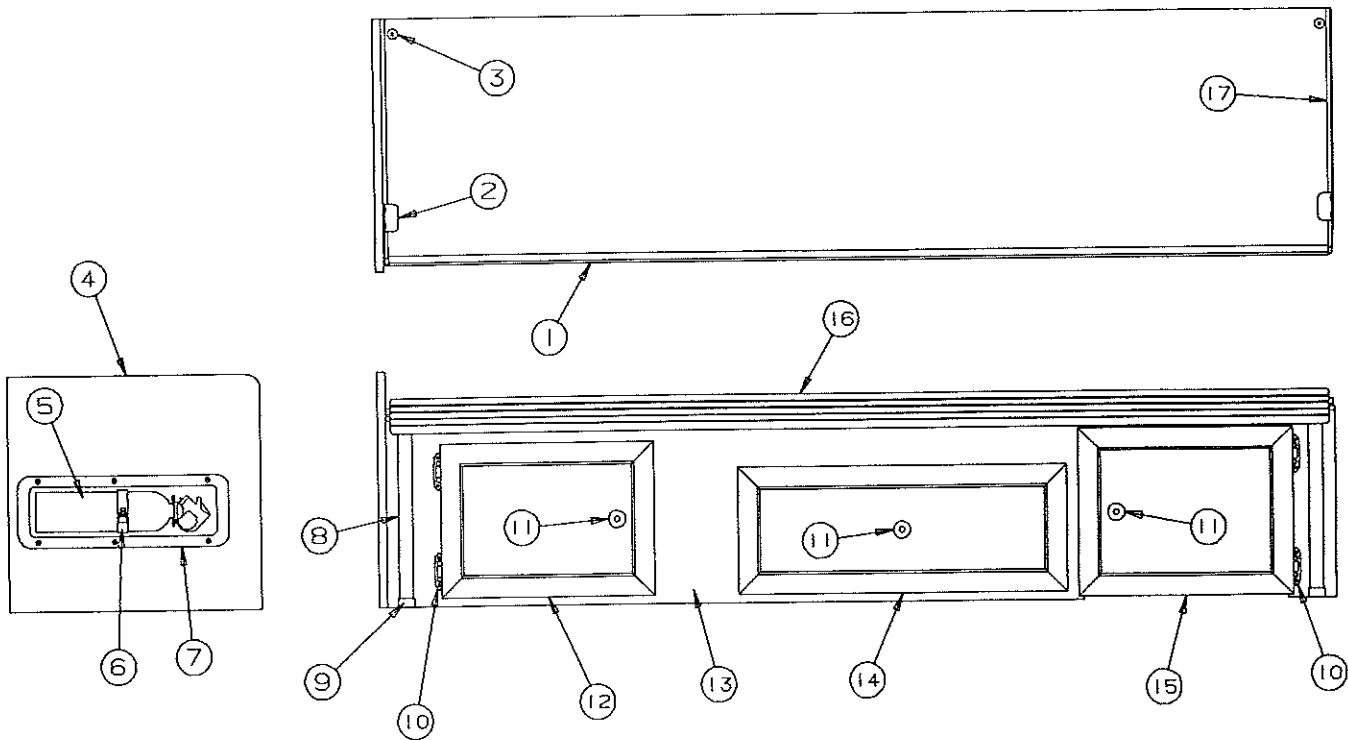

1995 DESTINY SERIES

SLIDE OUT HUTCH/BED ASSEMBLY COMPONENT PARTS - 2986 STONY CREEK

CODE	PART NO.	DESCRIPTION
1	4752-5071	Slide out hutch/bed platform
2	4734F1531	Stop bracket
	4737-8488	Screw x2
3	4710-2681	Stop button M5
	1034B1612	3/4" Flathead machine screw
4	4752-0321	Hutch end
	4060400086F	Lipped T-molding 5/8" (sold/foot)
5	4737A5558	Fire extinguisher
6	4716-1191	Fire extinguisher strap M2
7	4737B4198	Recessed mount
	4738-3088	Screw x6
8	4752-5051	Hutch/bed leg (less cap)
9	4752-0551	White plastic cap M2
10	4745C2618	Hinge (self closing)
	Refer to PAGE 16 for screws	
11	4748B3951	Door pull (includes screws)
12	4752-5371	Door panel 11 1/4" x 15 1/4"
13	4752-029	Hutch front
14	4752-5651	Drawer assembly
15	4752-5391	Door panel 12 1/4" x 15 3/4"
16	4752-030	Front bed frame
17	4716-4031	U-Channel "elm" (48")
	NOTE: Must cut U-Channel to size