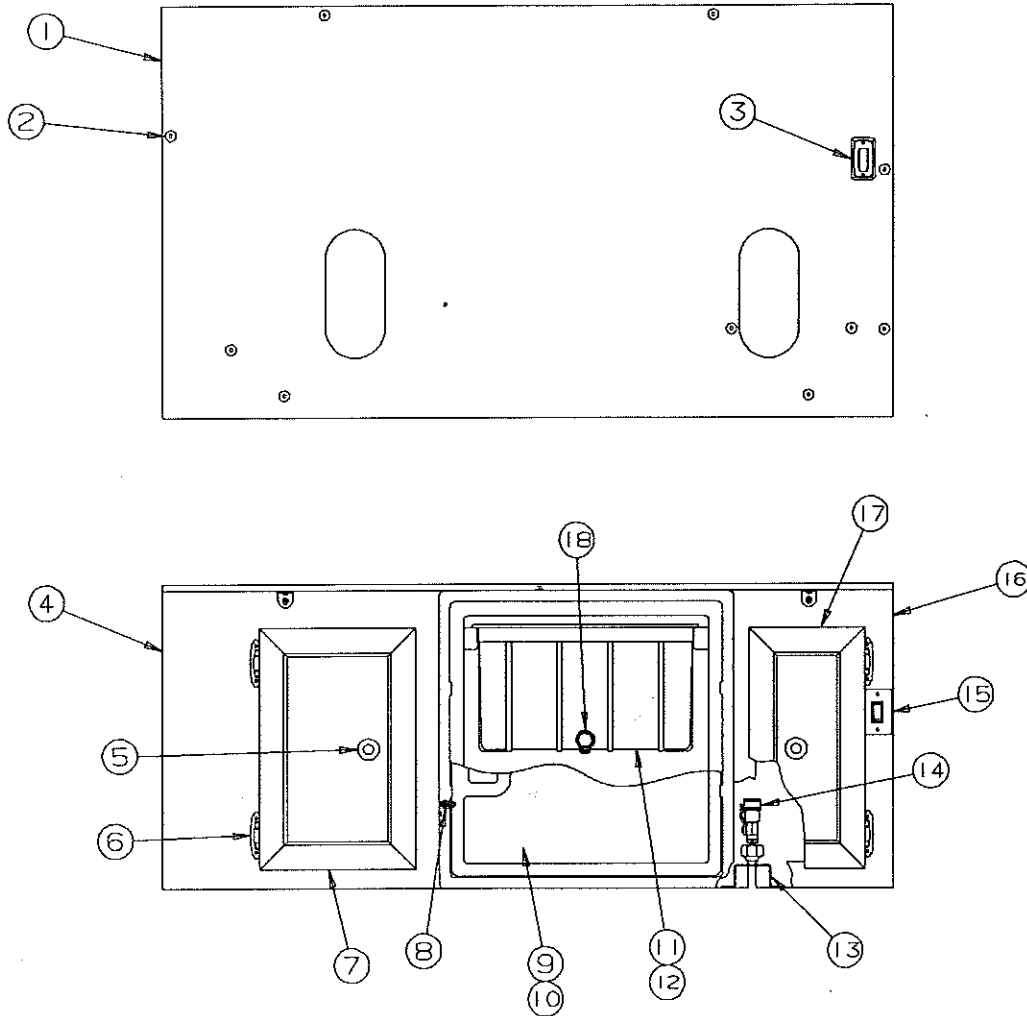

1995 DESTINY SERIES

LOWER GALLEY ASSEMBLY COMPONENT PARTS 2996

CODE	PART NO.	DESCRIPTION
1	4752-2861	Lower galley top 2996
2	4744B4608	Rivet "elm"
3	4746A0971	Kill switch & mounting bracket
	4716-075	Screw x2 (screw switch to galley top)
4	4752-2871	Lower galley front (left) 2996
5	4748B3951	Door pull (includes screw)
6	4745C26188	Hinge (self closing)
7	4752-5821	Door panel 9 1/8" x 14"
8	4747-9411	Latch & screw package
9	4752-5771	Built in cooler (complete w/ice tub)
	4752A5771	Built in cooler (complete w/ice tub)
	NOTE: (used on trailers produced after 11/1/94)	
10	4752-5761	Cooler door
	4752A5761	Cooler door (used on trailers produced after 11/1/94)
	4751-1591	Round latch (brown)
	4744-8308	Nylon spacer x2
	1103B08148	Screw

11	4752-1741	Ice tub & faucet
12	4752-3221	Ice tub lid
13	4748-4061	Bracket
	4737-8488	Screw x2
14	4749A9971	Gas quick disconnect valve
15	4751-1161	Rocker switch "lighted"
	4738-3088	Screw x2
16	4747E43081	Lower galley front (right) 2996
17	4752-5931	Door panel 6 3/4" x 14"
18	4744-9071	Faucet assembly
	1212-0138	Rubber grommet
	4744-8261	Plastic nut