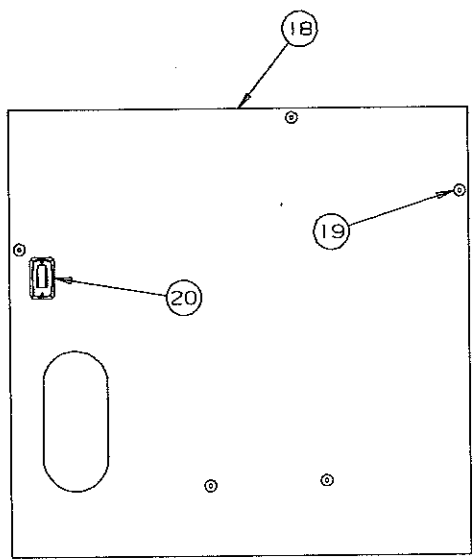

CODE	PART NO.	DESCRIPTION
1	4747F3311	Upper galley top 2970
	4060500084F	T-molding w/oak woodgrain (8' required)
	NOTE: Upper galley top includes T-molding	
2	4710F0301	Sink
	NOTE: Refer to Page 17 for sink component parts	
3	4734C0161	Lo Boy hand pump
	4716-081	Screw x4
	4714-3711	Pump repair kit
4	4744A9261	Knuckle latch
	4737-3208	Tek screw x2 (to screw latch to galley back)
	4738-3088	Screw x2 (to screw latch to lower galley top)
5	4734H0991	Grab bar 14 1/2"
	1016B08208	Machine screw x4 per bar
	1201B6908	Kepsnut x4 per bar
6	4742-8701	Flange bushing M4
7	4746A9071	Pump hold down bar package
	NOTE: Package includes bar, bushing, bracket & screws	
8	4747C3371	Upper galley back
9	4739B0518	Hinge "brite brass"
	4749B4118	1/2" Screw (2 per hinge)
	4749B4598	3/8" Screw (3 per hinge)
10	4716-0151	Elm corner molding 26" length
	NOTE: Must cut corner molding to size	
11	4747C3381	Upper galley bottom
12	4752-5531	Door panel 16"x11"
13	4747C3301	Upper galley front
14	4747-9671	Galley hinge (must cut to length)
	1202B0268	Washer (to hold rivet in place used x5)
15	4733-6391	Latch & strike package
16	4747B3131	Upper galley side panel x2
17	4748B3951	Door pull (includes screw)
18	4747D3291	Lower galley top
19	4744B4608	Rivet "elm"
20	4746A0971	Kill switch & mounting bracket
	4716-075	Screw x2 (screw switch to galley top)
21	4752-5701	Door panel 10 3/4"x 14"
22	4752-5821	Door panel 9 1/8"x 14"
23	4745C26188	Hinge (self closing)
24	4747E3261	Lower galley front