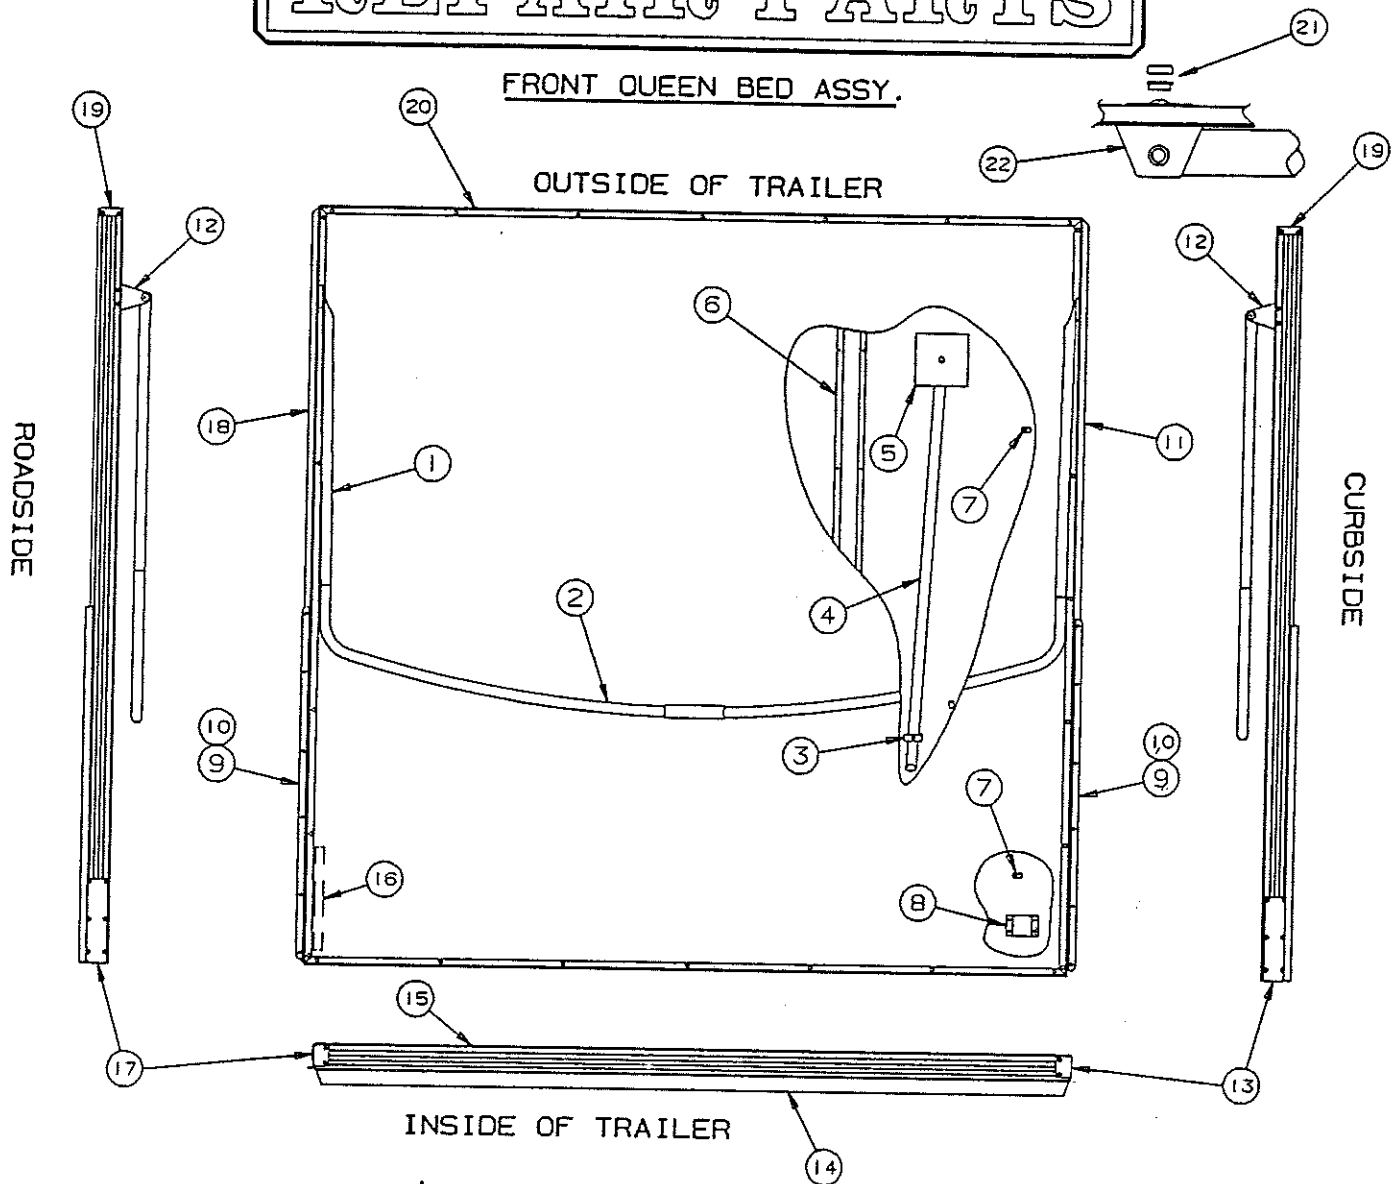

REPAIR PARTS

FRONT QUEEN BED ASSEMBLY (4747C6711) COMPLETE
used on 2989 ROYALE, 2986 STONY CREEK

FRONT QUEEN BED ASSEMBLY (4751A5071) COMPLETE
used on 2987 MONTAUK, 2996 RIO GRANDE

CODE	PART NO.	DESCRIPTION
1	4737F2641	Lower tent support x2
2	4737F2631	Upper tent bow
3	4720D0771	Bed leg clip x2, M4
	1203-8831	Rivet, M25
4	4734E5881	Bed leg assembly x2 (2989 only)
	4748-6581	Bed leg assembly x2 (2987, 2996)
5	4737A4178	Support plate x2
6	4747-978	Bed channel x2
	1203C8721	Rivet M25
	4720D4021	Lashing hook M6
	1203-8741	Rivet, M25
	4749-4891	Bed stop x2
	1203C8721	Rivet X4, M25
9	4747C3691	Plastic bed slide 40"
10	4752-3061	Rivet M25 (countersunk)
11	4747A9911	Side bed frame

12	4720G5631	Bow bracket x2
	4716-078	Screw (to hold lower tent support in place)
	1203-8641	Rivet M50 (to hold bracket in place)
13	4749B4871	Corner support bracket
	1203-8641	Rivet x5, M50
	1203-8978	Rivet x3 (countersunk)
14	4060400339F	Vinyl bed seal (sold/foot)
15	4749-8311	Front bed frame
16	4724D0991	Lift pocket fastener, M4
17	4749B4901	Corner support bracket
	NOTE: Refer to CODE 13 for rivets	
18	4749A8331	Side bed frame (alum)
19	4747A3221	Corner support bracket x2
20	4749-8321	Rear bed frame (alum)
21	4739C2908	Screw cap x2
	4739-2918	Plastic washer x2
	4716-074	Screw x2
	1202B2528	Washer x2
22	4734A5141	Bed leg bracket
	4720A2361	Rod & pal nuts