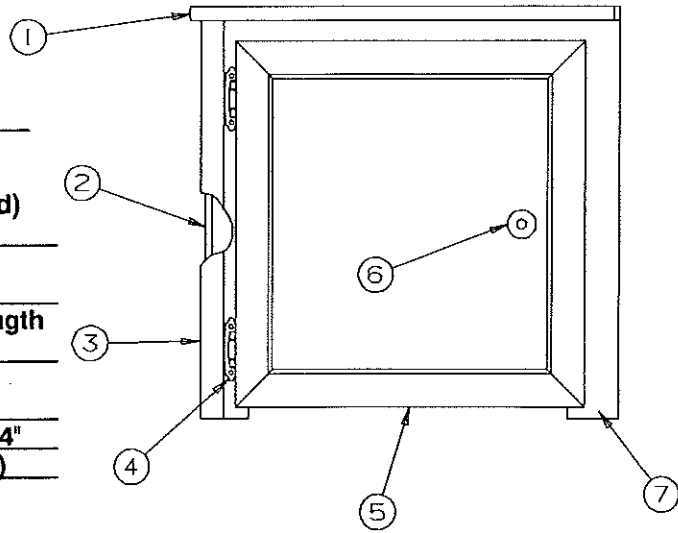

1995 DESTINY SERIES

CORNER STORAGE CABINET ASSEMBLY (4747E647 - 2989 ROYALE) (4751A509 - 2996 RIO GRANDE)

CODE	PART NO.	DESCRIPTION
1	4747D4311	Cabinet top 2989
	4751-0581	Cabinet top 2996
	4716A178	T-Molding "elm" (4' required)
NOTE: Cabinet tops include T-Molding		
2	4747D432	Cabinet side 2989
	4751A057	Cabinet side 2996
3	4716-0151	Elm corner molding 26" length
NOTE: Must cut corner molding to size		
4	4745C26188	Hinge (self closing)
NOTE: Refer to Page 16 for screws		
5	4752-5581	Door panel 15 7/8" x 15 1/4"
6	4748B3951	Door pull (includes screws)
7	4749C926	Cabinet front 2989
	4751B056	Cabinet front 2996