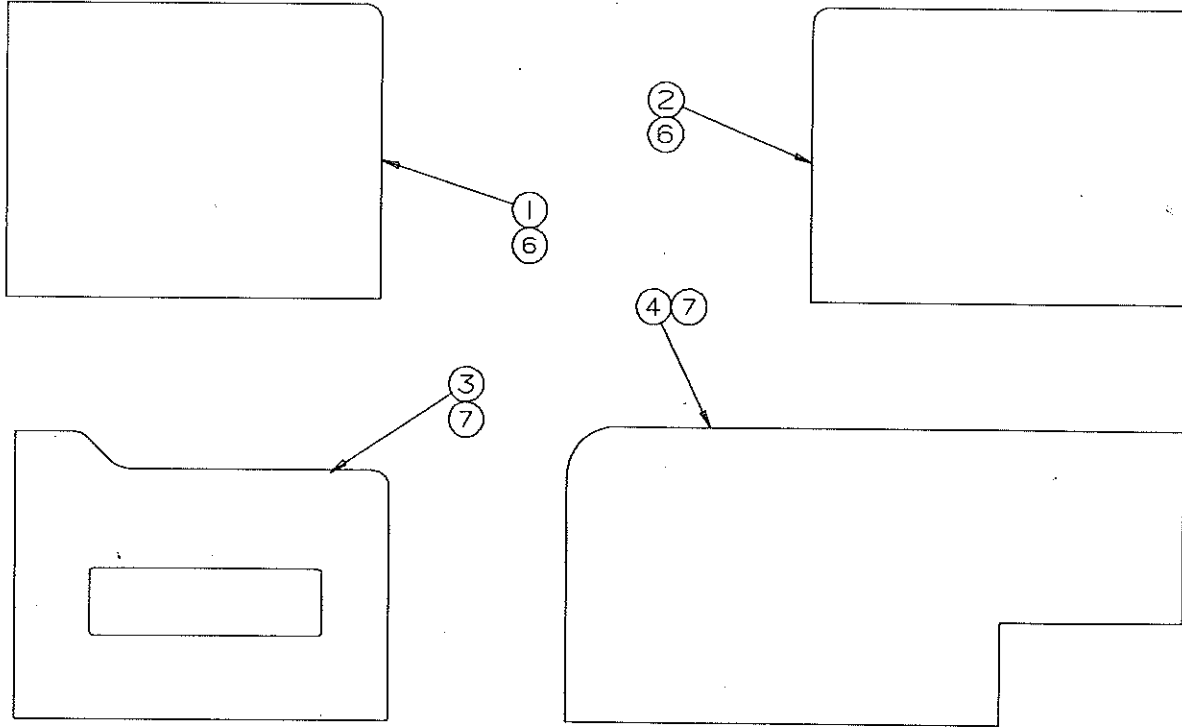

REPAIR PARTS

DESTINY SERIES SEAT COMPONENT PARTS

Code	Part No.	Description
1	4749D09681	Seat end 2970
	4749D9161	Seat end 2989, 2996, 2987
2	4749D09681	Seat end 2970
	4749D9211	Seat end 2989, 2996, 2987
3	4749C9881	Seat end 2975
	4749C98871	Seat end 2974

4	4747D3461	Seat gazoodi 2970
	4752-3501	Seat gazoodi 2987
	4751A0611	Seat gazoodi 2989, 2996
5	4749B9871	Table rest (all) (not shown) (must cut to size)
6	4060450001F	1/2" Lipped T-molding "elm" sold/foot
7	4060400086F	5/8" Lipped T-molding "elm" sold/foot
8	4752-396	Metal wheel well cover, 2987 only

DESTINY SERIES CUSHIONS AND BACKREST ASSEMBLIES

Destiny Series	Cushion		Backrest	
	Assembly	Cover	Assembly	Cover
2970 Roanoke	4747D5801	4716D5801	4747D5811	4716D5811
2974 Cedar MT	4749D6581	4716D6581	4749D6571	4716D6571
2975 Cedar	4749D6581	4716D6581	4749D6571	4716D6571
2976 Cedar XL	4749D6581	4716D6581	4749D6571	4716D6571
2989 Royale	4749D6351	4716D6351	4747E6651	4714E6651
2996 Rio Grande	4749D6351	4716D6351	4747E6651	4714E6651
2987 Montauk	4749D6351	4716D6351	4747E6651	4714E6651

REFERENCE DIMENSIONS

4710-2681 Cushion stop button, M5

Model	Cushion	Backrest
2970	35 3/4" x 15 x 4"	35 3/4" x 14 1/4" x 4"
2974	40 5/8" x 19 1/2" x 4"	40 5/8" x 17 1/4" x 4"
2975	40 5/8" x 19 1/2" x 4"	40 5/8" x 17 1/4" x 4"
2976	40 5/8" x 19 1/2" x 4"	40 5/8" x 17 1/4" x 4"
2989	38 3/8" x 15" x 4"	37 3/8" x 15 5/8" x 4"
2996	38 3/8" x 15" x 4"	37 3/8" x 15 5/8" x 4"
2987	38 3/8" x 15" x 4"	37 3/8" x 15 5/8" x 4"