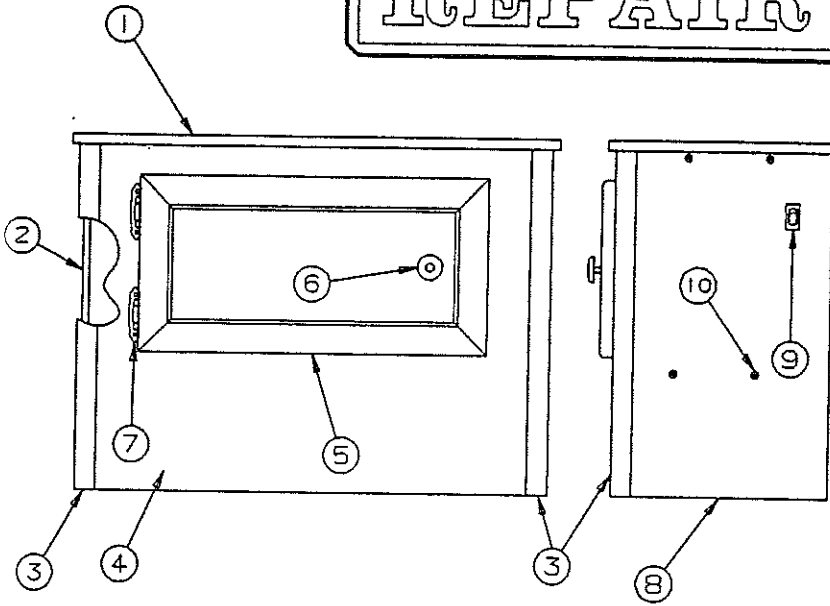

REPAIR PARTS

STORAGE CABINET ASSEMBLY - 2987 (4752-619)