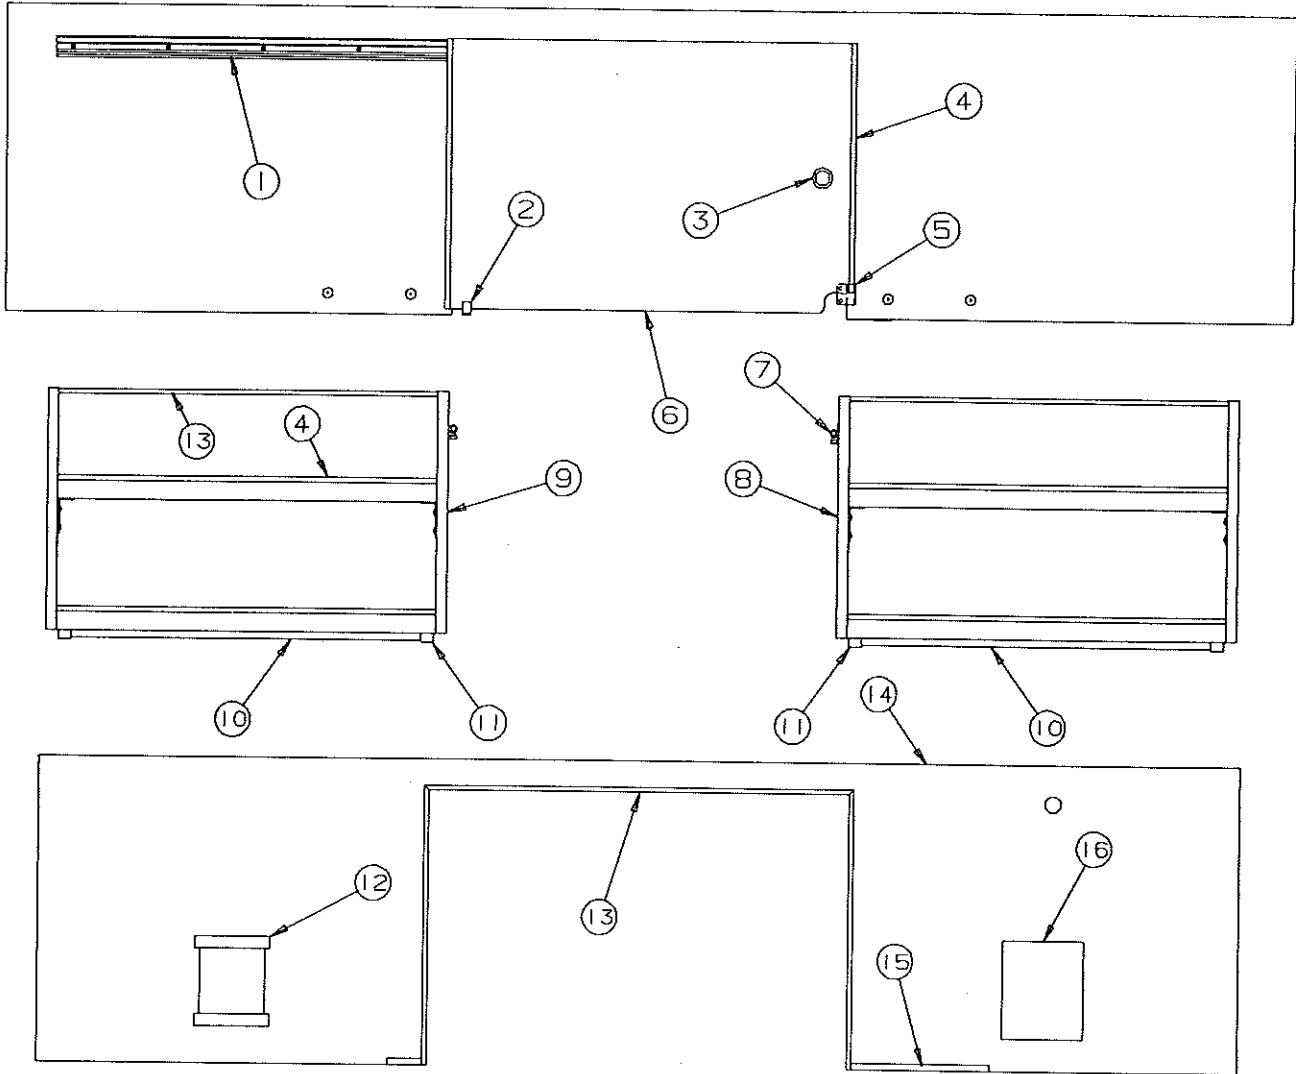

REPAIR PARTS

2996 RIO GRANDE - SLIDING PANTRY COMPONENT PARTS
2976 CEDAR XL - SLIDING DOOR COMPONENT PARTS

CODE	PART NO.	DESCRIPTION
1	4716-4021	Door slide track, 48" pc.
2	4060000079	Door track (sold/foot)
3	4750-0771	Ring door pull
4	4716-4031	U-Channel "elm" 48" pc.
5	4751-0901	Sliding door catch
	4716-075	Screw x2
6	4751B0871	Sliding door panel 2976, 2996
7	4749A288	Slide bolt
8	4751-5251	Sliding pantry assembly (complete)
9	4751-5221	Sliding pantry assembly (complete)
10	4751-0931	Metal slide track
	4350000295F	Double stick tape (sold/foot)
	4716-075	Screw x4
11	4710-2681	Button x4, M5
	1034B1612	Screw x4
12	4350000005F	Velcro hook (sold/yard)
13	4751-1151	5/32 U-Channel 26 5/16" pc.
14	4714E4501	Universal wall panel (48 x 18 1/16)
15	4714E2931	Toe molding M2
16	4751-5361	Hole cover assembly x2