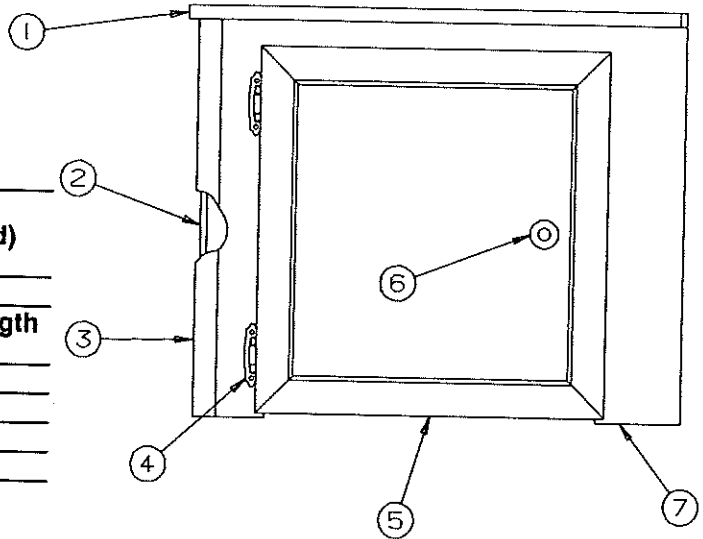

REPAIR PARTS

CORNER STORAGE CABINET ASSEMBLY (4747D567 - 2974, 2975)

CODE	PART NO.	DESCRIPTION
1	4747B3321	Cabinet top 2974, 2975
	4716A178	T-Molding "elm" (4' required)
	NOTE: Cabinet top includes T-Molding	
2	4747B335	Cabinet side
3	4716-0151	Elm corner molding 26" length
	NOTE: Must cut corner molding to size	
4	4745C26188	Hinge (self closing)
5	4748A5971	Door panel 15 1/4" x 16"
6	4748B3951	Door pull (includes screws)
7	4747C328	Cabinet front