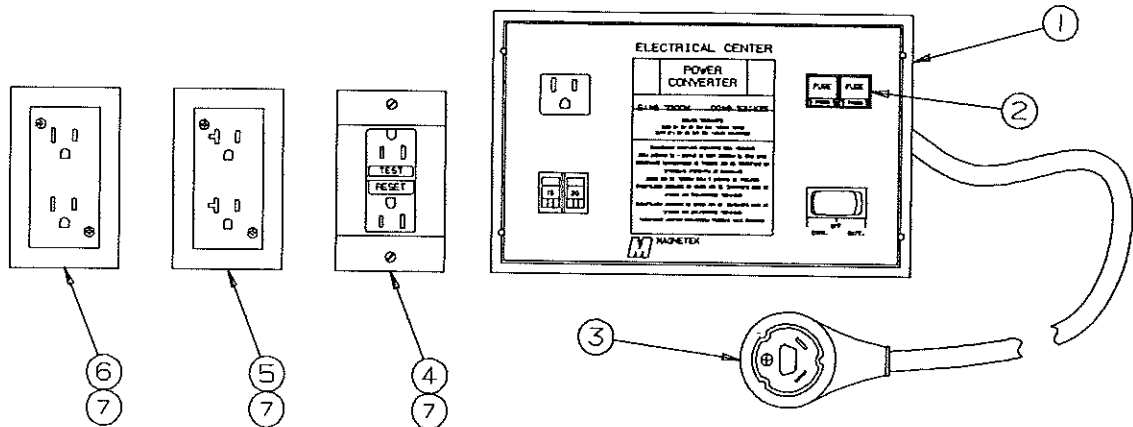

REPAIR PARTS