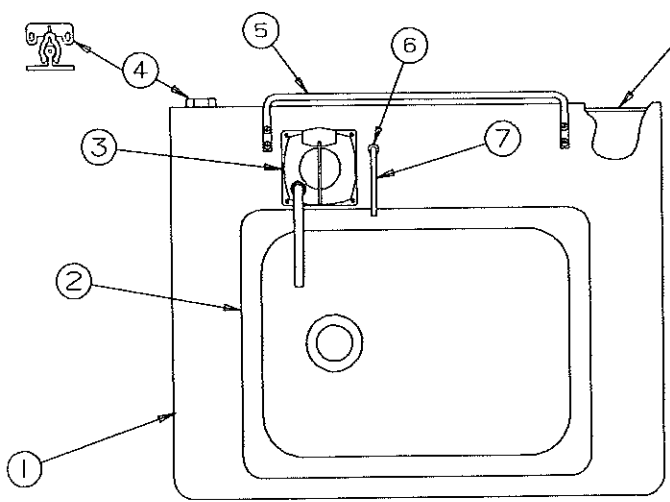

1995 DESTINY SERIES

UPPER GALLEY ASSEMBLY - 2970 ROANOKE (4747E5691)
LOWER GALLEY ASSEMBLY - 2970 ROANOKE (4747C568)