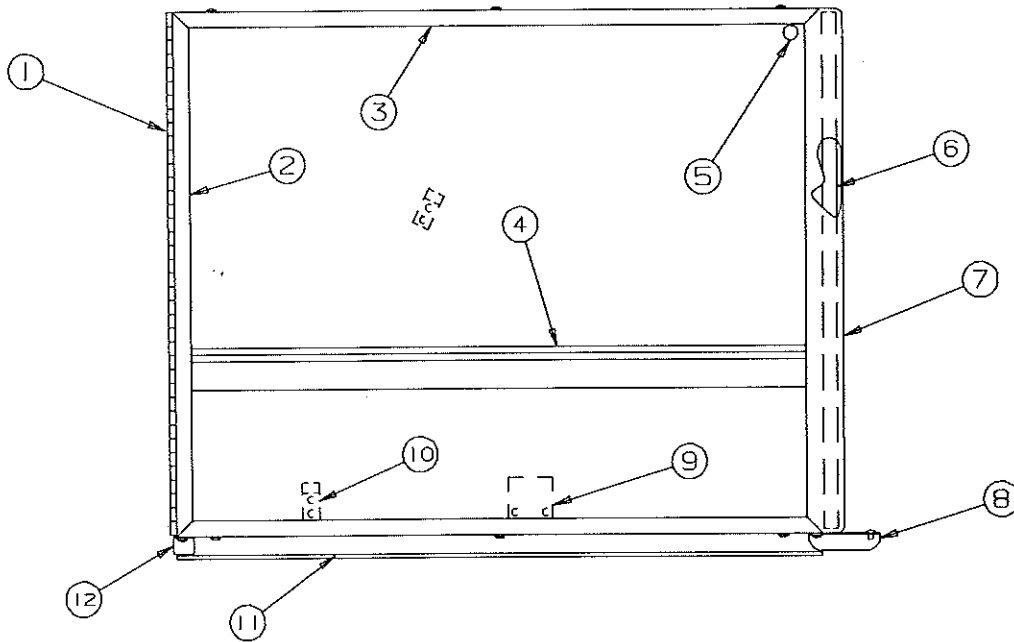

1995 DESTINY SERIES

4747E5291 - ACCESS DOOR (COMPLETE) 2970, 2974, 2975, 2986, 2989
4751B5151 - ACCESS DOOR (COMPLETE) 2976, 2987, 2996

CODE	PART NO.	DESCRIPTION
1	4747A3621	Door hinge (all)
2	4747A359	Door frame (all)
3	4749A9821	Door cap (all)
4	4350001533F	Trim tape (2' required) (sold/foot)
5	4737-3211	Rubber button, M8
6	4350000022F	Foam tape (sold/foot)
7	4747A3601	Door frame (2970, 2974, 2975, 2986, 2989)
	4751-0601	Door frame (2976, 2987, 2996)
8	4749B12781	Side bracket (all)
9	4749A994	Door bracket
	4745-3968	Screw x2
10	4720A0721	Cooler clip, M2
	4745-3968	Screw x2
11	4747B361	Door frame bottom (all)
12	4749A495	Bracket