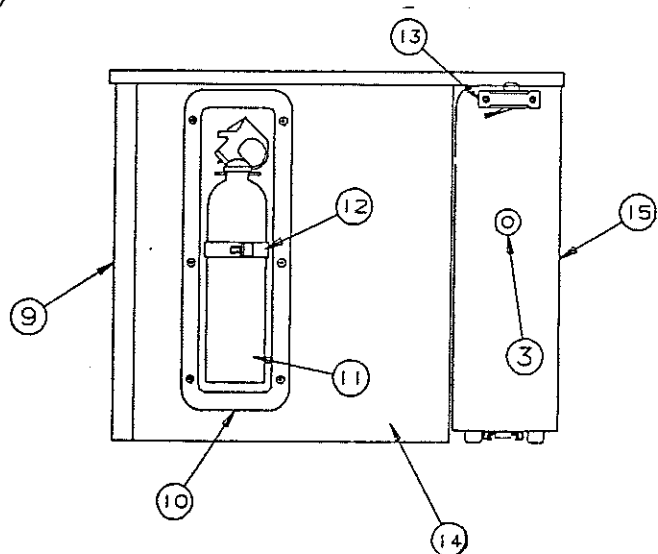

CORNER CABINET ASSEMBLY - 2987 (4752-607)

NOTE: CABINET ASSEMBLY DOES NOT INCLUDE SLIDING PANTRY

CODE	PART NO.	DESCRIPTION
1	4751-0581	Cabinet top
2	4751B056	Cabinet front
3	4748B3951	Door pull (includes screw)
4	4748A5971	Door panel 15 1/4" x 16"
5	4745C26188	Hinge (self closing) NOTE: Refer to PAGE 16 for screws
6	4752-3871	Metal slide track
	4350000295F	Double stick tape
	4716-075	Screw x4 (to hold track to pantry)
	4716-069	Screw x4 (to hold track to trailer floor)

7	4716-4031	U-Channel "elm" 48" length (must cut to size)
8	4752-382	Pantry side
9	4716-0151	Elm corner molding 26" length NOTE: Must cut corner molding to size
10	4737B4198	Recessed mount
	4738-3088	Screw x6
11	4737A5558	Fire extinguisher
12	4716-1191	Fire extinguisher strap M2
13	4752-469	Sash lock
	4752-493	Rubber cap
14	4752-379	Cabinet side
15	4752-6081	Sliding pantry (includes metal slide track)