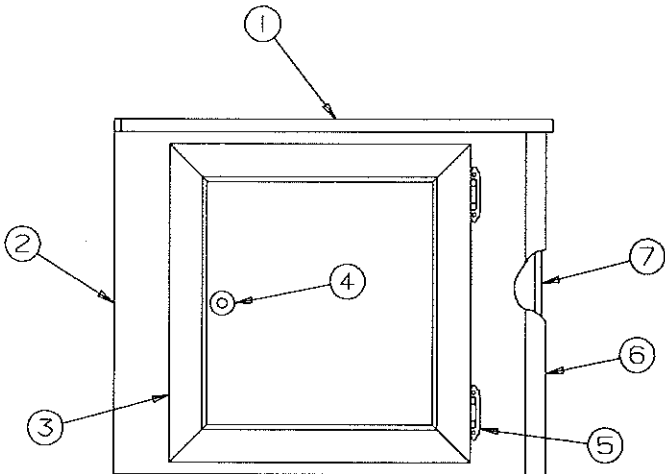

STORAGE CABINETS - 2975 CEDAR XL (4751A630 - LEFT HAND CABINET) (4751A628 - RIGHT HAND CABINET)

CODE	PART NO.	DESCRIPTION
1	4751A4481	Cabinet top 2975
	4716A178	T-Molding 'elm' (3' required)
	NOTE: Cabinet tops include T-Molding	
2	4751A446	Cabinet front 2975
3	4748A5971	Door panel 15 1/4" x 16"
4	4748B3951	Door pull (includes screw)
5	4745C26188	Hinge (self closing)
6	4716-0151	Elm corner molding 26" length
NOTE: Must cut corner molding to size		

7	4751A447	Cabinet side 2975
8	4751A4441	Cabinet top 2975
9	4751A443	Cabinet side 2975
10	4737B4191	Recessed mount
	4738-3088	Screw x6
11	4716-1191	Fire Extinguisher strap M2
12	4734E1861	Rivet "elm" M25
13	4737A5558	Fire Extinguisher
14	4751A442	Cabinet front 2975