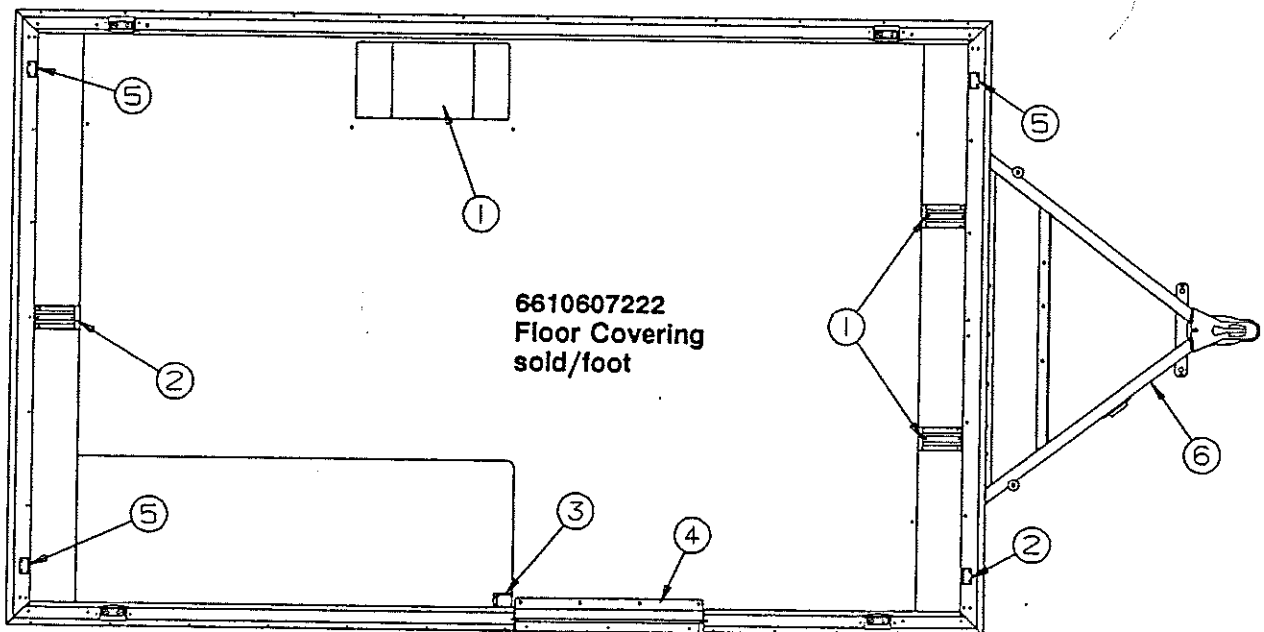

REPAIR PARTS

4751A5401 SPARE TIRE CARRIER 2976, 2996, 2987

CODE	PART NO.	DESCRIPTION
1	1201B6618	Lug nut x2
2	1201C6368	Lock nut x2
3	4751-539	Stud assembly x2
4	4751A538	Spare tire carrier plate
5	4731-3878	Bolt x4
	1202B0438	Washer x4
	1201B6038	Lock nut x4