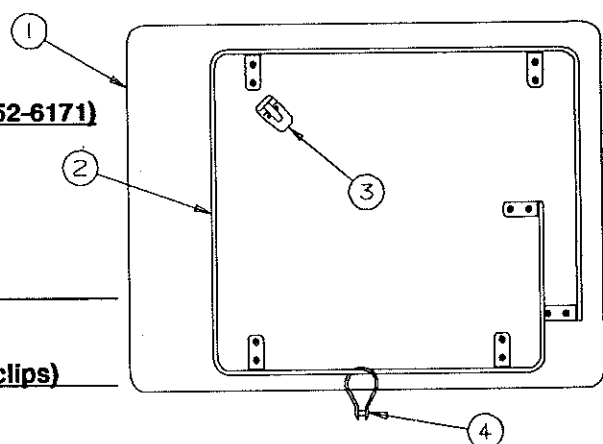

SHOWER CURTAIN ROD & BOARD ASSEMBLY - 2987 (4752-6171)

CODE	PART NO.	DESCRIPTION
1	4752-3321	Shower board
2	4748C4591	Curtain rod assembly
3	4750-1761	Shower head bracket
	4737-8478	Screw x2
4	4748-8161	Shower curtain clips, M10
	4749-6661	Shower curtain (not shown)

NOTE: (Shower curtain supplied w/21 curtain clips)