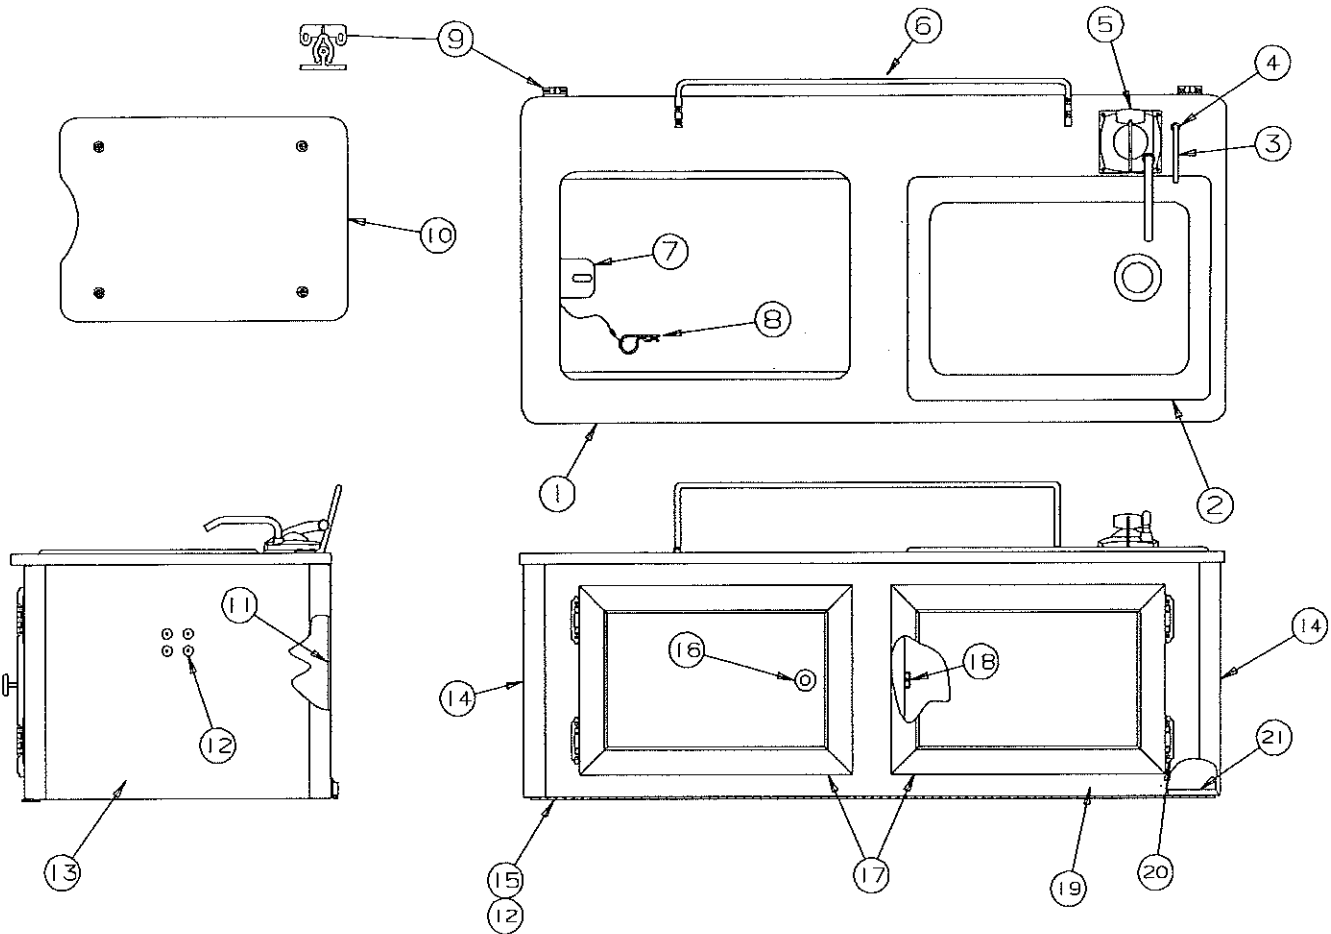

1995 DESTINY SERIES

UPPER GALLEY ASSEMBLY - 2975 (4749D6541)
UPPER GALLEY ASSEMBLY - 2976 (4749D65481)
UPPER GALLEY ASSEMBLY - 2974 (4749D65471)

CODE	PART NO.	DESCRIPTION
1	4749F9921	Upper galley top 2975
	4749F99281	Upper galley top 2976 XL
	4749E99271	Upper galley top 2974 MT
	4060500084F	T-Molding "w/oak woodgrain" 11' required
	4060600079F	T-Molding "cream" 5' required
	NOTE: Galley tops include T-Molding	
2	4710F0301	Sink
	NOTE: Refer to Page 17 for sink component parts	
3	4746A9071	Pump hold down bar package
	NOTE: Package includes bar, bushing, bracket & screws	
4	4742-8701	Flange bushing M4
5	4734C0161	Lo Boy hand pump
	4716-081	Screw x4
	4714-3711	Pump repair kit
6	4748E4211	Grab bar 22 3/16" (all)
	NOTE: Refer to page 16 CODE # 5 for mounting hardware	
7	4750B329	Stove hold down bracket
8	4751-6751	Stove pin & cable package
9	4744A9261	Knuckle latch
	NOTE: Refer to Page 16 Code # 4 for mounting hardware	

10	4749E6551	Cutting board
	4724-2608	Recessed bumper (plastic) x4
	4737-8488	Screw x4
11	4747C4981	Upper galley back (all)
12	4744B4608	Rivet "elm"
13	4747B3131	Galley side panel x2 (all)
14	4716-0151	Elm corner molding 26" length
	NOTE: Must cut corner molding to size	
15	4747-9671	Hinge (all)
	1202B0268	Washer (to hold rivet in place)
16	4748B3951	Door pull (includes screw)
17	4752-5531	Door panel 16"x11" (all)
18	4733-6391	Latch & strike package
19	4752-1311	Upper galley front (all)
20	4739B0518	Hinge "brite brass"
	NOTE: Refer to Page 16 for screws	
21	4750B2521	Upper galley bottom 2975, 2976
	4750B25271	Upper galley bottom 2974 MT