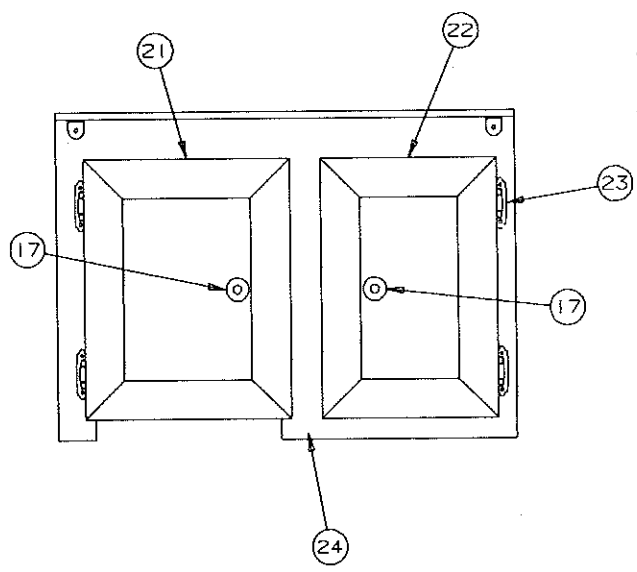

CODE	PART NO.	DESCRIPTION
1	4747F3311	Upper galley top 2970
	4060500084F	T-molding w/oak woodgrain (8' required)
	NOTE: Upper galley top includes T-molding	
2	4710F0301	Sink
	NOTE: Refer to Page 17 for sink component parts	
3	4734C0161	Lo Boy hand pump
	4716-081	Screw x4
	4714-3711	Pump repair kit
4	4744A9261	Knuckle latch
	4737-3208	Tek screw x2 (to screw latch to galley back)
	4738-3088	Screw x2 (to screw latch to lower galley top)
5	4734H0991	Grab bar 14 1/2"
	1016B08208	Machine screw x4 per bar
	1201B6908	Kepsnut x4 per bar
6	4742-8701	Flange bushing M4
7	4746A9071	Pump hold down bar package
	NOTE: Package includes bar, bushing, bracket & screws	
8	4747C3371	Upper galley back
9	4739B0518	Hinge "brite brass"
	4749B4118	1/2" Screw (2 per hinge)
	4749B4598	3/8" Screw (3 per hinge)
10	4716-0151	Elm corner molding 26" length
	NOTE: Must cut corner molding to size	
11	4747C3381	Upper galley bottom
12	4752-5531	Door panel 16"x11"
13	4747C3301	Upper galley front
14	4747-9671	Galley hinge (must cut to length)
	1202B0268	Washer (to hold rivet in place used x5)
15	4733-6391	Latch & strike package
16	4747B3131	Upper galley side panel x2
17	4748B3951	Door pull (includes screw)
18	4747D3291	Lower galley top
19	4744B4608	Rivet "elm"
20	4746A0971	Kill switch & mounting bracket
	4716-075	Screw x2 (screw switch to galley top)
21	4752-5701	Door panel 10 3/4"x 14"
22	4752-5821	Door panel 9 1/8"x 14"
23	4745C26188	Hinge (self closing)
24	4747E3261	Lower galley front