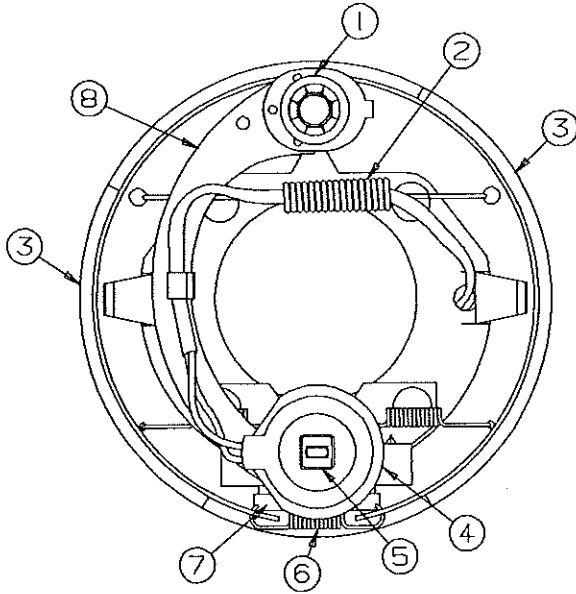

1995 DESTINY SERIES

HUB ASSEMBLY & COMPONENTS (ALL)

CODE	PART NO.	DESCRIPTION
1	4714A2201	Grease seal x1, M4
2	4716-1101	Bearing & race pkg
3	4738D0451	Hub w/race & lug nuts
4	4747A9528	Lug nut x5
5	4714-3068	Slotted spindle nut, x1
6	1204-1268	Cotter pin x1
7	4714A0621	Dust cap x1, M4

Crossover numbers to purchase locally

CODE	PART NO.	DESCRIPTION
A	13194TB	Grease seal
B	L44649	Bearing
C	L44610	Race

AXLE & SPRING COMPONENTS

CODE	PART NO.	DESCRIPTION
1	4741B8491	Spindle
2	4741A847	Brake mounting plate
NOTE: 4749-6071 will not include brake mounting plate		
3	4741-8461	Spring pad channel, M2
4	4741D6251	Axle beam (all)
5	4737A1318	Shackle bolt
	4741-9498	Shackle bolt nut
6	4741A3398	Spring shackle
7	4741B3381	Leaf spring, 2 leaf 750#, 2970, 2974, 2975
	4735C2201	Leaf spring, 3 leaf 1000#, 2976, 2989, 2996, 2986, 2987
8	4741B3398	Spring shackle
9	4741-8458	U-bolt plate
10	4741A8438	U-bolt
11	4741-9358	U-bolt nut
12	4738D0451	Hub w/race & lug nuts

Axle Assemblies (Complete w/leaf springs & hubs)

4741E6301 Axle assembly, 2976, 2989, 2996, 2986, 2987
 4749-6071 Axle assembly, 2970, 2974, 2975

REPAIR PARTS

ELECTRIC BRAKE COMPONENTS

CODE	PART NO.	DESCRIPTION
1	4714A2461	Anchor post clip x2, M2
2	4714A2411	Retractor spring
3	4714B2071	Brake shoes (primary & secondary)
4	4714D2451	Magnet package (white wire) (includes: 1 magnet, 1 spring and 1 retainer clip)
5	4714B2471	Retainer clip, M2
6	4714A2101	Adjusting screw spring
7	4714A2041	Adjusting screw
8	4714A2841	Actuating lever arm package (includes: right hand and left hand arms)
9	4714B2421	Magnet housing spring (not shown)