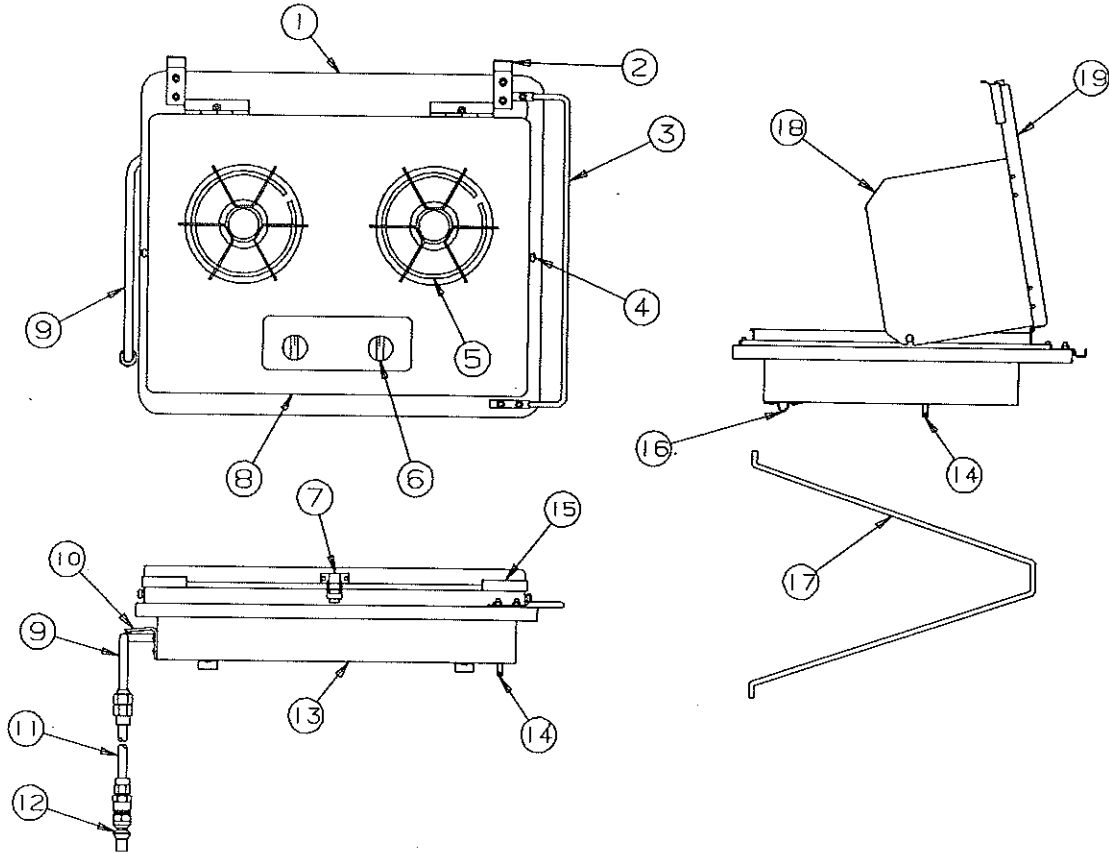

REPAIR PARTS

LIFT OUT STOVE COMPONENT PARTS "2 BURNER" 2970, 2975, 2976

CODE	PART NO.	DESCRIPTION
1	4749D9981	Stove counter top
2	4746A8621	Stove bracket x2
	4716-056	Countersunk screw
	1201B6958	Nut
3	4748-2591	Grab bar
	NOTE: Refer to Code 2 for screws & nuts	
4	4716A0881	Thumb screw, M6
5	4716-1851	Stove grate x2
6	4716-1861	Knob x2
7	4733-4018	Stove cover latch
	1203-8558	Rivet x2 per latch
	4733-4028	Strike
	4737-8478	Screw
8	4744E2381	2 Burner cook top
9	4752-5711	Copper gas line assembly 2970, 2975
	4752-2631	Copper gas line assembly 2975
10	4746-8321	Stove angle x2
	4733D0601	Rivet arctic white M25
11	4752-2471	Gas hose
12	4749A9998	Male plug w/orifice
13	4748B2581	2 Burner stove box
14	4751-6751	Stove pin & cable package
15	4732A2291	Edge molding x2, M2
16	4746C0701	Support bracket x2
	4733D0601	Rivet arctic white M25
17	4748-2731	Stove support leg 2970, 2975
	4751-4661	Stove support leg 2976 only
18	4749B99381	Stove fin x2
	4741A4401	Hinge (x2 per fin)
	1203-8558	Rivet (rivet hinge to fin)
19	4749D6601	Stove cover assembly
	NOTE: Stove cover includes fin, hinges & latch)	

To order service parts for Wedgewood Stove components - Please write or phone:

Attwood Greenbrier Operations
P. O. Box 4
6320 Kelly Willis Road
Greenbrier, TN 37073

Phone: 615/643-4556