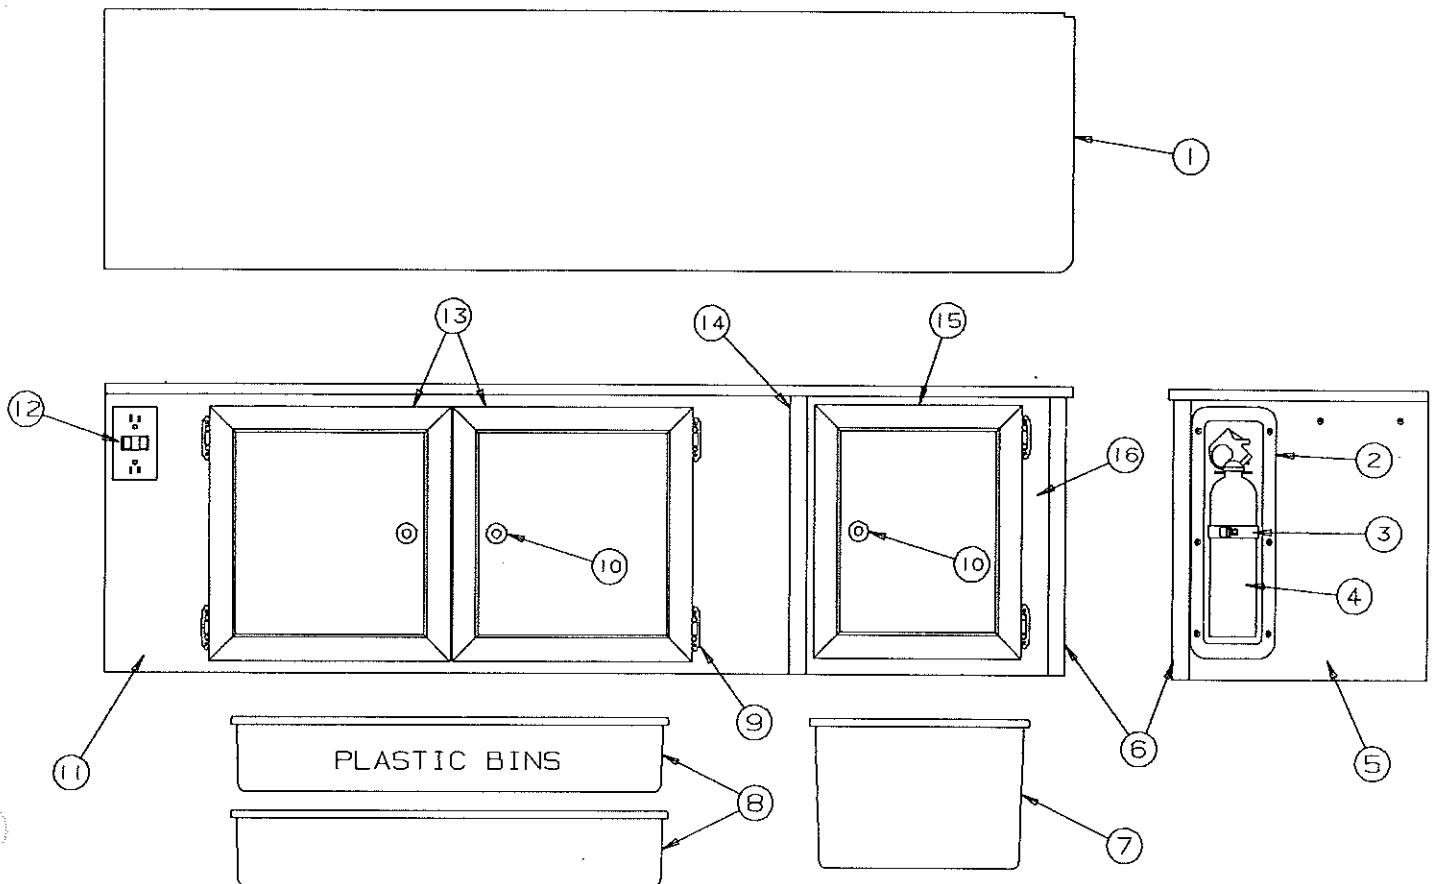

1995 DESTINY SERIES

HUTCH ASSEMBLY - 2996 RIO GRANDE

CODE	PART NO.	DESCRIPTION
1	4751-0241	Hutch top 2996
	4716A178	T-molding "elm" (6 1/2' required)
	NOTE: T-Molding included on hutch top	
2	4737B4198	Recessed mount
	4734E1861	Rivet "elm" M25
	1202B0268	Washer x6
3	4716-1191	Fire extinguisher strap M2
4	4737A5558	Fire extinguisher
5	4751A0231	Hutch side 2996
6	4716-0151	Elm corner molding 26" length
	NOTE: Must cut corner molding to size	
7	4752-1181	Plastic bin (small)
8	4752-1191	Plastic bin (large)
9	4745C26188	Hinge (self closing)
	NOTE: Refer to Page 16 for screws	
10	4748B3951	Door pull (includes screw)
11	4751B022	Hutch front
12	4746A3841	Ground fault receptacle w/cover (brown)
	4746A3851	Receptacle box
13	4752-5751	Door panel 15 3/8" x 15 3/4"
14	4748A865	Connector
15	4752-5741	Door panel 13" x 15 3/4"
16	4750C268	Hutch front 2996