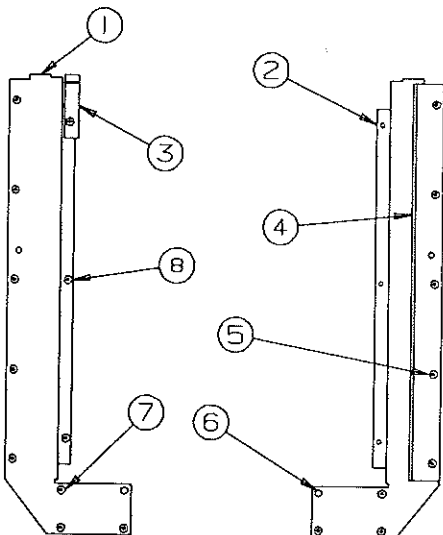

CODE	PART NO.	DESCRIPTION
1	4747C4531	Front body panel (all except 2976, 2987, 2996)
NOTE: Refer to Page 15 for 2976, 2987, 2996 front storage area		
2	4747A0801	Front end rail, (all except 2976, 2987, 2996)
	4751E0178	Front rail, 2976
	4751D017	Front rail, 2987, 2996
	1203-8651	Rivet x1, M50
3	4741D96568	Expansion rivet x4 (arctic white)
4	4744B8598	Hole plug x2
5	4730J2138	Gas piping decal
6	4716-063	Screw x5 (not shown) (screw panel to bottom of floor)