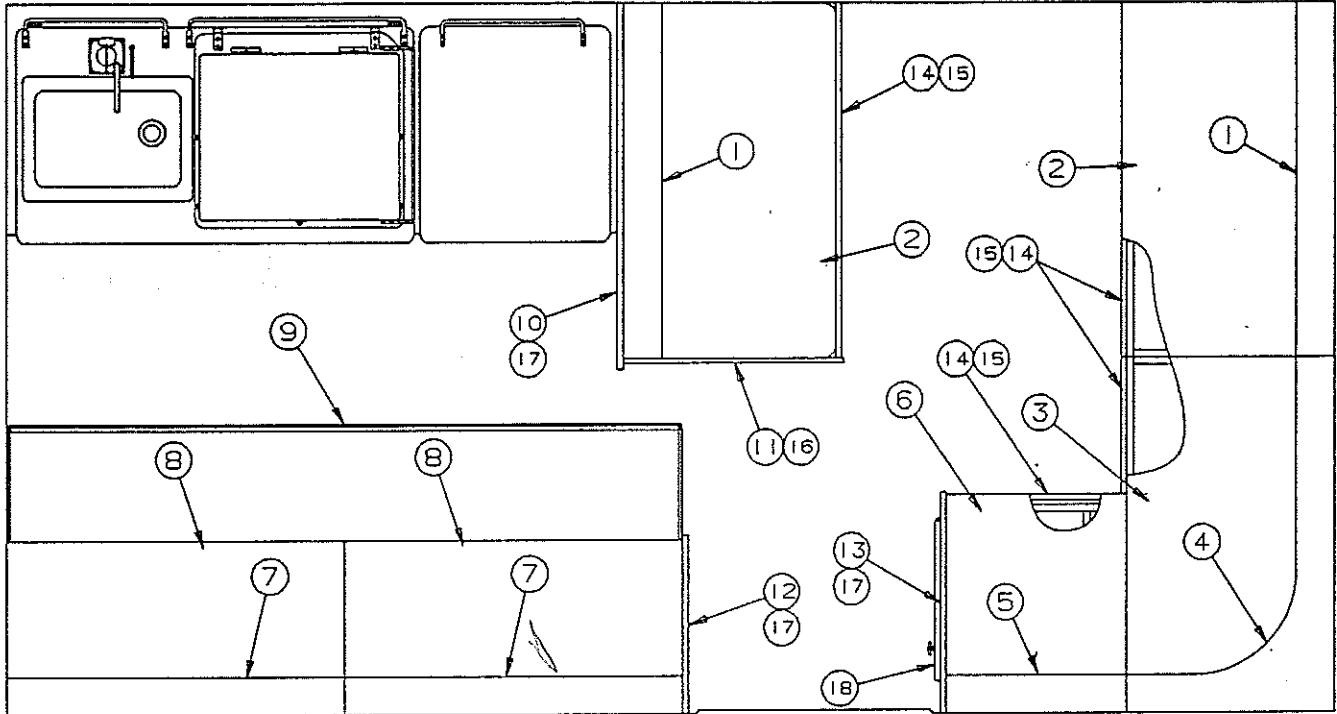

1995 DESTINY SERIES

CUSHION, BACKREST & RELATED PARTS 2986 STONY CREEK

CODE	PART NO.	DESCRIPTION
1	4752-5411	Backrest assembly x2, 36 1/2 x 17 3/4 x 4 3/8
	4716-5411	Backrest cover
2	4752-5421	Cushion assembly x2, 37 x 19 x 4 5/8
	4716-5421	Cushion cover
3	4752-5441	Cushion assembly x1, 36 1/2 x 22 3/4 x 4 5/8
	4715-5441	Cushion cover
4	4752-5451	Corner backrest assembly
	4716-5451	Corner backrest cover
5	4752-5571	Backrest assembly x1, 17 1/4 x 17 3/4 x 4 3/8
	4716-5571	Backrest cover
6	4752-5431	Cushion assembly x1, 17 1/4 x 19 1/4 x 4 5/8
	4716-5431	Cushion cover
7	4752-5461	Backrest assembly x2, 35 3/16 x 12 x 4
	4716-5461	Backrest cover
8	4752-5471	Cushion assembly x2
	4716-5471	Cushion cover
9	4752-5071	Slide out hutch bed
	NOTE: Refer to PAGE 40 for component parts	
10	4752-0811	Seat gazoodi
11	4752-0831	Seat end
12	4752-0321	Hutch end
	NOTE: Refer to PAGE 40 for fire extinguisher and related parts	
13	4752A1081	Seat end w/door opening cutout
	4752-1081	Seat end w/out door opening cutout
14	4752-0971	Table rest 1 11/16" x 37 11/16" x 5/8" (must cut to size)
15	4752-0991	Wood panel 13 5/8" x 37" x 1/2" (must cut to size)
16	4060450001F	1/2" Lipped T-molding "elm" sold/foot
17	4060400086F	5/8" Lipped T-molding "elm" sold/foot
18	4752-6351	Door panel 15 7/8" x 12 1/4"