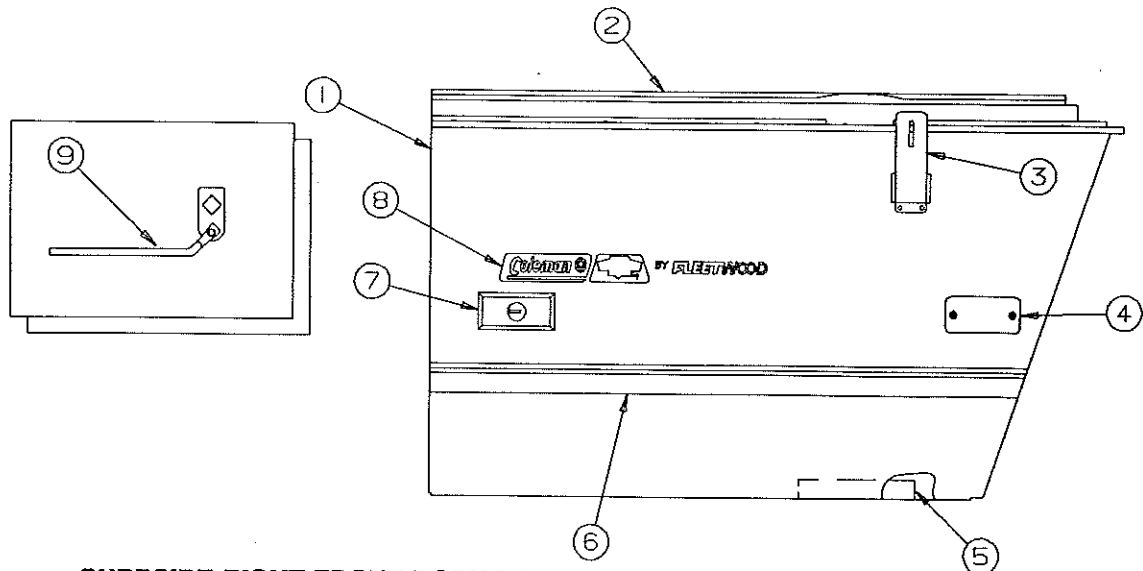

REPAIR PARTS

CURBSIDE RIGHT FRONT BODY PANELS & COMPONENTS

Note: All panels are shipped less trim tape & decals

2900 Destiny Series Body Panel Repair Kit
4716B8251 - Curbside Hardware & Trim Tape Kit

CODE	PART NO.	DESCRIPTION	
1	4716C0441	Body panel 2970, 2974, 2975	
	4716B4621	Body panel 2976	
	4716C9681	Body panel 2989	
	4716A0521	Body panel 2987, 2996	
	4752-0691	Body panel 2986	
2	4747B056	Body rail 2970, 2974, 2975	
	4751A463	Body rail 2976	
	4747A971	Body rail 2989	
	4751B015	Body rail 2987, 2996	
	4752-066	Body rail 2986	
	4723B8071	Velcro hook 2"x2" (adhesive back)	
	1203-8641	Rivet M50 (rivet rail to panel)	
	3	4715F5051	Top latch (w/lock tab)
3	4749-4848	Foam pad	
	4741-8218	Hex head tek screw (x4 per latch)	
	4	4714G08481	Amber lens & base
NOTE: Refer to opposite page for component parts Code 7			
5	4060075008F	Foam tape 3/4" x 1" (sold/foot)	
6	4350001533F	Trim tape - 5' required (sold/foot)	
7	4730B3111	Lock handle (less key) (all)	
	4730A3211	Key M10	
8	4746C9338	Coleman/Fleetwood decal	
	9	4747-3501	Latch strike & lever (all except 2976)
9	4751-4351	Latch strike & lever (2976 only)	

LIFT TRIM & MITER COVERS - (ALL)

CODE	PART NO.	DESCRIPTION
1	4734B4121	Lift trim x4
	1203-8831	Rivet, M25
2	4744A9581	Foam gasket
3	4747-0531	Miter lock, M4
	1203-8651	Rivet, M50
4	4716C9101	Outer miter cover, M4
	1203-8651	Rivet, M50