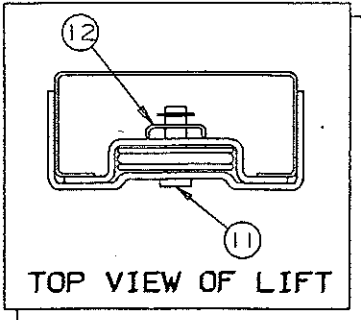

REPAIR PARTS

LIFT ASSEMBLIES - (All Destiny Series)

- 4716A0011 - Lift assembly, Roadside Rear/Curbside Front
- 4716A0021 - Lift assembly, Roadside Front/Curbside Rear

LIFT ASSEMBLY COMPONENT PARTS

CODE	PART NO.	DESCRIPTION
1	4720E5181	Top lift assy (4716A0021)
	4739B6741	Top lift assy (4716A0011)
2	4720E5171	Center lift assy (4716A0021)
	4739B6731	Center lift assy (4716A0011)
3	4720C5271	Cable assy x2, M2 (both)
	4720C1691	Steel cable crimp, M20
4	4720F5161	Bottom lift assy (4716A0021)
	4739B6751	Bottom lift assy (4716A0011)
5	4720H5151	Stationary lift assy (both)
6	4751-6391	Stainless steel cable assy x1, M2 (223 inches long) (includes 2 copper cable crimps in pkg)
	4744-1318	Copper cable crimp, M10
7	4731C5801	Butterfly bracket assy
8	4749-2081	Screw x3, M6
9	4715A5371	Steel pulley & bearing x4, M10
10	4747-8931	Long pin, x2
	4730B0981	Retaining ring, M12
11	4749-4061	Pin short x1, M4
	4730B0981	Retaining ring, M12
12	4749A2028	Retaining clip
13	4720C1578	Lift pin x1
14	1204B1081	Cotter pin, M10
15	1203-8641	Rivet x4, M50