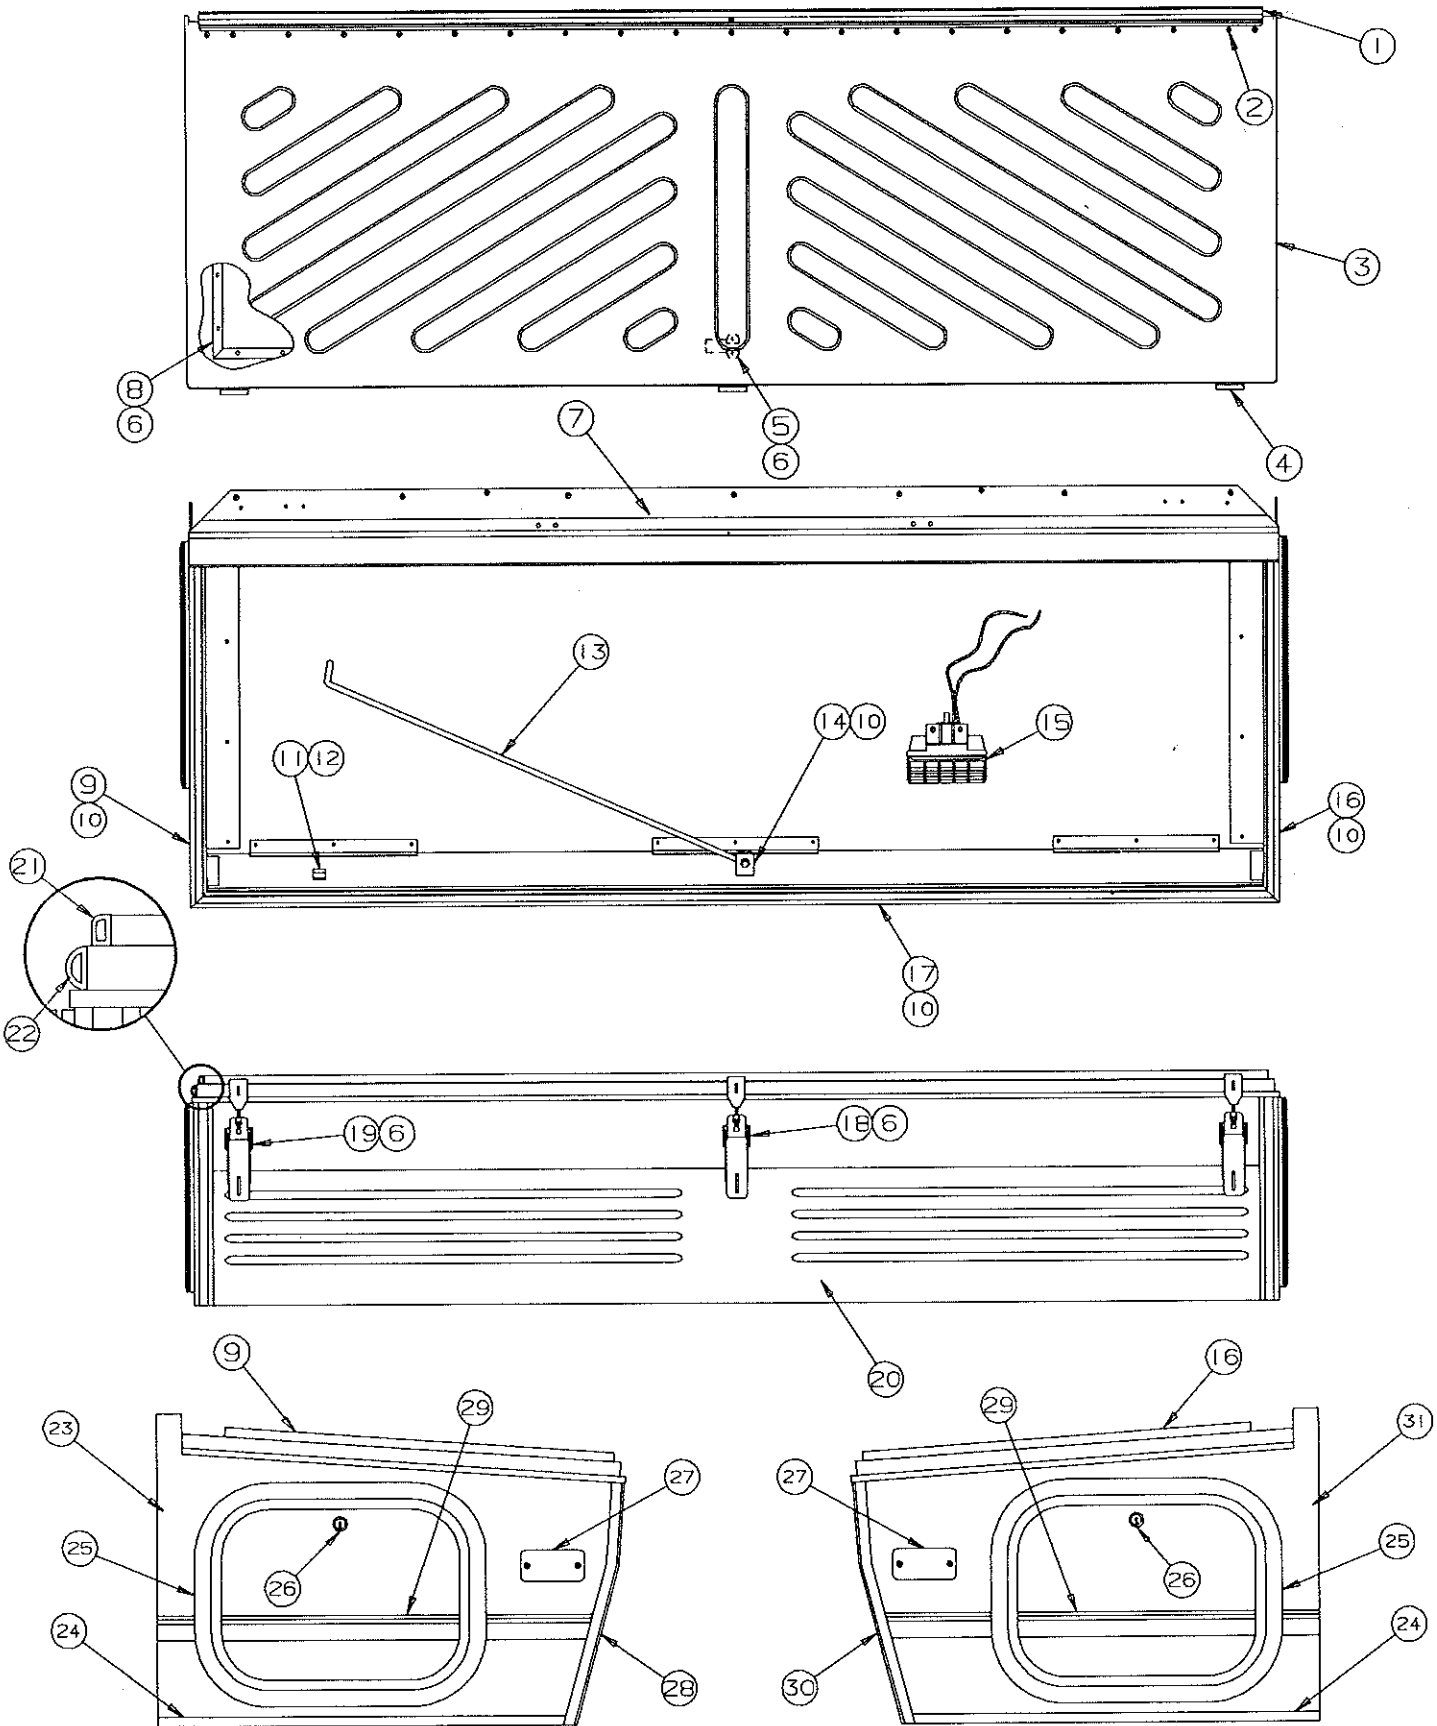

1995 DESTINY SERIES

REPAIR PARTS

STORAGE COMPARTMENT COMPONENT PARTS - 2976, 2996, 2987

CODE	PART NO.	DESCRIPTION
1	4751-2441	Lid hinge (plastic) 2976, 2996, 2987
	4751-2431	Hinge angle (metal)
2	4751-1551	Rivet x21 (arctic white) M25
3	4751A6421	Lid assembly 2976 Cedar XL (complete)
	4751B5321	Lid assembly 2996 Rio Grande, 2987 Montauk (complete)
4	4749B1441	Latch strike x3, M2
	4752-5951	Backing plate x3
	1201E5501	Acorn nut M2
5	4746C0701	Support bracket
	4350000020	Abrasion resistant tape (sold/ft)
6	4745-3968	Screw (arctic white)
7	4751E0178	Front rail 2976 Cedar XL
	4751D017	Front rail 2996 Rio Grande, 2987 Montauk
8	4751-461	Plastic wrap-a-round 2976 Cedar XL
	4751-800	Plastic wrap-a-round 2996 Rio Grande, 2987 Montauk
9	4751-468	Curbside cap 2976 Cedar XL
	4751A0971	Curbside cap 2996 Rio Grande
10	1103E1018	Screw (stainless steel)
11	4720A0721	Cooler clip, M2
12	4737-8488	Screw
13	4751-4211	Prop rod 2976 Cedar XL
	4751-1181	Prop rod 2996 Rio Grande, 2987 Montauk
	4751-1208	Push nut cap x1
14	4751-1191	Prop rod bracket
15	4751-0921	Cargo light
	1203-8951	Rivet x2 per light, M25
16	4751-469	Roadside cap - 2976 Cedar XL
	4751A0961	Roadside cap - 2996 Rio Grande, 2987 Montauk
17	4751A0951	Front cap - 2976, 2996
18	4715F5051	Top latch (with lock tab)
19	4741C6041	Top latch x2 (without lock tab)
20	4751-4181	Front ABS panel (plastic panel only) 2976 Cedar XL
	4751-0451	Front ABS panel (plastic panel only) 2996 Rio Grande, 2987 Montauk
21	4060000025F	Lid seal - sold/foot 17' required
22	4060000027F	"D" seal - sold/foot 11' required
23	4751B6211	"CS" compartment side 2976 Cedar XL (complete w/door)
	4751E5301	"CS" compartment side 2996 Rio Grande, 2987 Montauk (complete w/door)
24	4750A375	Plastic bottom trim 2976, 2987, 2996
25	4751-4261	Compartment door - less lock 2976 Cedar XL
	4751A0981	Compartment door - less lock 2996 Rio Grande, 2987 Montauk
26	4751-8301	Lock assembly with "O" ring
	4730A3211	Key, M10 (Chicago Lock Co. #1396)
	4716-0091	Key, M2 (Illinois #785B)
27	4714G08481	Amber lens & base
	4750-3748	Marker light gasket
Refer to Page 4 for component parts		
28	4751-4301	Right front corner (curbside) 2976 Cedar XL
	4751-0491	Right front corner (curbside) 2996 Rio Grande, 2987 Montauk
	4716-065	Screw x4
	4060400096F	Vinyl screw cover - sold/foot
	4350000058F	Saturated foam tape - sold/foot
29	4350001533F	Trim tape - sold/foot
30	4751-4311	Left front corner - 2976 Cedar XL
	4751-0501	Left front corner - 2996 Rio Grande, 2987 Montauk
NOTE: Refer to CODE 28 for component parts		
31	4751B6221	Roadside compartment side 2976 Cedar XL (complete w/door)
	4751D5311	Roadside compartment side 2996 Rio Grande, 2987 Montauk (complete w/door)