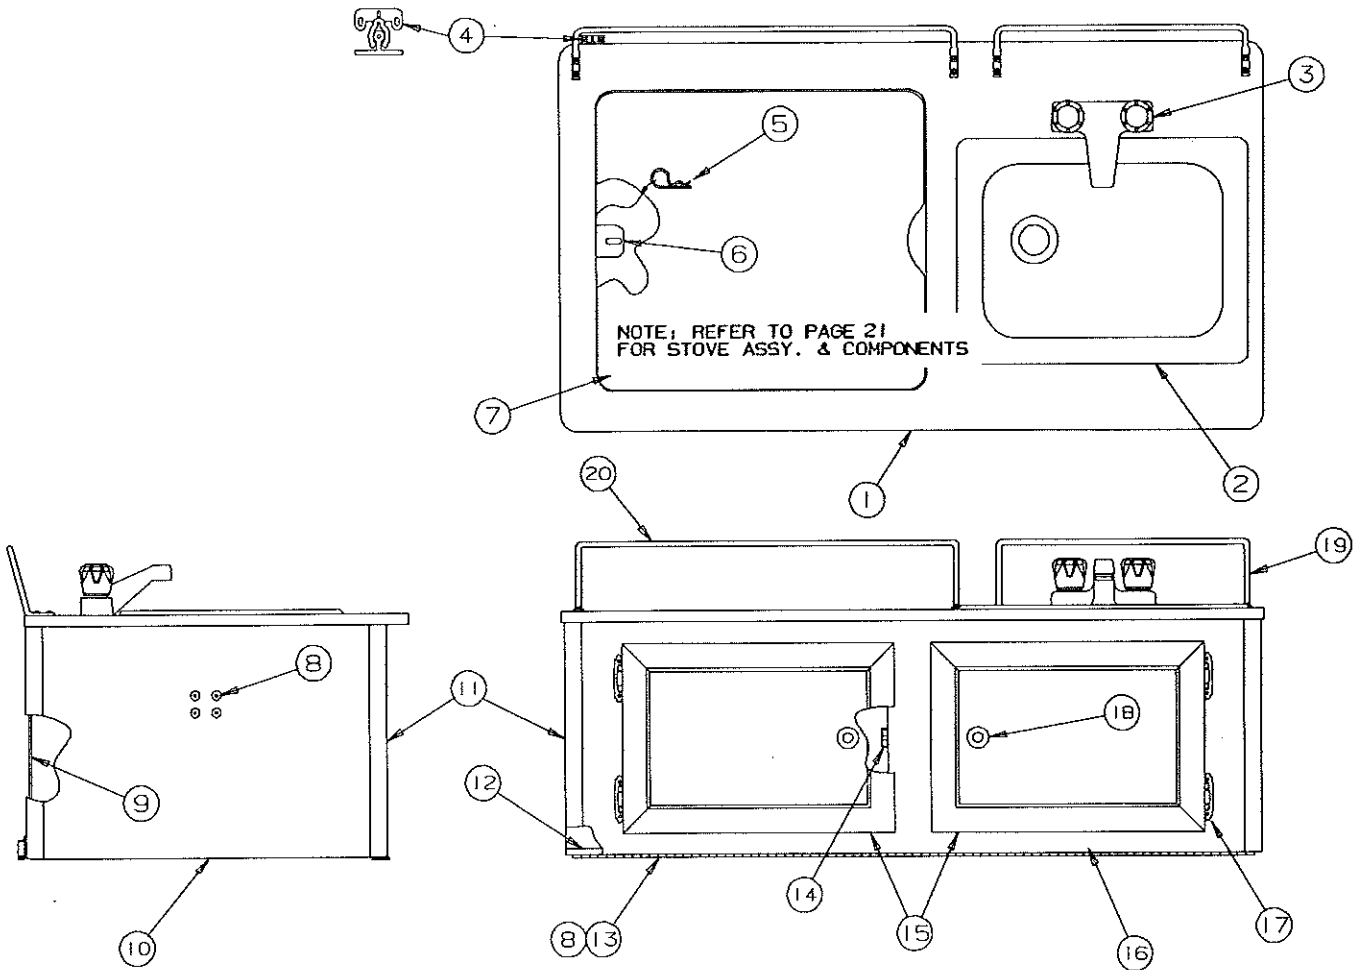

1995 DESTINY SERIES

UPPER GALLEY ASSEMBLY - (4752-6061) 2987 MONTAUK

CODE	PART NO.	DESCRIPTION
1	4752-3281	Upper galley top, 2987
		NOTE: Refer to Page 18 for T-Molding
2	4710F0301	Sink
		NOTE: Refer to Page 17 for sink components
3	4752-4361	Mixer faucet
4	4744A9261	Knuckle latch
5	4751-6751	Stove pin & cable package
6	4750B329	Stove hold down bracket
7	4748E6451	Cutting board
8	4744B4608	Rivet "elm"
9	4747C4981	Upper galley back
10	4746A8651	Upper galley side panel
11	4716-0151	Elm corner molding 26" length
		NOTE: Must cut corner molding to size
12	4746C8601	Upper galley bottom
13	4747-9671	Galley hinge
	1202B0268	Washer to hold rivet in place
14	4733-6391	Latch & strike package
15	4752-5531	Door panel 16" x 11"
16	4752-1311	Upper galley front
17	4739B0518	Hinge "brite brass"
		NOTE: Refer to Page 16 for screws
18	4748B3951	Door pull (includes screw)
19	4734H0991	Grab bar 14 1/2"
20	4748E4211	Grab bar 22 3/16"
		NOTE: Refer to Page 16 for grab bar mounting hardware