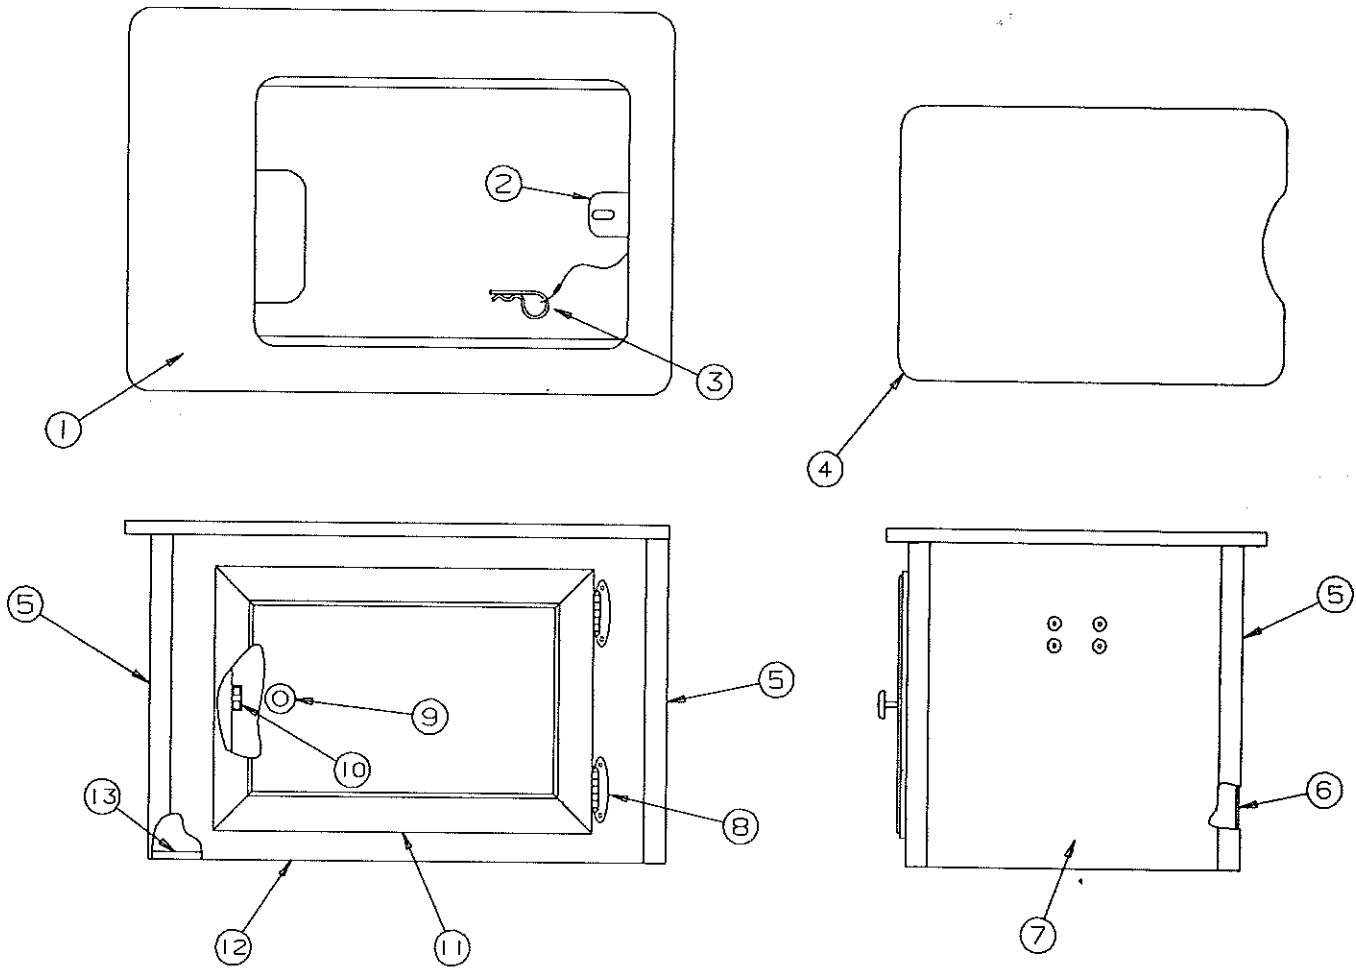

REPAIR PARTS

STOVE BOX ASSEMBLY - 2970 ROANOKE (4746C652)

CODE	PART NO.	DESCRIPTION
1	4742E8141	Stove box top 2970
	4060500084F	T-Molding "w/oak woodgrain" (7' required)
	4060600079F	T-Molding "cream" (5' required)
		NOTE: T-Molding included on stove box top
2	4750B329	Stove hold down bracket
	4744B4608	Rivet x4
3	4751-6751	Stove pin & cable package
4	4749E6551	Cutting board
5	4716-0151	Elm corner molding 26" length
		NOTE: Must cut corner molding to size
6	4747C337	Stove box back
7	4742B818	Stove box side x2
8	4739B0518	Hinge "brite brass"
		NOTE: Refer to Page 16 for screws
9	4748B3951	Door pull (includes screws)
10	4733-6391	Latch & strike package
11	4752-5531	Door panel 16" x 11"
12	4747C330	Stove box front
13	4742C815	Stove box bottom