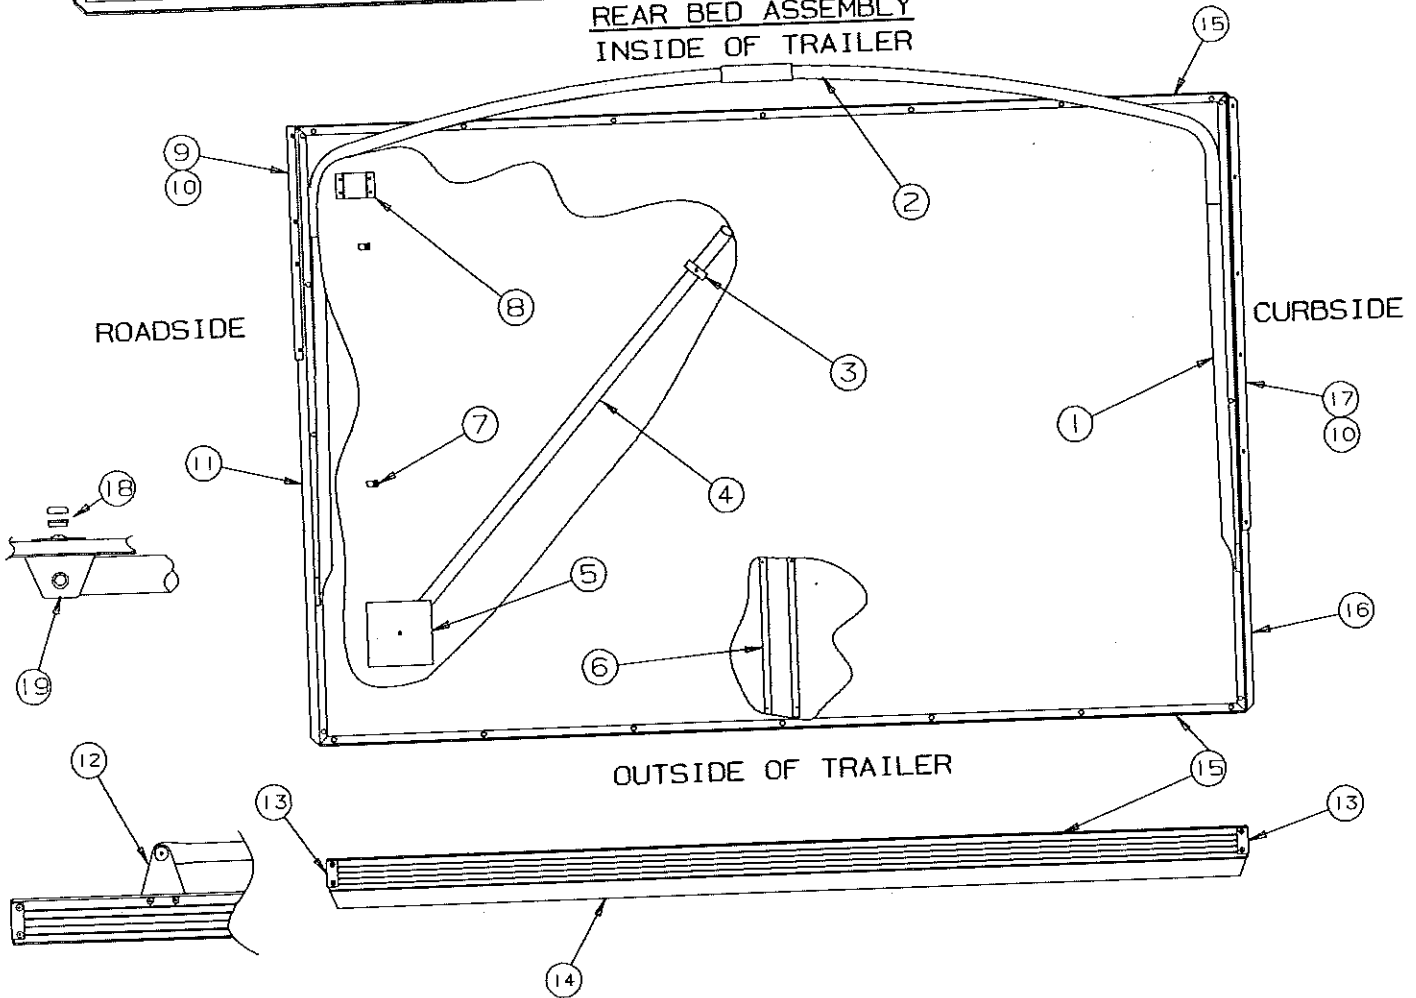

1995 DESTINY SERIES

REAR BED ASSEMBLY
INSIDE OF TRAILER

REAR BED ASSEMBLY (4747C5481) COMPLETE
used on 2970, 2974, 2975, 2989

REAR BED ASSEMBLY (4751B50881) COMPLETE
used on 2976

REAR BED ASSEMBLY (4751B5081) COMPLETE
used on 2987, 2996

CODE	PART NO.	DESCRIPTION
1	4737F2641	Lower tent support x2
2	4737F2631	Upper tent bow assembly
3	4720C0771	Bed leg clip x2, M4
	1203-8831	Rivet M25
4	4734E5881	Bed leg assembly x2 (all)
5	4737A4178	Support plate x2
6	4747A116	Bed channel
	1203-8741	Rivet x10, M25
7	4720D4021	Lashing hook, M6
	1203-8741	Rivet, M25
8	4749-4891	Bed stop
	1203C8721	Rivet x4, M25
9	4747C4051	Plastic bed slide 18"
		(18" Bed slide used x2 on 4747C5481 bed assy x1 on 4751B5081 & 4751B50881 bed assy roadside only)

10	4752-3061	Rivet M25 (countersunk)
11	4749A8151	Side bed rail (alum)
12	4720G5631	Bow bracket x2
	4716-078	Screw (to hold lower tent support in place)
	1203-8641	Rivet M50 (to hold bracket in place)
13	4747A3221	Corner support x4
	1203-8641	Rivet, M50
14	4060400339F	Vinyl bed seal (sold/foot)
15	4747A3241	Bed frame front & rear
16	4747A3231	Side bed rail (alum)
17	4747C4051	Plastic bed slide 18" 2970, 74, 75, 89
	4749A8341	Plastic bed slide 24" 2987, 2996
	4747C3691	Plastic bed slide 40" 2976 only
18	4739C2908	Screw cap x2
	4739-2918	Plastic washer x2
	4716-074	Screw x2
	1202B2528	Washer x2
19	4734A5141	Bed leg bracket
	4720A2361	Rod & pal nuts