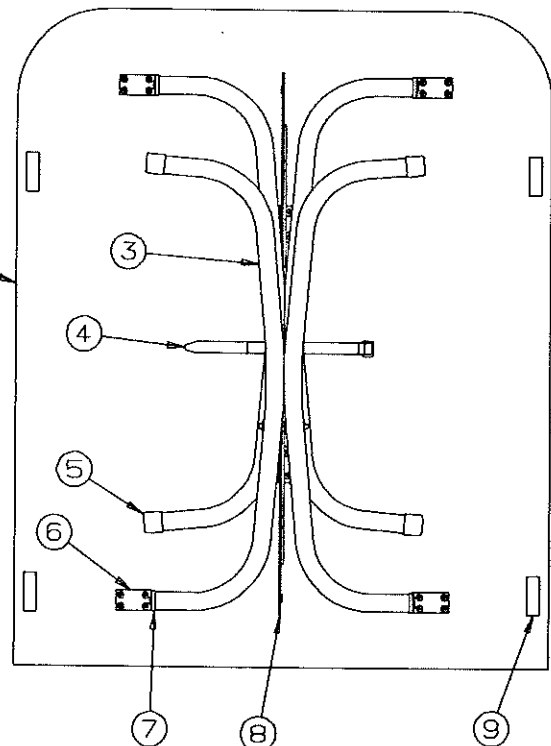

DINETTE TABLE ASSEMBLY COMPONENT PARTS

CODE	PART NO.	DESCRIPTION
1	4747E4121	Table top 2970 23 1/2" x 36"
	4748E2761	Table top 2974, 2975, 2976 30" x 39"
	4747E4351	Table top 2987, 2989, 2996 29 1/2" x 36"
	4752A1341	Table top 2986 29 1/2" x 51 5/8"
2	4060600079F	T molding 3/4" (cream) (sold/foot) NOTE: All table tops include T-molding
3	4745D52781	Table leg package "elm" NOTE: Table leg package includes 2 pair of legs and all the hardware required for mounting to table top
4	4751A9711	Table leg strap package (includes screw & washer)
5	4752-0551	White plastic cap, M2
6	4720E1211	Table leg mounting bracket M2
	1103B101F	5/8" Wood screw (x4 per bracket)
7	4752A0561	Table leg insert cap M2
	4747-2558	Expansion rivet (rivet mounting bracket to inset cap)
8	4720A1501	Lock brace assembly
	1103B101F	5/8" Wood screw (x4 per brace)
9	4724D263	Velcro hook
	4724E2631	Velcro loop M4