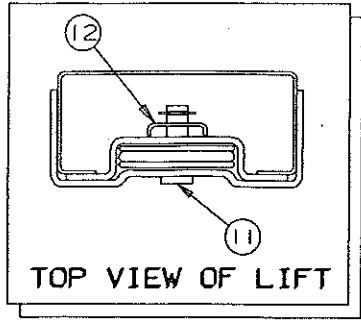

REPAIR PARTS