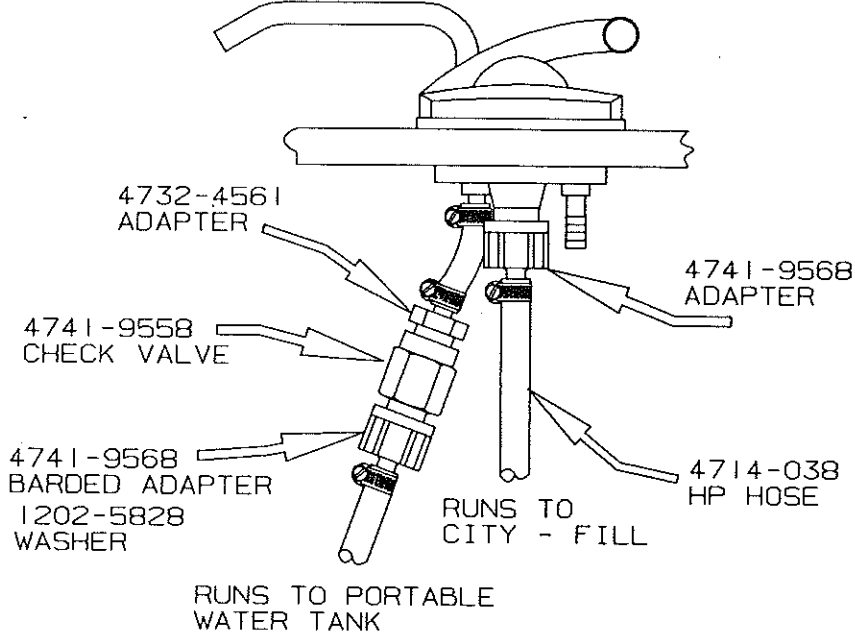

4734C0161
WATER PUMP
4714-3711
WATER PUMP REPAIR KIT