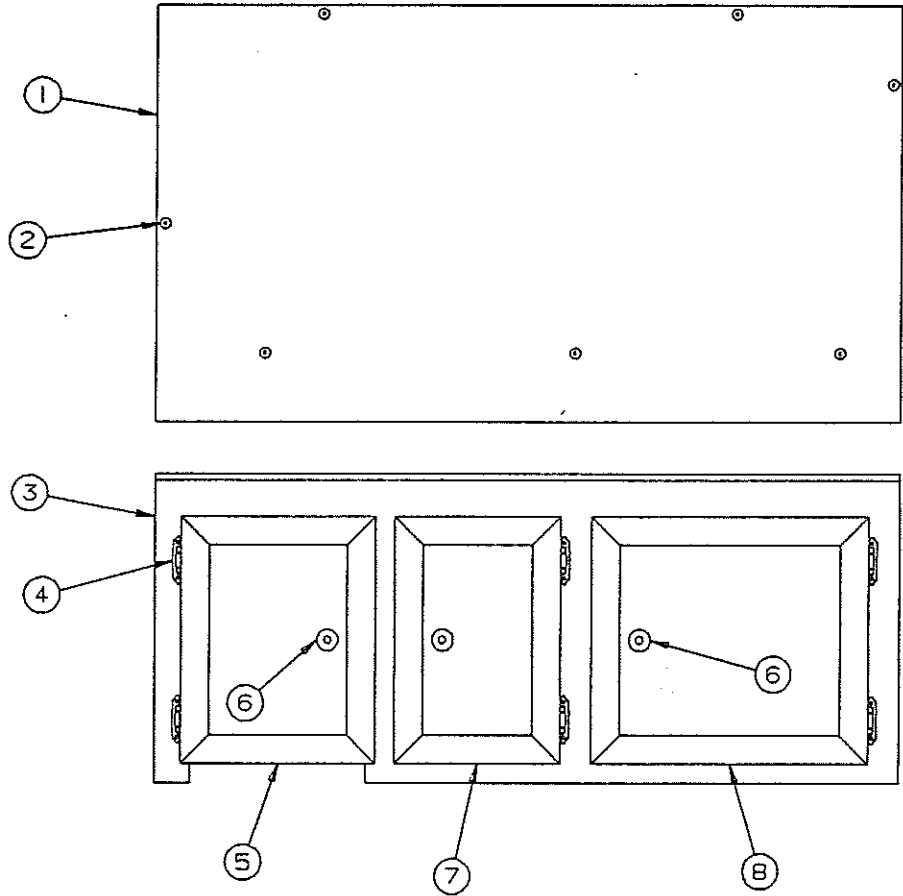

1995 DESTINY SERIES

LOWER GALLEY ASSEMBLY COMPONENT PARTS 2974

CODE	PART NO.	DESCRIPTION
1	4747E43771	Lower galley top 2974
2	4744B4608	Rivet "elm"
3	4749B9901	Lower galley front 2974
4	4745C26188	Hinge (self closing)
NOTE: Refer to Page 16 for screws		
5	4739K5321	Door panel 15" x 11 3/4"
6	4748B3951	Door pull (includes screw)
7	4746A5431	Door panel 15" x 8 13/16"
8	4752-6701	Door panel 15 1/4" x 16"