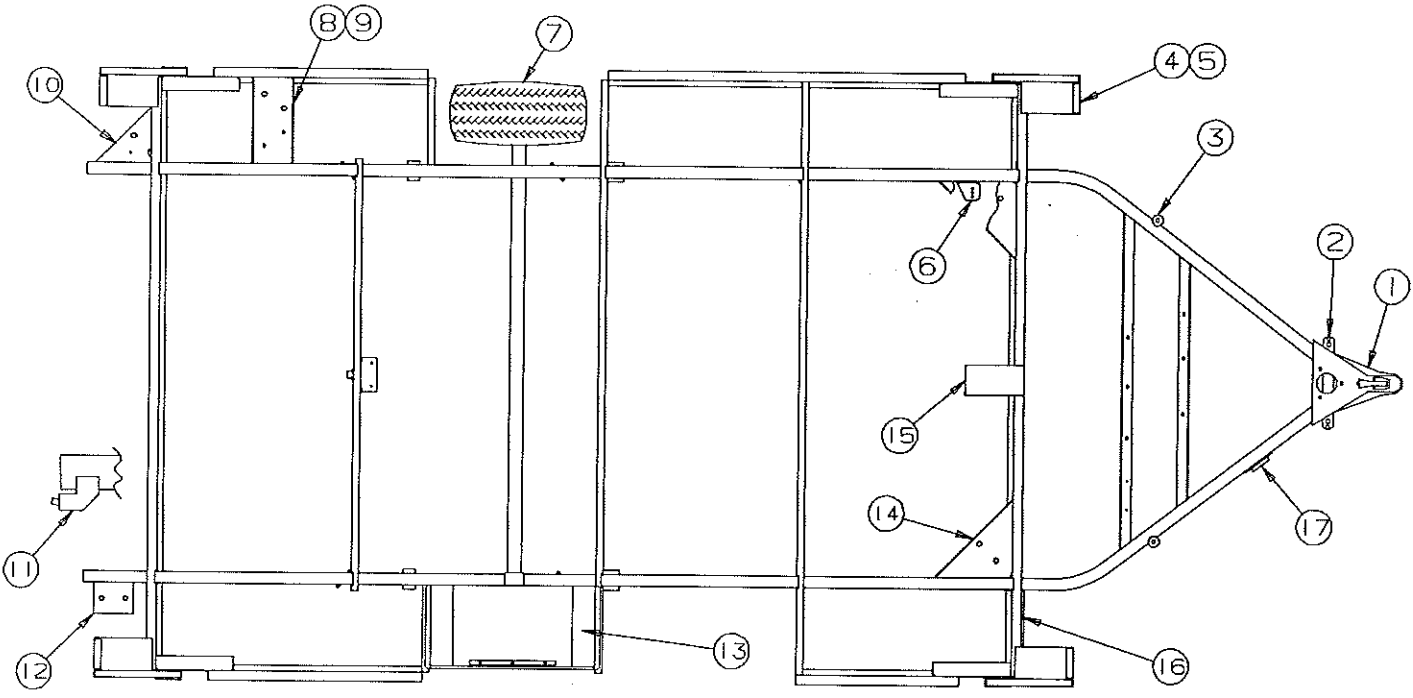

1995 DESTINY SERIES

MAIN FRAME ASSEMBLY COMPONENT PARTS

CODE	PART NO.	DESCRIPTION
1	4742-2001	2" Coupler assembly (all)
	4714A2211	2" Coupler repair kit
2	4720A3561	Chain bar (all except 2989, 2986)
	4748-6611	Chain bar w/pins (2989, 2986)
3	4747-8941	Pin cover "plastic", M2
4	4747A5501	Corner bulkhead - curbside front/roadside rear
	4747A5511	Corner bulkhead - curbside rear/roadside front
5	4751B513	Bulkhead assembly - roadside front, (2976, 2987, 2996)
	4751B514	Bulkhead assembly - curbside front, (2976, 2987, 2996)
6	4732C3678	Adjustable pulley bracket x4
	4720C1578	Short pin
	4715A5371	Pulley & bearing, M10
	1204B1081	Cotter pin, M10
7	4741C3988	Tire & rim 8" Load Range "B" (2970, 2974, 2975)
	4747B4838	Tire & rim 12" Load Range "B" (2976, 2989)
	4749B8648	Tire & rim 10" Load Range "C" (2986, 2987, 2996)
	4741-3268	2" Valve extension
8	4751-523	Stabilizer support roadside front/curbside rear
9	4751-524	Stabilizer support roadside rear/curbside front
10	4752-600	Rear corner gusset (2970, 2974, 2975, 2989)
11	4752-5541	Bed leg support assembly (2986 only)
12	4751A649	Stabilizer support (2976 only)
13	4747A4161	Wheel well assembly x2 (all except 2986, 2987, 2996)
	4741A3311	Wheel well assembly x2 (2986, 2987, 2996)
14	4749-586	Front corner gusset (2970, 2974, 2975, 2989)
15	4747-5101	Spare tire mount (all except 2976, 2987, 2996)
16	4748A184	Plastic stone guard
17	4720A3331	Jack bracket
18	4735D6691	Pigtail - 4 prong, 2970, 2974, 2975 (car end)
	4735E6741	Pigtail - 6 prong, 2989, 2996, 2976, 2987, 2986 (car end)
19	4747A5611	Wire harness, 2970, 2974, 2975 (trailer front)
	4735E6751	Wire harness, 2989, 2996, 2976, 2987, 2986 (trailer front)
	4714A1991	Wire harness repair kit - 6 prong, M4
20	1201-8738	Clamp
21	4742-8108	Snap bushing
22	4735A6871	Power harness (trailer front)
23	4749A5531	Wire harness (connects to battery)
24	4716-4701	12 Volt cap & plug package
25	4720D0731	Stabilizer assembly (all except 2976)
	4751-4761	Stabilizer w/pin x2 2976 Cedar XL only
	4739-2298	Nut (2 per stabilizer)