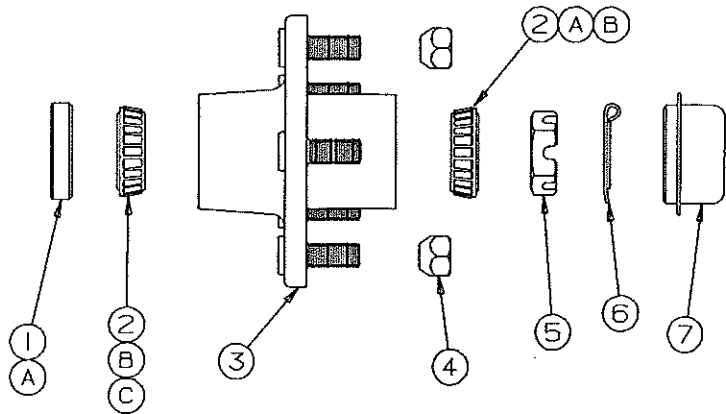

1995 DESTINY SERIES

HUB ASSEMBLY & COMPONENTS (ALL)

CODE	PART NO.	DESCRIPTION
1	4714A2201	Grease seal x1, M4
2	4716-1101	Bearing & race pkg
3	4738D0451	Hub w/race & lug nuts
4	4747A9528	Lug nut x5
5	4714-3068	Slotted spindle nut, x1
6	1204-1268	Cotter pin x1
7	4714A0621	Dust cap x1, M4

Crossover numbers to purchase locally

CODE	PART NO.	DESCRIPTION
A	13194TB	Grease seal
B	L44649	Bearing
C	L44610	Race