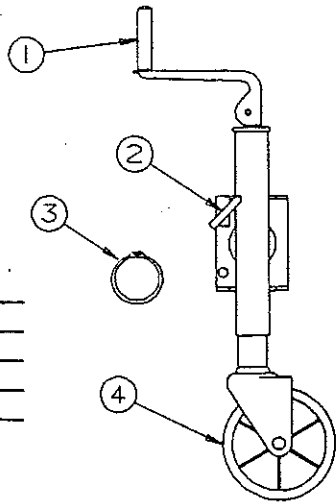

REPAIR PARTS

LIFT ASSEMBLIES - (All Destiny Series)

- 4716A0011 - Lift assembly, Roadside Rear/Curbside Front
- 4716A0021 - Lift assembly, Roadside Front/Curbside Rear

LIFT ASSEMBLY COMPONENT PARTS

CODE	PART NO.	DESCRIPTION
1	4720E5181	Top lift assy (4716A0021)
	4739B6741	Top lift assy (4716A0011)
2	4720E5171	Center lift assy (4716A0021)
	4739B6731	Center lift assy (4716A0011)
3	4720C5271	Cable assy x2, M2 (both)
	4720C1691	Steel cable crimp, M20
4	4720F5161	Bottom lift assy (4716A0021)
	4739B6751	Bottom lift assy (4716A0011)
5	4720H5151	Stationary lift assy (both)
6	4751-6391	Stainless steel cable assy x1, M2 (223 inches long) (includes 2 copper cable crimps in pkg)
	4744-1318	Copper cable crimp, M10
7	4731C5801	Butterfly bracket assy
8	4749-2081	Screw x3, M6
9	4715A5371	Steel pulley & bearing x4, M10
10	4747-8931	Long pin, x2
	4730B0981	Retaining ring, M12
11	4749-4061	Pin short x1, M4
	4730B0981	Retaining ring, M12
12	4749A2028	Retaining clip
13	4720C1578	Lift pin x1
14	1204B1081	Cotter pin, M10
15	1203-8641	Rivet x4, M50

Tongue Jack Assembly, 4720B6661

CODE	PART NO.	DESCRIPTION
1	4714-2821	Jack handle kit, M2
2	4714-2818	Locking plunger kit
3	4720A3341	Snap ring
4	4716-6661	Jack wheel, nut & bolt

REPAIR PARTS

LIFT ASSEMBLIES - (All Destiny Series)