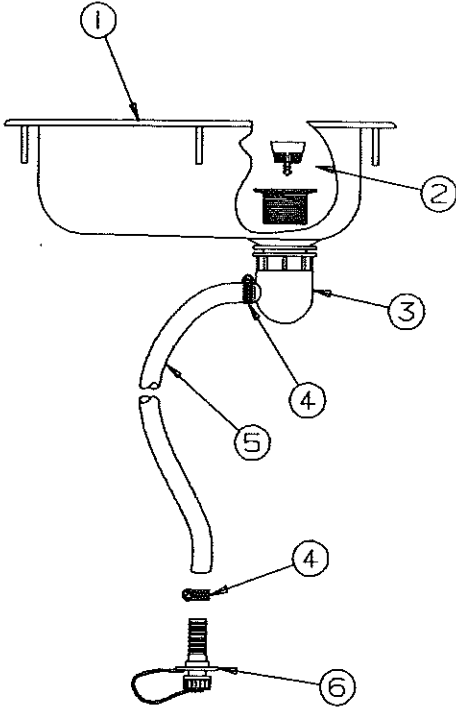

REPAIR PARTS

SINK & COMPONENT PARTS:

CODE	PART NO.	DESCRIPTION
1	4710F0301	Sink, stainless steel
2	4714B0661	Crumb cup "only"
	4730D3151	Crumb cup & basket
3	4734A0671	Drain trap, M2
4	4744-2678	Hose clamp
5	4742A8781	Drain hose (sold/5 ft lengths)
6	4734C0681	Drain spout, M2
	4714-0021	Cap & strap, M2