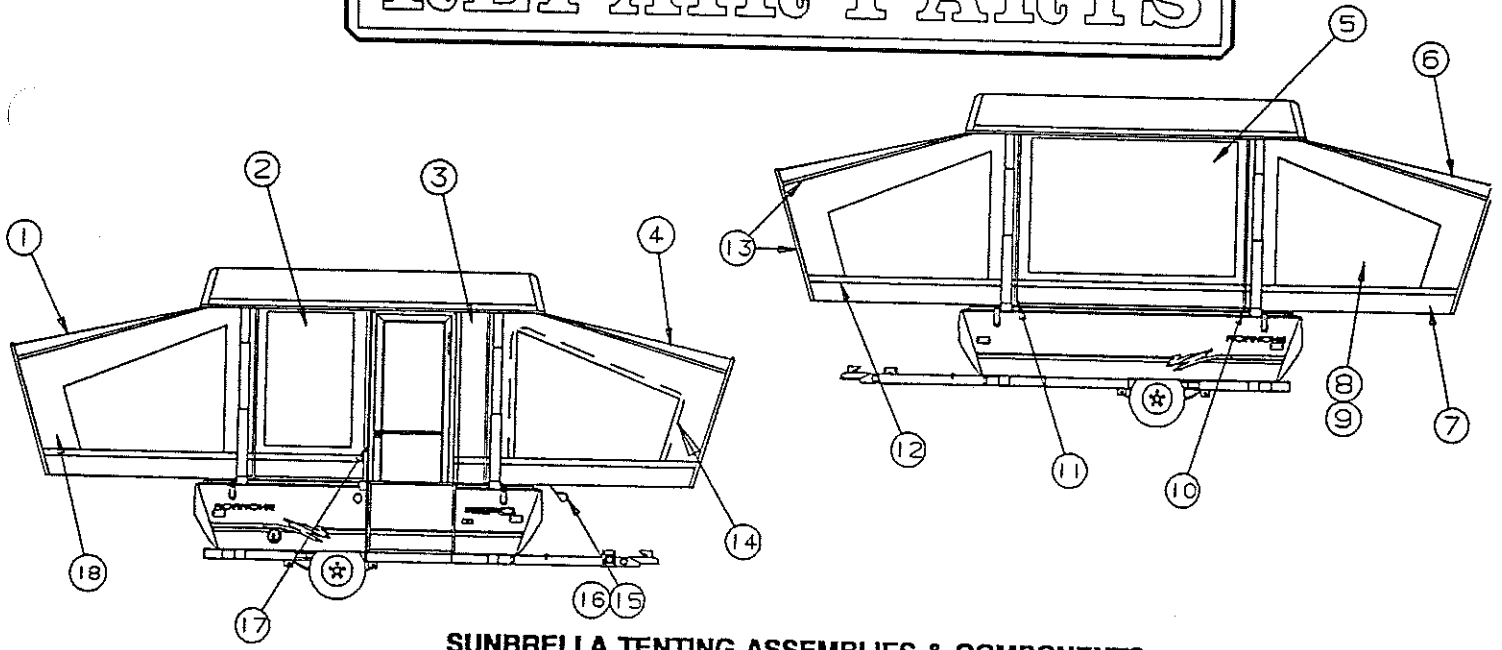

REPAIR PARTS

SUNBRELLA TENTING ASSEMBLIES & COMPONENTS

CODE	PART NO.	DESCRIPTION
1	4747C65391	Rear boot, 2970, 2975, 2989, 2996, 2987
	4751A64691	Rear boot, 2976
	4747C66891	Rear boot, 2986
2	4747C65291	Small window, 2970, 2975
	4751A64791	Small window, 2976 (right of door)
	4752-53491	Small window, 2986
	4747C66791	Small window, 2989
	4751A52991	Small window, 2996, 2987 (right of door)
3	4748A66391	Door seal, 2970, 2975
		Door seal, 2976 <u>not used</u>
	4752-53591	Door seal, 2986
	4748A66491	Door seal, 2989
	4751A53391	Door seal, 2996, 2987 (left of door)
4	4747C65391	Front boot, 2970, 2975, 2976
	4747C66891	Front boot, 2986, 2987, 2989, 2996
5	4747C65091	Large window, 2970, 2975, 2976
	4747C66691	Large window, 2987, 2989, 2996
	4752-53291	Large window, 2986
6	8119901429	Top vinyl, (grey/with warm grey back) (sold/yard)
7	8118001434	Bottom vinyl (teal) (sold/yard)
8	4714E1611	Screen package (84" x 3 yards)
	4714A0361	Screen package (84" x 13 yards)
9	4716-2401	Clear window vinyl (41" x 2 yards)
10	4735A6721	Extension harness (wire & plugs)
11	1225-3658	Zipper pin half (grey) 52"
	1225-3668	Zipper slider half (grey) 52"
12	8110000006	Plum 3" accent strip (sold/foot)
13	4723-818	3" Acrylic binding "grey" (sold/yard)
14	6650500130F	Zipper (grey) around windows (sold/yard)
	1225-4461	Zipper pull, M5 (grey) around windows
15	4060000045F	1/4" Shock cord (sold/foot)
	4714B6021	Shock cord & crimps M2, 14' lengths
	4724-2011	Shock cord crimps, M10
16	1226-1228	Brass grommet w/teeth (round)
17	4060100056F	Door seal extrusion - rubber (sold/foot)
18	4716C0851	Sunbrella patch package (12"x14")
19	4060000024F	Arrowhead seal (sold/foot)
20	4743-1588	K Kote seam sealer (not shown)
21	4728-5641	Tent retainer package, (not shown)