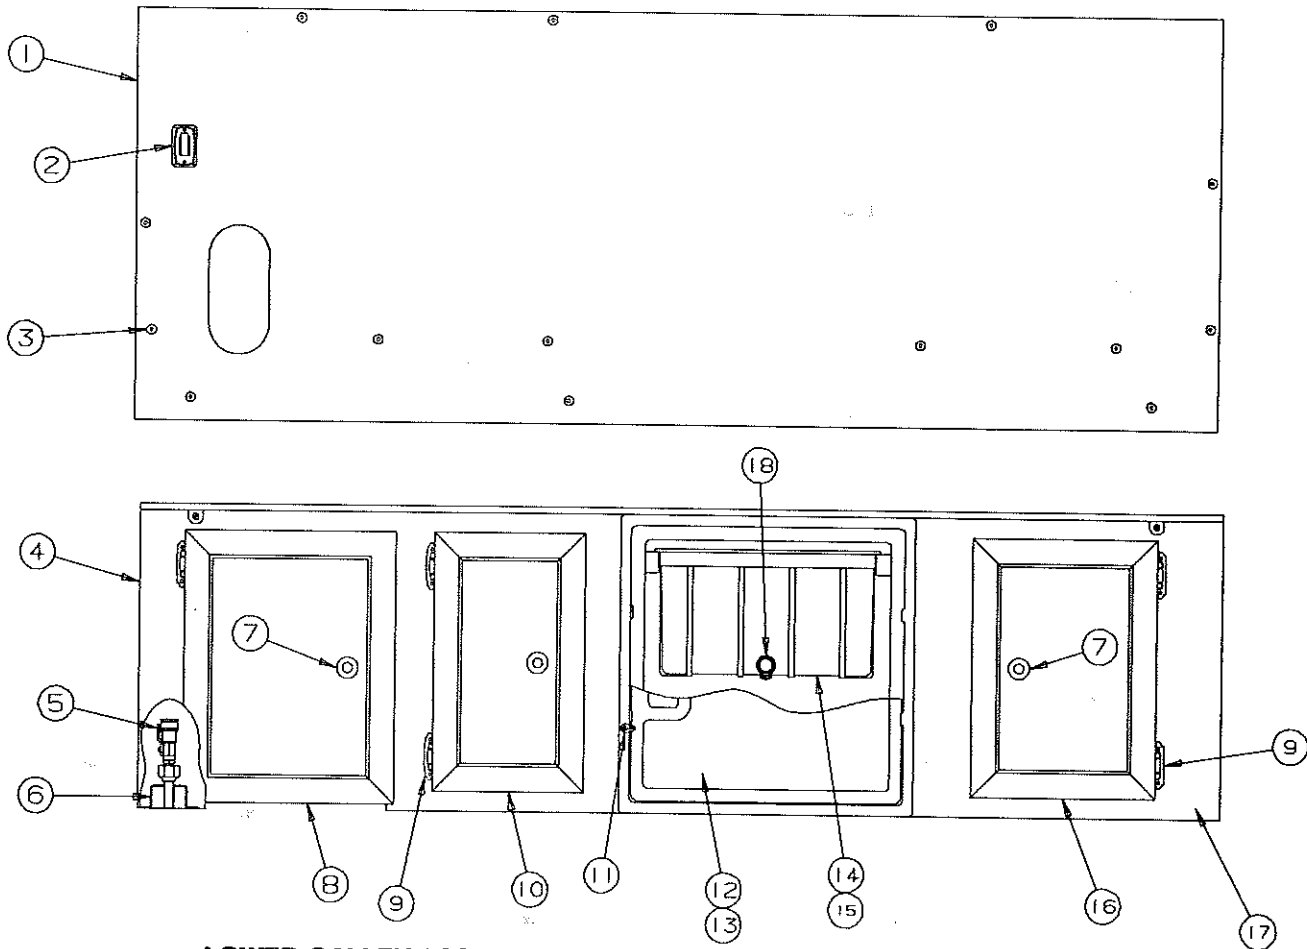

REPAIR PARTS

LOWER GALLEY ASSEMBLY COMPONENT PARTS 2986 STONY CREEK

CODE	PART NO.	DESCRIPTION
1	4752-0481	Lower galley top 2986
2	4746A0971	Kill switch & mounting bracket
	4716-075	Screw x2 (screw switch to galley top)
3	4744B4608	Rivet "elm"
4	4752-0461	Lower galley front "left" 2986
5	4749A9971	Gas quick disconnect valve
6	4748-4061	Bracket
	4737-8488	Screw x2
7	4748B3951	Door pull (includes screws)
8	4752-5511	Door panel 12 1/4" x 15 3/4"
9	4745C26188	Hinge (self closing)
	NOTE: Refer to Page 16 for screws	
10	4746A5431	Door panel 15" x 8 13/16"
11	4747-9411	Latch & screw package
12	4752-5771	Built in cooler (complete w/ice tub)
	4752A5771	Built in cooler (complete w/ice tub)
	NOTE: (used on trailers produced after 11/1/94)	
13	4752-5761	Cooler door
	4752A5761	Cooler door (used on trailers produced after 11/1/94)
	4751-1591	Round latch (brown)
	4744-8308	Nylon spacer x2
	1103B08148	Screw x2
14	4752-1741	Ice tub & faucet
15	4752-3221	Ice tub lid
16	4752-5521	Door panel 12 1/4" x 15"
17	4752-0471	Lower galley front (right)
18	4744-9071	Faucet assembly
	1212-0138	Rubber grommet
	4744-8261	Plastic nut