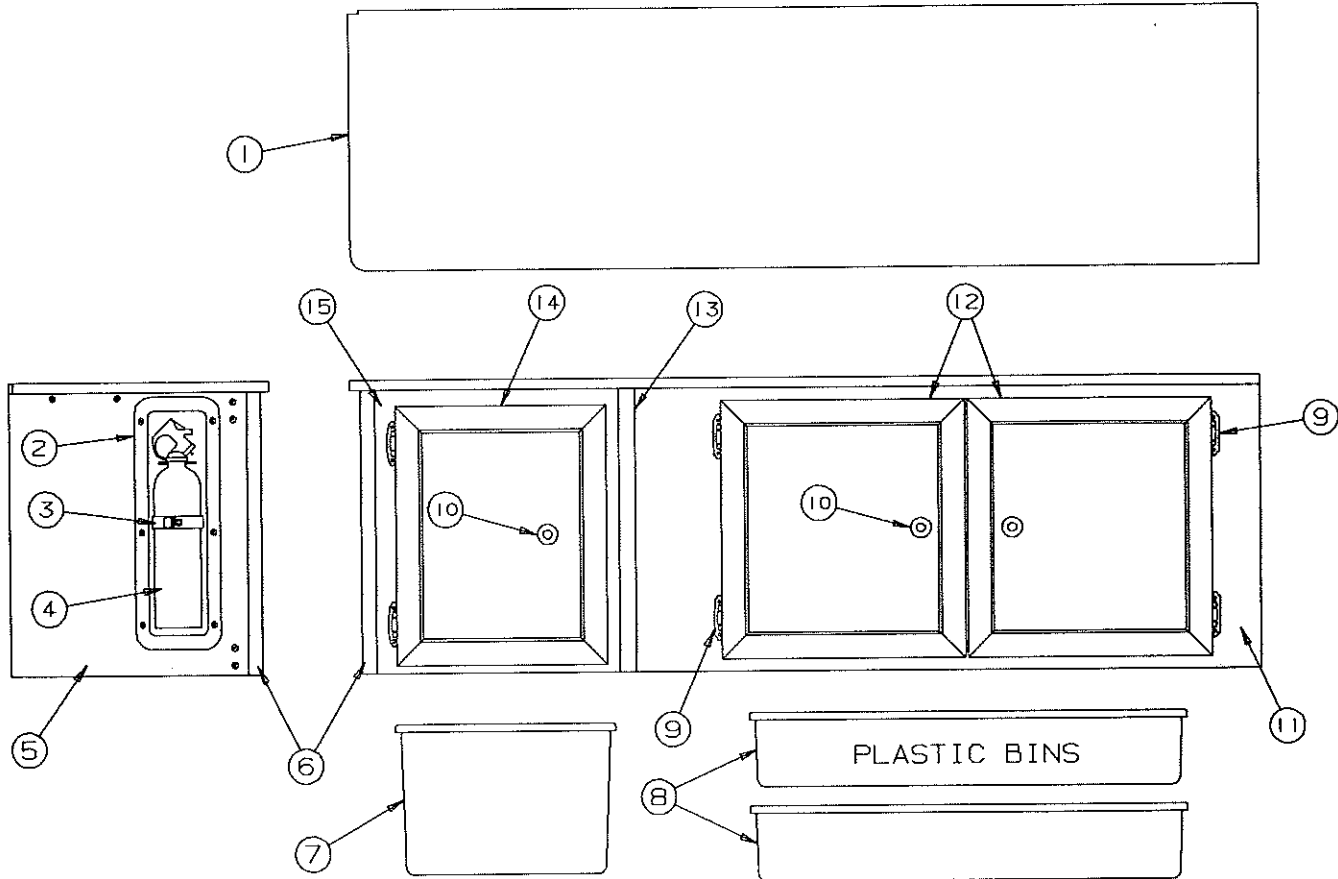

REPAIR PARTS

HUTCH ASSEMBLY - 2989 ROYALE

CODE	PART NO.	DESCRIPTION
1	4747D4551	Hutch top 2989
	4716A178	T-Molding "elm" (6 1/2" required)
	NOTE: T-Molding included on hutch top	
2	4737B4198	Recessed mount
	4734E1861	Rivet "elm", M25
	1202B0268	Washer x6
3	4716-1191	Fire extinguisher strap M2
4	4737A5558	Fire extinguisher
5	4747F9751	Hutch side 2989
6	4716-0151	Elm corner molding 26" length
	NOTE: Must cut corner molding to size	
7	4752-1181	Plastic bin (small)
8	4752-1191	Plastic bin (large)
9	4745C26188	Hinge (self closing)
	NOTE: Refer to Page 16 for screws	
10	4748B3951	Door pull (includes screw)
11	4750C267	Hutch front 2989
12	4752-5751	Door panel 15 3/8" x 15 3/4"
13	4748A865	Connector
14	4752-5741	Door panel 13" x 15 3/4"
15	4750C268	Hutch front 2989