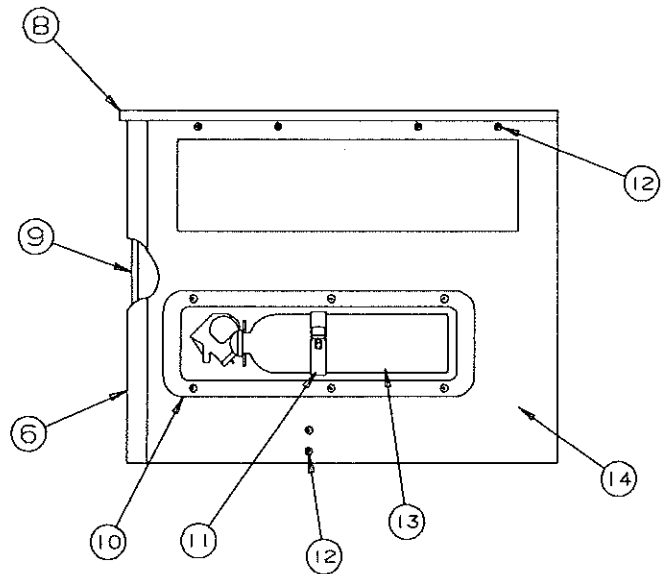

STORAGE CABINETS - 2975 CEDAR XL (4751A630 - LEFT HAND CABINET) (4751A628 - RIGHT HAND CABINET)

CODE	PART NO.	DESCRIPTION
1	4751A4481	Cabinet top 2975
	4716A178	T-Molding 'elm' (3' required)
	NOTE: Cabinet tops include T-Molding	
2	4751A446	Cabinet front 2975
3	4748A5971	Door panel 15 1/4" x 16"
4	4748B3951	Door pull (includes screw)
5	4745C26188	Hinge (self closing)
6	4716-0151	Elm corner molding 26" length
NOTE: Must cut corner molding to size		

7	4751A447	Cabinet side 2975
8	4751A4441	Cabinet top 2975
9	4751A443	Cabinet side 2975
10	4737B4191	Recessed mount
	4738-3088	Screw x6
11	4716-1191	Fire Extinguisher strap M2
12	4734E1861	Rivet "elm" M25
13	4737A5558	Fire Extinguisher
14	4751A442	Cabinet front 2975