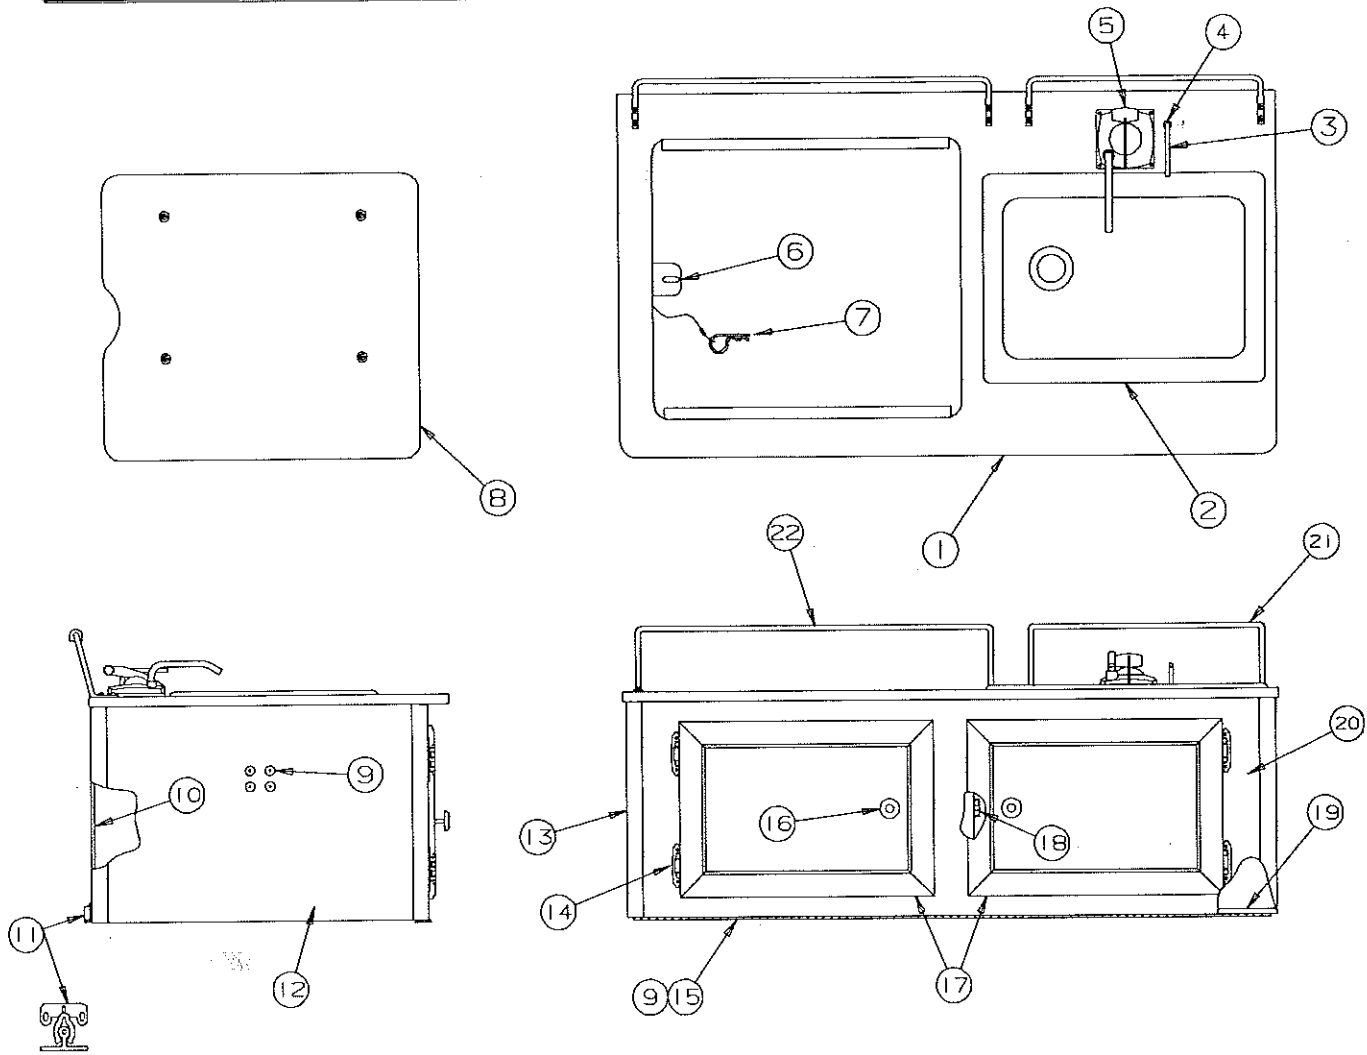

1995 DESTINY SERIES

UPPER GALLEY ASSEMBLY - 2989 ROYALE (4747G6721)
UPPER GALLEY ASSEMBLY - 2996 RIO GRANDE (4747G67281)

CODE	PART NO.	DESCRIPTION
1	4747J4391 4060500084F	Upper galley top 2989, 2996 T-Molding "w/oak woodgrain" 11' required
	4060600079F	T-Molding "cream" 6' required
	NOTE: Galley tops include T-Molding	
2	4710F0301	Sink
	NOTE: Refer to Page 17 for sink component parts	
3	4746A9071	Pump hold down bar package
	NOTE: Package includes bar, bushing, bracket & screws	
4	4742-8701	Flange bushing M4
5	4734C0161 4716-081 4714-3711	Lo Boy hand pump Screw x4 Pump repair kit
6	4750B329	Stove hold down bracket
7	4751-6751	Stove pin & cable package
8	4748E6451 4724-2608 4737-8488	Cutting board assembly Recessed bumper (plastic x4) Screw x4
9	4744B4608	Rivet "elm"
10	4747C4981	Galley back
11	4744A9261	Knuckle latch
	NOTE: Refer to Page 16 Code # 4 for mounting hardware	
12	4746A8651	Upper galley side x2
13	4716-0151	Elm corner molding 26" length
	NOTE: Must cut corner molding to size	
14	4739B0518	Hinge "brite brass"
	NOTE: Refer to Page 16 for screws	
15	4747-9671 1202B0268	Hinge Washer (to hold rivet in place)
16	4748B3951	Door pull (includes screw)
17	4752-5531	Door panel 16"x11"
18	4733-6391	Latch & strike package
19	4746C8601 4746C86081	Upper galley bottom 2989 Upper galley bottom 2996
20	4752-1311	Upper galley front
21	4734H0991	Grab bar 14 1/2"
	NOTE: Refer to Page 16 for grab bar mounting hardware	
22	4748E4211	Grab bar 22 3/16"