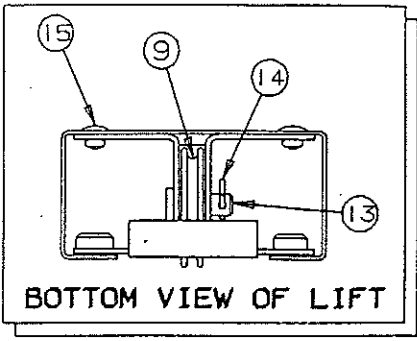

REPAIR PARTS