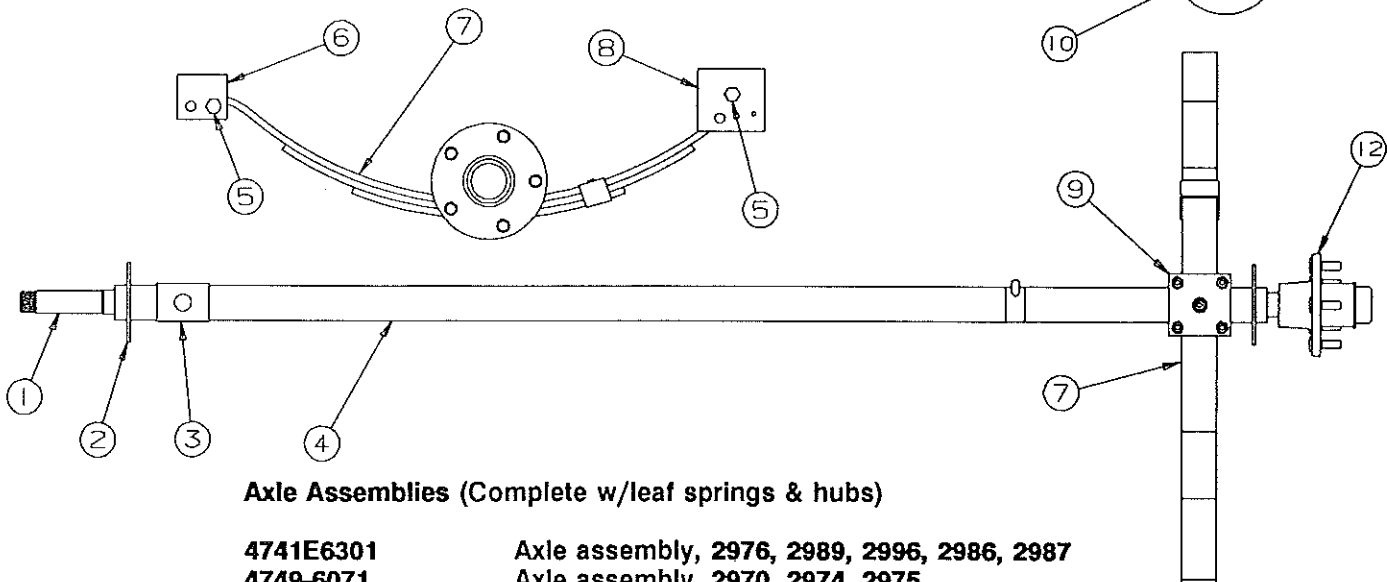

1995 DESTINY SERIES

HUB ASSEMBLY & COMPONENTS (ALL)

CODE	PART NO.	DESCRIPTION
1	4714A2201	Grease seal x1, M4
2	4716-1101	Bearing & race pkg
3	4738D0451	Hub w/race & lug nuts
4	4747A9528	Lug nut x5
5	4714-3068	Slotted spindle nut, x1
6	1204-1268	Cotter pin x1
7	4714A0621	Dust cap x1, M4

Crossover numbers to purchase locally

CODE	PART NO.	DESCRIPTION
A	13194TB	Grease seal
B	L44649	Bearing
C	L44610	Race

AXLE & SPRING COMPONENTS

CODE	PART NO.	DESCRIPTION
1	4741B8491	Spindle
2	4741A847	Brake mounting plate
NOTE: 4749-6071 will not include brake mounting plate		
3	4741-8461	Spring pad channel, M2
4	4741D6251	Axle beam (all)
5	4737A1318	Shackle bolt
	4741-9498	Shackle bolt nut
6	4741A3398	Spring shackle
7	4741B3381	Leaf spring, 2 leaf 750#, 2970, 2974, 2975
	4735C2201	Leaf spring, 3 leaf 1000#, 2976, 2989, 2996, 2986, 2987
8	4741B3398	Spring shackle
9	4741-8458	U-bolt plate
10	4741A8438	U-bolt
11	4741-9358	U-bolt nut
12	4738D0451	Hub w/race & lug nuts