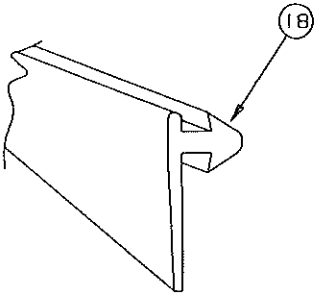

1995 DESTINY SERIES

EVOLUTION III ASSEMBLIES & COMPONENTS 2974 CEDAR MT

CODE	PART NO.	DESCRIPTION
1	4747B65351	Rear boot, 2974
2	4747B65251	Small window, 2974
3	4748-66351	Door seal, 2974
4	4747B65351	Front boot, 2974
5	4747B65051	Large window, 2974
6	8119901429	Top vinyl, (grey/with warm grey back) (sold/yard)
7	8118001434	Bottom vinyl (teal) (sold/yard)
8	4714E1611	Screen package (84" x 3 yards)
	4714A0361	Screen package (84" x 13 yards)
9	4716-2401	Clear window vinyl (41" x 2 yards)
10	1225-3658	Zipper pin half (grey) 52"
	1225-3668	Zipper slider half (grey) 52"
11	8110000006	Plum 3" accent strip (sold/foot)
12	8160000320F	Bias binding (grey) (sold/yard)
13	6650500130F	Zipper (grey) around windows (sold/yard)
	1225-4461	Zipper pull, M5 (grey) around windows
14	4060000045F	1/4" Shock cord (sold/foot)
	4714B6021	Shock cord & crimps M2, 14' lengths
	4724-2011	Shock cord crimps, M10
15	1226-1228	Brass grommet w/teeth (round)
16	4060100056F	Door seal extrusion - rubber (sold/foot)
17	4716A0851	Evolution patch pkg (12" x 14")
	4716-3301	Evolution package (54" x 2 yards)
18	4060000024F	Arrowhead seal (sold/foot)
19	4743-1588	K Kote seam sealer (not shown)
20	4728-5641	Tent retainer package, M4 (not shown)