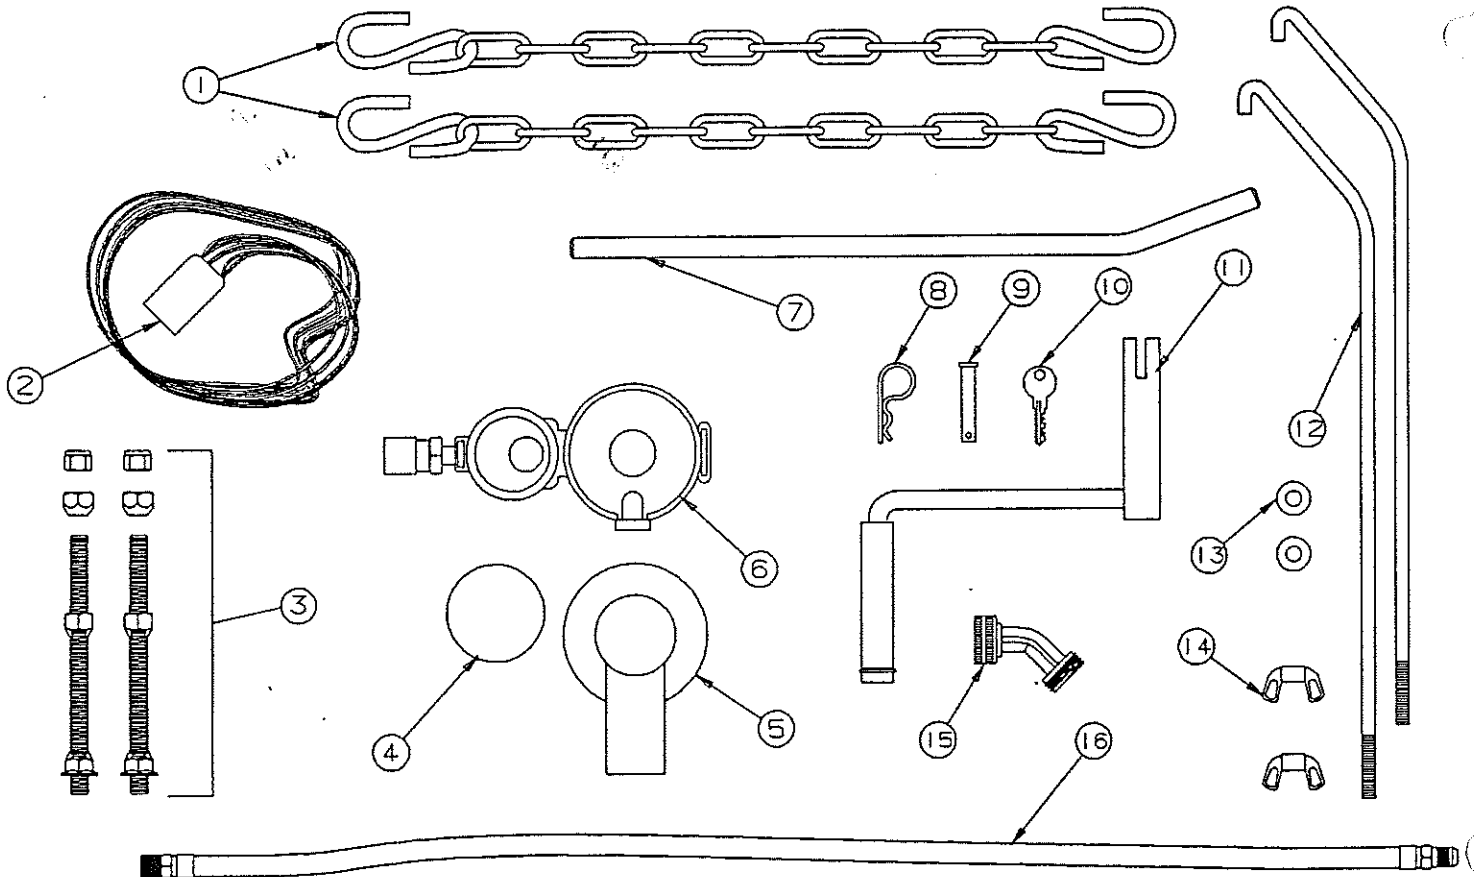

1995 DESTINY SERIES