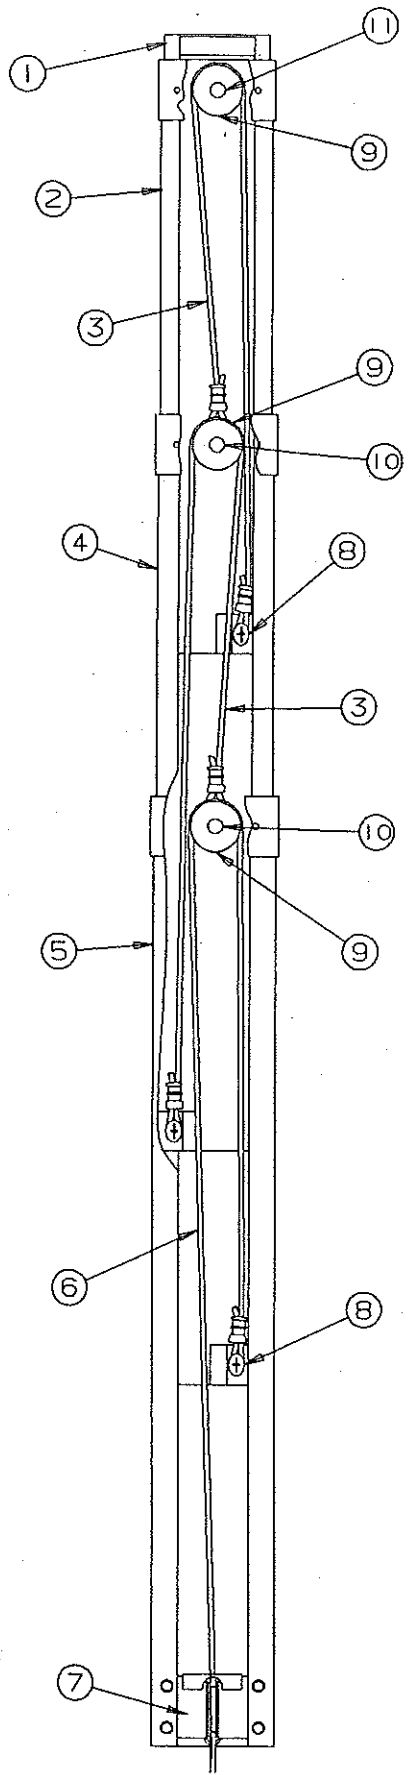

REPAIR PARTS