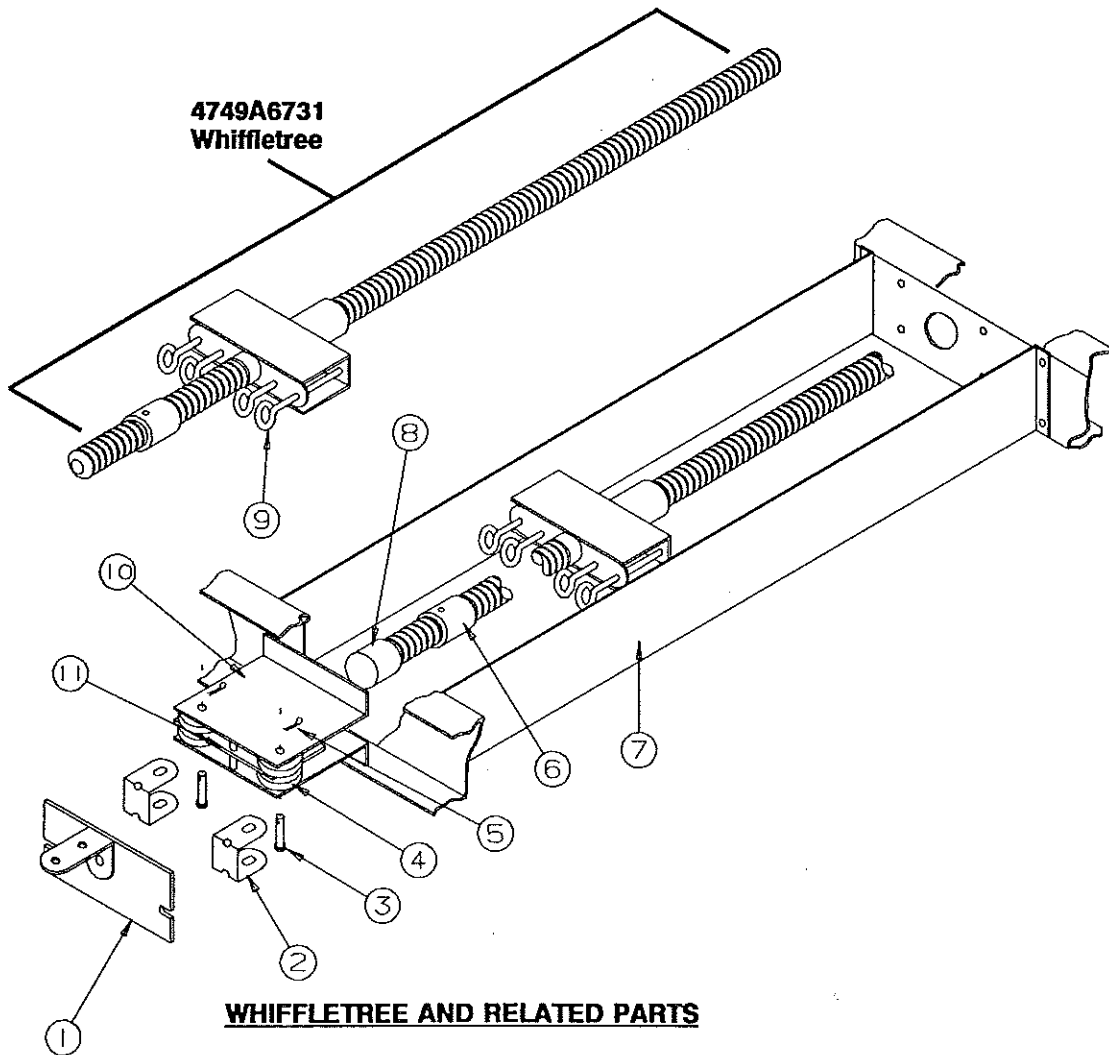

REPAIR PARTS

WHIFFLETREE AND RELATED PARTS

CODE	PART NO.	DESCRIPTION
1	4749A8211	Mud flap & bracket package
	4737-8478	Screw x2
2	4744A1748	Cable retainer
3	4720J1561	Long pin, M4
4	4715A5371	Pulley & bearing, M10
5	1204B1081	Cotter pin, M10
6	4710A4248	Bushing
	4749-409	Roll pin
7	4720E2371	Guide channel
	4738A0898	Hex bolt x4 per front
	1201B6038	Hex nut x4 per front
8	4730D1291	Screw socket x1
9	4744-44561	Screw eye x4, M4
	1201B6078	Locknut 5/16" x8
10	4720-1551	Pulley plate
11	4715C5661	Pulley spacer