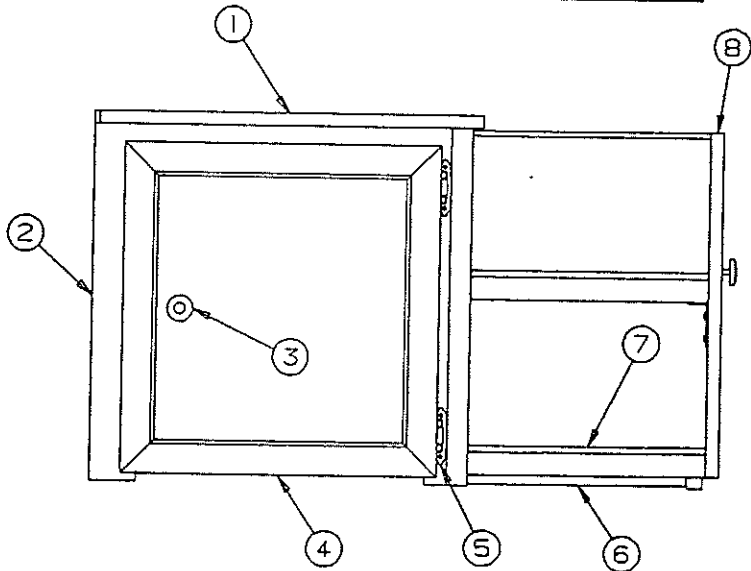

CORNER CABINET ASSEMBLY - 2987 (4752-607)

NOTE: CABINET ASSEMBLY DOES NOT INCLUDE SLIDING PANTRY

CODE	PART NO.	DESCRIPTION
1	4751-0581	Cabinet top
2	4751B056	Cabinet front
3	4748B3951	Door pull (includes screw)
4	4748A5971	Door panel 15 1/4" x 16"
5	4745C26188	Hinge (self closing) NOTE: Refer to PAGE 16 for screws
6	4752-3871	Metal slide track
	4350000295F	Double stick tape
	4716-075	Screw x4 (to hold track to pantry)
	4716-069	Screw x4 (to hold track to trailer floor)

7	4716-4031	U-Channel "elm" 48" length (must cut to size)
8	4752-382	Pantry side
9	4716-0151	Elm corner molding 26" length NOTE: Must cut corner molding to size
10	4737B4198	Recessed mount
	4738-3088	Screw x6
11	4737A5558	Fire extinguisher
12	4716-1191	Fire extinguisher strap M2
13	4752-469	Sash lock
	4752-493	Rubber cap
14	4752-379	Cabinet side
15	4752-6081	Sliding pantry (includes metal slide track)