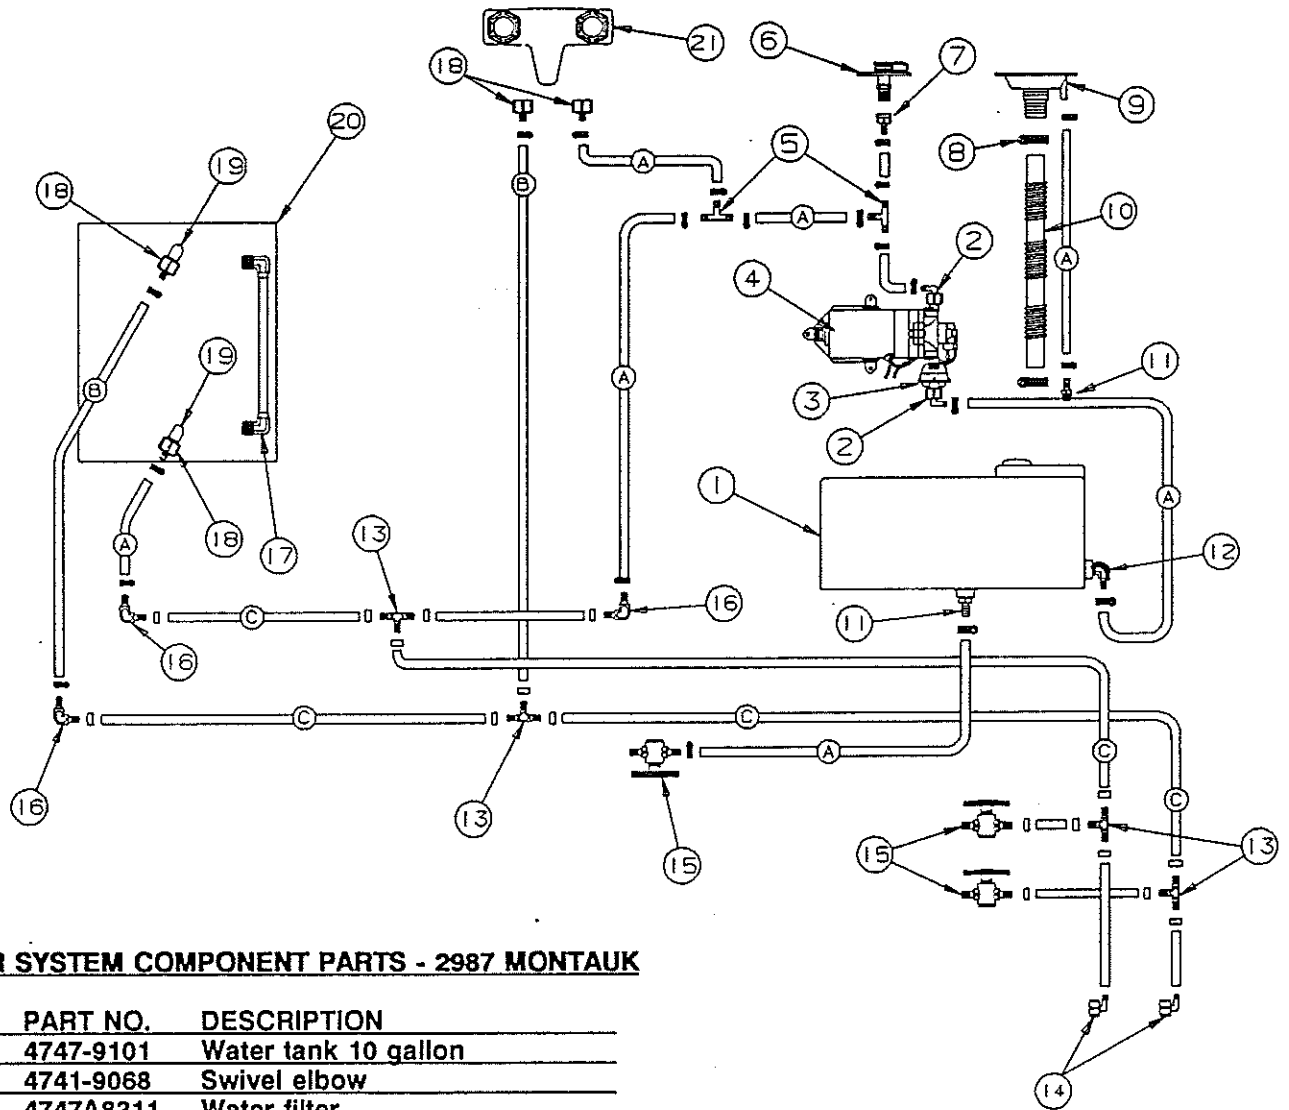

1995 DESTINY SERIES

WATER SYSTEM COMPONENT PARTS - 2987 MONTAUK

CODE	PART NO.	DESCRIPTION
1	4747-9101	Water tank 10 gallon
2	4741-9068	Swivel elbow
3	4747A8311	Water filter
4	4741C5571	Electric water pump
	4746-3778	Fuse holder
5	1218-1508	Barbed tee 3/8"x 3/8"x 3/8"
6	4732F1521	City fill
7	4741-9568	Female adapter
	1202-5828	Rubber washer
8	4715-4501	1 1/4" Hose clamp
9	4731D1711	Water tank fill spout
10	4731G1081	Water fill hose, sold 24" lengths
11	4732A4561	Hose adapter

12	4741-2378	Elbow
13	4741-2388	Tee - 3/8" x 3/8" x 3/8"
14	4741-2351	Swivel elbow
15	4741A2368	Line drain
16	4741-2398	Barbed elbow
17	4746-5381	Winterizing adapter
18	4716-2341	Nut, barb & seal package
19	4746-8831	Plastic elbow
20	4750-3421	Water heater
21	4752-4361	Faucet

- A 4714-038 High pressure hose 3/8" O.D. (sold/foot)
- B 4714-338 Hot water hose 3/8" I.D. (sold/foot)
- C 4060050001 Grey plastic tubing 3/8" O.D. (sold/foot)

Model # SW6P Water Heater

All warranty service and parts procurement for this item will be handled directly by:

Suburban Manufacturing Company
640 C.R. 151
Elkhart, IN 46516

Phone: 219/294-5686

□ 4741-2758 RING CLAMP

Ⓜ 4731-3058 ADJUSTABLE HOSE CLAMP