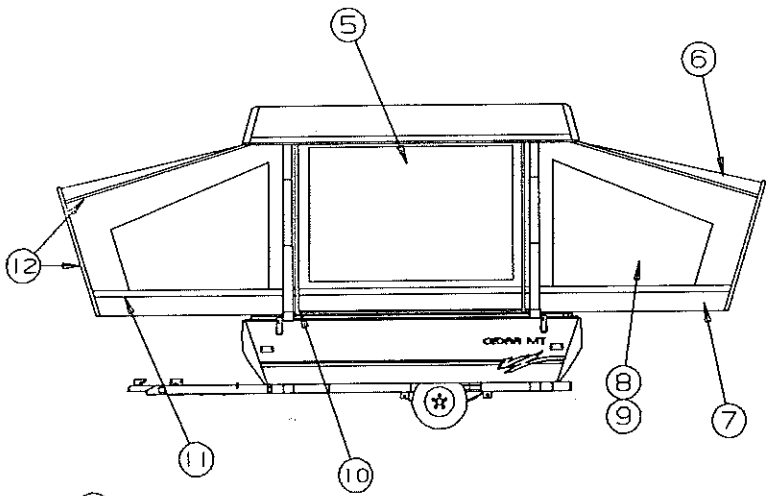

1995 DESTINY SERIES

EVOLUTION III ASSEMBLIES & COMPONENTS 2974 CEDAR MT

CODE	PART NO.	DESCRIPTION
1	4747B65351	Rear boot, 2974
2	4747B65251	Small window, 2974
3	4748-66351	Door seal, 2974
4	4747B65351	Front boot, 2974
5	4747B65051	Large window, 2974
6	8119901429	Top vinyl, (grey/with warm grey back) (sold/yard)
7	8118001434	Bottom vinyl (teal) (sold/yard)
8	4714E1611	Screen package (84" x 3 yards)
	4714A0361	Screen package (84" x 13 yards)
9	4716-2401	Clear window vinyl (41" x 2 yards)
10	1225-3658	Zipper pin half (grey) 52"
	1225-3668	Zipper slider half (grey) 52"
11	8110000006	Plum 3" accent strip (sold/foot)
12	8160000320F	Bias binding (grey) (sold/yard)
13	6650500130F	Zipper (grey) around windows (sold/yard)
	1225-4461	Zipper pull, M5 (grey) around windows
14	4060000045F	1/4" Shock cord (sold/foot)
	4714B6021	Shock cord & crimps M2, 14' lengths
	4724-2011	Shock cord crimps, M10
15	1226-1228	Brass grommet w/teeth (round)
16	4060100056F	Door seal extrusion - rubber (sold/foot)
17	4716A0851	Evolution patch pkg (12" x 14")
	4716-3301	Evolution package (54" x 2 yards)
18	4060000024F	Arrowhead seal (sold/foot)
19	4743-1588	K Kote seam sealer (not shown)
20	4728-5641	Tent retainer package, M4 (not shown)