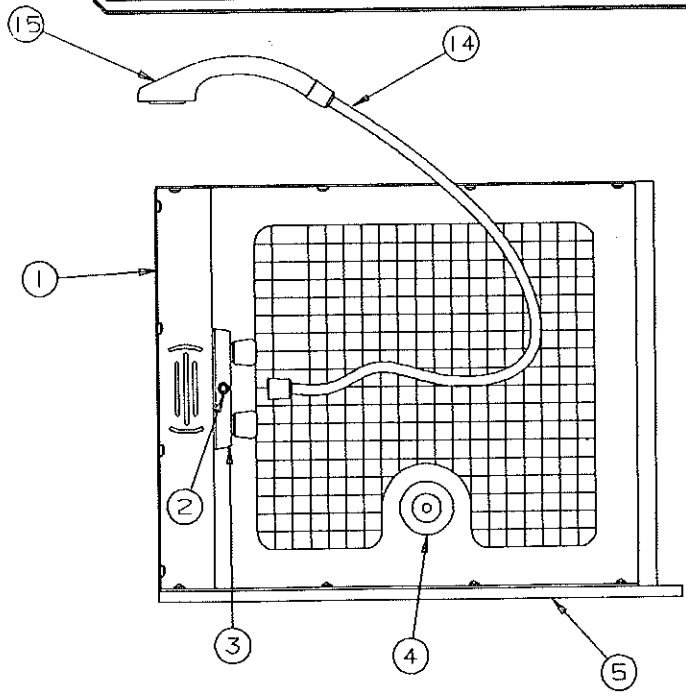

1995 DESTINY SERIES