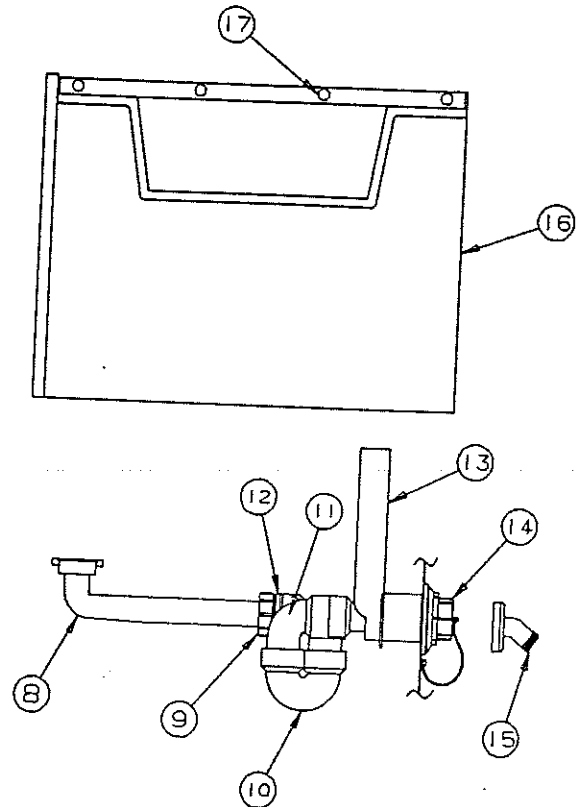

REPAIR PARTS