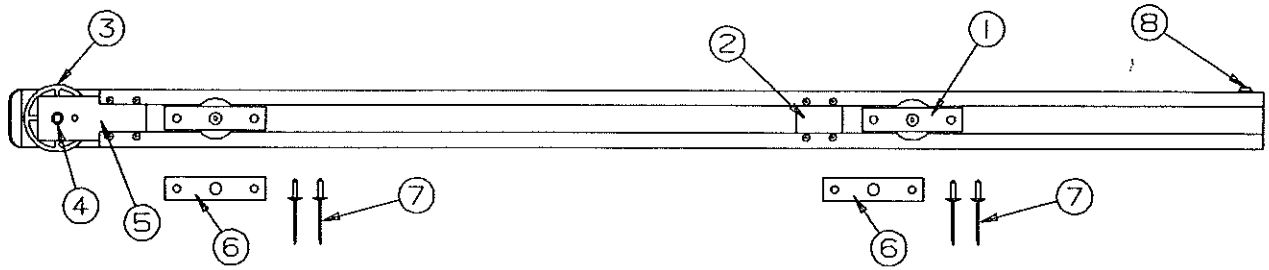

REPAIR PARTS

BED EXTENSIONS COMPONENT PARTS

CODE	PART NO.	DESCRIPTION
1	4720C5621	Roller assembly x2
2	4731A1291	Roller stop
	4749-4578	Rivet x4
3	4720B0831	Nylon wheel
4	4731A1288	Shoulder rivet
5	4741-9191	Rivet plate
	4749-4578	Rivet x4
6	4731-4711	Roller spacer x2
7	1203-8651	Rivet, M50 (extension to bed frame)
8	4733-4118	Tek screw
	1202B0268	Washer

MATTRESS ASSEMBLIES & COVERS:

		Front Mattress		Rear Mattress	
		Assembly	Cover	Assembly	Cover
2910	Sequoia	4724R6121	4716R6121	4725X6201	4716X6201
2995	Williamsburg	4724R6121	4716R6121	4725X6201	4716X6201

REFERENCE DIMENSIONS

	FRONT MATTRESS	REAR MATTRESS
2910	74 x 71 x 4	71 x 50 x 4
2995	74 x 71 x 4	71 x 50 x 4

COMPONENT PARTS

CODE	PART NO.	DESCRIPTION
1	8470-1728	Pole pin, blue x1
2	4734-6708	Spring assembly x1
3	4734A6708	Spring assembly x1
4	4730B4648	Tube closure x1
	4733-4118	Tek screw x1

NOTE: Inner and outer pole not sold separately.