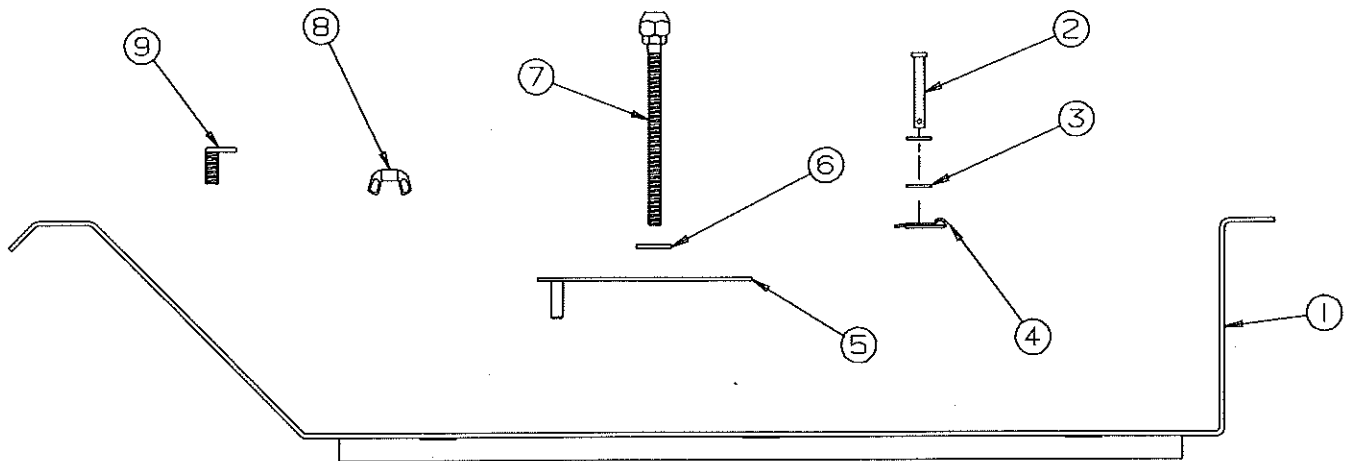

1995 AMERICANA SERIES

REPAIR PARTS

AMERICANA SPARE TIRE CARRIER (4748-6481)

CODE	PART NO.	DESCRIPTION
1	4746-8681	Spare tire mount
2	4720J1561	Long pin, M4 x2
3	1202E0408	Washer x4
4	1204B1231	Cotter pin, M10 x2
5	4746-5401	Tire hold down x1
6	1202B1068	Washer x1
7	4746-5411	Bolt assembly x1
8	1201-6258	Wing nut x2
9	1201E2878	Weld screw x1