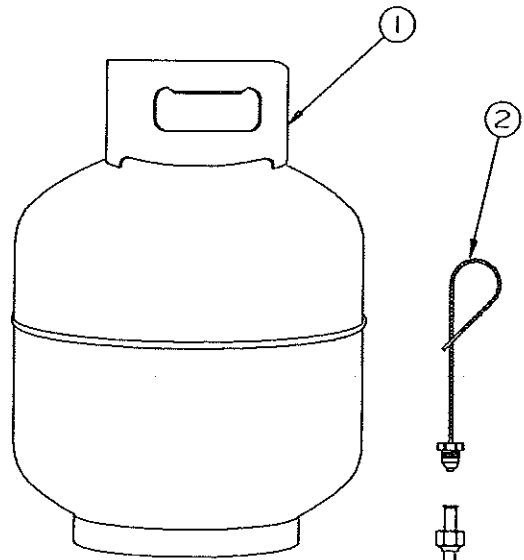

REPAIR PARTS

AMERICANA SERIES GAS SYSTEM & RELATED PARTS

CODE	PART NO.	DESCRIPTION
1	4720J5928	Gas bottle (arctic white)
2	4737-8388	1/2" Plastic cap & chain
3	4750-5876	1/2" Copper gas line - 18" (2910)
	4742-8986	1/2" Copper gas line - 36" (2995)
4	1201-8738	1/2" Clamp - "rubber coated"
5	1215-2438	Flare nut 1/2"
6	1215-1788	Brass tee- 1/2" x 3/8" x 3/8"
7	1215-2418	Flare nut 3/8"
8	4714-0711	Copper gas line assembly (100")
9	1201-8708	3/8" Clamp - "rubber coated"