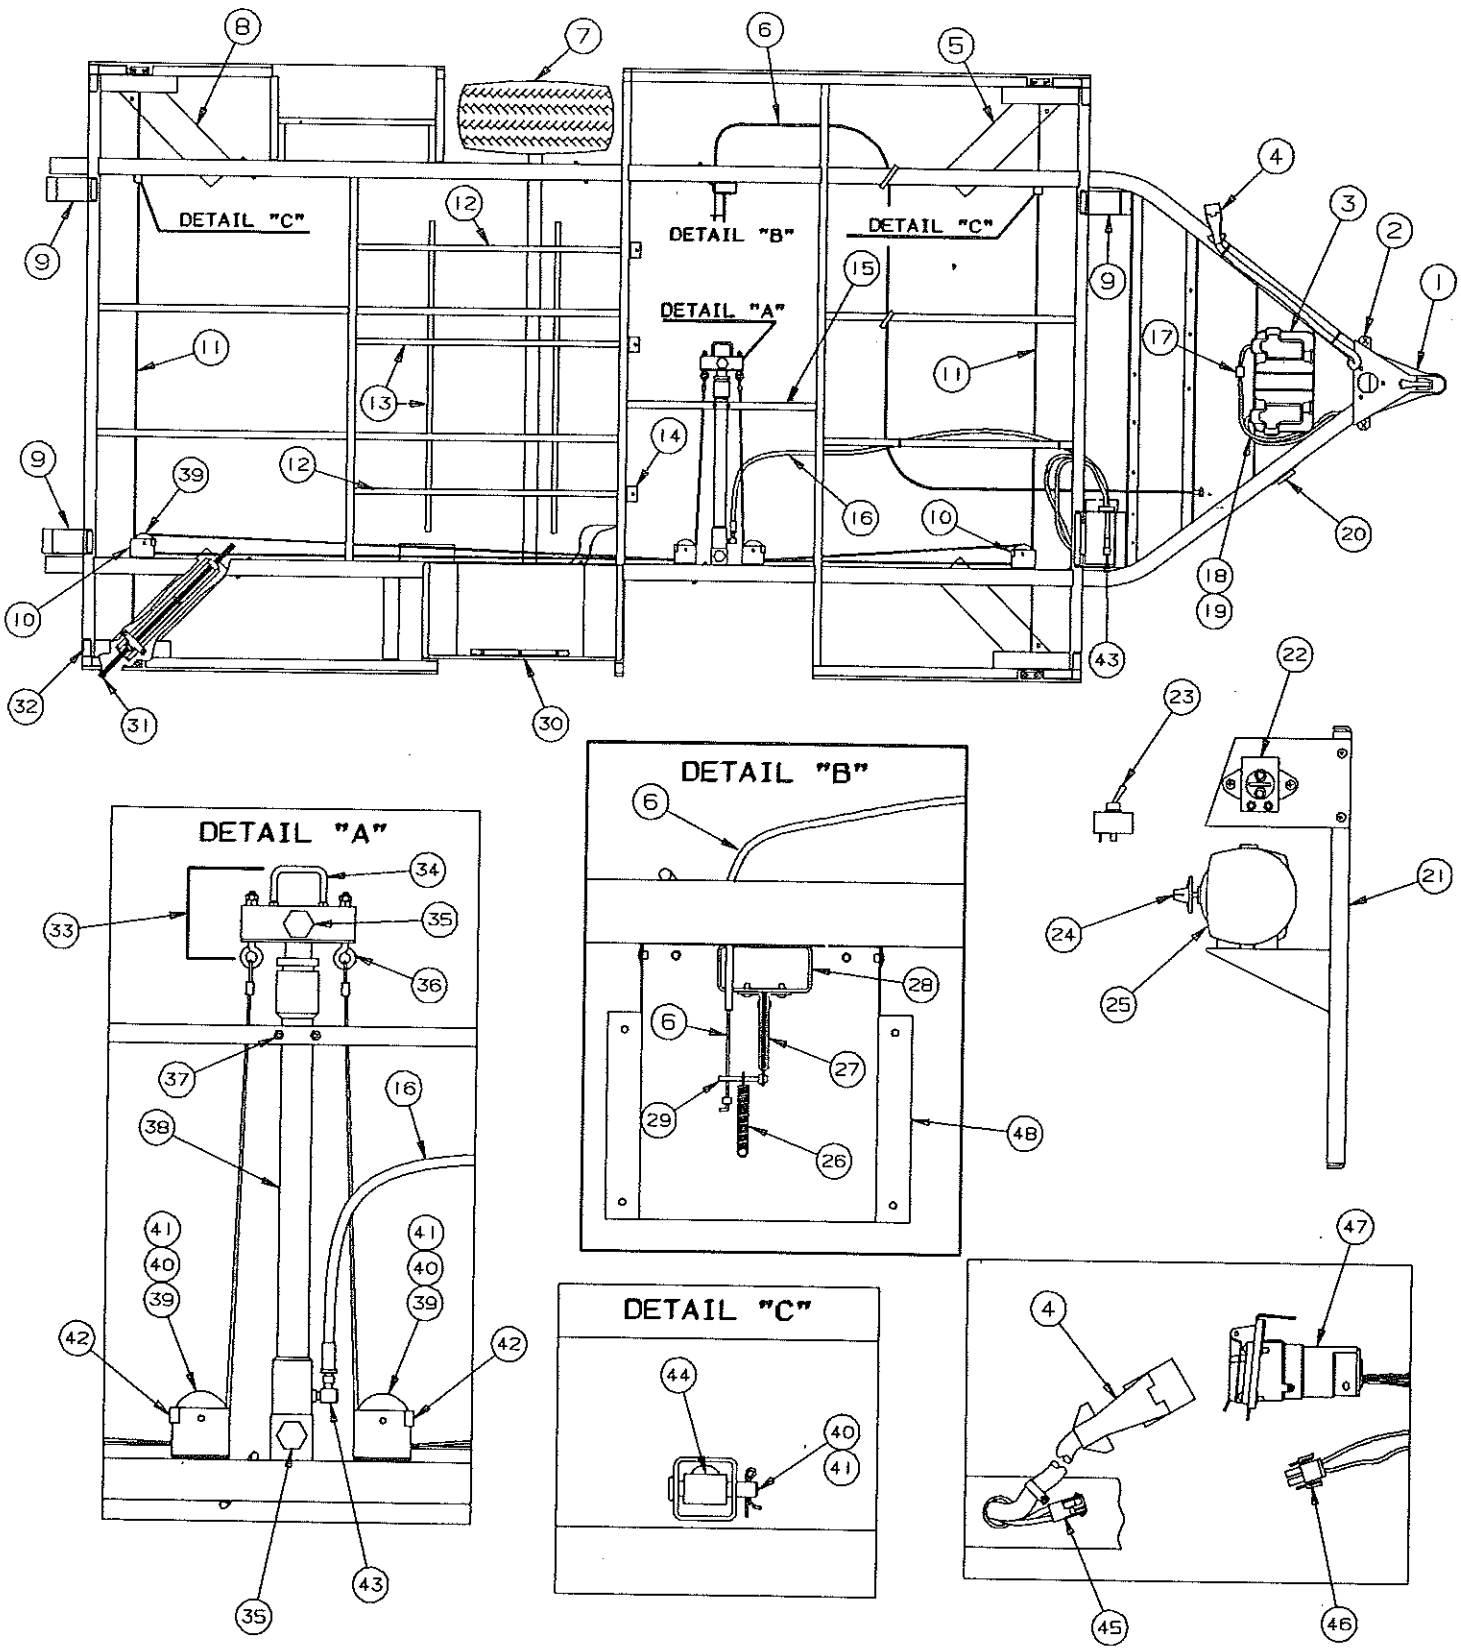

1995 AMERICANA SERIES

TABLE OF CONTENTS

DESCRIPTION	PAGE NUMBER
Access door bulkheads, frt/rear	8
Access door assembly & related parts	11
Axle assembly & related parts	6
Backrest assemblies & covers	22
Battery box (plastic)	2
Battery cables (black & red)	2
Drain spout (sink drain)	14
Dressing room curtain 2995 only	19, 34
Bed extensions & related parts	24, 25
Bed assemblies & related parts	24
Body panel right rear curbside	10
Body panel right front curbside	10
Body panel left side (roadside)	12, 13
Body panel front assy & related parts	8
Body panel rear assy & related parts	9
Bumper assembly & related parts	9
Cassette potti cabinet 2910, 2995	18
Caulking	27
Chest of drawers, 2995	18
City water fill	12
Converters & related parts	21
Cooler clips	18
Cooler (convertible) & related parts	21
Corner bulkhead assembly	2
Coupler assembly	2
Crank handle (screw down stabilizer)	11
Cushion assemblies & covers	22
Drain hose (used on sink assy)	16
Electric brakes & related parts	7
Electric water pump	32, 33
Electric brake package	7
Faucet assembly (upper galley assy)	14, 16
Fire extinguisher	18
Fire extinguisher strap	18
Frame assembly & related parts	2
Gas lines & related parts (outside stove)	31
Gas bottle & related parts	31
Gas hose (gas bottle)	30
Hub assembly & related parts	6, 7
Hutch assembly 2910	20
Hydraulic system & related parts	2
Lift assemblies & related parts	4
Lift trim & miter covers	12
Lower galley assy's & related parts	
Lower galley assembly 2910	15
Lower galley assembly 2995	17
Magazine bins (plastic)	23
Mattress assemblies & covers	25
Outside Receptacle	10
Outside Stove & related parts	26
Paint (spray & quart can)	27
Paneling & trim	23
Parts package & related parts	30
Pigtail (car end)	2, 30
Prop rods (used on hatch doors)	13
Receptacles (ground fault)	21
Regulator & fittings (gas bottle hook up)	30
Rocker switch	15, 17, 18
Screen door & jamb assembly	28, 29
Seat frames & related parts	22
Shower curtain, 2995	19
Shower curtain board assy. 2995	19
Shower head & hose	19
Shower (outside shower) 2910	13
Shower stall 2995	19
Sink (upper galley assy)	14, 16
Spare tire carrier	5
Stabilizer crank handle	11
Stabilizer assembly (screw down)	2
Stove (upper galley assemblies)	14, 16
Stove shelf (outside stove)	26
Stove hatch door	10
Sunbrella tent assemblies & related parts	35
T-Molding (upper galley tops)	14, 16
Table assemblies & related parts	23
Tent support poles & related parts	25
Tire & rim	2
Tongue jack & related parts	5
Top assemblies & related parts	36, 37
Top latch	8, 9
Trim tape	8, 9, 10, 11, 12
Upper galley lift bar & related parts	14, 16
Upper galley assemblies & related parts	14, 16
Valance package	34
Venetian blinds	34
Water tank	32, 33
Water heater 2910, 2995	32, 33
Water system 2910, 2995 & related parts	32, 33
Water heater door, 2910, 2995	12, 13
Wheel well assembly	2
Wire harness (trailer front)	2
Zipper (Sunbrella tent assembly)	35

1995 AMERICANA SERIES