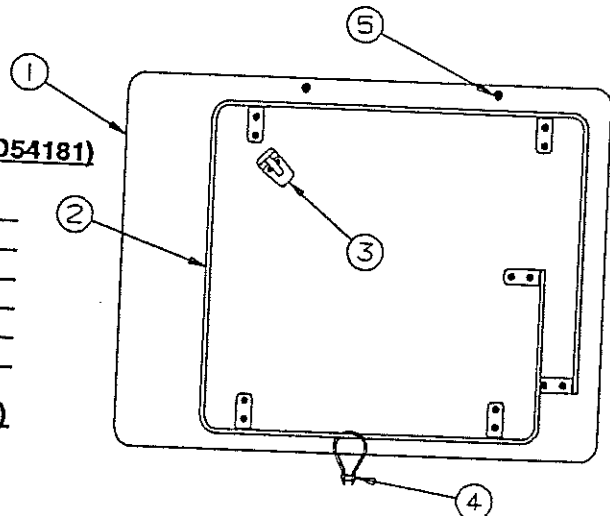

SHOWER CURTAIN ROD & BOARD ASSEMBLY - 2995 (4748D54181)

CODE	PART NO.	DESCRIPTION
1	4748C46181	Shower board
2	4748C4591	Curtain rod assembly
3	4750-1761	Shower head bracket
4	4748-8161	Shower curtain clips M10
5	4730A3548	Stud w/screw x2
6	4749-6661	Shower curtain (not shown)

NOTE: (Shower curtain supplied w/21 curtain clips)