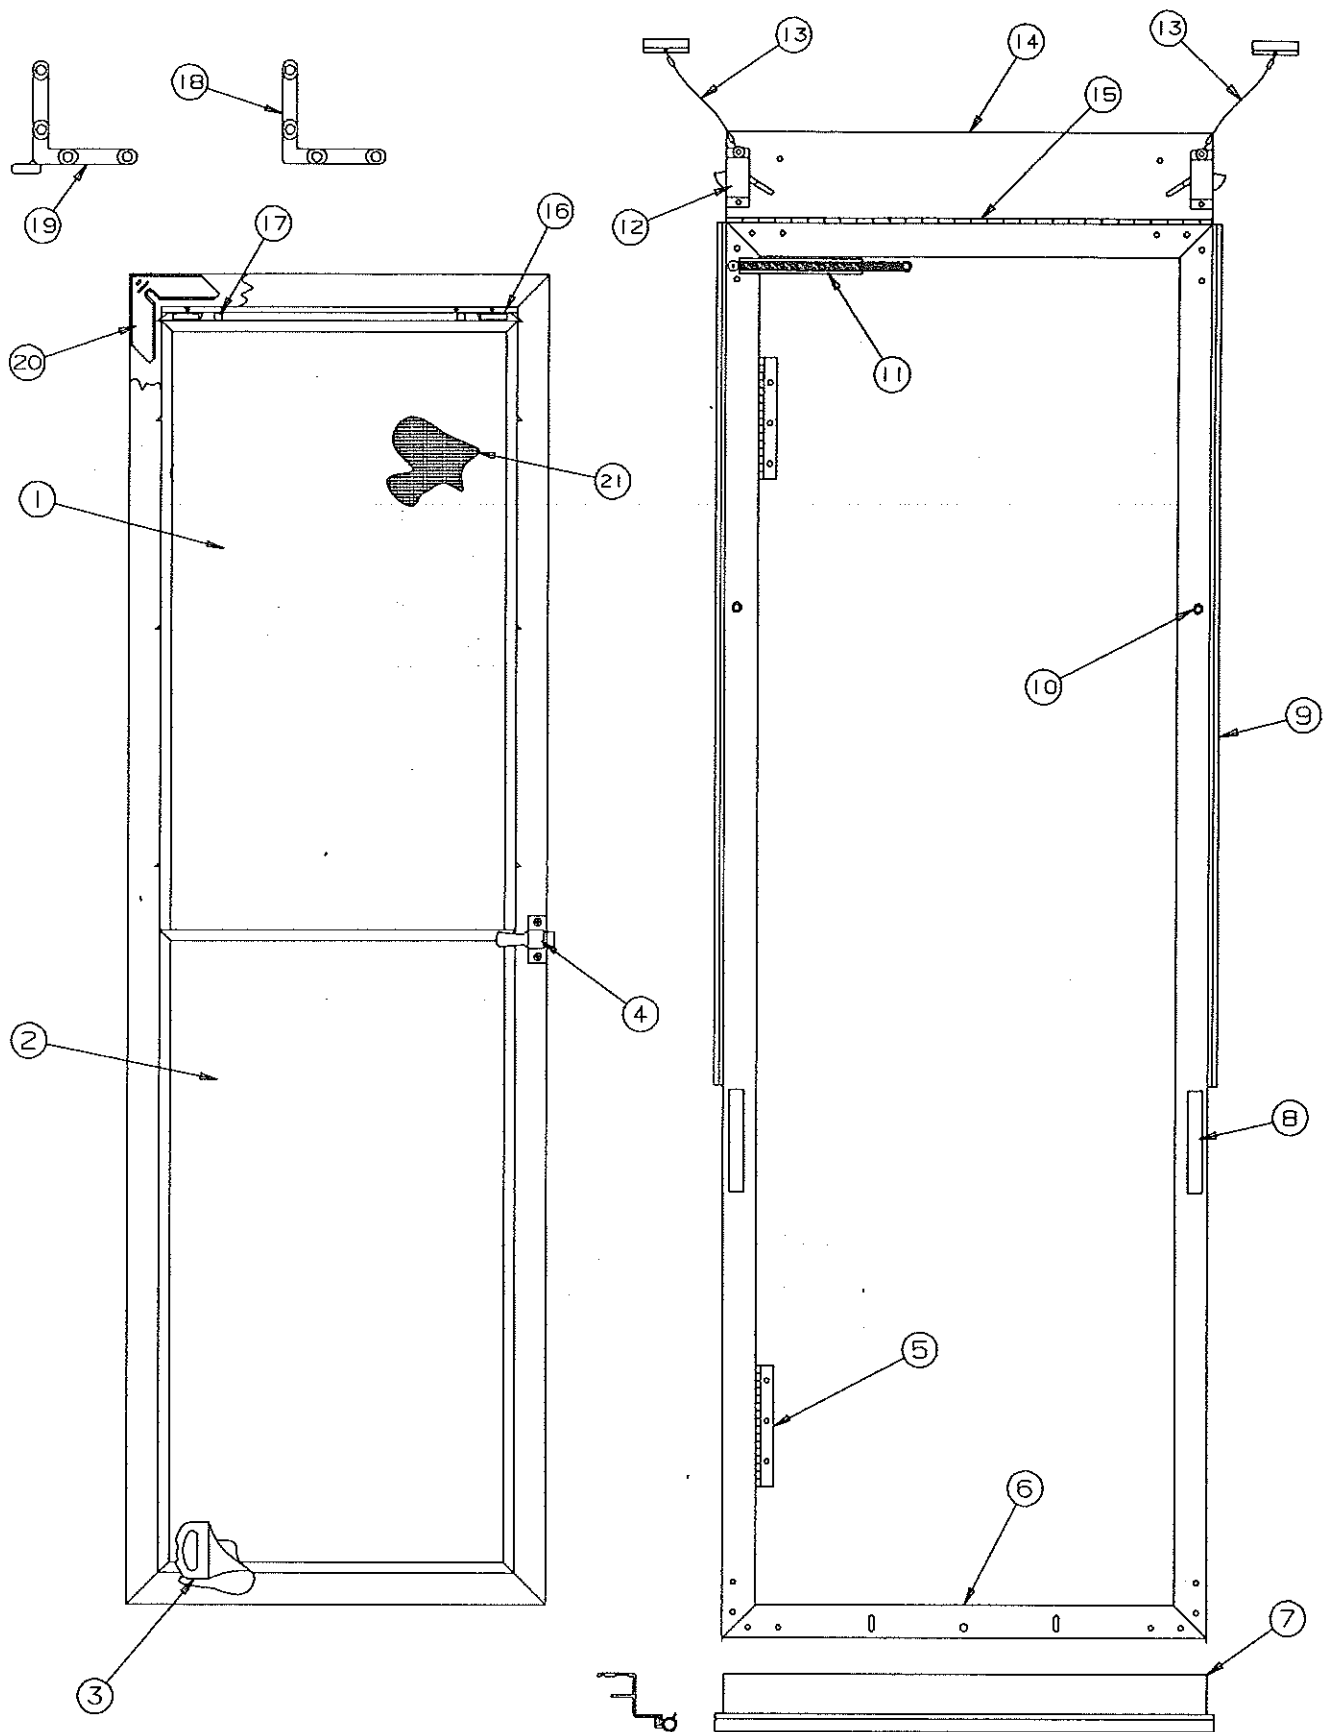

1995 AMERICANA SERIES

REPAIR PARTS

SCREEN DOOR AND JAMB ASSEMBLY COMPLETE (4716U5581)
NOTE: SCREEN DOOR OR JAMB NOT SOLD SEPARATELY

SCREEN DOOR & JAMB ASSEMBLY WILL NOT INCLUDE PARTS MARKED WITH (*) ASTERISK

SCREEN DOOR & JAMB COMPONENT PARTS

CODE	PART NO.	DESCRIPTION
1	4716A3401	Top sliding window pane
2	4716A3411	Bottom sliding window pane
3	4750-3591	Rubber seal 18" length
4	* 4742-9671	Door latch assembly
5	4720G3601	Hinge x2
	4733D0601	Rivet, M25
6	4710K4091	Bottom lintel (painted)
	4741A9861	Rivet, M25
7	* 4741F6221	Screen door support
	* 4060000399F	Rubber seal (sold/foot)
8	* 4350000005F	Velcro hook (sold/yard)
9	* 4710H4101	Door seal (plastic) x2
	* 1203-8651	Rivet x2, M50
	* 1203-8641	Rivet x8, M50
10	4730A3548	Stud w/screw x2
11	4731A8201	Spring package
NOTE: Spring package includes rivets x2, spring, transparent tube		
12	* 4741-8658	Sash lock x2
	* 4747A9231	Rivet x2 per lock, M25
13	* 4734D5211	Cable assembly x2, M6
	* 4747A9231	Rivet, M25 x1 per cable
	* 4733-3398	Plastic spacer x1 per cable
	* 1202B0268	Washer x1 per cable
14	* 4741E8831	Top bracket (less hinge & cables)
15	* 4749A2151	Top bracket hinge
	* 4733D0601	Rivet, M25
16	4710-382	Window lock "right"
	4710-383	Spring
	1203-8558	Rivet x2
17	4710-381	Window lock "left"
18	4710-380	Corner brace
19	4710-3791	Corner brace hinge, M2
20	4715-317	Corner support gusset x2 per corner
21	4716-1111	Screening package 36" x 18 1/2" pc