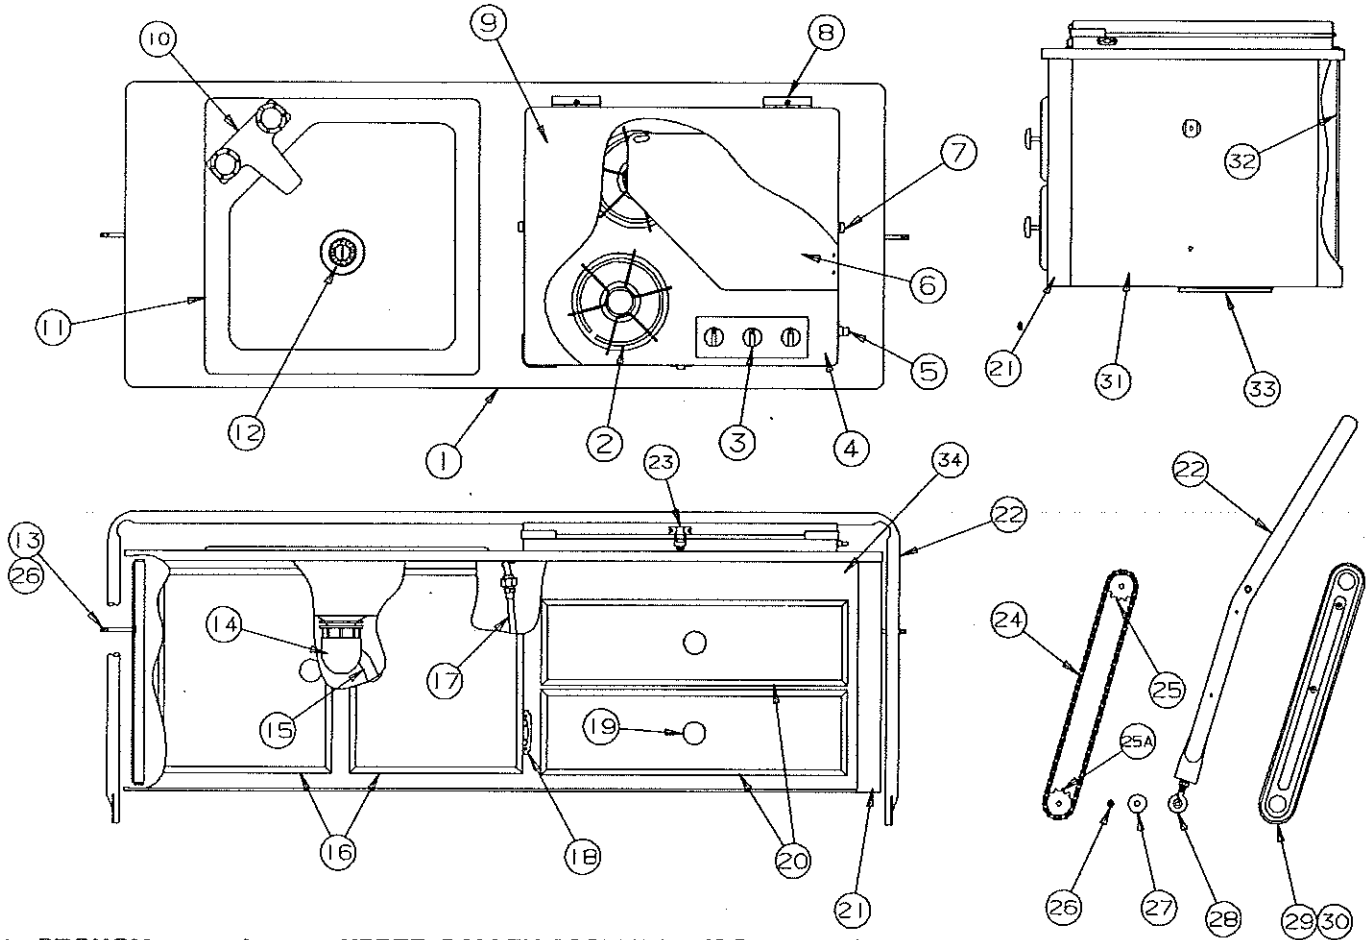

1995 AMERICANA SERIES

2910 SEQUOIA - 4744L52581 UPPER GALLEY ASSEMBLY (COMPLETE)

UPPER GALLEY ASSEMBLY COMPONENT PARTS

CODE	PART NO.	DESCRIPTION
1	4744H19481	Upper galley top
	4060500082F	T-molding w/white inlay
	NOTE: Galley top includes T-molding (sold/foot)	
2	4716-1851	Grate x3
3	4716-1861	Knob x3
4	4744E2401	3 Burner cooktop
5	1226D1538	Stove fin latch
	1203-8678	Rivet x2 per latch
6	4741G4131	Stove fin
	4741A4401	Brité chrome hinge x2 per fin
	1203-8558	Rivet x4 per hinge
7	4716A0881	Thumb screw, M6
8	4739A2821	Stove cover hinge x2
	4716-052	Machine screw x2
	1201B6958	Nut x2
9	4741G6031	Stove cover assembly (complete)
10	4745D2741	Mixer faucet
	4716-2341	Faucet nut, barb & seal package
11	4745B2801	Sink
12	4714B0661	Crumb cup
13	4748A5151	Upper galley angle x2
14	4734A0671	Drain trap, M2
	4744-2678	Hose clamp x2 (not shown)
15	4742A8781	Drain hose (sold/5' length)
	4734C0681	Drain spout, M2 (not shown)
	4714-0021	Cap & strap, M2 (not shown)
16	4748A3241	Door panel (less hardware)
17	4730A3431	Flexible gas hose
18	4745C26188	Hinge (self closing)
19	4748A3951	Door pull (includes screw)
20	4744H5741	Drawer assembly x2
21	4750B8841	Galley corner (must cut to size)
22	4744F087	Galley lift bar
23	4733-4018	Stove cover latch
	1203-8558	Rivet x2 per latch
	4733-4028	Latch strike (not shown)
24	4744-6321	Galley chain x2
	NOTE: Includes connecting link & half link	
25	4737B9238	12 Tooth sprocket - upper
25A	4737A9238	12 Tooth sprocket - lower
26	1201B6038	Lock nut x2 per side
27	1202B2528	Washer
28	4744-44561	Eye bolt, M4 (less bushing)
	4744-9211	Bushing, M2
29	4744D0811	Galley chain cover (left)
30	4744D1471	Galley chain cover (right)
31	4748A332	Upper galley side x2
32	4737J207	Upper galley back
33	4064700289F	PVC Vinyl seal (sold/foot)
34	4744H189	Upper galley front