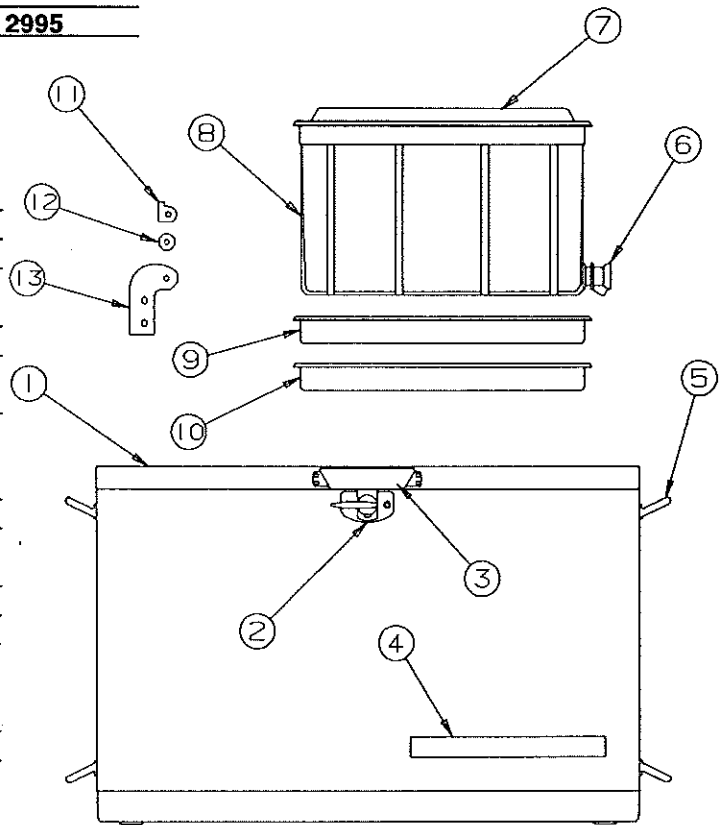

CONVERTIBLE COOLER (4744E9001)

CODE	PART NO.	DESCRIPTION
1	4744C9081	Cooler door
2	4744A8181	Latch (includes screws)
3	4744-8051	Latch cover
	4716-062	Screw x4
4	4744A8158	Decal
5	4744-8321	Cooler leg x4
	4741-8218	Hex head screw x8
6	4744-9071	Faucet assembly
	1212-0138	Grommet
	4744-8261	Plastic nut
7	4744-8331	Ice tub lid
8	4744-9051	Ice tub (includes faucet)
	Note: Ice tub lid sold separately	
9	4744-8171	Drip tray
10	4744-8031	Half tray x2
11	4744-9098	Right pivot
	4744-9108	Left pivot
	1107B0818	Screw (x2 per pivot)
12	4744-8308	Nylon spacer
13	4744-8291	Hinge plate (right)
	4744-8281	Hinge plate (left)
	4741-8218	Hex head screw x2