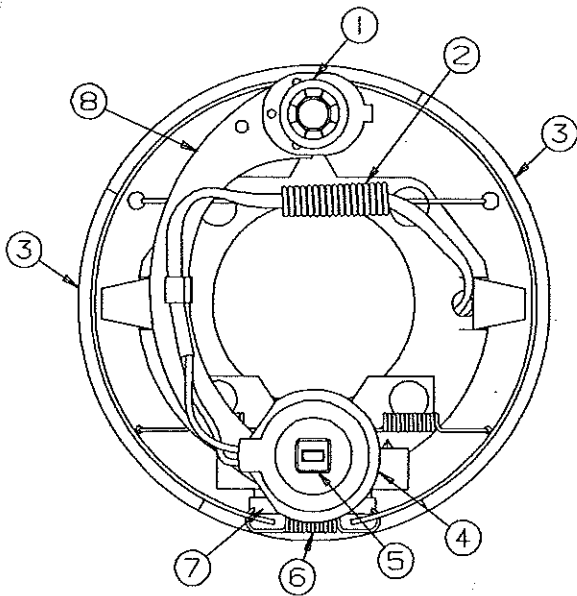

1995 AMERICANA SERIES

REPAIR PARTS

AMERICANA SPARE TIRE CARRIER (4748-6481)

CODE	PART NO.	DESCRIPTION
1	4746-8681	Spare tire mount
2	4720J1561	Long pin, M4 x2
3	1202E0408	Washer x4
4	1204B1231	Cotter pin, M10 x2
5	4746-5401	Tire hold down x1
6	1202B1068	Washer x1
7	4746-5411	Bolt assembly x1
8	1201-6258	Wing nut x2
9	1201E2878	Weld screw x1

Tongue Jack Assembly, 4720B6661

CODE	PART NO.	DESCRIPTION
1	4714-2821	Jack handle kit, M2
2	4714-2818	Locking plunger kit
3	4720A3341	Snap ring
4	4716-6661	Jack wheel, nut & bolt

1995 AMERICANA SERIES

AXLE & SPRING COMPONENTS - 2995, 2910

CODE	PART NO.	DESCRIPTION
1	4730L3011	Axle assembly, (complete) w/electric brakes
NOTE: Axle beam not available separately		
2	4741-8458	U-Bolt plate
3	4741-9358	U-Bolt nut
4	4741A8438	U-Bolt
5	4737A1318	Shackle bolt
	4741-9498	Shackle bolt nut
6	4741B3398	Spring shackle (front)
7	4735C2201	Leaf spring, 3 leaf
8	4741A3398	Spring shackle (rear)
9	4741-8461	Spring pad channel, M2
10	Refer to opposite page for component parts	

REPAIR PARTS

ELECTRIC BRAKE COMPONENTS

CODE	PART NO.	DESCRIPTION
1	4714A2461	Anchor post clip x2, M2
2	4714A2411	Retractor spring
3	4714B2071	Brake shoes (primary & secondary)
4	4714D2451	Magnet package (white wires) (includes: 1 magnet, 1 spring & 1 retainer clip)
5	4714B2471	Retainer clip, M2
6	4714A2101	Adjusting screw spring
7	4714A2043	Adjusting screw
8	4714A2841	Actuating lever arm package (includes: Right hand & Left hand arms)
9	4714B2421	Magnet housing spring (not shown)