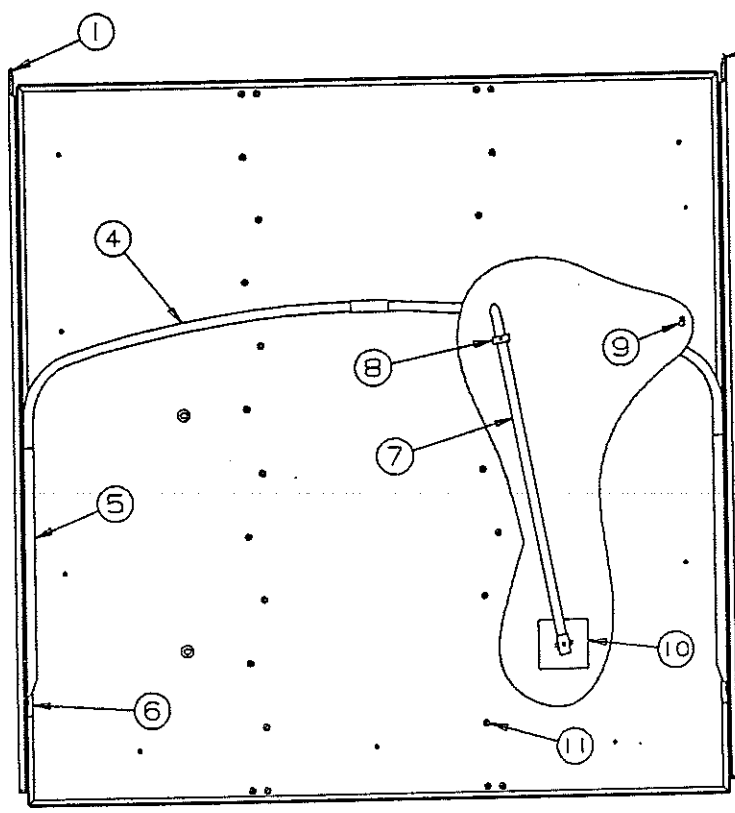

1995 AMERICANA SERIES