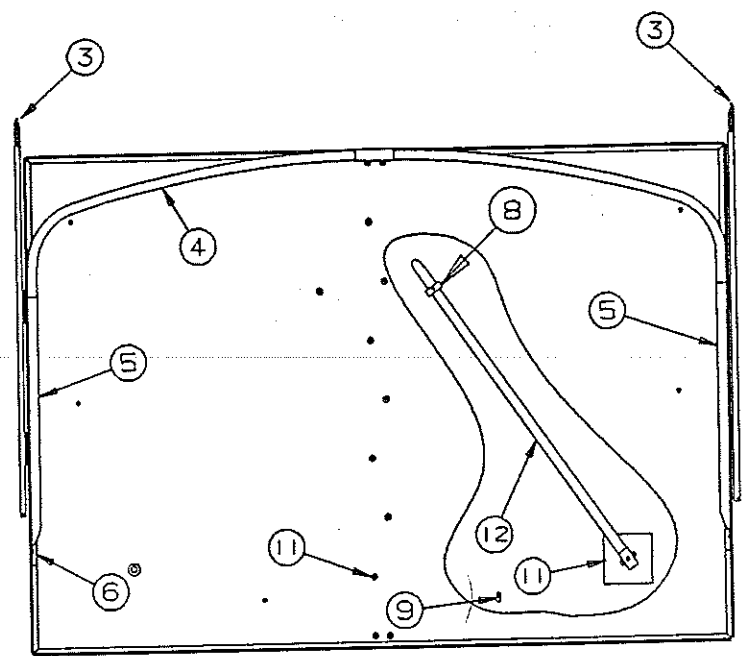

4733K65081 Queen bed assembly (all) (complete)
4741G6001 Double bed assembly, 2995, 2910 (complete)