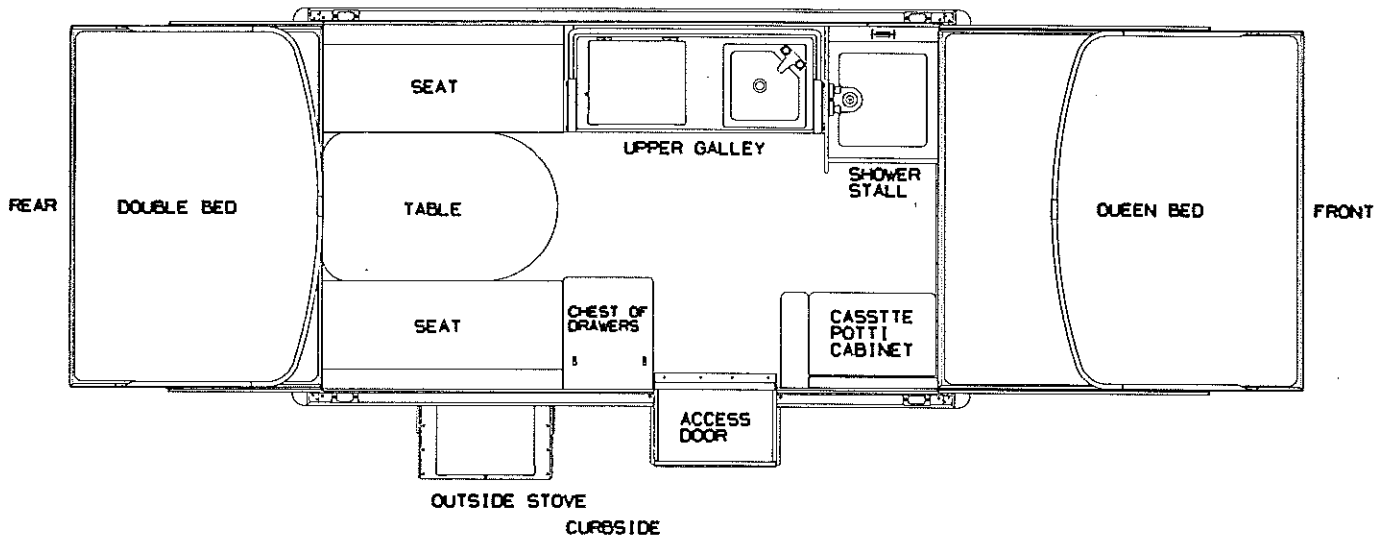

2995 WILLIAMSBURG

11'

ROADSIDE