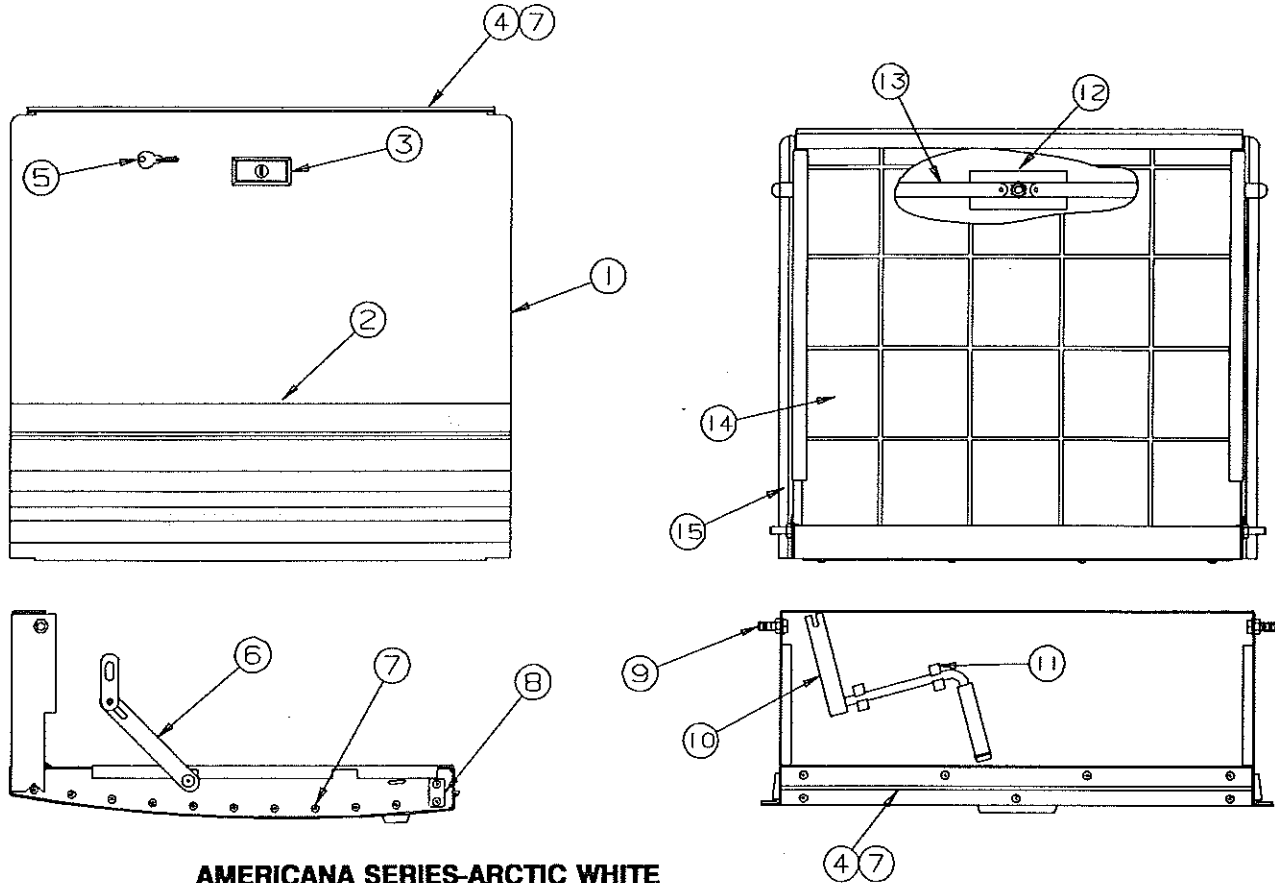

AMERICANA SERIES - ARCTIC WHITE CURBSIDE RIGHT FRONT BODY PANEL & COMPONENTS

4716F2131 Curbside body panel trim tape repair kit

NOTE: Code 5 not included in trim tape kit must order separately.

CODE	PART NO.	DESCRIPTION
1	4741F3011	Body panel 2910, 2995
2	4739J003	Body rail 2910, 2995
	4733D0601	Rivet, M25 (arctic white)
	4723A8071	Velcro hook 2" x 2" square, M4
	4724F2631	Velcro hook 3/4" wide
	4710-3621	Roll pin, M10
3	4737-0738	Bed slide 6 3/16"
	4744-2621	Bed slide 32"
	4350000093F	Double stick tape 1/2" - (sold/foot)
4	4350001347F	Trim tape "3 feet required" (sold/foot)
5	4752A0778	Coleman by Fleetwood decal

REPAIR PARTS

**AMERICANA SERIES-ARCTIC WHITE
4748B5561 - ACCESS DOOR ASSEMBLY (less floor covering)**

4716F2131 Curbside Body Panel Trim Tape Repair Kit

CODE	PART NO.	DESCRIPTION
1	4741F0321	Access door skin
2	4350001347F	Trim tape "3 feet required" (sold/ft)
3	4730B3111	Lock handle (less key)
	4716-056	Screw x2 (countersunk)
	1201B6958	Keps nut x2
4	4731L2331	Access door cap
5	4730A3211	Key, M10
6	4744-6981	Swing arm package
	NOTE: "Package includes (1) swing arm, (2) rivets, & (2) washers"	
7	4733D0601	Rivet, M25
8	4747-9421	Wedge package, M2
	4747A9221	Rivet, M25 (1" countersunk)
	NOTE: "Rivets included in wedge package"	
9	1006B2428	Bolt x2
	1202B0468	Washer x2
	1201B5188	Nut x2
10	4747D4141	Crank handle (to crank scissor jacks up or down)
11	4734-2431	Snap clip, M4
	4733-4118	Tek screw
12	4741-1438	Reinforcement plate
13	4741-6551	Lock bar assembly
14	4731R2291	Access floor covering
15	4060025006F	Foam tape (sold/ft)
16	4745-3908	Caulking "arctic white" (not shown)