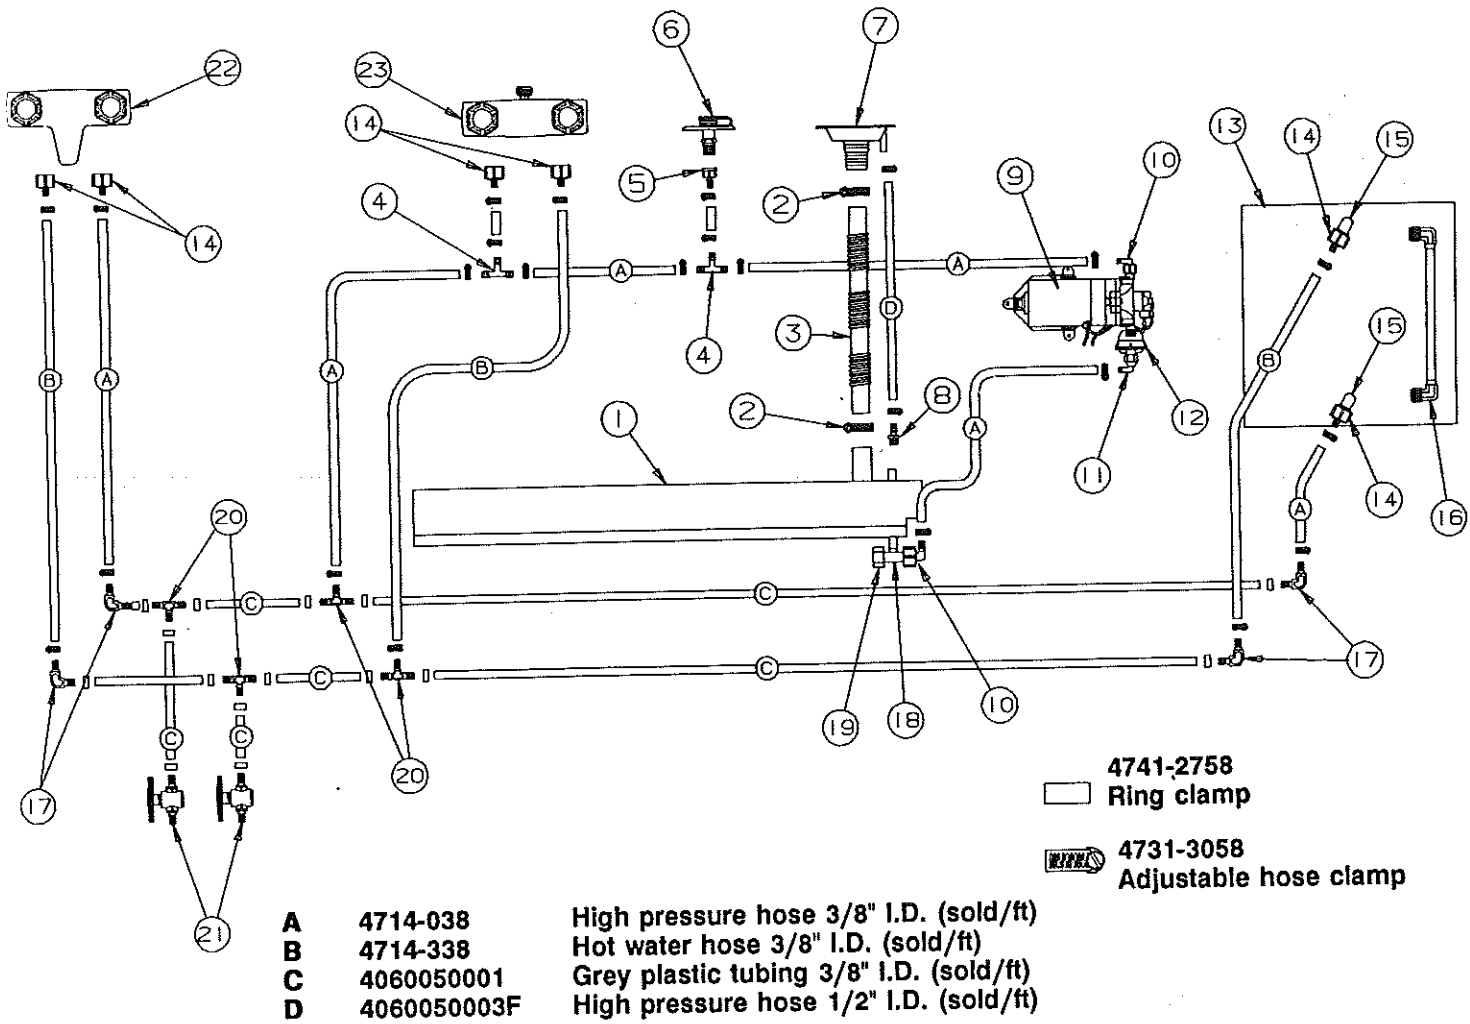

1995 AMERICANA SERIES

2910 SEQUOIA - WATER SYSTEM & RELATED PARTS

CODE	PART NO.	DESCRIPTION
1	4751-3101	Water tank - 20 gallon
	4742A8631	Water tank gasket (not shown)
2	4715-4501	Adjustable hose clamp 1 1/4"
3	4731G1081	Water fill hose - sold 24" lengths
4	1218-1508	Barbed tee - 3/8"x3/8"x3/8"
5	4741-9568	Female adapter
	1202-5828	Rubber washer
6	4732F1521	City fill
7	4731D1711	Water tank fill spout
8	4732B4561	Hose adapter
9	4741C5571	Electric water pump
	4746-3778	Fuse holder (not shown)
10	1218-3518	Barbed elbow x1
	4744-150	Rubber seal x1
	4744-233	Nut x1
11	4741-9068	Swivel elbow 3/8"
12	4747A8311	Water filter
13	4750-3421	Water heater (2910 only)
14	4741-2351	Swivel elbow
15	4750-922	Brass elbow
16	4746-5381	Winterizing adapter
NOTE: Adapter supplied in parts package		
17	4741-2398	Barbed elbow 3/8"
18	4751-3861	Drain tee
19	4751-3871	Tee nut cap
20	4741-2388	Tee 3/8"x3/8"x3/8"
21	4741A2368	Line drain
22	4745D2741	Faucet (upper galley)
23	4741B2071	Shower divider (outside shower)

Model # SW6P Water Heater

All warranty service and parts procurement for this item will be handled directly by:

Suburban Manufacturing Company
640 C.R. 151
Elkhart, IN 46516

Phone: 219/294-5686