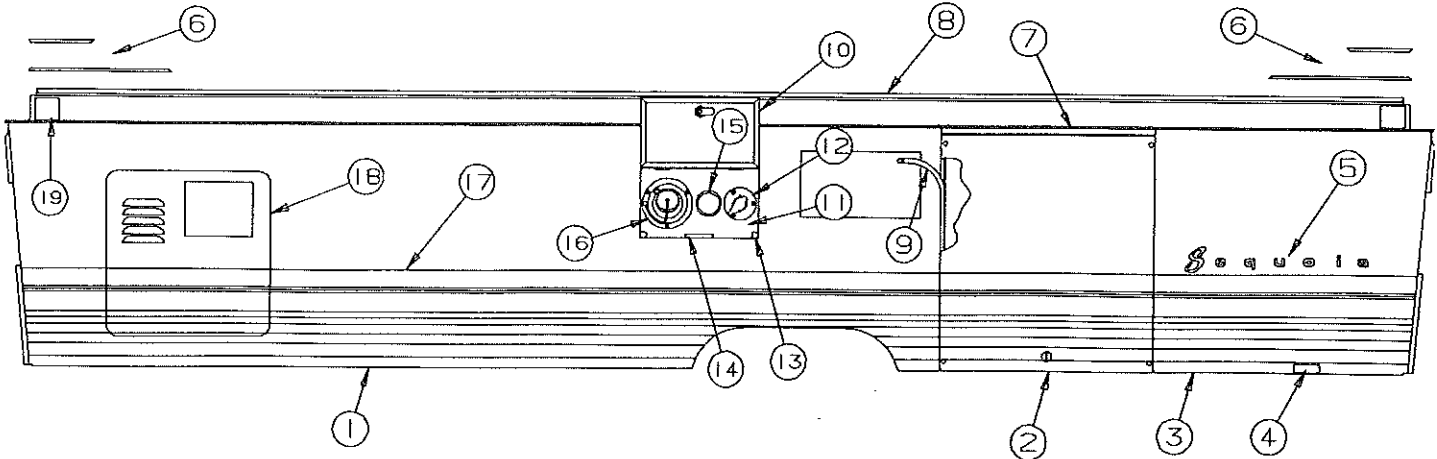

1995 AMERICANA SERIES

2910 - SEQUOIA, LEFT SIDE BODY PANEL COMPONENTS

4716F2141 Roadside Body Panel Trim Tape Kit
NOTE: Code #5 not included in trim tape kit must order separately.

CODE	PART NO.	DESCRIPTION
1	4744H1981	Left front body panel
2	4747C89661	Access hatch door (complete)
	4744-2571	Lock assembly
3	4749C1701	Left rear body panel
4	4744B2668	Drain decal
5	4739M0228	Name decal "Sequoia"
	4739L0408	Name decal "Williamsburg"
6	4737-0738	Bed slide 6 3/16"
	4730B1211	Bed slide 16 3/16" M4
7	4747C9381	Hinge bracket
	4733D0601	Rivet, M25 (arctic white)
	4747B9391	Hinge
	4350000095	Foam tape 1/32" (sold/foot)
	1203-8951	Rivet, M25 (black)
8	4734L176	Body rail
9	4742-8651	Hatch door seal (rubber)
10	4744B6991	Utility hatch door (complete)
	4744-2571	Lock assembly
	4742B1261	Hinge x2 (arctic white)
	1203-8678	Rivet x4 per hinge
11	4748A2891	Utility plate 2995
	4747D1911	Utility plate 2910
12	4732F1521	City fill
	1103E1018	Stainless steel screw x3
13	4737-3211	Rubber button x2, M8
	4724-2608	Recessed button x2
	4733-4138	Tek screw x2
14	4747-1921	Latch angle
	1203-8678	Rivet x2
15	4060000005	Edge molding 7" (sold/foot)
16	4731D1711	Water tank fill spout
	1103E1018	Stainless steel screw x3
17	4350001347F	Trim tape 11 feet required (sold/ft)
18	4716-1331	Water heater door 2910 only
	NOTE: Refer to Page 32 for water heater	
19	4723A8071	Velcro hook 2" x 2", M4

LIFT TRIM & MITER COVERS

CODE	PART NO.	DESCRIPTION
1	4734F4111	Lift trim
	4733-3398	Plastic spacer x2
2	4744D3301	Rivet M25 (white)
3	4739E2908	Screw cap (white)
	4739-2918	Plastic washer
	4741-9108	Hex head tek screw
4	4734C1861	Rivet, M25 (white)
5	4737D9111	Miter cover, M4
	4737E9101	Miter cover, M4
		(curbside right/roadside front)
		(curbside front/roadside rear)
6	4747-2171	Bug hole patch (furry)