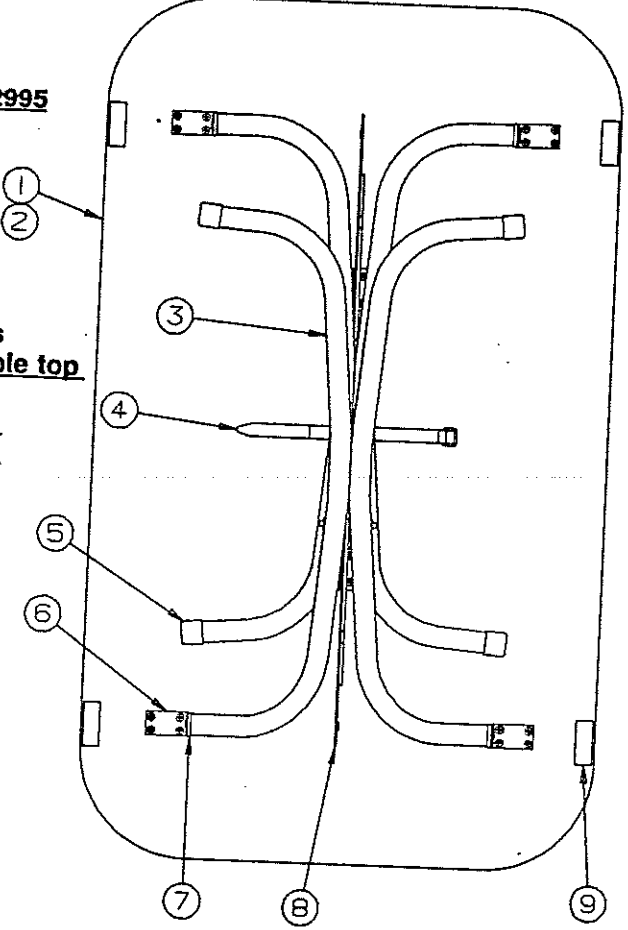

CODE	PART NO.	DESCRIPTION
1	4744D1991	Body panel, 2910
	4747D8611	Body panel, 2995
2	4734M179	Body rail, 2910, 2995
	4733D0601	Rivet, M25 arctic white
	4723A8071	Velcro hook 2" x 2" square, M4
	4724F2631	Velcro hook 3/4" wide
	4710-3621	Roll pin, x4, M10
3	4737-0738	Bed slide 6 3/16"
	4730B1211	Bed slide 16 3/16", M4
	4350000093F	Double stick tape 1/2" - (sold/ft)

REFERENCE DIMENSIONS

MODEL	CUSHIONS
2910	19 1/8 X 38 3/8 X 4
2995	19 1/8 X 48 3/8 X 4

MODEL	BACKREST
2910	16 11/16 X 38 1/8 X 4
2995	16 11/16 X 48 X 4

REPAIR PARTS

DINETTE TABLE ASSEMBLY COMPONENT PARTS 2910, 2995

CODE	PART NO.	DESCRIPTION
1	4744C4521	Table top 2910 39 3/8 x 30
	4739K10381	Table top 2995 48 1/8 x 30
2	4060400085F	3/4" T-Molding (sold/foot)
NOTE: All table tops include T-molding		
3	4745E52781	Table leg package "cherry"
NOTE: Table leg package includes 2 pair of legs and all the hardware required for mounting to table top		
4	4751A9711	Table leg strap package (includes screw & washer)
5	4752-0551	White plastic cap M2
6	4720E12181	Table leg mounting bracket M2
	1103B101F	5/8" Wood screw (x4 per bracket)
7	4752A0561	Table leg insert cap M2
	4747-2558	Expansion rivet (rivet mounting bracket to insert cap)
8	4720A1501	Lock brace assembly
	1103B101F	5/8" Wood screw (x4 per brace)
9	4724D2631	Velcro hook
	4724E2631	Velcro loop M4