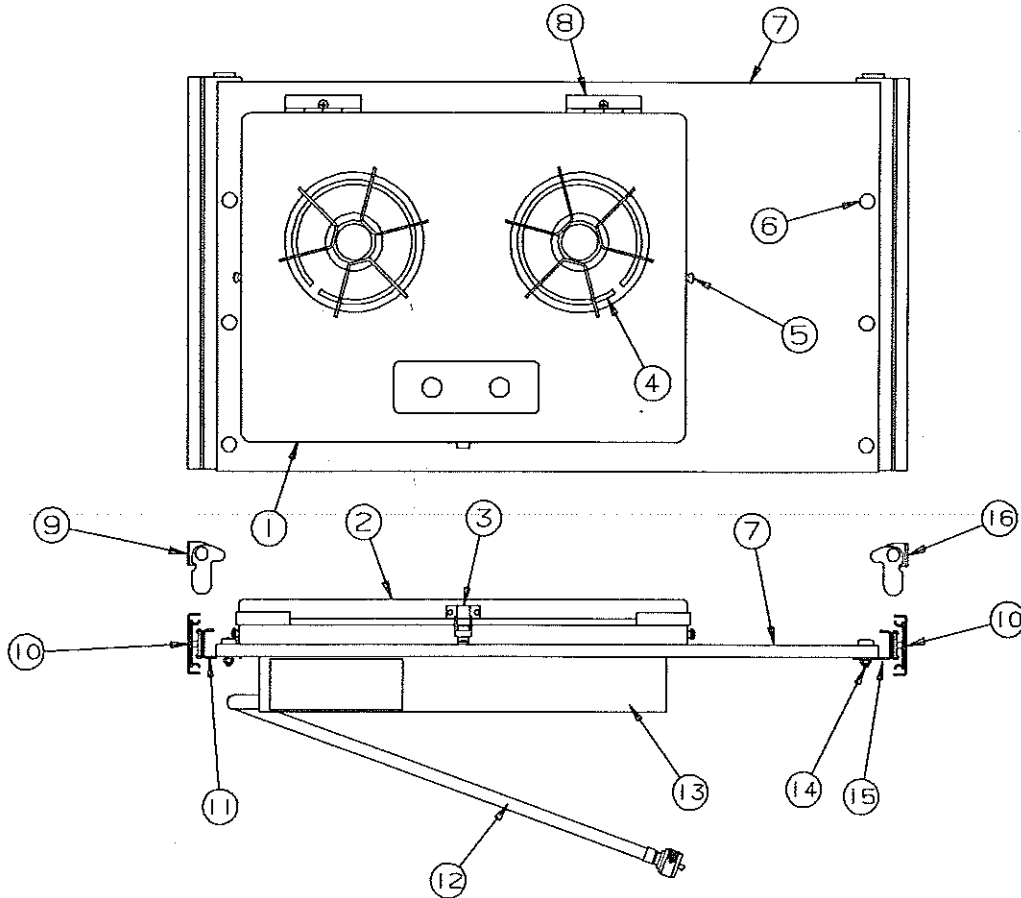

1995 AMERICANA SERIES

OUTSIDE STOVE AND SHELF ASSEMBLY COMPONENT PARTS 2910, 2995

CODE	PART NO.	DESCRIPTION
1	4746-9491	2 Burner cook top
2	4749B66081	Stove cover (includes: stove fins, latch & hinges)
	4742-9538	H.P. stove decal (not shown)
	4749B99381	Stove fin x2
	4741A4401	Brite chrome hinge (x2 per fin)
	1203-8558	Rivet (x4 per hinge)
3	4733-4018	Stove cover latch
	1203-8558	Rivet x2 (rivet latch to stove cover)
	4733-4028	Strike (screwed to shelf)
4	4716-1851	Grate x2
5	4716A0881	Thumb screw x2, M6
6	4739B2908	Screw cap x6
	4739-2918	Screw cap washer x6
7	4744H2141	Stove shelf
8	4739A2821	Stove cover hinge x2
9	4744B5841	Slide stop (left)
10	4744A3141	Shelf slide set (1 left & 1 right)
11	4744B3181	Slide angle (left)
12	4751-8261	Gas hose 36"
13	4746-9481	Stove box
	4742A860	H.P. decal
14	4716-055	Screw (x6 per shelf)
	1201B6388	Locknut (x6 per shelf)
15	4744B3171	Slide angle (right)
16	4744B5851	Slide stop (right)

To order service parts for Wedgewood Stove components - Please write or phone:

Attwood Greenbrier Operations
P. O. Box 4
6320 Kelly Willis Road
Greenbrier, TN 37073

Phone: 615/643-4556