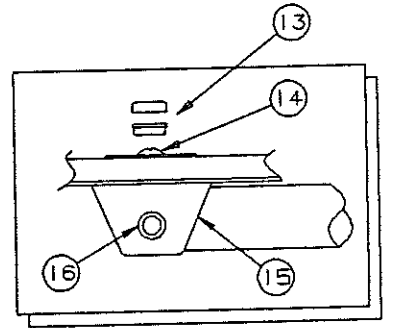

1995 AMERICANA SERIES

4733K65081 Queen bed assembly (all) (complete)
 4741G6001 Double bed assembly, 2995, 2910 (complete)

BED ASSEMBLY COMPONENT PARTS:

CODE	PART NO.	DESCRIPTION
1	4744C5671	Bed extension white (curbside) (all)
2	4733G6291	Bed extension white (roadside) (all)
3	4739B61961	Bed extension white (curbside & roadside) 2995, 2910
4	4737F2631	Bed bow assembly (all)
5	4737F2641	Bed bow support x2 (all)
	4733-4118	Tek screw
6	4720G5631	Bed bow bracket x2 (all)
	1014B1006	Screw
7	4733E6351	Bed leg assembly x2 (queen bed)
8	4720C0771	Bed leg clip, M4
	1203-8831	Rivet, M25
9	4720D4021	Lashing hook, M6
	1203-8741	Rivet, M25
10	4737A4178	Support plate
11	1203C8721	Rivet, M25
12	4734D5881	Bed leg assembly x2 (double bed)
13	4739C2908	Screw cap
	4739-2918	Screw cap washer
14	4716-074	Screw
	1202B2528	Washer
15	4734A5141	Bed leg bracket
16	4720A2361	Rod & pal nut
17	4060400339F	Vinyl bed seal (sold/foot)