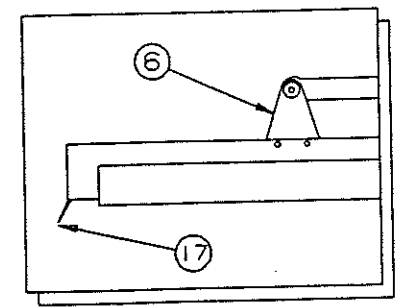

1995 AMERICANA SERIES

4733K65081 Queen bed assembly (all) (complete)
 4741G6001 Double bed assembly, 2995, 2910 (complete)

BED ASSEMBLY COMPONENT PARTS:

CODE	PART NO.	DESCRIPTION
1	4744C5671	Bed extension white (curbside) (all)
2	4733G6291	Bed extension white (roadside) (all)
3	4739B61961	Bed extension white (curbside & roadside) 2995, 2910
4	4737F2631	Bed bow assembly (all)
5	4737F2641	Bed bow support x2 (all)
	4733-4118	Tek screw
6	4720G5631	Bed bow bracket x2 (all)
	1014B1006	Screw
7	4733E6351	Bed leg assembly x2 (queen bed)
8	4720C0771	Bed leg clip, M4
	1203-8831	Rivet, M25
9	4720D4021	Lashing hook, M6
	1203-8741	Rivet, M25
10	4737A4178	Support plate
11	1203C8721	Rivet, M25
12	4734D5881	Bed leg assembly x2 (double bed)
13	4739C2908	Screw cap
	4739-2918	Screw cap washer
14	4716-074	Screw
	1202B2528	Washer
15	4734A5141	Bed leg bracket
16	4720A2361	Rod & pal nut
17	4060400339F	Vinyl bed seal (sold/foot)