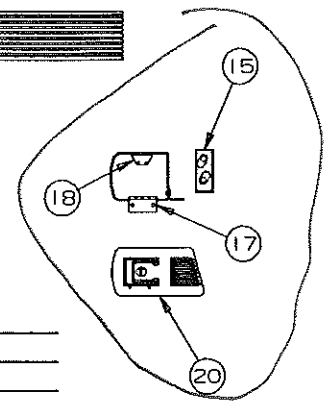

CODE	PART NO.	DESCRIPTION
1	4733A3521	Brake assy (right hand)
	4733A3531	Brake assy (left hand)
2	4714A2201	Grease seal x2, M4 (Fleetwood axle only)
	4714-2288	Grease seal x2 (Dexter axle only)
3	4716-1101	Bearing & race package x4
4	4716A1071	Hub & drum assy x2
5	4747A9528	Lug nut x10 (per brake pkg)
6	4714-3068	Spindle nut, (slotted) x2
7	1204-1268	Cotter pin x2
8	4714A0621	Dust cap x2, M4

NOTE: Wedge pkg. includes rivets.

REPAIR PARTS

REAR BODY PANEL ASSEMBLY COMPONENTS

NOTE: All panels are shipped less hardware & decals.

4716H2151 Front & Rear body panel trim tape repair kit 2900

NOTE: Code #13 not included in trim tape kit must order separately.

NLA

NLA

CODE	PART NO.	DESCRIPTION
1	4733U1011	Rear body panel (all) (arctic white)
2	4720K179	Rear end rail (all)
3	4741C6041	Top latch (without lock)
	4749-4848	Foam pad x1
	4741-8218	Tek screw x4
4	4714F0851	Corner light x2
	4716-1011	Corner light lens (red)
	4747-2558	Expansion rivet
5	4734D3921	Taillight x2
	4716-1021	Taillight lens
6	4734D3911	Backup light x2
	4716-1031	Backup light lens
7	4744H3548	Corner die cut trim tape
7A	4744H3538	Corner die cut trim tape
8	4350001381F	Trim tape "5 feet required" (sold/ft)
9	4737B4458	Foam gasket x2
10	4737A0728	Rubber bumper x2
11	4732-1181	Plastic grommet x2, M4
	1121C1618	Screw x2 (hold license plate on)
12	4739B4311	License plate light x2
13	4752A0778	Coleman by Fleetwood decal
14	4733K6481	Storage bumper assembly (complete)
15	4747-5548	Bumper bracket (right)
	1200B3048	3/4" Bolt x6
	4739-2298	Locknut x10
16	4747-5558	Bumper bracket (left)
17	4747A9281	Hinge x2
18	4747A9251	Strike x2
19	4747A9071	Bumper cap (roadside)
20	4747A9061	Bumper cap (curbside)
	4744-2571	Cam lock
	4730A3211	Key, M10