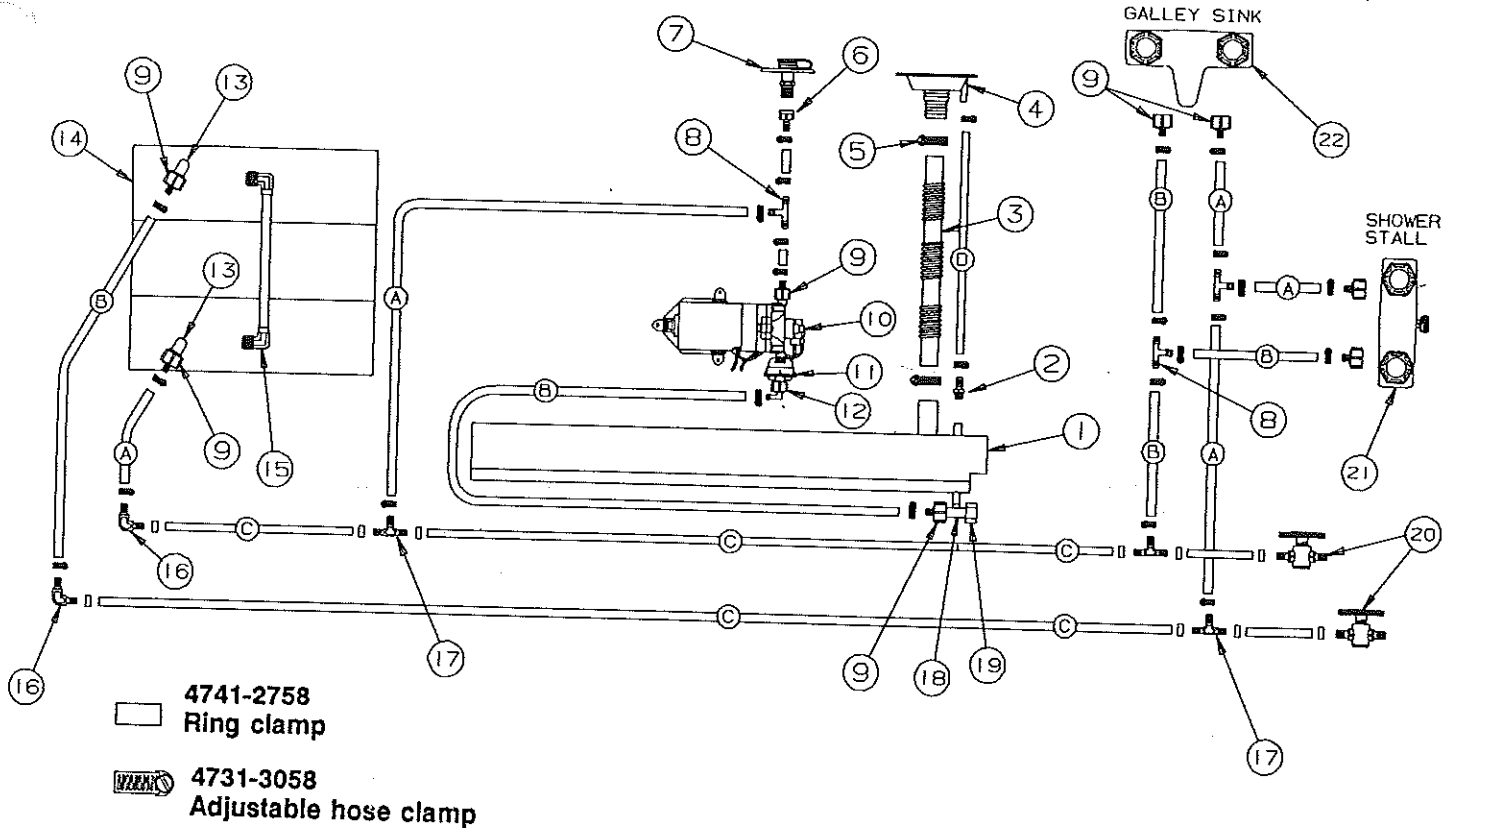

REPAIR PARTS

A 4714-038 B 4714-338 C 4060050001 D 4060050003F	High pressure hose 3/8" I.D. (sold/ft) Hot water hose 3/8" I.D. (sold/ft) Grey plastic tubing 3/8" I.D. (sold/ft) High pressure hose 1/2" I.D. (sold/ft)

2995 WILLIAMSBURG WATER SYSTEM COMPONENT PARTS

CODE	PART NO.	DESCRIPTION
1	4751-3101	Water tank - 20 gallon
	4742A8631	Water tank gasket (not shown)
2	4732B4561	Hose adapter
3	4731G1081	Water fill hose - sold 24" lengths
4	4731D1711	Water tank fill spout
5	4715-4501	Adjustable hose clamp 1 1/4"
6	4741-9568	Female adapter
	1202-5828	Rubber washer
7	4732F1521	City fill
8	1218-1508	Barbed tee - 3/8" x 3/8" x 3/8"
9	4716-2341	Nut, barb & seal package
10	4741C5571	Electric water pump
	4746-3778	Fuse holder (not shown)
11	4747A8311	Water filter

12	1218-3518	Barbed elbow x1
	4744-150	Rubber seal x1
	4744-233	Nut x1
13	4746-8831	Plastic elbow
14	4741-5531	Water heater (2995 only)
15	4746-5381	Winterizing adapter
16	4741-2398	Barbed elbow 3/8"
17	4741-2388	Tee - 3/8" x 3/8" x 3/8"
18	4751-3861	Drain tee
19	4751-3871	Tee nut cap
20	4741A2368	Line drain
21	4741B2071	Shower divider
22	4745D2741	Faucet (upper galley)

To order service parts for Atwood Water Heater please write or phone:

Atwood Mobile Products
4750 Hiawatha Drive
Rockford, IL 61101

Phone: 800/847-7160