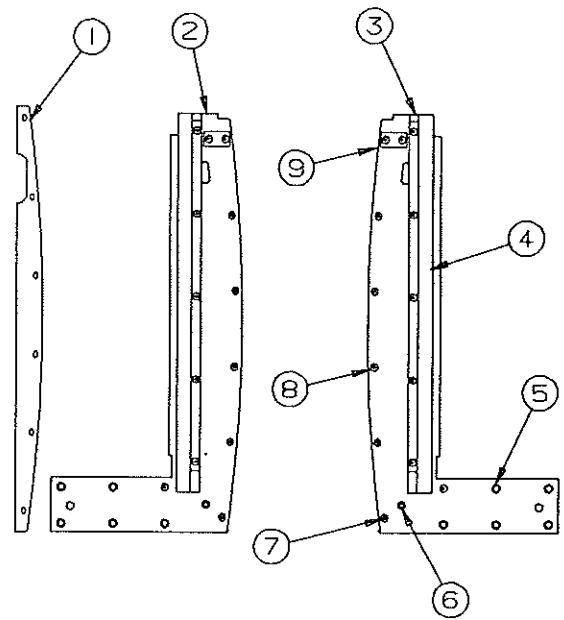

1995 AMERICANA SERIES

FRONT BODY PANEL ASSEMBLY COMPONENTS

NOTE: All panels are shipped less hardware & decals.

4716H2151 Front & Rear body panel trim tape repair kit 2900

CODE	PART NO.	DESCRIPTION
1	4733W1001	Front body panel (all)
2	4720L180	Front end rail (all)
3	4741C6041	Top latch (without lock)
	4749-4848	Foam pad x1
	4741-8218	Tek screw x4
4	4715F5051	Top latch (with lock)
5	4734D1538	Bed stop bracket x1
	1103E1018	Stainless steel screw x2
6	4714F0841	Side marker light x2
	4716-1001	Lens (amber)
	4747-2558	Expansion rivet x4 per light
7	4744H3538	Corner die cut trim tape
7A	4744H3548	Corner die cut trim tape
8	4350001381F	Trim tape "5 feet required" (sold/ft)
9	4737B4458	Foam gasket x2
10	4747-9411	Shaft cover strike & screw
11	4747B2351	Shaft cover & hinge package
	4747-2558	Expansion rivet (hinge to panel)
12	4730J2138	Gas ID decal

ACCESS DOOR BULKHEADS

CODE	PART NO.	DESCRIPTION
1	4749-164	Shim (plastic)
2	4733J5061	Bulkhead (front)
3	4733J5051	Bulkhead (rear)
4	4734C3371	Rubber seal, M2
5	4744A050	Tek screw
6	1201-0798	Weld pin
7	4747A9221	Rivet, M25 (countersunk)
8	4747A9231	Rivet, M25 (arctic white)
9	4747-9421	Access door wedge, M2

NOTE: Wedge pkg. includes rivets.