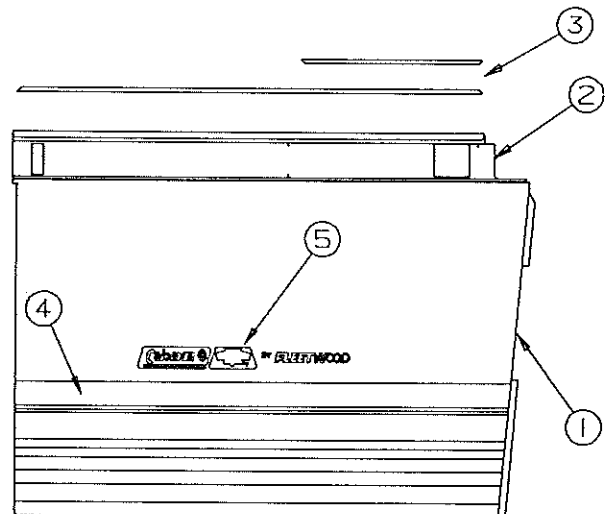

AMERICANA SERIES - ARCTIC WHITE CURBSIDE RIGHT FRONT BODY PANEL & COMPONENTS

4716F2131 Curbside body panel trim tape repair kit

NOTE: Code 5 not included in trim tape kit must order separately.

CODE	PART NO.	DESCRIPTION
1	4741F3011	Body panel 2910, 2995
2	4739J003	Body rail 2910, 2995
	4733D0601	Rivet, M25 (arctic white)
	4723A8071	Velcro hook 2" x 2" square, M4
	4724F2631	Velcro hook 3/4" wide
	4710-3621	Roll pin, M10
3	4737-0738	Bed slide 6 3/16"
	4744-2621	Bed slide 32"
	4350000093F	Double stick tape 1/2" - (sold/foot)
4	4350001347F	Trim tape "3 feet required" (sold/foot)
5	4752A0778	Coleman by Fleetwood decal