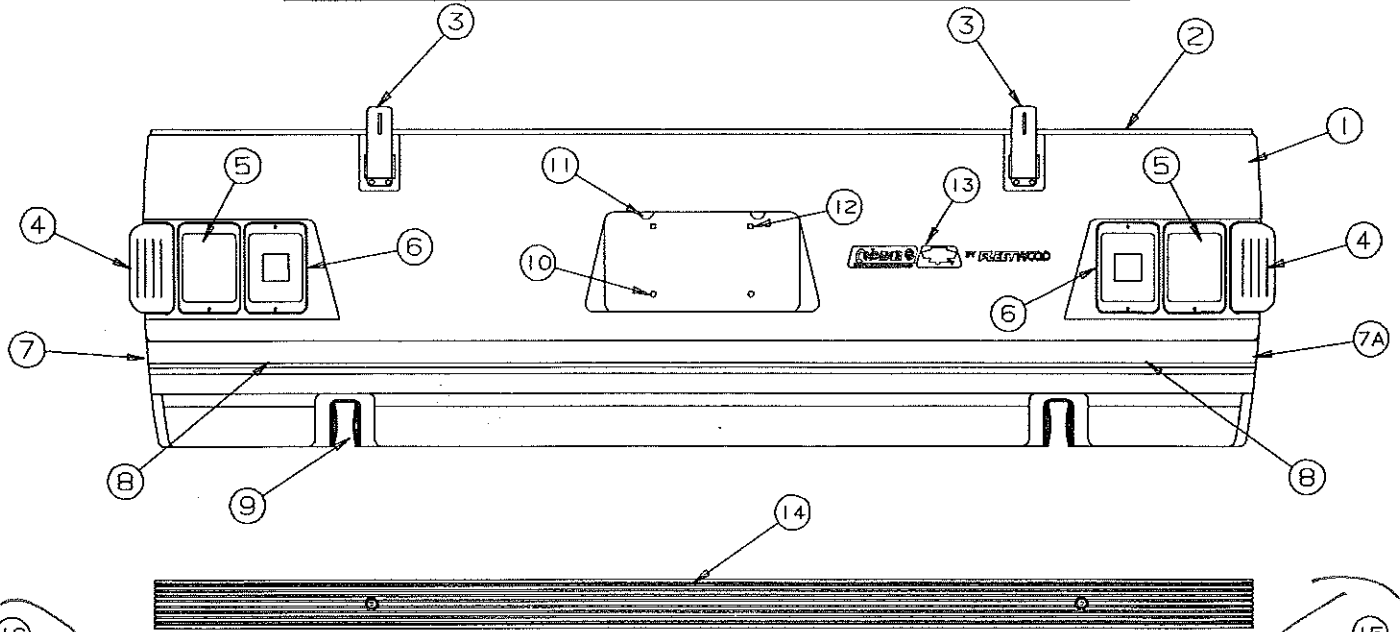

REPAIR PARTS

REAR BODY PANEL ASSEMBLY COMPONENTS

NOTE: All panels are shipped less hardware & decals.

4716H2151 Front & Rear body panel trim tape repair kit 2900

NOTE: Code #13 not included in trim tape kit must order separately.