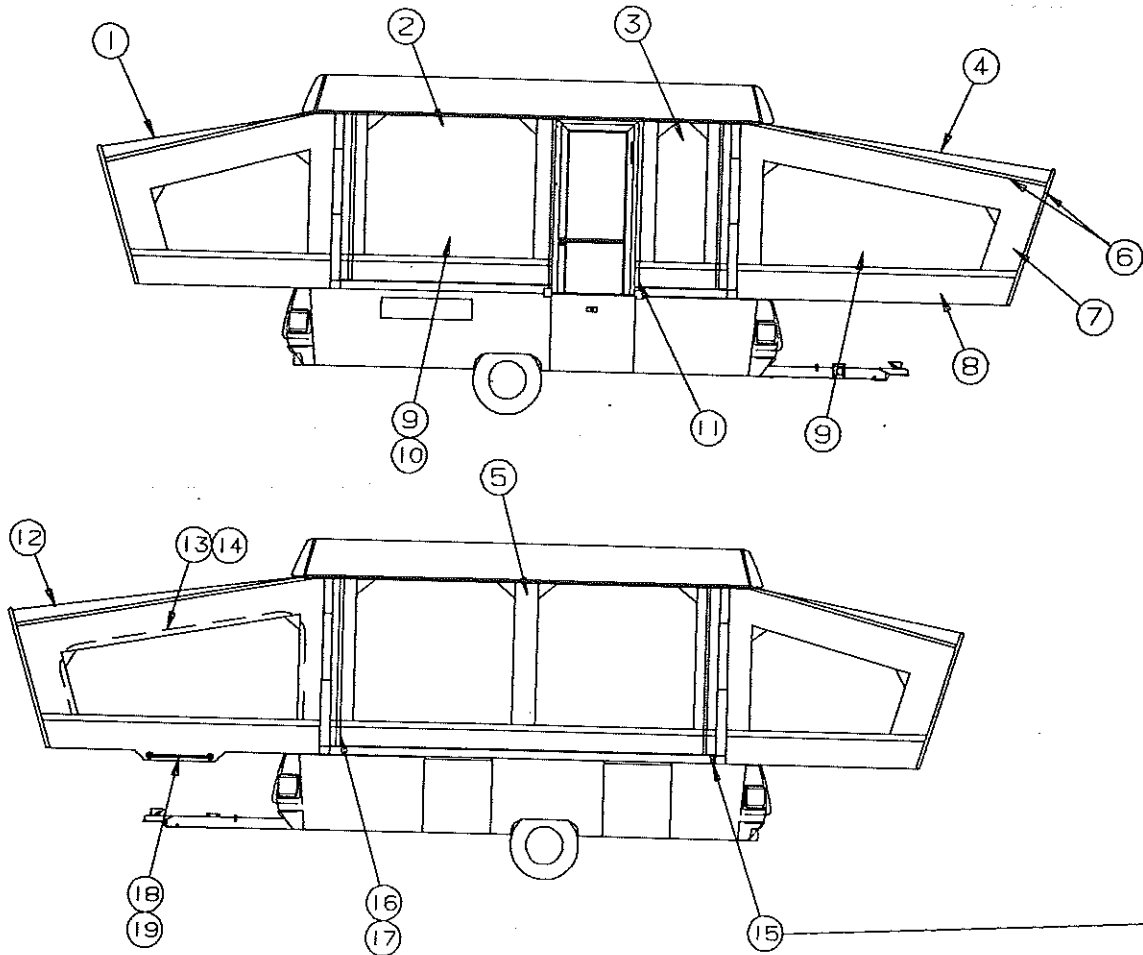

REPAIR PARTS

SUNBRELLA TENT SECTIONS AND RELATED PARTS 2910 & 2995

CODE	PART NO.	DESCRIPTION
✓ 1	4727Y68291	Rear boot, 2910, 2995
✓ 2	4724G56891	Small window, 2910, 2995
✓ 3	4724G56991	Door seal, 2910, 2995
4	4724K67491	Front boot, 2910, 2995
5	4724G67791	Large window, 2910, 2995
6	4723-818	3" Acrylic binding "grey" (sold/vd)
7	4716C0851	Sunbrella patch pkg (12" x 14")
8	8118001433	Bottom vinyl (pine green) (sold/yard)
9	4714E1611	Screen package (84" x 3 yds)
	4714A0361	Screen package (84" x 13 yds)
10	4716-2401	Clear window vinyl (41" x 2 yds)
11	4060100056F	Door seal extrusion, rubber (sold/ft)
12	8119901429	Top vinyl, (grey/with warm grey back)
13	6650500130F	Zipper (grey) around windows (sold/vd)
14	1225-4461	Zipper pull, M5 (grey) around windows
15	4735A6721	Extension harness (wire & plugs)
16	1225G3478	Zipper pin half (grey) 50 1/2"
17	1225G3468	Zipper slider half (grey) 50 1/2"
18	4714B6021	Shock cord & crimps M2, 14' lengths
	4060000045F	1/4" Shock cord (sold/foot)
	4724-2011	Shock cord crimps, M10
19	1226-1228	Brass grommet w/teeth (round)
20	4060000024F	Arrowhead seal (sold/foot)
21	4743-1588	K Kote seam sealer
22	4728-5641	Tent retainer package