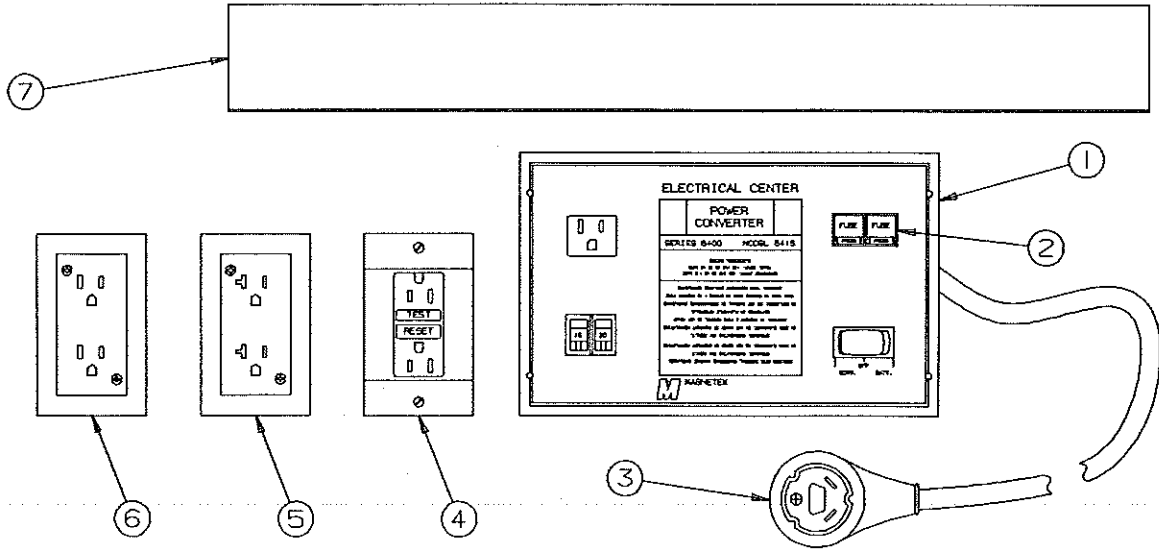

REPAIR PARTS