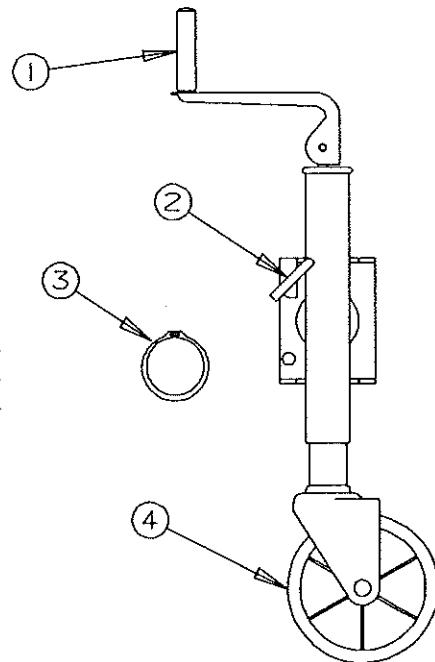

1995 AMERICANA SERIES

REPAIR PARTS

AMERICANA SPARE TIRE CARRIER (4748-6481)

CODE	PART NO.	DESCRIPTION
1	4746-8681	Spare tire mount
2	4720J1561	Long pin, M4 x2
3	1202E0408	Washer x4
4	1204B1231	Cotter pin, M10 x2
5	4746-5401	Tire hold down x1
6	1202B1068	Washer x1
7	4746-5411	Bolt assembly x1
8	1201-6258	Wing nut x2
9	1201E2878	Weld screw x1

Tongue Jack Assembly, 4720B6661

CODE	PART NO.	DESCRIPTION
1	4714-2821	Jack handle kit, M2
2	4714-2818	Locking plunger kit
3	4720A3341	Snap ring
4	4716-6661	Jack wheel, nut & bolt

1995 AMERICANA SERIES

AXLE & SPRING COMPONENTS - 2995, 2910

CODE	PART NO.	DESCRIPTION
1	4730L3011	Axle assembly, (complete) w/electric brakes
NOTE: Axle beam not available separately		
2	4741-8458	U-Bolt plate
3	4741-9358	U-Bolt nut
4	4741A8438	U-Bolt
5	4737A1318	Shackle bolt
	4741-9498	Shackle bolt nut
6	4741B3398	Spring shackle (front)
7	4735C2201	Leaf spring, 3 leaf
8	4741A3398	Spring shackle (rear)
9	4741-8461	Spring pad channel, M2
10	Refer to opposite page for component parts	

REPAIR PARTS

ELECTRIC BRAKE COMPONENTS

CODE	PART NO.	DESCRIPTION
1	4714A2461	Anchor post clip x2, M2
2	4714A2411	Retractor spring
3	4714B2071	Brake shoes (primary & secondary)
4	4714D2451	Magnet package (white wires) (includes: 1 magnet, 1 spring & 1 retainer clip)
5	4714B2471	Retainer clip, M2
6	4714A2101	Adjusting screw spring
7	4714A2043	Adjusting screw
8	4714A2841	Actuating lever arm package (includes: Right hand & Left hand arms)
9	4714B2421	Magnet housing spring (not shown)