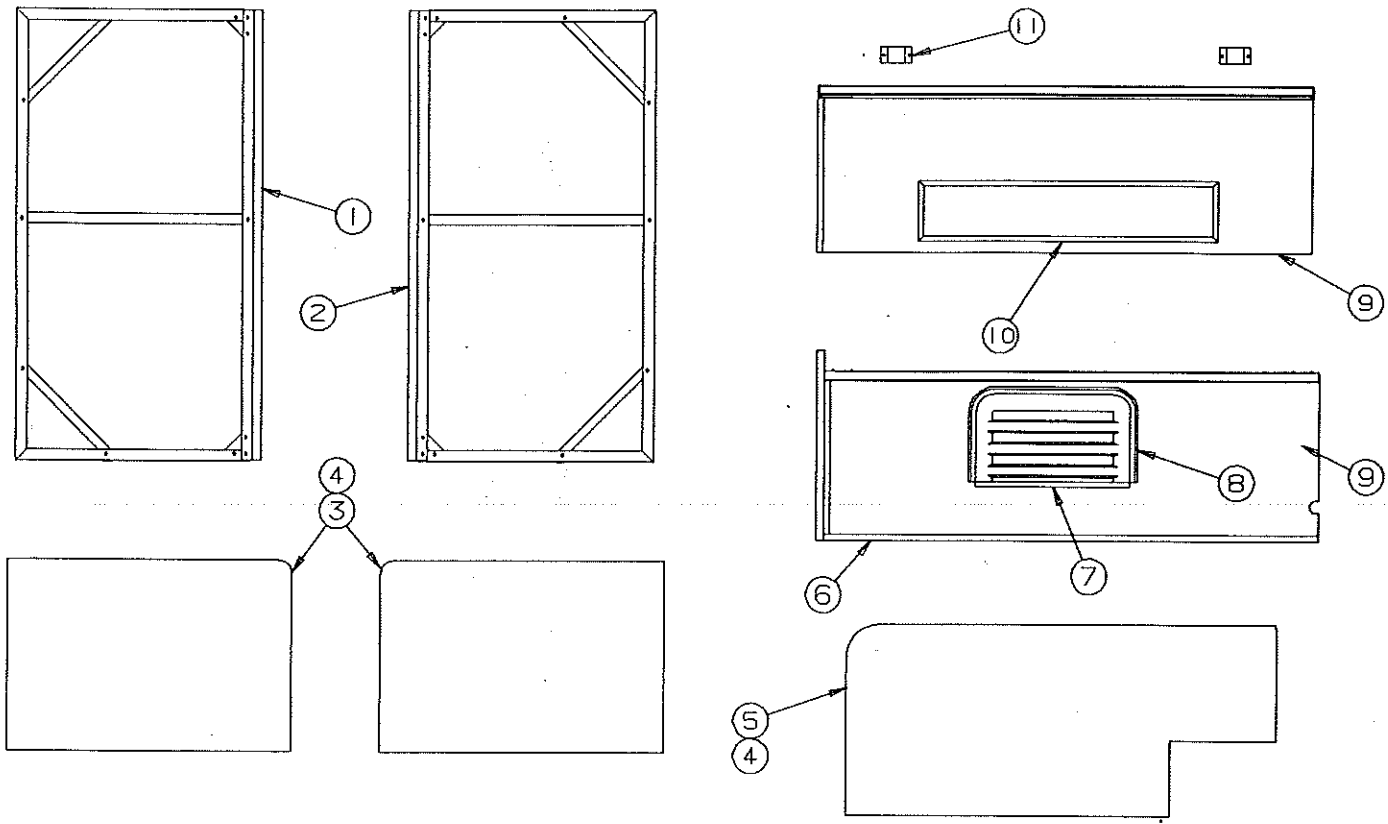

1995 AMERICANA SERIES

SEAT FRAME ASSEMBLIES AND COMPONENT PARTS 2910 - 2995

CODE	PART NO.	DESCRIPTION
1	4733M5511	Seat frame assembly 2995 (curbside)
	4744G5471	Seat frame assembly 2910 (left)
2	4733M5821	Seat frame assembly 2995 (roadside)
	4750A5911	Seat frame assembly 2910 (right)
3	4744D9701	Seat end x2 2910 only
4	4060500078F	Lipped T-Molding (sold/foot)
		NOTE: Seat end includes T-molding
5	4744H1931	Seat gazoodi 2910 only
6	4716A7051	Toe molding "cherry" M2
7	4060600021	Vinyl U-channel 5/32"
8	4748A9711	Magazine bin "cherry"
9	4716A7001	Universal paneling "cherry" (must cut to size)
10	4746B5571	Drawer assembly 2995 only
11	4746B0241	Cushion bumper "cherry" x2

AMERICANA SERIES CUSHION AND BACKREST ASSEMBLIES NOTE: Backrest Cover not available due to button attachment.

	CUSHION ASSEMBLY	CUSHION COVER	BACKREST ASSEMBLY	BACKREST COVER
2910 Sequoia	4724T6411	4716T6411	4724T6421	N/A
2995 Williamsburg	4744J6001	4716J6001	4744J6031	N/A

REFERENCE DIMENSIONS

MODEL	CUSHIONS
2910	19 1/8 X 38 3/8 X 4
2995	19 1/8 X 48 3/8 X 4

MODEL	BACKREST
2910	16 11/16 X 38 1/8 X 4
2995	16 11/16 X 48 X 4