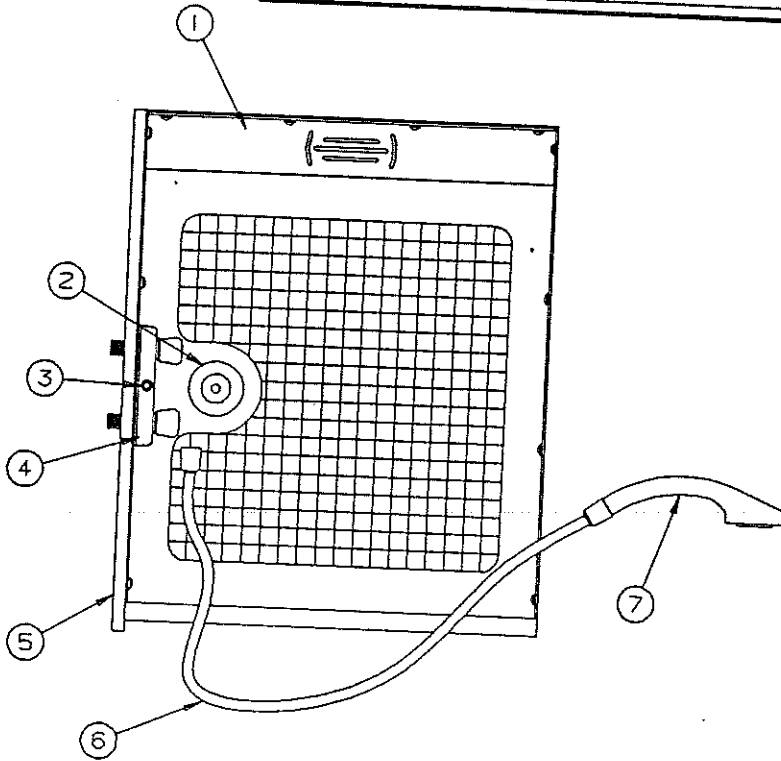

REPAIR PARTS