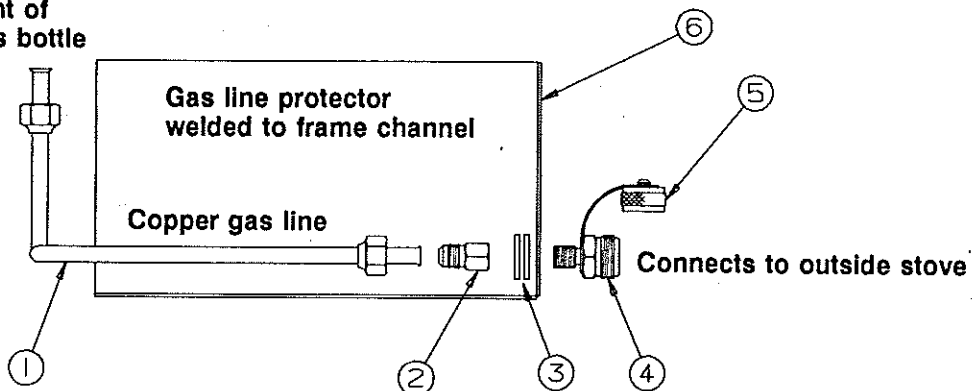

OUTSIDE STOVE GAS LINES AND COMPONENTS

CODE	PART NO.	DESCRIPTION
1	4714-0721	110" Copper gasline - 2910, 2995
		NOTE: Gas line includes flare nuts
	1215-2418	Flare nut
2	4742-8061	Female coupling
3	1202B1068	Washer x2
4	4739-6978	Cylinder adapter
5	4742-8071	Brass cap & strap
6	4742-8551	Gas line protector 2910, 2995

Runs to front of trailer to gas bottle