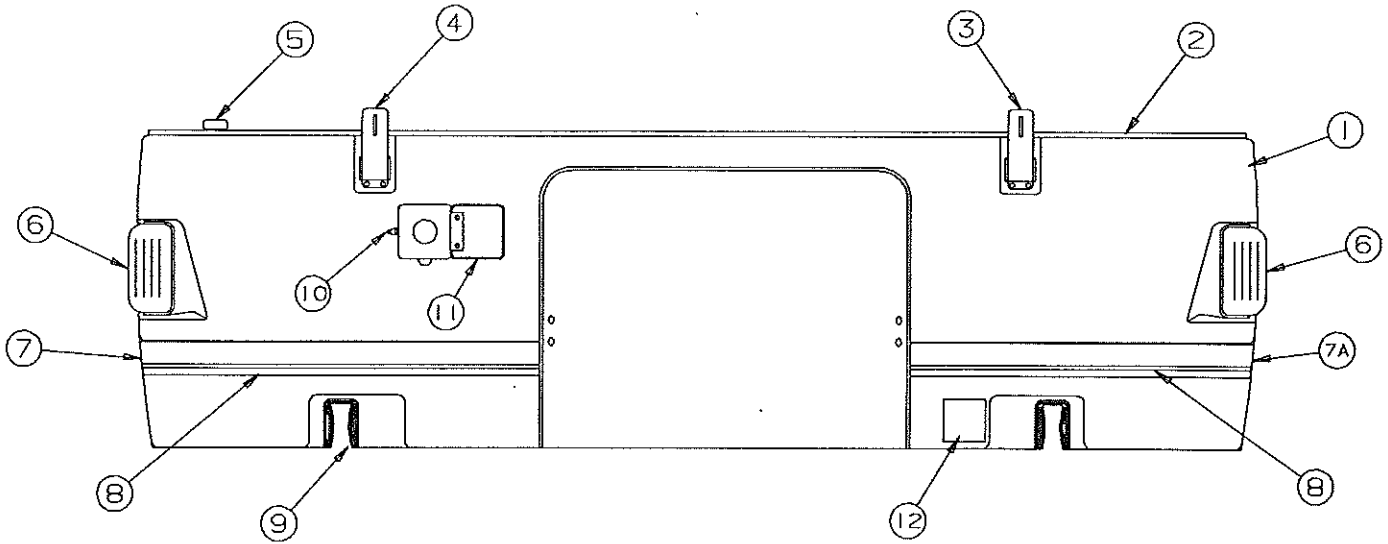

1995 AMERICANA SERIES

FRONT BODY PANEL ASSEMBLY COMPONENTS

NOTE: All panels are shipped less hardware & decals.

4716H2151 Front & Rear body panel trim tape repair kit 2900

CODE	PART NO.	DESCRIPTION
1	4733W1001	Front body panel (all)
2	4720L180	Front end rail (all)
3	4741C6041	Top latch (without lock)
	4749-4848	Foam pad x1
	4741-8218	Tek screw x4
4	4715F5051	Top latch (with lock)
5	4734D1538	Bed stop bracket x1
	1103E1018	Stainless steel screw x2
6	4714F0841	Side marker light x2
	4716-1001	Lens (amber)
	4747-2558	Expansion rivet x4 per light
7	4744H3538	Corner die cut trim tape
7A	4744H3548	Corner die cut trim tape
8	4350001381F	Trim tape "5 feet required" (sold/ft)
9	4737B4458	Foam gasket x2
10	4747-9411	Shaft cover strike & screw
11	4747B2351	Shaft cover & hinge package
	4747-2558	Expansion rivet (hinge to panel)
12	4730J2138	Gas ID decal

ACCESS DOOR BULKHEADS

CODE	PART NO.	DESCRIPTION
1	4749-164	Shim (plastic)
2	4733J5061	Bulkhead (front)
3	4733J5051	Bulkhead (rear)
4	4734C3371	Rubber seal, M2
5	4744A050	Tek screw
6	1201-0798	Weld pin
7	4747A9221	Rivet, M25 (countersunk)
8	4747A9231	Rivet, M25 (arctic white)
9	4747-9421	Access door wedge, M2

NOTE: Wedge pkg. includes rivets.