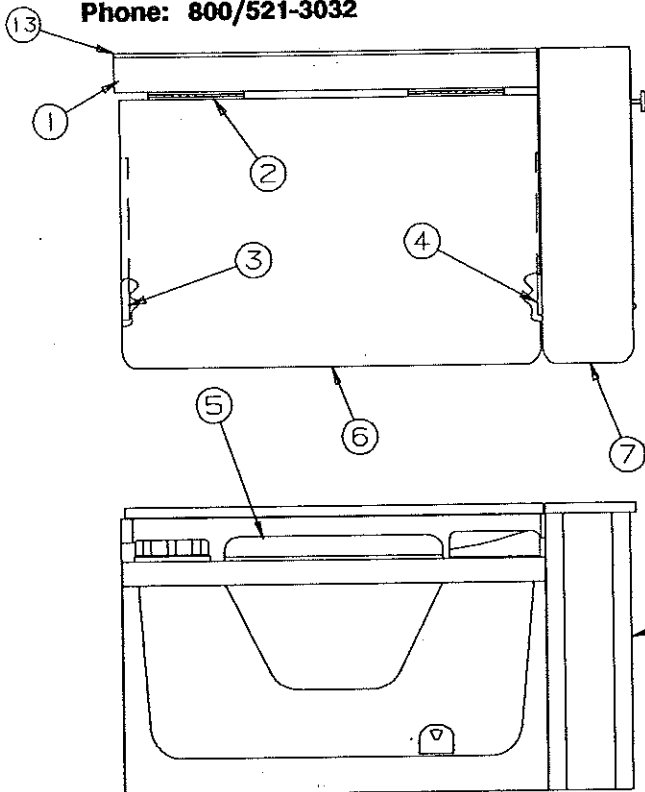

CASSETTE POTTI COMPONENT PARTS, 2910, 2995

CODE	PART NO.	DESCRIPTION
1	4750-389	Potti filler
2	4750-3921	Hinge x2
	4737-8488	Screw x4 per hinge
3	4750-391	Lid support (left)
	1103B1028	1 1/4" Screw x2
	4716-061	2" Screw x1
4	4750-390	Lid support (right)
	4716-068	Countersunk screw x3
5	4746C2461	Cassette potti
6	4750-3881	Potti cabinet lid (large)
7	4750-3871	Potti cabinet top (small)
8	4750B8841	Cabinet corner
9	4745C26188	Hinge (spring loaded)
10	4748A3951	Door pull
11	4749C4051	Door assembly
12	4751-996	Potti cabinet side
13	4060400375	Corner divider