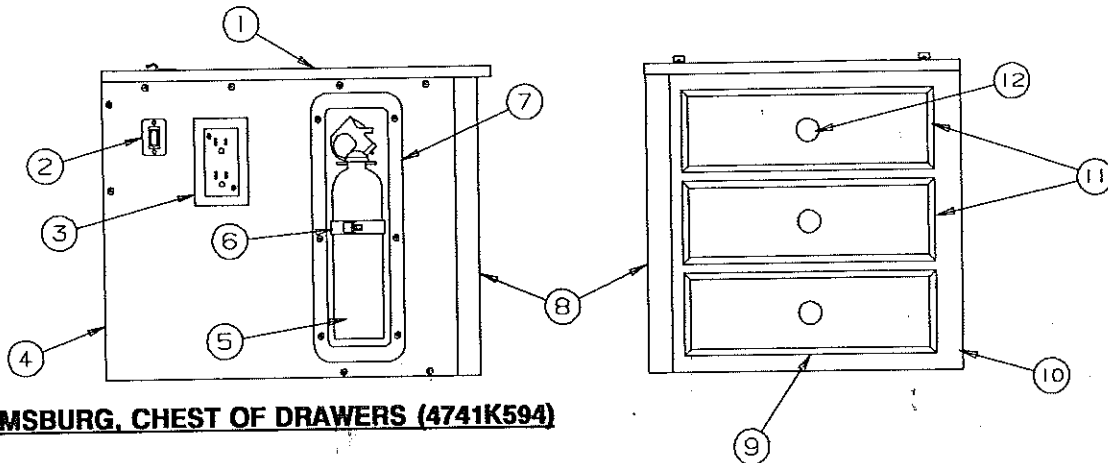

1995 AMERICANA SERIES

2995 WILLIAMSBURG, CHEST OF DRAWERS (4741K594)

CODE	PART NO.	DESCRIPTION
1	4741H4211	Cabinet top
	4060400085F	T-molding 3/4" (sold/foot)
	4720A0721	Cooler clip, M2
	4716-059	Screw (screw clip to top)
2	4733C4981	Rocker switch (black)
	4716-059	Screw 1/2" x2
3	4710B3551	15 AMP receptacle (brown)
	4746A3851	Receptacle box
4	4744F1548	Cabinet side

5	4737A5558	Fire extinguisher
6	4716A1191	Fire extinguisher strap M2 (black)
7	4737C4191	Recessed mount (black)
	4750-4278	Screw x6 (black)
8	4750B8841	Cabinet corner (plastic)
9	4744K537	Drawer assembly x1
10	4744F167	Chest front
11	4744J5361	Drawer assembly x2
12	4748A3951	Door pull (includes screw)

All warranty service and parts procurement for this item will be handled directly by:

Thetford Corporation
P. O. Box 1285
Ann Harbor, MI 48106
Phone: 800/521-3032