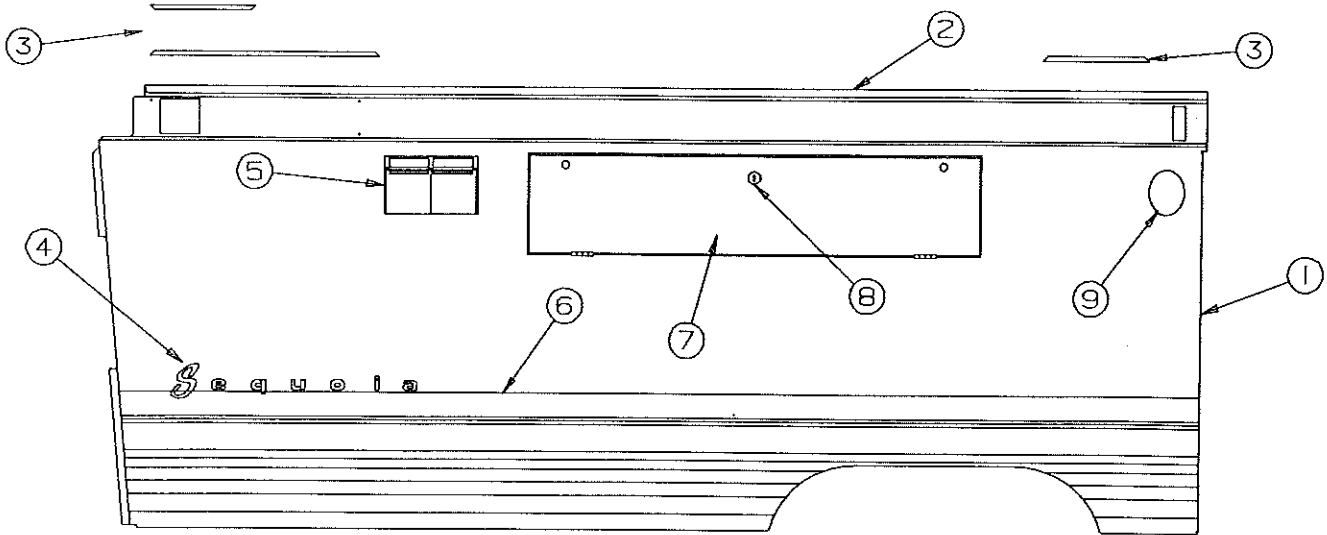

1995 AMERICANA SERIES