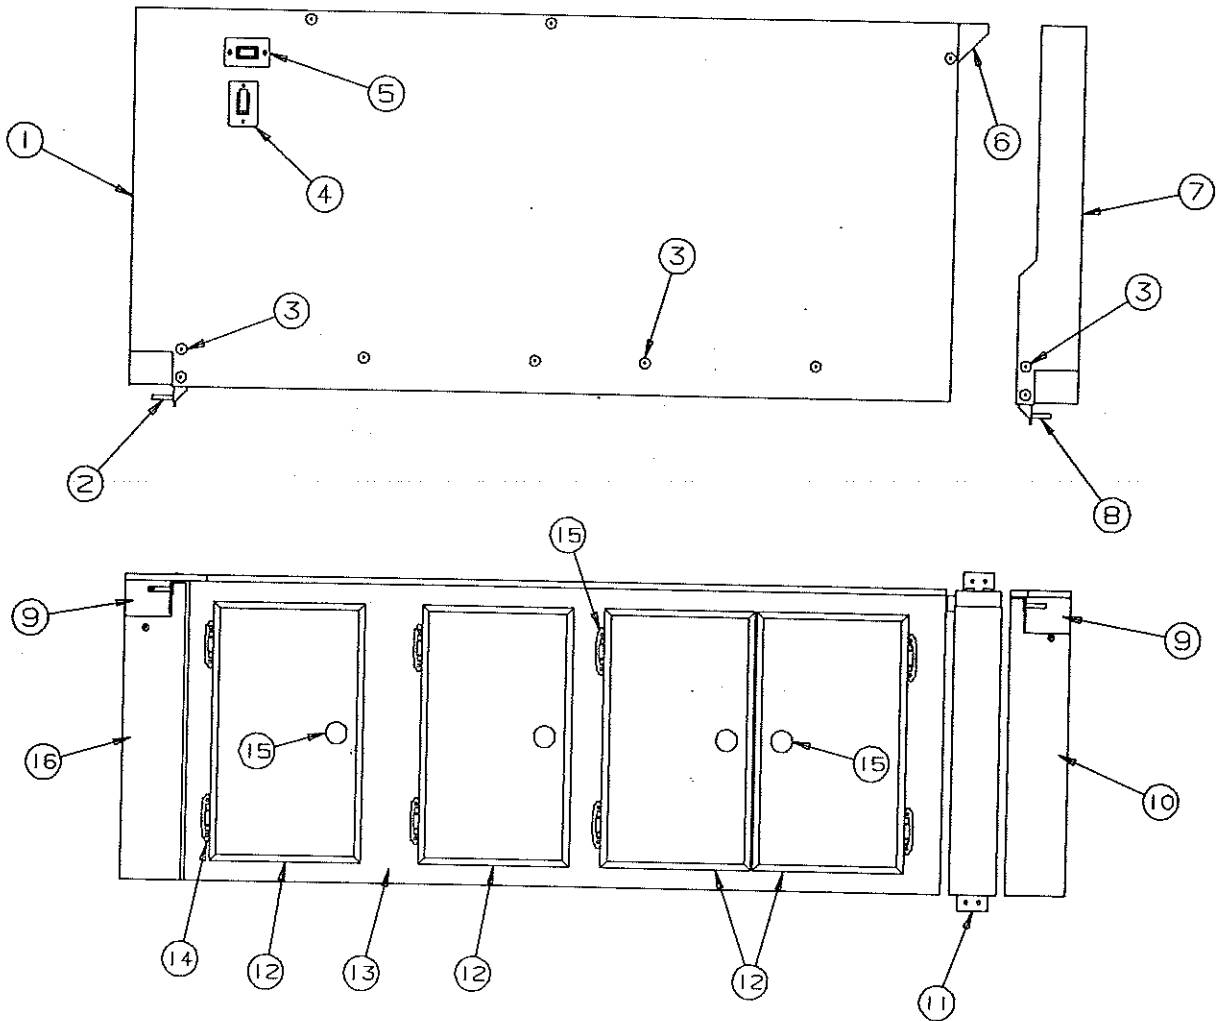

REPAIR PARTS

2995 WILLIAMSBURG - LOWER GALLEY ASSEMBLY COMPONENTS

CODE	PART NO.	DESCRIPTION
1	4749C3821	Lower galley top
2	4744E5331	Lower galley bracket (left)
3	4744C4601	Rivet 1" (cherry) M10
4	4746A0971	Kill switch & mounting plate
	4716-075	Screw x2
5	4733C4981	Rocker switch (turns electric pump on & off)
	4716-075	Screw x2
6	4752-315	Bracket
7	4749C3831	Lower galley top
8	4744E5321	Lower galley bracket
9	4744F0851	Lower galley filler
10	4744H113	Lower galley spacer (right)
11	4744G5561	Filler assembly
12	4748A2991	Door panel (less hardware)
13	4749D377	Lower galley front
14	4745C26188	Hinge (self closing)
15	4748A3951	Door pull (includes screw)
16	4744H112	Lower galley spacer