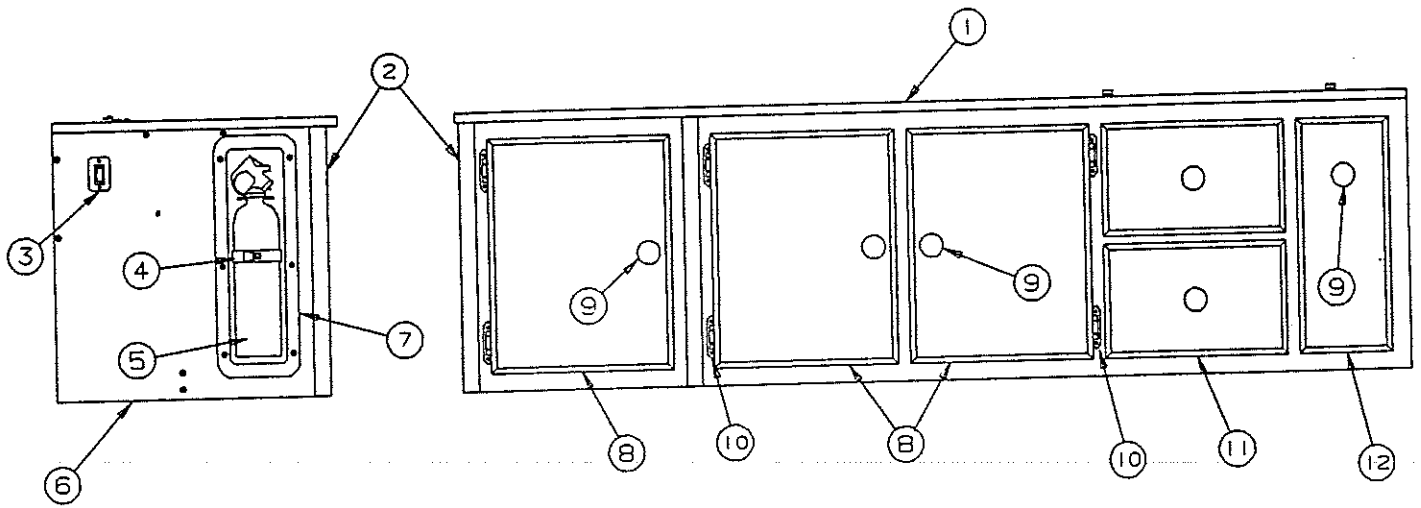

1995 AMERICANA SERIES

2910 SEQUOIA HUTCH ASSEMBLY (4744H549)

CODE	PART NO.	DESCRIPTION
1	4746A8401	Hutch top
	4060400085F	T-molding 3/4" (sold/foot)
	4720A0721	Cooler clip, M2
	4716-059	Screw (screw clip to top)
2	4750B8841	Cabinet corner (plastic)
3	4733C4981	Rocker switch (black)
	4716-059	Screw 1/2" x2
4	4716A1191	Fire extinguisher strap M2 (black)
5	4737A5558	Fire extinguisher
6	4744F190	Cabinet side
7	4737C4191	Recessed mount (black)
	4750-4278	Screw x6 (black)
8	4748A3271	Door panel x3 (less hardware)
9	4748A3951	Door pull (includes screw)
10	4745C26188	Hinge (self closing)
	4749B4598	Screw 3/8" (grey) x3
	4749B4118	Screw 1/2" (grey) x2
11	4748B6061	Drawer assembly x2
12	4748B5221	Drawer assembly x1