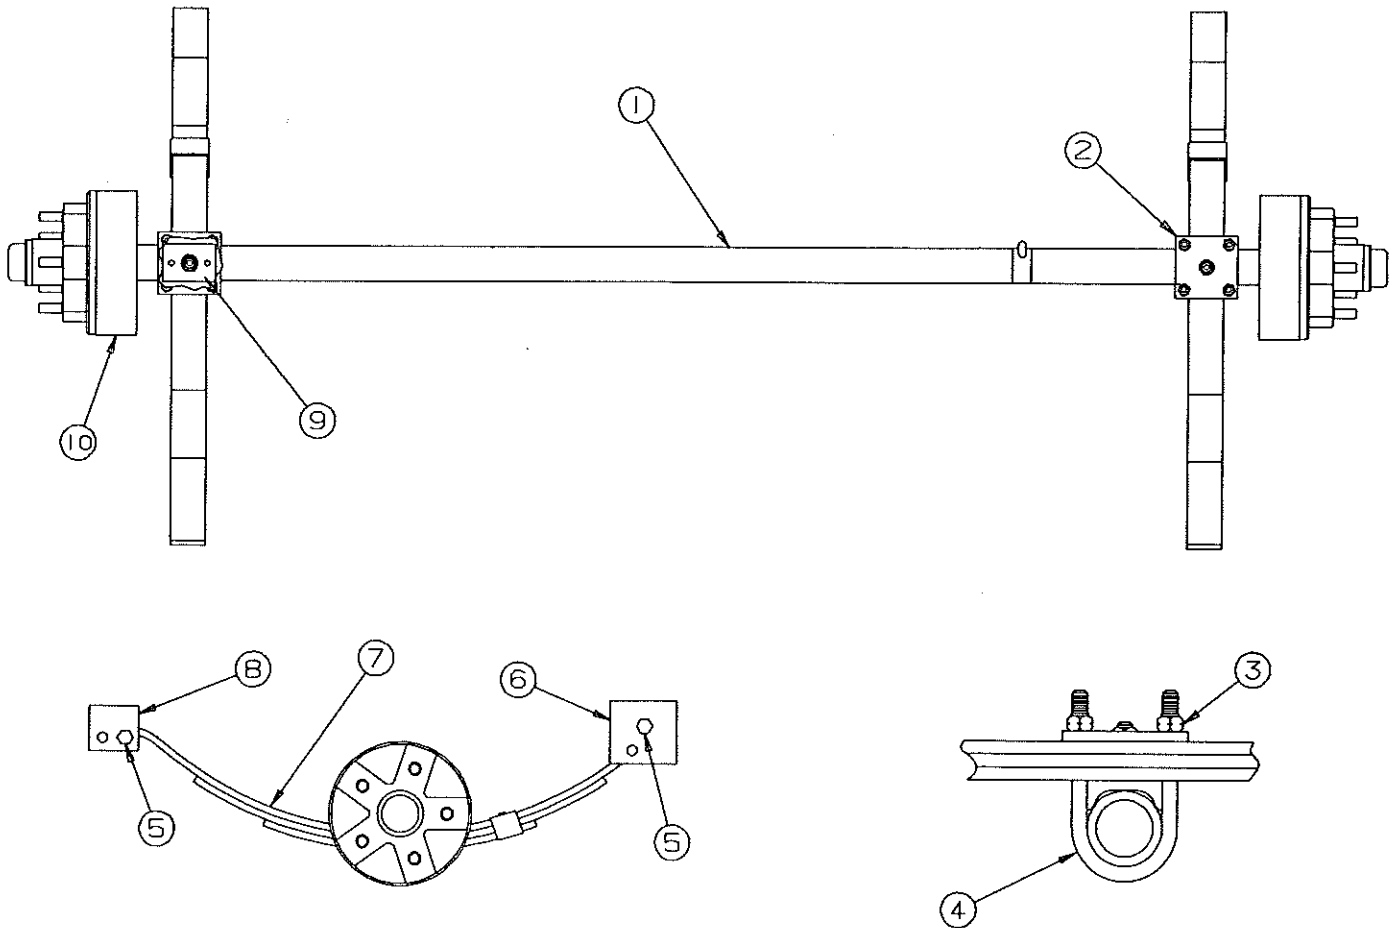

1995 AMERICANA SERIES

REPAIR PARTS

AMERICANA SPARE TIRE CARRIER (4748-6481)

CODE	PART NO.	DESCRIPTION
1	4746-8681	Spare tire mount
2	4720J1561	Long pin, M4 x2
3	1202E0408	Washer x4
4	1204B1231	Cotter pin, M10 x2
5	4746-5401	Tire hold down x1
6	1202B1068	Washer x1
7	4746-5411	Bolt assembly x1
8	1201-6258	Wing nut x2
9	1201E2878	Weld screw x1

Tongue Jack Assembly, 4720B6661

CODE	PART NO.	DESCRIPTION
1	4714-2821	Jack handle kit, M2
2	4714-2818	Locking plunger kit
3	4720A3341	Snap ring
4	4716-6661	Jack wheel, nut & bolt

1995 AMERICANA SERIES

AXLE & SPRING COMPONENTS - 2995, 2910

CODE	PART NO.	DESCRIPTION
1	4730L3011	Axle assembly, (complete) w/electric brakes
NOTE: Axle beam not available separately		
2	4741-8458	U-Bolt plate
3	4741-9358	U-Bolt nut
4	4741A8438	U-Bolt
5	4737A1318	Shackle bolt
	4741-9498	Shackle bolt nut
6	4741B3398	Spring shackle (front)
7	4735C2201	Leaf spring, 3 leaf
8	4741A3398	Spring shackle (rear)
9	4741-8461	Spring pad channel, M2
10	Refer to opposite page for component parts	

REPAIR PARTS

ELECTRIC BRAKE COMPONENTS

CODE	PART NO.	DESCRIPTION
1	4714A2461	Anchor post clip x2, M2
2	4714A2411	Retractor spring
3	4714B2071	Brake shoes (primary & secondary)
4	4714D2451	Magnet package (white wires) (includes: 1 magnet, 1 spring & 1 retainer clip)
5	4714B2471	Retainer clip, M2
6	4714A2101	Adjusting screw spring
7	4714A2043	Adjusting screw
8	4714A2841	Actuating lever arm package (includes: Right hand & Left hand arms)
9	4714B2421	Magnet housing spring (not shown)