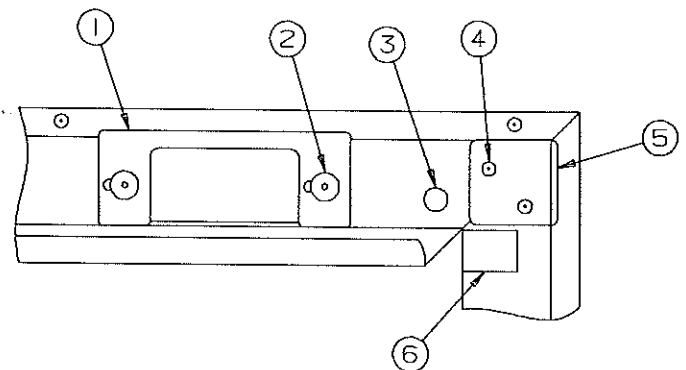

1995 AMERICANA SERIES

2910 - SEQUOIA, LEFT SIDE BODY PANEL COMPONENTS

4716F2141 Roadside Body Panel Trim Tape Kit
NOTE: Code #5 not included in trim tape kit must order separately.

CODE	PART NO.	DESCRIPTION
1	4744H1981	Left front body panel
2	4747C89661	Access hatch door (complete)
	4744-2571	Lock assembly
3	4749C1701	Left rear body panel
4	4744B2668	Drain decal
5	4739M0228	Name decal "Sequoia"
	4739L0408	Name decal "Williamsburg"
6	4737-0738	Bed slide 6 3/16"
	4730B1211	Bed slide 16 3/16" M4
7	4747C9381	Hinge bracket
	4733D0601	Rivet, M25 (arctic white)
	4747B9391	Hinge
	4350000095	Foam tape 1/32" (sold/foot)
	1203-8951	Rivet, M25 (black)
8	4734L176	Body rail
9	4742-8651	Hatch door seal (rubber)
10	4744B6991	Utility hatch door (complete)
	4744-2571	Lock assembly
	4742B1261	Hinge x2 (arctic white)
	1203-8678	Rivet x4 per hinge
11	4748A2891	Utility plate 2995
	4747D1911	Utility plate 2910
12	4732F1521	City fill
	1103E1018	Stainless steel screw x3
13	4737-3211	Rubber button x2, M8
	4724-2608	Recessed button x2
	4733-4138	Tek screw x2
14	4747-1921	Latch angle
	1203-8678	Rivet x2
15	4060000005	Edge molding 7" (sold/foot)
16	4731D1711	Water tank fill spout
	1103E1018	Stainless steel screw x3
17	4350001347F	Trim tape 11 feet required (sold/ft)
18	4716-1331	Water heater door 2910 only
	NOTE: Refer to Page 32 for water heater	
19	4723A8071	Velcro hook 2" x 2", M4

LIFT TRIM & MITER COVERS

CODE	PART NO.	DESCRIPTION
1	4734F4111	Lift trim
	4733-3398	Plastic spacer x2
2	4744D3301	Rivet M25 (white)
3	4739E2908	Screw cap (white)
	4739-2918	Plastic washer
	4741-9108	Hex head tek screw
4	4734C1861	Rivet, M25 (white)
5	4737D9111	Miter cover, M4
	4737E9101	Miter cover, M4
		(curbside right/roadside front)
		(curbside front/roadside rear)
6	4747-2171	Bug hole patch (furry)