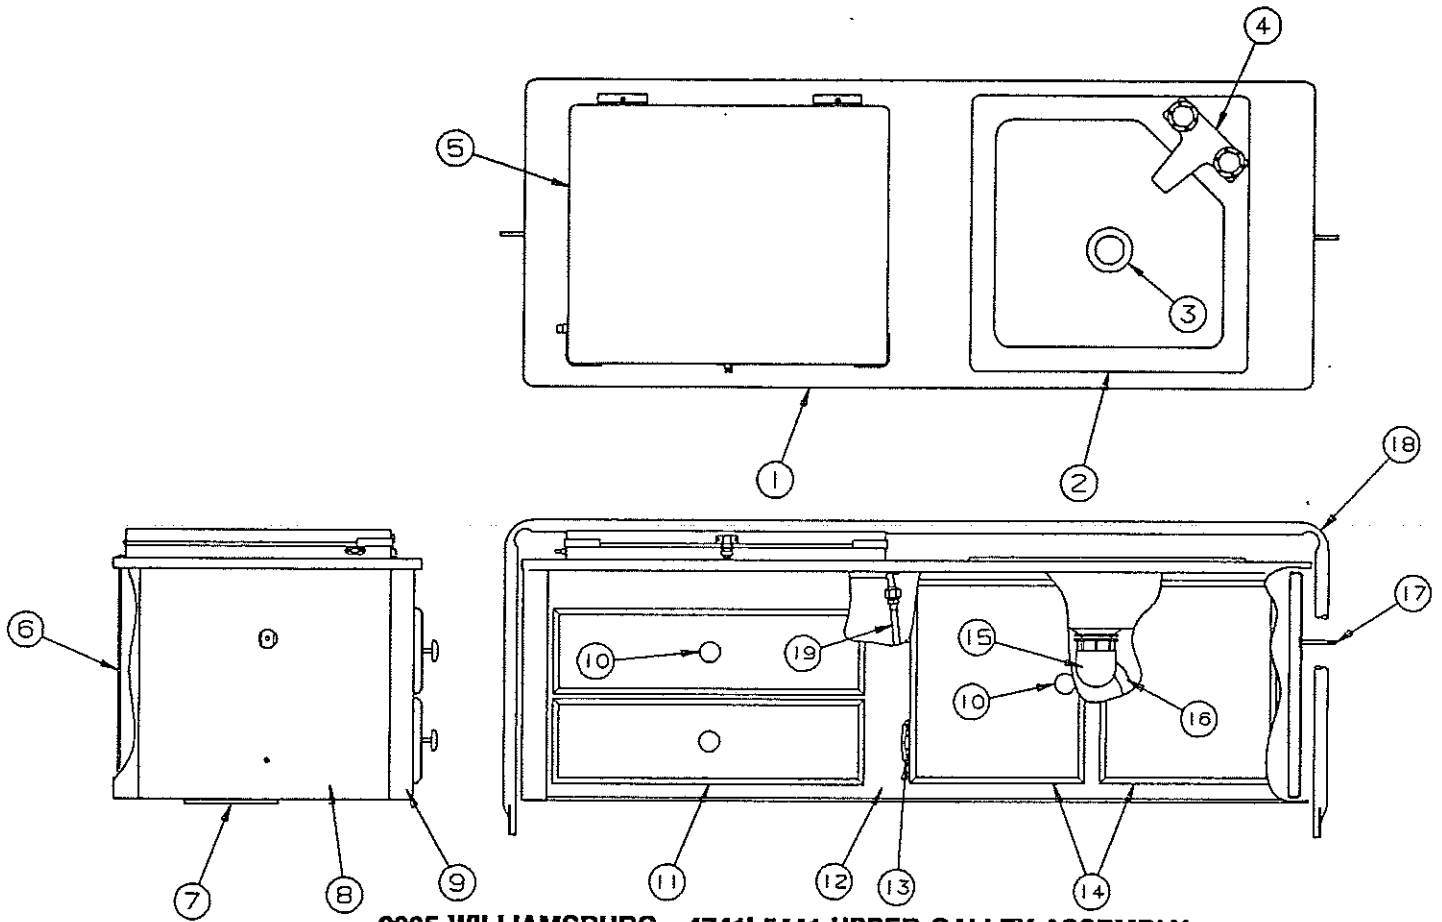

1995 AMERICANA SERIES

2995 WILLIAMSBURG - 4741L5441 UPPER GALLEY ASSEMBLY

UPPER GALLEY ASSEMBLY COMPONENT PARTS:

CODE	PART NO.	DESCRIPTION
1	4749C0181	Upper galley top
	4060500082F	T Molding w/white inlay
	NOTE: Galley top includes T-Molding (sold/foot)	
2	4745B2801	Sink
3	4714B0661	Crumb cup
4	4745D2741	Mixer faucet
	4716-2341	Faucet nut, barb & seal package
5	4741G60381	Stove cover assembly
	NOTE: Refer to PAGE 14 for stove component parts	
6	4749D395	Upper galley back
7	4064700289F	PVC Vinyl seal (sold/foot)
8	4748A332	Upper galley side x2
9	4750B8841	Corner molding (must cut to size)
10	4748A3951	Door pull (includes screw)
11	4744H5741	Drawer assembly x2
12	4749D376	Upper galley front
13	4745C26188	Hinge (self closing)
14	4748A3241	Door panel x2
15	4734A0671	Drain trap M2
	4744-2678	Hose clamp x2
16	4742A8781	Drain hose (sold 5' length)
	4734C0681	Drain spout M2 (not shown)
	4714-0021	Cap & strap M2 (not shown)
17	4748A5151	Upper galley angle x2
	1201B6038	Locknut x2
18	4749C919	Galley lift bar
19	4730A3431	Flexible gas hose

Keuco - 75980
PH# (219) 262-2531
AERATOR
BLACK