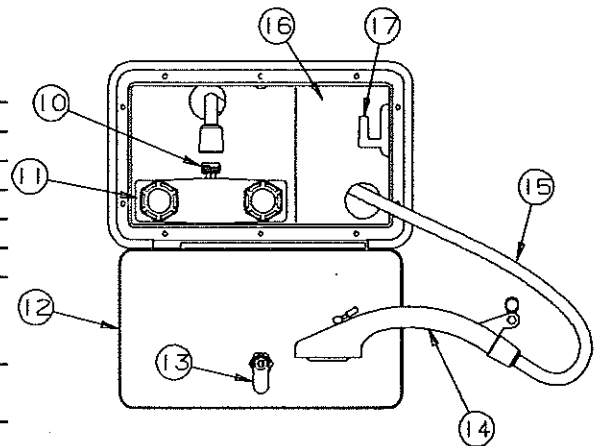

REPAIR PARTS

2995 - WILLIAMSBURG LEFT SIDE BODY PANEL COMPONENTS

NOTE: Refer to opposite page for trim tape & decals

4716F2141 Roadside Body Panel Trim Tape Kit

NOTE: Must order name decal separately, if necessary see opposite page Code #5.

CODE	PART NO.	DESCRIPTION
1	4747C89881	Left front body panel
2	4747C89661	Access hatch door (complete)
3	4746A9871	Center body panel
4	4747C8231	Water heater hatch door
5	4747-9241	Grill
6	4749C1701	Left rear body panel
7	4734L176	Body rail
	4723A8071	Velcro hook 2" x 2", M4
	4733D0601	Rivet, M25 (arctic white)
8	Note: Refer to opposite Page Code 10 through 16 for part numbers and component parts	
9	4747C9381	Hinge bracket
	4733D0601	Rivet, M25 (arctic white)
	4747B9391	Hinge
	4350000095	Foam tape 1/32" (sold/foot)
	1203-8951	Rivet, M25 (black)
10	4716-0848	Shower hose connector
11	4741B2071	Shower diverter
12	4750-2951	Shower hatch door & frame
	4716-081	Screw x10
13	4750-2961	Lock assembly
14	4746A3761	Shower head
15	4741B2051	Shower hose
16	4750-33381	Auxiliary shower box, 2910
17	4750-1761	Shower head bracket
18	1017B1018	Screw
	1201B6928	Nut
	4749-2071	Plastic cap
19	4747-2401	Prop rod
	4749-2071	Plastic cap
20	4747A2411	Prop rod bracket
	4733-4118	Tek screw x4
21	4747-9328	Pushnut cap (black)
22	4747-252	Door latch angle
23	4747B1891	Water heater plate
24	NOTE: Refer to Page 33 for water heater	
	4741-5531	Water heater, 2995
25	4747-2461	Nylon clamp x2
	4737-8478	Screw x2
26	4747-2421	Hatch door stay
	4749-2071	Plastic cap