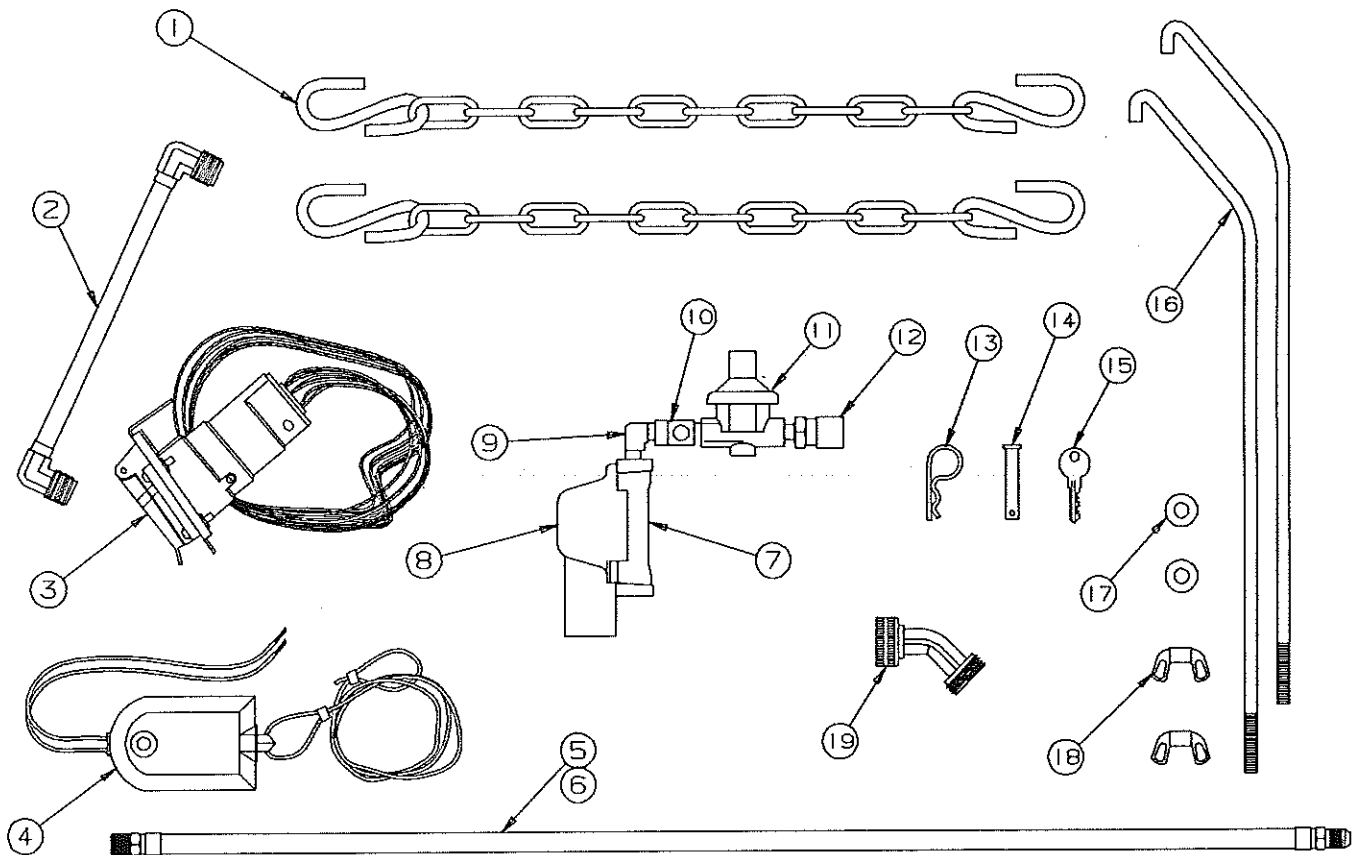

1995 AMERICANA SERIES

PARTS PACKAGE (COMPLETE) 'AMERICANA SERIES'

4750A6111 Parts Package, 2995 Williamsburg

4750A6121 Parts Package, 2910 Sequoia

CODE	PART NO.	DESCRIPTION
1	4749A9601	29" Tow chain, M2 2910, 2995
2	4746-5381	Winterizing adapter
3	4746-5591	Pigtail "Bargman"
4	4746-0401	Break-a-way switch
5	4737-8871	Gas hose, low pressure - 3/4"x3/8"x32"
6	4742-8081	Gas hose, high pressure - 1/4"x3/8"x30"
7	4742-8051	Regulator "low pressure"
8	4746-4231	Regulator cover (plastic)
9	4742-8031	Brass elbow
10	4739-6998	Brass tee
11	4742-8041	High pressure regulator
12	4737-9308	POL Adapter
13	4732A4791	Pin, M10
14	4771-2631	Hitch pin, M5
15	4730A3211	Key, M10
16	4733F6281	Gas bottle mounting bracket package
NOTE: (Package includes wing nuts & washers)		
17	1202B0468	Washer x2
18	1201-6258	Wing nut x2
19	4744-2651	Goose neck