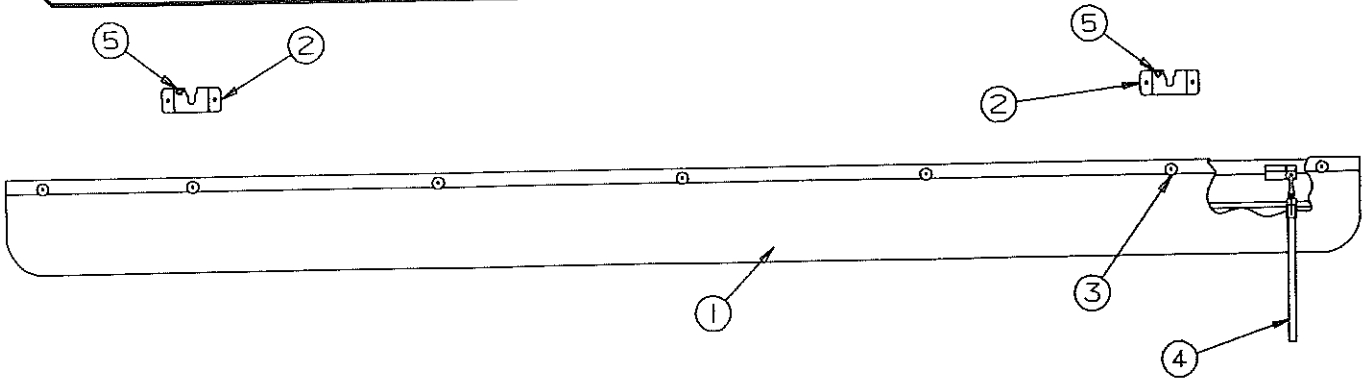

1995 AMERICANA SERIES

VENETIAN BLINDS & COMPONENT PARTS

CODE	PART NO.	DESCRIPTION
1	4750A5691	Venetian blind w/bag 54", 2910, 2995 x1
	4750A5681	Venetian blind w/bag 50", 2910, 2995 x2
2	4748-4061	Blind hanger (located on top assembly)
	4741C96568	Expansion rivet (warm grey) x2 per bracket
3	1203-8831	Rivet, M25
	4733-3398	Plastic shoulder washer
	1202B2698	Washer
4	4716-0841	Venetian blind wand M2
5	4737-3208	Self tapping screw
	0322A3308	Brass spacer

VALANCE PACKAGE

4724K7981 Valance Package 2910, 2995
(package includes 1 large , 2 small valance assemblies)

Dressing Room Curtain, 2995

- **4723P6781**   Curtain package/includes parts list below
- **1226-1228**   Brass grommet w/teeth
- **4739-0678**   I Beam stop x2
- **4739-1191**   Carrier & hook x17, M6
- **4749D6231**   Curtain tie pkg x1