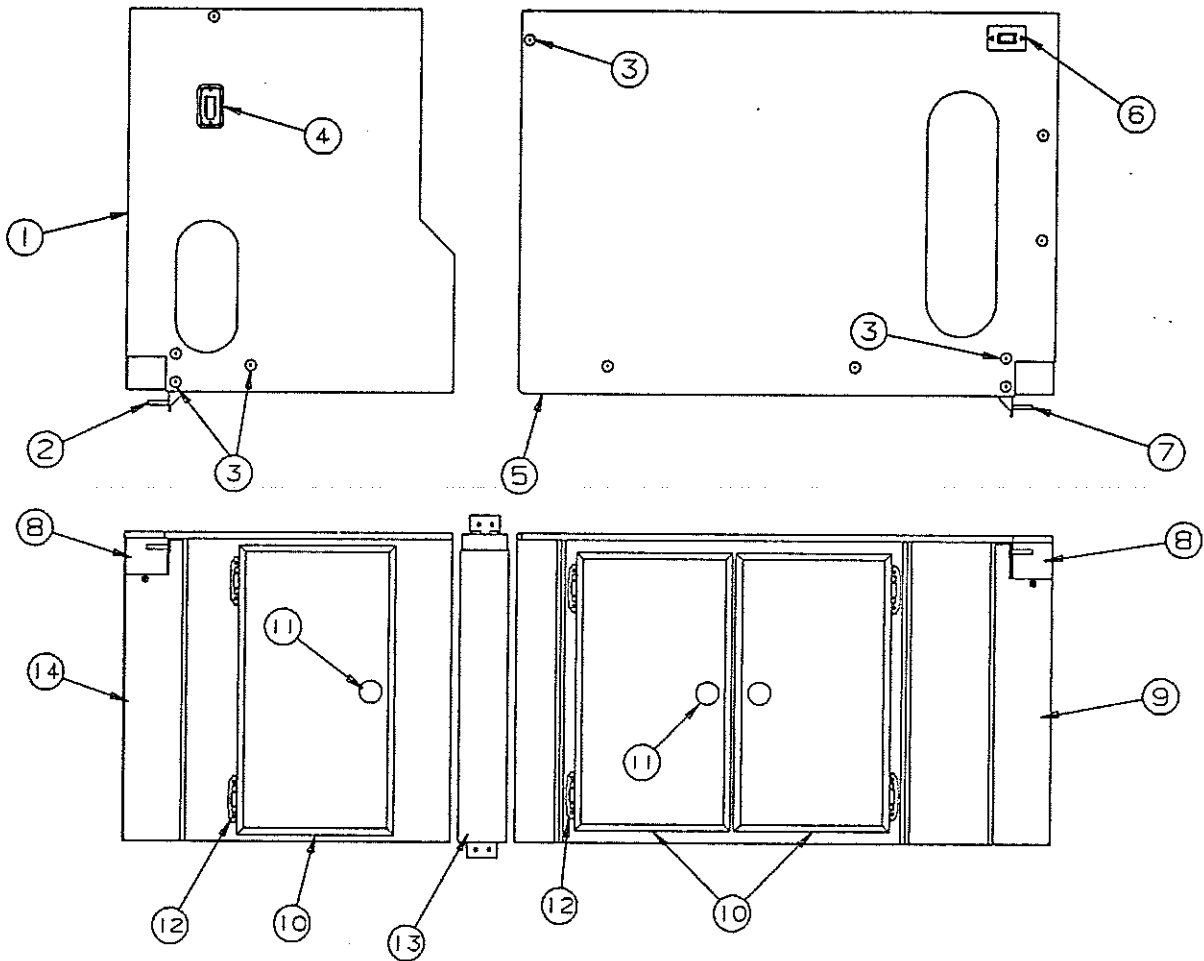

REPAIR PARTS

2910 SEQUOIA - LOWER GALLEY ASSEMBLY COMPONENTS

CODE	PART NO.	DESCRIPTION
1	4744G1461	Lower galley top (left)
2	4744E5331	Lower galley bracket (left)
3	4744C4601	Rivet 1" (cherry), M10
4	4746A0971	Kill switch & mounting plate
	4716-075	Screw x2 per plate
5	4744H1921	Lower galley top (right)
6	4733C4981	Rocker switch (turn electric pump on & off)
	4716-059	Screw x 2 per switch
7	4744E5321	Lower galley bracket (right)
8	4744F0851	Lower galley filler
	4733J0608	Rivet "cherry"
9	4744H113	Lower galley spacer (right)
10	4748A2991	Door panel (less hardware)
11	4748A3951	Door pull
12	4745C26188	Hinge (self closing)
13	4744G5561	Filler assembly
14	4744H112	Lower galley spacer (left)