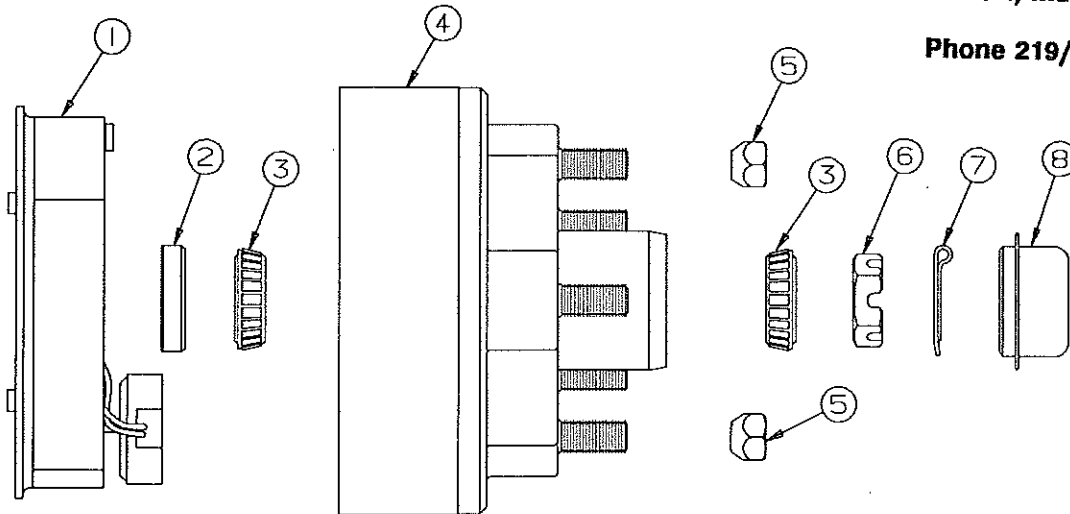

ELECTRIC BRAKE PACKAGE (4714H2011)

CODE	PART NO.	DESCRIPTION
1	4733A3521	Brake assy (right hand)
	4733A3531	Brake assy (left hand)
2	4714A2201	Grease seal x2, M4 (Fleetwood axle only)
	4714-2288	Grease seal x2 (Dexter axle only)
3	4716-1101	Bearing & race package x4
4	4716A1071	Hub & drum assy x2
5	4747A9528	Lug nut x10 (per brake pkg)
6	4714-3068	Spindle nut, (slotted) x2
7	1204-1268	Cotter pin x2
8	4714A0621	Dust cap x2, M4