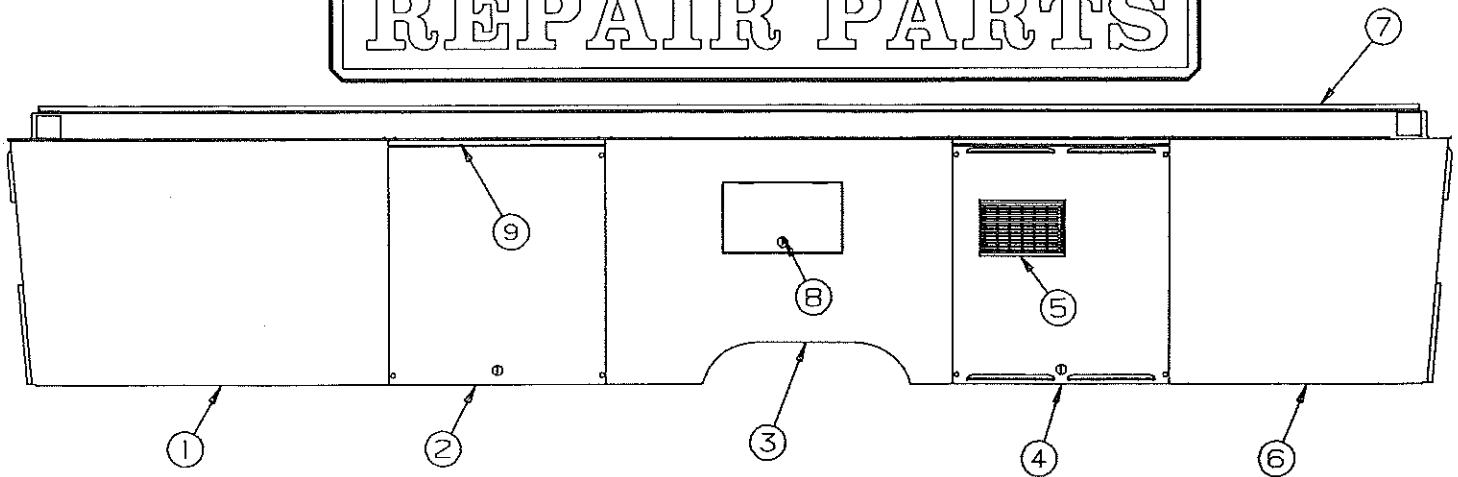

REPAIR PARTS