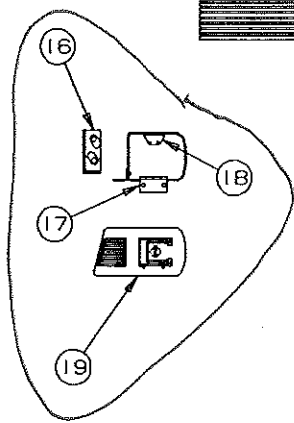

CODE	PART NO.	DESCRIPTION
1	4733A3521	Brake assy (right hand)
	4733A3531	Brake assy (left hand)
2	4714A2201	Grease seal x2, M4 (Fleetwood axle only)
	4714-2288	Grease seal x2 (Dexter axle only)
3	4716-1101	Bearing & race package x4
4	4716A1071	Hub & drum assy x2
5	4747A9528	Lug nut x10 (per brake pkg)
6	4714-3068	Spindle nut, (slotted) x2
7	1204-1268	Cotter pin x2
8	4714A0621	Dust cap x2, M4

NOTE: Wedge pkg. includes rivets.

REPAIR PARTS

REAR BODY PANEL ASSEMBLY COMPONENTS

NOTE: All panels are shipped less hardware & decals.

4716H2151 Front & Rear body panel trim tape repair kit 2900

NOTE: Code #13 not included in trim tape kit must order separately.

NLA

NLA

CODE	PART NO.	DESCRIPTION
1	4733U1011	Rear body panel (all) (arctic white)
2	4720K179	Rear end rail (all)
3	4741C6041	Top latch (without lock)
	4749-4848	Foam pad x1
	4741-8218	Tek screw x4
4	4714F0851	Corner light x2
	4716-1011	Corner light lens (red)
	4747-2558	Expansion rivet
5	4734D3921	Taillight x2
	4716-1021	Taillight lens
6	4734D3911	Backup light x2
	4716-1031	Backup light lens
7	4744H3548	Corner die cut trim tape
7A	4744H3538	Corner die cut trim tape
8	4350001381F	Trim tape "5 feet required" (sold/ft)
9	4737B4458	Foam gasket x2
10	4737A0728	Rubber bumper x2
11	4732-1181	Plastic grommet x2, M4
	1121C1618	Screw x2 (hold license plate on)
12	4739B4311	License plate light x2
13	4752A0778	Coleman by Fleetwood decal
14	4733K6481	Storage bumper assembly (complete)
15	4747-5548	Bumper bracket (right)
	1200B3048	3/4" Bolt x6
	4739-2298	Locknut x10
16	4747-5558	Bumper bracket (left)
17	4747A9281	Hinge x2
18	4747A9251	Strike x2
19	4747A9071	Bumper cap (roadside)
20	4747A9061	Bumper cap (curbside)
	4744-2571	Cam lock
	4730A3211	Key, M10