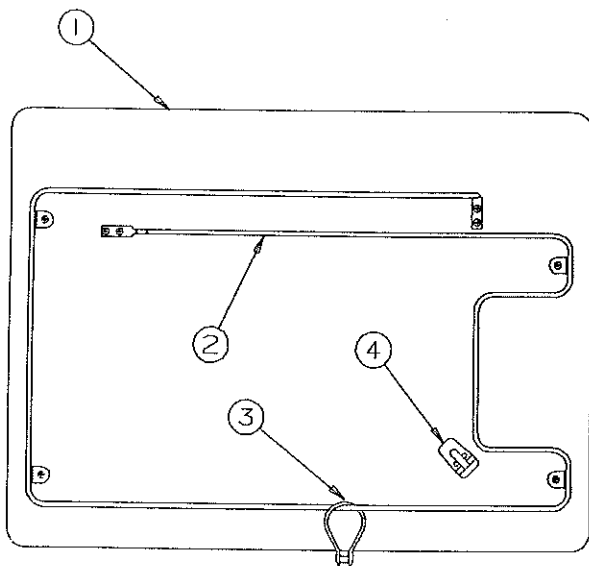

2834 YOSEMITE SHOWER CABINET (4741M5471)

CODE	PART NO.	DESCRIPTION
1	4744G2811 4741A4241	Door panel (less hardware) Toilet tissue holder
2	4748-3161	Round door latch
3	4741B2071	Shower diverter
4	4716-0848	Shower hose connector
5	4746A1821	Basket & strainer
6	4741A2221	Bath tub
7	4060087538	Flexible tubing
8	4750-3081	Direct connect 3" long
9	4750-3091	Tail piece w/slipnut
10	4750-3051	"P" trap
11	4750-3101	90° Elbow 1 1/2"
12	4750-3061 4744A050 4350000022F	Access plate Tek screw Foam tape

13	4737-9138	Drain adapter
14	4714A2861 4749-4131	Cap & strap package Tub drain gasket
15	4741B9301	Vent system
16	4744J1511	Door panel (less hardware)
17	4741-2351	Swivel street elbow
18	4741E1791 6000462522F 4350000295F	Tub front T-molding "walnut" Double stick tape
19	4748A3951	Door pull (brass)
20	4739D2908	Screw cap "cherry"
21	4741B2051	Shower hose
22	4746A3761	Shower head w/bracket

4741C6361 Tub package 2834 (package includes - Code 13, 21 & 22)