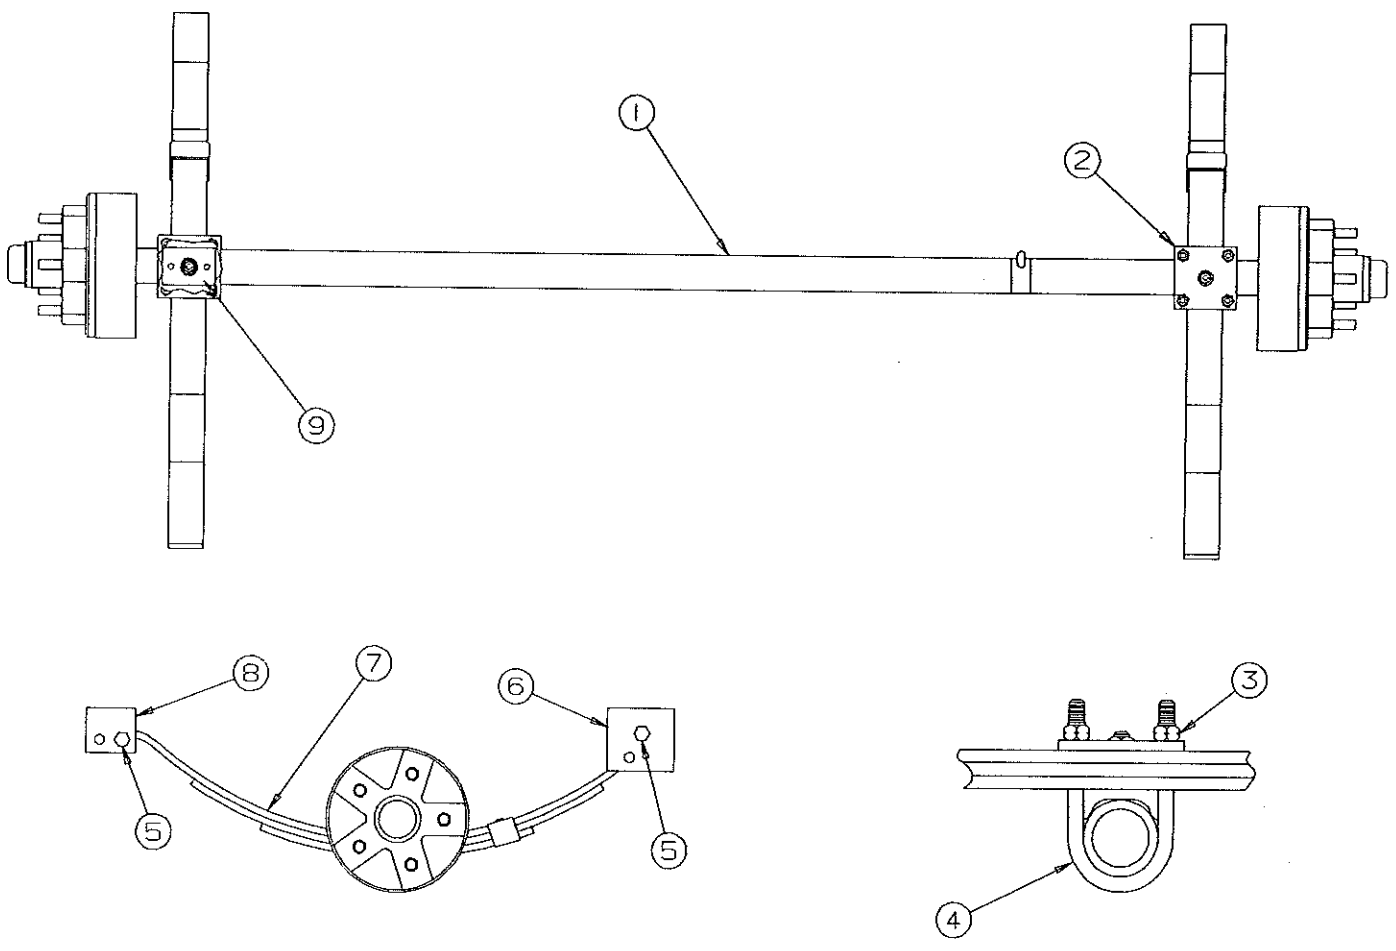

1994 FOUR SEASONS SERIES

AXLE & SPRING COMPONENTS

CODE	PART NO.	DESCRIPTION
1	4730L3011	Axle assembly, (complete) w/electric brakes, 2830, 2834
2	4741-8458	U-Bolt plate
3	4741-9358	U-Bolt nut
4	4741A8438	U-Bolt
5	4737A1318	Shackle bolt
	4741-9498	Shackle bolt nut
6	4741B3398	Spring shackle (front)
7	4735C2201	Leaf spring, 3 leaf
8	4741A3398	Spring shackle (rear)
9	4741-8461	Spring pad channel, M2