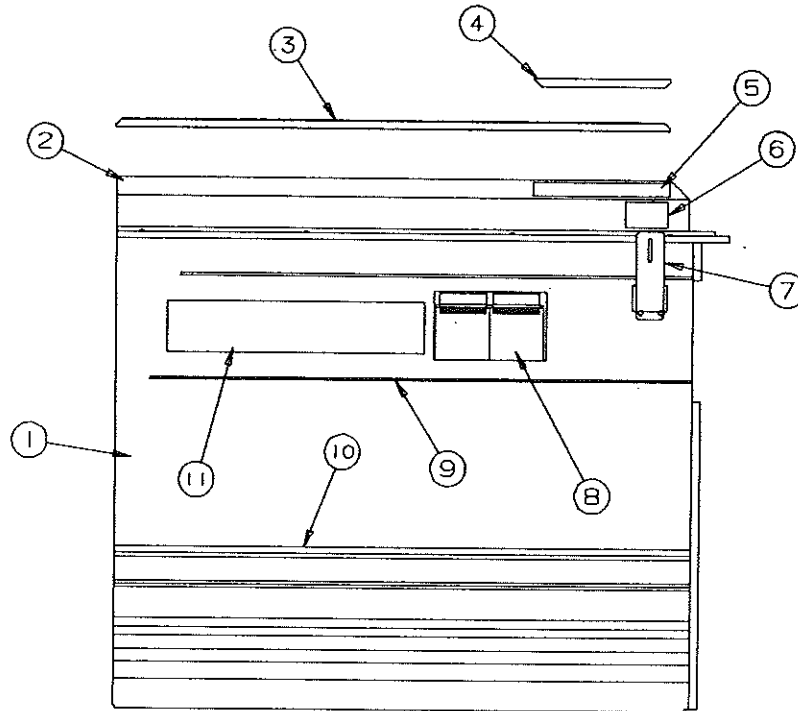

REPAIR PARTS