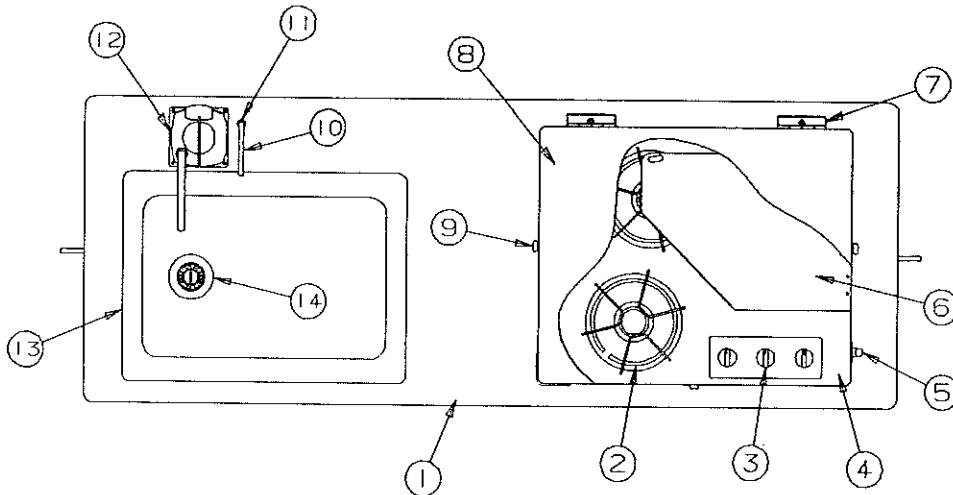

1994 FOUR SEASONS SERIES

UPPER GALLEY ASSEMBLY COMPONENTS 2830, 2834

CODE	PART NO.	DESCRIPTION
1	4750-97481	Upper galley top 2830
	4750-9741	Upper galley top 2834
	4060400085F	T-Molding 3/4" (tan)
NOTE: Upper galley top includes T-Molding		
2	4716-1851	Grate x3
3	4716-1861	Knob x3
4	4744D2401	3 Burner stove top
5	1226D1538	Stove fin latch
	1203-8678	Rivet x2
6	4741F4131	Stove fin
	4741A4401	Hinge - brite chrome x2
	1203-8558	Rivet x4 per hinge
7	4739A2821	Hinge x2
8	4741E6031	Stove cover
9	4716A0881	Thumb screw, M6
10	4746-9071	Pump hold down bar & bracket
	4737-8478	Screw x3
11	4742-8701	Flange bushing (plastic) M4
12	4734B0161	Water pump 2830 only
	4716-081	Screw x4
	4745D2741	Mixer faucet 2834 only
	4716-2341	Nut, barb & seal package
13	4710F0301	Sink 2830 Cape Cod
	4745A2801	Sink 2834 Yosemite
14	4714B0661	Crumb cup
	4730D3151	Crumb cup basket

Upper Galley Assembly (complete)

CODE	PART NO.	DESCRIPTION
4750A6501		Upper galley 2830 Cape Cod
4750A65081		Upper galley 2834 Yosemite
15	4750A6551	Upper galley angle "right side"
	4750A6561	Upper galley angle "left side"
	4734G186	Rivet "cherry"
16	1201B6038	Locknut
17	4730A3431	Gas hose (flexible)
18	4742A8781	Drain hose sold/5' lengths
19	4734A0671	Drain trap, M2
20	4748A3241	Door panel x2
21	4748A3951	Door pull (includes screw)
22	4744H5741	Drawer assembly x2
23	4748A3551	Galley corner, M2 (plastic)
24	4750A4861	Galley lifter bar 2830, 2834
25	4733-4018	Stove latch
	1203-8558	Rivet x2
	4733-4028	Latch strike
26	4744-63281	Galley chain x2
27	4737B9238	Sprocket "upper"
28	4737A9238	Sprocket "lower"
29	1202B2528	Washer x2
30	4744-44561	Eye bolt, M4 (less bushing)
	4744-9211	Bushing, M2
31	4750A8941	Galley chain cover (left)
32	4750A8951	Galley chain cover (right)