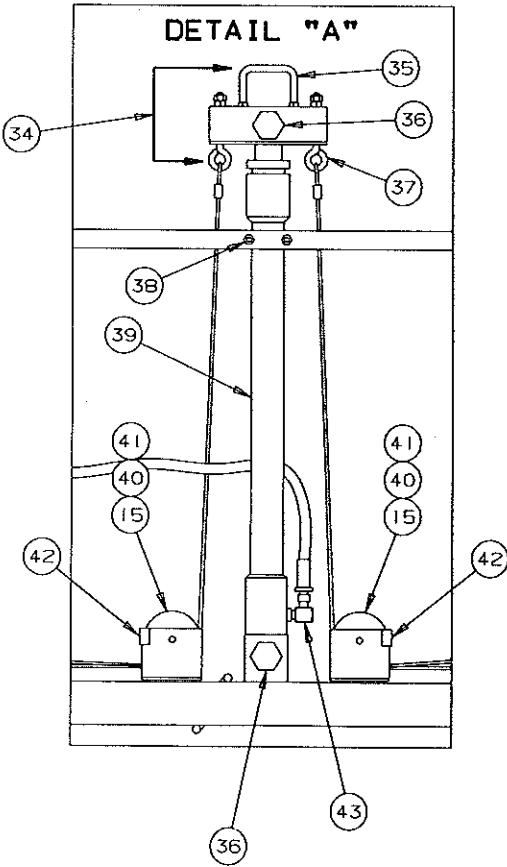

Porta Potti (4741F2858)
Standard equipment on 2834 Yosemite
Optional on 2830 Cape Cod

1994 FOUR SEASONS SERIES