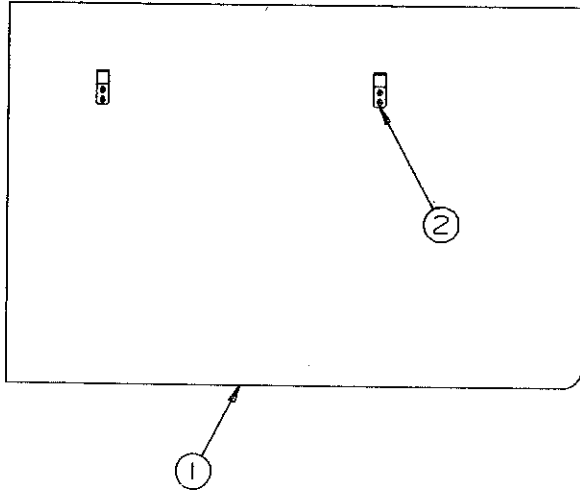

1994 FOUR SEASONS SERIES

STORAGE CABINET ASSEMBLY, 2830 (4750A6541)

CODE	PART NO.	DESCRIPTION
1	4748A85481	Cabinet top
2	4720A0721	Cooler clip, M2
	4716-059	Screw x2 per clip
3	4750A8841	Corner molding
4	4748A3951	Door pull (includes screw)
5	4745C26188	Hinge (self closing)
6	4750A8851	Door panel
7	4750A874	Cabinet side
8	4750A876	Cabinet front
9	4750A878	U-Channel 22 1/2"
10	4750A8771	Stove strap
	1202B2698	Washer x1
	4737-8488	Screw x1
11	4730A3548	Stud w/screw
12	4750A875	Cabinet divider