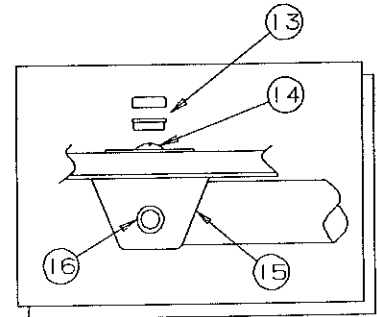

1994 FOUR SEASONS SERIES

BED ASSEMBLIES COMPONENT PARTS - 2830, 2834

4750A6831 Queen Bed "Front"
4750A6021 Double Bed "Rear"

CODE	PART NO.	DESCRIPTION
1	4744C5671	Bed extension "white" (curbside)
2	4733G6291	Bed extension "white" (roadside)
3	4739B61961	Bed extension "white" (curbside/roadside)
4	4737F2631	Bed bow assembly
5	40600000521	Bed bow bumper, "clear" (6" pc)
6	4737F2641	Bed bow support x2
	4733-4118	Tek screw
7	4720G5631	Bed bow bracket x2
	1014B1006	Screw
8	4734E5881	Bed leg assembly
9	4720C0771	Bed leg clip, M4
	1203-8831	Rivet, M25
10	4720D4021	Lashing hook, M6
	1203-8741	Rivet, M25
11	4737A4178	Support plate
12	1203C8721	Rivet, M25
13	4739C2908	Screw cap
	4739-2918	Screw cap washer
14	4716-074	Screw
	1202B2528	Washer
15	4734A5141	Bed leg bracket
16	4720A2361	Rod & pal nut
17	4060400339F	Vinyl bed seal (sold/foot)