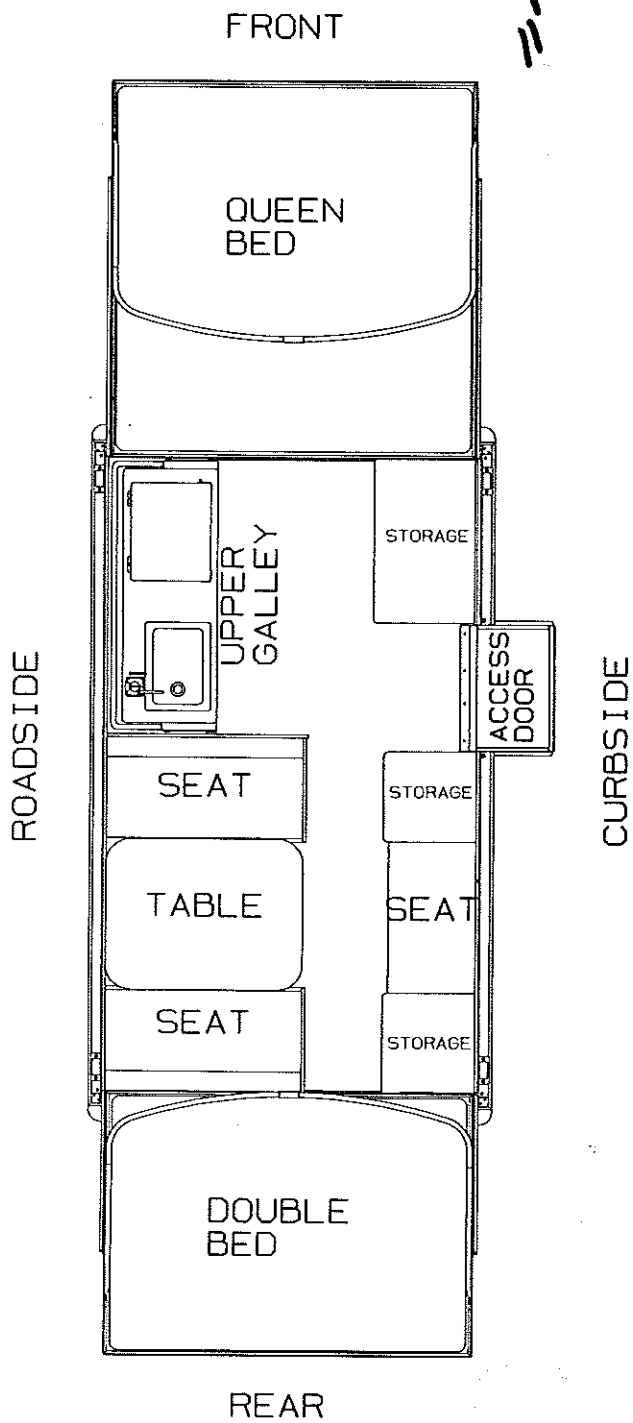

1994 FOUR SEASONS SERIES

2830 CAPE COD