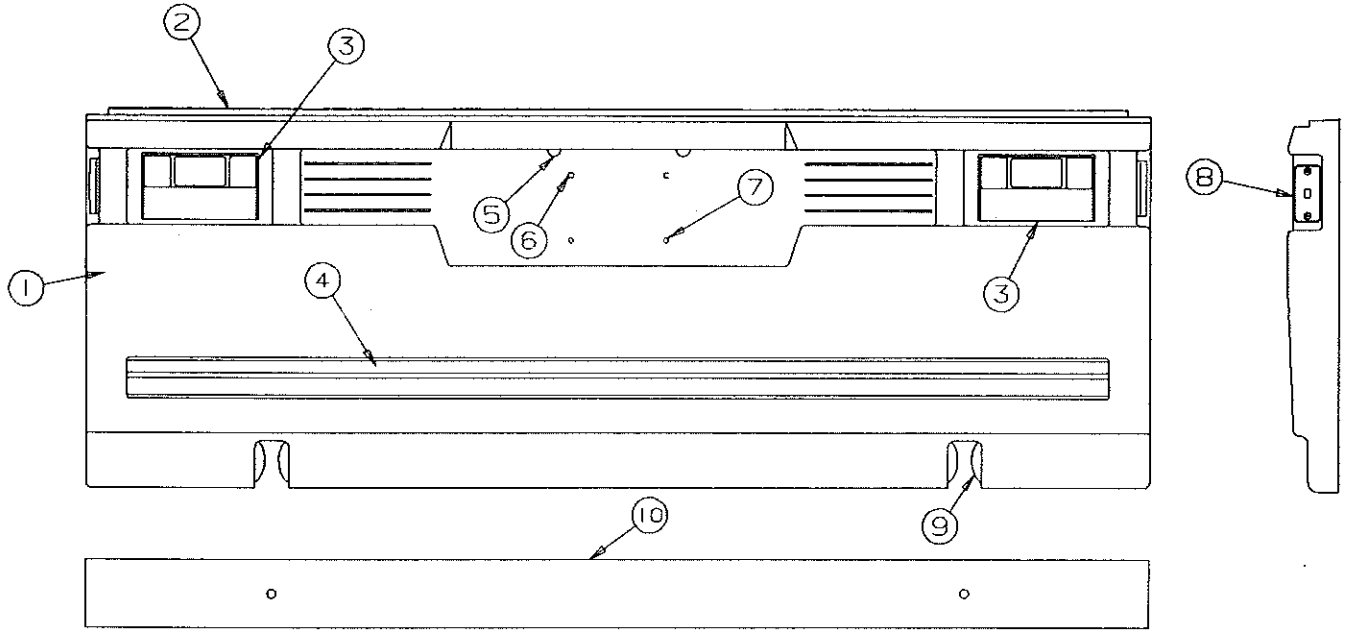

REPAIR PARTS