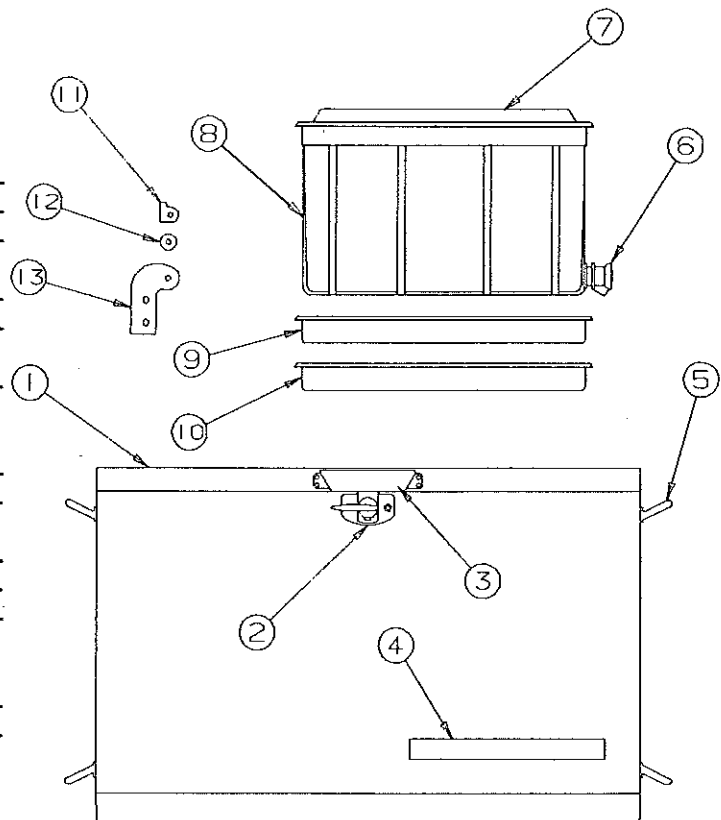

CONVERTIBLE COOLER (4744E9001) 2830, 2834

CODE	PART NO.	DESCRIPTION
1	4744C9081	Cooler door
2	4744A8181	Latch (includes screws)
3	4744-8051	Latch cover
	4716-062	Screw x4
4	4744A8158	Decal
5	4744-8321	Cooler leg x4
	4741-8218	Hex head screw x8
6	4744-9071	Faucet assembly
	1212-0128	Grommet
	4744-8261	Plastic nut
7	4744-8331	Ice tub lid
8	4744-9051	Ice tub (includes faucet)
	Note: Ice tub lid sold separately	
9	4744-8171	Drip tray
10	4744-8031	Half tray x2
11	4744-9098	Right pivot
	4744-9108	Left pivot
	1107B0818	Screw (x2 per pivot)
12	4744-8308	Nylon spacer
13	4744-8291	Hinge plate (right)
	4744-8281	Hinge plate (left)
	4741-8218	Hex head screw x2