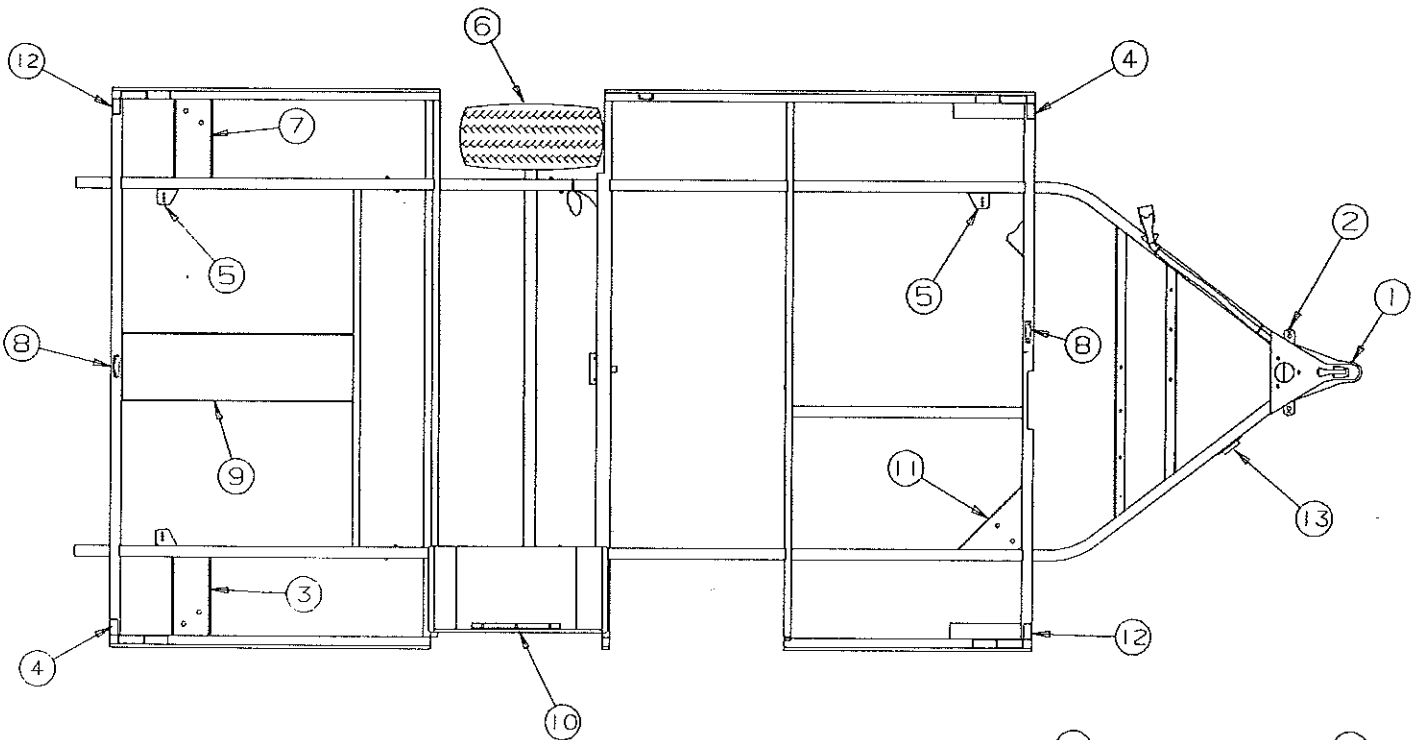

1994 FOUR SEASONS SERIES

2830 CAPE COD MAIN FRAME ASSEMBLY COMPONENT PARTS

CODE	PART NO.	DESCRIPTION	
1	4742-2001	2" Coupler assembly	
	4714A2211	2" Coupler repair kit	
2	4748-6611	Chain bar w/pins	
3	4749-626	Stabilizer support (curbside)	
4	4746A5061	Corner bulkhead assembly (right rear/left front)	
	5	4732C3678	Adjustable pulley bracket x4
	4715A5371	Pulley & bearing, M10	
	4720C1578	Short pin	
6	1204B1081	Cotter pin, M10	
	4749B8648	Tire & rim, 10" Load Range "C"	
	4741-3268	Valve extension 2"	
7	4749-627	Stabilizer support (roadside)	
8	4745A164	Rail bulkhead support	
9	4748-3411	Floor brace	
10	4741A3311	Wheel well assembly x2	
	4060075008	Foam tape 1" x 3/4" dark grey	
11	4744-668	Corner gusset x2	
12	4746A5051	Corner bulkhead assembly (right front/left rear)	
13	4720A3331	Jack bracket	
NOTE: Refer to Page 2 for tongue jack assembly and component parts.			
14	4746-5591	Pigtail (bargman) car end	
15	4746-9811	Wire harness (bargman) - CT front	
	4742-8961	Braided nylon sleeve	
16	1201-8708	Clamp	
17	4742-8108	Snap bushing 1 1/4"	
18	4716-5001	Power harness - CT end	
19	4749A5531	Wire harness	
20	4716-4701	12 Volt cap & plug package	
21	4720D0731	Stabilizer assembly x4	
	4739-2298	Nut (2 per stabilizer)	