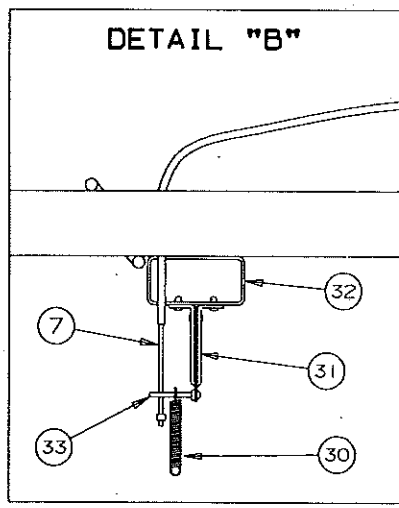

Porta Potti (4741F2858)
Standard equipment on 2834 Yosemite
Optional on 2830 Cape Cod

1994 FOUR SEASONS SERIES