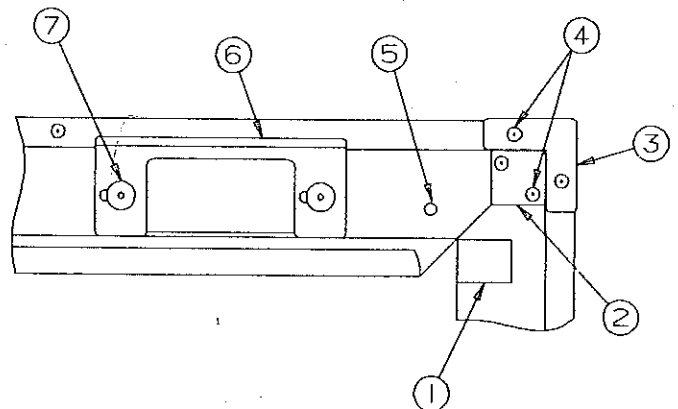

LIFT TRIM & MITER COVERS

CODE	PART NO.	DESCRIPTION
1	4747-2171	Bug hole patch
2	4750A9051	Inner miter cover
3	4750A9061	Outer miter cover
4	4734C1861	Rivet "white", M25
5	4741-9108	Hex head tek screw
6	4734C41281	Lift trim
	4733-3398	Plastic spacer
	4747-8651	Foam tape, M4 1 1/4" x 1 3/4"
7	4744D3301	Rivet "white", M25