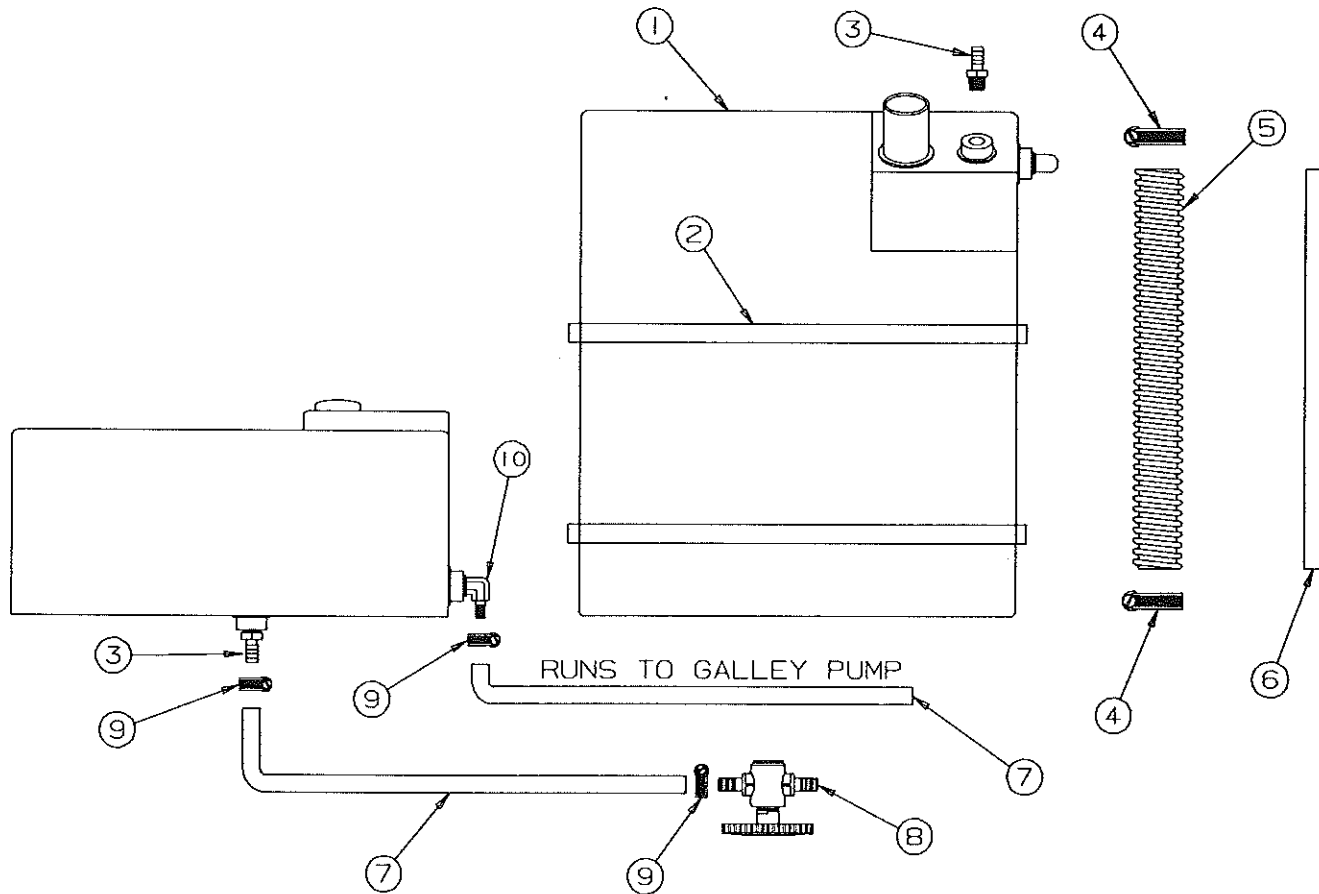

1994 FOUR SEASONS SERIES

WATER SYSTEM COMPONENT PARTS - 2830 CAPE COD

CODE	PART NO.	DESCRIPTION
1	4733G1411	Water tank (10 gallon)
2	4400075001	Tank strap sold/foot
3	4732A4561	Hose adaptor
4	4715-4501	Hose clamp 1 1/4"
5	4731G1081	Water fill hose 24" lengths
6	4733C1201	Clear tubing, 24" lengths
7	4714-338	3/8" High pressure hose
8	4741A2368	Drain tee
9	4731-3058	Adjustable hose clamp
10	4741-2378	Elbow