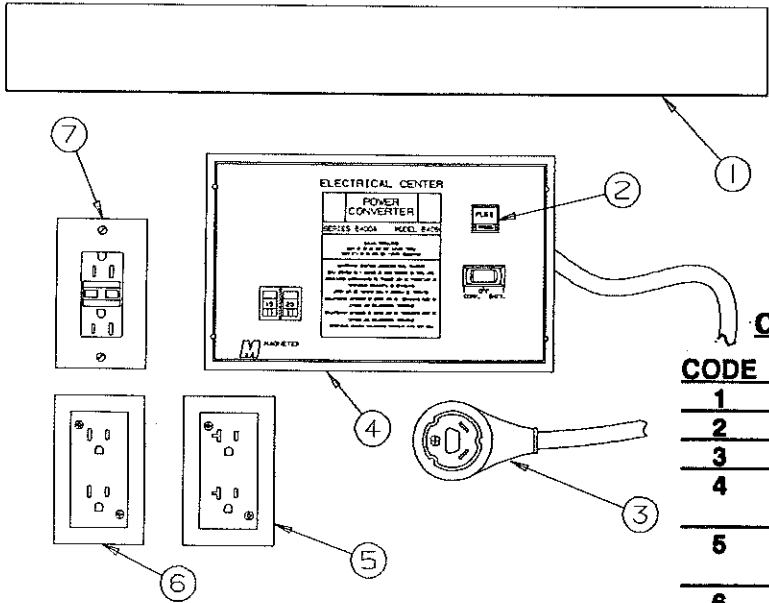

1994 FOUR SEASONS SERIES

DINETTE TABLE ASSEMBLY COMPONENTS

CODE	PART NO.	DESCRIPTION
1	4744C4521	Table top 39 5/8" x 30" 2830, 2834
	4060400085F	T-Molding 3/4" (sold/foot)
2	4724D2631	Velcro hook x4
	4724E2631	Velcro loop, M4
3	4720A1501	Lock brace package
	4737-8488	Screw
4	4745B5271	Table leg package (see note)
		NOTE: Table leg package includes 2 pair of legs and all hardware required to mount legs to table top
5	4720C3928	Table leg cap
6	4751-9711	Table leg strap package (includes: strap, screw & washer)

To order service parts for converters please write or phone:

**Customer Service Department
MAGNETEK INC.
721 North Webster Street
Kokomo, IN 46901**

Phone: 317/452-5444

CONVERTER AND RELATED PARTS 2830, 2834

CODE	PART NO.	DESCRIPTION
1	4744G02381	Converter cabinet top 2830, 2834
2	4714-3411	Fuse cap, M4
3	4744-3101	Power cord 30 ft. - 30 AMP
4	4744A4751	Converter, 9 AMP 2830 - Cape Cod
	4745A1571	Converter, 15 AMP 2834 - Yosemite
5	4746-8981	Receptacle w/cover (white) 20 AMP
	4746A3851	Receptacle box
6	4746-8971	Receptacle w/cover (white) 15 AMP
7	4746B3841	GFI receptacle w/cover (white)
	4746A3851	Receptacle box