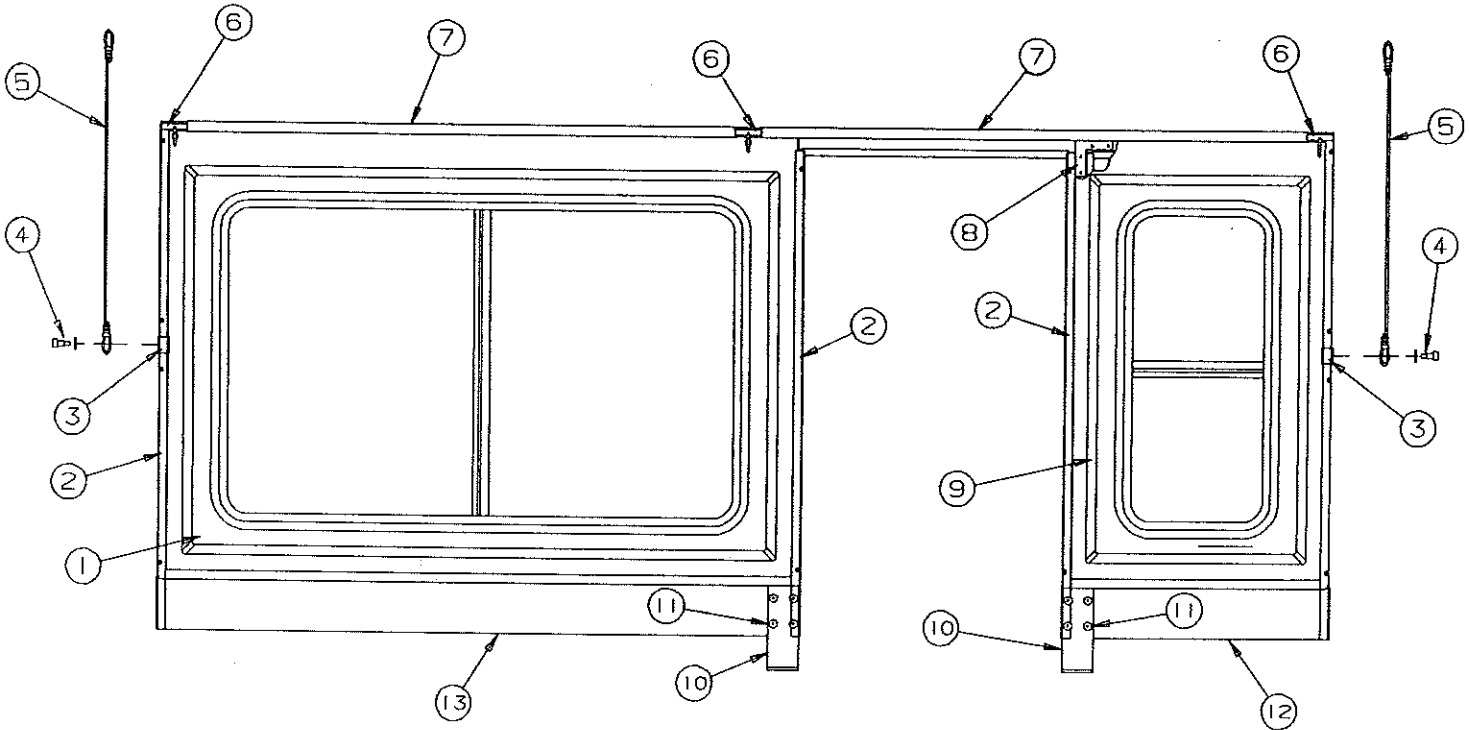

1994 FOUR SEASONS SERIES

REPAIR PARTS

CURBSIDE FOLD DOWN WALL ASSEMBLY - COMPONENT PARTS

CODE	PART NO.	DESCRIPTION
1	4750-4541	Curbside rear wall panel "plastic"
	4350000022F	Foam tape 1/2" x 1/4" - (12" required)
2	4350000005F	3/4" Velcro hook (sold/yard)
3	4750-6621	Linkage arm pivot assembly x2
4	4750-4188	Shoulder bolt, x2
	1202B2528	Washer x2
5	4750-6751	Vinyl coated cable assembly 24"
6	4060000401F	Small rubber seal (sold/foot) (1' required)
7	4060000400F	Large rubber seal (sold/foot) (9' required)
8	4750-4448	Corner bracket
9	4750-4531	Curbside front wall panel "plastic"
	4350000022F	Foam tape 1/2" x 1/4" - (9' required)
10	4750A9091	Rail reinforcement
	4350000005F	3/4" Velcro hook (sold/yard)
11	4744C3301	Rivet, M25 "grey"
12	4750A869	Curbside front upper body rail
13	4750A870	Curbside rear upper body rail
14	4750A4251	T-Bolt handle & spring package
Package includes (1) T-Bolt, (1) handle, (1) plastic spacer, (2) washers, (1) spring		
15	4750-451	Curbside upper rail
	4734C1861	Rivet, M25
16	4741-4971	Rubber bumper, M6
	4737-3208	Tek screw 1/2"
17	4741-8658	Sash lock x2
	1203-8741	Rivet, M25
	4750-4608	Spacer
18	4750-4231	Curbside front window
	4750-4278	Tapping screw "black", (19 per window)
	4060000401F	Small rubber seal, (sold/foot) - (8' required)
19	4750-4221	Curbside rear window
	4750-4278	Tapping screw "black", (30 per window)
	4060000401F	Small rubber seal, (sold/foot) - (14' required)
20	4750-447	Screen door rail (rear)
	4734C1861	Rivet, M25 "arctic white"
21	4750-448	Screen door rail (front)
	4734C1861	Rivet, M25 "arctic white"
22	4750B692	End cap
	4734C1861	Rivet, M25 "white"
23	4750-4211	Living hinge "plastic" (108" lengths)
	NOTE: must cut plastic hinge to size	
24	4750-445	Curbside front lower rail
	4734C1861	Rivet, M25, "arctic white"
25	4750-446	Vertical rail x2
26	4750-450	Curbside rear lower rail
27	4733-3398	Plastic shoulder washer
	4733-4138	Tek screw 3/4"