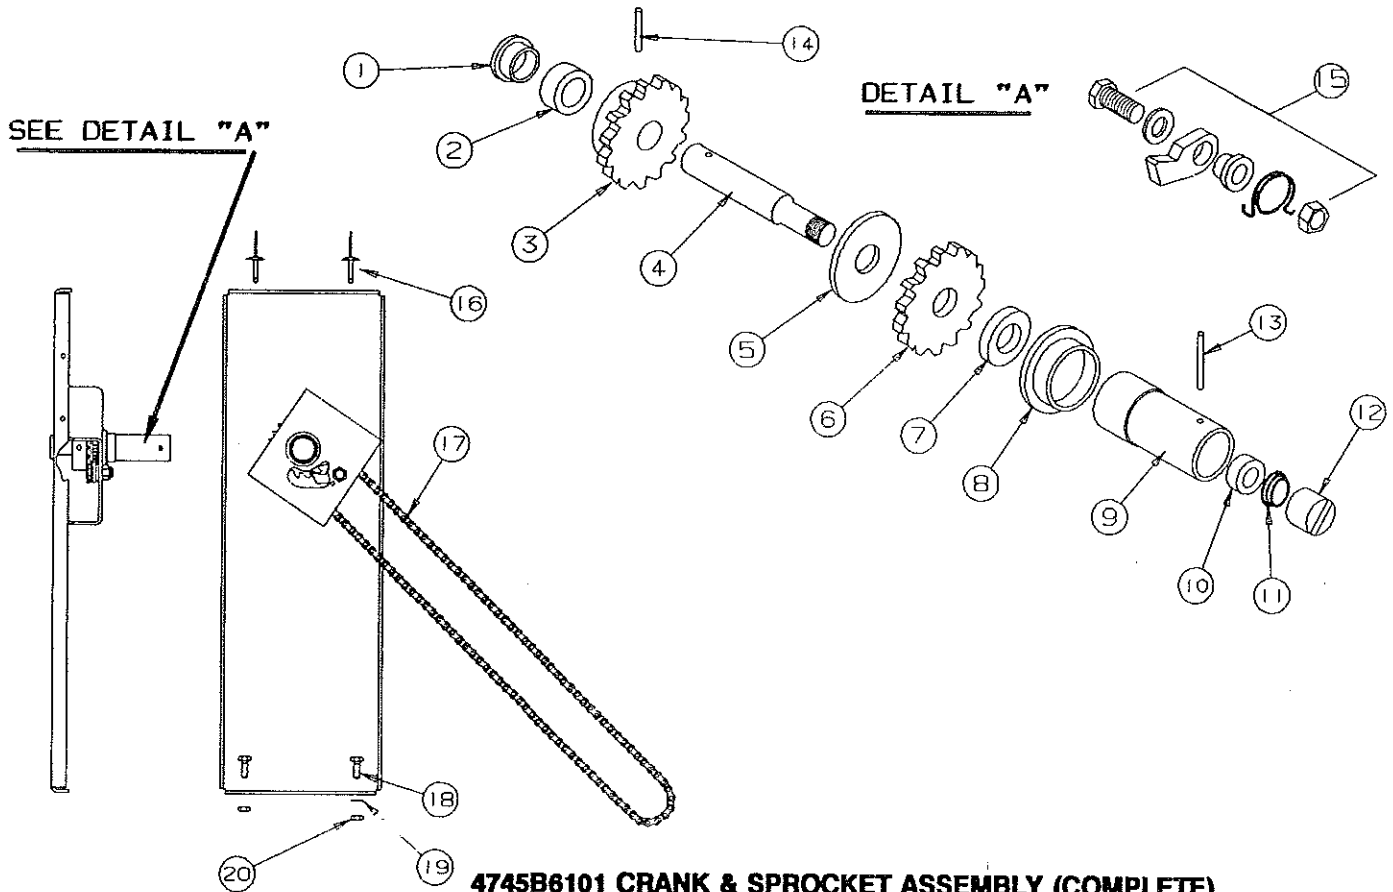

1994 FOUR SEASONS SERIES

2830 CAPE COD MAIN FRAME ASSEMBLY COMPONENT PARTS

CODE	PART NO.	DESCRIPTION	
1	4742-2001	2" Coupler assembly	
	4714A2211	2" Coupler repair kit	
2	4748-6611	Chain bar w/pins	
3	4749-626	Stabilizer support (curbside)	
4	4746A5061	Corner bulkhead assembly (right rear/left front)	
	5	4732C3678	Adjustable pulley bracket x4
	4715A5371	Pulley & bearing, M10	
	4720C1578	Short pin	
6	1204B1081	Cotter pin, M10	
	4749B8648	Tire & rim, 10" Load Range "C"	
	4741-3268	Valve extension 2"	
7	4749-627	Stabilizer support (roadside)	
8	4745A164	Rail bulkhead support	
9	4748-3411	Floor brace	
10	4741A3311	Wheel well assembly x2	
	4060075008	Foam tape 1" x 3/4" dark grey	
11	4744-668	Corner gusset x2	
12	4746A5051	Corner bulkhead assembly (right front/left rear)	
13	4720A3331	Jack bracket	
NOTE: Refer to Page 2 for tongue jack assembly and component parts.			
14	4746-5591	Pigtail (bargman) car end	
15	4746-9811	Wire harness (bargman) - CT front	
	4742-8961	Braided nylon sleeve	
16	1201-8708	Clamp	
17	4742-8108	Snap bushing 1 1/4"	
18	4716-5001	Power harness - CT end	
19	4749A5531	Wire harness	
20	4716-4701	12 Volt cap & plug package	
21	4720D0731	Stabilizer assembly x4	
	4739-2298	Nut (2 per stabilizer)	

REPAIR PARTS

**4745B6101 CRANK & SPROCKET ASSEMBLY (COMPLETE)
CRANK & SPROCKET ASSEMBLY COMPONENT PARTS:**

CODE	PART NO.	DESCRIPTION
1	4751-3501	Shaft bushing
2	4751-4731	Shaft spacer
3	4751-39381	18 Tooth sprocket
4	4751-3891	Drive shaft
5	4751-3561	Pressure plate
6	4751-3571	Ratchet wheel
7	4751-3581	Pressure washer
8	4751-3591	Shaft bushing
9	4751-6531	Drive hub extension
10	4751-4721	Nylon spacer
11	4751-3531	Handle spring
12	4751-3551	Slotted nut
13	4747A9451	Spiral roll pin, M6
14	4720B1481	Roll pin x2, M10
15	4716-1221	Ratchet pawl package
16	1203C8721	Rivet x2, M25
17	4751-3941	Chain (includes connecting link)
	4730A3811	Connecting link
	4714-0351	Half link
18	4731-3878	Hex head bolt x2
19	1202B0438	Washer
20	1201B6038	Hex nut x2