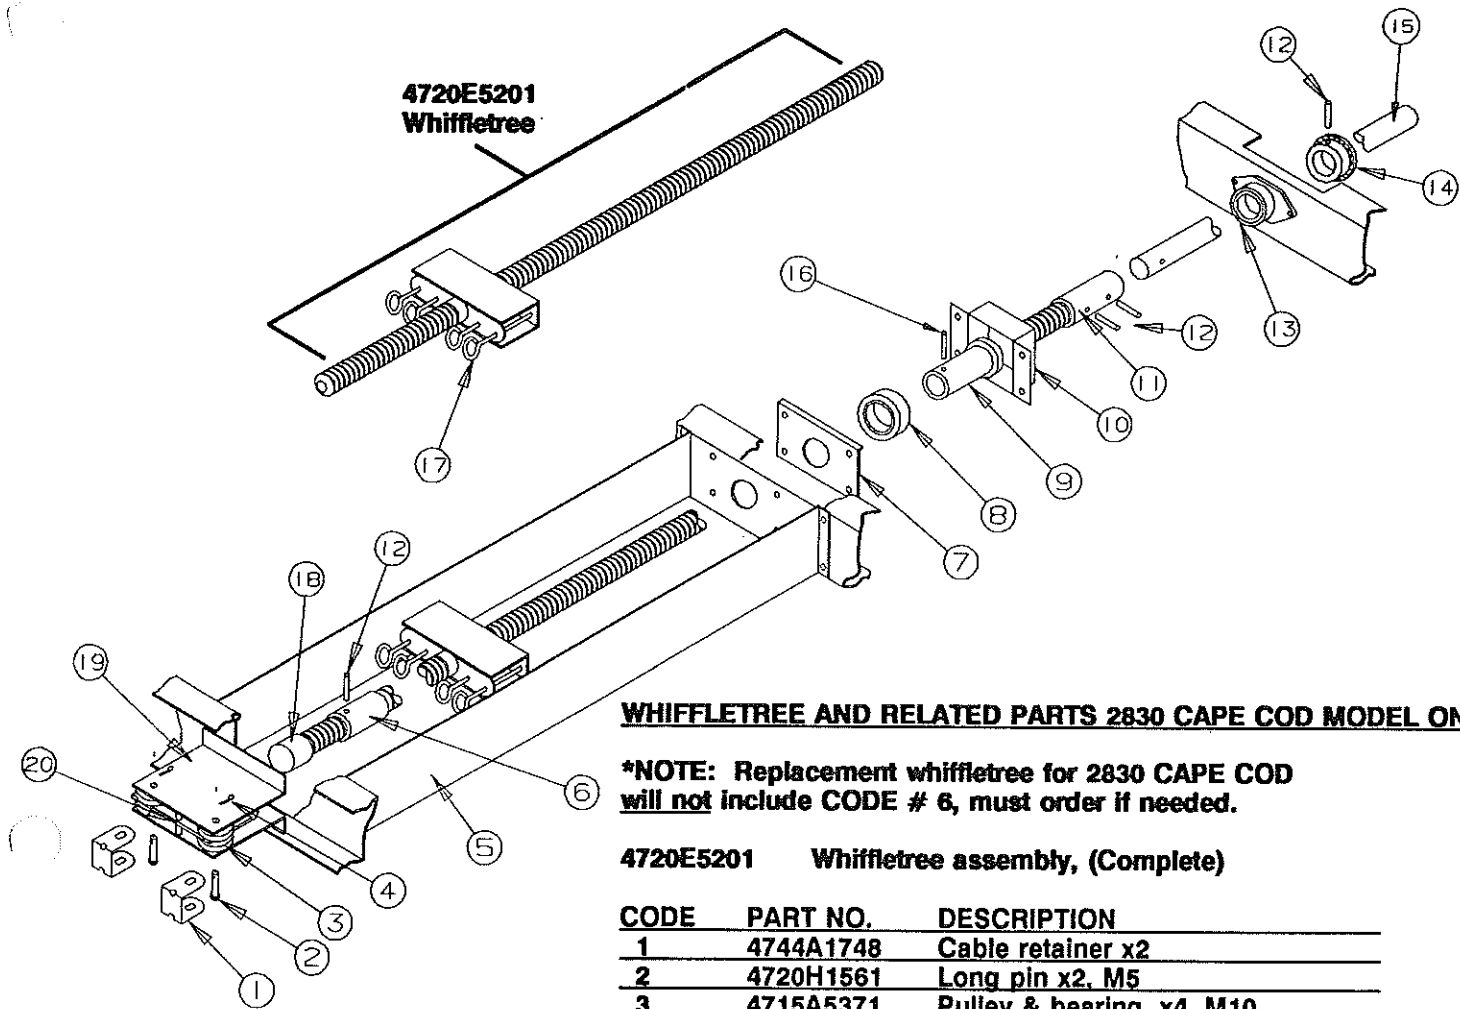

REPAIR PARTS

WHIFFLETREE AND RELATED PARTS 2830 CAPE COD MODEL ONLY

*NOTE: Replacement whiffletree for 2830 CAPE COD will not include CODE # 6, must order if needed.

4720E5201 Whiffletree assembly, (Complete)

CODE	PART NO.	DESCRIPTION
1	4744A1748	Cable retainer x2
2	4720H1561	Long pin x2, M5
3	4715A5371	Pulley & bearing, x4, M10
4	1204B1081	Cotter pin, x2, M10
5	4720E2371	Guide channel
	4738A0898	Bolt x4
	1201B6038	Hex nut x4
6	4746A0601	Bushing
7	4720C2418	Plate
8	4720A2421	Thrust bearing
9	4720B2388	Thrust nut
10	4720B2408	Retainer
11	4720D1221	Coupling
12	4720B1481	Roll pin, M10
13	4741B8408	Bearing (front cross channel)
	1200B3048	Bolt x2
	1202B0468	Washer x2
	1201B6068	Nut x2
14	4730B3848	Sprocket (12 tooth)
15	4751-3951	Whiffletree extension
16	4744A1301	Shear pin, M10
17	4744-44561	Screw eye x4, M4
	1201B6078	5/16" Locknut x8
18	4730D1291	Screw socket x1 (welded to cross channel)
19	4720-1551	Pulley plate
20	4715C5661	Pulley spacer