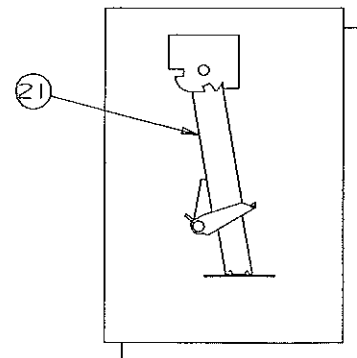

1994 FOUR SEASONS SERIES

2830 CAPE COD MAIN FRAME ASSEMBLY COMPONENT PARTS

CODE	PART NO.	DESCRIPTION	
1	4742-2001	2" Coupler assembly	
	4714A2211	2" Coupler repair kit	
2	4748-6611	Chain bar w/pins	
3	4749-626	Stabilizer support (curbside)	
4	4746A5061	Corner bulkhead assembly (right rear/left front)	
	5	4732C3678	Adjustable pulley bracket x4
	4715A5371	Pulley & bearing, M10	
	4720C1578	Short pin	
6	1204B1081	Cotter pin, M10	
	4749B8648	Tire & rim, 10" Load Range "C"	
	4741-3268	Valve extension 2"	
7	4749-627	Stabilizer support (roadside)	
8	4745A164	Rail bulkhead support	
9	4748-3411	Floor brace	
10	4741A3311	Wheel well assembly x2	
	4060075008	Foam tape 1" x 3/4" dark grey	
11	4744-668	Corner gusset x2	
12	4746A5051	Corner bulkhead assembly (right front/left rear)	
13	4720A3331	Jack bracket	
NOTE: Refer to Page 2 for tongue jack assembly and component parts.			
14	4746-5591	Pigtail (bargman) car end	
15	4746-9811	Wire harness (bargman) - CT front	
	4742-8961	Braided nylon sleeve	
16	1201-8708	Clamp	
17	4742-8108	Snap bushing 1 1/4"	
18	4716-5001	Power harness - CT end	
19	4749A5531	Wire harness	
20	4716-4701	12 Volt cap & plug package	
21	4720D0731	Stabilizer assembly x4	
	4739-2298	Nut (2 per stabilizer)	