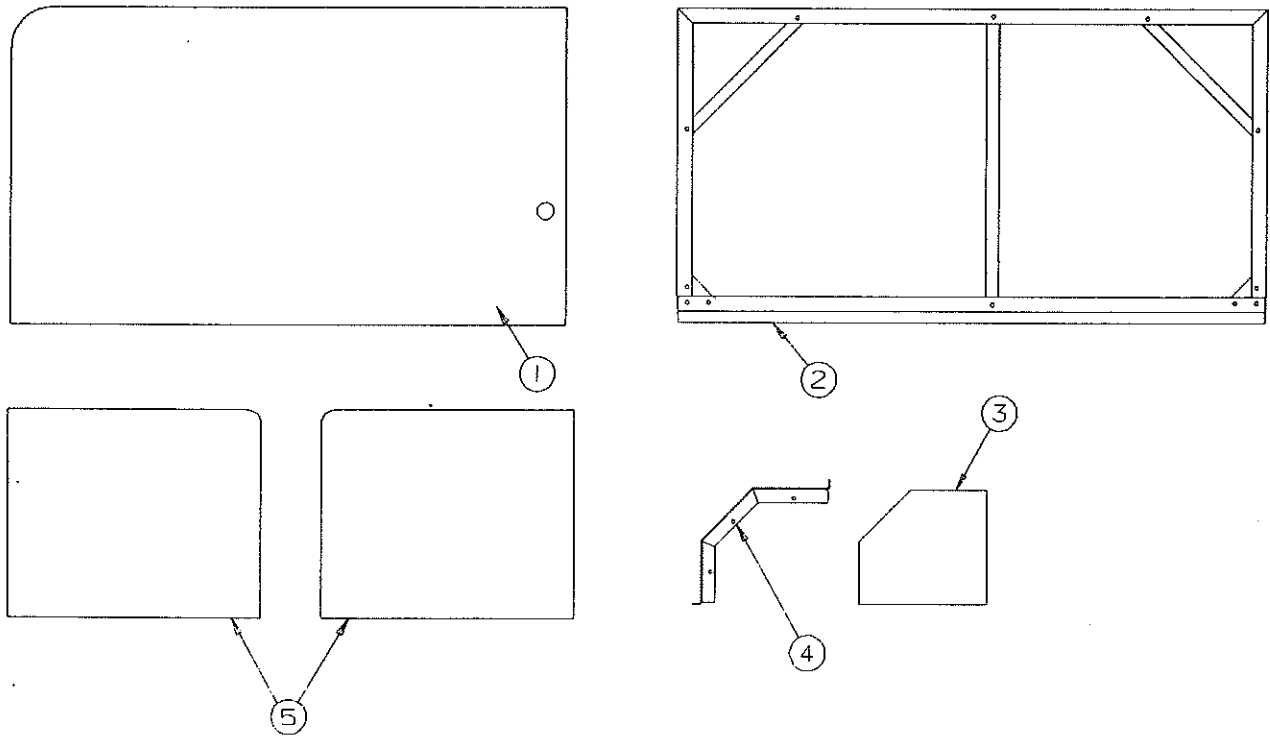

REPAIR PARTS

SEAT ASSEMBLY & RELATED PARTS

CODE	PART NO.	DESCRIPTION
1	4750A4071	Seat gazoodi 2830, 2834
	4060300086F	T-Molding 3/4" (sold/foot)
2	4748A54081	Seat frame "right & left"
3	4748A80481	Wheel well cover (wood)
4	4748A80381	Wheel well cover (metal)
5	4748A46081	Seat end 2830, 2834

CUSHION AND BACKREST ASSEMBLIES

	CUSHION ASSEMBLY	CUSHION COVER	BACKREST ASSEMBLY	BACKREST COVER
2830 Cape Cod	4750A6971	4716A6971	4750A6991	4716A6991
2834 Yosemite	4750A6971	4716A6971	4750A6991	4716A6991
	HUTCH SEAT CUSHION		HUTCH SEAT COVER	
2830 Cape Cod	4750A6981		4716A6981	
2834 Yosemite	4750A6981		4716A6981	

REFERENCE DIMENSIONS

	CUSHION	BACKREST
2830 Cape Cod	17 7/16 x 38 1/4 x 4	16 11/16 x 38 1/8 x 4
2834 Yosemite	17 7/16 x 38 1/4 x 4	16 11/16 x 38 1/8 x 4