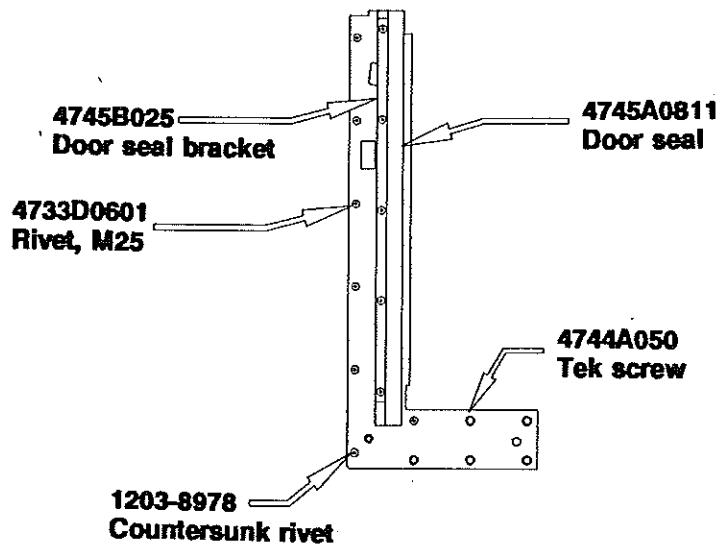

4745B5061
Front door bulkhead

4745B5051
Rear door bulkhead