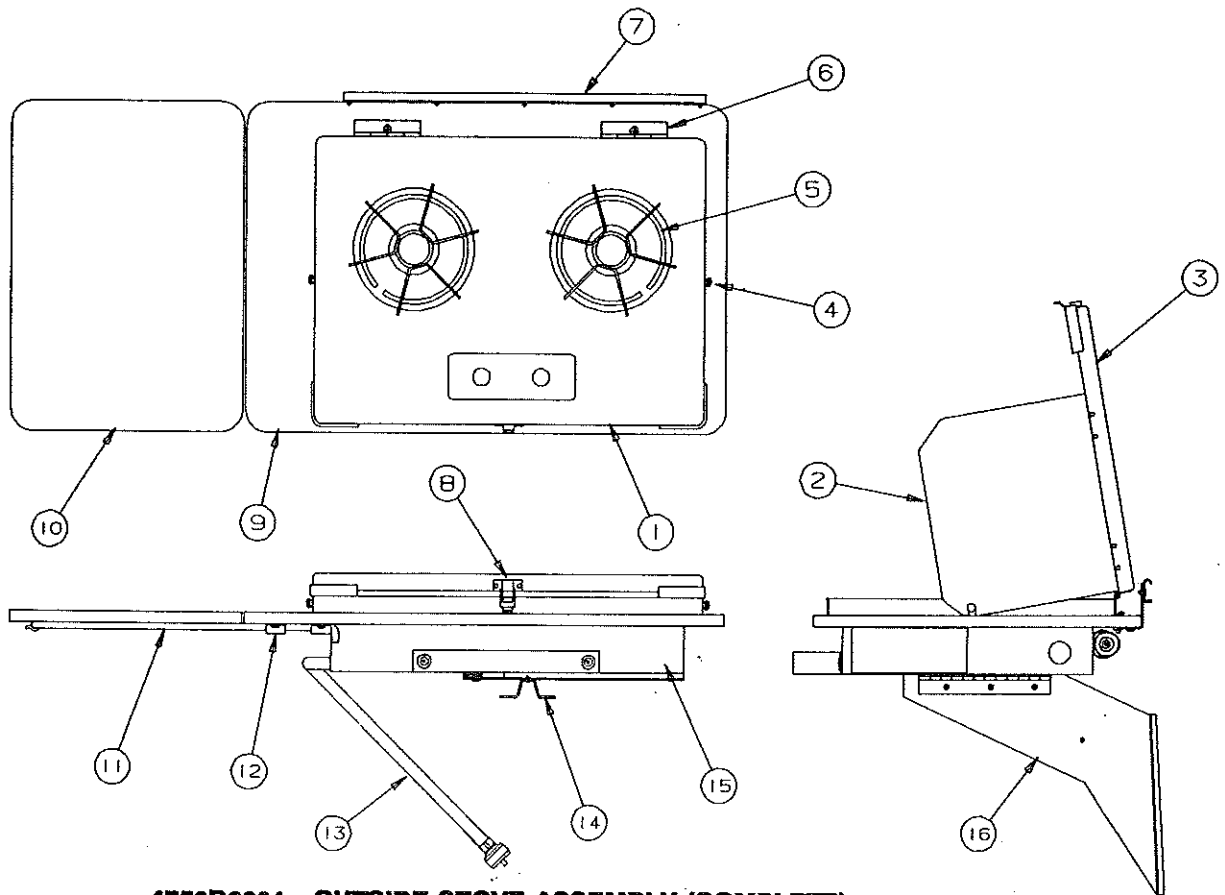

REPAIR PARTS

4750B6601 - OUTSIDE STOVE ASSEMBLY, (COMPLETE) 2830, 2834

CODE	PART NO.	DESCRIPTION
1	4746-9491	2 Burner stove top
2	4749B99381	Stove fin x2
3	4749B66081	Stove cover
	4742-9538	H.P. Decal
4	4716A0881	Thumb screw x2, M6
5	4716-1851	Grate x2
6	4739A2821	Stove cover hinge x2
7	4750-5991	Stove support assembly
	4737-8478	Screw x5
8	4733-4018	Stove cover latch
	4733-4028	Strike
	4737-8478	Screw
9	4751-4021	Outside stove counter top
10	4751-4011	Outside stove shelf (complete w/hardware)
11	4751A4061	Shelf support rod
12	4746C0701	Support bracket x4
	4716-059	Screw, x2 per bracket
13	4746-9891	Gas hose 32"
14	4748A4621	Twisty fastener
	4733D0601	Rivet, M25
15	4746-9481	2 Burner stove box
16	4746-9221	Outside stove flap (includes hinge and adhesive pad)

To order service parts for Wedgewood Stove components - Please write or phone:

Attwood Greenbrier Operations
P. O. Box 4
6320 Kelly Willis Road
Greenbrier, TN 37073 Phone: 615/643-4556