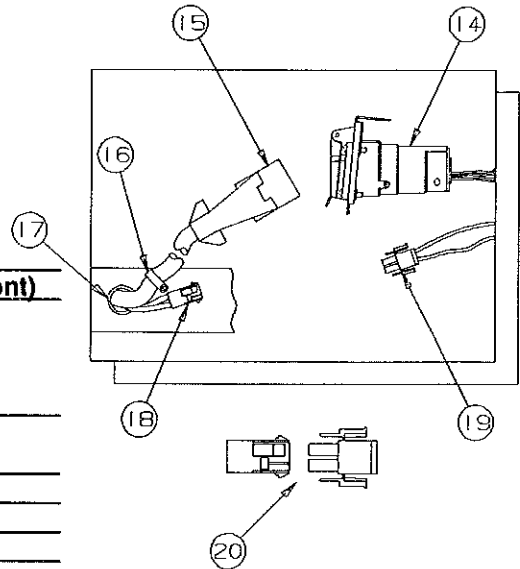

1994 FOUR SEASONS SERIES

2830 CAPE COD MAIN FRAME ASSEMBLY COMPONENT PARTS

CODE	PART NO.	DESCRIPTION	
1	4742-2001	2" Coupler assembly	
	4714A2211	2" Coupler repair kit	
2	4748-6611	Chain bar w/pins	
3	4749-626	Stabilizer support (curbside)	
4	4746A5061	Corner bulkhead assembly (right rear/left front)	
	5	4732C3678	Adjustable pulley bracket x4
	4715A5371	Pulley & bearing, M10	
	4720C1578	Short pin	
6	1204B1081	Cotter pin, M10	
	4749B8648	Tire & rim, 10" Load Range "C"	
	4741-3268	Valve extension 2"	
7	4749-627	Stabilizer support (roadside)	
8	4745A164	Rail bulkhead support	
9	4748-3411	Floor brace	
10	4741A3311	Wheel well assembly x2	
	4060075008	Foam tape 1" x 3/4" dark grey	
11	4744-668	Corner gusset x2	
12	4746A5051	Corner bulkhead assembly (right front/left rear)	
13	4720A3331	Jack bracket	
NOTE: Refer to Page 2 for tongue jack assembly and component parts.			
14	4746-5591	Pigtail (bargman) car end	
15	4746-9811	Wire harness (bargman) - CT front	
	4742-8961	Braided nylon sleeve	
16	1201-8708	Clamp	
17	4742-8108	Snap bushing 1 1/4"	
18	4716-5001	Power harness - CT end	
19	4749A5531	Wire harness	
20	4716-4701	12 Volt cap & plug package	
21	4720D0731	Stabilizer assembly x4	
	4739-2298	Nut (2 per stabilizer)	

REPAIR PARTS

**4745B6101 CRANK & SPROCKET ASSEMBLY (COMPLETE)
CRANK & SPROCKET ASSEMBLY COMPONENT PARTS:**

CODE	PART NO.	DESCRIPTION
1	4751-3501	Shaft bushing
2	4751-4731	Shaft spacer
3	4751-39381	18 Tooth sprocket
4	4751-3891	Drive shaft
5	4751-3561	Pressure plate
6	4751-3571	Ratchet wheel
7	4751-3581	Pressure washer
8	4751-3591	Shaft bushing
9	4751-6531	Drive hub extension
10	4751-4721	Nylon spacer
11	4751-3531	Handle spring
12	4751-3551	Slotted nut
13	4747A9451	Spiral roll pin, M6
14	4720B1481	Roll pin x2, M10
15	4716-1221	Ratchet pawl package
16	1203C8721	Rivet x2, M25
17	4751-3941	Chain (includes connecting link)
	4730A3811	Connecting link
	4714-0351	Half link
18	4731-3878	Hex head bolt x2
19	1202B0438	Washer
20	1201B6038	Hex nut x2