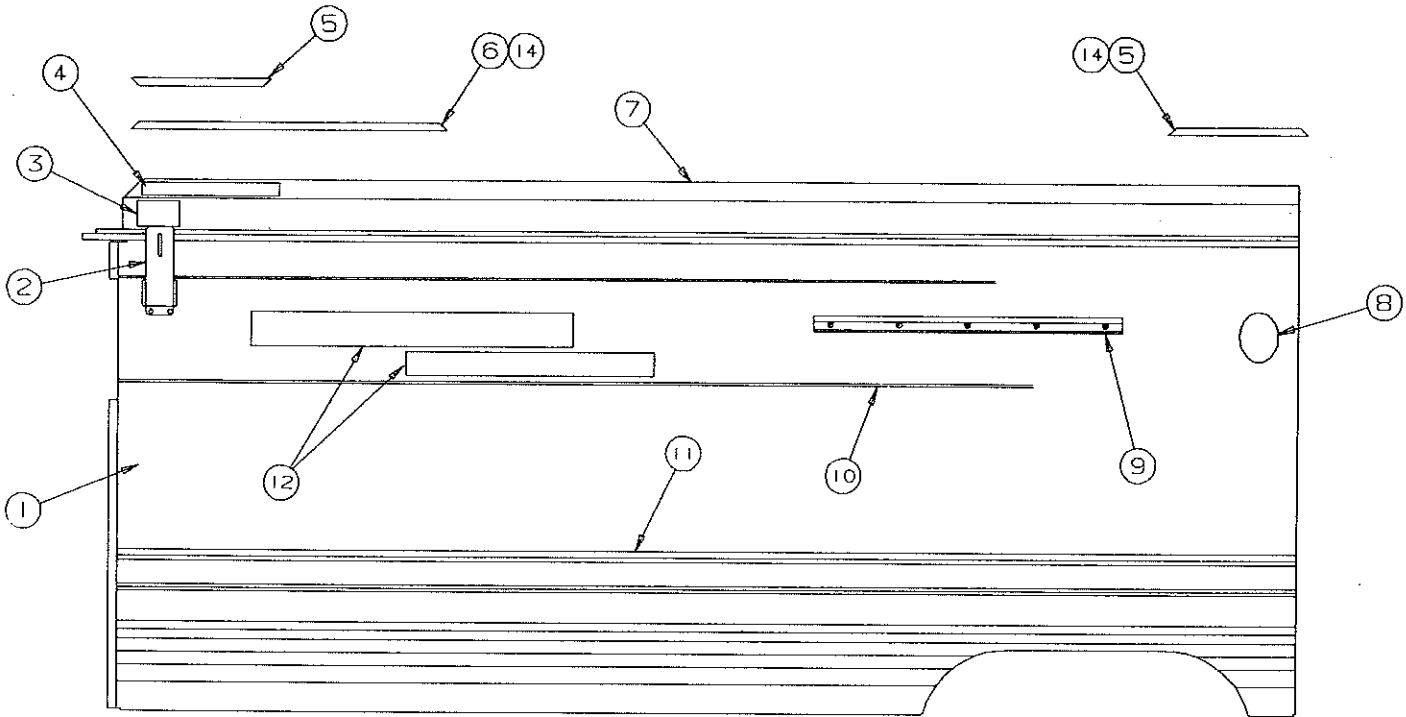

1994 FOUR SEASONS SERIES