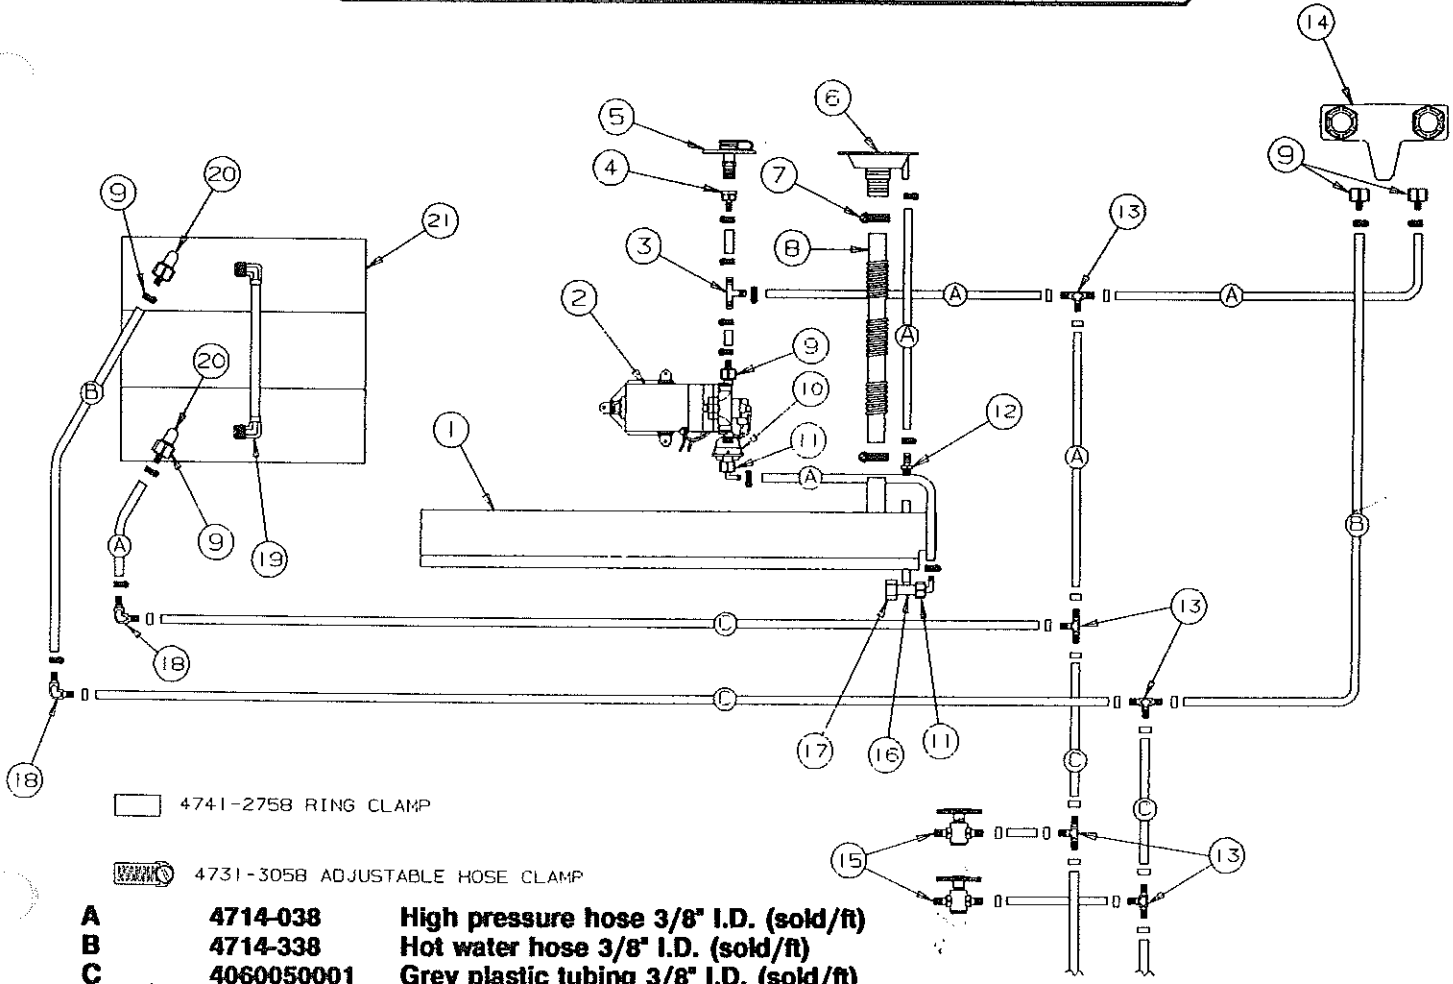

REPAIR PARTS

WATER SYSTEM COMPONENT PARTS - 2834 YOSEMITE

CODE	PART NO.	DESCRIPTION
1	4751-3101	Water tank - 20 gallon
	4742A8631	Water tank gasket (not shown)
2	4741B5571	Electric water pump
	4746-3778	Fuse holder
3	1218-1508	Barbed tee - 3/8"x3/8"x3/8"
4	4741-9568	Female adapter
	1202-5828	Rubber washer
5	4732F1521	City fill
6	4731D1711	Water tank fill spout
7	4715-4501	Adjustable hose clamp 1 1/4"
8	4731G1081	Water fill hose sold/24" lengths
9	4716-2341	Nut, barb & seal package
10	4747A8311	Water filter
11	4741-9068	Swivel elbow
	4732B4561	Hose adapter
13	4741-2388	Tee - 3/8"x3/8"x3/8"
14	4745D2741	Faucet (upper galley)
15	4741A2368	Line drain
16	4751-3861	Drain tee
17	4751-3871	Tee nut cap
18	4741-2398	Barbed elbow 3/8"
19	4746-5381	Winterizing adapter
20	4746-8831	Plastic elbow
21	4741-5531	Water heater

To order service parts for Atwood Water Heater please write or phone:

Atwood Mobile Products
4750 Hiawatha Drive
Rockford, IL 61101

Phone: 800/847-7160