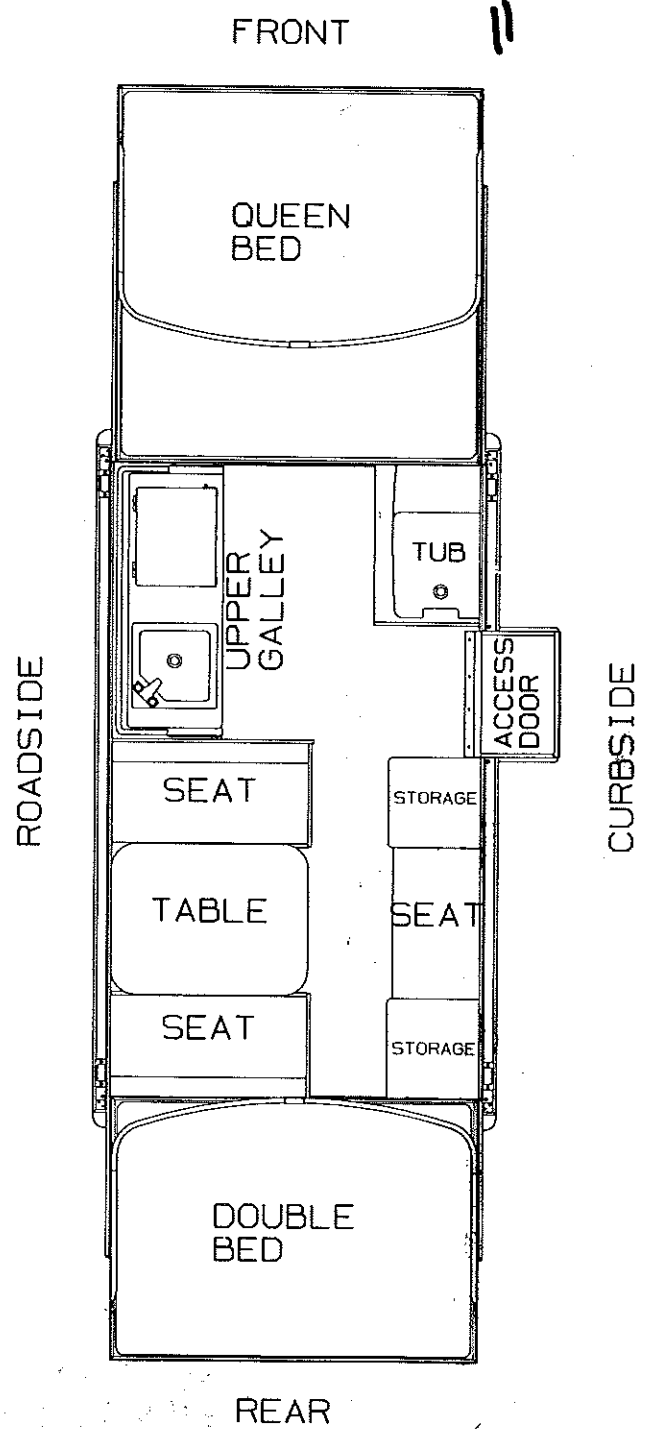

2834 YOSEMITE