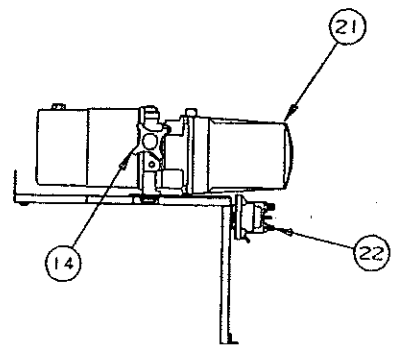

REPAIR PARTS

HUTCH/SEAT ASSEMBLY COMPONENTS - 2834 YOSEMITE

CODE	PART NO.	DESCRIPTION
1	4748B41681	Hutch top (left)
2	4750A6981	Cushion assembly
	4716A6981	Cushion cover
3	4748-80181	Hutch top (right)
4	4750A6591	Drawer assembly
5	4745C26188	Hinge (self closing)
6	4750-968	Hutch front
7	4750-9791	Door panel
8	4748A3951	Door pull
9	4748C4138	Seat front
10	4748B4148	Hutch front
11	4748A3271	Door panel
12	4748A3551	Cabinet corner, M2 (plastic)
13	4733A4981	Rocker switch x2
	4716-059	Screw x2 per switch
14	4716-1671	Hydraulic pump knob
	1202B8308	Washer x1
15	4751B8351	Push/pull release cable w/compression sleeve
	4751-498	Washer "black"
	1202B1068	Washer 1 3/8" - O.D.
	1202B0468	Washer 13/32" - I.D.
16	4737C4191	Recessed mount (black)
	4750-427	Screw x6
17	4737A5558	Fire extinguisher
18	4751A3981	Plastic base
19	4716-1681	Toggle switch
20	4750B4148	Hutch side panel
21	4751-3371	Hydraulic pump
22	4716-1661	12 Volt solenoid