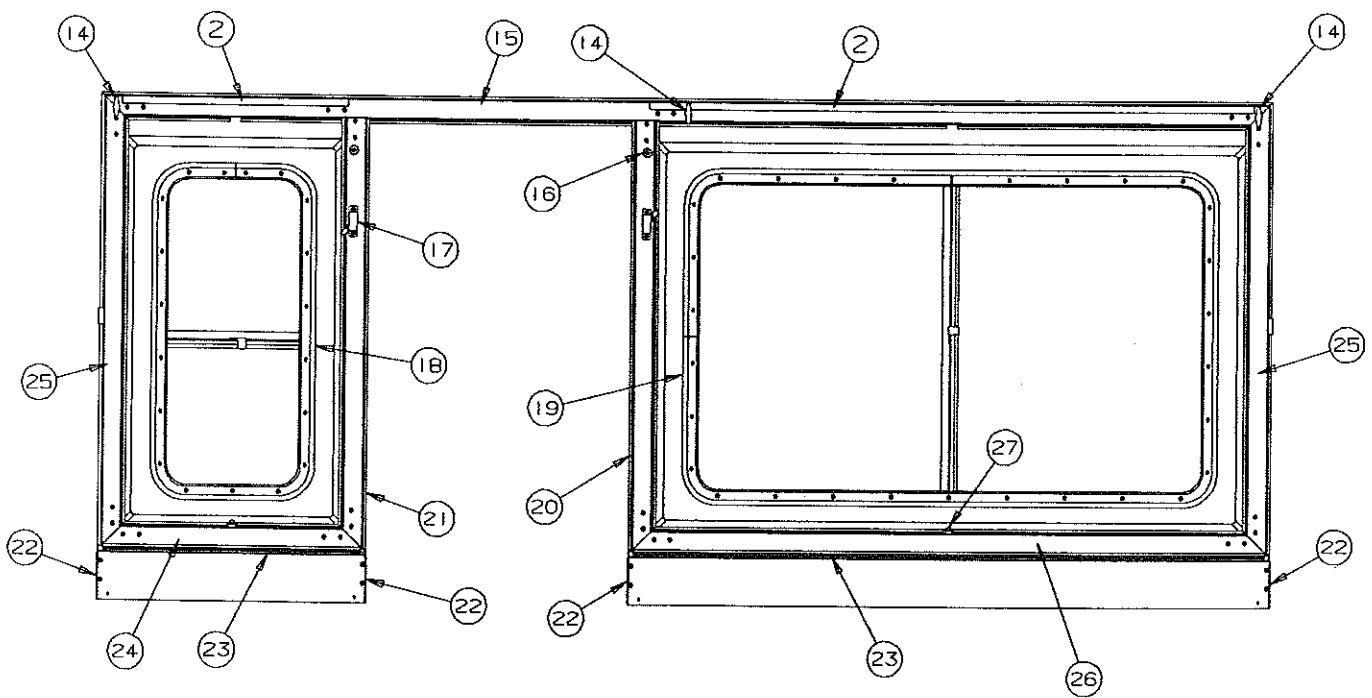

1994 FOUR SEASONS SERIES

REPAIR PARTS

CURBSIDE FOLD DOWN WALL ASSEMBLY - COMPONENT PARTS

CODE	PART NO.	DESCRIPTION
1	4750-4541	Curbside rear wall panel "plastic"
	4350000022F	Foam tape 1/2" x 1/4" - (12" required)
2	4350000005F	3/4" Velcro hook (sold/yard)
3	4750-6621	Linkage arm pivot assembly x2
4	4750-4188	Shoulder bolt, x2
	1202B2528	Washer x2
5	4750-6751	Vinyl coated cable assembly 24"
6	4060000401F	Small rubber seal (sold/foot) (1' required)
7	4060000400F	Large rubber seal (sold/foot) (9' required)
8	4750-4448	Corner bracket
9	4750-4531	Curbside front wall panel "plastic"
	4350000022F	Foam tape 1/2" x 1/4" - (9' required)
10	4750A9091	Rail reinforcement
	4350000005F	3/4" Velcro hook (sold/yard)
11	4744C3301	Rivet, M25 "grey"
12	4750A869	Curbside front upper body rail
13	4750A870	Curbside rear upper body rail
14	4750A4251	T-Bolt handle & spring package
Package includes (1) T-Bolt, (1) handle, (1) plastic spacer, (2) washers, (1) spring		
15	4750-451	Curbside upper rail
	4734C1861	Rivet, M25
16	4741-4971	Rubber bumper, M6
	4737-3208	Tek screw 1/2"
17	4741-8658	Sash lock x2
	1203-8741	Rivet, M25
	4750-4608	Spacer
18	4750-4231	Curbside front window
	4750-4278	Tapping screw "black", (19 per window)
	4060000401F	Small rubber seal, (sold/foot) - (8' required)
19	4750-4221	Curbside rear window
	4750-4278	Tapping screw "black", (30 per window)
	4060000401F	Small rubber seal, (sold/foot) - (14' required)
20	4750-447	Screen door rail (rear)
	4734C1861	Rivet, M25 "arctic white"
21	4750-448	Screen door rail (front)
	4734C1861	Rivet, M25 "arctic white"
22	4750B692	End cap
	4734C1861	Rivet, M25 "white"
23	4750-4211	Living hinge "plastic" (108" lengths)
	NOTE: must cut plastic hinge to size	
24	4750-445	Curbside front lower rail
	4734C1861	Rivet, M25, "arctic white"
25	4750-446	Vertical rail x2
26	4750-450	Curbside rear lower rail
27	4733-3398	Plastic shoulder washer
	4733-4138	Tek screw 3/4"