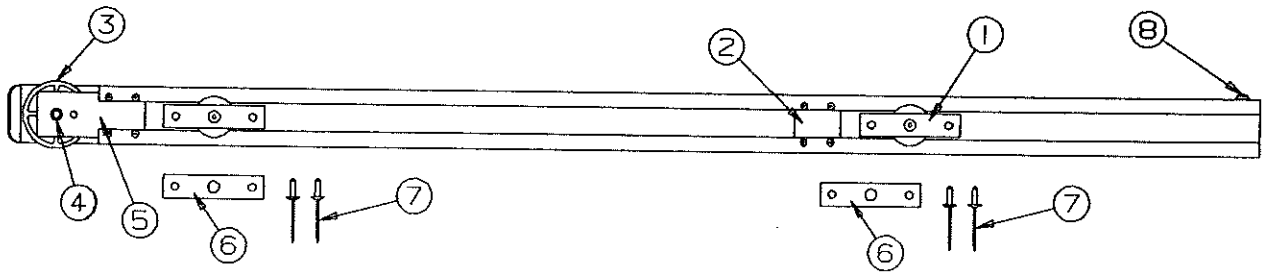

REPAIR PARTS

BED EXTENSIONS COMPONENT PARTS

CODE	PART NO.	DESCRIPTION
1	4720C5621	Roller assembly x2
2	4731A1291	Roller stop
	4749-4578	Rivet x4
3	4720B0831	Nylon wheel
4	4731A1288	Shoulder rivet
5	4741-9191	Rivet plate
	4749-4578	Rivet x4
6	4731-4711	Roller spacer x2
7	1203-8651	Rivet, M50 (extension to bed frame)
8	4733-4118	Tek screw
	1202B0268	Washer

MATTRESS ASSEMBLIES & COVERS - FOUR SEASONS

		Front Mattress		Rear Mattress	
		Assembly	Cover	Assembly	Cover
2830	Cape Cod	4748B6241	4716B6241	4748B6231	4716B6231
2834	Yosemite	4748B6241	4716B6241	4748B6231	4716B6231

REFERENCE DIMENSIONS

		FRONT MATTRESS	REAR MATTRESS
2830	Cape Cod	74 x 71 x 4	71 x 50 x 4
2834	Yosemite	74 x 71 x 4	71 x 50 x 4