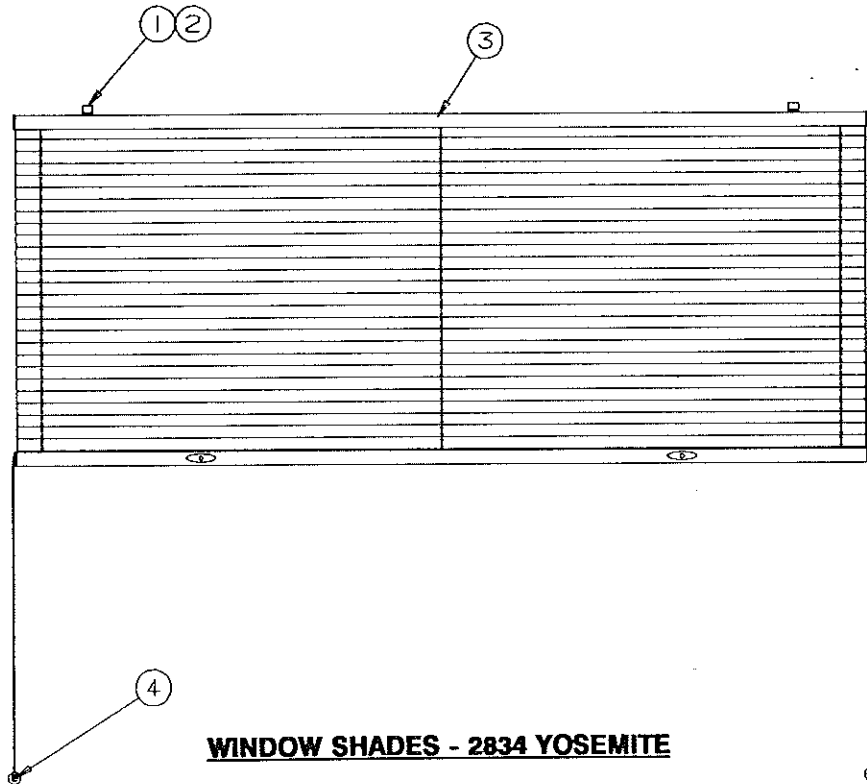

1994 FOUR SEASONS SERIES

- 4751-8491 Window shade 50" x 38" used x2 roadside
- 4751-8481 Window shade 55" x 38" used x1 curbside right rear
- 4751-8471 Window shade 20" x 38" used x1 curbside right front

CODE	PART NO.	DESCRIPTION
1	4751-8291	Shade hanger bracket package (package includes (1) bracket, (1) T-head screw, (1) lock nut)
2	4716-075	Screw (to hold bracket in place on wall assembly)
3	4350000115F	3/4" Velcro hook "white" sold/yard
4	4737-2558	Tek screw

- 4751-6551 Valance Package, 2830, 2834
  Package includes (2) roadside valance
  (2) curbside valance

DRAPES

	Drape Pkg.	Color
2830 Cape Cod	4750A6721	Rose (8 panels)

Component Parts - 4750-2891 Plastic Tab, M60

SINGLE DRAPE PANELS

- 4716A8881 Single panel "small" used x2
- 4716A8891 Single panel "large" used x6