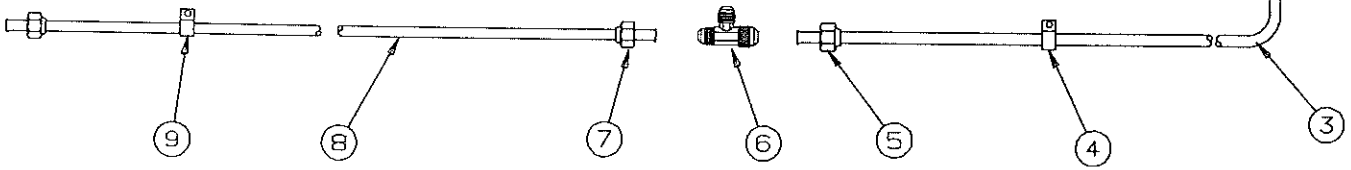

REPAIR PARTS

GAS SYSTEM & RELATED PARTS

CODE	PART NO.	DESCRIPTION
1	4720J5928	Gas bottle (arctic white)
2	4737-8388	1/2" Plastic cap & chain 2834
	4733A3888	3/8" Plastic cap & chain 2830
3	4749-5466	3/8" Copper gas line 66" 2830
	4742-8986	1/2" Copper gas line 36" 2834
4	1201-8738	1/2" Clamp - "rubber coated"
5	1215-2438	Flare nut 1/2"
6	1215-1788	Brass tee 1/2" X 3/8" X 3/8" 2834
	1215-1778	Brass tee 3/8" x 3/8" X 3/8" 2830
7	1215-2418	Flare nut 3/8"
8	4714-0711	3/8" Copper gas line assy. (100")
9	1201-8708	3/8" Clamp - "rubber coated"