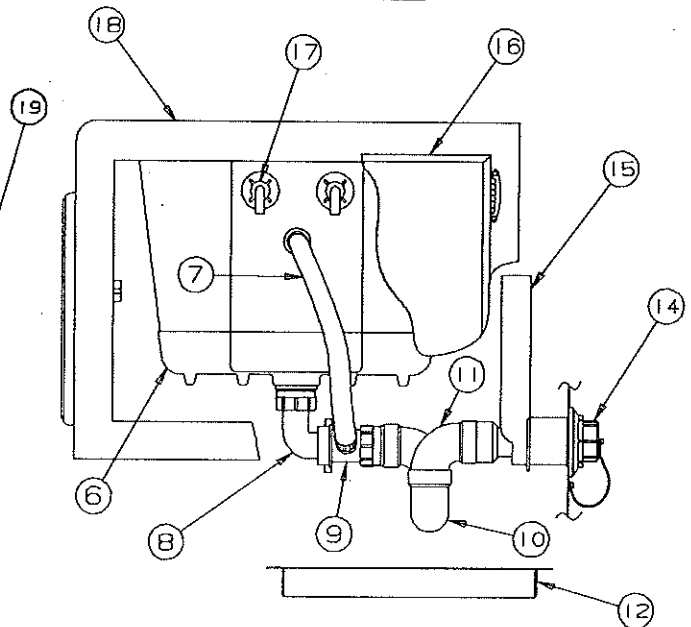

REPAIR PARTS