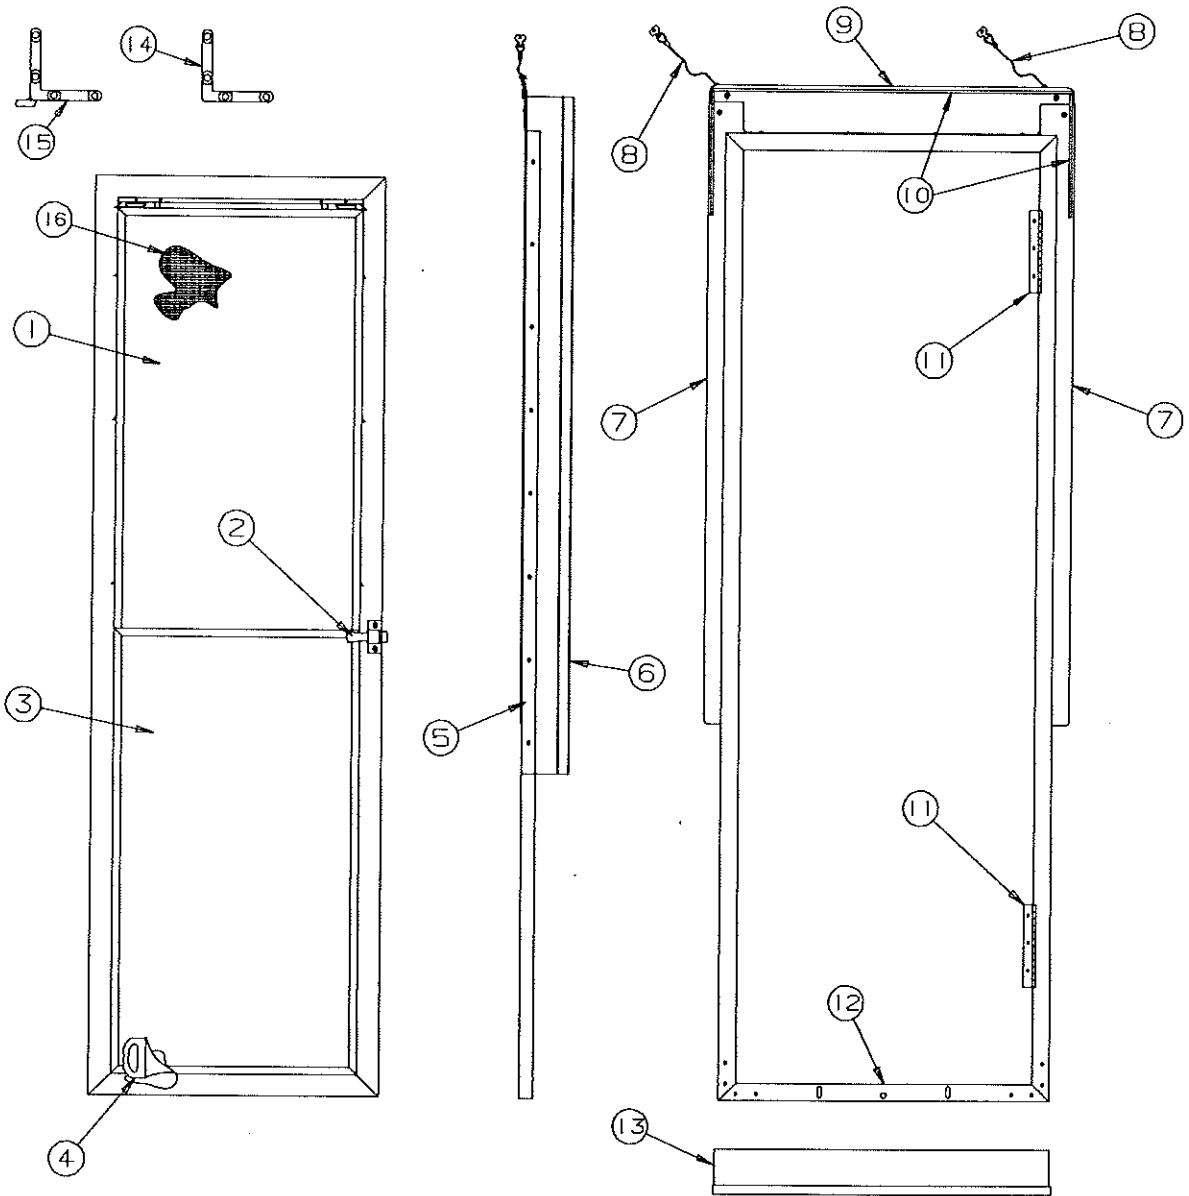

REPAIR PARTS

SCREEN DOOR AND JAMB ASSEMBLY COMPLETE - 4750B6901

NOTE: Door and Jamb not sold separately

CODE	PART NO.	DESCRIPTION
1	4716B3401	Sliding window pane
2	4742-9671	Latch package
3	4716B3411	Bottom sliding window pane
4	4750-3591	Rubber seal 18"
5	4750-8901	Flap bracket x2
	4734C1861	Rivet "arctic white", M25
6	4750A8891	Screen door flap "vinyl", M2
7	4750-8911	Side latch plate x2
	4733D0601	Rivet "arctic white", M25
8	4750-6001	Screen door cable, M2

9	4750A8001	Screen door top bracket
10	4350000019F	Foam tape 1/8" x 1/4"
11	4720G3601	Hinge x2
	4733D0601	Rivet "arctic white", M25
12	4710K4091	Bottom lintel "arctic white", M25
	4741A9861	Rivet "arctic white", M25
13	4741F6221	Screen door support
	4060000399F	Rubber seal (sold/foot)
	4716-069	Screw x4
14	4710-380	Corner brace
15	4710-3791	Corner brace hinge, M2
16	4716-1111	Screening 36" x 18 1/2" pc