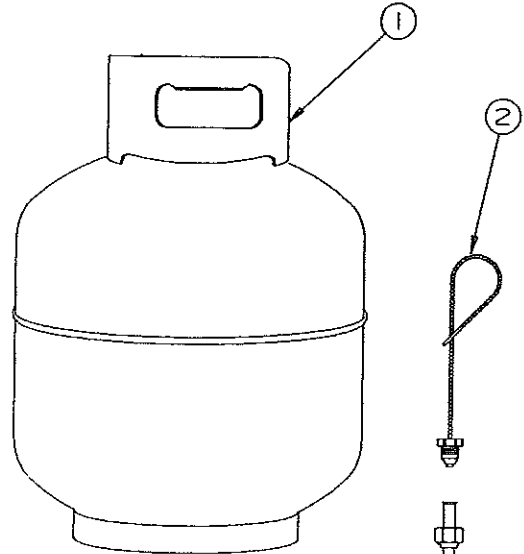

REPAIR PARTS

GAS SYSTEM & RELATED PARTS

CODE	PART NO.	DESCRIPTION
1	4720J5928	Gas bottle (arctic white)
2	4737-8388	1/2" Plastic cap & chain 2834
	4733A3888	3/8" Plastic cap & chain 2830
3	4749-5466	3/8" Copper gas line 66" 2830
	4742-8986	1/2" Copper gas line 36" 2834
4	1201-8738	1/2" Clamp - "rubber coated"
5	1215-2438	Flare nut 1/2"
6	1215-1788	Brass tee 1/2" X 3/8" X 3/8" 2834
	1215-1778	Brass tee 3/8" x 3/8" X 3/8" 2830
7	1215-2418	Flare nut 3/8"
8	4714-0711	3/8" Copper gas line assy. (100")
9	1201-8708	3/8" Clamp - "rubber coated"