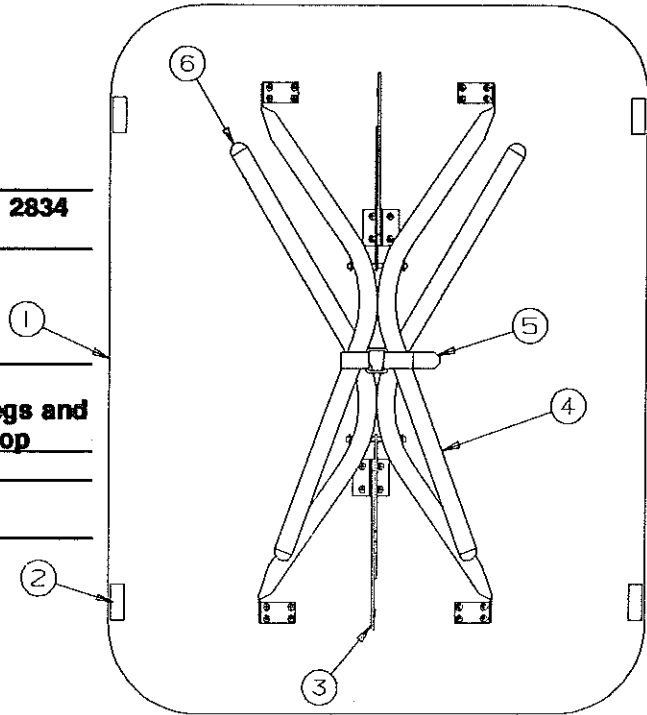

REPAIR PARTS

HUTCH/SEAT ASSEMBLY COMPONENTS - 2834 YOSEMITE

CODE	PART NO.	DESCRIPTION
1	4748B41681	Hutch top (left)
2	4750A6981	Cushion assembly
	4716A6981	Cushion cover
3	4748-80181	Hutch top (right)
4	4750A6591	Drawer assembly
5	4745C26188	Hinge (self closing)
6	4750-968	Hutch front
7	4750-9791	Door panel
8	4748A3951	Door pull
9	4748C4138	Seat front
10	4748B4148	Hutch front
11	4748A3271	Door panel
12	4748A3551	Cabinet corner, M2 (plastic)
13	4733A4981	Rocker switch x2
	4716-059	Screw x2 per switch
14	4716-1671	Hydraulic pump knob
	1202B8308	Washer x1
15	4751B8351	Push/pull release cable w/compression sleeve
	4751-498	Washer "black"
	1202B1068	Washer 1 3/8" - O.D.
	1202B0468	Washer 13/32" - I.D.
16	4737C4191	Recessed mount (black)
	4750-427	Screw x6
17	4737A5558	Fire extinguisher
18	4751A3981	Plastic base
19	4716-1681	Toggle switch
20	4750B4148	Hutch side panel
21	4751-3371	Hydraulic pump
22	4716-1661	12 Volt solenoid

1994 FOUR SEASONS SERIES

DINETTE TABLE ASSEMBLY COMPONENTS

CODE	PART NO.	DESCRIPTION
1	4744C4521	Table top 39 5/8" x 30" 2830, 2834
	4060400085F	T-Molding 3/4" (sold/foot)
2	4724D2631	Velcro hook x4
	4724E2631	Velcro loop, M4
3	4720A1501	Lock brace package
	4737-8488	Screw
4	4745B5271	Table leg package (see note)
		NOTE: Table leg package includes 2 pair of legs and all hardware required to mount legs to table top
5	4720C3928	Table leg cap
6	4751-9711	Table leg strap package (includes: strap, screw & washer)