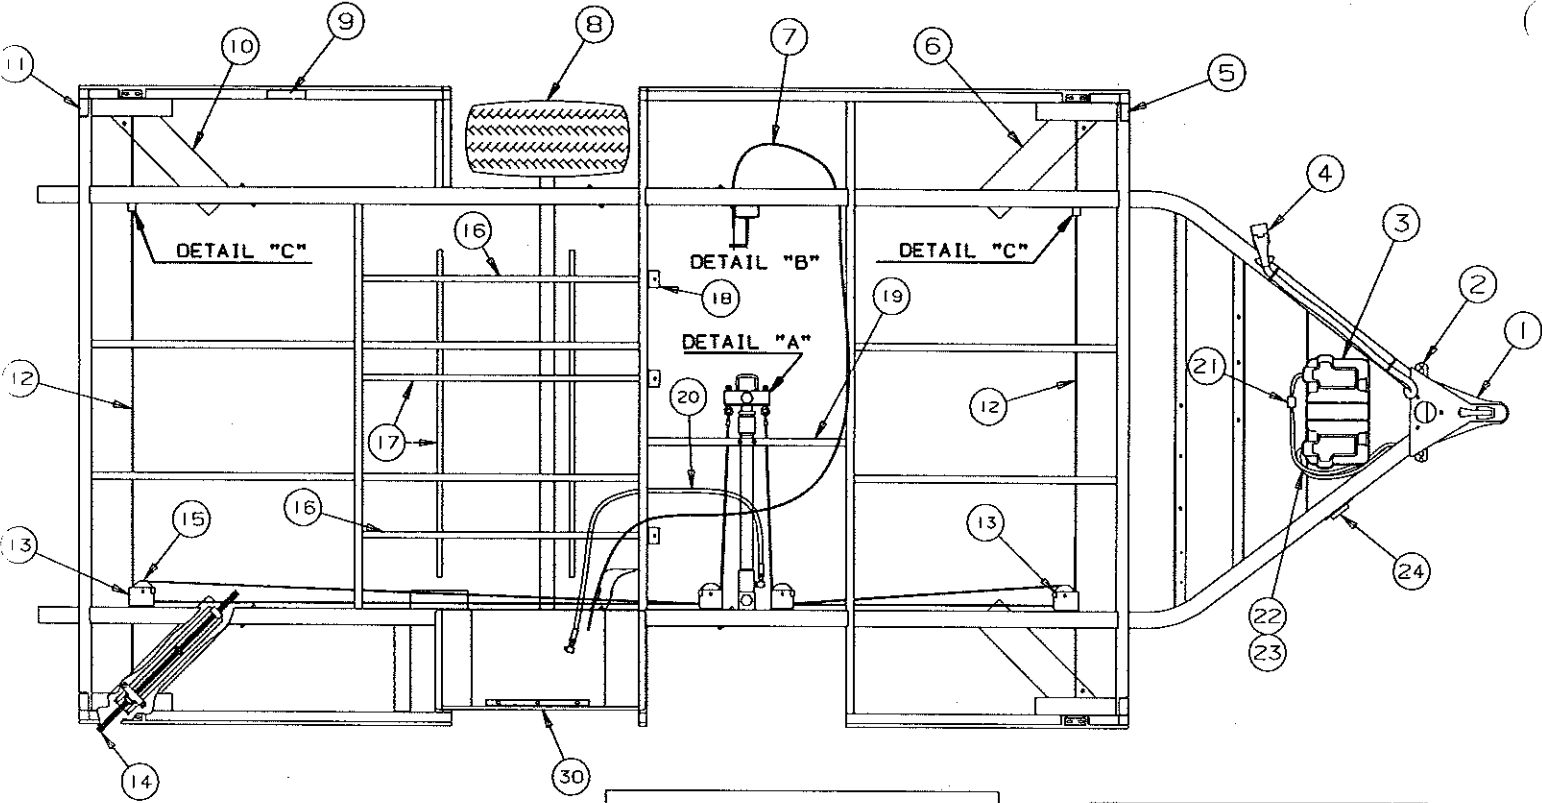

Porta Potti (4741F2858)
Standard equipment on 2834 Yosemite
Optional on 2830 Cape Cod

1994 FOUR SEASONS SERIES