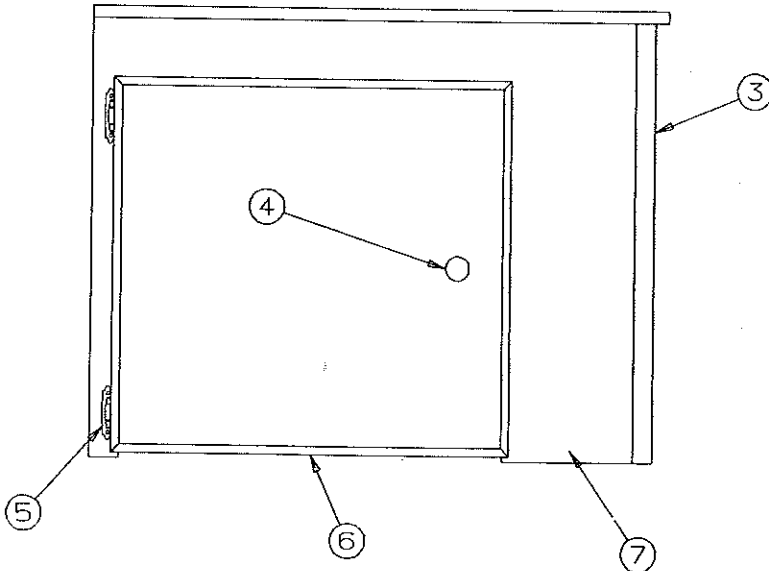

1994 FOUR SEASONS SERIES

STORAGE CABINET ASSEMBLY, 2830 (4750A6541)

CODE	PART NO.	DESCRIPTION
1	4748A85481	Cabinet top
2	4720A0721	Cooler clip, M2
	4716-059	Screw x2 per clip
3	4750A8841	Corner molding
4	4748A3951	Door pull (includes screw)
5	4745C26188	Hinge (self closing)
6	4750A8851	Door panel
7	4750A874	Cabinet side
8	4750A876	Cabinet front
9	4750A878	U-Channel 22 1/2"
10	4750A8771	Stove strap
	1202B2698	Washer x1
	4737-8488	Screw x1
11	4730A3548	Stud w/screw
12	4750A875	Cabinet divider