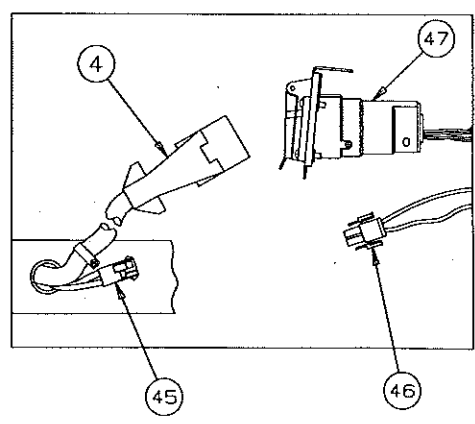

Porta Potti (4741F2858)
Standard equipment on 2834 Yosemite
Optional on 2830 Cape Cod

1994 FOUR SEASONS SERIES