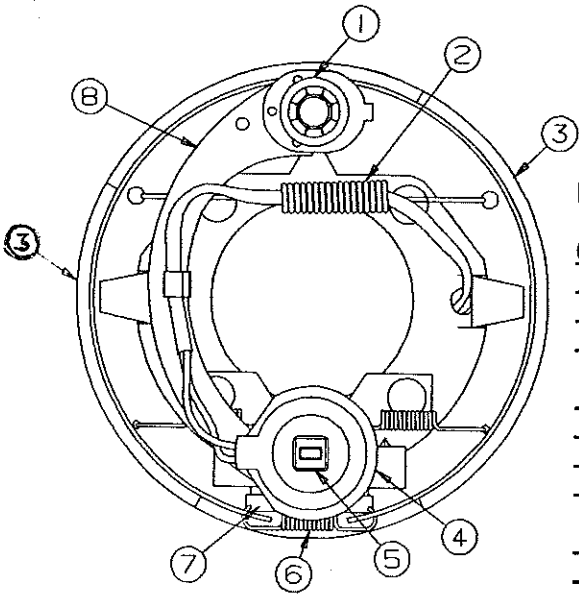

REPAIR PARTS

ELECTRIC BRAKE COMPONENTS

CODE	PART NO.	DESCRIPTION
1	4714A2461	Anchor post clip x2, M2
2	4714A2411	Retractor spring
3	4714B2071	Brake shoes (primary & secondary)
4	4714D2451	Magnet package (white wires) (includes: 1 magnet, 1 spring & 1 retainer clip)
5	4714B2471	Retainer clip, M2
6	4714A2101	Adjusting screw spring
7	4714A2041	Adjusting screw
8	4714A2841	Actuating lever arm package (includes: Right hand & Left hand arms)
9	4714B2421	Magnet housing spring (not shown)