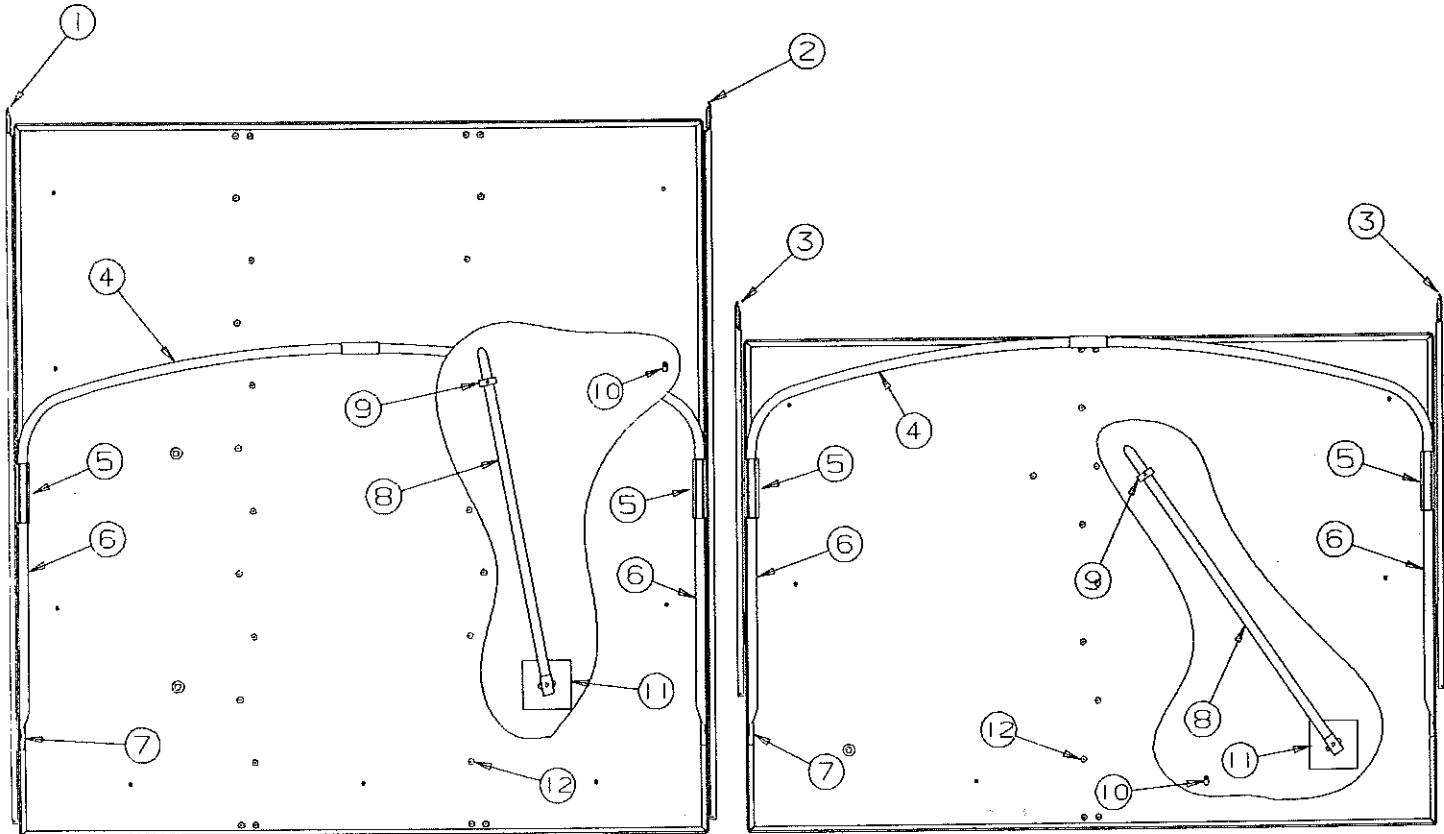

1994 FOUR SEASONS SERIES

BED ASSEMBLIES COMPONENT PARTS - 2830, 2834

4750A6831 Queen Bed "Front"
4750A6021 Double Bed "Rear"

CODE	PART NO.	DESCRIPTION
1	4744C5671	Bed extension "white" (curbside)
2	4733G6291	Bed extension "white" (roadside)
3	4739B61961	Bed extension "white" (curbside/roadside)
4	4737F2631	Bed bow assembly
5	40600000521	Bed bow bumper, "clear" (6" pc)
6	4737F2641	Bed bow support x2
	4733-4118	Tek screw
7	4720G5631	Bed bow bracket x2
	1014B1006	Screw
8	4734E5881	Bed leg assembly
9	4720C0771	Bed leg clip, M4
	1203-8831	Rivet, M25
10	4720D4021	Lashing hook, M6
	1203-8741	Rivet, M25
11	4737A4178	Support plate
12	1203C8721	Rivet, M25
13	4739C2908	Screw cap
	4739-2918	Screw cap washer
14	4716-074	Screw
	1202B2528	Washer
15	4734A5141	Bed leg bracket
16	4720A2361	Rod & pal nut
17	4060400339F	Vinyl bed seal (sold/foot)