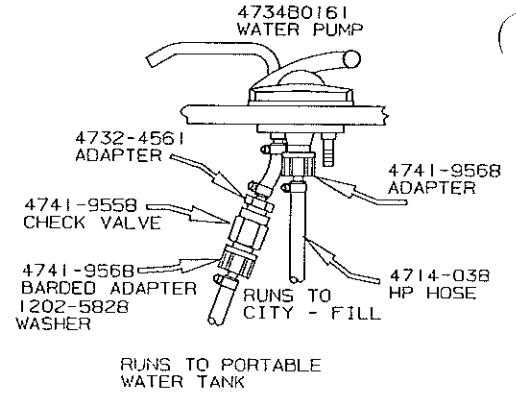

1994 FOUR SEASONS SERIES

UPPER GALLEY ASSEMBLY COMPONENTS 2830, 2834

CODE	PART NO.	DESCRIPTION
1	4750-97481	Upper galley top 2830
	4750-9741	Upper galley top 2834
	4060400085F	T-Molding 3/4" (tan)
NOTE: Upper galley top includes T-Molding		
2	4716-1851	Grate x3
3	4716-1861	Knob x3
4	4744D2401	3 Burner stove top
5	1226D1538	Stove fin latch
	1203-8678	Rivet x2
6	4741F4131	Stove fin
	4741A4401	Hinge - brite chrome x2
	1203-8558	Rivet x4 per hinge
7	4739A2821	Hinge x2
8	4741E6031	Stove cover
9	4716A0881	Thumb screw, M6
10	4746-9071	Pump hold down bar & bracket
	4737-8478	Screw x3
11	4742-8701	Flange bushing (plastic) M4
12	4734B0161	Water pump 2830 only
	4716-081	Screw x4
	4745D2741	Mixer faucet 2834 only
	4716-2341	Nut, barb & seal package
13	4710F0301	Sink 2830 Cape Cod
	4745A2801	Sink 2834 Yosemite
14	4714B0661	Crumb cup
	4730D3151	Crumb cup basket

Upper Galley Assembly (complete)

CODE	PART NO.	DESCRIPTION
4750A6501		Upper galley 2830 Cape Cod
4750A65081		Upper galley 2834 Yosemite
15	4750A6551	Upper galley angle "right side"
	4750A6561	Upper galley angle "left side"
	4734G186	Rivet "cherry"
16	1201B6038	Locknut
17	4730A3431	Gas hose (flexible)
18	4742A8781	Drain hose sold/5' lengths
19	4734A0671	Drain trap, M2
20	4748A3241	Door panel x2
21	4748A3951	Door pull (includes screw)
22	4744H5741	Drawer assembly x2
23	4748A3551	Galley corner, M2 (plastic)
24	4750A4861	Galley lifter bar 2830, 2834
25	4733-4018	Stove latch
	1203-8558	Rivet x2
	4733-4028	Latch strike
26	4744-63281	Galley chain x2
27	4737B9238	Sprocket "upper"
28	4737A9238	Sprocket "lower"
29	1202B2528	Washer x2
30	4744-44561	Eye bolt, M4 (less bushing)
	4744-9211	Bushing, M2
31	4750A8941	Galley chain cover (left)
32	4750A8951	Galley chain cover (right)