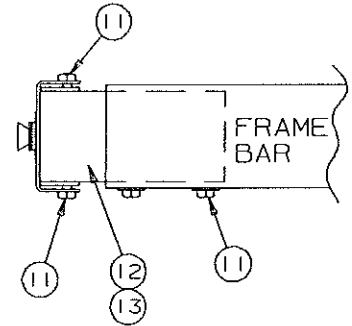

REPAIR PARTS

REAR BODY PANEL ASSEMBLY COMPONENTS

NOTE: All panels are shipped less hardware & decals.

4716A1701 Frt & Rear Body Panel Hardware & Decal Kit

CODE	PART NO.	DESCRIPTION
1	4750-8731	Rear body panel 2830, 2834
2	4750A9071	End rail "rear"
	4747-2558	Expansion rivet x5
3	4749A4321	Taillight assembly x2
	4716-1041	Taillight lens (lens only)
	4747-2558	Expansion rivet x4
4	4350001494F	Trim stripe 7' required
5	4739B4311	License plate light x2
6	4732-1181	Plastic grommet, M4
7	4737A0728	Black rubber bumper x2
8	4714G08581	Red lens & base x2
	4750-3748	Marker light gasket
	4745-3968	Screw "arctic white" x2 per light
	4714-3701	Bulb, M4 (#194)
	4733G1311	Socket & harness x1 per light
9	4737B4458	Frame gasket x2
10	4750-9241	Bumper
11	1200B3038	Hex head bolt
	1202B0468	Washer
12	4750A6951	Frame extension (roadside)
13	4750A6961	Frame extension (curbside)