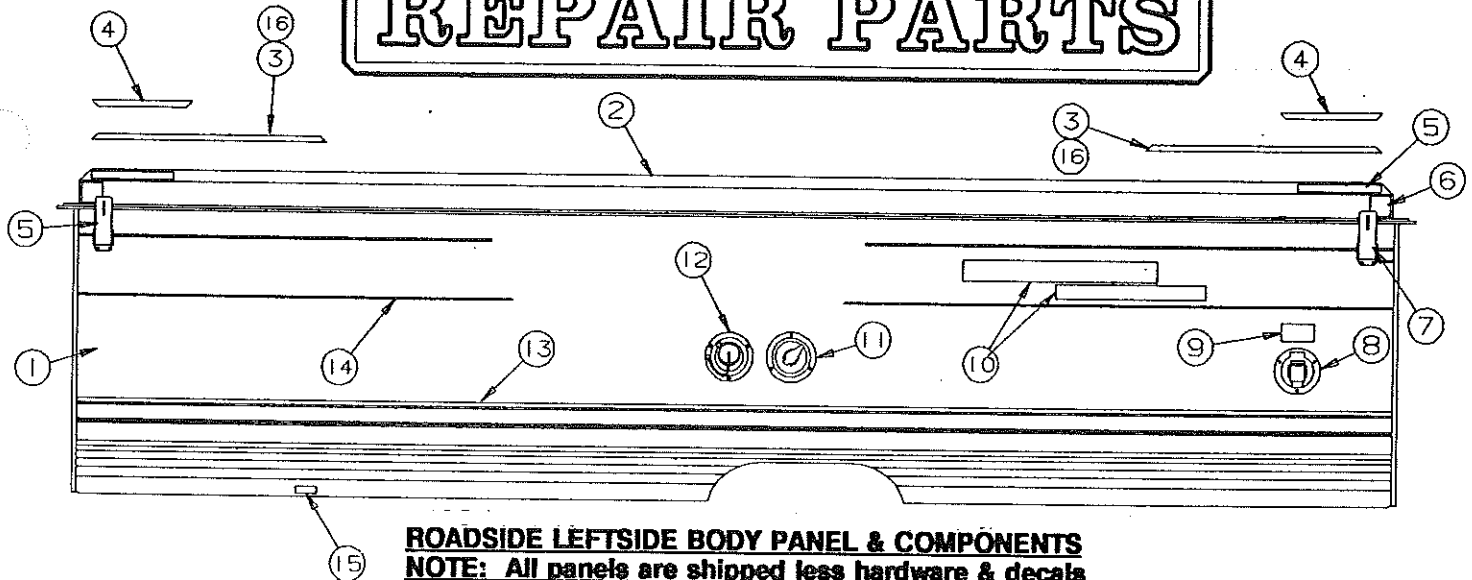

REPAIR PARTS