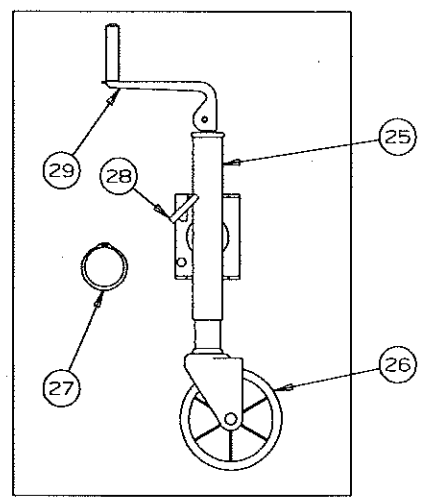

Porta Potti (4741F2858)
Standard equipment on 2834 Yosemite
Optional on 2830 Cape Cod

1994 FOUR SEASONS SERIES