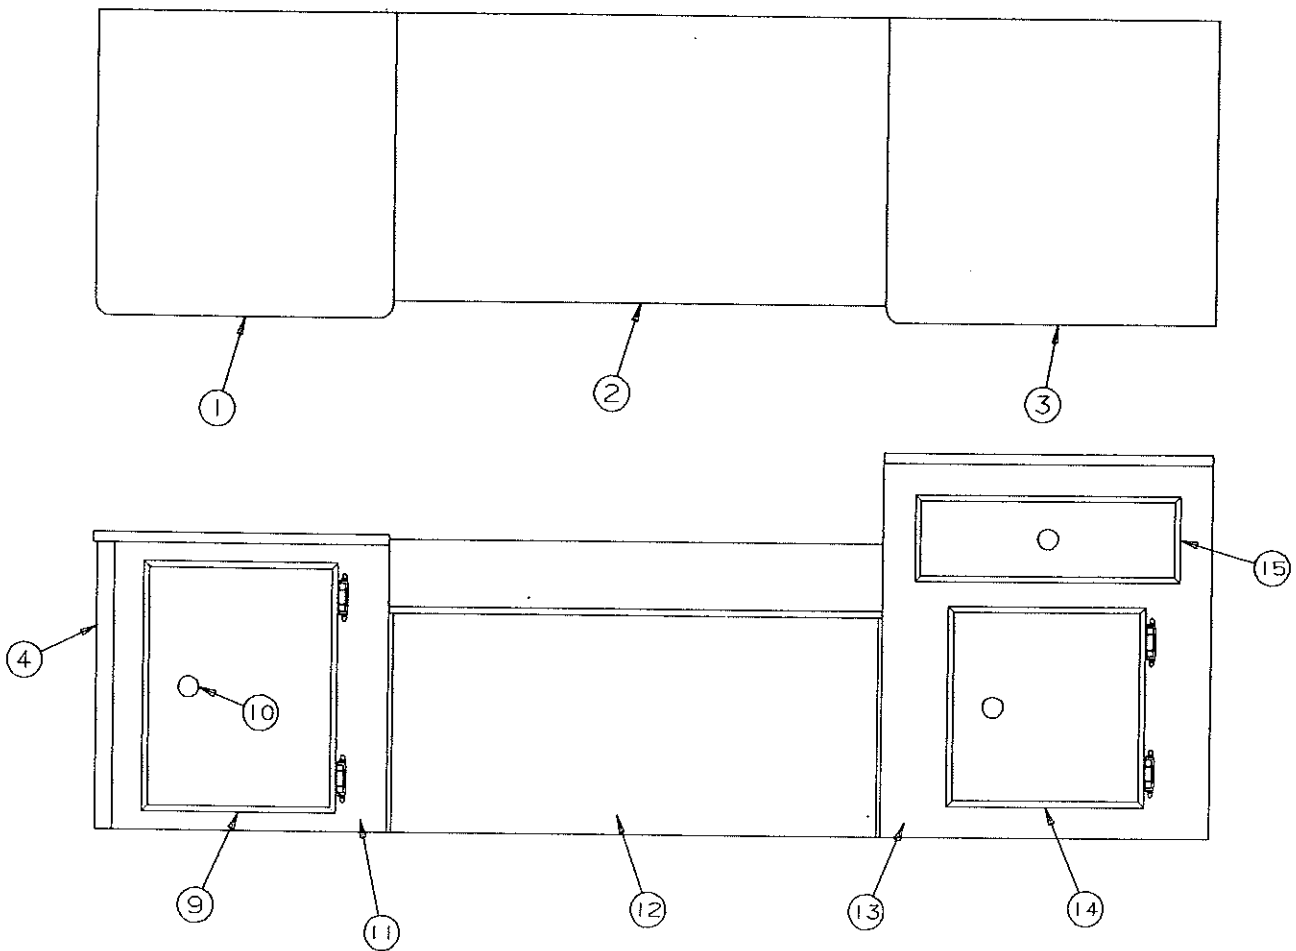

1994 FOUR SEASONS SERIES

HUTCH/SEAT ASSEMBLY COMPONENTS - 2830 CAPE COD

CODE	PART NO.	DESCRIPTION
1	4748B41681	Hutch top (left)
2	4750A6981	Cushion assembly
	4716A8981	Cushion cover
3	4748-80181	Hutch top (right)
4	4748A3551	Cabinet corner, M2 (plastic)
5	4750A414	Hutch side panel
6	4733A4981	Rocker switch x2
	4716-059	Screw x2 per switch
7	4737C4191	Recessed mount (black)
	4750-427	Screw x6
8	4737A5558	Fire extinguisher
9	4748A3271	Door panel
10	4748A3951	Door pull
11	4748B4148	Hutch front (left)
12	4748C4138	Seat front
13	4750A410	Hutch front (right)
14	4750A9231	Door panel
15	4750A6591	Drawer assembly