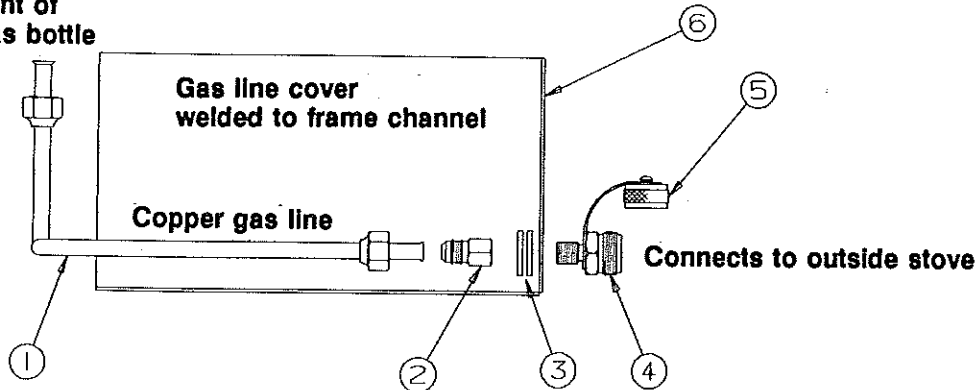

OUTSIDE STOVE GAS LINES AND COMPONENTS

CODE	PART NO.	DESCRIPTION
1	4714-0721	Copper gas line assembly, (110") (Gas lines include 2 flare nuts)
	1215-2418	Flare nut
2	4742-8061	Female coupling
3	1202B1068	Washer x2
4	4739-6978	Cylinder adapter
5	4742-8071	Brass cap w/strap
6	4742-8551	Gas line cover

Runs to front of trailer to gas bottle