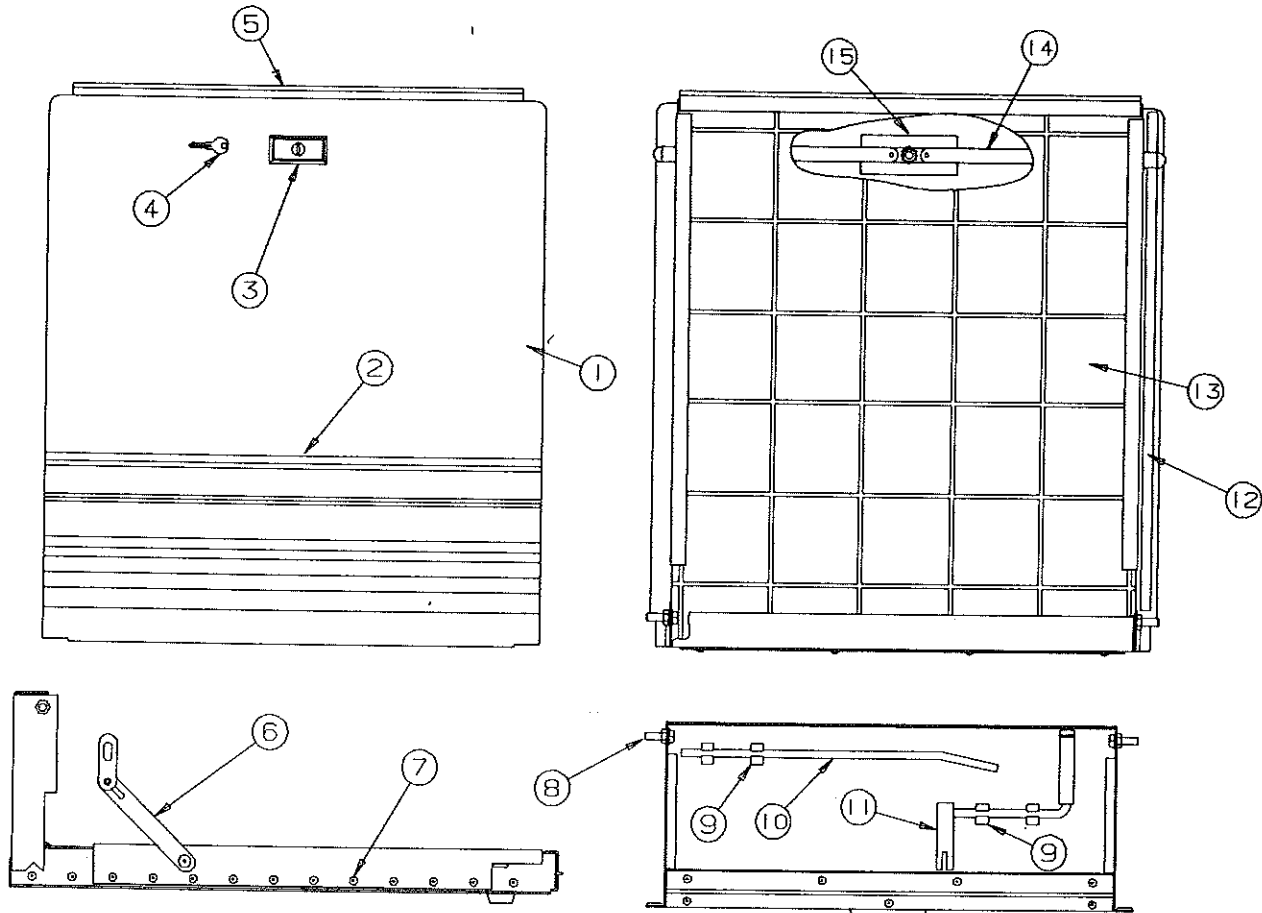

1994 FOUR SEASONS SERIES

4750A6651 ACCESS DOOR ASSEMBLY (COMPLETE) - 2830, 2834

4716A1711 Curbside Body Panel Hardware & Decal Kit

CODE	PART NO.	DESCRIPTION
1	4750-4821	Access door skin
2	4350001499F	Trim tape 3' required
3	4730B3111	Lock handle (less key)
	4716-056	Screw x2
	1201B6958	Keps nut x2
4	4730A3211	Access door key, M10
5	4731F23361	Access door cap
	4733D0601	Rivet, (arctic white) M25
6	4744-6981	Swing arm assembly (rivets & washers included)
	1203C8721	Rivet, M25
	1202B0468	Washer
7	4733D0601	Rivet, (arctic white) M25
8	1006B2428	Bolt x2
	1202B0468	Washer x2
	1201B5188	Nut x2
9	4734-2431	Snap clip, M4
	4733-4118	Tek screw
10	4749-1861	Stabilizer handle, 2830 only
11	4747D4141	Crank handle, 2830, 2834
12	4060025006F	Foam tape
13	4750A9351	Floor covering
14	4741-6551	Lock bar assembly
15	4741-1438	Reinforcement plate