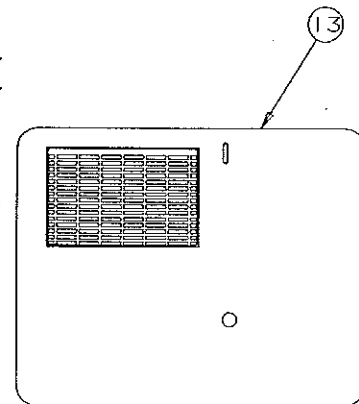

1994 FOUR SEASONS SERIES

CURBSIDE RIGHT REAR BODY PANEL ASSEMBLY & COMPONENTS

NOTE: All panels are shipped less hardware & decals.

4716A1711 Curbside Body Panel Hardware & Decal Kit

CODE	PART NO.	DESCRIPTION
1	4750-4991	Body panel, curbside rear 2830, 2834
NOTE: Must cut heater cutout on 2834 Yosemite		
2	4741C6041	Top latch without lock
	4749-4848	Foam pad
	4741-8218	Hex head tek screw x4
3	4723A8071	Velcro hook 2" x 2"
4	4350000115F	Velcro hook 3/4" sold/yard (white)
5	4737-0738	Bed slide 6 3/16"
6	4730B1211	Bed slide 16 3/16"
7	4750B845	Body rail, curbside rear
	4710-3621	Roll pin, M10
	4733D0601	Rivet "arctic white", M25
8	4733-2818	RVIA sticker
9	4750-8481	Stove support
	4745-3968	Screw "white" x4
	4744A2468	Machine screw x1
	1201B6958	Nut x1
10	4350001498F	Trim tape 6' required
11	4350001499F	Trim tape 7' required
12	4750-9898	Four Season by Fleetwood logo
13	4714H3391	Water heater door, 2834 only
14	4350000093F	1/2" Double stick tape (sold/foot)