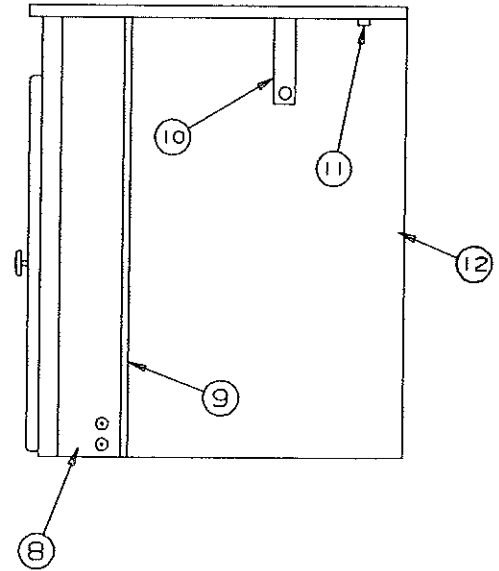

1994 FOUR SEASONS SERIES

STORAGE CABINET ASSEMBLY, 2830 (4750A6541)

CODE	PART NO.	DESCRIPTION
1	4748A85481	Cabinet top
2	4720A0721	Cooler clip, M2
	4716-059	Screw x2 per clip
3	4750A8841	Corner molding
4	4748A3951	Door pull (includes screw)
5	4745C26188	Hinge (self closing)
6	4750A8851	Door panel
7	4750A874	Cabinet side
8	4750A876	Cabinet front
9	4750A878	U-Channel 22 1/2"
10	4750A8771	Stove strap
	1202B2698	Washer x1
	4737-8488	Screw x1
11	4730A3548	Stud w/screw
12	4750A875	Cabinet divider