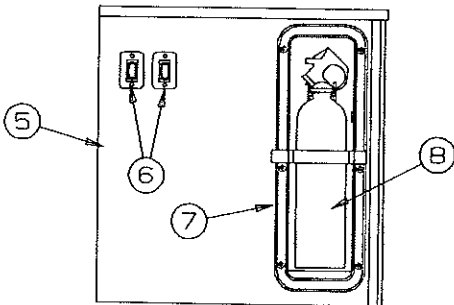

1994 FOUR SEASONS SERIES

HUTCH/SEAT ASSEMBLY COMPONENTS - 2830 CAPE COD

CODE	PART NO.	DESCRIPTION
1	4748B41681	Hutch top (left)
2	4750A6981	Cushion assembly
	4716A8981	Cushion cover
3	4748-80181	Hutch top (right)
4	4748A3551	Cabinet corner, M2 (plastic)
5	4750A414	Hutch side panel
6	4733A4981	Rocker switch x2
	4716-059	Screw x2 per switch
7	4737C4191	Recessed mount (black)
	4750-427	Screw x6
8	4737A5558	Fire extinguisher
9	4748A3271	Door panel
10	4748A3951	Door pull
11	4748B4148	Hutch front (left)
12	4748C4138	Seat front
13	4750A410	Hutch front (right)
14	4750A9231	Door panel
15	4750A6591	Drawer assembly