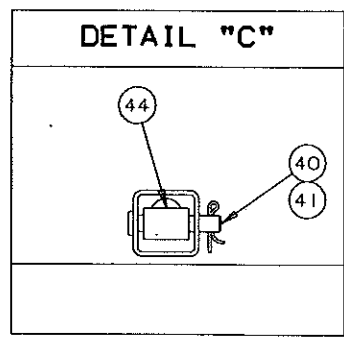

Porta Potti (4741F2858)
Standard equipment on 2834 Yosemite
Optional on 2830 Cape Cod

1994 FOUR SEASONS SERIES