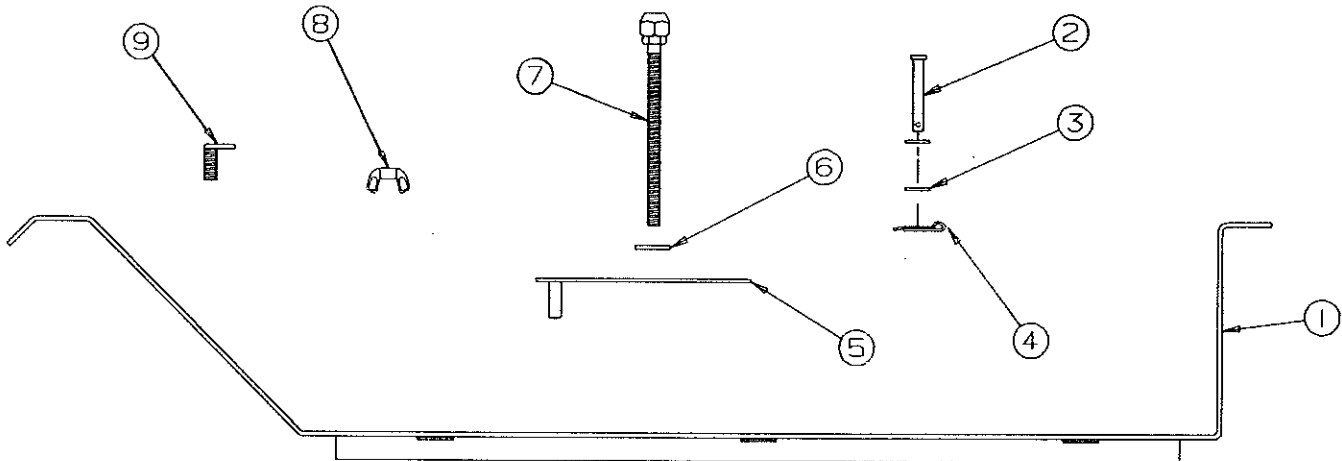

1994 FOUR SEASONS SERIES