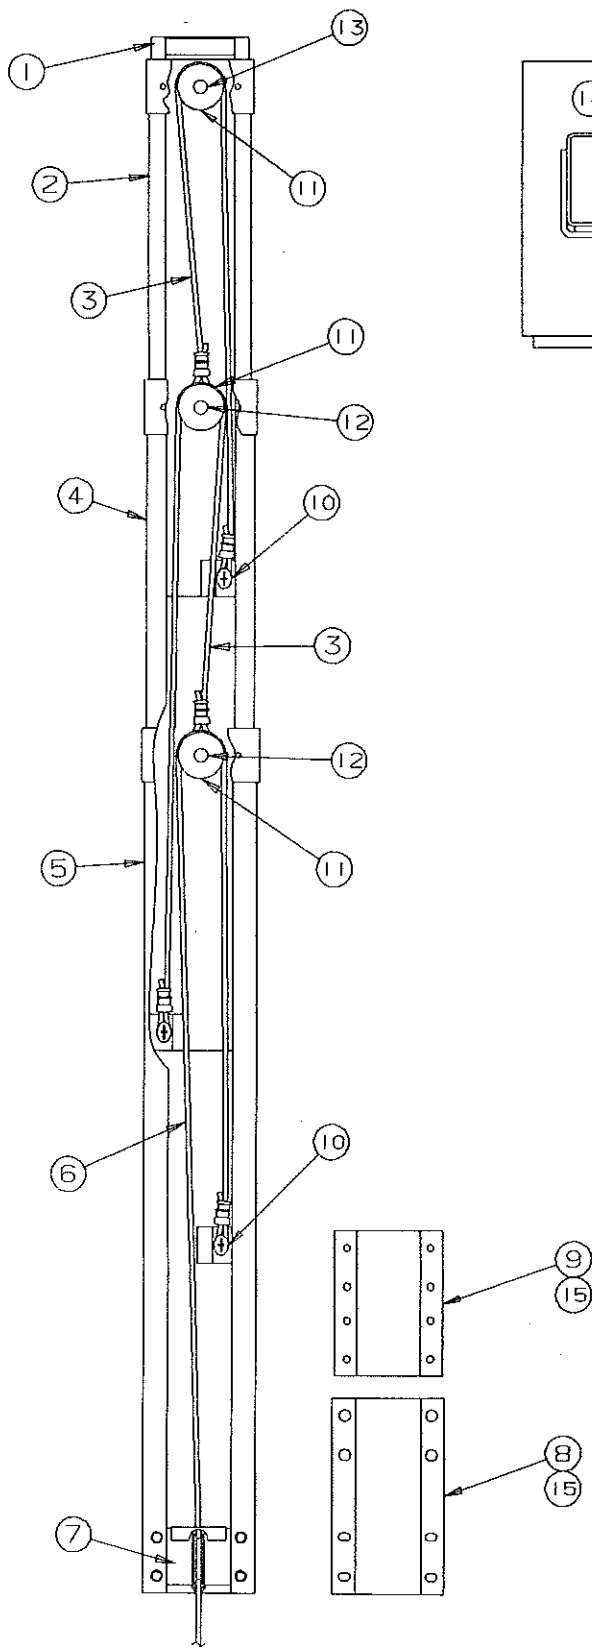

1994 FOUR SEASONS SERIES

LIFT ASSEMBLIES - FOUR SEASON SERIES

*NOTE: Replacement lifts for FOUR SEASON SERIES will not include CODE # 8 - 9, must order if needed.

- **4716A0011** - Lift assembly, Roadside Rear/Curbside Front
- **4716A0021** - Lift assembly, Roadside Front/Curbside Rear

CODE	PART NO.	DESCRIPTION
1	4720E5181	Top lift assy (4716A0021)
	4739B6741	Top lift assy (4716A0011)
2	4720E5171	Center lift assy (4716A0021)
	4739B6731	Center lift assy (4716A0011)
3	4720C5271	Cable assy x2, M2 (both)
	4720C1691	Steel cable crimp, M20
4	4720F5161	Bottom lift assy (4716A0021)
	4739B6751	Bottom lift assy (4716A0011)
5	4720H5151	Stationary lift assy (both)
6	4751-6391	Stainless steel cable assy M2 (223" long) (includes 2 copper cable crimps in package)
	4744-1318	Copper cable crimp, M10
7	4731C5801	Butterfly bracket assy
8	4745B0291	Stationary lift extension (both)
9	4720A8721	Extension connector (both)
10	4749-2081	Screw x3, M6
11	4715A5371	Steel pulley & bearing x4, M10
	4747-8931	Long pin, x2
12	4730B0981	Retaining ring, M12
	4749-4061	Pin short x1, M4
13	4730B0981	Retaining ring, M12
	4749A2028	Retaining clip
14	4749A2028	Retaining clip
15	1203-8641	Rivet x4, M50
16	1204B1081	Cotter pin, M10
17	4720C1578	Lift pin x1
18	4738A0898	Lift bolt x4 per lift (not shown) (mount lift to frame channel)