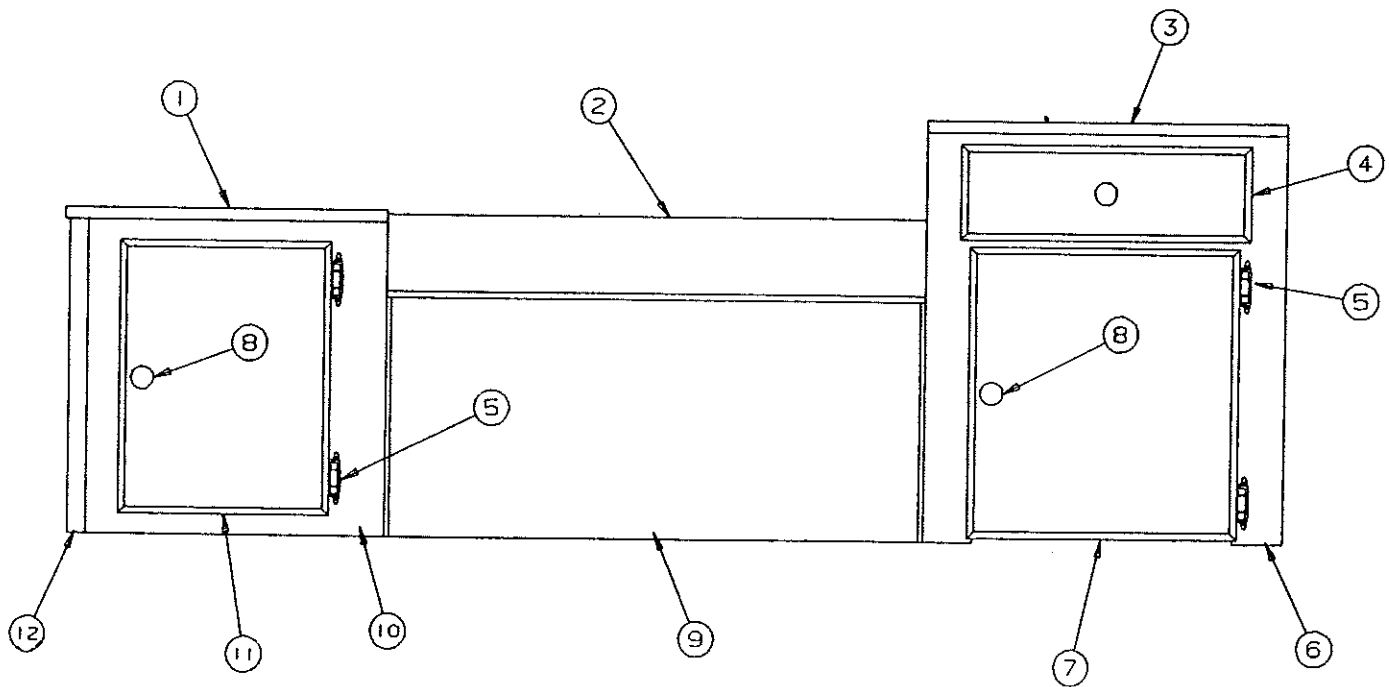

REPAIR PARTS

HUTCH/SEAT ASSEMBLY COMPONENTS - 2834 YOSEMITE

CODE	PART NO.	DESCRIPTION
1	4748B41681	Hutch top (left)
2	4750A6981	Cushion assembly
	4716A6981	Cushion cover
3	4748-80181	Hutch top (right)
4	4750A6591	Drawer assembly
5	4745C26188	Hinge (self closing)
6	4750-968	Hutch front
7	4750-9791	Door panel
8	4748A3951	Door pull
9	4748C4138	Seat front
10	4748B4148	Hutch front
11	4748A3271	Door panel
12	4748A3551	Cabinet corner, M2 (plastic)
13	4733A4981	Rocker switch x2
	4716-059	Screw x2 per switch
14	4716-1671	Hydraulic pump knob
	1202B8308	Washer x1
15	4751B8351	Push/pull release cable w/compression sleeve
	4751-498	Washer "black"
	1202B1068	Washer 1 3/8" - O.D.
	1202B0468	Washer 13/32" - I.D.
16	4737C4191	Recessed mount (black)
	4750-427	Screw x6
17	4737A5558	Fire extinguisher
18	4751A3981	Plastic base
19	4716-1681	Toggle switch
20	4750B4148	Hutch side panel
21	4751-3371	Hydraulic pump
22	4716-1661	12 Volt solenoid