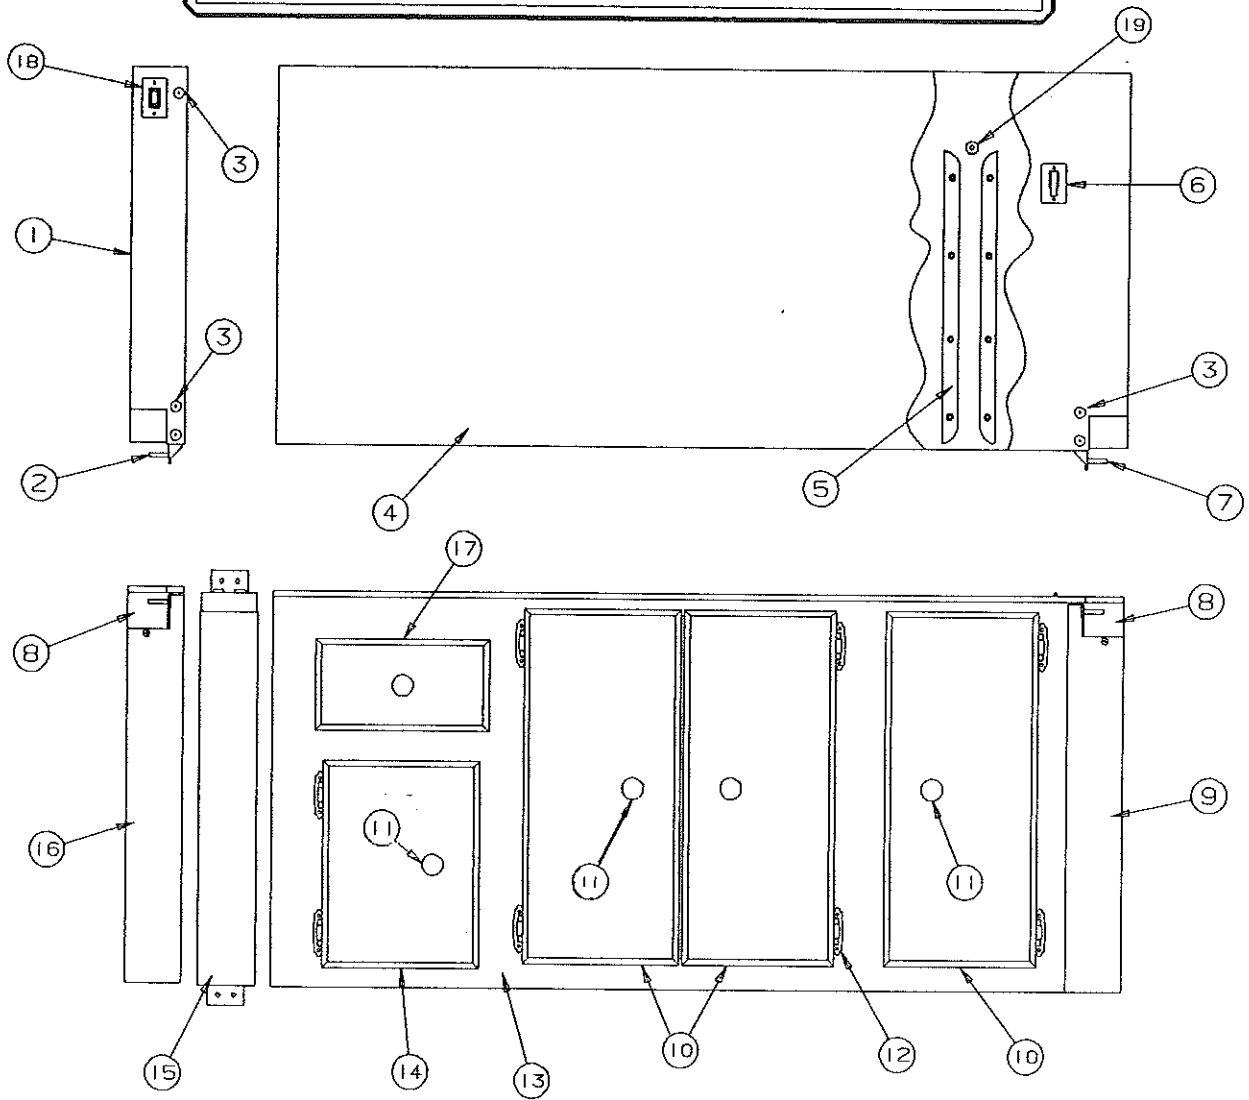

REPAIR PARTS

LOWER GALLEY ASSEMBLY COMPONENTS, 2830, 2834

CODE	PART NO.	DESCRIPTION
1	4750A2781	Lower galley top (left) 2830, 2834
		NOTE Must drill hole for rocker switch
2	4750A6571	Lower galley bracket (left)
3	4744C4601	Rivet "cherry", M10
4	4748B44581	Lower galley top (right) 2830, 2834
5	4750-971	Floor glide (wood) x2
	4716-069	Countersunk screw x4
6	4746A0971	Kill switch & plate
	4751-966	Kill switch plate
	4716-075	Screw x2
7	4750A6581	Lower galley bracket (right)
8	4744E0851	Lower galley filler
9	4750A4061	Lower galley spacer (right)
10	4750A8671	Door panel x3
11	4748A3951	Door pull (includes screw)

12	4745C26188	Hinge (spring loaded)
	4749B4118	1/2" Screw (2 per hinge)
	4749B4598	3/8" Screw (3 per hinge)
13	4750A8631	Lower galley front 2830
	4750-9671	Lower galley front 2834
14	4750A8651	Door panel x1
15	4750A6731	Filler assembly
16	4750A8811	Lower galley spacer (left)
17	4750-5761	Drawer assembly
18	4733C4981	Rocker switch
19	4724-2608	Stop button
	4737-8488	Screw