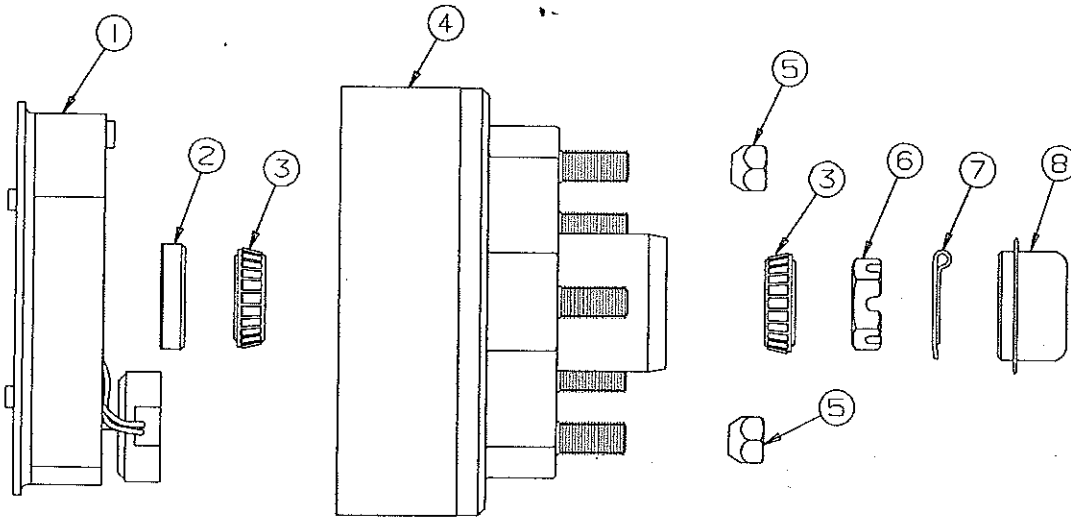

1994 FOUR SEASONS SERIES

AXLE & SPRING COMPONENTS

CODE	PART NO.	DESCRIPTION
1	4730L3011	Axle assembly, (complete) w/electric brakes, 2830, 2834
2	4741-8458	U-Bolt plate
3	4741-9358	U-Bolt nut
4	4741A8438	U-Bolt
5	4737A1318	Shackle bolt
	4741-9498	Shackle bolt nut
6	4741B3398	Spring shackle (front)
7	4735C2201	Leaf spring, 3 leaf
8	4741A3398	Spring shackle (rear)
9	4741-8461	Spring pad channel, M2

REPAIR PARTS

ELECTRIC BRAKE COMPONENTS

CODE	PART NO.	DESCRIPTION
1	4714A2461	Anchor post clip x2, M2
2	4714A2411	Retractor spring
3	4714B2071	Brake shoes (primary & secondary)
4	4714D2451	Magnet package (white wires) (includes: 1 magnet, 1 spring & 1 retainer clip)
5	4714B2471	Retainer clip, M2
6	4714A2101	Adjusting screw spring
7	4714A2041	Adjusting screw
8	4714A2841	Actuating lever arm package (includes: Right hand & Left hand arms)
9	4714B2421	Magnet housing spring (not shown)