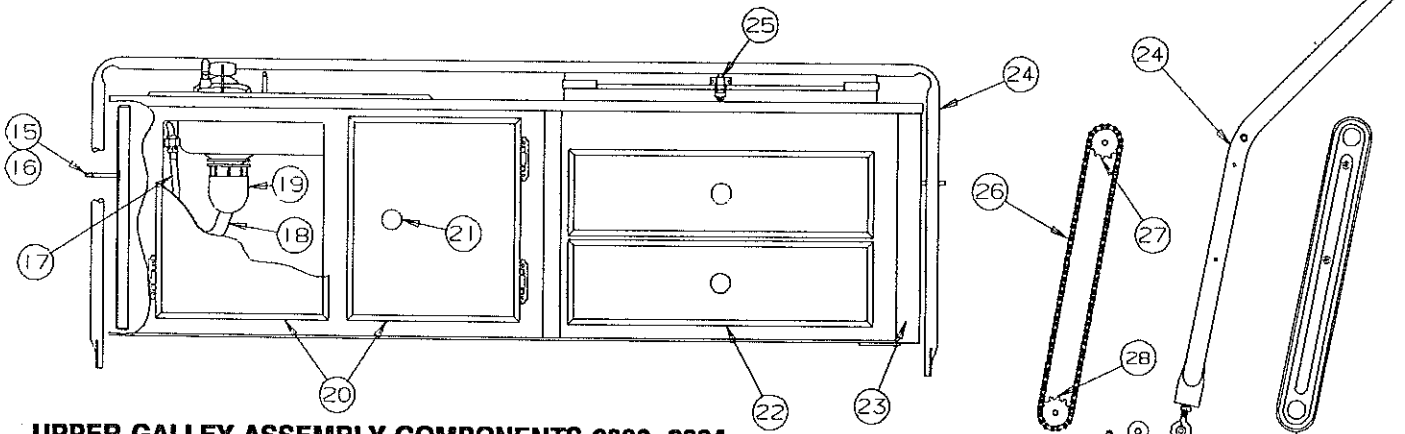

1994 FOUR SEASONS SERIES

UPPER GALLEY ASSEMBLY COMPONENTS 2830, 2834

CODE	PART NO.	DESCRIPTION
1	4750-97481	Upper galley top 2830
	4750-9741	Upper galley top 2834
	4060400085F	T-Molding 3/4" (tan)
NOTE: Upper galley top includes T-Molding		
2	4716-1851	Grate x3
3	4716-1861	Knob x3
4	4744D2401	3 Burner stove top
5	1226D1538	Stove fin latch
	1203-8678	Rivet x2
6	4741F4131	Stove fin
	4741A4401	Hinge - brite chrome x2
	1203-8558	Rivet x4 per hinge
7	4739A2821	Hinge x2
8	4741E6031	Stove cover
9	4716A0881	Thumb screw, M6
10	4746-9071	Pump hold down bar & bracket
	4737-8478	Screw x3
11	4742-8701	Flange bushing (plastic) M4
12	4734B0161	Water pump 2830 only
	4716-081	Screw x4
	4745D2741	Mixer faucet 2834 only
	4716-2341	Nut, barb & seal package
13	4710F0301	Sink 2830 Cape Cod
	4745A2801	Sink 2834 Yosemite
14	4714B0661	Crumb cup
	4730D3151	Crumb cup basket

Upper Galley Assembly (complete)

CODE	PART NO.	DESCRIPTION
4750A6501		Upper galley 2830 Cape Cod
4750A65081		Upper galley 2834 Yosemite
15	4750A6551	Upper galley angle "right side"
	4750A6561	Upper galley angle "left side"
	4734G186	Rivet "cherry"
16	1201B6038	Locknut
17	4730A3431	Gas hose (flexible)
18	4742A8781	Drain hose sold/5' lengths
19	4734A0671	Drain trap, M2
20	4748A3241	Door panel x2
21	4748A3951	Door pull (includes screw)
22	4744H5741	Drawer assembly x2
23	4748A3551	Galley corner, M2 (plastic)
24	4750A4861	Galley lifter bar 2830, 2834
25	4733-4018	Stove latch
	1203-8558	Rivet x2
	4733-4028	Latch strike
26	4744-63281	Galley chain x2
27	4737B9238	Sprocket "upper"
28	4737A9238	Sprocket "lower"
29	1202B2528	Washer x2
30	4744-44561	Eye bolt, M4 (less bushing)
	4744-9211	Bushing, M2
31	4750A8941	Galley chain cover (left)
32	4750A8951	Galley chain cover (right)