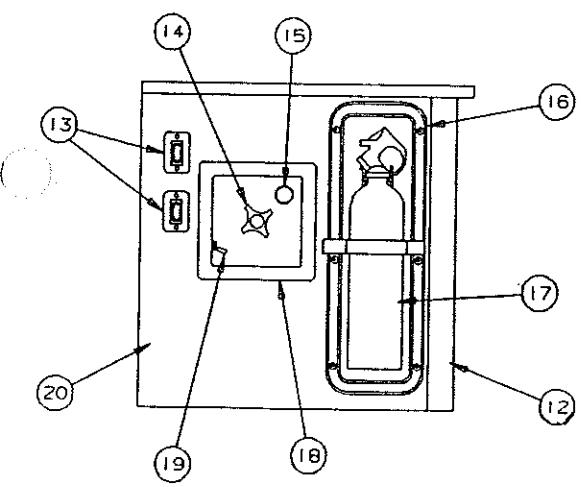

REPAIR PARTS

HUTCH/SEAT ASSEMBLY COMPONENTS - 2834 YOSEMITE

CODE	PART NO.	DESCRIPTION
1	4748B41681	Hutch top (left)
2	4750A6981	Cushion assembly
	4716A6981	Cushion cover
3	4748-80181	Hutch top (right)
4	4750A6591	Drawer assembly
5	4745C26188	Hinge (self closing)
6	4750-968	Hutch front
7	4750-9791	Door panel
8	4748A3951	Door pull
9	4748C4138	Seat front
10	4748B4148	Hutch front
11	4748A3271	Door panel
12	4748A3551	Cabinet corner, M2 (plastic)
13	4733A4981	Rocker switch x2
	4716-059	Screw x2 per switch
14	4716-1671	Hydraulic pump knob
	1202B8308	Washer x1
15	4751B8351	Push/pull release cable w/compression sleeve
	4751-498	Washer "black"
	1202B1068	Washer 1 3/8" - O.D.
	1202B0468	Washer 13/32" - I.D.
16	4737C4191	Recessed mount (black)
	4750-427	Screw x6
17	4737A5558	Fire extinguisher
18	4751A3981	Plastic base
19	4716-1681	Toggle switch
20	4750B4148	Hutch side panel
21	4751-3371	Hydraulic pump
22	4716-1661	12 Volt solenoid