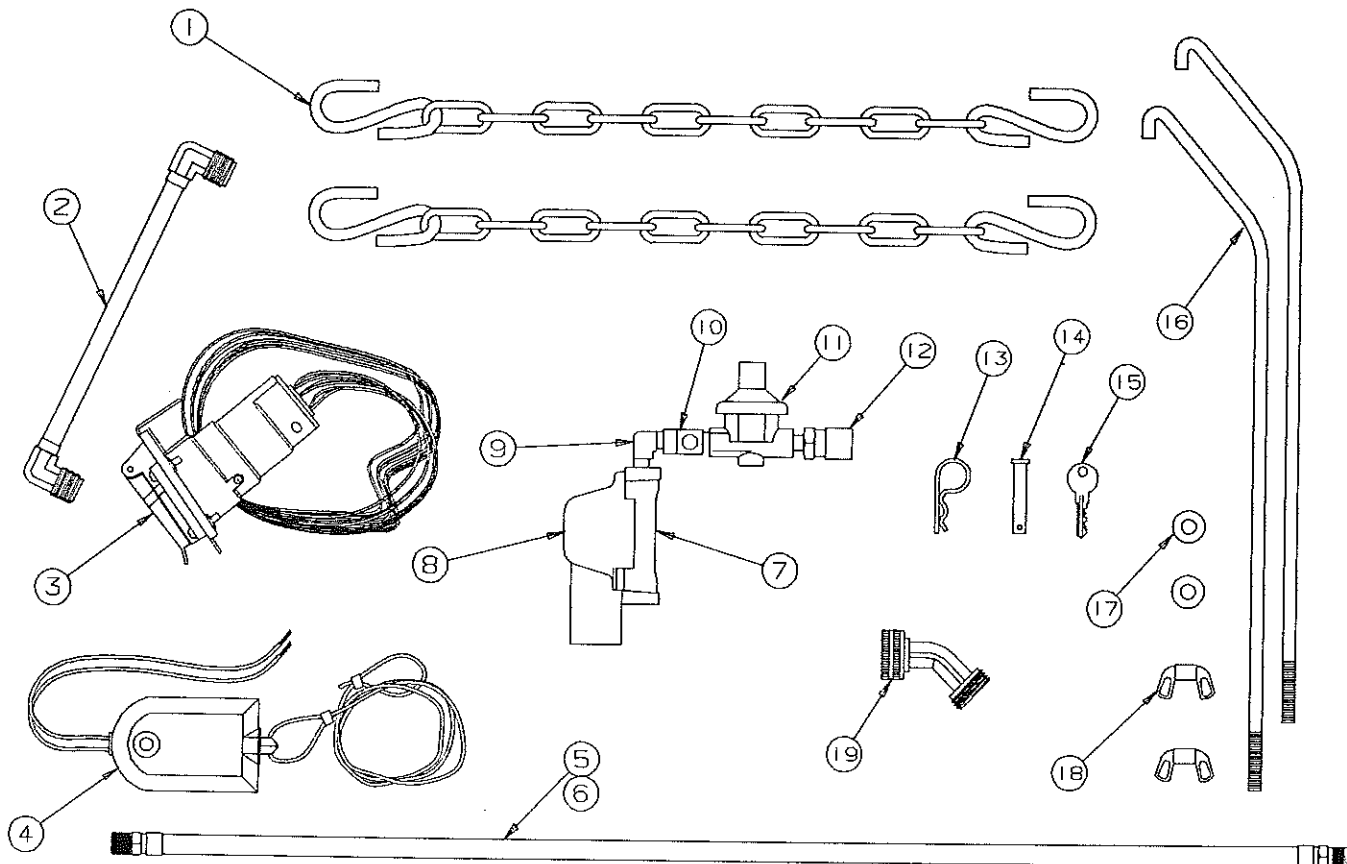

1994 FOUR SEASONS SERIES

PARTS PACKAGE (COMPLETE) "FOUR SEASONS SERIES"

4750A6151 Parts Package, 2830 Cape Cod
4750A6111 Parts Package, 2834 Yosemite

CODE	PART NO.	DESCRIPTION
1	4749-9601	Safety chain x2
2	4746-5381	Winterizing adapter 2834 only
3	4746-5591	Pigtail "Bargman"
4	4746-0401	Break-a-way switch
5	4737-8871	Gas hose, low pressure - 3/4"x3/8"x32" 2834, Yosemite
6	4733A3991	Gas hose, 3/8"x3/8"x32", 2830, Cape Cod
7	4742-8081	Regulator "low pressure"
8	4742-8051	Regulator "high pressure"
9	4746-4231	Regulator cover (plastic)
10	4742-8031	Brass elbow
11	4739-6998	Brass tee
12	4742-8041	High pressure regulator
13	4737-9308	POL Adapter
14	4732A4791	Safety pin, M10
15	4771-2631	Hitch pin, M5
16	4730A3211	Key, M10
17	4733F6281	Gas bottle mounting bracket package
NOTE: (Package includes wing nuts & washers)		
18	1202B0468	Washer x2
19	1201-6258	Wing nut x2
19	4744-2651	Goose neck 2834 only