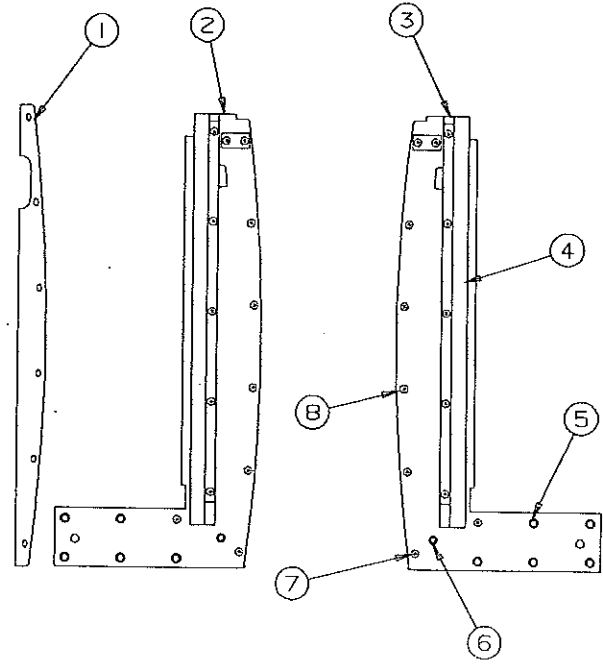

1994 AMERICANA SERIES

FRONT BODY PANEL ASSEMBLY COMPONENTS

NOTE: All panels are shipped less hardware & decals.

4716G2151 Front & Rear body panel trim tape repair kit 2800

CODE	PART NO.	DESCRIPTION
1	4733W1001	Front body panel (all)
2	4720L180	Front end rail (all)
3	4741C6041	Top latch (without lock)
	4749-4848	Foam pad x1
	4741-8218	Tek screw x4
4	4715F5051	Top latch (with lock)
5	4734D1538	Bed stop bracket x1
	1103E1018	Stainless steel screw x2
6	4714F0841	Side marker light x2
	4716-1001	Lens (amber)
	4747-2558	Expansion rivet x4 per light
7	4744H3538	Corner die cut trim tape
7A	4744H3548	Corner die cut trim tape
8	4350001381F	Trim tape "5 feet required" (sold/ft)
9	4737B4458	Foam gasket x2
10	4747-9411	Shaft cover strike & screw
11	4747B2351	Shaft cover & hinge package
	4747-2558	Expansion rivet (hinge to panel)
12	4730J2138	Gas ID decal

ACCESS DOOR BULKHEADS

CODE	PART NO.	DESCRIPTION
1	4749-164	Shim (plastic)
2	4733J5081	Bulkhead (front)
3	4733J5051	Bulkhead (rear)
4	4734C3371	Rubber seal, M2
5	4744A050	Tek screw
6	1201-0798	Weld pin
7	4747A9221	Rivet, M25 (countersunk)
8	4747A9231	Rivet, M25 (arctic white)
9	4747-9421	Access door wedge, M2

NOTE: Wedge pkg. includes rivets.