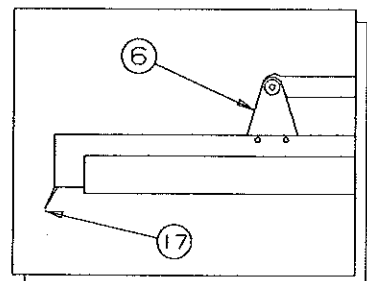

BED ASSEMBLY COMPONENT PARTS:

CODE	PART NO.	DESCRIPTION
1	4744C5671	Bed extension white (curbside) (all)
2	4733G6291	Bed extension white (roadside) (all)
3	4739B61961	Bed extension white (curbside & roadside) 2895, 2810
4	4737F2631	Bed bow assembly (all)
5	4737F2641	Bed bow support x2 (all)
	4733-4118	Tek screw
6	4720G5631	Bed bow bracket x2 (all)
	1014B1006	Screw
7	4733E6351	Bed leg assembly x2 (queen bed)
8	4720C0771	Bed leg clip, M4
	1203-8831	Rivet, M25
9	4720D4021	Lashing hook, M6
	1203-8741	Rivet, M25
10	4737A4178	Support plate
11	1203C8721	Rivet, M25
12	4734D5881	Bed leg assembly x2 (double bed)
13	4739C2908	Screw cap
	4739-2918	Screw cap washer
14	4716-074	Screw
	1202B2528	Washer
15	4734A5141	Bed leg bracket
16	4720A2361	Rod & pal nut
17	4060400339F	Vinyl bed seal (sold/foot)