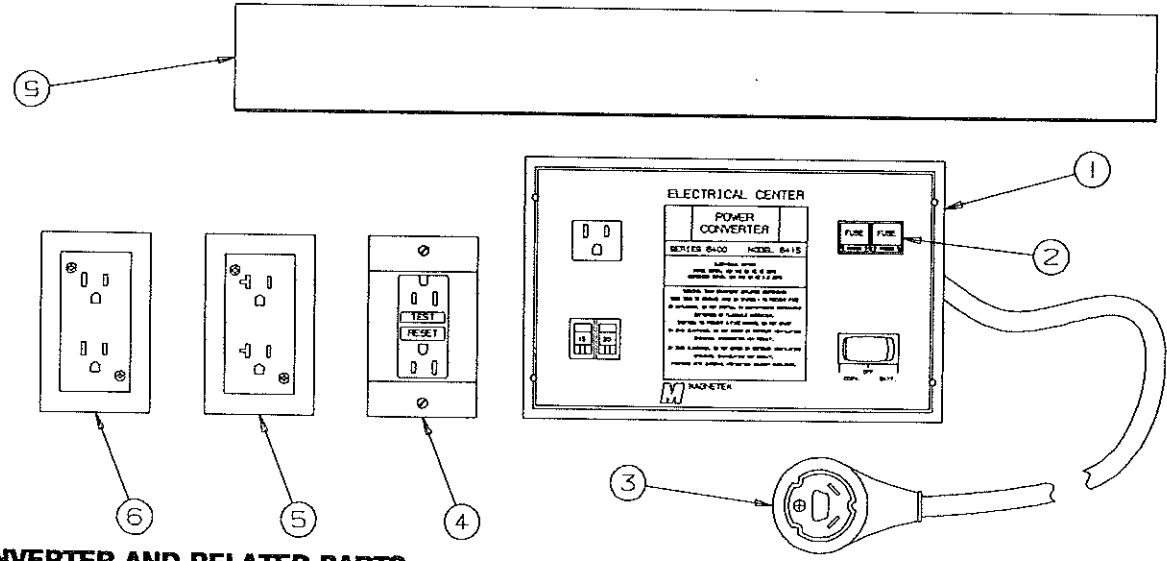

REPAIR PARTS

CONVERTER AND RELATED PARTS

CODE	PART NO.	DESCRIPTION
1	4745A1571	Converter, 15AMP
2	4714-3411	Fuse cap, M4
3	4744-3101	Power cord, 30ft length
4	4746B3841	GFI receptacle w/cover (white)
	4746A3851	Receptacle box
5	4746-8981	20AMP Receptacle w/cover (white)
	4746A3851	Receptacle box
6	4746-8971	15AMP Receptacle w/cover (white)
	4746A3851	Receptacle box
7	4744G0231	Converter cabinet top 2895, 2810

To order service parts for converters please write or phone:

Customer Service Department
MAGNETEK INC.
721 North Webster Street
Kokomo, IN 46901

Phone: 317/452-5444