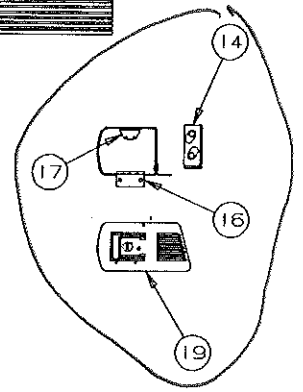

REPAIR PARTS

REAR BODY PANEL ASSEMBLY COMPONENTS

NOTE: All panels are shipped less hardware & decals.

4716G2151 Front & Rear body panel trim tape repair kit 2800

CODE	PART NO.	DESCRIPTION
1	4733U1011	Rear body panel (all) (arctic white)
2	4720K179	Rear end rail (all)
3	4741C6041	Top latch (without lock)
	4749-4848	Foam pad x1
	4741-8218	Tek screw x4
4	4714F0851	Corner light x2
	4716-1011	Corner light lens (red)
	4747-2558	Expansion rivet
5	4734D3921	Taillight x2
	4716-1021	Taillight lens
6	4734D3911	Backup light x2
	4716-1031	Backup light lens
7	4744H3548	Corner die cut trim tape
7A	4744H3538	Corner die cut trim tape
8	4350001381F	Trim tape "5 feet required" (sold/ft)
9	4737B4458	Foam gasket x2
10	4737A0728	Rubber bumper x2
11	4732-1181	Plastic grommet x2, M4
	1121C1618	Screw x2 (hold license plate on)
12	4739B4311	License plate light x2
13	4733K6481	Storage bumper assembly (complete)
14	4747-5548	Bumper bracket (right)
	1200B3048	3/4" Bolt x6
	4739-2298	Locknut x10
15	4747-5558	Bumper bracket (left)
16	4747A9281	Hinge x2
17	4747A9251	Strike x2
18	4747A9071	Bumper cap (roadside)
19	4747A9061	Bumper cap (curbside)
	4744-2571	Cam lock
	4730A3211	Key, M10

NLA

NLA