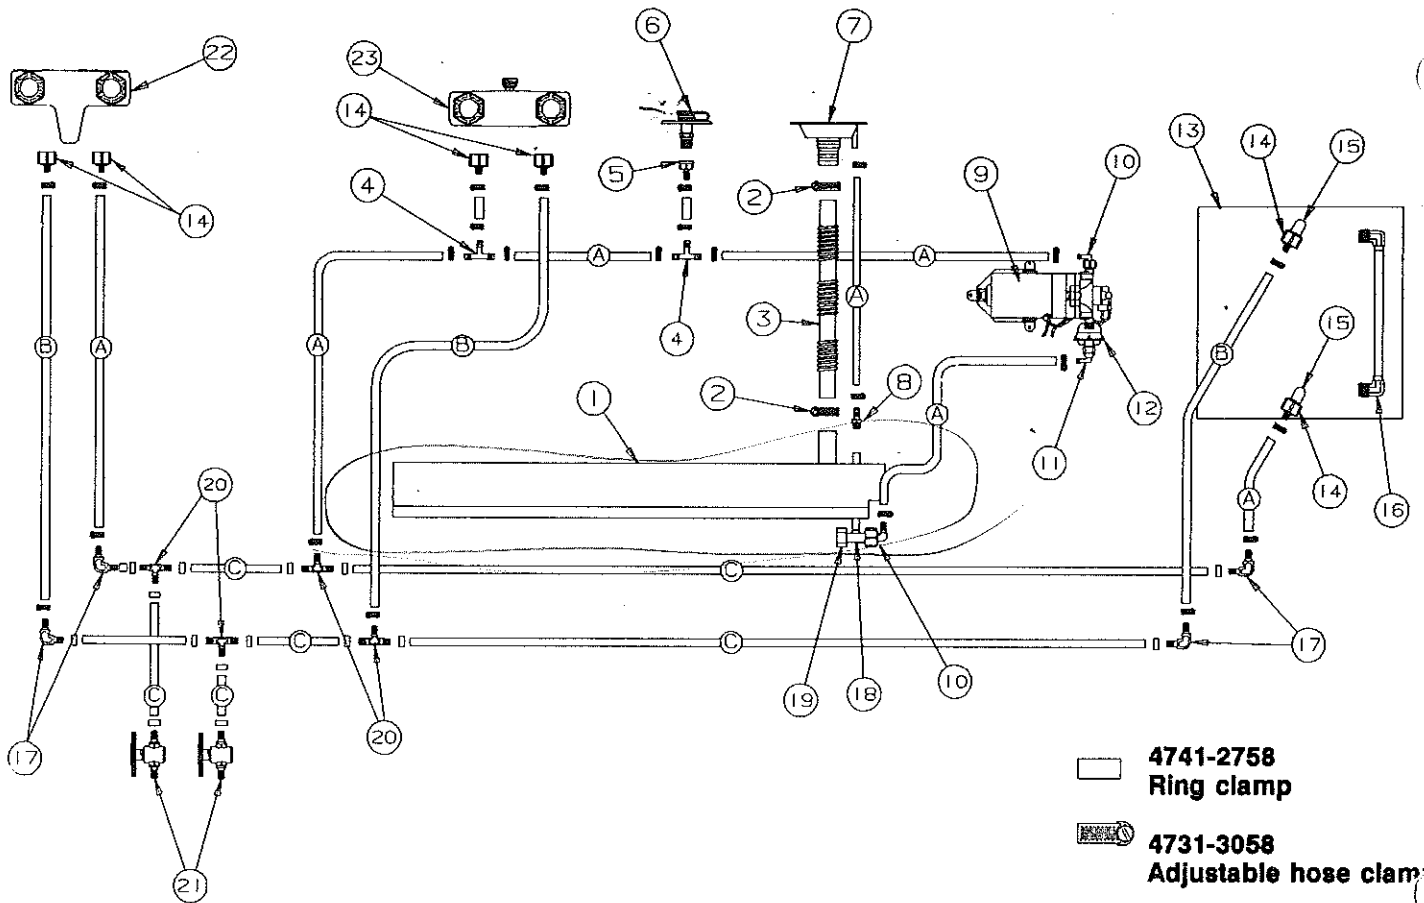

1994 AMERICANA SERIES

A	4714-038	High pressure hose 3/8" I.D. (sold/ft)
B	4714-338	Hot water hose 3/8" I.D. (sold/ft)
C	4060050001	Grey plastic tubing 3/8" I.D. (sold/ft)

	4741-2758
	Ring clamp
	4731-3058
	Adjustable hose clamp

2810 SEQUOIA - WATER SYSTEM & RELATED PARTS

CODE	PART NO.	DESCRIPTION
1	4751-3101	Water tank - 20 gallon
	4742A8631	Water tank gasket (not shown)
2	4715-4501	Adjustable hose clamp 1 1/4"
3	4731G1081	Water fill hose - sold 24" lengths
4	1218-1508	Barbed tee - 3/8"x3/8"x3/8"
5	4741-9568	Female adapter
	1202-5828	Rubber washer
6	4732F1521	City fill
7	4731D1711	Water tank fill spout
8	4732B4561	Hose adapter
9	4741B5571	Electric water pump
	4746-3778	Fuse holder (not shown)
10	1218-3518	Barbed elbow x1
	4744-150	Rubber seal x1
	4744-233	Nut x1

11	4741-9068	Swivel elbow 3/8"
12	4747A8311	Water filter
13	4750-3421	Water heater (2810 only)
14	4716-2341	Nut, barb & seal package
15	4750-922	Brass elbow
16	4746-5381	Winterizing adapter
NOTE: Adapter supplied in parts package		
17	4741-2398	Barbed elbow 3/8"
18	4751-3861	Drain tee
19	4751-3871	Tee nut cap
20	4741-2388	Tee 3/8"x3/8"x3/8"
21	4741A2368	Line drain
22	4745D2741	Faucet (upper galley)
23	4741B2071	Shower divider (outside shower)

To order service parts for Atwood Water Heater please write or phone:

Atwood Mobile Products
4750 Hiawatha Drive
Rockford, IL 61101

Phone: 800/847-7160