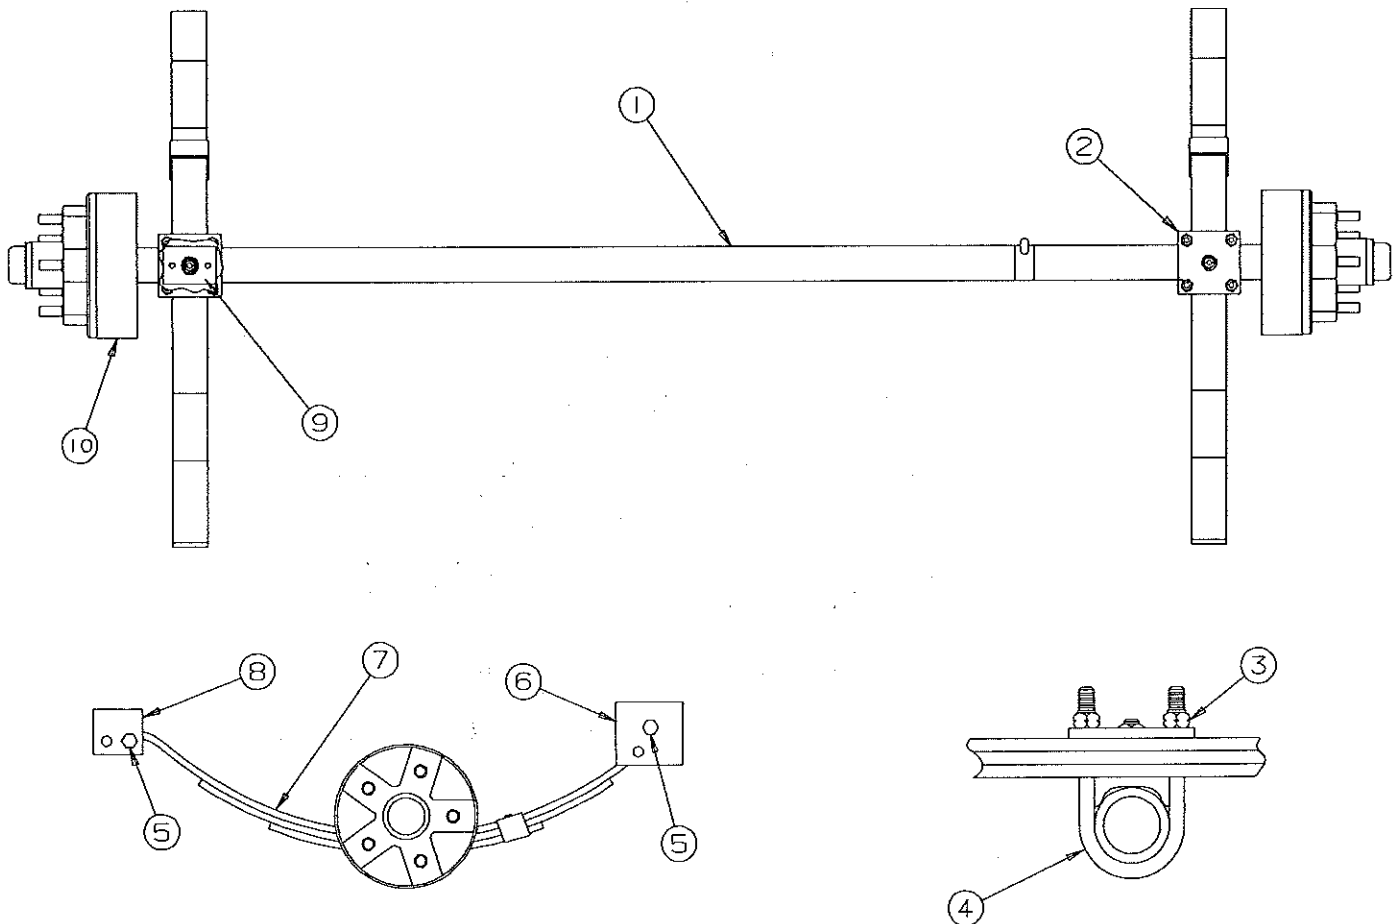

1994 AMERICANA SERIES

AXLE & SPRING COMPONENTS - 2895, 2810

CODE	PART NO.	DESCRIPTION
1	4730L3011	Axle assembly, (complete) w/electric brakes
NOTE: Axle beam not available separately		
2	4741-8458	U-Bolt plate
3	4741-9358	U-Bolt nut
4	4741A8438	U-Bolt
5	4737A1318	Shackle bolt
	4741-9498	Shackle bolt nut
6	4741B3398	Spring shackle (front)
7	4735C2201	Leaf spring, 3 leaf
8	4741A3398	Spring shackle (rear)
9	4741-8461	Spring pad channel, M2
10	Refer to opposite page for component parts