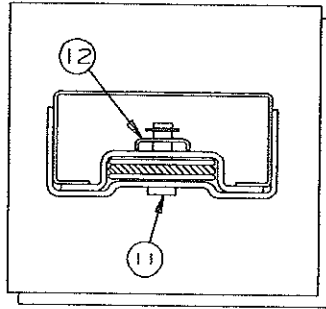

1994 AMERICANA SERIES

LIFT ASSEMBLIES - (All Americana Series)

4716A0011 - Lift assembly, Roadside Rear/Curbside Front
4716A0021 - Lift assembly, Roadside Front/Curbside Rear

CODE	PART NO.	DESCRIPTION
1	4720E5181	Top lift assy (4716A0021)
	4739B6741	Top lift assy (4716A0011)
2	4720E5171	Center lift assy (4716A0021)
	4739B6731	Center lift assy (4716A0011)
3	4720C5271	Cable assy x2, M2 (both)
	4720C1691	Steel cable crimp, M20
4	4720F5161	Bottom lift assy (4716A0021)
	4739B6751	Bottom lift assy (4716A0011)
5	4720H5151	Stationary lift assy (both)
6	4751-6391	Stainless steel cable assy M2 (223" long) (includes 2 copper cable crimps in package)
	4744-1318	Copper cable crimp, M10
7	4731C5801	Butterfly bracket assy
8	4749-2081	Screw x3, M6
9	4715A5371	Steel pulley & bearing x4, M10
10	4747-8931	Long pin, x2
	4730B0981	Retaining ring, M12
11	4749-4061	Pin short x1, M4
	4730B0981	Retaining ring, M12
12	4749A2028	Retaining clip
13	4720C1578	Lift pin x1
14	1204B1081	Cotter pin, M10
15	1203-8641	Rivet x4, M50
16	4738A0898	Lift bolt x4 per lift (not shown) (mount lift to frame channel)