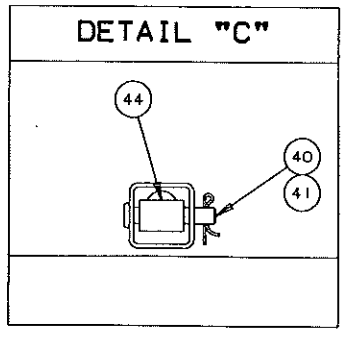

1994 AMERICANA SERIES

TABLE OF CONTENTS

DESCRIPTION	PAGE NUMBER	
Access door bulkheads, frt/rear	8	Shower curtain, 2895
Access door assembly & related parts	11	Shower curtain board assy. 2895
Axle assembly & related parts	6	Shower head & hose
Backrest assemblies & covers	22	Shower (outside shower) 2810, 2895
Bath tub 2895	21	Sink (upper galley assy)
Battery box (plastic)	2	Spare tire carrier
Battery cables (black & red)	2	Stabilizer crank handle
Drain spout (sink drain)	14	Stabilizer assembly (screw down)
Dressing room curtain 2895 only	21, 34	Stove (upper galley assemblies)
Bed extensions & related parts	24, 25	Stove shelf (outside stove)
Bed assemblies & related parts	24	Stove hatch door
Body panel right rear curbside	10	Sunbrella tent assemblies & related parts
Body panel right front curbside	10	T-Molding (upper galley tops)
Body panel left side (roadside)	12, 13	Table assemblies & related parts
Body panel front assy & related parts	8	Tent support assemblies & related parts
Body panel rear assy & related parts	9	Tire & rim
Bumper assembly & related parts	9	Tongue jack & related parts
Caulking	27	Top assemblies & related parts
Chest of drawers, 2895	18	Top latch
City water fill	12	Trim tape
Converters & related parts	19	Upper galley lift bar & related parts
Cooler clips	18	Upper galley assemblies & related parts
Cooler (convertible) & related parts	19	Valance package
Corner bulkhead assembly	2	Venetian blinds
Corner cabinet 2810	20	Water tank
Coupler assembly	2	Water heater 2810, 2895
Crank handle (screw down stabilizer)	11	Water system 2810, 2895 & related parts
Cushion assemblies & covers	22	Water heater door, 2810, 2895
Drain hose (used on sink assy)	16	Wheel well assembly
Electric brakes & related parts	7	Wire harness (trailer front)
Electric water pump	32, 33	
Electric brake package	7	
Faucet pump (upper galley assy)	14, 16	
Fire extinguisher	18	
Frame assembly & related parts	2	
Gas lines & related parts (outside stove)	31	
Gas bottle & related parts	31	
Gas hose (gas bottle)	30	
Hub assembly & related parts	6, 7	
Hutch assembly 2810	18	
Hydraulic system & related parts	2	
Lift assemblies & related parts	4	
Lift trim & miter covers	12	
Lower galley assy's & related parts		
Lower galley assembly 2810	15	
Lower galley assembly 2895	17	
Mattress assemblies & covers	25	
Outside Receptacle	10	
Outside Stove & related parts	26	
Paint (spray & quart can)	27	
Paneling & trim	23	
Parts package & related parts	30	
Pigtail (car end)	2, 30	
Potti (Porti Potti)	1	
Prop rods (used on hatch doors)	13	
Receptacles (ground fault)	19	
Regulator & fittings	30	
Rocker switch	15, 17, 18	
Screen door & jamb assembly	28, 29	
Seat frames & related parts	22	
Shower cabinet assy. 2895	21	

Porti Potti (4741F2858)
Standard Equipment on
2895 Williamsburg, optional
for other units.

1994 AMERICANA SERIES