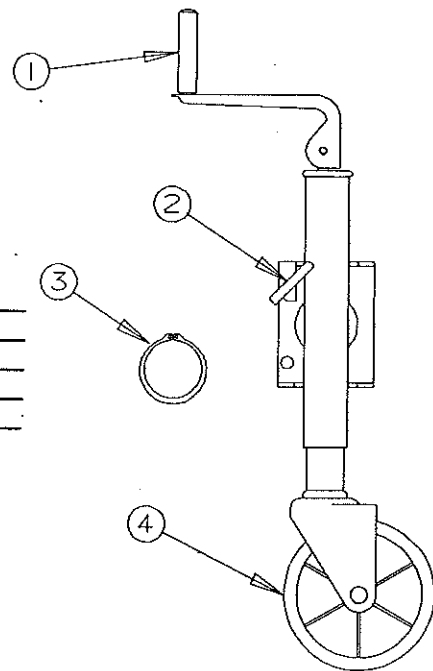

Tongue Jack Assembly, 4720B6661

CODE	PART NO.	DESCRIPTION
1	4714-2821	Jack handle kit, M2
2	4714-2818	Locking plunger kit
3	4720A3341	Snap ring
4	4716-6661	Jack wheel, nut & bolt