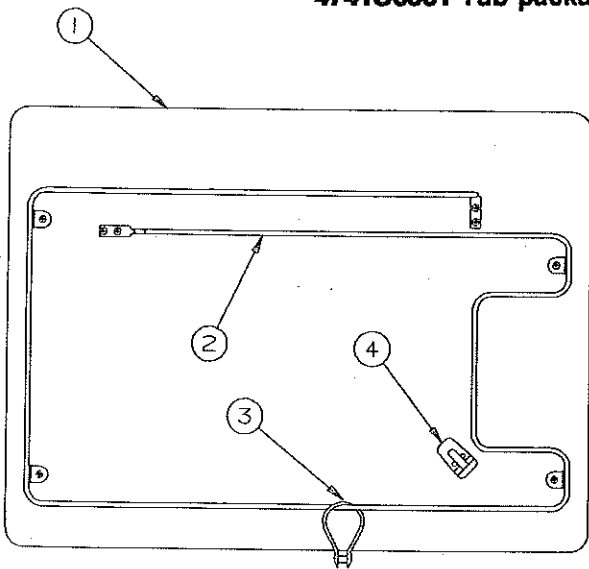

4741C6361 Tub package 2895 (package includes - Code 13, 21 & 22)

2895 - SHOWER CURTAIN ROD ASSEMBLY (4748B54181)

CODE	PART NO.	DESCRIPTION
1	4748B46181	Back board
	4060400085F	T-molding (sold/foot)
2	4748B4591	Shower curtain rod assembly
	4737-8478	Screw x8
3	4748-8161	Shower curtain clip, M10
	4749-6661	Shower curtain (not shown)
4	4750-1761	Shower head bracket
5	4723N6781	Dressing room curtain pkg 2895 only
	4739-0678	I Beam stop x2
	4739-1191	Carrier & hook x17, M6
	4749C6231	Curtain tie x1