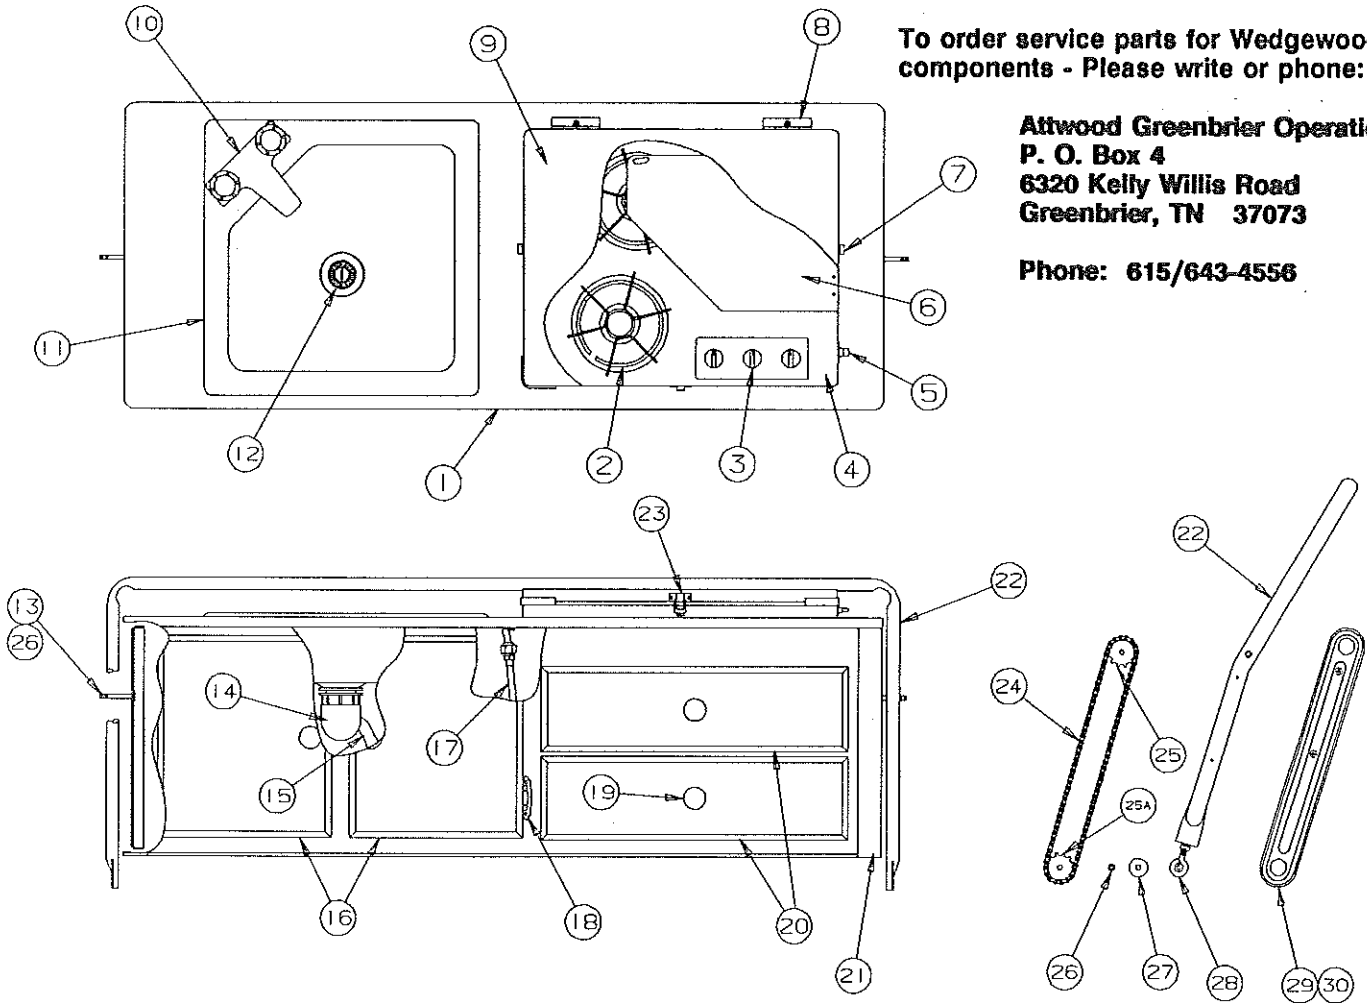

1994 AMERICANA SERIES

To order service parts for Wedgewood Stove components - Please write or phone:

Attwood Greenbrier Operations
P. O. Box 4
6320 Kelly Willis Road
Greenbrier, TN 37073

Phone: 615/643-4556

2810 SEQUOIA - 4744K5251 UPPER GALLEY ASSEMBLY (COMPLETE)

UPPER GALLEY ASSEMBLY COMPONENT PARTS

CODE	PART NO.	DESCRIPTION
1	4744G19481 4060400085F	Upper galley top T-molding
NOTE: Galley top includes T-molding (sold/foot)		
2	4716-1851	Grate x3
3	4716-1861	Knob x3
4	4744D2401	3 Burner cooktop
5	1226D1538 1203-8678	Stove fin latch Rivet x2 per latch
6	4741F4131 4741A4401 1203-8558	Stove fin Brite chrome hinge x2 per fin Rivet x4 per hinge
7	4716A0881	Thumb screw, M6.
8	4739A2821 4716-052 1201B6958	Stove cover hinge x2 Machine screw x2 Nut x2
9	4741E6031	Stove cover assembly (complete)
10	4745D2741 4716-2341	Mixer faucet Faucet nut, barb & seal package
11	4745A2801	Sink
12	4714B0661	Crumb cup
13	4748A5151	Upper galley angle x2
14	4734A0671 4744-2678	Drain trap, M2 Hose clamp x2
15	4742A8781 4734C0681 4714-0021	Drain hose (sold/5' length) Drain spout, M2 (not shown) Cap & strap, M2 (not shown)
16	4748A3241	Door panel (less hardware)
17	4730A3431	Flexible gas hose
18	4745C26188	Hinge (self closing)
19	4748A3951	Door pull
20	4744H5741	Drawer assembly x2
21	4748A3311	Galley corner M2 (plastic)
22	4744E0871	Galley lift bar
23	4733-4018 1203-8558 4733-4028	Stove cover latch Rivet x2 per latch Latch strike (not shown)
24	4744-6321	Galley chain x2
NOTE: Includes connecting link & half link		
25	4737B9238	12 Tooth sprocket - upper
25A	4737A9238	12 Tooth sprocket - lower
26	1201B6038	Lock nut x2 per side
27	1202B2528	Washer
28	4744-44561 4744-9211	Eye bolt, M4 (less bushing) Bushing, M2
29	4744D0811	Galley chain cover (left)
30	4744D1471	Galley chain cover (right)