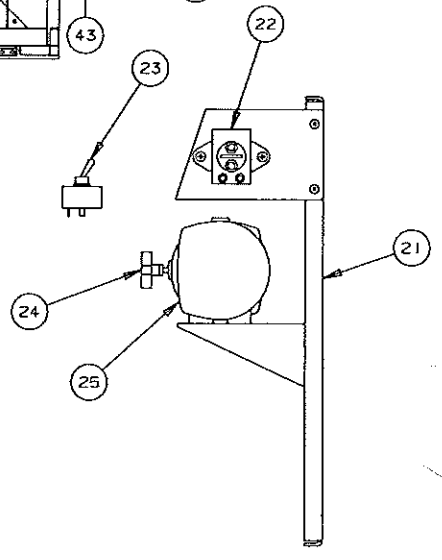

Porti Potti (4741F2858)
Standard Equipment on
2895 Williamsburg, optional
for other units.

1994 AMERICANA SERIES

REPAIR PARTS

MAIN FRAME ASSEMBLY COMPONENT PARTS

CODE	PART NO.	DESCRIPTION
1	4742-2001	2" Coupler assembly
	4714A2211	2" Coupler repair kit
2	4748-6611	Chain bar w/pins
3	4751-8451	Battery box w/straps (plastic)
4	4746-9811	Wire harness (Bargman) - CT front
	4742-8961	Braided nylon sleeve
5	4751-565	Stabilizer plate - roadside front/curbside rear
6	4751B8351	Push/pull release cable w/compression sleeve
	4751A4741	Compression sleeve M4
	4747-2538	Clamp
7	4749B8648	Tire & rim 20.5x8-10 Load Range "C"
	4741-3268	Valve extension 2"
	4737H0821	Hub caps 10" (standard)
8	4751-564	Stabilizer plate - roadside rear, curbside front
9	4741A4001	Latch bulkhead
10	4751A6011	Pulley bracket assembly
	4751-6031	Pulley separator
11	4751-6391	Lift cable assembly & crimp - 223" long
NOTE: See Page 4 for lift assembly & component parts		
12	4751-3841	Water bottle support x2
	4060075008F	3/4" x 1" Foam tape (sold/foot)
	1200E1458	Bolt 1/4" x 2 1/2"
	4751-3431	Nylon spacer
	1201E6038	Locknut 1/4"
13	4751-6611	Water bottle support assembly
	NOTE: Refer to CODE 12 for foam tape & hardware	
14	4751-381	Water bottle support angle x3
15	4751-328	Cylinder brace
16	4751-3411	Hydraulic hose 77"
17	4751-4781	50 AMP circuit breaker
18	4751-6601	#6 AWG Red battery wire w/circuit breaker
19	4751-6591	#6 AWG Black battery wire
20	4720A3331	Jack bracket
21	4751A561	Pump support platform
22	4716-1661	12V solenoid
23	4716-1681	Toggle switch
	1202B8528	Washer x1
24	4716-1671	Hydraulic pump knob
	1202B8308	Washer x1
25	4751-3371	Hydraulic pump
26	4751-8441	Latch spring
27	4751-8321	Gravity latch
	1203-8968	Aluminum rivet x4
28	4751-8311	Gravity latch mount
29	4751-4758	Latch screw w/hole
	1201B6958	Nut
30	4741A3311	Wheel well assembly
31	4751-3351	Stabilizer (screw-down) x4
	4739-2298	Nut x2 per stabilizer
32	4733C1541	Corner bulkhead x4
33	4751-5671	Hat section & eye bolt assembly
34	4751-8421	Hat section U-bolt
	1201B5188	3/8" U-Bolt nut
35	4751-3398	5/8" x 2 1/4" bolt
	4751-4408	5/8" Nut
	4751-3388	5/8" Split lock washer
36	4744-44561	Eye bolt, M4
	1201B6078	Locknut x2 per eye bolt