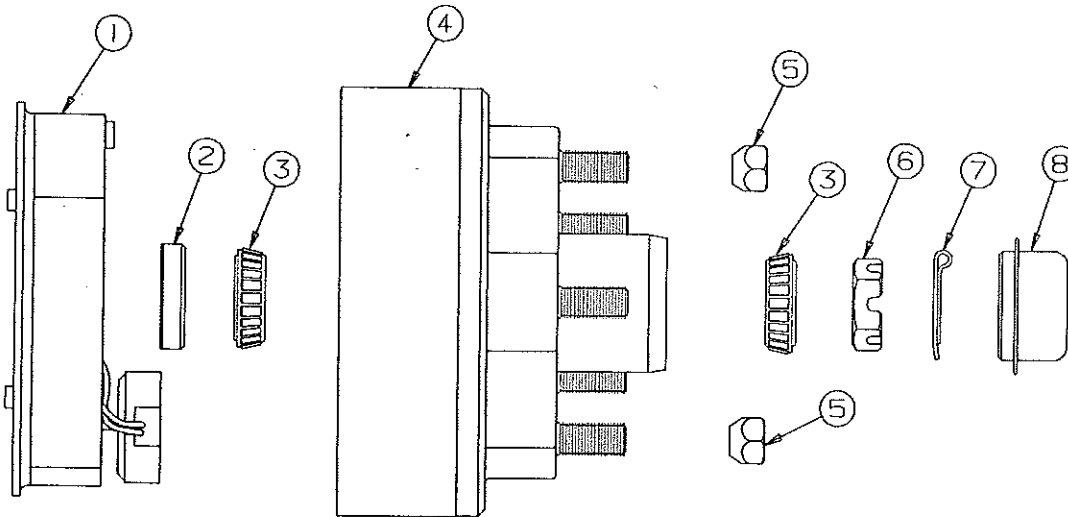

ELECTRIC BRAKE PACKAGE (4714H2011)

CODE	PART NO.	DESCRIPTION
1	4733A3521	Brake assy (right hand)
	4733A3531	Brake assy (left hand)
2	4714A2201	Grease seal x2, M4 (Fleetwood axle only)
	4714-2288	Grease seal x2 (Dexter axle only)
3	4716-1101	Bearing & race package x4
4	4716A1071	Hub & drum assy x2
5	4747A9528	Lug nut x10 (per brake pkg)
6	4714-3068	Spindle nut, (slotted) x2
7	1204-1268	Cotter pin x2
8	4714A0621	Grease cap x2, M4

289-3101
Meeder Equip
ATT. BRIAN