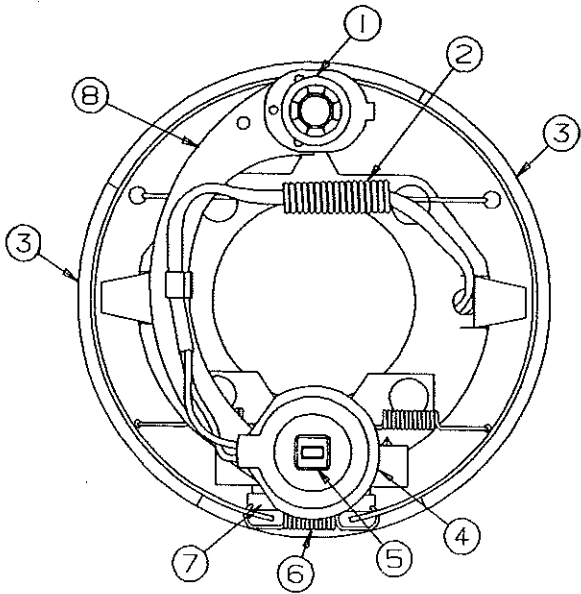

Tongue Jack Assembly, 4720B6661

CODE	PART NO.	DESCRIPTION
1	4714-2821	Jack handle kit, M2
2	4714-2818	Locking plunger kit
3	4720A3341	Snap ring
4	4716-6661	Jack wheel, nut & bolt

1994 AMERICANA SERIES

AXLE & SPRING COMPONENTS - 2895, 2810

CODE	PART NO.	DESCRIPTION
1	4730L3011	Axle assembly, (complete) w/electric brakes
NOTE: Axle beam not available separately		
2	4741-8458	U-Bolt plate
3	4741-9358	U-Bolt nut
4	4741A8438	U-Bolt
5	4737A1318	Shackle bolt
	4741-9498	Shackle bolt nut
6	4741B3398	Spring shackle (front)
7	4735C2201	Leaf spring, 3 leaf
8	4741A3398	Spring shackle (rear)
9	4741-8461	Spring pad channel, M2
10	Refer to opposite page for component parts	

REPAIR PARTS

ELECTRIC BRAKE COMPONENTS

CODE	PART NO.	DESCRIPTION
1	4714A2461	Anchor post clip x2, M2
2	4714A2411	Retractor spring
3	4714B2071	Brake shoes (primary & secondary)
4	4714D2451	Magnet package (white wires) (Includes: 1 magnet, 1 spring & 1 retainer clip)
5	4714B2471	Retainer clip, M2
6	4714A2101	Adjusting screw spring
7	4714A2041	Adjusting screw
8	4714A2841	Actuating lever arm package (Includes: Right hand & Left hand arms)
9	4714B2421	Magnet housing spring (not shown)