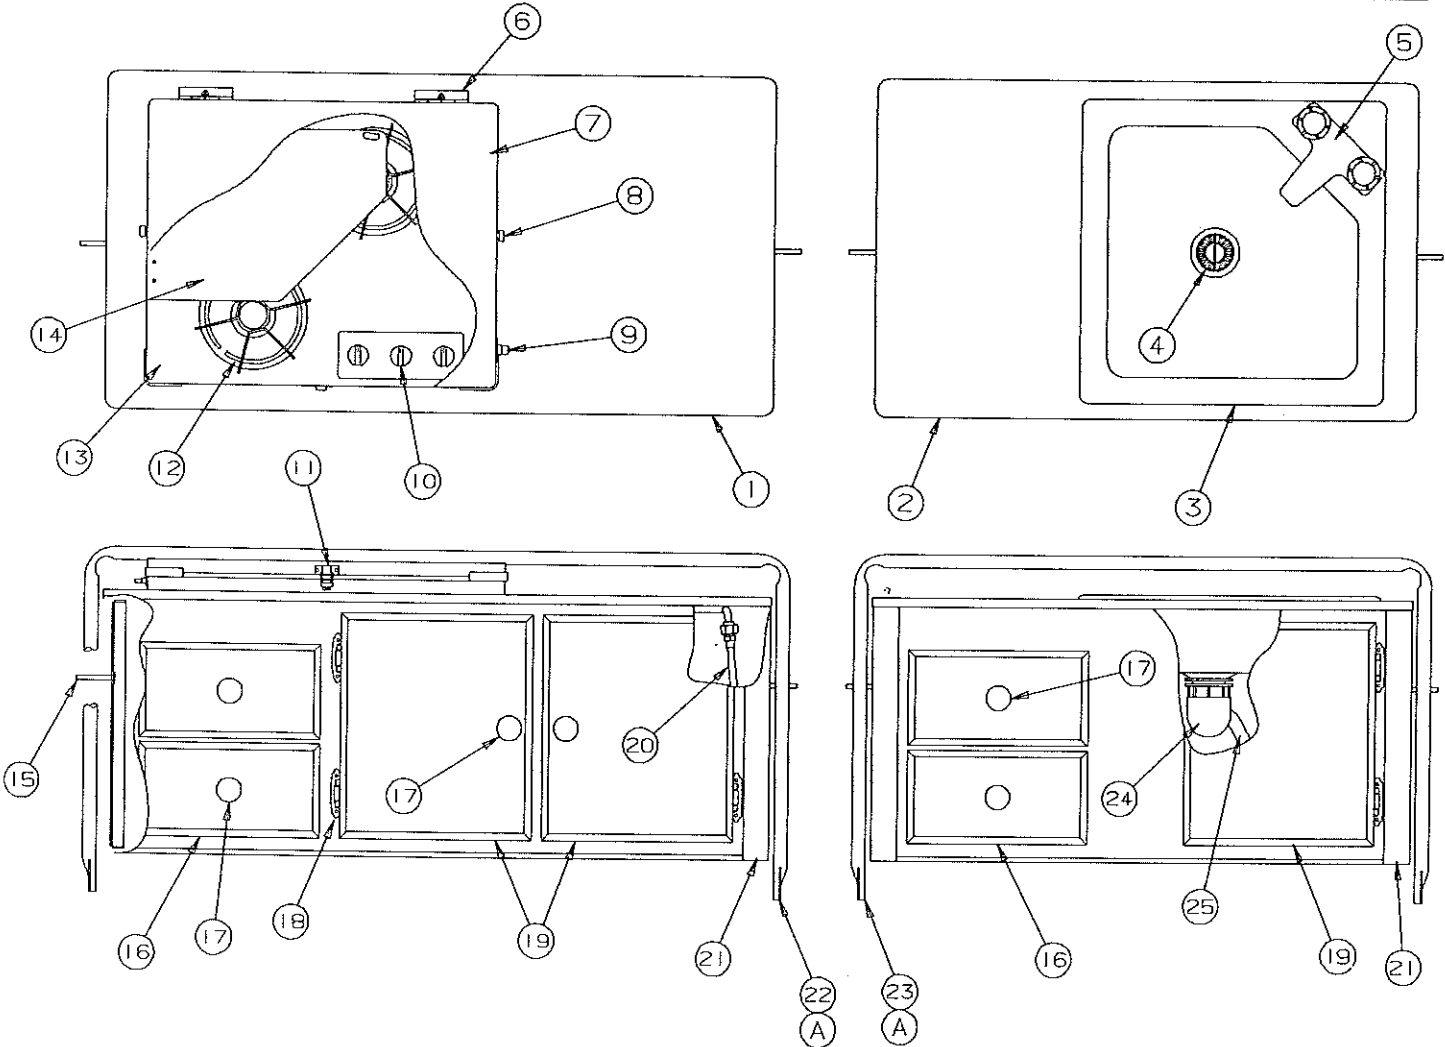

1994 AMERICANA SERIES

2895 WILLIAMSBURG - 4749C5991 UPPER GALLEY ASSEMBLY "STOVE" (COMPLETE)
2895 WILLIAMSBURG - 4741K5441 UPPER GALLEY ASSEMBLY "SINK" (COMPLETE)

UPPER GALLEY ASSEMBLY COMPONENT PARTS:

CODE	PART NO.	DESCRIPTION
1	4741L1591	Upper galley top "stove"
	4060400085F	T-Molding (sold/ft)
	NOTE: Galley tops include T-molding	
2	4749B0181	Upper galley top "sink"
3	4745A2801	Sink
4	4714B0661	Crumb cup
5	4745D2741	Mixer faucet
	4716-2341	Faucet nut, barb & seal package
6	4739A2821	Stove cover hinge x2
7	4741E60381	Stove cover assembly (complete)
8	4716A0881	Thumb screw M6
9	1226D1538	Stove fin latch
10	4716-1861	Stove knob
11	4733-4018	Stove cover latch
	1203-8558	Rivet x2 per latch
	4733-4028	Latch strike (not shown)
12	4716-1851	Grate
13	4744D2401	3 Burner cook top
14	4741F4131	Stove fin
	4741A4401	Brite chrome hinge x2
	1203-8558	Rivet x4 per hinge

(A) NOTE: REFER TO PAGE 14 FOR COMPONENT PARTS

15	4748A5151	Upper galley angle x2 per galley
16	4748B5101	Drawer assembly x2
17	4748A3951	Door pull
18	4745C26188	Hinge (self closing)
19	4748A3241	Door panel (less hardware)
20	4730A3431	Flexible gas hose
21	4748A3551	Galley corner M2 (plastic)
22	4749B9191	Galley lift bar
23	4749B9181	Galley lift bar
24	4734A0671	Drain trap, M2
	4744-2678	Hose clamp x2
25	4742A8781	Drain hose (sold/5' lengths)
	4734C0681	Drain spout M2 (not shown)
	4714-0021	Cap & strap M2 (not shown)

To order service parts for Wedgewood Stove components - Please write or phone:

Attwood Greenbrier Operations
P. O. Box 4
6320 Kelly Willis Road
Greenbrier, TN 37073

Phone: 615/643-4556