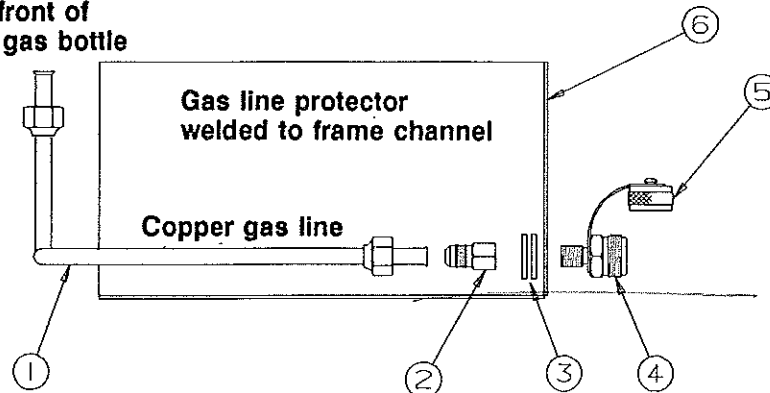

OUTSIDE STOVE GAS LINES AND COMPONENTS

CODE	PART NO.	DESCRIPTION
1	4714-0721	110" Copper gasline - 2810, 2895
		NOTE: Gas line includes flare nuts
	1215-2418	Flare nut
2	4742-8061	Female coupling
3	1202B1068	Washer x2
4	4739-6976	Cylinder adapter
5	4742-8071	Brass cap & strap
6	4742-8551	Gas line protector 2810, 2895

Runs to front of trailer to gas bottle