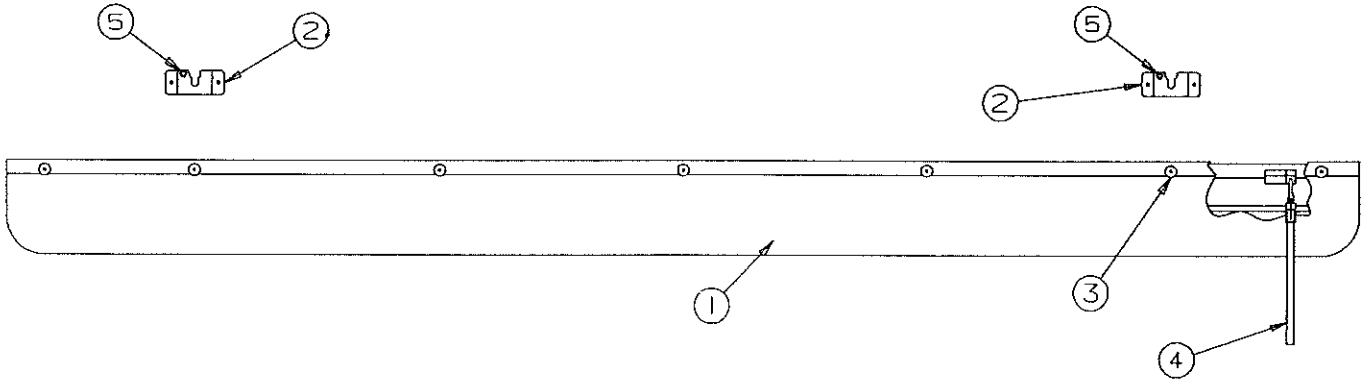

1994 AMERICANA SERIES

VENETIAN BLINDS & COMPONENT PARTS

<u>CODE</u>	<u>PART NO.</u>	<u>DESCRIPTION</u>
1	4750A5691	Venetian blind w/bag 54", 2810, 2895 x1
	4750A5681	Venetian blind w/bag 50", 2810, 2895 x2
2	4748-4081	Blind hanger (located on top assembly)
	4741C96568	Expansion rivet (warm grey) x2 per bracket
3	1203-8831	Rivet, M25
	0322A3308	Disc washer (brass)
	1202B2698	Washer
4	4716-0841	Venetian blind wand
5	4737-3208	Self tapping screw
	0322A3308	Brass spacer

VALANCE PACKAGE

4724J7981 Valance Package 2810, 2895
(package includes 1 large , 2 small valance assemblies)

Dressing Room Curtain, 2895

4723N6781	Curtain
1226-1228	Brass grommet w/teeth
4739-0678	I Beam stop x2
4739-1191	Carrier & hook x17, M6
4749C6231	Curtain tie pkg