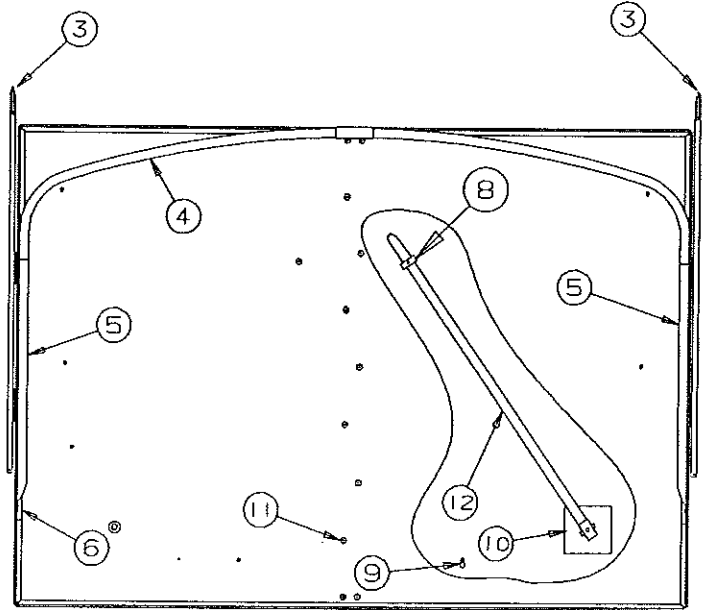

4733K65081 Queen bed assembly (all) (complete)
4741G6001 Double bed assembly, 2895, 2810 (complete)