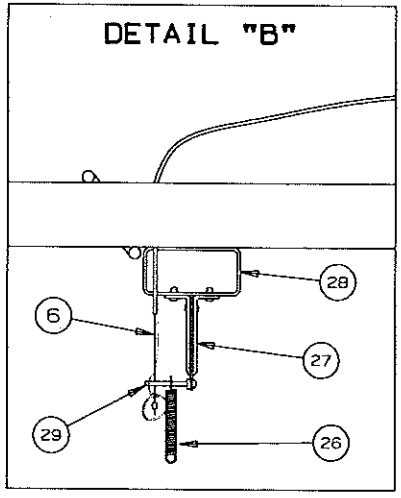

Porti Potti (4741F2858)
Standard Equipment on
2895 Williamsburg, optional
for other units.

1994 AMERICANA SERIES

REPAIR PARTS

MAIN FRAME ASSEMBLY COMPONENT PARTS

CODE	PART NO.	DESCRIPTION
1	4742-2001	2" Coupler assembly
	4714A2211	2" Coupler repair kit
2	4748-6611	Chain bar w/pins
3	4751-8451	Battery box w/straps (plastic)
4	4746-9811	Wire harness (Bargman) - CT front
	4742-8961	Braided nylon sleeve
5	4751-565	Stabilizer plate - roadside front/curbside rear
6	4751B8351	Push/pull release cable w/compression sleeve
	4751A4741	Compression sleeve M4
	4747-2538	Clamp
7	4749B8648	Tire & rim 20.5x8-10 Load Range "C"
	4741-3268	Valve extension 2"
	4737H0821	Hub caps 10" (standard)
8	4751-564	Stabilizer plate - roadside rear, curbside front
9	4741A4001	Latch bulkhead
10	4751A6011	Pulley bracket assembly
	4751-6031	Pulley separator
11	4751-6391	Lift cable assembly & crimp - 223" long
NOTE: See Page 4 for lift assembly & component parts		
12	4751-3841	Water bottle support x2
	4060075008F	3/4" x 1" Foam tape (sold/foot)
	1200E1458	Bolt 1/4" x 2 1/2"
	4751-3431	Nylon spacer
	1201E6038	Locknut 1/4"
13	4751-6611	Water bottle support assembly
	NOTE: Refer to CODE 12 for foam tape & hardware	
14	4751-381	Water bottle support angle x3
15	4751-328	Cylinder brace
16	4751-3411	Hydraulic hose 77"
17	4751-4781	50 AMP circuit breaker
18	4751-6601	#6 AWG Red battery wire w/circuit breaker
19	4751-6591	#6 AWG Black battery wire
20	4720A3331	Jack bracket
21	4751A561	Pump support platform
22	4716-1661	12V solenoid
23	4716-1681	Toggle switch
	1202B8528	Washer x1
24	4716-1671	Hydraulic pump knob
	1202B8308	Washer x1
25	4751-3371	Hydraulic pump
26	4751-8441	Latch spring
27	4751-8321	Gravity latch
	1203-8968	Aluminum rivet x4
28	4751-8311	Gravity latch mount
29	4751-4758	Latch screw w/hole
	1201B6958	Nut
30	4741A3311	Wheel well assembly
31	4751-3351	Stabilizer (screw-down) x4
	4739-2298	Nut x2 per stabilizer
32	4733C1541	Corner bulkhead x4
33	4751-5671	Hat section & eye bolt assembly
34	4751-8421	Hat section U-bolt
	1201B5188	3/8" U-Bolt nut
35	4751-3398	5/8" x 2 1/4" bolt
	4751-4408	5/8" Nut
	4751-3388	5/8" Split lock washer
36	4744-44561	Eye bolt, M4
	1201B6078	Locknut x2 per eye bolt