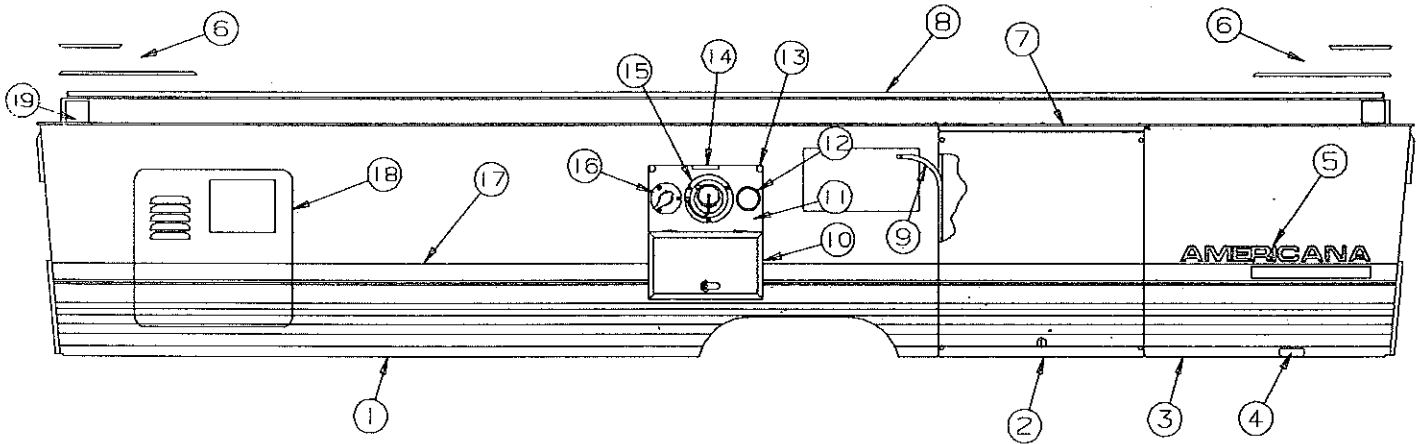

1994 AMERICANA SERIES

2810 - SEQUOIA, LEFT SIDE BODY PANEL COMPONENTS

4716F2141 Roadside Body Panel Trim Tape Kit

CODE	PART NO.	DESCRIPTION
1	4744H1981	Left front body panel
2	4747C89661	Access hatch door (complete)
	4744-2571	Lock assembly
3	4749C1701	Left rear body panel
4	4744B2668	Drain decal
5	4742A8578	Americana/Fleetwood decal
6	4737-0738	Bed slide 6 3/16"
	4730B1211	Bed slide 16 3/16"
7	4747C9381	Hinge bracket
	4733D0601	Rivet, M25 (arctic white)
	4747B9391	Hinge
	1203-8951	Rivet, M25 (black)
8	4734L176	Body rail
9	4742-8651	Hatch door seal (rubber)
10	4744B6991	Utility hatch door (complete)
	4744-2571	Lock assembly
	4742B1261	Hinge x2 (arctic white)
	1203-8678	Rivet x4 per hinge
11	4748-2891	Utility plate 2895
	4747C1911	Utility plate 2810
12	4060000005	Edge molding 7"
13	4737-3211	Rubber button x2, M8
	4724-2608	Recessed button x2
	4733-4138	Tek screw x2
14	4747-1921	Latch angle
	1203-8678	Rivet x2
15	4731D1711	Water tank spout
	1103E1018	Stainless steel screw x3
16	4732F1521	City fill
	1103E1018	Stainless steel screw x3
17	4350001347F	Trim tape 11 feet required (sold/ft)
18	4716-1331	Water heater door
19	4723A8071	Velcro hook 2" x 2", M4

LIFT TRIM & MITER COVERS

CODE	PART NO.	DESCRIPTION
1	4734F4111	Lift trim
	4733-3398	Plastic spacer x2
2	4744D3301	Rivet M25 (white)
3	4739D2908	Screw cap (white)
	4739-2918	Plastic washer
	4741-9108	Hex head tek screw
4	4734C1861	Rivet, M25 (white)
5	4737D9111	Miter cover, M4 (curbside right/roadside front)
	4737E9101	Miter cover, M4 (curbside front/roadside rear)
6	4747-2171	Bug hole patch (furry)