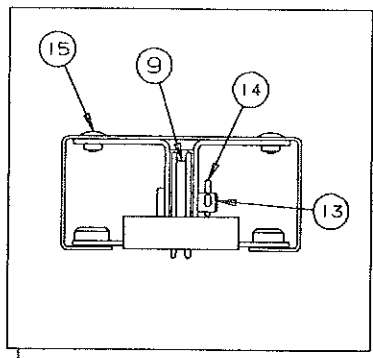

These are no longer available, must use 4751A3351. These have a bracket on them that is 2" longer than the original part. Just cut off w/ hacksaw to make fit!

37	4751-3851	Cylinder U-Bolt & nuts
38	4751-3361	Hydraulic cylinder
39	4751-5491	Pulley bearing, M2
40	4720H1561	Long pin, M5
41	1204B1231	Cotter pin, M10
42	4751-6001	Pulley bracket
	4751-6021	Pulley separator
43	4751-3471	Elbow
44	4751-3431	Nylon roller
45	4716-5001	Power harness - CT end
46	4749A5531	Wire harness
47	4746-5591	Pigtail (Bargman) - Car end

1994 AMERICANA SERIES

LIFT ASSEMBLIES - (All Americana Series)

4716A0011 - Lift assembly, Roadside Rear/Curbside Front
4716A0021 - Lift assembly, Roadside Front/Curbside Rear

CODE	PART NO.	DESCRIPTION
1	4720E5181	Top lift assy (4716A0021)
	4739B6741	Top lift assy (4716A0011)
2	4720E5171	Center lift assy (4716A0021)
	4739B6731	Center lift assy (4716A0011)
3	4720C5271	Cable assy x2, M2 (both)
	4720C1691	Steel cable crimp, M20
4	4720F5161	Bottom lift assy (4716A0021)
	4739B6751	Bottom lift assy (4716A0011)
5	4720H5151	Stationary lift assy (both)
6	4751-6391	Stainless steel cable assy M2 (223" long) (includes 2 copper cable crimps in package)
	4744-1318	Copper cable crimp, M10
7	4731C5801	Butterfly bracket assy
8	4749-2081	Screw x3, M6
9	4715A5371	Steel pulley & bearing x4, M10
10	4747-8931	Long pin, x2
	4730B0981	Retaining ring, M12
11	4749-4061	Pin short x1, M4
	4730B0981	Retaining ring, M12
12	4749A2028	Retaining clip
13	4720C1578	Lift pin x1
14	1204B1081	Cotter pin, M10
15	1203-8641	Rivet x4, M50
16	4738A0898	Lift bolt x4 per lift (not shown) (mount lift to frame channel)