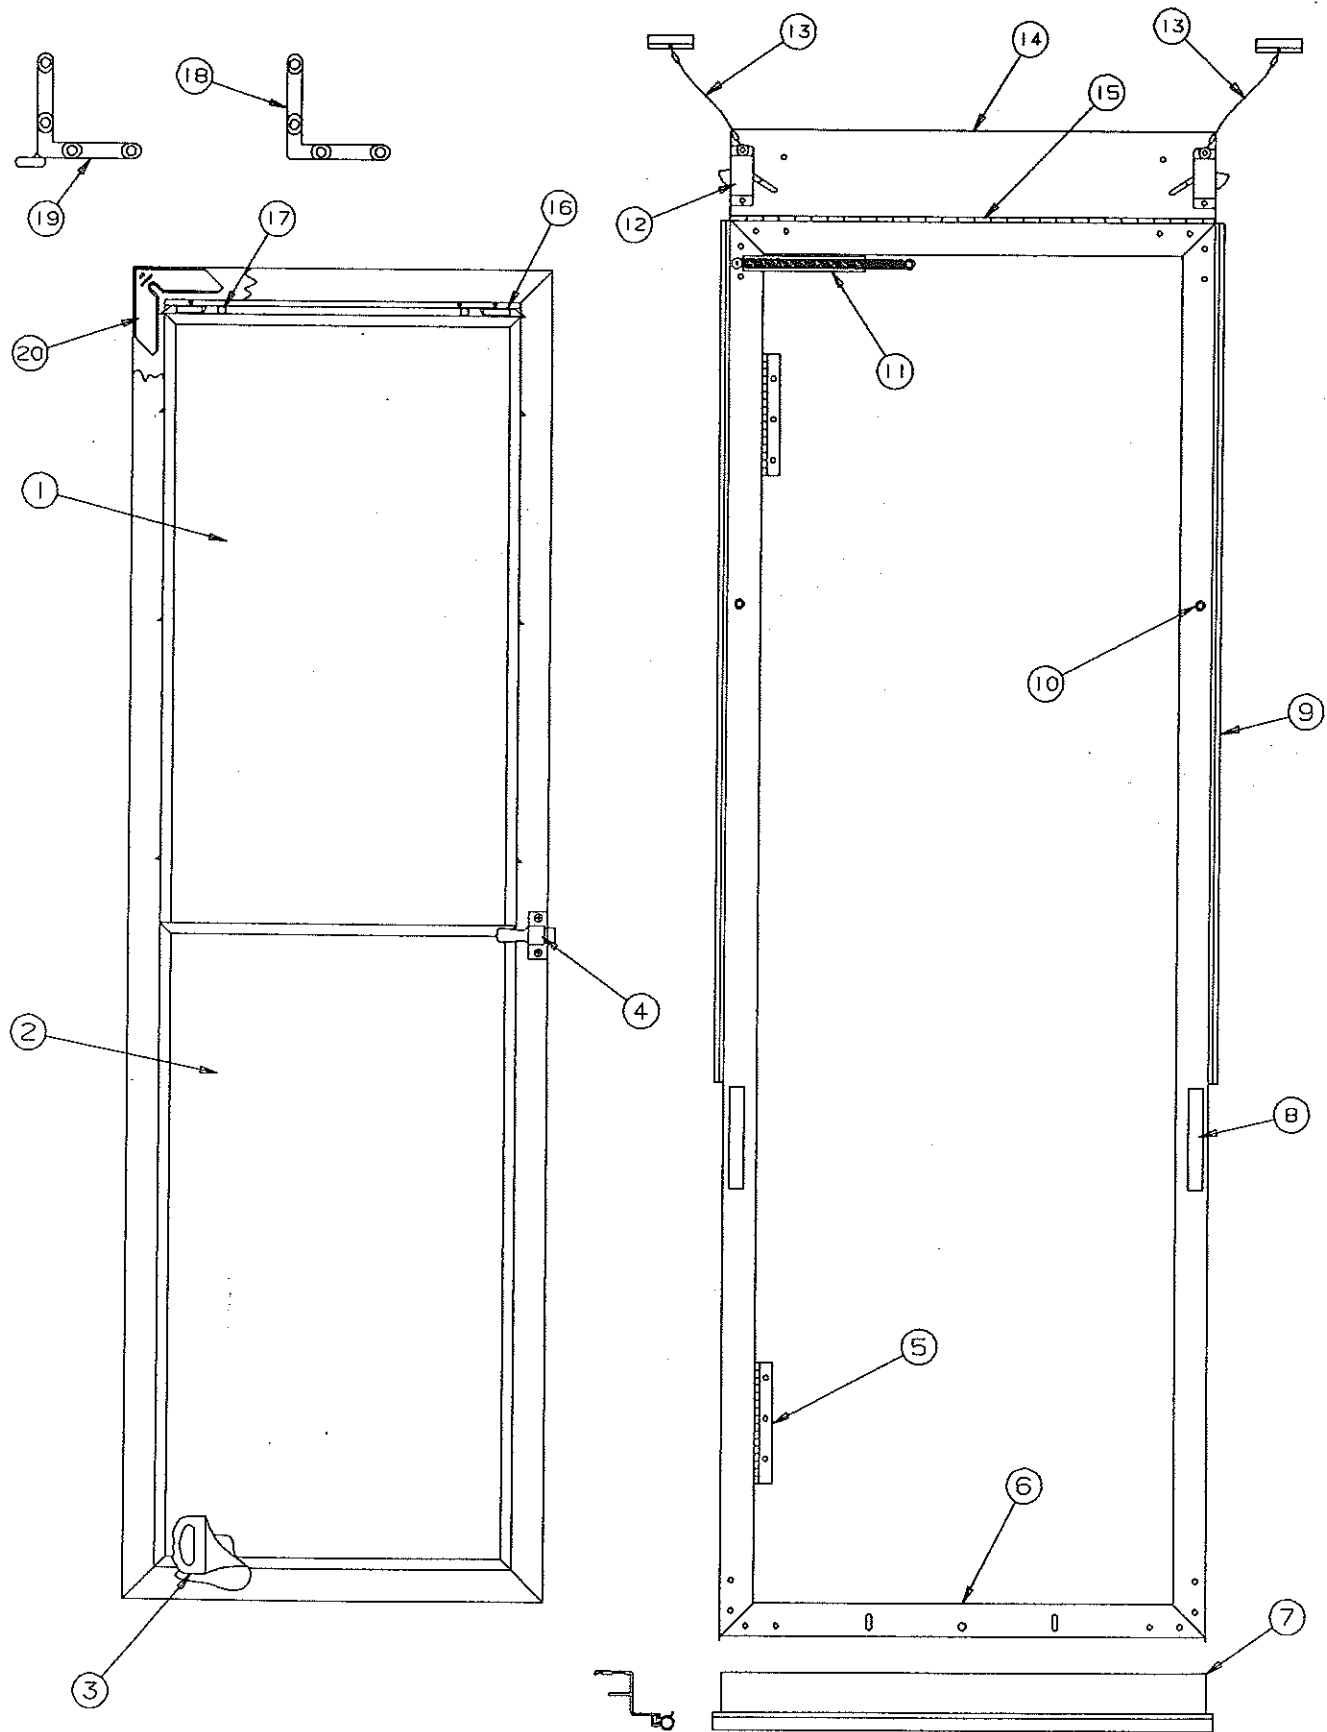

1994 AMERICANA SERIES

REPAIR PARTS

SCREEN DOOR AND JAMB ASSEMBLIES

4749E5581 Screen door assembly (all)

NOTE: Screen door assembly complete less door latch assembly (Code 4)

4716C5581 Screen door jamb assembly (all)

SCREEN DOOR & JAMB COMPONENT PARTS

CODE	PART NO.	DESCRIPTION
1	4716A3401	Top sliding window pane
2	4716A3411	Bottom sliding window pane
3	4750-3591	Rubber seal 18" length
4	4742-9671	Door latch assembly
5	4720G3601	Hinge x2
	4733D0801	Rivet, M25
6	4710H4091	Bottom lintel (painted)
	4741A9861	Rivet, M25
7	4741F6221	Screen door support
	4060000399F	Rubber seal (sold/foot)
8	4350000005F	Velcro hook (sold/yard)
9	4710H4101	Door seal (plastic) x2
	1203-8651	Rivet x2, M50
	1203-8641	Rivet x8, M50
10	4730A3548	Stud w/screw x2
11	4731A8201	Spring package
		NOTE: Spring package includes rivets x2, spring, transparent tube
12	4741-8658	Sash lock x2
	4747A9231	Rivet x2 per lock, M25
13	4734D5211	Cable assembly x2, M6
	4747A9231	Rivet, M25 x1 per cable
	4733-3398	Plastic spacer x1 per cable
	1202B0268	Washer x1 per cable
14	4741E8831	Top bracket (less hinge & cables)
15	4749A2151	Top bracket hinge
	4733D0601	Rivet, M25
16	4710-382	Window lock "right"
	4710-383	Spring
	1203-8558	Rivet x2
17	4710-381	Window lock "left"
18	4710-380	Corner brace
19	4710-3791	Corner brace hinge, M2
20	4715-317	Corner support gusset x2 per corner