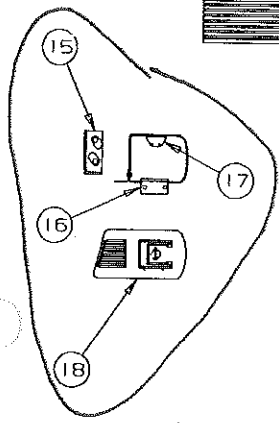

CODE	PART NO.	DESCRIPTION
1	4733A3521	Brake assy (right hand)
	4733A3531	Brake assy (left hand)
2	4714A2201	Grease seal x2, M4 (Fleetwood axle only)
	4714-2288	Grease seal x2 (Dexter axle only)
3	4716-1101	Bearing & race package x4
4	4716A1071	Hub & drum assy x2
5	4747A9528	Lug nut x10 (per brake pkg)
6	4714-3068	Spindle nut, (slotted) x2
7	1204-1268	Cotter pin x2
8	4714A0621	Grease cap x2, M4

NOTE: Wedge pkg. includes rivets.

REPAIR PARTS

REAR BODY PANEL ASSEMBLY COMPONENTS

NOTE: All panels are shipped less hardware & decals.

4716G2151 Front & Rear body panel trim tape repair kit 2800

CODE	PART NO.	DESCRIPTION
1	4733U1011	Rear body panel (all) (arctic white)
2	4720K179	Rear end rail (all)
3	4741C6041	Top latch (without lock)
	4749-4848	Foam pad x1
	4741-8218	Tek screw x4
4	4714F0851	Corner light x2
	4716-1011	Corner light lens (red)
	4747-2558	Expansion rivet
5	4734D3921	Taillight x2
	4716-1021	Taillight lens
6	4734D3911	Backup light x2
	4716-1031	Backup light lens
7	4744H3548	Corner die cut trim tape
7A	4744H3538	Corner die cut trim tape
8	4350001381F	Trim tape "5 feet required" (sold/ft)
9	4737B4458	Foam gasket x2
10	4737A0728	Rubber bumper x2
11	4732-1181	Plastic grommet x2, M4
	1121C1618	Screw x2 (hold license plate on)
12	4739B4311	License plate light x2
13	4733K6481	Storage bumper assembly (complete)
14	4747-5548	Bumper bracket (right)
	1200B3048	3/4" Bolt x6
	4739-2298	Locknut x10
15	4747-5558	Bumper bracket (left)
16	4747A9281	Hinge x2
17	4747A9251	Strike x2
18	4747A9071	Bumper cap (roadside)
19	4747A9061	Bumper cap (curbside)
	4744-2571	Cam lock
	4730A3211	Key, M10