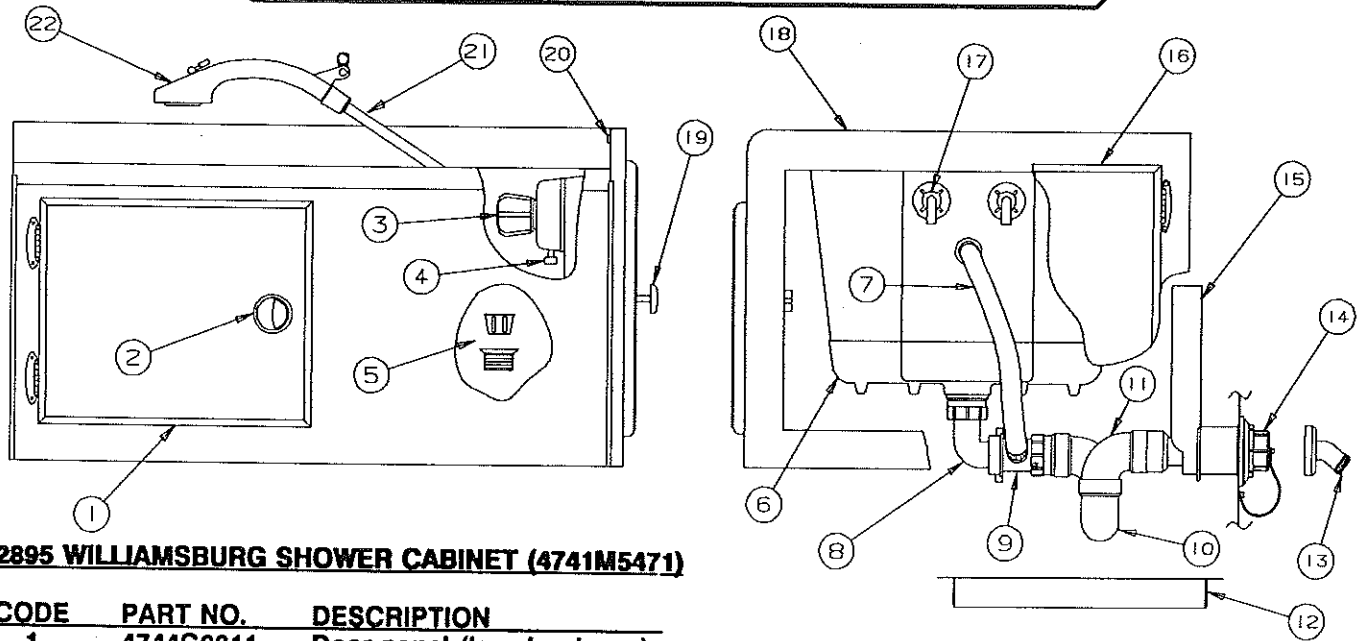

REPAIR PARTS

2895 WILLIAMSBURG SHOWER CABINET (4741M5471)

CODE	PART NO.	DESCRIPTION
1	4744G2811	Door panel (less hardware)
	4741A4241	Toilet tissue holder
2	4748-3161	Round door latch
3	4741B2071	Shower diverter
4	4716-0848	Shower hose connector
5	4746A1821	Basket & strainer
6	4741A2221	Bath tub
7	4060087538	Flexible tubing
8	4750-3081	Direct connect 3" long
9	4750-3091	Tail piece w/slipnut
10	4750-3051	"P" trap
11	4750-3101	90° Elbow 1 1/2"
12	4750-3061	Access plate
	4744A050	Tek screw
	4350000022F	Foam tape
13	4737-9138	Drain adapter

14	4714A2861	Cap & strap package
	4749-4131	Tub drain gasket
15	4741B9301	Vent system
16	4744J1511	Door panel (less hardware)
17	4741-2351	Swivel street elbow
18	4741E1791	Tub front
	6000462522F	T-molding "walnut"
	4350000295F	Double stick tape
19	4748A3951	Door pull (brass)
20	4739D2908	Screw cap "cherry"
21	4741B2051	Shower hose
22	4746A3761	Shower head w/bracket