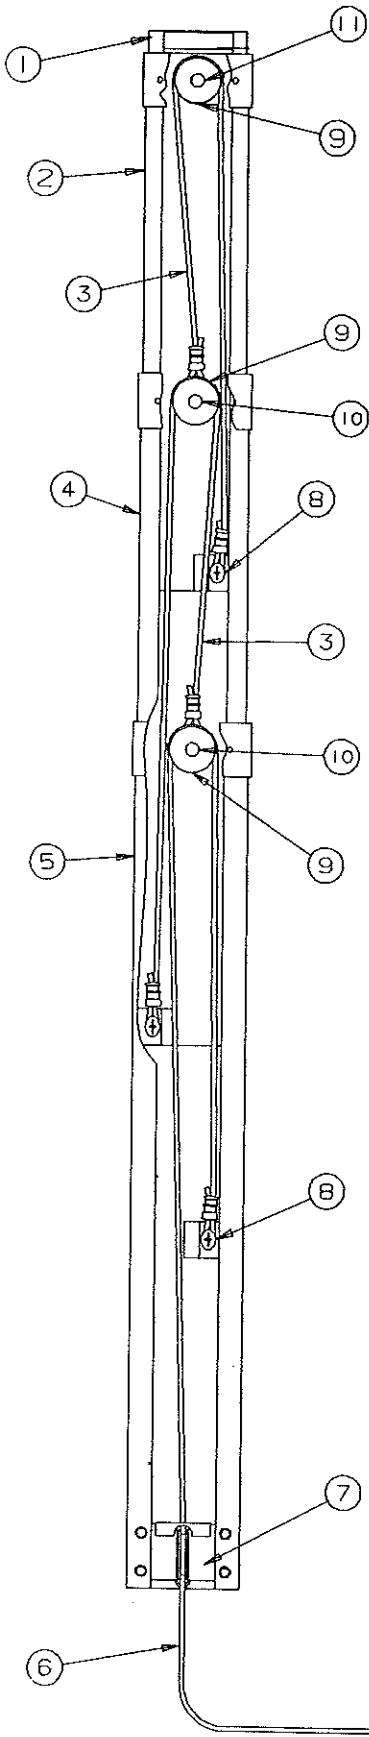

1994 AMERICANA SERIES

LIFT ASSEMBLIES - (All Americana Series)

4716A0011 - Lift assembly, Roadside Rear/Curbside Front
4716A0021 - Lift assembly, Roadside Front/Curbside Rear

CODE	PART NO.	DESCRIPTION
1	4720E5181	Top lift assy (4716A0021)
	4739B6741	Top lift assy (4716A0011)
2	4720E5171	Center lift assy (4716A0021)
	4739B6731	Center lift assy (4716A0011)
3	4720C5271	Cable assy x2, M2 (both)
	4720C1691	Steel cable crimp, M20
4	4720F5161	Bottom lift assy (4716A0021)
	4739B6751	Bottom lift assy (4716A0011)
5	4720H5151	Stationary lift assy (both)
6	4751-6391	Stainless steel cable assy M2 (223" long) (includes 2 copper cable crimps in package)
	4744-1318	Copper cable crimp, M10
7	4731C5801	Butterfly bracket assy
8	4749-2081	Screw x3, M6
9	4715A5371	Steel pulley & bearing x4, M10
10	4747-8931	Long pin, x2
	4730B0981	Retaining ring, M12
11	4749-4061	Pin short x1, M4
	4730B0981	Retaining ring, M12
12	4749A2028	Retaining clip
13	4720C1578	Lift pin x1
14	1204B1081	Cotter pin, M10
15	1203-8641	Rivet x4, M50
16	4738A0898	Lift bolt x4 per lift (not shown) (mount lift to frame channel)