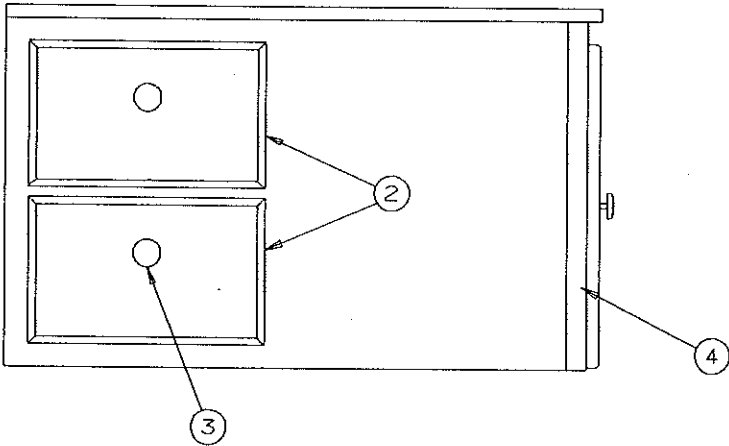

1994 AMERICANA SERIES

2810 SEQUOIA - CORNER CABINET (4748B5908)

CODE	PART NO.	DESCRIPTION
1	4748A85481	Corner cabinet top
2	4748B6061	Drawer assembly x2
3	4748A3951	Door pull (less hardware)
4	4748A3551	Corner molding (plastic) M2
5	4750-9791	Door panel (less hardware)
6	4748A8538	Cabinet front
7	4060400085F	T molding (sold/foot)