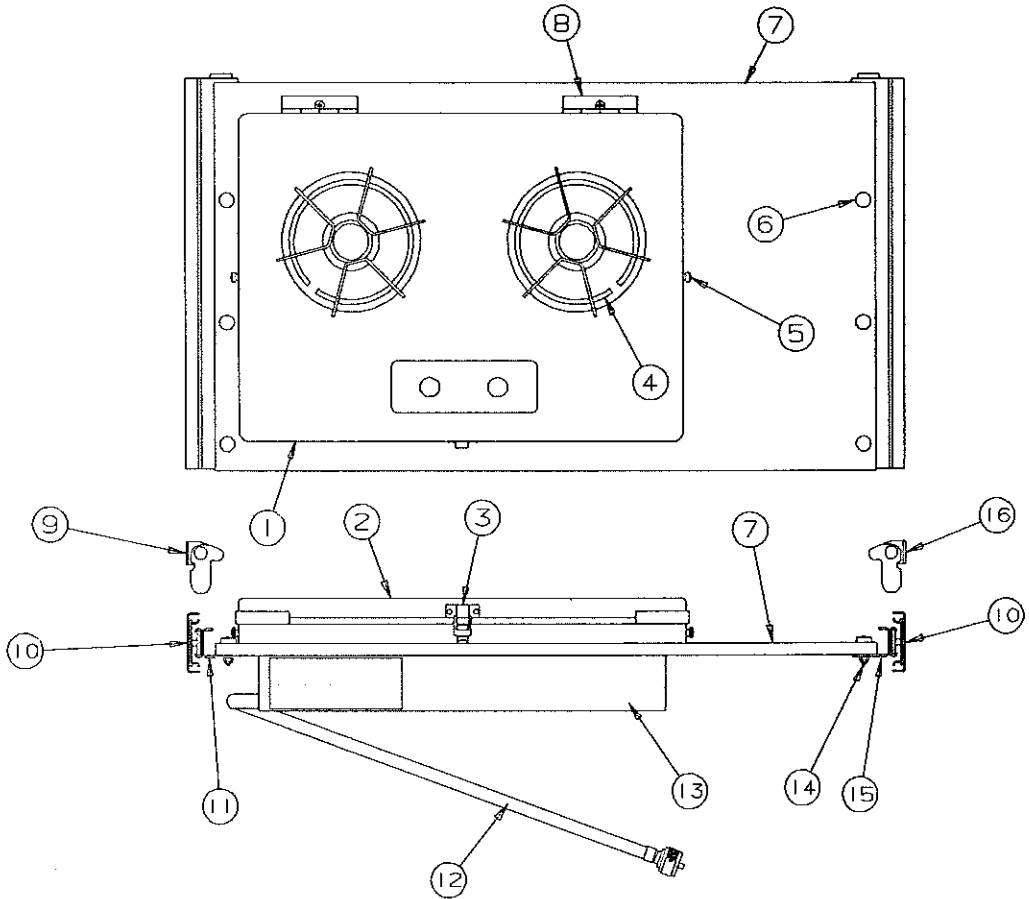

1994 AMERICANA SERIES

OUTSIDE STOVE AND SHELF ASSEMBLY COMPONENT PARTS 2810, 2895

CODE	PART NO.	DESCRIPTION
1	4746-9491	2 Burner cook top
2	4749B66081	Stove cover (includes: stove fins, latch & hinges)
	4742-9538	H.P. stove decal
	4749B99381	Stove fin x2
	4741A4401	Brite chrome hinge (x2 per fin)
	1203-8558	Rivet (x4 per hinge)
3	4733-4018	Stove cover latch
	1203-8558	Rivet x2 (rivet latch to stove cover)
	4733-4028	Strike (screwed to shelf)
4	4716-1851	Grate x2
5	4716A0881	Thumb screw x2, M6
6	4739B2908	Screw cap x6
	4739-2918	Screw cap washer x6
7	4744H2141	Stove shelf
8	4739A2821	Stove cover hinge x2
9	4744B5841	Slide stop (left)
10	4744A3141	Shelf slide set (1 left & 1 right)
11	4744B3181	Slide angle (left)
12	4751-8261	Gas hose 36"
13	4746-9481	Stove box
	4742A860	H.P. decal
14	4716-055	Screw (x6 per shelf)
	1201B6388	Locknut (x6 per shelf)
15	4744B3171	Slide angle (right)
16	4744B5851	Slide stop (right)

To order service parts for Wedgewood Stove components - Please write or phone:

Attwood Greenbrier Operations
P. O. Box 4
6320 Kelly Willis Road
Greenbrier, TN 37073

Phone: 615/643-4556