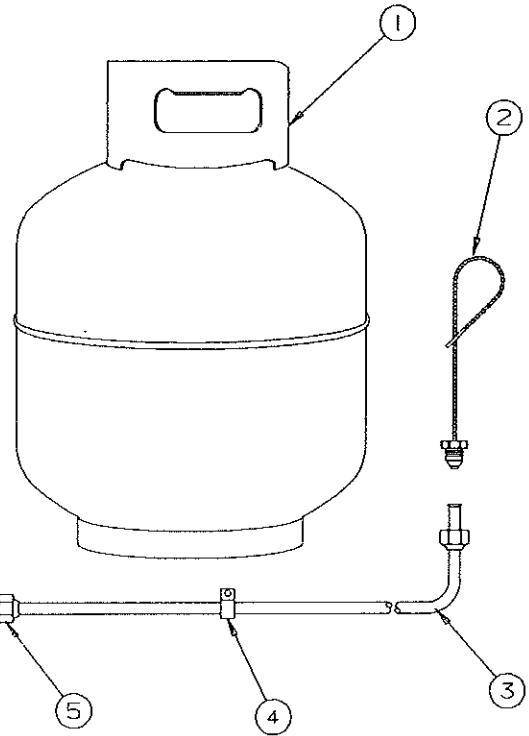

REPAIR PARTS

AMERICANA SERIES GAS SYSTEM & RELATED PARTS

CODE	PART NO.	DESCRIPTION
1	4720J5928	Gas bottle (arctic white)
2	4737-8388	1/2" Plastic cap & chain
3	4750-5876	1/2" Copper gas line - 18" (2810)
	4742-8986	1/2" Copper gas line - 36" (2895)
4	1201-8738	1/2" Clamp - "rubber coated"
5	1215-2438	Flare nut 1/2"
6	1215-1788	Brass tee- 1/2" x 3/8" x 3/8"
7	1215-2418	Flare nut 3/8"
8	4714-0711	Copper gas line assembly (100")
9	1201-8708	3/8" Clamp - "rubber coated"