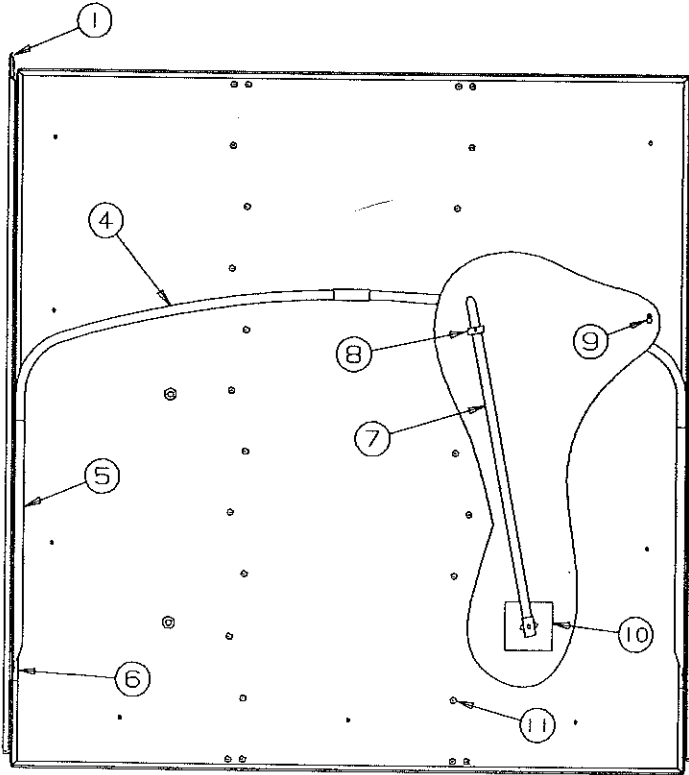

1994 AMERICANA SERIES