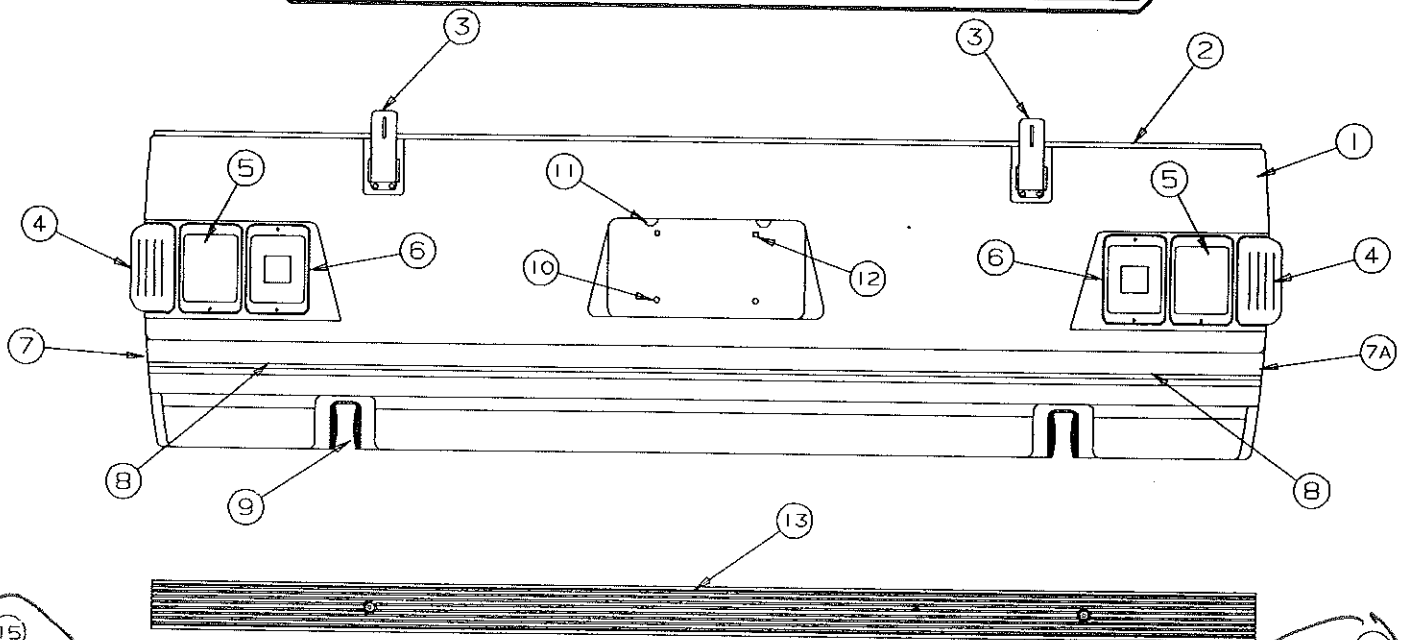

REPAIR PARTS

REAR BODY PANEL ASSEMBLY COMPONENTS

NOTE: All panels are shipped less hardware & decals.

4716G2151 Front & Rear body panel trim tape repair kit 2800

CODE	PART NO.	DESCRIPTION
1	4733U1011	Rear body panel (all) (arctic white)
2	4720K179	Rear end rail (all)
3	4741C6041	Top latch (without lock)
	4749-4848	Foam pad x1
	4741-8218	Tek screw x4
4	4714F0851	Corner light x2
	4716-1011	Corner light lens (red)
	4747-2558	Expansion rivet
5	4734D3921	Taillight x2
	4716-1021	Taillight lens
6	4734D3911	Backup light x2
	4716-1031	Backup light lens
7	4744H3548	Corner die cut trim tape
7A	4744H3538	Corner die cut trim tape
8	4350001381F	Trim tape "5 feet required" (sold/ft)
9	4737B4458	Foam gasket x2
10	4737A0728	Rubber bumper x2
11	4732-1181	Plastic grommet x2, M4
	1121C1618	Screw x2 (hold license plate on)
12	4739B4311	License plate light x2
13	4733K6481	Storage bumper assembly (complete)
14	4747-5548	Bumper bracket (right)
	1200B3048	3/4" Bolt x6
	4739-2298	Locknut x10
15	4747-5558	Bumper bracket (left)
16	4747A9281	Hinge x2
17	4747A9251	Strike x2
18	4747A9071	Bumper cap (roadside)
19	4747A9061	Bumper cap (curbside)
	4744-2571	Cam lock
	4730A3211	Key, M10