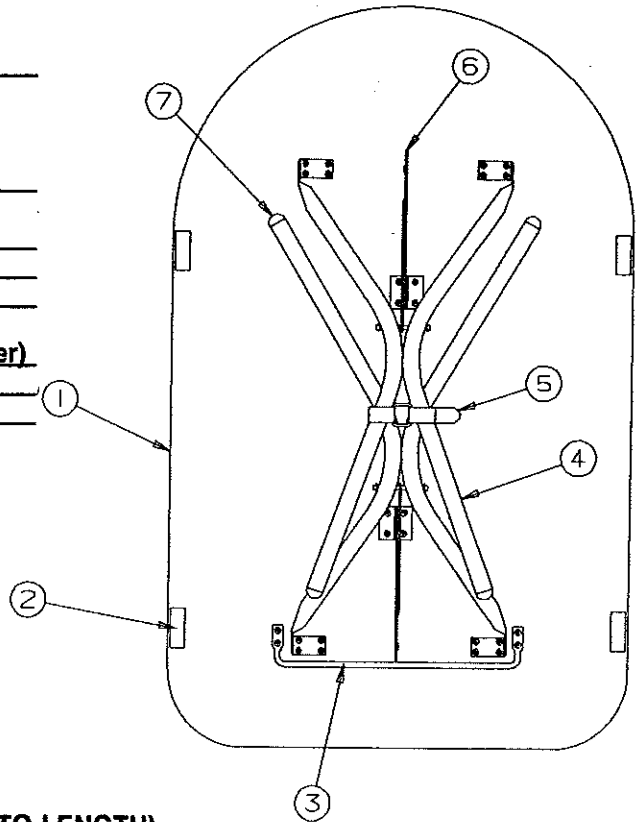

REPAIR PARTS

DINETTE TABLE ASSEMBLY COMPONENT PARTS

CODE	PART NO.	DESCRIPTION
1	4744C4521	Table top 2810 39 3/8 x 30
	4739K10381	Table top 2895 48 1/8 x 30
	NOTE: Table top includes T-molding	
	4060400085F	T molding (sold/foot) 3/4"
2	4724D2631	Velcro hook x4
	4724E2631	Velcro loop x4, M4
3	4734D0841	Table rest 2895 only
4	4745B5271	Table leg package (See Note)
5	4751-9711	Table leg strap package (includes: strap, screw and washer)
6	4720A1501	Lock brace pkg
7	4720C3928	Table leg cap

NOTE: Table leg package includes 2 pair of legs and all hardware required to mount legs to table top.