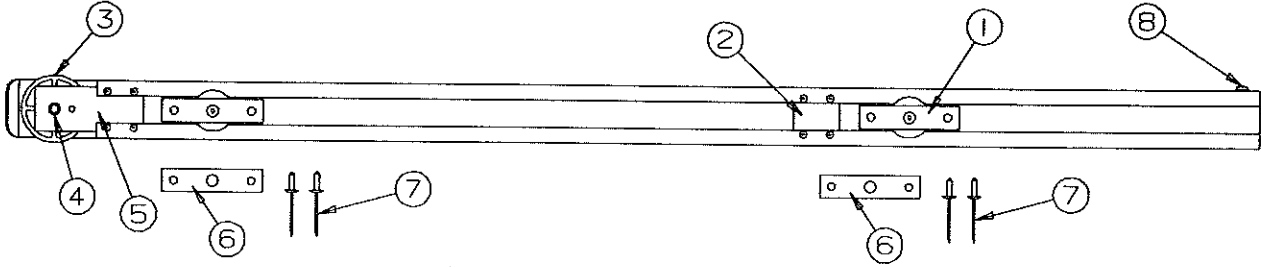

REPAIR PARTS

BED EXTENSIONS COMPONENT PARTS

CODE	PART NO.	DESCRIPTION
1	4720C5621	Roller assembly x2
2	4731A1291	Roller stop
	4749-4578	Rivet x4
3	4720B0831	Nylon wheel
4	4731A1288	Shoulder rivet
5	4741-9191	Rivet plate
	4749-4578	Rivet x4
6	4731-4711	Roller spacer x2
7	1203-8651	Rivet, M50 (extension to bed frame)
8	4733-4118	Tek screw
	1202B0268	Washer

MATTRESS ASSEMBLIES & COVERS:

		Front Mattress		Rear Mattress	
		Assembly	Cover	Assembly	Cover
2810	Sequoia	4724P6121	4716P6121	4725W6201	4716W6201
2895	Williamsburg	4724P6121	4716P6121	4725W6201	4716W6201