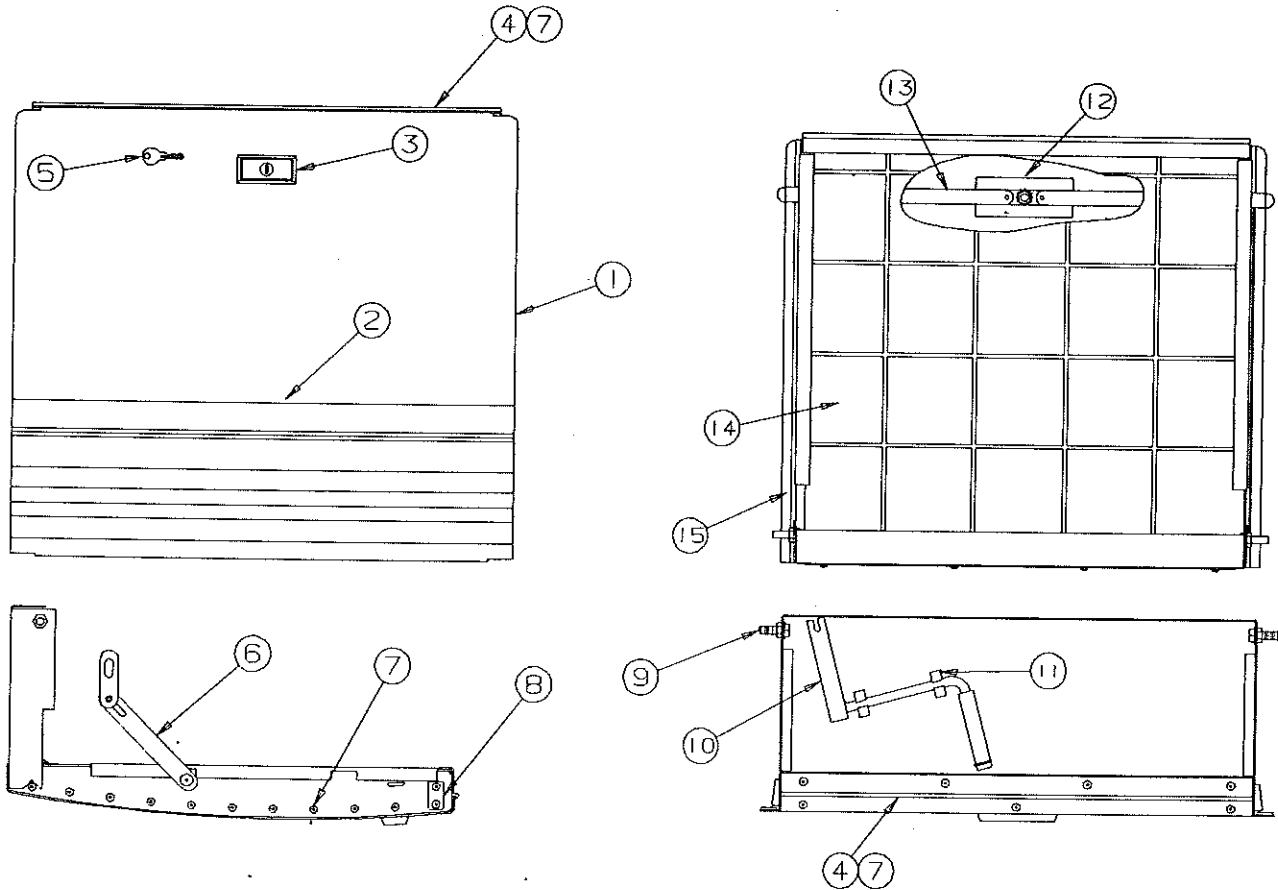

REPAIR PARTS

4748B5561 - ACCESS DOOR ASSEMBLY (COMPLETE) 2895, 2810

4716F2131 Curbside Body Panel Trim Tape Repair Kit

CODE	PART NO.	DESCRIPTION
1	4741F0321	Access door skin
2	4350001347F	Trim tape "3 feet required" (sold/ft)
3	4730B3111	Lock handle (less key)
	4716-056	Screw x2 (countersunk)
	1201B6958	Keps nut x2
4	4731L2331	Access door cap
5	4730A3211	Key, M10
6	4744-6981	Swing arm package
	NOTE: "Package includes (1) swing arm, (2) rivets, & (2) washers"	
7	4733D0601	Rivet, M25
8	4747-9421	Wedge package, M2
	4747A9221	Rivet, M25 (1" countersunk)
	NOTE: "Rivets included in wedge package"	
9	1006B2428	Bolt x2
	1202B0468	Washer x2
	1201B5188	Nut x2
10	4747D4141	Crank handle (to crank scissor jacks up or down)
11	4734-2431	Snap clip, M4
	4733-4118	Tek screw
12	4741-1438	Reinforcement plate
13	4741-6551	Lock bar assembly
14	4731R2291	Access floor covering
15	4060025006F	Foam tape (sold/ft)
16	4745-3908	Caulking "arctic white" (not shown)