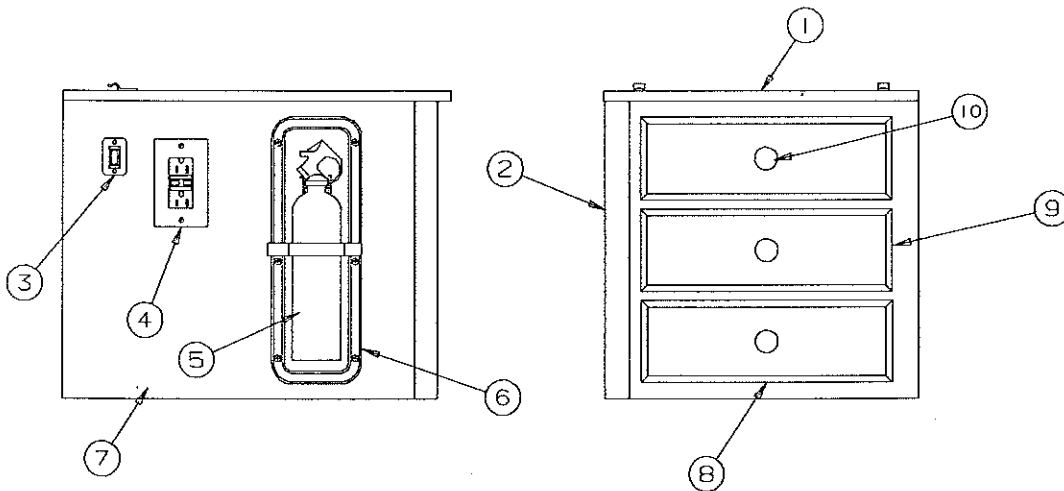

2895 WILLIAMSBURG, CHEST OF DRAWERS (4741J5941)

CODE	PART NO.	DESCRIPTION
1	4741H4211	Cabinet top
	4060400085F	T-molding 3/4" (sold/foot)
	4720A0721	Cooler clip, M2
	4716-059	Screw (screw clip to top)
2	4748A3551	Cabinet corner, M2 (plastic)
3	4733C4981	Rocker switch (black)
	4716-059	Screw 1/2" x2

4	4746B3841	Ground fault receptacle w/cover
	4746A3851	Receptacle box
5	4737A5558	Fire extinguisher
6	4737C4191	Recessed mount
	4750-4278	Screw x6 "black"
7	4744E1548	Cabinet side
8	4744K537	Drawer assembly x1
9	4744J5361	Drawer assembly x2
10	4748A3951	Door pull