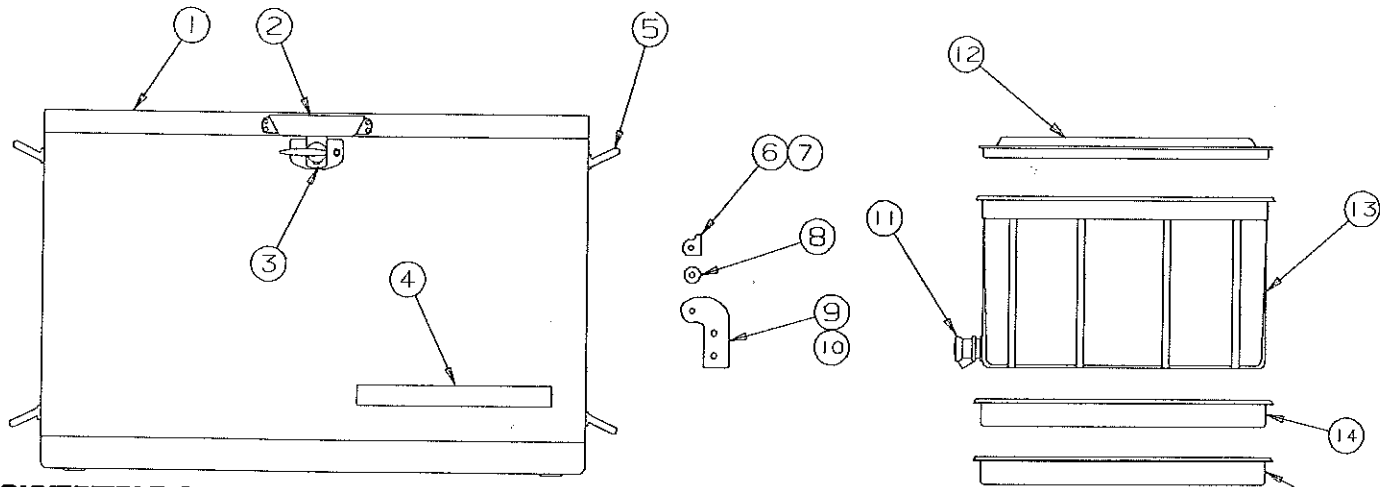

CONVERTIBLE COOLER (4744E9001)

CODE	PART NO.	DESCRIPTION
1	4744C9081	Cooler door
2	4744-8051	Latch cover
	4716-082	Screw x4
3	4744A8181	Latch (includes screws)
4	4744A8158	Decal
5	4744-8321	Cooler leg x4
	4741-8218	Hex head screw x6
6	4744-9098	Right pivot
7	4744-9108	Left pivot
	1107B0818	Screw (x2 per pivot)

8	4744-8308	Nylon spacer
9	4744-8291	Hinge plate (right)
10	4744-8281	Hinge plate (left)
	4741-8218	Hex head screw x2
11	4744-9071	Faucet assembly
	1212-0128	Grommet
	4744-8261	Plastic nut
12	4744-8331	Ice tub lid
13	4744-9051	Ice tub (includes faucet)
	Note: Ice tub lid sold separately	
14	4744-8171	Drip tray
15	4744-8031	Half tray x2