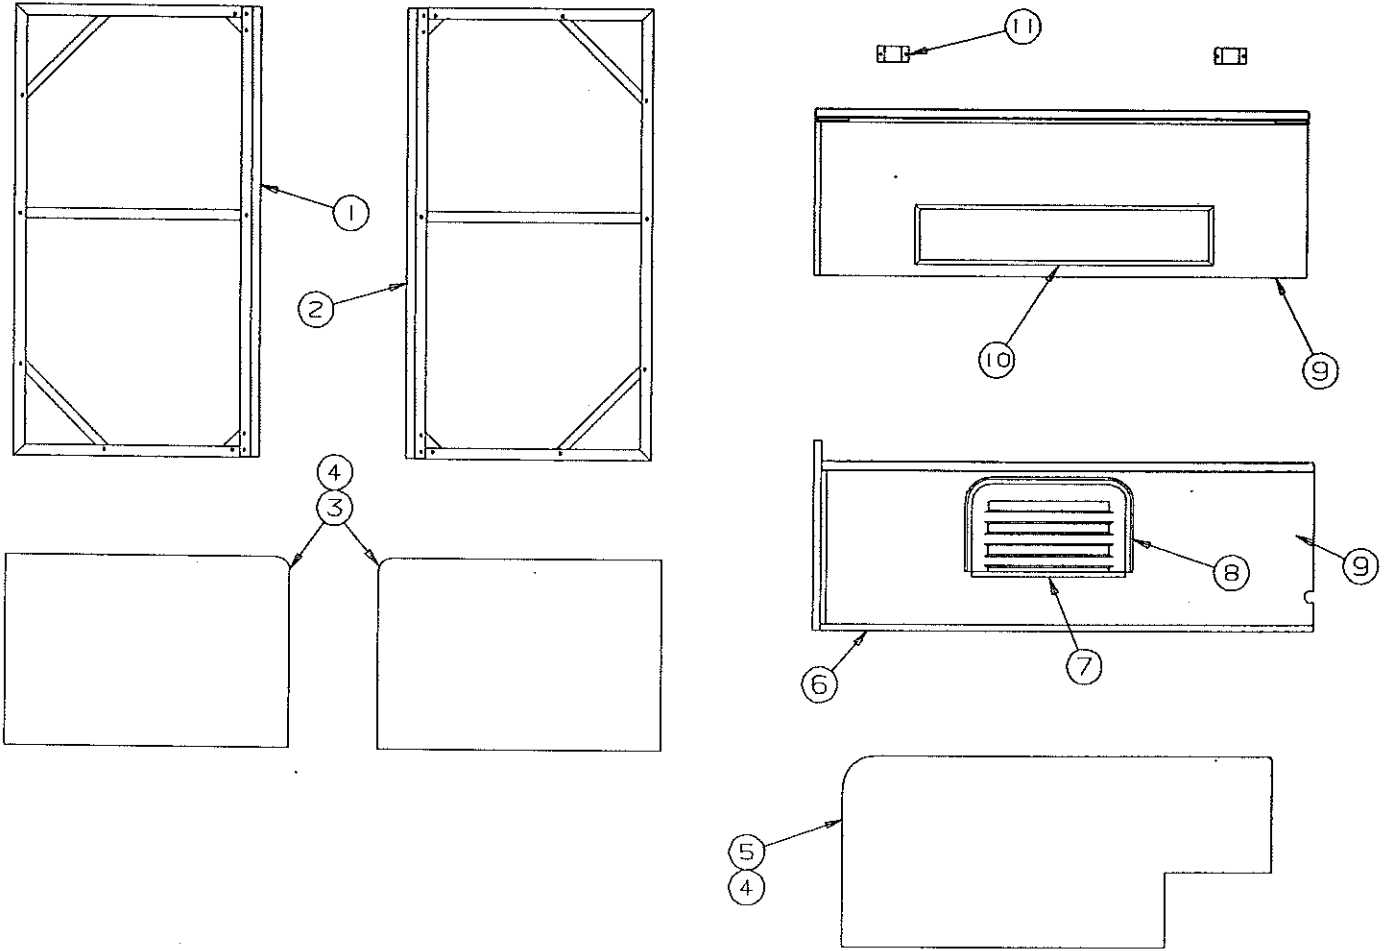

1994 AMERICANA SERIES

SEAT FRAME ASSEMBLIES AND COMPONENT PARTS 2810 - 2895

CODE	PART NO.	DESCRIPTION
1	4733M5511	Seat frame assembly 2895 (curbside)
	4744G5471	Seat frame assembly 2810 (left)
2	4733M5821	Seat frame assembly 2895 (roadside)
	4750A5911	Seat frame assembly 2810 (right)
3	4744C9701	Seat end x2 2810 only
4	4060300086F	T-molding (sold/foot)
NOTE: Seat end includes T-molding		
5	4744G1931	Seat gazoodi 2810 only
6	4716A7051	Toe molding "cherry" M2
7	4080600021	Vinyl U-channel 5/32"
8	4748A9711	Magazine bin "cherry"
9	4716A7001	Universal paneling "cherry" (must cut to size)
10	4746B5571	Drawer assembly 2895 only
11	4746B0241	Cushion bumper "cherry" x2

AMERICANA SERIES CUSHION AND BACKREST ASSEMBLIES

NOTE: Backrest Cover not available due to button attachment.

	CUSHION ASSEMBLY	CUSHION COVER	BACKREST ASSEMBLY	BACKREST COVER
2810 Sequoia	4724R6411	4716R6411	4724R6421	N/A
2895 Williamsburg	4744H6001	4716H6001	4744H6031	N/A

REFERENCE DIMENSIONS

MODEL	CUSHIONS	22	MODEL	BACKREST
2810	19 1/8 X 38 3/8 X 4		2810	16 11/16 X 38 1/8 X 4
2895	19 1/8 X 48 3/8 X 4		2895	16 11/16 X 48 X 4