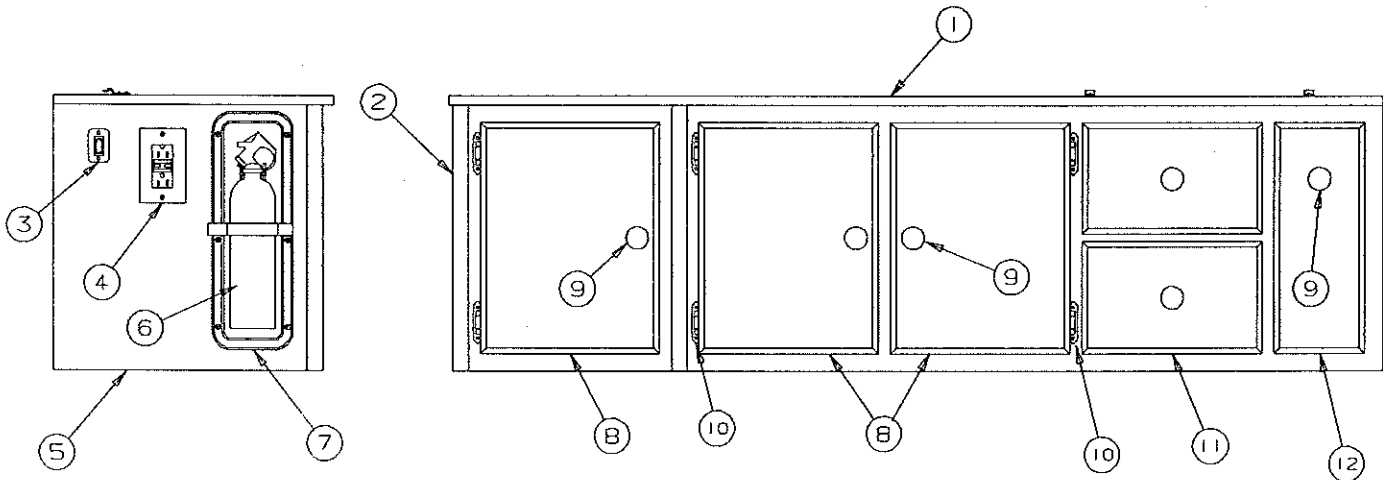

1994 AMERICANA SERIES

2810 SEQUOIA HUTCH ASSEMBLY (4749G549)

CODE	PART NO.	DESCRIPTION
1	4746A8401	Hutch top
	4060400085F	T-molding 3/4" (sold/foot)
	4720A0721	Cooler clip, M2
	4716-059	Screw (screw clip to top)
2	4748A3551	Cabinet corner, M2 (plastic)
3	4733C4981	Rocker switch (black)
	4716-059	Screw 1/2" x2
4	4746B3841	Ground fault receptacle w/cover
	4746A3851	Receptacle box
5	4744E190	Cabinet side

6	4737A5558	Fire extinguisher
7	4737C4191	Recessed mount
	4750-4278	Screw x6 "black"
8	4748-3271	Door panel x3 (less hardware)
9	4748A3951	Door pull
10	4745C26188	Hinge (self closing)
	4749B4598	Screw 3/8" (grey) x3
	4749B4118	Screw 1/2" (grey) x2
11	4748B6061	Drawer assembly x2
12	4748B5221	Drawer assembly x1