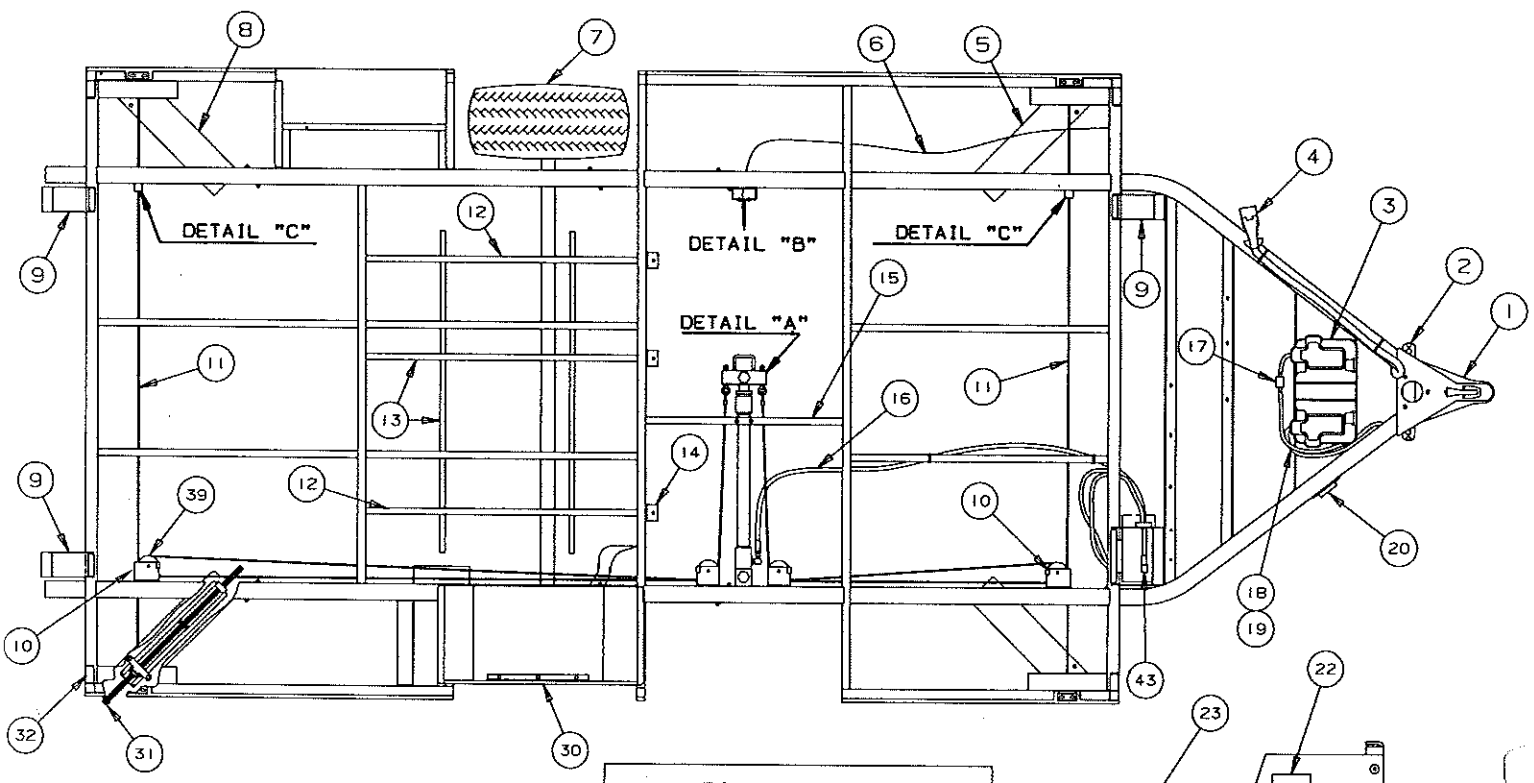

1994 AMERICANA SERIES

TABLE OF CONTENTS

DESCRIPTION	PAGE NUMBER	
Access door bulkheads, frt/rear	8	Shower curtain, 2895
Access door assembly & related parts	11	Shower curtain board assy. 2895
Axle assembly & related parts	6	Shower head & hose
Backrest assemblies & covers	22	Shower (outside shower) 2810, 2895
Bath tub 2895	21	Sink (upper galley assy)
Battery box (plastic)	2	Spare tire carrier
Battery cables (black & red)	2	Stabilizer crank handle
Drain spout (sink drain)	14	Stabilizer assembly (screw down)
Dressing room curtain 2895 only	21, 34	Stove (upper galley assemblies)
Bed extensions & related parts	24, 25	Stove shelf (outside stove)
Bed assemblies & related parts	24	Stove hatch door
Body panel right rear curbside	10	Sunbrella tent assemblies & related parts
Body panel right front curbside	10	T-Molding (upper galley tops)
Body panel left side (roadside)	12, 13	Table assemblies & related parts
Body panel front assy & related parts	8	Tent support assemblies & related parts
Body panel rear assy & related parts	9	Tire & rim
Bumper assembly & related parts	9	Tongue jack & related parts
Caulking	27	Top assemblies & related parts
Chest of drawers, 2895	18	Top latch
City water fill	12	Trim tape
Converters & related parts	19	Upper galley lift bar & related parts
Cooler clips	18	Upper galley assemblies & related parts
Cooler (convertible) & related parts	19	Valance package
Corner bulkhead assembly	2	Venetian blinds
Corner cabinet 2810	20	Water tank
Coupler assembly	2	Water heater 2810, 2895
Crank handle (screw down stabilizer)	11	Water system 2810, 2895 & related parts
Cushion assemblies & covers	22	Water heater door, 2810, 2895
Drain hose (used on sink assy)	16	Wheel well assembly
Electric brakes & related parts	7	Wire harness (trailer front)
Electric water pump	32, 33	
Electric brake package	7	
Faucet pump (upper galley assy)	14, 16	
Fire extinguisher	18	
Frame assembly & related parts	2	
Gas lines & related parts (outside stove)	31	
Gas bottle & related parts	31	
Gas hose (gas bottle)	30	
Hub assembly & related parts	6, 7	
Hutch assembly 2810	18	
Hydraulic system & related parts	2	
Lift assemblies & related parts	4	
Lift trim & miter covers	12	
Lower galley assy's & related parts		
Lower galley assembly 2810	15	
Lower galley assembly 2895	17	
Mattress assemblies & covers	25	
Outside Receptacle	10	
Outside Stove & related parts	26	
Paint (spray & quart can)	27	
Paneling & trim	23	
Parts package & related parts	30	
Pigtail (car end)	2, 30	
Potti (Porti Potti)	1	
Prop rods (used on hatch doors)	13	
Receptacles (ground fault)	19	
Regulator & fittings	30	
Rocker switch	15, 17, 18	
Screen door & jamb assembly	28, 29	
Seat frames & related parts	22	
Shower cabinet assy. 2895	21	

Porti Potti (4741F2858)
Standard Equipment on
2895 Williamsburg, optional
for other units.

1994 AMERICANA SERIES