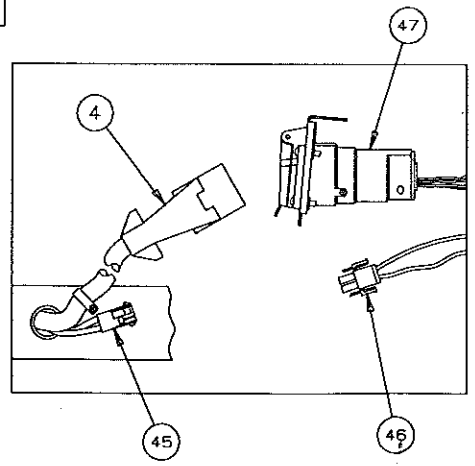

Porti Potti (4741F2858)
Standard Equipment on
2895 Williamsburg, optional
for other units.

1994 AMERICANA SERIES

REPAIR PARTS

MAIN FRAME ASSEMBLY COMPONENT PARTS

CODE	PART NO.	DESCRIPTION
1	4742-2001	2" Coupler assembly
	4714A2211	2" Coupler repair kit
2	4748-6611	Chain bar w/pins
3	4751-8451	Battery box w/straps (plastic)
4	4746-9811	Wire harness (Bargman) - CT front
	4742-8961	Braided nylon sleeve
5	4751-565	Stabilizer plate - roadside front/curbside rear
6	4751B8351	Push/pull release cable w/compression sleeve
	4751A4741	Compression sleeve M4
	4747-2538	Clamp
7	4749B8648	Tire & rim 20.5x8-10 Load Range "C"
	4741-3268	Valve extension 2"
	4737H0821	Hub caps 10" (standard)
8	4751-564	Stabilizer plate - roadside rear, curbside front
9	4741A4001	Latch bulkhead
10	4751A6011	Pulley bracket assembly
	4751-6031	Pulley separator
11	4751-6391	Lift cable assembly & crimp - 223" long
NOTE: See Page 4 for lift assembly & component parts		
12	4751-3841	Water bottle support x2
	4060075008F	3/4" x 1" Foam tape (sold/foot)
	1200E1458	Bolt 1/4" x 2 1/2"
	4751-3431	Nylon spacer
	1201E6038	Locknut 1/4"
13	4751-6611	Water bottle support assembly
	NOTE: Refer to CODE 12 for foam tape & hardware	
14	4751-381	Water bottle support angle x3
15	4751-328	Cylinder brace
16	4751-3411	Hydraulic hose 77"
17	4751-4781	50 AMP circuit breaker
18	4751-6601	#6 AWG Red battery wire w/circuit breaker
19	4751-6591	#6 AWG Black battery wire
20	4720A3331	Jack bracket
21	4751A561	Pump support platform
22	4716-1661	12V solenoid
23	4716-1681	Toggle switch
	1202B8528	Washer x1
24	4716-1671	Hydraulic pump knob
	1202B8308	Washer x1
25	4751-3371	Hydraulic pump
26	4751-8441	Latch spring
27	4751-8321	Gravity latch
	1203-8968	Aluminum rivet x4
28	4751-8311	Gravity latch mount
29	4751-4758	Latch screw w/hole
	1201B6958	Nut
30	4741A3311	Wheel well assembly
31	4751-3351	Stabilizer (screw-down) x4
	4739-2298	Nut x2 per stabilizer
32	4733C1541	Corner bulkhead x4
33	4751-5671	Hat section & eye bolt assembly
34	4751-8421	Hat section U-bolt
	1201B5188	3/8" U-Bolt nut
35	4751-3398	5/8" x 2 1/4" bolt
	4751-4408	5/8" Nut
	4751-3388	5/8" Split lock washer
36	4744-44561	Eye bolt, M4
	1201B6078	Locknut x2 per eye bolt