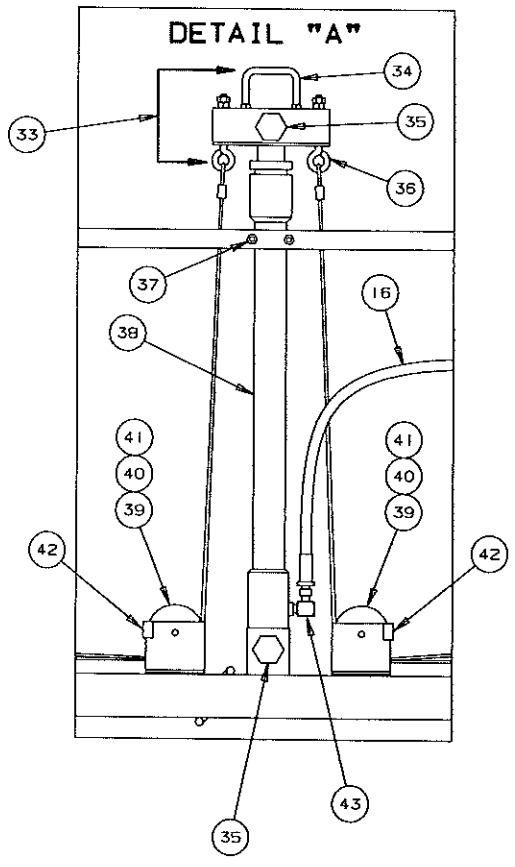

Porti Potti (4741F2858)
Standard Equipment on
2895 Williamsburg, optional
for other units.

1994 AMERICANA SERIES

REPAIR PARTS

MAIN FRAME ASSEMBLY COMPONENT PARTS

CODE	PART NO.	DESCRIPTION
1	4742-2001	2" Coupler assembly
	4714A2211	2" Coupler repair kit
2	4748-6611	Chain bar w/pins
3	4751-8451	Battery box w/straps (plastic)
4	4746-9811	Wire harness (Bargman) - CT front
	4742-8961	Braided nylon sleeve
5	4751-565	Stabilizer plate - roadside front/curbside rear
6	4751B8351	Push/pull release cable w/compression sleeve
	4751A4741	Compression sleeve M4
	4747-2538	Clamp
7	4749B8648	Tire & rim 20.5x8-10 Load Range "C"
	4741-3268	Valve extension 2"
	4737H0821	Hub caps 10" (standard)
8	4751-564	Stabilizer plate - roadside rear, curbside front
9	4741A4001	Latch bulkhead
10	4751A6011	Pulley bracket assembly
	4751-6031	Pulley separator
11	4751-6391	Lift cable assembly & crimp - 223" long
NOTE: See Page 4 for lift assembly & component parts		
12	4751-3841	Water bottle support x2
	4060075008F	3/4" x 1" Foam tape (sold/foot)
	1200E1458	Bolt 1/4" x 2 1/2"
	4751-3431	Nylon spacer
	1201E6038	Locknut 1/4"
13	4751-6611	Water bottle support assembly
	NOTE: Refer to CODE 12 for foam tape & hardware	
14	4751-381	Water bottle support angle x3
15	4751-328	Cylinder brace
16	4751-3411	Hydraulic hose 77"
17	4751-4781	50 AMP circuit breaker
18	4751-6601	#6 AWG Red battery wire w/circuit breaker
19	4751-6591	#6 AWG Black battery wire
20	4720A3331	Jack bracket
21	4751A561	Pump support platform
22	4716-1661	12V solenoid
23	4716-1681	Toggle switch
	1202B8528	Washer x1
24	4716-1671	Hydraulic pump knob
	1202B8308	Washer x1
25	4751-3371	Hydraulic pump
26	4751-8441	Latch spring
27	4751-8321	Gravity latch
	1203-8968	Aluminum rivet x4
28	4751-8311	Gravity latch mount
29	4751-4758	Latch screw w/hole
	1201B6958	Nut
30	4741A3311	Wheel well assembly
31	4751-3351	Stabilizer (screw-down) x4
	4739-2298	Nut x2 per stabilizer
32	4733C1541	Corner bulkhead x4
33	4751-5671	Hat section & eye bolt assembly
34	4751-8421	Hat section U-bolt
	1201B5188	3/8" U-Bolt nut
35	4751-3398	5/8" x 2 1/4" bolt
	4751-4408	5/8" Nut
	4751-3388	5/8" Split lock washer
36	4744-44561	Eye bolt, M4
	1201B6078	Locknut x2 per eye bolt