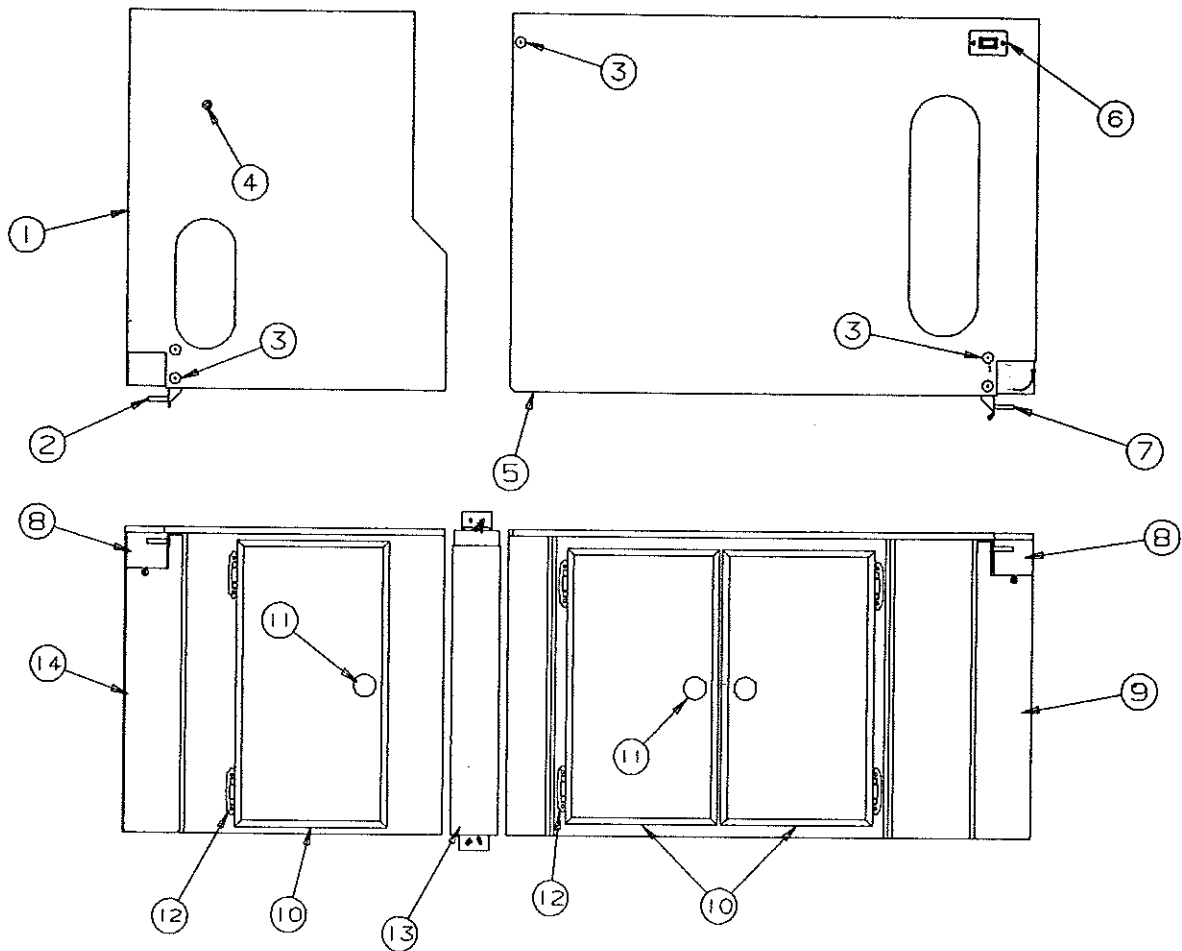

REPAIR PARTS

2810 SEQUOIA - LOWER GALLEY ASSEMBLY COMPONENTS

CODE	PART NO.	DESCRIPTION
1	4744F1461	Lower galley top (left)
2	4744E5331	Lower galley bracket (left)
3	4744C4601	Rivet 1" (cherry), M10
4	4746A0971	Kill switch
	4735-2948	Kill switch mounting plate
	4716-075	Screw x2 per plate
5	4744G1921	Lower galley top (right)
6	4733C4981	Rocker switch (turn electric pump on & off)
	4716-059	Screw x 2 per switch
7	4744E5321	Lower galley bracket (right)
8	4744E0851	Lower galley filler
	4733J0608	Rivet "cherry"
9	4744F1131	Lower galley spacer (right)
10	4748A2991	Door panel (less hardware)
11	4748A3951	Door pull
12	4745C26188	Hinge (self closing)
13	4744G5561	Filler assembly
14	4744F1121	Lower galley spacer (left)