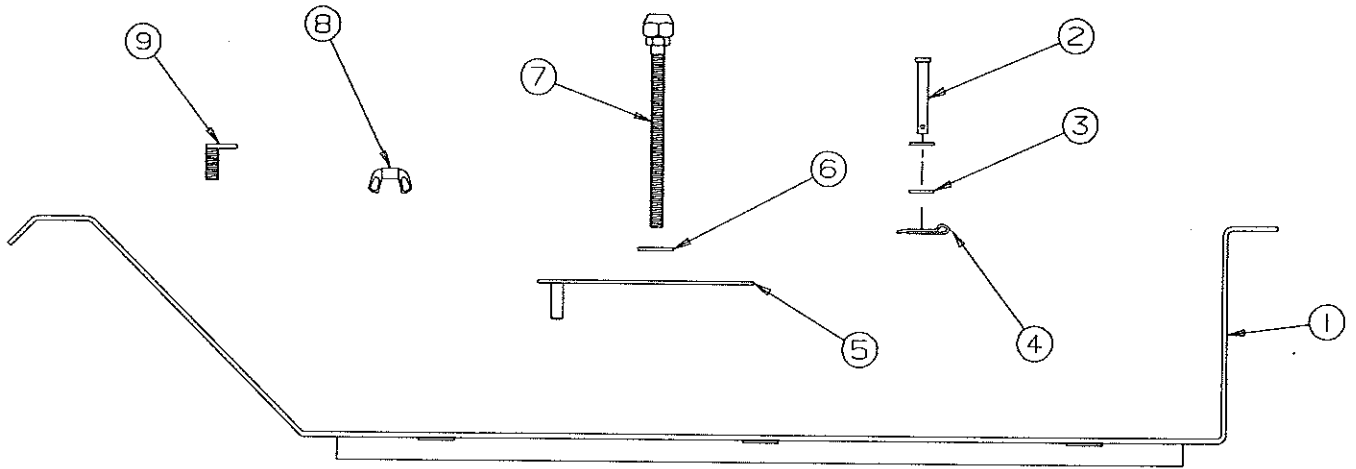

REPAIR PARTS