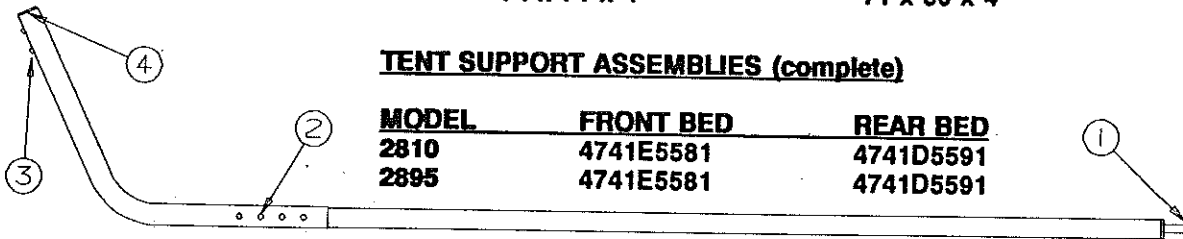

REFERENCE DIMENSIONS

	<u>FRONT MATTRESS</u>	<u>REAR MATTRESS</u>
2810	74 x 71 x 4	71 x 50 x 4
2895	74 x 71 x 4	71 x 50 x 4

TENT SUPPORT ASSEMBLIES (complete)

MODEL	FRONT BED	REAR BED
2810	4741E5581	4741D5591
2895	4741E5581	4741D5591

COMPONENT PARTS

CODE	PART NO.	DESCRIPTION
1	8470-1728	Pole pin, blue x1
2	4734-6708	Spring assembly x1
3	4734A6708	Spring assembly x1
4	4730B4648	Tube closure x1
	4733-4118	Tek screw x1

NOTE: Inner and outer pole not sold separately.