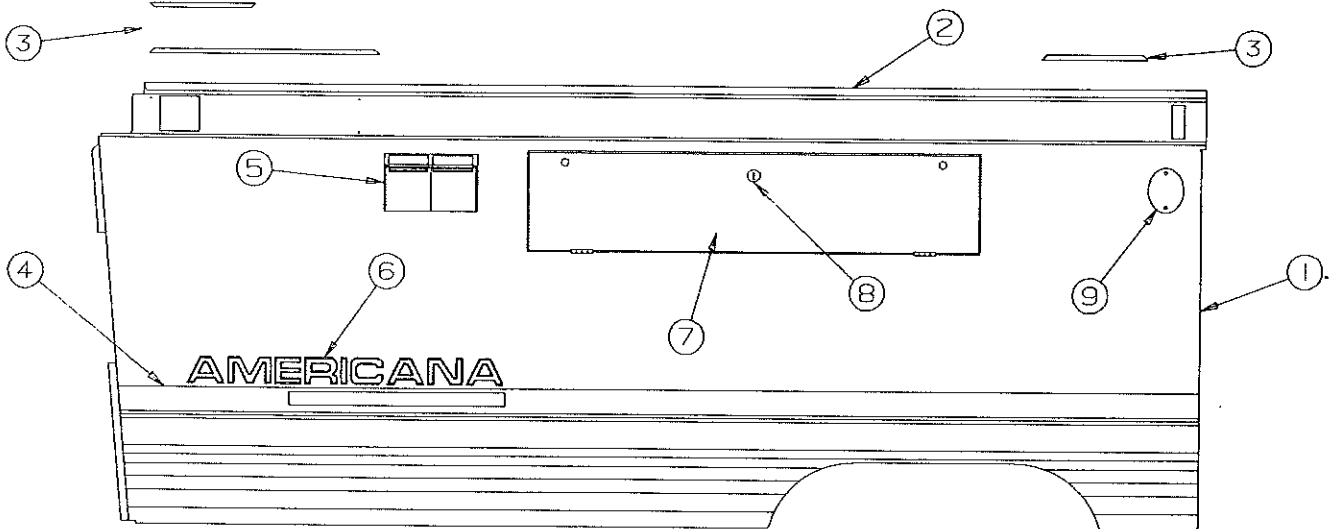

1994 AMERICANA SERIES