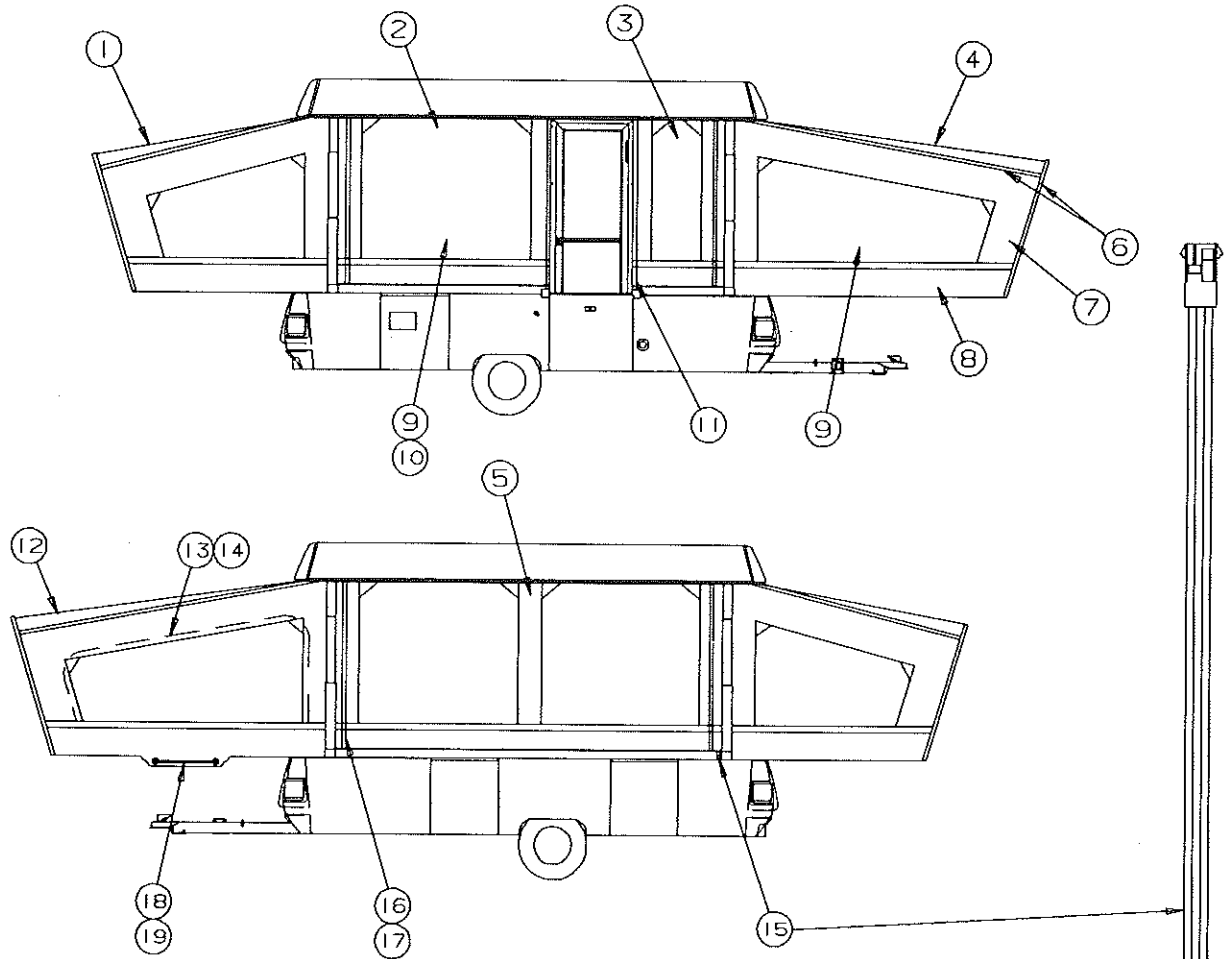

REPAIR PARTS

SUNBRELLA TENT SECTIONS AND RELATED PARTS 2810 & 2895

CODE	PART NO.	DESCRIPTION
1	4727Y68291	Rear boot, 2810, 2895
2	4724G56891	Small window, 2810, 2895
3	4724G56991	Door seal, 2810, 2895
4	4724K67491	Front boot, 2810, 2895
5	4724G67791	Large window, 2810, 2895
6	4723-818	3" Acrylic binding "grey" (sold/yd)
7	4716C0851	Sunbrella patch pkg (12" x 14")
8	8118001433	Bottom vinyl (pine green)
9	4714E1611	Screen package (84" x 3 yds)
	4714A0361	Screen package (84" x 13 yds)
10	4716-2401	Clear window vinyl (41" x 2 yds)
11	4060100056F	Door seal extrusion, rubber (sold/ft)
12	8119901429	Top vinyl, (grey/with warm grey back)
13	6650500130F	Zipper (grey) around windows (sold/yd)
14	1225-4461	Zipper pull, M5 (grey) around windows
15	4735A6721	Extension harness (wire & plugs)
16	1225G3478	Zipper pin half (grey) 50 1/2"
17	1225G3468	Zipper slider half (grey) 50 1/2"
18	4714B6021	Shock cord & crimps M2, 14' lengths
	4060000045F	1/4" Shock cord (sold/foot)
	4724-2011	Shock cord crimps, M10
19	1226-1228	Brass grommet w/teeth (round)
20	4060000024F	Arrowhead seal (sold/foot)
21	4743-1588	K Kote seam sealer
22	4728-5641	Tent retainer package