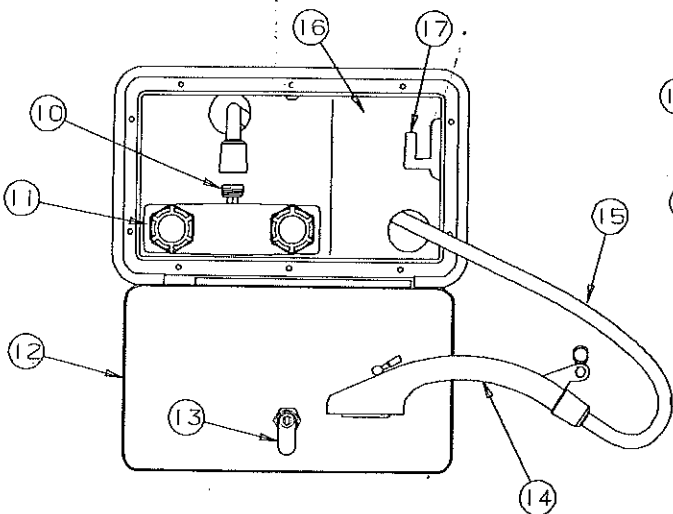

REPAIR PARTS

2895 - WILLIAMSBURG LEFT SIDE BODY PANEL COMPONENTS

NOTE: Refer to opposite page for trim tape & decals

4716F2141 Roadside Body Panel Trim Tape Kit

CODE	PART NO.	DESCRIPTION
1	4747B89881	Left front body panel Note: Must cut outside shower hole
2	4747C89661	Access hatch door (complete)
3	4746-9871	Center body panel
4	4747C8231	Water heater hatch door
5	4747-9241	Grill
6	4749C1701	Left rear body panel
7	4734L176	Body rail
	4723A8071	Velcro hook 2" x 2", M4
	4733D0601	Rivet, M25 (arctic white)
8	Note: Refer to opposite Page Code 10 through 16 for part numbers and component parts	
9	4747C9381	Hinge bracket
	4733D0601	Rivet, M25 (arctic white)
	4747B9391	Hinge
	1203-8951	Rivet, M25 (black)
10	4716-0848	Shower hose connector
11	4741B2071	Shower diverter
12	4750-2951	Shower hatch door & frame
	4716-081	Screw x10

13	4750-2961	Lock assembly
14	4746A3761	Shower head
15	4741B2051	Shower hose
16	4750-3331	Auxiliary shower box, 2895
	4750-33381	Auxiliary shower box, 2810
17	4750-1761	Shower head bracket
18	1017B1018	Screw
	1201B6928	Nut
	4749-2071	Plastic cap
19	4747-2401	Prop rod
	4749-2071	Plastic cap
20	4747A2411	Prop rod bracket
	4733-4118	Tek screw x4
21	4747-9328	Pushnut cap (black)
22	4747-252	Door latch angle
23	4747B1891	Water heater plate
24	4714H3391	Water heater door
	4741-5531	Water heater, 2895
25	4747-2461	Nylon clamp x2
	4737-8478	Screw x2
26	4747-2421	Hatch door stay
	4749-2071	Plastic cap