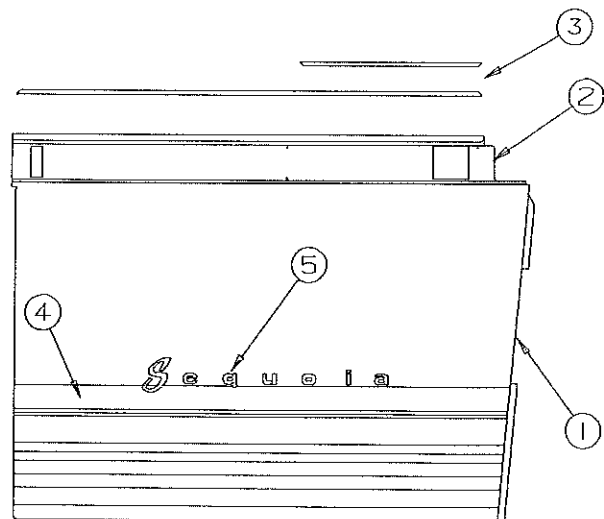

AMERICANA SERIES - ARCTIC WHITE CURBSIDE RIGHT FRONT BODY PANEL & COMPONENTS

4716F2131 Curbside body panel trim tape repair kit

CODE	PART NO.	DESCRIPTION
1	4741F3011	Body panel 2810
	4739L0191	Body panel 2895
2	4739J003	Body rail 2810, 2895
	4733D0601	Rivet, M25 (arctic white)
	4723A8071	Velcro hook 2" x 2" square, M4
	4724F2631	Velcro hook 3/4" wide,
	4710-3621	Roll pin, M10
3	4737-0738	Bed slide 6 3/16"
	4744-2621	Bed slide 32"
	4350000093F	Double stick tape 1/2" - (sold/ft)
4	4350001347F	Trim tape "3 feet required" (sold/ft)
5	4739M0228	Name decal "Sequoia"
	4739L0408	Name decal "Williamsburg"