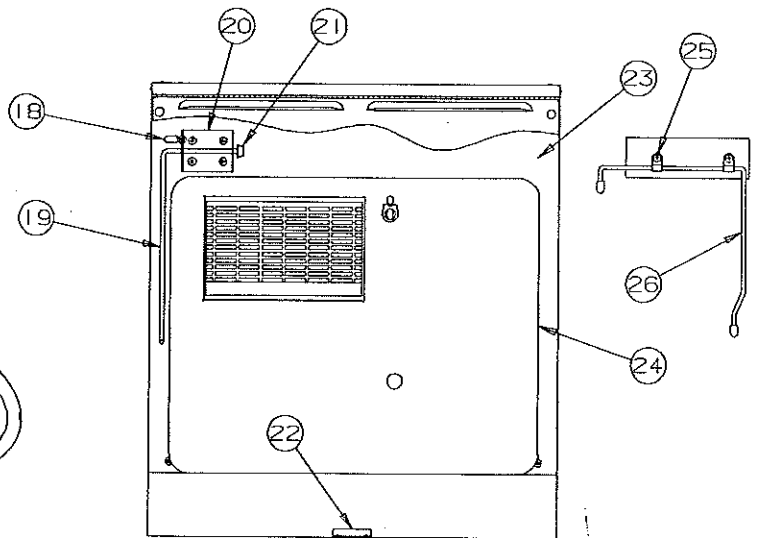

REPAIR PARTS

2895 - WILLIAMSBURG LEFT SIDE BODY PANEL COMPONENTS

NOTE: Refer to opposite page for trim tape & decals

4716F2141 Roadside Body Panel Trim Tape Kit

CODE	PART NO.	DESCRIPTION
1	4747B89881	Left front body panel Note: Must cut outside shower hole
2	4747C89661	Access hatch door (complete)
3	4746-9871	Center body panel
4	4747C8231	Water heater hatch door
5	4747-9241	Grill
6	4749C1701	Left rear body panel
7	4734L176	Body rail
	4723A8071	Velcro hook 2" x 2", M4
	4733D0601	Rivet, M25 (arctic white)
8	Note: Refer to opposite Page Code 10 through 16 for part numbers and component parts	
9	4747C9381	Hinge bracket
	4733D0601	Rivet, M25 (arctic white)
	4747B9391	Hinge
	1203-8951	Rivet, M25 (black)
10	4716-0848	Shower hose connector
11	4741B2071	Shower diverter
12	4750-2951	Shower hatch door & frame
	4716-081	Screw x10

13	4750-2961	Lock assembly
14	4746A3761	Shower head
15	4741B2051	Shower hose
16	4750-3331	Auxiliary shower box, 2895
	4750-33381	Auxiliary shower box, 2810
17	4750-1761	Shower head bracket
18	1017B1018	Screw
	1201B6928	Nut
	4749-2071	Plastic cap
19	4747-2401	Prop rod
	4749-2071	Plastic cap
20	4747A2411	Prop rod bracket
	4733-4118	Tek screw x4
21	4747-9328	Pushnut cap (black)
22	4747-252	Door latch angle
23	4747B1891	Water heater plate
24	4714H3391	Water heater door
	4741-5531	Water heater, 2895
25	4747-2461	Nylon clamp x2
	4737-8478	Screw x2
26	4747-2421	Hatch door stay
	4749-2071	Plastic cap