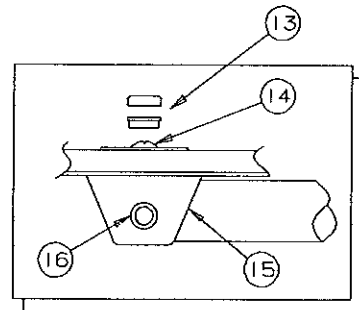

BED ASSEMBLY COMPONENT PARTS:

CODE	PART NO.	DESCRIPTION
1	4744C5671	Bed extension white (curbside) (all)
2	4733G6291	Bed extension white (roadside) (all)
3	4739B61961	Bed extension white (curbside & roadside) 2895, 2810
4	4737F2631	Bed bow assembly (all)
5	4737F2641	Bed bow support x2 (all)
	4733-4118	Tek screw
6	4720G5631	Bed bow bracket x2 (all)
	1014B1006	Screw
7	4733E6351	Bed leg assembly x2 (queen bed)
8	4720C0771	Bed leg clip, M4
	1203-8831	Rivet, M25
9	4720D4021	Lashing hook, M6
	1203-8741	Rivet, M25
10	4737A4178	Support plate
11	1203C8721	Rivet, M25
12	4734D5881	Bed leg assembly x2 (double bed)
13	4739C2908	Screw cap
	4739-2918	Screw cap washer
14	4716-074	Screw
	1202B2528	Washer
15	4734A5141	Bed leg bracket
16	4720A2361	Rod & pal nut
17	4060400339F	Vinyl bed seal (sold/foot)