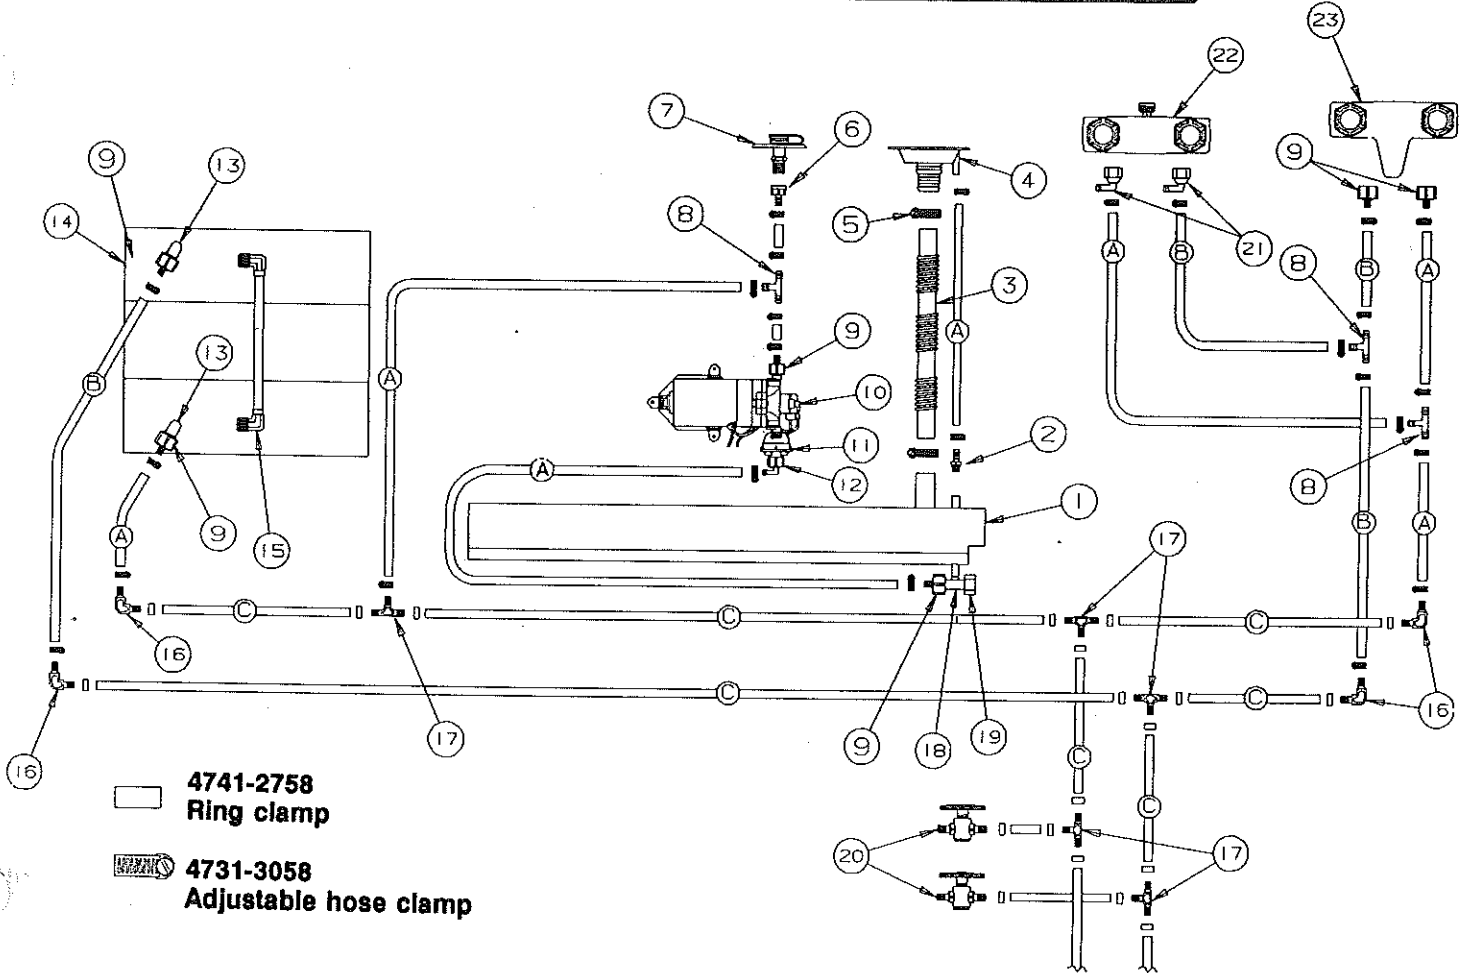

REPAIR PARTS

A 4714-038	High pressure hose 3/8" I.D. (sold/ft)
B 4714-338	Hot water hose 3/8" I.D. (sold/ft)
C 4060050001	Grey plastic tubing 3/8" I.D. (sold/ft)

2895 WILLIAMSBURG WATER SYSTEM COMPONENT PARTS

CODE	PART NO.	DESCRIPTION
1	4751-3101	Water tank - 20 gallon
	4742A8631	Water tank gasket (not shown)
2	4732B4561	Hose adapter
3	4731G1081	Water fill hose - sold 24" lengths
4	4731D1711	Water tank fill spout
5	4715-4501	Adjustable hose clamp 1 1/4"
6	4741-9568	Female adapter
	1202-5828	Rubber washer
7	4732F1521	City fill
8	1218-1508	Barbed tee - 3/8" x 3/8" x 3/8"
9	4716-2341	Nut, barb & seal package
10	4741B5571	Electric water pump
	4746-3778	Fuse holder (not shown)
11	4747A8311	Water filter
12	1218-3518	Barbed elbow x1
	4744-150	Rubber seal x1
	4744-233	Nut x1
13	4746-8831	Plastic elbow
14	4741-5531	Water heater (2895 only)
15	4746-5381	Winterizing adapter
16	4741-2398	Barbed elbow 3/8"
17	4741-2388	Tee - 3/8" x 3/8" x 3/8"
18	4751-3861	Drain tee
19	4751-3871	Tee nut cap
20	4741A2368	Line drain
21	4741-9068	Swivel elbow
22	4741B2071	Shower divider (outside shower)
23	4745D2741	Faucet (upper galley)

To order service parts for Atwood Water Heater please write or phone:

Atwood Mobile Products
4750 Hiawatha Drive
Rockford, IL 61101 Phone: 800/847-7160