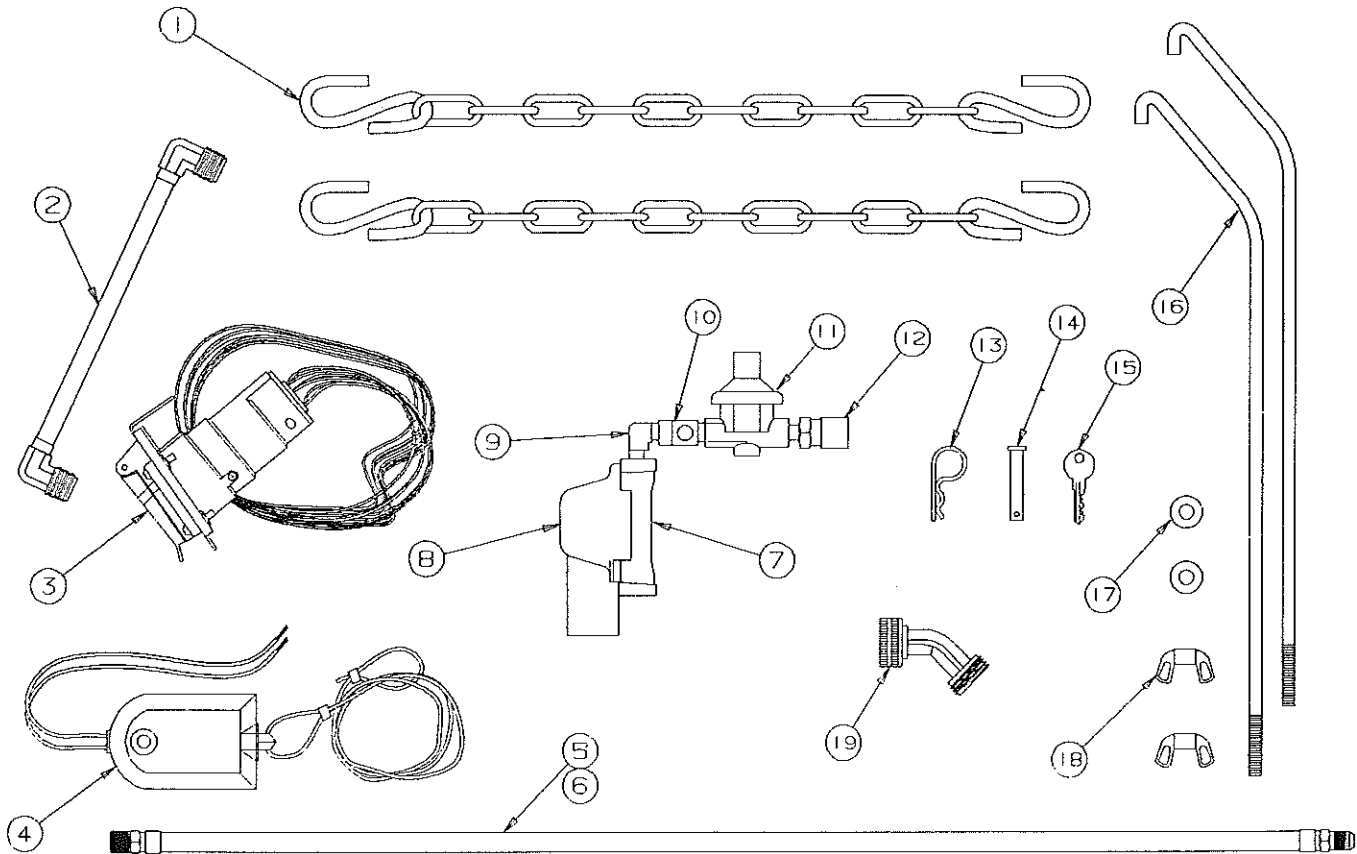

1994 AMERICANA SERIES

PARTS PACKAGE (COMPLETE) 'AMERICANA SERIES'

4750A6111 Parts Package, 2895 Williamsburg
4750A6121 Parts Package, 2810 Sequoia

CODE	PART NO.	DESCRIPTION
1	4749-9601	Safety chain x2 2895 Williamsburg
	4720D3031	Safety chain x2 M2, 2810 Sequoia
2	4746-5381	Winterizing adapter
3	4746-5591	Pigtail "Bargman"
4	4746-0401	Break-a-way switch
5	4737-8871	Gas hose, low pressure - 3/4"x3/8"x32"
6	4742-8081	Gas hose, high pressure - 1/4"x3/8"x30"
7	4742-8051	Regulator "low pressure"
8	4746-4231	Regulator cover (plastic)
9	4742-8031	Brass elbow
10	4739-6998	Brass tee
11	4742-8041	High pressure regulator
12	4737-9308	POL Adapter
13	4732A4791	Safety pin, M10
14	4771-2631	Hitch pin, M5
15	4730A3211	Key, M10
16	4733F6281	Gas bottle mounting bracket package
	NOTE: (Package includes wing nuts & washers)	
17	1202B0468	Washer x2
18	1201-6258	Wing nut x2
19	4744-2651	Goose neck