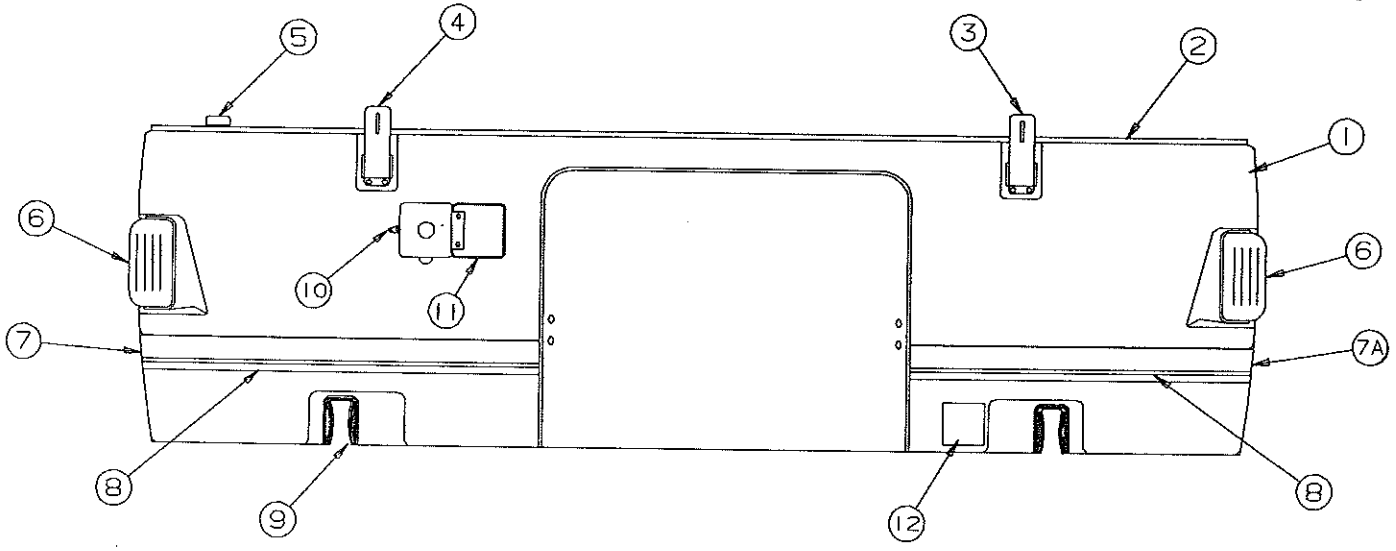

1994 AMERICANA SERIES

FRONT BODY PANEL ASSEMBLY COMPONENTS

NOTE: All panels are shipped less hardware & decals.

4716G2151 Front & Rear body panel trim tape repair kit 2800

CODE	PART NO.	DESCRIPTION
1	4733W1001	Front body panel (all)
2	4720L180	Front end rail (all)
3	4741C6041	Top latch (without lock)
	4749-4848	Foam pad x1
	4741-8218	Tek screw x4
4	4715F5051	Top latch (with lock)
5	4734D1538	Bed stop bracket x1
	1103E1018	Stainless steel screw x2
6	4714F0841	Side marker light x2
	4716-1001	Lens (amber)
	4747-2558	Expansion rivet x4 per light
7	4744H3538	Corner die cut trim tape
7A	4744H3548	Corner die cut trim tape
8	4350001381F	Trim tape "5 feet required" (sold/ft)
9	4737B4458	Foam gasket x2
10	4747-9411	Shaft cover strike & screw
11	4747B2351	Shaft cover & hinge package
	4747-2558	Expansion rivet (hinge to panel)
12	4730J2138	Gas ID decal

ACCESS DOOR BULKHEADS

CODE	PART NO.	DESCRIPTION
1	4749-164	Shim (plastic)
2	4733J5081	Bulkhead (front)
3	4733J5051	Bulkhead (rear)
4	4734C3371	Rubber seal, M2
5	4744A050	Tek screw
6	1201-0798	Weld pin
7	4747A9221	Rivet, M25 (countersunk)
8	4747A9231	Rivet, M25 (arctic white)
9	4747-9421	Access door wedge, M2

NOTE: Wedge pkg. includes rivets.