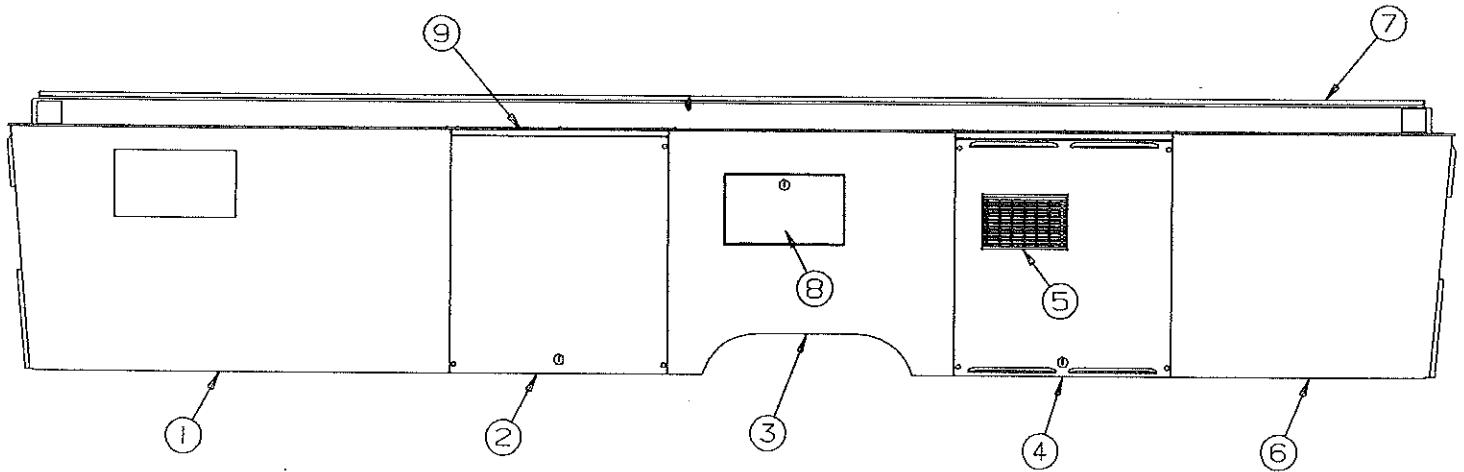

REPAIR PARTS

2895 - WILLIAMSBURG LEFT SIDE BODY PANEL COMPONENTS

NOTE: Refer to opposite page for trim tape & decals

4716F2141 Roadside Body Panel Trim Tape Kit

CODE	PART NO.	DESCRIPTION
1	4747B89881	Left front body panel Note: Must cut outside shower hole
2	4747C89661	Access hatch door (complete)
3	4746-9871	Center body panel
4	4747C8231	Water heater hatch door
5	4747-9241	Grill
6	4749C1701	Left rear body panel
7	4734L176	Body rail
	4723A8071	Velcro hook 2" x 2", M4
	4733D0601	Rivet, M25 (arctic white)
8	Note: Refer to opposite Page Code 10 through 16 for part numbers and component parts	
9	4747C9381	Hinge bracket
	4733D0601	Rivet, M25 (arctic white)
	4747B9391	Hinge
	1203-8951	Rivet, M25 (black)
10	4716-0848	Shower hose connector
11	4741B2071	Shower diverter
12	4750-2951	Shower hatch door & frame
	4716-081	Screw x10

13	4750-2961	Lock assembly
14	4746A3761	Shower head
15	4741B2051	Shower hose
16	4750-3331	Auxiliary shower box, 2895
	4750-33381	Auxiliary shower box, 2810
17	4750-1761	Shower head bracket
18	1017B1018	Screw
	1201B6928	Nut
	4749-2071	Plastic cap
19	4747-2401	Prop rod
	4749-2071	Plastic cap
20	4747A2411	Prop rod bracket
	4733-4118	Tek screw x4
21	4747-9328	Pushnut cap (black)
22	4747-252	Door latch angle
23	4747B1891	Water heater plate
24	4714H3391	Water heater door
	4741-5531	Water heater, 2895
25	4747-2461	Nylon clamp x2
	4737-8478	Screw x2
26	4747-2421	Hatch door stay
	4749-2071	Plastic cap