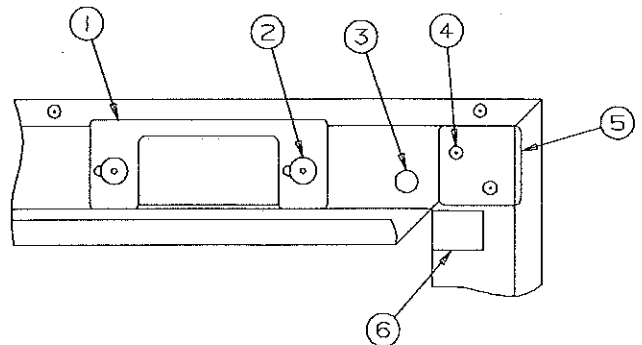

1994 AMERICANA SERIES

2810 - SEQUOIA, LEFT SIDE BODY PANEL COMPONENTS

4716F2141 Roadside Body Panel Trim Tape Kit

CODE	PART NO.	DESCRIPTION
1	4744H1981	Left front body panel
2	4747C89661	Access hatch door (complete)
	4744-2571	Lock assembly
3	4749C1701	Left rear body panel
4	4744B2668	Drain decal
5	4742A8578	Americana/Fleetwood decal
6	4737-0738	Bed slide 6 3/16"
	4730B1211	Bed slide 16 3/16"
7	4747C9381	Hinge bracket
	4733D0601	Rivet, M25 (arctic white)
	4747B9391	Hinge
	1203-8951	Rivet, M25 (black)
8	4734L176	Body rail
9	4742-8651	Hatch door seal (rubber)
10	4744B6991	Utility hatch door (complete)
	4744-2571	Lock assembly
	4742B1261	Hinge x2 (arctic white)
	1203-8678	Rivet x4 per hinge
11	4748-2891	Utility plate 2895
	4747C1911	Utility plate 2810
12	4060000005	Edge molding 7"
13	4737-3211	Rubber button x2, M8
	4724-2608	Recessed button x2
	4733-4138	Tek screw x2
14	4747-1921	Latch angle
	1203-8678	Rivet x2
15	4731D1711	Water tank spout
	1103E1018	Stainless steel screw x3
16	4732F1521	City fill
	1103E1018	Stainless steel screw x3
17	4350001347F	Trim tape 11 feet required (sold/ft)
18	4716-1331	Water heater door
19	4723A8071	Velcro hook 2" x 2", M4

LIFT TRIM & MITER COVERS

CODE	PART NO.	DESCRIPTION
1	4734F4111	Lift trim
	4733-3398	Plastic spacer x2
2	4744D3301	Rivet M25 (white)
3	4739D2908	Screw cap (white)
	4739-2918	Plastic washer
	4741-9108	Hex head tek screw
4	4734C1861	Rivet, M25 (white)
5	4737D9111	Miter cover, M4 (curbside right/roadside front)
	4737E9101	Miter cover, M4 (curbside front/roadside rear)
6	4747-2171	Bug hole patch (furry)