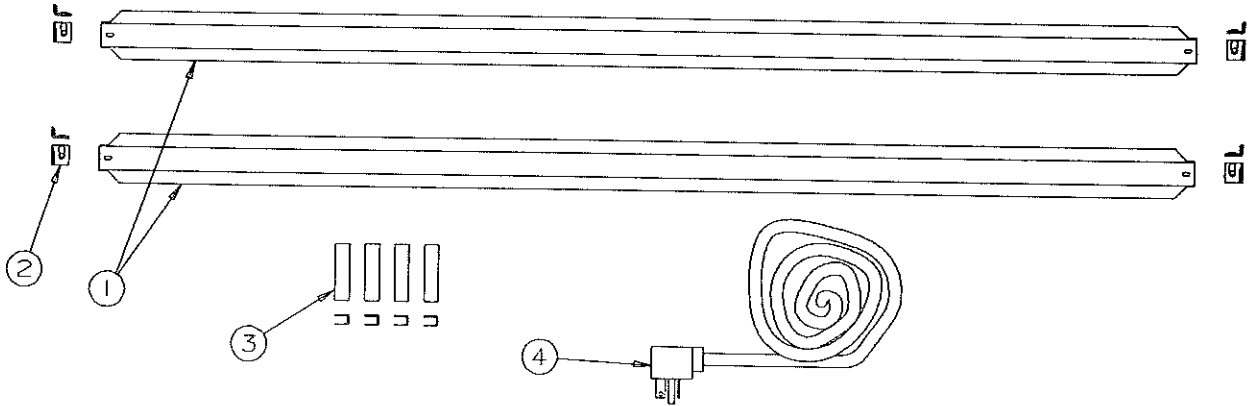

REPAIR PARTS