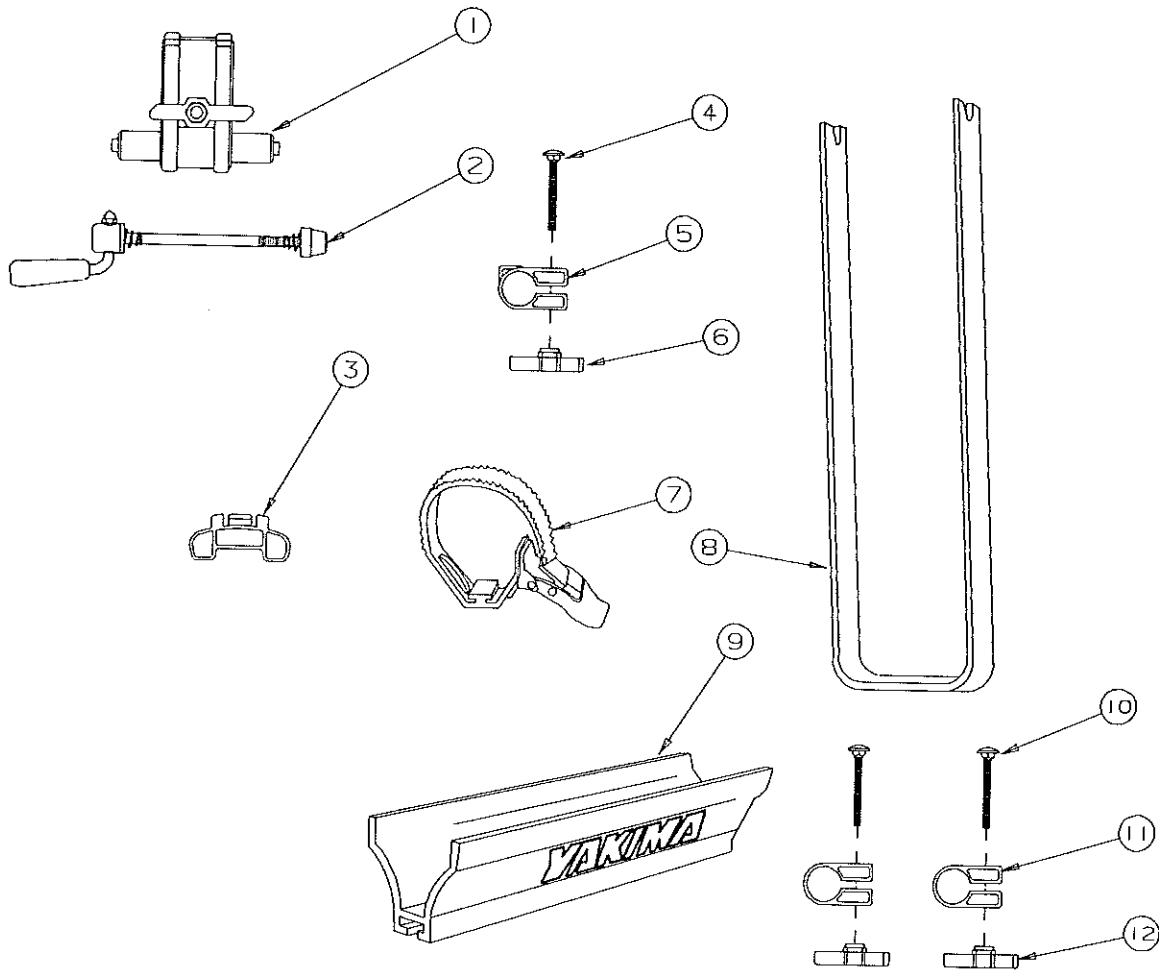

REPAIR PARTS

4742-9011 FORK MOUNT BIKE CARRIER 'YAKIMA'

CODE	PART NO.	DESCRIPTION
1	4716Y2351	Fork block assembly (1)
2	4716Y2331	Quick release skewer (1)
3	4716Y2321	Rim adapter, M2 (1)
4	4716Y2271	Carriage bolt 5/16" x 2 1/4" (1)
5	4716Y2361	Snap around w/ears, M2 (1)
6	4716Y2291	5/16" Hex key (1)
7	4716Y2311	Quick release wheel strap (1)
8	4716Y2381	Wheel fork (1)
9	4716Y2391	Short wheel tray (1)
10	4716Y2371	Carriage bolt 1/4" x 2 1/4" (2)
11	4743-4281	Snap around, M2 (2)
12	4716Y2301	1/4" Hex key (2)