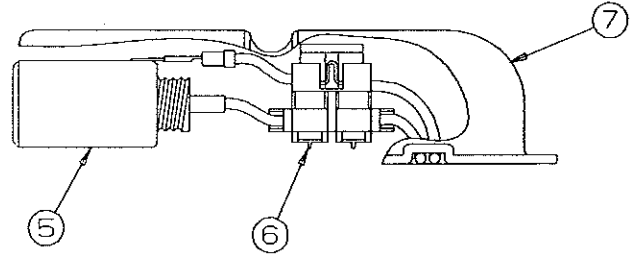

1994 ACCESSORY

4749B6421 Housing assembly (complete)

NOTE: Mounting screws & blue wire connectors included

4749B6431 READING LIGHT KIT

CODE	PART NO.	DESCRIPTION
1	4737F5911	Dome light (complete)
	4714F0891	Dome light lens
2	4749B962	Light mounting board
3	4749-9641	Gripper clip x2, M2
4	4749A971	Cord w/adapter plug
5	4749-968	12 Volt Receptacle
6	4746-3778	Fuse holder
7	4749B9661	Housing cover (plastic)
	4745-3968	Screw x3
8	4749-880	12 Volt DC light decal
9	4734-2388	Blue wire connector x2