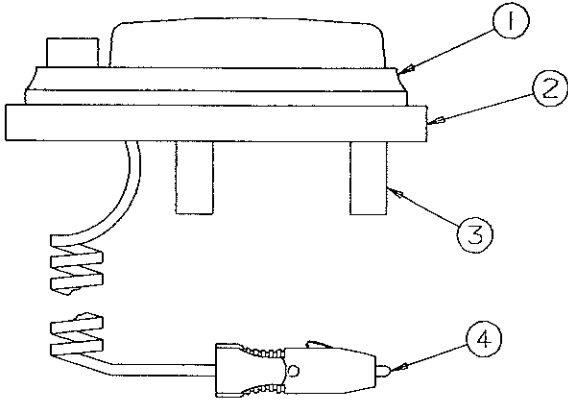

1994 ACCESSORY

4749B6421 Housing assembly (complete)

NOTE: Mounting screws & blue wire connectors included

4749B6431 READING LIGHT KIT

CODE	PART NO.	DESCRIPTION
1	4737F5911	Dome light (complete)
	4714F0891	Dome light lens
2	4749B962	Light mounting board
3	4749-9641	Gripper clip x2, M2
4	4749A971	Cord w/adapter plug
5	4749-968	12 Volt Receptacle
6	4746-3778	Fuse holder
7	4749B9661	Housing cover (plastic)
	4745-3968	Screw x3
8	4749-880	12 Volt DC light decal
9	4734-2388	Blue wire connector x2