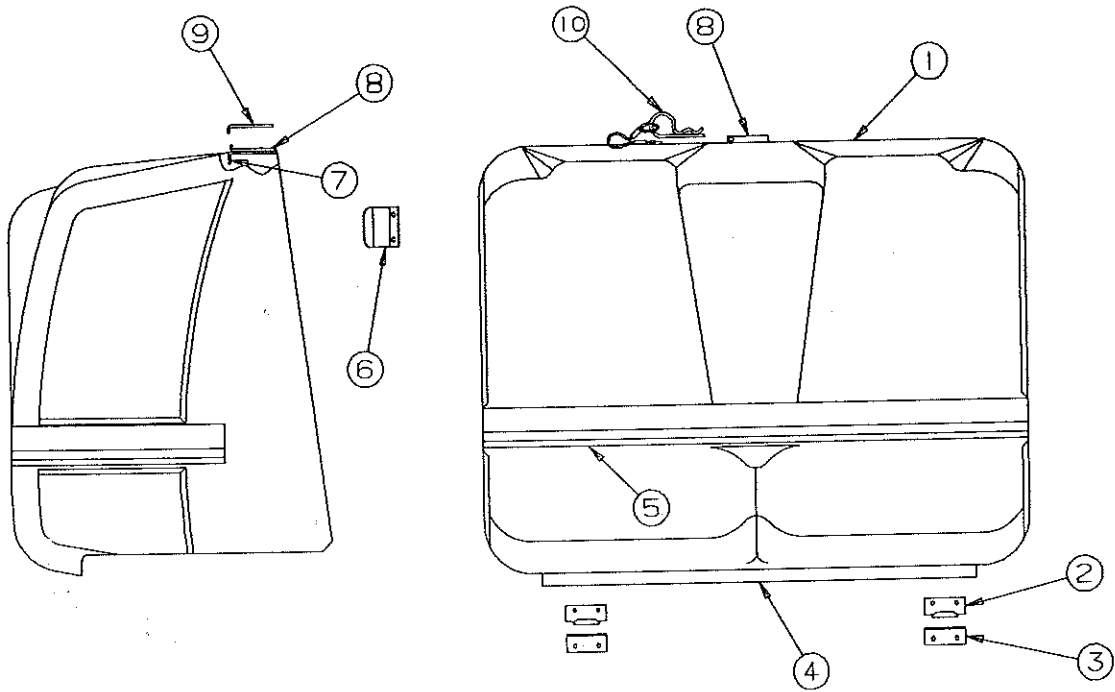

1994 ACCESSORY

4749G1341 MOLDED GAS BOTTLE COVER, "AMERICANA"
4716B1341 Hardware Parts Pkg for Molded Cover Only

NOTE: Includes items marked with asterisk

CODE	PART NO.	DESCRIPTION
1	4749A1851	Gas bottle cover (only)
2	* 4749A1968	Latch x2
	* 1202B0268	Washer x2 per latch
	* 4733D0601	Rivet x2 per latch, M25
3	4749-1958	Latch angle x2
	1203-8651	Rivet x4, M50
4	* 4749A2038	Stiffener angle
5	* 4350001381F	Trim tape (5 ft)
6	4747A9471	Keeper bracket x4
	4741B9658	Expansion rivet x8
7	* 4747C9361	Along-a-top
	* 4733D0601	Rivet x5, M25
8	* 4747A3121	Gas bottle cover strike
	* 4733D0601	Rivet, M25
9	4747B3111	Gas bottle cover latch
	4744-4611	Expansion rivet, M25
10	* 4732A4791	Safety pin
	* 4748-6111	Cable assembly
	* 4733D0601	Rivet x1, M25