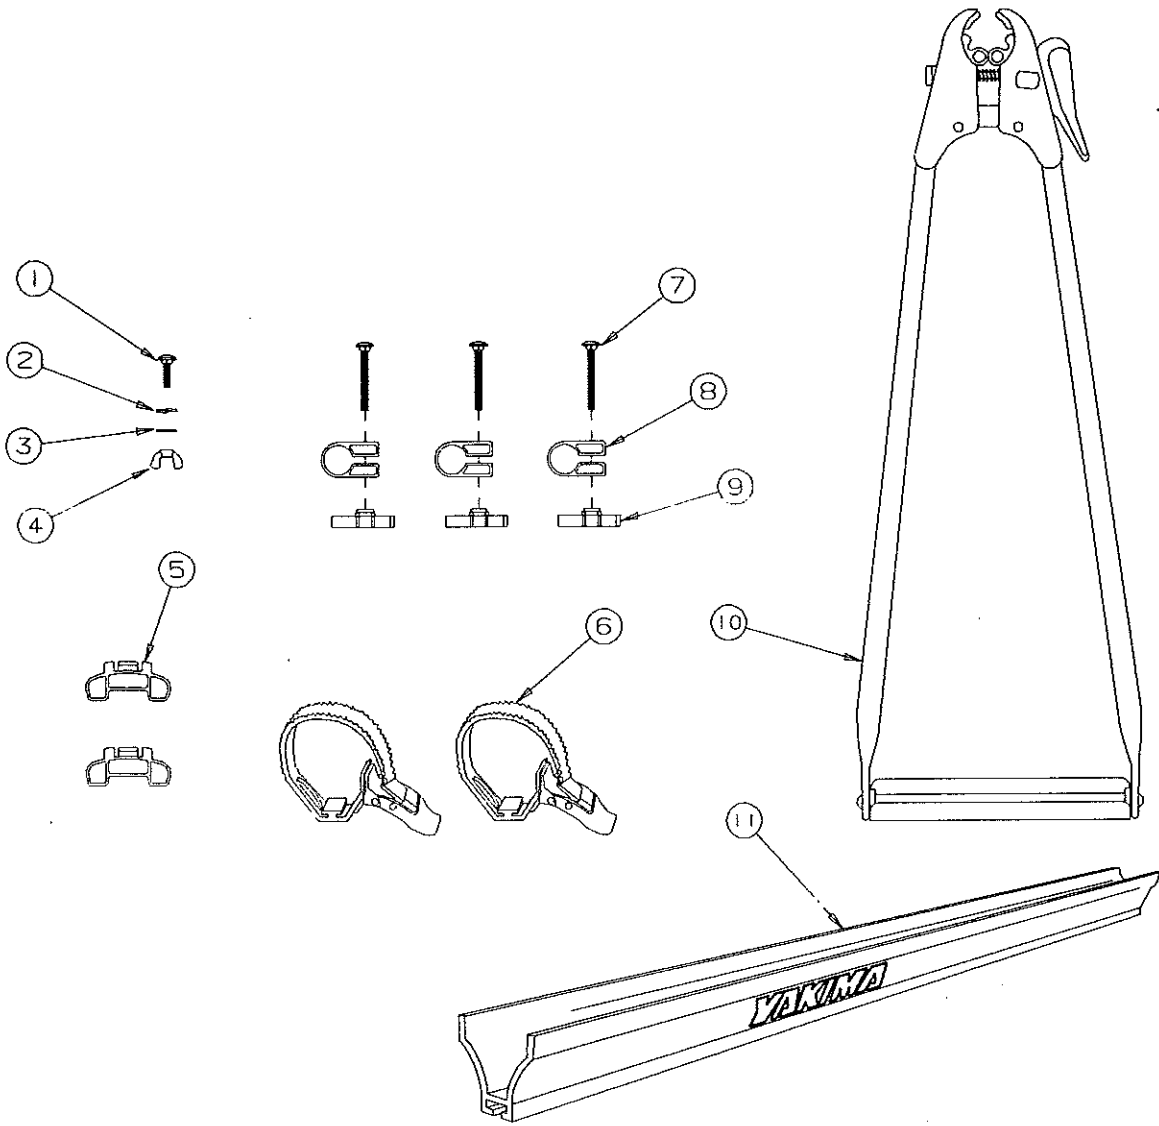

1994 ACCESSORY

4742-9001 FRAME MOUNT BIKE CARRIER 'YAKIMA'

CODE	PART NO.	DESCRIPTION
1	4716Y2251	Carriage bolt 5/16" x 1" (1)
2	4716Y2411	5/16" Lock washer (1)
3	4716Y2421	5/16" Flat washer (1)
4	4716Y2261	5/16" Wing nut (1)
5	4716Y2321	Rim adapter M2 (2)
6	4716Y2311	Quick release wheel strap (2)
7	4716Y2271	Carriage bolt 5/16" x 2 1/4" (3)
8	4743-4281	Snap around, M2 (3)
9	4716Y2291	5/16" Hex key (3)
10	4716Y2441	Hoop and base plate (1)
11	4716Y2431	52" Wheel tray (1)