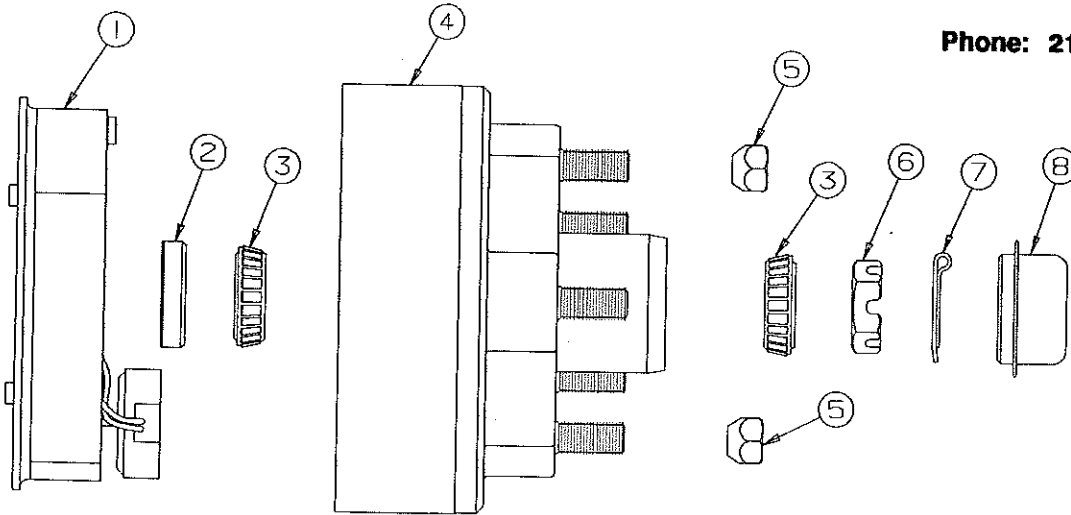

ELECTRIC BRAKE COMPONENTS

CODE	PART NO.	DESCRIPTION
1	4714A2461	Anchor post clip x2, M2
2	4714A2411	Retractor spring
3	4714B2071	Brake shoes (primary & secondary)
4	4714D2451	Magnet package (white wire) (Includes: 1 magnet, 1 spring and 1 retainer clip)
5	4714B2471	Retainer clip, M2
6	4714A2101	Adjusting screw spring
7	4714A2041	Adjusting screw
8	4714A2841	Actuating lever arm package (Includes: right hand and left hand arms)
9	4714B2421	Magnet housing spring (not shown)

For Technical Assistance on Dexter axles and brakes please write or phone:

Phillips Industries Inc.
Dexter Axle Division
222 Collins Road
Elkhart, Indiana 46516

Phone: 219/295-1900