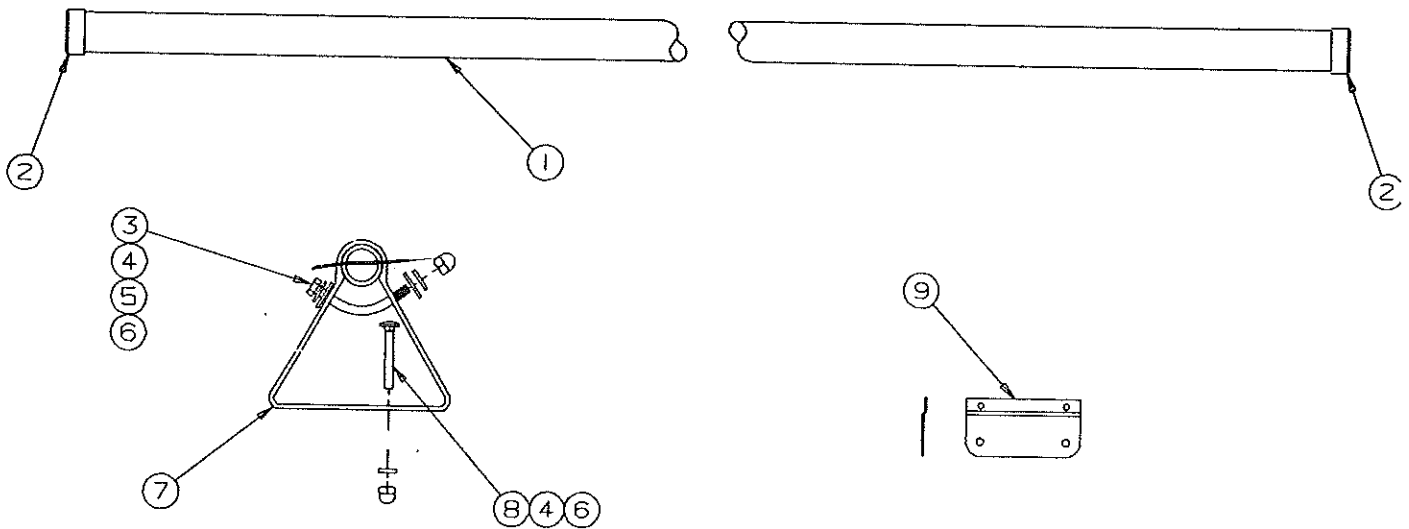

REPAIR PARTS

4742A9081 SINGLE CROSSBAR KIT 'PIONEER, DESTINY & FOUR SEASONS
4742A9091 DOUBLE CROSSBAR KIT 'PIONEER, DESTINY & FOUR SEASONS

4714A9091 Double Cross Bar Kit Hardware Pkg.
Note: Includes items marked with asterisk

DOUBLE CROSSBAR KIT COMPONENT PARTS		
CODE	PART NO.	DESCRIPTION
1	4742-9111	Crossbar x2
2	4743-3391	Yakima end cap x4
3	* 4750-9838	Bent bolt x4
4	* 1202E0408	Washer "SS" x16
5	* 4743-2788	Nylon spacer x8
6	* 1201E6128	Acorn nut x12
7	4742A9151	Roof rack riser x4
	4350000059F	2" Tacky tape, 18" sold/foot
8	* 1200E2068	1/4" x 1/2" Carriage bolt "SS" x8
9	4742-9191	Offset mounting plate x4
	1203-8651	Rivet, M50
10	4747A388	Caution decal "not shown"