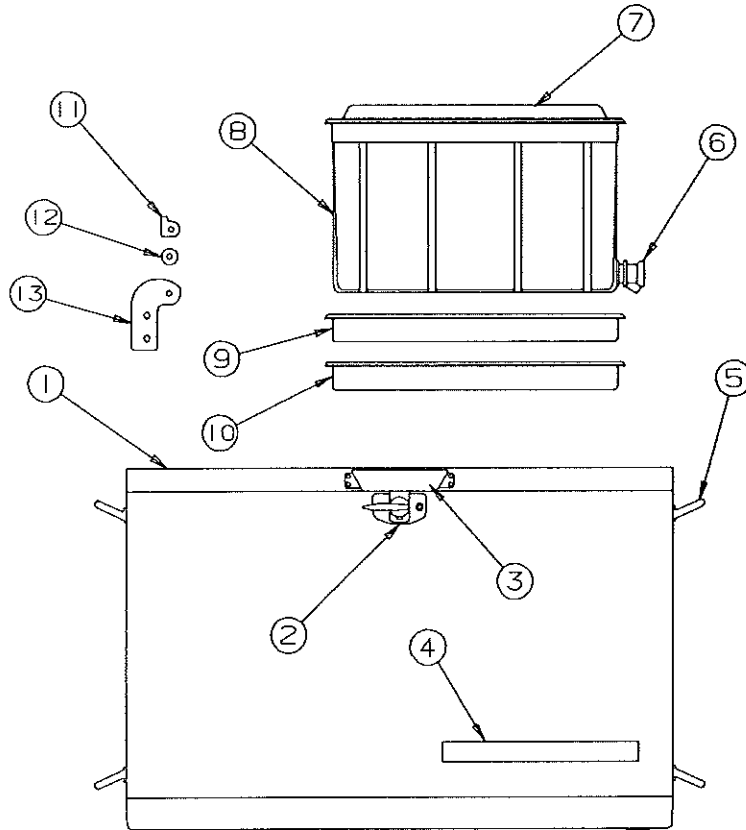

1994 ACCESSORY

4744E9001 CONVERTIBLE COOLER COMPONENT PARTS

CODE	PART NO.	DESCRIPTION
1	4744C9081	Cooler door
2	4744A8181	Latch (includes screws)
3	4744-8051	Latch cover
	4716-062	Screw x4
4	4744A8158	Decal
5	4744-8321	Cooler leg x4
	4741-8218	Hex head screw x8
6	4744-9071	Faucet assembly
	1212-0138	Grommet
	4744-8261	Plastic nut
7	4744-8331	Ice tub lid
8	4744-9051	Ice tub (includes faucet)
	Note: Ice tub lid sold separately	
9	4744-8171	Drip tray
10	4744-8031	Half tray x2
11	4744-9098	Right pivot
	4744-9108	Left pivot
	1107B0818	Screw (x2 per pivot)
12	4744-8308	Nylon spacer
13	4744-8291	Hinge plate (right)
	4744-8281	Hinge plate (left)
	4741-8218	Hex head screw x2