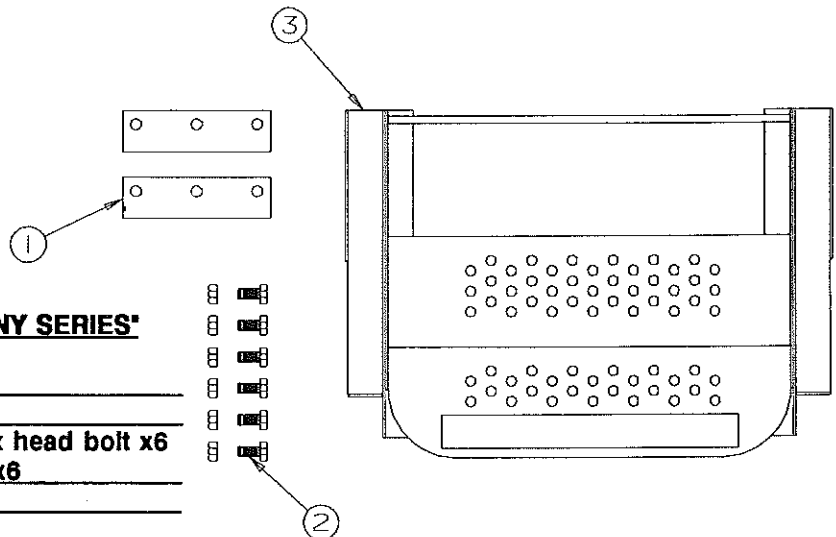

1994 ACCESSORY

4749B6421 Housing assembly (complete)

NOTE: Mounting screws & blue wire connectors included

4749B6431 READING LIGHT KIT

CODE	PART NO.	DESCRIPTION
1	4737F5911	Dome light (complete)
	4714F0891	Dome light lens
2	4749B962	Light mounting board
3	4749-9641	Gripper clip x2, M2
4	4749A971	Cord w/adapter plug
5	4749-968	12 Volt Receptacle
6	4746-3778	Fuse holder
7	4749B9661	Housing cover (plastic)
	4745-3968	Screw x3
8	4749-880	12 Volt DC light decal
9	4734-2388	Blue wire connector x2

4747A6541 STEP ASSEMBLY 'DESTINY SERIES'

CODE	PART NO.	DESCRIPTION
1	4750-3361	Step shim x2
2	1200B3048	3/8" x 3/4" Hex head bolt x6
	1201B6068	3/8" Lock nut x6
3	4747A6541	Step assembly

REPAIR PARTS

4733G6481 STORAGE BUMPER, 2877, 2893, 2894
4751-5561 STORAGE BUMPER, 2841 AVALON