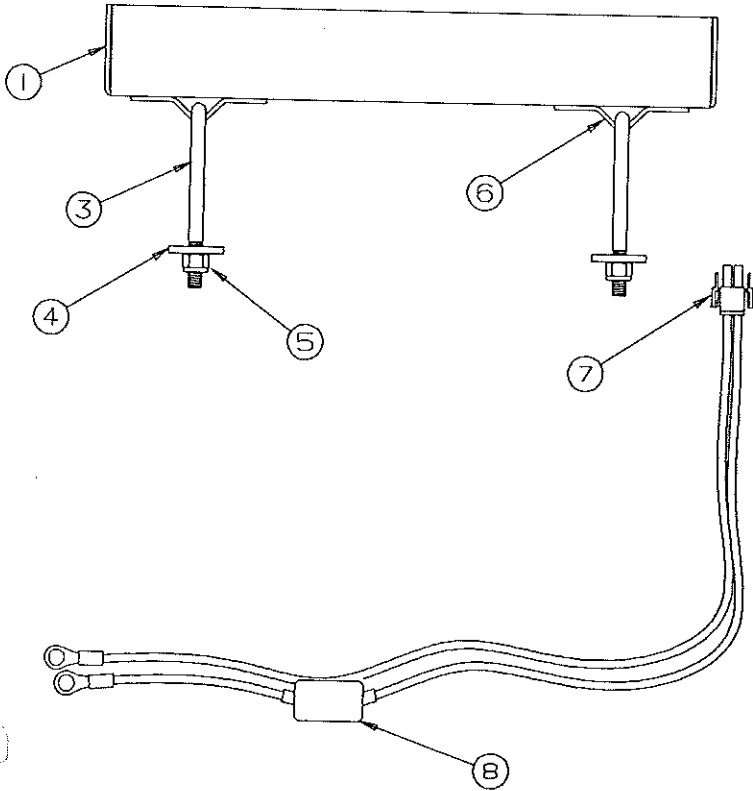

4746-9001 BATTERY MOUNT KIT - 'AVALON MODEL ONLY'

CODE	PART NO.	DESCRIPTION
1	4746-900	Battery pan
2	4746-904	"V" bracket x1 (large)
	1203-8641	Rivet x4, M50
3	4746-901	U-Bolt x2
4	4746-902	Strap x2 (metal)
5	1201B6028	Locknut x4
6	4746-903	"V" bracket (small)
	1203-8641	Rivet x4, M50
7	4749A5531	Wire harness w/circuit breaker
8	4751-4811	15 AMP Circuit breaker
9	4746-4338	Caution decal (not shown)