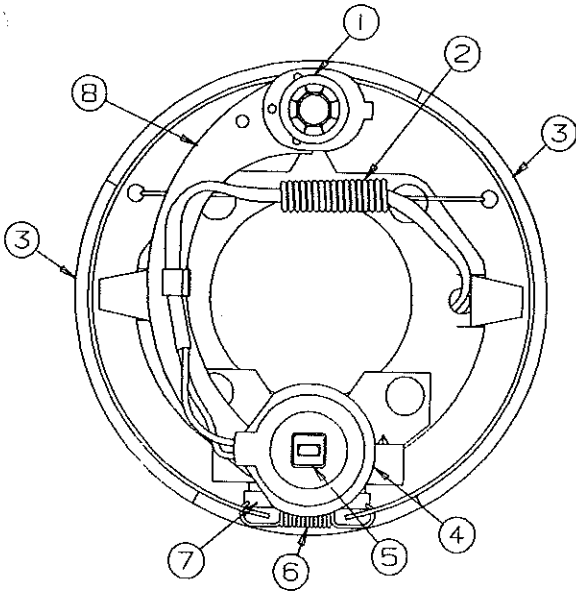

1994 ACCESSORY

4742-9021 BOAT MOUNTING BRACKETS "YAKIMA"

CODE	PART NO.	DESCRIPTION
1	4716Y2251	Carriage bolt 5/16" x 2 1/4" (1)
2	Gunwale brackets - not sold separately (must order complete package, 4742-9021)	
3	4716Y2421	5/16" Flat washer (4)
4	4716Y2411	5/16" Lock washer (4)
5	4716Y2291	5/16" Hex key

REPAIR PARTS

ELECTRIC BRAKE COMPONENTS

CODE	PART NO.	DESCRIPTION
1	4714A2461	Anchor post clip x2, M2
2	4714A2411	Retractor spring
3	4714B2071	Brake shoes (primary & secondary)
4	4714D2451	Magnet package (white wire) (Includes: 1 magnet, 1 spring and 1 retainer clip)
5	4714B2471	Retainer clip, M2
6	4714A2101	Adjusting screw spring
7	4714A2041	Adjusting screw
8	4714A2841	Actuating lever arm package (Includes: right hand and left hand arms)
9	4714B2421	Magnet housing spring (not shown)