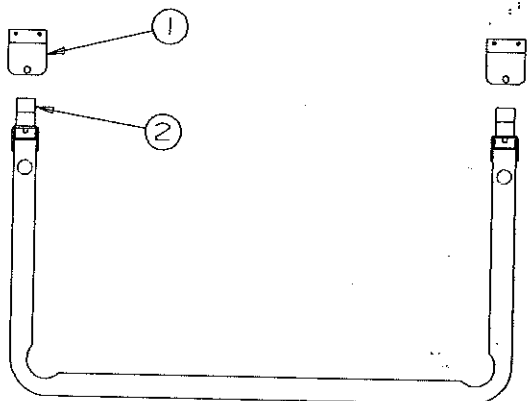

REPAIR PARTS

4733G6481 STORAGE BUMPER, 2877, 2893, 2894
4751-5561 STORAGE BUMPER, 2841 AVALON

CODE	PART NO.	DESCRIPTION
1	4733D648	Bumper (complete)
2	1226D1538	Stud x2
	1203-8678	Rivet x2 per stud
3	4734A0441	End cap x2
4	4734-3701	Bumper hinge x2
	4733G0601	Rivet, M25
5	4734G5831	Frame extension (left), 2877, 2893, 2894
	4751-5581	Frame extension (left), 2841 Avalon
6	4734G5841	Frame extension (right), 2877, 2893, 2894
	4751-5591	Frame extension (right), 2841 Avalon
7	1200B3038	Bolt 5/16 - 18 x 3/4" long - x10
	1202B1028	Washer x4
	1201B5188	3/8 Hex nut x2
8	4737B4458	Panel gasket

4733G6441 WARDROBE RACK, 'AMERICANA'

CODE	PART NO.	DESCRIPTION
1	4747A6961	Wardrobe bracket x2
	1203C8751	Rivet x4, M25
2	4724-2608	Stop button
	1016B1018	Screw x2
	1201B6958	Nut x2
3	4060000020	Vinyl extrusion 78"

4747A5451 WARDROBE RACK, 'PIONEER, DESTINY & FOUR SEASONS'

CODE	PART NO.	DESCRIPTION
1	4710-2881	Stop button x2, M5
	1203-8651	Rivet x2, M50
2	4747A5461	Wardrobe bracket x2
	4741C9368	Screw x2
3	4741C4451	Conversion bracket x2
	4741C9368	Screw x3