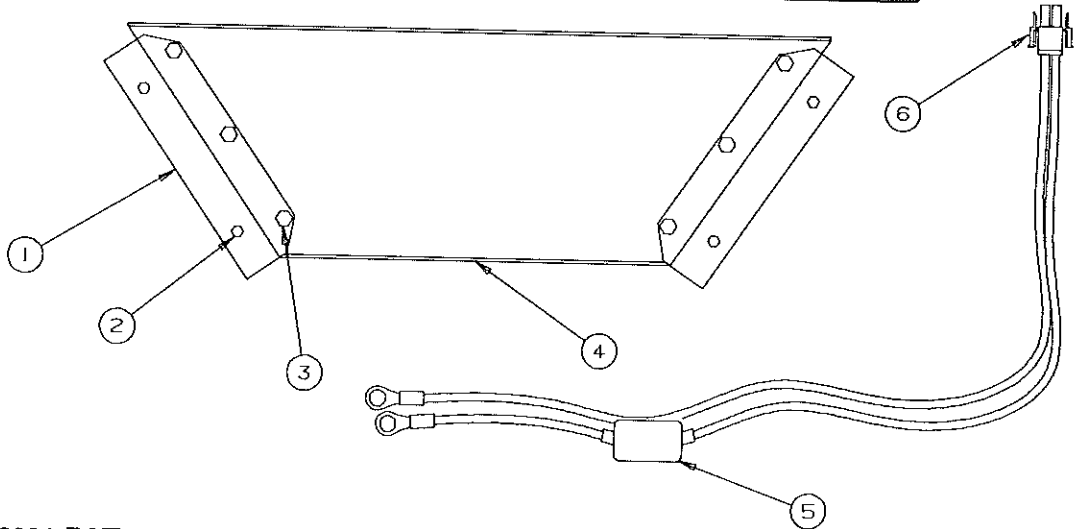

REPAIR PARTS

4749-2001 BATTERY MOUNT KIT 'AMERICANA, PIONEER, DESTINY & FOUR SEASONS'

CODE	PART NO.	DESCRIPTION
1	4749-199	Battery angle x2
2	4738A0898	Bolt x4
3	1200E1268	Bolt x6
	1201E6038	Locknut x6
4	4749-198	Battery plate
5	4751-4811	15 AMP Circuit breaker
6	4749A5531	Wire harness w/circuit breaker
7	4746-4338	Caution decal (not shown)