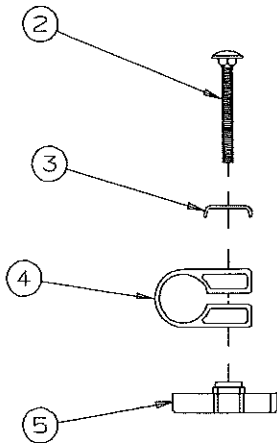

REPAIR PARTS

4742-9011 FORK MOUNT BIKE CARRIER 'YAKIMA'

CODE	PART NO.	DESCRIPTION
1	4716Y2351	Fork block assembly (1)
2	4716Y2331	Quick release skewer (1)
3	4716Y2321	Rim adapter, M2 (1)
4	4716Y2271	Carriage bolt 5/16" x 2 1/4" (1)
5	4716Y2361	Snap around w/ears, M2 (1)
6	4716Y2291	5/16" Hex key (1)
7	4716Y2311	Quick release wheel strap (1)
8	4716Y2381	Wheel fork (1)
9	4716Y2391	Short wheel tray (1)
10	4716Y2371	Carriage bolt 1/4" x 2 1/4" (2)
11	4743-4281	Snap around, M2 (2)
12	4716Y2301	1/4" Hex key (2)

1994 ACCESSORY

4742-9021 BOAT MOUNTING BRACKETS "YAKIMA"

CODE	PART NO.	DESCRIPTION
1	4716Y2251	Carriage bolt 5/16" x 2 1/4" (1)
2	Gunwale brackets - not sold separately (must order complete package, 4742-9021)	
3	4716Y2421	5/16" Flat washer (4)
4	4716Y2411	5/16" Lock washer (4)
5	4716Y2291	5/16" Hex key

REPAIR PARTS

ELECTRIC BRAKE COMPONENTS

CODE	PART NO.	DESCRIPTION
1	4714A2461	Anchor post clip x2, M2
2	4714A2411	Retractor spring
3	4714B2071	Brake shoes (primary & secondary)
4	4714D2451	Magnet package (white wire) (Includes: 1 magnet, 1 spring and 1 retainer clip)
5	4714B2471	Retainer clip, M2
6	4714A2101	Adjusting screw spring
7	4714A2041	Adjusting screw
8	4714A2841	Actuating lever arm package (Includes: right hand and left hand arms)
9	4714B2421	Magnet housing spring (not shown)