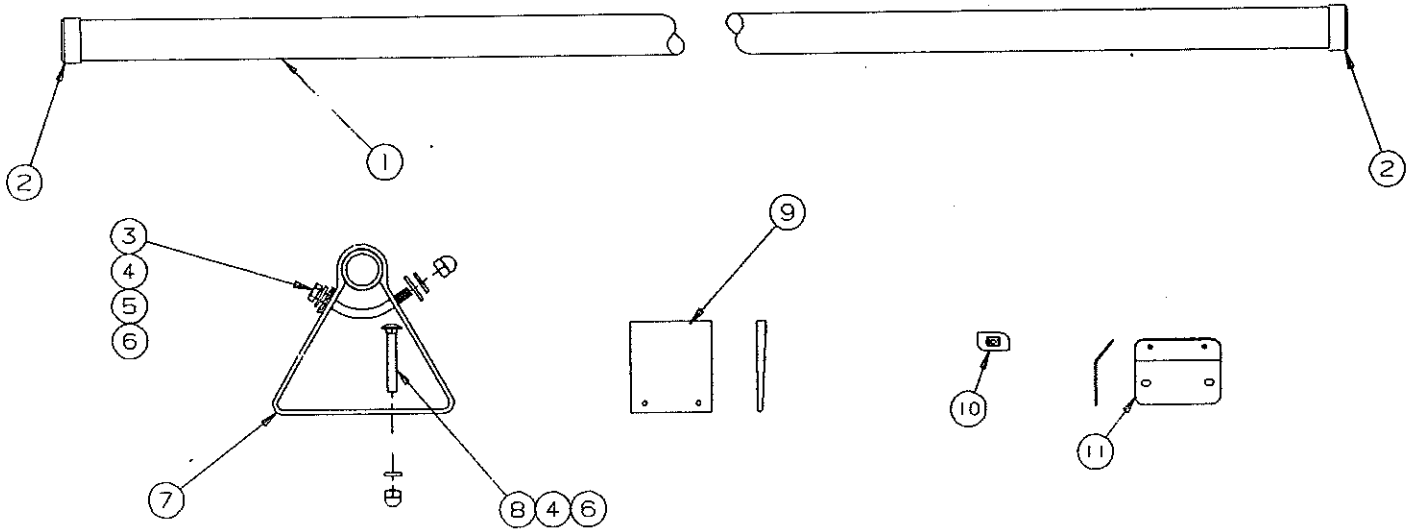

1994 ACCESSORY

4742A9061 SINGLE CROSSBAR KIT 'AMERICANA SERIES'
4742A9071 DOUBLE CROSSBAR KIT 'AMERICANA SERIES'

4714A9071 Double Cross Bar Kit Hardware Pkg
Note: Includes items marked with asterisk