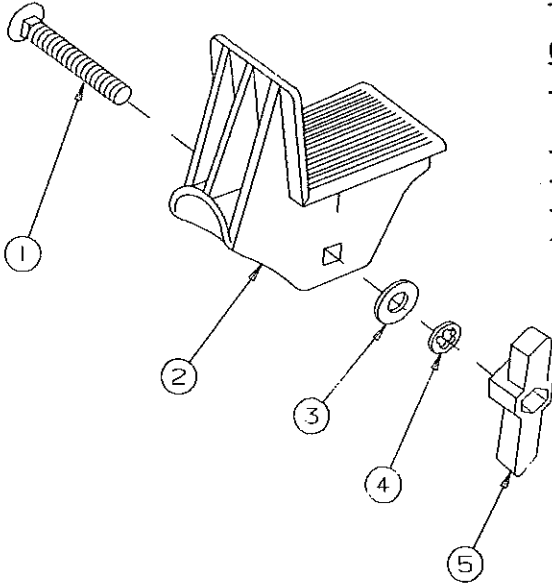

1994 ACCESSORY

4742-9001 FRAME MOUNT BIKE CARRIER 'YAKIMA'

CODE	PART NO.	DESCRIPTION
1	4716Y2251	Carriage bolt 5/16" x 1" (1)
2	4716Y2411	5/16" Lock washer (1)
3	4716Y2421	5/16" Flat washer (1)
4	4716Y2261	5/16" Wing nut (1)
5	4716Y2321	Rim adapter M2 (2)
6	4716Y2311	Quick release wheel strap (2)
7	4716Y2271	Carriage bolt 5/16" x 2 1/4" (3)
8	4743-4281	Snap around, M2 (3)
9	4716Y2291	5/16" Hex key (3)
10	4716Y2441	Hoop and base plate (1)
11	4716Y2431	52" Wheel tray (1)

REPAIR PARTS

4742-9011 FORK MOUNT BIKE CARRIER 'YAKIMA'

CODE	PART NO.	DESCRIPTION
1	4716Y2351	Fork block assembly (1)
2	4716Y2331	Quick release skewer (1)
3	4716Y2321	Rim adapter, M2 (1)
4	4716Y2271	Carriage bolt 5/16" x 2 1/4" (1)
5	4716Y2361	Snap around w/ears, M2 (1)
6	4716Y2291	5/16" Hex key (1)
7	4716Y2311	Quick release wheel strap (1)
8	4716Y2381	Wheel fork (1)
9	4716Y2391	Short wheel tray (1)
10	4716Y2371	Carriage bolt 1/4" x 2 1/4" (2)
11	4743-4281	Snap around, M2 (2)
12	4716Y2301	1/4" Hex key (2)

1994 ACCESSORY

4742-9021 BOAT MOUNTING BRACKETS "YAKIMA"

CODE	PART NO.	DESCRIPTION
1	4716Y2251	Carriage bolt 5/16" x 2 1/4" (1)
2	Gunwale brackets - not sold separately (must order complete package, 4742-9021)	
3	4716Y2421	5/16" Flat washer (4)
4	4716Y2411	5/16" Lock washer (4)
5	4716Y2291	5/16" Hex key