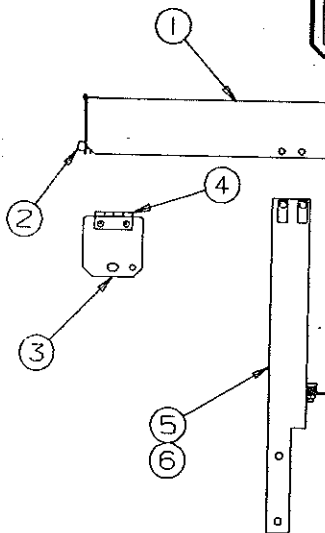

1994 ACCESSORY

4749B6421 Housing assembly (complete)

NOTE: Mounting screws & blue wire connectors included

4749B6431 READING LIGHT KIT

CODE	PART NO.	DESCRIPTION
1	4737F5911	Dome light (complete)
	4714F0891	Dome light lens
2	4749B962	Light mounting board
3	4749-9641	Gripper clip x2, M2
4	4749A971	Cord w/adapter plug
5	4749-968	12 Volt Receptacle
6	4746-3778	Fuse holder
7	4749B9661	Housing cover (plastic)
	4745-3968	Screw x3
8	4749-880	12 Volt DC light decal
9	4734-2388	Blue wire connector x2

4747A6541 STEP ASSEMBLY 'DESTINY SERIES'

CODE	PART NO.	DESCRIPTION
1	4750-3361	Step shim x2
2	1200B3048	3/8" x 3/4" Hex head bolt x6
	1201B6068	3/8" Lock nut x6
3	4747A6541	Step assembly

REPAIR PARTS

4733G6481 STORAGE BUMPER, 2877, 2893, 2894
4751-5561 STORAGE BUMPER, 2841 AVALON

CODE	PART NO.	DESCRIPTION
1	4733D648	Bumper (complete)
2	1226D1538	Stud x2
	1203-8678	Rivet x2 per stud
3	4734A0441	End cap x2
4	4734-3701	Bumper hinge x2
	4733G0601	Rivet, M25
5	4734G5831	Frame extension (left), 2877, 2893, 2894
	4751-5581	Frame extension (left), 2841 Avalon
6	4734G5841	Frame extension (right), 2877, 2893, 2894
	4751-5591	Frame extension (right), 2841 Avalon
7	1200B3038	Bolt 5/16 - 18 x 3/4" long - x10
	1202B1028	Washer x4
	1201B5188	3/8 Hex nut x2
8	4737B4458	Panel gasket