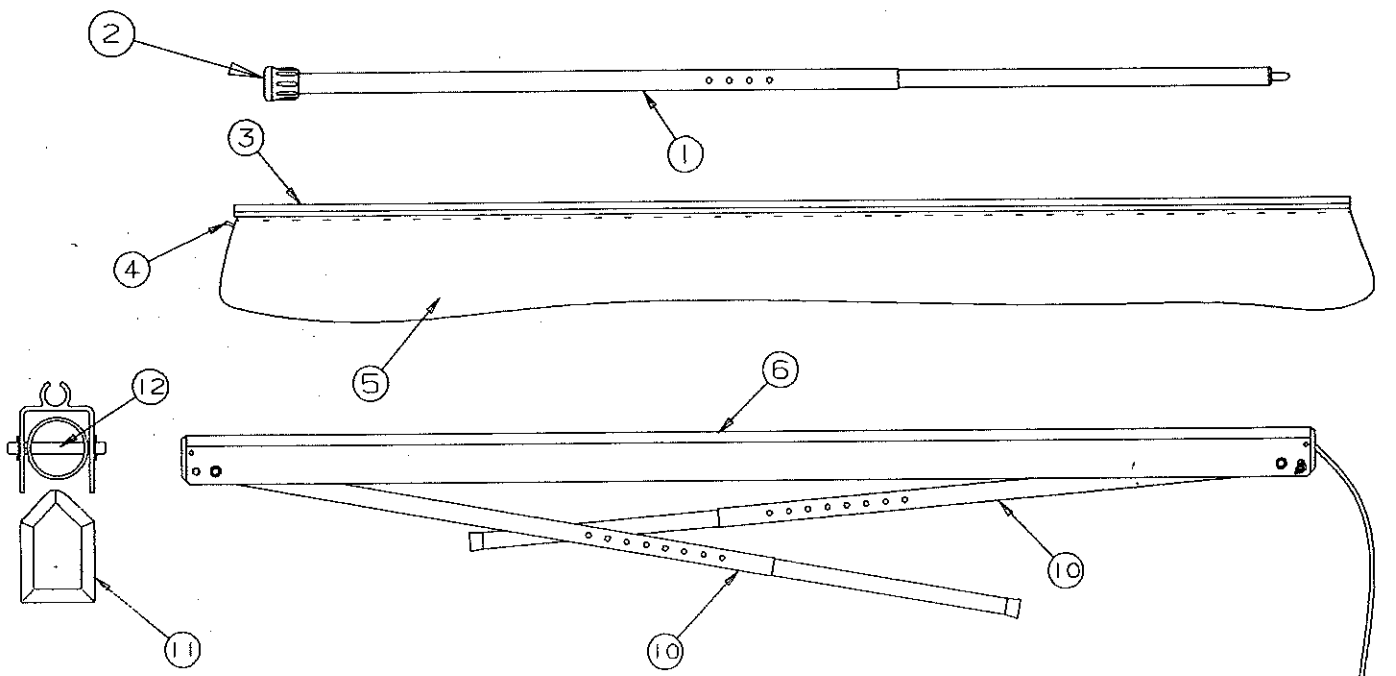

1994 ACCESSORY

2800 SERIES SELF-STORING CANOPIES

4724C7571	Canopy, 8'	2870, 2875, 2876
4724M7011	Canopy, 8 1/2'	2877
4747C6581	Canopy, 10'	2889, 2896
4724L7021	Canopy, 11'	2893, 2894, 2810, 2895, 2830, 2834, 2841

SELF-STORING CANOPY - COMPONENT PARTS

CODE	PART NO.	DESCRIPTION
1	4723A5291	Rafter pole assembly x3
	4734-6708	Spring assembly
	8470-1728	Blue pin, inner pole
	8470-2258	Blue pin, outer pole
2	4751-8191	Crutch cap, M3
3	4064700289F	PVC vinyl seal (sold/foot)
4	6650500130F	Chain zipper "grey"
	1225-4461	Zipper pull "grey", M5
5	4714A3821	Canopy bag 8' (grey)
	4714B2681	Canopy bag 8 1/2' (grey)
	4714A3831	Canopy bag 10' (grey)
	4714A2691	Canopy bag 11' (grey)
6	4749A2271	Canopy support 8'
	4737D1391	Canopy support 8 1/2'
	4747A9841	Canopy support 10'
	4737C1541	Canopy support 11'
7	8460A1431	Poly rope 10 1/2' x2
8	4724B3931	Rope adjuster (wood)
9	4724-2558	12" Hook stake x2 (plastic)
10	4737F5971	Pole assembly x2
	8470-1748	Red cap x2
	4734-6708	Spring clip x2
11	4737B4258	End cap x2
	4737-3208	Tek screw x2
12	4720A2361	Rod & pal nuts
	1201B7071	Pal nut, M6