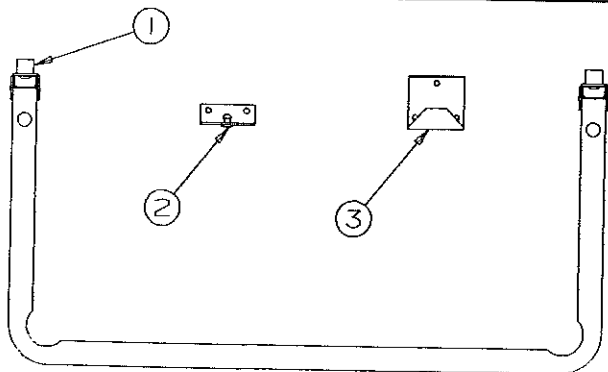

4733G6441 WARDROBE RACK, 'AMERICANA'

CODE	PART NO.	DESCRIPTION
1	4747A6961	Wardrobe bracket x2
	1203C8751	Rivet x4, M25
2	4724-2608	Stop button
	1016B1018	Screw x2
	1201B6958	Nut x2
3	4060000020	Vinyl extrusion 78"

4747A5451 WARDROBE RACK, 'PIONEER, DESTINY & FOUR SEASONS'