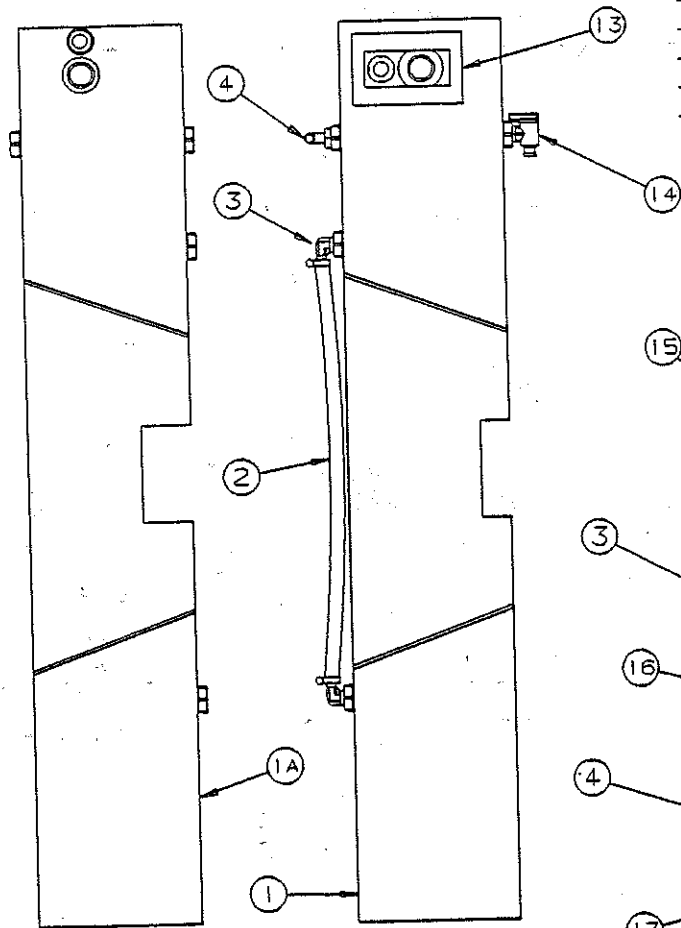

4750-541 PLATFORM ASSEMBLY

CODE	PART NO.	DESCRIPTION
1	4750-237	Step guard nosing
2	4750A239	Floor covering

1992 EVERGREEN

WATER TANK, 2697 - RELATED PARTS

CODE	PART NO.	DESCRIPTION
1	4748-8341	Water tank - 10 gallon
1A	4748-834R1	Water tank - 10 gallon
2	4733C1201	Clear tubing, 24" length
	4731-3058	Adjustable hose clamp x2
3	4741A2378	Elbow x2
4	1218-3518	Elbow
5	4741B2381	Barbed tee 1 1/4"
6	4715-4501	Hose clamp 1 1/4"
7	4731G1081	Water fill hose 24" lengths
8	4731D1711	Water tank spout
9	4741A2388	Barbed tee 1/2"x1/2"x1/2"
10	4732F1521	City fill
11	4741-9568	Female adaptor
	1202-5828	Rubber washer
12	4731-3058	Adjustable hose clamp
13	4742-8631	Water tank gasket
14	4715E4381	Spigot 3/8"
15	1020E1620F	Screw x4 (stainless steel)
	1202B2528	Washer x4
16	4748-8301	Water tank hanger (large)
17	4731-3878	Hex bolt
	1201B6038	Hex nut
18	4748-8321	Water tank hanger (base)
19	4748-8311	Water tank hanger (small)
20	4060075008	Foam tape
21	4732A4561	Hose adaptor

REPAIR PARTS

WATER SYSTEM COMPONENT PARTS, 2697

CODE	PART NO.	DESCRIPTION
1	4741-9068	Swivel elbow 3/8" end
2	4747A8311	Water filter
3	4742-8021	Swivel elbow 1/2" end
4	4746-3778	Fuse holder (7.5 fuse purchase locally)
5	4741B2381	Barbed tee 1 1/4"
6	4741-2388	Barbed tee 3/8"
7	4715-4501	Adjustable hose clamp 1 1/4"
8	4731-3058	Adjustable hose clamp 3/8"
9	4741A2368	Drain tee
10	4741-2758	Crimp ring
11	4741-2398	Barbed elbow 3/8"
12	1218-1508	Barbed tee 3/8" x 3/8" x 3/8"
13	4732B4561	Hose adaptor (located on water tank)
14	4741A2388	Barbed tee 1/2" x 1/2" x 1/2"
15	4716-2341	Barb, nut & seal
16	4746-8831	Elbow (located on water heater)
17	4715E4381	Spigot (located on water tank)
18	4742-8008	Barbed tee 3/8" x 3/8" x 1/2"
19	4060062501	1/2" I.D. grey tubing
20	4060050001	3/8" Grey tubing
21	4714-338	3/8" High pressure hose (hot water)
22	4714-038	3/8" High pressure hose (cold water)
23	4741-5531	Water heater (not shown)