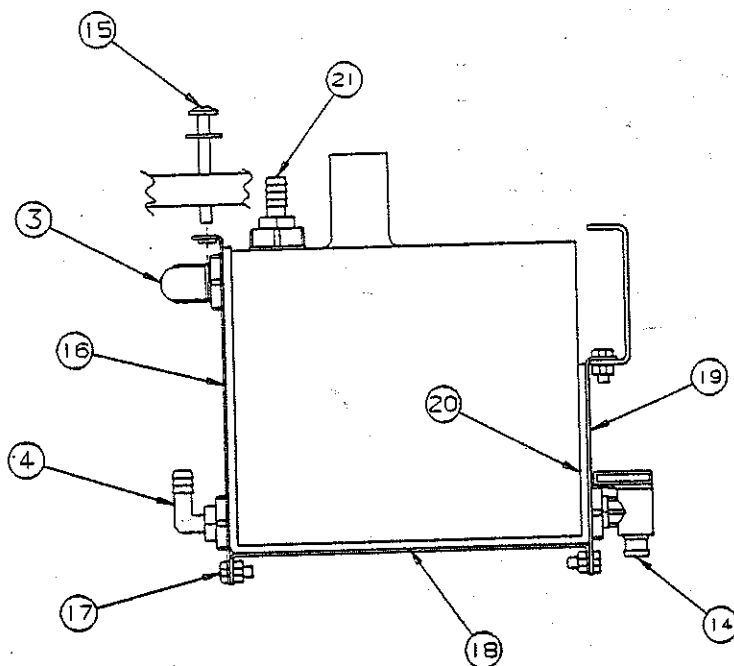

4750-541 PLATFORM ASSEMBLY

CODE	PART NO.	DESCRIPTION
1	4750-237	Step guard nosing
2	4750A239	Floor covering

1992 EVERGREEN

WATER TANK, 2697 - RELATED PARTS

CODE	PART NO.	DESCRIPTION
1	4748-8341	Water tank - 10 gallon
1A	4748-834R1	Water tank - 10 gallon
2	4733C1201	Clear tubing, 24" length
	4731-3058	Adjustable hose clamp x2
3	4741A2378	Elbow x2
4	1218-3518	Elbow
5	4741B2381	Barbed tee 1 1/4"
6	4715-4501	Hose clamp 1 1/4"
7	4731G1081	Water fill hose 24" lengths
8	4731D1711	Water tank spout
9	4741A2388	Barbed tee 1/2"x1/2"x1/2"
10	4732F1521	City fill
11	4741-9568	Female adaptor
	1202-5828	Rubber washer
12	4731-3058	Adjustable hose clamp
13	4742-8631	Water tank gasket
14	4715E4381	Spigot 3/8"
15	1020E1620F	Screw x4 (stainless steel)
	1202B2528	Washer x4
16	4748-8301	Water tank hanger (large)
17	4731-3878	Hex bolt
	1201B6038	Hex nut
18	4748-8321	Water tank hanger (base)
19	4748-8311	Water tank hanger (small)
20	4060075008	Foam tape
21	4732A4561	Hose adaptor

REPAIR PARTS

WATER SYSTEM COMPONENT PARTS, 2697

CODE	PART NO.	DESCRIPTION
1	4741-9068	Swivel elbow 3/8" end
2	4747A8311	Water filter
3	4742-8021	Swivel elbow 1/2" end
4	4746-3778	Fuse holder (7.5 fuse purchase locally)
5	4741B2381	Barbed tee 1 1/4"
6	4741-2388	Barbed tee 3/8"
7	4715-4501	Adjustable hose clamp 1 1/4"
8	4731-3058	Adjustable hose clamp 3/8"
9	4741A2368	Drain tee
10	4741-2758	Crimp ring
11	4741-2398	Barbed elbow 3/8"
12	1218-1508	Barbed tee 3/8" x 3/8" x 3/8"
13	4732B4561	Hose adaptor (located on water tank)
14	4741A2388	Barbed tee 1/2" x 1/2" x 1/2"
15	4716-2341	Barb, nut & seal
16	4746-8831	Elbow (located on water heater)
17	4715E4381	Spigot (located on water tank)
18	4742-8008	Barbed tee 3/8" x 3/8" x 1/2"
19	4060062501	1/2" I.D. grey tubing
20	4060050001	3/8" Grey tubing
21	4714-338	3/8" High pressure hose (hot water)
22	4714-038	3/8" High pressure hose (cold water)
23	4741-5531	Water heater (not shown)