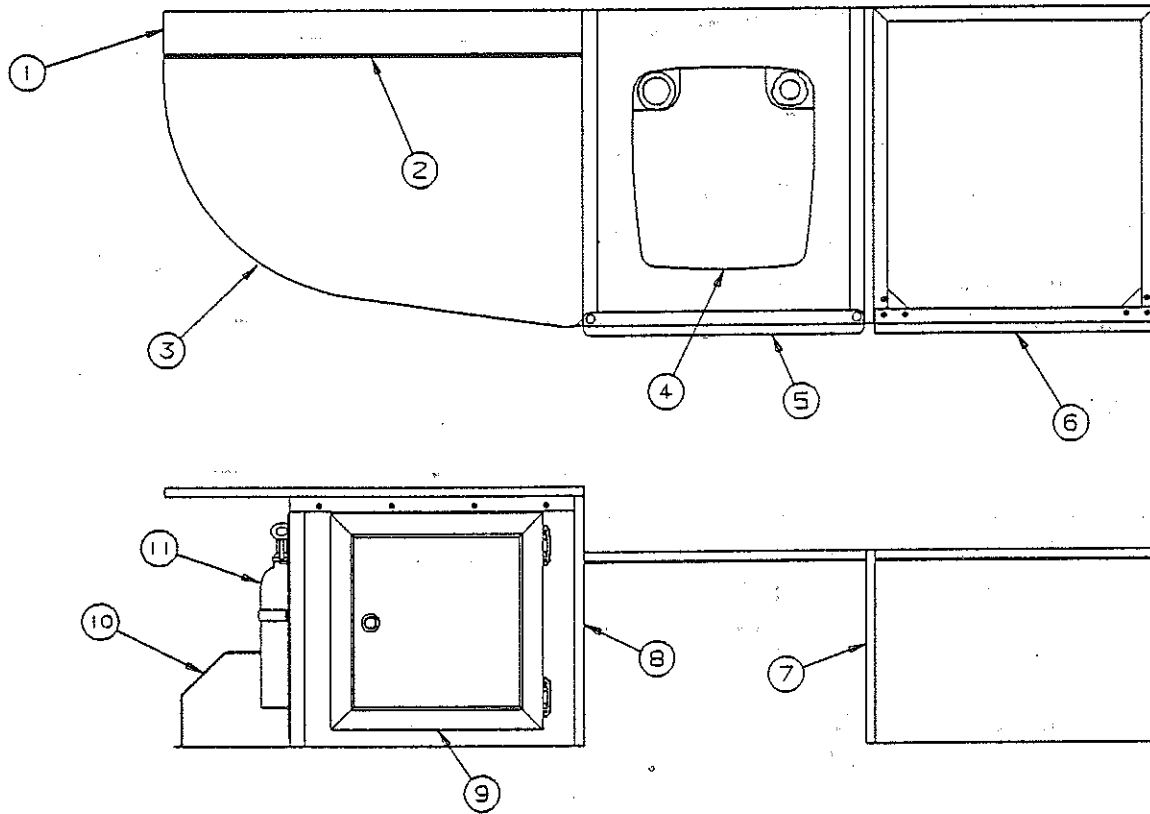

REPAIR PARTS

CURBSIDE CABINET & SEAT BENCH

CODE	PART NO.	DESCRIPTION
1	4750-0331	Hutch top small
2	4750-0341	Hinge (plastic)
3	4750-0291	Hutch top
4	4750-1478	Porta-potti
5	4750-511	Table rest w/pins
6	4750-509	Seat assembly
7	4750-036	Seat end
8	4750-035	Seat gazoodi
9	4750-5141	Door assembly
10	4750-028	Wheel well cover
	4748A804	Wood front
11	4737A5558	Fire extinguisher
	4737B4198	Recessed mount
	4738-3088	screw x6