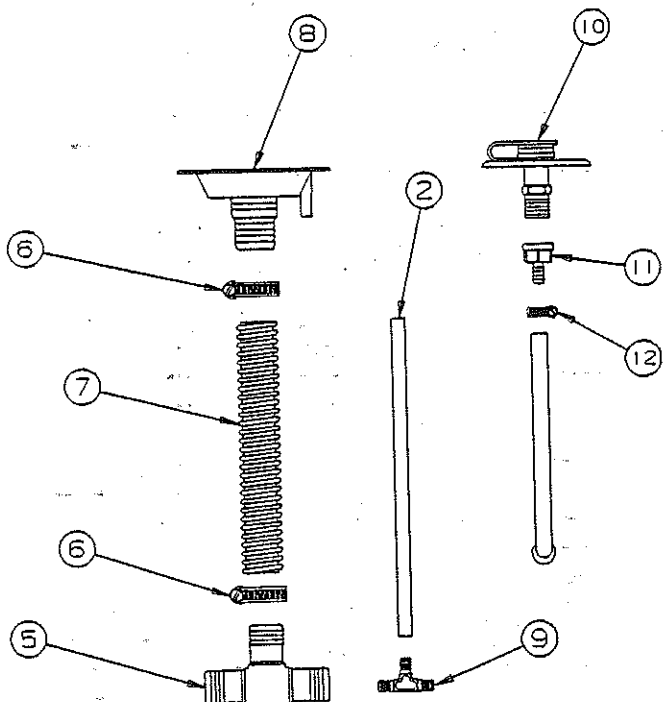

1992 EVERGREEN

WATER TANK, 2697 - RELATED PARTS