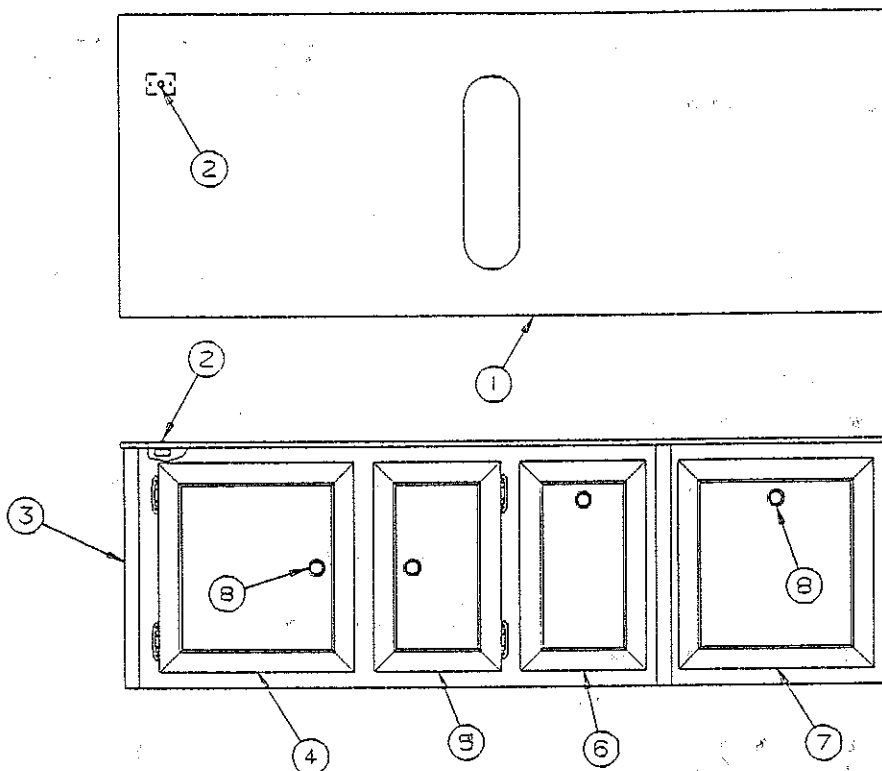

REPAIR PARTS

LOWER GALLEY ASSEMBLY COMPONENTS PARTS

CODE	PART NO.	DESCRIPTION
1	4750-0821	Lower galley top 2697
2	4746A0971	Kill switch
3	4748-865	Panel divider
4	4750-5231	Door assembly
5	4750-5241	Door assembly
6	4750-5211	Drawer assembly
7	4750-5221	Drawer assembly
8	4748-3951	Door pull