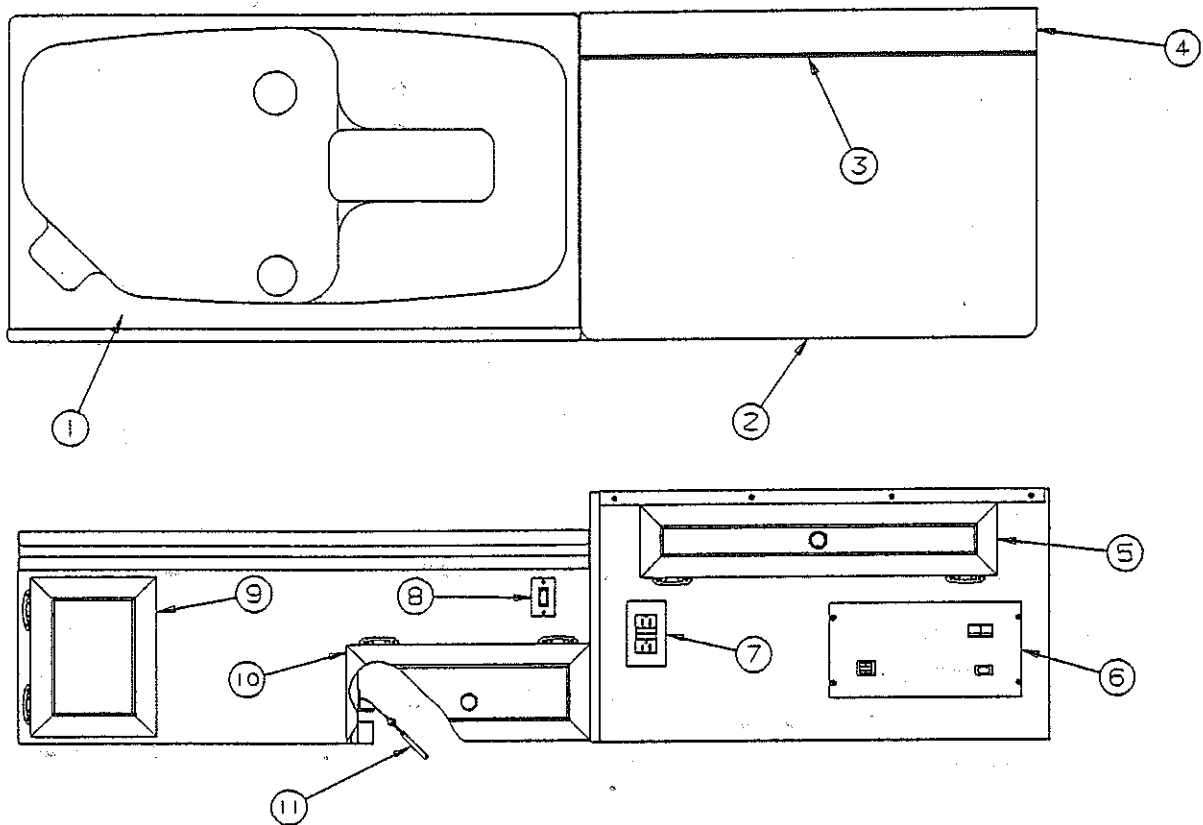

1992 EVERGREEN

BATH TUB & CONVERTER ASSEMBLY, 2697 - EVERGREEN

CODE	PART NO.	DESCRIPTION
1	4750-1641	Bath tub, 2697
	4750-1621	Shower diverter (not shown)
2	4750-1361	Converter cabinet top (large)
3	4750-1341	Hinge (plastic)
4	4750-1351	Converter cabinet top (small)
5	4750-5251	Door panel
6	4750-1111	Converter 15 AMP
	4744-3101	Power cord 28ft (not shown)
	4714-3411	Fuse cap, M4 (not shown)
7	4746A3841	Ground fault receptacle w/cover
	4746A385	Receptacle box
8	4733A4981	Rocker switch
	4738-3088	Screw x2
9	4750-5391	Door panel
10	4750-5401	Door panel
11	4750-5421	Stove stop pin assembly