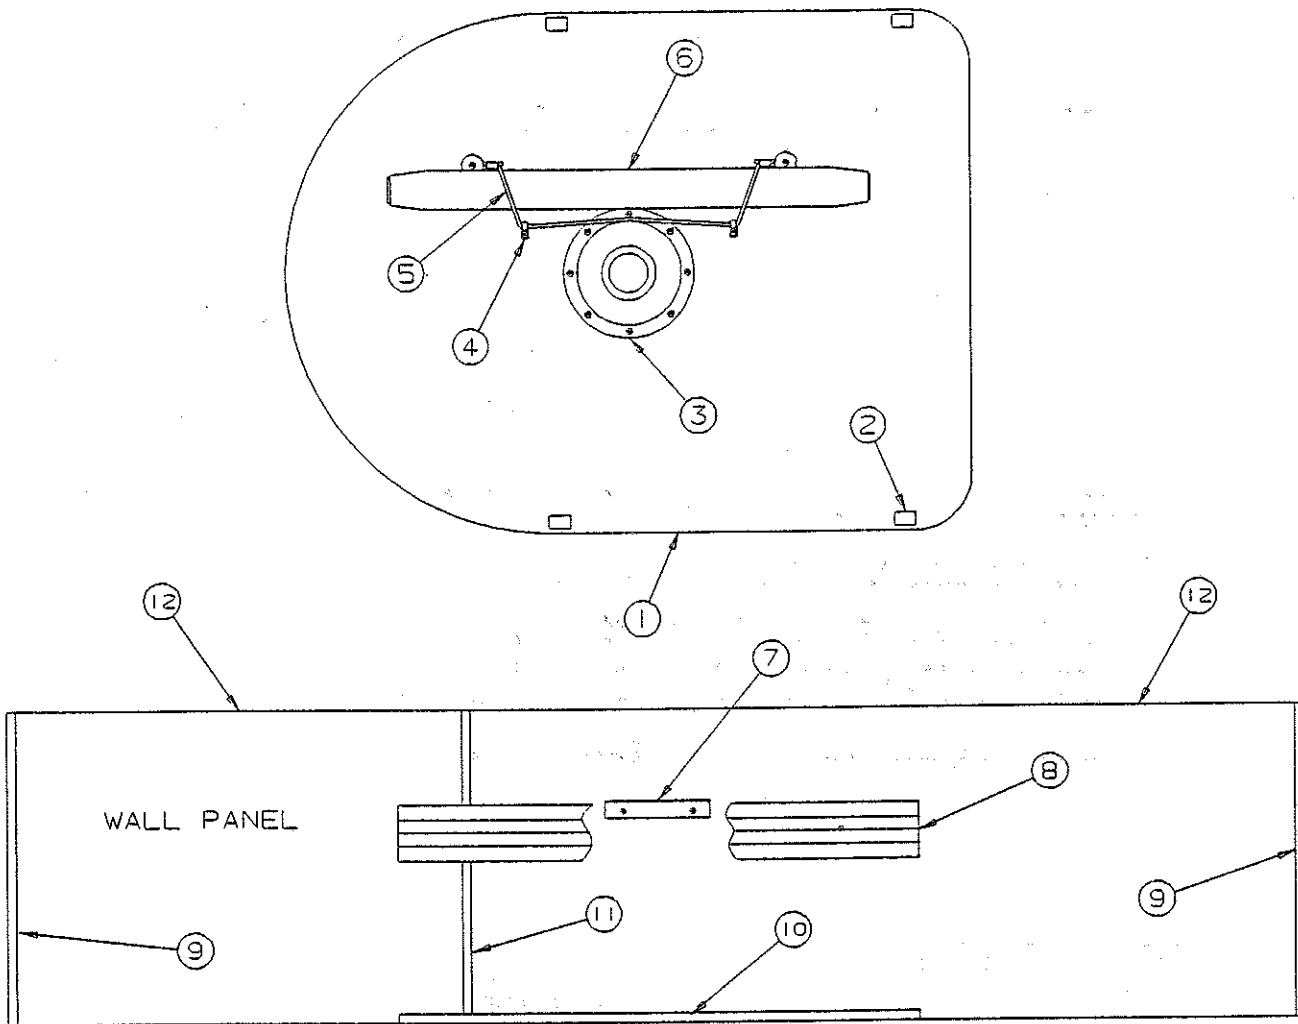

1992 EVERGREEN

PEDESTAL TABLE ASSEMBLY, 2697

CODE	PART NO.	DESCRIPTION
1	4750-0401	Table top, 2697
	4716A179	T-Molding (green)
2	4724D2631	Velcro hook x4
	4724E2631	Velcro loop x4, M4
3	4746-821	Standard base
	1114B1018	Countersunk screw x8
	4746-819	Recessed mount (located on floor)
4	4720D4021	Lashing hook, M6
	4737-8488	Screw x2
5	4716-0891	Shock cord assembly
	1202B2528	Washer x2
	4737-8488	Screw x2
6	4746-8201	Pedestal leg
7	4750-037	Table rest
	4747-2558	Expansion rivet x2
8	4060018733	Wall bumper (sold per foot)
9	4714D2911	Corner divider, M5
10	4714D2931	Toe molding, M2
11	4714D2921	Panel divider, M5
12	4716-2241	Universal wall panel 48" x 18 3/16" (desert plain)