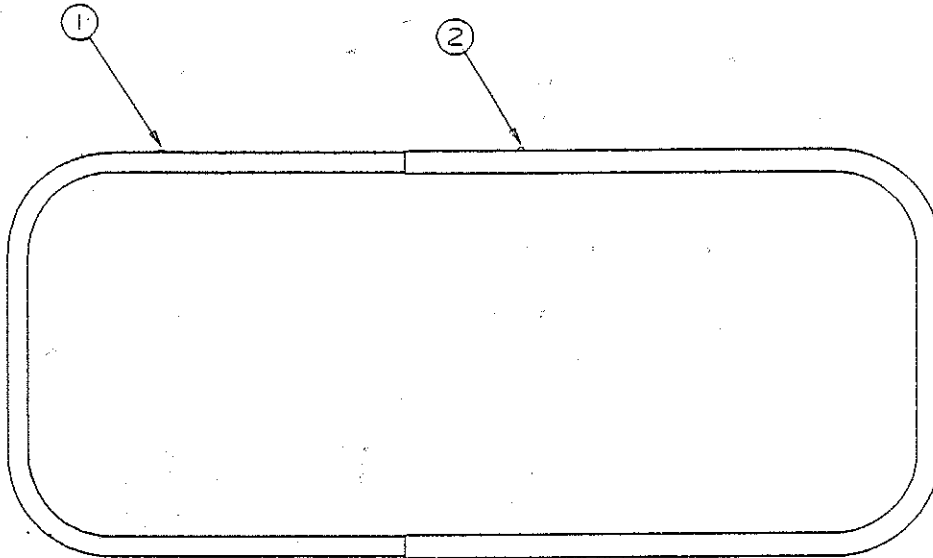

REPAIR PARTS

SHOWER CURTAIN ROD ASSEMBLY (4750-5351)

CODE	PART NO.	DESCRIPTION
1	4733-4118	Screw x1
2	4734-6708	Spring clip x1
3	4749-6661	Shower curtain (not shown)
	4748-8161	Shower curtain clips, M10