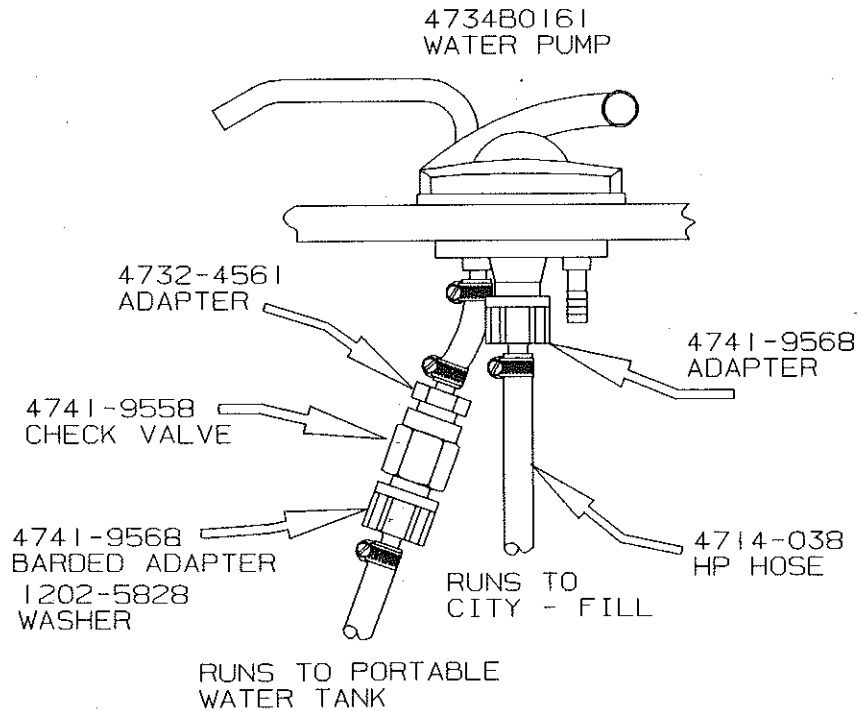

REPAIR PARTS

DESTINY SERIES SINK COMPONENT PARTS:

CODE	PART NO.	DESCRIPTION
1	4710F0301	Sink
	4730D3151	Basket & strainer
	4714B0661	Crumb cup
2	4734A0671	Drain trap, M2
3	4744-2678	Hose clamp
4	4742A8781	Drain hose (sold/5 ft lengths)
5	4734C0681	Drain spout, M2
	4714-0021	Cap & strap, M2