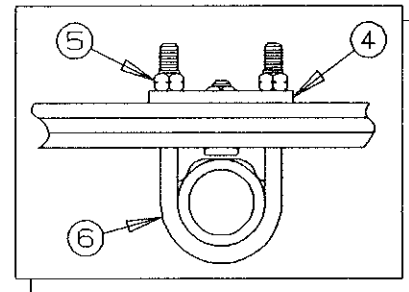

Axle Assemblies (Complete with leaf springs & hubs)
4741E6301 Axle - 2689
4749-6071 Axle - 2670, 2675