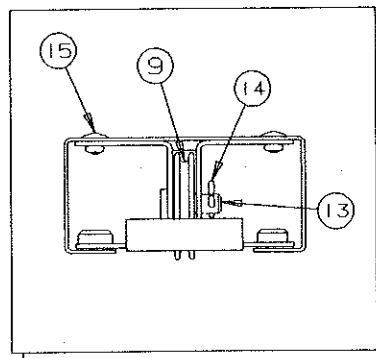

LIFT ASSEMBLIES - (All Destiny Series)

4716-0011 - Lift assembly, Left Front/Right Rear
4716-0021 - Lift assembly, Right Front/Left Rear

CODE	PART NO.	DESCRIPTION
1	4720E5181	Top lift assy (4716-0021)
	4739B6741	Top lift assy (4716-0011)
2	4720E5171	Center lift assy (4716-0021)
	4739B6731	Center lift assy (4716-0011)
3	4720C5271	Cable assy x2, M2 (both)
	4720C1691	Steel cable crimp, M20
4	4720F5161	Bottom lift assy (4716-0021)
	4739B6751	Bottom lift assy (4716-0011)
5	4720H5151	Stationary lift assy (both)
6	4747-6741	Stainless steel cable assy x1, M2 (156 inches long)
	4744-1318	Stainless steel cable crimp, M10
7	4731C5801	Butterfly bracket assy
8	4749-2081	Screw x3, M6
9	4715A5371	Steel pulley & bearing x4, M10
10	4747-8931	Long pin, x2
	4730B0981	Retaining ring, M12
11	4749-4061	Pin short x1, M4
	4730B0981	Retaining ring, M12
12	4749A2028	Retaining clip
13	4720C1578	Lift pin x1
14	1204B1081	Cotter pin, M10
15	1203-8641	Rivet x4, M50