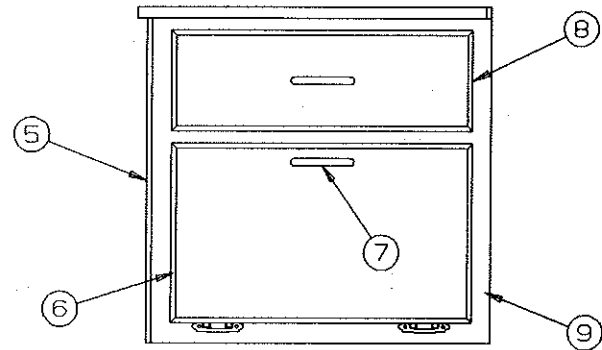

1992 DESTINY SERIES

STORAGE CABINET - 2689 (4747C647)

CODE	PART NO.	DESCRIPTION
1	4749B8221	Cabinet lid
2	4749A9251	Hinge (plastic)
3	4747B4311	Cabinet top
4	4746-913	Wood piece
5	4747A432	Side panel
6	4744B3441	Door panel
7	4739D0501	Door pull
8	4747C5821	Drawer assembly
9	4749-926	Cabinet front

STORAGE CABINET - 2670, 2675 (4747B567)

CODE	PART NO.	DESCRIPTION
1	4747A3321	Cabinet top
2	4747-335	Side panel
3	4747C5821	Drawer assembly
4	4744B3441	Door panel
5	4739D0501	Door pull
6	4747-328	Cabinet front