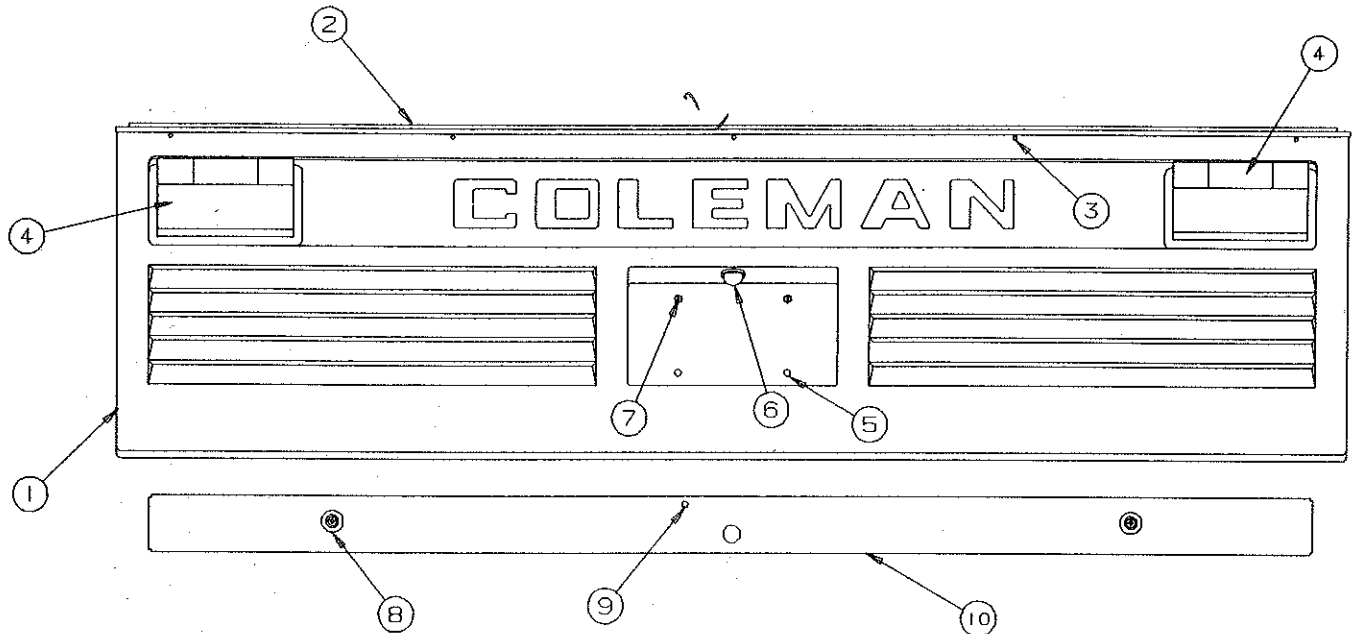

REPAIR PARTS

REAR BODY PANEL ASSEMBLY COMPONENTS (ARCTIC WHITE)

Note: All panels are shipped less hardware & decals

CODE	PART NO.	DESCRIPTION
1	4747B4641	Rear body panel, 2670, 2675, 2689
2	4747A079	Rear end rail (all)
3	4741B9658	Expansion rivet x5
4	4743B1321	Taillight x2
	4716-1061	Taillight lens
	4714-8111	Light bulb (single filament) M4
	4714-8121	Light bulb (double filament) M4
	4747-2558	Expansion rivet x4
5	4737A0728	Rubber bumper x2
6	4739B4311	License plate light
7	4732-1181	Plastic grommet, x2, M4
	1121C1618	Screw x2 (hold license plate on)
8	1032B2428	Bolt x2
	1202B0468	Washer x6
	1202B1068	Washer x2
	1201B6068	Nut x2
9	4747-4721	Safety latch pin x1
	4747-4251	Spring x1
	4710-3621	Roll pin x1, M10
10	4749-3891	Bumper (less hardware)