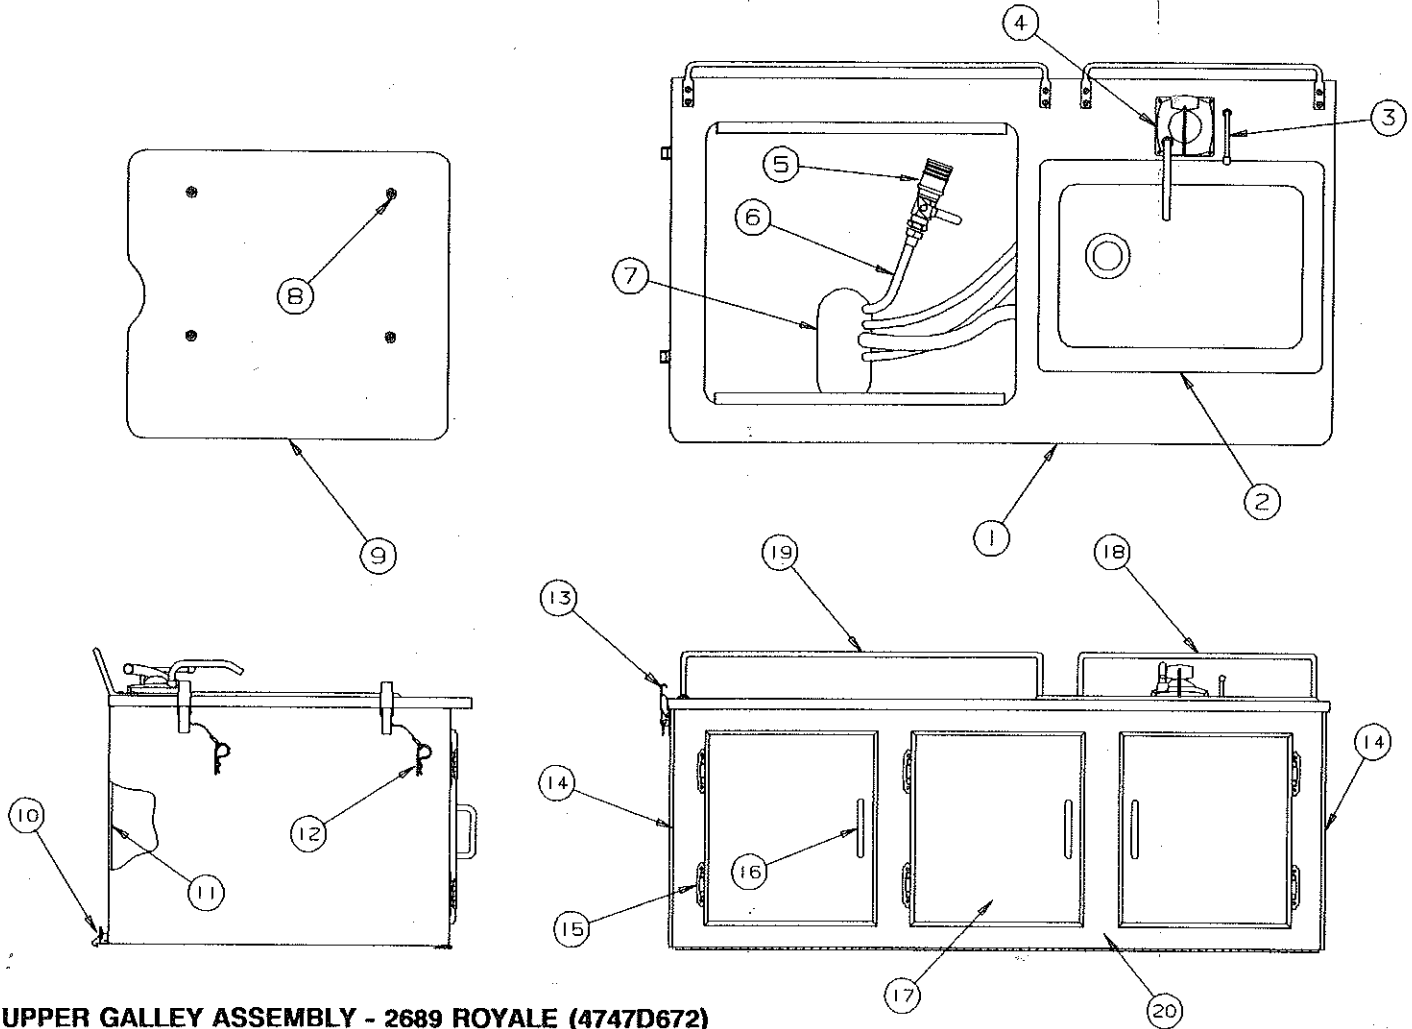

1992 DESTINY SERIES

UPPER GALLEY ASSEMBLY - 2689 ROYALE (4747D672)

CODE	PART NO.	DESCRIPTION
1	4747D4391	Upper galley top 2689
	4060400082F	T molding 3/4" (rose) (sold/foot)
2	4710F0301	Sink
	4730D3151	Basket & strainer
	4714B0661	Crumb cup
3	4746-9071	Pump hold down bar (includes nut bracket assembly)
	4742-8701	Flange bushing (plastic)
4	4734B0161	Water pump
	4716-059	Screw x4
5	4749A9971	Gas quick disconnect
6	4746A8571	Gas hose 37" (flexible)
7	4747A4381	Upper galley bottom
8	4724-2608	Recessed bumper x4
	4737-8488	Screw x4
9	4748A6451	Cutting board 2689
10	4744-9261	Chicken latch
	4737-3208	Tek screw x2
	4744A9271	Strike, M2 (located on lower galley top)
11	4747A4981	Upper galley back
12	4748-5421	Safety pin assembly x2

13	4748-2711	Draw latch x2
	1203-8641	Rivet x2, M50
14	4746-8651	Upper galley side panel x2
15	4746-8698	Hinge
16	4739D0501	Door pull
17	4747B3411	Door panel x3
18	4734D0991	Towel bar (small)
19	4734D0841	Towel bar (large)
20	4747A4361	Upper galley front