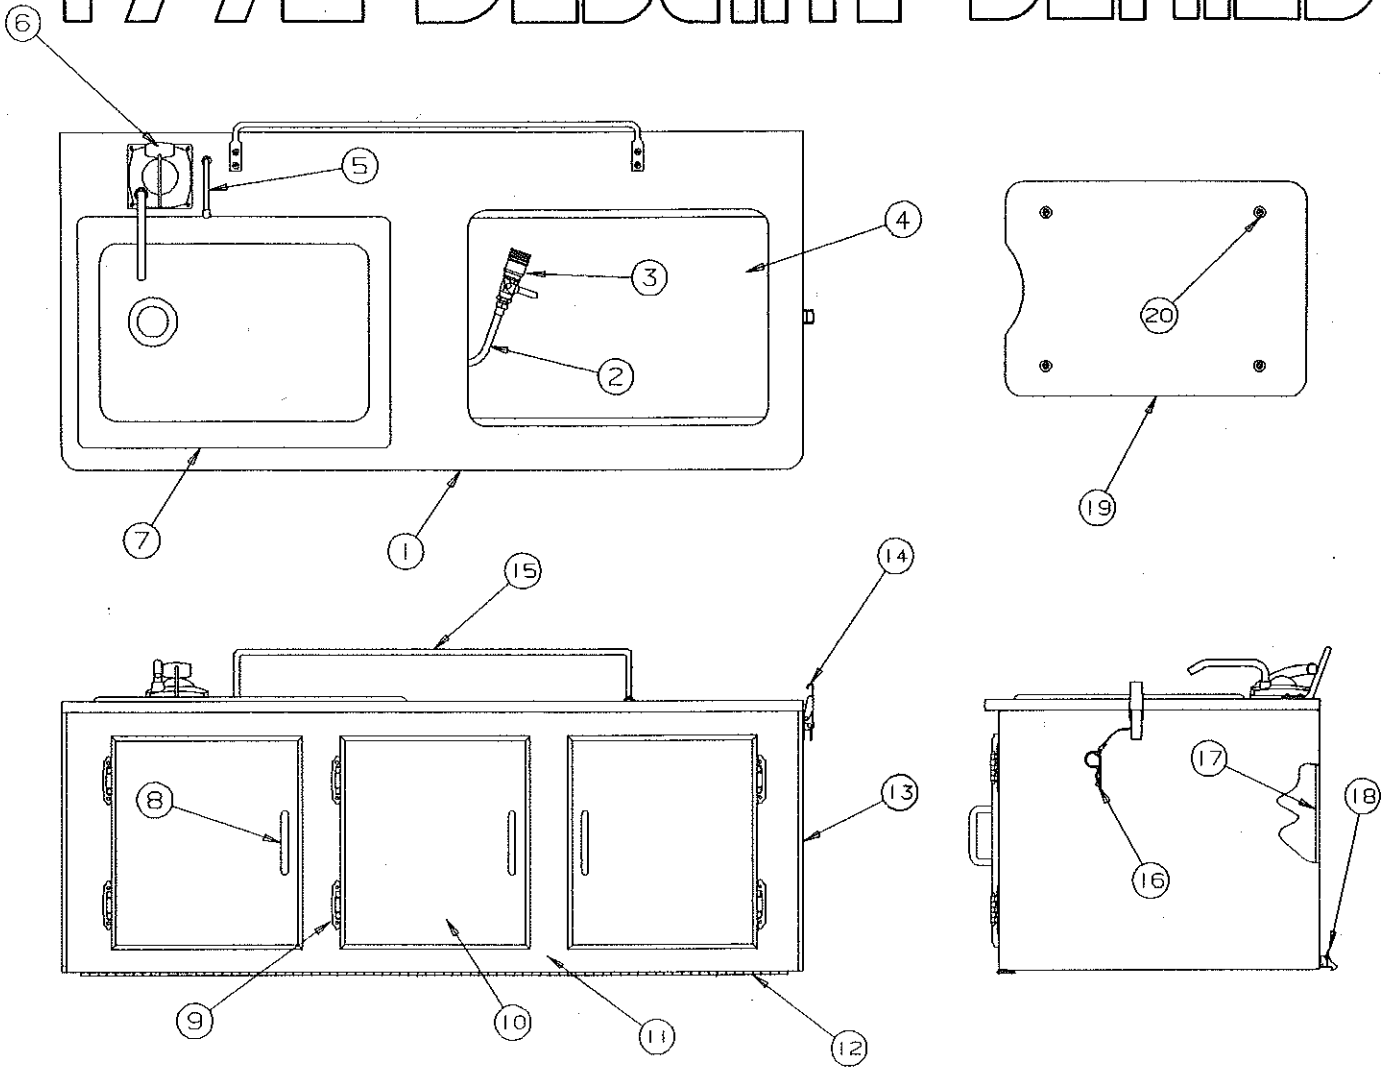

1992 DESTINY SERIES

UPPER GALLEY ASSEMBLY - 2675 CEDAR (4749A654)

CODE	PART NO.	DESCRIPTION
1	4749A9921	Upper galley top 2675
	4060400082F	T molding 3/4" (rose) (sold/foot)
2	4747-2081	Gas hose
3	4749A9971	Gas quick disconnect
4	4747A4381	Upper galley bottom
5	4746-9071	Pump hold down bar (includes nut bracket assembly)
	4742-8701	Flange bushing (plastic)
6	4734B0161	Water pump
	4716-059	Screw x4
7	4710F0301	Sink
	4730D3151	Basket & strainer
	4714B0661	Crumb cup
8	4739D0501	Door pull
9	4746-8698	Hinge
10	4747B3411	Door panel x3
11	4747-4361	Upper galley front
12	4747-9671	Galley hinge
13	4747-3131	Upper galley side panel
14	4748-2711	Draw latch
	1203-8641	Rivet x2, M50
15	4734D0841	Towel bar

16	4748-5421	Safety pin assembly
17	4747-4981	Upper galley back
18	4744-9261	Chicken latch
	4737-3208	Tek screw x2
	4744A9271	Strike M2
19	4749A6551	Cutting board
20	4724-2608	Recessed bumper x4
	4737-8488	Screw x4

PANELING AND TRIM

4714D4501	Universal wall panel (48" x 18 1/8") Classic Oak
4714C2911	Corner divider (17 5/8" lengths) M5
4714C2921	Panel divider (17 5/8" lengths) M5
4714C2931	Toe molding (48" lengths) M2