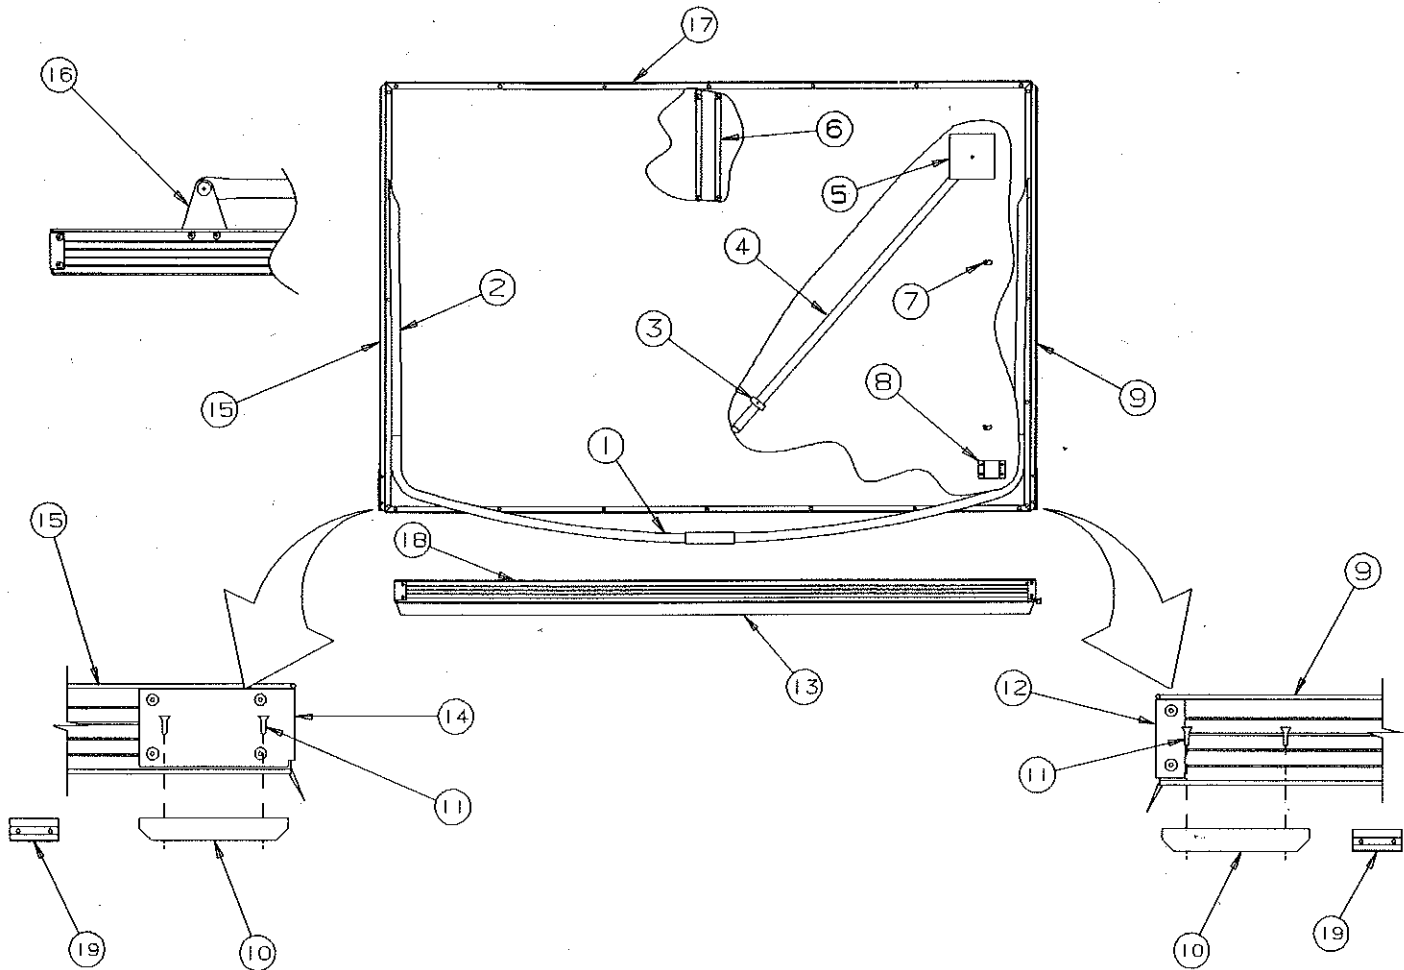

# 1992 DESTINY SERIES

**REAR BED ASSEMBLY (4747A5481) COMPLETE**  
used on 2670, 2675, 2689

CODE	PART NO.	DESCRIPTION
1	4737F2631	Upper tent bow assembly
2	4737F2641	Lower tent support x2
	4733-4118	Tek screw x1
3	4720C0771	Bed leg support clip x2
	1203-8831	Rivet x2, M25
4	4734E5881	Bed leg assembly x2
5	4737A4178	Support plate x2
6	4747A116	Bed channel
	1203-8741	Rivet x10, M25
7	4720D4021	Lashing hook, M6
	1203-8741	Rivet, M25
8	4749-4891	Bed stop x1
	1203C8721	Rivet x4, M25
9	4747-3231	Side bed rail (alum.)
10	4747B3691	Bed slide x2 (plastic)
11	1034B08088	Screw x2 (per bed slide)
12	4747A3221	Bed angle x3
	1203-8641	Rivet, M50
13	4060400339F	Bed seal (sold/foot)
14	4749A4901	Reinforcement angle x1
	1203-8978	Countersunk rivet
	1203-8641	Rivet, M50
15	4749-8171	Side bed rail
16	4720G5631	Bow bracket x2
	4716-078	Screw x2
	4733-4118	Tek screw x2
17	4747A3241	Bed rail rear
18	4749-8161	Bed rail front
19	4747B4061	Bed stop (located on body rail)
	4716-081	Screw x2