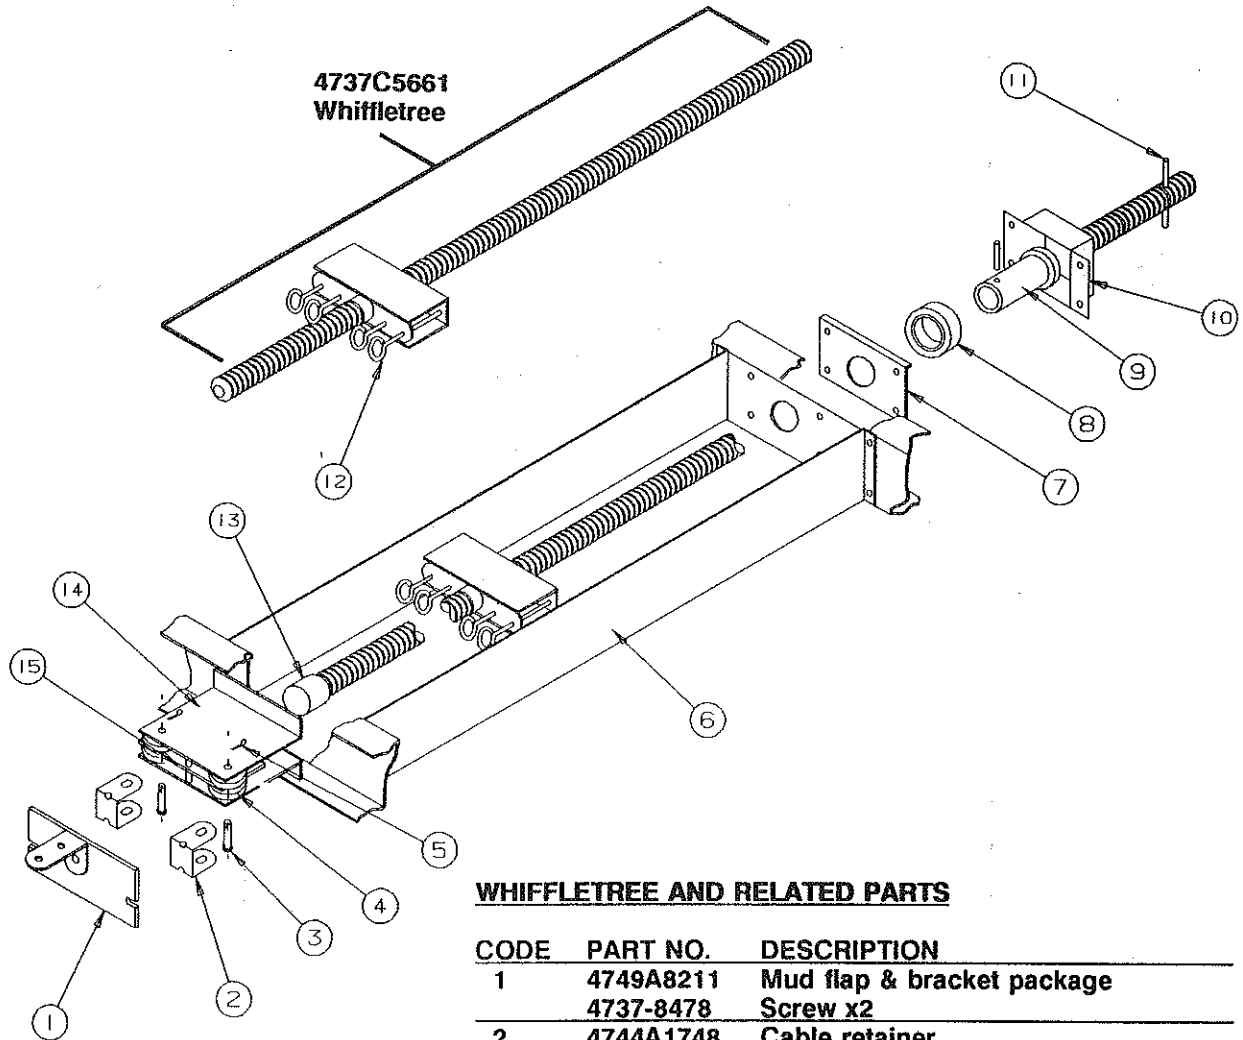

REPAIR PARTS

WHIFFLETREE AND RELATED PARTS

CODE	PART NO.	DESCRIPTION
1	4749A8211 4737-8478	Mud flap & bracket package Screw x2
2	4744A1748	Cable retainer
3	4720H1561	Long pin, M5
4	4715A5371	Pulley & bearing, M10
5	1204B1081	Cotter pin, M10
6	4720D2371 4731-3878 1201B6038	Guide channel Hex head bolt Hex nut
7	4720B2418	Plate
8	4720A2421	Bearing
9	4720B2388	Thrust nut
10	4720B2408	Retainer (See Code 6 for bolts & nuts)
11	4720X1481	Roll pin, M10
12	4744-4451 1201B6078	Screw eye x4, M4 Locknut 5/16" x8
13	4730D1291	Screw socket x1
14	4720-1551	Pulley plate
15	4715C5661	Pulley spacer