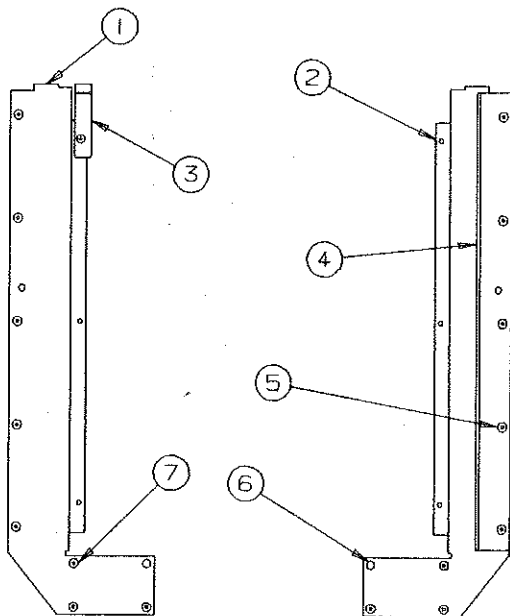

DOOR BULKHEAD ASSEMBLIES

CODE	PART NO.	DESCRIPTION
1	4747A010	Door bulkhead (rear) (all)
2	4747A009	Door bulkhead (front) (all)
3	4748A411	Bed ramp (2675 only)
	4737-8488	Screw
4	4749A388	Bulkhead angle
5	4733D0601	Rivet, M25 (arctic white)
6	4744-050	Hex head tek screw
7	1203-8978	Countersunk rivet