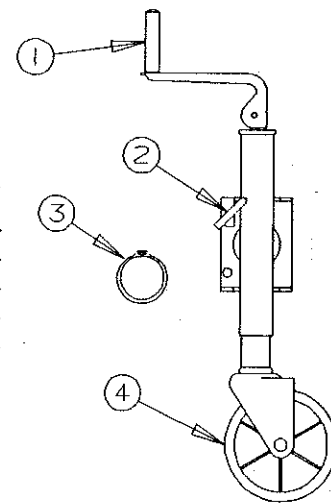

## MAIN FRAME ASSEMBLY COMPONENT PARTS

CODE	PART NO.	DESCRIPTION
1	4730A3561	Coupler assy
	4714-2211	Coupler repair kit (release)
2	4747-989	Bed support bar (2689 only)
3	4749-3651	Roadside tongue bar (all)
4	4747-8941	Pin cover, M2
5	4747-551	Corner bulkhead x2, <del>CR/RR</del> CR/RF
6	4741C3988	Tire & rim 8", 2670, 2675
	4747B4838	Tire & rim 12", 2689 only
7	4747-550	Corner bulkhead x2 <del>CR/RR</del> / CR/RR
8	4749-586	Corner gusset assembly x2
9	4747A4161	Wheel well x2
10	4732C3678	Adjustable pulley bracket x4
	4720C1578	Short pin
	4715A5371	Pulley & bearing, M10
	1204B1081	Cotter pin, M10
11	4749A4141	Stabilizer plate
12	4746-8768	Jack support
13	4720A3331	Jack bracket
14	4749-3641	Curbside tongue bar (all)
15	4735D6691	Pigtail 2670, 2675 (car end)
	4735E6741	Pigtail 2689 (car end)
16	4747A5611	Wire harness 2670, 2675 (ct front)
	4735D6751	Wire harness 2689 (ct front)
17	4735A6871	Power harness (ct front)
18	4735A6721	Extension harness (car end)
19	4720D0731	Stabilizer assembly
	4739-2298	Nut (2 per stabilizer)

# REPAIR PARTS

4716-1511 "A" Frame Assembly  
2670 Roanoke  
2675 Cedar

4716-1501 "A" Frame Assembly  
2689 Royale

## Tongue Jack Assembly, 4720B6661

CODE	PART NO.	DESCRIPTION
1	4714-2821	Jack handle kit, M2
2	4714-2818	Locking plunger kit
3	4720A3341	Snap ring
4	4716-6661	Jack wheel, nut & bolt