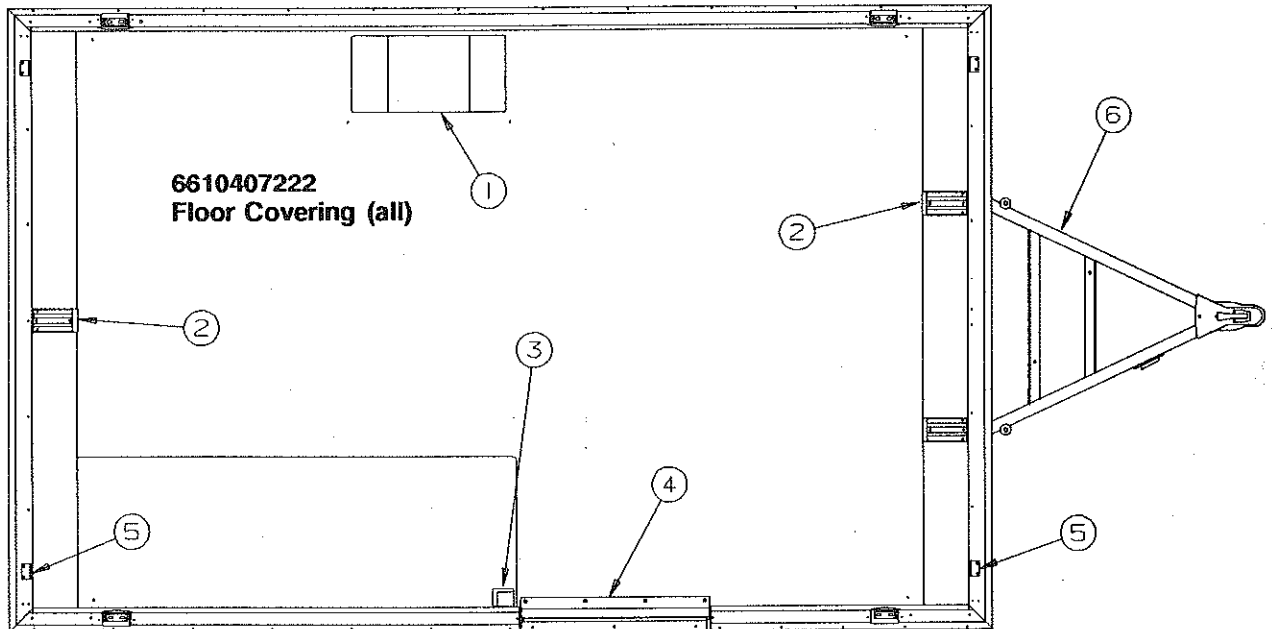

REPAIR PARTS

DESTINY SERIES GAS SYSTEM & RELATED PARTS

CODE	PART NO.	DESCRIPTION
1	4720J5928	Gas bottle (arctic white)
2	1215-1778	3/8" Tee (2689 only)
3	4714-0711	3/8" Copper gas line 100" lengths (includes: (1) bushing & (2) flare nuts)
4	1215-2418	Flare nut 3/8"
5	4733A3888	3/8" Plastic cap & chain

INTERIOR MISCELLANEOUS PARTS

CODE	PART NO.	DESCRIPTION
1	4747A4161	Wheel well x2
2	4747B5841	Bed guide slide
3	4747A4781	Bed slide wedge
4	4747-5621	Screen door support
	1114B1012	Screw x4
	4060000399F	Rubber seal
5	4749A4731	Bed stop
6	See Page 2 for frame details