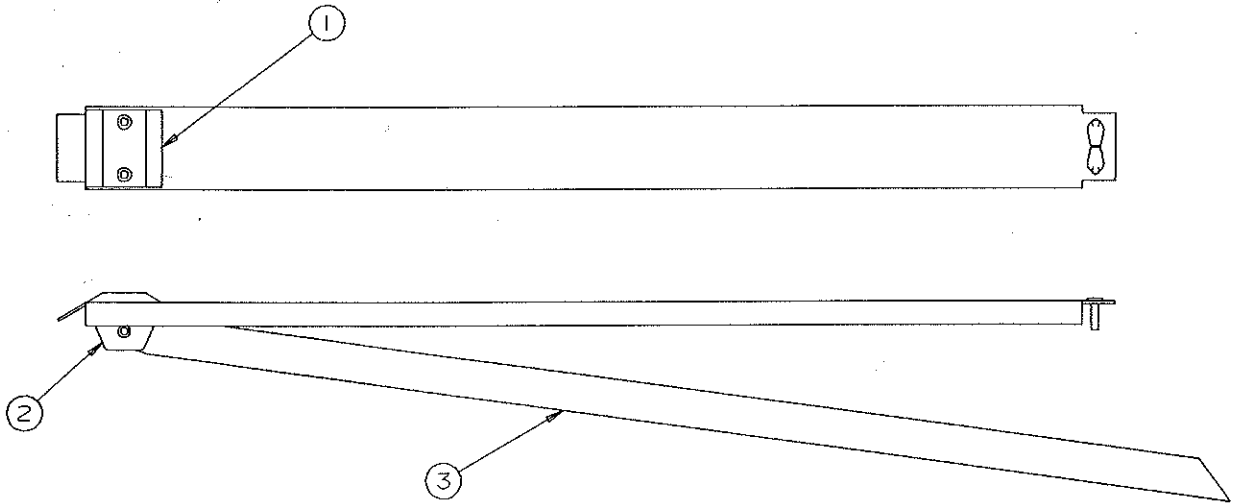

REPAIR PARTS

BED SUPPORT ASSEMBLY 2689 (4747-6991)

CODE	PART NO.	DESCRIPTION
1	4716-8291	Plastic pad
	1203-8978	Rivet x2
2	4734A5141	Bed support bracket
	4720A2361	Rod & pal nuts
3	4747-9801	Bed support leg

DESTINY SERIES MATTRESS ASSEMBLIES & COVERS

Destiny Series	FRONT MATTRESS		REAR MATTRESS	
	Assembly	Cover	Assembly	Cover
2670 Roanoke	4749B6361	4716B6361	4749B6361	4716B6361
2675 Cedar	4749B6361	4716B6361	4749B6361	4716B6361
2689 Royale	4747C6691	4716C6691	4749B6361	4716B6361

REFERENCE DIMENSIONS

Model	Front	Rear
2670 Roanoke	71 x 47 x 3	71 x 47 x 3
2675 Cedar	71 x 47 x 3	71 x 47 x 3
2689 Royale	72 x 71 x 3	71 x 47 x 3