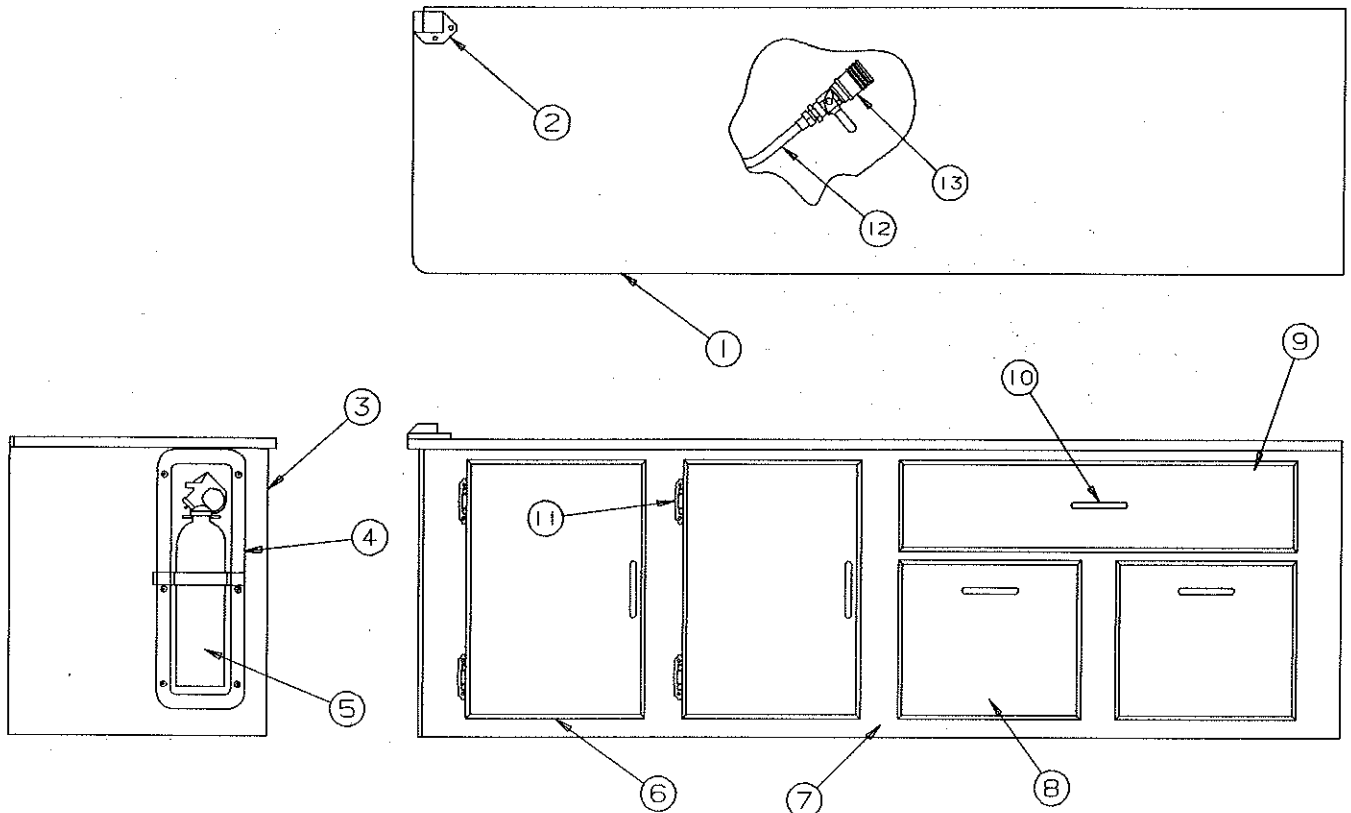

REPAIR PARTS

HUTCH ASSEMBLY - 2689 ROYALE (4747D648)

CODE	PART NO.	DESCRIPTION
1	4747C4551	Hutch top
	4060462501	T molding 5/8" elm
2	4747A4781	Bed slide wedge
3	4747C9751	Hutch side panel
4	4737B4198	Recessed mount
5	4737A5558	Fire extinguisher
6	4749A8941	Door panel x2
7	4747A434	Hutch front
8	4749A62481	Drawer assembly x2
9	4749A6251	Drawer assembly
10	4739D0501	Door pull
11	4746-8708	Hinge
12	4747A2081	Gas hose
13	4749A9971	Gas quick disconnect