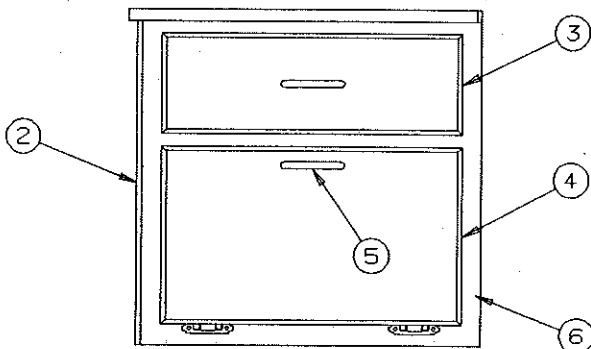

1992 DESTINY SERIES

STORAGE CABINET - 2689 (4747C647)

CODE	PART NO.	DESCRIPTION
1	4749B8221	Cabinet lid
2	4749A9251	Hinge (plastic)
3	4747B4311	Cabinet top
4	4746-913	Wood piece
5	4747A432	Side panel
6	4744B3441	Door panel
7	4739D0501	Door pull
8	4747C5821	Drawer assembly
9	4749-926	Cabinet front

STORAGE CABINET - 2670, 2675 (4747B567)

CODE	PART NO.	DESCRIPTION
1	4747A3321	Cabinet top
2	4747-335	Side panel
3	4747C5821	Drawer assembly
4	4744B3441	Door panel
5	4739D0501	Door pull
6	4747-328	Cabinet front