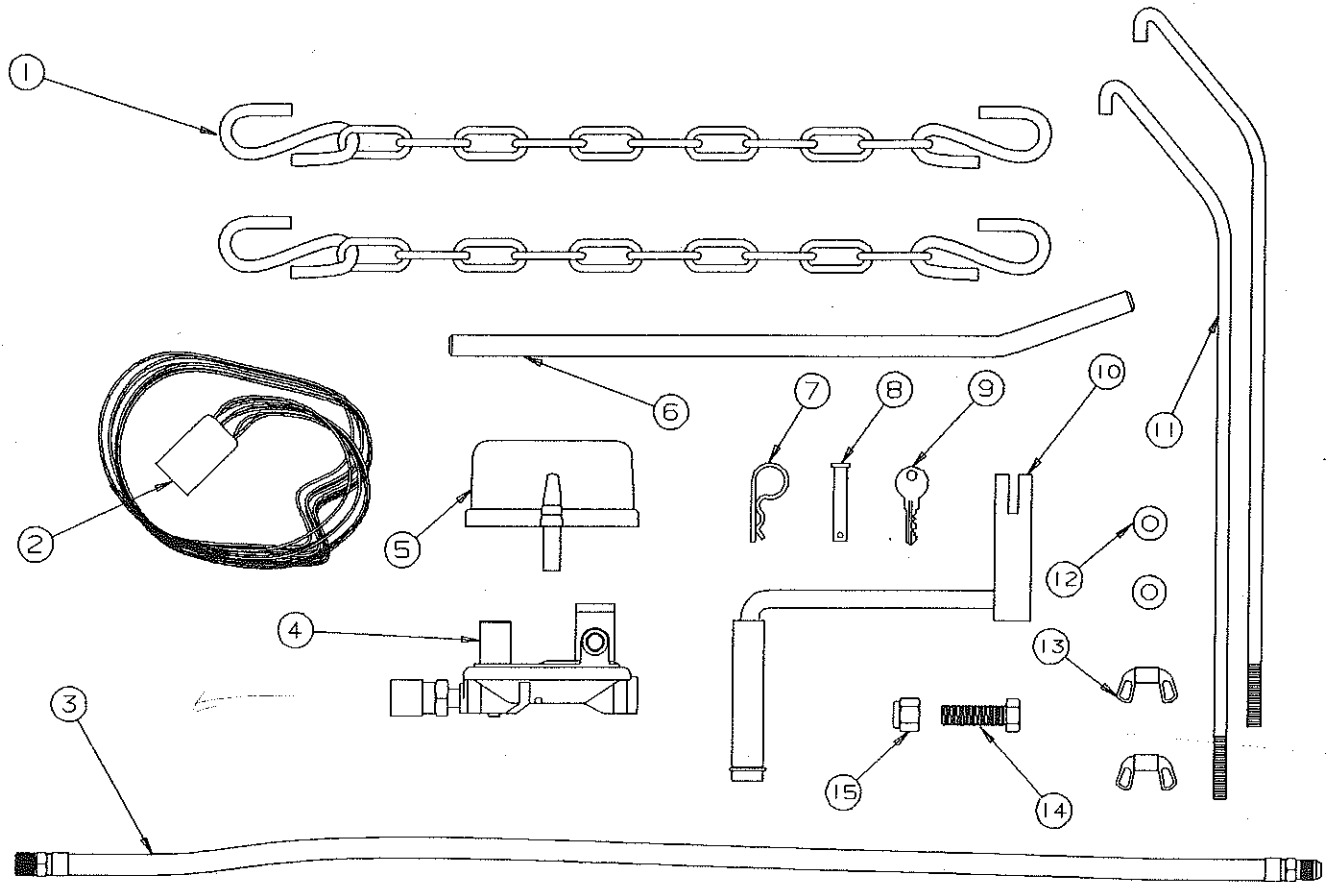

1992 DESTINY SERIES

PARTS PACKAGE (COMPLETE) 'DESTINY SERIES'

4747B5871 PARTS PACKAGE, 2670, 2675

4747B58781 PARTS PACKAGE, 2689

CODE	PART NO.	DESCRIPTION
1	4747-4131	Safety chain (all)
2	4735D6691	Pigtail, 2670, 2675
	4735E6741	Pigtail, 2689
3	4733A3991	Gas hose (all)
4	4739A1291	Regulator & fitting (all)
5	4734B3781	Regulator cover
6	4749-1861	Stabilizer handle (all)
7	4732A4791	Safety pin, M10 (all)
8	4771-2631	Hitch pin, M5 (all)
9	4730A3211	Key, M10 (all)
10	4747B4141	Crank handle
11	4733F6281	Gas bottle mounting bracket package (includes wing nuts & washers)
12	1202B0468	Washer x3
13	1201-6258	Wing nut x2
14	1006B2428	Bolt x1
15	1201B6448	Nut x1