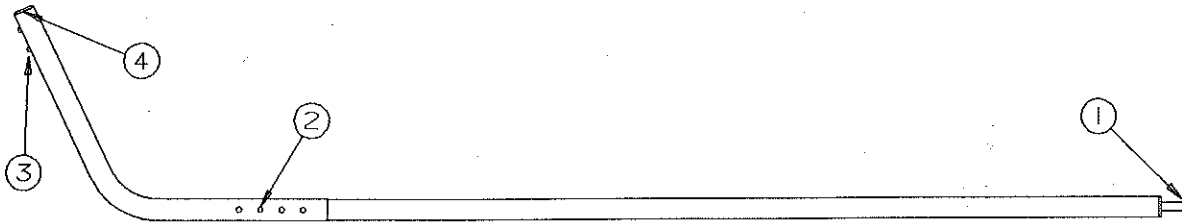

REPAIR PARTS

TENT SUPPORT ASSEMBLIES (COMPLETE)

MODEL	FRONT BED	REAR BED
2670	4747A5731	4747A5731
2675	4747A5731	4747A5731
2689 ✓	4747A6641	4747A5731

CODE	PART NO.	DESCRIPTION
1	8470-1728	Pole pin, x1 (blue)
2	4734-6708	Spring assy x1
3	4734A6708	Spring assy x1
4	4730B4648	Tube closure x1
	4733-4118	Tek screw x1

CANVAS ASSEMBLIES & COMPONENTS

CODE	PART NO.	DESCRIPTION
1	4747B6511	Front boot, 2670, 2675
	4747B6681	Front boot, 2689
2	4747B6531	Rear boot, 2670, 2675, 2689
3	4747B6501	Large window, 2670, 2675
	4747B6661	Large window, 2689
4	4747B6521	Small window, 2670, 2675
	4747B6671	Small window, 2689
5	4060100056	Door seal extrusion 46" (rubber)
6	3750107801	Screening 78" wide
7	8114210117	Aqua army duck canvas 42" wide
8	4064101201	Clear vinyl 41"-12 mil.
9	8119901428	Top vinyl, grey outside, white inside
10	8118001432	Bottom vinyl (pacific blue)
11	4060000024	Arrow head seal
12	8160000320	Bias binding (grey)
13	6650500131	Zipper (aqua green) around windows
14	1225-4471	Zipper pull (aqua)
15	1225-3658	Zipper pin half, grey, 52 1/2"
16	1225-3668	Zipper slider half
17	4716B0851	Canvas patch pkg. 12"x14" (aqua)

DRAPES

Destiny Series	Curtain Package	No. of Panels	Color
2670 Roanoke	4748-6531	4	Blue
2675 Cedar	4724A8361	4	Blue
2689 Royale	4724B8371	4	Blue

SINGLE CURTAIN PANEL W/SAFETY STRAP

4716A2211	Single Panel Curtain w/safety strap, 2670, 2675
4716A2311	Single Panel Curtain w/safety strap, 2689

Drape Tie Back Pkg (Qty 1)
4716-8831 Tieback 2670, 2675, 2689

4725A1981 Plastic drape tag, M100