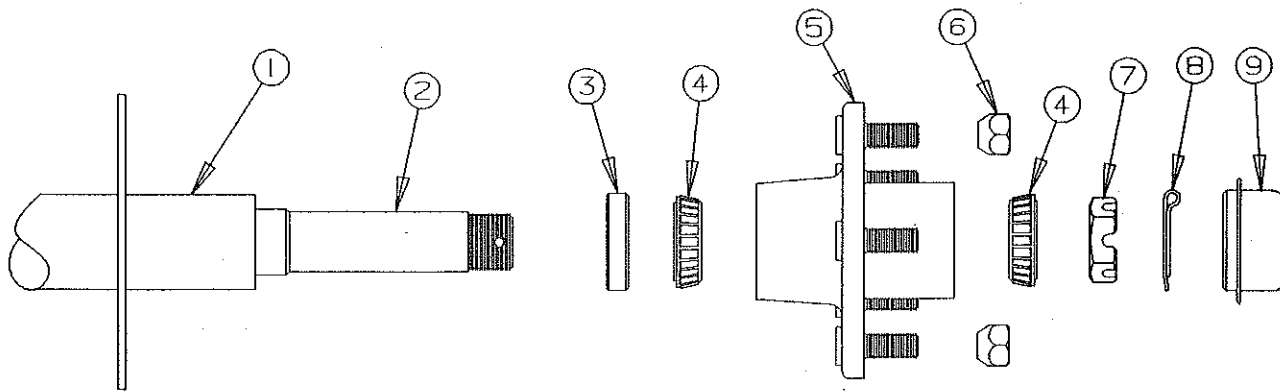

1992 DESTINY SERIES

HUB ASSEMBLY & COMPONENTS (ALL)

CODE	PART NO.	DESCRIPTION
1	4741D6251	Axle beam (includes spindle)
2	4741B849	Spindle
3	4714A2201	Grease seal x1, M4
4	4716-1101	Bearing and race pkg
5	4738D0451	Hub assy w/mounted studs & lug nuts
6	4747A9528	Lug nut x5
7	4714-3068	Spindle nut, (slotted)
8	1204-1268	Cotter pin x1
9	4714-0621	Grease cap x1, M4

AXLE & SPRING COMPONENTS

CODE	PART NO.	DESCRIPTION
1	4738D0451	Hub assembly w/mounted studs
2	4741D6251	Axle beam
3	4741B3381	Leaf spring, 2 leaf 750# 2670, 2675
	4735C2201	Leaf spring, 3 leaf 1000# 2689
4	4741-8458	U-bolt plate
5	4741-9358	U-bolt locknut
6	4741A8438	U-bolt