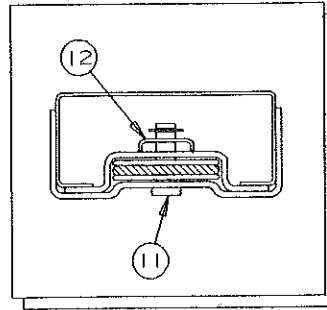

1992 DESTINY SERIES