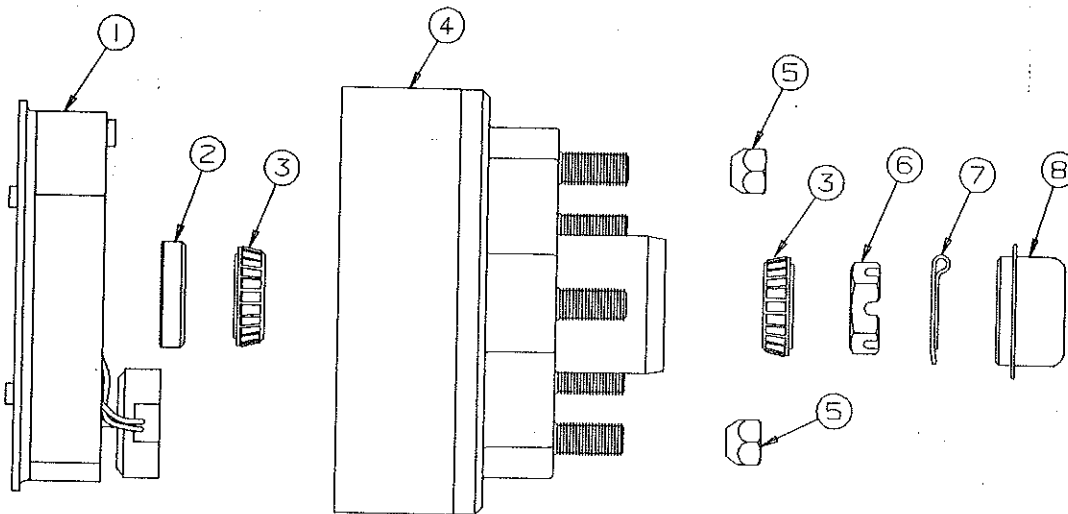

ELECTRIC BRAKE PACKAGE (4714H2011)

CODE	PART NO.	DESCRIPTION
1	4733A3521	Brake assembly (right hand)
	4733A3531	Brake assembly (left hand)
2	4714A2201	Grease seal x2, M4 (Fleetwood axle only)
	4714-2288	Grease seal x2 (Dexter axle only)
3	4716-1101	Bearing & race package x4
4	4716A1071	Hub & drum assembly x2
5	4747A9528	Lug nut x10 (per brake pkg)
6	4714-3068	Spindle nut (slotted) x2
7	1204-1268	Cotter pin x2
8	4714-0621	Grease cap x2, M4