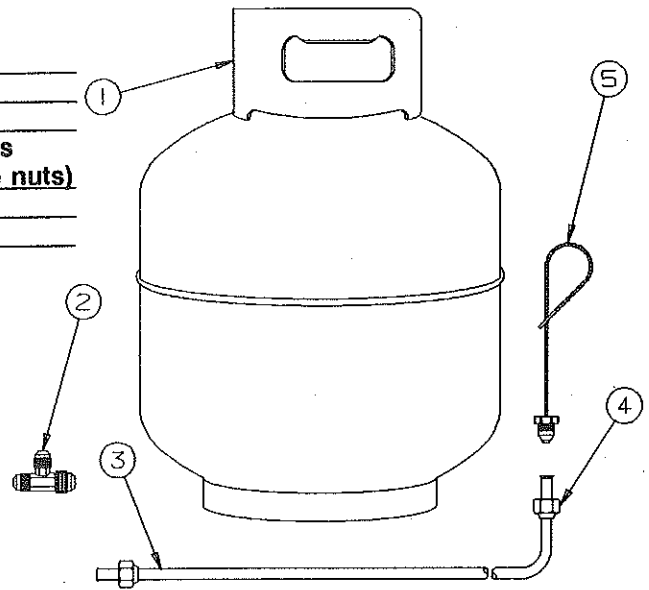

REPAIR PARTS

DESTINY SERIES GAS SYSTEM & RELATED PARTS

CODE	PART NO.	DESCRIPTION
1	4720J5928	Gas bottle (arctic white)
2	1215-1778	3/8" Tee (2689 only)
3	4714-0711	3/8" Copper gas line 100" lengths (includes: (1) bushing & (2) flare nuts)
4	1215-2418	Flare nut 3/8"
5	4733A3888	3/8" Plastic cap & chain

INTERIOR MISCELLANEOUS PARTS

CODE	PART NO.	DESCRIPTION
1	4747A4161	Wheel well x2
2	4747B5841	Bed guide slide
3	4747A4781	Bed slide wedge
4	4747-5621	Screen door support
	1114B1012	Screw x4
	4060000399F	Rubber seal
5	4749A4731	Bed stop
6	See Page 2 for frame details