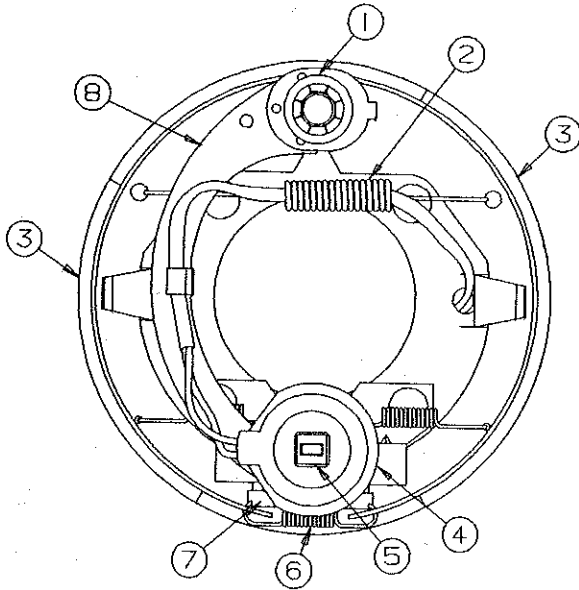

REPAIR PARTS

ELECTRIC BRAKE COMPONENTS

CODE	PART NO.	DESCRIPTION
1	4714A2461	Anchor post clip x2, M2
2	4714A2411	Retractor spring
3	4714B2071	Brake shoes (primary & secondary)
4	4714D2451	Magnet package (white wire) (includes: 1 magnet, 1 spring and 1 retainer clip)
5	4714B2471	Retainer clip, M2
6	4714A2101	Adjusting screw spring
7	4714A2041	Adjusting screw
8	4714A2841	Actuating lever arm package (includes: right hand and left hand arms)
9	4714B2421	Magnet housing spring (not shown)