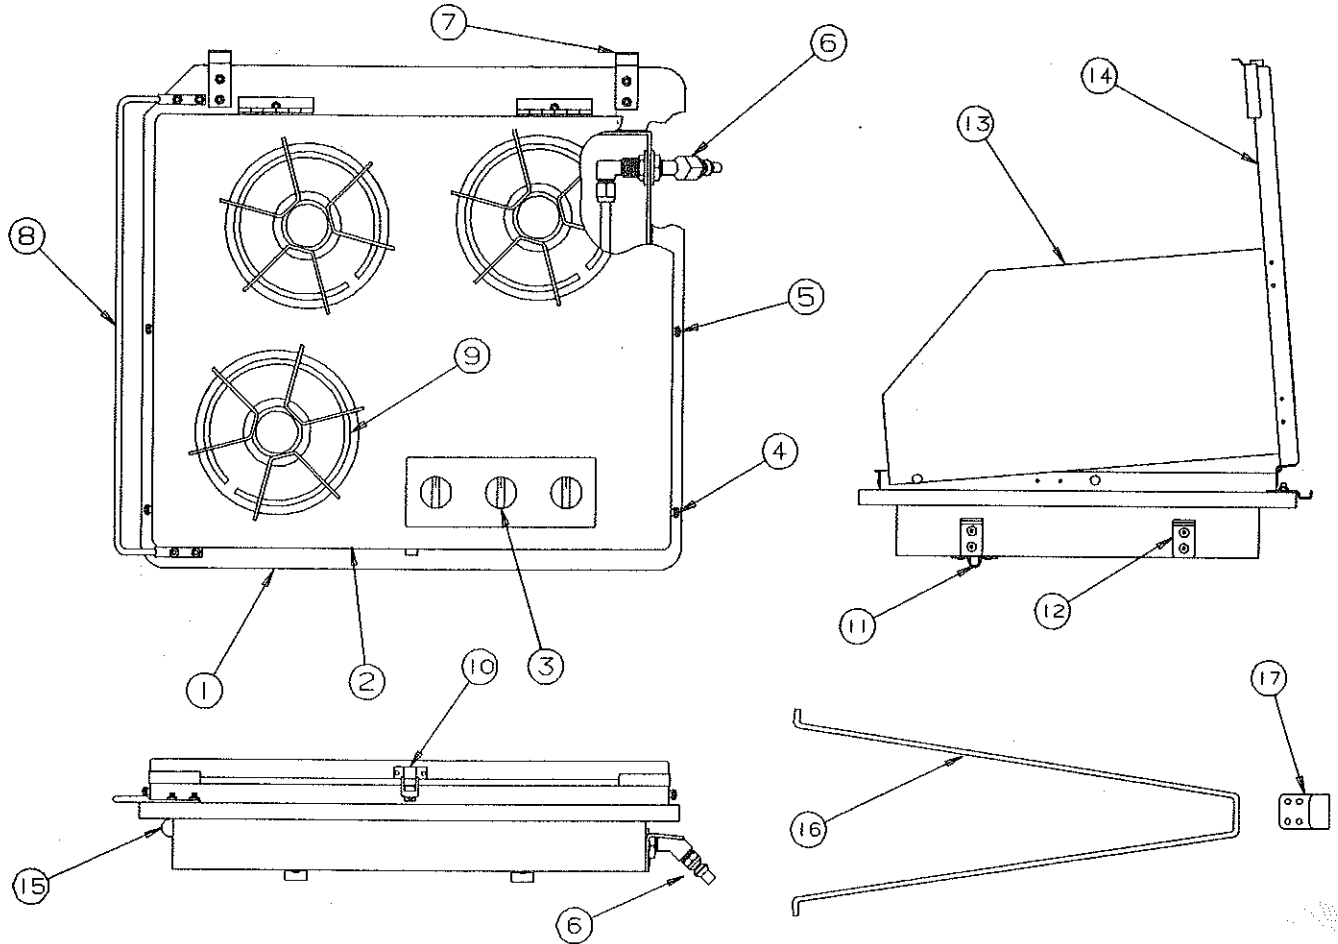

REPAIR PARTS

LIFT OUT STOVE ASSEMBLY 2689 (4748-6441)

CODE	PART NO.	DESCRIPTION
1	4746-8331	Stove counter top 2689
2	4746-8561	3 Burner stove top 2689
3	4716-1861	Knob x3
4	4746-8661	Thumb screw & nut (plastic) M6
5	4716A0881	Thumb screw M6
6	4716A7771	Gas line disconnect package (package consist of (1) 90° elbow, (1) nut, (2) washers, (1) 45° elbow & (1) plug)
7	4746-8621 4716-056 1201B6958	Stove bracket Countersunk screw x2 Nut x2
8	4746-8631	Towel bar (See Code 7 for screws & nuts)
9	4716-1851	Grate x3

10	4733-4018 4733B4028 1203-8951	Stove cover latch Stove strike Rivet, M25
11	4746C0701 4733D0601	Support bracket Rivet, M25
12	4746-8321 4733D0601	Stove angle Rivet, M25
13	4746-8541 4741A4401	Stove fin 2689 x2 Hinge
14	4748-6461	Stove cover
15	4737-3211	Rubber button, M8
16	4746-8591	Stove support leg
17	4737B9331 4741-9108	Stove support leg bracket Tek screw