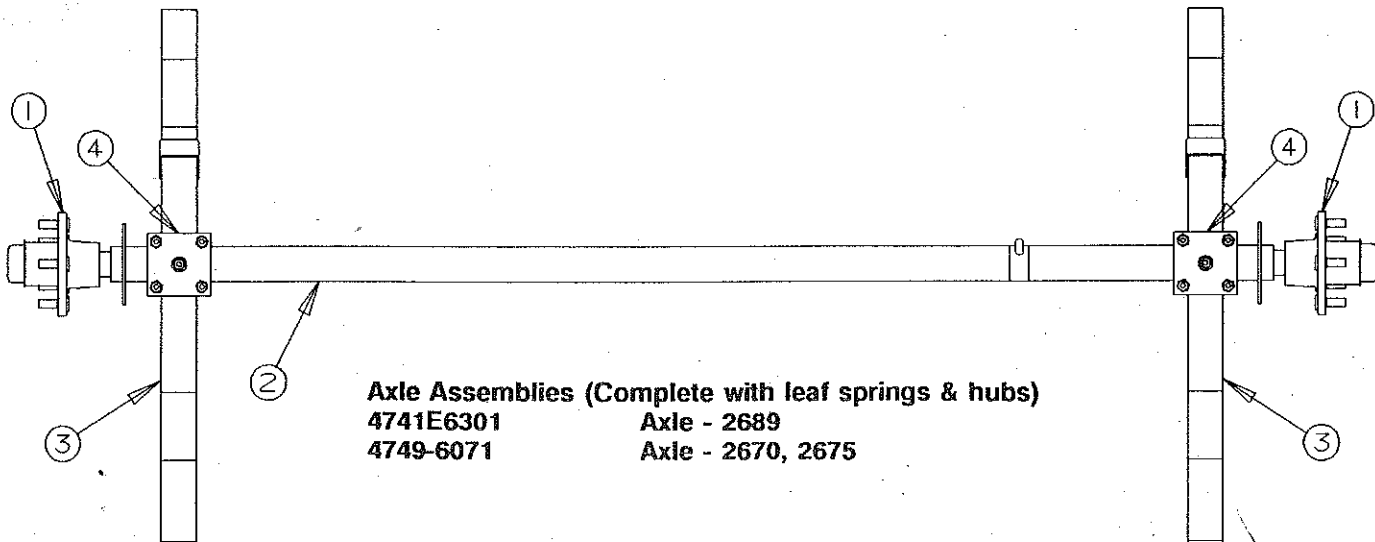

Axle Assemblies (Complete with leaf springs & hubs)
4741E6301 Axle - 2689
4749-6071 Axle - 2670, 2675