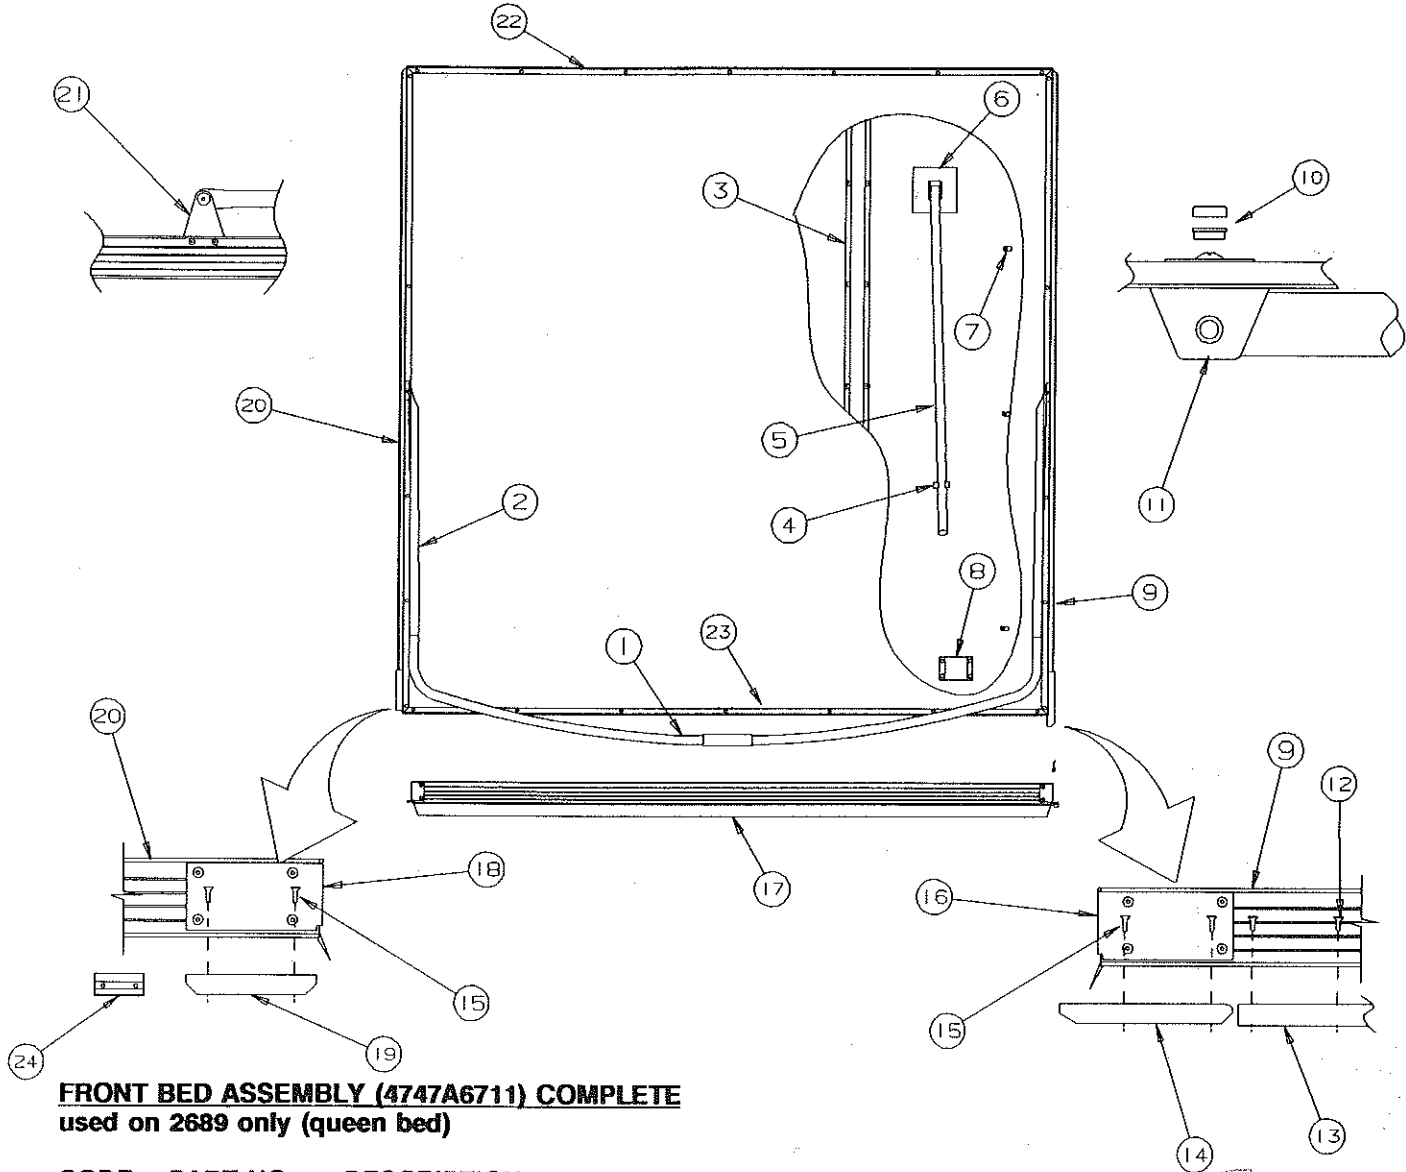

1992 DESTINY SERIES

FRONT BED ASSEMBLY (4747A6711) COMPLETE
used on 2689 only (queen bed)

CODE	PART NO.	DESCRIPTION
1	4737F2631	Upper tent bow assembly
2	4737F2641	Lower tent support x2
	4733-4118	Tek screw x1
3	4747-978	Bed channel x2
	1203C8721	Rivet x10 per channel, M25
4	4720C0771	Bed leg support clip x2
	1203-8831	Rivet x2, M25
5	4734E5881	Bed leg assembly x2
6	4737A4178	Support plate x2
7	4720D4021	Lashing hook, M6
	1203-8741	Rivet, M25
8	4749-4891	Bed stop x1
	1203C8721	Rivet x4, M25
9	4747-9911	Side bed rail (curbside)
10	4739C2908	Screw cap x2
	4739-2918	plastic washer x2
	4716-074	Screw x2
	1202B2528	Washer x2
11	4734A5141	Bed leg bracket
	4720A2361	Rod & pal nuts

12	4749-4118	Screw
13	4749-8341	Plastic bed slide
14	4747B4051	Bed slide (plastic)
15	1034B08088	Screw x2
16	4749A4871	Reinforcement angle
	1203-8978	Countersunk rivet
	1203-8641	Rivet, M50
17	4060400339F	Bed seal
18	4749A4901	Reinforcement angle
19	4747B3691	Bed slide (plastic)
20	4749-8331	Side bed rail (roadside)
21	4720G5631	Bow bracket x2
	4716-078	Screw x2
	4733-4118	Tek screw x2
22	4749-8321	Rear bed rail
23	4749-8311	Front bed rail
24	4747B4061	Bed stop (located on body rail)
	4716-081	Screw x2