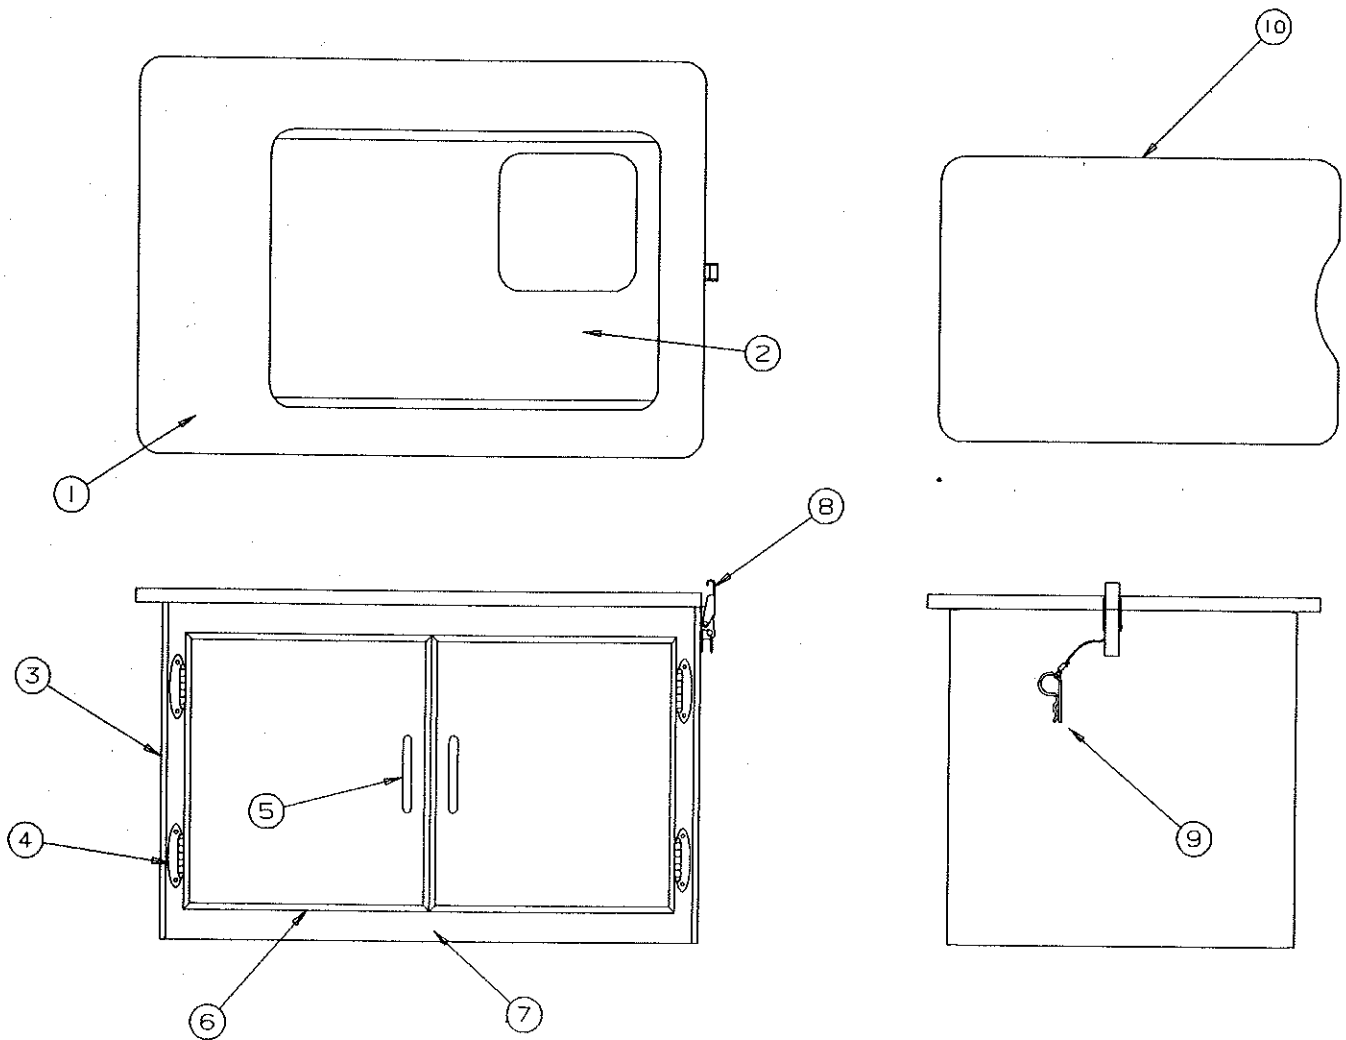

REPAIR PARTS

STOVE BOX ASSEMBLY - 2670 ROANOKE (4746-652)

CODE	PART NO.	DESCRIPTION
1	4742-8141	Box top
2	4742-8151	Box bottom
3	4742-8181	Box side
4	4746-8708	Hinge
5	4739D0501	Door pull
6	4747B3411	Door panel x2
7	4742-817	Box front
8	4748-2711	Draw latch
	1203-8641	Rivet x2, M50
9	4748-5421	Safety pin assembly
10	4749A6551	Cutting board