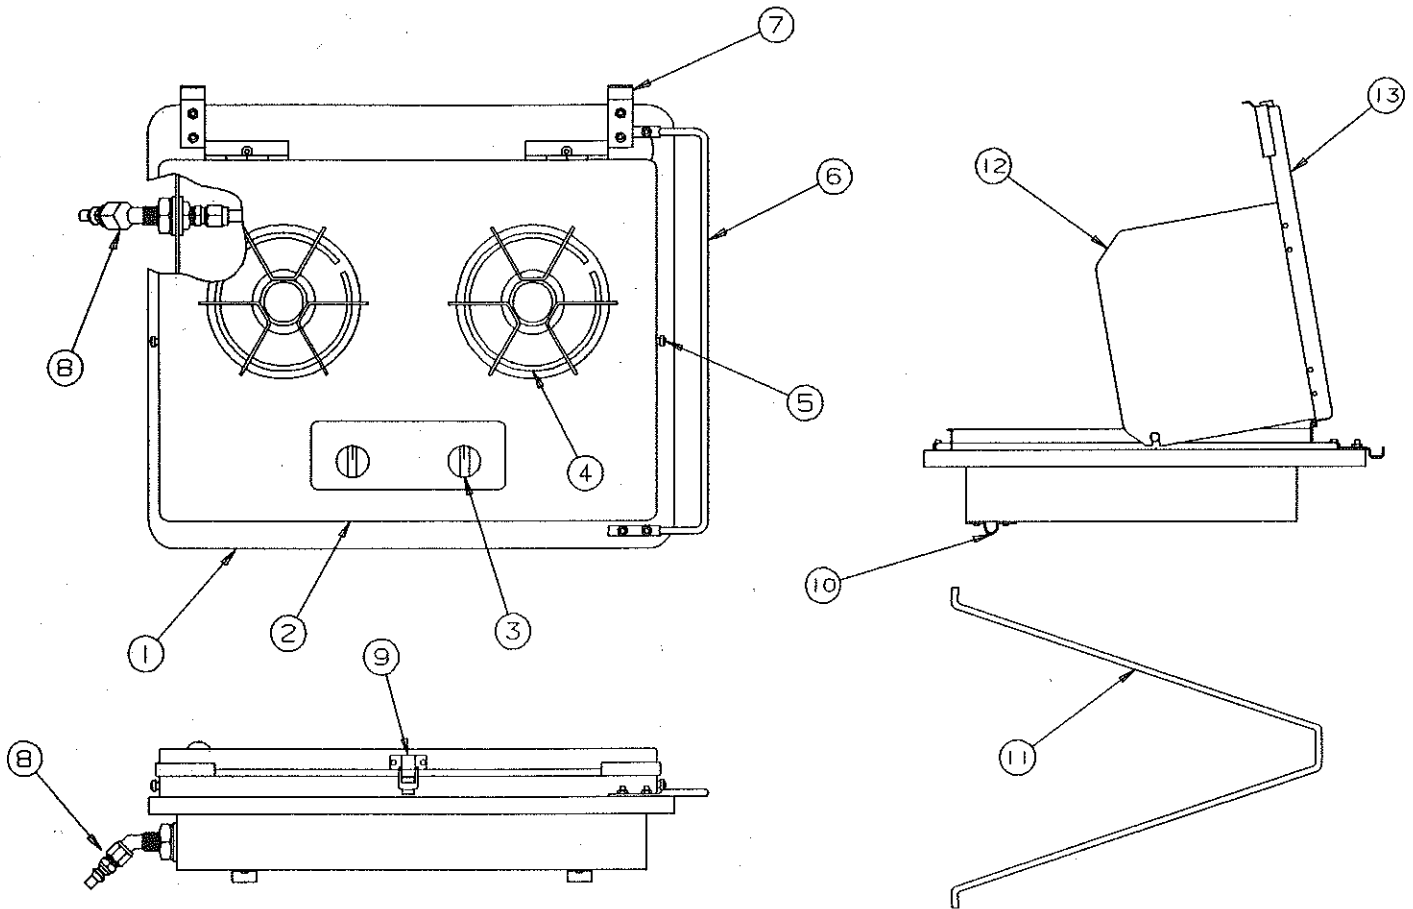

REPAIR PARTS

LIFT OUT STOVE ASSEMBLY 2670, 2675 (4749A6561)

CODE	PART NO.	DESCRIPTION
1	4749A9981	Stove counter top
2	4744D2381	2 Burner stove top
3	4716-1861	Knob x2
4	4716-1851	Grate x2
5	4716A0881	Thumb screw x2, M6
6	4748-2591	Towel rack
	4716-056	Countersunk screw x3
	1201B6958	Nut x3
7	4746-8621	Stove bracket x2 (See Code 6 for screws & nuts)
8	4716B7771	Gas line disconnect package (package consist of: (1) plug, (1) 45° elbow, (1) half union, (1) anchor connector and (2) washers.)
9	4733-4018	Stove cover latch
	4733B4028	Stove strike
	1203-8951	Rivet, M25
10	4746C0701	Support bracket
	4733D0601	Rivet, M25
11	4748-2731	Stove support
12	4749B9931	Stove fin x2
	4741A4401	Hinge
13	4749B6601	Stove cover
	4737-3211	Rubber button x2, M8