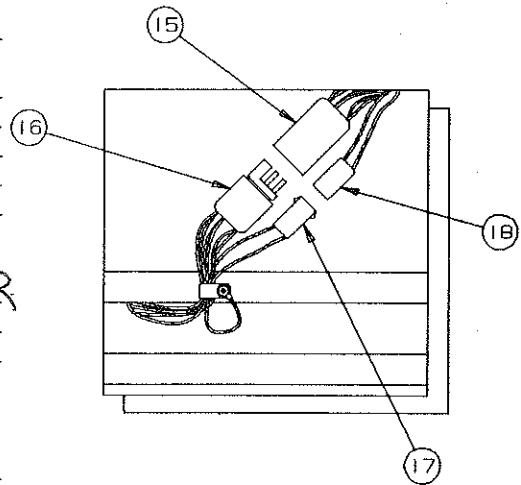

## MAIN FRAME ASSEMBLY COMPONENT PARTS

CODE	PART NO.	DESCRIPTION
1	4730A3561	Coupler assy
	4714-2211	Coupler repair kit (release)
2	4747-989	Bed support bar (2689 only)
3	4749-3651	Roadside tongue bar (all)
4	4747-8941	Pin cover, M2
5	4747-551	Corner bulkhead x2, <del>CR/RR</del> CR/RF
6	4741C3988	Tire & rim 8", 2670, 2675
	4747B4838	Tire & rim 12", 2689 only
7	4747-550	Corner bulkhead x2 <del>CR/RR</del> / CR/RR
8	4749-586	Corner gusset assembly x2
9	4747A4161	Wheel well x2
10	4732C3678	Adjustable pulley bracket x4
	4720C1578	Short pin
	4715A5371	Pulley & bearing, M10
	1204B1081	Cotter pin, M10
11	4749A4141	Stabilizer plate
12	4746-8768	Jack support
13	4720A3331	Jack bracket
14	4749-3641	Curbside tongue bar (all)
15	4735D6691	Pigtail 2670, 2675 (car end)
	4735E6741	Pigtail 2689 (car end)
16	4747A5611	Wire harness 2670, 2675 (ct front)
	4735D6751	Wire harness 2689 (ct front)
17	4735A6871	Power harness (ct front)
18	4735A6721	Extension harness (car end)
19	4720D0731	Stabilizer assembly
	4739-2298	Nut (2 per stabilizer)