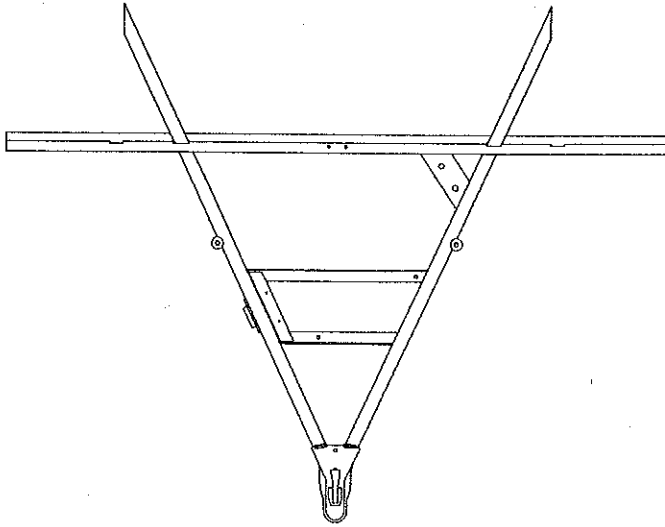

REPAIR PARTS

4716-1511 "A" Frame Assembly
2670 Roanoke
2675 Cedar