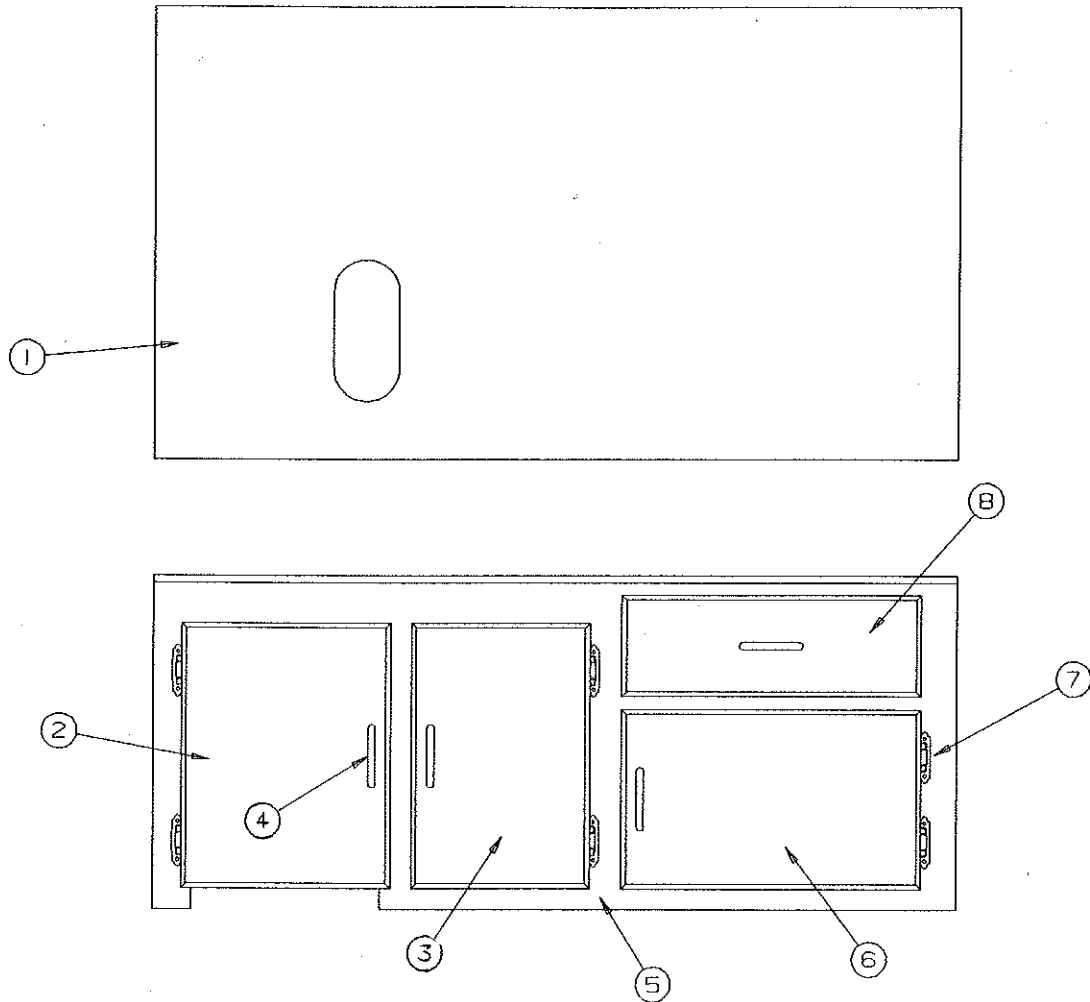

1992 DESTINY SERIES

LOWER GALLEY ASSEMBLY - 2675 (4749A652)
LOWER GALLEY ASSEMBLY - 2689 (4747D673)

CODE	PART NO.	DESCRIPTION
1	4747B4371	Lower galley top 2675, 2689
2	4747B3401	Door panel 2675, 2689
3	4747B3431	Door panel 2675, 2689
4	4739D0501	Door pull
5	4749-9901	Lower galley front 2675
	4747B4301	Lower galley front 2689
6	4747B3441	Door panel 2689 only
	4749A9911	Door panel 2675 only
7	4746-8708	Hinge
8	4747C5821	Drawer assembly 2689 only