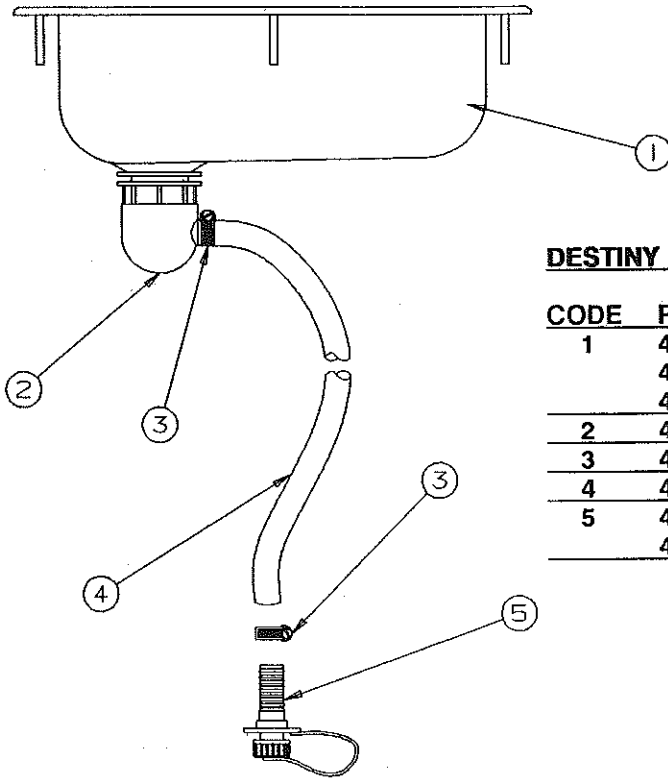

REPAIR PARTS

DESTINY SERIES SINK COMPONENT PARTS:

CODE	PART NO.	DESCRIPTION
1	4710F0301	Sink
	4730D3151	Basket & strainer
	4714B0661	Crumb cup
2	4734A0671	Drain trap, M2
3	4744-2678	Hose clamp
4	4742A8781	Drain hose (sold/5 ft lengths)
5	4734C0681	Drain spout, M2
	4714-0021	Cap & strap, M2