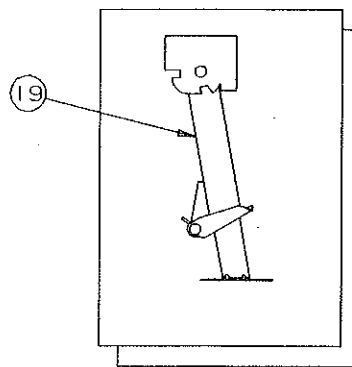

## MAIN FRAME ASSEMBLY COMPONENT PARTS

CODE	PART NO.	DESCRIPTION
1	4730A3561	Coupler assy
	4714-2211	Coupler repair kit (release)
2	4747-989	Bed support bar (2689 only)
3	4749-3651	Roadside tongue bar (all)
4	4747-8941	Pin cover, M2
5	4747-551	Corner bulkhead x2, <del>CR/RR</del> CR/RF
6	4741C3988	Tire & rim 8", 2670, 2675
	4747B4838	Tire & rim 12", 2689 only
7	4747-550	Corner bulkhead x2 <del>CR/RR</del> / CR/RR
8	4749-586	Corner gusset assembly x2
9	4747A4161	Wheel well x2
10	4732C3678	Adjustable pulley bracket x4
	4720C1578	Short pin
	4715A5371	Pulley & bearing, M10
	1204B1081	Cotter pin, M10
11	4749A4141	Stabilizer plate
12	4746-8768	Jack support
13	4720A3331	Jack bracket
14	4749-3641	Curbside tongue bar (all)
15	4735D6691	Pigtail 2670, 2675 (car end)
	4735E6741	Pigtail 2689 (car end)
16	4747A5611	Wire harness 2670, 2675 (ct front)
	4735D6751	Wire harness 2689 (ct front)
17	4735A6871	Power harness (ct front)
18	4735A6721	Extension harness (car end)
19	4720D0731	Stabilizer assembly
	4739-2298	Nut (2 per stabilizer)