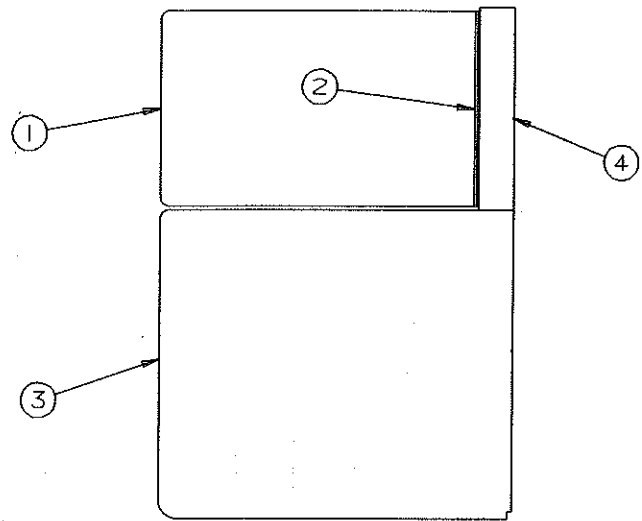

1992 DESTINY SERIES

STORAGE CABINET - 2689 (4747C647)

CODE	PART NO.	DESCRIPTION
1	4749B8221	Cabinet lid
2	4749A9251	Hinge (plastic)
3	4747B4311	Cabinet top
4	4746-913	Wood piece
5	4747A432	Side panel
6	4744B3441	Door panel
7	4739D0501	Door pull
8	4747C5821	Drawer assembly
9	4749-926	Cabinet front

STORAGE CABINET - 2670, 2675 (4747B567)

CODE	PART NO.	DESCRIPTION
1	4747A3321	Cabinet top
2	4747-335	Side panel
3	4747C5821	Drawer assembly
4	4744B3441	Door panel
5	4739D0501	Door pull
6	4747-328	Cabinet front