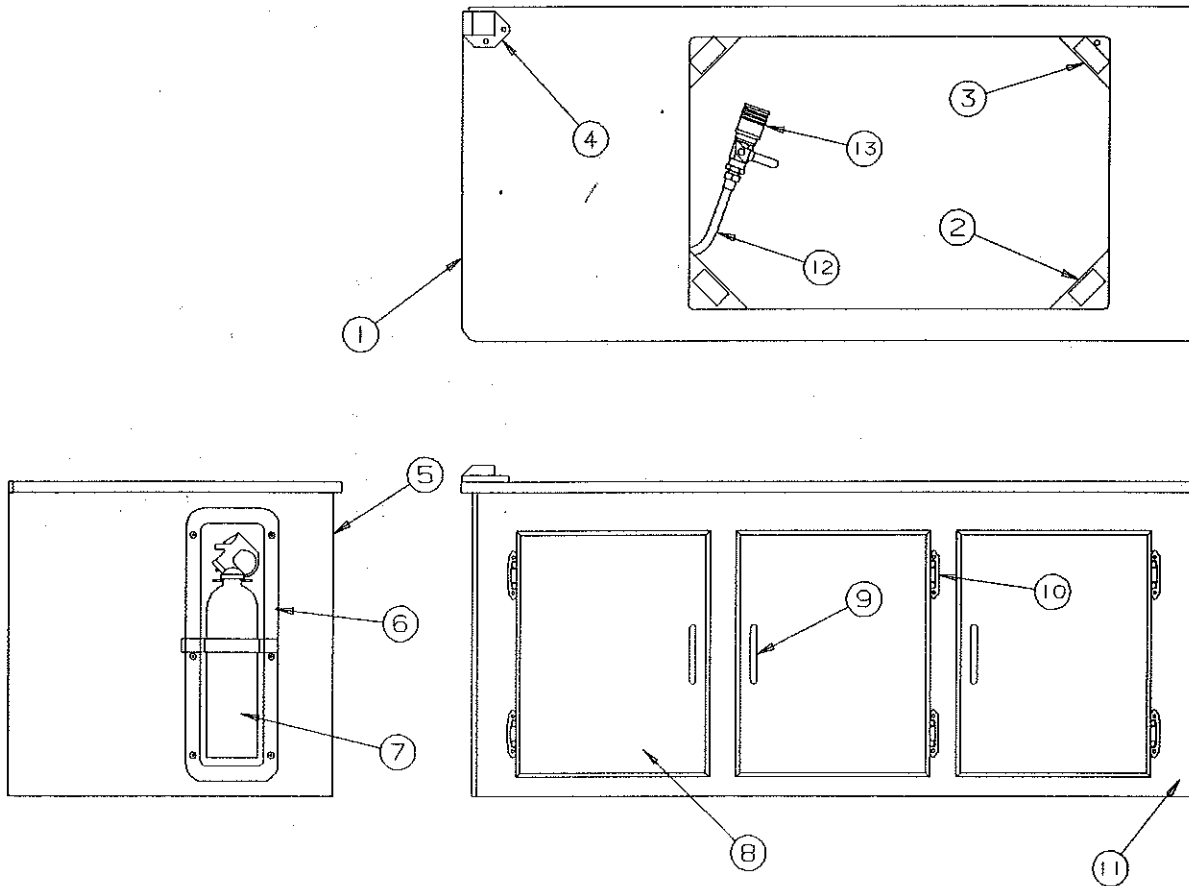

1992 DESTINY SERIES

HUTCH ASSEMBLY, 2670 ROANOKE (4747B566)

CODE	PART NO.	DESCRIPTION
1	4747B3331	Hutch top
2	4742-8131	Box support x2
3	4742-9511	Box support x2
	4749-2138	Snap button (stove ground)
	4723-8351	Velcro loop
4	4747A4781	Bed slide wedge
5	4747A3341	Hutch side panel
6	4737B4198	Recessed mount
7	4737A5558	Fire extinguisher
8	4747B3401	Door panel x3
9	4739D0501	Door pull
10	4746-8708	Hinge
11	4747A327	Hutch front
12	4746A8571	Gas hose
13	4749A9971	Gas quick disconnect