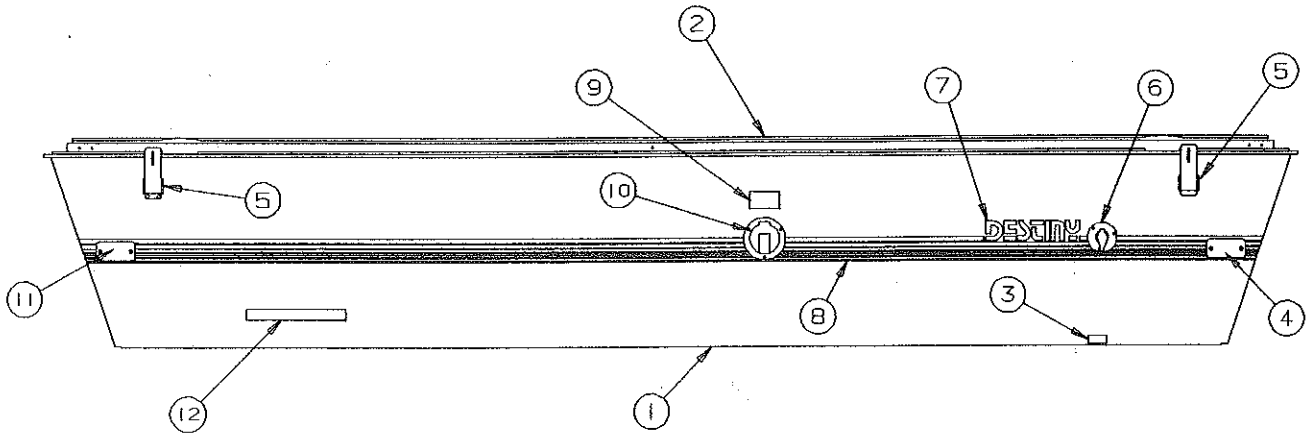

REPAIR PARTS

DESTINY SERIES - ARCTIC WHITE LEFT SIDE BODY PANEL ASSEMBLY COMPONENTS

Note: All panels are shipped less trim tape & decals

CODE	PART NO.	DESCRIPTION
1	4747A0451	Body panel, 2670
	4749A9801	Body panel, 2675
	4747A9701	Body panel, 2689
2	4747-058	Body rail, 2670, 2675
	4747-973	Body rail, 2689
3	4744B2668	Drain decal
4	4714G08581	Red lens & base
	4733G1311	Socket & harness
	4714-3701	Bulb (#194) M4
	4745-3968	Screw x2
5	4741C6041	Top latch (without lock)
6	4732F1521	City fill
	4741-9568	Female adaptor
	4741-9108	Screw x3
7	4746-9338	Destiny logo
8	4350001233F	Trim tape (10' required)
9	4745A9948	30AMP decal
10	4733B23361	Cable hatch
	4741-3508	Hex head screw x3
11	4714G08481	Amber lens & base
		Note: Refer to Code 4 for component parts
12	4749-9638	Coleman/Fleetwood decal