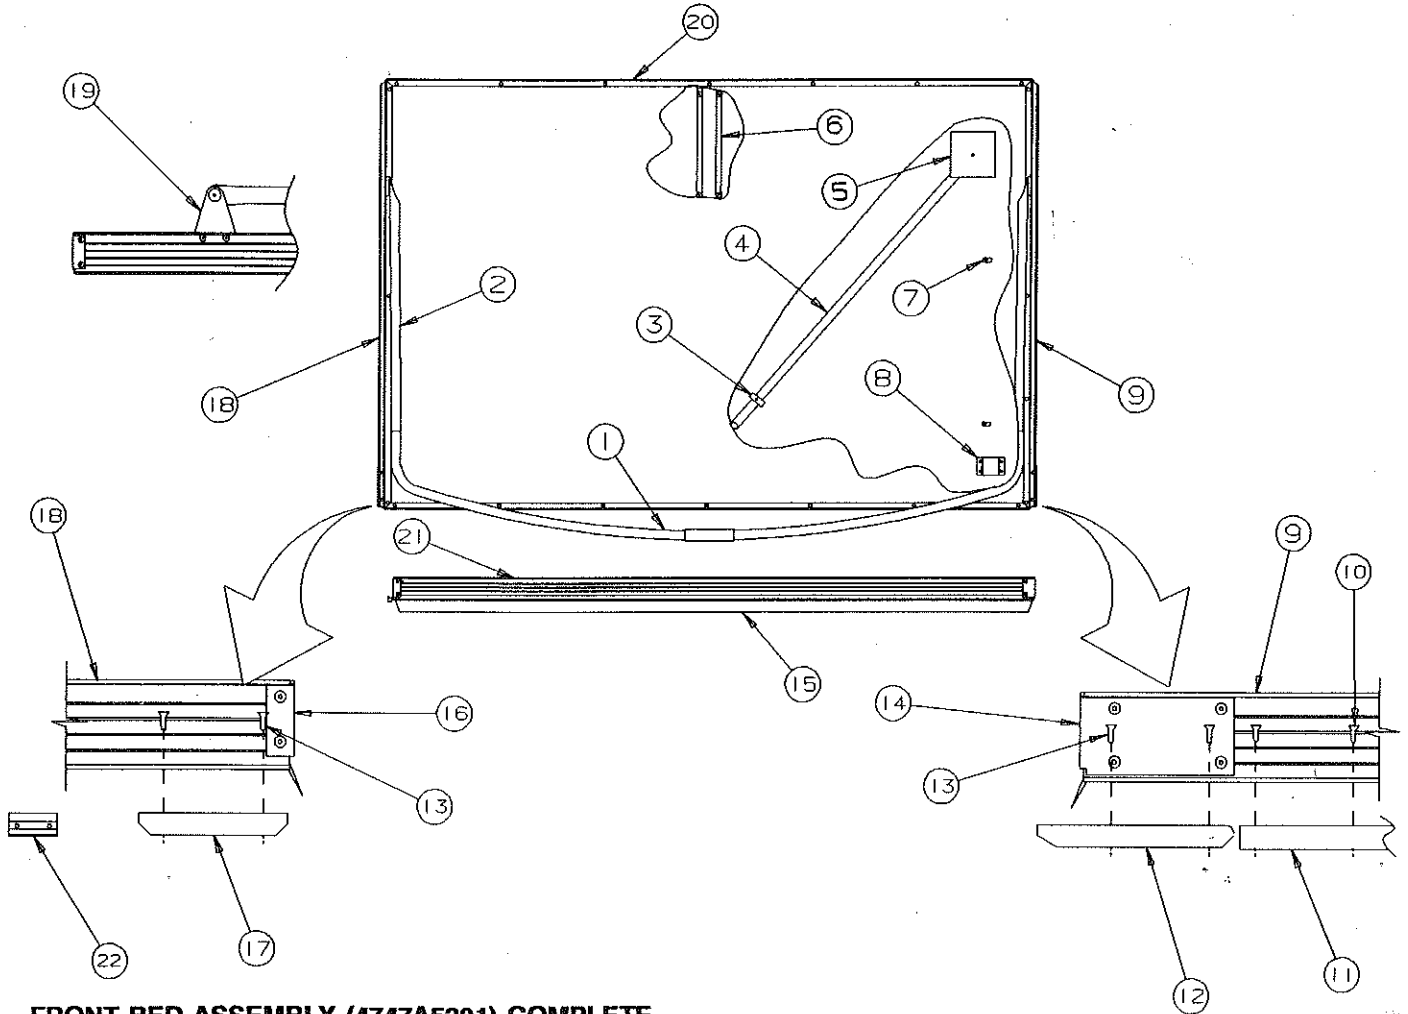

REPAIR PARTS

FRONT BED ASSEMBLY (4747A5201) COMPLETE
used on 2670, 2675 only

CODE	PART NO.	DESCRIPTION
1	4737F2631	Upper tent bow assembly
2	4737F2641	Lower tent support x2
	4733-4118	Tek screw x1
3	4720C0771	Bed leg support clip x2
	1203-8831	Rivet x2, M25
4	4734E5881	Bed leg assembly x2
5	4737A4178	Support plate x2
6	4747A116	Bed channel
	1203-8741	Rivet x10, M25
7	4720D4021	Lashing hook, M6
	1203-8741	Rivet, M25
8	4749-4891	Bed stop x1
	1203C8721	Rivet x4, M25
9	4749-8151	Side bed rail (alum.)
10	4749-4118	Screw
11	4747-3231	Plastic bed slide
12	4747B4051	Bed slide (plastic)
13	1034B08088	Screw x2 (per bed slide)
14	4749A4871	Reinforcement angle x1
	1203-8978	Countersunk rivet
	1203-8641	Rivet, M50
15	4060400339F	Bed seal (sold/foot)
16	4747A3221	Bed angle x3
	1203-8641	Rivet, M50
17	4747B3691	Bed slide (plastic)
18	4747-3231	Side bed rail (alum.)
19	4720G5631	Bow bracket x2
	4716-078	Screw x2
	4733-4118	Tex screw x2
20	4747A3241	Bed rail rear
21	4749-8161	Bed rail front
22	4747B4061	Bed stop (located on body rail)
	4716-081	Screw x2

CR # 4749-8061