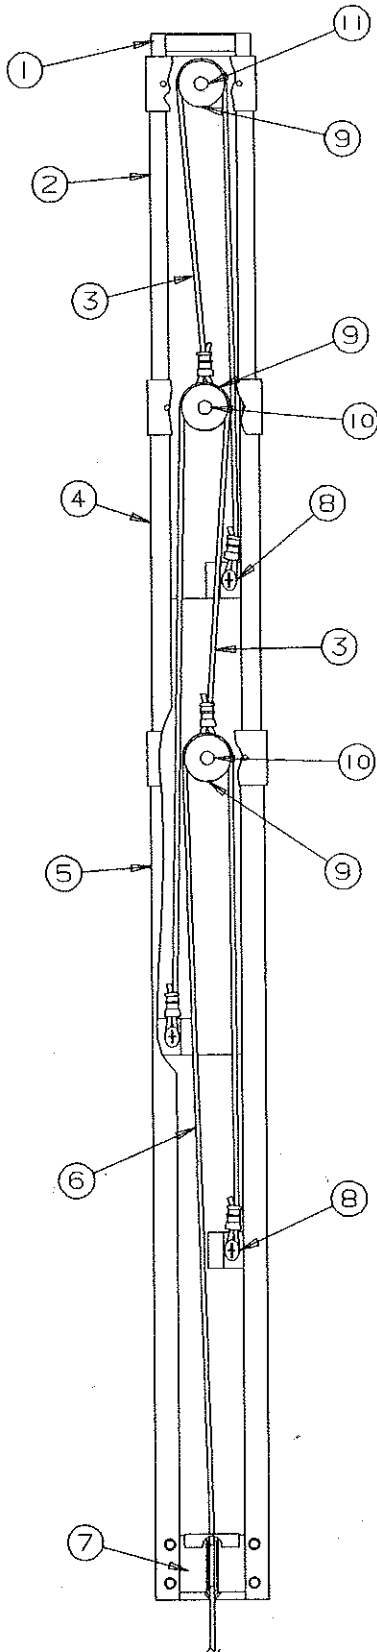

1992 DESTINY SERIES