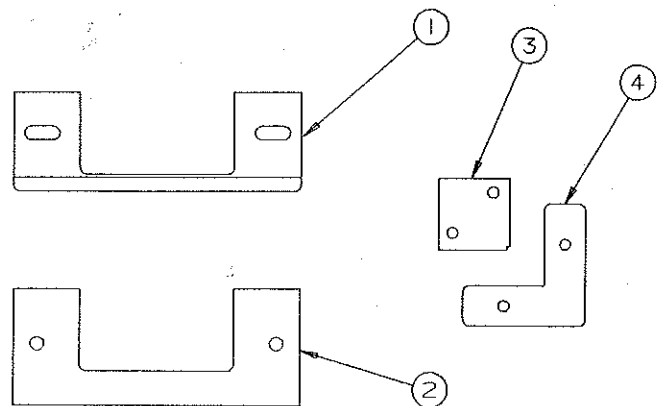

LIFT TRIM & MITER COVERS - 2670, 2675, 2689

CODE	PART NO.	DESCRIPTION
1	4734B4121	Lift trim x4
	1203-8831	Rivet, M25
2	4744A9581	Foam gasket
3	4747-0531	Miter lock, M4
	1203-8651	Rivet, M50
4	4716C9101	Outer miter cover, M4
	1203-8651	Rivet, M50