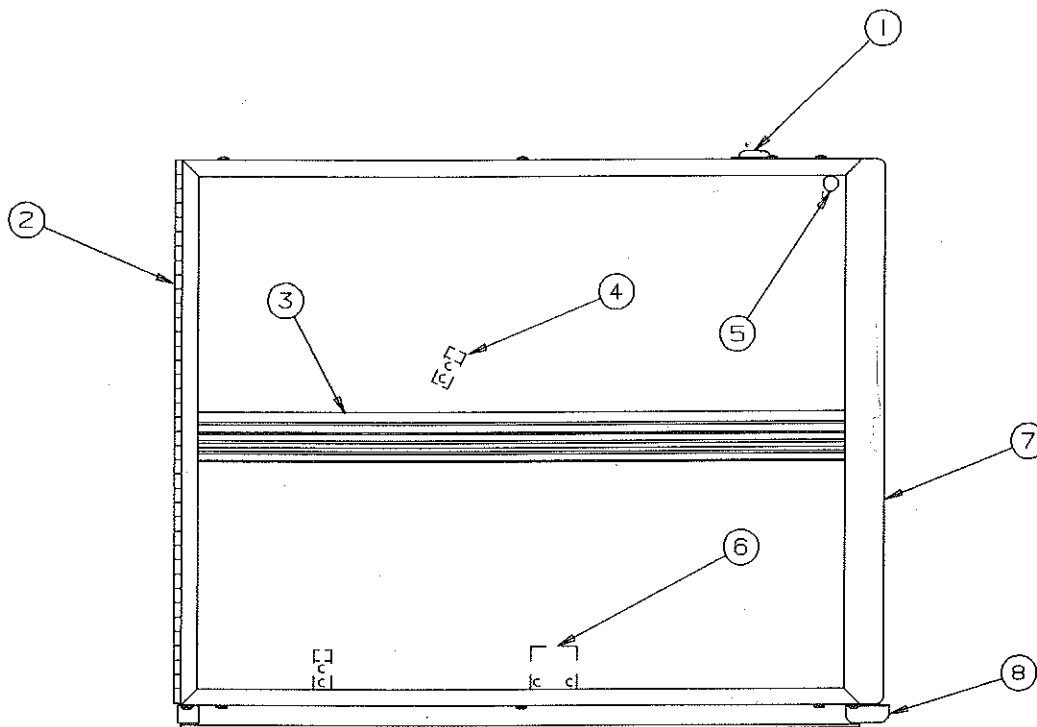

1992 DESTINY SERIES

DESTINY SERIES ARCTIC WHITE

4749A6471 - ACCESS DOOR ASSEMBLY (COMPLETE) "ALL"

<u>CODE</u>	<u>PART NO.</u>	<u>DESCRIPTION</u>
1	4747B3681	Door latch package (includes washer/rivets)
2	4747-362	Door hinge
3	4350001233F	Trim tape (2' required)
4	4720A0721	Cooler clip, M2
	4745-3968	Screw x2
5	4737-3211	Rubber button, M8
6	4749A994	Door bracket
	4745-3968	Screw x2
7	4747A3601	Door frame side
	4350000022	Foam tape
8	4749B1278	Bracket