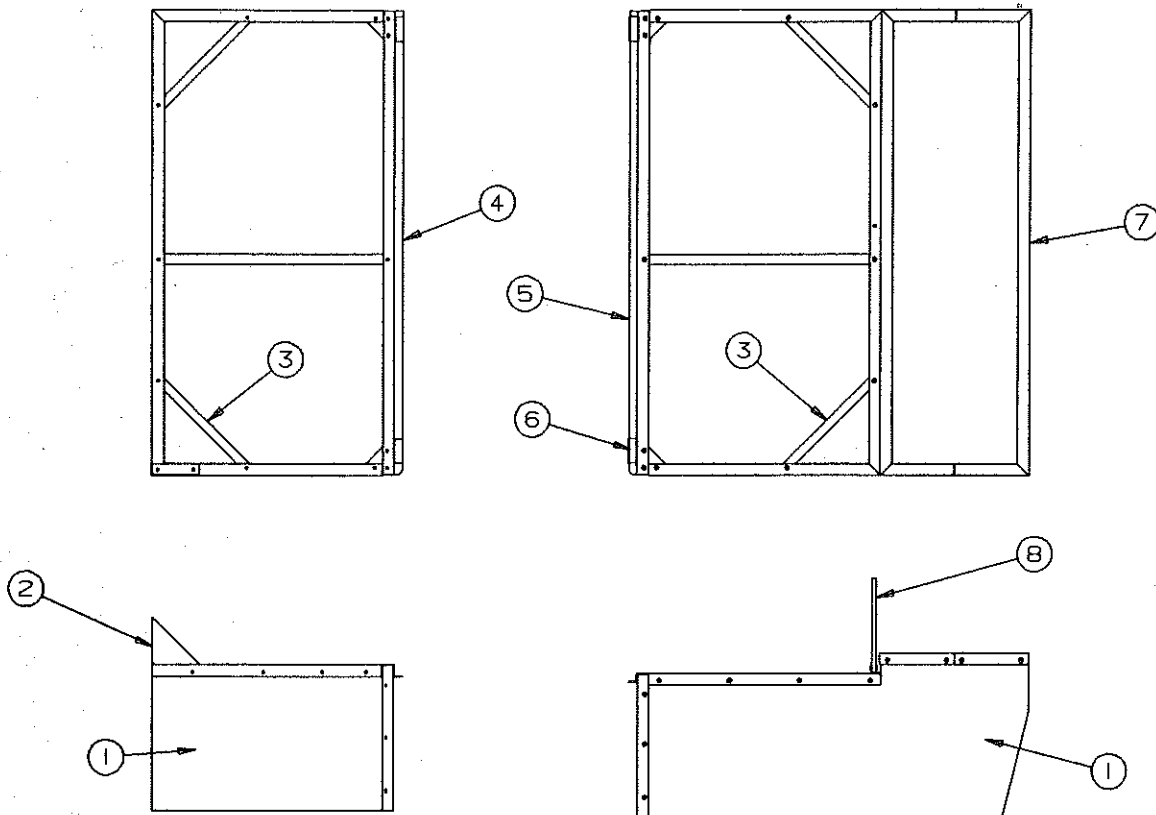

REPAIR PARTS

SEAT FRAME ASSEMBLIES & RELATED PARTS 2645 COLORADO, 2646 COLORADO SPORT

CODE	PART NO.	DESCRIPTION
1	4716-7001	Universal wall panel (must cut to size)
2	4743A304	Seat gusset
3	4745B2998	Seat support x2
4	4743A3038	Table rest
5	4743A3028	Table rest
6	4724E263	Velcro loop
7	4743-567	Cabinet support
8	4743C5501	Backboard 2645 Colorado (only)

CUSHION & BACKREST ASSEMBLIES 2645, 2646

MODEL	CUSHION	COVER	BACKREST	COVER
2645 Colorado	4743C5651	4716C5651	4743C5661	4716C5661
2646 Sport	4743-5931	4716-5931	4743-5941	4716-5941