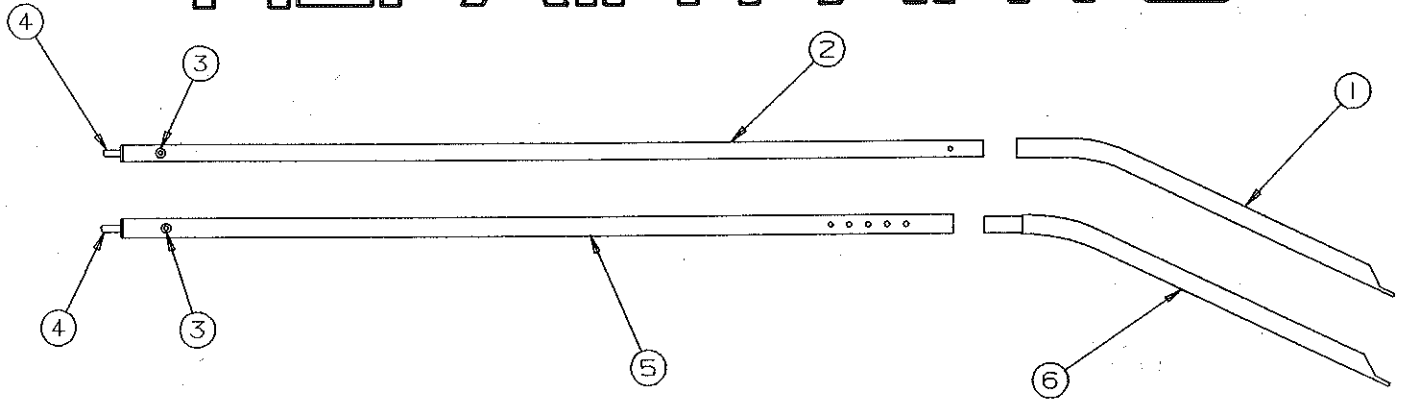

REPAIR PARTS

TARP SUPPORT ASSEMBLIES - 2645, 2646

CODE	PART NO.	DESCRIPTION
1	4743D2441	Tarp support
2	4743C5521	Inner pole assembly
	4734-6708	Push button spring
3	4730A3548	Stud with screw
4	8470-2258	Blue pin
5	4743D5511	Outer pole assembly
6	4743D2561	Tarp support