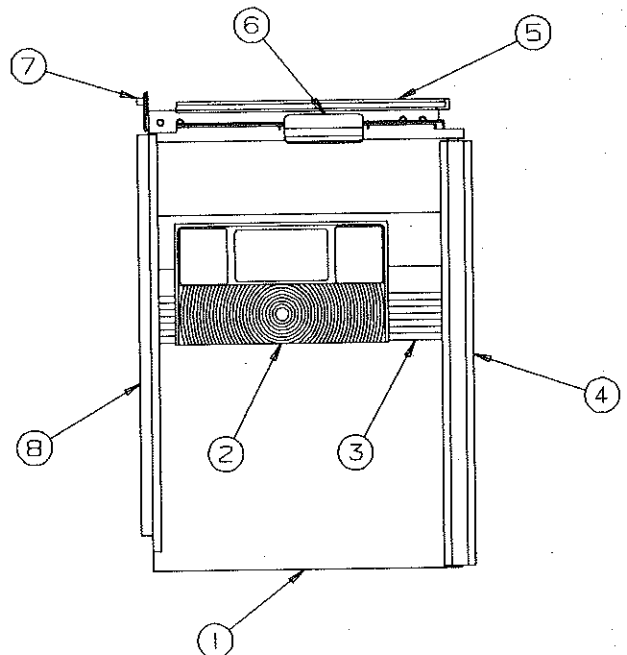

RIGHT REAR BODY PANEL ASSEMBLY COMPONENTS 2645, COLORADO, 2646 COLORADO SPORT

CODE	PART NO.	DESCRIPTION
1	4743C5451	Right rear panel, 2645, 2646
2	4743B1321	Taillight assembly
	4716-1061	Taillight lens
	1203-8651	Rivet x4, M50
3	4350001299F	Trim tape, 2646 - 12"
	4350001298F	Trim tape, 2645 - 12"
4	4743E0761	Rear corner angle
	4716-077	Screw x6
	4060400096	Vinyl screw cover
5	4743A0291	Body rail
6	4743-1971	Canvas latch x1
7	4743B5421	Door frame bracket
	1203-8651	Rivet x2, M50
8	4743-201	Door frame
	4060025006	Foam tape