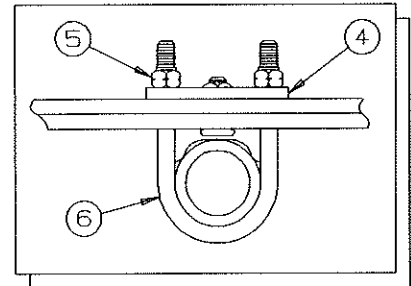

Axle assemblies (complete w/leaf springs & hubs)

4743C5031
4743-5831

Axle, 2645 Colorado
Axle, 2646 Colorado Sport