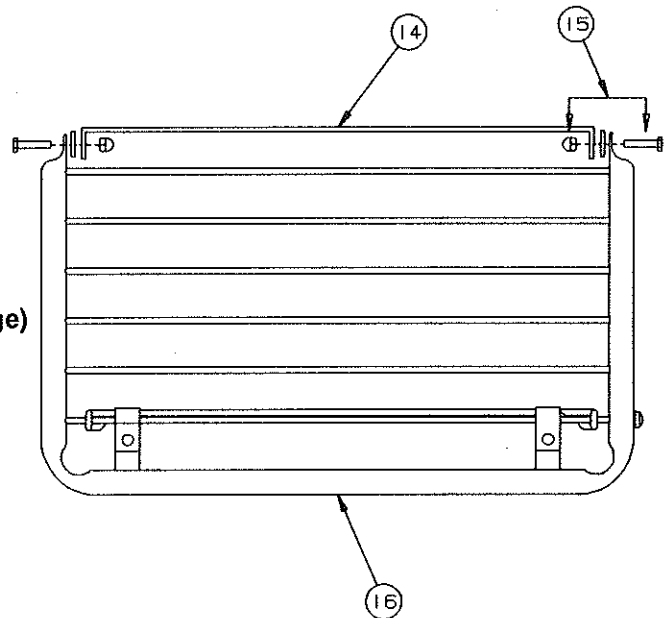

LEFT REAR BODY PANEL ASSEMBLY COMPONENTS 2645 Colorado, 2646 Colorado Sport

CODE	PART NO.	DESCRIPTION
1	4743D5231	Left rear panel
2	4746C0701	Support bracket
	4716-065	Screw (x2 per bracket)
3	4749-9641	Broom clip, M2
	4716B9658	Expansion rivet x1
4	4350000025	Abrasion tape
5	4743B0631	Hinge (includes both parts of hinge)
	4716-069	Screw (x2 per hinge)
6	4743B5411	Door frame bracket x1
	1203-8651	Rivet x2, M50
7	4743-276	RVIA sticker
8	4743-2421	Tarp support bracket
	1203-8651	Rivet x2, M50
9	4743A0281	Body rail
10	4743-1971	Canvas latch x3
11	4743E0761	Rear corner angle
	4716-077	Screw x6
	4060400096	Vinyl screw cover
12	4743B1311	Taillight assembly
	4716-1051	Taillight lens
	1203-8651	Rivet x4, M50
13	4350001299F	Trim tape 2646 Sport, 4"
	4350001298F	Trim tape 2645 Colorado, 4"
14	4743A3241	Mounting brace 2646
15	4720B3448	Shoulder bolt x2
	4743A2781	Nylon washer x2, M10
	1201E6128	Acorn nut x2
16	4743A5541	Shelf assembly (complete)