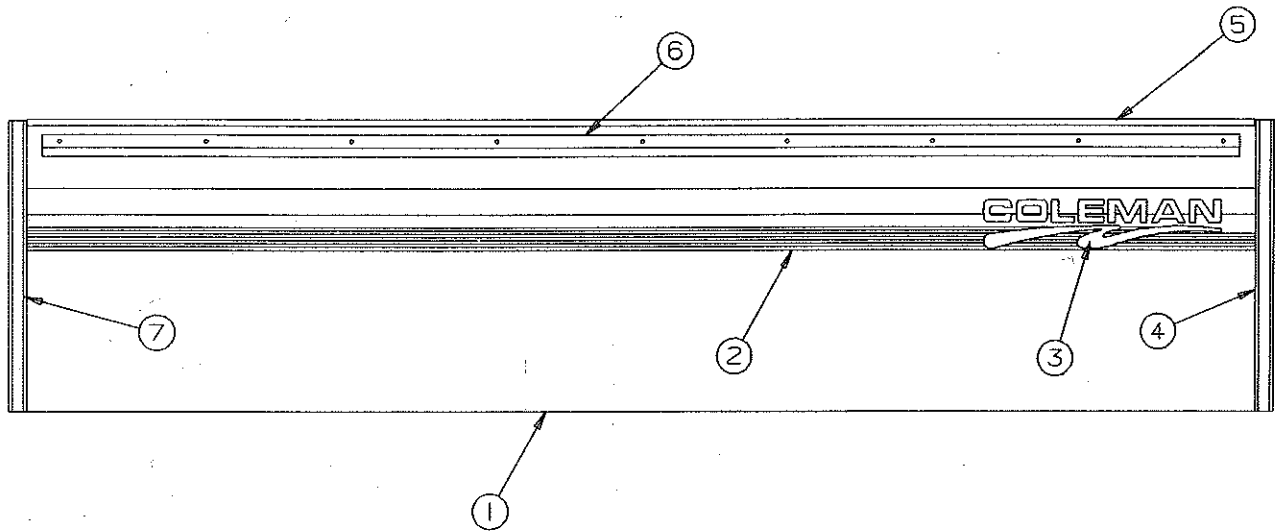

REPAIR PARTS

FRONT BODY PANEL ASSY COMPONENTS 2645, 2646

CODE	PART NO.	DESCRIPTION
1	4743D5261	Front panel, 2645, 2646
2	4350001299F	Trim tape 6 1/2' Colorado Sport only
3	4743-3478	Coleman logo, 2646 Colorado Sport
4	4743E1871	Right front corner angle
	4716-077	Screw x4
	4060400096	Vinyl screw cover
5	4743A0291	Body rail
6	4743-277	Tarp track
7	4743E1881	Left front corner angle
	4716-077	Screw x4
	4060400096	Vinyl screw cover