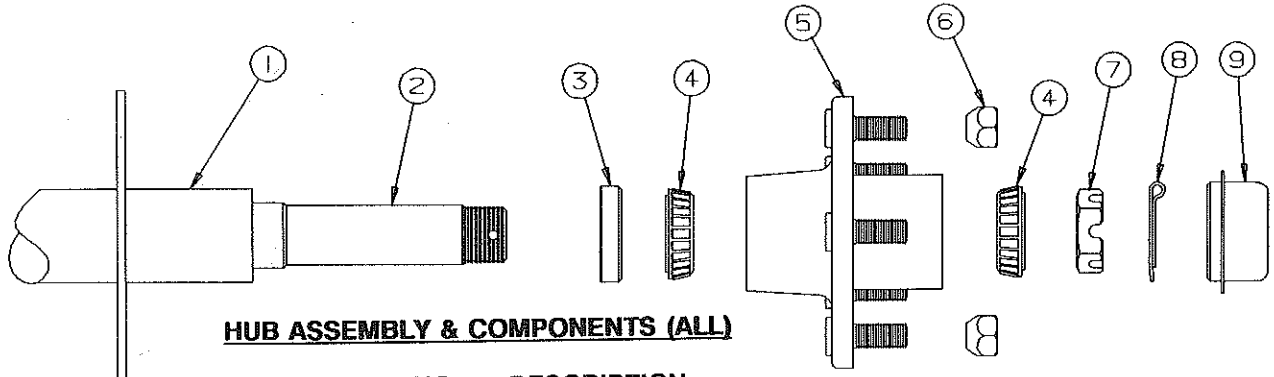

REPAIR PARTS

HUB ASSEMBLY & COMPONENTS (ALL)

CODE	PART NO.	DESCRIPTION
1	4741D6251	Axle beam (includes spindle)
2	4741B849	Spindle
3	4714A2201	Grease seal x1, M4
4	4716-1101	Bearing & race pkg
5	4738D0451	Hub assy w/mounted studs & lug nuts
6	4747A9528	Lug nut x5
7	4714-3068	Spindle nut, (slotted)
8	1204-1268	Cotter pin x1
9	4714-0621	Grease cap x1, M4

AXLE & SPRING COMPONENTS

CODE	PART NO.	DESCRIPTION
1	4738D0451	Hub assembly w/mounted studs
2	4743B5021	Axle beam
3	4738-0981	2 Leaf spring 2645, 2646
4	4741-8458	U-bolt plate
5	4741-9358	U-bolt locknut
6	4741A8438	U-bolt