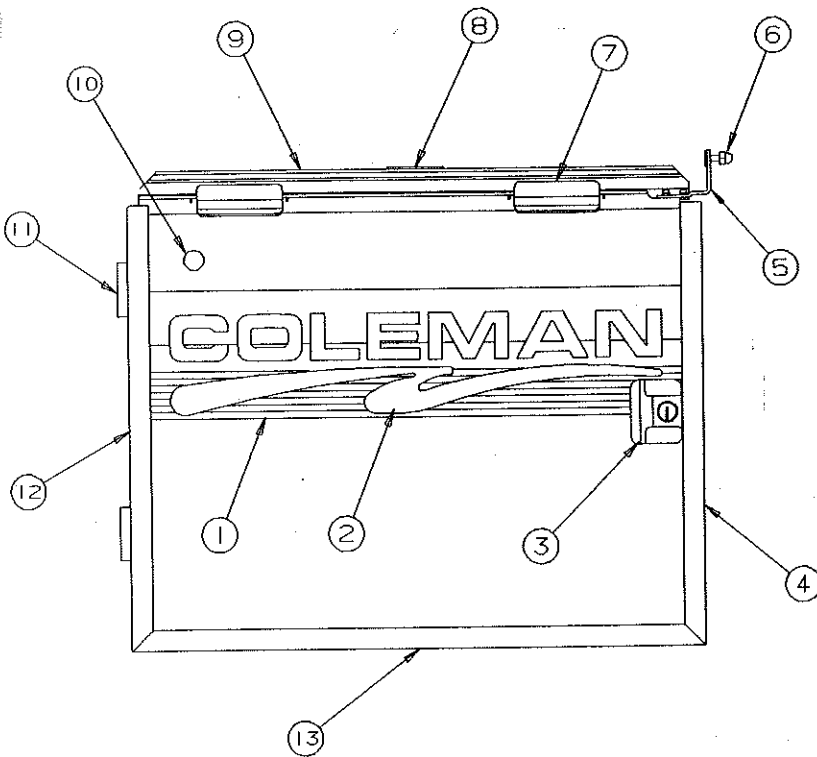

REPAIR PARTS

ACCESS DOOR ASSEMBLY (4743F5161) 2645, COLORADO, 2646 COLORADO SPORT

CODE	PART NO.	DESCRIPTION
1	4350001299F	Trim tape 2646, 2'
	4350001298F	Trim tape 2645, 2'
2	4743-3478	Coleman logo 2646
	4745B1908	Coleman logo 2645
3	4743A2621	Door handle
	4714A3621	Key, M2
4	4743A0621	Door trim right
	4716-069	Screw x3
5	4743A5431	Bow bracket
	1203-8651	Rivet x2, M50
6	1201E6128	Acorn lock nut x1
7	4743-1971	Canvas latch x2
8	4743-2421	Tarp support bracket
	1203-8651	Rivet x2, M50
9	4743A0611	Door top rail
10	4737-3211	Rubber button, M8
11	4743B0631	Hinge (includes both
	4716-069	Screw x3 parts of hinge)
12	4743-1991	Door trim left
13	4743-2001	Door trim bottom
	4716-069	Screw x3