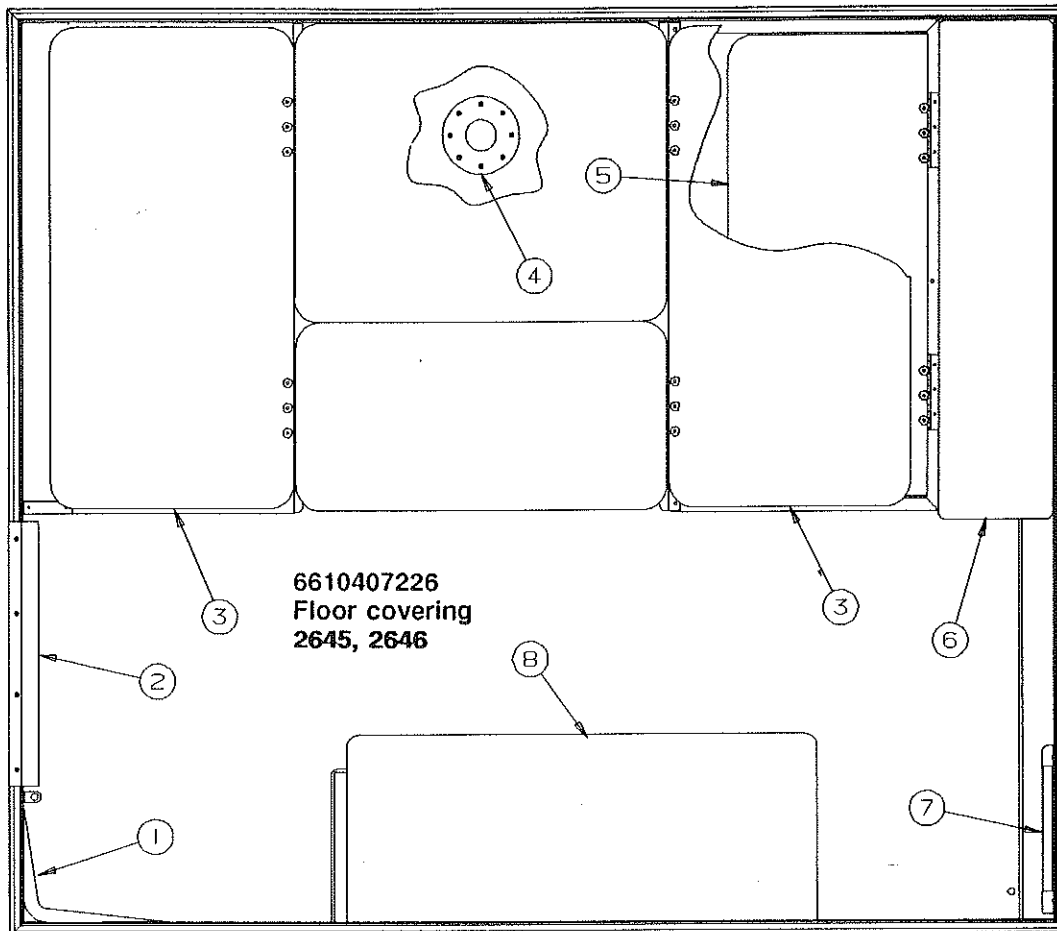

1992 colorado coloradosport

FLOOR PLAN - 2646 COLORADO SPORT

CODE	PART NO.	DESCRIPTION
1	4743-422	Shelf bracket 2645, 2646
2	4743-176	Threshold 2645, 2646
	4716-069	Screw
3	4743-3431	Seat wood x2 (2646 only)
4	4746-819	Recessed base x2
	4737-8488	Screw x8 per base
5	4743-3441	Backrest wood (2646 only)
	4743-342	Hinge x2
	4744-296	Tee nut x6
6	4743B20781	Cabinet top only 2645, 2646
	Note: For component parts see Page 13	
7	4743-3111	Table rest (2646 only)
	4743-424	Velcro loop
8	4743-3061	Hutch top (2646 only)
	Note: For component parts see Page 12