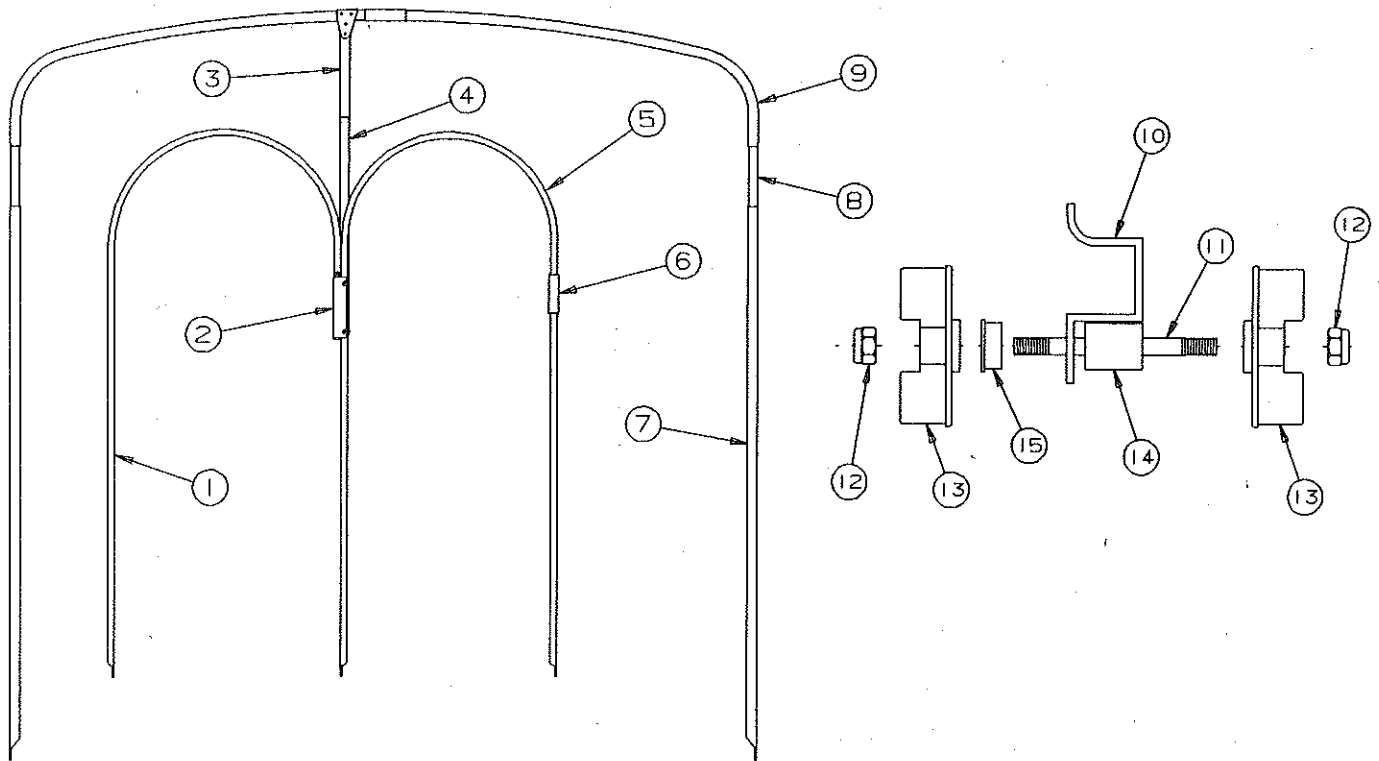

REPAIR PARTS

DOOR BOWS & UPPER TENT BOWS COMPONENT PARTS 2645, COLORADO - 2646, COLORADO SPORT

CODE	PART NO.	DESCRIPTION
1	4743B5461	Door bow w/clip
2	4743B1751	Door bow hinge
	1014B1028	Screw 1 1/4" x1
	1201E6398	Locknut x2
	4743A2968	Screw 1 7/8" x1
3	4743B293	Door frame support
4	4743B2941	Door support
5	4743C1791	Door frame bow
6	4749A1081	Vinyl protector
7	4743D2481	Lower tent support x2 (right & left)
8	4743C5591	Inner support assembly x2 (right & left)
9	4743D0471	Upper tent bow
	1203-9258	Accordion rivet (plastic)
10	4743A2151	Door latch bracket (2 rivets included)
11	4743A2821	Shaft x1
12	1201E6398	Lock nut x2
13	4743-2841	Door latch x2
14	4743-2838	Spacer x1
15	4739-2918	Screw cap washer x1