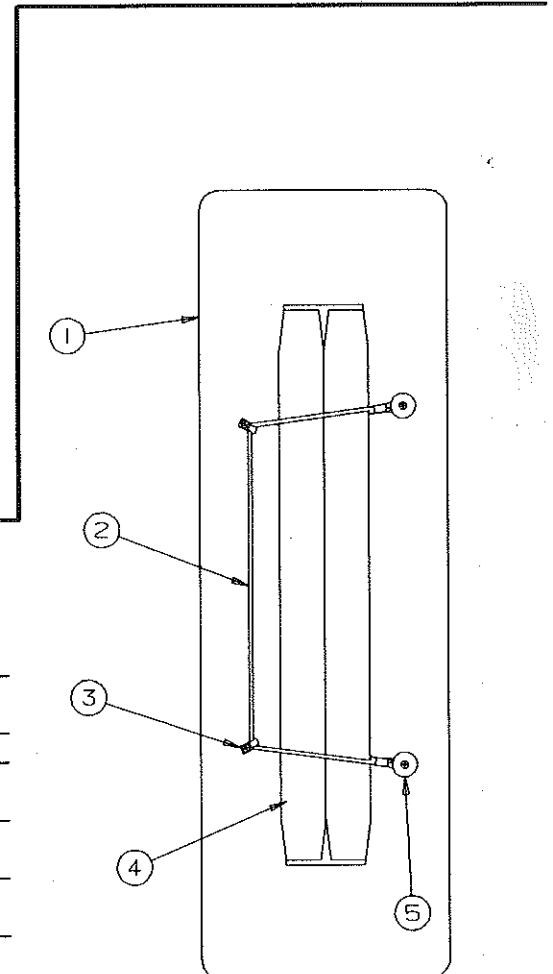

CABINET TOP ASSEMBLY - 2646 COLORADO SPORT

CODE	PART NO.	DESCRIPTION
1	4743B20781	Cabinet top 2646, 2645
	4060300078F	T molding (blue)
2	4716-0891	Shock cord assembly
3	4720D4021	Lashing hook x2, M6
	4737-8488	Screw x2
4	4746-8201	Pedestal leg x2
	Note: (Pedestal legs used on 2646 table assy's)	
5	1202B2528	Washer x2
	4737-8488	Screw x2