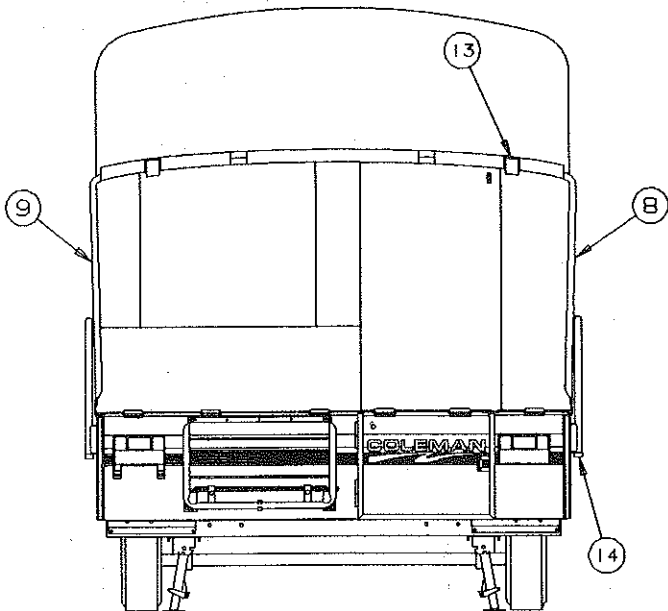

TENT ASSEMBLIES AND RELATED PARTS 2645, COLORADO - 2646 COLORADO SPORT

CODE	PART NO.	DESCRIPTION
1	4739A4881	Rack hook 2646 only
	4743-581	Rack hook anchor plate
	1201C6368	Lock nut
2	4724C7931	Tarp assembly, 2645, 2646
3	4743-5741	Roof rack x2, 2646 only
	4743-3318	Rack gasket x4
	4743-4218	Washer plate x4
	4739-2298	Lock nut x8
4	4743-59051	Canvas assembly, 2646 Colorado Sport
	4724C78051	Evolution assembly 2645 Colorado
5	4060000046	Shock cord (blat)
	4743-297	Brass closer x2
6	3750107801	Screening
	4064101201	Clear vinyl
7	4743C2531	Canopy bow 2645, 2646
8	4743C2471	Lower canopy support (right)
9	4743C1841	Lower canopy support (left)
10	8460A1431	Poly rope x2
11	4724B3931	Rope adjuster (wood)
12	4716-073	"S" hook x2
13	4749-206	Bow bumper x2
14	4743-3391	End cap, 2646 Colorado Sport