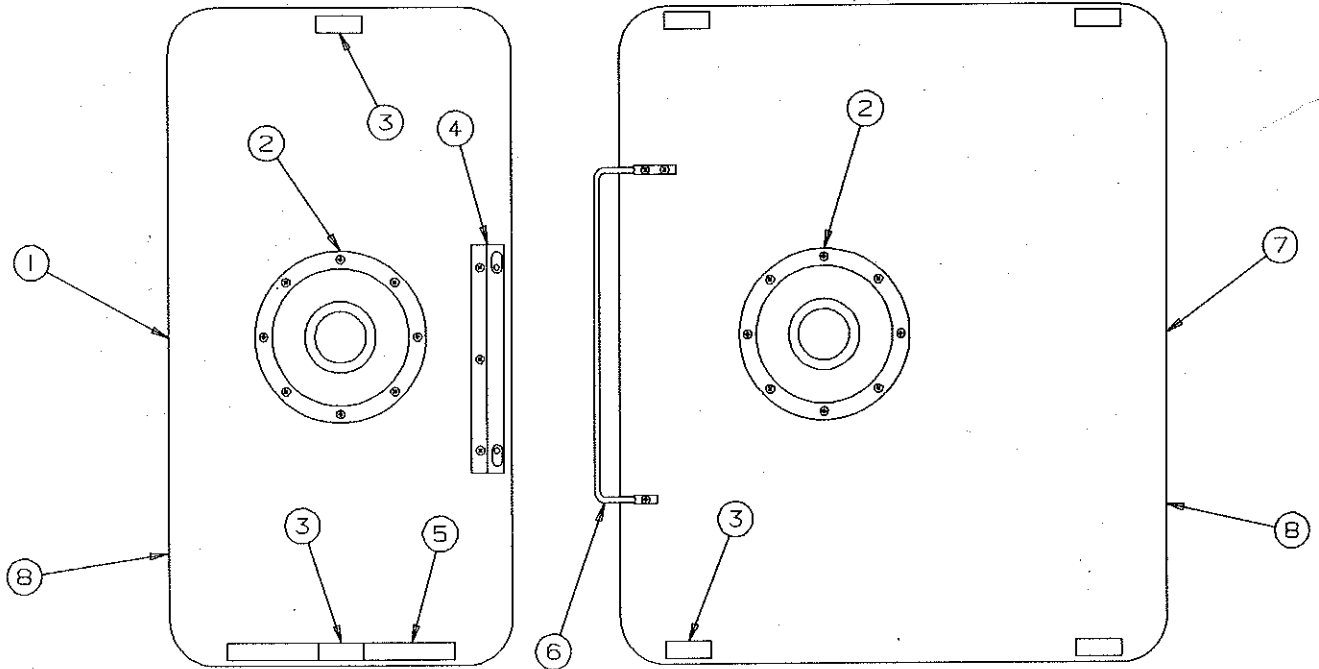

REPAIR PARTS

TABLE ASSEMBLIES 2646 COLORADO SPORT

CODE	PART NO.	DESCRIPTION
1	4743-3321	Table top
2	4746-821	Standard base
	1114B1018	Screw x8
3	4724D2631	Velcro hook
4	4743-5771	Z bracket
	1114B1018	Screw x3
	1200B5078	Thumb screw x2
5	4743-423	Fastener
6	4748-2591	Towel rack
	4737-8488	Screw x3
7	4743-3331	Table top 2646
8	4060300078F	T molding (blue)