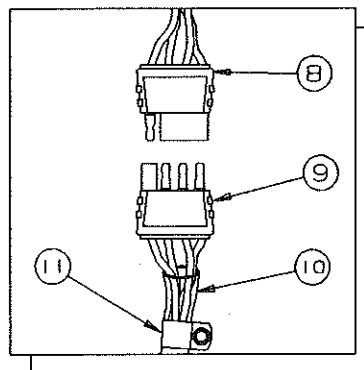

## MAIN FRAME ASSEMBLY COMPONENT PARTS

CODE	PART NO.	DESCRIPTION
1	4720D3031	Safety chain, M2
2	4714-0151	Coupler assy
	4714-2211	Coupler repair kit (release)
	4771-2631	Hitch pin, M5
	4732A4791	Safety pin, M10
3	4743C5081	Wheel well assembly x2
4	4720D0731	Stabilizer assembly
	4739-2298	Nut (2 per stabilizer)
5	4749B2258	Tire & rim 2646, Colorado, 8"
	4749B2358	Tire & rim 2646 Colorado Sport, 10"
6	4746A0231	Stabilizer handle x1
7	4737-8791	Stack jack
8	4735D6691	Pigtail
9	4743B5361	Wire harness
10	4060000051	Clear vinyl tube 12" length
11	1201-8738	Clamp
	4744-050	Hex head screw