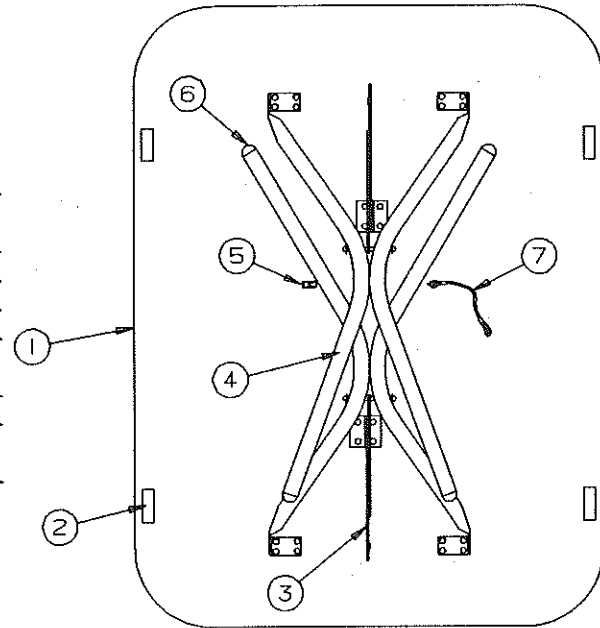

# REPAIR PARTS

## TARP SUPPORT ASSEMBLIES - 2645, 2646

CODE	PART NO.	DESCRIPTION
1	4743D2441	Tarp support
2	4743C5521	Inner pole assembly
	4734-6708	Push button spring
3	4730A3548	Stud with screw
4	8470-2258	Blue pin
5	4743D5511	Outer pole assembly
6	4743D2561	Tarp support

## DINETTE TABLE ASSEMBLY 2645 COLORADO

CODE	PART NO.	DESCRIPTION
1	4746-9681	Table top, 2645
	4060300078F	T molding (blue)
2	4724D2631	Velcro hook
3	4744-6971	Lock brace package
4	4745A5271	Table leg, M2
5	4720D4021	Lashing hook, M6
	4737-8488	Screw x1
6	4720C3928	Table leg cap x4
7	4720B5951	Table leg strap, M4
	4720A078	Screw eye x1