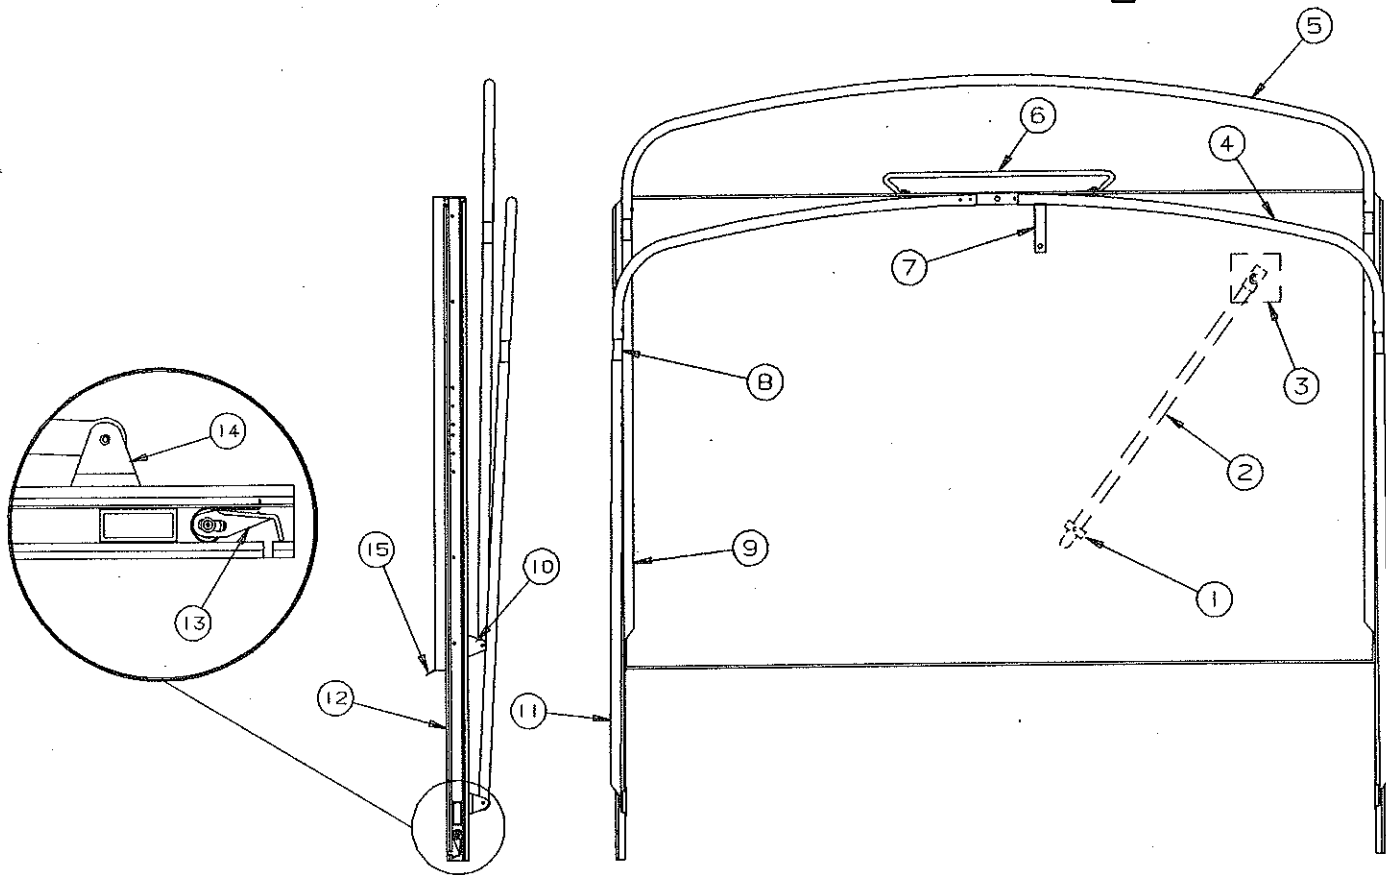

1992 colorado colorado sport

BED ASSEMBLY & RELATED PARTS (4743D509) 2645 COLORADO, 2646 COLORADO SPORT

CODE	PART NO.	DESCRIPTION
1	4720C0771	Bed leg support clip x2
	1203-8831	Rivet, M25
2	4743-5441	Bed leg x2
3	4737A4178	Support plate x2
4	4743C2461	Upper tent bow
5	4743D0471	Upper tent bow
	1203-9258	Accordion rivet (plastic) x2
6	4744-8321	Bed frame handle
	1017B1018	Screw 5/8" x2
	1201B6928	Nut x2
7	4723A5061	Safety strap x1
8	4743C5591	Inner support assembly x4
	4734-6708	Push button spring
9	4743D2491	Lower tent support x2 (right & left)
10	4743-5601	Bow bracket x2
	1203-8641	Rivet x2, M50
	4733-4118	Tek screw x1
11	4743D1831	Lower tent support x2 (right & left)
12	4743A5571	Bed slide (left)
	4743A5581	Bed slide (right)
	4200100006	PVC slide extrusion 6' lengths
	1203-8651	Rivet x10 (slide to bed frame)
13	4743-1691	Bed latch package (right)
	4743-1651	Bed latch package (left)
		(Includes: spring, latch, washers, screw & rivnut)
14	4743B5391	Bow bracket
15	4060400339F	Bed seal (sold/foot)

MATTRESS ASSEMBLIES & COVERS

MODEL	MATTRESS ASSEMBLY	MATTRESS COVER
2645 Colorado	4724G7831	4716G7831
2646 Colorado Sport	4743-5921	4716-5921

92CB