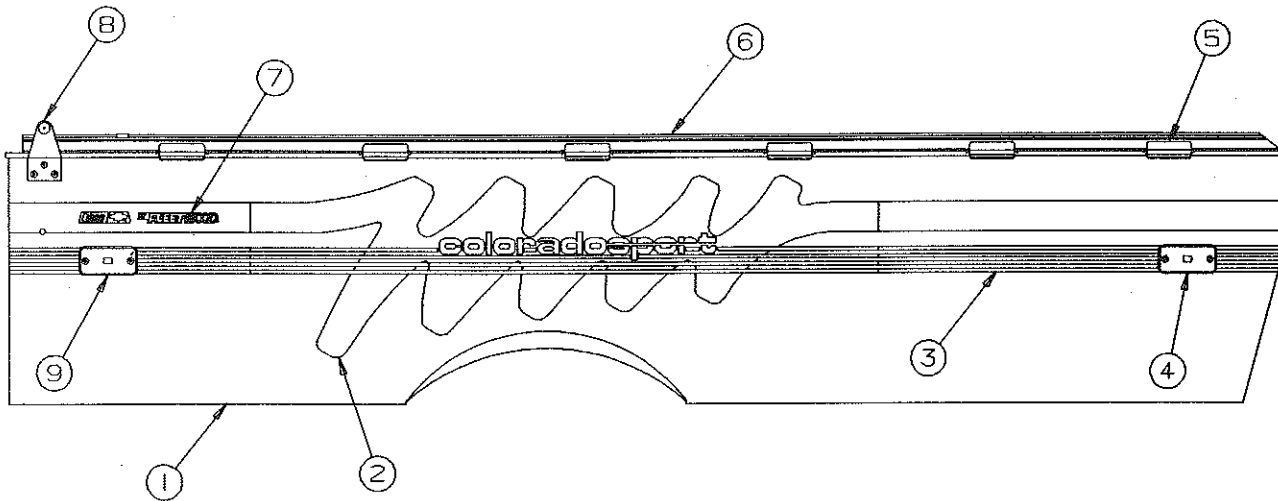

1992 colorado coloradosport

**RIGHT AND LEFT SIDE BODY PANEL ASSY COMPONENTS
2645, COLORADO - 2646 COLORADO SPORT**

CODE	PART NO.	DESCRIPTION
1	4743-5871	Right side body panel 2645, 2646
	4743-5881	Left side body panel 2645, 2646
2	4743-3461	Right side die cut 2646, Colorado Sport
	4743-3451	Left side die cut, 2646, Colorado Sport
3	4350001299F	Trim tape 2646 Colorado Sport, 4'
	4350001298F	Trim tape 2645 Colorado, 8'
4	4714G08481	Amber lens & base
	4733G1311	Socket & harness
	4745-3968	Screw x2
5	4743-1971	Canvas latch x6
6	4743A0331	Right side body rail 2645, 2646
	4743A0321	Left side body rail 2645, 2646
7	4749A9408	By Fleetwood decal 2646, Colorado Sport
	4749-9638	By Fleetwood decal 2645, Colorado
8	4743A5381	Tent support bracket
	4716-065	Screw x3 (bracket to panel)
	4743-2788	Nylon spacer
	4716-050	Screw x1 (hold bow to bracket)
9	4714G08581	Red lens & base (see code 4 for components)
10	4743E1608	Coleman decal 2645 Colorado (not shown)