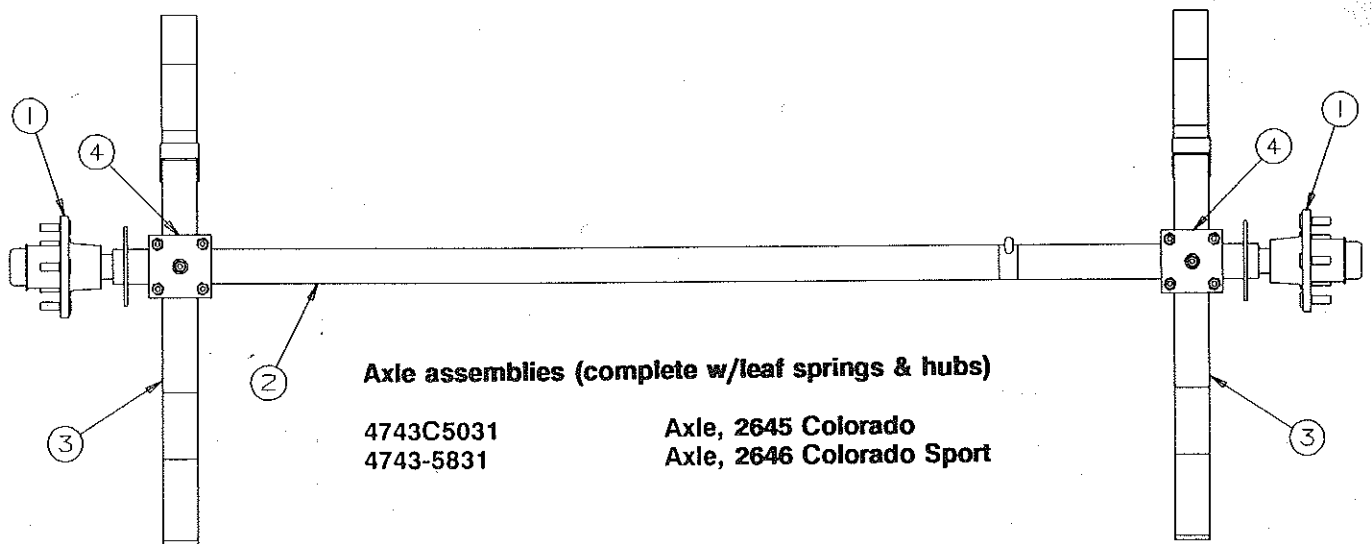

Axle assemblies (complete w/leaf springs & hubs)

4743C5031
4743-5831

Axle, 2645 Colorado
Axle, 2646 Colorado Sport