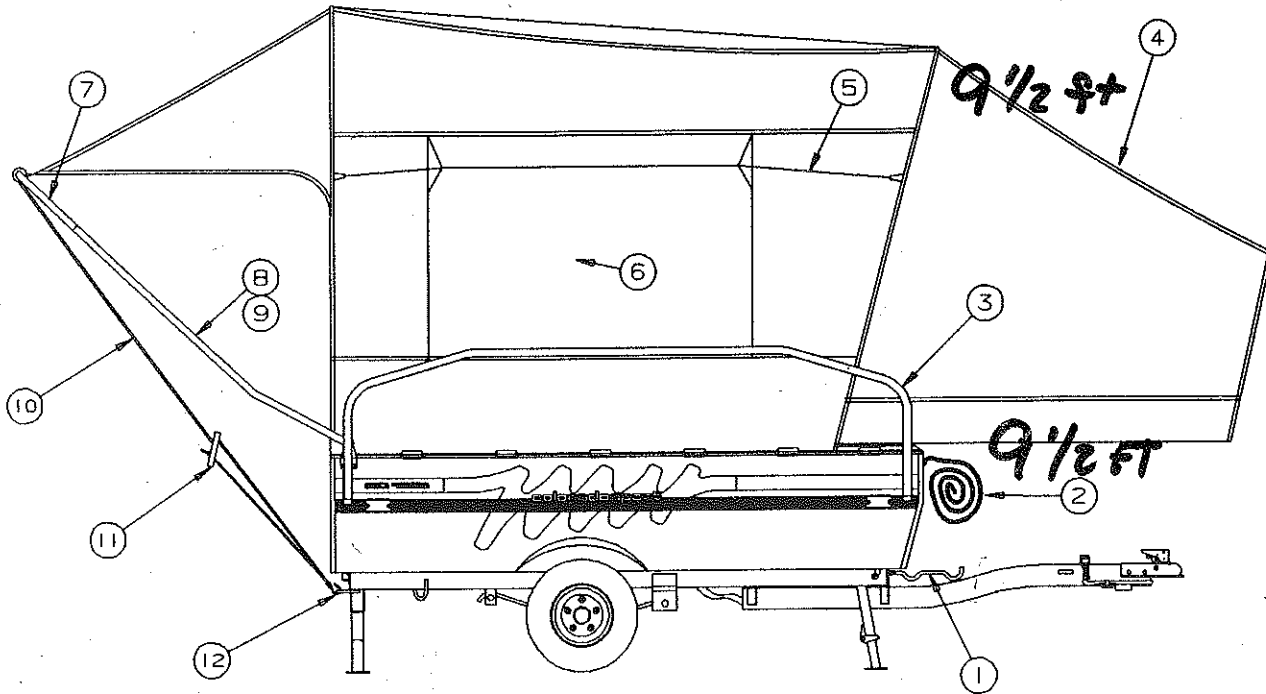

1992 colorado coloradosport