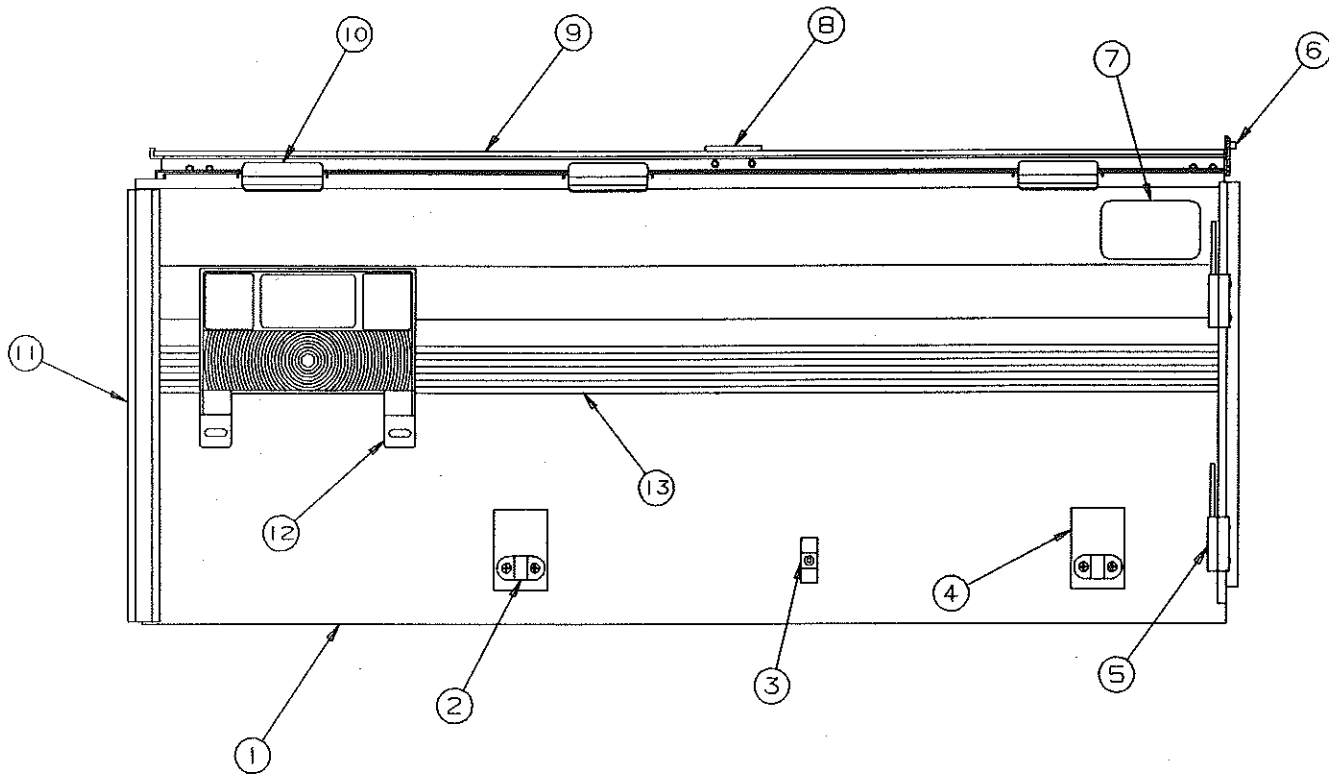

1992 colorado coloradosport