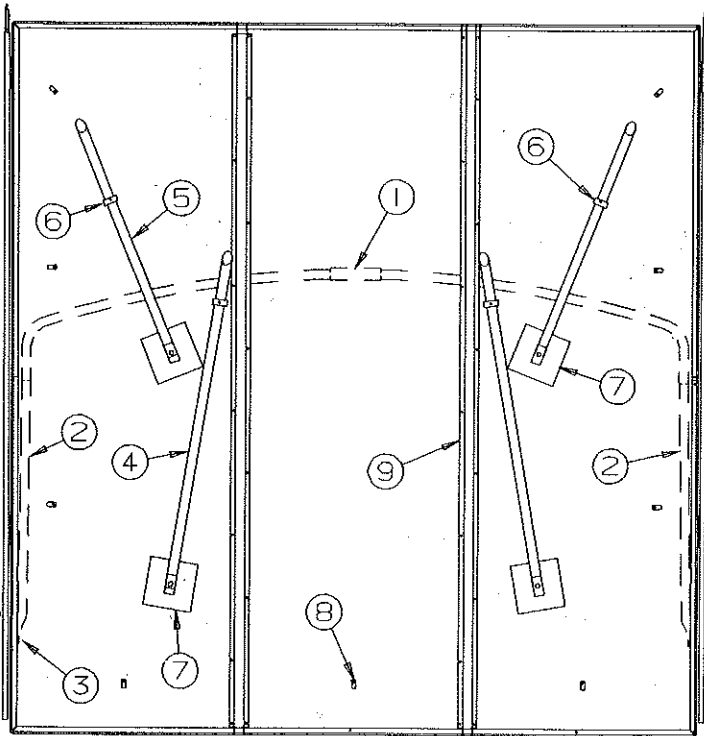

1992

AMERICANA SERIES