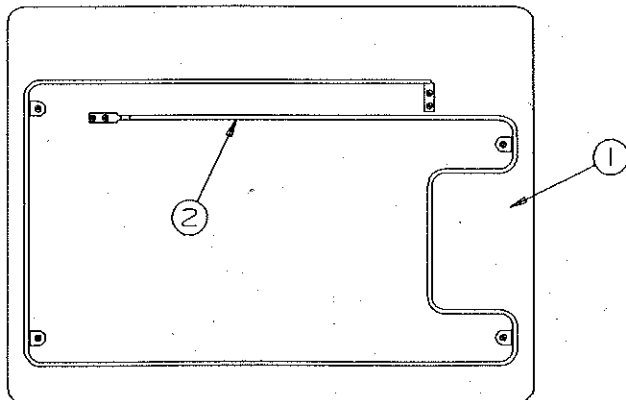

SHOWER CURTAIN ROD ASSEMBLY (4748A54181)

CODE	PART NO.	DESCRIPTION
1	4748A46181	Back board (blue glaze)
2	4748B459	Shower curtain rod assembly
	4737-8478	Screw x8
3	4749-6661	Shower curtain (not shown)
	4748-8161	Shower curtain clip, M10
4	4723L6781	Dressing room curtain 2695 only