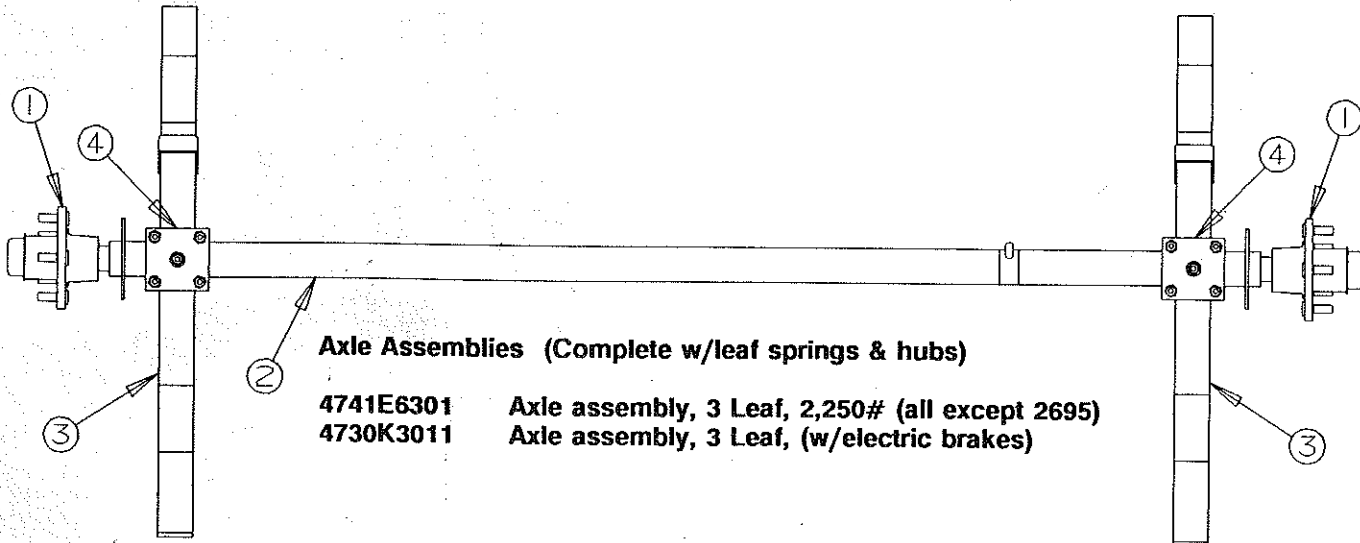

Axle Assemblies (Complete w/leaf springs & hubs)

- 4741E6301 Axle assembly, 3 Leaf, 2,250# (all except 2695)
- 4730K3011 Axle assembly, 3 Leaf, (w/electric brakes)