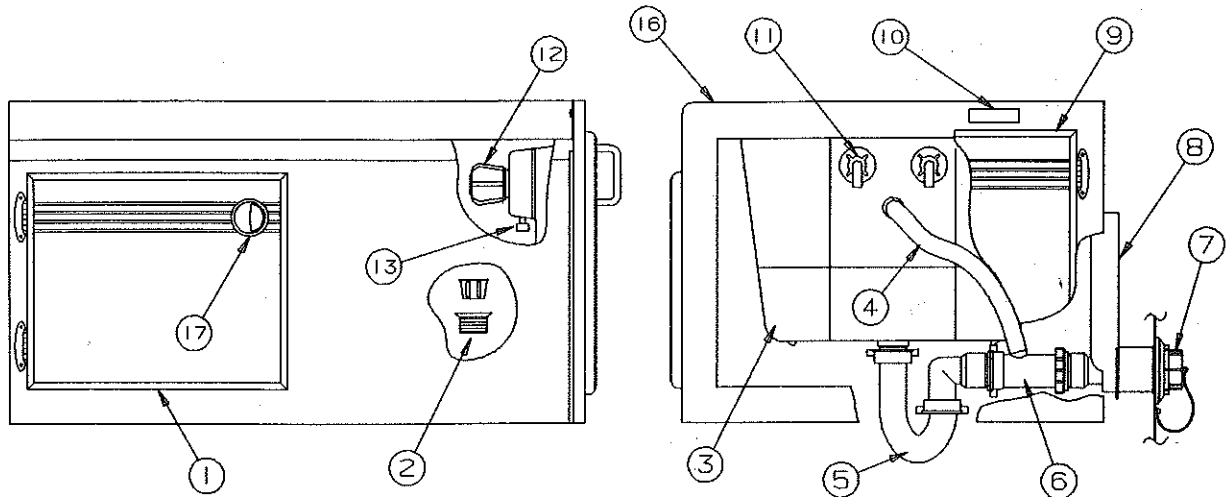

REPAIR PARTS

2695 WILLIAMSBURG SHOWER CABINET (4741K547)

CODE	PART NO.	DESCRIPTION
1	4744F2811	Door panel
	4741A4241	Toilet tissue holder
2	4746A1821	Basket & strainer
3	4741A2221	Bath tub
4	4060087538	Flexible tubing
5	4741B9328	"P" trap
6	4748-824	Overflow tail w/slipnut
7	4714A2861	Cap & strap pkg
	4749-4131	Tub drain gasket
8	4741B9301	Vent system
9	4744H1511	Door panel
10	4724C264	Velcro hook
11	4741-2351	Swivel street elbow
12	4741B2071	Shower diverter
13	4716-0848	Shower hose connector
14	4746A3761	Shower head w/brkt (not shown)
15	4741B2051	Shower hose (not shown)
16	4741D1791	Tub front
17	4748-3161	Round door latch

shower Ring nut pt#