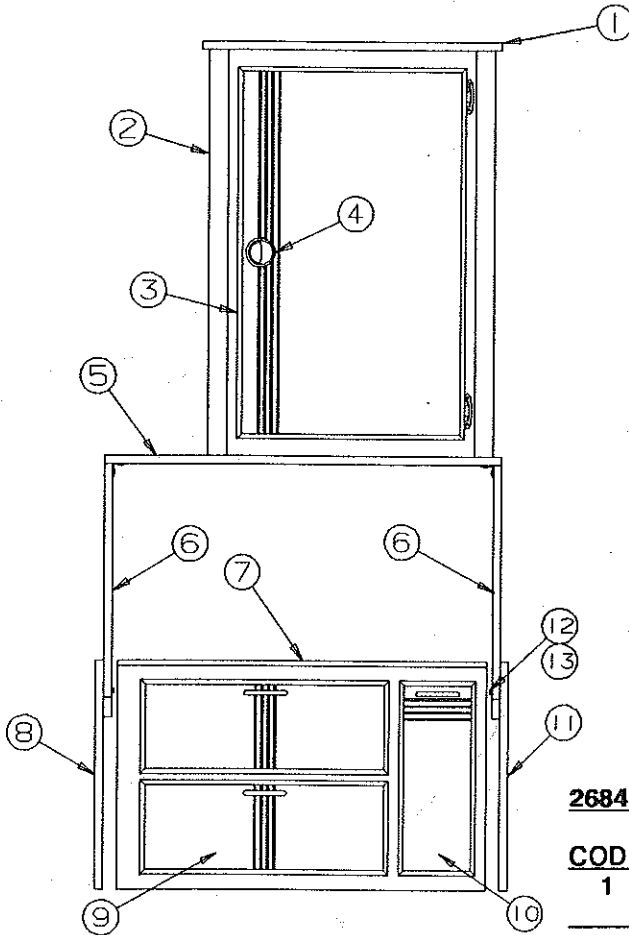

1992

AMERICANA SERIES

8'