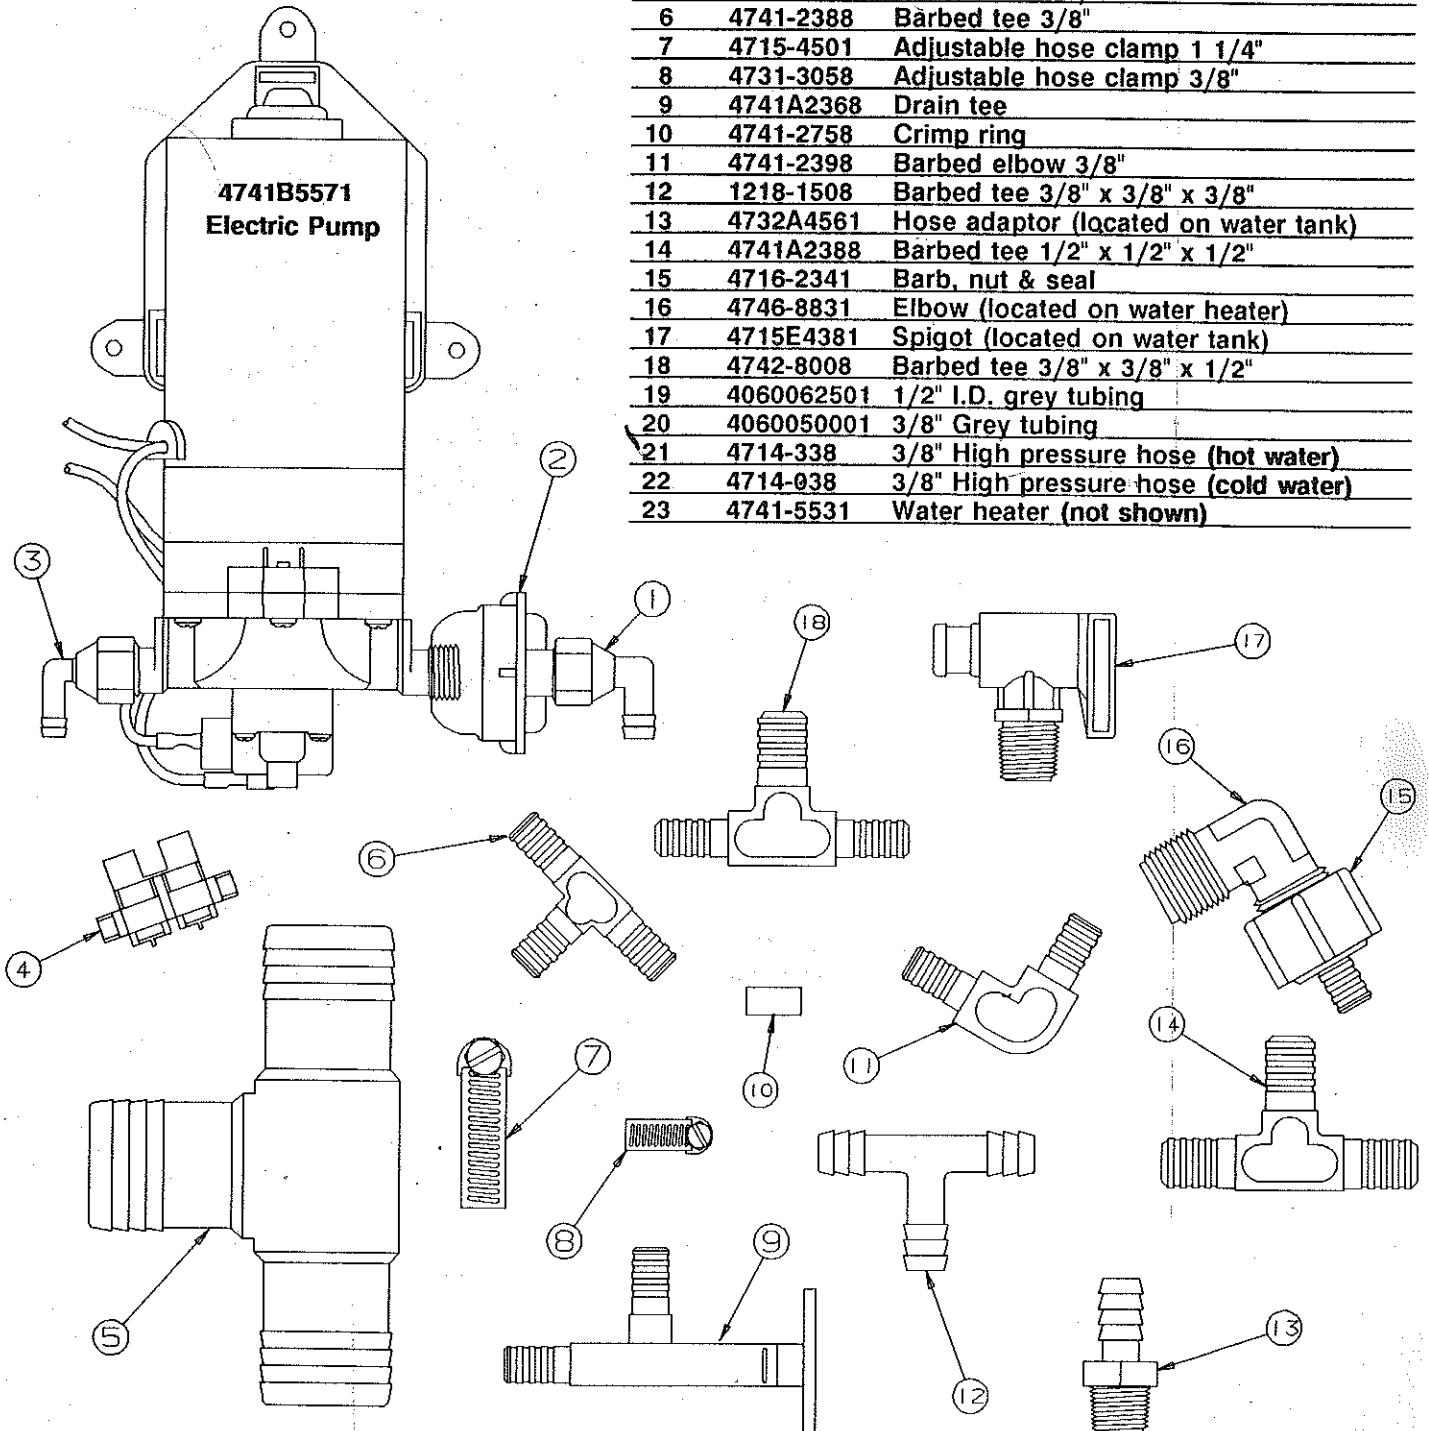

REPAIR PARTS

2695 WILLIAMSBURG WATER SYSTEM COMPONENT PARTS

CODE	PART NO.	DESCRIPTION
1	4741-9068	Swivel elbow 3/8" end
2	4747A8311	Water filter
3	4742-8021	Swivel elbow 1/2" end
4	4746-3778	Fuse holder (7.5 fuse purchase locally)
5	4741B2381	Barbed tee 1 1/4"
6	4741-2388	Barbed tee 3/8"
7	4715-4501	Adjustable hose clamp 1 1/4"
8	4731-3058	Adjustable hose clamp 3/8"
9	4741A2368	Drain tee
10	4741-2758	Crimp ring
11	4741-2398	Barbed elbow 3/8"
12	1218-1508	Barbed tee 3/8" x 3/8" x 3/8"
13	4732A4561	Hose adaptor (located on water tank)
14	4741A2388	Barbed tee 1/2" x 1/2" x 1/2"
15	4716-2341	Barb, nut & seal
16	4746-8831	Elbow (located on water heater)
17	4715E4381	Spigot (located on water tank)
18	4742-8008	Barbed tee 3/8" x 3/8" x 1/2"
19	4060062501	1/2" I.D. grey tubing
20	4060050001	3/8" Grey tubing
21	4714-338	3/8" High pressure hose (hot water)
22	4714-038	3/8" High pressure hose (cold water)
23	4741-5531	Water heater (not shown)