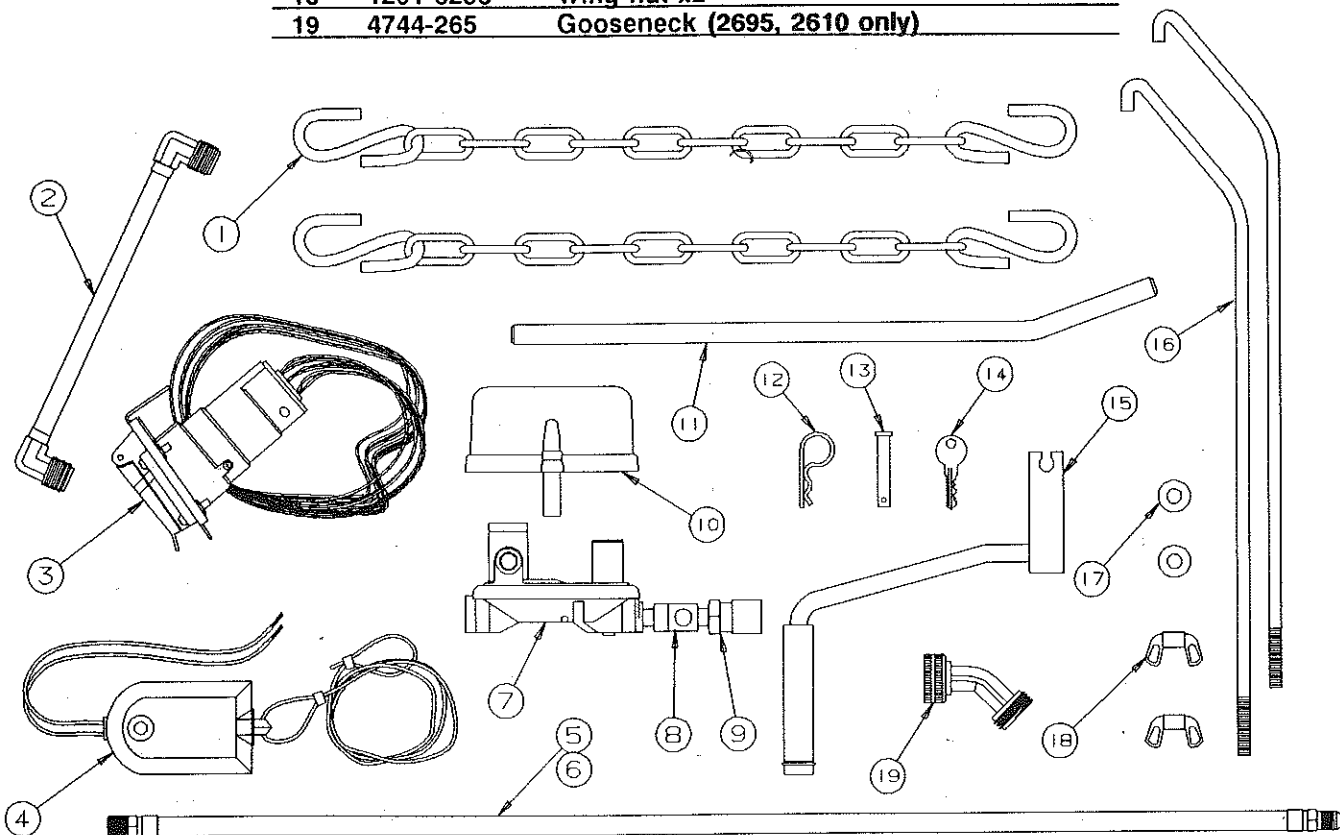

# AMERICANA SERIES

**PARTS PACKAGE (COMPLETE) 'AMERICANA SERIES'**

- 4739H65981 Parts Package, 2681, 2690, 2610
- 4739H6591 Parts Package, 2684
- 4741G5411 Parts Package, 2695

CODE	PART NO.	DESCRIPTION
1	4720D3031	Safety chain x2, M2 (all except 2695)
	4749-9601	Safety chain x2 (2695 only)
2	4746-5381	Winterizing adapter (2695 only)
3	4746-5591	Pigtail (Bargman) (all)
4	4746-0401	Break-a-way switch (2695 only)
5	4737-8871	Gas hose, low pressure (all)
6	4742-8081	Gas hose, high pressure (all except 2684)
7	4738A4868	Gas regulator (all)
8	4739-6998	Brass tee (all except 2684)
9	4737-9308	POL adapter (all)
10	4734B3781	Regulator cover (all)
11	4749-1861	Stabilizer handle M4, (all)
12	4732A4791	Safety pin, M10 (all)
13	4771-2631	Hitch pin, M5 (all)
14	4730A3211	Key, M10 (all)
15	4720E5211	Crank handle (all)
16	4733F6281	Gas bottle mounting bracket package (all) (includes wing nuts & washers)
17	1202B0468	Washer x2
18	1201-6258	Wing nut x2
19	4744-265	Gooseneck (2695, 2610 only)