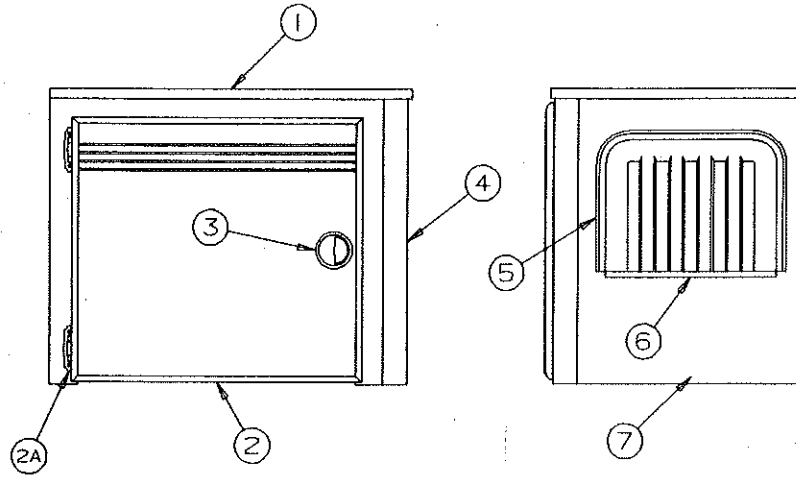

AMERICANA SERIES

2681, 2684, POTTI CABINET (4748-512)

CODE	PART NO.	DESCRIPTION
1	4748-3171	Cabinet top
2	4748-8211	Door panel
2A	4745C2611	Hinge (self closing)
3	4748-3161	Round door latch
4	4748-3551	Cabinet corner, M2 (plastic)
5	4748-8291	Bin (plastic)
6	4748-302	Vinyl extrusion
7	4748-318	Cabinet side