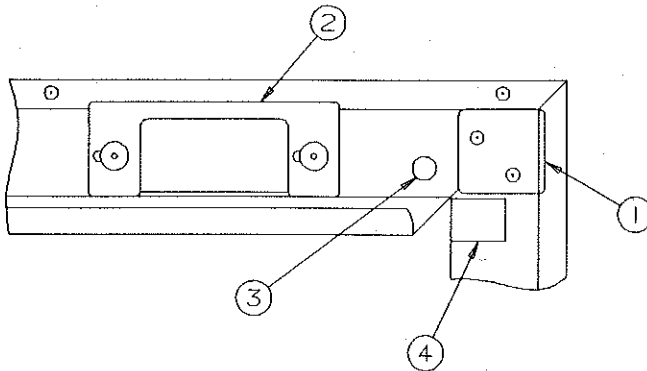

REPAIR PARTS

AMERICANA SERIES - ARCTIC WHITE CURBSIDE RIGHT FRONT BODY PANEL & COMPONENTS

CODE	PART NO.	DESCRIPTION
1	4733J1101	Body panel 2681, 2684, 2690
	4741F3011	Body panel 2610
	4739K0191	Body panel 2695
2	4720M133	Body rail 2681, 2684, 2690
	4733D0601	Rivet, M25 (arctic white)
	4723B8071	Velcro hook 2" x 2" square
	4724G2631	Velcro hook 3/4" wide
	4710-3621	Roll pin, M10
3	4737-0738	Rail stop 6 3/16"
	4730B1211	Rail stop 16 3/16"
4	4350001247F	Pin stripe (3 feet)
5	4350001246F	Trim tape (3 feet)
6	4733P0518	Name decal "Brandywine"
	4746-8238	Name decal "Grandview"
	4739L0228	Name decal "Sequoia"
	4733R4078	Name decal "Shenandoah"
	4739K0408	Name decal "Williamsburg"
7	4749A9408	Coleman/Fleetwood decal

LIFT TRIM & MITER COVERS

CODE	PART NO.	DESCRIPTION
1	4737C9111	Miter cover, M4 (curbside right/roadside front)
	4737D9101	Miter cover, M4 (curbside front/roadside rear)
2	4734F1861	Rivet, M25 (grey)
	4734E4111	Lift trim
	4733-3398	Plastic spacer x2
3	4744C3301	Rivet M25 (grey)
	4739C2908	Screw cap (grey)
	4739-2918	Plastic washer
	4741-9108	Hex head tek screw
4	4747-2171	Bug hole patch (furry)

ACCESS DOOR BULKHEADS

CODE	PART NO.	DESCRIPTION
1	4733J5051	Bulkhead (rear)
2	4733J5061	Bulkhead (front)
3	4734C3371	Rubber seal
4	4744-050	Tek screw
5	4747-9221	Rivet, M25 (countersunk)
6	4747A9231	Rivet, M25 (arctic white)
7	4747-9421	Access door wedge, M2
	4747-9221	Rivet, M25 (countersunk)
8	4749-164	Shim (plastic)