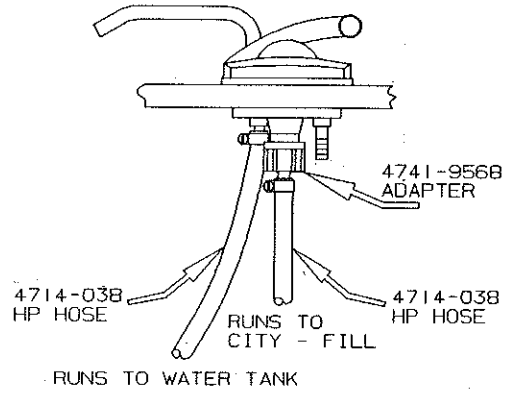

UPPER GALLEY ASSEMBLIES - COMPLETE

2681	Brandywine	4748-5118
2684	Grandview	4748-511
2690	Shenandoah	4744E590
2610	Sequoia	4744H525
2695	Williamsburg	4749A599 (stove)
2695	Williamsburg	4741J544 (sink)

UPPER GALLEY ASSEMBLIES COMPONENT PARTS

CODE	PART NO.	DESCRIPTION
1	4748-30981	Upper galley top 2681
	4748-3091	Upper galley top 2684
	4744F1941	Upper galley top 2690, 2610
	4744F19481	Upper galley top 2610 w/Hot Water
	4716B179	T-molding 3/4" (blue)
2	4710F0301	Sink, stainless steel
	4730D3151	Basket & strainer
	4714B0661	Crumb cup
3	4748-515	Upper galley angle x2
4	4734B0161	Water pump
	4716-059	Screw x4
5	4746-9071	Pump hold down bar (includes nut bracket assembly)
	4742-8701	Flange Bushing (plastic)
	4746-542	Nut bracket assembly
6	4748-3551	Cabinet corner, M2 (plastic)
	4748-336	Corner shim - grey
7	4734A0671	Drain trap, M2
8	4742A8781	Drain hose (sold/1 pc - 5 ft section)
	4744-2678	Hose clamp x2
	4734C0681	Drain spout M2
	4714-0021	Cap & strap, M2
9	4748-3241	Door panel (all)
10	4748-3381	Door pull (plastic)
11	4745C2611	Hinge (self closing)
12	4748-5101	Drawer assembly x2, 2681, 2684
	4744F5741	Drawer assembly x2, 2690, 2610
13	4730A3431	Flexible gas hose (all) not shown

PANELING AND TRIM

4716-7001	Universal wall panel (48" x 18 3/16") Grey wood
4716-7011	Universal wall panel (48 x 18 3/16) Blue mist
4716-7021	Corner divider, M5 (Warm grey)
4716-7031	Panel divider, M5 (Blue mist) 17 3/4
4716-7041	Toe molding, M2 48" (Warm grey) (used on wall paneling)
4716-7051	Toe molding, M2 48" (401 Grey) (used on seat & converter cabinet)