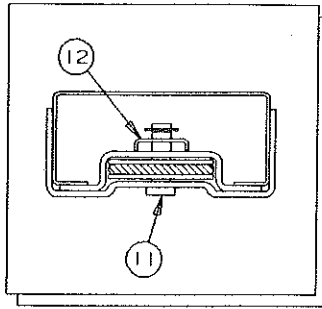

1992

AMERICANA SERIES