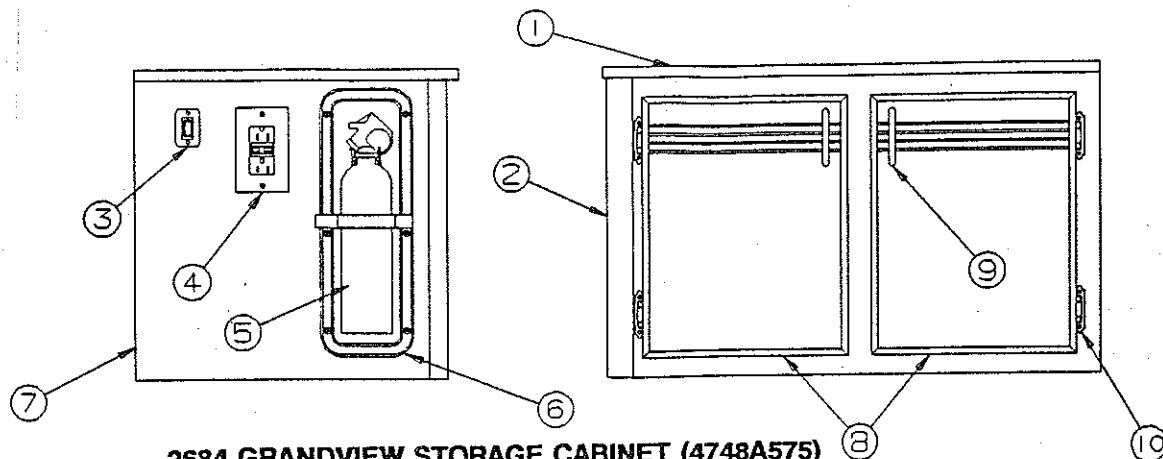

REPAIR PARTS

2684 GRANDVIEW STORAGE CABINET (4748A575)

CODE	PART NO.	DESCRIPTION
1	4748-3561	Cabinet top 2684 (produced before 2/17/92)
	* 4748A3561	Cabinet top 2684 (produced after 2/16/92)
2	4748-3551	Cabinet corner M2 (plastic)
3	4733C4981	Rocker switch
	4716-062	Screw x2
4	4746B3841	Ground fault receptacle w/cover
	4746A385	Receptacle box
5	4737A5558	Fire extinguisher
6	4737C4191	Recessed mount
	4737-8478	Screw x6
7	4748-352	Cabinet side (produced before 2/17/92)
	* 4748A352	Cabinet side (produced after 2/16/92)
8	4748-3271	Door panel
9	4748-3381	Door pull (plastic)
10	4745C2611	Hinge (self closing)

*TRAILERS STARTING WITH S/N 04840 PRODUCED AFTER 2/16/92 WILL USE THE PARTS MARKED WITH AN ASTERISK (*)

DINETTE TABLE ASSEMBLY & COMPONENTS

CODE	PART NO.	DESCRIPTION
1	4749B1011	Table top 2681 39 3/8 x 29 1/2
	4741J0451	Table top 2684 32 3/4 x 30
	4746-9671	Table top 2690 53 1/8 x 30
	4744B4521	Table top 2610 39 3/8 x 30
	4739J10381	Table top 2695 48 1/8 x 30
	4060300078F	T molding 3/4" (blue)
2	4724D2631	Velcro hook x4
	4724E263	Velcro loop x4
3	4734D0841	Table rest (all except 2684)
	4746-8311	Table rest (2684 only)
	4737-8488	Screw x4
4	4745A5271	Table leg M2
5	4720B5951	Table strap, M4
6	4720A1501	Lock brace pkg
	4737-8488	Screw x4
7	4720C3928	Table leg cap