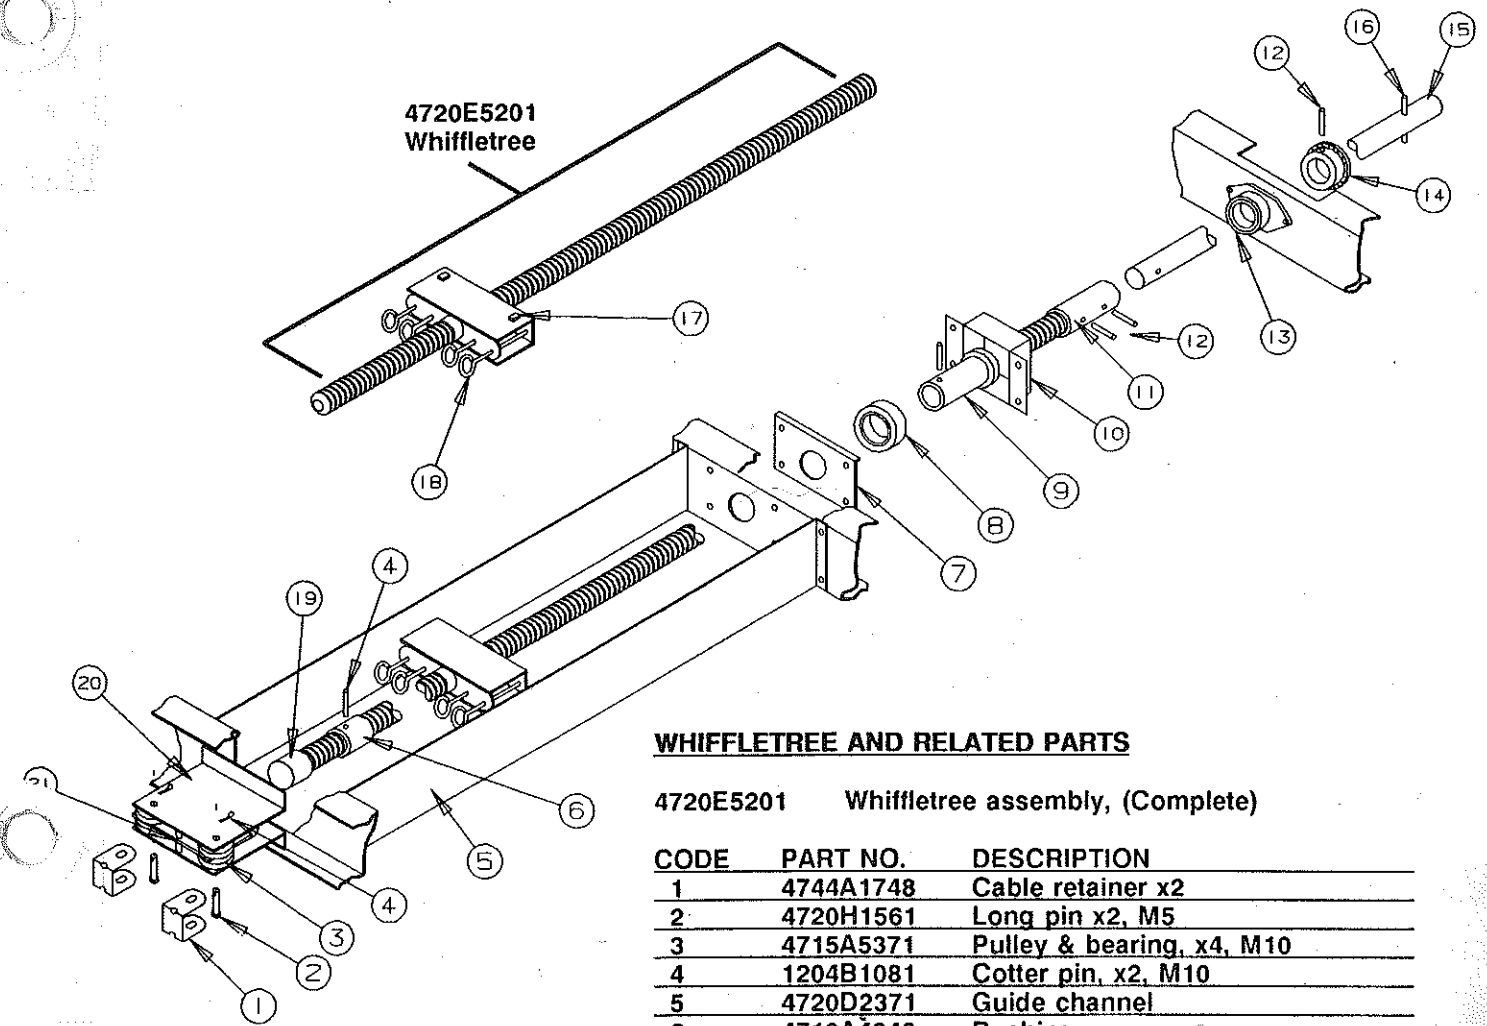

REPAIR PARTS

WHIFFLETREE AND RELATED PARTS

4720E5201 Whiffletree assembly, (Complete)

CODE	PART NO.	DESCRIPTION
1	4744A1748	Cable retainer x2
2	4720H1561	Long pin x2, M5
3	4715A5371	Pulley & bearing, x4, M10
4	1204B1081	Cotter pin, x2, M10
5	4720D2371	Guide channel
6	4710A4248	Bushing
7	4720B2418	Plate
8	4720A2421	Bearing
9	4720B2388	Thrust nut
10	4720B2408	Retainer
11	4720D1221	Coupling
12	4720B1481	Roll pin, M10
13	4741B8408	Bearing (front cross channel)
	1200B3048	Bolt x2
	1202B0468	Washer x2
	1201B6068	Nut x2
14	4730B3848	Sprocket (12 tooth)
15	4739B0011	Whiffletree extension 11' model
	4720F12081	Whiffletree extension 9 1/2' model
16	4747-9451	Roll pin x1, 1 3/8" long, M10
17	4720A123	Nylon pin x2
18	4744-4451	Screw eye x4, M4
	1201B6078	5/16" Locknut x8
19	4730D1291	Screw socket x1 (welded to cross channel)
20	4720-1551	Pulley plate
21	4715C5661	Pulley spacer