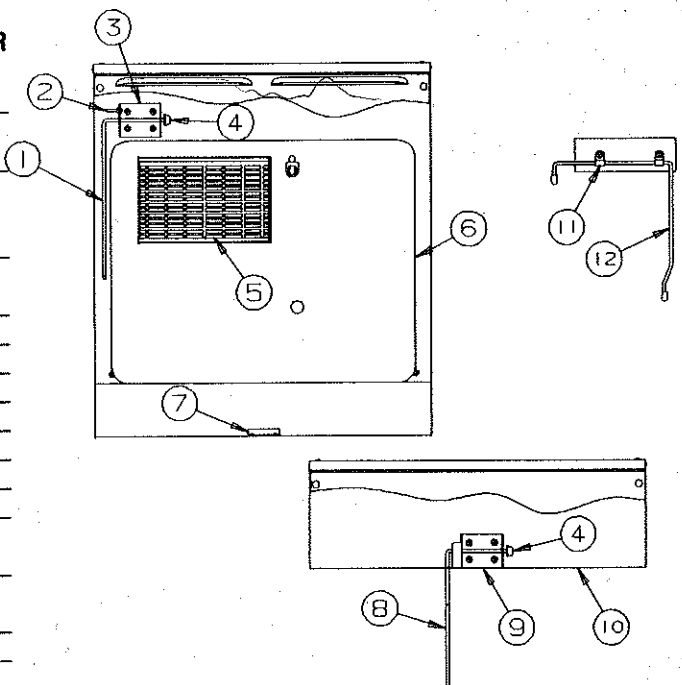

HATCH DOOR, PROP RODS & WATER HEATER DOOR

CODE	PART NO.	DESCRIPTION
1	4747-2401 4749-2071	Prop rod Cap (black)
2	1017B1018 1201B6928 4749-2071	Screw Nut Cap (black)
3	4747-241 4733-4118	Prop rod bracket Tek screw
4	4747-932	Pushnut cap (black)
5	4747-9241	Grill
6	4714H3391	Water heater door, 2695 only
7	4747-252	Door latch angle
8	4746-8241	Prop rod 2684 only
9	4746-8251	Prop rod bracket 2684 only
10	4746-826	Storage hatch cover 2684 only
11	4747-2461 4737-8478	Nylon clamp x2 Screw x2
12	4747-2421 4749-2071	Hatch door stay Cap (black)
13	4747B189	Water heater plate (not shown)