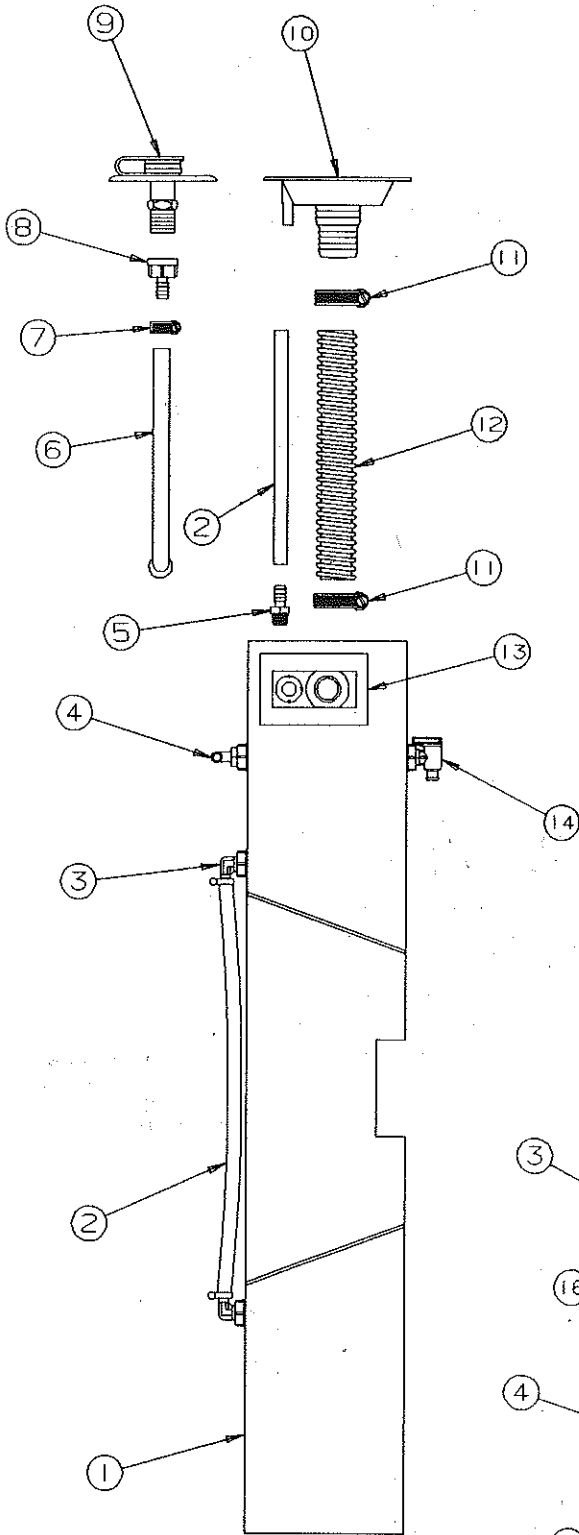

1992

AMERICANA SERIES

AMERICANA SERIES WATER TANK - RELATED PARTS

CODE	PART NO.	DESCRIPTION
1	4748-8341	Water tank (10 gallon)
1A	4748-834R1	Water tank (10 gallon) 2695 only See Figure 1
2	4733C1201	Clear tubing, 24" length
	4731-3058	Adjustable hose clamp x2
3	4741A2378	Elbow x2
4	1218-3518	Elbow
5	4732A4561	Hose adaptor
6	4714-038	3/8" High pressure hose
7	4731-3058	Adjustable hose clamp
8	4741-9568	Female adapter
	1202-5828	Rubber washer
9	4732F1521	City fill
10	4731D1711	Water tank spout
11	4715-4501	Hose clamp 1 1/4"
12	4731G1081	Water fill hose 24" lengths
13	4742-8631	Water tank gasket
14	4715E4381	Spigot 3/8"
15	1020E1620F	Screw x4 (stainless steel)
	1202B2528	Washer x4
16	4748-8301	Water tank hanger (large)
17	4731-3878	Hex bolt
	1201B6038	Hex nut
18	4748-8321	Water tank hanger (base)
19	4748-8311	Water tank hanger (small)
20	4060075008	Foam tape