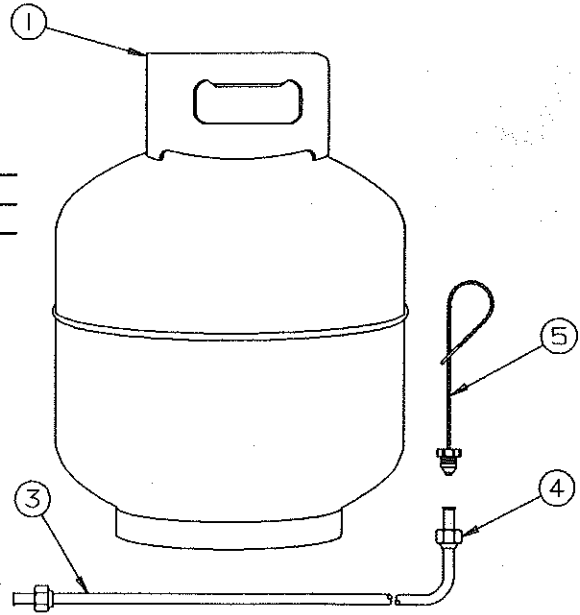

REPAIR PARTS

AMERICANA SERIES GAS SYSTEM & RELATED PARTS

CODE	PART NO.	DESCRIPTION
1	4720J5928	Gas bottle (arctic white)
2	1215-1788	Tee 1/2 x 3/8 x 3/8 (2695 only)
3	4714-0711	3/8" Copper gas line, 100" length (includes 1 bushing & 2 flare nuts)
	4748-5846	1/2" Copper gas line 34" (2695 only) (includes 2 flare nuts)
	1201-8708	3/8" Clamp (rubber coated)
	1201-8738	1/2" Clamp (rubber coated)
4	1215-2418	Flare nut (3/8" gas line)
	1215-2438	Flare nut (1/2" gas line)
5	4733A3888	3/8" Plastic cap & chain
	4737-8388	1/2" Plastic cap & chain