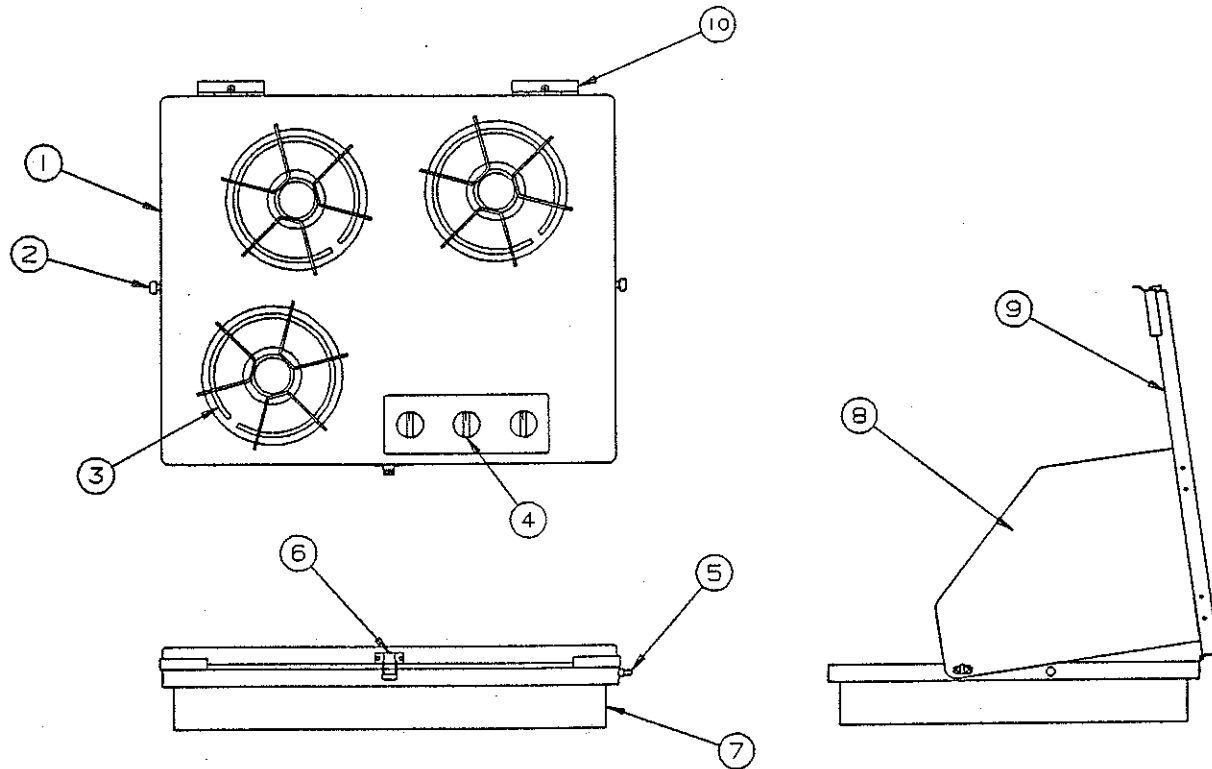

REPAIR PARTS

GALLEY STOVES & COMPONENTS

CODE	PART NO.	DESCRIPTION
1	4744D2381	2 Burner stove top, 2681, 2684
	4744D2401	3 Burner stove top, 2690, 2610, 2695
2	4716A0881	Thumb screw, M6
3	4716-1851	Grate (all)
4	4716-1861	Knob (all)
5	1226D1538	Stove fin latch
	1203-8678	Rivet x2
6	4733-4018	Latch
	4733B4028	Strike
	1203-8558	Rivet
7	4739E2871	2 Burner stove box, 2681, 2684
	4739G2931	3 Burner stove box, 2690, 2610, 2695
NOTE: Stove box includes stove top		
8	4741F4131	Stove fin (all)
	4741A440	Hinge x2
9	4741B62681	Stove cover, 2681
	4741C6261	Stove cover, 2684
	4741E60381	Stove cover, 2695
	4741E6031	Stove cover, 2690, 2610
10	4739A282	Stove cover hinge x2
	4716-052	Screw x2
	1201B6958	Nut x2