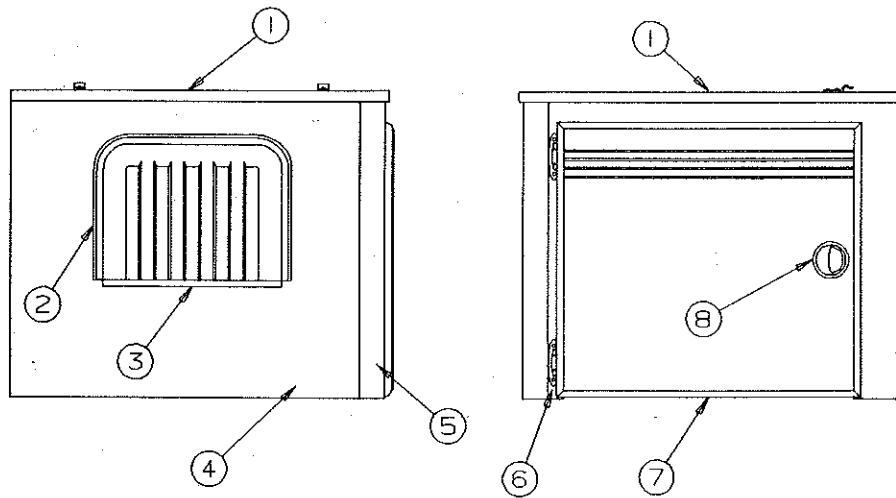

2690 SHENANDOAH POTTI CABINET (4746-556)

CODE	PART NO.	DESCRIPTION
1	4742-8461	Cabinet top, 2690
	4720A0721	Cooler clip, M2
	4716-059	Screw (screw clip to top)
2	4748-8291	Bin (plastic)
3	4748-302	Vinyl extrusion
4	4742-847	Cabinet side
5	4748-3551	Cabinet corner
6	4745C2611	Hinge (self closing)
7	4748-8211	Door panel
8	4748-3161	Round door latch