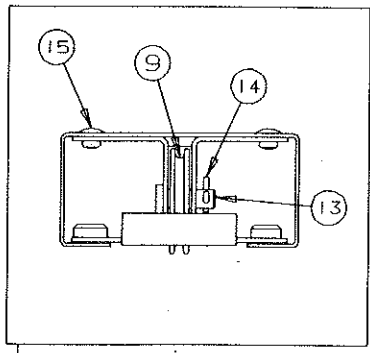

# AMERICANA SERIES

**LIFT ASSEMBLIES - (All Americana Series)**

- 4716-0011 - Lift assembly, Left Front/Right Rear
- 4716-0021 - Lift assembly, Right Front/Left Rear

CODE	PART NO.	DESCRIPTION
1	4720E5181	Top lift assy (4716-0021)
	4739B6741	Top lift assy (4716-0011)
2	4720E5171	Center lift assy (4716-0021)
	4739B6731	Center lift assy (4716-0011)
3	4720C5271	Cable assy x2, M2 (both)
	4720C1691	Steel cable crimp, M20
4	4720F5161	Bottom lift assy (4716-0021)
	4739B6751	Bottom lift assy (4716-0011)
5	4720H5151	Stationary lift assy (both)
6	4747-6741	Stainless steel cable assy x1, M2 (156 inches long)
	4744-1318	Stainless steel cable crimp, M10
7	4731C5801	Butterfly bracket assy
8	4749-2081	Screw x3, M6
9	4715A5371	Steel pulley & bearing x4, M10
10	4747-8931	Long pin, x2
	4730B0981	Retaining ring, M12
11	4749-4061	Pin short x1, M4
	4730B0981	Retaining ring, M12
12	4749A2028	Retaining clip
13	4720C1578	Lift pin x1
14	1204B1081	Cotter pin, M10
15	1203-8641	Rivet x4, M50