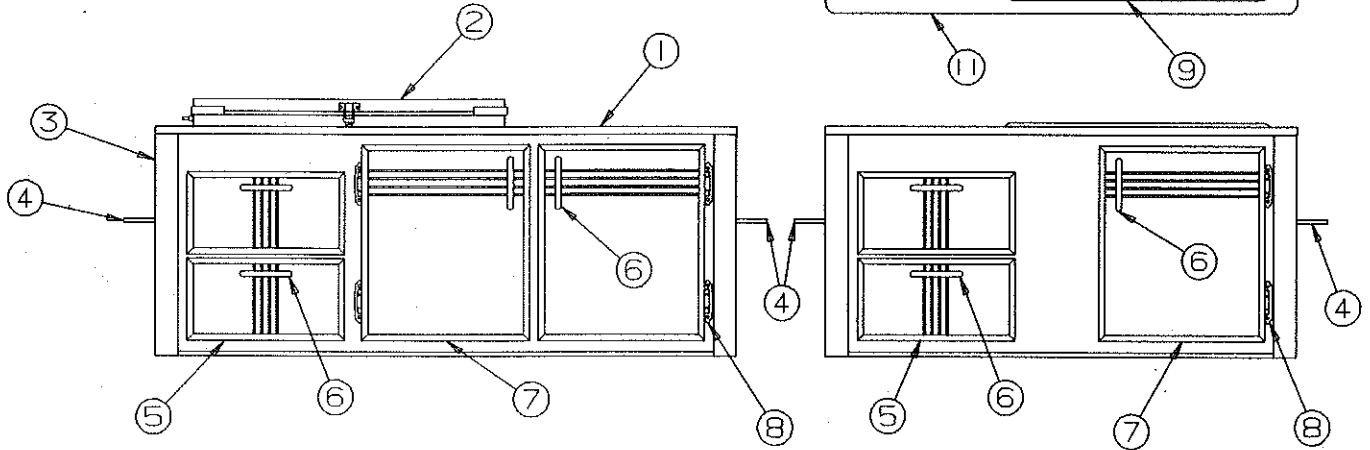

REPAIR PARTS

UPPER GALLEY ASSEMBLY 2695 WILLIAMSBURG

CODE	PART NO.	DESCRIPTION
1	4741K1591	Galley top 2695 (stove)
2	NOTE: Refer to Page 19 for stove & components	
3	4748-3551	Cabinet corner M2 (plastic)
4	4748-515	Upper galley angle
5	4748-5101	Drawer assembly
6	4748-3381	Door pull (plastic)
7	4748-3241	Door panel
8	4745C2611	Hinge (self closing)
9	4745A2801	Sink
10	4745D2741	Faucet
	4716-2341	Faucet nut, barb & seal package
11	4749A0181	Galley top 2695 (sink)