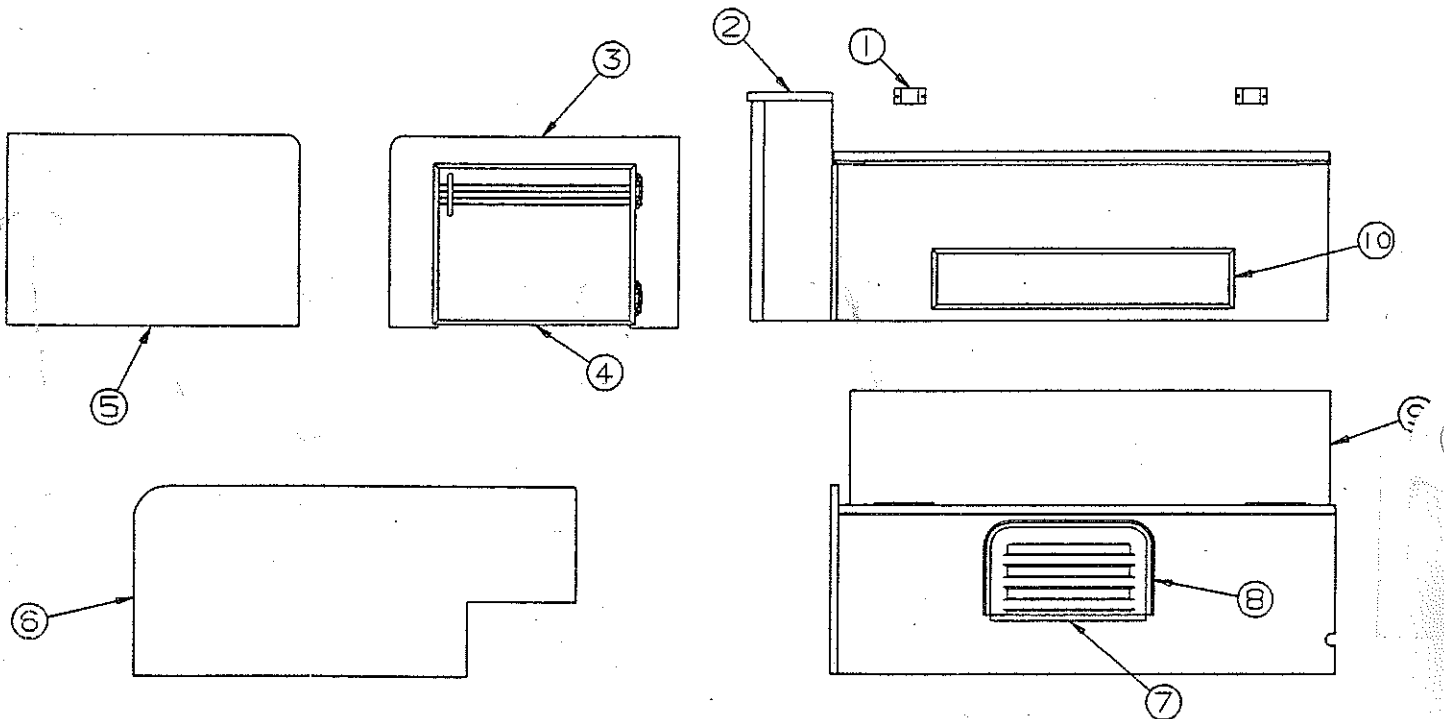

1992 AMERICANA SERIES

AMERICANA SERIES SEAT FRAME ASSEMBLIES

NOTE: (Seat Frame Assemblies are special orders)

Model	PART NO.	SIDE	PART NO.	SIDE
2681 Brandywine	4749A541	Left	4744C664	Right
2684 Grandview	4748A513	Curbside	4748-514	Roadside (produced before 2/17)
* 2684 Grandview	* 4748B513	Curbside	* 4748A514	Roadside (produced after 2/16)
2690 Shenandoah	4733M555	Curbside	4733M556	Roadside
2610 Sequoia	4744F547	Left	4744G546	Right
2695 Williamsburg	4733L551	Curbside	4733L582	Roadside

* TRAILERS STARTING WITH S/N 04840 PRODUCED AFTER 2/16/92 WILL USE THE PARTS MARKED WITH AN ASTERISK (*).

CODE	PART NO.	DESCRIPTION
1	4746A0248	Cushion bumper
2	4746-9651	Cabinet top (2690 only)
3	4749A09681	Seat end 2681 (without door)
	4747B8431	Seat end 2610 (with door)
4	4745E8741	Door panel (2610 only)
5	4749A09681	Seat end 2681
	4744B9701	Seat end 2610
6	4748-3921	Seat gazoodi 2684
	4744F1931	Seat gazoodi 2610
	4742-8911	Seat gazoodi 2681
7	4060400153	Edge molding
8	4748-9711	Bin (plastic) 2684, 2690, 2610
	4733-4028	L bracket x2
	4733E0601	Rivet x2, M25
9	4746-830	Seat back support, 2684 only
10	4746-5571	Drawer assembly 2690, 2695