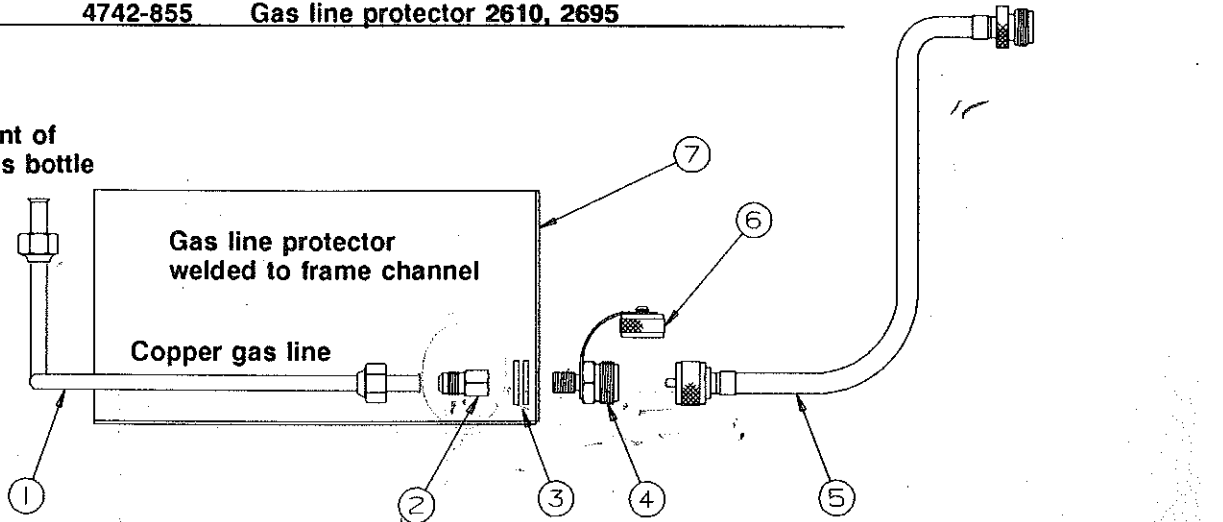

OUTSIDE STOVE GAS LINES AND COMPONENTS

CODE	PART NO.	DESCRIPTION
1	4714-0711	Copper gas line assembly, 2681, 2690 (100")
	4714-0721	Cooper gas line assembly, 2610, 2695 (110")
	1215-2418	Flare nut
2	4742-8061	Female coupling
3	1202B1068	Washer x2
4	4739-6978	Cylinder adapter
5	4742-8731	Gas hose 36"
6	4742-8071	Brass cap & strap
7	4746-937	Gas line protector 2681, 2690
	4742-855	Gas line protector 2610, 2695

Runs to front of trailer to gas bottle