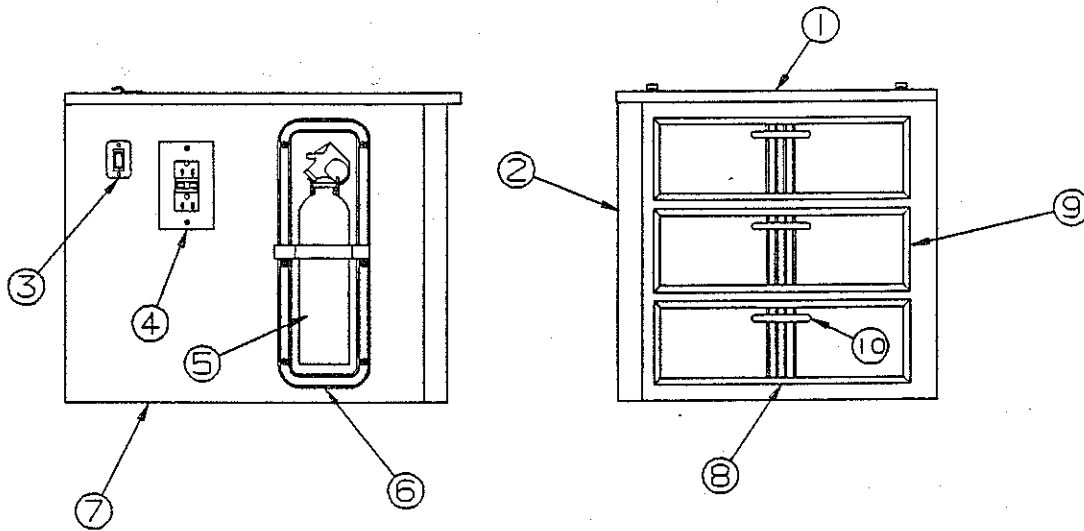

2695 WILLIAMSBURG, CHEST OF DRAWERS (4741H594)

CODE	PART NO.	DESCRIPTION
1	4741G4211	Cabinet top 2695
	4720A0721	Cooler clip, M2
	4716-059	Screw (screw clip to top)
2	4748-3551	Cabinet corner, M2 (plastic)
3	4733C4981	Rocker switch
	4716-062	Screw x2

4	4746B3841	Ground fault receptacle w/cover
	4746A385	Receptacle box
5	4737A5558	Fire extinguisher
6	4737C4191	Recessed mount
	4737-8478	Screw x6
7	4744D1548	Cabinet side
8	4744H537	Drawer assembly x1
9	4744H5361	Drawer assembly x2
10	4748-3381	Door pull (plastic)