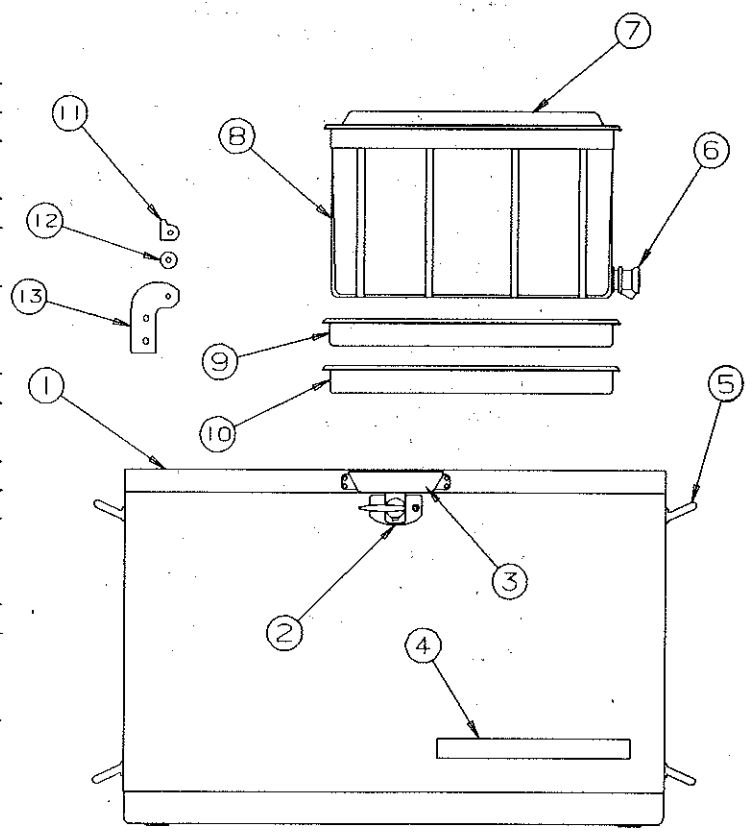

CONVERTIBLE COOLER (4744E9001)

CODE	PART NO.	DESCRIPTION
1	4744C9081	Cooler door
2	4744A8181	Latch
3	4744-8051	Latch cover
	4716-062	Screw x4
4	4744A8158	Decal
5	4744-8321	Cooler leg x4
	4741-8218	Hex head screw x8
6	4744-9071	Faucet assembly
	1212-0128	Grommet
	4744-8261	Plastic nut
7	4744-8331	Ice tub lid
8	4744-9051	Ice tub (includes faucet)
	Note: Ice tub lid sold separately	
9	4744-8171	Drip tray
10	4744-8031	Half tray x2
11	4744-9098	Right pivot
	4744-9108	Left pivot
	1107B0818	Screw (x2 per pivot)
12	4744-8308	Nylon spacer
13	4744-8291	Hinge plate (right)
	4744-8281	Hinge plate (left)
	4741-8218	Hex head screw x2