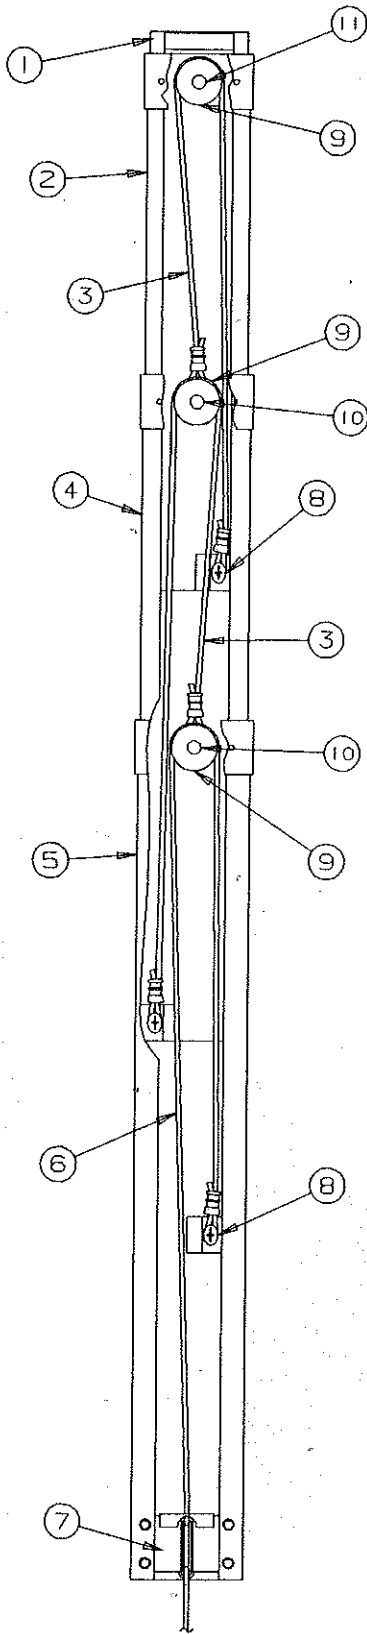

1992

AMERICANA SERIES