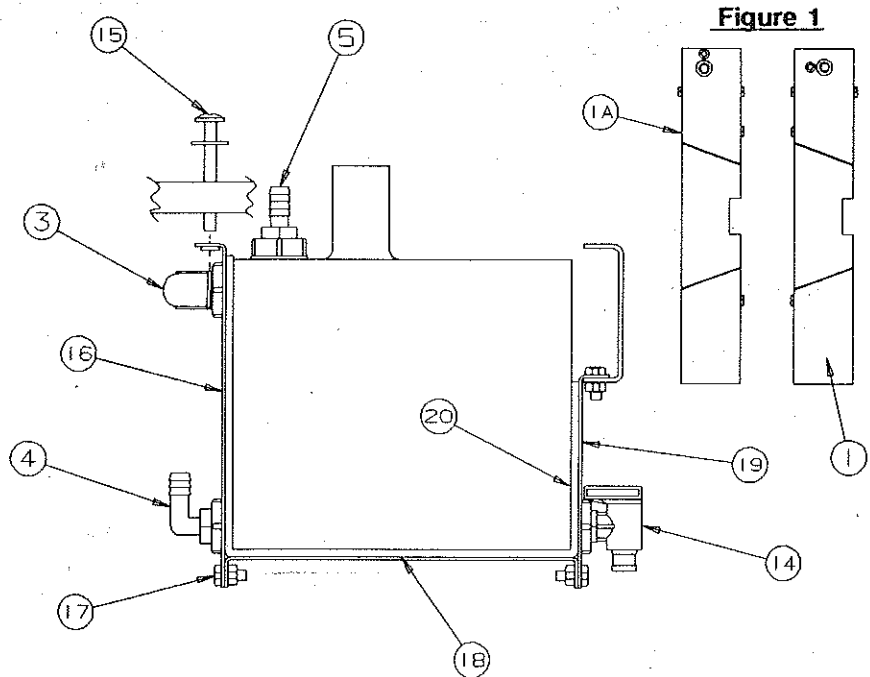

1992

AMERICANA SERIES

AMERICANA SERIES WATER TANK - RELATED PARTS

CODE	PART NO.	DESCRIPTION
1	4748-8341	Water tank (10 gallon)
1A	4748-834R1	Water tank (10 gallon) 2695 only See Figure 1
2	4733C1201	Clear tubing, 24" length
	4731-3058	Adjustable hose clamp x2
3	4741A2378	Elbow x2
4	1218-3518	Elbow
5	4732A4561	Hose adaptor
6	4714-038	3/8" High pressure hose
7	4731-3058	Adjustable hose clamp
8	4741-9568	Female adapter
	1202-5828	Rubber washer
9	4732F1521	City fill
10	4731D1711	Water tank spout
11	4715-4501	Hose clamp 1 1/4"
12	4731G1081	Water fill hose 24" lengths
13	4742-8631	Water tank gasket
14	4715E4381	Spigot 3/8"
15	1020E1620F	Screw x4 (stainless steel)
	1202B2528	Washer x4
16	4748-8301	Water tank hanger (large)
17	4731-3878	Hex bolt
	1201B6038	Hex nut
18	4748-8321	Water tank hanger (base)
19	4748-8311	Water tank hanger (small)
20	4060075008	Foam tape