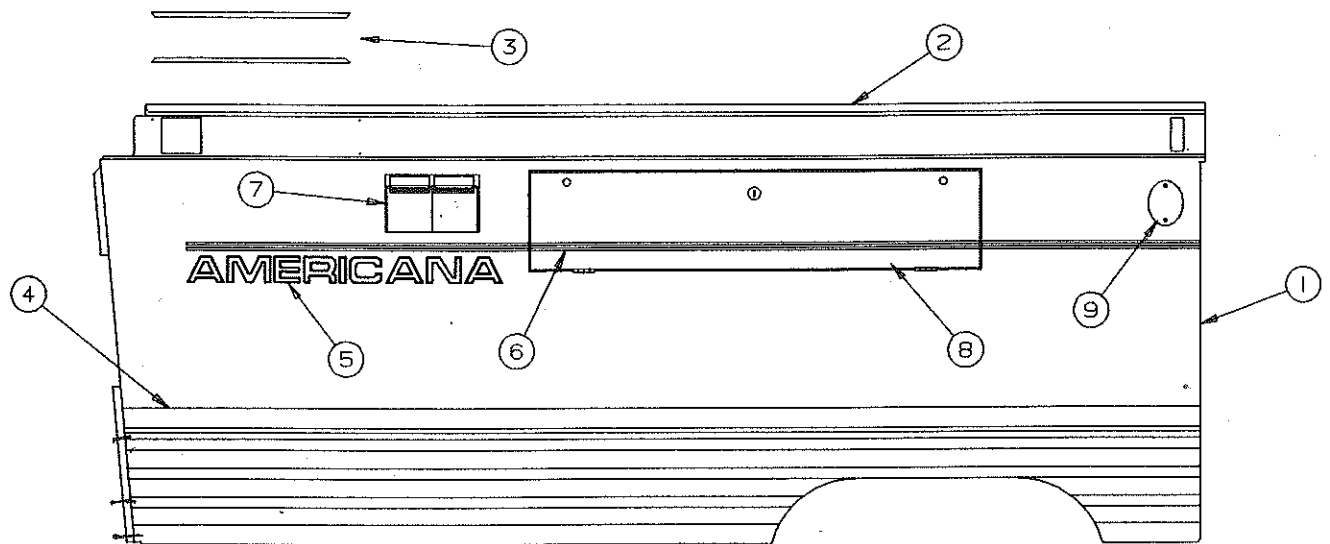

REPAIR PARTS

AMERICANA SERIES - ARCTIC WHITE **CURBSIDE RIGHT REAR BODY PANEL COMPONENTS**

CODE	PART NO.	DESCRIPTION	
1	4733K1091	Body panel, 2681	
	4747B8991	Body panel, 2690	
	4744D1991	Body panel, 2610	
	4747D8611	Body panel, 2695	
2	4720N135	Body rail, 2681, 2690	
	4734K179	Body rail, 2610, 2695	
	4733D0601	Rivet, M25 (panel to rail) arctic white	
	4723B8071	Velcro hook 2" x 2" square	
	4724G2631	Velcro hook 3/4" wide	
	4710-3621	Roll pin, x4, M10	
	3	4737-0738	Rail stop 6 3/16"
	4730B1211	Rail stop 16 3/16"	
	4350000093	Double stick tape	
4	4350001246F	Trim tape, 6 feet (all)	
5	4742-8578	Americana logo	
6	4350001247F	Pin stripe, 5 feet (all)	
7	4746A3861	Duplex cover & outlet	
	4746-3871	Box	
	1203-8678	Rivet x4	
8	4744C5541	Stove hatch door (complete) (all)	
	4744-2571	Door lock	
	4742B1261	Hinge x2 (arctic white)	
	1203-8558	Rivet x4 per hinge	
9	4733-2818	RVIA tag	
	1203-8678	Rivet x2	

4716D2131 Curbside body panel trim tape repair kit