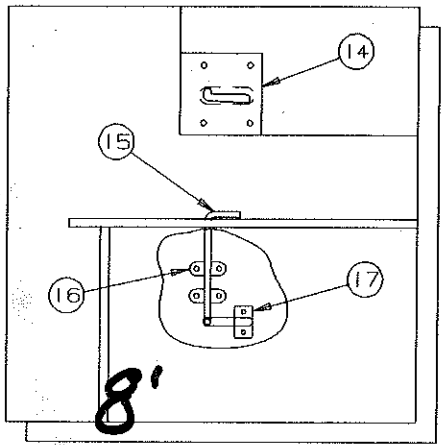

2684 GRANDVIEW, SPLIT LEVEL WARDROBE ASSEMBLY

CODE	PART NO.	DESCRIPTION
1	4748-3651	Wardrobe top 2684
	4745-1851	Wardrobe hanger (not shown)
2	4748-358	Corner molding (plastic)
3	4748-3221	Door panel
	4733B0791	Mirror
	4739C2908	Screw cap
	4739-2918	Plastic washer
4	4748-3161	Round door latch
5	4748-3621	Pivot top
6	4748-3591	Lower pivot x2
	4748-3618	Bushing
7	4748-3741	Drawer cabinet top
	4746-8808	Latched/unlatched decal
	4746-879	Vinyl extrusion
8	4748-3731	Rear gazoodi
9	4748-5181	Drawer assembly x2
10	4748-5221	Drawer assembly
11	4748-3721	Front gazoodi
12	1299E1018	Bolt x2
13	1202B2528	Washer
14	4746-8361	Latch support (right)
	4746-8371	Latch support (left)
15	4746-8731	Wardrobe latch (right)
	4746-8721	Wardrobe latch (left)
16	4746C0701	Support bracket x2
17	4747-9421	Wedge, M2
18	4748-642	Tie down strap (located inside of cabinet)