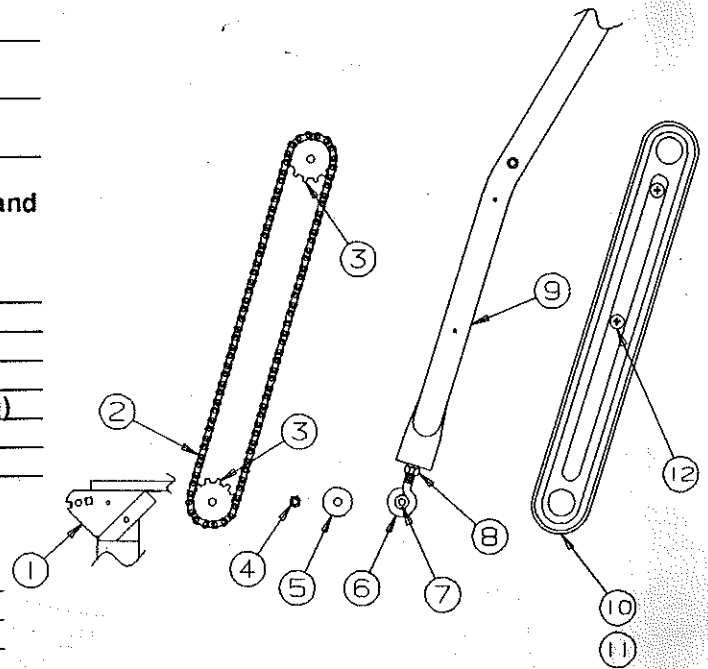

UPPER GALLEY LIFT BAR & COMPONENTS

CODE	PART NO.	DESCRIPTION
1	4744D5331	Galley bracket (left)
	4744D5321	Galley bracket (right)
2	4744-6321	Chain assembly (includes connecting link and half link)
	4730A3811	Connecting link
	4714-0351	Half link
3	4737-9238	12 Tooth sprocket x2
4	1201B6378	Locknut x2
5	1202B2528	Washer
6	4744-4451	Eye bolt, M4 (less bushing)
7	4744-9211	Bushing, M2
8	1201B6028	Adjusting locknut x1
9	4748-310	Galley lift bar 2681, 2684
	4744D087	Galley lift bar 2690, 2610
	4749A919	Galley lift bar 2695 (stove)
	4749A918	Galley lift bar 2695 (sink)
10	4744C0811	Chain cover (left)
11	4744C1471	Chain cover (right)
12	4733B4136	Tek screw (grey) x2