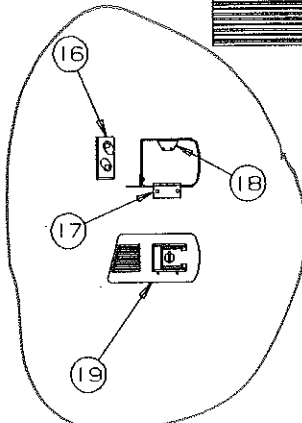

4716D2151 Front & Rear body panel trim tape repair kit 2600

REAR BODY PANEL ASSEMBLY COMPONENTS

NOTE: All panels are shipped less hardware & decals.

CODE	PART NO.	DESCRIPTION
1	4733T1011	Rear body panel (all) (arctic white)
2	4720K179	Rear end rail (all)
3	4741C6041	Top latch (without lock)
	4749-484	Foam pad x1
	4741-8218	Tek screw x4
4	4714F0851	Corner light x2
	4716-1011	Corner light lens (red)
	4747-2558	Expansion rivet
5	4734D3921	Taillight x2
	4716-1021	Taillight lens
6	4734D3911	Backup light x2
	4716-1031	Backup light lens
7	4744F3548	Corner die cut trim tape
7A	4744F3538	Corner die cut trim tape
8	4350001280F	Trim tape (5 feet required)
9	4737B4458	Foam gasket x2
10	4744B5571	Bumper pad x2
	1200B3038	Bolt x2 (bolt pad to frame)
11	4737A0728	Rubber bumper x2
12	4732-1181	Plastic grommet x2, M4
13	4739B4311	License plate light x2
	1121C1618	Screw x2 (hold license plate on)
14	4733J6481	Storage bumper (standard on 2695 only)
15	1200B3048	Bolt x2
	4739-2298	Locknut x2
	1202B0468	Washer x6
	1202B1068	Washer x2
16	4747-5558	Bumper bracket x2
17	4747A9281	Hinge x2
18	4747-9258	Strike x2
19	4747-9071	Bumper cap (roadside)
20	4747-9061	Bumper cap (curbside)
	4747-9268	Bumper cap latch

NLA