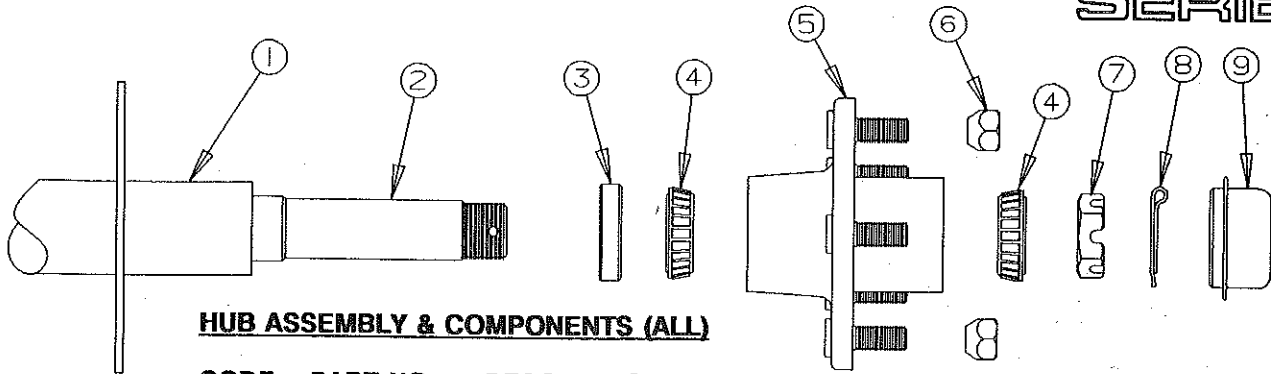

1992 AMERICANA SERIES

HUB ASSEMBLY & COMPONENTS (ALL)

CODE	PART NO.	DESCRIPTION
1	4741D6251	Axle beam (includes spindle)
2	4741B849	Spindle
3	4714A2201	Grease seal x1, M4
4	4716-1101	Bearing & race pkg
5	4738D0451	Hub assy w/mounted studs & lug nuts
6	4747A9528	Lug nut x5
7	4714-3068	Spindle nut, (slotted)
8	1204-1268	Cotter pin x1
9	4714-0621	Grease cap x1, M4

AXLE & SPRING COMPONENTS

CODE	PART NO.	DESCRIPTION
1	4738D0451	Hub assy w/mounted studs
2	4741D6251	Axle beam
3	4741B3381	Leaf spring, 2 leaf 750#, 2681, 2684, 2690
	4735C2201	Leaf spring, 3 leaf 1000#, 2695, 2610
4	4741-8458	U-bolt plate
5	4741-9358	U-bolt locknut
6	4741A8438	U-bolt