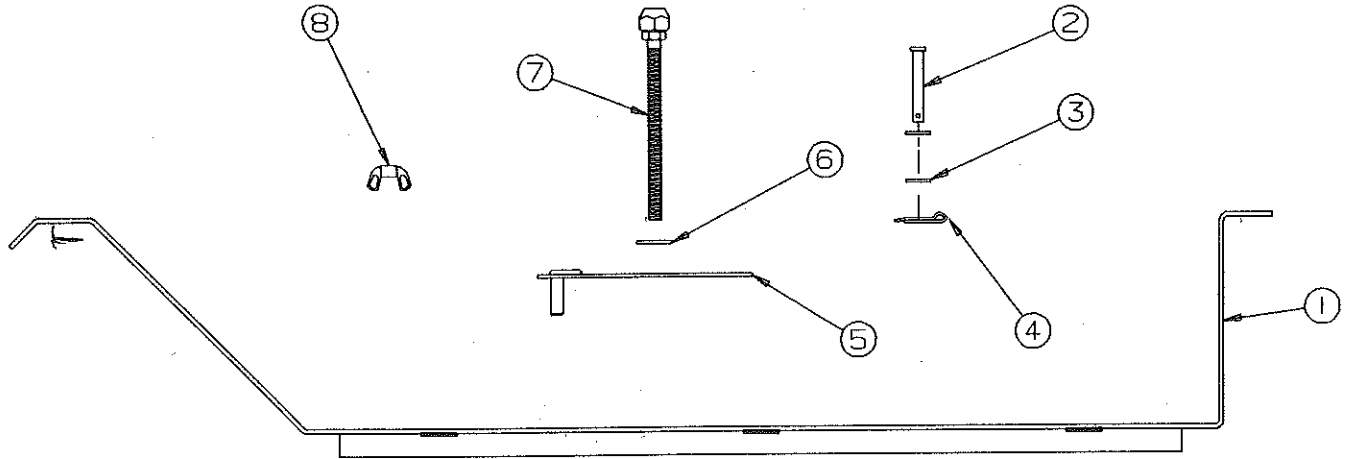

REPAIR PARTS

AMERICANA SPARE TIRE CARRIER (4748-6481)

CODE	PART NO.	DESCRIPTION
1	4746-868	Spare tire mount
2	4720H1561	Long pin, M5 x1
3	1202E0408	Washer x2
4	1204B1231	Cotter pin, M10 x1
5	4746-5401	Tire hold down x1
6	1202B1068	Washer x1
7	4746-5411	Bolt assembly x1
8	1201-6258	Wing nut x1