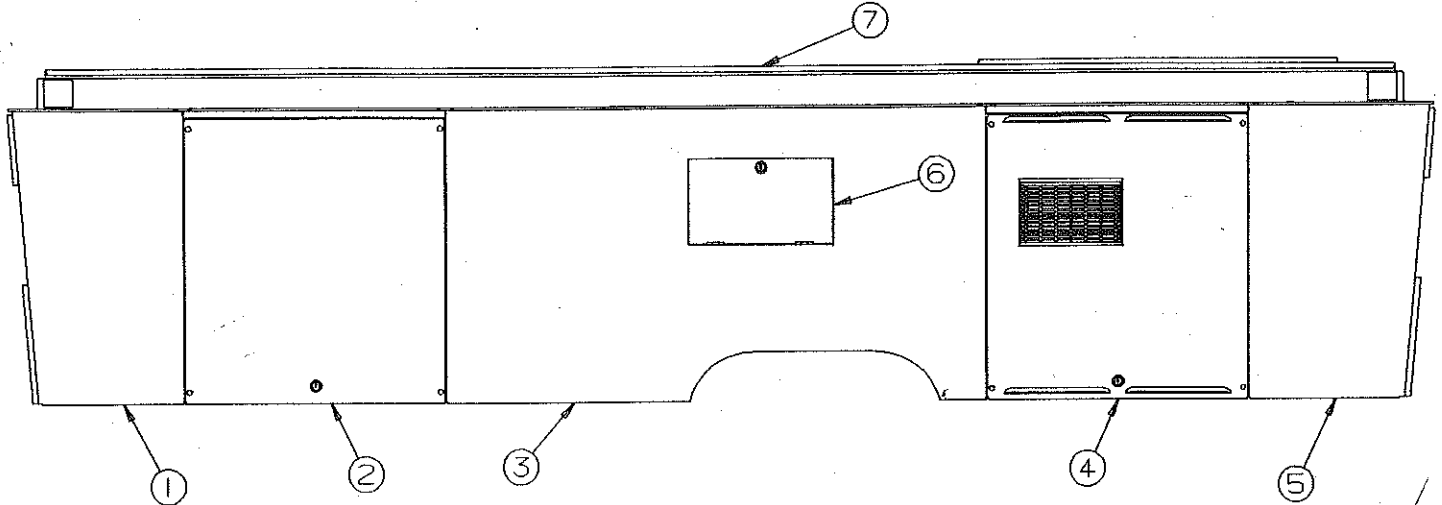

REPAIR PARTS