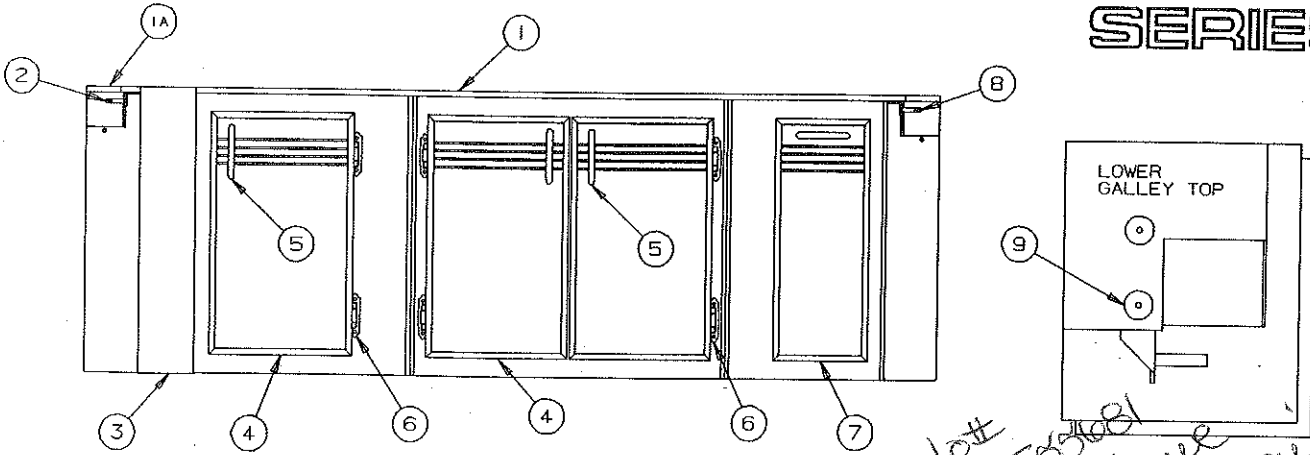

1992 AMERICANA SERIES

LOWER GALLEY COMPONENT PARTS

CODE	PART NO.	DESCRIPTION
1	4748-3401	Lower galley top 2681
	4748-2981	Lower galley top 2684 (right)
	4748-2951	Lower galley top 2684 (left)
	4746-9711	Lower galley top 2690
	4744F1921	Lower galley top 2610 (right)
	4744E1461	Lower galley top 2610 (left)
1A	4749A383	Lower galley top 2681 (short)
	4746-973	Lower galley top 2690 (short)
2	4744D5331	Galley bracket (left)

3	4744F5561	Filler assembly (all)
4	4748-3291	Door panel 2681 x3, 2684 x2, 2610 x1
	4748-3271	Door panel 2684 x1
	4748-2991	Door panel 2690 x3, 2610 x2
5	4748-3381	Door pull (plastic)
6	4745C2611	Hinge (self closing)
7	4748-5221	Drawer assembly 2690 only
8	4744D5321	Galley bracket (right)
9	4744A4608	Rivet x2 (grey)
10	4746A0971	Kill switch (not shown)

** N/A CR 70#
4744F5561 will have clo part*