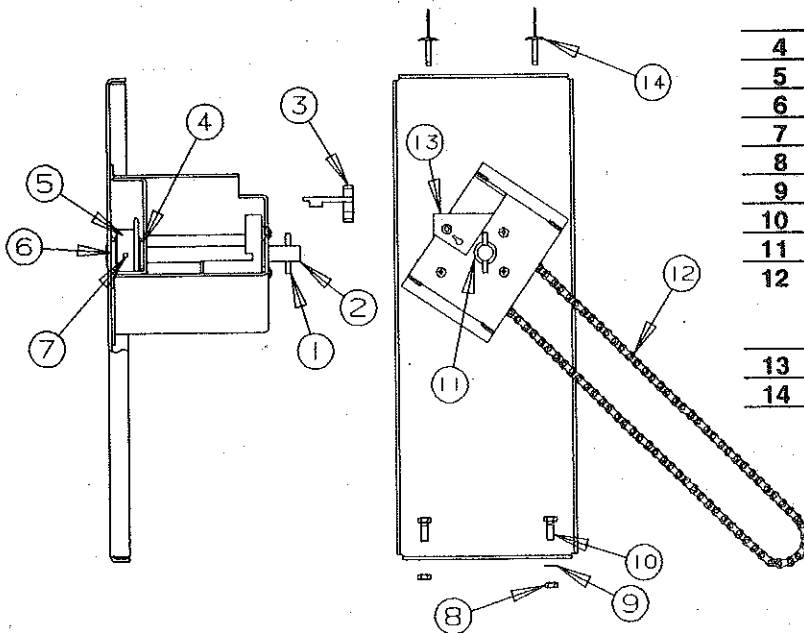

## MAIN FRAME ASSEMBLY COMPONENT PARTS

CODE	PART NO.	DESCRIPTION
1	4730A3561	Coupler assembly (all except 2695)
	4742-200	Coupler assembly (2695 only)
	4714-2211	Coupler repair kit (release)
2	4720A356	Chain bar
3	4747-8941	Pin cover, M2 (plastic)
4	4741A4001	Latch bulkhead x3
	4733C1541	Corner bulkhead x4
	4732C3678	Adjustable pulley bracket
6	4715A5371	Pulley & bearing, M10
	4720C1578	Short pin
	1204B1081	Cotter pin, M10
	4720D153	Center bulkhead
7	4749A2358	Tire & rim 10" (all except 2695)
	4749A8648	Tire & rim 10" (2695)
8A	4742-8431	Caplug 2684, 2695 only
	4060000005	Edge molding
9	4749-627	Stabilizer support (roadside) (all 11')
10	4749-626	Stabilizer support (curbside) (all 11')
11	4741A3311	Wheel well assembly x2
12	4744-668	Corner gusset
13	4749-158	Latch bracket x1
14	4720A3331	Jack bracket
15	4746-9811	Wire harness (Bargman) - ct front
	4742-8961	Braided nylon sleeve
16	4746-5591	Pigtail (Bargman) - car end
17	1201-8708	Clamp 3/8"
	4744-050	Tek screw
18	4742-8108	Snap bushing 1 1/4"
19	4716-5001	Power harness - ct end
20	4735A6871	Extension harness - car end
21	4720D0731	Stabilizer assembly x4
	4739-2298	Nut (2 per stabilizer)

## Tongue Jack Assembly, 4720B6661

CODE	PART NO.	DESCRIPTION
1	4714-2821	Jack handle kit, M2
2	4714-2818	Locking plunger kit
3	4720A3341	Snap ring
4	4716-6661	Jack wheel, nut & bolt

## CRANK AND SPROCKET ASSEMBLIES (4720H5801)

CODE	PART NO.	DESCRIPTION
1	4720X1481	Roll pin, M10 1" long
2	4730D3408	Sprocket shaft
3	4737A4671	Butterfly switch (w/caps)
	4737-4698	Black cap x2
4	1202-2828	Washer x4
5	4730B3858	Sprocket (24 tooth)
6	4730C3828	Bronze bearing
7	4720B1481	Roll pin, M10 1" long x2
8	1201B6038	Hex-nut x2
9	1202B0438	Washer x1
10	4731-3878	Hex-head bolt x2
11	4737-4688	Brass bushing x1
12	4730E3691	Chain
	4730A3811	Connecting link
	4714-0351	Half link
13	4746-0198	Ratchet bracket
14	1203C8721	Rivet x2, M25