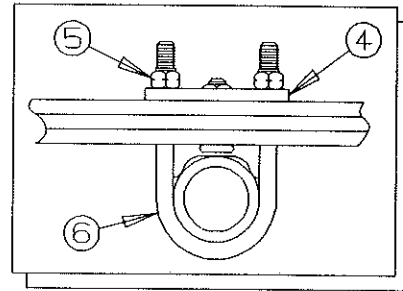

Axle Assemblies (Complete w/leaf springs & hubs)

- 4741E6301 Axle assembly, 3 Leaf, 2,250# (all except 2695)
- 4730K3011 Axle assembly, 3 Leaf, (w/electric brakes)