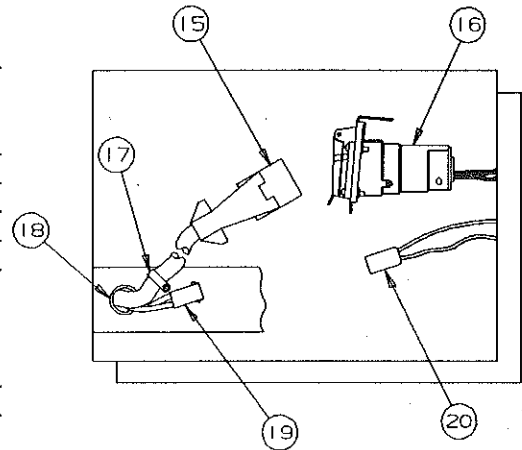

## MAIN FRAME ASSEMBLY COMPONENT PARTS

CODE	PART NO.	DESCRIPTION
1	4730A3561	Coupler assembly (all except 2695)
	4742-200	Coupler assembly (2695 only)
	4714-2211	Coupler repair kit (release)
2	4720A356	Chain bar
3	4747-8941	Pin cover, M2 (plastic)
4	4741A4001	Latch bulkhead x3
	4733C1541	Corner bulkhead x4
	4732C3678	Adjustable pulley bracket
6	4715A5371	Pulley & bearing, M10
	4720C1578	Short pin
	1204B1081	Cotter pin, M10
	4720D153	Center bulkhead
7	4749A2358	Tire & rim 10" (all except 2695)
	4749A8648	Tire & rim 10" (2695)
8A	4742-8431	Caplug 2684, 2695 only
	4060000005	Edge molding
9	4749-627	Stabilizer support (roadside) (all 11')
10	4749-626	Stabilizer support (curbside) (all 11')
11	4741A3311	Wheel well assembly x2
12	4744-668	Corner gusset
13	4749-158	Latch bracket x1
14	4720A3331	Jack bracket
15	4746-9811	Wire harness (Bargman) - ct front
	4742-8961	Braided nylon sleeve
16	4746-5591	Pigtail (Bargman) - car end
17	1201-8708	Clamp 3/8"
	4744-050	Tek screw
18	4742-8108	Snap bushing 1 1/4"
19	4716-5001	Power harness - ct end
20	4735A6871	Extension harness - car end
21	4720D0731	Stabilizer assembly x4
	4739-2298	Nut (2 per stabilizer)