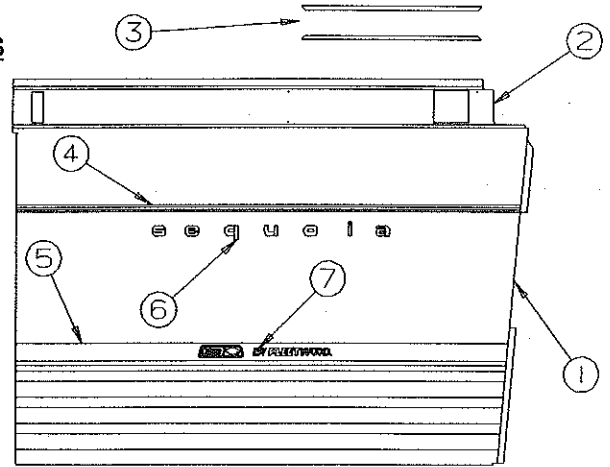

REPAIR PARTS

AMERICANA SERIES - ARCTIC WHITE CURBSIDE RIGHT FRONT BODY PANEL & COMPONENTS

CODE	PART NO.	DESCRIPTION
1	4733J1101	Body panel 2681, 2684, 2690
	4741F3011	Body panel 2610
	4739K0191	Body panel 2695
2	4720M133	Body rail 2681, 2684, 2690
	4733D0601	Rivet, M25 (arctic white)
	4723B8071	Velcro hook 2" x 2" square
	4724G2631	Velcro hook 3/4" wide
	4710-3621	Roll pin, M10
3	4737-0738	Rail stop 6 3/16"
	4730B1211	Rail stop 16 3/16"
4	4350001247F	Pin stripe (3 feet)
5	4350001246F	Trim tape (3 feet)
6	4733P0518	Name decal "Brandywine"
	4746-8238	Name decal "Grandview"
	4739L0228	Name decal "Sequoia"
	4733R4078	Name decal "Shenandoah"
	4739K0408	Name decal "Williamsburg"
7	4749A9408	Coleman/Fleetwood decal

4716D2131 Curbside Body Panel Trim Tape Repair Kit