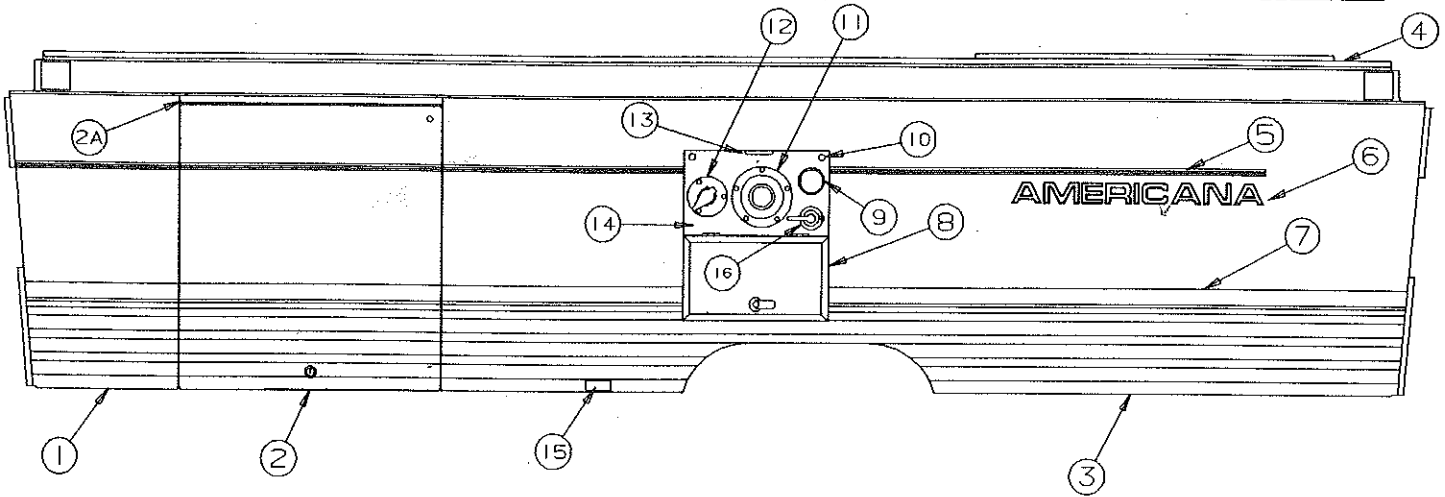

1992

AMERICANA SERIES

AMERICANA SERIES - ARCTIC WHITE
LEFT SIDE BODY PANEL ASSEMBLY COMPONENTS
2681, 2690, 2610

CODE	PART NO.	DESCRIPTION
1	4747B8951	Left front body panel 2681
	4744E4151	Left front body panel 2690
	4744H1981	Left front body panel 2610
Note: 2610 Body panel has wheel well cut out		
2	4747C89661	Access hatch (complete)
	4744-2571	Lock
	4746B492	Hatch stiffener x1
	4747B236	Hatch stiffener angle x2
2A	4747C9381	Hinge bracket
	4733D0601	Rivet, M25 (arctic white) (rivet hinge bracket to rail)
	4747B9391	Hinge
	1203-8778	Rivet x3
	1203-8951	Rivet (black) x3, M25
3	4733Y1081	Left rear body panel 2681
	4744E4261	Left rear body panel 2690
	4749C1701	Left rear body panel 2610
4	4734G177	Body rail 2681, 2690, 2684
	4734J176	Body rail 2610, 2695
	4737D2231	Drape track (all)
	4723B8071	Velcro hook 2" x 2" square
	4733D0601	Rivet, M25 (arctic white) (rivet hinge bracket to rail)

5	4350001247F	Pin stripe (11 feet)
6	4742-8578	Americana logo
7	4350001246F	Trim tape (11 feet)
8	4744B6991	Utility hatch door (complete)
	4744-2571	Lock
	4742B1261	Hinge x2
9	4744-4488	Rivet x4
	4060000005	Edge molding 7"
10	4737-3211	Rubber button x2, M8
	4724-2608	Stop button x2 (plastic)
	4733-4138	Tek screw x2
11	4731C1711	Water tank spout
	4741-3508	Screw x5
12	4732F1521	City fill
	4741-3508	Screw x3
13	4747-1921	Latch angle
	4744-4488	Rivet x2
14	4747C1911	Utility plate 2610
	4742-8921	Utility plate 2681
	4749C1661	Utility plate 2690
	4748-2891	Utility plate 2684, 2695
15	4744B2668	Drain decal
	4734C0681	Drain spout, M2
16	4714-0021	Cap & strap, M2

4716D2141 Roadside Body Panel Trim Tape Repair Kit