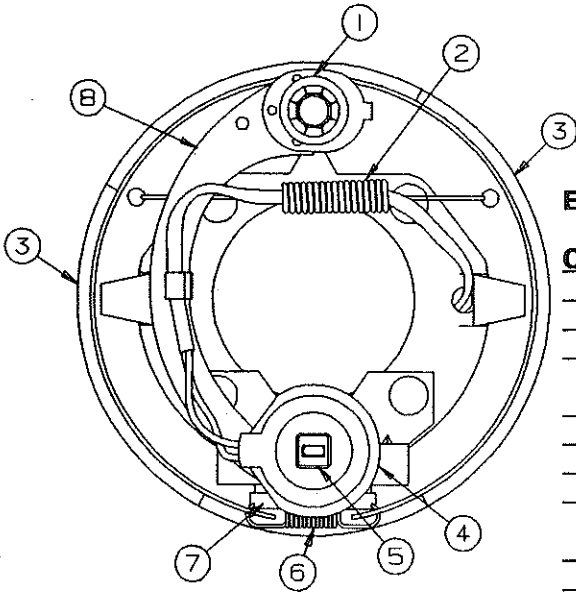

REPAIR PARTS

ELECTRIC BRAKE COMPONENTS

CODE	PART NO.	DESCRIPTION
1	4714A2461	Anchor post clip x2, M2
2	4714A2411	Retractor spring
3	4714B2071	Brake shoes (primary & secondary)
4	4714D2451	Magnet package (white wires) (includes: 1 magnet, 1 spring & 1 retainer clip)
5	4714B2471	Retainer clip, M2
6	4714A2101	Adjusting screw spring
7	4714A2041	Adjusting screw
8	4714A2841	Actuating lever arm package (includes: Right hand & Left hand arms)
9	4714B2421	Magnet housing spring (not shown)