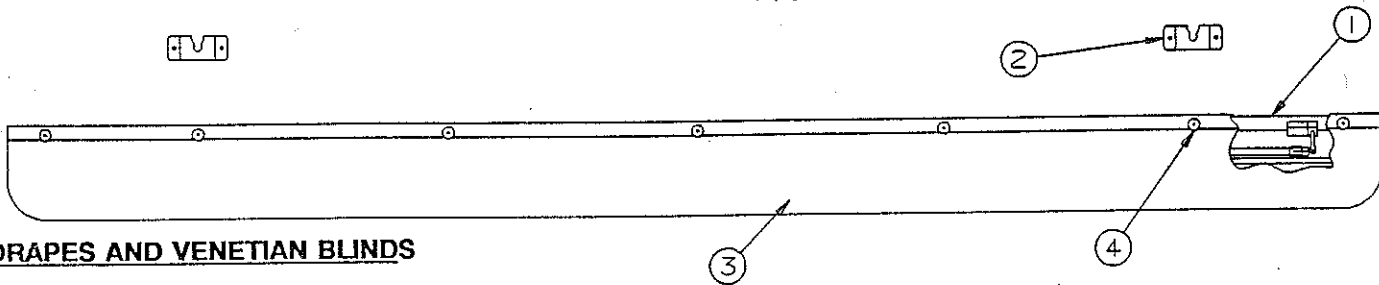

### VENETIAN BLINDS & COMPONENT PARTS

CODE	PART NO.	DESCRIPTION
1	4748-6381	Venetian blind w/bag (small)
	4748-6391	Venetian blind w/bag (large)
2	4748-4061	Blind hanger (located on 2684, top assembly)
3	4742-581	Vinyl blind bag (small)
	4742-580	Vinyl blind bag (large)
4	1203-8831	Rivet, M25
	0322A3308	Disc washer
	1202B2698	Washer