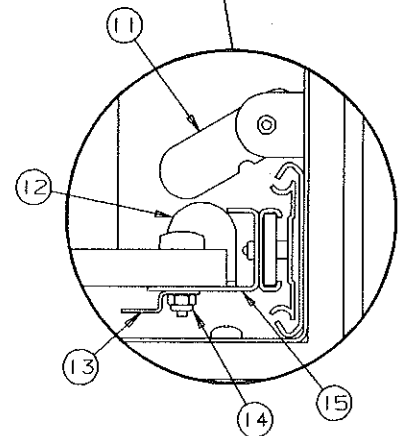

2681 & 2610, OUTSIDE STOVE SHELF & COMPONENT PARTS

CODE	PART NO.	DESCRIPTION
1	4744G2141	Stove shelf (shelf only)
2	4739B2908	Snap cap x6
	4739-2918	Snap cap washer x6
3	4744B3441	Stove hold down bracket
	4737-8478	Screw x2
4	4744C6491	Stove storage drawer
	4742-8628	HP appliance decal
5	4744-3141	Shelf slide set (1 right & 1 left)
6	4744C582	Stove box assembly
7	4716-4001	Wood stove frame (rivet to body panel)
	1203-8741	Rivet x3
	1202B0268	Washer x3
8	4744-5841	Slide stop (left)
9	4744-3281	Handle
	4744-3291	Handle bracket
10	4744-3311	Drawer stop
11	4744-5851	Slide stop (right)
	1203-8641	Rivet, M50
12	4738A375	Bracket x2
13	4744-3411	Storage drawer slide x2
14	4716-054	Screw (3 per side)
	1201B6388	Locknut (3 per side)
15	4744A3171	Slide angle (right side)
	4744A3181	Slide angle (left side)
	1203-8978	Countersunk rivet