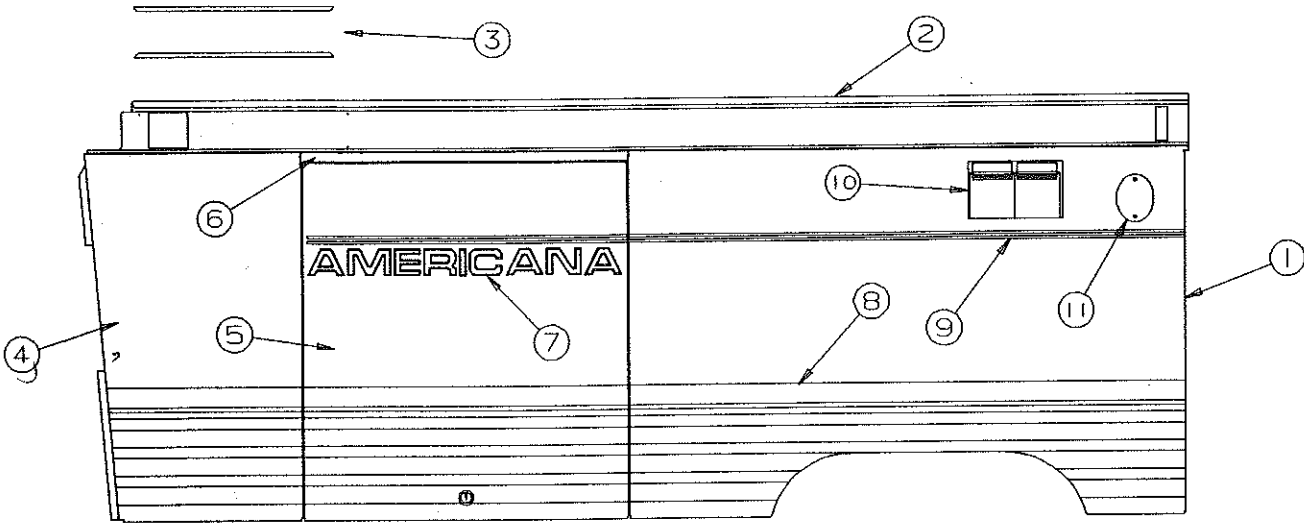

1992

AMERICANA SERIES

**AMERICANA SERIES - ARCTIC WHITE
CURBSIDE RIGHT REAR BODY PANEL 2684 GRANDVIEW**

CODE	PART NO.	DESCRIPTION
1	4748-2901	Body panel (front)
2	4720N135	Body rail
	4733D0601	Rivet M25 (panel to rail) arctic white
	4723B8071	Velcro hook 2" x 2" square
	4724G2631	Velcro hook 3/4" wide
	4710-3621	Roll pin x4, M10
3	4737-0738	Rail stop 6 3/16
	4730B1211	Rail stop 16 3/16
	4350000093	Double stick tape
4	4748-2911	Body panel (rear)
5	4747C89661	Access hatch (complete)
	4744-2571	Lock
	4746B492	Hatch stiffener x1
	4747B236	Hatch stiffener angle x2
6	4747C9381	Hinge bracket
	4733D0601	Rivet M25 (rivet hinge bracket to rail x3)
	4747B9391	Hinge
	4744-4488	Rivet (hinge to hinge bracket)
7	4742-8578	Americana logo
8	4350001246F	Trim tape (6 feet)
9	4350001247F	Pin stripe (5 feet)
10	4746A3861	Duplex cover & outlet
	4746-3871	Box
	1203-8678	Rivet x4
11	4733-2818	RVIA tag
	1203-8678	Rivet x2

4716D2131 Curbside body panel trim tape repair kit