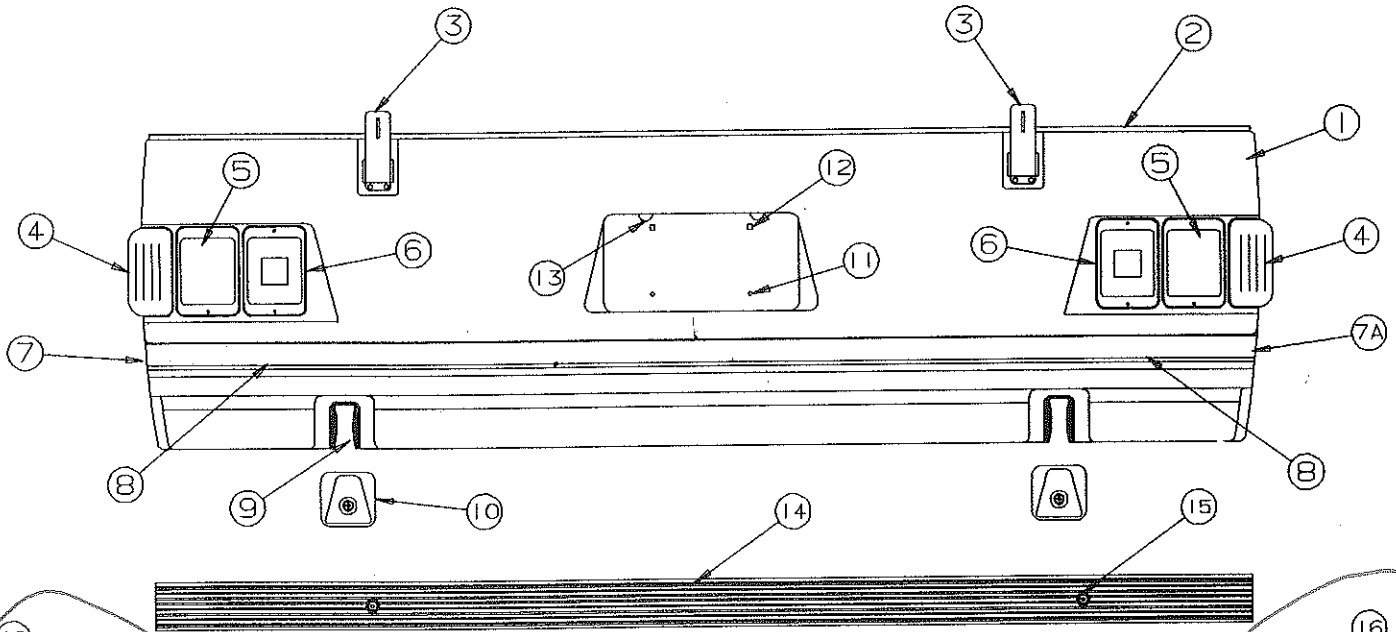

REPAIR PARTS