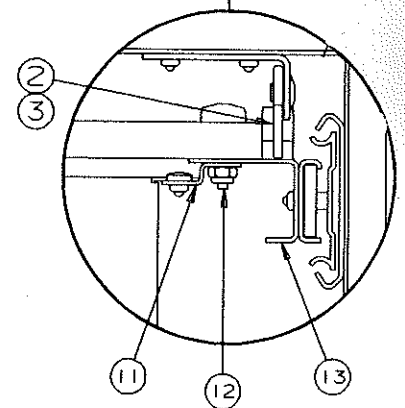

2690 & 2695 OUTSIDE STOVE SHELF & COMPONENT PARTS

CODE	PART NO.	DESCRIPTION
1	4744C5828	Stove box assembly
2	4744A5851	Latch bracket (right)
	1203-8641	Rivet, M50 <i>3.66</i>
3	4744A5841	Latch bracket (left)
	1203-8641	Rivet, M50 <i>2.50</i>
4	4739B2908	Snap cap x6
	4739-2918	Snap cap washer x6
5	4744G2141	Stove shelf (shelf only)
6	4744C3441	Stove hold down bracket
	4737-8478	Screw x2
7	4744C6491	Stove storage drawer
	4742-8628	HP appliance decal
8	4744-3141	Shelf slide set (1 right & 1 left)
9	4716-4001	Wood stove frame (riveted to body panel)
	1203-8741	Rivet x3
	1202B0268	Washer x3
10	4744-3281	Handle
	4744-3291	Handle bracket
11	4744-3411	Storage drawer slide x2 <i>2.98 ea</i>
12	4716-054	Screw (3 per slide)
	1201B6388	Locknut (3 per slide)
13	4744A3171	Slide angle (right side)
	4744A3181	Slide angle (left side)
	1203-8978	Countersunk rivet <i>2.95</i>