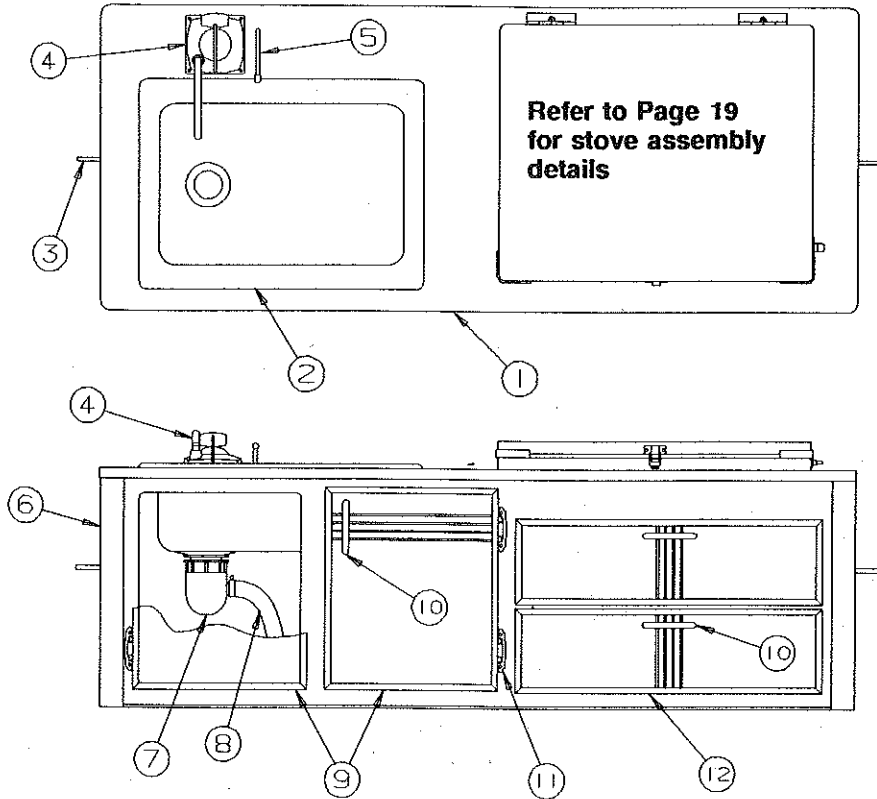

1992 AMERICANA SERIES

Refer to Page 19
for stove assembly
details