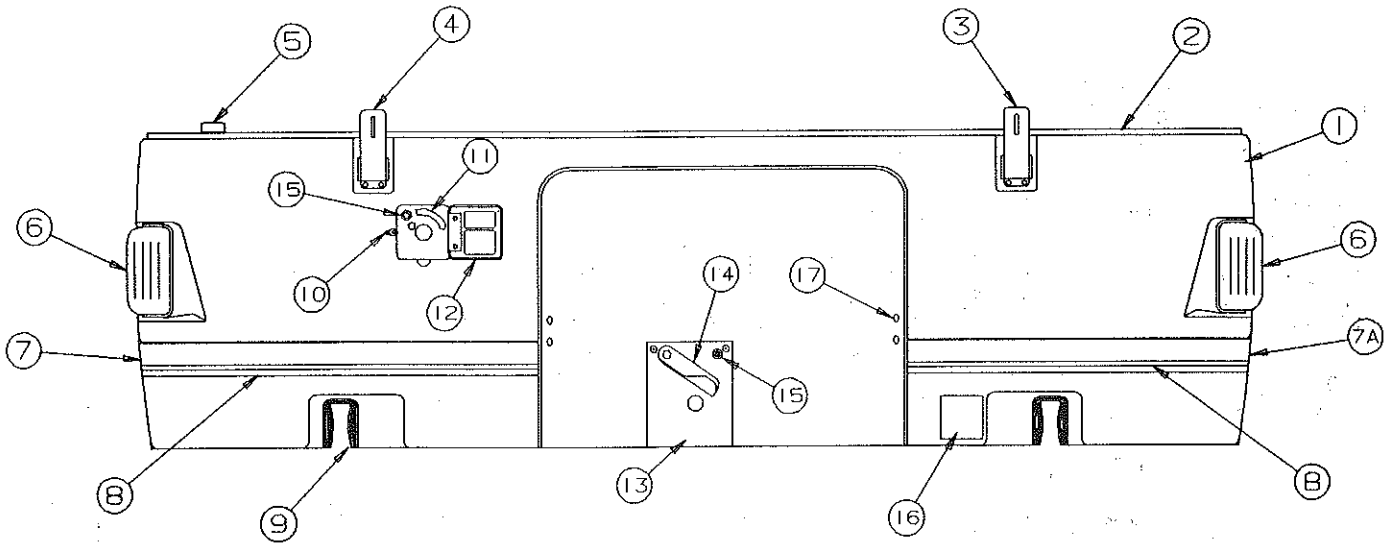

1992

AMERICANA SERIES

FRONT BODY PANEL ASSY COMPONENTS

NOTE: All panels are shipped less hardware & decals.

CODE	PART NO.	DESCRIPTION
1	4733T1001	Front body panel (all) (arctic white)
2	4720K180	Front end rail (all)
3	4741C6041	Top latch (without lock)
	4749-484	Foam pad x1
	4741-8218	Tek screw x4
4	4715F5051	Top latch (with lock)
5	4734D1538	Bed stop bracket x1
6	4714F0841	Side marker light x2
	4716-1001	Lens (amber)
	4747-2558	Expansion rivet x8
7	4744F3538	Corner die cut trim tape
7A	4744F3548	Corner die cut trim tape
8	4350001280F	Trim tape (5 feet required)
9	4737B4458	Foam gasket x2
10	4747-9411	Shaft cover strike & screw
11	4730H3188	Open decal
12	4747B2351	Shaft cover & hinge package
	4747-2558	Expansion rivet (hinge to panel)
	4737E3638	Caution decal
	4739C1178	Switching decal
13	4747B934	Latch angle
	4747-2558	Expansion rivet
14	4747A9291	Safety latch
	4720B3448	Shoulder bolt
15	4724-2608	Stop button
	4716-077	Screw
16	4730J2138	Gas ID decal
17	4747-918	Hole plug x8 (arctic white)

4716D2151 Front & Rear body panel trim tape repair kit 2600