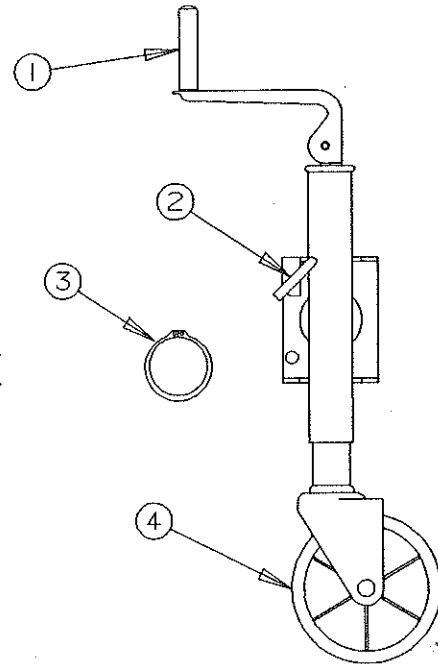

REPAIR PARTS

Tongue Jack Assembly, 4720B6661

CODE	PART NO.	DESCRIPTION
1	4714-2821	Jack handle kit, M2
2	4714-2818	Locking plunger kit
3	4720A3341	Snap ring
4	4716-6661	Jack wheel, nut & bolt