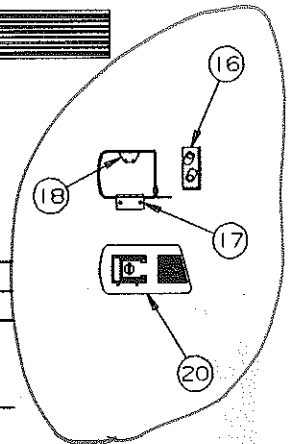

REPAIR PARTS

4716D2151 Front & Rear body panel trim tape repair kit 2600

REAR BODY PANEL ASSEMBLY COMPONENTS

NOTE: All panels are shipped less hardware & decals.

CODE	PART NO.	DESCRIPTION
1	4733T1011	Rear body panel (all) (arctic white)
2	4720K179	Rear end rail (all)
3	4741C6041	Top latch (without lock)
	4749-484	Foam pad x1
	4741-8218	Tek screw x4
4	4714F0851	Corner light x2
	4716-1011	Corner light lens (red)
	4747-2558	Expansion rivet
5	4734D3921	Taillight x2
	4716-1021	Taillight lens
6	4734D3911	Backup light x2
	4716-1031	Backup light lens
7	4744F3548	Corner die cut trim tape
7A	4744F3538	Corner die cut trim tape
8	4350001280F	Trim tape (5 feet required)
9	4737B4458	Foam gasket x2
10	4744B5571	Bumper pad x2
	1200B3038	Bolt x2 (bolt pad to frame)
11	4737A0728	Rubber bumper x2
12	4732-1181	Plastic grommet x2, M4
13	4739B4311	License plate light x2
	1121C1618	Screw x2 (hold license plate on)
14	4733J6481	Storage bumper (standard on 2695 only)
15	1200B3048	Bolt x2
	4739-2298	Locknut x2
	1202B0468	Washer x6
	1202B1068	Washer x2
16	4747-5558	Bumper bracket x2
17	4747A9281	Hinge x2
18	4747-9258	Strike x2
19	4747-9071	Bumper cap (roadside)
20	4747-9061	Bumper cap (curbside)
	4747-9268	Bumper cap latch

NLA

NLA