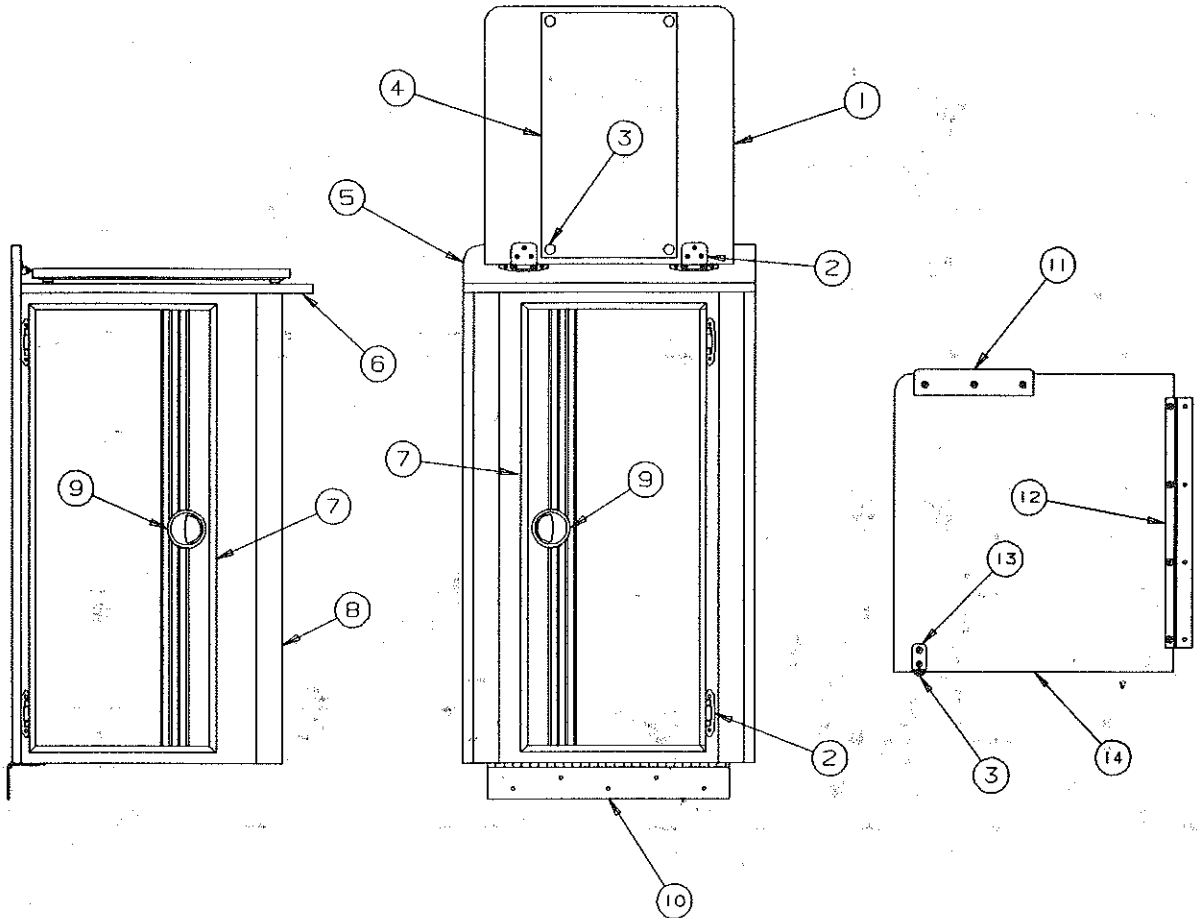

REPAIR PARTS

2610 SEQUOIA WARDROBE CABINET ASSEMBLY (4744D635)

CODE	PART NO.	DESCRIPTION
1	4745D1931	Wardrobe top
2	4745C2611	Hinge (self closing)
	4749A4118	Screw countersunk (grey)
3	4739C2908	Screw cap
	4739-2918	Plastic washer
4	4733B0791	Mirror
5	4745D1941	Wardrobe back
6	4742-8221	Wardrobe cabinet top
7	4746-9961	Wardrobe door panel
8	4742-823	Corner (plastic)
9	4748-3161	Round door latch
	4746-835	Latch bracket
10	4744A451	Wardrobe hinge
	4746-230	Screw x2 (screw hinge to side of wall panel)
	1107B0818	Screw x3 (screw hinge to side of wall panel)
11	4744B476	Catch plate
	4737-8478	Screw x3
12	4745A410	Hinge
	4737-8478	Screw x4
13	4745B295	Bracket
14	4744C6331	Lower wardrobe side assembly (complete w/hinge, catch plate and bracket)